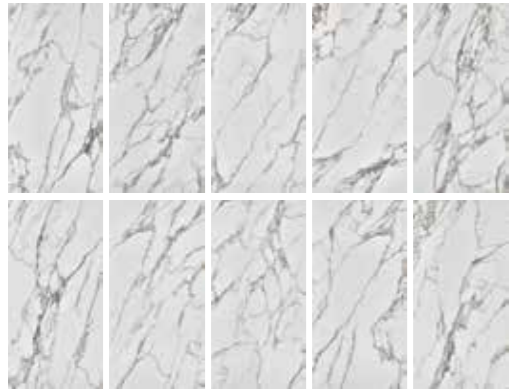

statuario vitruvio white design variations
90x180 cm