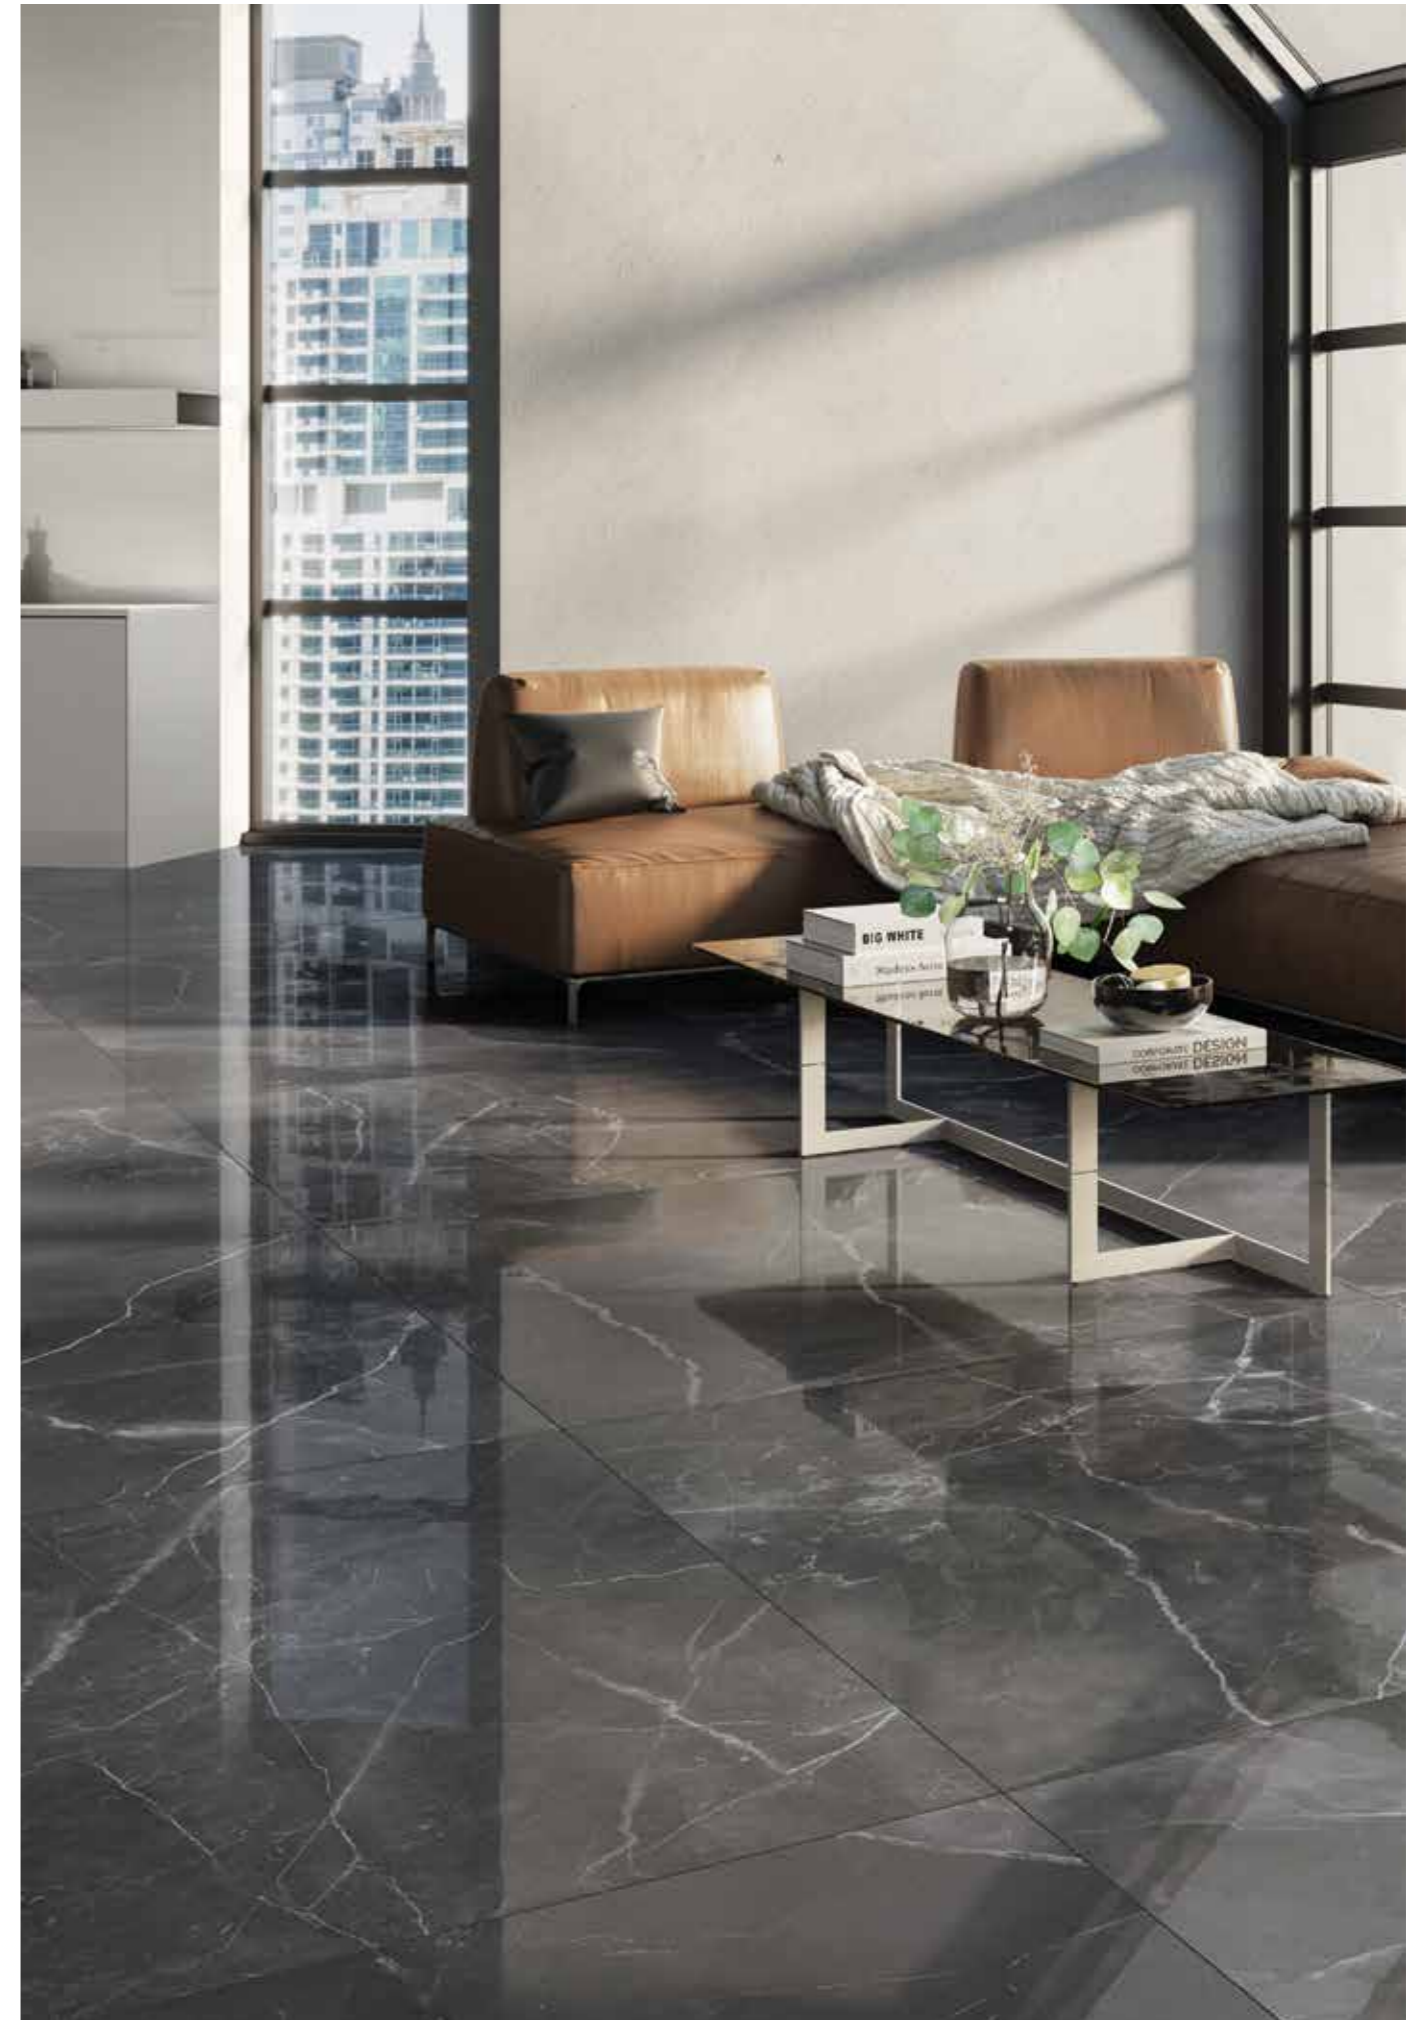

Marble

120X120 MARBLE COLLECTION

FINISHES

PORCELAIN TILES | Matt / Polished • Rectified • Smooth

NAME	COLOR	SURFACE	120X120 cm 47.24"X47.24"
AMANI MARBLE	DARK GREY	POLISHED	A22GAMMB-DKG.NOX5P
	LIGHT GREY	POLISHED	A22GAMMB-LIG.NOX5P
	BROWN	POLISHED	A22GAMMB-BRN.NOX5P
BAHIA WAVE	BLUE	POLISHED	A22GBHWE-BLE.NOX5P
BRECCIA DAINO	BEIGE	POLISHED	A22GBRDA-BEE.NOX5P
CALACATTA AFRICA	WHITE	MATT	A22GCCAF-WHE.MOX5R
		POLISHED	A22GCCAF-WHE.NOX5P
CARARA	GREY	MATT	A22GZCRR-GRY.MOX5R
		POLISHED	A22GZCRR-GRY.NOX5P
	HYPER WHITE	MATT	A22GZCRR-HWH.MOX5R
		POLISHED	A22GZCRR-HWH.NOX5P
FIORITO	BEIGE	POLISHED	A22GZFRD-BEE.NOX5P
MEDICEA MARBLE	WHITE	POLISHED	A22GMDMB-WHE.NOX5P
NEW MARFIL	BEIGE	POLISHED	A22GZNMF-BEE.NOX5P

MARBLE