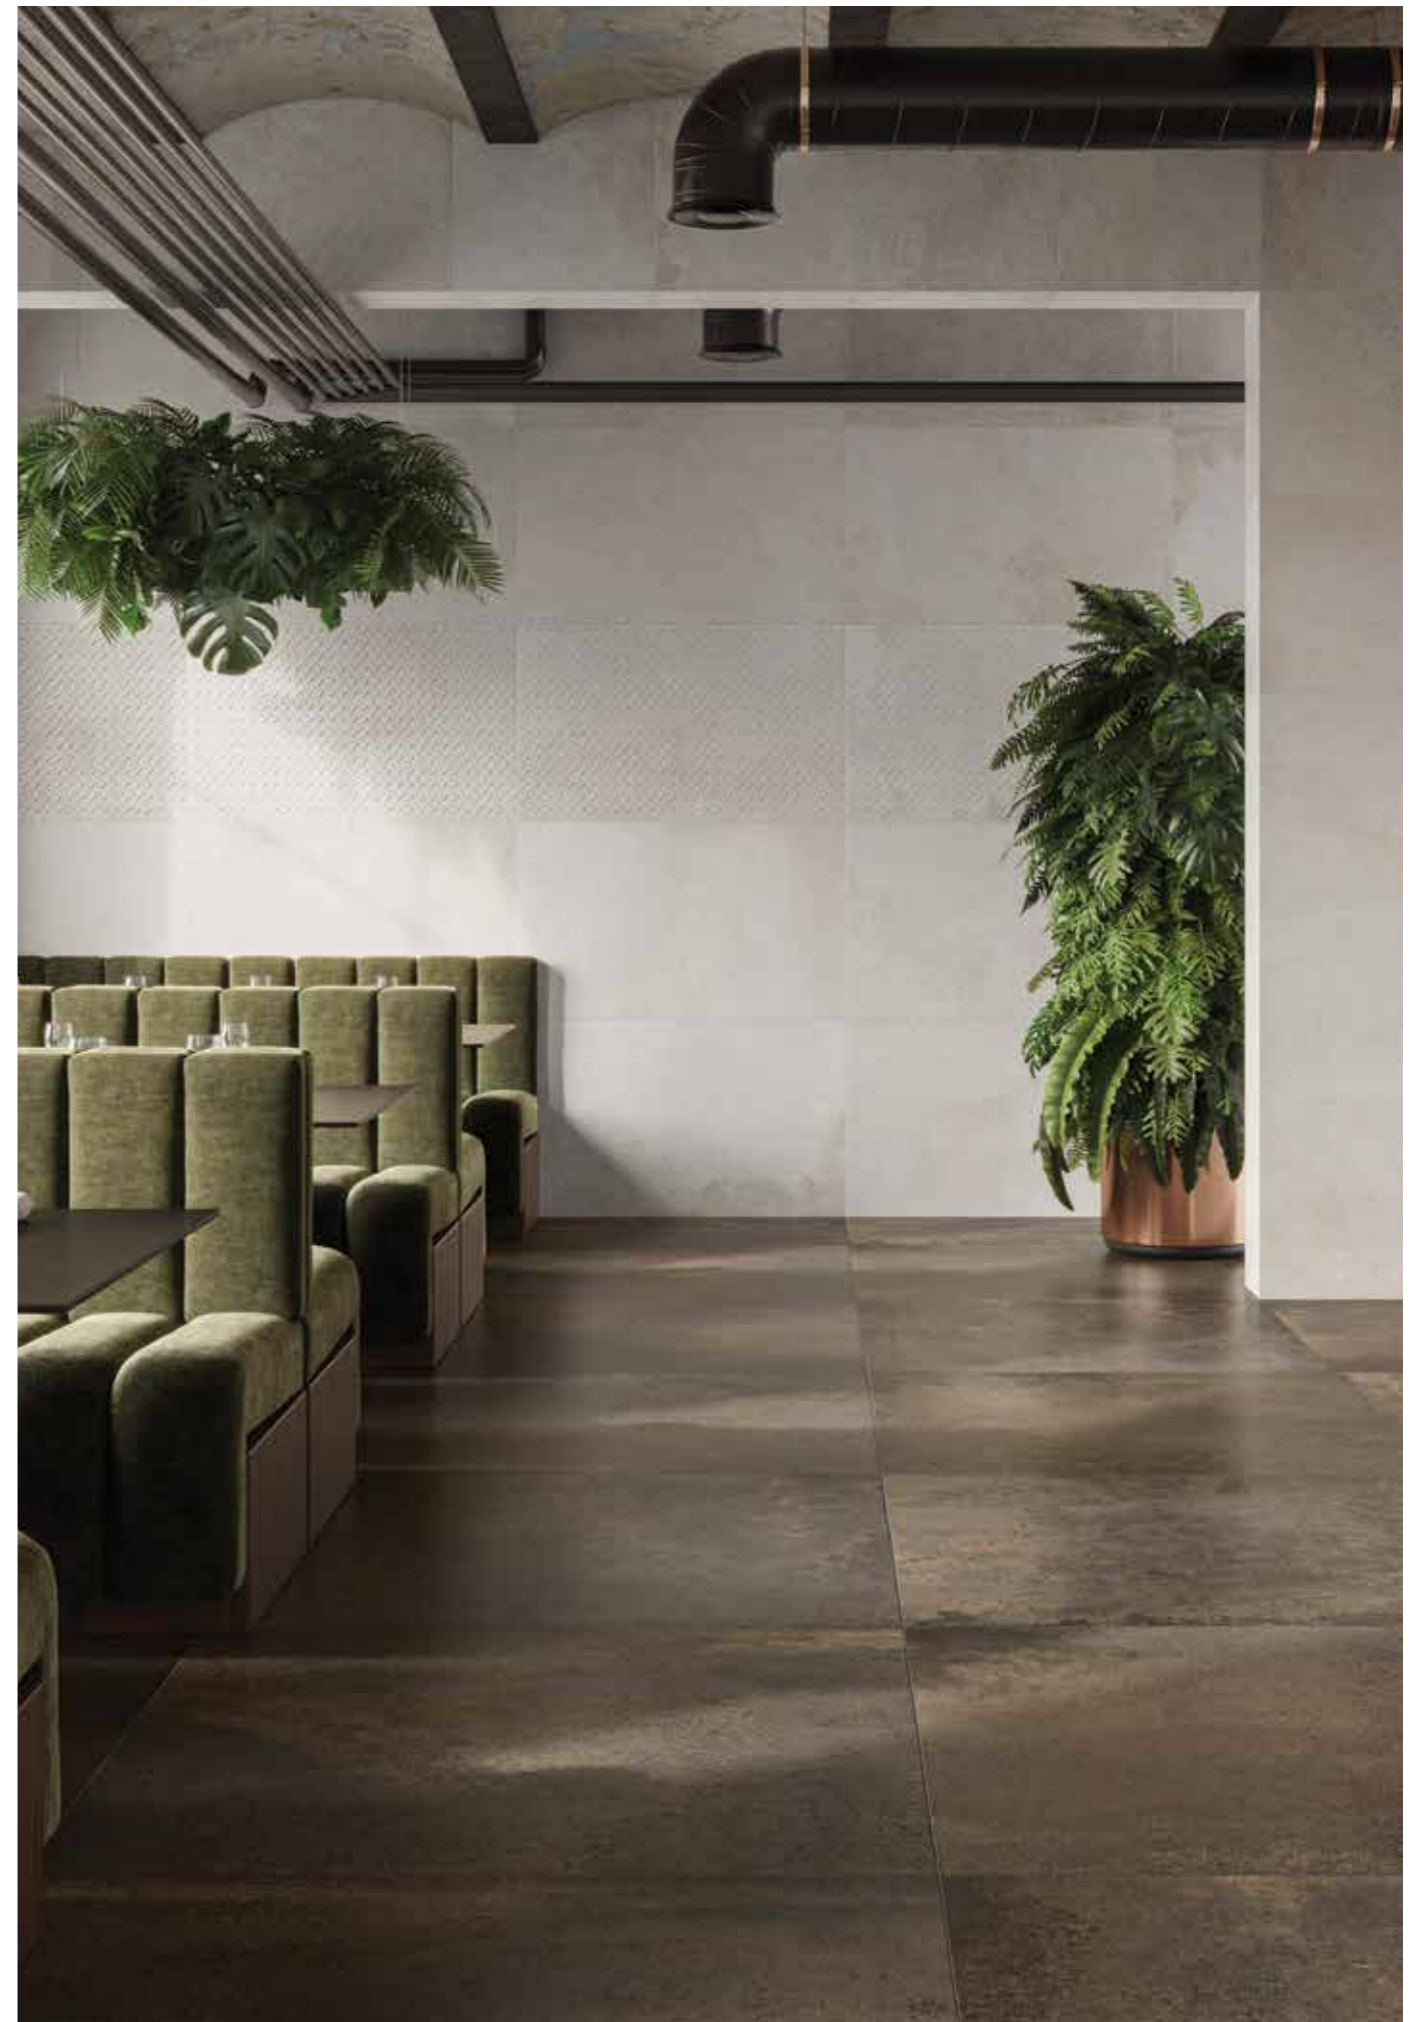

METAL / RESIN