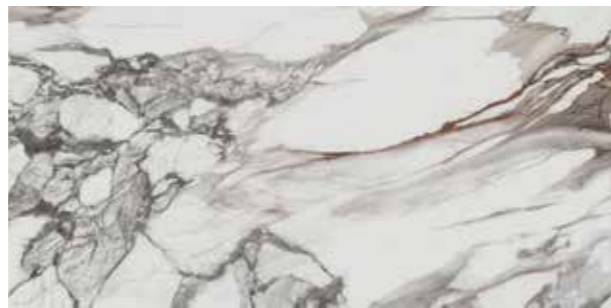

RAIN MARBLE WHITE