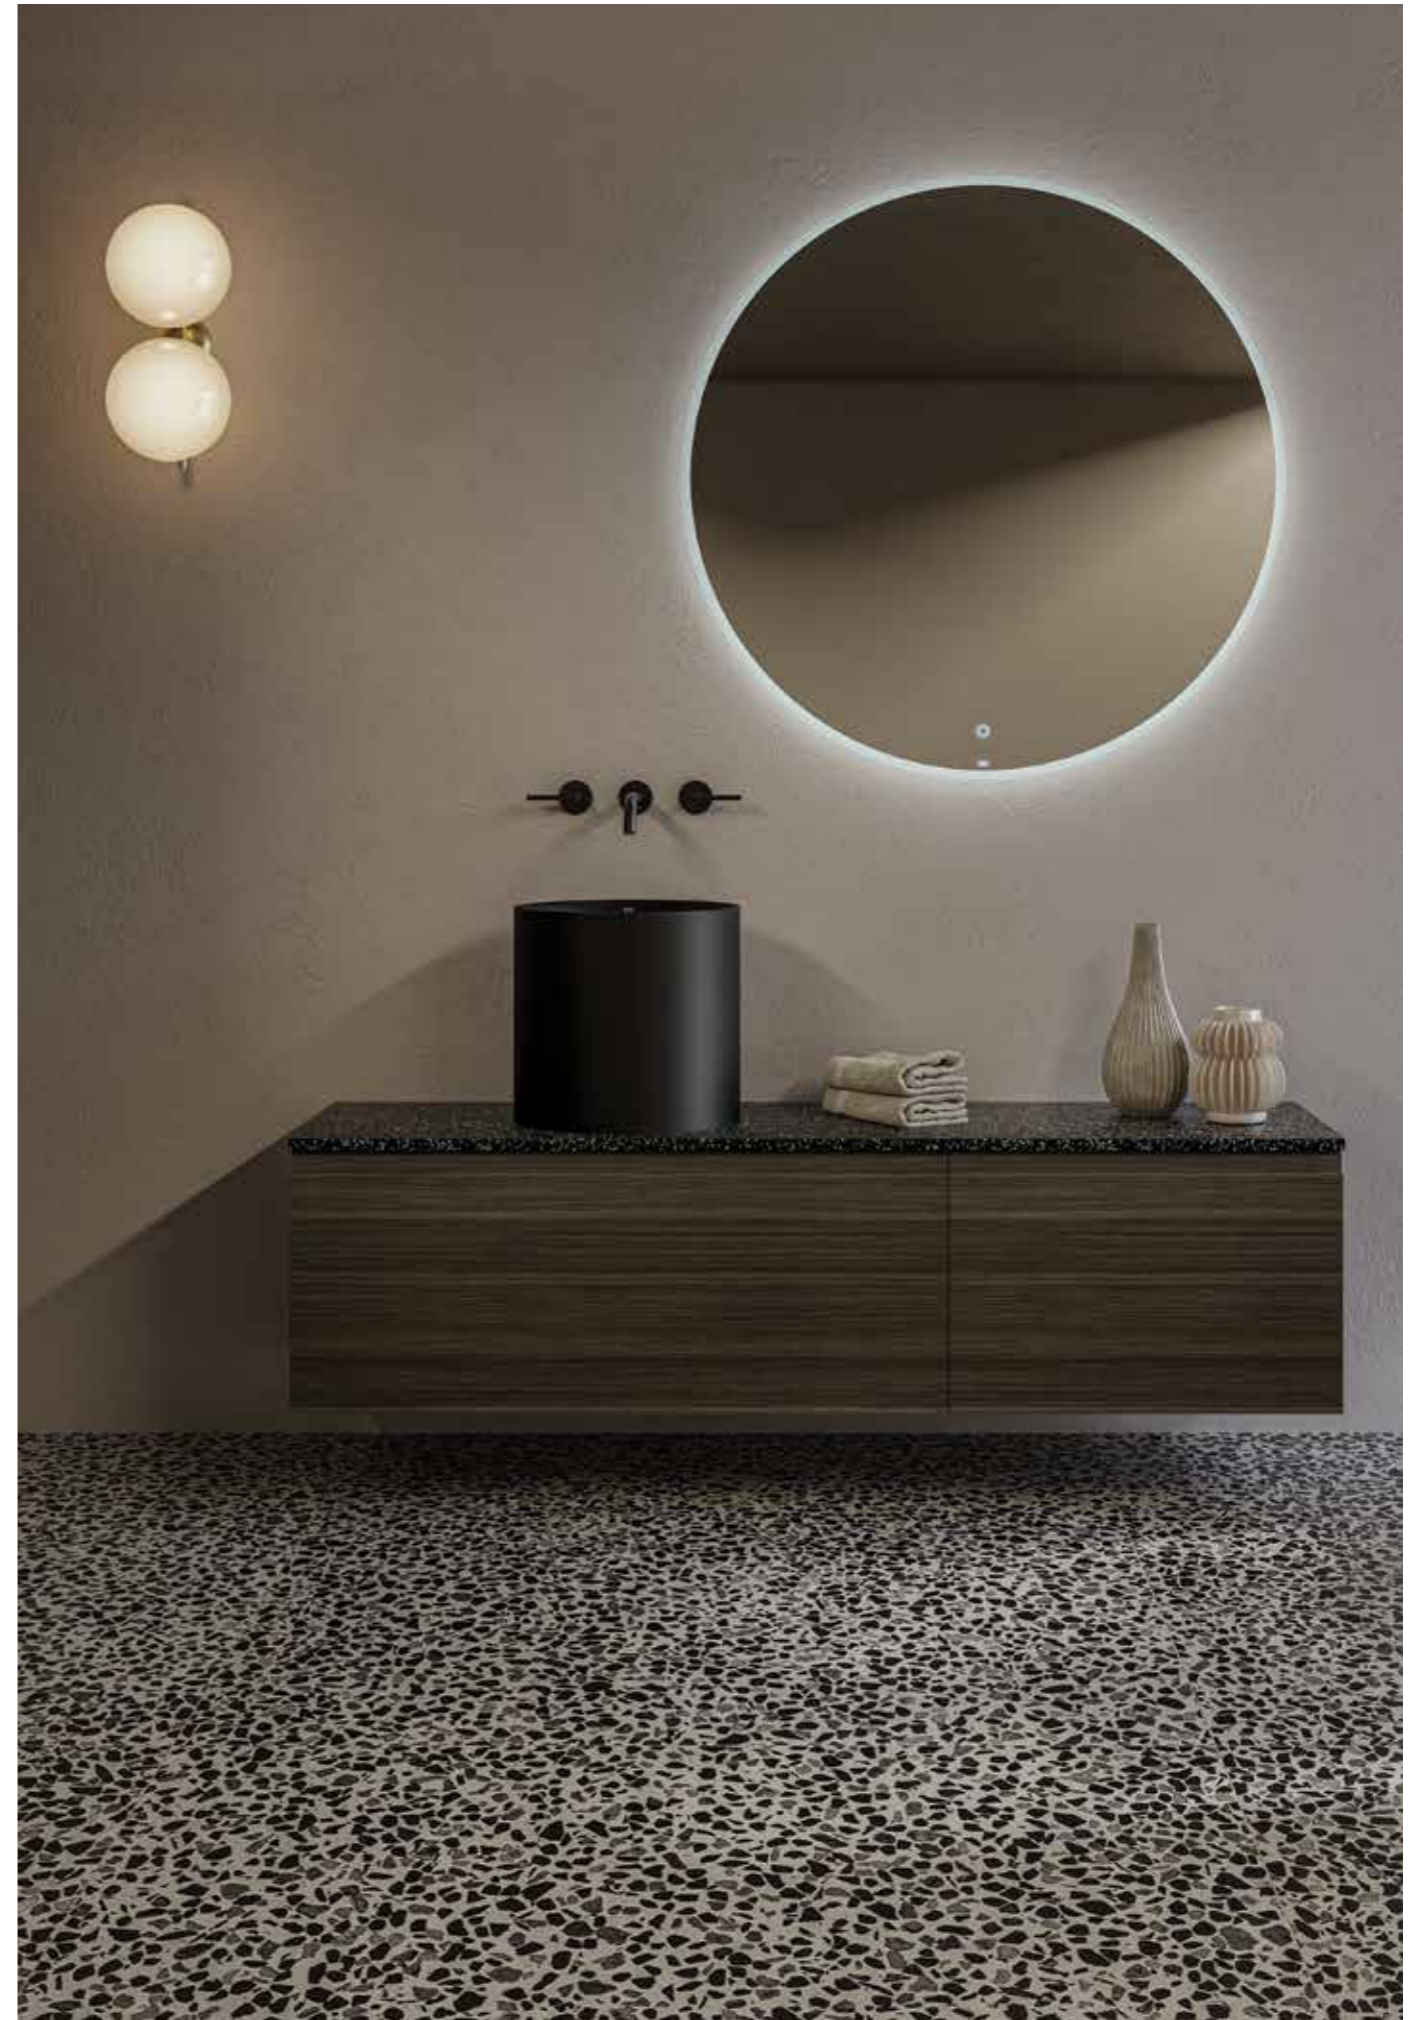

From the world's leading ceramics lifestyle solution provider

RAK Ceramics helps architects and interior designers create icons and build marvels. It provides sustainable materials that inspire ideas, shapes and hues designed to freely express any style. Unique and inspiring products that realistically resemble natural materials, with unlimited choice.

RAK Ceramics gives porcelain perfection and limitless imagination. Its passion and expertise combined with a careful attention to details enables it to provide designers and end users with a wide range of integrated ceramics solutions, allowing their freedom to be creative and plenty of room for imagination.