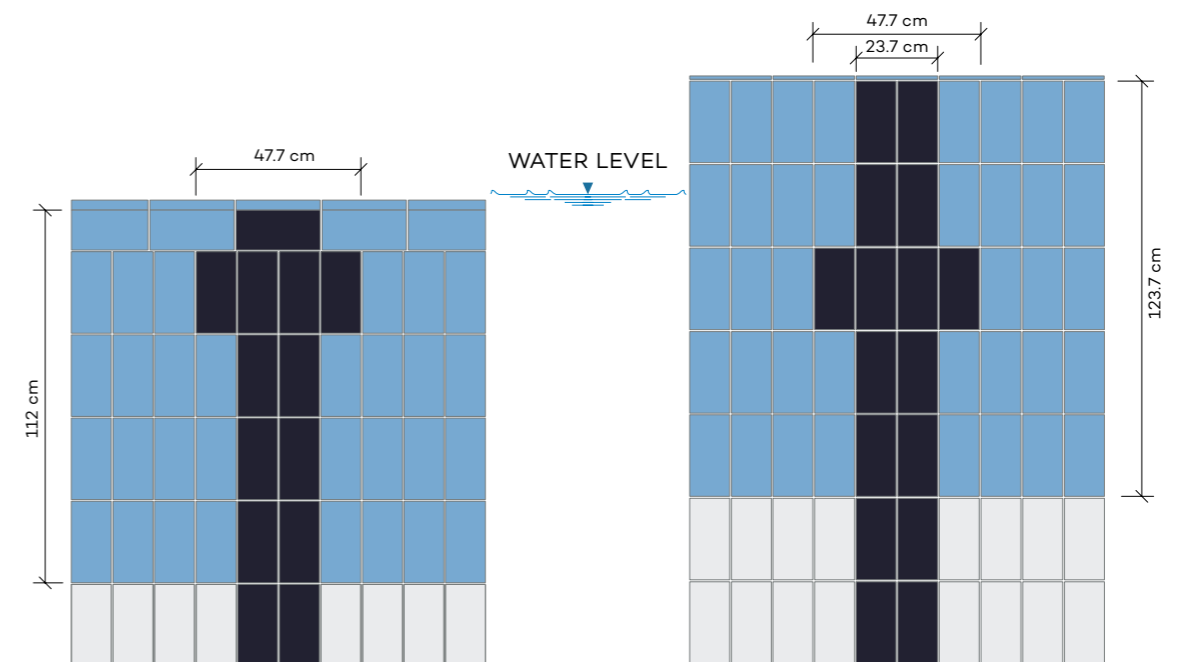

WHITE BODY CERAMIC TILES | Glossy / Matt • Rectified • Smooth / Light Structure

NAME	COLOR	SURFACE	11X24 cm 4.33"X9.44"
POOL TILES	DARK BLUE	GLOSSY	A21SSWIM-DBL.GOU
		MATT	A21SSWIM-DBL.MOU
	DARK BLUE DECOR	MATT	A21SSWIM-DBL.MDU
POOL TILES	LIGHT BLUE	GLOSSY	A21SSWIM-LBL.GOU
		MATT	A21SSWIM-LBL.MOU
	WHITE	GLOSSY	A21SSWIM-WHO.GOU
		MATT	A21SSWIM-WHO.MOU