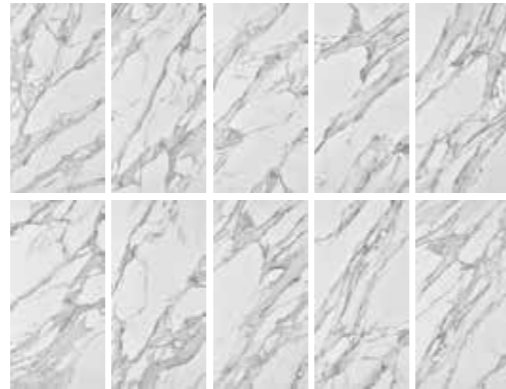

statuario palladio white design variations
90x180 cm