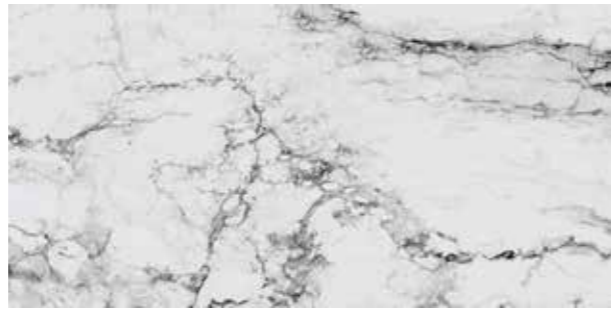

MEDICEA MARBLE WHITE