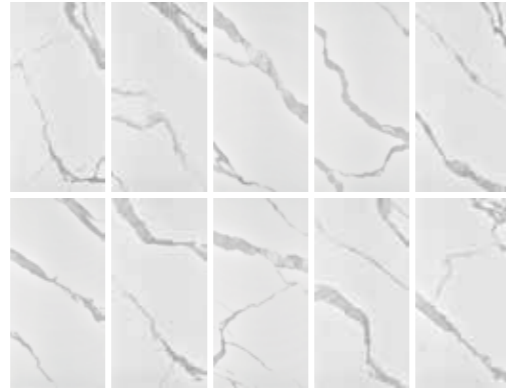

impact statuario white design variations
90x180 cm