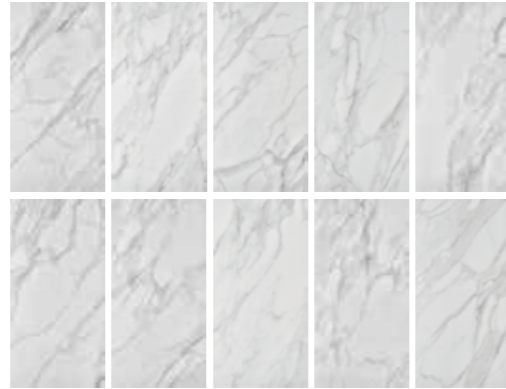

calacatta soft white design variations
90x180 cm