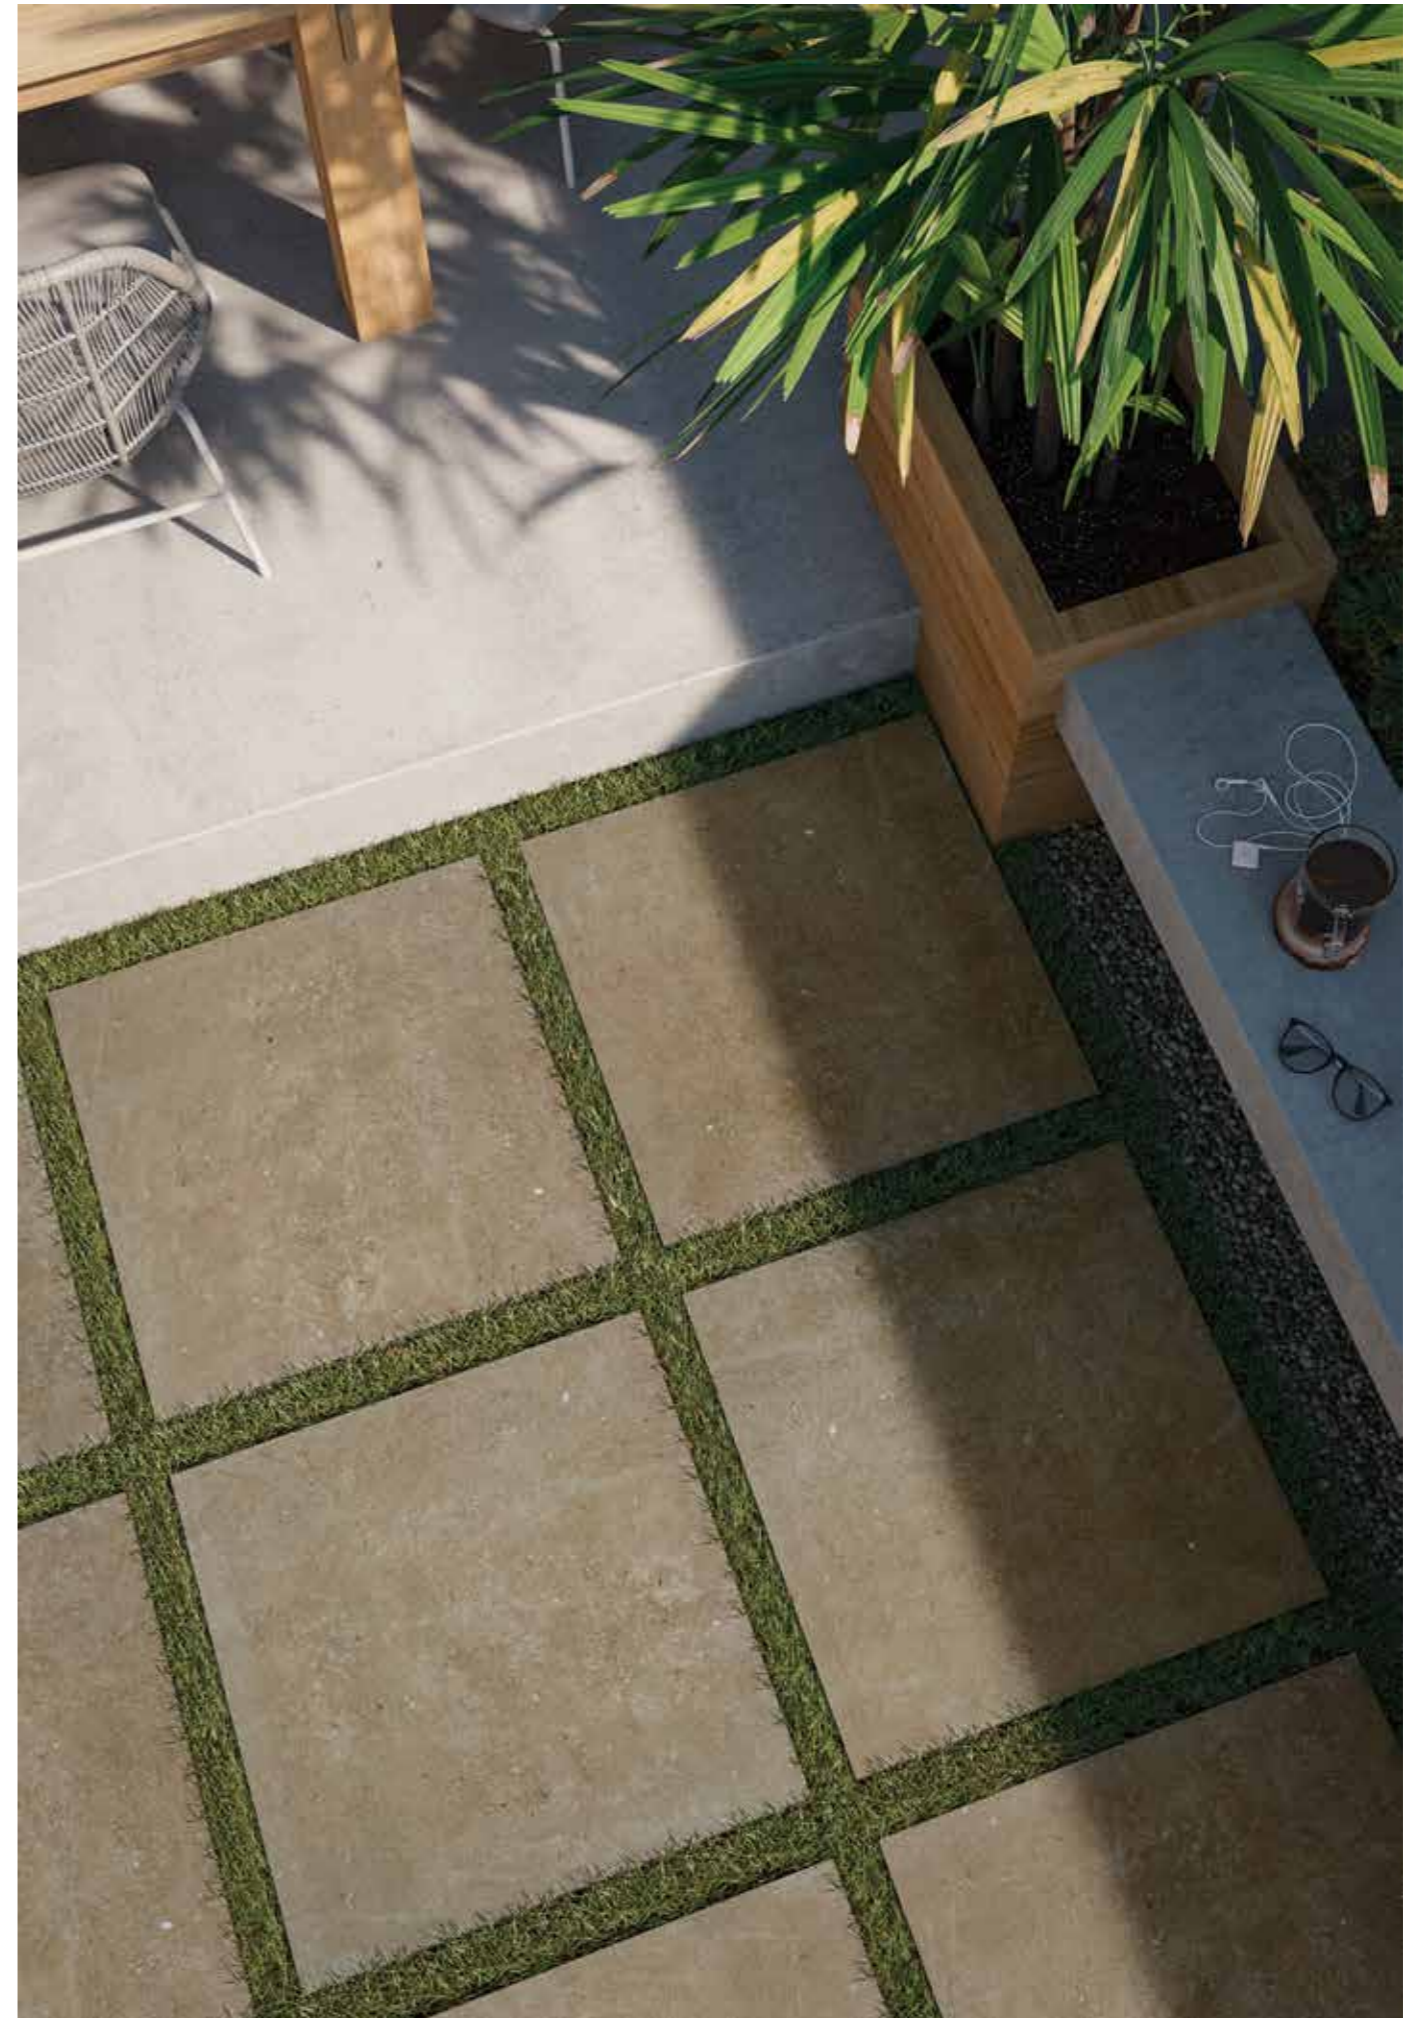

60X60 OUTDOOR

PORCELAIN TILES | Matt • Rectified • Smooth / Light Structure / Heavy Structure

NAME	COLOR	SURFACE	60X60 cm 23.62"X23.62"
BRYCE	ANTHRACITE	MATT	A06GZBYC-AN0.M2T5R
	GOLD	MATT	A06GZBYC-GLD.M2T5R
	WHITE	MATT	A06GZBYC-WH0.M2T5R
CORAL STONE	BEIGE	MATT	A06GCLNA-BEEY6X7R
	GREY	MATT	A06GCLNA-GRY6X7R
	IVORY	MATT	A06GCLNA-IVOY6X7R
	LIGHT GREY	MATT	A06GCLNA-LIQY6X7R
CORE STONE	ANTHRACITE	MATT	A06GZCES-AN0.M0T5R
	BEIGE	MATT	A06GZCES-BE0.M0T5R
	GREY	MATT	A06GZCES-GY0.M0T5R
DESIGN CONCRETE	DARK GREY	MATT	A06GZDCC-DGY.M2T5R
	IVORY	MATT	A06GZDCC-IVO.M2T5R
	LIGHT GREY	MATT	A06GZDCC-LGY.M2T5R
FASHION STONE	BEIGE	MATT	A06GFNSE-BEE.MYX7R
	BLACK	MATT	A06GFNSE-BLK.MYX7R
	CLAY	MATT	A06GFNSE-CLA.MYX7R
	GREY	MATT	A06GFNSE-GRY.MYX7R
	IVORY	MATT	A06GFNSE-IVO.MYX7R
	LIGHT GREY	MATT	A06GFNSE-LIG.MYX7R
REVIVE CONCRETE	ACTIVE WHITE	MATT	A06GZRCC-AWH.M2T5R
	CLOUD GREY	MATT	A06GZRCC-CDG.M2T5R
	CONCRETE GREY	MATT	A06GZRCC-CCG.M2T5R
	SUMMER SAND	MATT	A06GZRCC-SSN.M2T5R