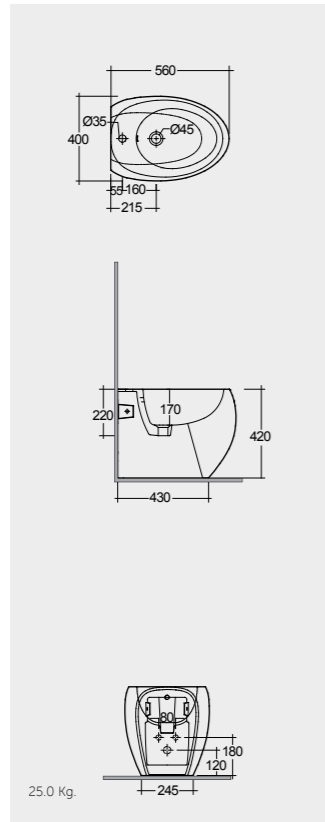

Measurements