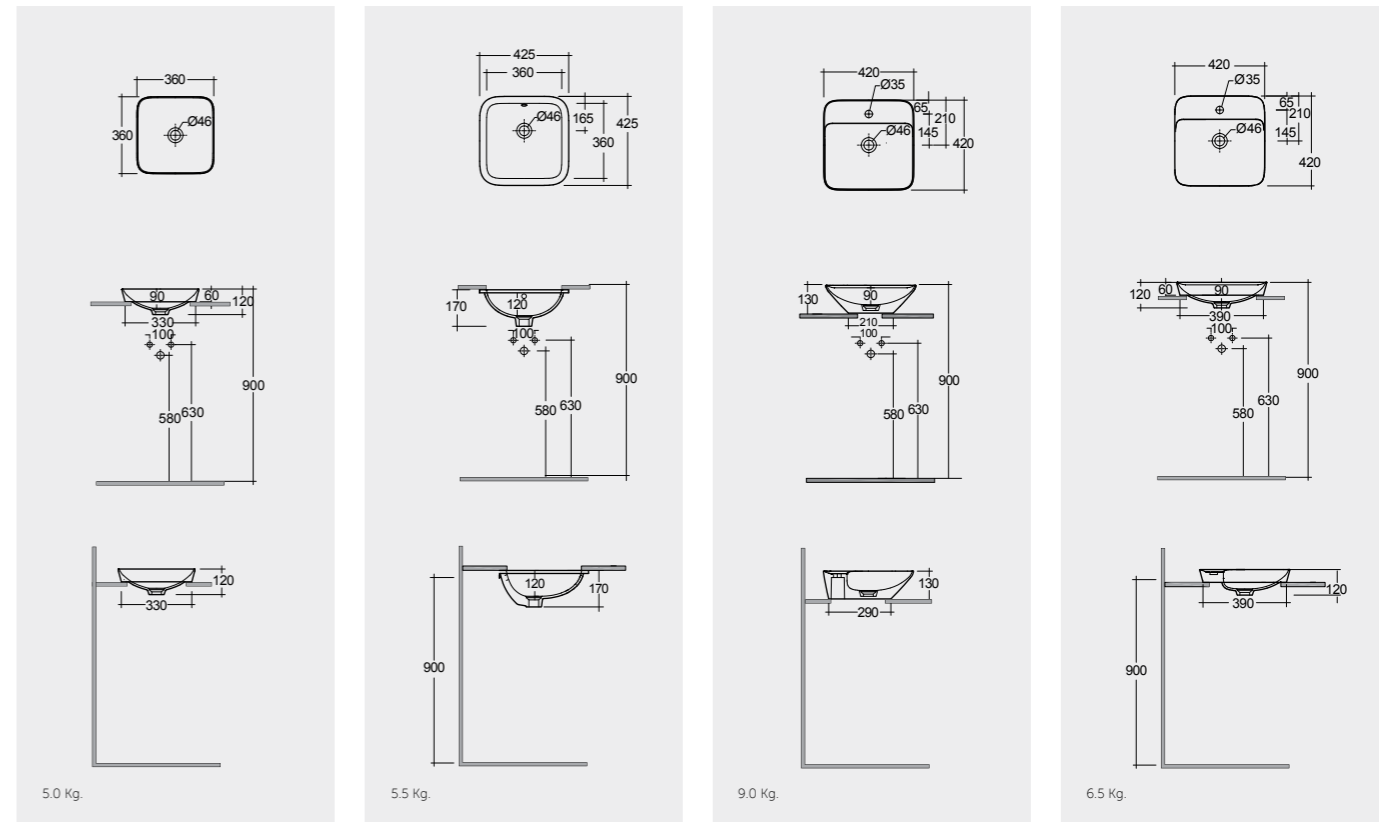

36X36 CM
VARDI43600AWHA

36X36 CM
VARUC43600AWHA

42X42 CM
VARCT44201AWHA

42X42 CM
VARDI44201AWHA

With Overflow

Measurements

5.0 Kg.

5.5 Kg.