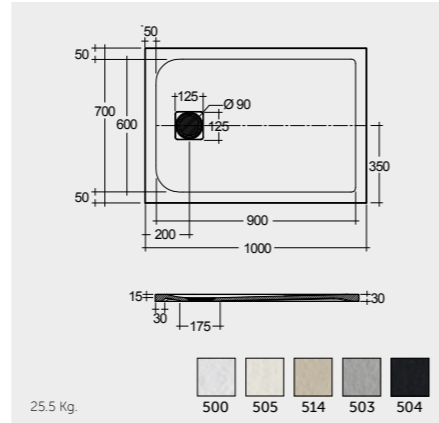

70 X 90 CM
RFST070090S500