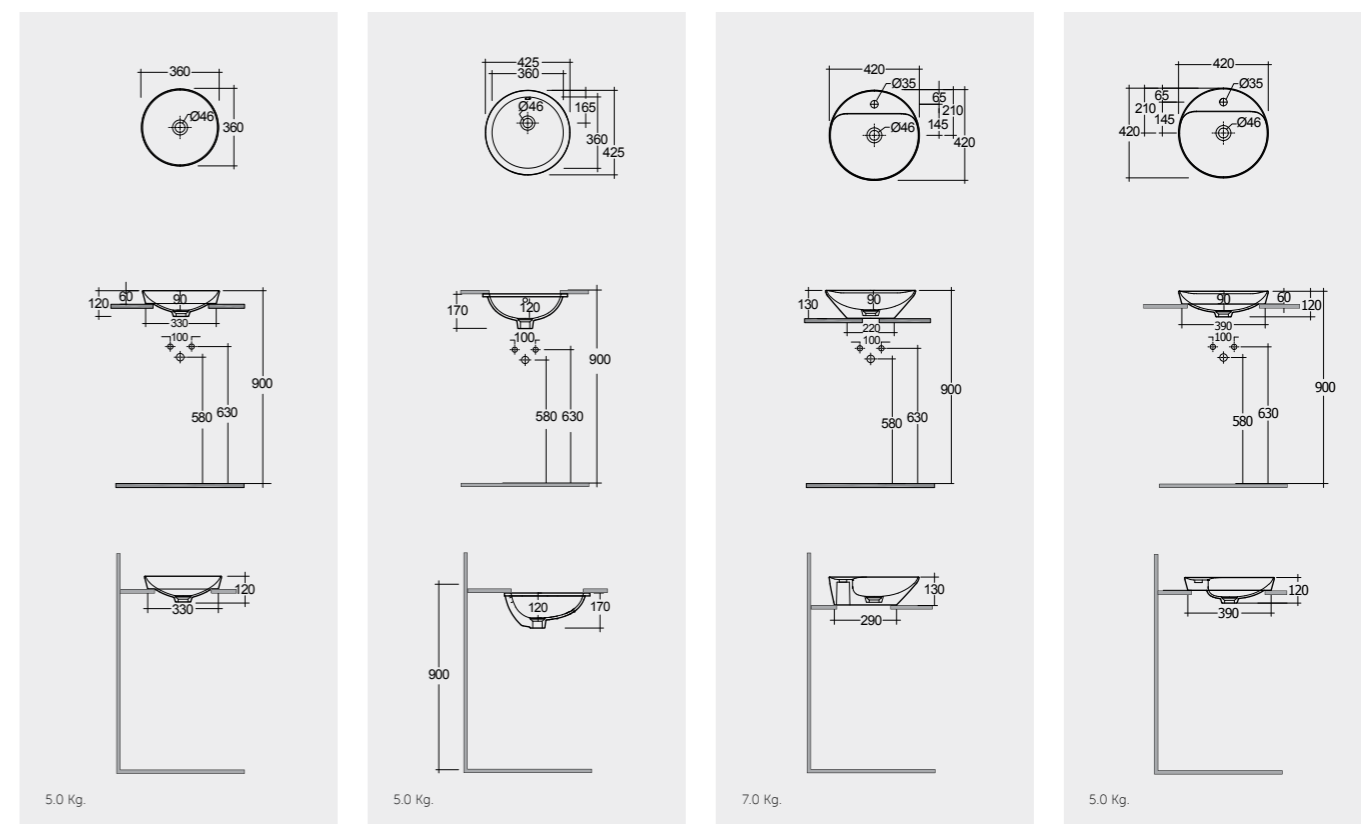

Measurements

Notes

All dimensions in mm tolerance $\pm 5\%$ for below 200mm and $\pm 3\%$ for above 200mm