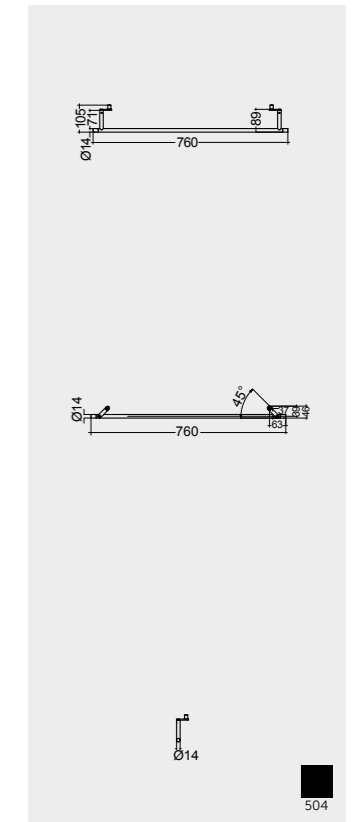

Measurements