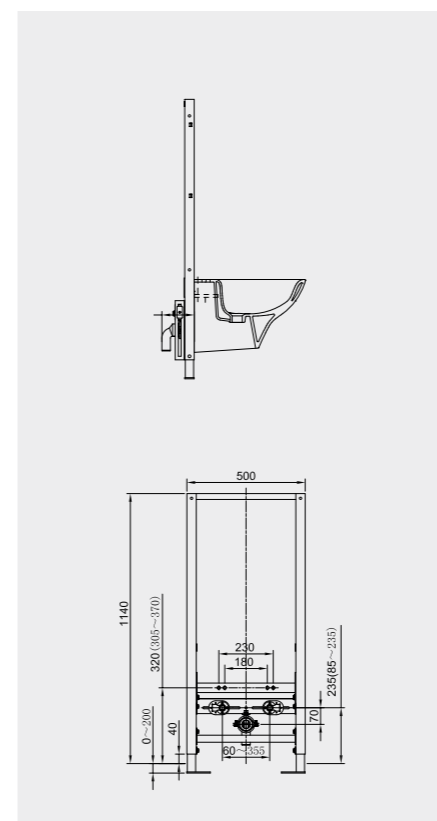

Measurements