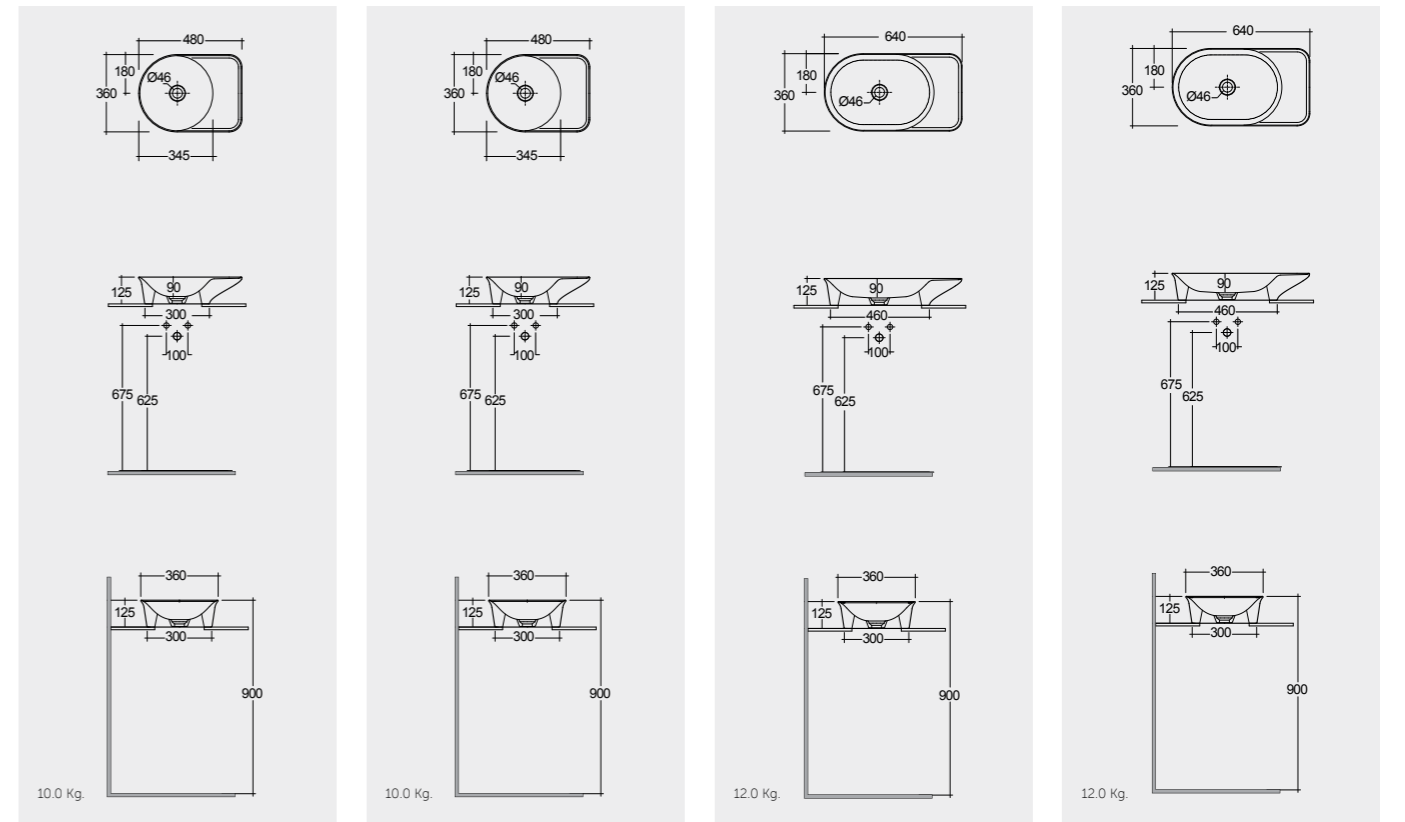

Measurements

Notes

All dimensions in mm tolerance $\pm 5\%$ for below 200mm and $\pm 3\%$ for above 200mm