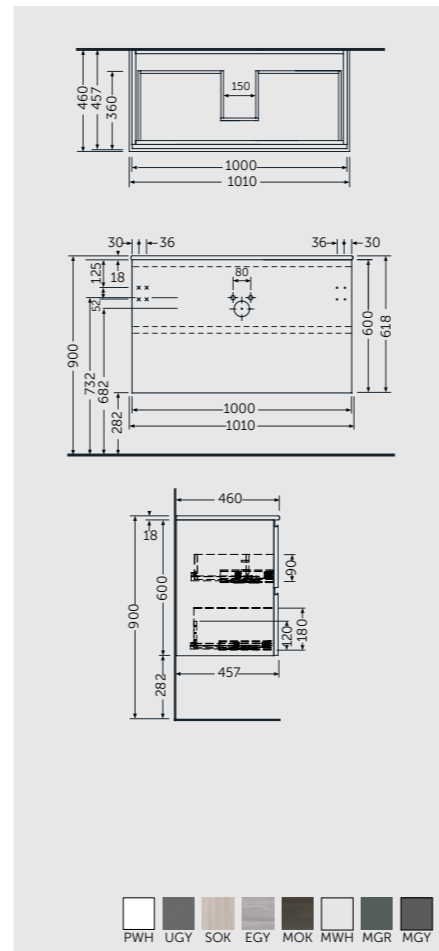

Measurements

160cm = 2x W 80CM Units
JOYWH080UGY x2