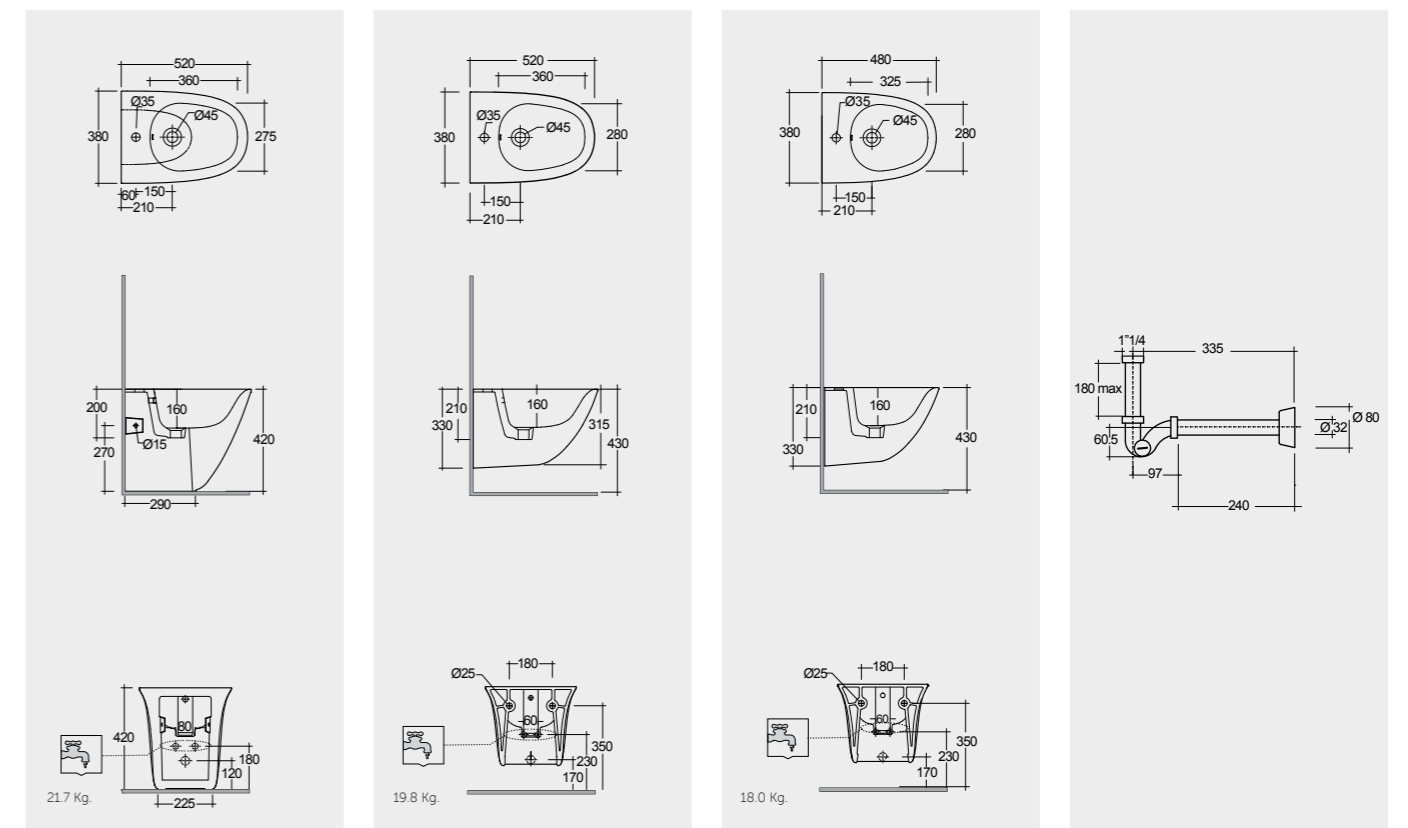

Hidden Fixations Hidden Fixations Hidden Fixations Inspectionable

Comfort Height 42 CM

Measurements

Colours available
Colours shown here are as close to actual sanitaryware as printing process will allow