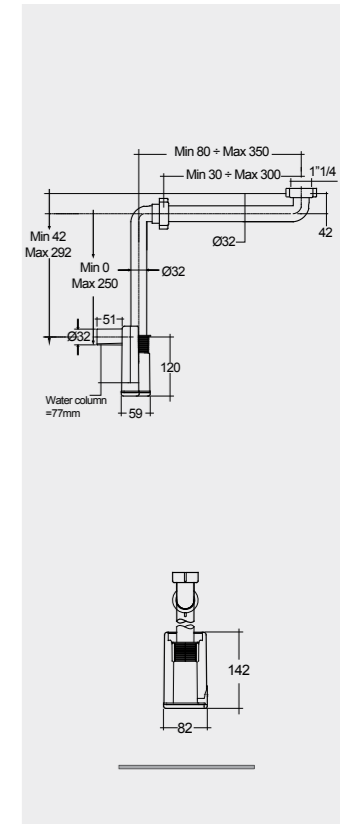

Measurements

Colours available

Colours shown here are as close to actual sanitaryware as printing process will allow