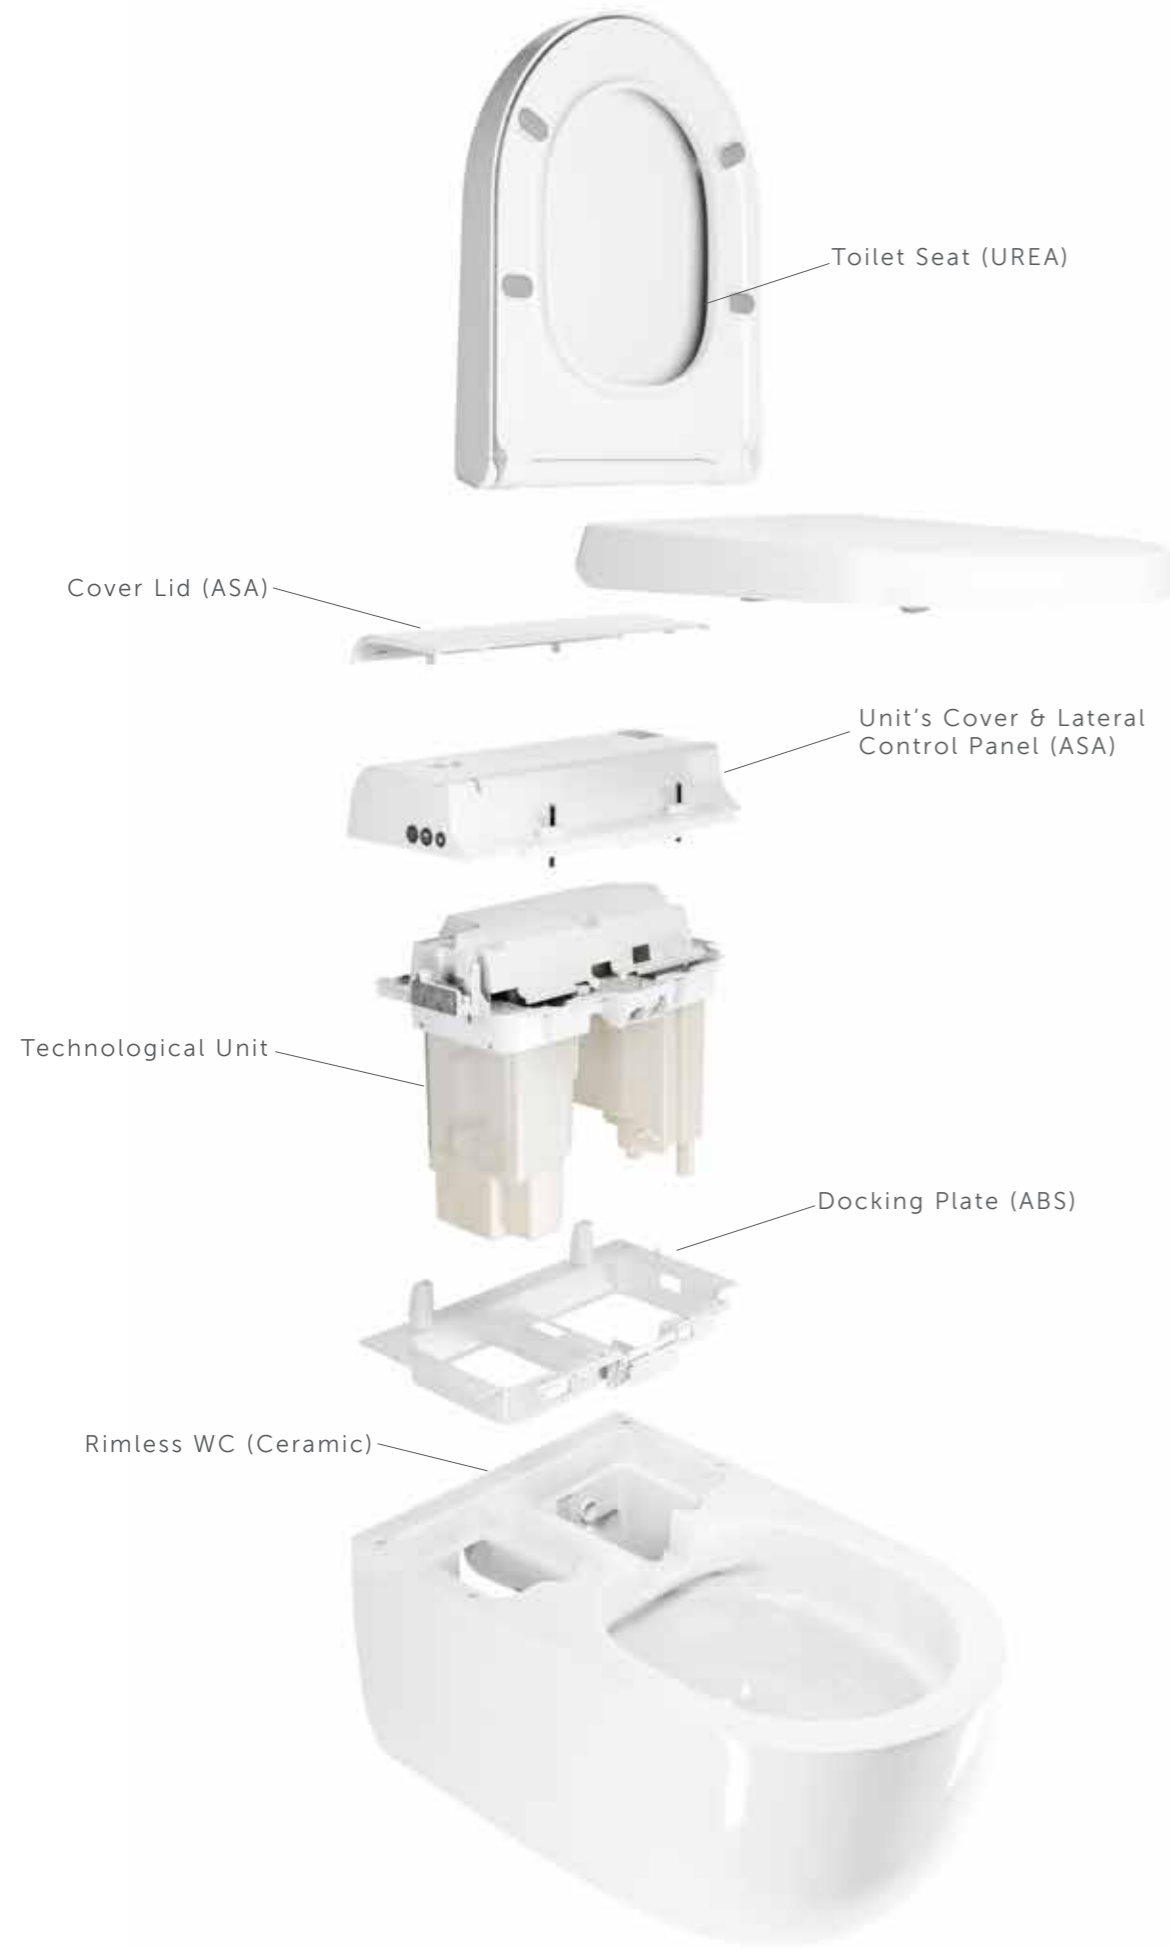

RAK Ceramics presents RAK-Cleon, the new toilet with integrated bidet functionality that brings you the finest in personal comfort and cleansing. An all-in-one solution that combines design and technology, to mark a superior hygiene standard in your bathroom.