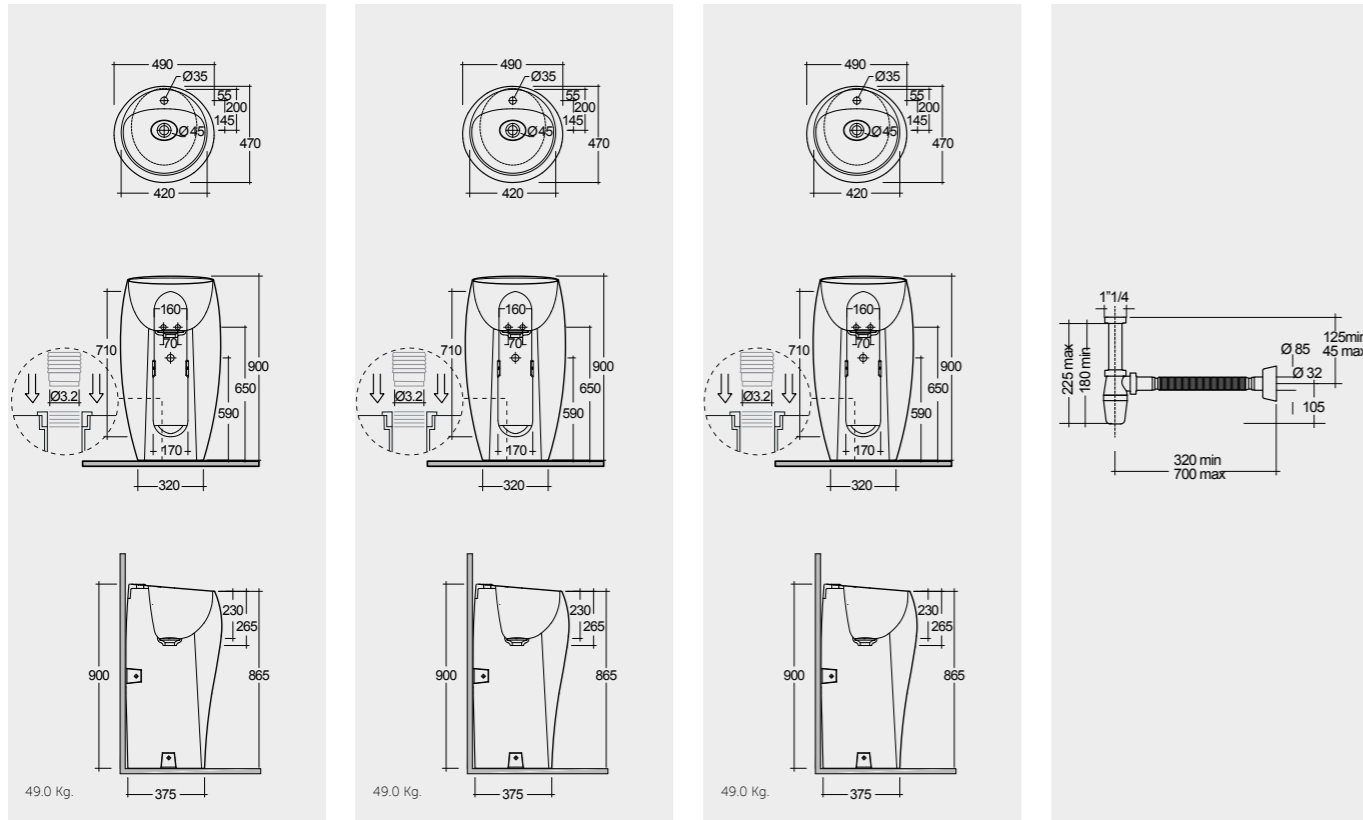

Measurements

Notes

All dimensions in mm tolerance $\pm 5\%$ for below 200mm and $\pm 3\%$ for above 200mm