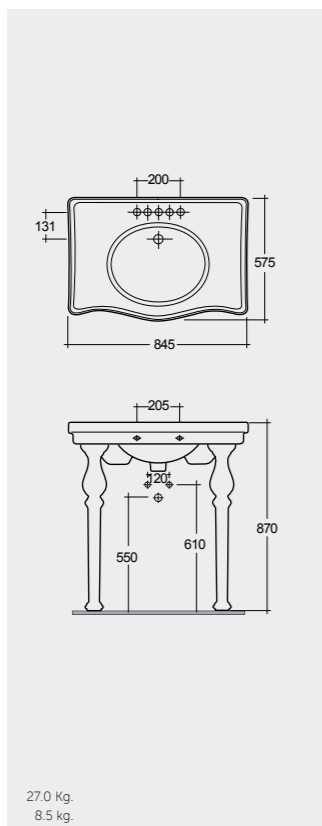

Measurements

Colours available

Colours shown here are as close to actual sanitaryware as printing process will allow

Alpine White