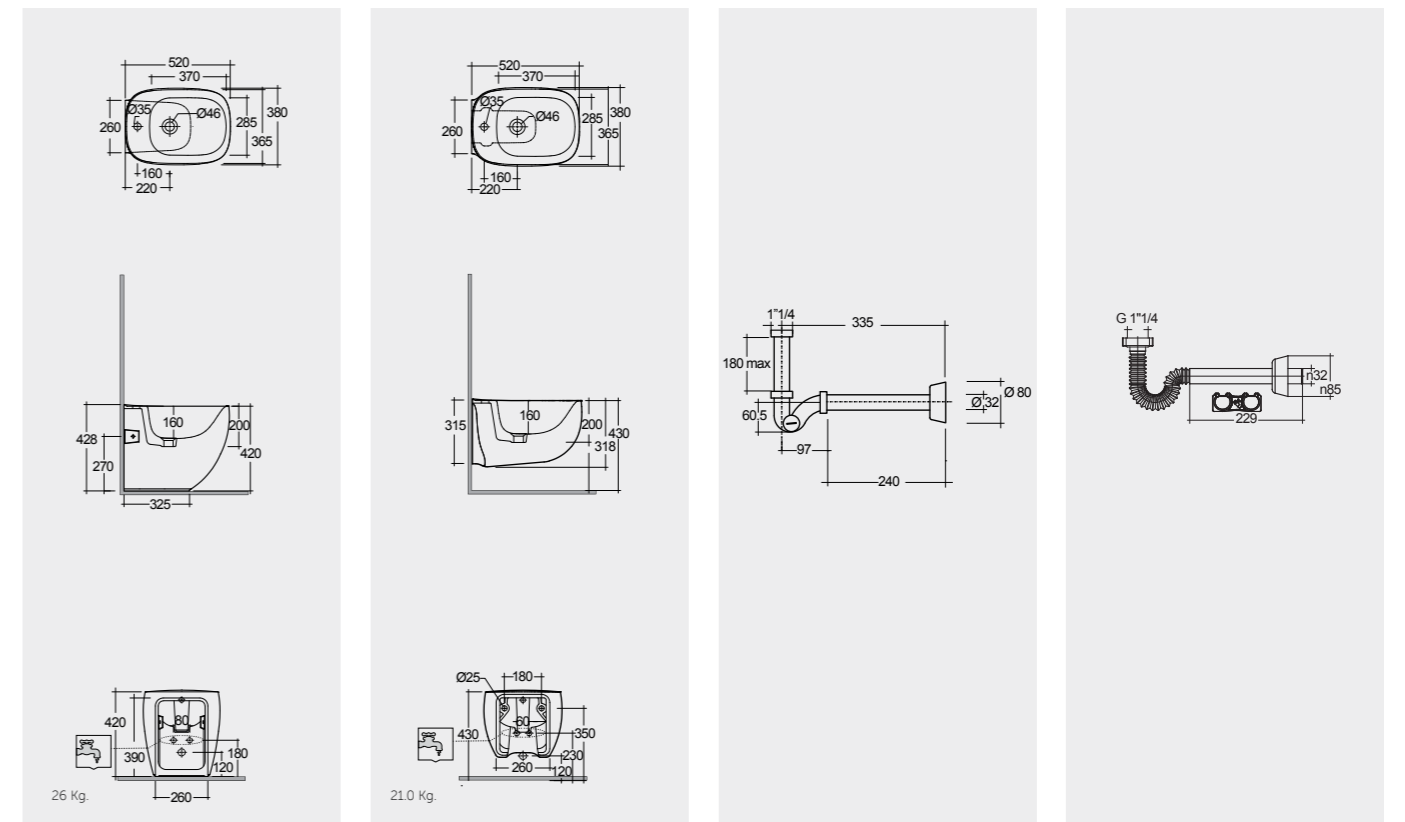

Measurements

Colours available

Colours shown here are as close to actual sanitaryware as printing process will allow

Alpine White