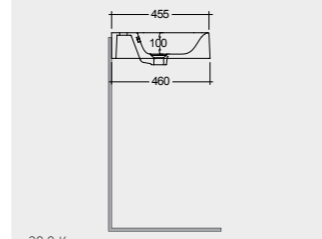

Measurements

Colours available

Colours shown here are as close to actual sanitaryware as printing process will allow