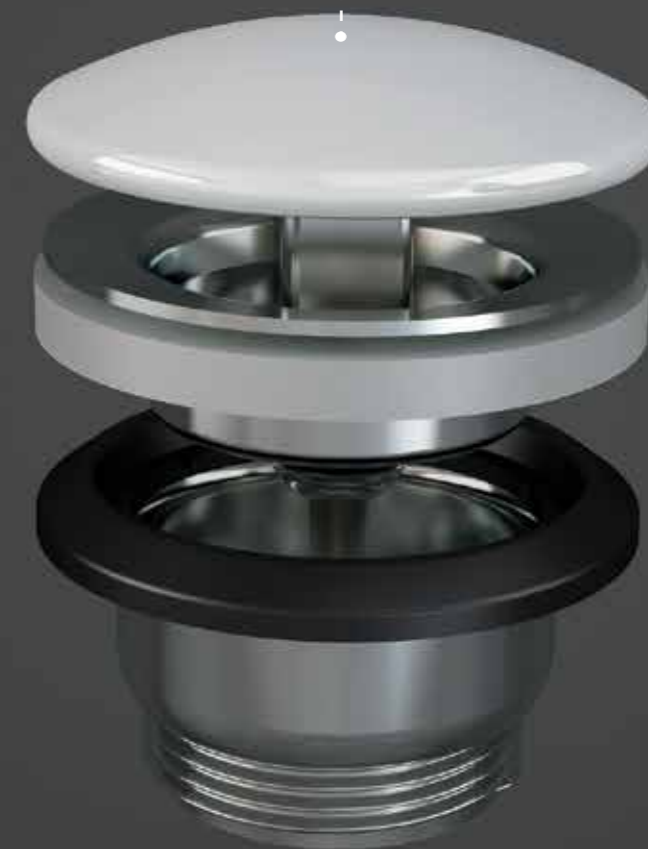

FINISH OPTIONS