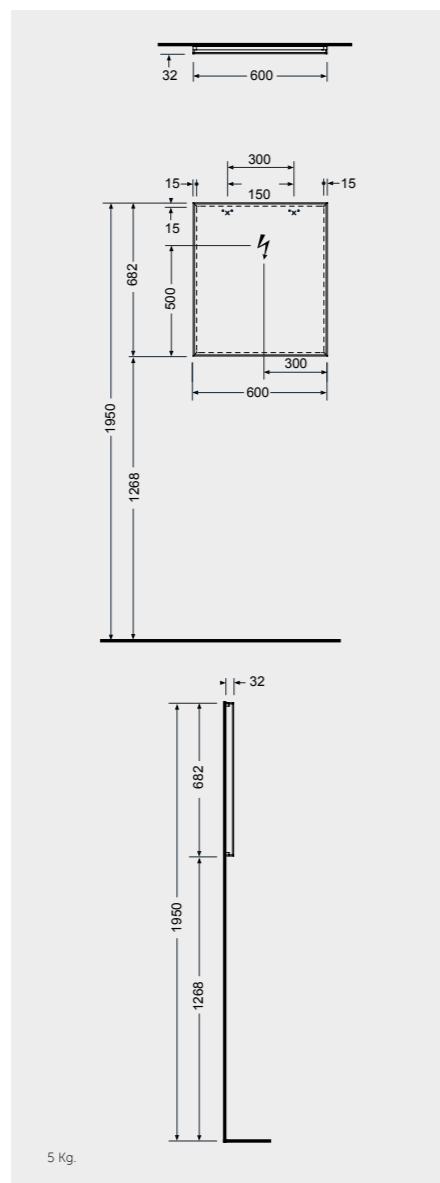

MIRRORS

W 40 x D 2 x H 68CM
JOYMR04068STD

W 60 x D 2 x H 68CM
JOYMR06068STD

W 80 x D 2 x H 68CM
JOYMR08068STD

Measurements

MIRRORS

W 100 x D 2 x H 68CM
JOYMR10068STD

W 120 x D 2 x H 68CM
JOYMR12068STD