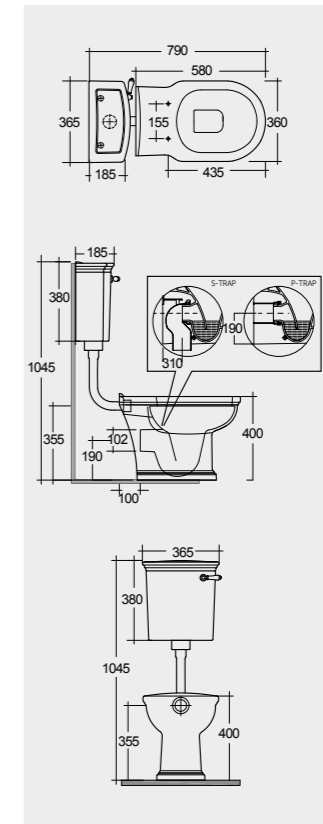

With Front Lever

58 CM
WT21AWHA

Back Open

Measurements

- Lacquered Polyester RAK-Washington WTSC3901503
- ABS RAK-Washington JM05DSCQRAWHA
- Urea RAK-Compact YFG173A

- Lacquered Polyester RAK-Washington WTSC3901503
- ABS RAK-Washington JM05DSCQRAWHA
- Urea RAK-Compact YFG173A