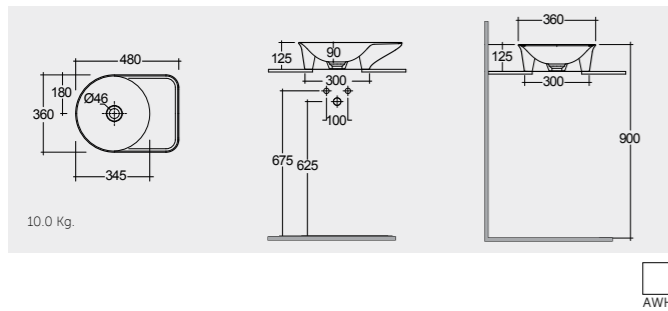

VALCT4800AWHA Drain not included