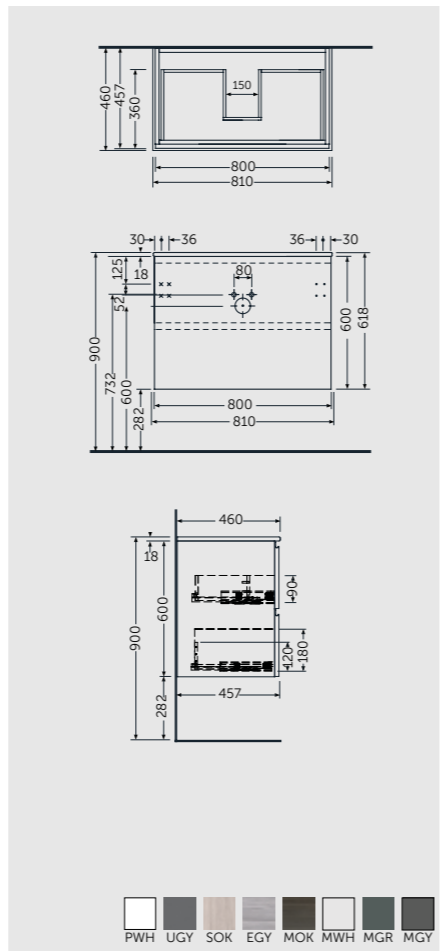

Measurements

160cm = 2x W 80CM Units
JOYWH080UGY x2