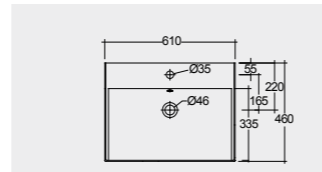

61 CM
DESWB06101AWHA
No tap holes DESWB06100AWHA

Measurements

Colours available

Colours shown here are as close to actual sanitaryware as printing process will allow

Alpine White

Models

MS0102AWHA

Suitable for Wash Basin :
101, 81, 61 CM