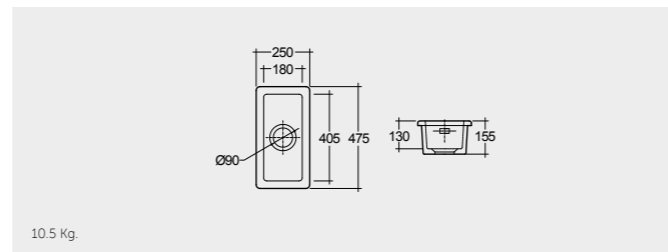

RAK-Tulip 59 CM

 OC84AWHA

RAK-Juliee

 OC105AWHA

External overflow optional

Colours available

Colours shown here are as close to actual sanitaryware as printing process will allow

Alpine White