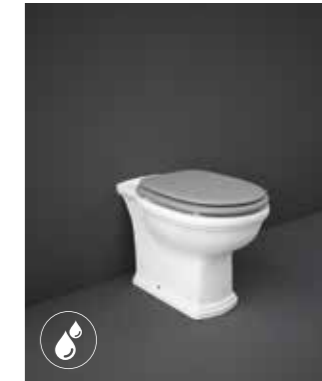

58 CM
WT21AWHA
CISTERN : WT23AWHA
FITTINGS : FTWTLOCIST

58 CM
WT21AWHA

Back Open