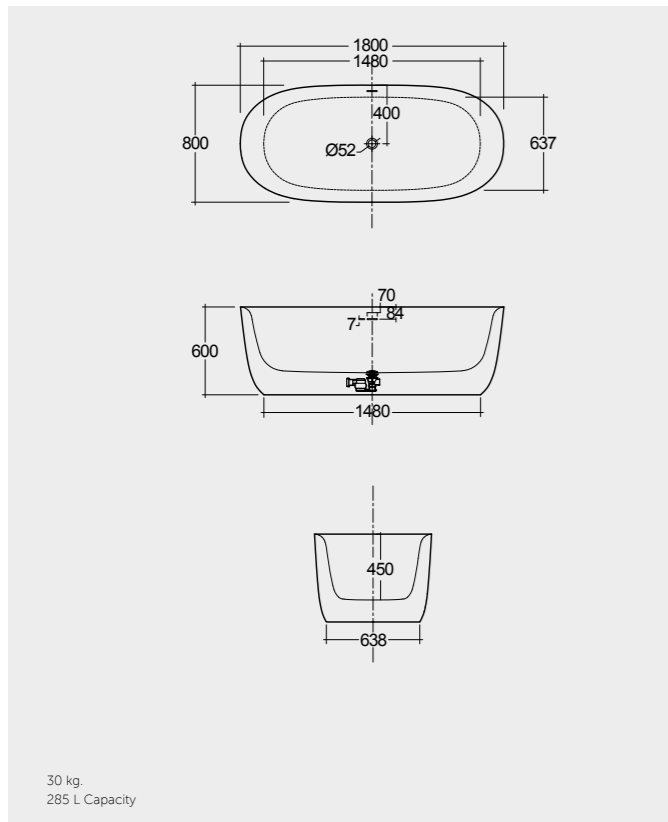

Measurements

Notes

All dimensions in mm tolerance $\pm 5\%$ for below 200mm and $\pm 3\%$ for above 200mm