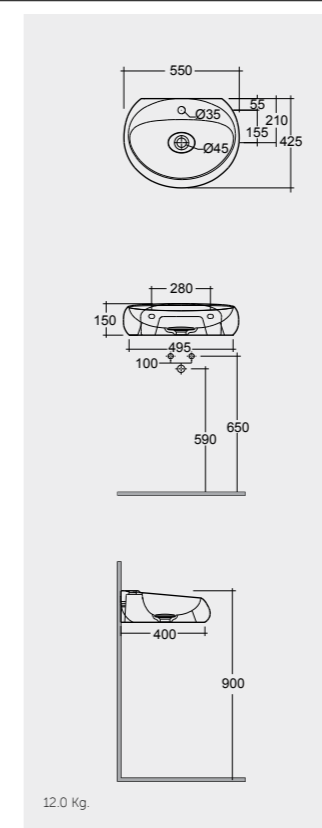

Notes

All dimensions in mm tolerance $\pm 5\%$ for below 200mm and $\pm 3\%$ for above 200mm

Models

56 CM CLOWC1346AWHA AWH
56 CM CLOWC1346500A 500
56 CM CLOWC1346504A 504

Hidden Fixations
 Comfort Height 42 CM