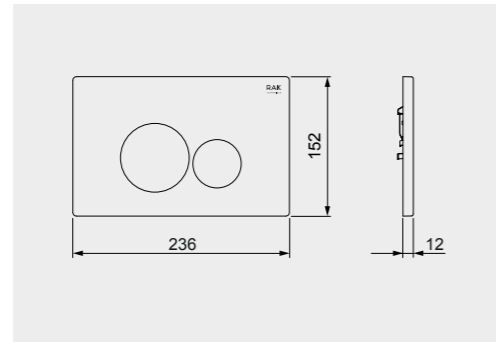

RAK-ECOFIX / ABS PUSH PLATES

- White FSRAKPPL003
- Chrome FSRAKPPL004
- Matt Chrome FSRAKPPL005