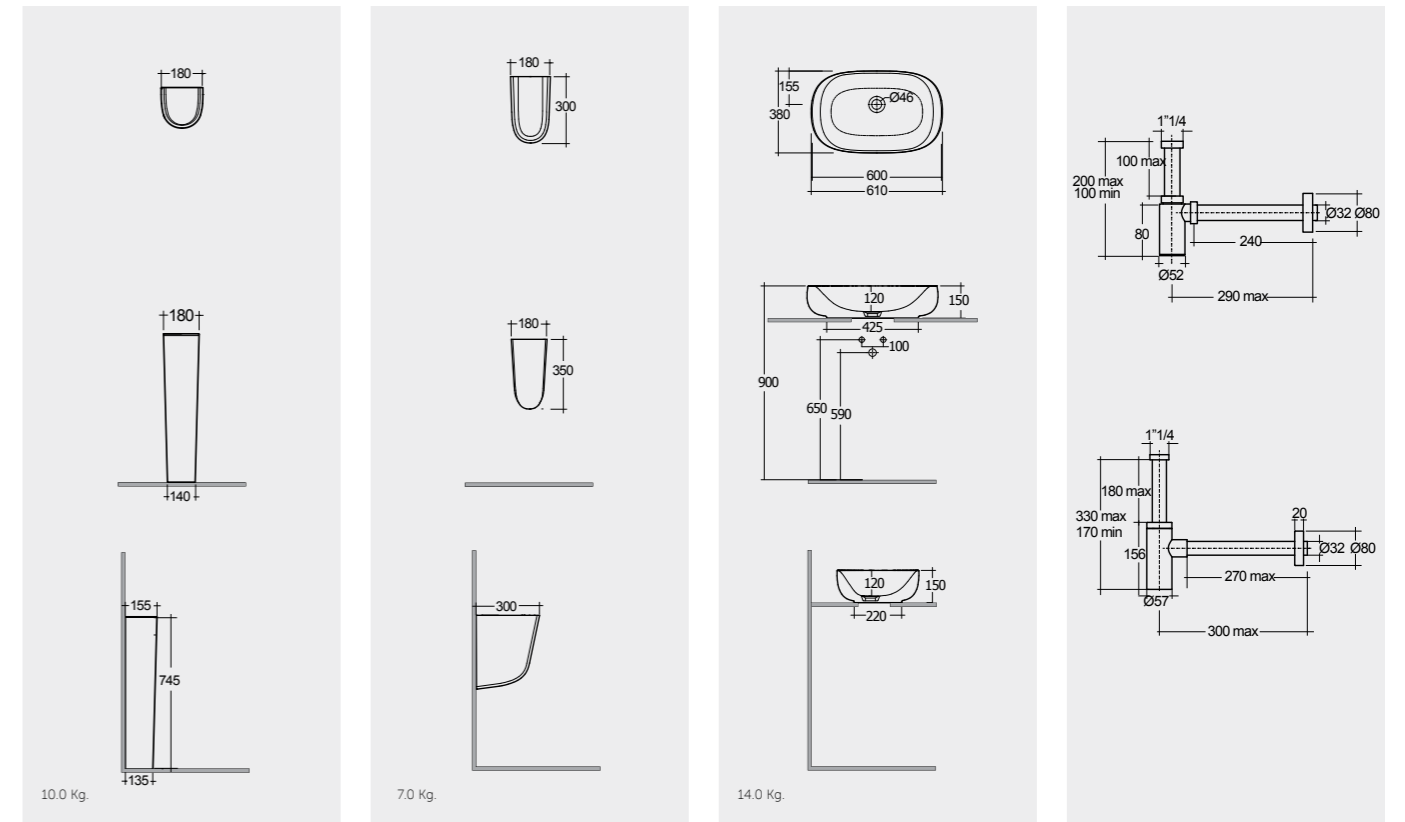

Measurements

Notes

All dimensions in mm tolerance $\pm 5\%$ for below 200mm and $\pm 3\%$ for above 200mm