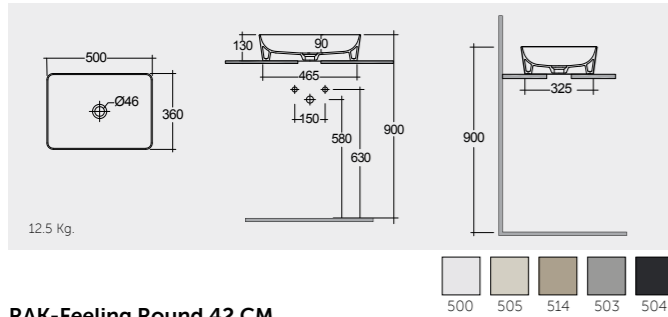

FEECT5000AWHA Rectangular