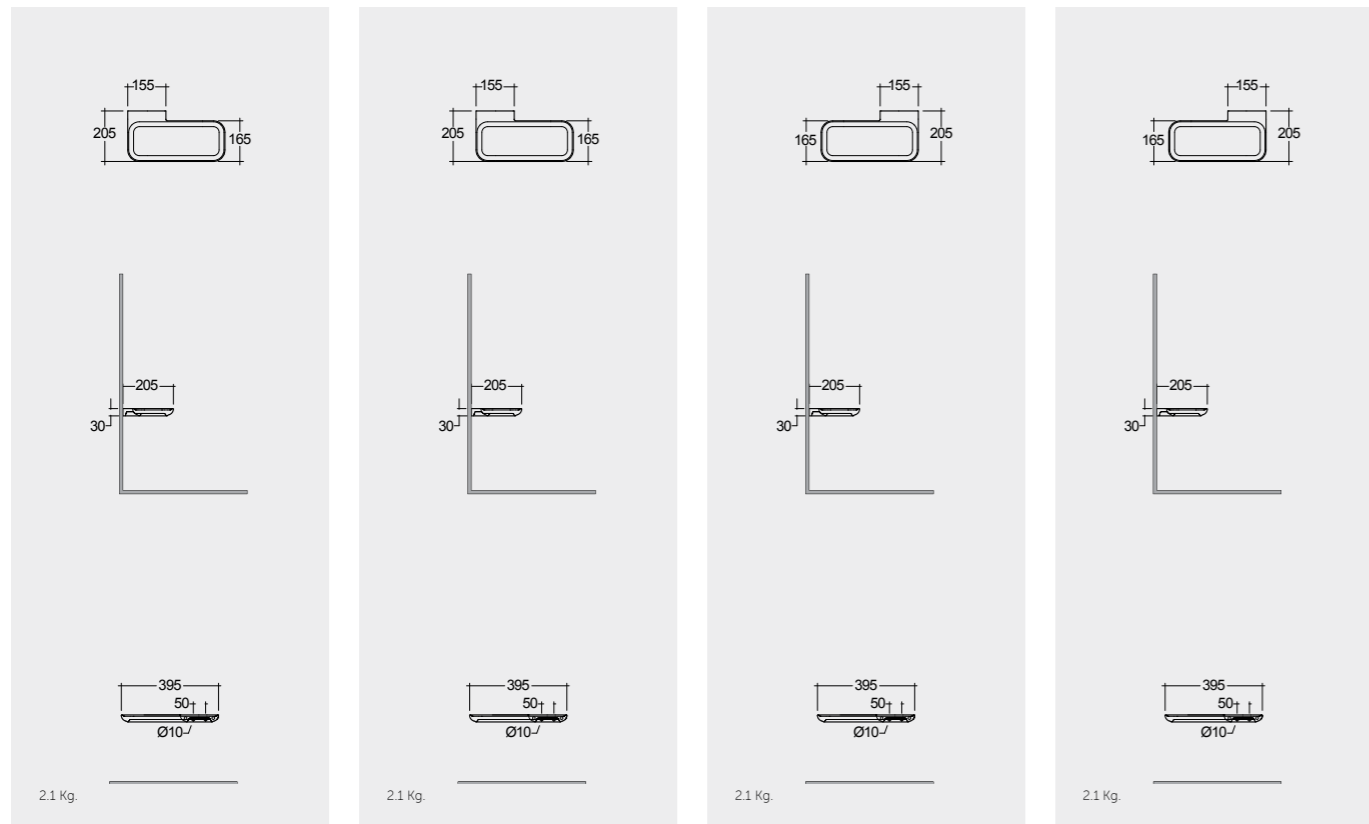

Measurements