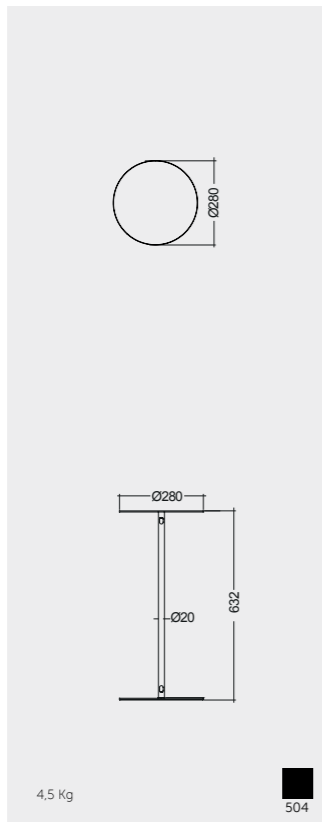

RAK-DES VERTICAL TOWEL HOLDER & SIDE TABLES

Models

Vertical towel holder 156 x 45
METTH001524

Ø 28 H63CM
METST001504

Ø 28 H43CM
METST002504

Measurements

Colours available

Colours shown here are as close to actual sanitaryware as printing process will allow