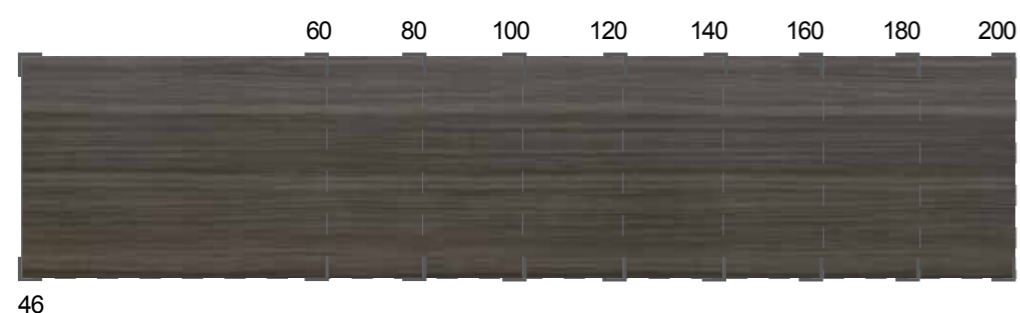

TECHWOOD - GREY ELM (EGY)

TECHWOOD - MOKA WALNUT (MOK)

RAK-PLANO PRODUCT RANGE

FURNITURE

TERRAZZO WHITE (550) - RAKSOLID

46

TERRAZZO BLACK (551) - RAKSOLID

46