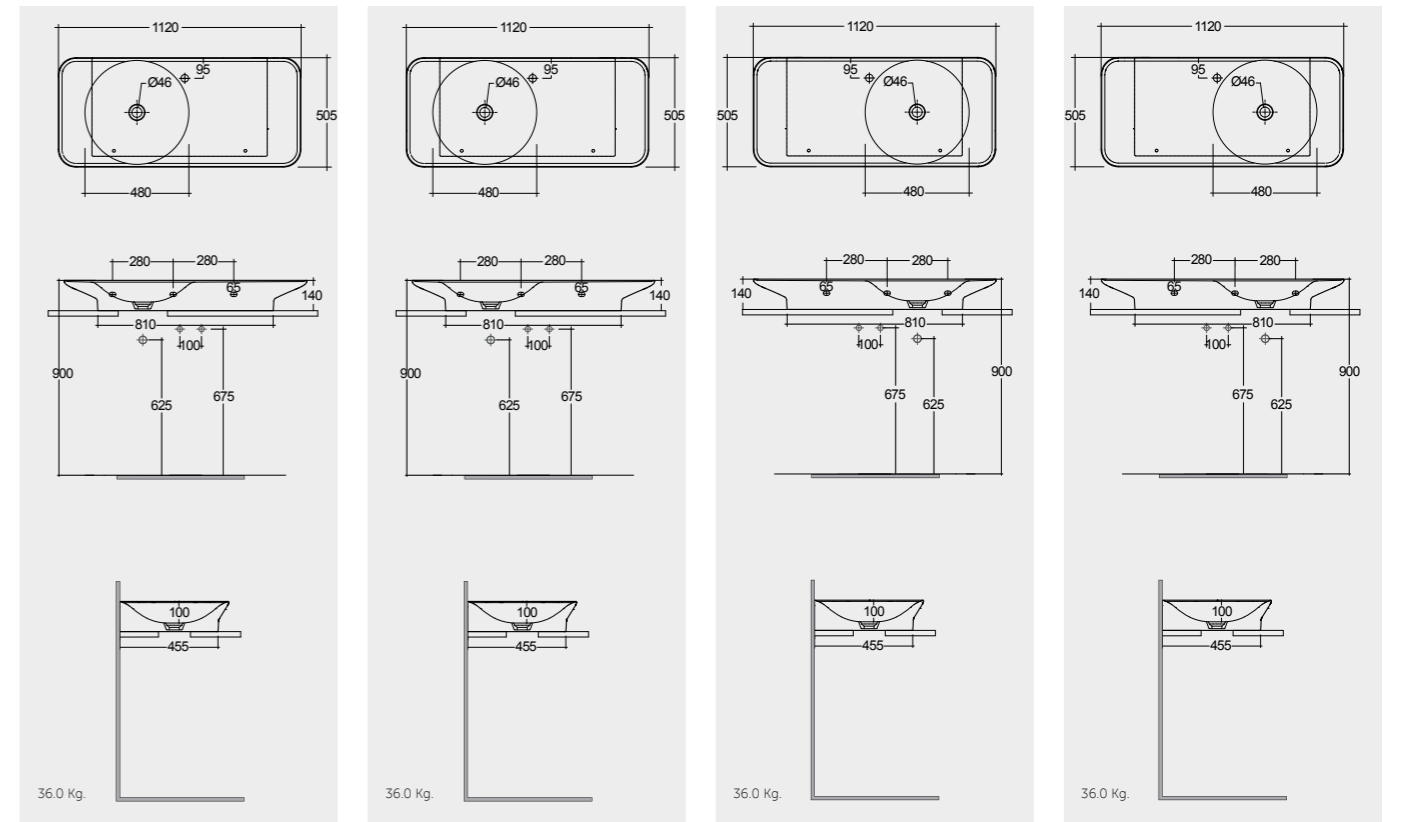

Measurements

36.0 Kg

36.0 Kg

36.0 Kg

36.0 Kg