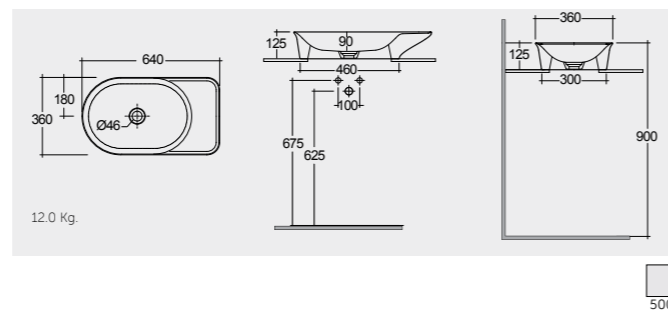

RAK- Valet 64 CM

VALCT6400AWHA Drain not included

AWH

RAK- Valet 64 CM

VALCT6400500A Matt Finish Drain not included

500

RAK-Cloud 58 CM

CLOCT6000AWHA Drain Not Included
Drain Cover: CLOAC4400AWHA