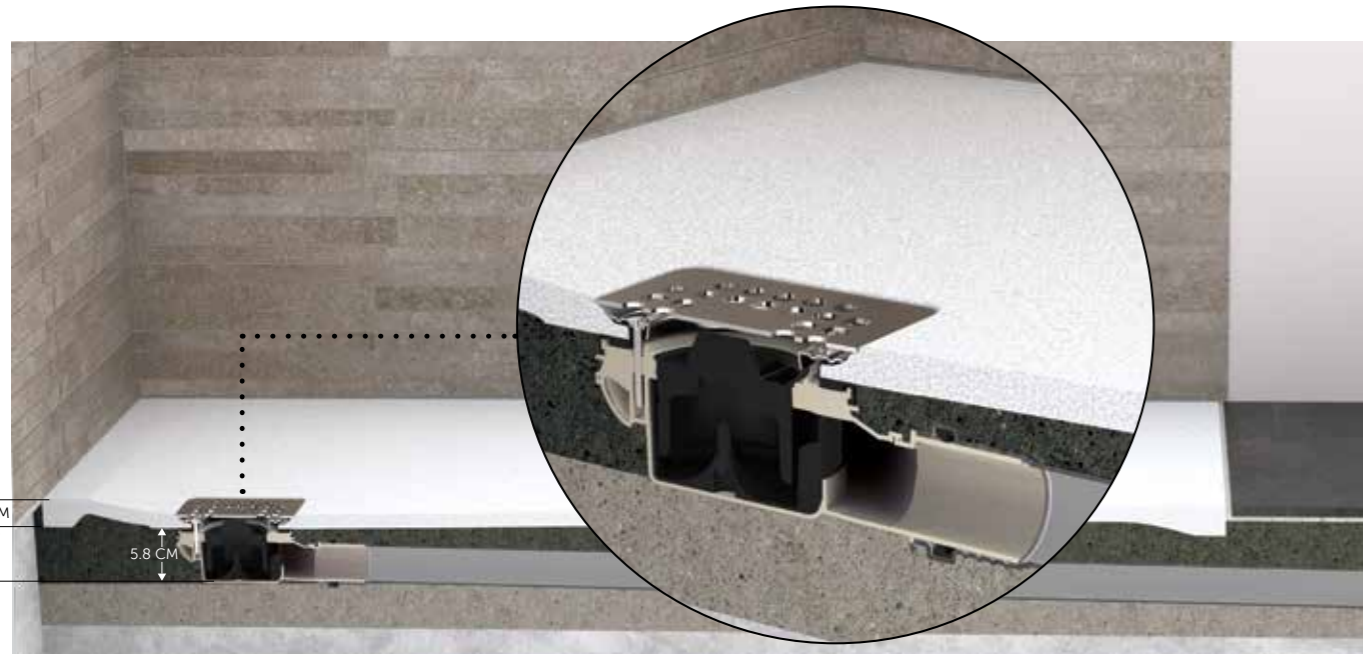

VERSATILE INSTALLATION

RAK-Feeling shower trays can be installed flush to floor, semi-recessed or directly onto the floor.. RAK-Feeling products are ideal for both new buildings and renovations, thanks to the minimum dimensions of 5.8 cm required under the shower tray for the waste.