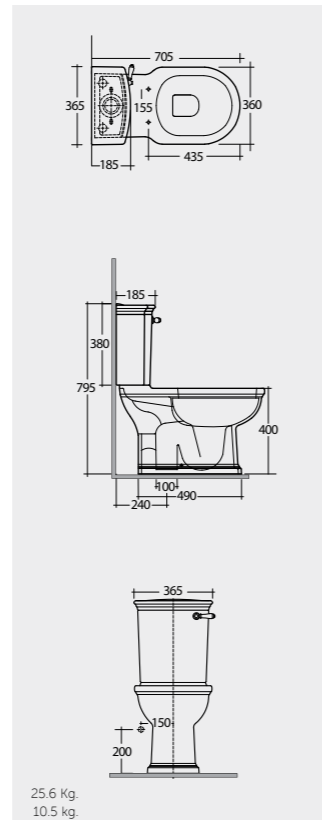

- Lacquered Polyester RAK-Washington WTSC3901503
- ABS RAK-Washington JM05DSCQRAWHA
- Urea RAK-Compact YFG173A