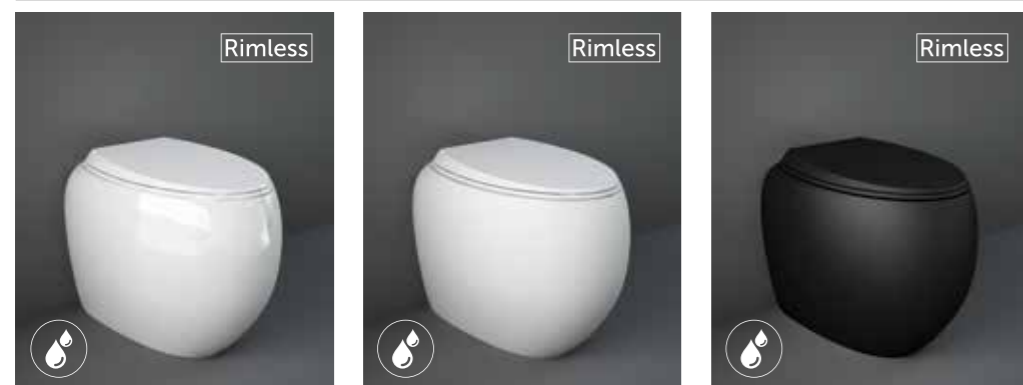

Notes

All dimensions in mm tolerance $\pm 5\%$ for below 200mm and $\pm 3\%$ for above 200mm

Models

56 CM CLOWC1346AWHA AWH
56 CM CLOWC1346500A 500
56 CM CLOWC1346504A 504

Hidden Fixations
 Comfort Height 42 CM