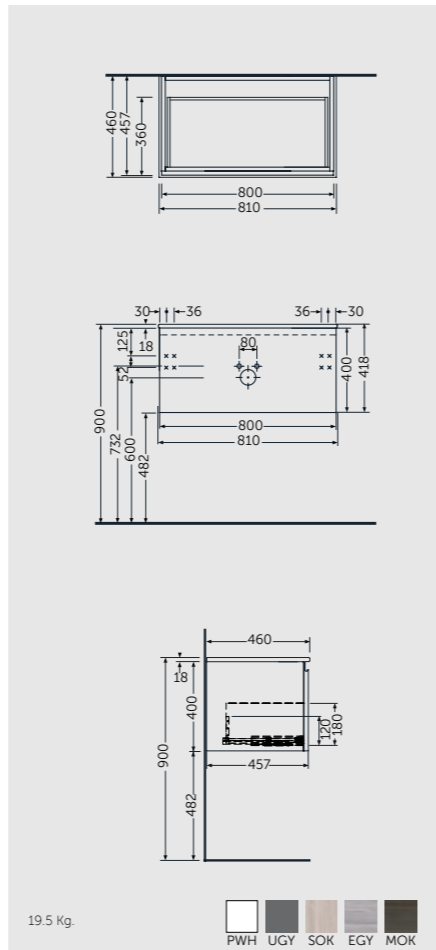

Measurements

WALL HUNG VANITY UNITS

W 100 x D 46 x H 40CM
UNOWH100UGY

Space saving bottle trap required BTRWBPPR022

120cm = 2x W 60CM Units
UNOWH060UGY x2

Space saving bottle trap required BTRWBPPR022 (x2)