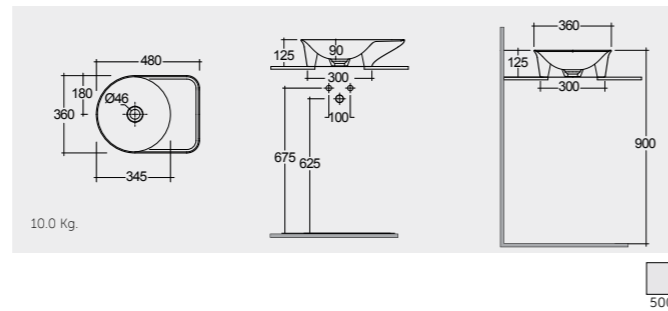

VALCT4800500A Matt Finish Drain not included