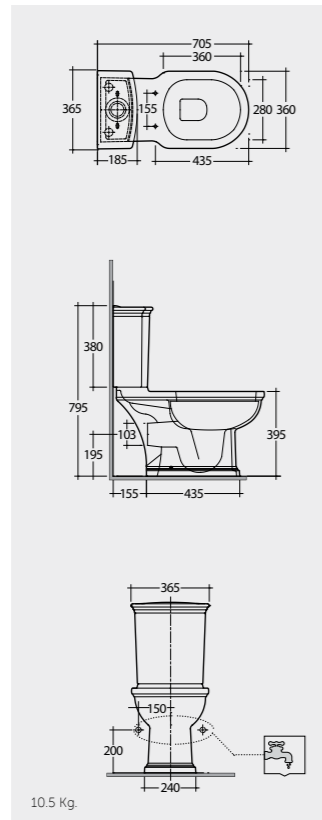

- Lacquered Polyester RAK-Washington WTSC3901503
- ABS RAK-Washington JM05DSCQRAWHA
- Urea RAK-Compact YFG173A