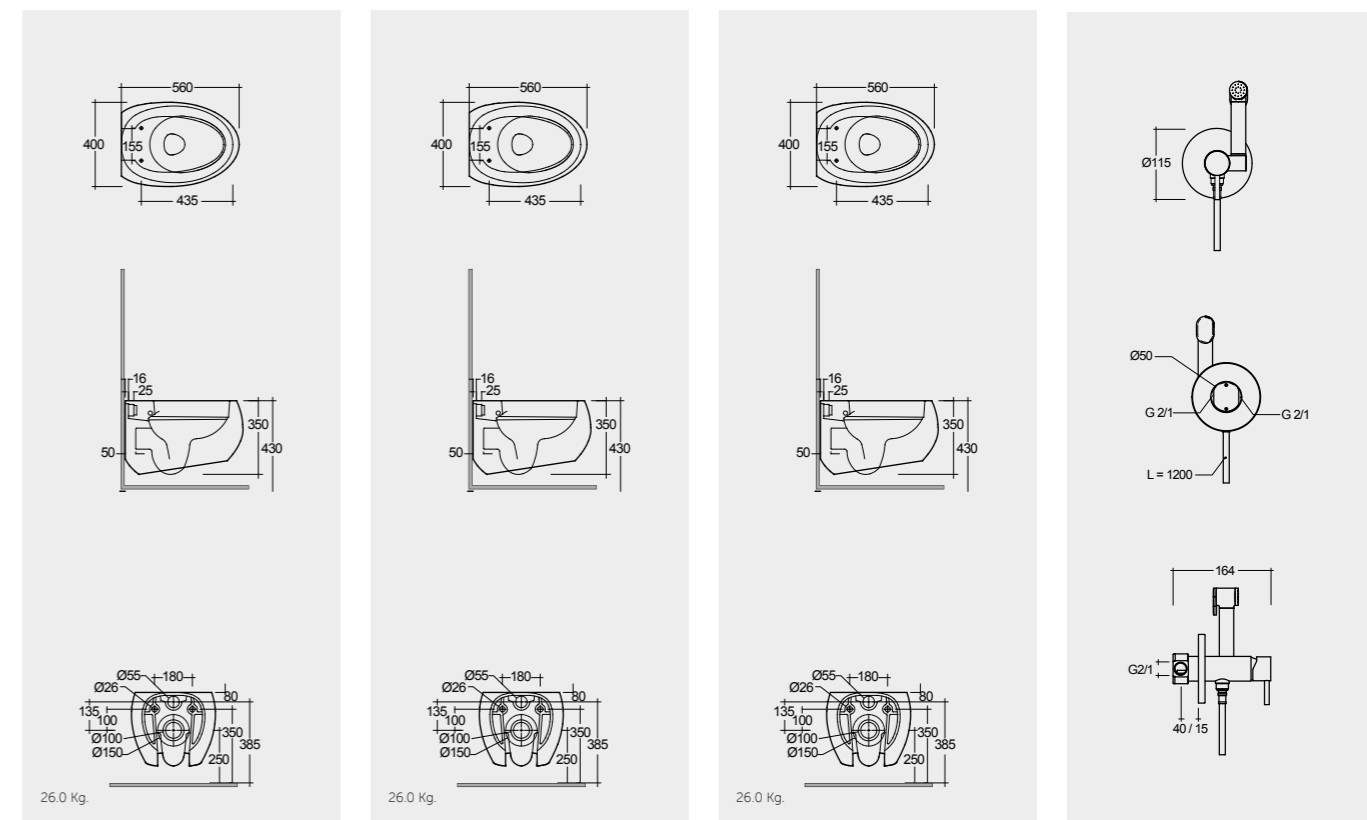

Measurements

Urea RAK-Cloud CLOSC3901WH
Urea RAK-Cloud CLOSC3901500
Urea RAK-Cloud CLOSC3901504

Notes
All dimensions in mm tolerance $\pm 5\%$ for below 200mm and $\pm 3\%$ for above 200mm