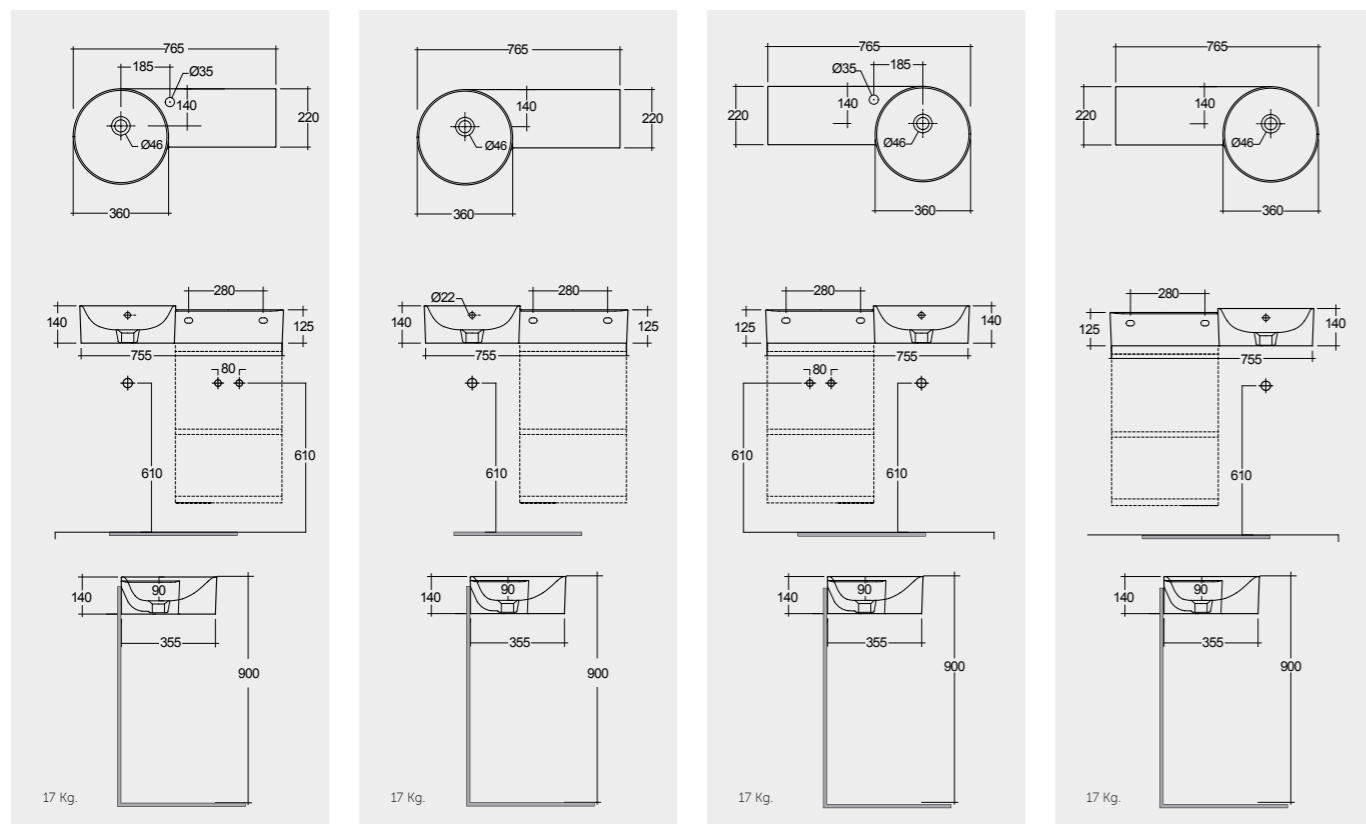

Measurements