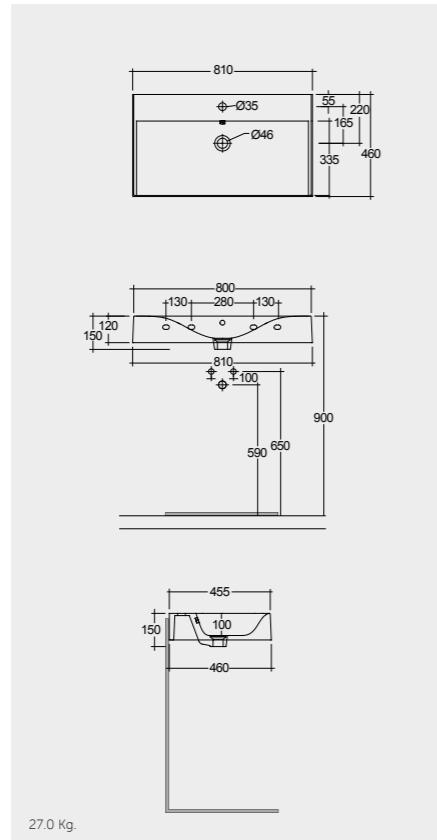

81 x 46 CM
DESWB08101AWHA
No tap holes DESWB08100AWHA

101 x 46 CM
DESWB10101AWHA
No tap holes DESWB10100AWHA

Measurements

Notes

All dimensions in mm tolerance $\pm 5\%$ for below 200mm
and $\pm 3\%$ for above 200mm