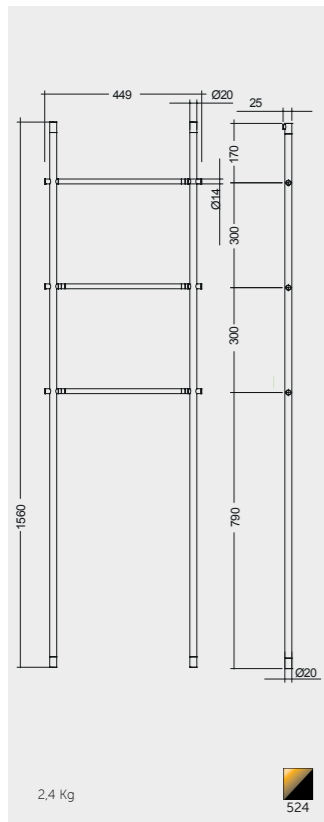

RAK-DES VERTICAL TOWEL HOLDER & SIDE TABLES

Models

Vertical towel holder 156 x 45
METTH001524

Ø 28 H63CM
METST001504

Ø 28 H43CM
METST002504

Measurements

Colours available

Colours shown here are as close to actual sanitaryware as printing process will allow