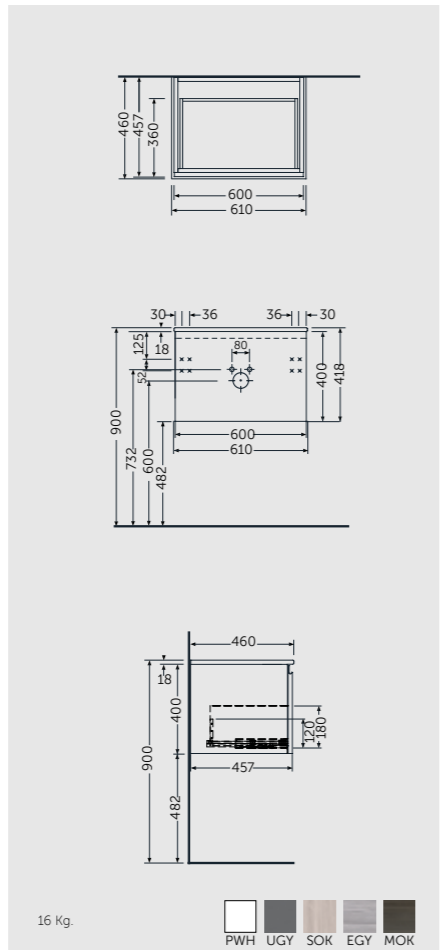

Measurements

WALL HUNG VANITY UNITS

W 100 x D 46 x H 40CM
UNOWH100UGY

Space saving bottle trap required BTRWBPPR022

120cm = 2x W 60CM Units
UNOWH060UGY x2

Space saving bottle trap required BTRWBPPR022 (x2)