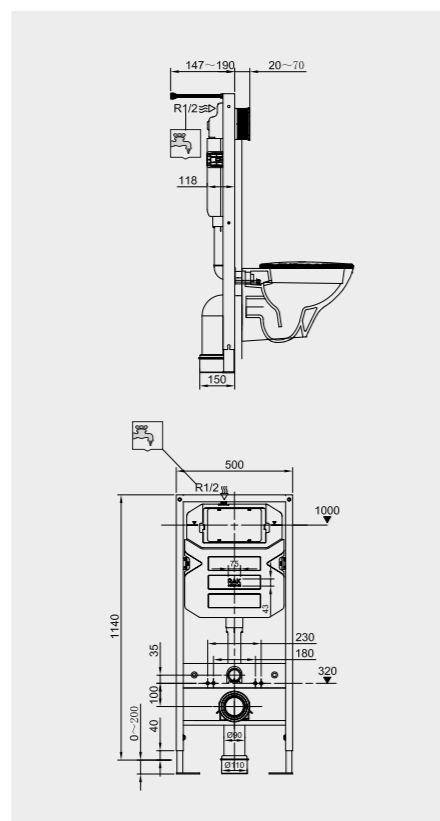

Measurements