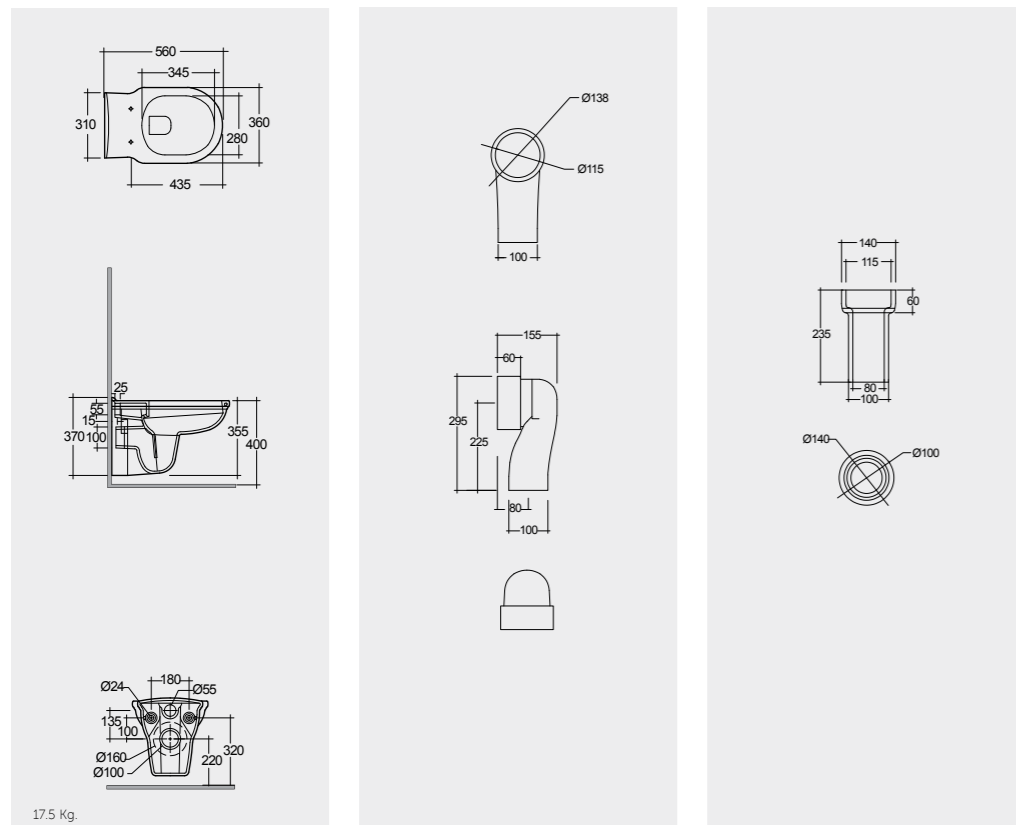

Measurements

- Lacquered Polyester RAK-Washington
  WTSC3901503
- ABS RAK-Washington
  JM05DSCQRAWHA
- Urea RAK-Compact
  YFG173A

Notes

All dimensions in mm tolerance $\pm 5\%$ for below 200mm
and $\pm 3\%$ for above 200mm