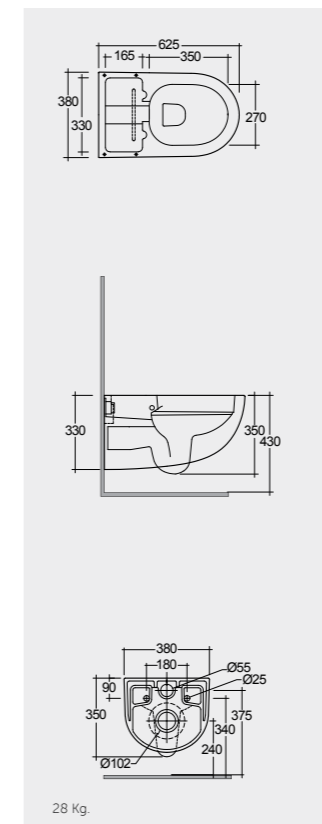

Measurements

Compatible with 6/3L dual flushing, 4,5/3L dual flushing, in accordance with en997 - type 1.

Note

All dimensions in mm tolerance $\pm 5\%$ for below 200mm and $\pm 3\%$ for above 200mm