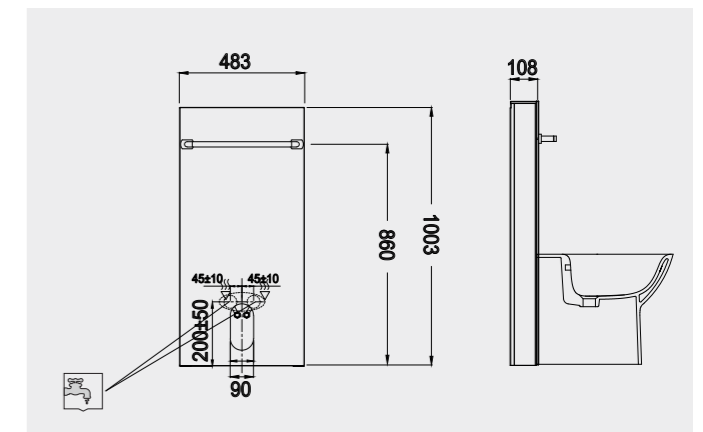

Measurements

Suitable (BTW) Models for Floor Standing Cabinet Cistern :

RAK-Caroline - P trap	RAK-Orient - P trap
RAK-Compact - P trap	RAK-Orient - P trap
RAK-Florence - P trap	RAK-Resort - P trap
RAK-Karla - P trap	RAK-Series 600 - P trap
RAK-Metropolitan Deluxe - P trap	RAK-Summit - P trap
RAK-Moon - P trap	RAK-Venice - P trap
RAK-Morning - P trap	RAK-Venice - P trap
RAK-Opulence - P trap	
RAK-One - P trap