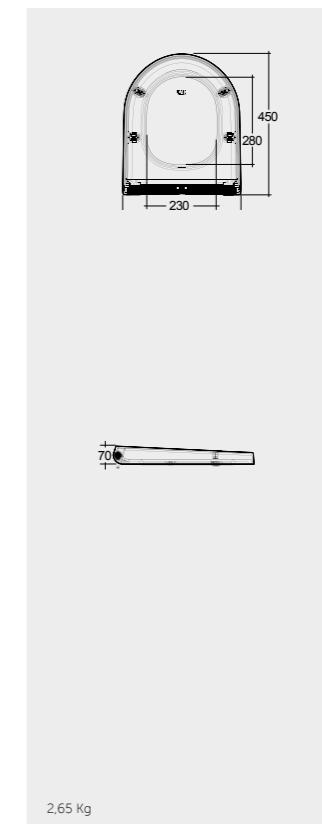

Measurements

Compatible with 6/3L dual flushing, 4,5/3L dual flushing, in accordance with en997 - type 1.

Note

All dimensions in mm tolerance $\pm 5\%$ for below 200mm and $\pm 3\%$ for above 200mm