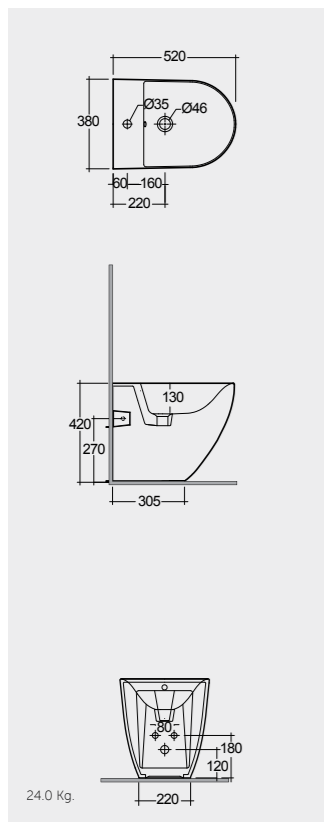

52 CM
DESBD2101AWHA

Hidden Fixations

58 CM
DESBD2017AWHA

Hidden Fixations
Comfort Height 42 CM

Measurements

Colours available

Colours shown here are as close to actual sanitaryware as printing process will allow