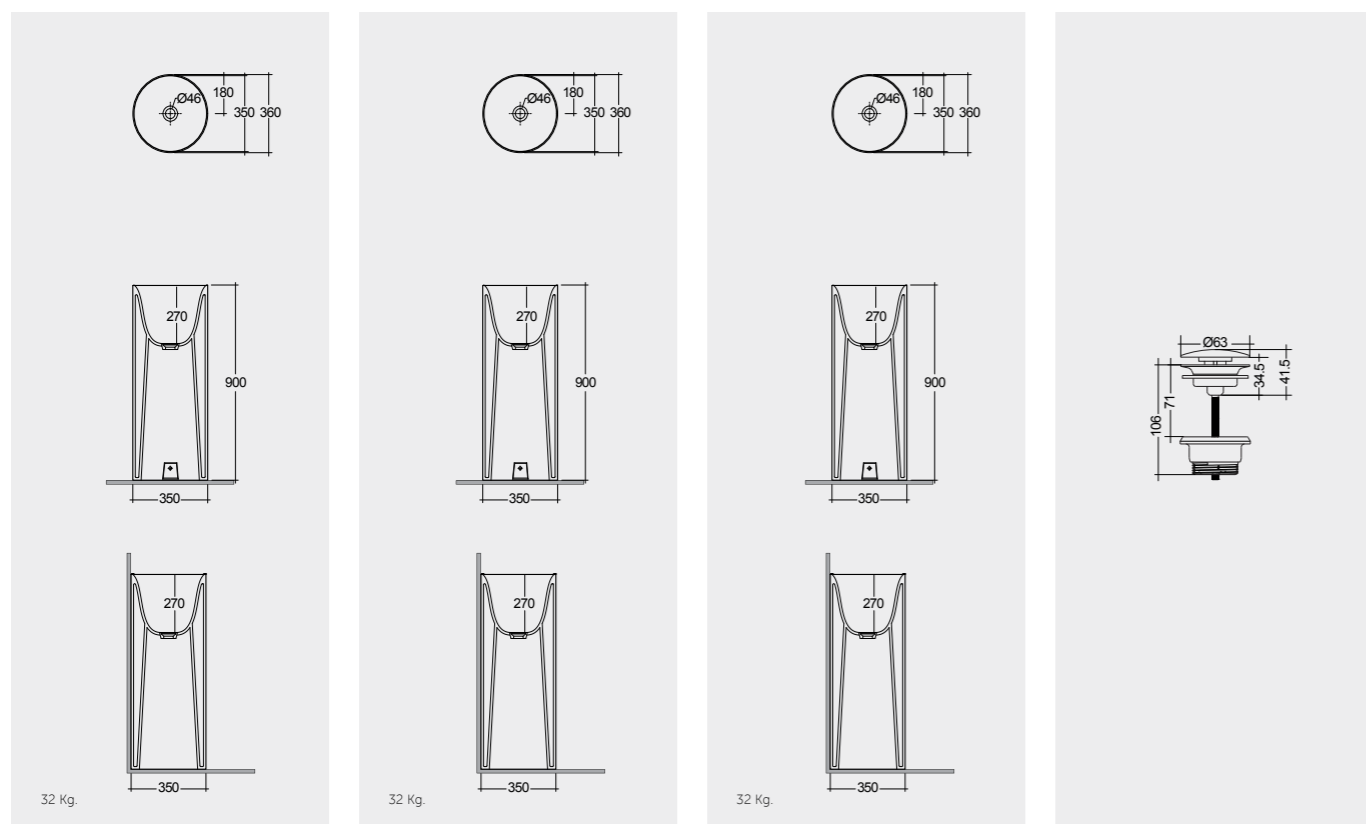

Measurements

Notes

All dimensions in mm tolerance $\pm 5\%$ for below 200mm and $\pm 3\%$ for above 200mm