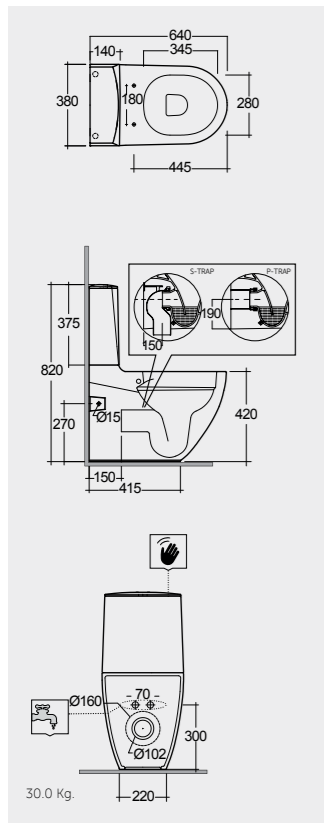

Measurements

Urea RAK-Des
DESSC3901WH