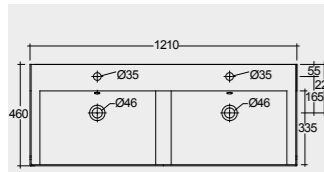

Measurements

Colours available

Colours shown here are as close to actual sanitaryware as printing process will allow