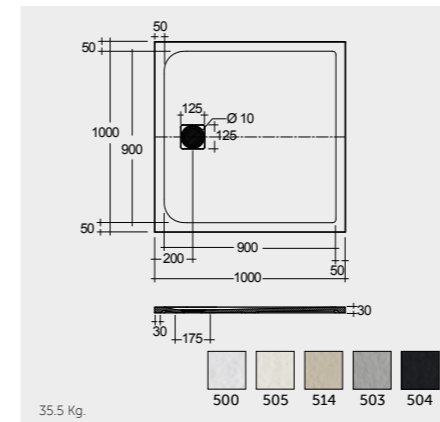

SHOWER DRAIN DEPTH OF WATER SEAL 30MM

SHOWER DRAIN MEMBRANE WATER SEAL