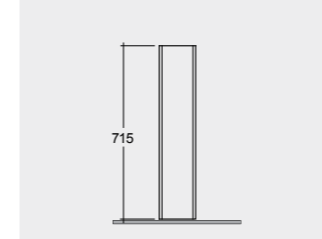

Measurements

Notes

All dimensions in mm tolerance $\pm 5\%$ for below 200mm
and $\pm 3\%$ for above 200mm