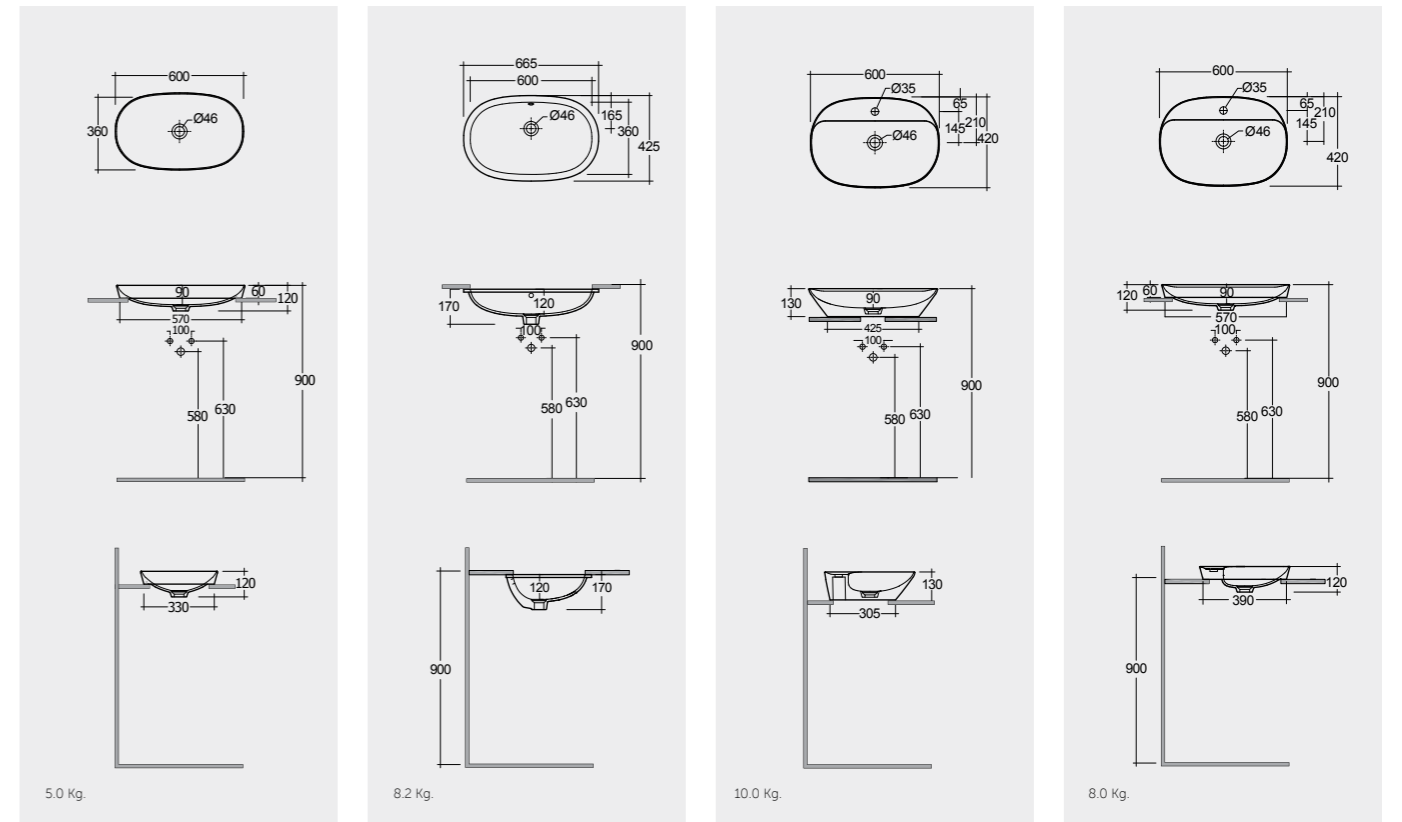

Models

60X36 CM
VARDI36000AWHA

60X36 CM
VARUC36000AWHA

60X42 CM
VARCT36001AWHA

60X42 CM
VARDI36001AWHA

With Overflow

Measurements

5.0 Kg.