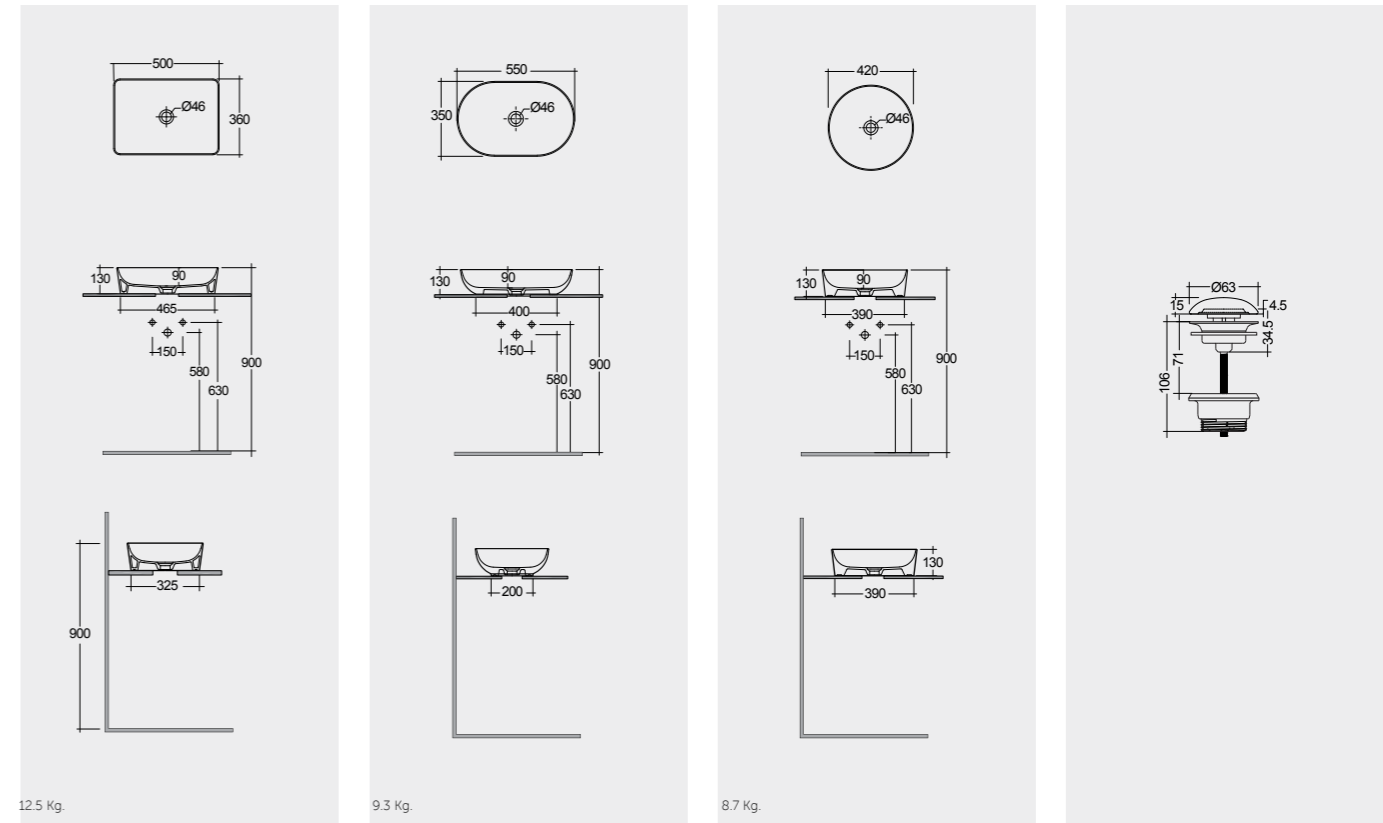

Models

50 CM
SKICT5000631A

55 CM
SKICT5500631A

42 CM
SKICT4200631A

Ceramic Click-Clack Pop-Up Waste
DUO000631A

Ceramic Free-Flow Waste
DUO002631A

Measurements

Notes