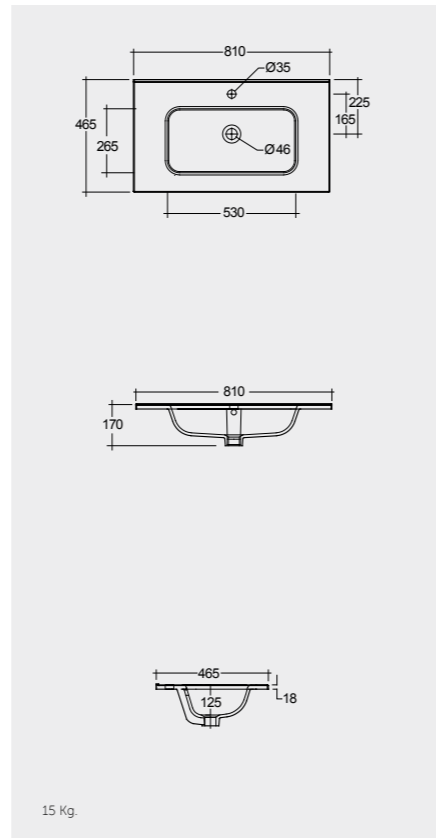

Measurements

Notes

All dimensions in mm tolerance $\pm 5\%$ for below 200mm
and $\pm 3\%$ for above 200mm