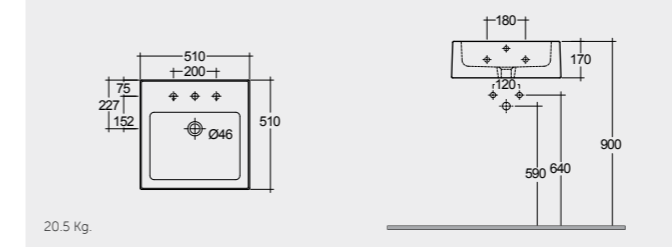

COUNTER TOP WASH BASINS

CLOAKROOM WASH BASINS

OC97AWHA