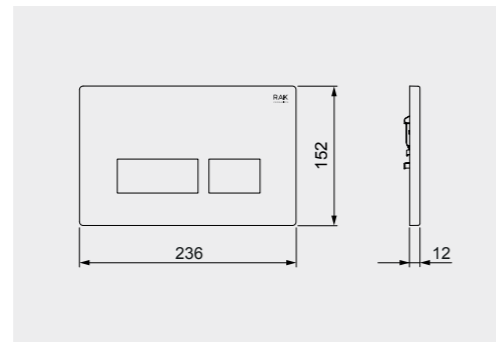

- White FSRAKPPL006
- Chrome FSRAKPPL007
- Matt Chrome FSRAKPPL008