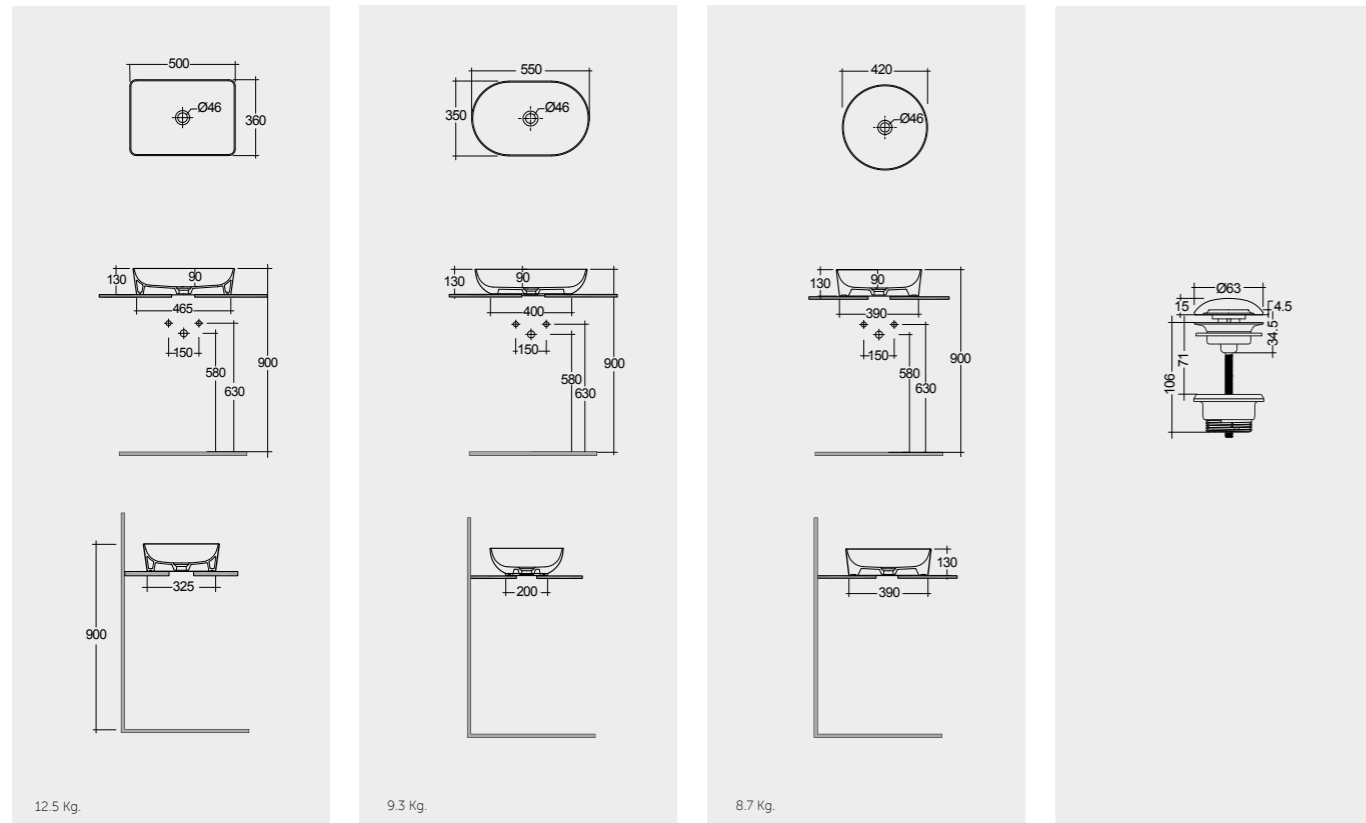

Rectangular

55 CM
BATCT5500600A

Oval

42 CM
BATCT4200600A

Round

Ceramic Click-Clack Pop-Up Waste
DUO000600A

Ceramic Free-Flow Waste
DUO002600A

Measurements