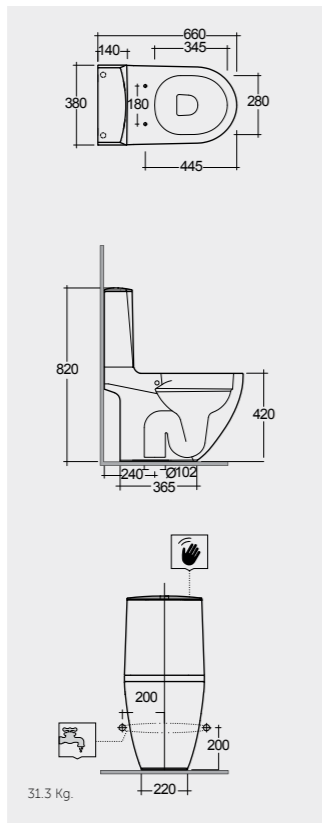

Urea RAK-Des
DESSC3901WH