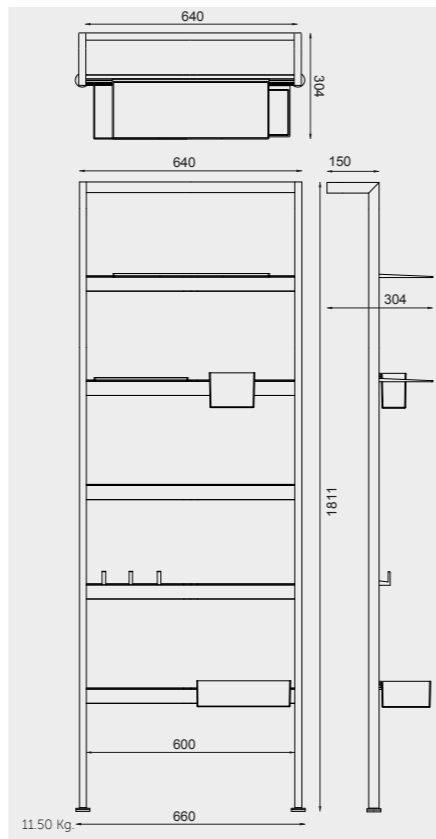

UNIVERSAL SHELVING SYSTEM

Models

Accessories included: Small Shelf & Double Tumbler

Accessories included: 2 Small Shelves & Double Tumbler

Accessories included: Small & Large Shelves, Small & Large Double Tumblers and 3 Hooks

Measurements

2.10 Kg.

504

5.50 Kg.

504

11.50 Kg.

504

Models

Structure can be easily cut on site at any lower height; adjustable feet.

Shelves not included, order separately:
USSSH9031MGY

Measurements

18.00 Kg.

504

6 PCS

Measurements

23.00 Kg.

MGY

504

Structure can be easily cut on site at any lower height; adjustable feet.

Shelves not included, order separately:
USSSH9031MGY

Measurements

13.00 Kg.

504