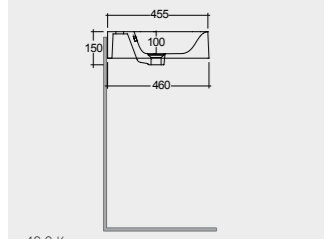

Measurements

Colours available

Colours shown here are as close to actual sanitaryware as printing process will allow