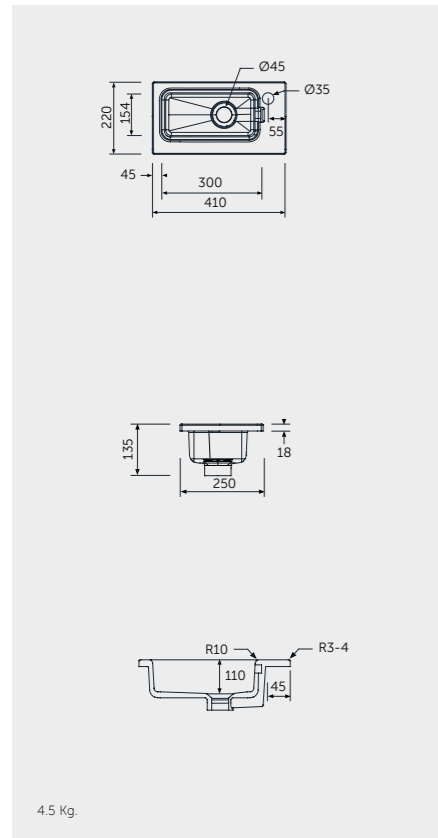

Measurements

Notes

All dimensions in mm tolerance $\pm 5\%$ for below 200mm
and $\pm 3\%$ for above 200mm