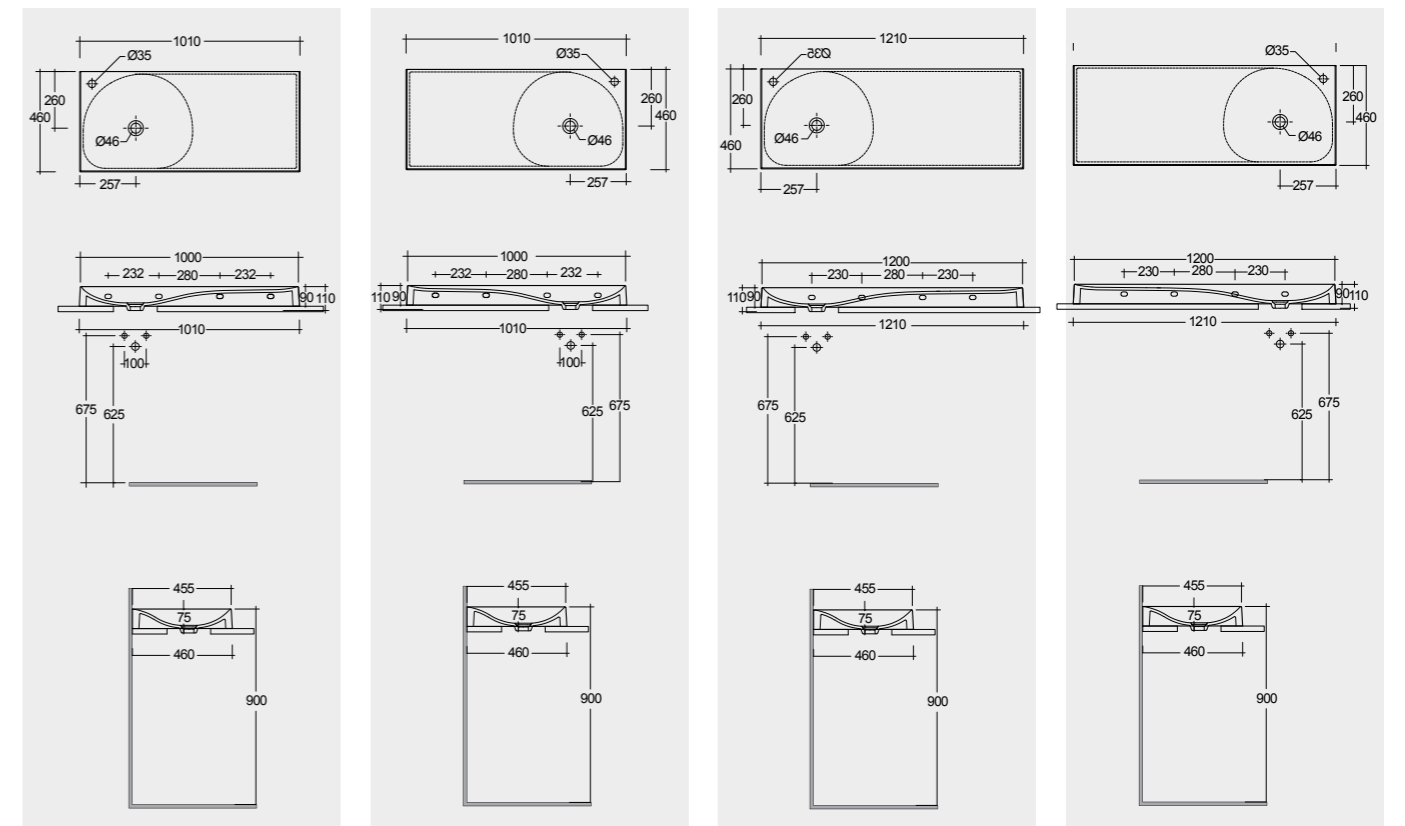

Measurements