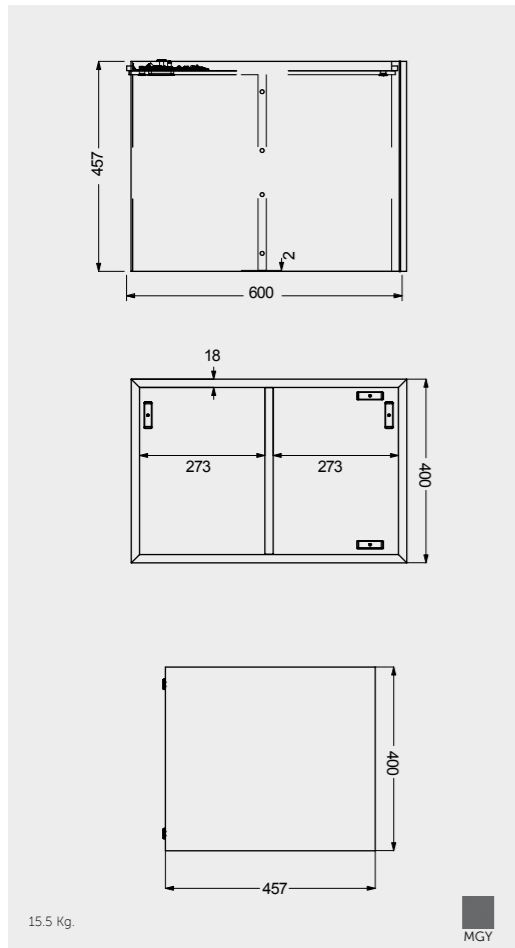

Colours available

Colours shown here are as close to actual sanitaryware as printing process will allow

OPEN STORAGE AND TALL CABINET UNITS

Models

60 CM
JOYOS040MGY

W 30 x D 23 x H 120CM
JOYTS120UGY

Measurements