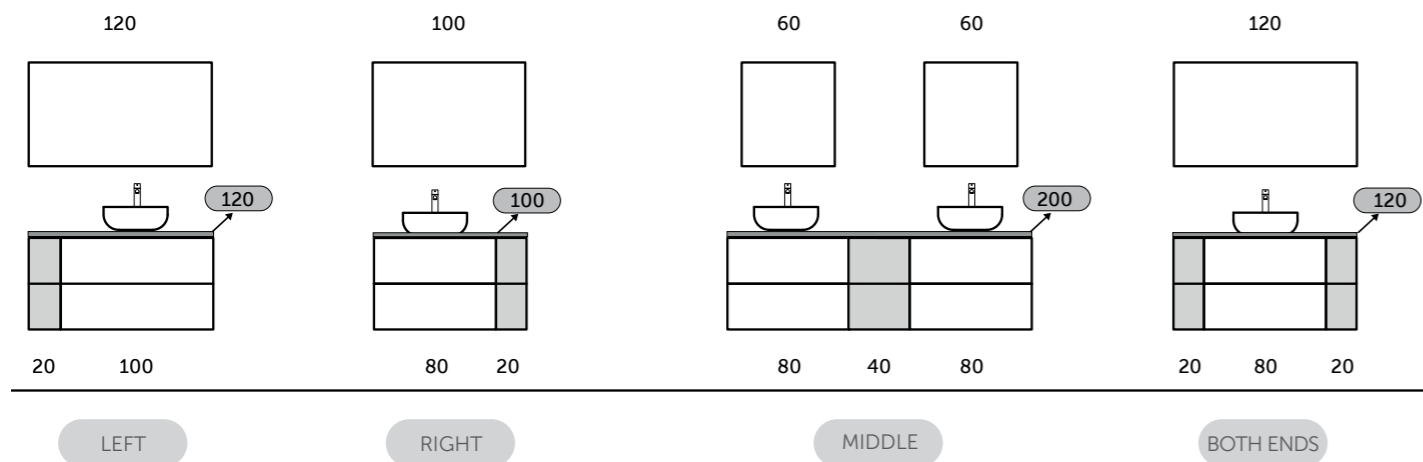

WITH RAK-PLANO SURFACE AND COUNTERTOP WASHBASINS