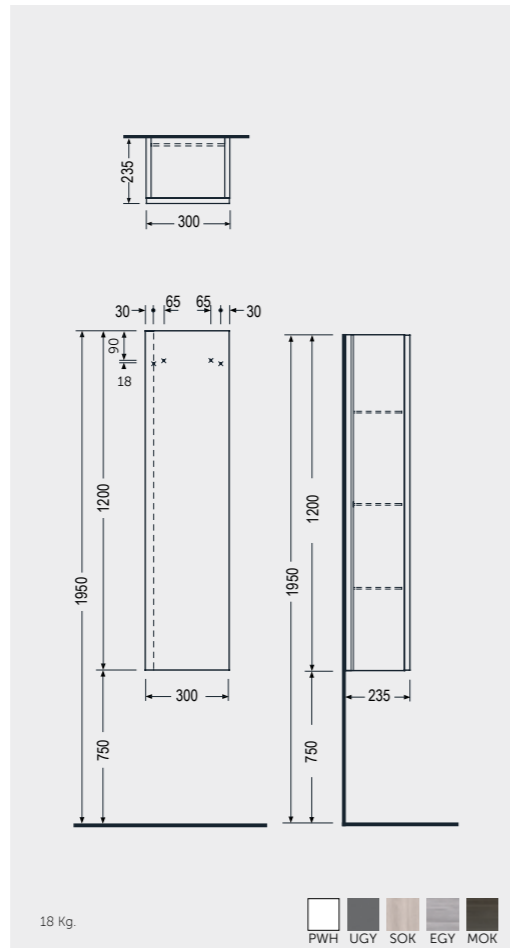

Colours available

Colours shown here are as close to actual sanitaryware as printing process will allow

OPEN STORAGE AND TALL CABINET UNITS

Models

60 CM
JOYOS040MGY

W 30 x D 23 x H 120CM
JOYTS120UGY

Measurements