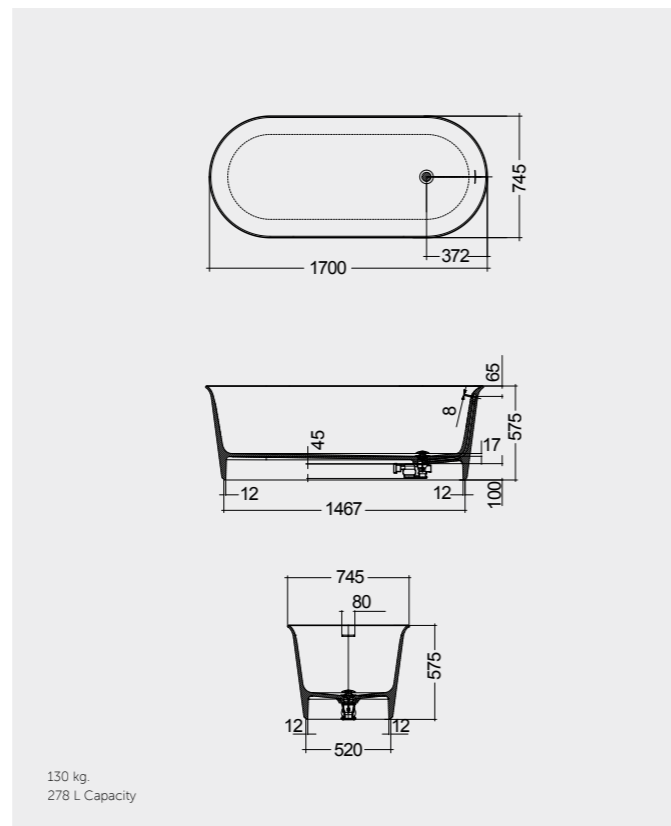

500

505 514 503 504

Notes

All dimensions in mm tolerance $\pm 5\%$ for below 200mm and $\pm 3\%$ for above 200mm