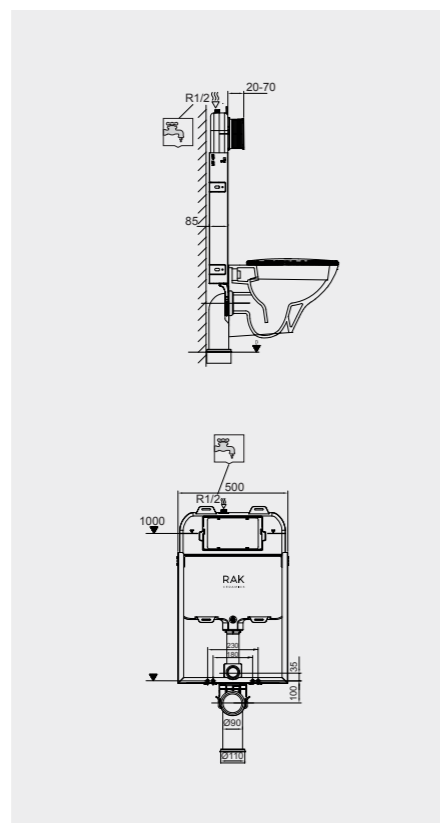

Measurements