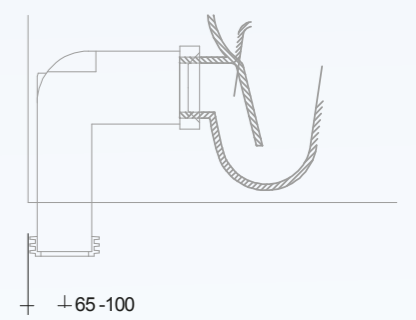

Models

Measurements

Compatible with 6/3L dual flushing, 4,5/3L dual flushing, in accordance with en997 - type 1.

SHIFTED OUTLET RANGE FOR DESWC1347AWHA