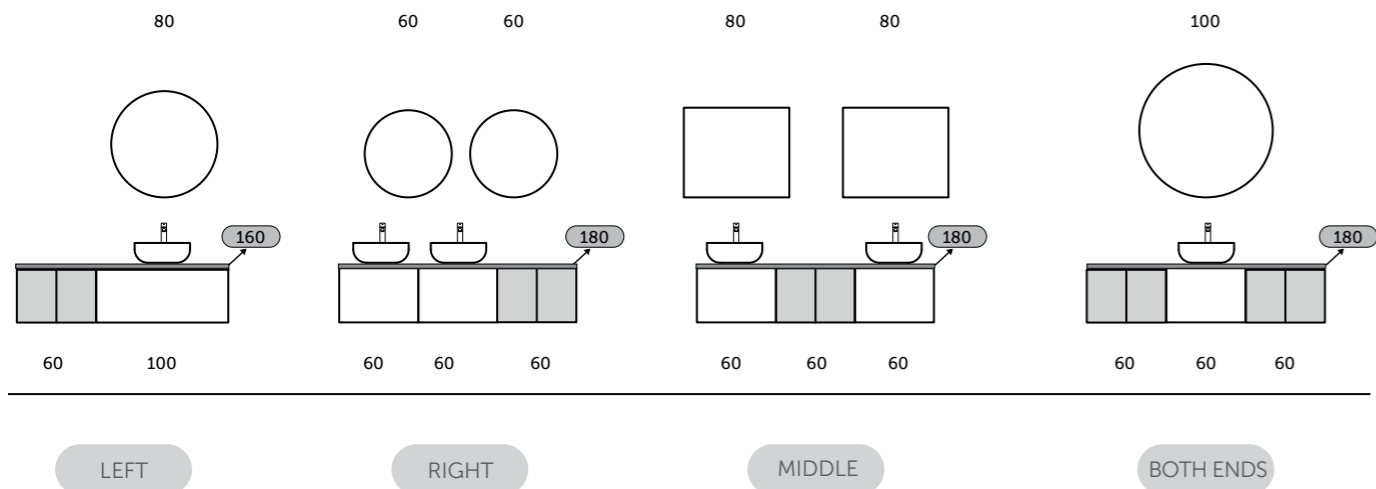

WITH RAK-PLANO SURFACE AND COUNTERTOP WASHBASINS