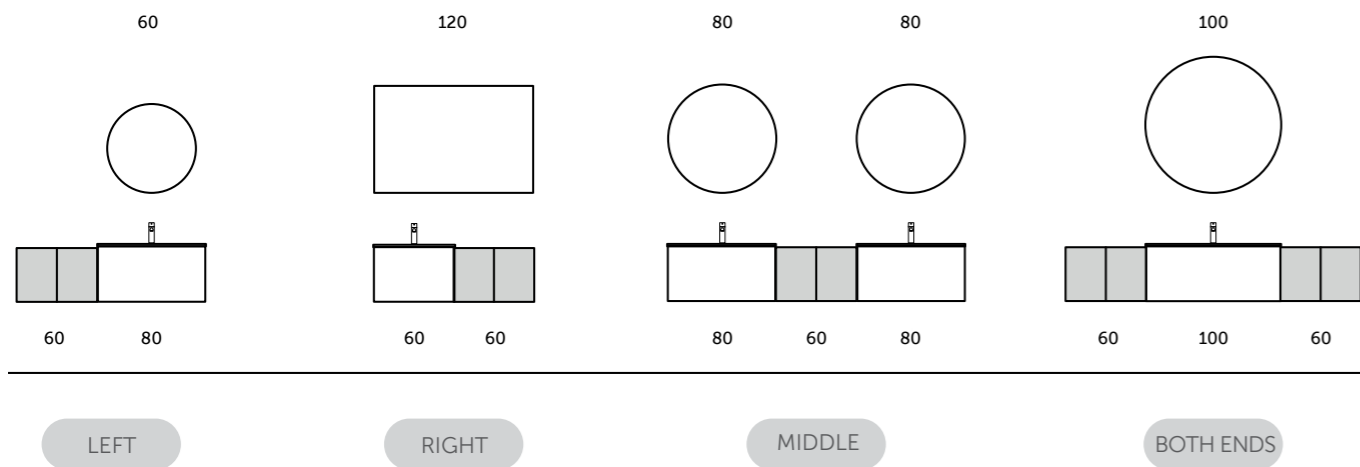

WITH RAK-JOY DROP-IN WASHBASINS