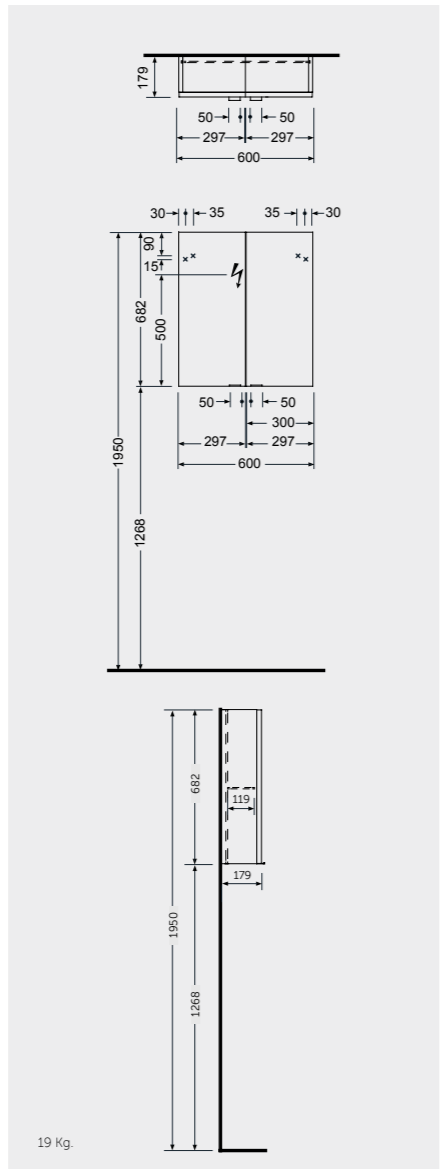

Measurements