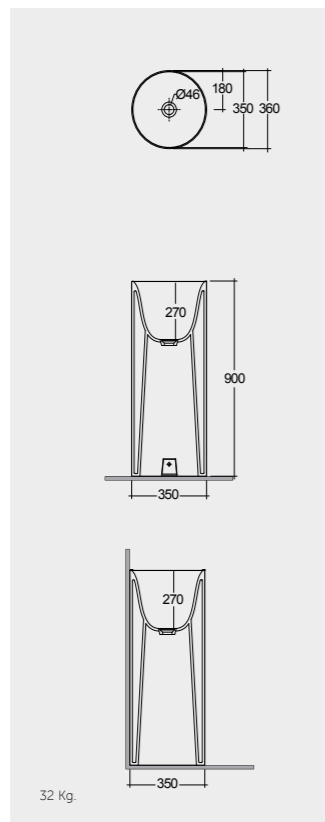

Measurements