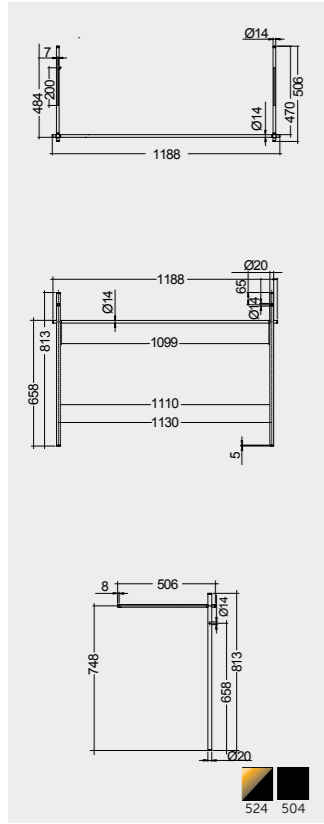

Measurements

Colours available

Colours shown here are as close to actual sanitaryware as printing process will allow