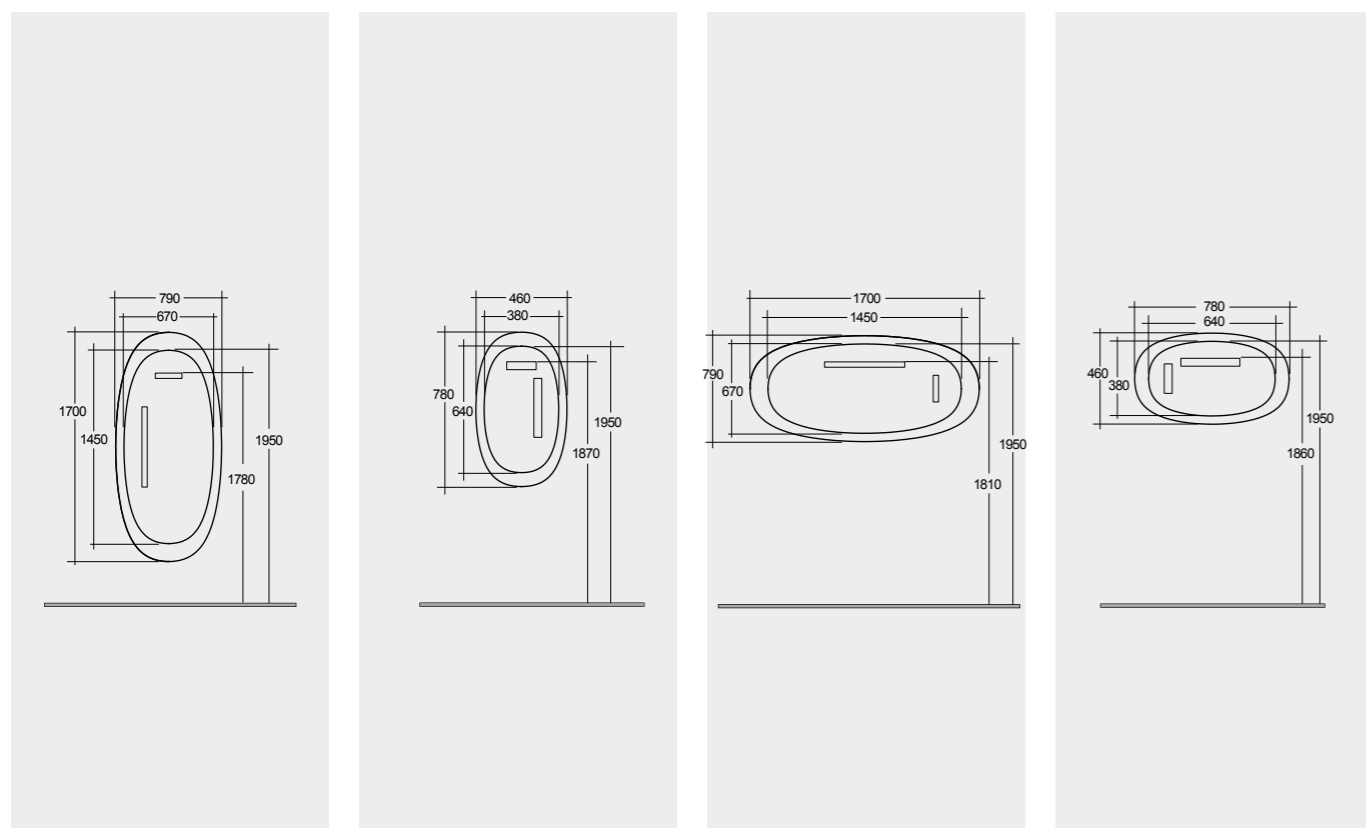

Measurements