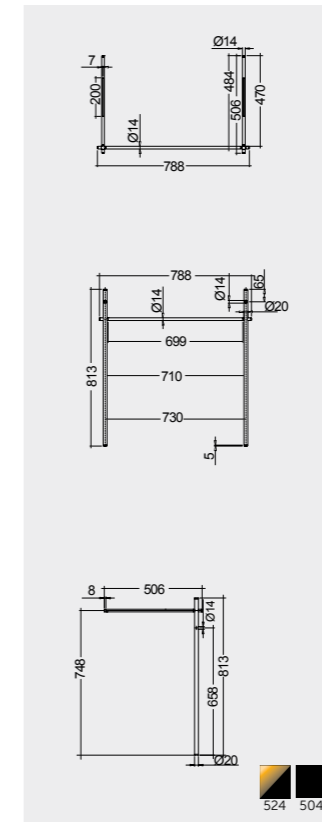

Washbasin installation height at 89,5cm

Horizontal bar included for size
92 & 112 cm

Washbasin installation height at 89,5cm

Horizontal bar included for size
92 & 112 cm

Measurements

RAK-VALET

Models

			
56 CM VALWC1347AWHA	56 CM VALWC1347500A	56 CM VALWC1446AWHA	56 CM VALWC1446500A
AWH	500	AWH	500
Hidden Fixations Comfort Height 42 CM	Hidden Fixations Comfort Height 42 CM	Hidden Fixations	Hidden Fixations