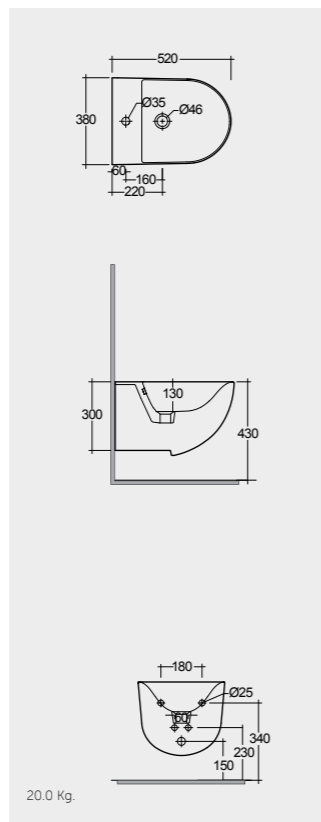

52 CM
DESBD2101AWHA

Hidden Fixations

58 CM
DESBD2017AWHA

Hidden Fixations
Comfort Height 42 CM

Measurements

Colours available

Colours shown here are as close to actual sanitaryware as printing process will allow