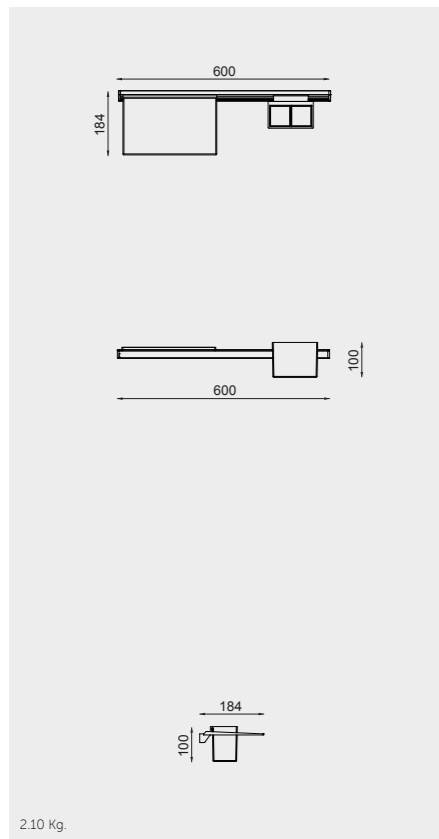

W 60 x H 60CM
USSAS0002504

Accessories included: 2 Small Shelves & Double Tumbler

W 60 x H 180CM
USSAS0003504

Accessories included: Small & Large Shelves, Small & Large Double Tumblers and 3 Hooks

Measurements