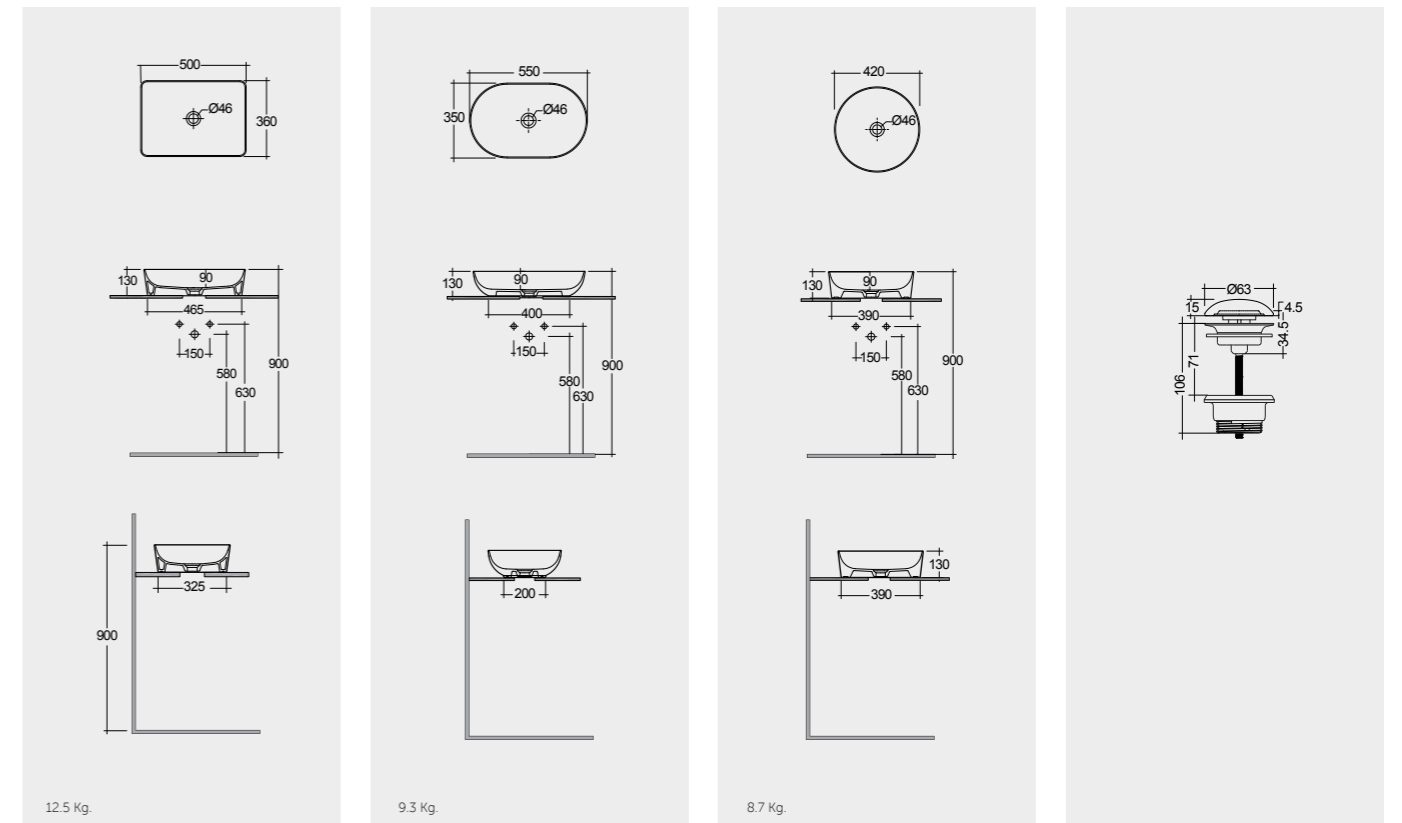

Measurements

Notes

All dimensions in mm tolerance $\pm 5\%$ for below 200mm and $\pm 3\%$ for above 200mm