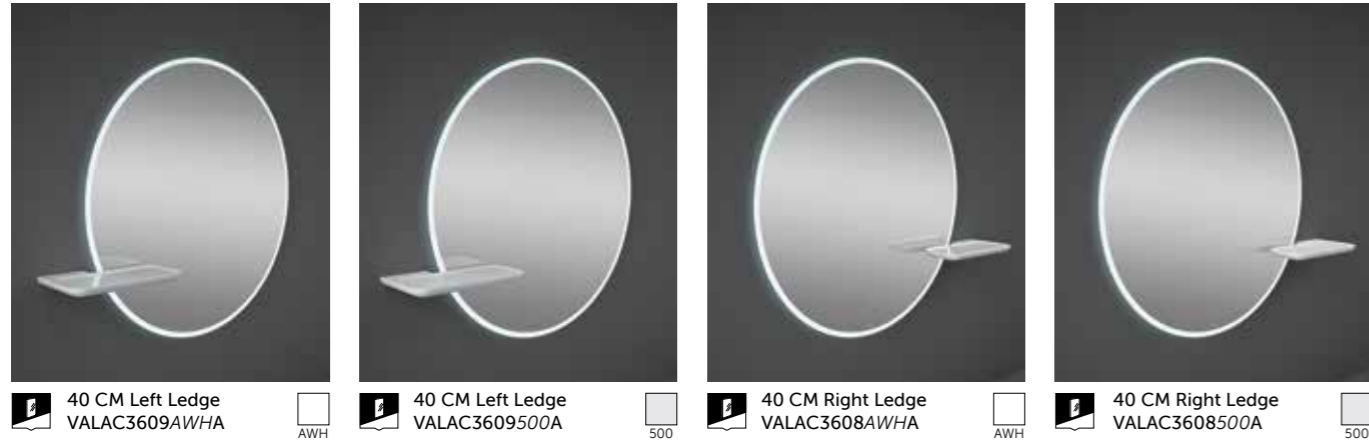

DE-MISTER

TOUCHLESS ACTIVATION

FULL EXTRACTION DRAWERS

SOFT CLOSE DRAWER RUNNERS

SOFT CLOSE HINGES

ADJUSTABLE GLASS SHELVING

ADJUSTABLE BRACKETS

LED LIGHT

USB RECHARGEABLE

IP44

RAK-VALET

Models

Suitable for RAK-Joy Uno round mirrors 60, 80 & 100 cm

Suitable for RAK-Joy Uno round mirrors 60, 80 & 100 cm

Suitable for RAK-Joy Uno round mirrors 60, 80 & 100 cm

Suitable for RAK-Joy Uno round mirrors 60, 80 & 100 cm