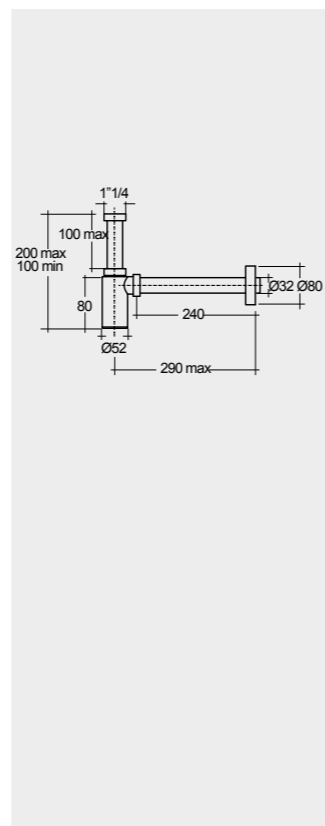

Measurements

Colours available

Colours shown here are as close to actual sanitaryware as printing process will allow

Alpine White