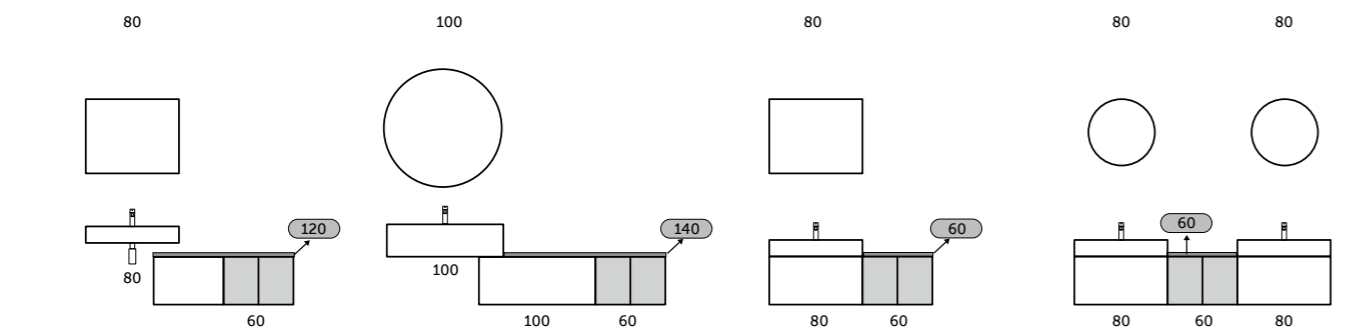

RAK-PLANO & RAK-DES / RAK-PRECIOUS WB