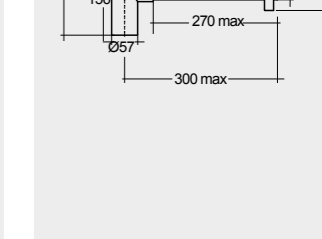

Measurements

Notes

All dimensions in mm tolerance $\pm 5\%$ for below 200mm
and $\pm 3\%$ for above 200mm