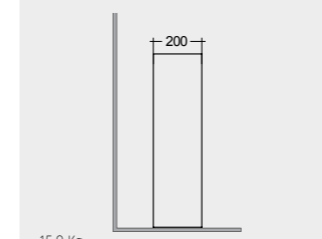

Measurements

Notes

All dimensions in mm tolerance $\pm 5\%$ for below 200mm
and $\pm 3\%$ for above 200mm