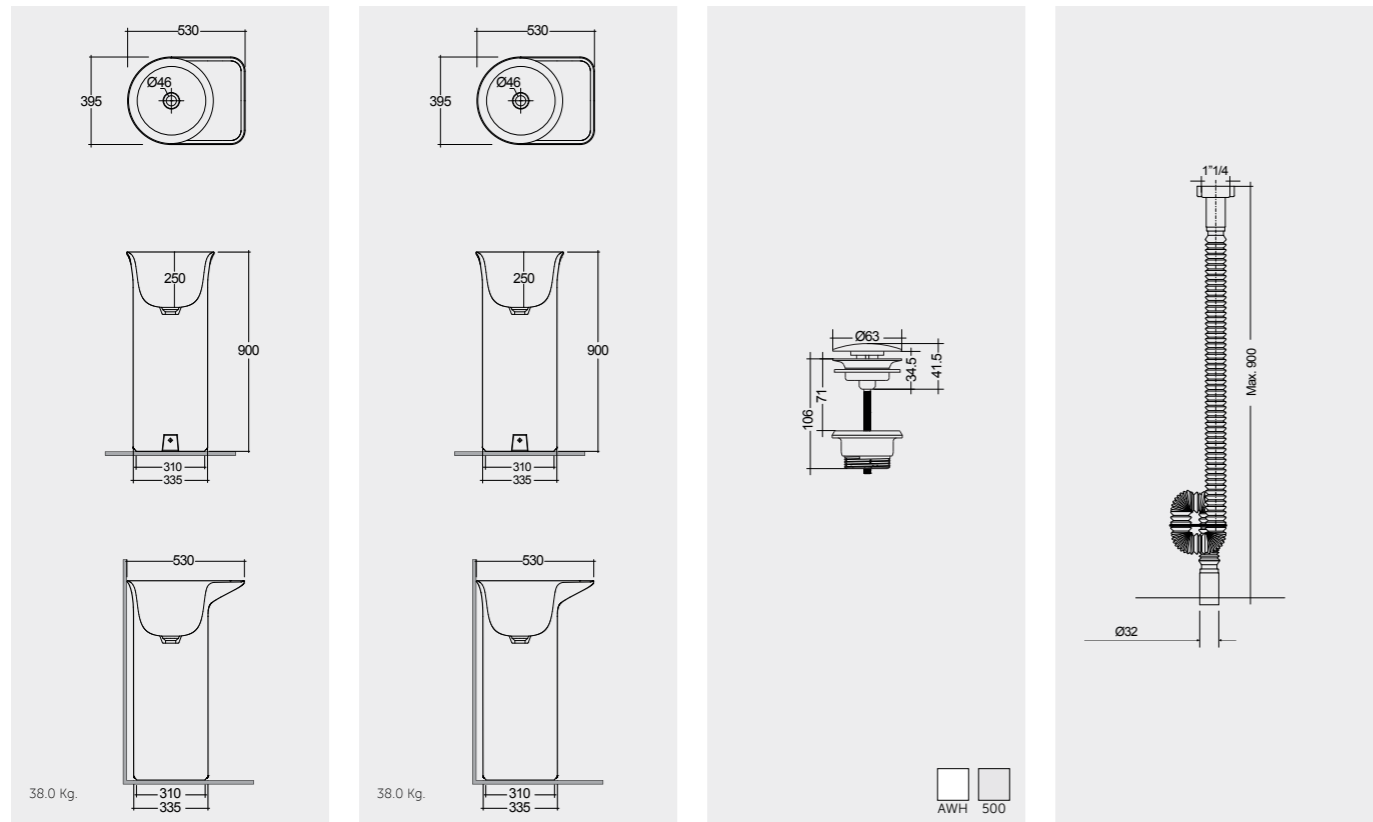

Hidden Fixations
Drain Not Included

With Siphon Clip Holder

Measurements

Notes

All dimensions in mm tolerance $\pm 5\%$ for below 200mm and $\pm 3\%$ for above 200mm

Models

48 CM VALCT4800AWHA **48 CM VALCT4800500A**
64 CM VALCT6400AWHA **64 CM VALCT6400500A**