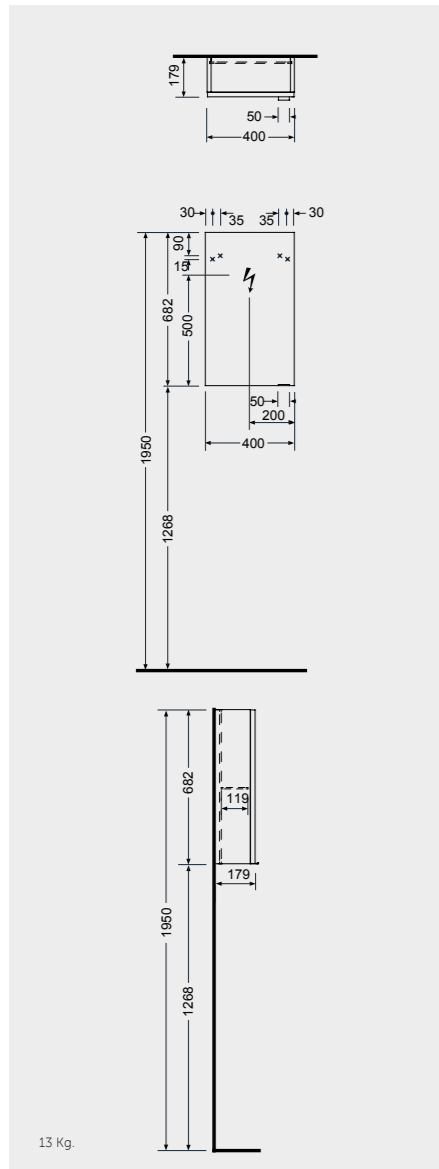

Measurements