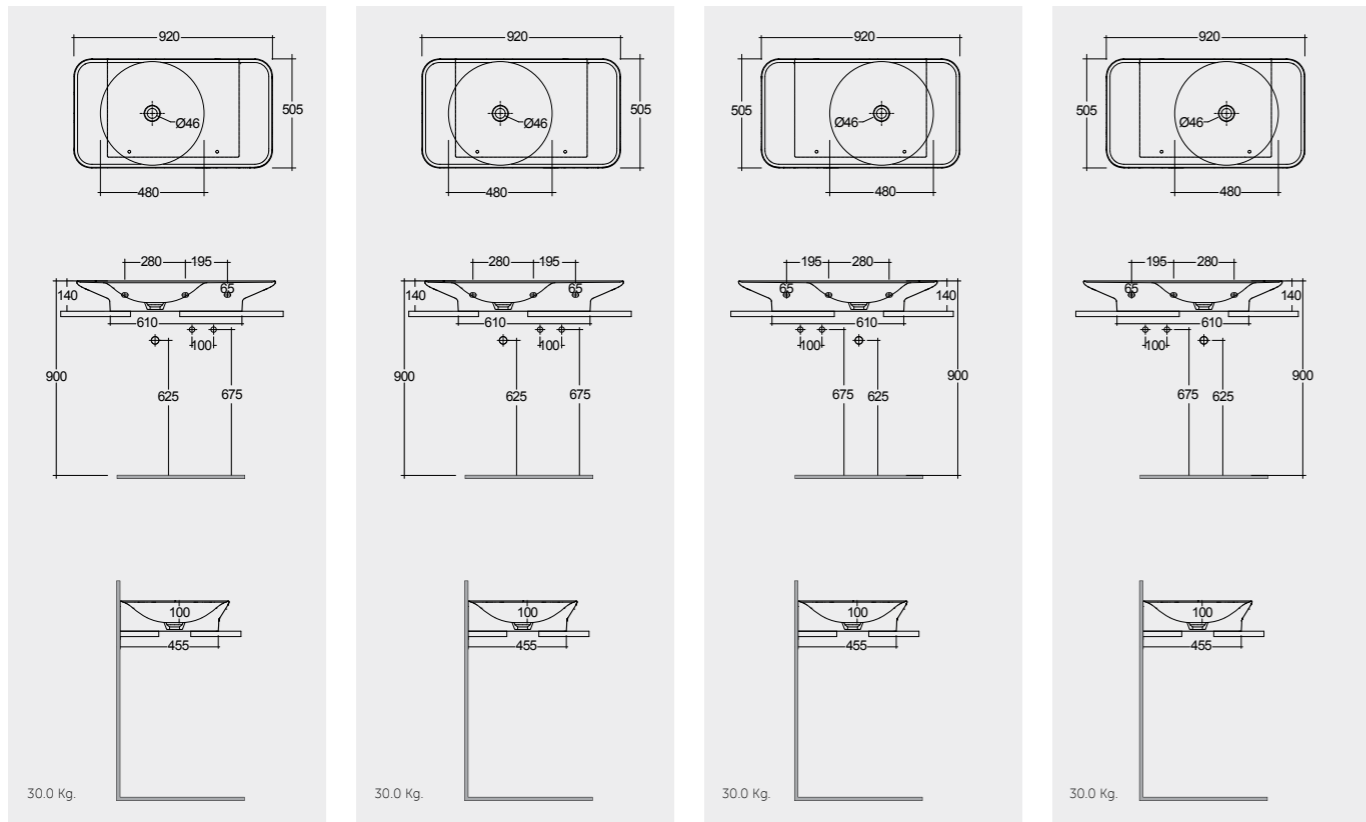

Measurements