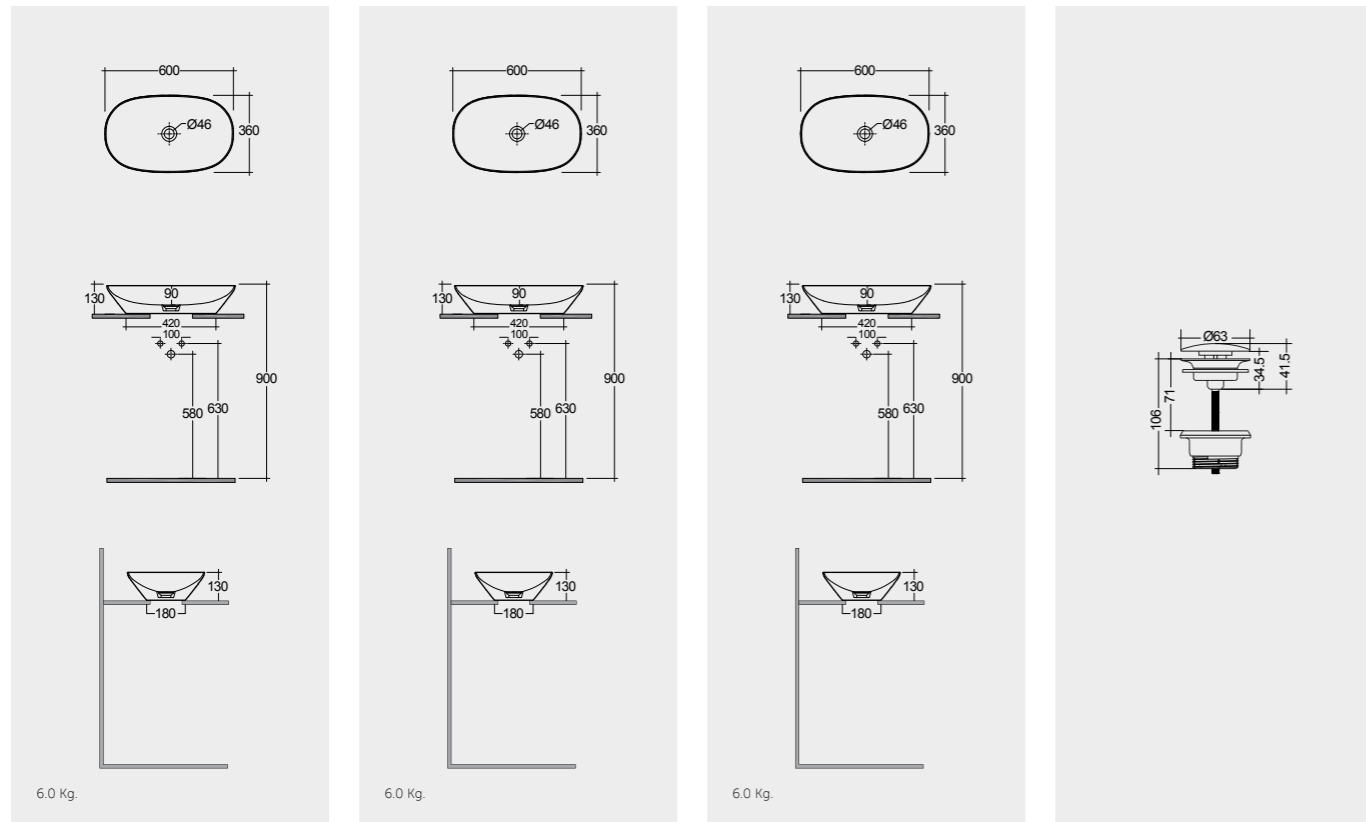

60X36 CM
VARCT36000504A

CLICK-CLACK
CHROME : DUO000444

Measurements

6.0 Kg.

6.0 Kg.

6.0 Kg.

Notes

All dimensions in mm tolerance $\pm 5\%$ for below 200mm and $\pm 3\%$ for above 200mm