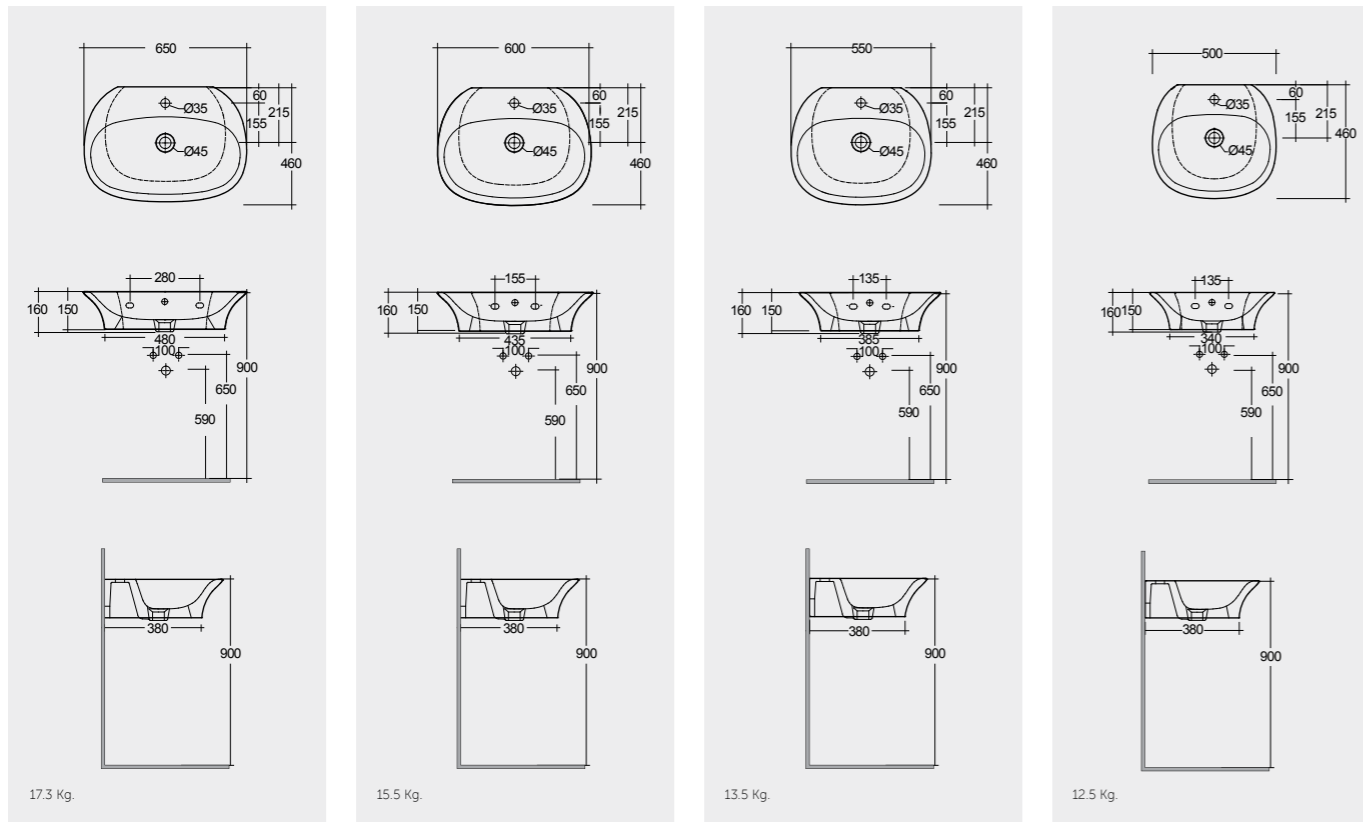

Colours shown here are as close to actual sanitaryware as printing process will allow

Alpine White

Models

65 CM
SENWB6501AWHA

60 CM
SENWB6001AWHA

55 CM
SENWB5501AWHA

50 CM
SENWB5001AWHA

Measurements