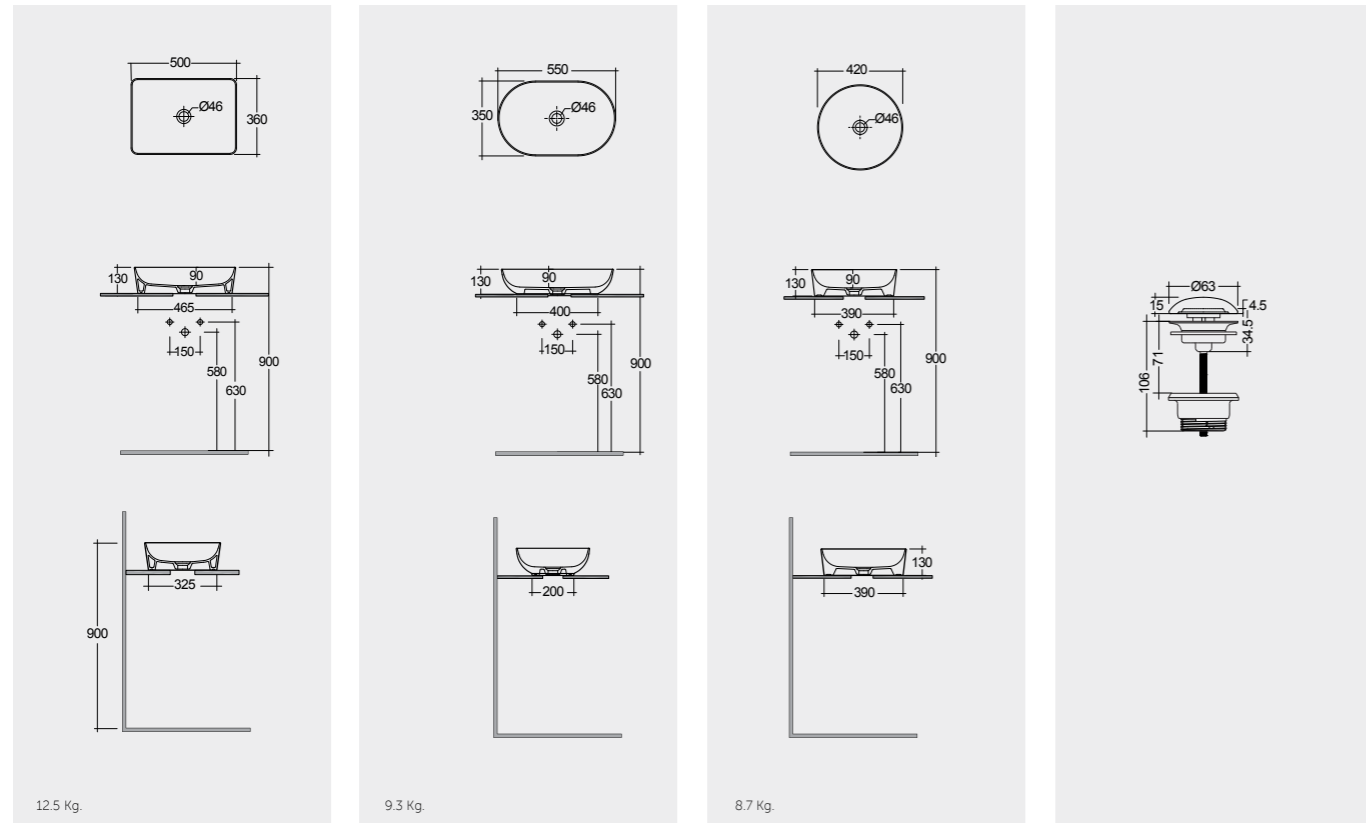

Measurements

Notes

All dimensions in mm tolerance $\pm 5\%$ for below 200mm and $\pm 3\%$ for above 200mm