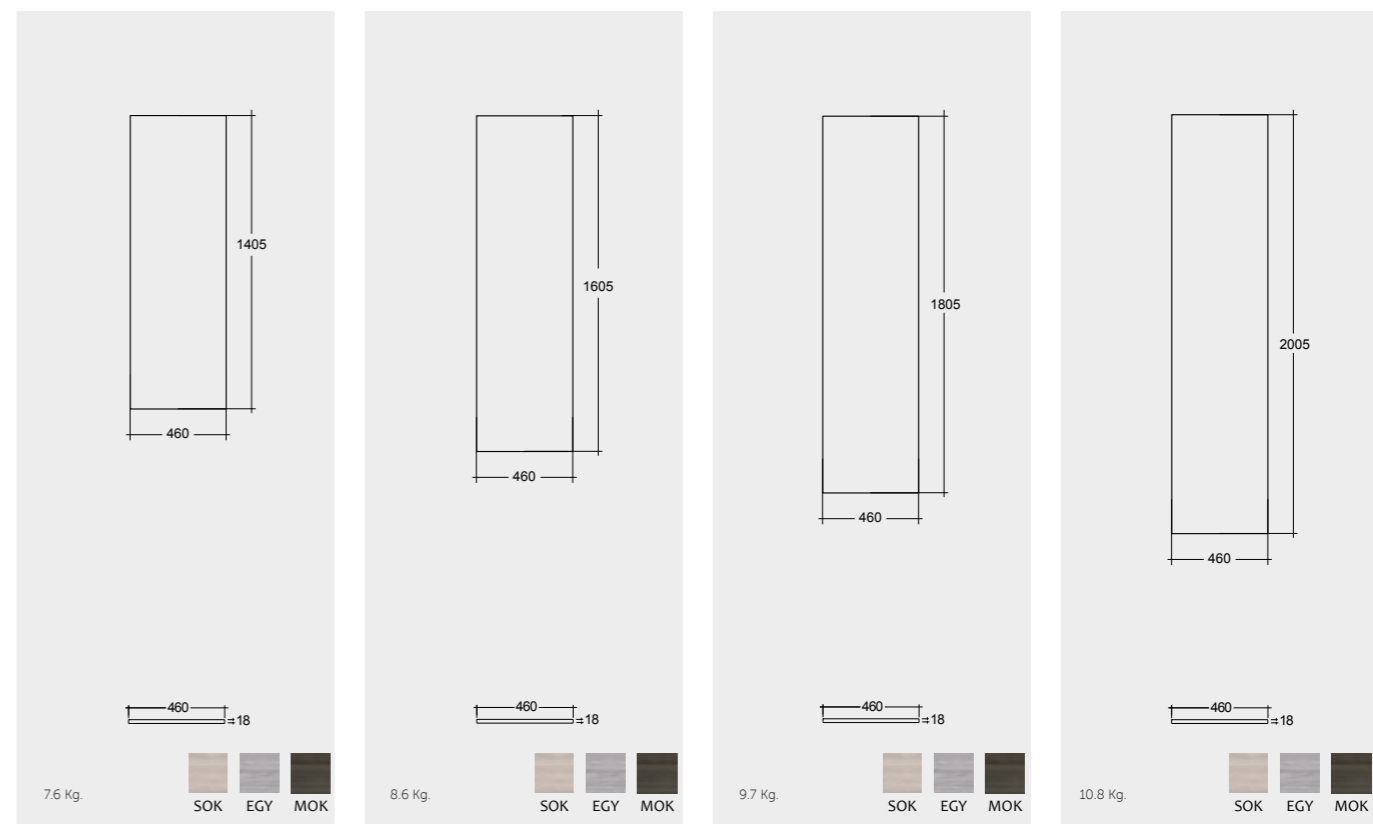

Measurements