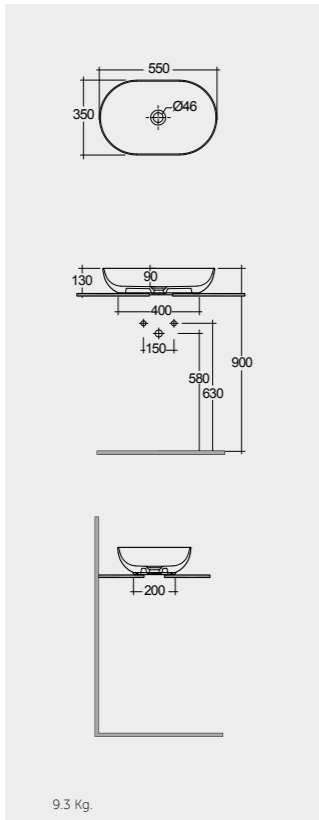

Measurements