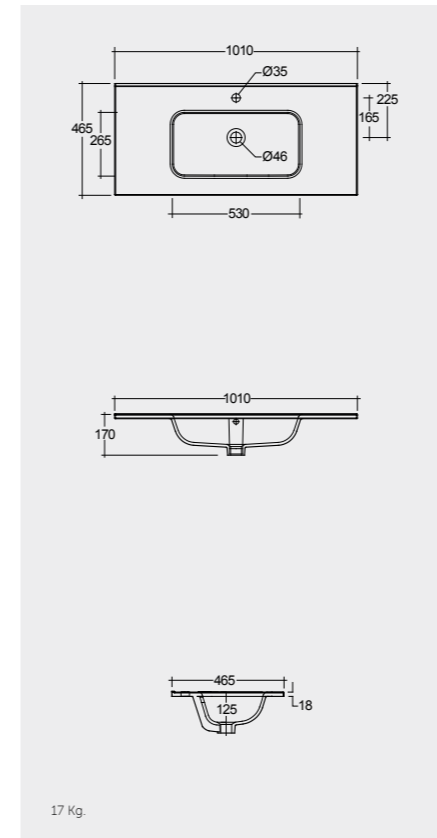

Measurements

FOR VANITY (RAK-JOY UNO)
PP WHITE : BTRWBPPR022
Inspectionable
Space Saving