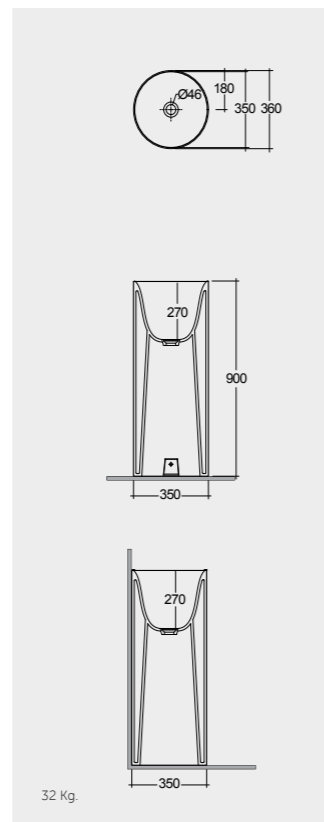

Measurements