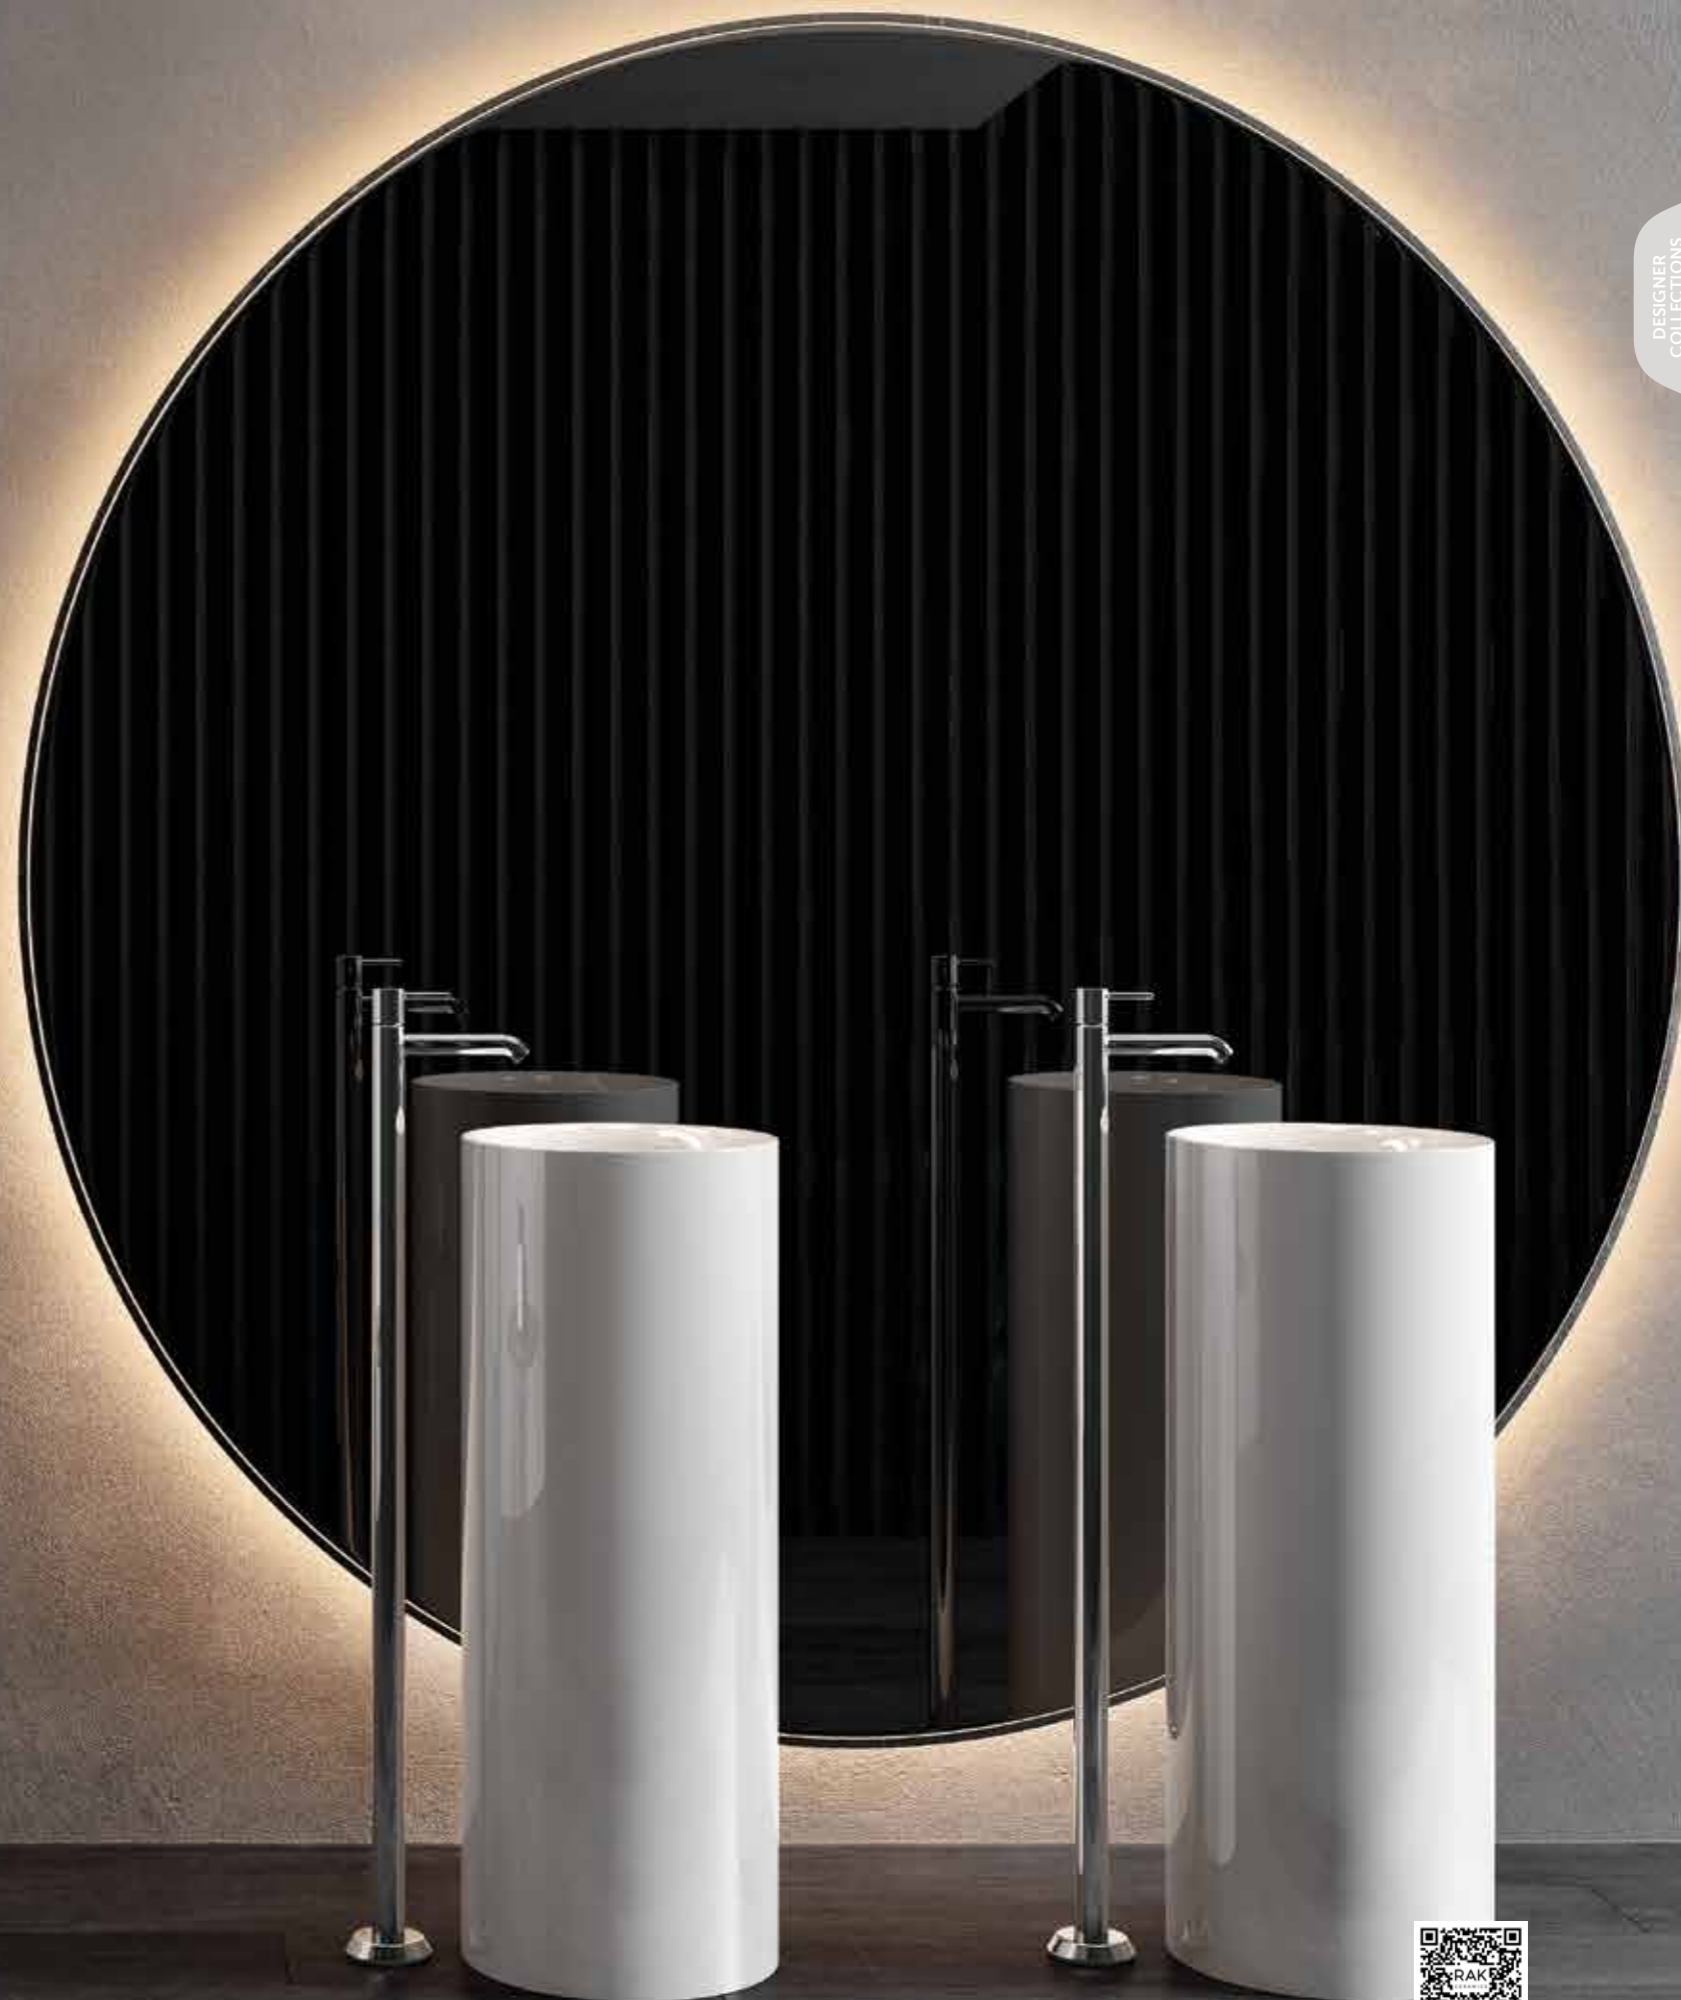

RAK-PETIT

Design by Giuseppe Maurizio Scutellà

RAK-Petit is the second chapter of the successful collaboration with Maurizio Scutellà. A transversal collection of small washbasins designed for architects and interior designers who address the theme of small spaces: with minimal shapes and small dimensions, RAK-Petit is perfect for small but special bathrooms and for furnishing elegant public spaces, freestanding washbasins for representative or public bathrooms.