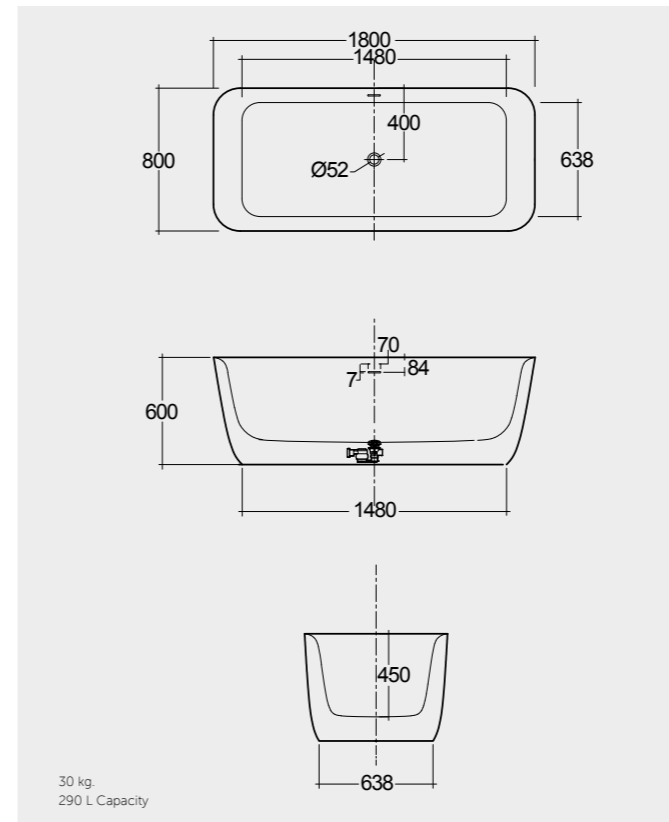

Measurements

Notes

All dimensions in mm tolerance $\pm 5\%$ for below 200mm and $\pm 3\%$ for above 200mm