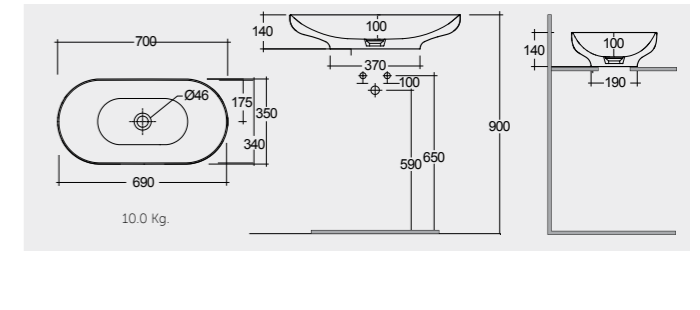

DESCT7000AWHA