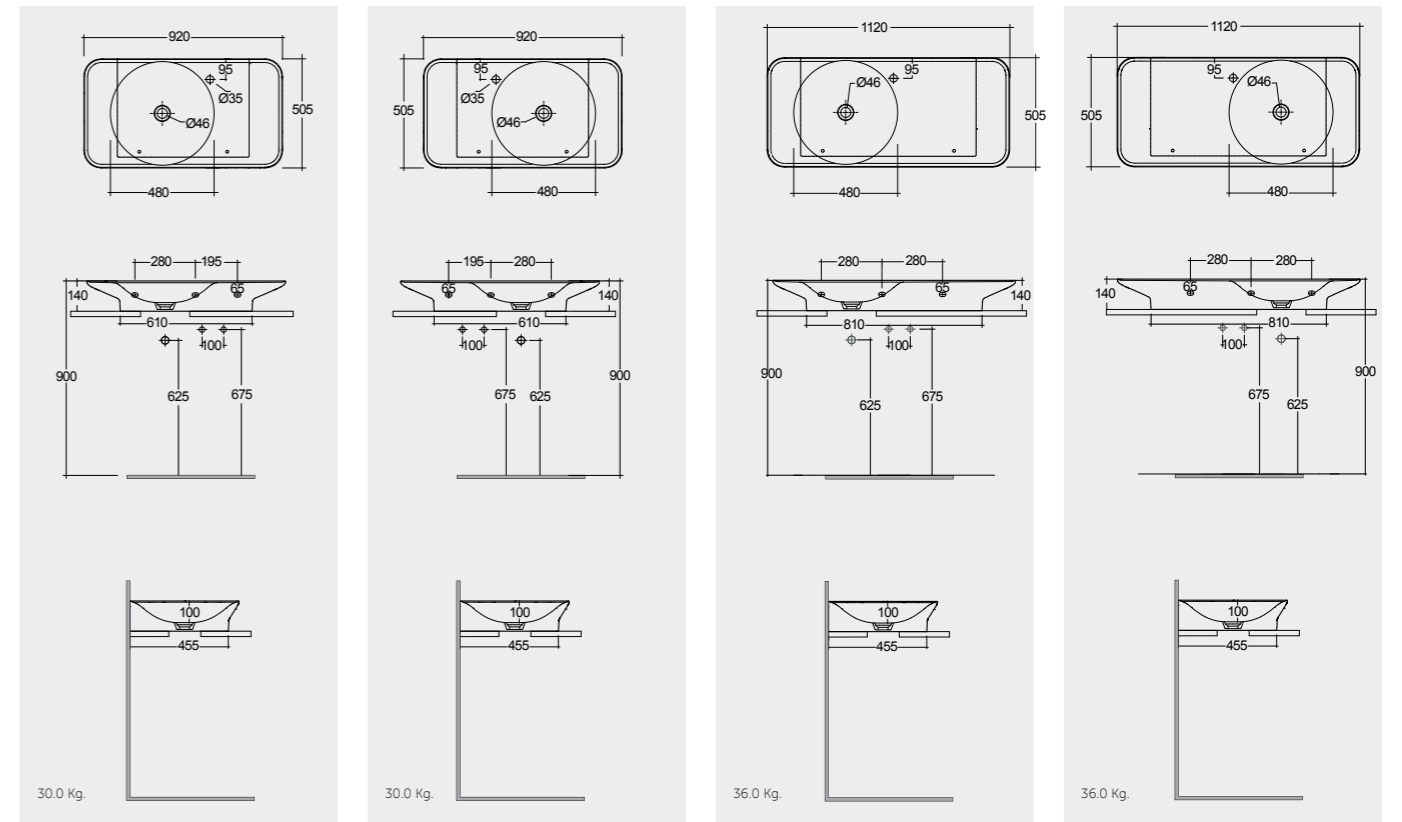

Measurements