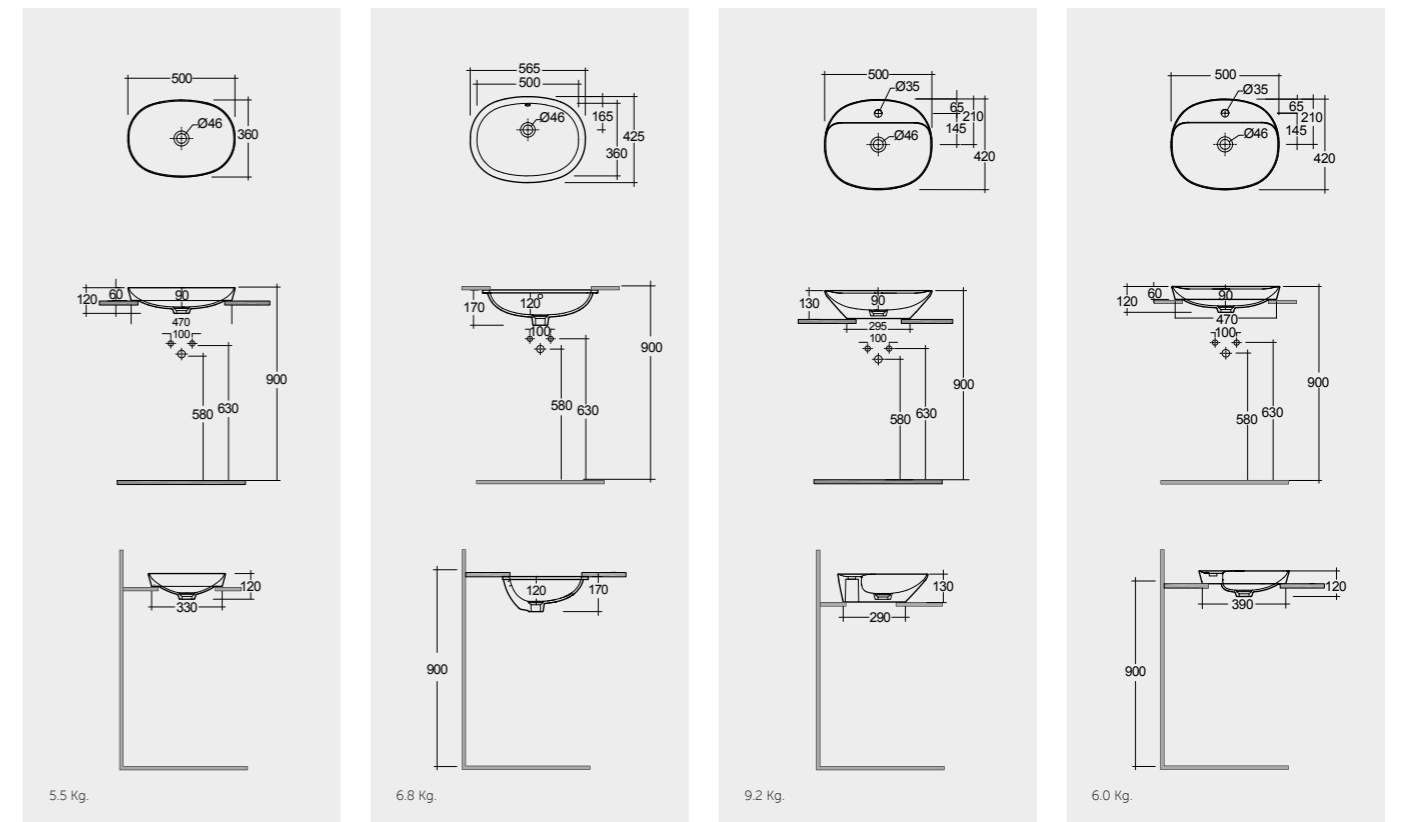

With Overflow

Measurements

Notes

All dimensions in mm tolerance $\pm 5\%$ for below 200mm
and $\pm 3\%$ for above 200mm