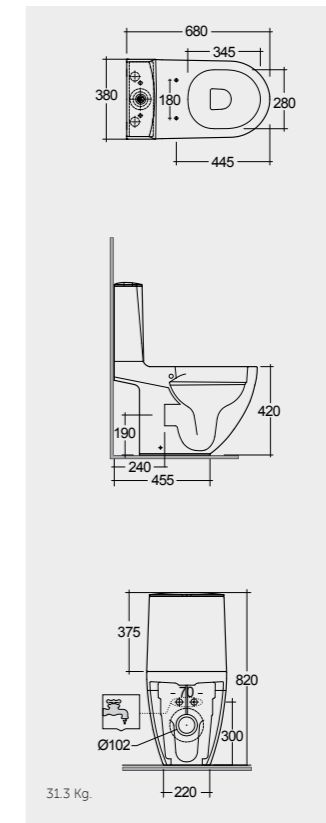

68 CM
DESWC1145AWHA
Bottom Inlet: SENWT1800AWHA
Side Inlet: SENWT1802AWHA

Back Open
Comfort Height 42 CM

Urea RAK-Des
DESSC3901WH

Urea RAK-Des
DESSC3901WH

Urea RAK-Des
DESSC3901WH

Models

52 CM DESWC1346AWHA
52 CM DESWC1361AWHA
52 CM DESWC1446AWHA
58 CM DESWC1347AWHA