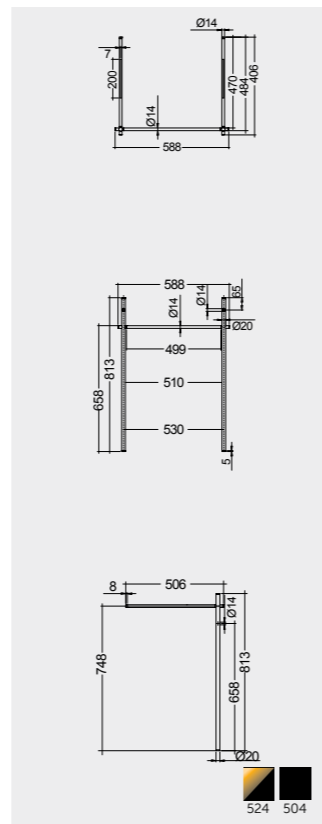

Measurements

Colours available

Colours shown here are as close to actual sanitaryware as printing process will allow