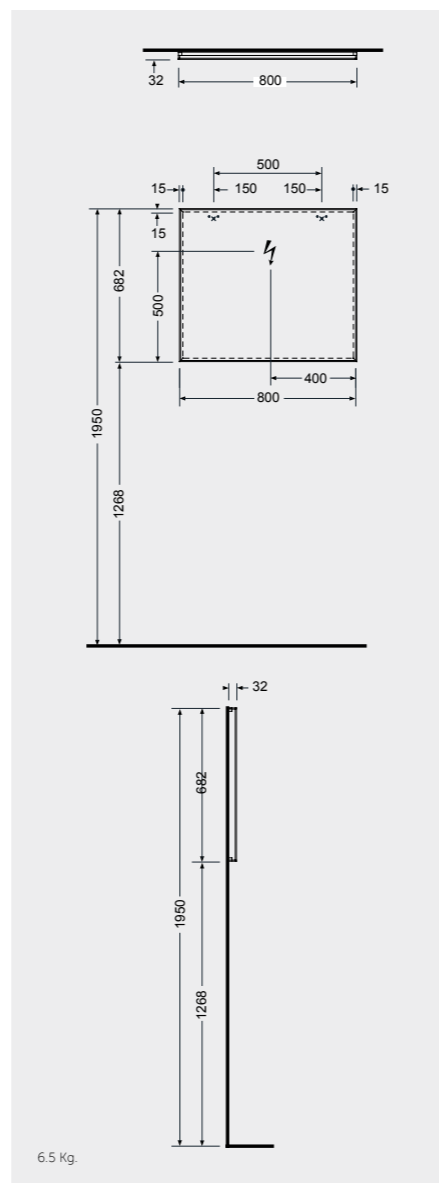

MIRRORS

W 40 x D 2 x H 68CM
JOYMR04068STD

W 60 x D 2 x H 68CM
JOYMR06068STD

W 80 x D 2 x H 68CM
JOYMR08068STD

Measurements

MIRRORS

W 100 x D 2 x H 68CM
JOYMR10068STD

W 120 x D 2 x H 68CM
JOYMR12068STD