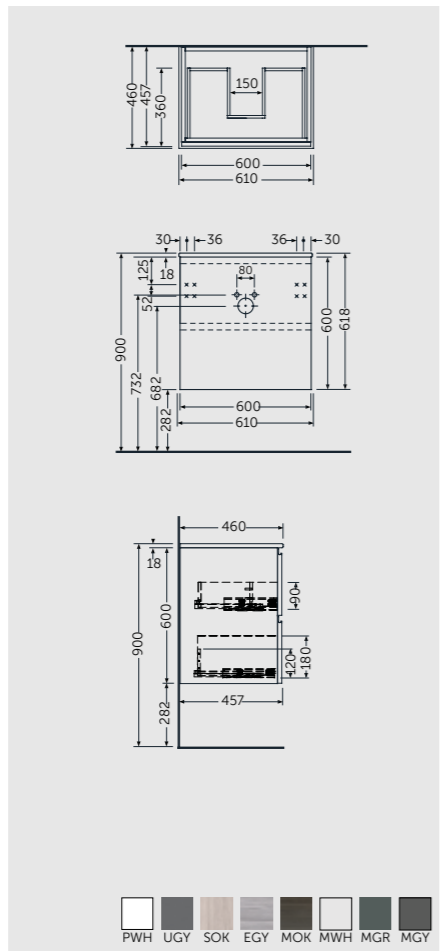

Measurements

160cm = 2x W 80CM Units
JOYWH080UGY x2