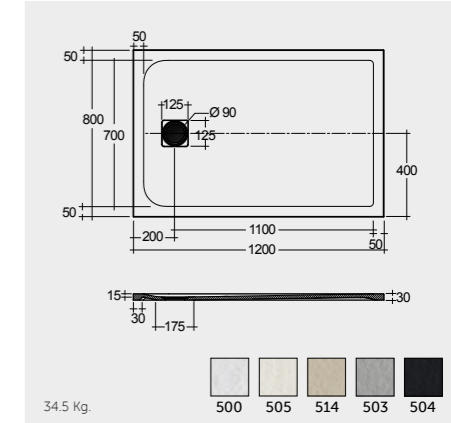

80 X 100 CM
RFST080100S500