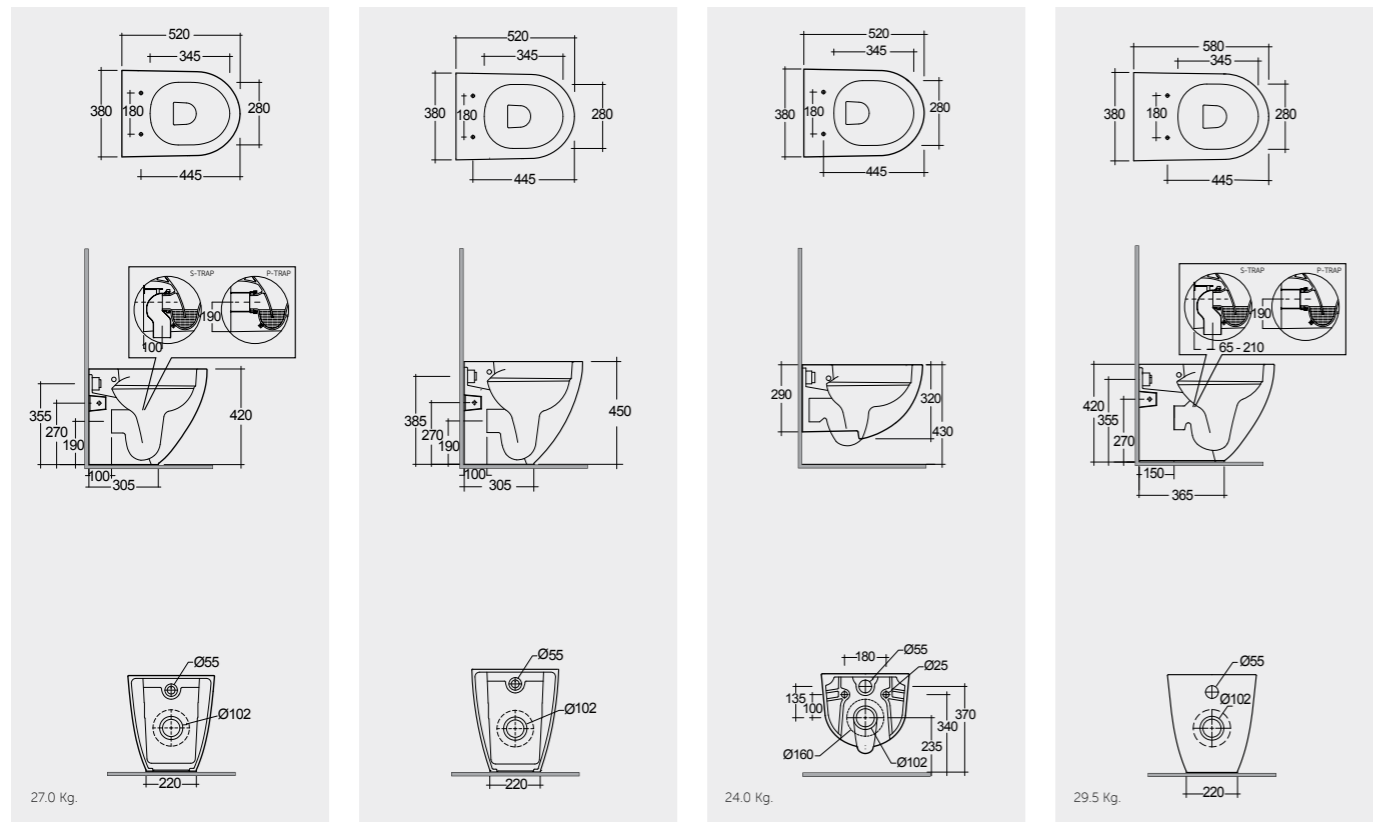

Hidden Fixations
Comfort Height 42 CM

Hidden Fixations
Comfort Height 45 CM

Hidden Fixations
Comfort Height 42 CM

Hidden Fixations
Comfort Height 42 CM
Shifted Outlet (Traslato)

Measurements

Urea RAK-Des
DESSC3901WH