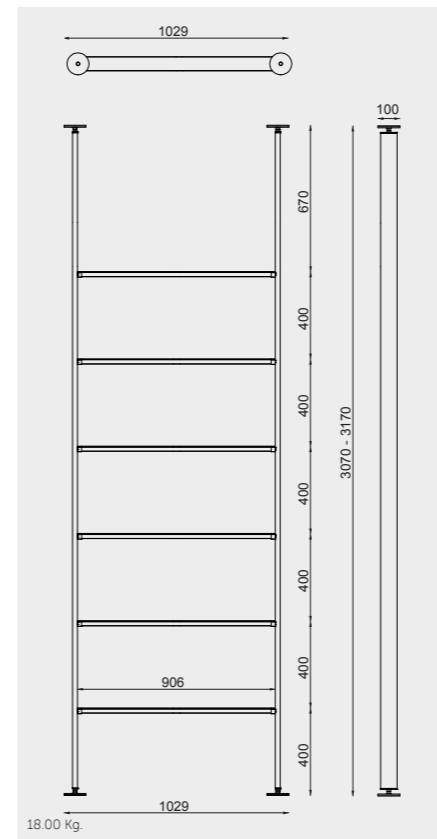

Measurements

18.00 Kg.

504