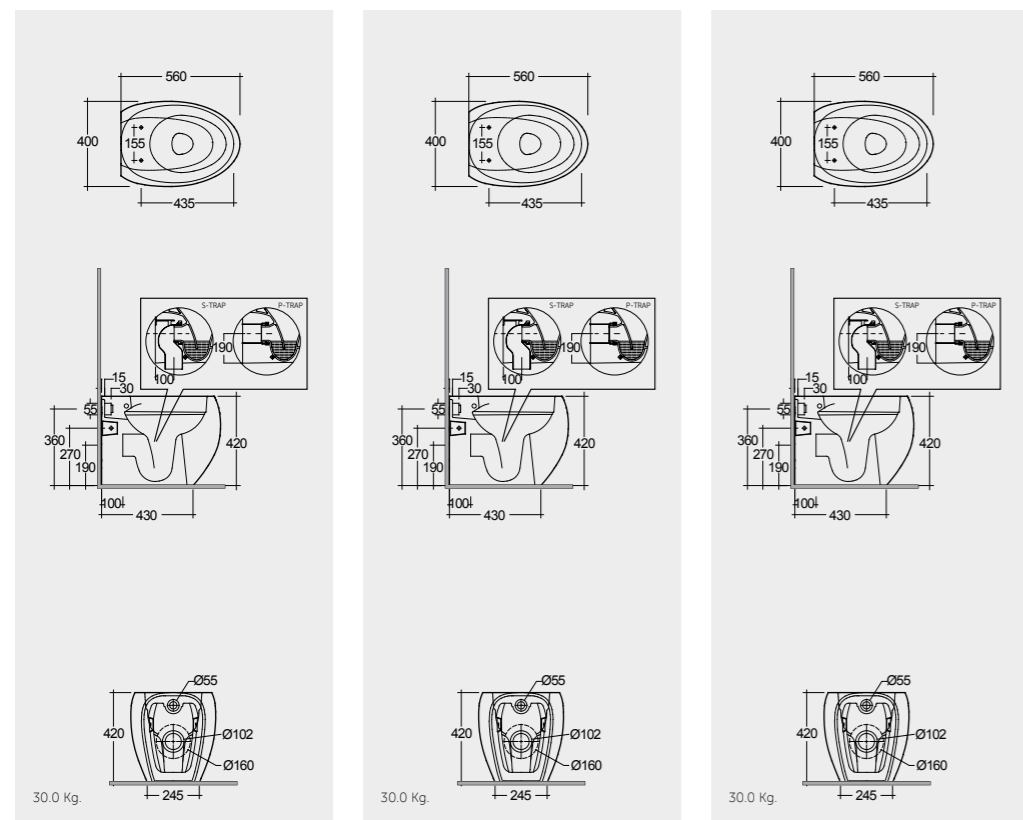

Measurements

Urea RAK-Cloud CLOSC3901WH
Urea RAK-Cloud CLOSC3901500
Urea RAK-Cloud CLOSC3901504

Compatible with 6/3L dual flushing, 4,5/3L dual flushing, in accordance with en997 - type 1.