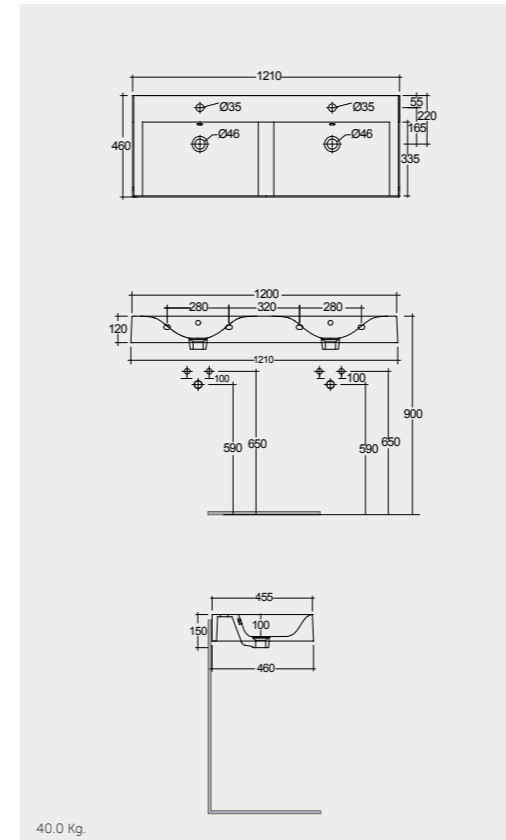

Measurements

FOR VANITY (RAK-JOY)
PP WHITE : BTRWBPPR021
Inspectionable

FOR VANITY (RAK-JOY UNO)
PP WHITE : BTRWBPPR022
Inspectionable
Space Saving