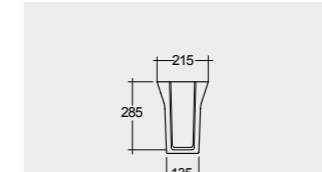

Measurements

Notes

All dimensions in mm tolerance $\pm 5\%$ for below 200mm
and $\pm 3\%$ for above 200mm