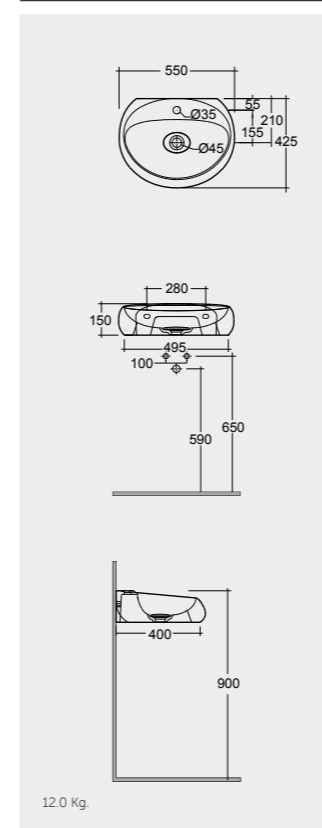

Notes

All dimensions in mm tolerance $\pm 5\%$ for below 200mm and $\pm 3\%$ for above 200mm

Models

56 CM CLOWC1346AWHA AWH
56 CM CLOWC1346500A 500
56 CM CLOWC1346504A 504

Hidden Fixations
 Comfort Height 42 CM