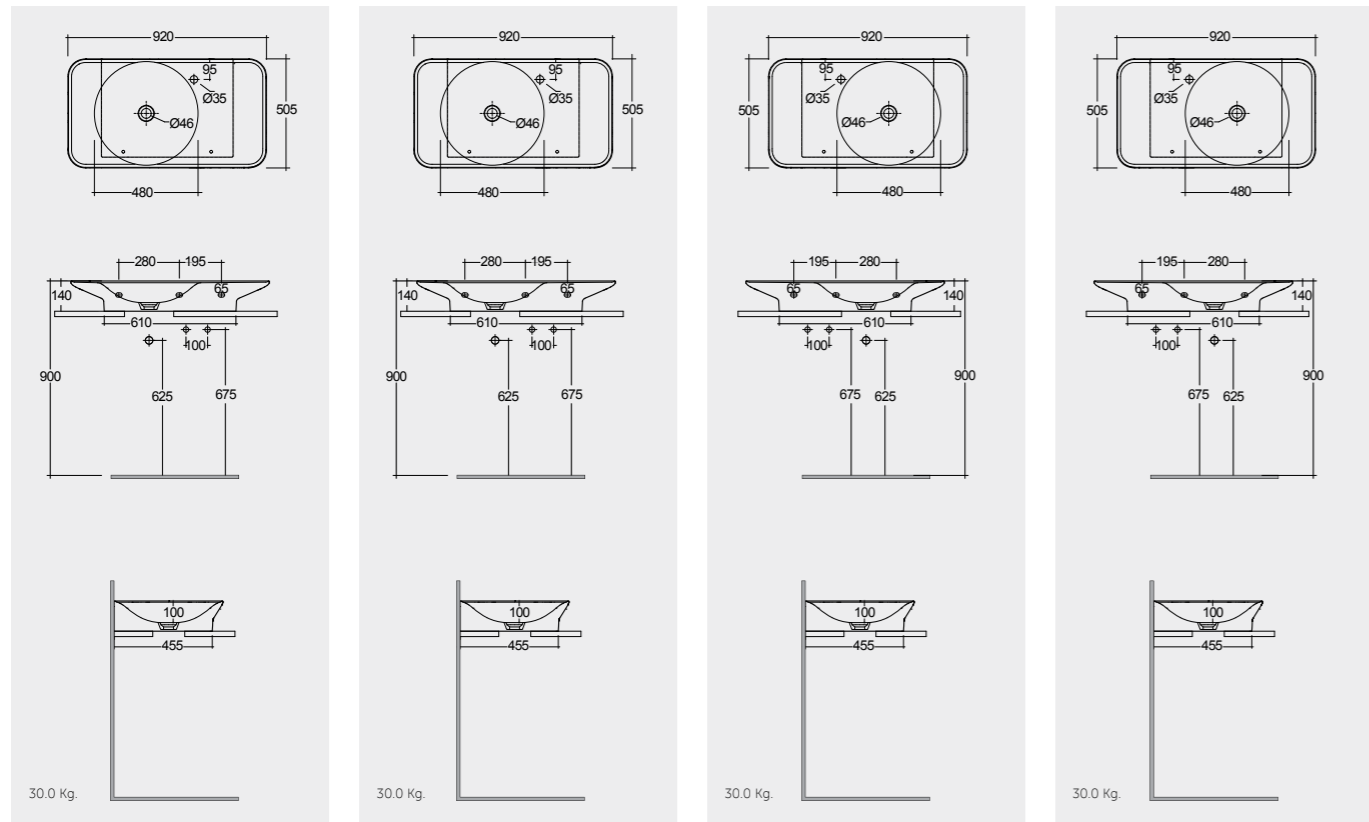

Measurements

Notes

All dimensions in mm tolerance $\pm 5\%$ for below 200mm and $\pm 3\%$ for above 200mm