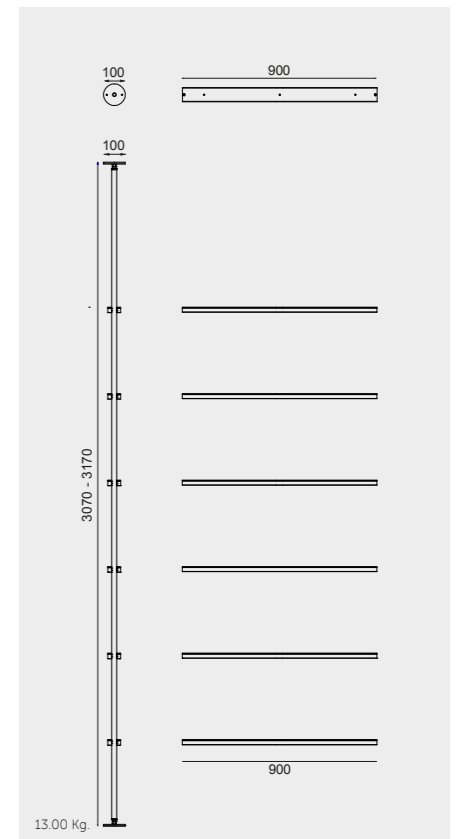

Measurements