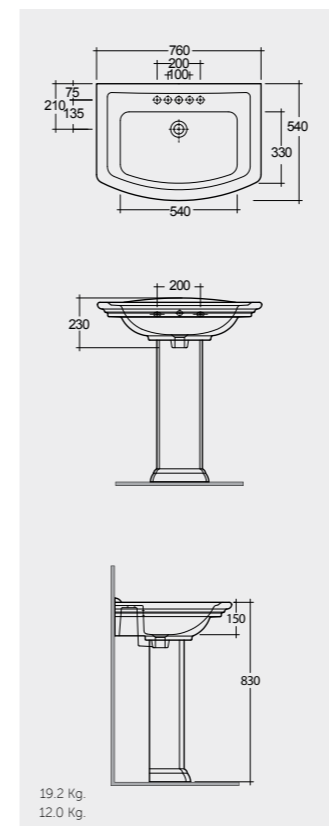

Measurements

Colours available

Colours shown here are as close to actual sanitaryware as printing process will allow

Alpine White