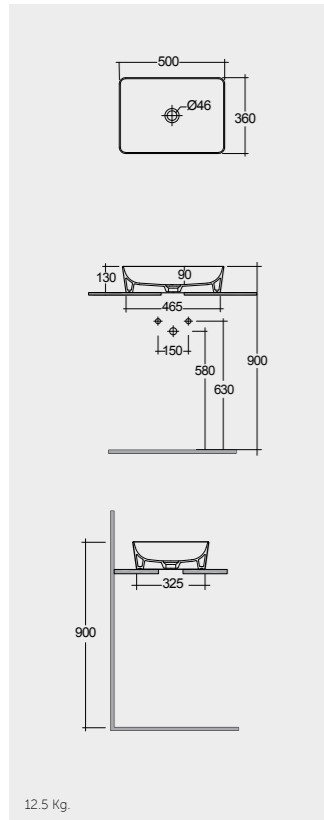

Measurements