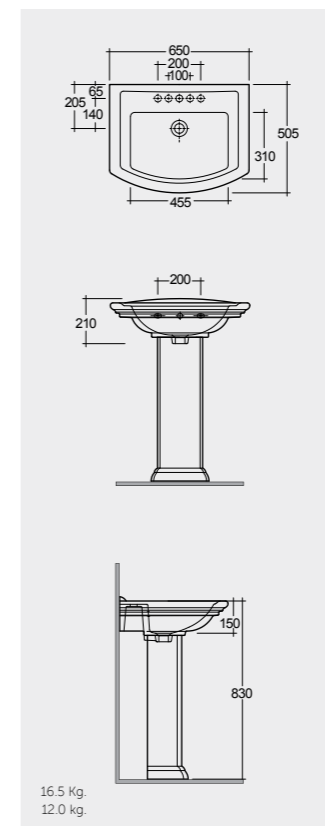

Measurements

Colours available

Colours shown here are as close to actual sanitaryware as printing process will allow

Alpine White