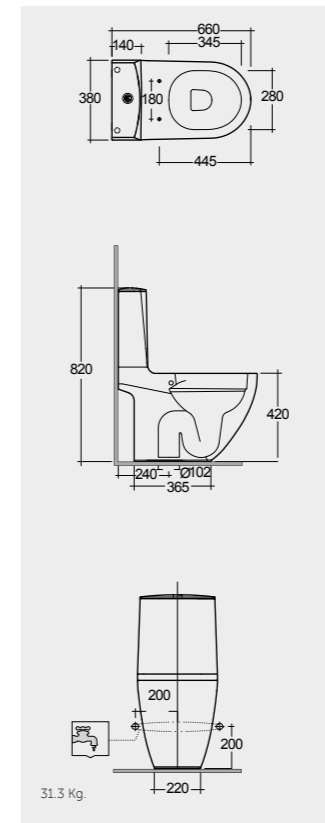

Urea RAK-Des
DESSC3901WH