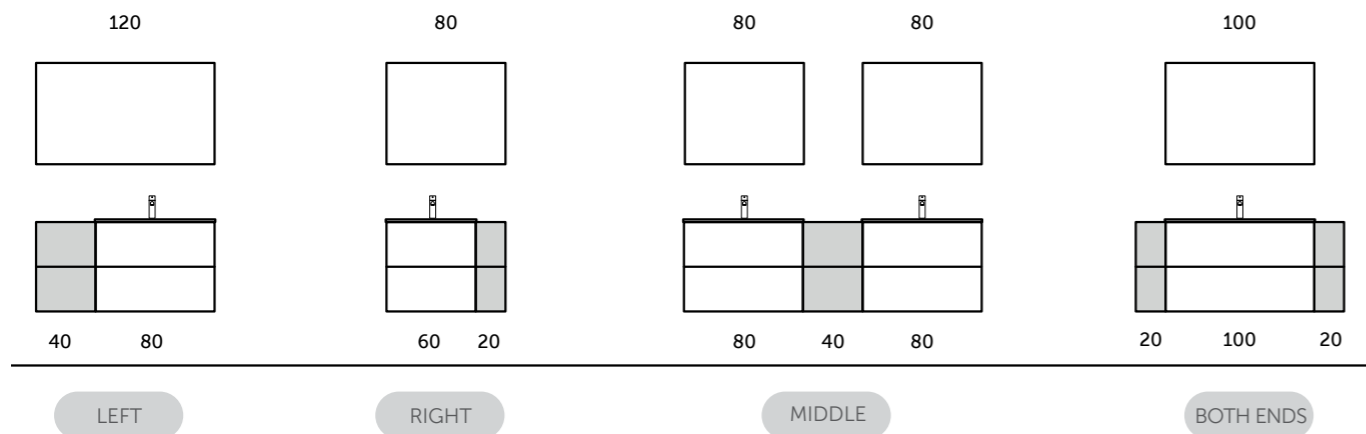

WITH RAK-JOY DROP-IN WASHBASINS