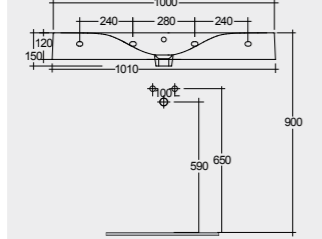

Measurements

Colours available

Colours shown here are as close to actual sanitaryware as printing process will allow