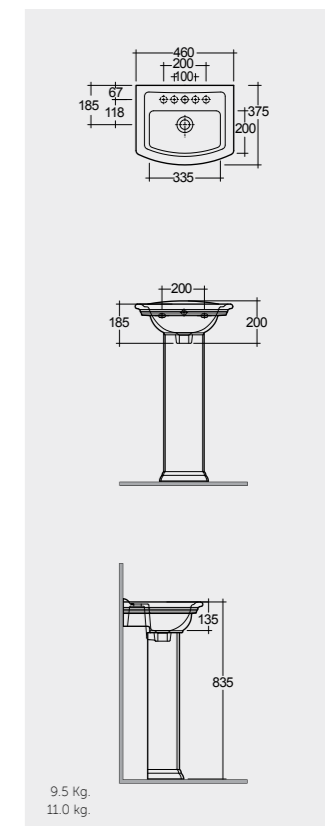

56 CM
WT0801AWHA
WT02AWHA

46 CM
WT0701AWHA
WT02AWHA

Measurements

Colours available

Colours shown here are as close to actual sanitaryware as printing process will allow

Alpine White

Models

70 CM
WT03AWHA
WT10AWHA