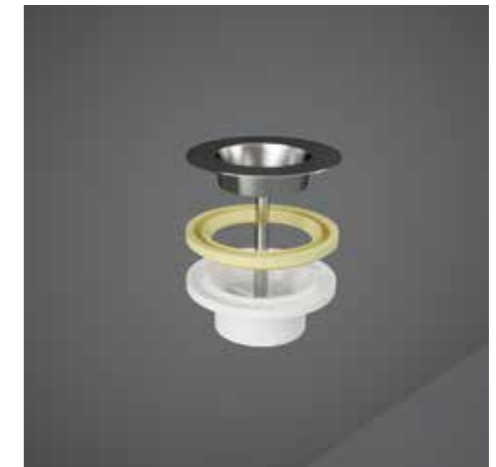

L-BRACKETS
PRE0000000200A

Not Included (needed)

Drain for Counter and Drop in Wash Basins

DRAIN
PRE0000000201A

Included

RAK-BATU

WASH BASINS

RAK-Batu is the new washbasin collection presented in a new artistic glaze, obtained adding particles of Mica in the mix (Muscovite mineral). It is available in Round, Oval and Rectangular shapes for a total of 9 beautiful and unique products to provide a natural and tropical vibe typical of a Balinese homes, with the minimalist aesthetic of contemporary design. In combination with natural materials like wood, stone and rattan, RAK-Batu 3 finishes Mica White, Mica Warm Grey and Mica Cool Grey, give your bathroom the same warm and inviting atmosphere of a breathtaking exotic destination.