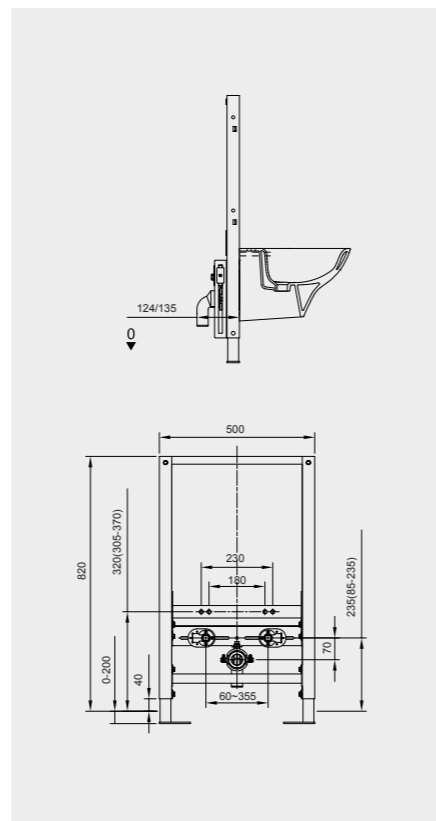

Measurements