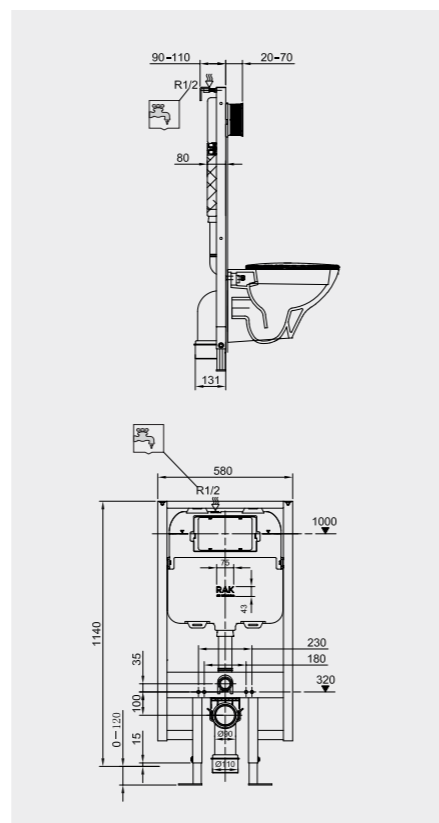

Measurements