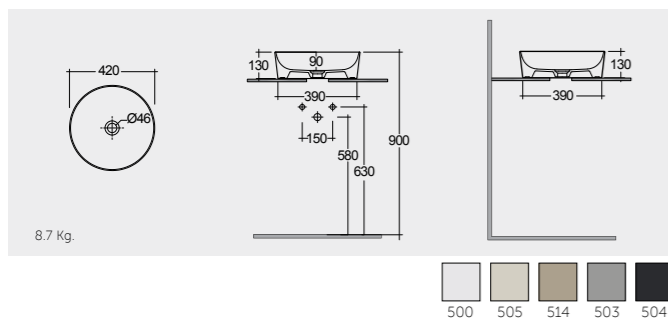

RAK-FEELING WASH BASINS

RAK-Feeling Rectangular 50 CM

FEECT5000AWHA Rectangular

RAK-Feeling Oval 55 CM

FEECT5500AWHA Oval

RAK-Feeling Round 42 CM

FEECT4200AWHA Round

DUO000AWHA Ceramic Click-Clack Pop-Up Waste