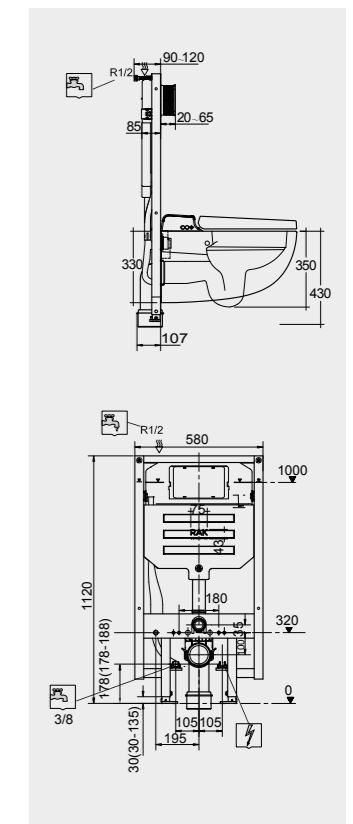

Measurements

Compatible with 6/3L dual flushing, 4,5/3L dual flushing, in accordance with en997 - type 1.

Note

All dimensions in mm tolerance $\pm 5\%$ for below 200mm and $\pm 3\%$ for above 200mm