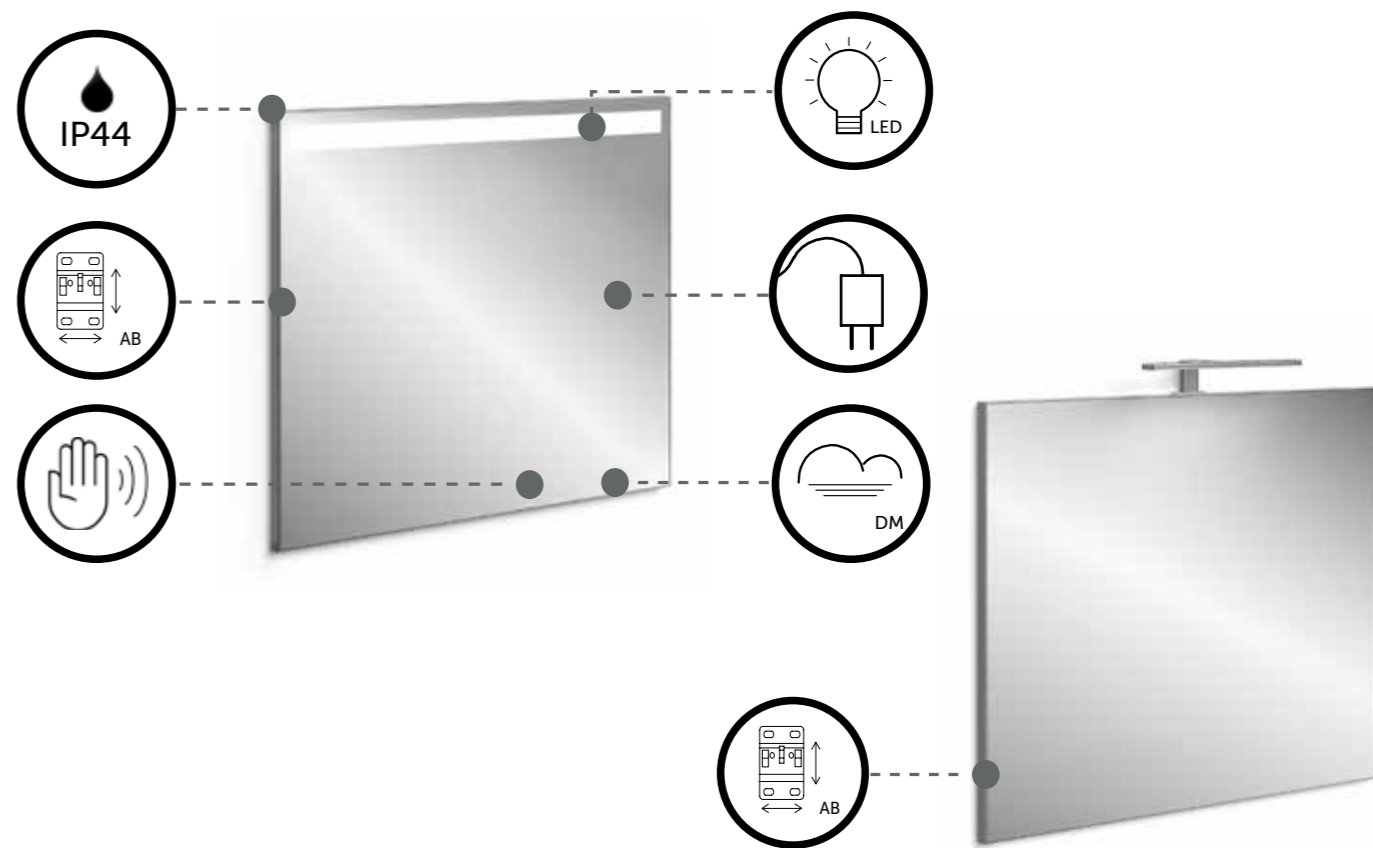

FSC® CERTIFICATION
WOODEN MATERIALS ARE FSC CERTIFIED.

WATER RESISTANT

WITHSTANDING HEAVY LOADS 50KG

WITHSTANDING HEAVY LOADS 150KG

J-PULL FRONTALS

MAINS POWERED

DE-MISTER

TOUCHLESS ACTIVATION

FULL EXTRACTION DRAWERS

SOFT CLOSE DRAWER RUNNERS

SOFT CLOSE HINGES

ADJUSTABLE GLASS SHELVING

ADJUSTABLE BRACKETS

LED LIGHT

USB RECHARGEABLE

IP44