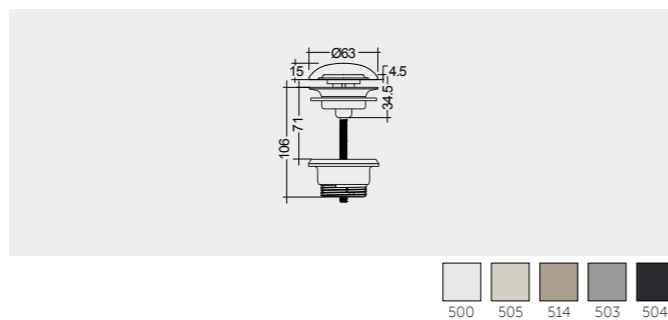

DUO000AWHA Ceramic Click-Clack Pop-Up Waste

DUO002AWHA Ceramic Free-Flow Waste