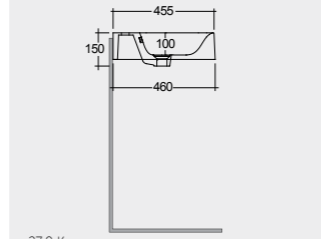

Measurements

Colours available

Colours shown here are as close to actual sanitaryware as printing process will allow