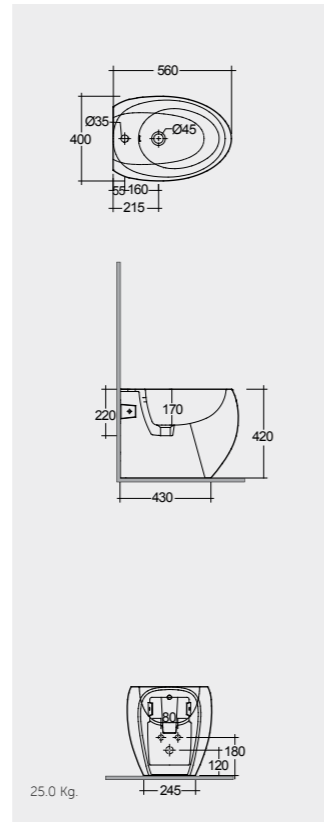

Measurements