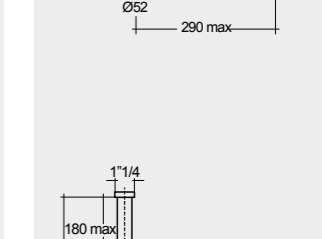

Measurements

Notes

All dimensions in mm tolerance $\pm 5\%$ for below 200mm
and $\pm 3\%$ for above 200mm