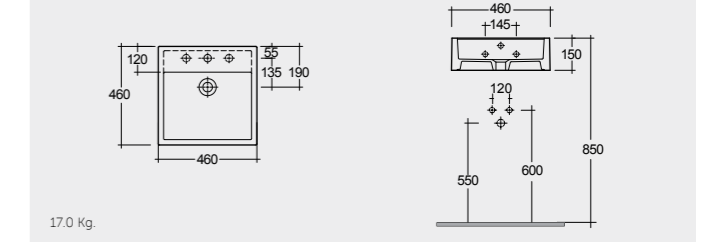

COUNTER TOP WASH BASINS

CLOAKROOM WASH BASINS

OC116AWHA