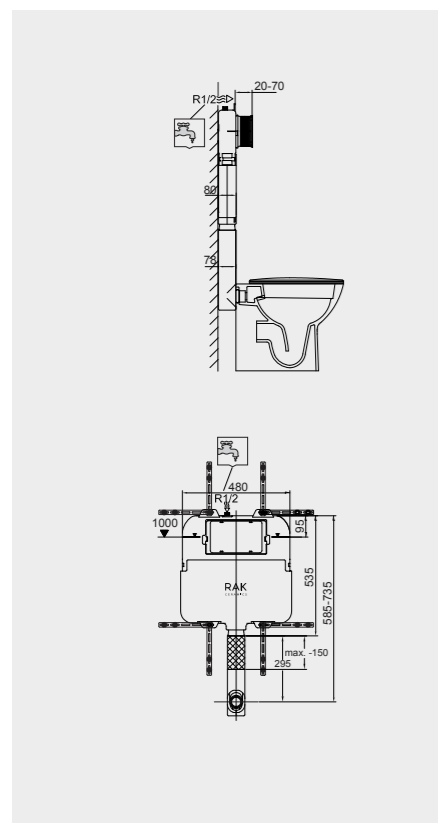

Measurements