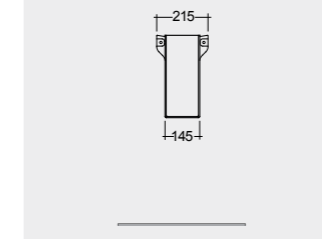

Measurements

Notes

All dimensions in mm tolerance $\pm 5\%$ for below 200mm
and $\pm 3\%$ for above 200mm