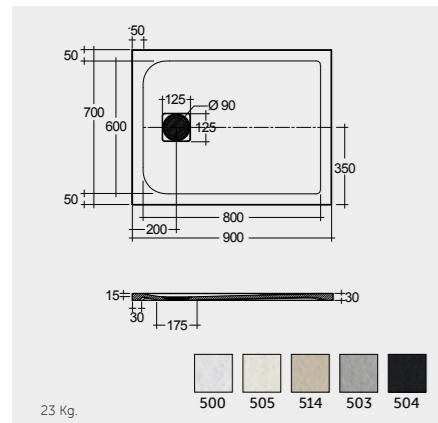

All dimensions in mm tolerance $\pm 5\%$ for below 200mm and $\pm 3\%$ for above 200mm

RECTANGULAR 70 CM WIDE

RECTANGULAR 80 CM WIDE

SHOWER DRAIN DEPTH OF WATER SEAL 30MM

SHOWER DRAIN MEMBRANE WATER SEAL