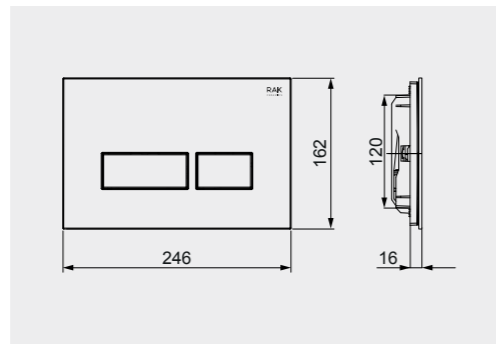

- White FSRAKPPL011
- Black FSRAKPPL012

RECTANGULAR