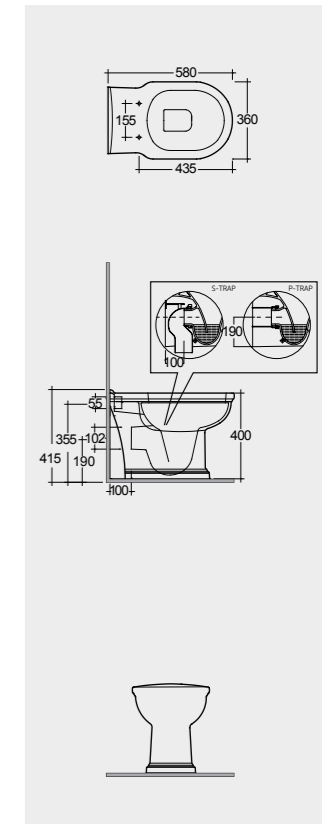

With Front Lever

58 CM
WT21AWHA

Back Open

Measurements

- Lacquered Polyester RAK-Washington WTSC3901503
- ABS RAK-Washington JM05DSCQRAWHA
- Urea RAK-Compact YFG173A

- Lacquered Polyester RAK-Washington WTSC3901503
- ABS RAK-Washington JM05DSCQRAWHA
- Urea RAK-Compact YFG173A