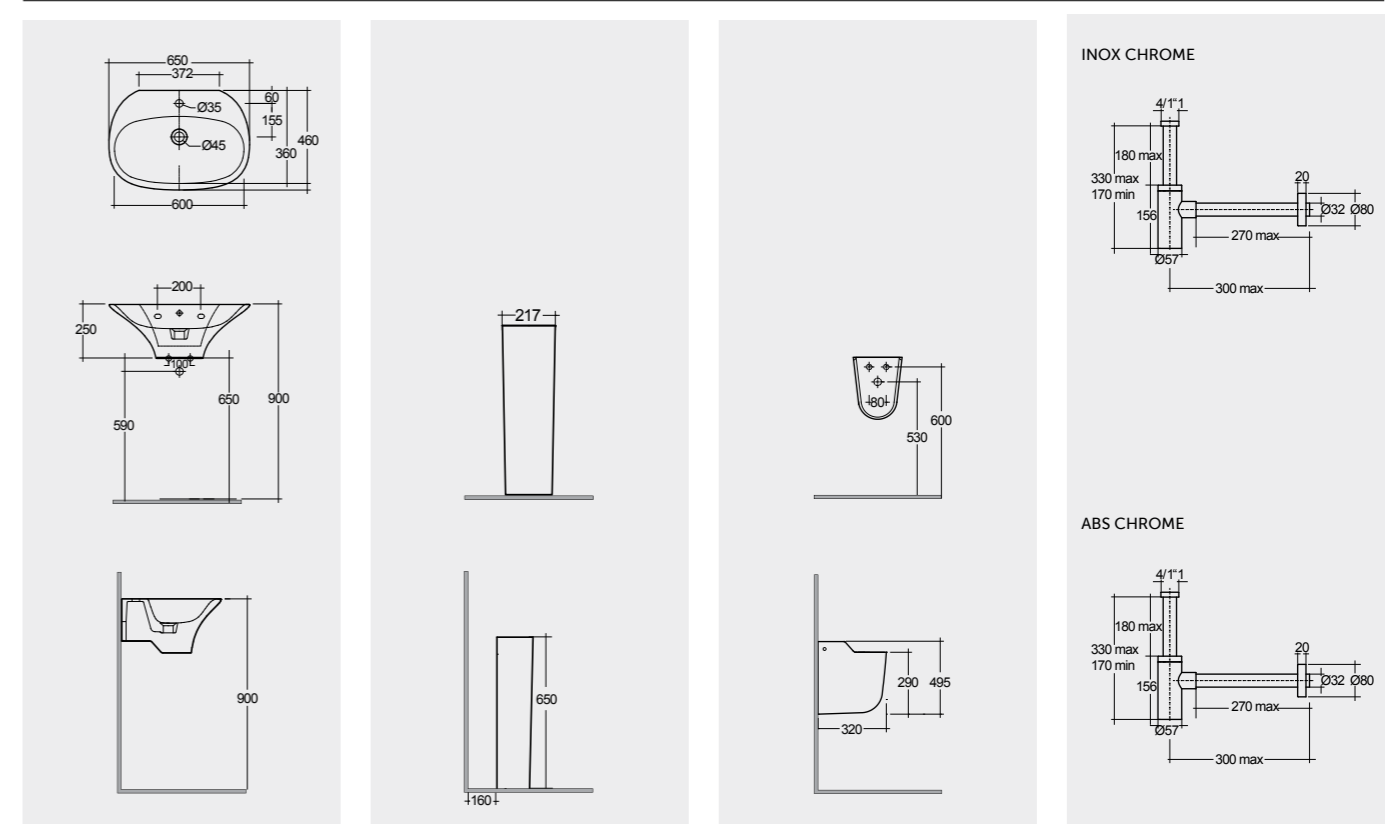

Measurements

Colours available

Colours shown here are as close to actual sanitaryware as printing process will allow