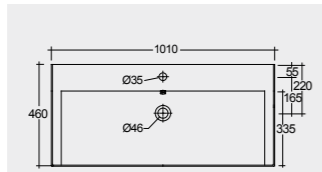

61 CM
DESWB06101AWHA
No tap holes DESWB06100AWHA

Measurements

Colours available

Colours shown here are as close to actual sanitaryware as printing process will allow

Alpine White

Models

MS0102AWHA

Suitable for Wash Basin :
101, 81, 61 CM