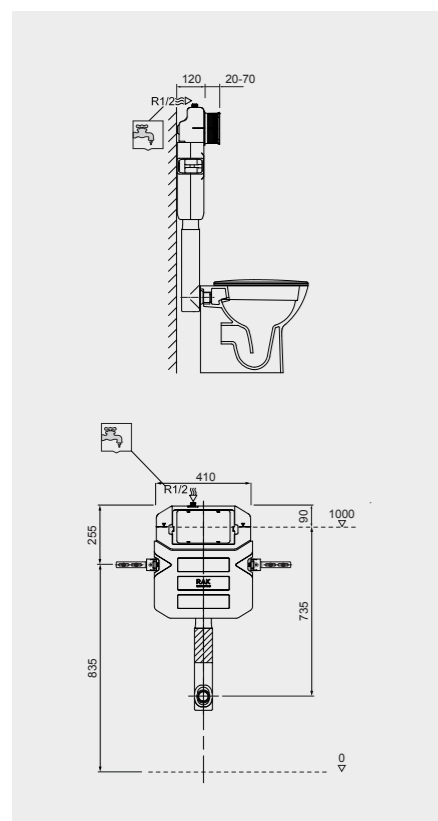

Measurements