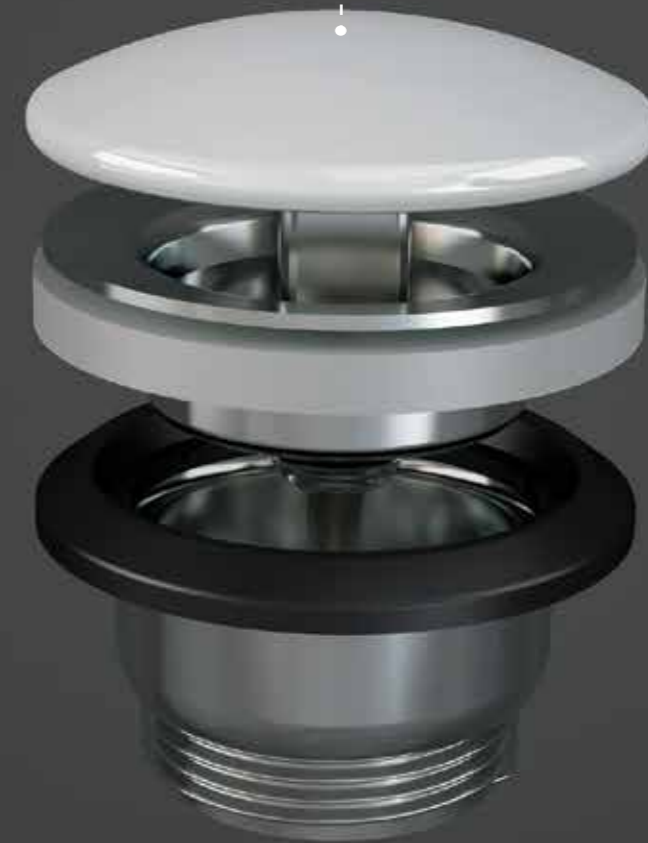

FINISH OPTIONS

ALWAYS OPEN

KITCHEN SINKS

KITCHEN SINKS

KITCHEN SINKS

There's no better place than the kitchen to share stories, meet friends, express themselves in total freedom. The RAK Ceramics kitchen sink system comes from this idea of space, with endless possibilities for all styles, from country to contemporary, warm and welcoming or functional and modern. Get inspired by the range of RAK Ceramics solutions, play with colours and finishes and design your ideal kitchen right down to the last detail.