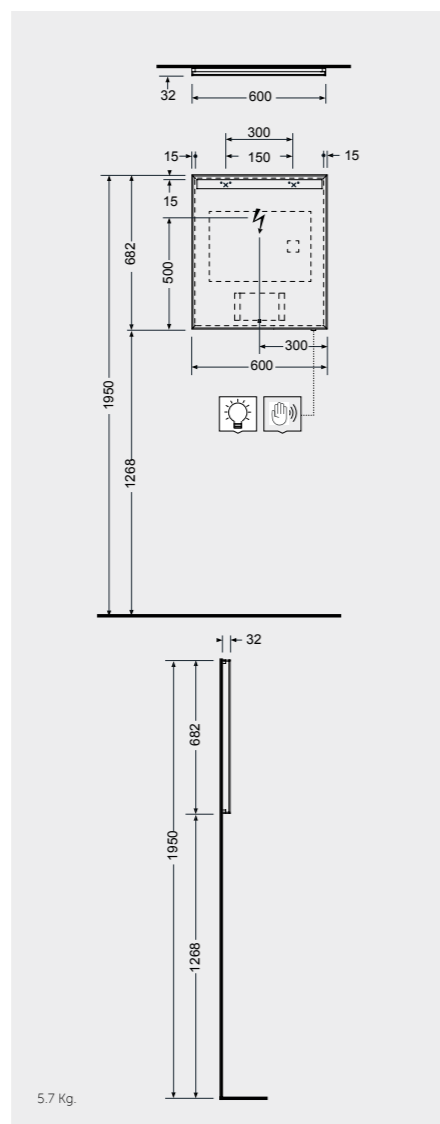

Measurements