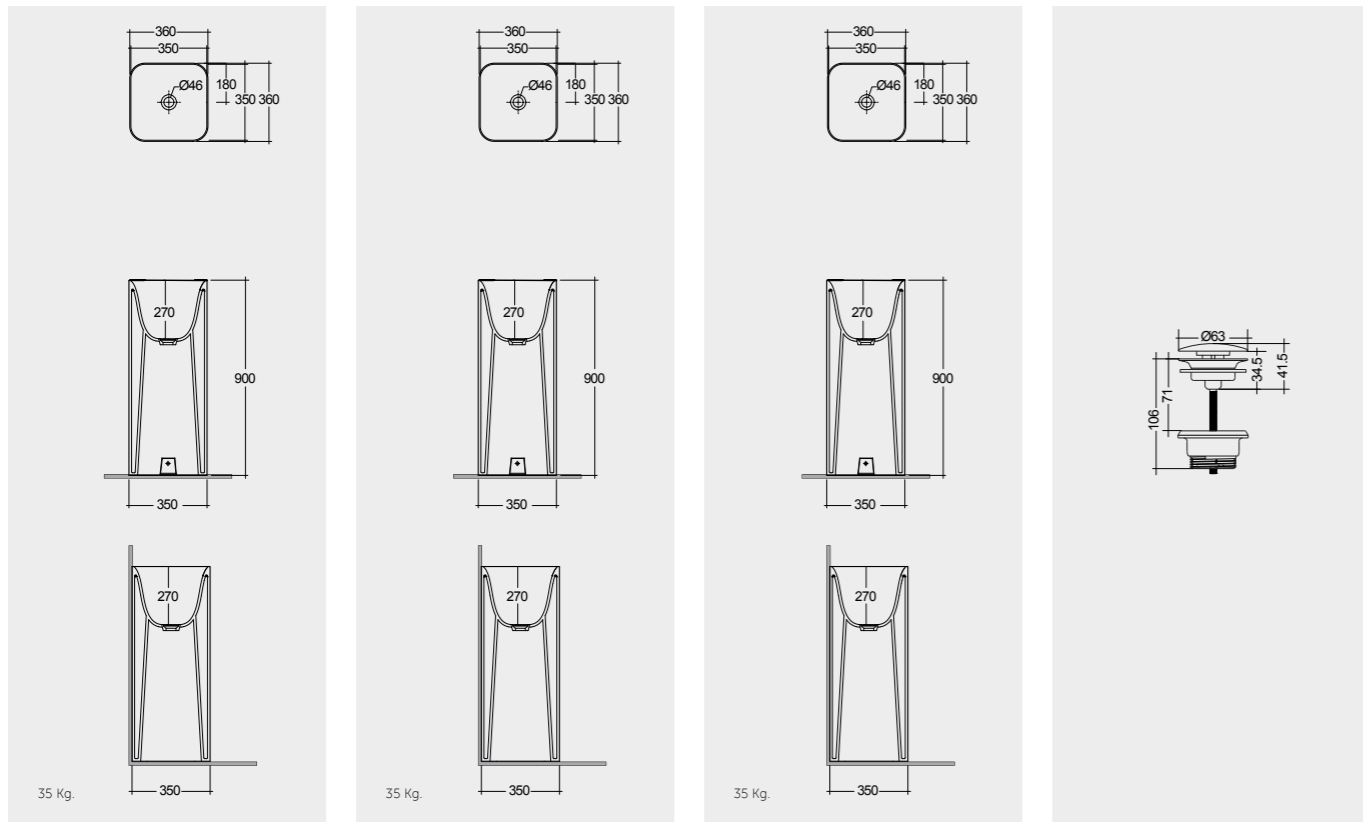

36 CM
PETFS23600500A

36 CM
PETFS23600504A

FREE-FLOW
CHROME : DUO002444

Floor Outlet

Floor Outlet

Floor Outlet

Measurements

Notes