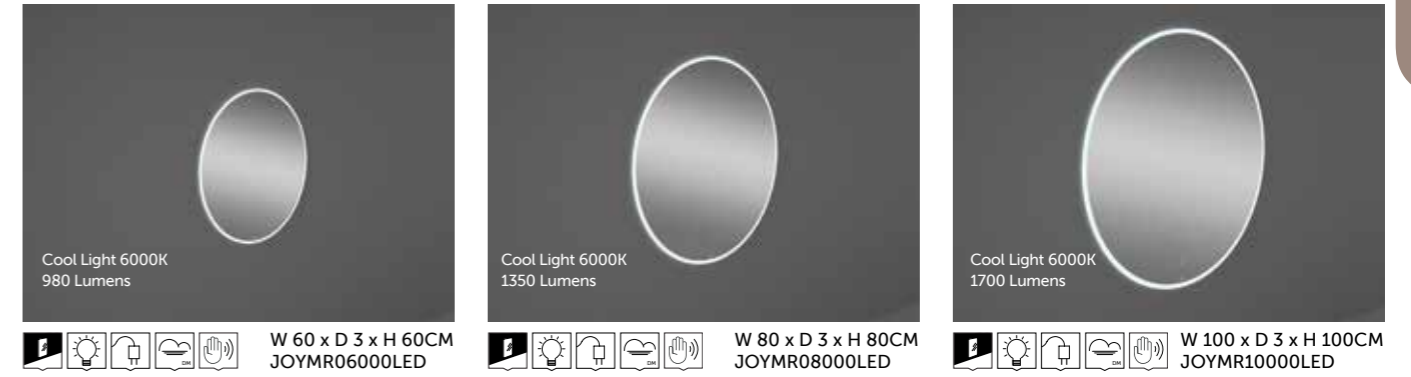

RAK-VALET WITH RAK-JOY MIRRORS

MIRRORS