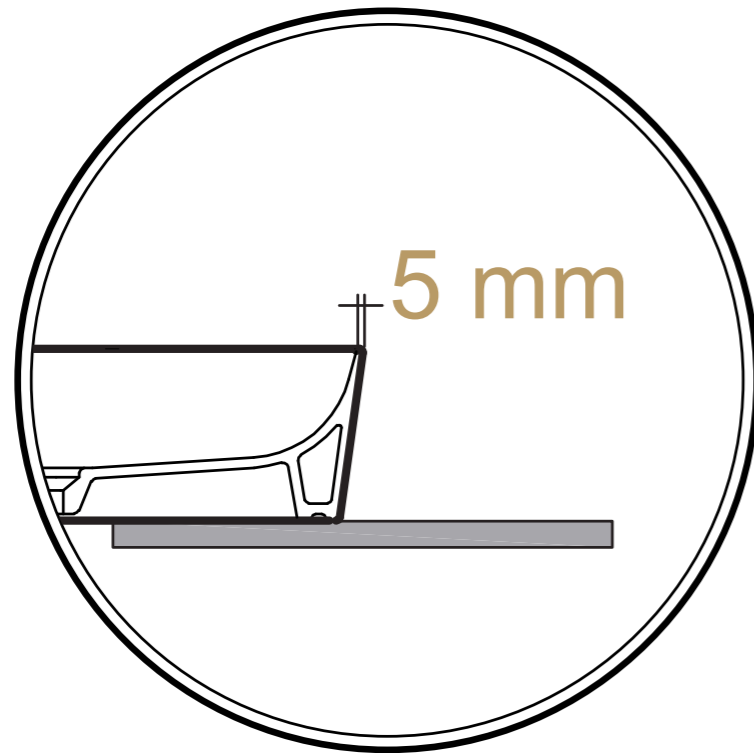

RAK
CERAMICS

SLIM EDGES, HIGH RESISTANCE

RAK-Skin washbasins are characterized by simple lines and by the new 5mm slim edges that give the whole range a minimal look and at the same time a very high resistance. A perfect synthesis of design and functionality.