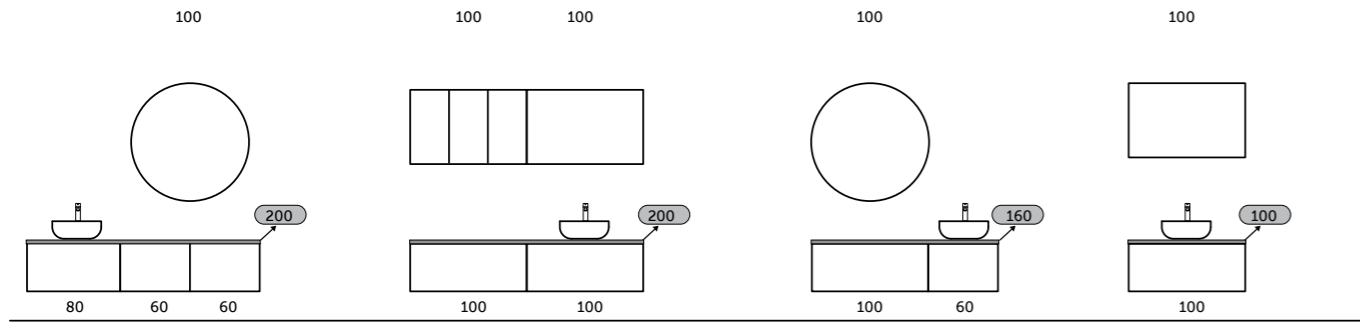

RAK-PLANO WITH RAK-JOY UNO

RAK-PLANO & COUNTERTOP WB