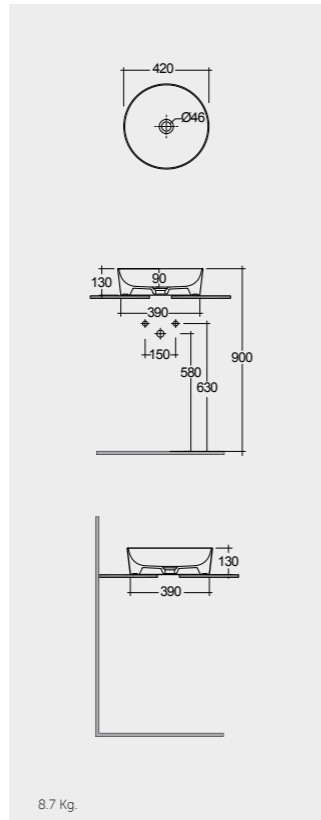

Measurements