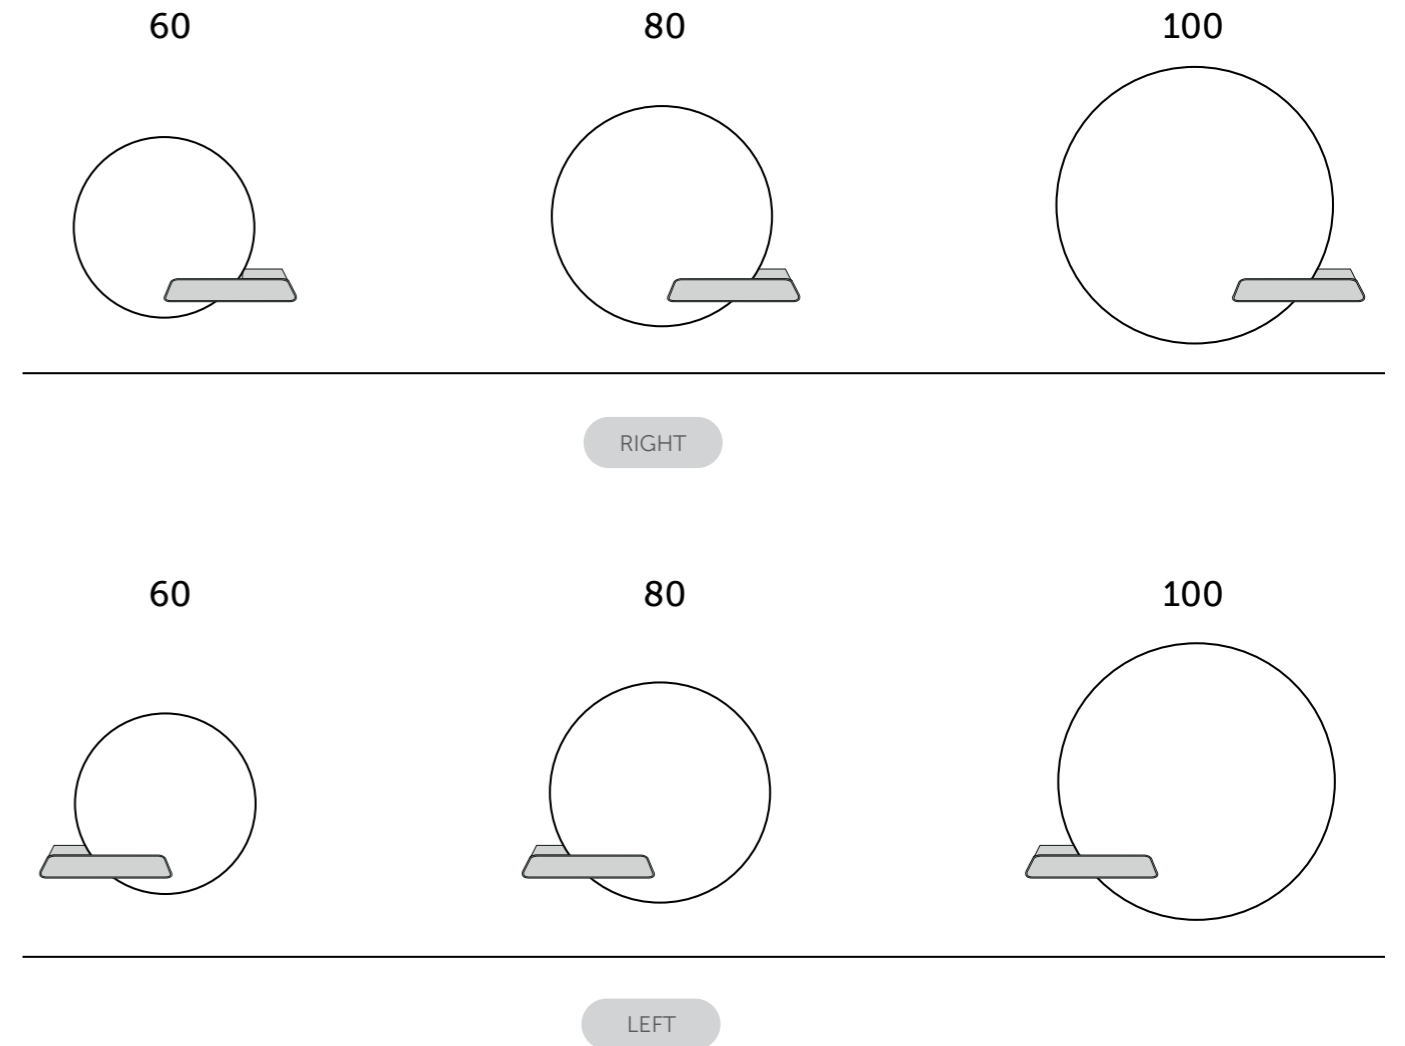

POSSIBLE INSTALLATIONS