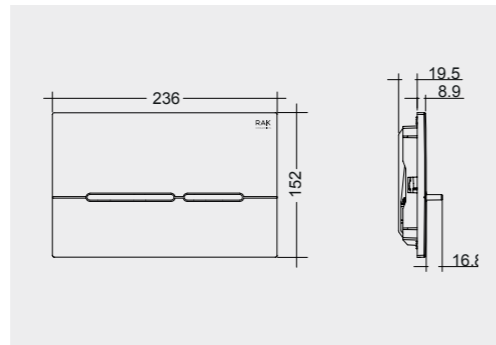

RAK-ECOFIX / NEW PUSH PLATES

- 017 FSRAKPPL017
- 504 FSRAKPPL017504
- 500 FSRAKPPL017500
- 800 FSRAKPPL017800
- 708 FSRAKPPL017708
- 707 FSRAKPPL006707
- 706 FSRAKPPL017706