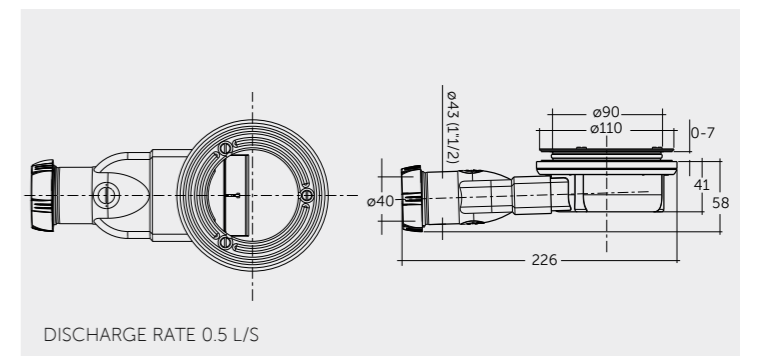

BATHTUB REPLACEMENT

All dimensions in mm tolerance $\pm 5\%$
for below 200mm and $\pm 3\%$ for above
200mm

QUADRANT

SHOWER DRAIN DEPTH OF WATER SEAL 30MM

SHOWER DRAIN MEMBRANE WATER SEAL