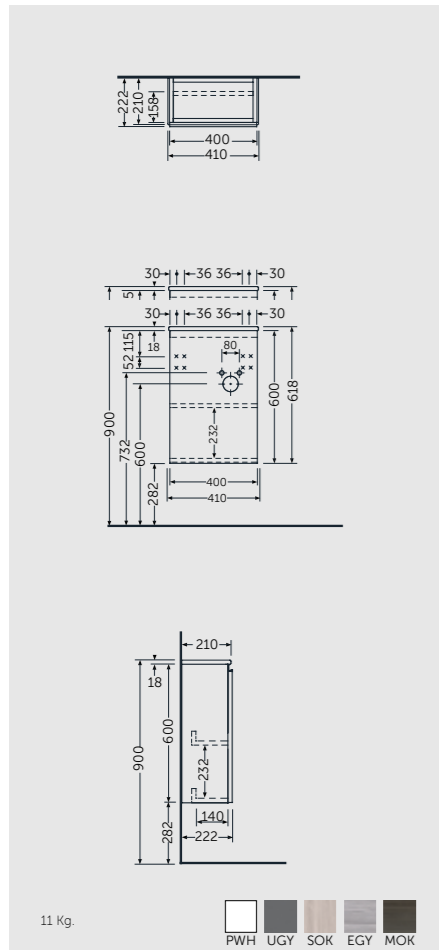

Measurements

WALL HUNG VANITY UNITS

W 100 x D 46 x H 40CM
UNOWH100UGY

Space saving bottle trap required BTRWBPPR022

120cm = 2x W 60CM Units
UNOWH060UGY x2

Space saving bottle trap required BTRWBPPR022 (x2)