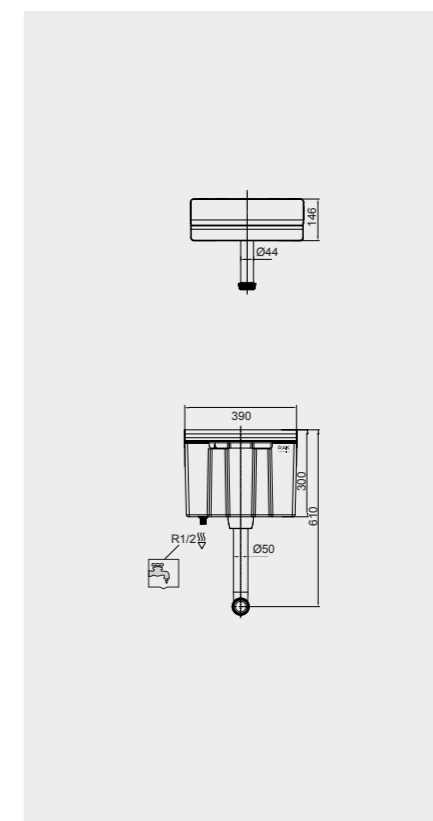

Measurements