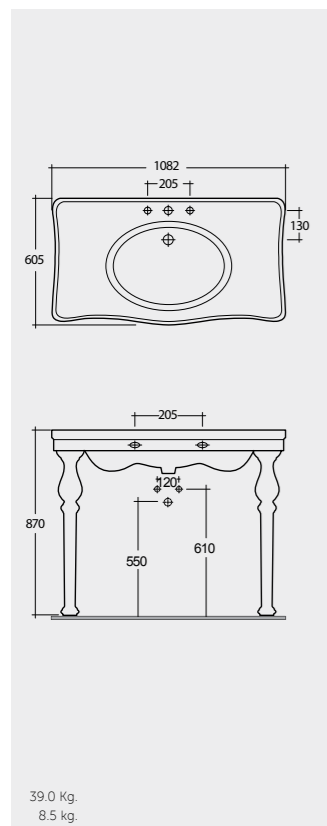

Measurements

Colours available

Colours shown here are as close to actual sanitaryware as printing process will allow

Alpine White