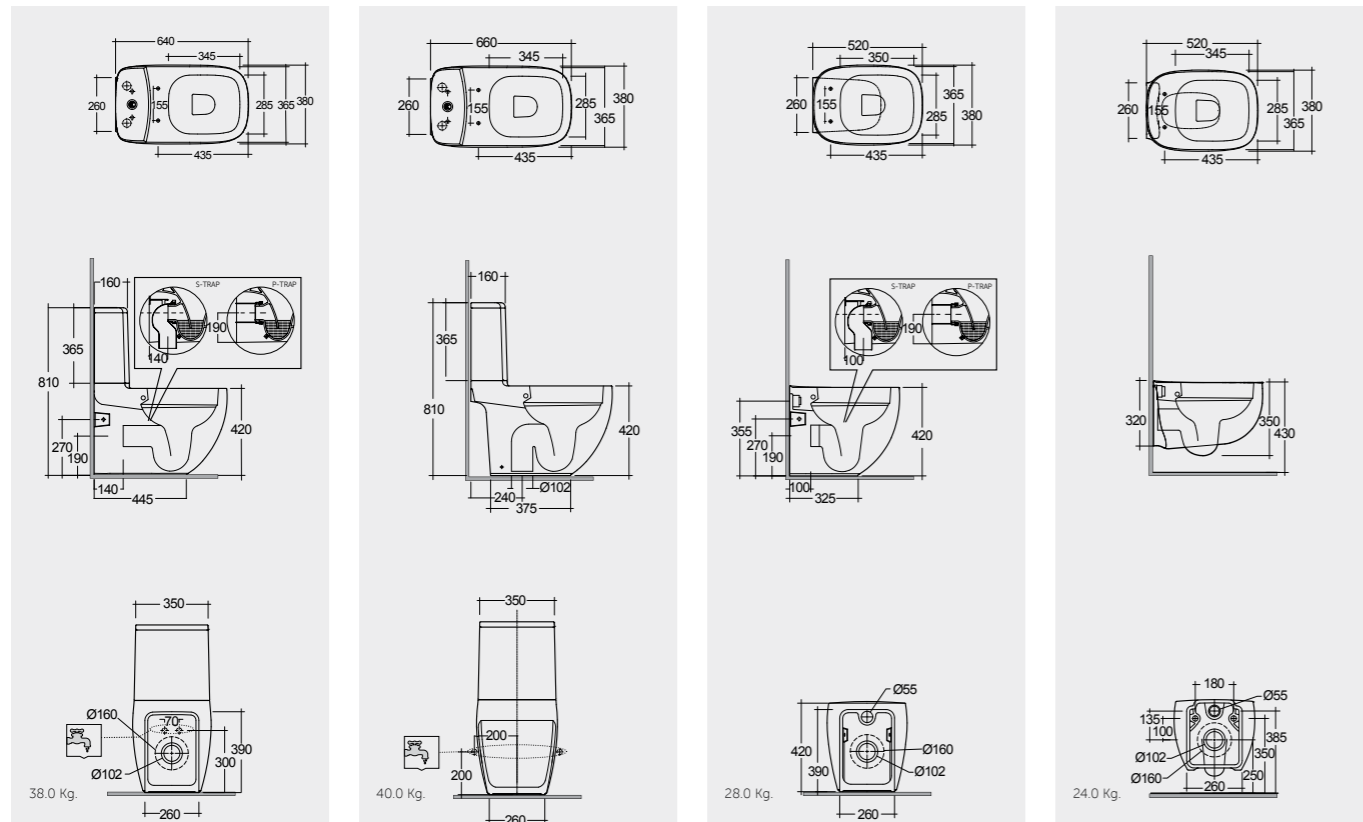

Back Open
Comfort Height 42 CM

Hidden Fixations
Comfort Height 42 CM

Hidden Fixations

Measurements

Urea RAK-Illusion
ILLSC3901WH
Urea RAK-Illusion
ILLSC3903WH

Urea RAK-Illusion
ILLSC3901WH
Urea RAK-Illusion
ILLSC3903WH