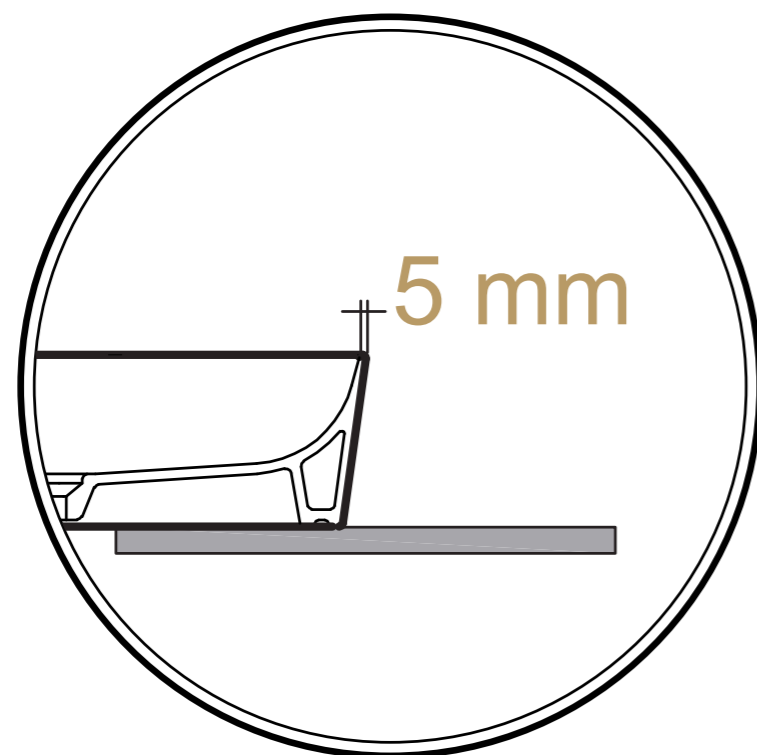

SLIM EDGES, HIGH RESISTANCE