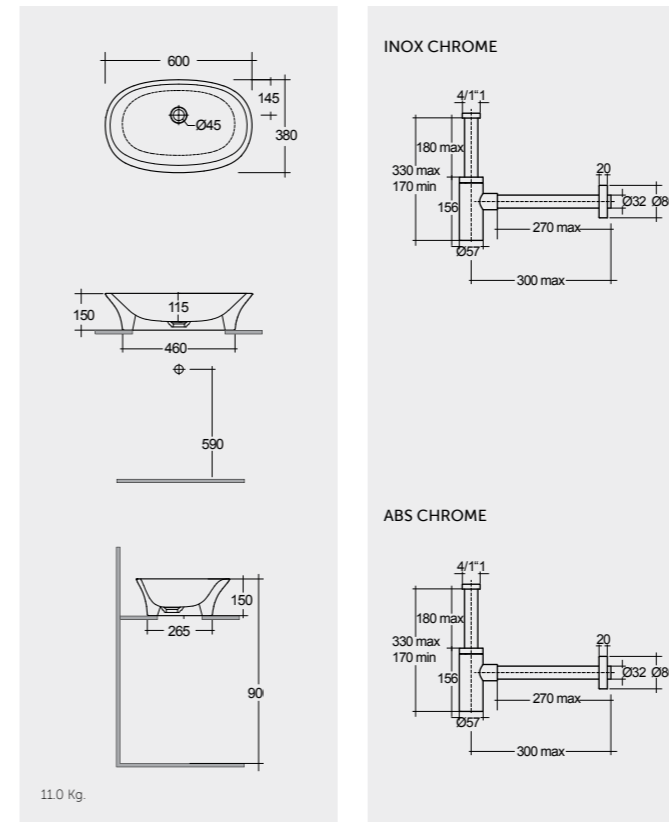

Measurements

Notes

All dimensions in mm tolerance $\pm 5\%$ for below 200mm and $\pm 3\%$ for above 200mm