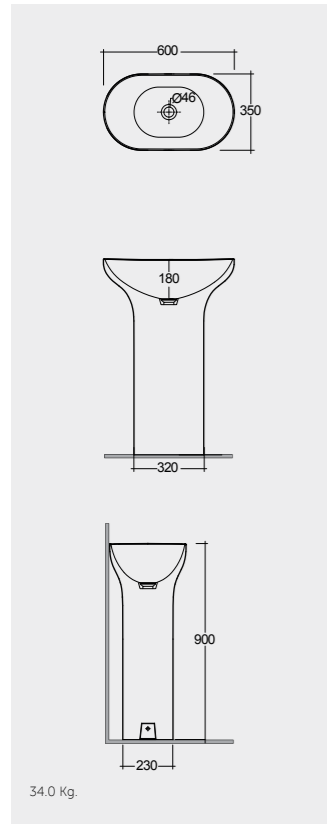

Measurements

Colours available

Colours shown here are as close to actual sanitaryware as printing process will allow