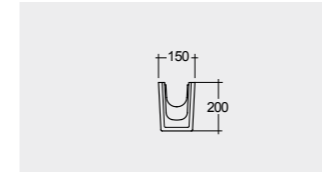

Measurements

Notes

All dimensions in mm tolerance $\pm 5\%$ for below 200mm
and $\pm 3\%$ for above 200mm