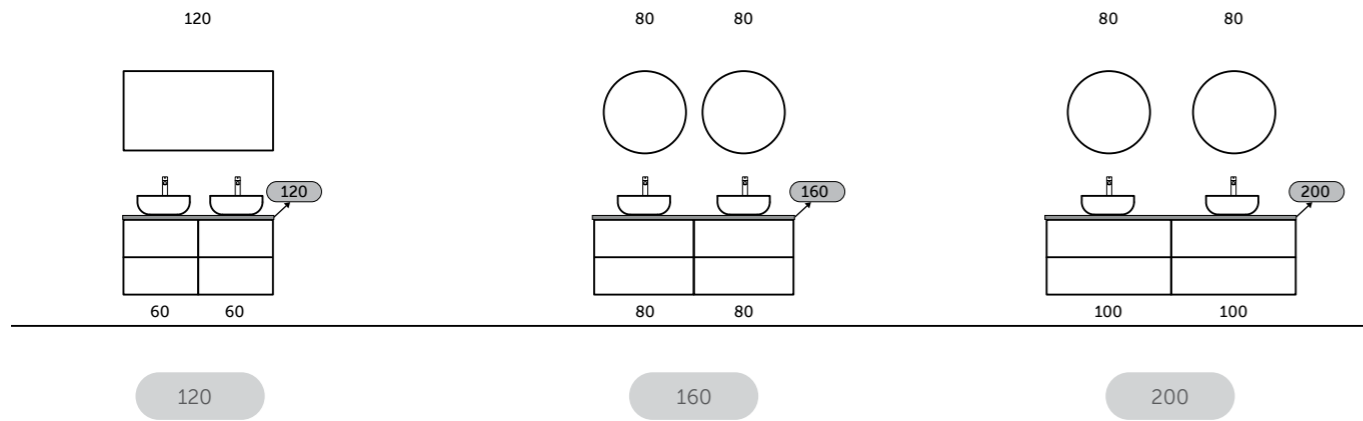

RAK-PLANO WITH RAK-JOY

RAK-PLANO & COUNTERTOP WB