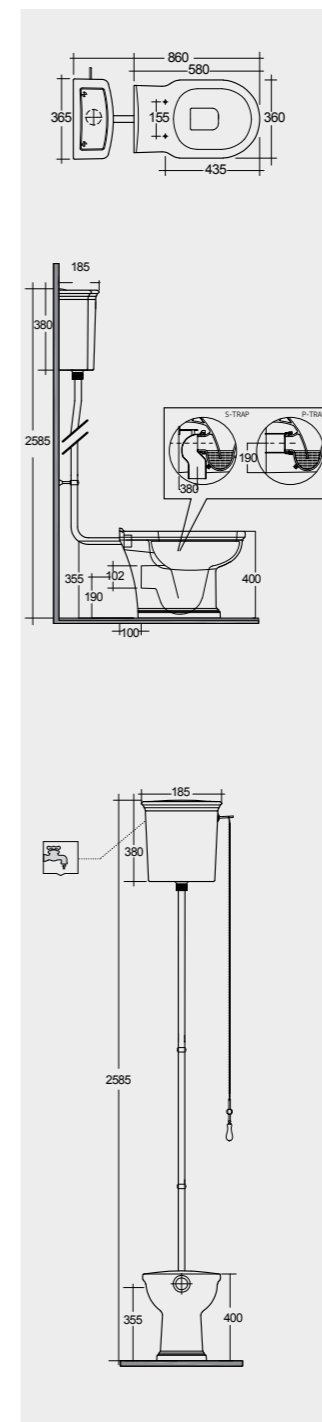

- Lacquered Polyester RAK-Washington WTSC3901503
- ABS RAK-Washington JM05DSCQRAWHA
- Urea RAK-Compact YFG173A