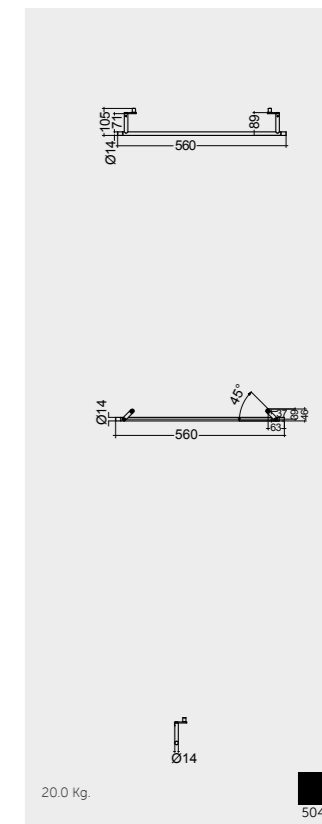

Measurements

Colours available

Colours shown here are as close to actual sanitaryware as printing process will allow