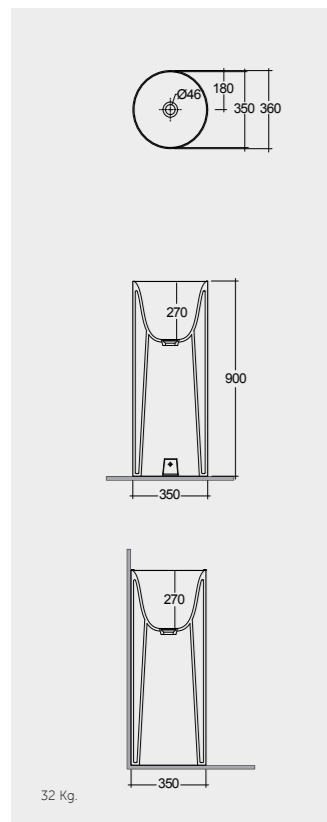

Measurements