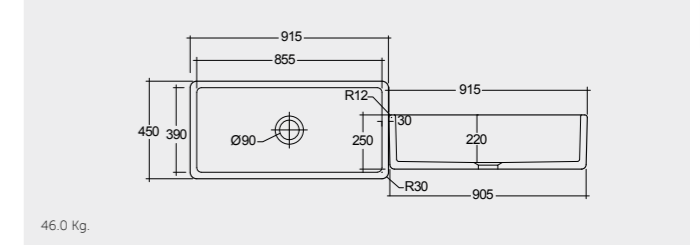

RAK-Jeneifer 59 CM