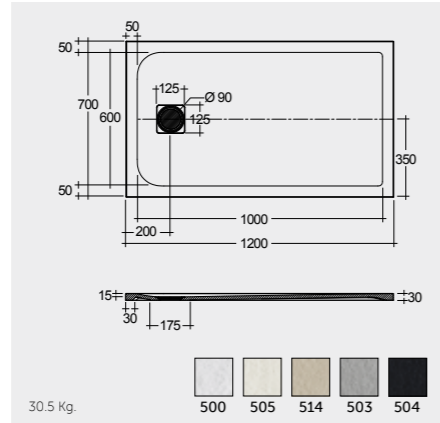

70 X 100 CM
RFST070100S500