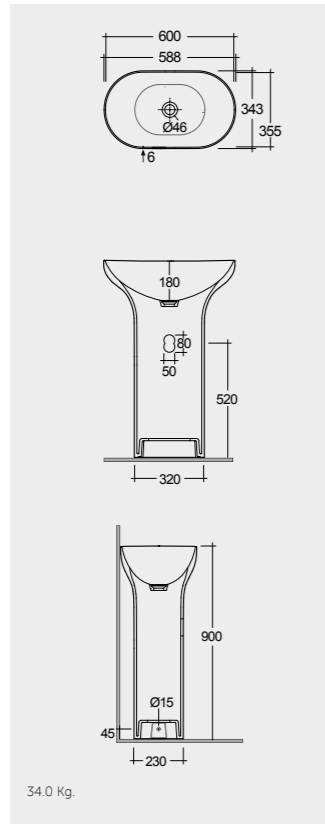

Measurements

Colours available

Colours shown here are as close to actual sanitaryware as printing process will allow