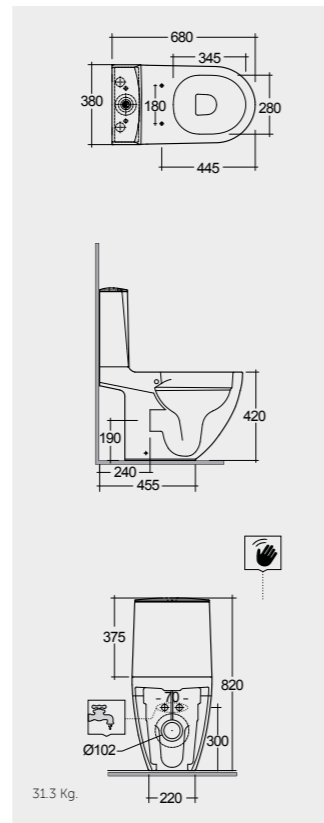

Urea RAK-Des
DESSC3901WH

Compatible with 6/3L dual flushing, 4,5/3L dual flushing, in accordance with en997 - type 1.