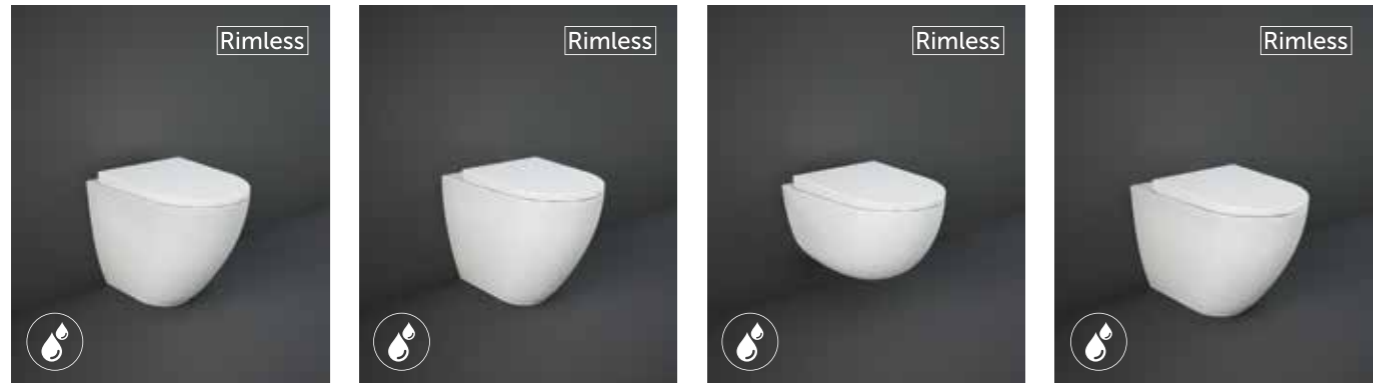

64 CM
DESWC1146AWHA
Bottom Inlet: SENWT1800AWHA
Side Inlet: SENWT1801AWHA

Hidden Fixations
Comfort Height 42 CM

66 CM
DESWC1045AWHA
Bottom Inlet: SENWT1800AWHA
Side Inlet: SENWT1802AWHA

Back Open
Comfort Height 42 CM

68 CM
DESWC1145AWHA
Bottom Inlet: SENWT1800AWHA
Side Inlet: SENWT1802AWHA

Back Open
Comfort Height 42 CM

Urea RAK-Des
DESSC3901WH

Urea RAK-Des
DESSC3901WH

Urea RAK-Des
DESSC3901WH

Models

52 CM DESWC1346AWHA
52 CM DESWC1361AWHA
52 CM DESWC1446AWHA
58 CM DESWC1347AWHA

Hidden Fixations
Comfort Height 42 CM

Hidden Fixations
Comfort Height 45 CM

Hidden Fixations
Comfort Height 42 CM

Hidden Fixations
Comfort Height 42 CM
Shifted Outlet (Traslato)

Measurements

Urea RAK-Des
DESSC3901WH