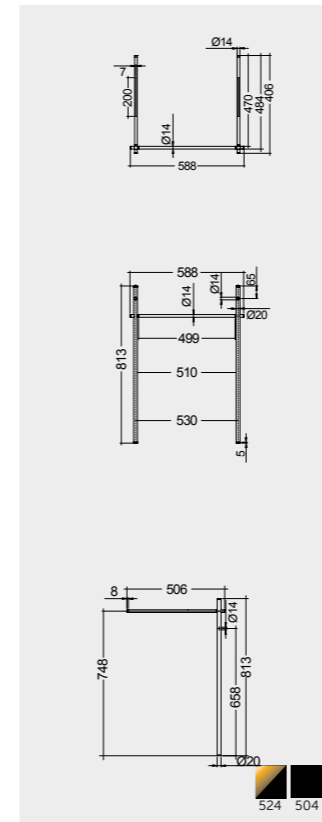

Washbasin installation height at 89,5cm

Horizontal bar included for size
92 & 112 cm

Washbasin installation height at 89,5cm

Horizontal bar included for size
92 & 112 cm

Measurements

RAK-VALET

Models

			
56 CM VALWC1347AWHA	56 CM VALWC1347500A	56 CM VALWC1446AWHA	56 CM VALWC1446500A
AWH	500	AWH	500
Hidden Fixations Comfort Height 42 CM	Hidden Fixations Comfort Height 42 CM	Hidden Fixations	Hidden Fixations