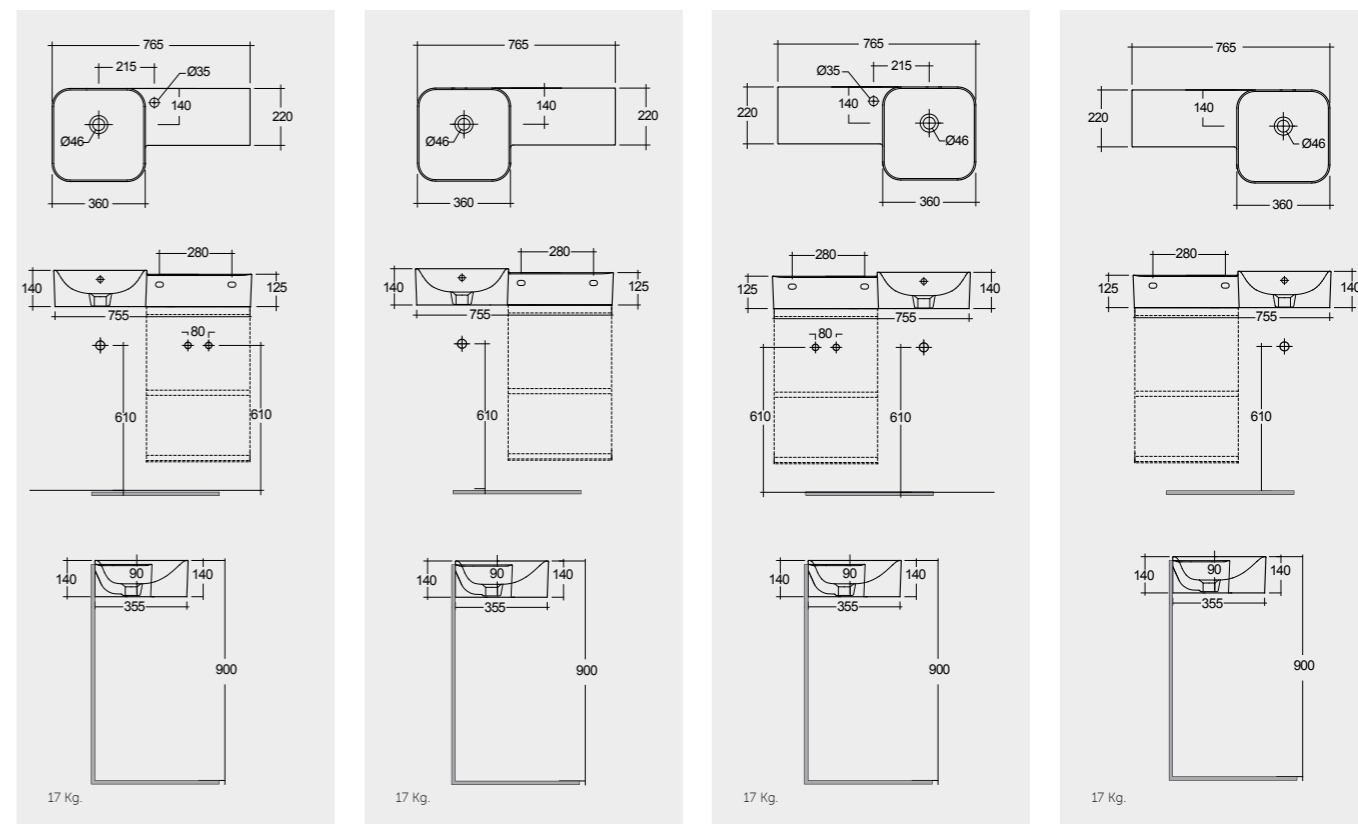

Measurements