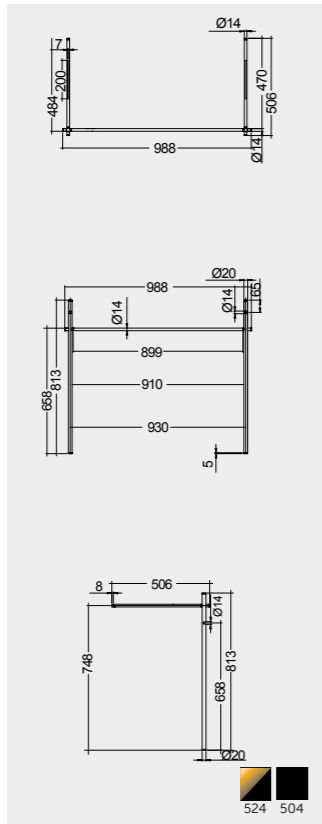

Measurements

Colours available

Colours shown here are as close to actual sanitaryware as printing process will allow