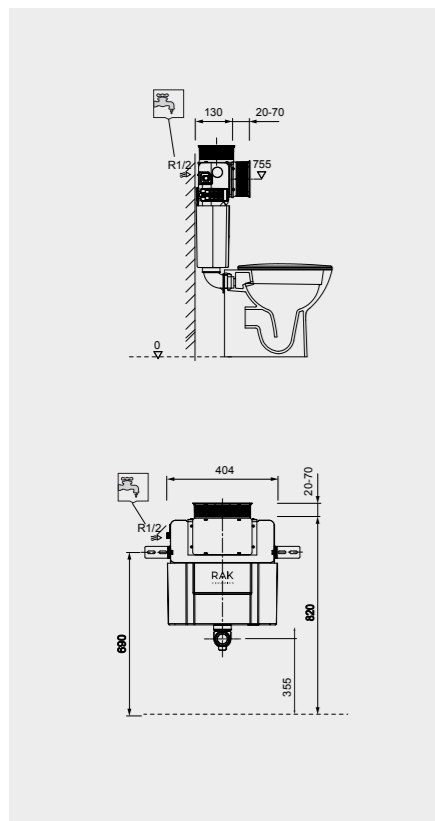

Measurements