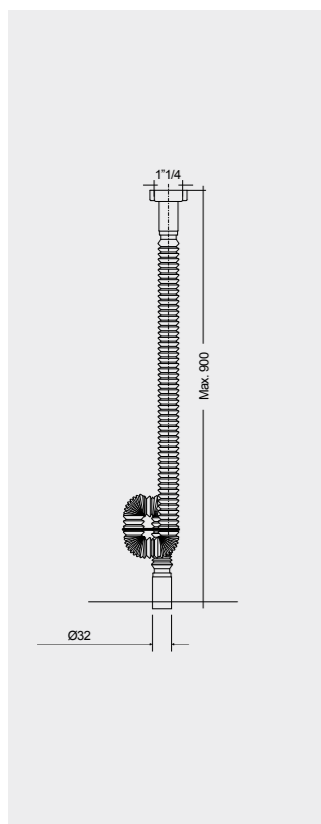

Measurements

Notes

All dimensions in mm tolerance $\pm 5\%$ for below 200mm and $\pm 3\%$ for above 200mm