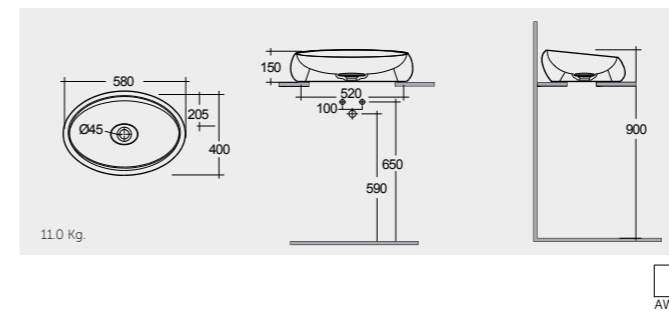

RAK- Valet 64 CM

VALCT6400AWHA Drain not included

AWH

RAK- Valet 64 CM

VALCT6400500A Matt Finish Drain not included

500

RAK-Cloud 58 CM

CLOCT6000AWHA Drain Not Included
Drain Cover: CLOAC4400AWHA