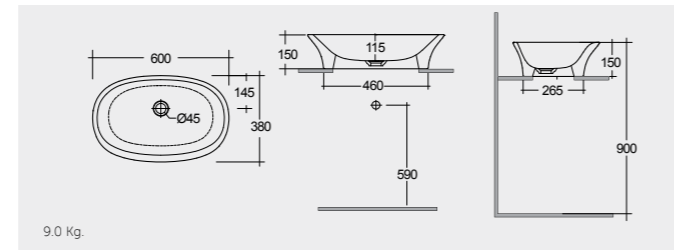

DESCT7000AWHA

COUNTER TOP WASH BASINS

RAK- Illusion 60 CM

ILLCT6000AWHA

RAK- Sensation 60 CM

SENCT6000AWHA

CLOAKROOM WASH BASINS

RAK-Square Sink (Patrizia) 51 CM