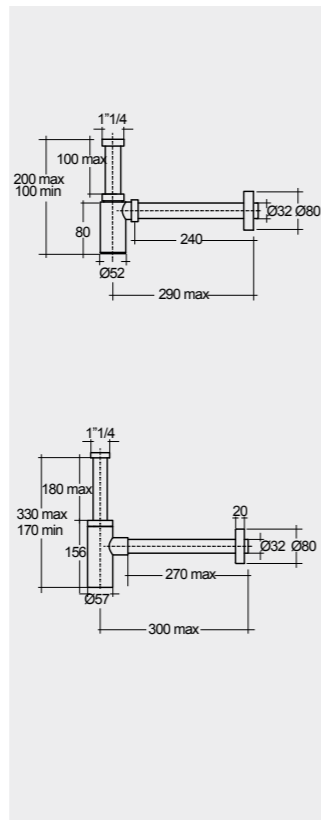

Measurements

Notes

All dimensions in mm tolerance $\pm 5\%$ for below 200mm
and $\pm 3\%$ for above 200mm