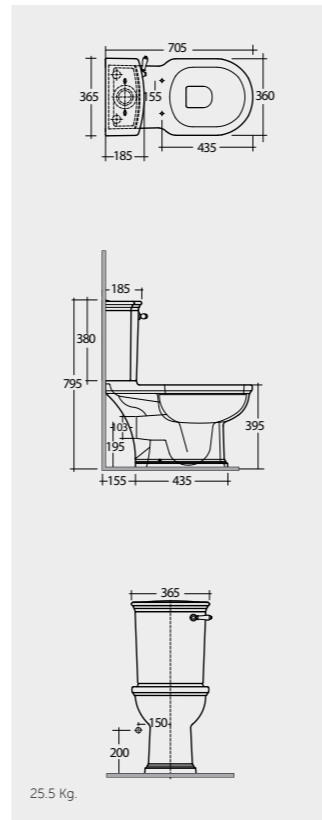

- Lacquered Polyester RAK-Washington WTSC3901503
- ABS RAK-Washington JM05DSCQRAWHA
- Urea RAK-Compact YFG173A