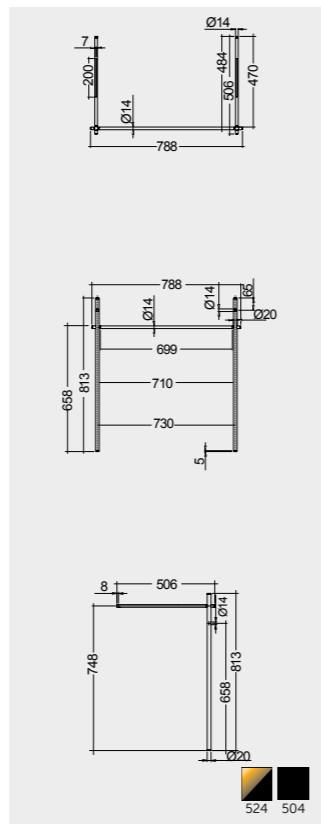

Measurements

Colours available

Colours shown here are as close to actual sanitaryware as printing process will allow