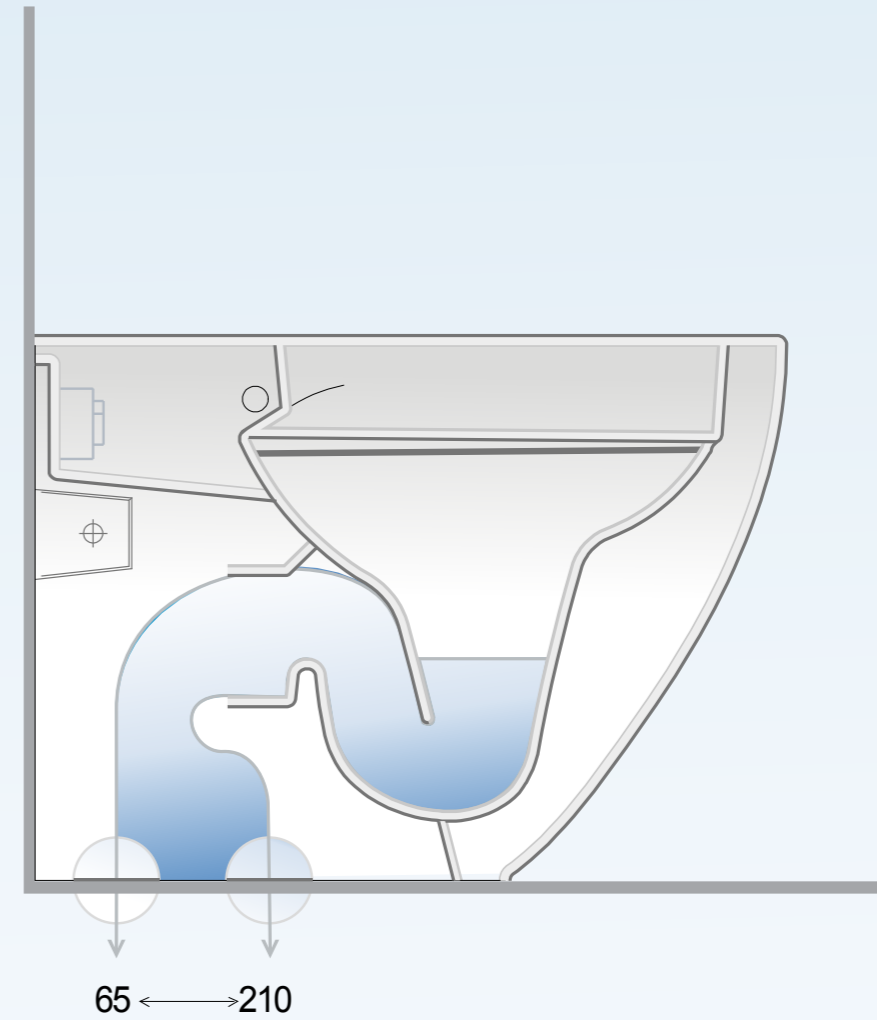

SHIFTED OUTLET RANGE FOR DESWC1347AWHA

MX90A

MX904K

MX90B