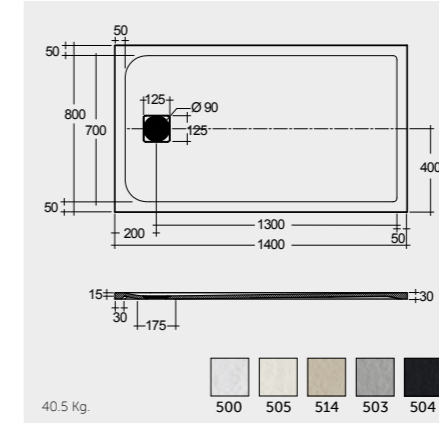

80 X 120 CM
RFST080120S500