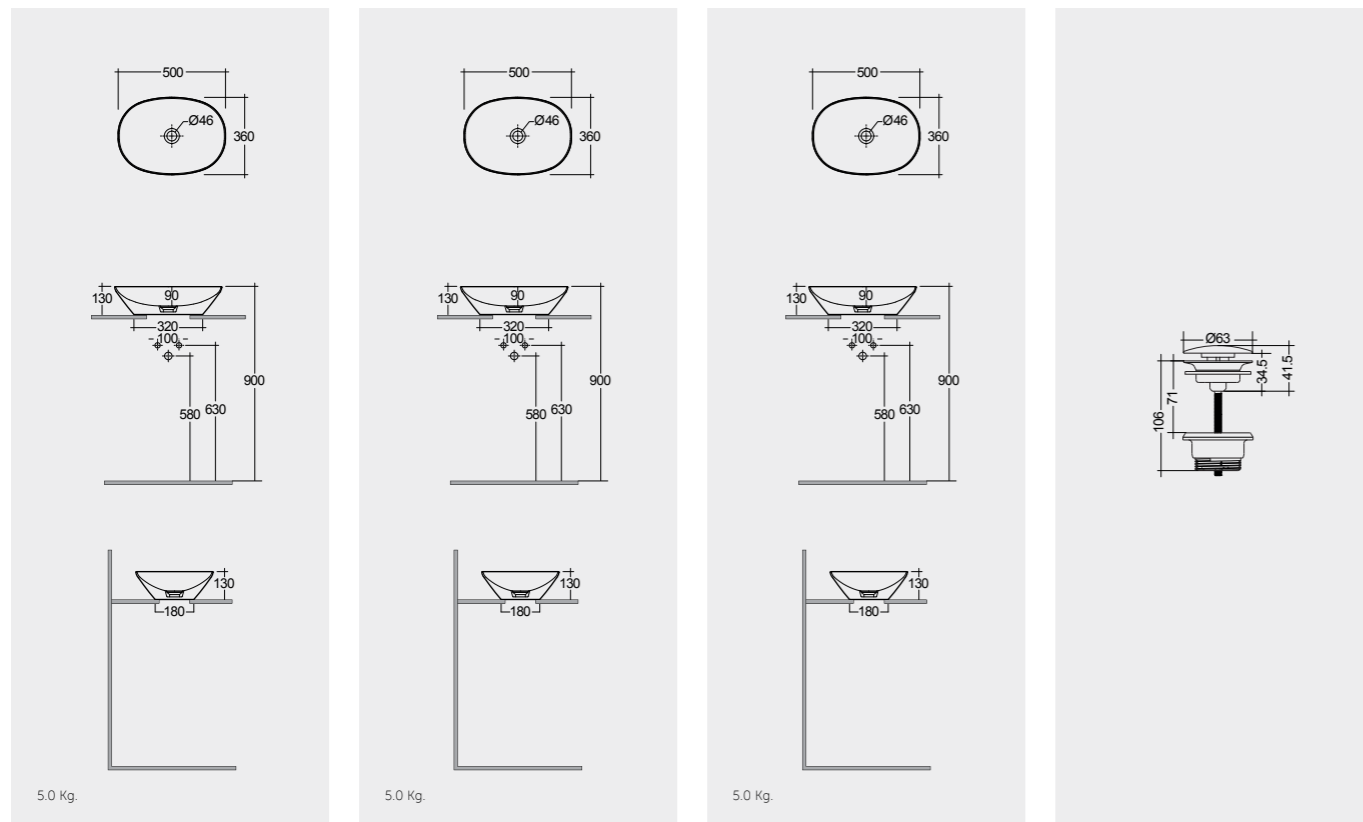

Measurements

Notes

All dimensions in mm tolerance $\pm 5\%$ for below 200mm
and $\pm 3\%$ for above 200mm