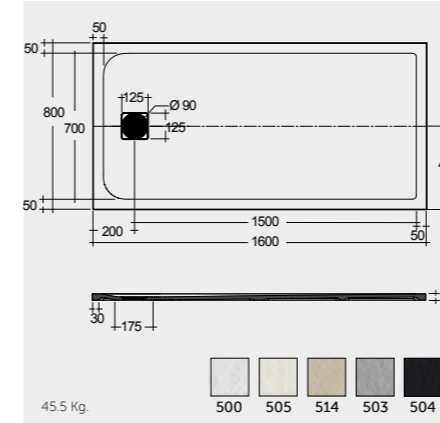

80 X 140 CM
RFST080140S500