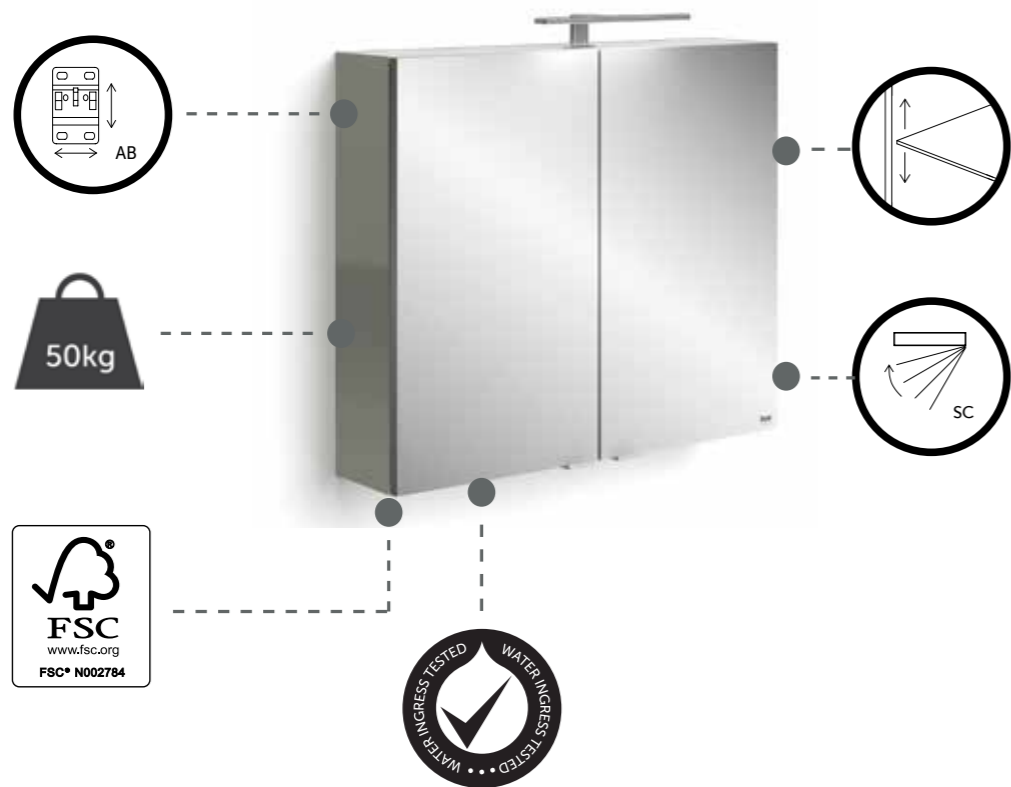

FSC® CERTIFICATION
WOODEN MATERIALS ARE FSC CERTIFIED.

WATER RESISTANT

WITHSTANDING HEAVY LOADS 50KG

WITHSTANDING HEAVY LOADS 150KG

J-PULL FRONTALS

MAINS POWERED

DE-MISTER

TOUCHLESS ACTIVATION

FULL EXTRACTION DRAWERS

SOFT CLOSE DRAWER RUNNERS

SOFT CLOSE HINGES

ADJUSTABLE GLASS SHELVING

ADJUSTABLE BRACKETS

LED LIGHT

USB RECHARGEABLE

IP44