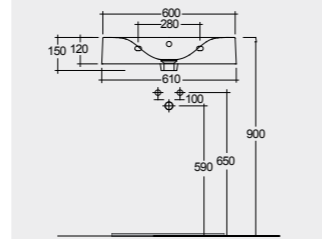

Measurements

Colours available

Colours shown here are as close to actual sanitaryware as printing process will allow