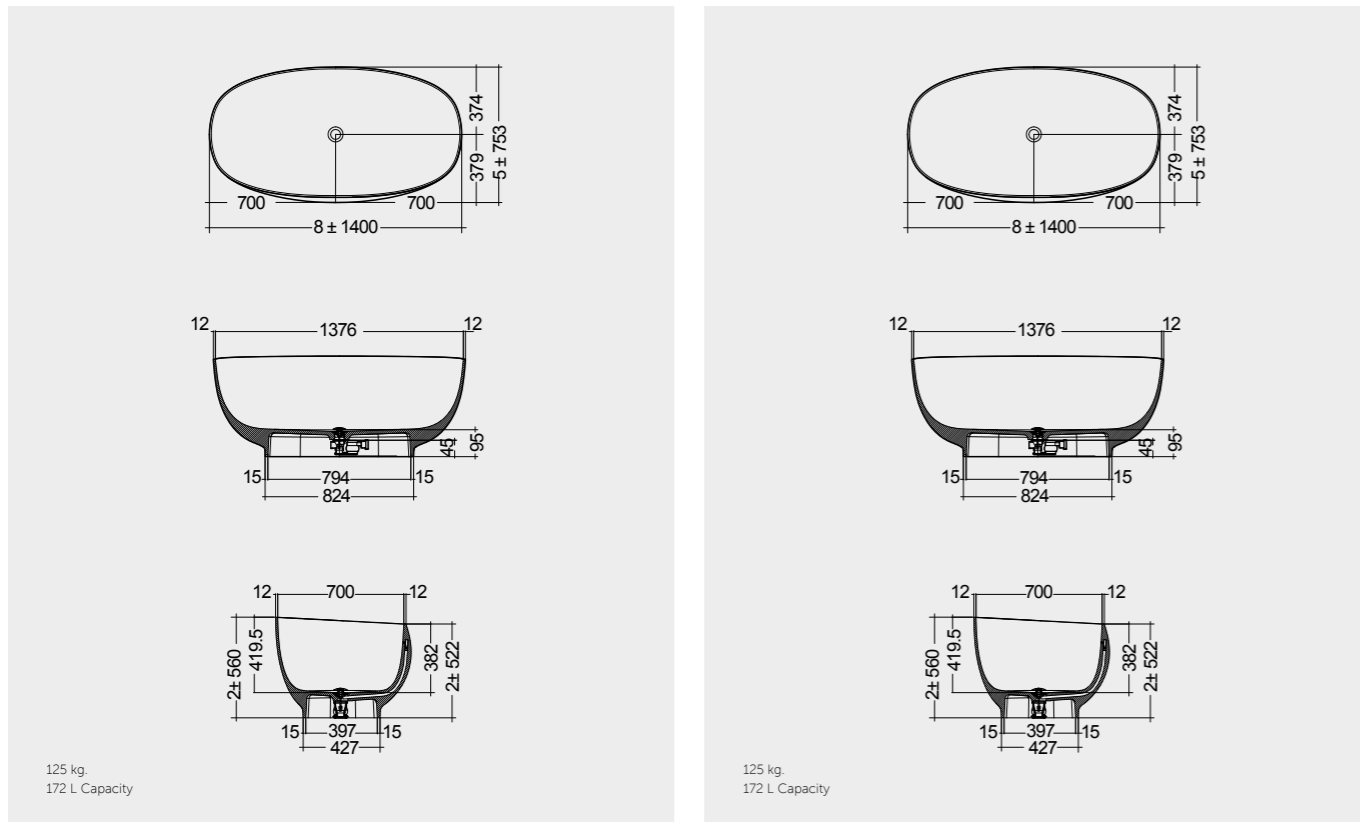

Measurements

Notes

All dimensions in mm tolerance $\pm 5\%$ for below 200mm and $\pm 3\%$ for above 200mm