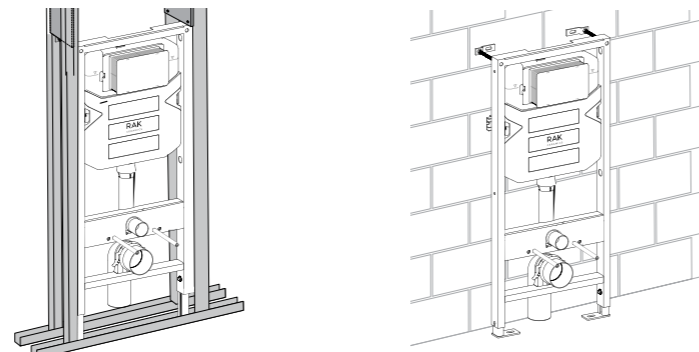

DRYWALL INSTALLATION

With a drywall system it is possible to create complete room-height prewalls or partitions.

RAK-Ecofix installation elements are suitable for solid constructions and for all drywall construction situations