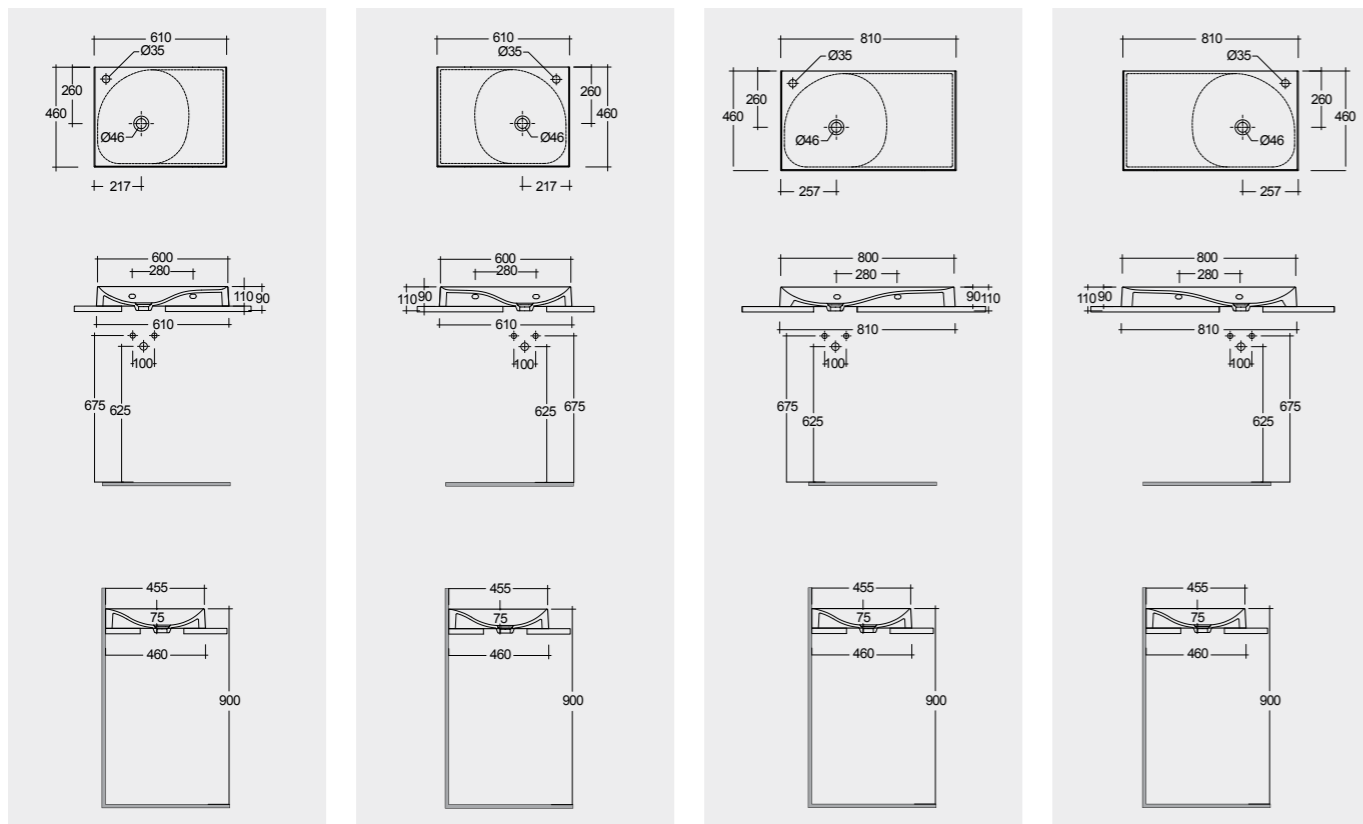

Drain Not Included

Drain Not Included

Drain Not Included

Drain Not Included

Measurements

Models

100 CM Right Ledge
REMWB110101AWHA
 100 CM Left Ledge
REMWB210101AWHA
 120 CM Right Ledge
REMWB112101AWHA
 120 CM Left Ledge
REMWB212101AWHA