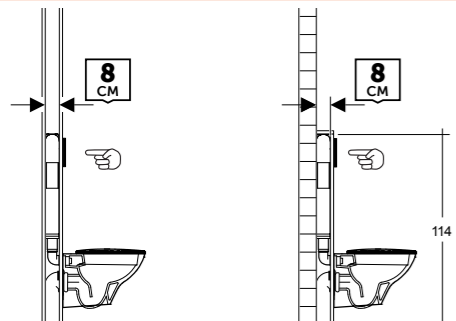

8 cm wall-thickness

For thin walls or for space-saving installations, with flushing actuation from the front.