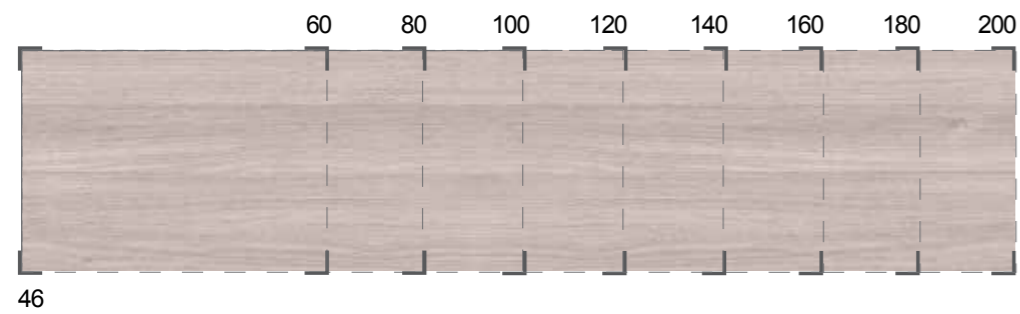

TECHWOOD - GREY ELM (EGY)

TECHWOOD - MOKA WALNUT (MOK)

RAK-PLANO PRODUCT RANGE

FURNITURE

TERRAZZO WHITE (550) - RAKSOLID

46

TERRAZZO BLACK (551) - RAKSOLID

46