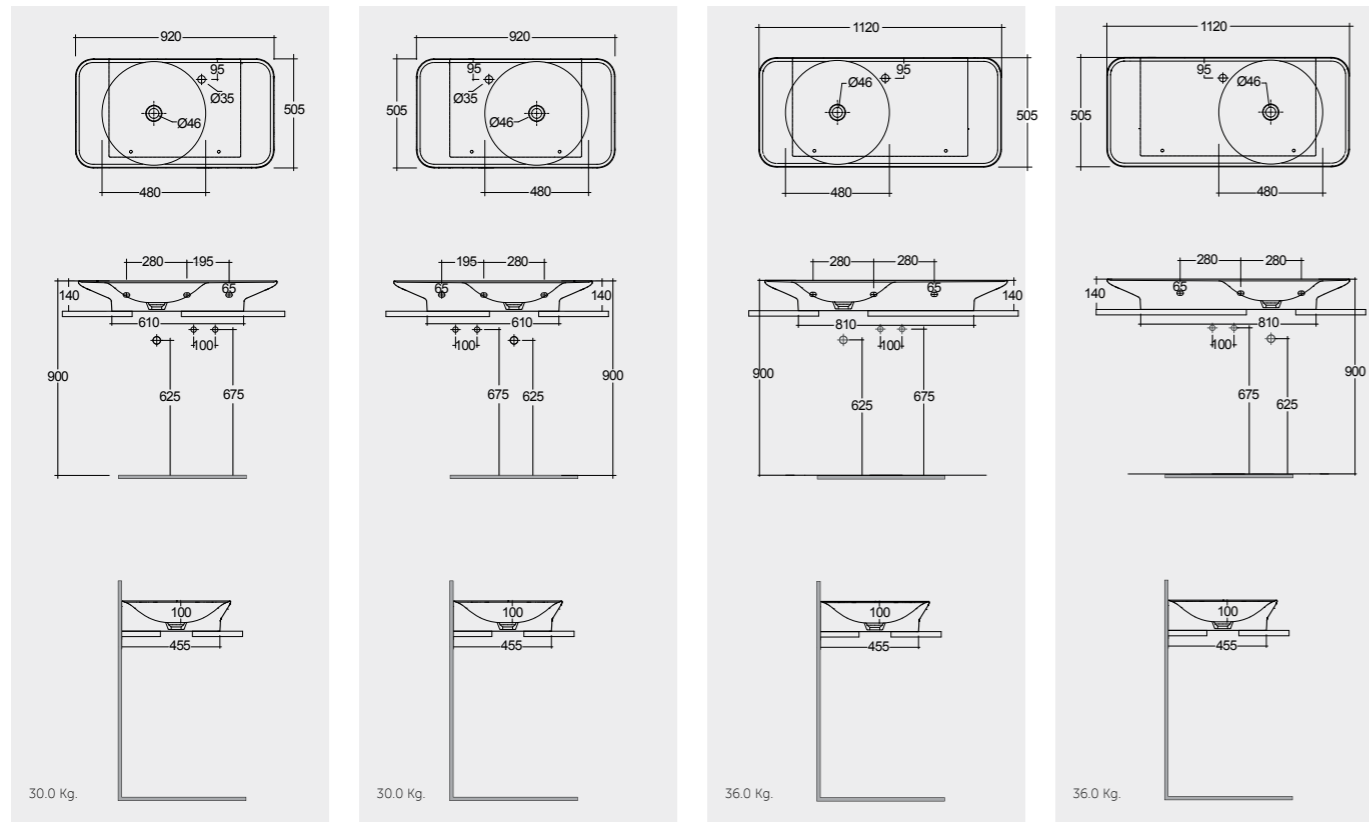

Measurements