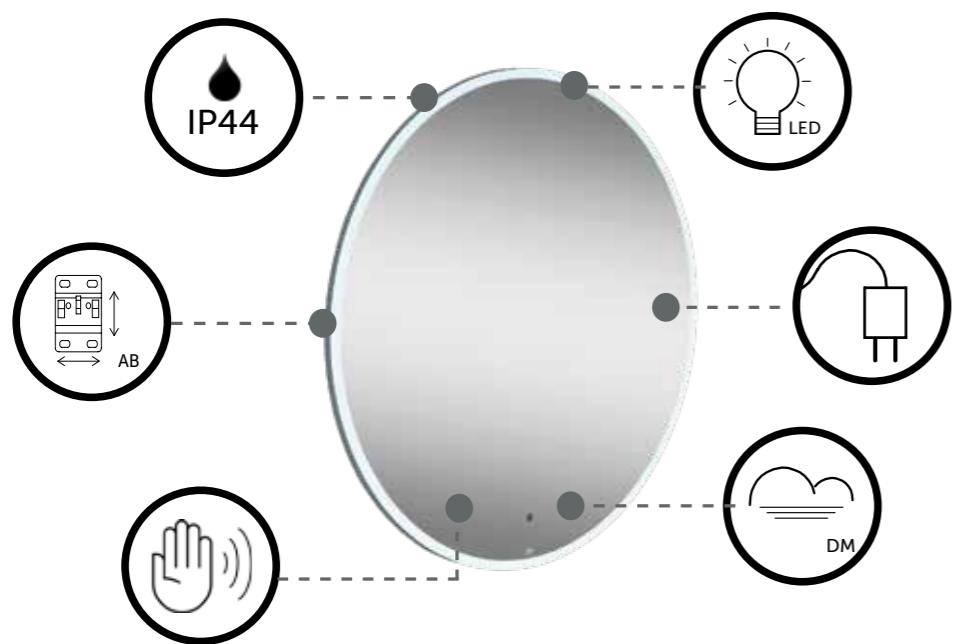

FSC® CERTIFICATION
WOODEN MATERIALS ARE FSC CERTIFIED.

WATER RESISTANT

WITHSTANDING HEAVY LOADS 50KG

WITHSTANDING HEAVY LOADS 150KG

J-PULL FRONTALS

MAINS POWERED

DE-MISTER

TOUCHLESS ACTIVATION

FULL EXTRACTION DRAWERS

SOFT CLOSE DRAWER RUNNERS

SOFT CLOSE HINGES

ADJUSTABLE GLASS SHELVING

ADJUSTABLE BRACKETS

LED LIGHT

USB RECHARGEABLE

IP44