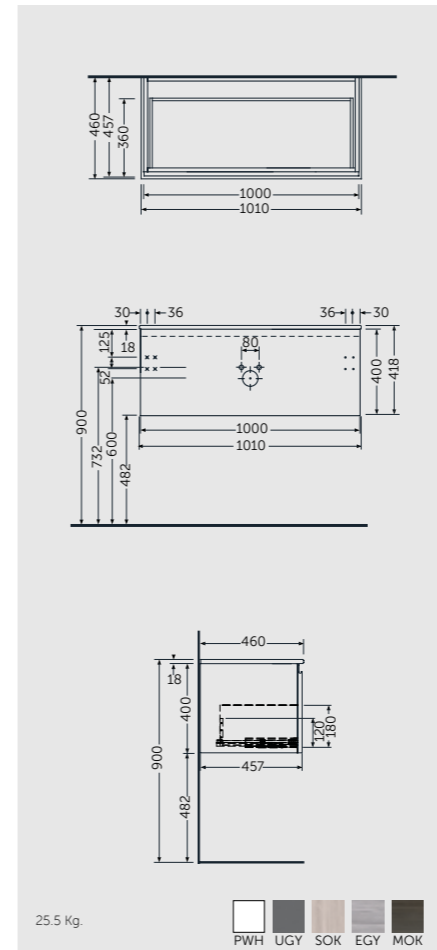

160cm = 2x W 80CM Units
UNOWH080UGY x2

Space saving bottle trap required BTRWBPPR022 (x2)