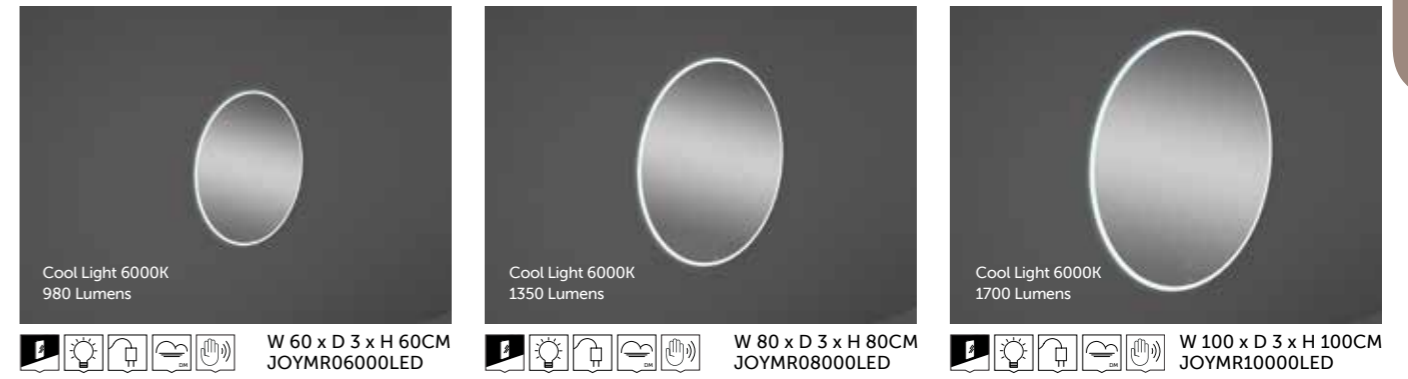

RAK-JOY UNO

Models