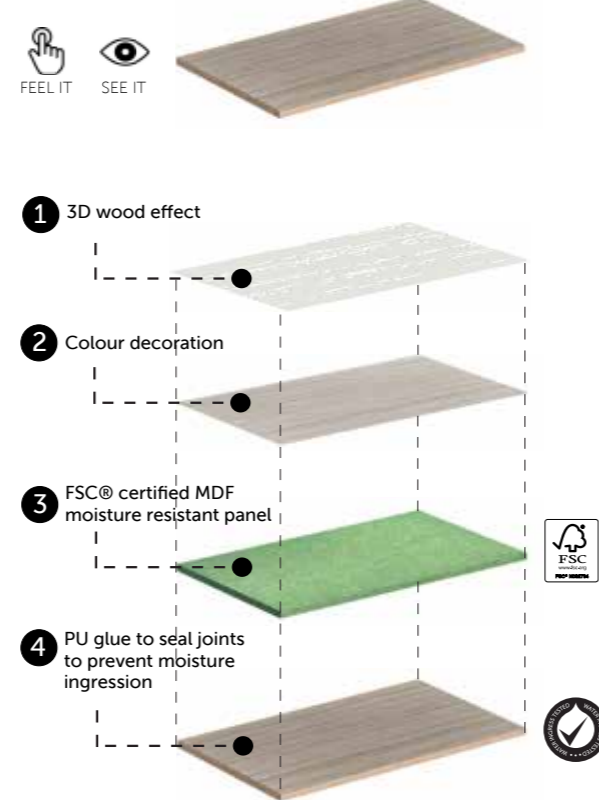

TECHWOOD

TECHWOOD is the new wood effect material that gives the tactile impression of real wood. Revel in the touch and feel of its vibrant texture. To protect the environment, TECHWOOD is produced from polypropylene recyclable material.

RAKSOLID DESIGN AND TECHWOOD FUNCTIONALITY

TECHWOOD