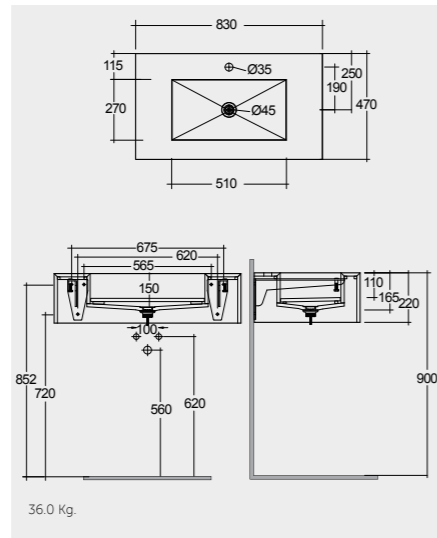

- 100 CARRARA (LAPPATO)
- 101 MACAUBAS (NATURAL)
- 102 TRAVERTINO IVORY (LAPPATO)
- 103 SURFACE XL COOL GREY (NATURAL)
- 104 BEHIND GREY (NATURAL)
- 105 UNI DARK BLACK (NATURAL)

- 100 CARRARA (LAPPATO)
- 101 MACAUBAS (NATURAL)
- 102 TRAVERTINO IVORY (LAPPATO)
- 103 SURFACE XL COOL GREY (NATURAL)
- 104 BEHIND GREY (NATURAL)
- 105 UNI DARK BLACK (NATURAL)

- 100 CARRARA (LAPPATO)
- 101 MACAUBAS (NATURAL)
- 102 TRAVERTINO IVORY (LAPPATO)
- 103 SURFACE XL COOL GREY (NATURAL)
- 104 BEHIND GREY (NATURAL)
- 105 UNI DARK BLACK (NATURAL)

- 100 CARRARA (LAPPATO)
- 101 MACAUBAS (NATURAL)
- 102 TRAVERTINO IVORY (LAPPATO)
- 103 SURFACE XL COOL GREY (NATURAL)
- 104 BEHIND GREY (NATURAL)
- 105 UNI DARK BLACK (NATURAL)