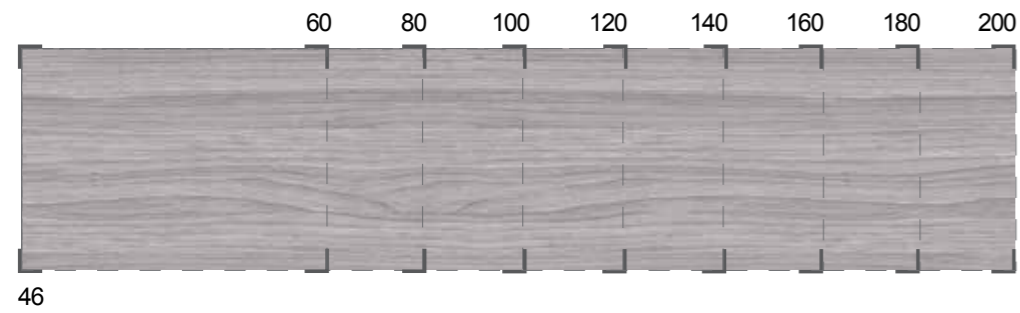

TECHWOOD - GREY ELM (EGY)

TECHWOOD - MOKA WALNUT (MOK)

RAK-PLANO PRODUCT RANGE

FURNITURE

TERRAZZO WHITE (550) - RAKSOLID

46

TERRAZZO BLACK (551) - RAKSOLID

46