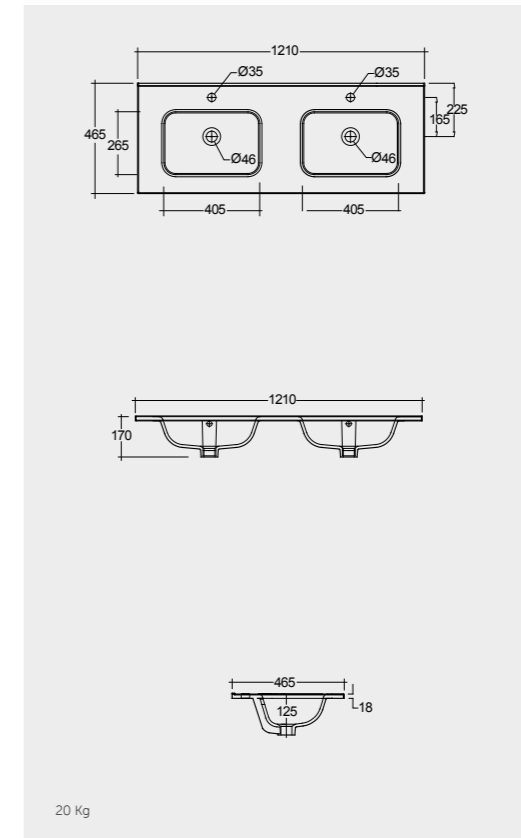

Measurements

FOR VANITY (RAK-JOY UNO)
PP WHITE : BTRWBPPR022
Inspectionable
Space Saving