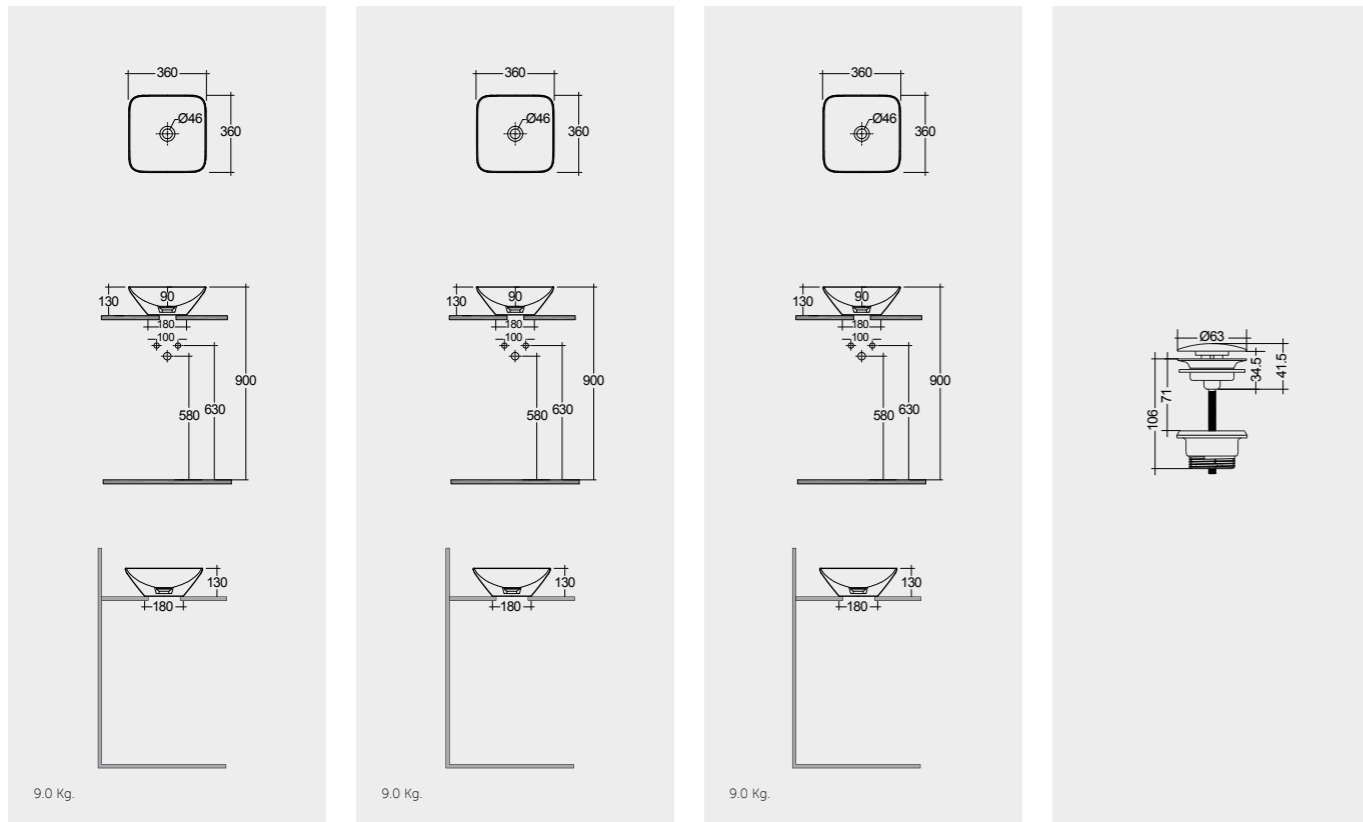

Measurements

9.0 Kg.

9.0 Kg.

9.0 Kg.

Notes

All dimensions in mm tolerance $\pm 5\%$ for below 200mm
and $\pm 3\%$ for above 200mm