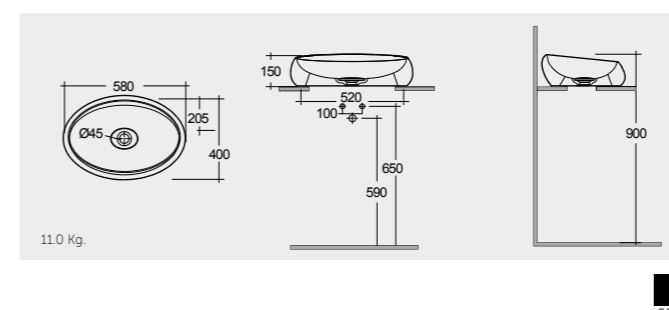

AWH

RAK-Cloud 58 CM

CLOCT6000500A Drain Not Included
Drain Cover: CLOAC4400500A

500

RAK-Cloud 58 CM

CLOCT6000504A Drain Not Included
Drain Cover: CLOAC4400504A

504

RAK-Des 70 CM