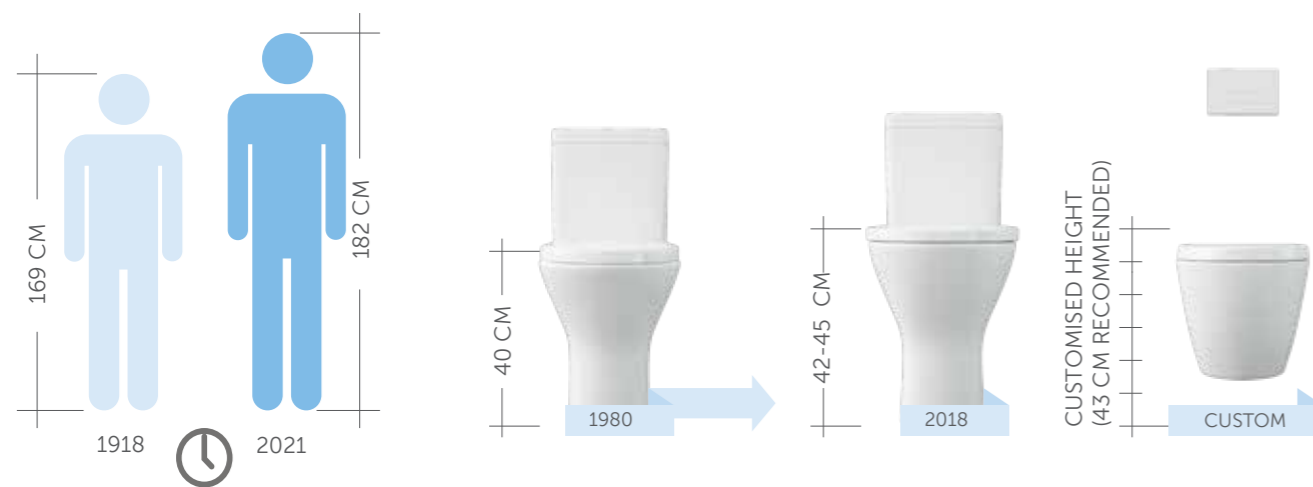

SILENT FLUSH

Rimless technology allows a faster and more silent flush.

EFFICIENT DESIGN

Design and efficiency can be successfully combined. Water flows vertically and horizontally, before flushing the entire inner surface of the bowl, without splashing.

Water Saving

Easy Cleaning

Silent

Hygienic

No ledges or rim

Rimless

Updated ergonomics

Over the last 100 years, the average height of people in industrialized nations has increased approximately by 10 cm. To be innovative in design also means meeting the changes in population and their new needs in terms of ergonomics and comfort. RAK Ceramics design evolves together with human evolution.