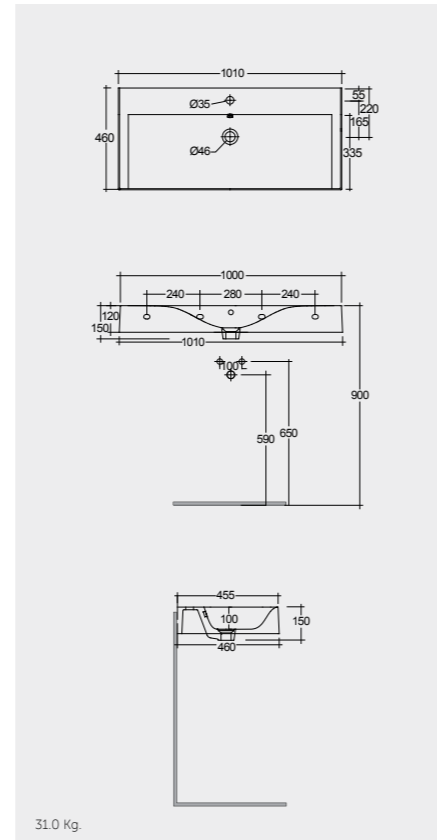

81 x 46 CM
DESWB08101AWHA
No tap holes DESWB08100AWHA

101 x 46 CM
DESWB10101AWHA
No tap holes DESWB10100AWHA

Measurements

Notes

All dimensions in mm tolerance $\pm 5\%$ for below 200mm
and $\pm 3\%$ for above 200mm