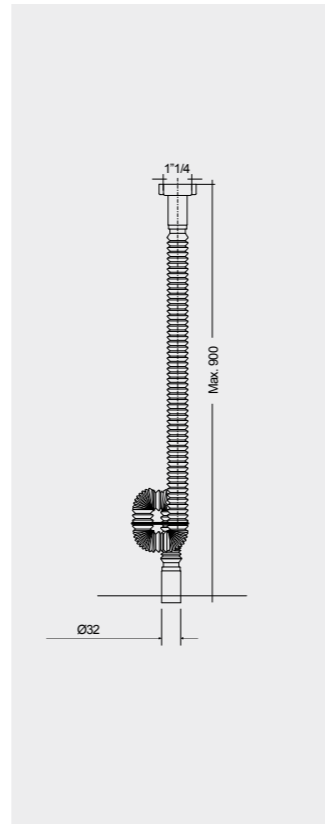

Measurements

Colours available

Colours shown here are as close to actual sanitaryware as printing process will allow