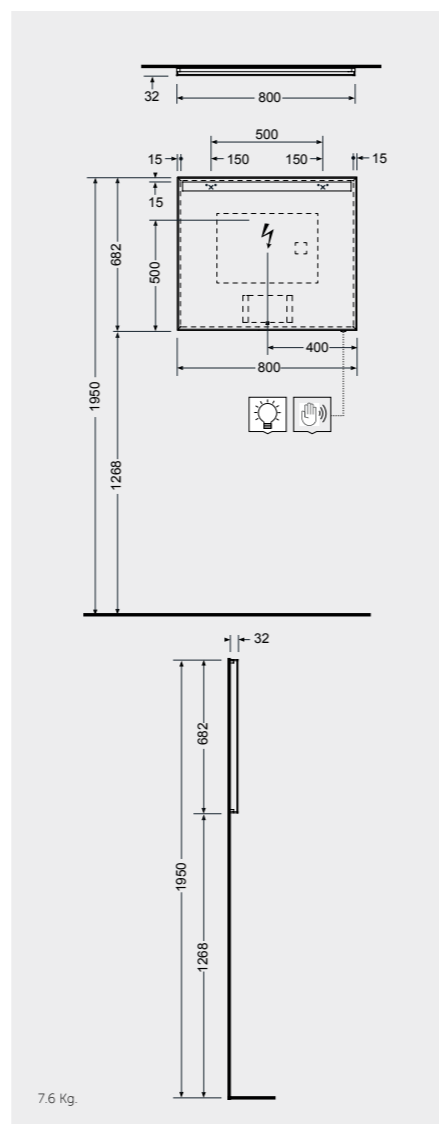

Measurements