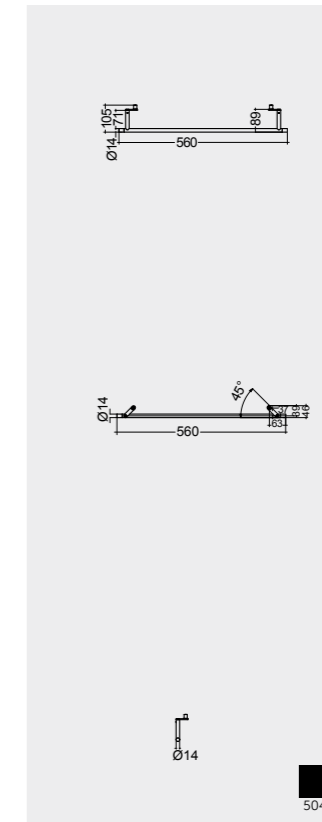

Measurements