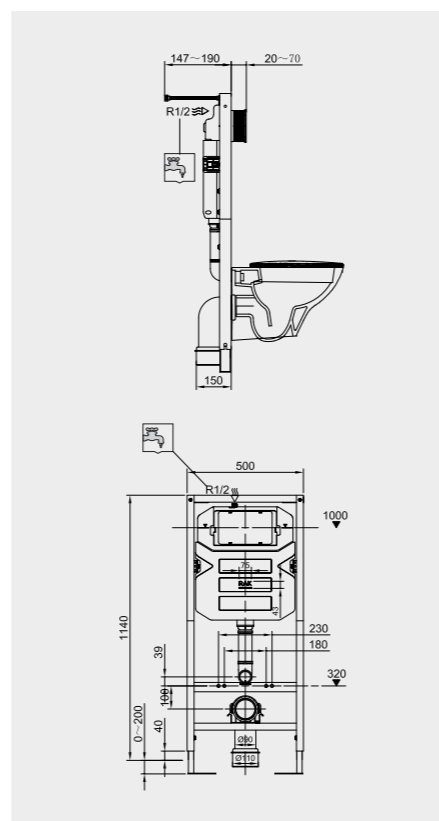

Measurements