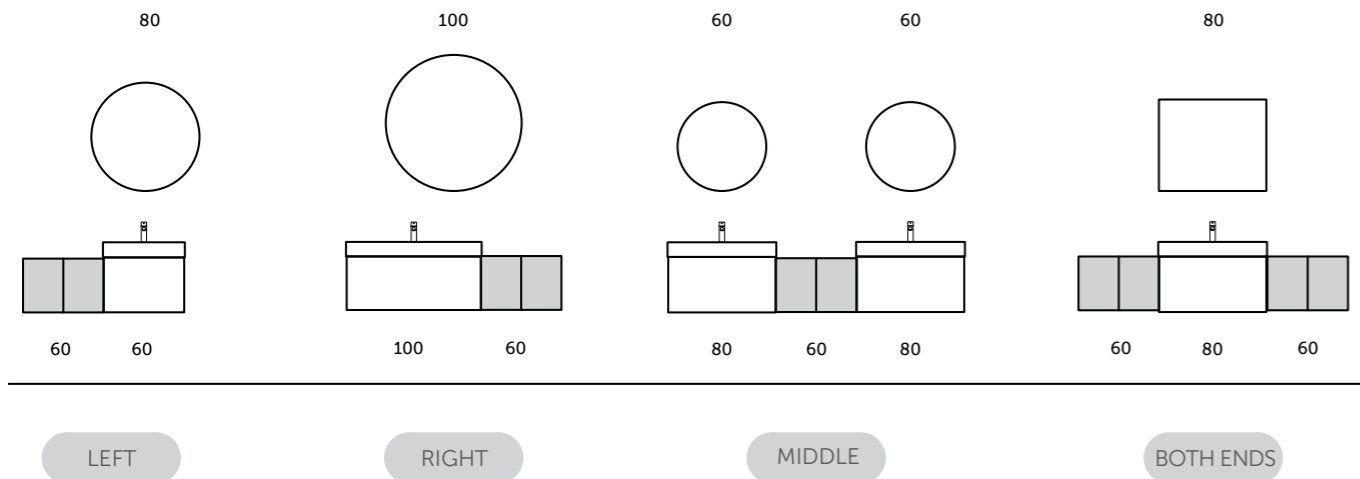

WITH RAK-DES AND RAK-VALET WASHBASINS