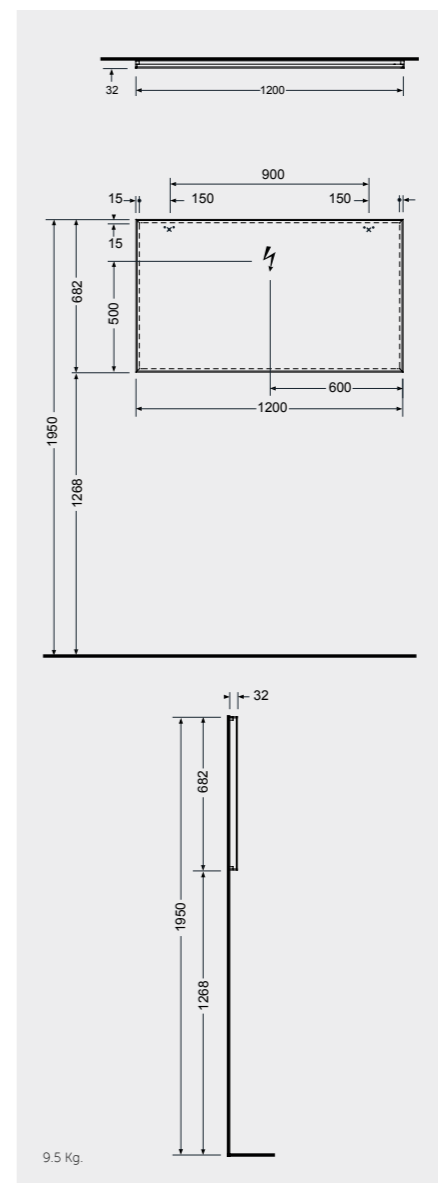

Measurements