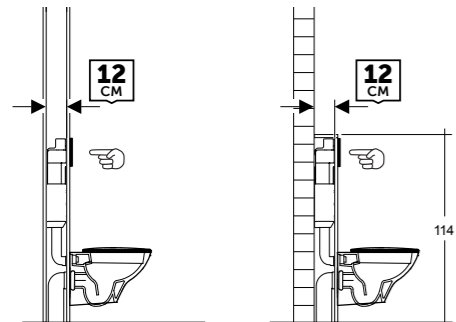

12 cm wall-thickness

In the wall or in front of it, with flushing actuation from the front