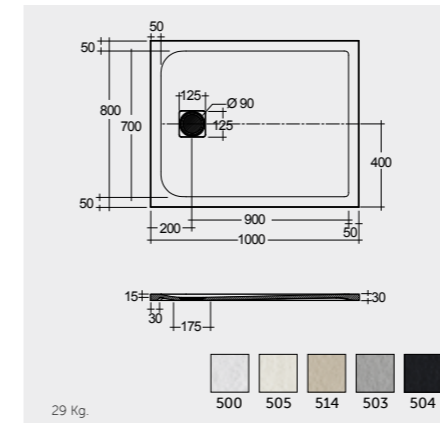

80 X 80 CM
RFST08080S500