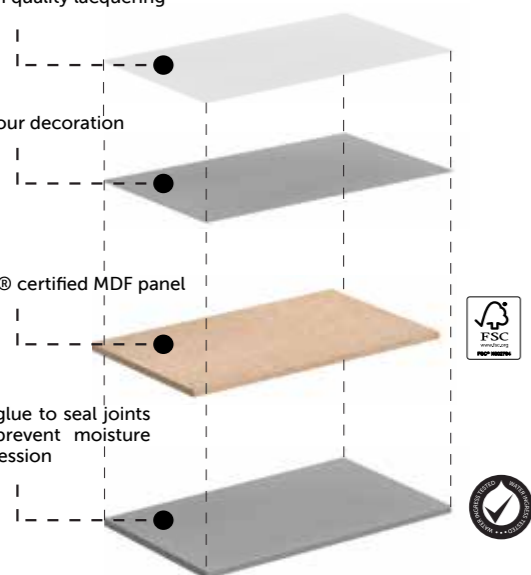

We strive to provide the best premium bathroom products that you can trust and count on. To do so, we ensure our products meet the most rigorous tests based on international quality regulations.

Within our furniture and mirror range, all external wooden panels including doors and drawers are subjected to 10 cycles over 5 days to water ingress tests and pass against no swelling or degradation of the panels. Our furniture products featuring drawer runners and hinges are also covered by lifetime warranty. In line with sustainable manufacturing practices, all wooden products are made of material from responsible sources FSC® certified.

We know that value starts with quality and you can trust our products will stand the test of time.

MATERIALS

LAMILAK

1 High quality lacquering

2 Colour decoration

3 FSC® certified MDF panel

4 PU glue to seal joints to prevent moisture ingress