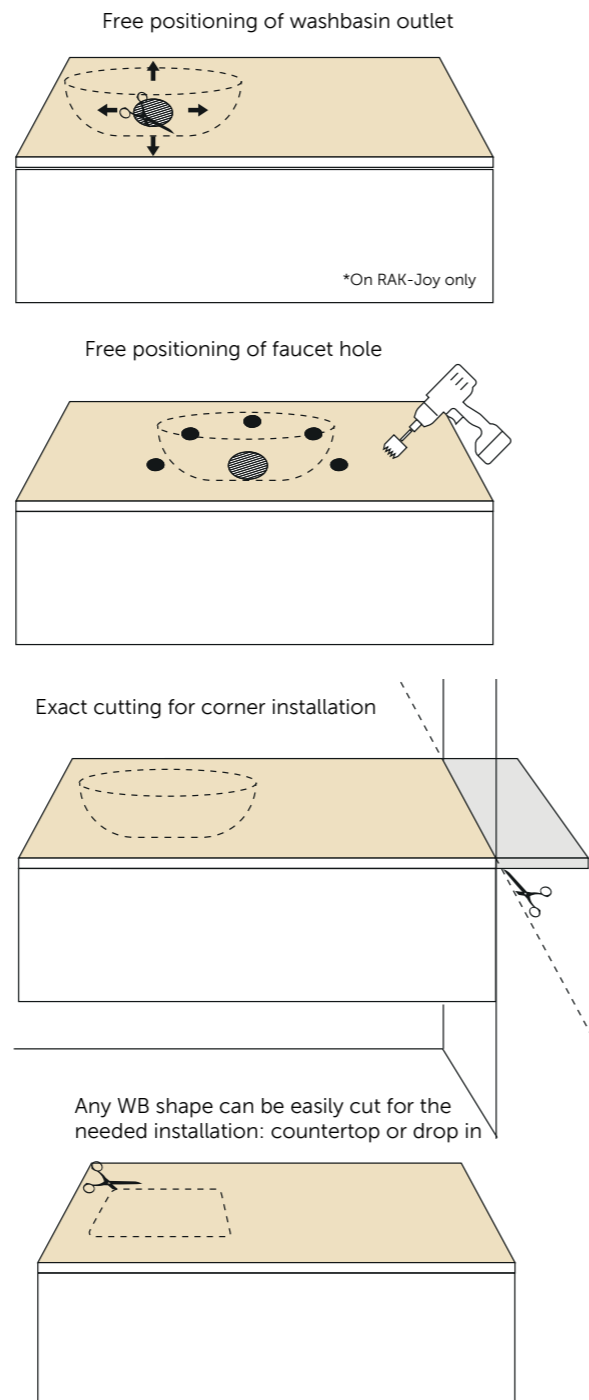

RAK-PLANO CUSTOMIZATION

RAK-Plano surfaces made of RAKSOLID, are easy to cut and drill during the installation. The cut can easily be carried out on site by the installer, with common wood tools. RAK-Plano gives you the possibility to install the washbasin and the faucets in your favorite position and offers you the chance to change your mind onsite (before drilling) and to revise your project if needed.

Some examples of customization

RAKSOLID