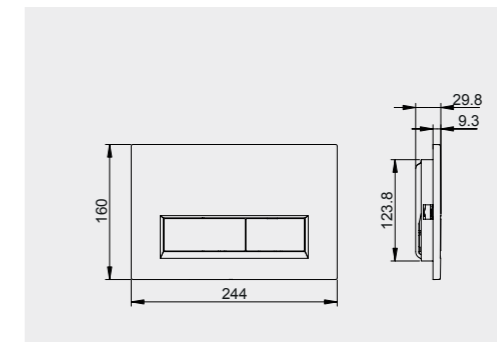

- 500 FSRAKPPL006500
- 505 FSRAKPPL006505
- 514 FSRAKPPL006514
- 503 FSRAKPPL006503
- 504 FSRAKPPL006504

RECTANGULAR