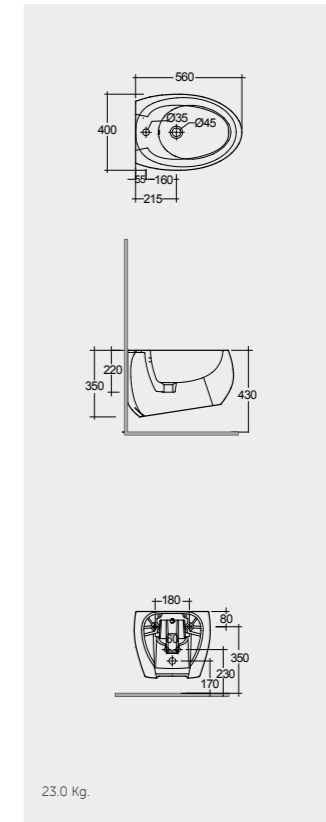

Measurements

Notes

All dimensions in mm tolerance $\pm 5\%$ for below 200mm
and $\pm 3\%$ for above 200mm