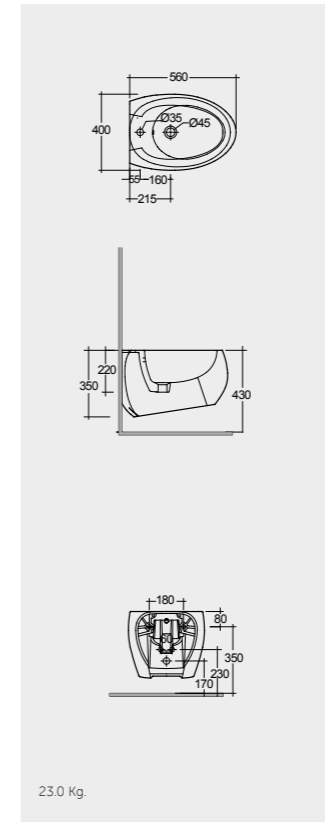

Measurements

Notes

All dimensions in mm tolerance $\pm 5\%$ for below 200mm
and $\pm 3\%$ for above 200mm