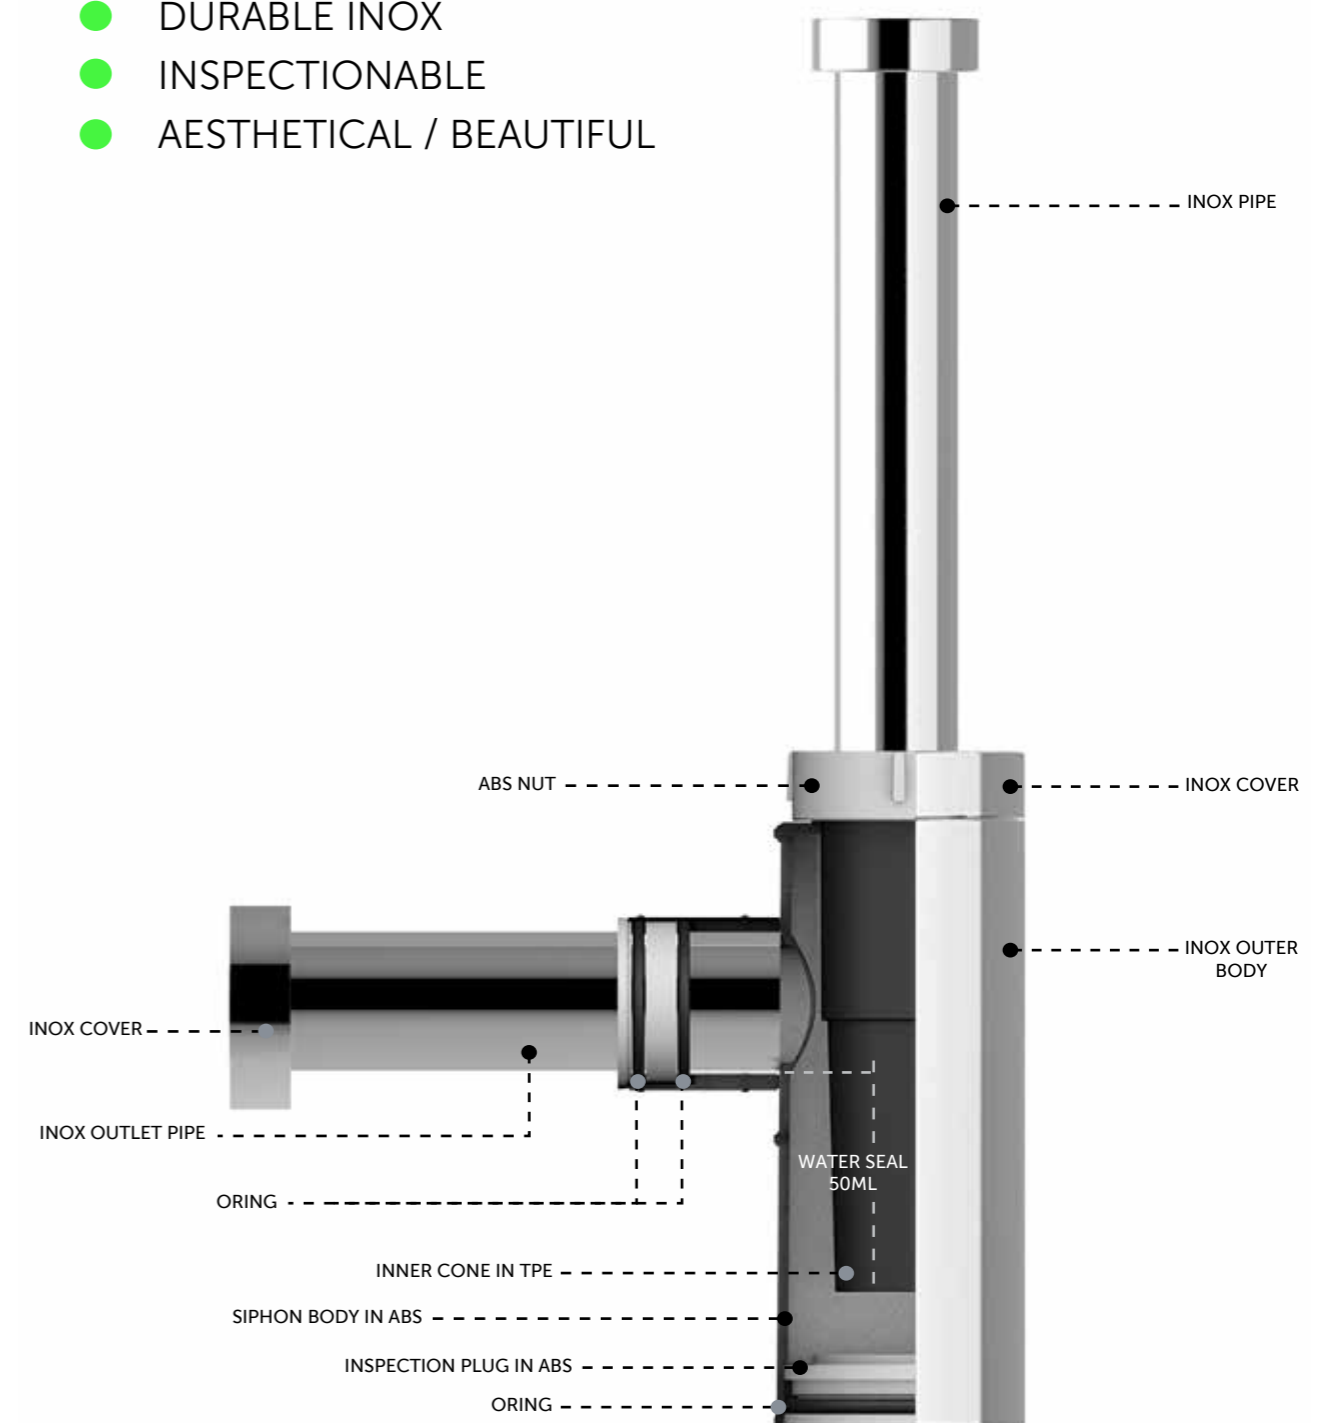

INOX VERSION BENEFITS

- RELIABLE
- DURABLE INOX
- INSPECTIONABLE
- AESTHETICAL / BEAUTIFUL