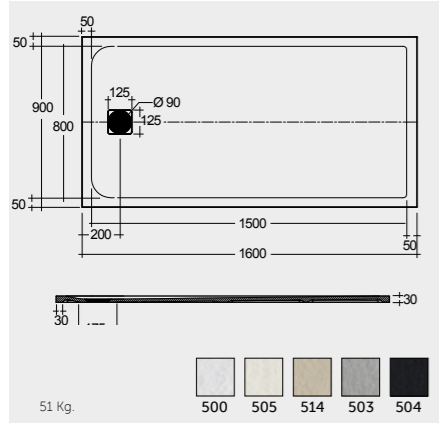

90 X 140 CM
RFST090140S500