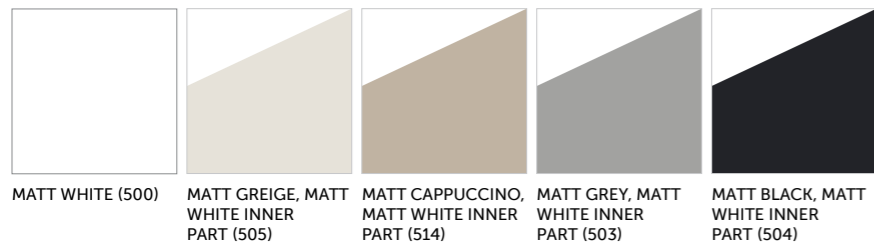

RAKSOLID FOR BATHTUBS PAGE 403