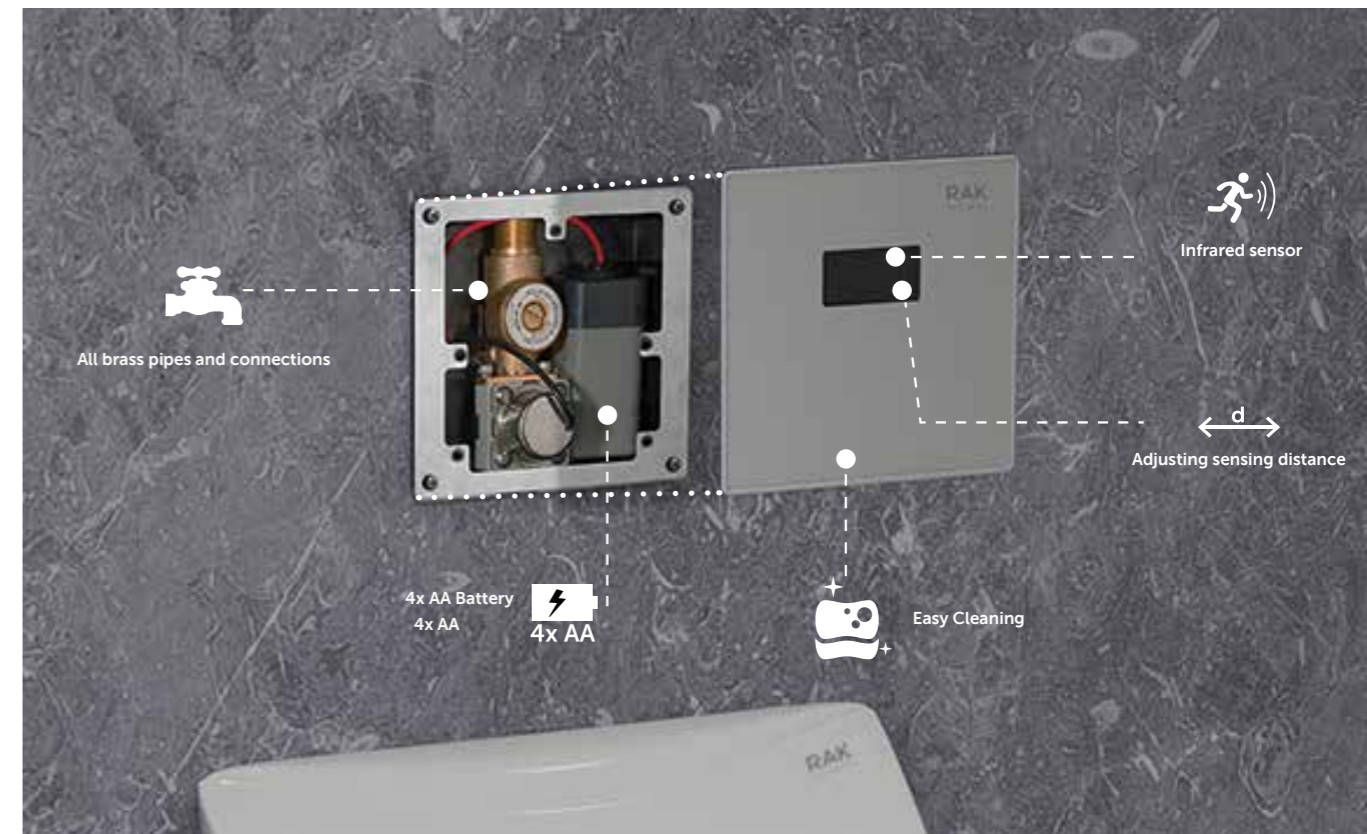

RAK-ECOFIX / URINAL FLUSH SENSORS

- FS10RAK
- FS10RAK10

Measurements