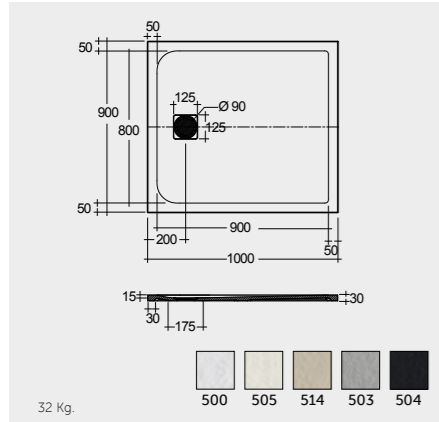

90 X 90 CM
RFST09090S500