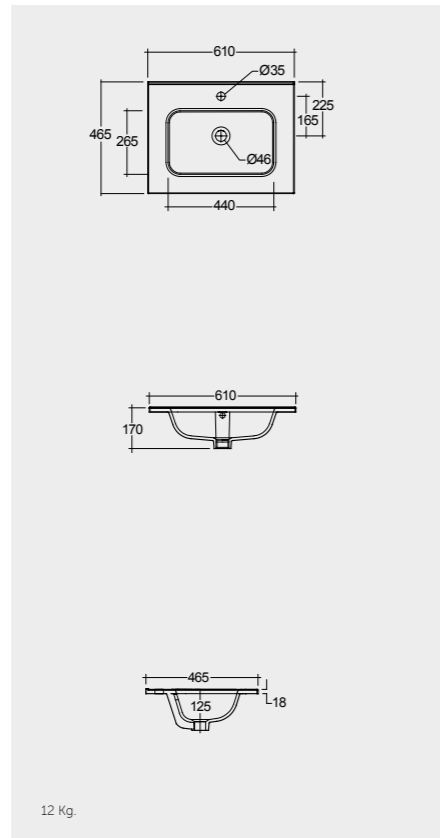

Measurements

Notes

All dimensions in mm tolerance $\pm 5\%$ for below 200mm
and $\pm 3\%$ for above 200mm