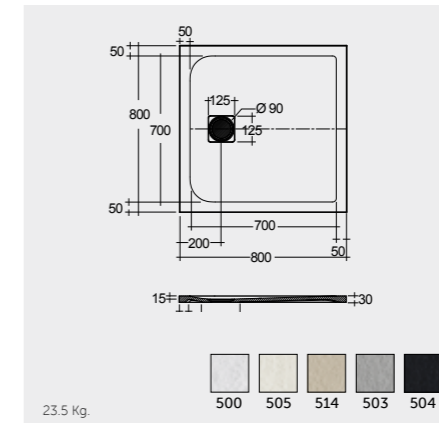

SHOWER DRAIN DEPTH OF WATER SEAL 30MM

SHOWER DRAIN MEMBRANE WATER SEAL