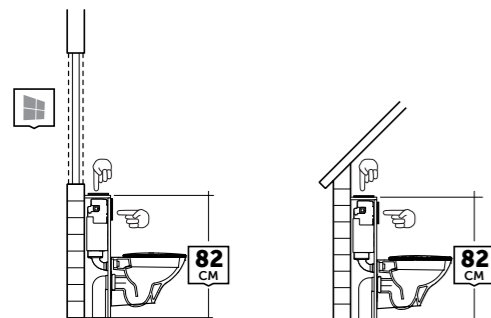

Low-height situations

Special element height 82 cm, with top or front flushing actuation.

TECHNICAL INFORMATION

APPLICATION

DETAILS

	FOR BACK TO WALL WC		WATER SUPPLY
	FOR WALL HUNG WC		FIXATIONS INCLUDED
	FOR BACK TO WALL BIDET		WALL ANCHORING INCLUDED
	FOR WALL HUNG BIDET		6L DUAL FLUSHING
	FOR URINAL		COMPATIBLE WITH 4.5L DUAL FLUSHING
	12 CM THICKNESS		3L DUAL FLUSHING
	8 CM THICKNESS		MOTION SENSOR
	82 CM HEIGHT		4x AA Battery