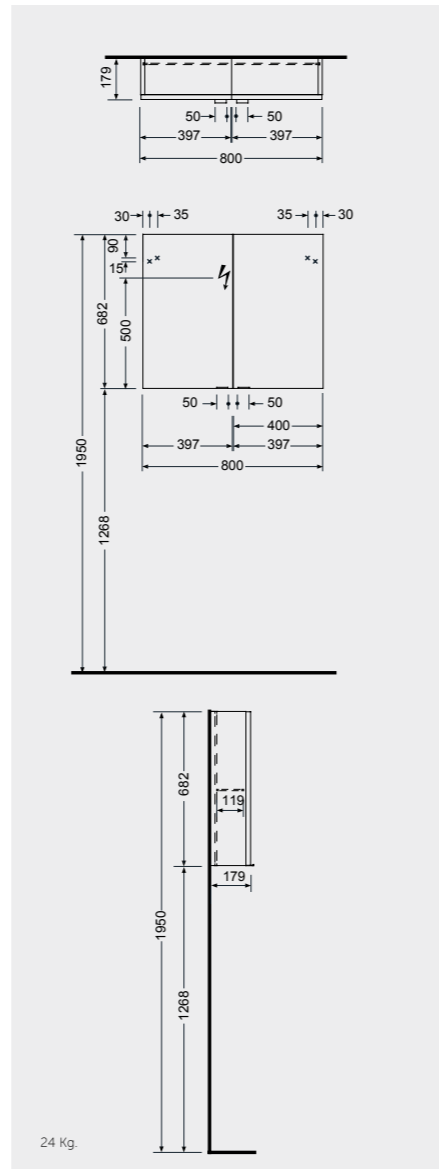

Measurements