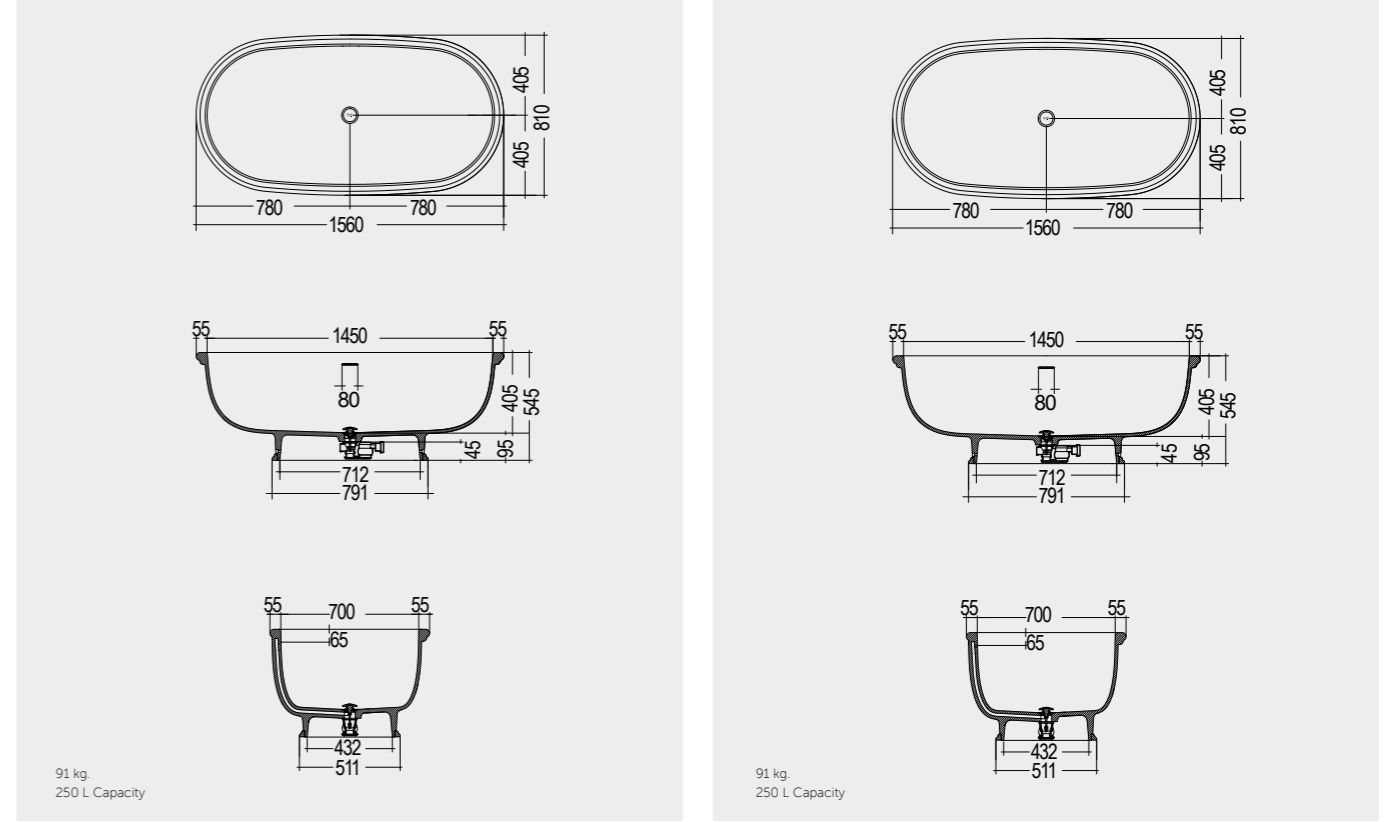

Measurements

Notes

All dimensions in mm tolerance $\pm 5\%$ for below 200mm and $\pm 3\%$ for above 200mm