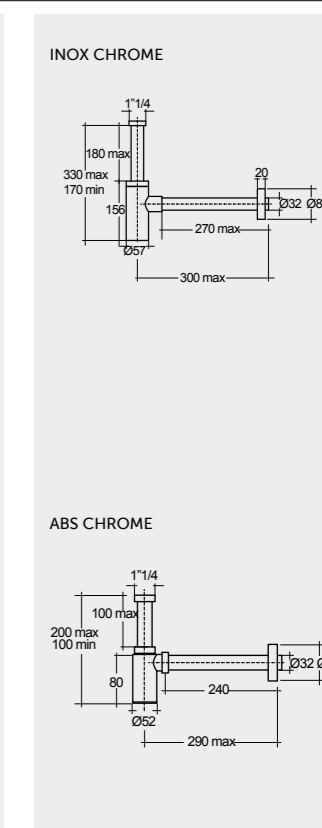

Notes

All dimensions in mm tolerance $\pm 5\%$ for below 200mm and $\pm 3\%$ for above 200mm

Models

56 CM CLOWC1346AWHA AWH
56 CM CLOWC1346500A 500
56 CM CLOWC1346504A 504

Hidden Fixations
 Comfort Height 42 CM