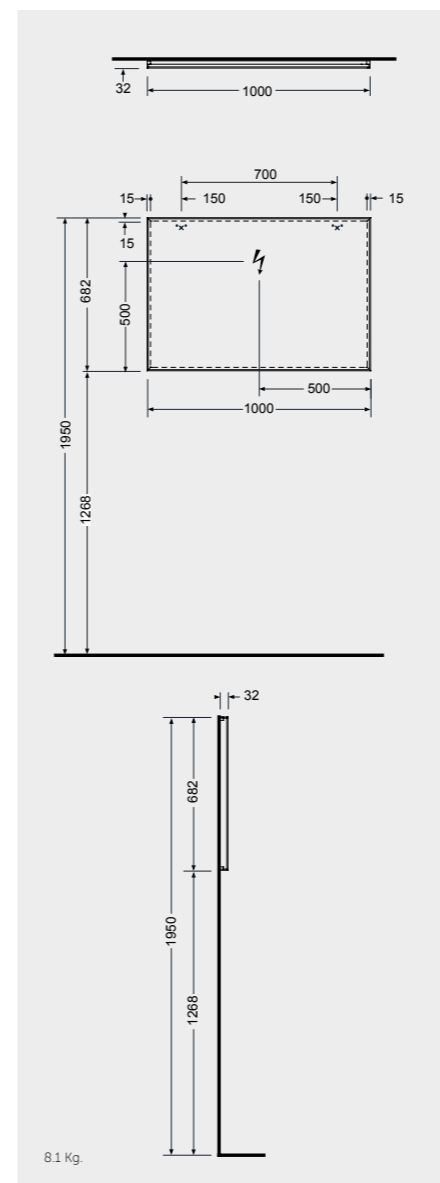

Measurements