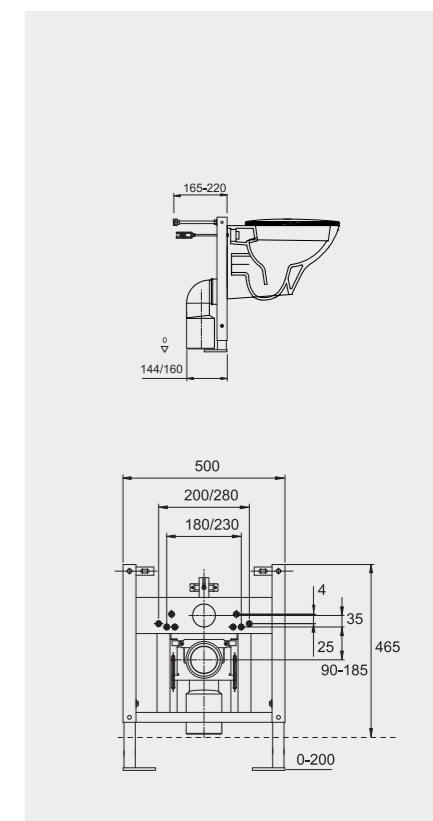

Measurements