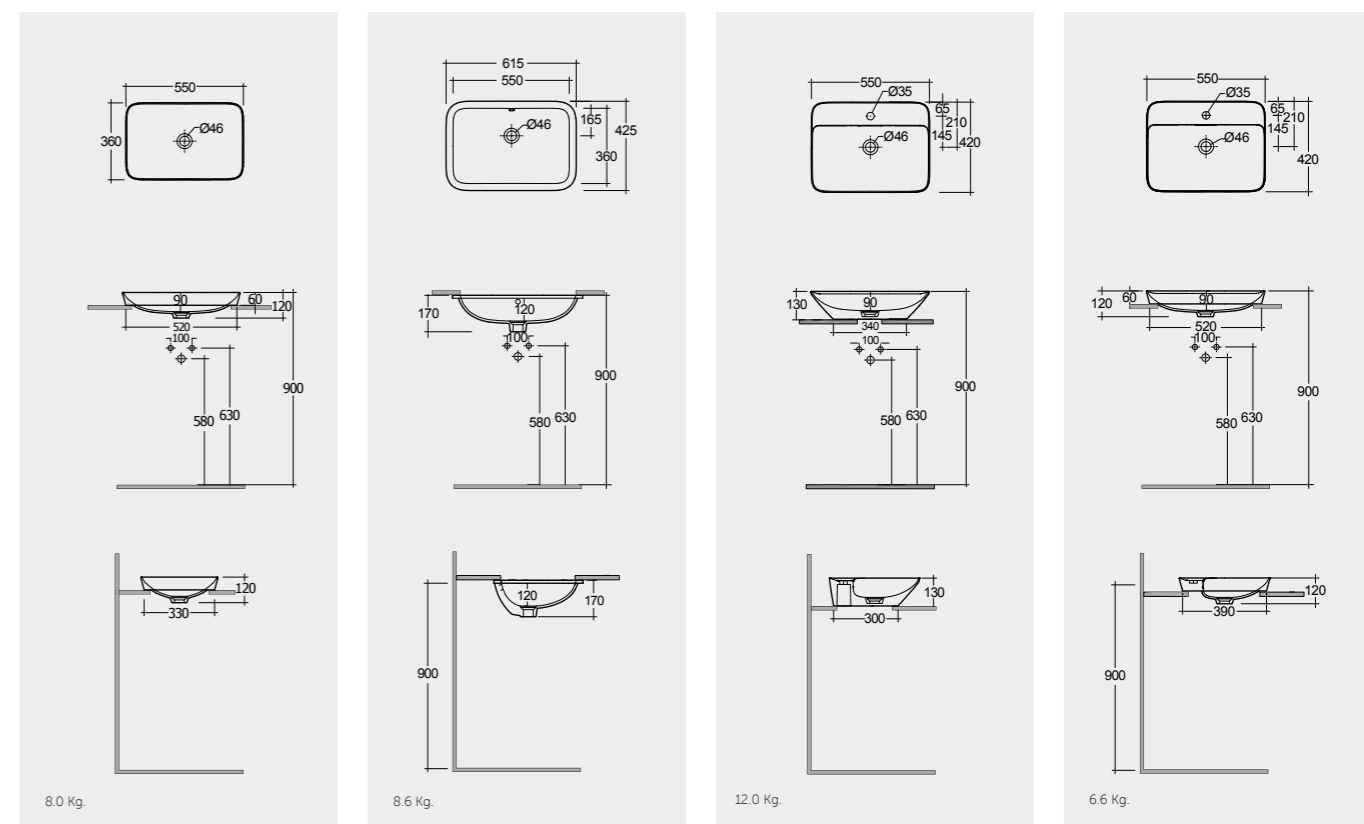

55X36 CM
VARUC55500AWHA

55X42 CM
VARCT55501AWHA

55X42 CM
VARDI55501AWHA

With Overflow

With Overflow

Measurements

8.0 Kg.

8.6 Kg.