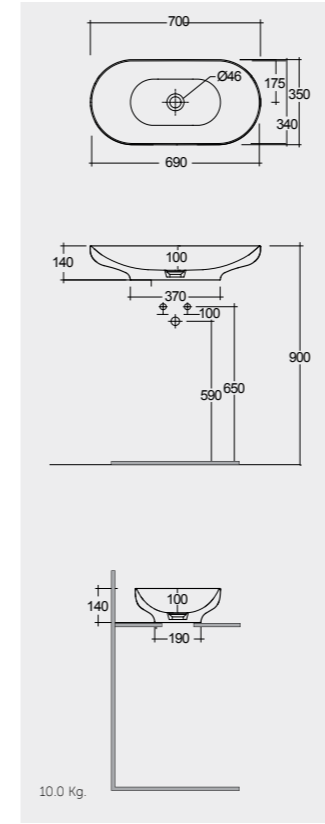

Measurements

Colours available

Colours shown here are as close to actual sanitaryware as printing process will allow