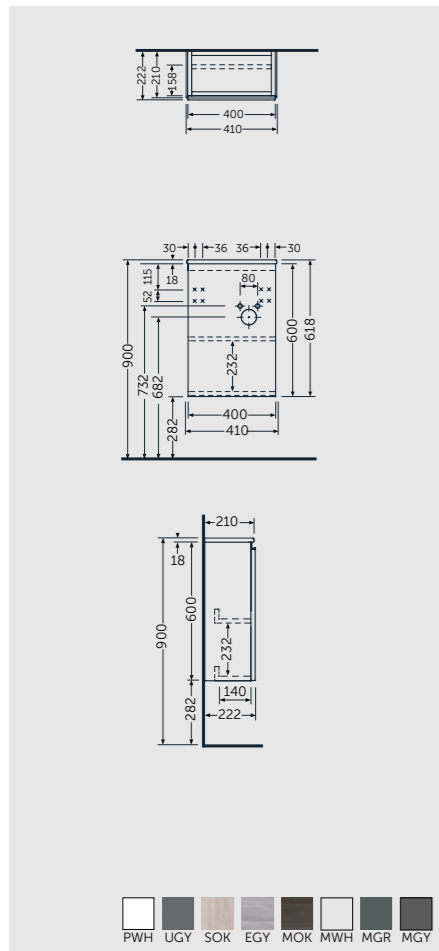

Measurements

160cm = 2x W 80CM Units
JOYWH080UGY x2