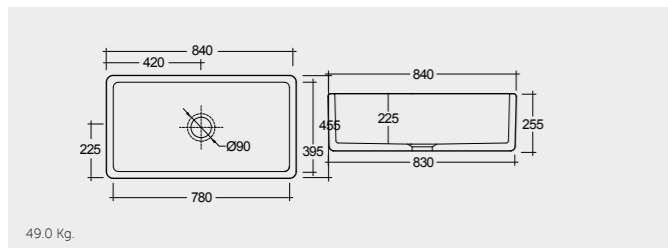

Colours available

Colours shown here are as close to actual sanitaryware as printing process will allow

Notes

All dimensions in mm tolerance $\pm 5\%$ for below 200mm and $\pm 3\%$ for above 200mm