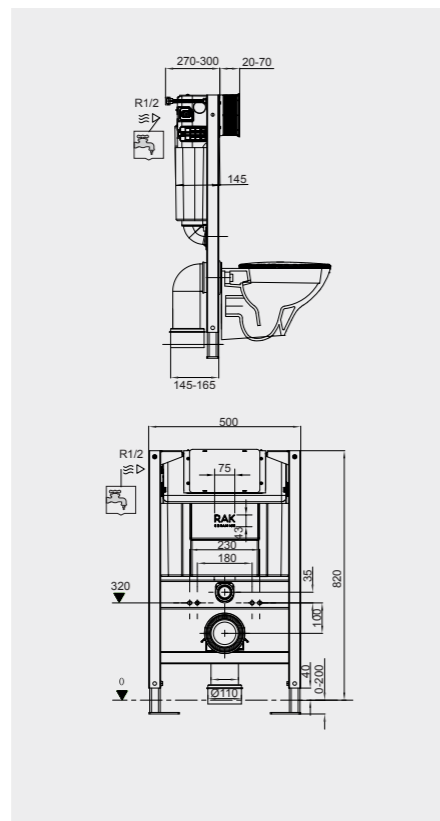

Measurements