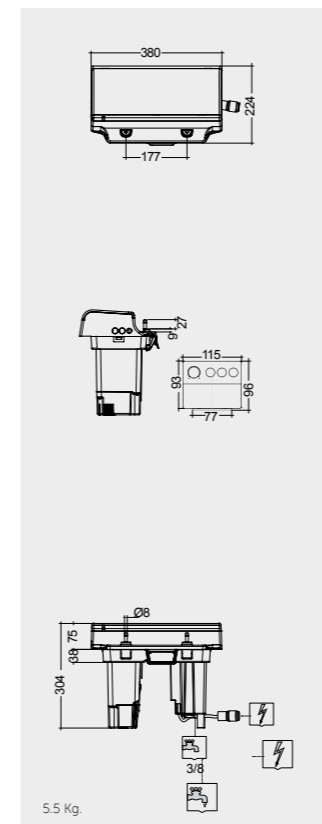

Measurements

Compatible with 6/3L dual flushing, 4,5/3L dual flushing, in accordance with en997 - type 1.

Note

All dimensions in mm tolerance $\pm 5\%$ for below 200mm and $\pm 3\%$ for above 200mm