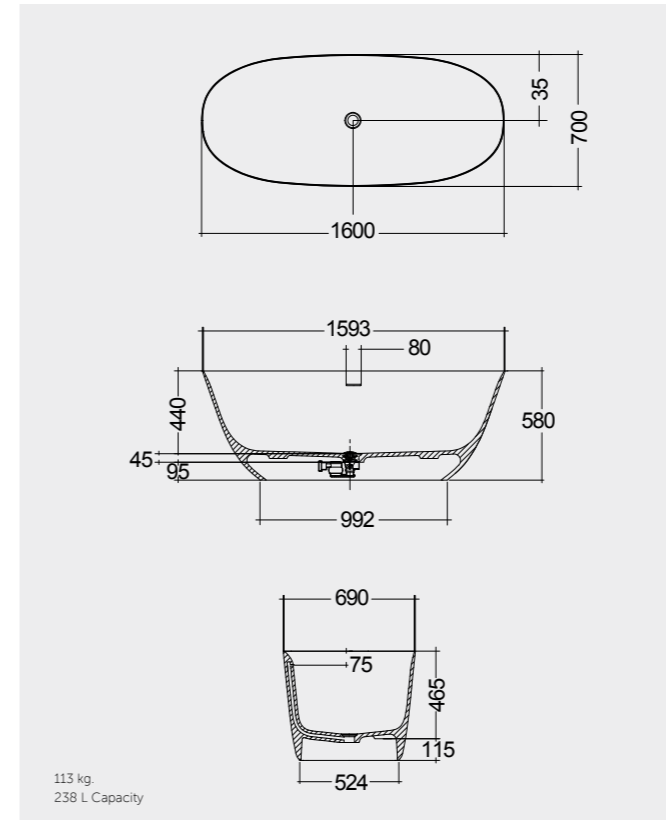

Measurements

Notes

All dimensions in mm tolerance $\pm 5\%$ for below 200mm and $\pm 3\%$ for above 200mm