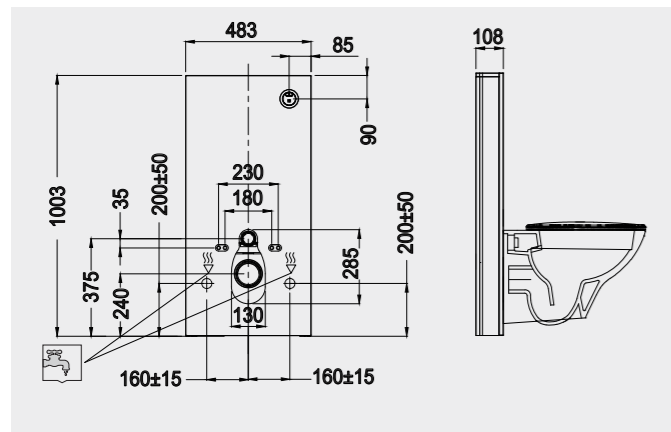

Measurements

Not Suitable Models for Wall Hung

Cabinet Cistern:
CO23AWHA - RAK-Special Needs Rimless Wall Hung WC 70 cm