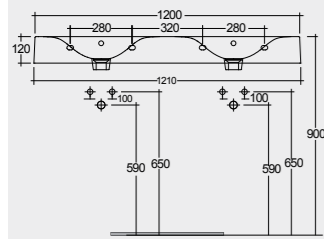

Measurements

Colours available

Colours shown here are as close to actual sanitaryware as printing process will allow