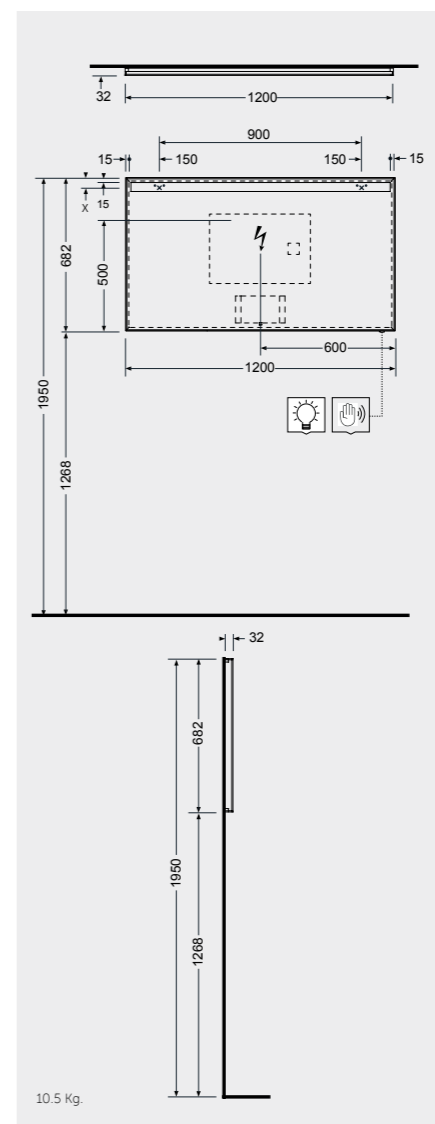

Measurements