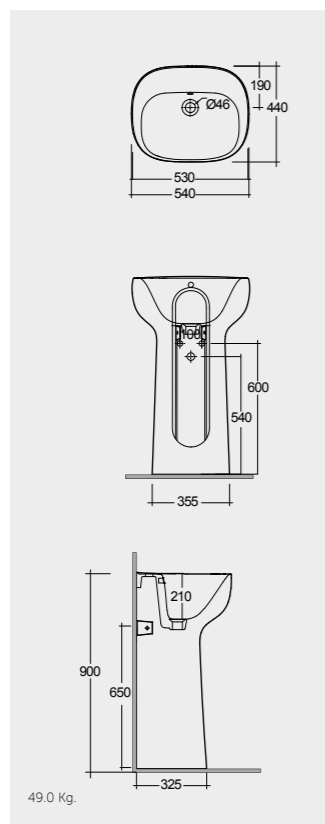

Measurements