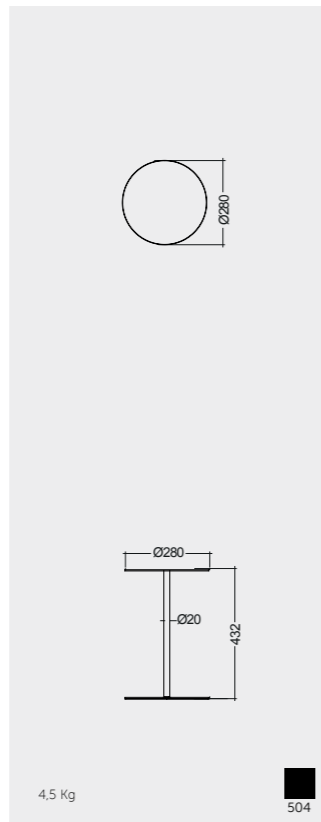

RAK-DES VERTICAL TOWEL HOLDER & SIDE TABLES

Models

Vertical towel holder 156 x 45
METTH001524

Ø 28 H63CM
METST001504

Ø 28 H43CM
METST002504

Measurements

Colours available

Colours shown here are as close to actual sanitaryware as printing process will allow