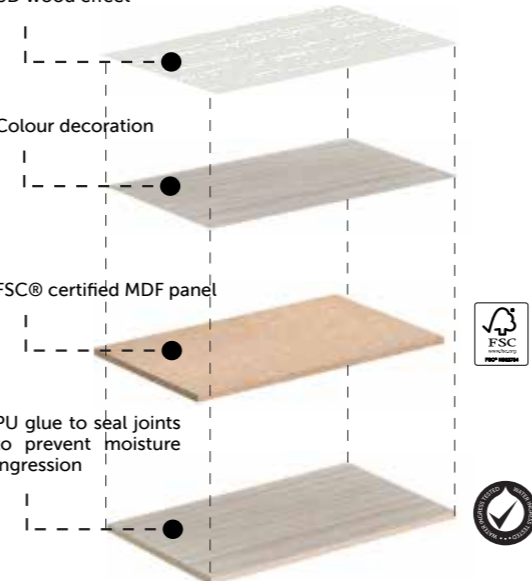

We know that value starts with quality and you can trust our products will stand the test of time.

MATERIALS

LAMILAK

1 High quality lacquering

2 Colour decoration

3 FSC® certified MDF panel

4 PU glue to seal joints to prevent moisture ingress

TECHWOOD

1 3D wood effect

2 Colour decoration

3 FSC® certified MDF panel

4 PU glue to seal joints to prevent moisture ingress

TECHWOOD is the new wood effect material that gives the tactile impression of real wood. Revel in the touch and feel of its vibrant texture. To protect the environment, TECHWOOD is produced from polypropylene recyclable material.