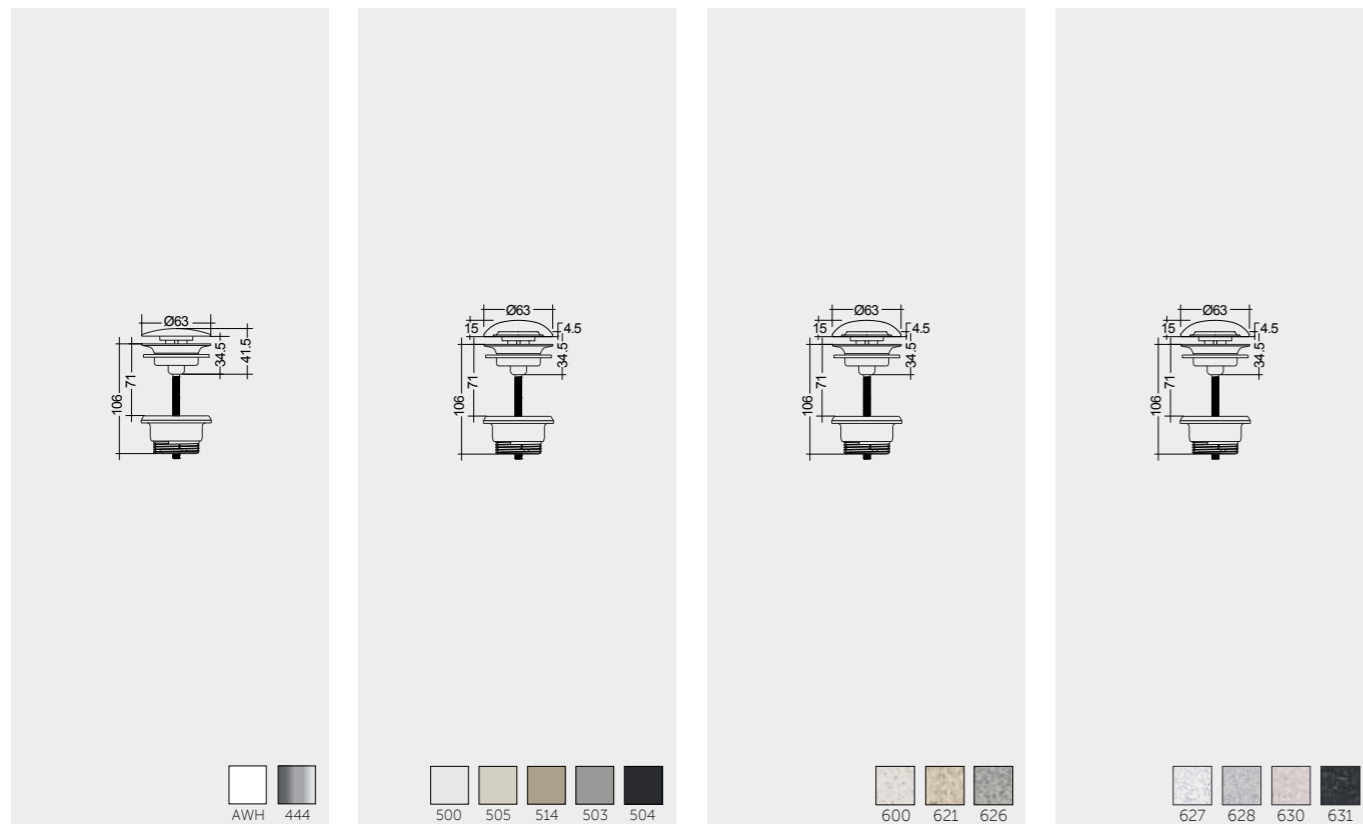

Measurements