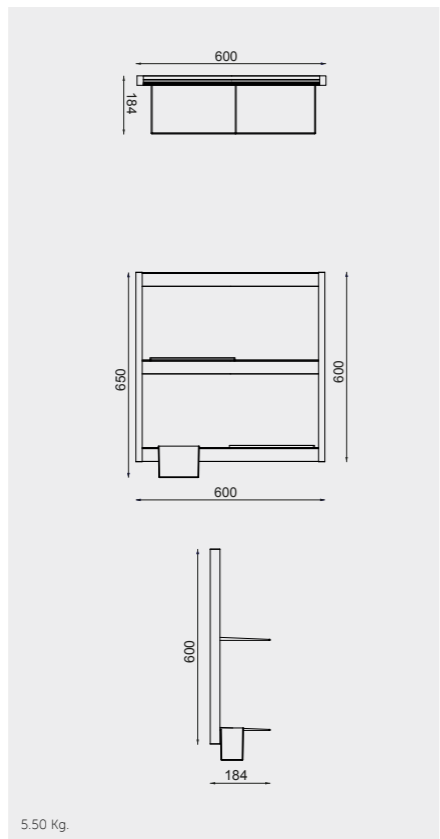

5.50 Kg.

504