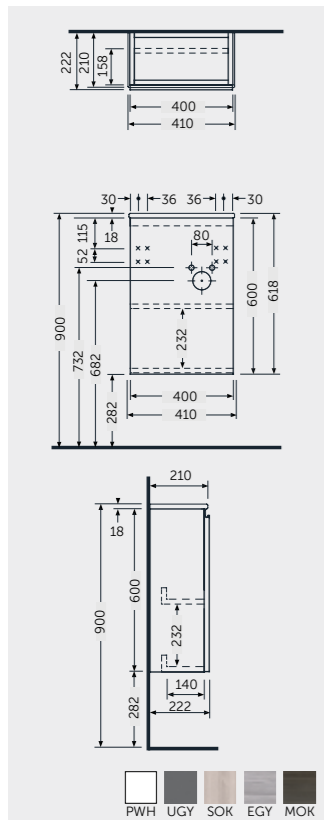

Measurements