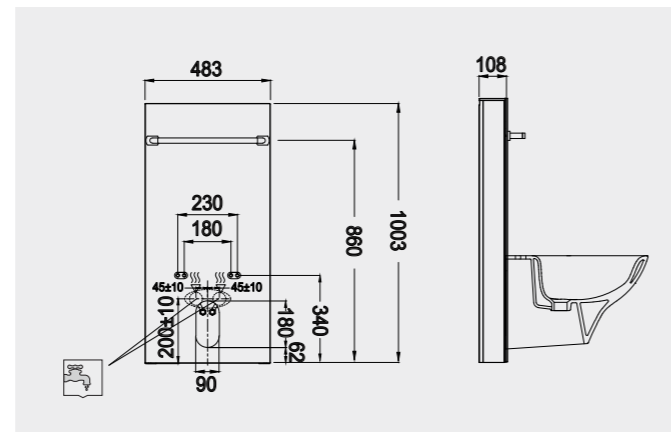

Measurements

Not Suitable Models for Wall Hung

Cabinet Cistern:
CO23AWHA - RAK-Special Needs Rimless Wall Hung WC 70 cm