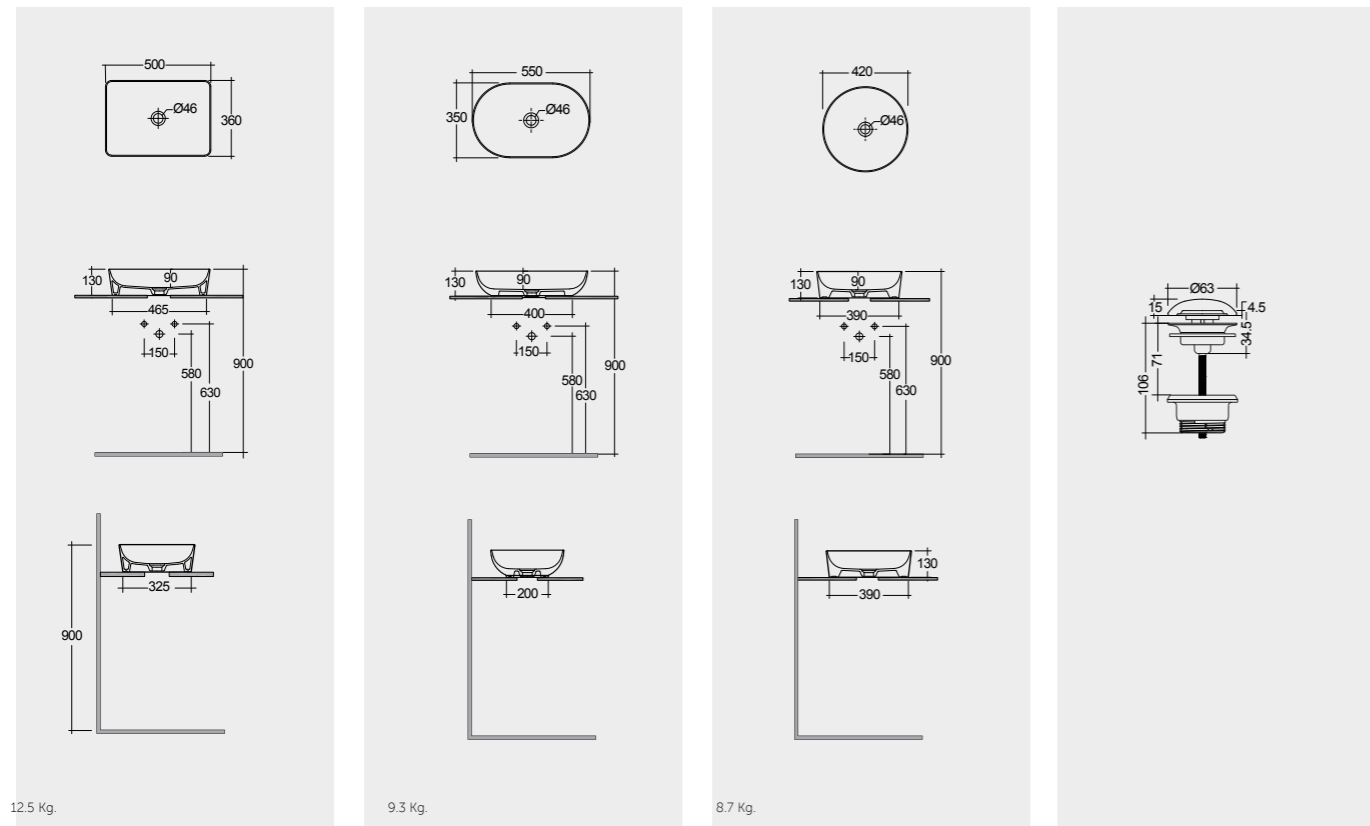

Measurements