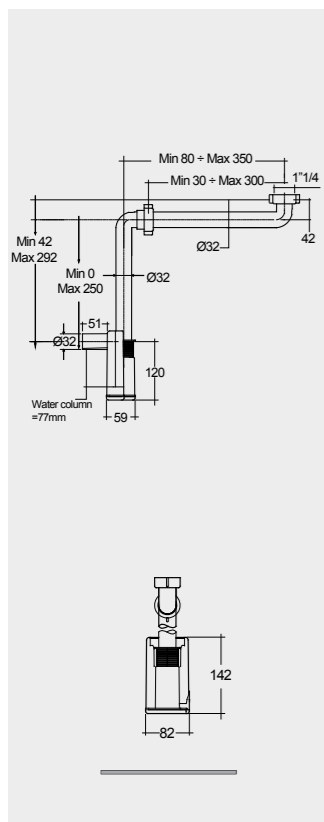

FOR VANITY (RAK-JOY UNO)
PP WHITE : BTRBDPPR012

Space Saving

Measurements

Notes

All dimensions in mm tolerance $\pm 5\%$ for below 200mm
and $\pm 3\%$ for above 200mm

RAK-DUO / BOTTLE TRAP FOR RAK-JOY

Models