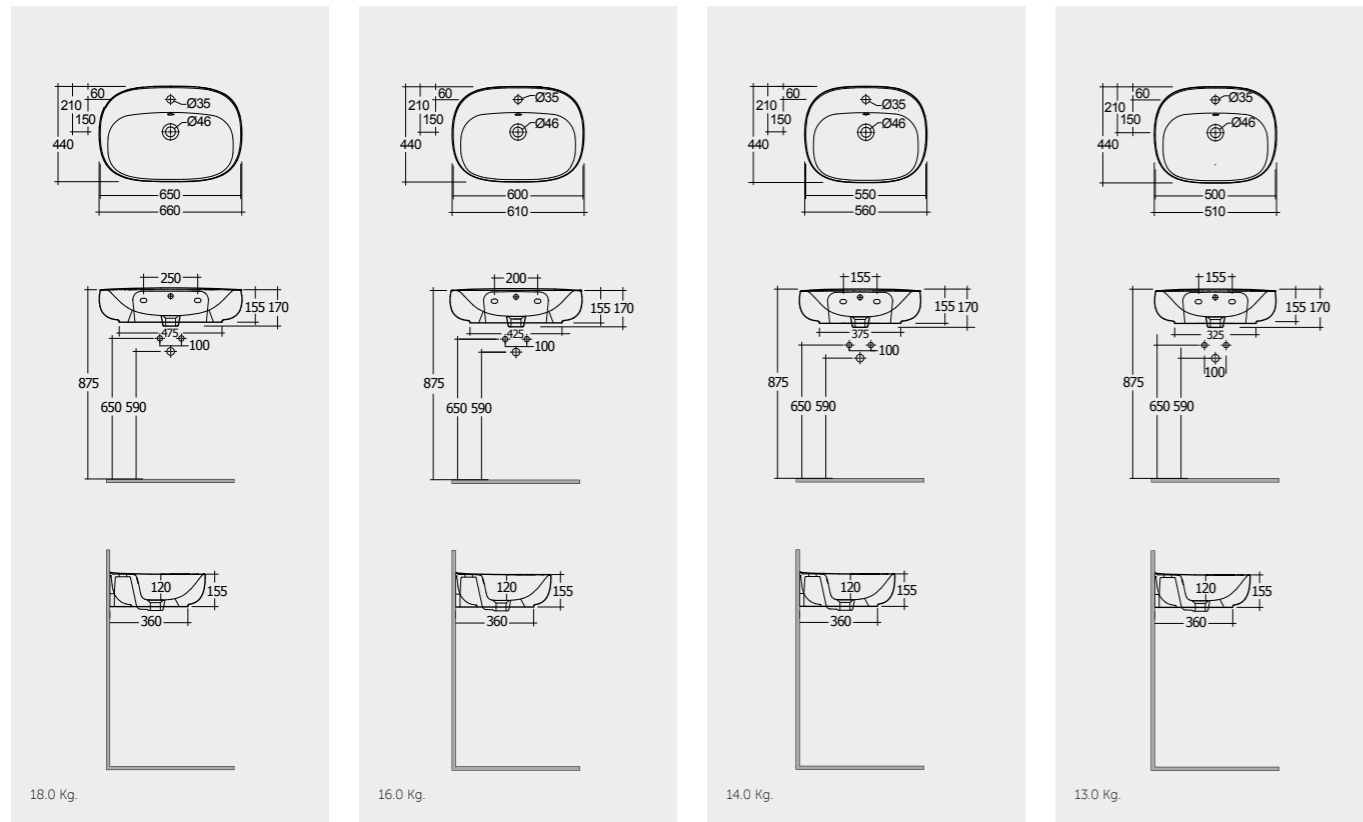

Measurements

Colours available

Colours shown here are as close to actual sanitaryware as printing process will allow