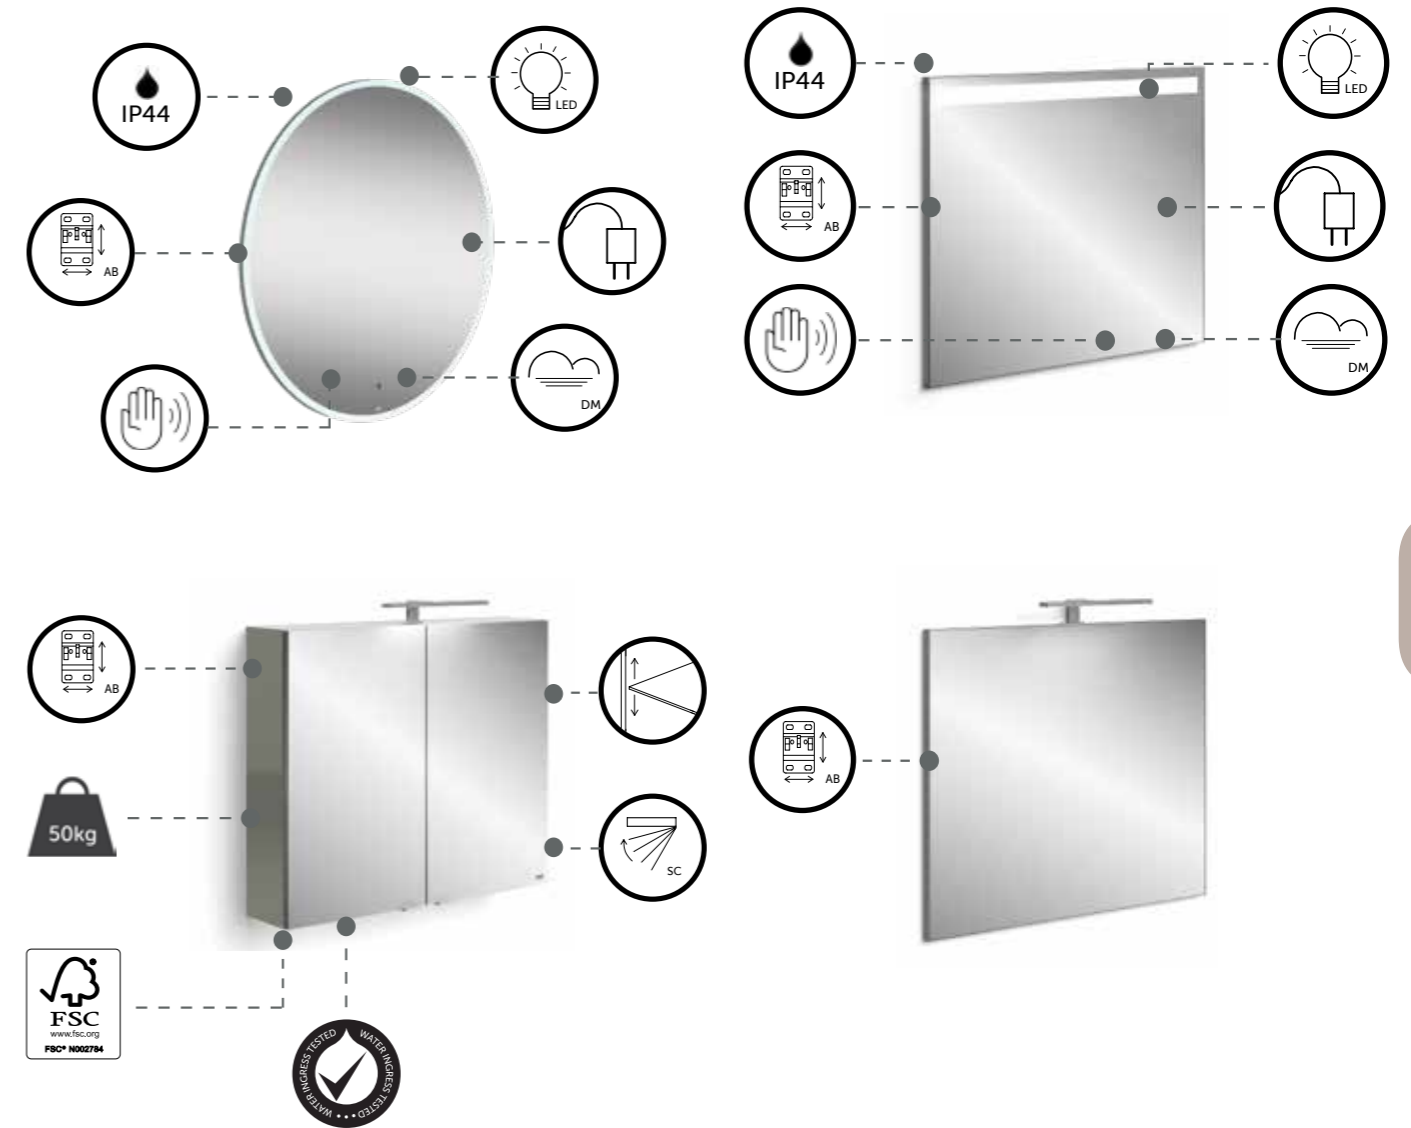

 WITHSTANDING HEAVY LOADS 150KG

 J-PULL FRONTALS

 FULL EXTRACTION DRAWERS

 SOFT CLOSE DRAWER RUNNERS

 SOFT CLOSE HINGES

 ADJUSTABLE GLASS SHELVING

 ADJUSTABLE BRACKETS

PRODUCT BENEFITS

MIRRORS

 MAINS POWERED

 DE-MISTER

 TOUCHLESS ACTIVATION

 MOTION SENSOR

 USB RECHARGEABLE

 REVERSIBLE

 LED LIGHT