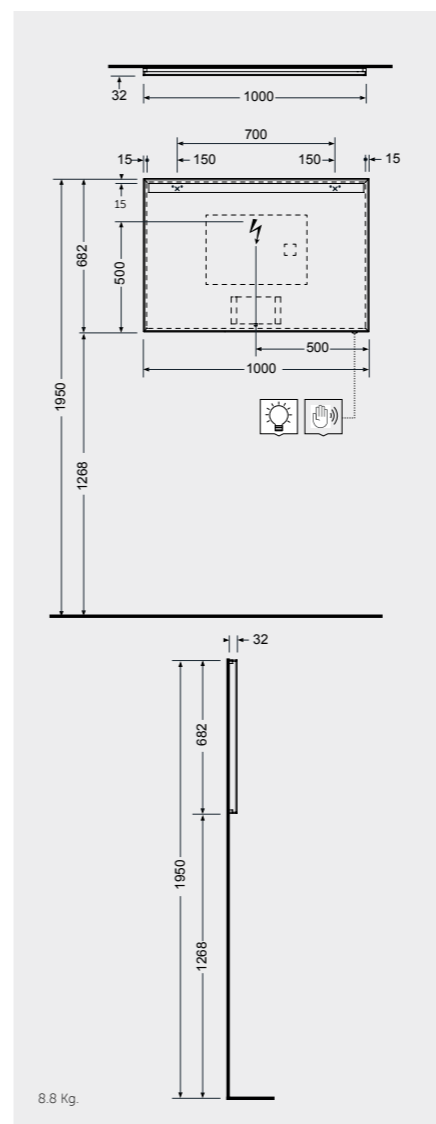

Measurements