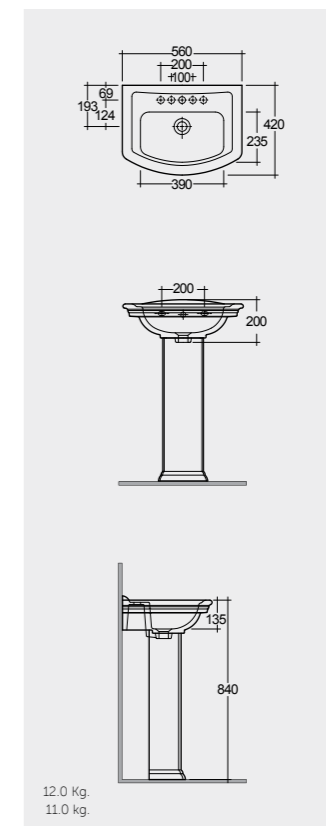

Measurements

Colours available

Colours shown here are as close to actual sanitaryware as printing process will allow

Alpine White