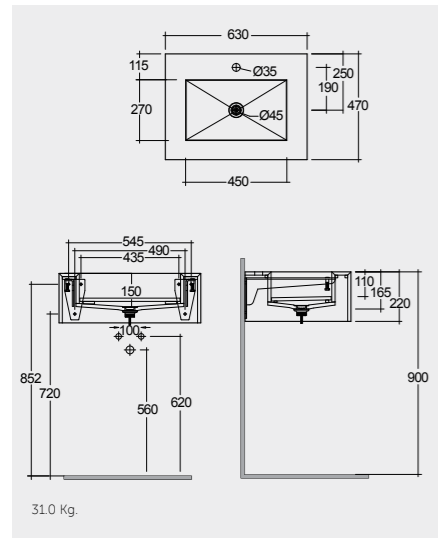

- 100 CARRARA (LAPPATO)
- 101 MACAUBAS (NATURAL)
- 102 TRAVERTINO IVORY (LAPPATO)
- 103 SURFACE XL COOL GREY (NATURAL)
- 104 BEHIND GREY (NATURAL)
- 105 UNI DARK BLACK (NATURAL)

- 100 CARRARA (LAPPATO)
- 101 MACAUBAS (NATURAL)
- 102 TRAVERTINO IVORY (LAPPATO)
- 103 SURFACE XL COOL GREY (NATURAL)
- 104 BEHIND GREY (NATURAL)
- 105 UNI DARK BLACK (NATURAL)

- 100 CARRARA (LAPPATO)
- 101 MACAUBAS (NATURAL)
- 102 TRAVERTINO IVORY (LAPPATO)
- 103 SURFACE XL COOL GREY (NATURAL)
- 104 BEHIND GREY (NATURAL)
- 105 UNI DARK BLACK (NATURAL)

- 100 CARRARA (LAPPATO)
- 101 MACAUBAS (NATURAL)
- 102 TRAVERTINO IVORY (LAPPATO)
- 103 SURFACE XL COOL GREY (NATURAL)
- 104 BEHIND GREY (NATURAL)
- 105 UNI DARK BLACK (NATURAL)