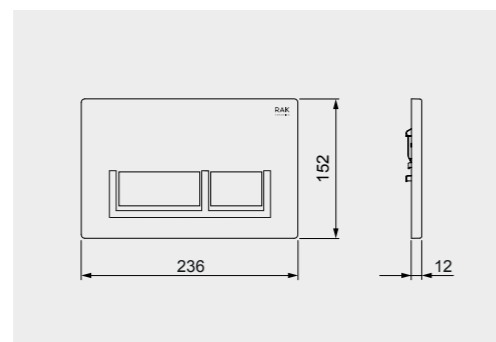

- White FS04RAKWHRE8C
- Chrome FSRAKPPL002
- Matt Chrome FS04RAKCPM8C

RECTANGULAR