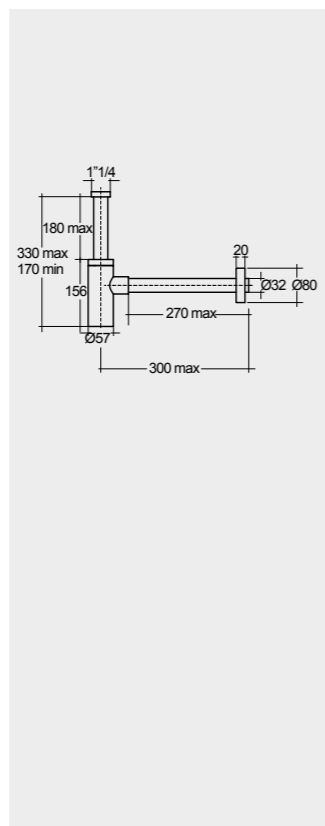

Measurements

Colours available

Colours shown here are as close to actual sanitaryware as printing process will allow

Alpine White