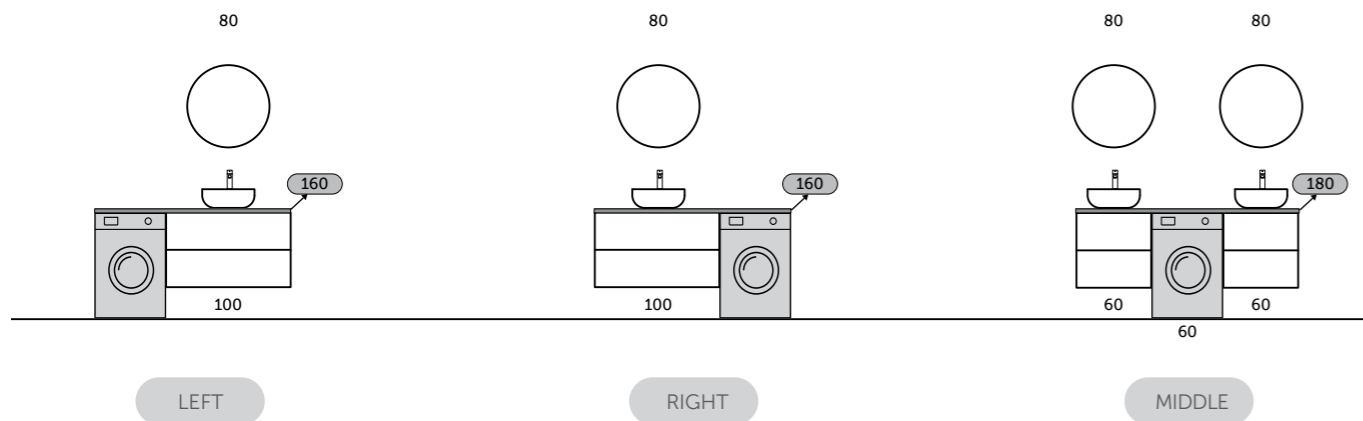

RAK-PLANO & DROP IN WB

RAK-PLANO WITH RAK-JOY

RAK-PLANO & COUNTERTOP WB

RAK-PLANO & OPEN STORAGE + COUNTERTOP WB

RAK-PLANO FOR SPECIAL INSTALLATIONS

RAK-PLANO PRODUCT RANGE

RAKSOLID

TECHWOOD - SCANDINAVIAN OAK (SOK)