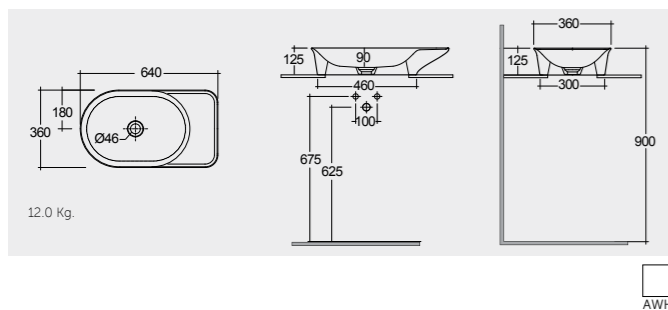

VALCT6400AWHA Drain not included