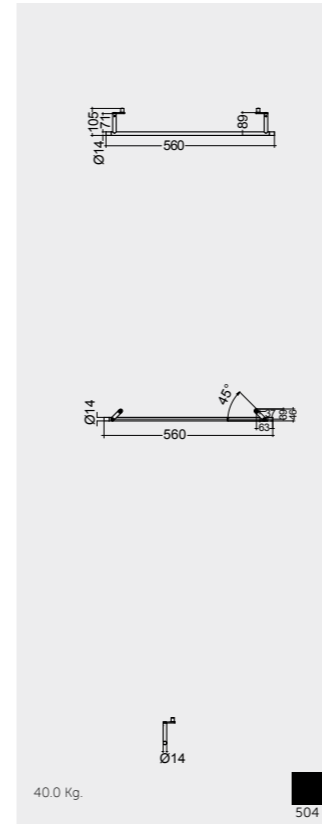

Measurements

Colours available

Colours shown here are as close to actual sanitaryware as printing process will allow