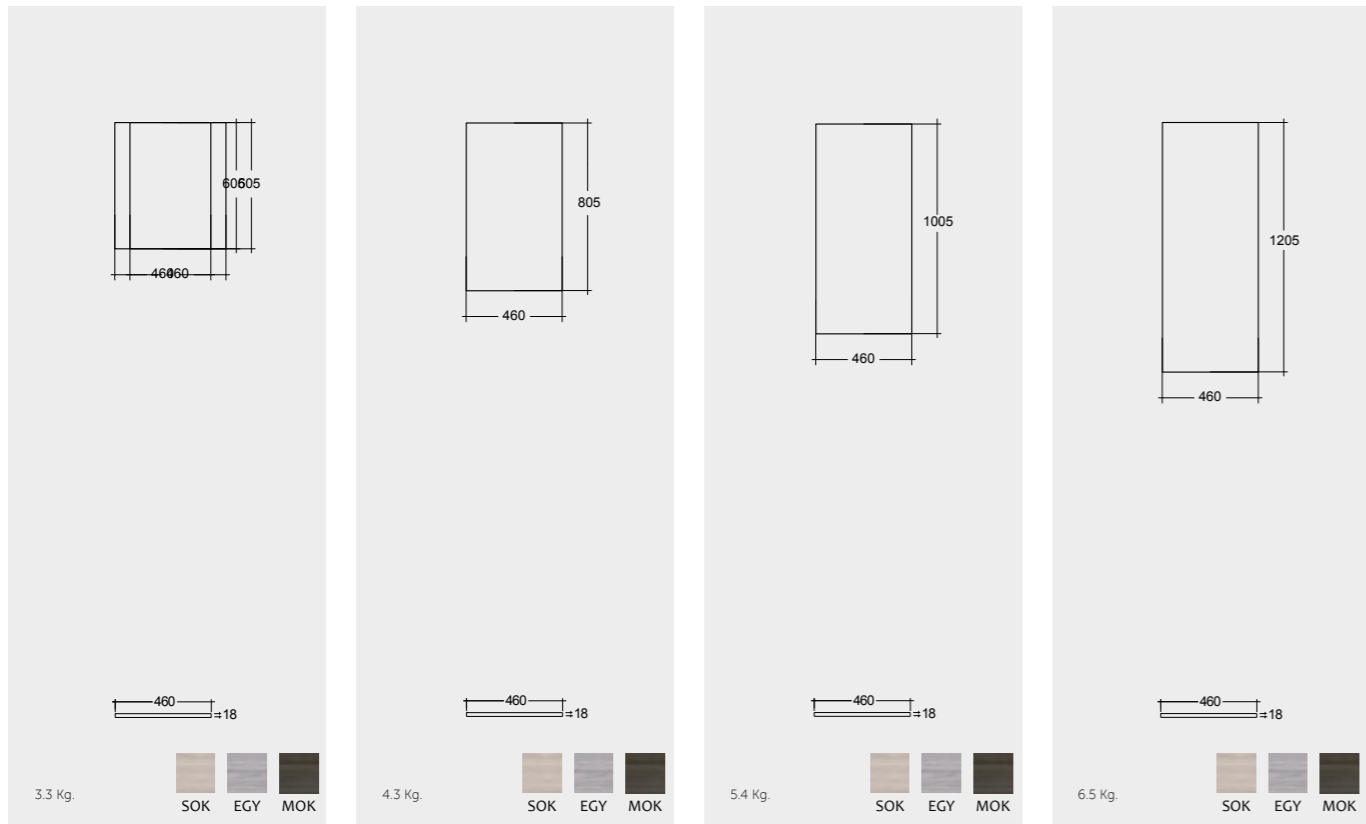

Measurements