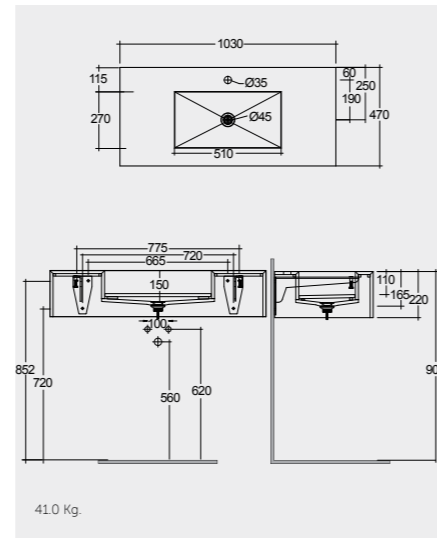

- 100 CARRARA (LAPPATO)
- 101 MACAUBAS (NATURAL)
- 102 TRAVERTINO IVORY (LAPPATO)
- 103 SURFACE XL COOL GREY (NATURAL)
- 104 BEHIND GREY (NATURAL)
- 105 UNI DARK BLACK (NATURAL)

- 100 CARRARA (LAPPATO)
- 101 MACAUBAS (NATURAL)
- 102 TRAVERTINO IVORY (LAPPATO)
- 103 SURFACE XL COOL GREY (NATURAL)
- 104 BEHIND GREY (NATURAL)
- 105 UNI DARK BLACK (NATURAL)

- 100 CARRARA (LAPPATO)
- 101 MACAUBAS (NATURAL)
- 102 TRAVERTINO IVORY (LAPPATO)
- 103 SURFACE XL COOL GREY (NATURAL)
- 104 BEHIND GREY (NATURAL)
- 105 UNI DARK BLACK (NATURAL)

- 100 CARRARA (LAPPATO)
- 101 MACAUBAS (NATURAL)
- 102 TRAVERTINO IVORY (LAPPATO)
- 103 SURFACE XL COOL GREY (NATURAL)
- 104 BEHIND GREY (NATURAL)
- 105 UNI DARK BLACK (NATURAL)