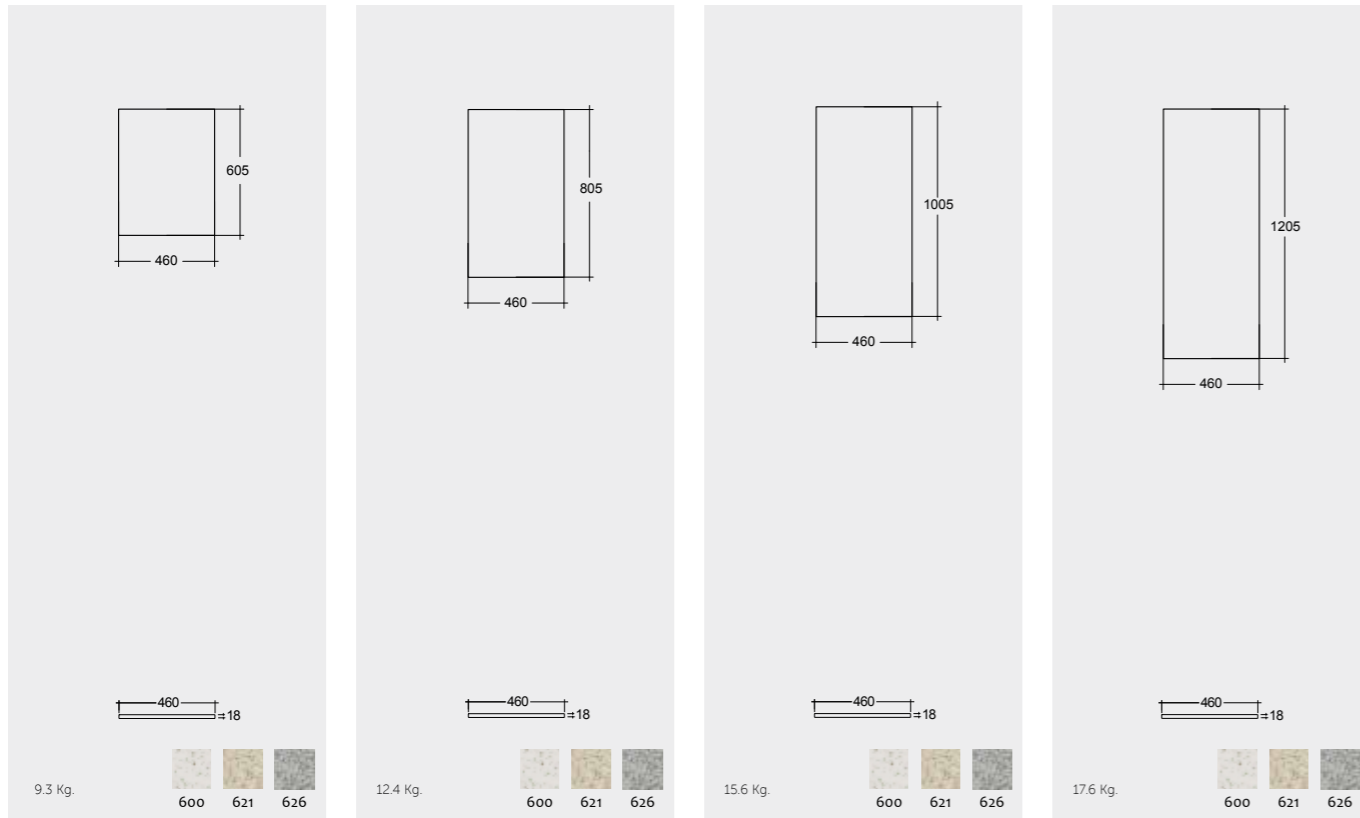

Counter Top Slab 161 CM + Bowl

161 CM
PLASL16146600

Counter Top Slab 181 CM + Bowl

181 CM
PLASL18146600

Counter Top Slab 201 CM + Bowl

201 CM
PLASL20146600

Measurements

Measurements