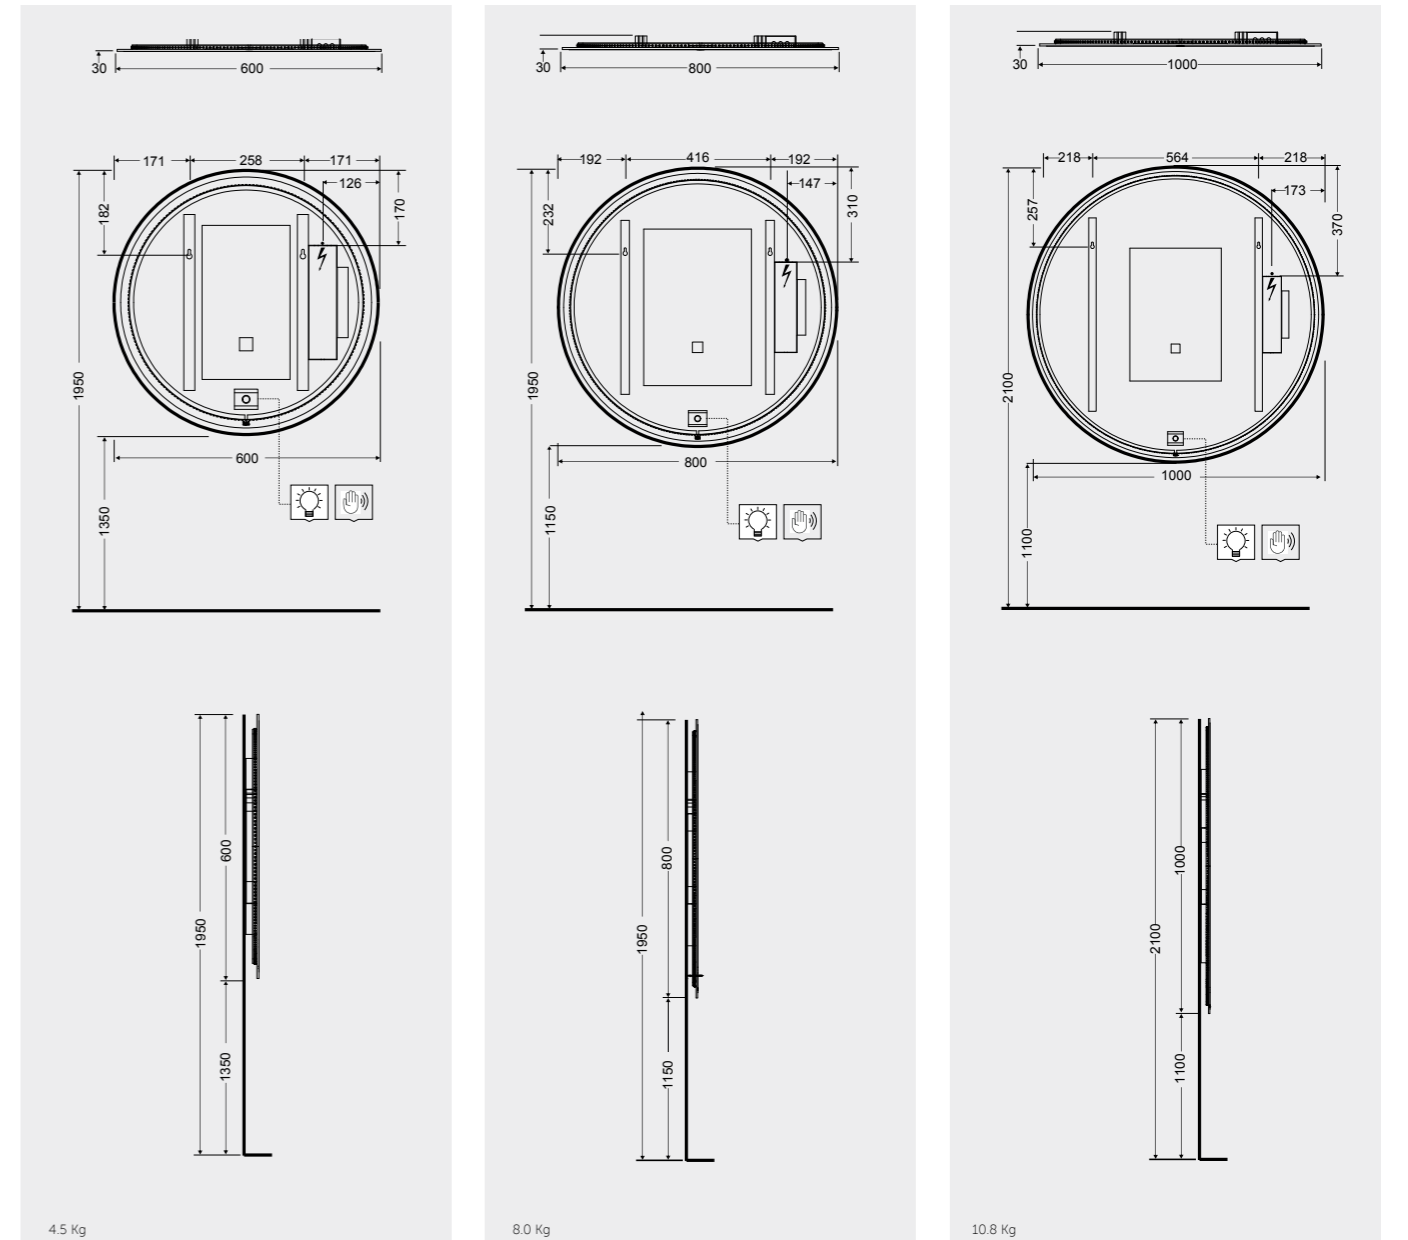

Measurements