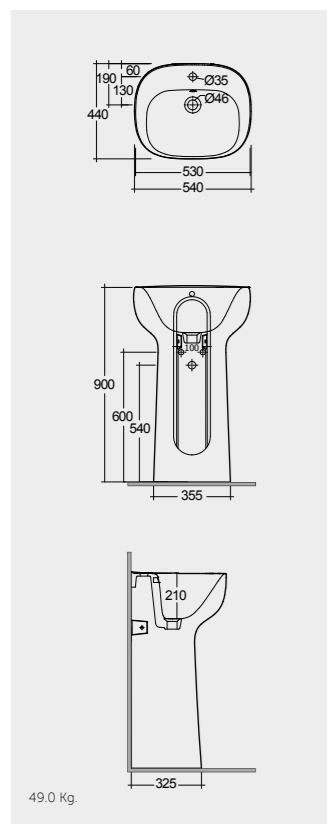

Measurements