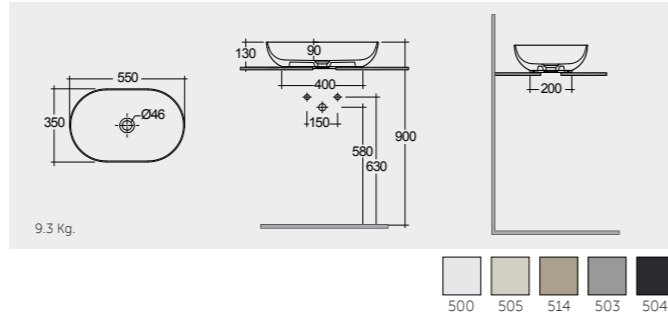

RAK-FEELING WASH BASINS

RAK-Feeling Rectangular 50 CM

FEECT5000AWHA Rectangular

RAK-Feeling Oval 55 CM

FEECT5500AWHA Oval

RAK-Feeling Round 42 CM

FEECT4200AWHA Round

DUO000AWHA Ceramic Click-Clack Pop-Up Waste