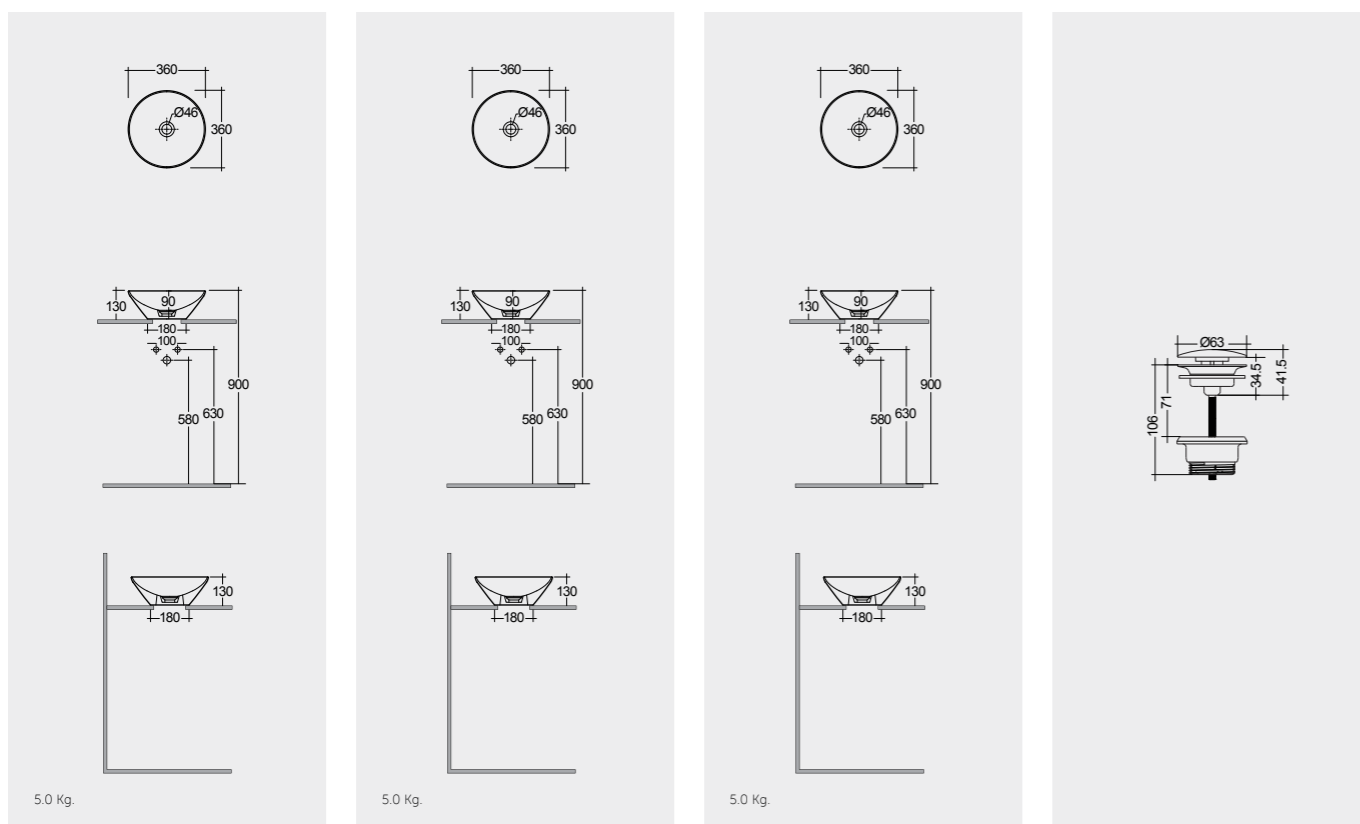

36X36 CM
VARCT13600504A

CLICK-CLACK
CHROME : DUO000444

36X36 CM
VARDI13600AWHA

36X36 CM
VARUC13600AWHA

42X42 CM
VARCT14201AWHA

42X42 CM
VARDI14201AWHA

With Overflow

Measurements