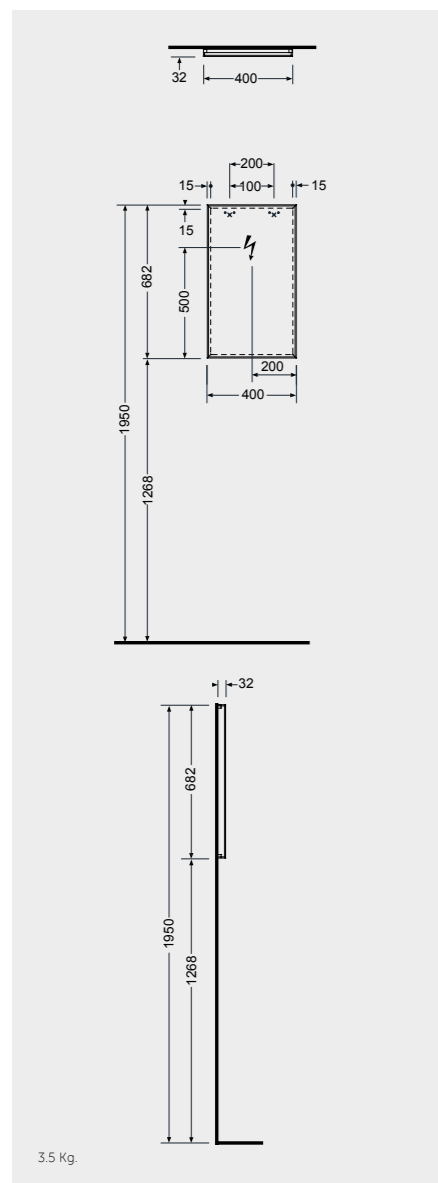

MIRRORS

W 40 x D 2 x H 68CM
JOYMR04068STD

W 60 x D 2 x H 68CM
JOYMR06068STD

W 80 x D 2 x H 68CM
JOYMR08068STD

Measurements

MIRRORS

W 100 x D 2 x H 68CM
JOYMR10068STD

W 120 x D 2 x H 68CM
JOYMR12068STD