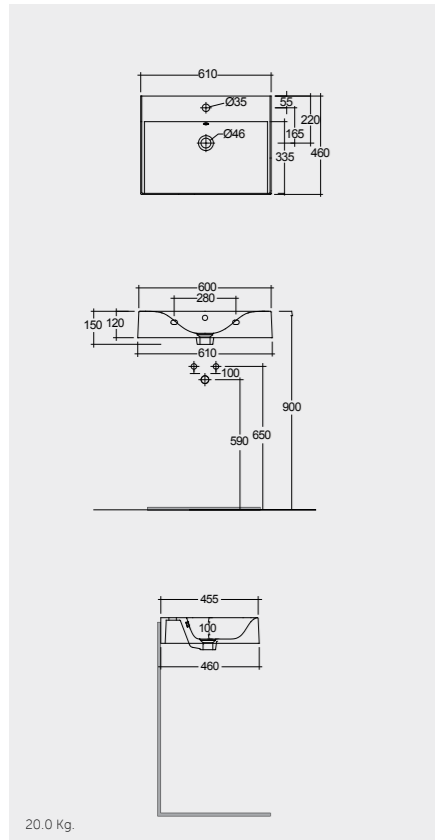

81 x 46 CM
DESWB08101AWHA
No tap holes DESWB08100AWHA

101 x 46 CM
DESWB10101AWHA
No tap holes DESWB10100AWHA

Measurements

Notes

All dimensions in mm tolerance $\pm 5\%$ for below 200mm
and $\pm 3\%$ for above 200mm