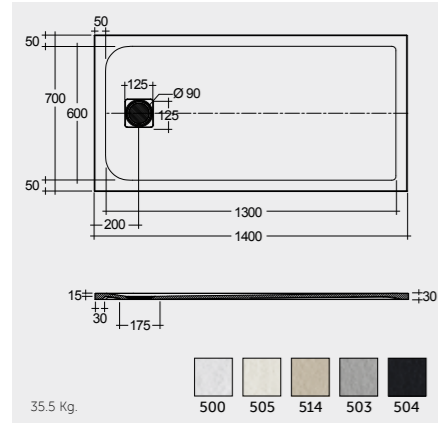

70 X 120 CM
RFST070120S500