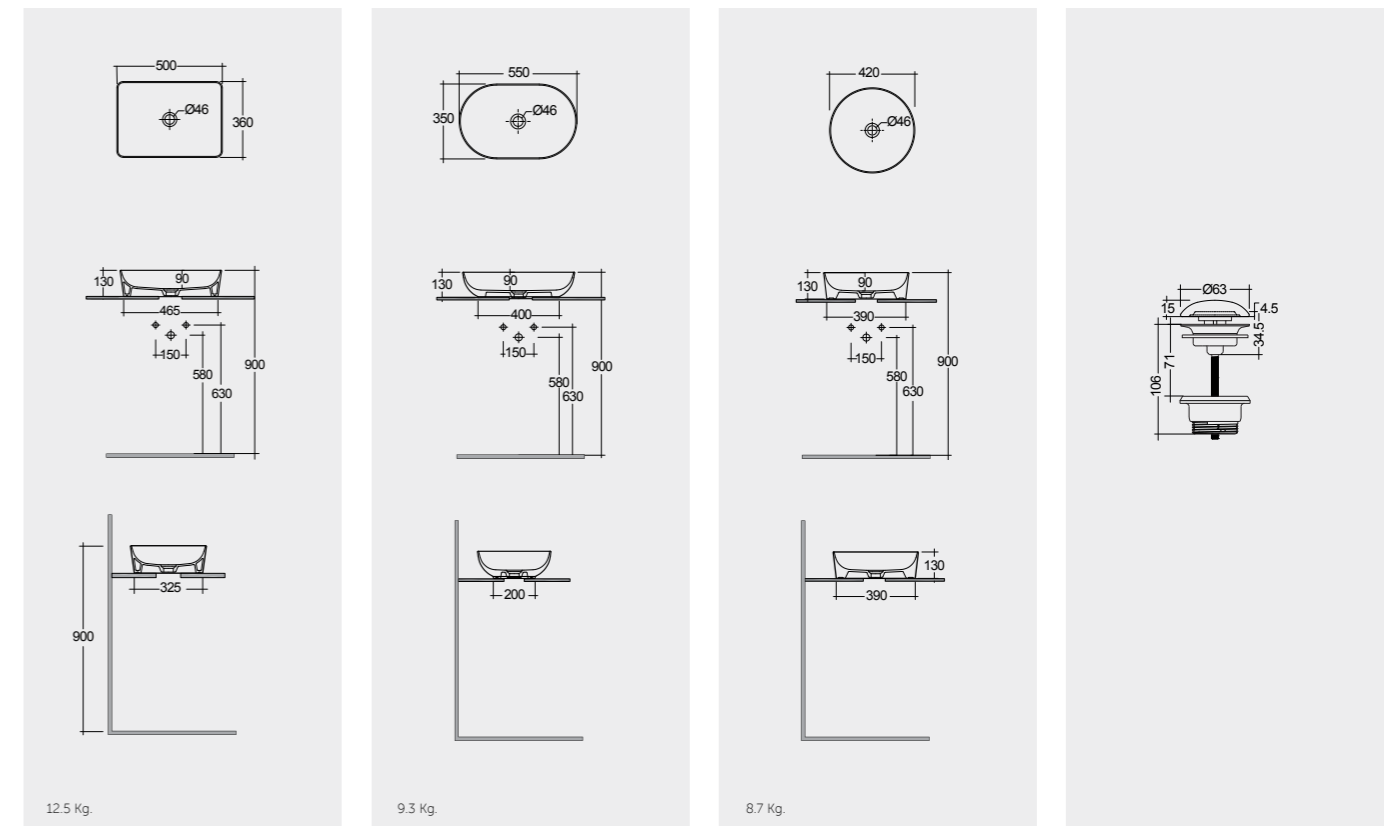

Rectangular

55 CM
SKICT5500628A

Oval

42 CM
SKICT4200628A

Round

Ceramic Click-Clack Pop-Up Waste
DUO000628A

Ceramic Free-Flow Waste
DUO002628A

Measurements