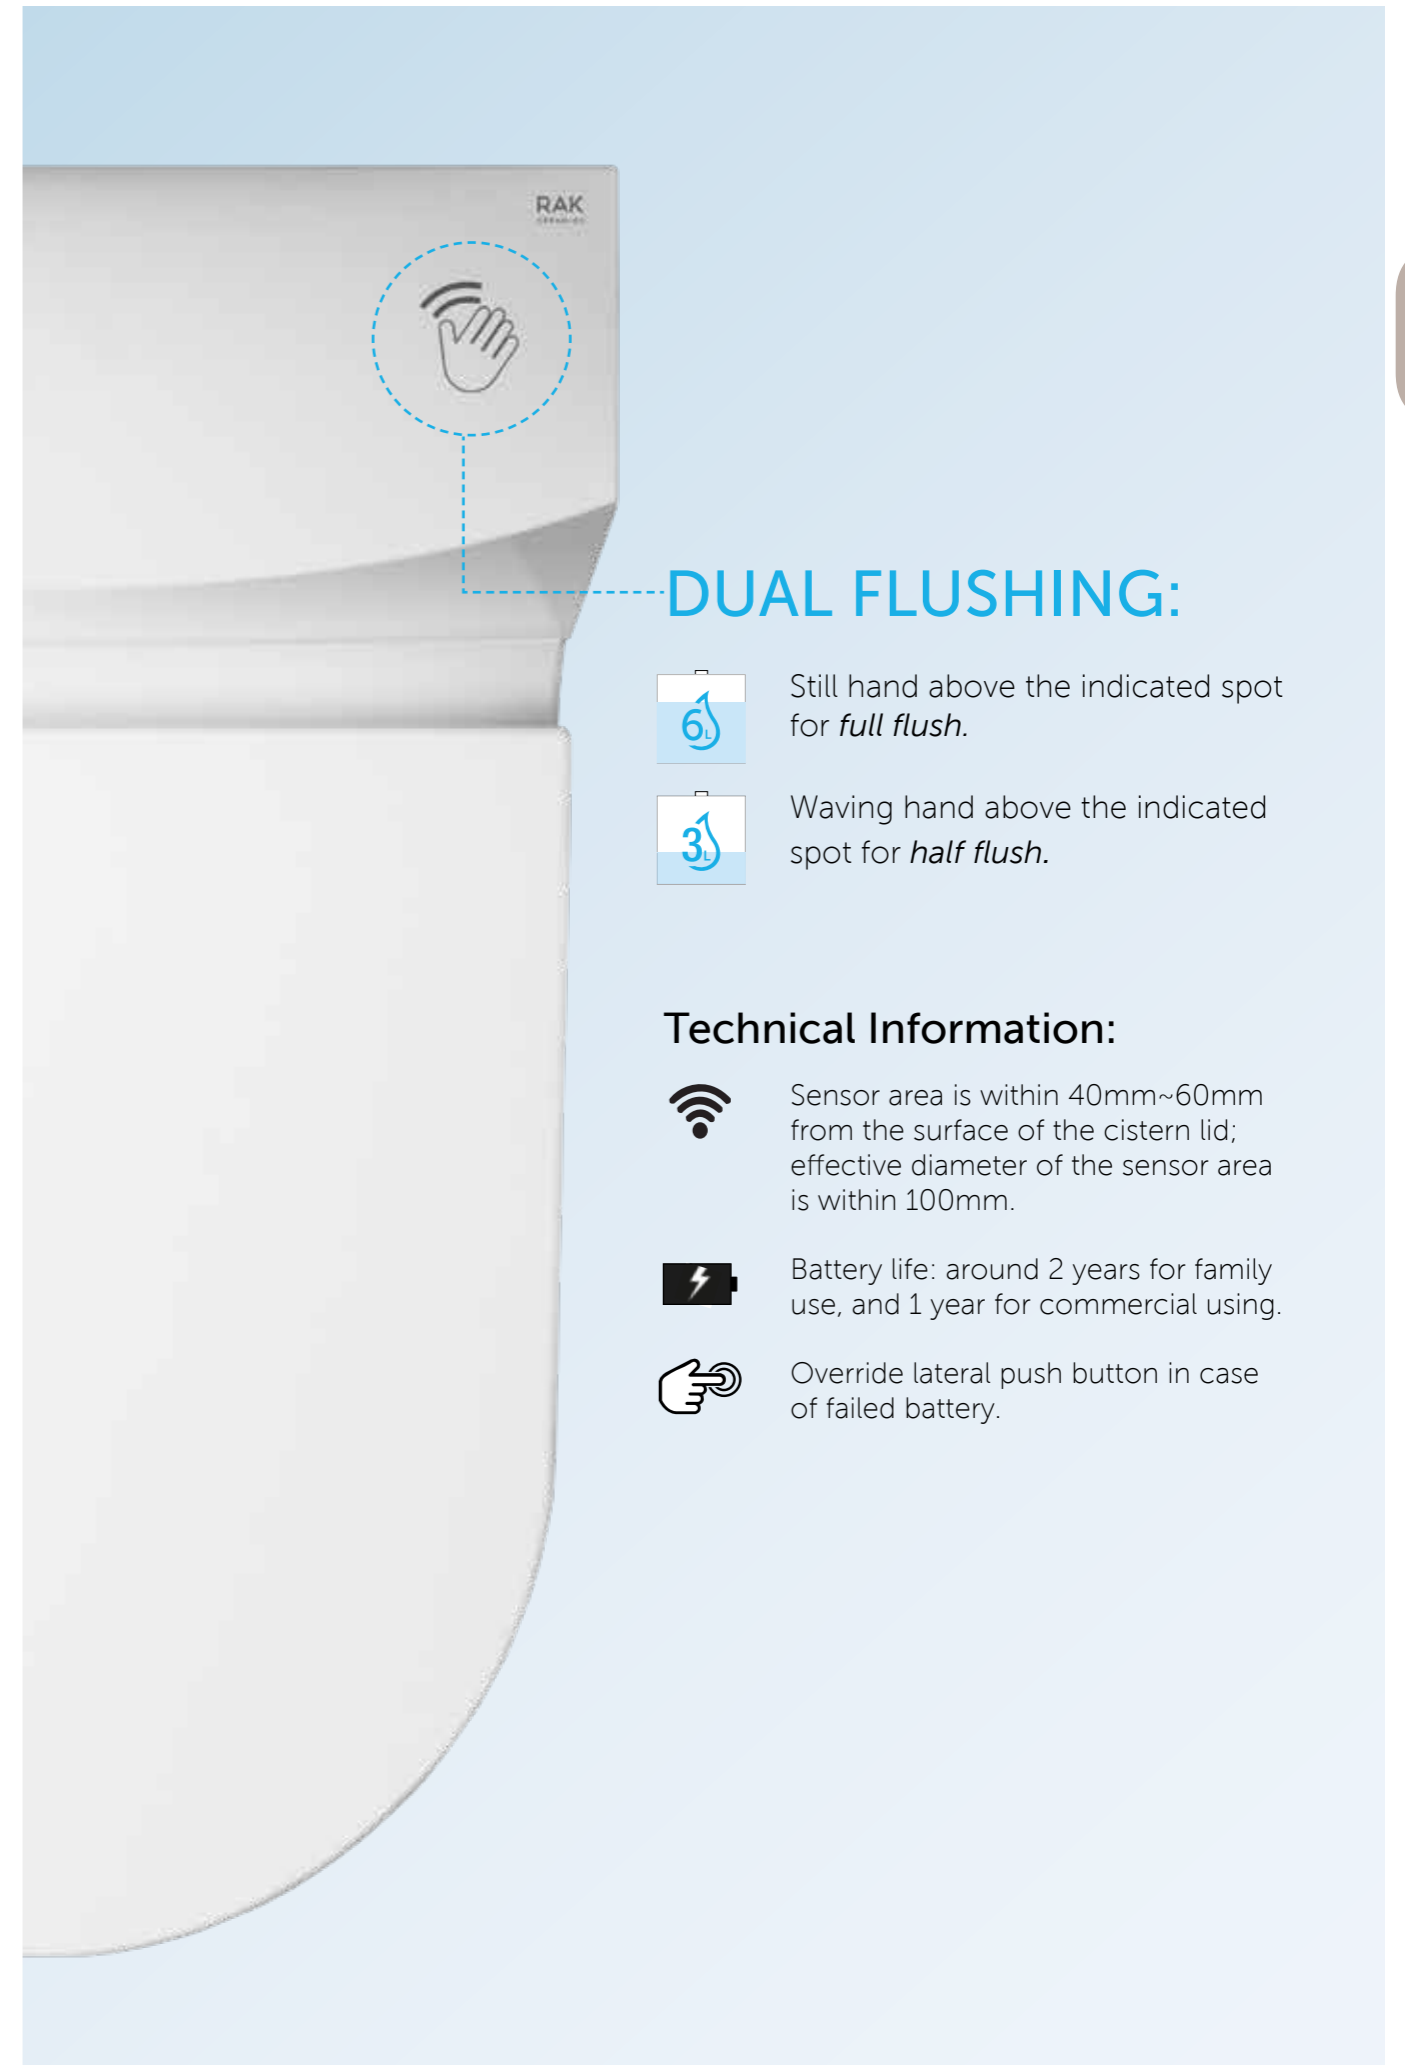

Touchless flushing

Enjoy the same hands-free, germ-free experience of commercial restrooms. With the new RAK Ceramics Touchless Flushing System, this same ease of use and minimal spreading of germs has finally expanded to home use toilets. A sensor module placed underneath the toilet's cistern lid runs on four AA batteries. It utilizes emerging sensing technology, which projects an electromagnetic field that is both extremely accurate and reliable.

This type of sensor detects the user in the projected field and initiates the dual flush: 6 liters keeping the hand above the spot, or 3 liters waving the hand.

DUAL FLUSHING:

Still hand above the indicated spot for *full flush*.

Waving hand above the indicated spot for *half flush*.

Technical Information:

Sensor area is within 40mm~60mm from the surface of the cistern lid; effective diameter of the sensor area is within 100mm.

Battery life: around 2 years for family use, and 1 year for commercial using.

Override lateral push button in case of failed battery.