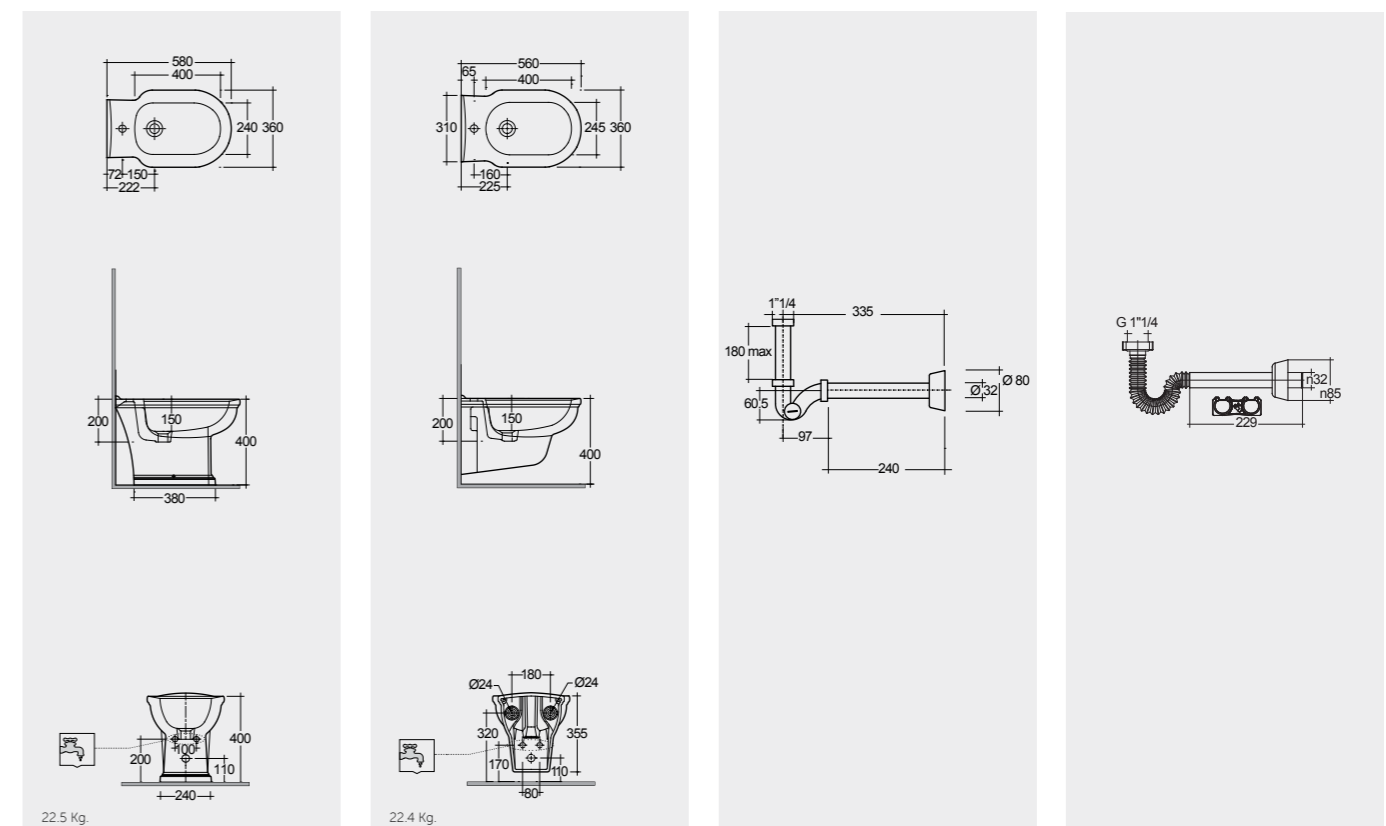

Measurements

Colours available

Colours shown here are as close to actual sanitaryware as printing process will allow