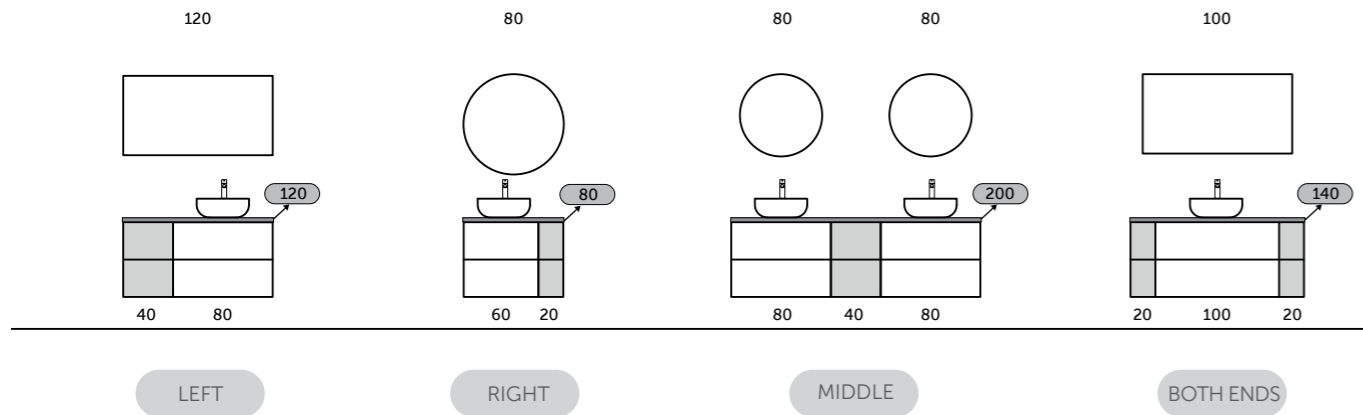

RAK-PLANO & DROP IN WB

RAK-PLANO WITH RAK-JOY

RAK-PLANO & COUNTERTOP WB

RAK-PLANO & OPEN STORAGE + COUNTERTOP WB

RAK-PLANO FOR SPECIAL INSTALLATIONS

RAK-PLANO PRODUCT RANGE

RAKSOLID

TECHWOOD - SCANDINAVIAN OAK (SOK)