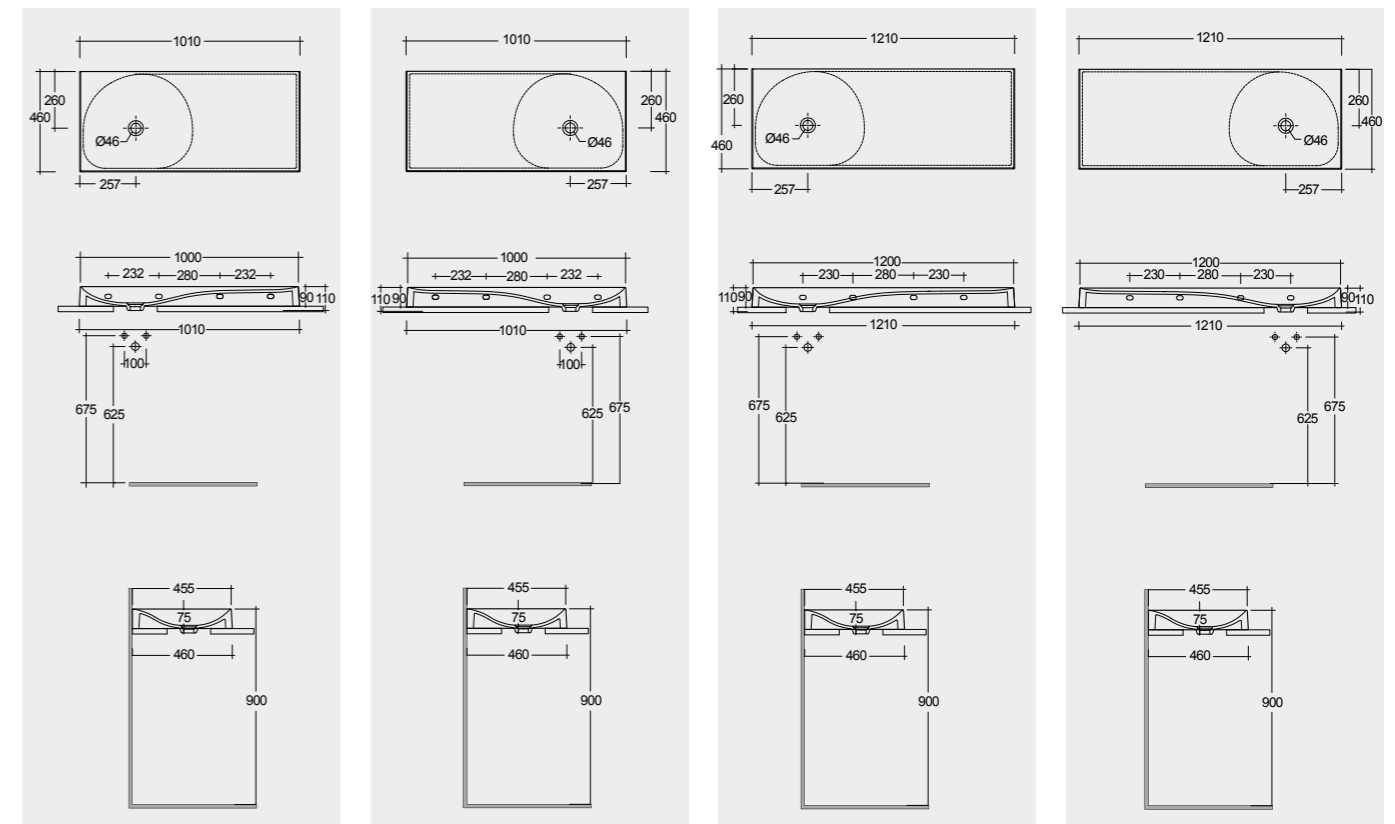

Measurements

Notes

All dimensions in mm tolerance $\pm 5\%$ for below 200mm and $\pm 3\%$ for above 200mm