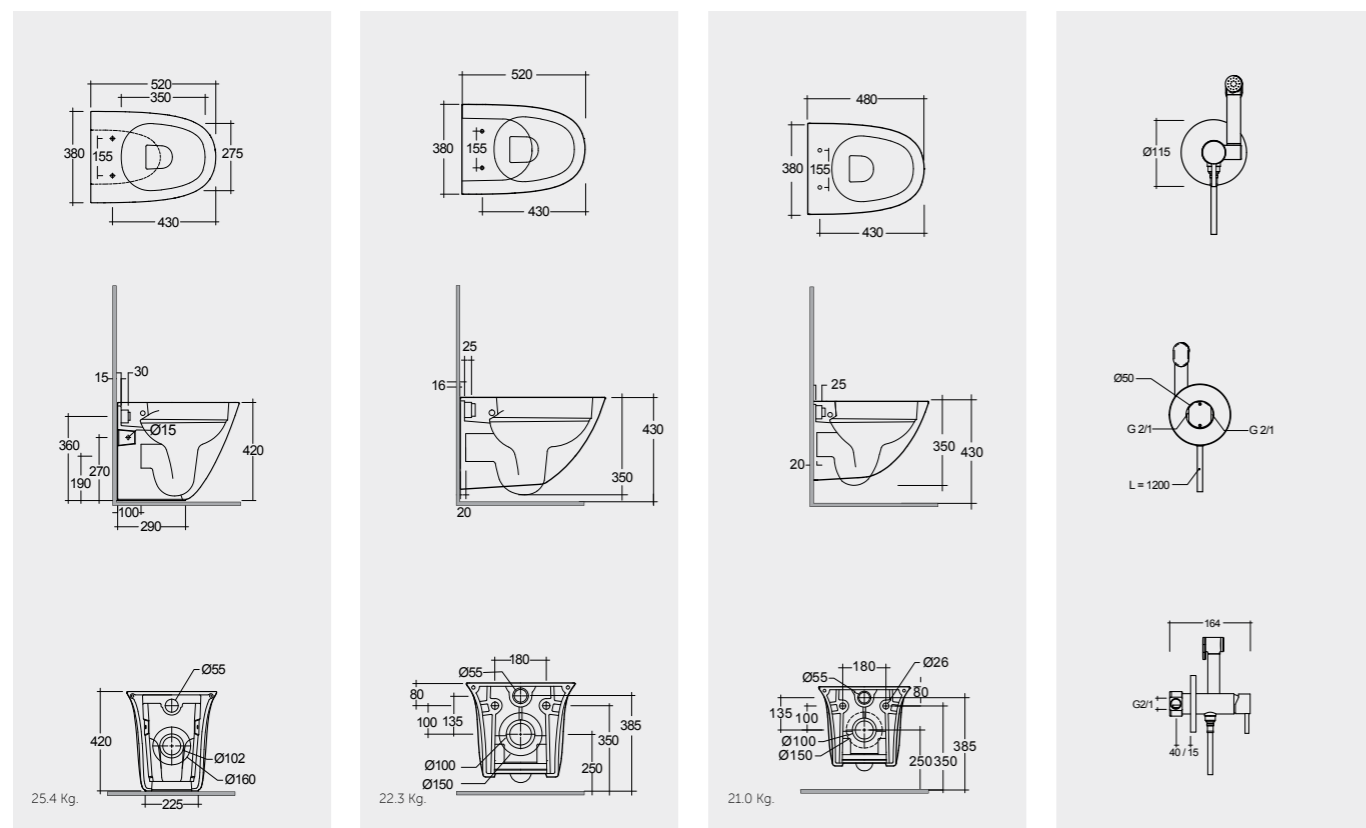

Models

52 CM SENWC1346AWHA **52 CM** SENWC1446AWHA **48 CM** SENWC1447AWHA SET WITH MIXER (SHATAFF) BRASS CHROME : SPRDOMX0001

Hidden Fixations Hidden Fixations Hidden Fixations

Comfort Height 42 CM

Measurements