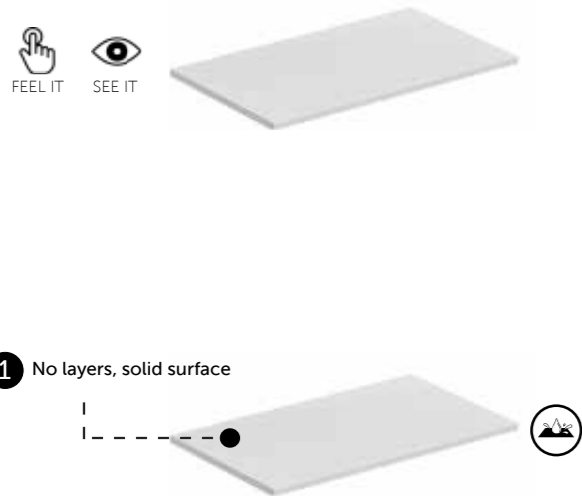

RAK
CERAMICS

MICA COOL GREY
(626)
RAKSOLID

RAK-PLANO
COUNTER TOP SURFACES

FURNITURE

RAK-PLANO MATERIALS

RAKSOLID

RAKSOLID is the new durable solid surface material, composed of a mixture of natural minerals and resins. It exudes consistent quality and performance. The elegant matte white finish gives a distinctive feel to the vanity surface and it is pleasant to the touch.