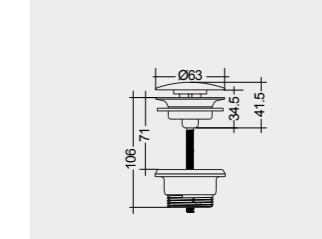

Measurements

Notes

All dimensions in mm tolerance $\pm 5\%$ for below 200mm
and $\pm 3\%$ for above 200mm