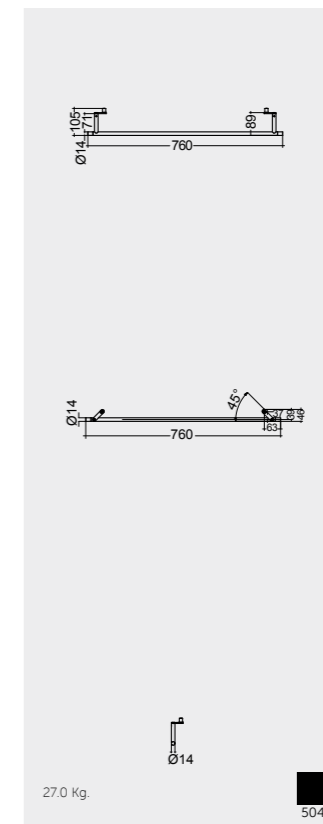

Measurements

Colours available

Colours shown here are as close to actual sanitaryware as printing process will allow