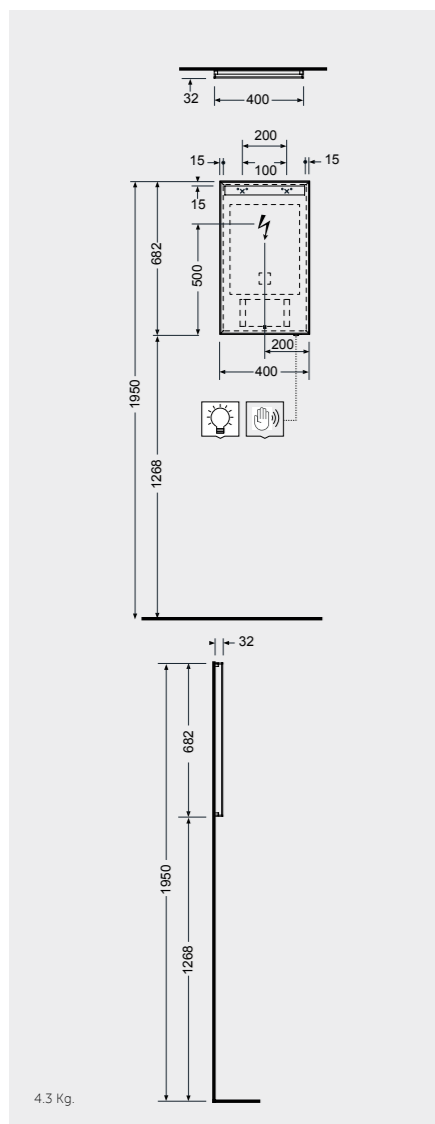

Measurements