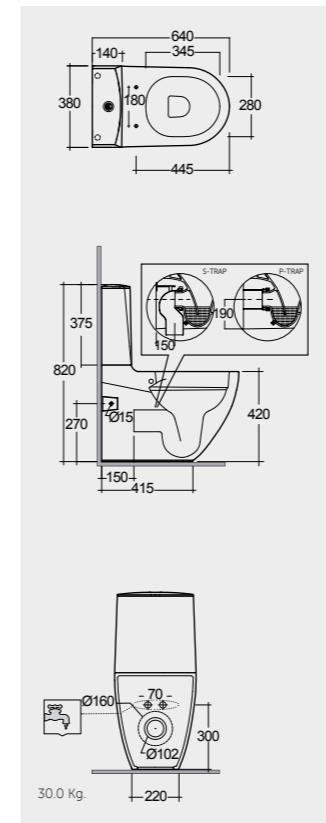

Urea RAK-Des
DESSC3901WH