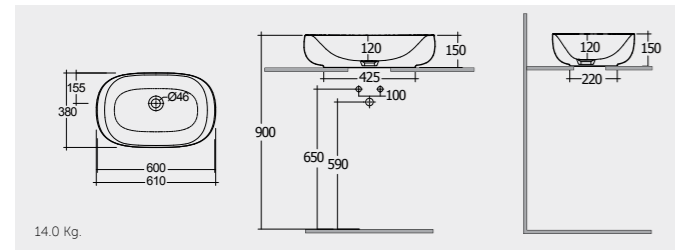

DESCT7000AWHA

COUNTER TOP WASH BASINS

RAK- Illusion 60 CM

ILLCT6000AWHA

RAK- Sensation 60 CM

SENCT6000AWHA

CLOAKROOM WASH BASINS

RAK-Square Sink (Patrizia) 51 CM