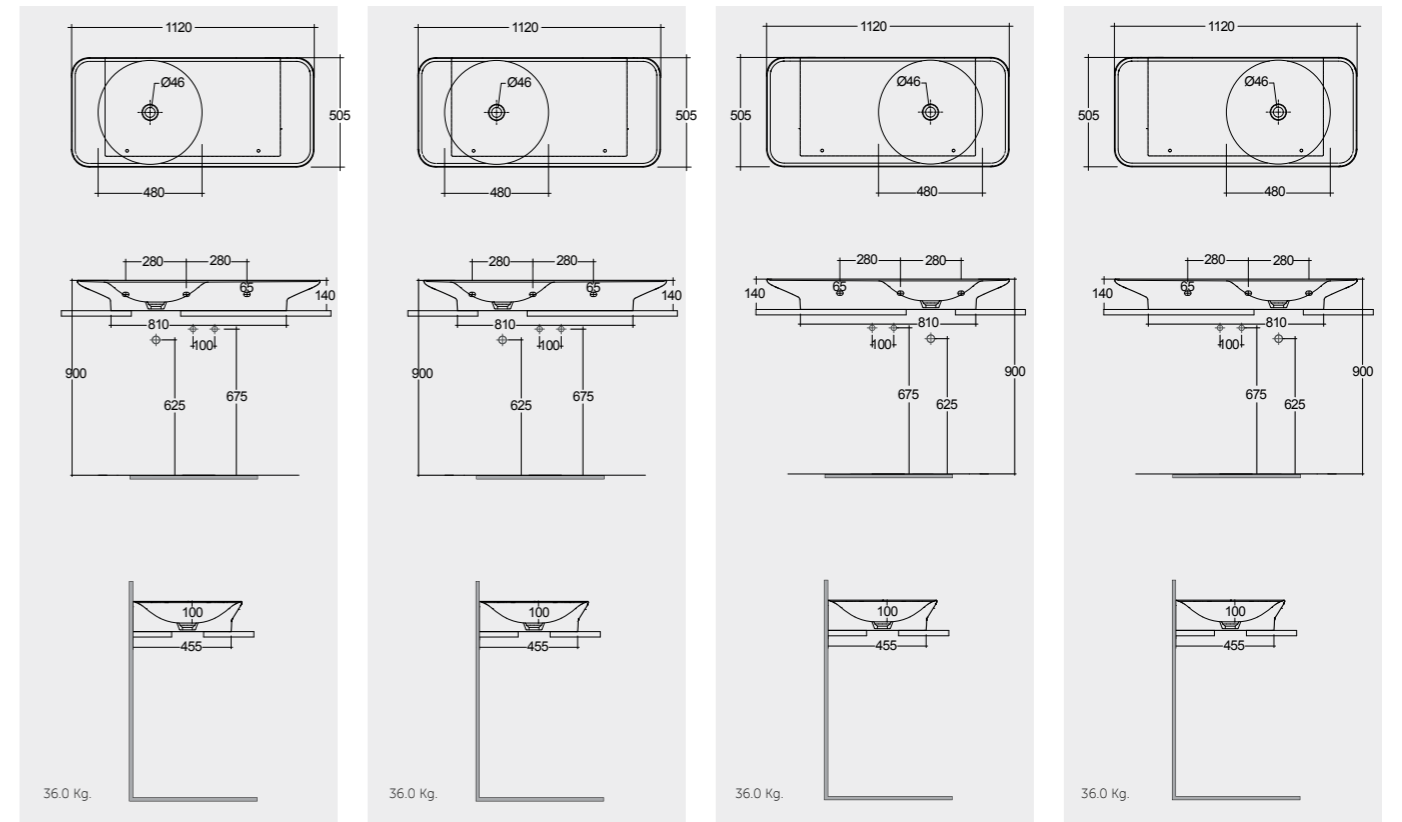

Measurements