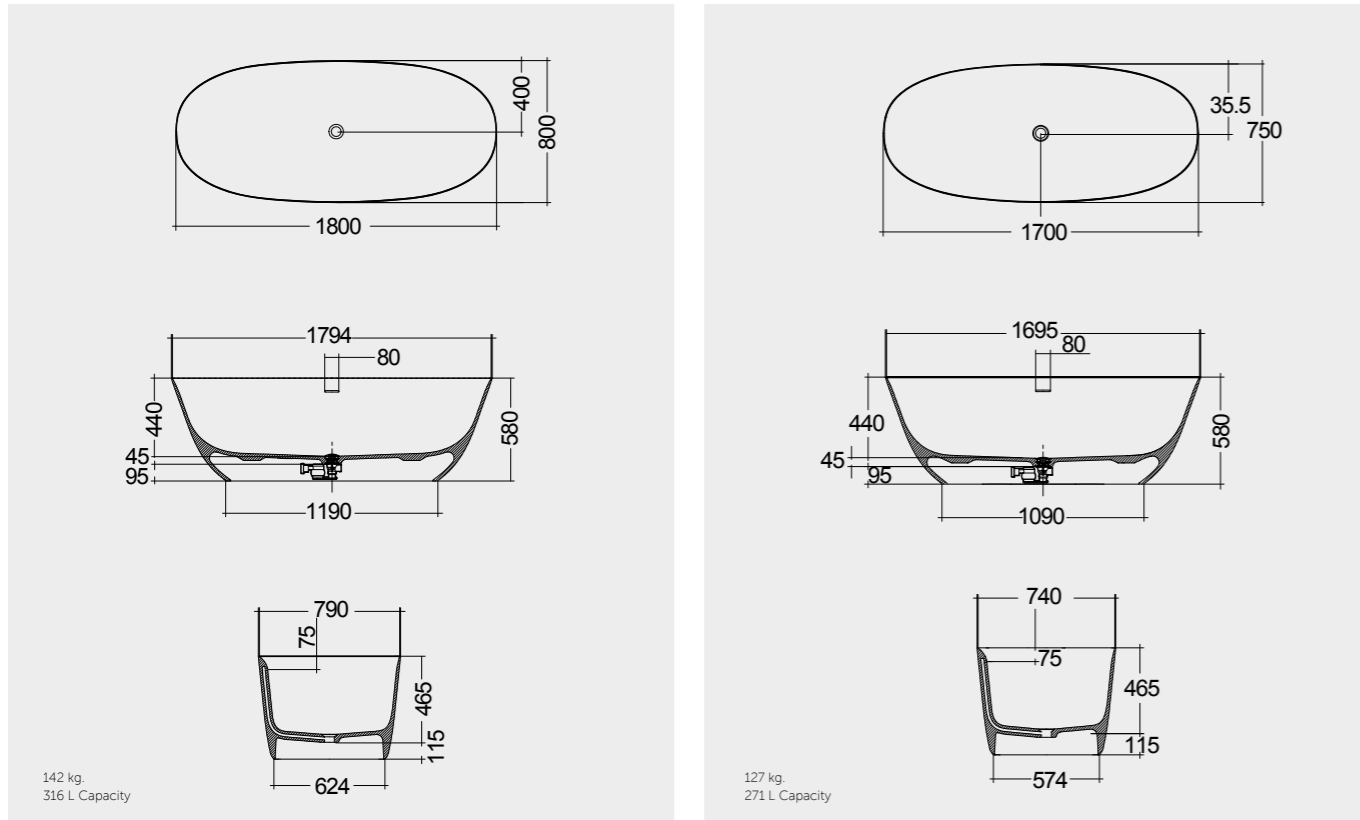

Measurements

Notes

All dimensions in mm tolerance $\pm 5\%$ for below 200mm and $\pm 3\%$ for above 200mm