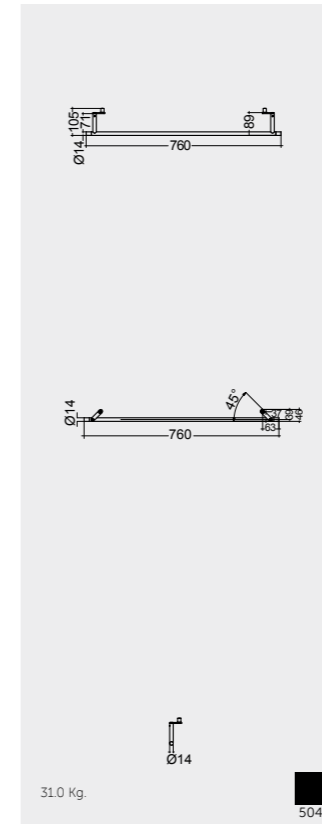

Measurements

Colours available

Colours shown here are as close to actual sanitaryware as printing process will allow