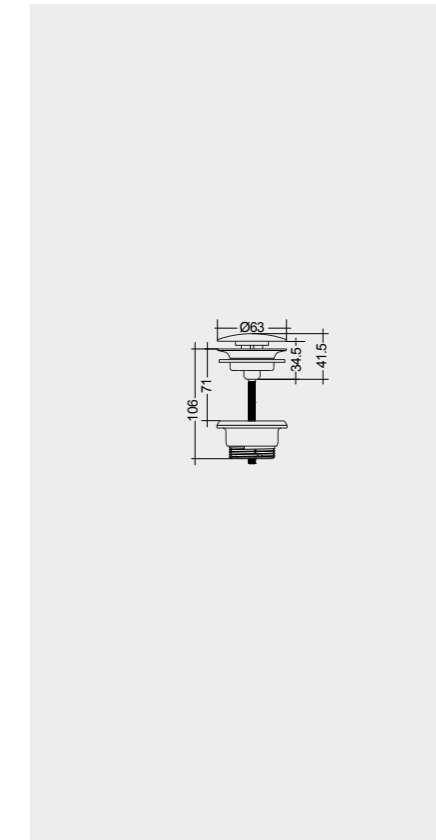

Measurements

FOR VANITY (RAK-JOY)
PP WHITE : BTRWBPPR021
Inspectionable

FOR VANITY (RAK-JOY UNO)
PP WHITE : BTRWBPPR022
Inspectionable
Space Saving