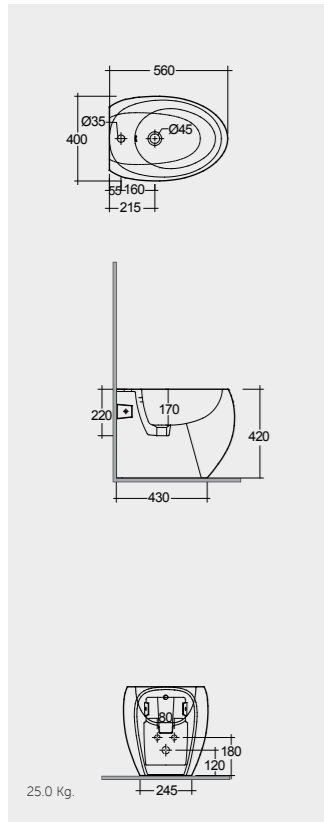

Measurements