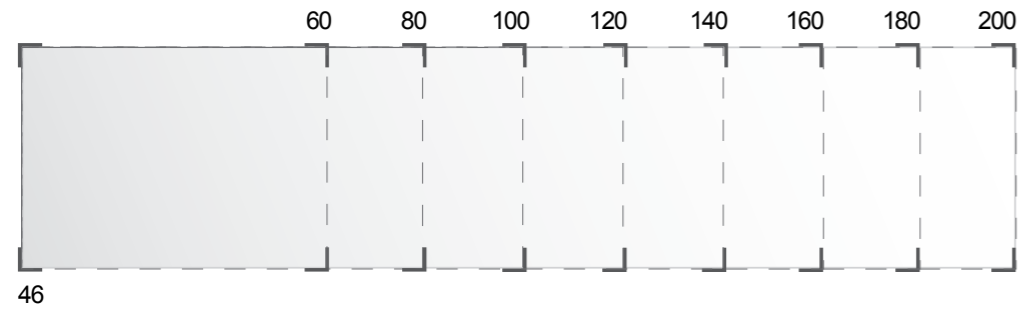

RAK-PLANO PRODUCT RANGE

RAKSOLID