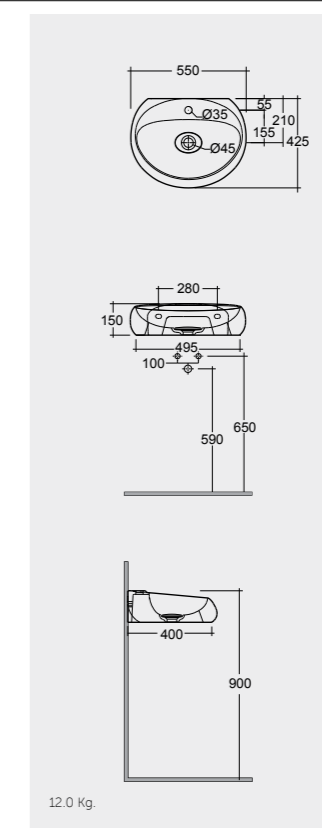

Notes

All dimensions in mm tolerance $\pm 5\%$ for below 200mm and $\pm 3\%$ for above 200mm

Models

56 CM CLOWC1346AWHA AWH
56 CM CLOWC1346500A 500
56 CM CLOWC1346504A 504

Hidden Fixations
 Comfort Height 42 CM