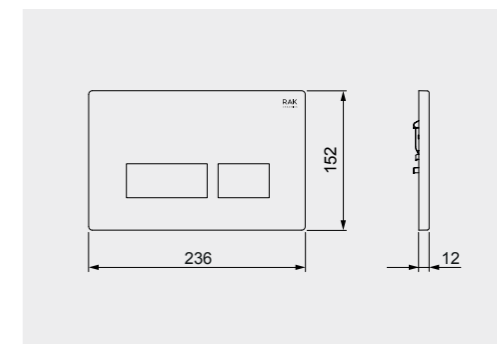

- 500 FSRAKPPL006500
- 505 FSRAKPPL006505
- 514 FSRAKPPL006514
- 503 FSRAKPPL006503
- 504 FSRAKPPL006504

RECTANGULAR