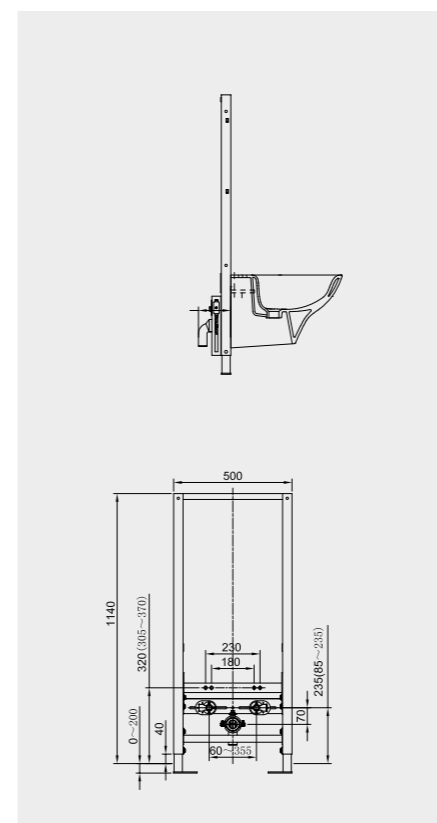

Measurements