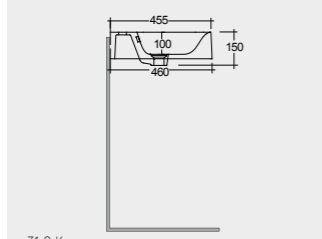

Measurements

Colours available

Colours shown here are as close to actual sanitaryware as printing process will allow