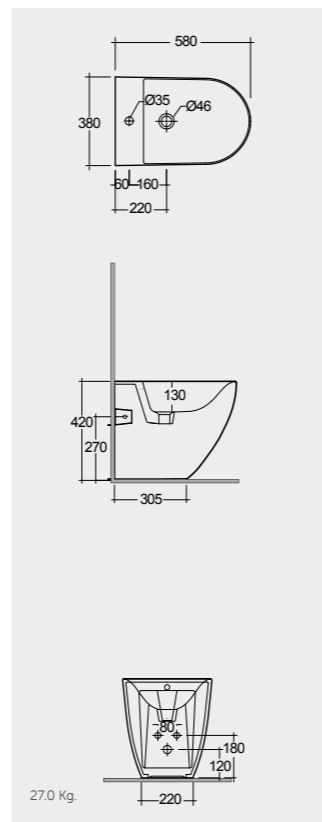

52 CM
DESBD2101AWHA

Hidden Fixations

58 CM
DESBD2017AWHA

Hidden Fixations
Comfort Height 42 CM

Measurements

Colours available

Colours shown here are as close to actual sanitaryware as printing process will allow