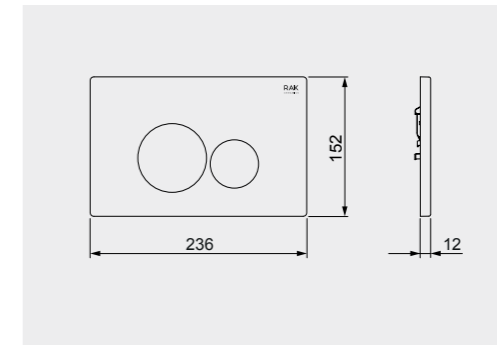

RAK-ECOFIX / ABS MATT PUSH PLATES

- 500 FSRAKPPL003500
- 505 FSRAKPPL003505
- 514 FSRAKPPL003514
- 503 FSRAKPPL003503
- 504 FSRAKPPL003504

ROUND