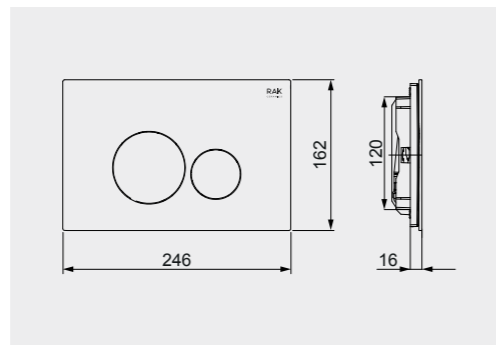

RAK-ECOFIX / GLASS PUSH PLATES

- White FSRAKPPL009
- Black FSRAKPPL010

ROUND