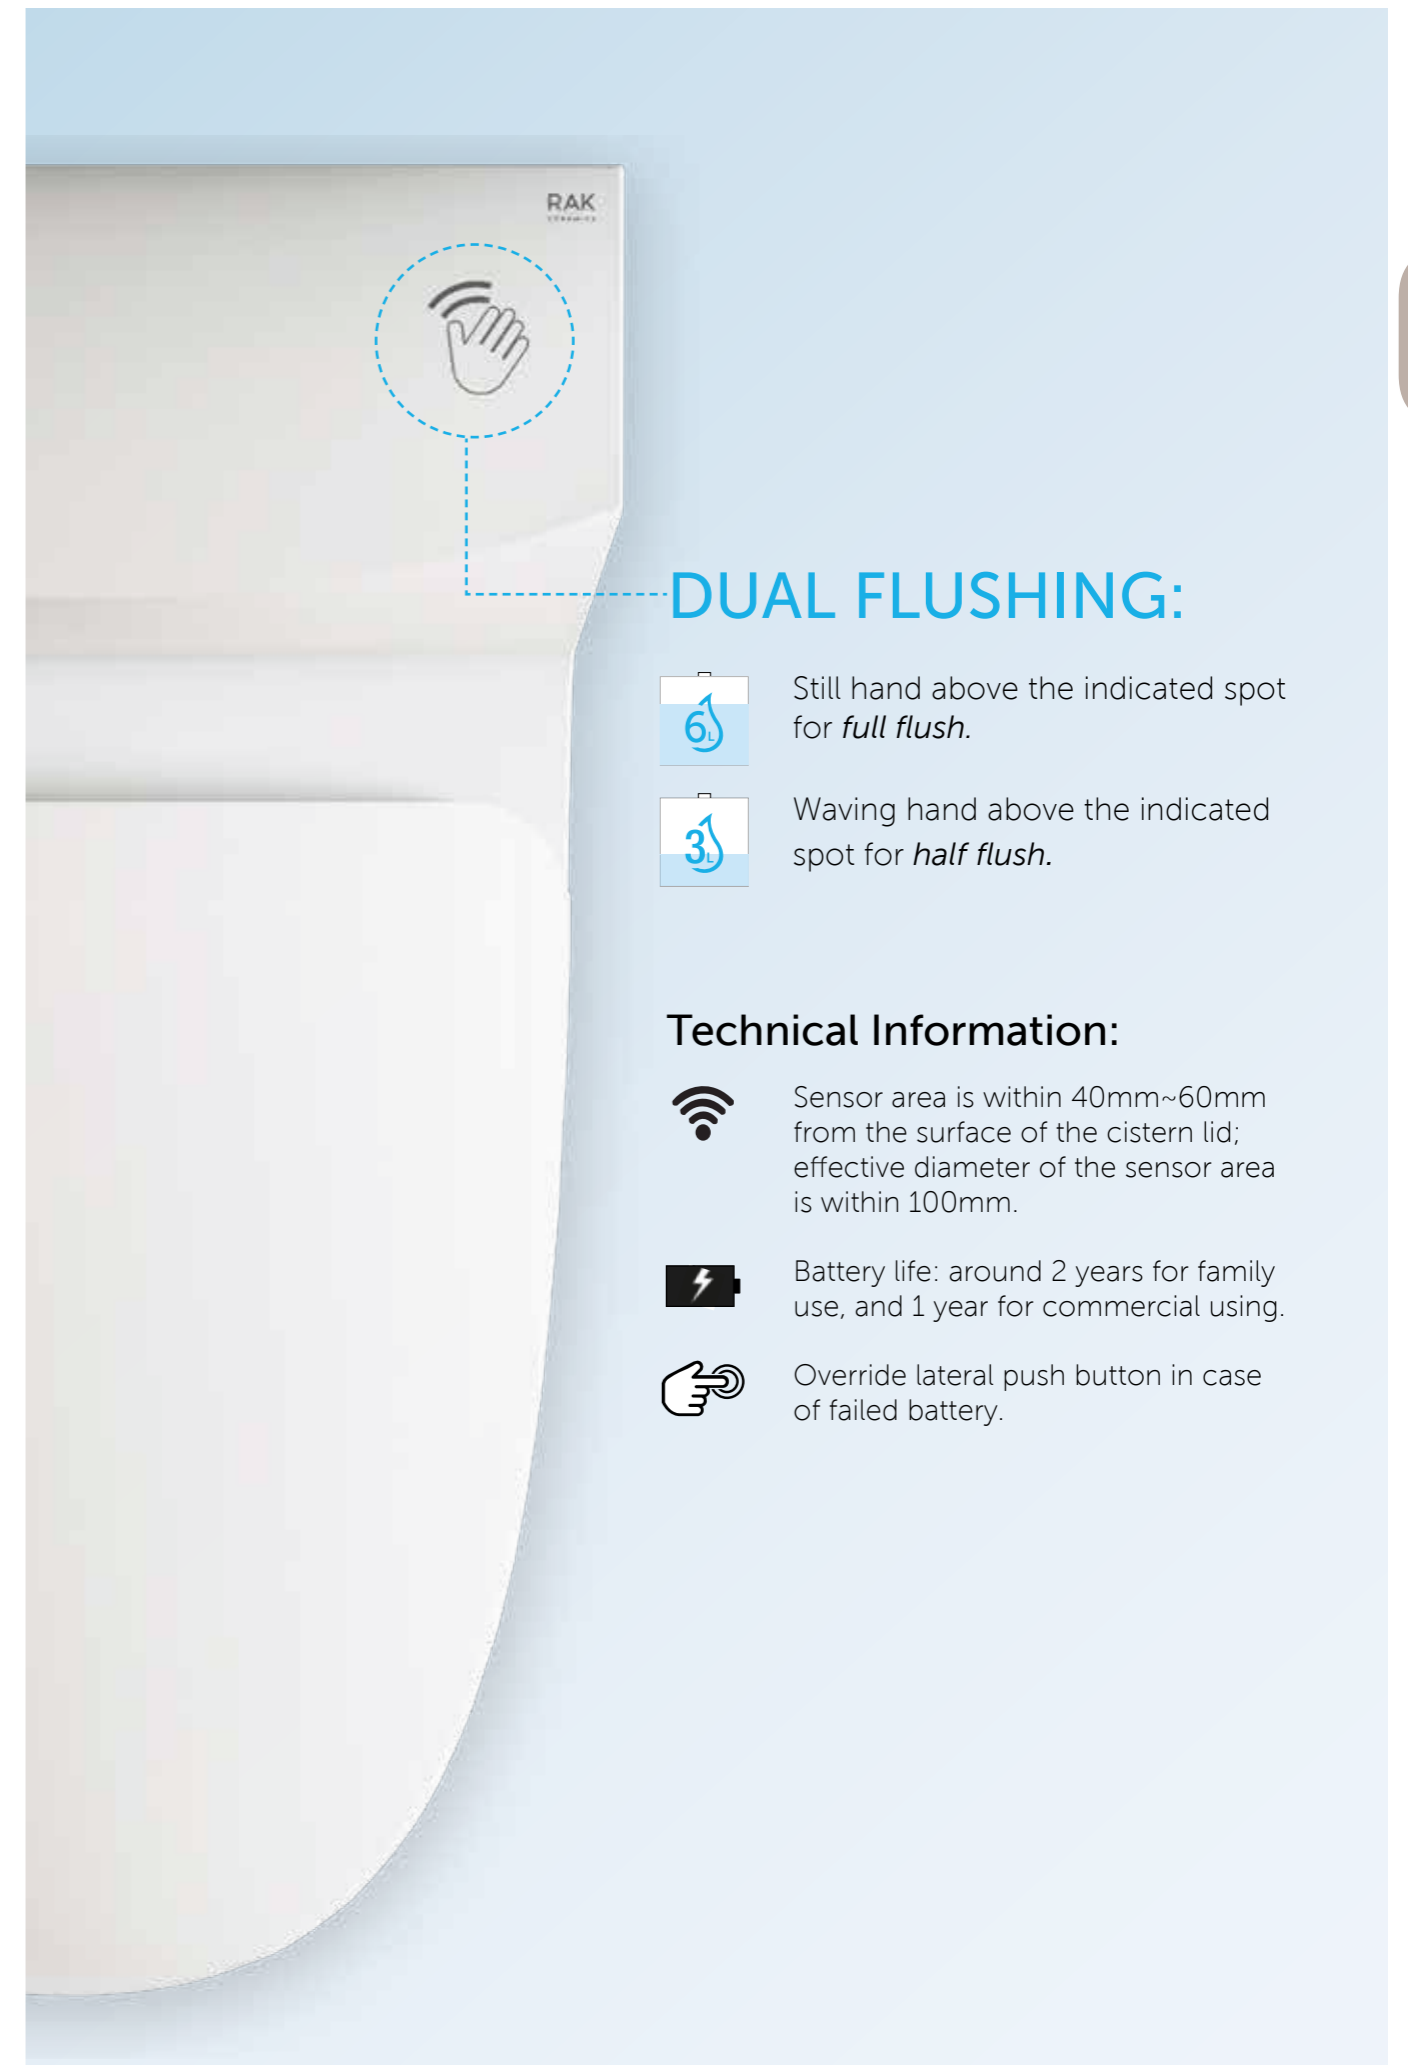

RAK-PLANO
COUNTER TOP SURFACES

Touchless flushing

Enjoy the same hands-free, germ-free experience of commercial restrooms. With the new RAK Ceramics Touchless Flushing System, this same ease of use and minimal spreading of germs has finally expanded to home use toilets. A sensor module placed underneath the toilet's cistern lid runs on four AA batteries. It utilizes emerging sensing technology, which projects an electromagnetic field that is both extremely accurate and reliable. This type of sensor detects the user in the projected field and initiates the dual flush: 6 liters keeping the hand above the spot, or 3 liters waving the hand.