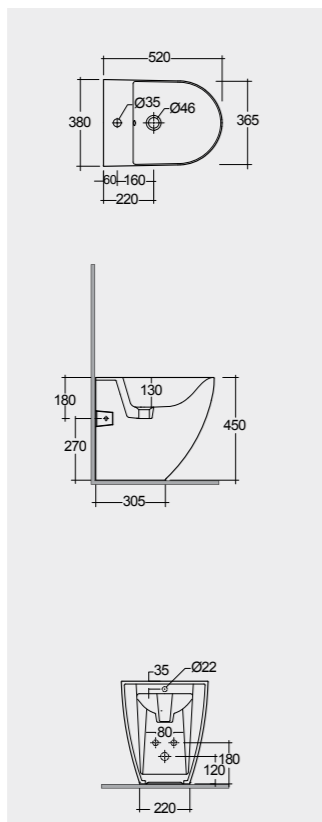

52 CM
DESBD2101AWHA

Hidden Fixations

58 CM
DESBD2017AWHA

Hidden Fixations
Comfort Height 42 CM

Measurements

Colours available

Colours shown here are as close to actual sanitaryware as printing process will allow