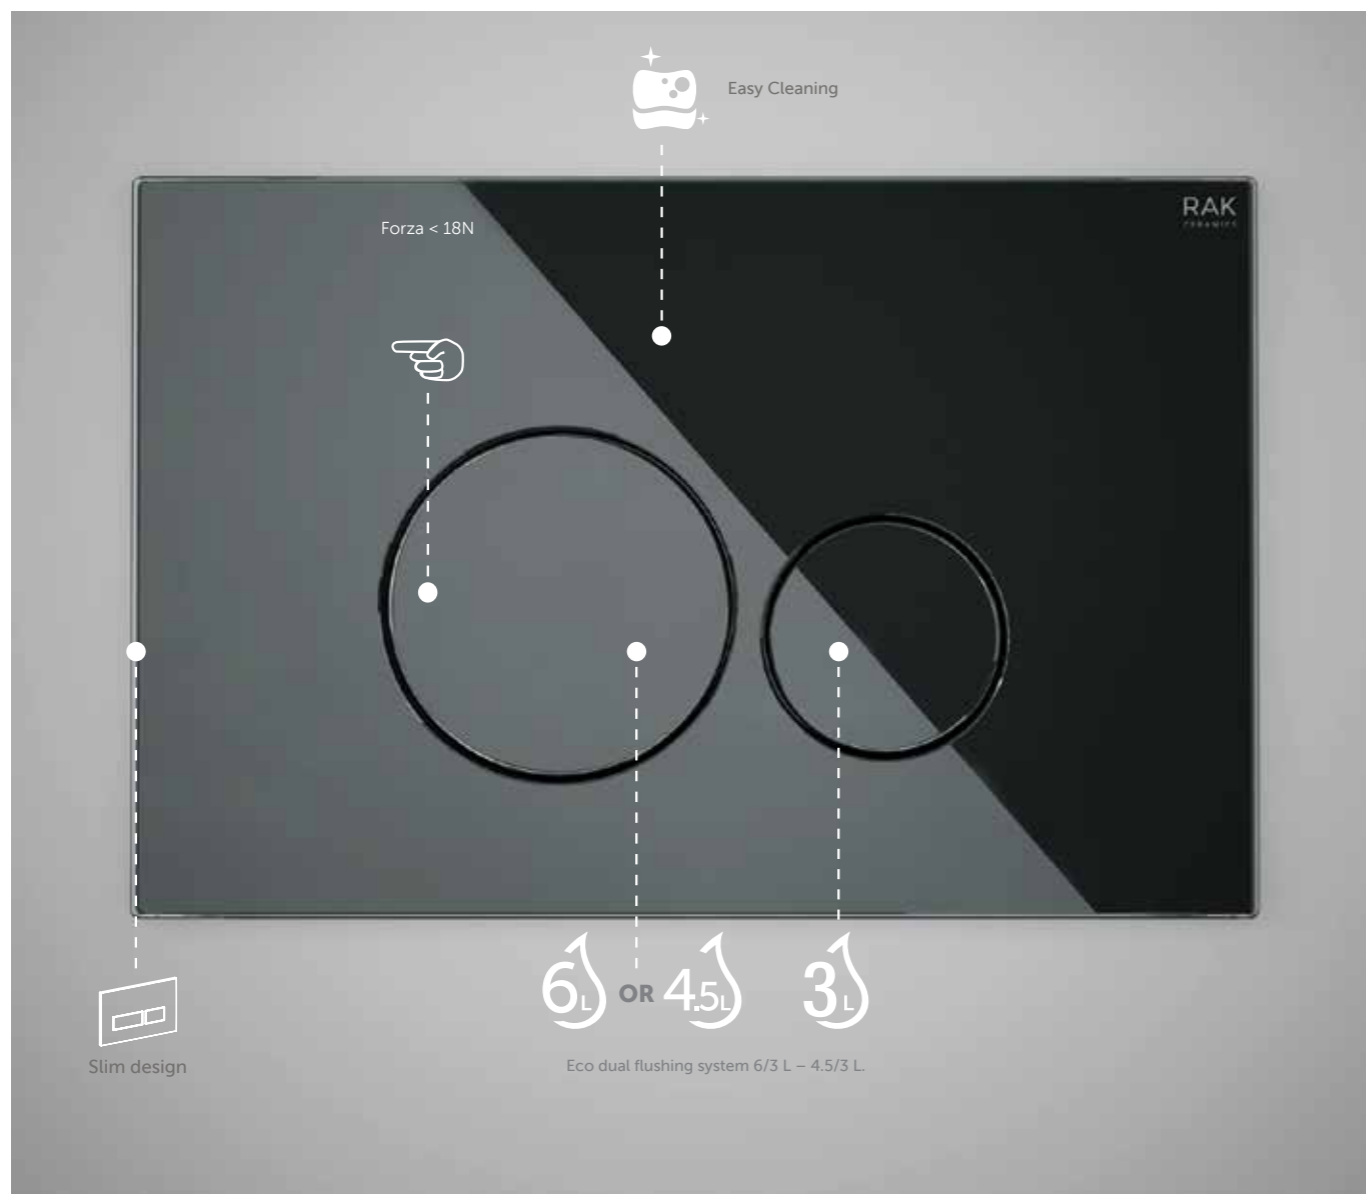

Measurements

Measurements

Matt White

Matt Black

RAK-ECOFIX

FLUSHING SYSTEM

RAK-Ecofix Flushing systems by RAK Ceramics are the ideal solution for all types of hydro-sanitary systems. Invisible built-in flushing systems combine functionality and aesthetics, saving space in every bathroom. The new and elegant push plates integrate perfectly with any style and design of dual flush systems to reduce water consumption.