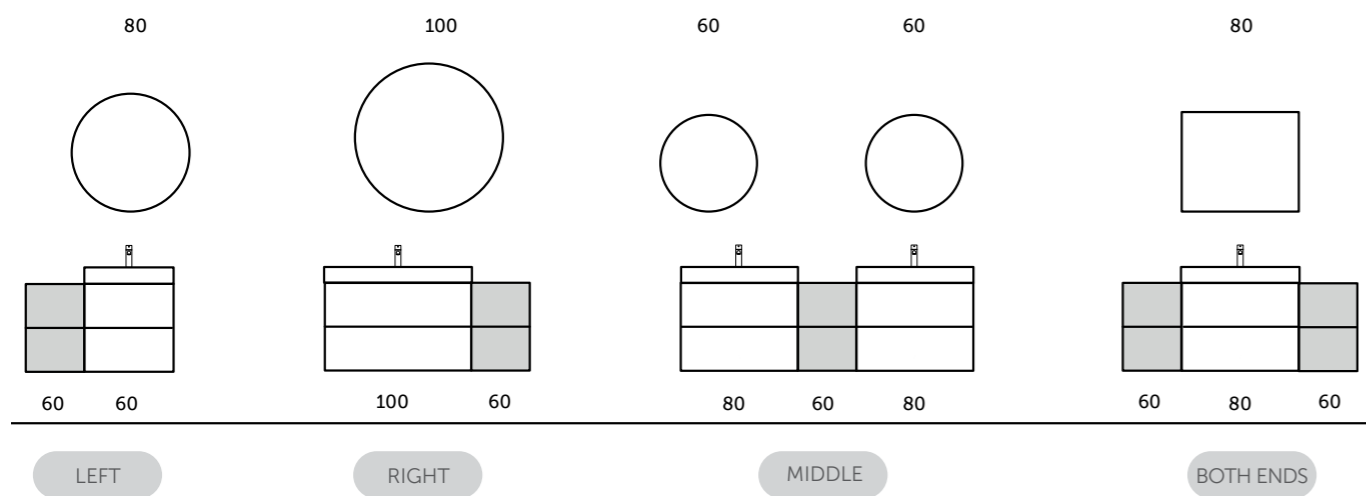

WITH RAK-DES WASHBASINS