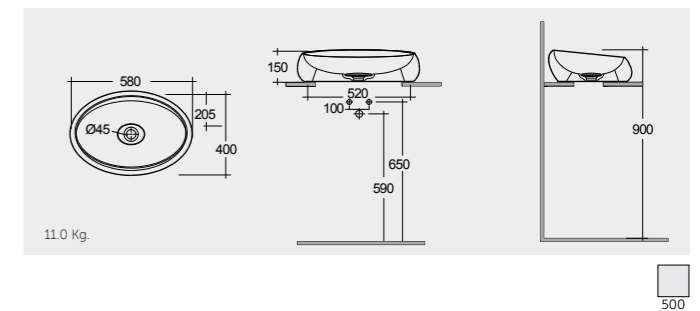

CLOCT6000500A Drain Not Included
Drain Cover: CLOAC4400500A