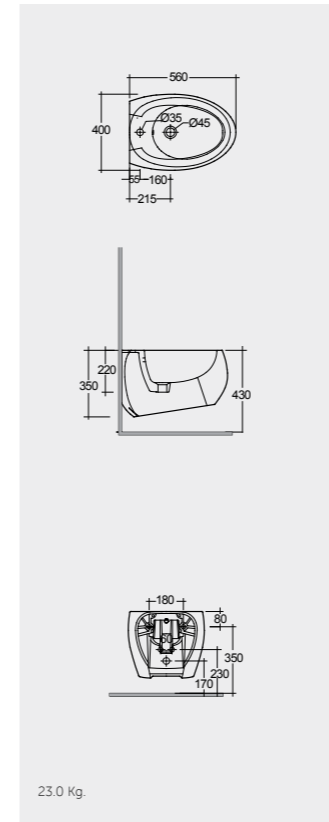

Measurements

Notes

All dimensions in mm tolerance $\pm 5\%$ for below 200mm
and $\pm 3\%$ for above 200mm