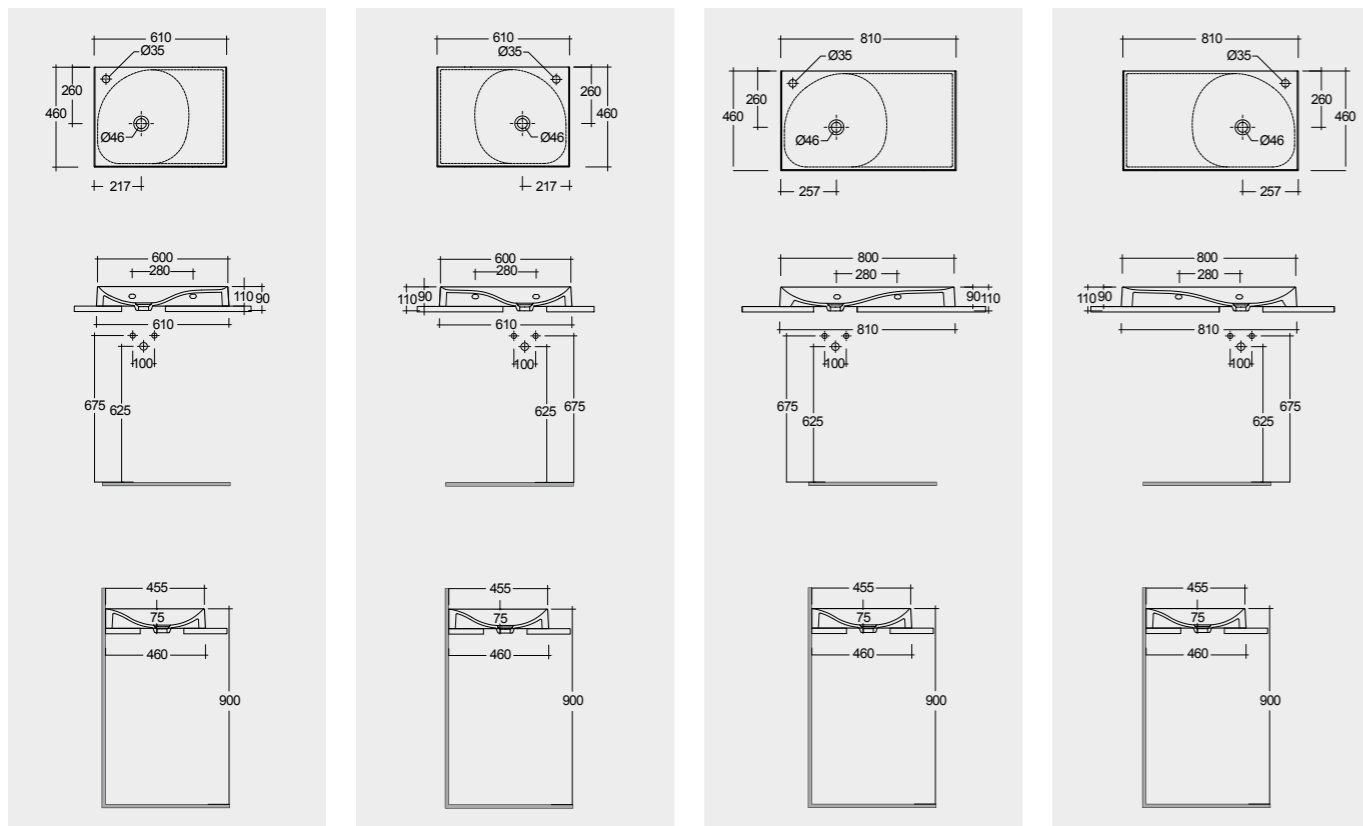

Drain Not Included

Drain Not Included

Measurements

Notes

All dimensions in mm tolerance $\pm 5\%$ for below 200mm and $\pm 3\%$ for above 200mm

Models

100 CM Right Ledge
REMWB110101AWHA
 100 CM Left Ledge
REMWB210101AWHA
 120 CM Right Ledge
REMWB112101AWHA
 120 CM Left Ledge
REMWB212101AWHA