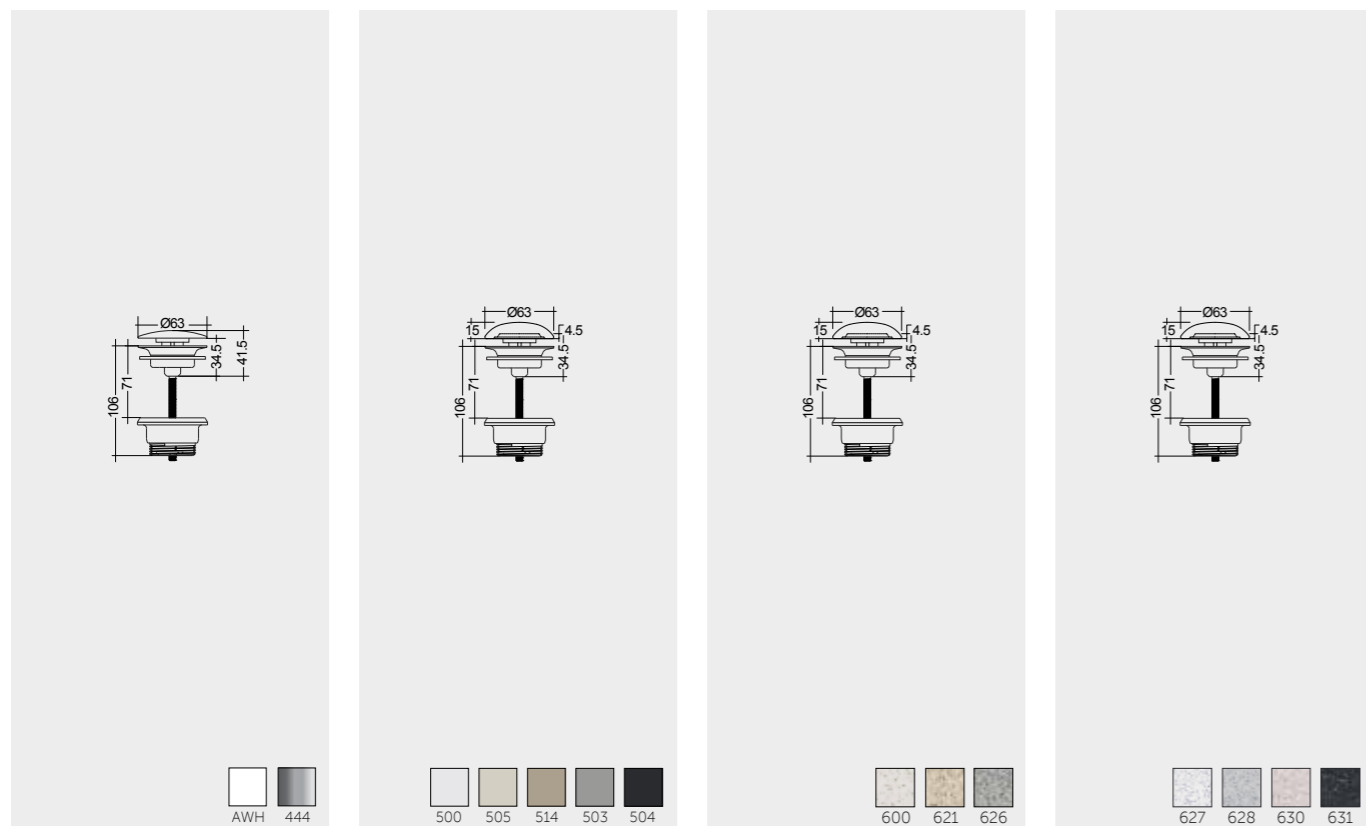

Measurements