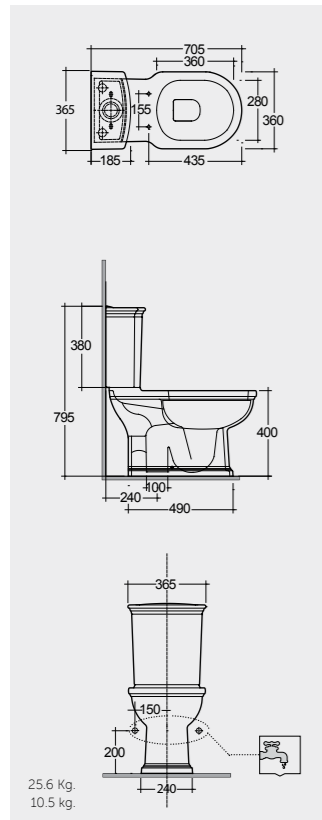

Back Open
With Push Button

70 CM
WT11AWHA
WT10AWHA

Back Open
With Push Button

70 CM
WT03AWHA
WT22AWHA

Back Open
With Front Lever

70 CM
WT11AWHA
WT22AWHA

Back Open
With Front Lever

Measurements