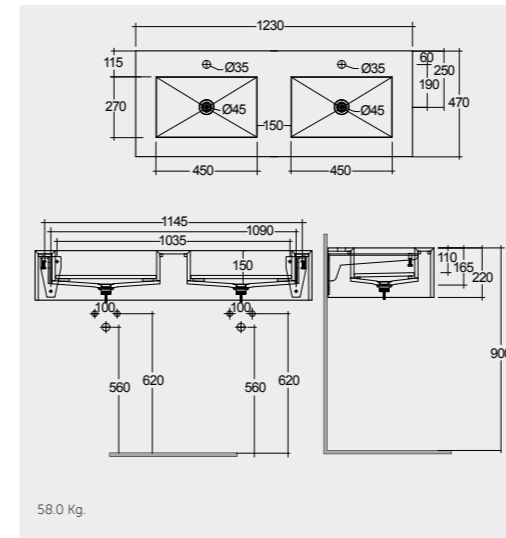

- 100 CARRARA (LAPPATO)
- 101 MACAUBAS (NATURAL)
- 102 TRAVERTINO IVORY (LAPPATO)
- 103 SURFACE XL COOL GREY (NATURAL)
- 104 BEHIND GREY (NATURAL)
- 105 UNI DARK BLACK (NATURAL)

- 100 CARRARA (LAPPATO)
- 101 MACAUBAS (NATURAL)
- 102 TRAVERTINO IVORY (LAPPATO)
- 103 SURFACE XL COOL GREY (NATURAL)
- 104 BEHIND GREY (NATURAL)
- 105 UNI DARK BLACK (NATURAL)

- 100 CARRARA (LAPPATO)
- 101 MACAUBAS (NATURAL)
- 102 TRAVERTINO IVORY (LAPPATO)
- 103 SURFACE XL COOL GREY (NATURAL)
- 104 BEHIND GREY (NATURAL)
- 105 UNI DARK BLACK (NATURAL)

- 100 CARRARA (LAPPATO)
- 101 MACAUBAS (NATURAL)
- 102 TRAVERTINO IVORY (LAPPATO)
- 103 SURFACE XL COOL GREY (NATURAL)
- 104 BEHIND GREY (NATURAL)
- 105 UNI DARK BLACK (NATURAL)