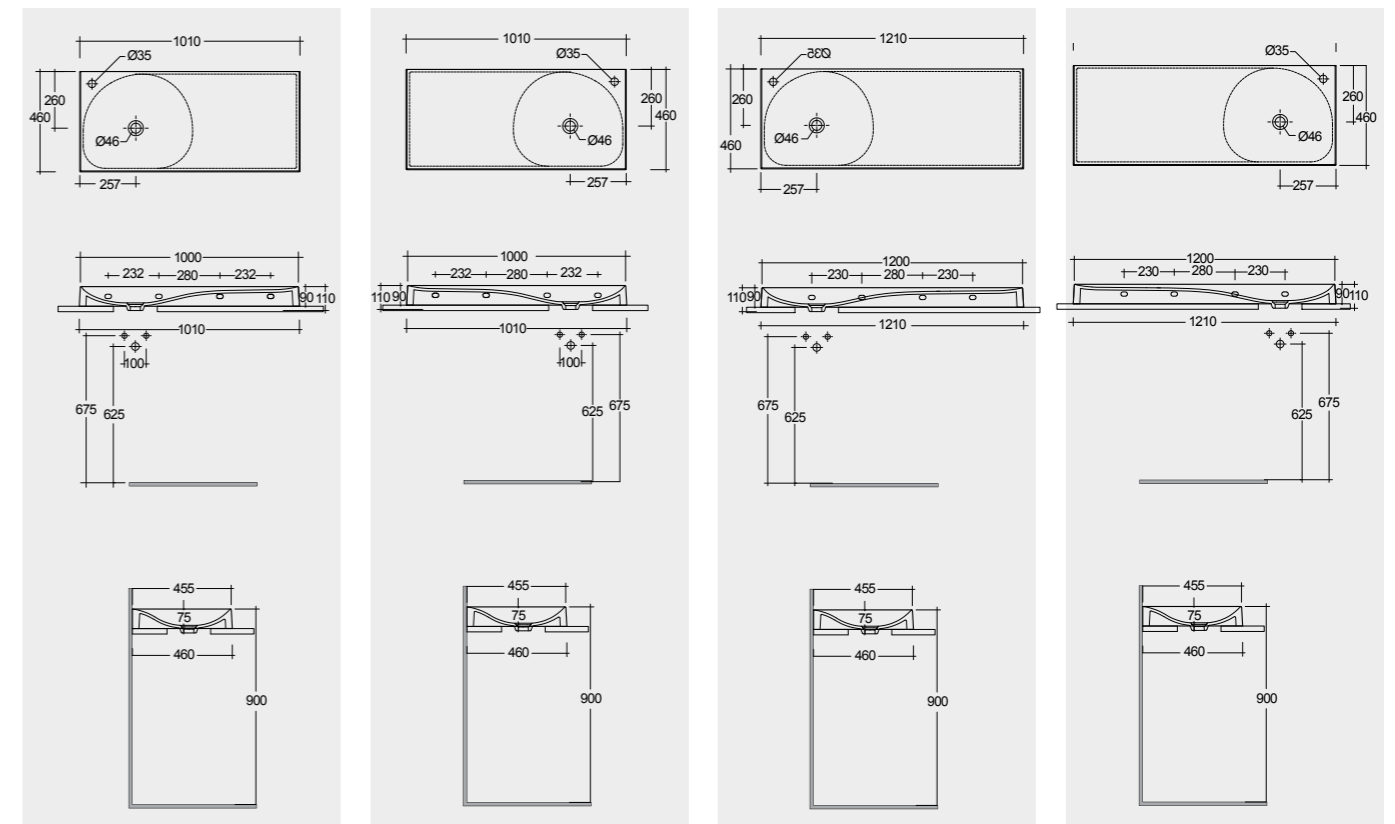

Measurements

Notes

All dimensions in mm tolerance $\pm 5\%$ for below 200mm
and $\pm 3\%$ for above 200mm