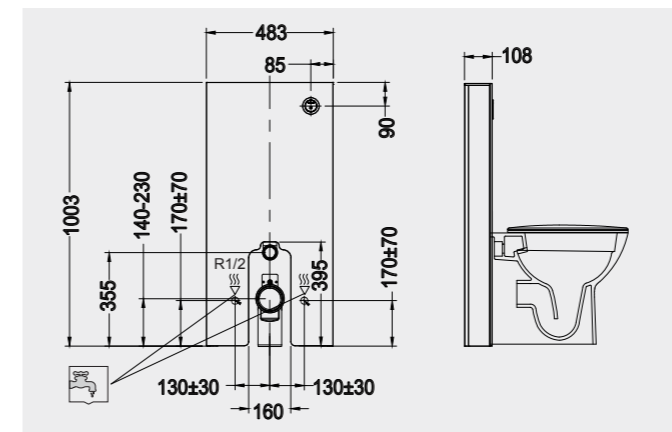

Measurements

Suitable (BTW) Models for Floor Standing Cabinet Cistern :

RAK-Caroline - P trap	RAK-Orient - P trap
RAK-Compact - P trap	RAK-Orient - P trap
RAK-Florence - P trap	RAK-Resort - P trap
RAK-Karla - P trap	RAK-Series 600 - P trap
RAK-Metropolitan Deluxe - P trap	RAK-Summit - P trap
RAK-Moon - P trap	RAK-Venice - P trap
RAK-Morning - P trap	RAK-Venice - P trap
RAK-Opulence - P trap	
RAK-One - P trap