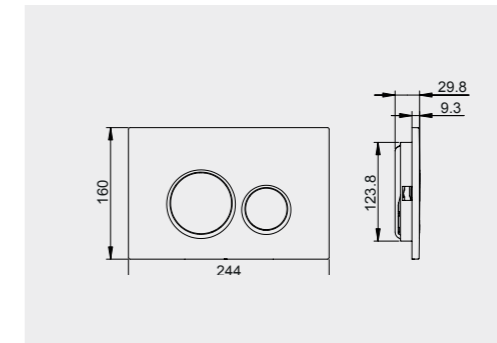

RAK-ECOFIX / GEBERIT COMPATIBLE PUSH PLATES

- 500 FSRAKPPL003500
- 505 FSRAKPPL003505
- 514 FSRAKPPL003514
- 503 FSRAKPPL003503
- 504 FSRAKPPL003504