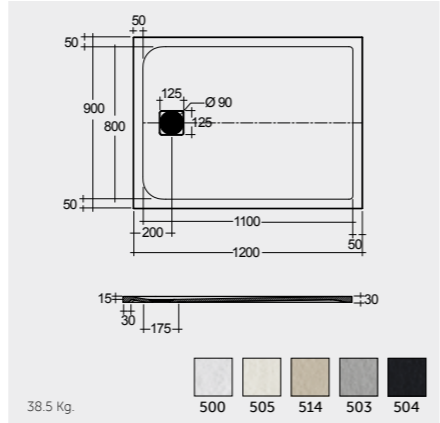

90 X 100 CM
RFST090100S500