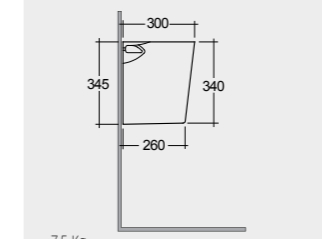

Measurements

Notes

All dimensions in mm tolerance $\pm 5\%$ for below 200mm
and $\pm 3\%$ for above 200mm