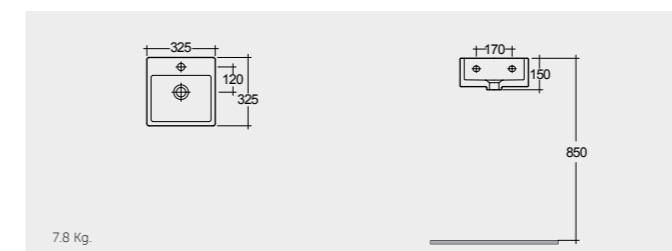

OC97AWHA

RAK-Nova Sink 46 CM

OC116AWHA

RAK-Tasha 32 CM

OC146AWHA

WASH BASINS FOR FURNITURE

DROP IN WASH BASINS

41 x 22CM
JOYWB4106AWHA