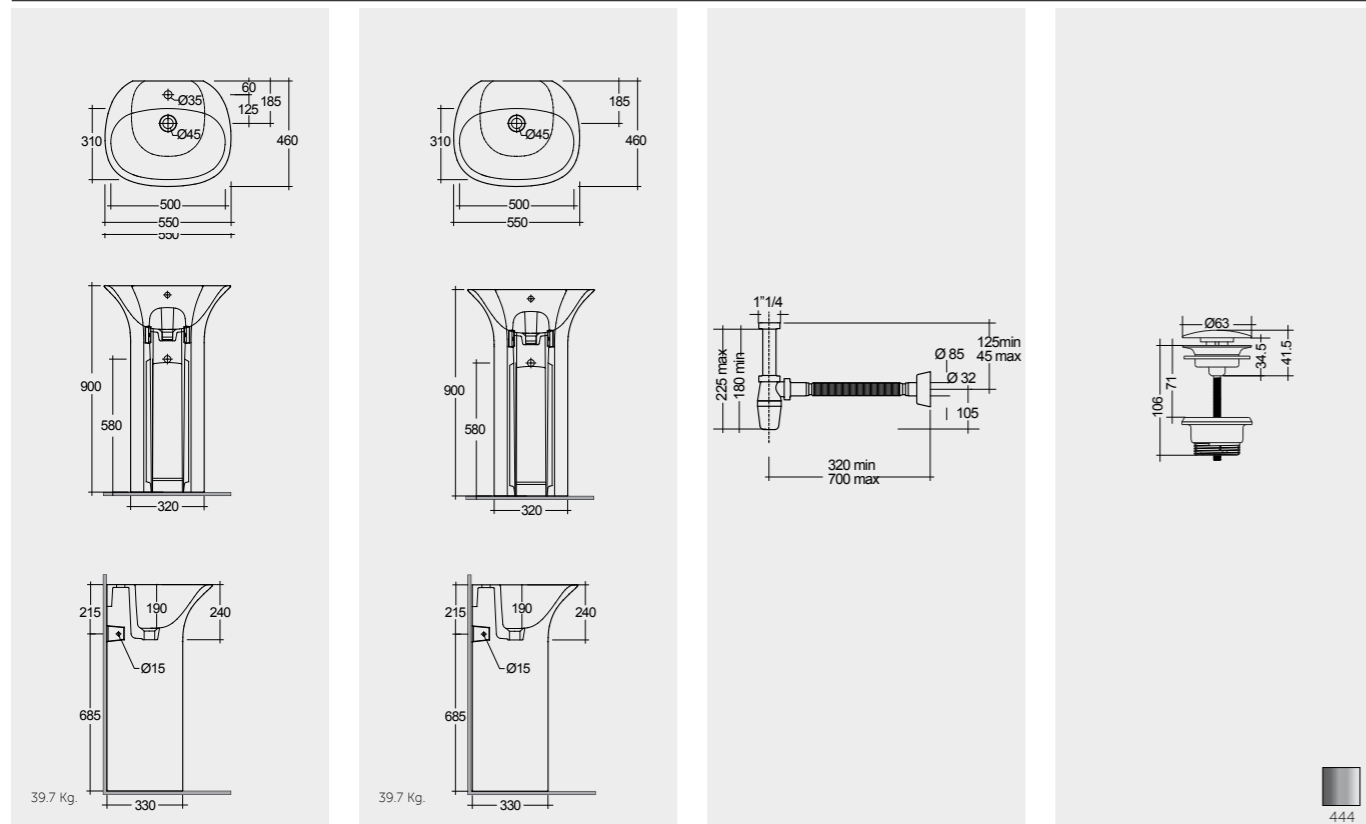

Measurements

Colours available

Colours shown here are as close to actual sanitaryware as printing process will allow