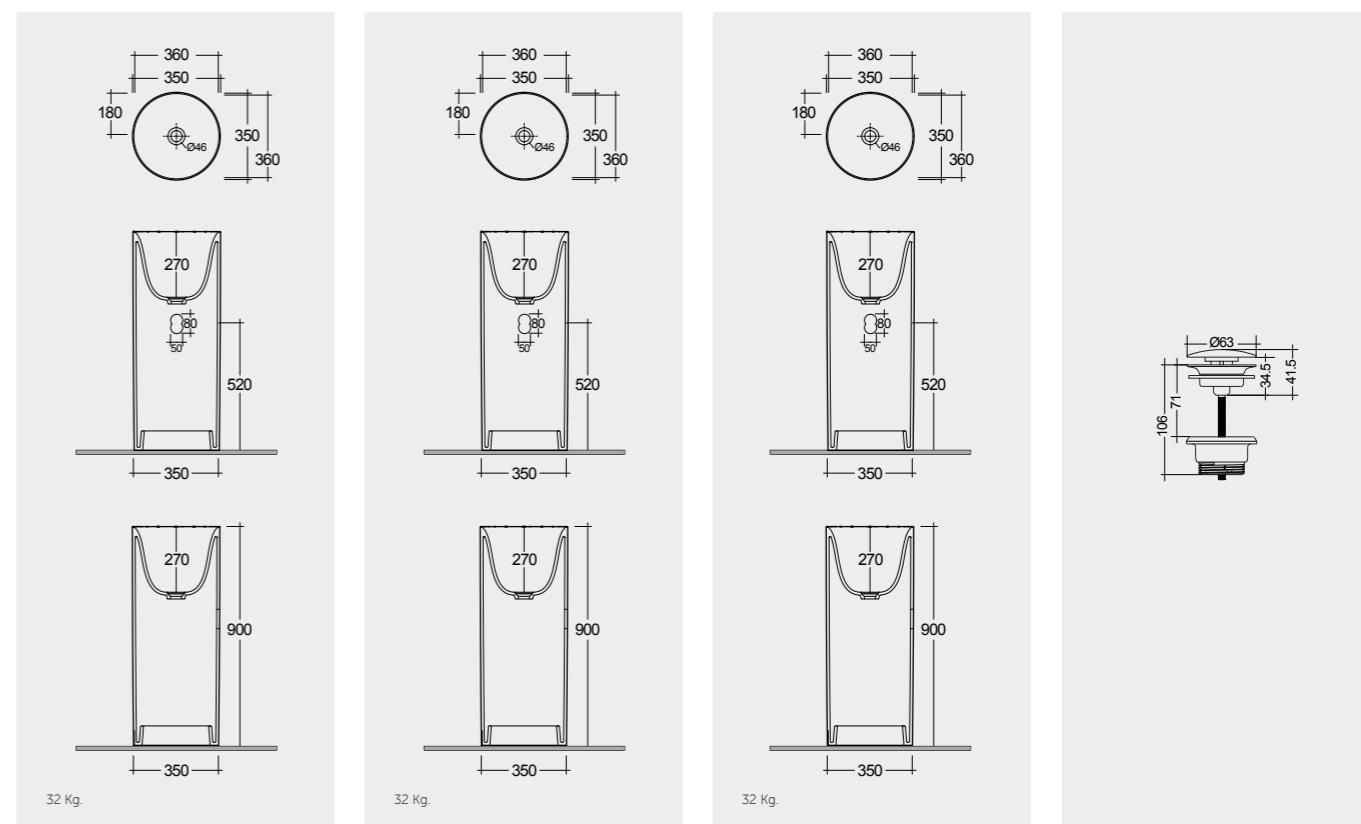

Wall Outlet

Wall Outlet

Wall Outlet

Measurements

Notes

All dimensions in mm tolerance $\pm 5\%$ for below 200mm and $\pm 3\%$ for above 200mm

Models

36 CM
PETFS23600AWHA