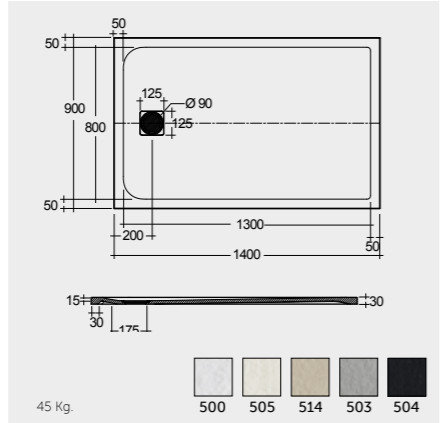

90 X 120 CM
RFST090120S500