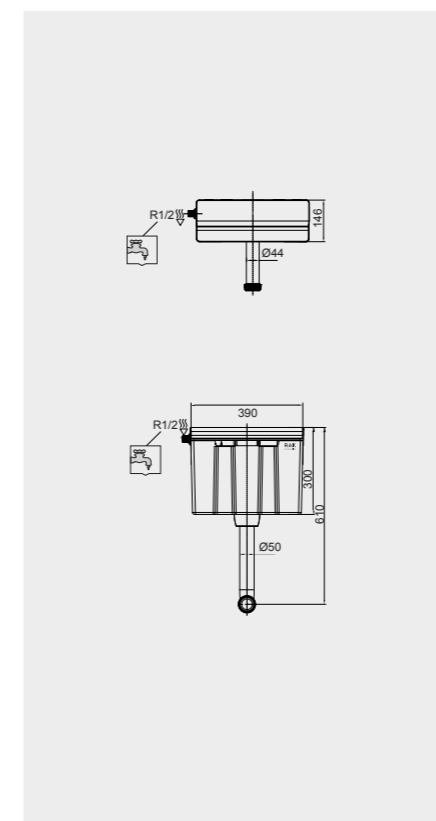

Measurements