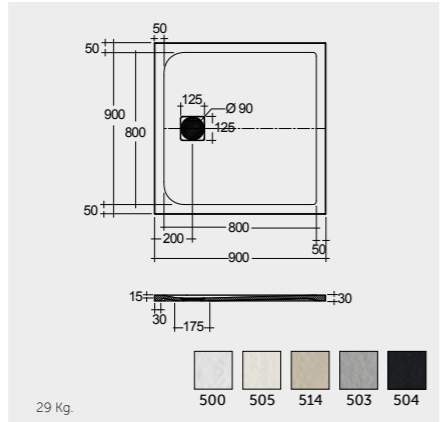

All dimensions in mm tolerance $\pm 5\%$ for below 200mm and $\pm 3\%$ for above 200mm

RECTANGULAR 90 CM WIDE

RECTANGULAR 100 CM WIDE

SHOWER DRAIN DEPTH OF WATER SEAL 30MM

SHOWER DRAIN MEMBRANE WATER SEAL