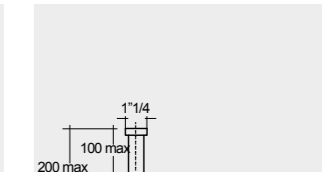

Measurements

Notes

All dimensions in mm tolerance $\pm 5\%$ for below 200mm
and $\pm 3\%$ for above 200mm