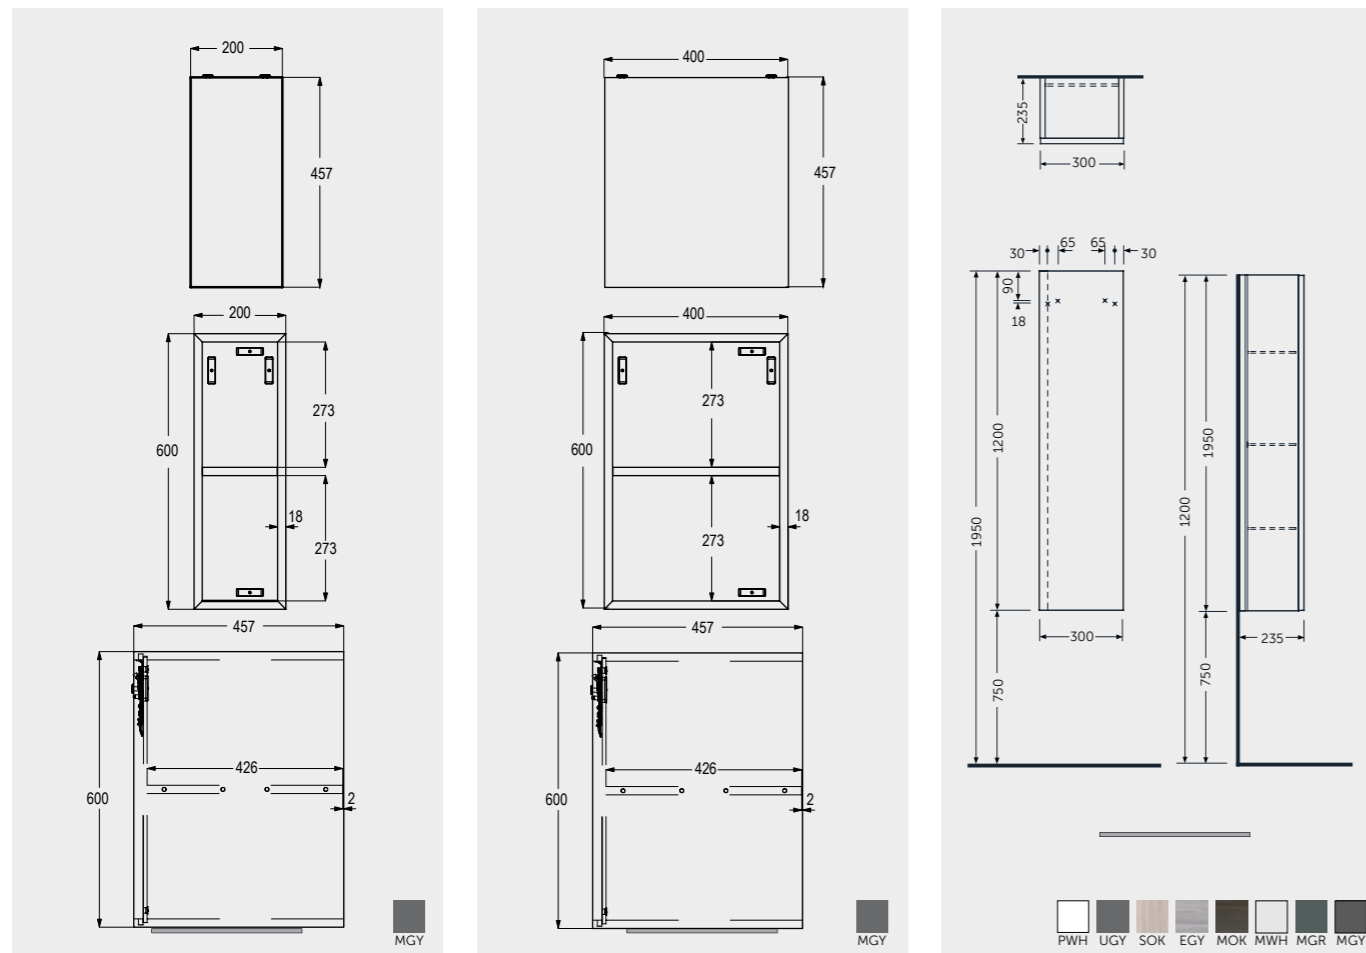

OPEN STORAGE AND TALL CABINET UNITS

OPEN STORAGE UNIT

20 CM
JOYOS020MGY

40 CM
JOYOS040MGY

TALL CABINET UNIT

W 30 x D 23 x H 120CM
JOYTS120UGY

Measurements

Notes