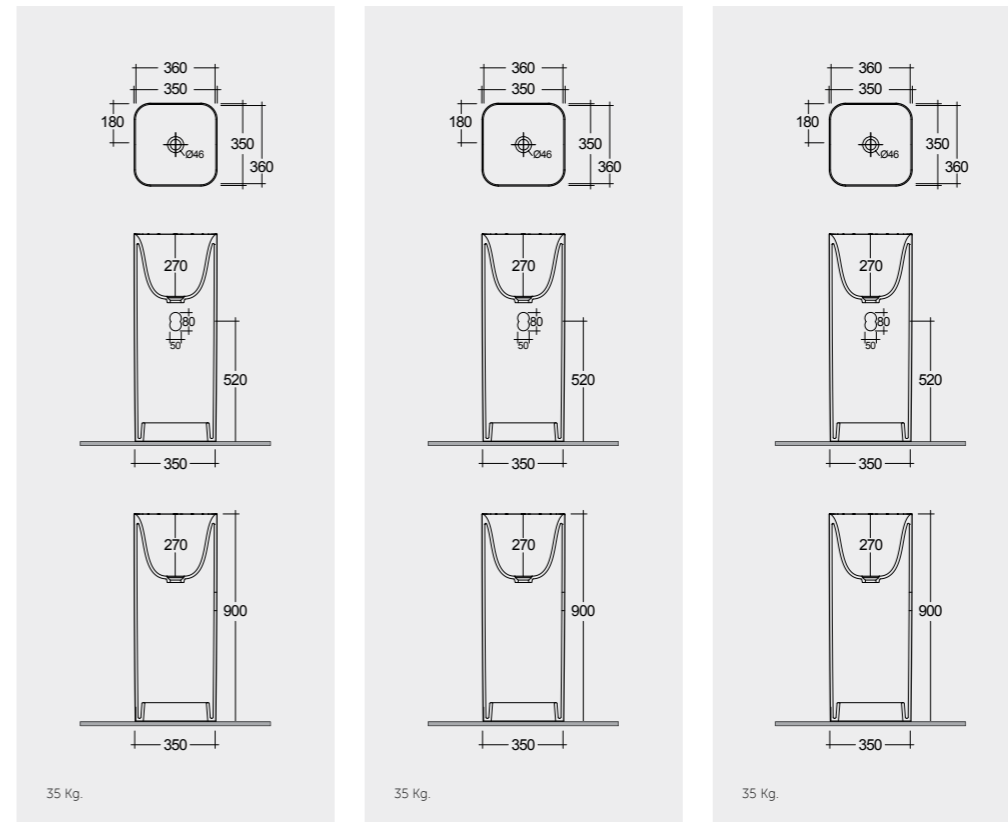

Measurements

Models

36 CM
PETCT13400AWHA

36 CM
PETCT13400500A

36 CM
PETCT13400504A

FREE-FLOW
CHROME : DUO002444

Measurements

17.5 Kg.