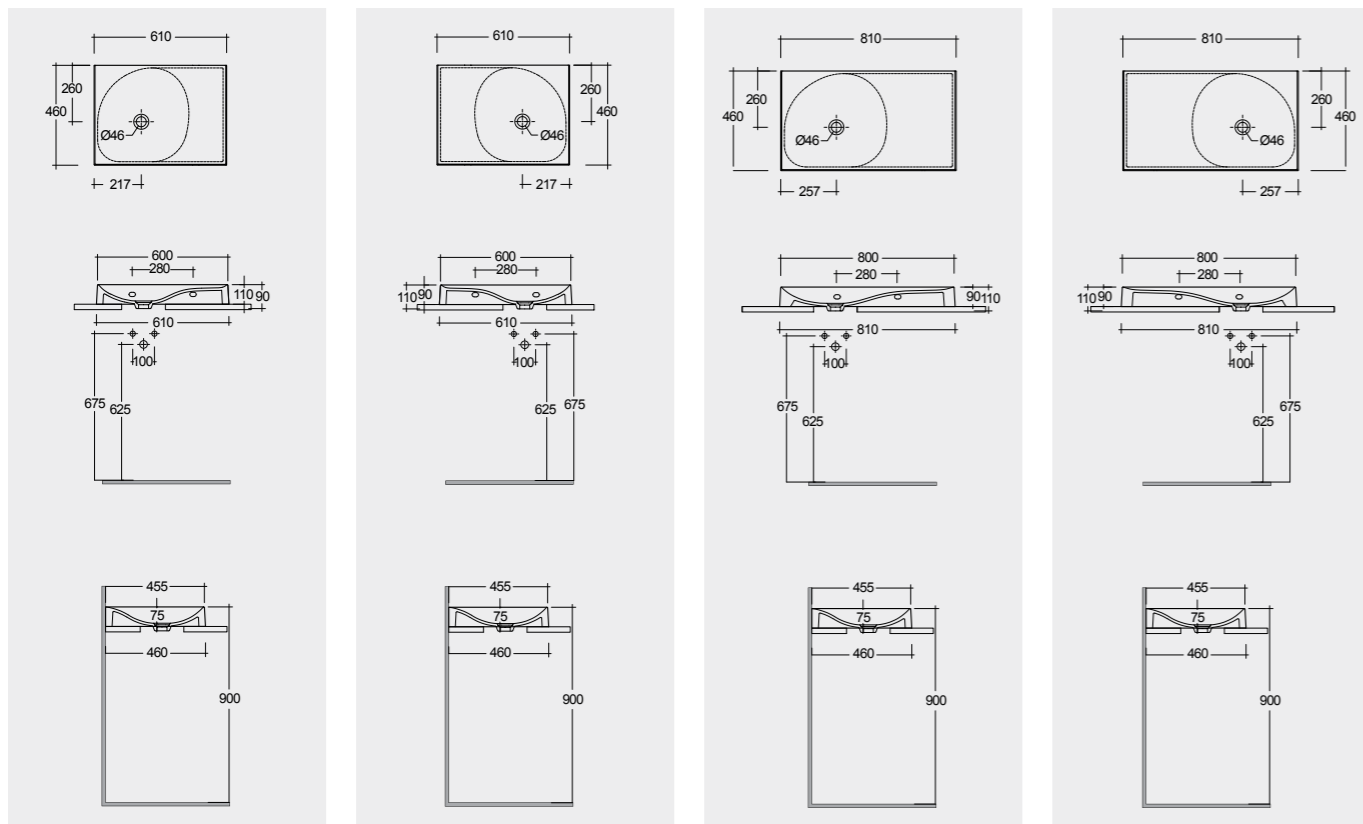

 60 CM Right Ledge
REMWB106100AWHA
  60 CM Left Ledge
REMWB206100AWHA
  80 CM Right Ledge
REMWB108100AWHA
  80 CM Left Ledge
REMWB208100AWHA

Drain Not Included
No Faucet Hole

Drain Not Included
No Faucet Hole

Drain Not Included
No Faucet Hole

Drain Not Included
No Faucet Hole

Measurements

Notes

All dimensions in mm tolerance $\pm 5\%$ for below 200mm and $\pm 3\%$ for above 200mm

Models

 100 CM Right Ledge
REMWB110100AWHA
  100 CM Left Ledge
REMWB210100AWHA
  120 CM Right Ledge
REMWB112100AWHA
  120 CM Left Ledge
REMWB212100AWHA