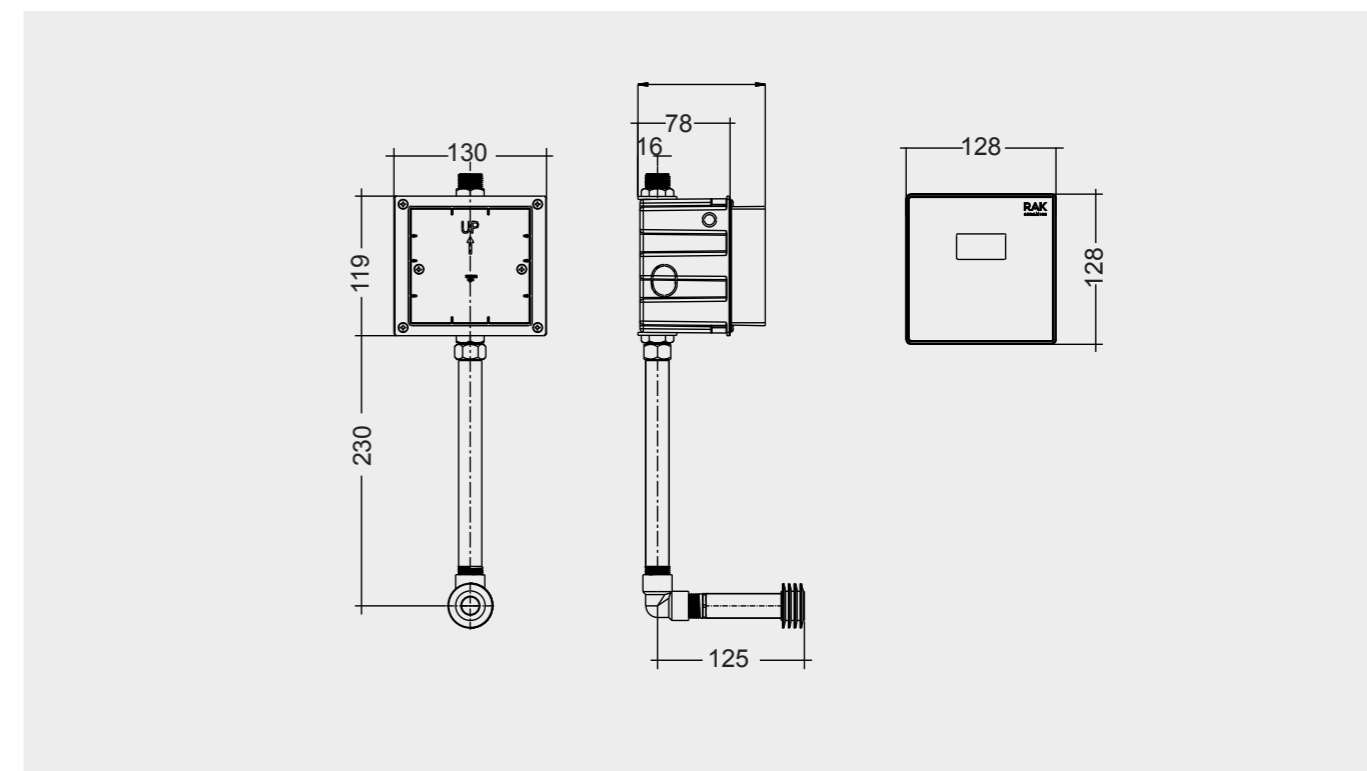

Measurements