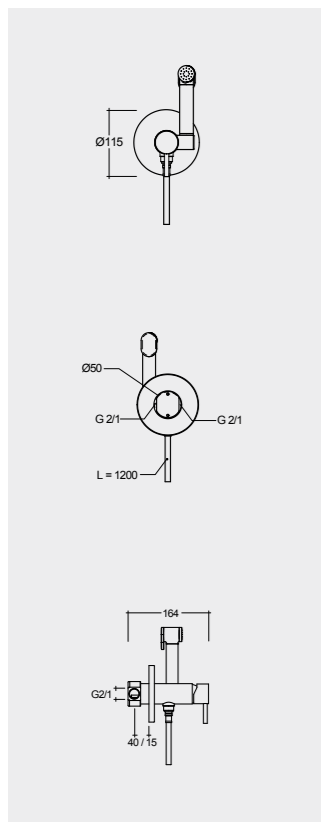

TECHNICAL ACCESSORIES

RAK-DUO / SPRAY DOUCHE SETS (SHATAFF)

Models

SET WITH MIXER (SHATAFF)
BRASS CHROME :
SPRDOMX0001

Measurements

SET WITH MIXER (SHATAFF)
BRASS CHROME : SPRDOMX0001

Notes

All dimensions in mm tolerance $\pm 5\%$ for below 200mm
and $\pm 3\%$ for above 200mm