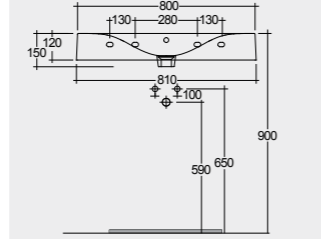

Measurements

Colours available

Colours shown here are as close to actual sanitaryware as printing process will allow