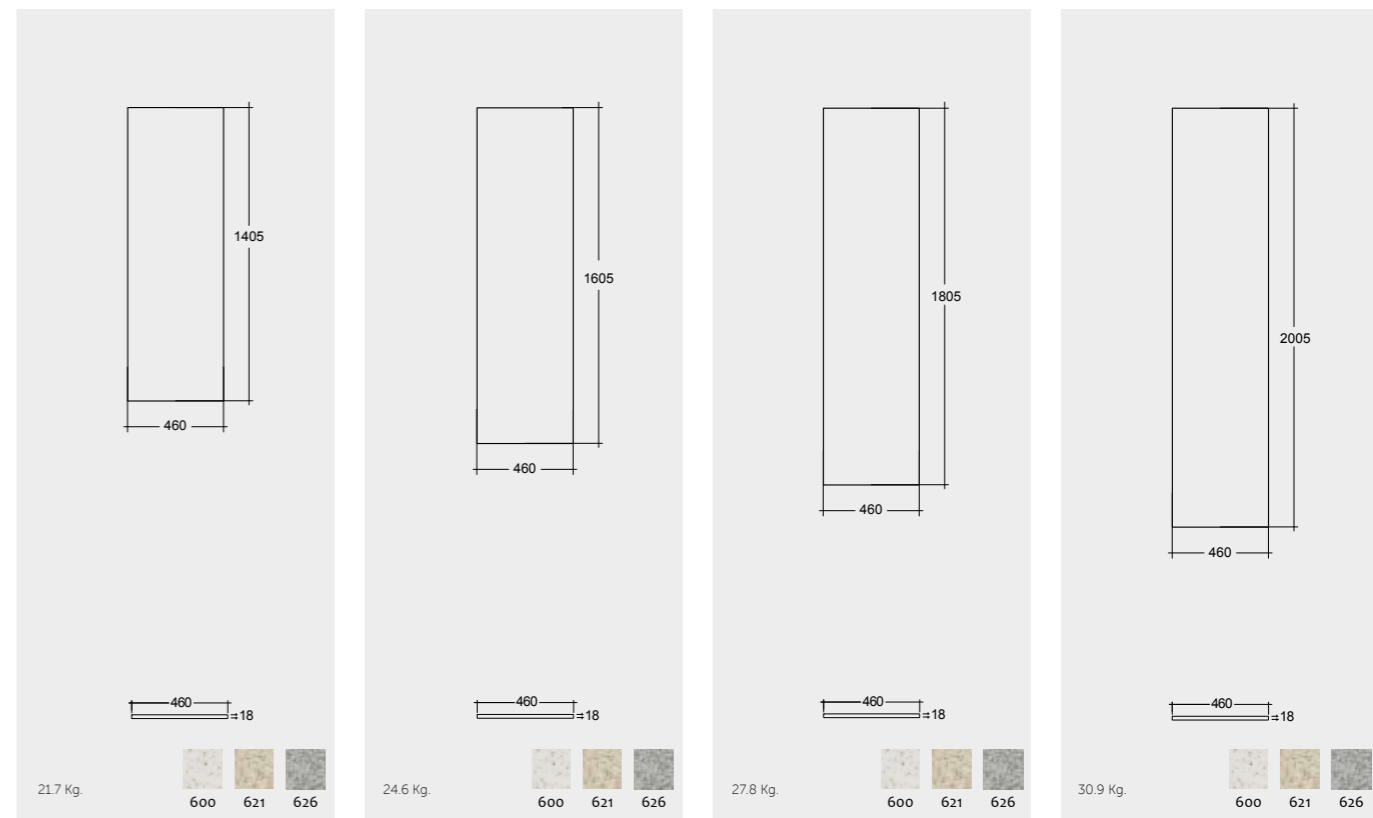

Counter Top Slab 161 CM + Bowl

161 CM
PLASL16146600

Counter Top Slab 181 CM + Bowl

181 CM
PLASL18146600

Counter Top Slab 201 CM + Bowl

201 CM
PLASL20146600

Measurements

Measurements