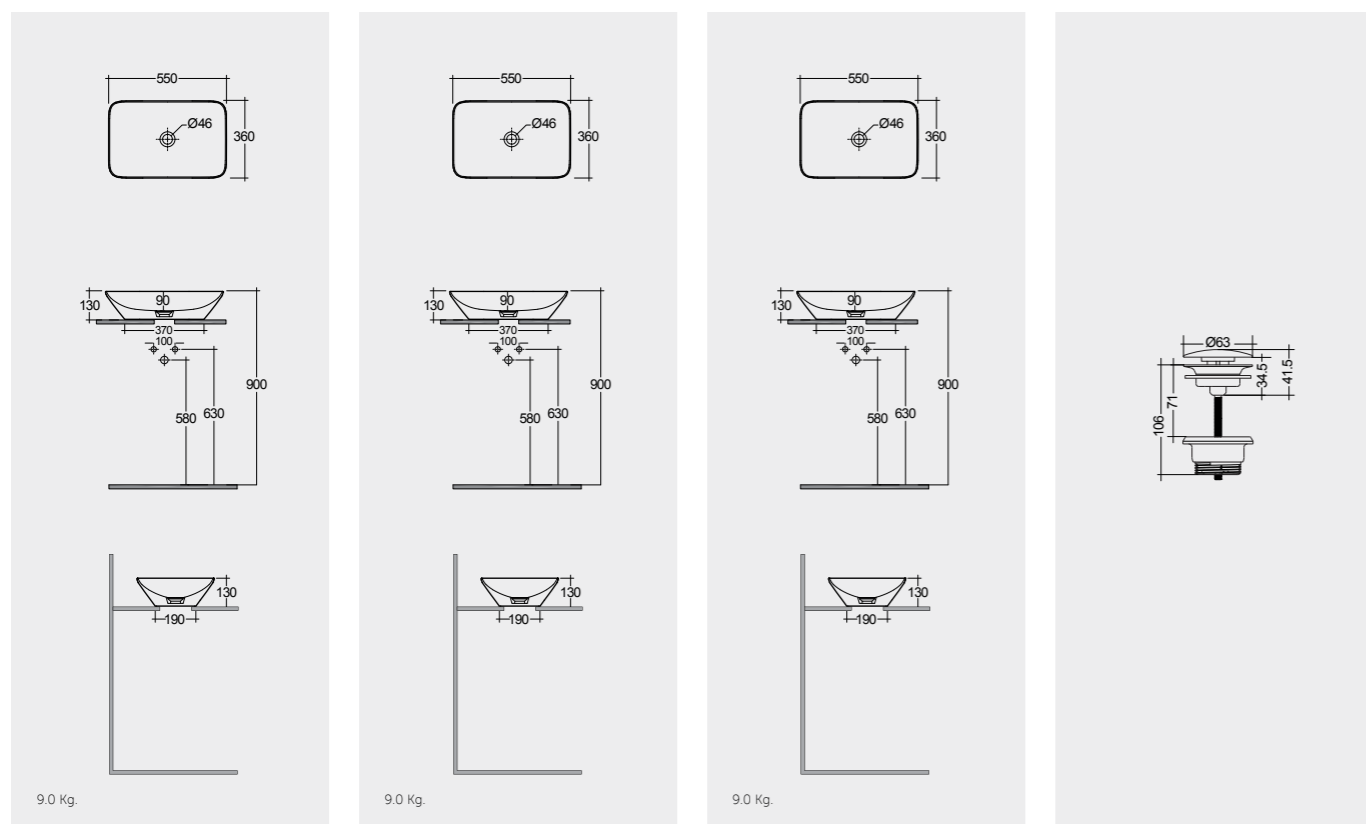

Measurements

9.0 Kg.

9.0 Kg.

9.0 Kg.

Notes

All dimensions in mm tolerance $\pm 5\%$ for below 200mm and $\pm 3\%$ for above 200mm