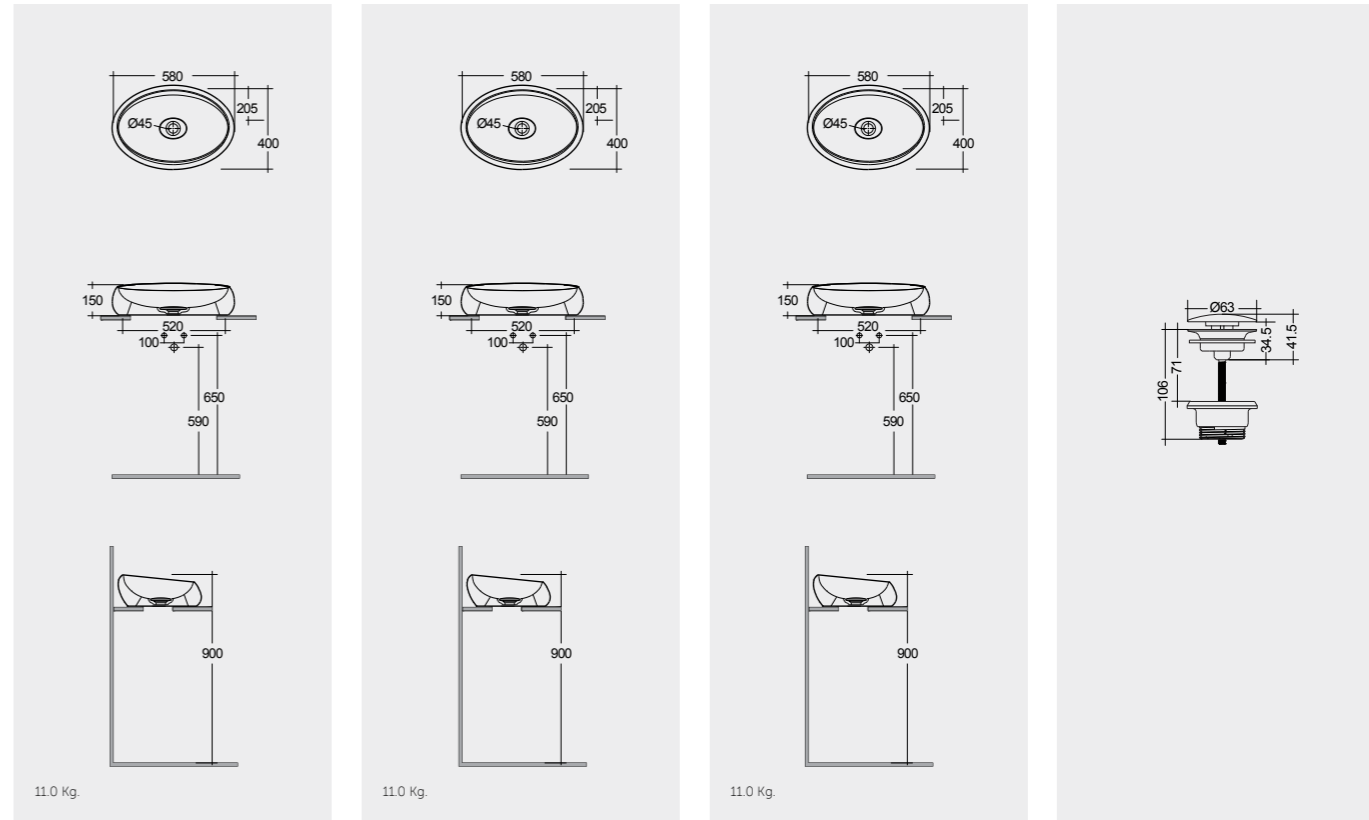

Measurements

Notes

All dimensions in mm tolerance $\pm 5\%$ for below 200mm and $\pm 3\%$ for above 200mm