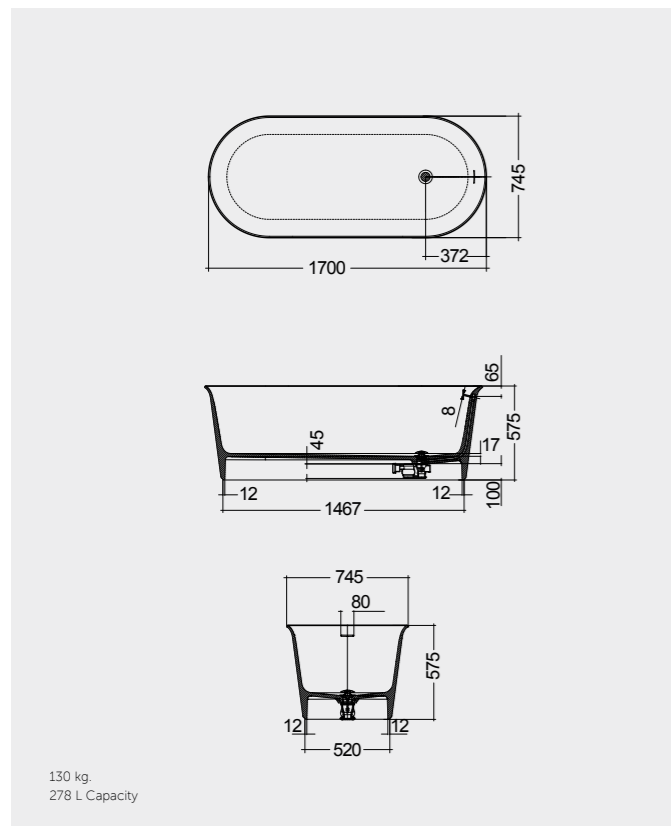

Measurements