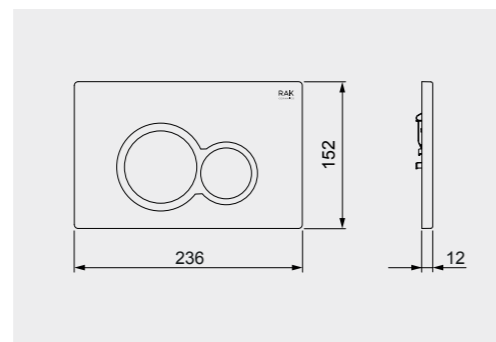

- White FS04RAKWHRO8C
- Chrome FS04RAKCPB8C
- Matt Chrome FSRAKPPL001