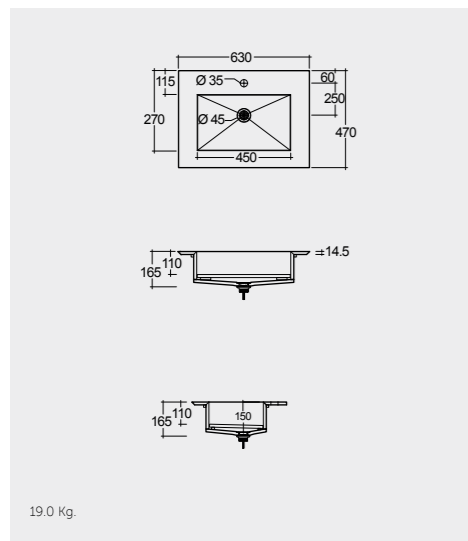

- 100 CARRARA (LAPPATO)
- 101 MACAUBAS (NATURAL)
- 102 TRAVERTINO IVORY (LAPPATO)
- 103 SURFACE XL COOL GREY (NATURAL)
- 104 BEHIND GREY (NATURAL)
- 105 UNI DARK BLACK (NATURAL)