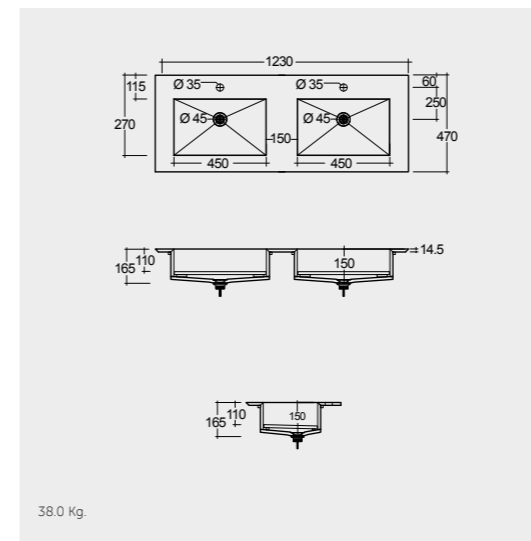

- 100 CARRARA (LAPPATO)
- 101 MACAUBAS (NATURAL)
- 102 TRAVERTINO IVORY (LAPPATO)
- 103 SURFACE XL COOL GREY (NATURAL)
- 104 BEHIND GREY (NATURAL)
- 105 UNI DARK BLACK (NATURAL)

RAK-PRECIOUS + RAK-JOY

RAK Precious drop in washbasins and countertop solutions can be combined with your favorite RAK-Joy bathroom vanity. RAK-Joy vanities are available in 4 different finishes, perfectly compatible with RAK-Precious colors and finishes.

I lavabi da incasso RAK-Precious ed i piani d'appoggio possono essere combinati al tuo mobile bagno RAK-Joy preferito. La gamma RAK-Joy è disponibile in 4 diverse finiture, perfettamente compatibili con colori e finiture RAK-Precious.

Les lavabos à encastrer de RAK-Precious et les plans de toilette peuvent être combinés avec votre meuble de salle de bains préféré de RAK-Joy. La gamme RAK-Joy est disponible en 4 finitions différentes, parfaitement compatibles avec les couleurs et les finitures de RAK-Precious.

Los lavabos de encastre y las encimeras RAK-Precious, se pueden combinar con sus muebles de baño RAK-Joy favoritos. Los muebles de baño RAK-Joy están disponibles en 4 acabados diferentes, perfectamente compatibles con los colores y acabados RAK-Precious.

Die Einbauwaschbecken von RAK-Precious sowie die Auflageflächen können mit Ihrem bevorzugten Badezimmermöbelstück kombiniert werden. Die gesamte Bandbreite von RAK-Joy ist in 4 verschiedenen Oberflächen verfügbar, die mit den Farben und Oberflächen von RAK-Precious bestens kompatibel sind.

Встраиваемые и монтирующиеся на столешницу раковины от RAK-Precious можно комбинировать с наиболее понравившейся тумбой из коллекции RAK-Joy. На выбор предлагается 4 различных отделки тумб RAK-Joy, которые идеально сочетаются с цветовой гаммой и отделочными материалами компании RAK-Precious.

PURE WHITE
(LAMILAK)

URBAN GREY
(LAMILAK)

SCANDINAVIAN OAK
(TECHWOOD)

GREY ELM
(TECHWOOD)

MOKA WALNUT
(TECHWOOD)

MATT GREY (only for Open Storage Units)
(LAMILAK)

Note | Nota | Remarque | Notas | Hinweis | Примечание

All dimensions in mm tolerance $\pm 5\%$ for below 200mm and $\pm 3\%$ for above 200mm | Tutte le dimensioni hanno una tolleranza di $\pm 5\%$ mm al di sotto dei 200mm e di $\pm 3\%$ mm al di sopra dei 200mm | Toutes les dimensions en mm tolérance $\pm 5\%$ pour moins de 200mm et $\pm 3\%$ pour plus de 200mm | Todas las medidas en mm con tolerancia de 5% para menos de 200mm y 3% para más de 200mm | Alle Abmessungen in mm, Toleranz $\pm 5\%$ für unter 200mm, und $\pm 3\%$ für über 200mm | Все размеры указаны в мм, погрешность $\pm 5\%$ ниже 200 мм и $\pm 3\%$ выше 200 мм