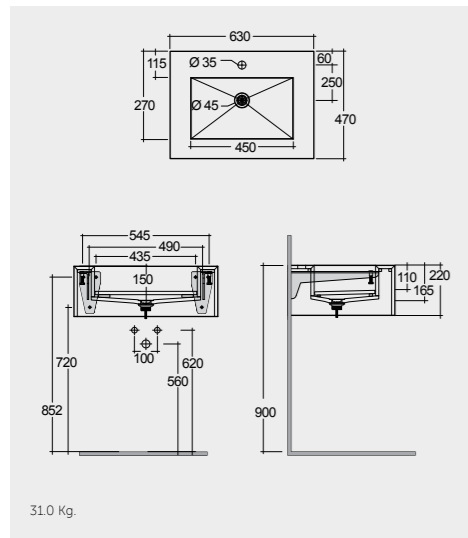

- 100 CARRARA (LAPPATO)
- 101 MACAUBAS (NATURAL)
- 102 TRAVERTINO IVORY (LAPPATO)
- 103 SURFACE XL COOL GREY (NATURAL)
- 104 BEHIND GREY (NATURAL)
- 105 UNI DARK BLACK (NATURAL)