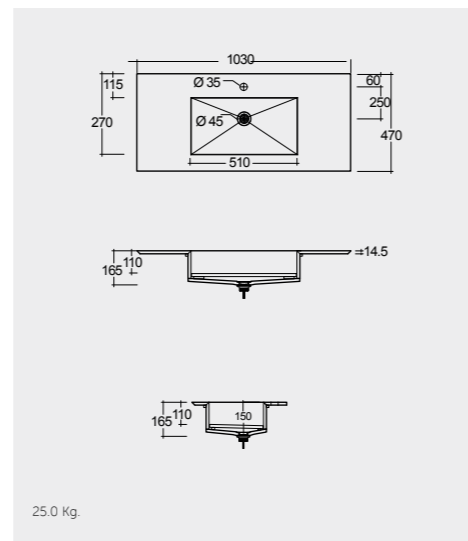

- 100 CARRARA (LAPPATO)
- 101 MACAUBAS (NATURAL)
- 102 TRAVERTINO IVORY (LAPPATO)
- 103 SURFACE XL COOL GREY (NATURAL)
- 104 BEHIND GREY (NATURAL)
- 105 UNI DARK BLACK (NATURAL)