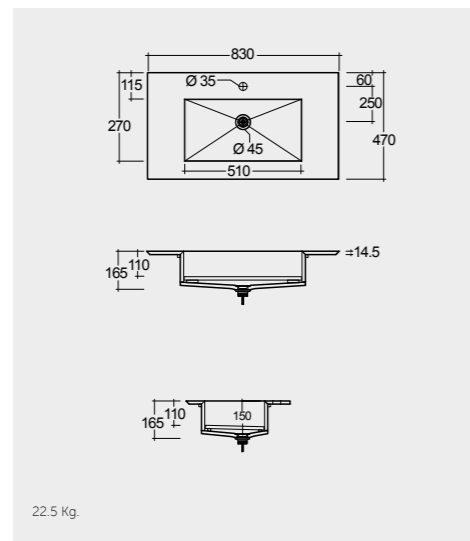

- 100 CARRARA (LAPPATO)
- 101 MACAUBAS (NATURAL)
- 102 TRAVERTINO IVORY (LAPPATO)
- 103 SURFACE XL COOL GREY (NATURAL)
- 104 BEHIND GREY (NATURAL)
- 105 UNI DARK BLACK (NATURAL)