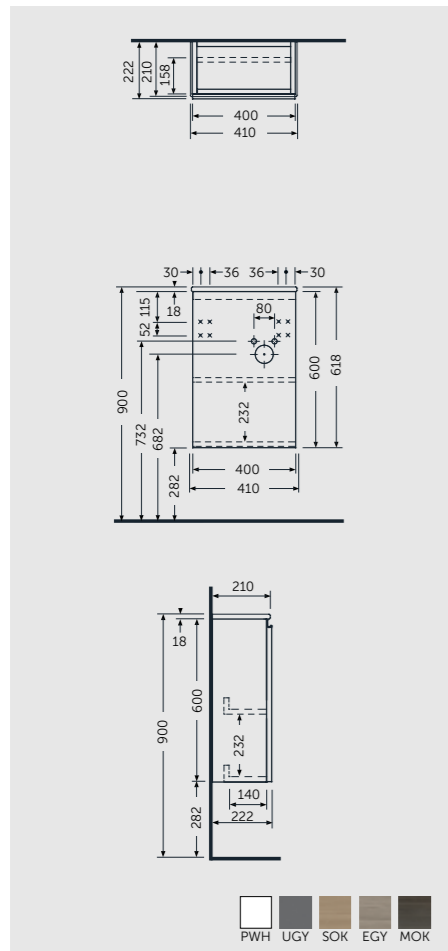

W 40 x D 22 x H 60CM
JOYWH040UGY

W 60 x D 46 x H 60CM
JOYWH060UGY

W 80 x D 46 x H 60CM
JOYWH080UGY

W 100 x D 46 x H 60CM
JOYWH100UGY

120cm = 2x W 60CM Units
JOYWH060UGY x2

160cm = 2x W 80CM Units
JOYWH080UGY x2