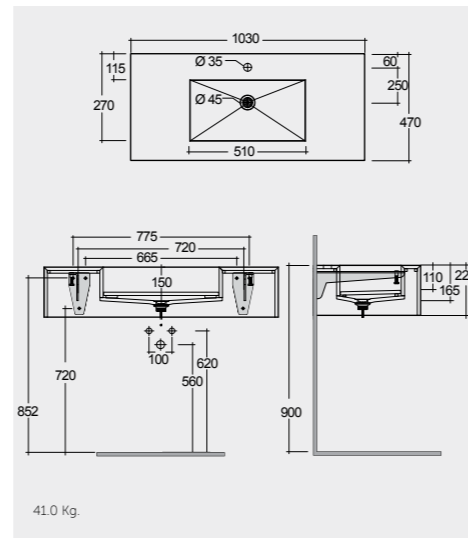

- 100 CARRARA (LAPPATO)
- 101 MACAUBAS (NATURAL)
- 102 TRAVERTINO IVORY (LAPPATO)
- 103 SURFACE XL COOL GREY (NATURAL)
- 104 BEHIND GREY (NATURAL)
- 105 UNI DARK BLACK (NATURAL)