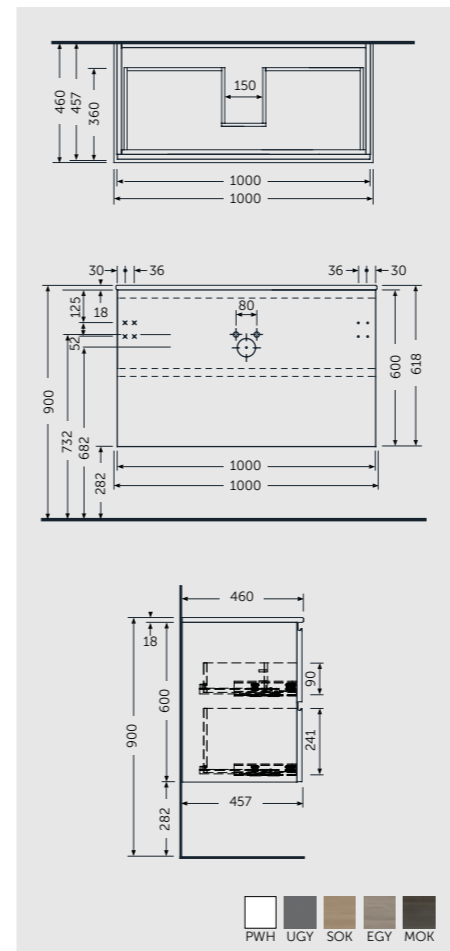

W 40 x D 22 x H 60CM
JOYWH040UGY

W 60 x D 46 x H 60CM
JOYWH060UGY

W 80 x D 46 x H 60CM
JOYWH080UGY

W 100 x D 46 x H 60CM
JOYWH100UGY

120cm = 2x W 60CM Units
JOYWH060UGY x2

160cm = 2x W 80CM Units
JOYWH080UGY x2