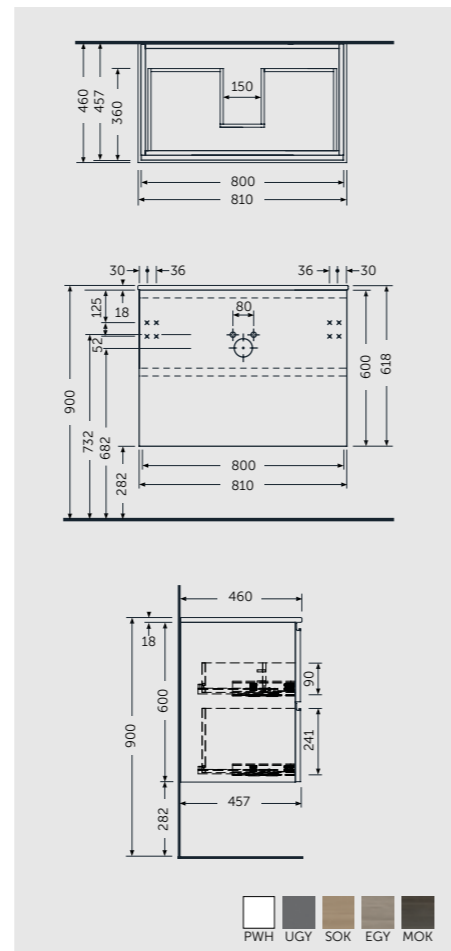

W 40 x D 22 x H 60CM
JOYWH040UGY

W 60 x D 46 x H 60CM
JOYWH060UGY

W 80 x D 46 x H 60CM
JOYWH080UGY

W 100 x D 46 x H 60CM
JOYWH100UGY

120cm = 2x W 60CM Units
JOYWH060UGY x2

160cm = 2x W 80CM Units
JOYWH080UGY x2