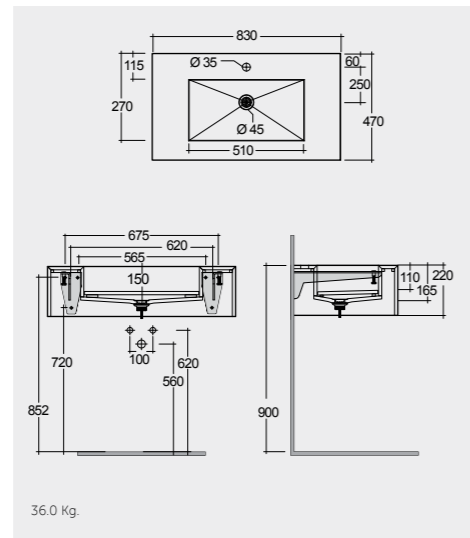

- 100 CARRARA (LAPPATO)
- 101 MACAUBAS (NATURAL)
- 102 TRAVERTINO IVORY (LAPPATO)
- 103 SURFACE XL COOL GREY (NATURAL)
- 104 BEHIND GREY (NATURAL)
- 105 UNI DARK BLACK (NATURAL)