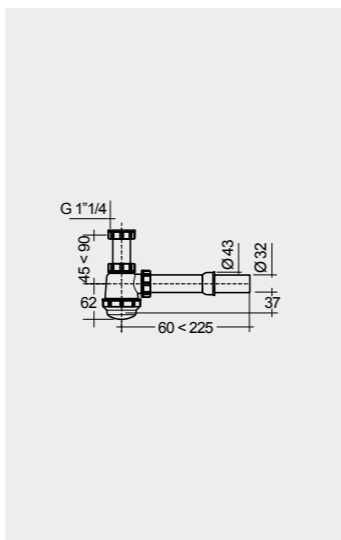

- 100 CARRARA (LAPPATO)
- 101 MACAUBAS (NATURAL)
- 102 TRAVERTINO IVORY (LAPPATO)
- 103 SURFACE XL COOL GREY (NATURAL)
- 104 BEHIND GREY (NATURAL)
- 105 UNI DARK BLACK (NATURAL)

- 100 CARRARA (LAPPATO)
- 101 MACAUBAS (NATURAL)
- 102 TRAVERTINO IVORY (LAPPATO)
- 103 SURFACE XL COOL GREY (NATURAL)
- 104 BEHIND GREY (NATURAL)
- 105 UNI DARK BLACK (NATURAL)

Note | Nota | Remarque | Notas | Hinweis | Примечание

All dimensions in mm tolerance $\pm 5\%$ for below 200mm and $\pm 3\%$ for above 200mm | Tutte le dimensioni hanno una tolleranza di $\pm 5\%$ mm al di sotto dei 200mm e di $\pm 3\%$ mm al di sopra dei 200mm | Toutes les dimensions en mm tolérance $\pm 5\%$ pour moins de 200mm et $\pm 3\%$ pour plus de 200mm | Todas las medidas en mm con tolerancia de 5% para menos de 200mm y 3% para más de 200mm | Alle Abmessungen in mm, Toleranz $\pm 5\%$ für unter 200mm, und $\pm 3\%$ für über 200mm | Все размеры указаны в мм, погрешность $\pm 5\%$ ниже 200 мм и $\pm 3\%$ выше 200 мм