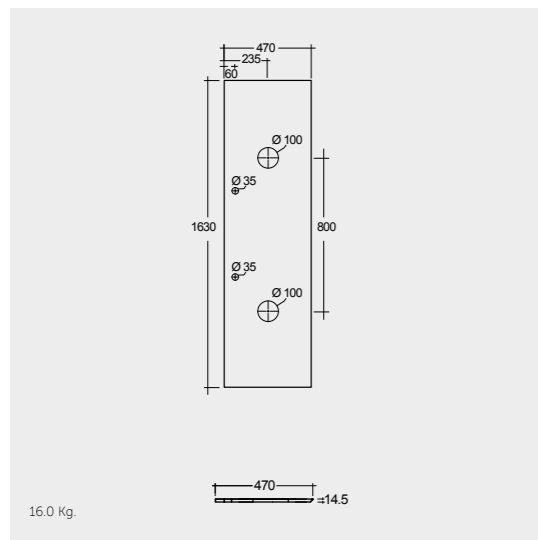

- 100 CARRARA (LAPPATO)
- 101 MACAUBAS (NATURAL)
- 102 TRAVERTINO IVORY (LAPPATO)
- 103 SURFACE XL COOL GREY (NATURAL)
- 104 BEHIND GREY (NATURAL)
- 105 UNI DARK BLACK (NATURAL)

- 100 CARRARA (LAPPATO)
- 101 MACAUBAS (NATURAL)
- 102 TRAVERTINO IVORY (LAPPATO)
- 103 SURFACE XL COOL GREY (NATURAL)
- 104 BEHIND GREY (NATURAL)
- 105 UNI DARK BLACK (NATURAL)

Note | Nota | Remarque | Notas | Hinweis | Примечание

All dimensions in mm tolerance $\pm 5\%$ for below 200mm and $\pm 3\%$ for above 200mm | Tutte le dimensioni hanno una tolleranza di $\pm 5\%$ mm al di sotto dei 200mm e di $\pm 3\%$ mm al di sopra dei 200mm | Toutes les dimensions en mm tolérance $\pm 5\%$ pour moins de 200mm et $\pm 3\%$ pour plus de 200mm | Todas las medidas en mm con tolerancia de 5% para menos de 200mm y 3% para más de 200mm | Alle Abmessungen in mm, Toleranz $\pm 5\%$ für unter 200mm, und $\pm 3\%$ für über 200mm | Все размеры указаны в мм, погрешность $\pm 5\%$ ниже 200 мм и $\pm 3\%$ выше 200 мм