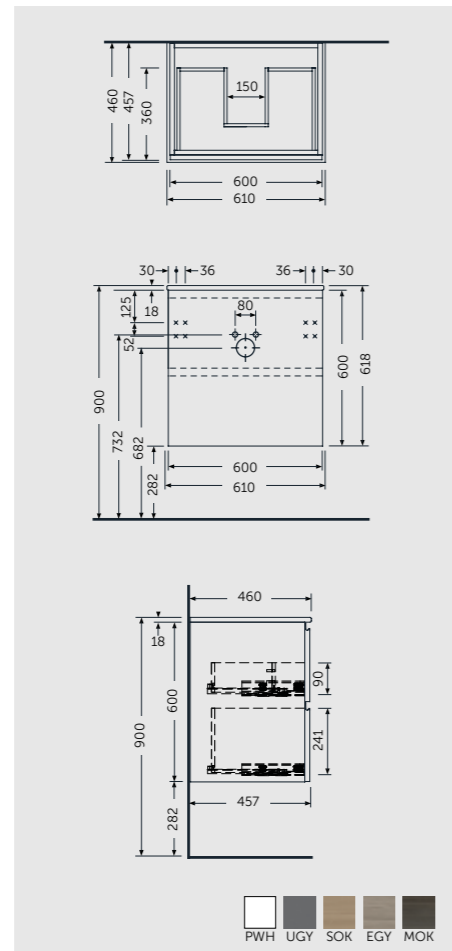

W 40 x D 22 x H 60CM
JOYWH040UGY

W 60 x D 46 x H 60CM
JOYWH060UGY

W 80 x D 46 x H 60CM
JOYWH080UGY

W 100 x D 46 x H 60CM
JOYWH100UGY

120cm = 2x W 60CM Units
JOYWH060UGY x2

160cm = 2x W 80CM Units
JOYWH080UGY x2