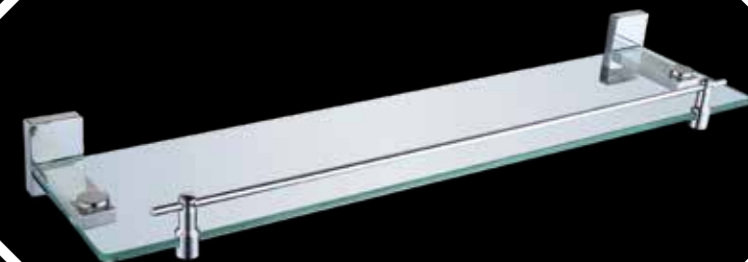

7.

1. RAK-PETIT ROUND
2. RAK-PETIT SQUARE
3. RAK-WASHINGTON
4. RAK-MOON
5. RAK-CUBIS
6. RAK-SPHERE
7. RAK-RESORT