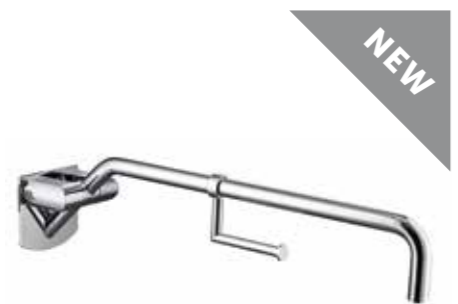

RAKTMV08 15MM **£125.00**  
RAKCOM952C 22MM **£138.00**

**COMPACT COMMERCIAL | HAND DRYER**  
 RAKHDR000C ● CHROME **£527.00**

**STRAIGHT | GRAB RAIL | 300**  
 RAKGRB9930 ● CHROME **£59.00**

**COMPACT COMMERCIAL | STRAIGHT GRAB RAIL | 680**  
 RAKCOM9960 ● CHROME **£109.00**

**COMPACT COMMERCIAL | STRAIGHT GRAB RAIL | 985**  
 RAKCOM9990 ● CHROME **£149.00**

**STRAIGHT | GRAB RAIL | 400**  
 RAKGRB9935 ● CHROME **£65.00**

**ANGLED | GRAB RAIL | INTEGRATED SOAP DISH**  
 RAKGRB9920 ● CHROME **£98.00**