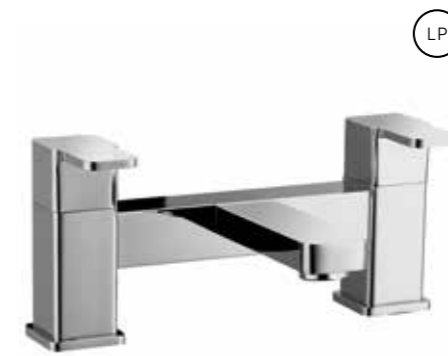

BATH SHOWER MIXER | 2TH

RAKTON3005 ● CHROME **£241.00**

LP

BASIN MIXER | STANDARD | NO WASTE

RAKS6003001 ● CHROME **£147.00**

LP

BATH FILLER | 2TH

RAKS6003004 ● CHROME **£219.00**