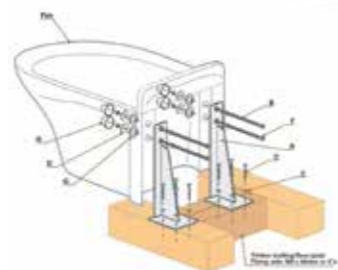

L SHAPE BRACKETS FOR WALL HUNG PANS

WHPS	£138.00

MIRROR AND CABINETS

MIRROR | PLAIN | 600 (585X650MM)

RAKWMR60500	£279.00
RAKWMR60505	£279.00
RAKWMR60514	£279.00
RAKWMR60503	£279.00
RAKWMR60504	£279.00