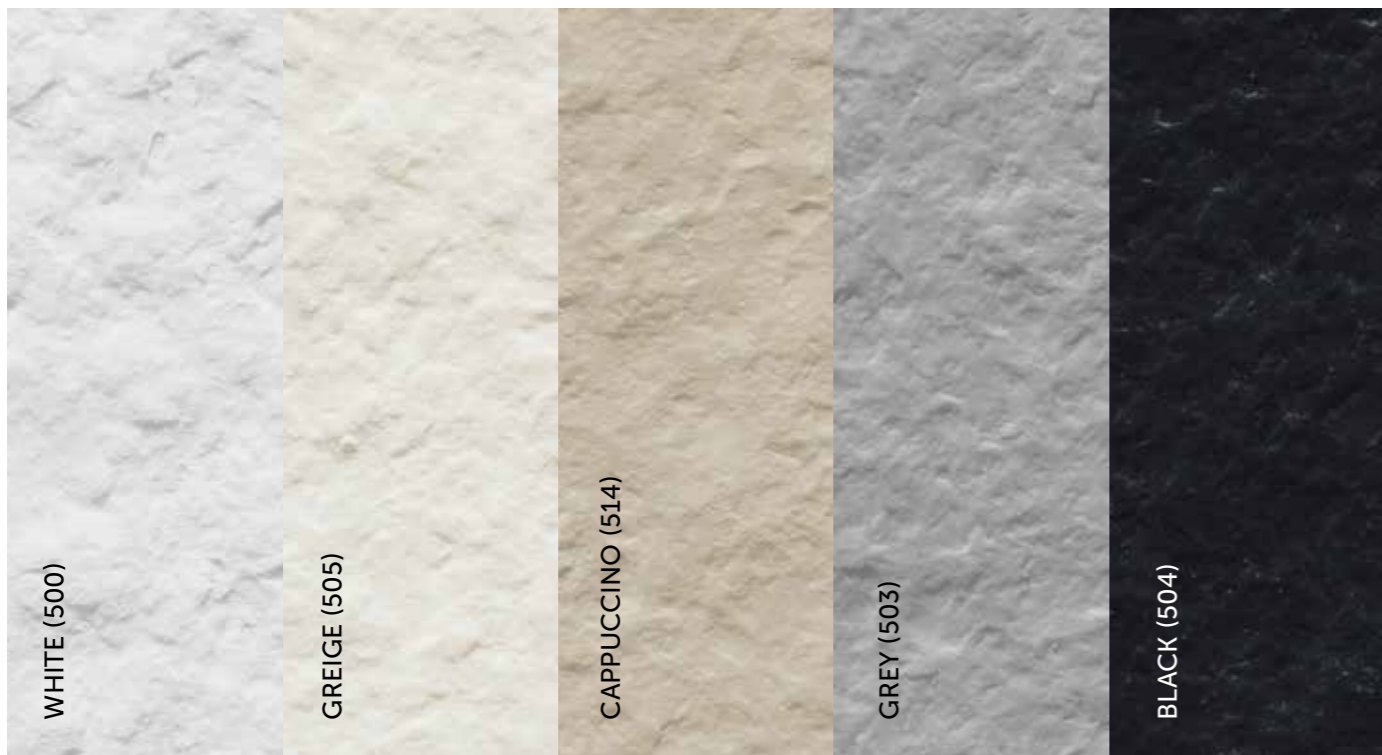

COLOURS AND FINISHES