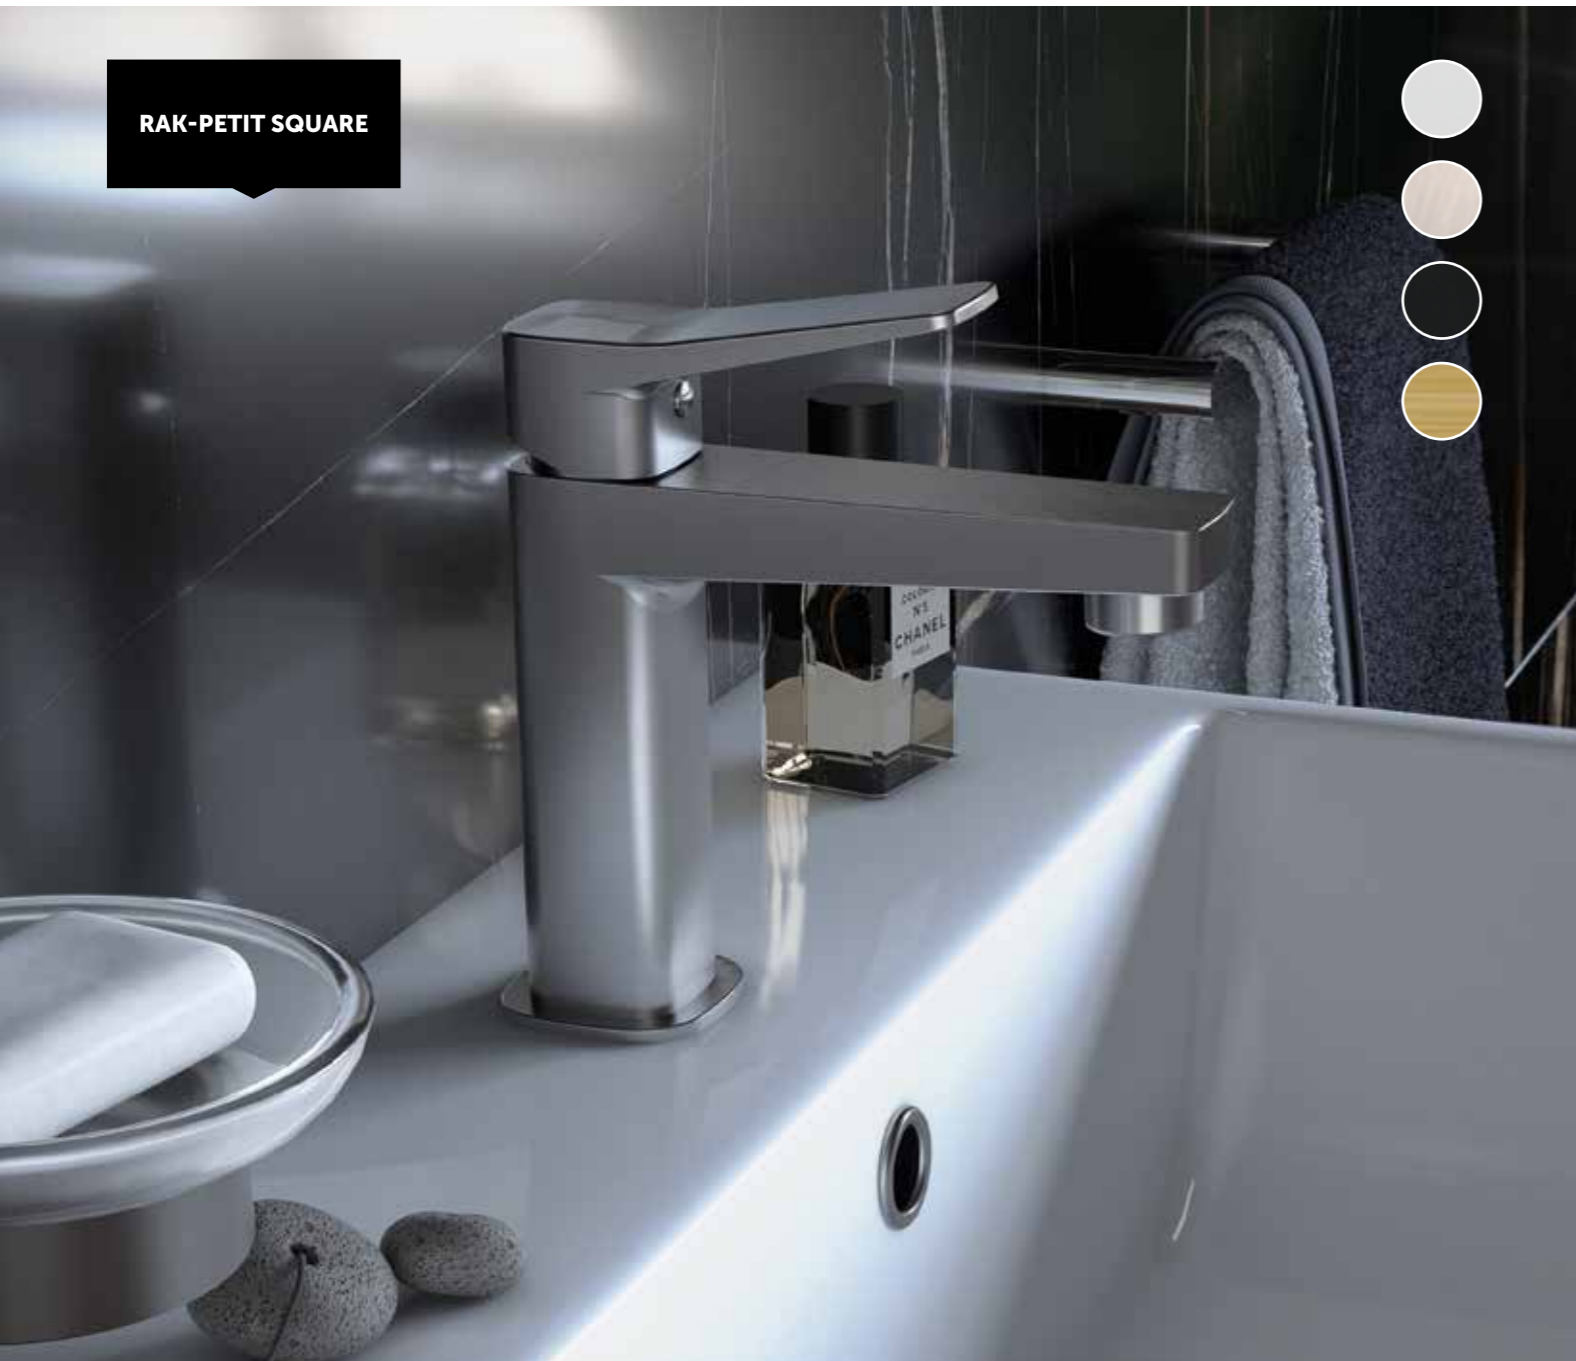

RAK-PETIT SQUARE

BASIN MIXER | STANDARD | NO WASTE

RAKPES3001C	CHROME	£237.00
RAKPES3001N	NICKEL	£264.00
RAKPES3001B	BLACK	£264.00
RAKPES3001G	GOLD	£281.00