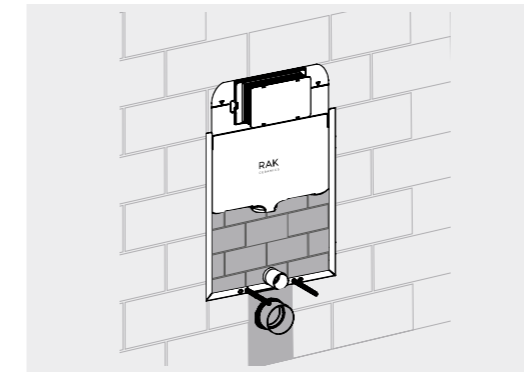

RAK
CERAMICS

RAK-ECOFIX

RAK-Ecofix flushing systems by RAK Ceramics are the ideal solution for all types of hydro-sanitary systems. Invisible built-in flushing systems combine functionality and aesthetics, saving space in every bathroom. The new and elegant push plates integrate perfectly with any style and design of dual flush systems to reduce water consumption.

All systems perfectly integrate with all of RAK Ceramics wall hung & Back to Wall WC's and Bidets and fit perfectly into any home environment or contract specification.

Technology, innovation and water saving features make RAK-Ecofix the perfect choice for your bathroom.