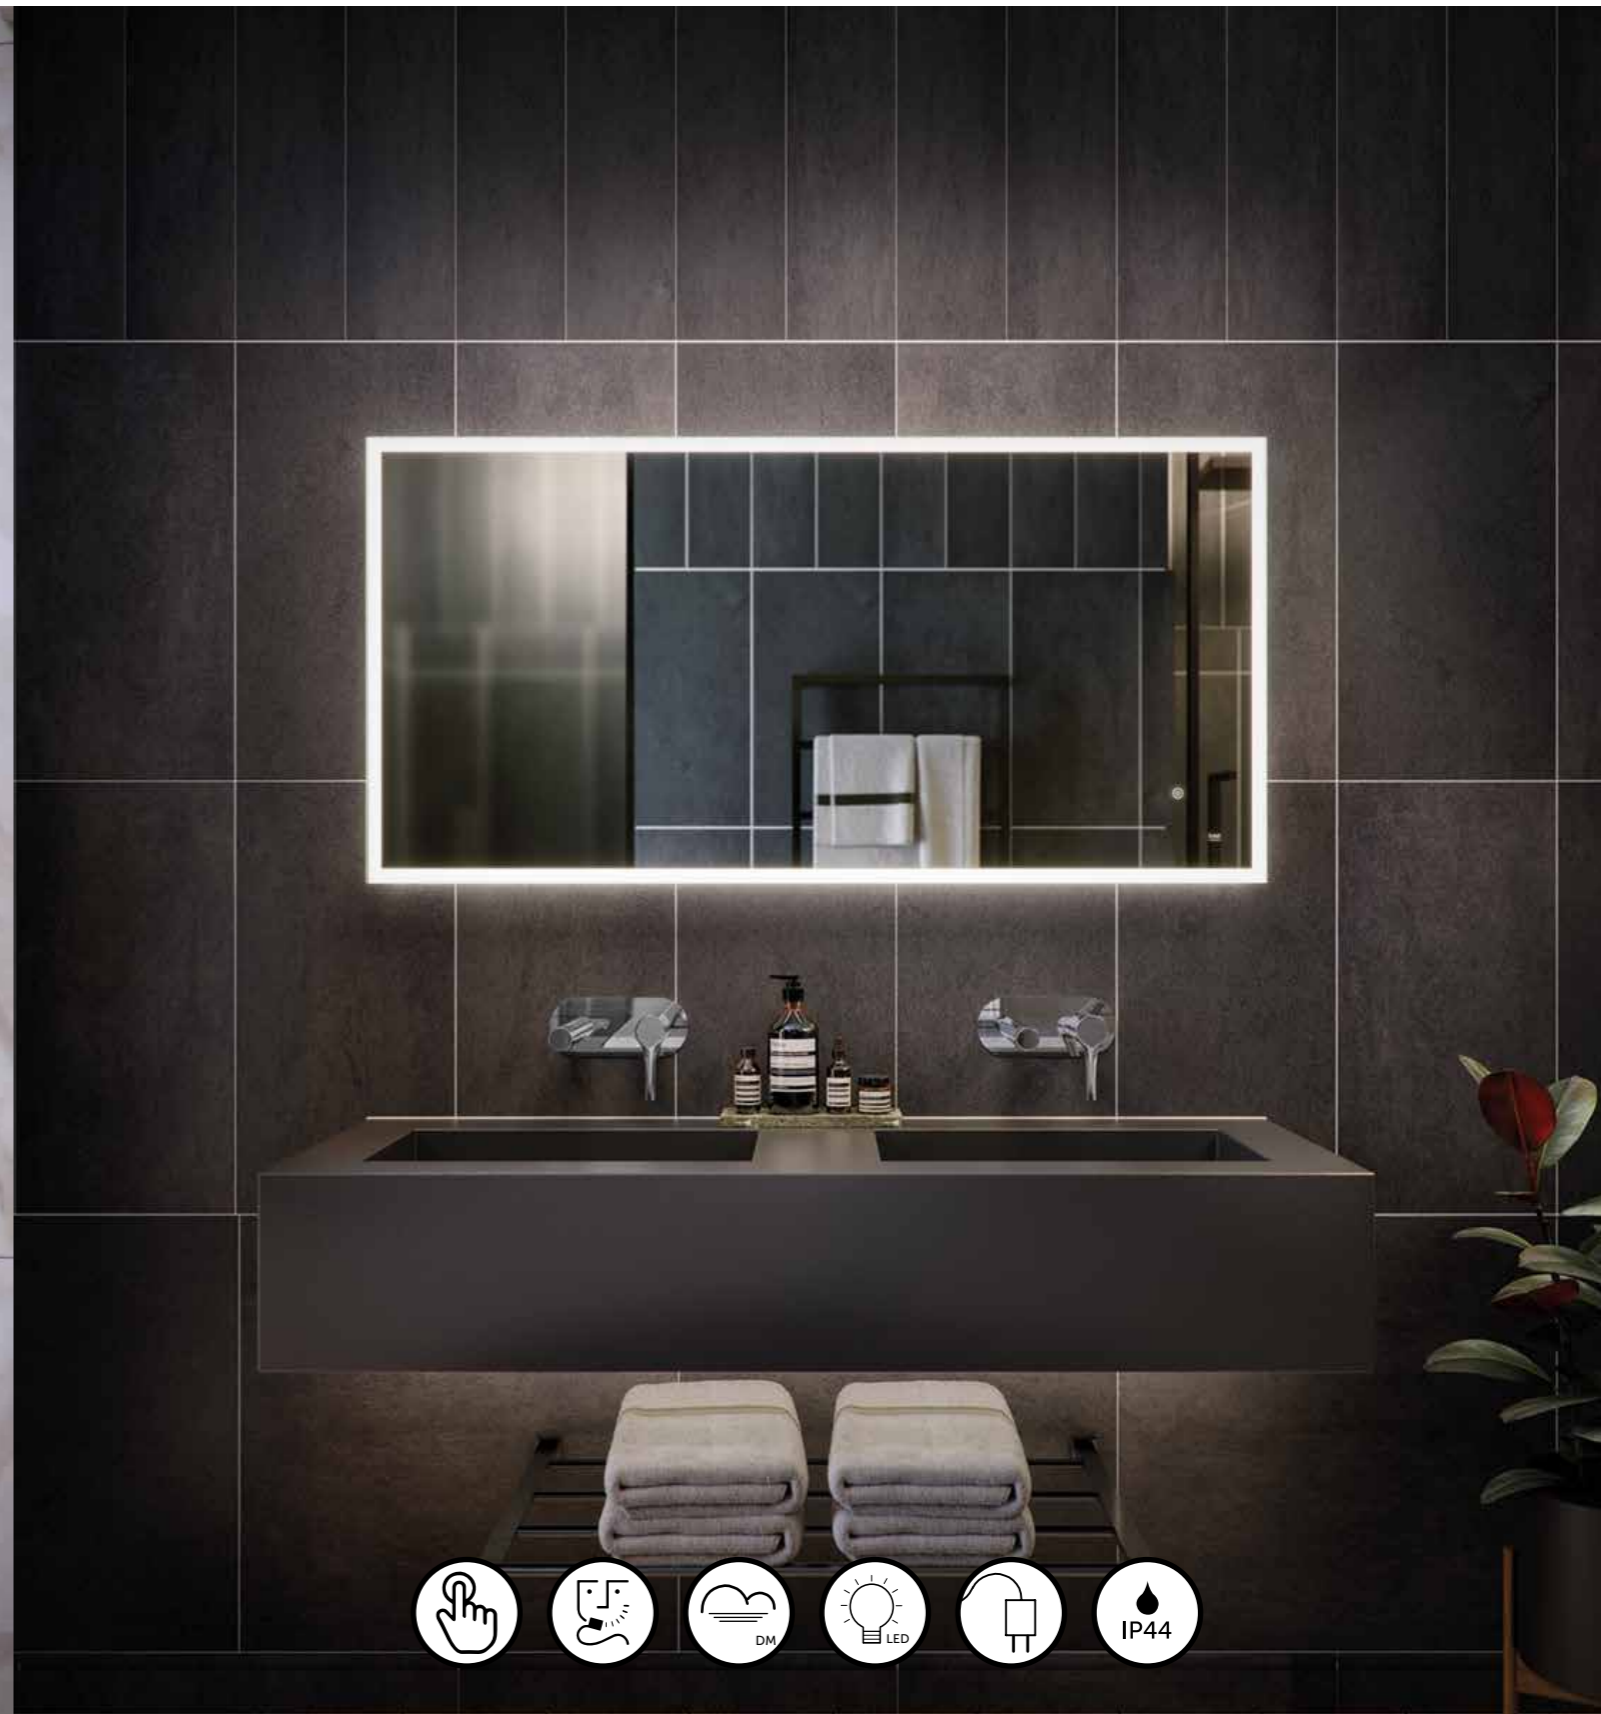

£483.00

MIRRORS

RAK-AQUARIUS

MIRROR | PORTRAIT | ILLUMINATED
 RAKAQU5001 420X1400

£593.00

RAK-CUPID

MIRROR | PORTRAIT | ILLUMINATED
 RAKCUP5001 500X700 £479.00
 RAKCUP5002 600X800 £549.00

MIRROR | LANDSCAPE | ILLUMINATED
 RAKCUP5003 1000X600 £659.00
 RAKCUP5004 1200X600 £747.00