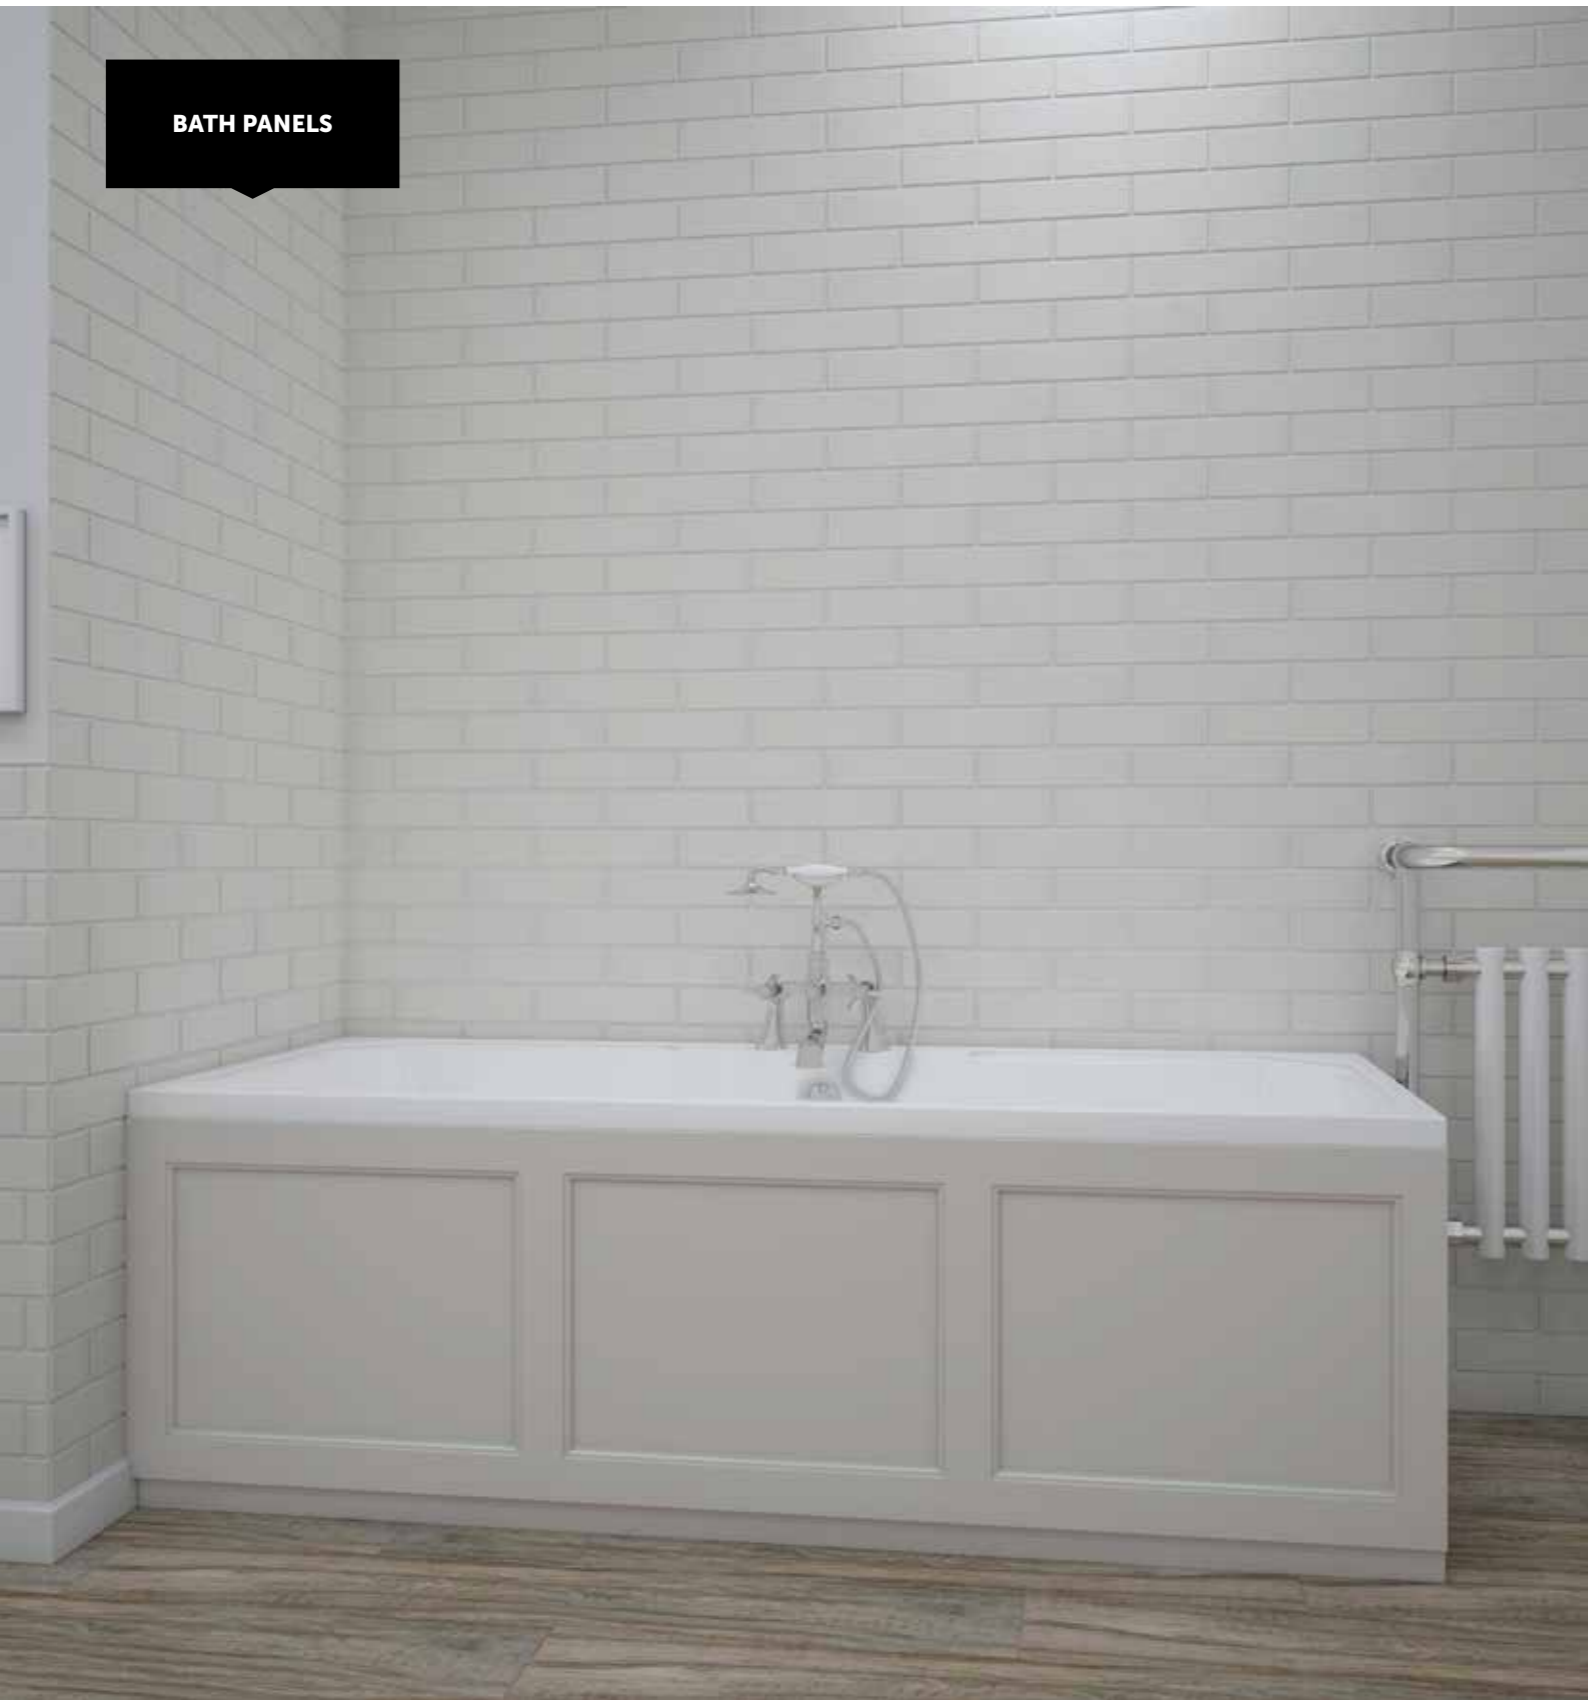

NDKMBATH

£820.00

RAK-KARLA BATH | 1700X700MM | INC. FEET

KABATH/WL

£384.00

BATH PANELS

MDF WOODEN PANELS

700 | BATH END PANEL I ADJUSTABLE PLINTH 680X(480-560H)MM