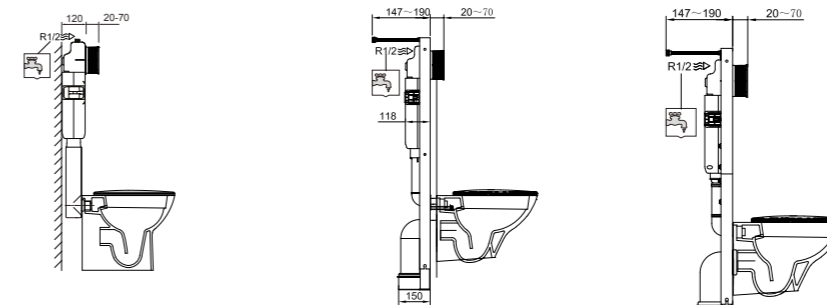

FURNITURE CISTERNS

Furniture Cisterns

12cm thickness.