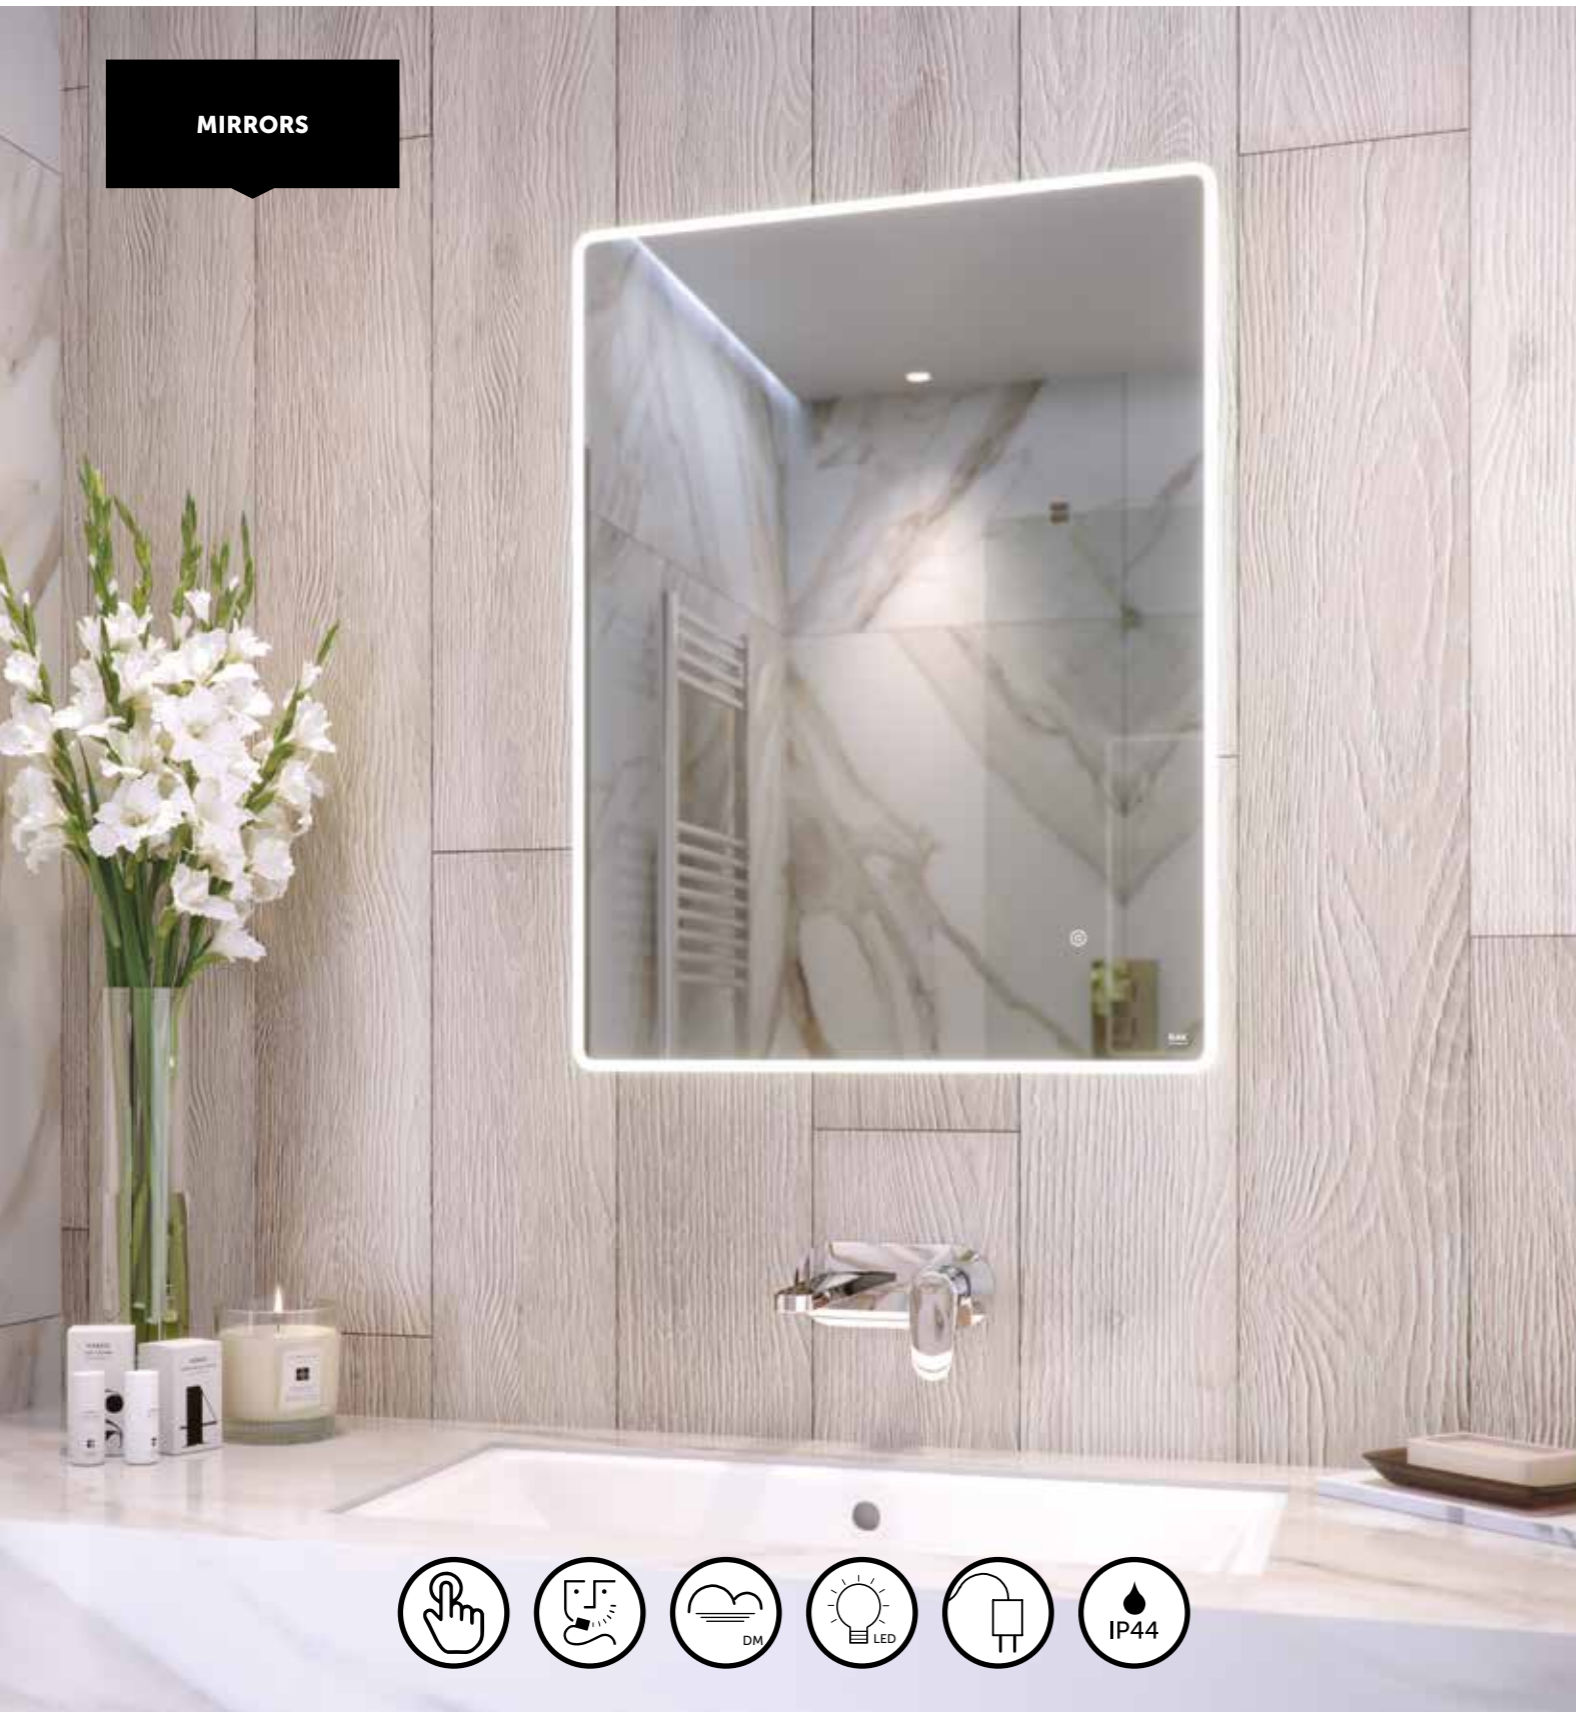

£483.00

MIRRORS

RAK-AQUARIUS

MIRROR | PORTRAIT | ILLUMINATED
 RAKAQU5001 420X1400

£593.00

RAK-CUPID

MIRROR | PORTRAIT | ILLUMINATED
 RAKCUP5001 500X700 £479.00
 RAKCUP5002 600X800 £549.00

MIRROR | LANDSCAPE | ILLUMINATED
 RAKCUP5003 1000X600 £659.00
 RAKCUP5004 1200X600 £747.00

MIRRORS

RAK-AMETHYST

MIRROR | PORTRAIT | ILLUMINATED

RAKAME5001	500X700	£472.00
RAKAME5002	600X800	£538.00

MIRROR | LANDSCAPE | ILLUMINATED

RAKAME5003	1000X600	£604.00
RAKAME5004	1200X600	£681.00

RAK-CITRINE