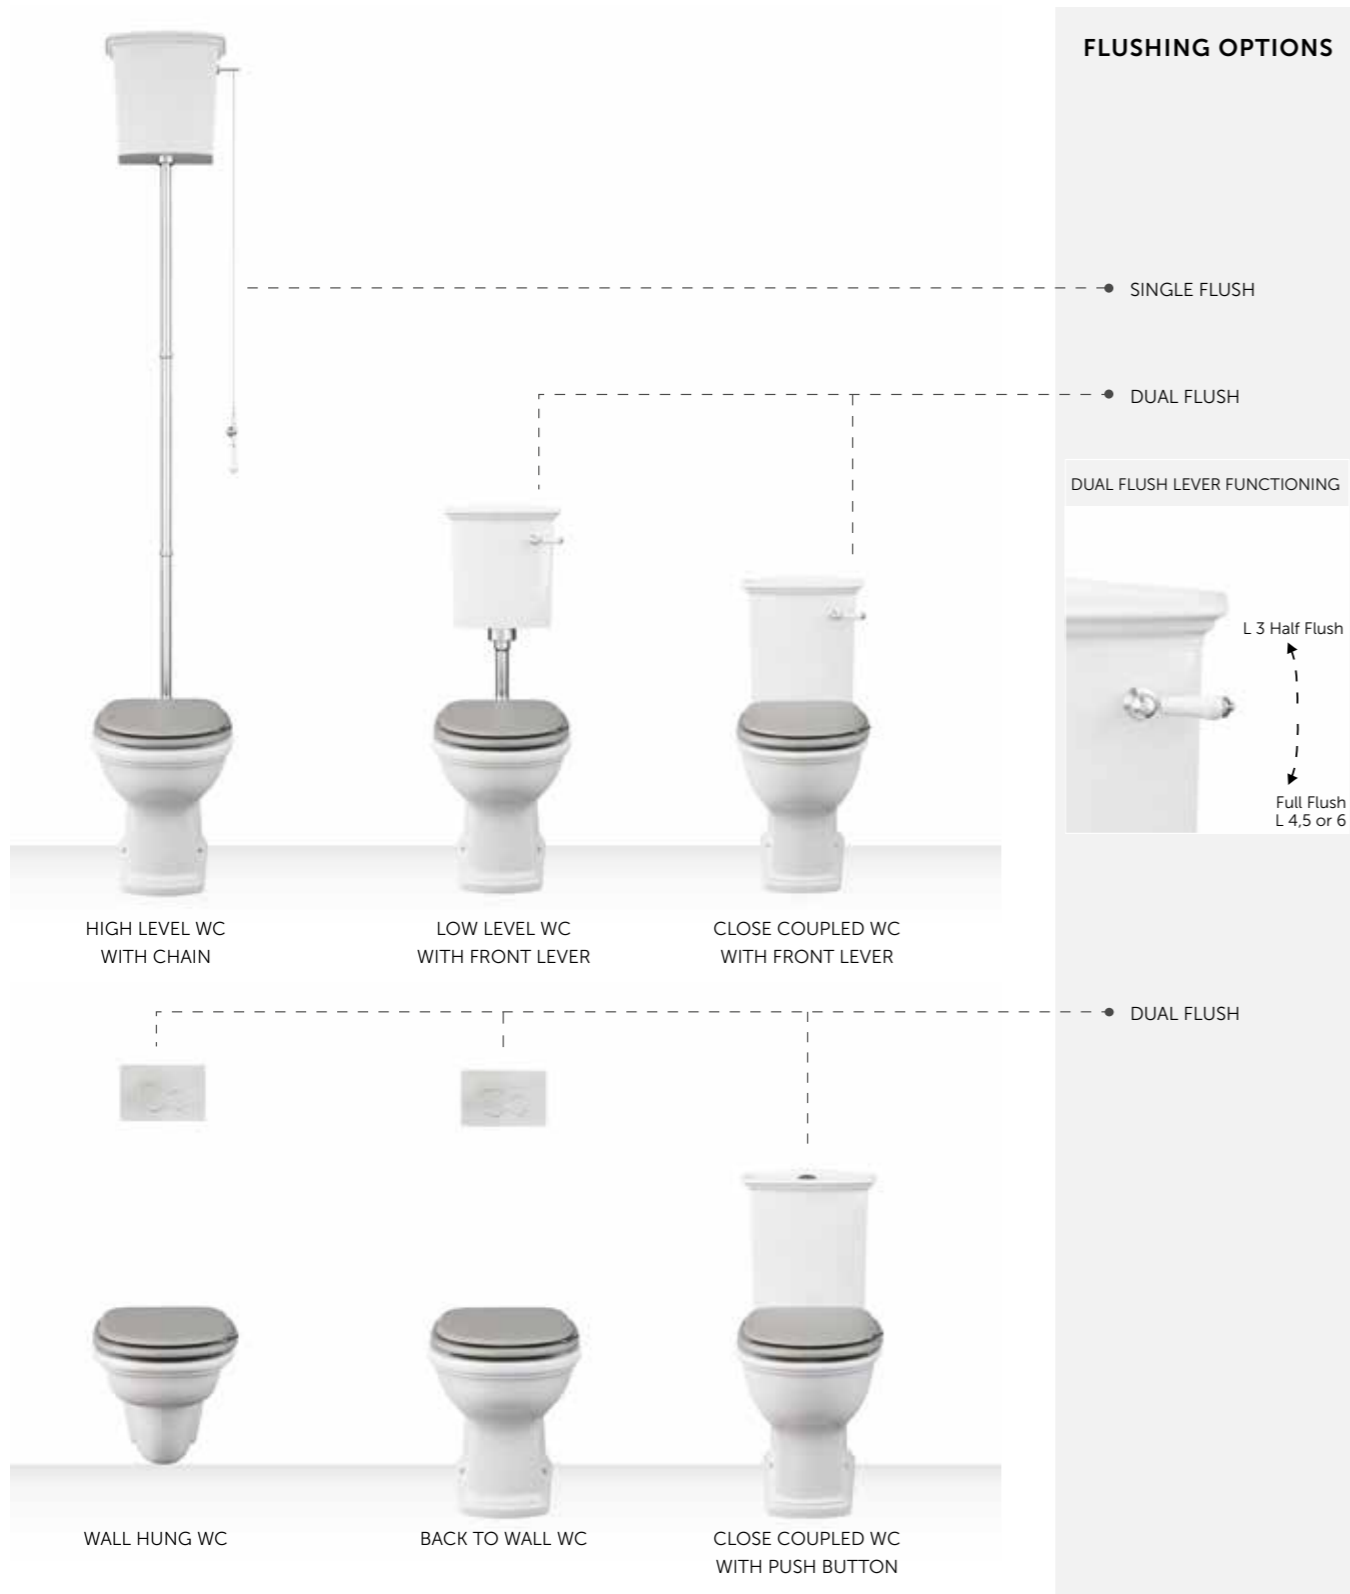

MIRRORED CABINET | 600 SINGLE DOOR (750X650MM)

RAKWMC60500	£697.00
RAKWMC60505	£697.00
RAKWMC60514	£697.00
RAKWMC60503	£697.00
RAKWMC60504	£697.00

SANITARYWARE

RAK-Washington reinterprets classic shapes and proportions in a contemporary way. A stylistic evolution inspired by strong and bold lines, combined with the most modern technologies that guarantee high performance, functionality and accessibility. Elegant and versatile sanitaryware, RAK-Washington is like a modern sculpture, its timeless elegance gives your bathroom a strong character and an unmistakable style.