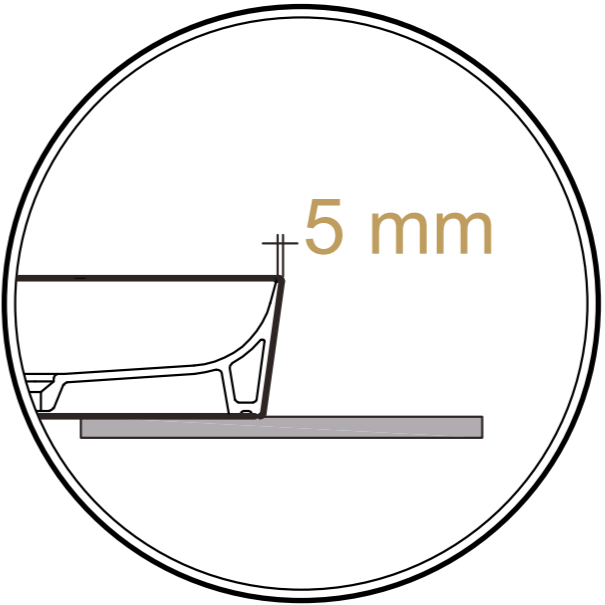

RAK Ceramics provides materials that inspire complete lifestyle solutions and ideas designed to give you room for imagination.

SLIM EDGES, HIGH RESISTANCE

RAK-Feeling wash basins are characterised by simple lines and by the new 5mm slim edges that give the whole range a minimal look and at the same time a very high resistance. A perfect synthesis of design and functionality.