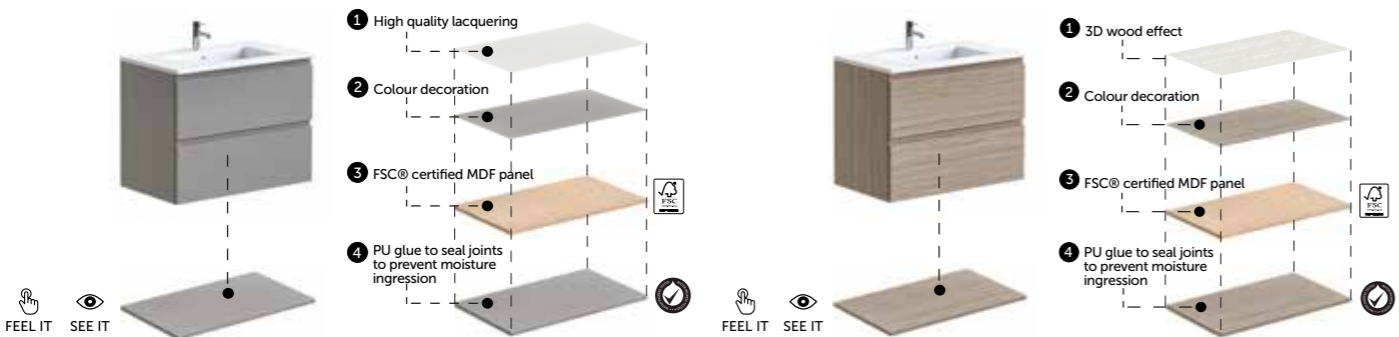

TECHWOOD

TECHWOOD is the new wood material that gives the tactile impression of real wood. Revel in the touch and feel of its vibrant texture. To protect the environment, TECHWOOD is produced from polypropylene recyclable material.