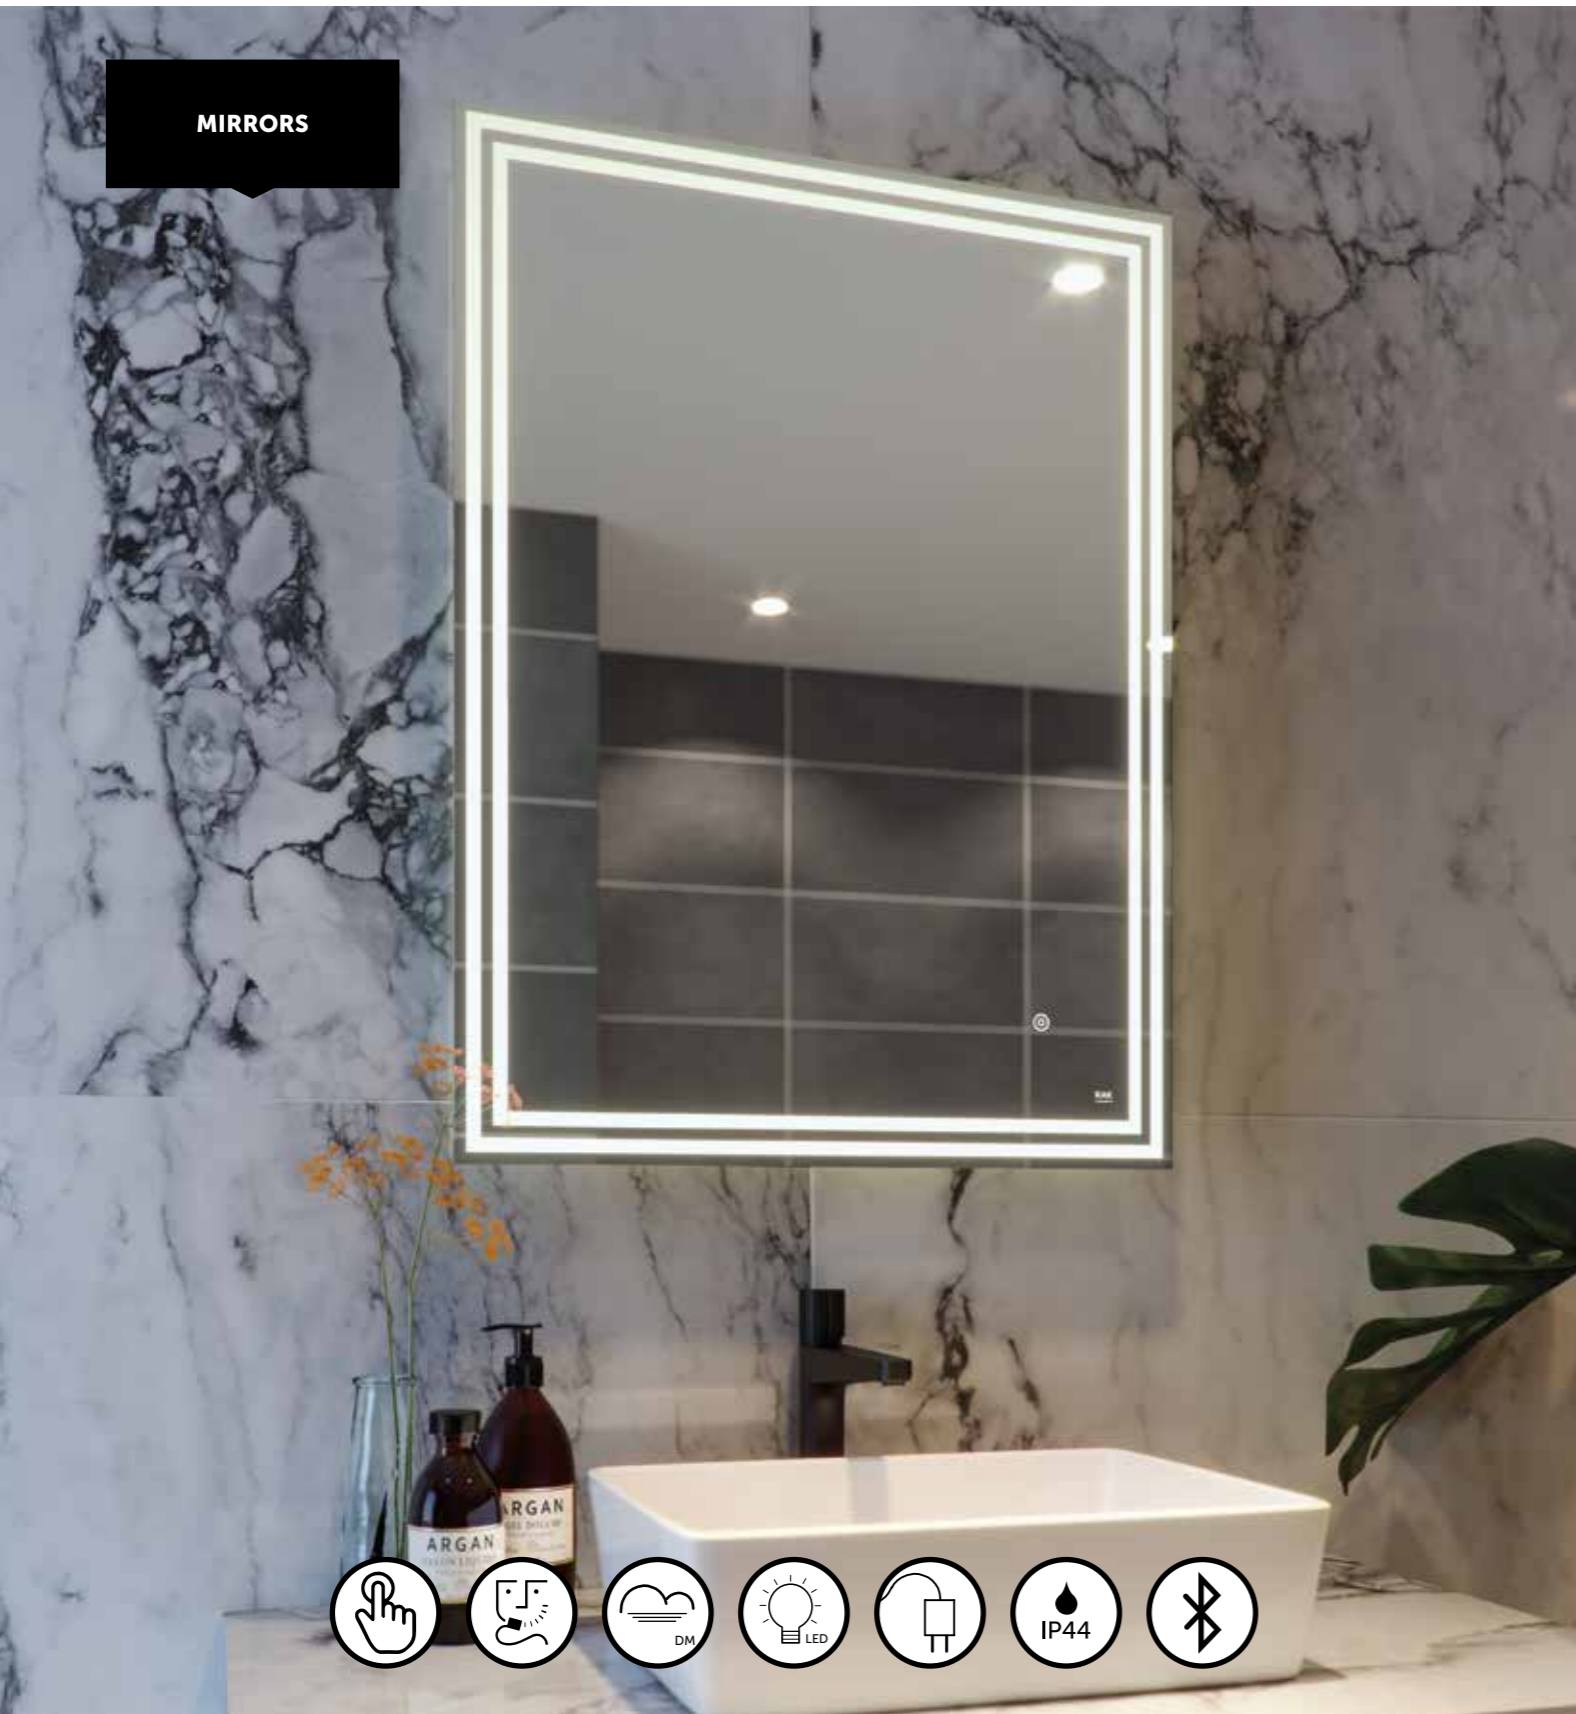

RAK-PEGASUS

MIRROR | PORTRAIT | ILLUMINATED

RAKPEG5001 600X800

£450.00

RAK-HESTIA

MIRROR | PORTRAIT | ILLUMINATED

RAKHES5001 500X700
RAKHES5002 600X800

£391.00
£450.00

MIRROR | LANDSCAPE | ILLUMINATED

RAKHES5003 1000X600
RAKHES5004 1200X600

£556.00
£648.00

MIRRORS

RAK-HERMES

MIRROR | PORTRAIT | ILLUMINATED
RAKHER5001 600X800

£439.00

MIRROR | PORTRAIT | BLUETOOTH | ILLUMINATED
RAKHER5002 600X800