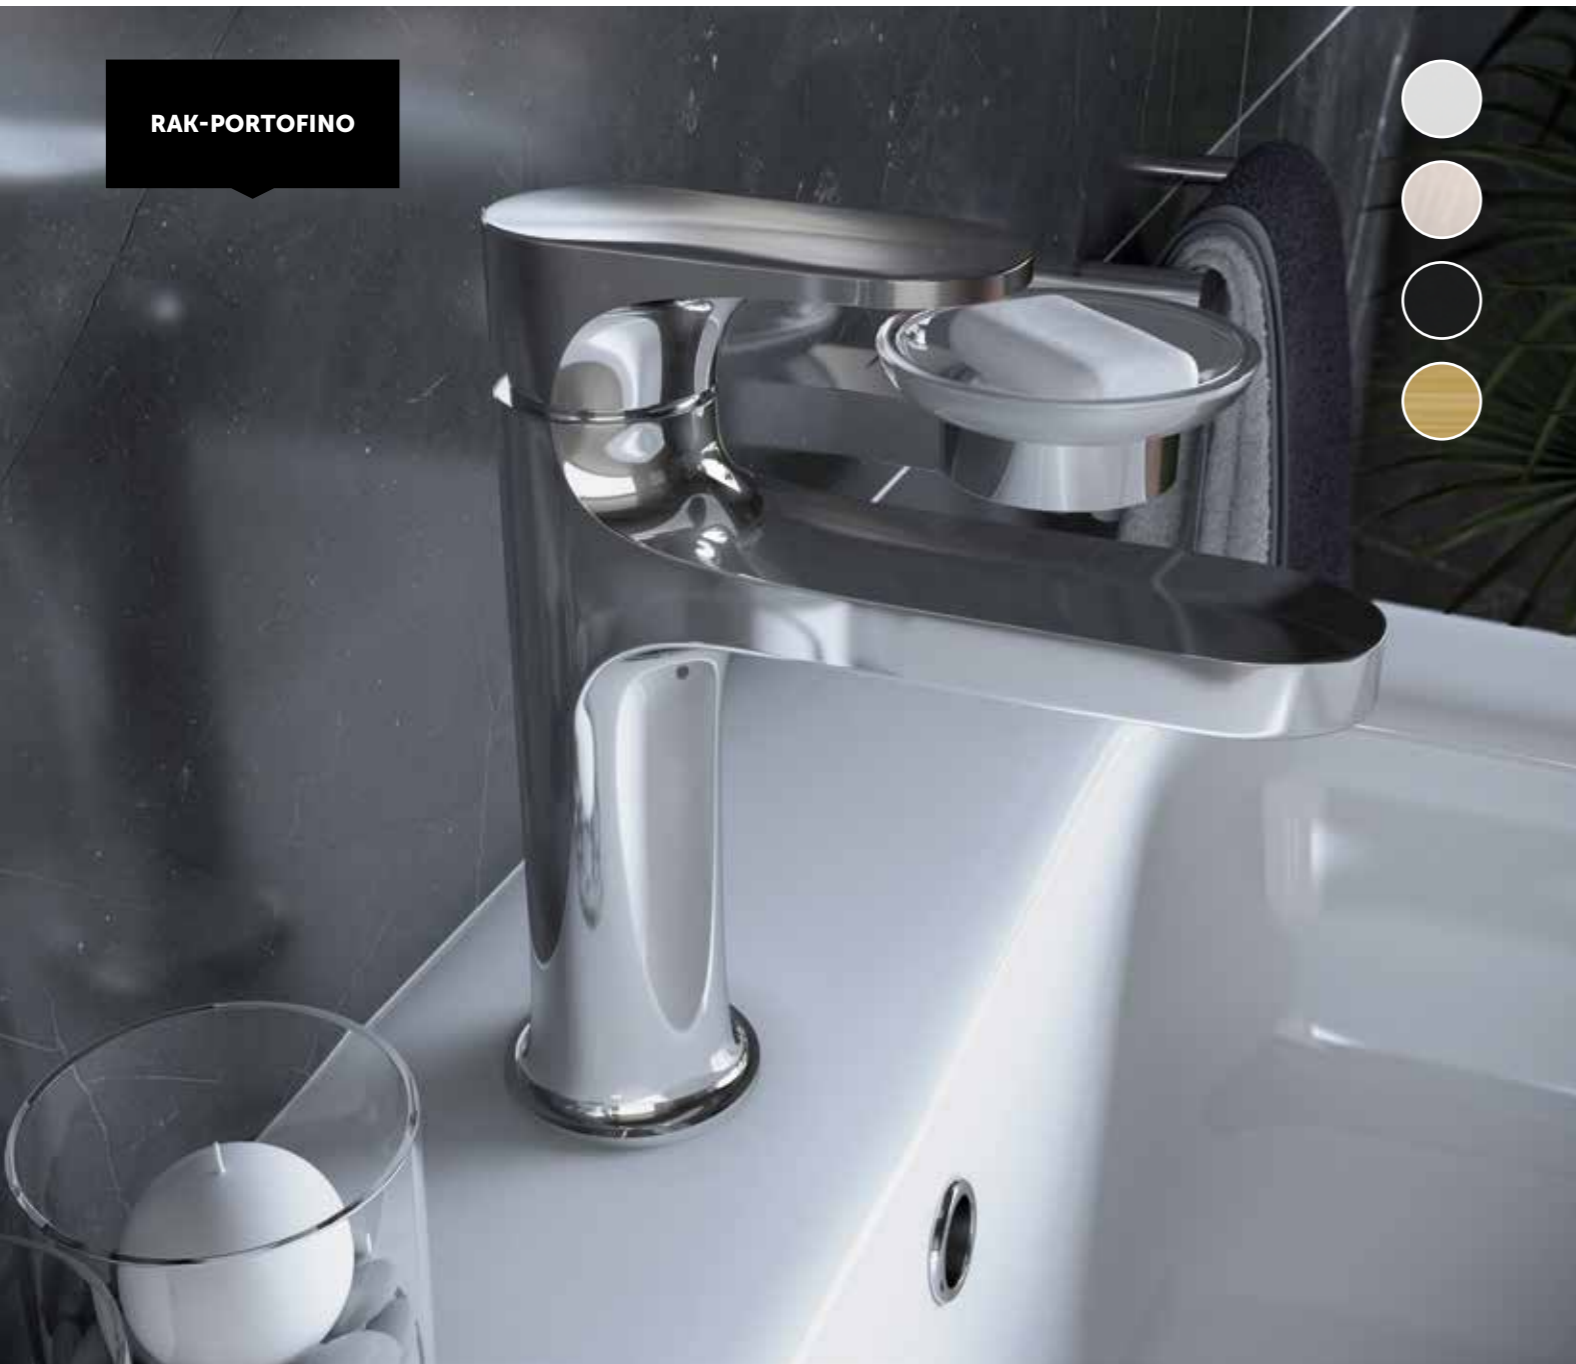

RAK-PORTOFINO

MP

BASIN MIXER | WALL-MOUNTED

RAKPOR3007C	CHROME	£341.00
RAKPOR3007N	NICKEL	£374.00
RAKPOR3007B	BLACK	£374.00
RAKPOR3007G	GOLD	£391.00

MP

BIDET MIXER | NO WASTE

RAKPOR3006C	CHROME	£242.00
RAKPOR3006N	NICKEL	£264.00
RAKPOR3006B	BLACK	£264.00
RAKPOR3006G	GOLD	£308.00

HP

BATH SHOWER MIXER | 4TH

RAKPOR3013C	CHROME	£792.00
RAKPOR3013N	NICKEL	£803.00
RAKPOR3013B	BLACK	£803.00
RAKPOR3013G	GOLD	£820.00

HP

BATH SHOWER MIXER | EXPOSED

RAKITA3009C	CHROME	£418.00
RAKITA3009N	NICKEL	£484.00
RAKITA3009B	BLACK	£484.00
RAKITA3009G	GOLD	£512.00

HP

DUAL OUTLET | HORIZONTAL | CONCEALED VALVE INC. SHOWER KIT | THERMOSTATIC WITH BATH SPOUT

RAKITA3306C	CHROME	£1029.00
RAKITA3306N	NICKEL	£1040.00
RAKITA3306B	BLACK	£1040.00
RAKITA3306G	GOLD	£1056.00

HP

BAR VALVE | EXPOSED

RAKITA3303C	CHROME	£363.00
RAKITA3303N	NICKEL	£396.00
RAKITA3303B	BLACK	£396.00
RAKITA3303G	GOLD	£418.00

HP

DUAL OUTLET | HORIZONTAL | CONCEALED VALVE INC. SHOWER KIT | THERMOSTATIC

RAKITA3305C	CHROME	£688.00
RAKITA3305N	NICKEL	£721.00
RAKITA3305B	BLACK	£721.00
RAKITA3305G	GOLD	£748.00

SINGLE OUTLET | CONCEALED VALVE | THERMOSTATIC

RAKITA3301C	CHROME	£418.00
RAKITA3301N	NICKEL	£484.00
RAKITA3301B	BLACK	£484.00
RAKITA3301G	GOLD	£512.00

MP

DUAL OUTLET | CONCEALED VALVE | THERMOSTATIC

RAKITA3302C	CHROME	£446.00
RAKITA3302N	NICKEL	£501.00
RAKITA3302B	BLACK	£501.00
RAKITA3302G	GOLD	£545.00

MP

BASIN MIXER | STANDARD | NO WASTE

RAKPOR3001C	CHROME	£242.00
RAKPOR3001N	NICKEL	£264.00
RAKPOR3001B	BLACK	£264.00
RAKPOR3001G	GOLD	£308.00

MP

BASIN MIXER | MEDIUM | NO WASTE

RAKPOR3016C	CHROME	£281.00
RAKPOR3016N	NICKEL	£319.00
RAKPOR3016B	BLACK	£319.00
RAKPOR3016G	GOLD	£336.00

MP

BASIN MIXER | TALL | NO WASTE

RAKPOR3003C	CHROME	£308.00
RAKPOR3003N	NICKEL	£363.00
RAKPOR3003B	BLACK	£363.00
RAKPOR3003G	GOLD	£374.00