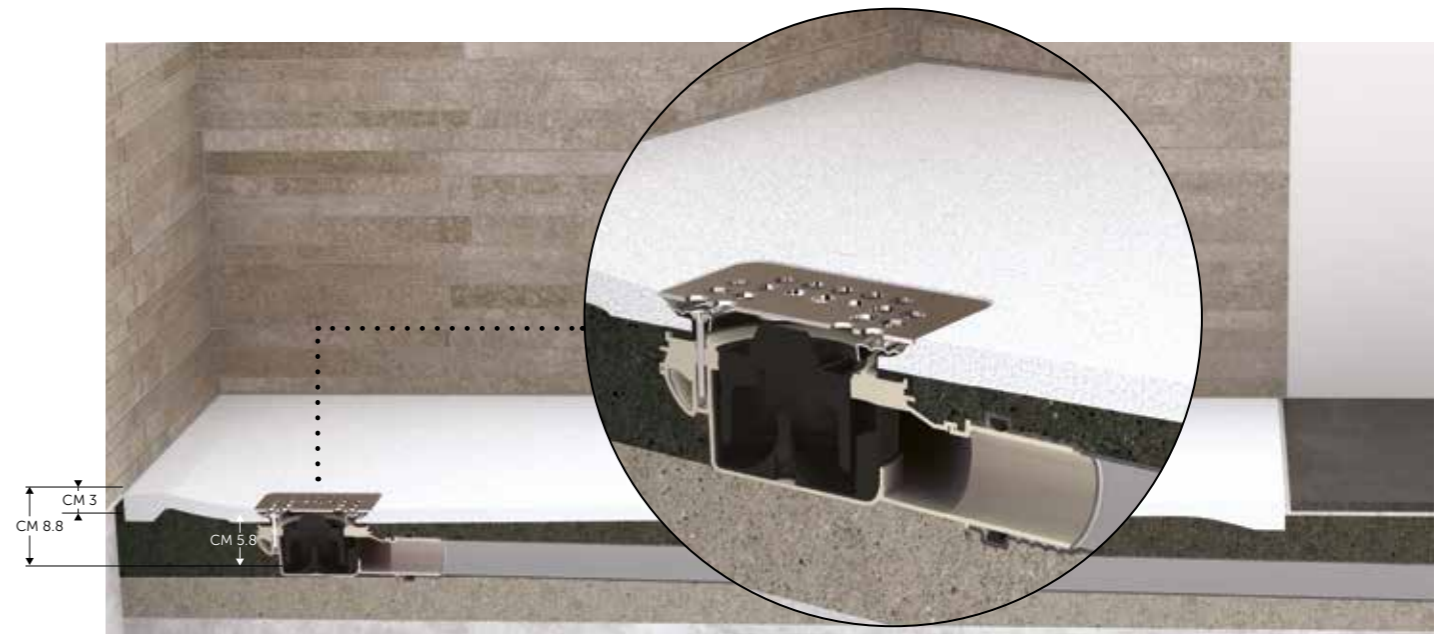

COLOURS AND FINISHES

DESIGN AND FUNCTIONALITY

RAK-Feeling is only 3cm thick and its surface inhibits the growth of bacteria and fungi to ensure greater safety and hygiene. All the shower trays feature excellent resistance to chemical products.

VERSATILE INSTALLATION

RAK-Feeling shower trays can be installed flush to floor, semi-recessed or directly onto the floor. RAK-Feeling products are ideal for both new buildings and renovations, thanks to the minimum dimensions of 5.8cm required under the shower tray for the waste.