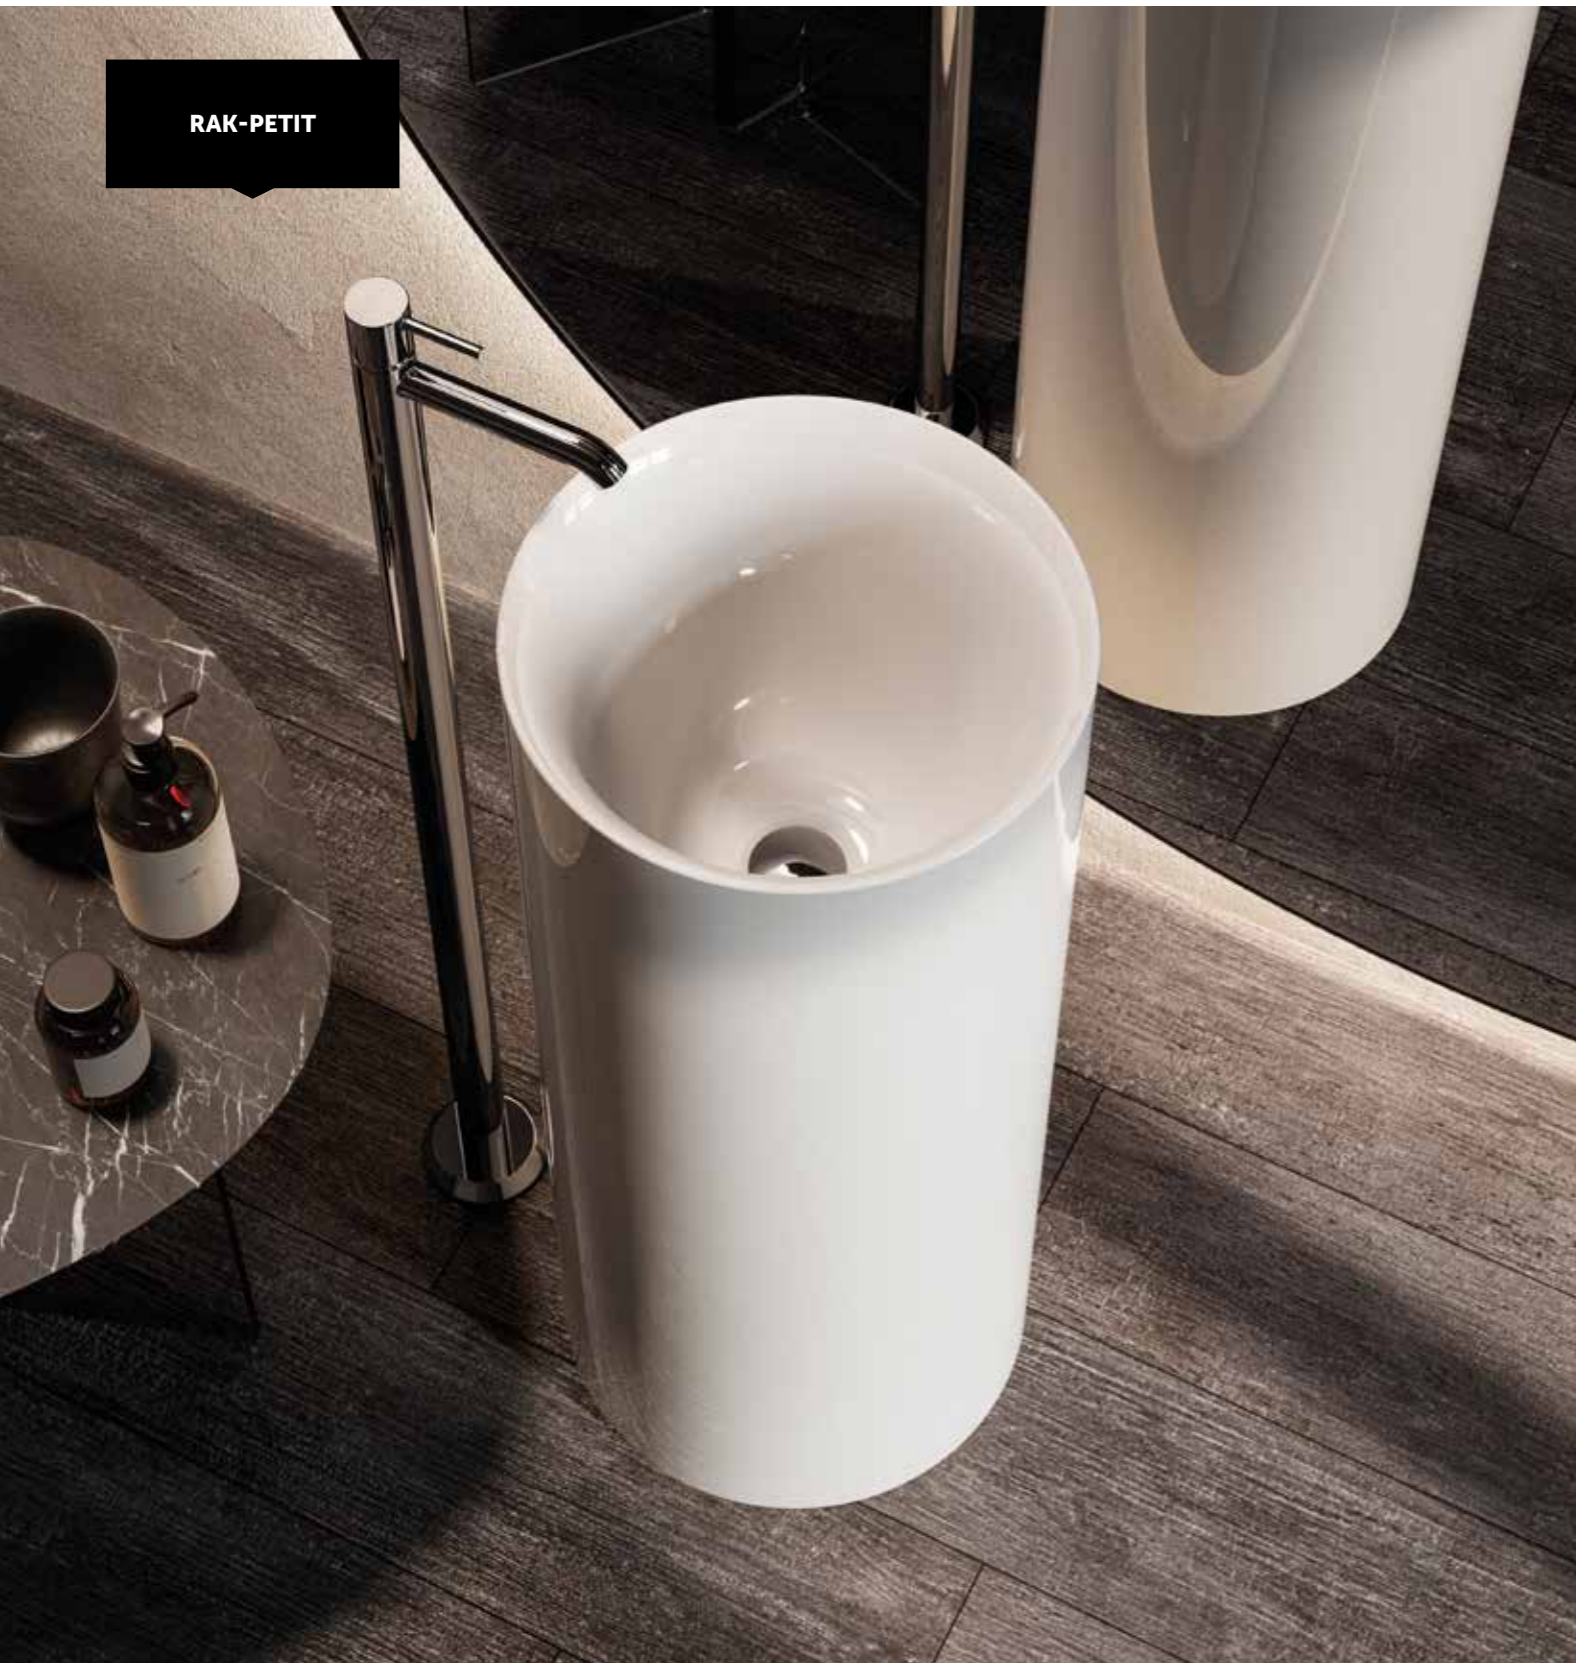

RAK-PETIT

FREESTANDING | WASH BASIN | ROUND | 0TH
PETFS13600AWHA **£769.00**