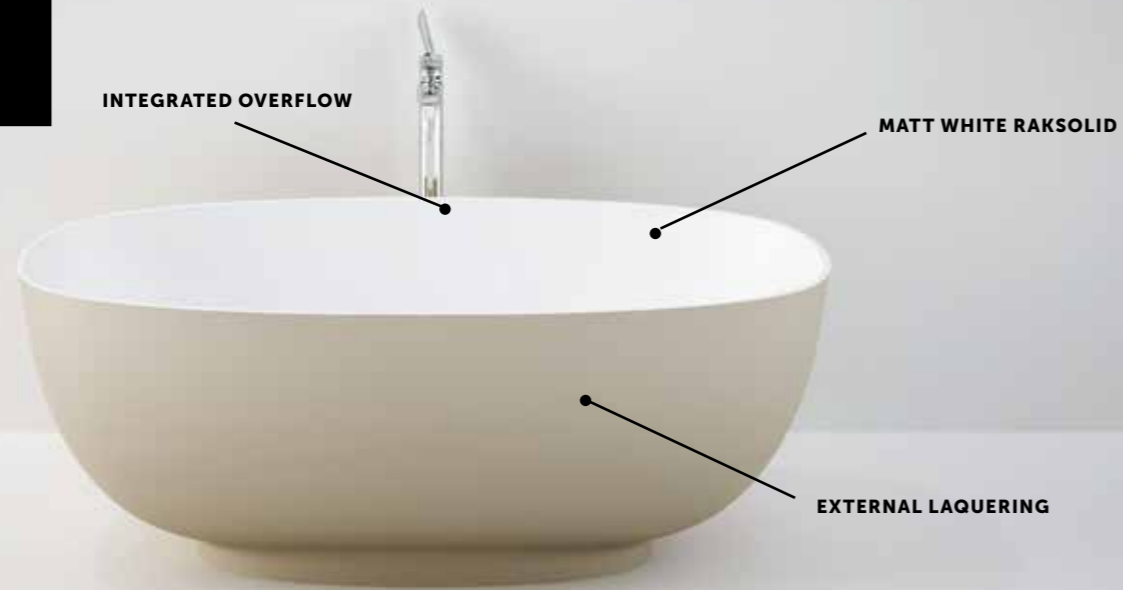

BATHS

- PLEASANT TO TOUCH
- EXTERNAL LACQUERING
- HYGIENIC AND BACTERIOSTATIC
- SLIP RESISTANCE
- LIGHT FASTNESS
- RESISTANT TO CHEMICAL PRODUCTS
- HEAT RESISTANT UP TO 140°C
- REPAIR

RAK-CLOUD BATH

RAK-Cloud bathtubs are made of RAKSOLID, a durable material composed of a mixture of natural minerals and resins. The elegant matt white finish gives a distinctive feel to the bathing area, as well as being pleasant to the touch and including anti-slip safety.

RAK-CLOUD FREESTANDING BATHTUB | 1400X753MM

CLOBT14075500	WHITE	£4936.00
CLOBT14075505	GREIGE	£5531.00
CLOBT14075514	CAPPUCCINO	£5531.00
CLOBT14075503	GREY	£5531.00
CLOBT14075504	BLACK	£5531.00

- PLEASANT TO TOUCH
- EXTERNAL LACQUERING
- HYGIENIC AND BACTERIOSTATIC
- SLIP RESISTANCE
- LIGHT FASTNESS
- RESISTANT TO CHEMICAL PRODUCTS
- HEAT RESISTANT UP TO 140°C
- REPAIR

RAK-WASHINGTON BATH

RAK-Washington reinterprets classic shapes and proportions in a contemporary way. A stylistic evolution inspired by strong and bold lines, combined with the most modern technologies that guarantee high performance, functionality and accessibility. Elegant and versatile sanitaryware, RAK-Washington is like a modern sculpture, its timeless elegance gives your bathroom a strong character and unmistakable style.

RAK-WASHINGTON FREESTANDING BATHTUB | 1560X810MM

WTBT15681500	WHITE	£4460.00
WTBT15681505	GREIGE	£5055.00
WTBT15681514	CAPPUCCINO	£5055.00
WTBT15681503	GREY	£5055.00
WTBT15681504	BLACK	£5055.00