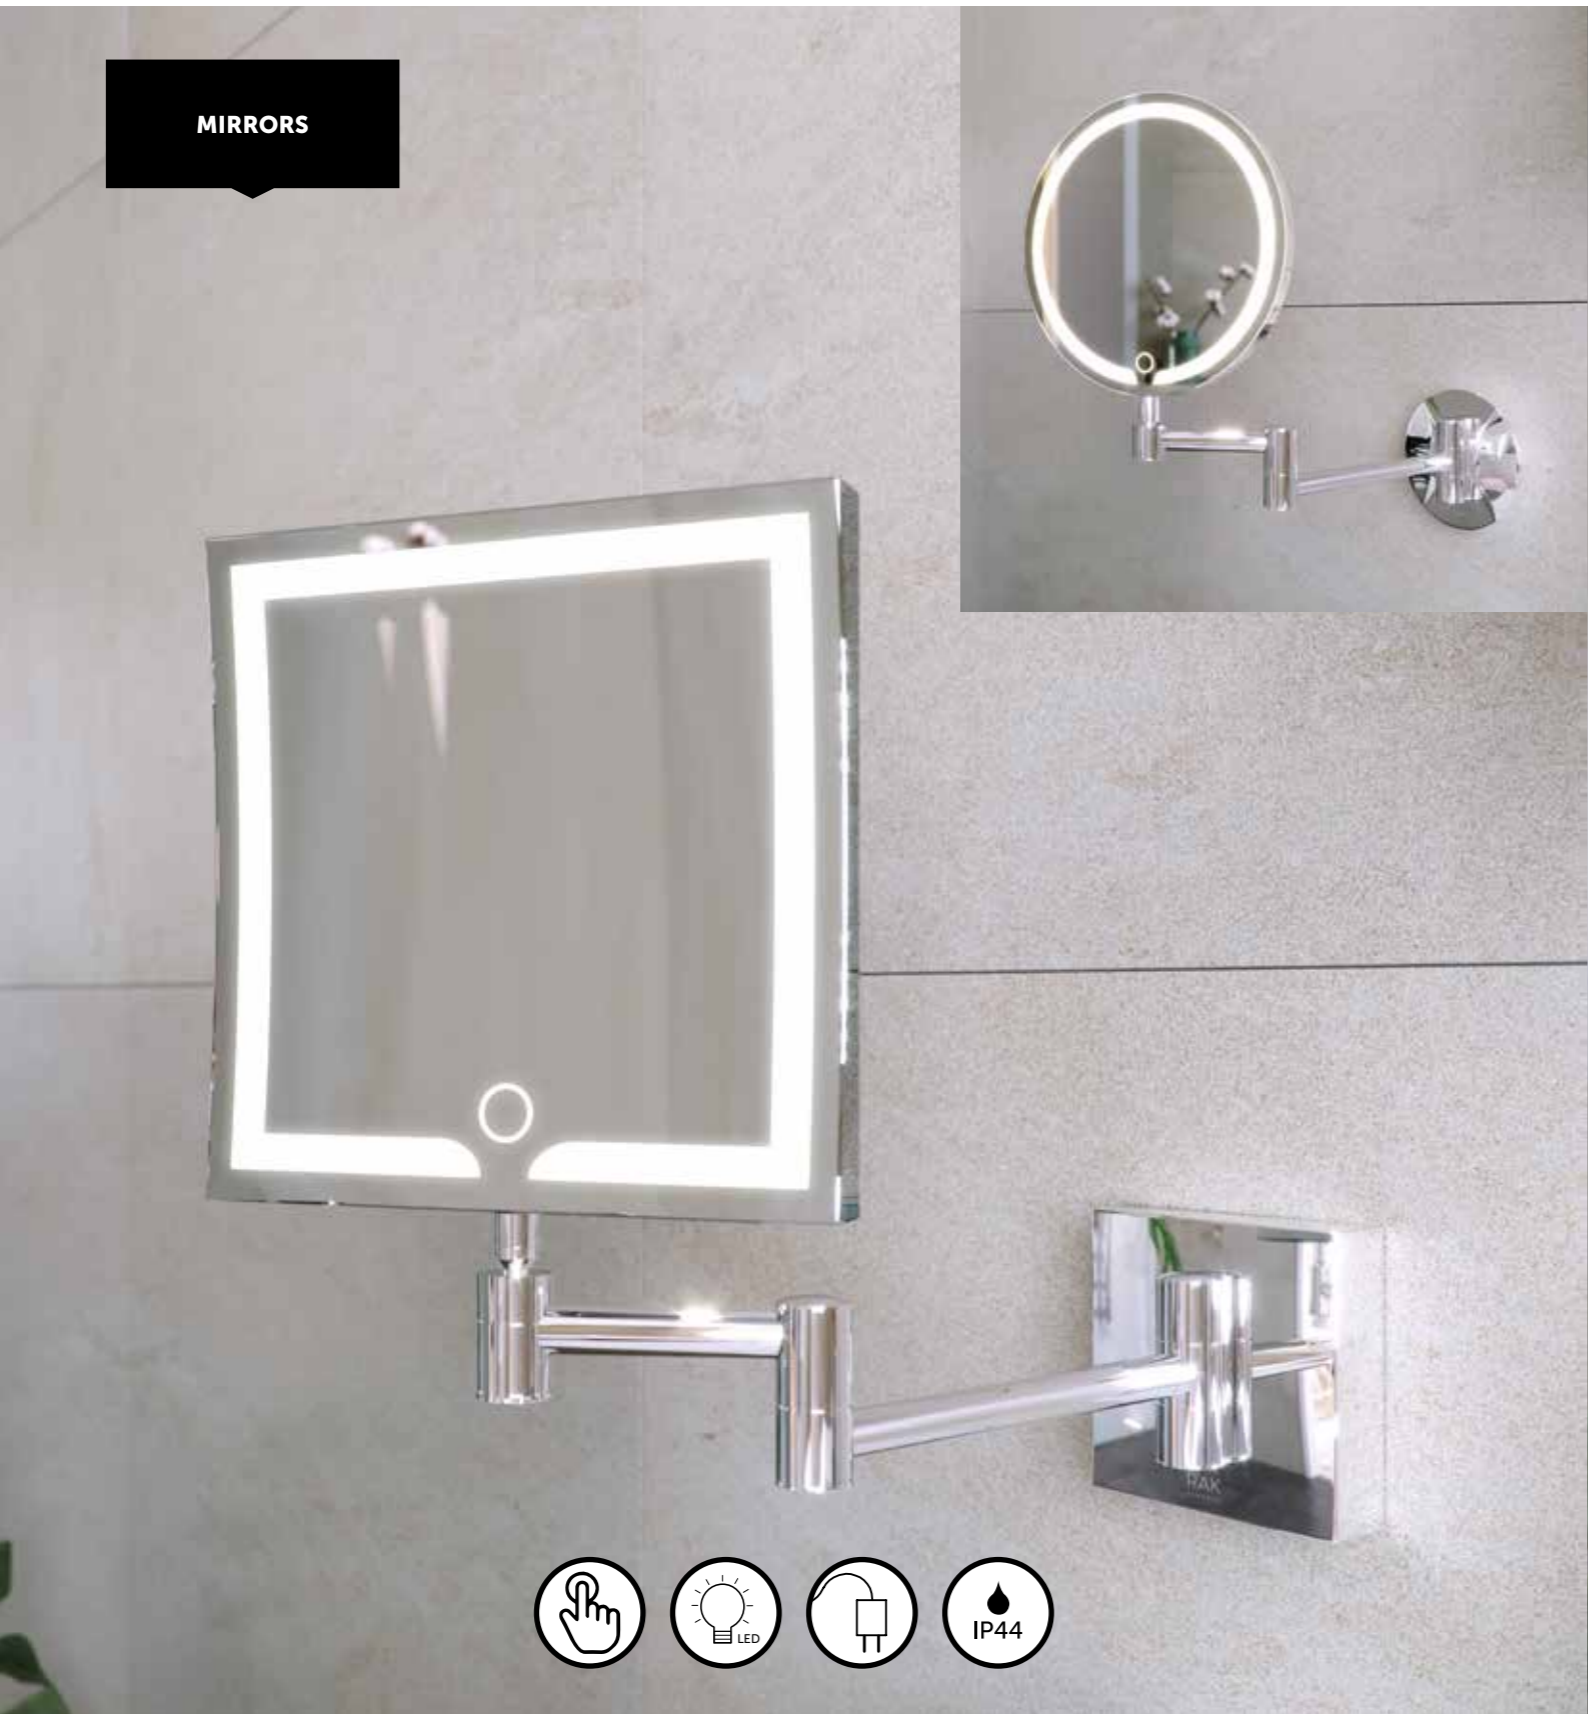

MIRRORS

RAK-DEMETER

3X MAGNIFYING MIRROR | ILLUMINATED

RAKDEM5001	ROUND	258X319	£450.00
RAKDEM5002	SQUARE	258X320	£538.00