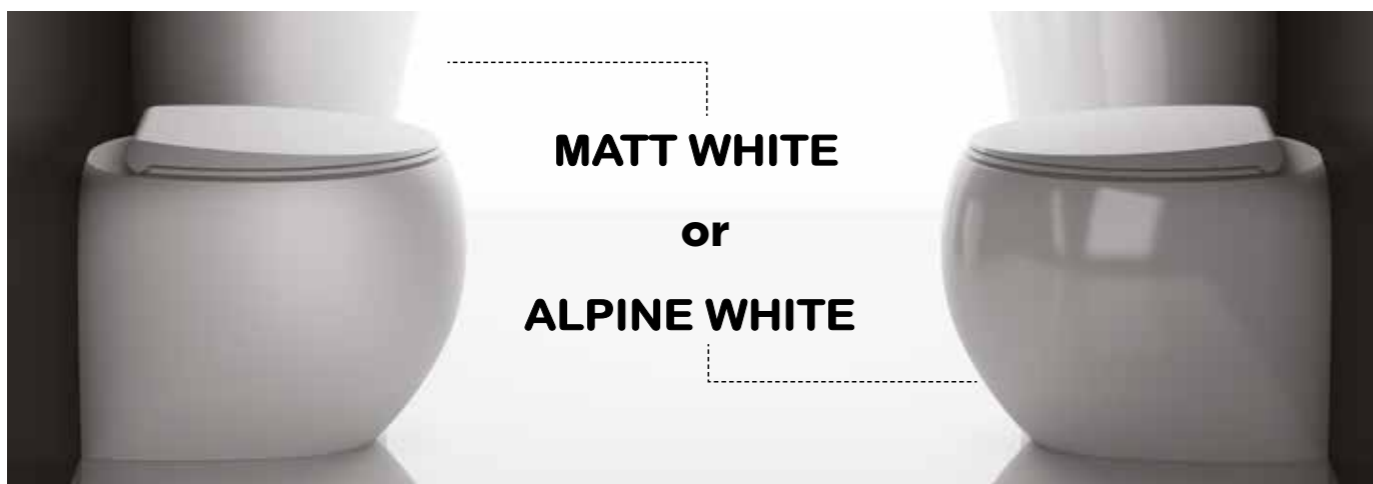

MATT WHITE
or
ALPINE WHITE