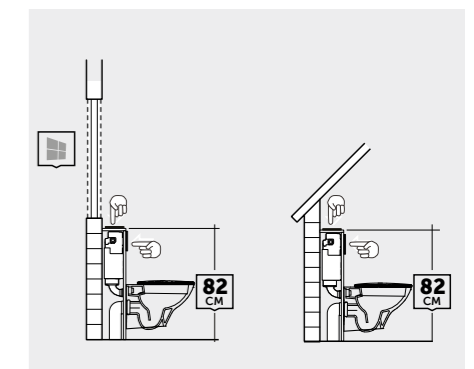

LOW-HEIGHT SITUATIONS

The concealed cistern can be easily fastened in front of or inside a solid wall and then brick lined.

LIMITLESS TECHNOLOGY FOR LIMITLESS IMAGINATION

Available in a wide range of dimensions and suitable for any construction situation. Connecting to the water grid is simple and fast, without the need for tools or connection accessories. Equipped with top silent fill valve. Easy tool free maintenance at any time through a service opening.

BEAUTIFUL DESIGN

OPENING SPACE

WITHSTANDING
HEAVY LOAD

EASY TO CLEAN

TOP QUALITY

WATER SAVING