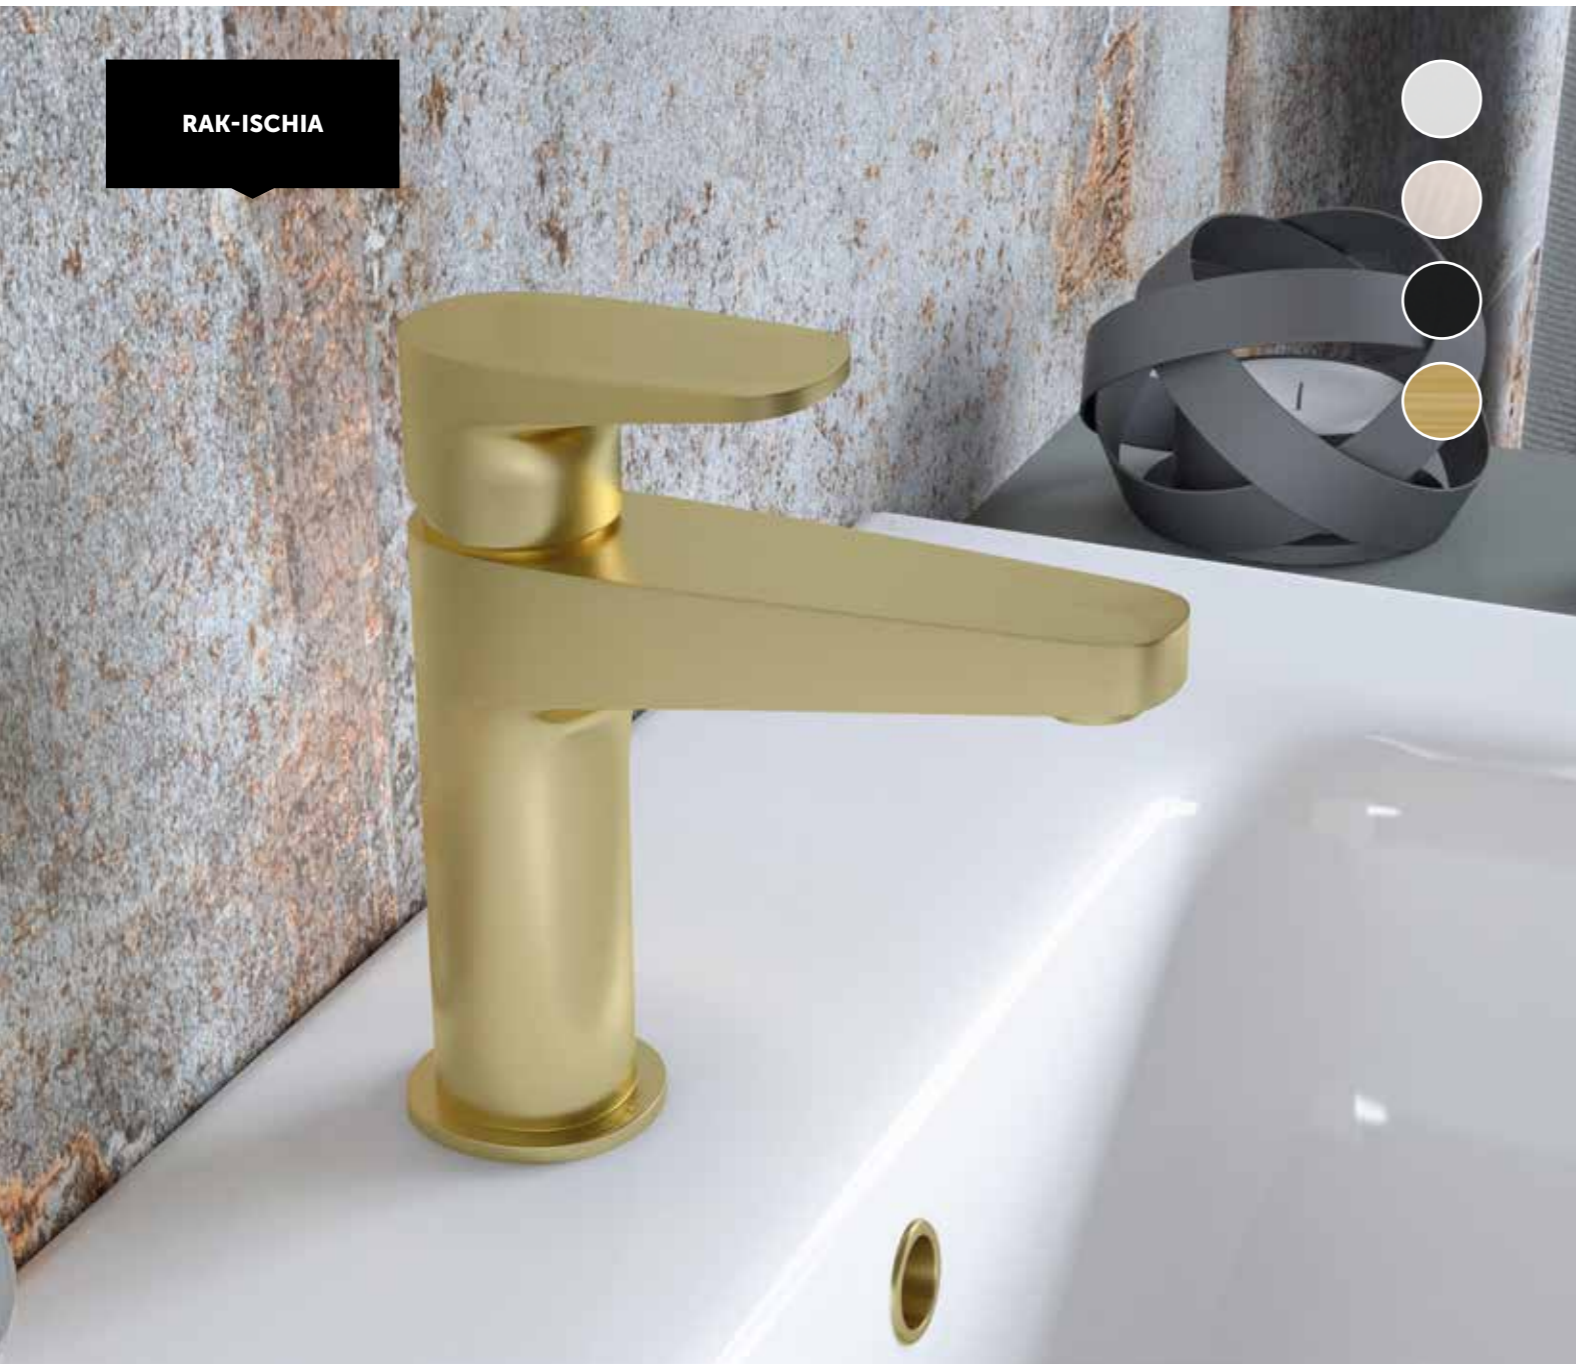

RAK-ISCHIA