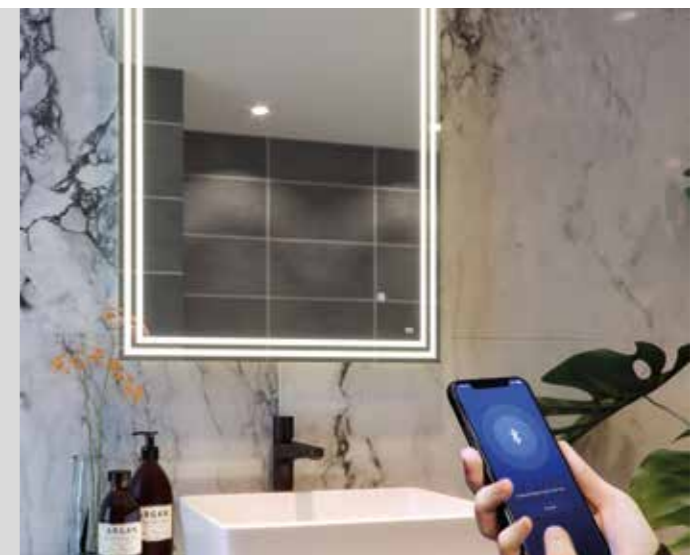

MAGNETIC SWITCH

Pull the shaving mirror towards you and the light becomes operational. Stow the mirror for tidiness and the light turns off.

BLUETOOTH

Paired with your mobile telephone, tablet or digital music player the bathroom truly becomes your personal domain, whether listening to your favourite playlist, audiobook or radio station, you can truly relax and forget the world around you for a few moments.