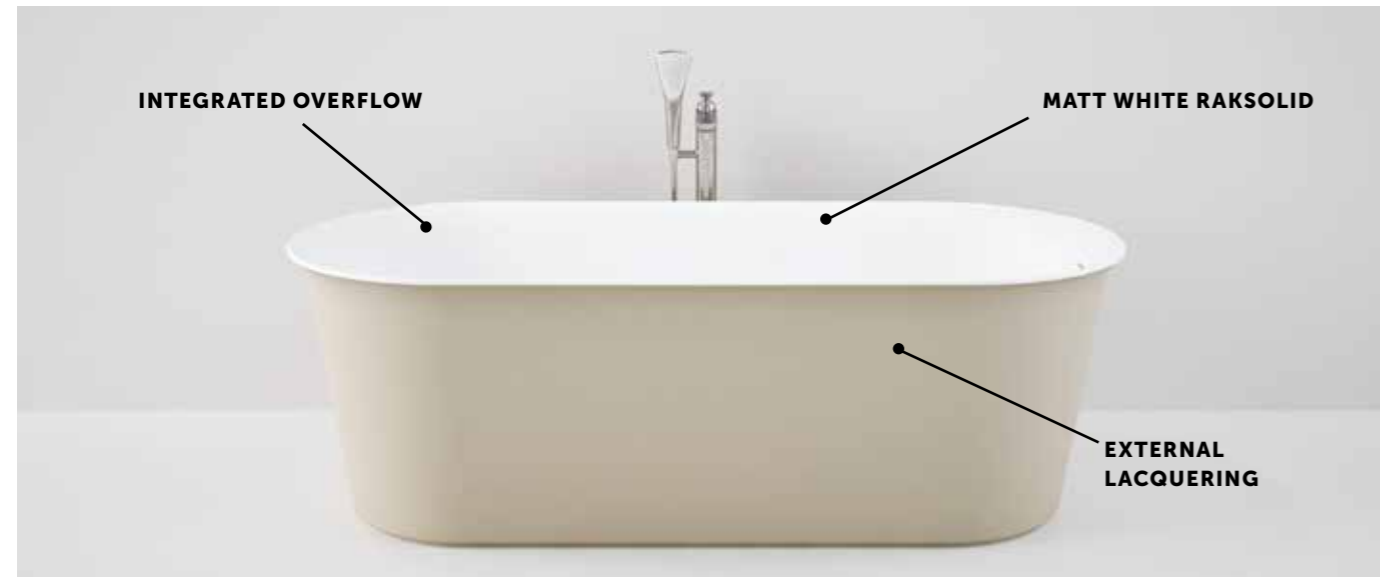

BIDET | WALL HUNG | MATT

VALBD2101500A	MATT	£879.00
---------------	------	----------------

RAK-VALET

RAK-VALET BATH

RAK-Valet bathtubs are made of RAKSOLID, a durable material composed of a mixture of natural minerals and resins. The elegant matt white finish gives a distinctive feel to the bathing area, as well as being pleasant to the touch and including anti-slip safety.