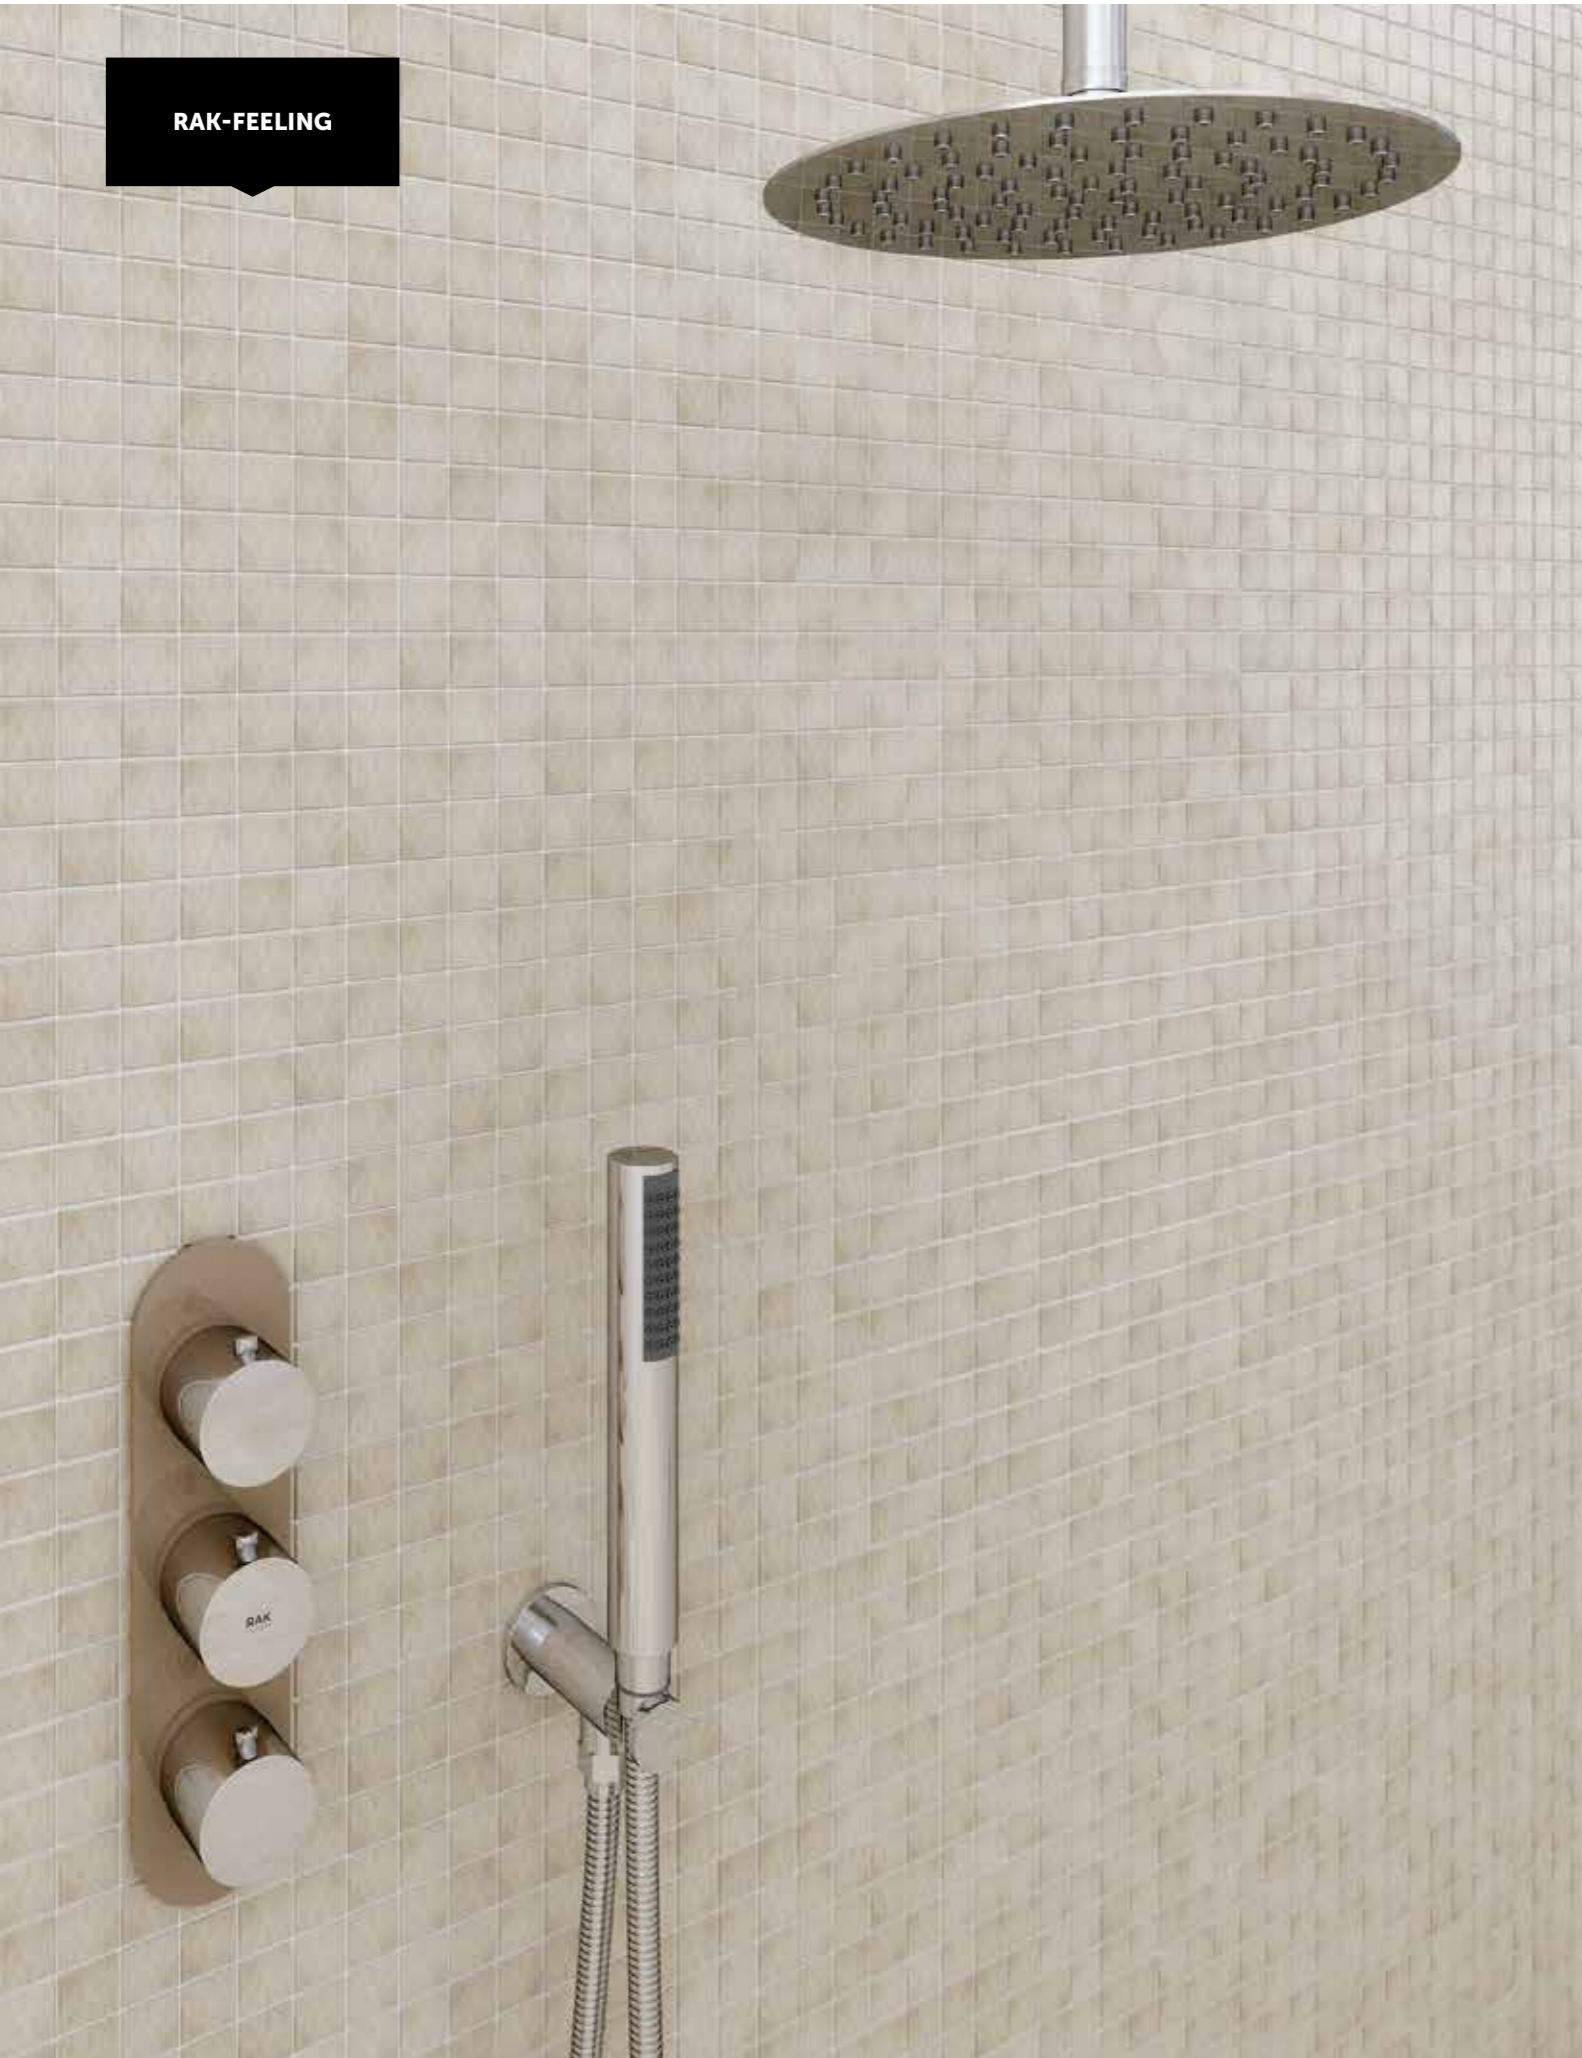

RAK-FEELING