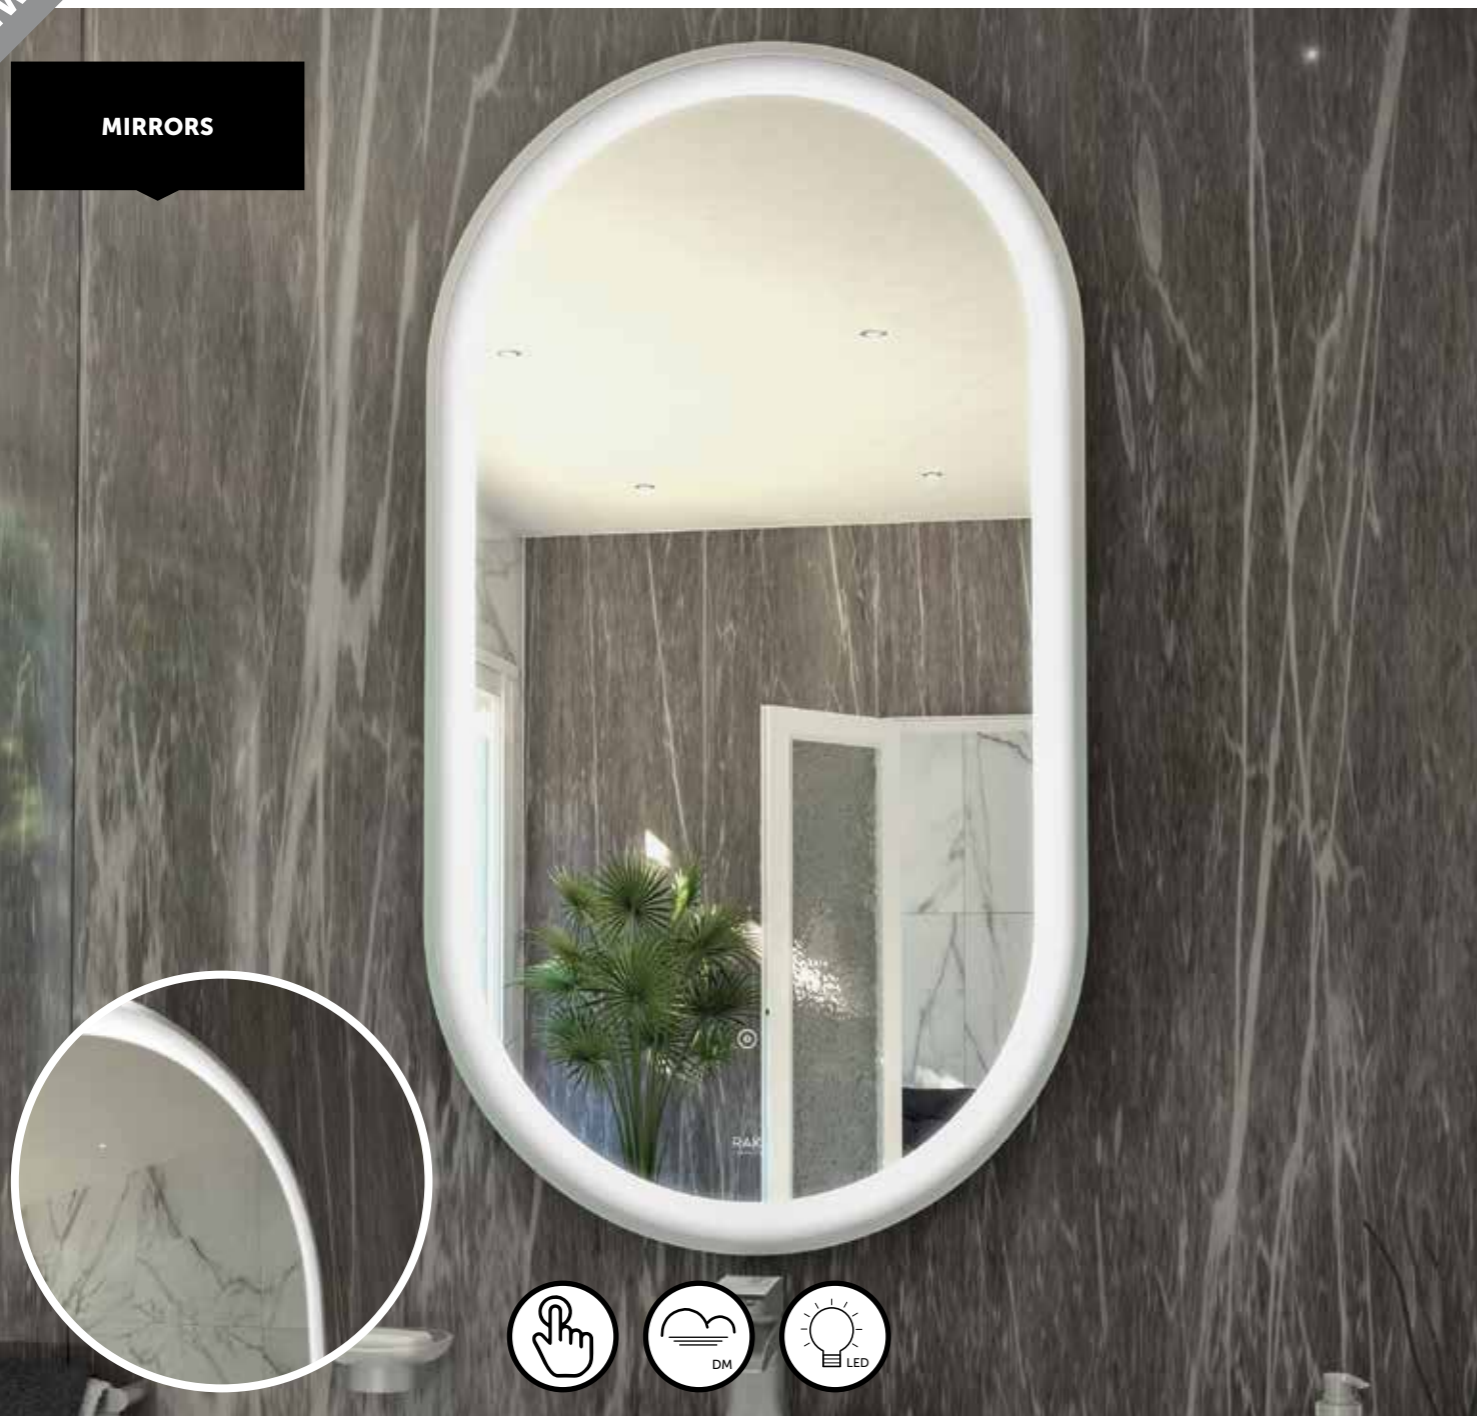

MIRROR BRUSHED GOLD		
RAKARTRNBG5001	600X600	£515.00
RAKARTRNBG5002	800X800	£785.00

NEW

NEW

MIRRORS

RAK-ART OVAL

MIRROR MATT BLACK		
RAKARTOVMB5001	450X1000	£565.00
RAKARTOVMB5002	550X1000	£669.00

MIRROR CHROME		
RAKARTOVCP5001	600X600	£699.00
RAKARTOVCP5002	550X1000	£785.00