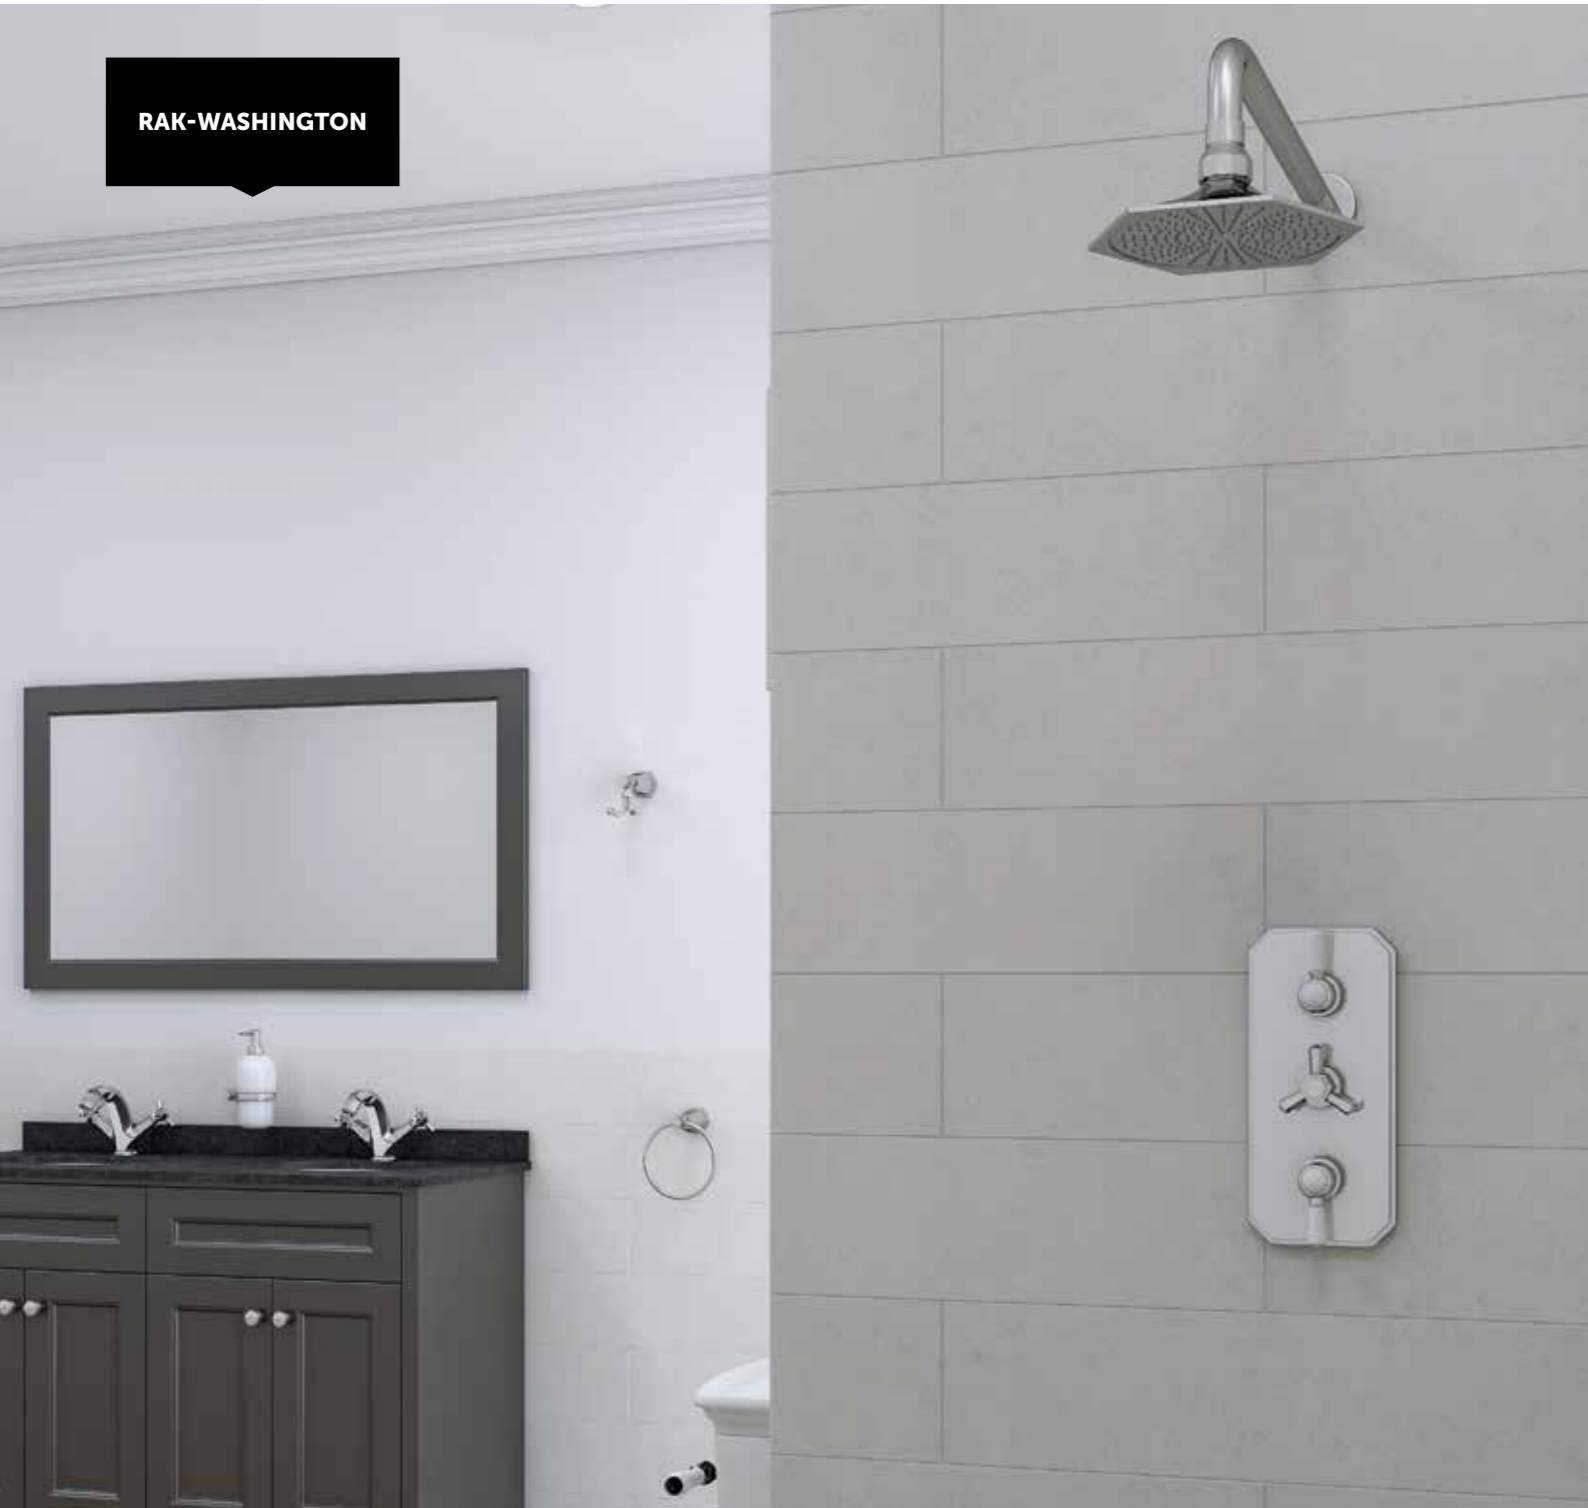

EXPOSED SHOWERING

MP

EXPOSED THERMOSTATIC
SHOWER COLUMN |
FIXED HEAD | HANDSET
RAKWTN6001   **£1451.00**

MP

EXPOSED SHOWER COLUMN I
FIXED HEAD | HANDSET |
BATH SPOUT
RAKWTN6003   **£1451.00**

CONCEALED VALVES

MP

THERMOSTATIC VALVE | 1 OUTLET
RAKWTN3201   **£527.00**

MP

THERMOSTATIC VALVE | 2 OUTLET
RAKWTN3202   **£593.00**

MP

THERMOSTATIC VALVE | 3 OUTLET
RAKWTN3204   **£659.00**

SHOWER KITS

FIXED HEAD | WALL ARM
RAKWTN6004   **£237.00**

SLIDE RAIL KIT | WALL OUTLET
RAKWTN6002   **£296.00**