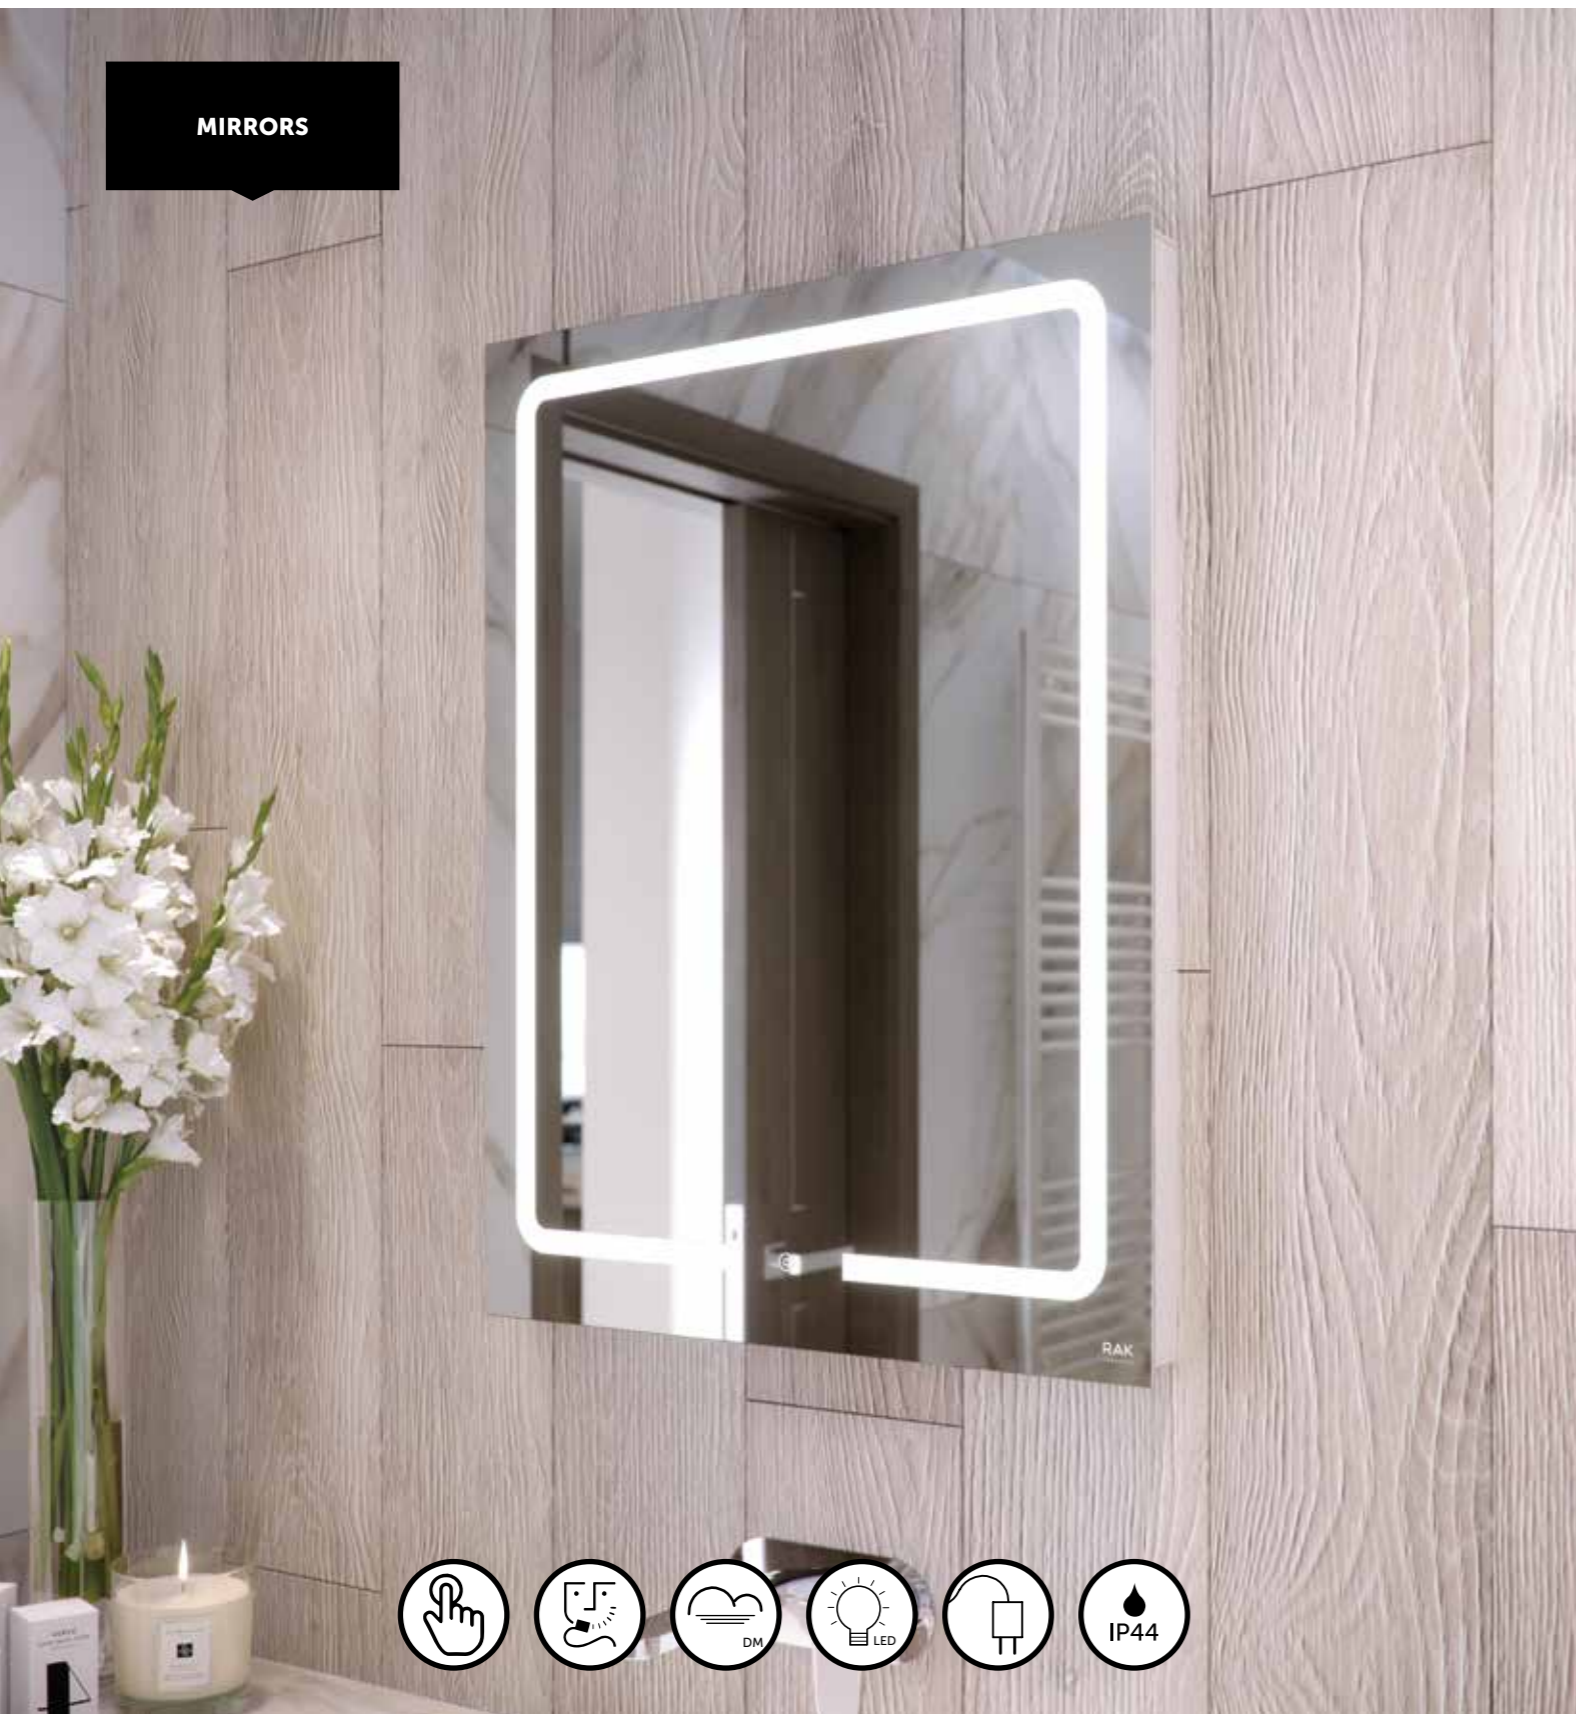

MIRROR | BLUETOOTH | ILLUMINATED

RAKHAR5003	600X800	£758.00
------------	---------	---------

RAK-TANZANITE

MIRROR | PORTRAIT | ILLUMINATED

RAKTAN5001	600X800	£450.00
------------	---------	---------

MIRRORS

RAK-PEGASUS

MIRROR | PORTRAIT | ILLUMINATED

RAKPEG5001 600X800

£450.00

RAK-HESTIA

MIRROR | PORTRAIT | ILLUMINATED

RAKHES5001 500X700
RAKHES5002 600X800

£391.00
£450.00