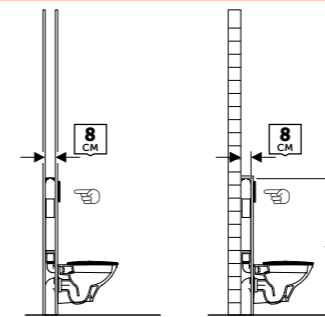

8CM THICKNESS

8cm wall thickness

For thin walls or for space-saving installations, with flushing actuation from the front.