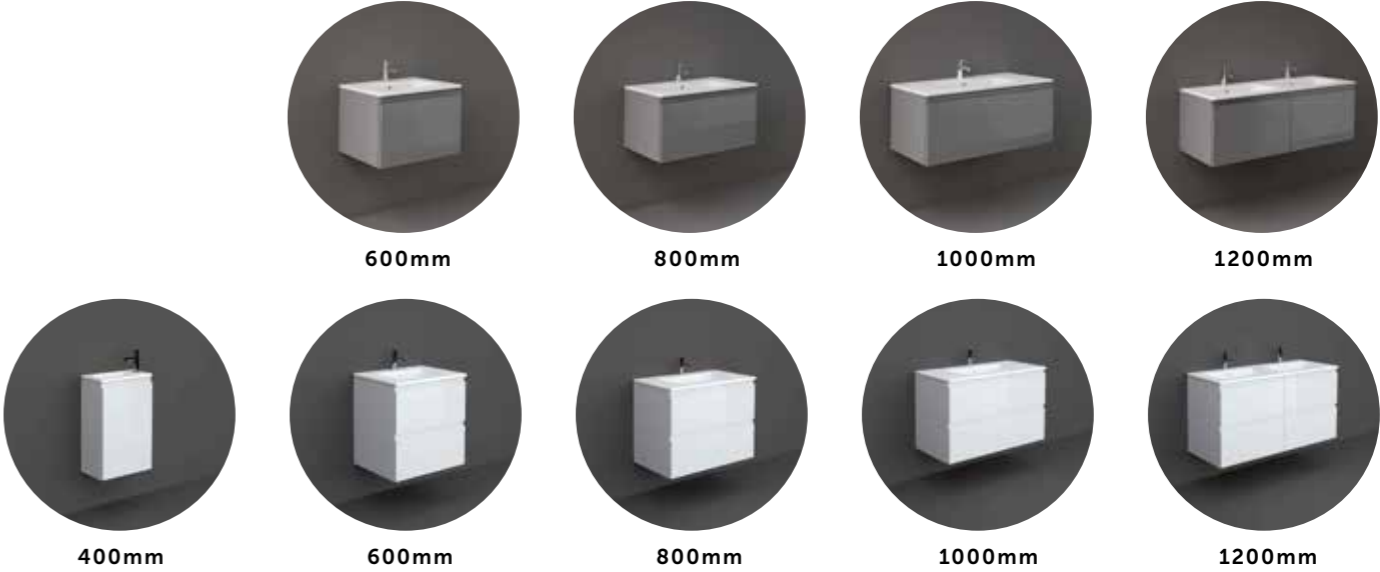

HOW TO ORDER

1 | Choose your unit size & drawer options