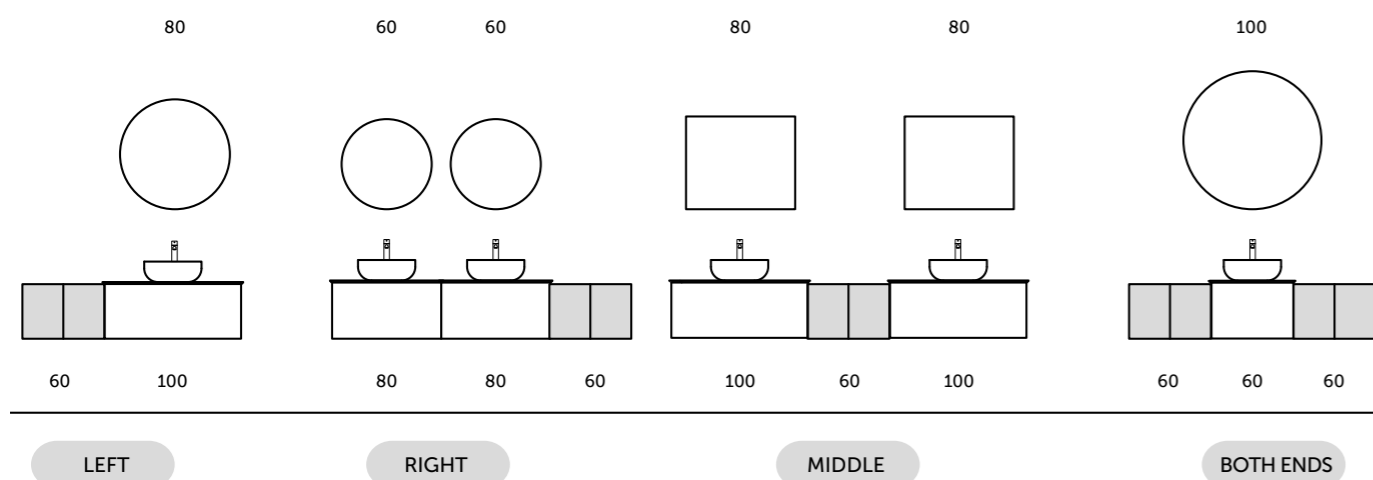

WITH RAK-JOY UNO BASIN UNITS

SMALL DRAWER BOX | TOP SET
JOYDIST   **£55.00**