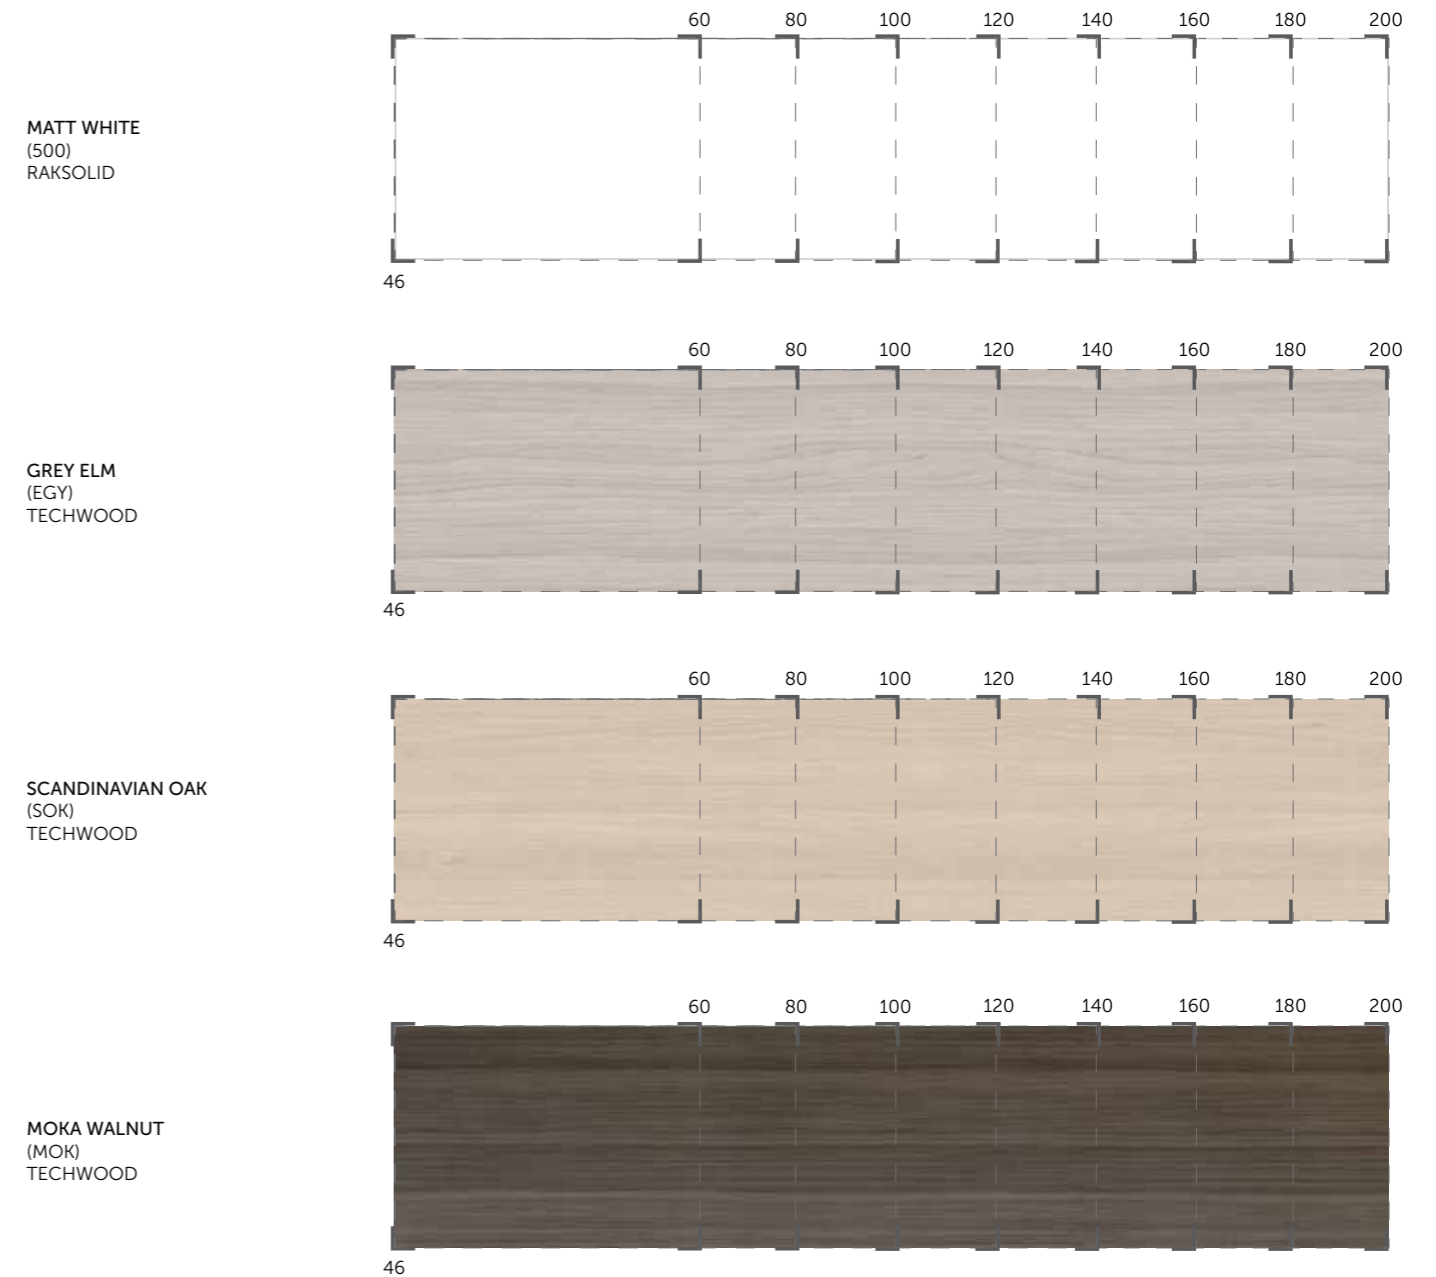

FREEDOM OF INSTALLATION