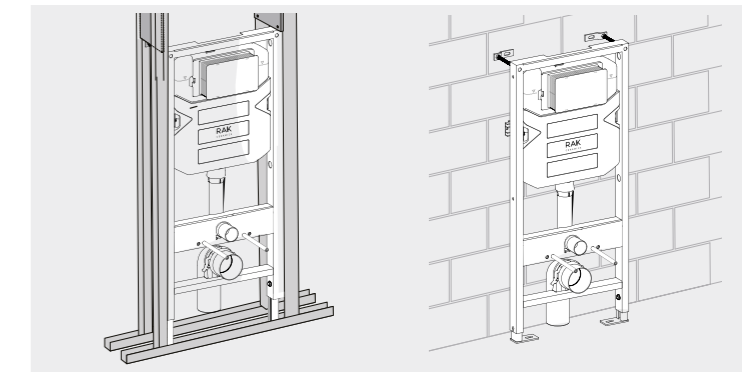

DRYWALL INSTALLATION

With a drywall system it is possible to create complete room-height prewalls or partitions.