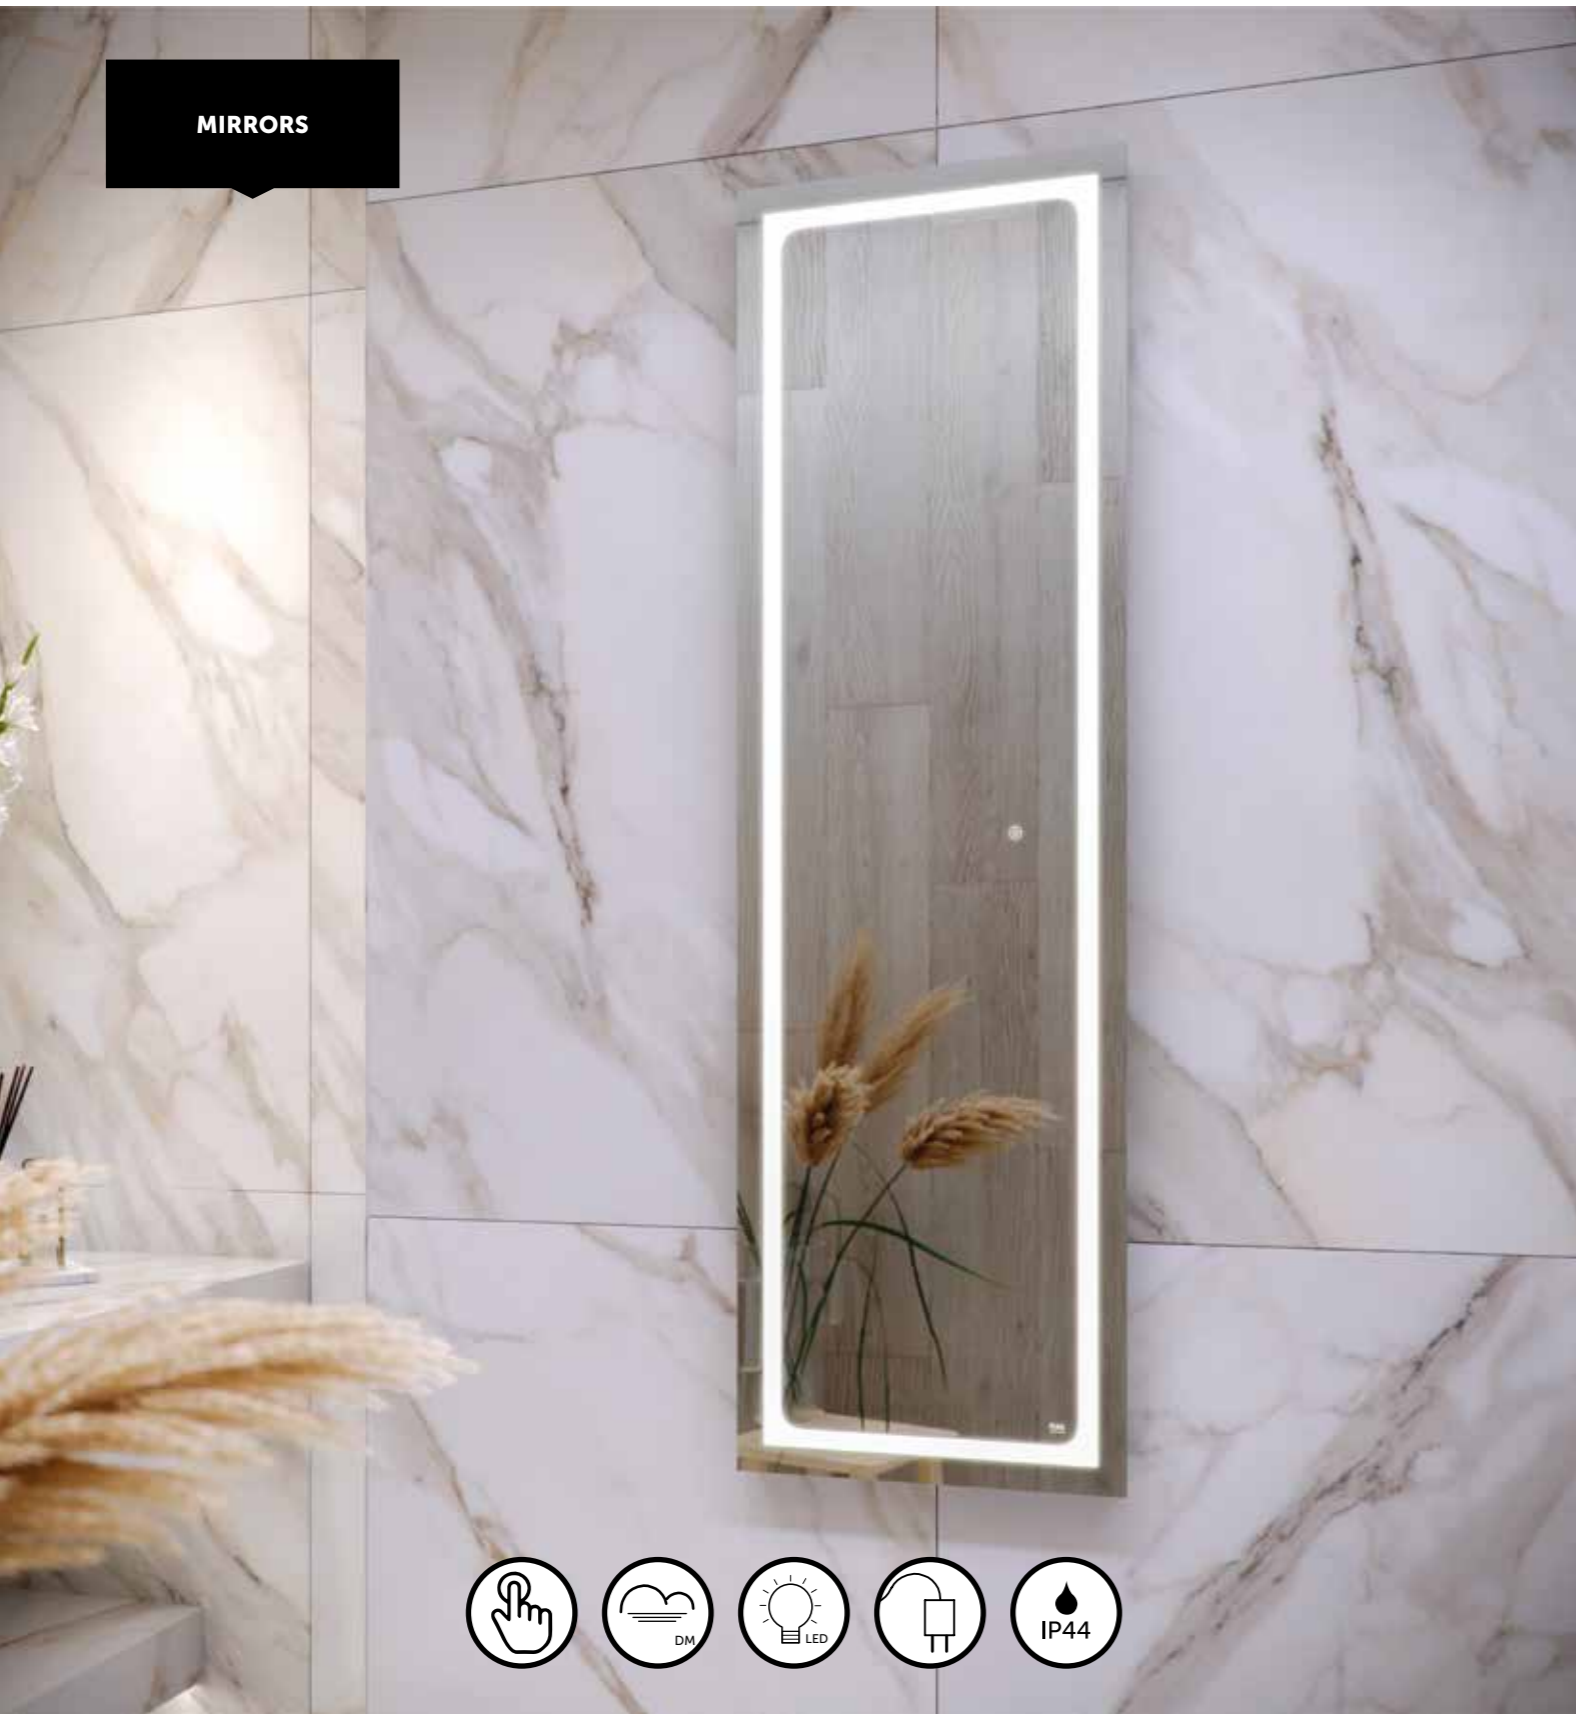

RAK-HADES

MIRROR | OVAL | ILLUMINATED

RAKHAD5001	900X600	£582.00
------------	---------	----------------

MIRRORS

RAK-SCORPIO

MIRROR | ROUND | ILLUMINATED

RAKSCO5001

800X800

£604.00

RAK-OVALE

MIRROR | ILLUMINATED

RAKOVA5001

500X700

£439.00

RAKOVA5002

600X800

£483.00

MIRRORS

RAK-AQUARIUS

MIRROR | PORTRAIT | ILLUMINATED
 RAKAQU5001 420X1400

£593.00

RAK-CUPID

MIRROR | PORTRAIT | ILLUMINATED
 RAKCUP5001 500X700 £479.00
 RAKCUP5002 600X800 £549.00

MIRROR | LANDSCAPE | ILLUMINATED
 RAKCUP5003 1000X600 £659.00
 RAKCUP5004 1200X600 £747.00