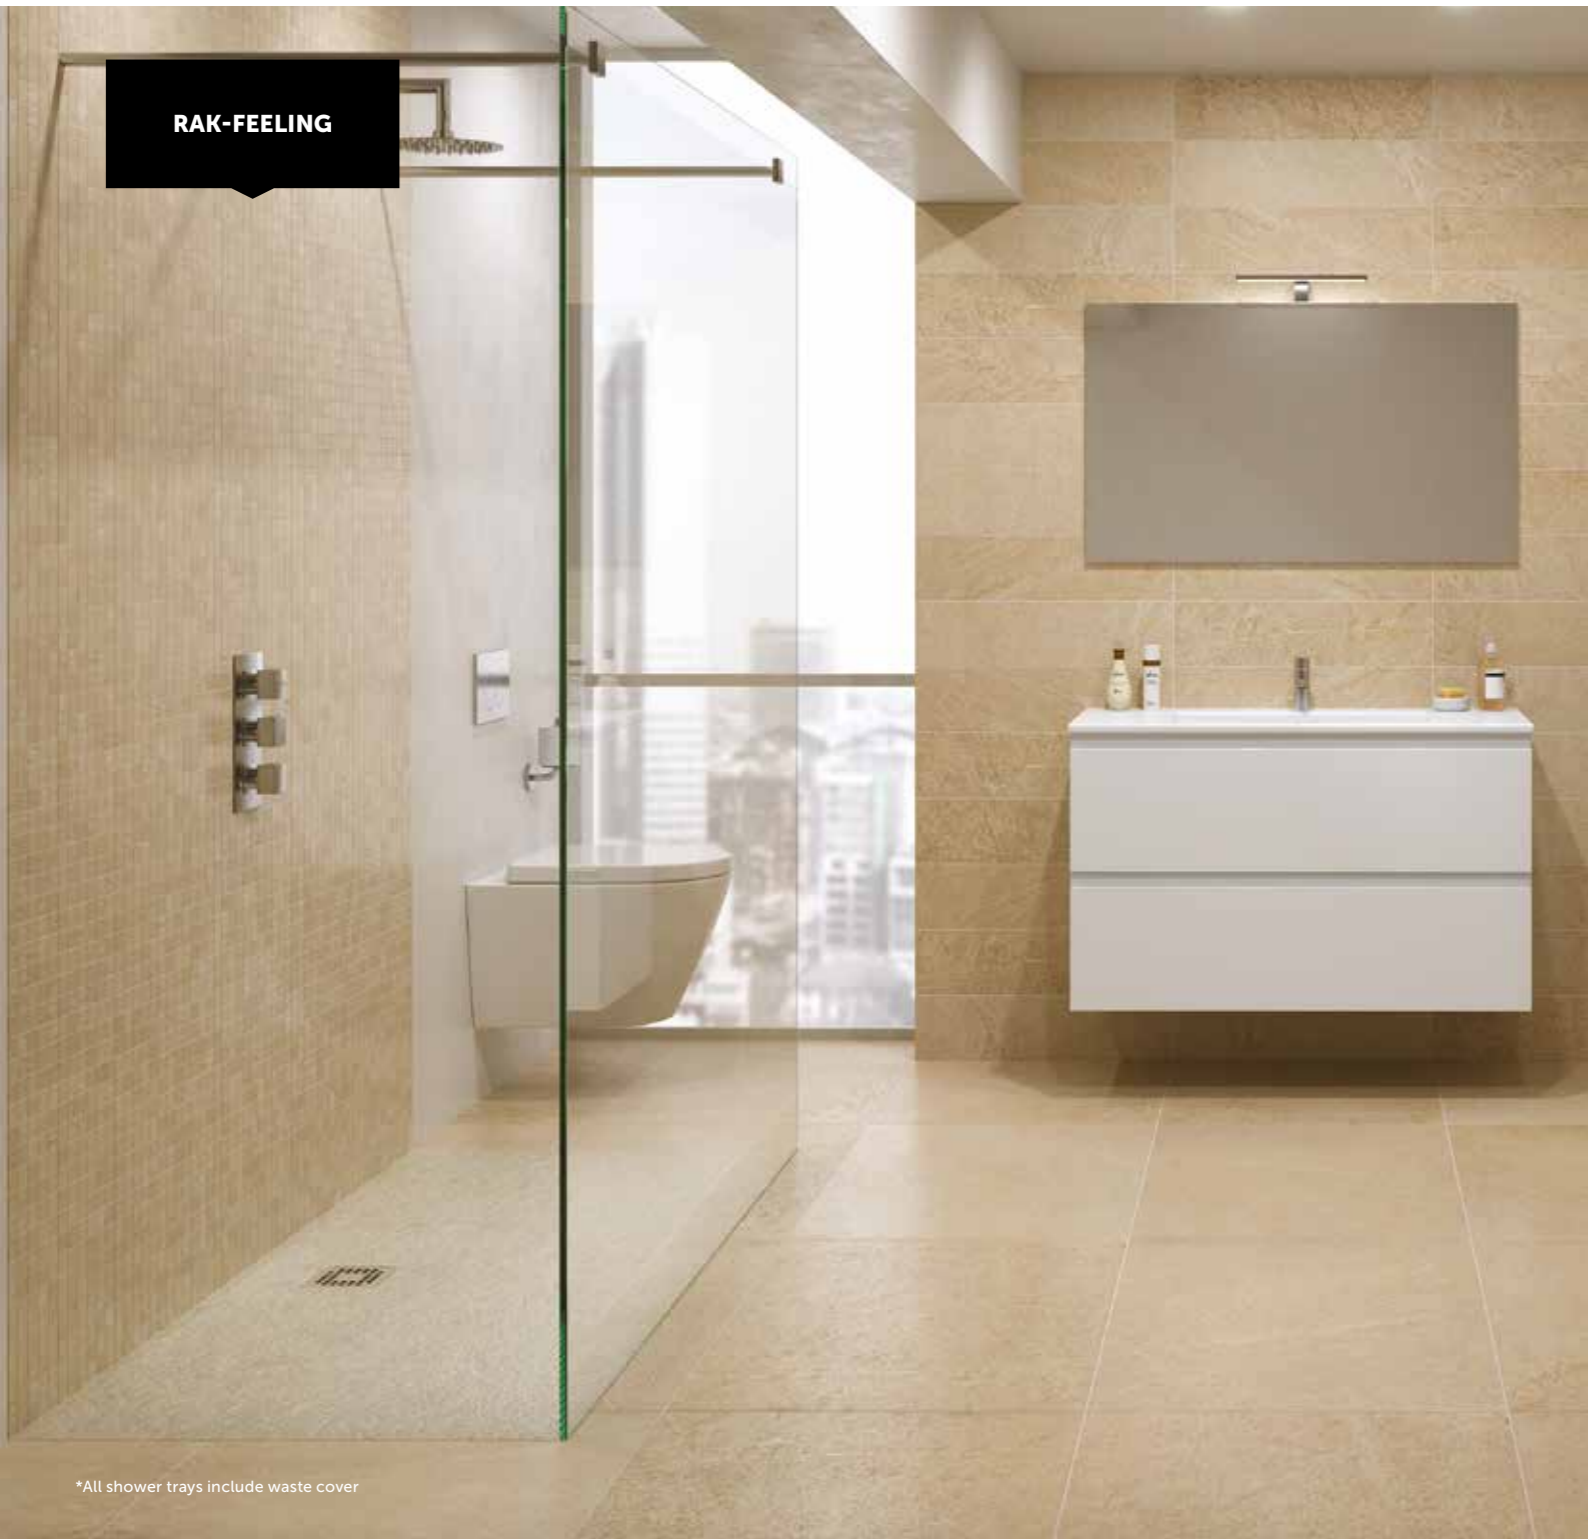

RAK-FEELING

*All shower trays include waste cover