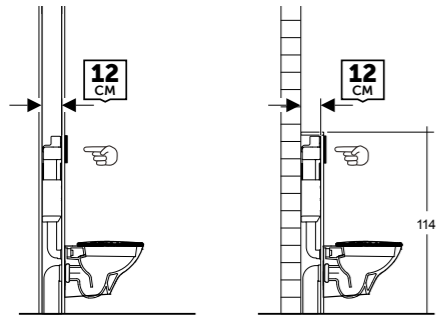

12CM THICKNESS

12cm wall thickness

In the wall or in front of it, with flushing actuation from the front.

RAK-ECOFIX