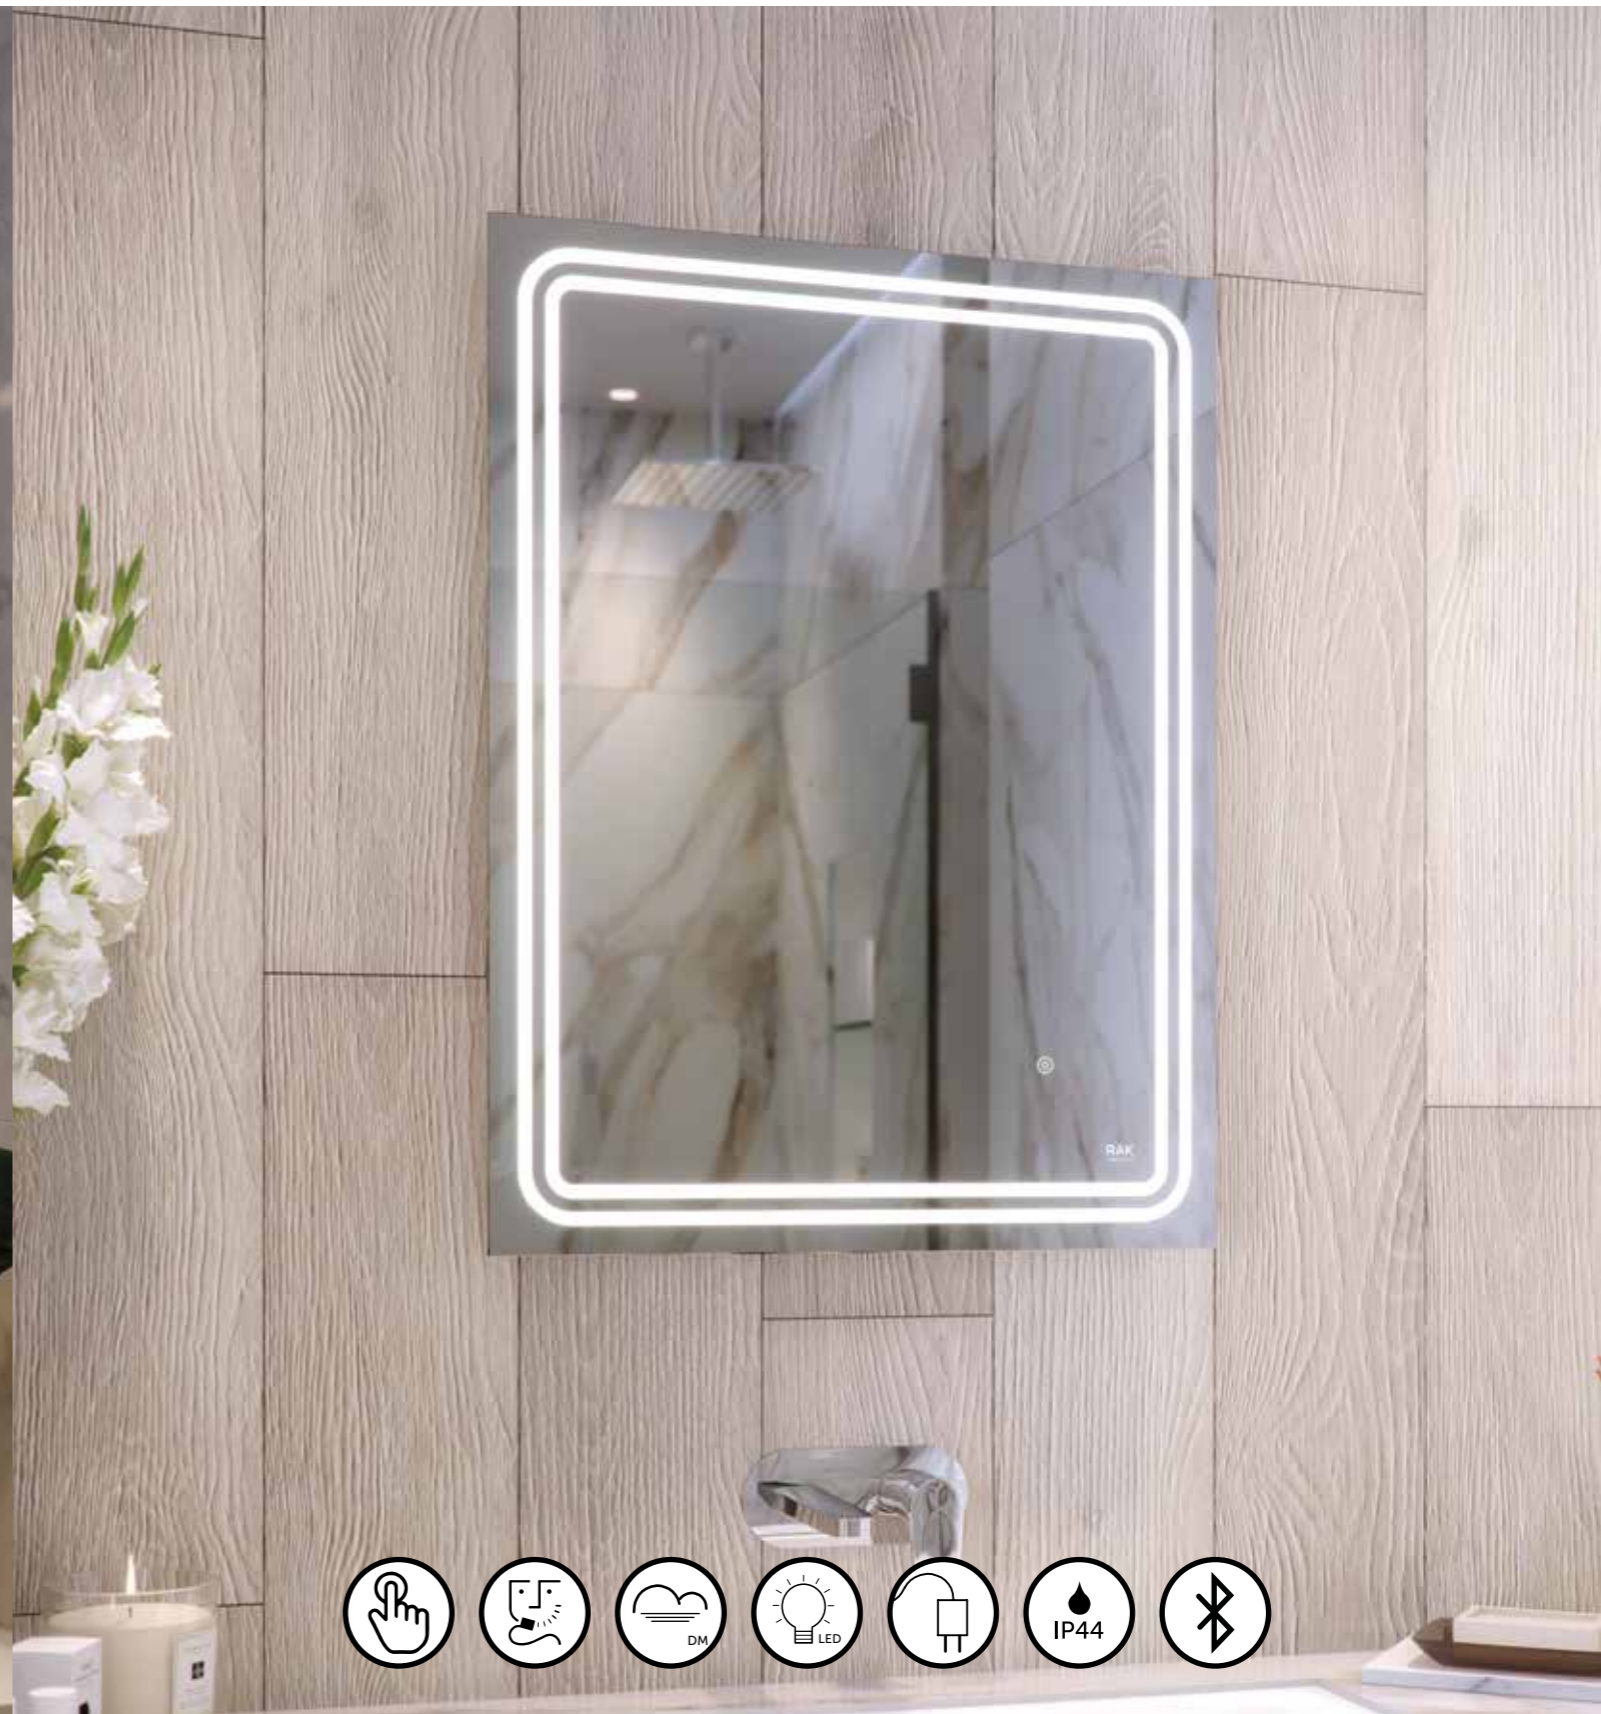

RAK-PLUTO

MIRROR | PORTRAIT | ILLUMINATED
RAKPLU5001 600X800

£439.00

MIRROR | PORTRAIT | BLUETOOTH | ILLUMINATED
RAKPLU5002 600X800

£604.00