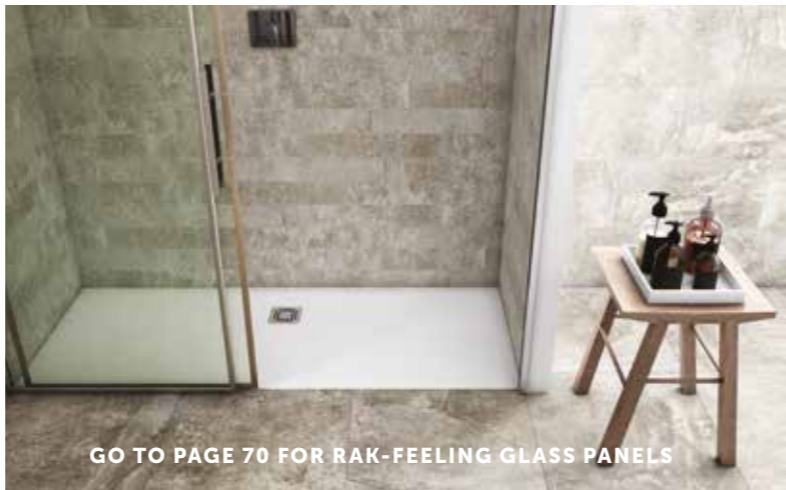

GO TO PAGE 70 FOR RAK-FEELING GLASS PANELS