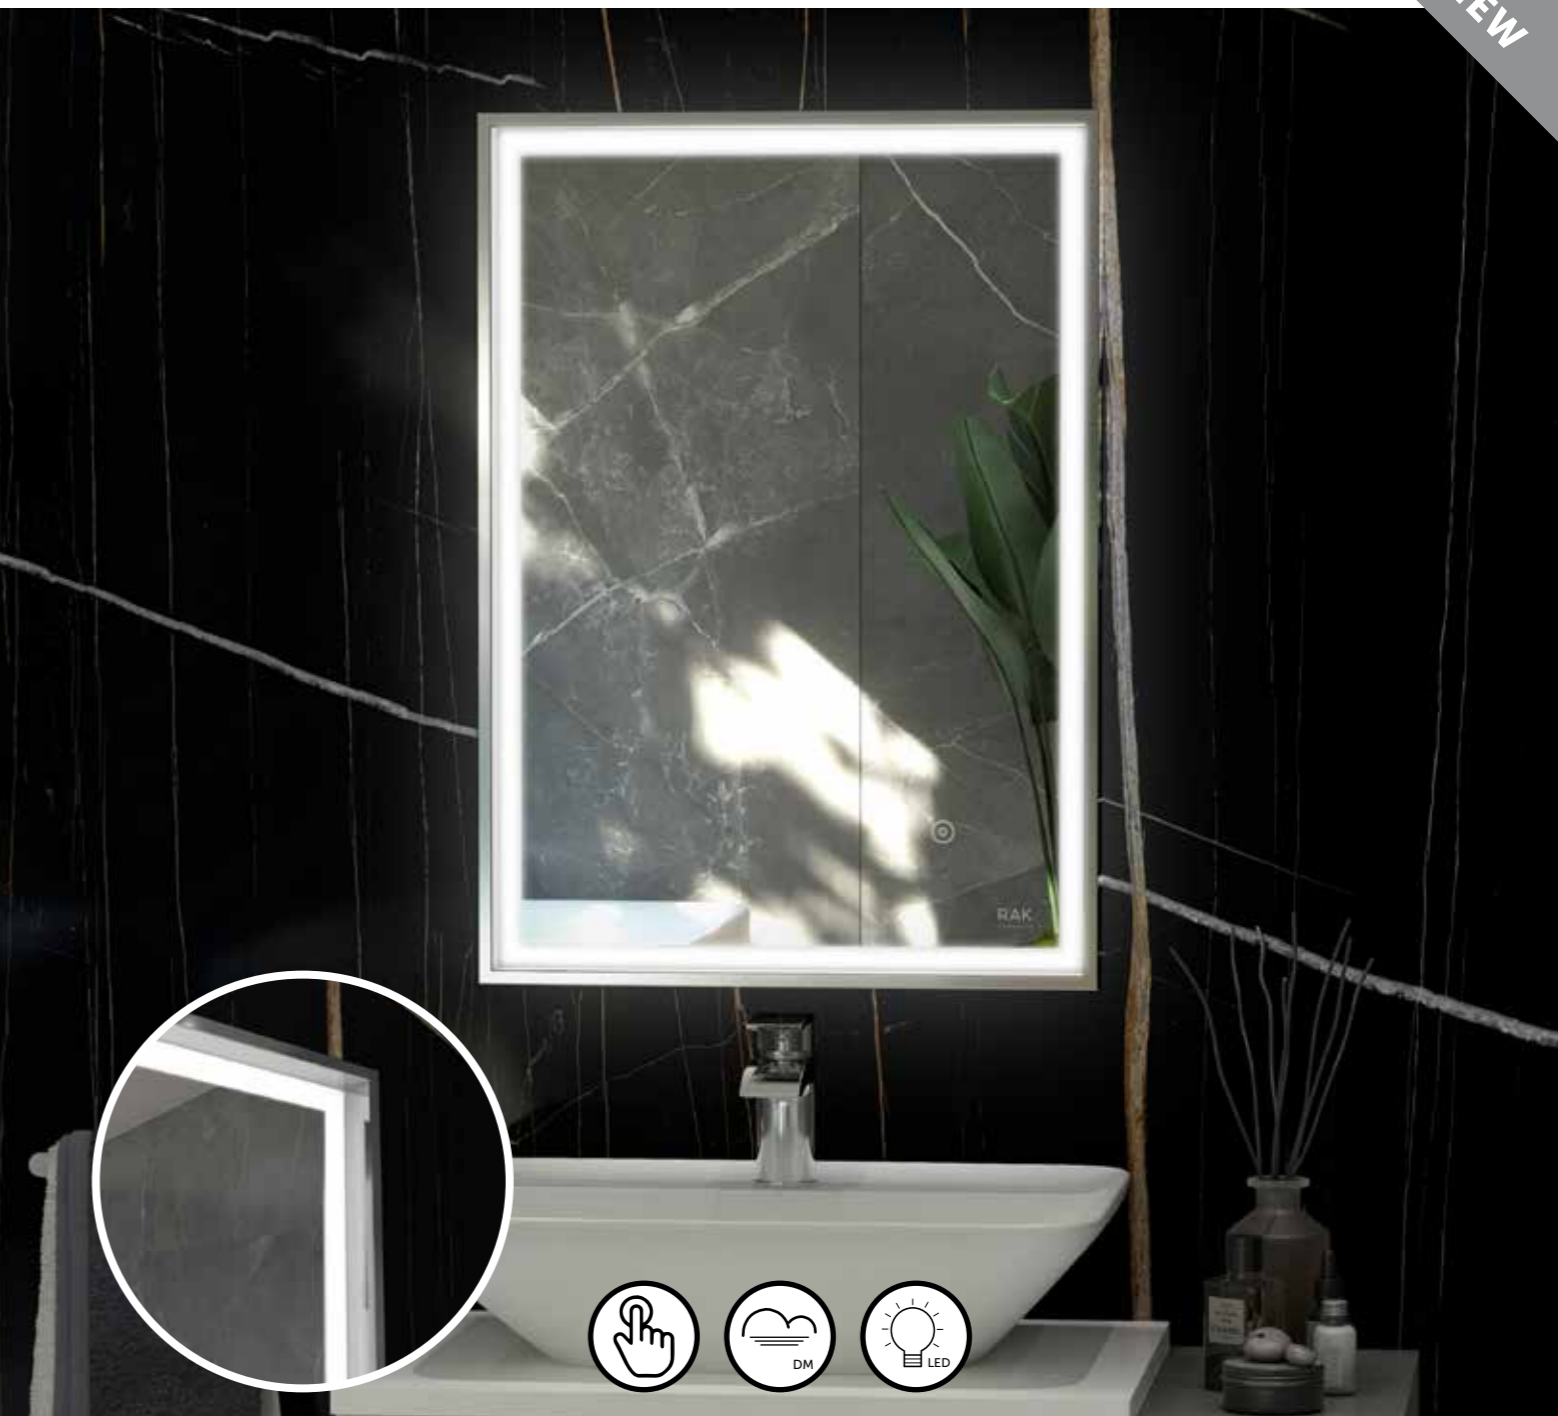

MIRROR BRUSHED GOLD		
RAKARTRNBG5001	600X600	£515.00
RAKARTRNBG5002	800X800	£785.00

NEW

NEW

MIRRORS

RAK-ART OVAL

MIRROR MATT BLACK		
RAKARTOVMB5001	450X1000	£565.00
RAKARTOVMB5002	550X1000	£669.00

MIRROR CHROME		
RAKARTOVCP5001	600X600	£699.00
RAKARTOVCP5002	550X1000	£785.00