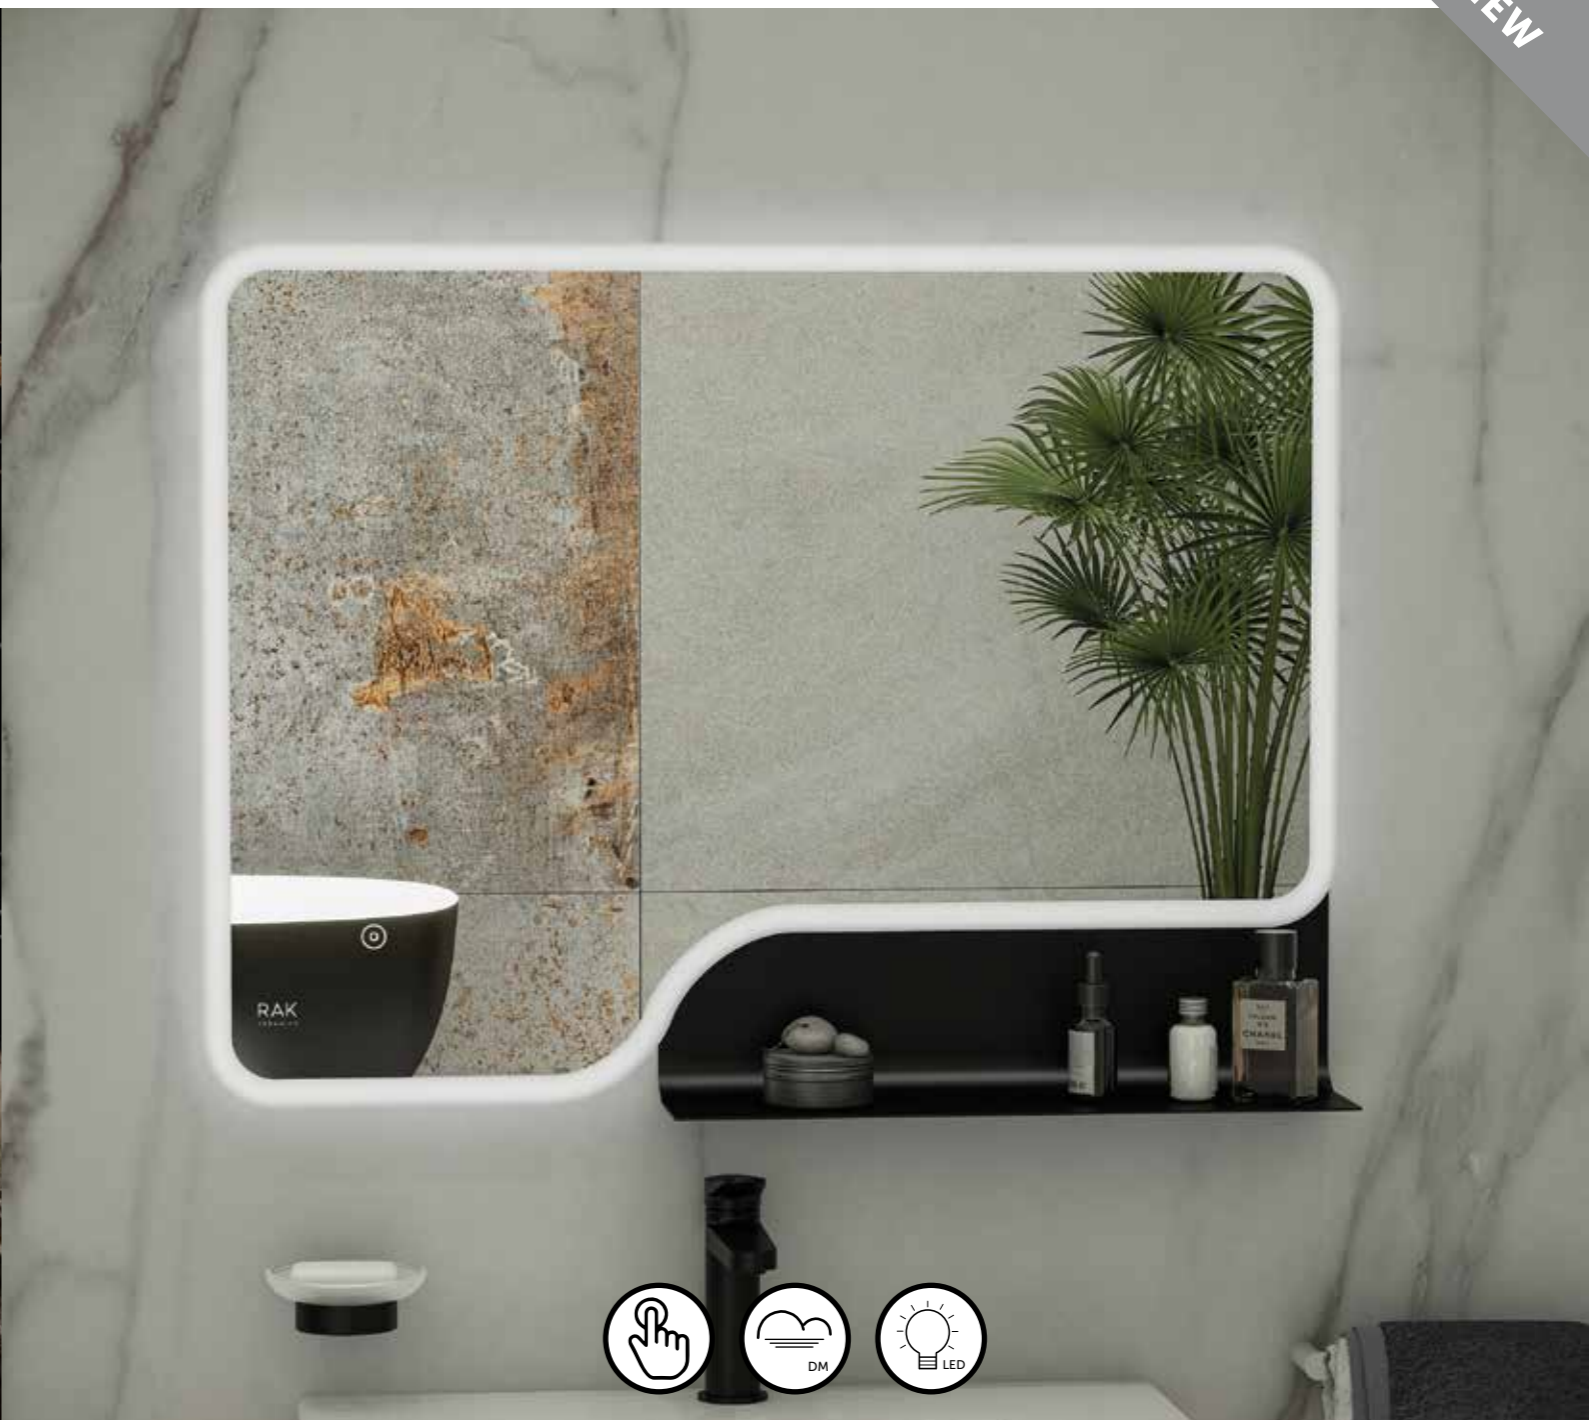

NEW

NEW

MIRRORS

RAK-PICTURE OVAL

MIRROR | MATT BLACK		
RAKPICOVMB5001	450X1000	£589.00
RAKPICOVMB5002	550X1000	£699.00

MIRROR | CHROME		
RAKPICOVCP5001	600X600	£695.00
RAKPICOVCP5002	550X1000	£819.00

MIRROR | BRUSHED NICKEL		
RAKPICOVBN5001	450X1000	£695.00
RAKPICOVBN5002	550X1000	£819.00

MIRROR | BRUSHED GOLD		
RAKPICOVBG5001	450X1000	£695.00
RAKPICOVBG5002	550X1000	£819.00

RAK-ORNATE

MIRROR | MATT BLACK		
RAKORNMB5001	800X600	£515.00
RAKORNMB5002	1000X600	£575.00
RAKORNMB5003	1200X600	£645.00

MIRROR | CHROME		
RAKORNCP5001	800X600	£625.00
RAKORNCP5002	1000X600	£689.00
RAKORNCP5003	1200X600	£765.00

MIRROR | BRUSHED NICKEL		
RAKORNBN5001	800X600	£625.00
RAKORNBN5002	1000X600	£689.00
RAKORNBN5003	1200X600	£765.00

MIRROR | BRUSHED GOLD		
RAKORNBG5001	800X600	£625.00
RAKORNBG5002	1000X600	£689.00
RAKORNBG5003	1200X600	£765.00