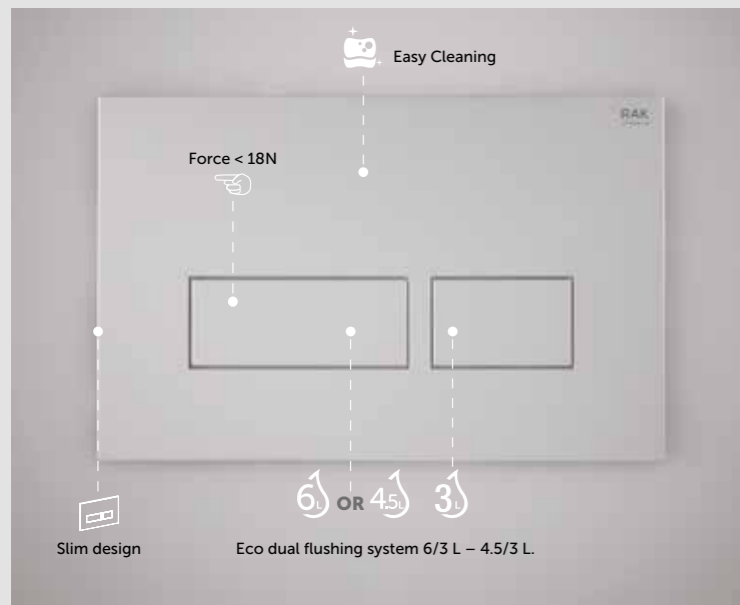

The concealed cistern can be easily fastened in front of or inside a solid wall and then brick lined.

LIMITLESS TECHNOLOGY FOR LIMITLESS IMAGINATION

Available in a wide range of dimensions and suitable for any construction situation. Connecting to the water grid is simple and fast, without the need for tools or connection accessories. Equipped with top silent fill valve. Easy tool free maintenance at any time through a service opening.

BEAUTIFUL DESIGN

OPENING SPACE

WITHSTANDING
HEAVY LOAD

EASY TO CLEAN

TOP QUALITY

WATER SAVING

RAK-ECOFIX

PUSH PLATES