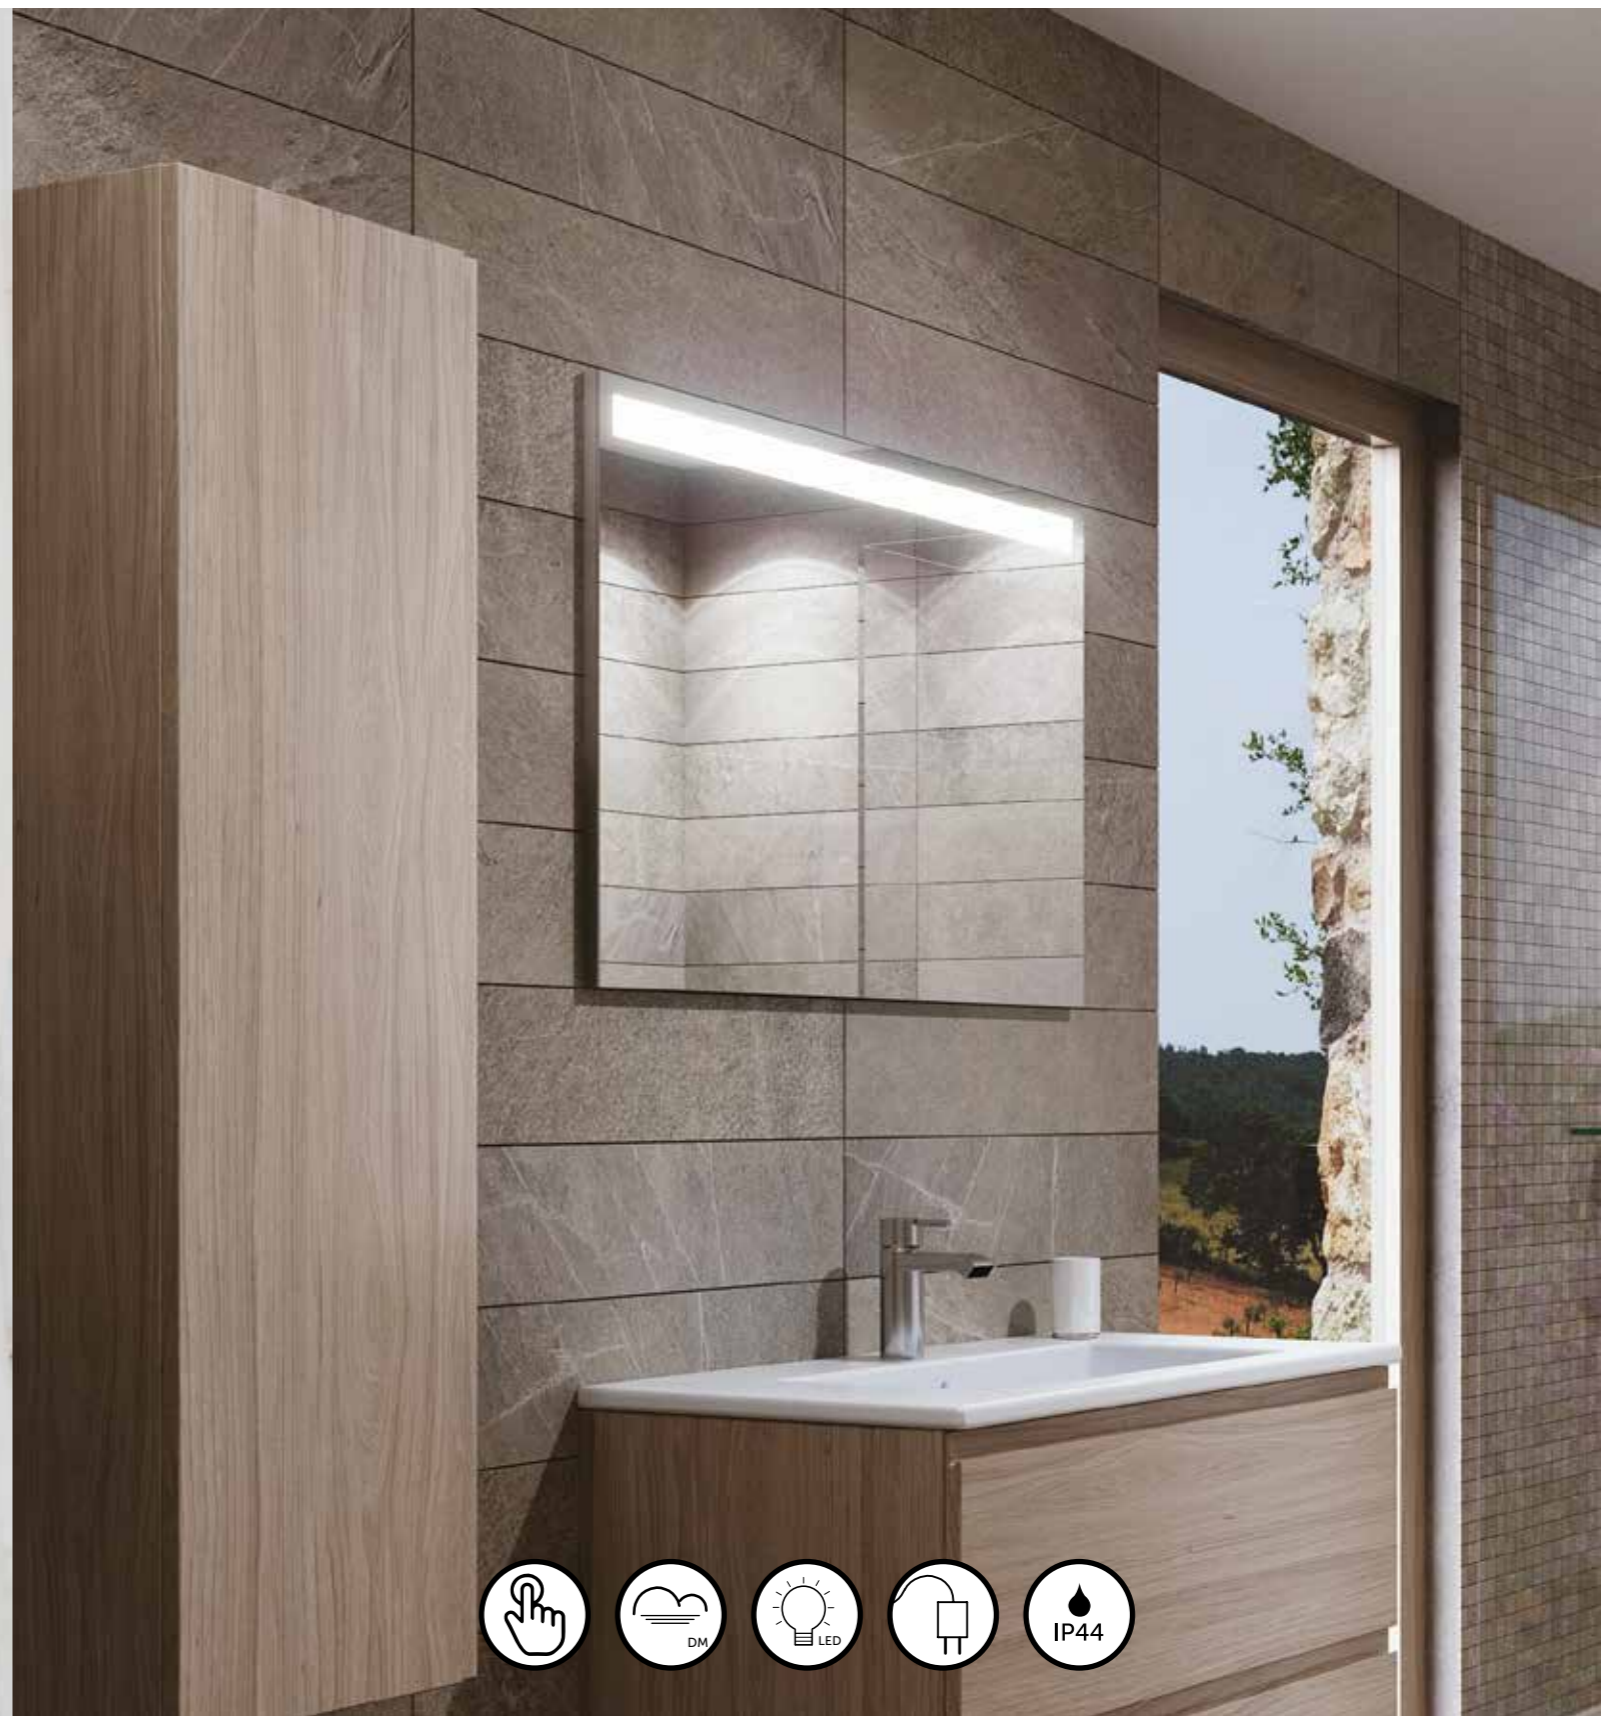

RAK-JOY

MIRROR | ILLUMINATED		
JOYMR04068LED	400X680	£385.00
JOYMR06068LED	600X680	£440.00
JOYMR08068LED	800X680	£490.00
JOYMR10068LED	1000X680	£605.00
JOYMR12068LED	1200X680	£677.00

MIRROR | PLAIN		
JOYMR04068STD	400X680	£176.00
JOYMR06068STD	600X680	£215.00
JOYMR08068STD	800X680	£253.00
JOYMR10068STD	1000X680	£281.00
JOYMR12068STD	1200X680	£325.00