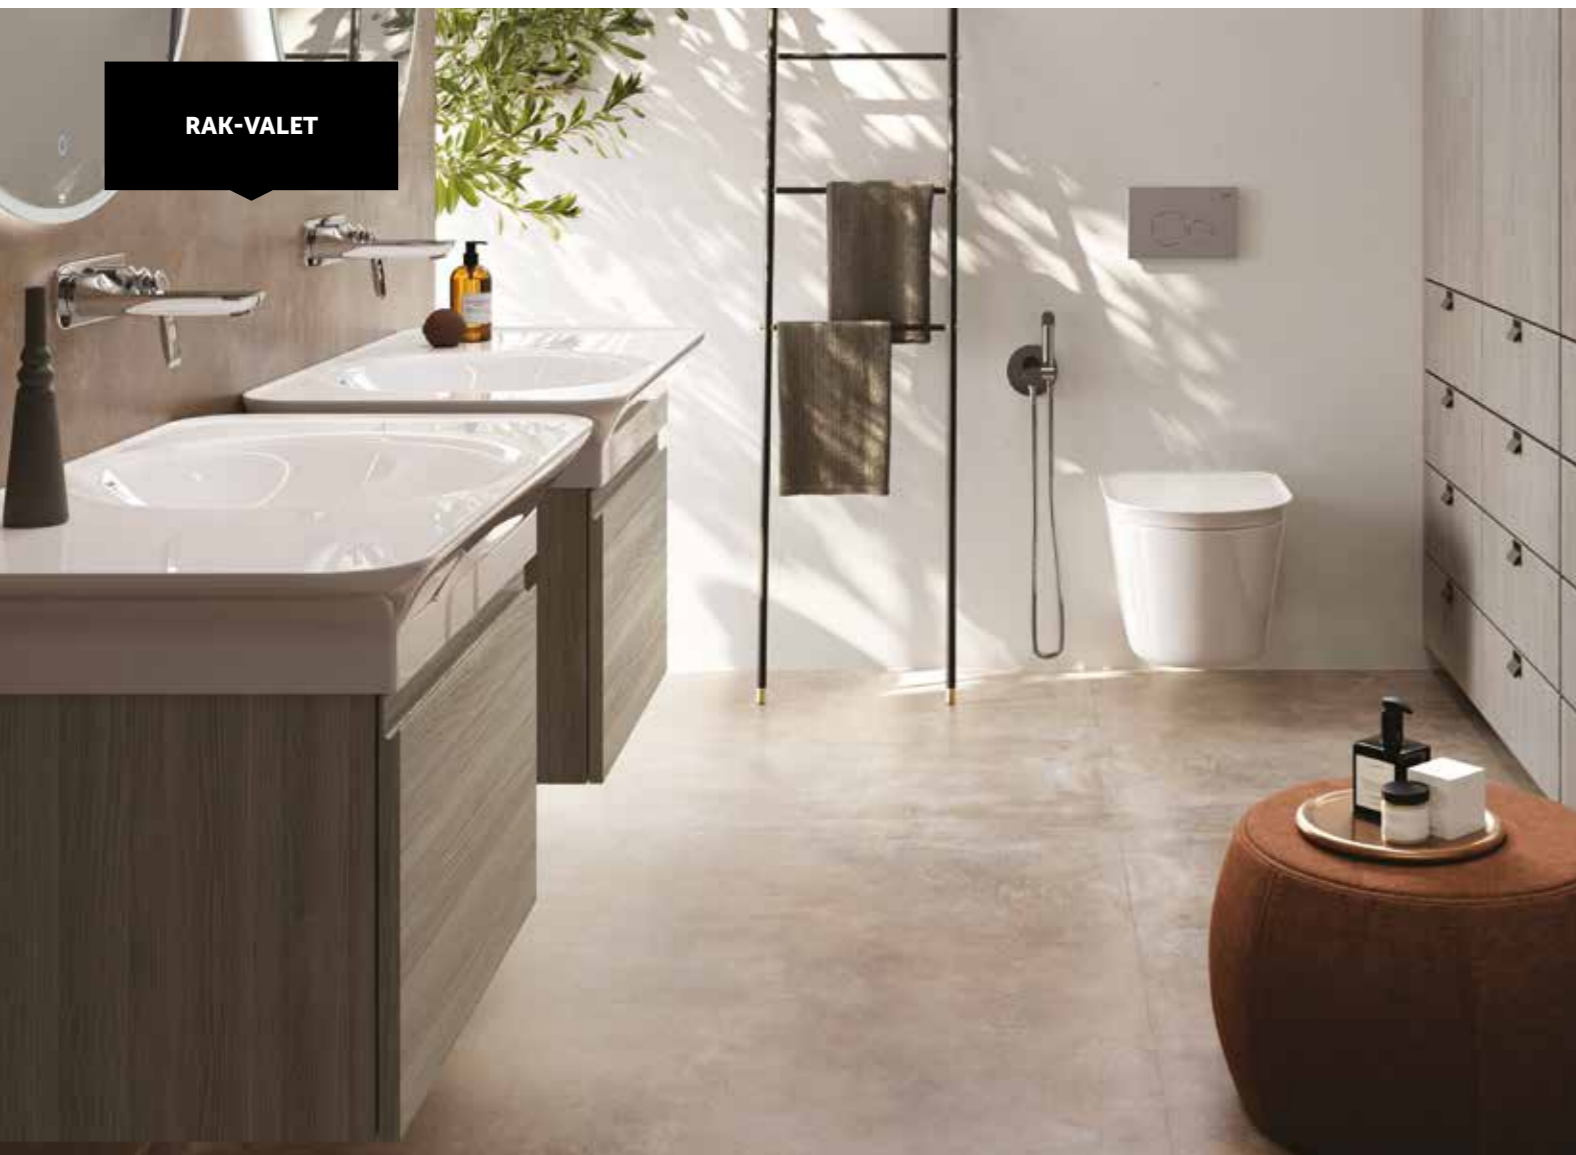

Replace "XXX" in the product code with the colour code to identify the colour required.
For Example:

To order a Joy Uno Basin Unit 600 in White and a Plano countertop slab 800 in Grey Elm, please use codes: UNOWH060PWH and PLASL08146EGY

WASH BASIN | WALL HUNG | 920*
GLOSS* **£769.00**
MATT* **£989.00**
BASIN UNIT | WALL HUNG | 600
UNOWH060XXX **£528.00**

*All 920 wash basins are compatible with the Joy Uno Basin Unit 600. For sink variations and codes see pages 142-143.

WASH BASIN | WALL HUNG | 1120*
GLOSS* **£879.00**
MATT* **£1099.00**
BASIN UNIT | WALL HUNG | 800
UNOWH080XXX **£616.00**

*All 1120 wash basins are compatible with the Joy Uno Basin Unit 800. For sink variations and codes see pages 142-143.

WASH BASIN | ROUND | COUNTERTOP | 480 | 0TH
VALCT4800AWHA GLOSS **£505.00**
VALCT4800500A MATT **£549.00**
BASIN UNIT | WALL HUNG | 600
UNOWH060XXX **£528.00**
COUNTERTOP | 600
PLASL06146500 **£385.00**
PLASL06146EGY **£171.00**
PLASL06146SOK **£171.00**
PLASL06146MOK **£171.00**

RAK-VALET

HOW TO ORDER

1. 1 | Choose your wash basin
2. 2 | Choose your Plano countertop size & colour (only if ordering a countertop basin)

1. 2 | Choose your Joy Uno unit colour

WASH BASIN | OVAL | COUNTERTOP | 640 | 0TH
VALCT6400AWHA GLOSS **£549.00**
VALCT6400500A MATT **£605.00**
BASIN UNIT | WALL HUNG | 800
UNOWH080XXX **£616.00**
COUNTERTOP | 800
PLASL08146500 **£440.00**
PLASL08146EGY **£209.00**
PLASL08146SOK **£209.00**
PLASL08146MOK **£209.00**

WASH BASIN | OVAL | COUNTERTOP | 640 | 0TH
VALCT6400AWHA GLOSS **£549.00**
VALCT6400500A MATT **£605.00**
BASIN UNIT | WALL HUNG | 1000
UNOWH100XXX **£682.00**
COUNTERTOP | 1000
PLASL10146500 **£528.00**
PLASL10146EGY **£237.00**
PLASL10146SOK **£237.00**
PLASL10146MOK **£237.00**