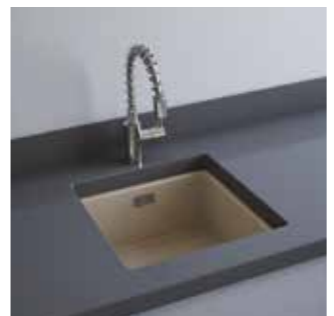

RAK-SILVIA | KITCHEN SINK | MATT CAPPUCCINO

OC104514A £439.00