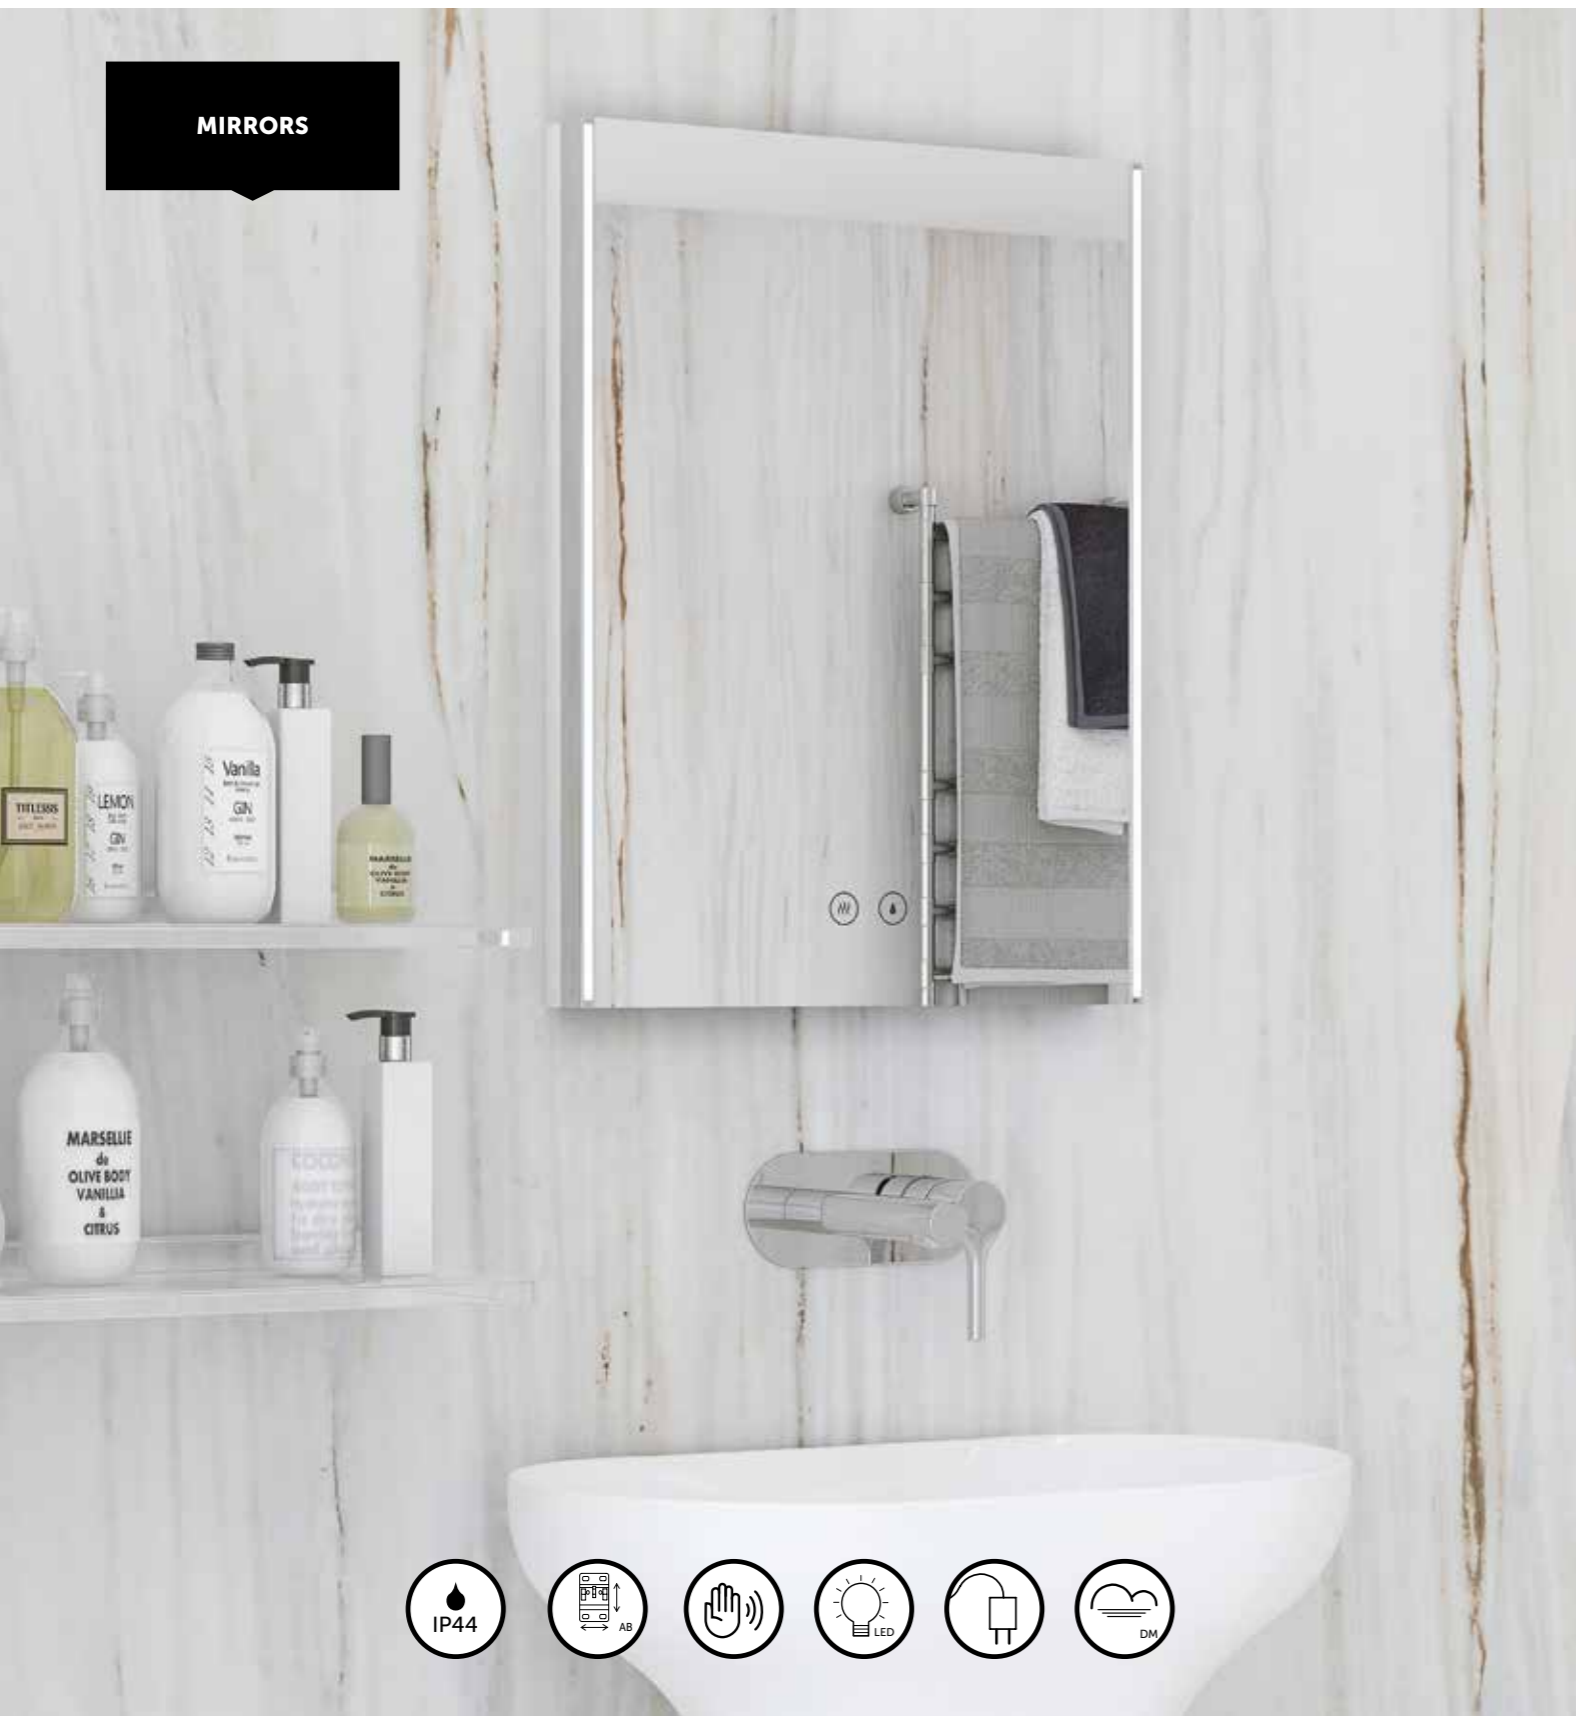

£604.00

RAK-PLUTO

MIRROR | PORTRAIT | ILLUMINATED
RAKPLU5001 600X800

£439.00

MIRROR | PORTRAIT | BLUETOOTH | ILLUMINATED
RAKPLU5002 600X800

£604.00

MIRRORS

RAK-RESORT