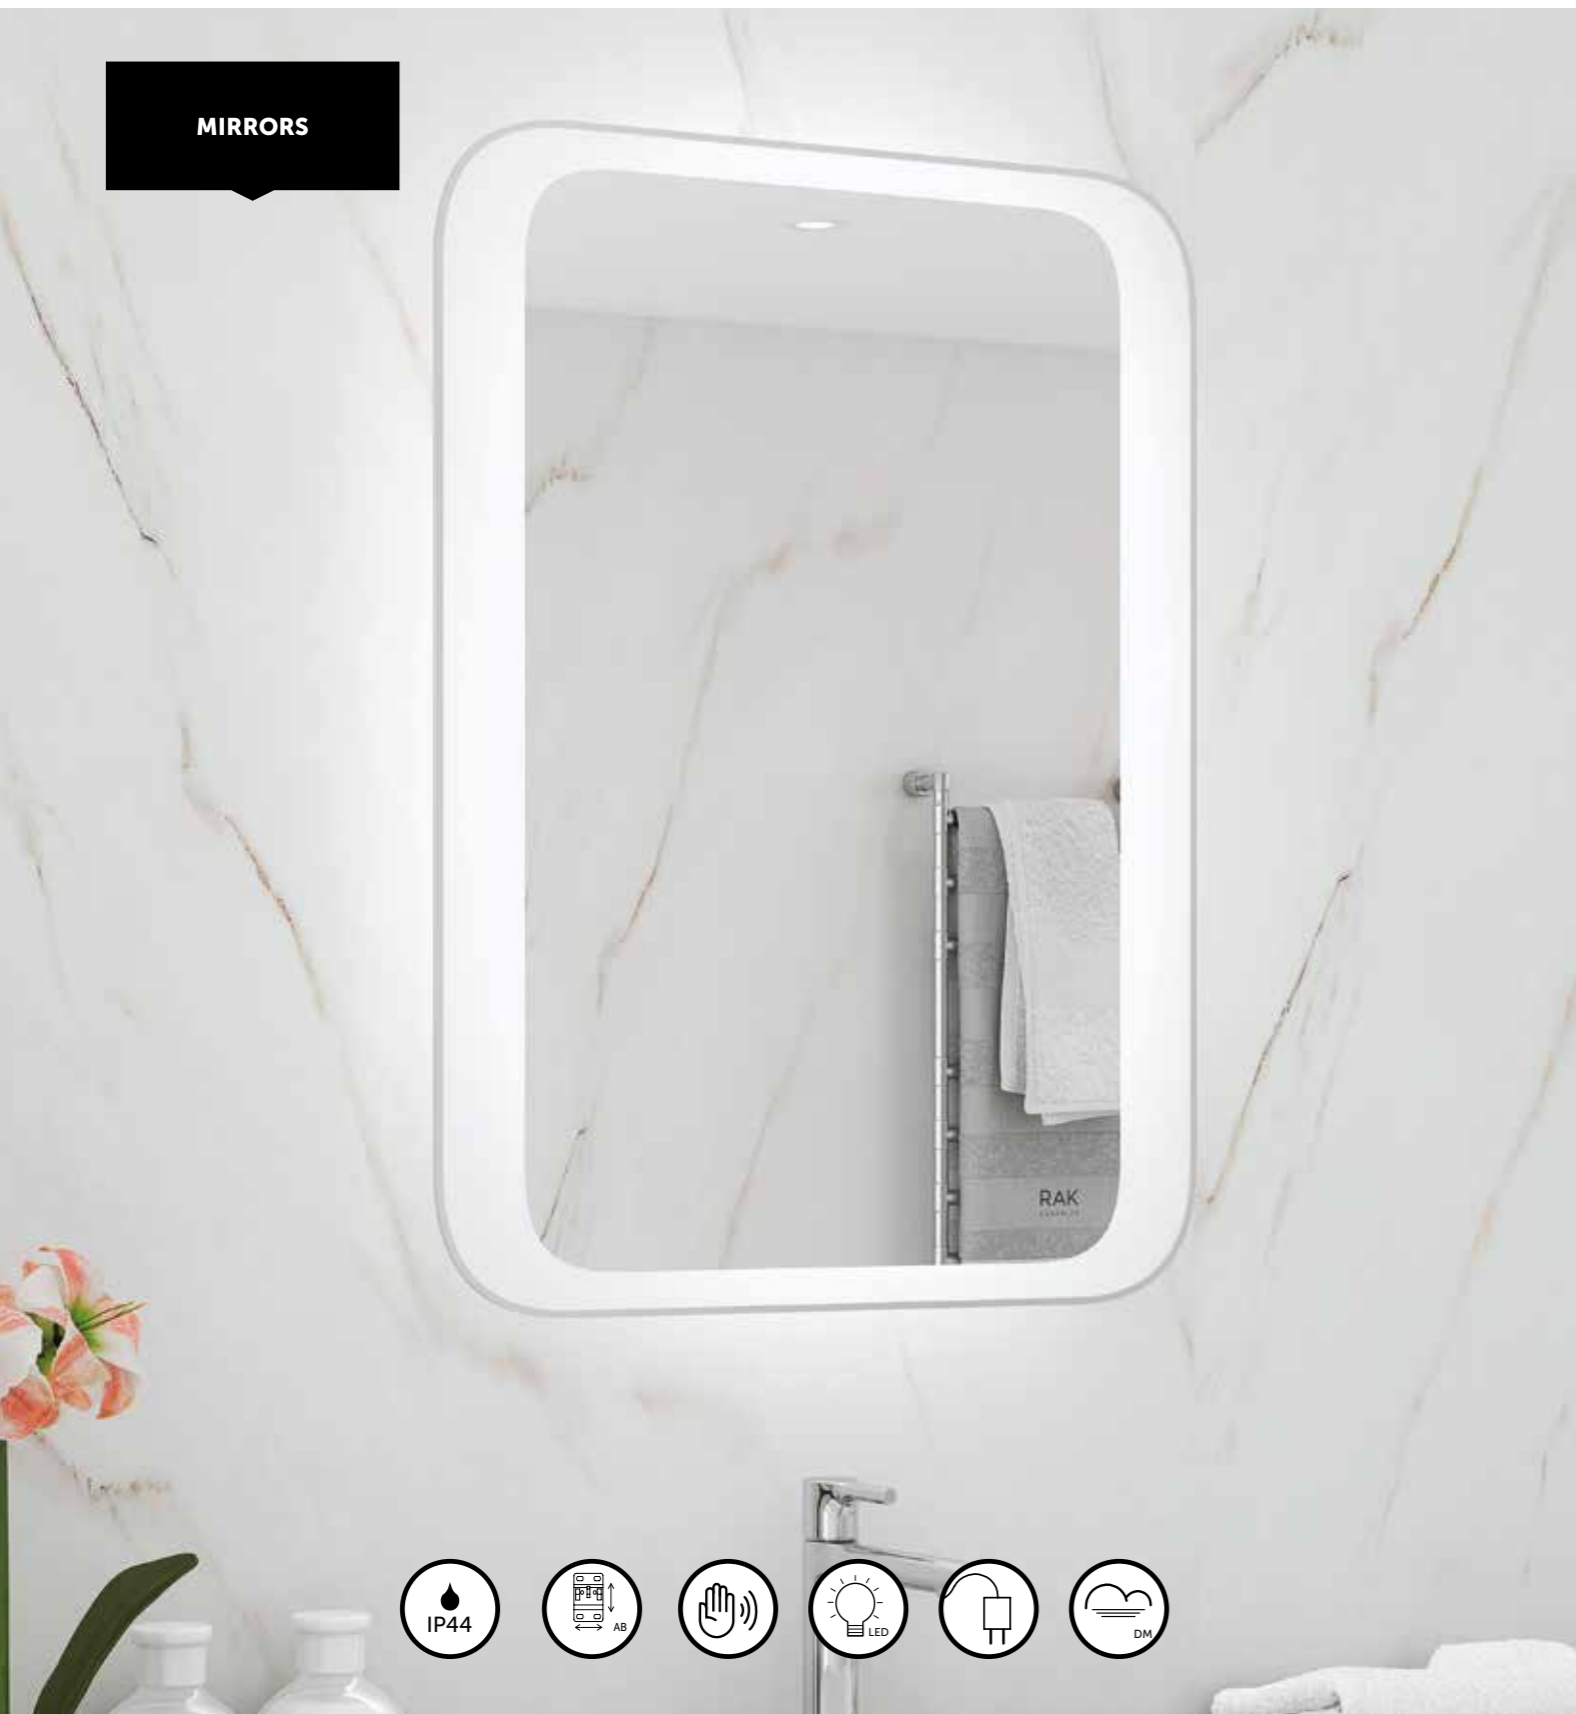

MIRRORS

RAK-MOON

MIRROR | ILLUMINATED

RAKHAR5001	500X1200	£714.00
RAKHAR5002	500X900	£604.00
RAKHAR5004	800X600	£571.00

MIRROR | BLUETOOTH | ILLUMINATED

RAKHAR5003	600X800	£758.00