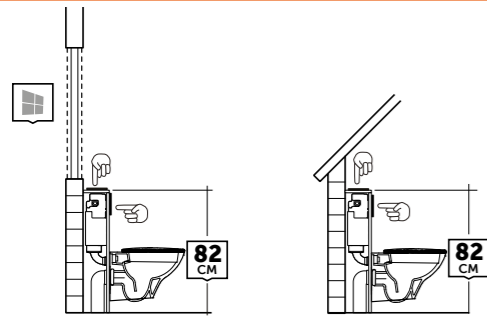

12CM THICKNESS LOW HEIGHT

Low-height situations

Special element height 82cm, with top or front flushing actuation.

RAK-ECOFIX