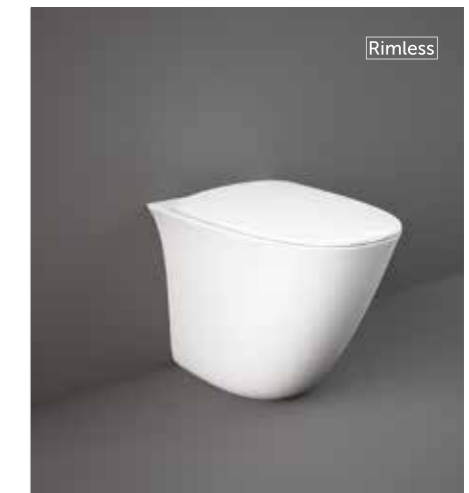

Rimless

Rimless

WC | BACK TO WALL | RIMLESS

SENWC1346AWHA	£418.00
PAN	
RAKSEAT019	£127.00
SEAT