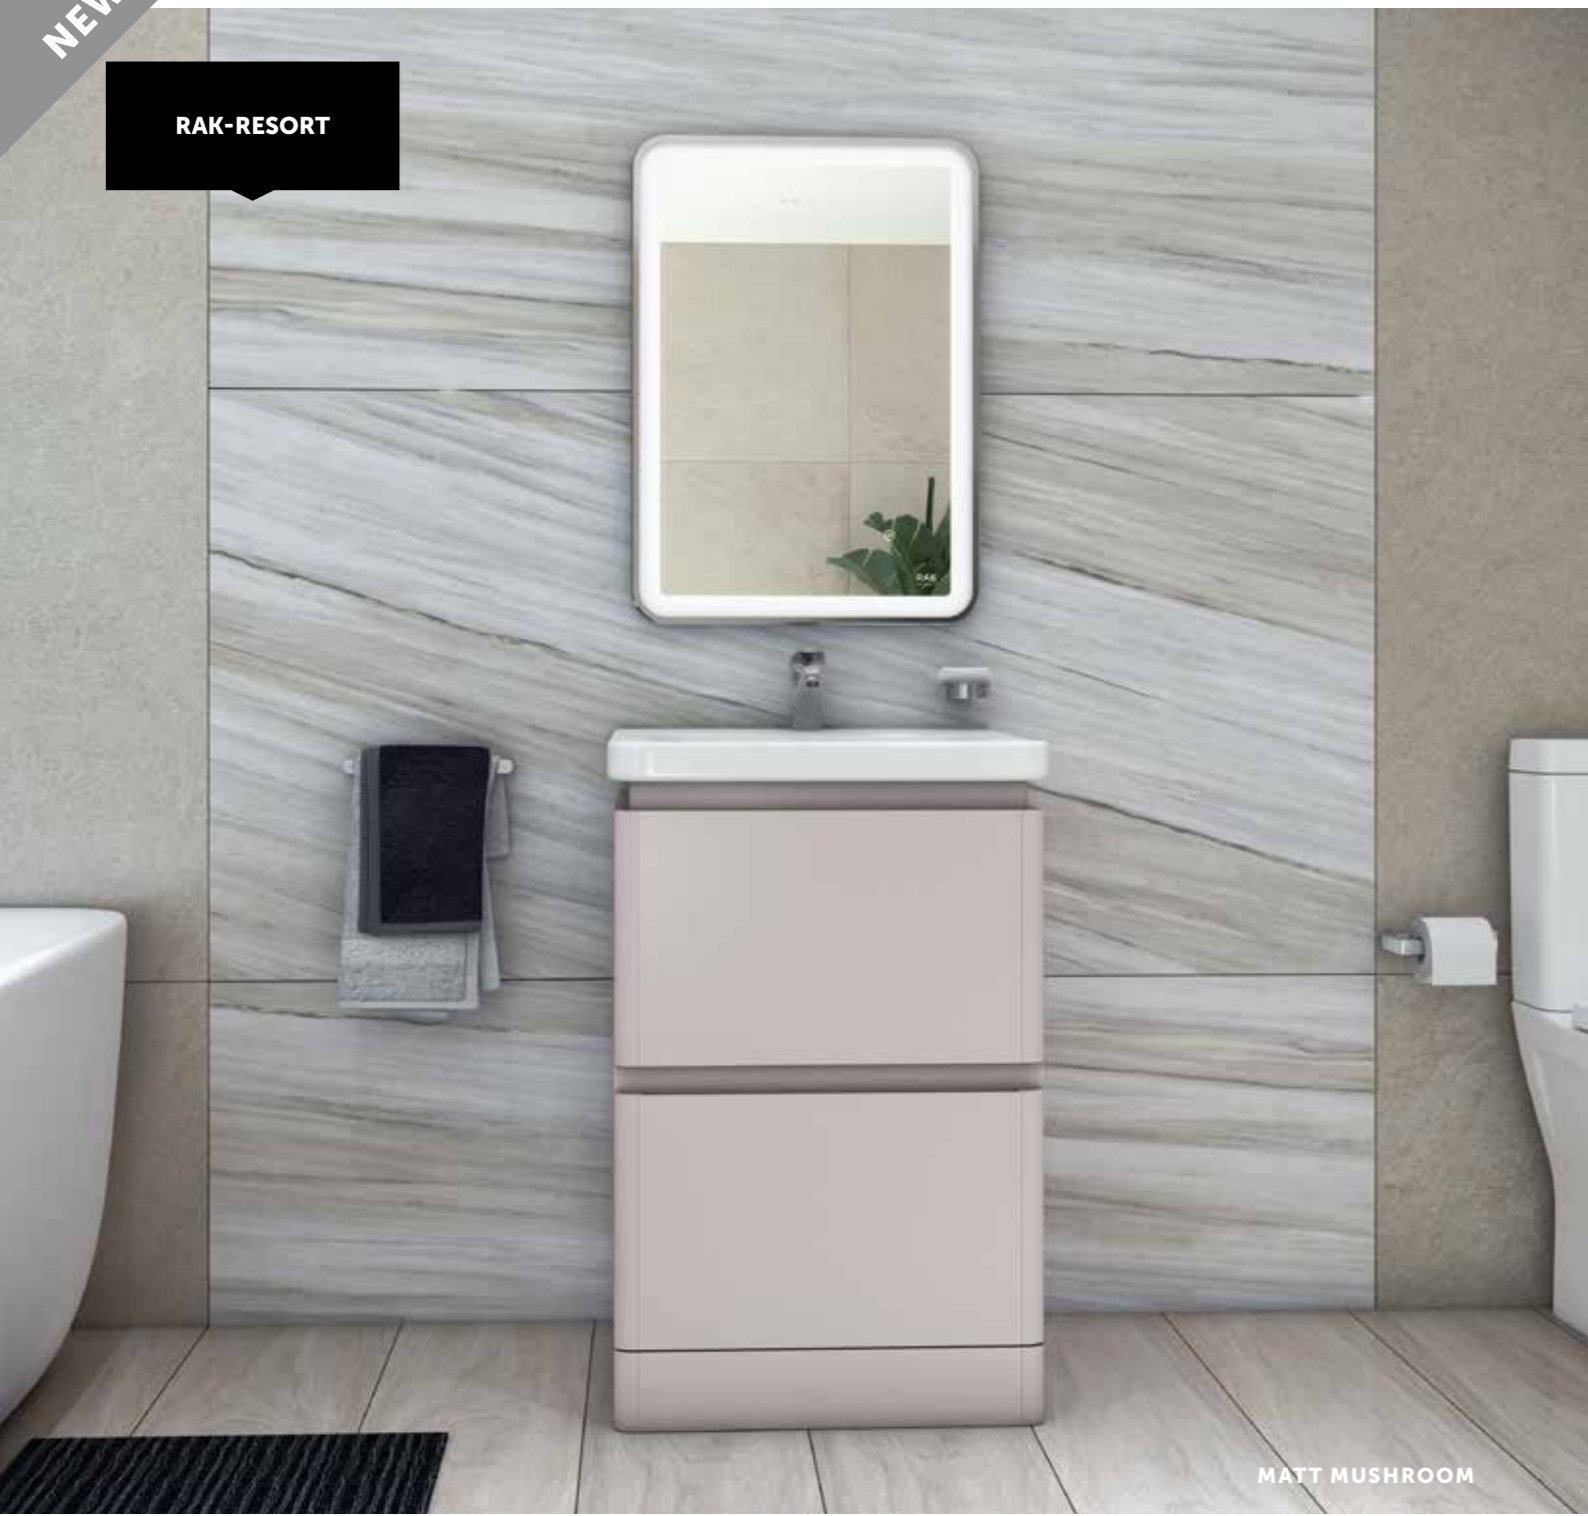

NEW

RAK-RESORT