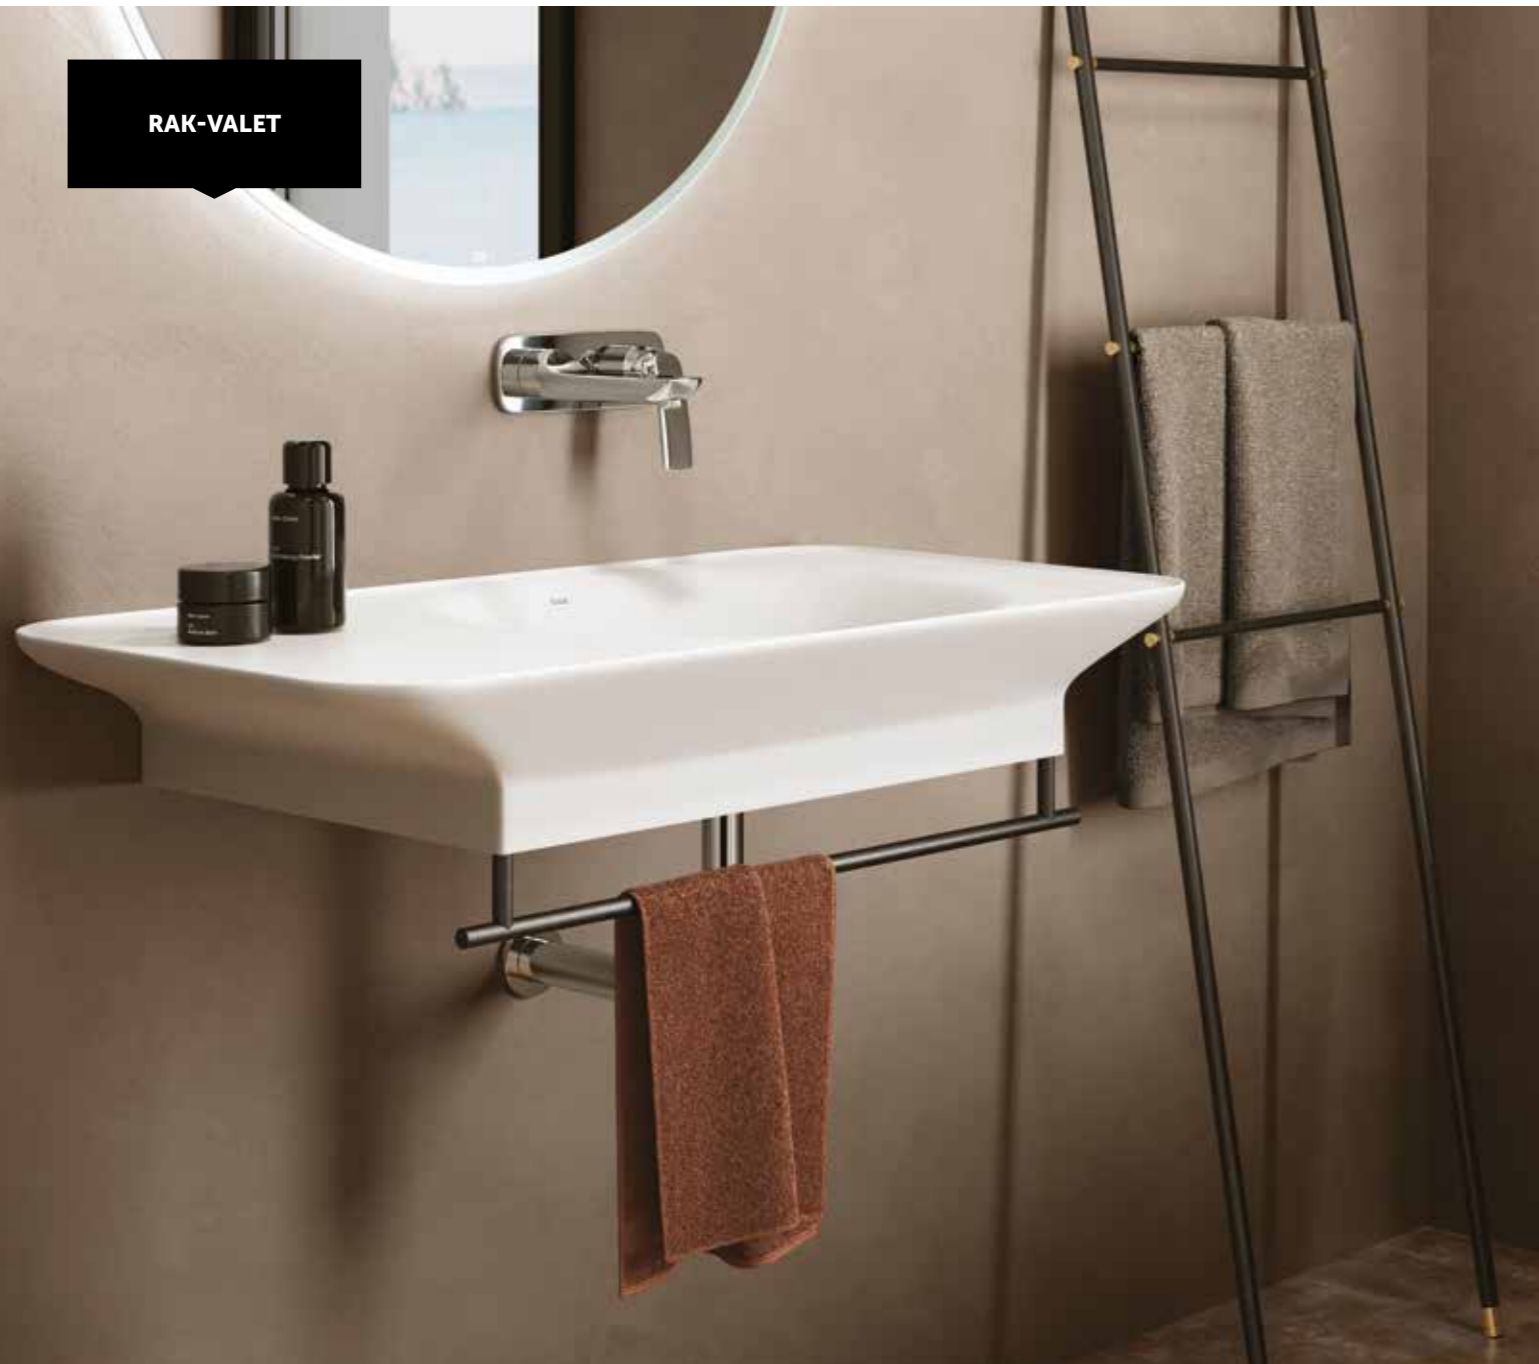

*Price indicative of ordering 2 basin units and 2 wash basins

RAK-VALET

WASH BASIN | WALL HUNG |
RIGHT LEDGE | 920 | 0TH
VALWB09200AWHA GLOSS **£769.00**
VALWB09200500A MATT **£989.00**

WASH BASIN | WALL HUNG |
LEFT LEDGE | 920 | 0TH
VALWB09300AWHA GLOSS **£769.00**
VALWB09300500A MATT **£989.00**