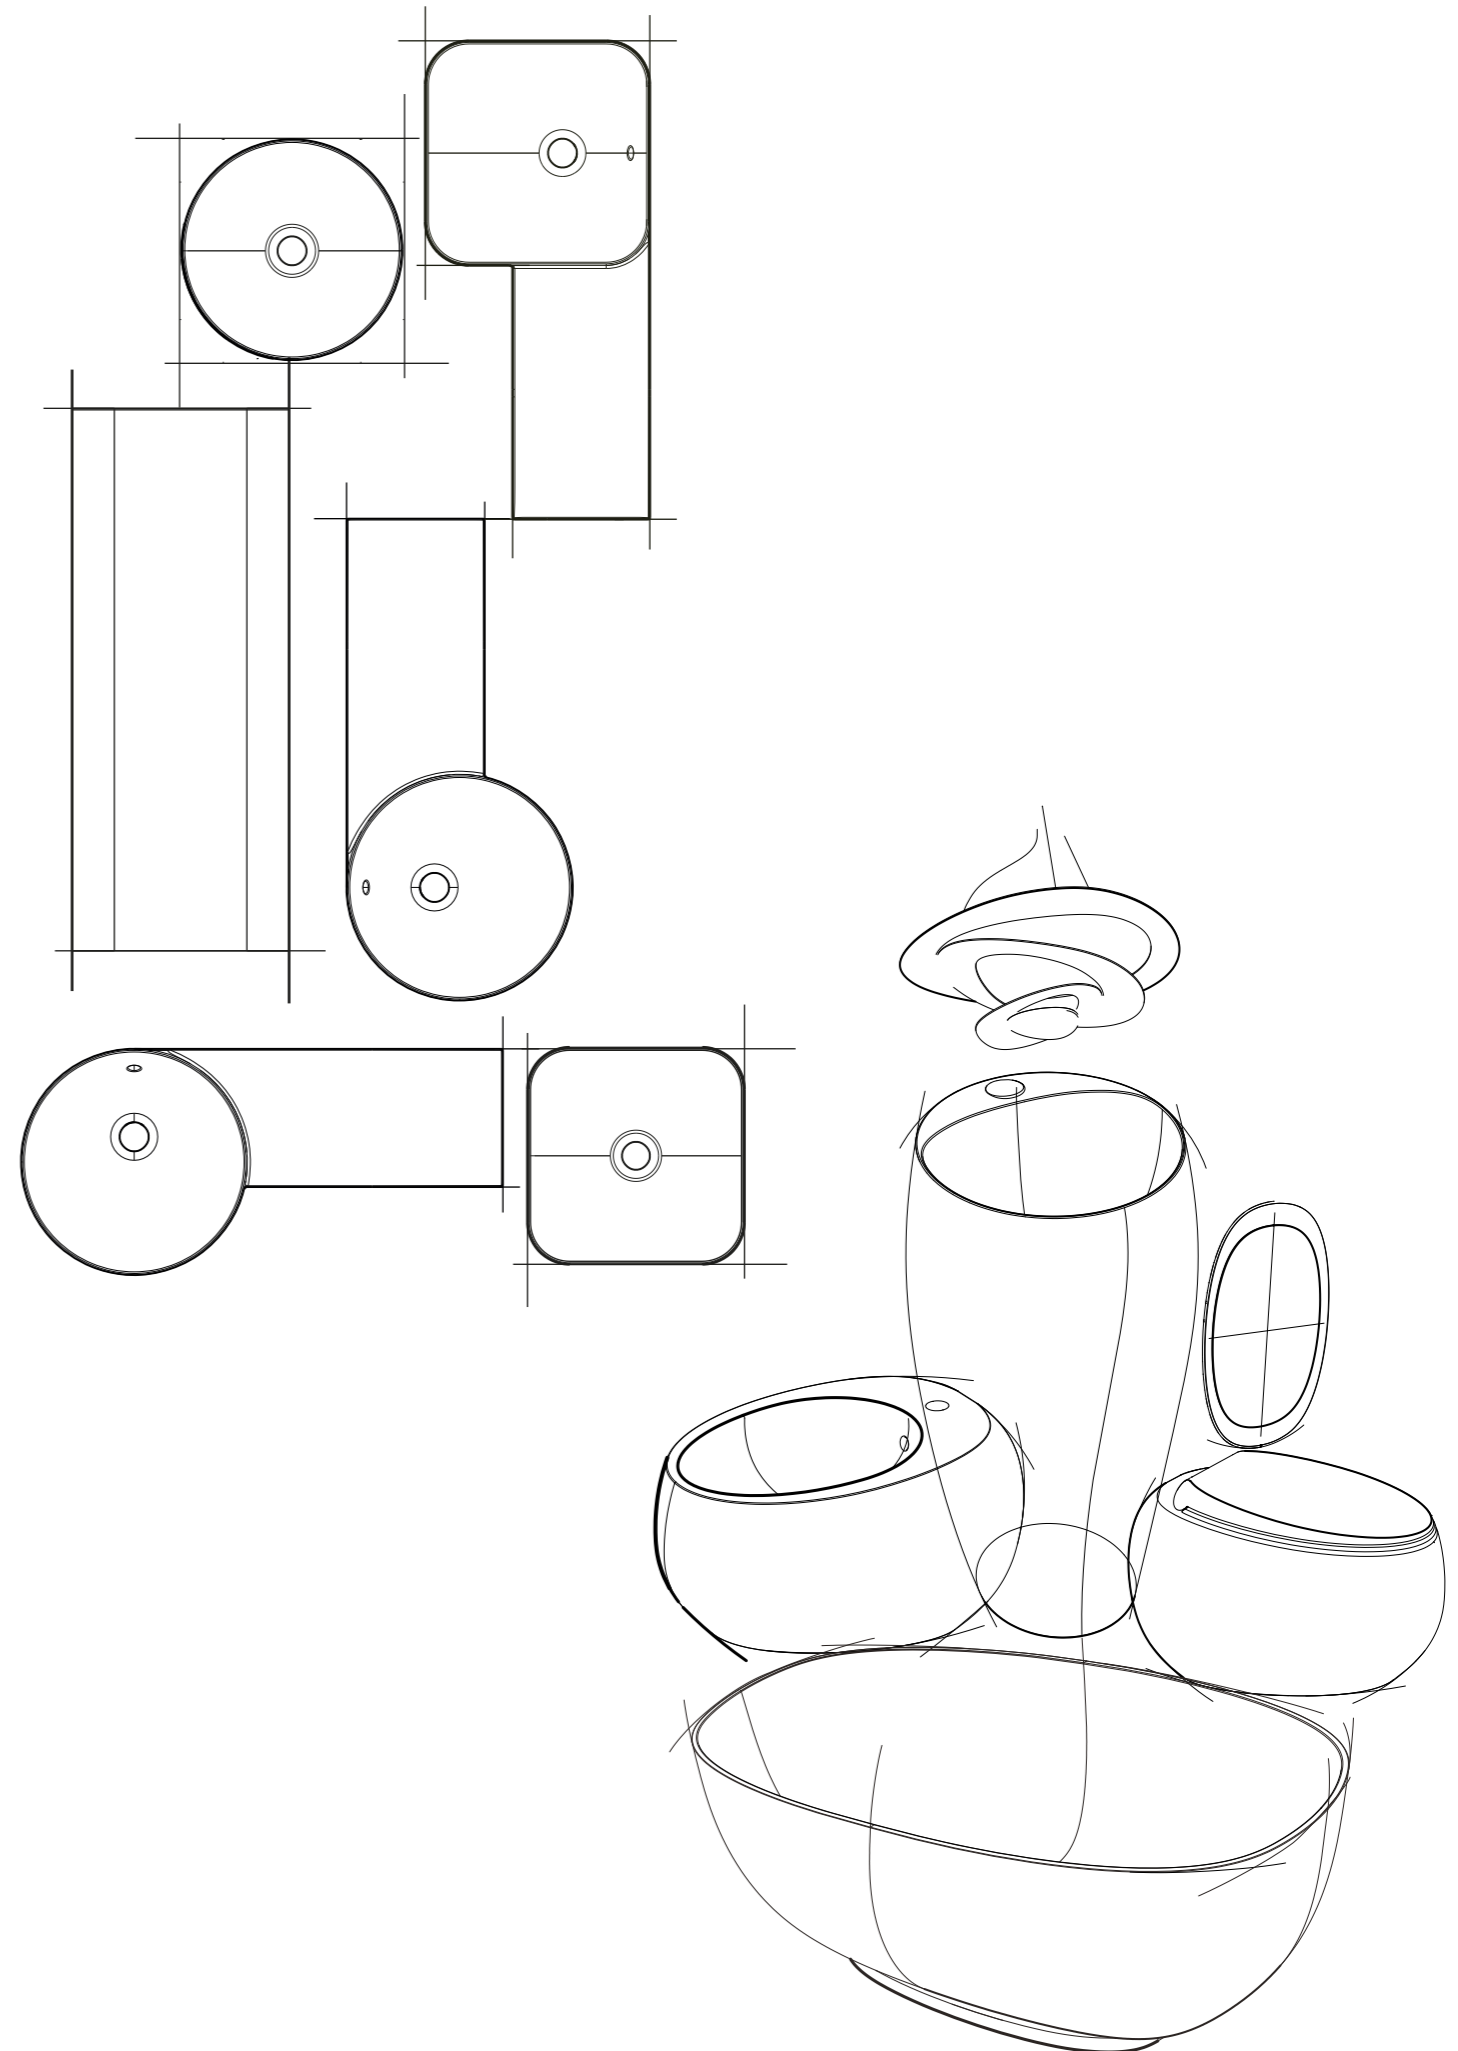

RAK-PETIT &
RAK-CLOUD

GIUSEPPE MAURIZIO SCUTELLÀ
DESIGNER

Giuseppe Maurizio Scutellà was born in Alcamo, Sicily. His collaboration with RAK Ceramics began with RAK-Cloud (2018), a project that continues the creative thinking of the Italian designer and that integrates perfectly with his other projects such as the collection of lamps "Pirce" by Artemide (Good Design 2008, Red Dot Award 2009, IF Design Award 2010) and the "Metropolis" collection of crystal and ceramic tables by Tonelli Design. RAK-Petit (2019) is the second concept developed together with RAK Ceramics.

"I like to talk with the soul of all my projects, discover its history and capture the most hidden hues of its character, respecting its nature and embracing its languages. It is my way of approaching its magical essence and becoming its interpreter."