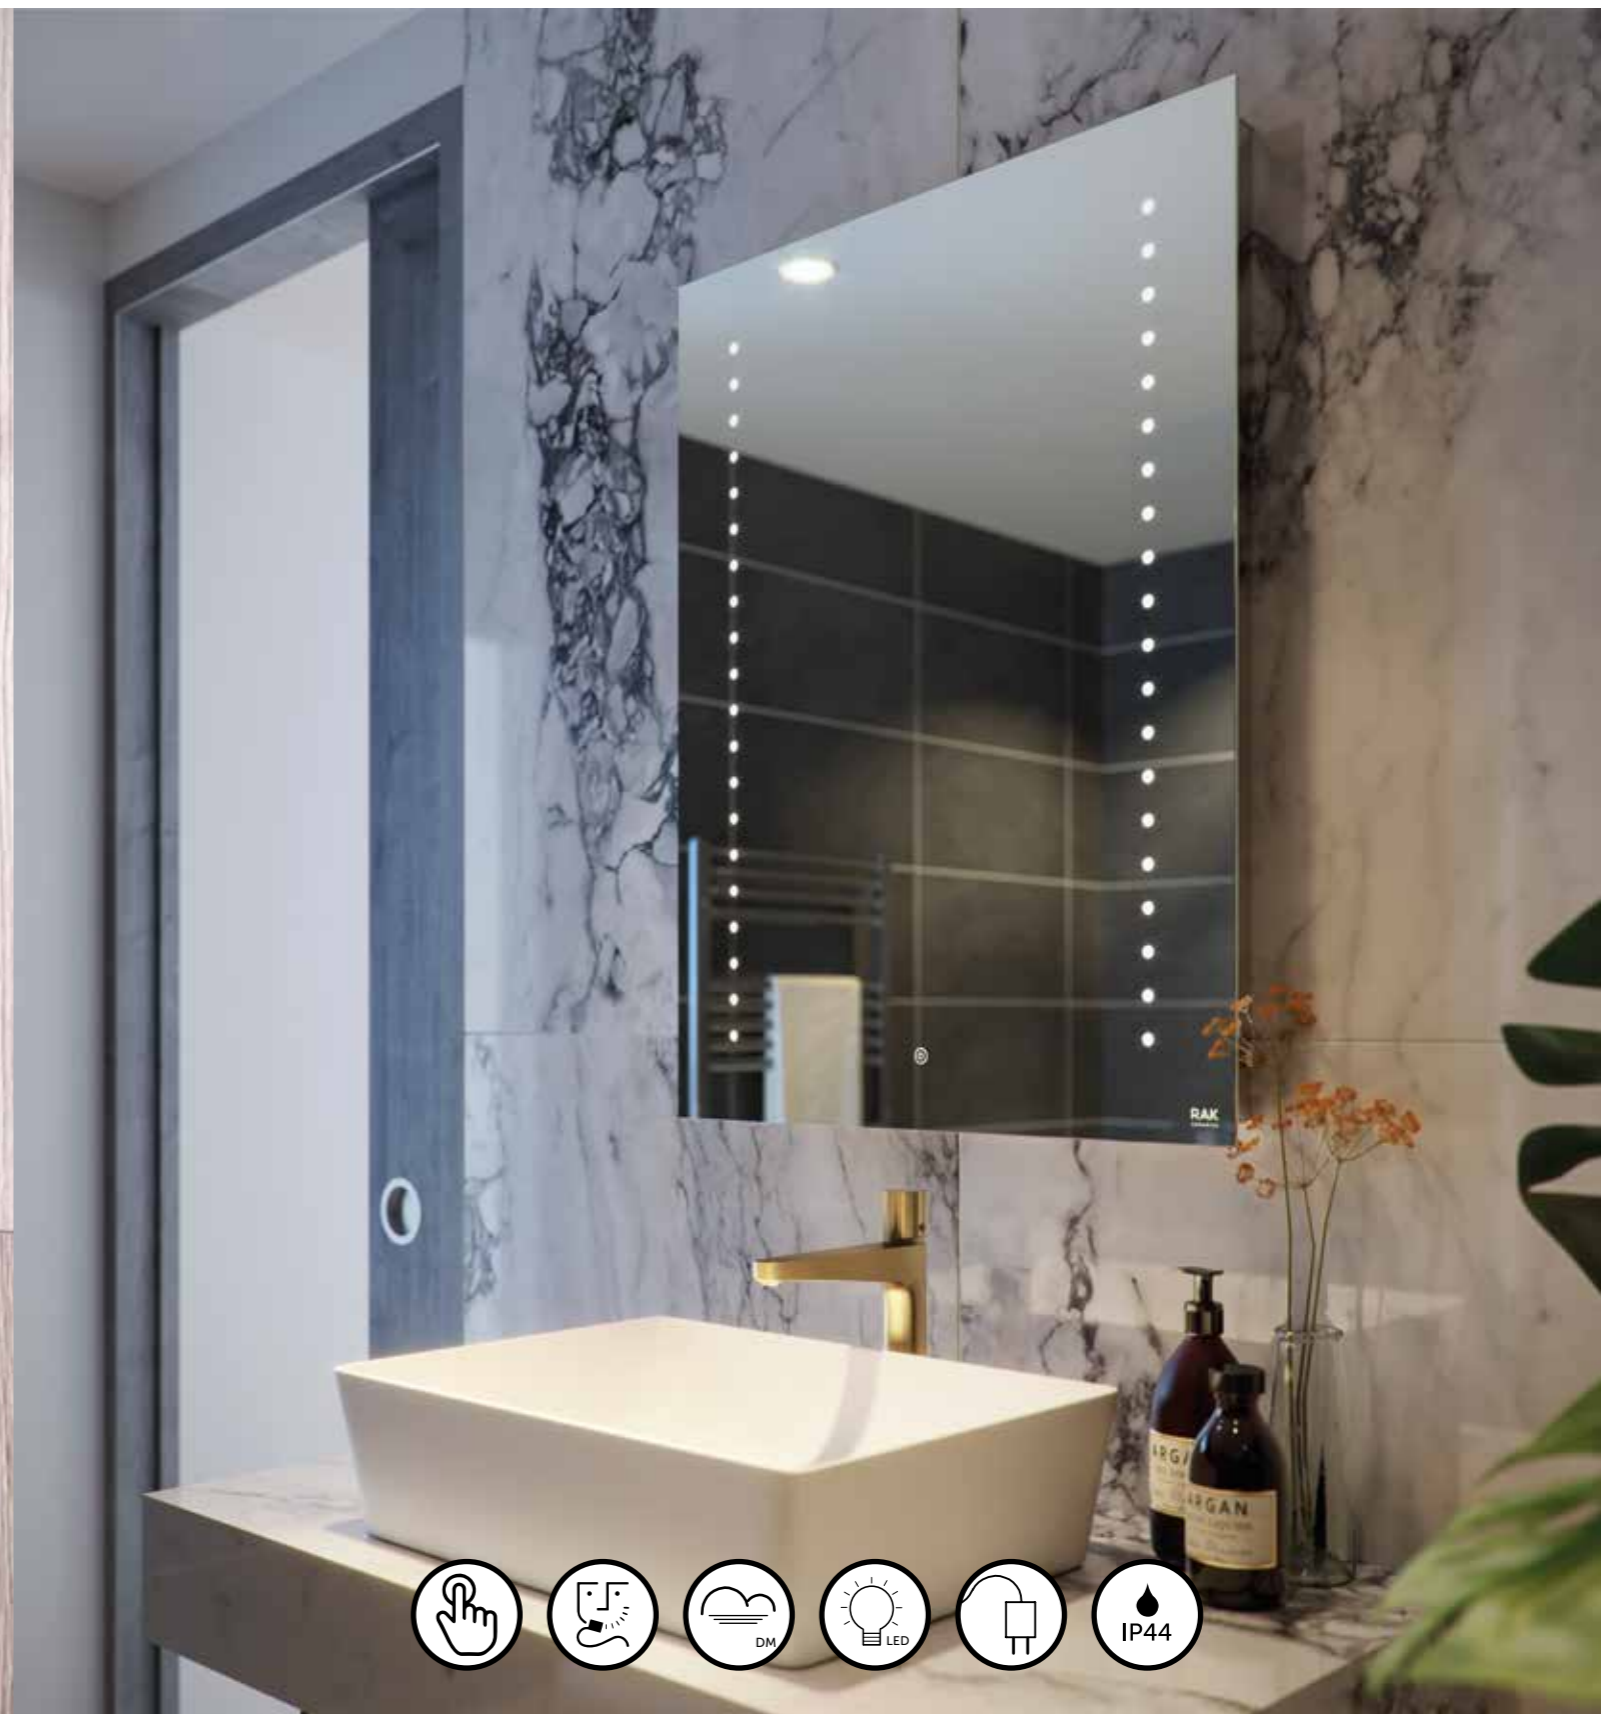

RAK-PEGASUS

MIRROR | PORTRAIT | ILLUMINATED

RAKPEG5001 600X800

£450.00

RAK-HESTIA

MIRROR | PORTRAIT | ILLUMINATED

RAKHES5001 500X700
RAKHES5002 600X800

£391.00
£450.00