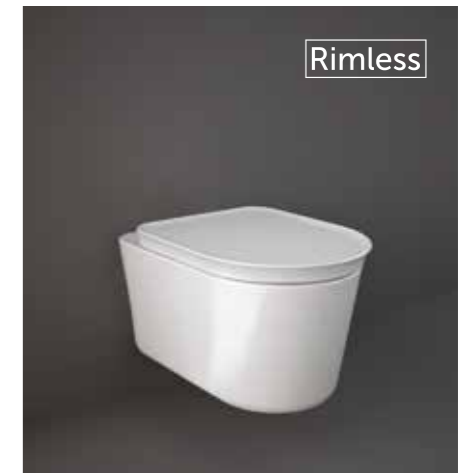

VALAC3609AWHA GLOSS **£109.00**
VALAC3609500A MATT **£135.00**

Rimless

WC | BACK TO WALL | RIMLESS | GLOSS

VALWC1347AWHA	PAN	£739.00
VALSC3901WH	SEAT	£299.00

Rimless

WC | BACK TO WALL | RIMLESS | MATT

VALWC1347500A	PAN	£879.00
VALSC3901500	SEAT	£355.00