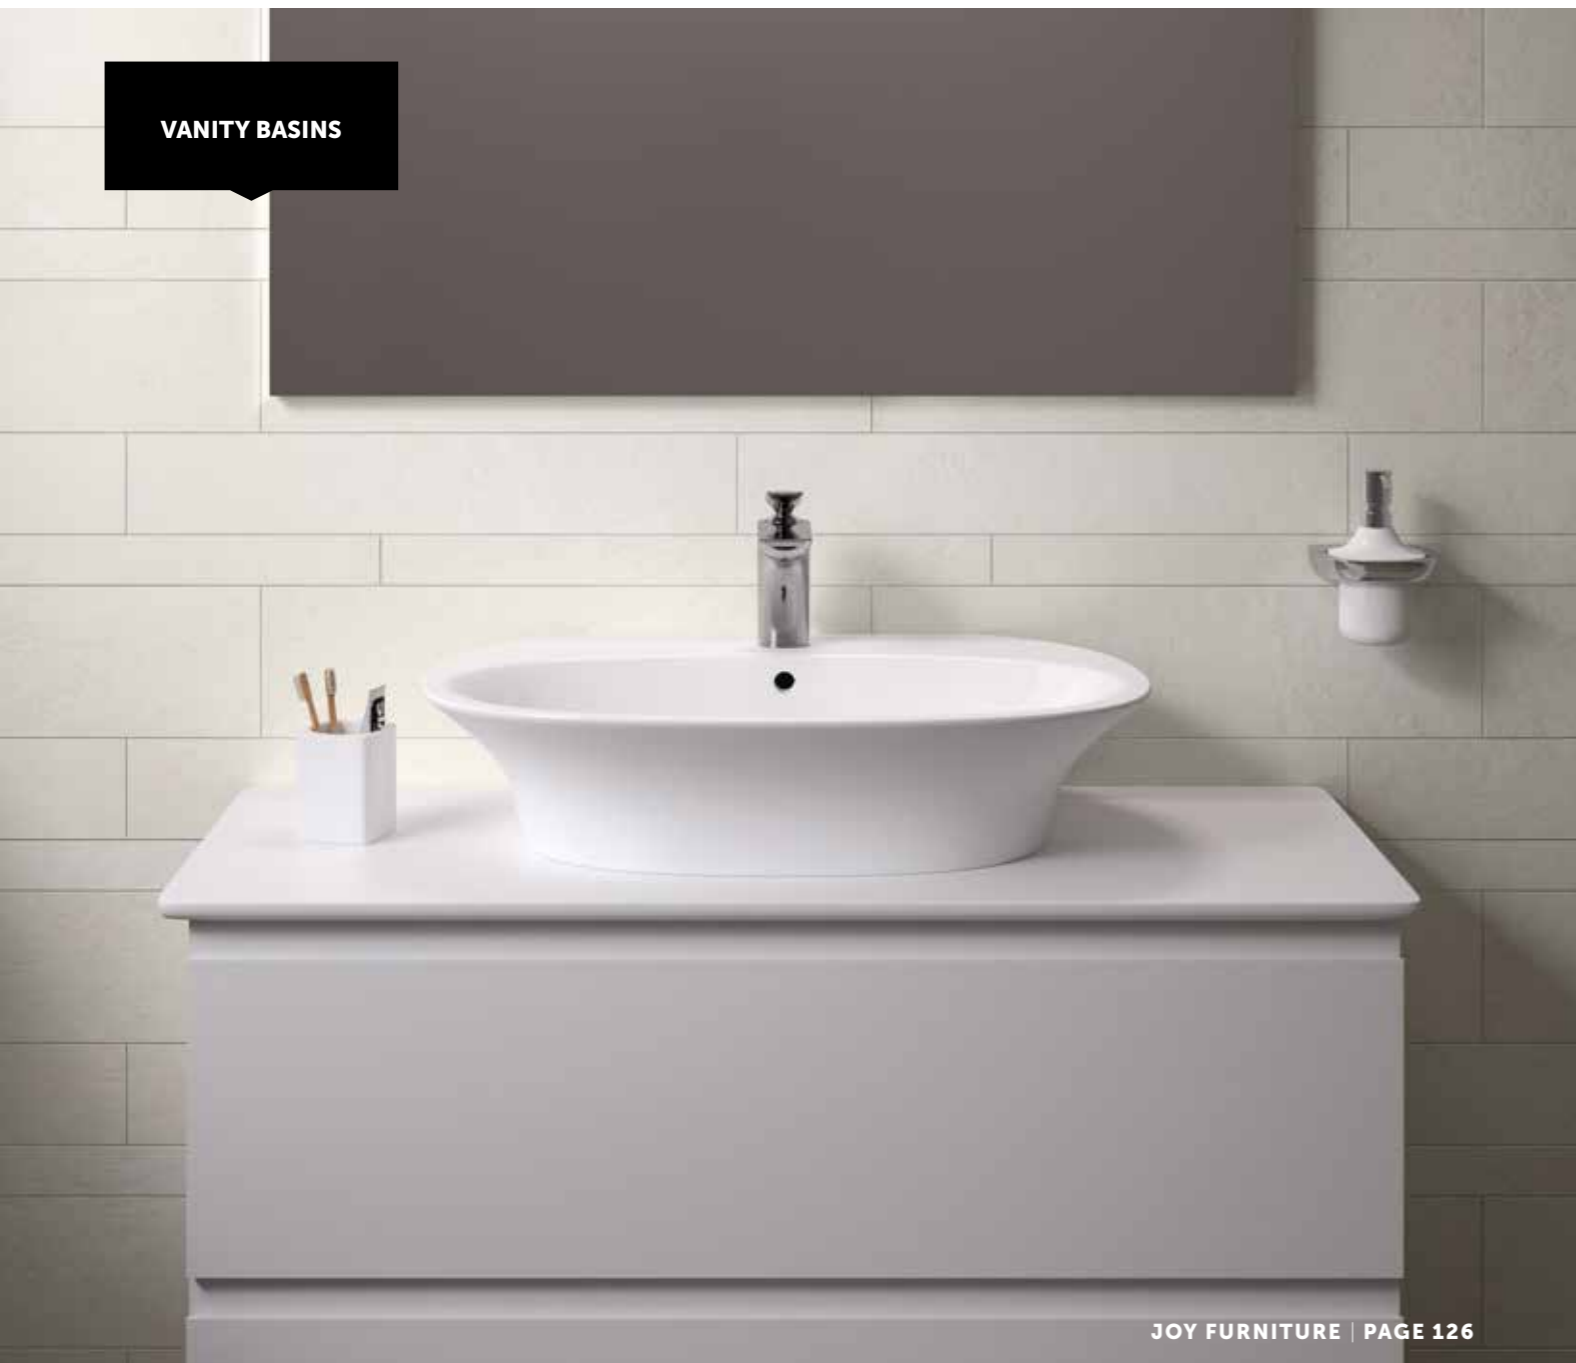

VANITY BASINS

JOY FURNITURE | PAGE 126