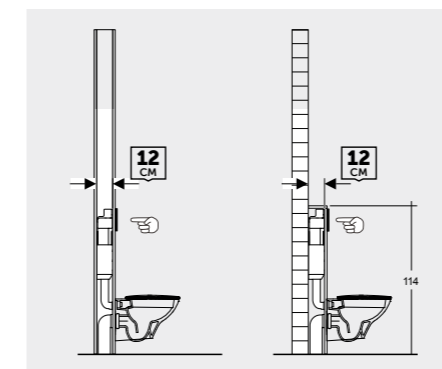

12CM WALL THICKNESS

In the wall or in front of it, with flushing actuation from the front.