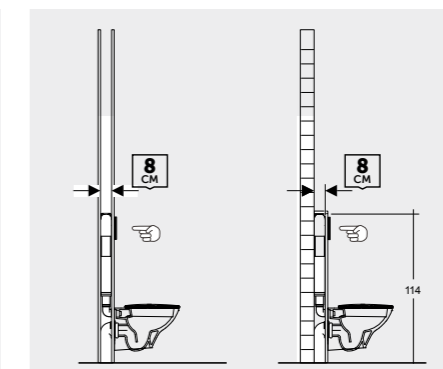

8CM WALL THICKNESS

For thin walls or for space-saving installations, with flushing actuation from the front.