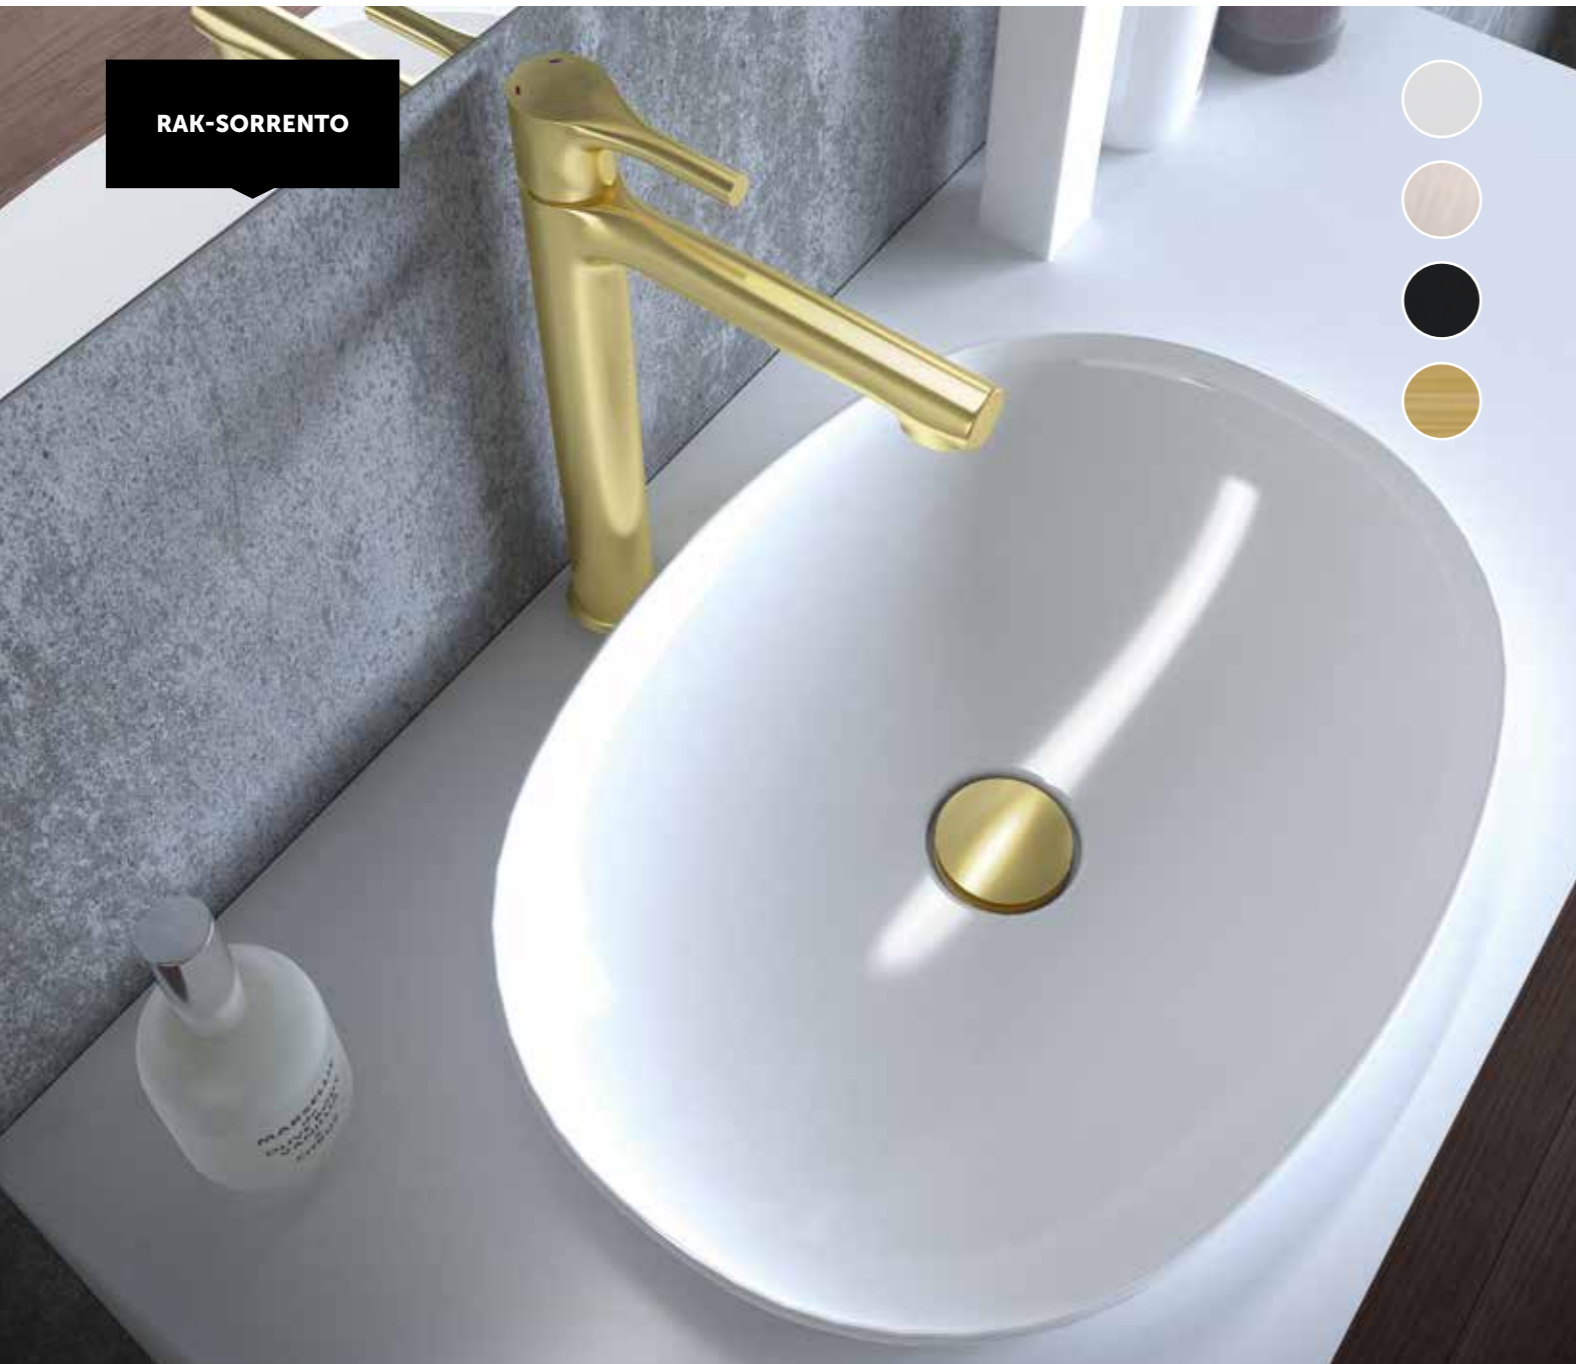

RAK-SORRENTO

BASIN MIXER | STANDARD | NO WASTE

RAKSOR3001C	CHROME	£264.00
RAKSOR3001N	NICKEL	£281.00
RAKSOR3001B	BLACK	£281.00
RAKSOR3001G	GOLD	£319.00