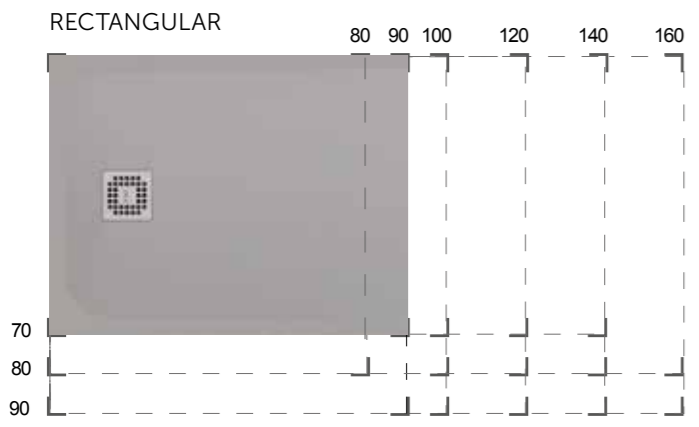

GO TO PAGE 70 FOR RAK-FEELING GLASS PANELS

1600X800 | RECTANGULAR TRAY WHITE RFST080160S500 GREIGE RFST080160S505 CAPPUCCINO RFST080160S514 GREY RFST080160S503 BLACK RFST080160S504 £923.00	1600X900 | RECTANGULAR TRAY WHITE RFST090160S500 GREIGE RFST090160S505 CAPPUCCINO RFST090160S514 GREY RFST090160S503 BLACK RFST090160S504 £989.00