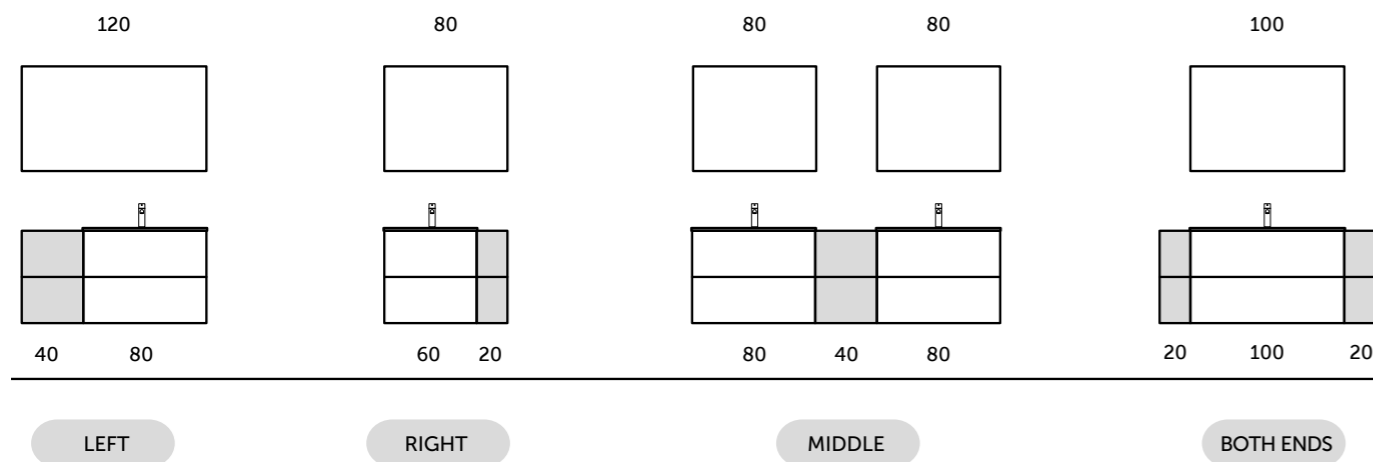

WITH RAK-JOY BASIN UNITS