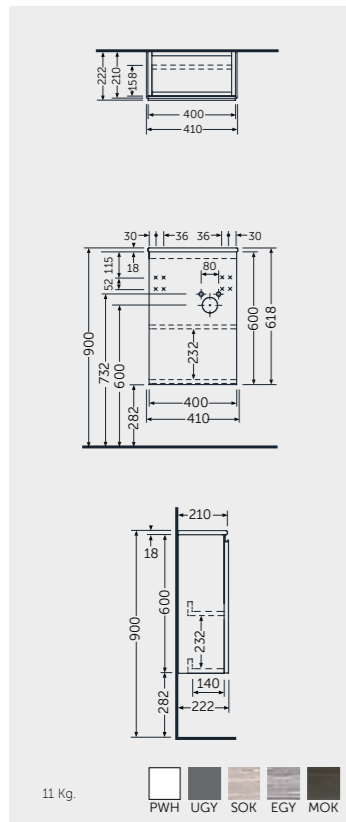

FOR WASH BASIN
ABS CHROME : BTRWBABS002

FOR WASH BASIN
INOX CHROME : BTRWBSST001

Inspectionable

Measurements | Misure | Dimensions | Medidas | Abmessungen | Размеры