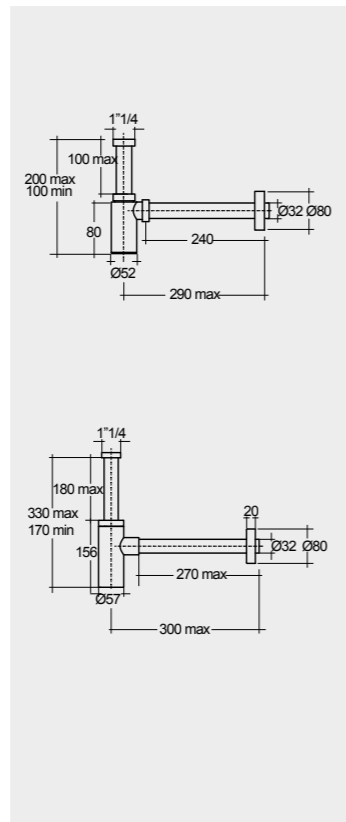

FOR WASH BASIN
ABS CHROME : BTRWBABS002

FOR WASH BASIN
INOX CHROME : BTRWBSST001

Inspectionable

Measurements | Misure | Dimensions | Medidas | Abmessungen | Размеры