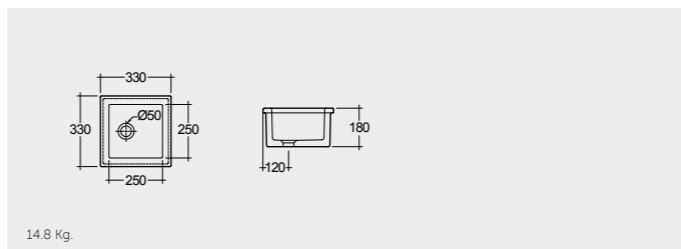

RAK-Lab Sink#1 36 CM

OC162AWHA

RAK-Lab Sink#2 33 CM

OC163AWHA

RAK-Lab Sink#3 58 CM

OC164AWHA

RAK-Lab Sink#4 46 CM

OC165AWHA