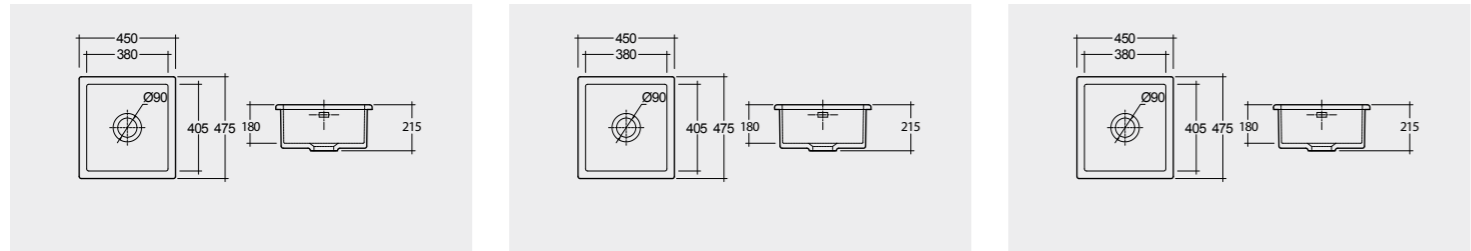

OC104AWHA With external overflow AWH
OC104500A With external overflow 500
OC104505A With external overflow 505