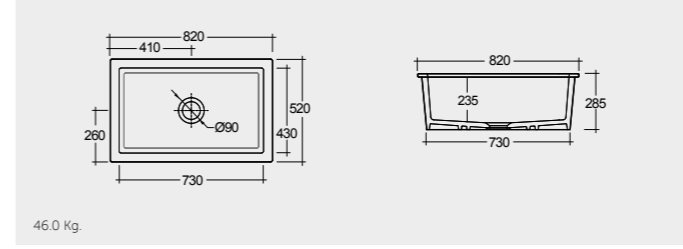

OC187AWHA

46.0 Kg.