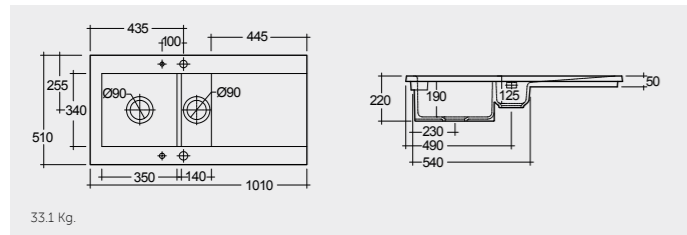

RAK-Dream1 101 CM

Left: OC200LHSL514A
Right: OC200RHSL514A
No tap hole: OC200NTSL514A

With external overflow
500 505 514 503 504