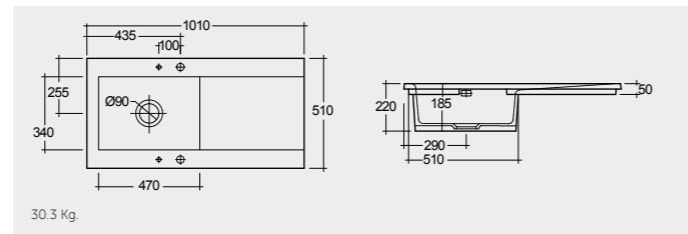

Left: OC201LHSL514A  
Right: OC201RHSL514A  
No tap hole: OC201NTSL514A

With external overflow  
500 505 514 503 504

**RAK-Dream1 101 CM**

Left: OC200LHSLAWHA  
Right: OC200RHSLAWHA  
No tap hole: OC200NTSLAWHA

With external overflow  
AWH

**RAK-Dream2 101 CM**

Left: OC201LHSLAWHA  
Right: OC201RHSLAWHA  
No tap hole: OC201NTSLAWHA

With external overflow  
AWH

**Note** | Nota | Remarque | Notas | Hinweis | Примечание