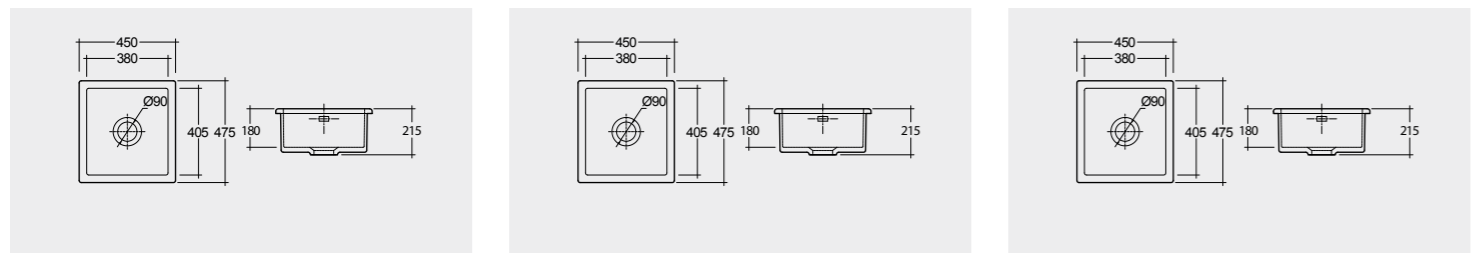

KITCHEN SINKS

RAK-Silvia 45 CM

 **OC104AWHA** With external overflow  AWH
  **OC104500A** With external overflow  500
  **OC104505A** With external overflow  505

RAK-Silvia 45 CM

 **OC104514A** With external overflow  514
  **OC104503A** With external overflow  503
  **OC104504A** With external overflow  504