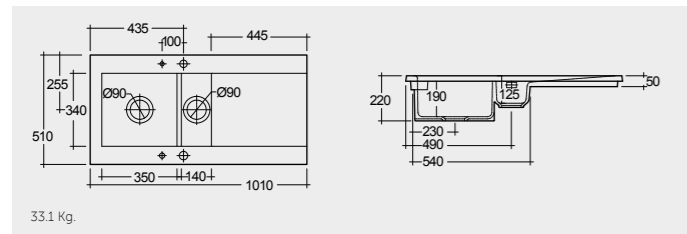

With external overflow
AWH