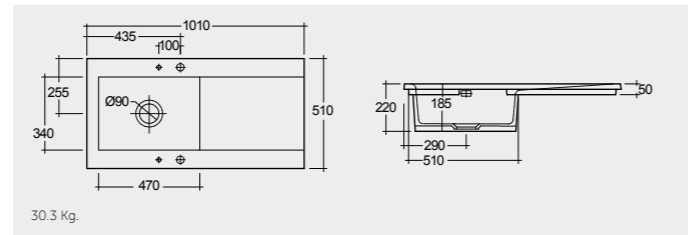

MATT GREY (503)

MATT BLACK (504)

 101 CM

**KITCHEN SINKS**

**RAK-Dream1 101 CM**

Left: OC200LHSL514A  
Right: OC200RHSL514A  
No tap hole: OC200NTSL514A

With external overflow  
500 505 514 503 504

**RAK-Dream2 101 CM**

Left: OC201LHSL514A  
Right: OC201RHSL514A  
No tap hole: OC201NTSL514A

With external overflow  
500 505 514 503 504

**RAK-Dream1 101 CM**

Left: OC200LHSLAWHA  
Right: OC200RHSLAWHA  
No tap hole: OC200NTSLAWHA