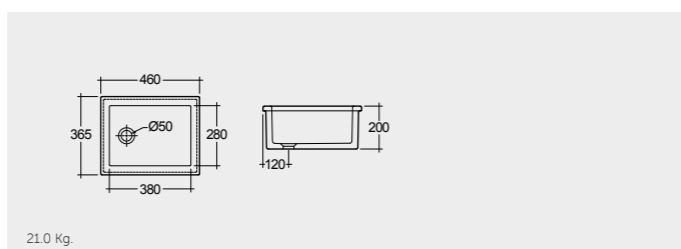

RAK-Lab Sink#1 36 CM

OC162AWHA

RAK-Lab Sink#2 33 CM

OC163AWHA

RAK-Lab Sink#3 58 CM

OC164AWHA

RAK-Lab Sink#4 46 CM

OC165AWHA