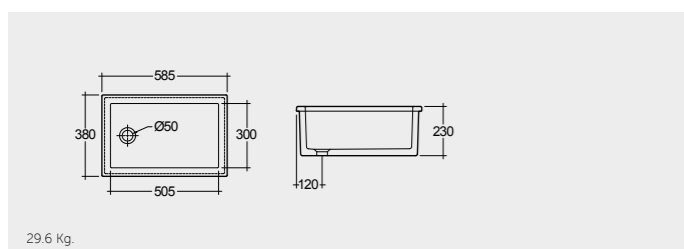

RAK-Lab Sink#1 36 CM

OC162AWHA

RAK-Lab Sink#2 33 CM

OC163AWHA

RAK-Lab Sink#3 58 CM

OC164AWHA

RAK-Lab Sink#4 46 CM

OC165AWHA