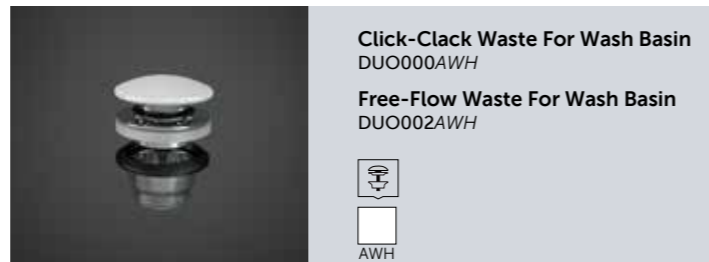

No Faucet Hole

No Faucet Hole

No Faucet Hole

No Faucet Hole

444

AWH

Inspectionable