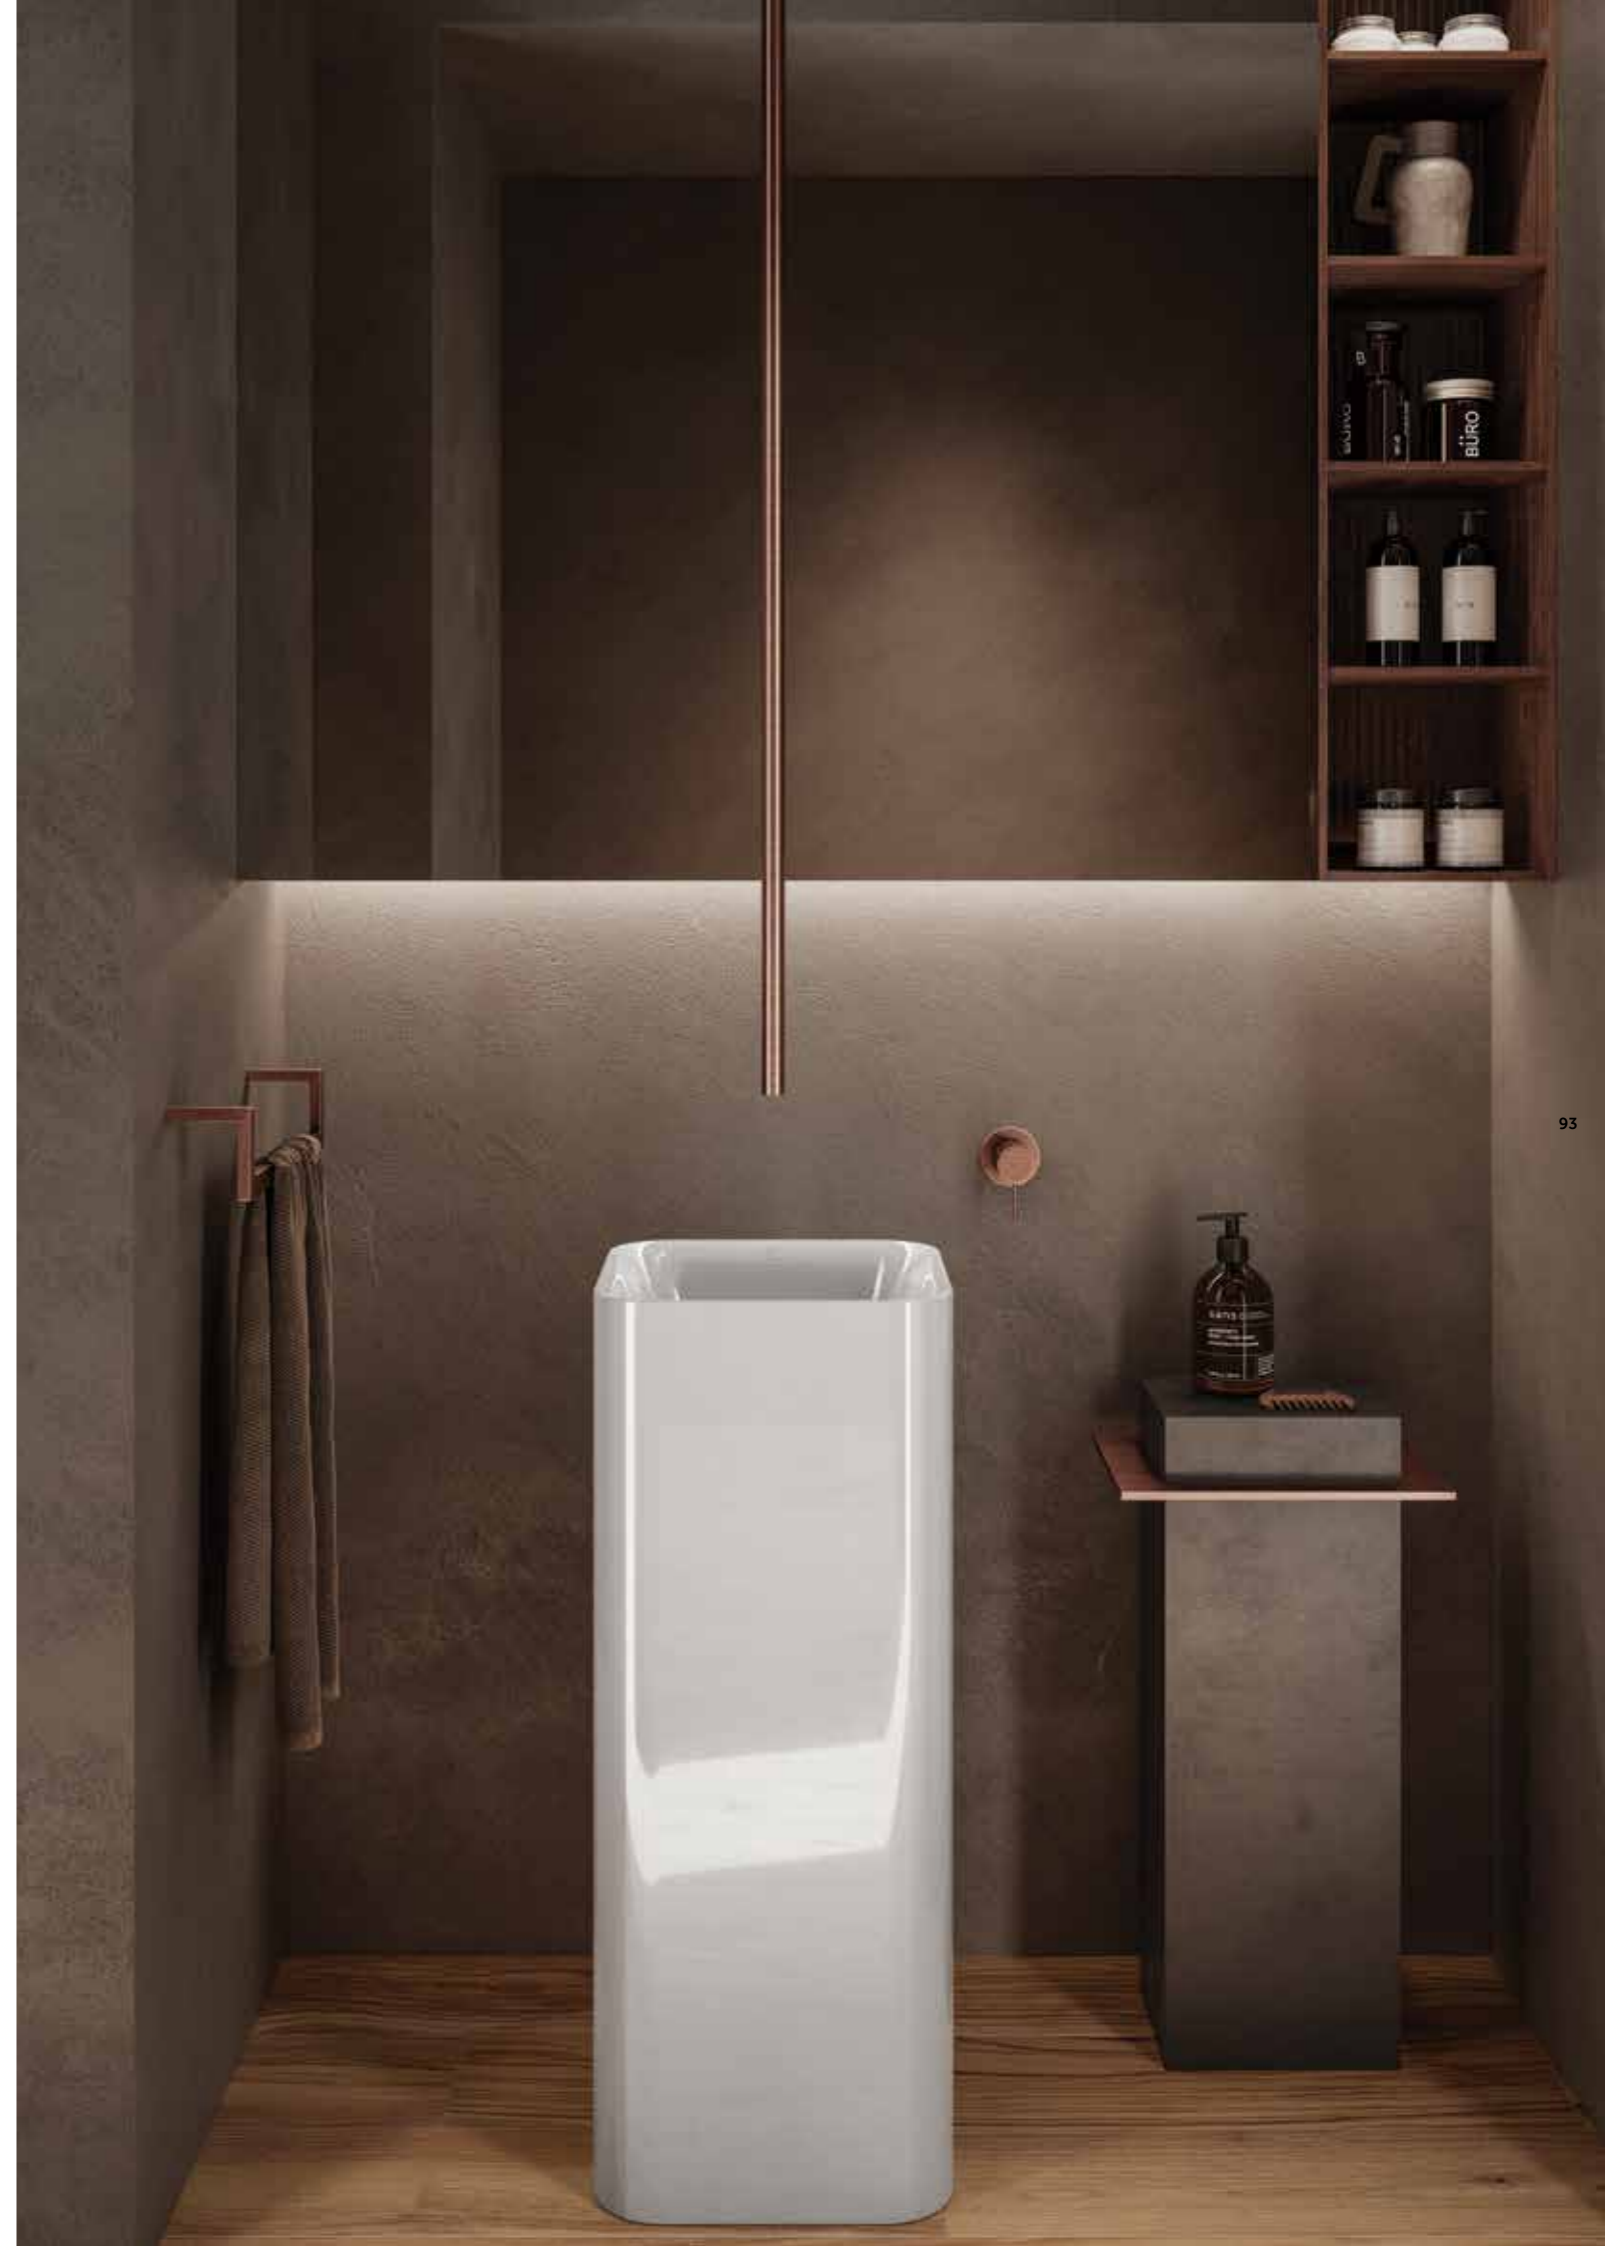

Inspectionable
Compact Height