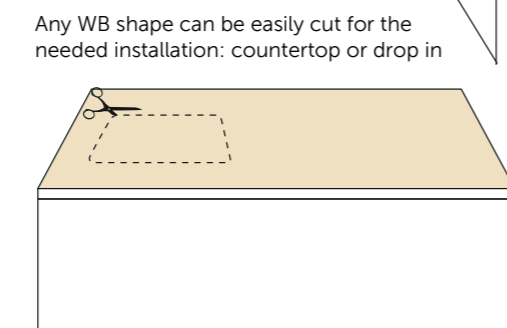

RAK-PLANO CUSTOMIZATION

RAK-Plano surfaces made of RAKSOLID, are easy to cut and drill during the installation. The cut can easily be carried out on site by the installer, with common wood tools. RAK-Plano gives you the possibility to install the washbasin and the faucets in your favorite position and offers you the chance to change your mind onsite (before drilling) and to revise your project if needed.

Some examples of customization