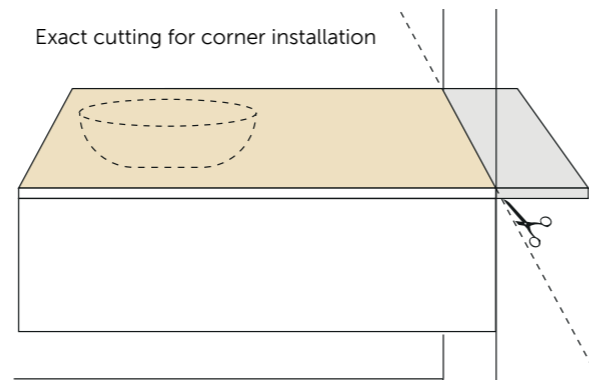

RAK-PLANO CUSTOMIZATION

RAK-Plano surfaces made of RAKSOLID, are easy to cut and drill during the installation. The cut can easily be carried out on site by the installer, with common wood tools. RAK-Plano gives you the possibility to install the washbasin and the faucets in your favorite position and offers you the chance to change your mind onsite (before drilling) and to revise your project if needed.

Some examples of customization