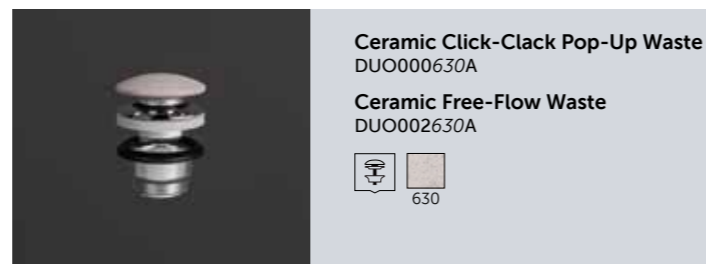

627

627

631

631

627

627

631

631

628

628

628

628

630

630

630

630