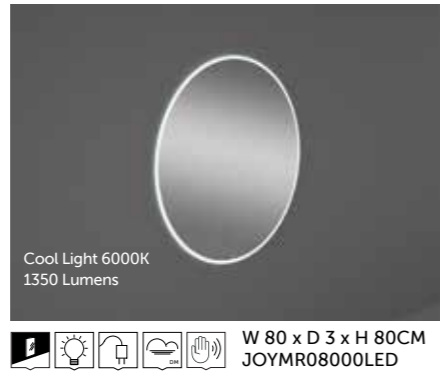

WASHBASINS SUITABLE FOR RAK-PLANO

MIRRORS

Mirror
40 CM Left Ledge
VALAC3609AWHA

Mirror
40 CM Left Ledge
VALAC3609500A

Mirror
40 CM Right Ledge
VALAC3608AWHA

Mirror
40 CM Right Ledge
VALAC3608500A

MIRRORS

POSSIBLE INSTALLATIONS