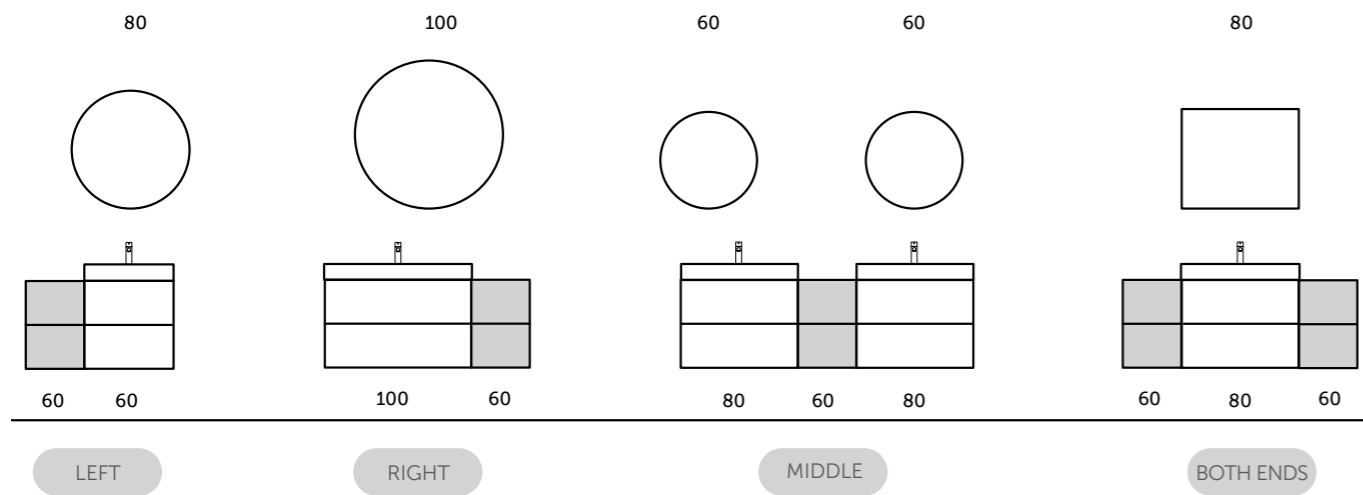

 40 CM
 JOYOS040MGY

 MGY

→
 W 120 x D 2 x H 68 CM
 JOYMR12068STD

 120cm = 2x W 60 CM Unit
 JOYWH060SOK x2

 SOK

WITH RAK-JOY DROP-IN WASHBASINS

WITH RAK-DES WASHBASINS

WITH RAK-PLANO SURFACE AND COUNTERTOP WASHBASINS