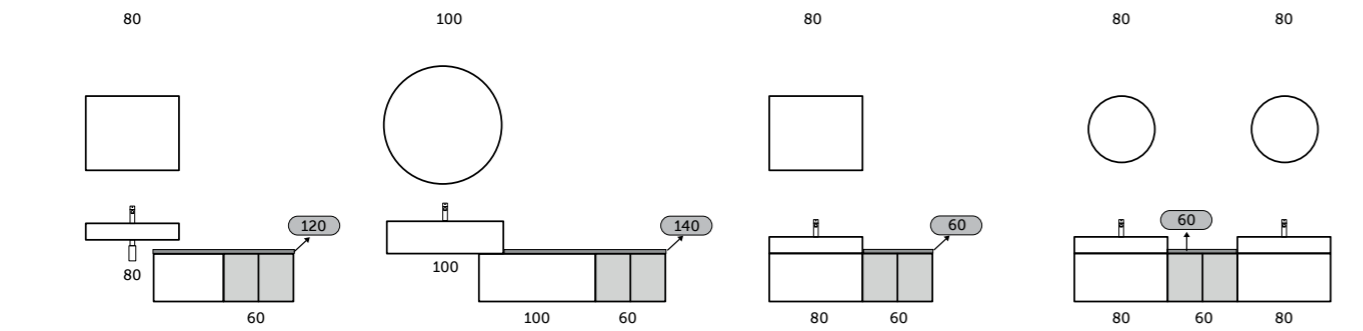

RAK-PLANO & RAK-DES / RAK-PRECIOUS WB