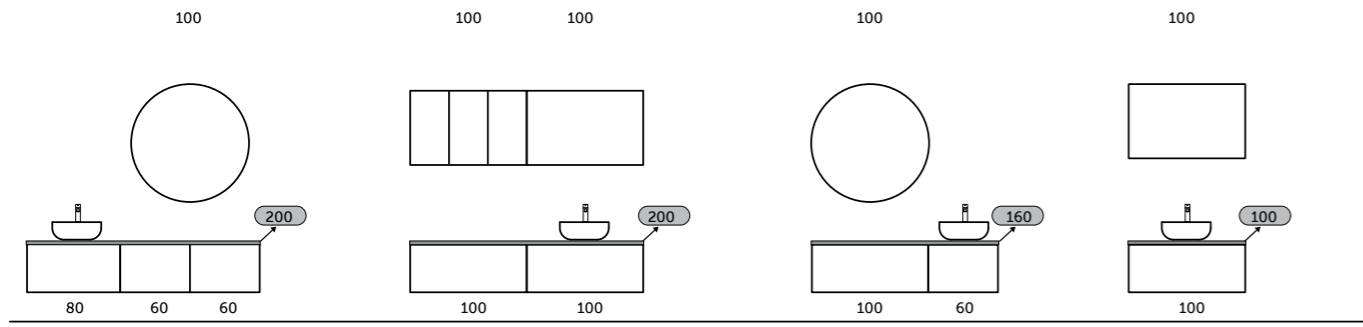

RAK-PLANO & COUNTERTOP WB