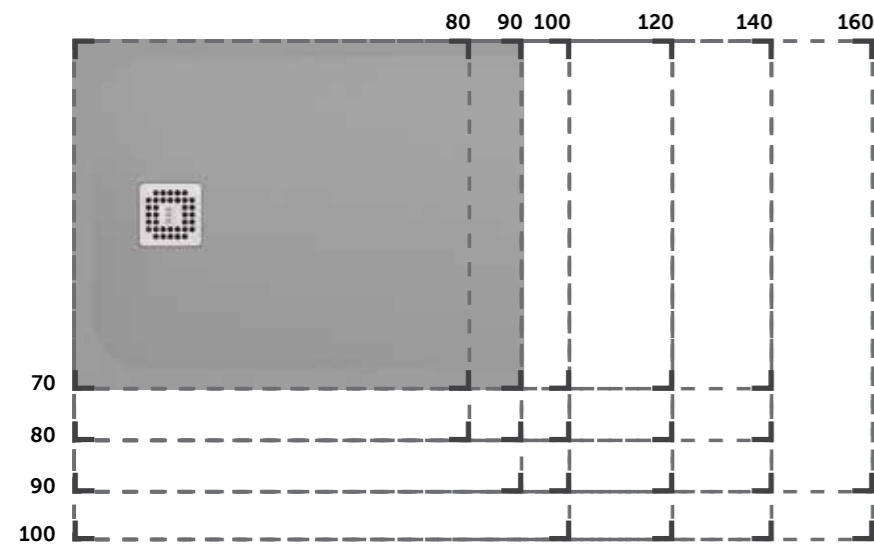

RECTANGULAR