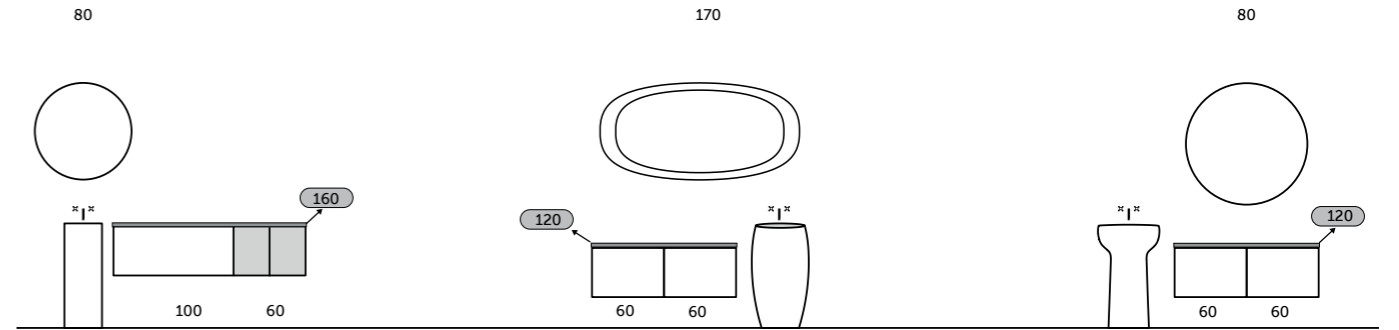

RAK-PLANO & FREESTANDING WB