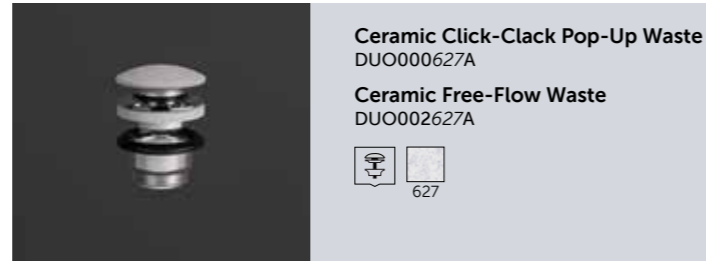

627

Wash Basin
50 CM
SKICT5000631A

631

Wash Basin
55 CM
SKICT5500631A

631

Wash Basin
42 CM
SKICT4200627A

627

Ceramic Click-Clack Pop-Up Waste
DUO000627A
Ceramic Free-Flow Waste
DUO002627A