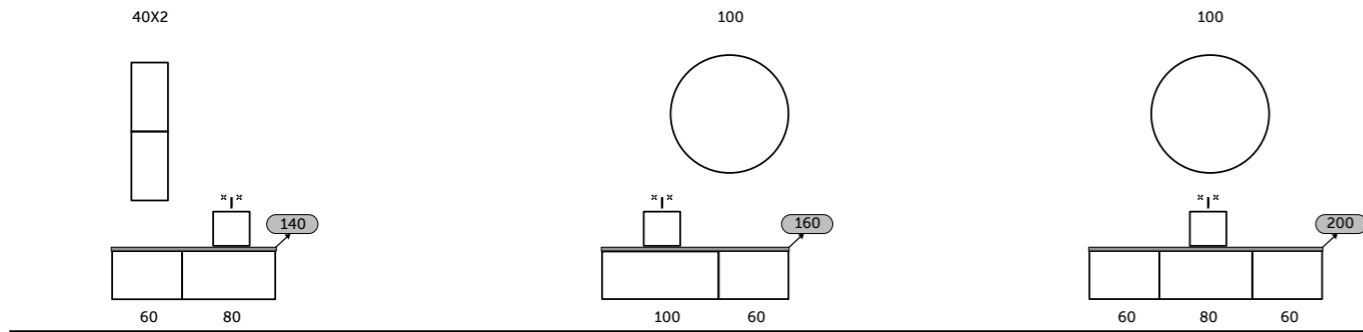

RAK-PLANO & TALL COUNTERTOP WB