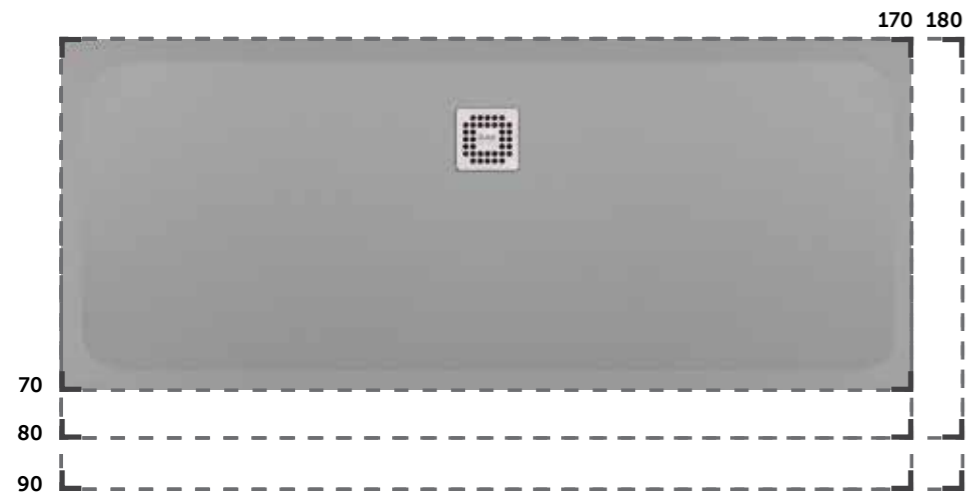

RAK- FEELING SHOWER TRAYS

BATHTUB REPLACEMENT