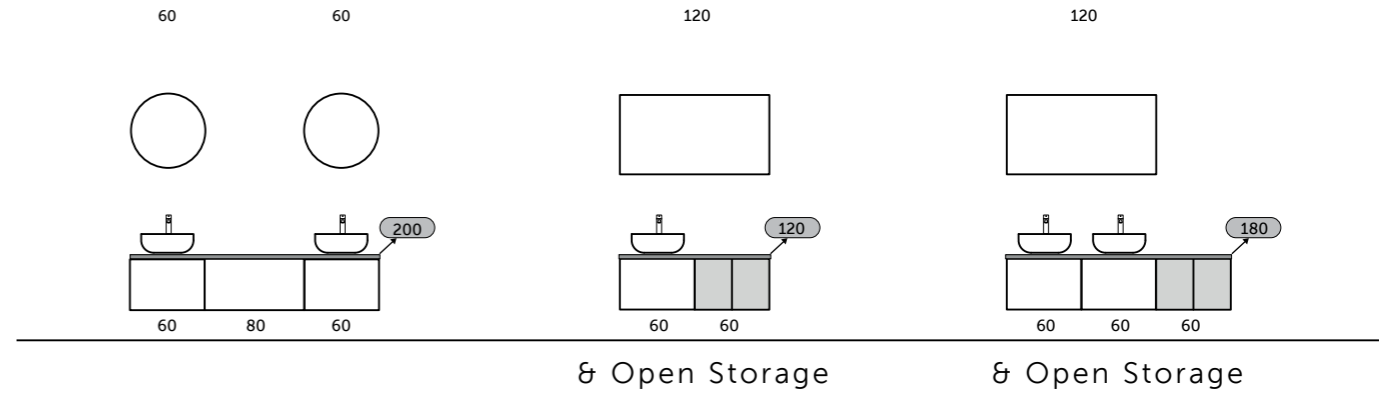

RAK-PLANO & COUNTERTOP WB