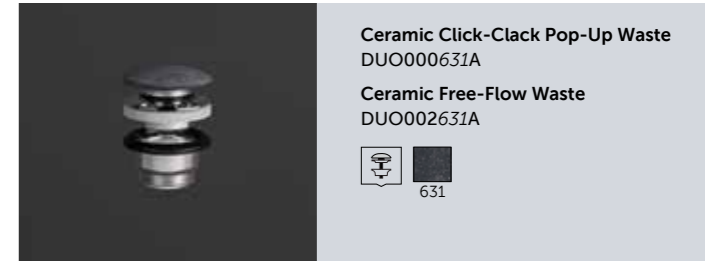

627

627

631

631

627

627

631

631

628

628

628

628

630

630

630

630