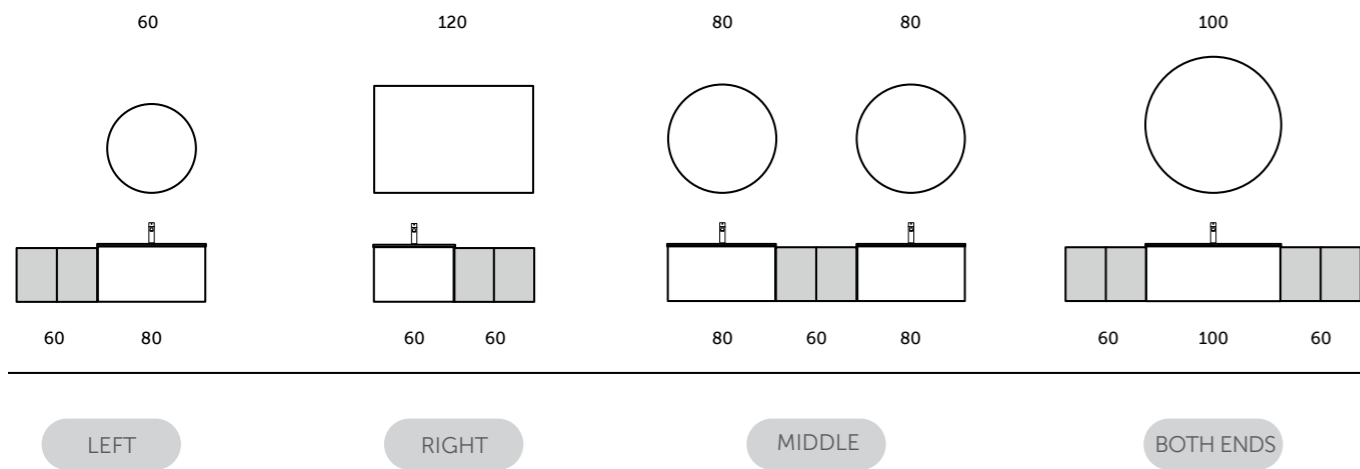

WITH RAK-JOY DROP-IN WASHBASINS