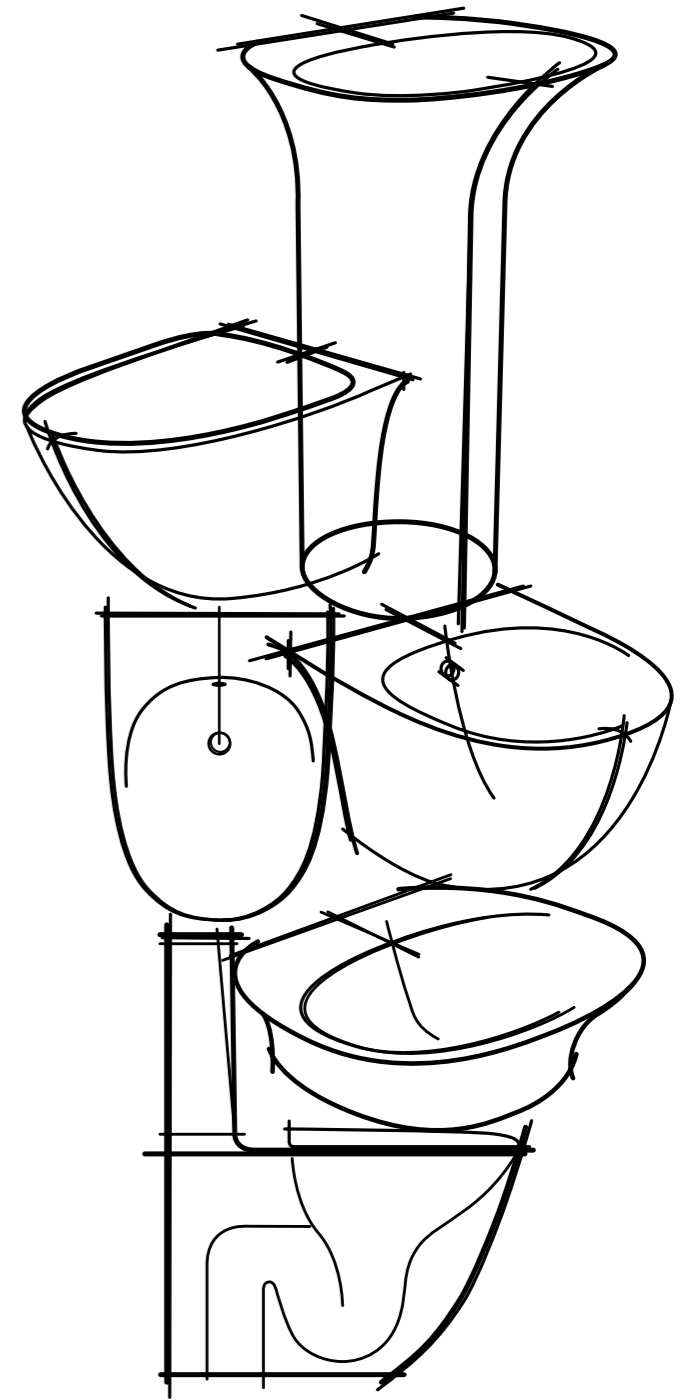

Quality design for international tastes

430 RAK Ceramics product development has created a very wide range of products with carefully finished details and quality design to suit international tastes, incorporating the latest rimless technology.

Carefully designed and engineered with the aid of the latest 3D CAD softwares and prototyped with 5 axis CNC machines, RAK Ceramics Sanitaryware range has the perfect solution for your bathroom, whatever you have imagined.

design