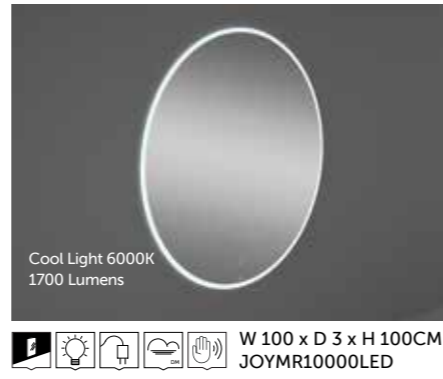

WASHBASINS SUITABLE FOR RAK-PLANO

MIRRORS

Mirror
40 CM Left Ledge
VALAC3609AWHA

Mirror
40 CM Left Ledge
VALAC3609500A

Mirror
40 CM Right Ledge
VALAC3608AWHA

Mirror
40 CM Right Ledge
VALAC3608500A

MIRRORS

POSSIBLE INSTALLATIONS