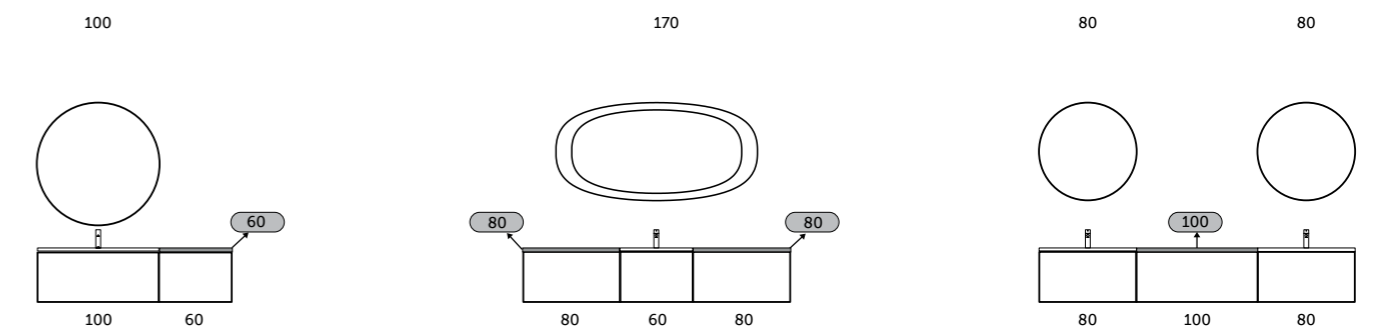

RAK-PLANO & DROP IN WB

RAK-PLANO WITH RAK-JOY UNO