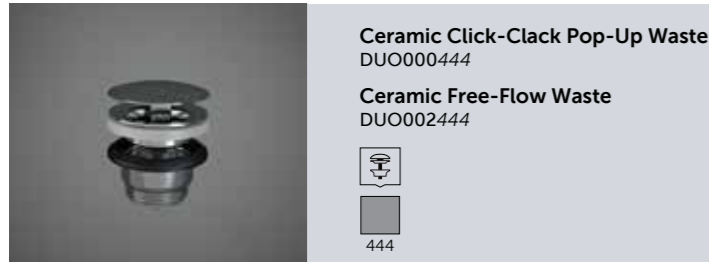

Wall Hung Wash Basin
77 CM Right Ledge
PETWB17701AWHA

Wall Hung Wash Basin
77 CM Left Ledge
PETWB27700AWHA

No Faucet Hole

Wall Hung Wash Basin
77 CM Left Ledge
PETWB17700AWHA

No Faucet Hole

Ceramic Click-Clack Pop-Up Waste
DUO000444