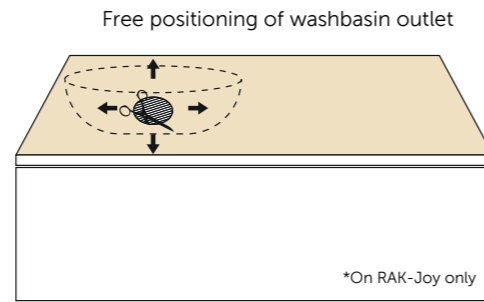

RAK-PLANO CUSTOMIZATION

RAK-Plano surfaces made of RAKSOLID, are easy to cut and drill during the installation. The cut can easily be carried out on site by the installer, with common wood tools. RAK-Plano gives you the possibility to install the washbasin and the faucets in your favorite position and offers you the chance to change your mind onsite (before drilling) and to revise your project if needed.

Some examples of customization