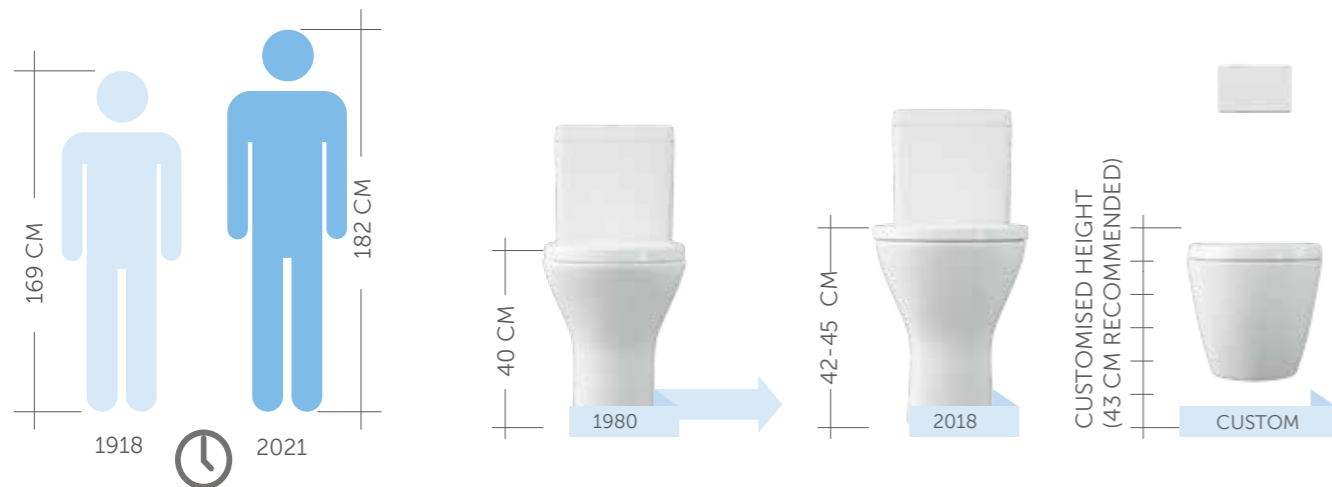

Updated ergonomics

Over the last 100 years, the average height of people in industrialized nations has increased approximately by 10 cm. To be innovative in design also means meeting the changes in population and their new needs in terms of ergonomics and comfort. RAK Ceramics design evolves together with human evolution.

432

433