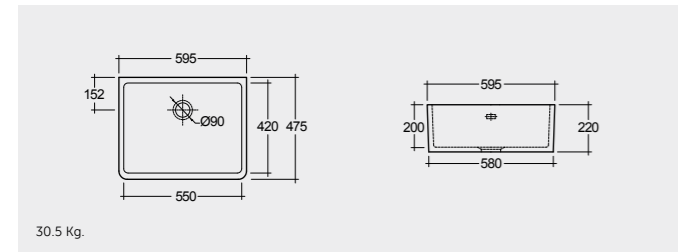

External overflow optional

**MATERIALS &
TECHNICAL
INFORMATION**

Colours available

Colours shown here are as close to actual sanitaryware as printing process will allow