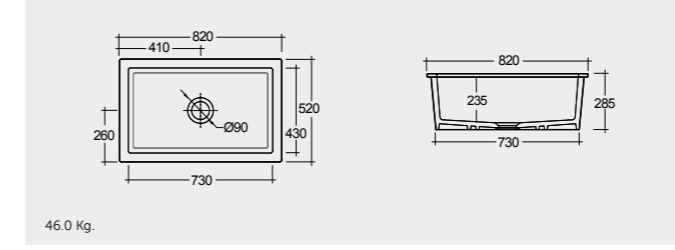

OC187AWHA

46.0 Kg.