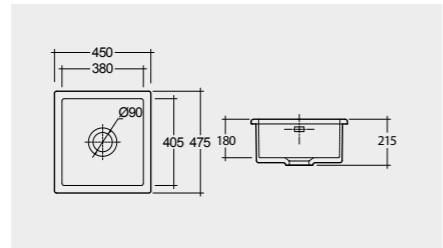

OC104504A With external overflow 504

RAK-Jacklyn 80 CM

OC124AWHA

46.0 Kg.

RAK-Roma 90 CM

OC166AWHA

52.2 Kg.

RAK-Sheila 82 CM