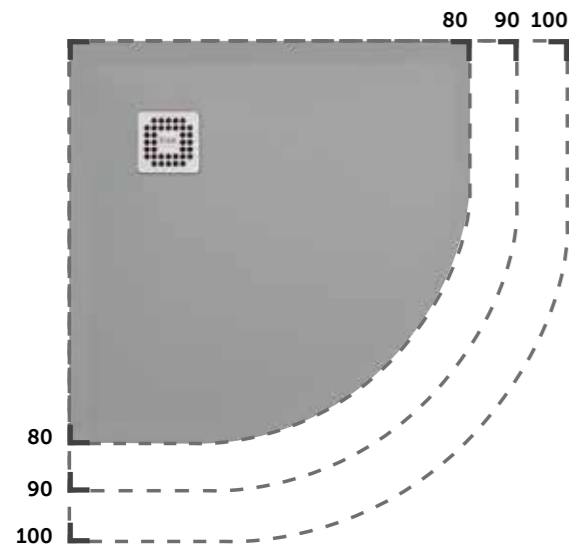

QUARDANT

RAK
CERAMICS

500
MATT WHITE

RAK
CERAMICS

505
MATT GREIGE

RAK
CERAMICS

514
MATT CAPPUCCINO

RAK
CERAMICS

503
MATT GREY

RAK
CERAMICS

504
MATT BLACK