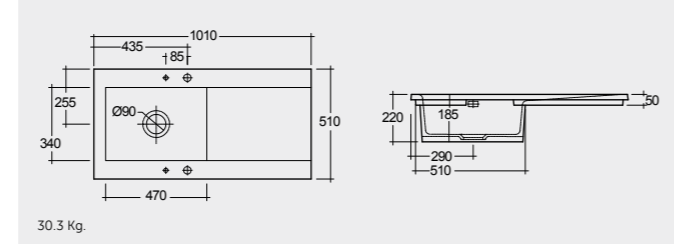

Right: OC201RHSLAWHA External overflow optional
Left: OC201LHSLAWHA
No tap hole: OC201NTSLAWHA

Colours available

Colours shown here are as close to actual sanitaryware as printing process will allow