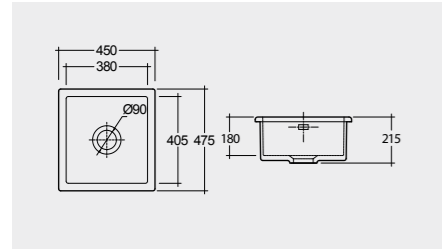

RAK-Silvia 45 CM

RAK-Silvia 45 CM