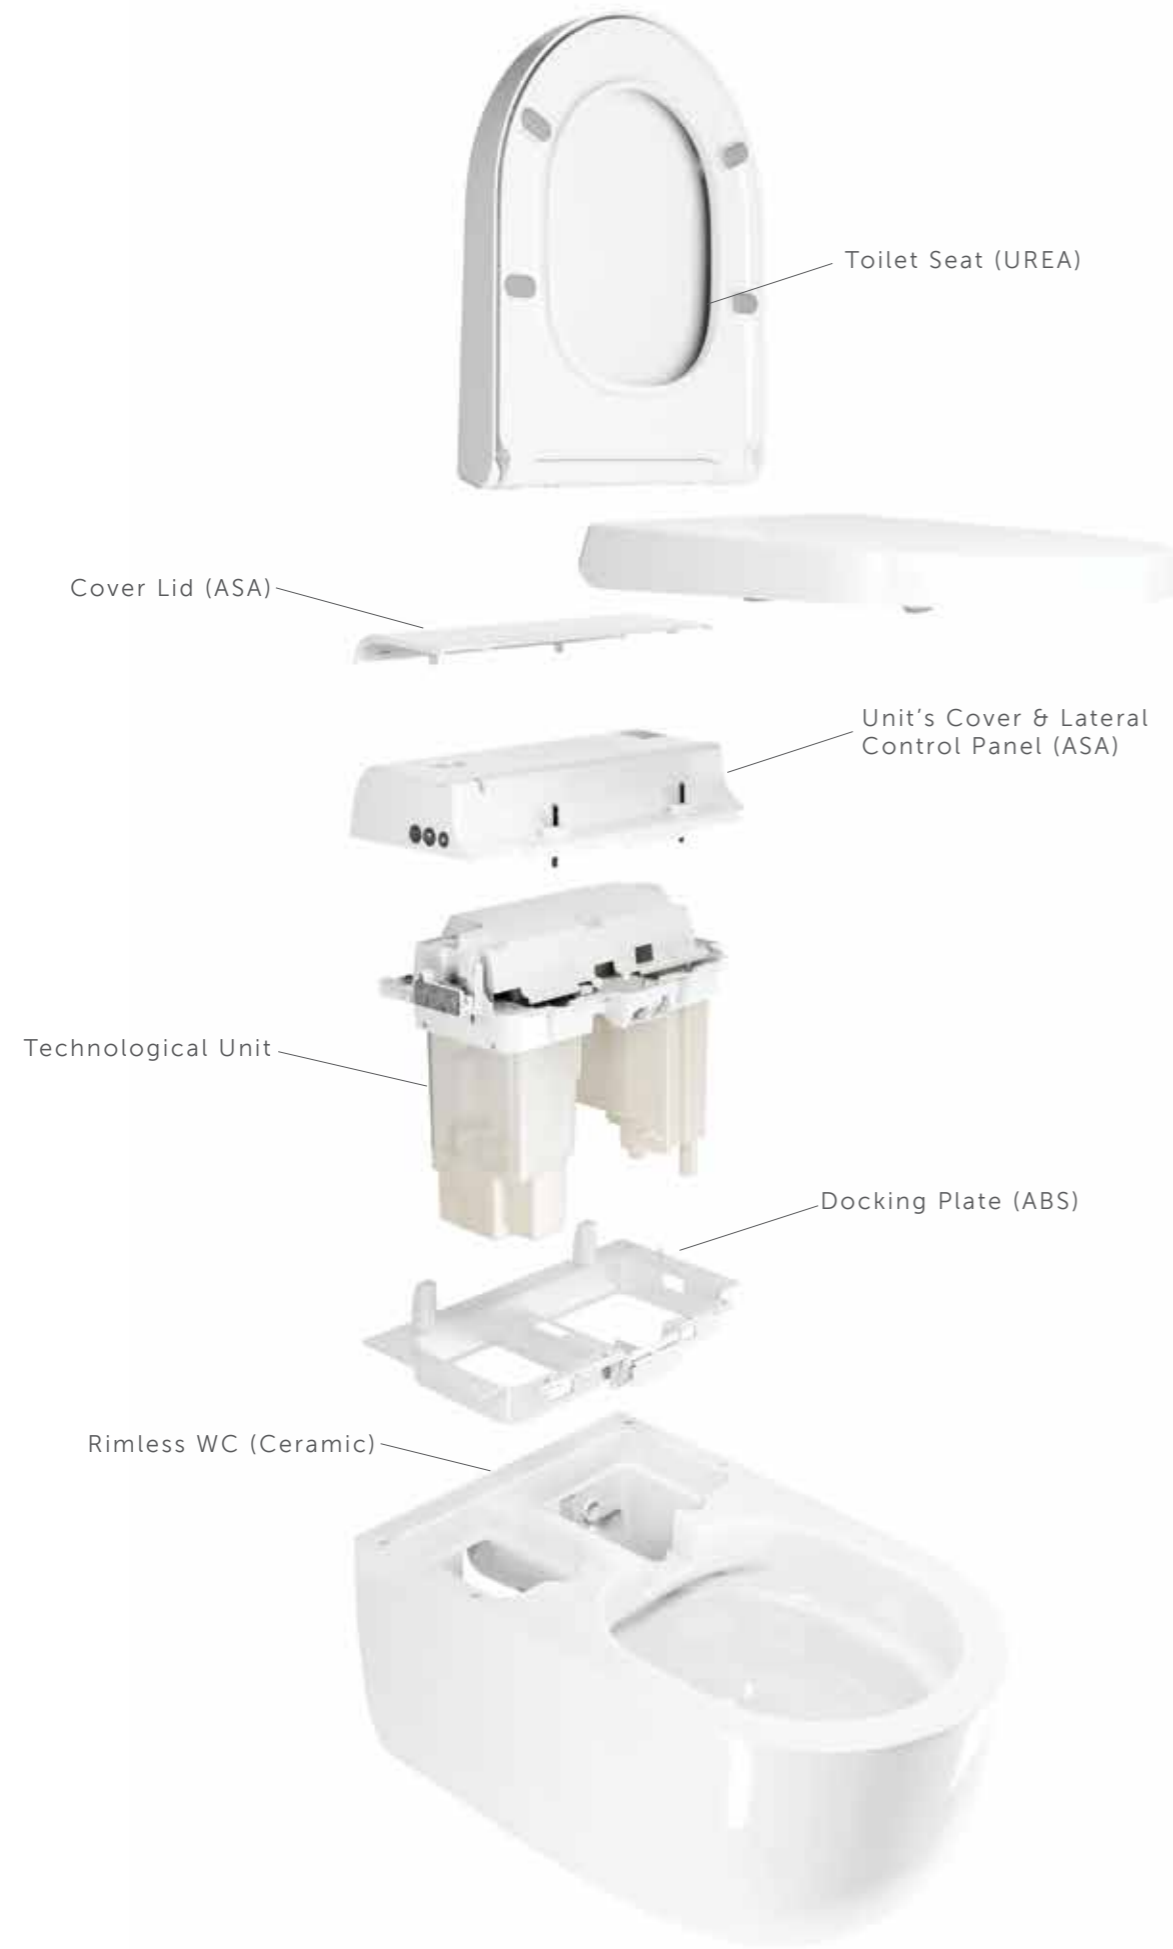

WC
56 CM
WT20AWHA

WC
56 CM
WT18AWHA
WAWC00004

CERAMIC TRAP
WTCERS201AWHA WT-DR4500AWHA

CERAMIC TRAP
WTCERP202AWHA WTDR4500AWHA

SMART TOILET

RAK-CLEON

KEY FEATURES:

- Minimalist design, hidden technology, easy to install
- Flat, hygienic and practical remote control
- Efficient and user friendly: rear wash, feminine wash and warm air dryer
- Pleasant and safe cleansing: water temperature, spray intensity and nozzle position can be individually adjusted and saved
- Night light in 5 colors
- Energy saving mode
- Wide and comfortable seating area
- Urea soft closing seat with quick release