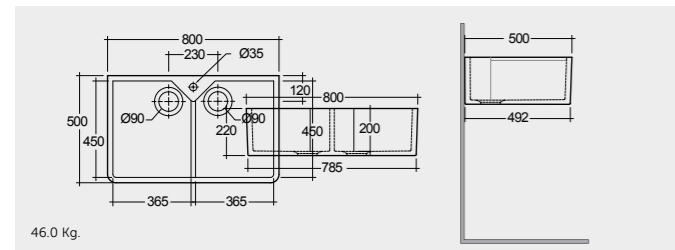

46.0 Kg.

52.2 Kg.

46.0 Kg.

46.0 Kg.

49.0 Kg.

29.0 Kg.

46.0 Kg.

47.8 Kg.

Colours available

Colours shown here are as close to actual sanitaryware as printing process will allow

Alpine White

Notes

All dimensions in mm tolerance $\pm 5\%$ for below 200mm and $\pm 3\%$ for above 200mm