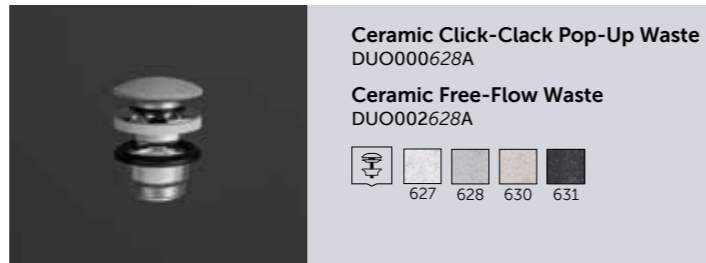

Wash Basin
55 CM
SKICT5500630A