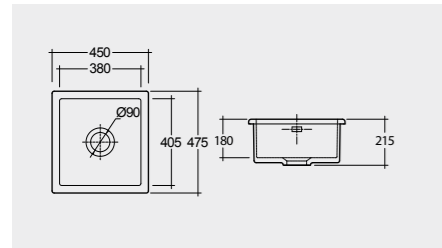

OC104504A With external overflow 504

RAK-Jacklyn 80 CM

OC124AWHA

46.0 Kg.

RAK-Roma 90 CM

OC166AWHA

52.2 Kg.

RAK-Sheila 82 CM