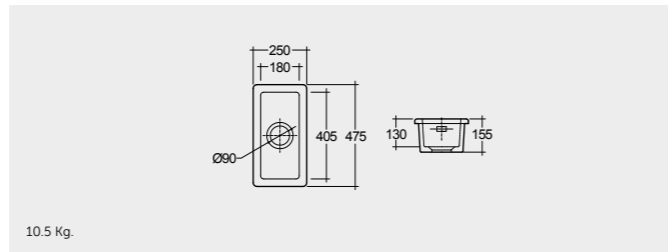

RAK-Tulip 59 CM

 OC84AWHA

RAK-Juliee

 OC105AWHA

External overflow optional

**MATERIALS &
TECHNICAL
INFORMATION**

Colours available

Colours shown here are as close to actual sanitaryware as printing process will allow