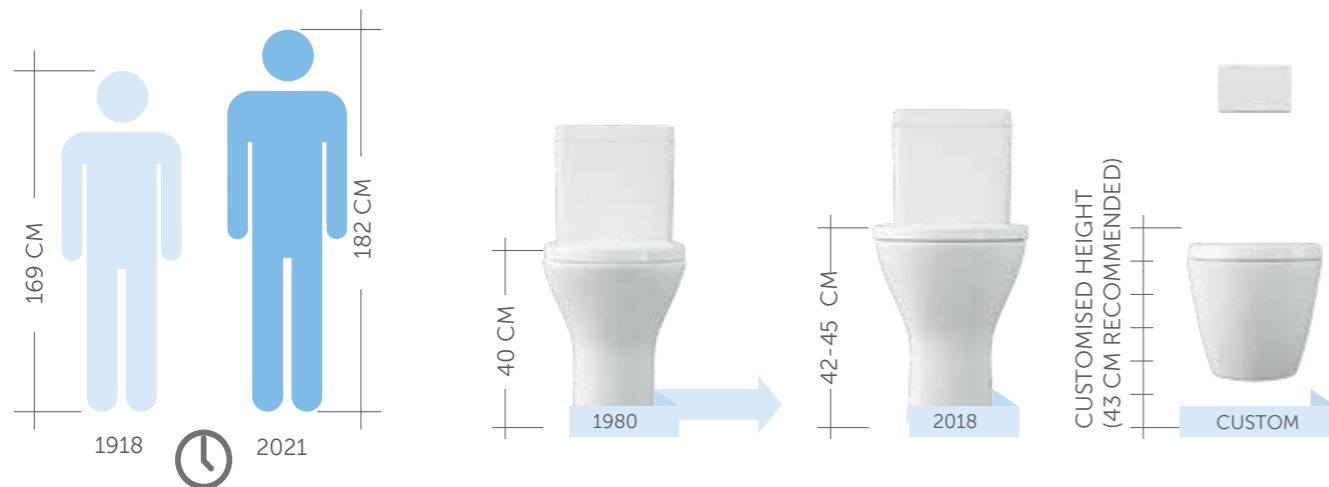

Updated ergonomics

Over the last 100 years, the average height of people in industrialized nations has increased approximately by 10 cm. To be innovative in design also means meeting the changes in population and their new needs in terms of ergonomics and comfort. RAK Ceramics design evolves together with human evolution.

450

451