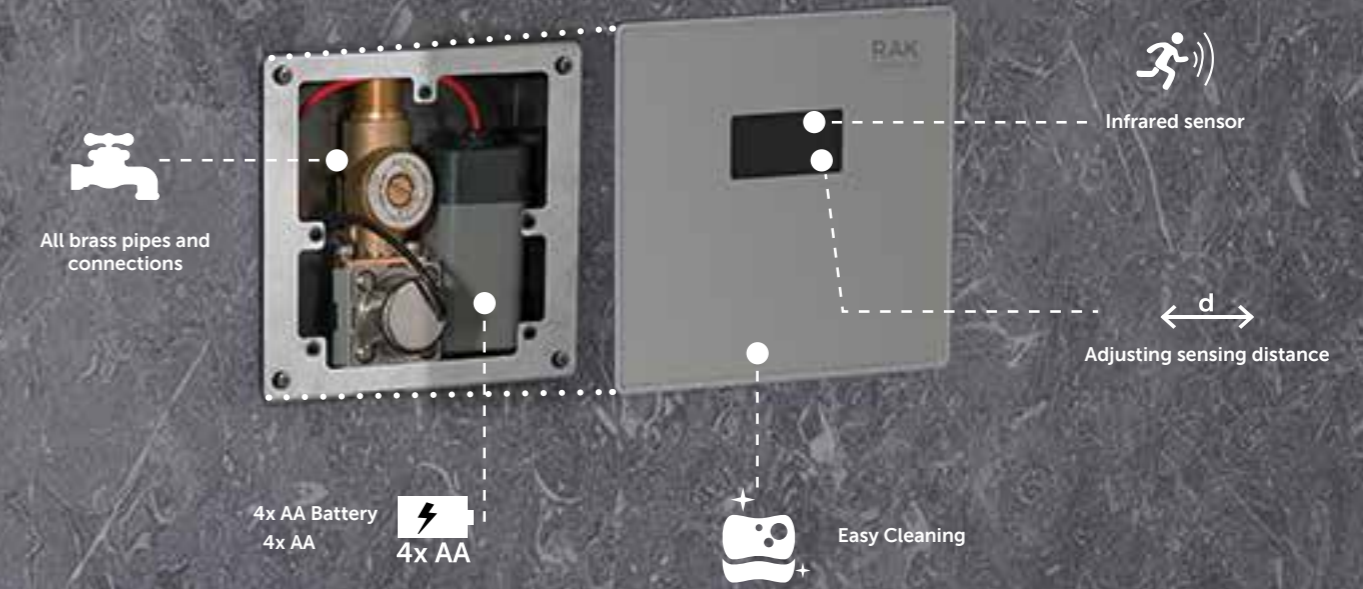

Cabinet Cistern & Frame
FS04RAKCABWHT

4.5

WHITE

Cabinet Frame
FS04RAKCAB01

WHITE

Cabinet Cistern & Frame
FS12RAKCABWHT

Not compatible with BTW WCs & Bidets using Fischer Hidden Fixations.

4.5

WHITE

Cabinet Frame
FS12RAKCAB01

Not compatible with BTW WCs & Bidets using Fischer Hidden Fixations.

WHITE

Cabinet Cistern & Frame
FS04RAKCABBLK

4.5

BLACK

Cabinet Frame
FS04RAKCAB02

BLACK

Cabinet Cistern & Frame
FS12RAKCABBLK

4.5

BLACK

Cabinet Frame
FS12RAKCAB02

BLACK

Furniture Cistern
Lateral Inlet
FS12SRAKSI

4.5

Furniture Cistern
Bottom Inlet
FS12SRAKBI

4.5

Urinal Sensor
FS10RAK

Mains Power Adapter
FS10RAK10

RAK-ECOFIX CABINET CISTERNS