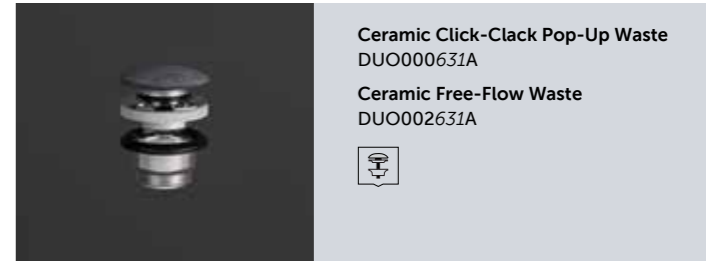

Wash Basin
50 CM
SKICT5000631A

Wash Basin
55 CM
SKICT5500631A

Wash Basin
42 CM
SKICT4200627A

Ceramic Click-Clack Pop-Up Waste
DUO000627A
Ceramic Free-Flow Waste
DUO002627A

Wash Basin
42 CM
SKICT4200631A

Ceramic Click-Clack Pop-Up Waste
DUO000631A
Ceramic Free-Flow Waste
DUO002631A