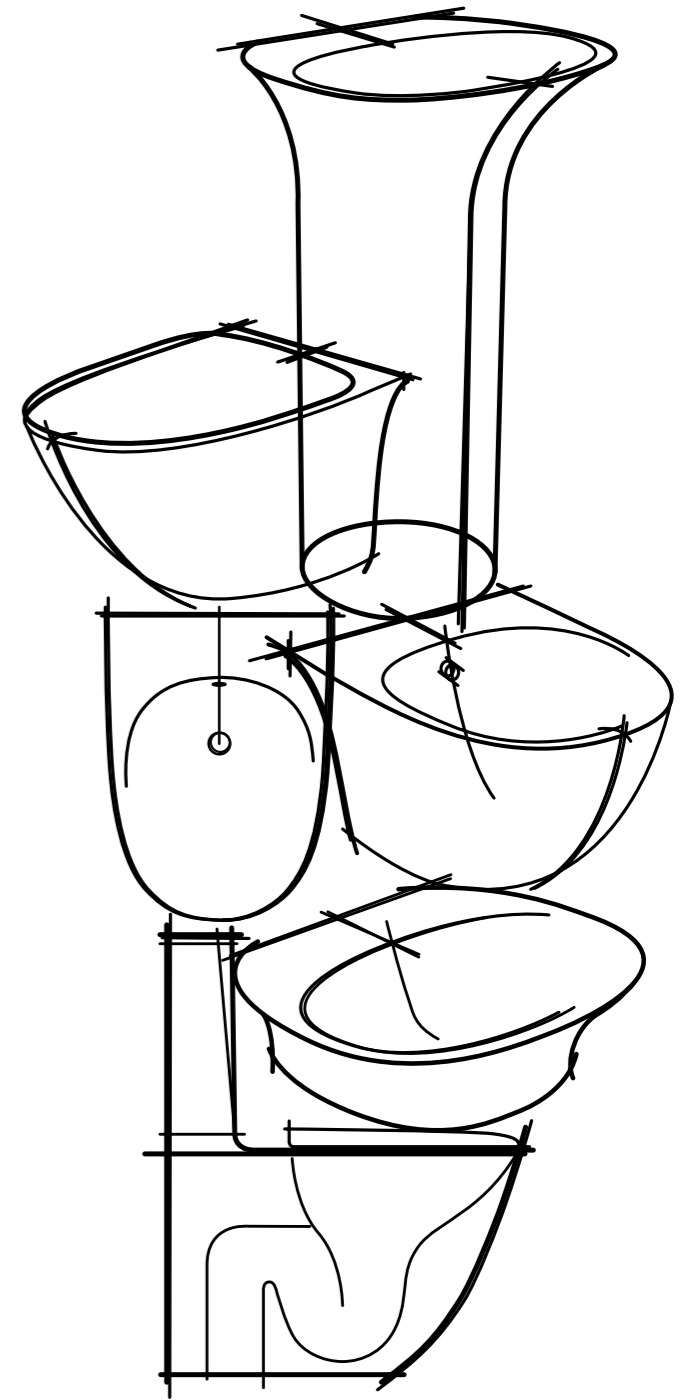

Quality design for international tastes

448 RAK Ceramics product development has created a very wide range of products with carefully finished details and quality design to suit international tastes, incorporating the latest rimless technology.

Carefully designed and engineered with the aid of the latest 3D CAD softwares and prototyped with 5 axis CNC machines, RAK Ceramics Sanitaryware range has the perfect solution for your bathroom, whatever you have imagined.

design