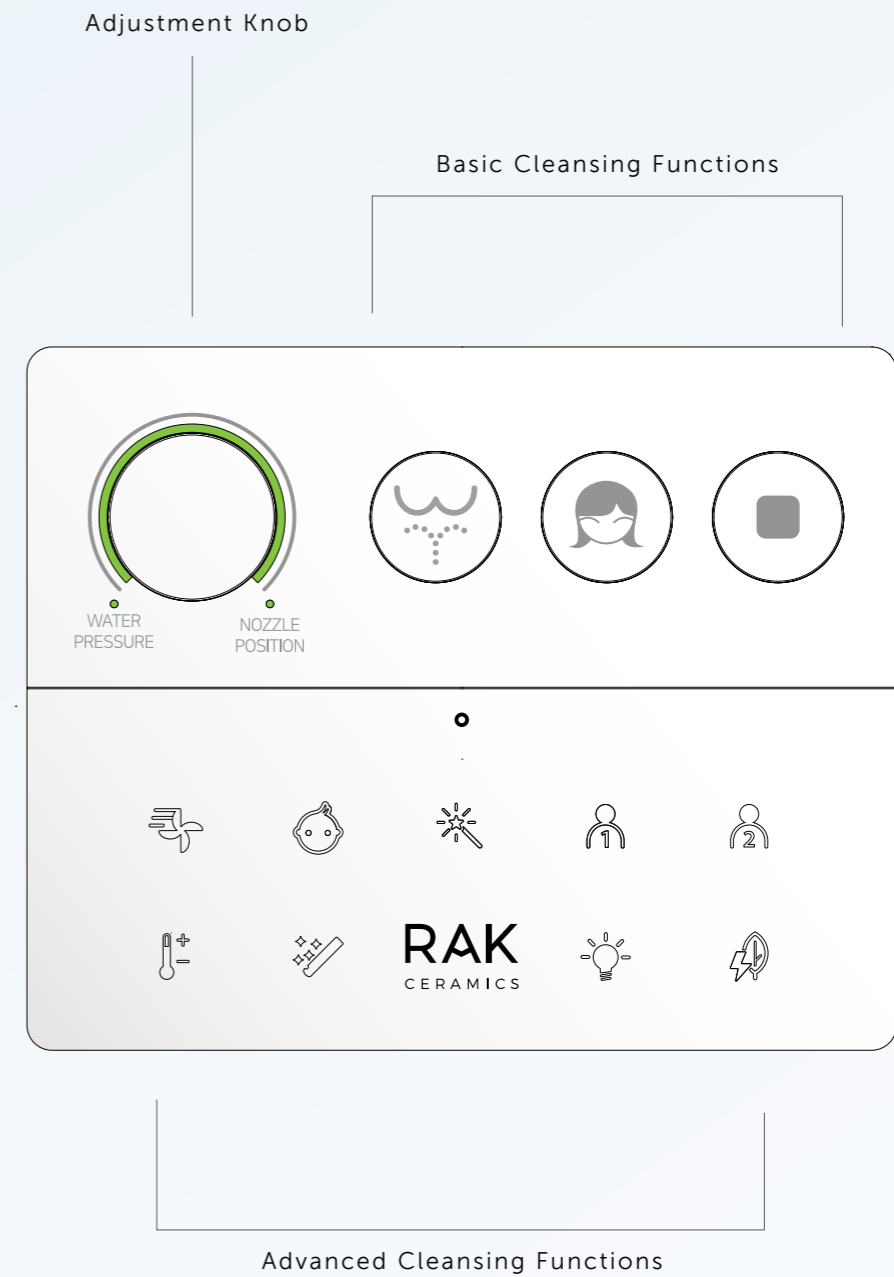

Automatic Descaling Program

User Detection Radar

Urea Seat Cover
with Quick Release
and Soft Close

Powerful Warm Air Dryer

Basic Control Panel:

- Rear Wash
- Feminine Wash
- Stop

Hidden Fixations

Hidden Water and
Electric Supply

LED Night Light
in 5 colors

REELFLUSH WC with
RAK-ProTek ceramic glaze

RAK-CLEON

Radar User Detection

Large Comfortable Seating Area

Advanced functionalities made easy

RAK-Cleon's remote provides full control at your fingertips, easily and intuitively. While the three main buttons activate the main cleansing functions, the intuitive adjustment knob allows the user to select the preferred water pressure and nozzle position. All other cleansing functions appear to the user only if the RAK Ceramics logo is tapped, allowing a more advanced experience.

RAK-CLEON / BASIC CLEANSING FUNCTIONS

REAR WASH

Pleasant and reliable cleansing. Water temperature, water spray intensity and the spray wand position can be individually adjusted. The spray wand and nozzle are cleaned automatically before and after each use.