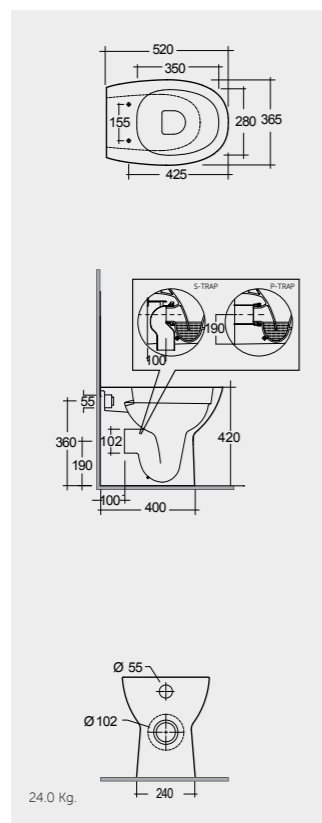

Urea RAK-Morning MORSC3901WH

Measurements

القياسات