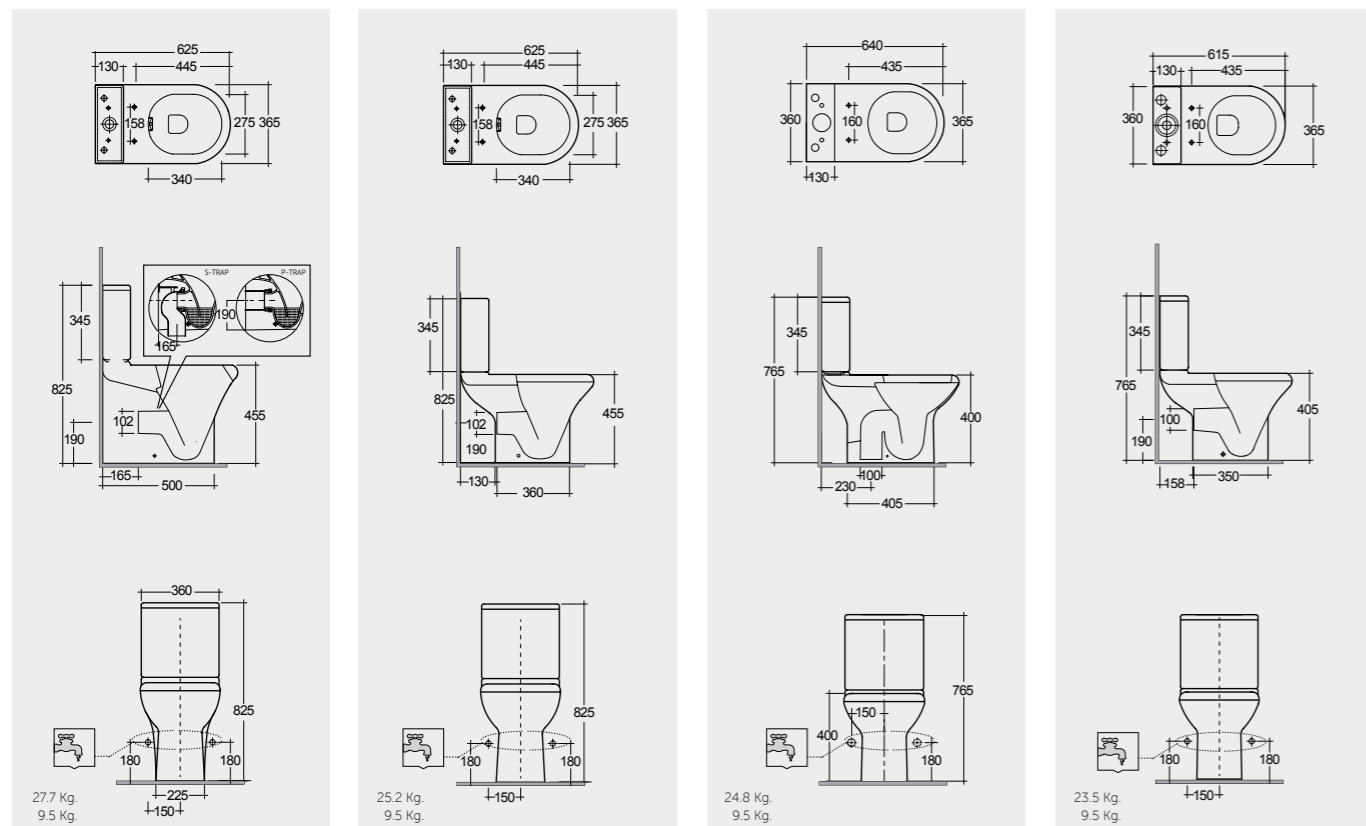

Measurements

ABS RAK-Jumeirah
JM05DNCQRAWHA

ABS RAK-Jumeirah
JM05DSCQRAWHA

Urea RAK-Compact
YFG185W

ABS RAK-Jumeirah
JM05DNCQRAWHA

ABS RAK-Jumeirah
JM05DSCQRAWHA

Urea RAK-Compact
YFG185W

ABS RAK-Jumeirah
JM05DNCQRAWHA

ABS RAK-Jumeirah
JM05DSCQRAWHA

Urea RAK-Compact
YFG173

Urea RAK-Compact
YFG173A

ABS RAK-Jumeirah
JM05DNCQRAWHA

ABS RAK-Jumeirah
JM05DSCQRAWHA

Urea RAK-Compact
YFG173

Urea RAK-Compact
YFG173A

القياسات

Measurements