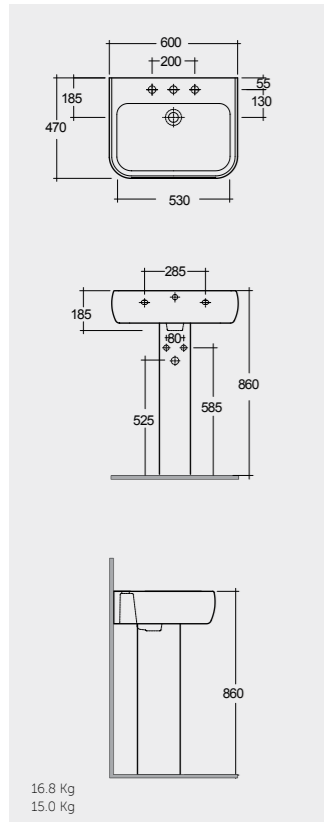

Models

42 CM
MP0701AWHA
MP0103AWHA

52 CM
MP0901AWHA

FOR WASH BASIN
INOX CHROME : BTRWBSST001
ABS CHROME : BTRWBABS002

Inspectionable

النماذج

Measurements

القياسات