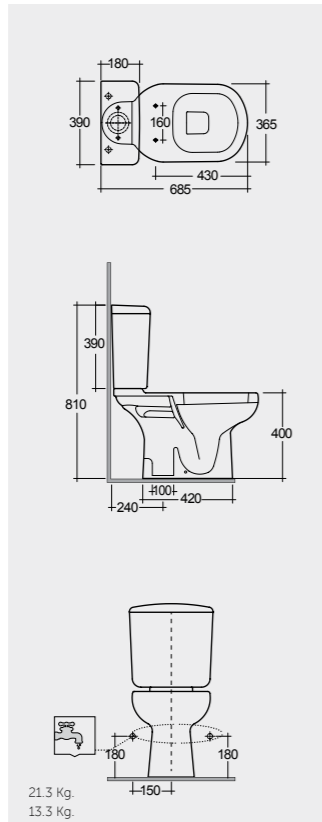

ABS RAK-Jumeirah
JM05DNCQRAWHA
ABS RAK-Jumeirah
JM05DSCQRAWHA