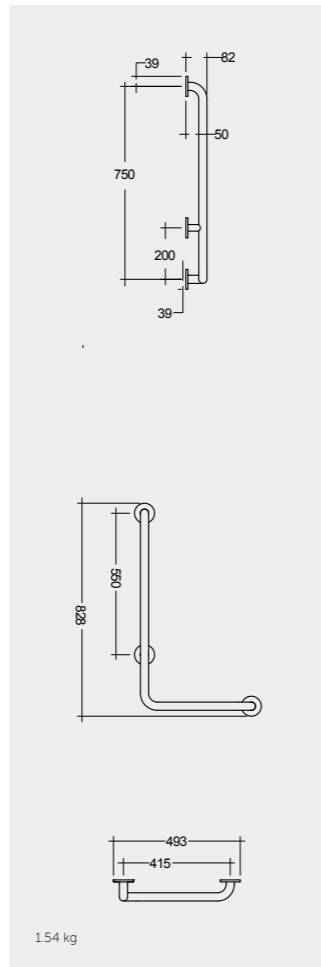

Measurements

القياسات