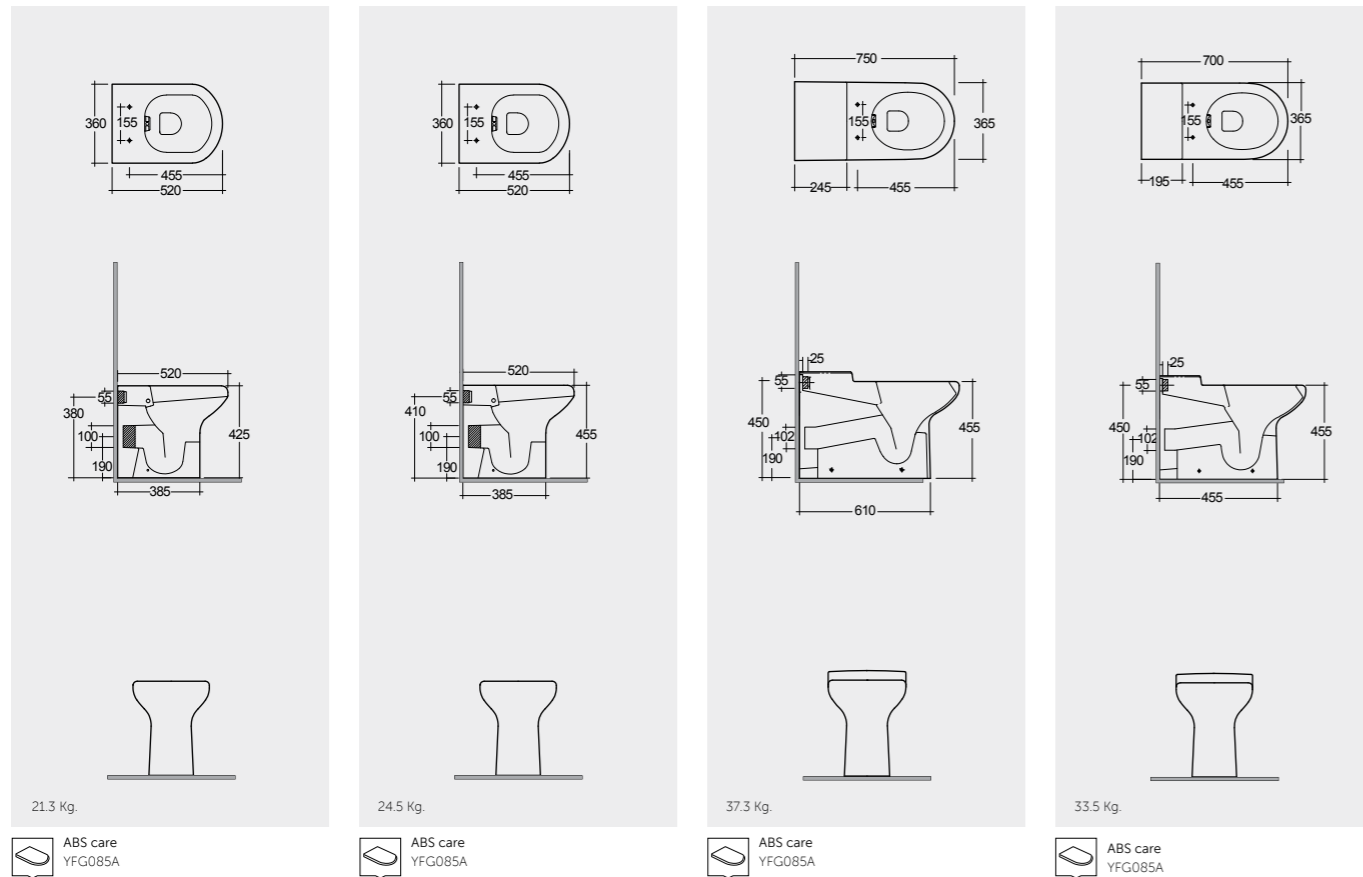

Comfort Height 48 CM

Comfort Height 48 CM

Measurements

القياسات

ABS care
YFG085A

ABS care
YFG085A

ABS care
YFG085A

ABS care
YFG085A