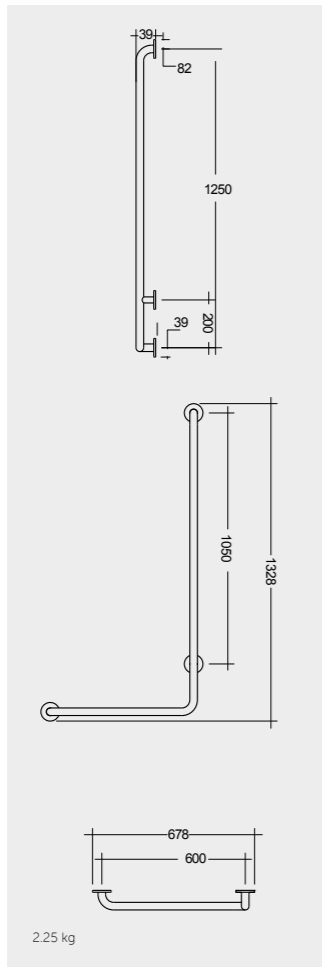

Measurements

القياسات