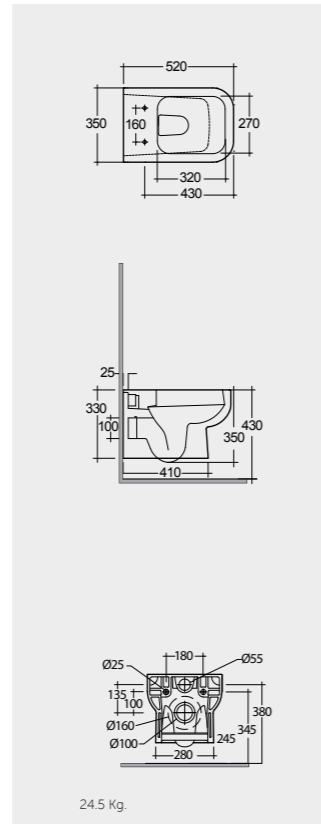

Urea RAK-Series 600
YFG187
Urea RAK-Series 600
YFG187B