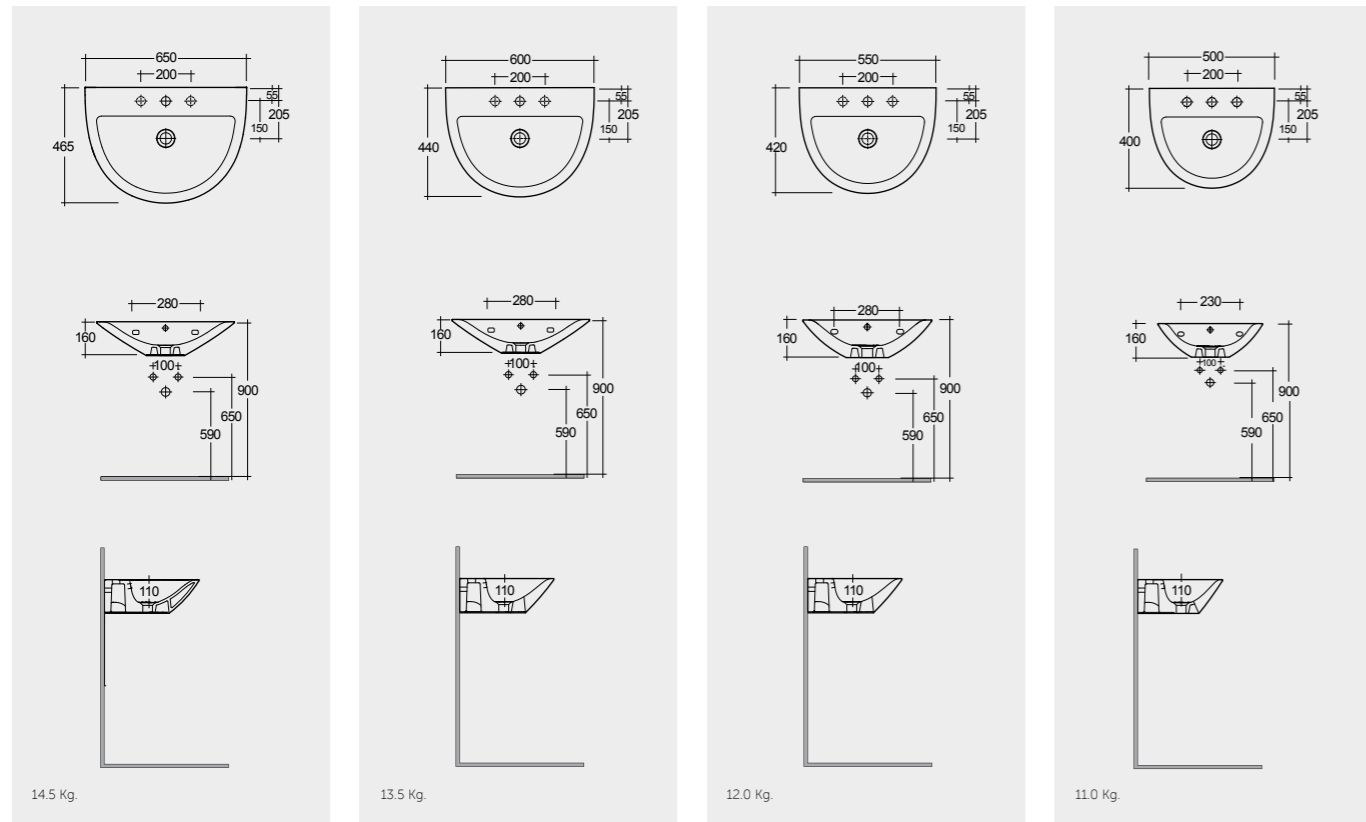

القياسات

Measurements