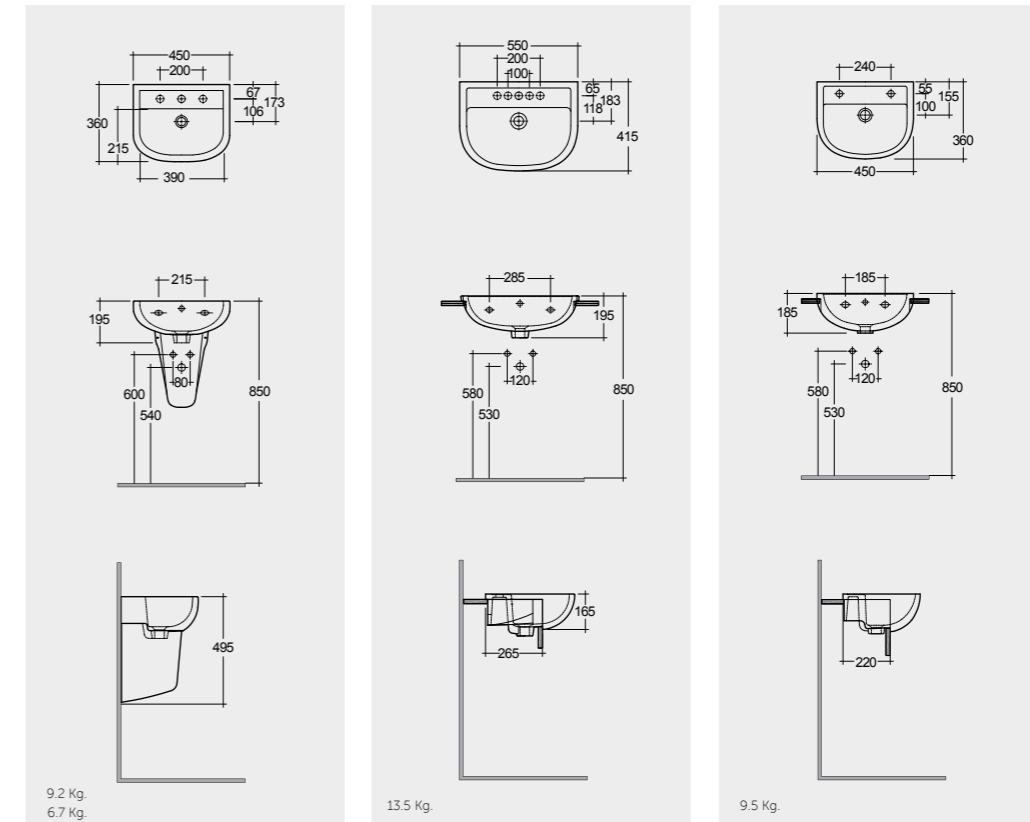

القياسات

Colours available

Colours shown here are as close to actual sanitaryware as printing process will allow
الألوان المييبة هنا قريبة إلى ألوان الأدوات الصحية الفعلية حسبما تسمح به عملية الطباعة

الألوان المتاحة

Notes

All dimensions in mm tolerance $\pm 5\%$ for below 200mm and $\pm 3\%$ for above 200mm

ملحوظة

جميع القياسات تكون بالمليمتر $\pm 5\%$ للقياسات التي تقل عن 200 مليمتر و $\pm 3\%$ للقياسات التي تتجاوز 200 مليمتر