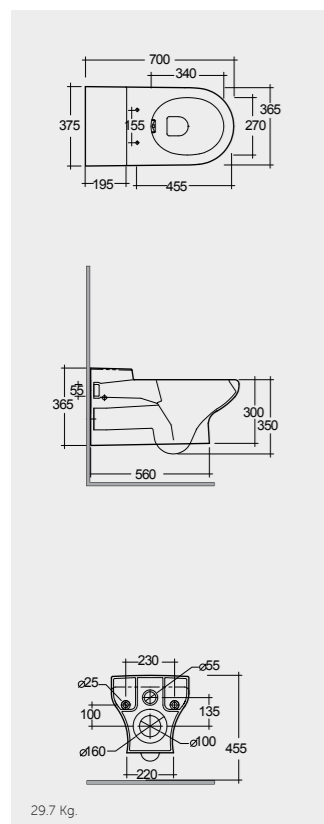

Measurements