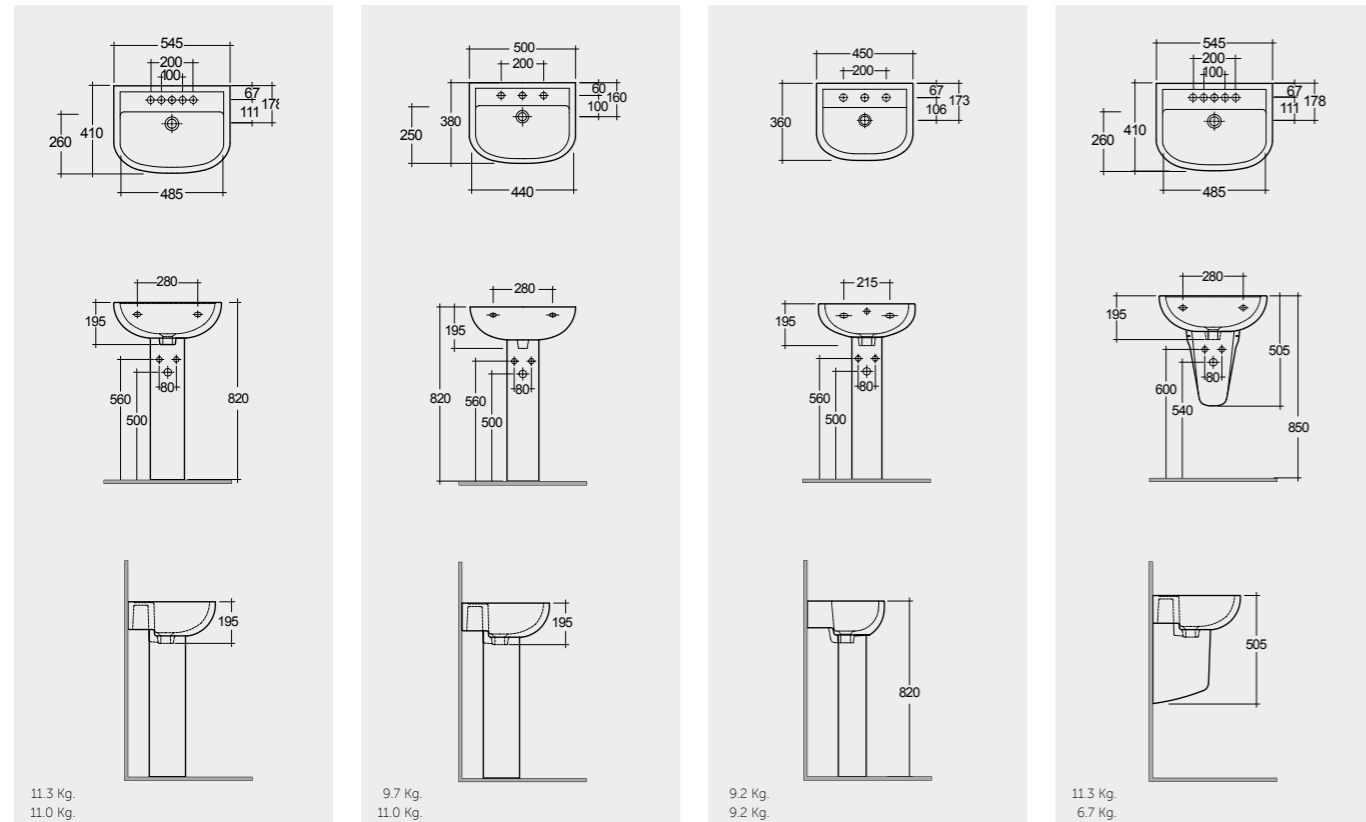

القياسات

Measurements