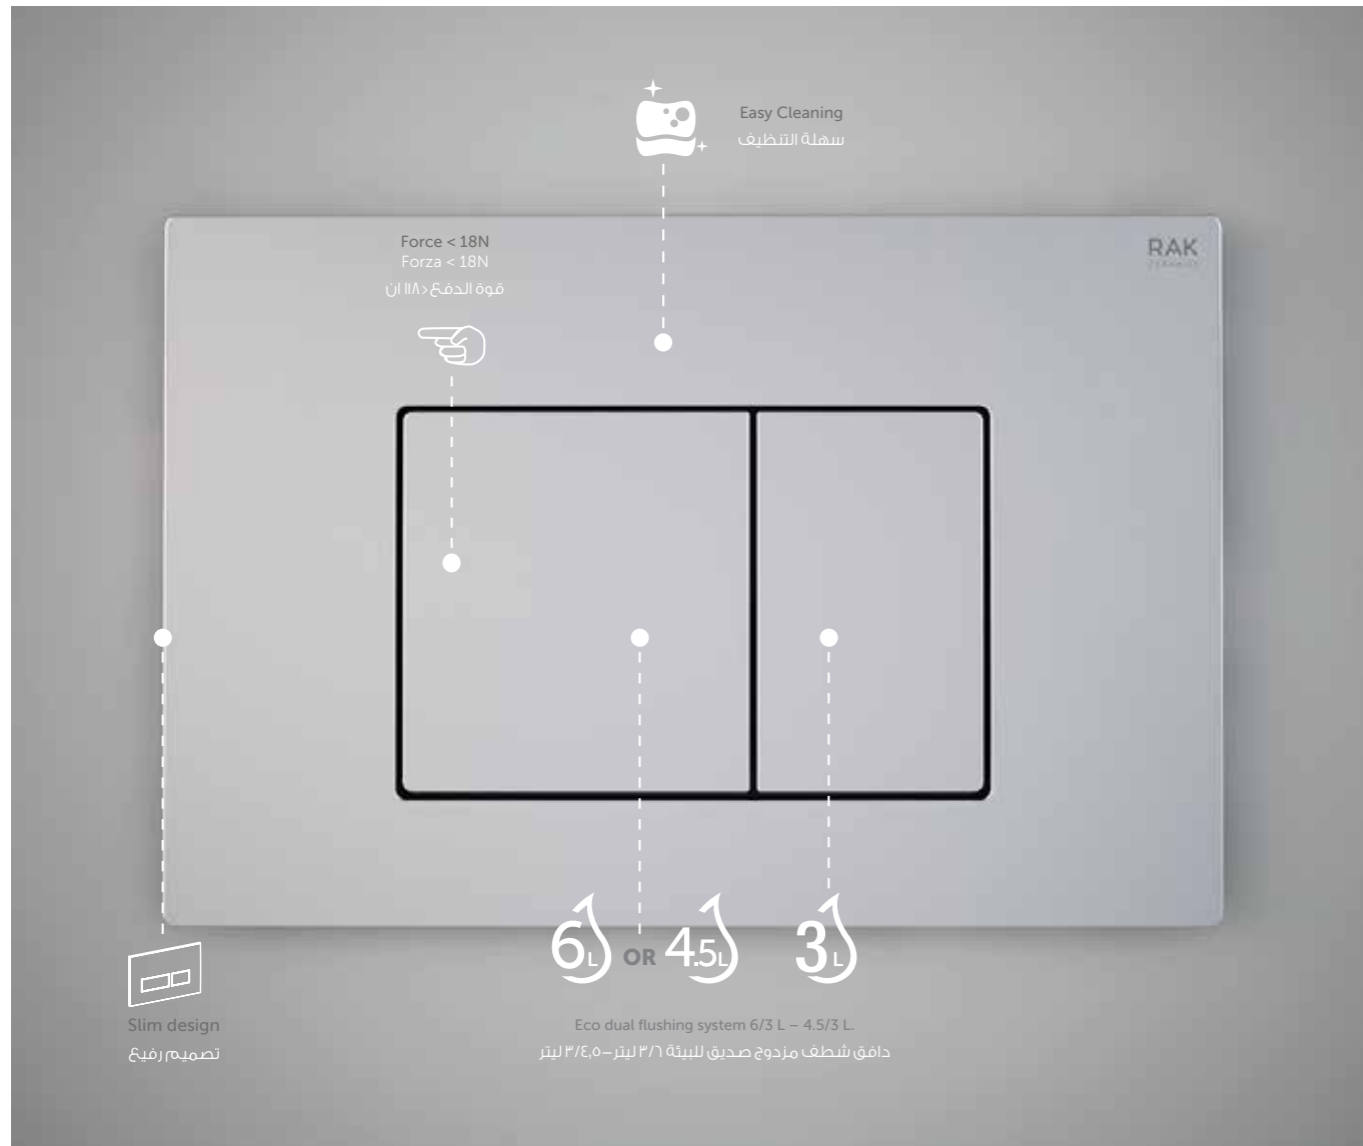

RAK-NEOFIX / PUSH PLATES

RAK-Neofix not only offers limitless installation possibilities, but a flat designed range of push plates in 3 elegant finishes and 2 different designs. The push plate is the only visible part of the concealed cistern and is built for the water saving dual system flush in volumes 6-3 liters or 4.5-3 liters. Another possibility to move functionality and style into your bathroom.