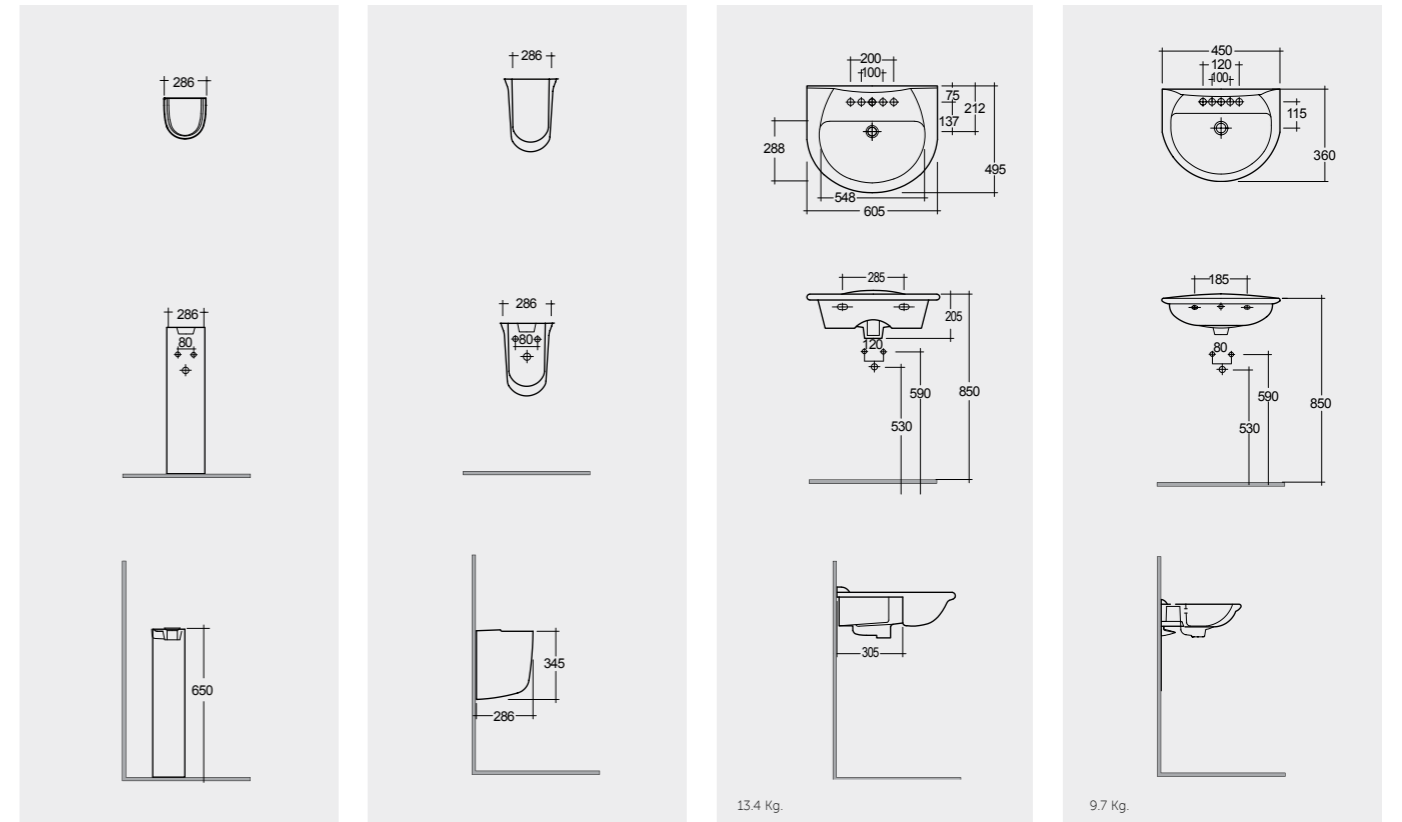

القياسات

Colours available

Colours shown here are as close to actual sanitaryware as printing process will allow
الألوان المييبة هنا قريبة إلى ألوان الأدوات الصحية الفعلية حسبما تسمح به عملية الطباعة

الألوان المتاحة

Notes

All dimensions in mm tolerance $\pm 5\%$ for below 200mm
and $\pm 3\%$ for above 200mm

ملحوظة

جميع القياسات تكون بالمليمتر $\pm 5\%$ للقياسات التي تقل عن 200 مليمتر و $\pm 3\%$ للقياسات التي تتجاوز 200 مليمتر