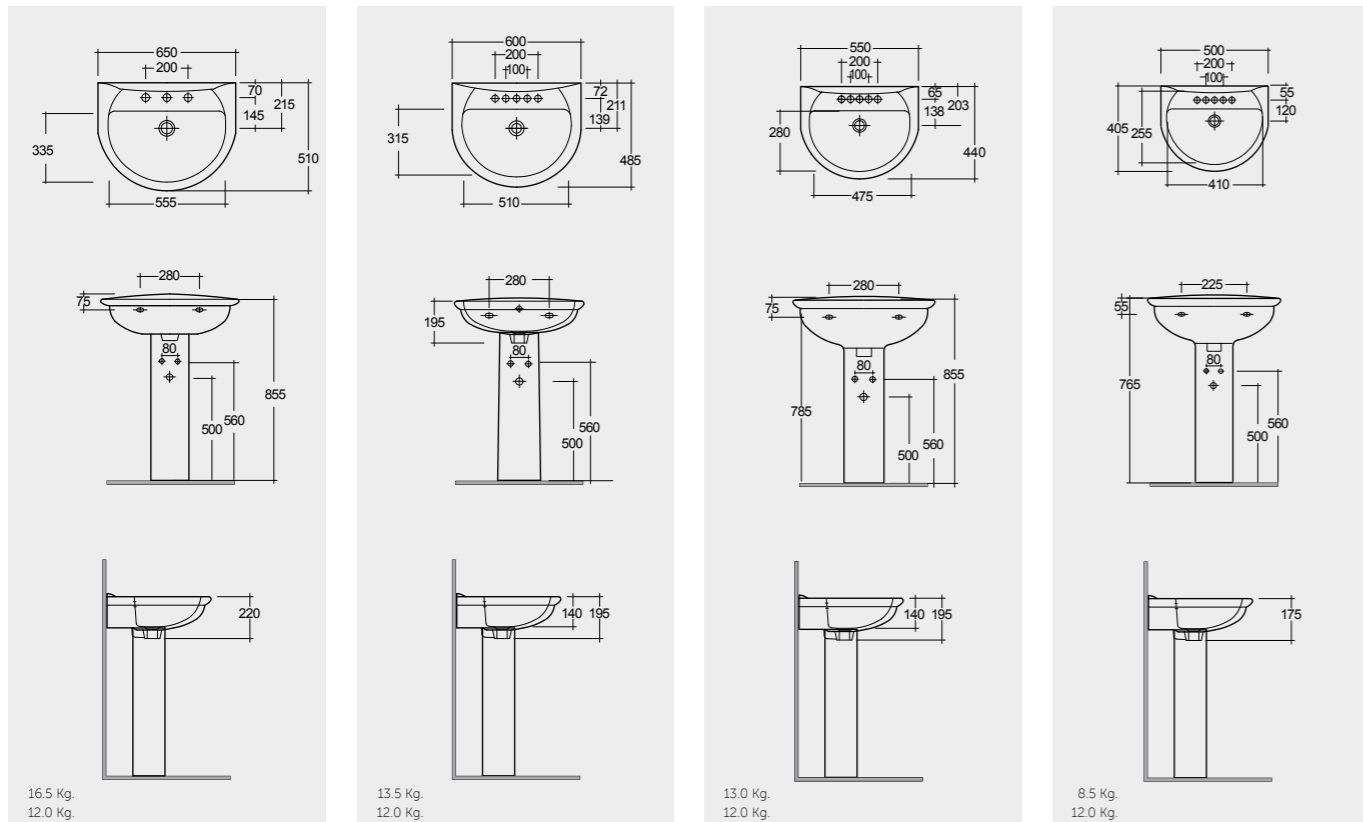

القياسات

Measurements