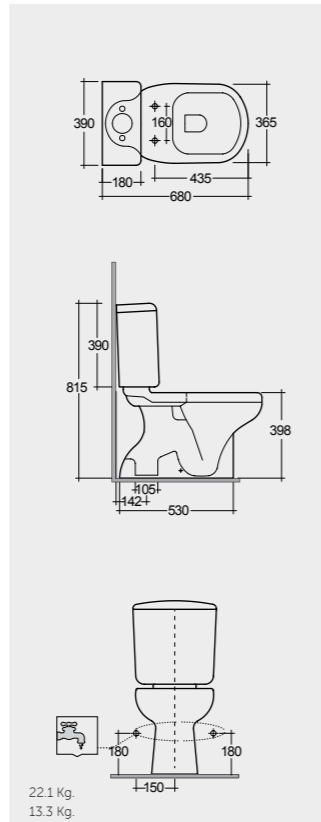

ABS RAK-Jumeirah
JM05DNCQRAWHA
ABS RAK-Jumeirah
JM05DSCQRAWHA