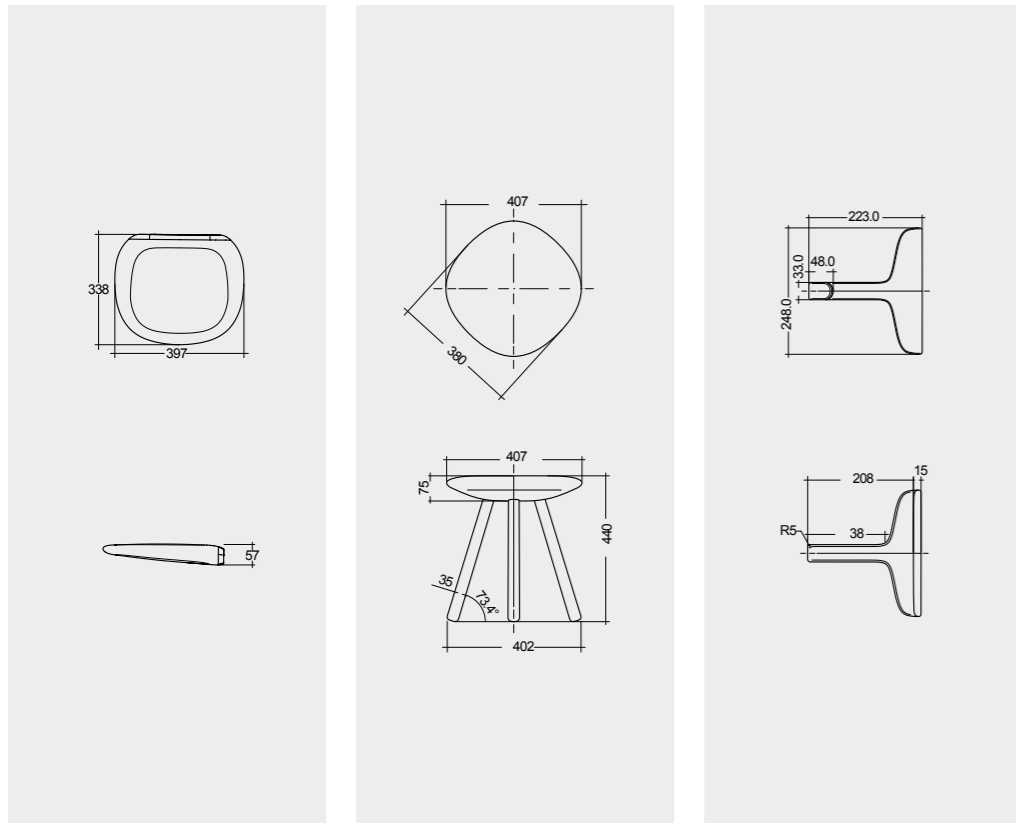

Foldable

Measurements

القياسات