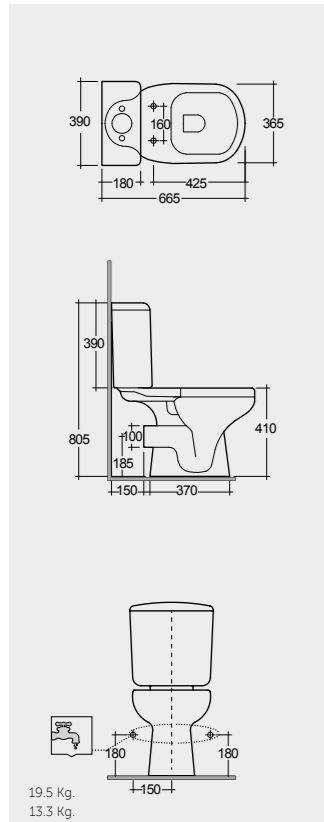

Models

النماذج

66 CM
LW08AWHA
LW04AWHA

68 CM
LW03AWHA
LW04AWHA

68 CM
LW17AWHA
LW04AWHA

68 CM
LW24AWHA
With integrated bidet spray nozzle

Measurements

القياسات

YFGMBD01

Dimension: 500 mm x 370 mm x 60 mm

- European Style Wrap over seat and cover
- Slim design, with thickness of only 60mm
- Both functions of bidet wash enabled
- Flush lever can be rotated to adjust and control wash
- One-button style quick-release and installation function, easy and convenient