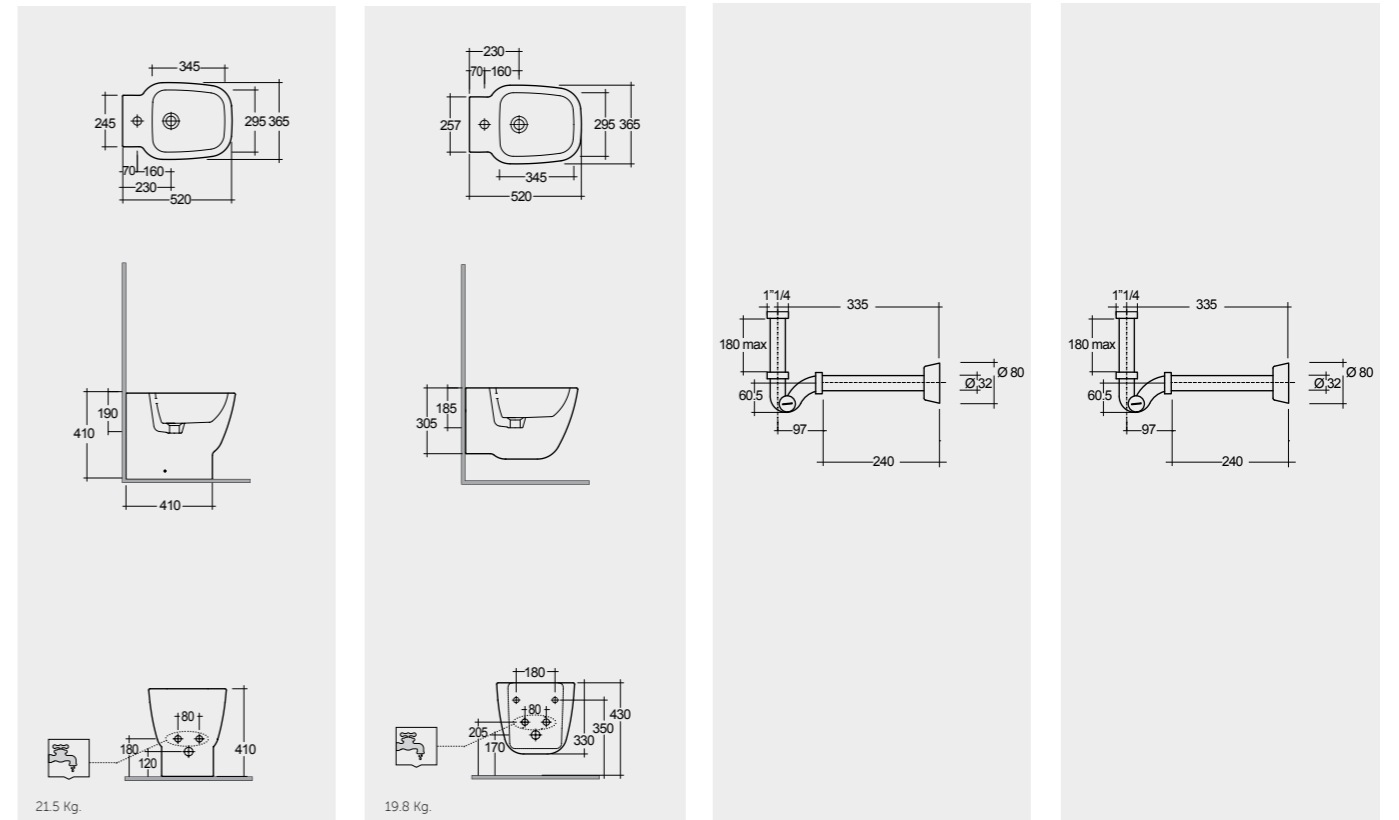

Models

52 CM
 EL18AWHA

52 CM
 EL08AWHA
 Hidden Fixations

FOR BIDET
 ABS CHROME : BTRBDABS010
 Inspectionable

FOR BIDET
 PP WHITE : BTRBDPPR011
 Inspectionable

النماذج

Measurements

القياسات