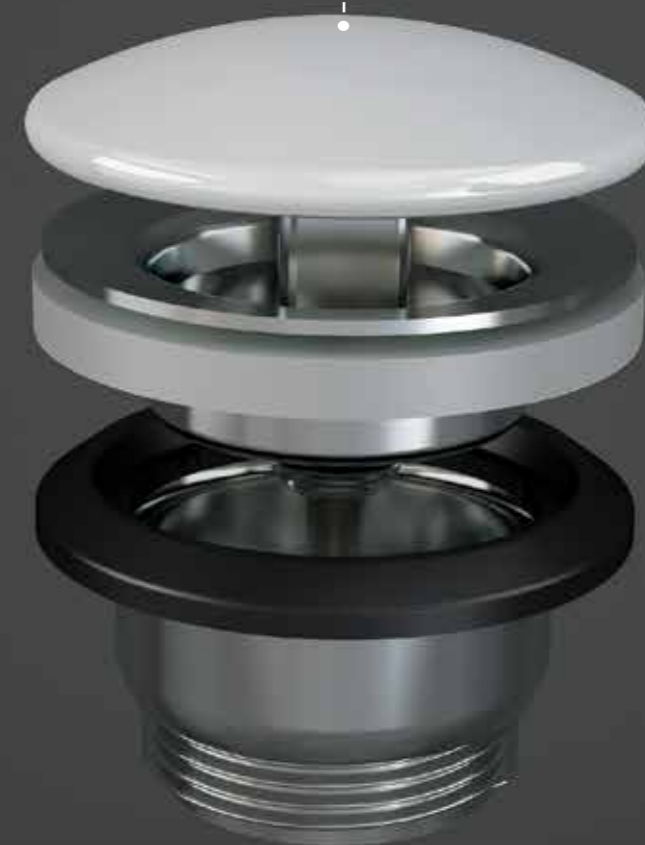

PUSH TO OPEN / CLOSE