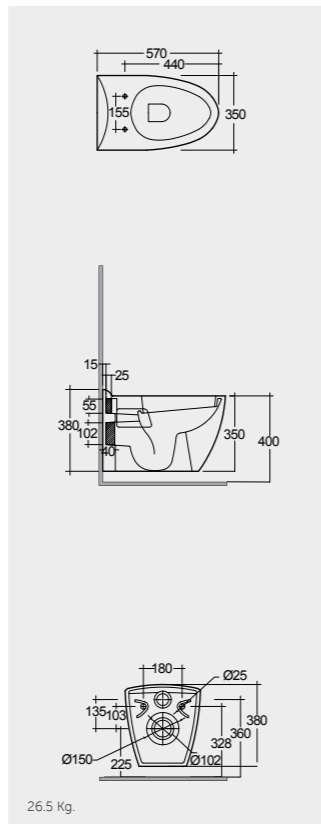

ABS RAK-Venice
VN05AAWHA
ABS RAK-Venice
VN05SCAWHA