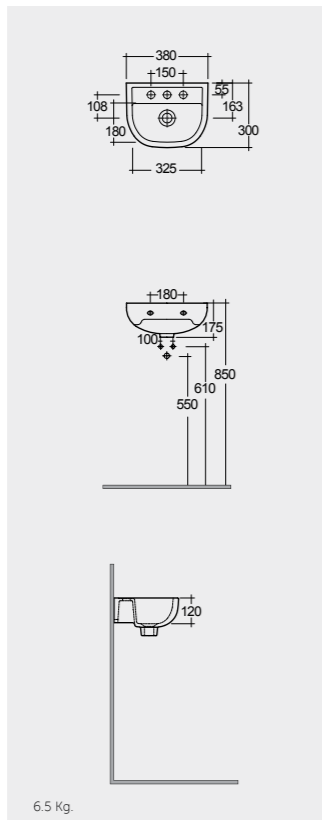

38 CM
CO1001AWHA

75 CM
CO25AWHA
CO10AWHA

75 CM
CO22AWHA
CO10AWHA

Comfort Height 48 CM

Back Open

Comfort Height 48 CM

Measurements

القياسات