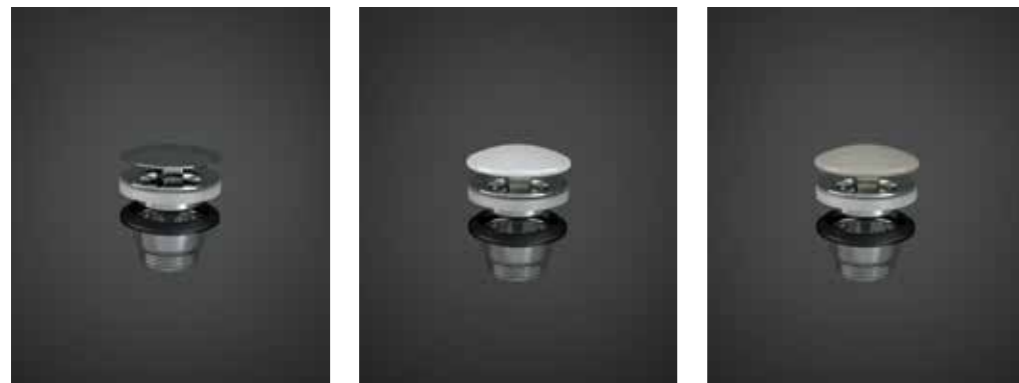

FOR WASHBASIN
ALPINE WHITE: DUO0024W/A

FOR WASHBASIN
MATT COLOUR: DUO002505A

Models

النماذج

FOR WASHBASIN
CHROME: DUO002444