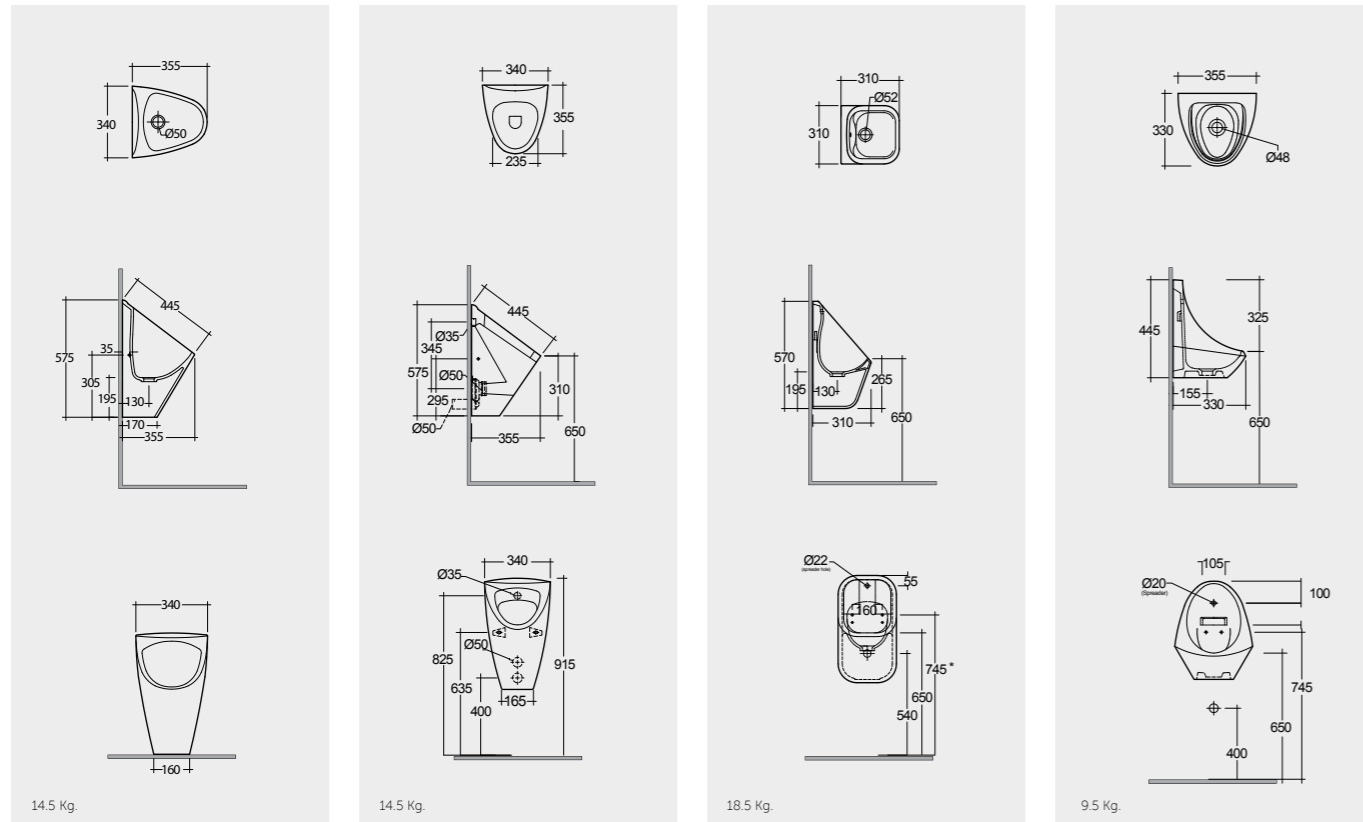

35 CM
OC13AAWHA

URINAL PARTITION فاصل ميوالة

URINAL PARTITION 35 CM
SE20AWHA

Measurements

القياسات

Model ID: VN20
Suitable WASTE TRAP: FS10 CONDC
Fixing Kit: FS37UK

Model ID: SE19
Suitable bracket: OC36-TBKT
Suitable waste outlet kit: MX08ME
* OC36-TBKT Bracket screw hole location