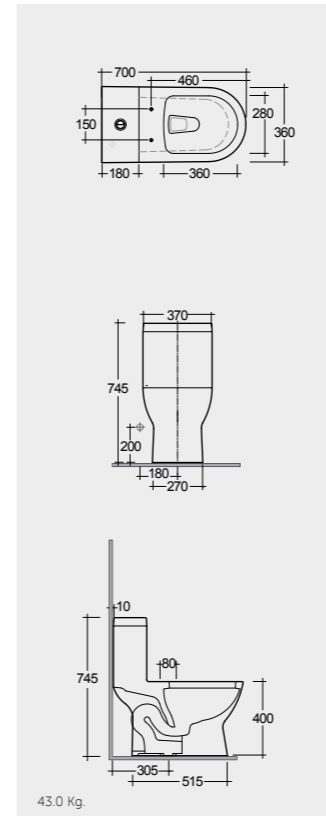

Measurements

القياسات

43.0 Kg.
Complete set included
seat cover & flush
together