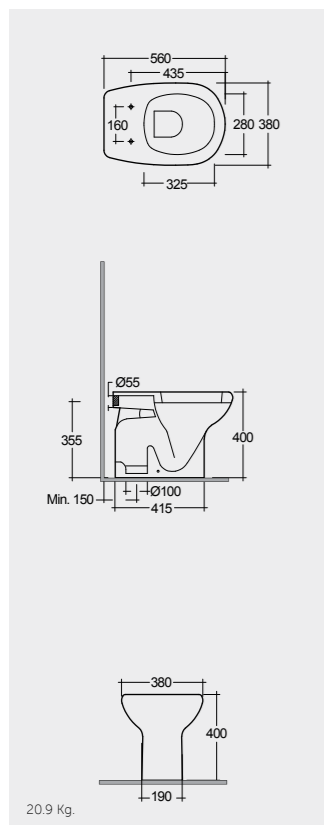

56 CM
OR07AWHA

FOR BIDET
ABS CHROME : BTRBDABS010
PP WHITE : BTRBDPPR011

Inspectionable

Measurements

القياسات

- ABS RAK-Jumeirah JM05DNCQRAWHA
- ABS RAK-Jumeirah JM05DSCQRAWHA

SEAT COVER WITH BIDET FUNCTION

YFGMBD01

Dimension: 500 mm x 370 mm x 60 mm

- European Style Wrap over seat and cover
- Slim design, with thickness of only 60mm
- Both functions of bidet wash enabled
- Flush lever can be rotated to adjust and control wash
- One-button style quick-release and installation function, easy and convenient