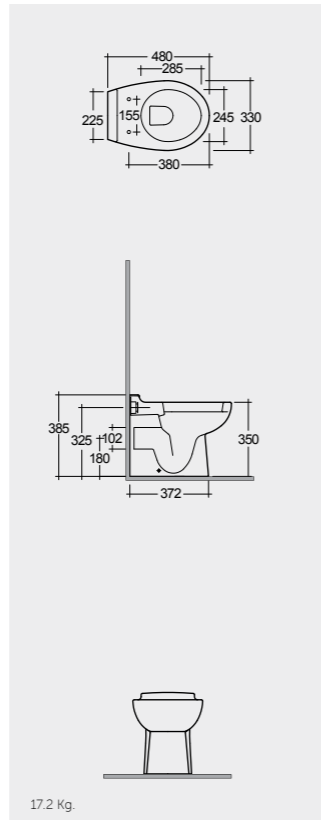

Measurements

القياسات

ABS Bambi Plus
YFG076

Colours available

الألوان المتاحة

Colours shown here are as close to actual sanitaryware as printing process will allow
الألوان المبينة هنا قريبة إلى ألوان الأدوات الصحية الفعلية حسبما تسمح به عملية الطباعة