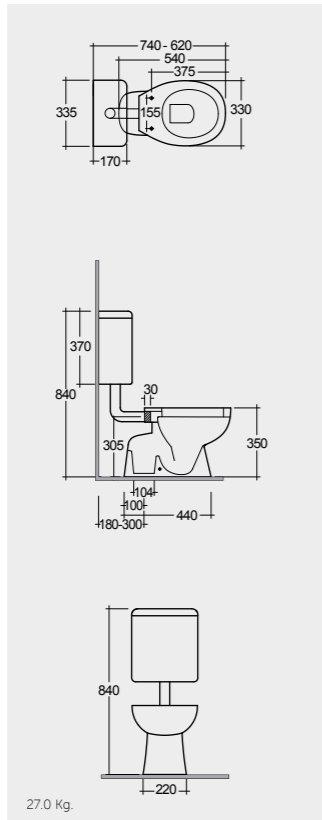

Measurements

القياسات

ABS Bambi Plus
YFG076

Colours available

الألوان المتاحة

Colours shown here are as close to actual sanitaryware as printing process will allow
الألوان المبينة هنا قريبة إلى ألوان الأدوات الصحية الفعلية حسبما تسمح به عملية الطباعة