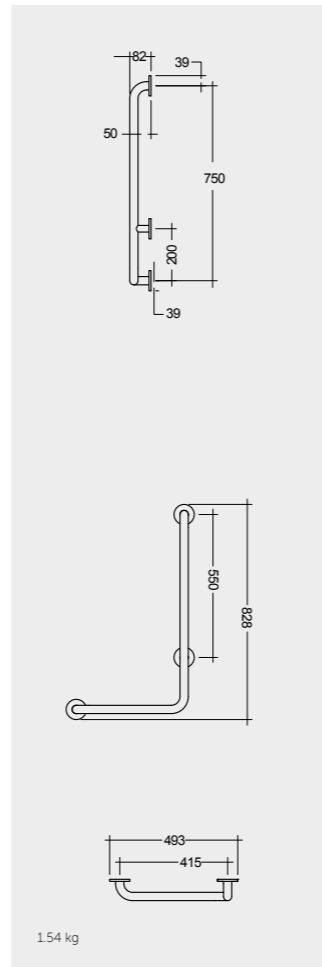

Measurements

القياسات