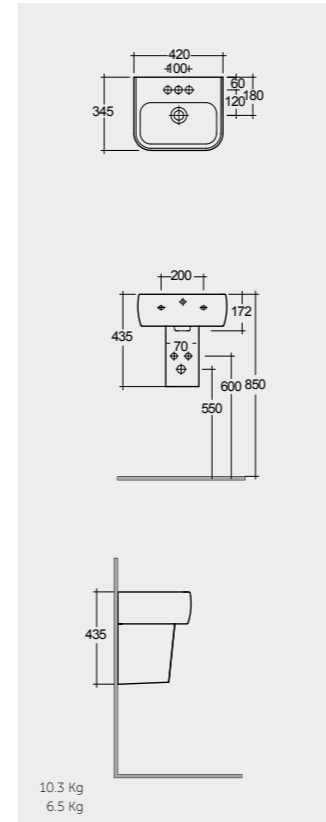

القياسات

Colours available

Colours shown here are as close to actual sanitaryware as printing process will allow
الألوان الميئية هنا قريبة إلى ألوان الأدوات الصحية الفعلية حسبما تسمح به عملية الطباعة

الألوان المتاحة

Notes

All dimensions in mm tolerance $\pm 5\%$ for below 200mm
and $\pm 3\%$ for above 200mm

ملحوظة

جميع القياسات تكون بالمليمتر $\pm 5\%$ للقياسات التي تقل عن 200 مليمتر و $\pm 3\%$ للقياسات التي تتجاوز 200 مليمتر