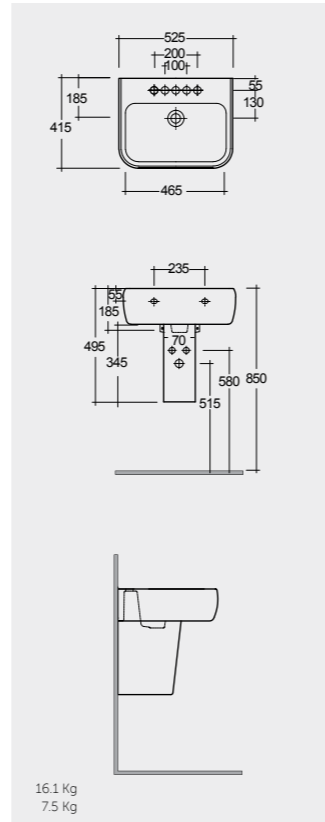

Models

42 CM
MP0701AWHA
MP0103AWHA

52 CM
MP0901AWHA

FOR WASH BASIN
INOX CHROME : BTRWBSST001
ABS CHROME : BTRWBABS002

Inspectionable

النماذج

Measurements

القياسات