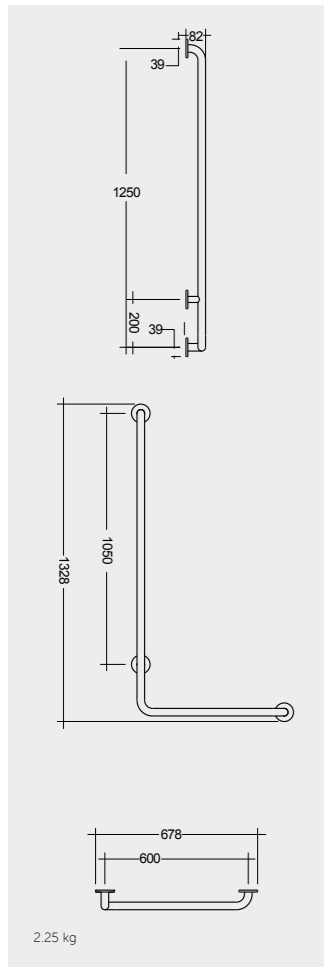

Measurements

القياسات