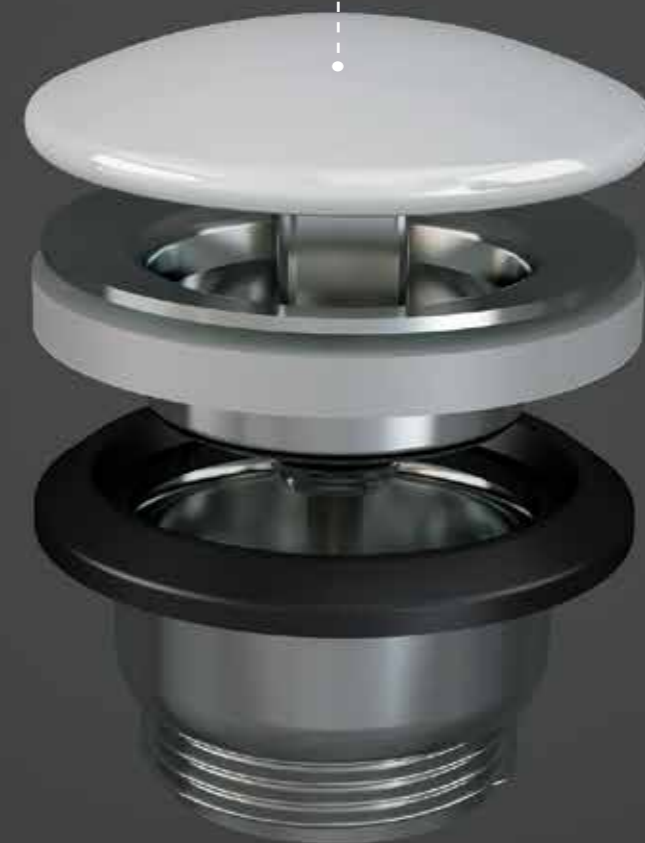

ALWAYS OPEN

**KITCHEN
SINKS**
أحواض مطبخ

KITCHEN SINKS

There's no better place than the kitchen to share stories, meet friends, express themselves in total freedom. The RAK Ceramics kitchen sink system comes from this idea of space, with endless possibilities for all styles, from country to contemporary, warm and welcoming or functional and modern. Get inspired by the range of RAK Ceramics solutions, play with colours and finishes and design your ideal kitchen right down to the last detail.