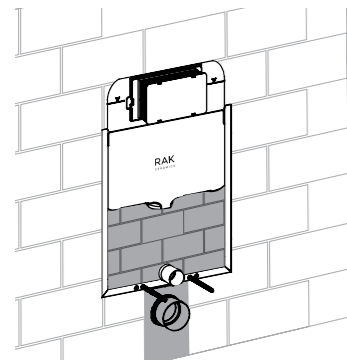

SOLID WALL INSTALLATION