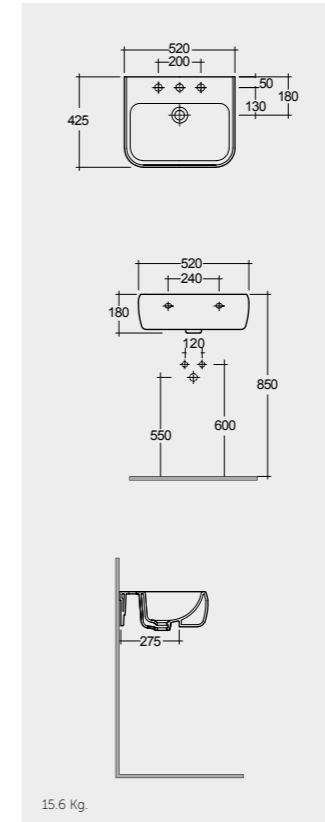

القياسات

Colours available

Colours shown here are as close to actual sanitaryware as printing process will allow
الألوان الميئية هنا قريبة إلى ألوان الأدوات الصحية الفعلية حسبما تسمح به عملية الطباعة

الألوان المتاحة

Notes

All dimensions in mm tolerance $\pm 5\%$ for below 200mm
and $\pm 3\%$ for above 200mm

ملحوظة

جميع القياسات تكون بالمليمتر $\pm 5\%$ للقياسات التي تقل عن 200 مليمتر و $\pm 3\%$ للقياسات التي تتجاوز 200 مليمتر