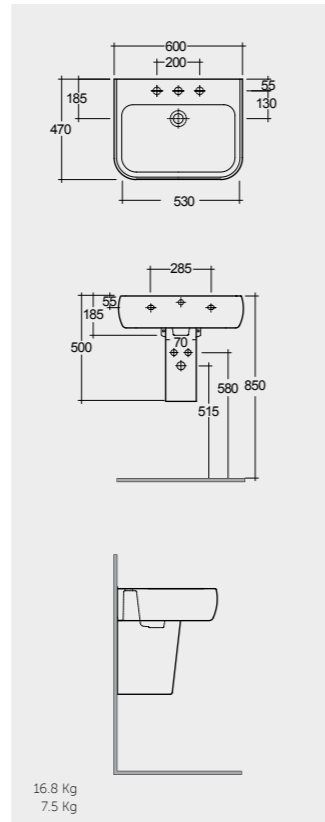

Models

42 CM
MP0701AWHA
MP0103AWHA

52 CM
MP0901AWHA

FOR WASH BASIN
INOX CHROME : BTRWBSST001
ABS CHROME : BTRWBABS002

Inspectionable

النماذج

Measurements

القياسات