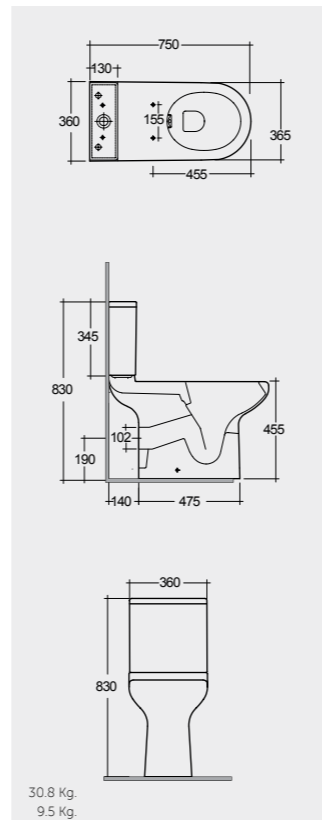

38 CM
CO1001AWHA

75 CM
CO25AWHA
CO10AWHA

75 CM
CO22AWHA
CO10AWHA

Comfort Height 48 CM

Back Open

Comfort Height 48 CM

Measurements

القياسات