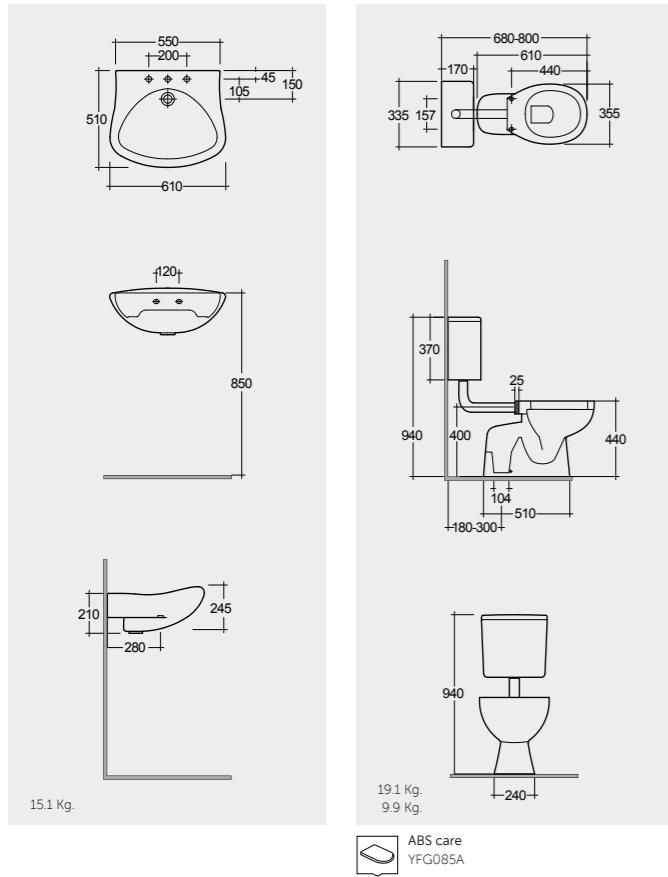

Models

النماذج

61 CM
BL0101AWHA

52 CM
BL13AWHA
BL16AWHA

Comfort Height 45 CM

Measurements

القياسات

Colours available