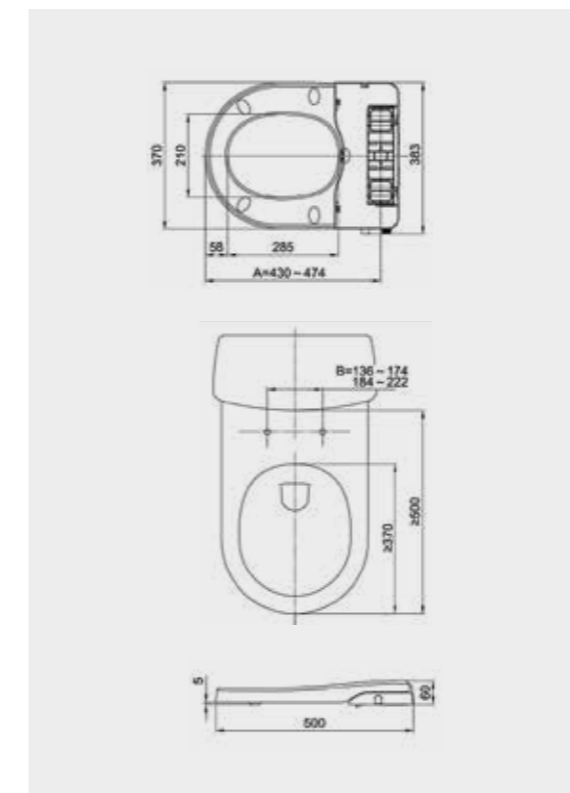

غطاء مقعد برشافة

Both functions of bidet wash enabled
Replace traditional toilet paper to offer healthier washing.
جميع خصائص الغسيل بالرشافة ممكنة استبدال ورق التواليت التقليدي لتوفير غسيل أكثر صحة.

Unplugged, Secure and Pro-Eco Secure wash without plugging in and power limits.
منزوع القابس وآمن وصديق للبيئة غسيل آمن دون التوصيل بالكهرباء وقيود الطاقة.

Quick installation/disassembly for convenient cleaning
Quick installation/disassembly design for effortless cleaning & maintenance
التركيب/ الفك السريع من أجل عملية تنظيف مريحة تم تصميم التركيب/ الفك السريع من أجل التنظيف والصيانة دون بذل مجهود

One-button switch on/off (easy to use), One-button switch makes it easy to use.
زر واحد للتشغيل/ الإيقاف (سهل الاستخدام), زر واحد للتشغيل يجعل الاستخدام سهلاً.

Suitable Models:

الموديلات الملائمة:

- RAK-Compact Back To Wall WC P Trap
- RAK-Resort 665 Btw Wc P Trap
- RAK-Resort 665 Cc Wc P Trap
- RAK-Resort Back To Wall WC P
- RAK- Jumierah 240 WC S Trap
- RAK-Tonique Btw WC P Trap
- RAK-Compact Rimless CC BTW WC-P Trap 750 mm
- RAK-Compact Rimless CC WC-P Trap 750 mm
- RAK-Liwa WC P Trap
- RAK-Liwa WC S Trap

- راك-كومباكت مستند إلى الجدار بمحس غلق (بي)
- راك-ريسورت ٦٦٥ مستند إلى الجدار بمحس غلق (بي)
- راك-ريسورت ٦٦٥ قطعتين بمحس غلق (بي)
- راك-ريسورت مستند إلى الجدار بمحس (بي)
- راك-جميرا ٢٤٠ بمحس غلق (اس)
- راك-تونيك بمحس غلق (بي)
- راك-كومباكت بدون اطار مستند إلى الجدار بمحس غلق (بي) ٧٥٠
- راك-كومباكت بدون اطار بمحس غلق (بي) ٧٥٠
- راك-ليوا بمحس غلق (بي)
- راك-ليوا بمحس غلق (اس)