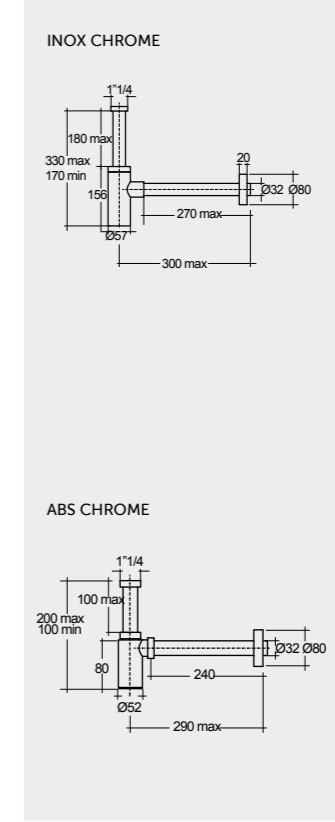

القياسات

Colours available

Colours shown here are as close to actual sanitaryware as printing process will allow
الألوان الميئية هنا قريبة إلى ألوان الأدوات الصحية الفعلية حسبما تسمح به عملية الطباعة

الألوان المتاحة

Notes

All dimensions in mm tolerance $\pm 5\%$ for below 200mm
and $\pm 3\%$ for above 200mm

ملحوظة

جميع القياسات تكون بالمليمتر $\pm 5\%$ للقياسات التي تقل عن 200 مليمتر و $\pm 3\%$ للقياسات التي تتجاوز 200 مليمتر