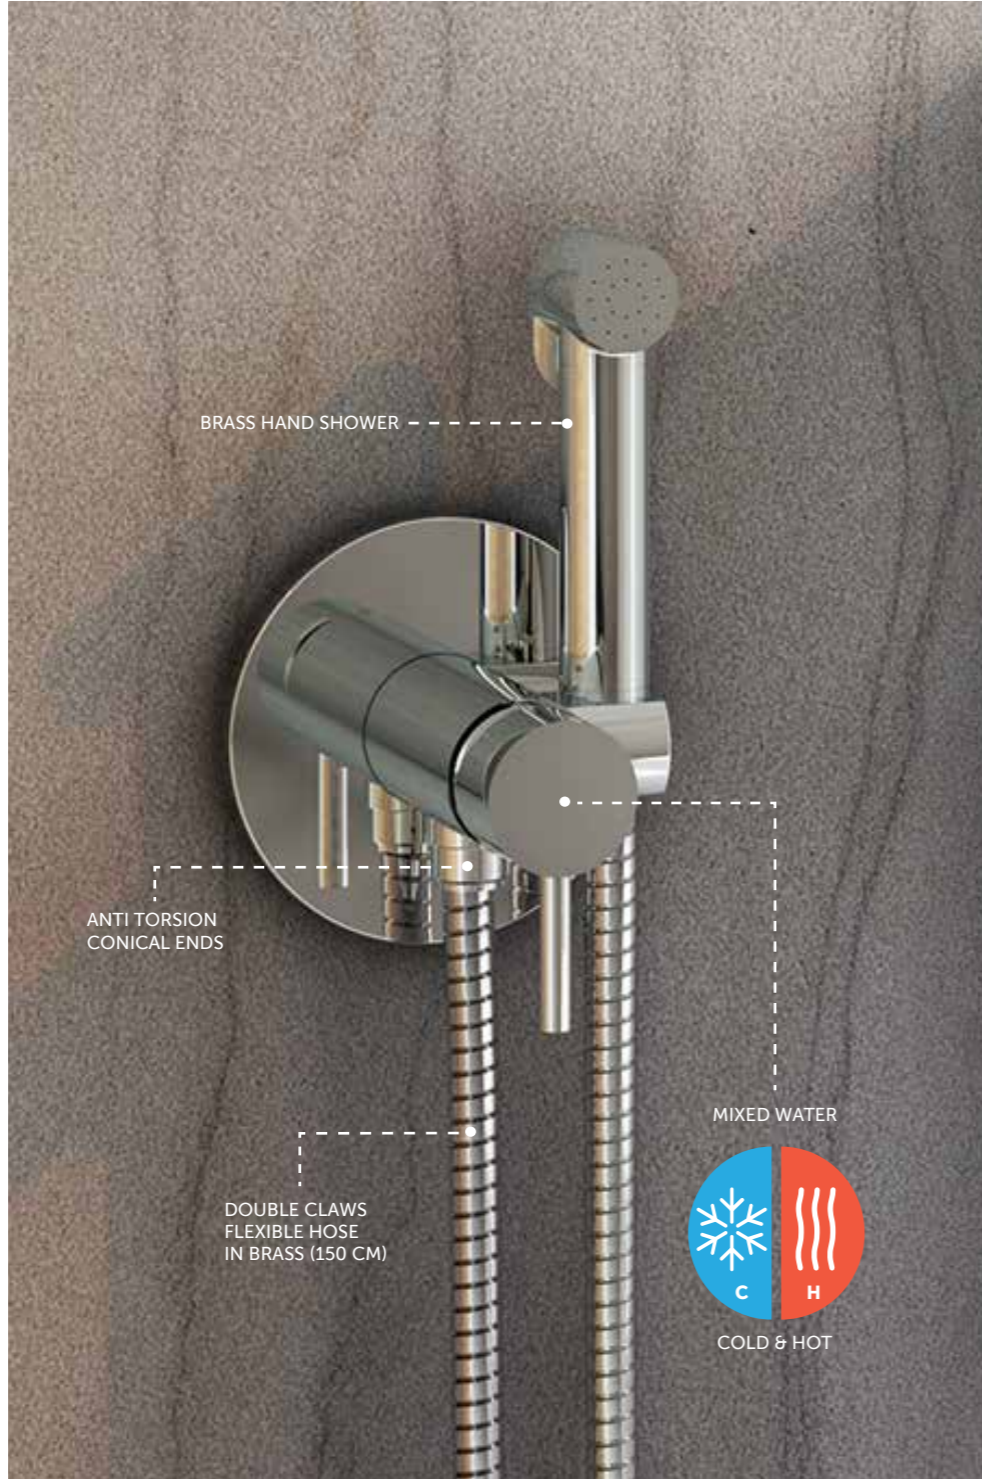

Measurements

القياسات