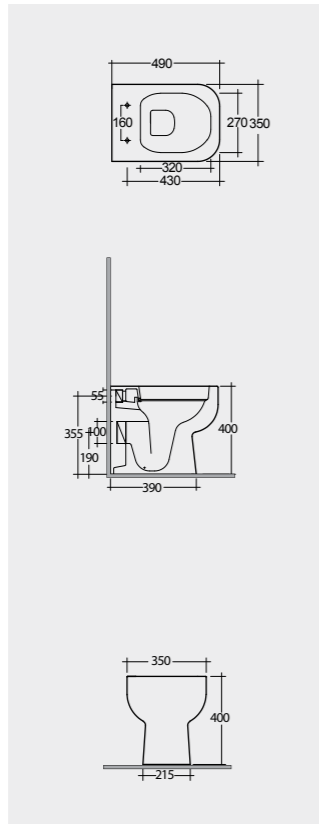

Urea RAK-Series 600
YFG187
Urea RAK-Series 600
YFG187B