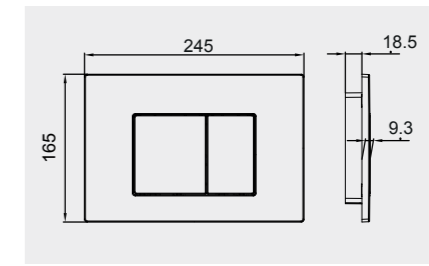

NEOFSRAKPPL02 Chrome

NEOFSRAKPPL03 Matt Chrome