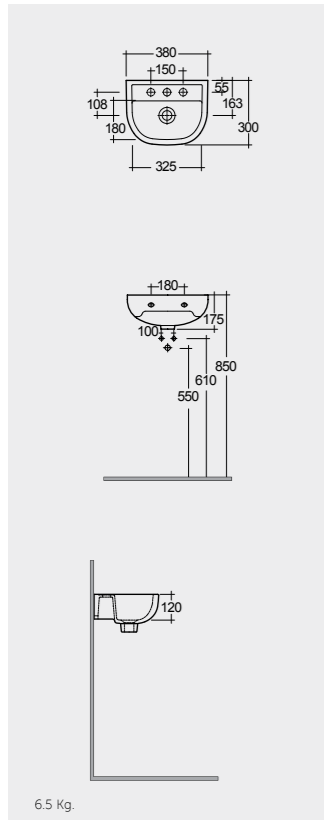

Measurements

القياسات

ABS Bambi Plus
YFG076

ABS Bambi Plus
YFG076

Colours available

الألوان المتاحة

Colours shown here are as close to actual sanitaryware as printing process will allow
الألوان المبينة هنا قريبة إلى ألوان الأدوات الصحية الفعلية حسبما تسمح به عملية الطباعة