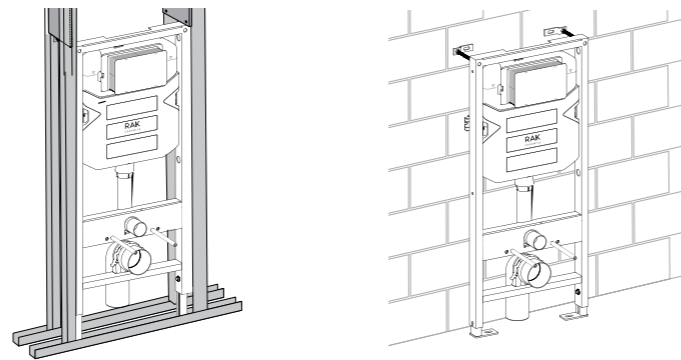

DRYWALL INSTALLATION