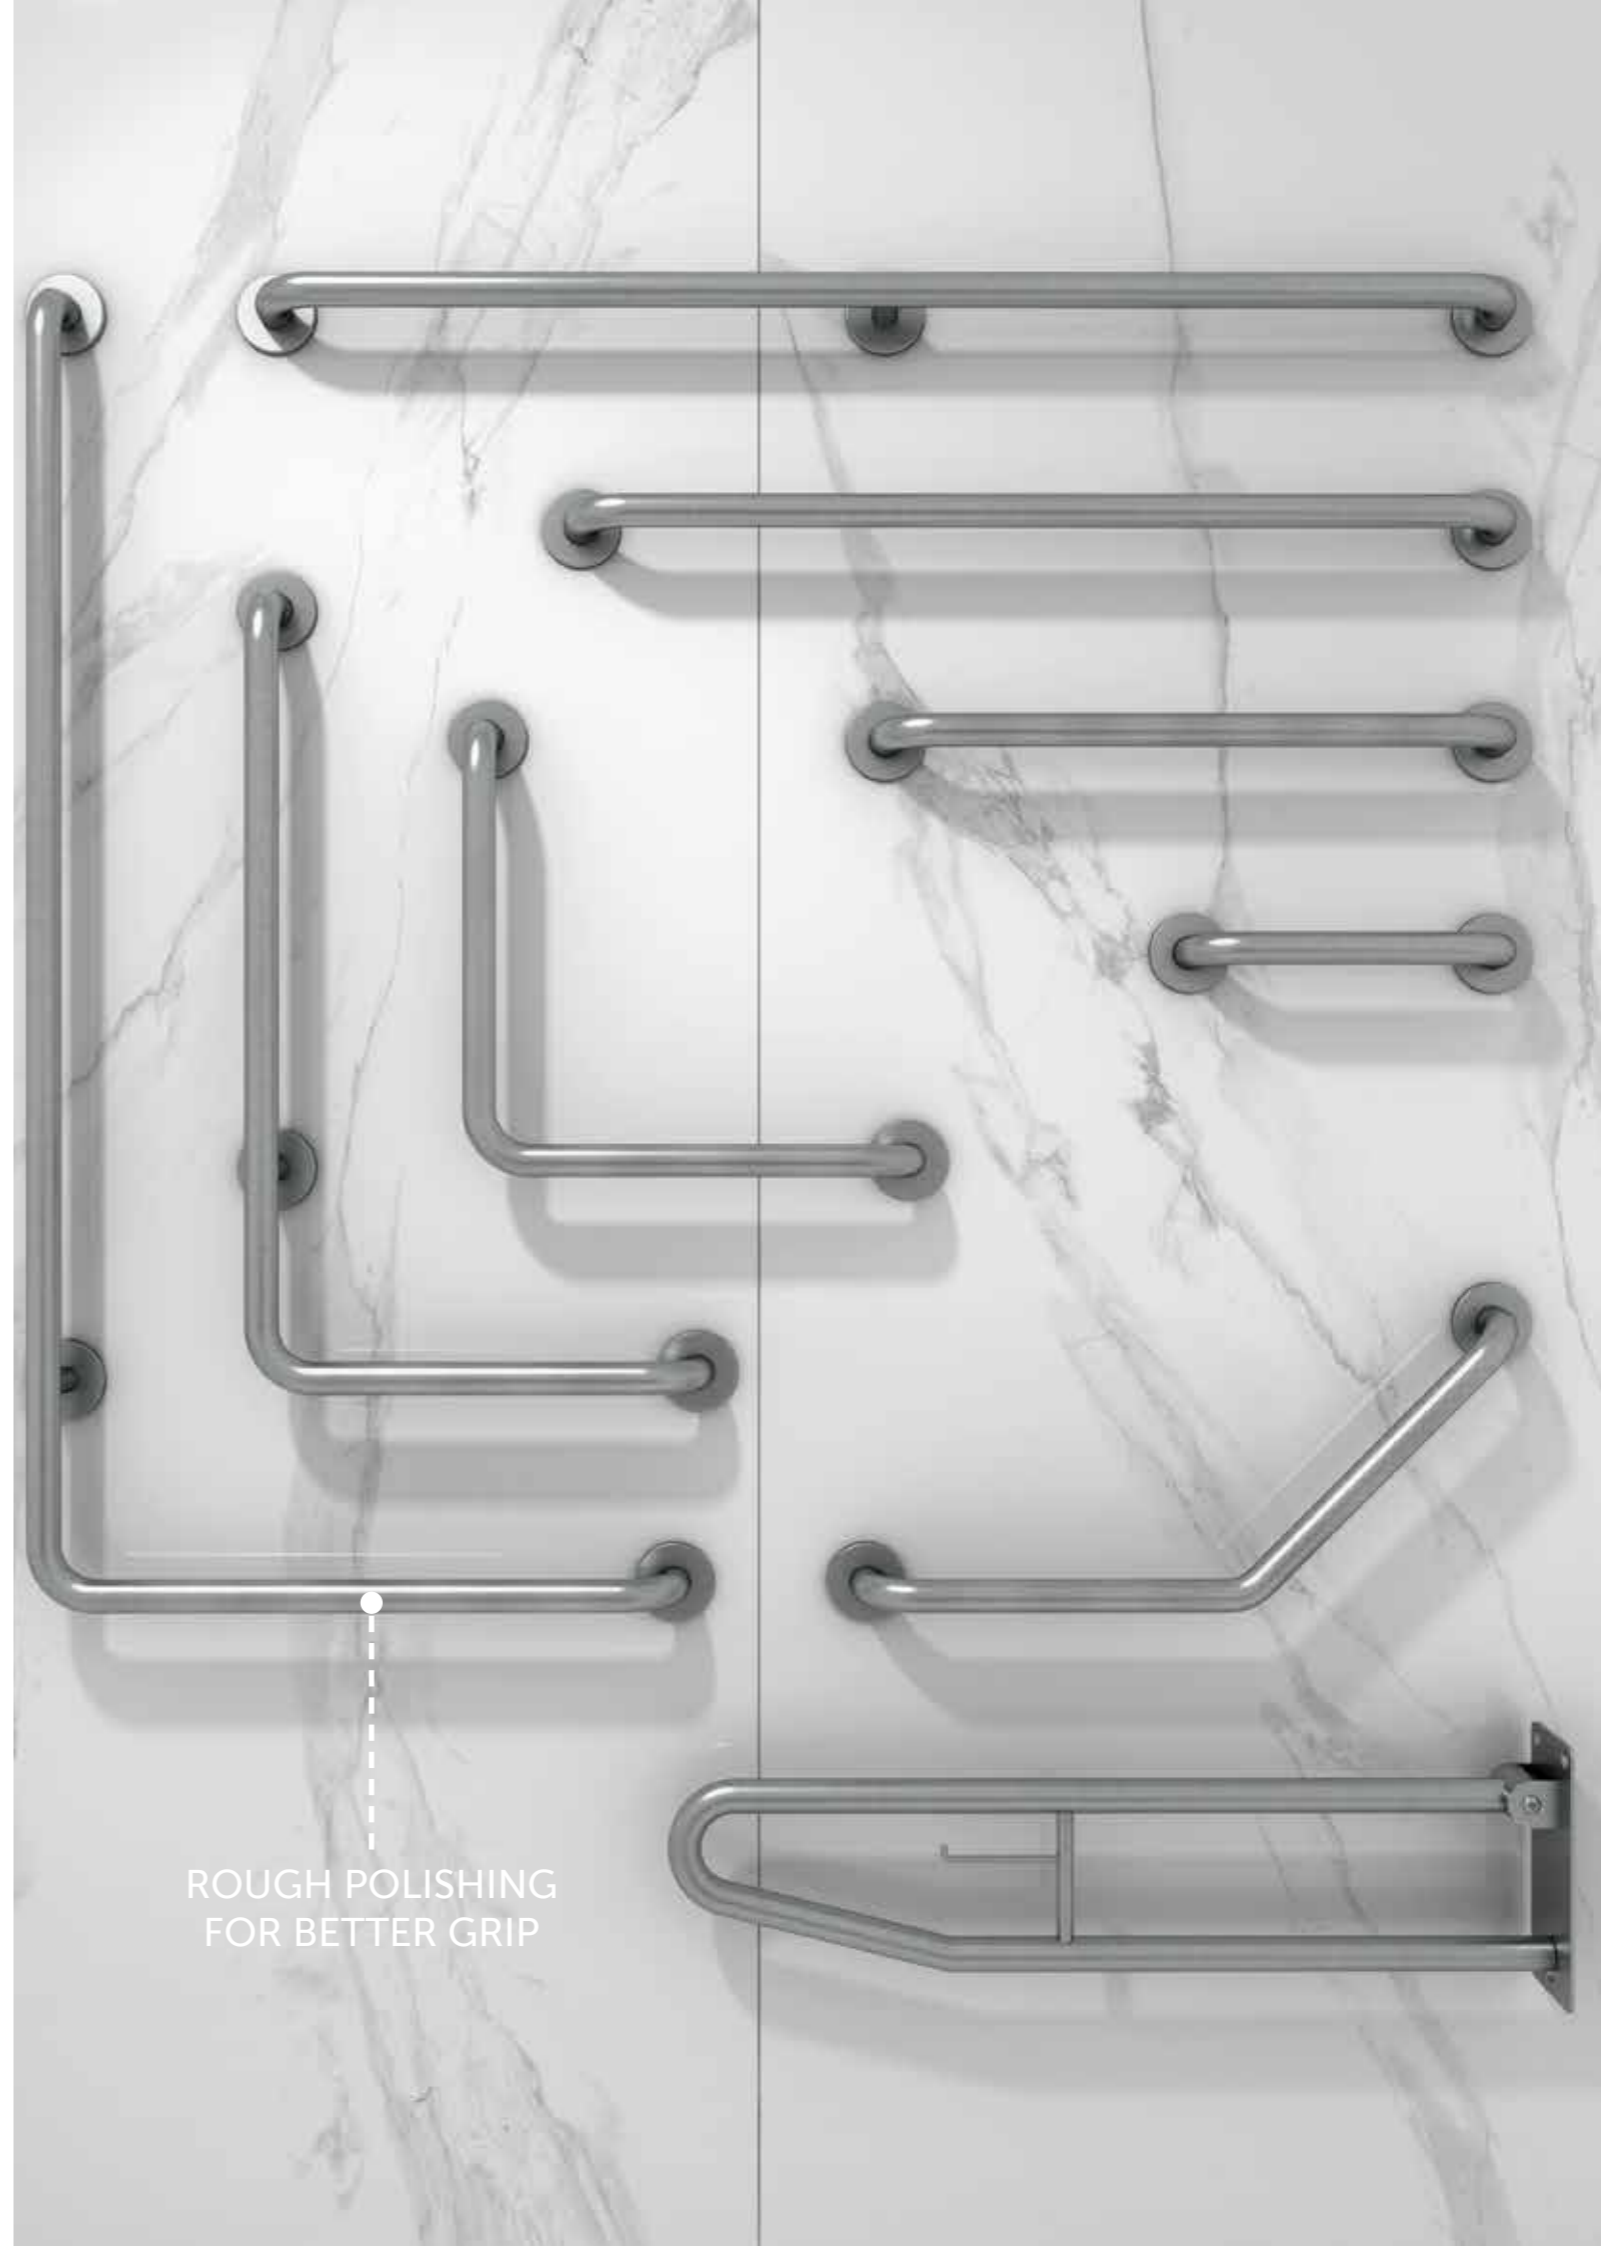

ملحوظة

جميع القياسات تكون بالمليمتر $\pm 5\%$ للقياسات التي تقل عن 200 مليمتر و $\pm 3\%$ للقياسات التي تتجاوز 200 مليمتر