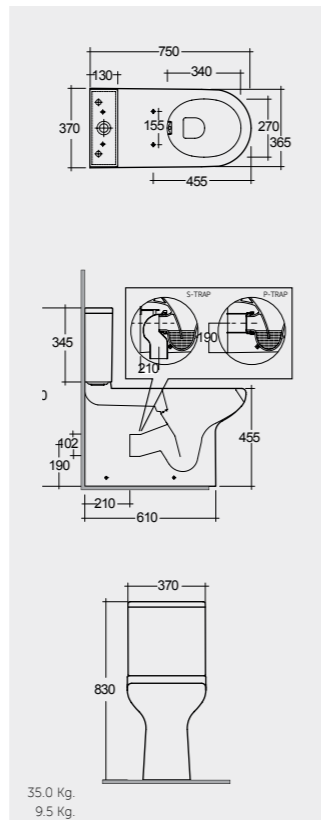

38 CM
CO1001AWHA

75 CM
CO25AWHA
CO10AWHA

75 CM
CO22AWHA
CO10AWHA

Comfort Height 48 CM

Back Open

Comfort Height 48 CM

Measurements

القياسات