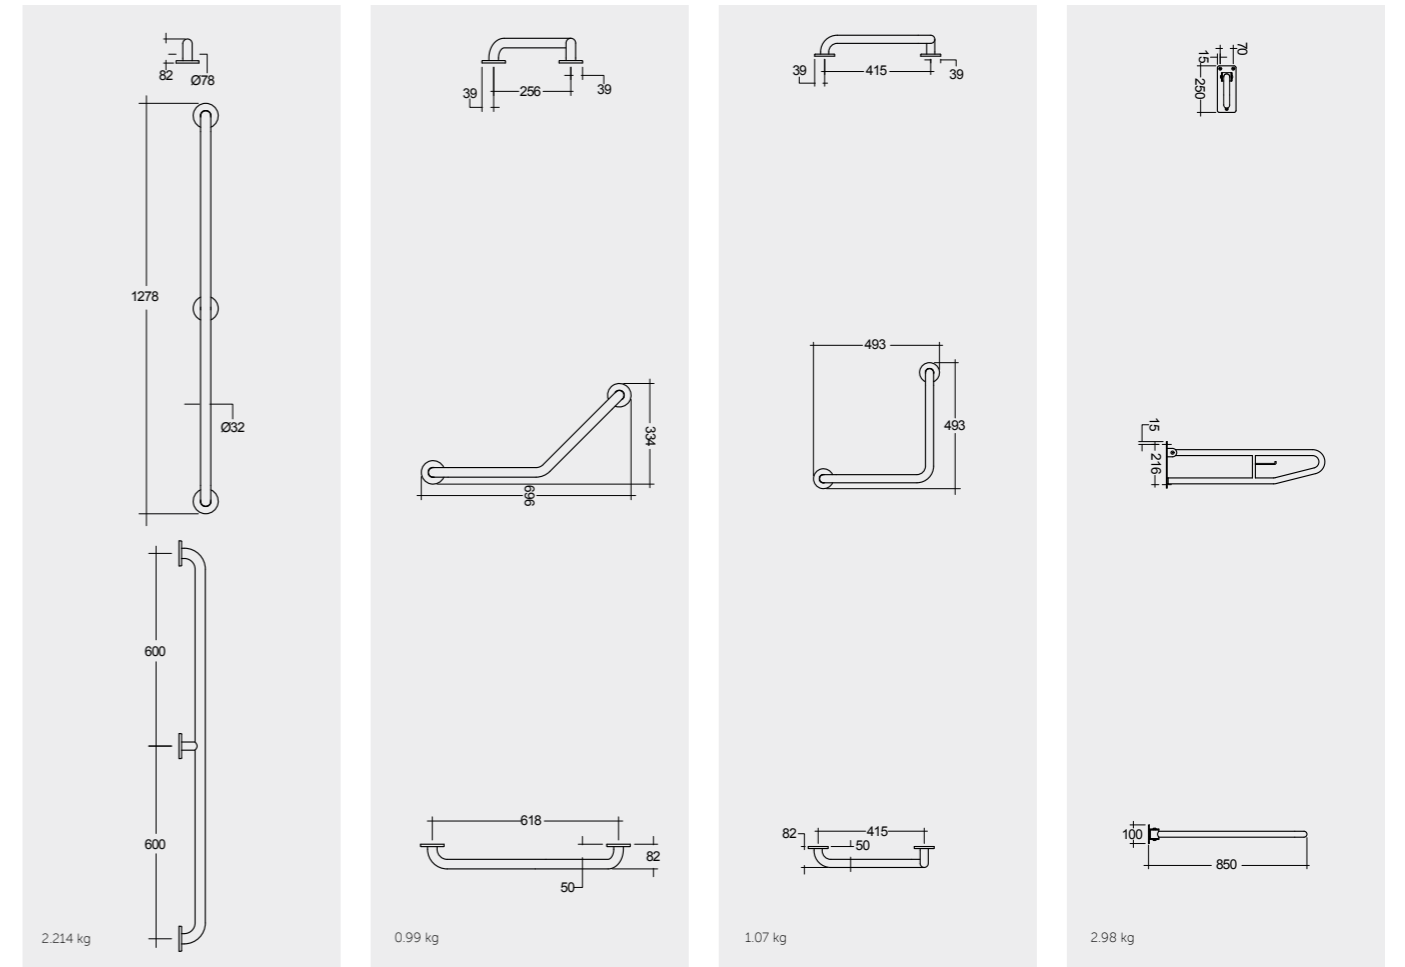

ملحوظة

Models

1200mm (32mm DIA.) SILGBR01200 135° Angle (32mm DIA.) SILGBR135LR 90° Angle (32mm DIA.) SILGBR090LR 850mm (32mm DIA.) SILGBRPH001

النماذج

Measurements

Foldable, with paper roll holder

القياسات