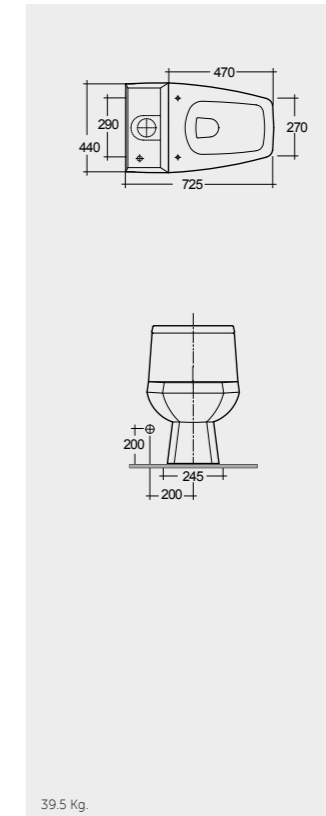

Siphonic

Measurements

القياسات

43.0 Kg.
Complete set included
seat cover & flush
together

43.0 Kg.
ABS RAK-Metropolitan
MP05SCQRAWHA
ABS RAK-Metropolitan
YFG100A

39.5 Kg.
ABS Star
ST05AWHA

Colours available