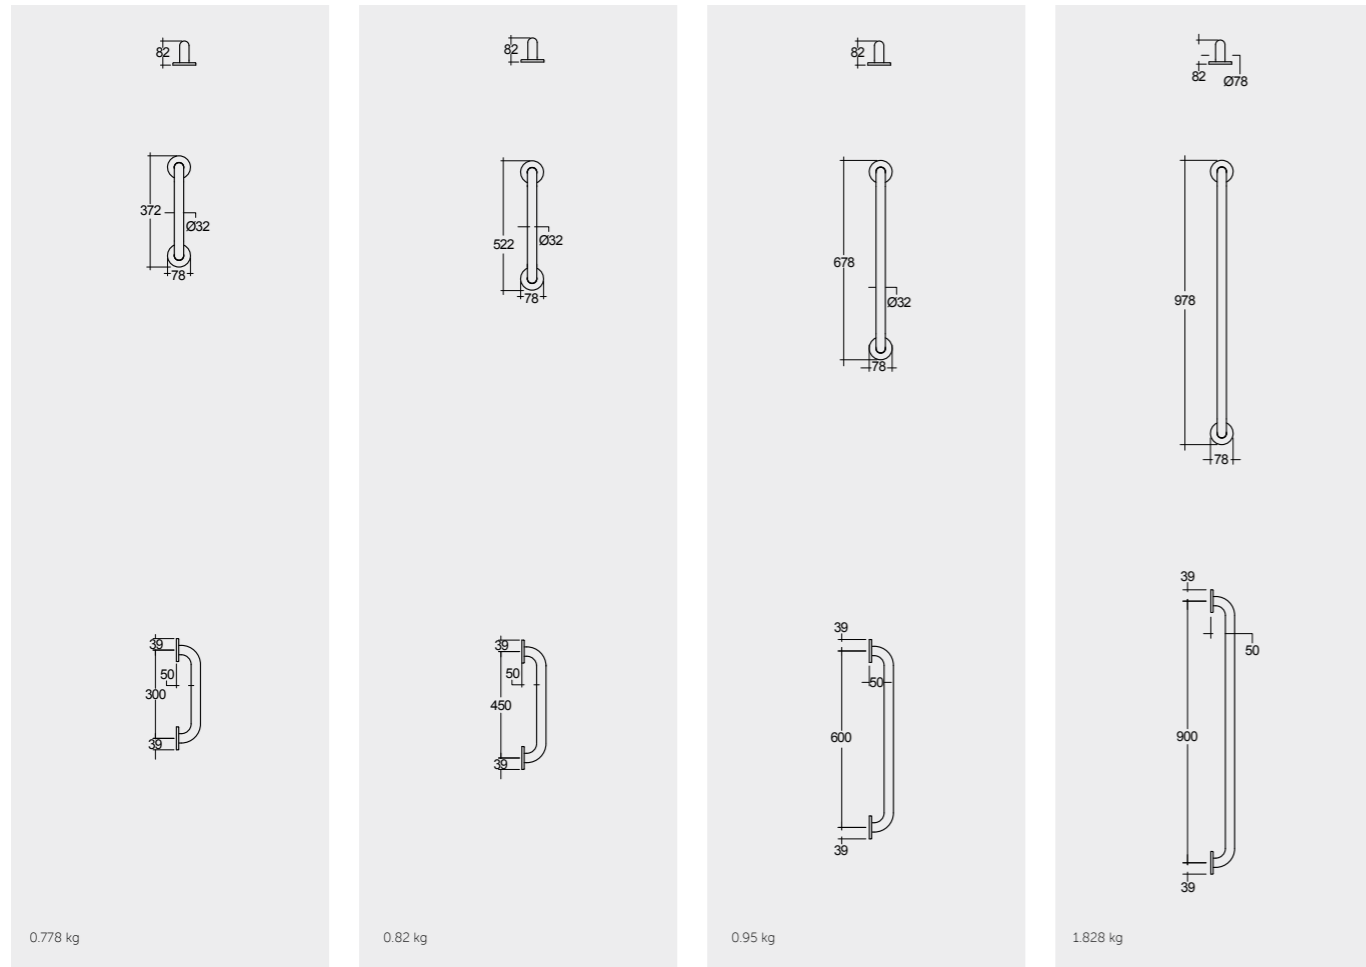

Notes

All dimensions in mm tolerance $\pm 5\%$ for below 200mm and $\pm 3\%$ for above 200mm

جميع القياسات تكون بالمليمتر $\pm 5\%$ للقياسات التي تقل عن 200 مليمتر و $\pm 3\%$ للقياسات التي تتجاوز 200 مليمتر

ملحوظة

Models