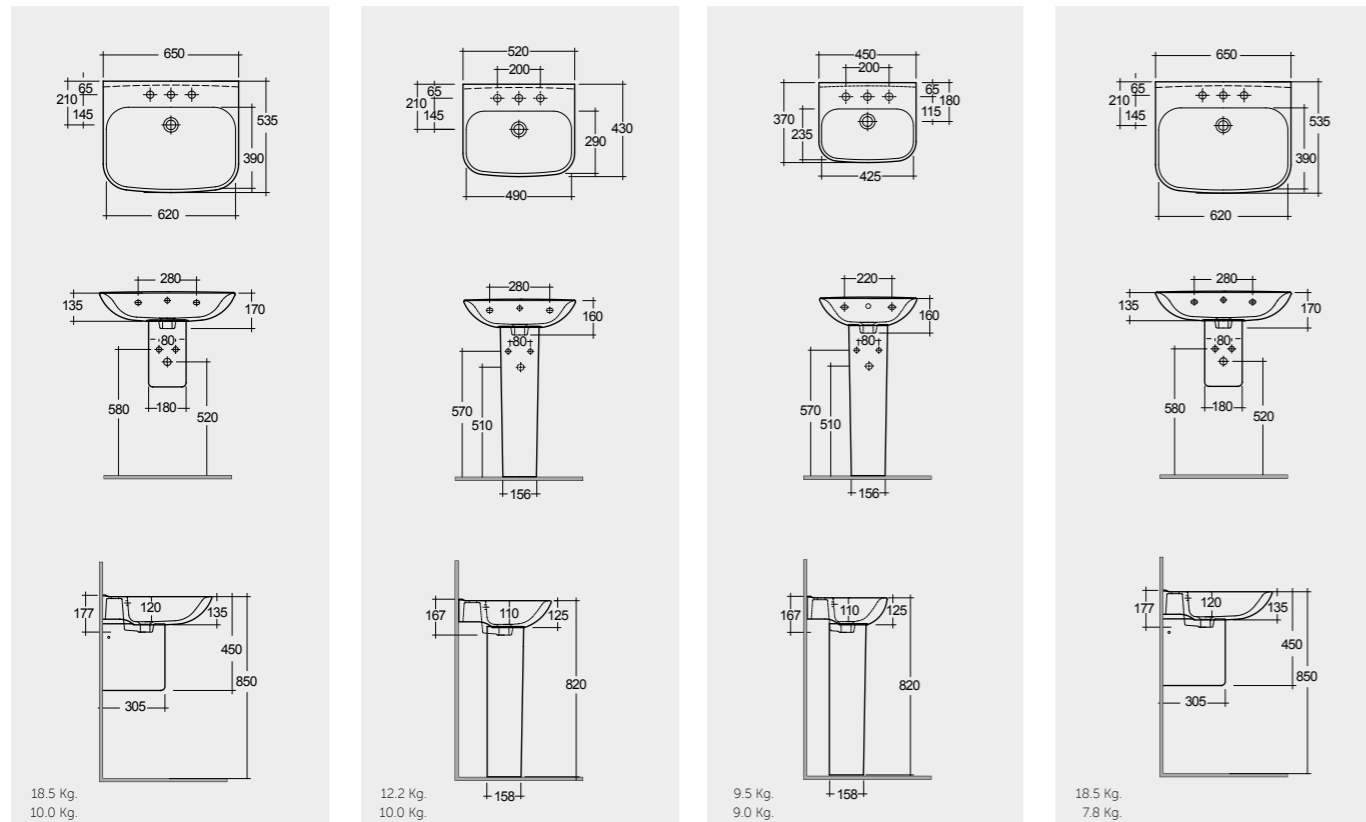

Measurements

القياسات

Measurements