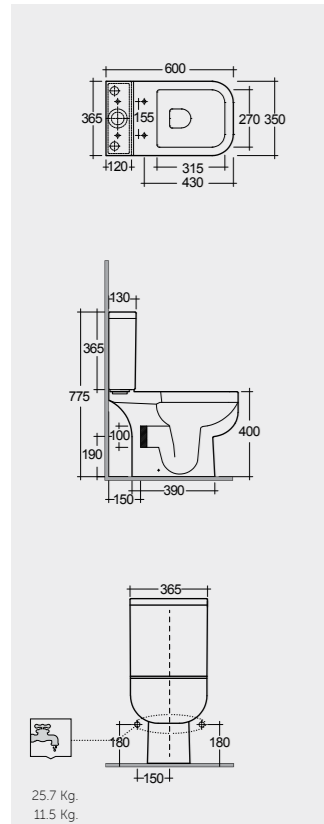

Measurements

القياسات

Urea RAK-Series 600
YFG187
Urea RAK-Series 600
YFG187B