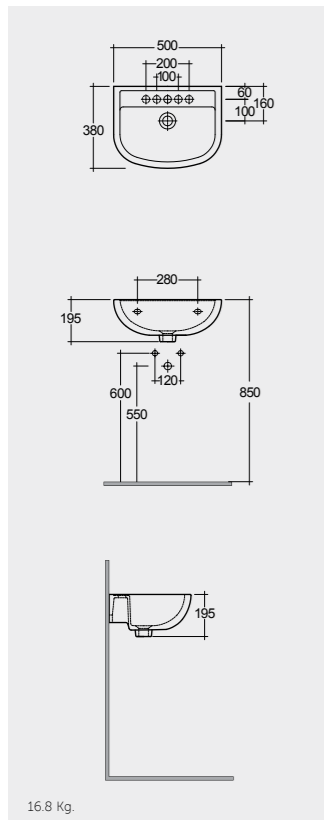

38 CM
CO1001AWHA

75 CM
CO25AWHA
CO10AWHA

75 CM
CO22AWHA
CO10AWHA

Comfort Height 48 CM

Back Open

Comfort Height 48 CM

Measurements

القياسات