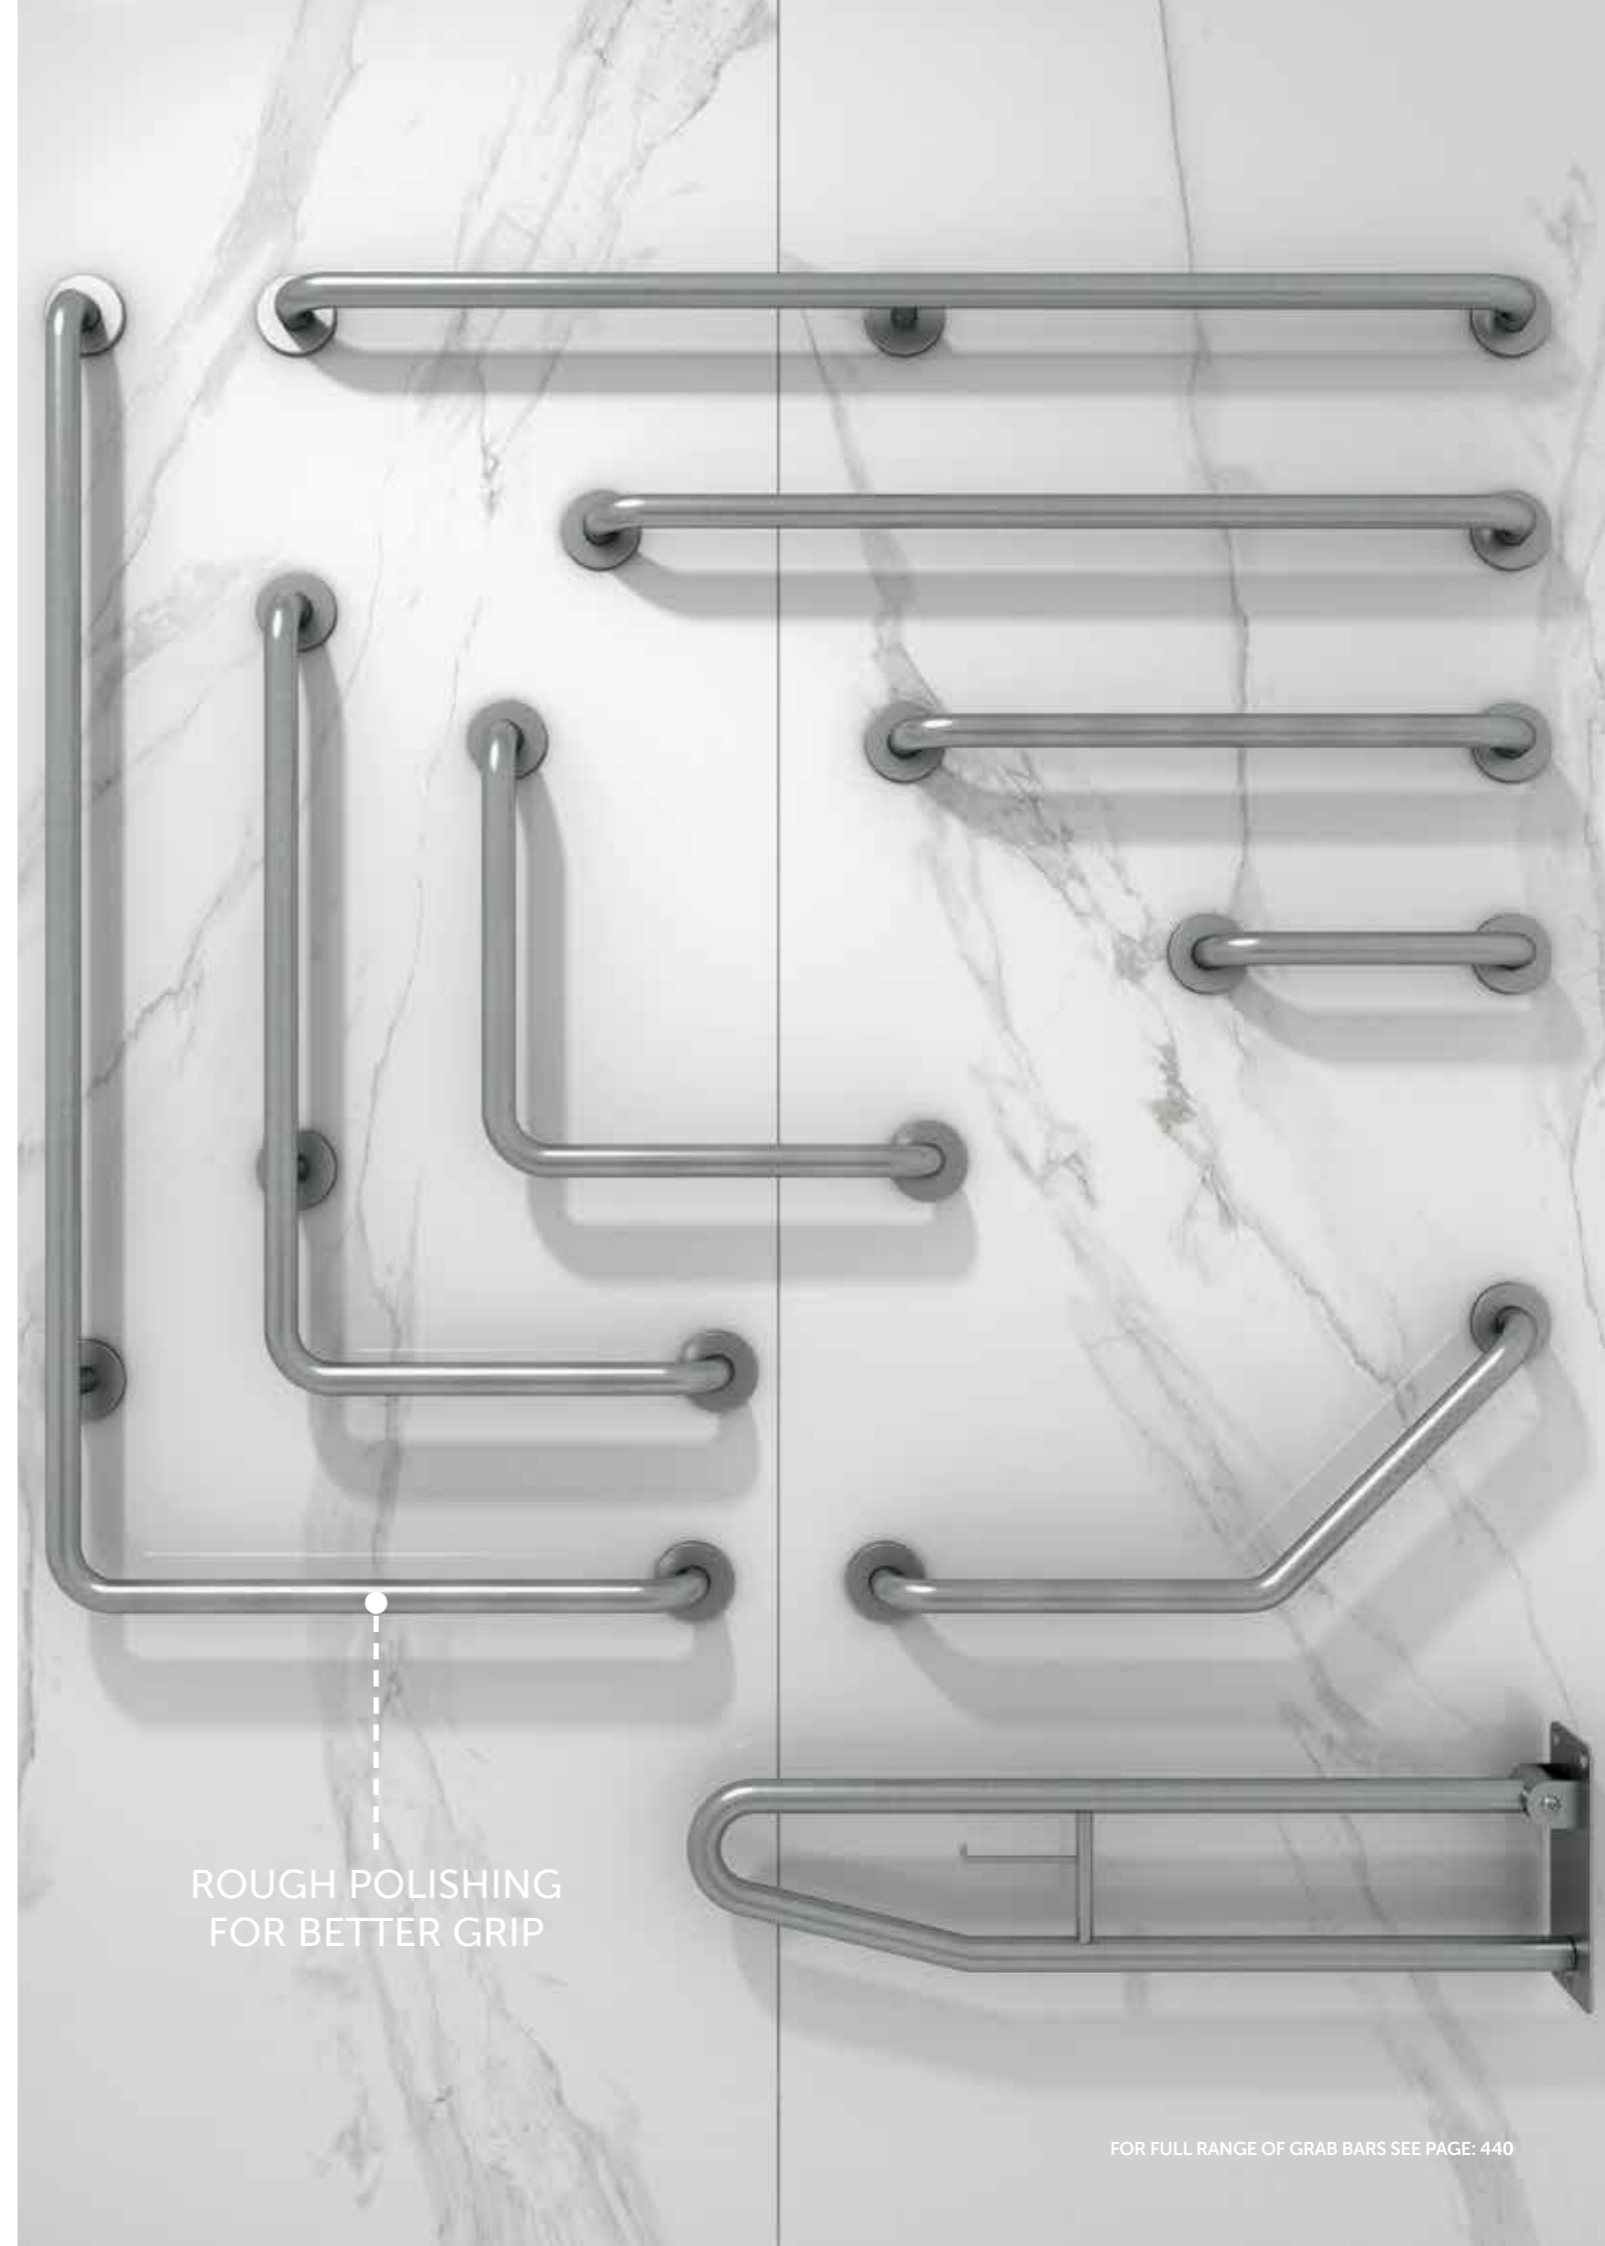

ROUGH POLISHING
FOR BETTER GRIP

FOR FULL RANGE OF GRAB BARS SEE PAGE: 440