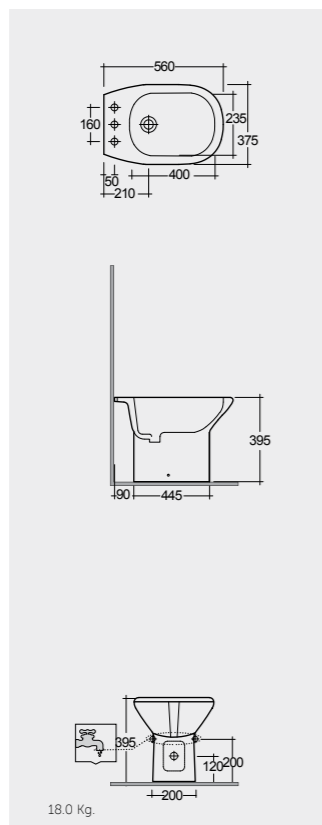

Measurements

القياسات

- ABS RAK-Jumeirah JM05DNCQRAWHA
- ABS RAK-Jumeirah JM05DSCQRAWHA