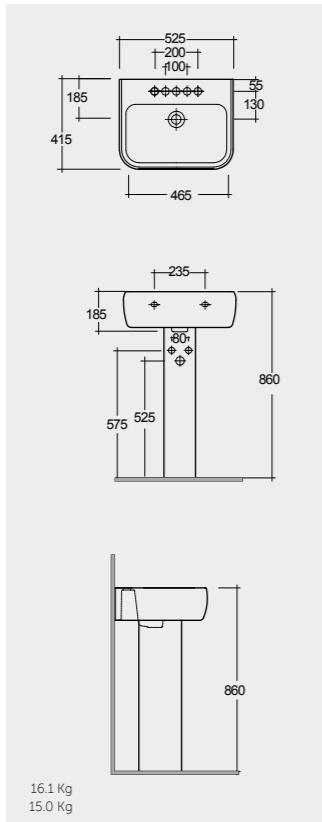

Models

42 CM
MP0701AWHA
MP0103AWHA

52 CM
MP0901AWHA

FOR WASH BASIN
INOX CHROME : BTRWBSST001
ABS CHROME : BTRWBABS002

Inspectionable

النماذج

Measurements

القياسات