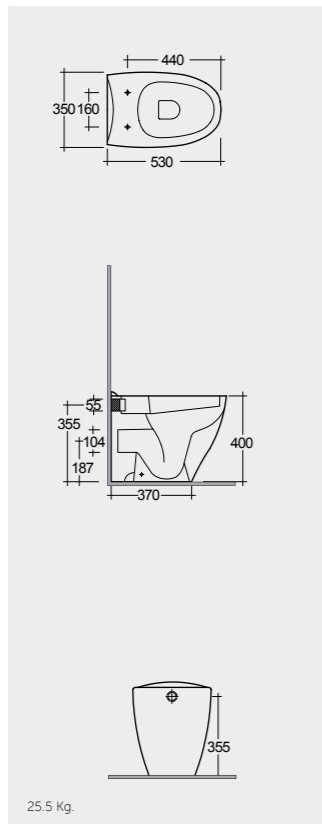

ABS RAK-Venice
VN05AAWHA
ABS RAK-Venice
VN05SCAWHA