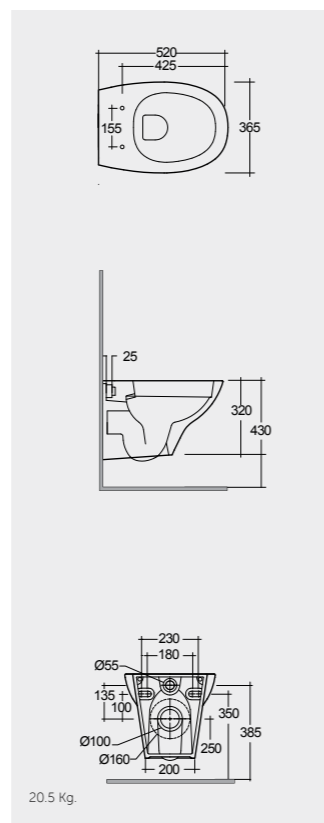

Urea RAK-Morning MORSC3901WH

Measurements

القياسات