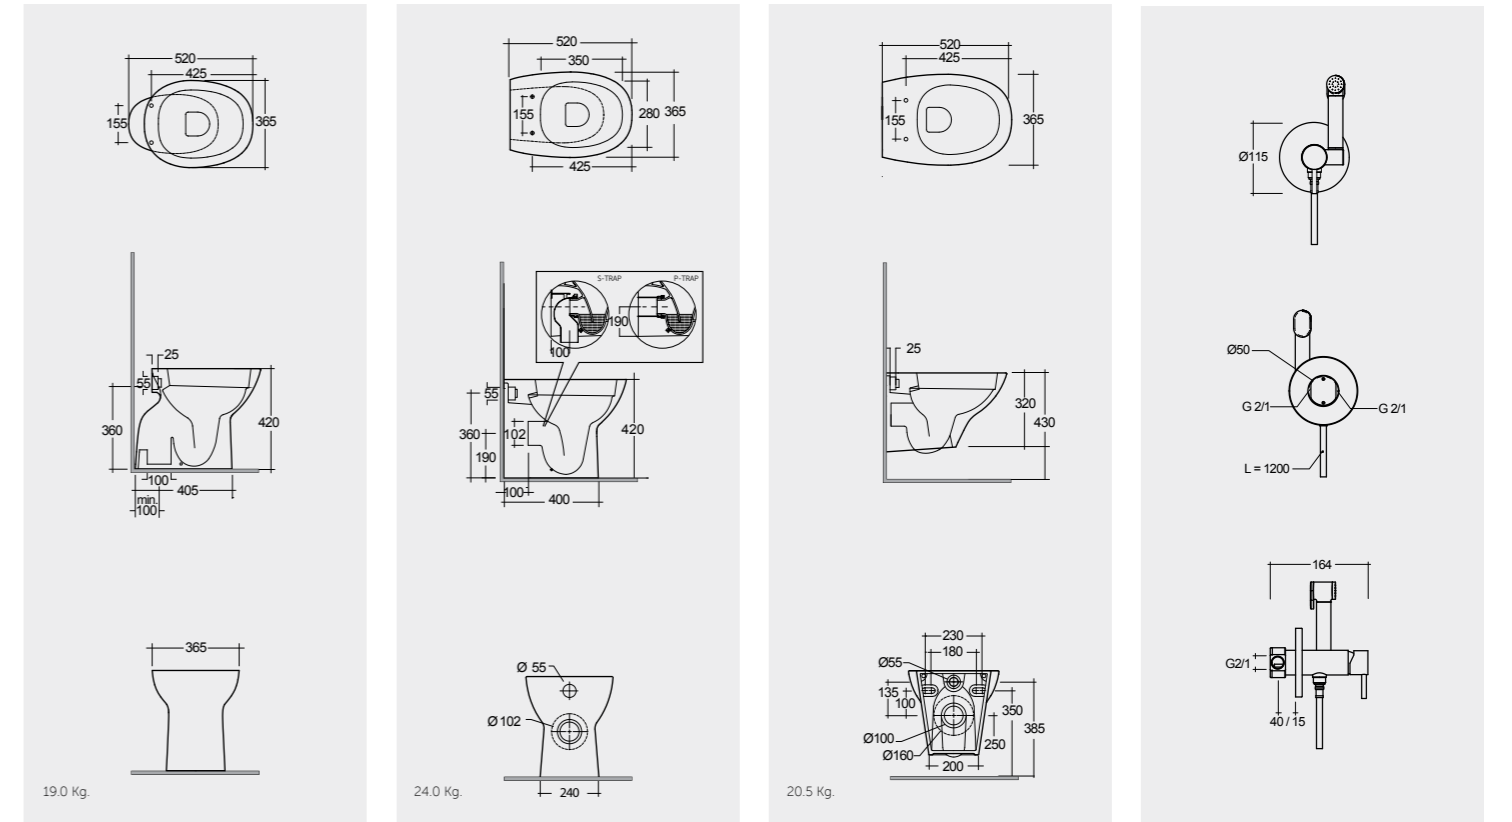

Urea RAK-Morning
MORSC3900WH

Urea RAK-Morning
MORSC3901WH

Urea RAK-Morning
MORSC3900WH

Urea RAK-Morning
MORSC3901WH

Urea RAK-Morning
MORSC3900WH

Urea RAK-Morning
MORSC3901WH