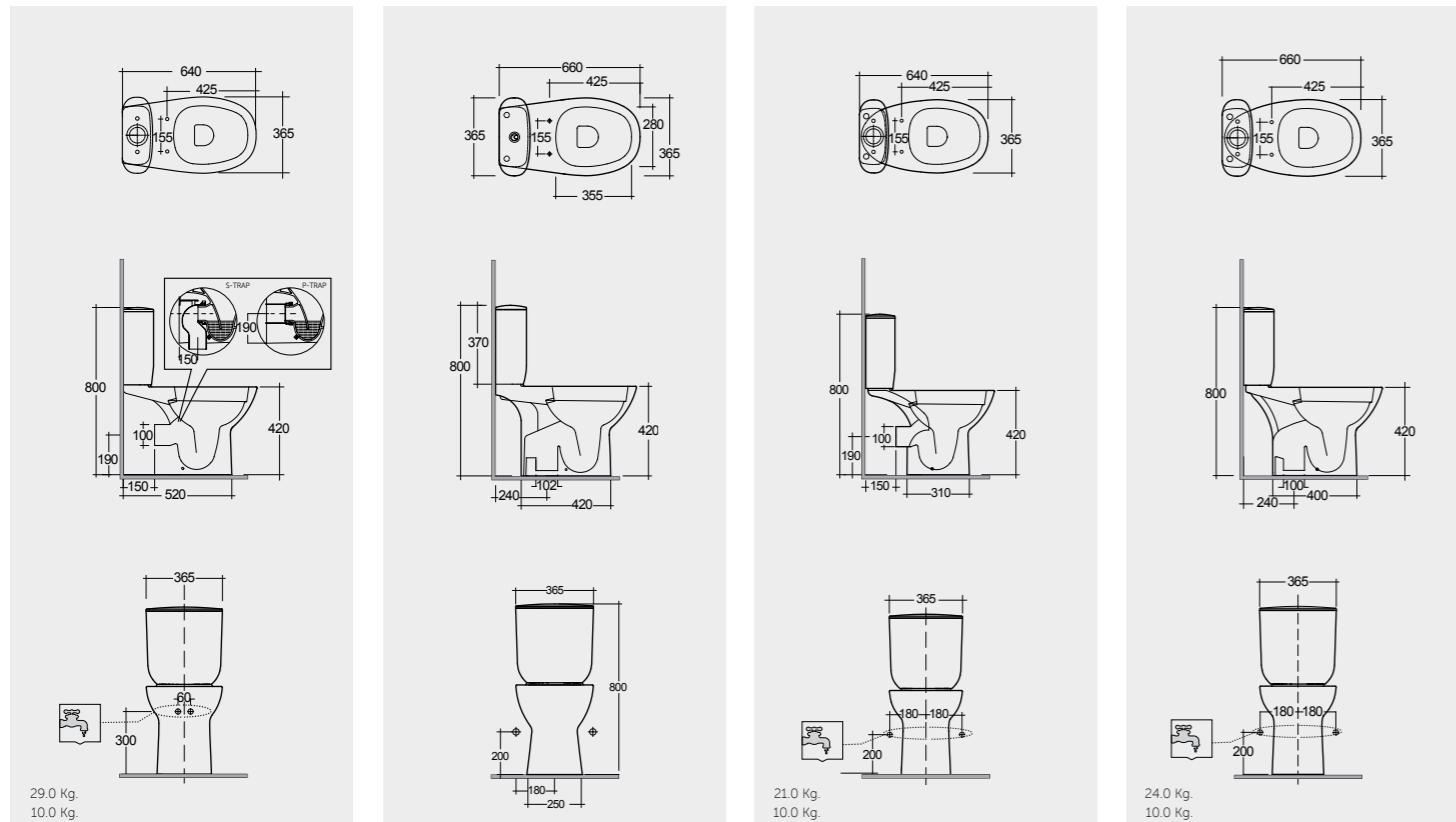

W 80 x D 46 x H 60CM  
JOYWH080EGY

W 80 x D 2 x H 68CM  
JOYMR08068LED

Models | Modelli | Modèles | Modelos | Modelle | Модели

64 CM  
MORWC1146AWHA  
MORWT1800AWHA

Comfort Height 42 CM

64 CM  
MORWC1050AWHA  
MORWT1800AWHA

Comfort Height 42 CM

Back Open

64 CM  
MORWC1145AWHA  
MORWT1800AWHA

Comfort Height 42 CM

66 CM  
MORWC1045AWHA  
MORWT1800AWHA

Comfort Height 42 CM

Measurements | Misure | Dimensions | Medidas | Abmessungen | Размеры