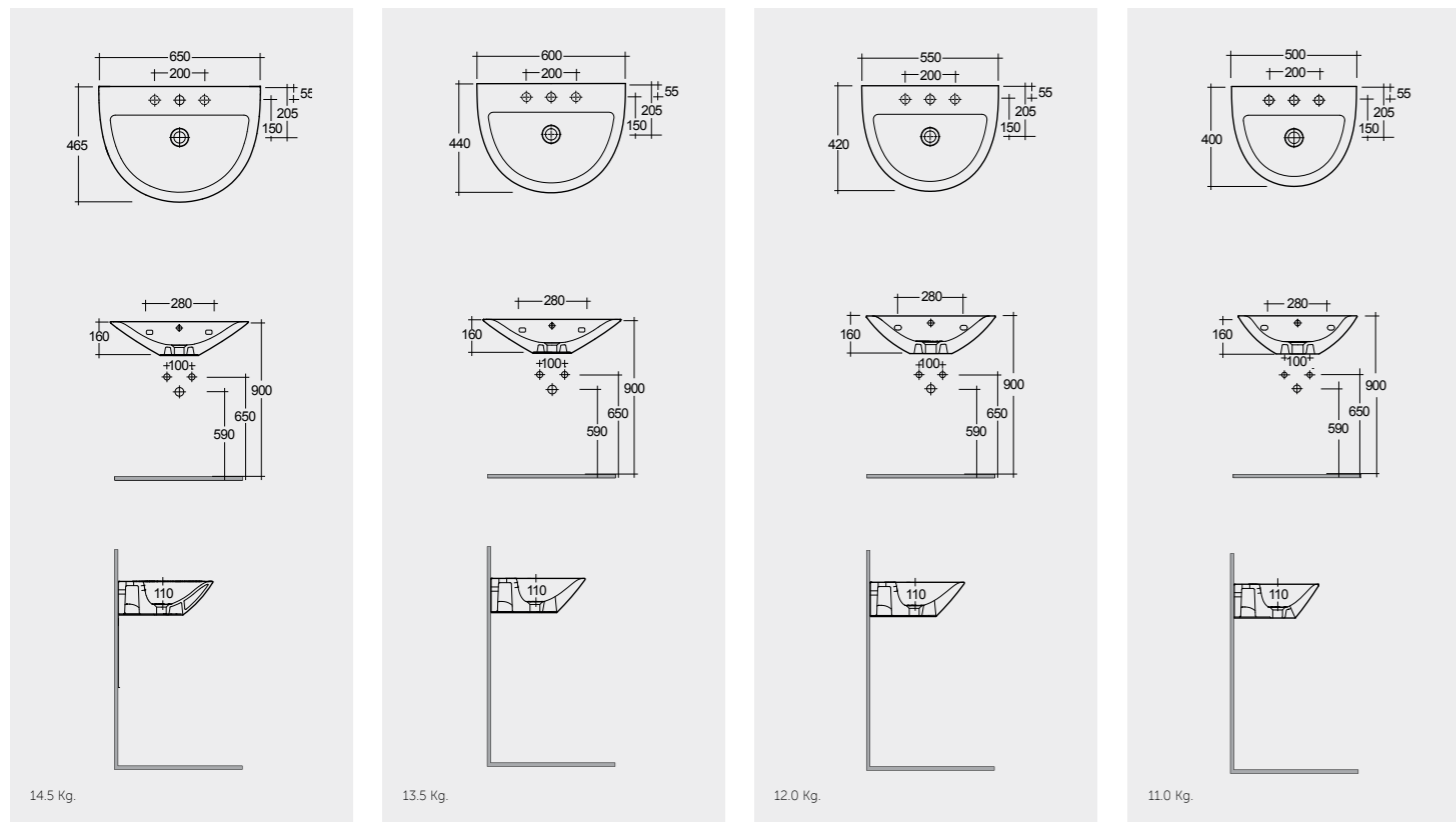

 66 CM  
MORWC1045AWHA  
MORWT1800AWHA

 52 CM  
MORBD2215AWHA

52 CM  
MORBD2215AWHA

52 CM  
MORWC1745AWHA

65 CM MORWB6501AWHA H 90 CM MORFP2400AWHA 52 CM MORWC1346AWHA 52 CM MORBD2015AWHA

65 CM MORWB6501AWHA MORHP2500AWHA

# RAK-MORNING

Models | Modelli | Modèles | Modelos | Modelle | Модели

65 CM  
MORWB6501AWHA

60 CM  
MORWB6001AWHA

55 CM  
MORWB5501AWHA

50 CM  
MORWB5001AWHA

Measurements | Misure | Dimensions | Medidas | Abmessungen | Размеры