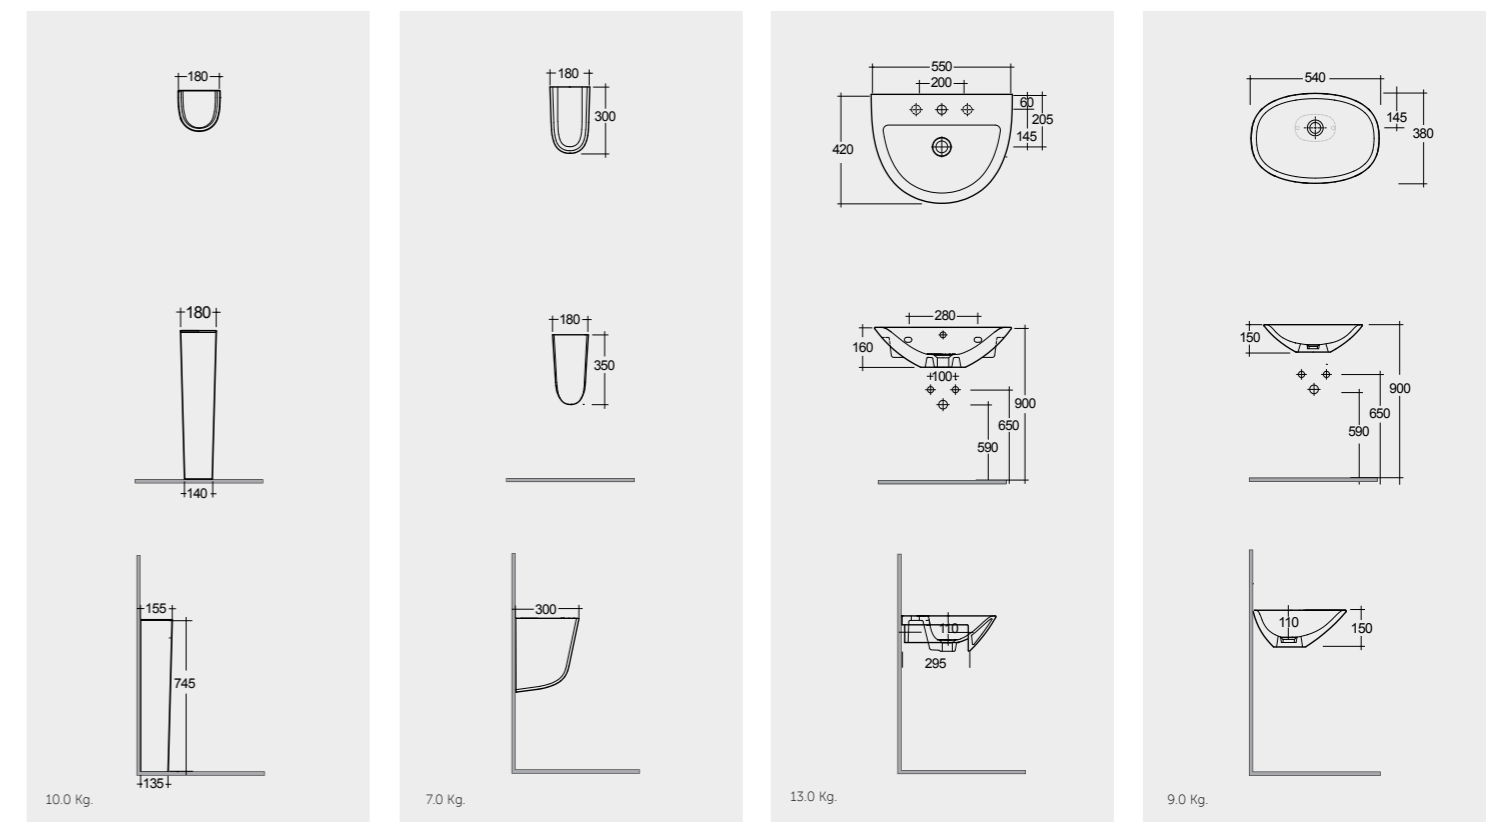

Models | Modelli | Modèles | Modelos | Modelle | Модели

H 90 CM  
MORFP2400AWHA

MORHP2500AWHA

55 CM  
MORSR5501AWHA

54 CM  
MORCT5400AWHA

Suitable for Wash Basin : 65, 60, 55 CM

Suitable for Wash Basin : 65, 60, 55 CM

OC4S

FIXATIONS KIT NOT INCLUDED

Measurements | Misure | Dimensions | Medidas | Abmessungen | Размеры