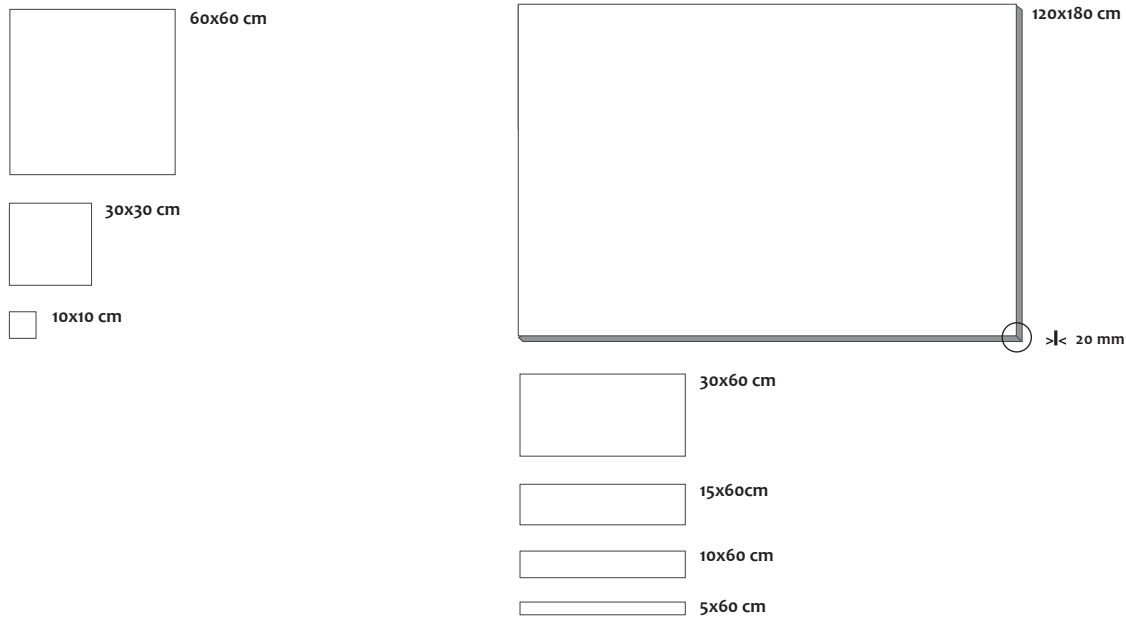

See this series in your room
Entdecken Sie diese Serie in Ihren Räumen

ROOMVISUALIZER
design your space

grey relief 60x60 cm
grey matt 60x60 cm

black polished 30x60 cm

GEMS-LOUNGE

GEMS-LOUNGE

Sizes | Formate