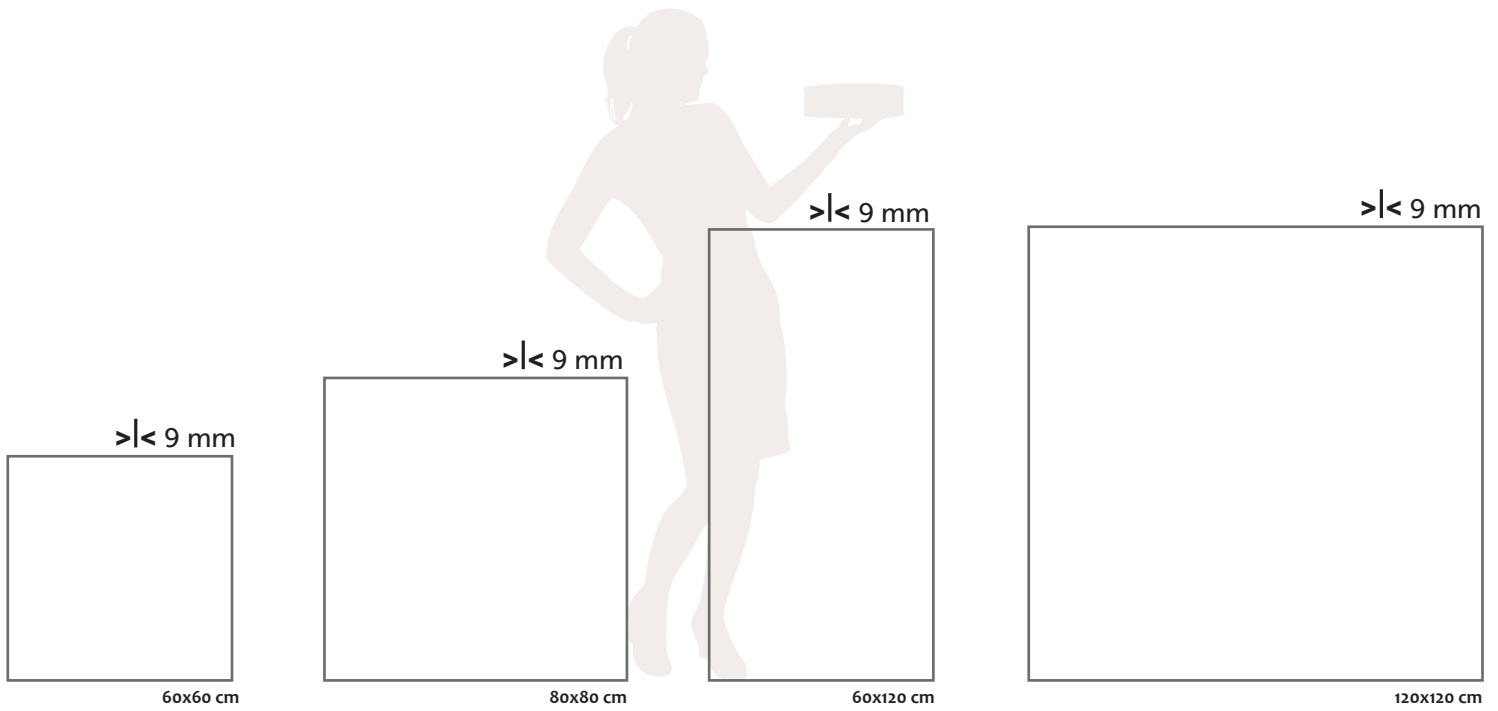

AMANI MARBLE light grey

BRECCIA ADIGE

ROLEX grey

BLU DEL BELGIO clay

PIETRA GREY

BLACK BEAUTY

				AMANI MARBLE	BLACK BEAUTY	BLU DEL BELGIO	BRECCIA ADIGE	BRECCIA DAINO	CALACATTA AFRICA	CALACATTA GOLD	MEDICEA MARBLE	PIETRA GREY	ROLEX	SILVER RIVER	VERSILIA MARBLE
size cm	finish		raiting												
60x60	matt	m2	R10	-	-	-	PG32	-	PG32	-	-	-	-	PG32	-
80x80	matt	m2	R10	PG40	-	-	PG40	-	-	PG40	-	-	-	-	PG40
	polished	m2	-	PG43	-	PG43	PG43	PG43	PG43	PG43	PG43	-	PG43	PG43	PG43
60x120	matt	m2	R10	PG40	-	-	PG40	-	PG40	PG40	-	-	-	-	PG40
	polished	m2	-	PG43	PG43	PG43	PG43	PG43	PG43	PG43	PG43	PG43	PG43	PG43	PG43
120x120	polished	m2	-	PG50	PG50	PG50	PG50	PG50	-	PG50	PG50	PG50	PG50	PG50	PG50
80x160	polished	m2	-	PG51	-	-	-	-	-	PG51	-	PG51	PG51	PG51	PG51
120x240	polished	m2	-	PG71	PG71	-	-	-	-	-	-	PG71	PG71	PG71	-
120x260	polished	m2	-	-	-	PG70	PG70	PG70	-	PG70	PG70	-	-	-	PG70