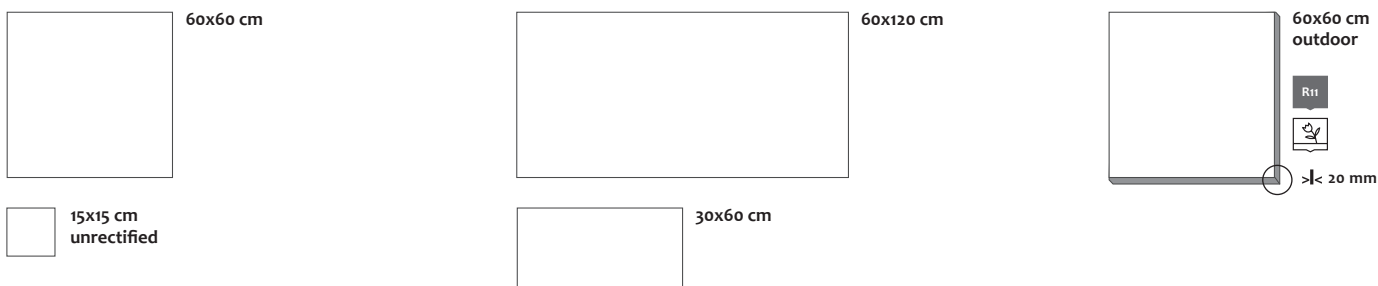

Sizes | Formate