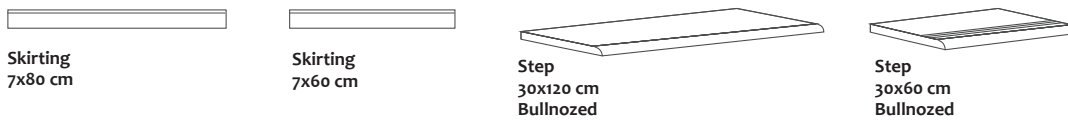

grey 120x120x0.6 cm

ash matt 60x120 cm

SURFACE

SURFACE

Sizes | Formate

Trims | Formteile

Decors | Dekore

Finish | Oberfläche