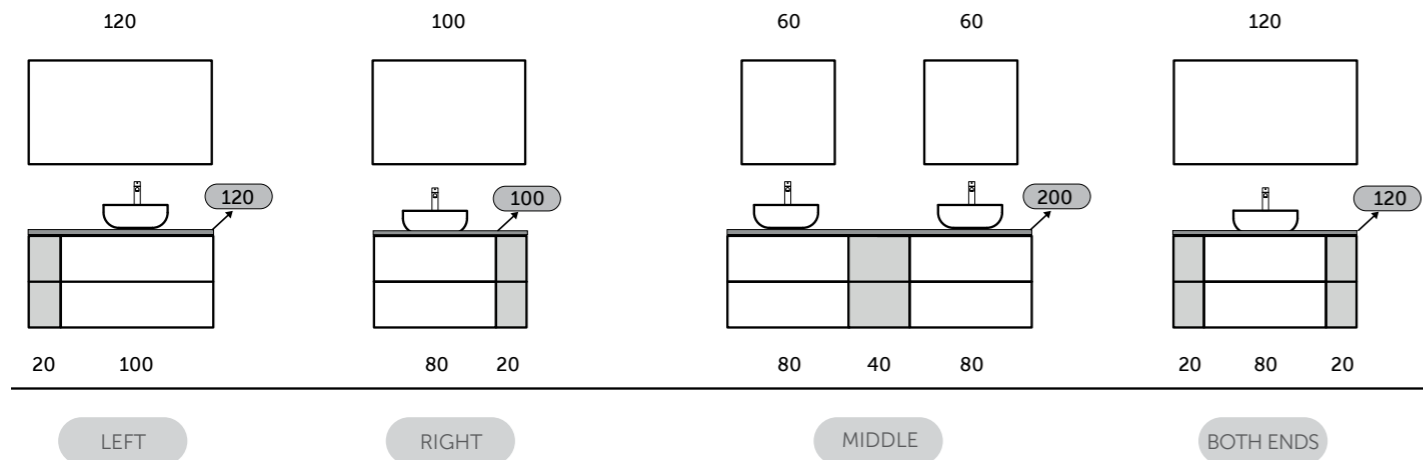

WITH RAK-PLANO SURFACE AND COUNTERTOP WASHBASINS