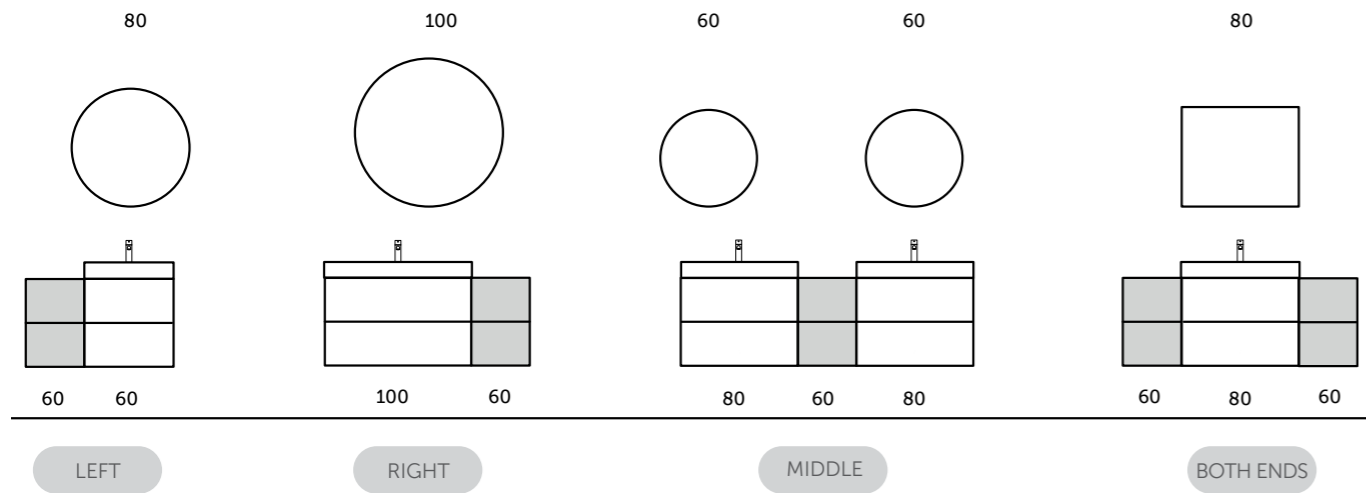

WITH RAK-JOY DROP-IN WASHBASINS

WITH RAK-DES WASHBASINS

WITH RAK-PLANO SURFACE AND COUNTERTOP WASHBASINS

RAK-JOY + OPEN STORAGE UNIT*

Elevate your bathroom's style and functionality with the combination RAK-Joy Vanity Unit and a modular Open Storage system. Designed to be mixed and matched according to your style, this combination offers the best space-saving solution, essential in keeping your bathroom organized.

*FOR EUROPE ONLY.