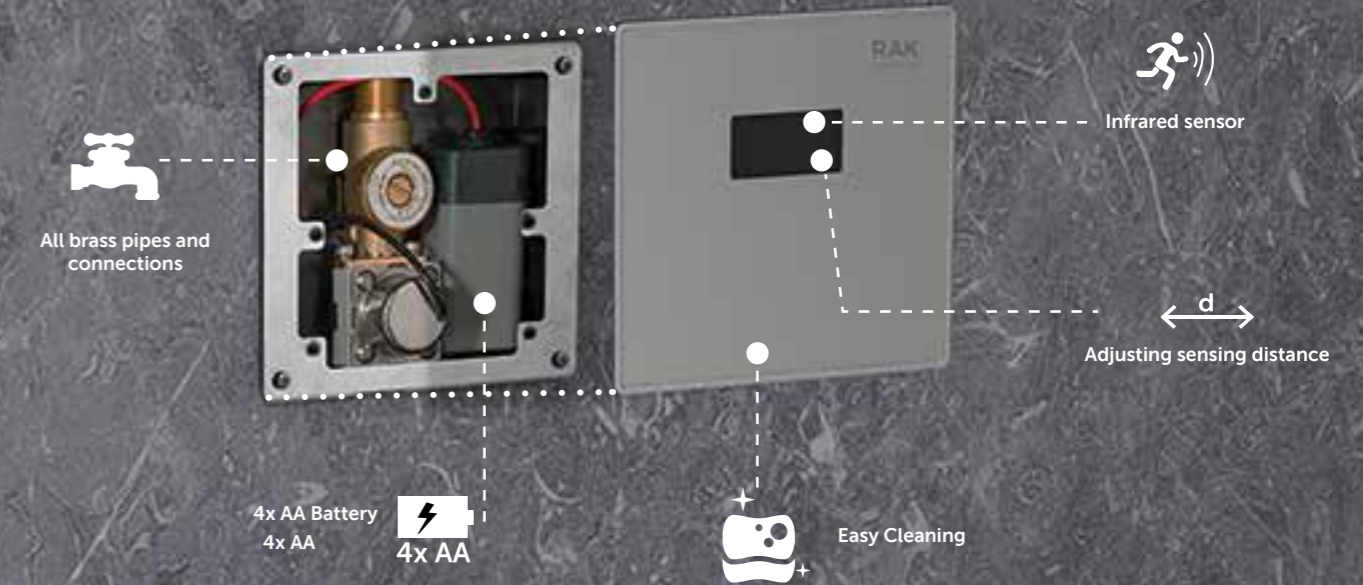

Furniture Cistern
Bottom Inlet
FS12SRAKBI

4.5

Urinal Sensor
FS10RAK

Mains Power Adapter
FS10RAK10

RAK-ECOFIX CABINET CISTERNS

**TECHNICAL
ACCESSORIES**

RAK-DUO

BRASS HAND SHOWER