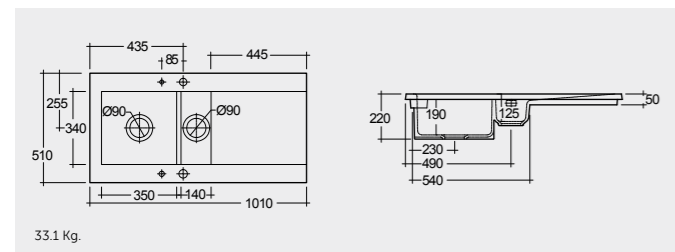

Right: OC200RHSL514A External overflow optional
Left: OC200LHSL514A
No tap hole: OC200NTSL514A