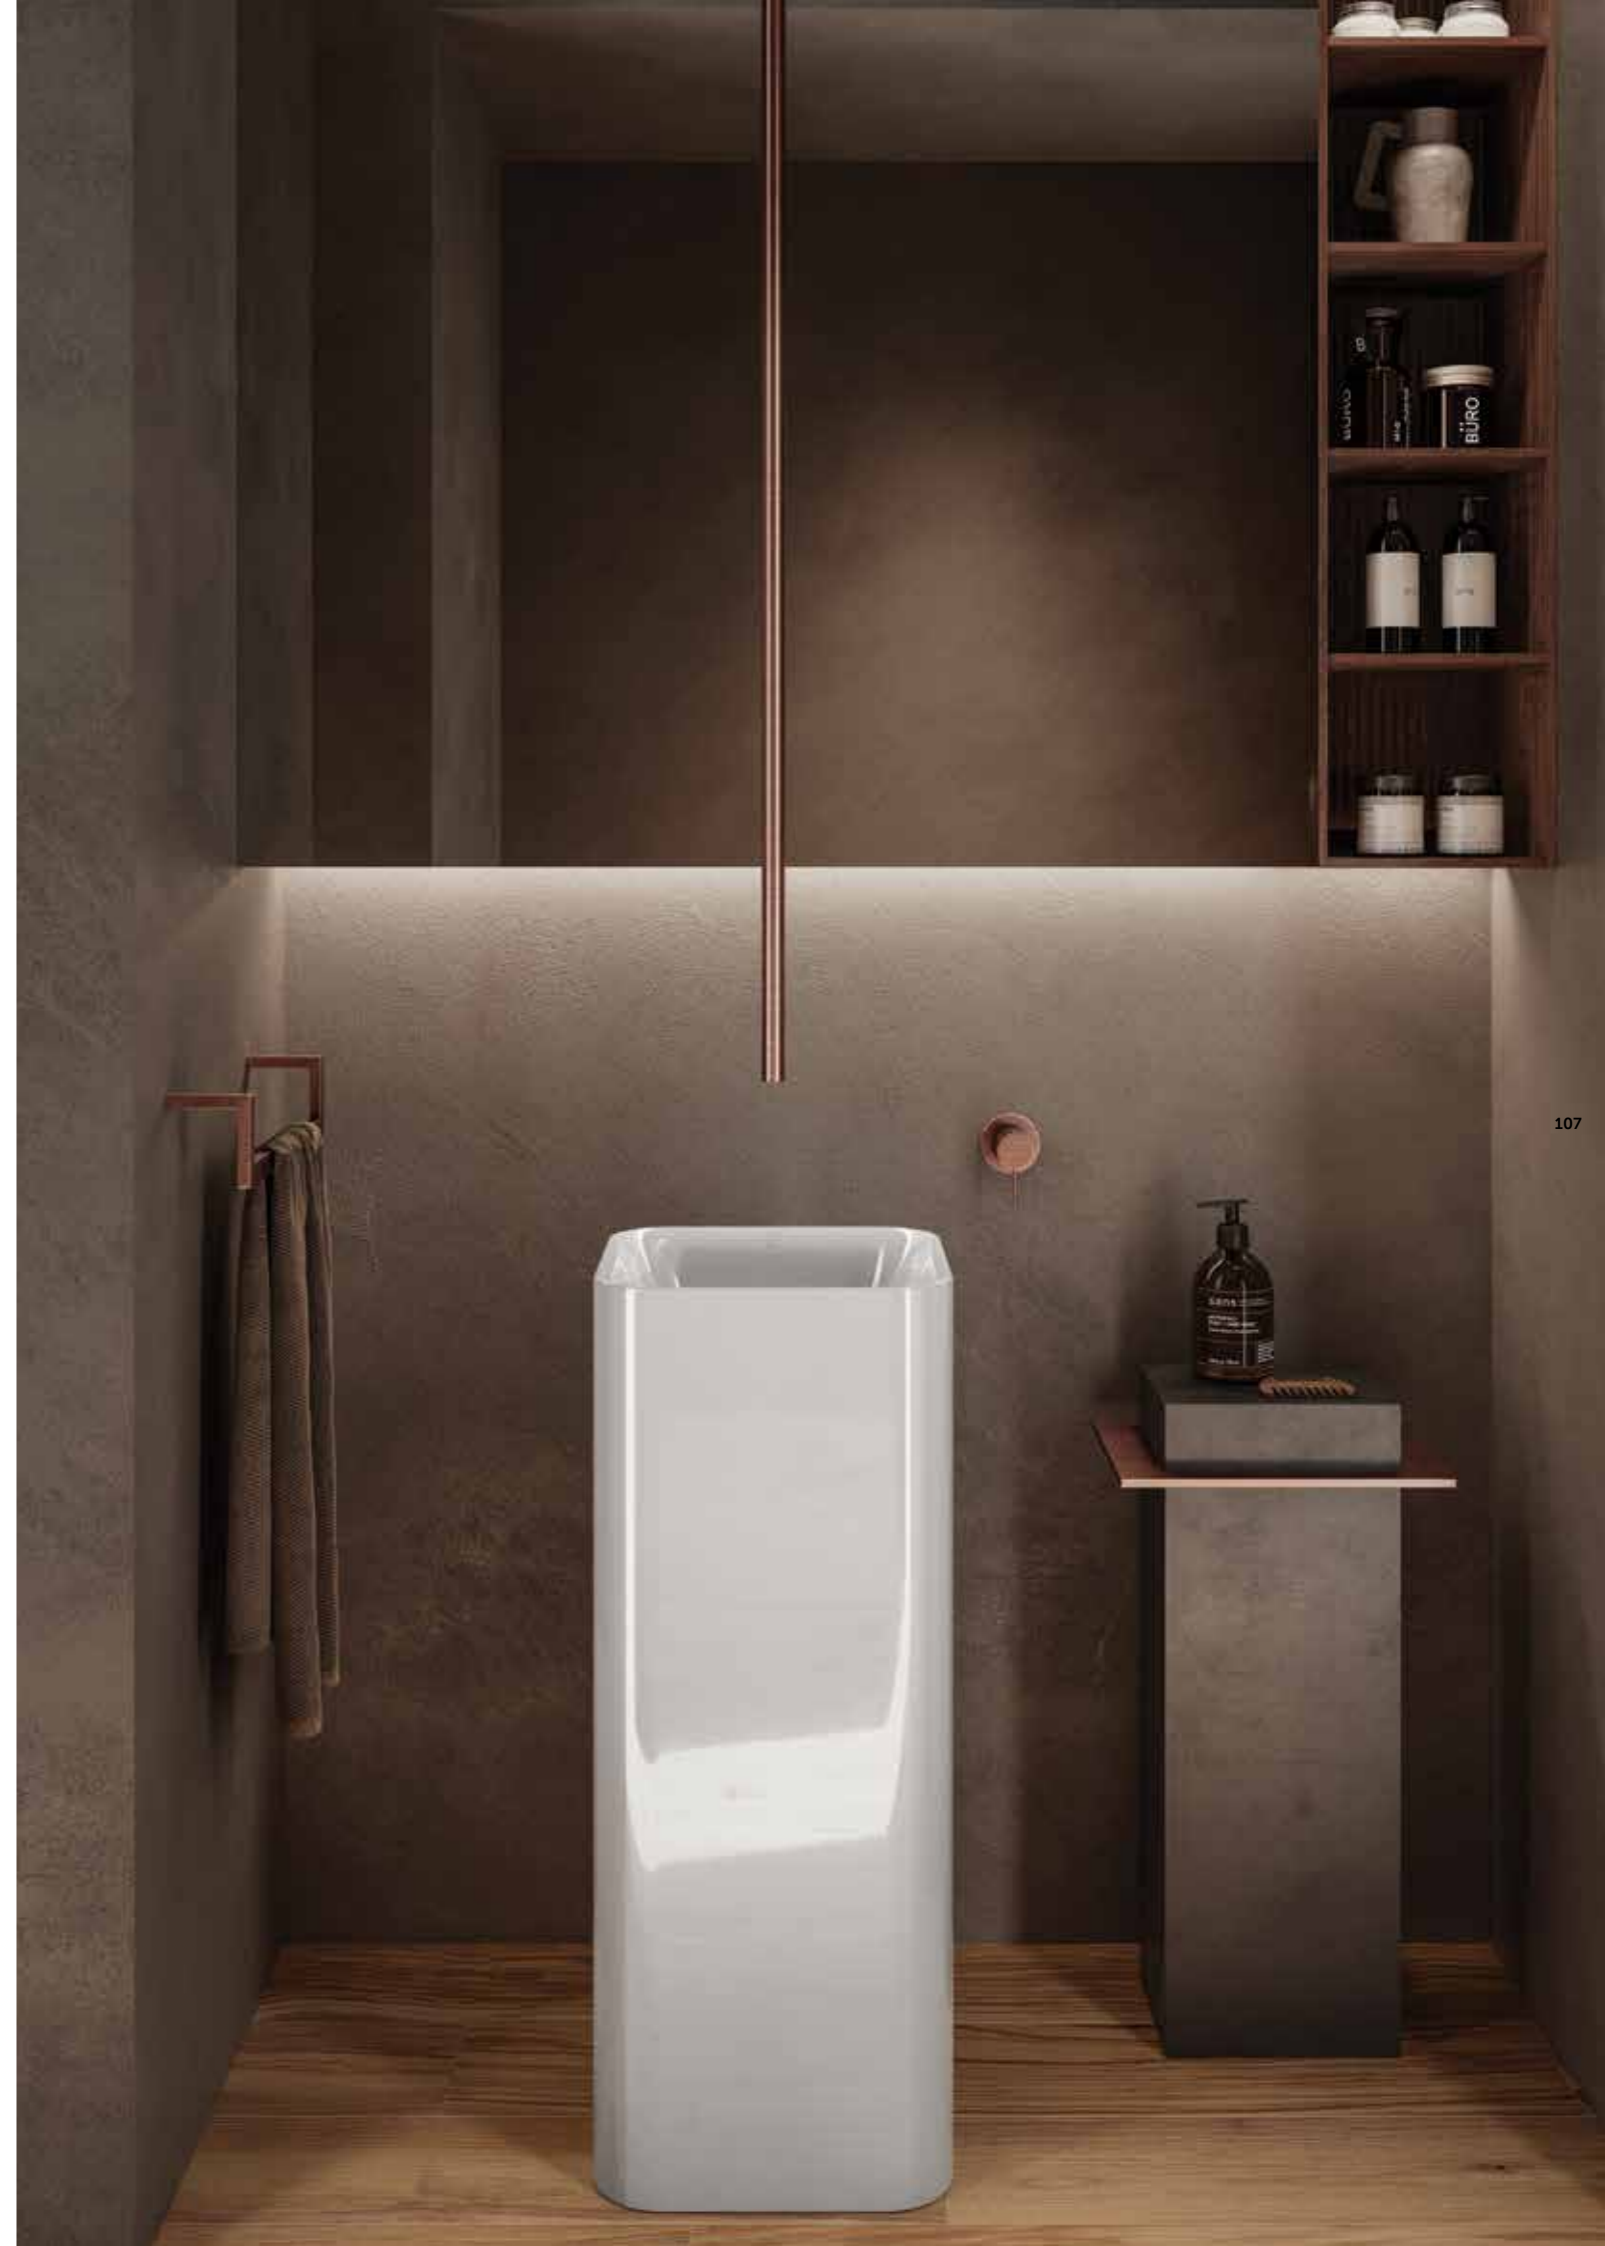

AWH 500 504

AWH 500 504

AWH 500 504

444 AWH 500 504