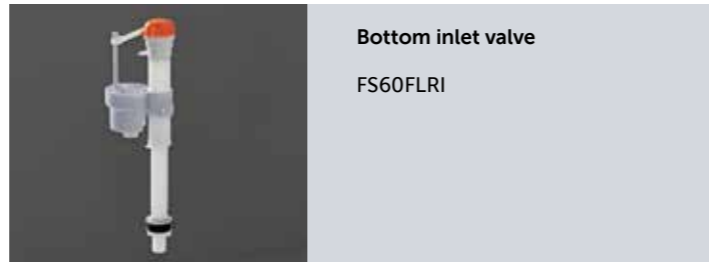

Push Button
S60P06

Matt White

Bottom inlet valve
FS60FLRI