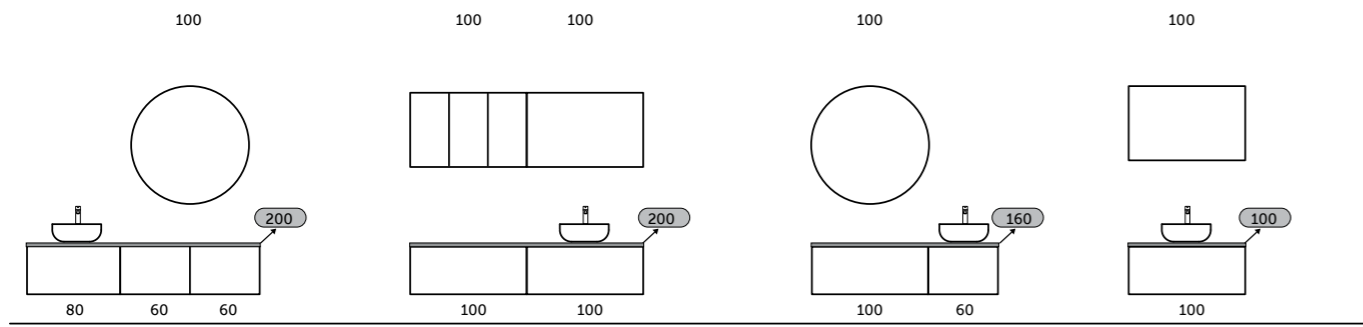

RAK-PLANO & COUNTERTOP WB