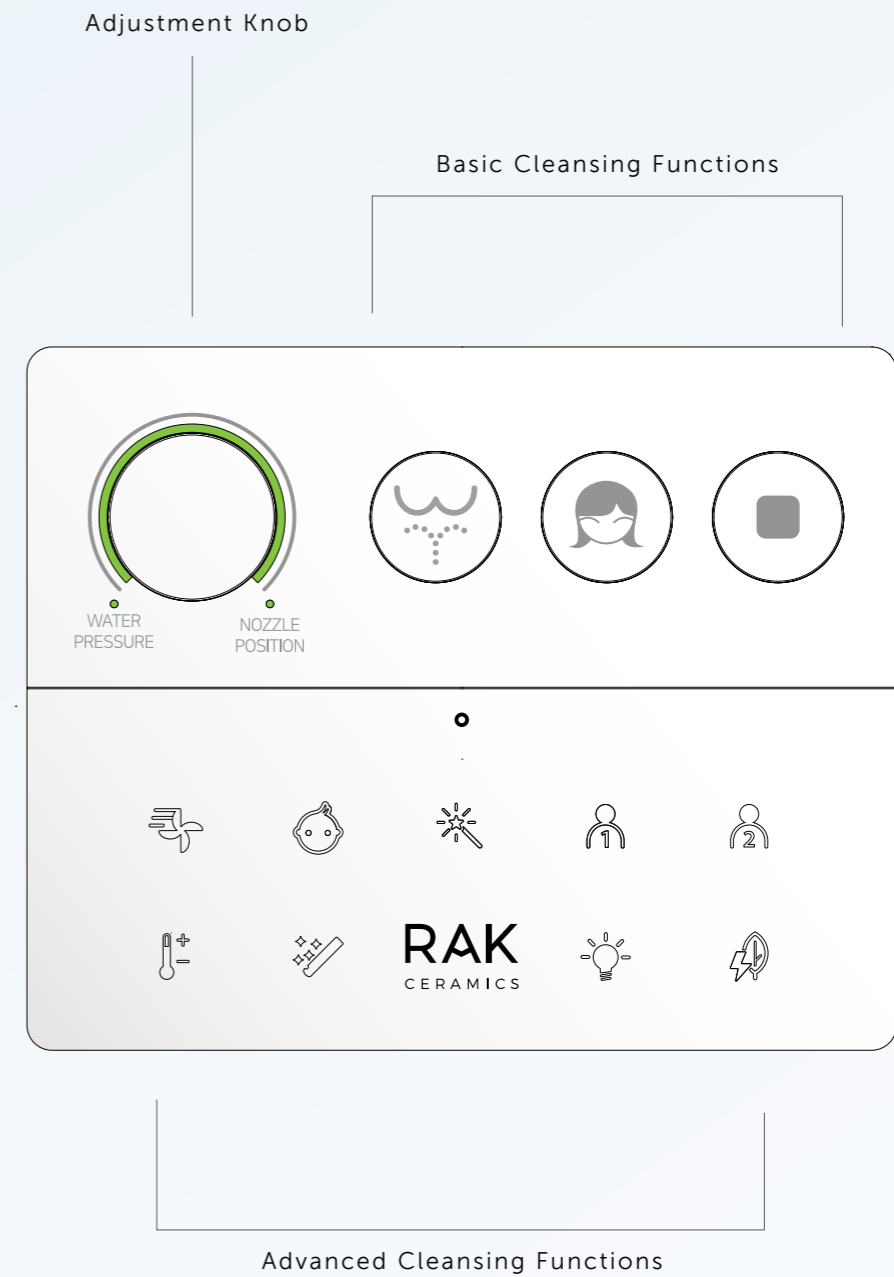

Automatic Descaling Program

User Detection Radar

Urea Seat Cover with Quick Release and Soft Close

Powerful Warm Air Dryer

Basic Control Panel:

- Rear Wash
- Feminine Wash
- Stop

Hidden Fixations

Hidden Water and Electric Supply

LED Night Light in 5 colors

REELFLUSH WC with RAK-ProTek ceramic glaze

RAK-CLEON

Radar User Detection

Large Comfortable Seating Area

380MM

450MM

Advanced functionalities made easy

RAK-Cleon's remote provides full control at your fingertips, easily and intuitively. While the three main buttons activate the main cleansing functions, the intuitive adjustment knob allows the user to select the preferred water pressure and nozzle position. All other cleansing functions appear to the user only if the RAK Ceramics logo is tapped, allowing a more advanced experience.