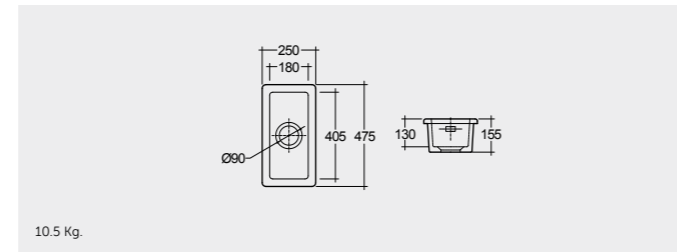

RAK-Tulip 59 CM

 OC84AWHA

RAK-Juliee

 OC105AWHA

External overflow optional

MATERIALS & TECHNICAL INFORMATION

Colours available

Colours shown here are as close to actual sanitaryware as printing process will allow