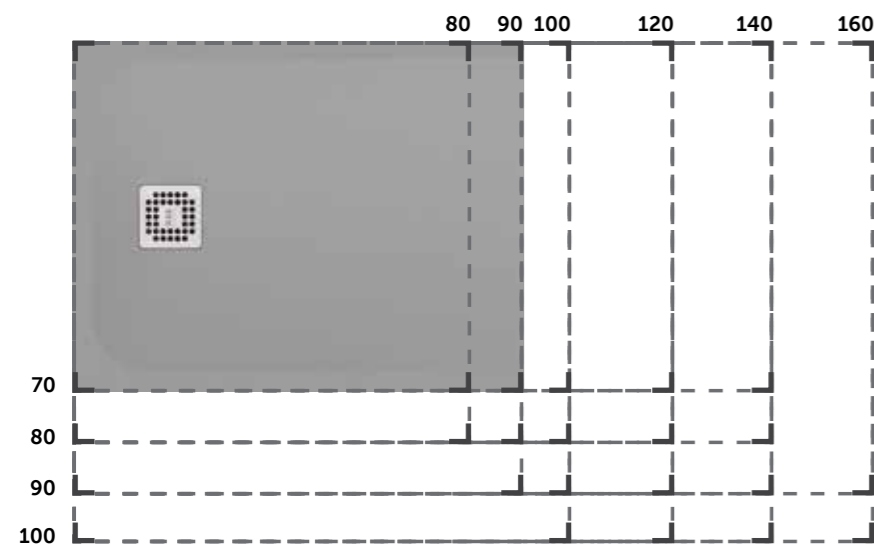

375

 50 CM (Rectangular)
FEECT5000504A

504

 70 x 140 CM (Rectangular)
RFST070140S504

504

RAK-FEELING SHOWER TRAYS

BATHTUB REPLACEMENT

RECTANGULAR