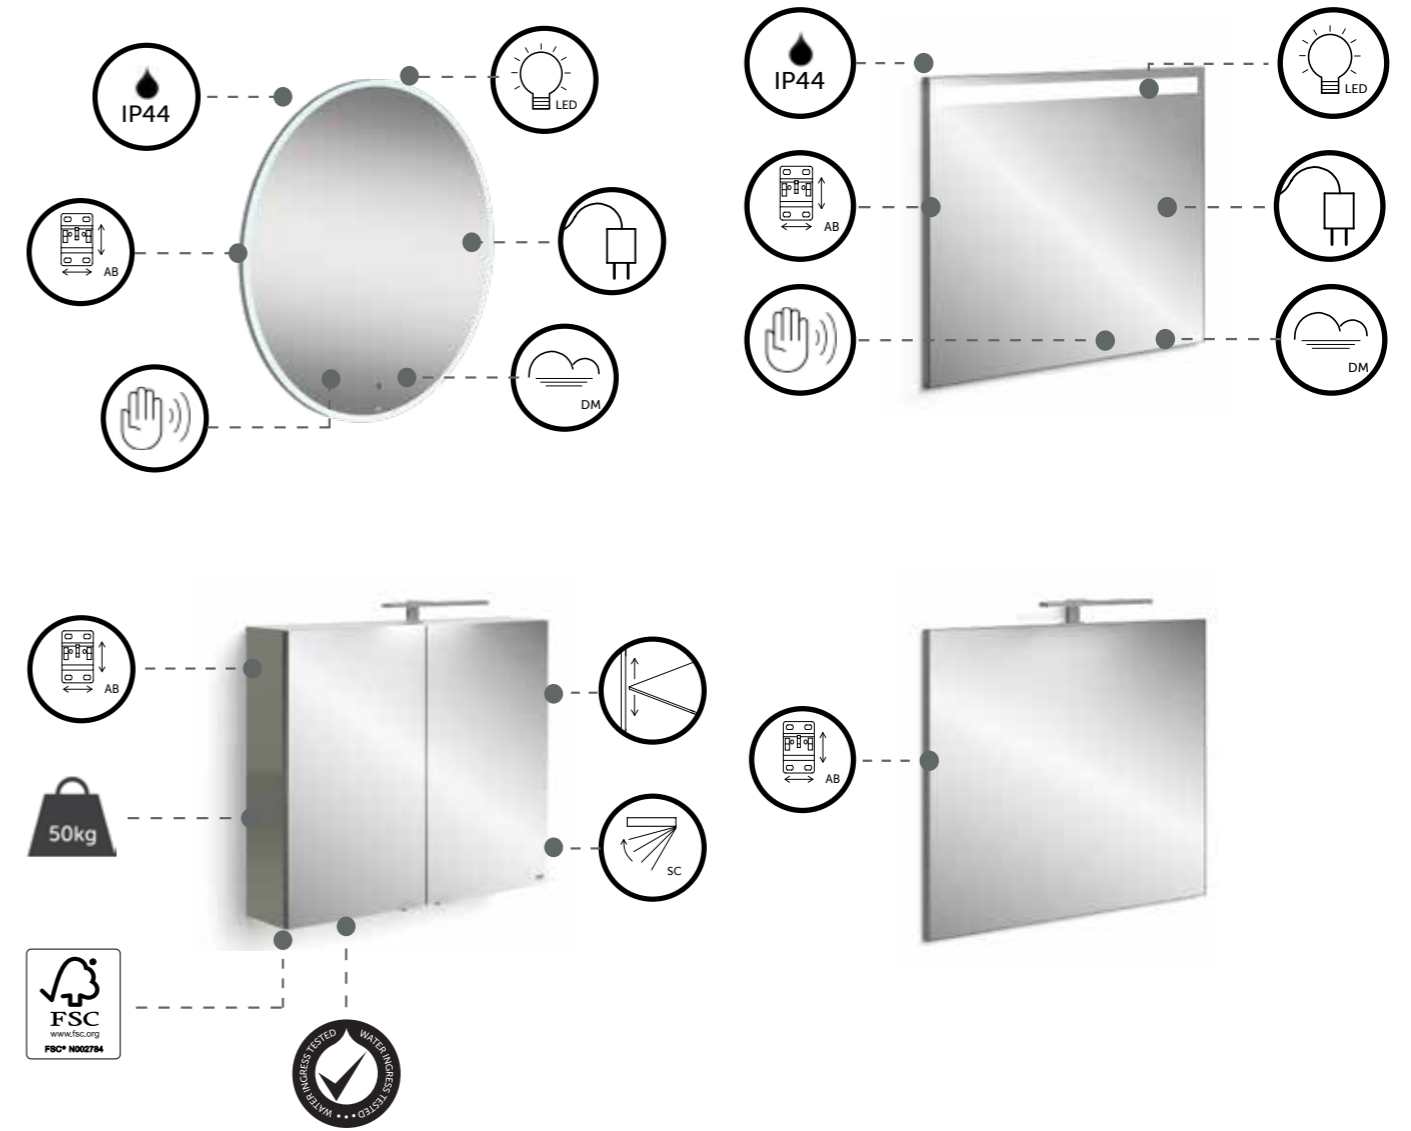

PRODUCT BENEFITS

MIRRORS

- FSC® CERTIFICATION
  WOODEN MATERIALS ARE FSC CERTIFIED.
- WATER RESISTANT
- WITHSTANDING HEAVY LOADS 50KG
- WITHSTANDING HEAVY LOADS 150KG
- J-PULL FRONTALS

- FULL EXTRACTION DRAWERS
- SOFT CLOSE DRAWER RUNNERS
- SOFT CLOSE HINGES
- ADJUSTABLE GLASS SHELVING
- ADJUSTABLE BRACKETS

- MAINS POWERED
- DE-MISTER
- TOUCHLESS ACTIVATION
- MOTION SENSOR
- USB RECHARGEABLE

- REVERSIBLE
- LED LIGHT
- IP44