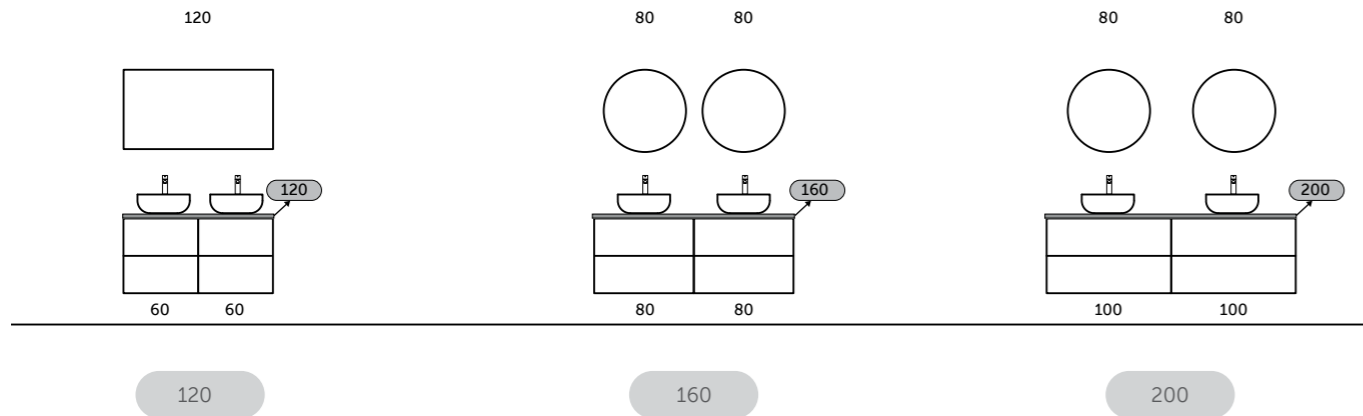

RAK-PLANO & COUNTERTOP WB