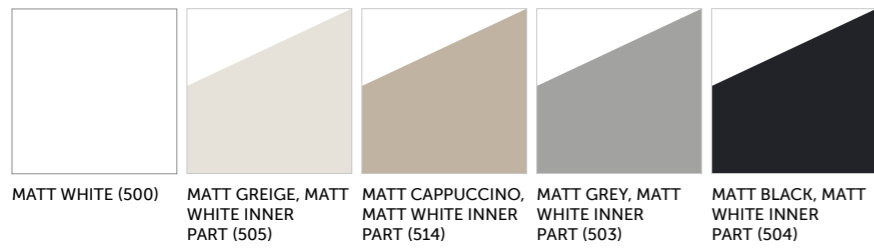

RAKSOLID FOR BATHTUBS PAGE 437