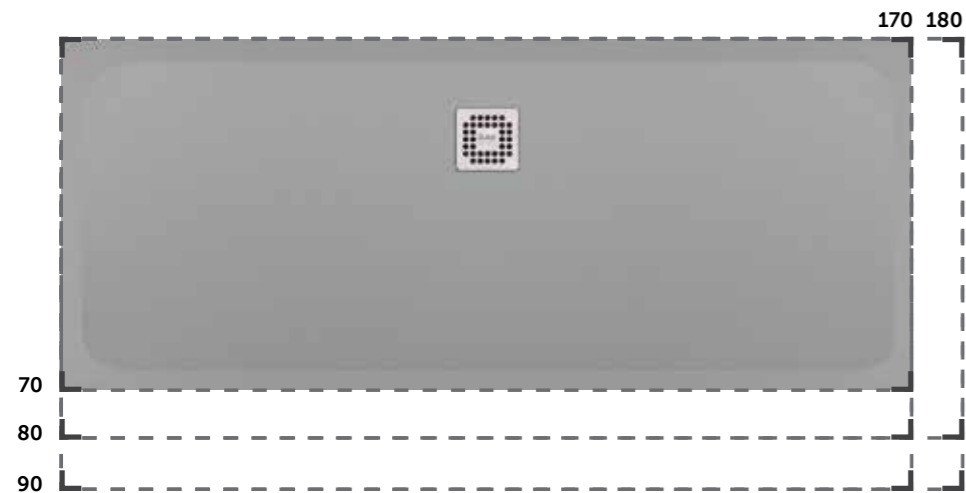

375

 50 CM (Rectangular)
FEECT5000504A

504

 70 x 140 CM (Rectangular)
RFST070140S504

504

RAK-FEELING SHOWER TRAYS

BATHTUB REPLACEMENT

RECTANGULAR