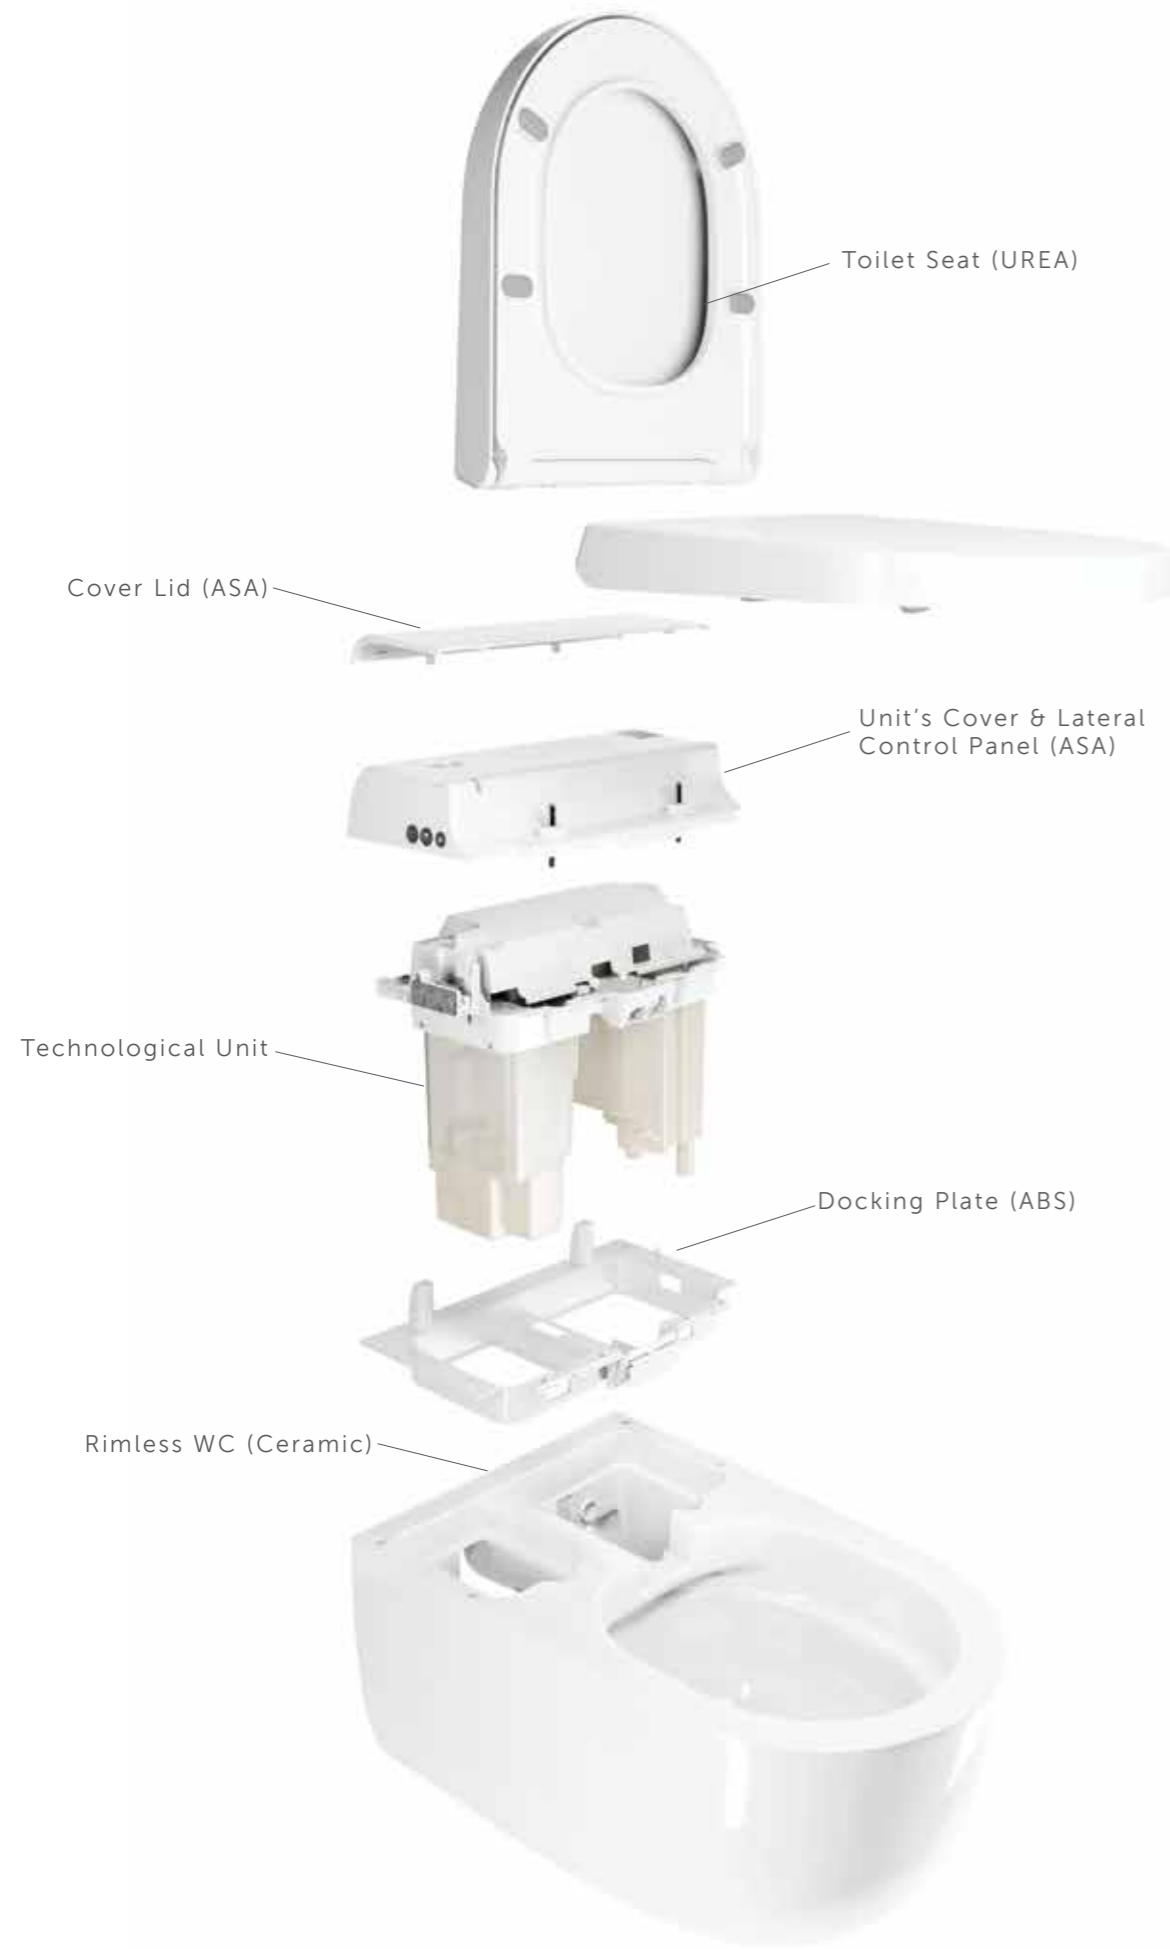

WC
56 CM
WT18AWHA
WAWC00004

CERAMIC TRAP
WTCERS201AWHA WT-
DR4500AWHA

CERAMIC TRAP
WTCERP202AWHA
WTDR4500AWHA

SMART TOILET

RAK-CLEON

KEY FEATURES:

- Minimalist design, hidden technology, easy to install
- Flat, hygienic and practical remote control
- Efficient and user friendly: rear wash, feminine wash and warm air dryer
- Pleasant and safe cleansing: water temperature, spray intensity and nozzle position can be individually adjusted and saved
- Night light in 5 colors
- Energy saving mode
- Wide and comfortable seating area
- Urea soft closing seat with quick release