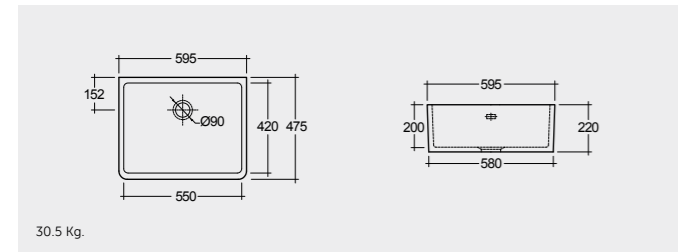

RAK-Tulip 59 CM

 OC84AWHA

RAK-Juliee

 OC105AWHA

External overflow optional

MATERIALS & TECHNICAL INFORMATION

Colours available

Colours shown here are as close to actual sanitaryware as printing process will allow