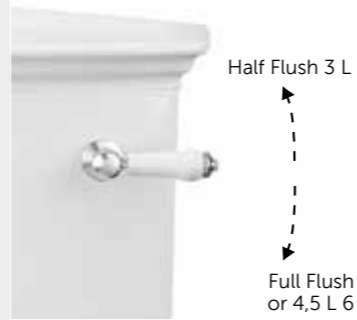

FLUSHING OPTIONS

● SINGLE FLUSH

● DUAL FLUSH

DUAL FLUSH LEVER FUNCTIONING

● DUAL FLUSH