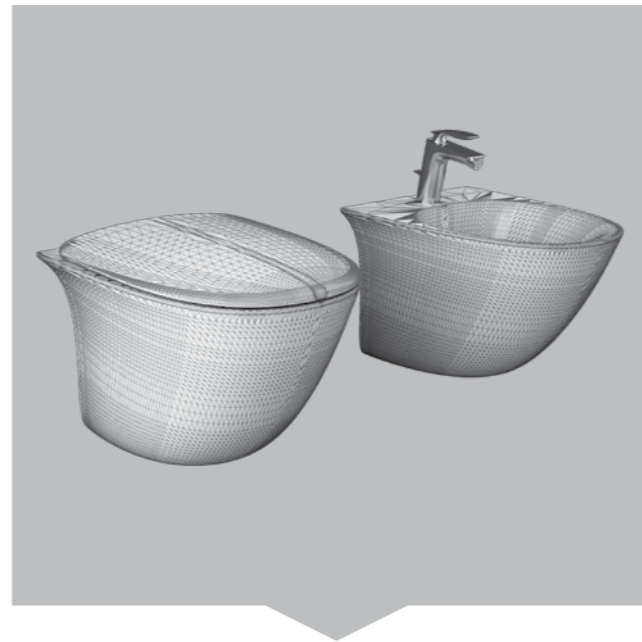

Quality design for international tastes

448 RAK Ceramics product development has created a very wide range of products with carefully finished details and quality design to suit international tastes, incorporating the latest rimless technology.

Carefully designed and engineered with the aid of the latest 3D CAD softwares and prototyped with 5 axis CNC machines, RAK Ceramics Sanitaryware range has the perfect solution for your bathroom, whatever you have imagined.

design