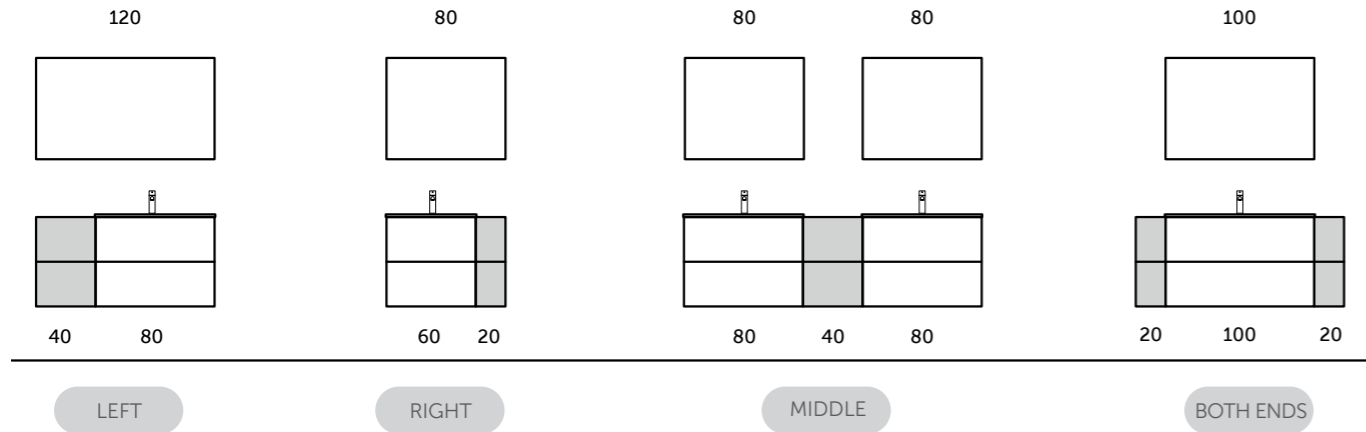

WITH RAK-JOY DROP-IN WASHBASINS

WITH RAK-DES WASHBASINS