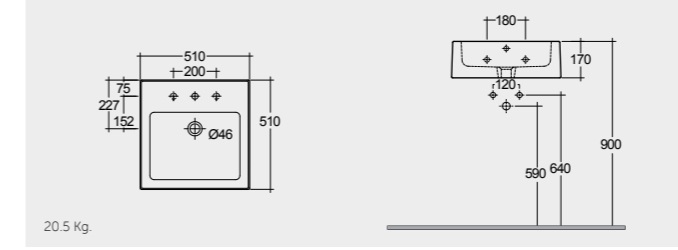

SENCT6000AWHA

CLOAKROOM WASH BASINS

RAK-Square Sink (Patrizia) 51 CM

OC97AWHA

RAK-Nova Sink 46 CM

OC116AWHA

RAK-Tasha 32 CM

OC146AWHA