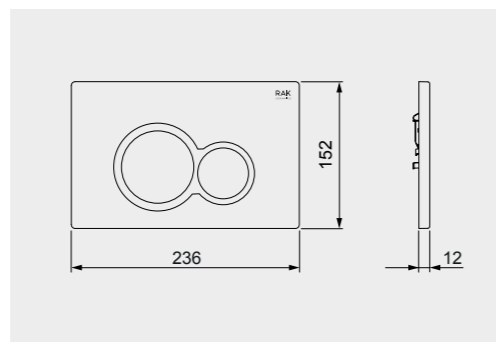

- White FS04RAKWHRO8C
- Chrome FS04RAKCPB8C
- Matt Chrome FSRAKPPL001