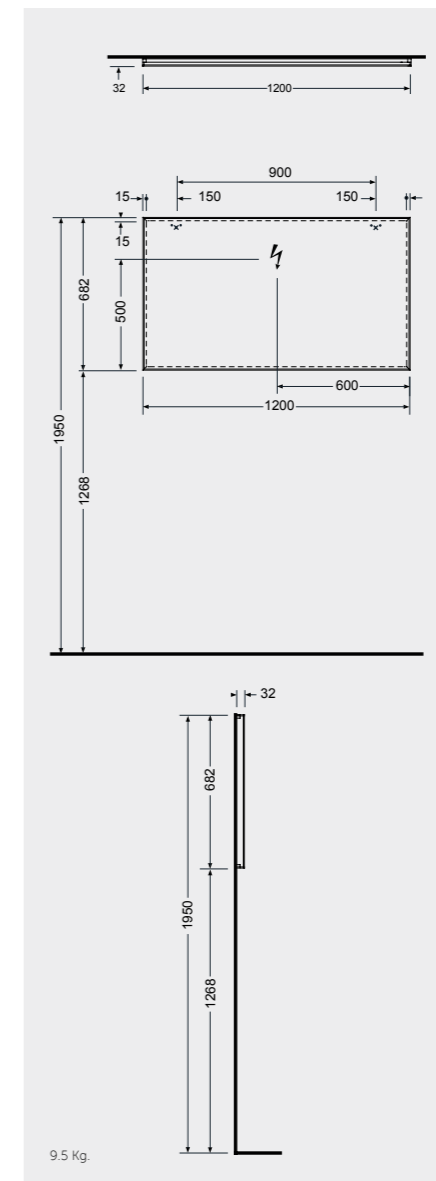

Measurements

MIRRORS

W 100 x D 2 x H 68CM
JOYMR10068STD

W 120 x D 2 x H 68CM
JOYMR12068STD

ABS: JOYTB6000CR1

Cool Light 6000K
450 Lumens

Measurements

BATHTUBS