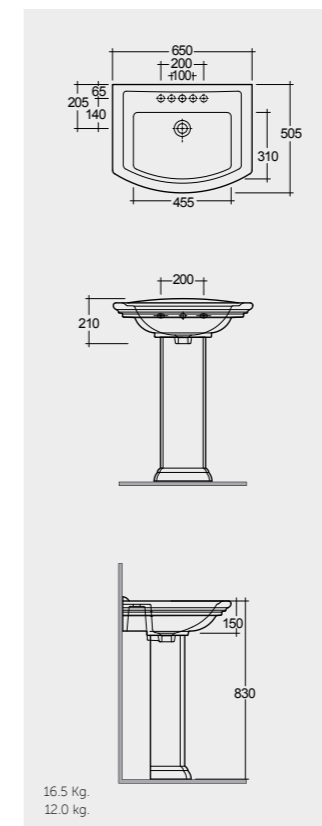

46 CM
WT0701AWHA
WT02AWHA

Measurements

Colours available

Colours shown here are as close to actual sanitaryware as printing process will allow

Models

70 CM
WT03AWHA
WT10AWHA

Back Open
With Push Button

70 CM
WT11AWHA
WT10AWHA