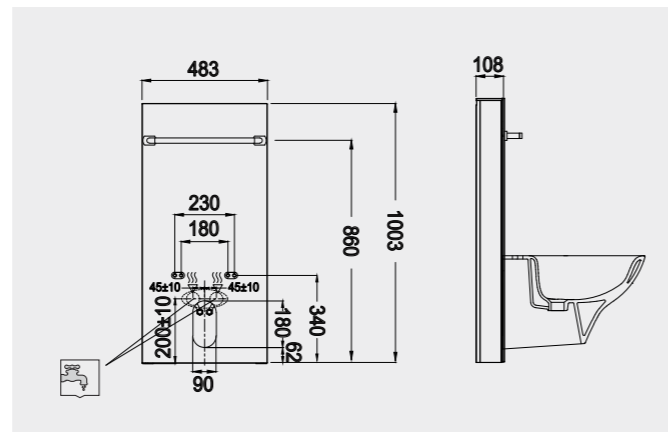

Measurements

Not Suitable Models for Wall Hung

Cabinet Cistern:
CO23AWHA - RAK-Special Needs Rimless Wall Hung WC 70 cm