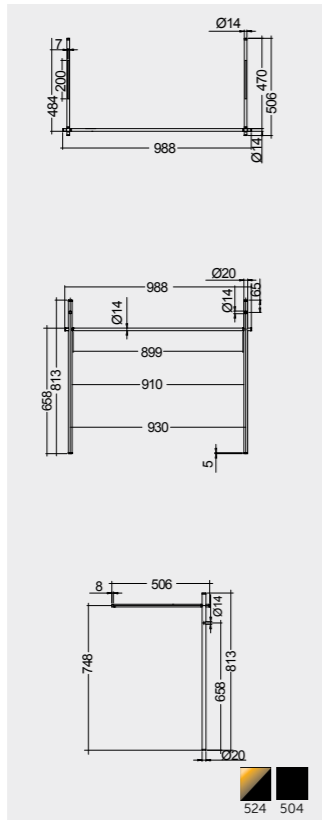

Measurements

Colours available

Colours shown here are as close to actual sanitaryware as printing process will allow