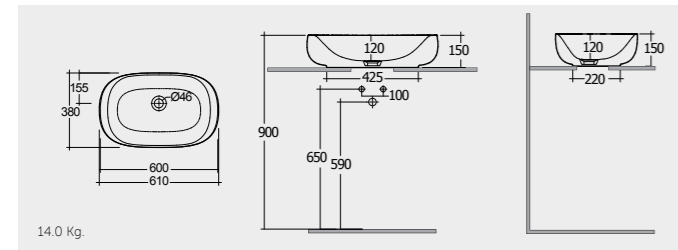

RAK-Cloud 58 CM

CLOCT6000504A Drain Not Included
Drain Cover: CLOAC4400504A

RAK-Des 70 CM

DESCT7000AWHA

COUNTER TOP WASH BASINS

RAK- Illusion 60 CM

ILLCT6000AWHA

RAK- Sensation 60 CM