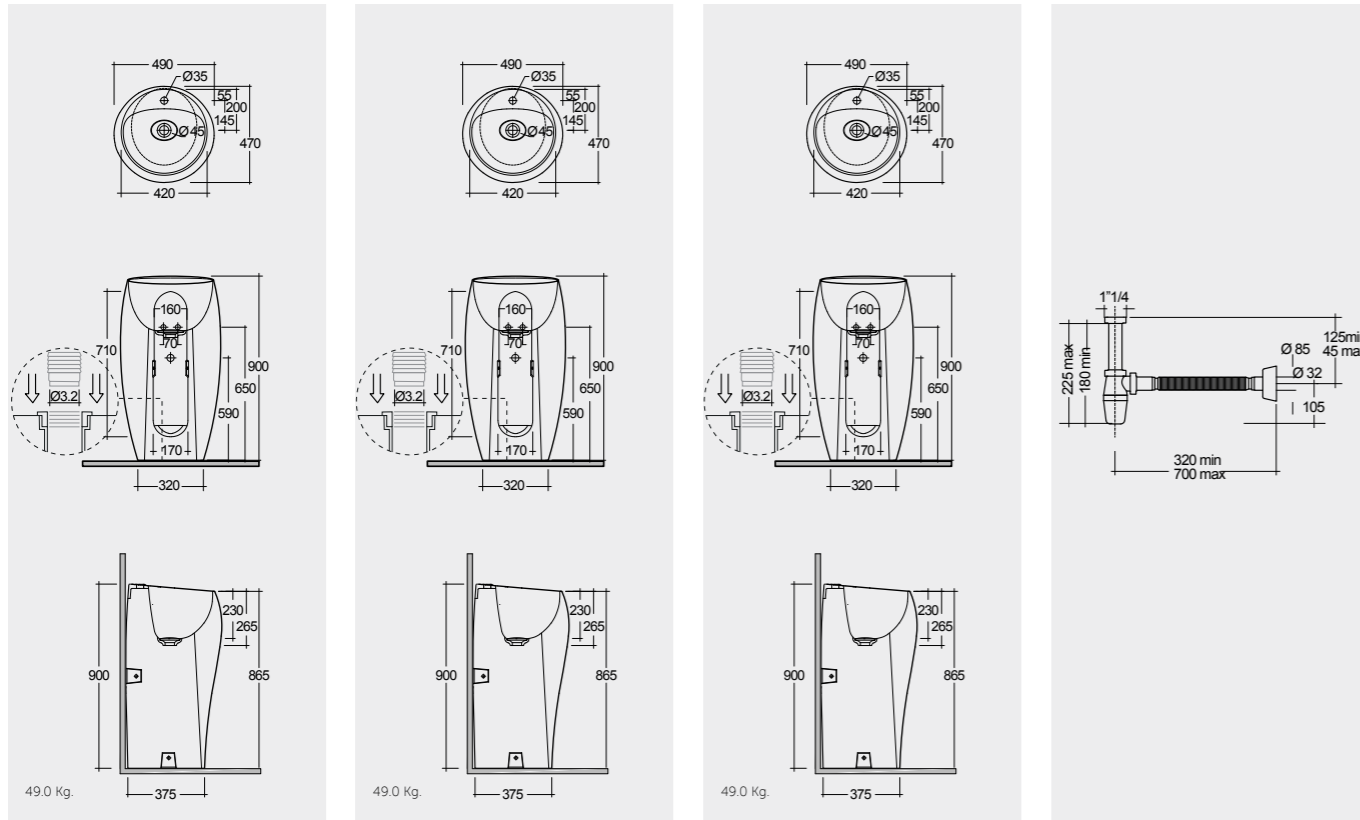

Measurements

Notes

All dimensions in mm tolerance $\pm 5\%$ for below 200mm and $\pm 3\%$ for above 200mm