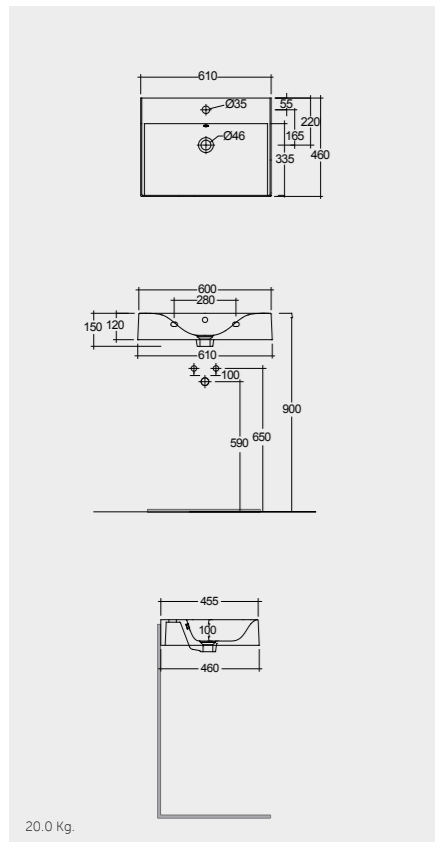

Models

61 x 46 CM
DESWB06101AWHA
No tap holes DESWB06100AWHA

81 x 46 CM
DESWB08101AWHA
No tap holes DESWB08100AWHA

101 x 46 CM
DESWB10101AWHA
No tap holes DESWB10100AWHA

Measurements

Notes

All dimensions in mm tolerance $\pm 5\%$ for below 200mm
and $\pm 3\%$ for above 200mm