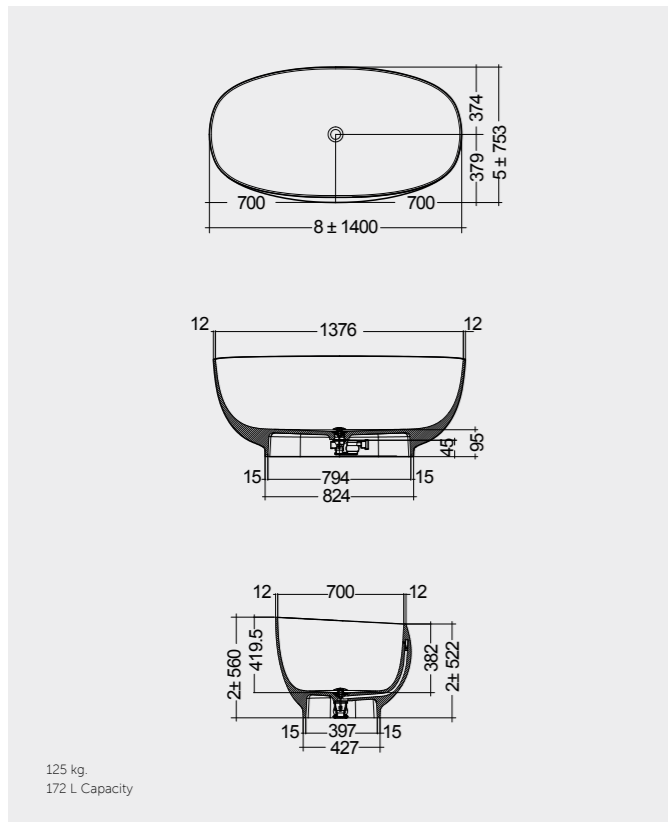

Measurements

500