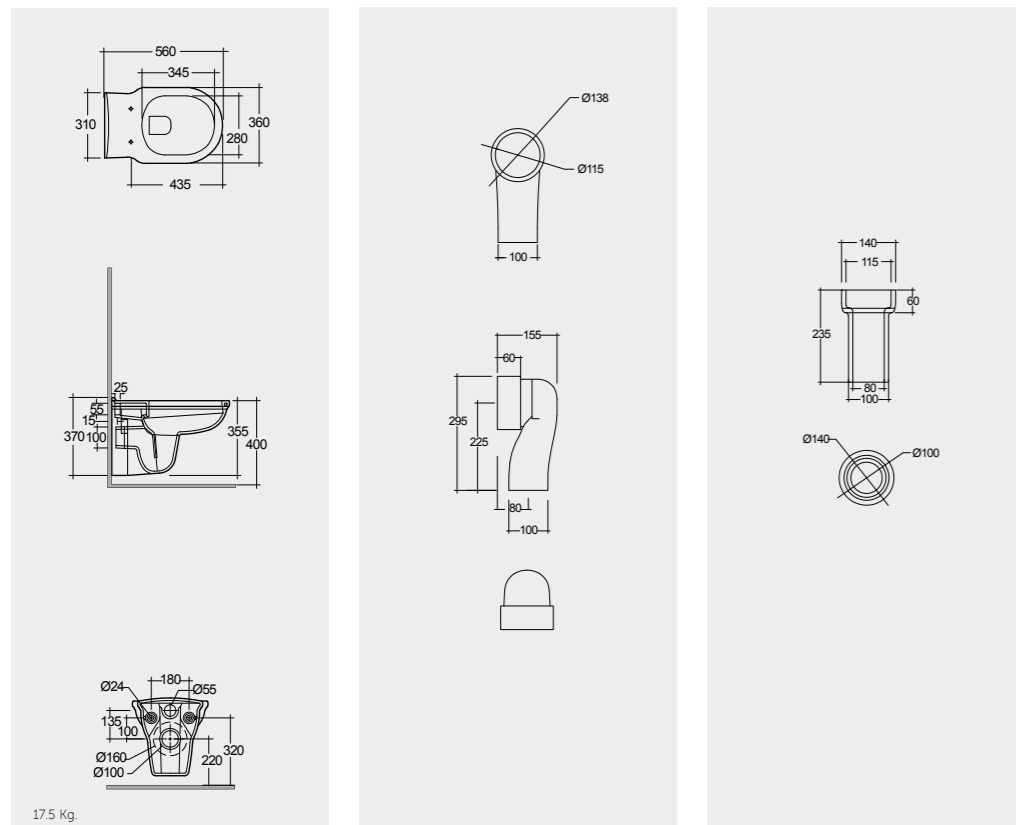

Models

Rimless

56 CM
WT20AWHA

CERAMIC TRAP
WTCERS201AWHA
WTDR4500AWHA

CERAMIC TRAP
WTCERP202AWHA
WTDR4500AWHA

Measurements

- Lacquered Polyester RAK-Washington
WTSC3901503
- ABS RAK-Washington
JM05DSCQRAWHA
- Urea RAK-Compact
YFG173A