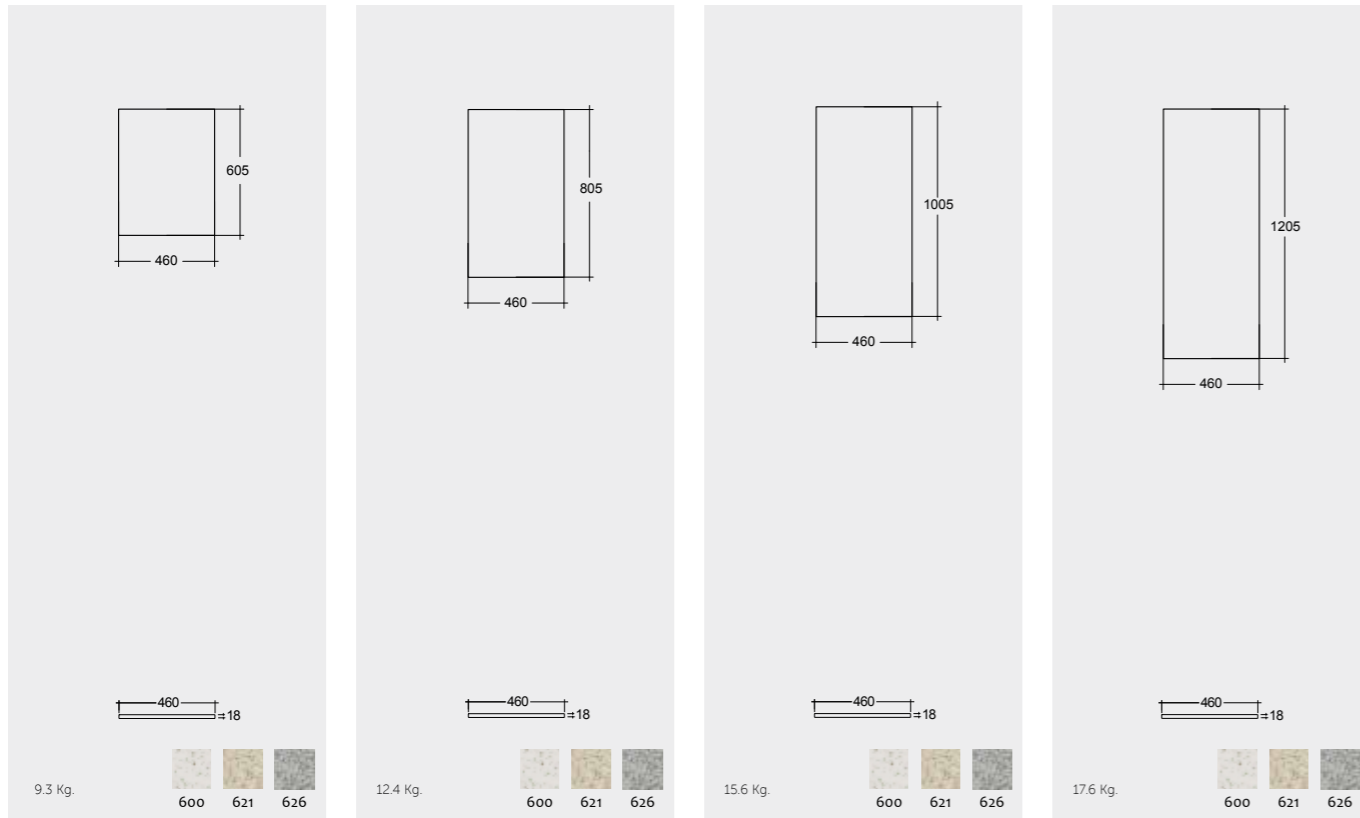

RAK-PLANO SURFACES IN RAKSOLID (MICA)

Measurements

Measurements

Notes

All dimensions in mm tolerance $\pm 5\%$ for below 200mm and $\pm 3\%$ for above 200mm