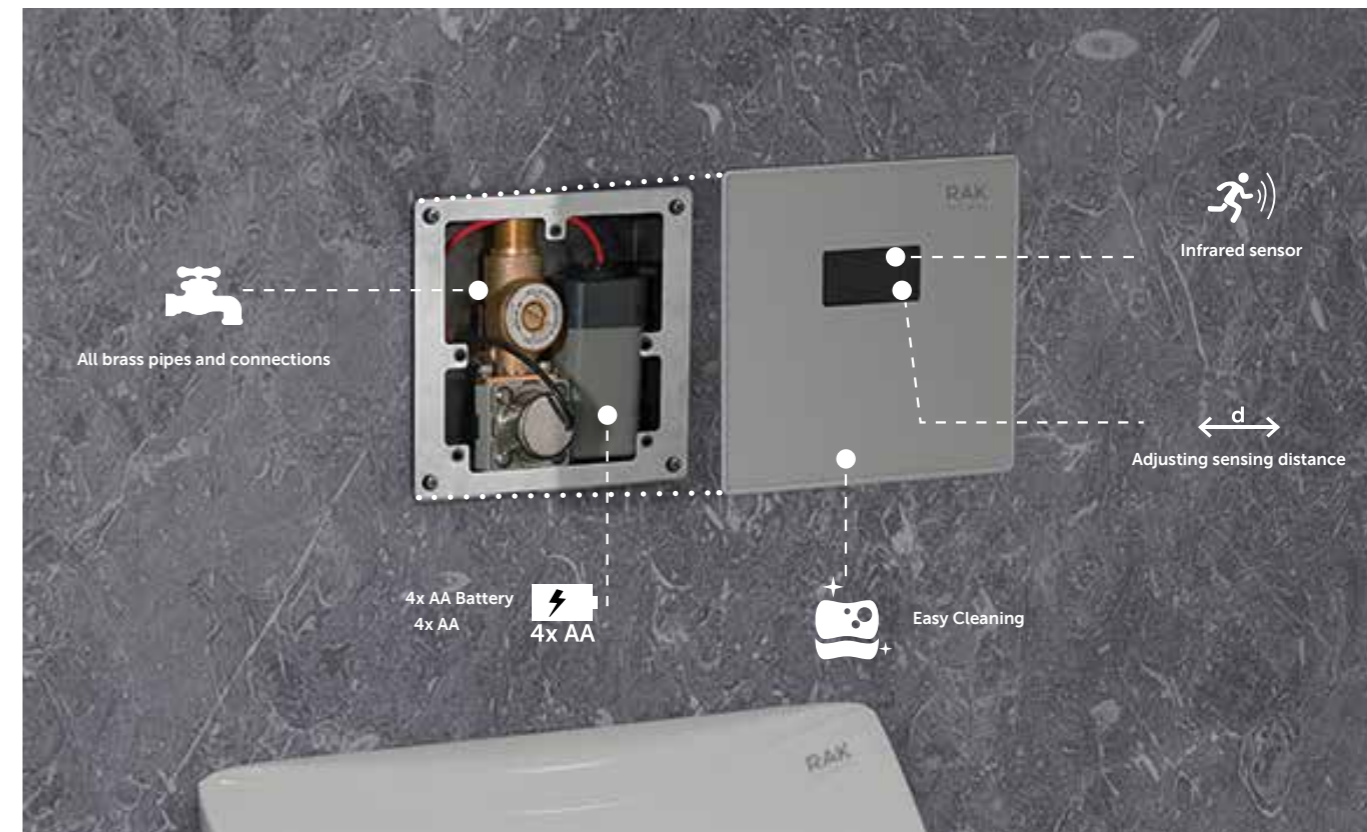

RAK-ECOFIX / URINAL FLUSH SENSORS

FS10RAK

FS10RAK10

Measurements