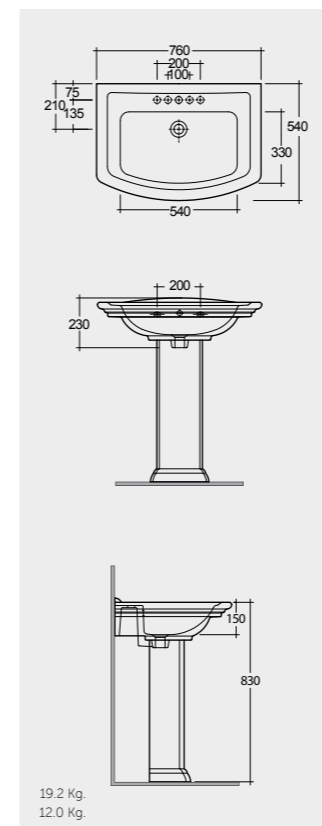

46 CM
WT0701AWHA
WT02AWHA

Measurements

Colours available

Colours shown here are as close to actual sanitaryware as printing process will allow

Models

70 CM
WT03AWHA
WT10AWHA

Back Open
With Push Button

70 CM
WT11AWHA
WT10AWHA