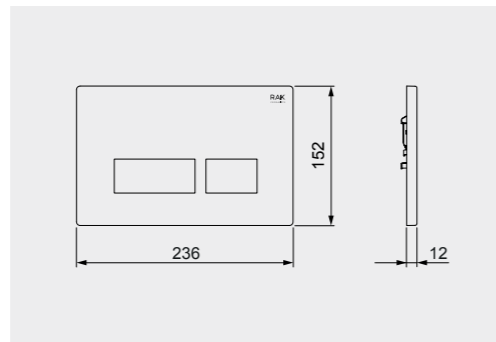

- White FSRAKPPL006
- Chrome FSRAKPPL007
- Matt Chrome FSRAKPPL008