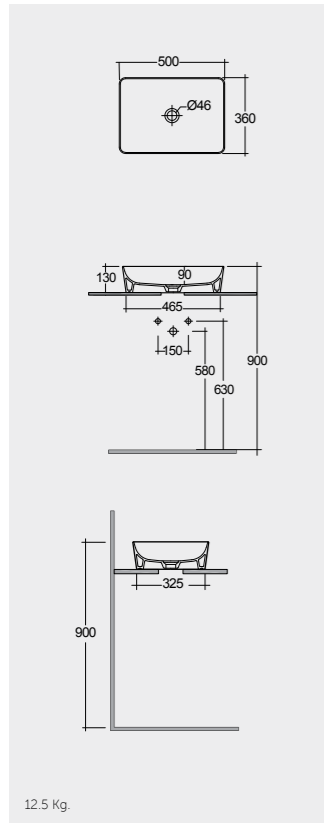

Measurements