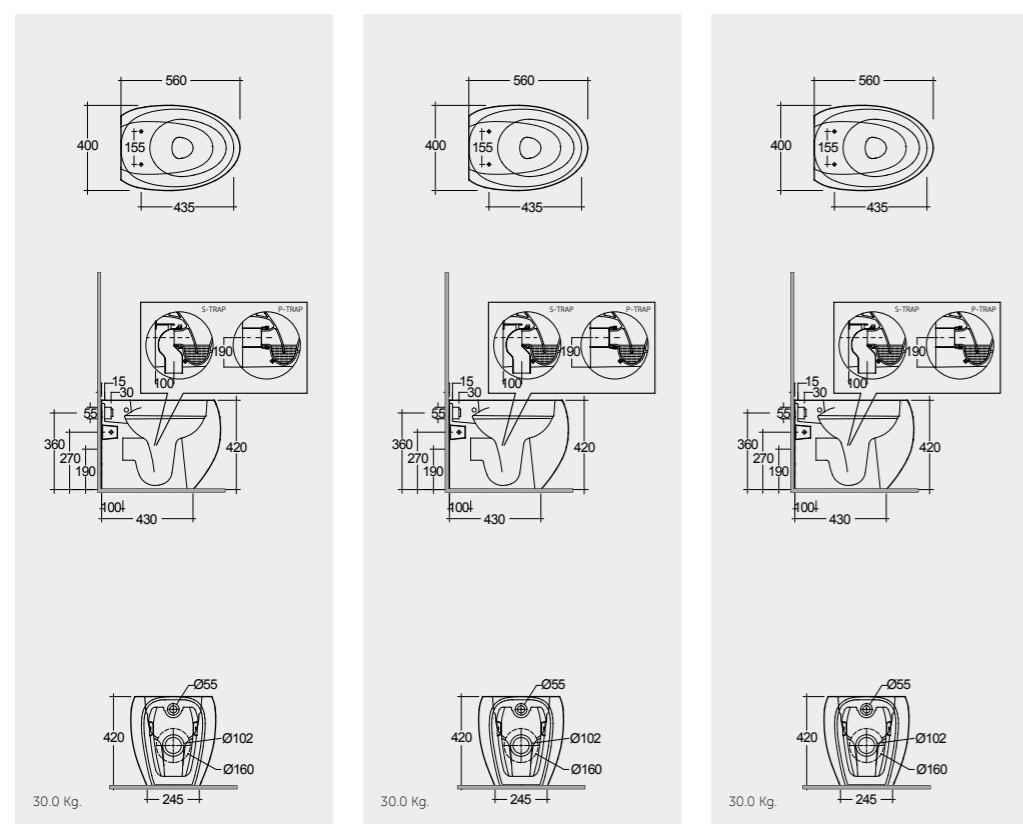

Measurements

Urea RAK-Cloud CLOSC3901WH
Urea RAK-Cloud CLOSC3901500
Urea RAK-Cloud CLOSC3901504

Compatible with 6/3L dual flushing, 4,5/3L dual flushing, in accordance with en997 - type 1.