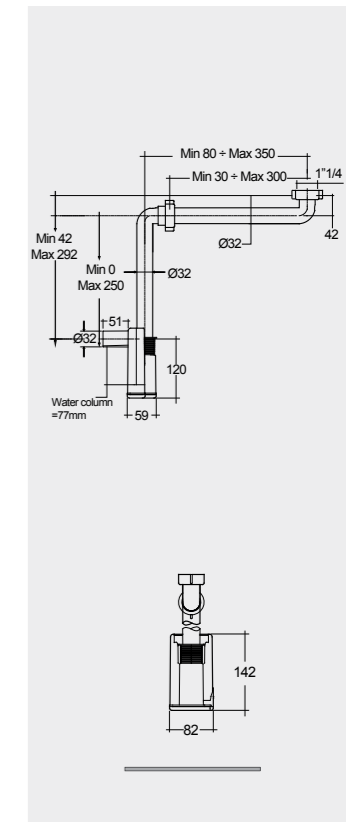

Measurements

Colours available

Colours shown here are as close to actual sanitaryware as printing process will allow