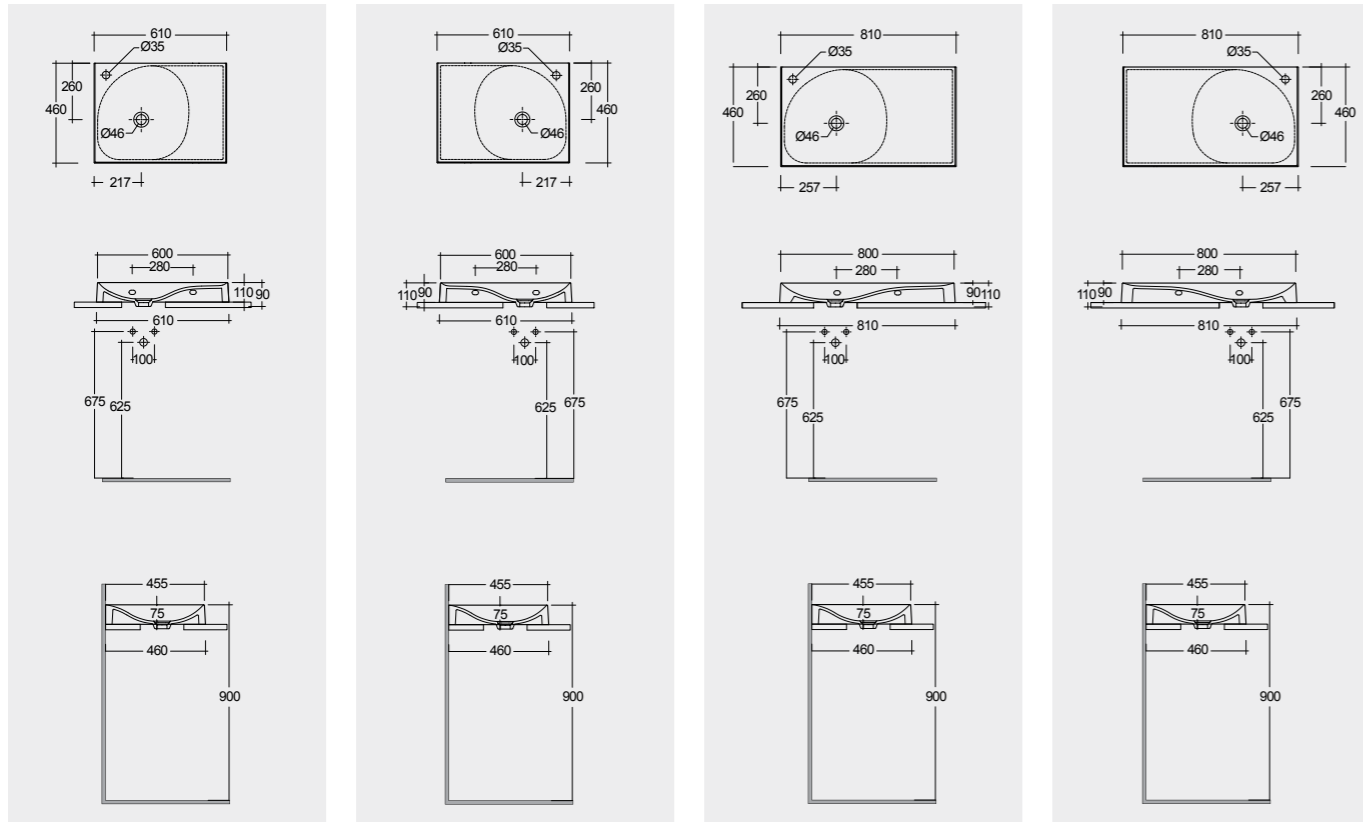

Drain Not Included

Drain Not Included

Drain Not Included

Drain Not Included

Measurements

Models

100 CM Right Ledge
REMWB110101AWHA
 100 CM Left Ledge
REMWB210101AWHA
 120 CM Right Ledge
REMWB112101AWHA
 120 CM Left Ledge
REMWB212101AWHA