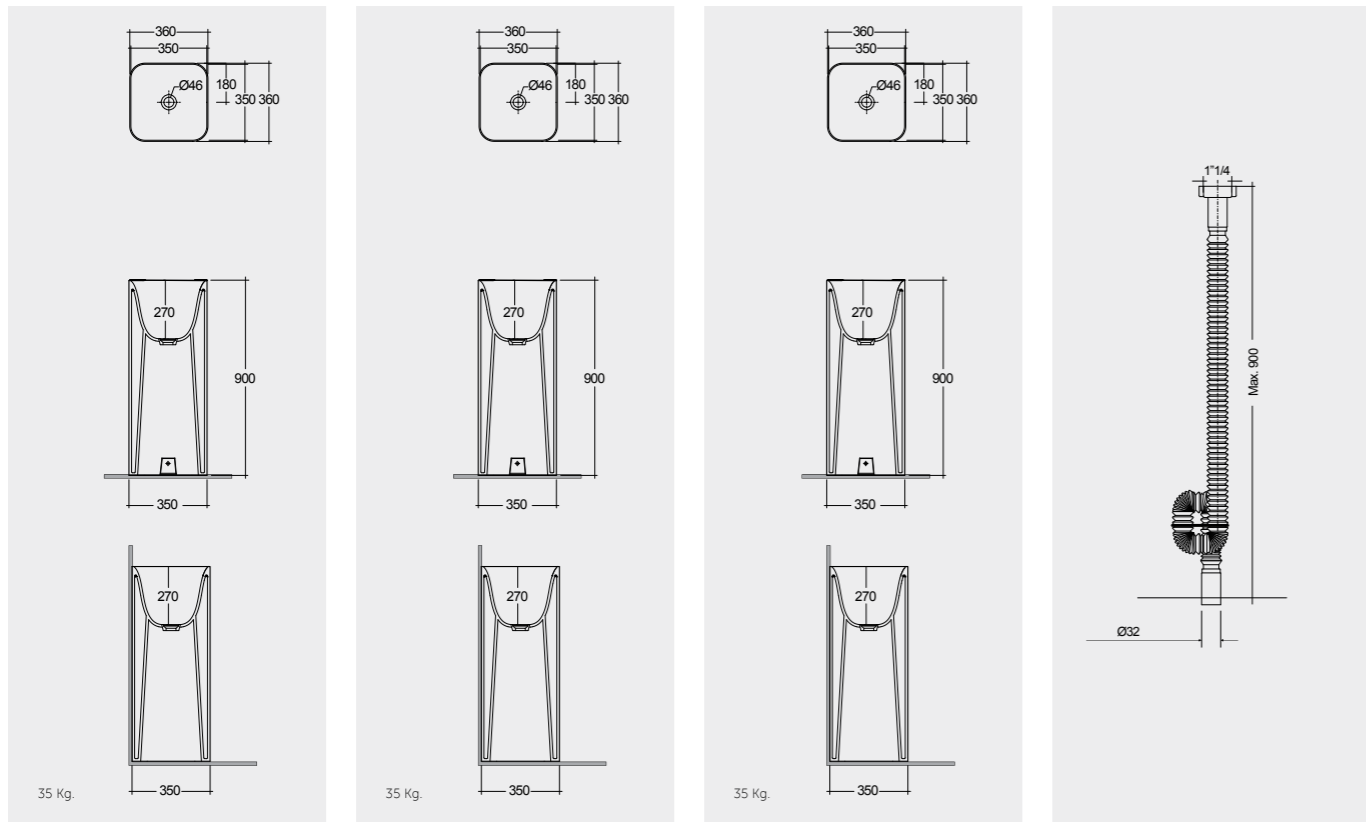

Measurements