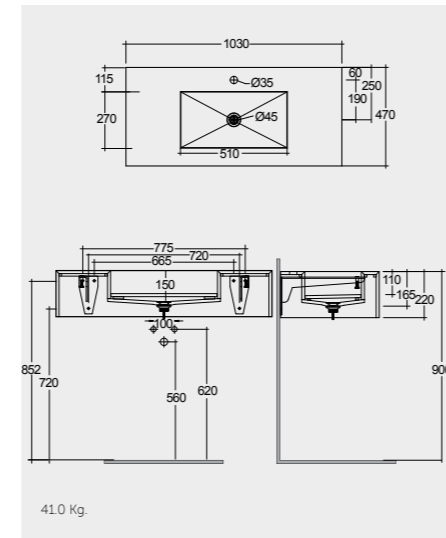

- 100 CARRARA (LAPPATO)
- 101 MACAUBAS (NATURAL)
- 102 TRAVERTINO IVORY (LAPPATO)
- 103 SURFACE XL COOL GREY (NATURAL)
- 104 BEHIND GREY (NATURAL)
- 105 UNI DARK BLACK (NATURAL)

- 100 CARRARA (LAPPATO)
- 101 MACAUBAS (NATURAL)
- 102 TRAVERTINO IVORY (LAPPATO)
- 103 SURFACE XL COOL GREY (NATURAL)
- 104 BEHIND GREY (NATURAL)
- 105 UNI DARK BLACK (NATURAL)

- 100 CARRARA (LAPPATO)
- 101 MACAUBAS (NATURAL)
- 102 TRAVERTINO IVORY (LAPPATO)
- 103 SURFACE XL COOL GREY (NATURAL)
- 104 BEHIND GREY (NATURAL)
- 105 UNI DARK BLACK (NATURAL)

- 100 CARRARA (LAPPATO)
- 101 MACAUBAS (NATURAL)
- 102 TRAVERTINO IVORY (LAPPATO)
- 103 SURFACE XL COOL GREY (NATURAL)
- 104 BEHIND GREY (NATURAL)
- 105 UNI DARK BLACK (NATURAL)