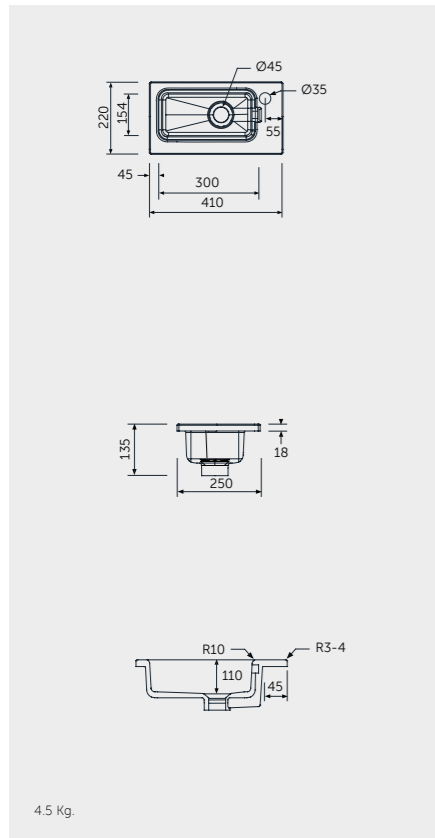

WASH BASINS FOR FURNITURE

DROP IN WASH BASINS

41 x 22CM
JOYWB4106AWHA

61 x 46CM
JOYDI06101WH

81 x 46CM
JOYDI08101WH

Measurements

Notes

All dimensions in mm tolerance $\pm 5\%$ for below 200mm
and $\pm 3\%$ for above 200mm