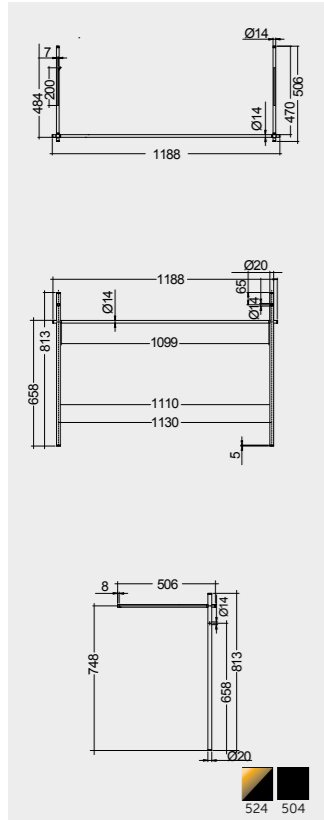

Measurements

Colours available

Colours shown here are as close to actual sanitaryware as printing process will allow