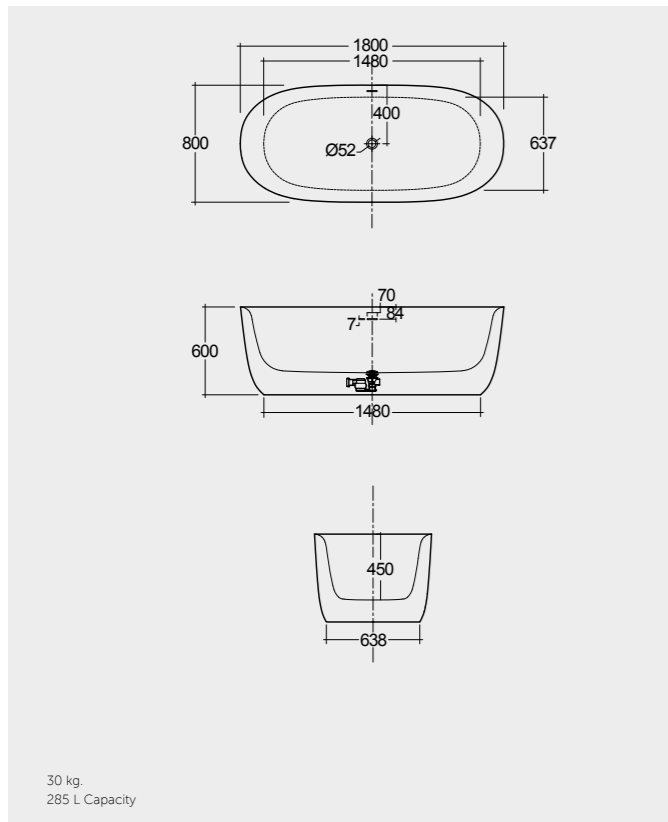

RAK-CONTOUR

Models

180x80 CM (oval)
CONBT118080AWHA

Drain & Metal Feet Included

180x80 CM (round)
CONBT218080AWHA

Drain & Metal Feet Included

Measurements

Notes