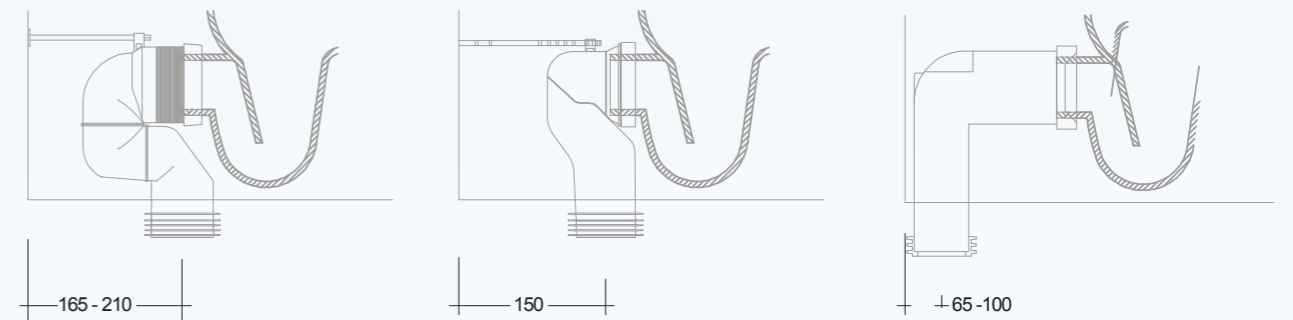

Compatible with 6/3L dual flushing, 4,5/3L dual flushing, in accordance with en997 - type 1.

SHIFTED OUTLET RANGE FOR DESWC1347AWHA

MX90A

MX904K

MX90B

Models

52 CM
DESBD2015AWHA

Hidden Fixations
Comfort Height 42 CM