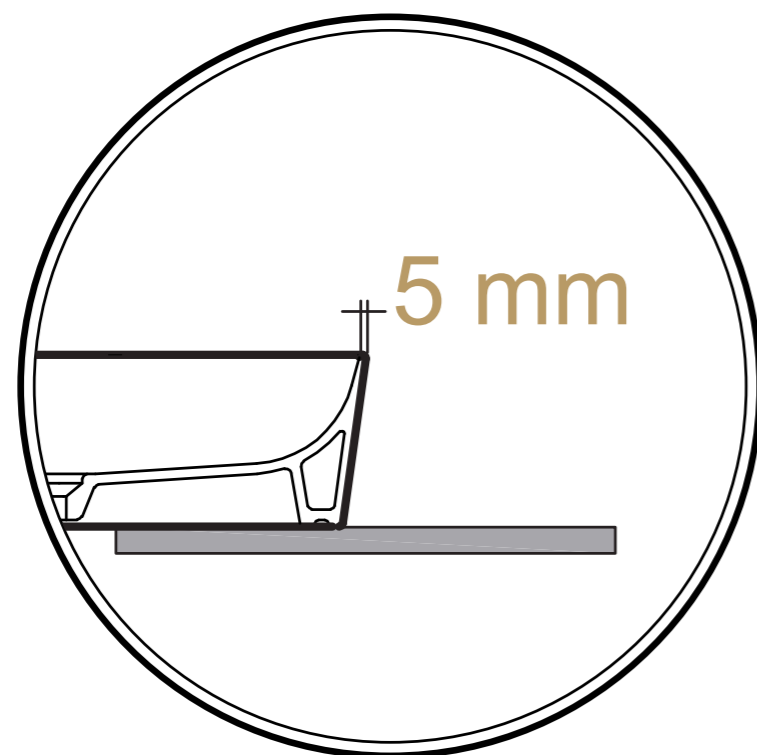

RAK-BATU/ COLOURS AND FINISHES

SLIM EDGES, HIGH RESISTANCE

RAK-Batu washbasins are characterized by simple lines and by the new 5mm slim edges that give the whole range a minimal look and at the same time a very high resistance. A perfect synthesis of design and functionality.