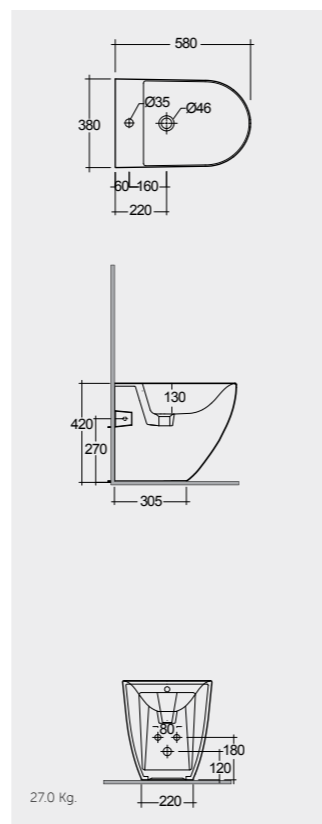

52 CM
DESBD2019AWHA

Hidden Fixations
Comfort Height 45 CM

52 CM
DESBD2101AWHA

Hidden Fixations

58 CM
DESBD2017AWHA

Hidden Fixations
Comfort Height 42 CM

Measurements

Colours available