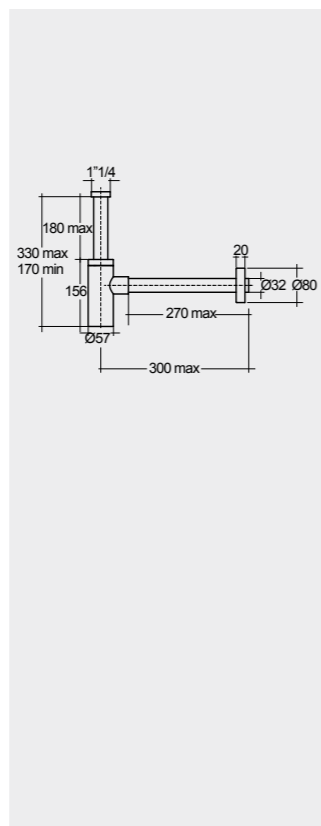

Measurements

Colours available

Colours shown here are as close to actual sanitaryware as printing process will allow