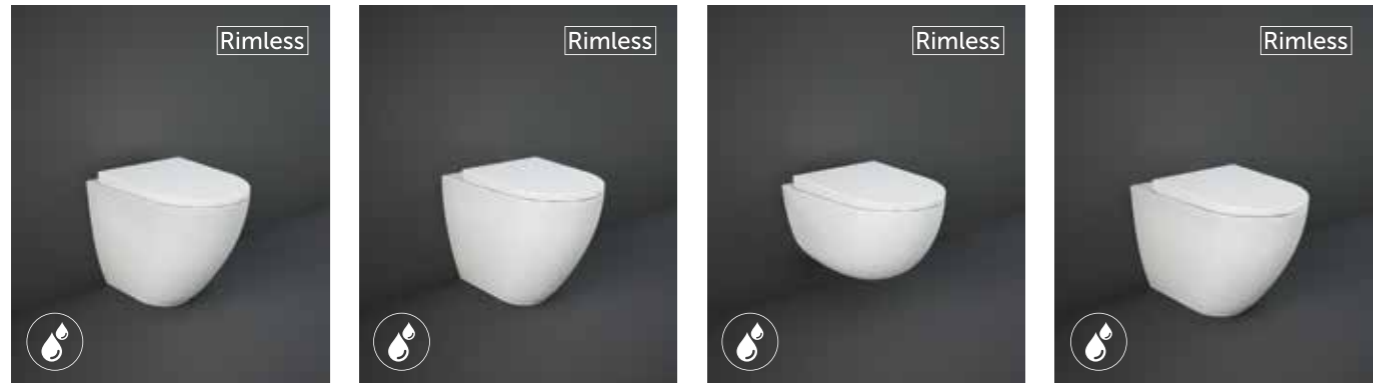

64 CM
DESWC1146AWHA
Bottom Inlet: SENWT1800AWHA
Side Inlet: SENWT1801AWHA

Hidden Fixations
Comfort Height 42 CM

66 CM
DESWC1045AWHA
Bottom Inlet: SENWT1800AWHA
Side Inlet: SENWT1802AWHA

Back Open
Comfort Height 42 CM

68 CM
DESWC1145AWHA
Bottom Inlet: SENWT1800AWHA
Side Inlet: SENWT1802AWHA

Back Open
Comfort Height 42 CM

Urea RAK-Des
DESSC3901WH

Urea RAK-Des
DESSC3901WH

Urea RAK-Des
DESSC3901WH

Models

52 CM DESWC1346AWHA
52 CM DESWC1361AWHA
52 CM DESWC1446AWHA
58 CM DESWC1347AWHA

Hidden Fixations
Comfort Height 42 CM

Hidden Fixations
Comfort Height 45 CM

Hidden Fixations
Comfort Height 42 CM

Hidden Fixations
Comfort Height 42 CM
Shifted Outlet (Traslato)

Measurements

Urea RAK-Des DESSC3901WH
Urea RAK-Des DESSC3901WH
Urea RAK-Des DESSC3901WH
Urea RAK-Des DESSC3901WH