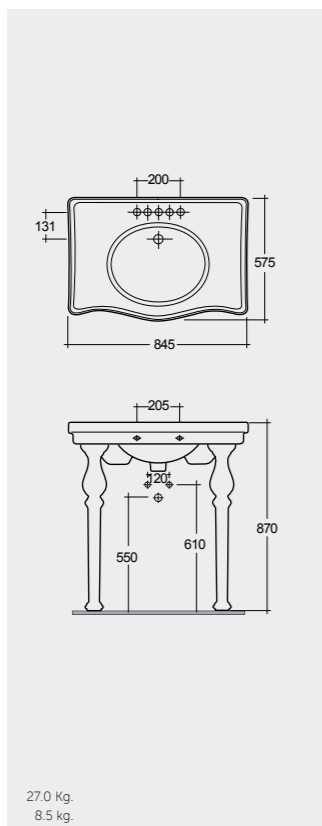

Measurements

Colours available

Colours shown here are as close to actual sanitaryware as printing process will allow