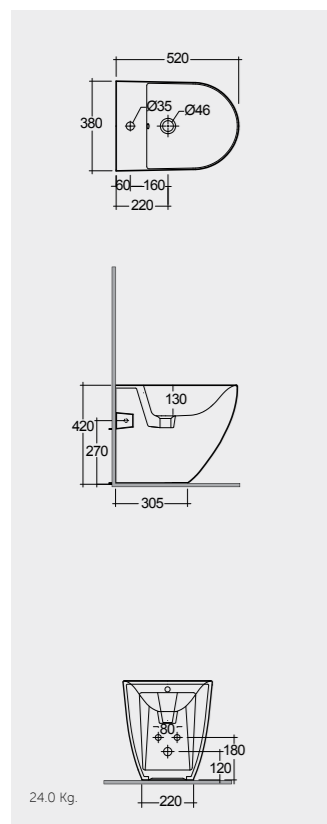

52 CM
DESBD2019AWHA

Hidden Fixations
Comfort Height 45 CM

52 CM
DESBD2101AWHA

Hidden Fixations

58 CM
DESBD2017AWHA

Hidden Fixations
Comfort Height 42 CM

Measurements

Colours available