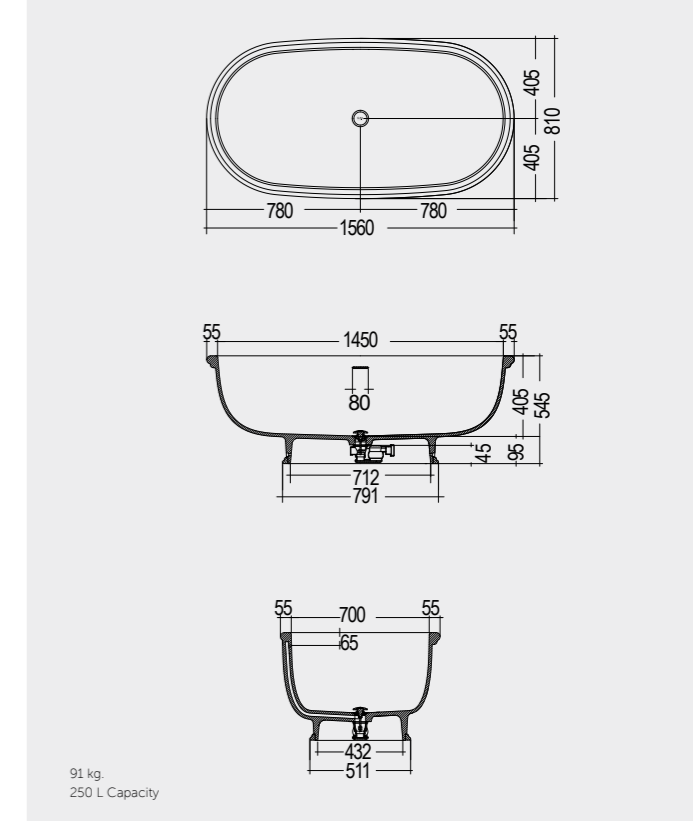

505 514 503 504

Notes

All dimensions in mm tolerance $\pm 5\%$ for below 200mm and $\pm 3\%$ for above 200mm