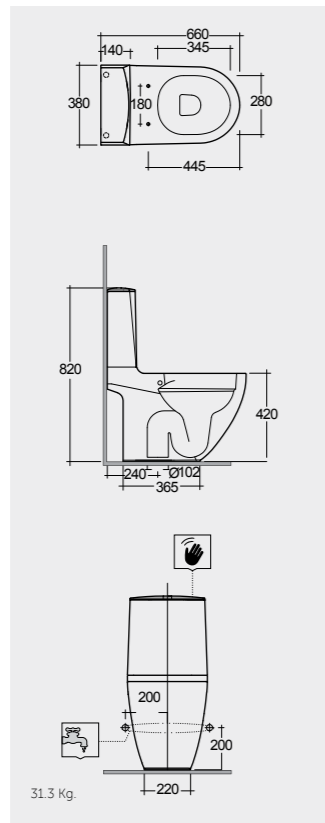

Urea RAK-Des
DESSC3901WH