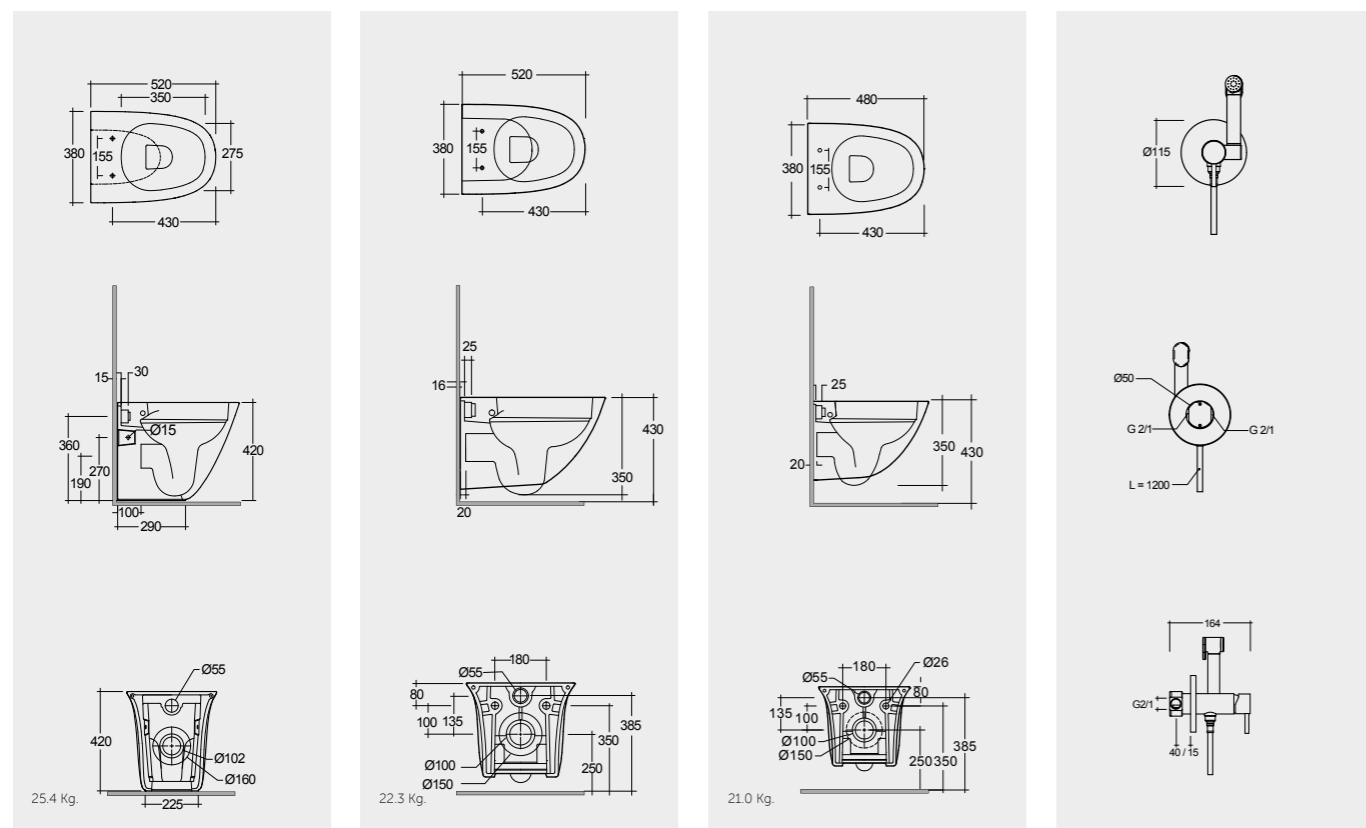

Measurements

Urea RAK-Sensation
SENSC3901WH

Urea RAK-Sensation
SENSC3901WH

Urea RAK-Sensation
SENSC3901WH

Notes

All dimensions in mm tolerance $\pm 5\%$ for below 200mm
and $\pm 3\%$ for above 200mm