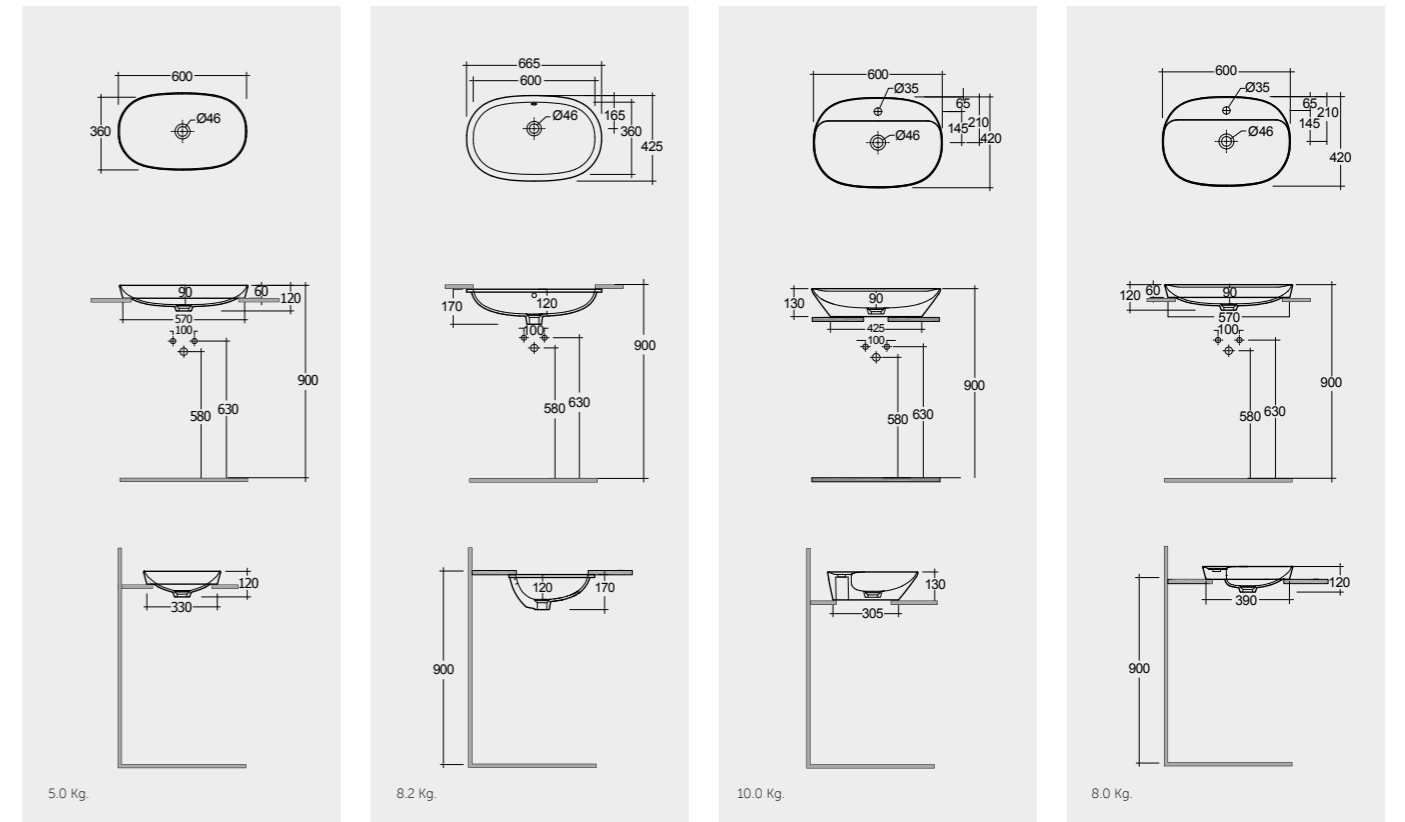

Models

60X36 CM
VARDI36000AWHA

60X36 CM
VARUC36000AWHA

60X42 CM
VARCT36001AWHA

60X42 CM
VARDI36001AWHA

With Overflow

Measurements

5.0 Kg.