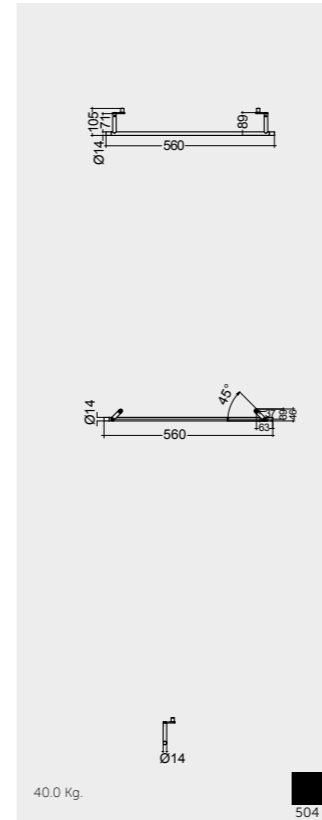

Measurements

Colours available

Colours shown here are as close to actual sanitaryware as printing process will allow