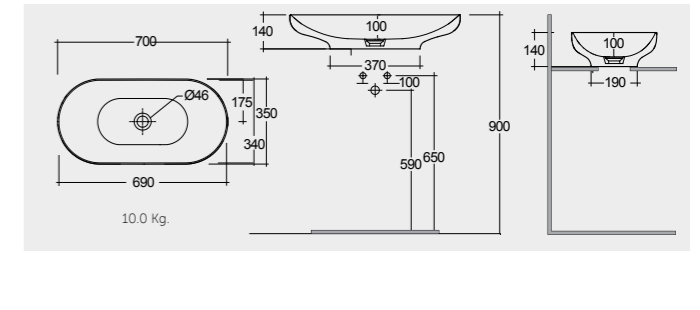

RAK-Cloud 58 CM

CLOCT6000504A Drain Not Included
Drain Cover: CLOAC4400504A

RAK-Des 70 CM

DESCT7000AWHA

COUNTER TOP WASH BASINS

RAK- Illusion 60 CM

ILLCT6000AWHA

RAK- Sensation 60 CM