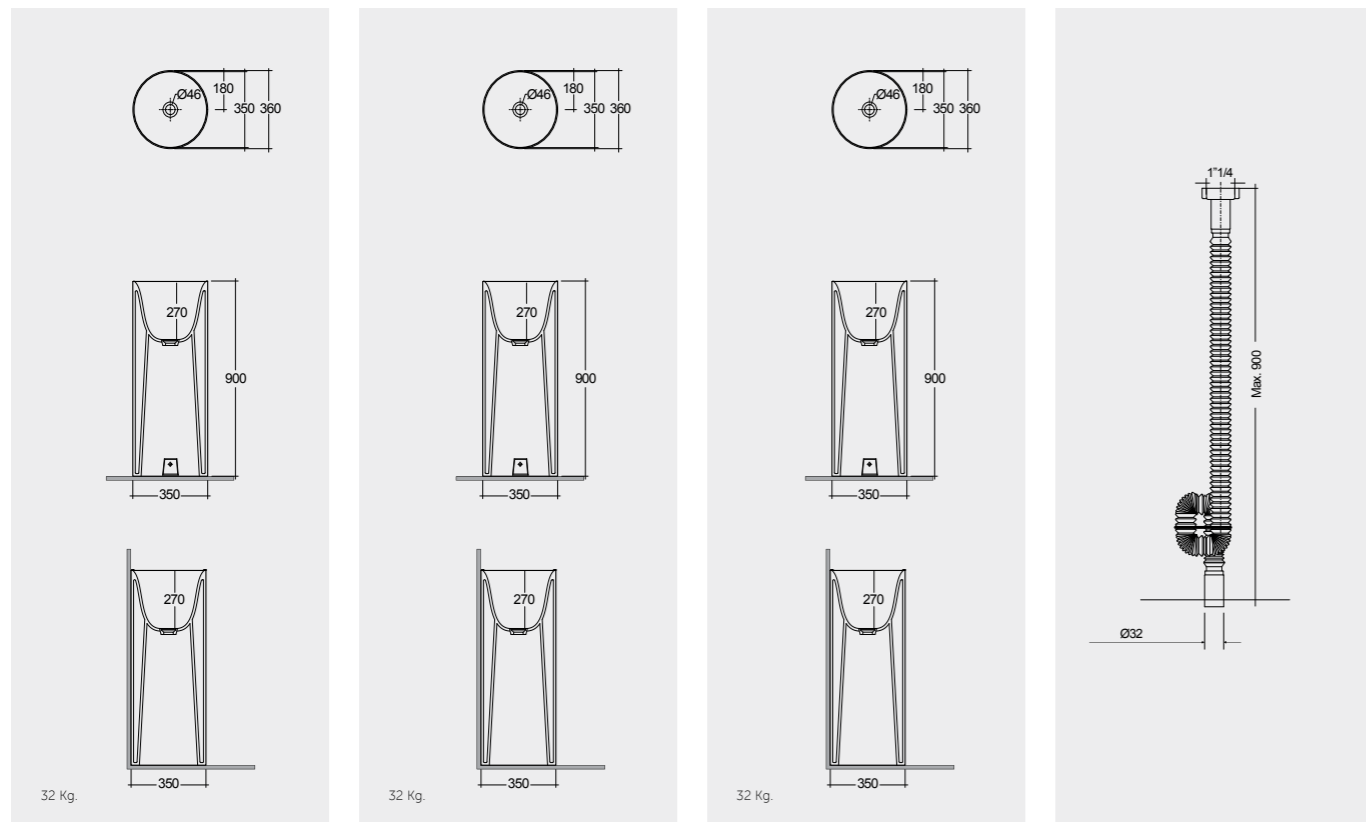

Measurements