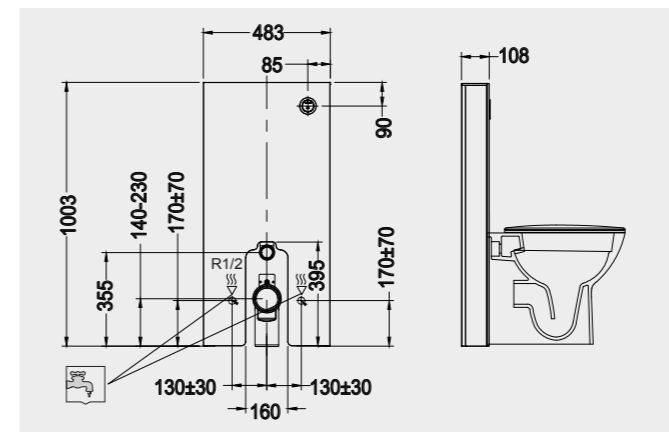

Measurements

Suitable (BTW) Models for Floor Standing Cabinet Cistern :

- RAK-Caroline - P trap
- RAK-Compact - P trap
- RAK-Florence - P trap
- RAK-Karla - P trap
- RAK-Metropolitan Deluxe - P trap
- RAK-Moon - P trap
- RAK-Morning - P trap
- RAK-Opulence - P trap
- RAK-One - P trap
- RAK-Orient - P trap
- RAK-Orient - P trap
- RAK-Resort - P trap
- RAK-Series 600 - P trap
- RAK-Summit - P trap
- RAK-Venice - P trap
- RAK-Venice - P trap