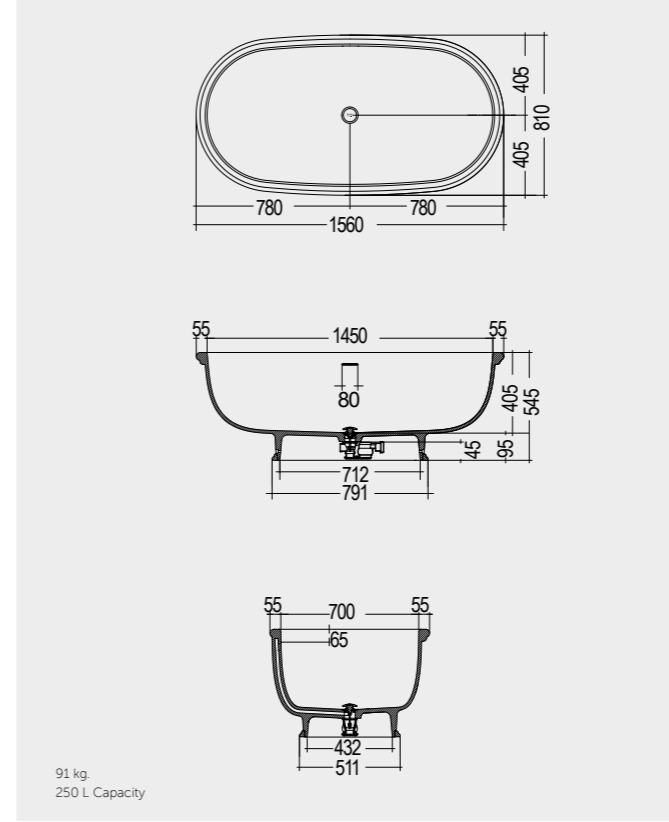

Measurements

500