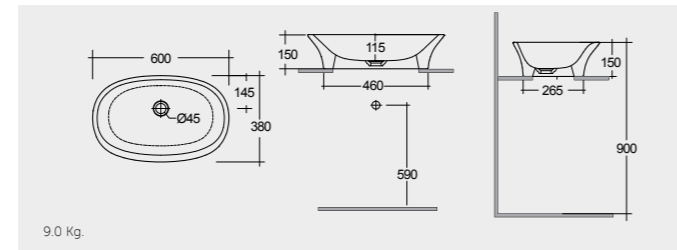

SENCT6000AWHA