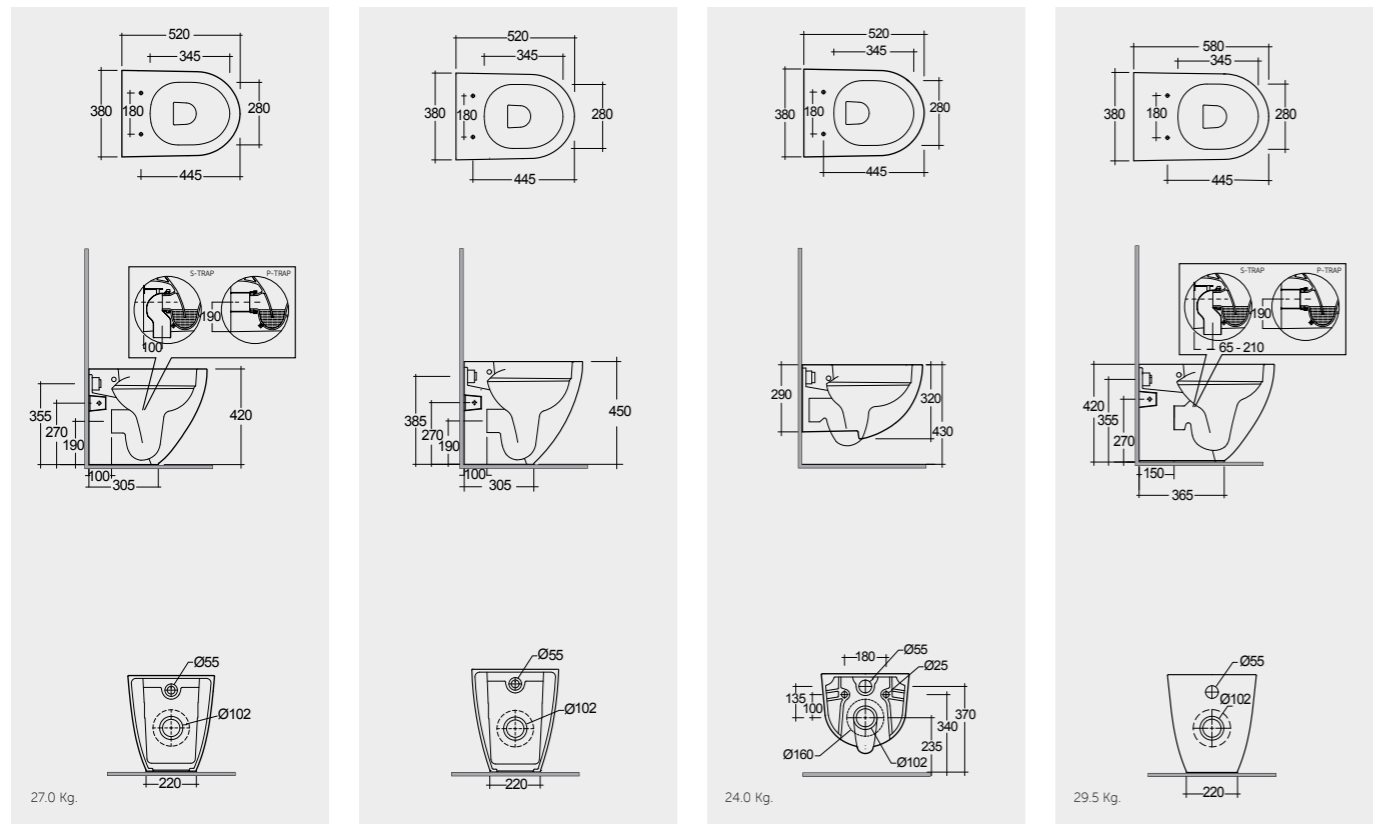

Measurements

Urea RAK-Des DESSC3901WH
Urea RAK-Des DESSC3901WH
Urea RAK-Des DESSC3901WH
Urea RAK-Des DESSC3901WH