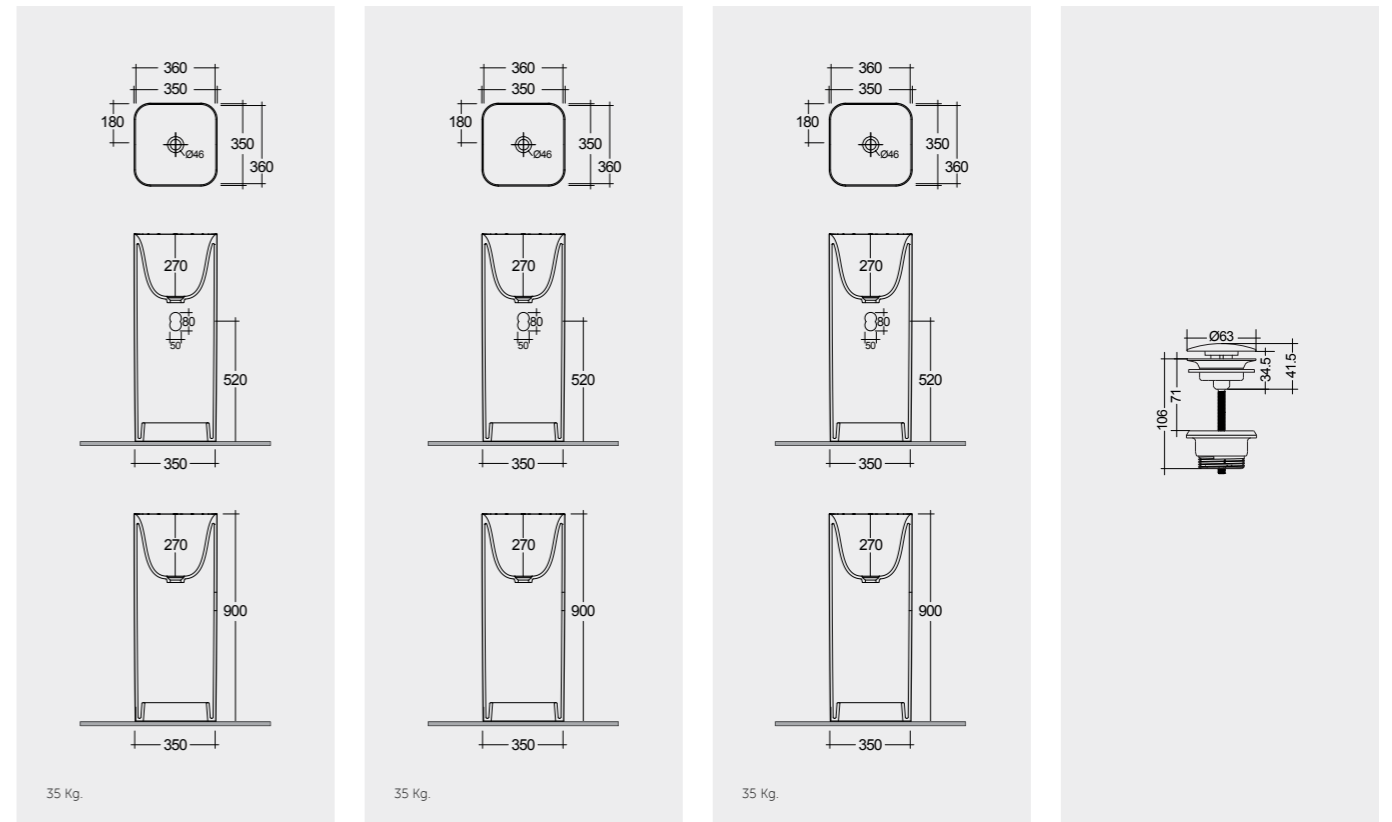

36 CM
PETFS23605504A

FREE-FLOW
CHROME : DUO002444

444 AWH 500 504

Wall Outlet

Wall Outlet

Wall Outlet

Measurements

Models