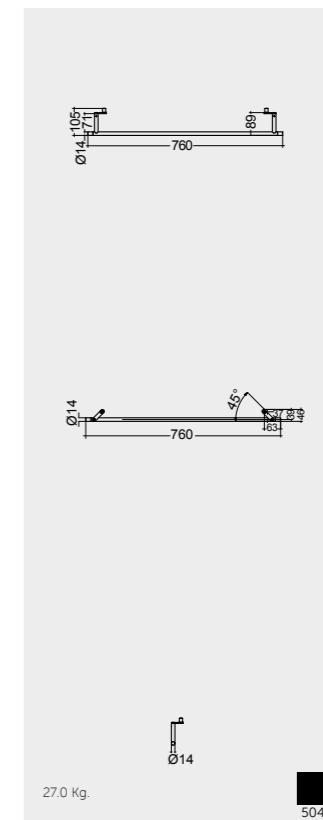

Measurements

Colours available

Colours shown here are as close to actual sanitaryware as printing process will allow