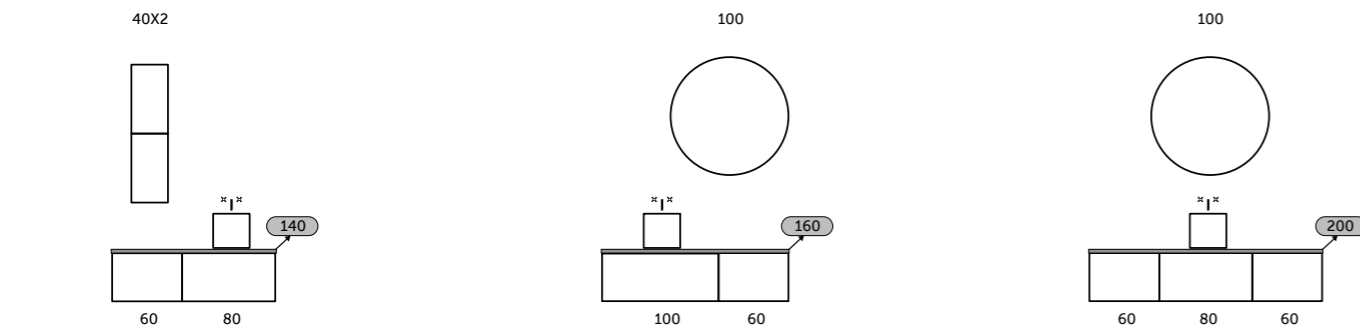

RAK-PLANO & TALL COUNTERTOP WB