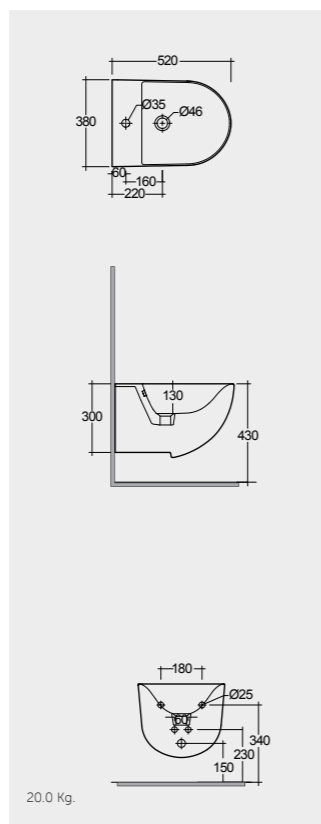

52 CM
DESBD2019AWHA

Hidden Fixations
Comfort Height 45 CM

52 CM
DESBD2101AWHA

Hidden Fixations

58 CM
DESBD2017AWHA

Hidden Fixations
Comfort Height 42 CM

Measurements

Colours available