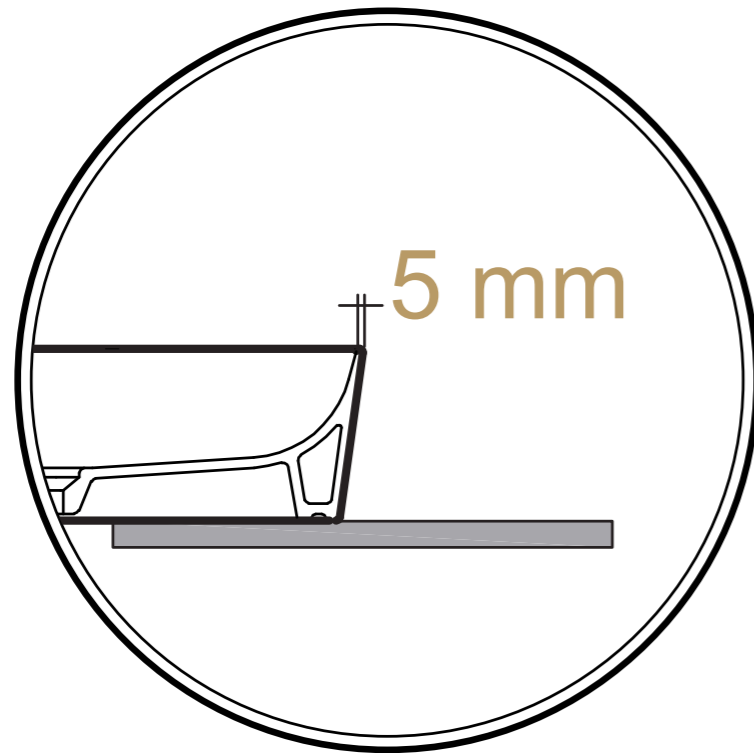

RAK CERAMICS | 2025

RAK
CERAMICS

CARBON CONCRETE
(631)

SLIM EDGES, HIGH RESISTANCE

RAK-Skin washbasins are characterized by simple lines and by the new 5mm slim edges that give the whole range a minimal look and at the same time a very high resistance. A perfect synthesis of design and functionality.