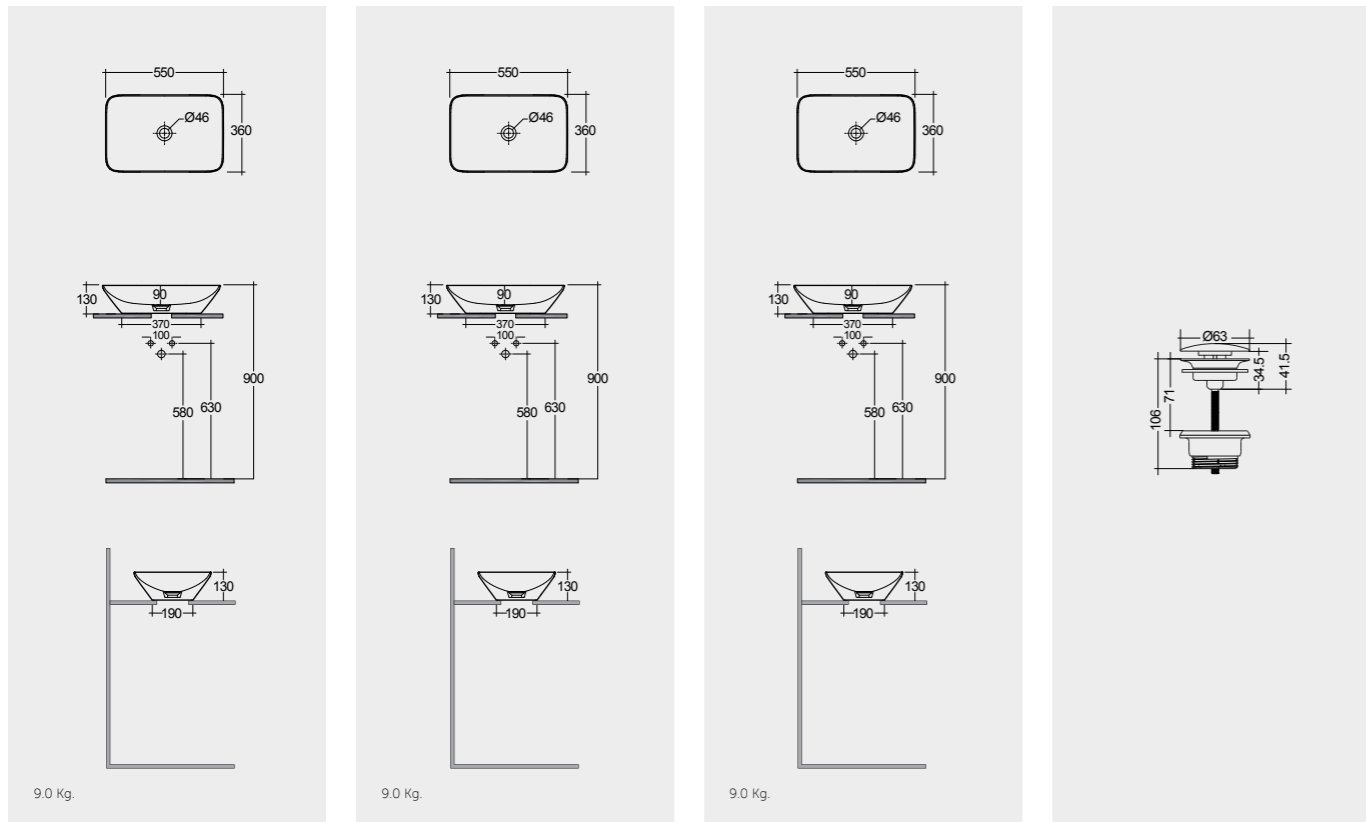

Measurements