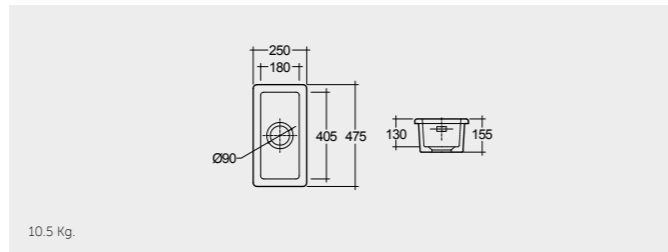

RAK-Tulip 59 CM

 OC84AWHA

RAK-Juliee

 OC105AWHA

External overflow optional

Colours available

Colours shown here are as close to actual sanitaryware as printing process will allow

**MATERIALS &
TECHNICAL
INFORMATION**