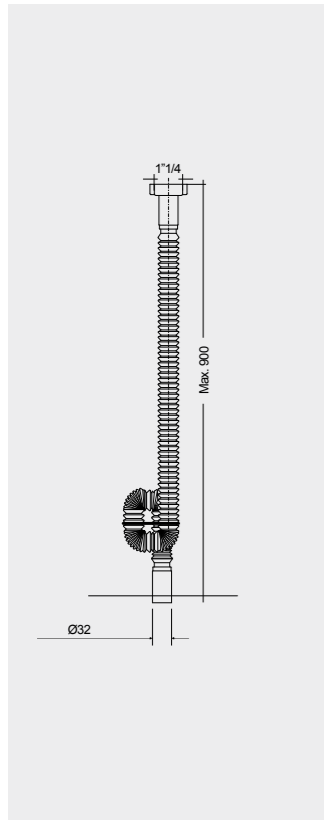

Measurements

Notes

All dimensions in mm tolerance $\pm 5\%$ for below 200mm
and $\pm 3\%$ for above 200mm