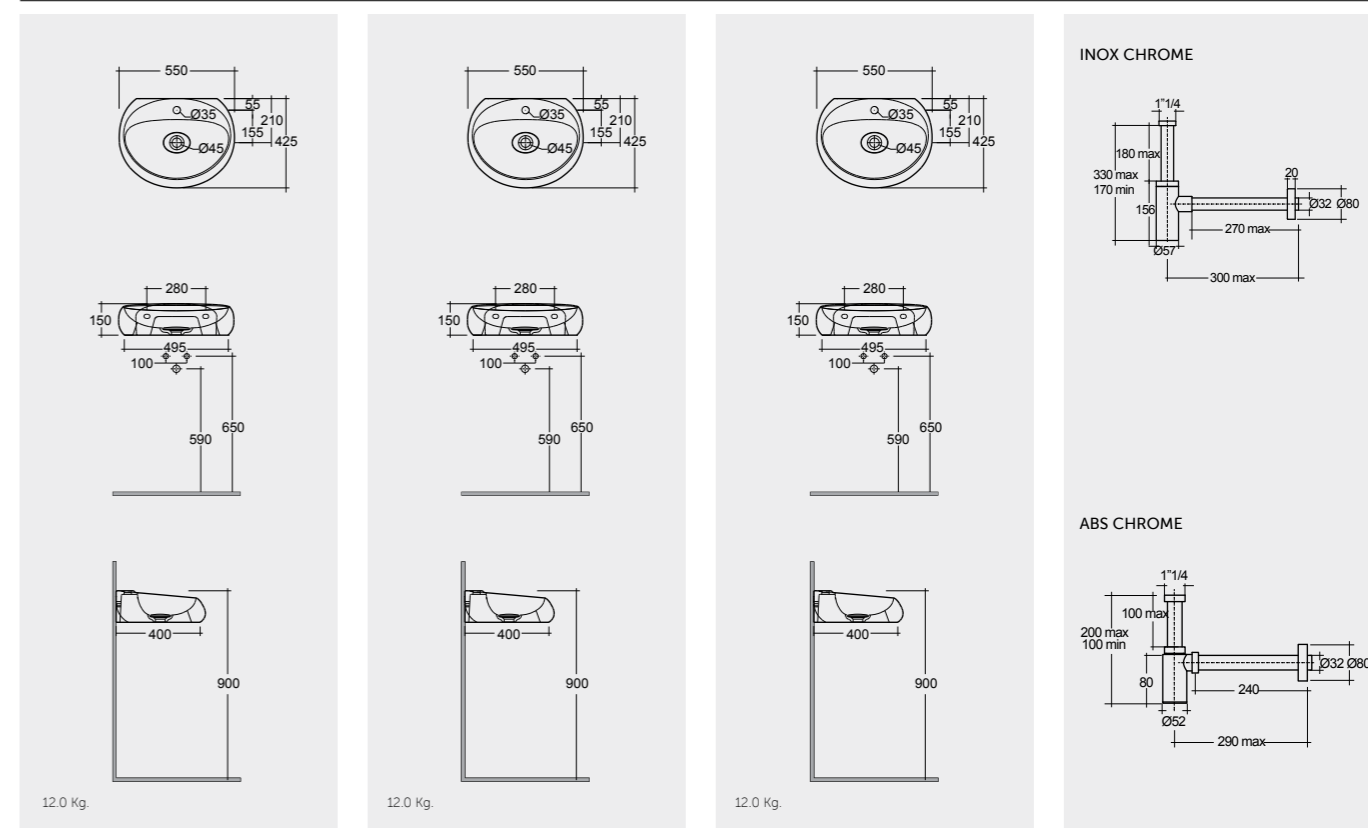

Measurements

Notes

All dimensions in mm tolerance $\pm 5\%$ for below 200mm and $\pm 3\%$ for above 200mm