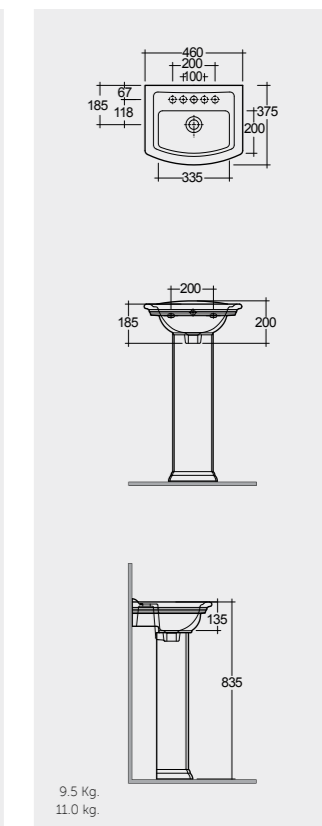

46 CM
WT0701AWHA
WT02AWHA

Measurements

Colours available

Colours shown here are as close to actual sanitaryware as printing process will allow

Models

70 CM
WT03AWHA
WT10AWHA

Back Open
With Push Button

70 CM
WT11AWHA
WT10AWHA