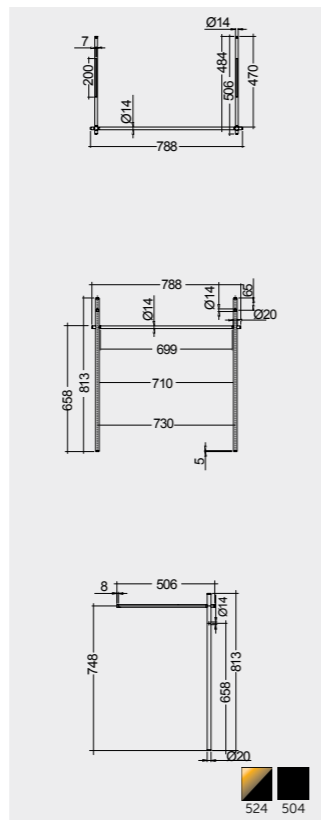

Measurements

Colours available

Colours shown here are as close to actual sanitaryware as printing process will allow