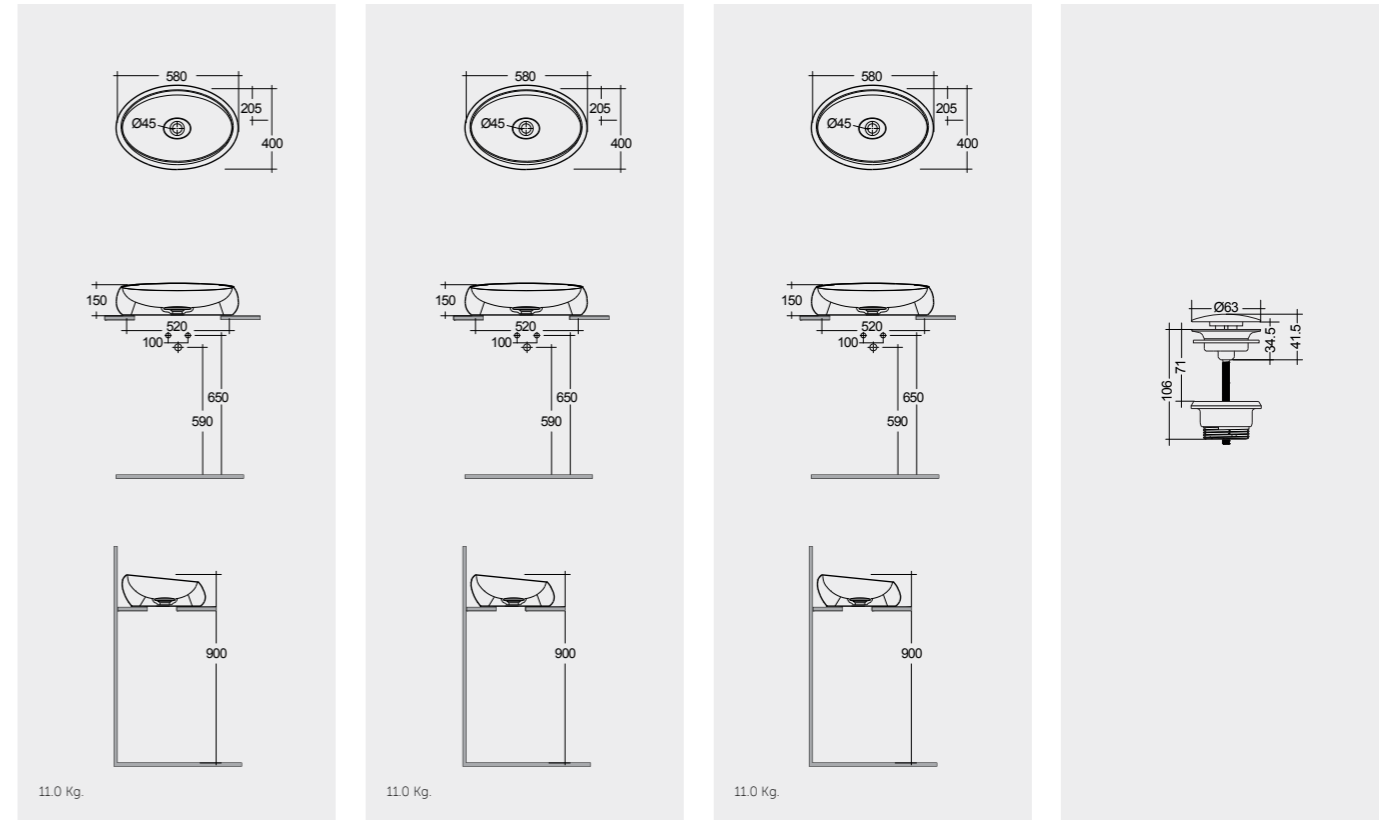

Measurements

Notes

All dimensions in mm tolerance $\pm 5\%$ for below 200mm and $\pm 3\%$ for above 200mm