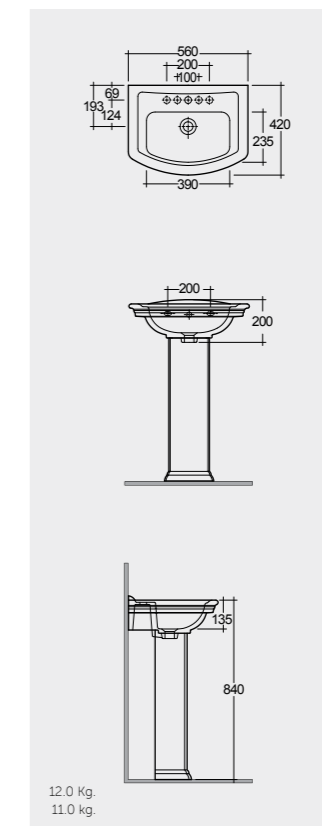

46 CM
WT0701AWHA
WT02AWHA

Measurements

Colours available

Colours shown here are as close to actual sanitaryware as printing process will allow

Models

70 CM
WT03AWHA
WT10AWHA

Back Open
With Push Button

70 CM
WT11AWHA
WT10AWHA