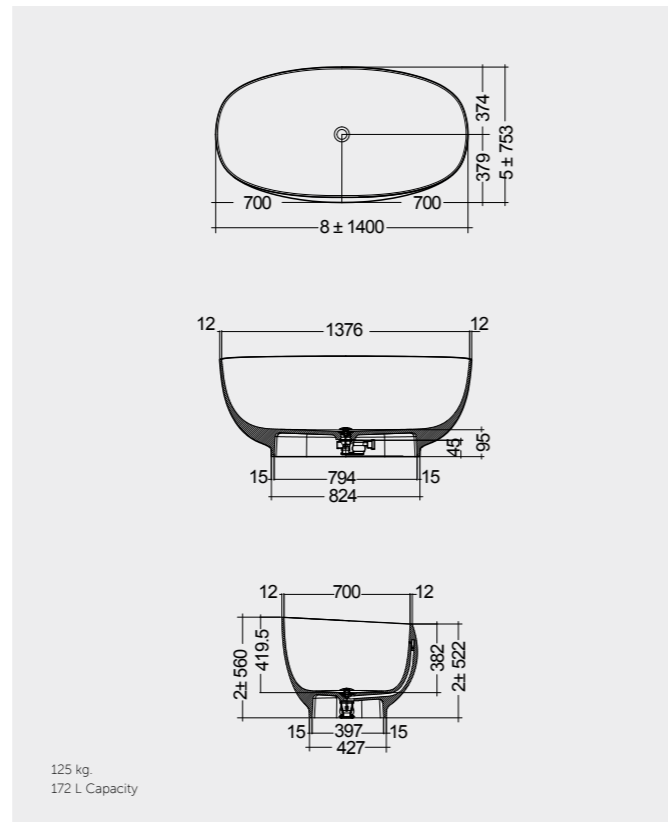

505 514 503 504

Notes

All dimensions in mm tolerance $\pm 5\%$ for below 200mm and $\pm 3\%$ for above 200mm