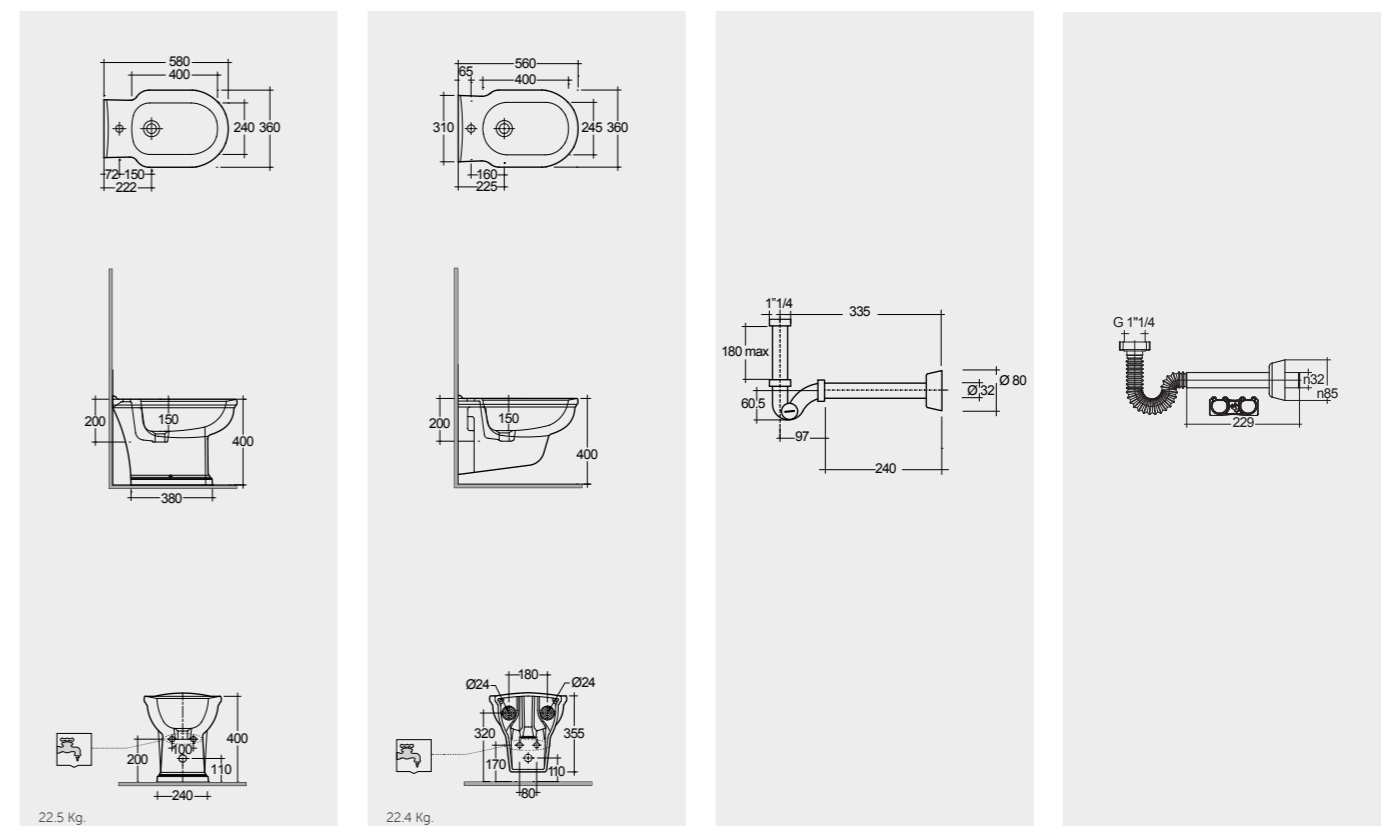

Measurements

Colours available

Colours shown here are as close to actual sanitaryware as printing process will allow