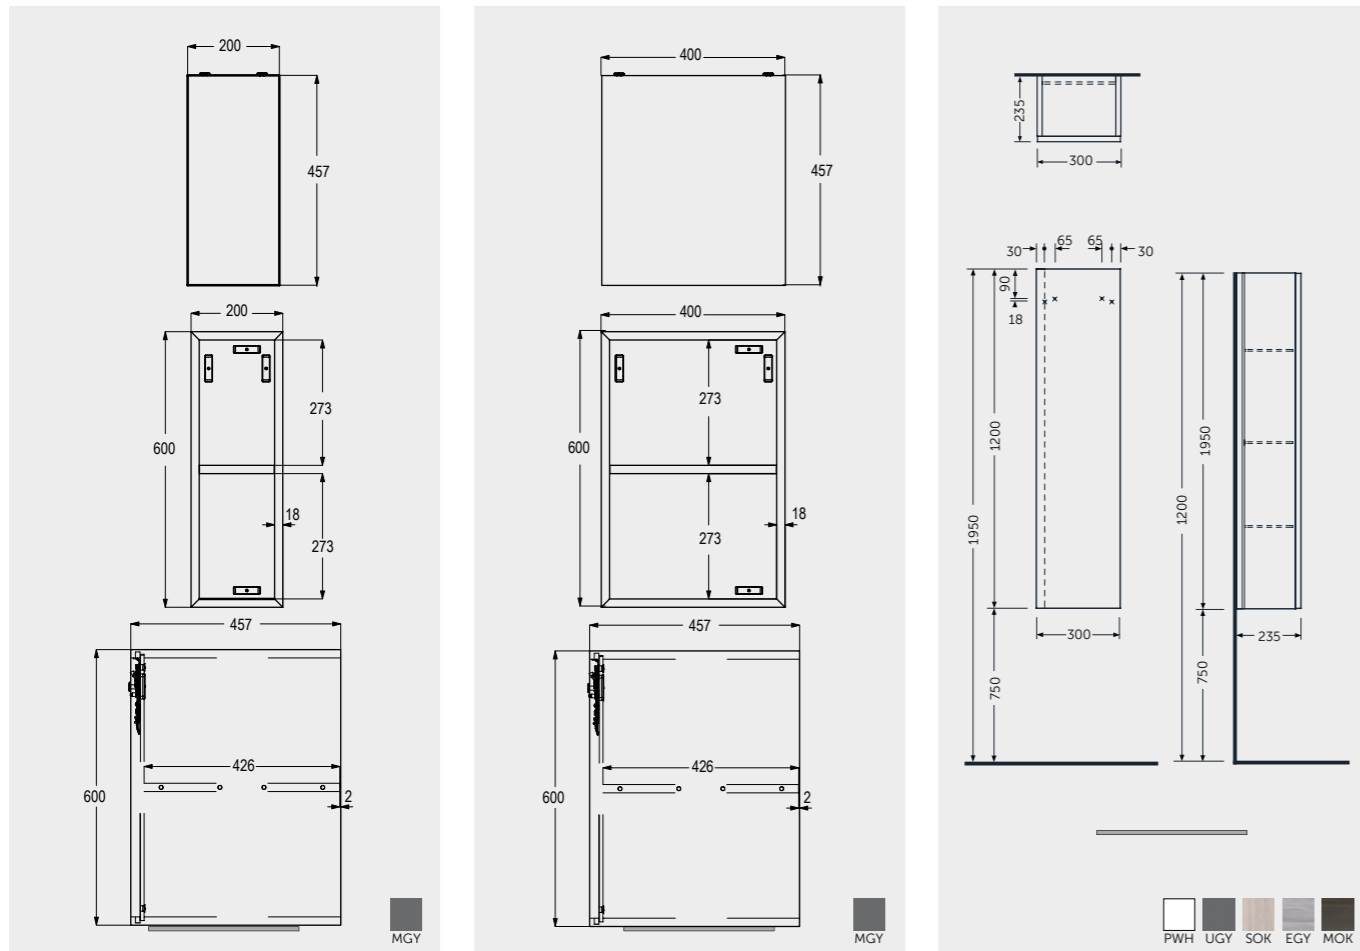

OPEN STORAGE AND TALL CABINET UNITS

OPEN STORAGE UNIT

20 CM
JOYOS020MGY

40 CM
JOYOS040MGY

TALL CABINET UNIT

W 30 x D 23 x H 120CM
JOYTS120UGY

Measurements

Notes