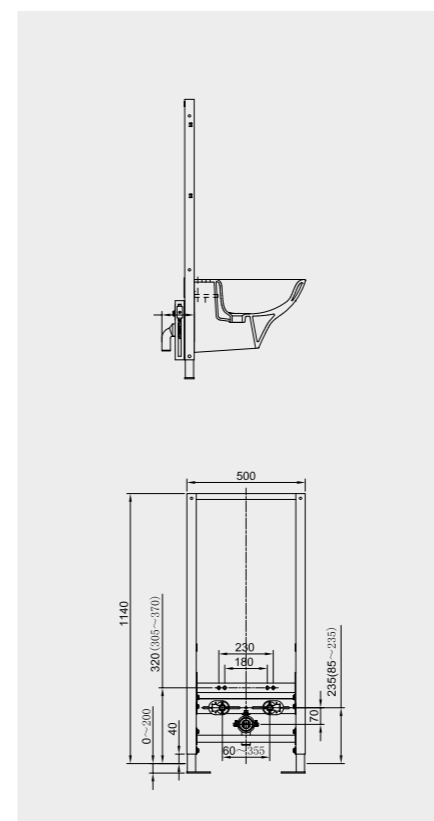

Measurements