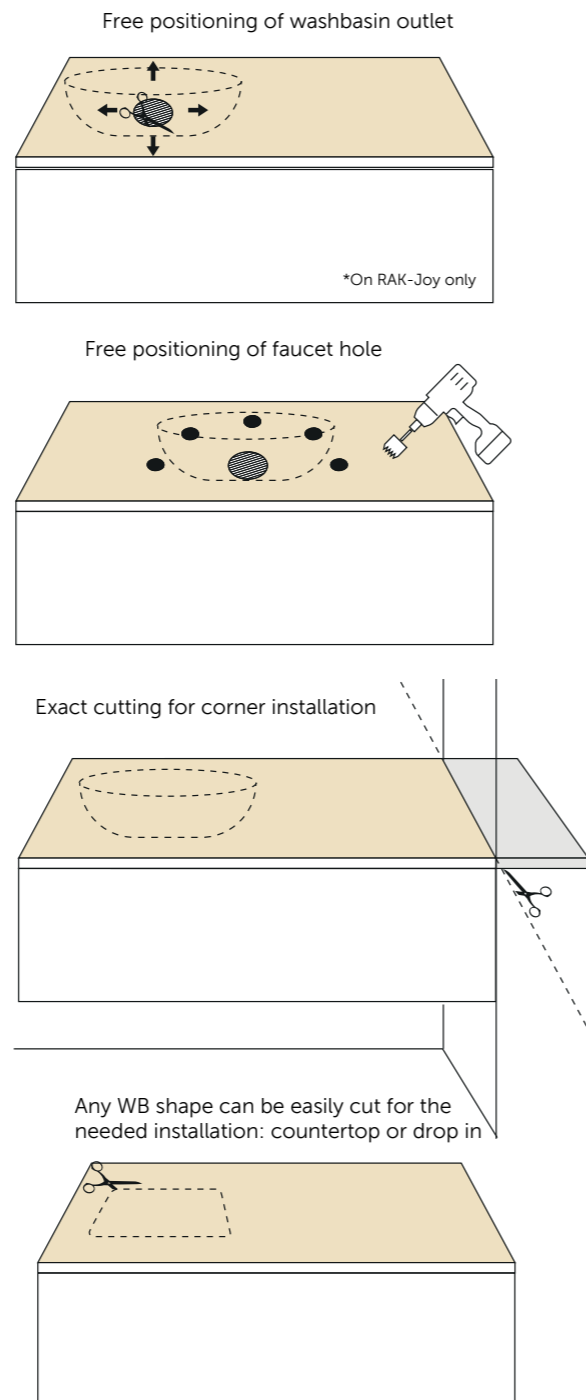

RAK-PLANO CUSTOMIZATION

RAK-Plano surfaces made of RAKSOLID, are easy to cut and drill during the installation. The cut can easily be carried out on site by the installer, with common wood tools. RAK-Plano gives you the possibility to install the washbasin and the faucets in your favorite position and offers you the chance to change your mind onsite (before drilling) and to revise your project if needed.

Some examples of customization

RAKSOLID