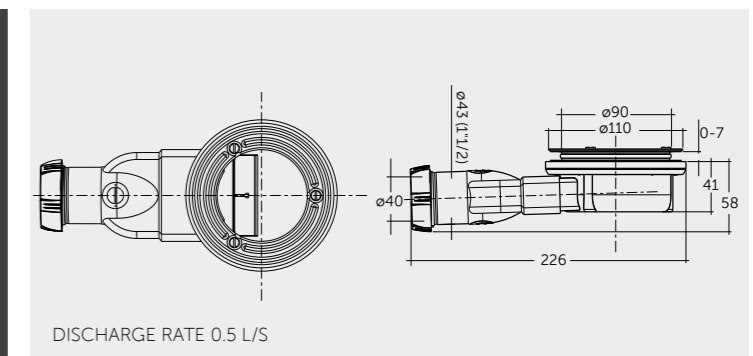

BATHTUB REPLACEMENT

All dimensions in mm tolerance $\pm 5\%$
for below 200mm and $\pm 3\%$ for above
200mm

QUADRANT

SHOWER DRAIN DEPTH OF WATER SEAL 30MM

SHOWER DRAIN MEMBRANE WATER SEAL