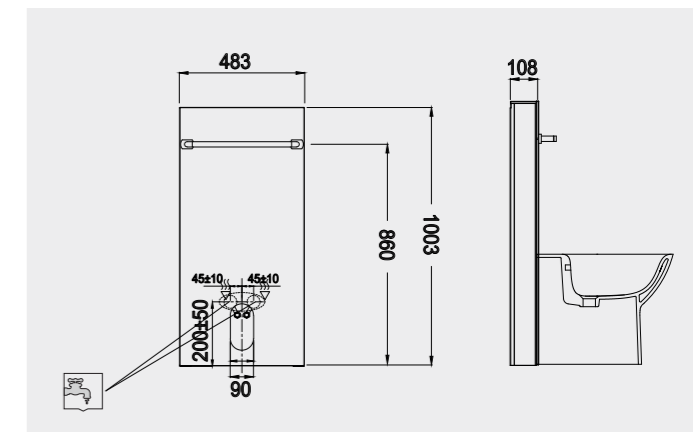

Measurements

Suitable (BTW) Models for Floor Standing Cabinet Cistern :

- RAK-Caroline - P trap
- RAK-Compact - P trap
- RAK-Florence - P trap
- RAK-Karla - P trap
- RAK-Metropolitan Deluxe - P trap
- RAK-Moon - P trap
- RAK-Morning - P trap
- RAK-Opulence - P trap
- RAK-One - P trap
- RAK-Orient - P trap
- RAK-Orient - P trap
- RAK-Resort - P trap
- RAK-Series 600 - P trap
- RAK-Summit - P trap
- RAK-Venice - P trap
- RAK-Venice - P trap