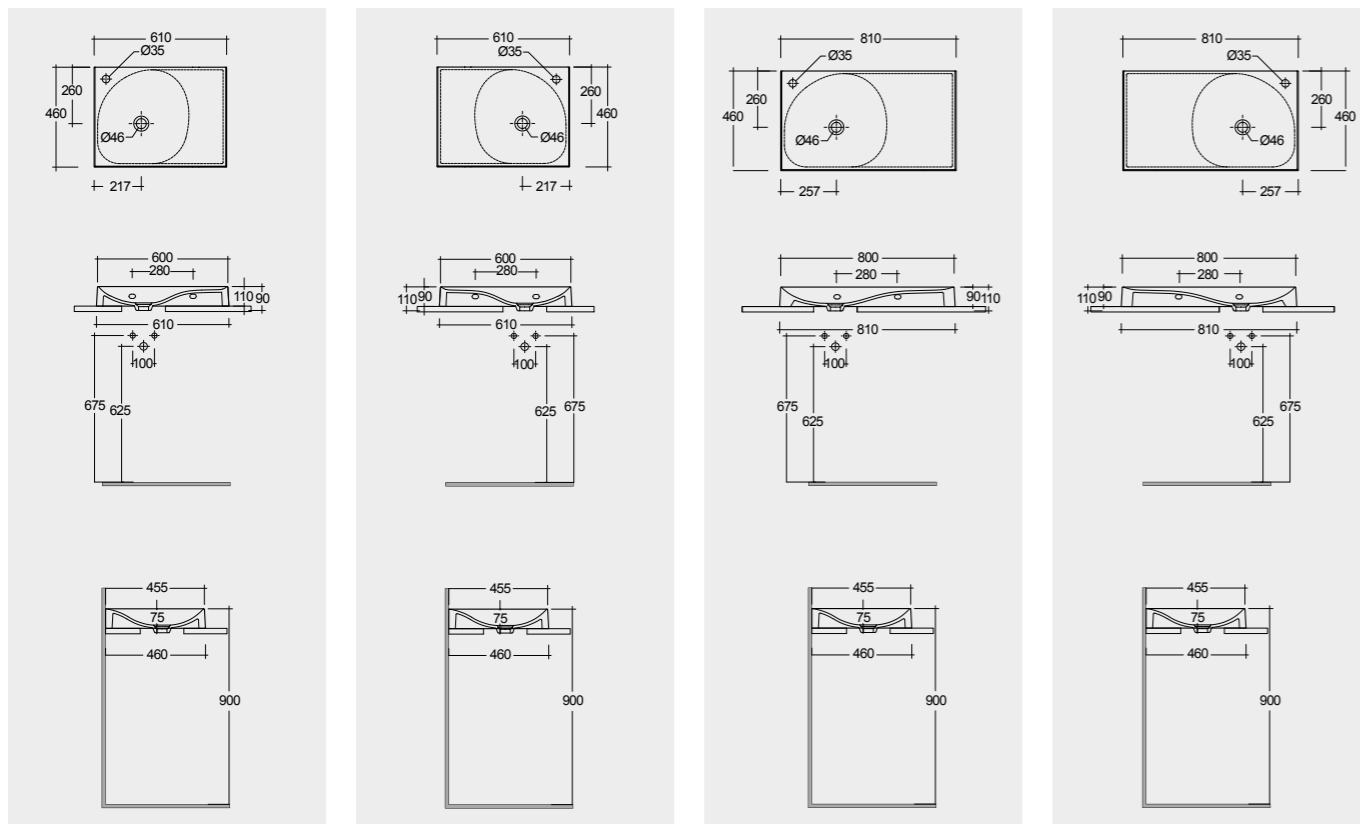

Drain Not Included

Drain Not Included

Measurements

Notes

All dimensions in mm tolerance $\pm 5\%$ for below 200mm and $\pm 3\%$ for above 200mm

Models

100 CM Right Ledge REMWB110101AWHA
 100 CM Left Ledge REMWB210101AWHA
 120 CM Right Ledge REMWB112101AWHA
 120 CM Left Ledge REMWB212101AWHA