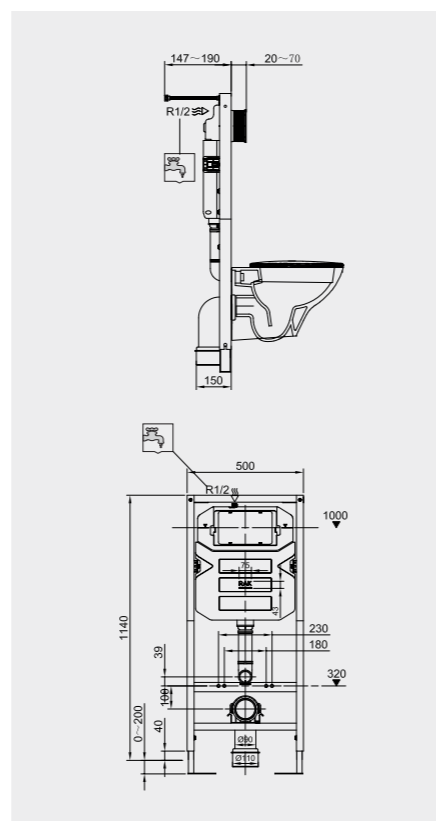

Measurements