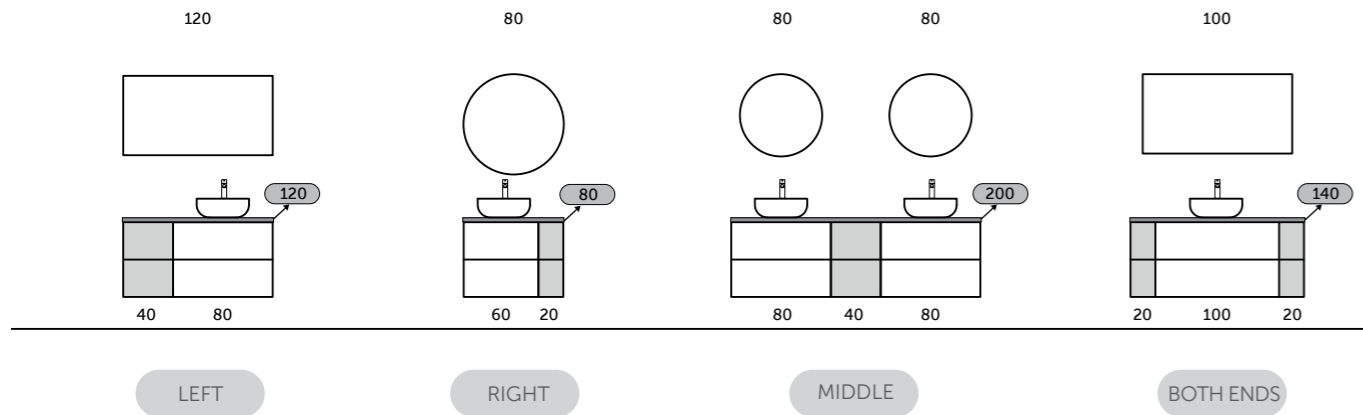

RAK-PLANO & OPEN STORAGE + COUNTERTOP WB