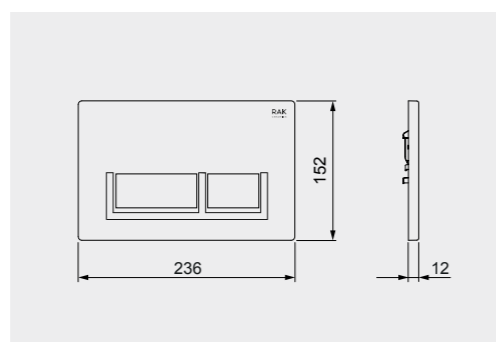

- White FS04RAKWHRE8C
- Chrome FSRAKPPL002
- Matt Chrome FS04RAKCPM8C

RECTANGULAR