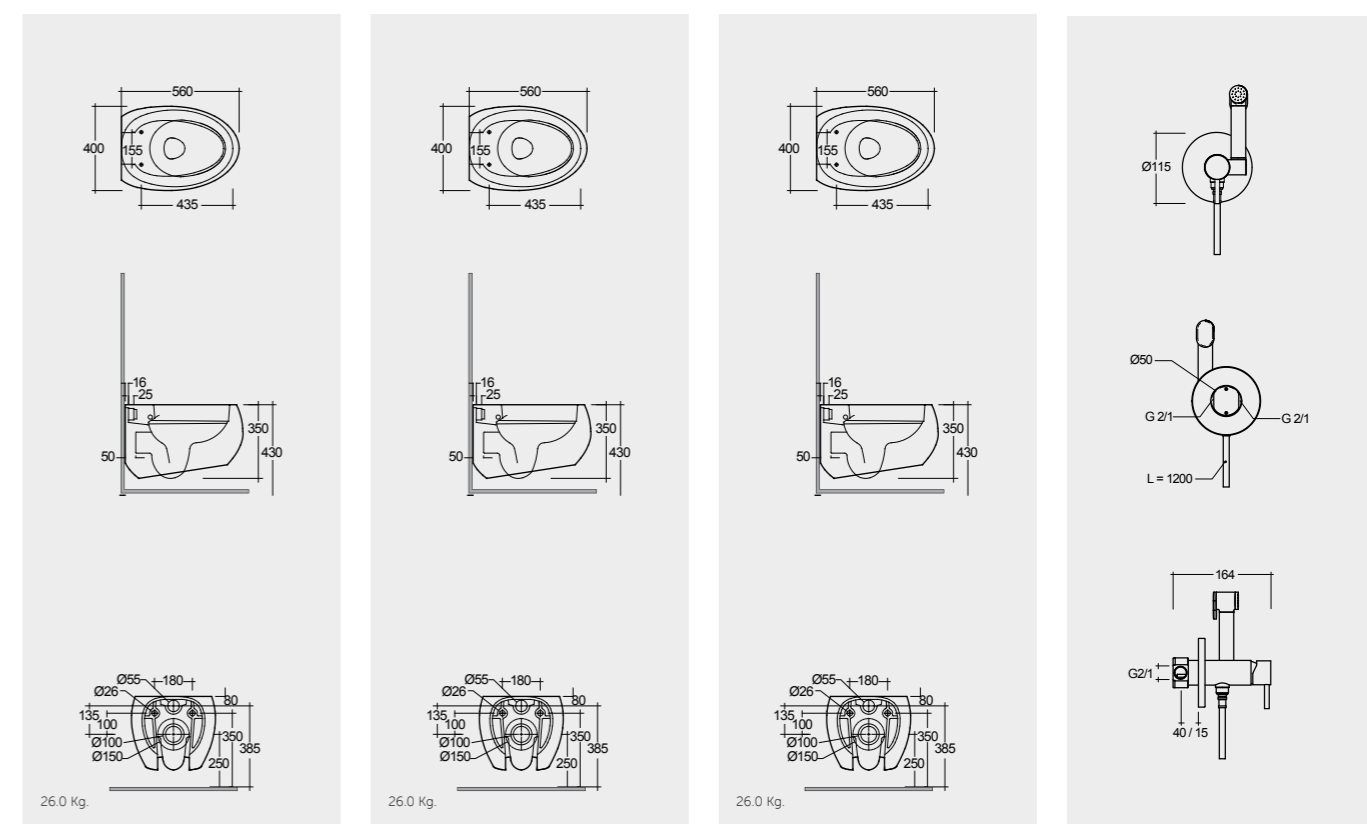

Measurements

Urea RAK-Cloud CLOSC3901WH
Urea RAK-Cloud CLOSC3901500
Urea RAK-Cloud CLOSC3901504

Notes
All dimensions in mm tolerance $\pm 5\%$ for below 200mm and $\pm 3\%$ for above 200mm