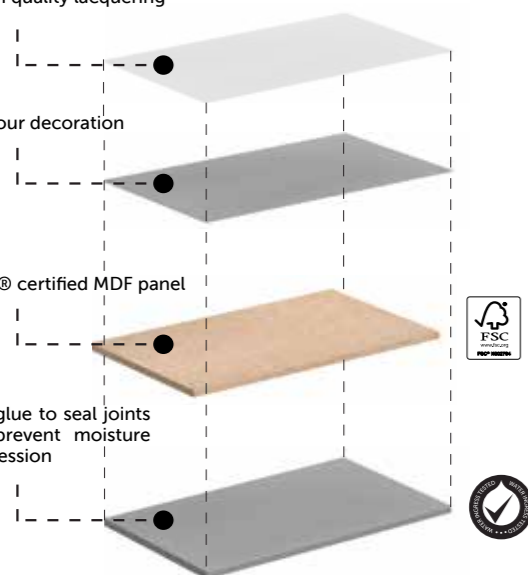

We strive to provide the best premium bathroom products that you can trust and count on. To do so, we ensure our products meet the most rigorous tests based on international quality regulations.

Within our furniture and mirror range, all external wooden panels including doors and drawers are subjected to 10 cycles over 5 days to water ingress tests and pass against no swelling or degradation of the panels. Our furniture products featuring drawer runners and hinges are also covered by lifetime warranty. In line with sustainable manufacturing practices, all wooden products are made of material from responsible sources FSC® certified.

We know that value starts with quality and you can trust our products will stand the test of time.

MATERIALS

LAMILAK

1 High quality lacquering

2 Colour decoration

3 FSC® certified MDF panel

4 PU glue to seal joints to prevent moisture ingress