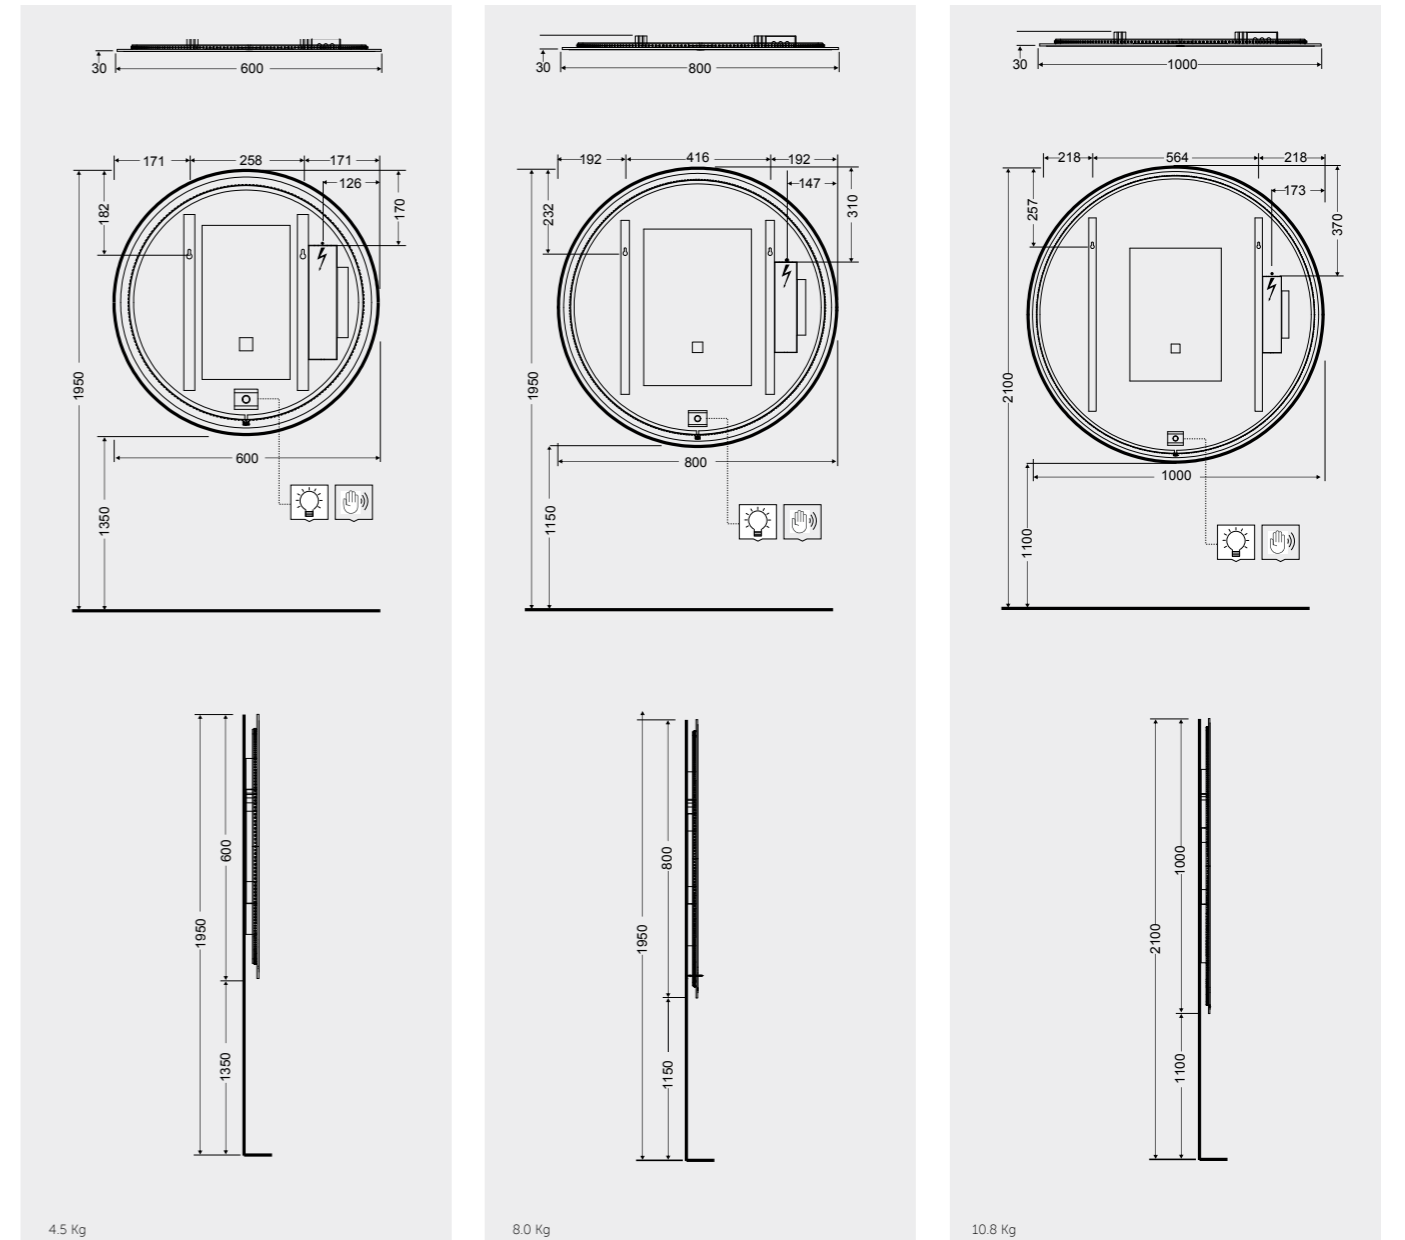

4.5 Kg

8.0 Kg

10.8 Kg

MIRRORS

W 40 x D 3 x H 68CM
JOYMR04068LED
Cool Light 6000K
400 Lumens

W 60 x D 3 x H 68CM
JOYMR06068LED
Cool Light 6000K
400 Lumens

W 80 x D 3 x H 68CM
JOYMR08068LED
Cool Light 6000K
500 Lumens