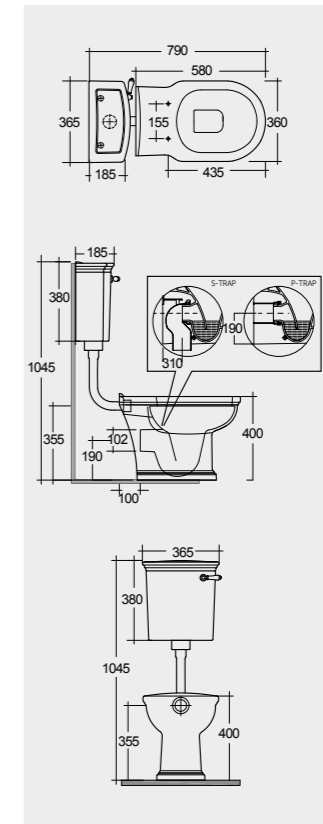

58 CM
WT21AWHA
CISTERN : WT23AWHA
FITTINGS : FTWTLOCIST

With Front Lever

58 CM
WT21AWHA

Back Open

Measurements

- Lacquered Polyester RAK-Washington WTSC3901503
- ABS RAK-Washington JM05DSCQRAWHA
- Urea RAK-Compact YFG173A