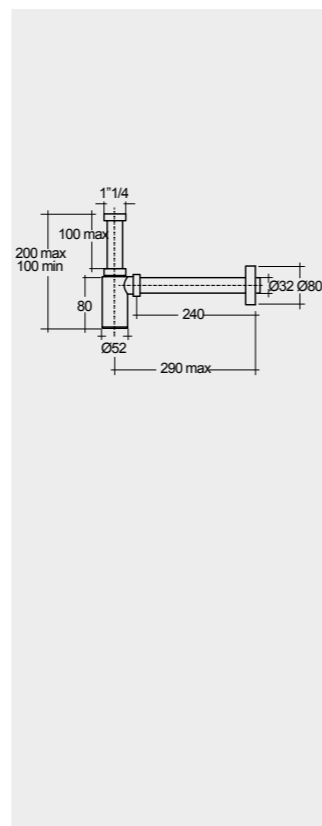

Measurements

Colours available

Colours shown here are as close to actual sanitaryware as printing process will allow