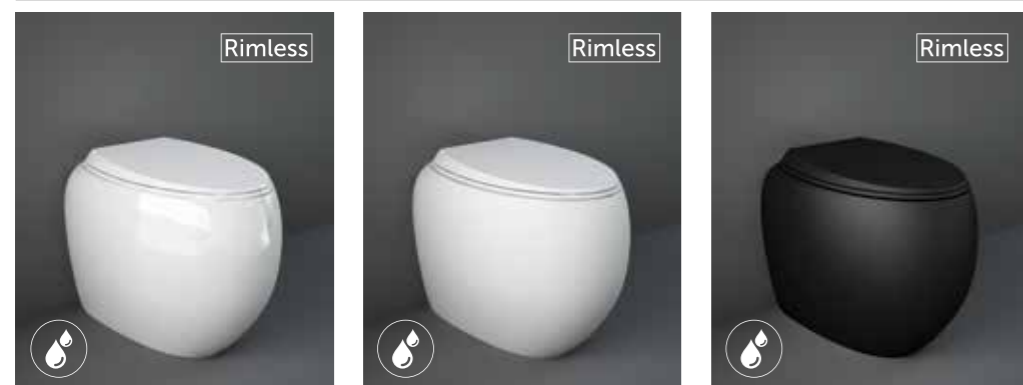

Models

56 CM CLOWC1346AWHA AWH
56 CM CLOWC1346500A 500
56 CM CLOWC1346504A 504

Hidden Fixations
 Comfort Height 42 CM

Matt Finish
Hidden Fixations
 Comfort Height 42 CM

Matt Finish
Hidden Fixations
 Comfort Height 42 CM