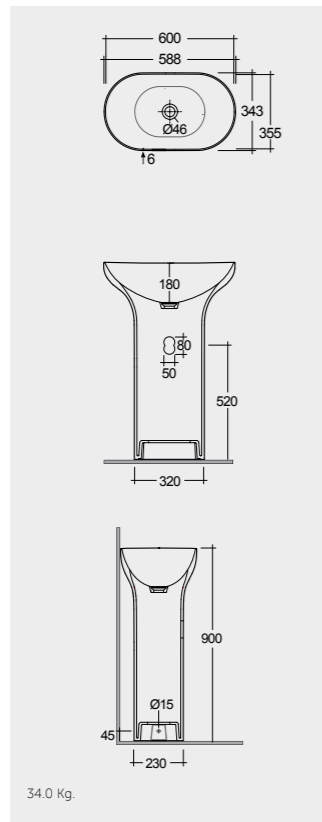

Measurements

Colours available

Colours shown here are as close to actual sanitaryware as printing process will allow