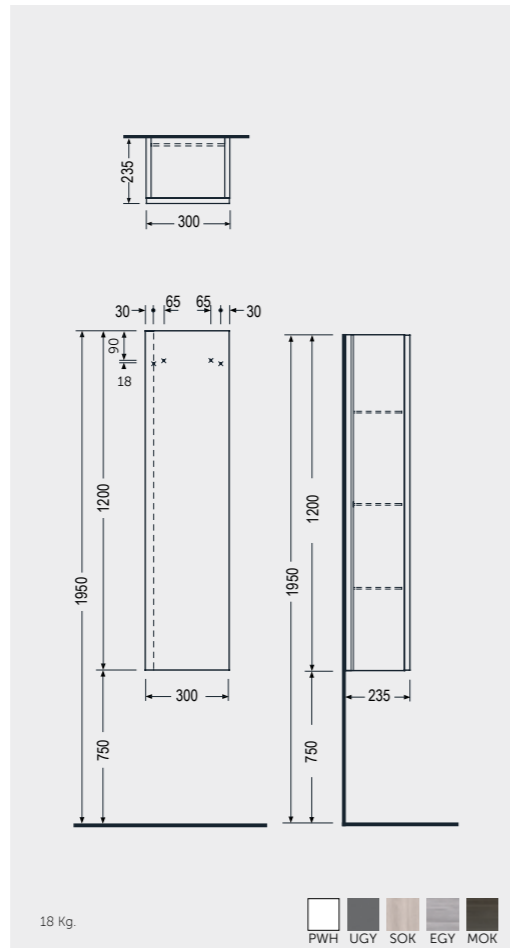

Measurements