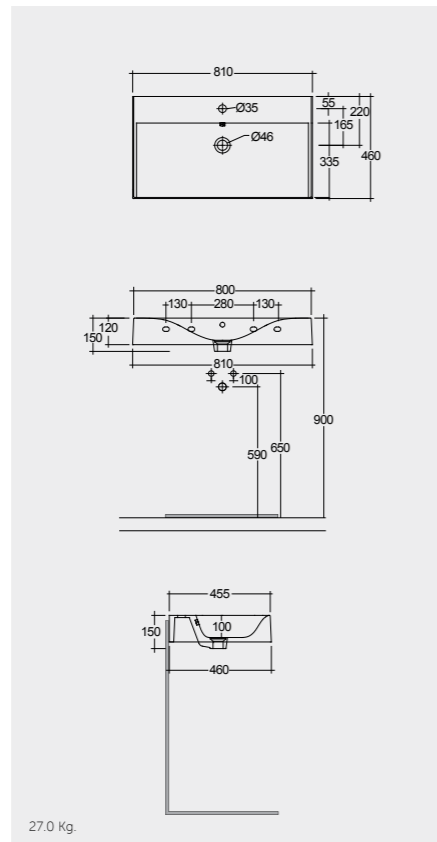

Models

61 x 46 CM
DESWB06101AWHA
No tap holes DESWB06100AWHA

81 x 46 CM
DESWB08101AWHA
No tap holes DESWB08100AWHA

101 x 46 CM
DESWB10101AWHA
No tap holes DESWB10100AWHA

Measurements

Notes

All dimensions in mm tolerance $\pm 5\%$ for below 200mm
and $\pm 3\%$ for above 200mm