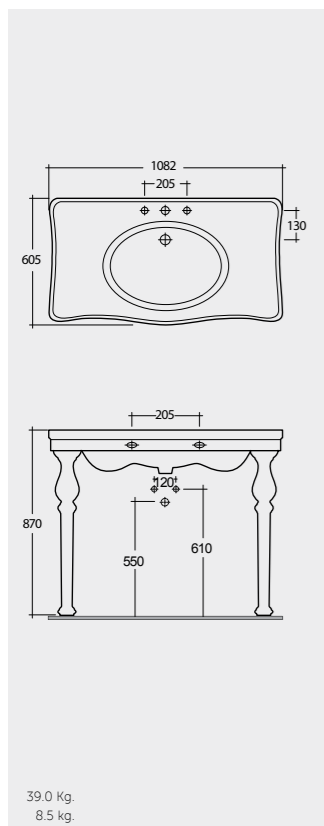

Measurements

Colours available

Colours shown here are as close to actual sanitaryware as printing process will allow