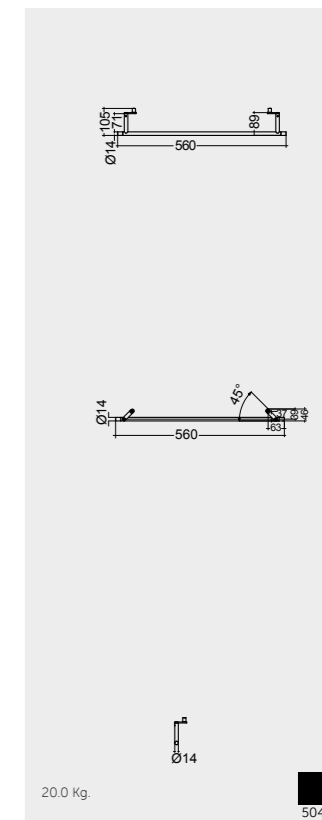

Measurements

Colours available

Colours shown here are as close to actual sanitaryware as printing process will allow