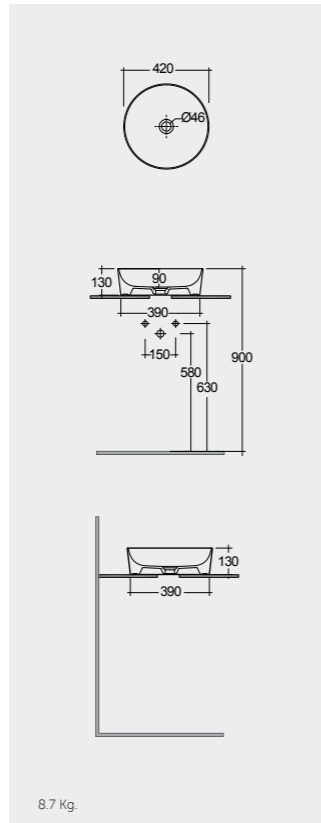

Measurements