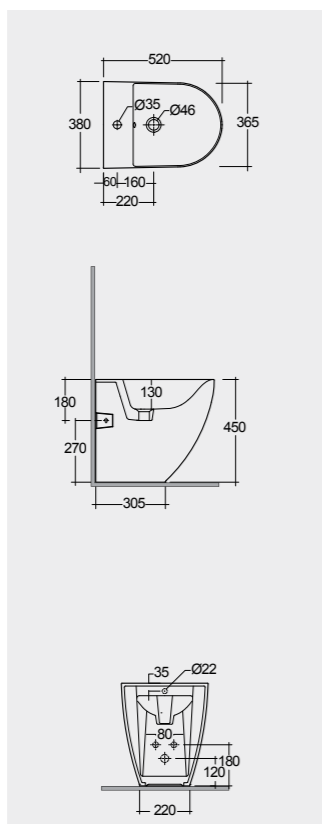

52 CM
DESBD2019AWHA

Hidden Fixations
Comfort Height 45 CM

52 CM
DESBD2101AWHA

Hidden Fixations

58 CM
DESBD2017AWHA

Hidden Fixations
Comfort Height 42 CM

Measurements

Colours available