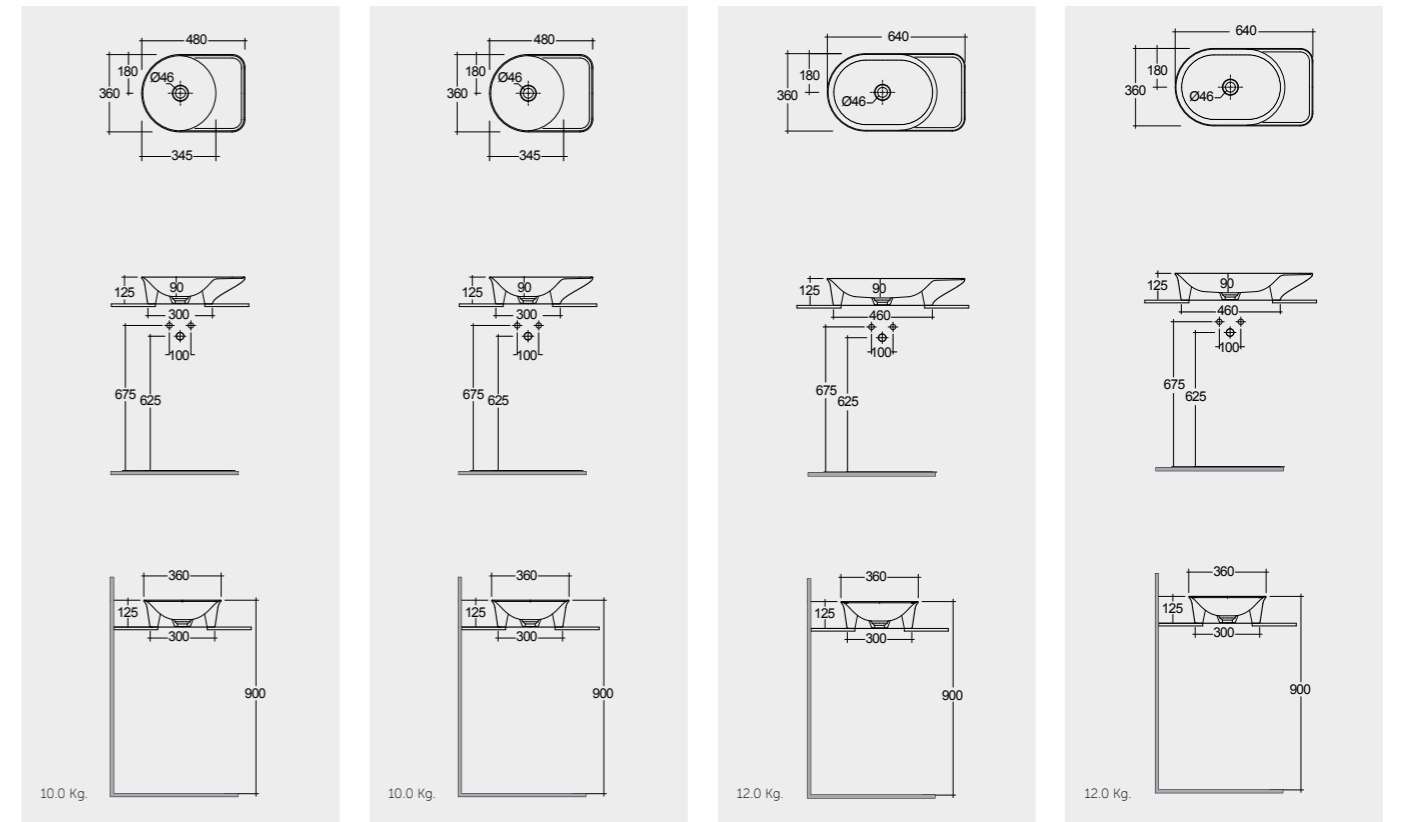

Measurements

Notes

All dimensions in mm tolerance $\pm 5\%$ for below 200mm and $\pm 3\%$ for above 200mm