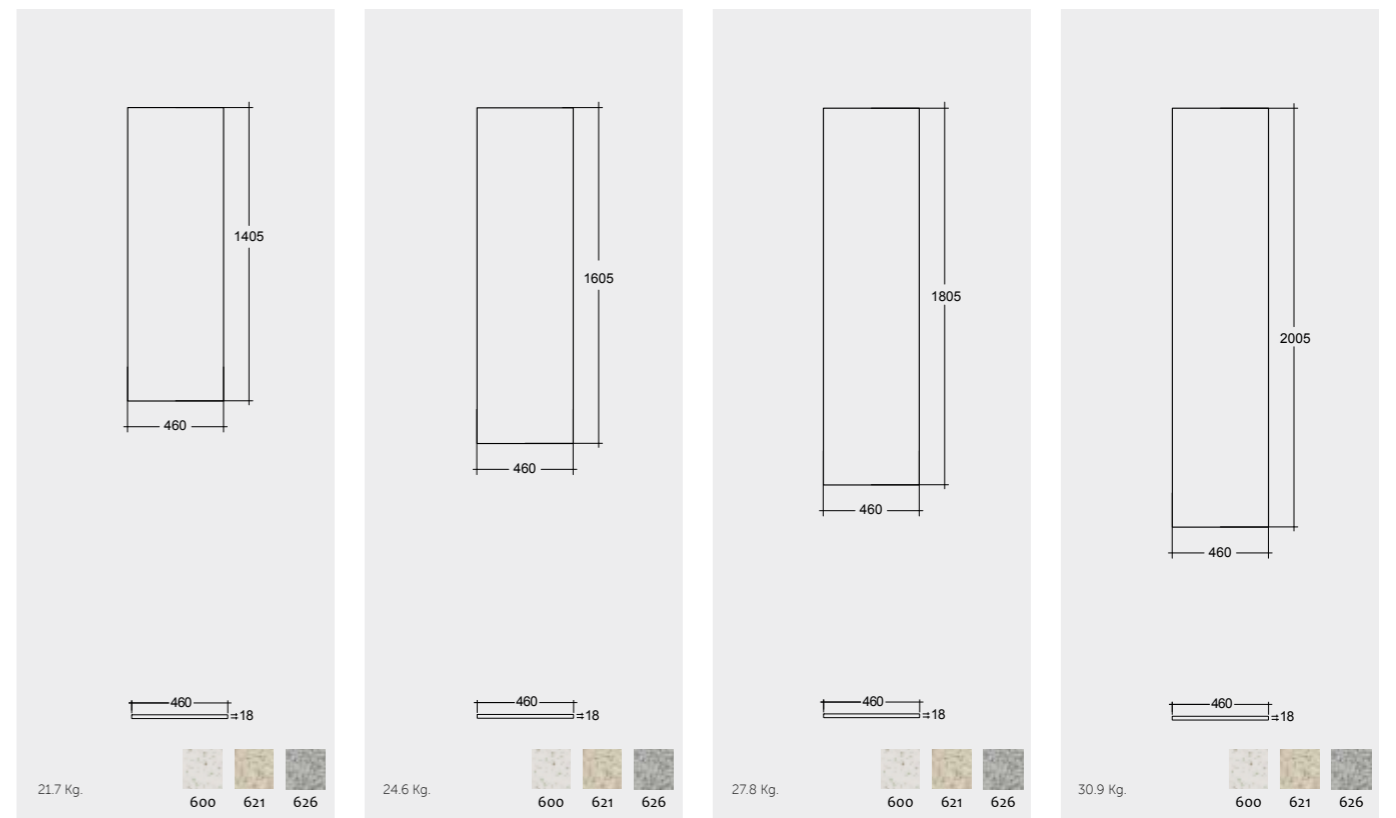

Counter Top Slab 201 CM + Bowl

201 CM
PLASL20146600

Measurements

Measurements

Notes

All dimensions in mm tolerance $\pm 5\%$ for below 200mm and $\pm 3\%$ for above 200mm

RAK-PLANO SURFACES IN TECHWOOD

Counter Top Slab 61 CM + Bowl