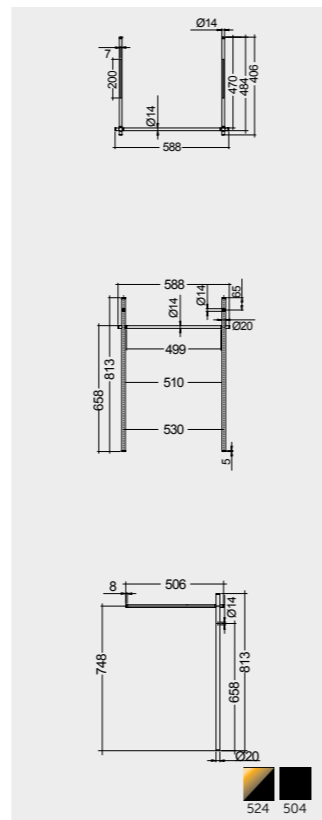

Measurements

Colours available

Colours shown here are as close to actual sanitaryware as printing process will allow