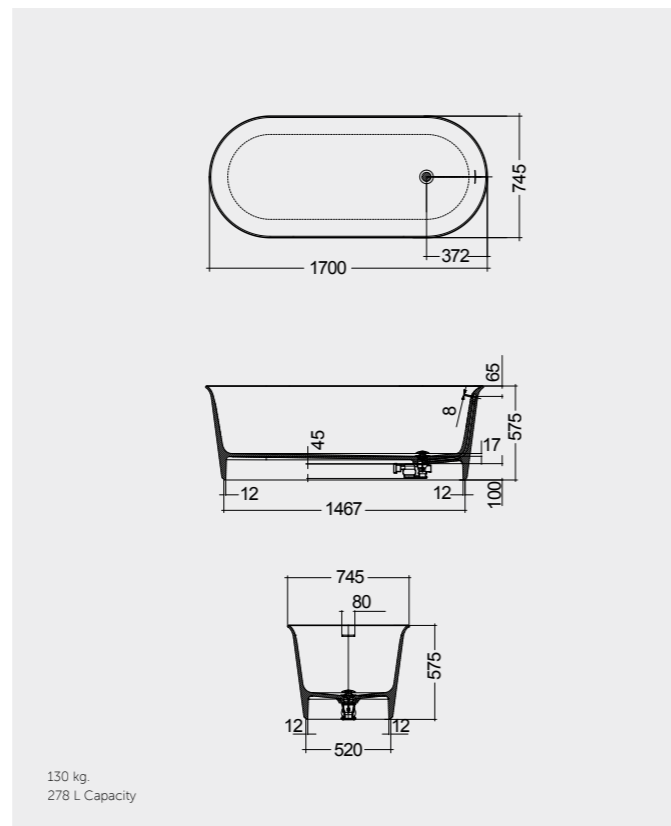

500

505

514

503

504

Notes

All dimensions in mm tolerance $\pm 5\%$ for below 200mm and $\pm 3\%$ for above 200mm