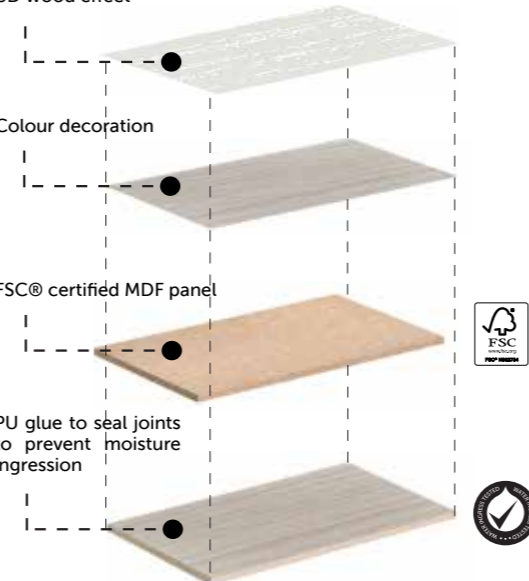

We know that value starts with quality and you can trust our products will stand the test of time.

MATERIALS

LAMILAK

1 High quality lacquering

2 Colour decoration

3 FSC® certified MDF panel

4 PU glue to seal joints to prevent moisture ingress

TECHWOOD

1 3D wood effect

2 Colour decoration

3 FSC® certified MDF panel

4 PU glue to seal joints to prevent moisture ingress

TECHWOOD is the new wood effect material that gives the tactile impression of real wood. Revel in the touch and feel of its vibrant texture. To protect the environment, TECHWOOD is produced from polypropylene recyclable material.