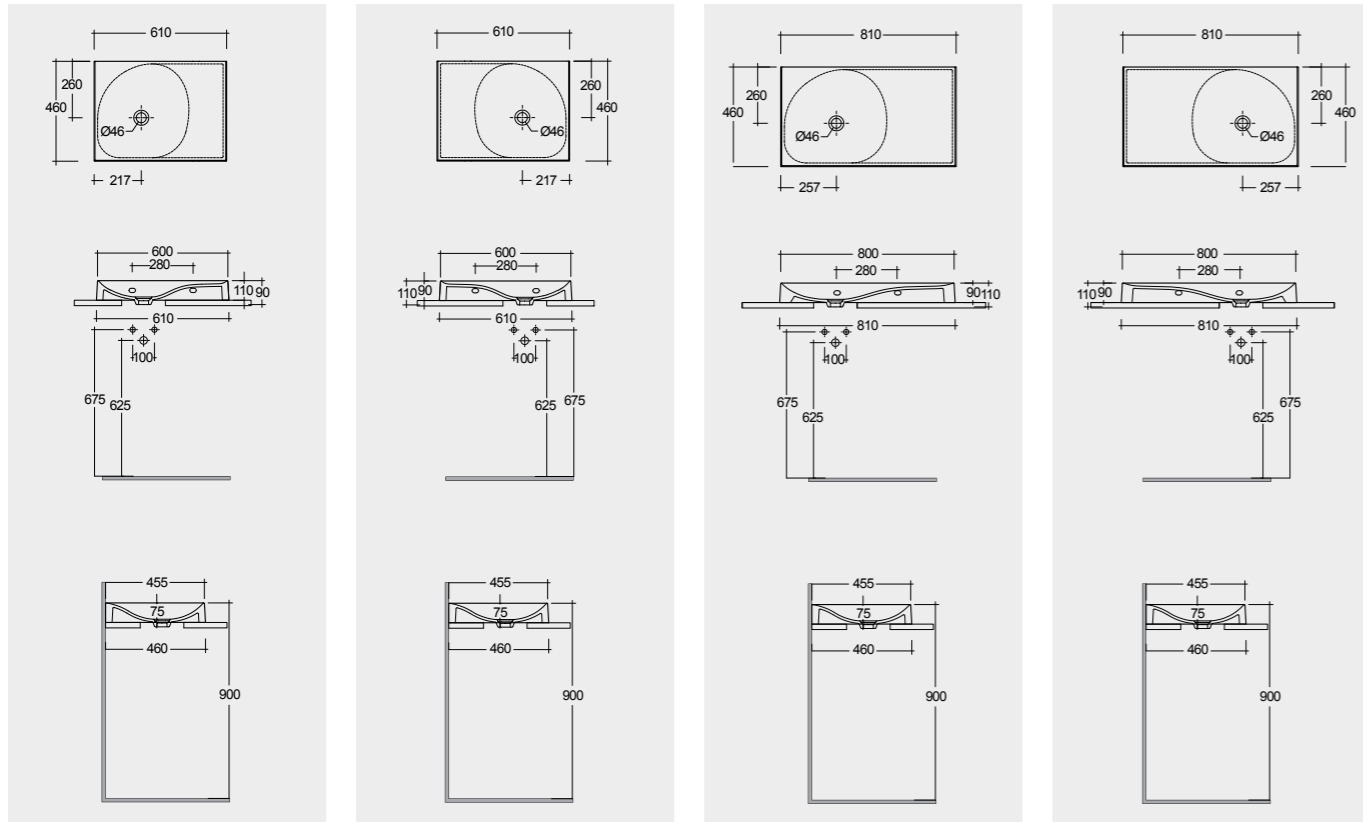

Drain Not Included

Drain Not Included

Drain Not Included

Drain Not Included

Measurements

Models

100 CM Right Ledge
REMWB110101AWHA
 100 CM Left Ledge
REMWB210101AWHA
 120 CM Right Ledge
REMWB112101AWHA
 120 CM Left Ledge
REMWB212101AWHA

60 CM Right Ledge
REMWB106100AWHA
 60 CM Left Ledge
REMWB206100AWHA
 80 CM Right Ledge
REMWB108100AWHA
 80 CM Left Ledge
REMWB208100AWHA

Drain Not Included
No Faucet Hole

Measurements

Notes

All dimensions in mm tolerance $\pm 5\%$ for below 200mm and $\pm 3\%$ for above 200mm