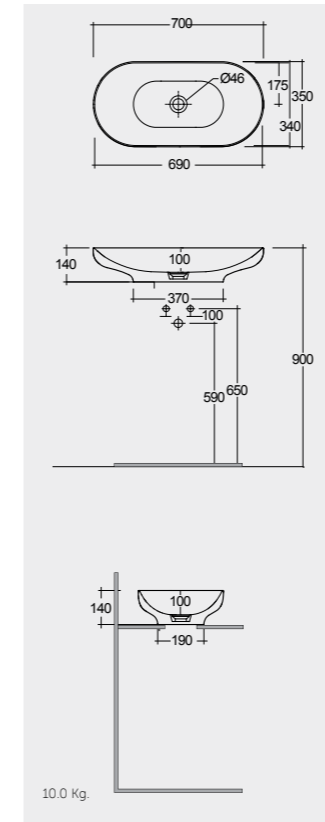

Measurements

Colours available

Colours shown here are as close to actual sanitaryware as printing process will allow