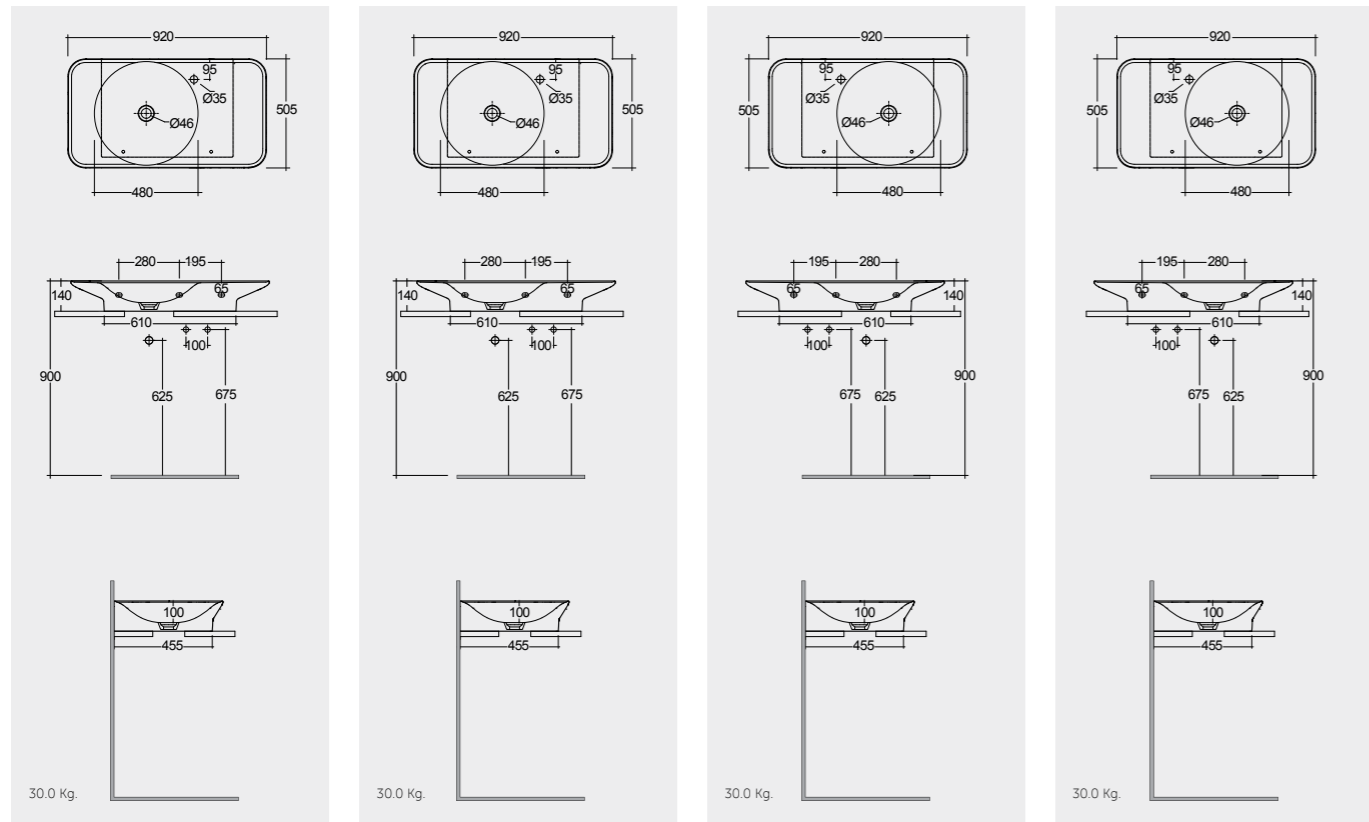

Measurements