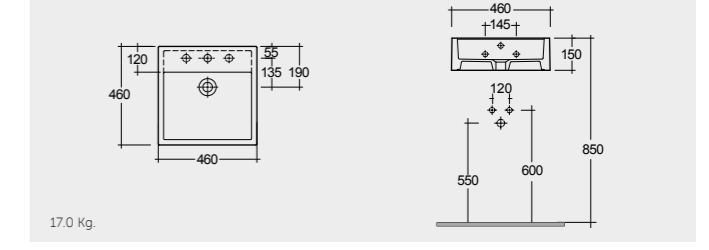

SENCT6000AWHA

CLOAKROOM WASH BASINS

RAK-Square Sink (Patrizia) 51 CM

OC97AWHA

RAK-Nova Sink 46 CM

OC116AWHA

RAK-Tasha 32 CM

OC146AWHA