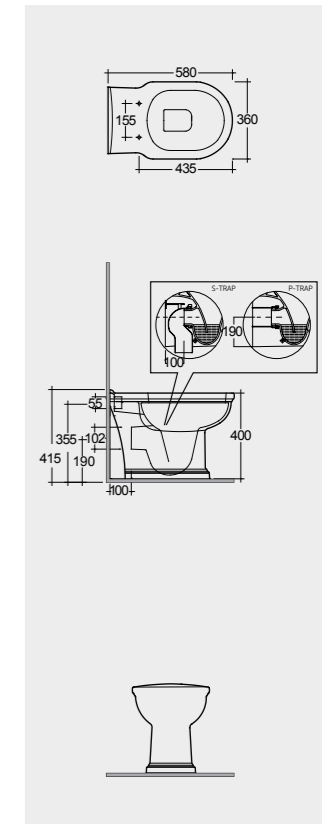

58 CM
WT21AWHA
CISTERN : WT23AWHA
FITTINGS : FTWTLOCIST

With Front Lever

58 CM
WT21AWHA

Back Open

Measurements

- Lacquered Polyester RAK-Washington WTSC3901503
- ABS RAK-Washington JM05DSCQRAWHA
- Urea RAK-Compact YFG173A