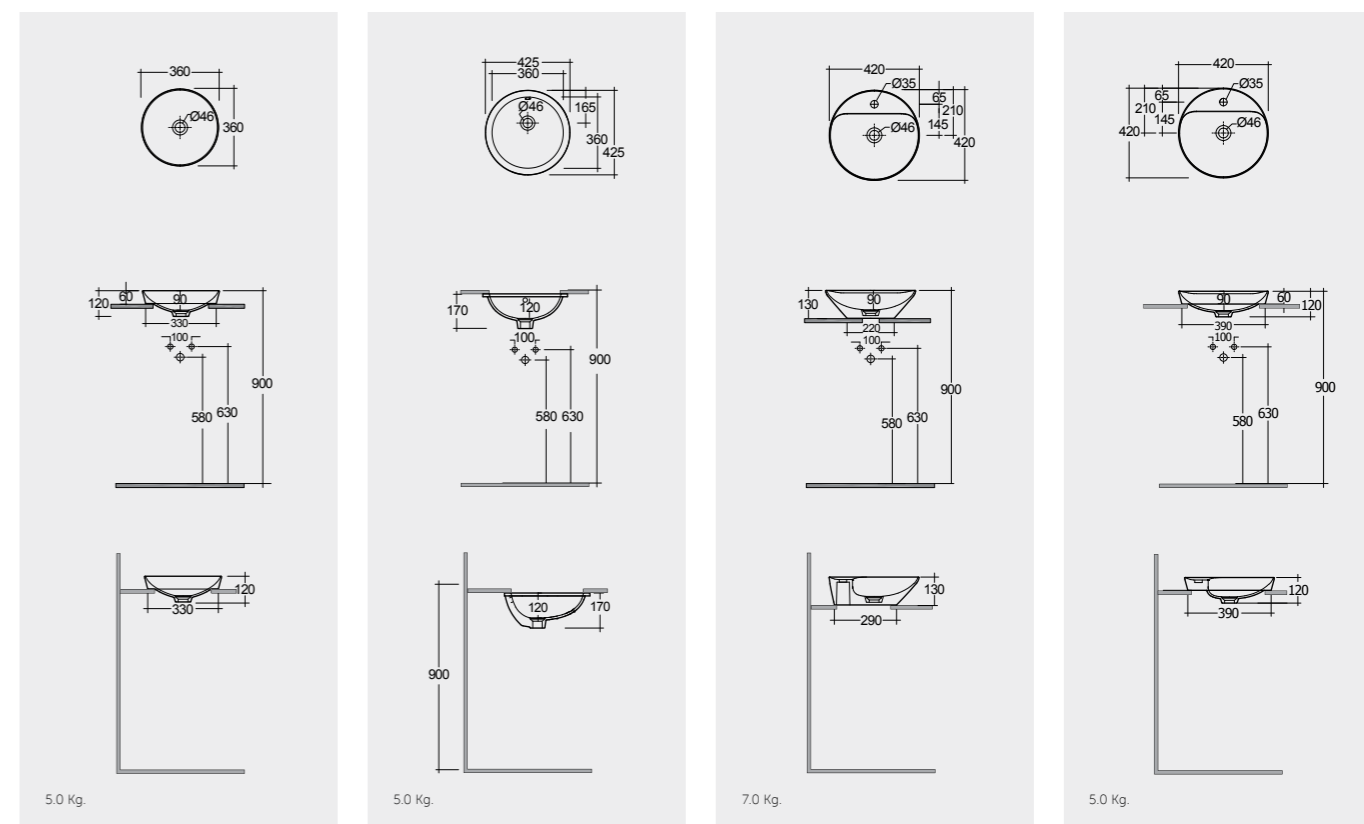

Measurements

Notes

All dimensions in mm tolerance $\pm 5\%$ for below 200mm and $\pm 3\%$ for above 200mm