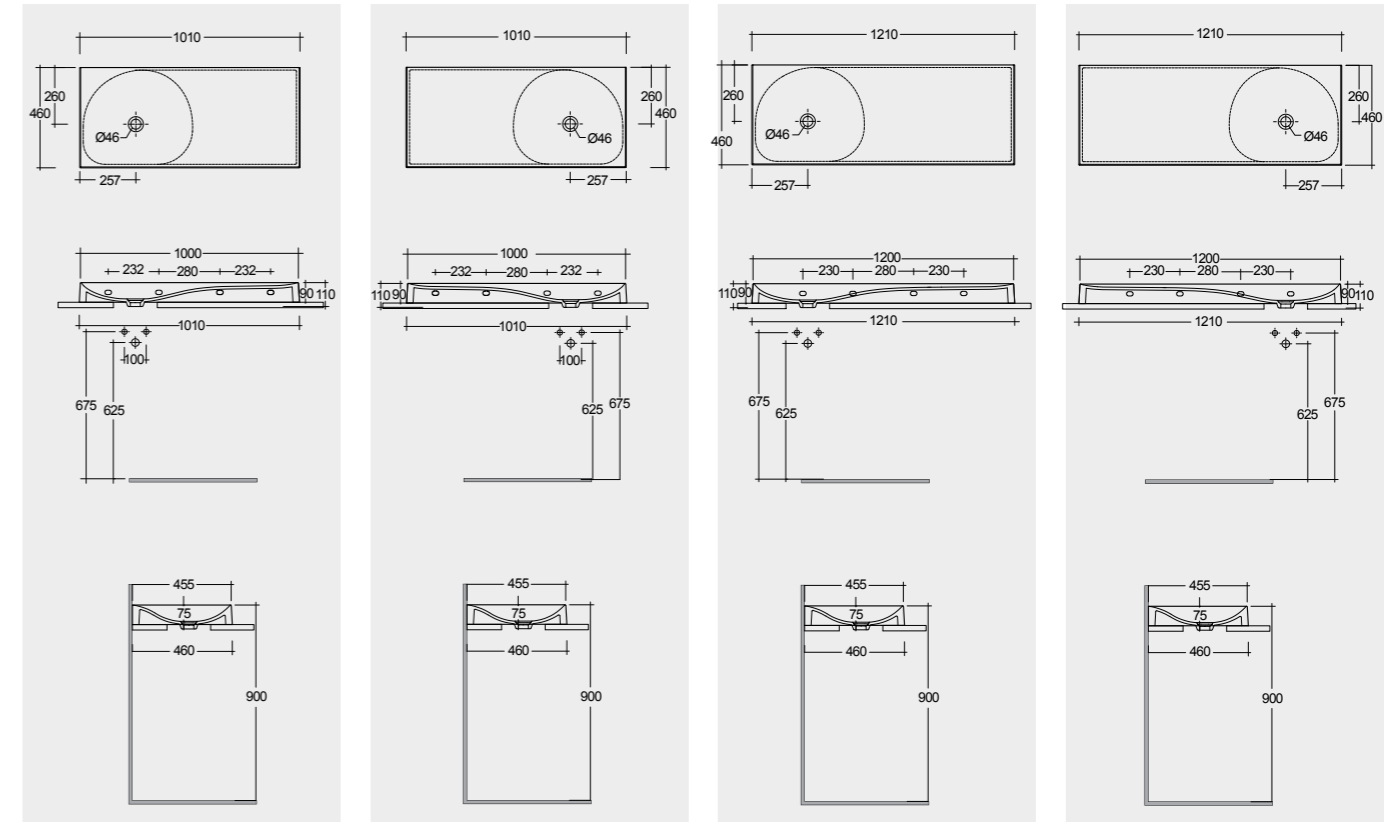

60 CM Right Ledge
REMWB106100AWHA
 60 CM Left Ledge
REMWB206100AWHA
 80 CM Right Ledge
REMWB108100AWHA
 80 CM Left Ledge
REMWB208100AWHA

Drain Not Included
No Faucet Hole

Measurements

Notes

All dimensions in mm tolerance $\pm 5\%$ for below 200mm and $\pm 3\%$ for above 200mm

Models

100 CM Right Ledge
REMWB110100AWHA
 100 CM Left Ledge
REMWB210100AWHA
 120 CM Right Ledge
REMWB112100AWHA
 120 CM Left Ledge
REMWB212100AWHA

Drain Not Included
No Faucet Hole

Measurements

Notes

All dimensions in mm tolerance $\pm 5\%$ for below 200mm and $\pm 3\%$ for above 200mm