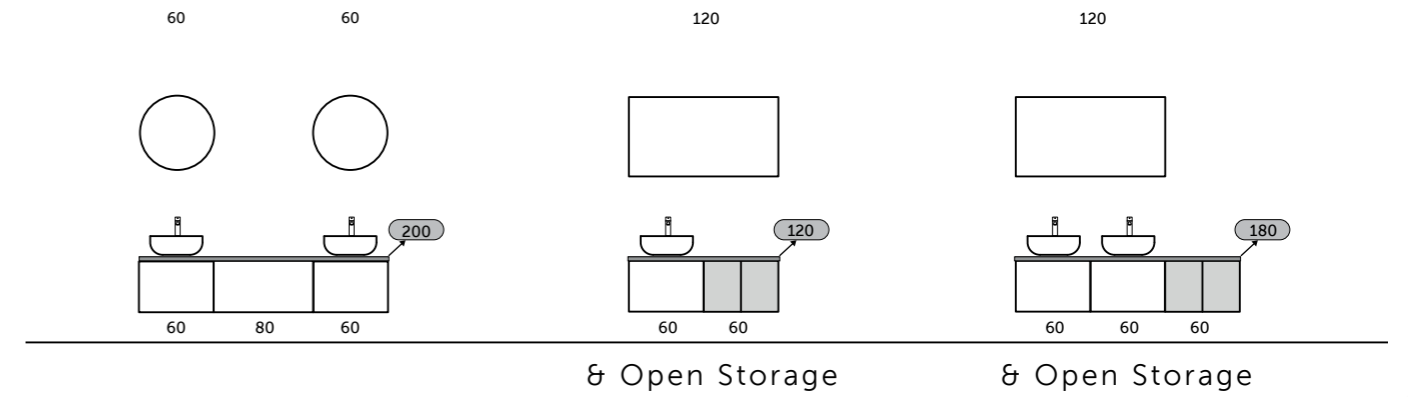

RAK-PLANO & RAK-DES / RAK-PRECIOUS WB