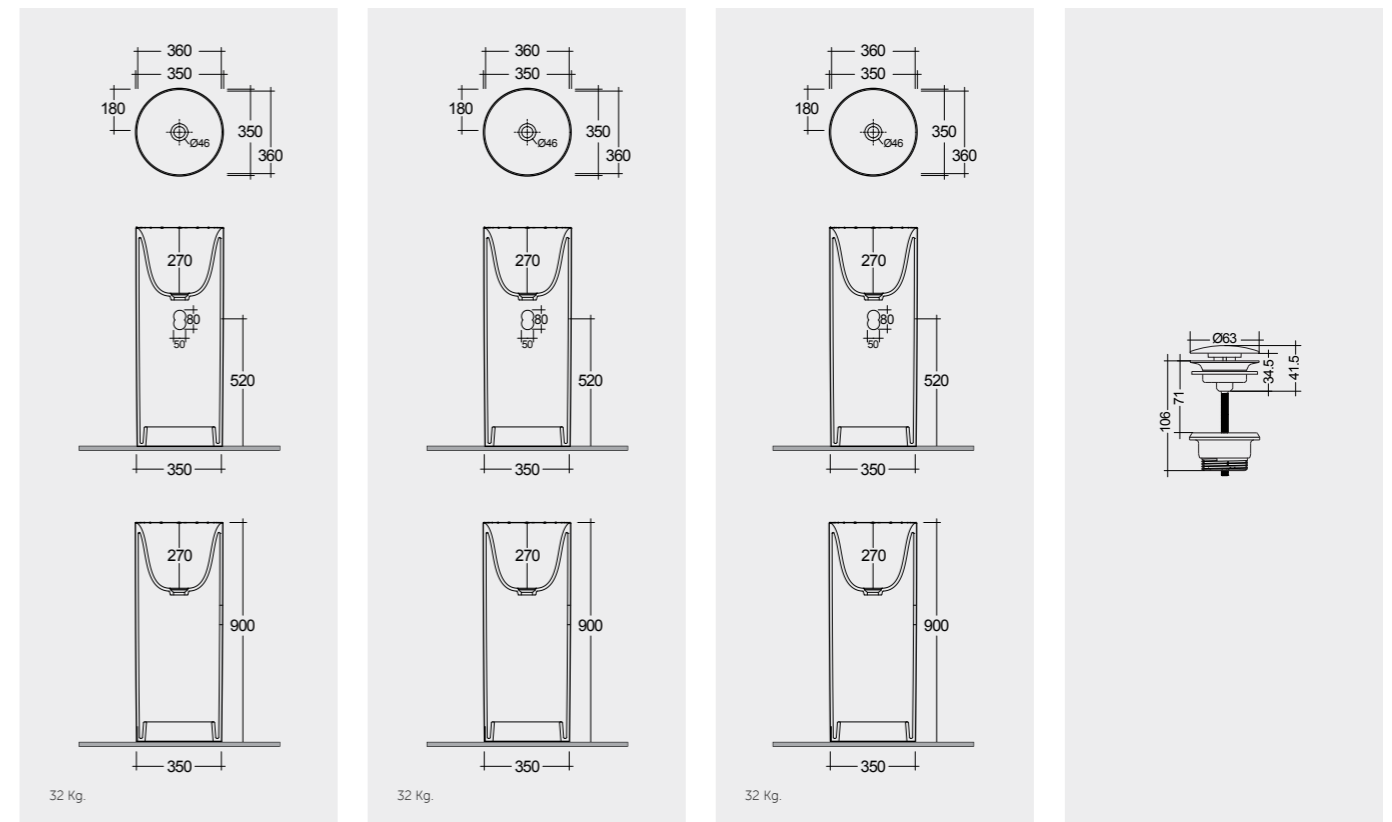

FREE-FLOW
CHROME : DUO002444

444 AWH 500 504

Wall Outlet

Wall Outlet

Wall Outlet

Measurements

32 Kg.

32 Kg.