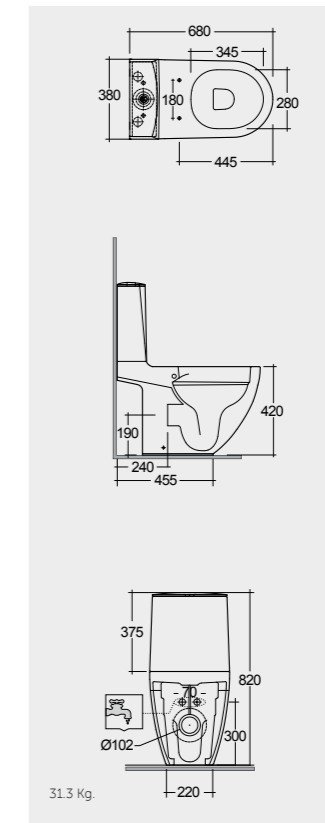

68 CM
DESWC1145AWHA
Bottom Inlet: SENWT1800AWHA
Side Inlet: SENWT1802AWHA

Back Open
Comfort Height 42 CM

Urea RAK-Des
DESSC3901WH

Urea RAK-Des
DESSC3901WH

Urea RAK-Des
DESSC3901WH

Models

52 CM DESWC1346AWHA
52 CM DESWC1361AWHA
52 CM DESWC1446AWHA
58 CM DESWC1347AWHA