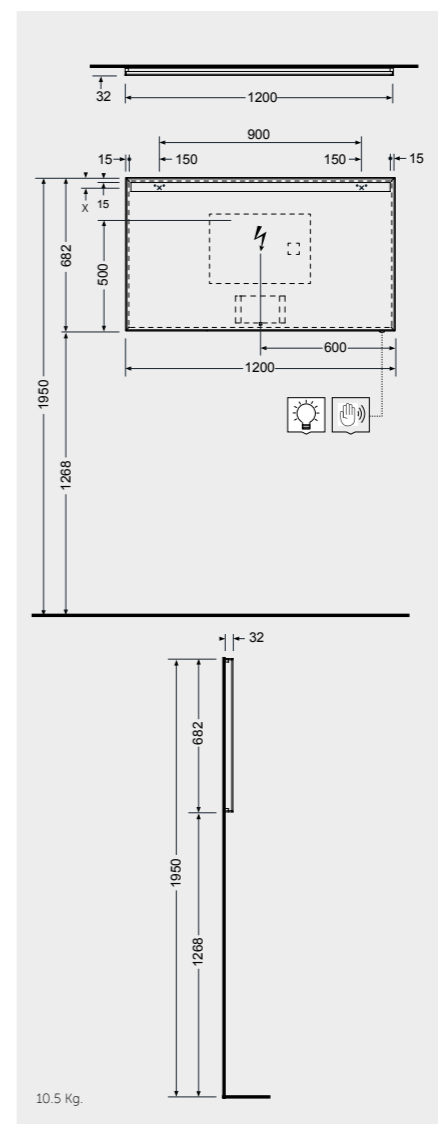

Measurements

MIRRORS

W 100 x D 3 x H 68CM
JOYMR10068LED
Cool Light 6000K
700 Lumens

W 120 x D 3 x H 68CM
JOYMR12068LED
Cool Light 6000K
900 Lumens

Measurements

MIRROR CABINETS

W 40 x D 18 x H 68CM
JOYMC04001