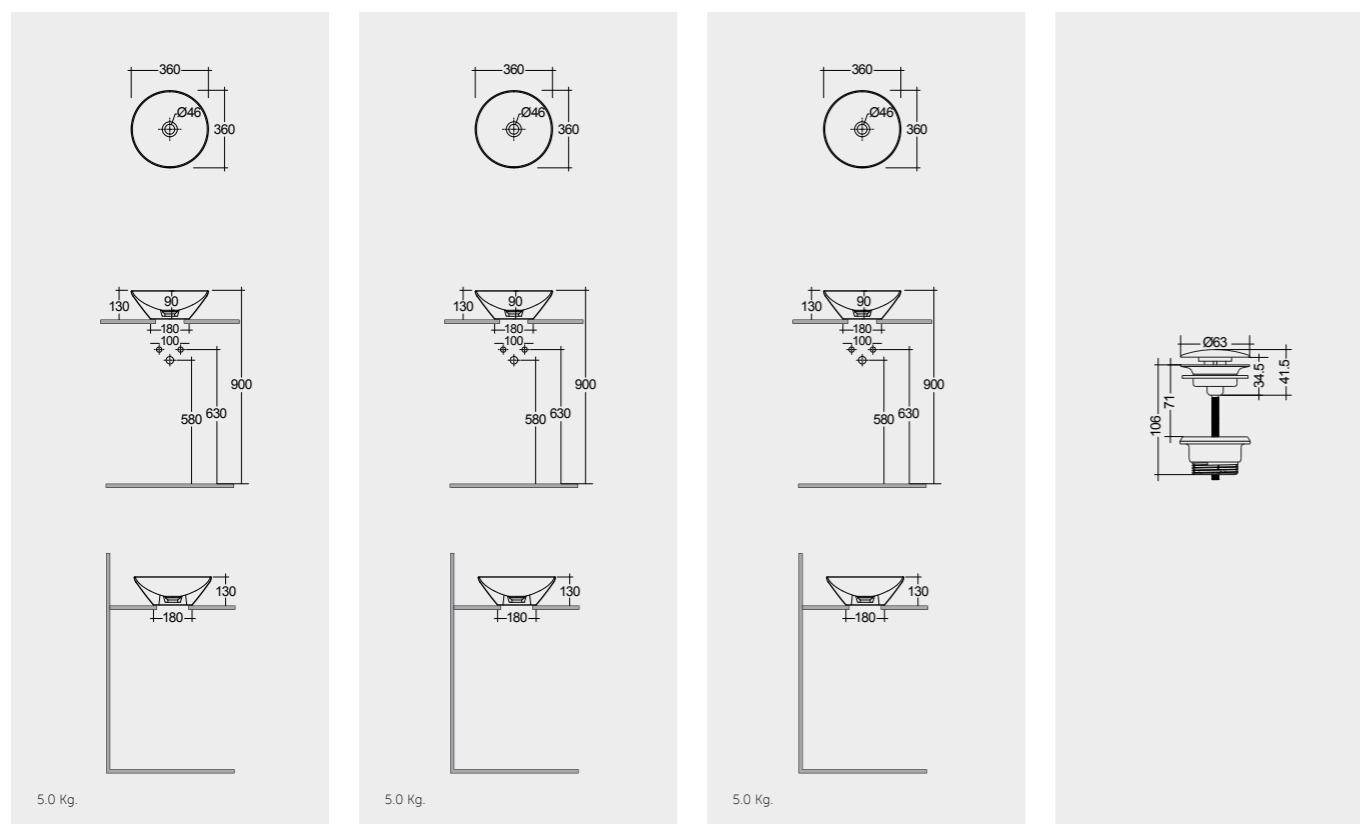

36X36 CM
VARCT13600504A

CLICK-CLACK
CHROME : DUO000444

36X36 CM
VARDI13600AWHA

36X36 CM
VARUC13600AWHA

42X42 CM
VARCT14201AWHA

42X42 CM
VARDI14201AWHA

With Overflow

Measurements