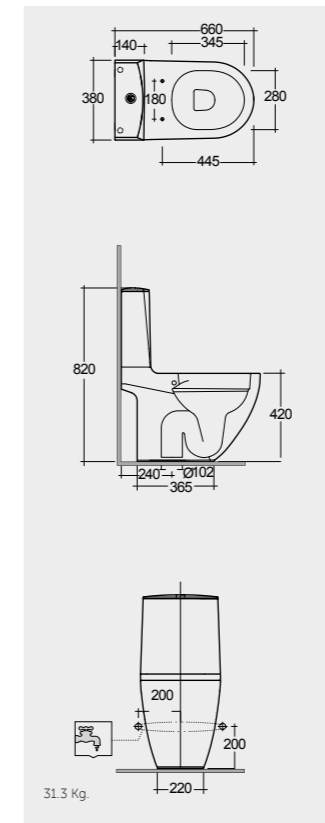

Urea RAK-Des
DESSC3901WH