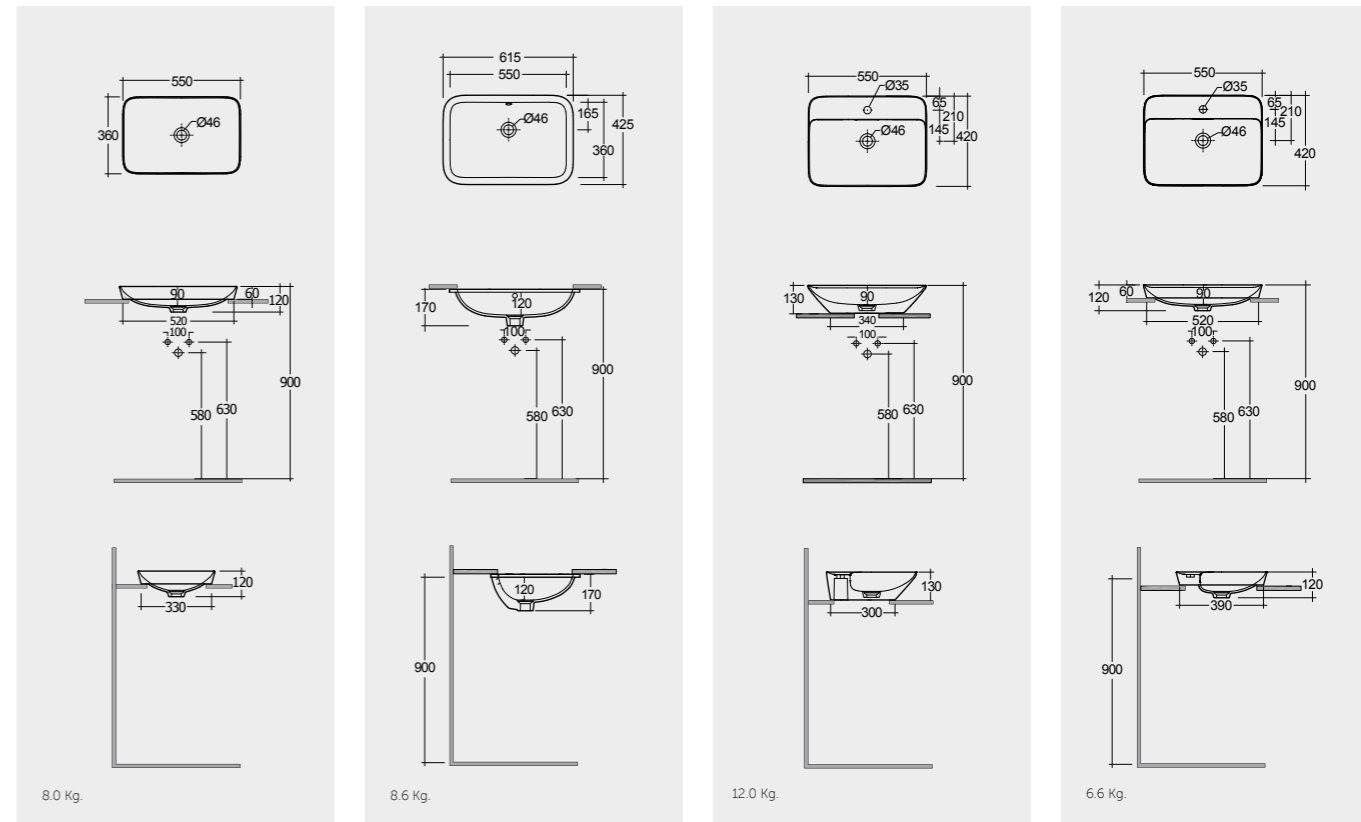

With Overflow

Measurements