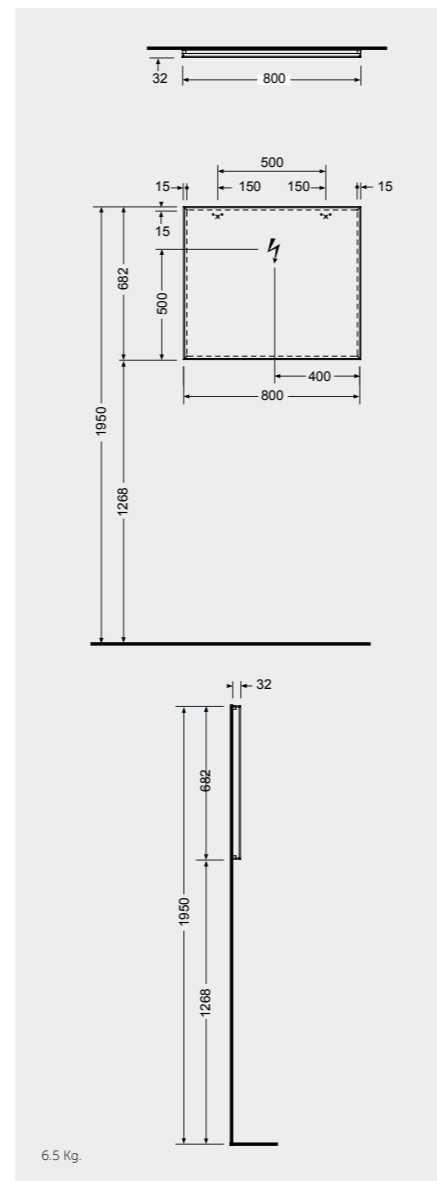

Measurements

MIRRORS

W 100 x D 2 x H 68CM
JOYMR10068STD

W 120 x D 2 x H 68CM
JOYMR12068STD

ABS: JOYTB6000CR1

Cool Light 6000K
450 Lumens

Measurements

BATHTUBS