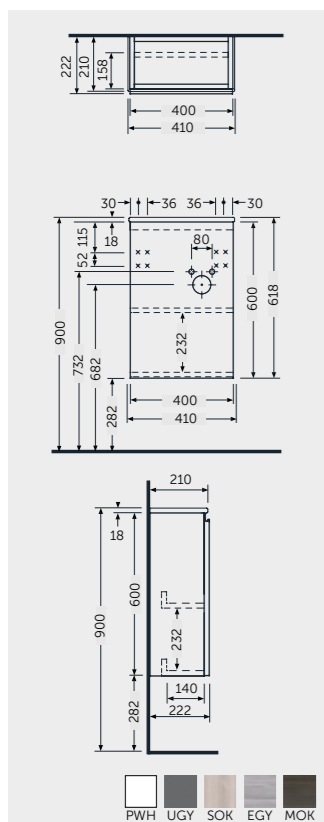

Measurements