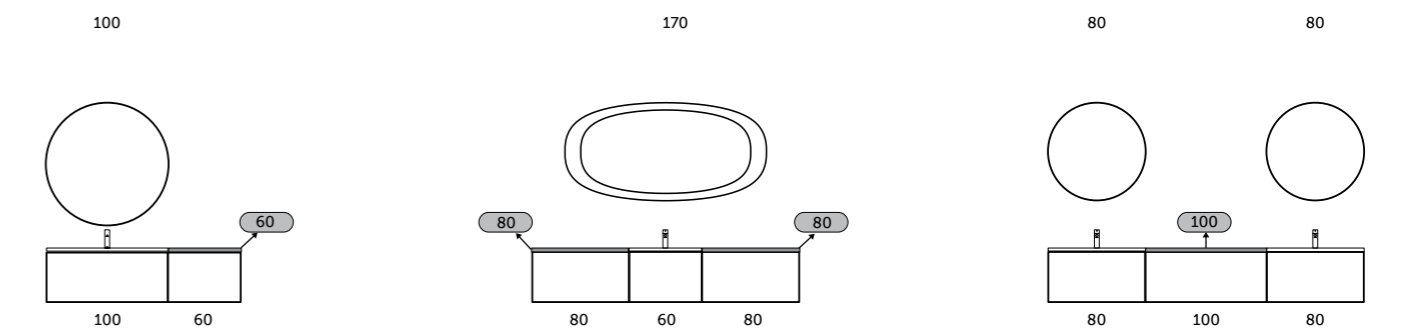

RAK-PLANO & DROP IN WB