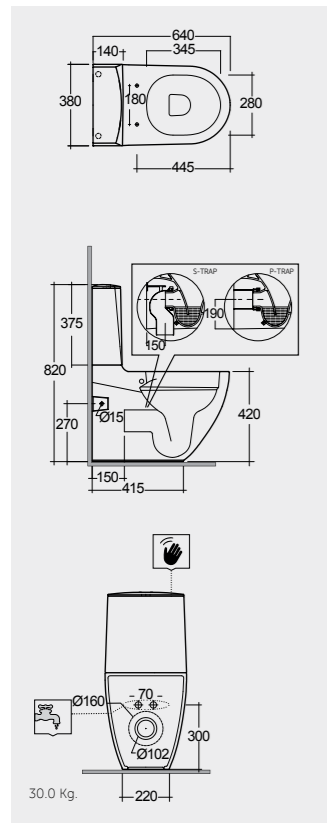

Measurements

Urea RAK-Des
DESSC3901WH