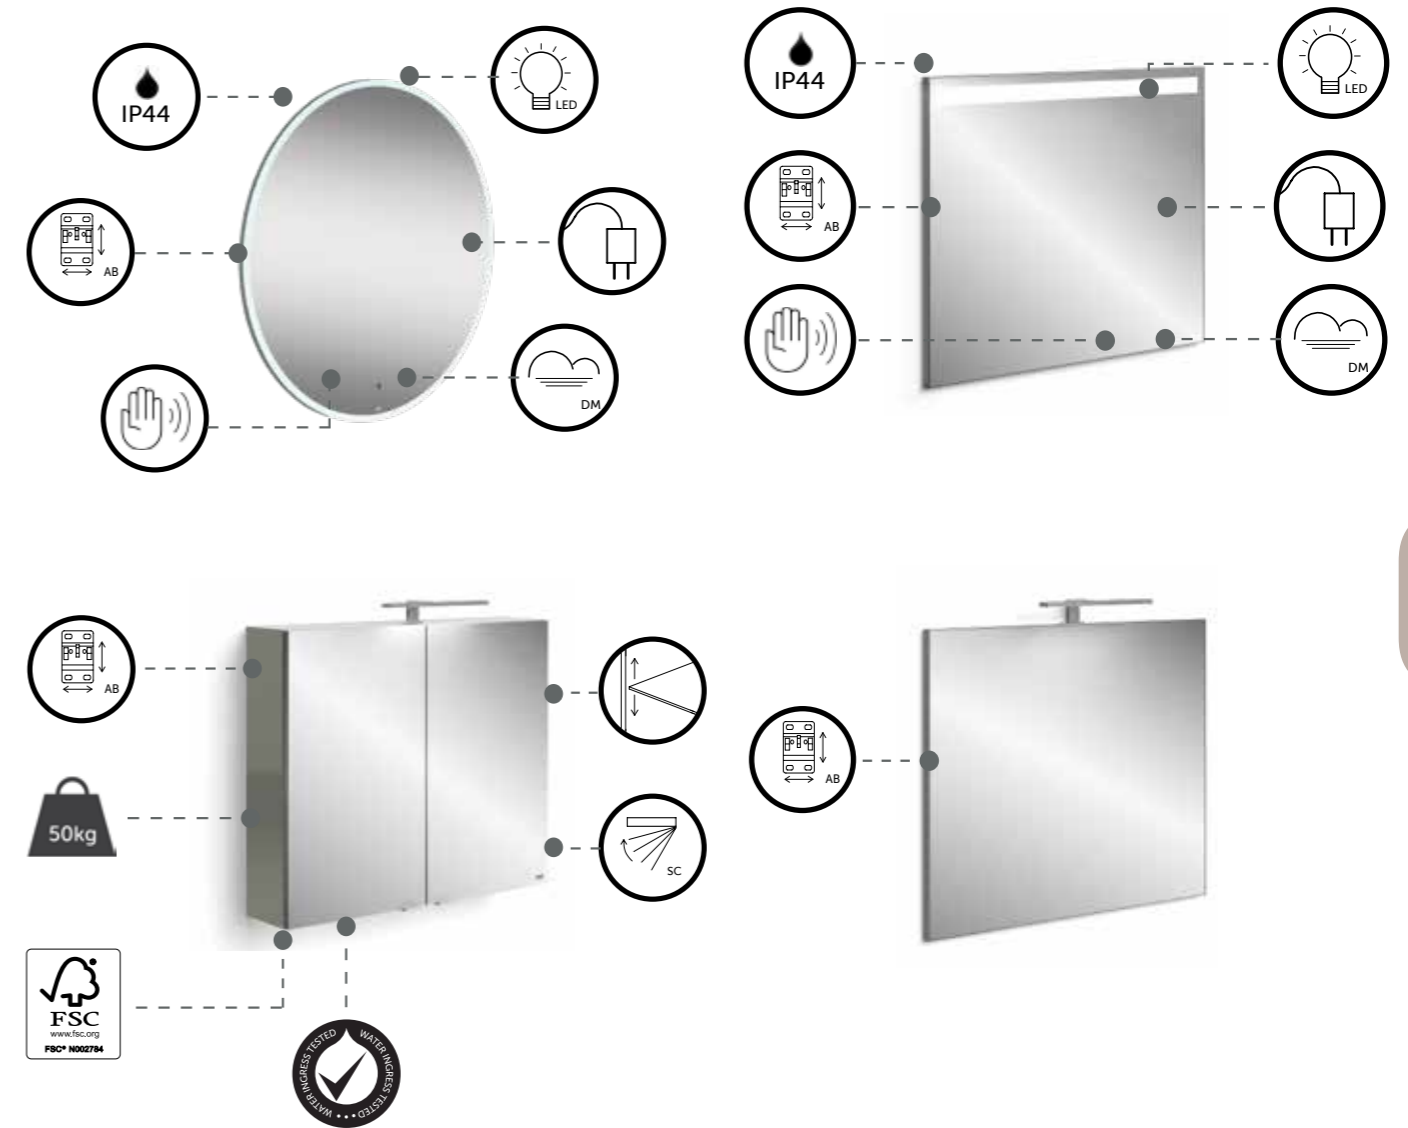

 WITHSTANDING HEAVY LOADS 150KG

 J-PULL FRONTALS

 FULL EXTRACTION DRAWERS

 SOFT CLOSE DRAWER RUNNERS

 SOFT CLOSE HINGES

 ADJUSTABLE GLASS SHELVING

 ADJUSTABLE BRACKETS

PRODUCT BENEFITS

MIRRORS

 MAINS POWERED

 DE-MISTER

 TOUCHLESS ACTIVATION

 MOTION SENSOR

 USB RECHARGEABLE

 REVERSIBLE

 LED LIGHT