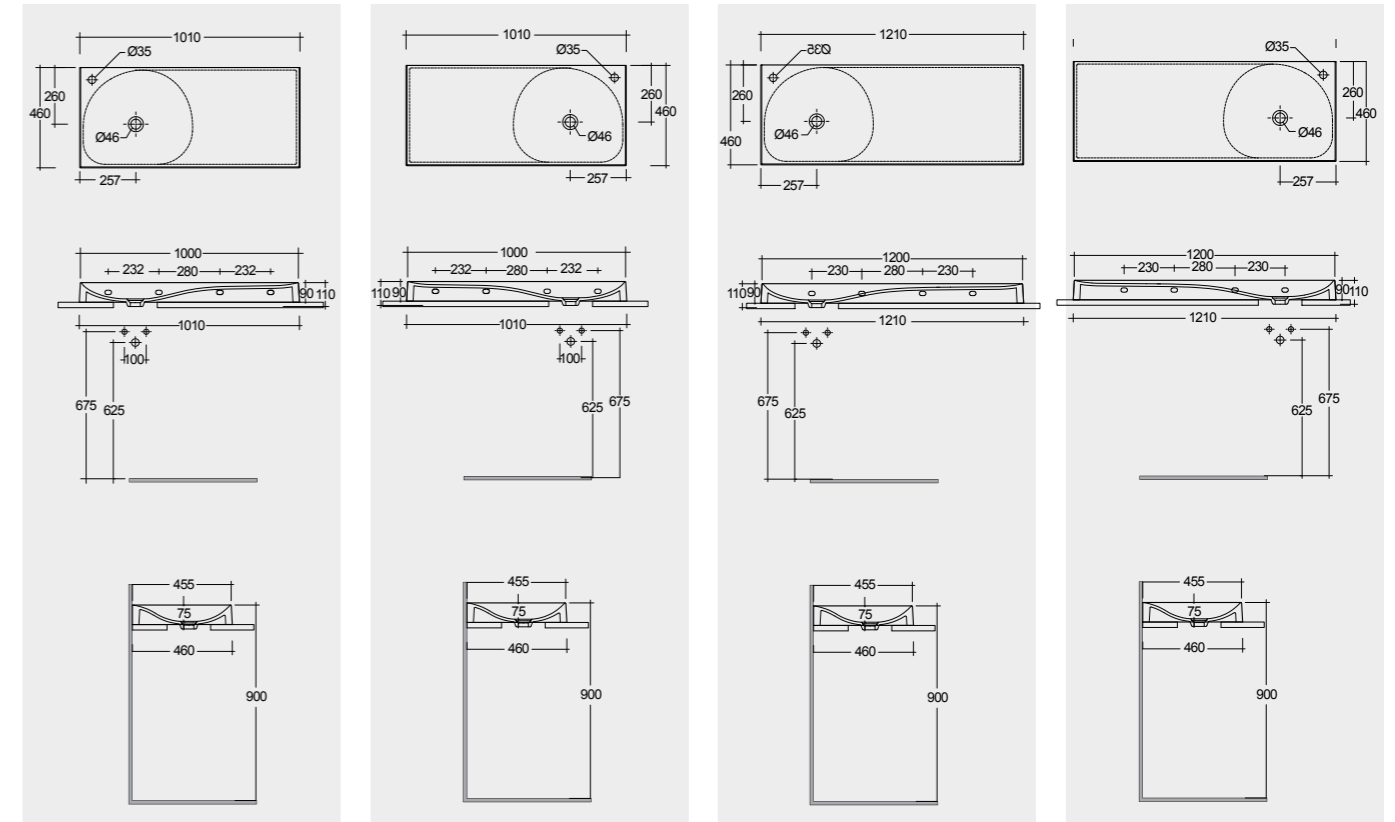

Measurements

Notes

All dimensions in mm tolerance $\pm 5\%$ for below 200mm
and $\pm 3\%$ for above 200mm