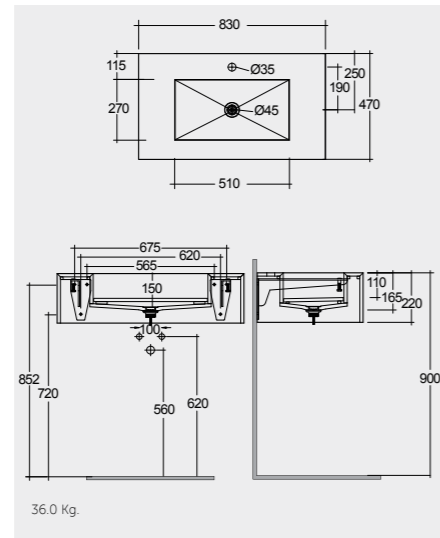

- 100 CARRARA (LAPPATO)
- 101 MACAUBAS (NATURAL)
- 102 TRAVERTINO IVORY (LAPPATO)
- 103 SURFACE XL COOL GREY (NATURAL)
- 104 BEHIND GREY (NATURAL)
- 105 UNI DARK BLACK (NATURAL)

- 100 CARRARA (LAPPATO)
- 101 MACAUBAS (NATURAL)
- 102 TRAVERTINO IVORY (LAPPATO)
- 103 SURFACE XL COOL GREY (NATURAL)
- 104 BEHIND GREY (NATURAL)
- 105 UNI DARK BLACK (NATURAL)

- 100 CARRARA (LAPPATO)
- 101 MACAUBAS (NATURAL)
- 102 TRAVERTINO IVORY (LAPPATO)
- 103 SURFACE XL COOL GREY (NATURAL)
- 104 BEHIND GREY (NATURAL)
- 105 UNI DARK BLACK (NATURAL)

- 100 CARRARA (LAPPATO)
- 101 MACAUBAS (NATURAL)
- 102 TRAVERTINO IVORY (LAPPATO)
- 103 SURFACE XL COOL GREY (NATURAL)
- 104 BEHIND GREY (NATURAL)
- 105 UNI DARK BLACK (NATURAL)