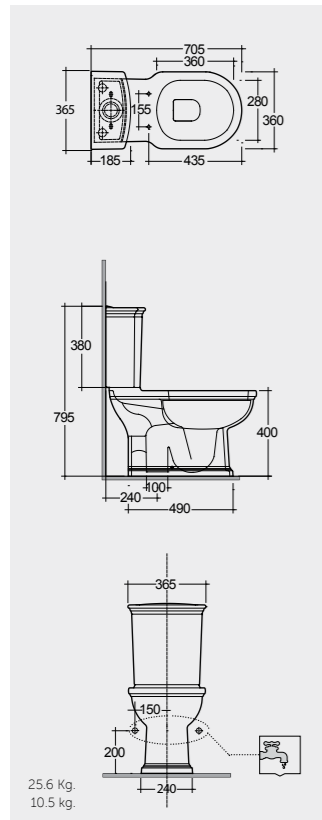

Measurements

- Lacquered Polyester RAK-Washington WTSC3901503
- ABS RAK-Washington JM05DSCQRAWHA
- Urea RAK-Compact YFG173A