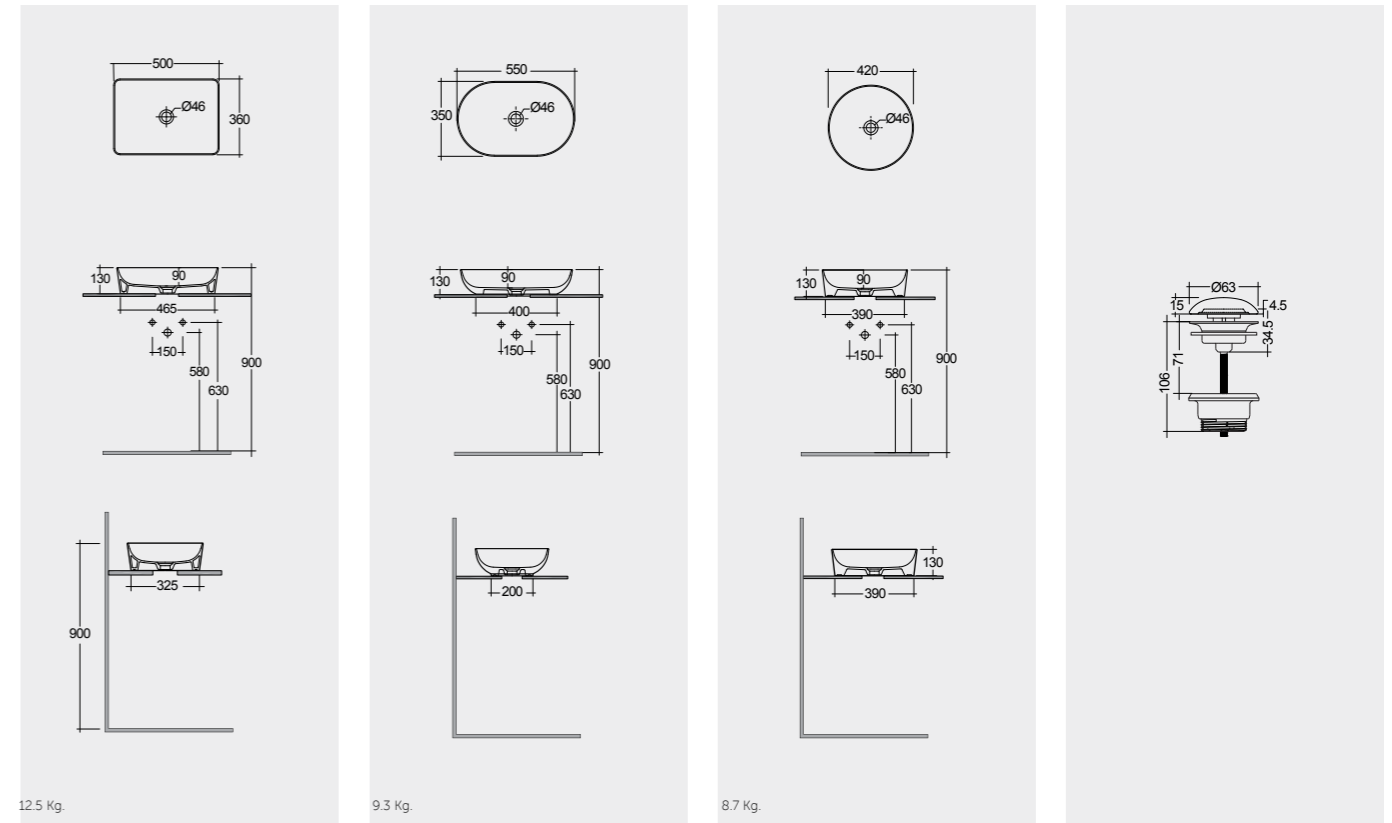

Models

50 CM
SKICT5000631A

55 CM
SKICT5500631A

42 CM
SKICT4200631A

Ceramic Click-Clack Pop-Up Waste
DUO000631A

Ceramic Free-Flow Waste
DUO002631A

Measurements

Notes