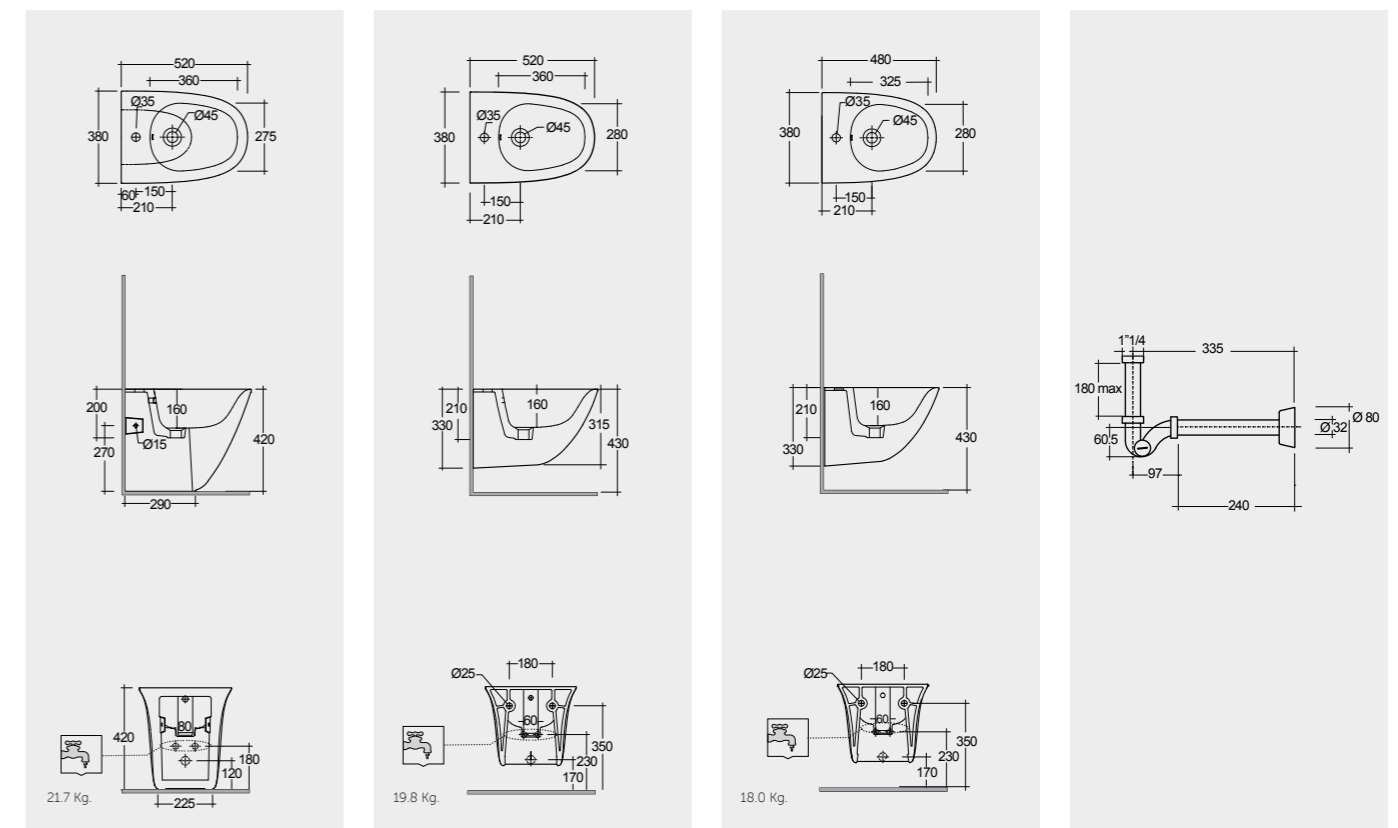

Measurements

Colours available

Colours shown here are as close to actual sanitaryware as printing process will allow