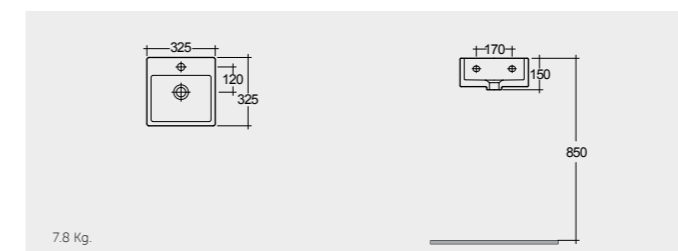

SENCT6000AWHA

CLOAKROOM WASH BASINS

RAK-Square Sink (Patrizia) 51 CM

OC97AWHA

RAK-Nova Sink 46 CM

OC116AWHA

RAK-Tasha 32 CM

OC146AWHA