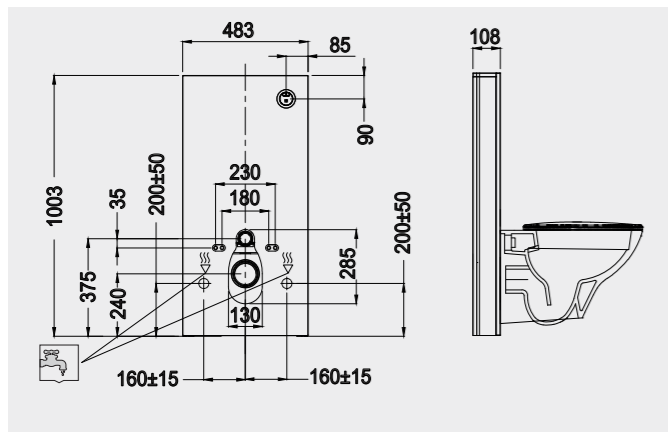

Measurements

Not Suitable Models for Wall Hung

Cabinet Cistern:
CO23AWHA - RAK-Special Needs Rimless Wall Hung WC 70 cm