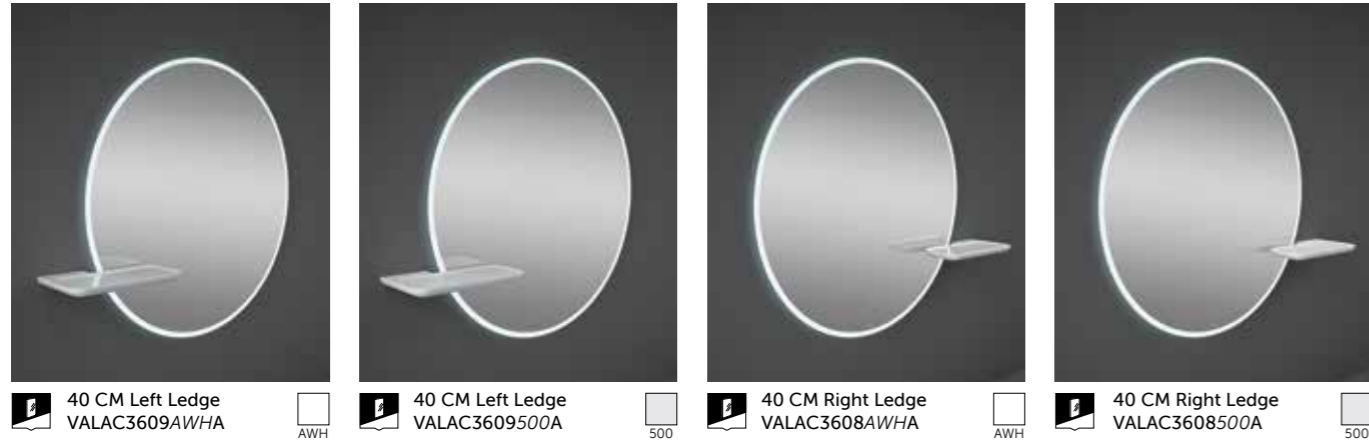

42X42 CM VARDI14201AWHA 50X42 CM VARDI25001AWHA 60X42 CM VARDI36001AWHA 42X42 CM VARDI44201AWHA 55X42 CM VARDI55501AWHA

42X42 CM VARCT14201AWHA 50X42 CM VARCT25001AWHA 60X42 CM VARCT36001AWHA 42X42 CM VARCT44201AWHA 55X42 CM VARCT55501AWHA

RAK-VALET

Models

Suitable for RAK-Joy Uno round mirrors 60, 80 & 100 cm

Suitable for RAK-Joy Uno round mirrors 60, 80 & 100 cm

Suitable for RAK-Joy Uno round mirrors 60, 80 & 100 cm

Suitable for RAK-Joy Uno round mirrors 60, 80 & 100 cm