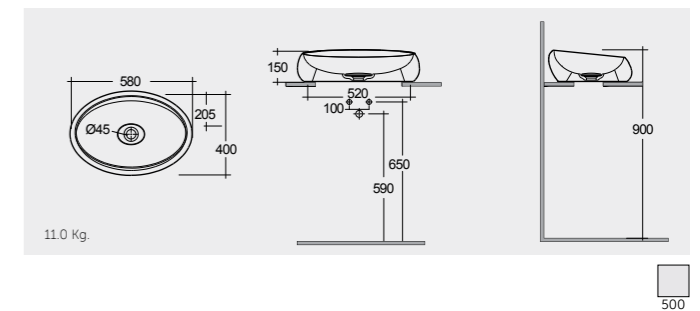

RAK- Valet 64 CM

VALCT6400500A Matt Finish Drain not included

RAK-Cloud 58 CM

CLOCT6000AWHA Drain Not Included
Drain Cover: CLOAC4400AWHA

RAK-Cloud 58 CM

CLOCT6000500A Drain Not Included
Drain Cover: CLOAC4400500A