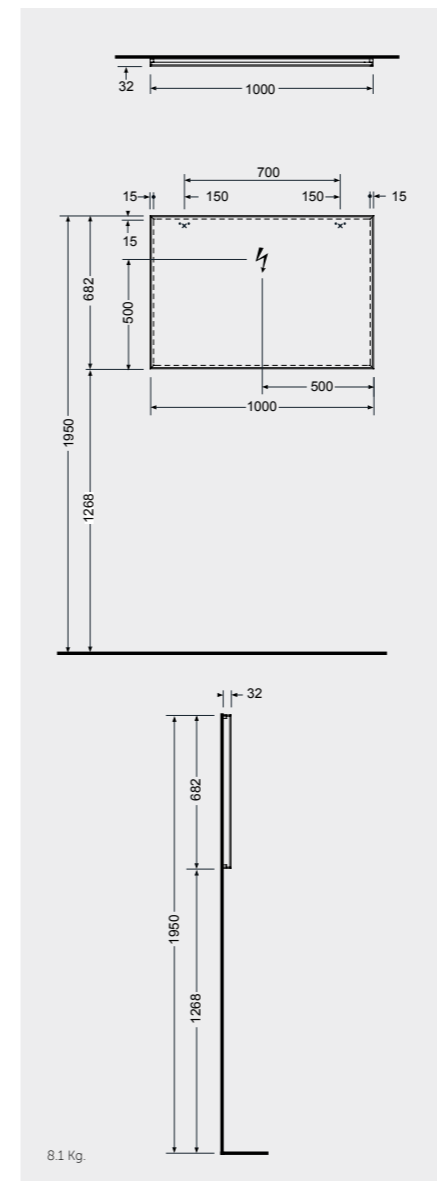

Measurements

MIRRORS

W 100 x D 2 x H 68CM
JOYMR10068STD

W 120 x D 2 x H 68CM
JOYMR12068STD

ABS: JOYTB6000CR1

Cool Light 6000K
450 Lumens

Measurements

BATHTUBS