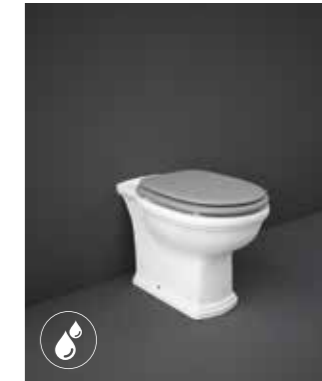

58 CM
WT21AWHA
CISTERN : WT23AWHA
FITTINGS : FTWTLOCIST

With Front Lever

58 CM
WT21AWHA

Back Open

Measurements

- Lacquered Polyester RAK-Washington WTSC3901503
- ABS RAK-Washington JM05DSCQRAWHA
- Urea RAK-Compact YFG173A