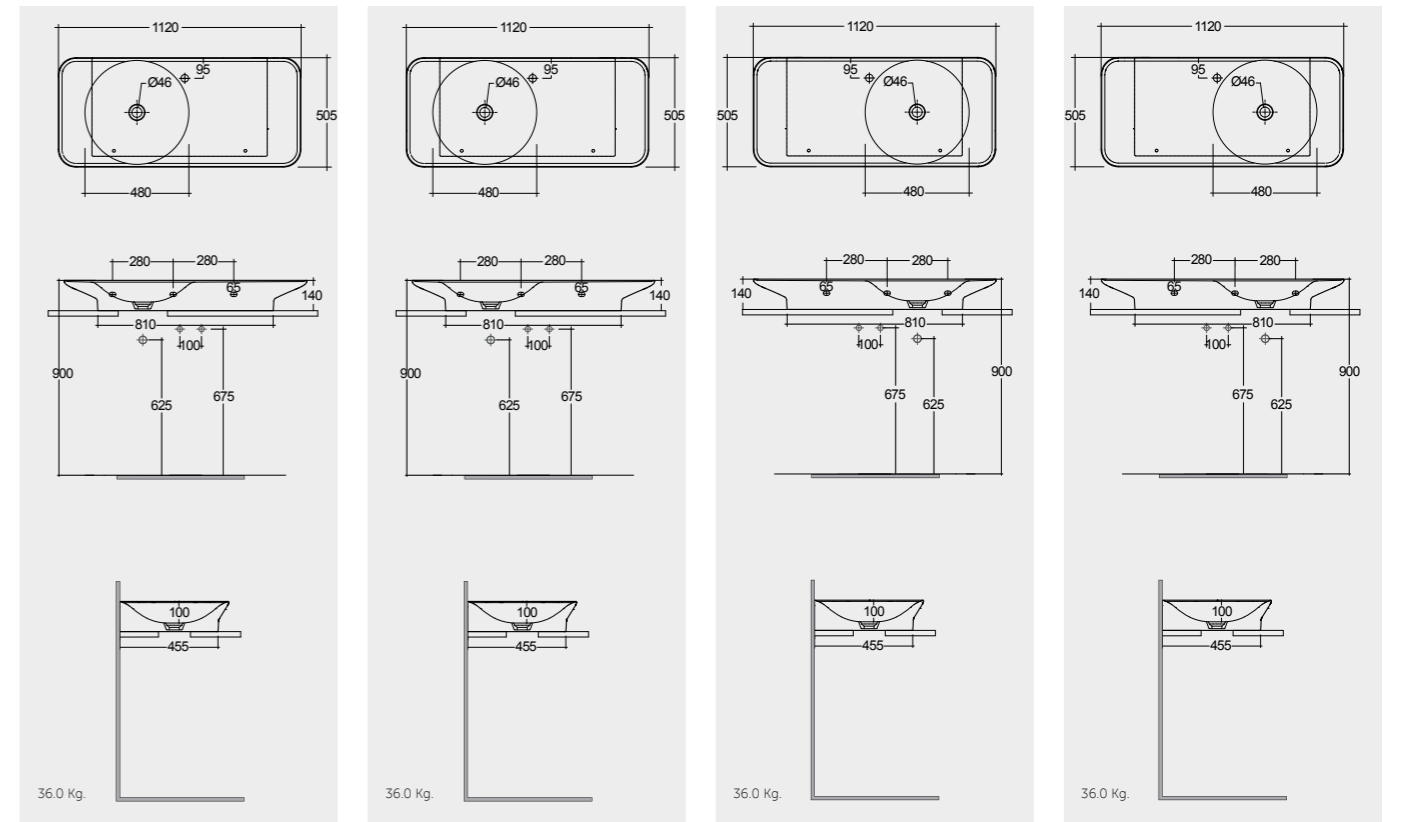

Measurements