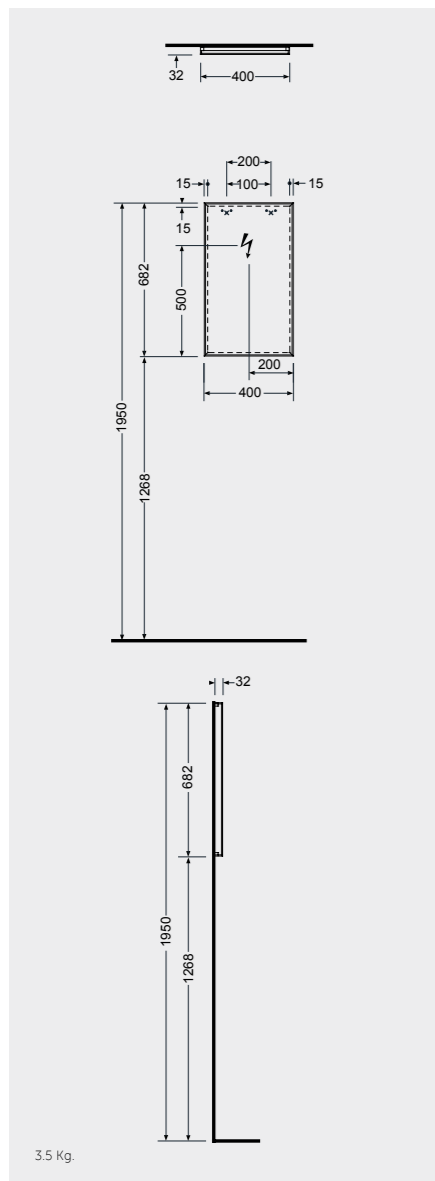

Measurements

MIRRORS

W 100 x D 2 x H 68CM
JOYMR10068STD

W 120 x D 2 x H 68CM
JOYMR12068STD

ABS: JOYTB6000CR1

Cool Light 6000K
450 Lumens

Measurements

BATHTUBS