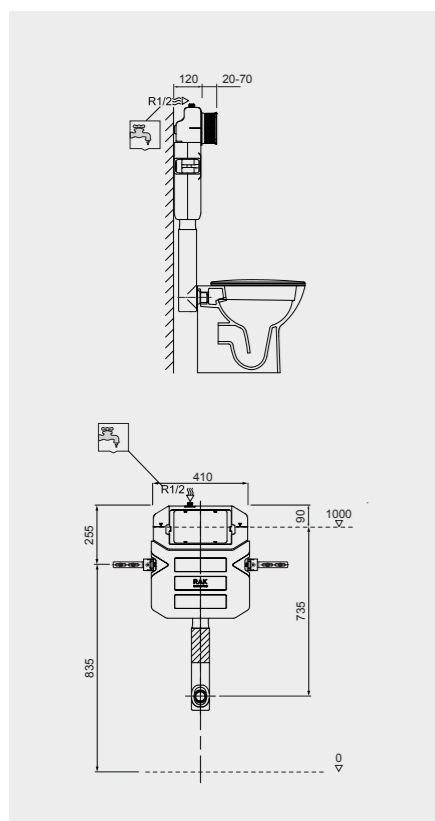

Measurements