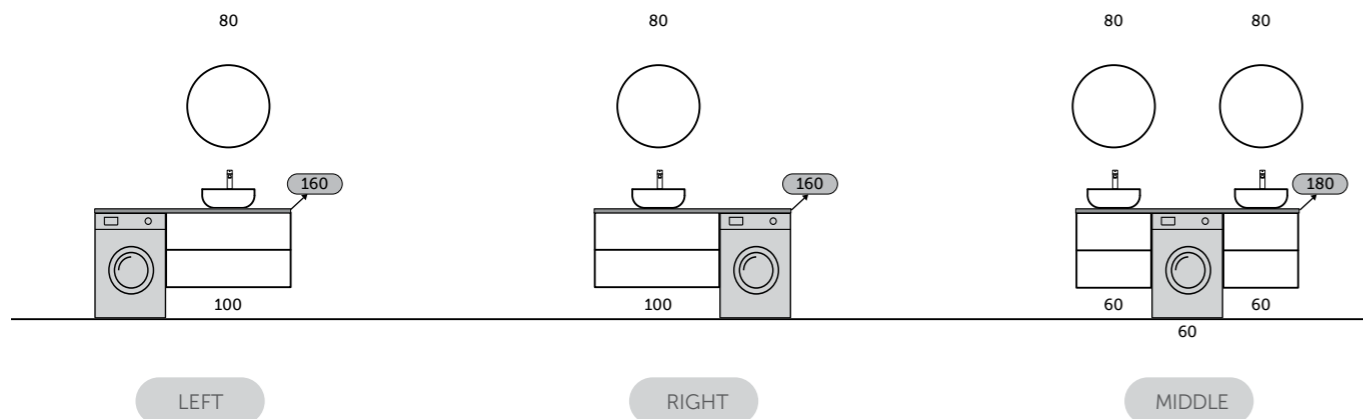

RAK-PLANO FOR SPECIAL INSTALLATIONS