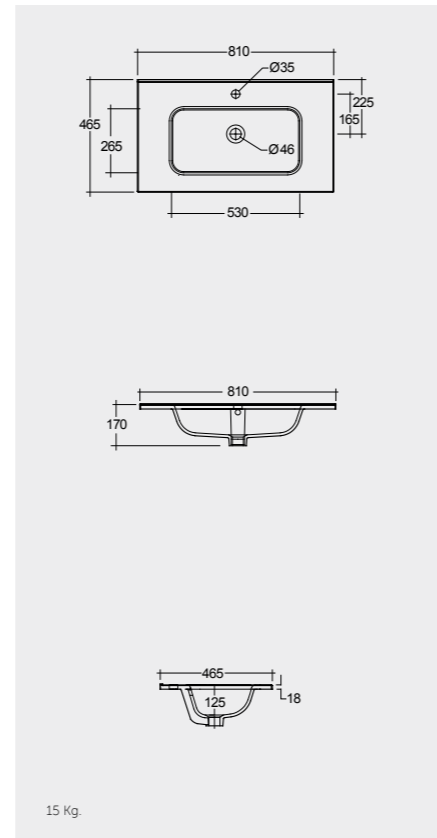

WASH BASINS FOR FURNITURE

DROP IN WASH BASINS

41 x 22CM
JOYWB4106AWHA

61 x 46CM
JOYDI06101WH

81 x 46CM
JOYDI08101WH

Measurements

Notes

All dimensions in mm tolerance $\pm 5\%$ for below 200mm
and $\pm 3\%$ for above 200mm