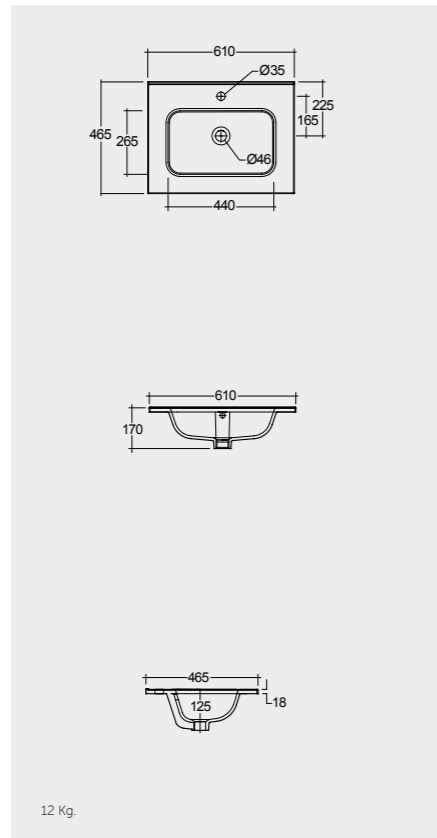

WASH BASINS FOR FURNITURE

DROP IN WASH BASINS

41 x 22CM
JOYWB4106AWHA

61 x 46CM
JOYDI06101WH

81 x 46CM
JOYDI08101WH

Measurements

Notes

All dimensions in mm tolerance $\pm 5\%$ for below 200mm
and $\pm 3\%$ for above 200mm