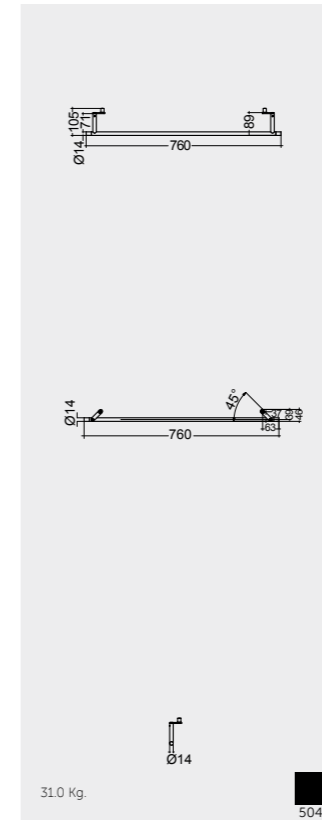

Measurements

Colours available

Colours shown here are as close to actual sanitaryware as printing process will allow