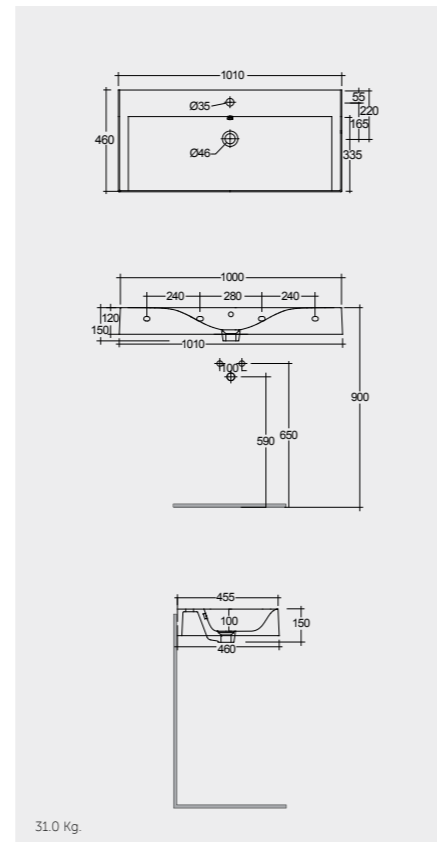

Models

61 x 46 CM
DESWB06101AWHA
No tap holes DESWB06100AWHA

81 x 46 CM
DESWB08101AWHA
No tap holes DESWB08100AWHA

101 x 46 CM
DESWB10101AWHA
No tap holes DESWB10100AWHA

Measurements

Notes

All dimensions in mm tolerance $\pm 5\%$ for below 200mm
and $\pm 3\%$ for above 200mm