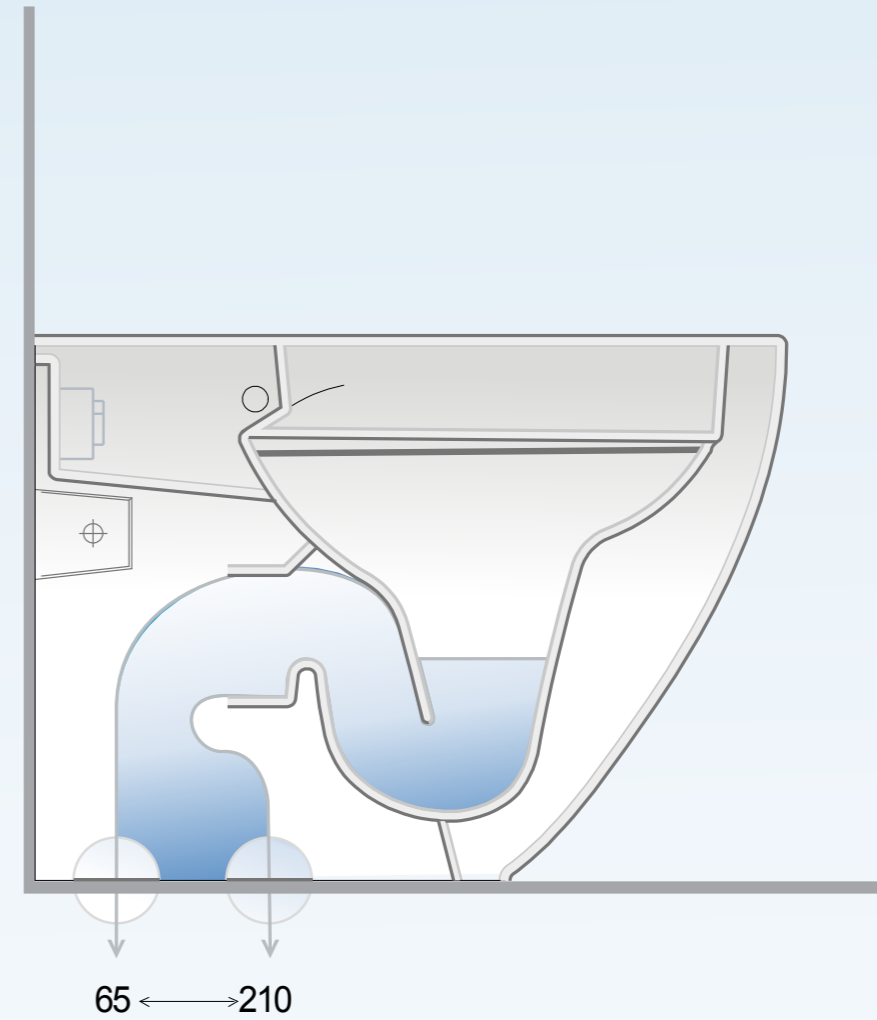

MX904K

MX90B

SHIFTED OUTLET RANGE FOR DESWC1347AWHA

MX90A