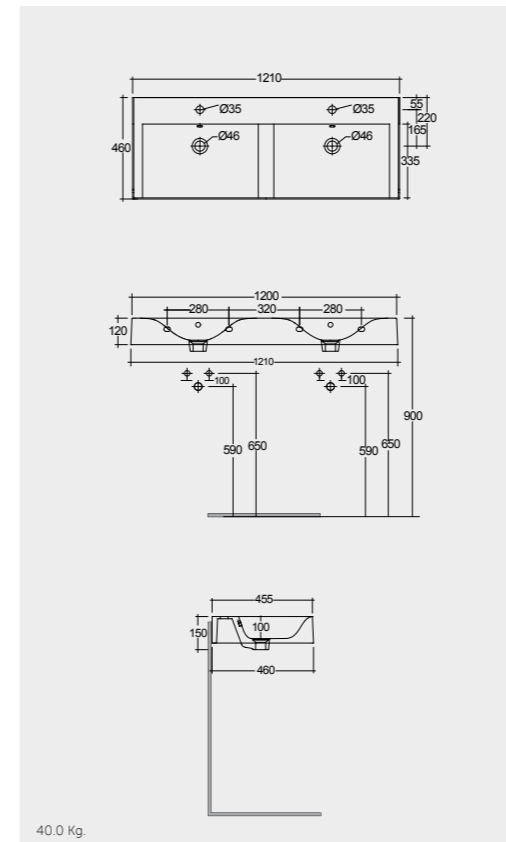

Measurements