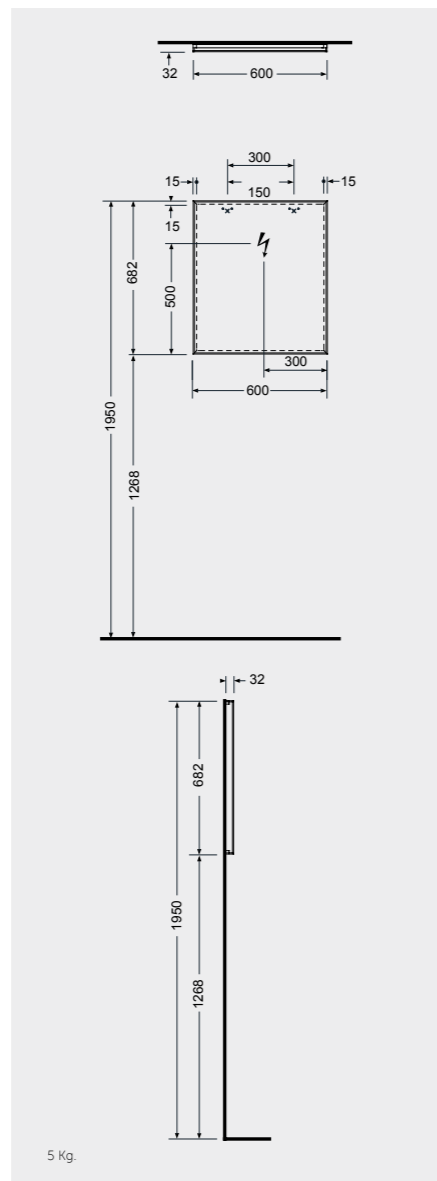

Measurements

MIRRORS

W 100 x D 2 x H 68CM
JOYMR10068STD

W 120 x D 2 x H 68CM
JOYMR12068STD

ABS: JOYTB6000CR1

Cool Light 6000K
450 Lumens

Measurements

BATHTUBS