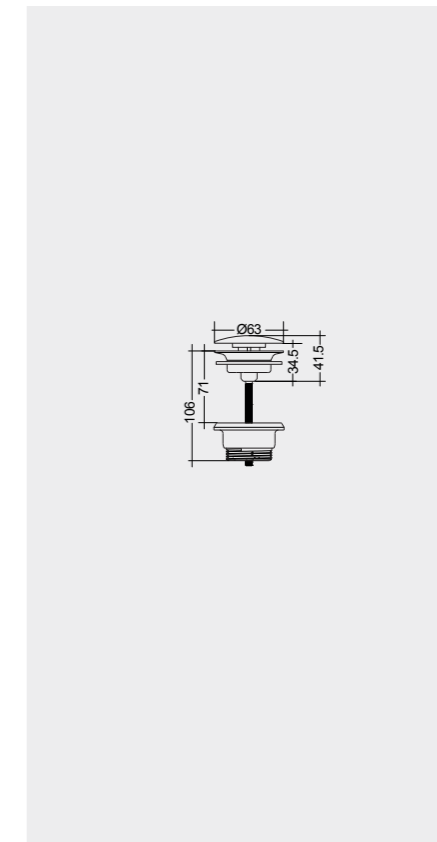

Measurements