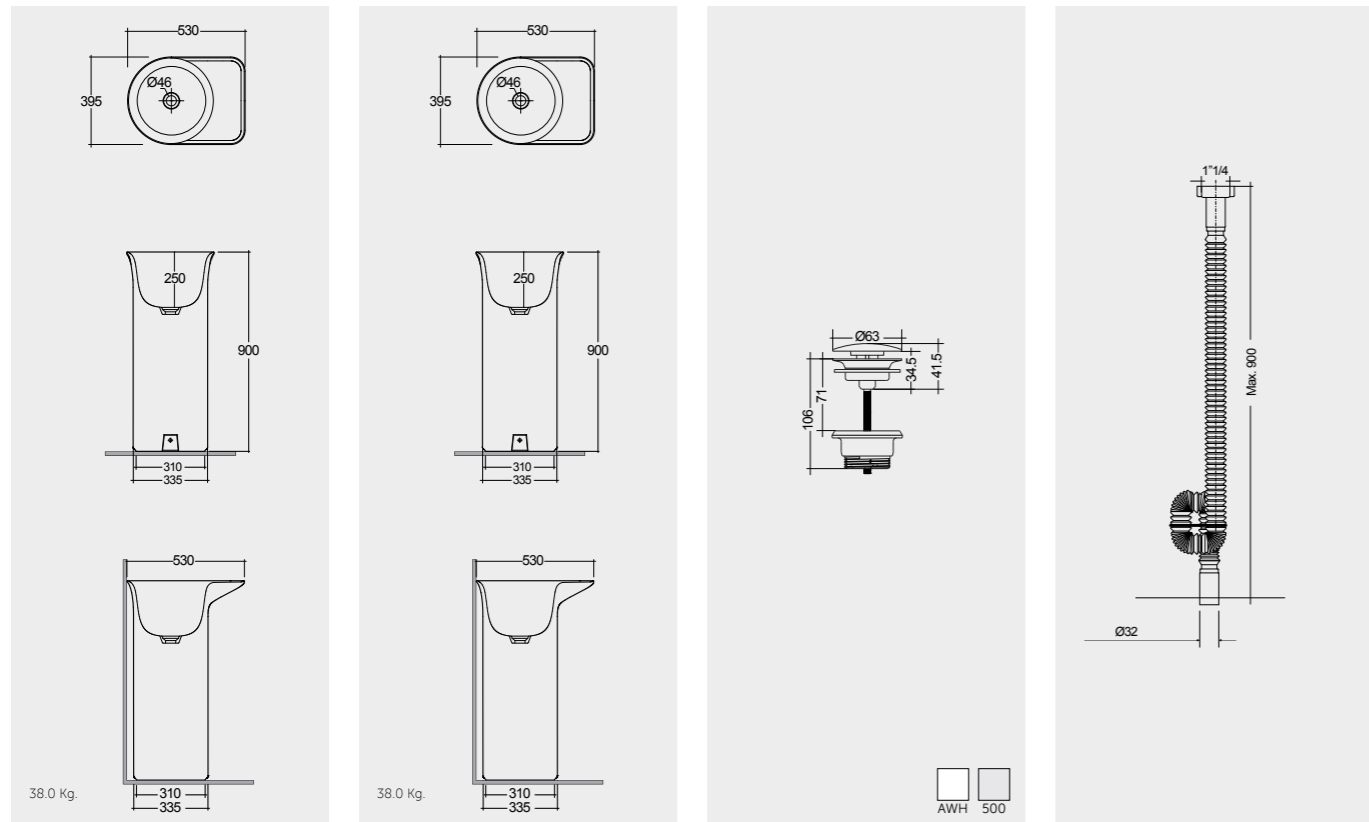

Hidden Fixations
Drain Not Included

With Siphon Clip Holder

Measurements

Notes

All dimensions in mm tolerance $\pm 5\%$ for below 200mm and $\pm 3\%$ for above 200mm

Models

48 CM VALCT4800AWHA **FREE-FLOW ALPINE WHITE : DUO002AWHA**
48 CM VALCT4800500A **FREE-FLOW MATT WHITE : DUO002500A**
64 CM VALCT6400AWHA **FREE-FLOW ALPINE WHITE : DUO002AWHA**
64 CM VALCT6400500A **FREE-FLOW MATT WHITE : DUO002500A**