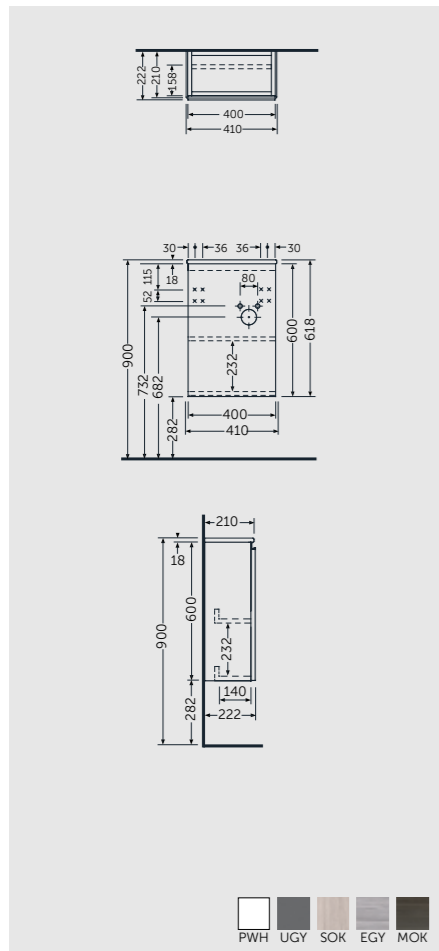

Measurements

160cm = 2x W 80CM Units
JOYWH080UGY x2