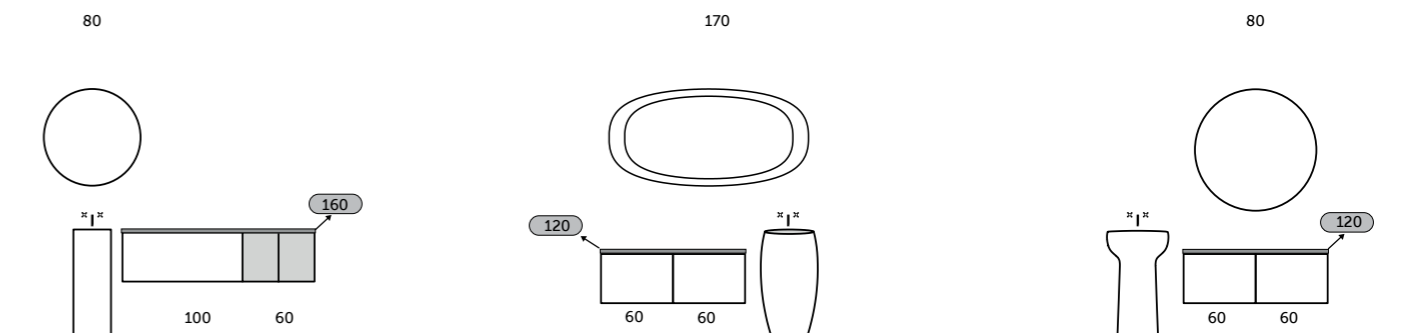

RAK-PLANO & FREESTANDING WB