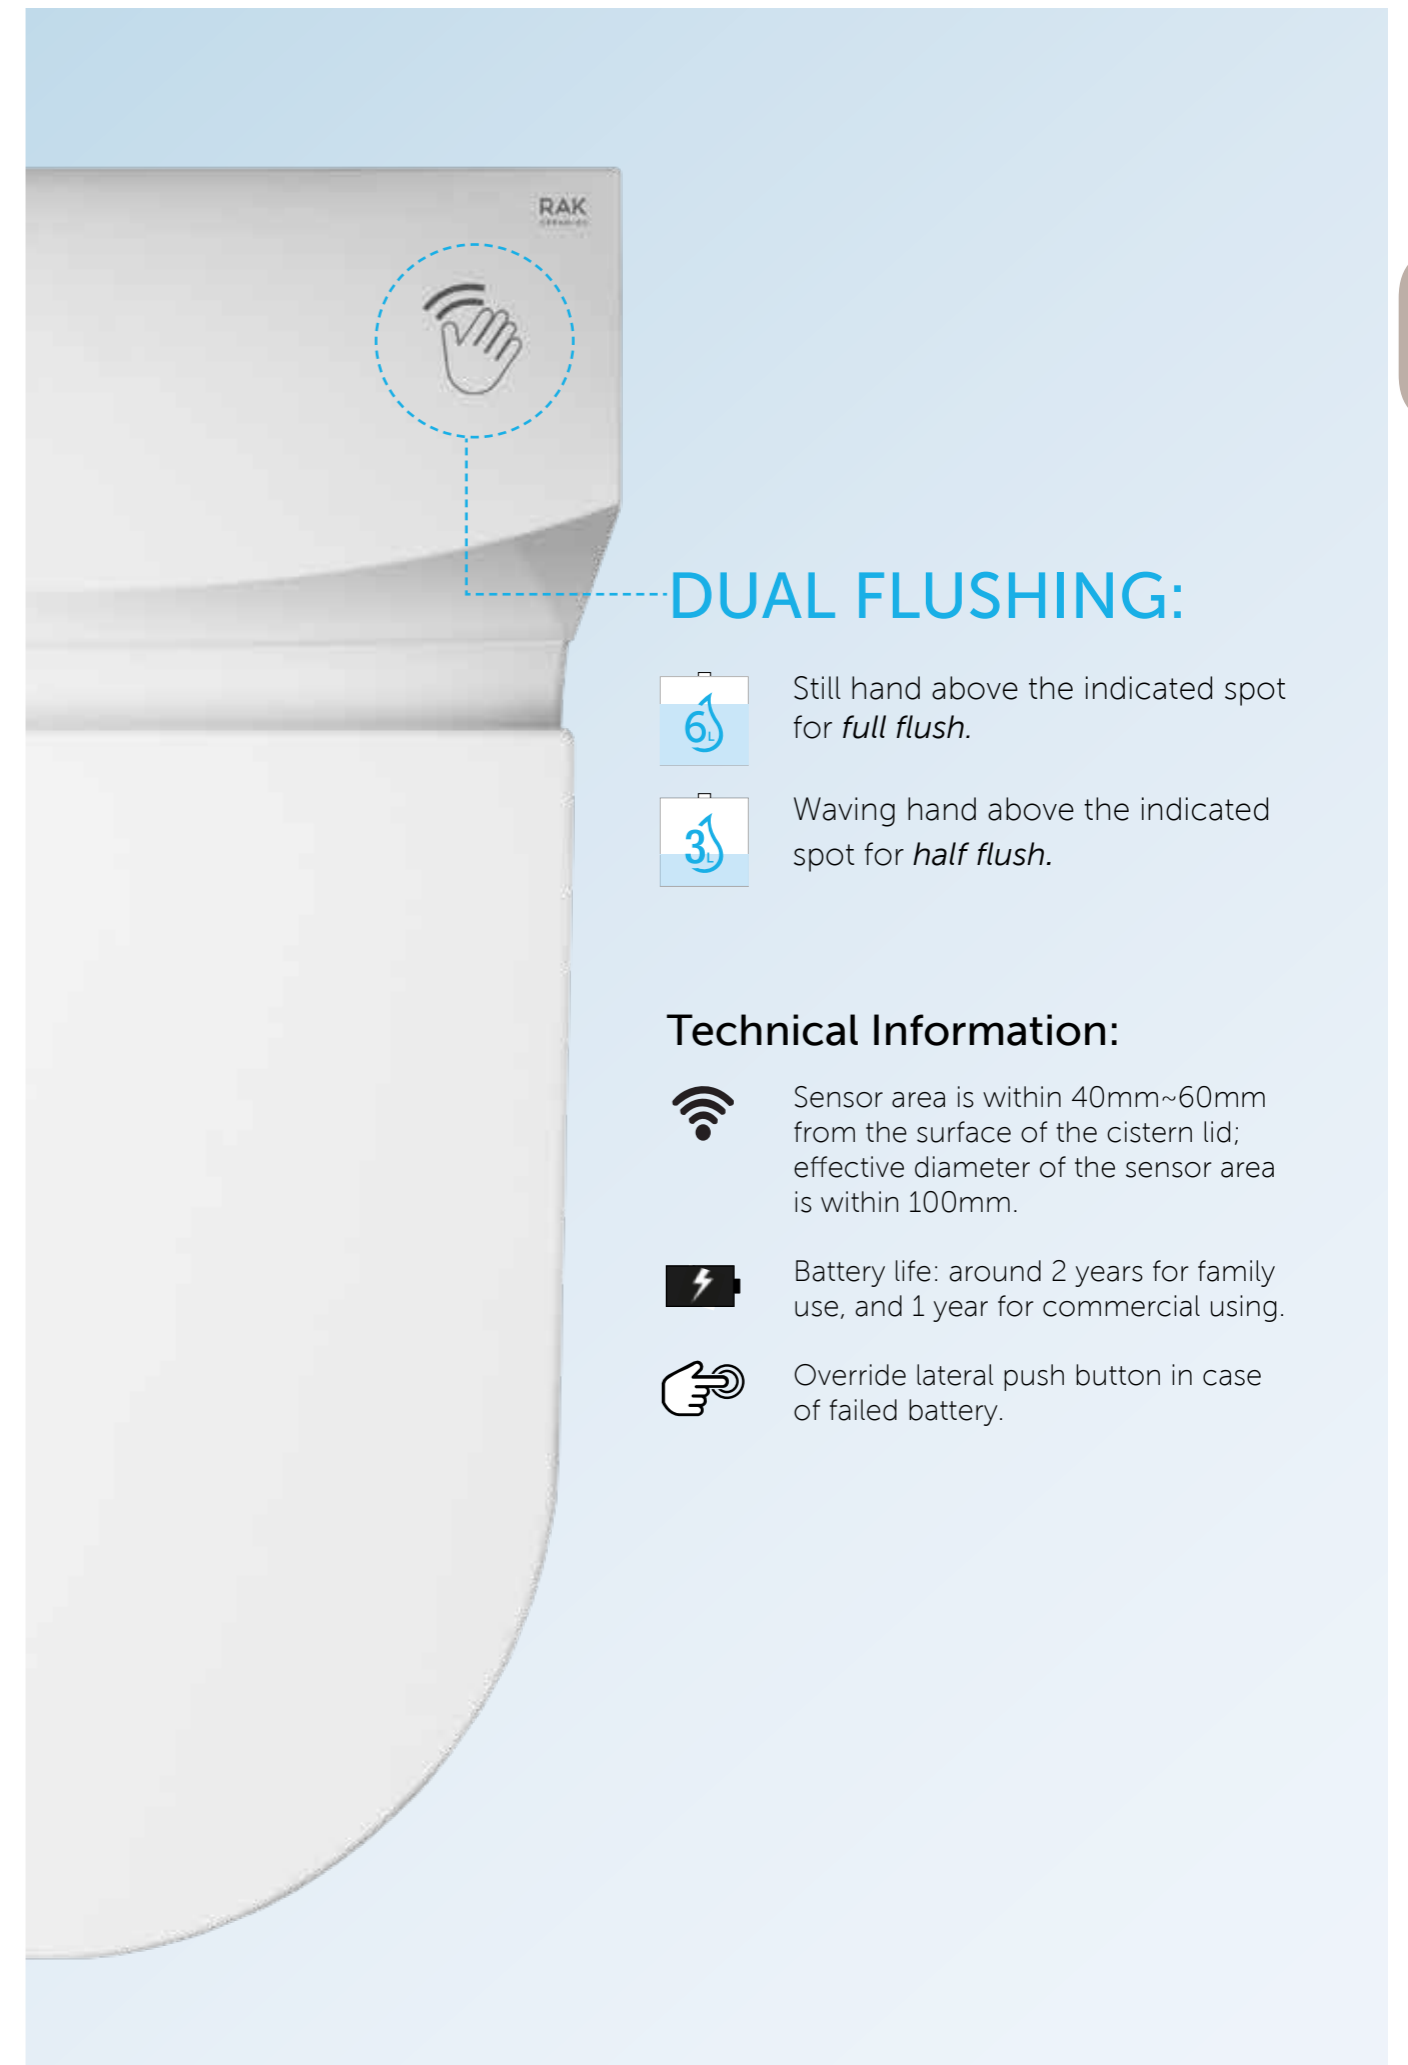

Touchless flushing

Enjoy the same hands-free, germ-free experience of commercial restrooms. With the new RAK Ceramics Touchless Flushing System, this same ease of use and minimal spreading of germs has finally expanded to home use toilets. A sensor module placed underneath the toilet's cistern lid runs on four AA batteries. It utilizes emerging sensing technology, which projects an electromagnetic field that is both extremely accurate and reliable.

This type of sensor detects the user in the projected field and initiates the dual flush: 6 liters keeping the hand above the spot, or 3 liters waving the hand.

DUAL FLUSHING:

Still hand above the indicated spot for *full flush*.

Waving hand above the indicated spot for *half flush*.

Technical Information:

Sensor area is within 40mm~60mm from the surface of the cistern lid; effective diameter of the sensor area is within 100mm.

Battery life: around 2 years for family use, and 1 year for commercial using.

Override lateral push button in case of failed battery.