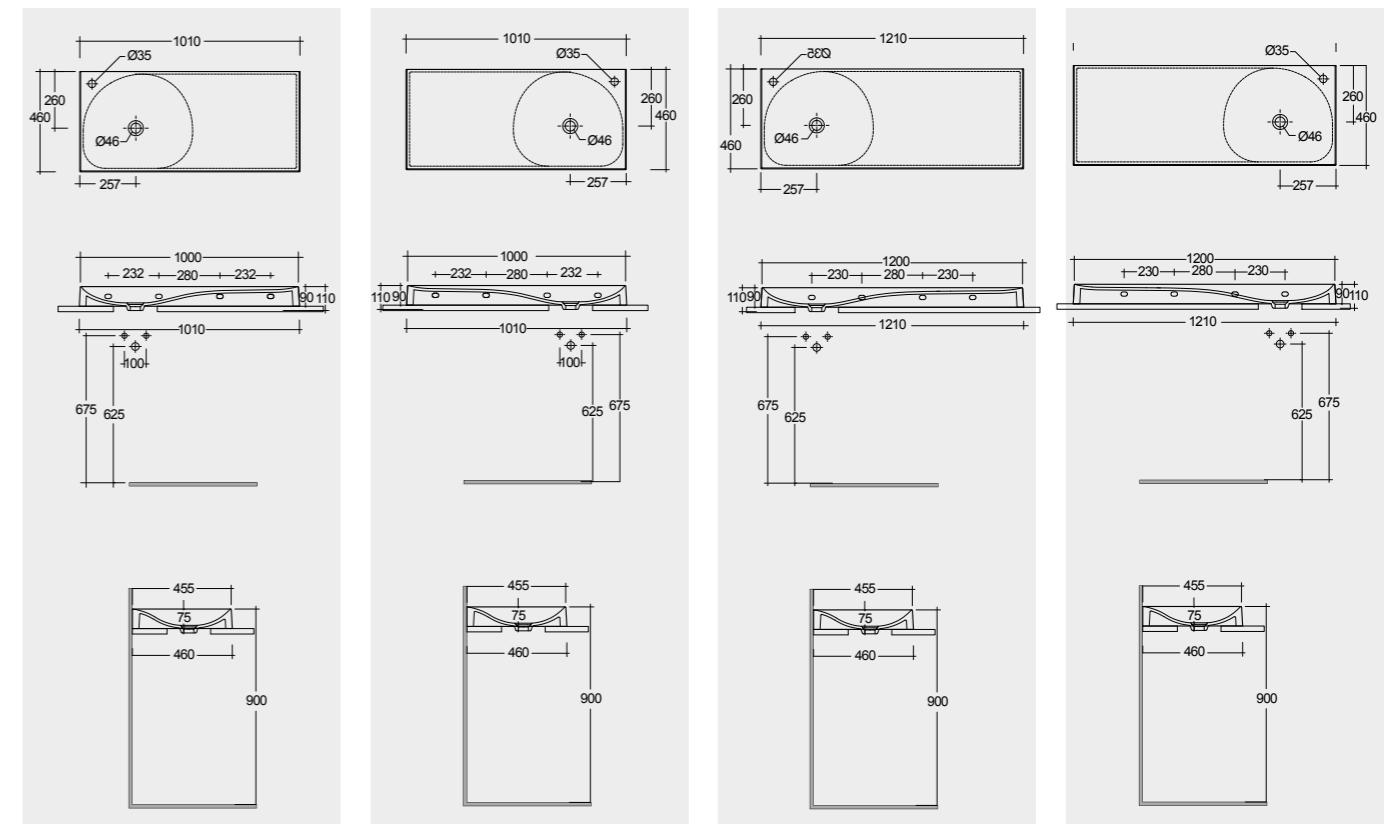

Measurements