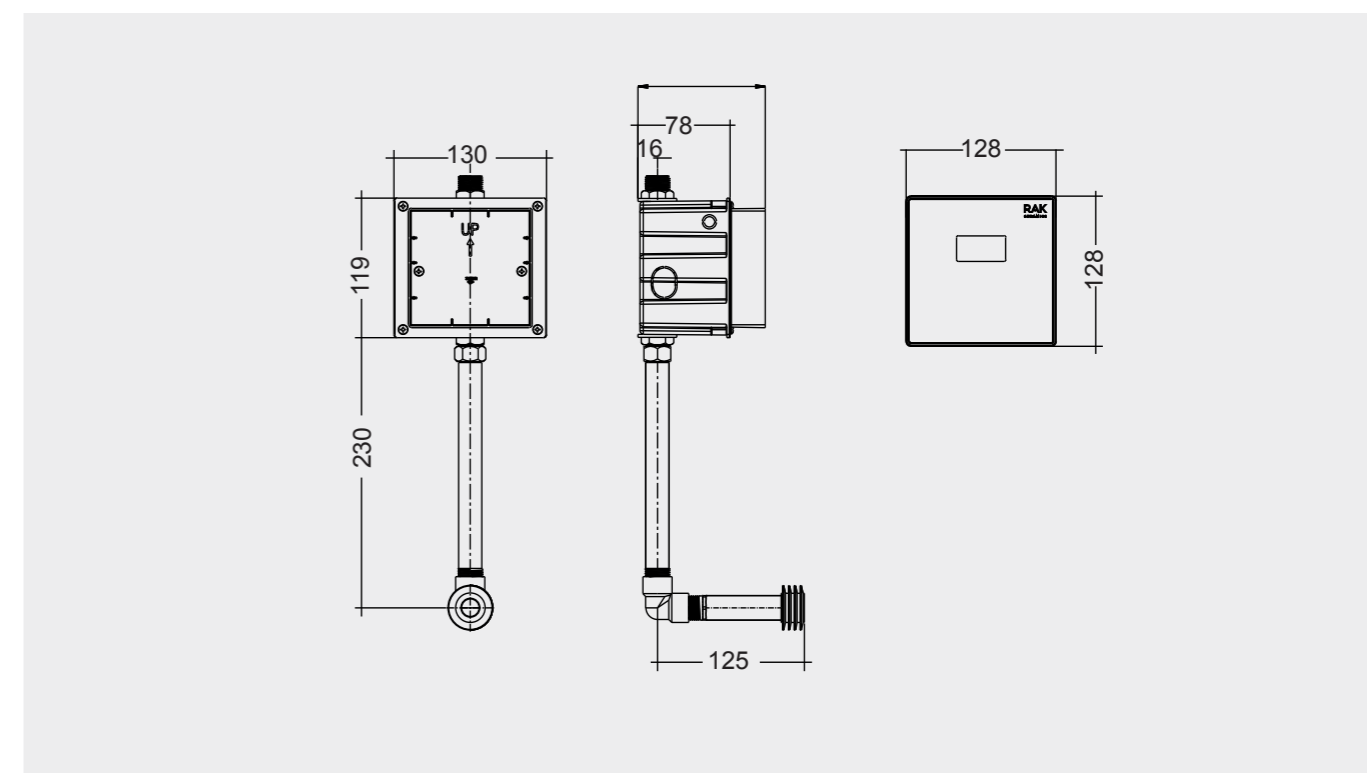

Measurements