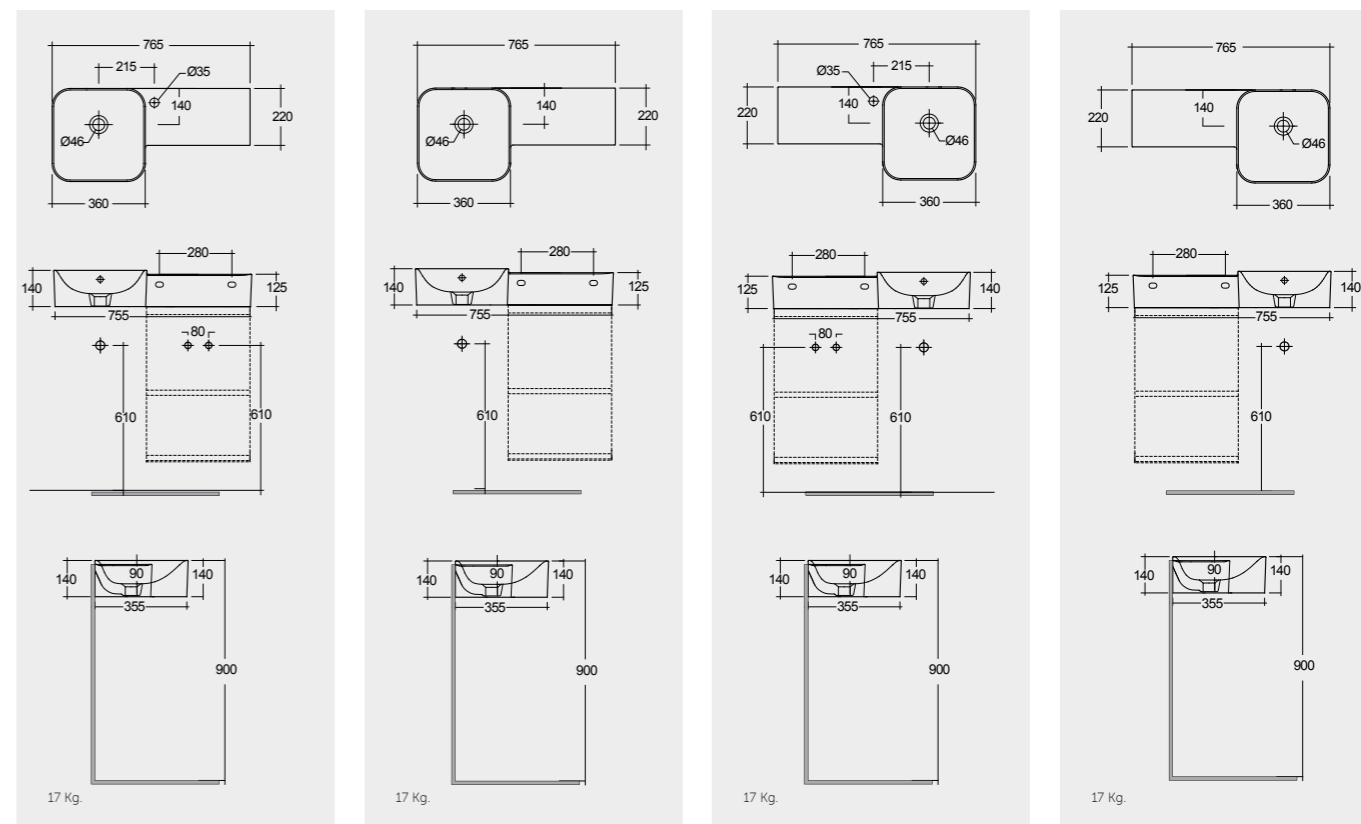

77 CM Right Ledge
PETWB47701AWHA

77 CM Right Ledge
PETWB47700AWHA

77 CM Left Ledge
PETWB37701AWHA

77 CM Left Ledge
PETWB37700AWHA

No Faucet Hole

No Faucet Hole

Measurements

Models