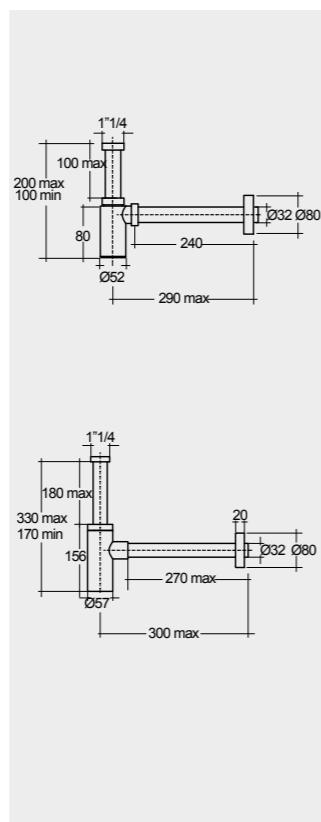

Measurements