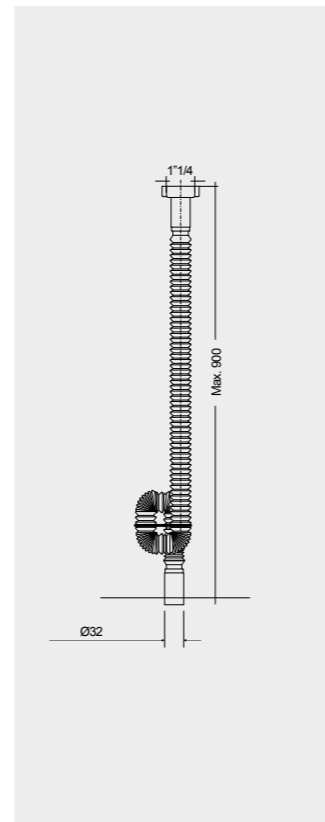

Measurements

Colours available

Colours shown here are as close to actual sanitaryware as printing process will allow