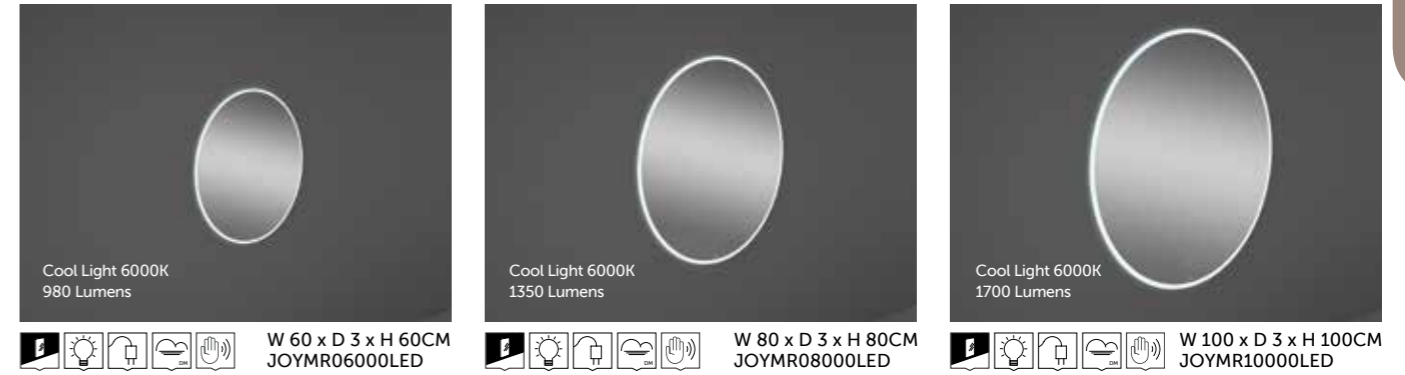

Models

Cool Light 6000K
980 Lumens

W 60 x D 3 x H 60CM
JOYMR06000LED

Cool Light 6000K
1350 Lumens

W 80 x D 3 x H 80CM
JOYMR08000LED

Cool Light 6000K
1700 Lumens

W 100 x D 3 x H 100CM
JOYMR10000LED

Measurements