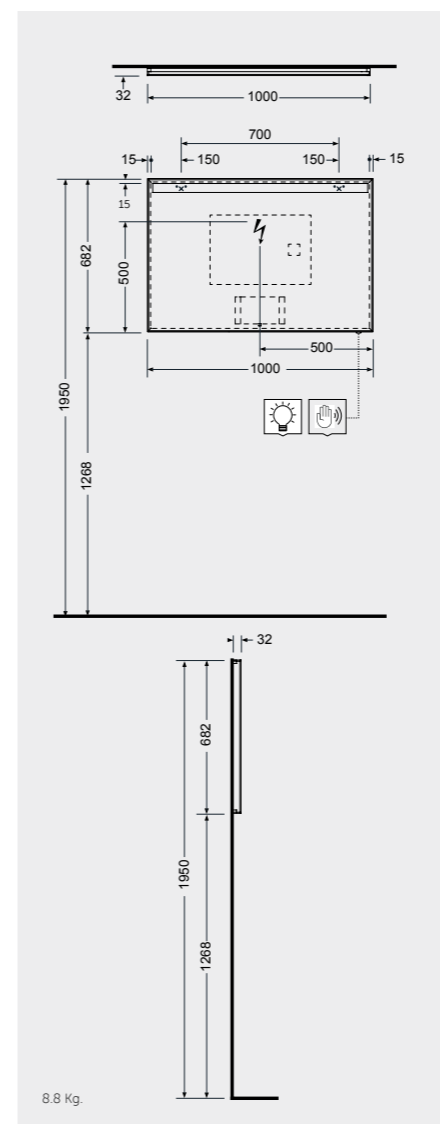

Measurements

MIRRORS

W 100 x D 3 x H 68CM
JOYMR10068LED
Cool Light 6000K
700 Lumens

W 120 x D 3 x H 68CM
JOYMR12068LED
Cool Light 6000K
900 Lumens

Measurements

MIRROR CABINETS

W 40 x D 18 x H 68CM
JOYMC04001