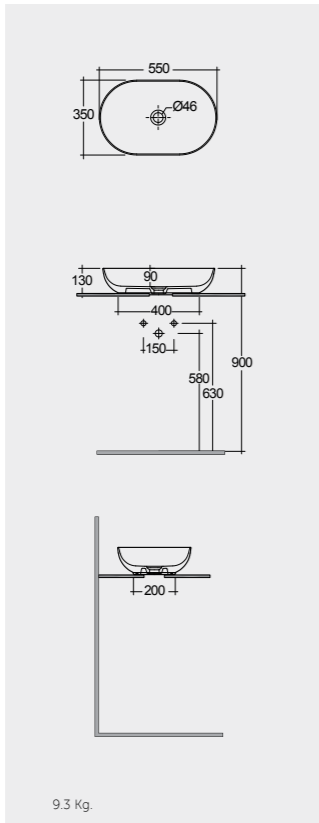

Measurements