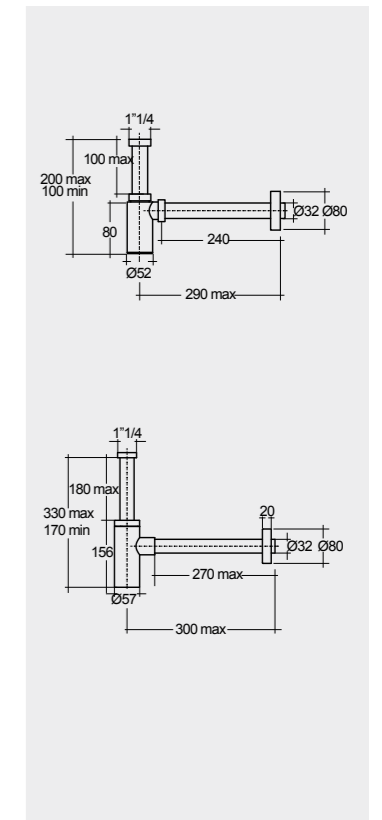

Suitable for Wash Basin : 101, 81, 61 CM

Suitable for Wash Basin : 101, 81, 61 CM

Inspectionable

Measurements | Misure | Dimensions | Medidas | Abmessungen | Размеры

Models | Modelli | Modèles | Modelos | Modelle | Модели