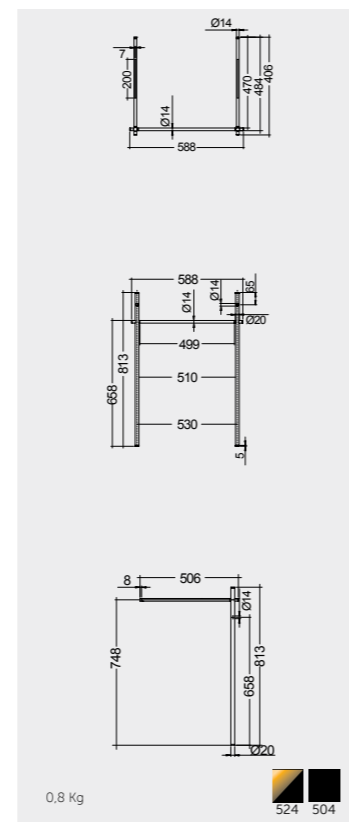

Washbasin installation height at 87,5cm

Horizontal bar included for size 81 & 61cm

Measurements | Misure | Dimensions | Medidas | Abmessungen | Размеры