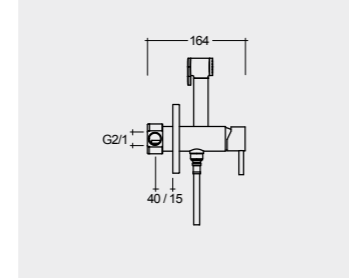

64 CM  
DESWC1146AWHA  
SENWT1805AWHA

66 CM  
DESWC1045AWHA  
SENWT1805AWHA

SET WITH MIXER (SHATAFF)  
BRASS CHROME: SPRDOMX0001

Hidden Fixations  
Comfort Height 42 CM

Back Open  
Comfort Height 42 CM

Measurements | Misure | Dimensions | Medidas | Abmessungen | Размеры