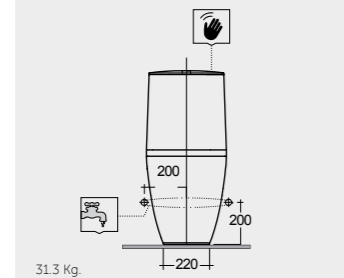

64 CM  
DESWC1146AWHA  
SENWT1805AWHA

66 CM  
DESWC1045AWHA  
SENWT1805AWHA

SET WITH MIXER (SHATAFF)  
BRASS CHROME: SPRDOMX0001

Hidden Fixations  
Comfort Height 42 CM

Back Open  
Comfort Height 42 CM

Measurements | Misure | Dimensions | Medidas | Abmessungen | Размеры