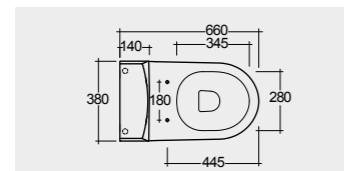

64 CM  
DESWC1146AWHA  
SENWT1805AWHA

66 CM  
DESWC1045AWHA  
SENWT1805AWHA

SET WITH MIXER (SHATAFF)  
BRASS CHROME: SPRDOMX0001

Hidden Fixations  
Comfort Height 42 CM

Back Open  
Comfort Height 42 CM

Measurements | Misure | Dimensions | Medidas | Abmessungen | Размеры