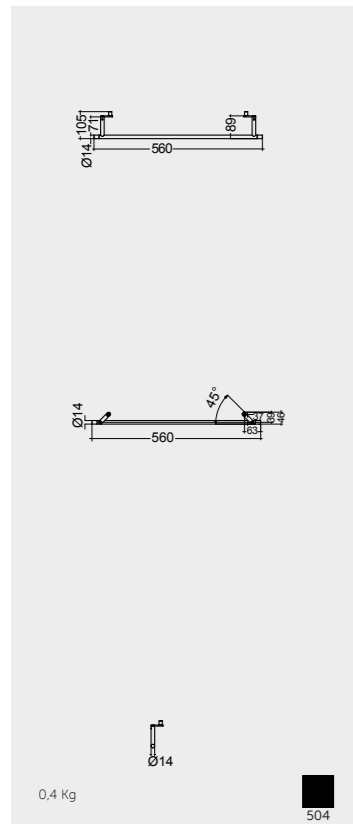

2 units required

Measurements | Misure | Dimensions | Medidas | Abmessungen | Размеры