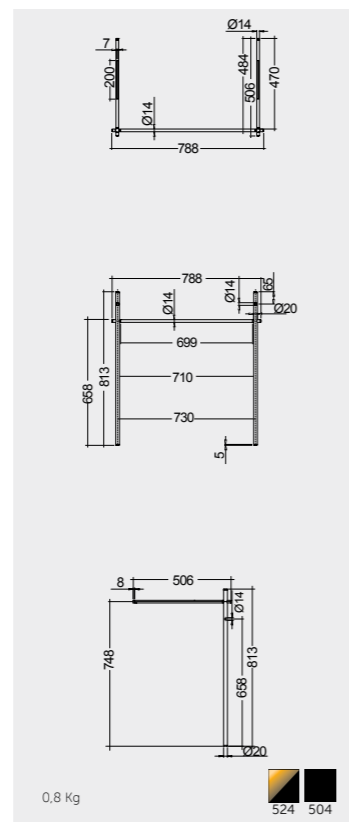

Washbasin installation height at 87,5cm

Horizontal bar included for size 81 & 61cm

Measurements | Misure | Dimensions | Medidas | Abmessungen | Размеры