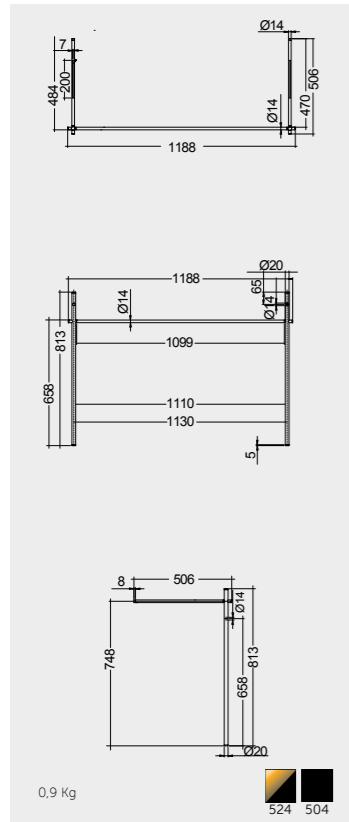

Washbasin installation height at 87,5cm

Horizontal bar included for size 81 & 61cm

Measurements | Misure | Dimensions | Medidas | Abmessungen | Размеры