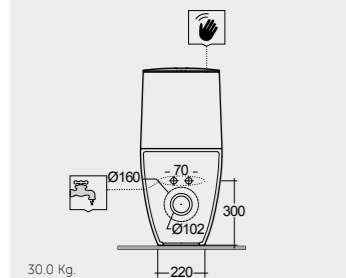

64 CM  
DESWC1146AWHA  
SENWT1805AWHA

66 CM  
DESWC1045AWHA  
SENWT1805AWHA

SET WITH MIXER (SHATAFF)  
BRASS CHROME: SPRDOMX0001

Hidden Fixations  
Comfort Height 42 CM

Back Open  
Comfort Height 42 CM

Measurements | Misure | Dimensions | Medidas | Abmessungen | Размеры