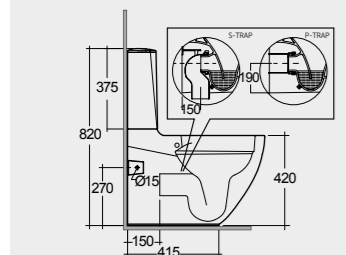

64 CM  
DESWC1146AWHA  
SENWT1805AWHA

66 CM  
DESWC1045AWHA  
SENWT1805AWHA

SET WITH MIXER (SHATAFF)  
BRASS CHROME: SPRDOMX0001

Hidden Fixations  
Comfort Height 42 CM

Back Open  
Comfort Height 42 CM

Measurements | Misure | Dimensions | Medidas | Abmessungen | Размеры