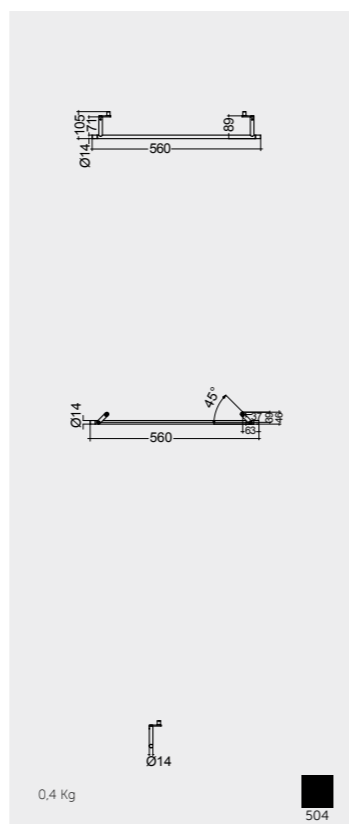

2 units required

Measurements | Misure | Dimensions | Medidas | Abmessungen | Размеры