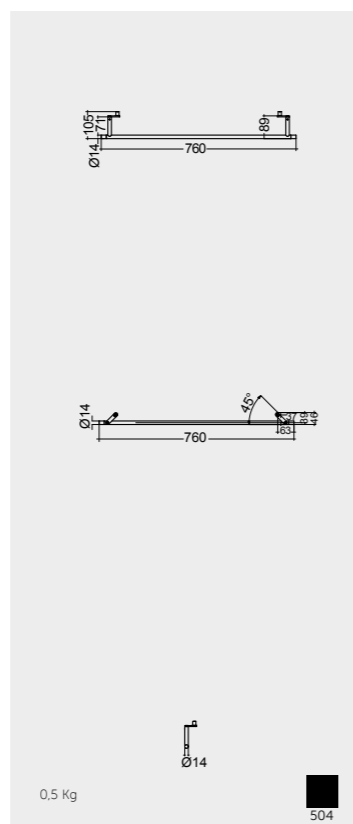

2 units required

Measurements | Misure | Dimensions | Medidas | Abmessungen | Размеры