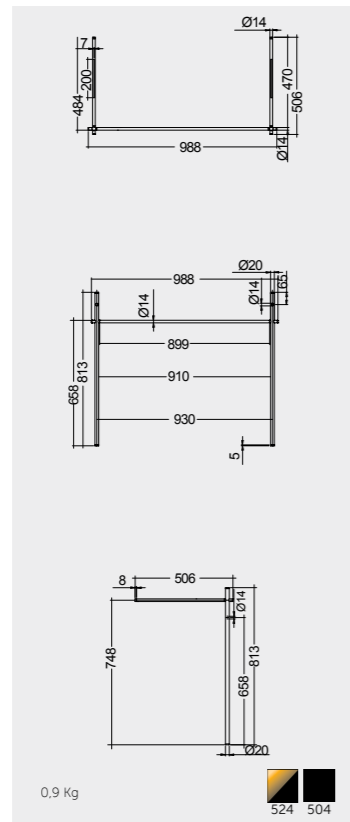

Washbasin installation height at 87,5cm

Horizontal bar included for size 121 & 101cm

For wash basin 81 CM  
METLG002504

Washbasin installation height at 87,5cm

Horizontal bar included for size 81 & 61cm

For wash basin 61 CM  
METLG002504

Washbasin installation height at 87,5cm

Horizontal bar included for size 81 & 61cm

Measurements | Misure | Dimensions | Medidas | Abmessungen | Размеры