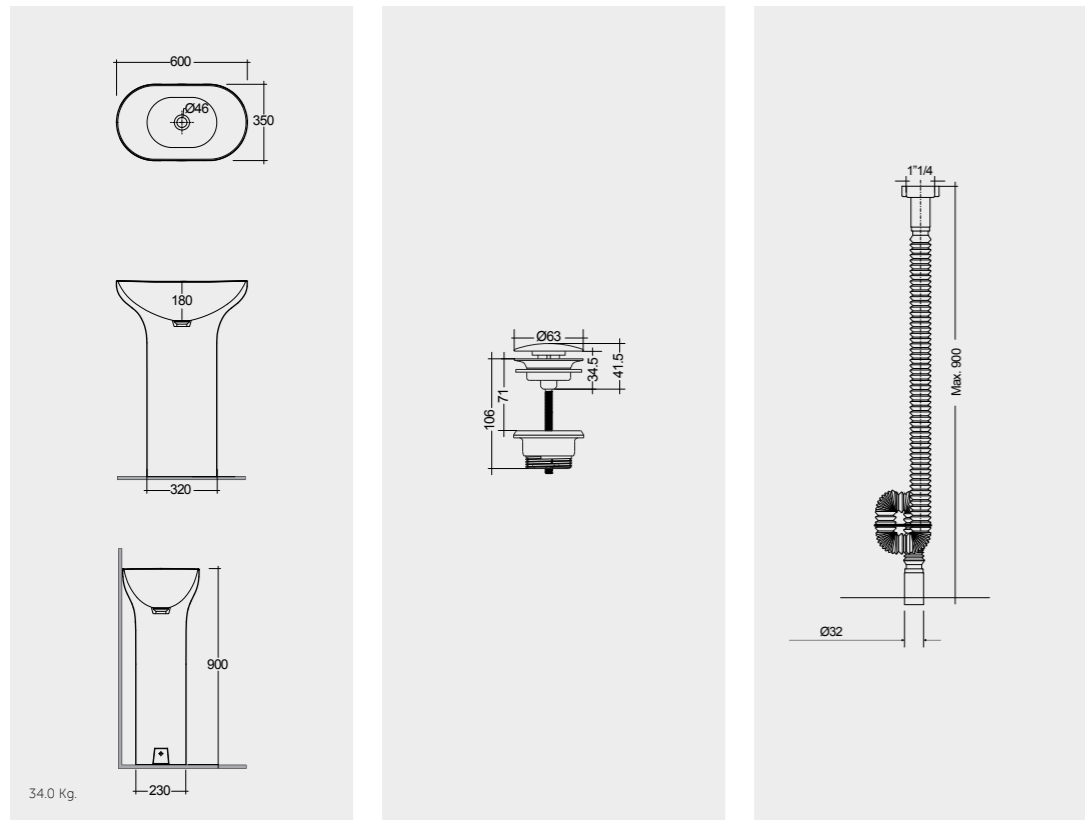

Hidden Fixations

With Siphon Clip Holder

Measurements | Misure | Dimensions | Medidas | Abmessungen | Размеры