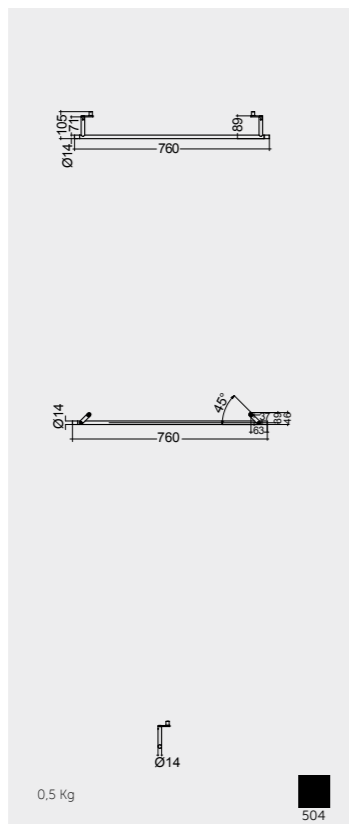

2 units required

Measurements | Misure | Dimensions | Medidas | Abmessungen | Размеры