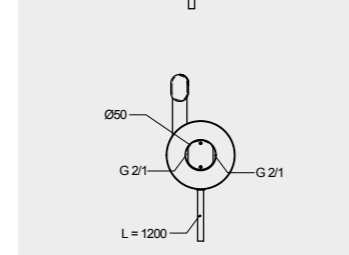

64 CM  
DESWC1146AWHA  
SENWT1805AWHA

66 CM  
DESWC1045AWHA  
SENWT1805AWHA

SET WITH MIXER (SHATAFF)  
BRASS CHROME: SPRDOMX0001

Hidden Fixations  
Comfort Height 42 CM

Back Open  
Comfort Height 42 CM

Measurements | Misure | Dimensions | Medidas | Abmessungen | Размеры