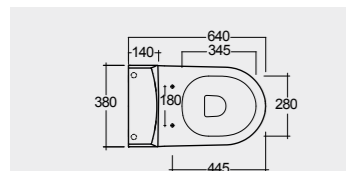

64 CM  
DESWC1146AWHA  
SENWT1805AWHA

66 CM  
DESWC1045AWHA  
SENWT1805AWHA

SET WITH MIXER (SHATAFF)  
BRASS CHROME: SPRDOMX0001

Hidden Fixations  
Comfort Height 42 CM

Back Open  
Comfort Height 42 CM

Measurements | Misure | Dimensions | Medidas | Abmessungen | Размеры