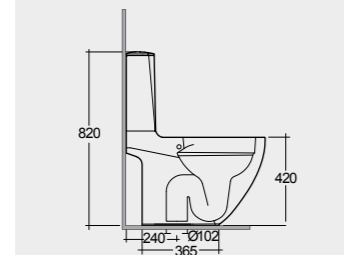

64 CM  
DESWC1146AWHA  
SENWT1805AWHA

66 CM  
DESWC1045AWHA  
SENWT1805AWHA

SET WITH MIXER (SHATAFF)  
BRASS CHROME: SPRDOMX0001

Hidden Fixations  
Comfort Height 42 CM

Back Open  
Comfort Height 42 CM

Measurements | Misure | Dimensions | Medidas | Abmessungen | Размеры