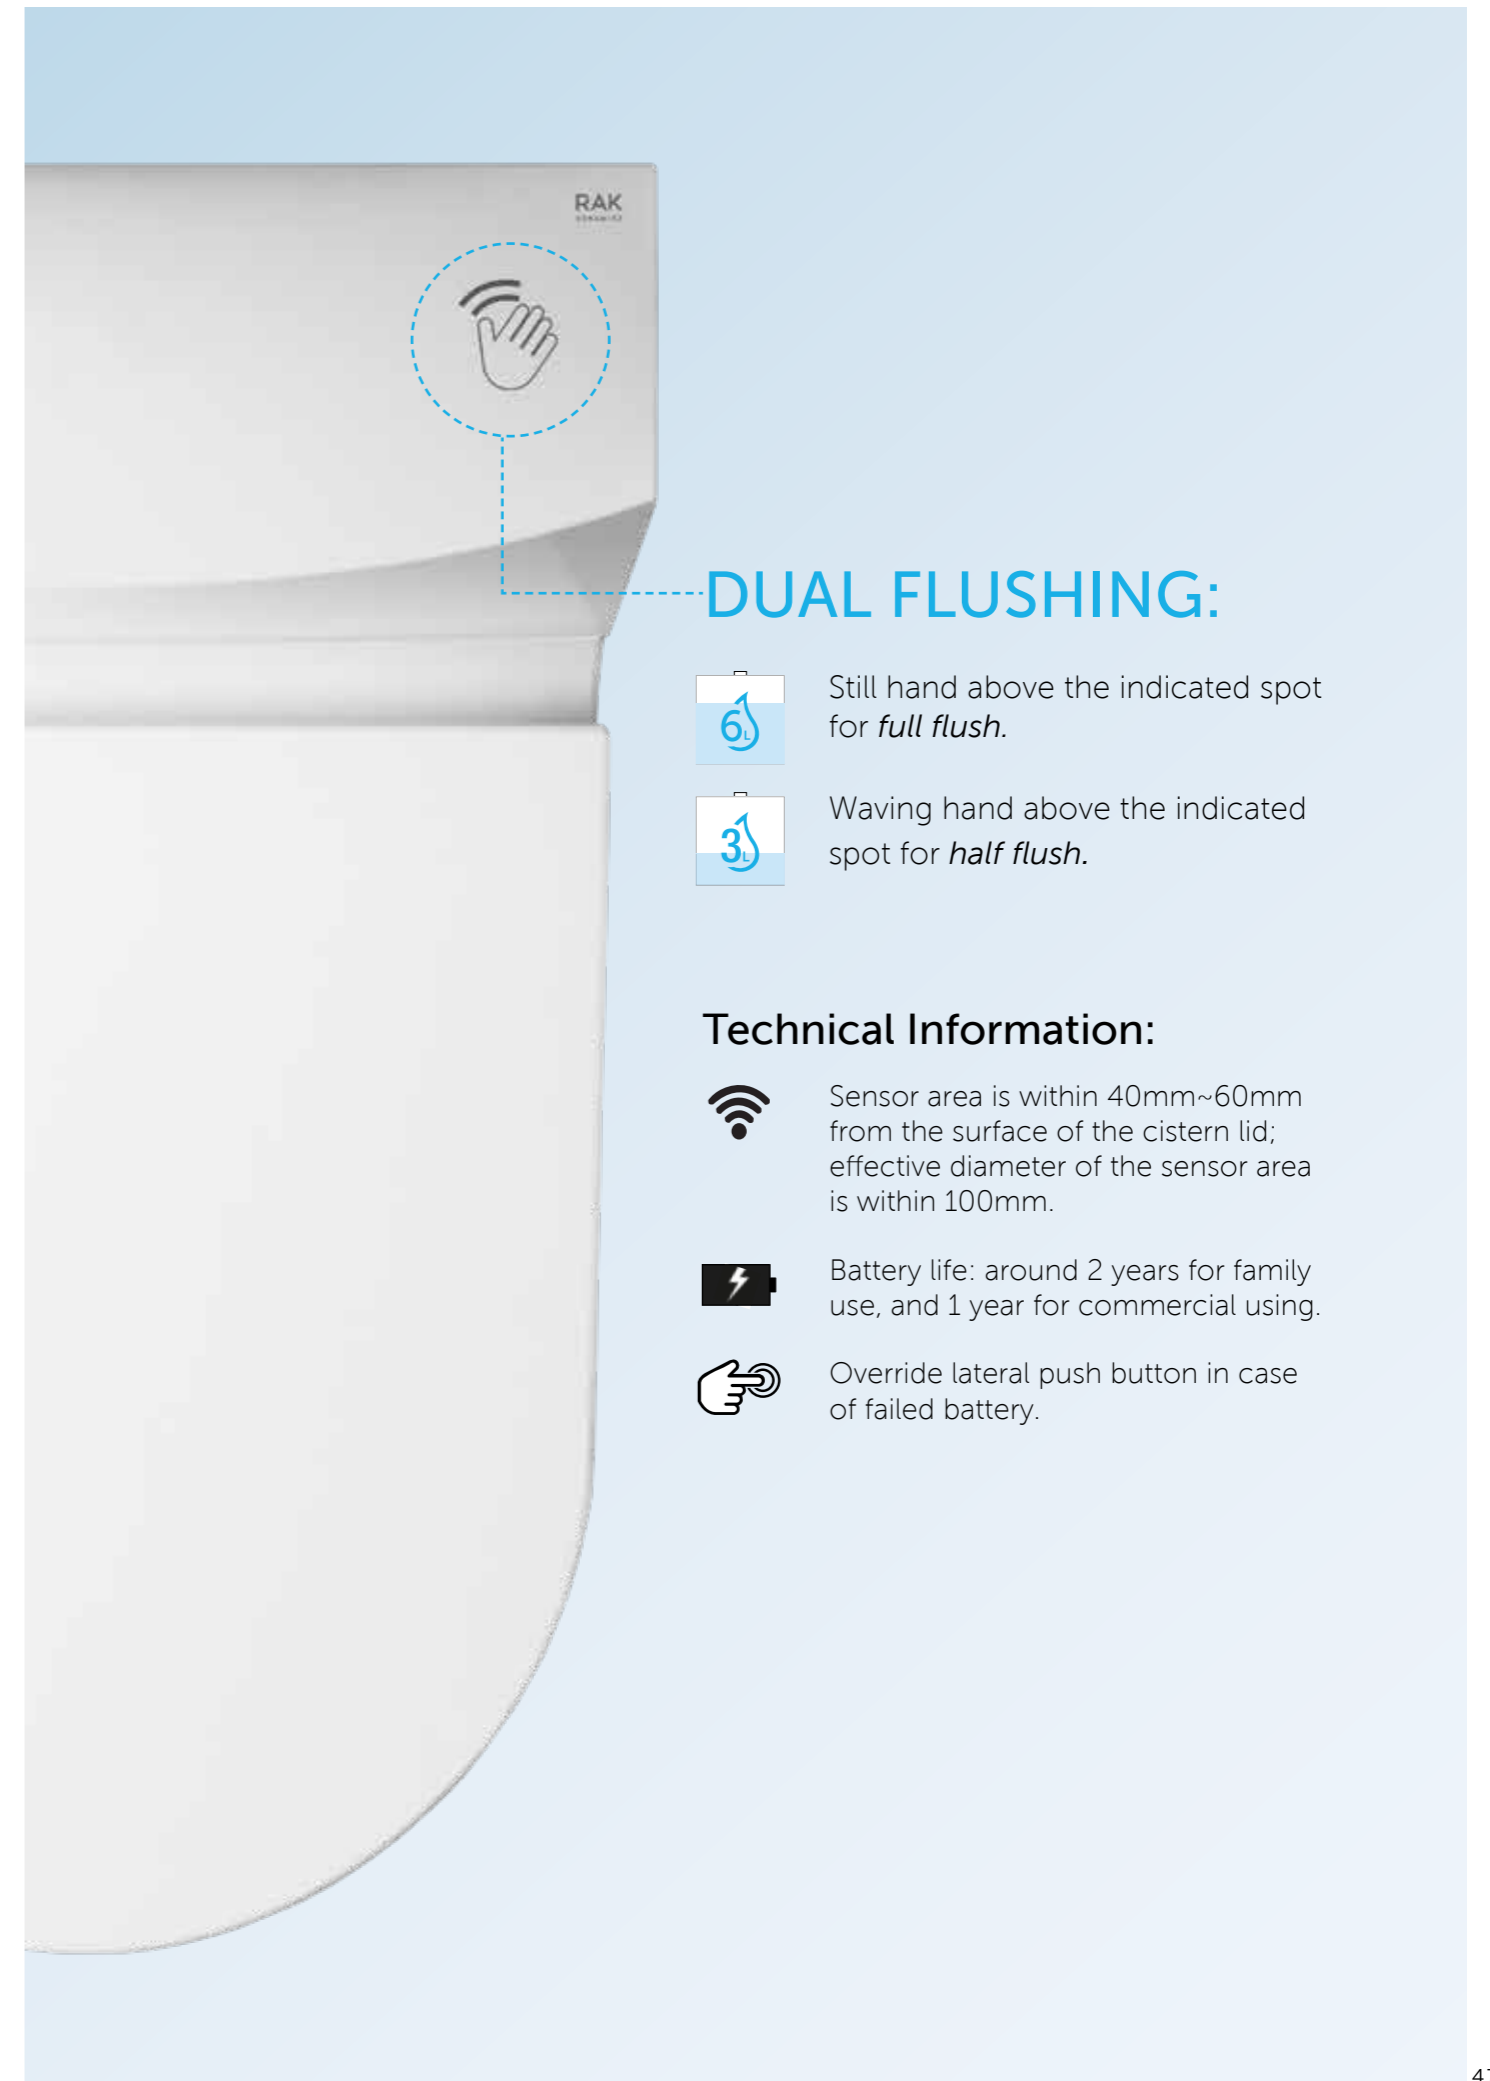

Touchless flushing

Enjoy the same hands free, germ free experience of commercial restrooms. With the new RAK Ceramics Touchless Flushing System, this same ease of use and minimal spreading of germs has finally expanded to the home use toilets. A sensor module mounts underneath the toilet's cistern lid and runs on four AA batteries. It utilizes emerging sensing technology, which projects an electromagnetic field that is both extremely accurate and reliable.

This type of sensor detects the user in the projected field and initiates the dual flush: 6 Liters keeping the hand above the spot, or 3 Liters waving the hand.