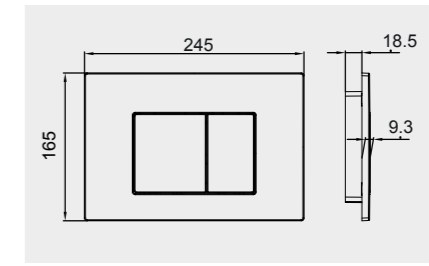

NEOFSRAKPPL02 Chrome