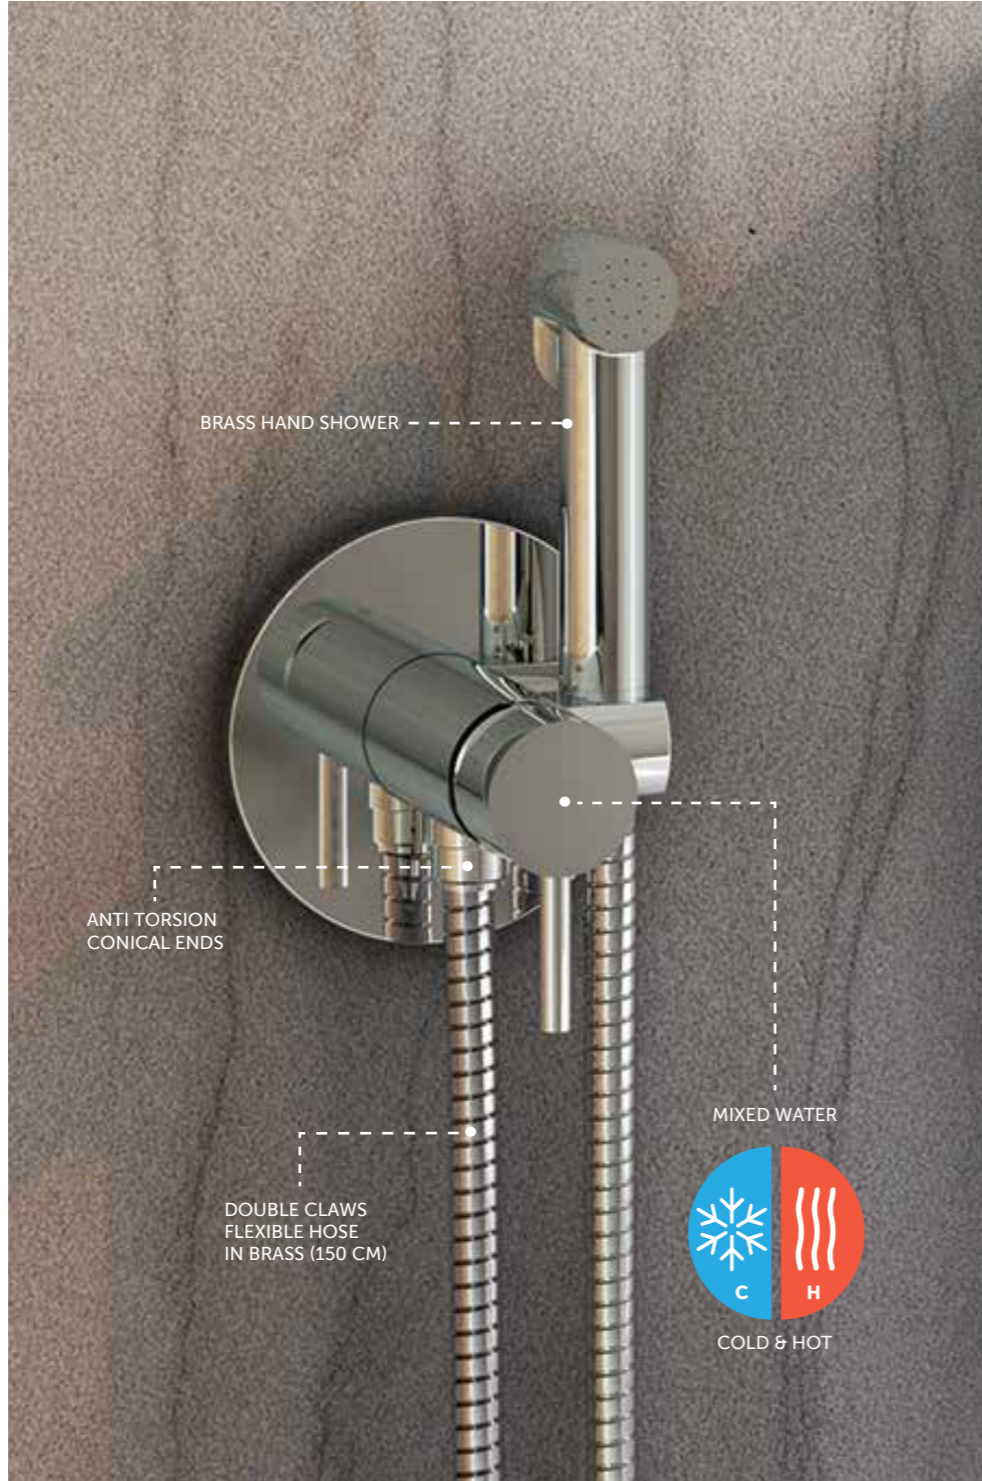

Measurements

القياسات