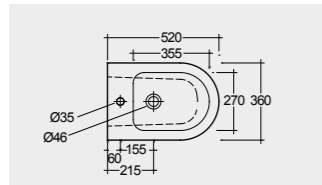

Inspectable

FOR BIDET
PP WHITE: BTRBDPPR012

Space Saving

Measurements

القياسات

22.0 Kg.

21.0 Kg.

Notes