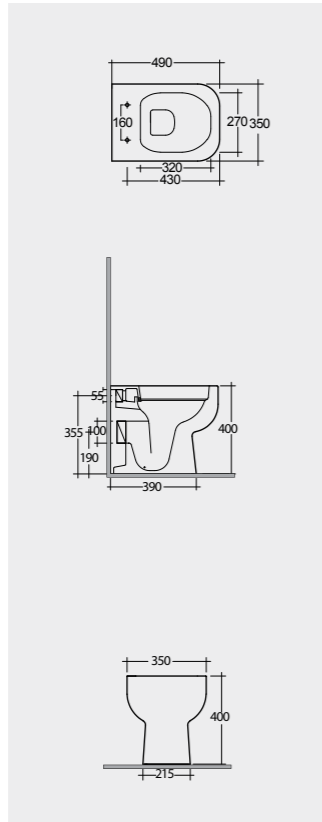

Urea RAK-Series 600
YFG187
Urea RAK-Series 600
YFG187B