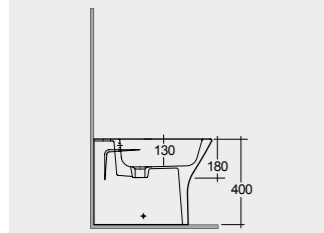

Inspectable

FOR BIDET
PP WHITE: BTRBDPPR012

Space Saving

Measurements

القياسات

22.0 Kg.

21.0 Kg.

Notes