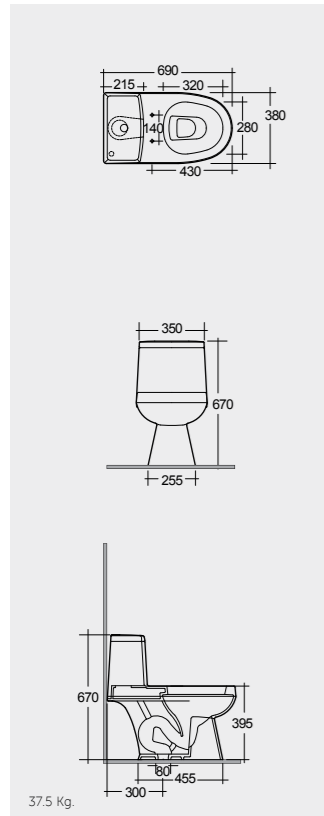

Measurements

القياسات

37.5 Kg.

ABS RAK-Flora Dlx
FLO5NCQRAWHA
ABS RAK-Flora Dlx
FLO5SCQRAWHA