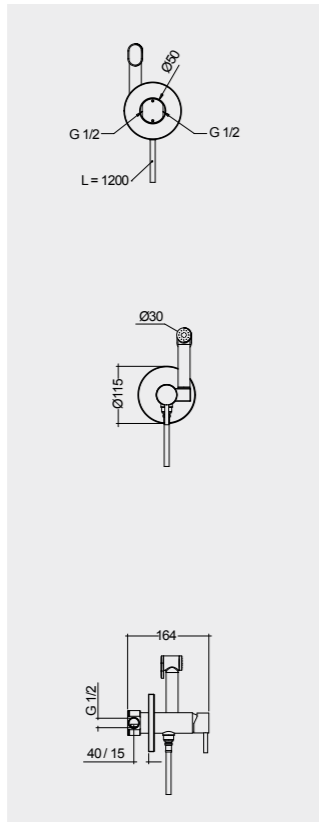

Measurements