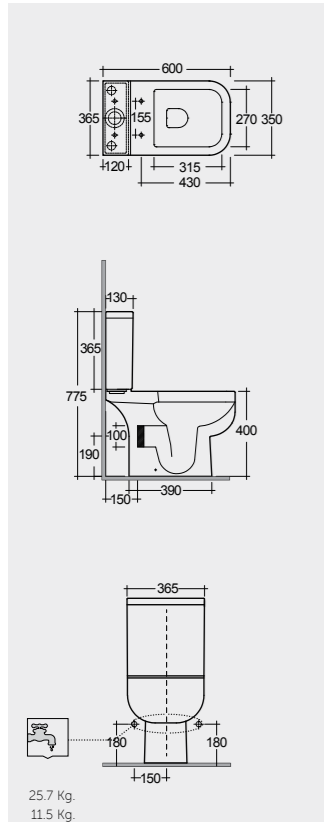

Measurements

القياسات

Urea RAK-Series 600
YFG187
Urea RAK-Series 600
YFG187B