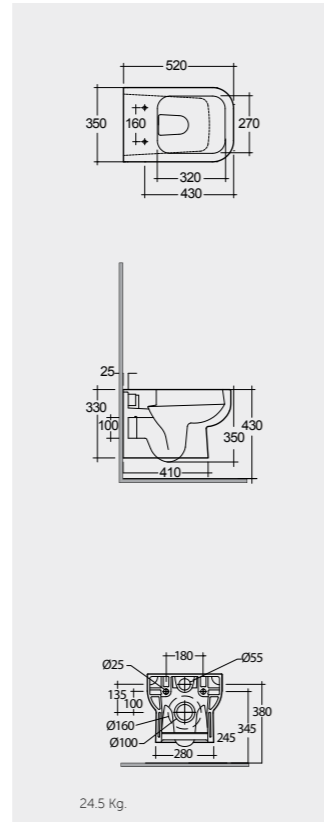

Urea RAK-Series 600
YFG187
Urea RAK-Series 600
YFG187B