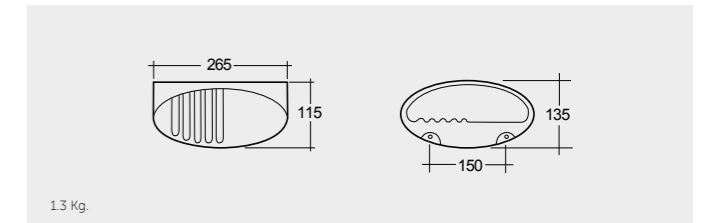

Big Soap Holder

ER24AWHA

حامل صابون كبير

Soap Holder Medium ER25AWHA

Soap Holder Small ER26AWHA

حامل صابون متوسط

حامل صابون صغير