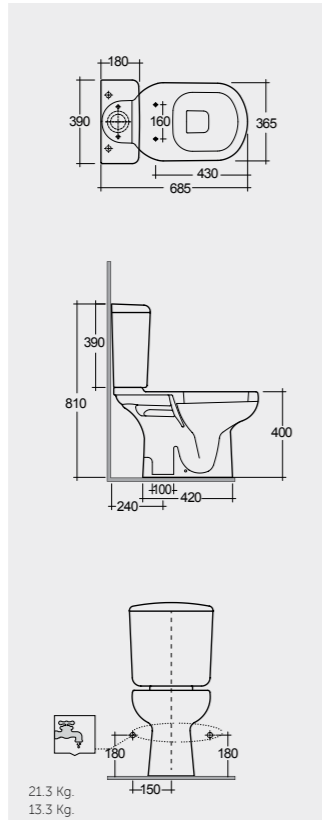

ABS RAK-Jumeirah
JM05DNCQRAWHA
ABS RAK-Jumeirah
JM05DSCQRAWHA