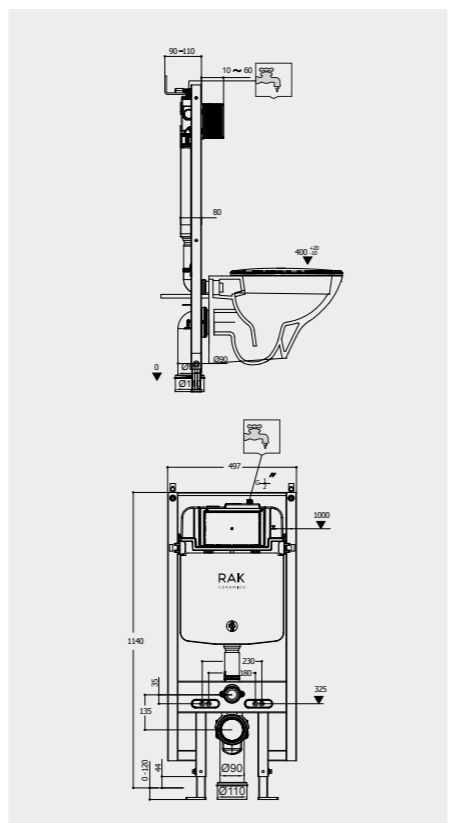

Measurements

القياسات