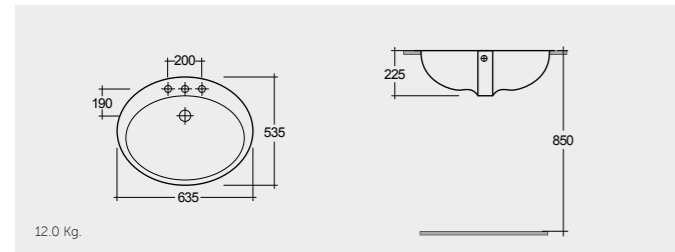

DROP IN WASH BASINS

OC05AWHA

12.0 Kg.

10.5 Kg.

7.8 Kg.

16.0 Kg.

SEMI RECESSED WASH BASINS

7.0 Kg.

9.5 Kg.

13.0 Kg.

13.5 Kg.