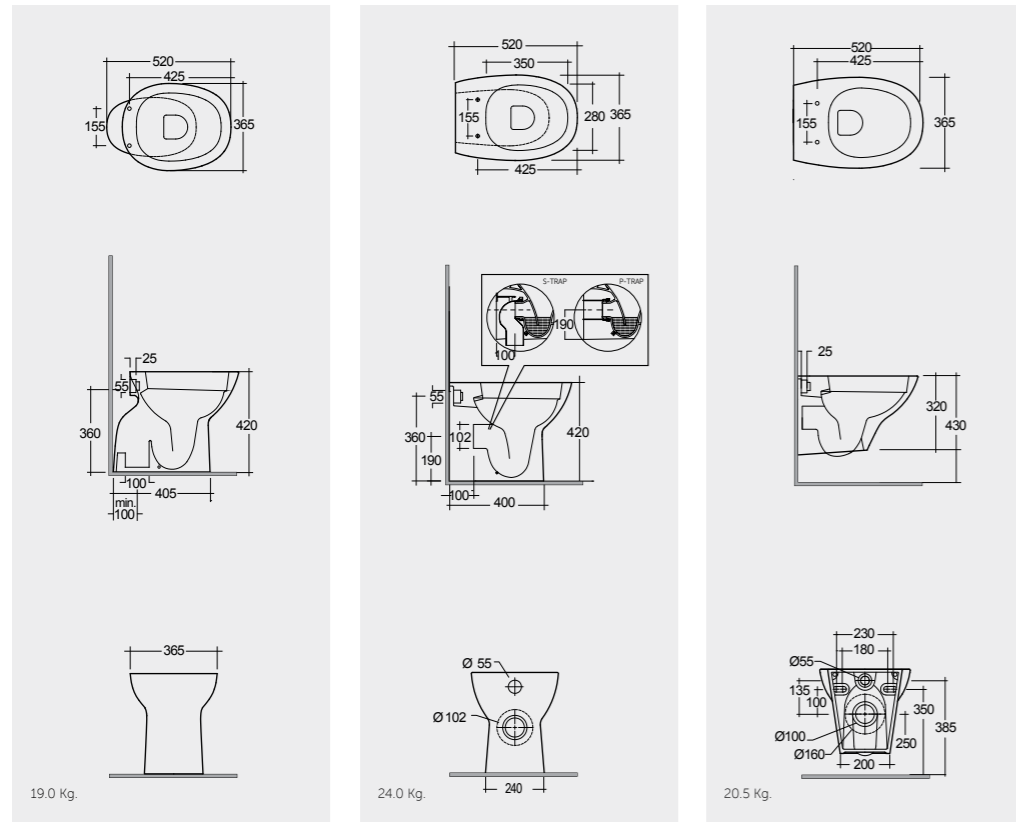

Measurements

القياسات

Urea RAK-Morning MORSC3901WH

Urea RAK-Morning MORSC3901WH

Urea RAK-Morning MORSC3901WH

Colours available

Colours shown here are as close to actual sanitaryware as printing process will allow
الألوان المبينة هنا قريبة إلى ألوان الأدوات الصحية الفعلية حسبما تسمح به عملية الطباعة

الألوان المتاحة

Models

النماذج