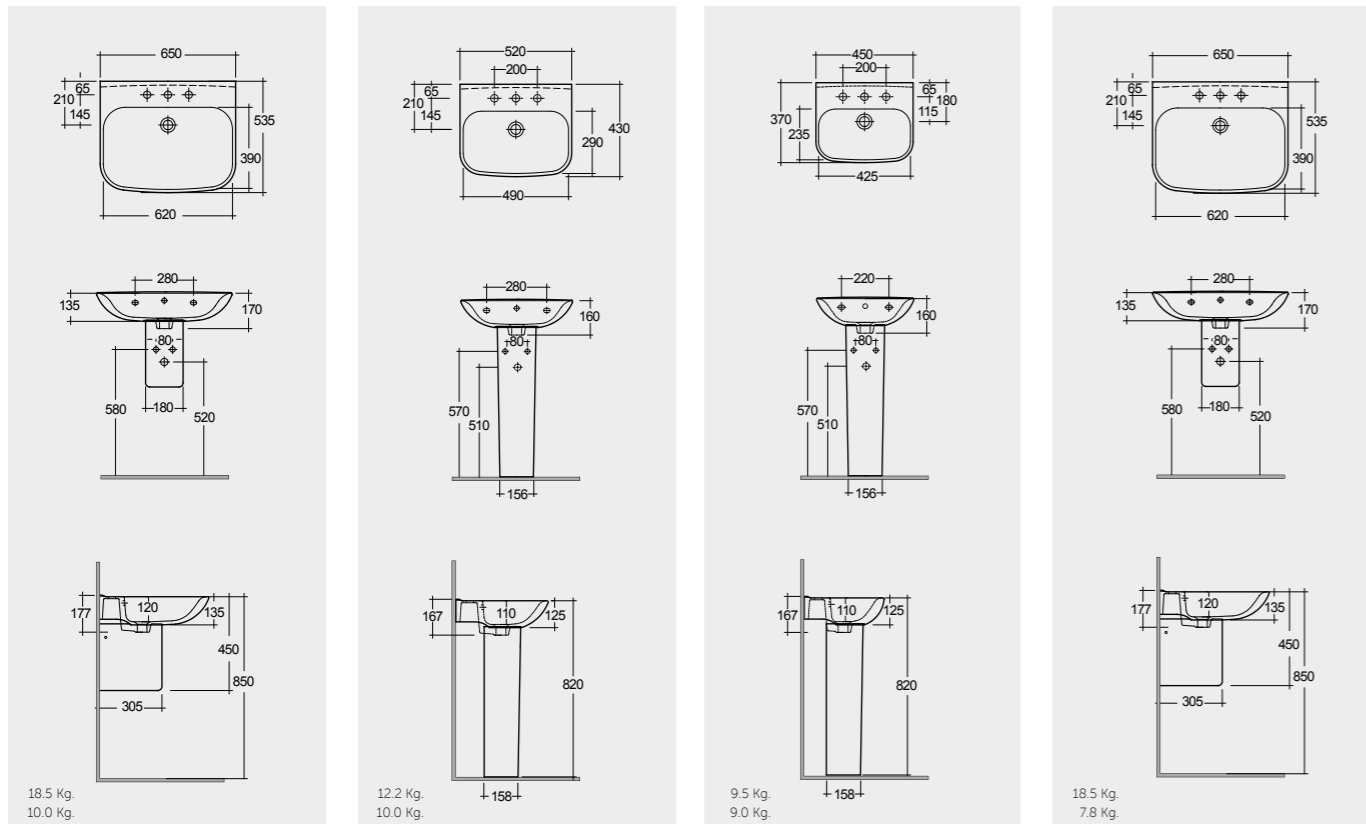

SQUARED WASHBASINS ESSENTIAL

Models

65 CM
 ORG0101AWHA
 CY02AWHA

52 CM
 ORG0801AWHA
 CY02AWHA

45 CM
 ORG0701AWHA
 CY02AWHA

65 CM
 ORG0101AWHA
 CY0103AWHA

النماذج

Measurements