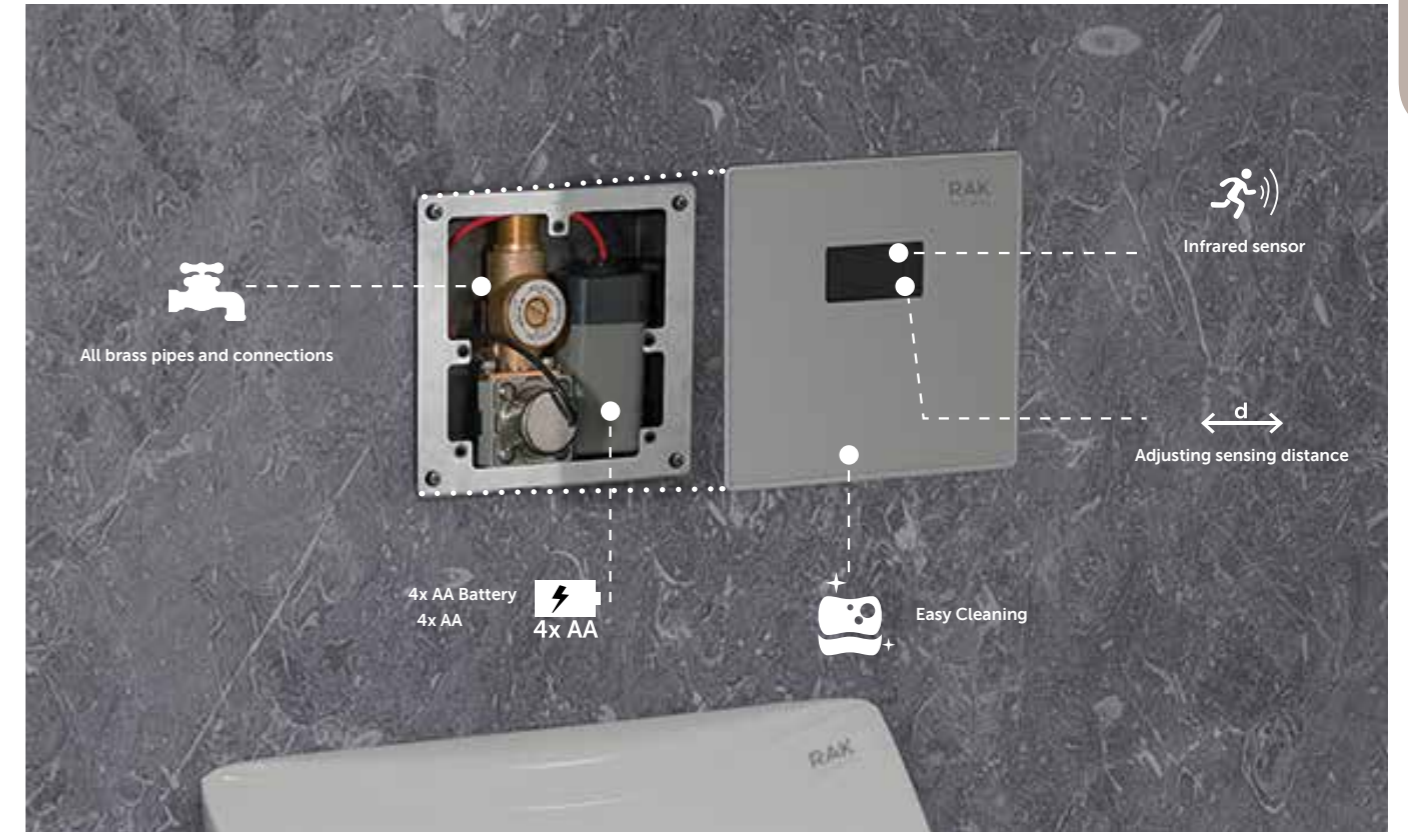

RAK-ECOFIX / URINAL FLUSH SENSORS

FS10RAK

FS10RAK10

Measurements