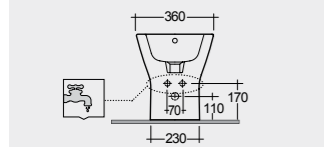

Inspectable

FOR BIDET
PP WHITE: BTRBDPPR012

Space Saving

Measurements

القياسات

22.0 Kg.

21.0 Kg.

Notes