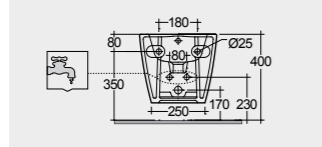

Inspectable

FOR BIDET
PP WHITE: BTRBDPPR012

Space Saving

Measurements

القياسات

22.0 Kg.

21.0 Kg.

Notes