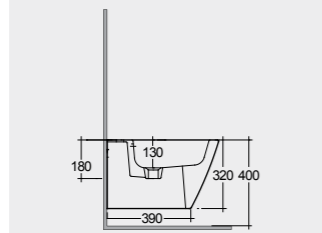

Inspectable

FOR BIDET
PP WHITE: BTRBDPPR012

Space Saving

Measurements

القياسات

22.0 Kg.

21.0 Kg.

Notes