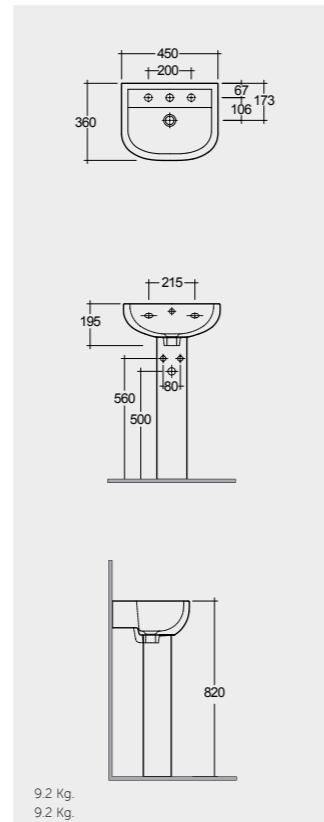

ROUND WASHBASINS

Models

النماذج

Measurements

Colours available

Colours shown here are as close to actual sanitaryware as printing process will allow
الألوان المييبة هنا قريبة إلى ألوان الأدوات الصحية الفعلية حسبما تسمح به عملية الطباعة

الألوان المتاحة

Models

النماذج

Measurements

القياسات

Notes

All dimensions in mm tolerance $\pm 5\%$ for below 200mm
and $\pm 3\%$ for above 200mm

ملحوظة

جميع القياسات تكون بالمليمتر $\pm 5\%$ للقياسات التي تقل عن 200 مليمتر و $\pm 3\%$ للقياسات التي تتجاوز 200 مليمتر