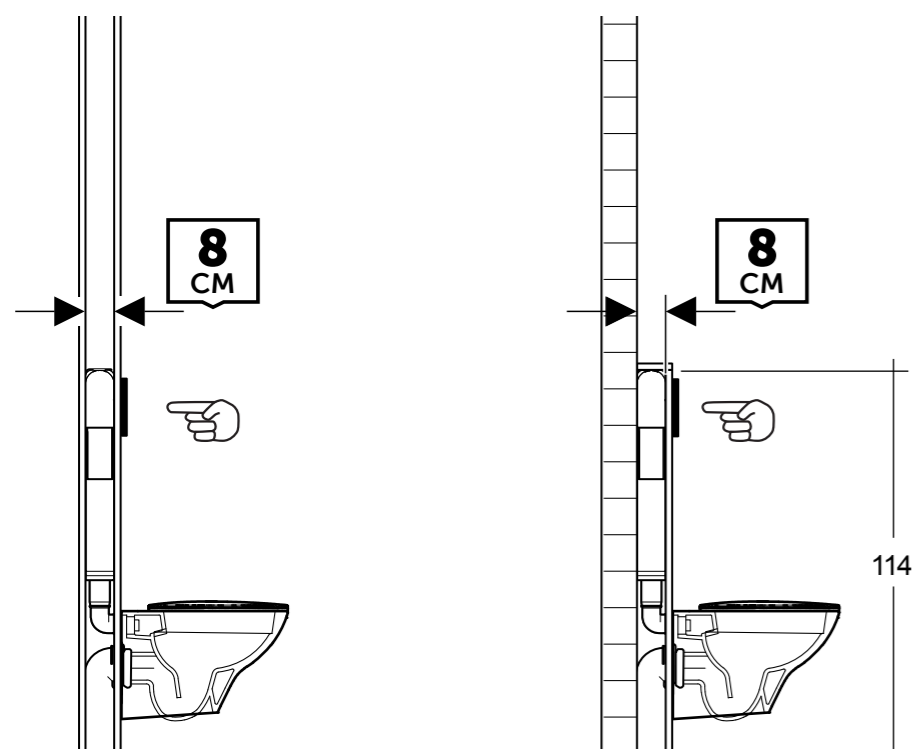

8 cm wall-thickness

For thin walls or for space-saving installations, with flushing actuation from the front.