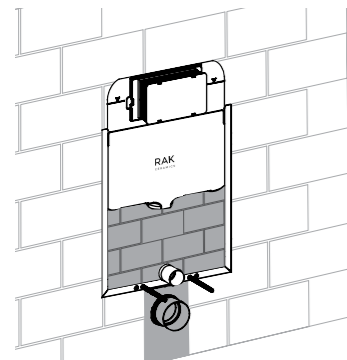

All dimensions in mm
جميع الأبعاد بالمليمتر

NEOFSRAKPPL01 White

NEOFSRAKPPL02 Chrome

NEOFSRAKPPL03 Matt Chrome

NEOFSRAKPPL28 Brushed Stainless Steel

SOLID WALL INSTALLATION

The concealed cistern can be easily fastened in front of or inside a solid wall and then brick lined.