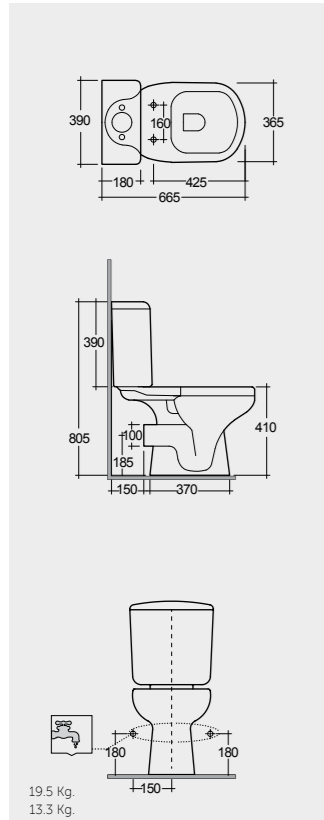

Measurements

القياسات

ABS RAK-Jumeirah
JM05DNCQRAWHA
ABS RAK-Jumeirah
JM05DSCQRAWHA