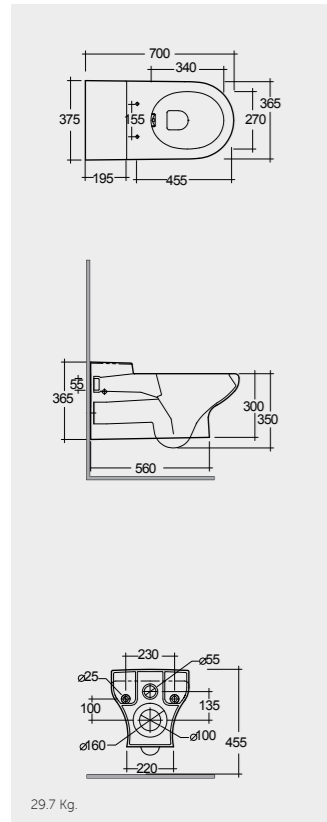

Measurements