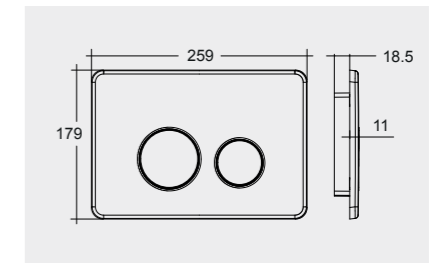

RAK-NEOFIX / PUSH PLATES

RAK-Neofix not only offers limitless installation possibilities, but a flat designed range of push plates in 3 elegant finishes and 2 different designs. The push plate is the only visible part of the concealed cistern and is built for the water saving dual system flush in volumes 6-3 liters or 4.5-3 liters. Another possibility to move functionality and style into your bathroom.

راك-نيوفيكس ليس فقط يوفر إمكانيات التركيب الا محدودة، وإنما أيضا يوفر مجموعة تصاميم مسطحة للوحات دفع في ٣ تشطيبات أنيقة وتصميمين مختلفين. لوحة الدفع هي الجزء المرئي الوحيد من الخزان المخفي، وهي مصممة لتوفير المياه المزدوج لنظام دافق في أحجام ٦-٣ لتر أو ٤,٥-٣ لتر. راک-نيوفيكس إمكانية أخرى للانتقال بوظائف وأسلوب الحمام الخاص بك.

All dimensions in mm
جميع الأبعاد بالمليمتر