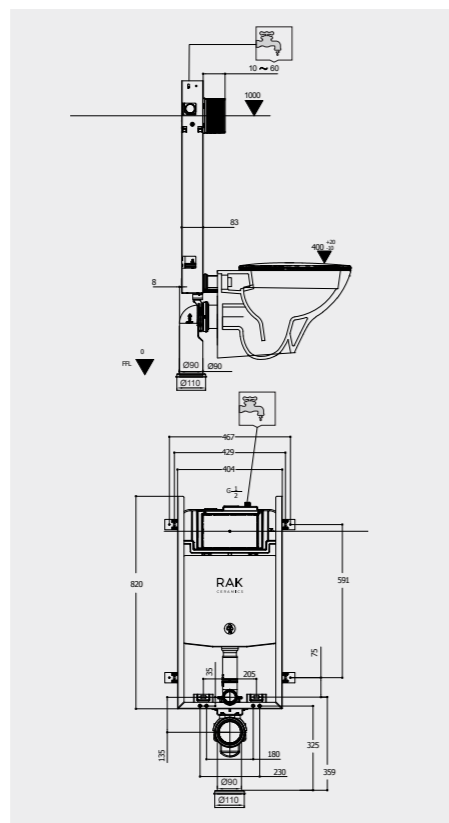

Measurements

القياسات