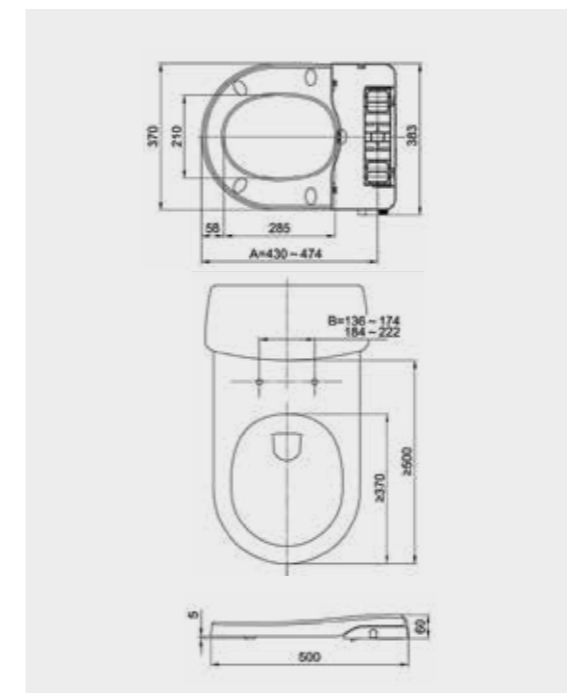

Both functions of bidet wash enabled
Replace traditional toilet paper to offer healthier washing.

جميع خصائص الغسيل بالشطافة ممكنة استبدال ورق التواليت التقليدي لتوفير غسيل أكثر صحة.

Unplugged, Secure and Pro-Eco Secure wash without plugging in and power limits.

منزوع القابس وآمن وصديق للبيئة غسيل آمن دون التوصيل بالكهرباء وقيود الطاقة.

Quick installation/disassembly for convenient cleaning

Quick installation/disassembly design for effortless cleaning & maintenance

التركيب/ الفك السريع من أجل عملية تنظيف مريحة تم تصميم التركيب/ الفك السريع من أجل التنظيف والصيانة دون بذل مجهود.

One-button switch on/off (easy to use),

One-button switch makes it easy to use.

زر واحد للتشغيل/ الإيقاف (سهل الاستخدام)، زر واحد للتشغيل يجعل الاستخدام سهلاً.

Suitable Models:

- CO17AWHA
- RST21AWHA
- RST19AWHA
- RST20AWHA
- RST18AWHA
- JM13AWHA
- JM15AWHA
- TQ18AWHA
- CO11AWHA
- CO30AWHA