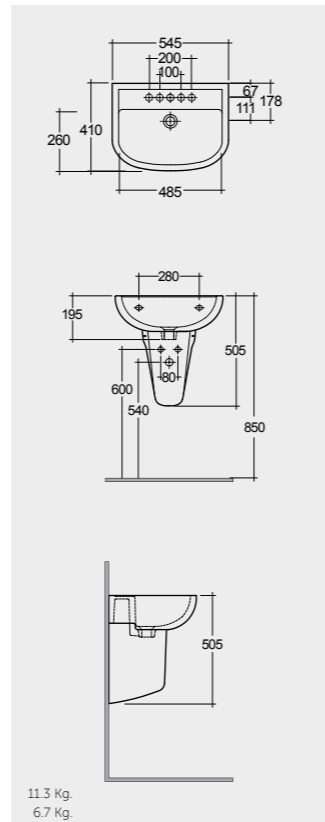

ROUND WASHBASINS

Models

النماذج

Measurements

Colours available

Colours shown here are as close to actual sanitaryware as printing process will allow
الألوان المييبة هنا قريبة إلى ألوان الأدوات الصحية الفعلية حسبما تسمح به عملية الطباعة

الألوان المتاحة

Models

النماذج

Measurements

القياسات

Notes

All dimensions in mm tolerance $\pm 5\%$ for below 200mm
and $\pm 3\%$ for above 200mm

ملحوظة

جميع القياسات تكون بالمليمتر $\pm 5\%$ للقياسات التي تقل عن 200 مليمتر و $\pm 3\%$ للقياسات التي تتجاوز 200 مليمتر