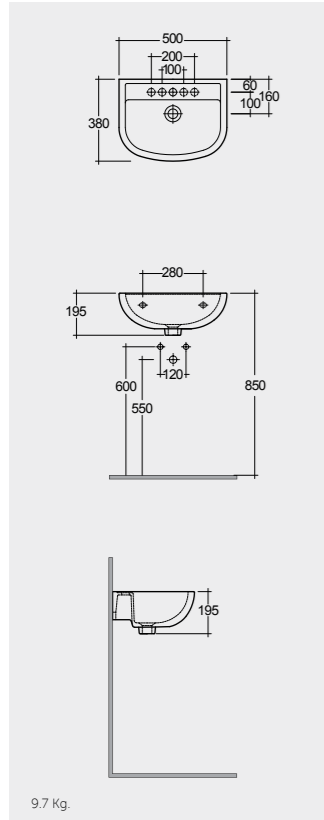

No Overflow