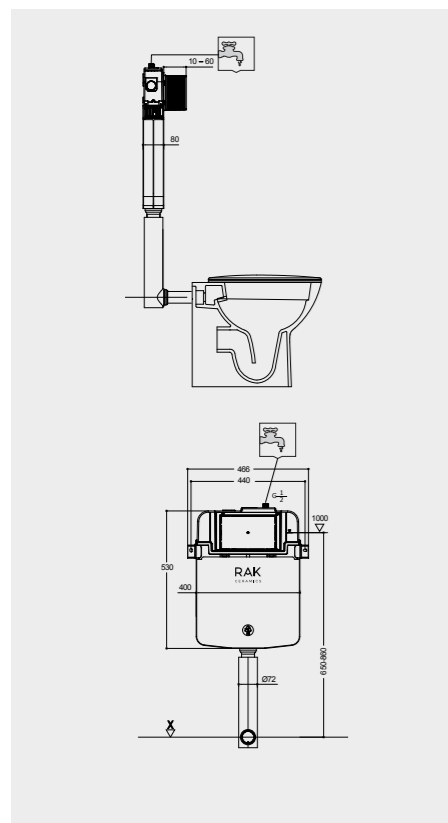

Measurements

القياسات