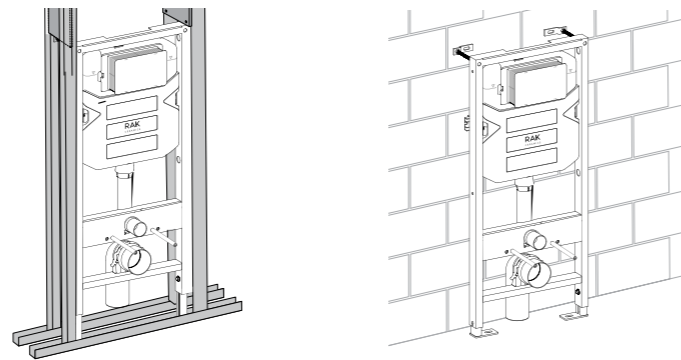

DRYWALL INSTALLATION