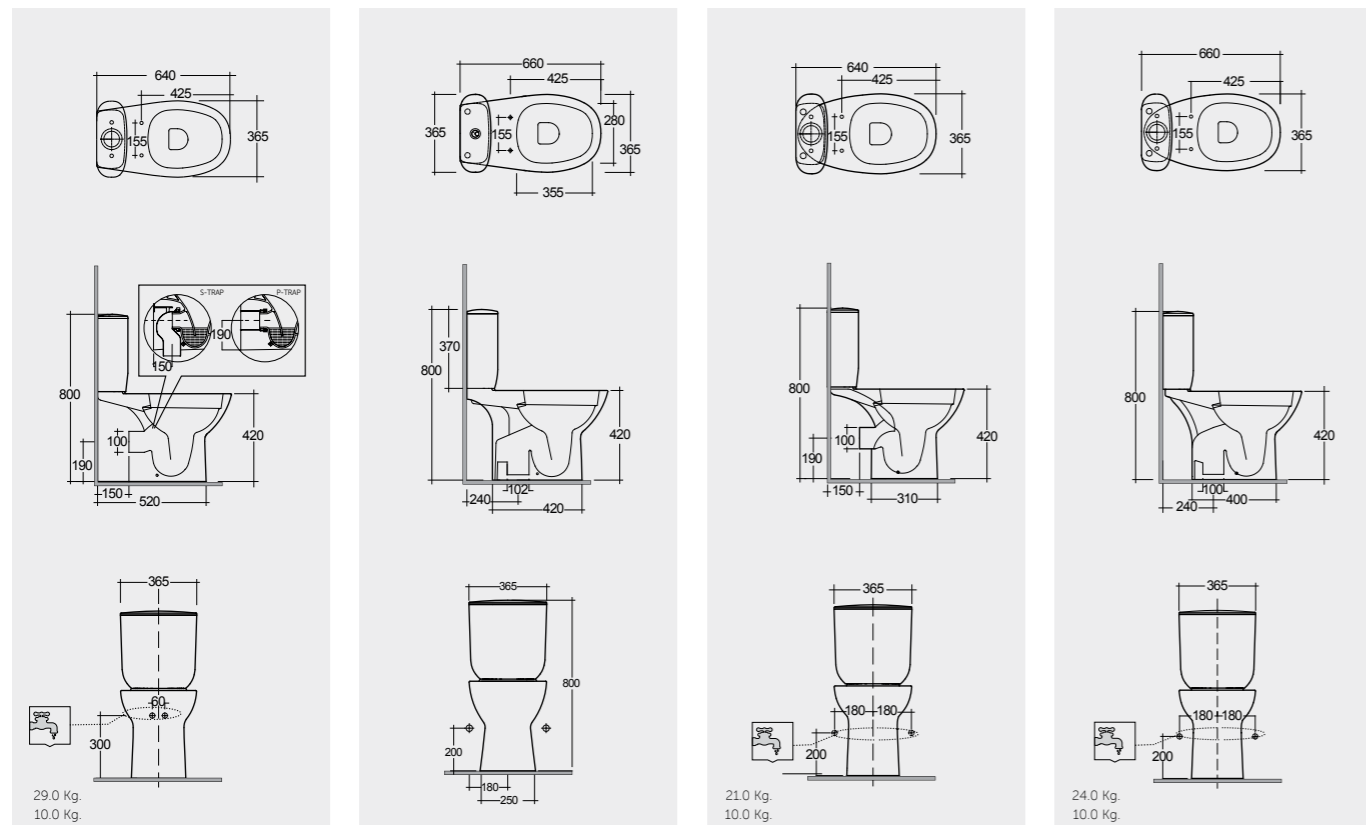

Measurements

القياسات

Urea RAK-Morning
MORSC3901WH

Urea RAK-Morning
MORSC3901WH

Urea RAK-Morning
MORSC3901WH

Urea RAK-Morning
MORSC3901WH

Colours available

الألوان المتاحة

Colours shown here are as close to actual sanitaryware as printing process will allow
الألوان المبينة هنا قريبة إلى ألوان الأدوات الصحية الفعلية حسبما تسمح به عملية الطباعة