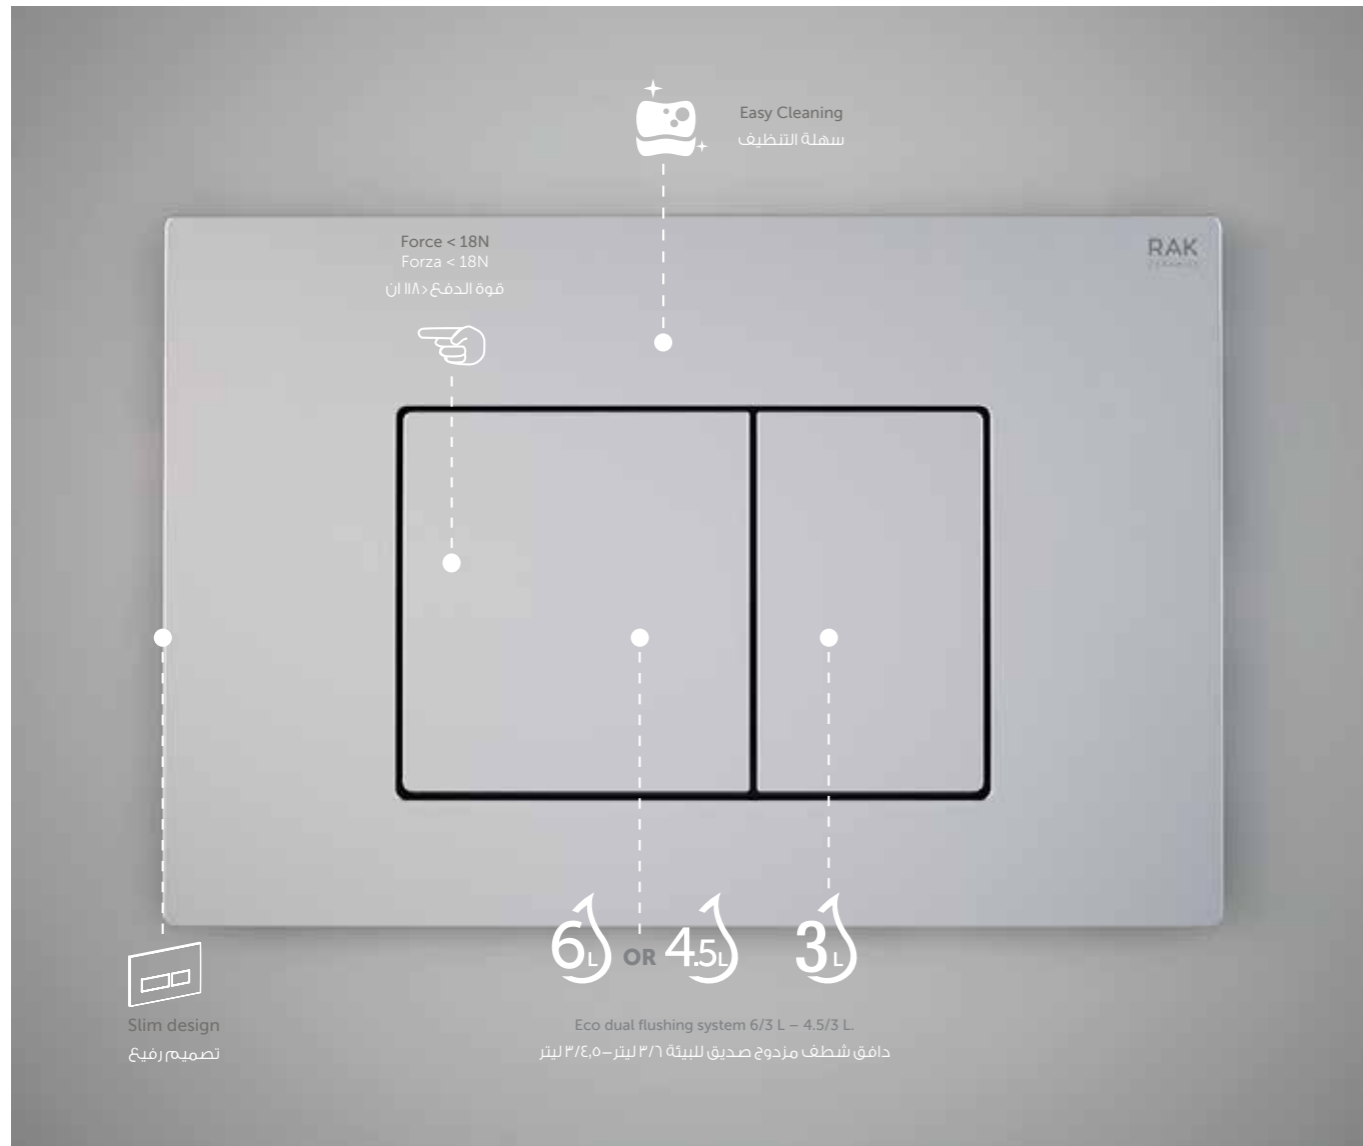

 **Code: NEOFSRAKPPL28**
Brushed Stainless Steel

CHROME

Flush technology: Dual flush
Dimensions: 236x152x12 mm

 **Code: NEOFSRAKPPL02**
ABS Chrome

MATT CHROME

Flush technology: Dual flush
Dimensions: 236x152x12 mm

 **Code: NEOFSRAKPPL03**
ABS Matt chrome

RAK-NEOFIX / PUSH PLATES

RAK-Neofix not only offers limitless installation possibilities, but a flat designed range of push plates in 3 elegant finishes and 2 different designs. The push plate is the only visible part of the concealed cistern and is built for the water saving dual system flush in volumes 6-3 liters or 4.5-3 liters. Another possibility to move functionality and style into your bathroom.