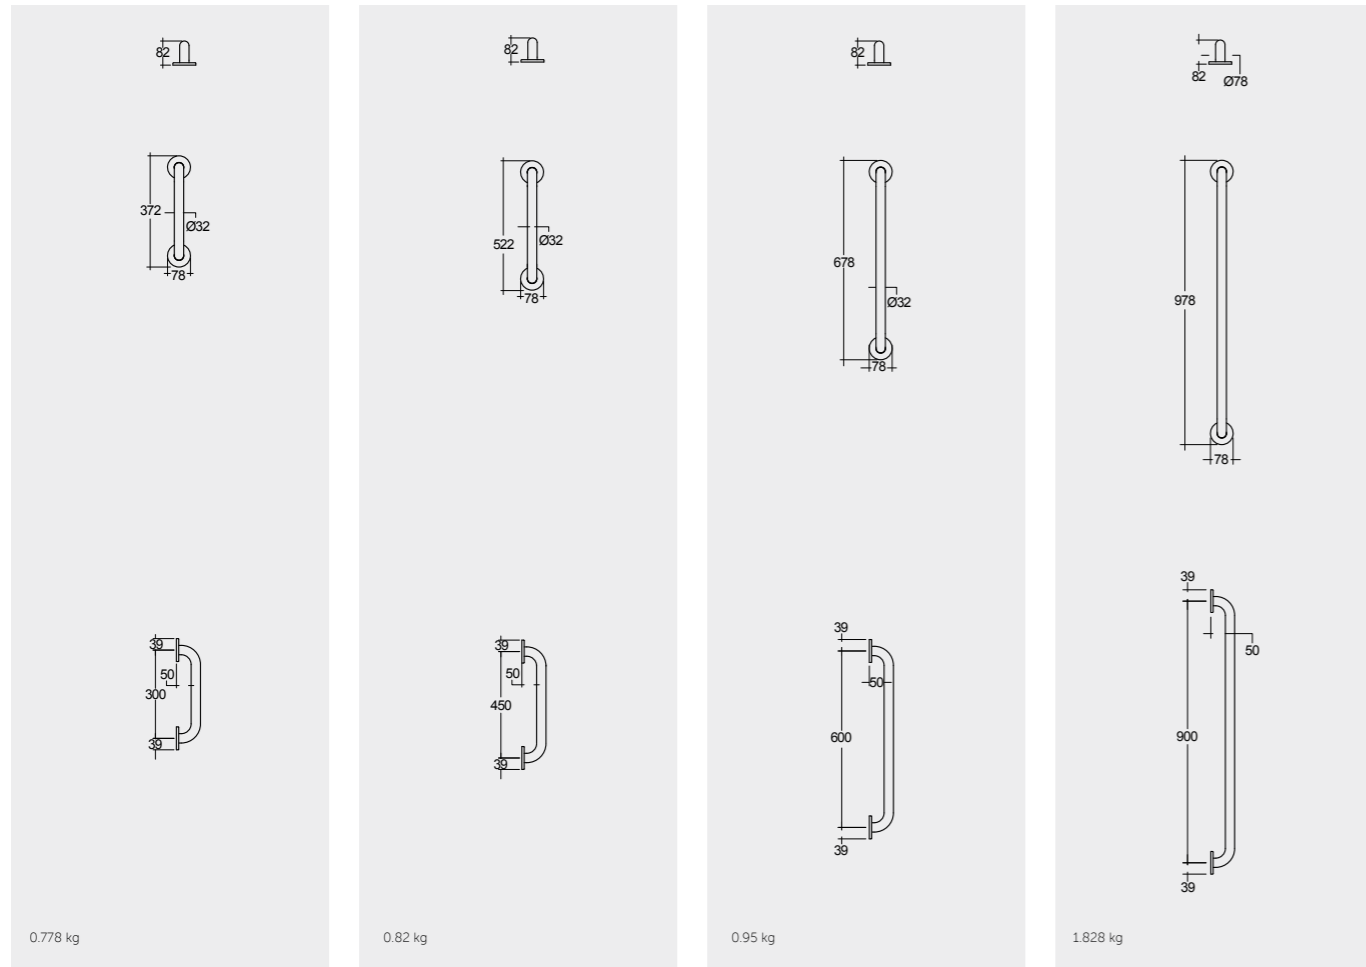

Notes

All dimensions in mm tolerance $\pm 5\%$ for below 200mm and $\pm 3\%$ for above 200mm

ملحوظة

جميع القياسات تكون بالمليمتر $\pm 5\%$ للقياسات التي تقل عن 200 مليمتر و $\pm 3\%$ للقياسات التي تتجاوز 200 مليمتر