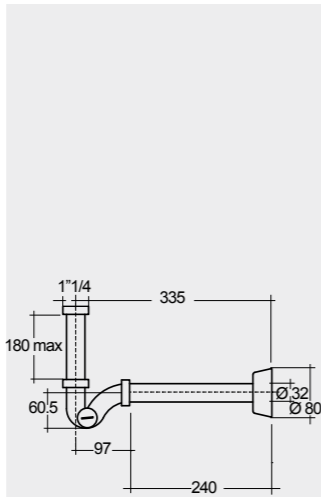

Inspectable

FOR BIDET
PP WHITE: BTRBDPPR012

Space Saving

Measurements

القياسات

22.0 Kg.

21.0 Kg.

Notes