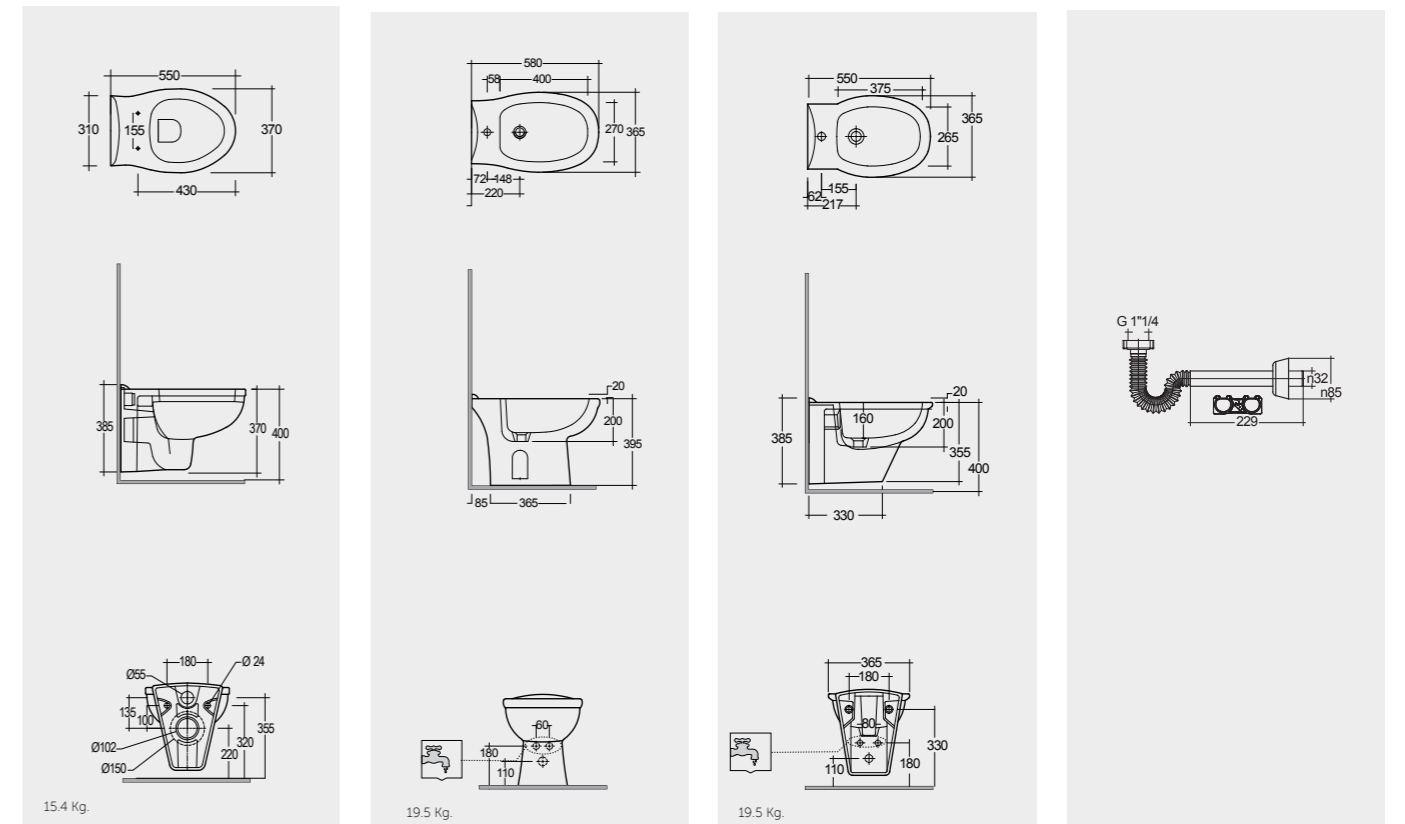

الألوان المتاحة

Models

55 CM
 KR12AWHA

58 CM
 KR07AWHA
Back Open

55 CM
 KR08AWHA

FOR BIDET
 PP WHITE :
 BTRBDPPR012
Space Saving

55 CM
 KR34AWHA
With integrated bidet spray nozzle

Measurements