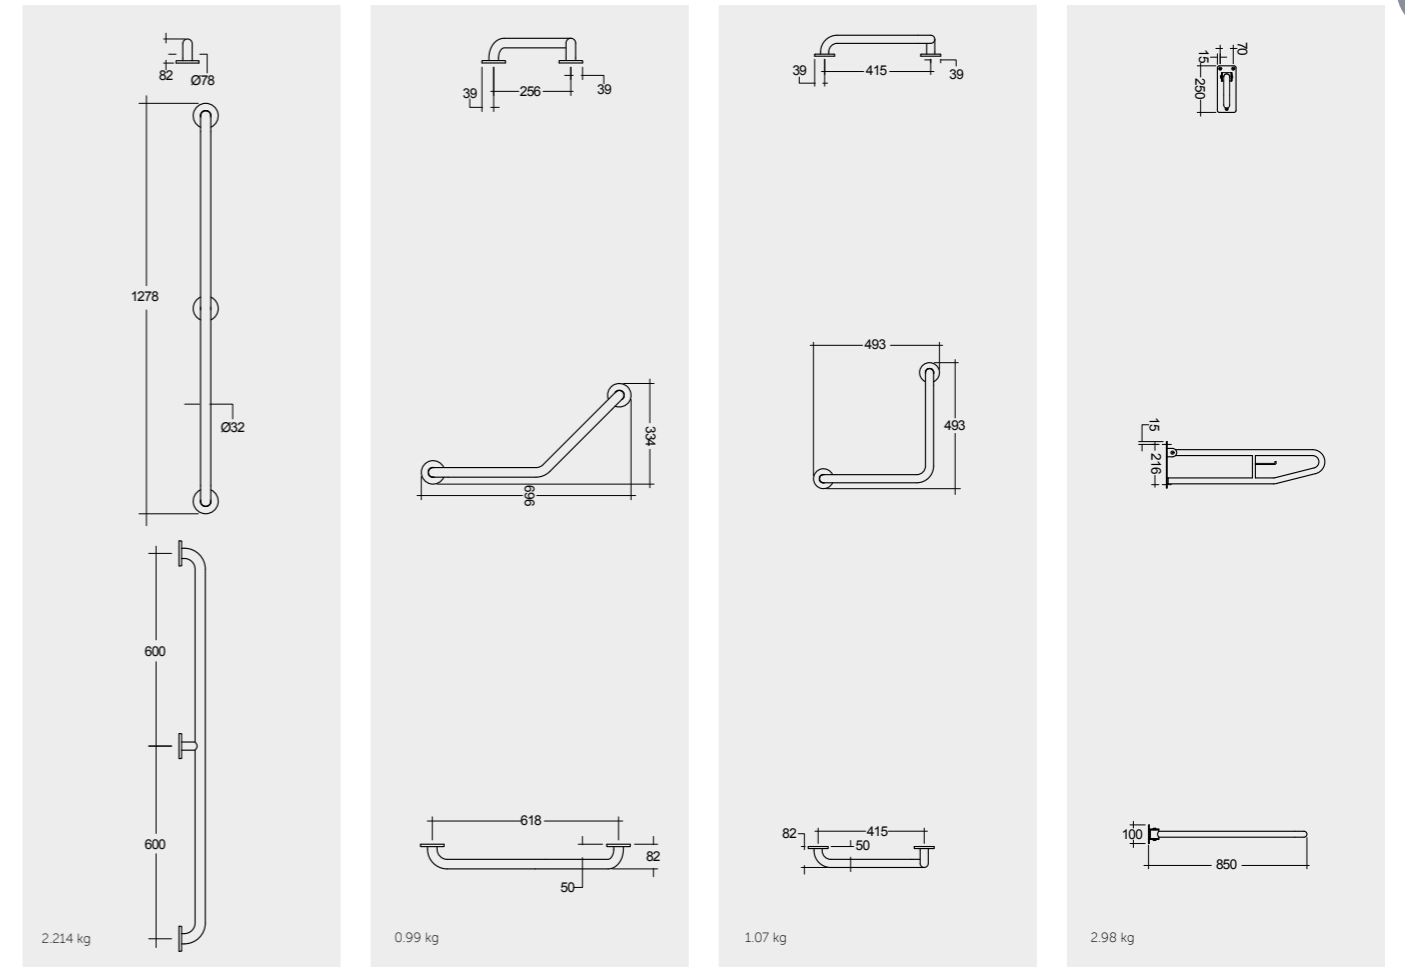

Models

1200mm (32mm DIA.) SILGBR01200 135° Angle (32mm DIA.) SILGBR135LR 90° Angle (32mm DIA.) SILGBR090LR 850mm (32mm DIA.) SILGBRPH001

النماذج

Measurements

Foldable, with paper roll holder

القياسات

RAK-SILVER / GRAB BARS