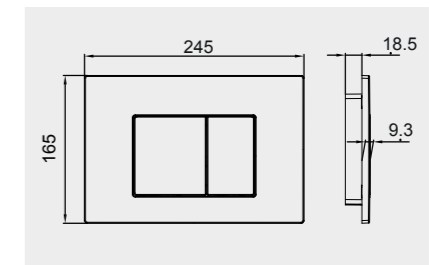

NEOFSRAKPPL03 Matt Chrome