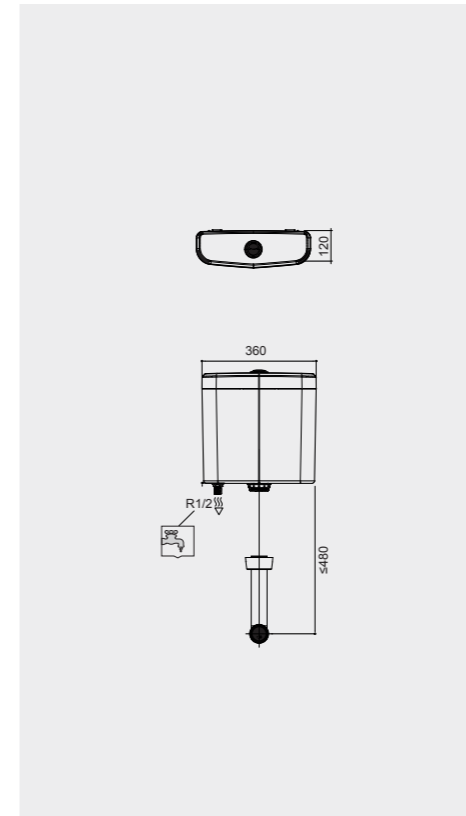

Measurements

القياسات