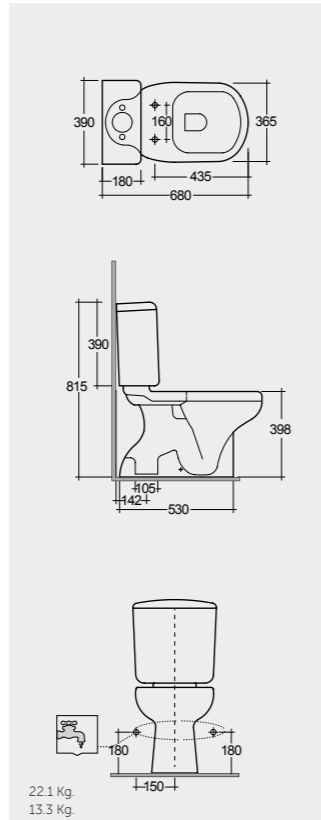

ABS RAK-Jumeirah
JM05DNCQRAWHA
ABS RAK-Jumeirah
JM05DSCQRAWHA