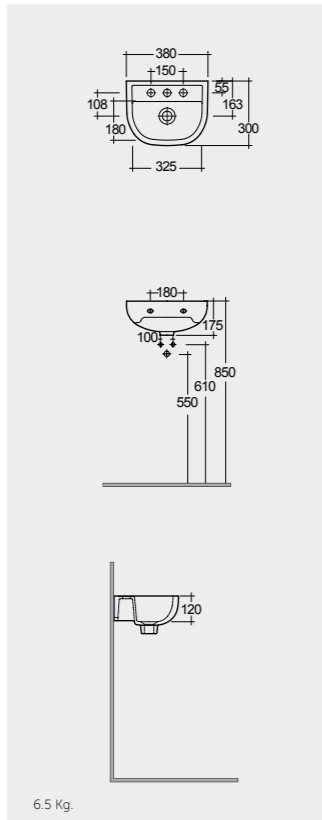

Without Over Flow Hole
بدون ثقب لتصريف الفائض