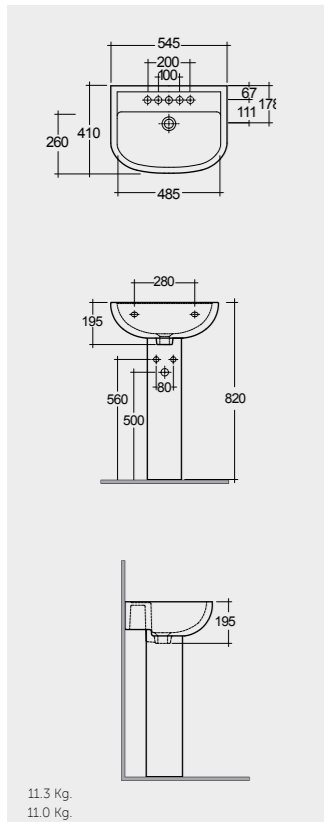

ROUND WASHBASINS

Models

النماذج

Measurements

Colours available

Colours shown here are as close to actual sanitaryware as printing process will allow
الألوان المييبة هنا قريبة إلى ألوان الأدوات الصحية الفعلية حسبما تسمح به عملية الطباعة

الألوان المتاحة

Models

النماذج

Measurements

القياسات

Notes

All dimensions in mm tolerance $\pm 5\%$ for below 200mm
and $\pm 3\%$ for above 200mm

ملحوظة

جميع القياسات تكون بالمليمتر $\pm 5\%$ للقياسات التي تقل عن 200 مليمتر و $\pm 3\%$ للقياسات التي تتجاوز 200 مليمتر