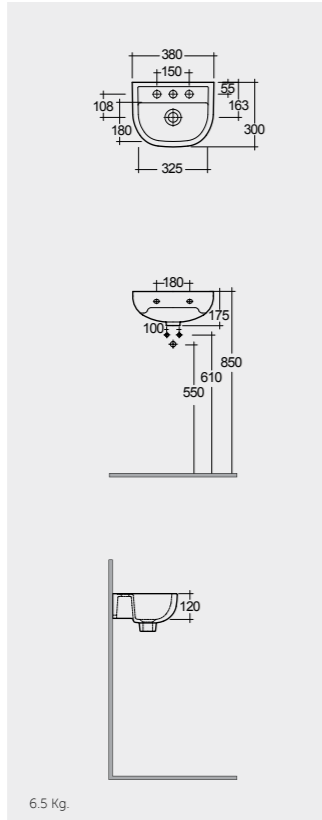

No Overflow