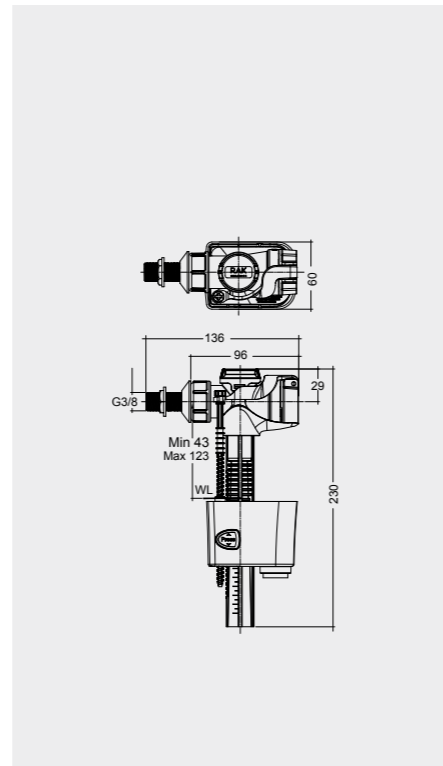

Measurements