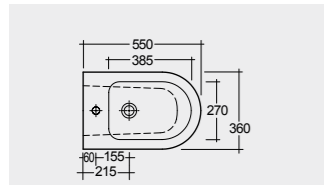

Inspectable

FOR BIDET
PP WHITE: BTRBDPPR012

Space Saving

Measurements

القياسات

22.0 Kg.

21.0 Kg.

Notes