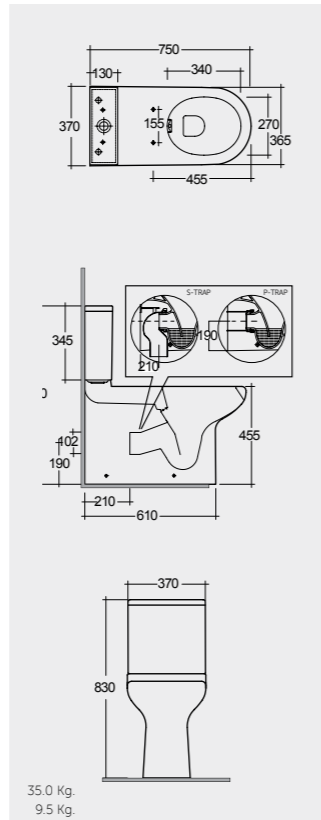

Urea Care
YFG085A