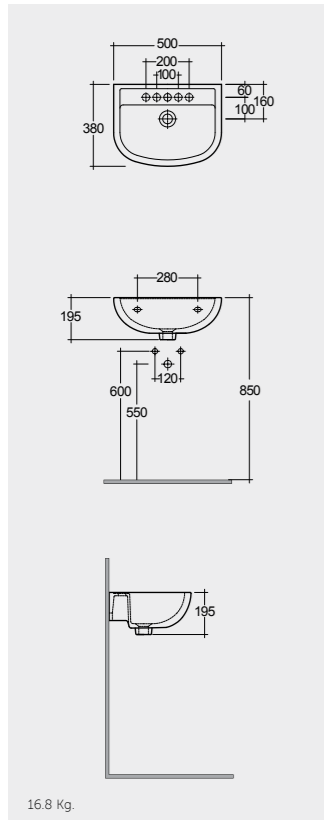

Models

النماذج

50 CM
CO0601AWHA

38 CM
CO1001AWHA

Rimless
75 CM
CO25AWHA
CO10AWHA
Comfort Height 48 CM

Rimless
75 CM
CO22AWHA
CO10AWHA
Back Open
Comfort Height 48 CM

Measurements

القياسات