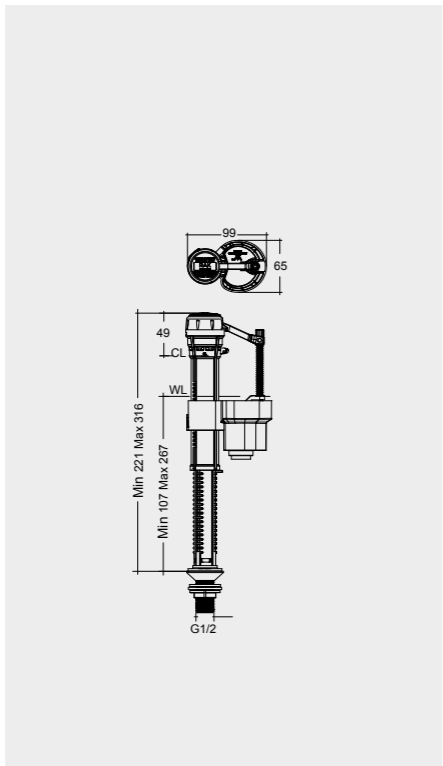

Measurements