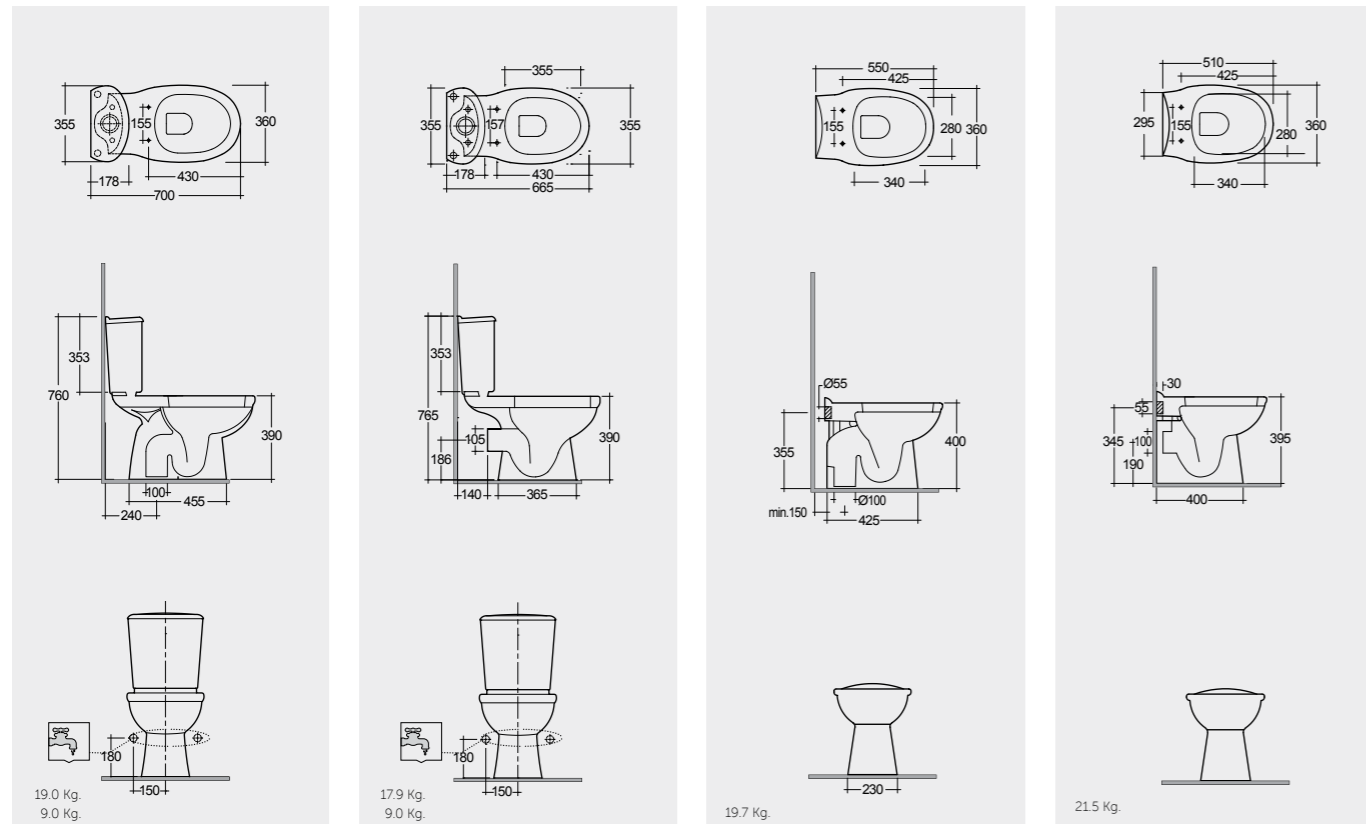

ABS RAK-Karla
KR05NCQRAWHA

ABS RAK-Karla
KR05SCQRAWHA

ABS RAK-Karla
KR05NCQRAWHA

ABS RAK-Karla
KR05SCQRAWHA

Colours available

Colours shown here are as close to actual sanitaryware as printing process will allow
الألوان المبينة هنا قريبة إلى ألوان الأدوات الصحية الفعلية حسبما تسمح به عملية الطباعة

الألوان المتاحة

Models