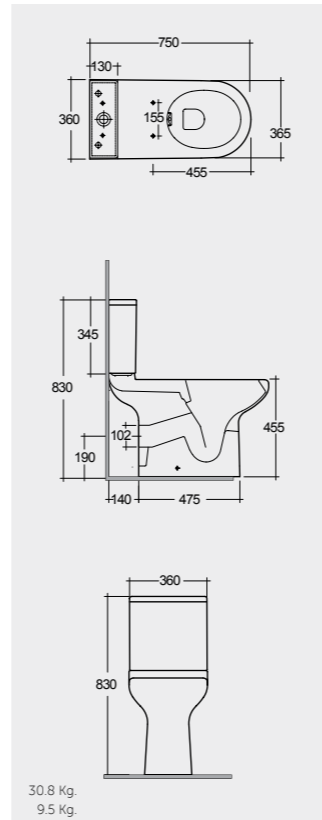

Urea Care
YFG085A

Colours available

الألوان المتاحة

Colours shown here are as close to actual sanitaryware as printing process will allow
الألوان المبينة هنا قريبة إلى ألوان الأدوات الصحية الفعلية حسبما تسمح به عملية الطباعة