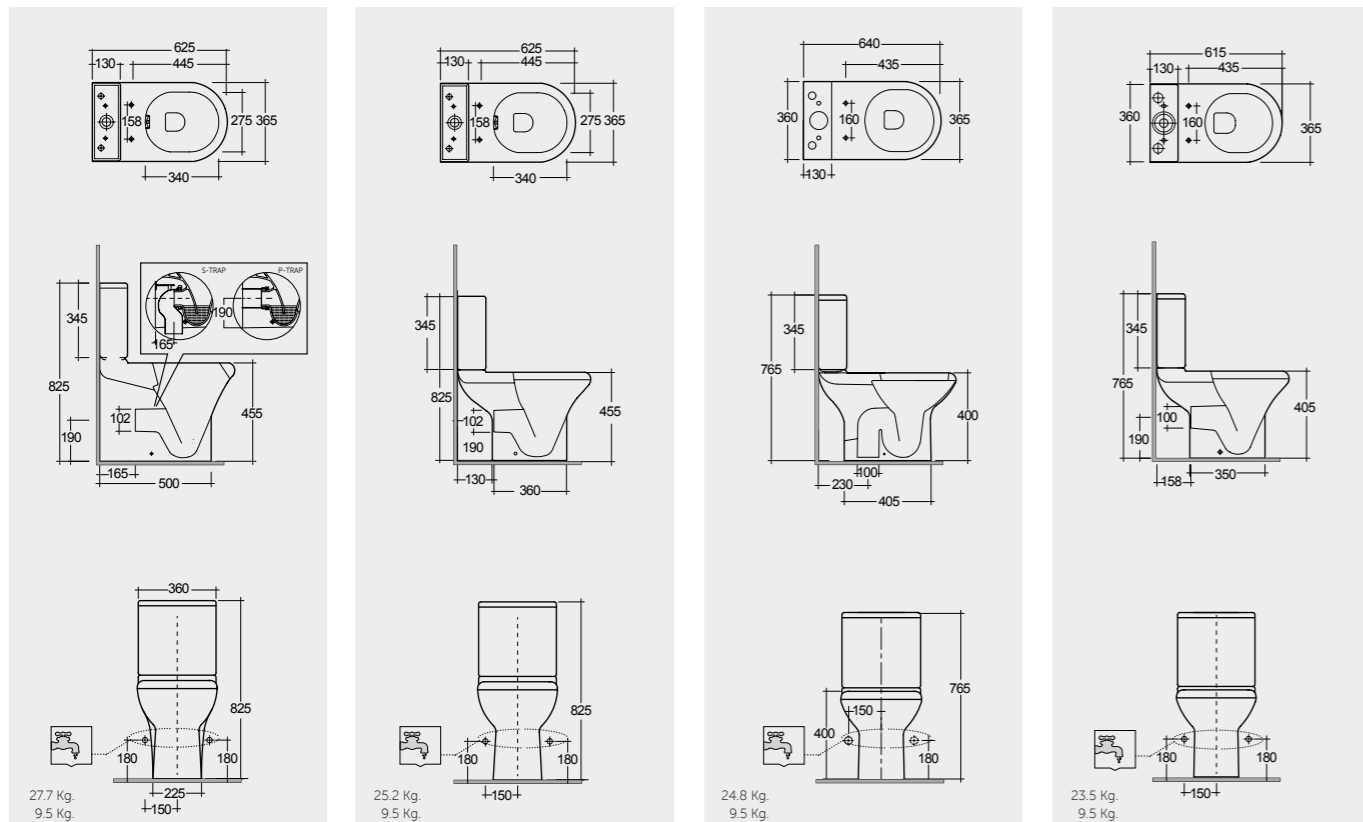

Measurements

- ABS RAK-Jumeirah
  JM05DNCQRAWHA
  27.7 Kg, 9.5 Kg
- ABS RAK-Jumeirah
  JM05DSCQRAWHA
  25.2 Kg, 9.5 Kg
- ABS RAK-Jumeirah
  JM05DNCQRAWHA
  24.8 Kg, 9.5 Kg
- ABS RAK-Jumeirah
  JM05DSCQRAWHA
  23.5 Kg, 9.5 Kg
- ABS RAK-Jumeirah
  JM05DNCQRAWHA
  Urea RAK-Compact
  YFG173A
- ABS RAK-Jumeirah
  JM05DSCQRAWHA
  Urea RAK-Compact
  YFG173A
- ABS RAK-Jumeirah
  JM05DNCQRAWHA
  Urea RAK-Compact
  YFG173
- ABS RAK-Jumeirah
  JM05DSCQRAWHA
  Urea RAK-Compact
  YFG173A
- ABS RAK-Jumeirah
  JM05DNCQRAWHA
  Urea RAK-Compact
  YFG173
- ABS RAK-Jumeirah
  JM05DSCQRAWHA
  Urea RAK-Compact
  YFG173A