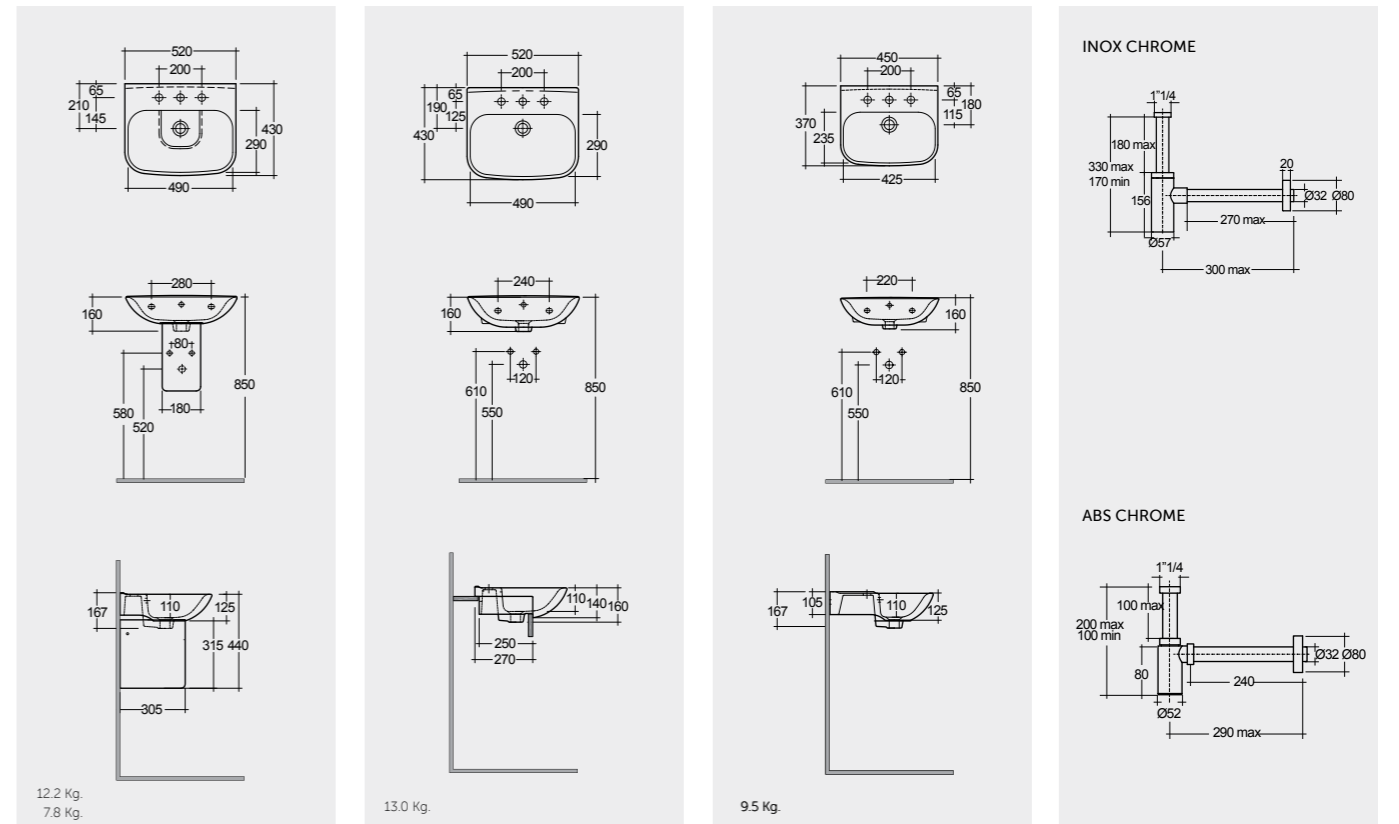

Models

52 CM
 ORG0801AWHA
 CY0103AWHA

52 CM
 ORG0901AWHA

45 CM
 ORG0701AWHA

FOR WASH BASIN
 INOX CHROME : BTRWBSST001
 ABS CHROME : BTRWBABS002

النماذج

Measurements

القياسات