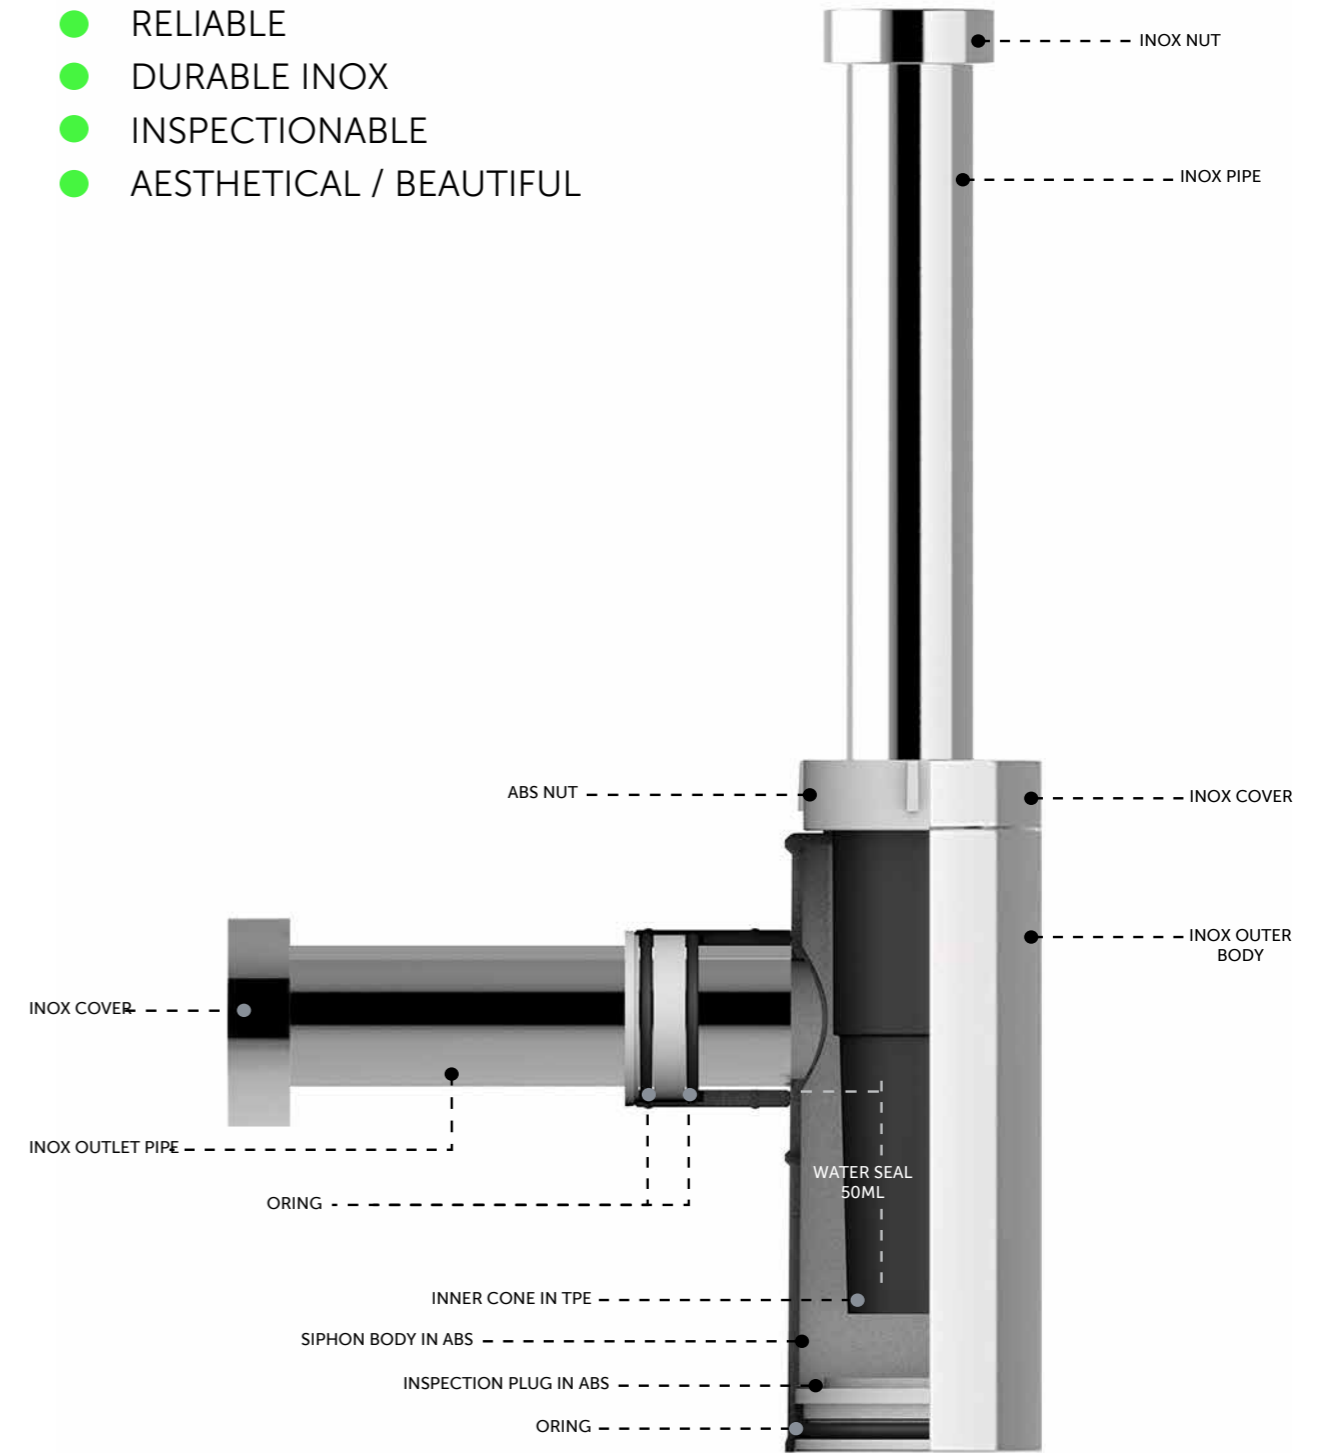

INOX VERSION BENEFITS

- RELIABLE
- DURABLE INOX
- INSPECTIONABLE
- AESTHETICAL / BEAUTIFUL