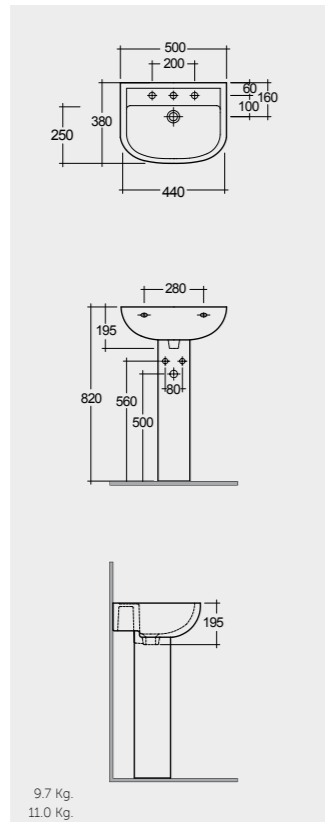

ROUND WASHBASINS

Models

النماذج

Measurements

Colours available

Colours shown here are as close to actual sanitaryware as printing process will allow
الألوان المييبة هنا قريبة إلى ألوان الأدوات الصحية الفعلية حسبما تسمح به عملية الطباعة

الألوان المتاحة

Models

النماذج

Measurements

القياسات

Notes

All dimensions in mm tolerance $\pm 5\%$ for below 200mm
and $\pm 3\%$ for above 200mm

ملحوظة

جميع القياسات تكون بالمليمتر $\pm 5\%$ للقياسات التي تقل عن 200 مليمتر و $\pm 3\%$ للقياسات التي تتجاوز 200 مليمتر