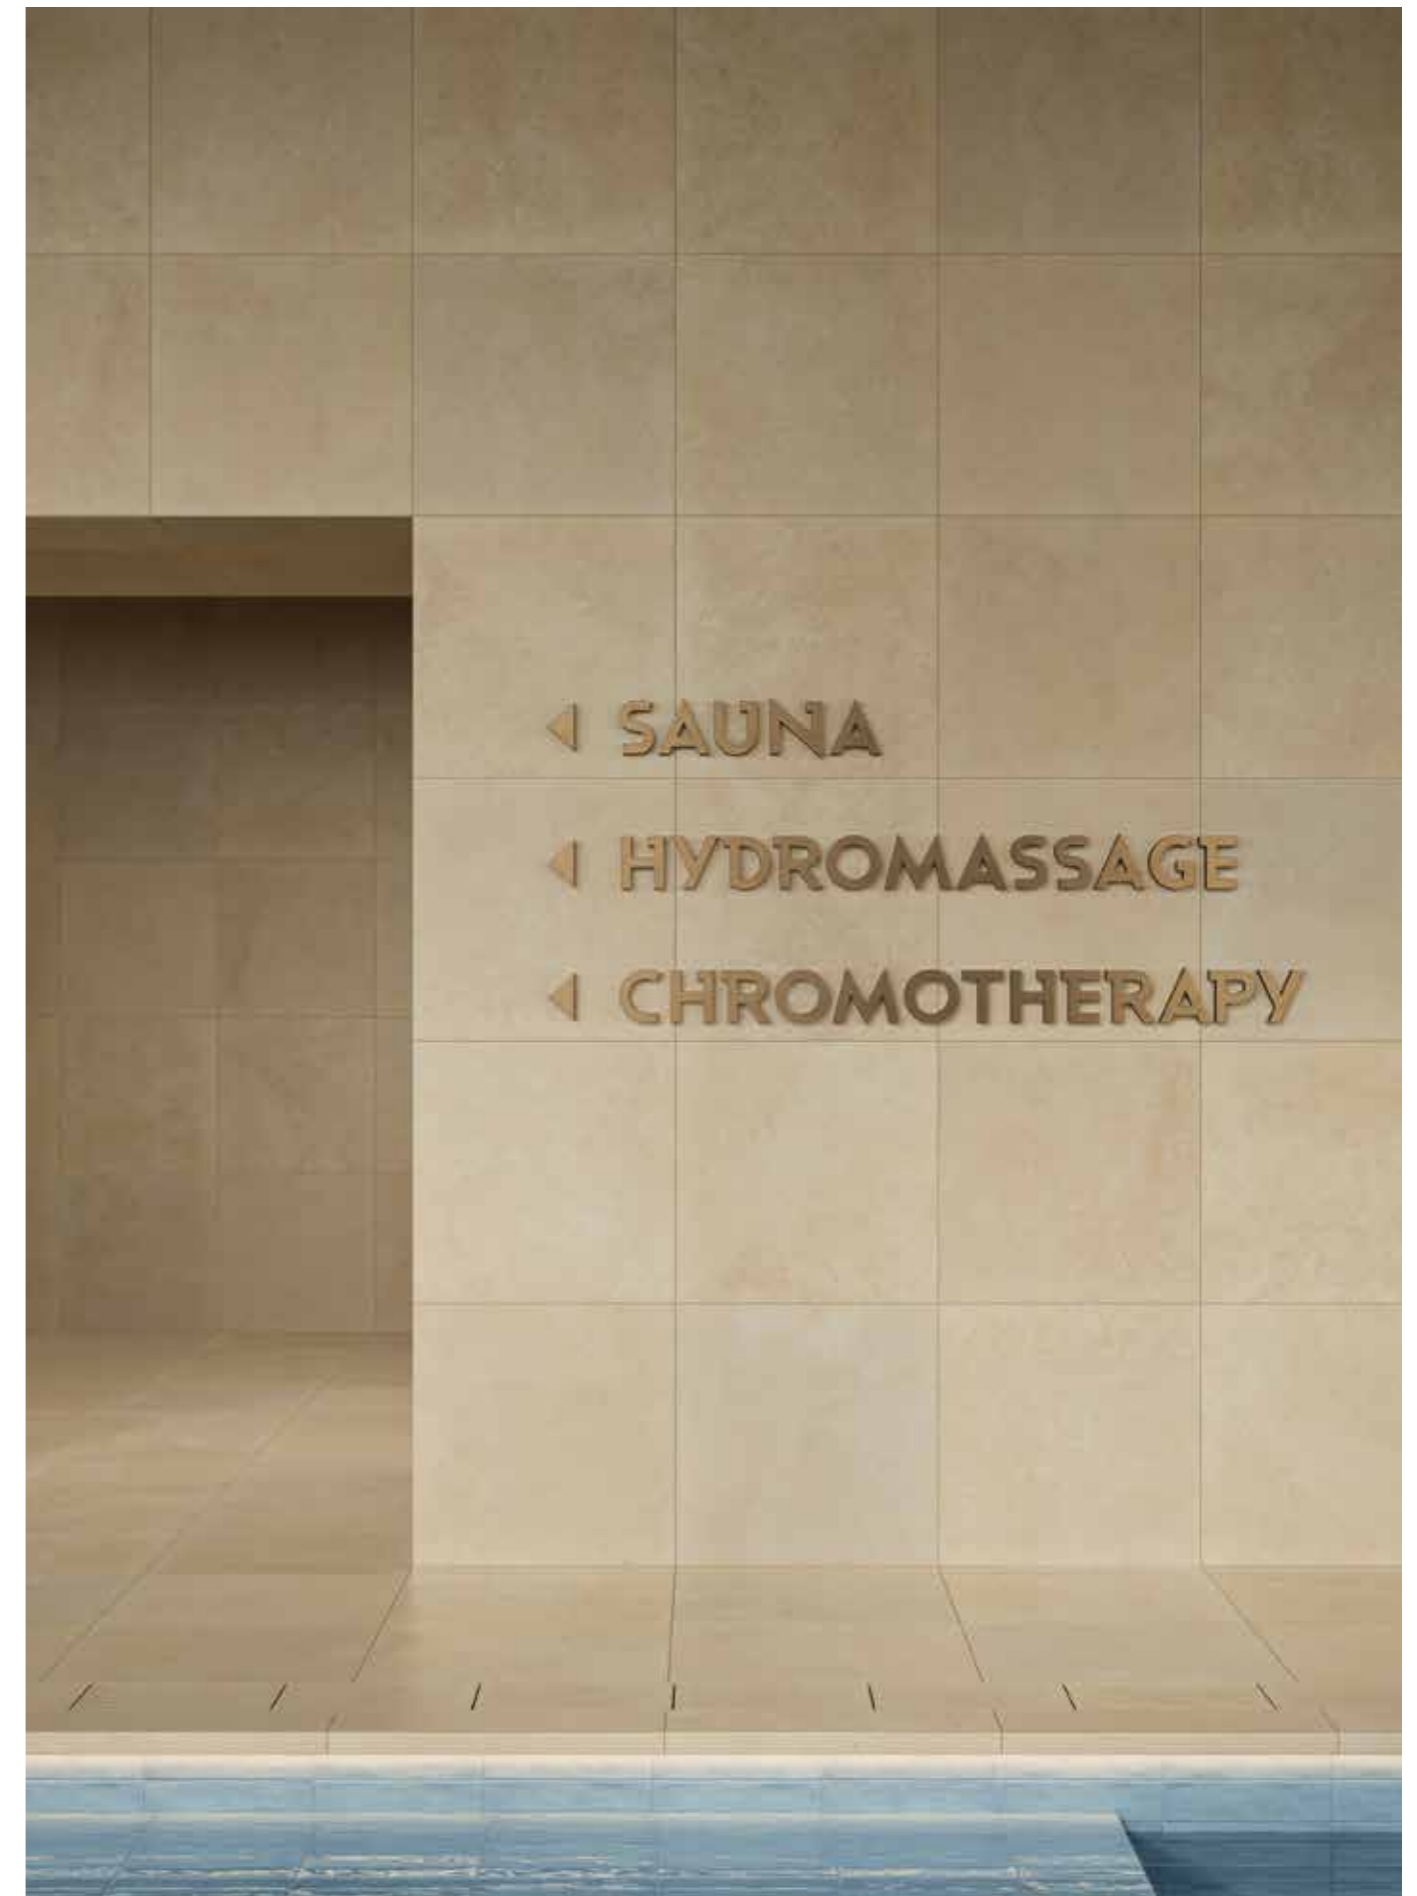

BARBER SHOP 2

- D. Black iron light grey decor 40x120
- E. Rhode island ivory 60x60
- F. Tokyo concrete 120x260

SPA

SAUNA
HYDROMASSAGE
CROQUETTES

Wall: Surface 2.0 sand 60x60
Floor: Surface 2.0 sand 60x60
Pool: Marrakesh light blue 7.5x30

The ultimate temples of relaxation and wellbeing. A careful selection of materials and relaxing visual effects to create unique spa environments, featuring a seamless harmony between indoors and outdoors.

Wall: Silk marble beige 120x260,
Design concrete sand 60x60
Floor: Design concrete sand 60x120 and 30x60
Pool: Surface 2.0 mosaic off white and light sand 30x30

SPA 1

- A. Marrakesh light blue 7.5x30
- B. Surface 2.0 sand 60x60