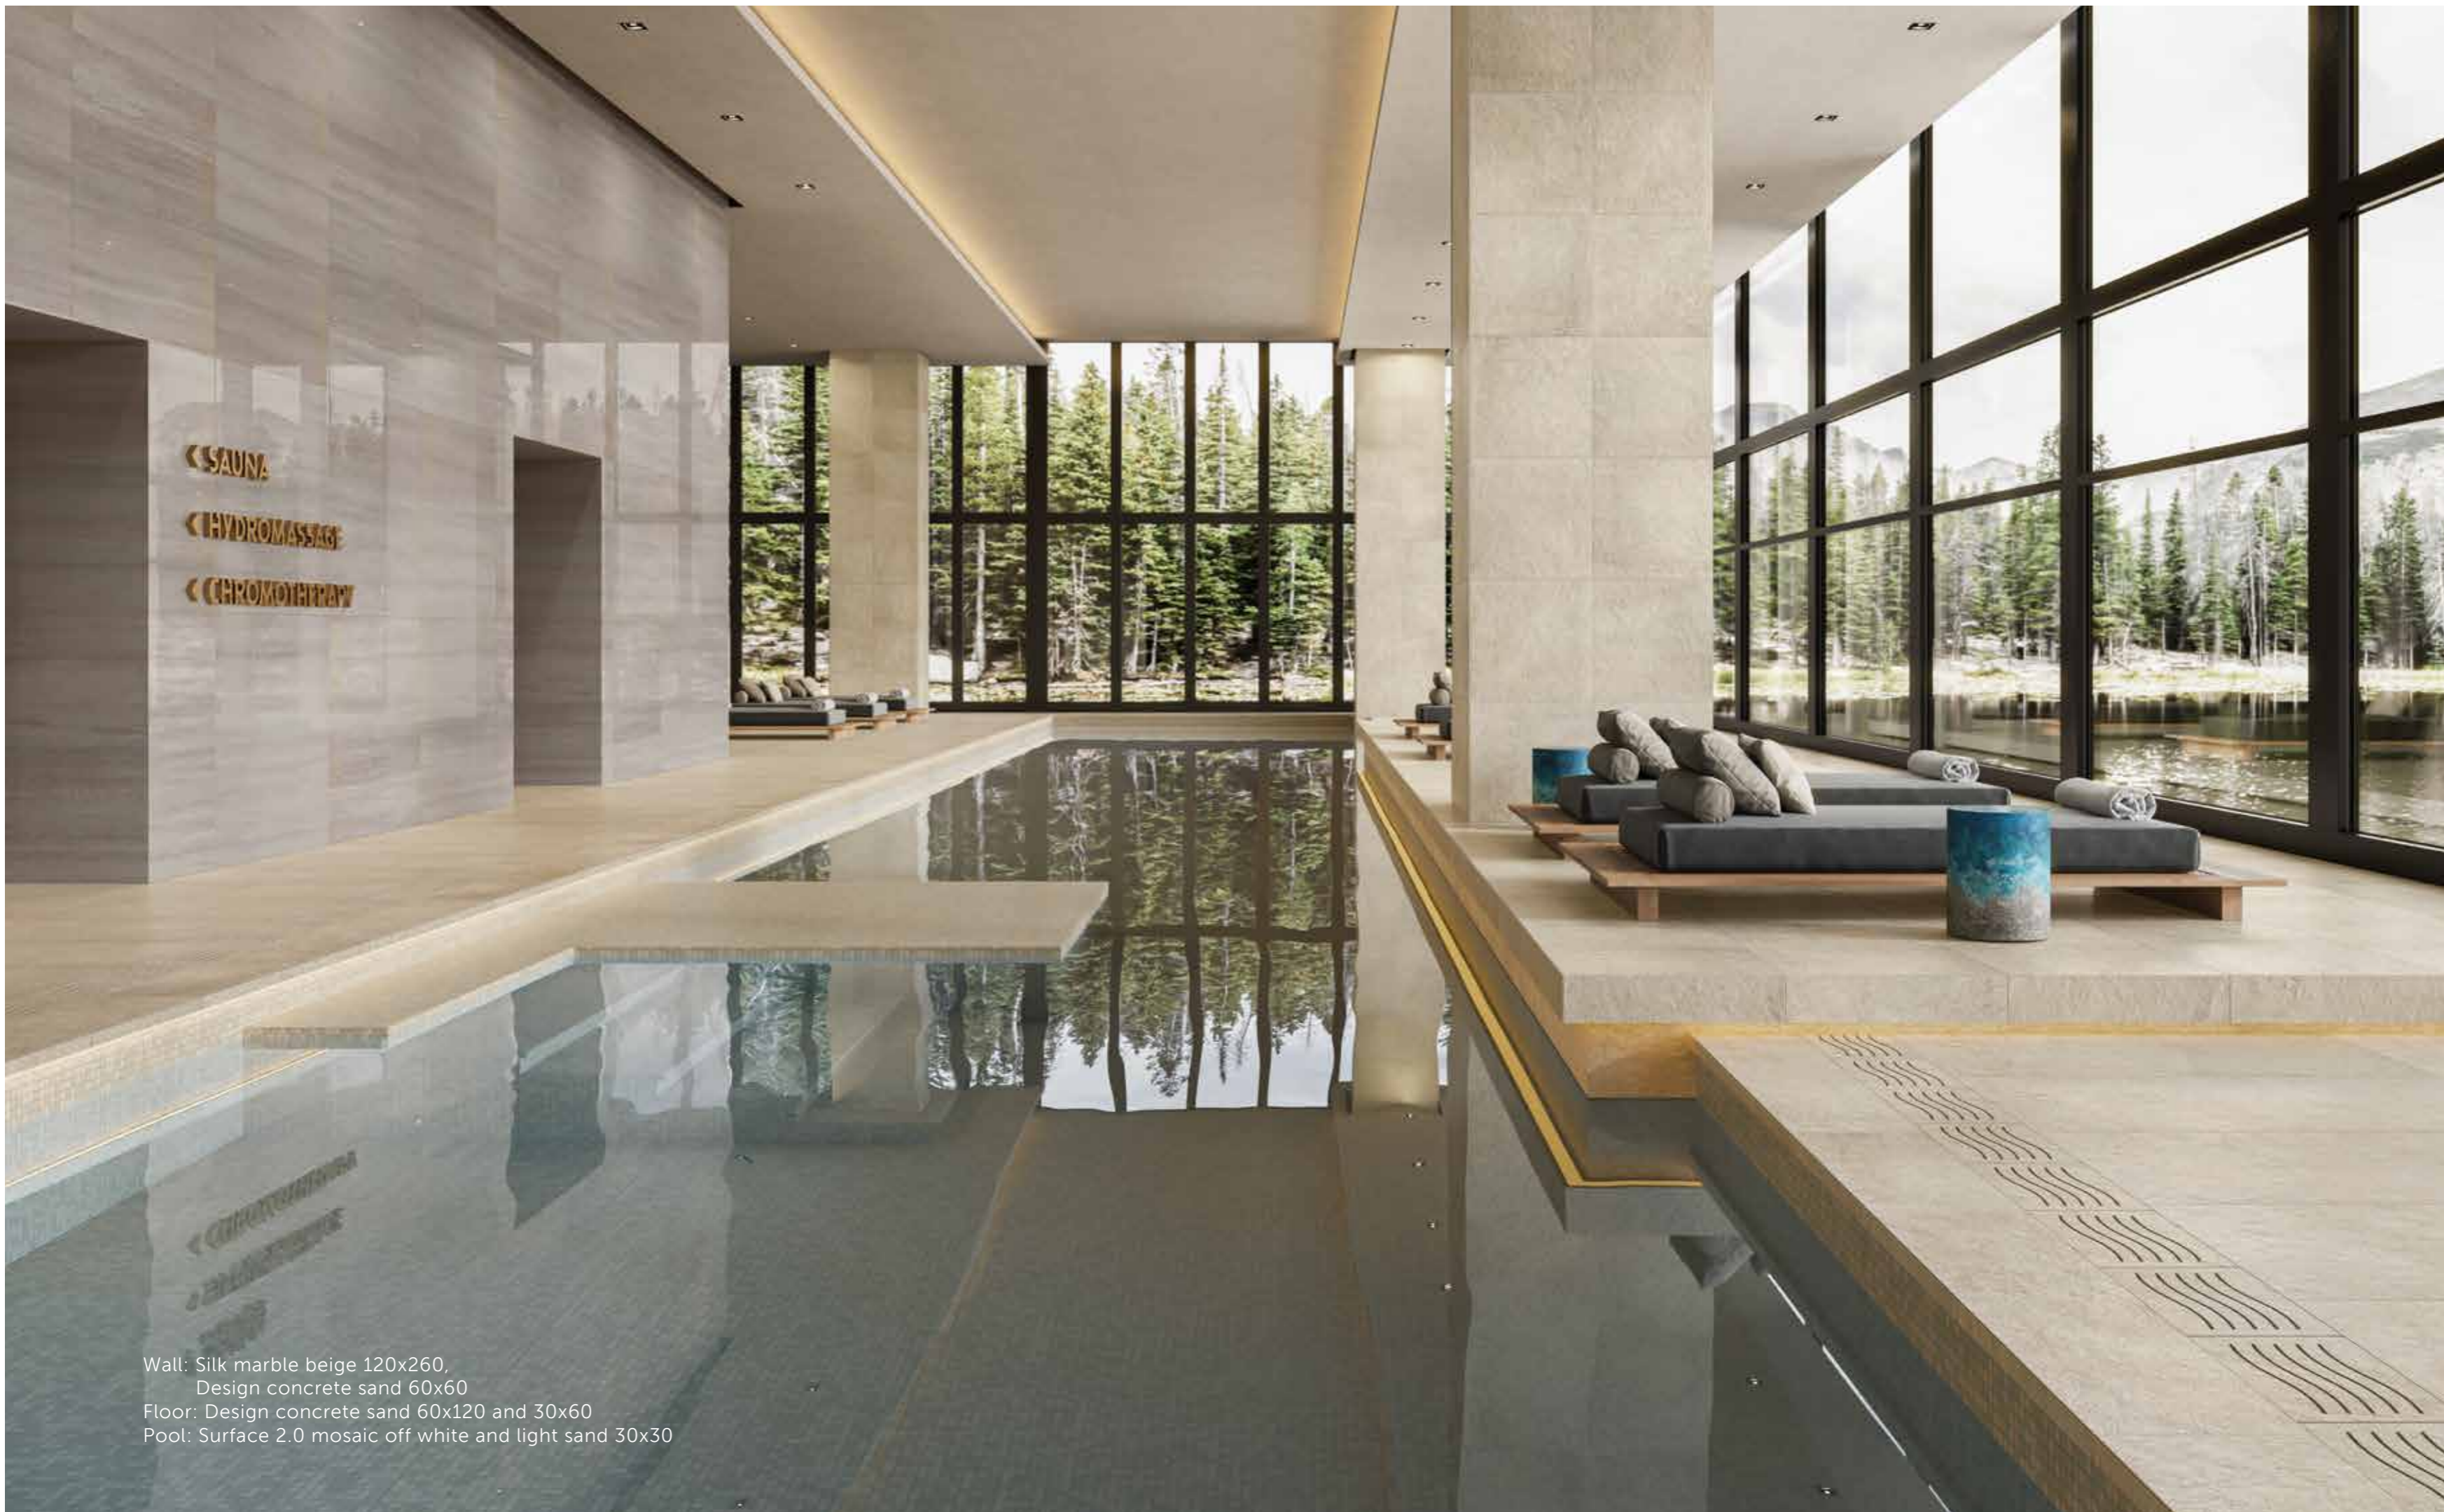

BARBER SHOP 2

- D. Black iron light grey decor 40x120
- E. Rhode island ivory 60x60
- F. Tokyo concrete 120x260

SPA

SAUNA
HYDROMASSAGE
CROQUETTES

Wall: Surface 2.0 sand 60x60
Floor: Surface 2.0 sand 60x60
Pool: Marrakesh light blue 7.5x30

The ultimate temples of relaxation and wellbeing. A careful selection of materials and relaxing visual effects to create unique spa environments, featuring a seamless harmony between indoors and outdoors.