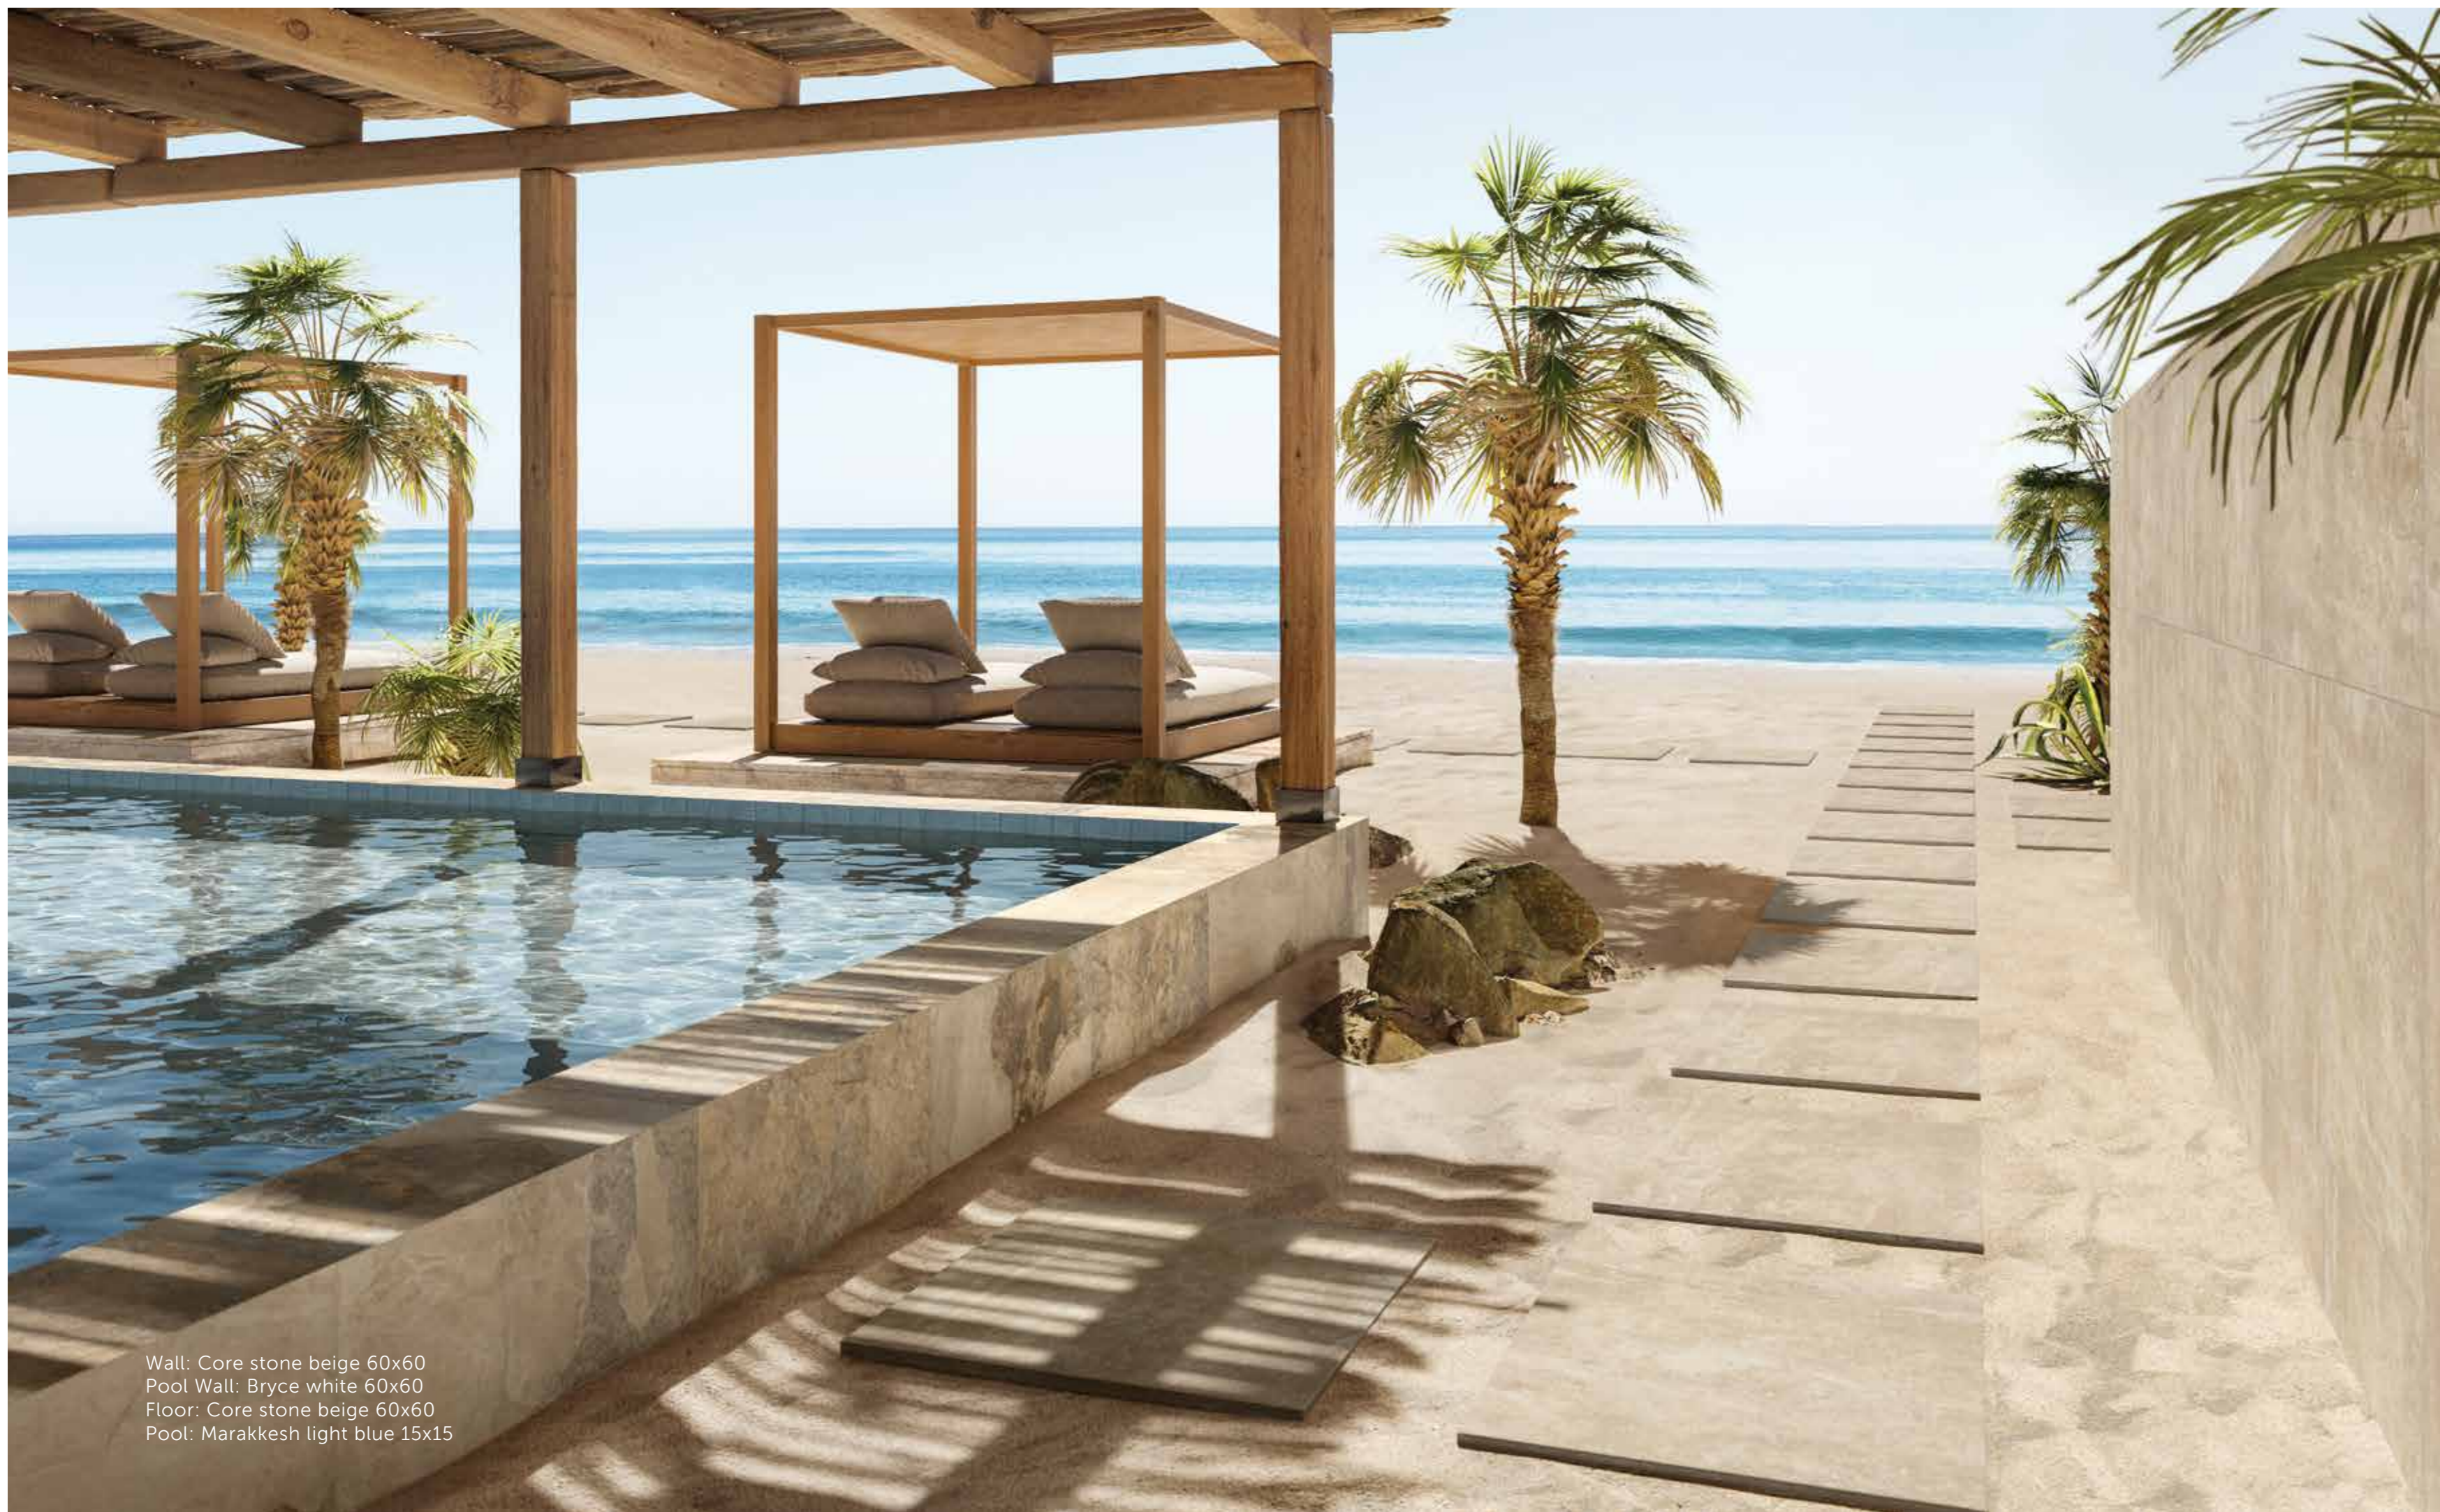

A

B

SPA 2

- D. Design concrete sand 60x120, 60x60 and 30x60
- E. Surface 2.0 mosaic off white and light sand 30x30
- F. Silk marble beige 120x260

C

D

E

OUTDOOR POOL

Wall: Valley stone beige 80x80
Pool Wall: Lapideus stone beige 60x120
Floor: Lava concrete white 60x120
Pool: Marakkesh light blue 7.5x30

Enjoying a soak or a swim in a stunning outdoor pool from sunrise to sunset. A place characterised by balanced choices of simple natural-effect materials that become one with the outdoor environment.