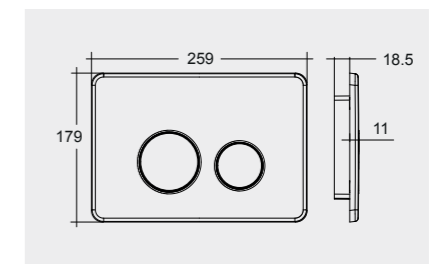

All dimensions in mm
جميع الأبعاد بالمليمتر

NEOFSRAKPPL01 White

NEOFSRAKPPL02 Chrome

NEOFSRAKPPL03 Matt Chrome

NEOFSRAKPPL28 Brushed Stainless Steel

SOLID WALL INSTALLATION

The concealed cistern can be easily fastened in front of or inside a solid wall and then brick lined.