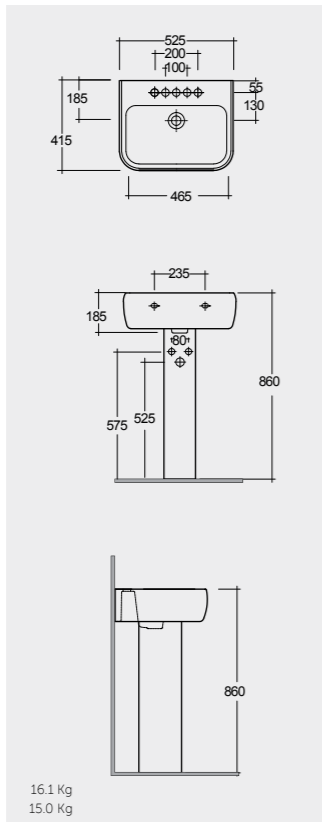

القياسات

Colours available

Colours shown here are as close to actual sanitaryware as printing process will allow
الألوان الميثلة هنا قريبة إلى ألوان الأدوات الصحية الفعلية حسبما تسمح به عملية الطباعة

الألوان المتاحة

Models