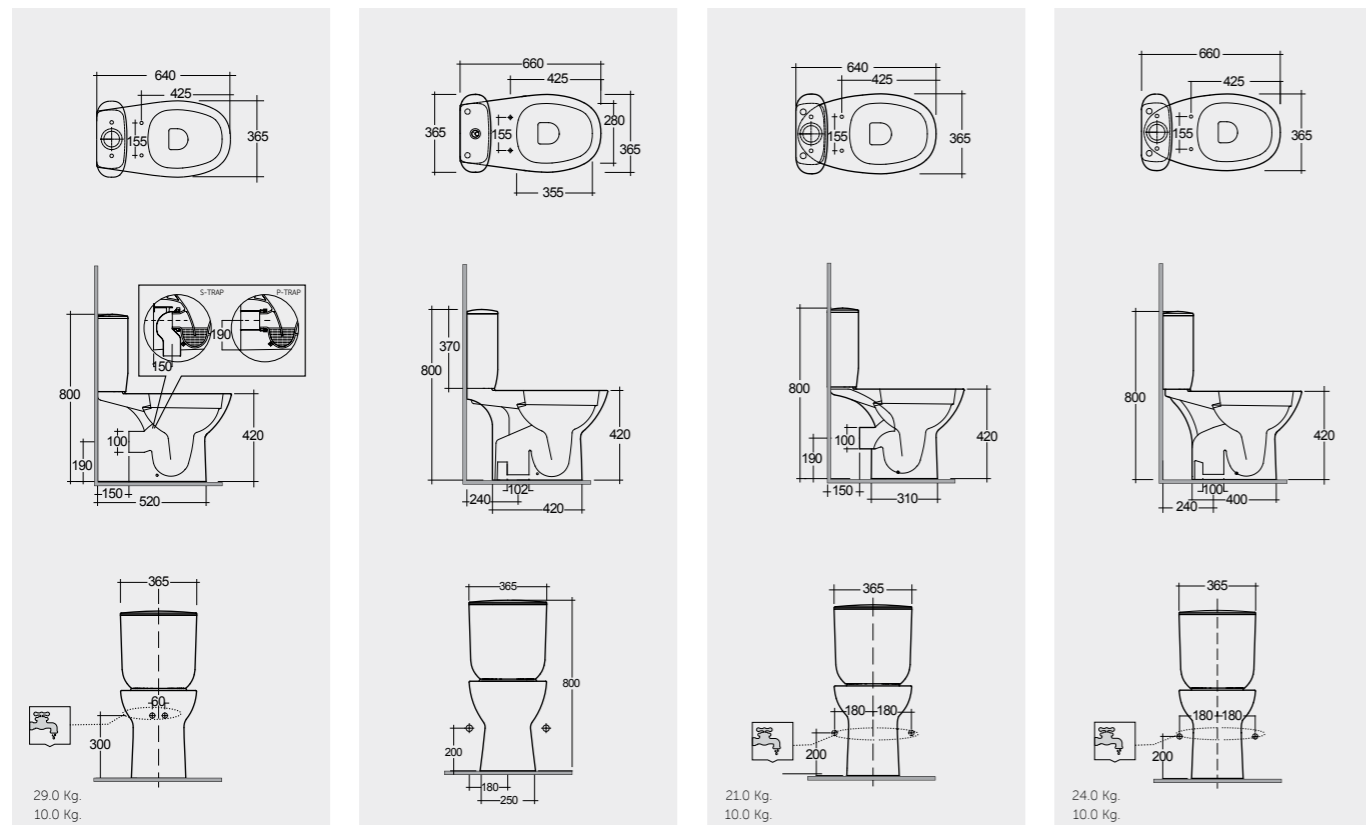

Measurements

القياسات

Urea RAK-Morning MORSC3901WH	Urea RAK-Morning MORSC3901WH	Urea RAK-Morning MORSC3901WH	Urea RAK-Morning MORSC3901WH

Colours available

الألوان المتاحة

Colours shown here are as close to actual sanitaryware as printing process will allow
الألوان المبينة هنا قريبة إلى ألوان الأدوات الصحية الفعلية حسبما تسمح به عملية الطباعة