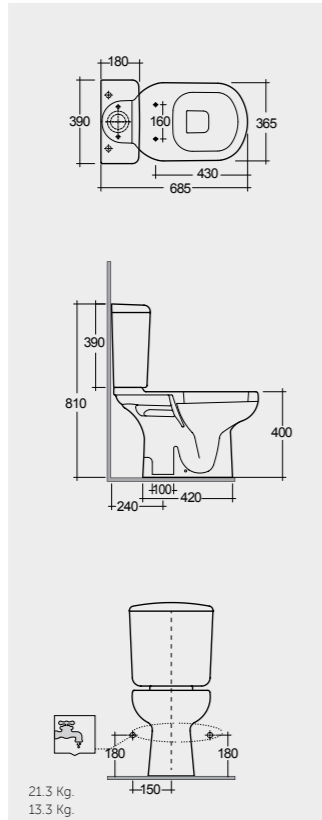

21.3 Kg.
13.3 Kg.
ABS RAK-Jumeirah
JM05DNCQRAWHA
ABS RAK-Jumeirah
JM05DSCQRAWHA