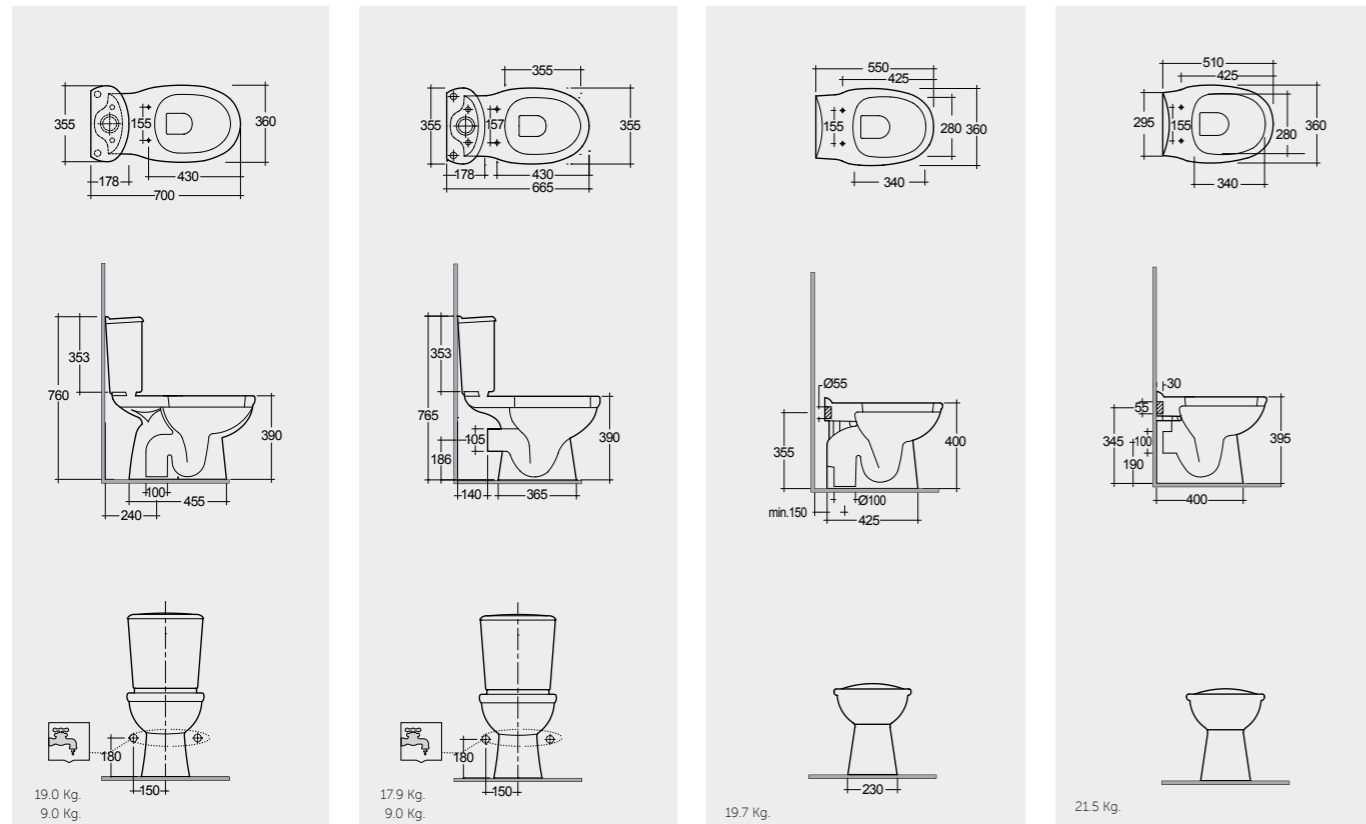

ABS RAK-Karla
KR05NCQRAWHA

ABS RAK-Karla
KR05SCQRAWHA

ABS RAK-Karla
KR05NCQRAWHA

ABS RAK-Karla
KR05SCQRAWHA

ABS RAK-Karla
KR05NCQRAWHA

ABS RAK-Karla
KR05SCQRAWHA

ABS RAK-Karla
KR05NCQRAWHA

ABS RAK-Karla
KR05SCQRAWHA

Colours available

Colours shown here are as close to actual sanitaryware as printing process will allow
الألوان المبينة هنا قريبة إلى ألوان الأدوات الصحية الفعلية حسبما تسمح به عملية الطباعة

الألوان المتاحة

Models