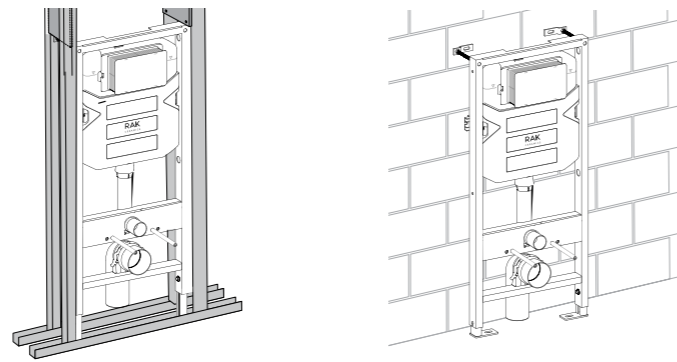

DRYWALL INSTALLATION