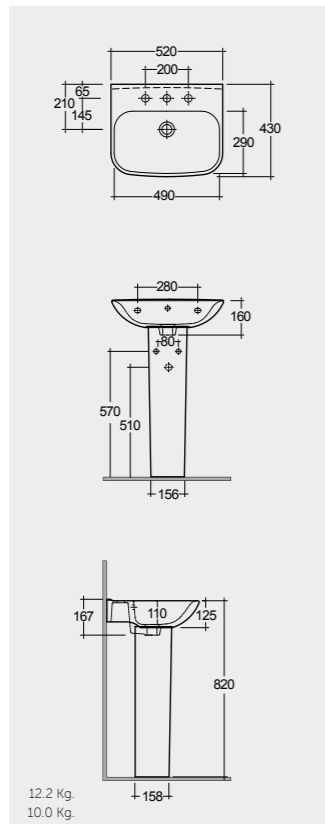

SQUARED WASHBASINS ESSENTIAL

Models

65 CM
ORG0101AWHA
CY02AWHA

52 CM
ORG0801AWHA
CY02AWHA

45 CM
ORG0701AWHA
CY02AWHA

65 CM
ORG0101AWHA
CY0103AWHA

النماذج

Measurements