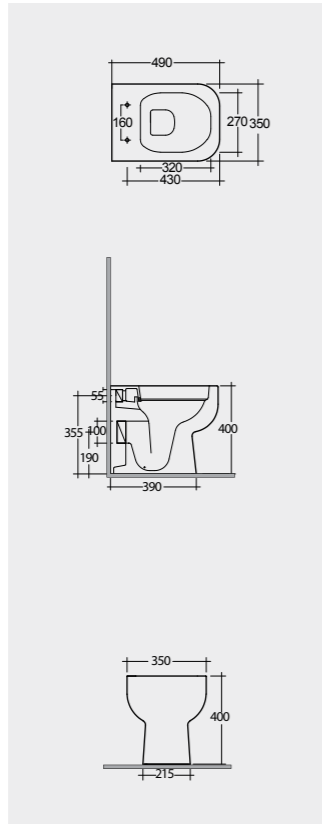

Urea RAK-Series 600
YFG187
Urea RAK-Series 600
YFG187B