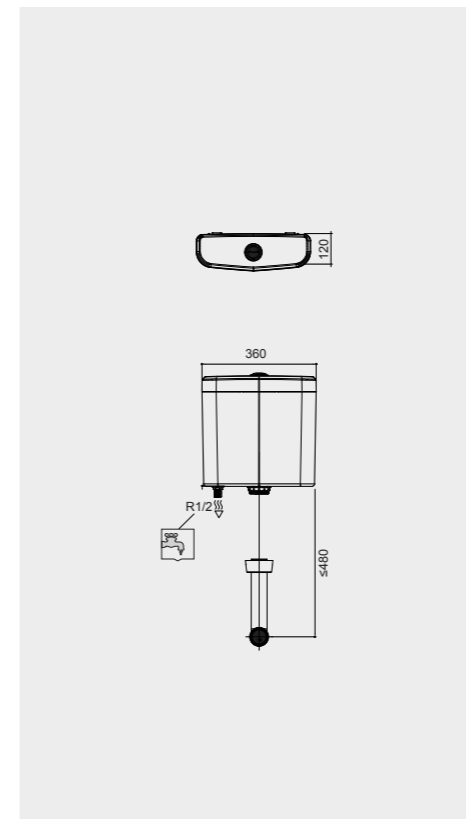

Measurements

القياسات