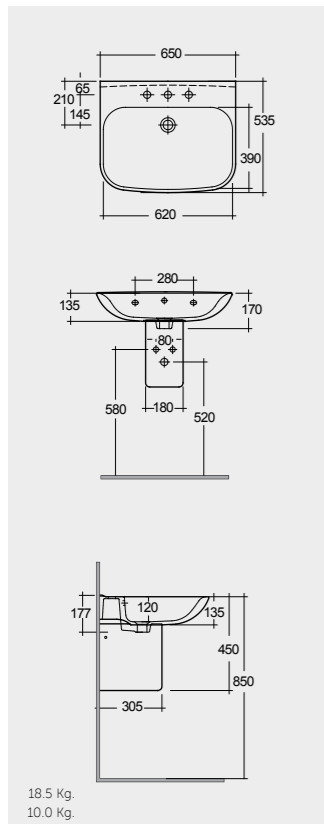

SQUARED WASHBASINS ESSENTIAL

Models

65 CM
ORG0101AWHA
CY02AWHA

52 CM
ORG0801AWHA
CY02AWHA

45 CM
ORG0701AWHA
CY02AWHA

65 CM
ORG0101AWHA
CY0103AWHA

النماذج

Measurements