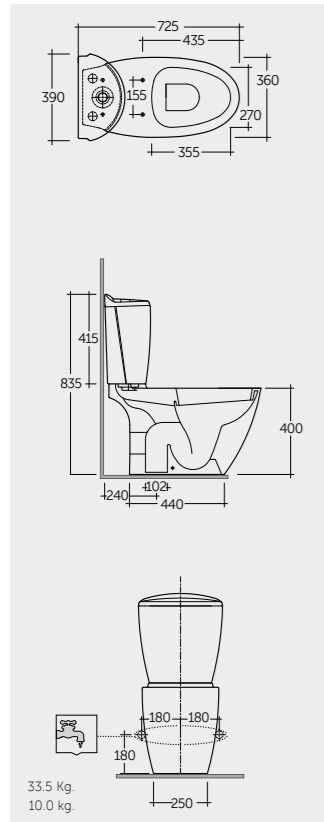

Models

النماذج

72 CM
VN03AWHA
VN10AWHA

53 CM
VN16AWHA

57 CM
VN12AWHA

Back Open

Measurements

القياسات

Models

النماذج

<p>64 CM MORWC1146AWHA MORWT1800AWHA</p>	<p>66 CM MORWC1050AWHA MORWT1800AWHA</p>	<p>64 CM MORWC1145AWHA MORWT1800AWHA</p>	<p>66 CM MORWC1045AWHA MORWT1800AWHA</p>
---	---	---	---

Comfort Height 42 CM	Comfort Height 42 CM Back Open	Comfort Height 42 CM	Comfort Height 42 CM
----------------------	-----------------------------------	----------------------	----------------------