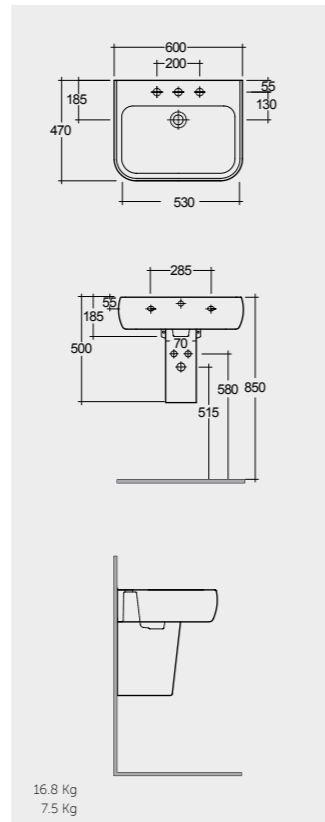

القياسات

Colours available

Colours shown here are as close to actual sanitaryware as printing process will allow
الألوان الميثلة هنا قريبة إلى ألوان الأدوات الصحية الفعلية حسبما تسمح به عملية الطباعة

الألوان المتاحة

Models