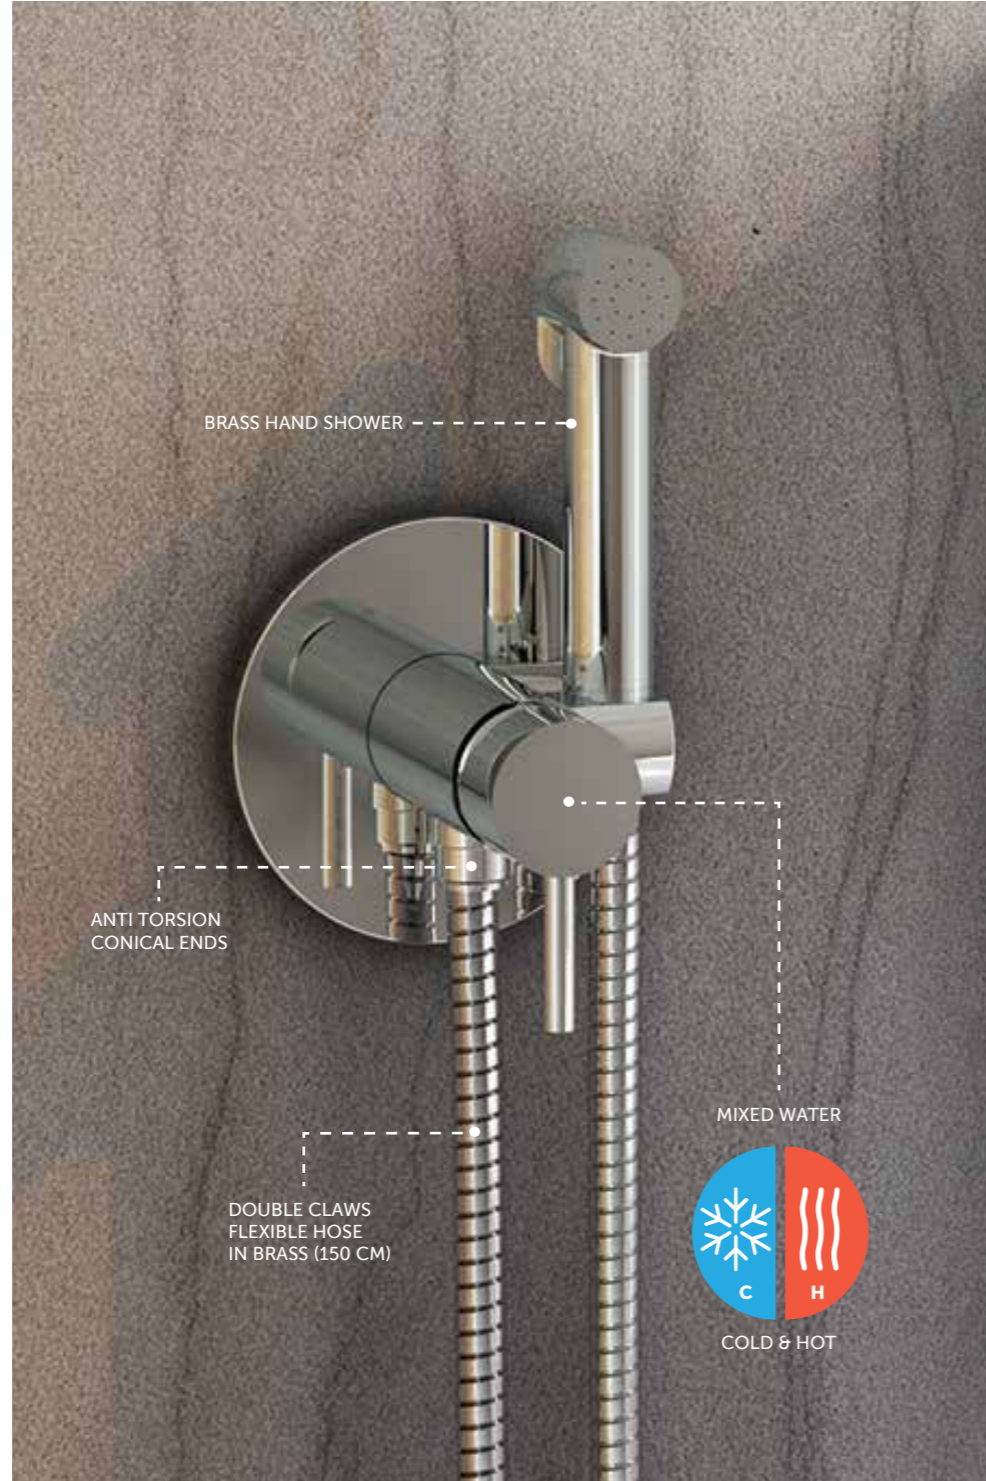

Measurements

القياسات