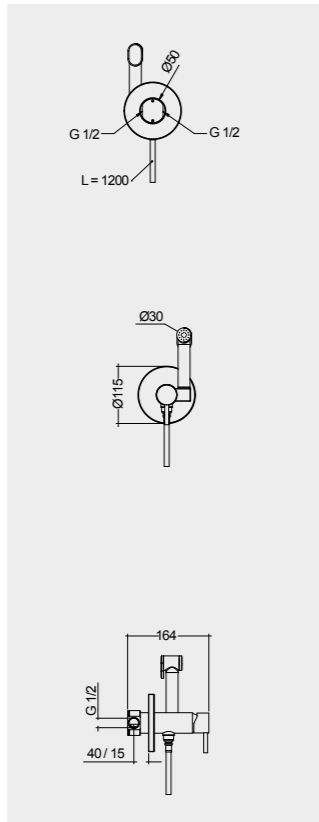

Models

Rimless

70 CM
CO23AWHA

SET WITH MIXER (SHATAFF)
BRASS CHROME : SPRDOMX0001

Measurements

29.7 Kg.

Urea Care
YFG085A

Colours available