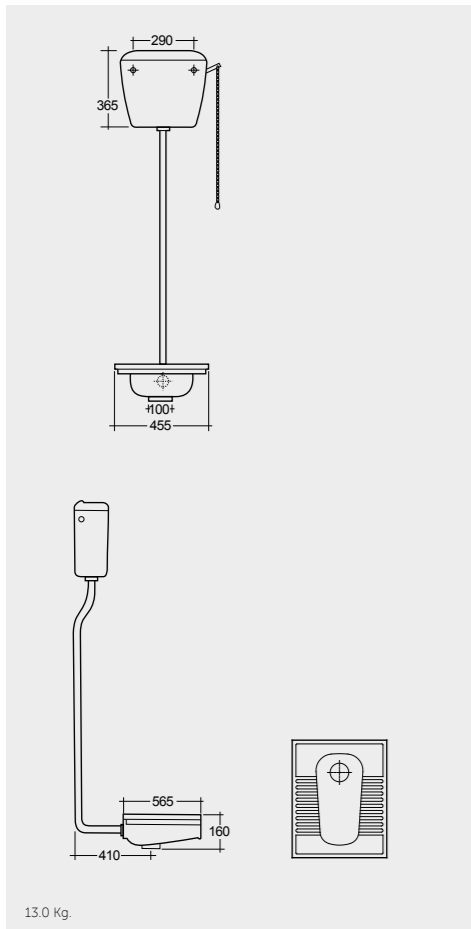

SQUATTING PANS AND CISTERNS

Models

النماذج

SQUATTING PAN AND CISTERN 18 CM OC01AWHA OC38AWHA

SQUATTING PAN AND CISTERN 13 CM OC02AWHA OC38AWHA

Measurements

القياسات

Colours available