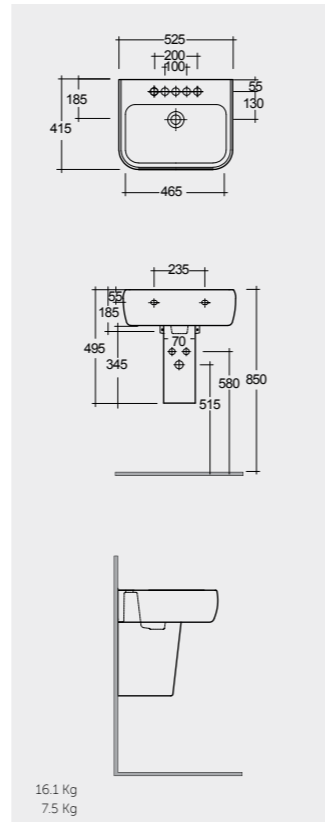

القياسات

Colours available

Colours shown here are as close to actual sanitaryware as printing process will allow
الألوان الميثلة هنا قريبة إلى ألوان الأدوات الصحية الفعلية حسبما تسمح به عملية الطباعة

الألوان المتاحة

Models