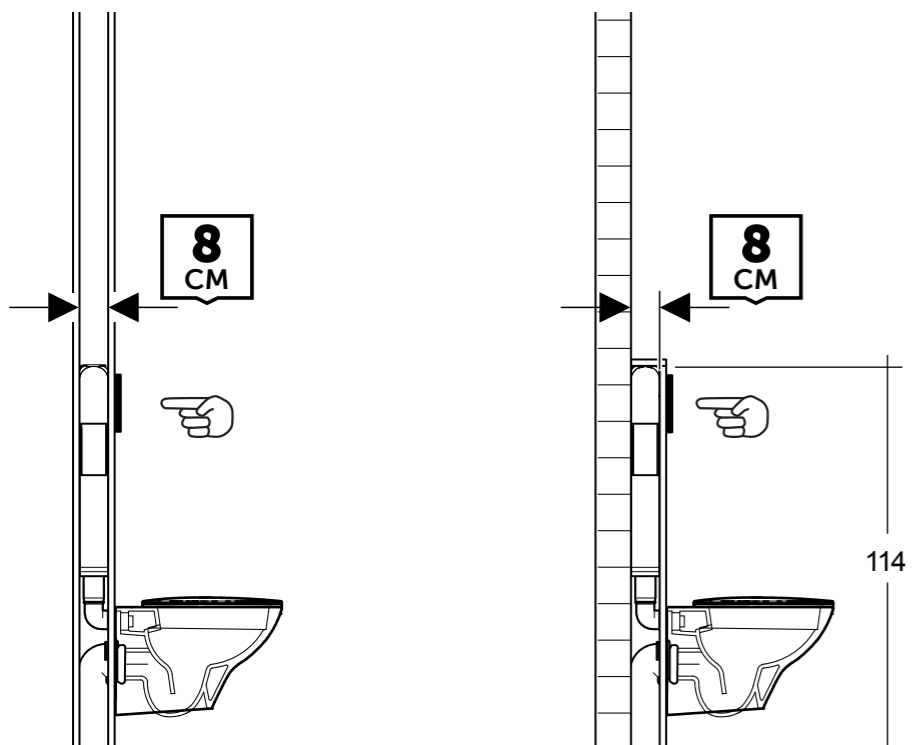

8 cm wall-thickness

For thin walls or for space-saving installations, with flushing actuation from the front.