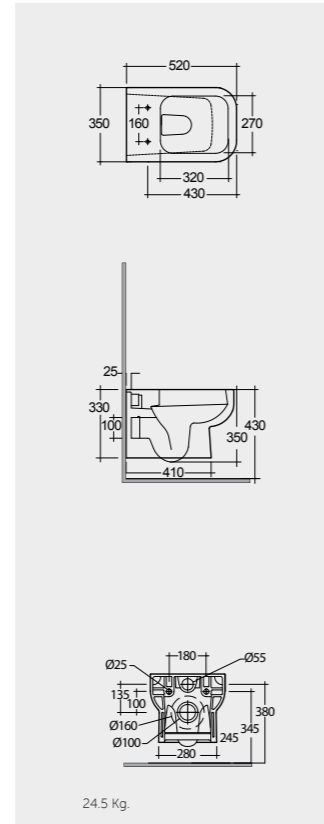

Urea RAK-Series 600
YFG187
Urea RAK-Series 600
YFG187B