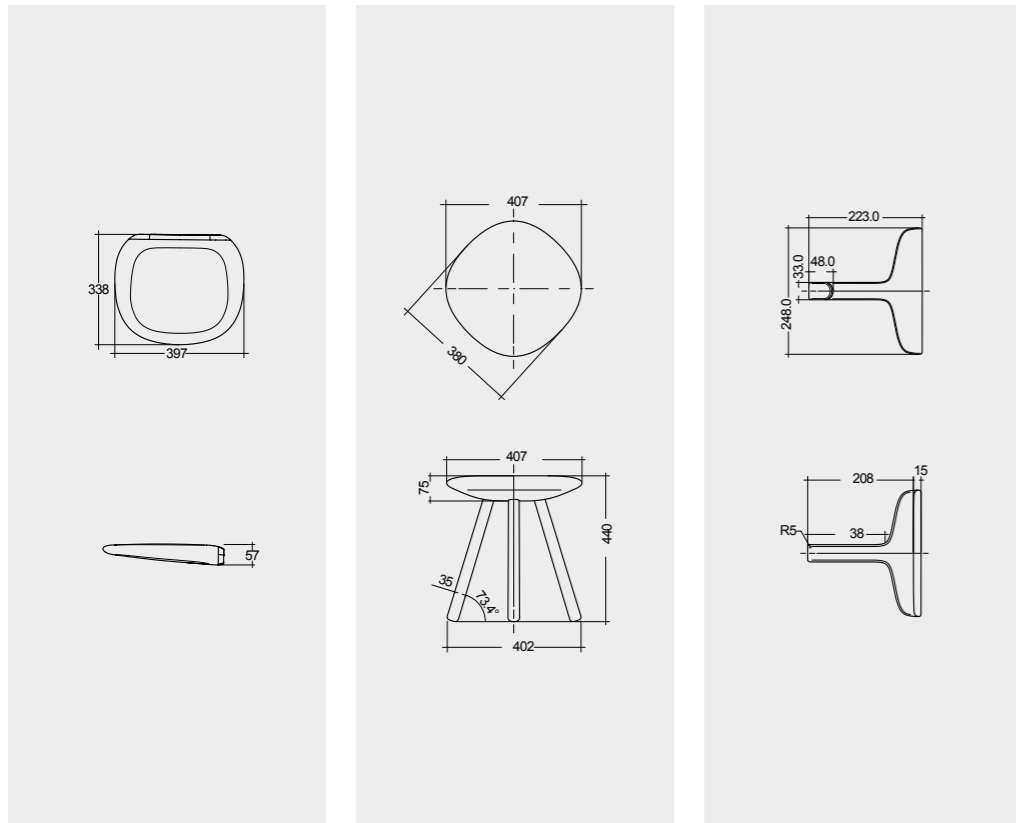

Models

النماذج

SHOWER SEAT (Matt White)
SILFST00031

SHOWER STOOL (Matt White)
SILSST00041

ROBE HANGER & GLASS WIPE (Matt White)
SILRHR00051

Foldable

Measurements

القياسات