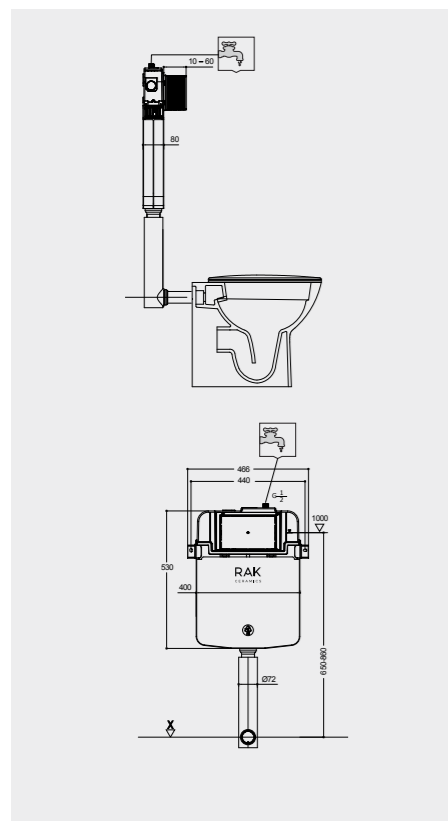

Measurements

القياسات