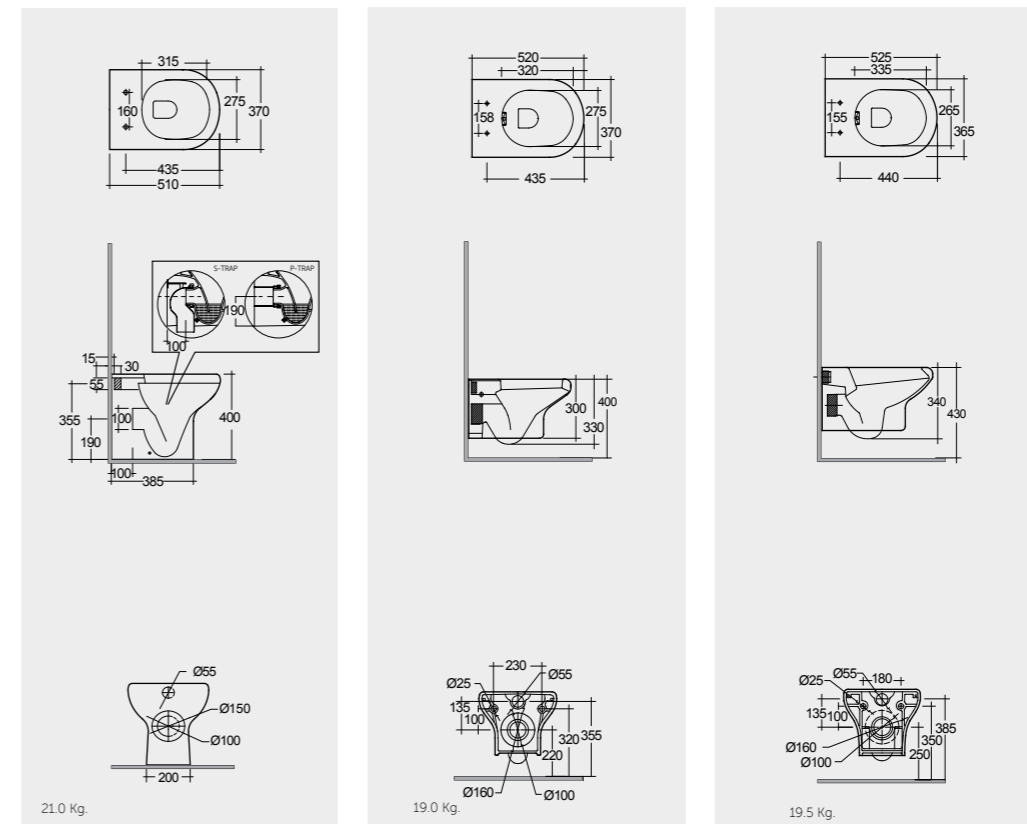

القياسات

Models

51 CM
CO17AWHA

52 CM
CO13AWHA

52 CM
CO27AWHA

52 CM
CO34AWHA
With integrated bidet spray nozzle

Hidden Fixations

Measurements