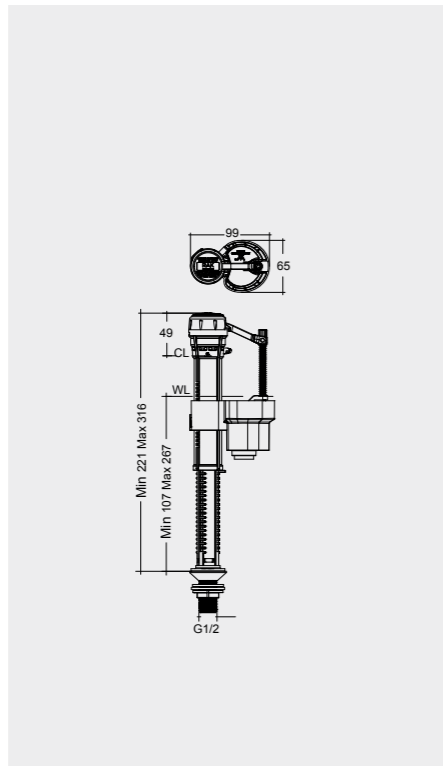

Measurements