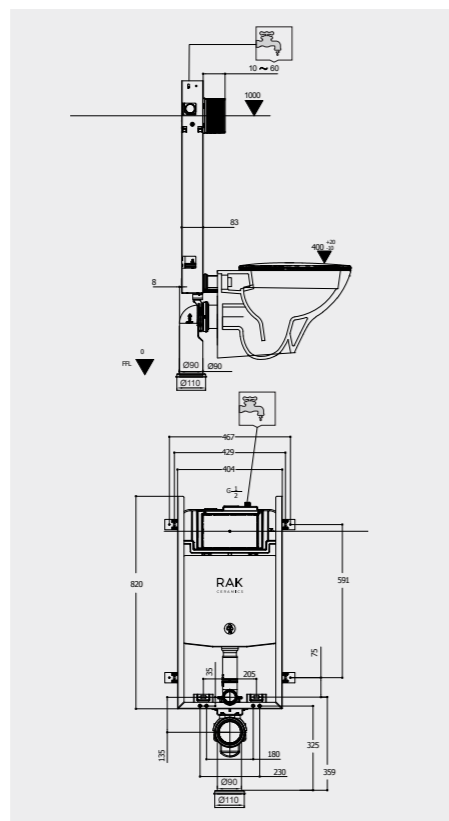

Measurements

القياسات