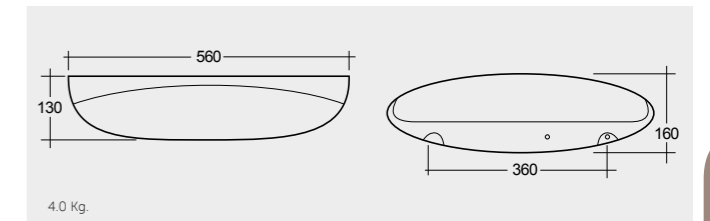

Shelf

ER21AWHA

رف