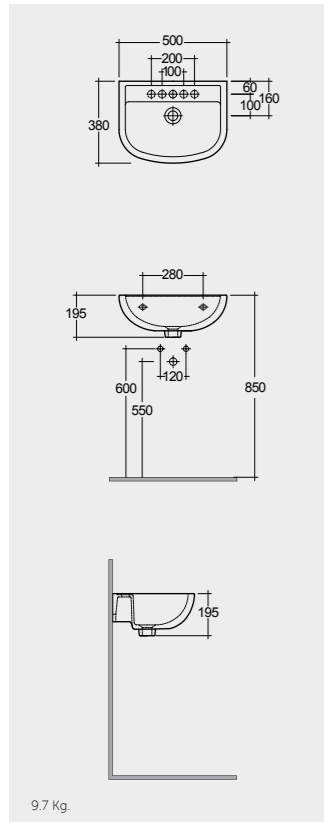

No Overflow