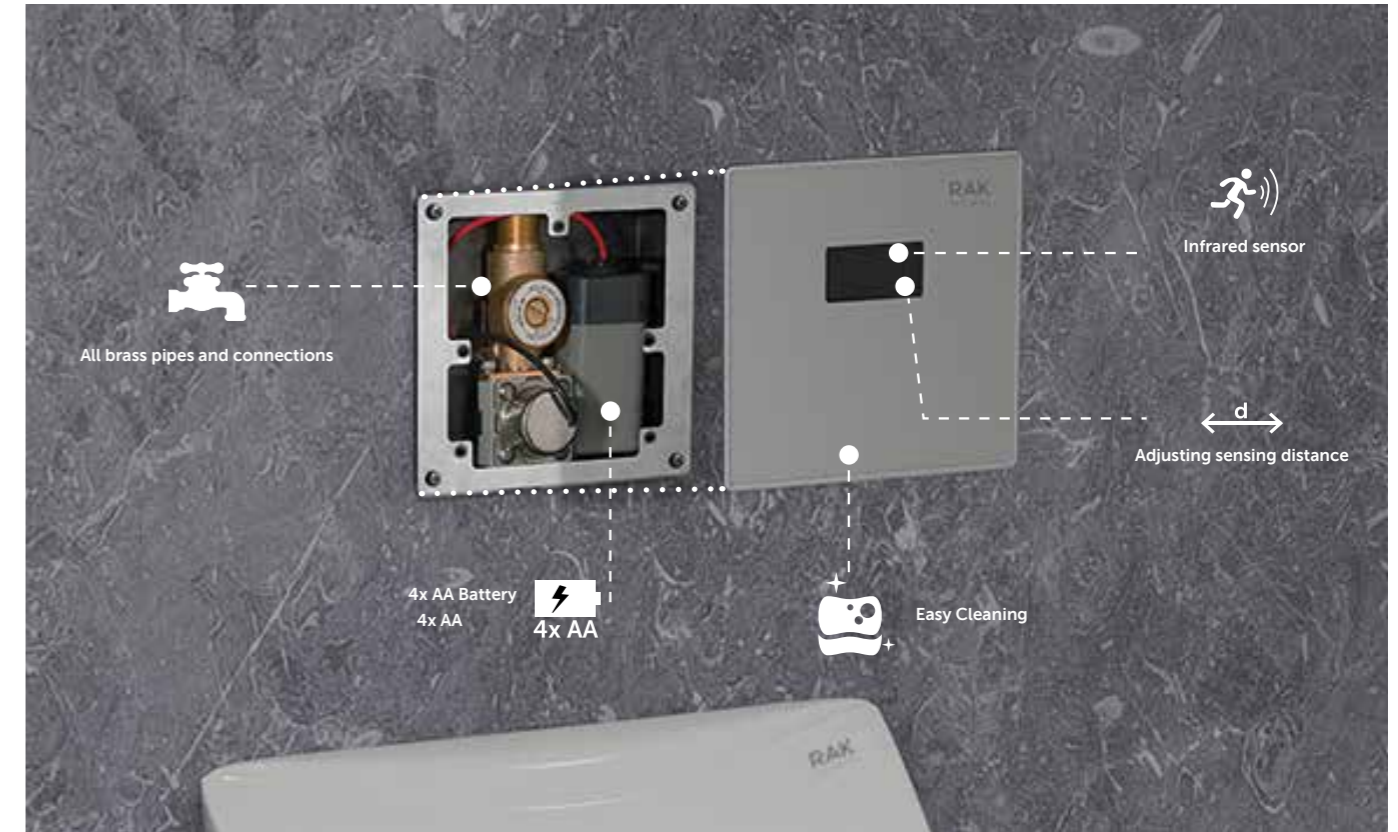

RAK-ECOFIX / URINAL FLUSH SENSORS

- FS10RAK
- FS10RAK10

Measurements