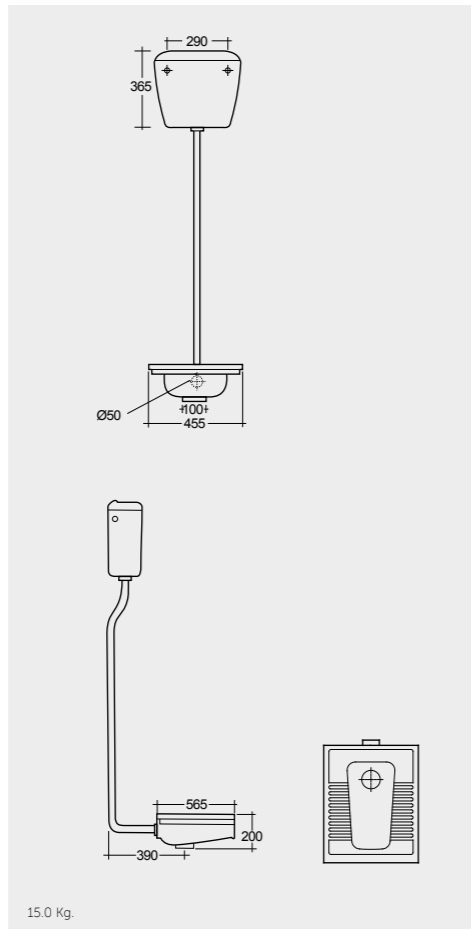

SQUATTING PANS AND CISTERNS

Models

النماذج

SQUATTING PAN AND CISTERN 18 CM OC01AWHA OC38AWHA

SQUATTING PAN AND CISTERN 13 CM OC02AWHA OC38AWHA

Measurements

القياسات

Colours available