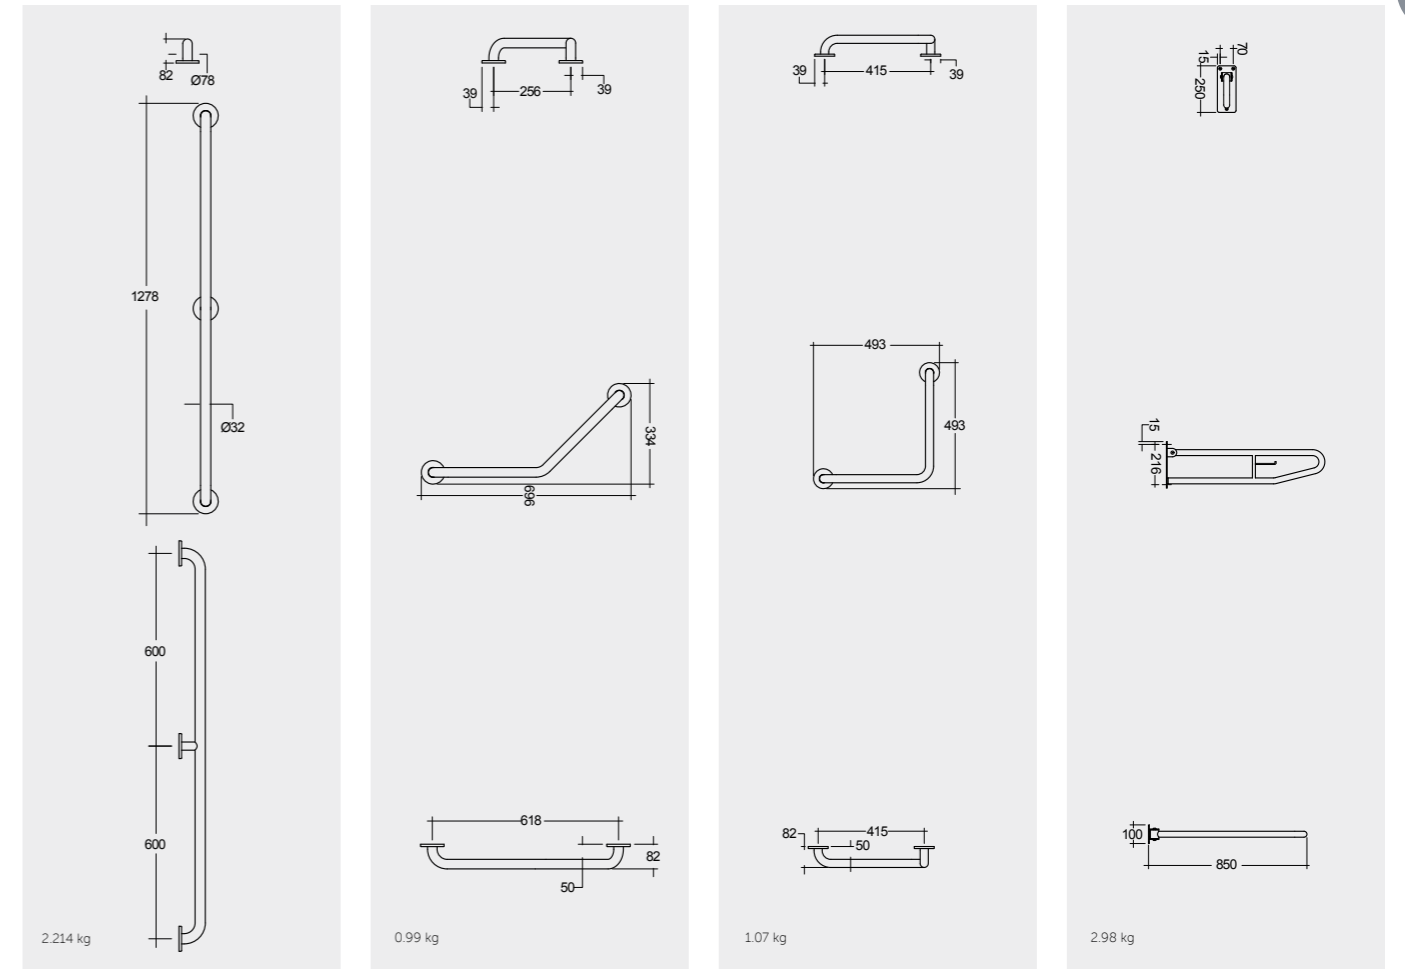

Models

1200mm (32mm DIA.) SILGBR01200 135° Angle (32mm DIA.) SILGBR135LR 90° Angle (32mm DIA.) SILGBR090LR 850mm (32mm DIA.) SILGBRPH001

النماذج

Measurements

Foldable, with paper roll holder

القياسات

RAK-SILVER / GRAB BARS