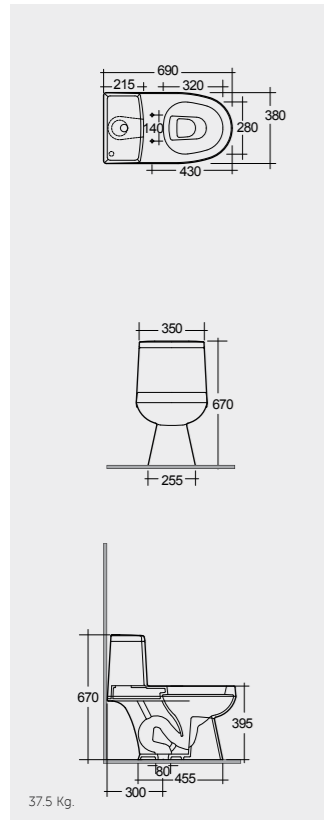

Measurements

القياسات

37.5 Kg.

ABS RAK-Flora Dlx
FLO5NCQRAWHA
ABS RAK-Flora Dlx
FLO5SCQRAWHA