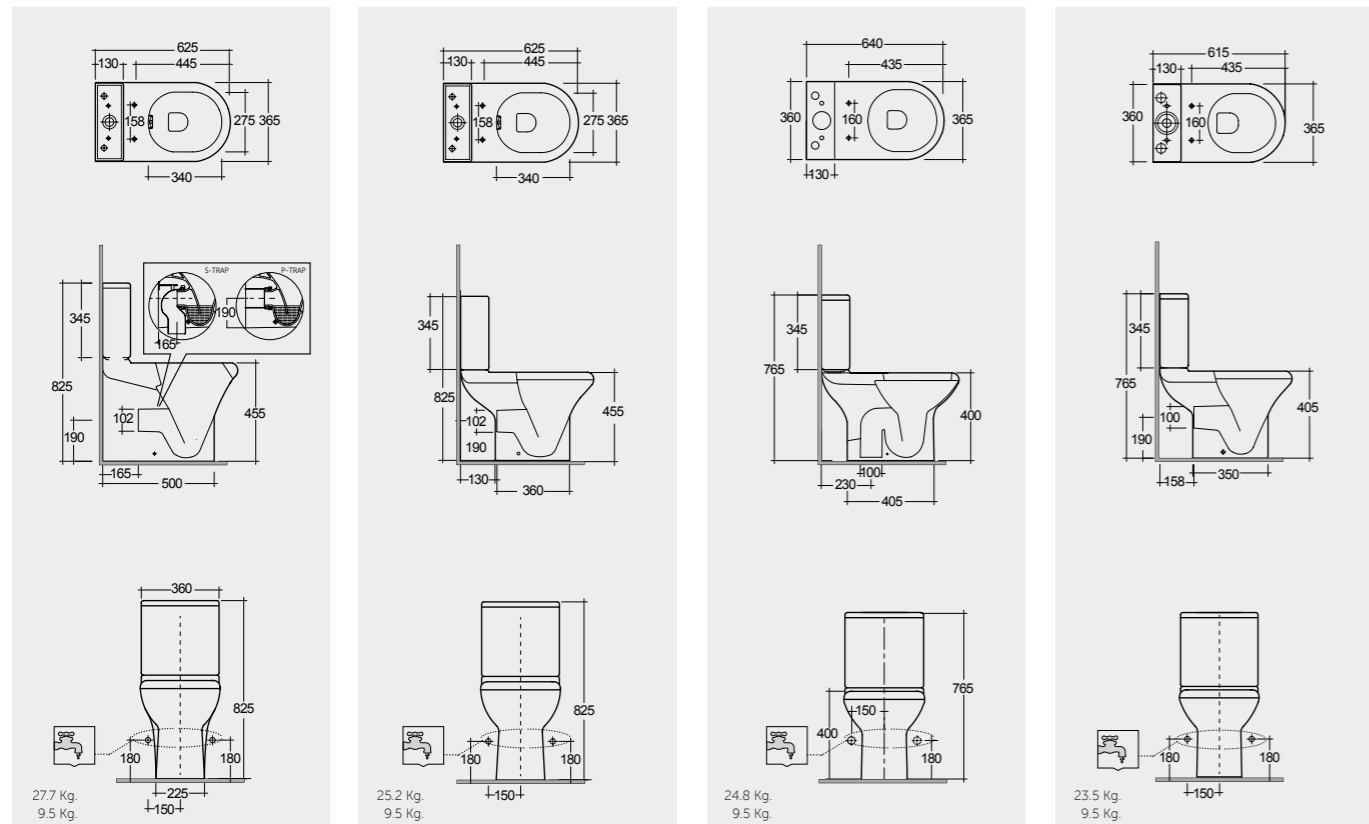

ABS RAK-Jumeirah JM05DNCQRAWHA
ABS RAK-Jumeirah JM05DSCQRAWHA
Urea RAK-Compact YFG185W

ABS RAK-Jumeirah JM05DNCQRAWHA
ABS RAK-Jumeirah JM05DSCQRAWHA
Urea RAK-Compact YFG185W

ABS RAK-Jumeirah JM05DNCQRAWHA
ABS RAK-Jumeirah JM05DSCQRAWHA
Urea RAK-Compact YFG173
Urea RAK-Compact YFG173A

ABS RAK-Jumeirah JM05DNCQRAWHA
ABS RAK-Jumeirah JM05DSCQRAWHA
Urea RAK-Compact YFG173
Urea RAK-Compact YFG173A

القياسات

Models