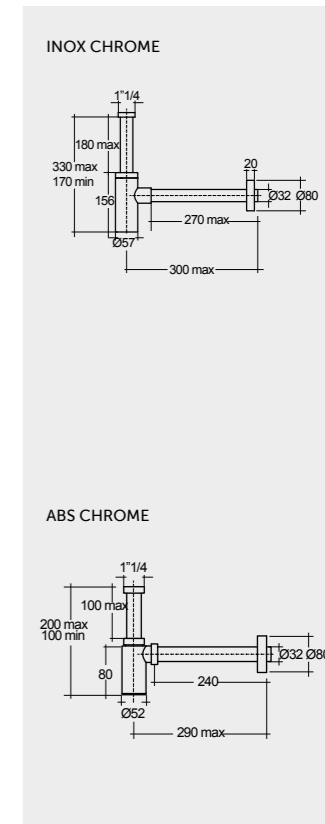

Models

52 CM
ORG0801AWHA
CY0103AWHA

52 CM
ORG0901AWHA

45 CM
ORG0701AWHA

FOR WASH BASIN
INOX CHROME : BTRWBSST001
ABS CHROME : BTRWBABS002

النماذج

Measurements

القياسات