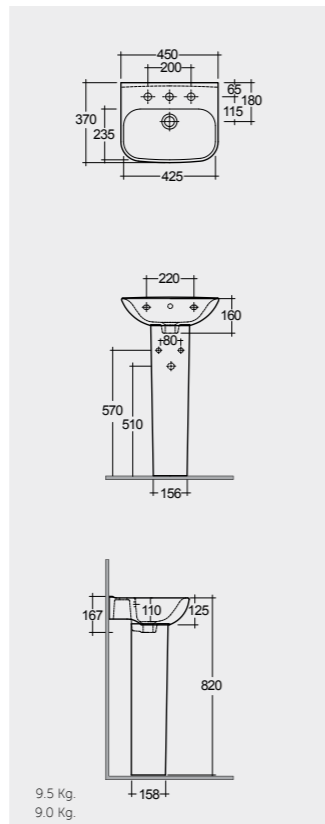

SQUARED WASHBASINS ESSENTIAL

Models

65 CM
ORG0101AWHA
CY02AWHA

52 CM
ORG0801AWHA
CY02AWHA

45 CM
ORG0701AWHA
CY02AWHA

65 CM
ORG0101AWHA
CY0103AWHA

النماذج

Measurements