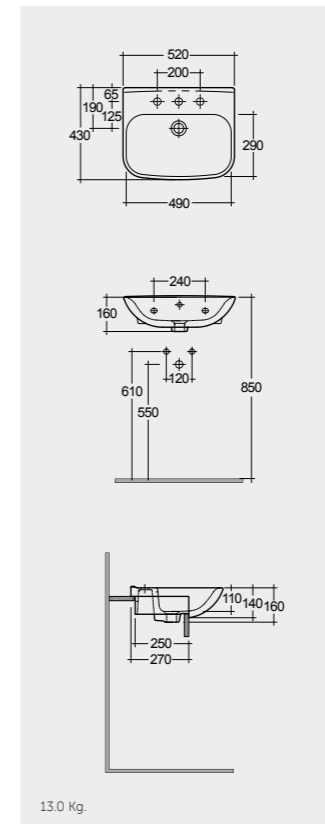

Models

52 CM
ORG0801AWHA
CY0103AWHA

52 CM
ORG0901AWHA

45 CM
ORG0701AWHA

FOR WASH BASIN
INOX CHROME : BTRWBSST001
ABS CHROME : BTRWBABS002

النماذج

Measurements

القياسات