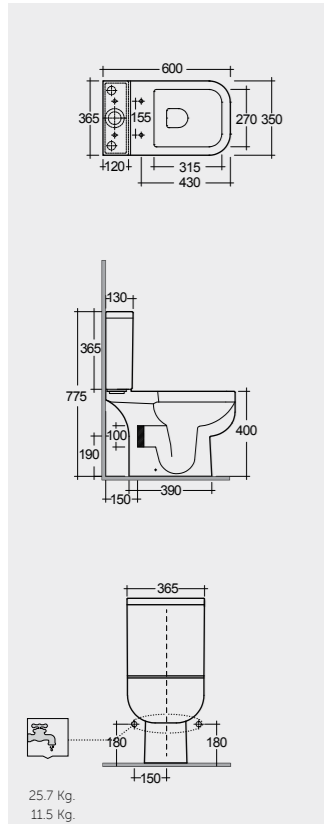

Measurements

القياسات

Urea RAK-Series 600
YFG187
Urea RAK-Series 600
YFG187B