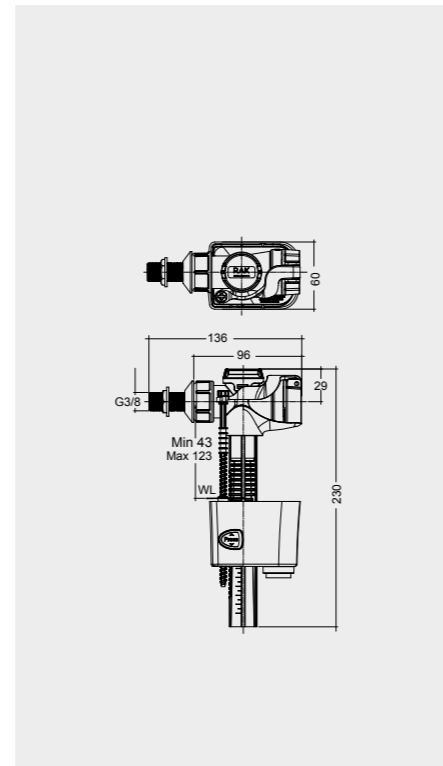

Measurements