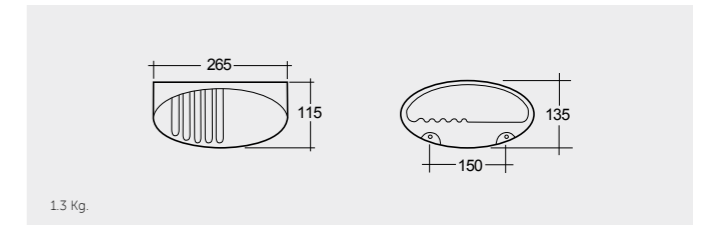

Big Soap Holder

ER24AWHA

حامل صابون كبير

Soap Holder Medium ER25AWHA

Soap Holder Small ER26AWHA

حامل صابون متوسط

حامل صابون صغير