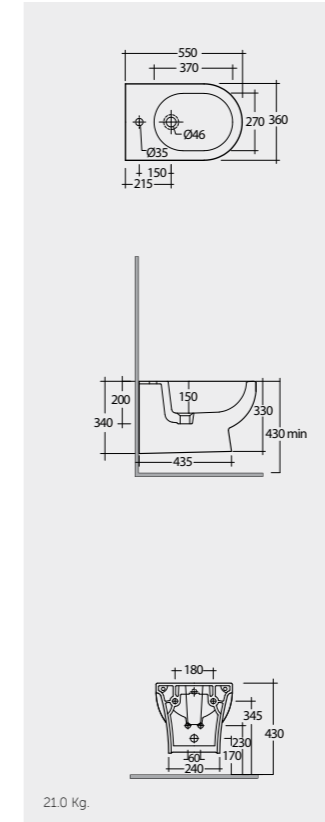

القياسات

Models

55 CM
TQ14AWHA

55 CM
TQ09AWHA

FOR BIDET
ABS CHROME: BTRBDABS010
PP WHITE: BTRBDPPR011
Inspectionable

FOR BIDET
PP WHITE: BTRBDPPR012
Space Saving

النماذج

Measurements