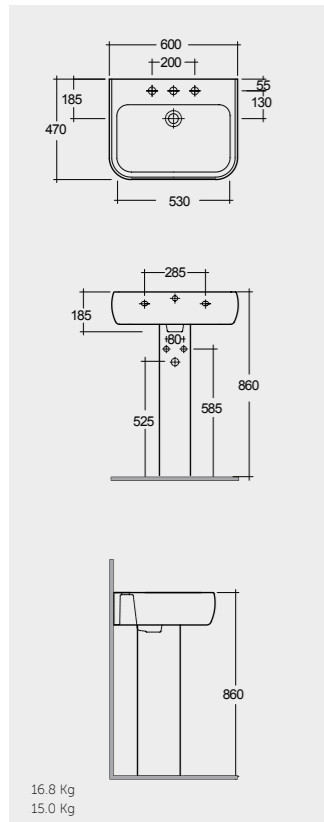

القياسات

Colours available

Colours shown here are as close to actual sanitaryware as printing process will allow
الألوان الميثلة هنا قريبة إلى ألوان الأدوات الصحية الفعلية حسبما تسمح به عملية الطباعة

الألوان المتاحة

Models