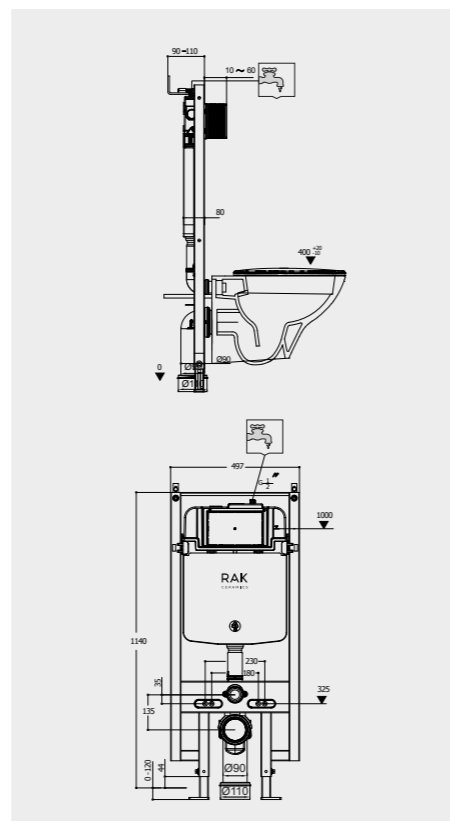

Measurements

القياسات