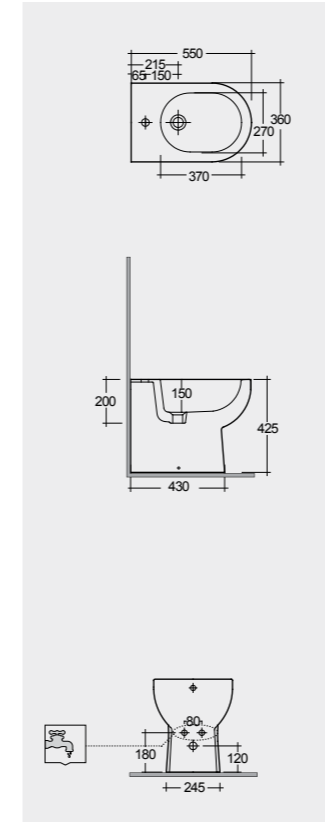

القياسات

Models

55 CM
TQ14AWHA

55 CM
TQ09AWHA

FOR BIDET
ABS CHROME: BTRBDABS010
PP WHITE: BTRBDPPR011
Inspectionable

FOR BIDET
PP WHITE: BTRBDPPR012
Space Saving

النماذج

Measurements