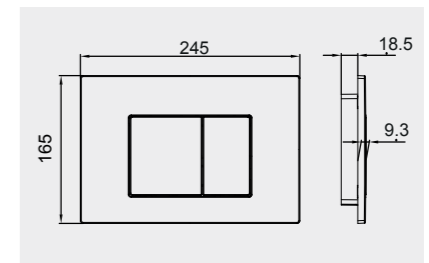

NEOFSRAKPPL28 Brushed Stainless Steel