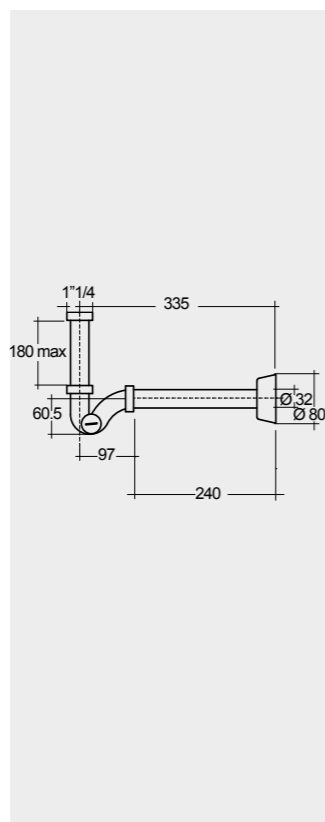

النماذج

Measurements

القياسات

Notes

All dimensions in mm tolerance $\pm 5\%$ for below 200mm and $\pm 3\%$ for above 200mm

ملحوظة

جميع القياسات تكون بالمليمتر $\pm 5\%$ للقياسات التي تقل عن 200 مليمتر و $\pm 3\%$ للقياسات التي تتجاوز 200 مليمتر