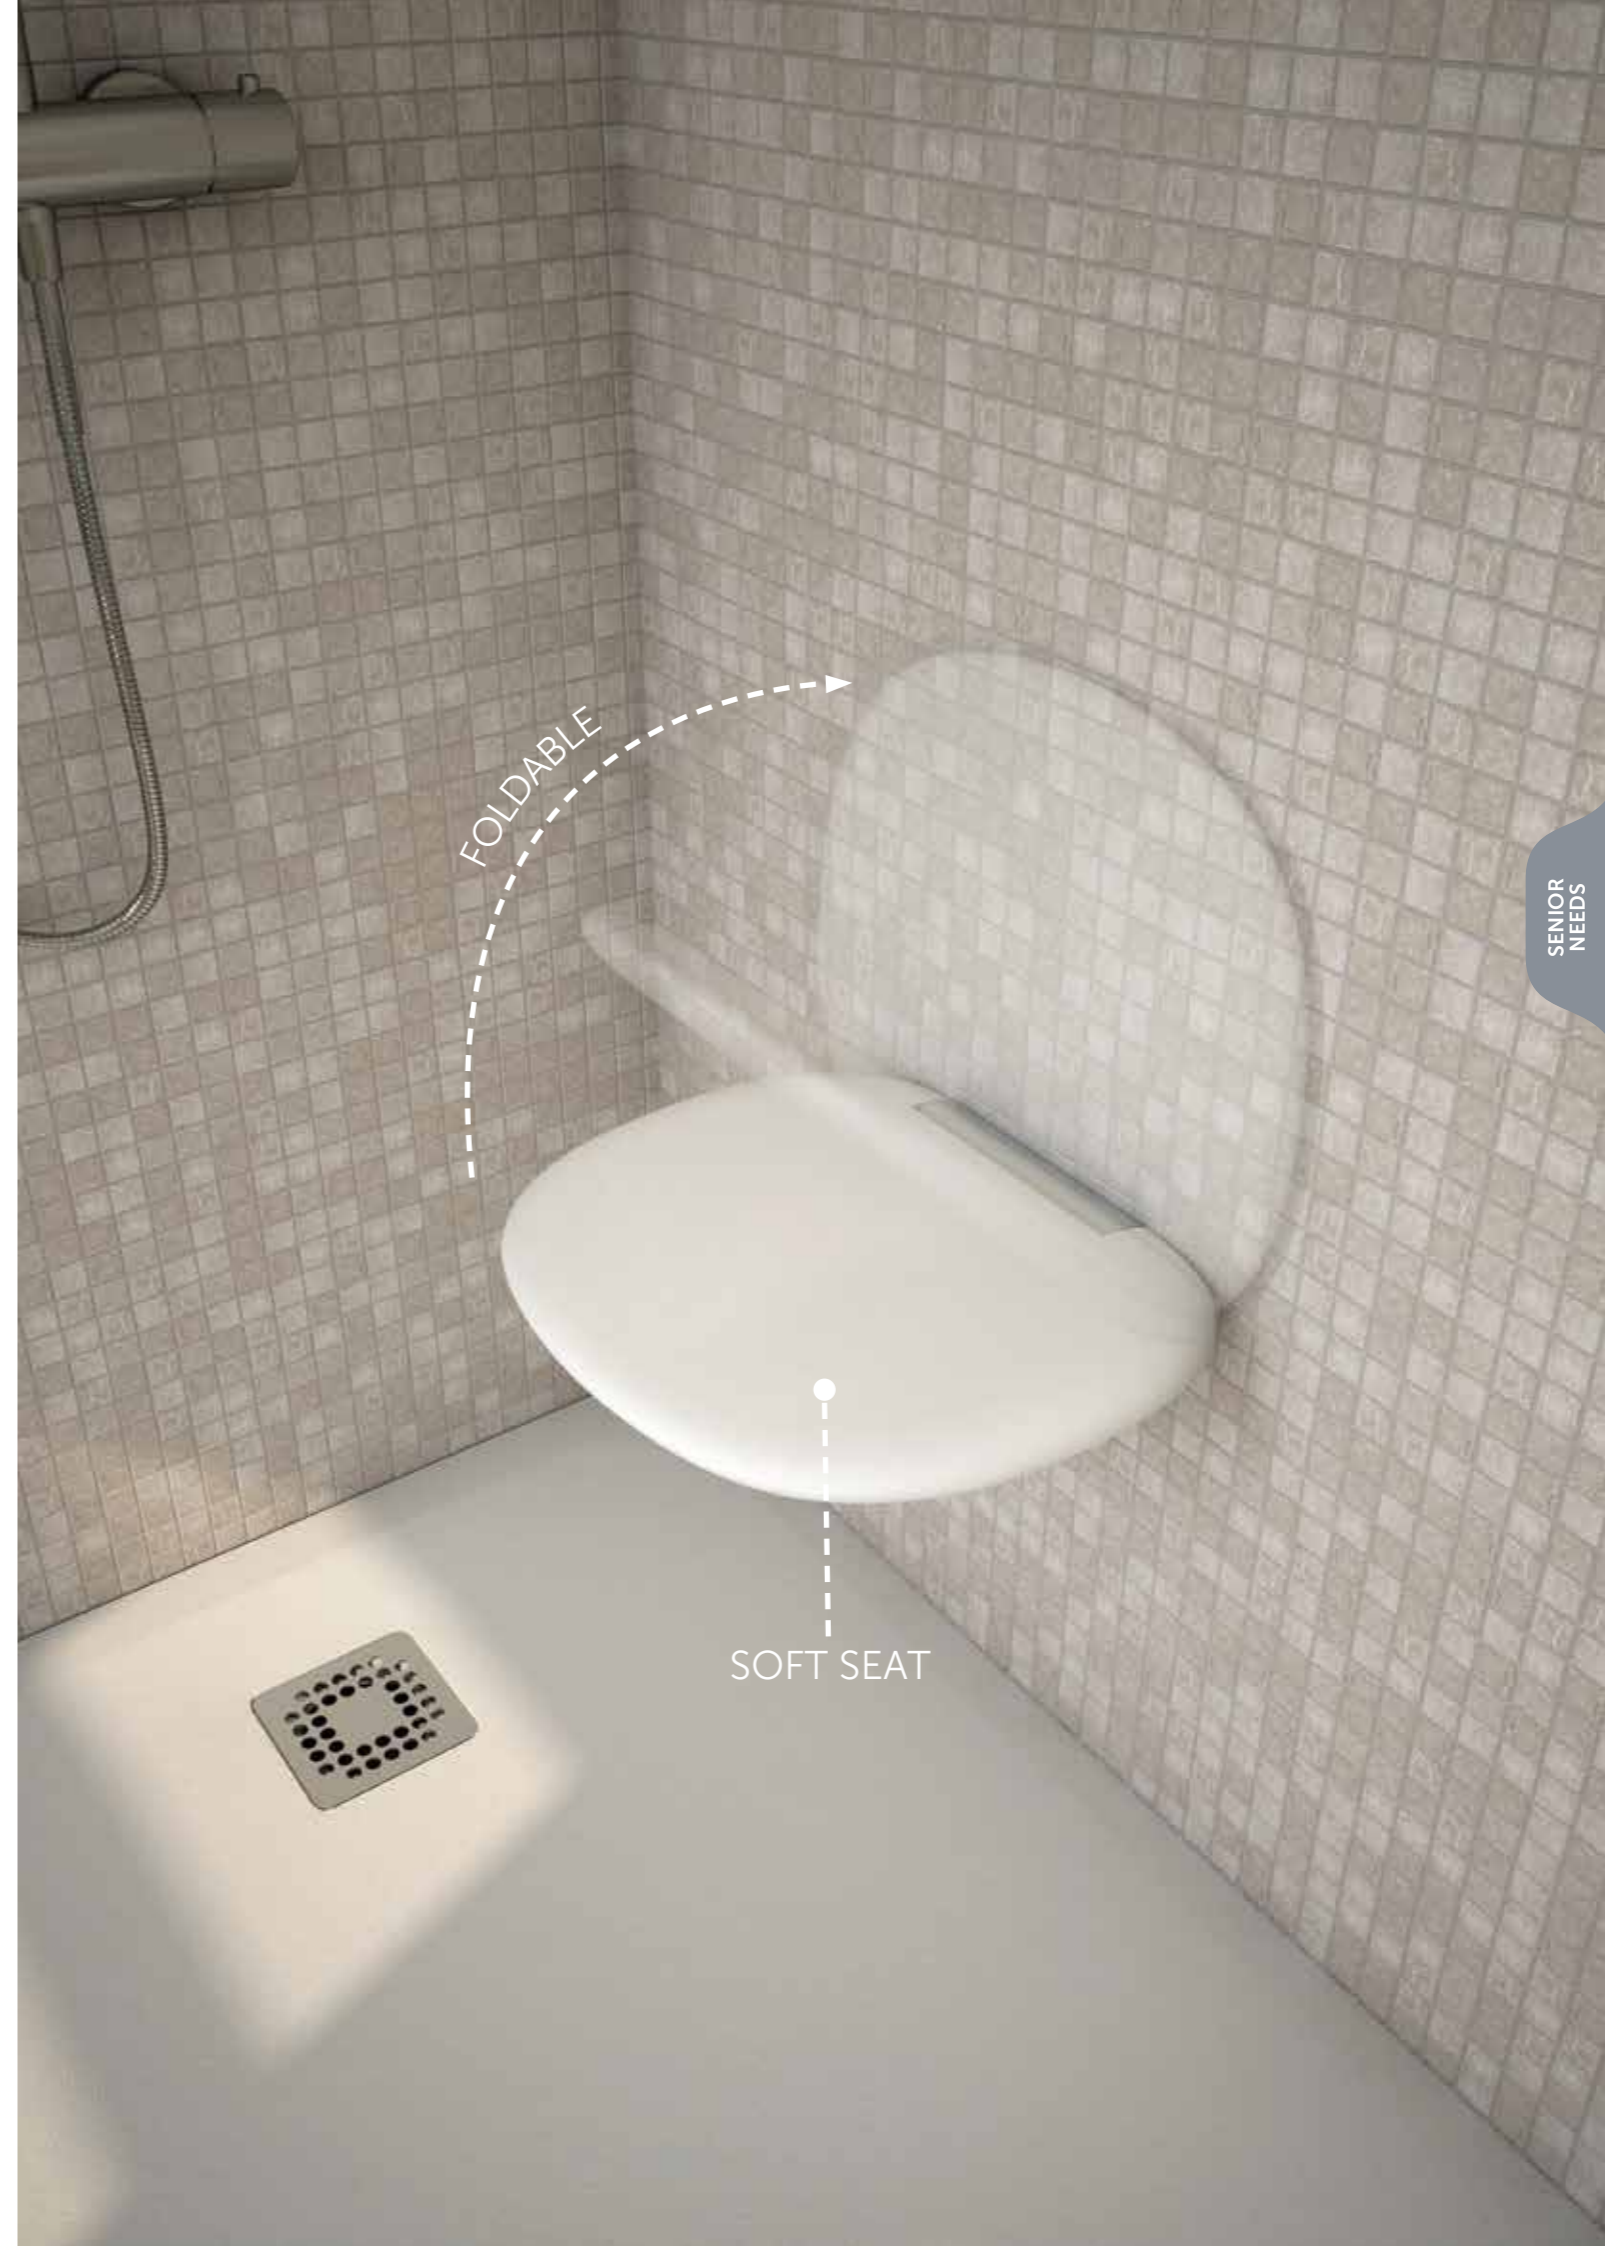

ملحوظة

جميع القياسات تكون بالمليمتر $\pm 5\%$ للقياسات التي تقل عن ٢٠٠ مليمتر و $\pm 3\%$ للقياسات التي تتجاوز ٢٠٠ مليمتر