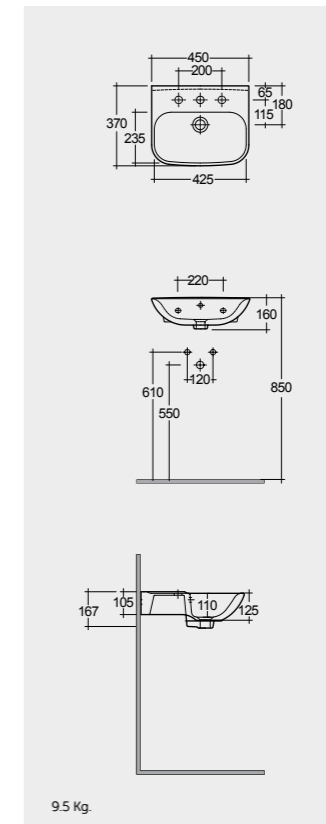

Models

52 CM
ORG0801AWHA
CY0103AWHA

52 CM
ORG0901AWHA

45 CM
ORG0701AWHA

FOR WASH BASIN
INOX CHROME : BTRWBSST001
ABS CHROME : BTRWBABS002

النماذج

Measurements

القياسات