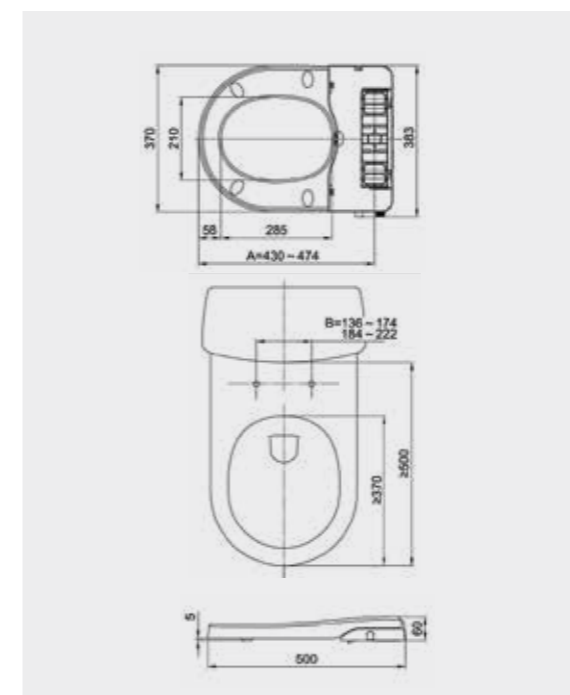

غطاء مقعد شطافة

المواد
والمعلومات
التقنية

Both functions of bidet wash enabled
Replace traditional toilet paper to offer healthier washing.

جميع خصائص الغسيل بالشطافة ممكنة استبدال ورق التواليت التقليدي لتوفير غسيل أكثر صحة

Unplugged, Secure and Pro-Eco Secure wash without plugging in and power limits.

منزوع القابس وآمن وصديق للبيئة غسيل آمن دون التوصيل بالكهرباء وقيود الطاقة

Quick installation/disassembly for convenient cleaning

Quick installation/disassembly design for effortless cleaning & maintenance

التركيب/ الفك السريع من أجل عملية تنظيف مريحة تم تصميم التركيب/ الفك السريع من أجل التنظيف والصيانة دون بذل مجهود

One-button switch on/off (easy to use),

One-button switch makes it easy to use.

زر واحد للتشغيل/ الإيقاف (سهل الاستخدام)، زر واحد للتشغيل يجعل الاستخدام سهلا

Suitable Models:

- CO17AWHA
- RST21AWHA
- RST19AWHA
- RST20AWHA
- RST18AWHA
- JM13AWHA
- JM15AWHA
- TQ18AWHA
- CO11AWHA
- CO30AWHA