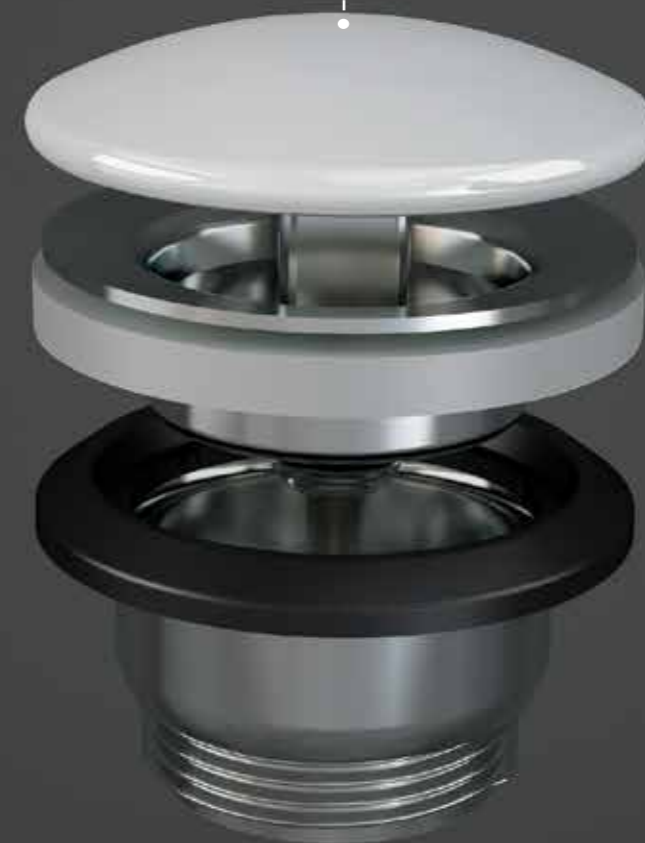

FINISH OPTIONS

CHROME PLATED
444

GLOSSY ALPINE WHITE
AWH

Notes

All dimensions in mm tolerance $\pm 5\%$ for below 200mm and $\pm 3\%$ for above 200mm

ملحوظة

جميع القياسات تكون بالمليمتر $\pm 5\%$ للقياسات التي تقل عن ٢٠٠ مليمتر و $\pm 3\%$ للقياسات التي تتجاوز ٢٠٠ مليمتر