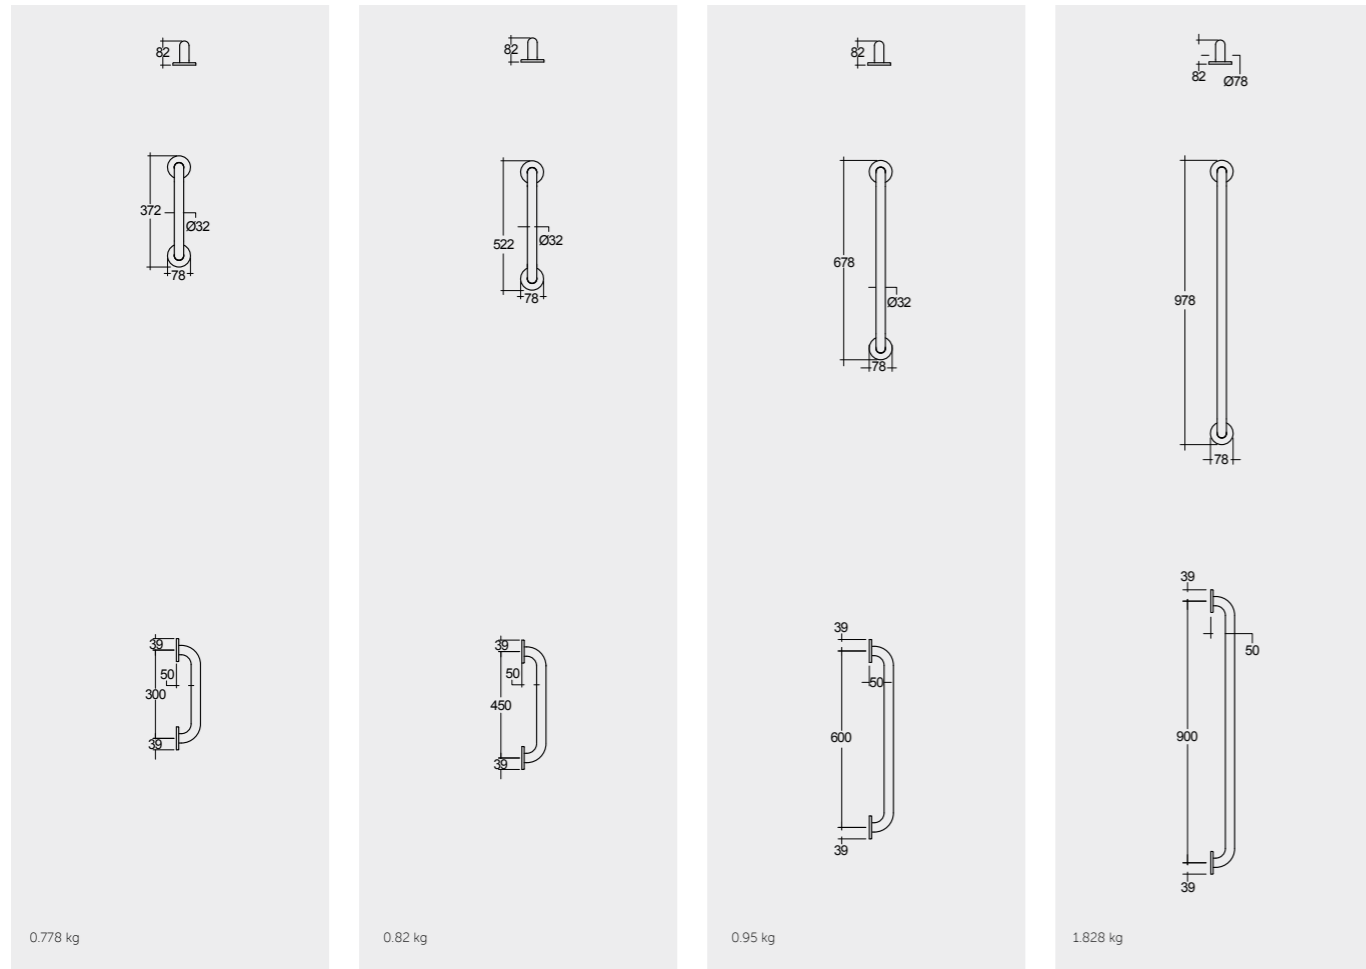

Notes

All dimensions in mm tolerance $\pm 5\%$ for below 200mm and $\pm 3\%$ for above 200mm

ملحوظة

جميع القياسات تكون بالمليمتر $\pm 5\%$ للقياسات التي تقل عن 200 مليمتر و $\pm 3\%$ للقياسات التي تتجاوز 200 مليمتر