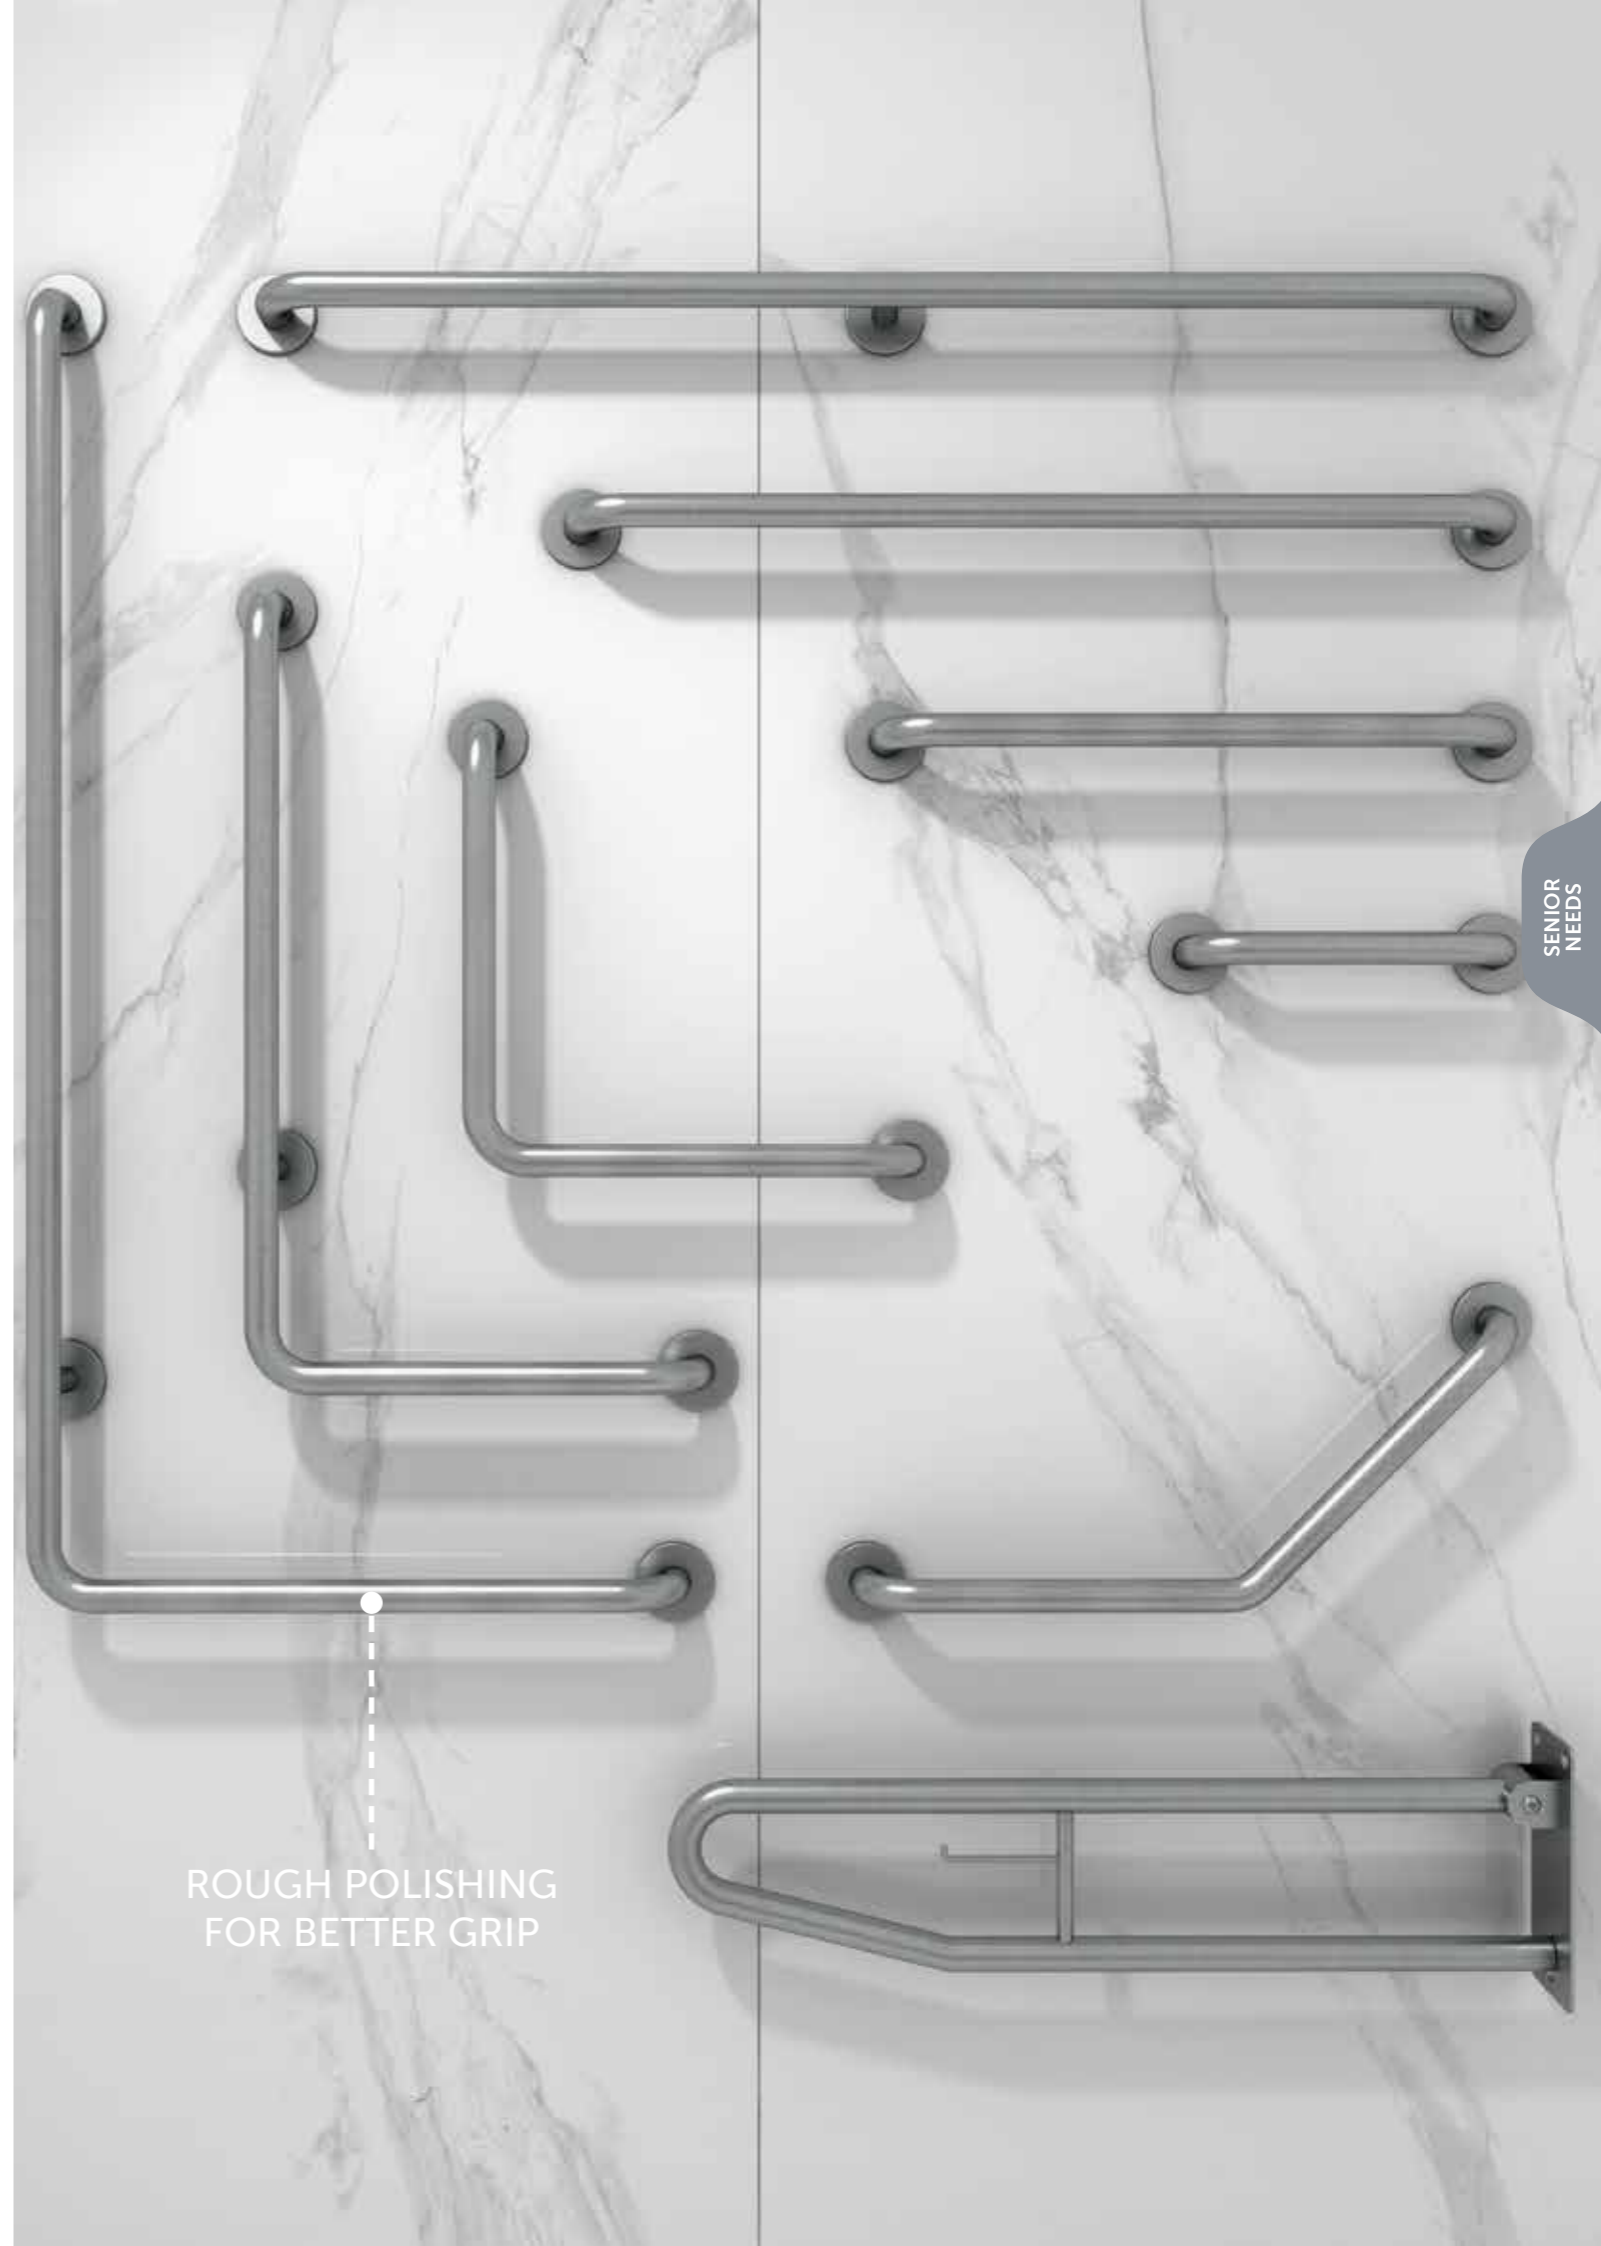

RAK-SILVER / GRAB BARS

Models

النماذج

Measurements

القياسات

Notes

All dimensions in mm tolerance $\pm 5\%$ for below 200mm and $\pm 3\%$ for above 200mm

ملحوظة

جميع القياسات تكون بالمليمتر $\pm 5\%$ للقياسات التي تقل عن 200 مليمتر و $\pm 3\%$ للقياسات التي تتجاوز 200 مليمتر