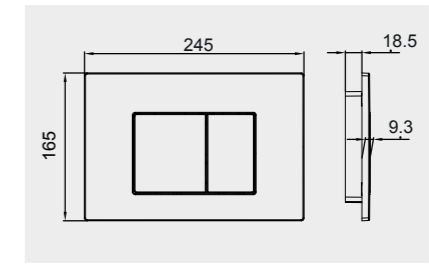

RAK-NEOFIX / PUSH PLATES

RAK-Neofix not only offers limitless installation possibilities, but a flat designed range of push plates in 3 elegant finishes and 2 different designs. The push plate is the only visible part of the concealed cistern and is built for the water saving dual system flush in volumes 6-3 liters or 4.5-3 liters. Another possibility to move functionality and style into your bathroom.

راك-نيوفيكس ليس فقط يوفر إمكانيات التركيب الا محدودة، وإنما أيضا يوفر مجموعة تصاميم مسطحة للوحات دفع في ٣ تشطيبات أنيقة وتصميمين مختلفين. لوحة الدفع هي الجزء المرئي الوحيد من الخزان المخفي، وهي مصممة لتوفير المياه المزدوج لنظام دافق في أحجام ٦-٣ لتر أو ٤,٥-٣ لتر. راک-نيوفيكس إمكانية أخرى للانتقال بوظائف وأسلوب الحمام الخاص بك.

All dimensions in mm
جميع الأبعاد بالمليمتر

NEOFSRAKPPL01 White