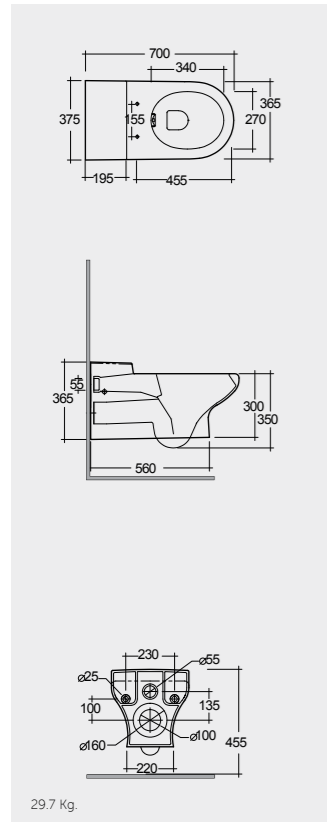

Models

Rimless

70 CM
CO23AWHA

SET WITH MIXER (SHATAFF)
BRASS CHROME : SPRDOMX0001

Measurements

29.7 Kg.

Urea Care
YFG085A

Colours available