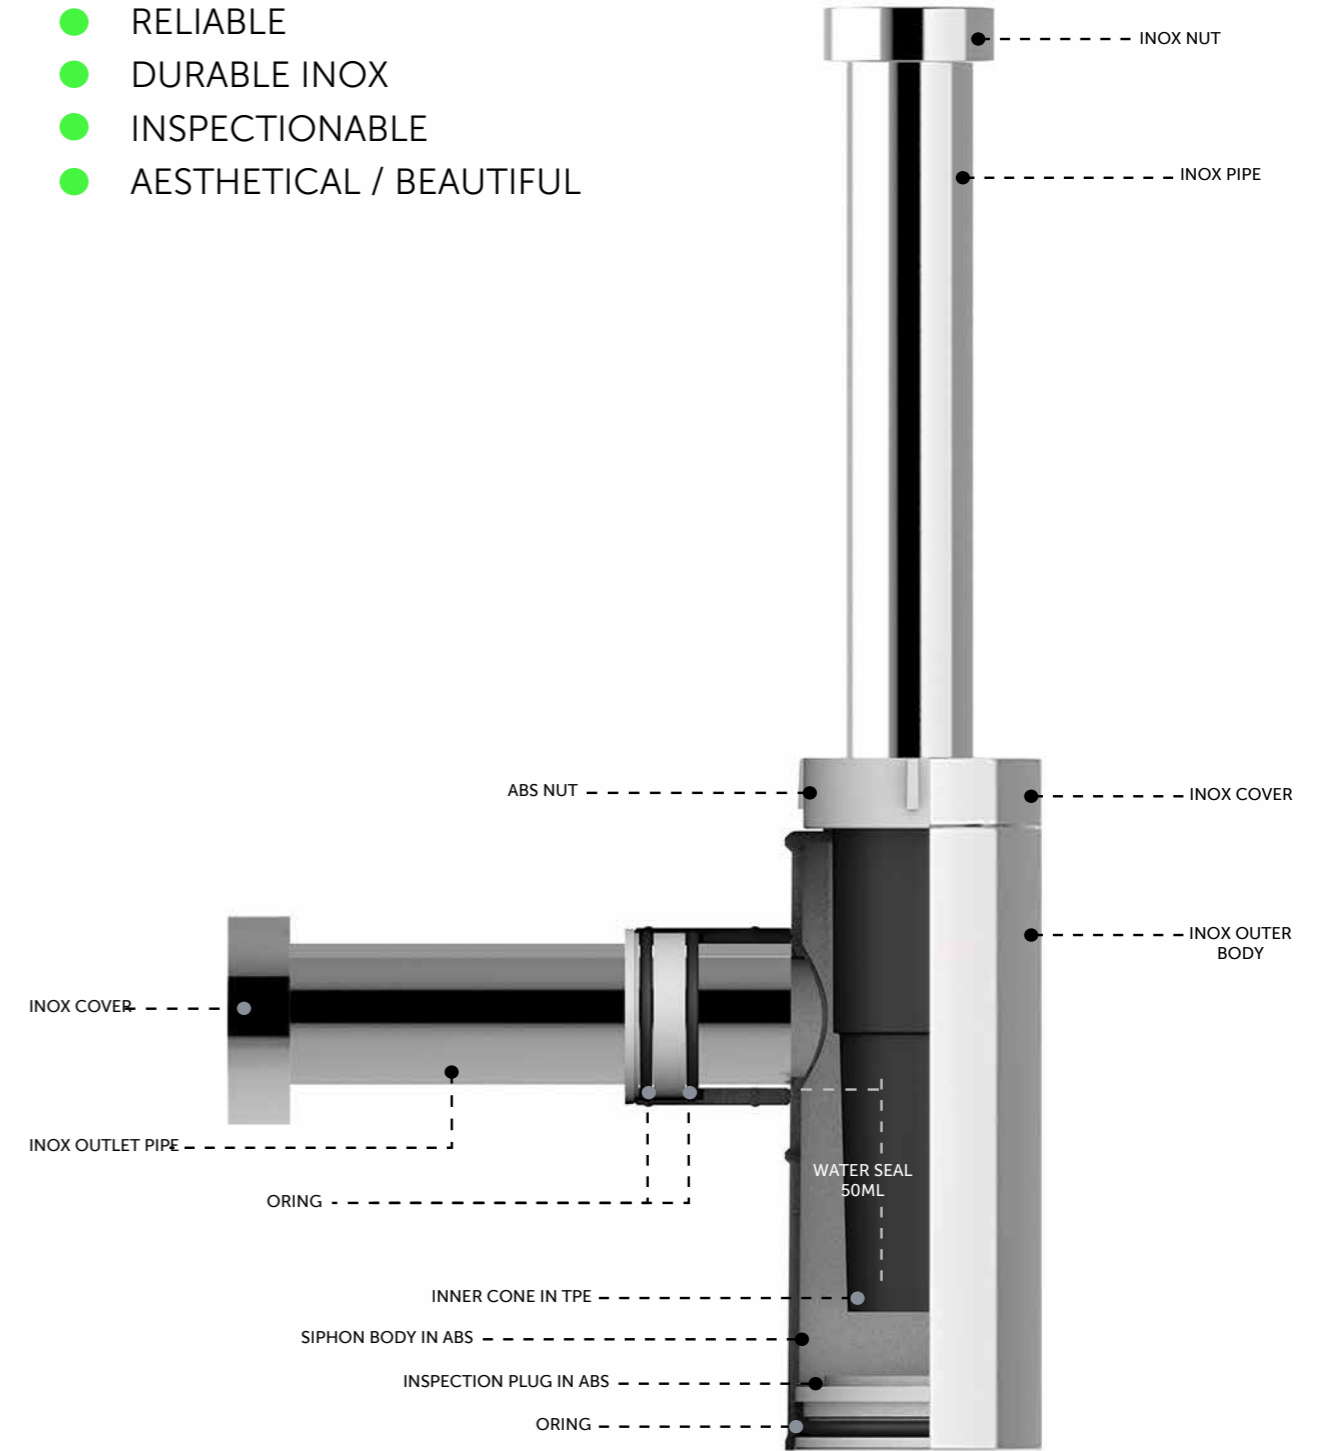

INOX VERSION BENEFITS

- RELIABLE
- DURABLE INOX
- INSPECTIONABLE
- AESTHETICAL / BEAUTIFUL