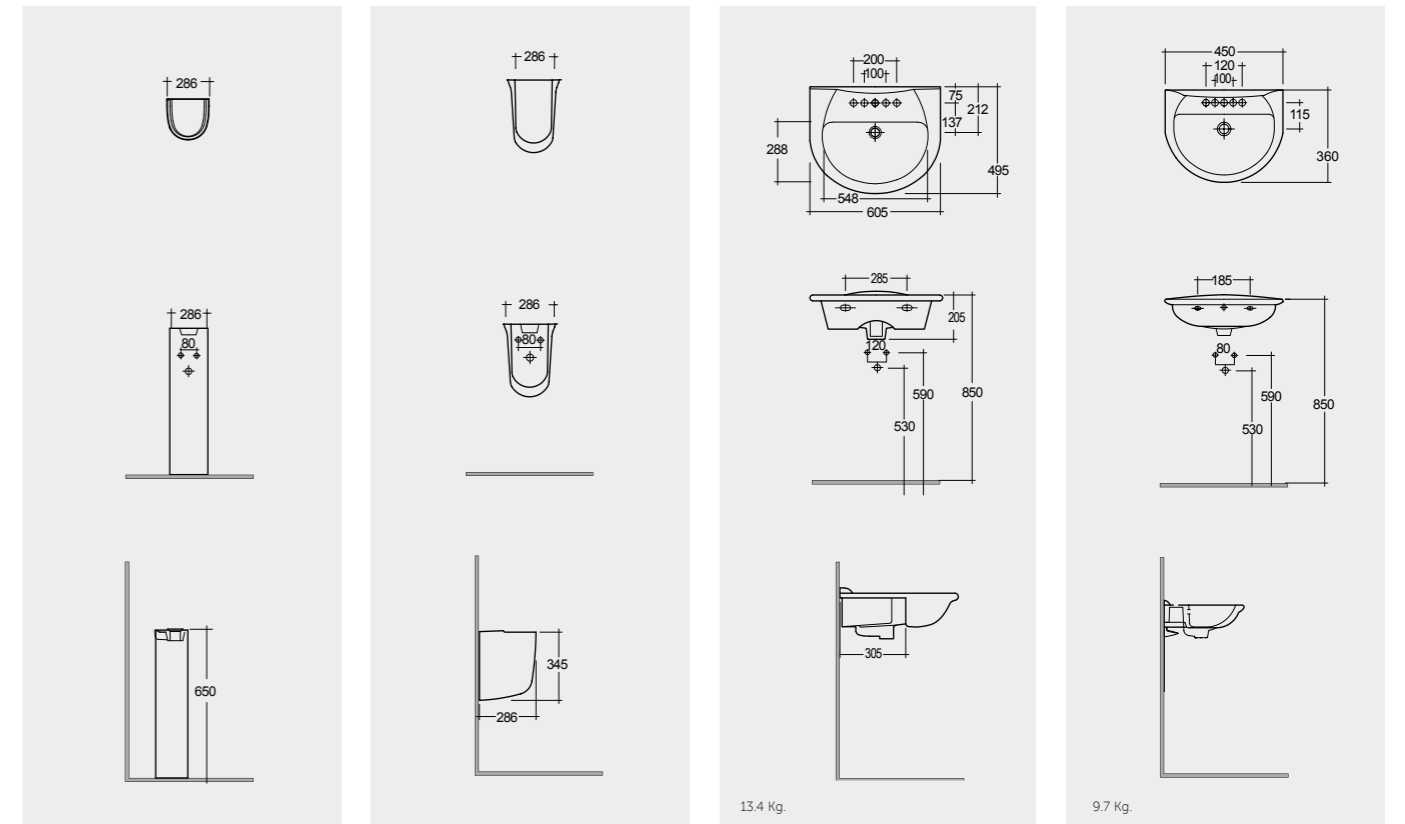

القياسات

Notes

All dimensions in mm tolerance $\pm 5\%$ for below 200mm
and $\pm 3\%$ for above 200mm

ملحوظة

جميع القياسات تكون بالمليمتر $\pm 5\%$ للقياسات التي تقل عن 200 مليمتر و $\pm 3\%$ للقياسات التي تتجاوز 200 مليمتر