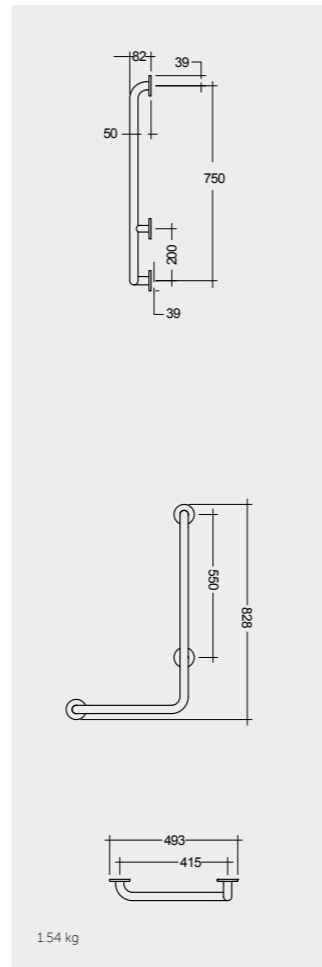

Models

90° Angle BIG RIGHT (32mm DIA)
SILGBR090BR

90° Angle BIG LEFT (32mm DIA)
SILGBR090BL

90° Angle BIG RIGHT (32mm DIA)
SILGBR090SR

90° Angle BIG LEFT (32mm DIA)
SILGBR090SL

النماذج

Measurements

القياسات