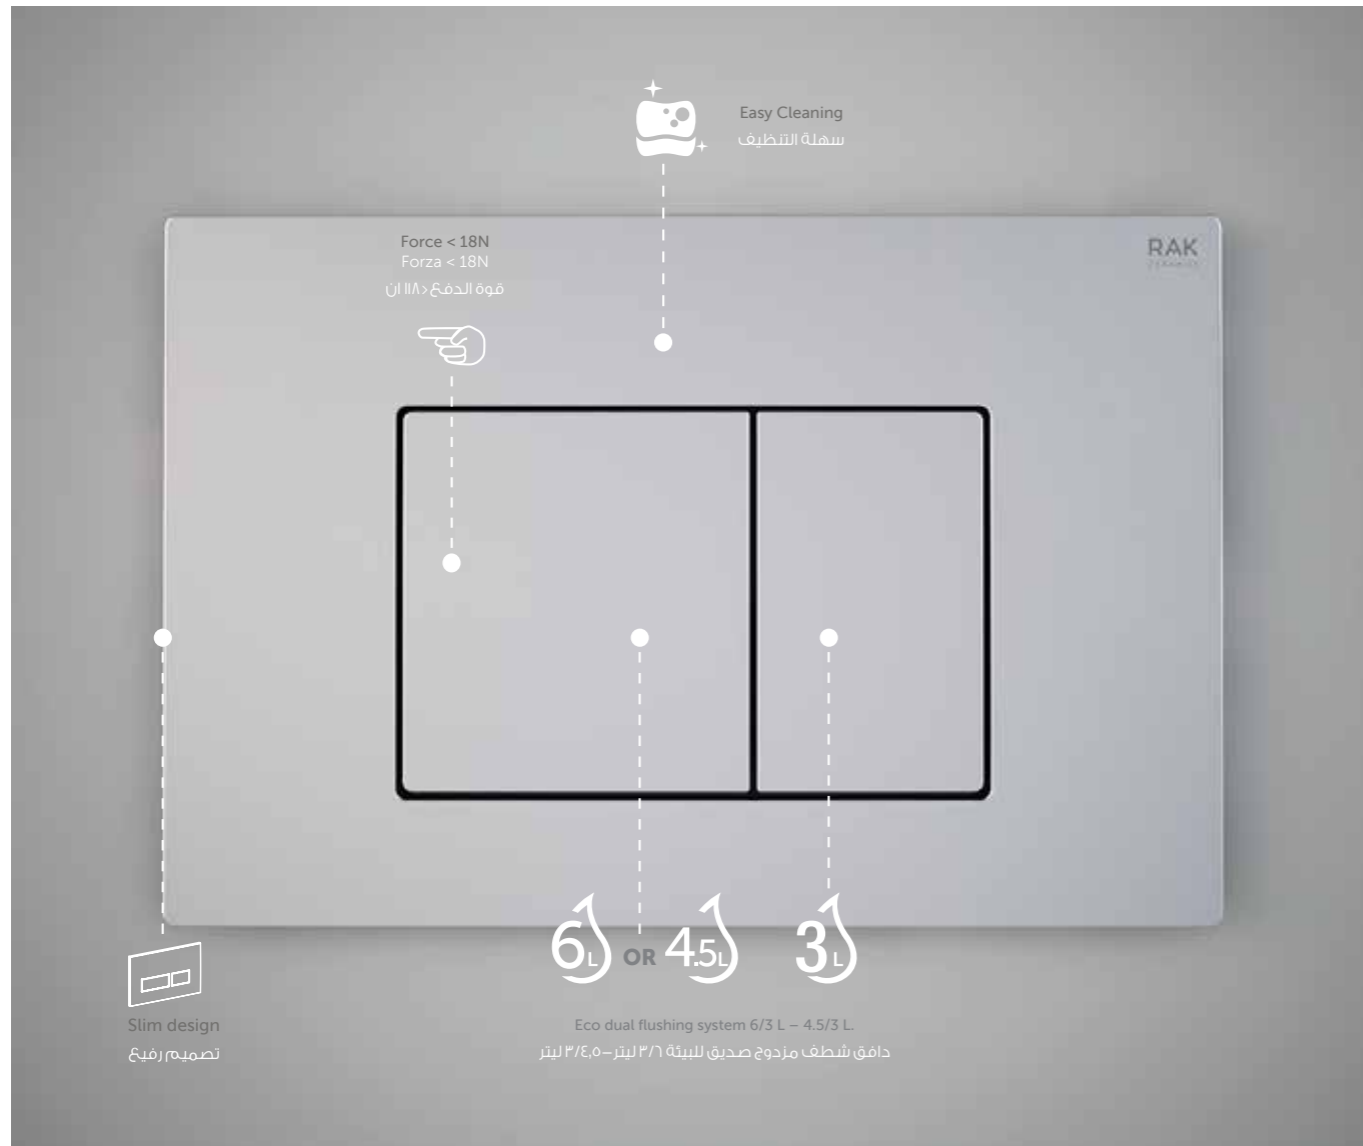

Code: **NEOFSRAKPPL28**
Brushed Stainless Steel

CHROME

Flush technology: Dual flush
Dimensions: 236x152x12 mm

Code: **NEOFSRAKPPL02**
ABS Chrome

MATT CHROME

Flush technology: Dual flush
Dimensions: 236x152x12 mm

Code: **NEOFSRAKPPL03**
ABS Matt chrome

FLUSHING
SYSTEM

RAK-NEOFIX / PUSH PLATES

RAK-Neofix not only offers limitless installation possibilities, but a flat designed range of push plates in 3 elegant finishes and 2 different designs. The push plate is the only visible part of the concealed cistern and is built for the water saving dual system flush in volumes 6-3 liters or 4.5-3 liters. Another possibility to move functionality and style into your bathroom.