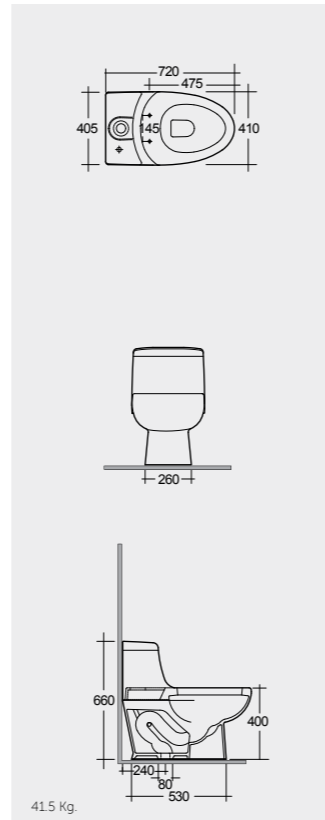

41.5 Kg.

PP RAK-Sahara
SAHSC4001WH

SIPHONIC,
& ONE
PIECE WCS