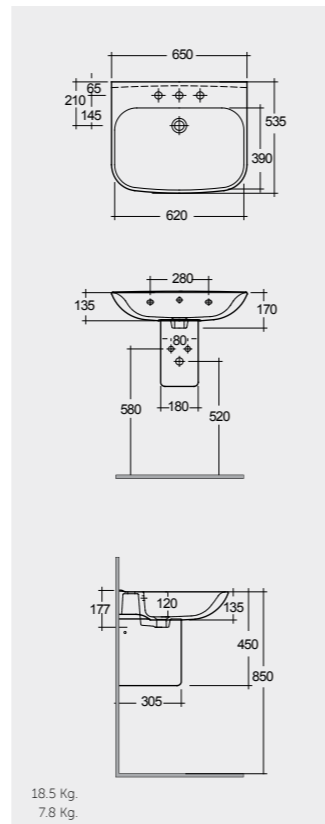

SQUARED WASHBASINS ESSENTIAL

Models

65 CM
ORG0101AWHA
CY02AWHA

52 CM
ORG0801AWHA
CY02AWHA

45 CM
ORG0701AWHA
CY02AWHA

65 CM
ORG0101AWHA
CY0103AWHA

النماذج

Measurements