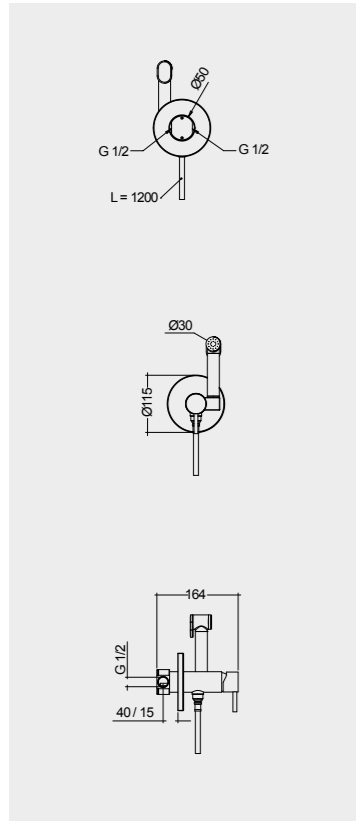

Measurements

القياسات