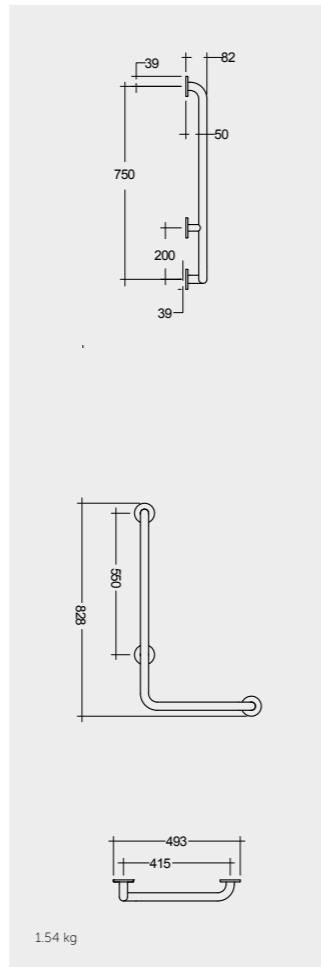

Models

90° Angle BIG RIGHT (32mm DIA)
SILGBR090BR

90° Angle BIG LEFT (32mm DIA)
SILGBR090BL

90° Angle BIG RIGHT (32mm DIA)
SILGBR090SR

90° Angle BIG LEFT (32mm DIA)
SILGBR090SL

النماذج

Measurements

القياسات