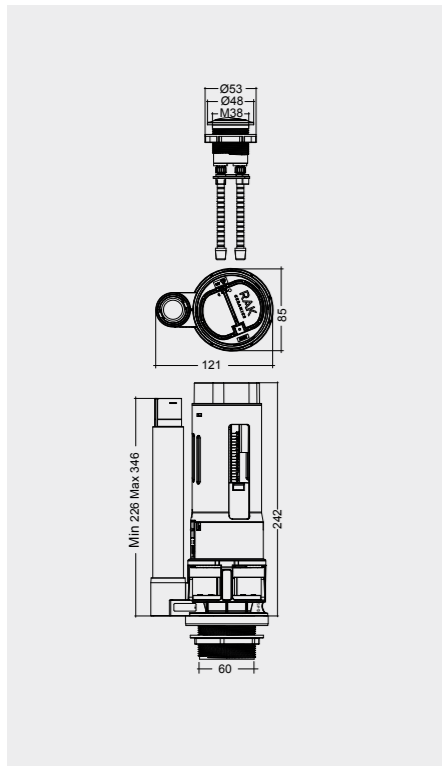

Measurements