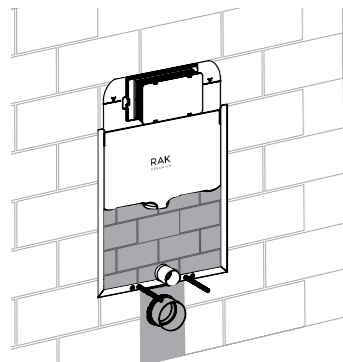

All dimensions in mm
جميع الأبعاد بالمليمتر

NEOFSRAKPPL01 White

NEOFSRAKPPL02 Chrome

NEOFSRAKPPL03 Matt Chrome

NEOFSRAKPPL28 Brushed Stainless Steel

SOLID WALL INSTALLATION

The concealed cistern can be easily fastened in front of or inside a solid wall and then brick lined.