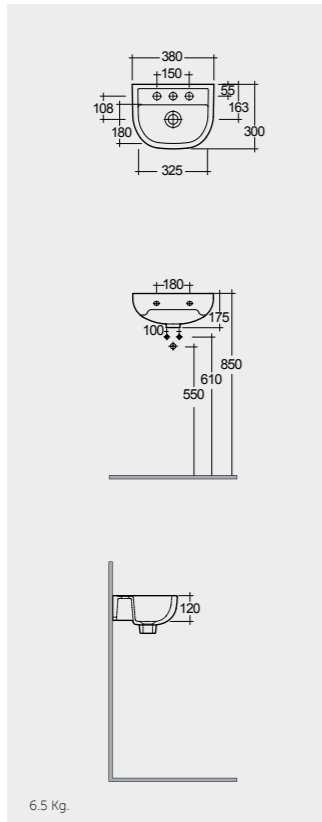

No Overflow