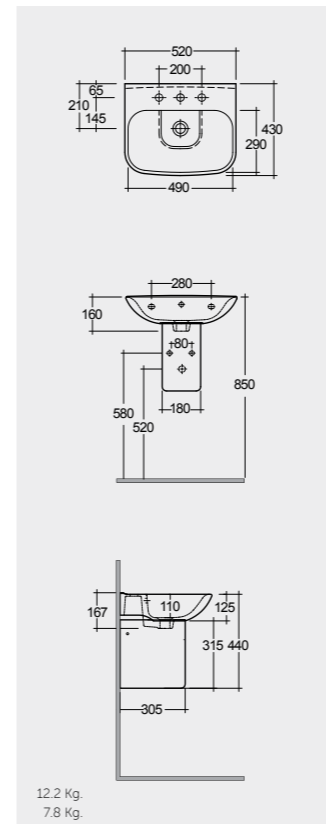

Models

52 CM
ORG0801AWHA
CY0103AWHA

52 CM
ORG0901AWHA

45 CM
ORG0701AWHA

FOR WASH BASIN
INOX CHROME : BTRWBSST001
ABS CHROME : BTRWBABS002

النماذج

Measurements

القياسات