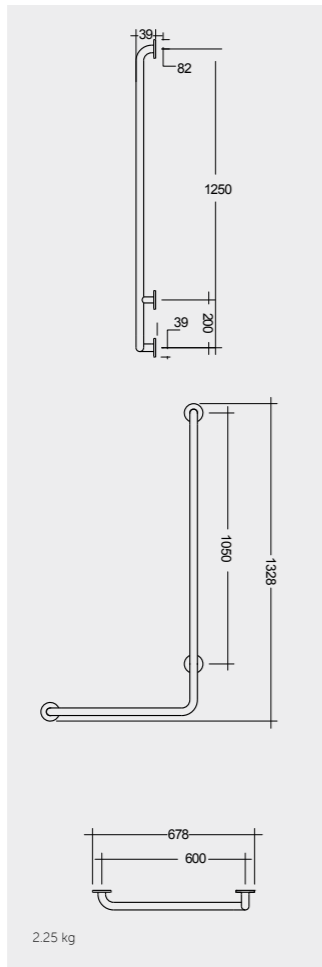

Models

90° Angle BIG RIGHT (32mm DIA)
SILGBR090BR

90° Angle BIG LEFT (32mm DIA)
SILGBR090BL

90° Angle BIG RIGHT (32mm DIA)
SILGBR090SR

90° Angle BIG LEFT (32mm DIA)
SILGBR090SL

النماذج

Measurements

القياسات