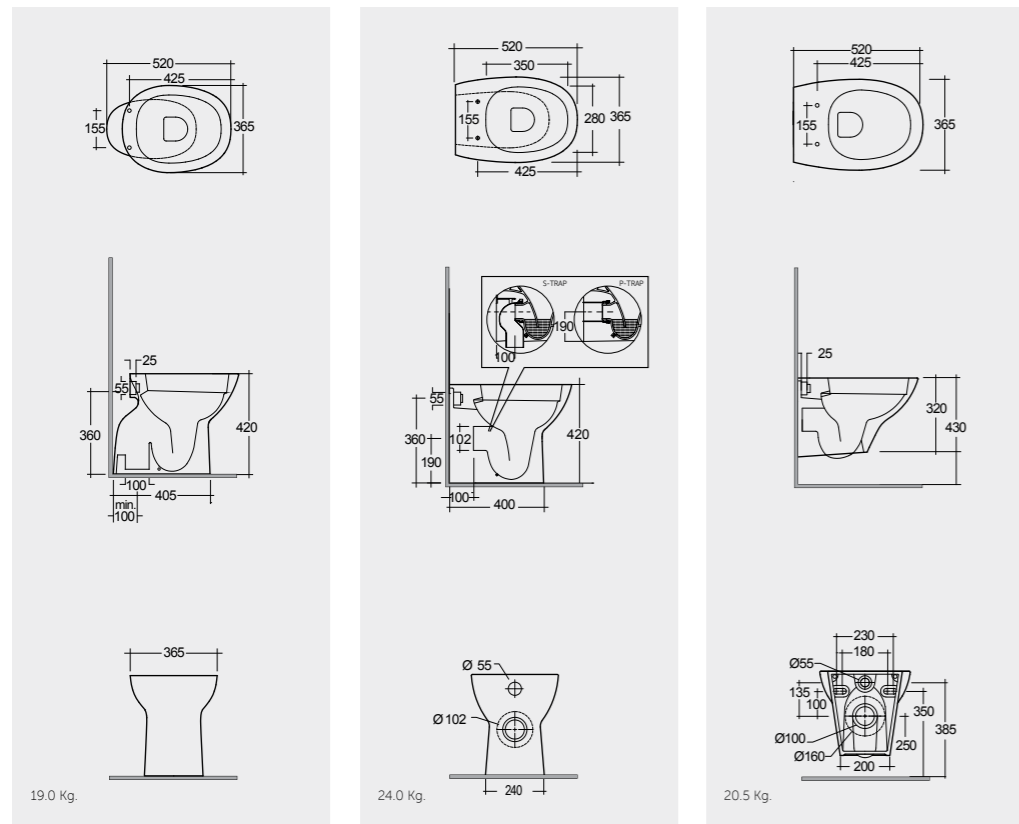

52 CM MORWC1346AWHA

52 CM MORWC1445AWHA

Comfort Height 42 CM

Comfort Height 42 CM

Measurements

القياسات

Urea RAK-Morning MORSC3901WH

Urea RAK-Morning MORSC3901WH