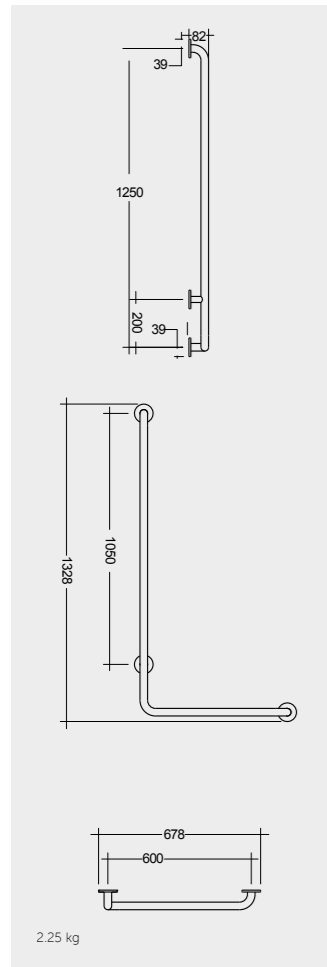

Models

90° Angle BIG RIGHT (32mm DIA)
SILGBR090BR

90° Angle BIG LEFT (32mm DIA)
SILGBR090BL

90° Angle BIG RIGHT (32mm DIA)
SILGBR090SR

90° Angle BIG LEFT (32mm DIA)
SILGBR090SL

النماذج

Measurements

القياسات