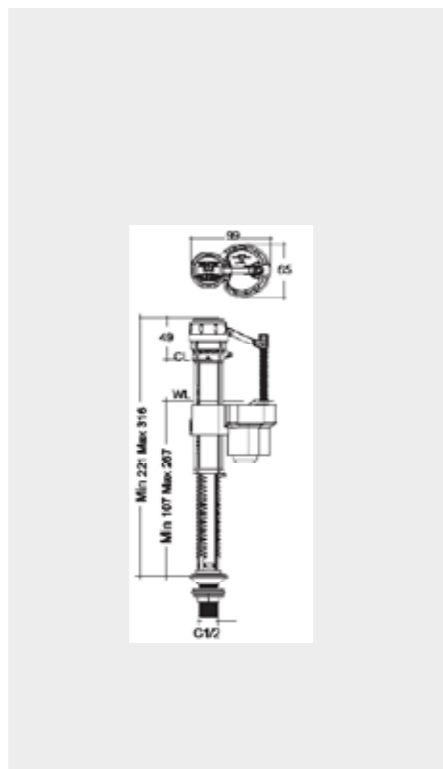

Dual Push Button Included