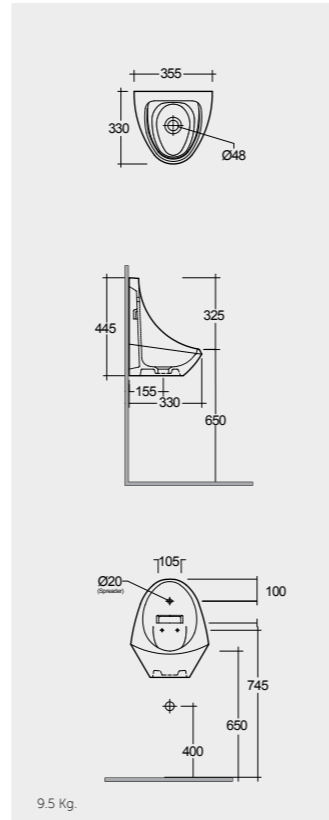

35 CM
OC13AAWHA

URINAL PARTITION فاصل ميوالة

URINAL PARTITION 35 CM
SE20AWHA

Measurements

القياسات

Model ID: VN20
Suitable WASTE TRAP: FS10 CONDC
Fixing Kit: FS37UK

Model ID: SE19
Suitable bracket: OC36-TBKT
Suitable waste outlet kit: MX08ME
* OC36-TBKT Bracket screw hole location