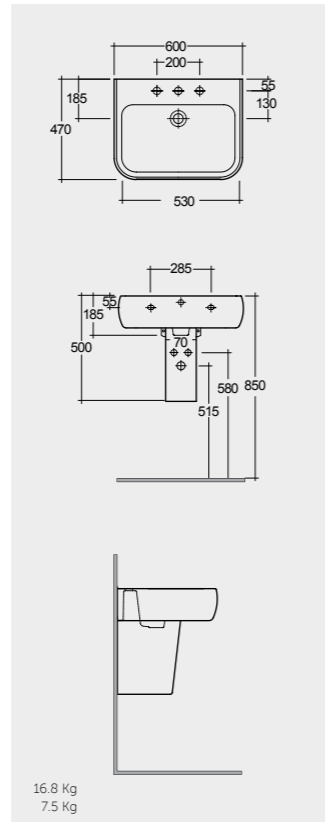

Models

42 CM
MP0701AWHA
MP0103AWHA

52 CM
MP0901AWHA

FOR WASH BASIN
INOX CHROME : BTRWBSST001
ABS CHROME : BTRWBABS002

Inspectionable

النماذج

Measurements

القياسات