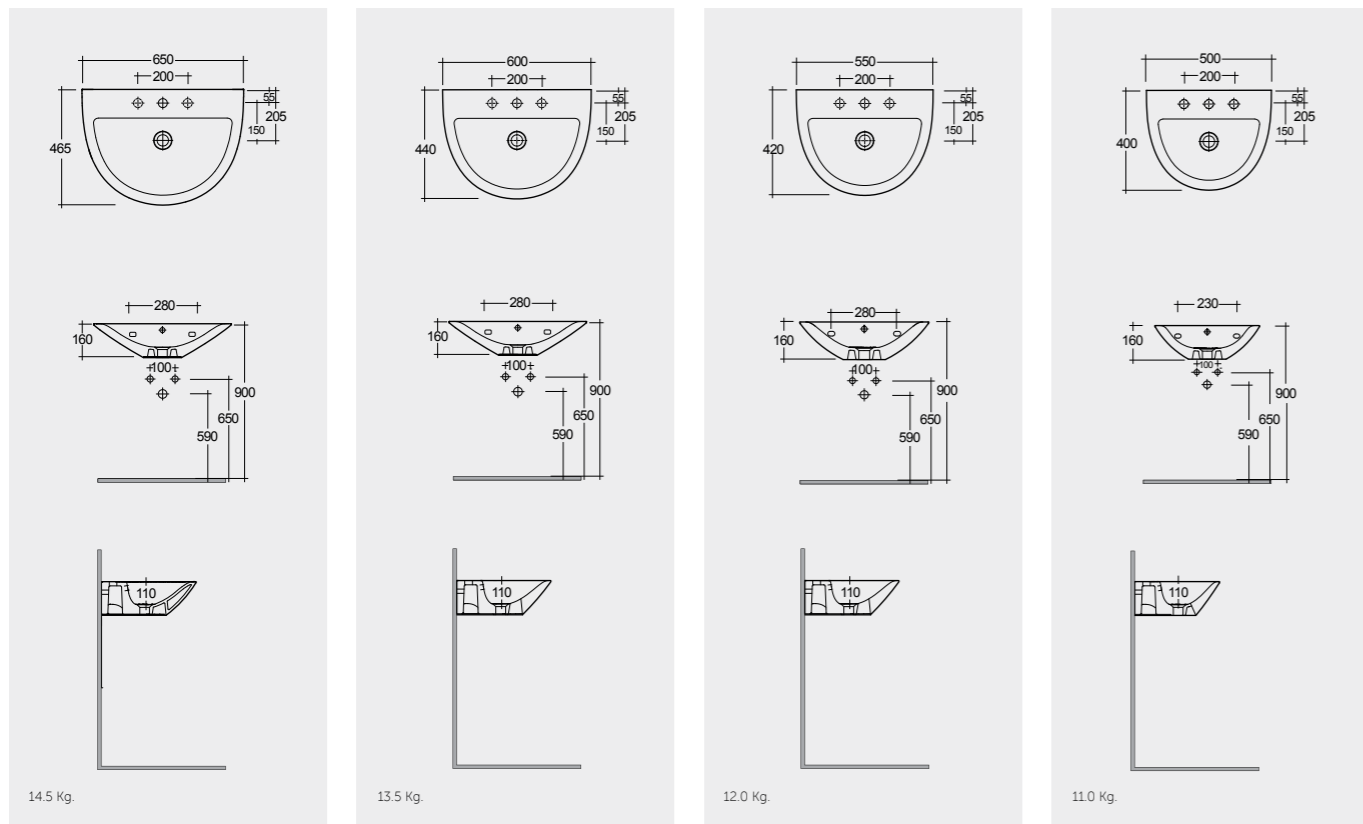

القياسات

Measurements