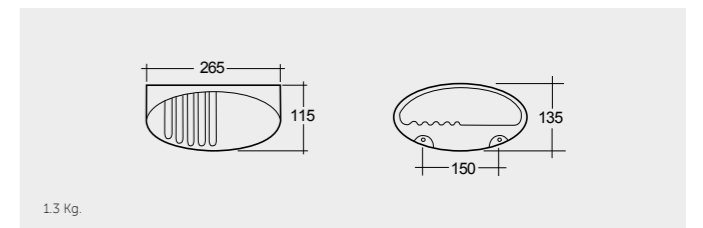

Big Soap Holder

ER24AWHA

حامل صابون كبير

Soap Holder Medium ER25AWHA

Soap Holder Small ER26AWHA

حامل صابون متوسط

حامل صابون صغير