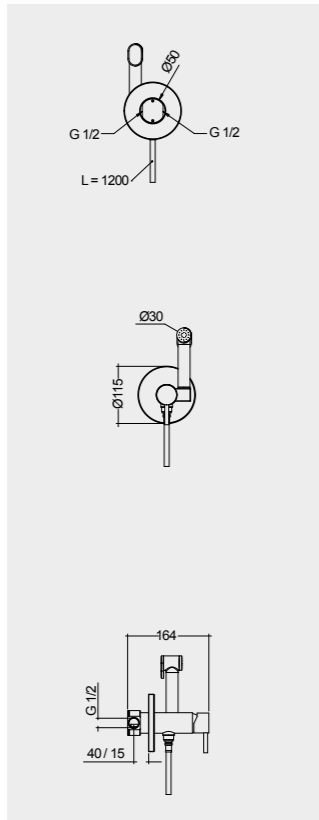

Models

Rimless

70 CM
CO23AWHA

SET WITH MIXER (SHATAFF)
BRASS CHROME : SPRDOMX0001

Measurements

29.7 Kg.

Urea Care
YFG085A

Colours available