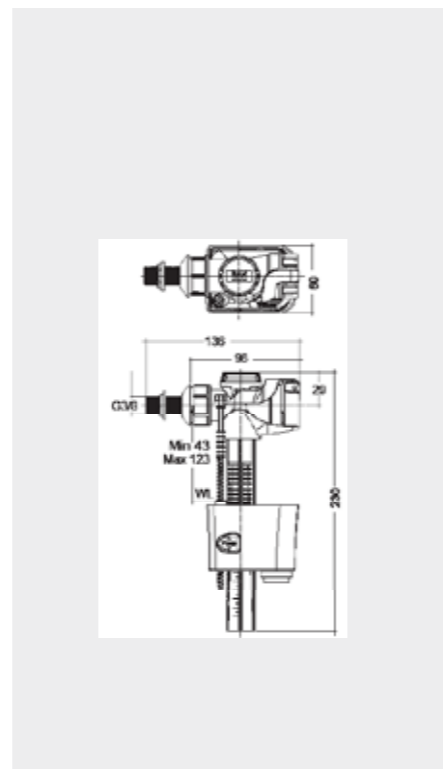

Dual Push Button Included