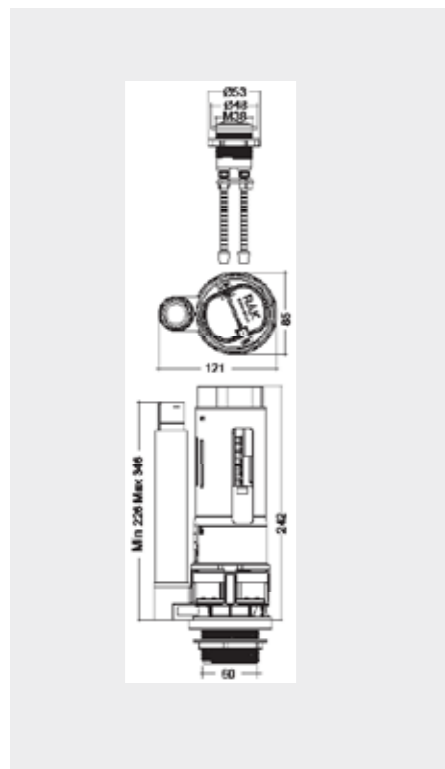

Dual Push Button Included