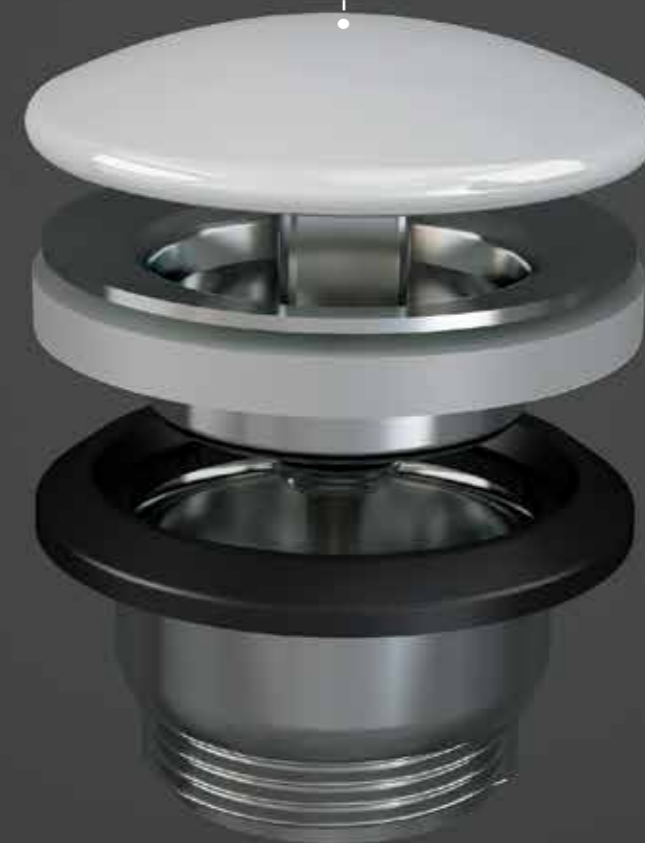

PUSH TO OPEN / CLOSE