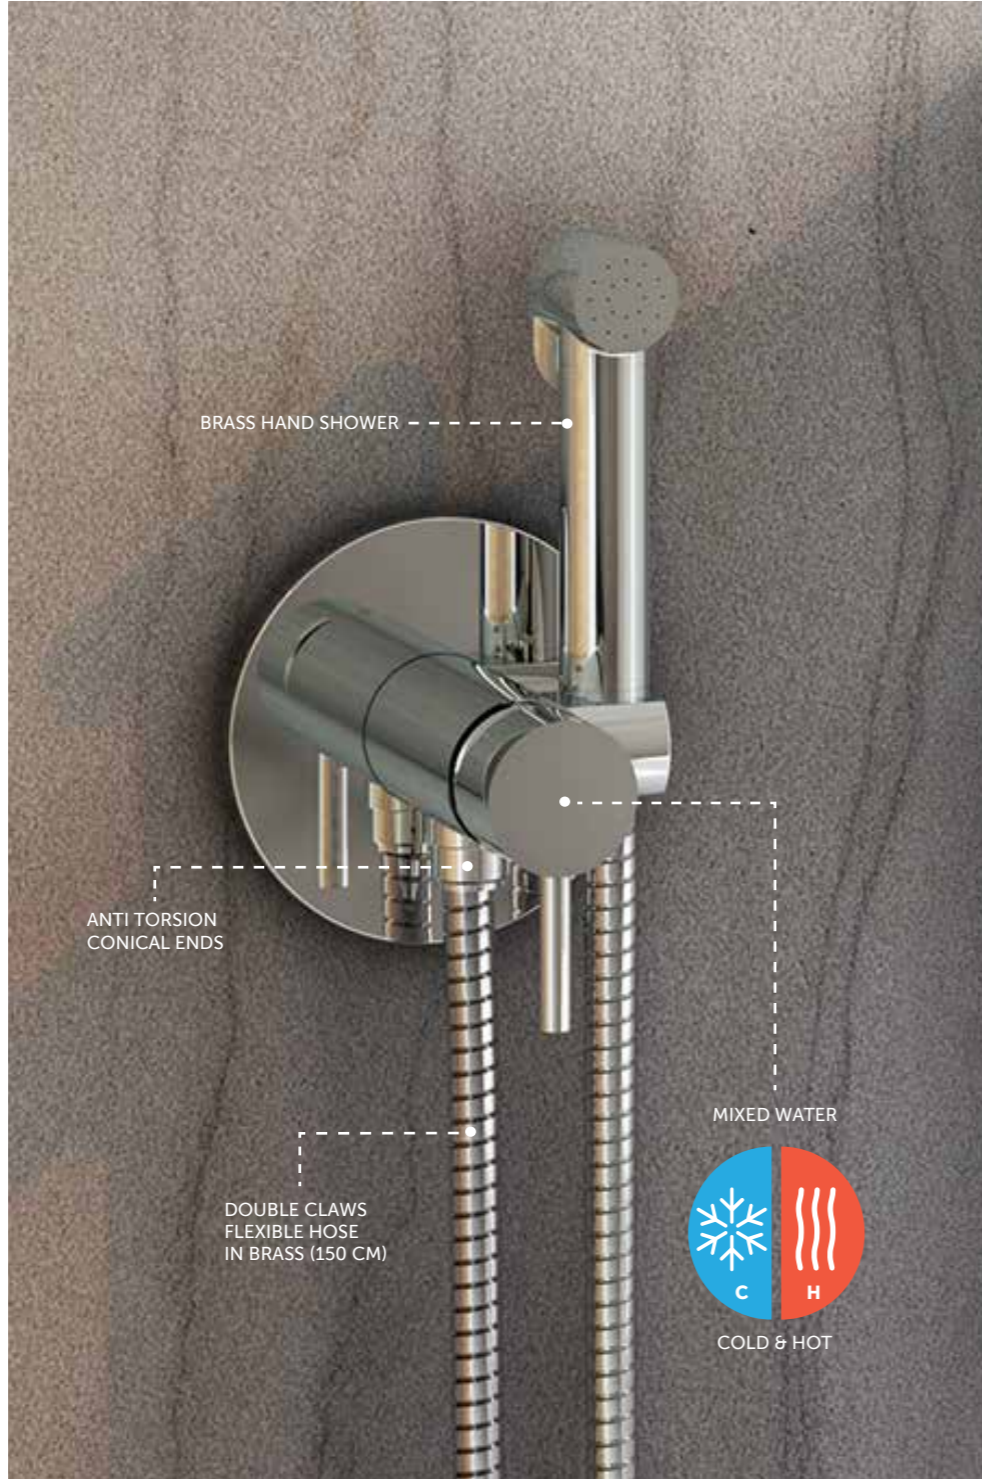

Measurements

القياسات