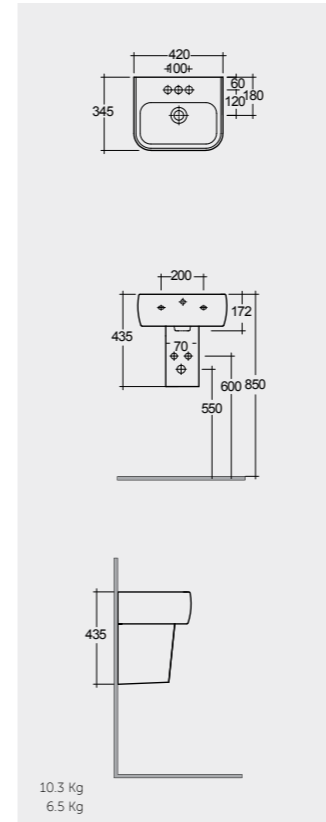

القياسات

Colours available

Colours shown here are as close to actual sanitaryware as printing process will allow
الألوان الميئية هنا قريبة إلى ألوان الأدوات الصحية الفعلية حسبما تسمح به عملية الطباعة

الألوان المتاحة

Notes

All dimensions in mm tolerance $\pm 5\%$ for below 200mm
and $\pm 3\%$ for above 200mm

ملحوظة

جميع القياسات تكون بالمليمتر $\pm 5\%$ للقياسات التي تقل عن 200 مليمتر و $\pm 3\%$ للقياسات التي تتجاوز 200 مليمتر