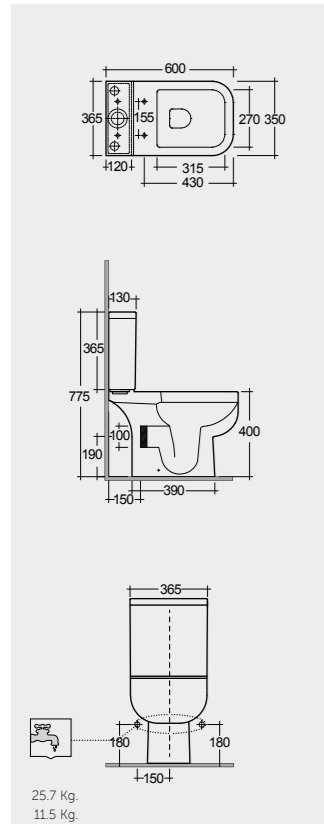

Measurements

القياسات

Urea RAK-Series 600
YFG187
Urea RAK-Series 600
YFG187B