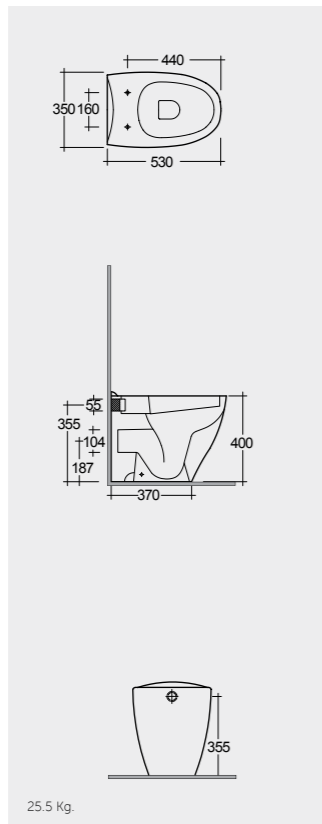

ABS RAK-Venice
VN05AAWHA
ABS RAK-Venice
VN05SCAWHA