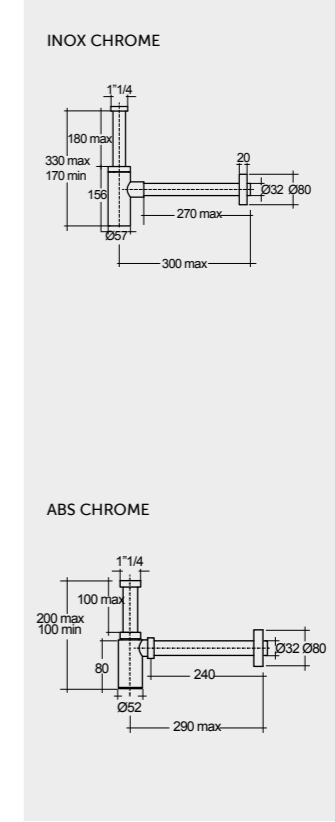

القياسات

Colours available

Colours shown here are as close to actual sanitaryware as printing process will allow
الألوان الميئية هنا قريبة إلى ألوان الأدوات الصحية الفعلية حسبما تسمح به عملية الطباعة

الألوان المتاحة

Notes

All dimensions in mm tolerance $\pm 5\%$ for below 200mm
and $\pm 3\%$ for above 200mm

ملحوظة

جميع القياسات تكون بالمليمتر $\pm 5\%$ للقياسات التي تقل عن 200 مليمتر و $\pm 3\%$ للقياسات التي تتجاوز 200 مليمتر