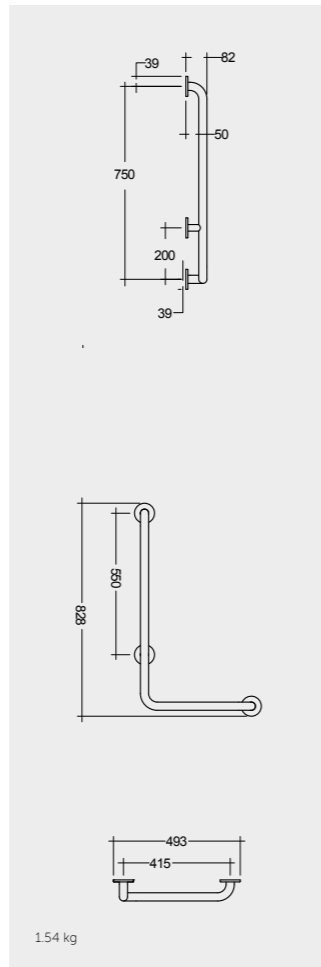

Models

النماذج

90° Angle BIG RIGHT (32mm DIA)
SILGBR090BR

90° Angle BIG LEFT (32mm DIA)
SILGBR090BL

90° Angle BIG RIGHT (32mm DIA)
SILGBR090SR

90° Angle BIG LEFT (32mm DIA)
SILGBR090SL

Measurements

القياسات