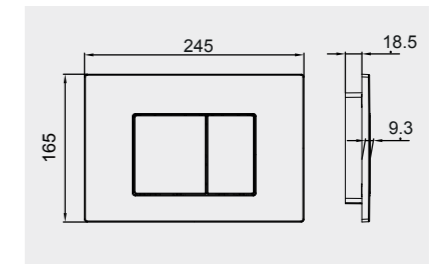

NEOFSRAKPPL02 Chrome