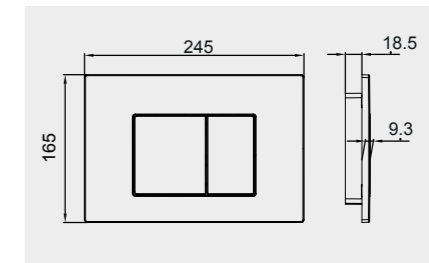

RAK-NEOFIX / PUSH PLATES

RAK-Neofix not only offers limitless installation possibilities, but a flat designed range of push plates in 3 elegant finishes and 2 different designs. The push plate is the only visible part of the concealed cistern and is built for the water saving dual system flush in volumes 6-3 liters or 4.5-3 liters. Another possibility to move functionality and style into your bathroom.

راك-نيوفيكس ليس فقط يوفر إمكانيات التركيب الا محدودة، وإنما أيضا يوفر مجموعة تصاميم مسطحة للوحات دفع في ٣ تشطيبات أنيقة وتصميمين مختلفين. لوحة الدفع هي الجزء المرئي الوحيد من الخزان المخفي، وهي مصممة لتوفير المياه المزدوج لنظام دافق في أحجام ٦-٣ لتر أو ٤.٥-٣ لتر. راك-نيوفيكس إمكانية أخرى للانتقال بوظائف وأسلوب الحمام الخاص بك.

All dimensions in mm
جميع الأبعاد بالمليمتر