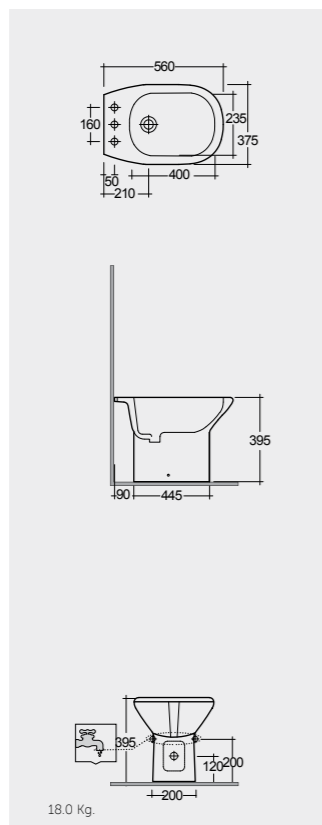

Measurements

القياسات

- ABS RAK-Jumeirah JM05DNCQRAWHA
- ABS RAK-Jumeirah JM05DSCQRAWHA

SEAT COVER WITH BIDET FUNCTION

YFGMBD01

Dimension: 500 mm x 370 mm x 60 mm

- European Style Wrap over seat and cover
- Slim design, with thickness of only 60mm
- Both functions of bidet wash enabled
- Flush lever can be rotated to adjust and control wash
- One-button style quick-release and installation function, easy and convenient