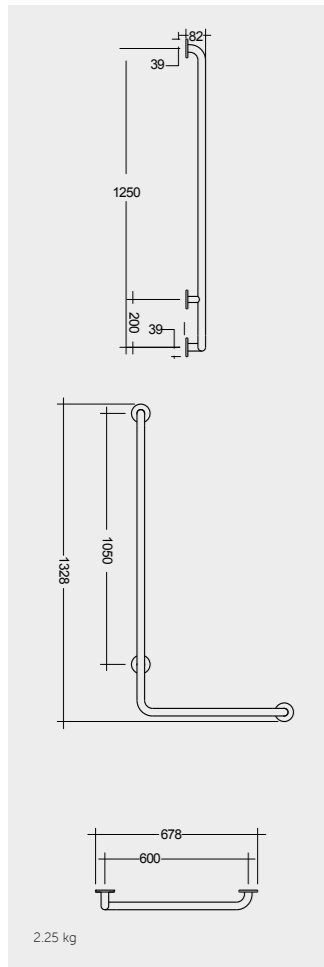

Models

النماذج

90° Angle BIG RIGHT (32mm DIA)
SILGBR090BR

90° Angle BIG LEFT (32mm DIA)
SILGBR090BL

90° Angle BIG RIGHT (32mm DIA)
SILGBR090SR

90° Angle BIG LEFT (32mm DIA)
SILGBR090SL

Measurements

القياسات