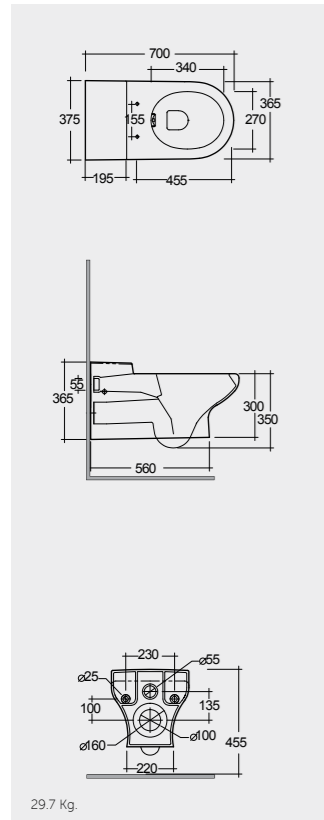

Models

Rimless

70 CM
CO23AWHA

SET WITH MIXER (SHATAFF)
BRASS CHROME : SPRDOMX0001

Measurements

29.7 Kg.

Urea Care
YFG085A

Colours available