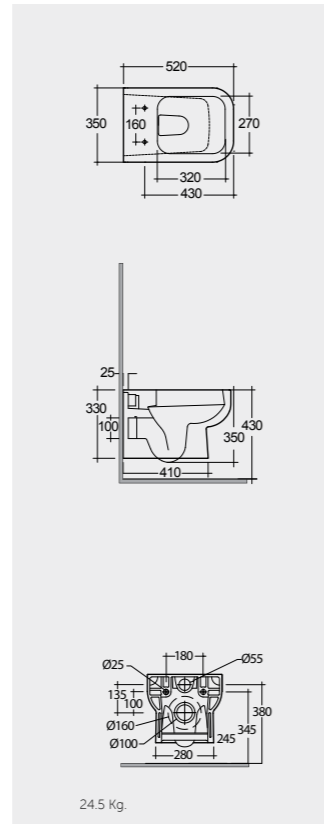

Urea RAK-Series 600
YFG187
Urea RAK-Series 600
YFG187B