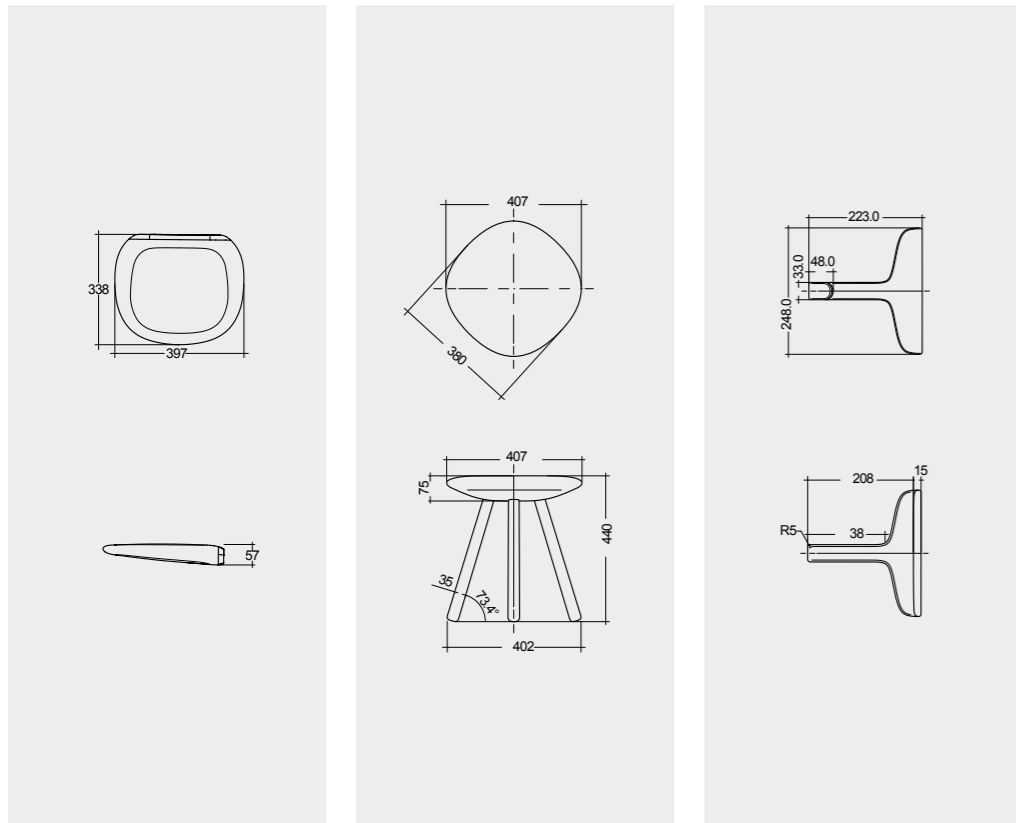

Foldable

Measurements

القياسات