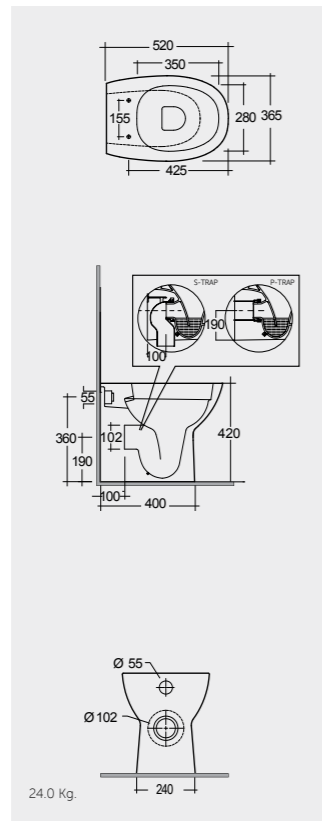

Urea RAK-Morning MORSC3901WH

Measurements

القياسات