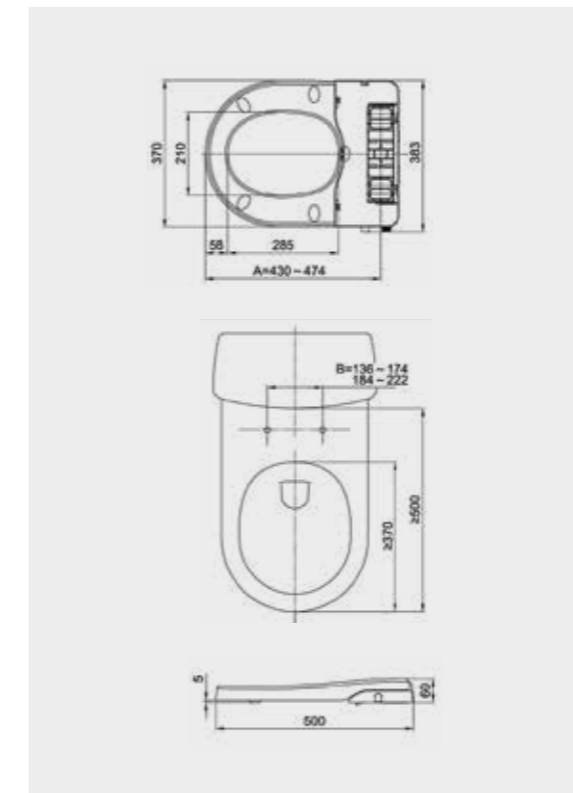

غطاء مقعد شطافة

Both functions of bidet wash enabled
Replace traditional toilet paper to offer healthier washing.
جميع خصائص الغسيل بالرشافة ممكنة استبدال ورق التواليت التقليدي لتوفير غسيل أكثر صحة.

Unplugged, Secure and Pro-Eco Secure wash without plugging in and power limits.
منزوع القابس وآمن وصديق للبيئة غسيل آمن دون التوصيل بالكهرباء وقيود الطاقة.

Quick installation/disassembly for convenient cleaning
Quick installation/disassembly design for effortless cleaning & maintenance
التركيب/ الفك السريع من أجل عملية تنظيف مريحة
تم تصميم التركيب/ الفك السريع من أجل التنظيف والصيانة دون بذل مجهود

One-button switch on/off (easy to use), One-button switch makes it easy to use.
زر واحد للتشغيل/ الإيقاف (سهل الاستخدام)، زر واحد للتشغيل يجعل الاستخدام سهلاً.

Suitable Models:

الموديلات الملائمة:

- RAK-Compact Back To Wall WC P Trap
- RAK-Resort 665 Btw Wc P Trap
- RAK-Resort 665 Cc Wc P Trap
- RAK-Resort Back To Wall WC P
- RAK- Jumierah 240 WC S Trap
- RAK-Tonique Btw WC P Trap
- RAK-Compact Rimless CC BTW WC-P Trap 750 mm
- RAK-Compact Rimless CC WC-P Trap 750 mm
- RAK-Liwa WC P Trap
- RAK-Liwa WC S Trap

- راك-كومباكت مستند إلى الجدار بمحس غلق (بي)
- راك-ريسورت ٦٦٥ مستند إلى الجدار بمحس غلق (بي)
- راك-ريسورت ٦٦٥ قطعتين بمحس غلق (بي)
- راك-ريسورت مستند إلى الجدار بمحس (بي)
- راك-جميرا ٢٤٠ بمحس غلق (اس)
- راك-تونيك بمحس غلق (بي)
- راك-كومباكت بدون اطار مستند إلى الجدار بمحس غلق (بي) ٧٥٠
- راك-كومباكت بدون اطار بمحس غلق (بي) ٧٥٠
- راك-ليوا بمحس غلق (بي)
- راك-ليوا بمحس غلق (اس)