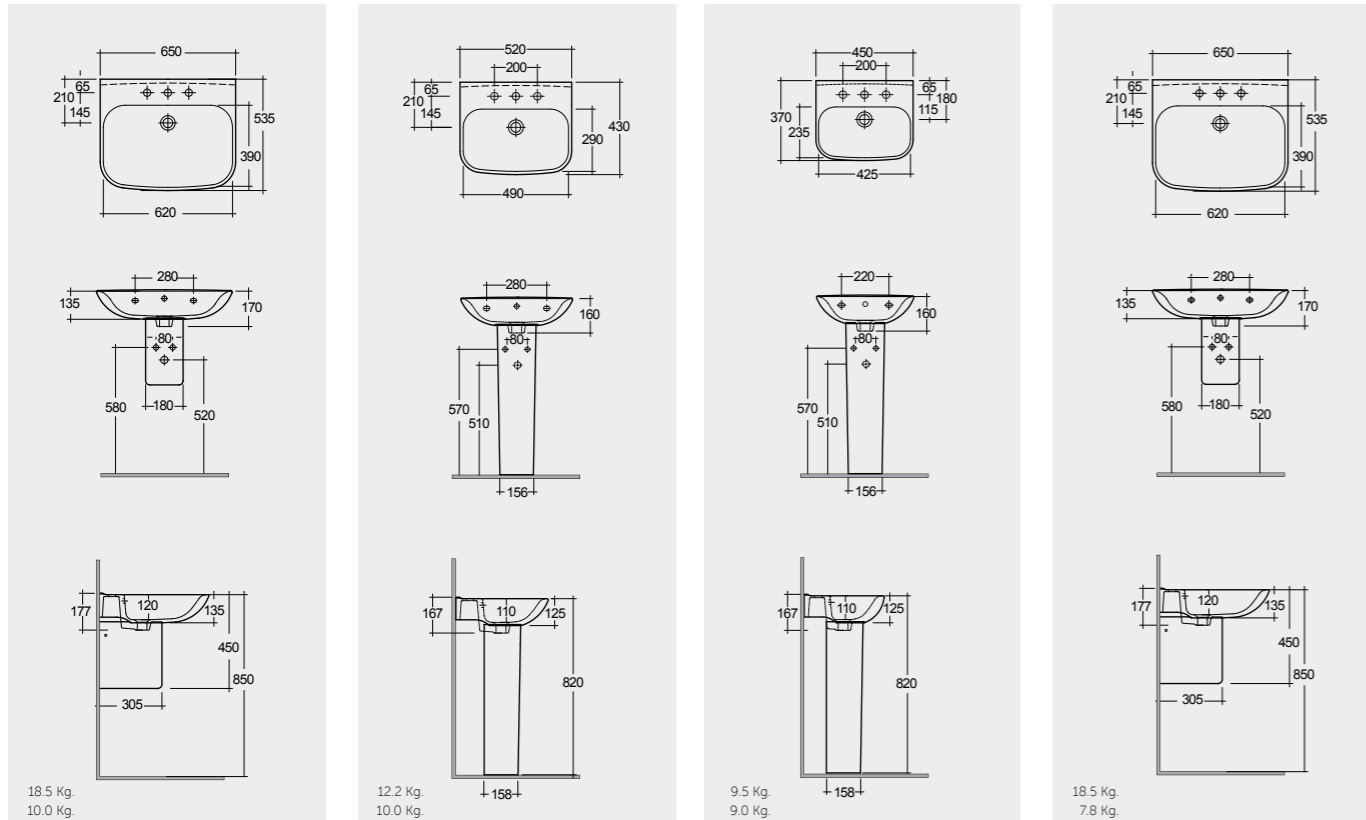

Measurements

القياسات

Measurements