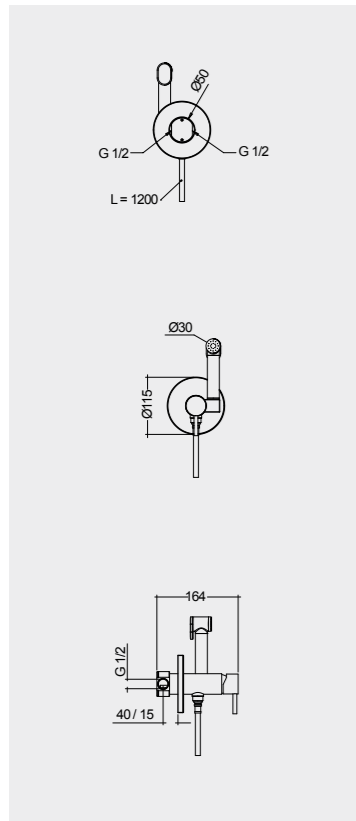

Measurements

القياسات