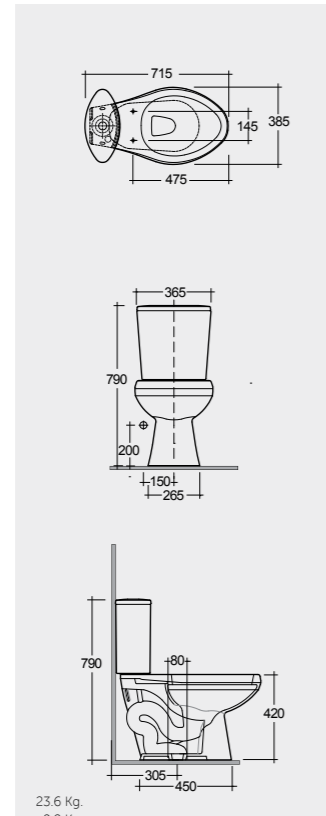

23.6 Kg.
9.2 Kg.
RAK PP Elongated
YFG057