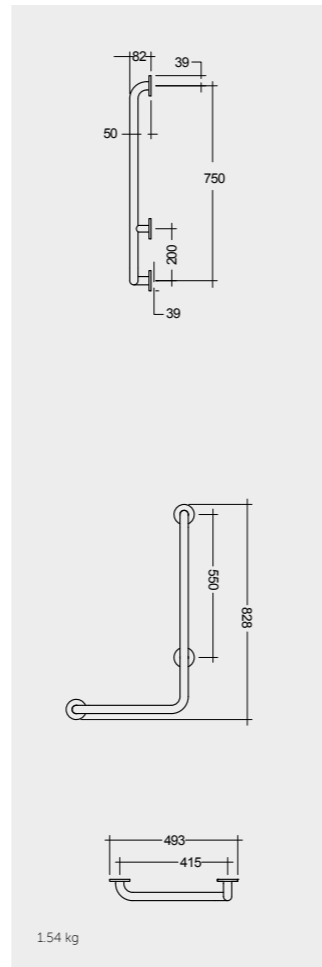

Models

النماذج

90° Angle BIG RIGHT (32mm DIA)
SILGBR090BR

90° Angle BIG LEFT (32mm DIA)
SILGBR090BL

90° Angle BIG RIGHT (32mm DIA)
SILGBR090SR

90° Angle BIG LEFT (32mm DIA)
SILGBR090SL

Measurements

القياسات