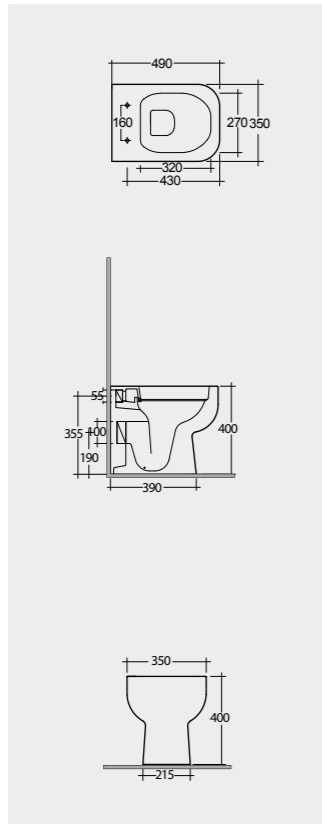

Urea RAK-Series 600
YFG187
Urea RAK-Series 600
YFG187B