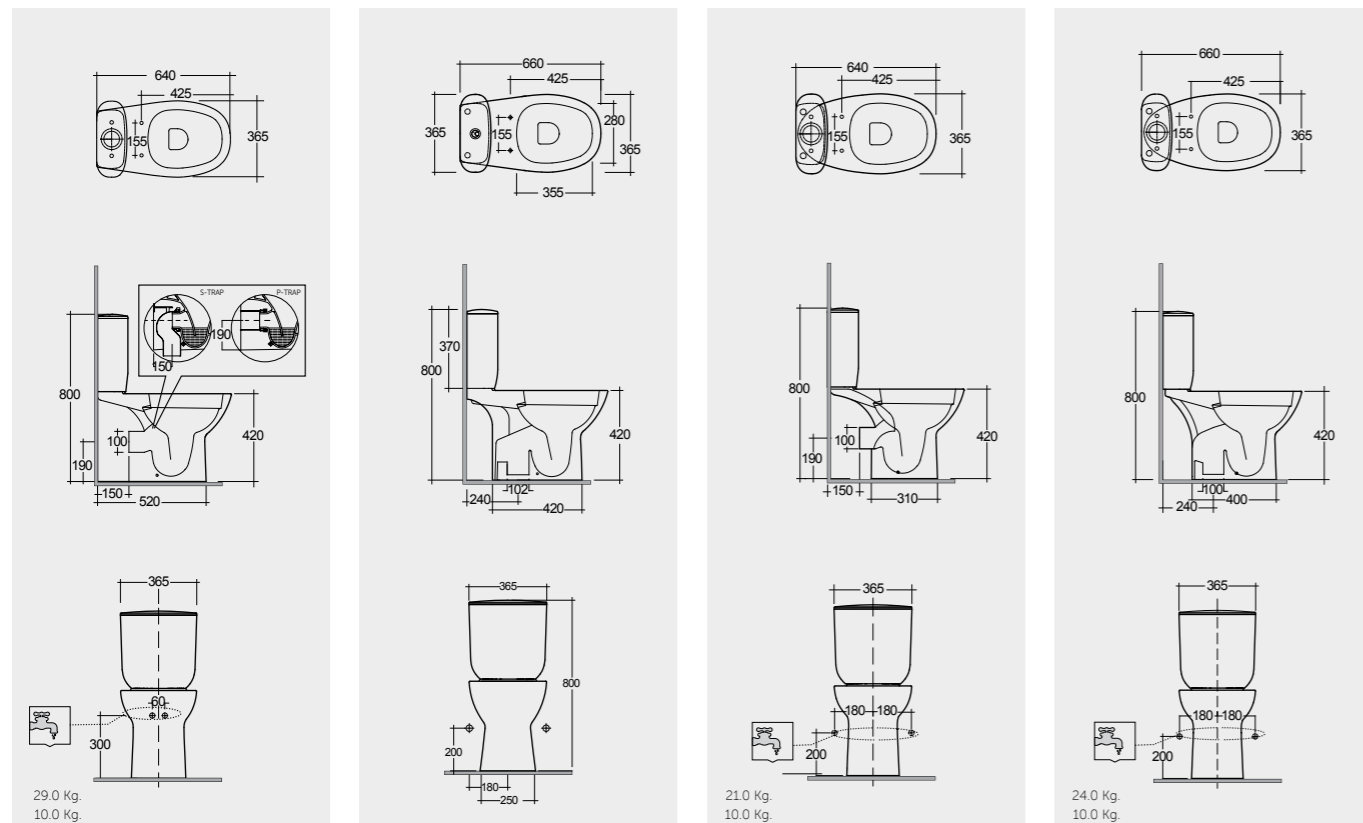

Measurements

القياسات

29.0 Kg
10.0 Kg
Urea RAK-Morning
MORSC3901WH

29.0 Kg
10.0 Kg
Urea RAK-Morning
MORSC3901WH

21.0 Kg
10.0 Kg
Urea RAK-Morning
MORSC3901WH

24.0 Kg
10.0 Kg
Urea RAK-Morning
MORSC3901WH

Colours available

الألوان المتاحة

Colours shown here are as close to actual sanitaryware as printing process will allow
الألوان المبينة هنا قريبة إلى ألوان الأدوات الصحية الفعلية حسبما تسمح به عملية الطباعة