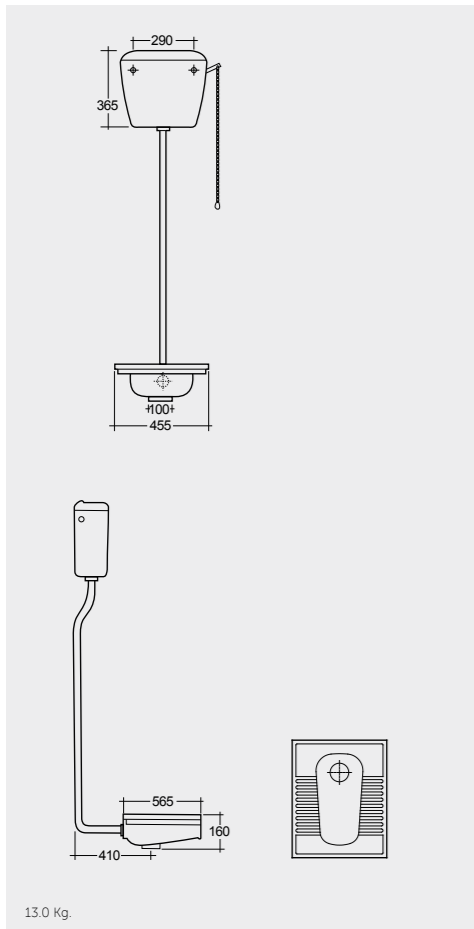

SQUATTING PANS AND CISTERNS

Models

النماذج

SQUATTING PAN AND CISTERN 18 CM OC01AWHA OC38AWHA

SQUATTING PAN AND CISTERN 13 CM OC02AWHA OC38AWHA

Measurements

القياسات

Colours available