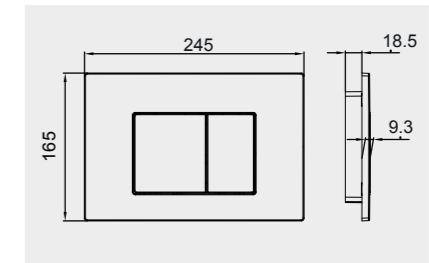

RAK-NEOFIX / PUSH PLATES

RAK-Neofix not only offers limitless installation possibilities, but a flat designed range of push plates in 3 elegant finishes and 2 different designs. The push plate is the only visible part of the concealed cistern and is built for the water saving dual system flush in volumes 6-3 liters or 4.5-3 liters. Another possibility to move functionality and style into your bathroom.

راك-نيوفيكس ليس فقط يوفر إمكانيات التركيب الا محدودة، وإنما أيضا يوفر مجموعة تصاميم مسطحة للوحات دفع في ٣ تشطيبات أنيقة وتصميمين مختلفين. لوحة الدفع هي الجزء المرئي الوحيد من الخزان المخفي، وهي مصممة لتوفير المياه المزدوج لنظام دافق في أحجام ٦-٣ لتر أو ٤.٥-٣ لتر. راك-نيوفيكس إمكانية أخرى للانتقال بوظائف وأسلوب الحمام الخاص بك.

All dimensions in mm
جميع الأبعاد بالمليمتر