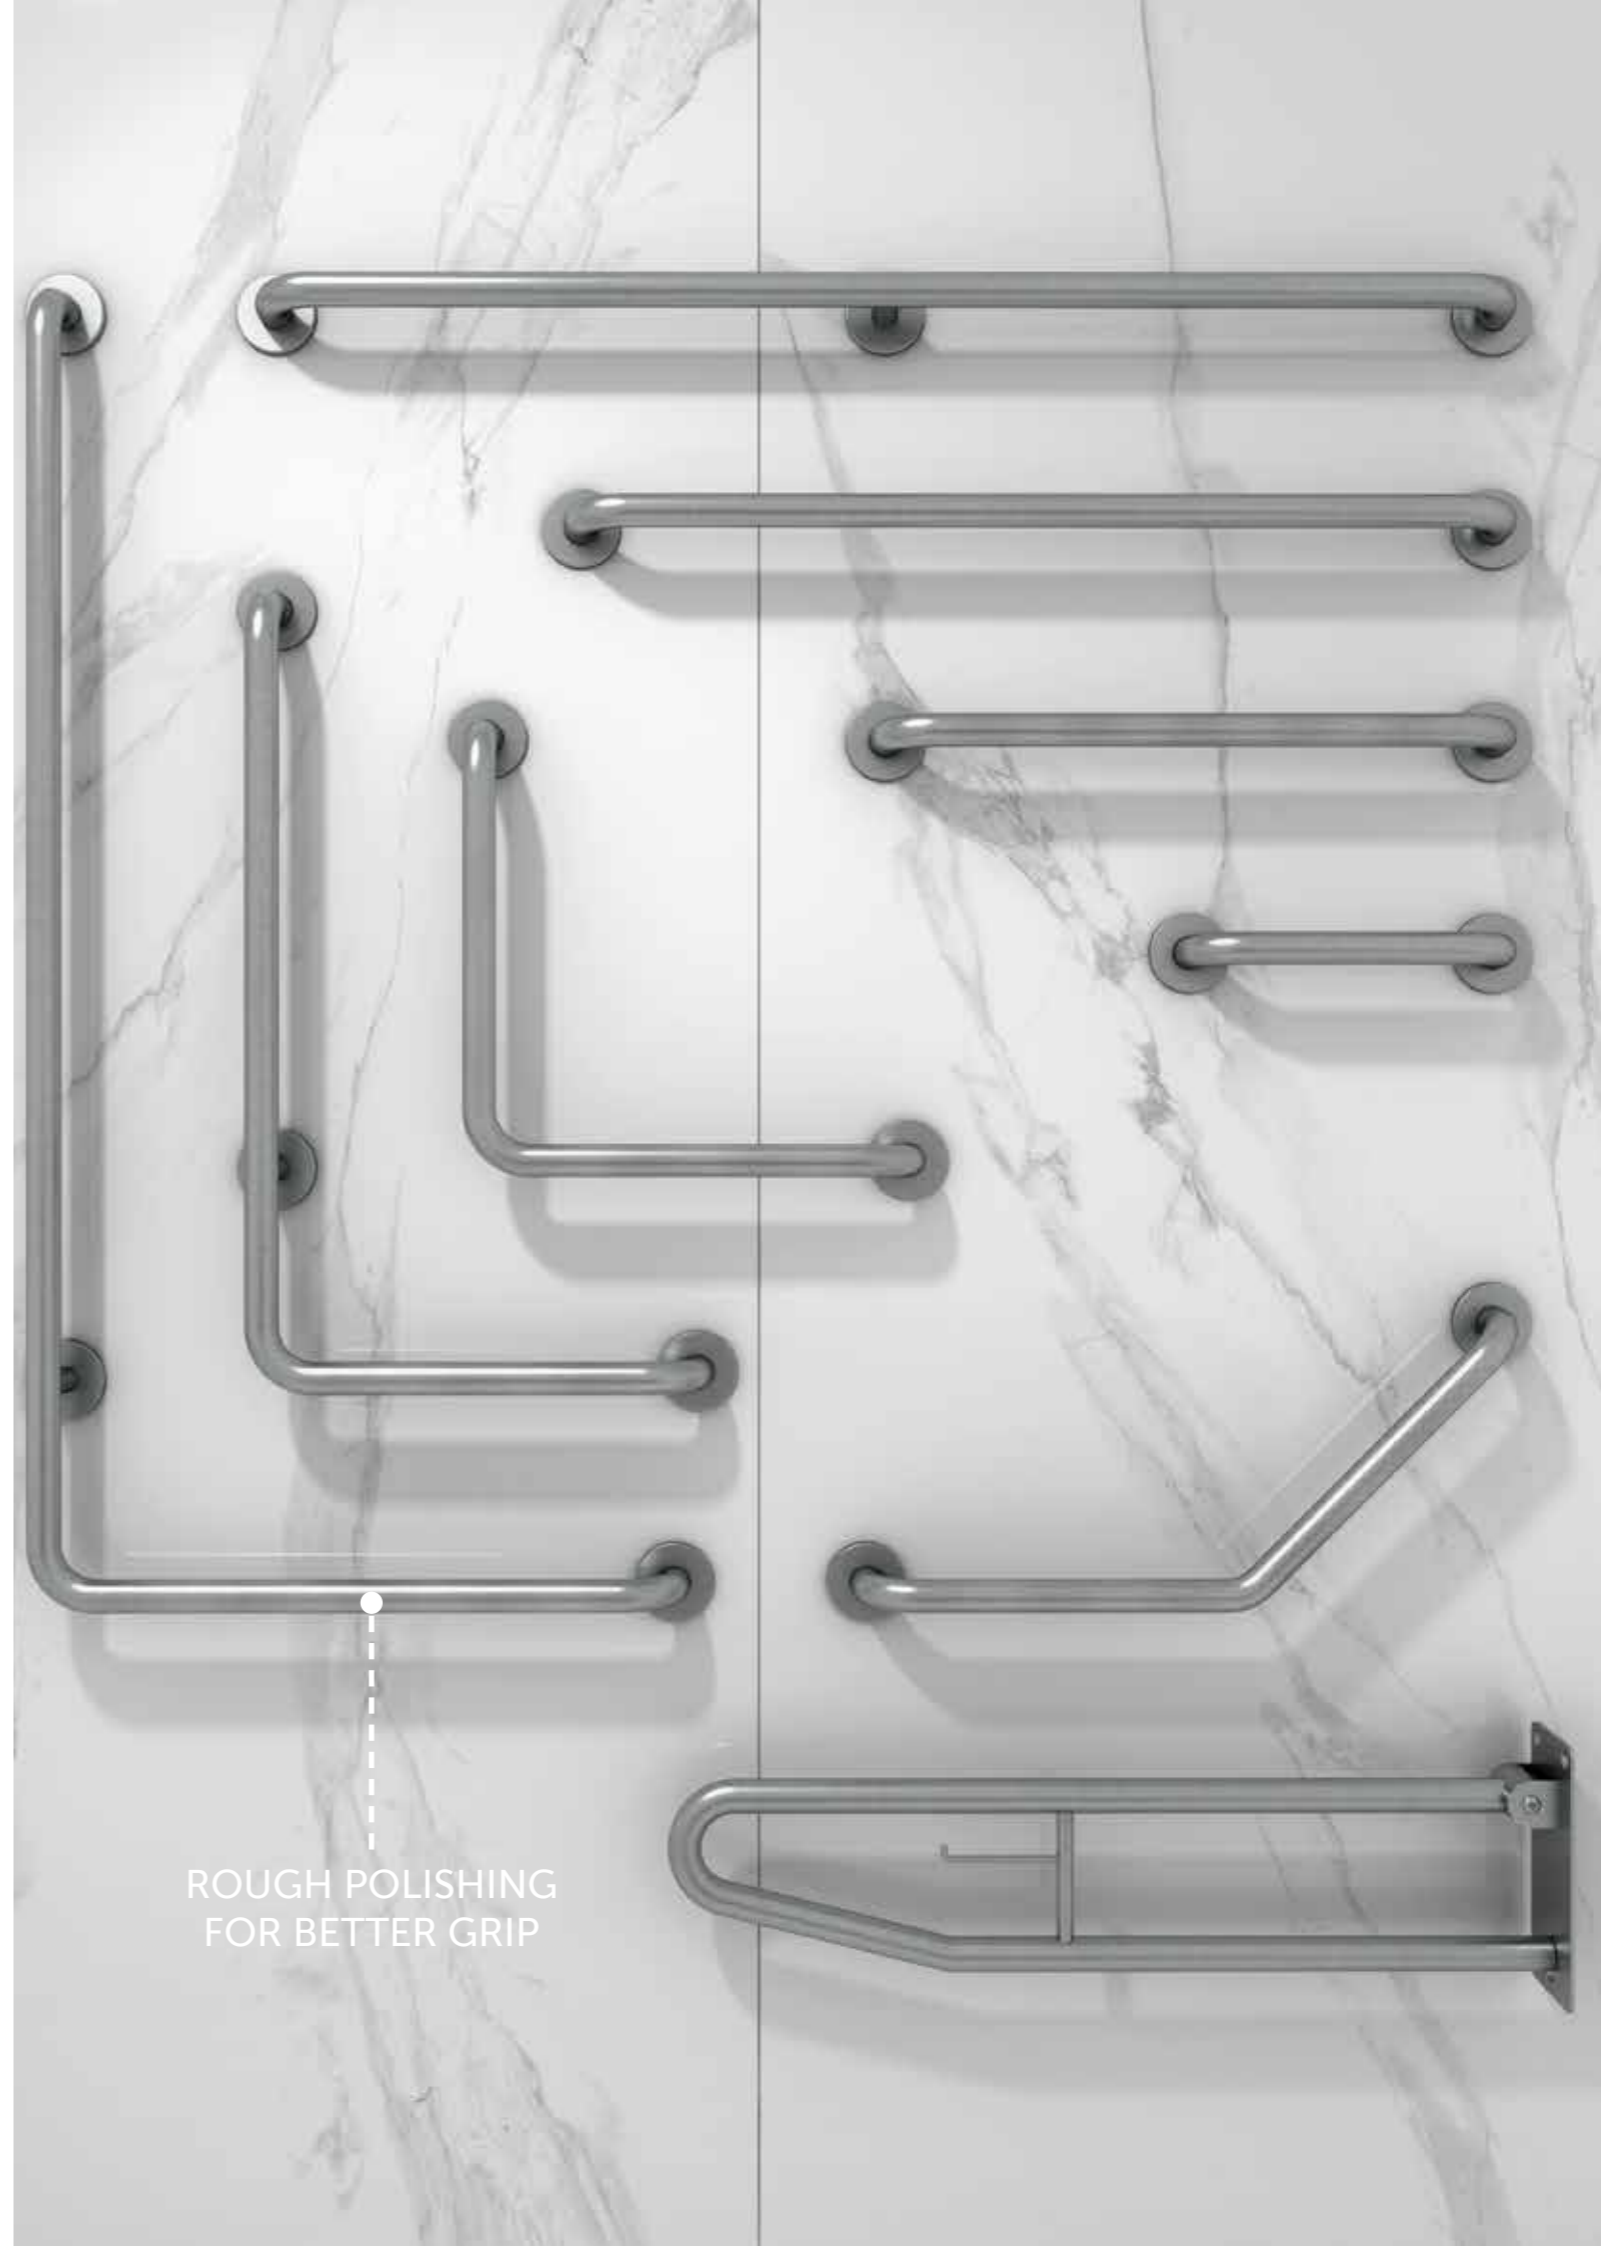

ملحوظة

جميع القياسات تكون بالمليمتر $\pm 5\%$ للقياسات التي تقل عن ٢٠٠ مليمتر و $\pm 3\%$ للقياسات التي تتجاوز ٢٠٠ مليمتر