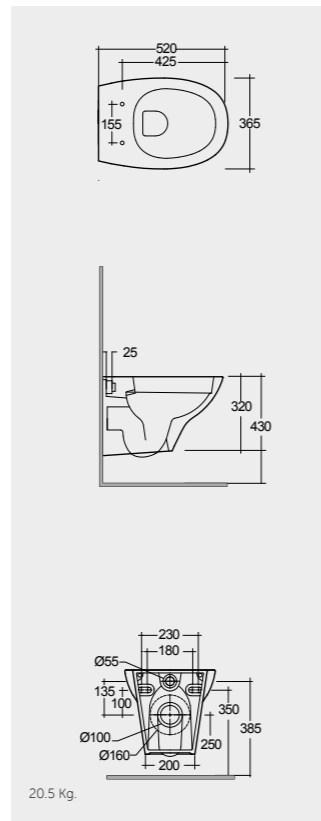

Urea RAK-Morning MORSC3901WH

Measurements

القياسات