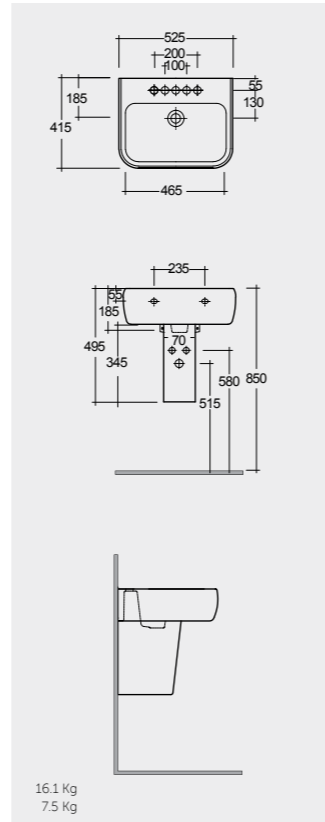

Models

42 CM
MP0701AWHA
MP0103AWHA

52 CM
MP0901AWHA

FOR WASH BASIN
INOX CHROME : BTRWBSST001
ABS CHROME : BTRWBABS002

Inspectionable

النماذج

Measurements

القياسات