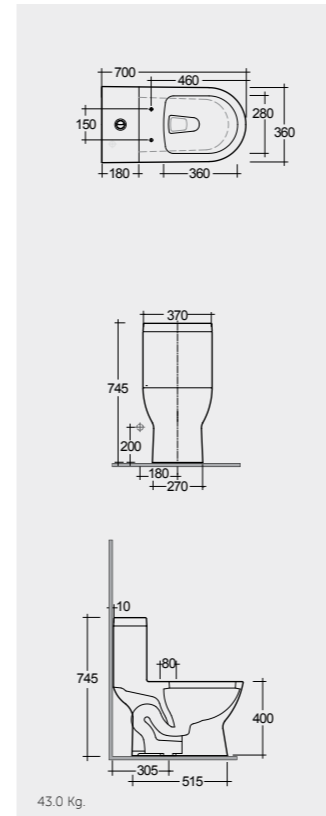

Measurements

القياسات

43.0 Kg.
Complete set included
seat cover & flush
together