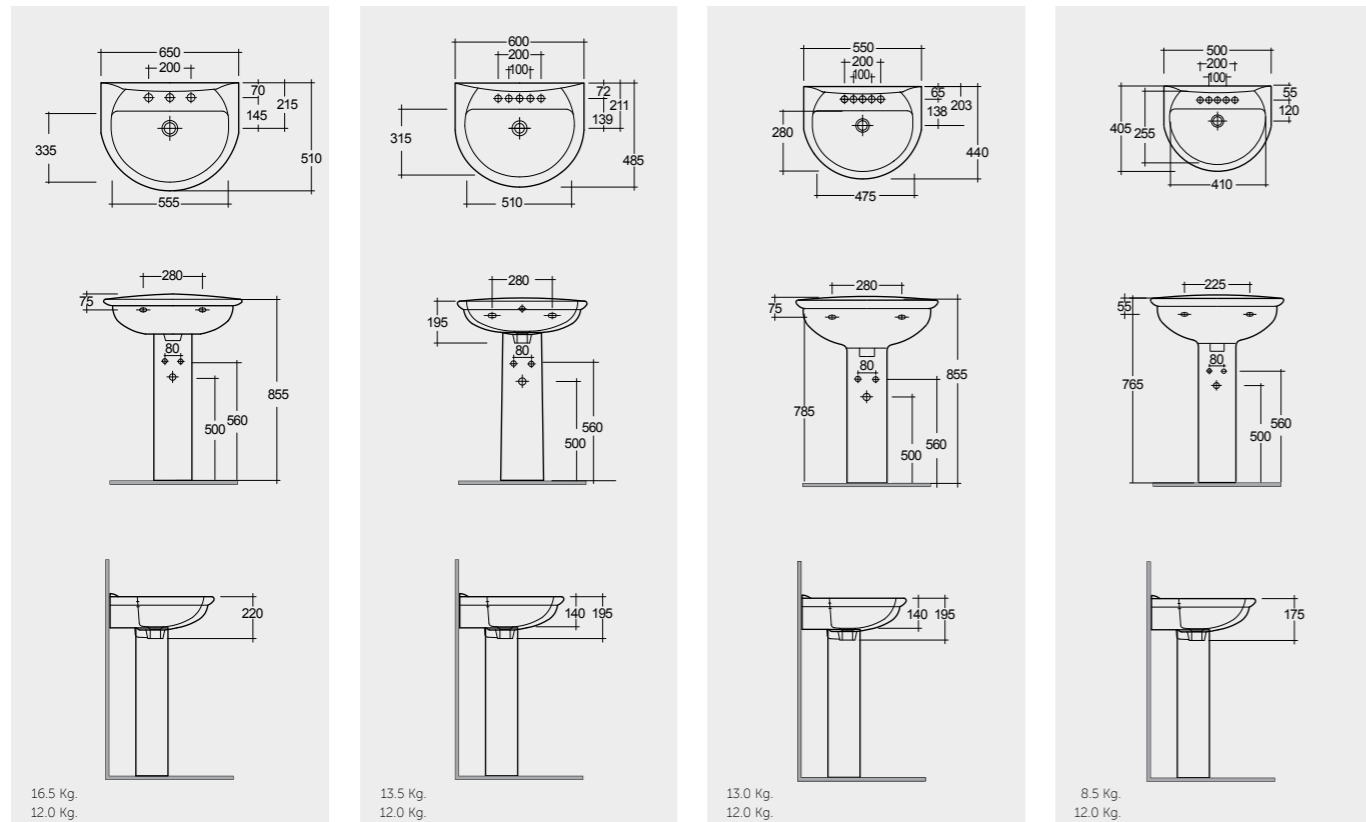

القياسات

Measurements