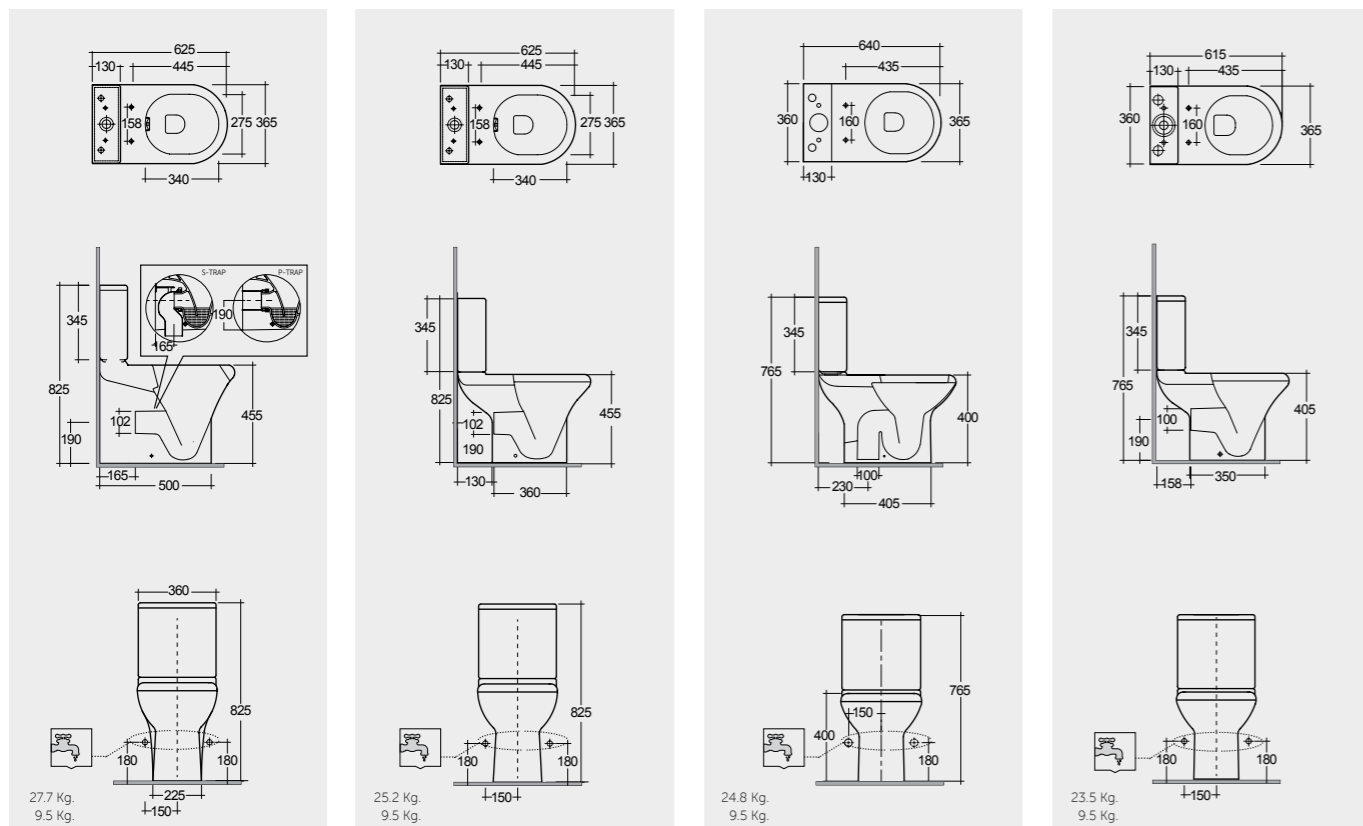

الألوان المتاحة

Models

62 CM
 CO26AWHA
 CO10AWHA
Comfort Height 45 CM

62 CM
 CO30AWHA
 CO10AWHA
Back Open
Comfort Height 45 CM

64 CM
 CO03AWHA
 CO10AWHA
Back Open

61 CM
 CO11AWHA
 CO10AWHA
Back Open

Measurements