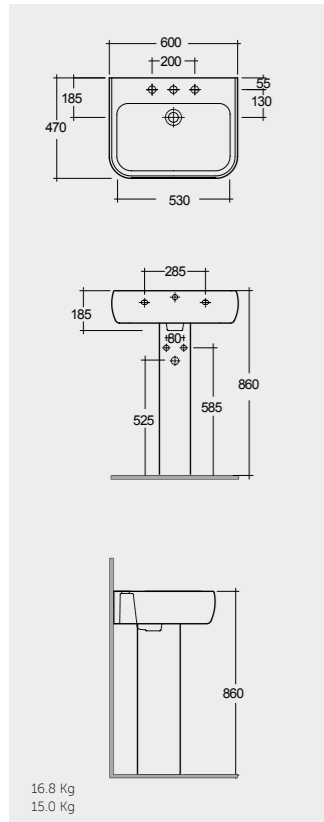

Models

42 CM
MP0701AWHA
MP0103AWHA

52 CM
MP0901AWHA

FOR WASH BASIN
INOX CHROME : BTRWBSST001
ABS CHROME : BTRWBABS002

Inspectionable

النماذج

Measurements

القياسات