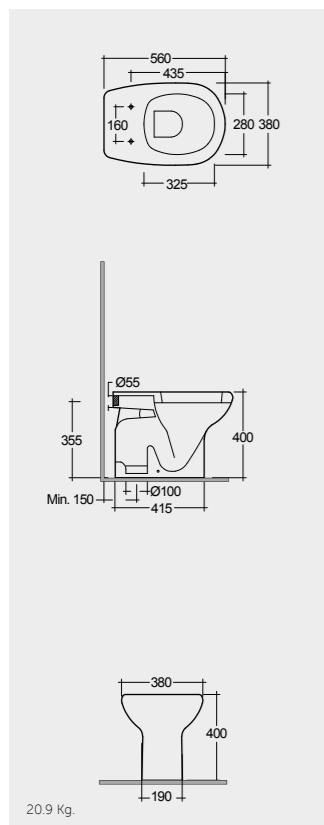

Measurements

القياسات

- ABS RAK-Jumeirah JM05DNCQRAWHA
- ABS RAK-Jumeirah JM05DSCQRAWHA

SEAT COVER WITH BIDET FUNCTION

YFGMBD01

Dimension: 500 mm x 370 mm x 60 mm

- European Style Wrap over seat and cover
- Slim design, with thickness of only 60mm
- Both functions of bidet wash enabled
- Flush lever can be rotated to adjust and control wash
- One-button style quick-release and installation function, easy and convenient