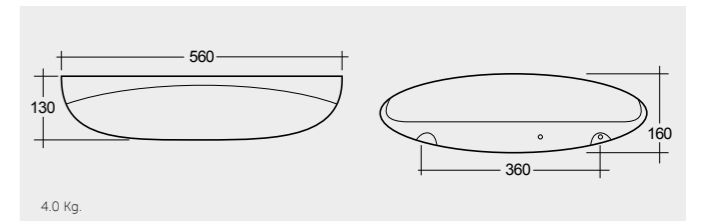

Shelf

ER21AWHA

رف