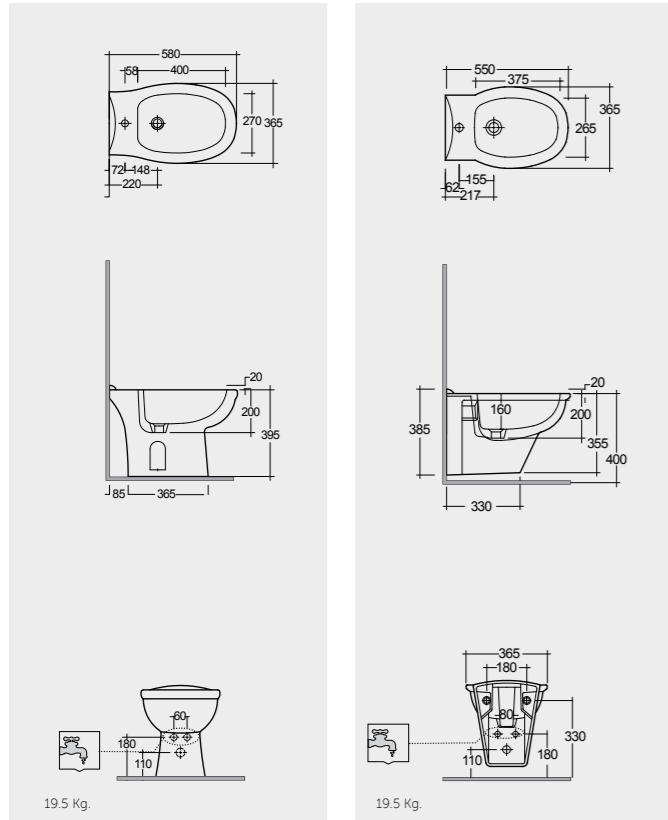

Models

النماذج

58 CM
KR07AWHA

55 CM
KR08AWHA

Back Open

Measurements

القياسات

Colours available