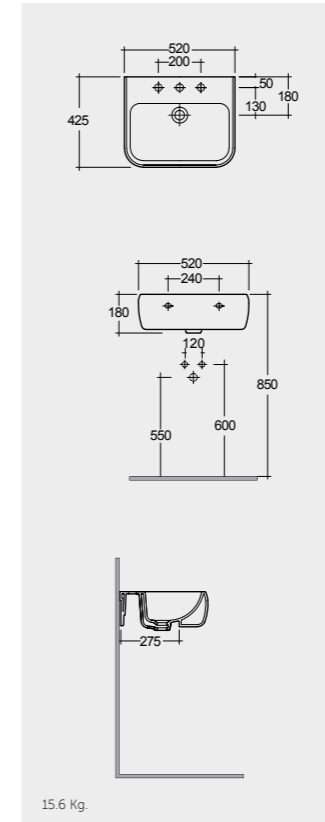

القياسات

Colours available

Colours shown here are as close to actual sanitaryware as printing process will allow
الألوان الميئية هنا قريبة إلى ألوان الأدوات الصحية الفعلية حسبما تسمح به عملية الطباعة

الألوان المتاحة

Notes

All dimensions in mm tolerance $\pm 5\%$ for below 200mm
and $\pm 3\%$ for above 200mm

ملحوظة

جميع القياسات تكون بالمليمتر $\pm 5\%$ للقياسات التي تقل عن 200 مليمتر و $\pm 3\%$ للقياسات التي تتجاوز 200 مليمتر