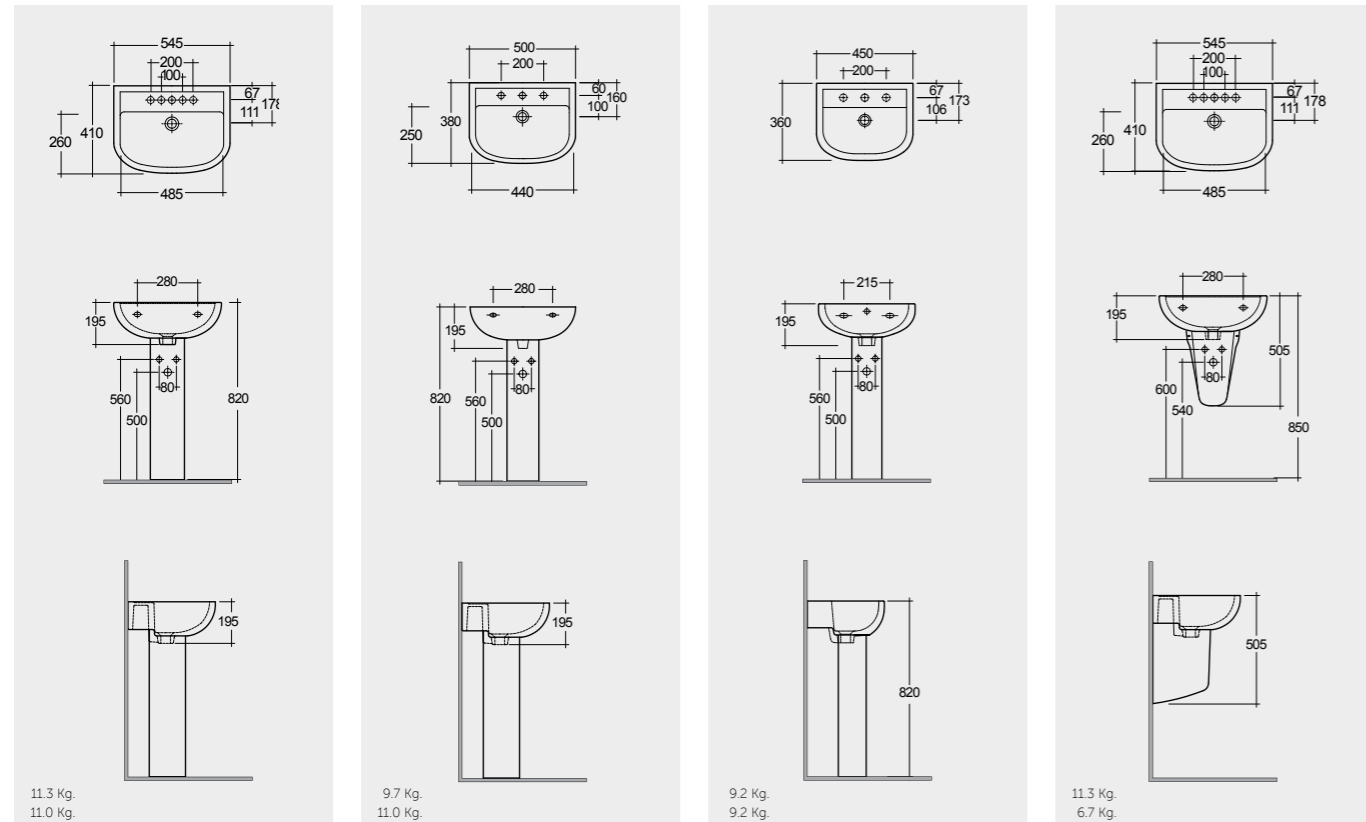

القياسات

Colours available

Colours shown here are as close to actual sanitaryware as printing process will allow
الألوان المييبة هنا قريبة إلى ألوان الأدوات الصحية الفعلية حسبما تسمح به عملية الطباعة

الألوان المتاحة

Measurements