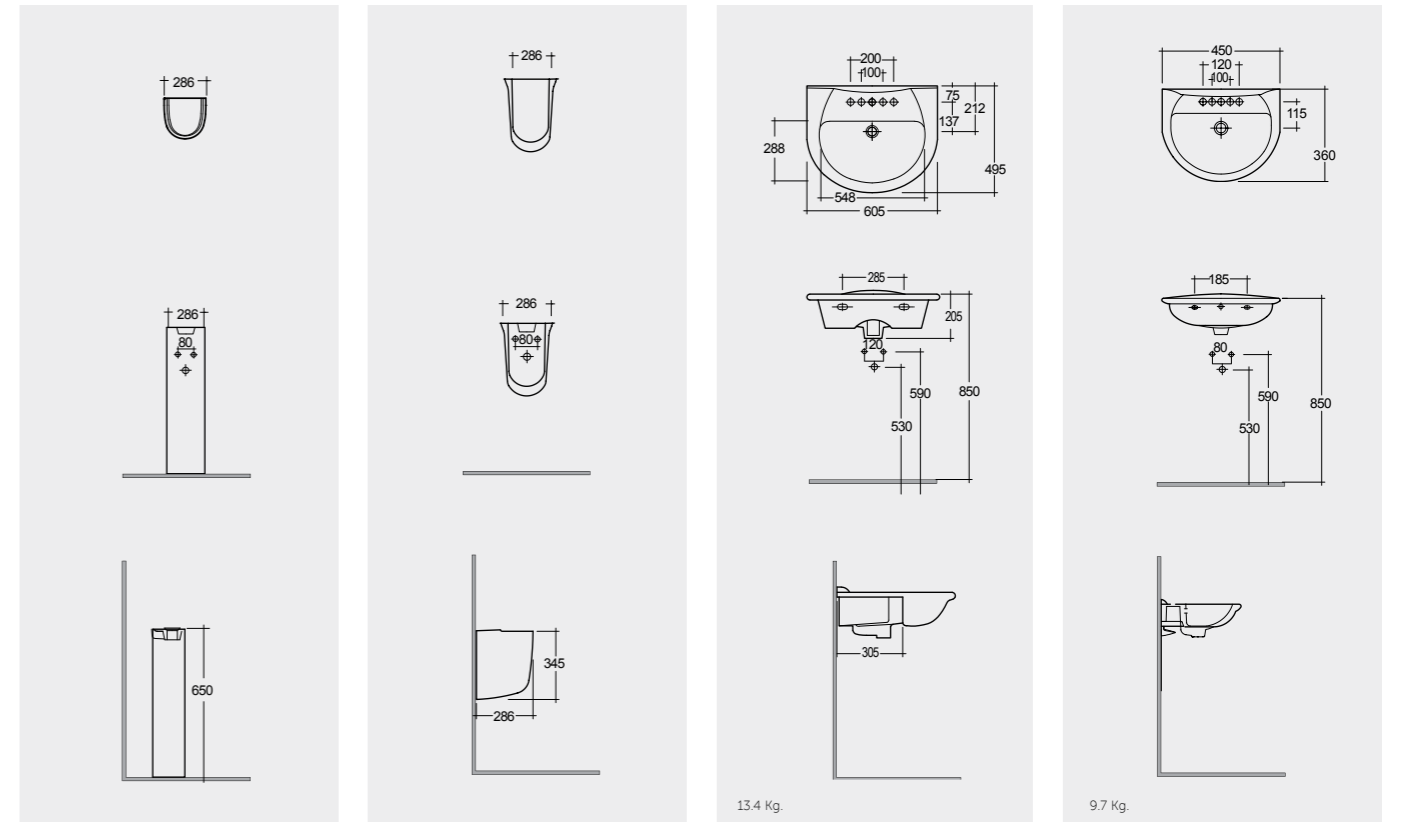

القياسات

Colours available

Colours shown here are as close to actual sanitaryware as printing process will allow
الألوان المييبة هنا قريبة إلى ألوان الأدوات الصحية الفعلية حسبما تسمح به عملية الطباعة

الألوان المتاحة

Notes

All dimensions in mm tolerance $\pm 5\%$ for below 200mm and $\pm 3\%$ for above 200mm

ملحوظة

جميع القياسات تكون بالمليمتر $\pm 5\%$ للقياسات التي تقل عن 200 مليمتر و $\pm 3\%$ للقياسات التي تتجاوز 200 مليمتر