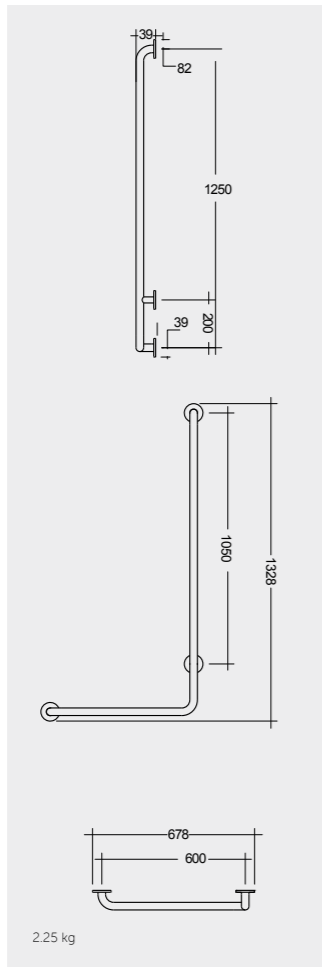

Models

النماذج

90° Angle BIG RIGHT (32mm DIA)
SILGBR090BR

90° Angle BIG LEFT (32mm DIA)
SILGBR090BL

90° Angle BIG RIGHT (32mm DIA)
SILGBR090SR

90° Angle BIG LEFT (32mm DIA)
SILGBR090SL

Measurements

القياسات