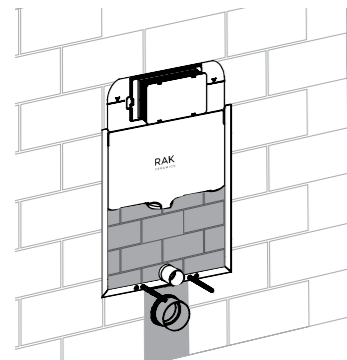

SOLID WALL INSTALLATION