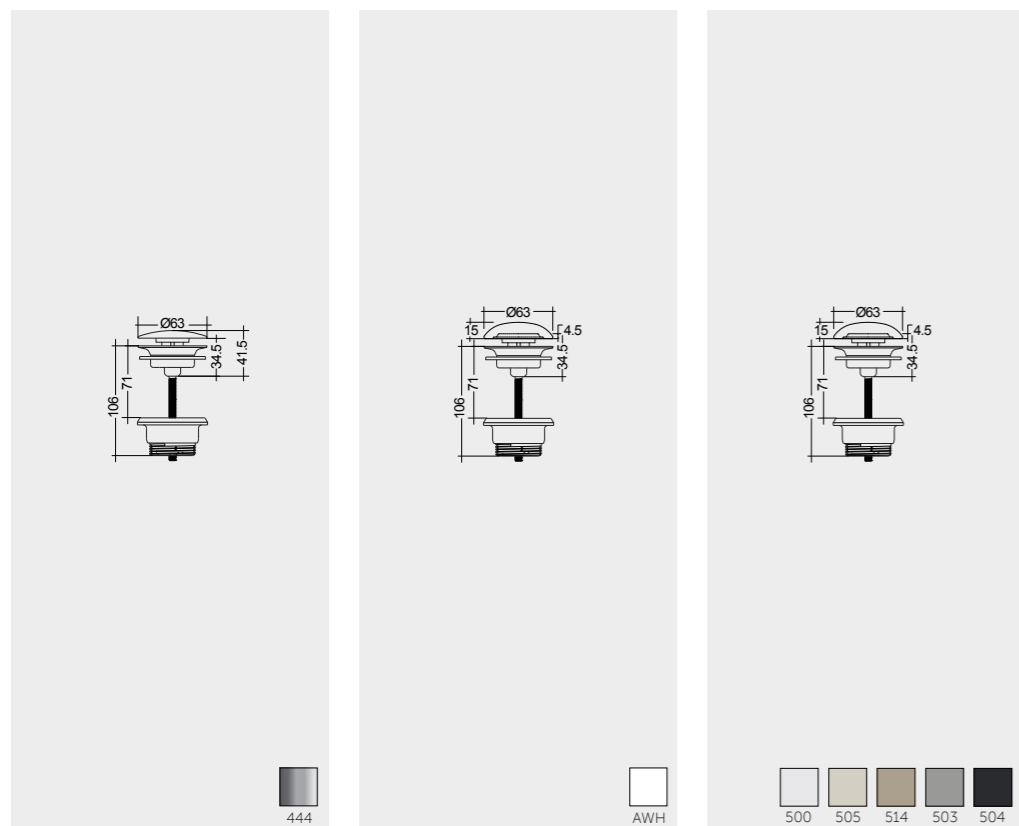

Measurements القياسات

Notes ملحوظة

All dimensions in mm tolerance $\pm 5\%$ for below 200mm and $\pm 3\%$ for above 200mm

جميع القياسات تكون بالمليمتر $\pm 5\%$ للقياسات التي تقل عن ٢٠٠ مليمتر و $\pm 3\%$ للقياسات التي تتجاوز ٢٠٠ مليمتر