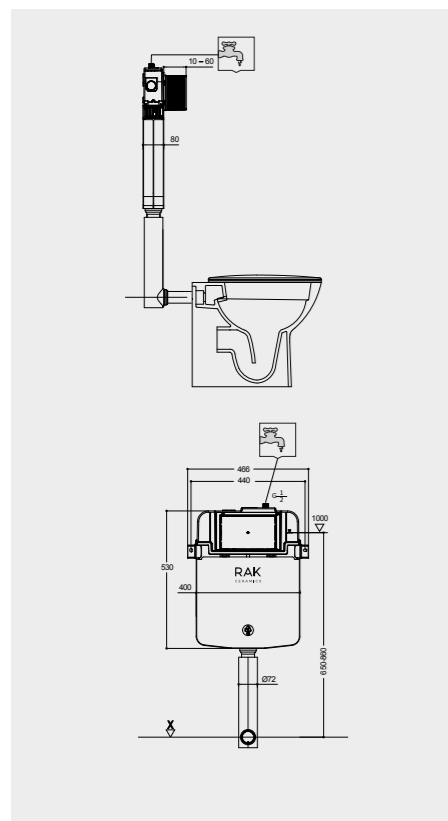

RAK-NEOFIX / 8 CM THICKNESS

8 CM NEOF12RAK8C
NEOF12RAK8C.A (4,5L setting)

8 CM NEOF05RAK8C
NEOF05RAK8C.A (4,5L setting)

8 CM NEOF04RAK8C
NEOF04RAK8C.A (4,5L setting)

Measurements

القياسات

The new RAK-Neofix bottom inlet plastic cisterns have been designed for quick and simple installations. Easy to handle and fix, they are an ideal solution for renovations.