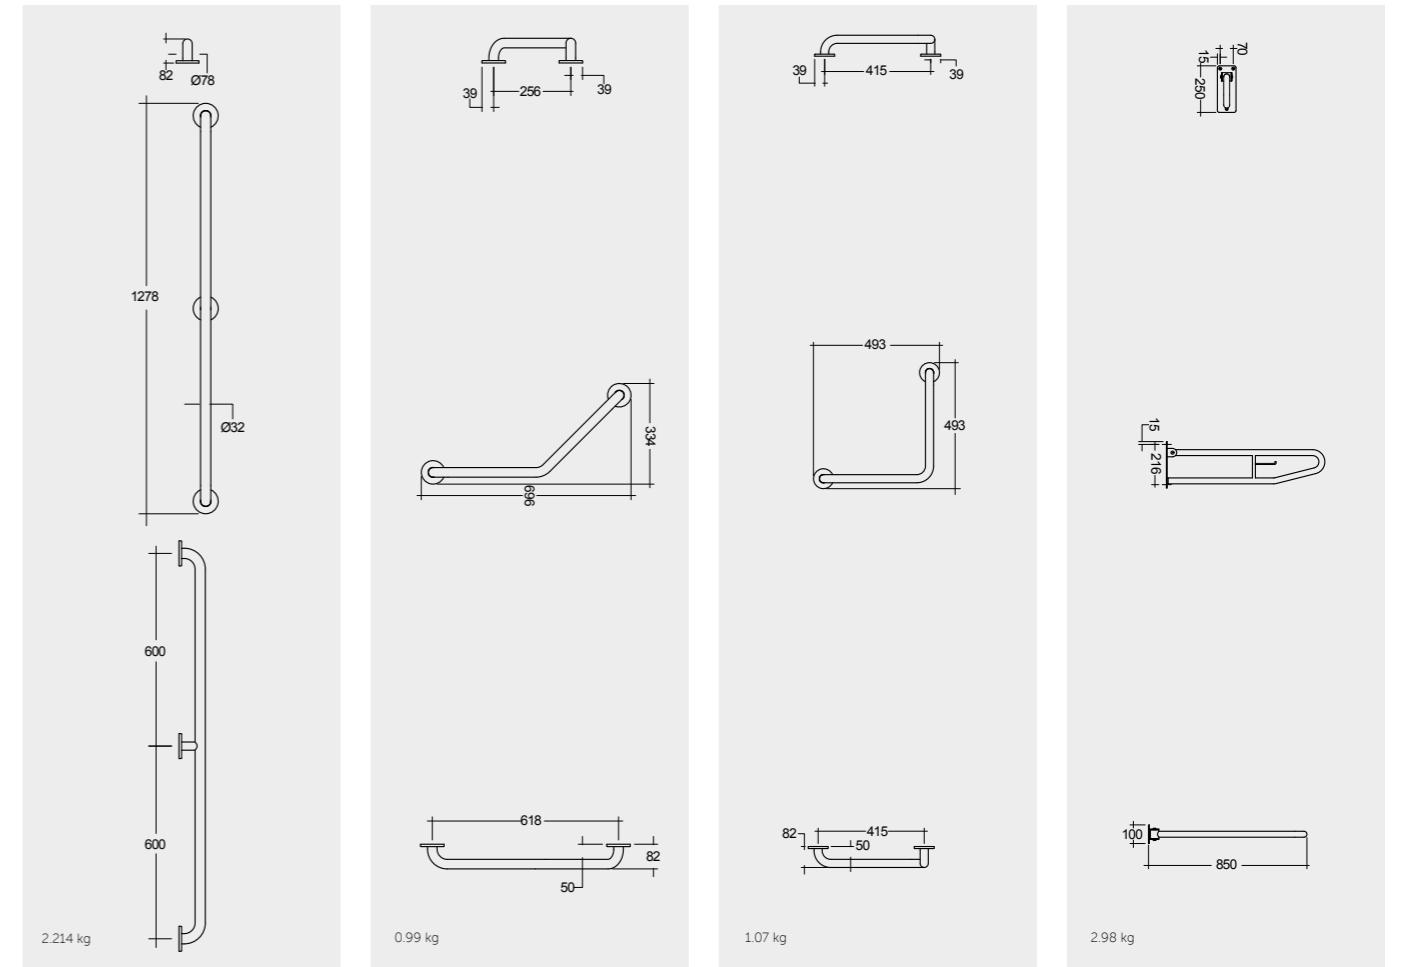

Models

1200mm (32mm DIA.) SILGBR01200 135° Angle (32mm DIA.) SILGBR135LR 90° Angle (32mm DIA.) SILGBR090LR 850mm (32mm DIA.) SILGBRPH001

النماذج

Measurements

Foldable, with paper roll holder

القياسات

RAK-SILVER / GRAB BARS