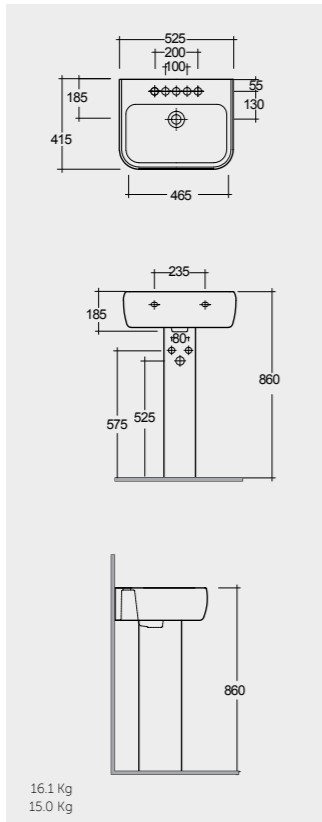

Models

42 CM
MP0701AWHA
MP0103AWHA

52 CM
MP0901AWHA

FOR WASH BASIN
INOX CHROME : BTRWBSST001
ABS CHROME : BTRWBABS002

Inspectionable

النماذج

Measurements

القياسات