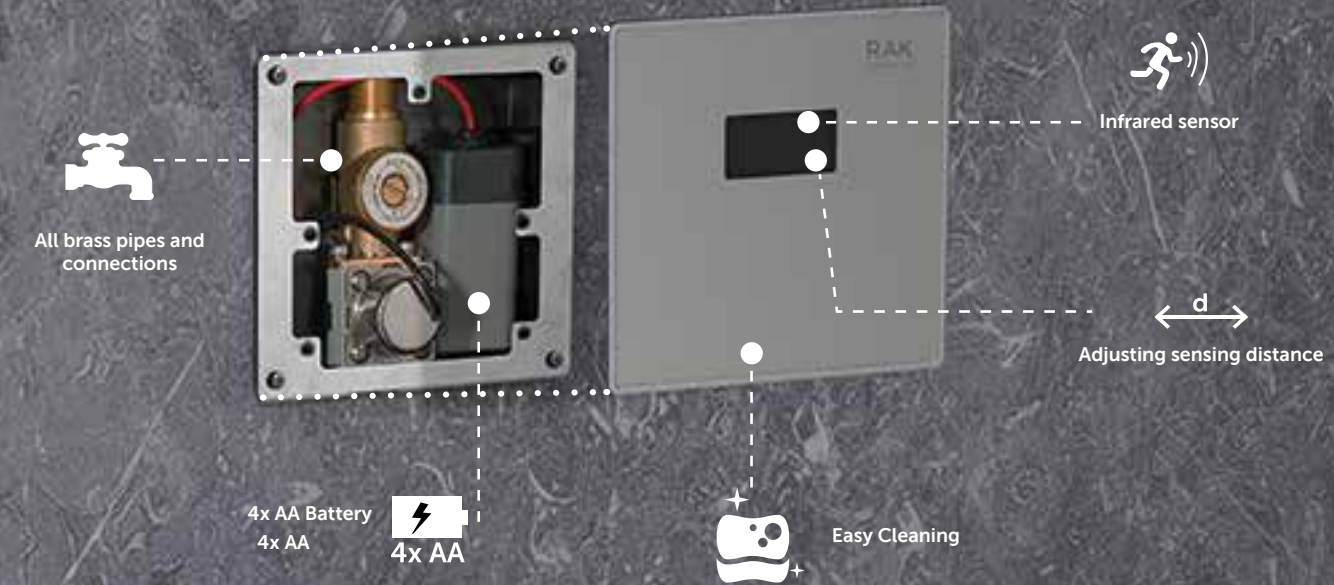

WHITE

WHITE

WHITE

WHITE

BLACK

BLACK

BLACK

BLACK

RAK-ECOFIX CABINET CISTERNS