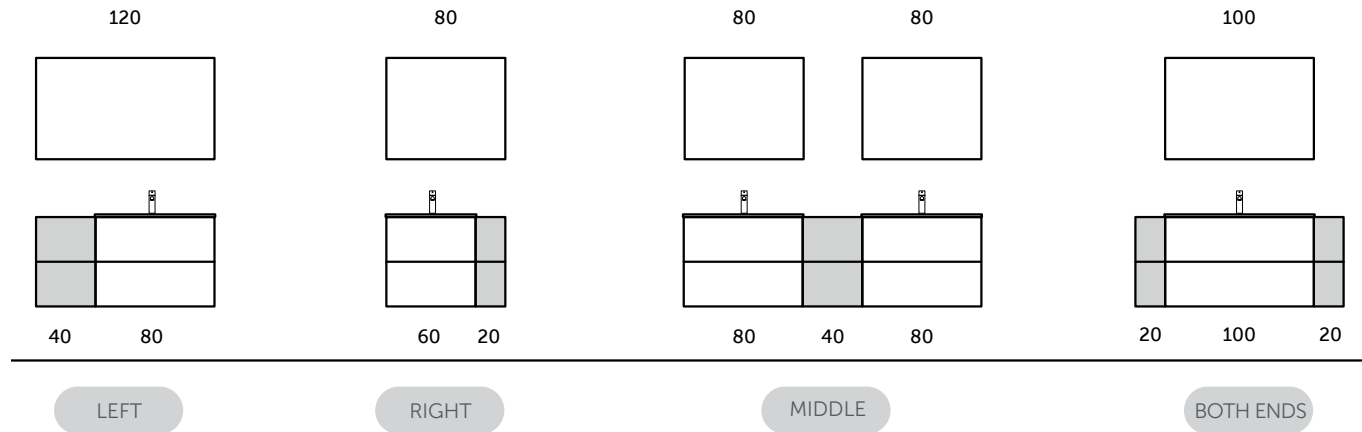

WITH RAK-JOY DROP-IN WASHBASINS

WITH RAK-DES WASHBASINS