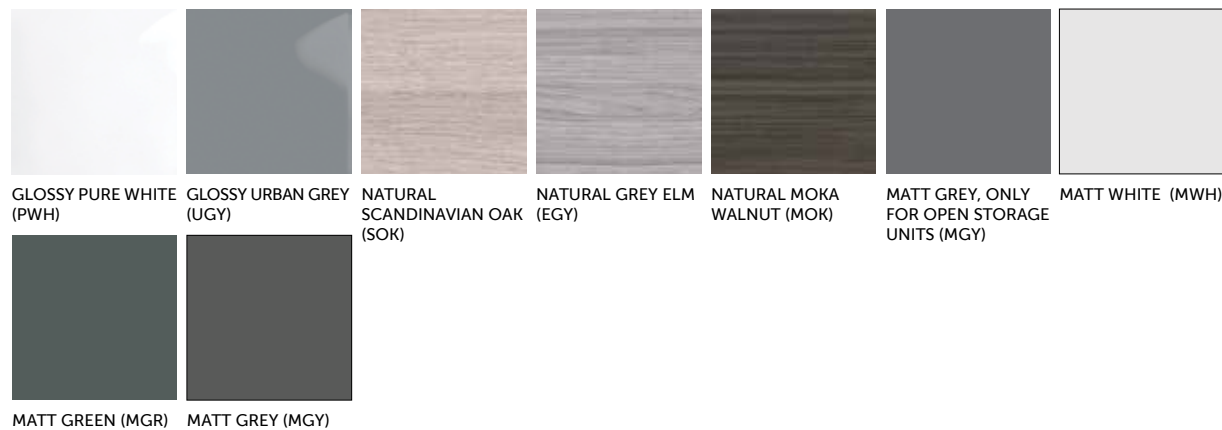

RAK-JOY FURNITURE PAGE 489-490