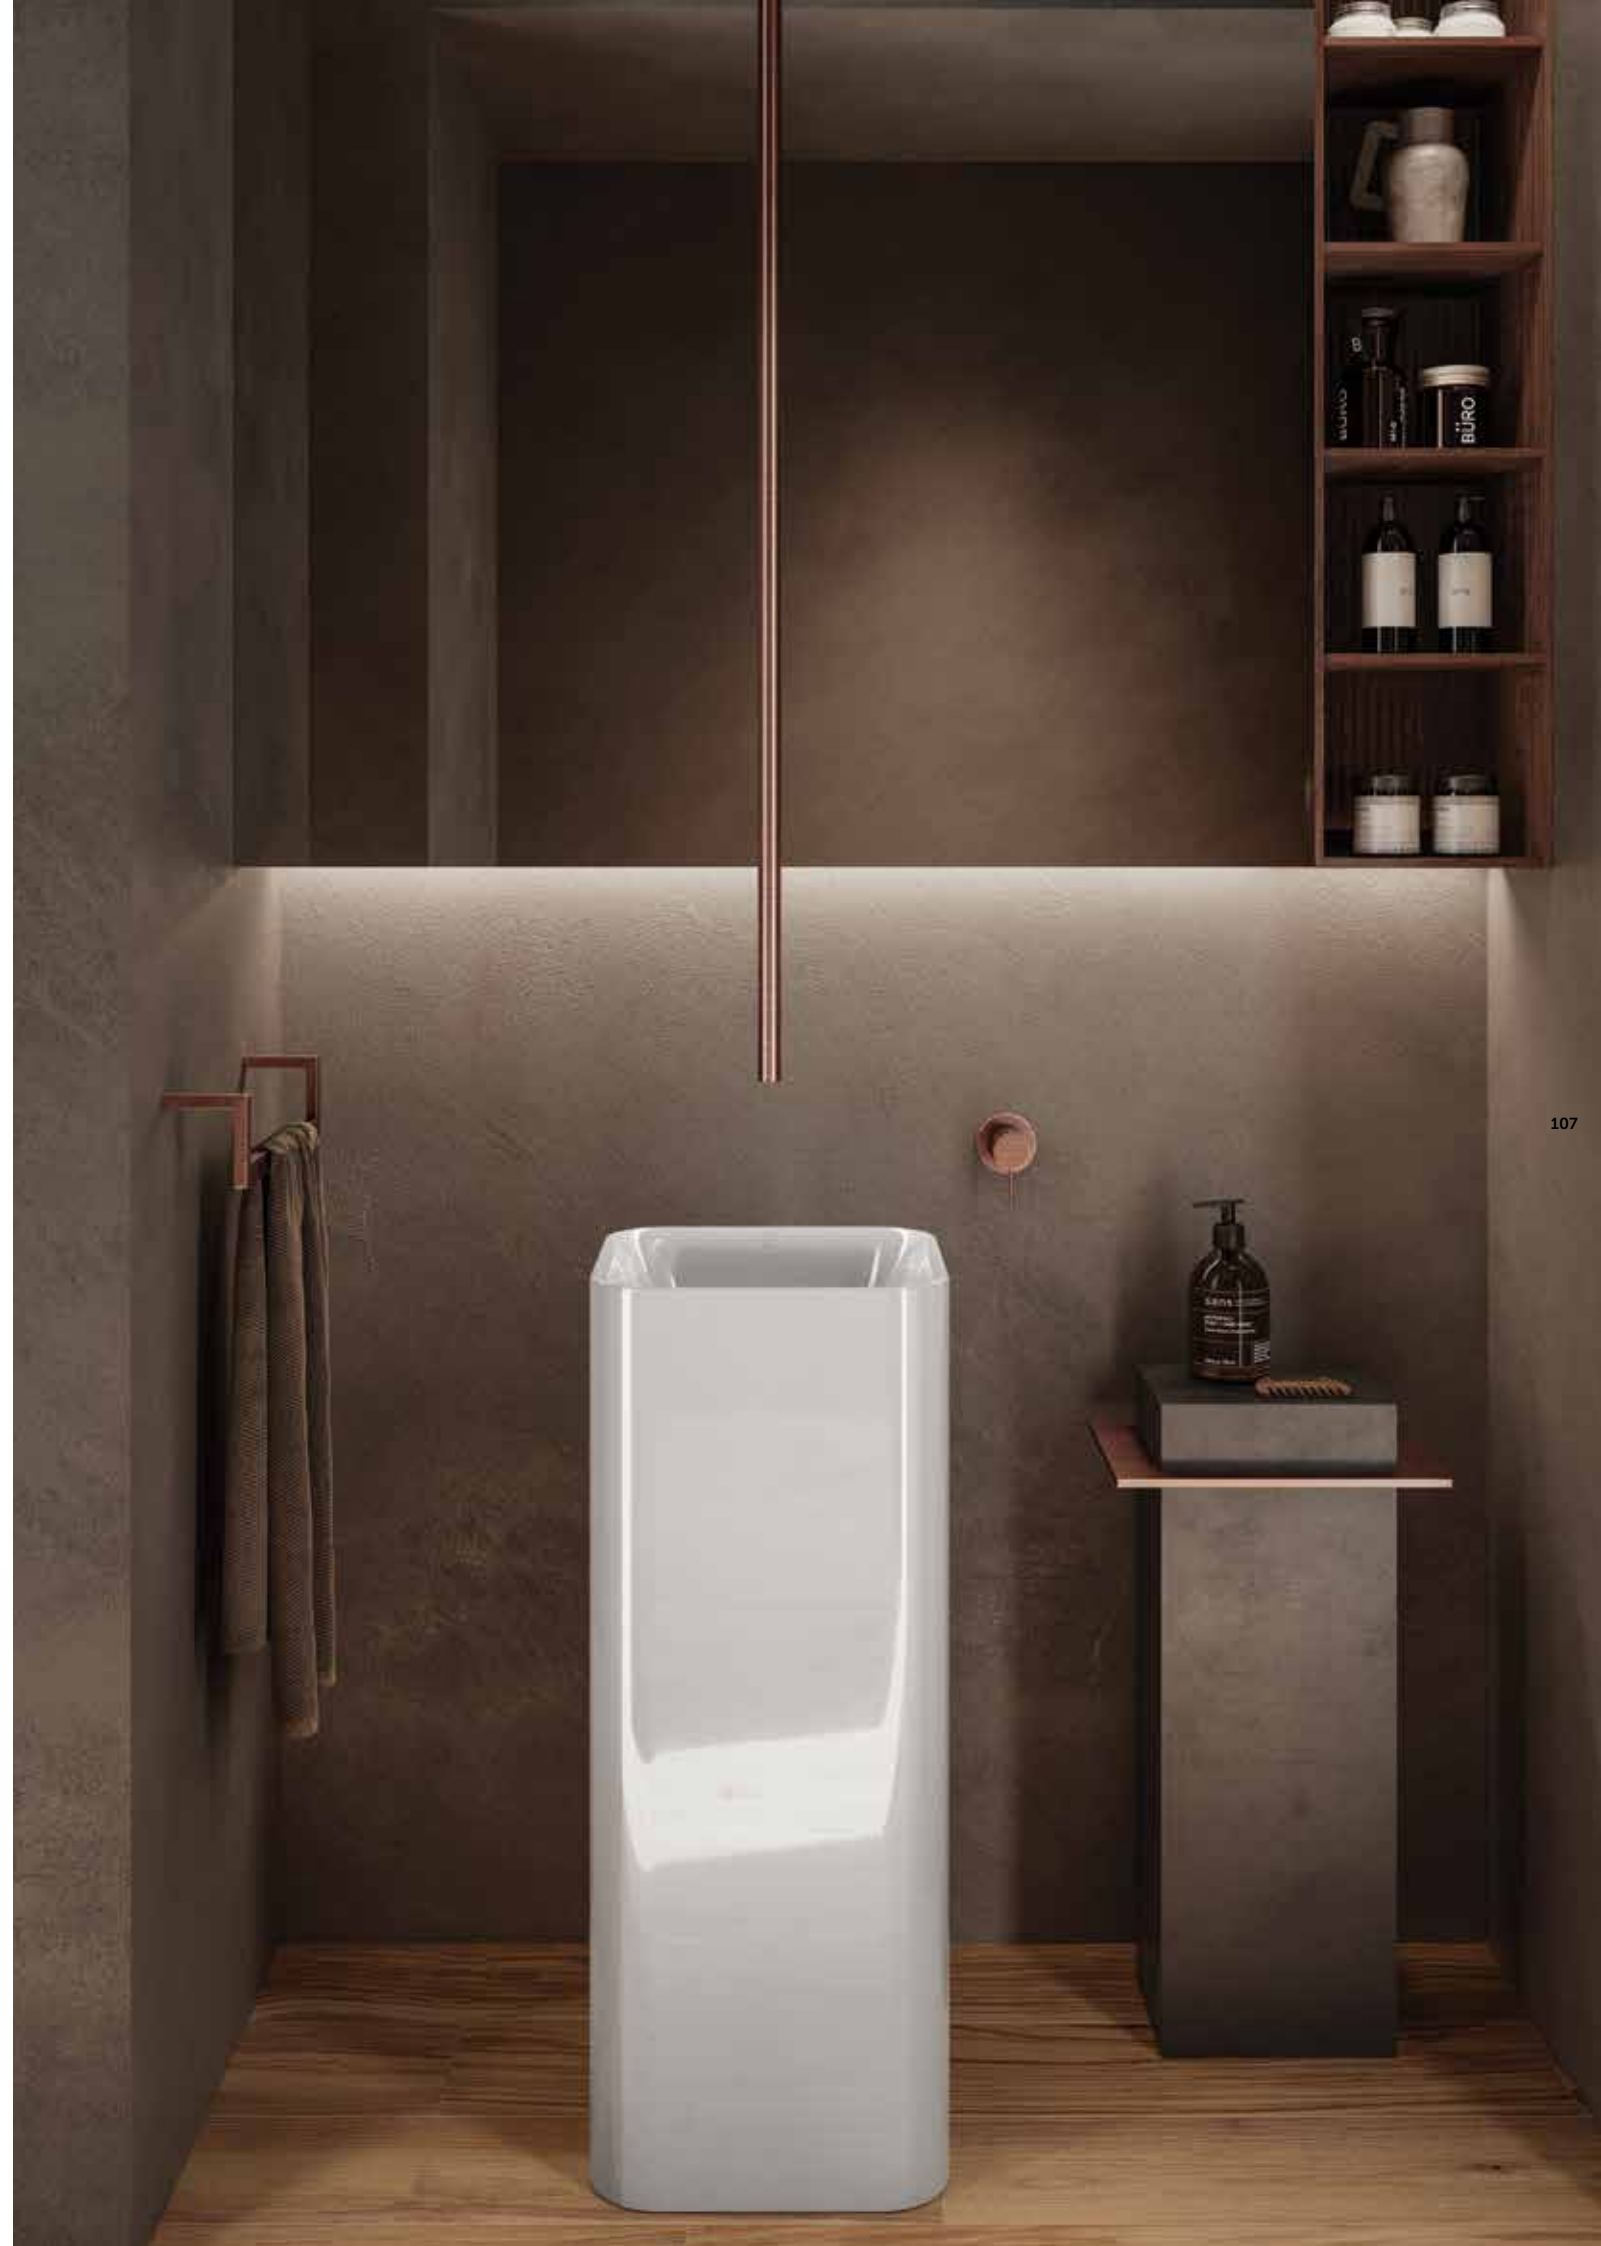

**Wash Basin
36CM**
PETFS13600AWHA (Floor Outlet)
PETFS13605AWHA (Wall Outlet)

**Wash Basin
36CM**
PETFS23600AWHA (Floor Outlet)
PETFS23605AWHA (Wall Outlet)

**Wash Basin
36CM**
PETCT13400AWHA

**Wash Basin
36CM**
PETCT23400AWHA

Ceramic Click-Clack Pop-Up Waste
DUO000444A

Ceramic Free-Flow Waste
DUO002444A