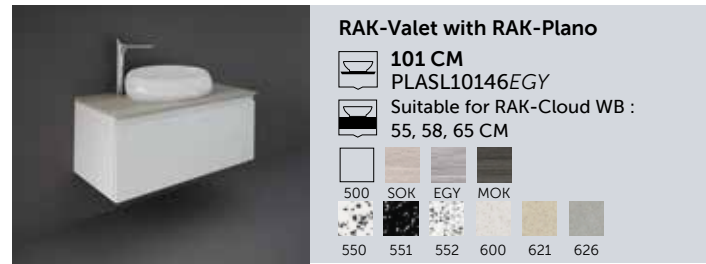

RAK-CLOUD WITH RAK-PLANO SURFACES