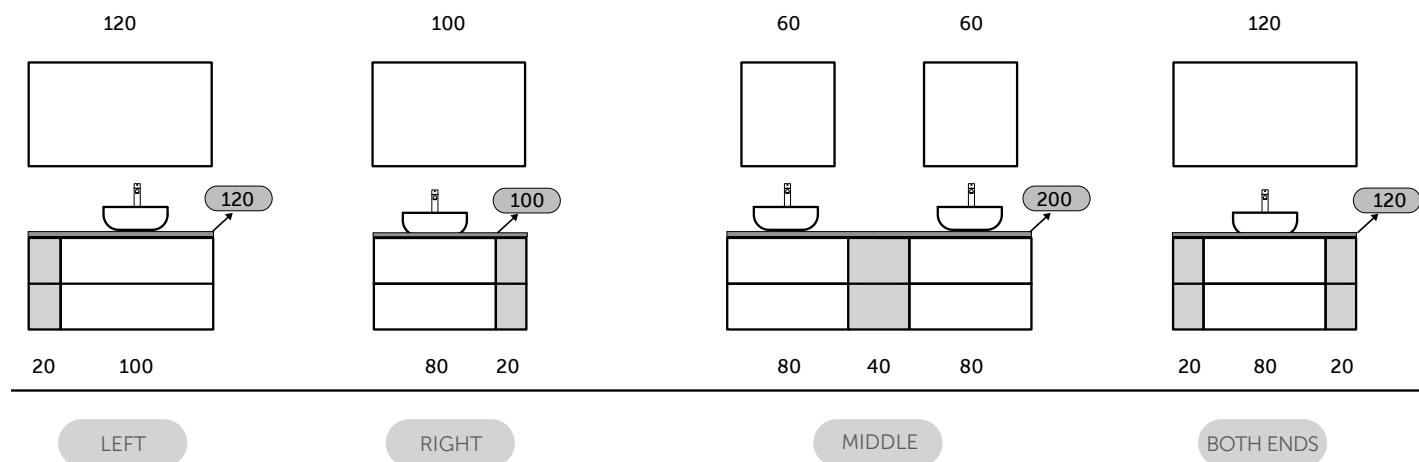

WITH RAK-PLANO SURFACE AND COUNTERTOP WASHBASINS