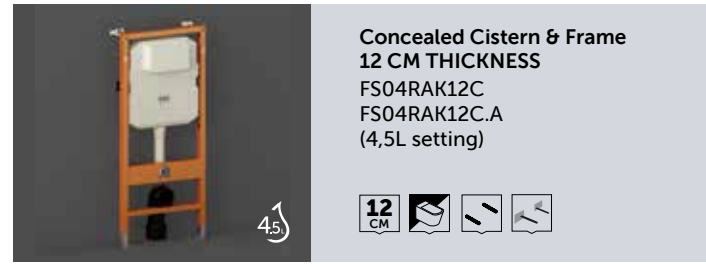

Brushed Nickel

RAK-ECOFIX CISTERNS

Cabinet Cistern & Frame
FS04RAKCABWHT

WHITE

Cabinet Frame
FS04RAKCAB01

WHITE

Cabinet Cistern & Frame
FS12RAKCABWHT
Not compatible with BTW WCs & Bidets using Fischer Hidden Fixations.