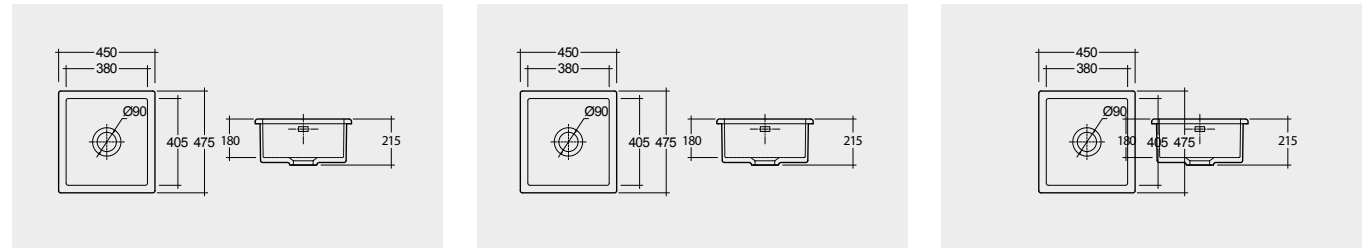

RAK-Silvia 45 CM

RAK-Silvia 45 CM