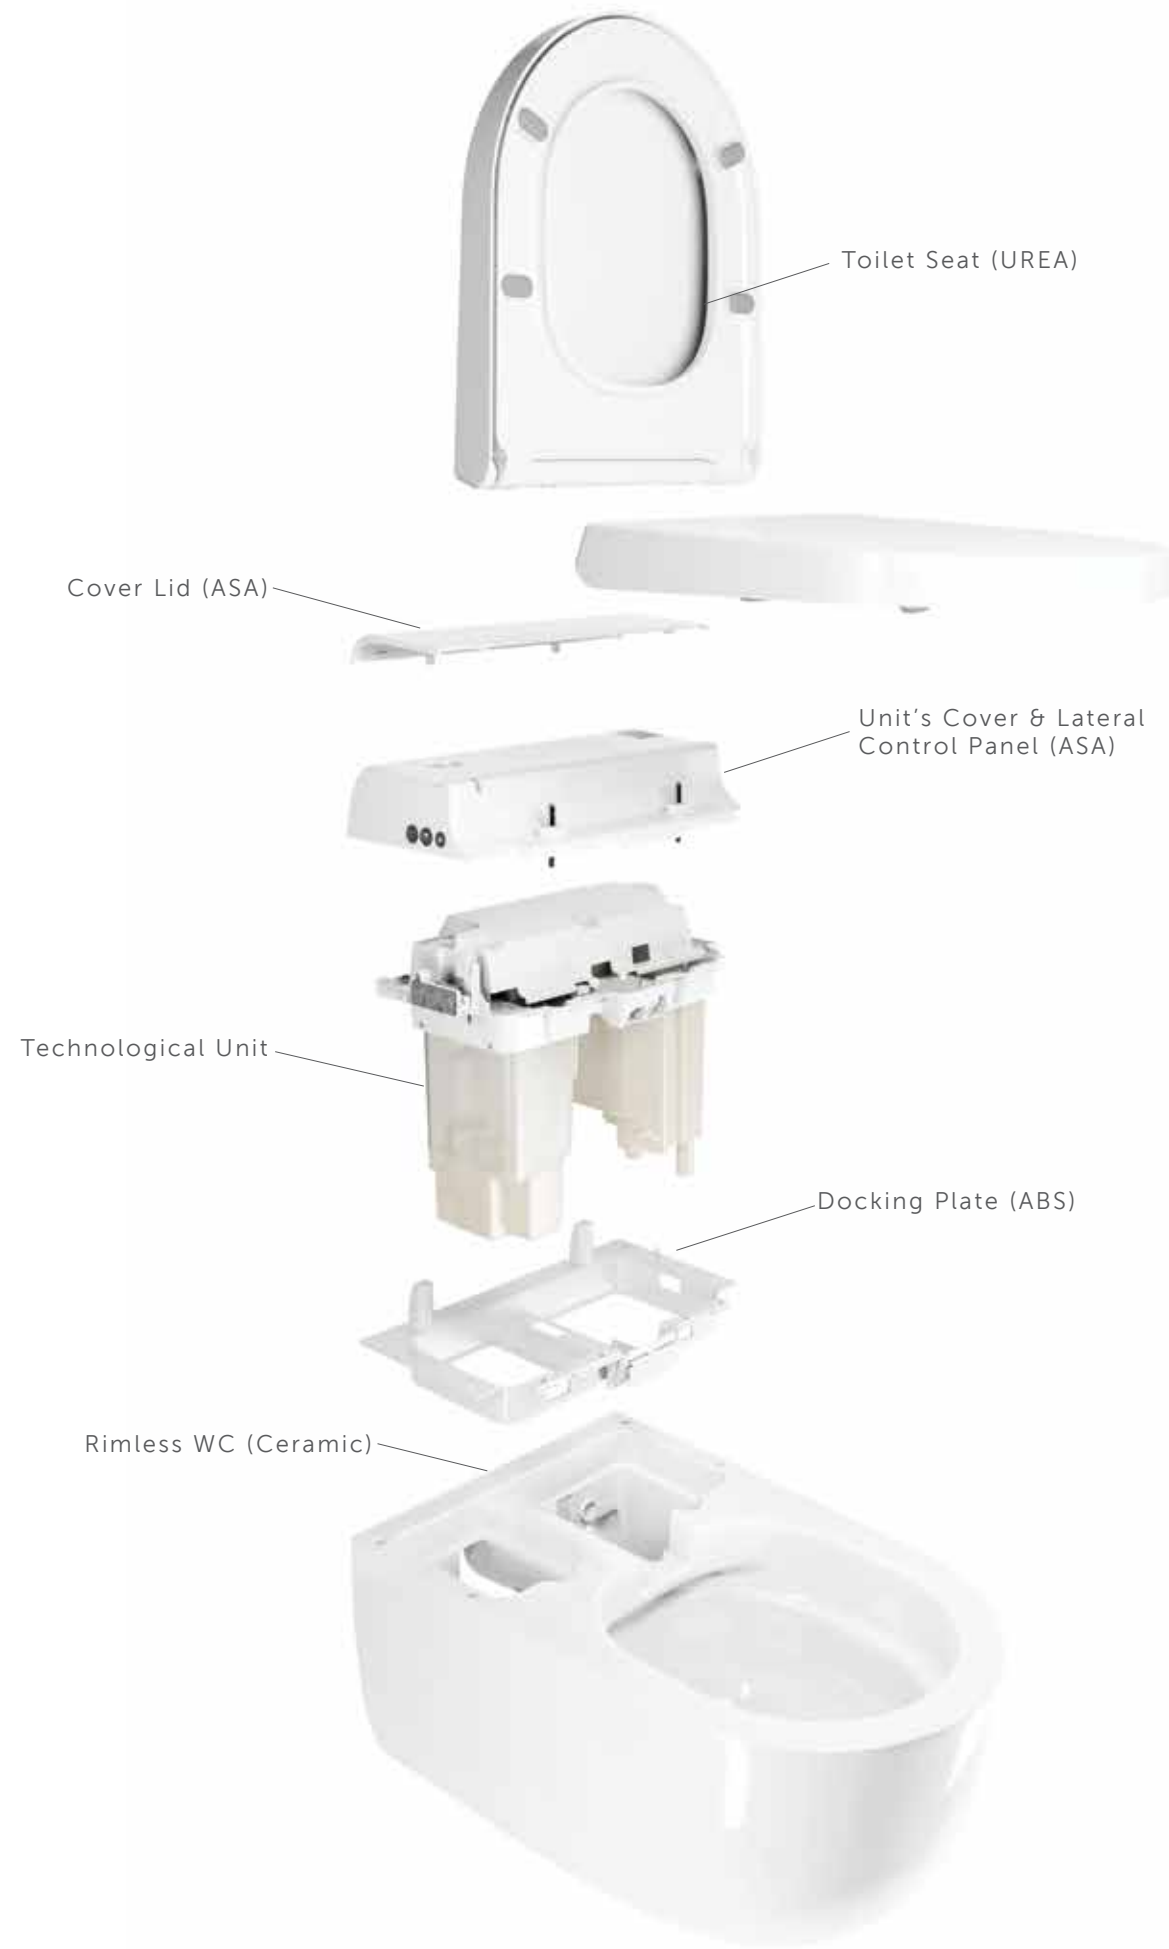

   Back Open

Rimless

WC
56 CM
WT20AWHA

WC
56 CM
WT18AWHA
WAWC00004

CERAMIC TRAP
WTCERS201AWHA WT-DR4500AWHA

CERAMIC TRAP
WTCERP202AWHA WTDR4500AWHA

SMART TOILET

RAK-CLEON