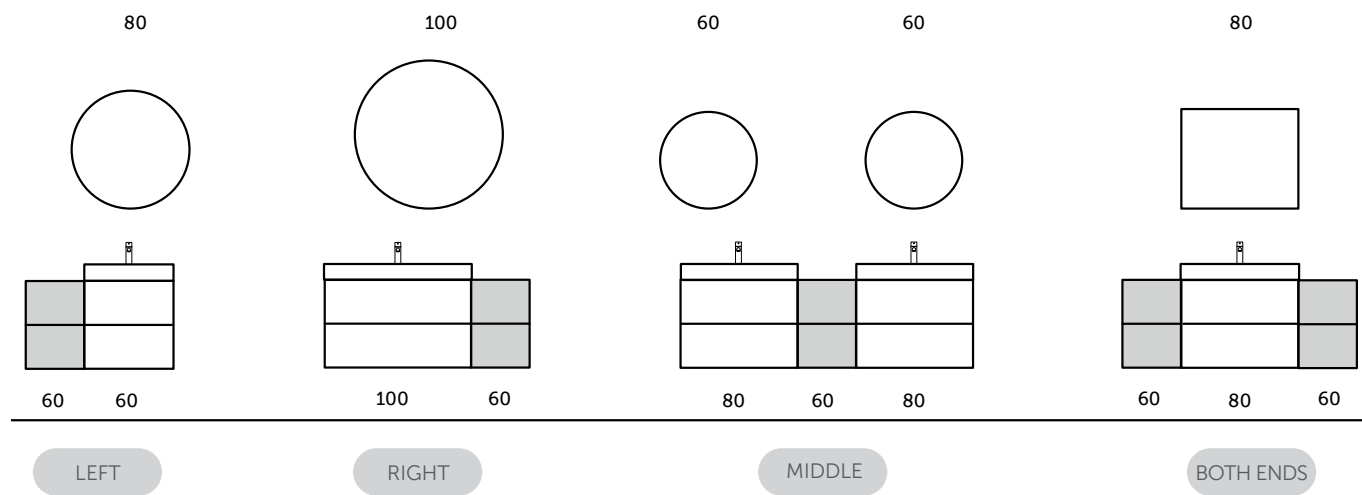

WITH RAK-JOY DROP-IN WASHBASINS

WITH RAK-DES WASHBASINS

WITH RAK-PLANO SURFACE AND COUNTERTOP WASHBASINS

RAK-JOY + OPEN STORAGE UNIT*

Elevate your bathroom's style and functionality with the combination RAK-Joy Vanity Unit and a modular Open Storage system. Designed to be mixed and matched according to your style, this combination offers the best space-saving solution, essential in keeping your bathroom organized.

*FOR EUROPE ONLY.