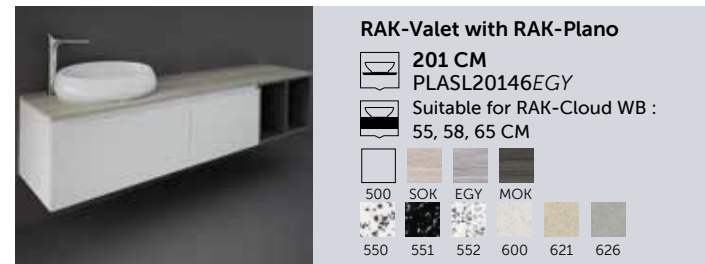

RAK-CLOUD WITH RAK-PLANO SURFACES