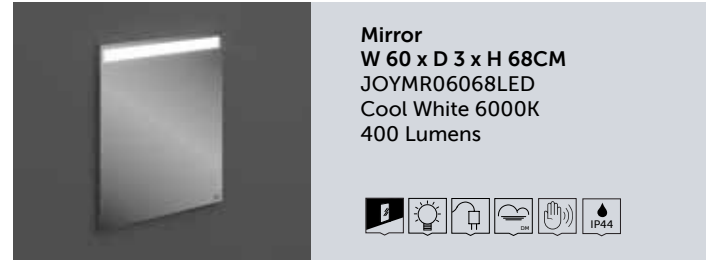

Mirror
W 100 x D 3 x H 68CM
JOYMR10068LED
Cool White 6000K
700 Lumens