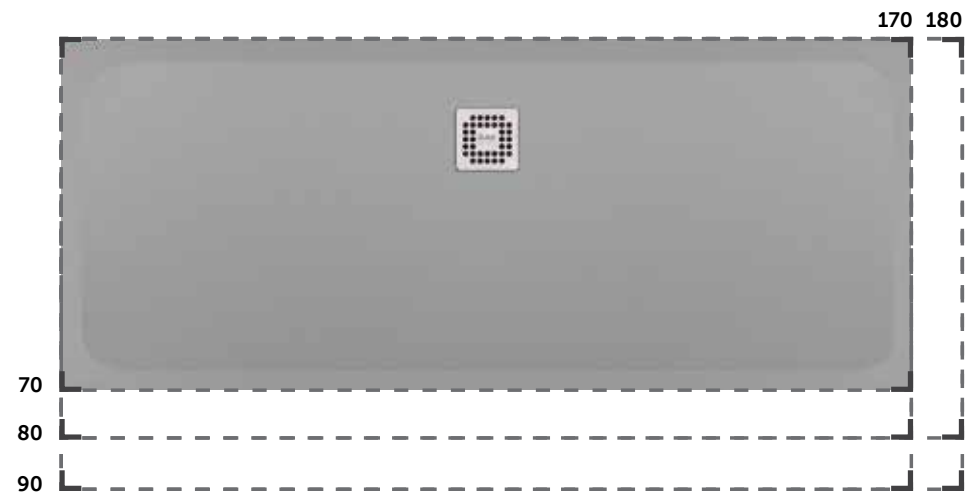

375

 50 CM (Rectangular)
FEECT5000504A

504

 70 x 140 CM (Rectangular)
RFST070140S504

504

RAK-FEELING SHOWER TRAYS

BATHTUB REPLACEMENT

RECTANGULAR