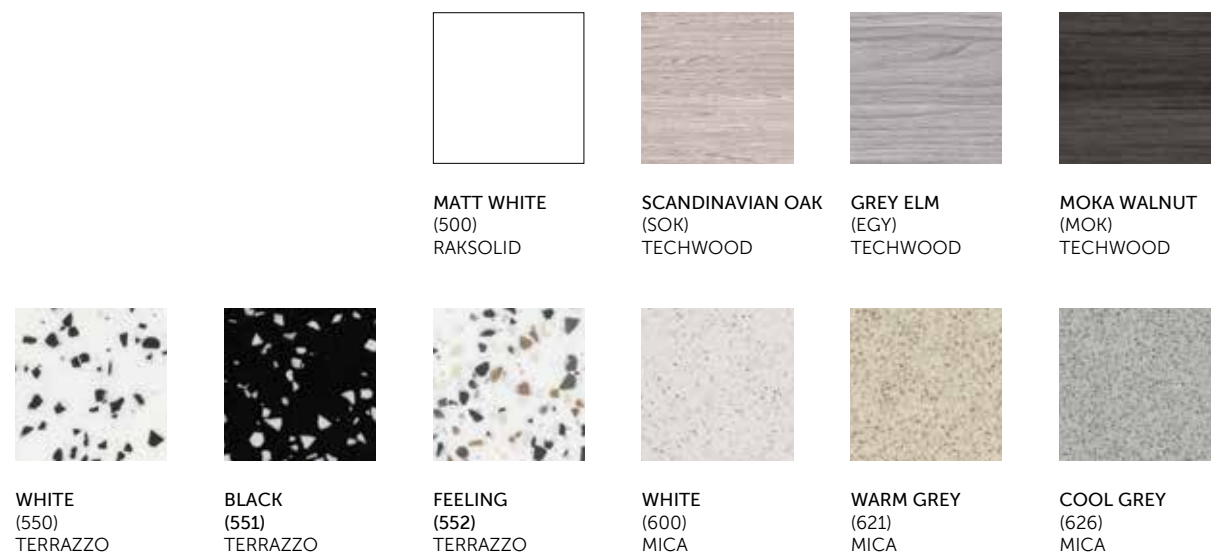

RAK-PLANO

MATT WHITE (500) RAKSOLID

SCANDINAVIAN OAK (SOK) TECHWOOD

GREY ELM (EGY) TECHWOOD

MOKA WALNUT (MOK) TECHWOOD