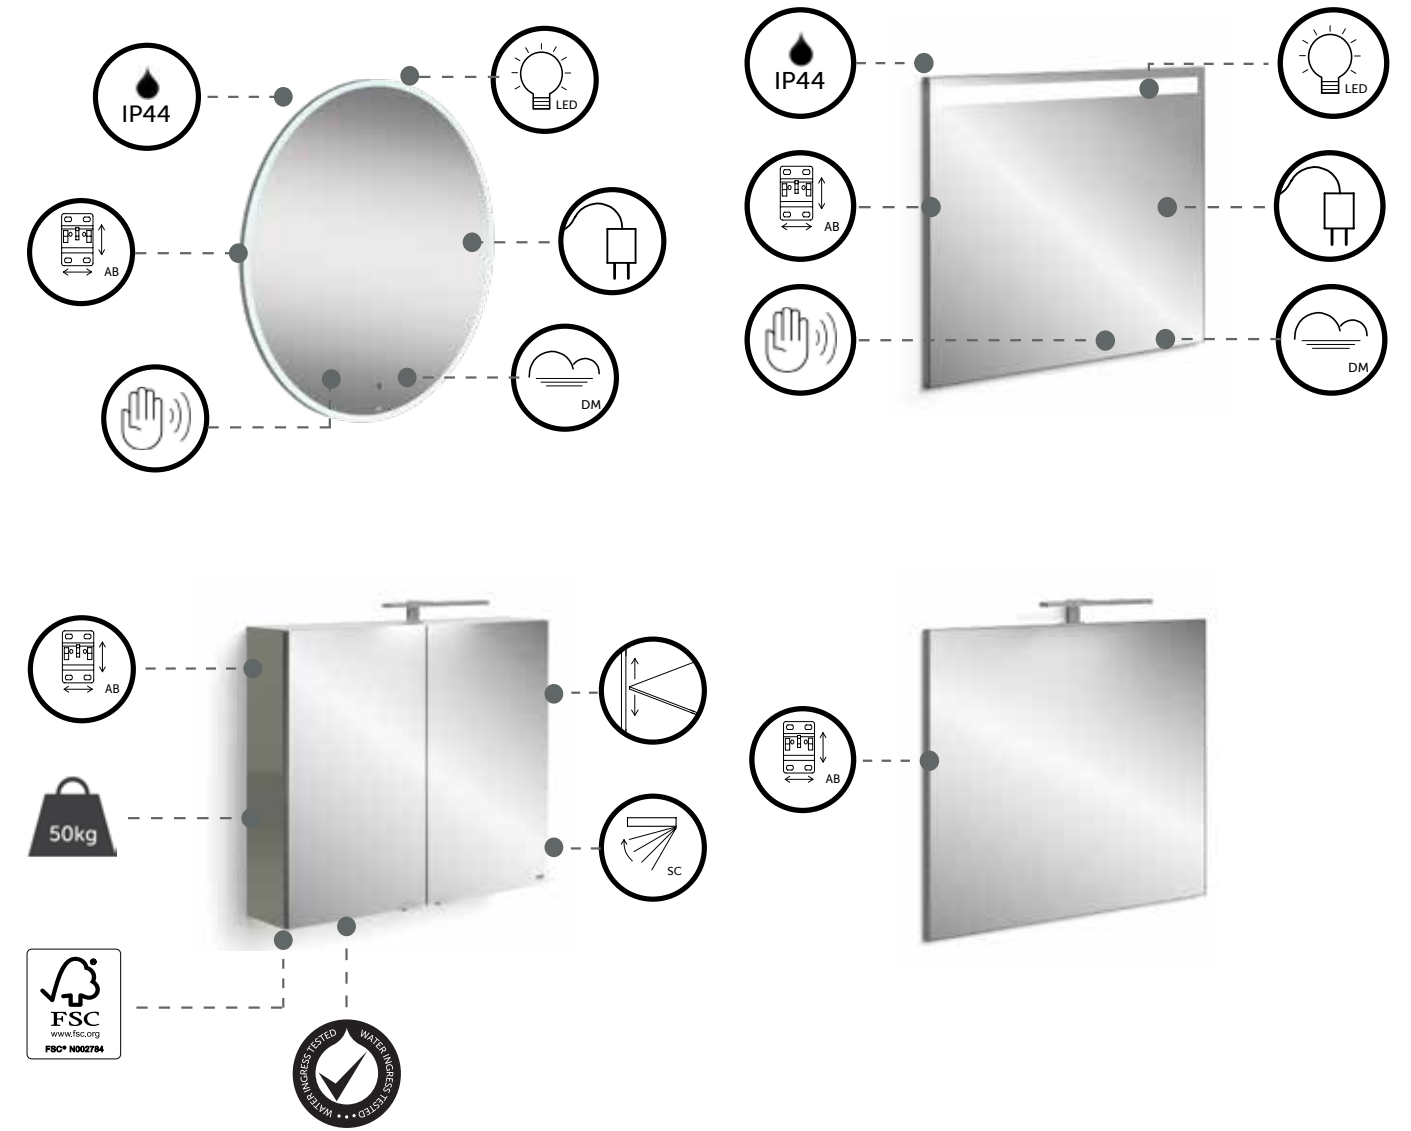

MOKA WALNUT
(TECHWOOD)

MATT GREY (only for Open Storage Units)
(LAMILAK)

PRODUCT BENEFITS

VANITIES & TALL CABINET

PRODUCT BENEFITS

MIRRORS

-  FSC® CERTIFICATION
WOODEN MATERIALS ARE FSC CERTIFIED.
-  WATER RESISTANT
-  WITHSTANDING HEAVY LOADS 50KG
-  WITHSTANDING HEAVY LOADS 150KG
-  J-PULL FRONTALS

-  FULL EXTRACTION DRAWERS
-  SOFT CLOSE DRAWER RUNNERS
-  SOFT CLOSE HINGES
-  ADJUSTABLE GLASS SHELVING
-  ADJUSTABLE BRACKETS

-  MAINS POWERED
-  DE-MISTER
-  TOUCHLESS ACTIVATION
-  MOTION SENSOR
-  USB RECHARGEABLE