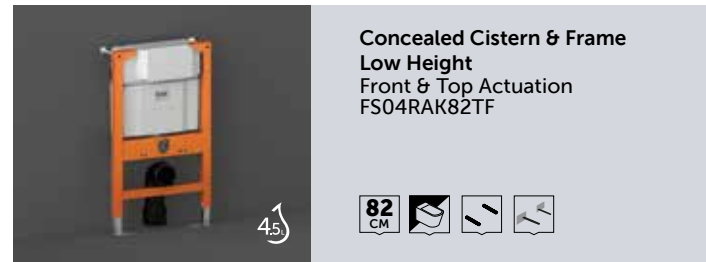

Brushed Nickel

RAK-ECOFIX CISTERNS

Cabinet Cistern & Frame
FS04RAKCABWHT

WHITE

Cabinet Frame
FS04RAKCAB01

WHITE

Cabinet Cistern & Frame
FS12RAKCABWHT
Not compatible with BTW WCs & Bidets using Fischer Hidden Fixations.