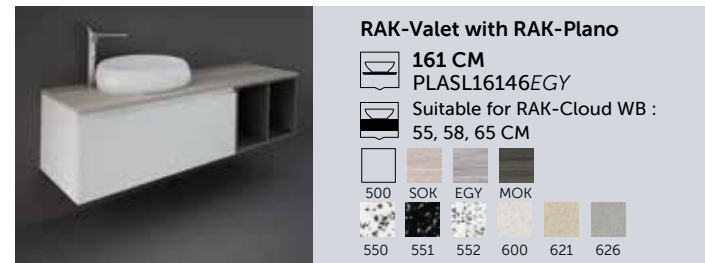

RAK-CLOUD WITH RAK-PLANO SURFACES