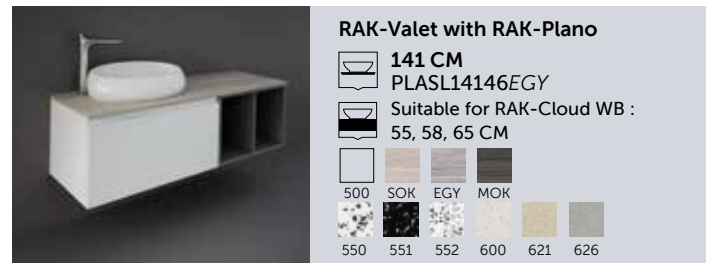

RAK-CLOUD WITH RAK-PLANO SURFACES