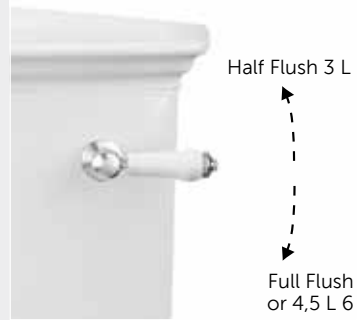

● SINGLE FLUSH

● DUAL FLUSH

DUAL FLUSH LEVER FUNCTIONING

● DUAL FLUSH

HIGH LEVEL CISTERN WITH CHAIN

LOW LEVEL CISTERN WITH FRONT LEVER

CLOSE COUPLED WITH FRONT LEVER

WALL HUNG