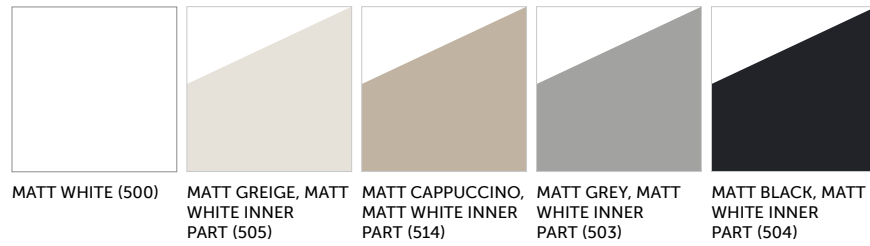

RAKSOLID FOR BATHTUBS PAGE 489