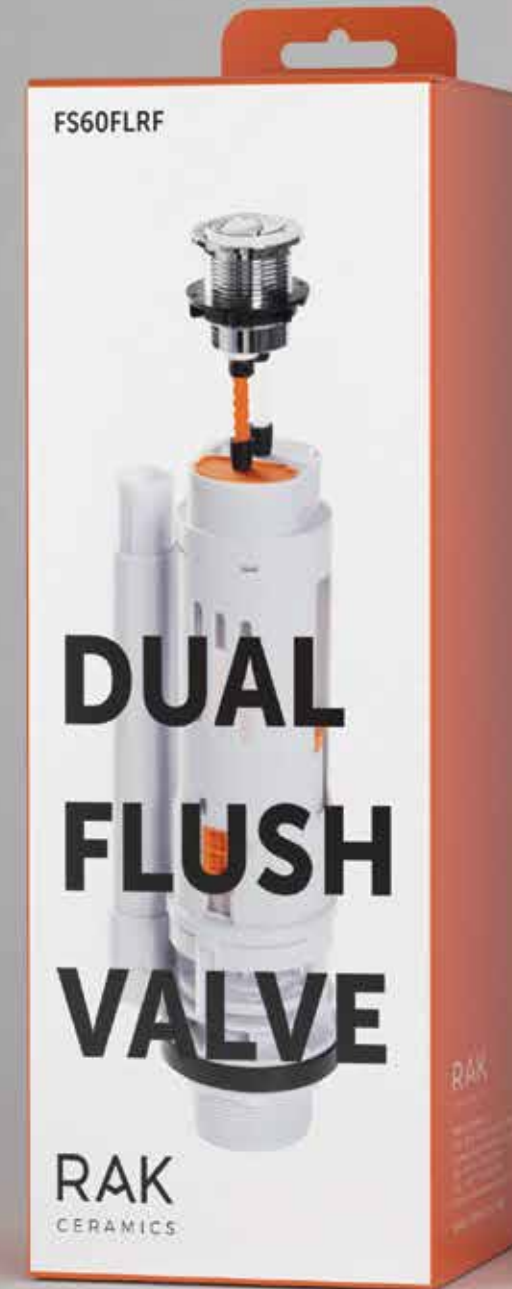

DUAL FLUSHING:

Dual flush valve
FS60FLRF

Bottom inlet valve
FS60FLRI

Side inlet valve
FS60FLRSI

Push Button
S60P06

Matt White

Push Button
FS60P07

Matt Black