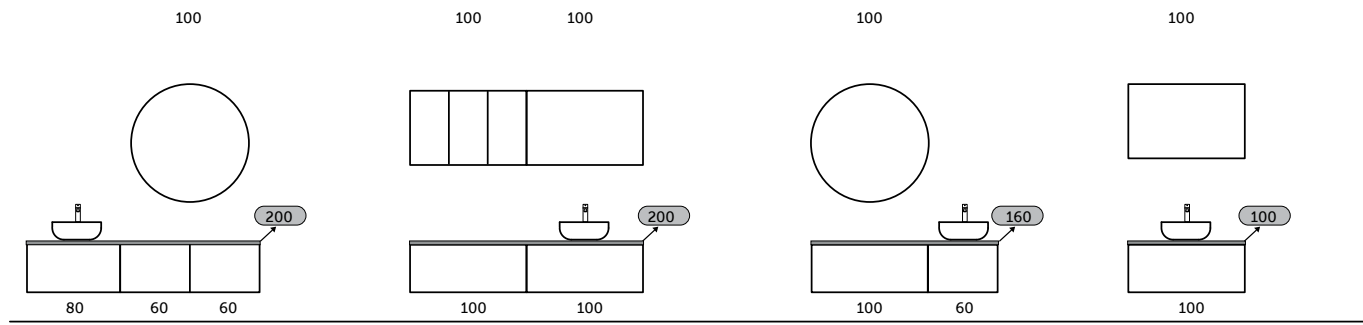

RAK-PLANO & COUNTERTOP WB