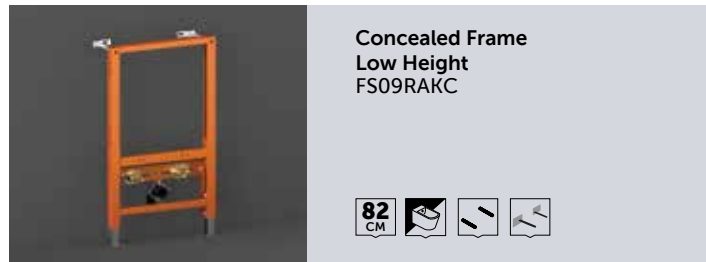

Brushed Nickel

RAK-ECOFIX CISTERNS

Cabinet Cistern & Frame
FS04RAKCABWHT

WHITE

Cabinet Frame
FS04RAKCAB01

WHITE

Cabinet Cistern & Frame
FS12RAKCABWHT
Not compatible with BTW WCs & Bidets using Fischer Hidden Fixations.