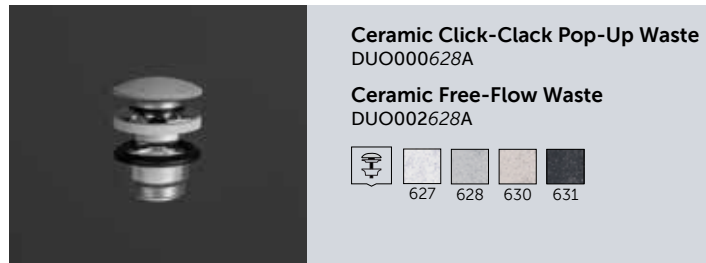

Wash Basin
55 CM
SKICT5500630A