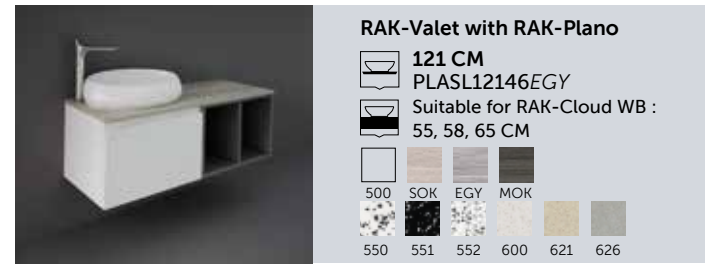

RAK-CLOUD WITH RAK-PLANO SURFACES