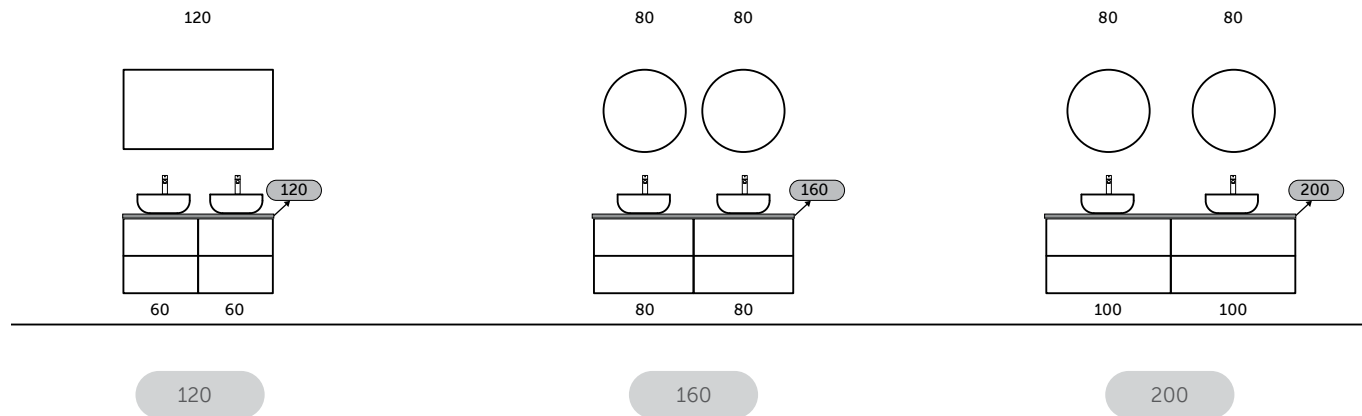

RAK-PLANO & COUNTERTOP WB