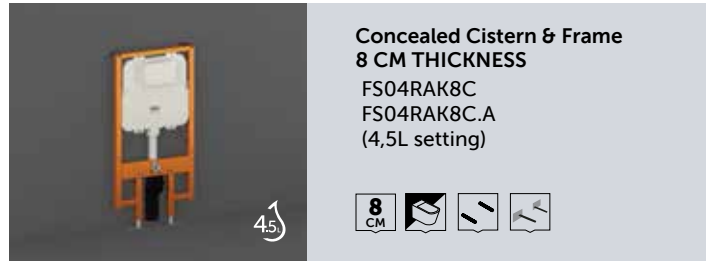

Brushed Nickel

RAK-ECOFIX CISTERNS

Cabinet Cistern & Frame
FS04RAKCABWHT

WHITE

Cabinet Frame
FS04RAKCAB01

WHITE

Cabinet Cistern & Frame
FS12RAKCABWHT
Not compatible with BTW WCs & Bidets using Fischer Hidden Fixations.