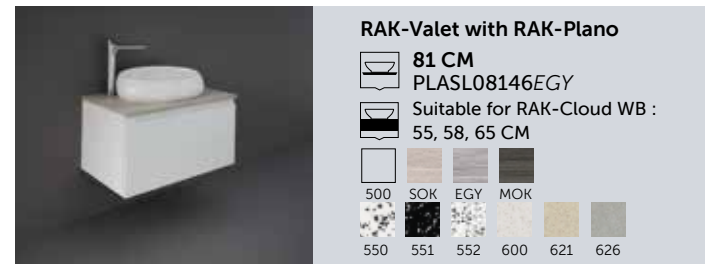

RAK-CLOUD WITH RAK-PLANO SURFACES