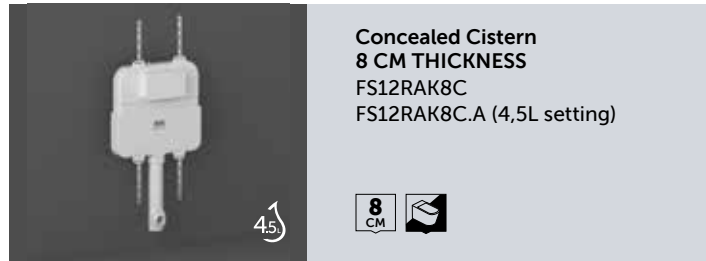

Brushed Nickel

RAK-ECOFIX CISTERNS

Cabinet Cistern & Frame
FS04RAKCABWHT

WHITE

Cabinet Frame
FS04RAKCAB01

WHITE

Cabinet Cistern & Frame
FS12RAKCABWHT
Not compatible with BTW WCs & Bidets using Fischer Hidden Fixations.