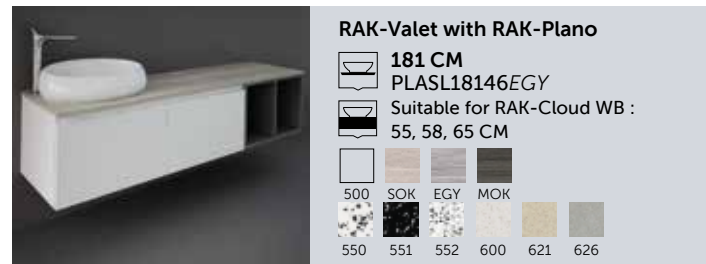

RAK-CLOUD WITH RAK-PLANO SURFACES