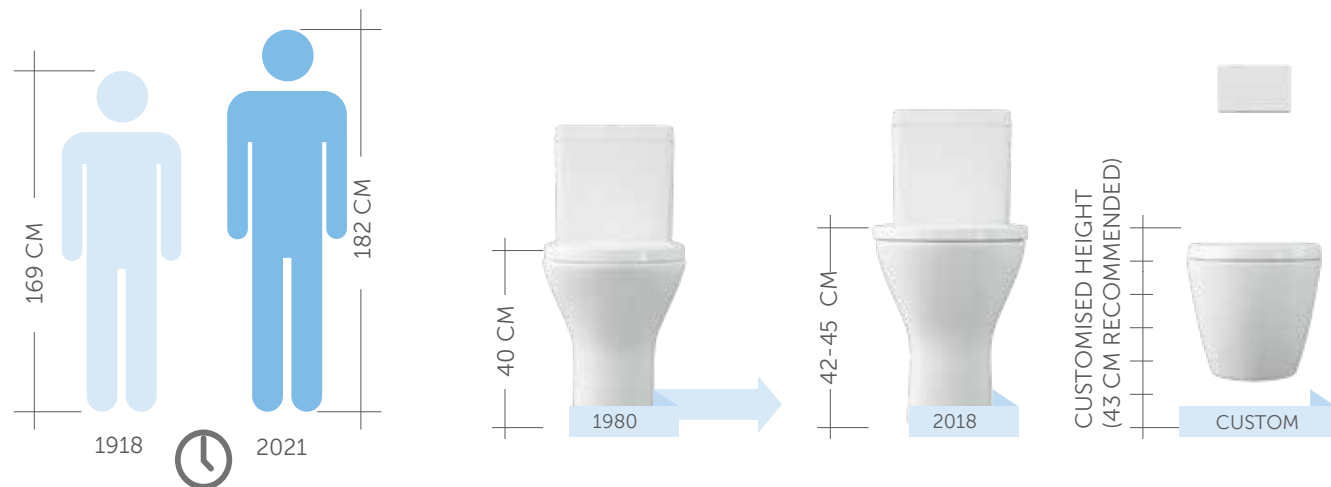

Updated ergonomics

Over the last 100 years, the average height of people in industrialized nations has increased approximately by 10 cm. To be innovative in design also means meeting the changes in population and their new needs in terms of ergonomics and comfort. RAK Ceramics design evolves together with human evolution.

452

453