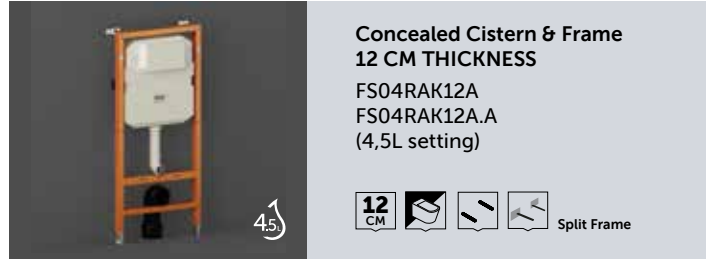

Brushed Nickel

RAK-ECOFIX CISTERNS

Cabinet Cistern & Frame
FS04RAKCABWHT

WHITE

Cabinet Frame
FS04RAKCAB01

WHITE

Cabinet Cistern & Frame
FS12RAKCABWHT
Not compatible with BTW WCs & Bidets using Fischer Hidden Fixations.