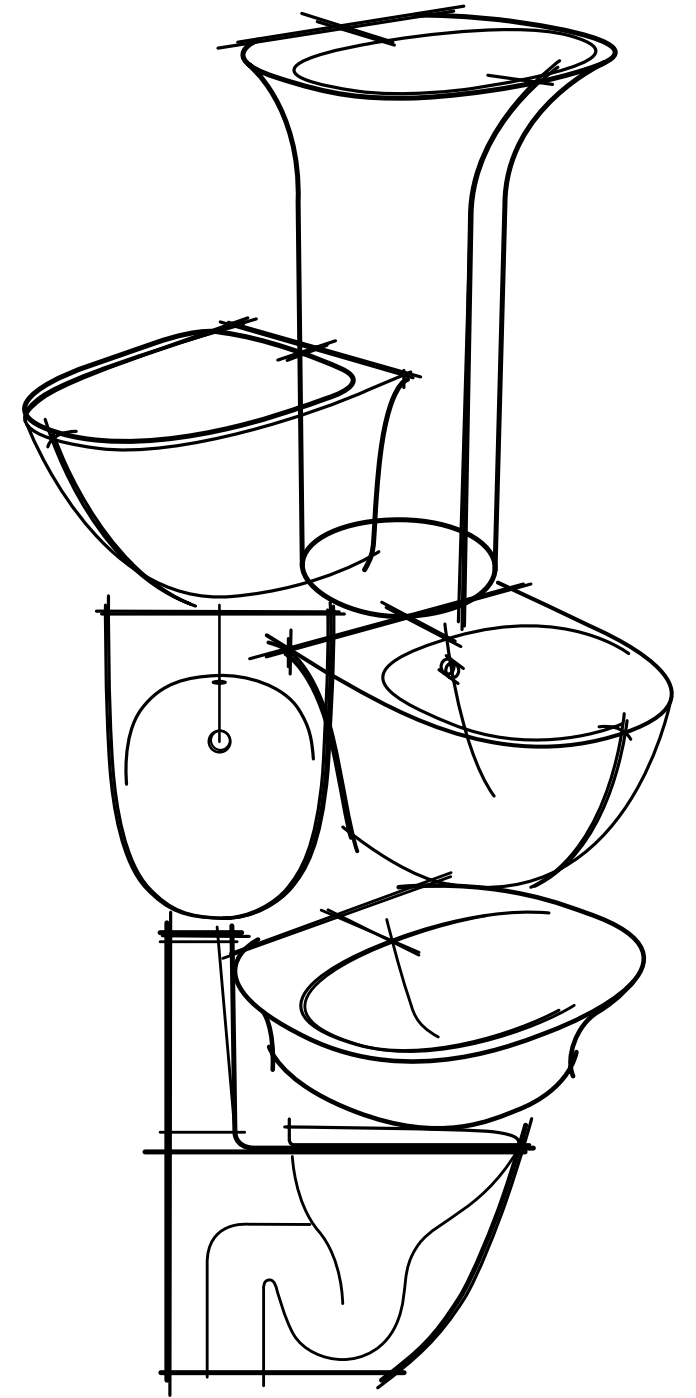

Carefully designed and engineered with the aid of the latest 3D CAD softwares and prototyped with 5 axis CNC machines, RAK Ceramics Sanitaryware range has the perfect solution for your bathroom, whatever you have imagined.