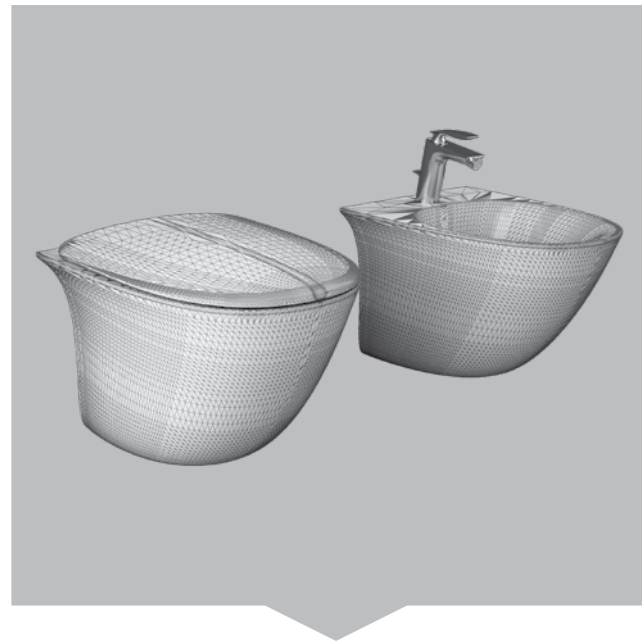

Quality design for international tastes

450 RAK Ceramics product development has created a very wide range of products with carefully finished details and quality design to suit international tastes, incorporating the latest rimless technology.

Carefully designed and engineered with the aid of the latest 3D CAD softwares and prototyped with 5 axis CNC machines, RAK Ceramics Sanitaryware range has the perfect solution for your bathroom, whatever you have imagined.

design