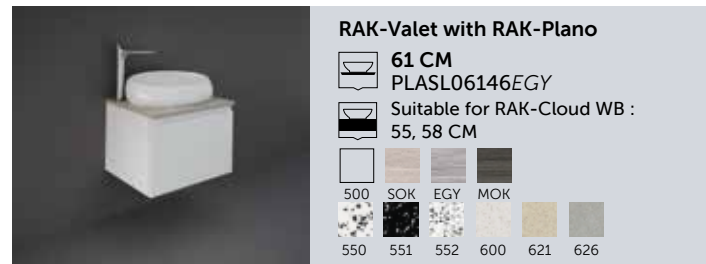

RAK-CLOUD WITH RAK-PLANO SURFACES