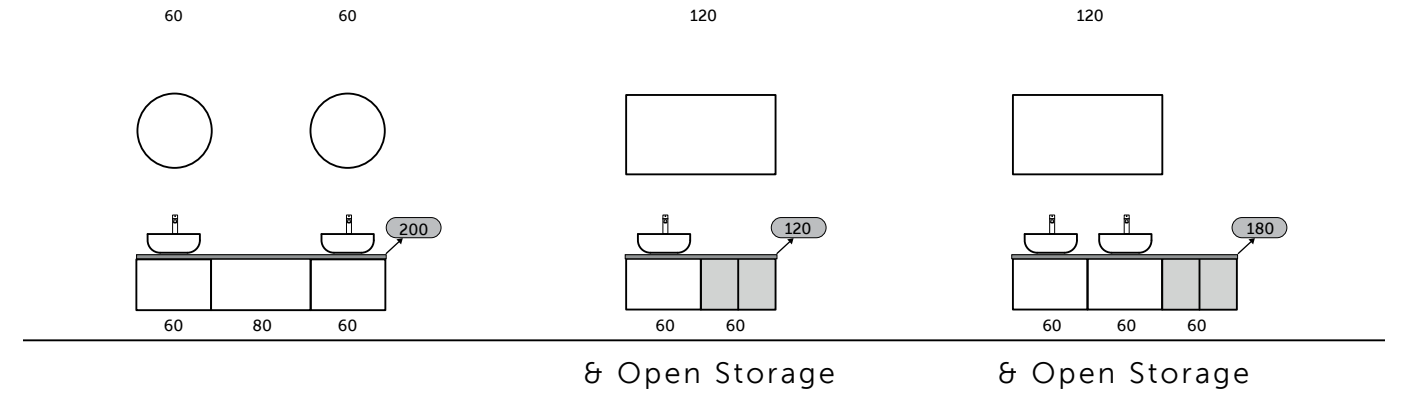

RAK-PLANO & COUNTERTOP WB