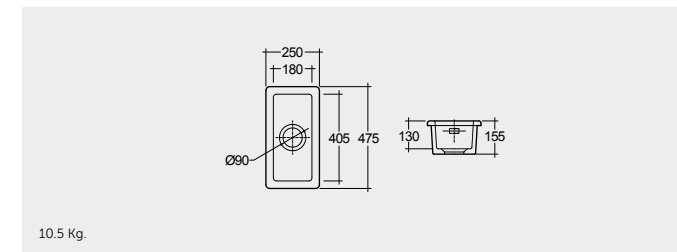

RAK-Tulip 59 CM

 OC84AWHA

RAK-Juliee

 OC105AWHA

External overflow optional

Colours available

Colours shown here are as close to actual sanitaryware as printing process will allow

Alpine White