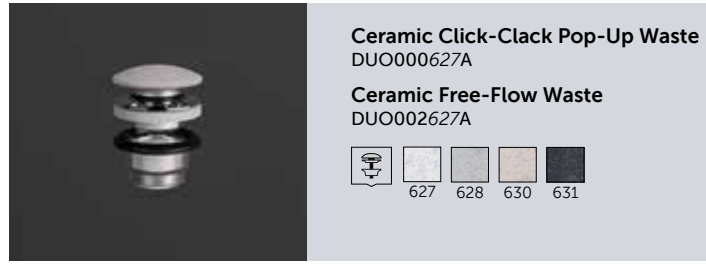

Wash Basin
55 CM
SKICT5500628A