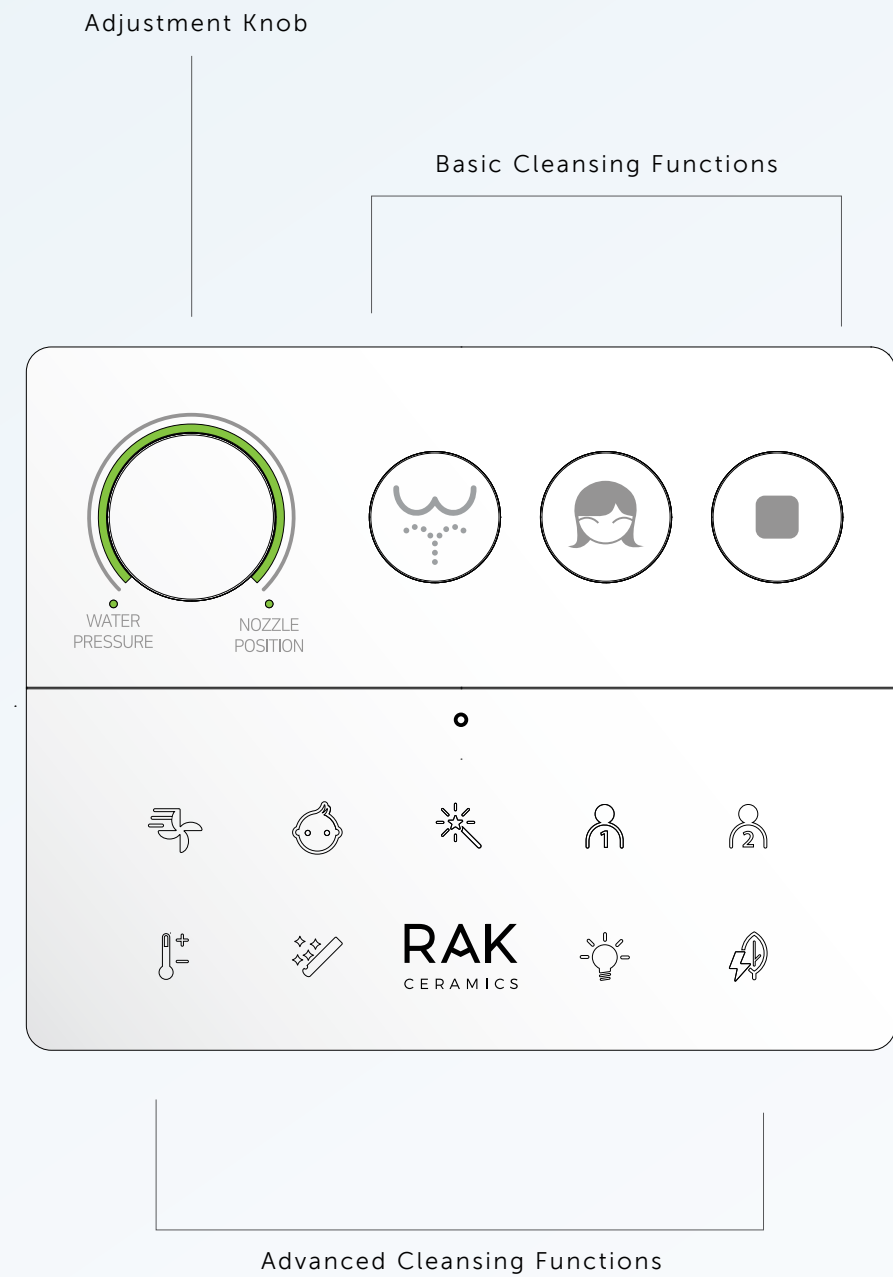

Automatic Descaling Program

User Detection Radar

Urea Seat Cover with Quick Release and Soft Close

Powerful Warm Air Dryer

Basic Control Panel:

- Rear Wash
- Feminine Wash
- Stop

Hidden Fixations

Hidden Water and Electric Supply

LED Night Light in 5 colors

REELFLUSH WC with RAK-ProTek ceramic glaze

RAK-CLEON

Radar User Detection

Large Comfortable Seating Area

Advanced functionalities made easy

RAK-Cleon's remote provides full control at your fingertips, easily and intuitively. While the three main buttons activate the main cleansing functions, the intuitive adjustment knob allows the user to select the preferred water pressure and nozzle position. All other cleansing functions appear to the user only if the RAK Ceramics logo is tapped, allowing a more advanced experience.

RAK-CLEON / BASIC CLEANSING FUNCTIONS

RAK-CLEON / ADVANCED CLEANSING FUNCTIONS

REAR WASH

Pleasant and reliable cleansing. Water temperature, water spray intensity and the spray wand position can be individually adjusted. The spray wand and nozzle are cleaned automatically before and after each use.