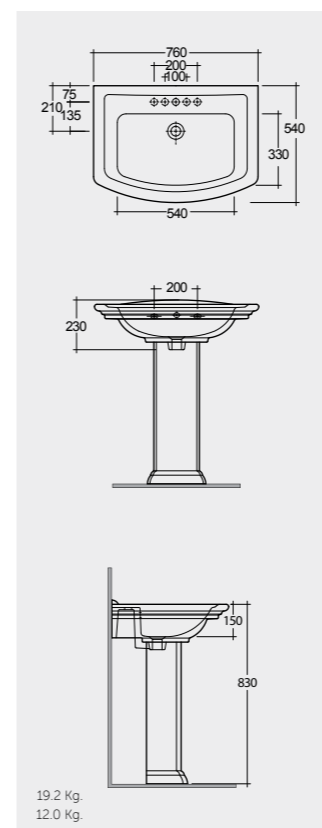

Measurements

Colours available

Colours shown here are as close to actual sanitaryware as printing process will allow