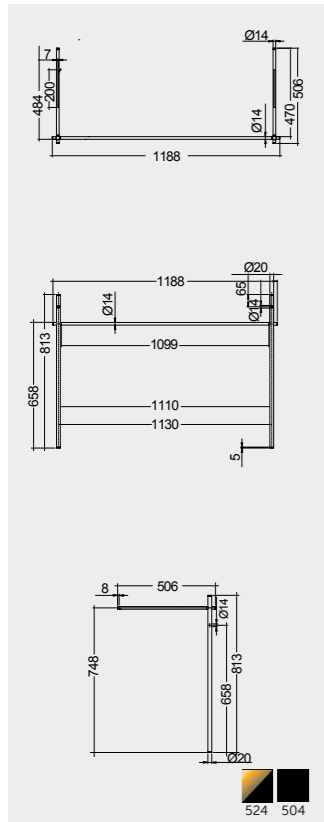

Measurements

Colours available

Colours shown here are as close to actual sanitaryware as printing process will allow