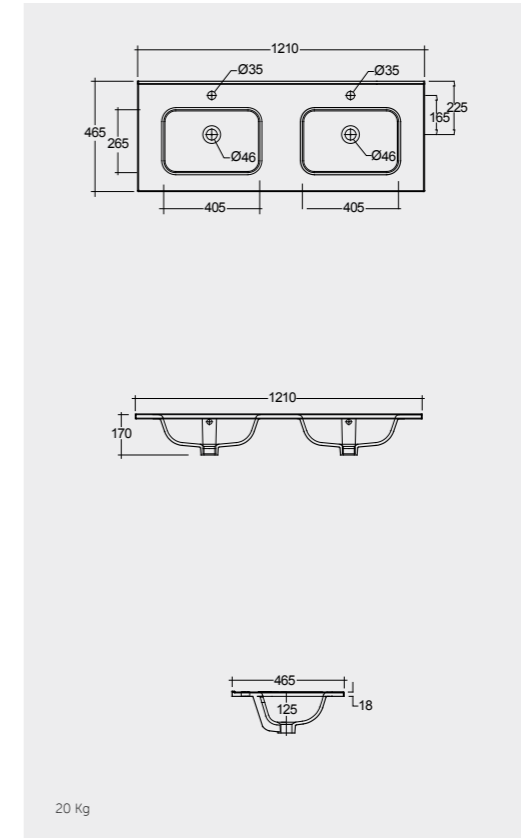

Measurements

FOR VANITY (RAK-JOY UNO)
PP WHITE : BTRWBPPR022
Inspectionable
Space Saving