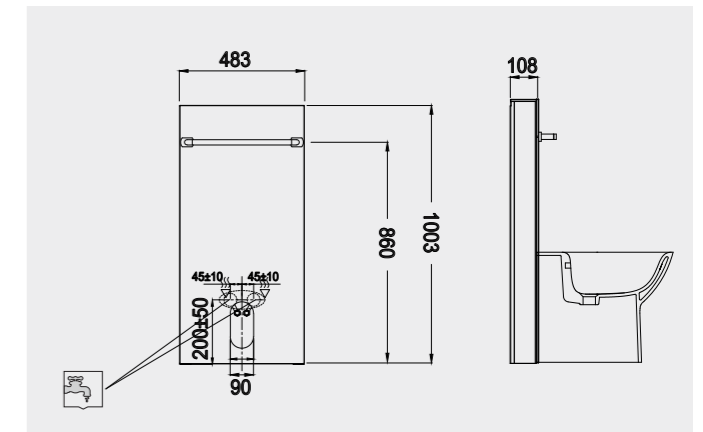

Measurements

Suitable (BTW) Models for Floor Standing Cabinet Cistern :

RAK-Caroline - P trap	RAK-Orient - P trap
RAK-Compact - P trap	RAK-Orient - P trap
RAK-Florence - P trap	RAK-Resort - P trap
RAK-Karla - P trap	RAK-Series 600 - P trap
RAK-Metropolitan Deluxe - P trap	RAK-Summit - P trap
RAK-Moon - P trap	RAK-Venice - P trap
RAK-Morning - P trap	RAK-Venice - P trap
RAK-Opulence - P trap	
RAK-One - P trap