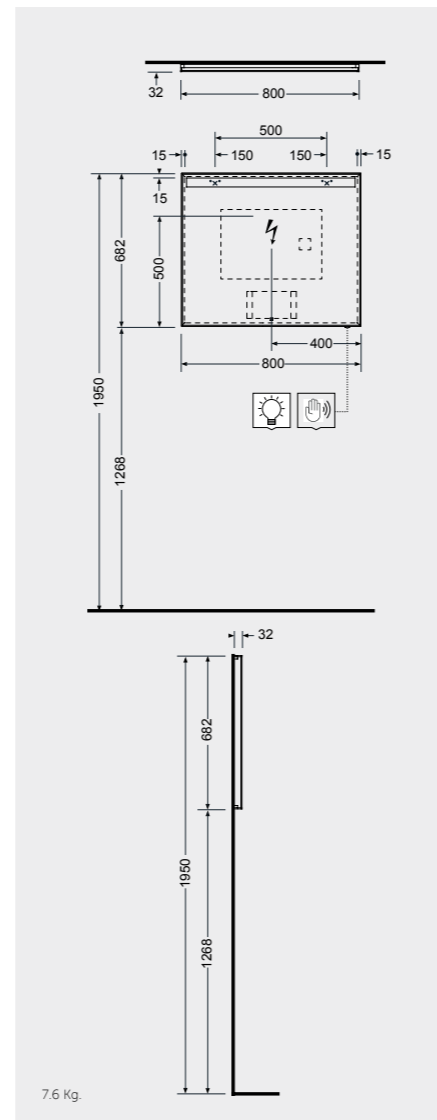

Measurements