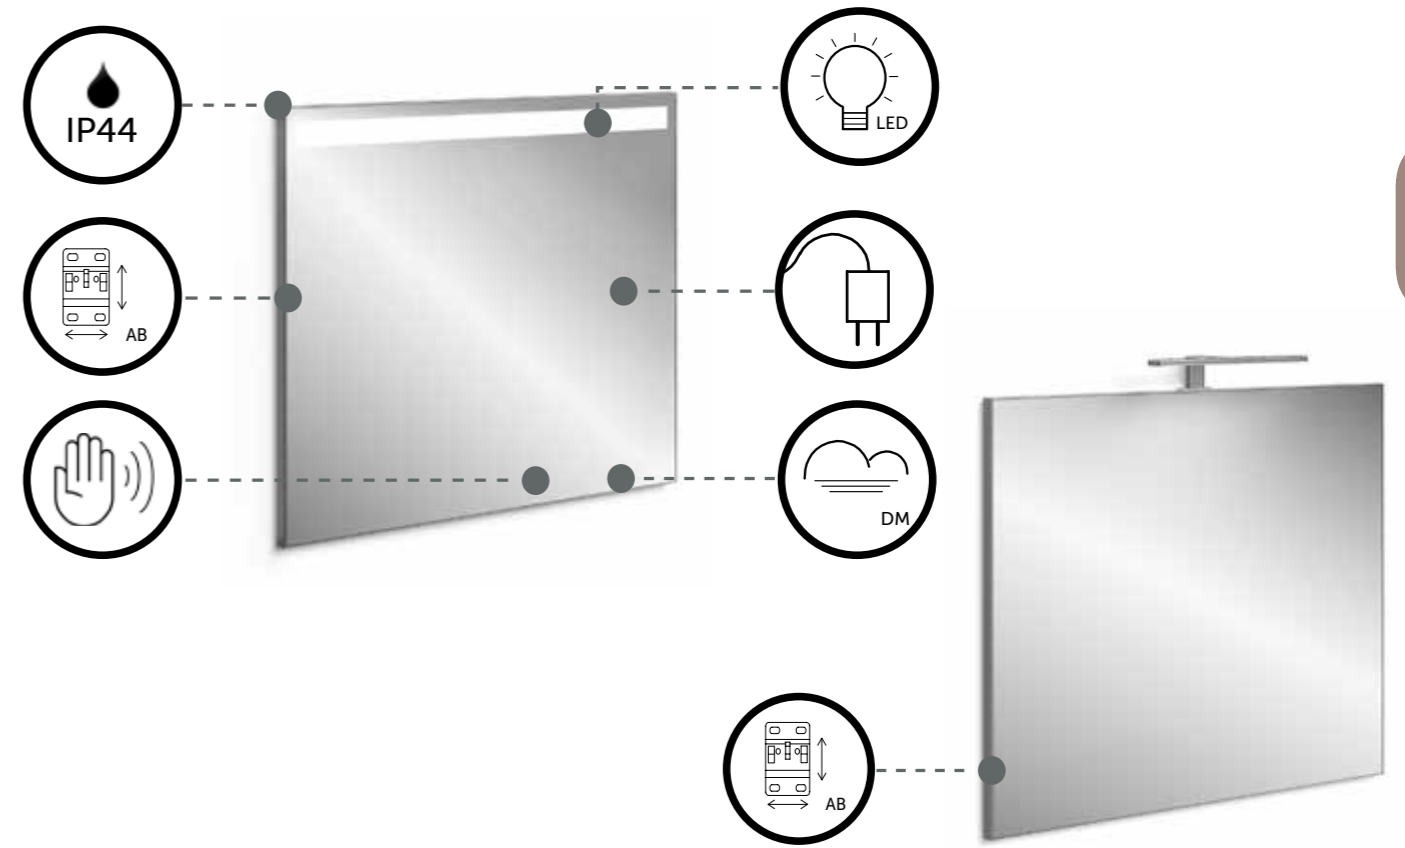

FSC® CERTIFICATION
WOODEN MATERIALS ARE FSC CERTIFIED.

WATER RESISTANT

WITHSTANDING HEAVY LOADS 50KG

WITHSTANDING HEAVY LOADS 150KG

J-PULL FRONTALS

MAINS POWERED

DE-MISTER

TOUCHLESS ACTIVATION

FULL EXTRACTION DRAWERS

SOFT CLOSE DRAWER RUNNERS

SOFT CLOSE HINGES

ADJUSTABLE GLASS SHELVING

ADJUSTABLE BRACKETS

LED LIGHT

USB RECHARGEABLE

IP44