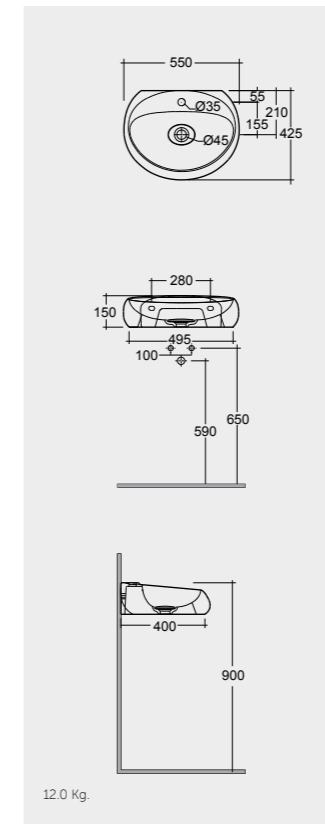

Measurements

Notes

All dimensions in mm tolerance $\pm 5\%$ for below 200mm and $\pm 3\%$ for above 200mm