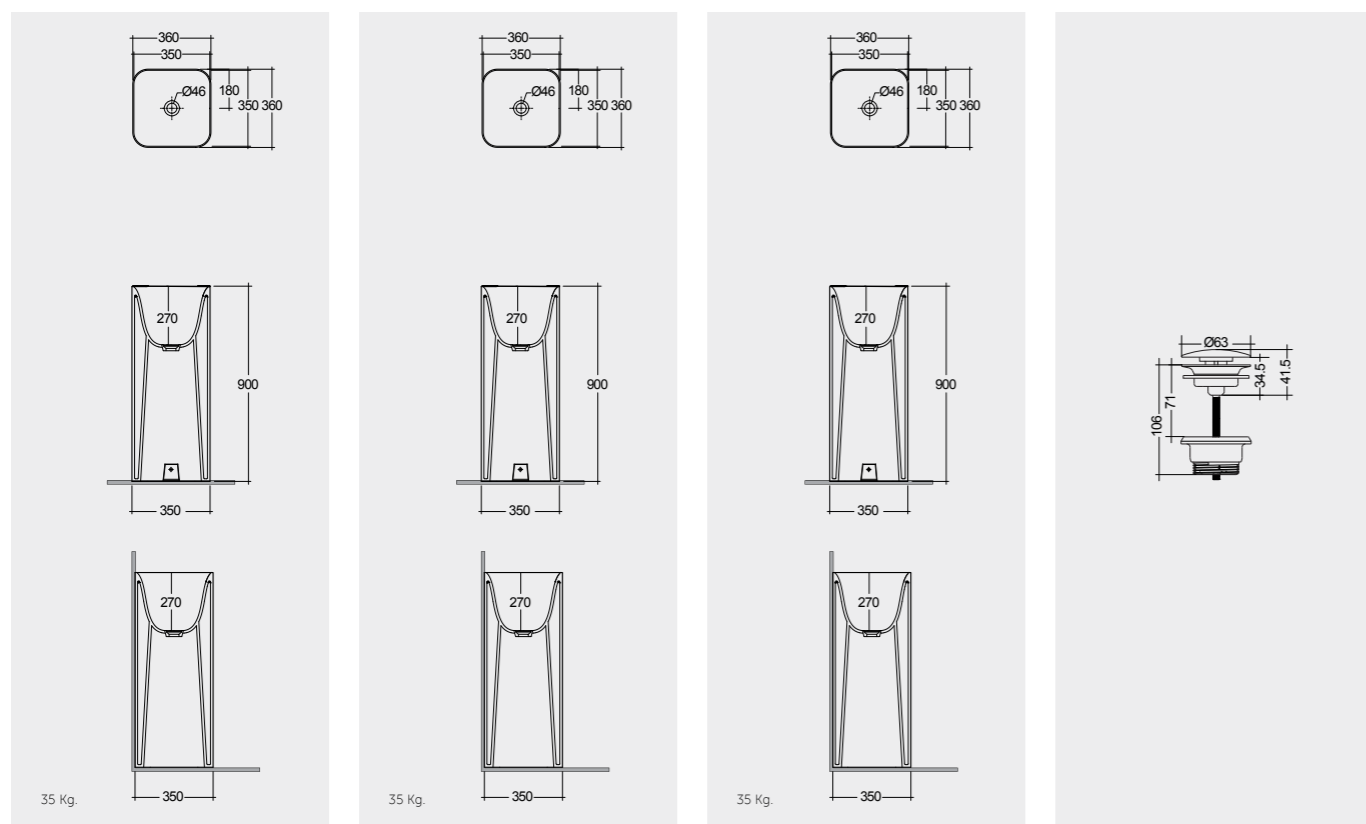

36 CM
PETFS23600500A

36 CM
PETFS23600504A

FREE-FLOW
CHROME : DUO002444

Floor Outlet

Floor Outlet

Floor Outlet

Measurements

Notes