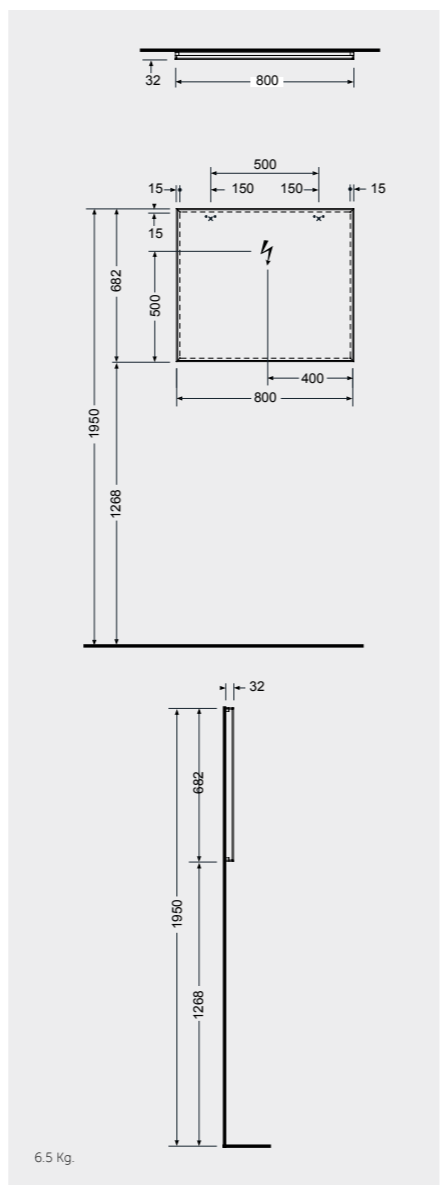

MIRRORS

W 40 x D 2 x H 68CM
JOYMR04068STD

W 60 x D 2 x H 68CM
JOYMR06068STD

W 80 x D 2 x H 68CM
JOYMR08068STD

Measurements

MIRRORS

W 100 x D 2 x H 68CM
JOYMR10068STD

W 120 x D 2 x H 68CM
JOYMR12068STD