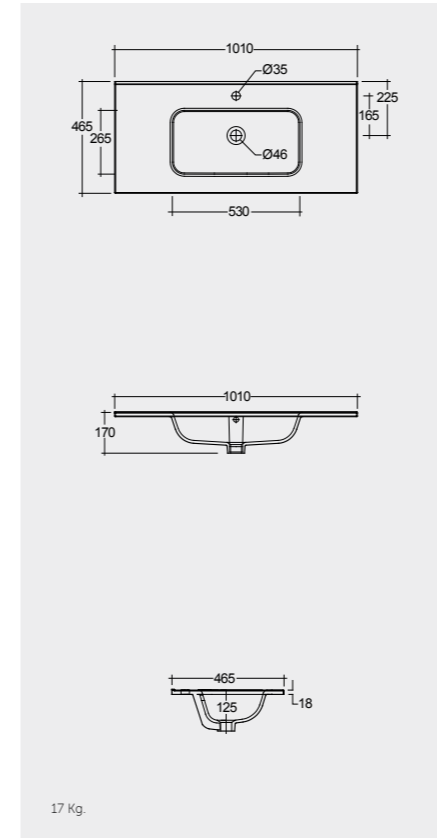

Measurements

FOR VANITY (RAK-JOY UNO)
PP WHITE : BTRWBPPR022
Inspectionable
Space Saving