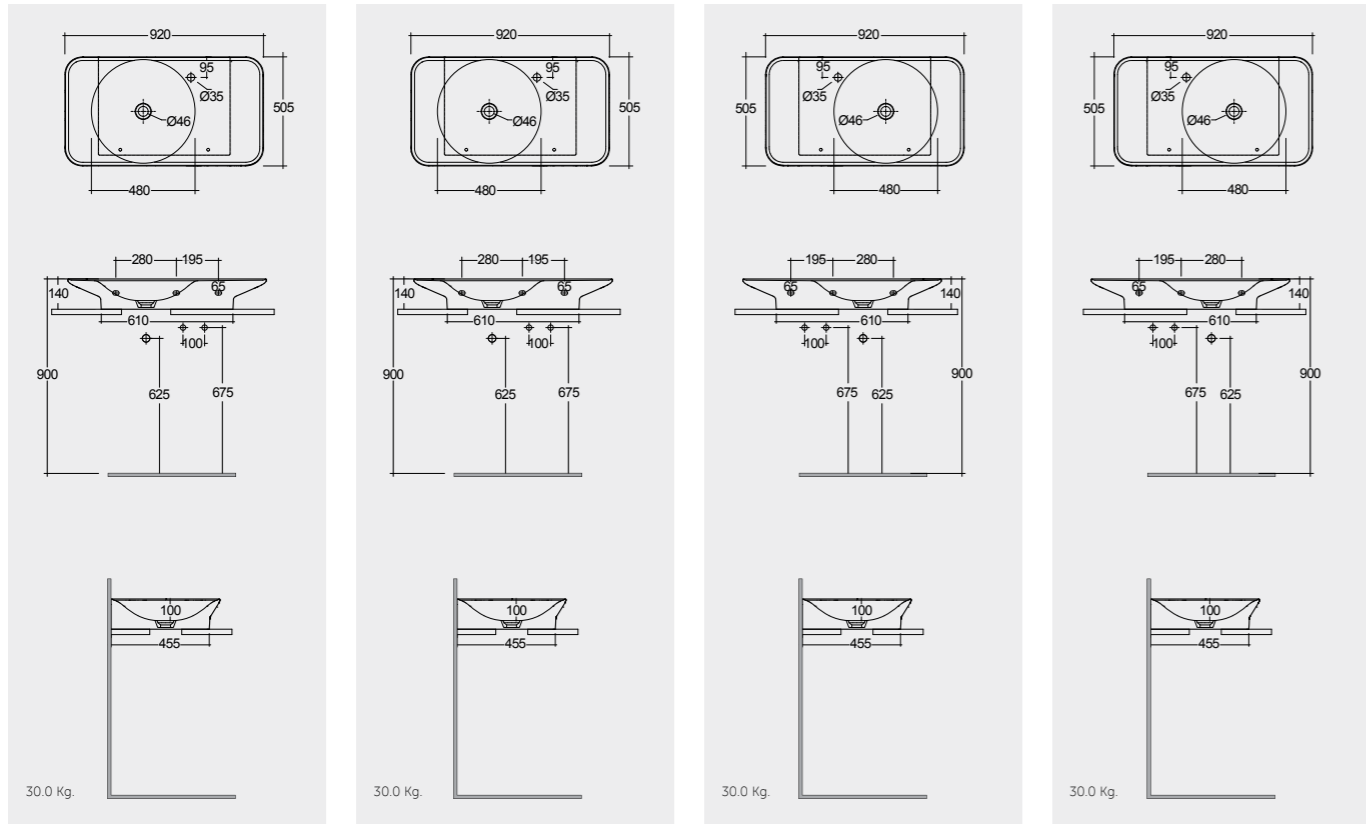

Measurements

Notes

All dimensions in mm tolerance $\pm 5\%$ for below 200mm and $\pm 3\%$ for above 200mm