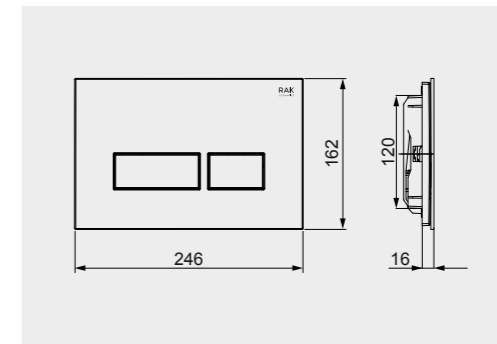

- White FSRAKPPL011
- Black FSRAKPPL012

RECTANGULAR