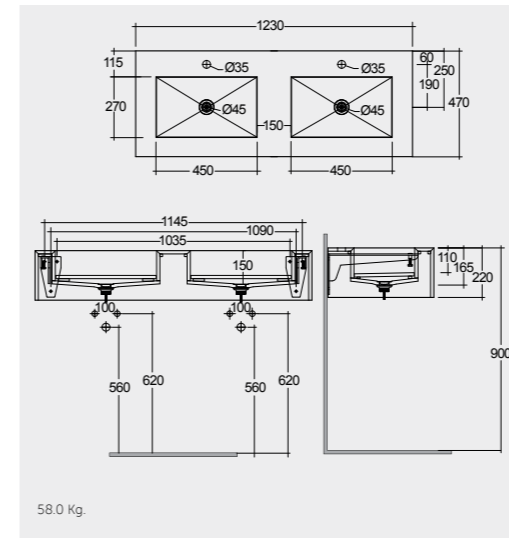

- 100 CARRARA (LAPPATO)
- 101 MACAUBAS (NATURAL)
- 102 TRAVERTINO IVORY (LAPPATO)
- 103 SURFACE XL COOL GREY (NATURAL)
- 104 BEHIND GREY (NATURAL)
- 105 UNI DARK BLACK (NATURAL)

- 100 CARRARA (LAPPATO)
- 101 MACAUBAS (NATURAL)
- 102 TRAVERTINO IVORY (LAPPATO)
- 103 SURFACE XL COOL GREY (NATURAL)
- 104 BEHIND GREY (NATURAL)
- 105 UNI DARK BLACK (NATURAL)

- 100 CARRARA (LAPPATO)
- 101 MACAUBAS (NATURAL)
- 102 TRAVERTINO IVORY (LAPPATO)
- 103 SURFACE XL COOL GREY (NATURAL)
- 104 BEHIND GREY (NATURAL)
- 105 UNI DARK BLACK (NATURAL)

- 100 CARRARA (LAPPATO)
- 101 MACAUBAS (NATURAL)
- 102 TRAVERTINO IVORY (LAPPATO)
- 103 SURFACE XL COOL GREY (NATURAL)
- 104 BEHIND GREY (NATURAL)
- 105 UNI DARK BLACK (NATURAL)