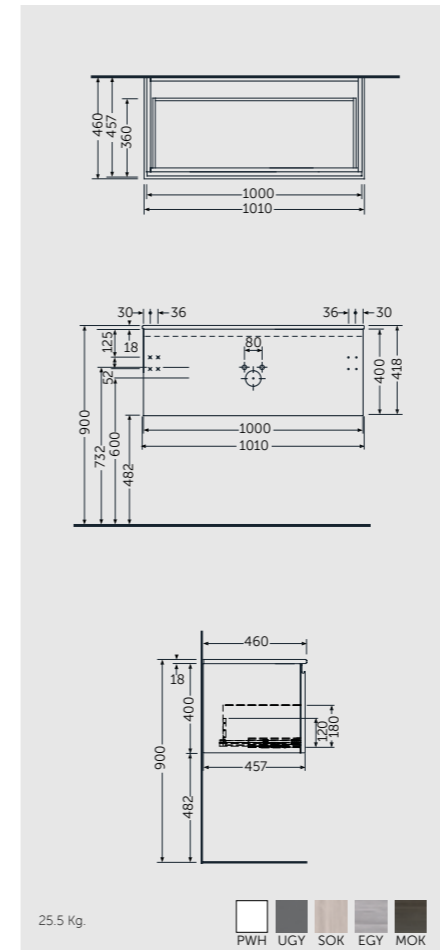

160cm = 2x W 80CM Units
UNOWH080UGY x2
Space saving bottle trap required BTRWBPPR022 (x2)