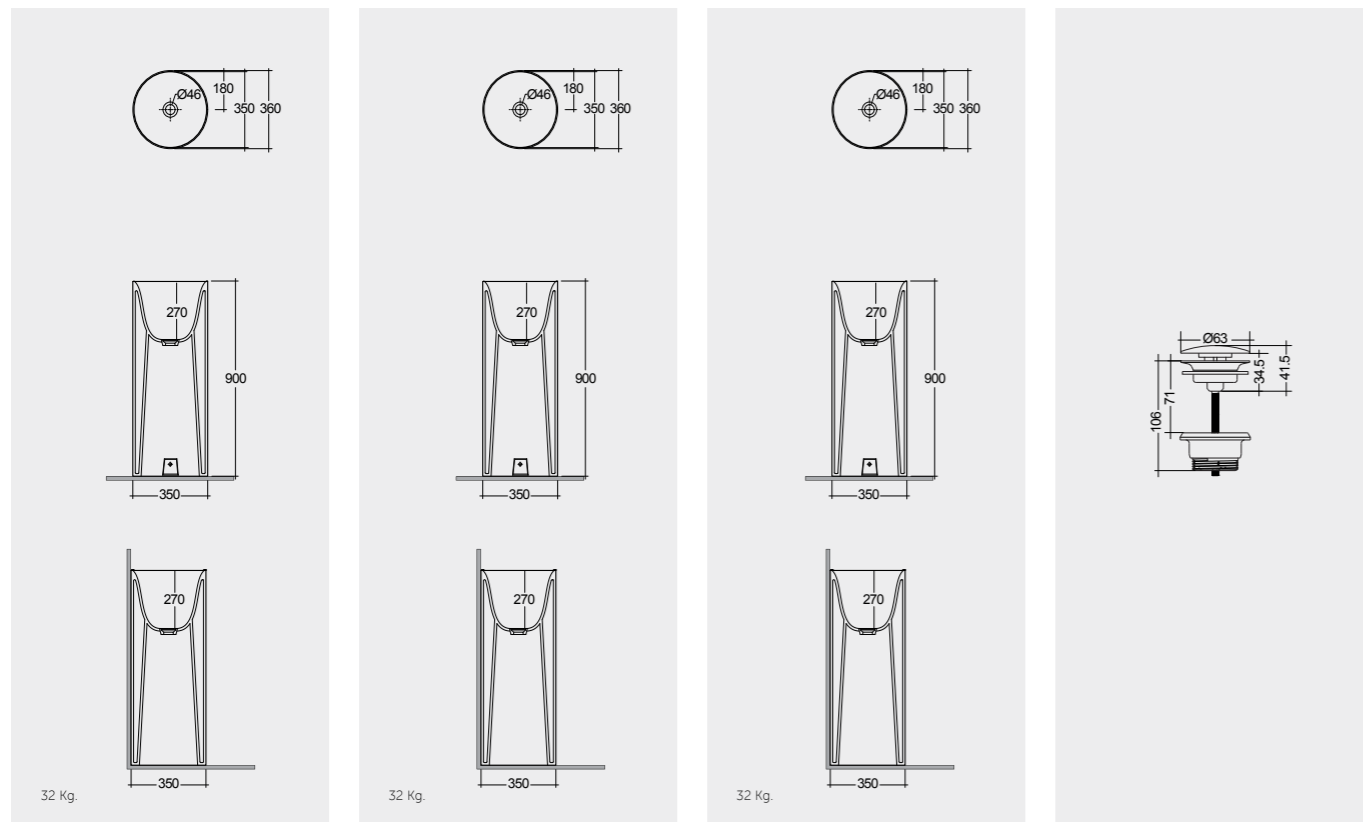

Measurements

Notes

All dimensions in mm tolerance $\pm 5\%$ for below 200mm and $\pm 3\%$ for above 200mm