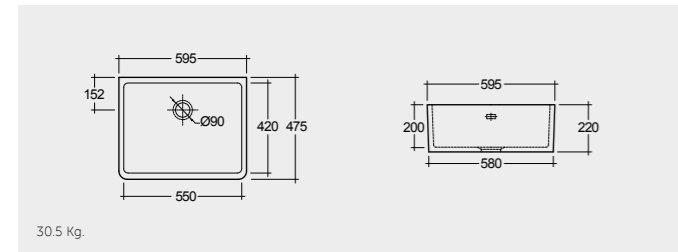

External overflow optional

Colours available

Colours shown here are as close to actual sanitaryware as printing process will allow