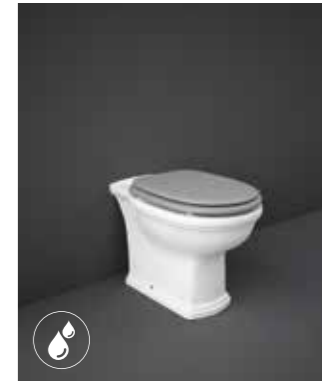

58 CM
WT21AWHA
CISTERN : WT23AWHA
FITTINGS : FTWTLOCIST

With Front Lever

58 CM
WT21AWHA

Back Open

Measurements

- Lacquered Polyester RAK-Washington WTSC3901503
- ABS RAK-Washington JM05DSCQRAWHA
- Urea RAK-Compact YFG173A