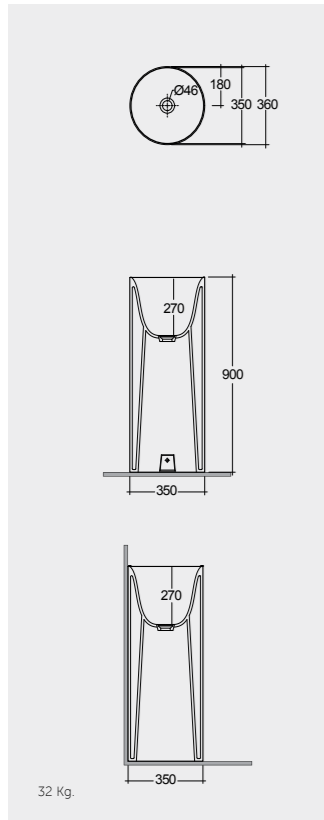

Measurements