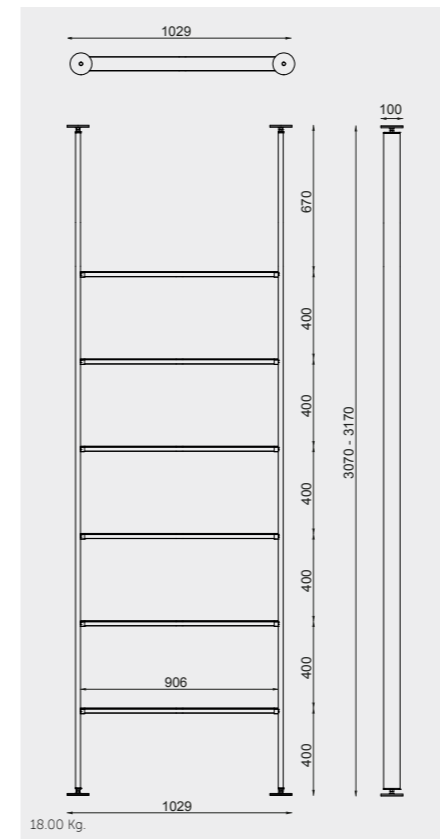

Measurements

18.00 Kg.

504