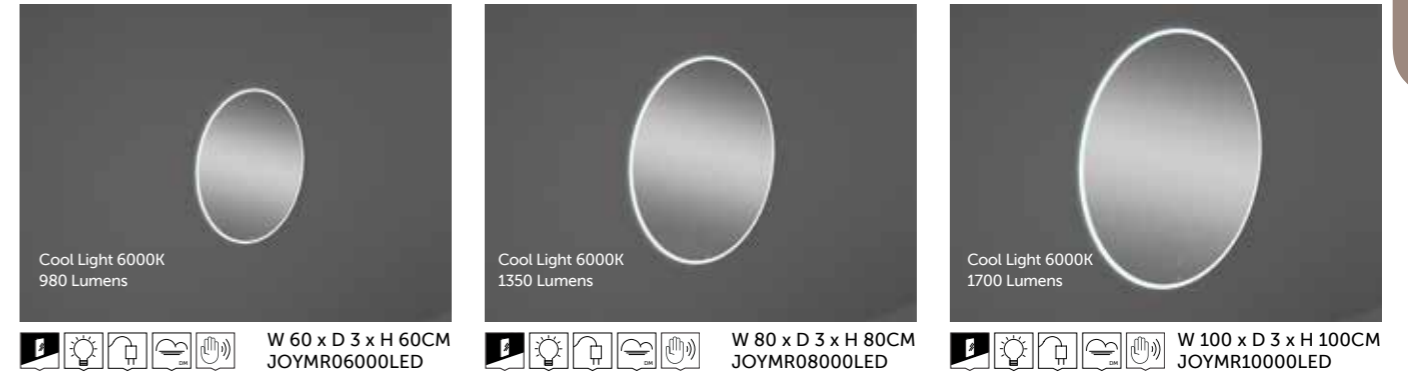

RAK-VALET WITH RAK-JOY MIRRORS

MIRRORS