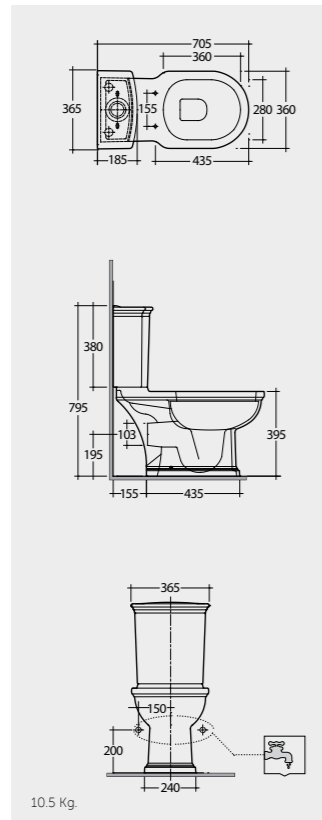

70 CM
WT11AWHA
WT10AWHA

Back Open
With Push Button

70 CM
WT03AWHA
WT22AWHA

Back Open
With Front Lever

70 CM
WT11AWHA
WT22AWHA

Back Open
With Front Lever

Measurements

- Lacquered Polyester RAK-Washington WTSC3901503
- ABS RAK-Washington JM05DSCQRAWHA
- Urea RAK-Compact YFG173A