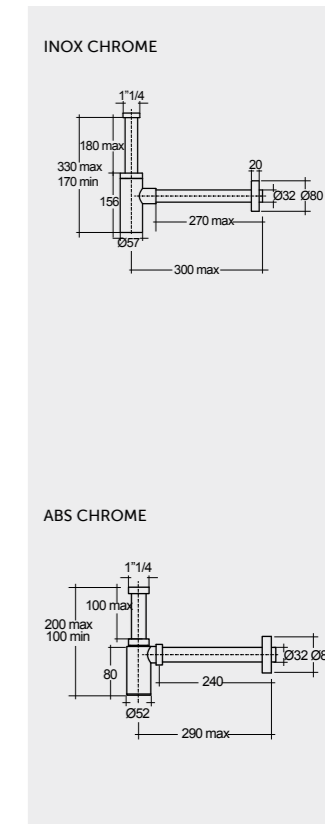

Measurements

Notes

All dimensions in mm tolerance $\pm 5\%$ for below 200mm and $\pm 3\%$ for above 200mm