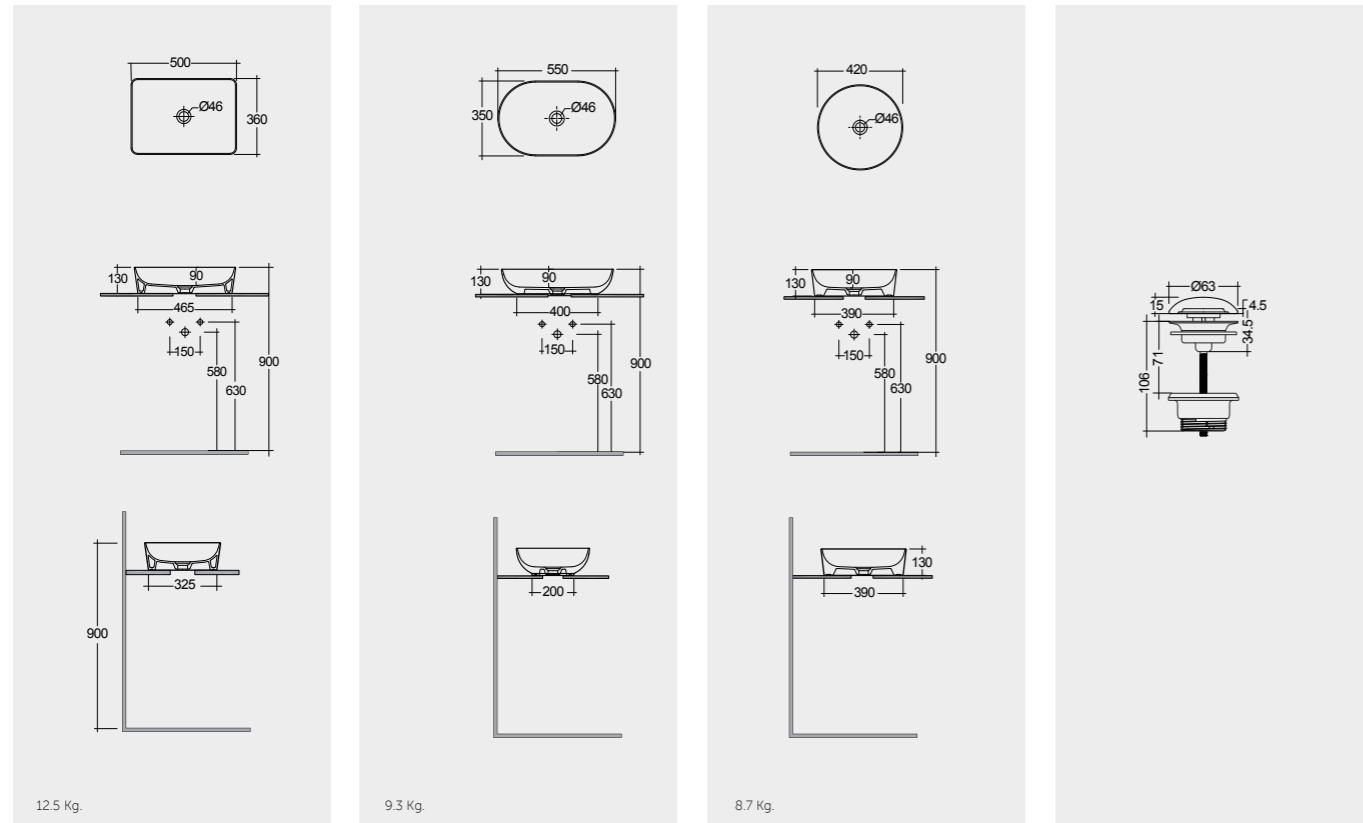

Measurements

Notes

All dimensions in mm tolerance $\pm 5\%$ for below 200mm and $\pm 3\%$ for above 200mm