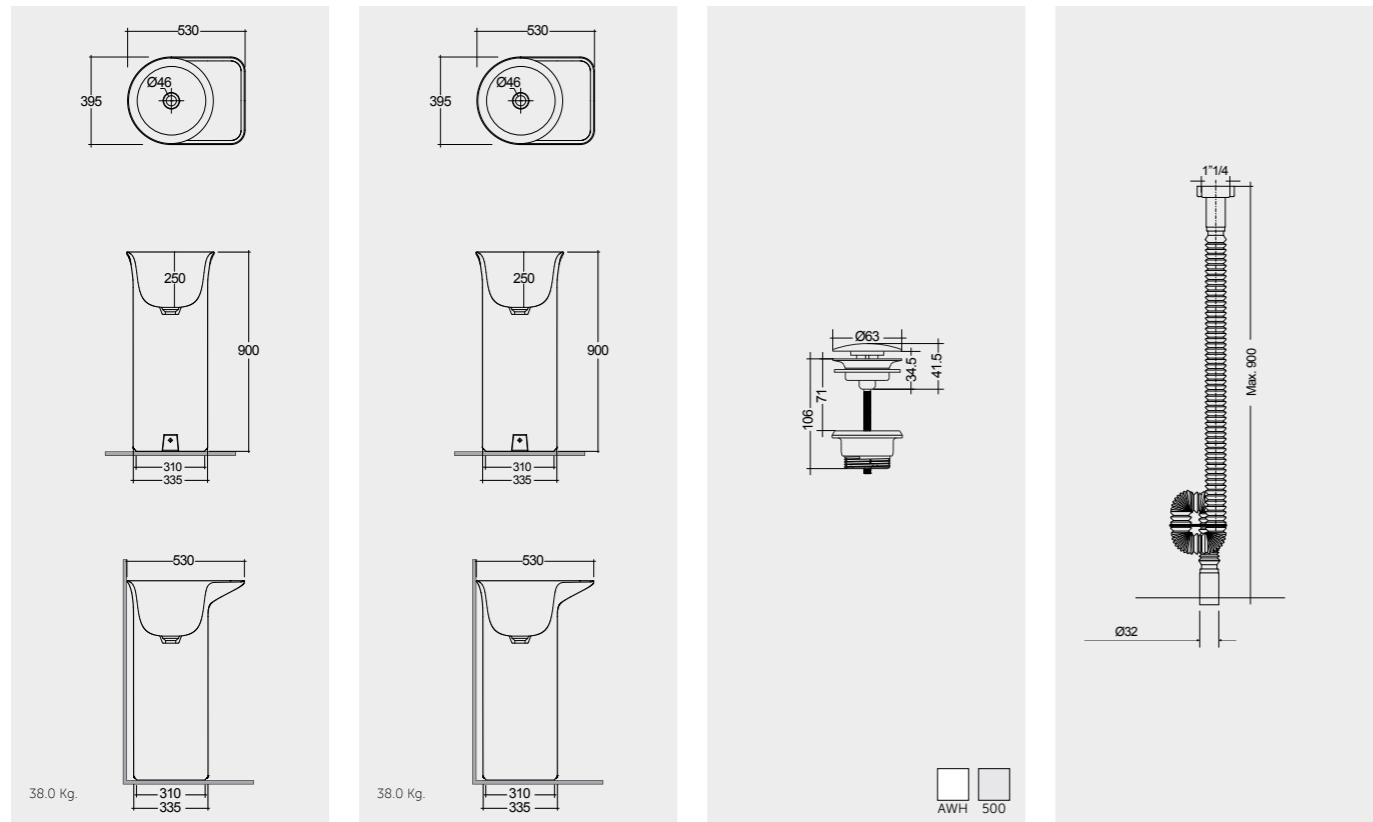

Matt Finish
Hidden Fixations
Drain Not Included

Hidden Fixations
Drain Not Included

Measurements

Notes

All dimensions in mm tolerance $\pm 5\%$ for below 200mm and $\pm 3\%$ for above 200mm

Models

48 CM VALCT4800AWHA
48 CM VALCT4800500A
64 CM VALCT6400AWHA
64 CM VALCT6400500A