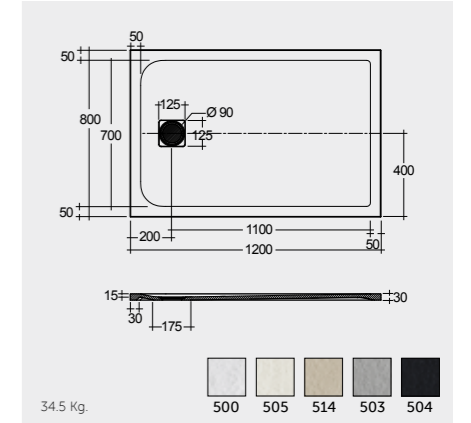

80 X 100 CM
RFST080100S500