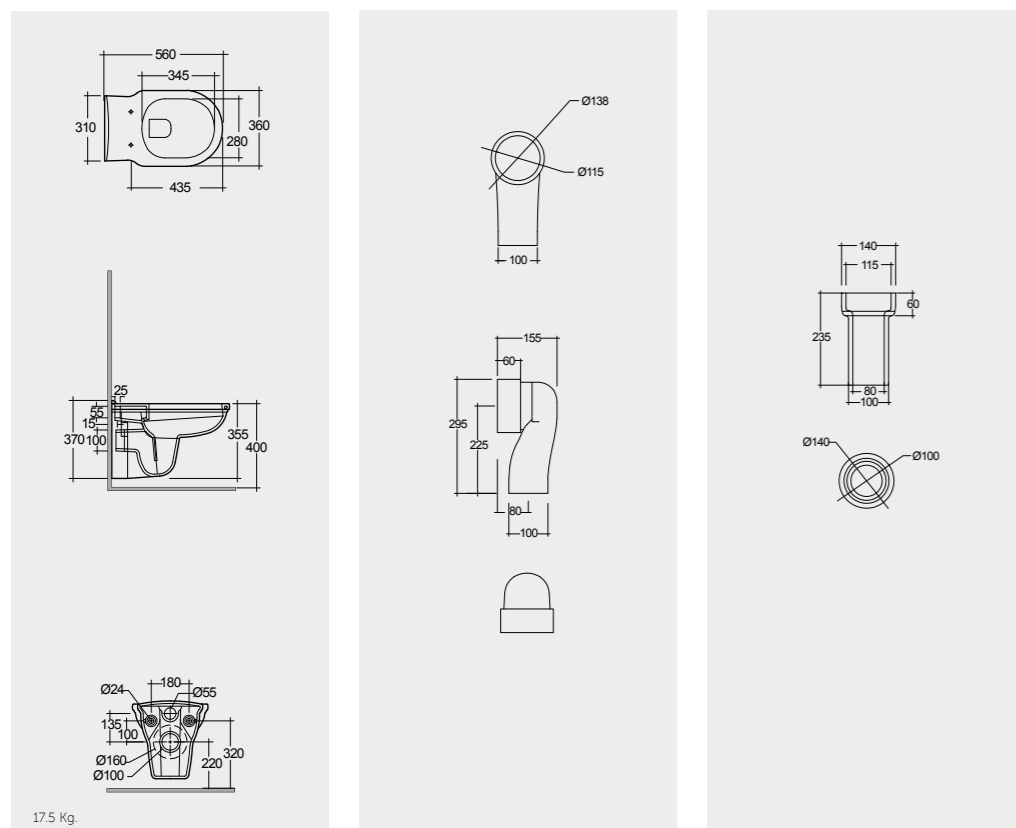

Models

56 CM
WT20AWHA

CERAMIC TRAP
WTCERS201AWHA
WTDR4500AWHA

CERAMIC TRAP
WTCERP202AWHA
WTDR4500AWHA

Measurements

- Lacquered Polyester RAK-Washington
WTSC3901503
- ABS RAK-Washington
JM05DSCQRAWHA
- Urea RAK-Compact
YFG173A