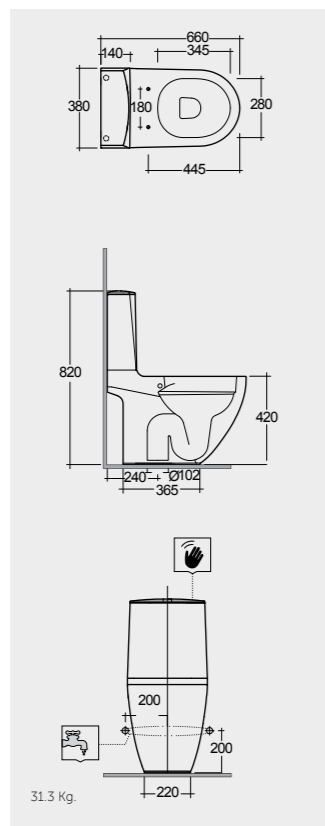

Urea RAK-Des
DESSC3901WH