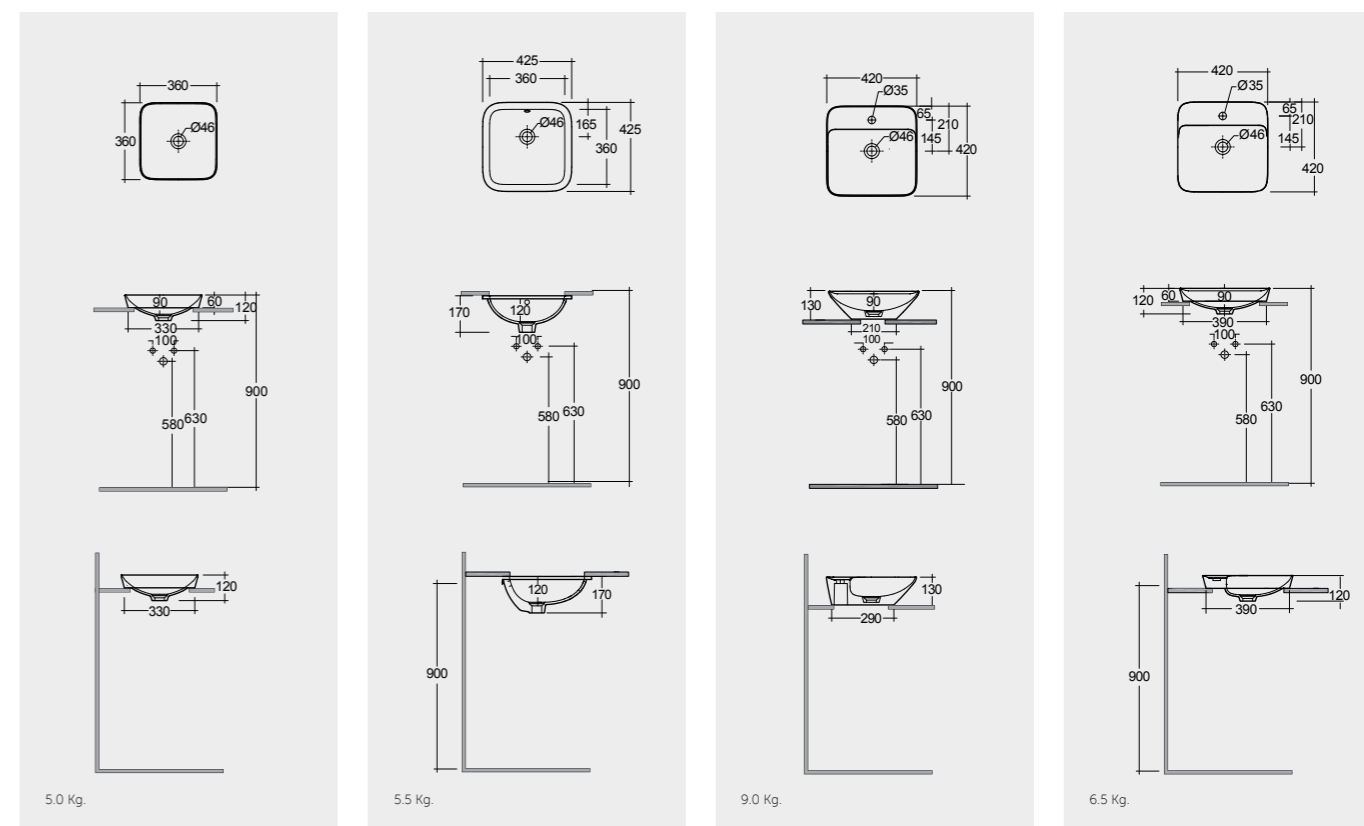

With Overflow

Measurements

5.0 Kg.

5.5 Kg.

9.0 Kg.

6.5 Kg.