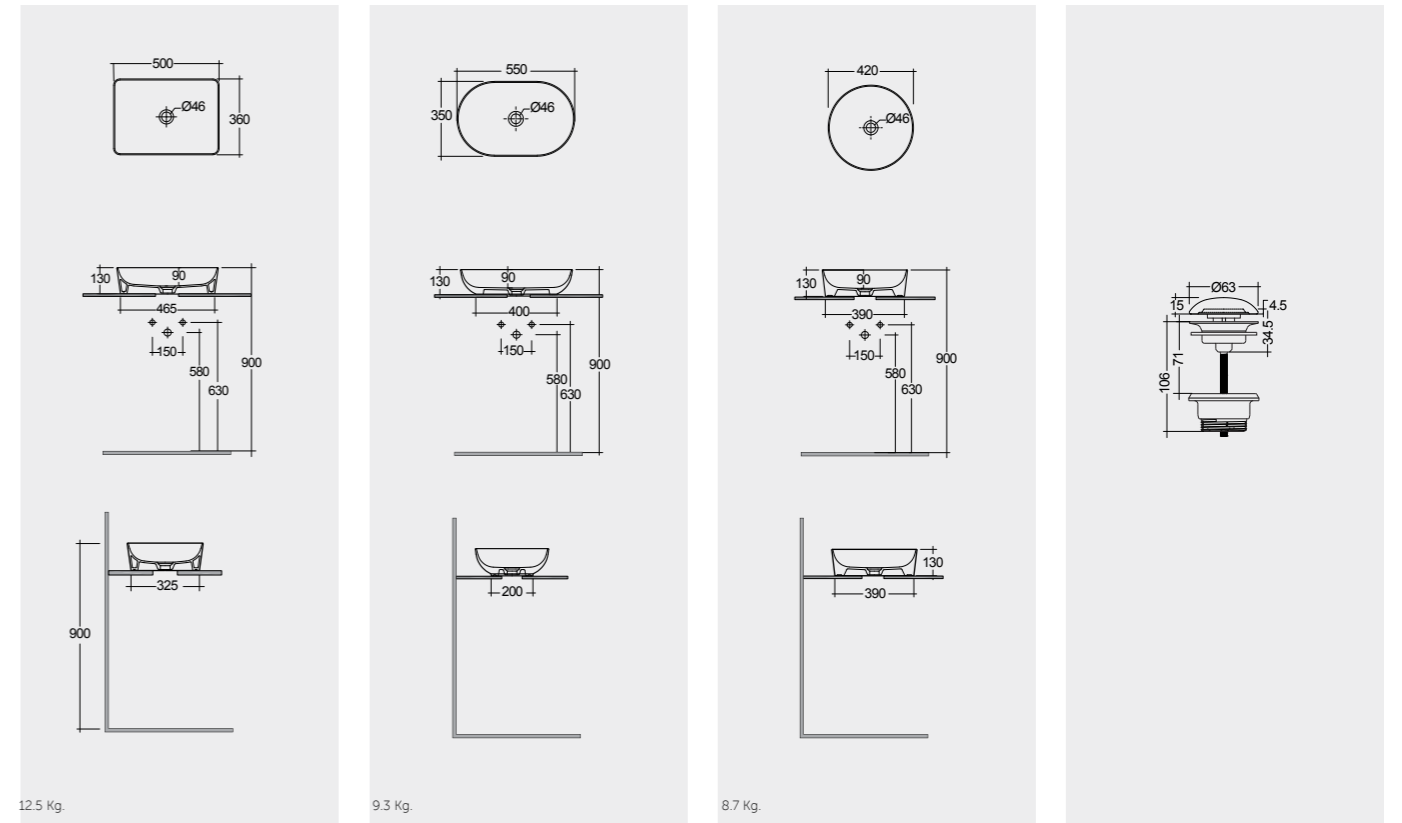

Measurements

Notes

All dimensions in mm tolerance $\pm 5\%$ for below 200mm and $\pm 3\%$ for above 200mm