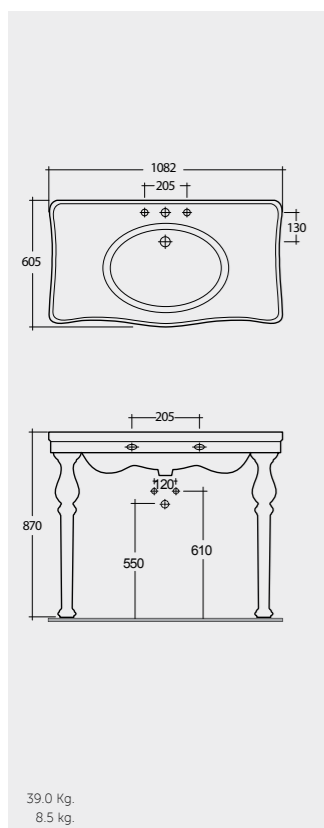

Inspectionable

Measurements

Colours available

Colours shown here are as close to actual sanitaryware as printing process will allow

Models

76 CM
WT0401AWHA
WT0102AWHA

65 CM
WT0101AWHA
WT0102AWHA

56 CM
WT0801AWHA
WT02AWHA