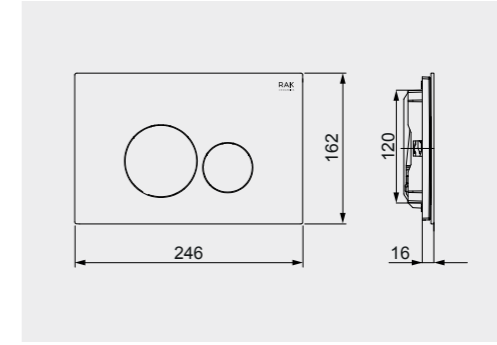

RAK-ECOFIX / GLASS PUSH PLATES

- White FSRAKPPL009
- Black FSRAKPPL010

ROUND