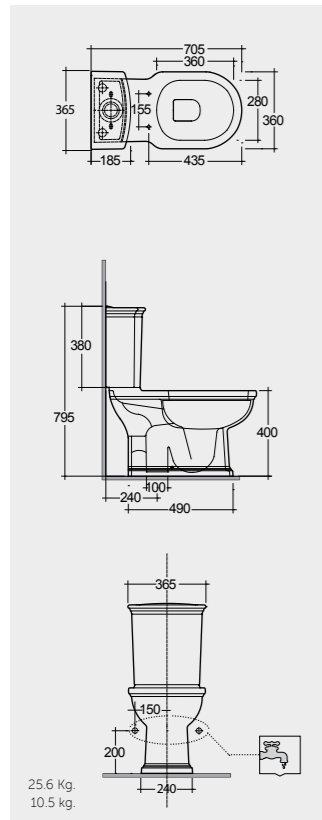

70 CM
WT11AWHA
WT10AWHA

Back Open
With Push Button

70 CM
WT03AWHA
WT22AWHA

Back Open
With Front Lever

70 CM
WT11AWHA
WT22AWHA

Back Open
With Front Lever

Measurements

- Lacquered Polyester RAK-Washington WTSC3901503
- ABS RAK-Washington JM05DSCQRAWHA
- Urea RAK-Compact YFG173A