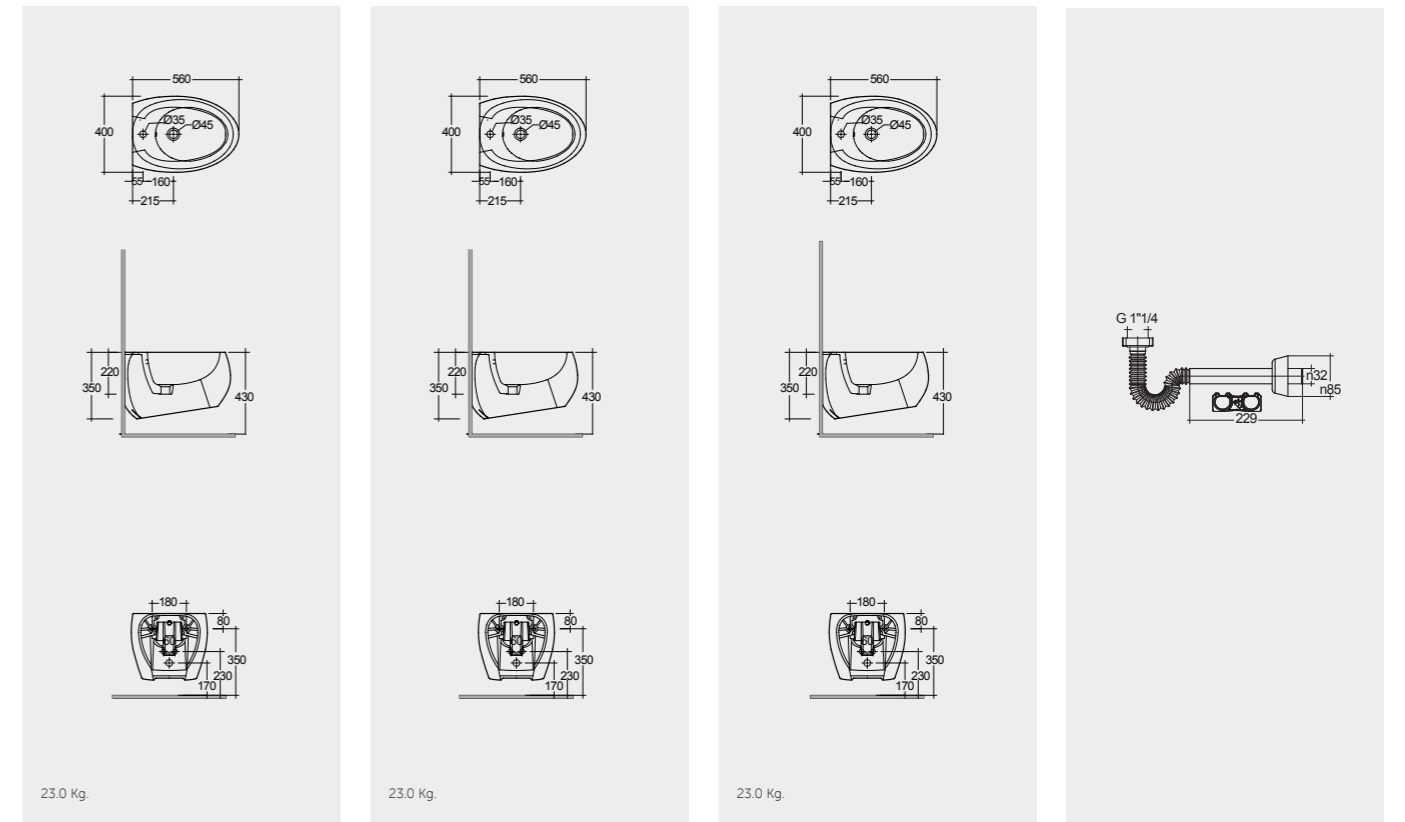

Measurements

23.0 Kg.

23.0 Kg.

23.0 Kg.

Notes

All dimensions in mm tolerance $\pm 5\%$ for below 200mm and $\pm 3\%$ for above 200mm