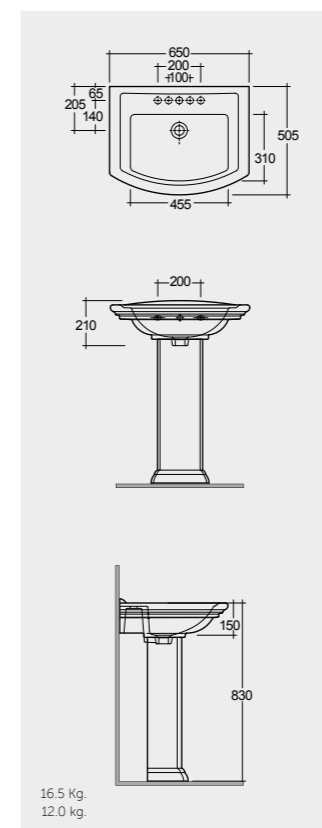

Measurements

Colours available

Colours shown here are as close to actual sanitaryware as printing process will allow