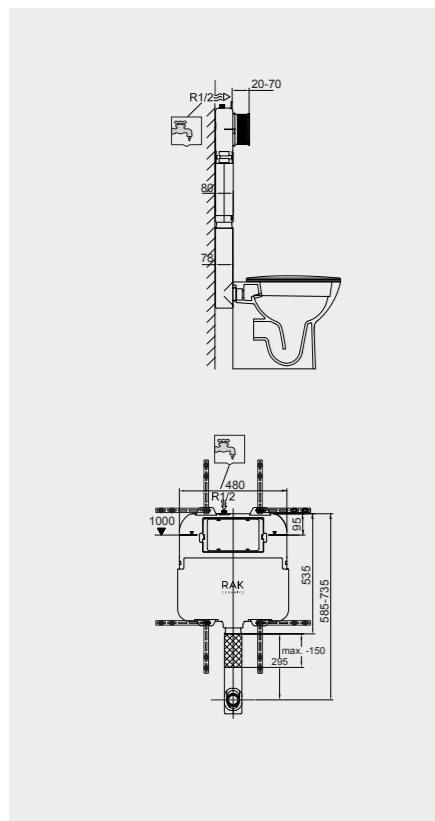

Measurements