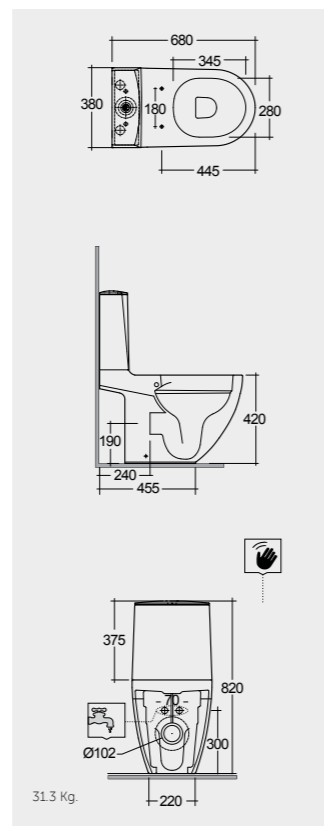

Urea RAK-Des
DESSC3901WH

Compatible with 6/3L dual flushing, 4,5/3L dual flushing, in accordance with en997 - type 1.