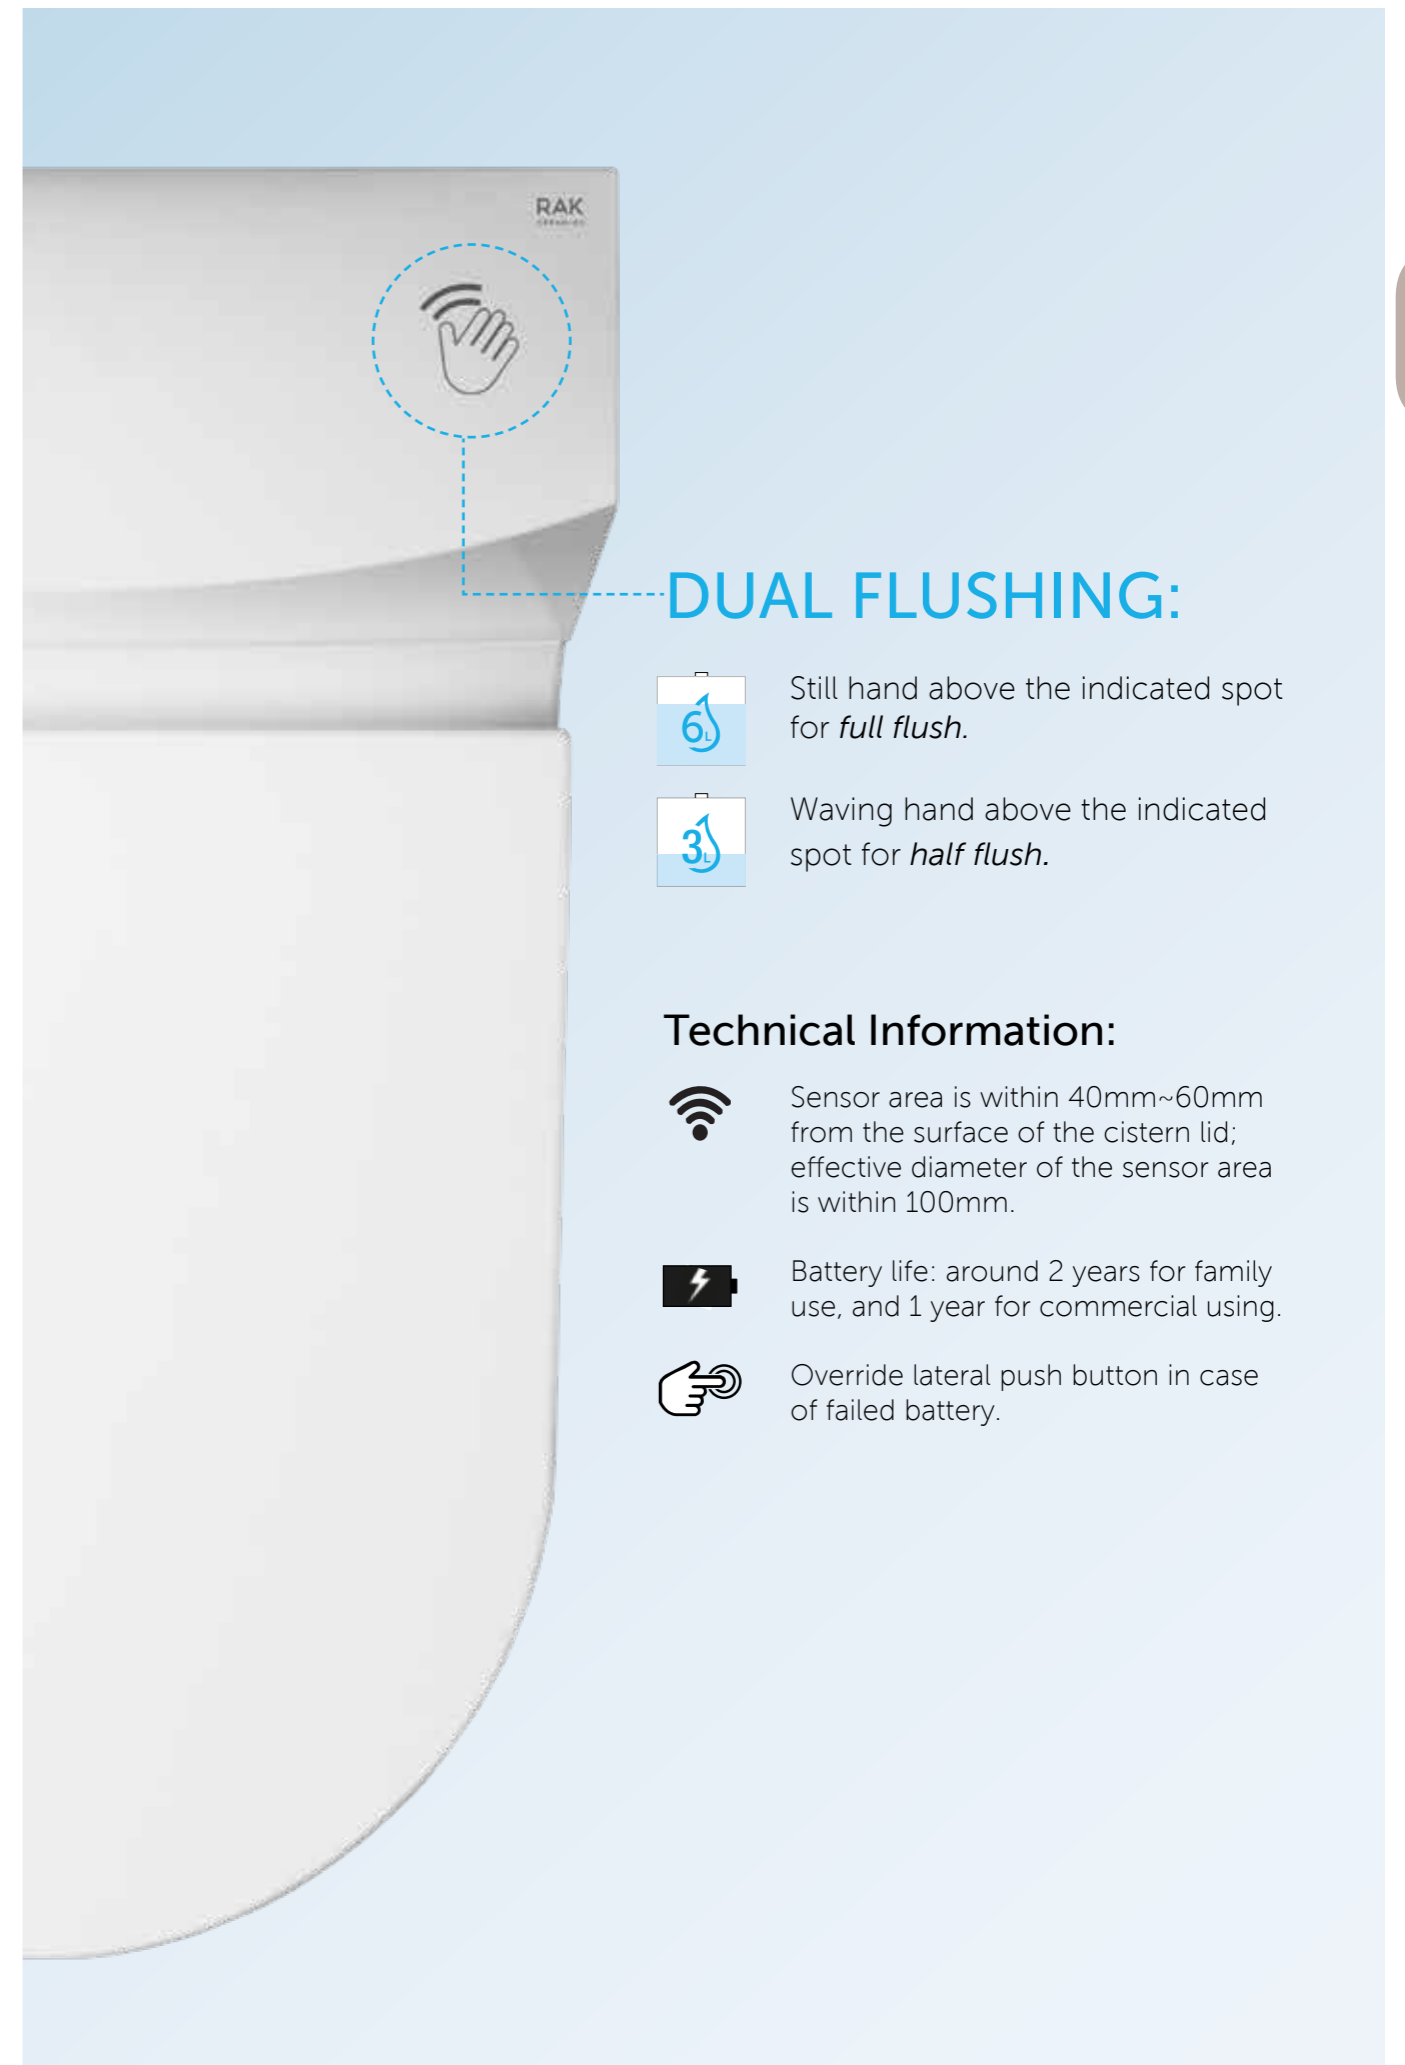

Touchless flushing

Enjoy the same hands-free, germ-free experience of commercial restrooms. With the new RAK Ceramics Touchless Flushing System, this same ease of use and minimal spreading of germs has finally expanded to home use toilets. A sensor module placed underneath the toilet's cistern lid runs on four AA batteries. It utilizes emerging sensing technology, which projects an electromagnetic field that is both extremely accurate and reliable.

This type of sensor detects the user in the projected field and initiates the dual flush: 6 liters keeping the hand above the spot, or 3 liters waving the hand.

DUAL FLUSHING:

Still hand above the indicated spot for *full flush*.

Waving hand above the indicated spot for *half flush*.

Technical Information:

Sensor area is within 40mm~60mm from the surface of the cistern lid; effective diameter of the sensor area is within 100mm.

Battery life: around 2 years for family use, and 1 year for commercial using.

Override lateral push button in case of failed battery.