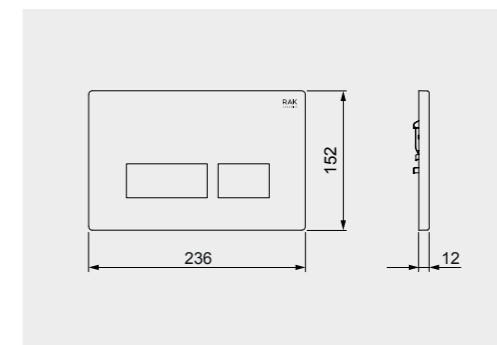

- 500 FSRAKPPL006500
- 505 FSRAKPPL006505
- 514 FSRAKPPL006514
- 503 FSRAKPPL006503
- 504 FSRAKPPL006504

RECTANGULAR