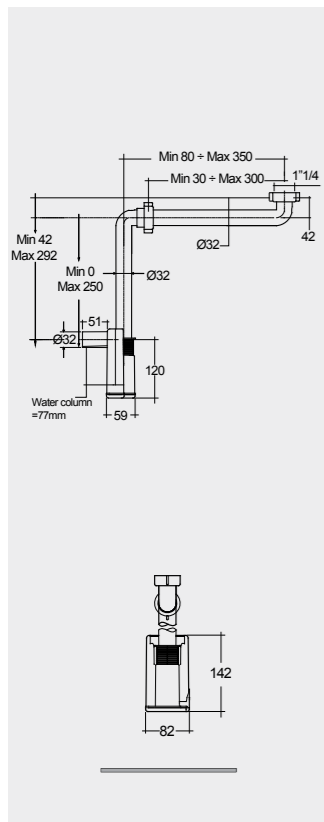

Measurements

Notes

All dimensions in mm tolerance $\pm 5\%$ for below 200mm and $\pm 3\%$ for above 200mm