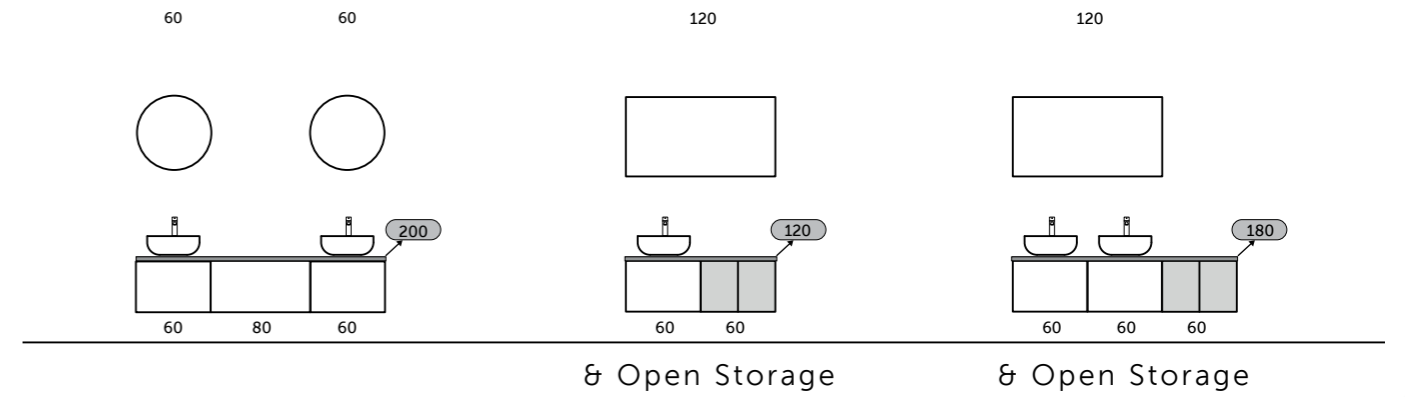

RAK-PLANO WITH RAK-JOY UNO

RAK-PLANO & COUNTERTOP WB