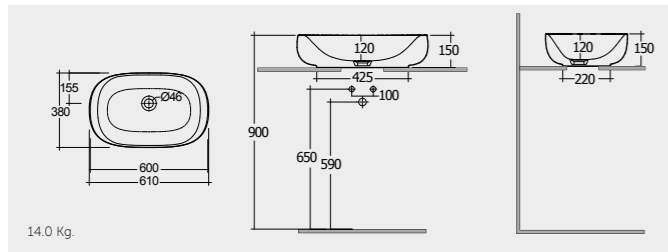

RAK-Cloud 58 CM

CLOCT6000504A Drain Not Included
Drain Cover: CLOAC4400504A

RAK-Des 70 CM

DESCT7000AWHA

RAK- Illusion 60 CM

ILLCT6000AWHA

RAK- Sensation 60 CM

SENCT6000AWHA