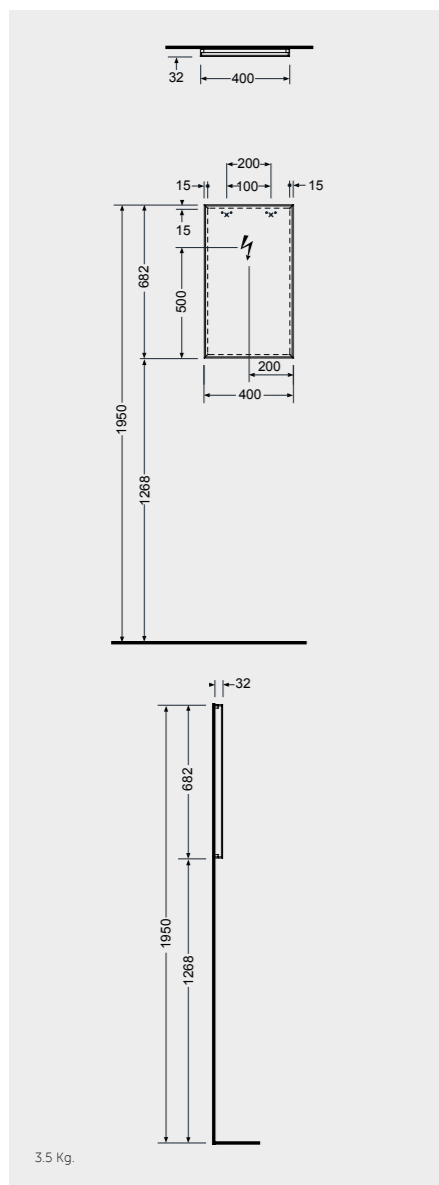

MIRRORS

W 40 x D 2 x H 68CM
JOYMR04068STD

W 60 x D 2 x H 68CM
JOYMR06068STD

W 80 x D 2 x H 68CM
JOYMR08068STD

Measurements

MIRRORS

W 100 x D 2 x H 68CM
JOYMR10068STD

W 120 x D 2 x H 68CM
JOYMR12068STD