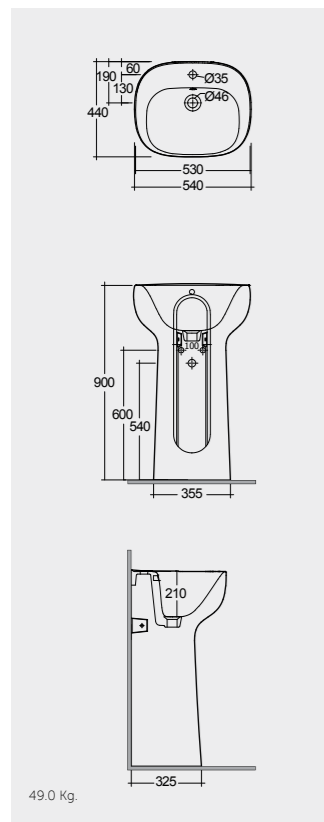

Measurements