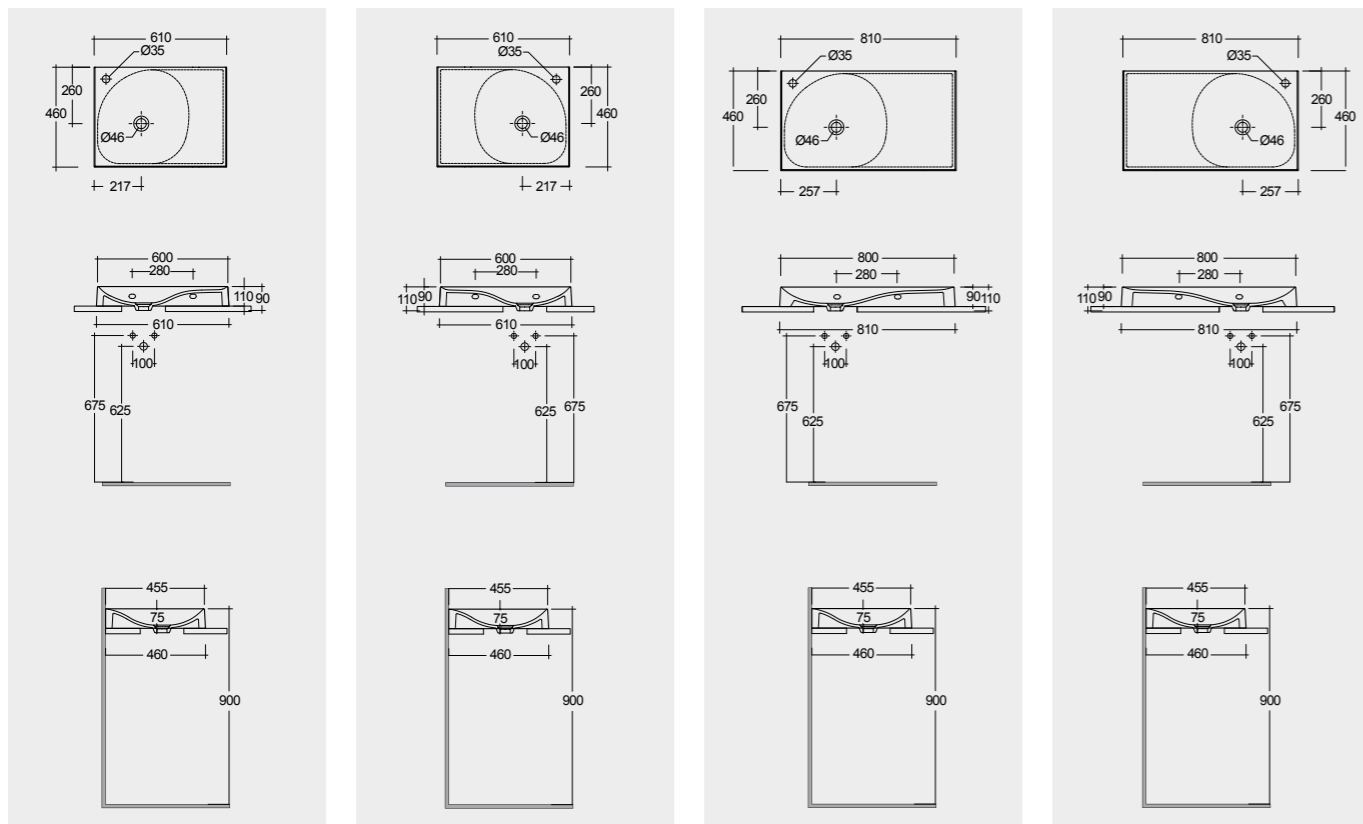

Measurements

Notes

All dimensions in mm tolerance $\pm 5\%$ for below 200mm and $\pm 3\%$ for above 200mm