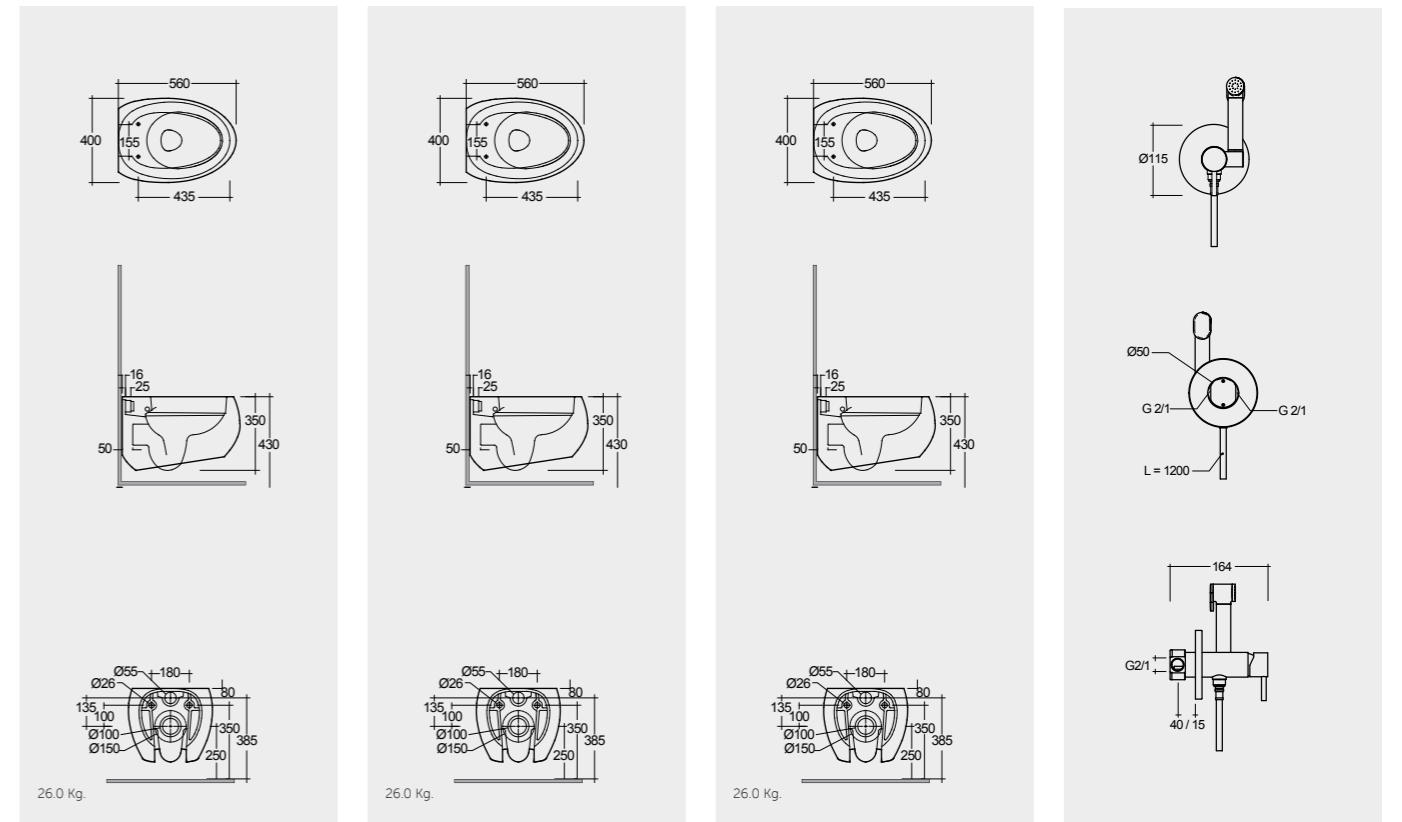

Measurements

Urea RAK-Cloud CLOSC3901WH
Urea RAK-Cloud CLOSC3901500
Urea RAK-Cloud CLOSC3901504

Notes

All dimensions in mm tolerance $\pm 5\%$ for below 200mm and $\pm 3\%$ for above 200mm