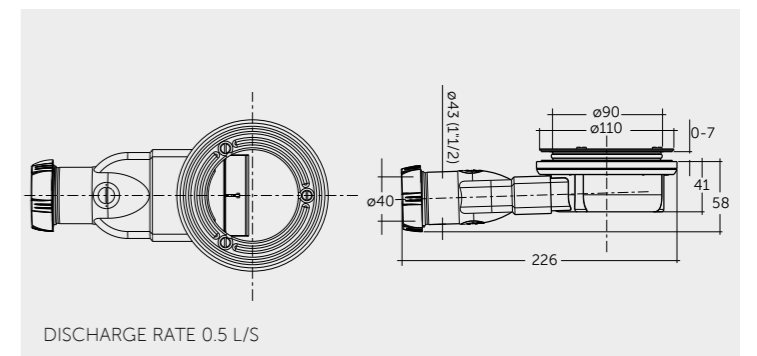

BATHTUB REPLACEMENT

All dimensions in mm tolerance $\pm 5\%$
for below 200mm and $\pm 3\%$ for above
200mm

QUADRANT

SHOWER DRAIN DEPTH OF WATER SEAL 30MM

SHOWER DRAIN MEMBRANE WATER SEAL