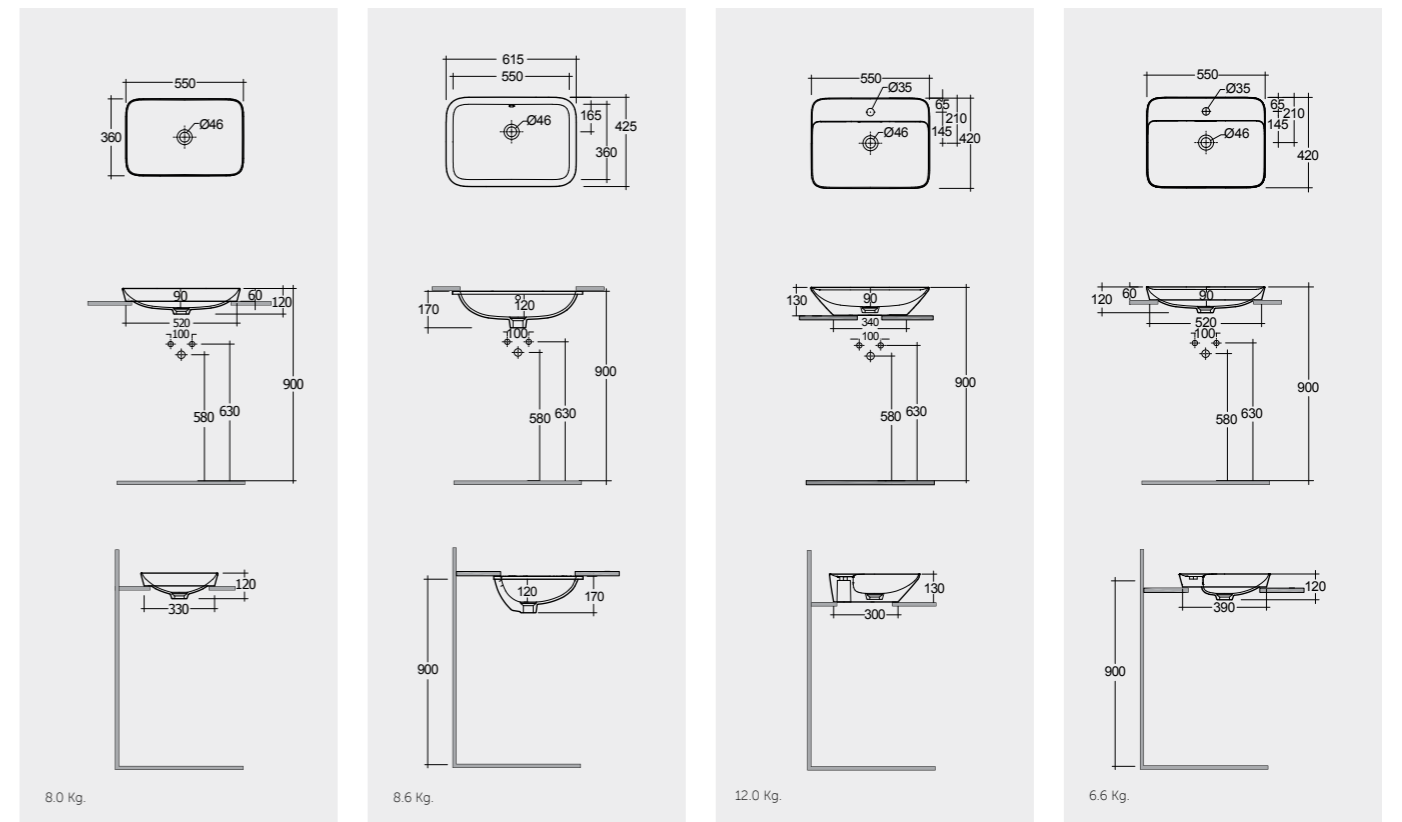

With Overflow

With Overflow

Measurements