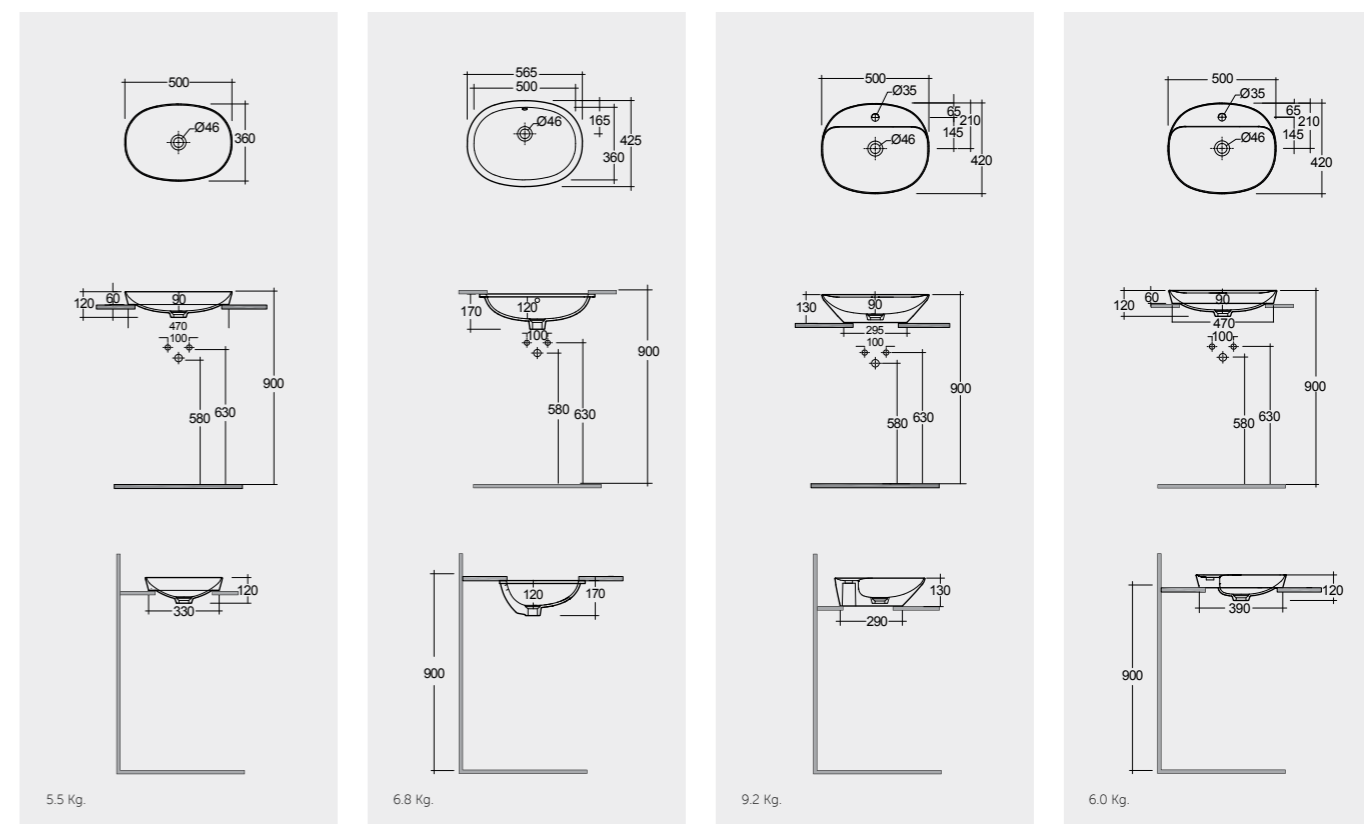

With Overflow

Measurements