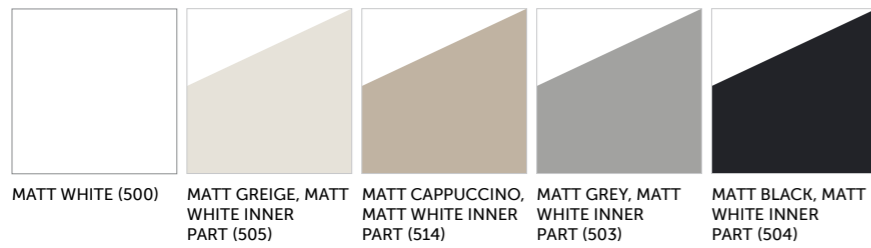

RAKSOLID FOR BATHTUBS PAGE 489