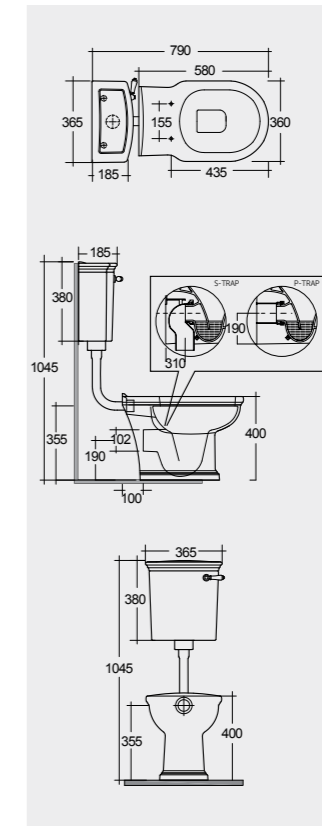

58 CM
WT21AWHA
CISTERN : WT23AWHA
FITTINGS : FTWTLOCIST

With Front Lever

58 CM
WT21AWHA

Back Open

Measurements

- Lacquered Polyester RAK-Washington WTSC3901503
- ABS RAK-Washington JM05DSCQRAWHA
- Urea RAK-Compact YFG173A