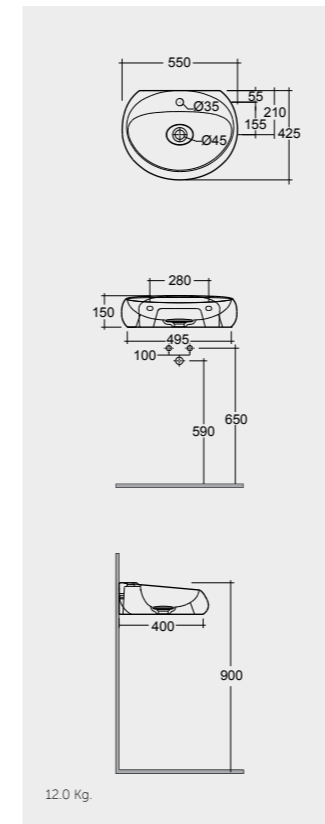

Measurements

Notes

All dimensions in mm tolerance $\pm 5\%$ for below 200mm and $\pm 3\%$ for above 200mm