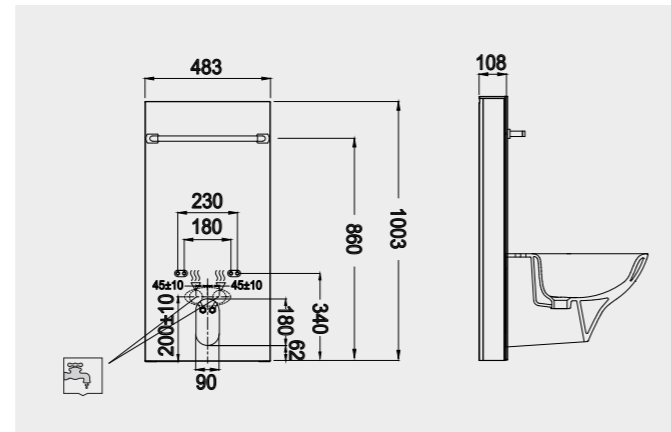

Measurements

Not Suitable Models for Wall Hung

Cabinet Cistern:
CO23AWHA - RAK-Special Needs Rimless Wall Hung WC 70 cm