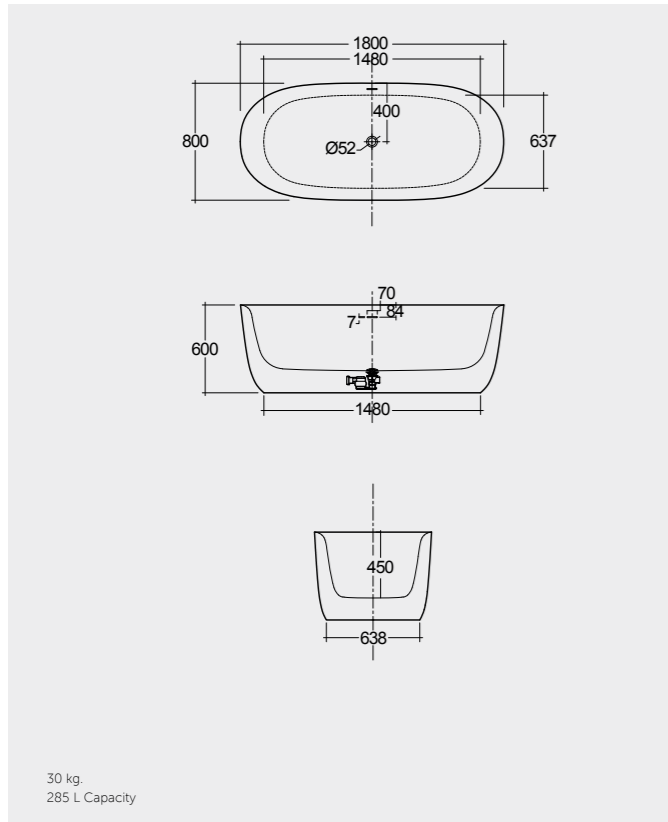

Measurements

Notes

All dimensions in mm tolerance $\pm 5\%$ for below 200mm and $\pm 3\%$ for above 200mm