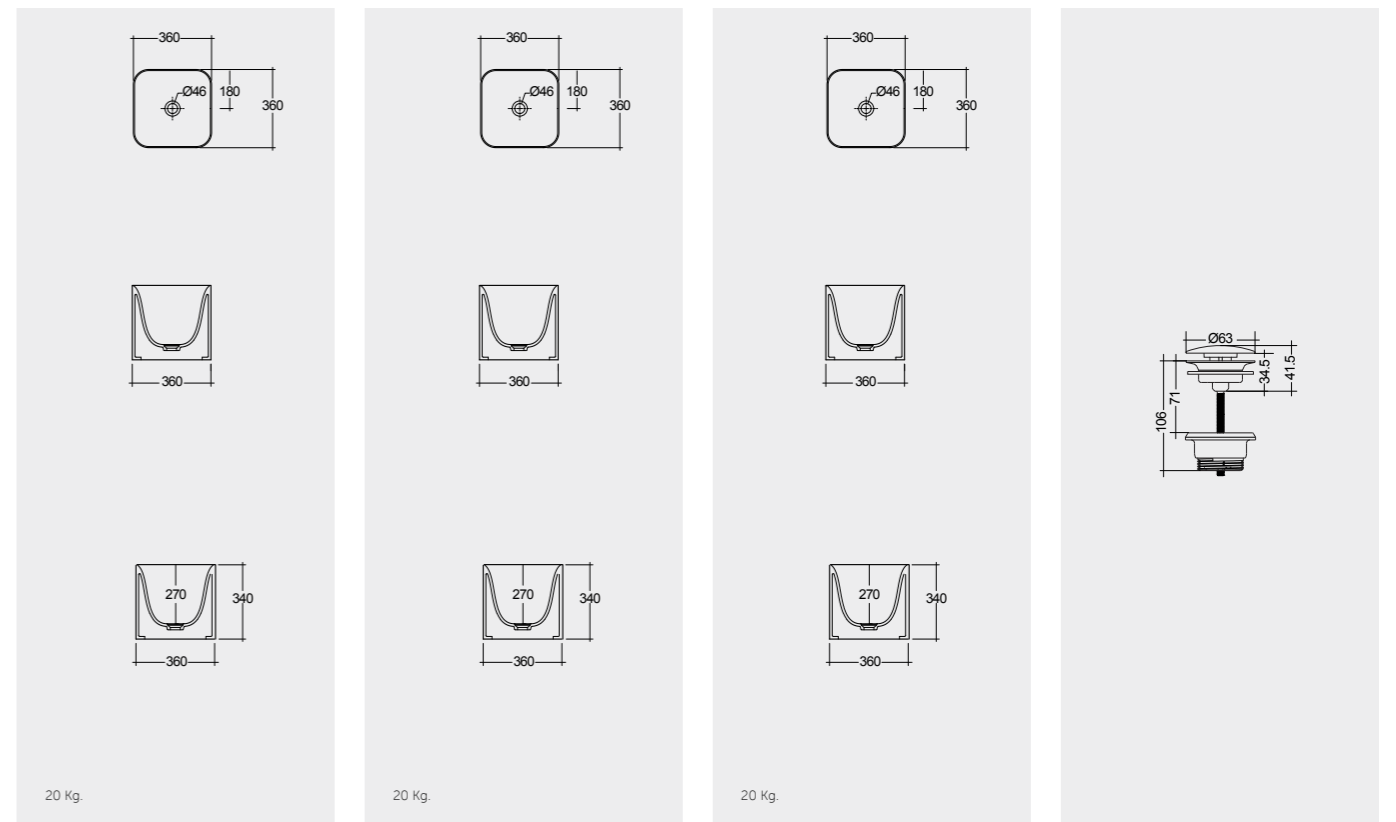

Models

36 CM
PETCT23400AWHA

36 CM
PETCT23400500A

36 CM
PETCT23400504A

FREE-FLOW
CHROME : DUO002444

Measurements

20 Kg.

20 Kg.