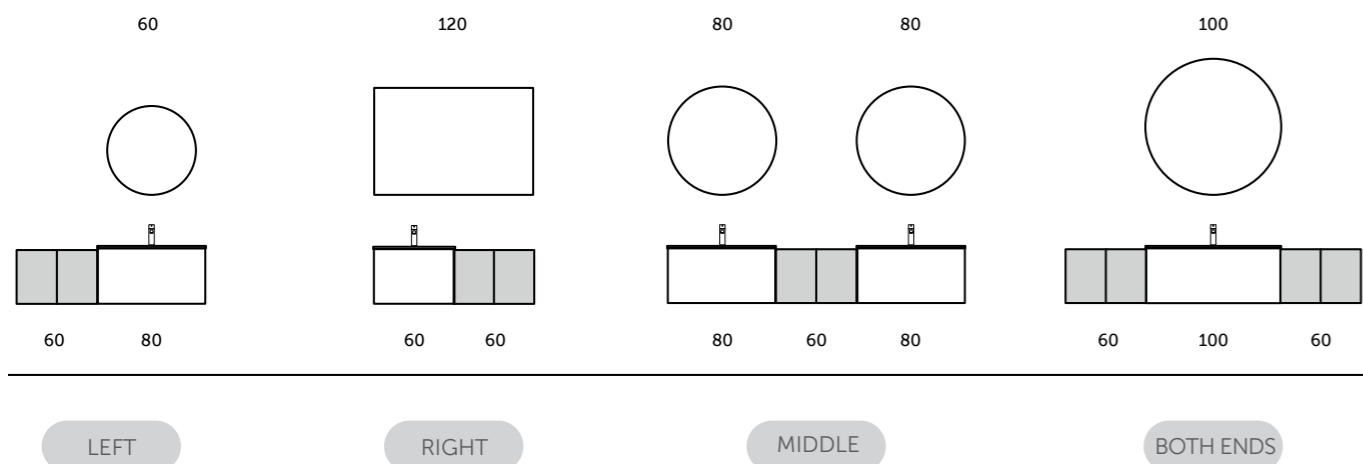

WITH RAK-JOY DROP-IN WASHBASINS