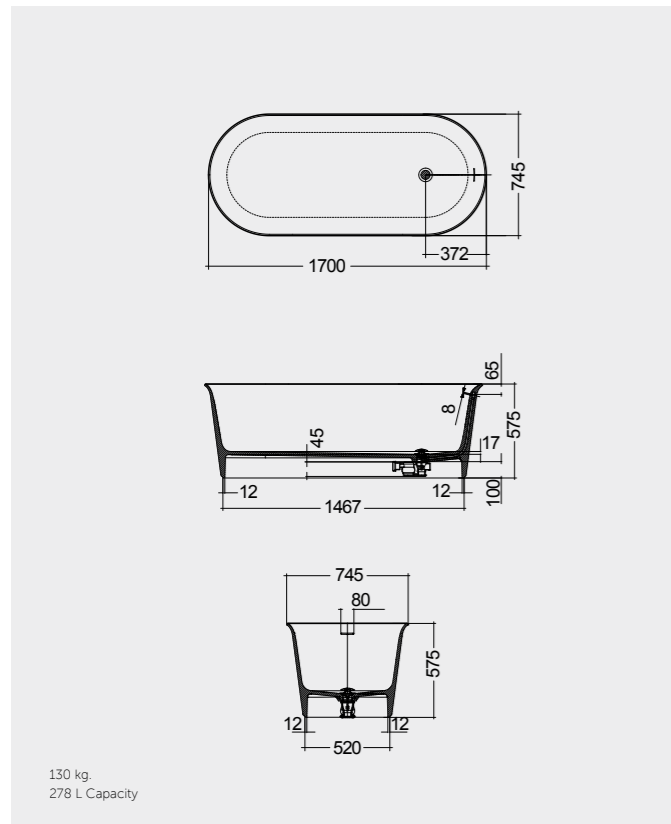

Measurements