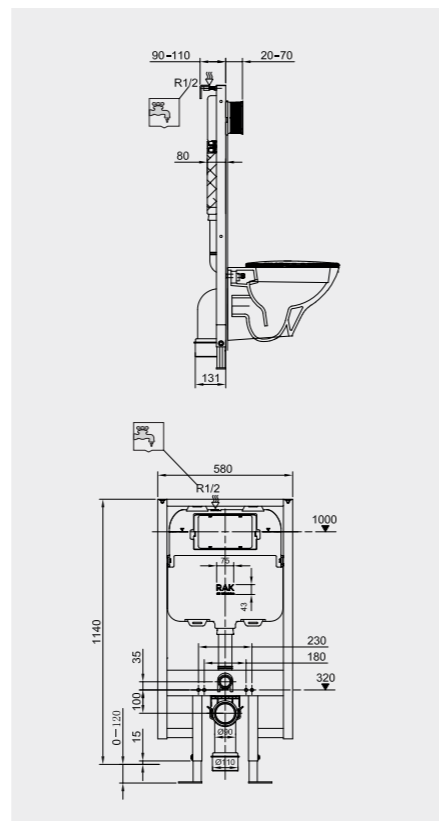

Measurements