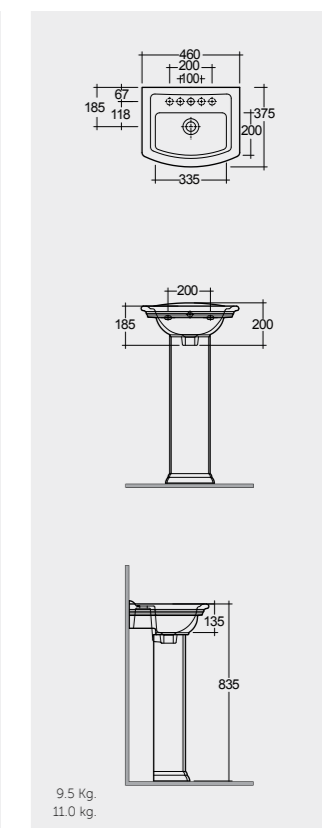

Measurements

Colours available

Colours shown here are as close to actual sanitaryware as printing process will allow