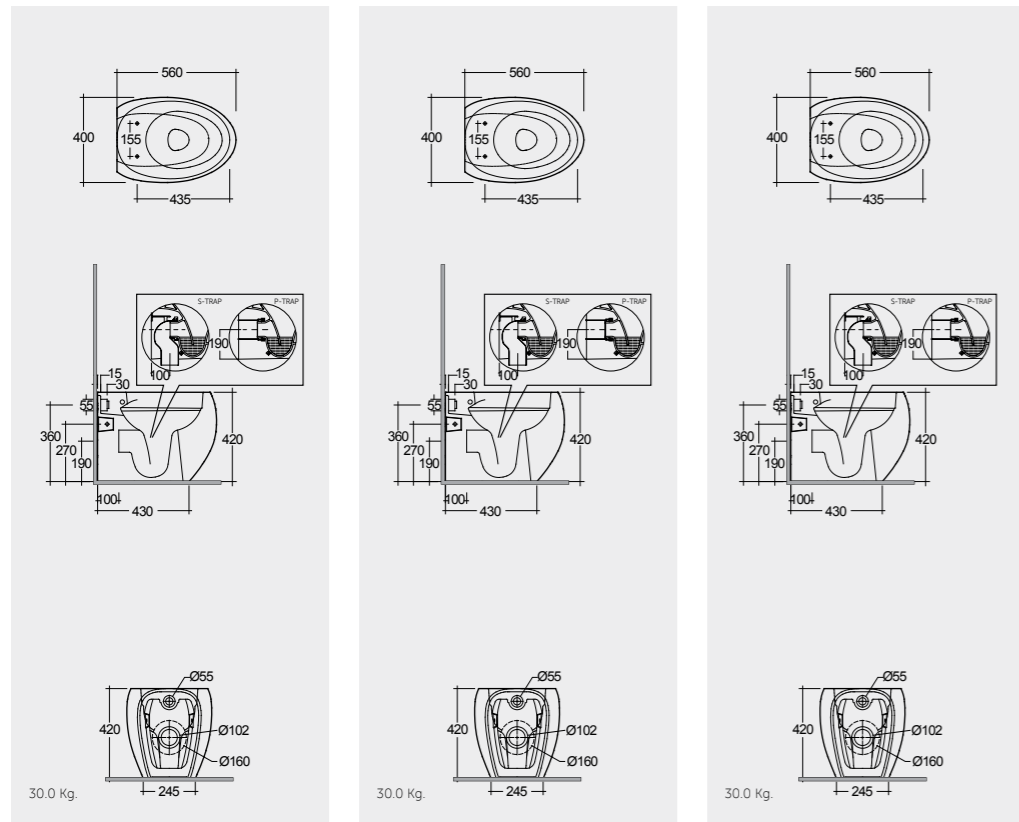

Measurements

Urea RAK-Cloud CLOSC3901WH
Urea RAK-Cloud CLOSC3901500
Urea RAK-Cloud CLOSC3901504

Compatible with 6/3L dual flushing, 4,5/3L dual flushing, in accordance with en997 - type 1.