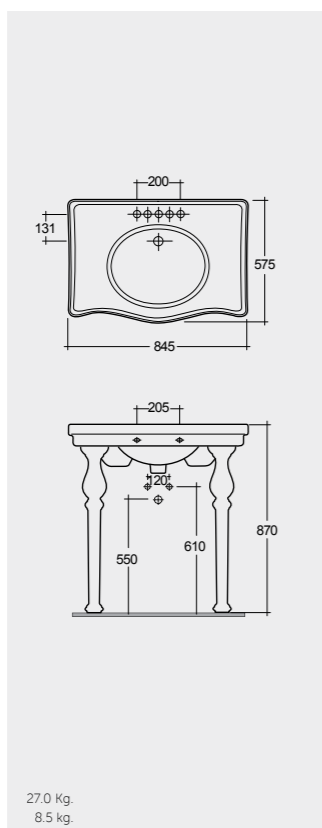

Inspectionable

Measurements

Colours available

Colours shown here are as close to actual sanitaryware as printing process will allow

Models

76 CM
WT0401AWHA
WT0102AWHA

65 CM
WT0101AWHA
WT0102AWHA

56 CM
WT0801AWHA
WT02AWHA