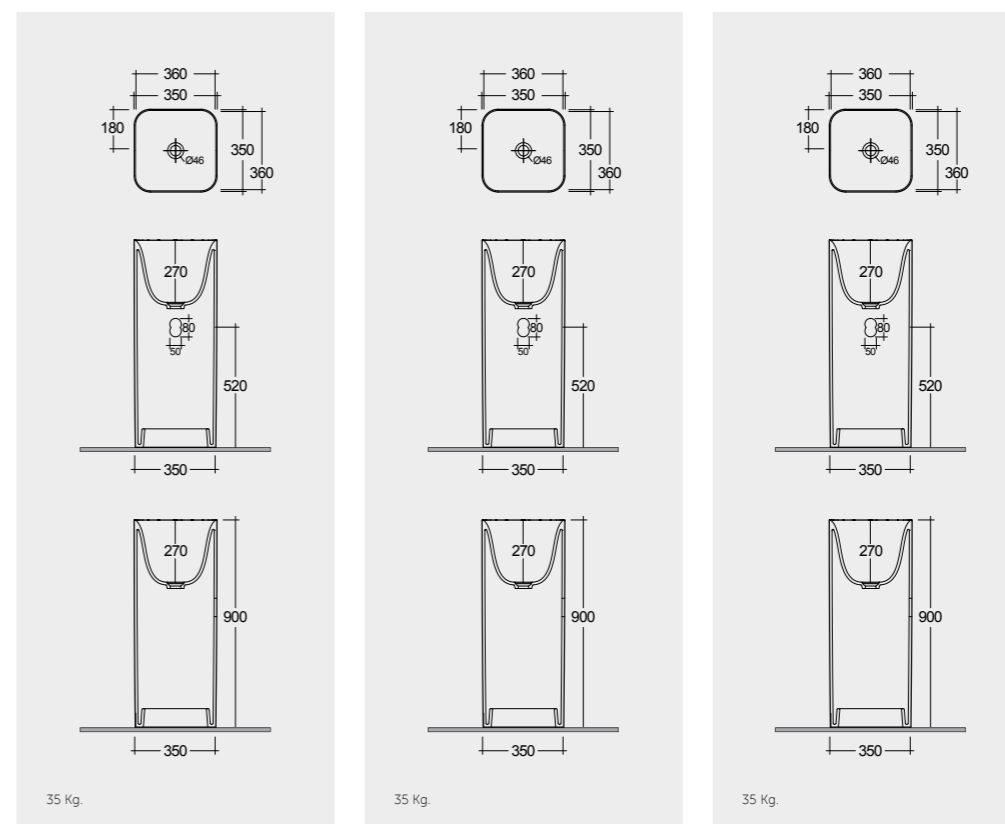

Measurements

Notes

All dimensions in mm tolerance $\pm 5\%$ for below 200mm
and $\pm 3\%$ for above 200mm