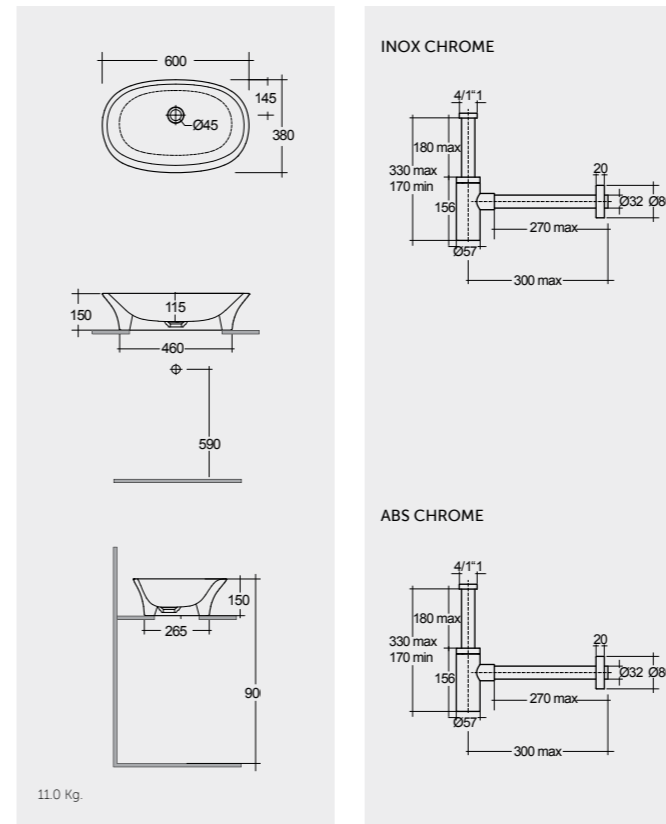

Measurements

Notes

All dimensions in mm tolerance $\pm 5\%$ for below 200mm and $\pm 3\%$ for above 200mm