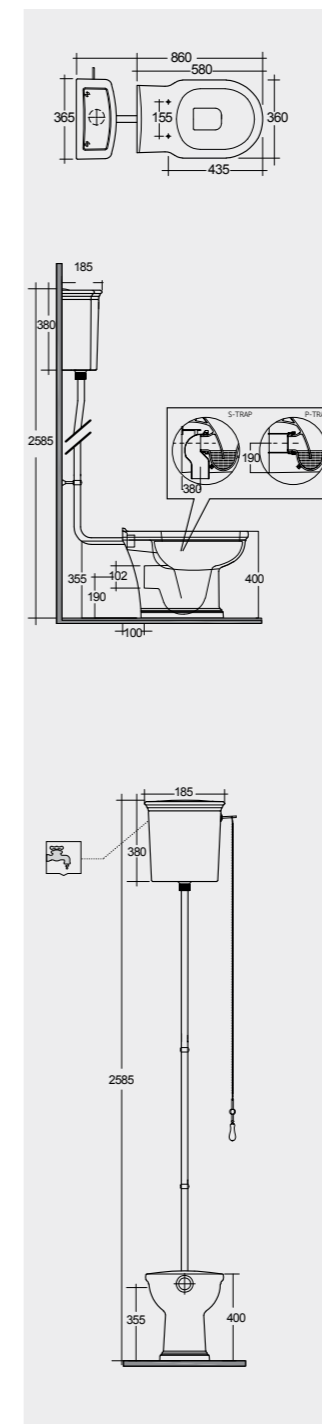

- Lacquered Polyester RAK-Washington WTSC3901503
- ABS RAK-Washington JM05DSCQRAWHA
- Urea RAK-Compact YFG173A