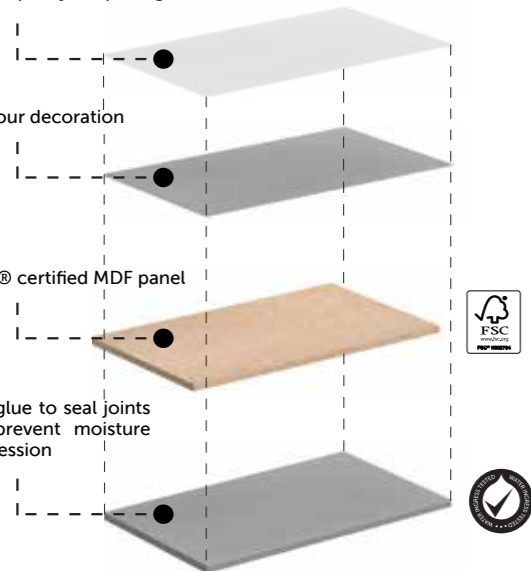

We strive to provide the best premium bathroom products that you can trust and count on. To do so, we ensure our products meet the most rigorous tests based on international quality regulations.

Within our furniture and mirror range, all external wooden panels including doors and drawers are subjected to 10 cycles over 5 days to water ingress tests and pass against no swelling or degradation of the panels. Our furniture products featuring drawer runners and hinges are also covered by lifetime warranty. In line with sustainable manufacturing practices, all wooden products are made of material from responsible sources FSC® certified.

We know that value starts with quality and you can trust our products will stand the test of time.

MATERIALS

LAMILAK

1 High quality lacquering

2 Colour decoration

3 FSC® certified MDF panel

4 PU glue to seal joints to prevent moisture ingress