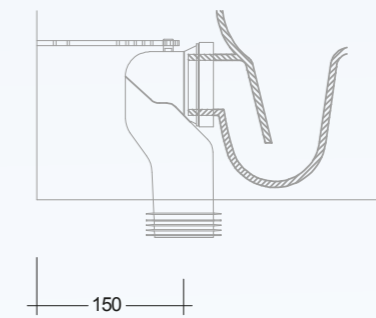

 Compatible with 6/3L dual flushing, 4,5/3L dual flushing, in accordance with en997 - type 1.

SHIFTED OUTLET RANGE FOR DESWC1347AWHA

MX90A

MX904K

MX90B

Models

52 CM
DESBD2015AWHA

Hidden Fixations
Comfort Height 42 CM