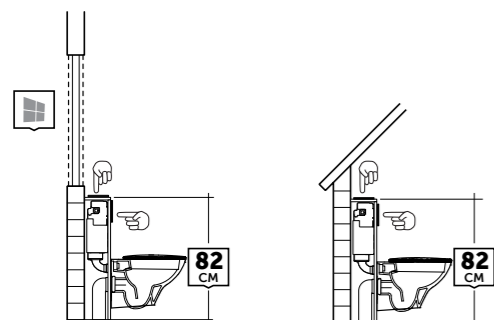

Low-height situations

Special element height 82 cm, with top or front flushing actuation.

TECHNICAL INFORMATION

APPLICATION

DETAILS

	FOR BACK TO WALL WC		WATER SUPPLY
	FOR WALL HUNG WC		FIXATIONS INCLUDED
	FOR BACK TO WALL BIDET		WALL ANCHORING INCLUDED
	FOR WALL HUNG BIDET		6L DUAL FLUSHING
	FOR URINAL		COMPATIBLE WITH 4.5L DUAL FLUSHING
	12 CM THICKNESS		3L DUAL FLUSHING
	8 CM THICKNESS		MOTION SENSOR
	82 CM HEIGHT		4x AA Battery