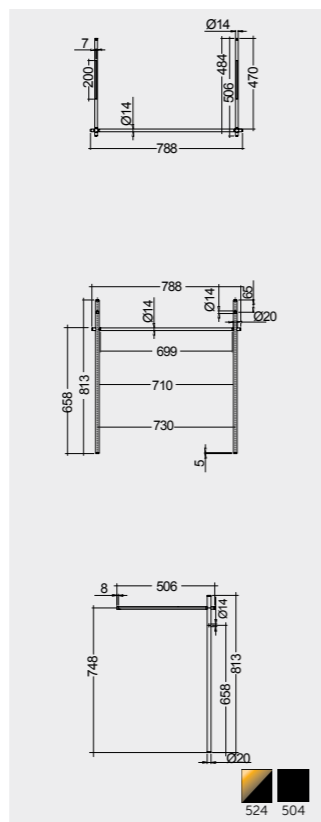

Measurements

Colours available

Colours shown here are as close to actual sanitaryware as printing process will allow