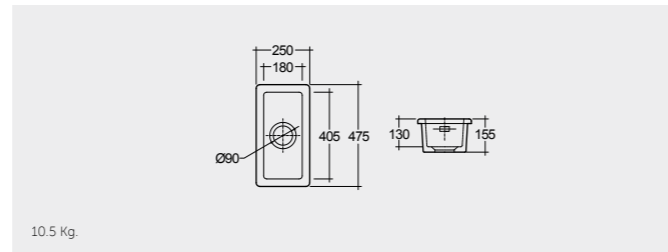

RAK-Tulip 59 CM

 OC84AWHA

RAK-Juliee

 OC105AWHA

External overflow optional

Colours available

Colours shown here are as close to actual sanitaryware as printing process will allow

Alpine White