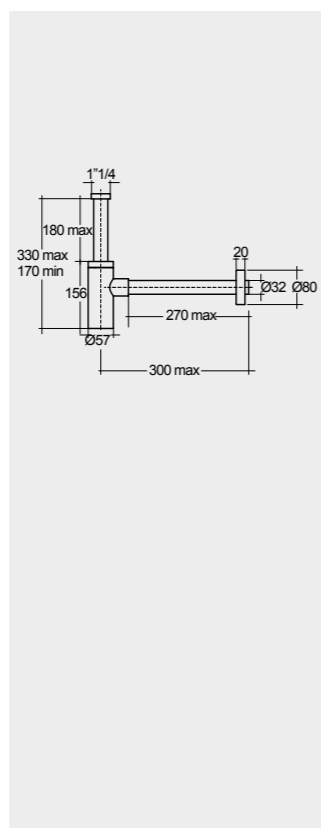

Measurements

Colours available

Colours shown here are as close to actual sanitaryware as printing process will allow