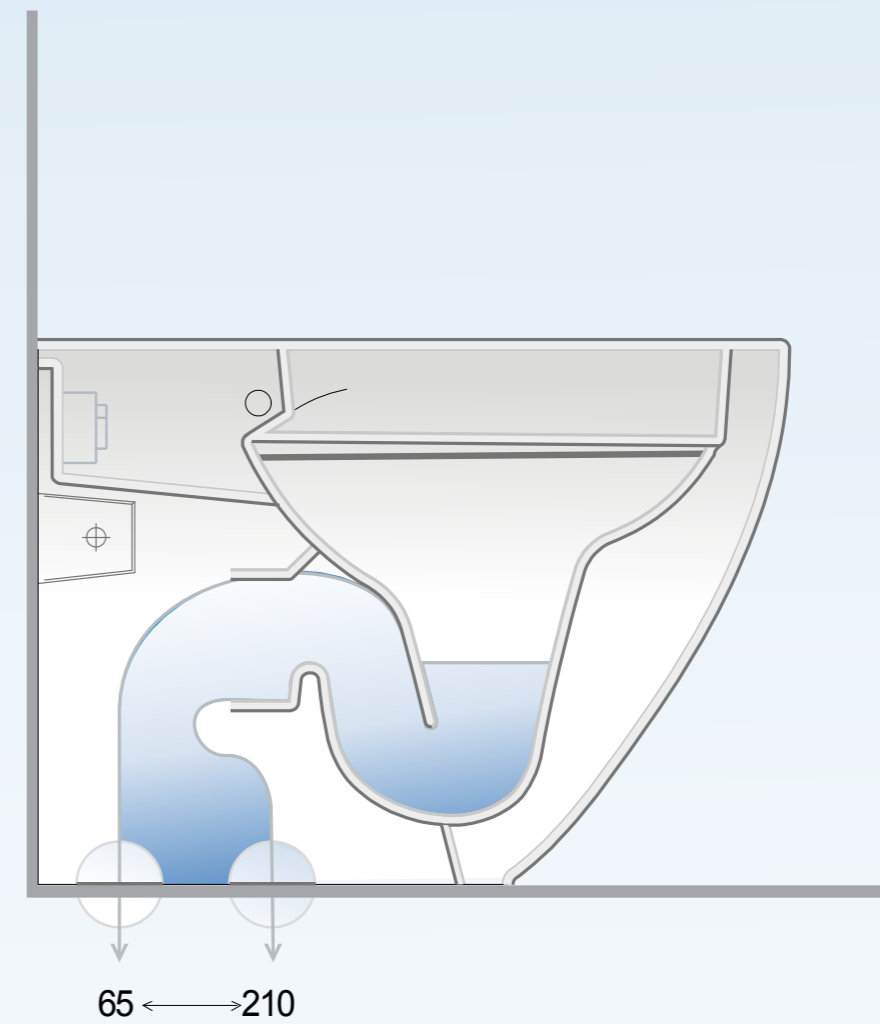

Models

Rimless 52 CM DESWC1346AWHA	Rimless 52 CM DESWC1361AWHA	Rimless 52 CM DESWC1446AWHA	Rimless 58 CM DESWC1347AWHA
500 505 514 503 504 Hidden Fixations Comfort Height 42 CM	500 505 514 503 504 Hidden Fixations Comfort Height 45 CM	500 505 514 503 504 Hidden Fixations Comfort Height 42 CM	500 505 514 503 504 Hidden Fixations Comfort Height 42 CM Shifted Outlet (Traslato)

Measurements

27.0 Kg.		24.0 Kg.	29.5 Kg.
500 505 514 503 504 Urea RAK-Des DESSC3901WH	500 505 514 503 504 Urea RAK-Des DESSC3901WH	500 505 514 503 504 Urea RAK-Des DESSC3901WH	500 505 514 503 504 Urea RAK-Des DESSC3901WH

Compatible with 6/3L dual flushing, 4,5/3L dual flushing, in accordance with en997 - type 1.

SHIFTED OUTLET RANGE FOR DESWC1347AWHA

MX90A

MX904K

MX90B