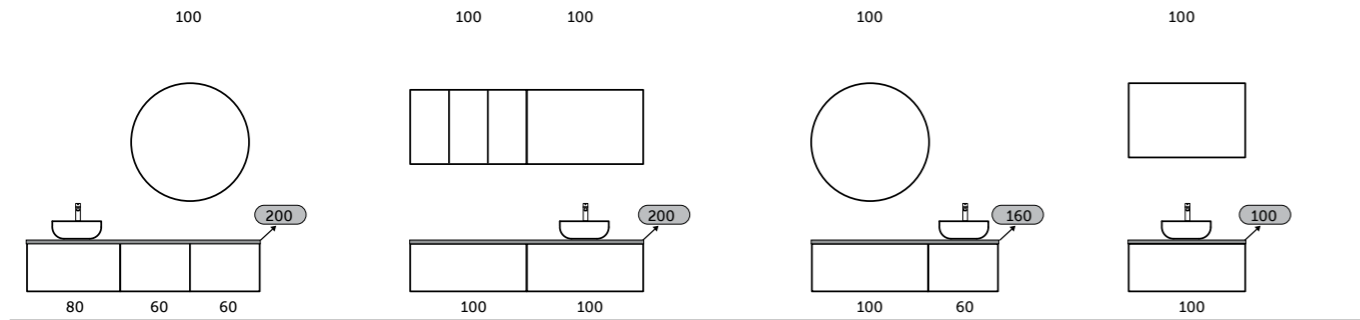

RAK-PLANO WITH RAK-JOY UNO

RAK-PLANO & COUNTERTOP WB