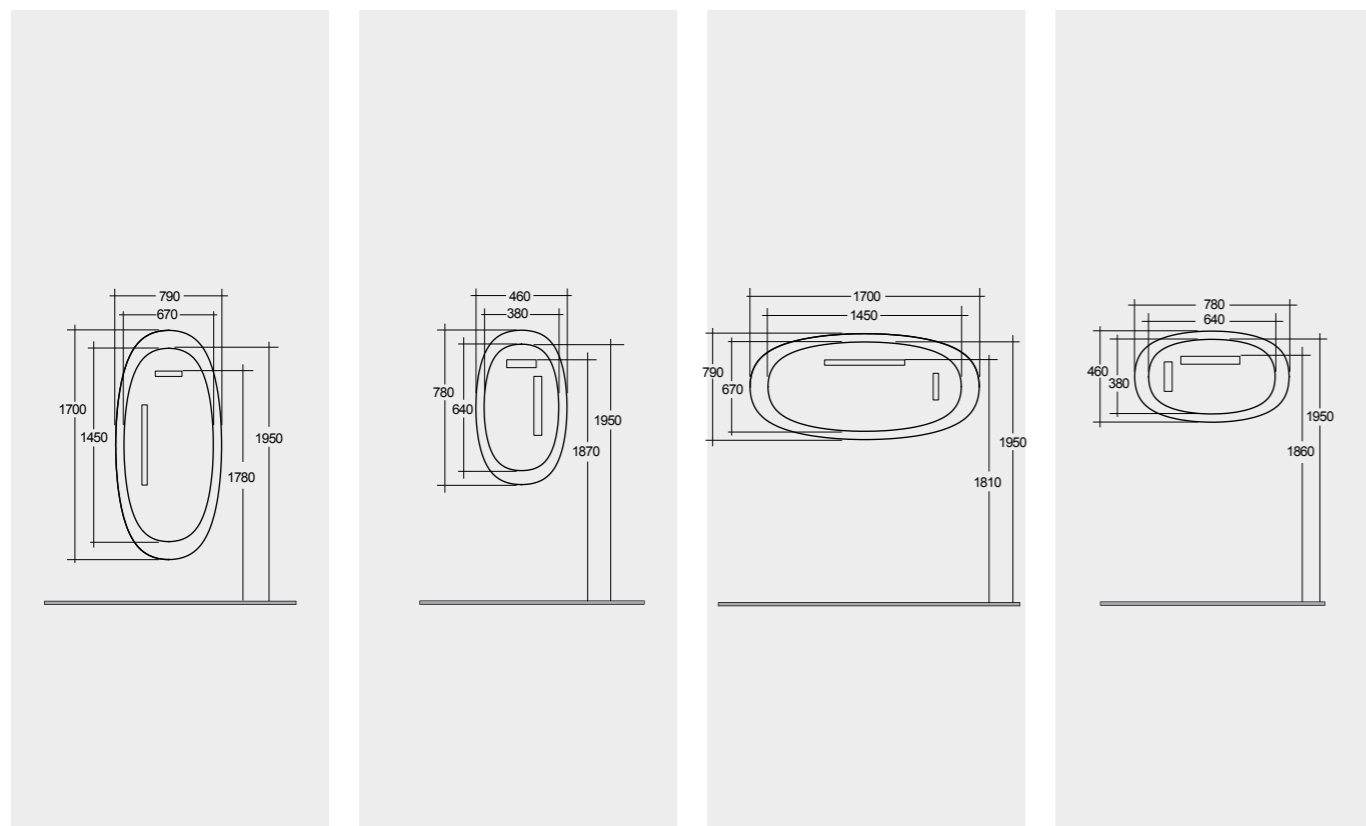

Measurements