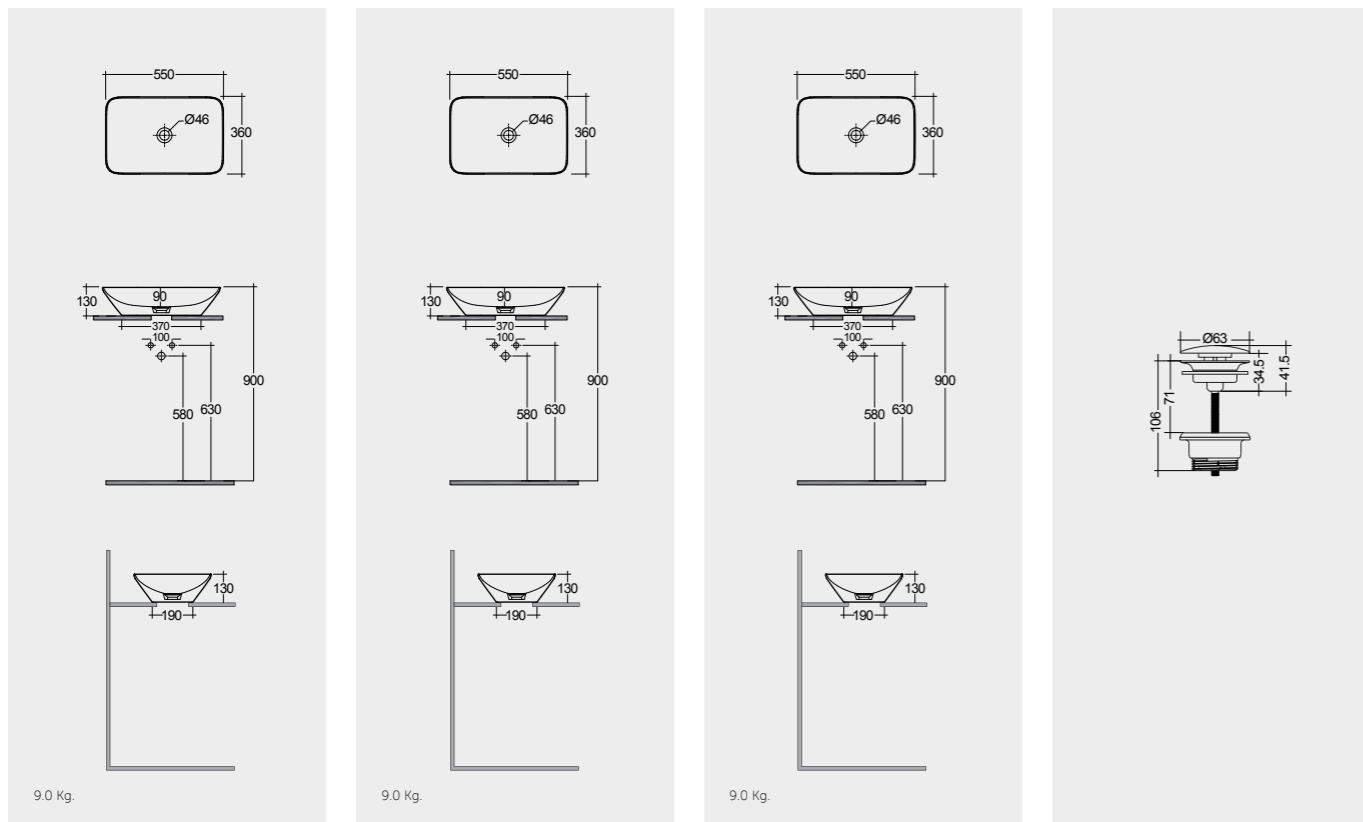

6.5 Kg.

RAK-VARIANT / RECTANGULAR

Models

55X36 CM
VARCT55500AWHA

55X36 CM
VARCT55500500A

55X36 CM
VARCT55500504A

CLICK-CLACK
CHROME : DUO000444

Measurements