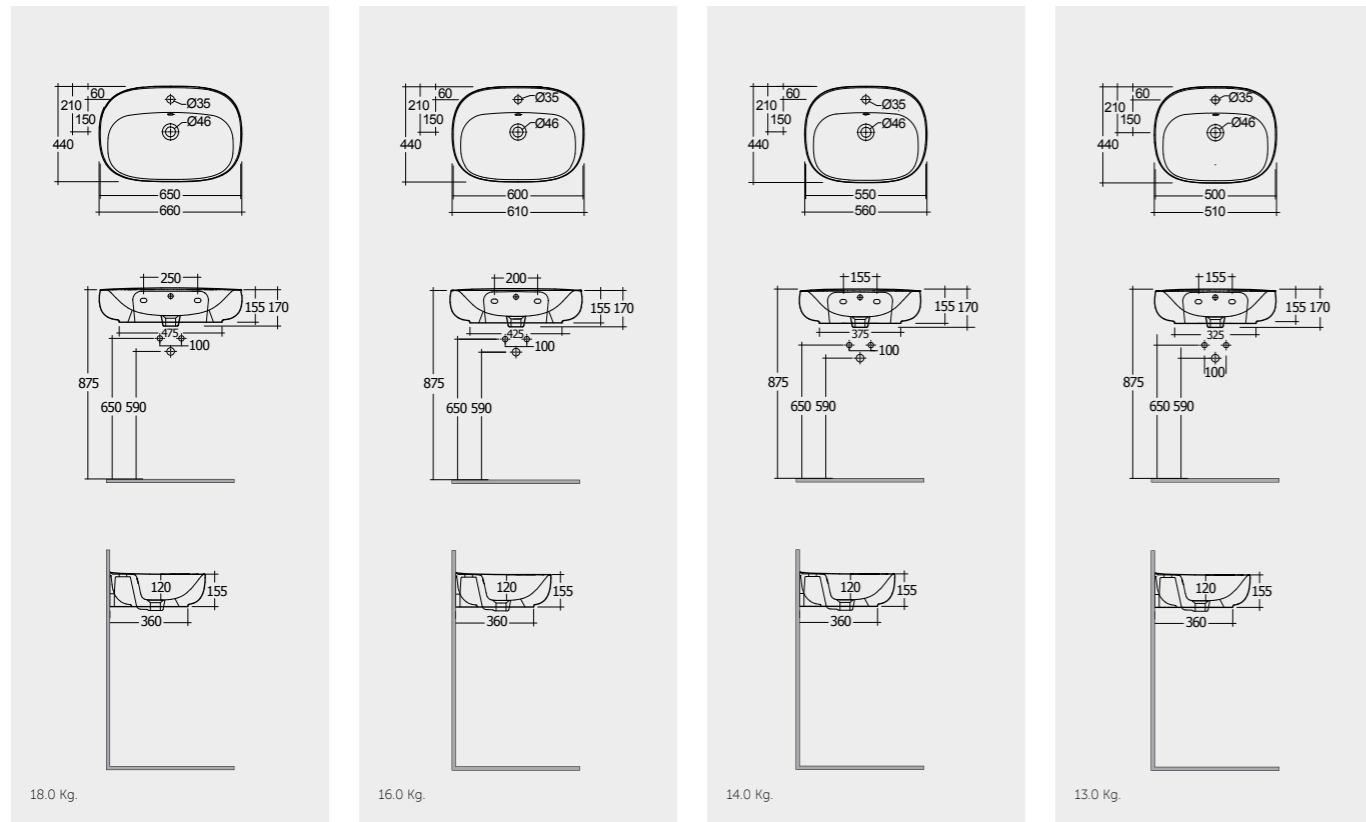

Measurements

Colours available

Colours shown here are as close to actual sanitaryware as printing process will allow