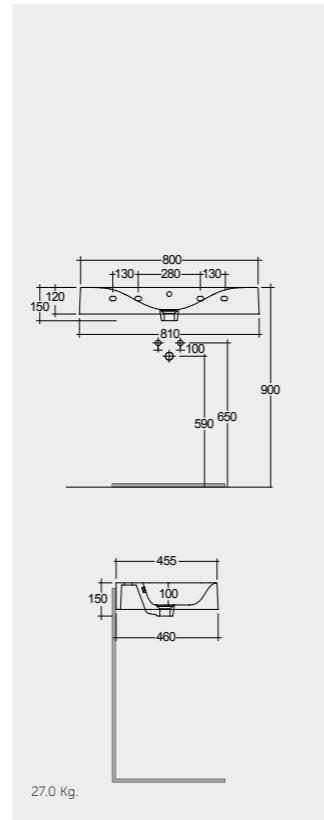

Measurements

Colours available

Colours shown here are as close to actual sanitaryware as printing process will allow