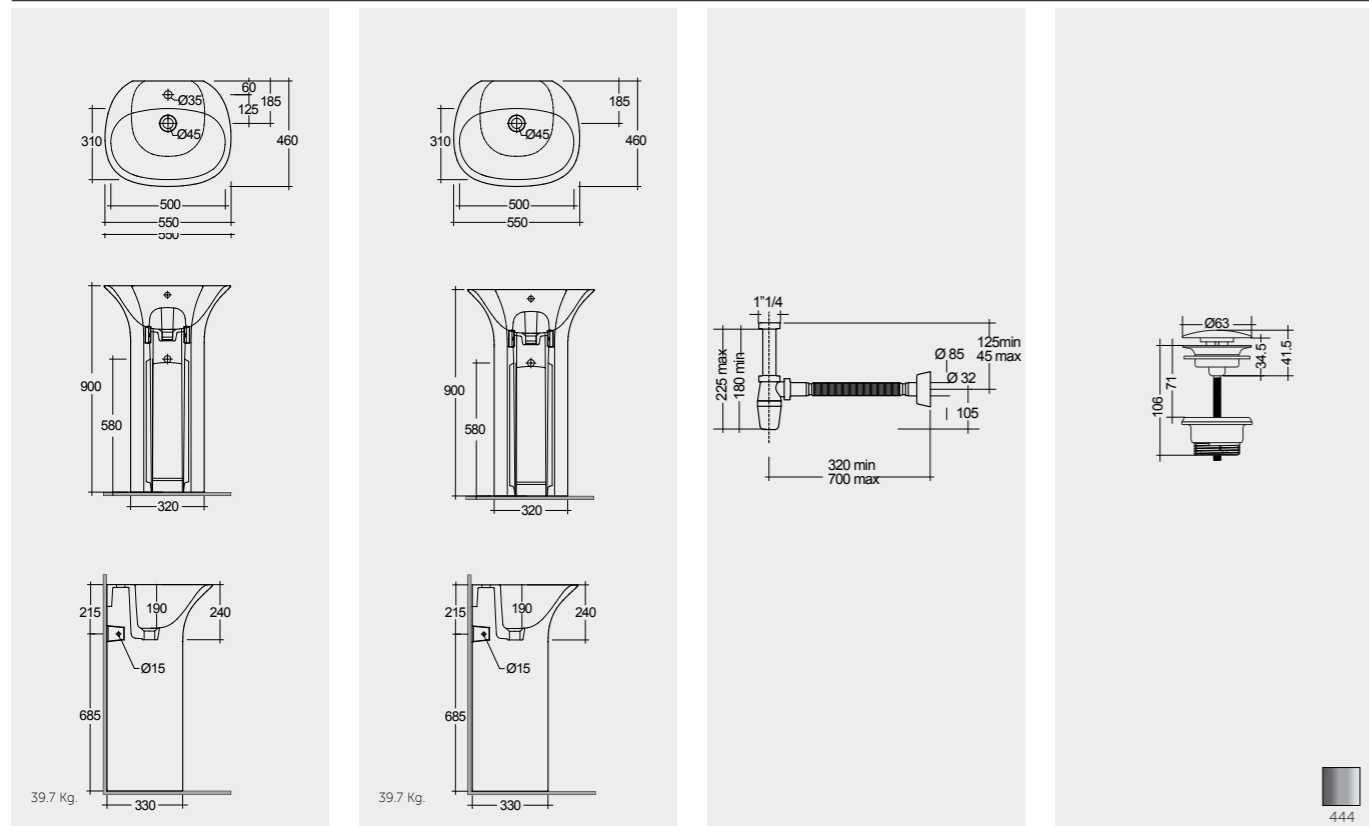

Measurements

Colours available

Colours shown here are as close to actual sanitaryware as printing process will allow