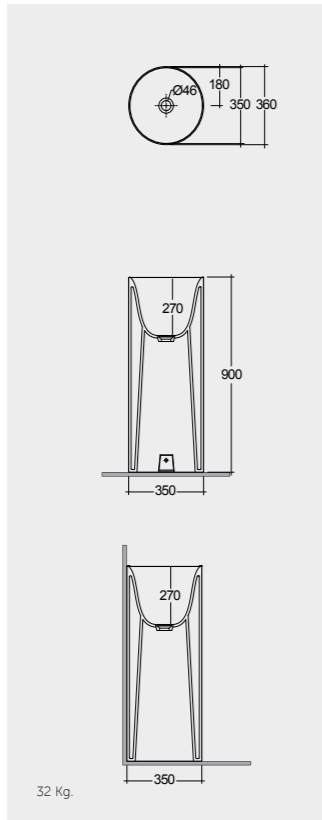

Measurements