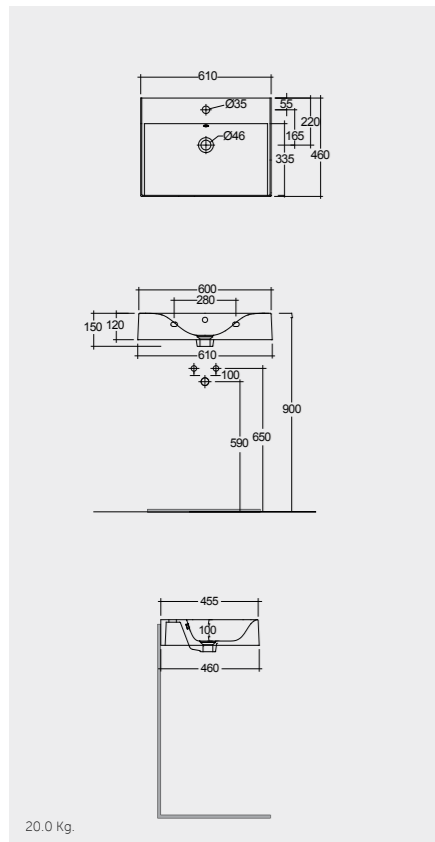

81 x 46 CM
DESWB08101AWHA
No tap holes DESWB08100AWHA

101 x 46 CM
DESWB10101AWHA
No tap holes DESWB10100AWHA

Measurements

Notes

All dimensions in mm tolerance $\pm 5\%$ for below 200mm
and $\pm 3\%$ for above 200mm