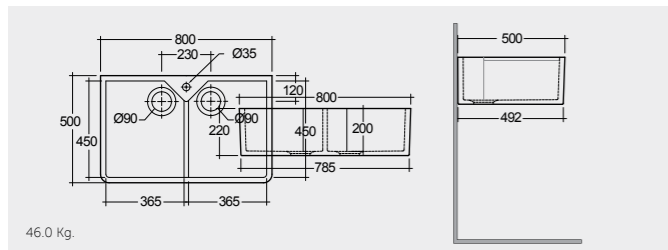

46.0 Kg.

52.2 Kg.

46.0 Kg.

46.0 Kg.

49.0 Kg.

29.0 Kg.

46.0 Kg.

47.8 Kg.

Colours available

Colours shown here are as close to actual sanitaryware as printing process will allow

Alpine White

Notes

All dimensions in mm tolerance $\pm 5\%$ for below 200mm and $\pm 3\%$ for above 200mm