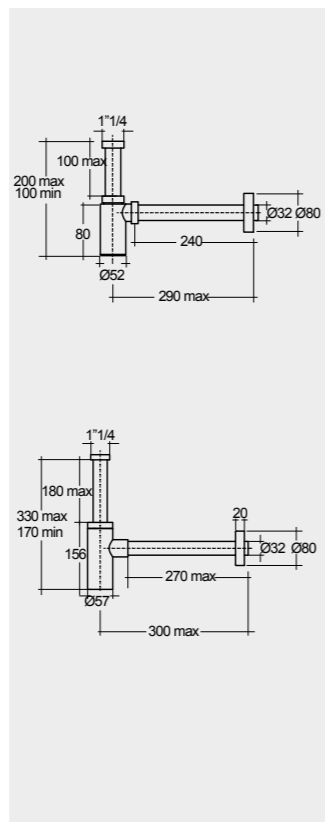

Measurements