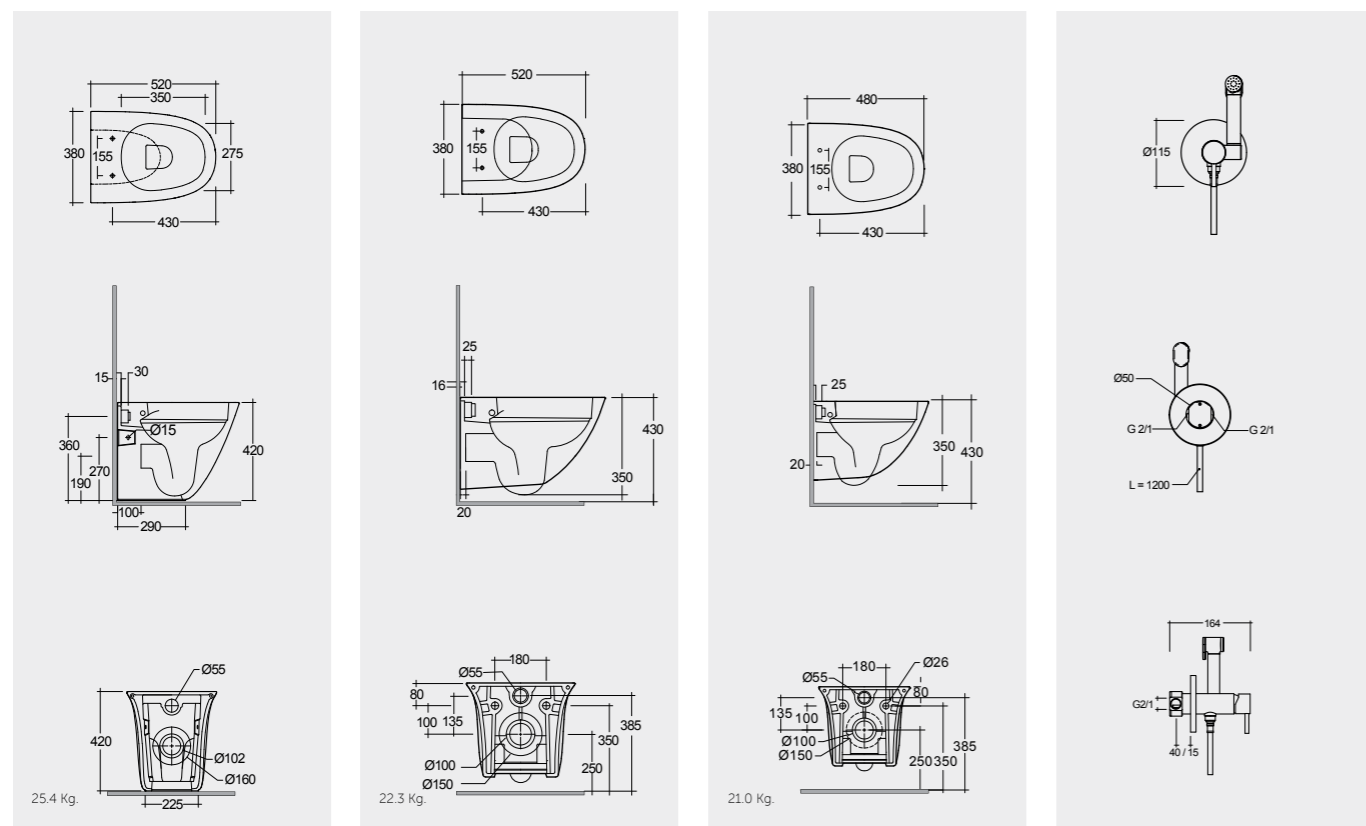

Measurements

Urea RAK-Sensation
SENSC3901WH

Urea RAK-Sensation
SENSC3901WH

Urea RAK-Sensation
SENSC3901WH

Notes

All dimensions in mm tolerance $\pm 5\%$ for below 200mm
and $\pm 3\%$ for above 200mm