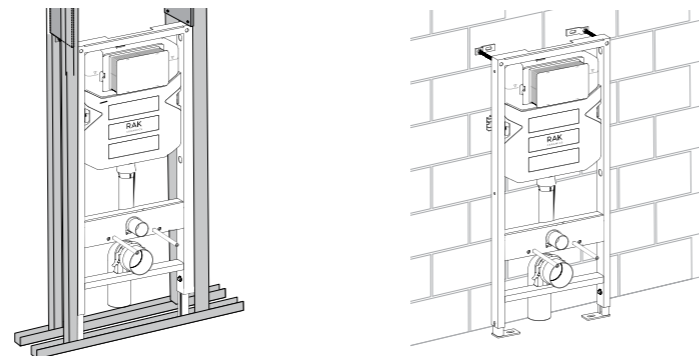

DRYWALL INSTALLATION

With a drywall system it is possible to create complete room-height prewalls or partitions.

RAK-Ecofix installation elements are suitable for solid constructions and for all drywall construction situations