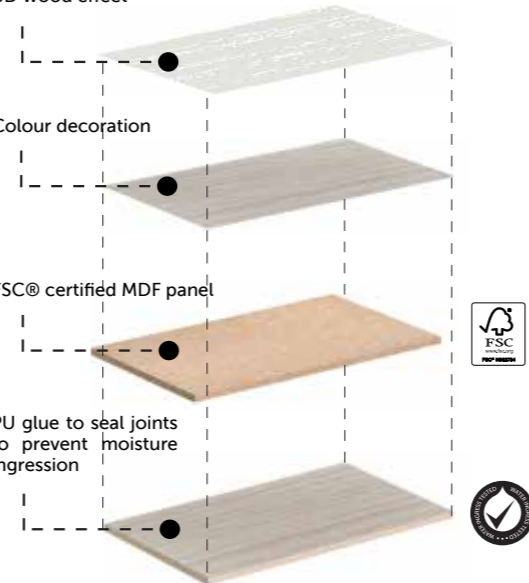

We know that value starts with quality and you can trust our products will stand the test of time.

MATERIALS

LAMILAK

1 High quality lacquering

2 Colour decoration

3 FSC® certified MDF panel

4 PU glue to seal joints to prevent moisture ingress

TECHWOOD

1 3D wood effect

2 Colour decoration

3 FSC® certified MDF panel

4 PU glue to seal joints to prevent moisture ingress

TECHWOOD is the new wood effect material that gives the tactile impression of real wood. Revel in the touch and feel of its vibrant texture. To protect the environment, TECHWOOD is produced from polypropylene recyclable material.