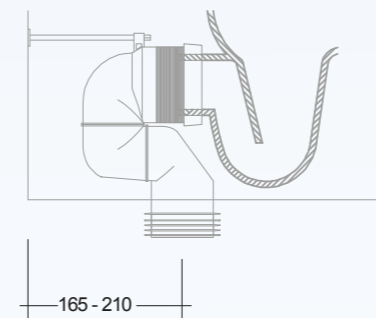

 Compatible with 6/3L dual flushing, 4,5/3L dual flushing, in accordance with en997 - type 1.

SHIFTED OUTLET RANGE FOR DESWC1347AWHA

MX90A

MX904K

MX90B

Models

52 CM
DESBD2015AWHA

Hidden Fixations
Comfort Height 42 CM