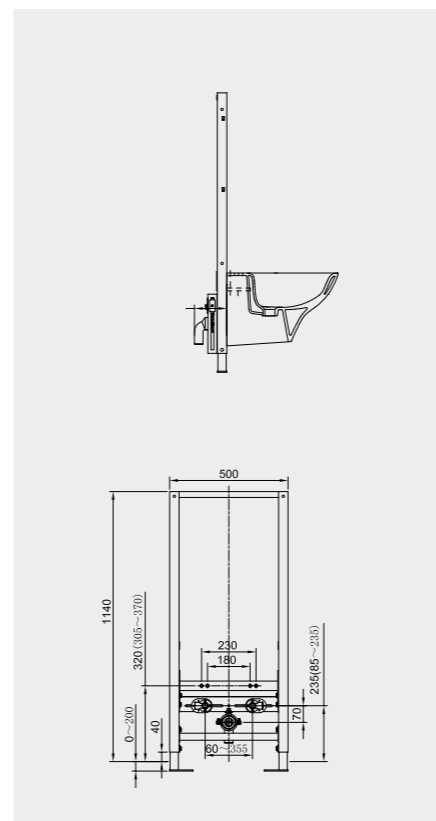

Measurements