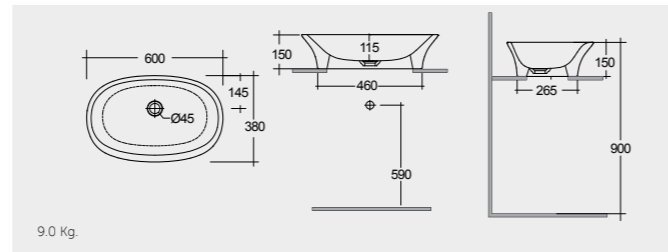

RAK-Cloud 58 CM

CLOCT6000504A Drain Not Included
Drain Cover: CLOAC4400504A

RAK-Des 70 CM

DESCT7000AWHA

RAK- Illusion 60 CM

ILLCT6000AWHA

RAK- Sensation 60 CM

SENCT6000AWHA