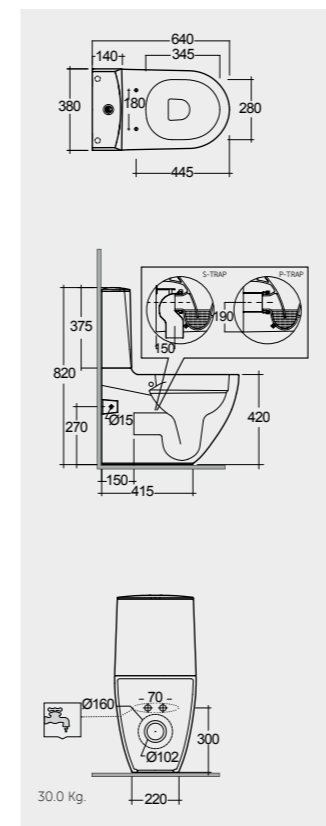

Urea RAK-Des
DESSC3901WH