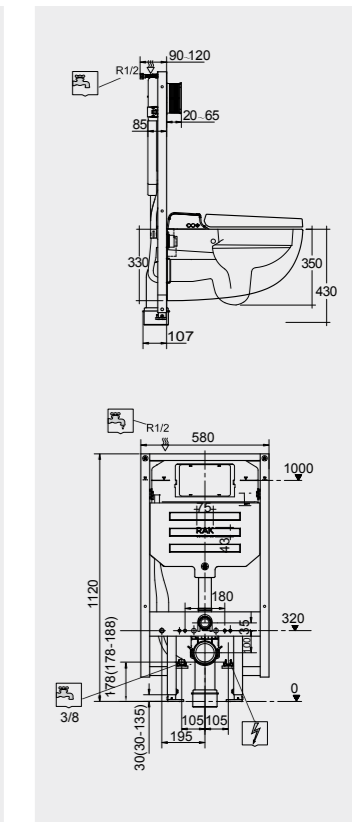

Measurements

Compatible with 6/3L dual flushing, 4,5/3L dual flushing, in accordance with en997 - type 1.

Note

All dimensions in mm tolerance $\pm 5\%$ for below 200mm and $\pm 3\%$ for above 200mm