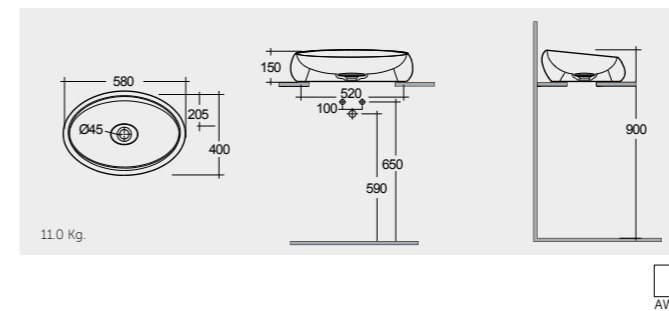

RAK- Valet 64 CM

VALCT6400500A Matt Finish Drain not included

RAK-Cloud 58 CM

CLOCT6000AWHA Drain Not Included
Drain Cover: CLOAC4400AWHA

RAK-Cloud 58 CM

CLOCT6000500A Drain Not Included
Drain Cover: CLOAC4400500A