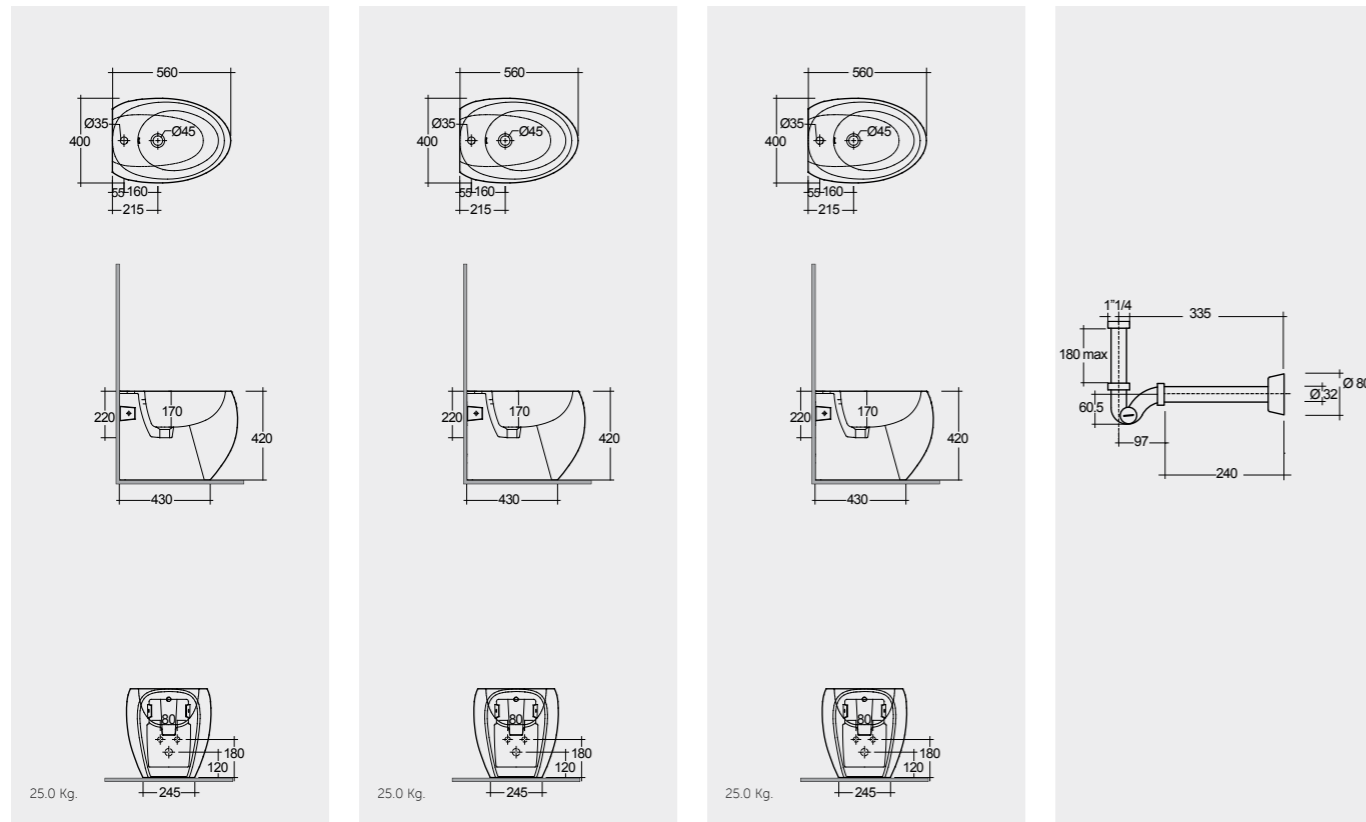

Measurements

25.0 Kg.

25.0 Kg.

25.0 Kg.