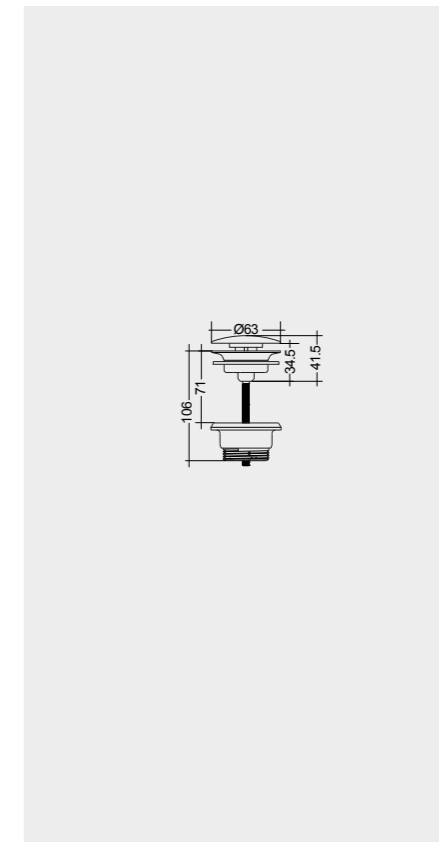

Measurements