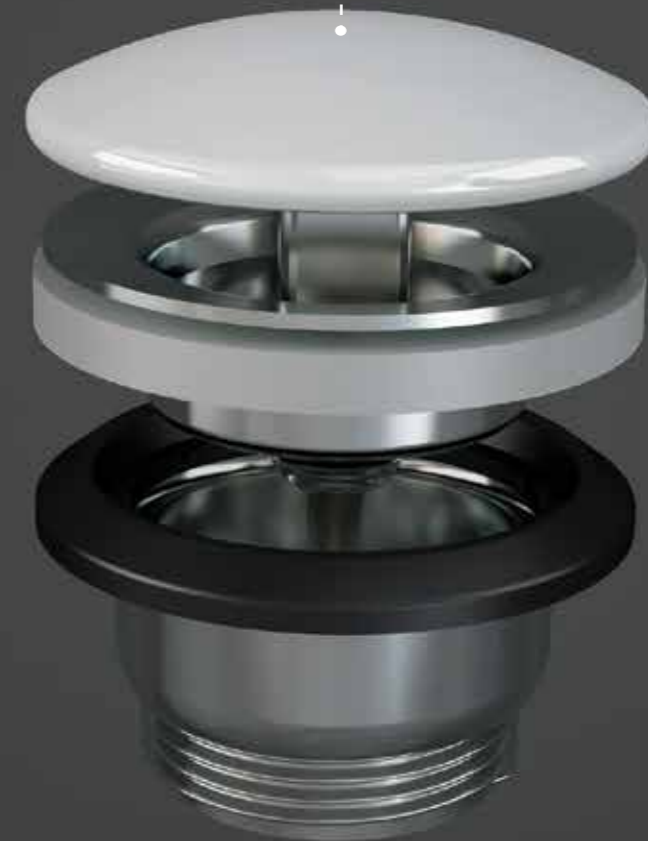

FINISH OPTIONS

ALWAYS OPEN

KITCHEN SINKS

KITCHEN SINKS

KITCHEN SINKS

There's no better place than the kitchen to share stories, meet friends, express themselves in total freedom. The RAK Ceramics kitchen sink system comes from this idea of space, with endless possibilities for all styles, from country to contemporary, warm and welcoming or functional and modern. Get inspired by the range of RAK Ceramics solutions, play with colours and finishes and design your ideal kitchen right down to the last detail.