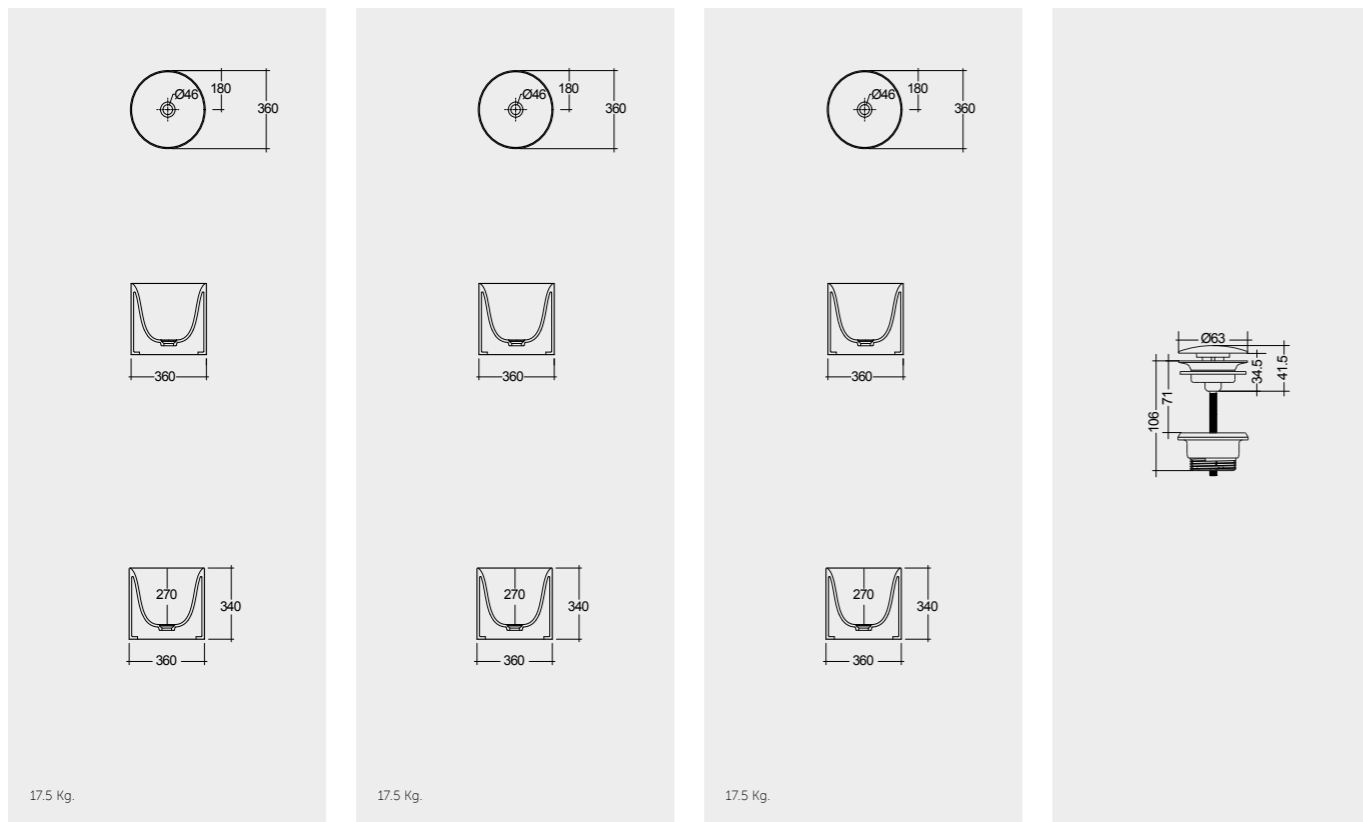

Measurements

17.5 Kg.

17.5 Kg.

17.5 Kg.

Notes

All dimensions in mm tolerance $\pm 5\%$ for below 200mm and $\pm 3\%$ for above 200mm