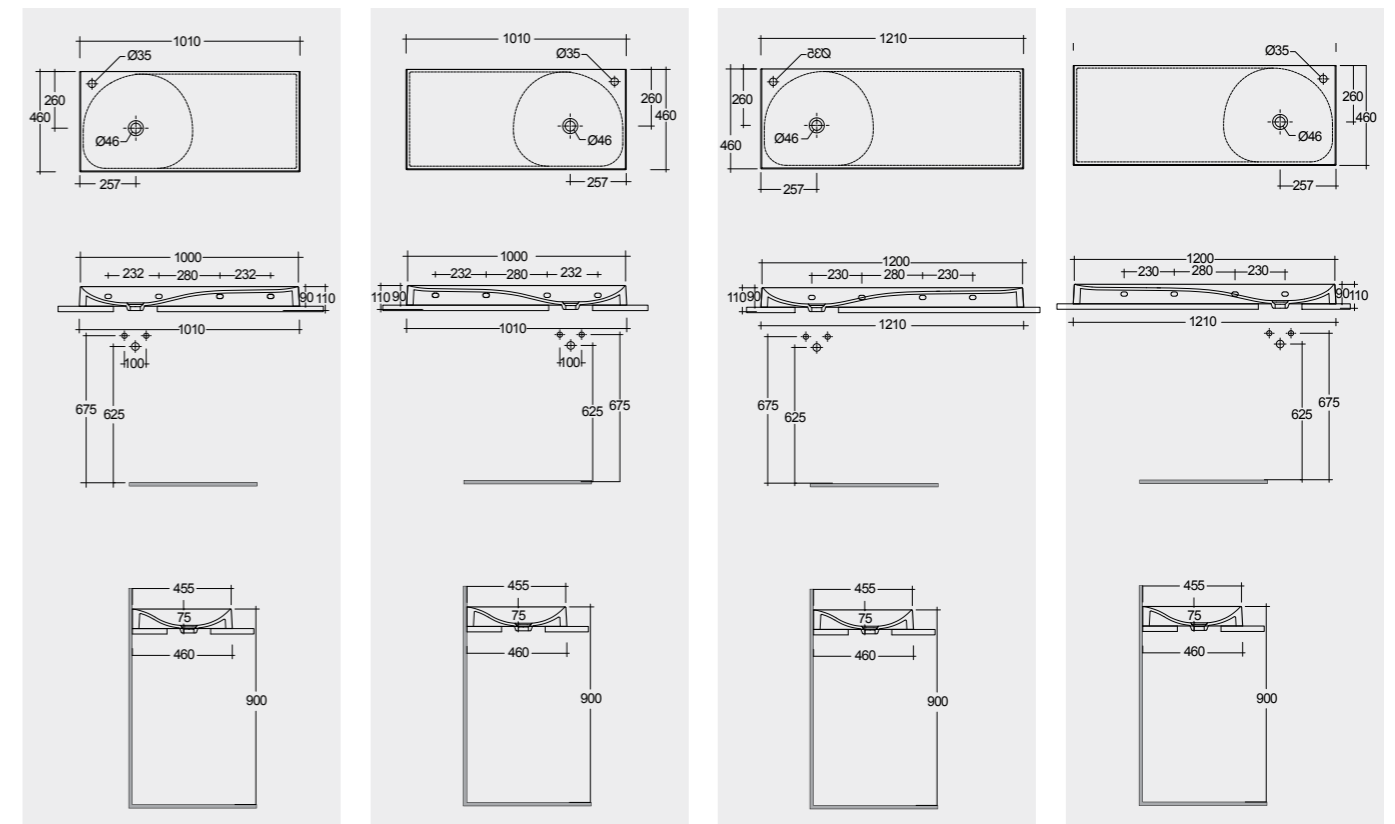

100 CM Right Ledge REMWB110101AWHA
 100 CM Left Ledge REMWB210101AWHA
 120 CM Right Ledge REMWB112101AWHA
 120 CM Left Ledge REMWB212101AWHA

Drain Not Included

Drain Not Included

Drain Not Included

Drain Not Included

Measurements

Notes

All dimensions in mm tolerance $\pm 5\%$ for below 200mm and $\pm 3\%$ for above 200mm

Models

60 CM Right Ledge REMWB106100AWHA
60 CM Left Ledge REMWB206100AWHA
80 CM Right Ledge REMWB108100AWHA
80 CM Left Ledge REMWB208100AWHA