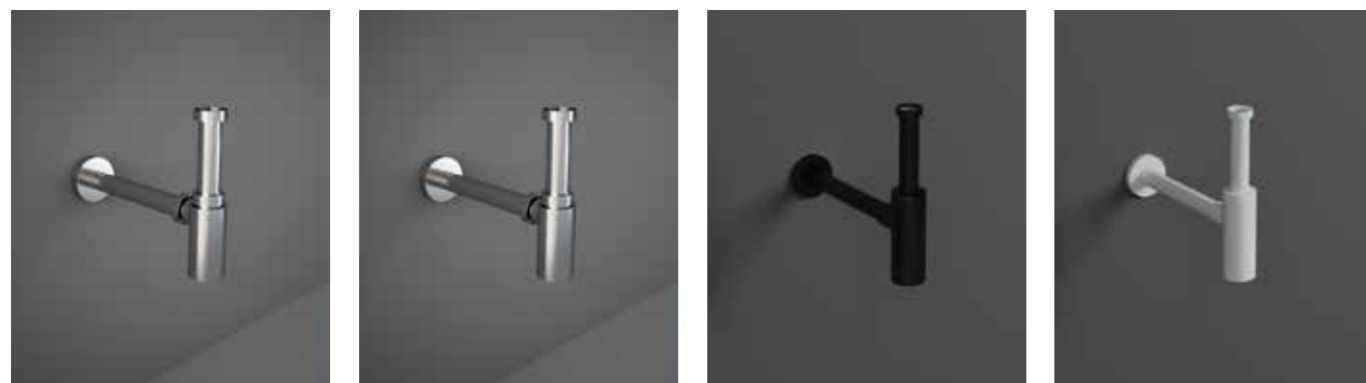

FOR WASH BASIN
INOX CHROME :
BTRWBSST001

FOR WASH BASIN
INOX CHROME :
BTRWBSST001504

FOR WASH BASIN
ABS CHROME:
BTRWBABS001500

RAK-DUO / BOTTLE TRAPS FOR WASH BASINS

Models

FOR WASH BASIN
INOX CHROME :
BTRWBSST001