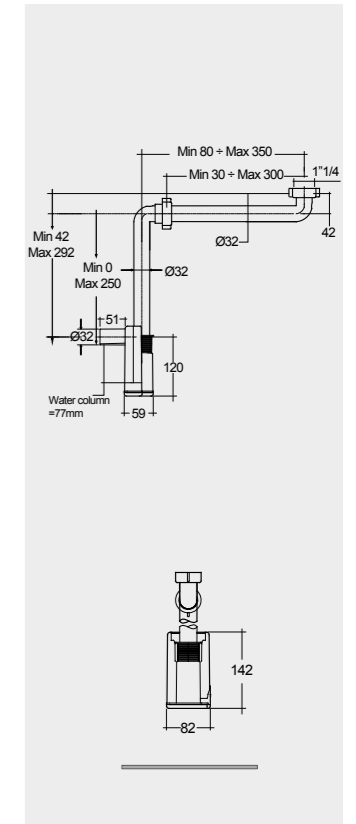

Measurements

Colours available

Colours shown here are as close to actual sanitaryware as printing process will allow