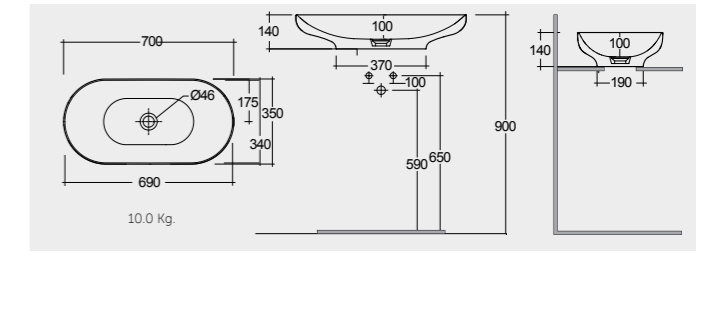

DESCT7000AWHA