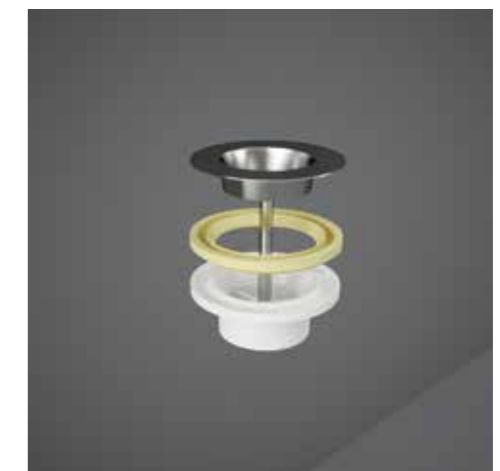

L-BRACKETS
PRE0000000200A

Not Included (needed)

Drain for Counter and Drop in Wash Basins

DRAIN
PRE0000000201A

Included

RAK-BATU

WASH BASINS

RAK-Batu is the new washbasin collection presented in a new artistic glaze, obtained adding particles of Mica in the mix (Muscovite mineral). It is available in Round, Oval and Rectangular shapes for a total of 9 beautiful and unique products to provide a natural and tropical vibe typical of a Balinese homes, with the minimalist aesthetic of contemporary design. In combination with natural materials like wood, stone and rattan, RAK-Batu 3 finishes Mica White, Mica Warm Grey and Mica Cool Grey, give your bathroom the same warm and inviting atmosphere of a breathtaking exotic destination.