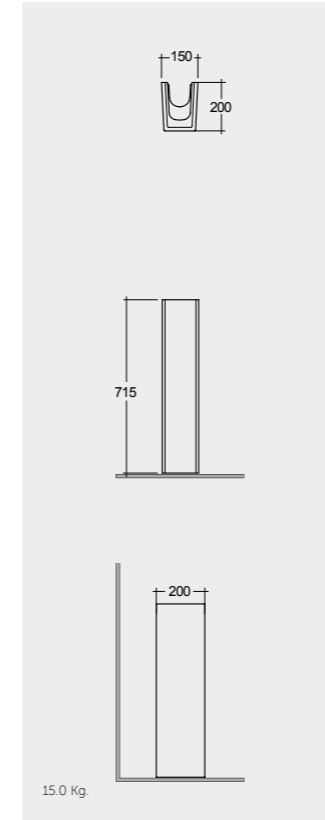

Measurements

Notes

All dimensions in mm tolerance $\pm 5\%$ for below 200mm
and $\pm 3\%$ for above 200mm