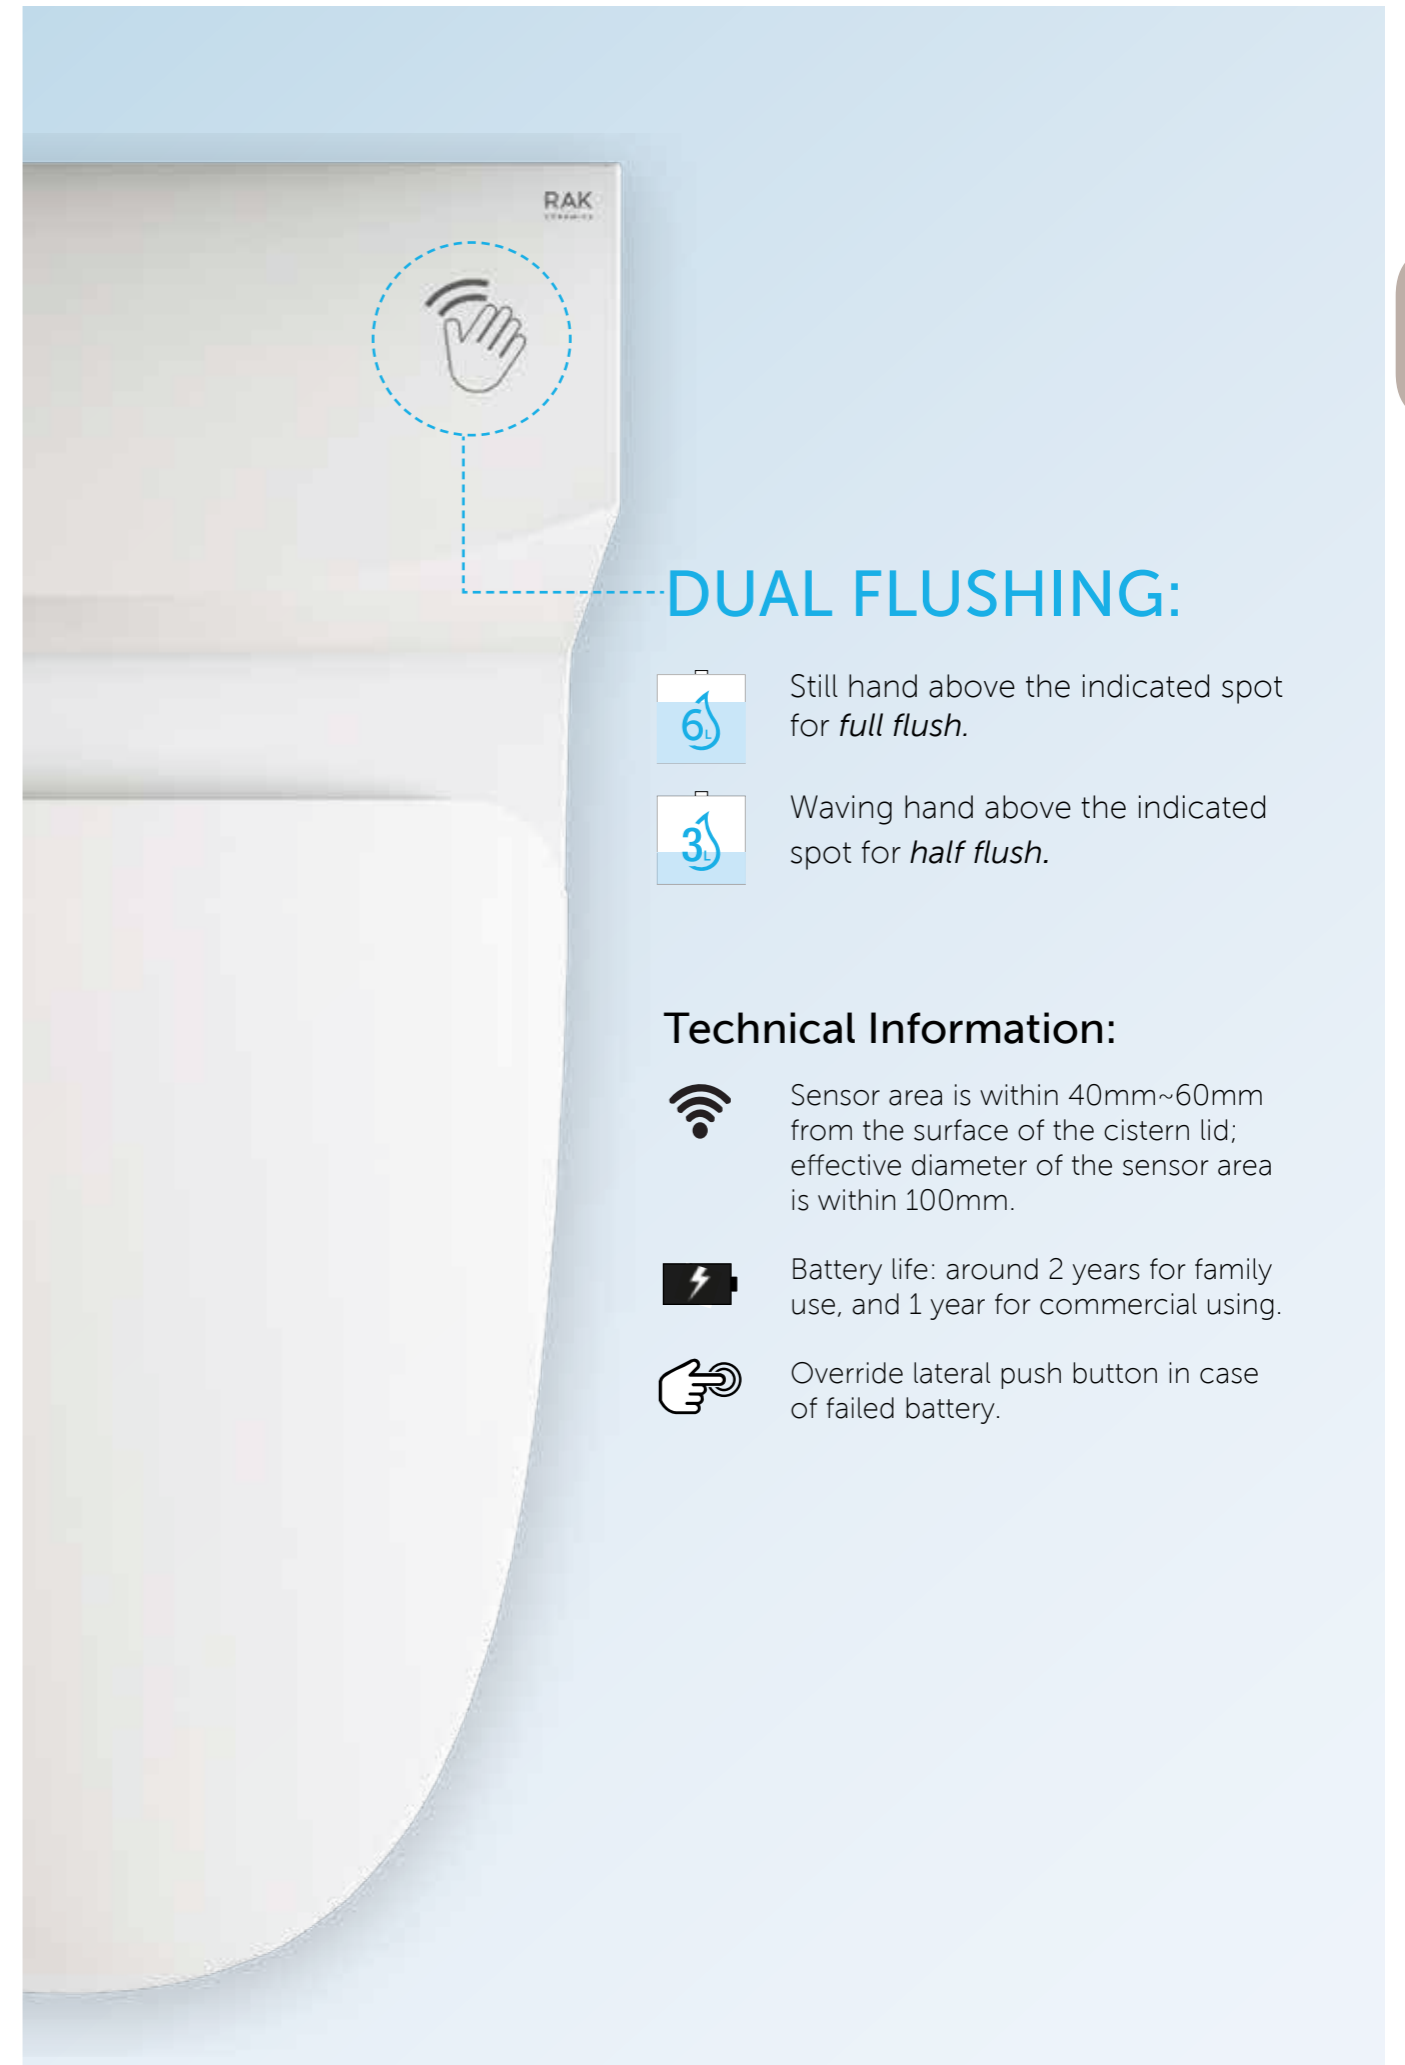

Touchless flushing

Enjoy the same hands-free, germ-free experience of commercial restrooms. With the new RAK Ceramics Touchless Flushing System, this same ease of use and minimal spreading of germs has finally expanded to home use toilets. A sensor module placed underneath the toilet's cistern lid runs on four AA batteries. It utilizes emerging sensing technology, which projects an electromagnetic field that is both extremely accurate and reliable.

This type of sensor detects the user in the projected field and initiates the dual flush: 6 liters keeping the hand above the spot, or 3 liters waving the hand.

DUAL FLUSHING:

Still hand above the indicated spot for *full flush*.

Waving hand above the indicated spot for *half flush*.

Technical Information:

Sensor area is within 40mm~60mm from the surface of the cistern lid; effective diameter of the sensor area is within 100mm.

Battery life: around 2 years for family use, and 1 year for commercial using.

Override lateral push button in case of failed battery.