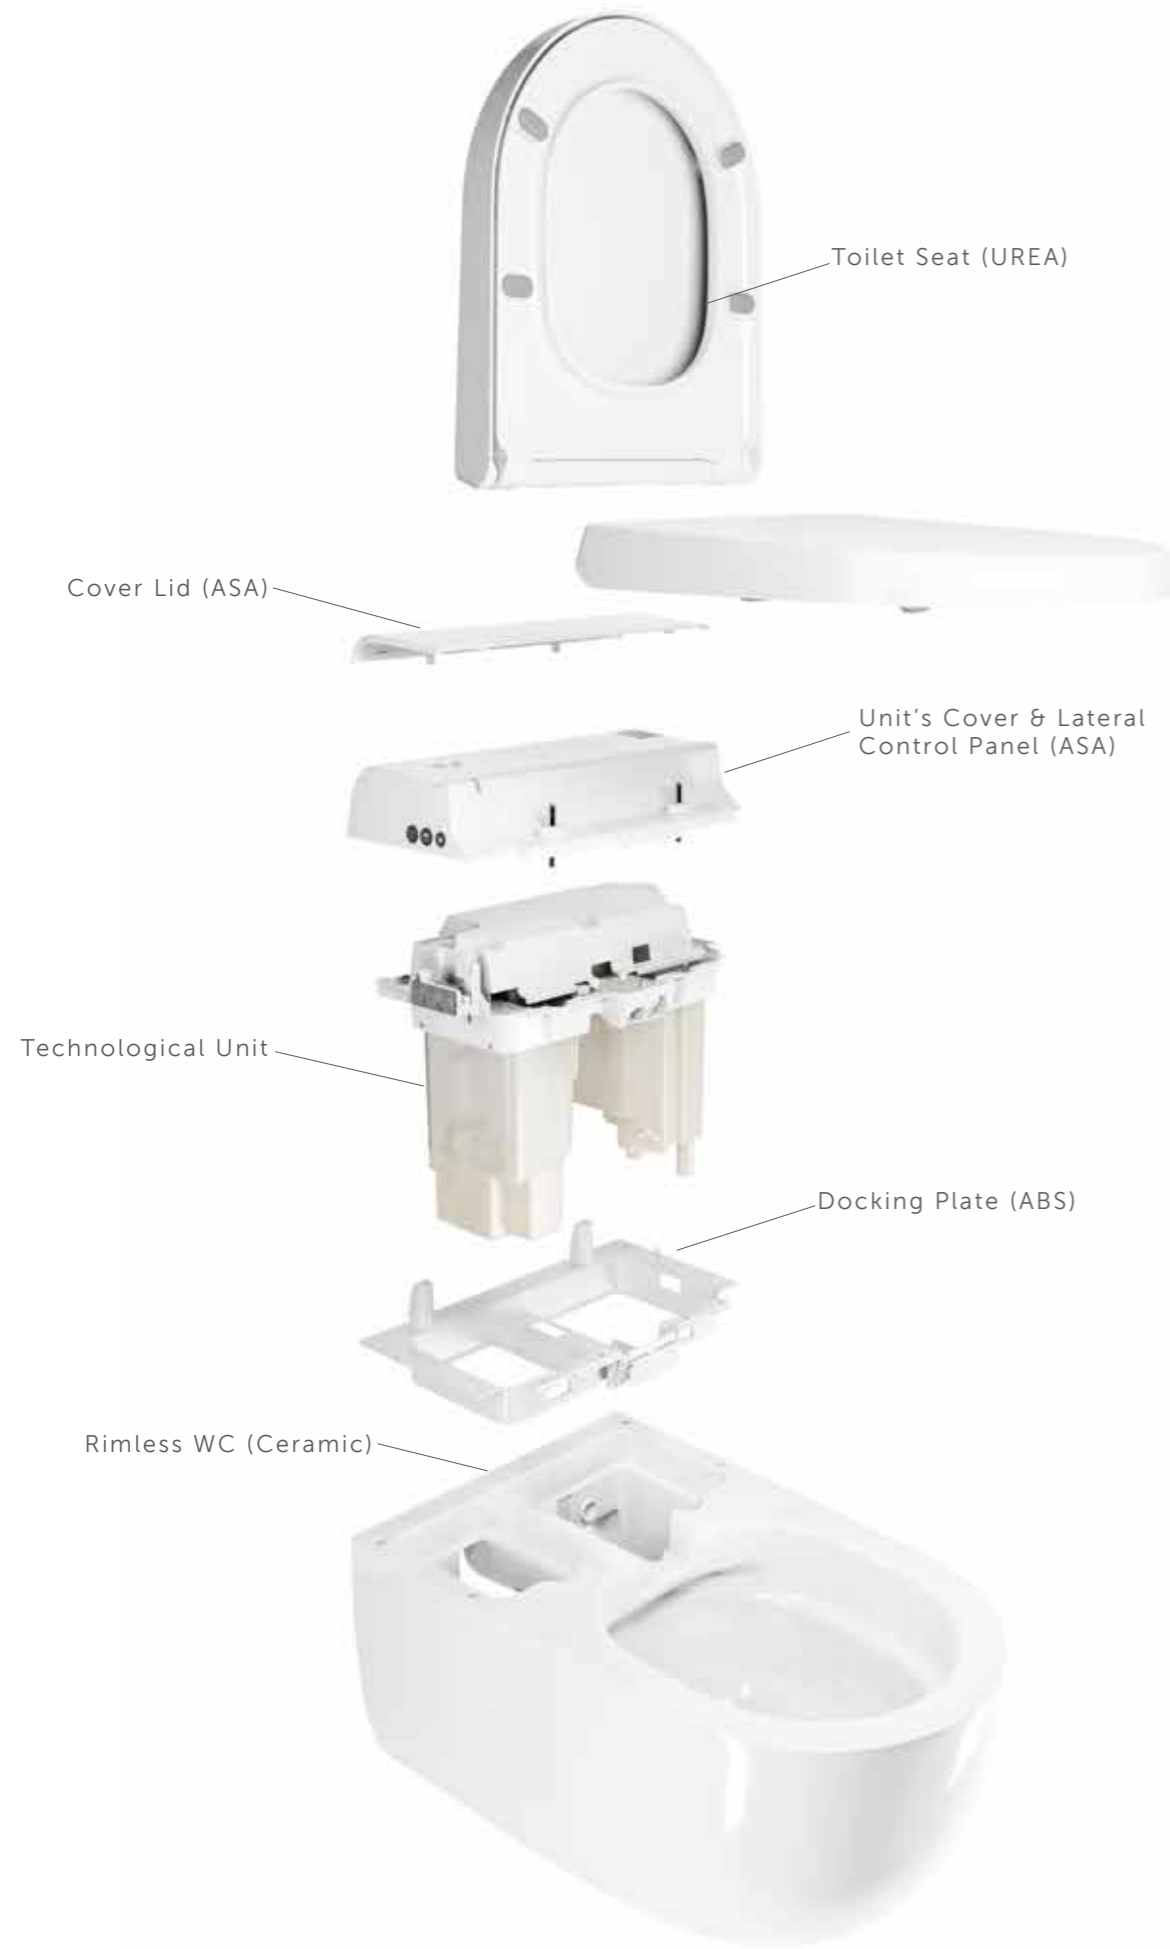

SMART TOILETS

RAK-CLEON

RAK Ceramics presents RAK-Cleon, the new toilet with integrated bidet functionality that brings you the finest in personal comfort and cleansing. An all-in-one solution that combines design and technology, to mark a superior hygiene standard in your bathroom.