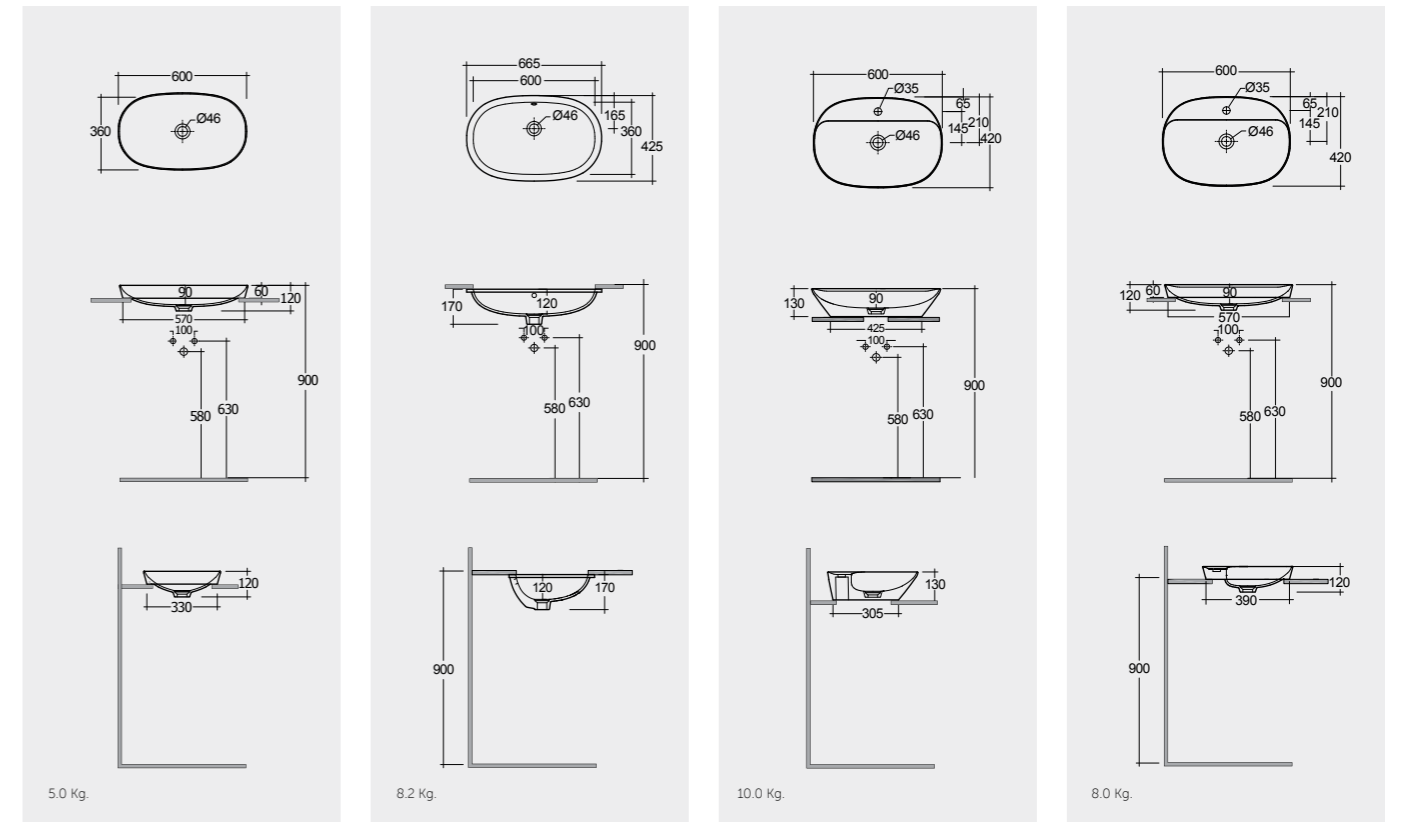

60X36 CM
VARDI36000AWHA

60X36 CM
VARUC36000AWHA

60X42 CM
VARCT36001AWHA

60X42 CM
VARDI36001AWHA

With Overflow

Measurements

5.0 Kg.

8.2 Kg.