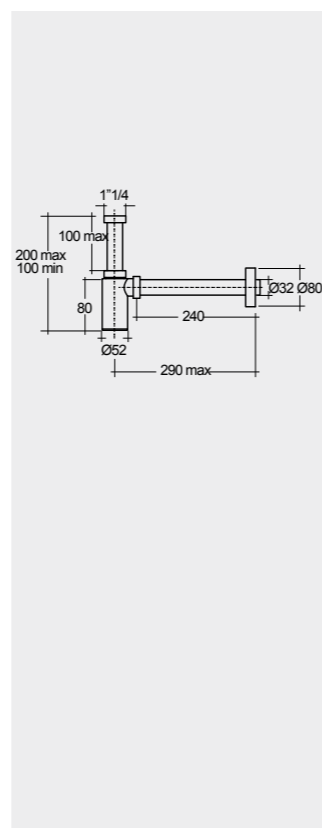

Measurements

Colours available

Colours shown here are as close to actual sanitaryware as printing process will allow