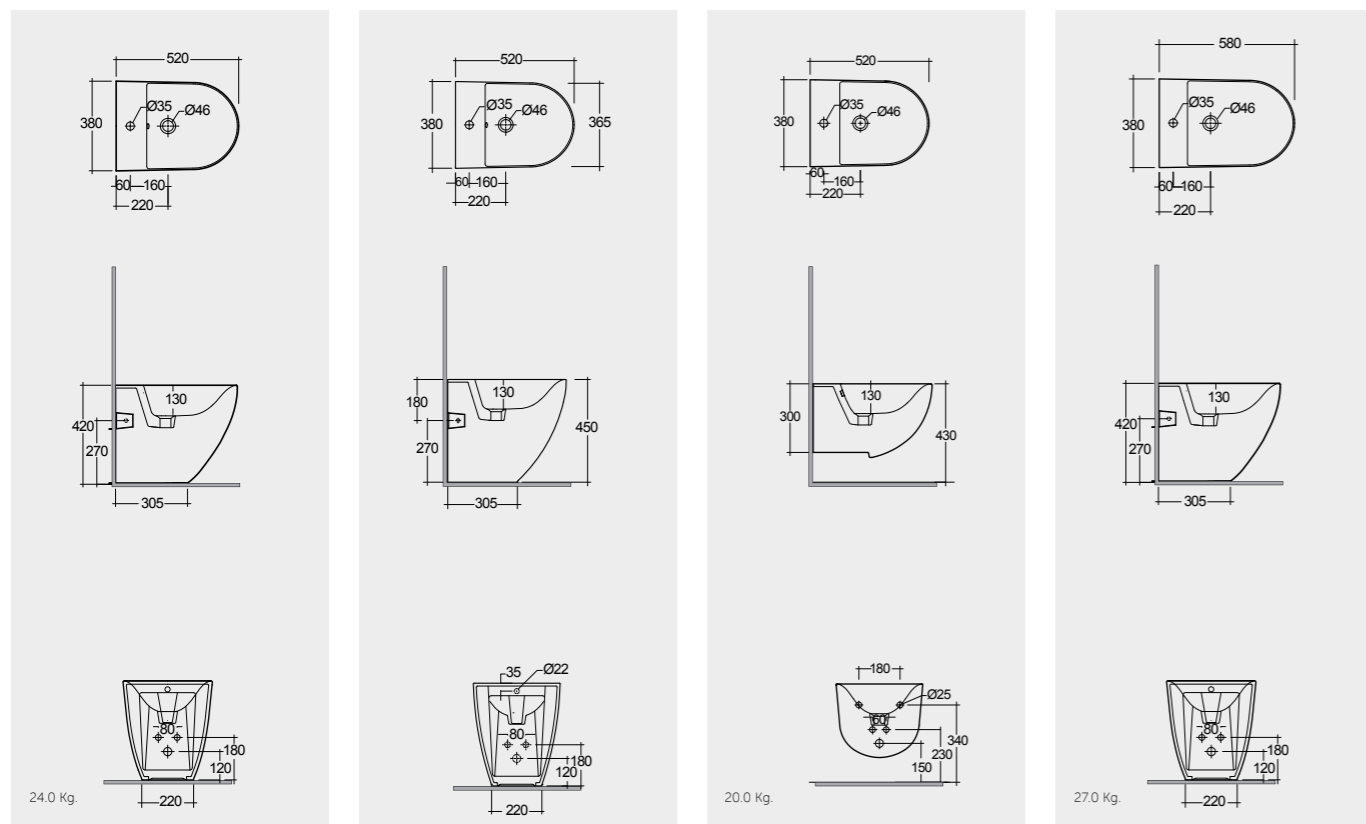

52 CM
DESBD2019AWHA

Hidden Fixations
Comfort Height 45 CM

52 CM
DESBD2101AWHA

Hidden Fixations

58 CM
DESBD2017AWHA

Hidden Fixations
Comfort Height 42 CM

Measurements

Colours available