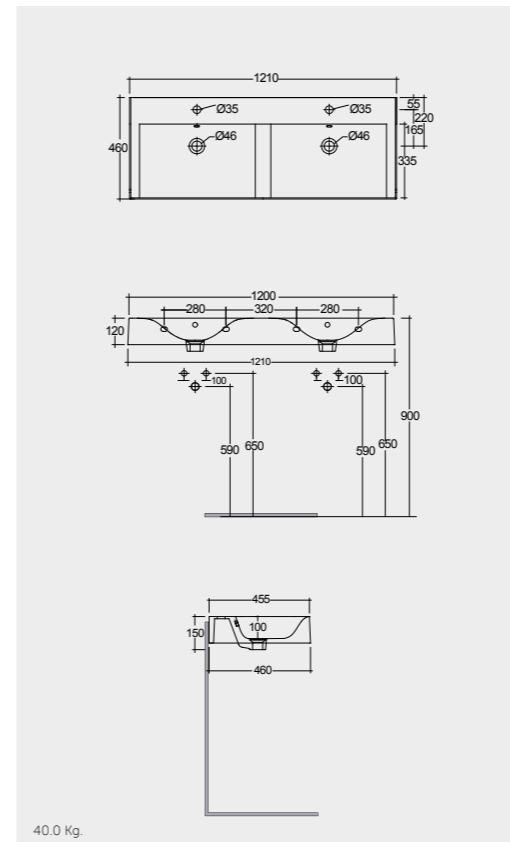

Measurements