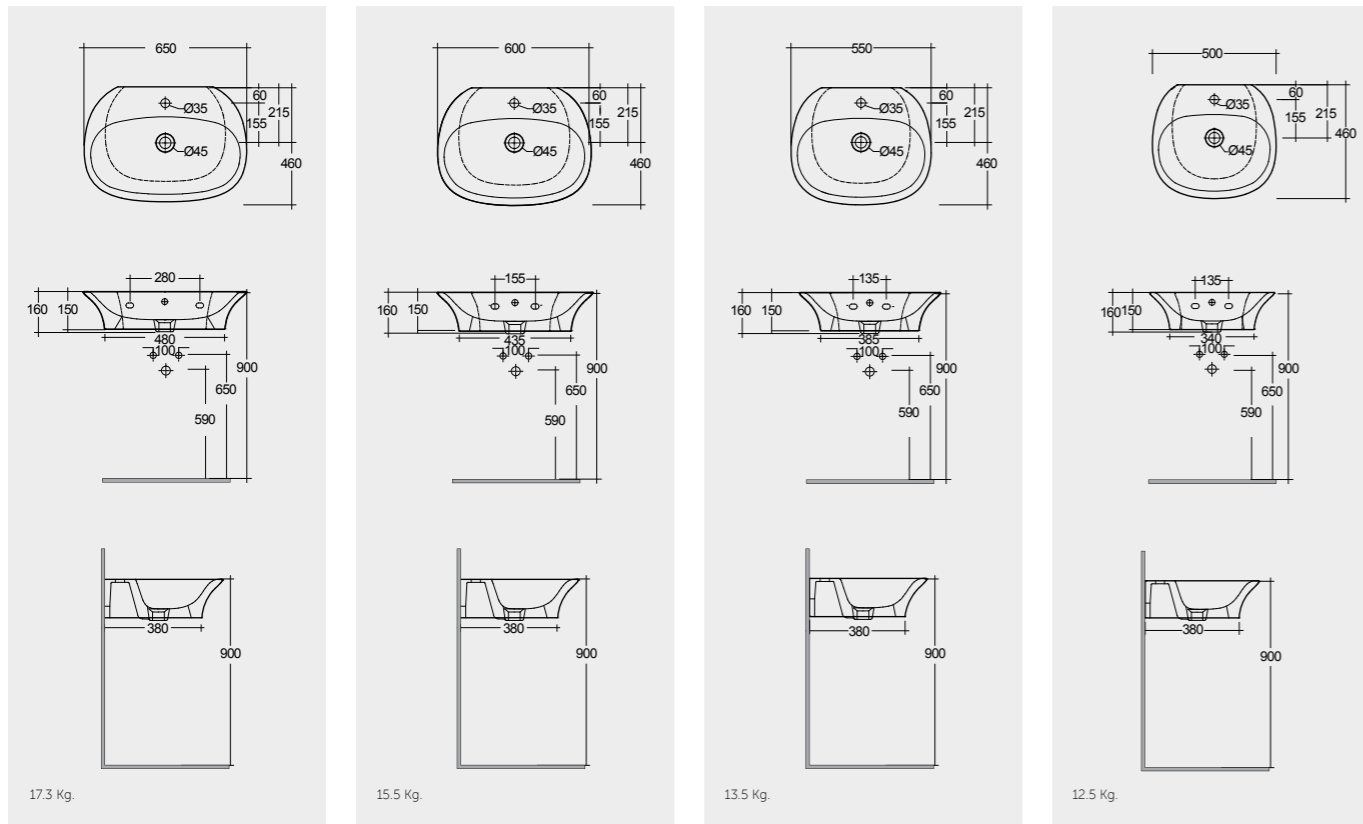

Colours shown here are as close to actual sanitaryware as printing process will allow

Alpine White

Models

65 CM
SENWB6501AWHA

60 CM
SENWB6001AWHA

55 CM
SENWB5501AWHA

50 CM
SENWB5001AWHA

Measurements