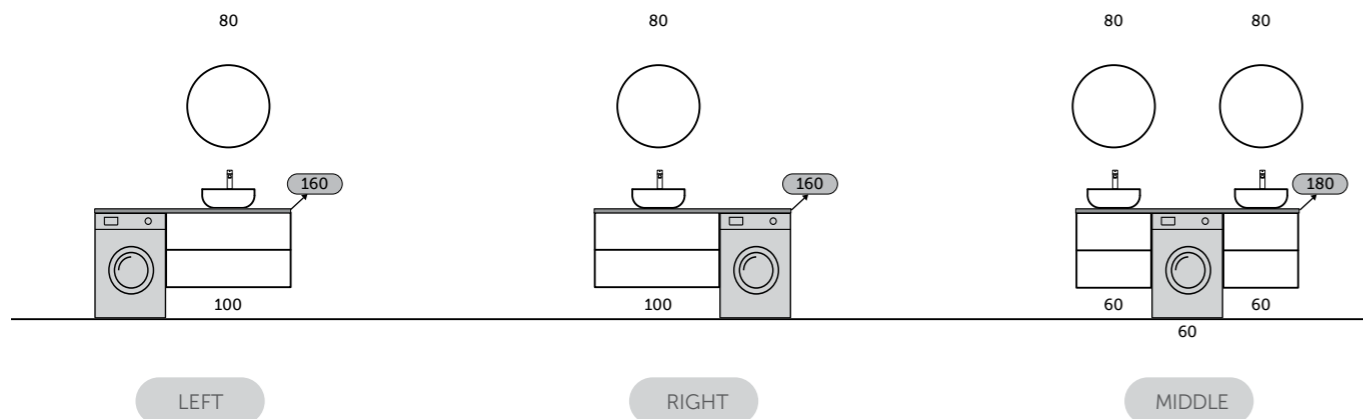

RAK-PLANO & DROP IN WB

RAK-PLANO WITH RAK-JOY

RAK-PLANO & COUNTERTOP WB

RAK-PLANO & OPEN STORAGE + COUNTERTOP WB

RAK-PLANO FOR SPECIAL INSTALLATIONS

RAK-PLANO PRODUCT RANGE

RAKSOLID

TECHWOOD - SCANDINAVIAN OAK (SOK)