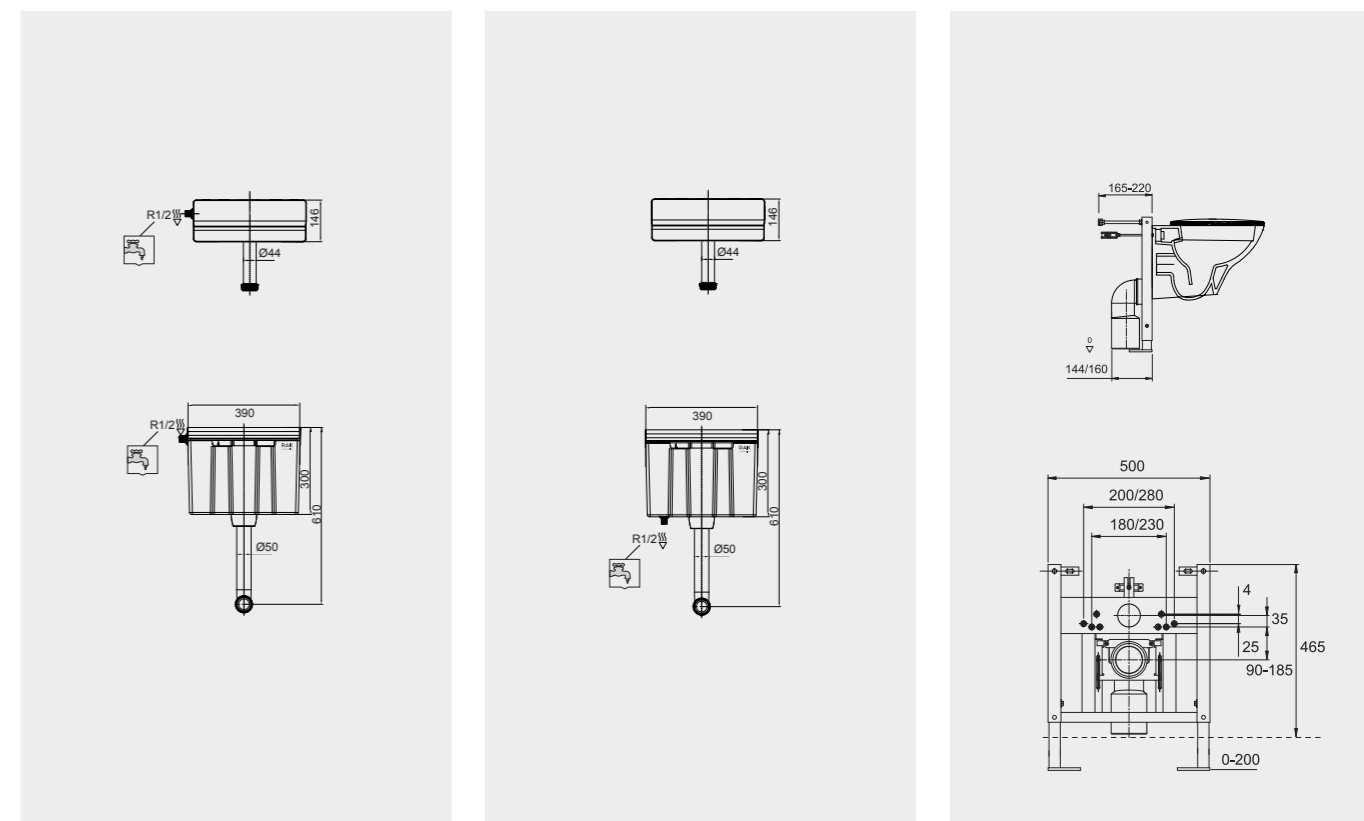

Measurements