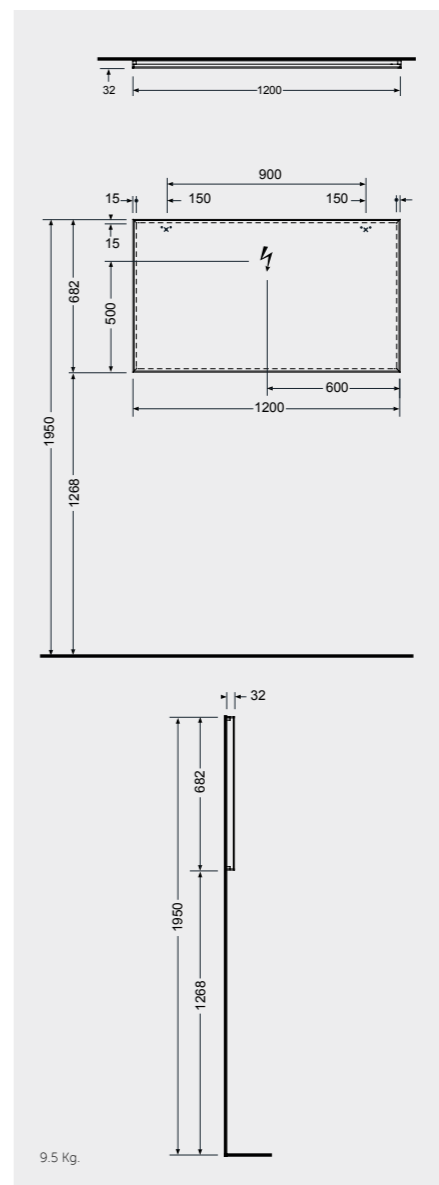

Measurements