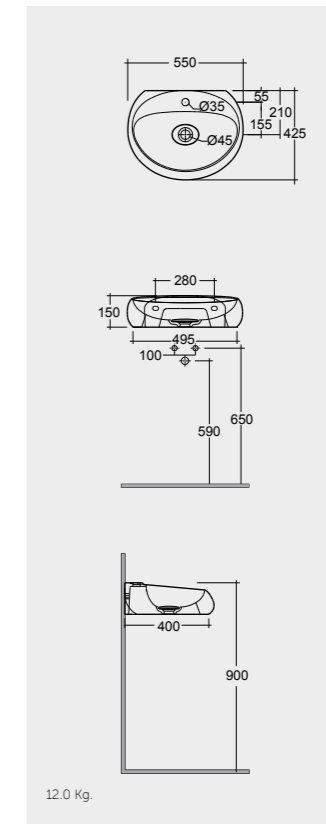

Measurements

Notes

All dimensions in mm tolerance $\pm 5\%$ for below 200mm and $\pm 3\%$ for above 200mm