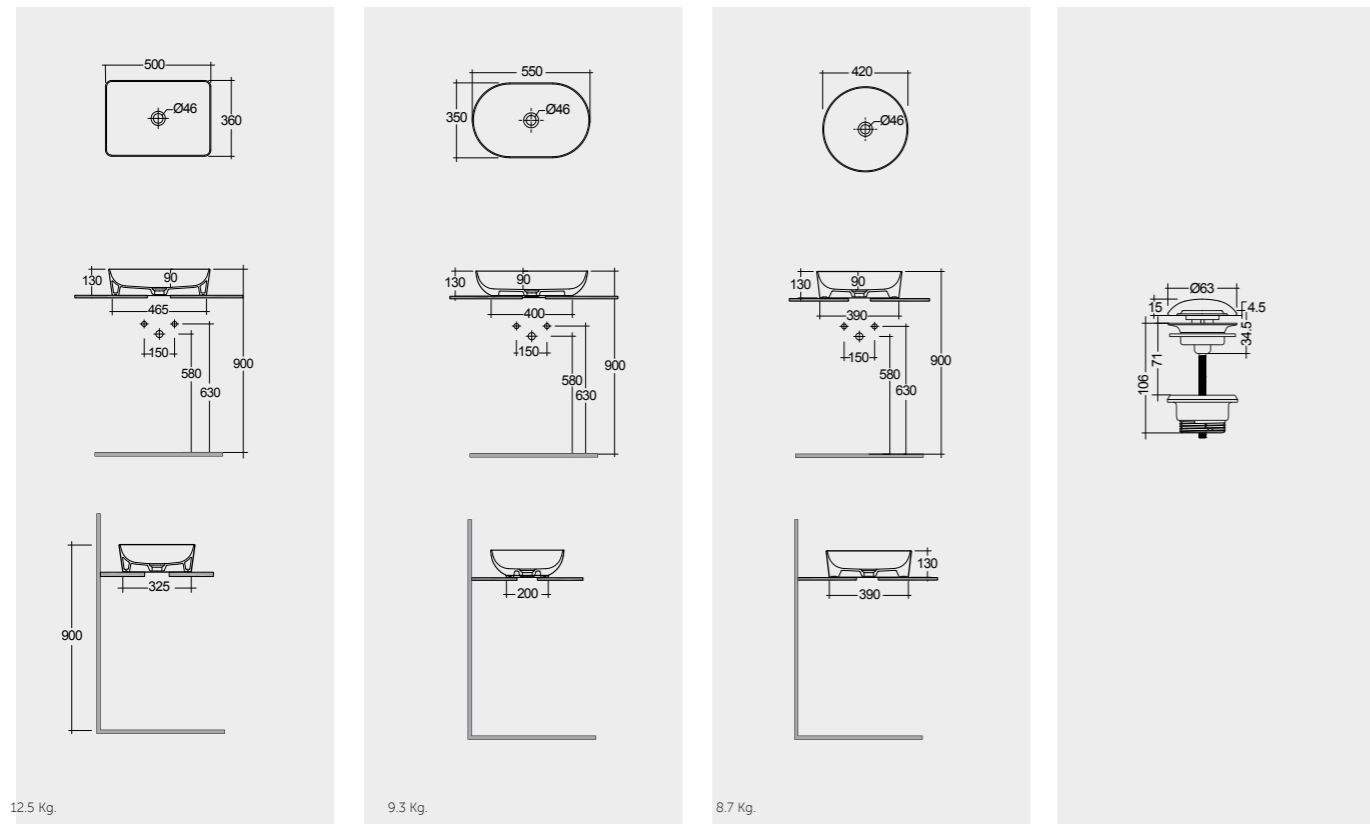

Measurements