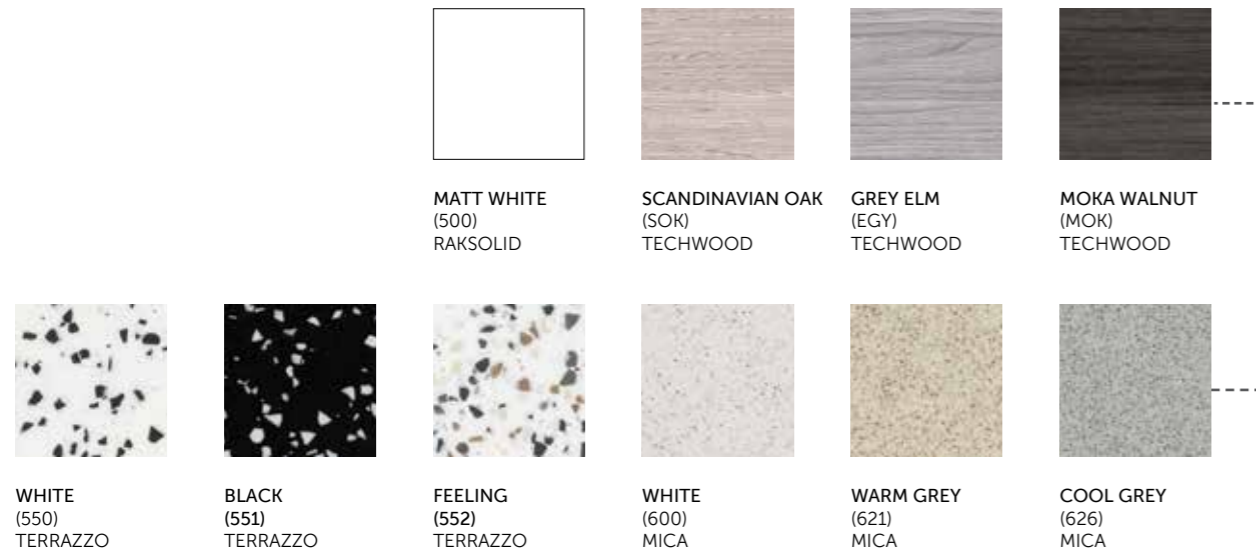

RAK-PLANO COLOURS AND FINISHES

MATT WHITE
(500)
(RAKSOLID)

SCANDINAVIAN OAK
(SOK)
(TECHWOOD)

GREY ELM
(EGY)
(TECHWOOD)

MOKA WALNUT
(MOK)
(TECHWOOD)

RAK
CERAMICS

TERRAZZO WHITE
(550)
RAKSOLID

RAK
CERAMICS