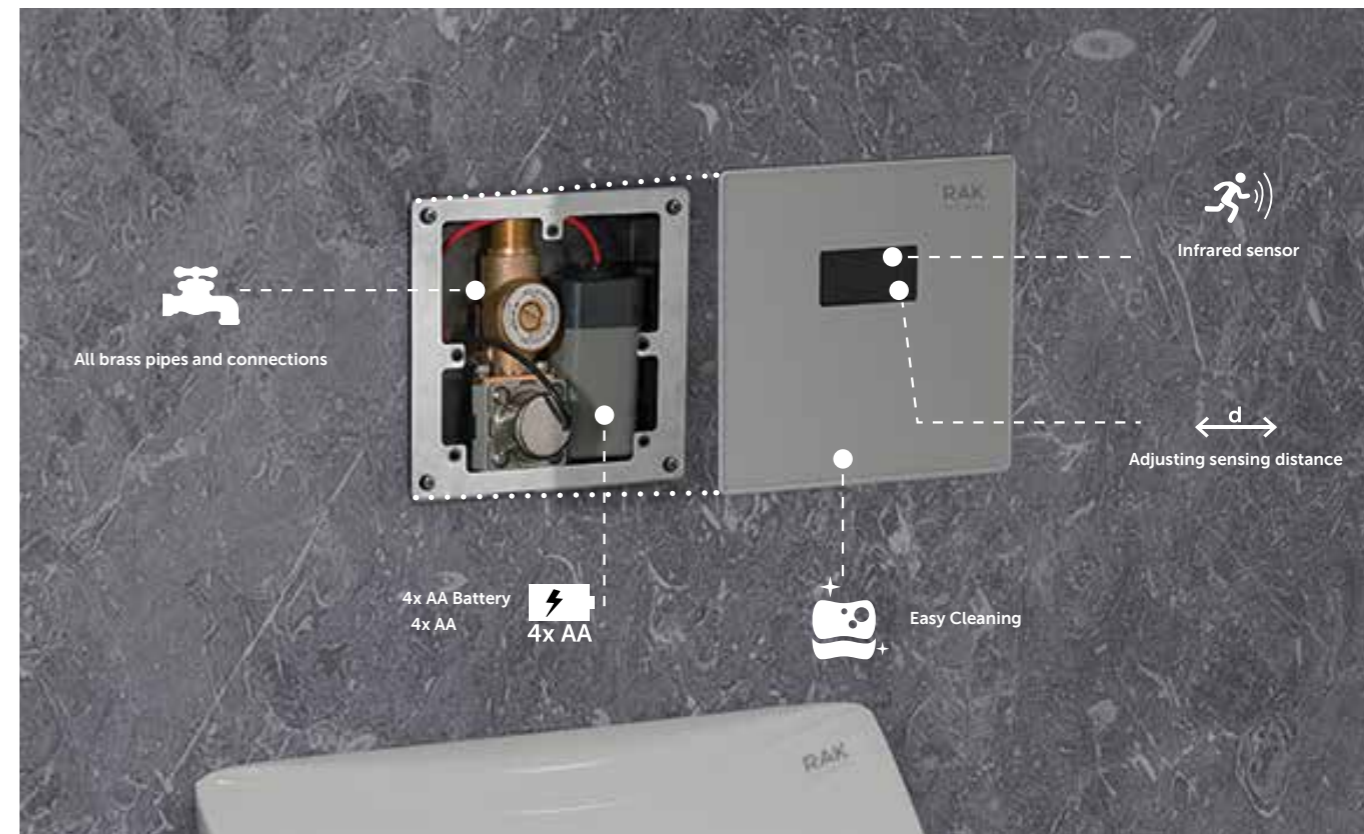

Models

Measurements

RAK-ECOFIX / URINAL FLUSH SENSORS

RAK-Ecofix range includes urinal electronic sensor system. The sensor automatically flushes the individual urinal after use, ensuring the highest level of hygiene from the minimum volume of water.