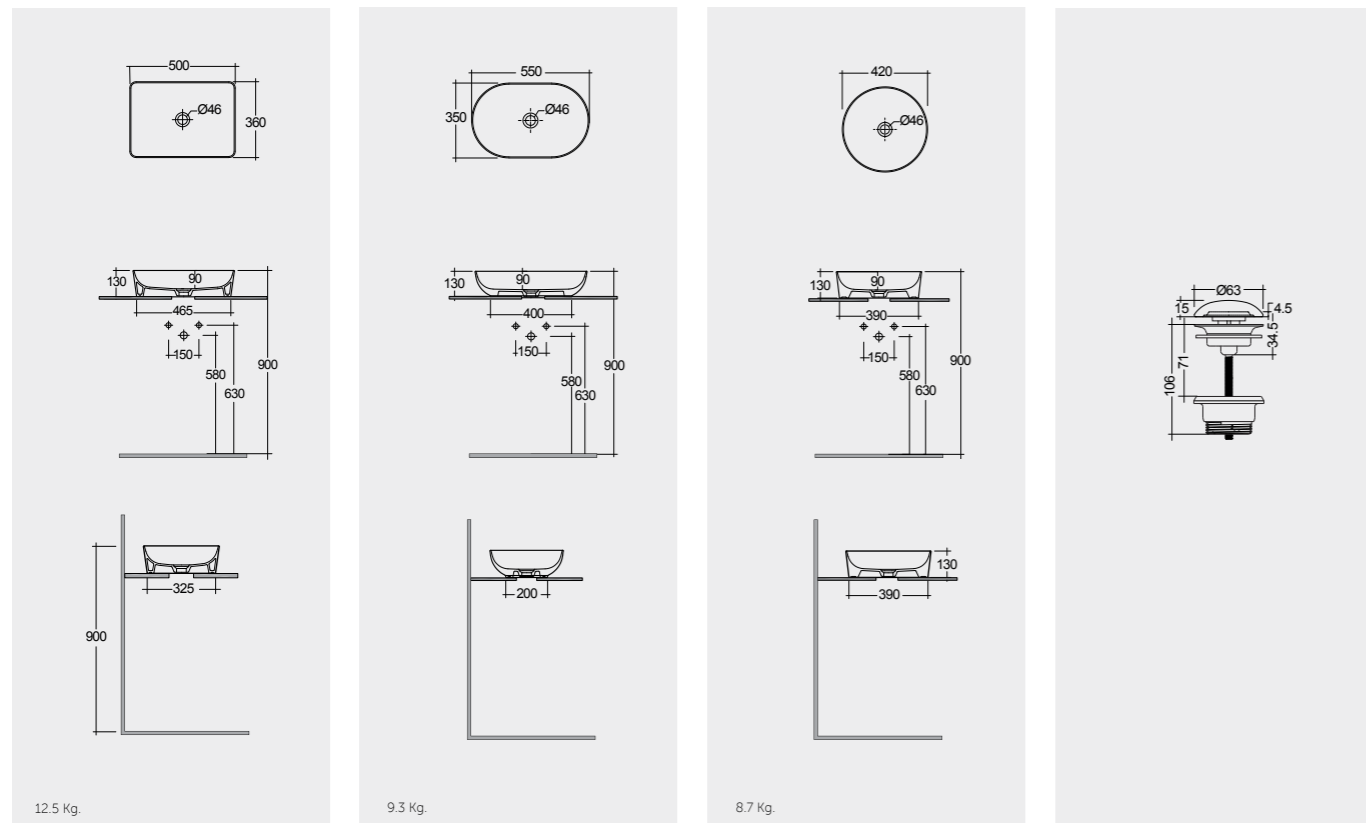

Rectangular

55 CM
BATCT5500600A

Oval

42 CM
BATCT4200600A

Round

Ceramic Click-Clack Pop-Up Waste
DUO000600A

Ceramic Free-Flow Waste
DUO002600A

Measurements