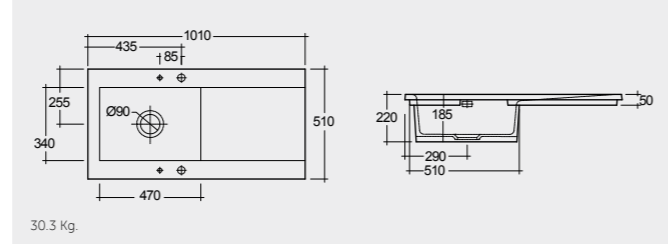

Right: OC201RHSLAWHA External overflow optional
Left: OC201LHSLAWHA
No tap hole: OC201NTSLAWHA

Colours available

Colours shown here are as close to actual sanitaryware as printing process will allow