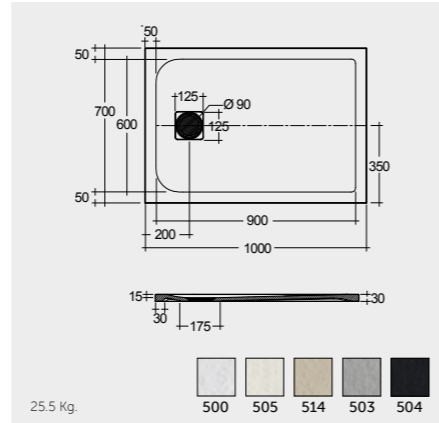

RAK CERAMICS | 2025

All dimensions in mm tolerance $\pm 5\%$ for below 200mm and $\pm 3\%$ for above 200mm

RECTANGULAR 70 CM WIDE

70 X 140 CM
RFST070140S500

70 X 120 CM
RFST070120S500

70 X 100 CM
RFST070100S500