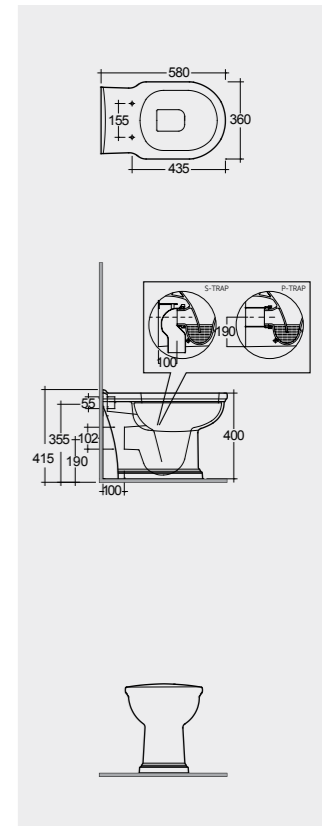

58 CM
WT21AWHA
CISTERN : WT23AWHA
FITTINGS : FTWTLOCIST

With Front Lever

58 CM
WT21AWHA

Back Open

Measurements

- Lacquered Polyester RAK-Washington WTSC3901503
- ABS RAK-Washington JM05DSCQRAWHA
- Urea RAK-Compact YFG173A