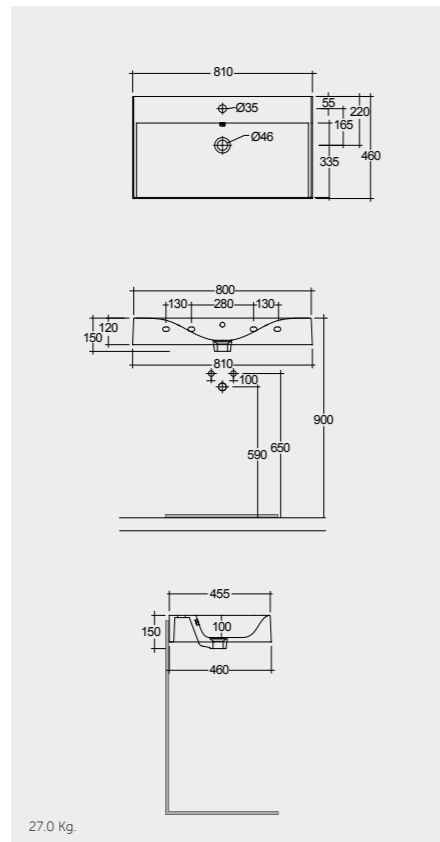

81 x 46 CM
DESWB08101AWHA
No tap holes DESWB08100AWHA

101 x 46 CM
DESWB10101AWHA
No tap holes DESWB10100AWHA

Measurements

Notes

All dimensions in mm tolerance $\pm 5\%$ for below 200mm
and $\pm 3\%$ for above 200mm