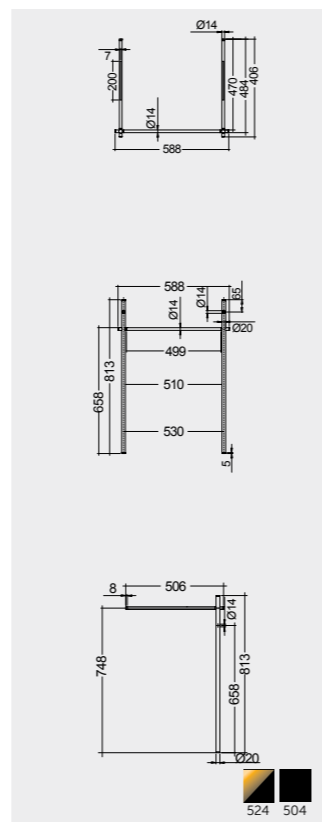

Measurements

Colours available

Colours shown here are as close to actual sanitaryware as printing process will allow