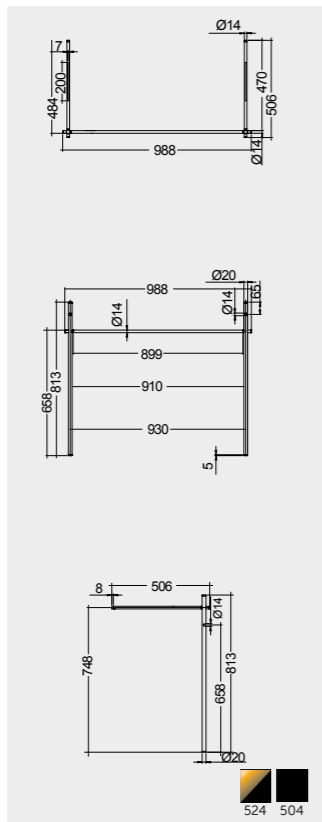

Measurements

Colours available

Colours shown here are as close to actual sanitaryware as printing process will allow