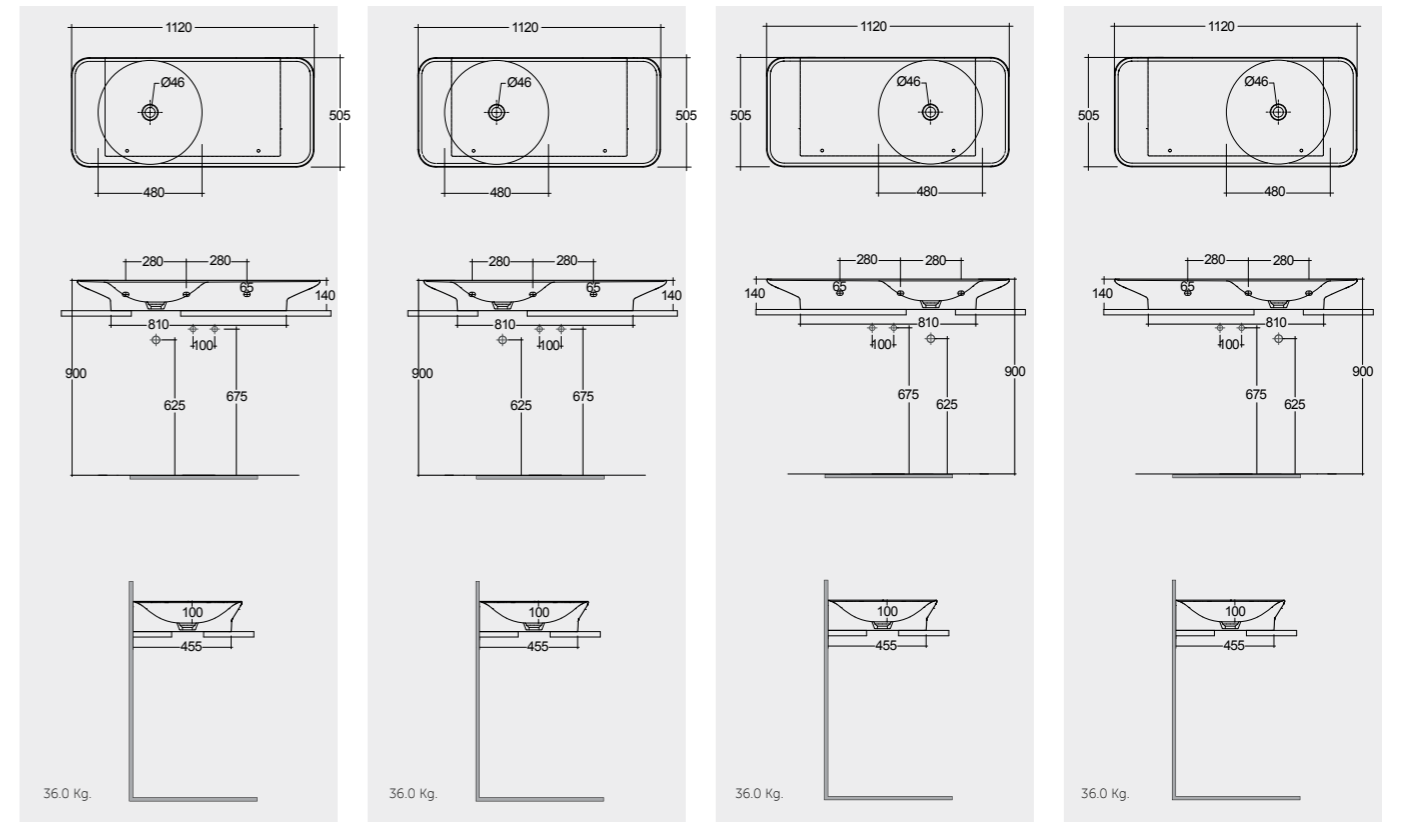

Measurements

Notes

All dimensions in mm tolerance $\pm 5\%$ for below 200mm and $\pm 3\%$ for above 200mm