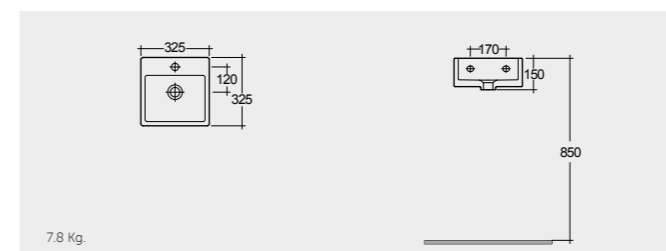

RAK-Square Sink (Patrizia) 51 CM

OC97AWHA

RAK-Nova Sink 46 CM

OC116AWHA

RAK-Tasha 32 CM

OC146AWHA

WASH BASINS FOR FURNITURE

DROP IN WASH BASINS