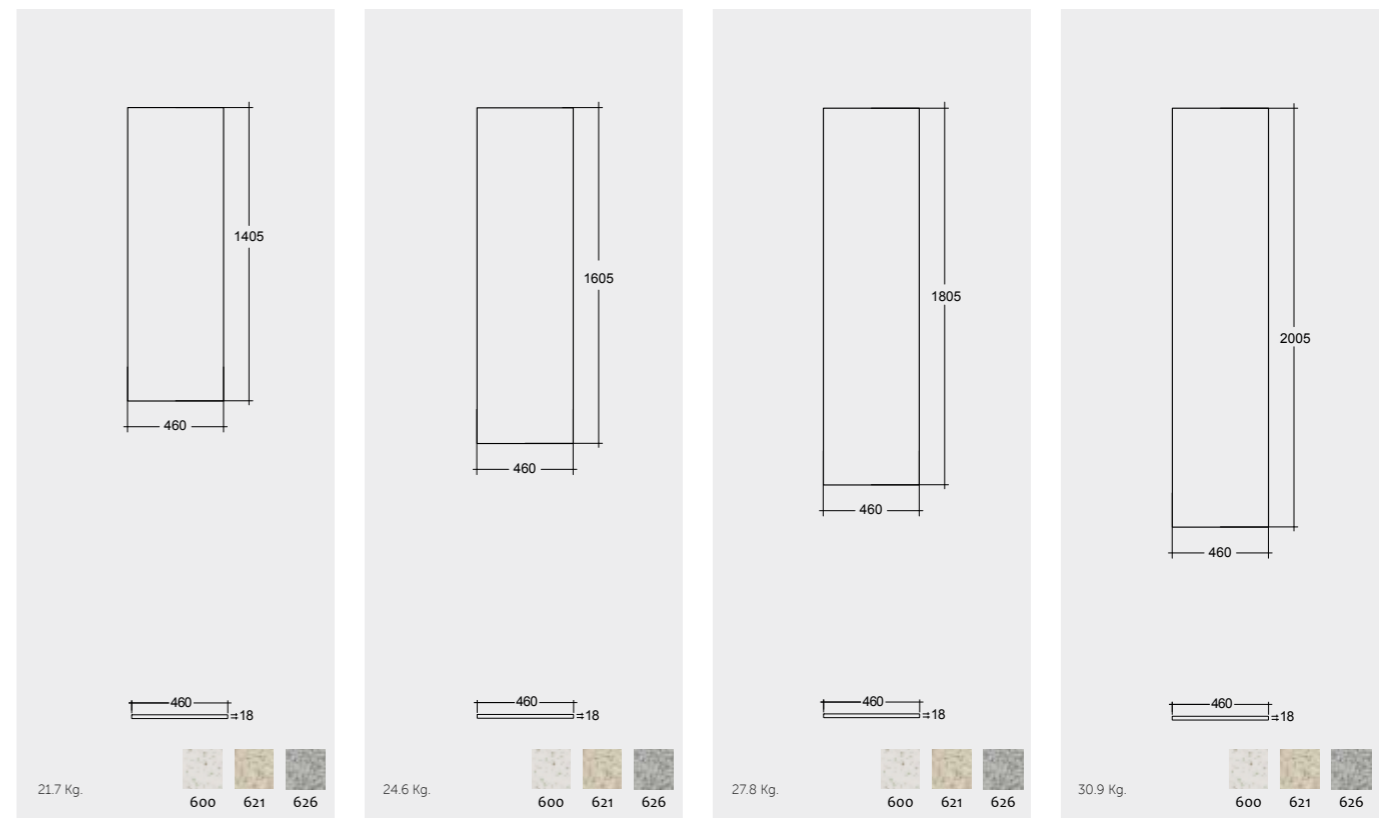

Counter Top Slab 161 CM + Bowl

161 CM
PLASL16146600

Counter Top Slab 181 CM + Bowl

181 CM
PLASL18146600

Counter Top Slab 201 CM + Bowl

201 CM
PLASL20146600

Measurements

Measurements