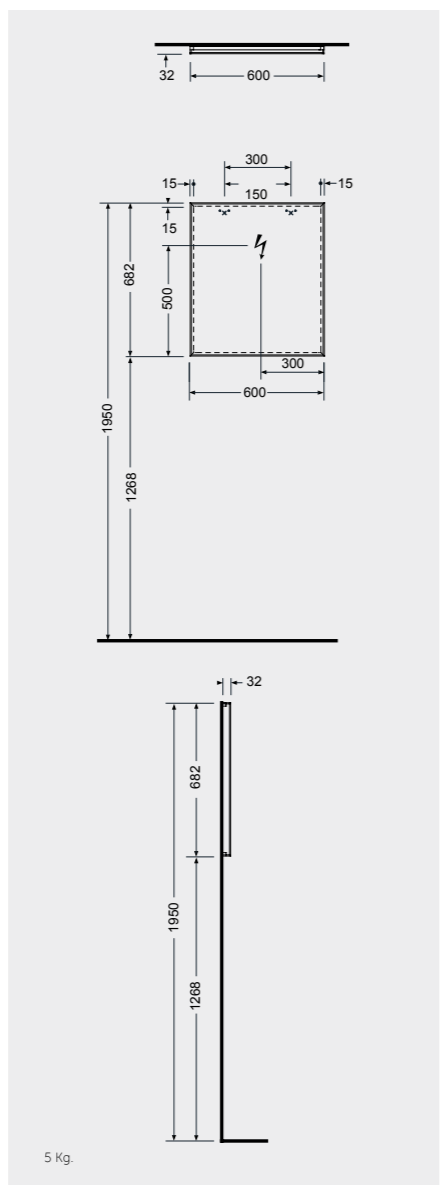

MIRRORS

W 40 x D 2 x H 68CM
JOYMR04068STD

W 60 x D 2 x H 68CM
JOYMR06068STD

W 80 x D 2 x H 68CM
JOYMR08068STD

Measurements

MIRRORS

W 100 x D 2 x H 68CM
JOYMR10068STD

W 120 x D 2 x H 68CM
JOYMR12068STD