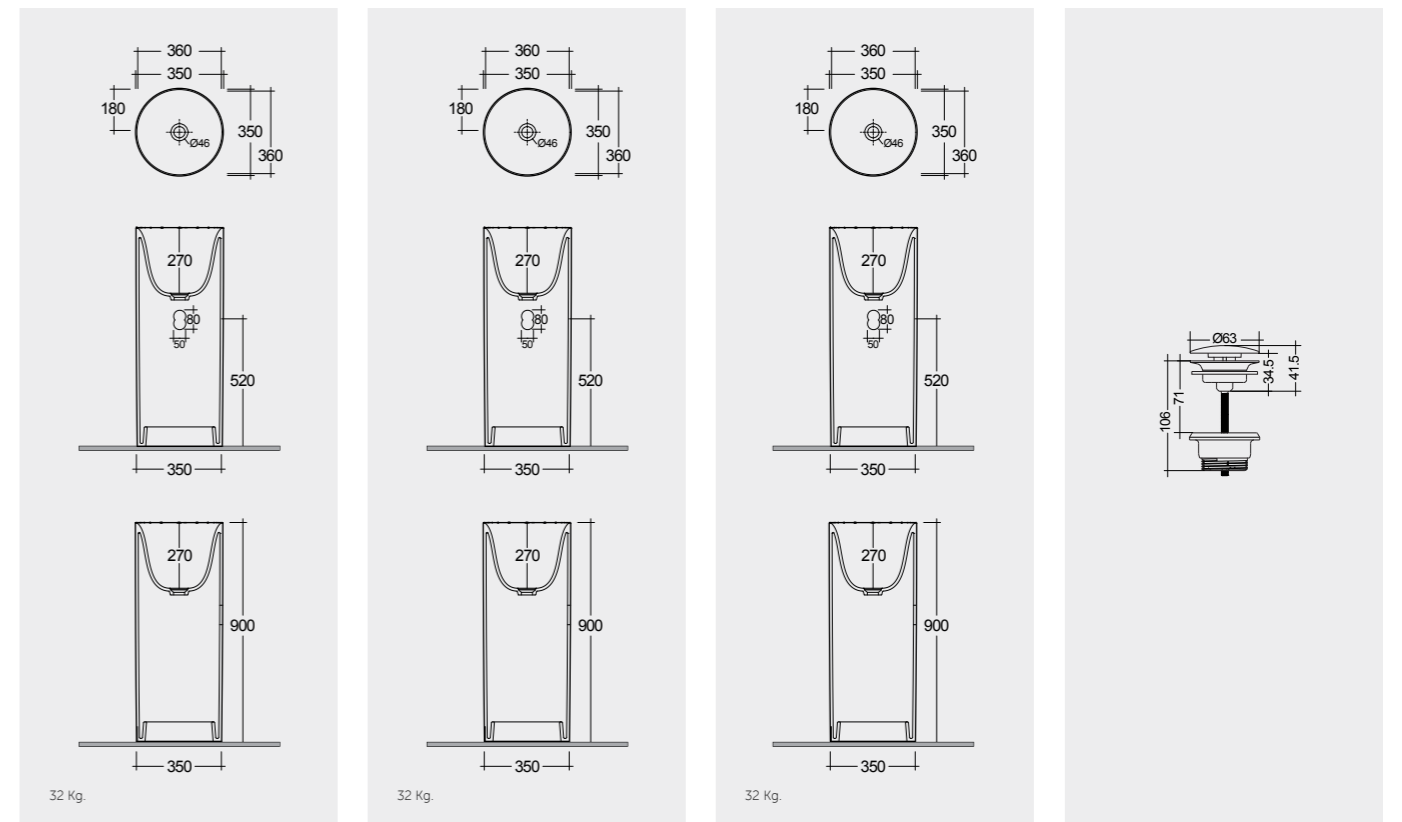

Measurements

Notes

All dimensions in mm tolerance $\pm 5\%$ for below 200mm and $\pm 3\%$ for above 200mm