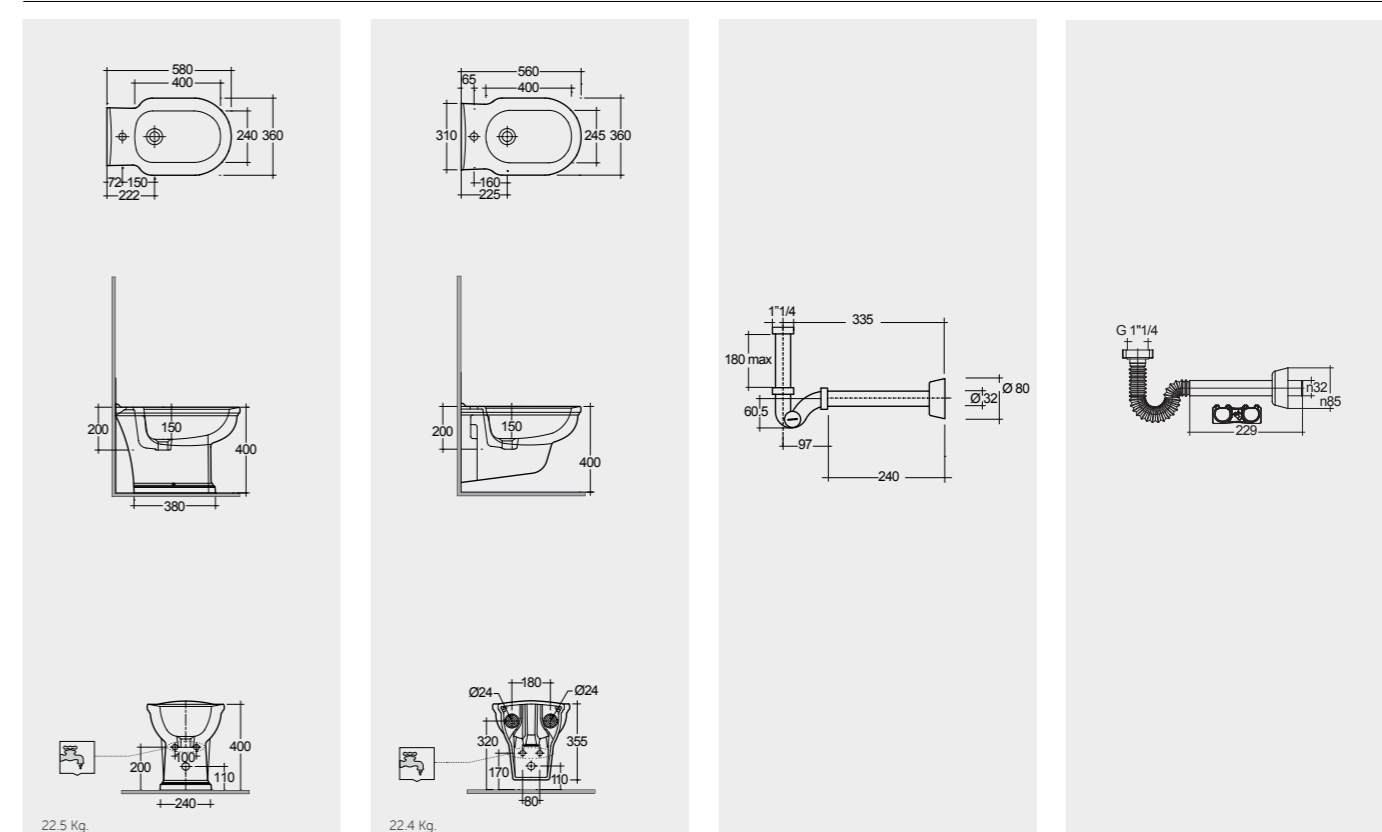

Measurements

22.5 Kg.

22.4 Kg.

Colours available

Colours shown here are as close to actual sanitaryware as printing process will allow