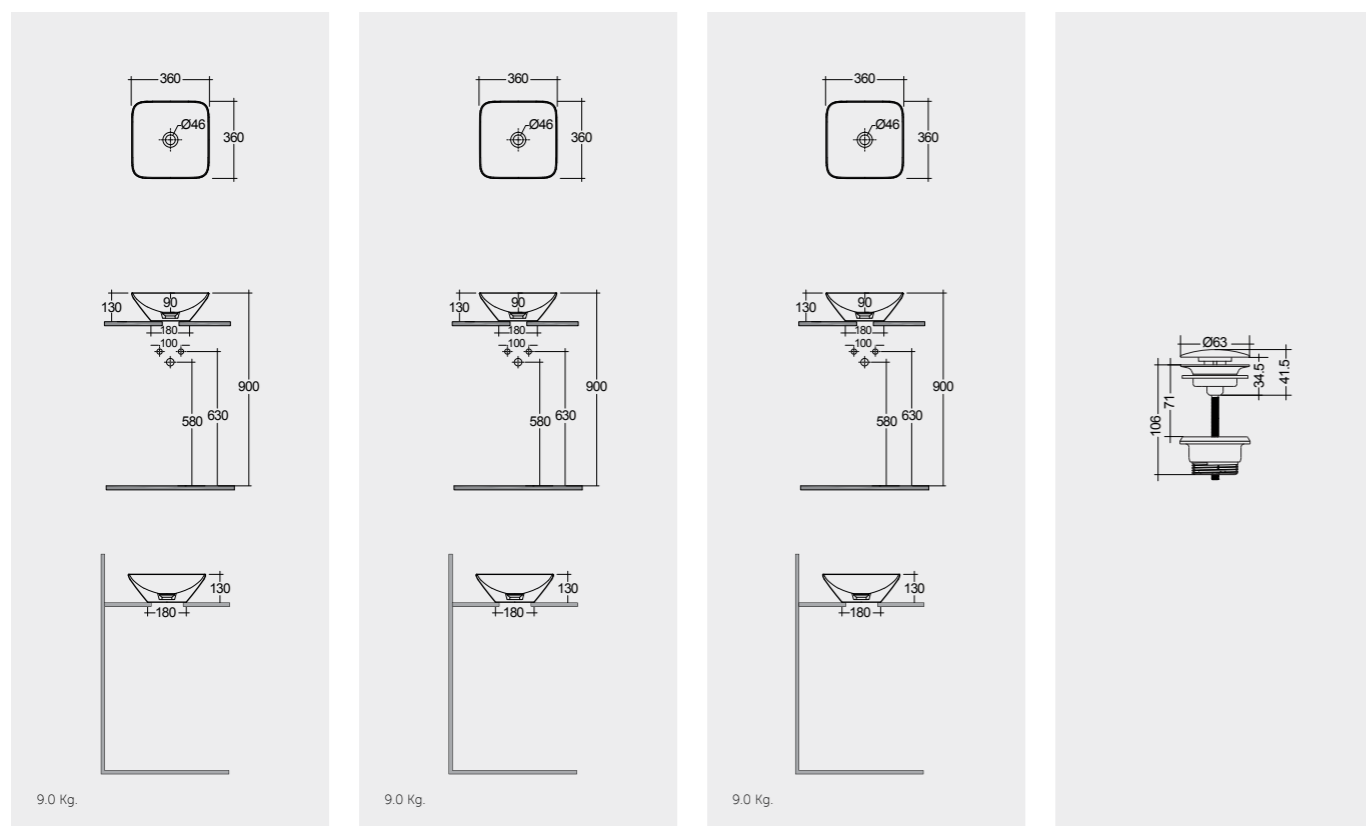

Measurements

9.0 Kg.

9.0 Kg.

9.0 Kg.

Notes

All dimensions in mm tolerance $\pm 5\%$ for below 200mm and $\pm 3\%$ for above 200mm