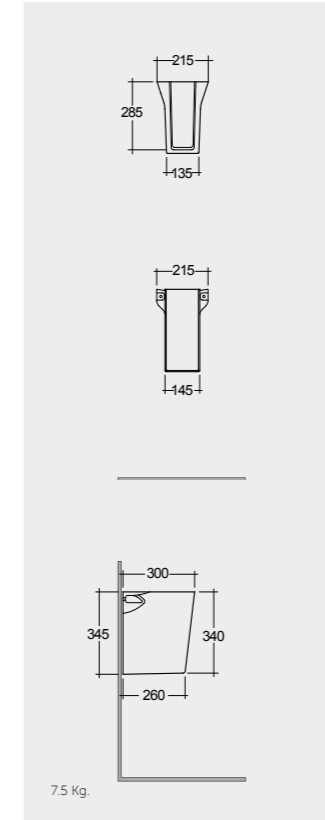

Measurements

Notes

All dimensions in mm tolerance $\pm 5\%$ for below 200mm
and $\pm 3\%$ for above 200mm