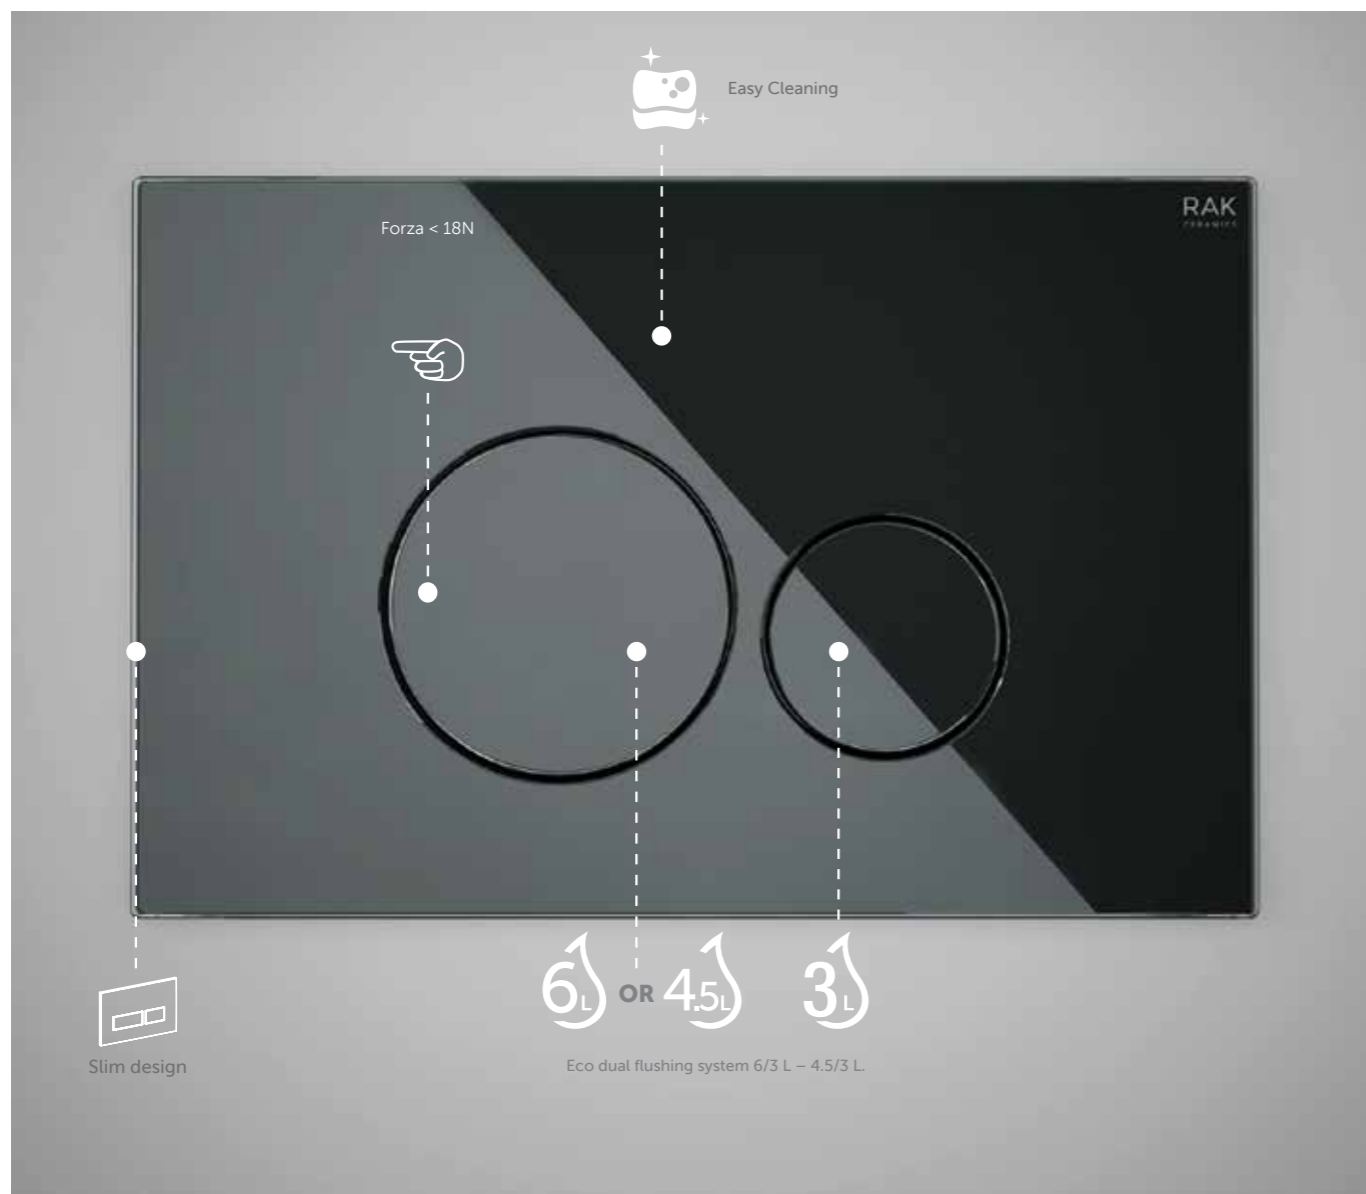

Measurements

Measurements

RAK-ECOFIX

FLUSHING SYSTEM

RAK-Ecofix Flushing systems by RAK Ceramics are the ideal solution for all types of hydro-sanitary systems. Invisible built-in flushing systems combine functionality and aesthetics, saving space in every bathroom. The new and elegant push plates integrate perfectly with any style and design of dual flush systems to reduce water consumption.