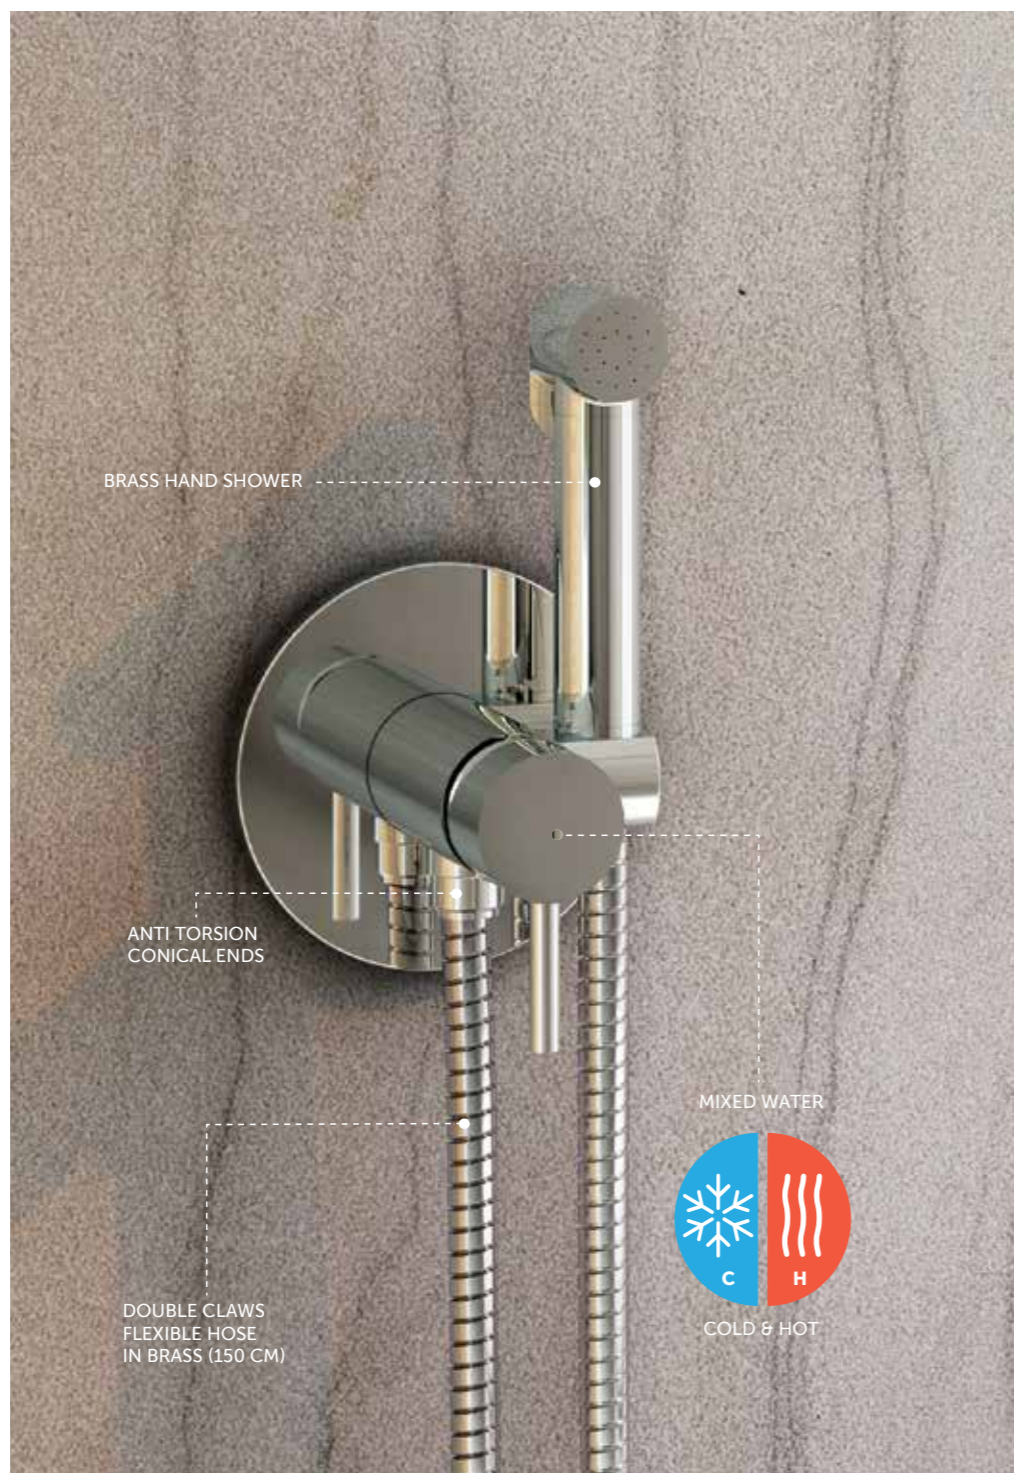

TECHNICAL ACCESSORIES

RAK-DUO / SPRAY DOUCHE SETS (SHATAFF)

Models

SET WITH MIXER (SHATAFF)
BRASS CHROME :
SPRDOMX0001

Measurements

SET WITH MIXER (SHATAFF)
BRASS CHROME : SPRDOMX0001

Notes

All dimensions in mm tolerance $\pm 5\%$ for below 200mm
and $\pm 3\%$ for above 200mm