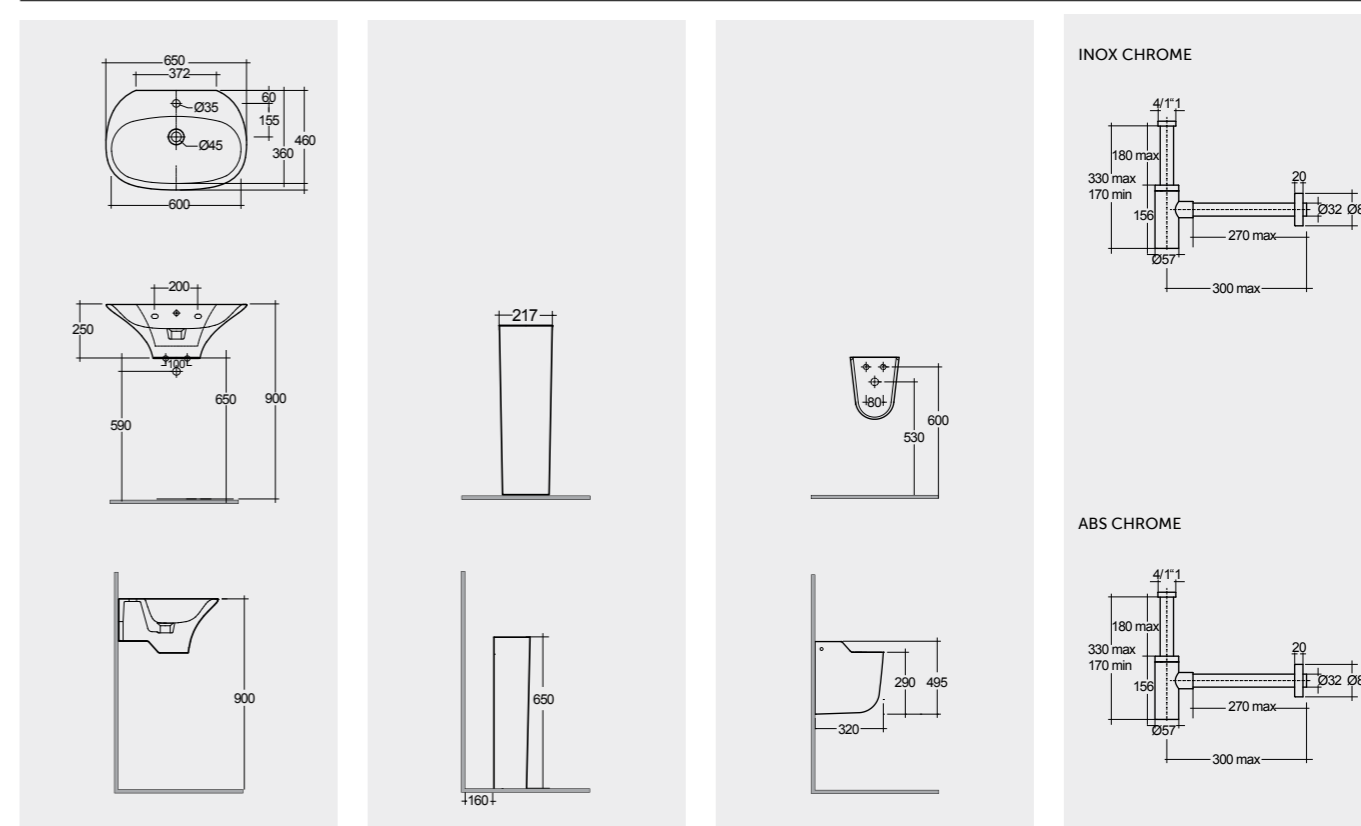

Measurements

Colours available

Colours shown here are as close to actual sanitaryware as printing process will allow