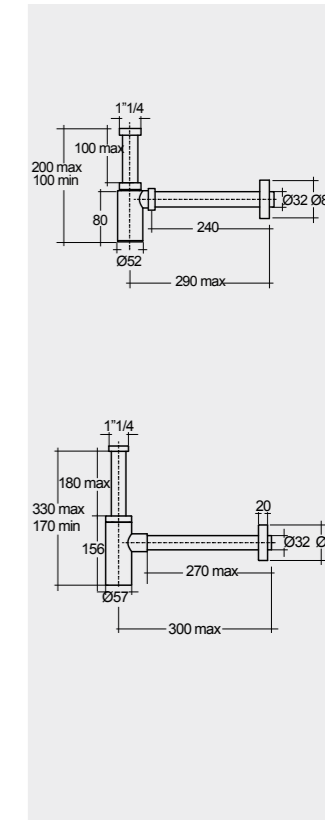

Measurements

Notes

All dimensions in mm tolerance $\pm 5\%$ for below 200mm
and $\pm 3\%$ for above 200mm