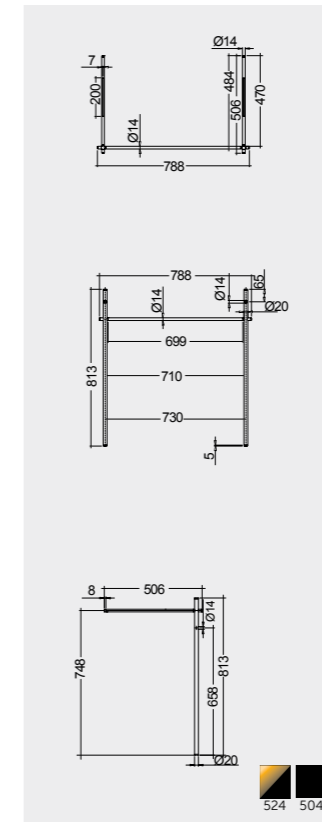

Measurements