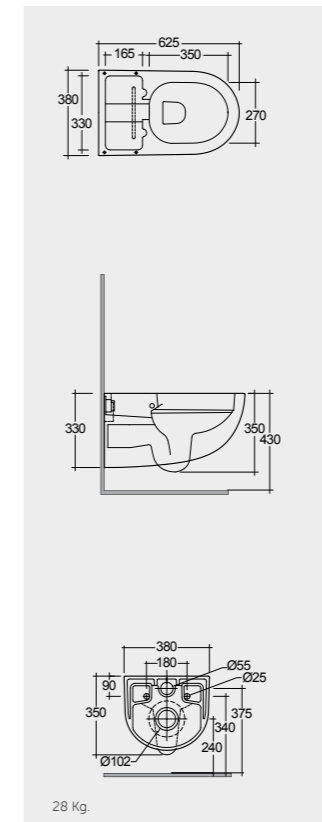

Measurements

Compatible with 6/3L dual flushing, 4,5/3L dual flushing, in accordance with en997 - type 1.

Note

All dimensions in mm tolerance $\pm 5\%$ for below 200mm and $\pm 3\%$ for above 200mm