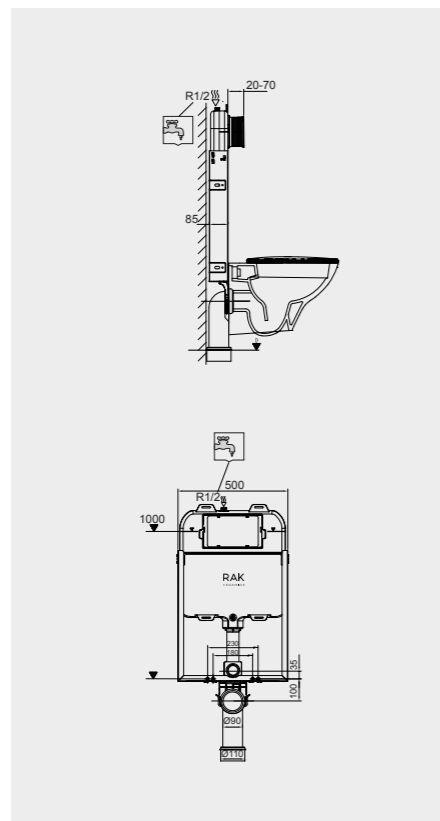

Measurements