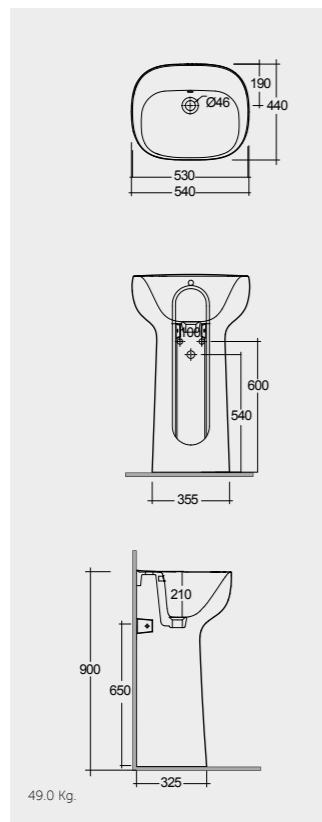

Measurements