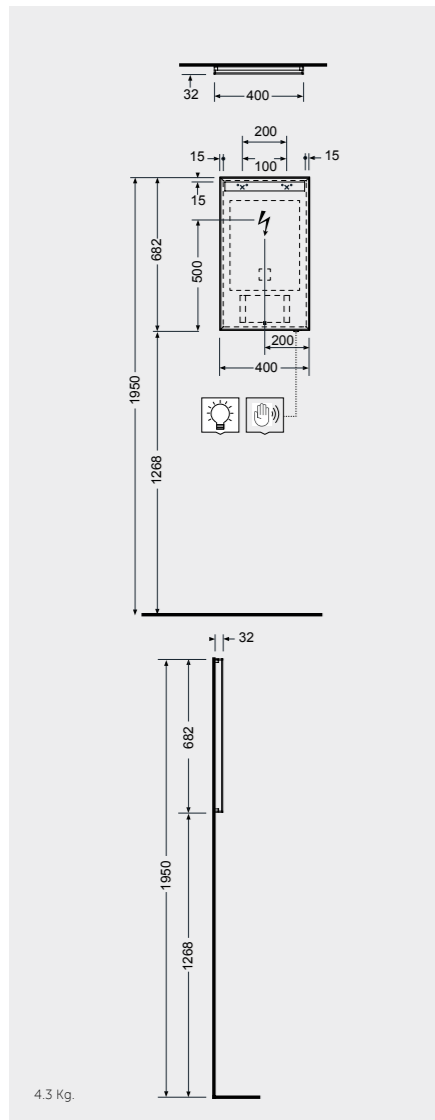

Measurements