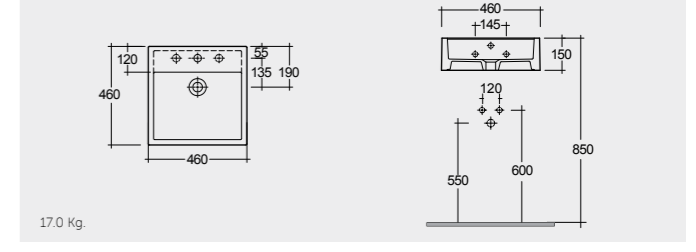

RAK-Square Sink (Patrizia) 51 CM

OC97AWHA

RAK-Nova Sink 46 CM

OC116AWHA

RAK-Tasha 32 CM

OC146AWHA

WASH BASINS FOR FURNITURE

DROP IN WASH BASINS