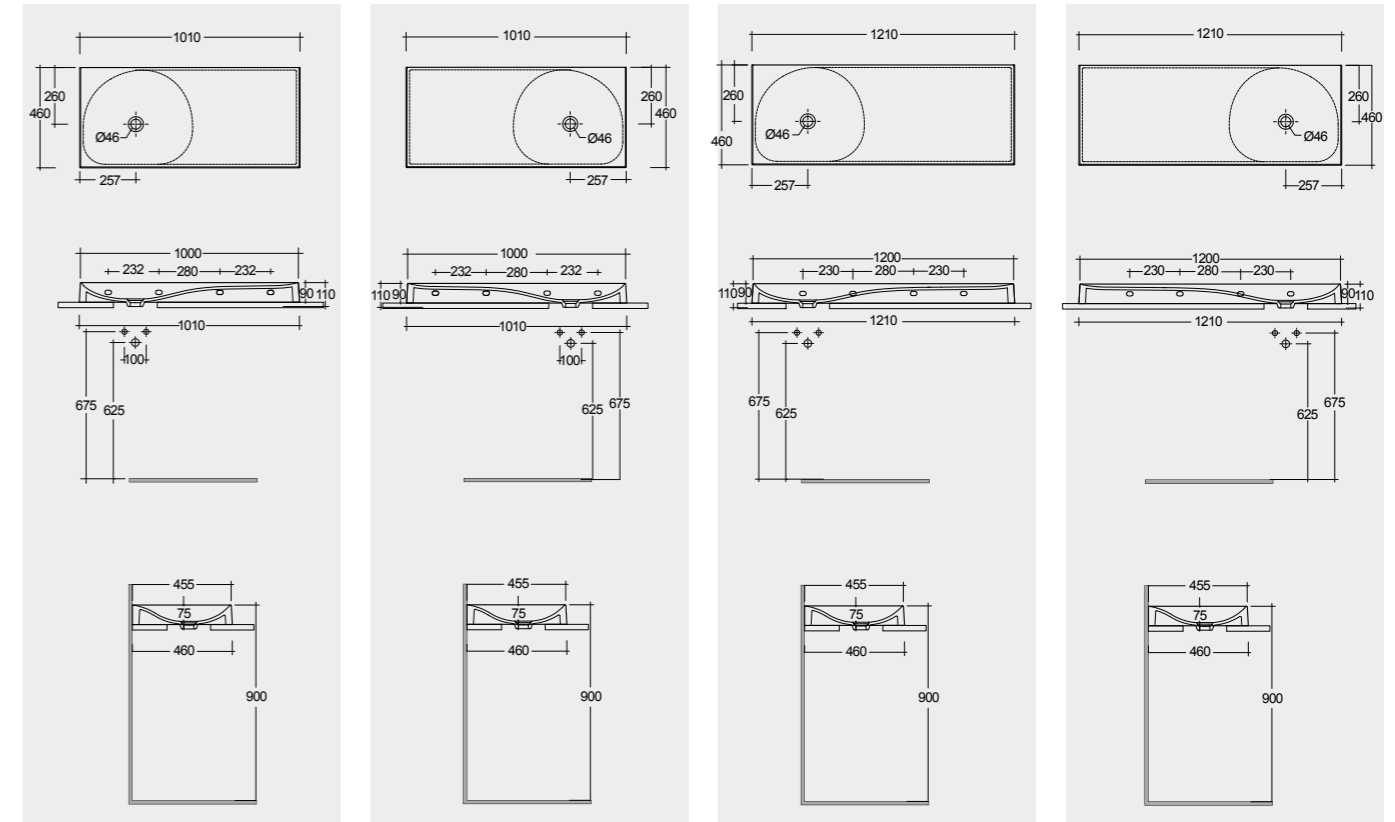

Measurements

Notes

All dimensions in mm tolerance $\pm 5\%$ for below 200mm and $\pm 3\%$ for above 200mm