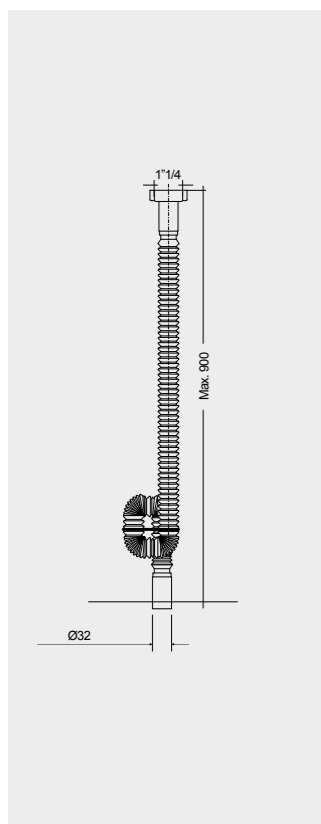

Measurements

Notes

All dimensions in mm tolerance $\pm 5\%$ for below 200mm
and $\pm 3\%$ for above 200mm