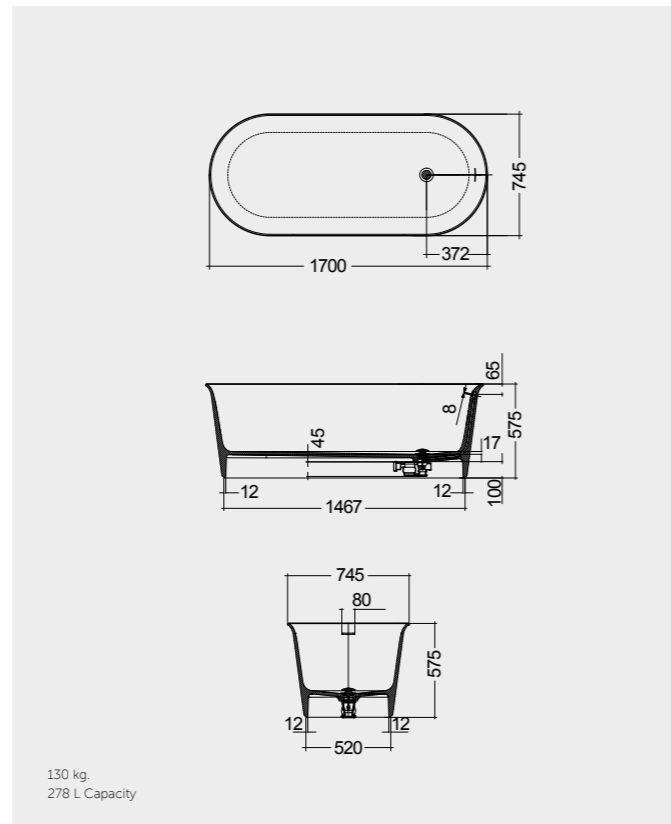

500

505 514 503 504

Notes

All dimensions in mm tolerance $\pm 5\%$ for below 200mm and $\pm 3\%$ for above 200mm