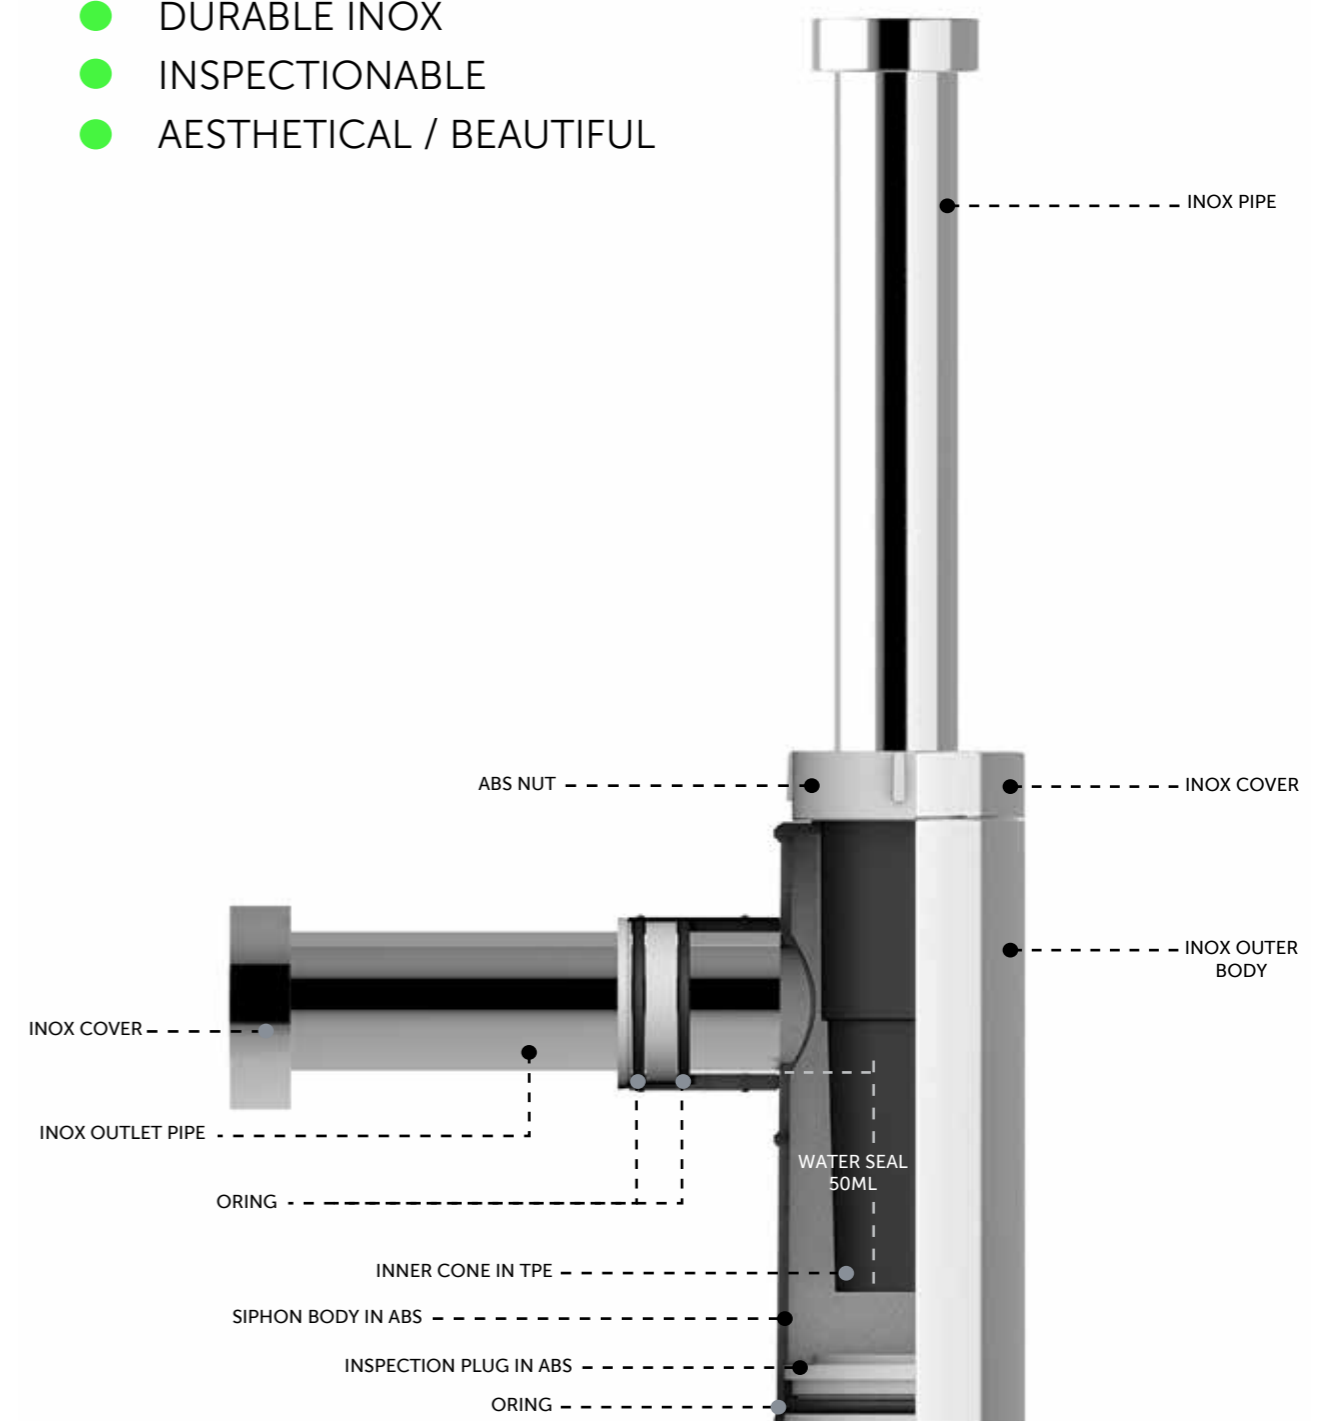

INOX VERSION BENEFITS

- RELIABLE
- DURABLE INOX
- INSPECTIONABLE
- AESTHETICAL / BEAUTIFUL