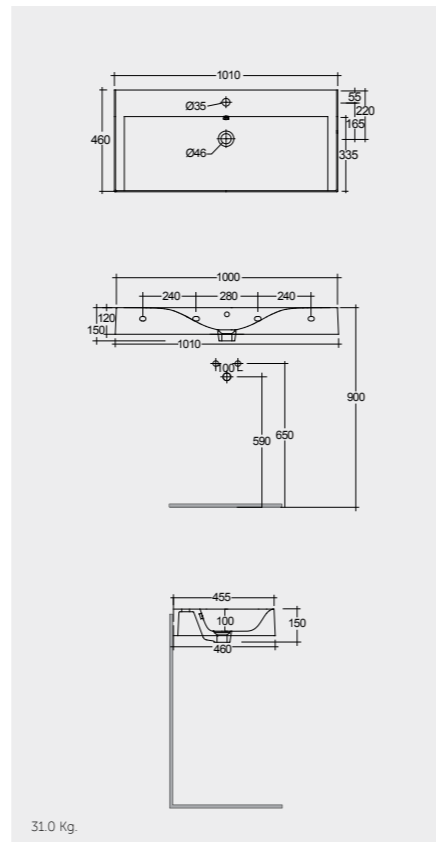

81 x 46 CM
DESWB08101AWHA
No tap holes DESWB08100AWHA

101 x 46 CM
DESWB10101AWHA
No tap holes DESWB10100AWHA

Measurements

Notes

All dimensions in mm tolerance $\pm 5\%$ for below 200mm
and $\pm 3\%$ for above 200mm