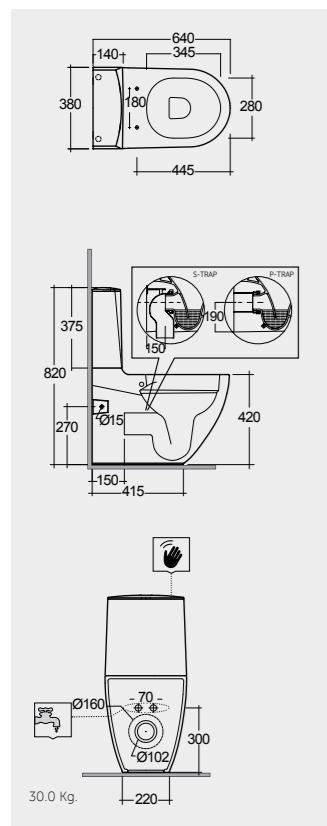

Measurements

Urea RAK-Des
DESSC3901WH