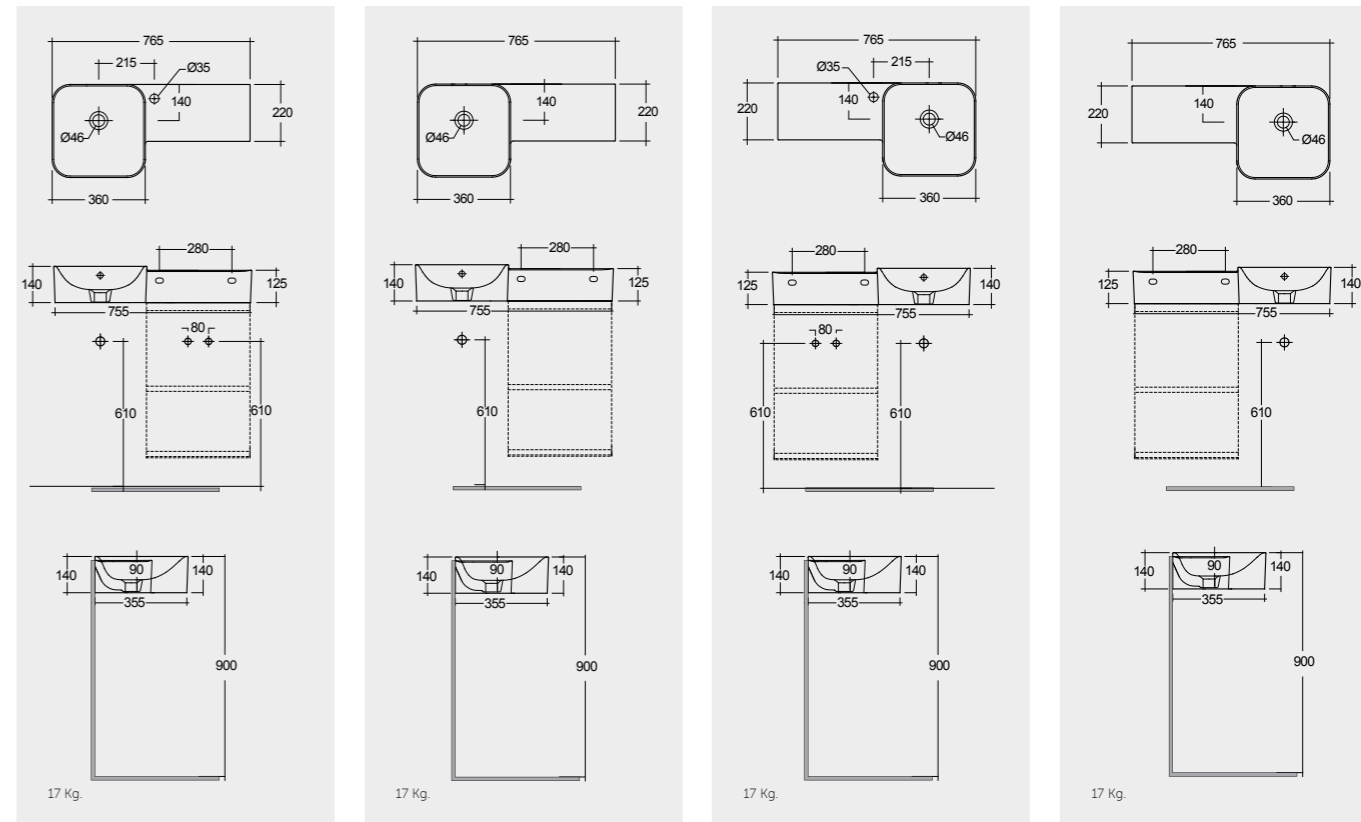

77 CM Right Ledge
PETWB47700AWHA

77 CM Left Ledge
PETWB37701AWHA

77 CM Left Ledge
PETWB37700AWHA

No Faucet Hole

No Faucet Hole

Measurements

Models

W 40 x D 22 x H 60CM
JOYWH040UGY