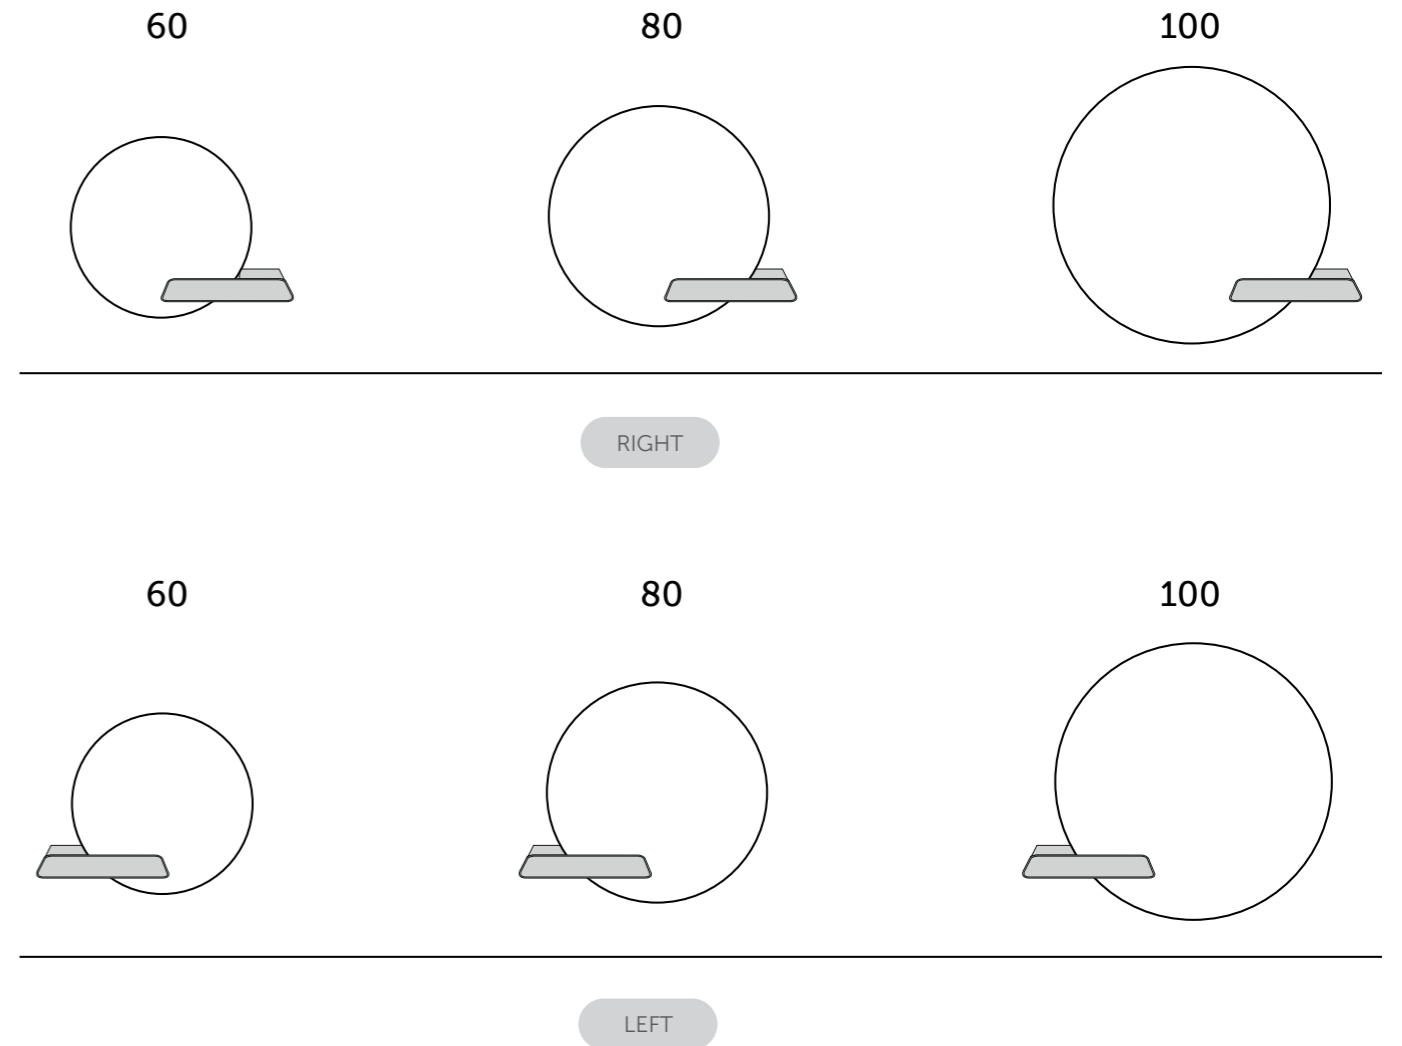

POSSIBLE INSTALLATIONS