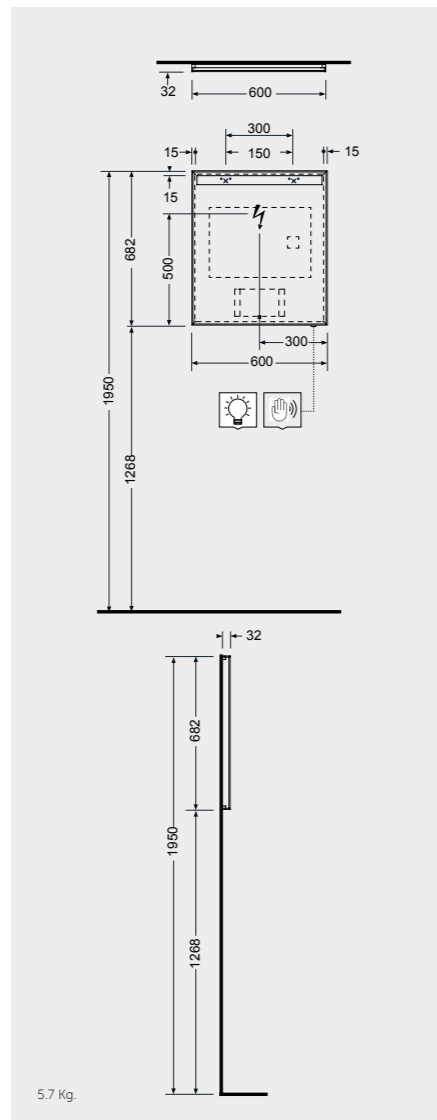

Measurements