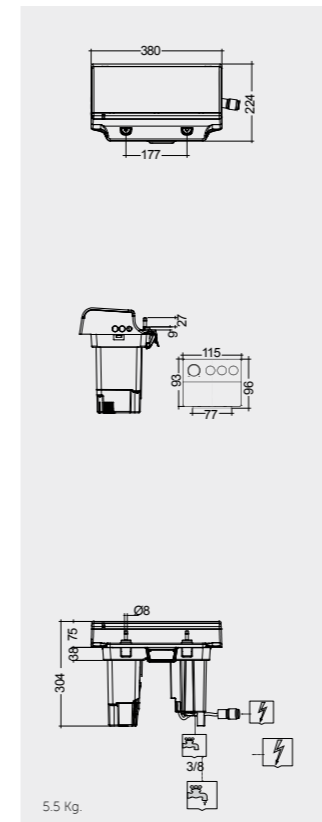

Measurements

Compatible with 6/3L dual flushing, 4,5/3L dual flushing, in accordance with en997 - type 1.

Note

All dimensions in mm tolerance $\pm 5\%$ for below 200mm and $\pm 3\%$ for above 200mm