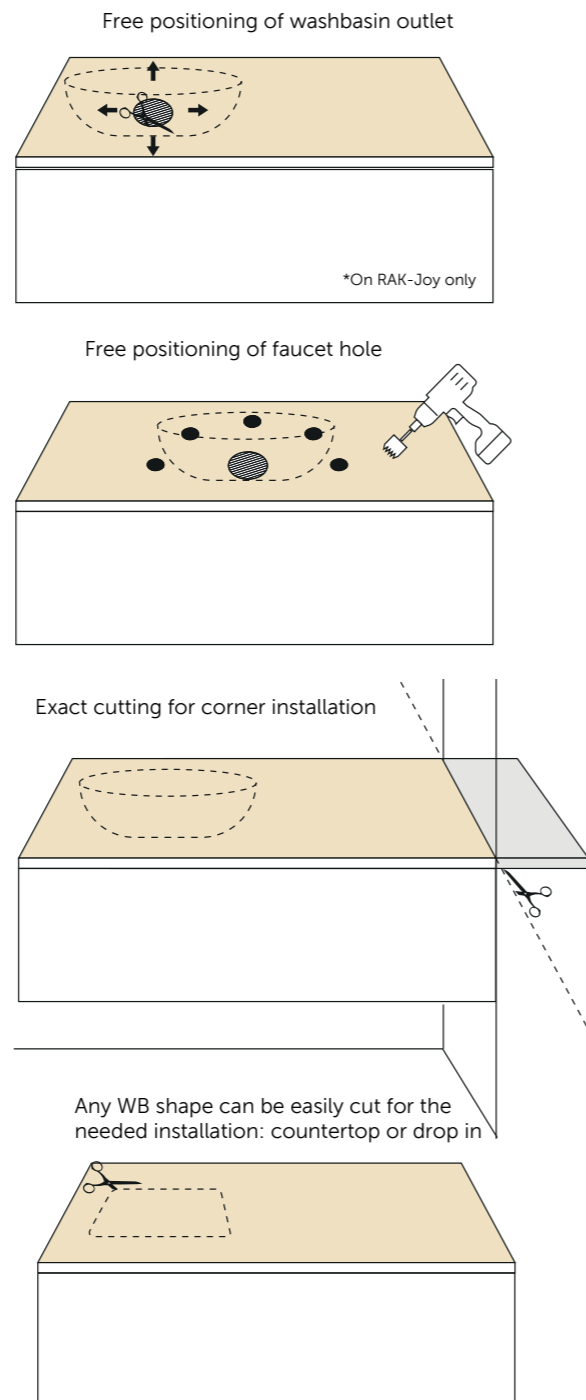

Some examples of customization

RAKSOLID

TECHWOOD

42 CM BATCT4200600A 42 CM BATCT4200621A 42 CM BATCT4200626A

55 CM BATCT5500600A 55 CM BATCT5500621A 55 CM BATCT5500626A

50 CM BATCT5000600A 50 CM BATCT5000621A 50 CM BATCT5000626A