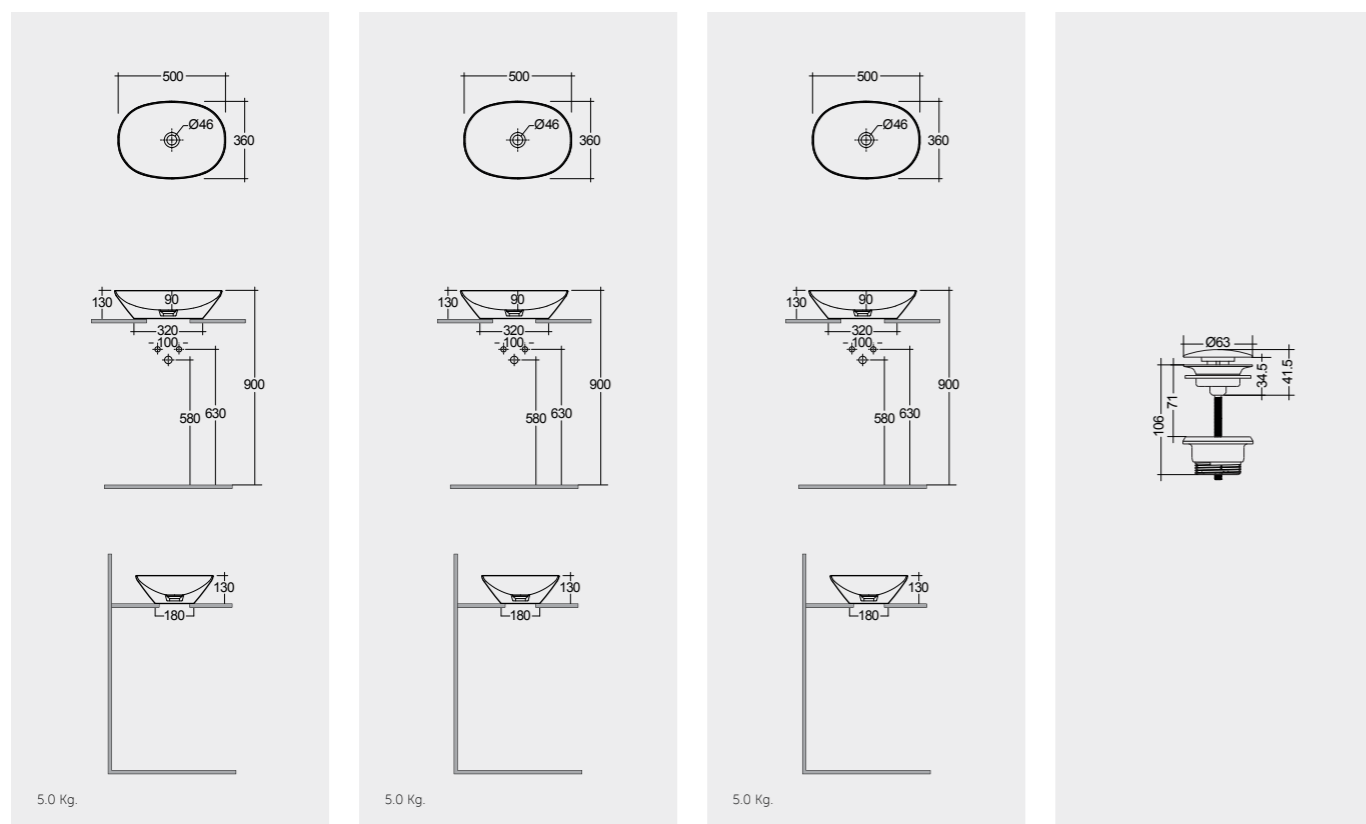

Measurements