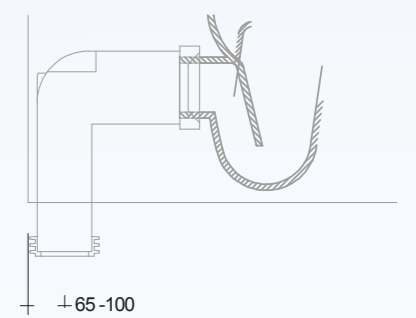

 Compatible with 6/3L dual flushing, 4,5/3L dual flushing, in accordance with en997 - type 1.

SHIFTED OUTLET RANGE FOR DESWC1347AWHA

MX90A

MX904K

MX90B

Models

52 CM
DESBD2015AWHA

Hidden Fixations
Comfort Height 42 CM