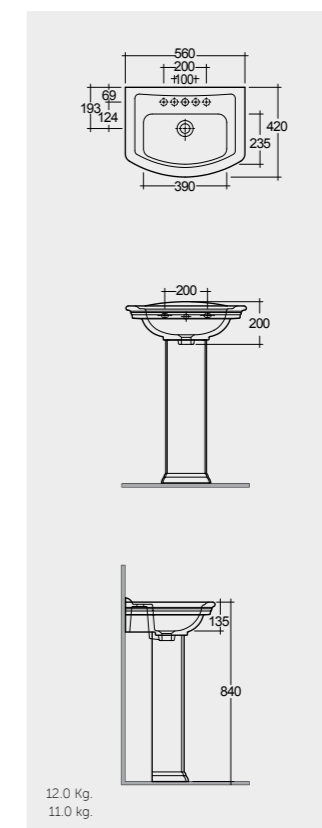

Measurements

Colours available

Colours shown here are as close to actual sanitaryware as printing process will allow