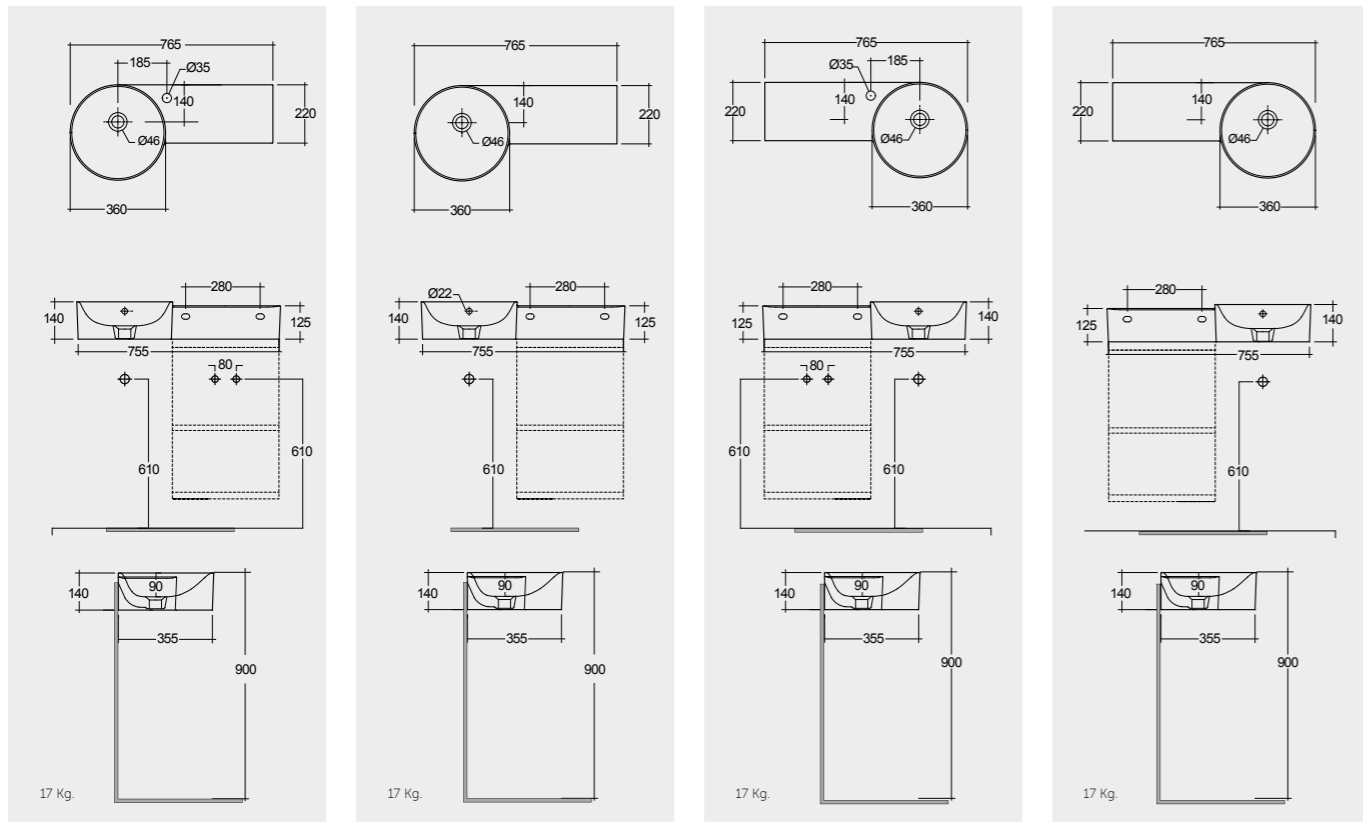

Measurements