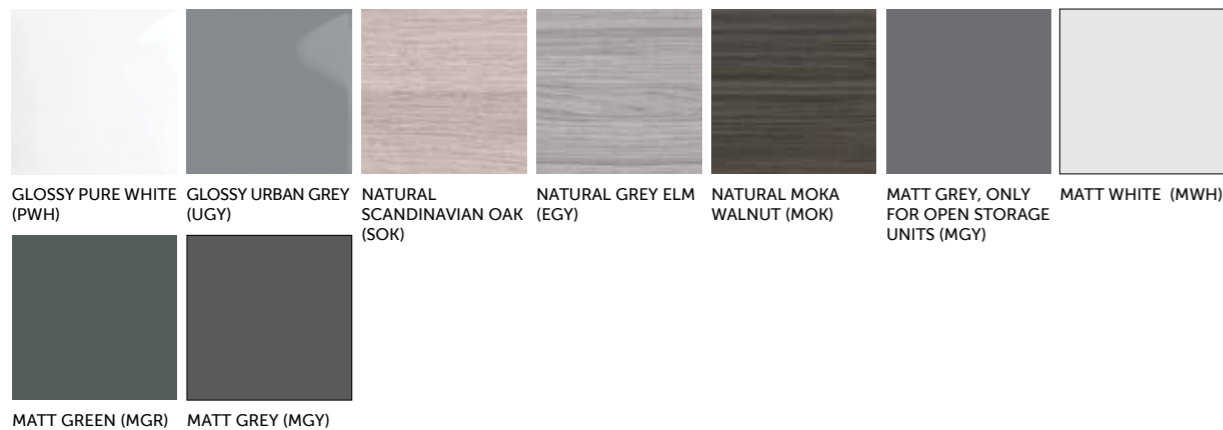

RAK-JOY FURNITURE PAGE 489-490