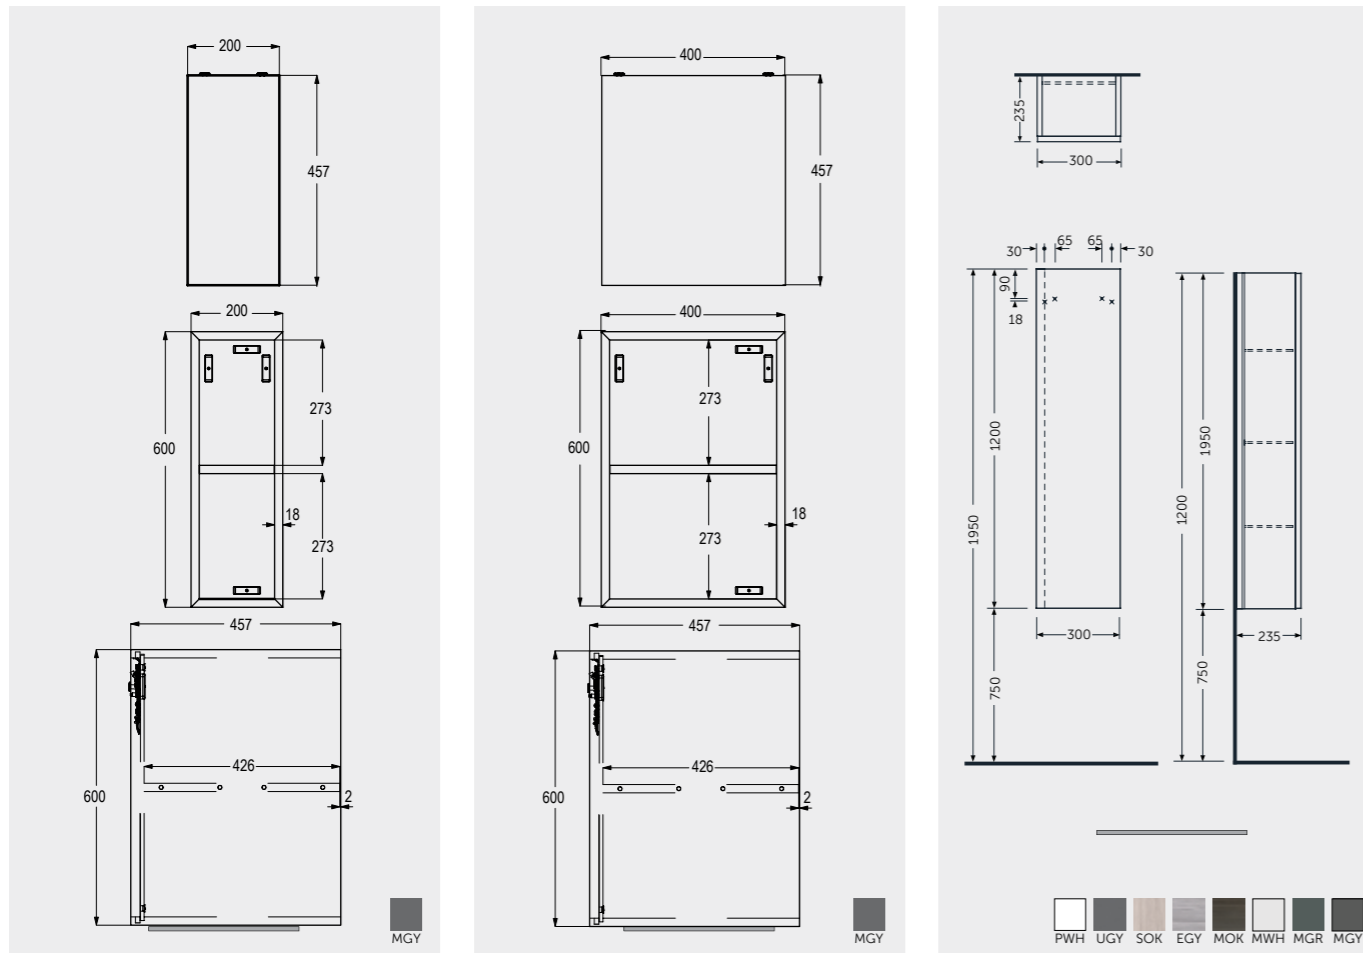

OPEN STORAGE AND TALL CABINET UNITS

OPEN STORAGE UNIT

20 CM
JOYOS020MGY

40 CM
JOYOS040MGY

TALL CABINET UNIT

W 30 x D 23 x H 120CM
JOYTS120UGY

Measurements

Notes