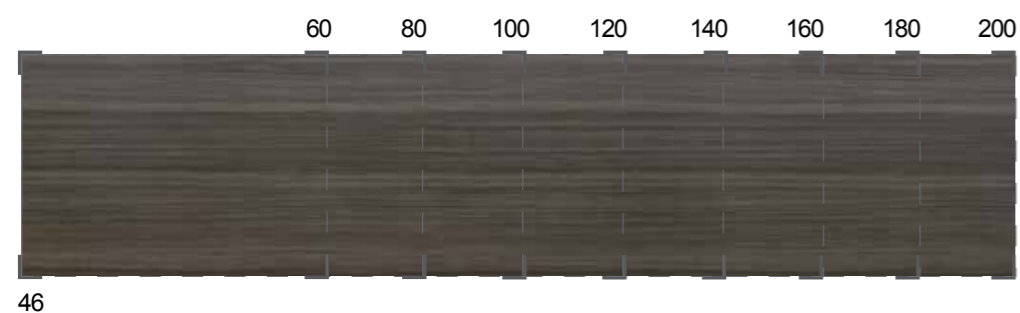

TECHWOOD - GREY ELM (EGY)

TECHWOOD - MOKA WALNUT (MOK)

RAK-PLANO PRODUCT RANGE

FURNITURE

TERRAZZO WHITE (550) - RAKSOLID

46

TERRAZZO BLACK (551) - RAKSOLID

46