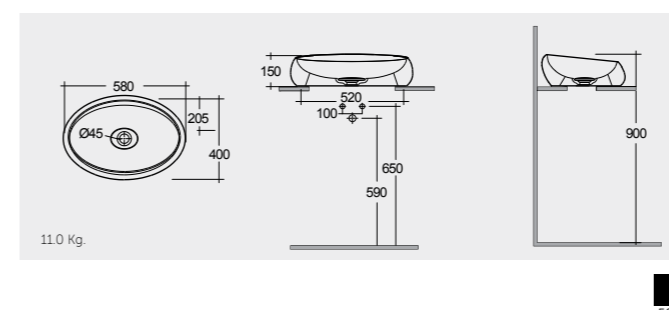

CLOCT6000504A Drain Not Included
Drain Cover: CLOAC4400504A