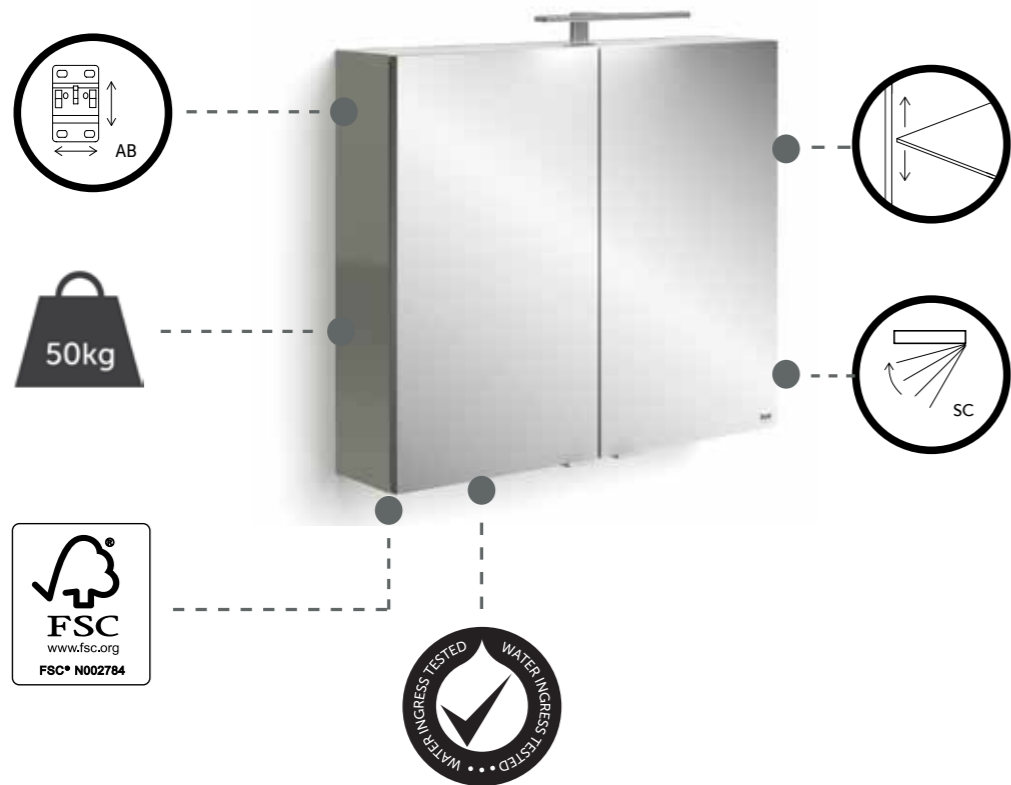

FSC® CERTIFICATION
WOODEN MATERIALS ARE FSC CERTIFIED.

WATER RESISTANT

WITHSTANDING HEAVY LOADS 50KG

WITHSTANDING HEAVY LOADS 150KG

J-PULL FRONTALS

MAINS POWERED

DE-MISTER

TOUCHLESS ACTIVATION

FULL EXTRACTION DRAWERS

SOFT CLOSE DRAWER RUNNERS

SOFT CLOSE HINGES

ADJUSTABLE GLASS SHELVING

ADJUSTABLE BRACKETS

LED LIGHT

USB RECHARGEABLE

IP44