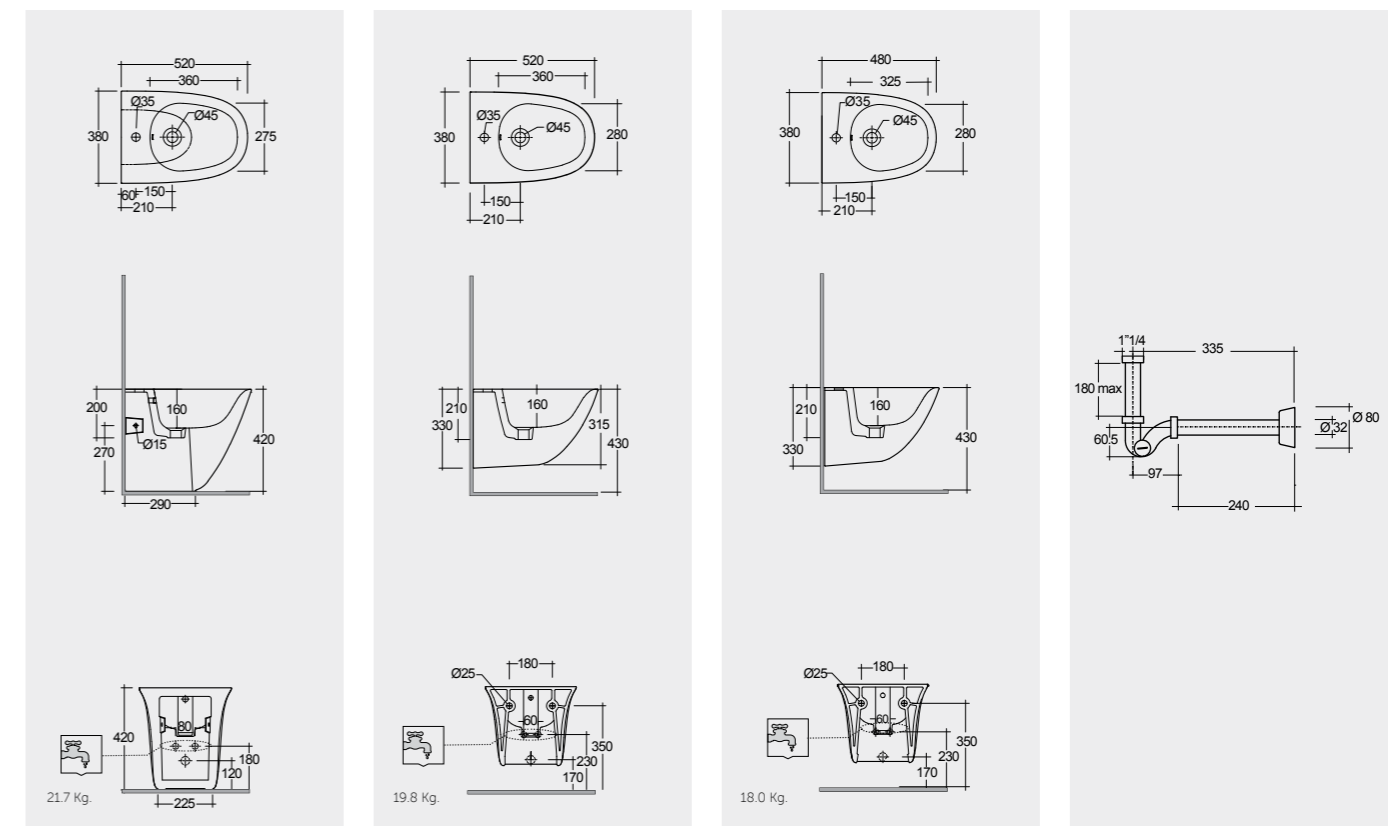

Measurements

Colours available

Colours shown here are as close to actual sanitaryware as printing process will allow