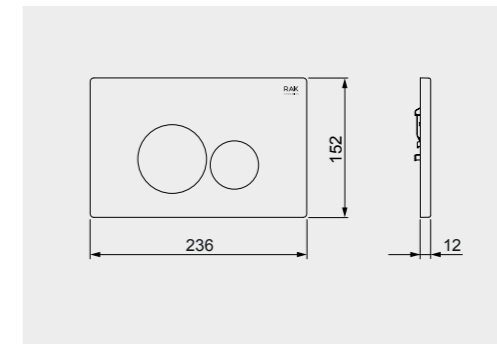

RAK-ECOFIX / ABS MATT PUSH PLATES

- 500 FSRAKPPL003500
- 505 FSRAKPPL003505
- 514 FSRAKPPL003514
- 503 FSRAKPPL003503
- 504 FSRAKPPL003504

ROUND