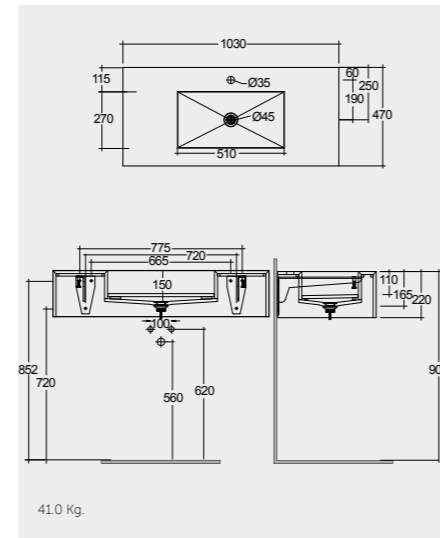

- 100 CARRARA (LAPPATO)
- 101 MACAUBAS (NATURAL)
- 102 TRAVERTINO IVORY (LAPPATO)
- 103 SURFACE XL COOL GREY (NATURAL)
- 104 BEHIND GREY (NATURAL)
- 105 UNI DARK BLACK (NATURAL)

- 100 CARRARA (LAPPATO)
- 101 MACAUBAS (NATURAL)
- 102 TRAVERTINO IVORY (LAPPATO)
- 103 SURFACE XL COOL GREY (NATURAL)
- 104 BEHIND GREY (NATURAL)
- 105 UNI DARK BLACK (NATURAL)

- 100 CARRARA (LAPPATO)
- 101 MACAUBAS (NATURAL)
- 102 TRAVERTINO IVORY (LAPPATO)
- 103 SURFACE XL COOL GREY (NATURAL)
- 104 BEHIND GREY (NATURAL)
- 105 UNI DARK BLACK (NATURAL)

- 100 CARRARA (LAPPATO)
- 101 MACAUBAS (NATURAL)
- 102 TRAVERTINO IVORY (LAPPATO)
- 103 SURFACE XL COOL GREY (NATURAL)
- 104 BEHIND GREY (NATURAL)
- 105 UNI DARK BLACK (NATURAL)