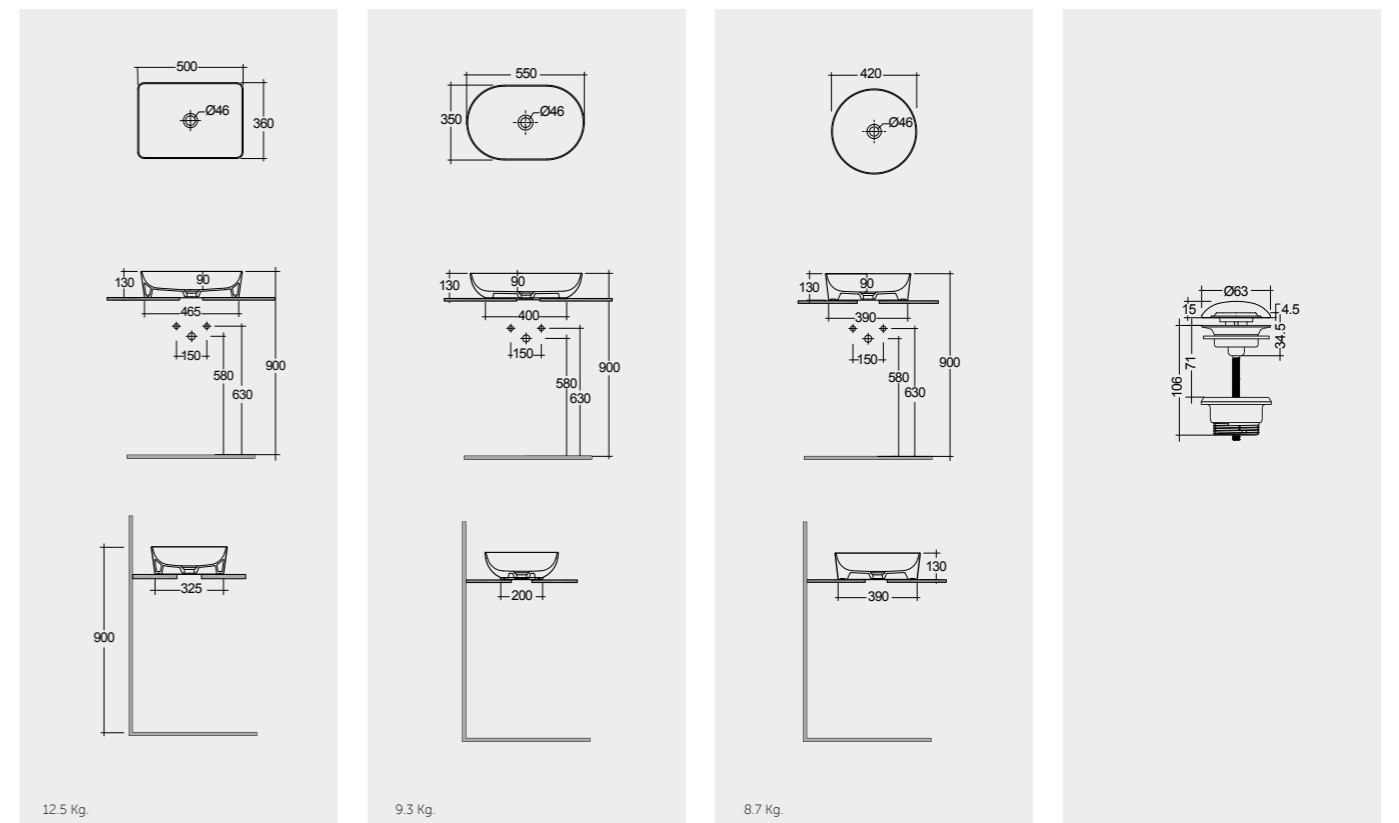

Measurements

Notes

All dimensions in mm tolerance $\pm 5\%$ for below 200mm and $\pm 3\%$ for above 200mm