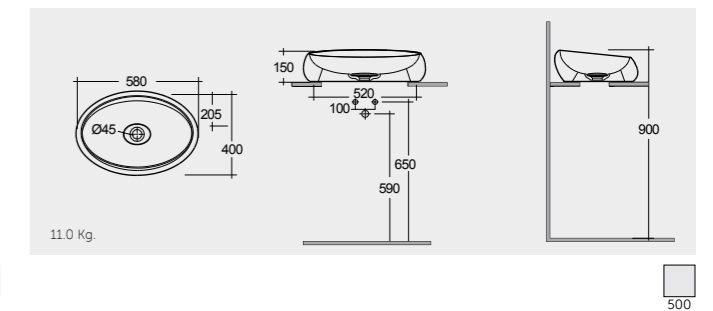

RAK- Valet 64 CM

VALCT6400500A Matt Finish Drain not included

RAK-Cloud 58 CM

CLOCT6000AWHA Drain Not Included
Drain Cover: CLOAC4400AWHA

RAK-Cloud 58 CM

CLOCT6000500A Drain Not Included
Drain Cover: CLOAC4400500A