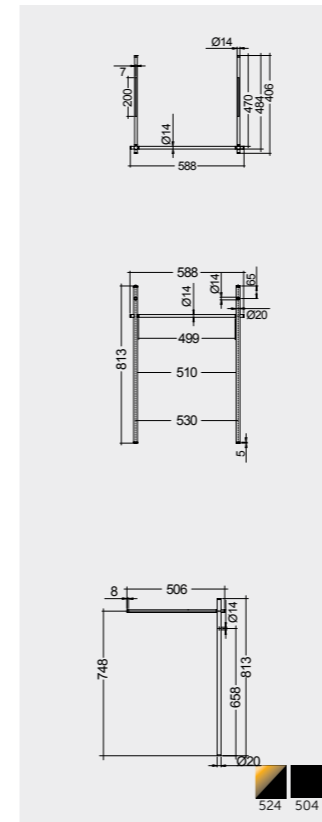

Measurements