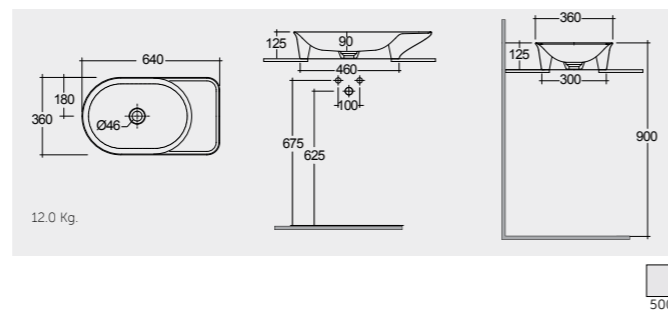

VALCT6400500A Matt Finish Drain not included