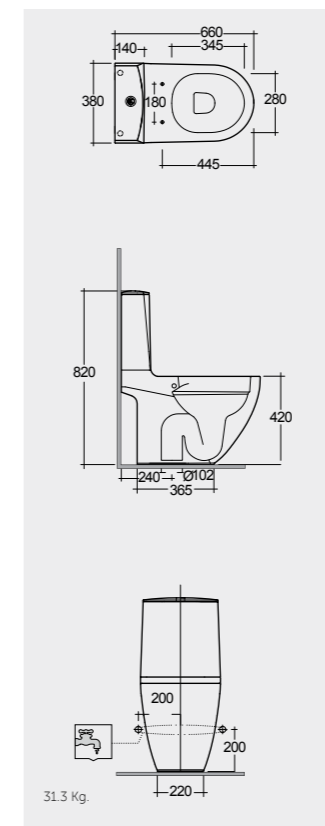

Urea RAK-Des
DESSC3901WH