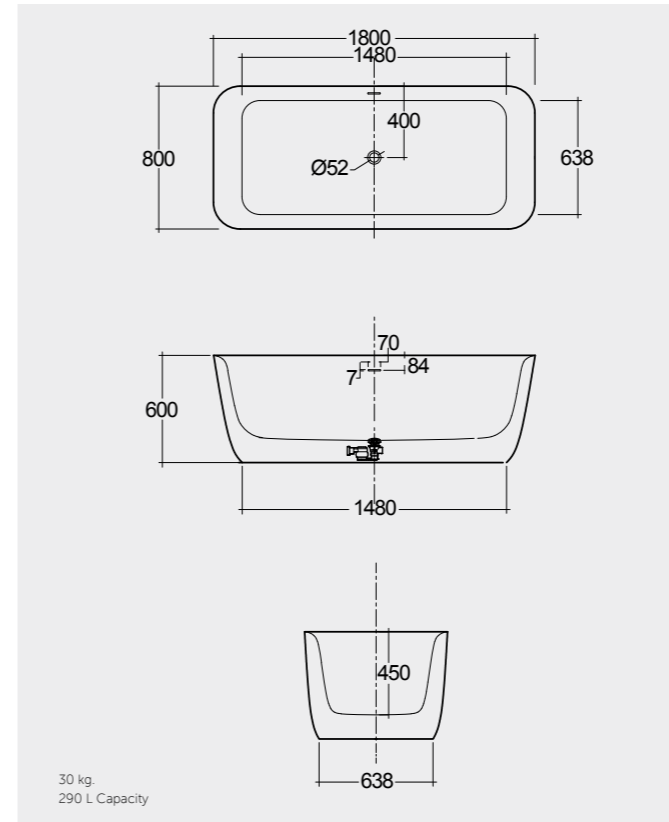

Measurements

Notes

All dimensions in mm tolerance $\pm 5\%$ for below 200mm and $\pm 3\%$ for above 200mm