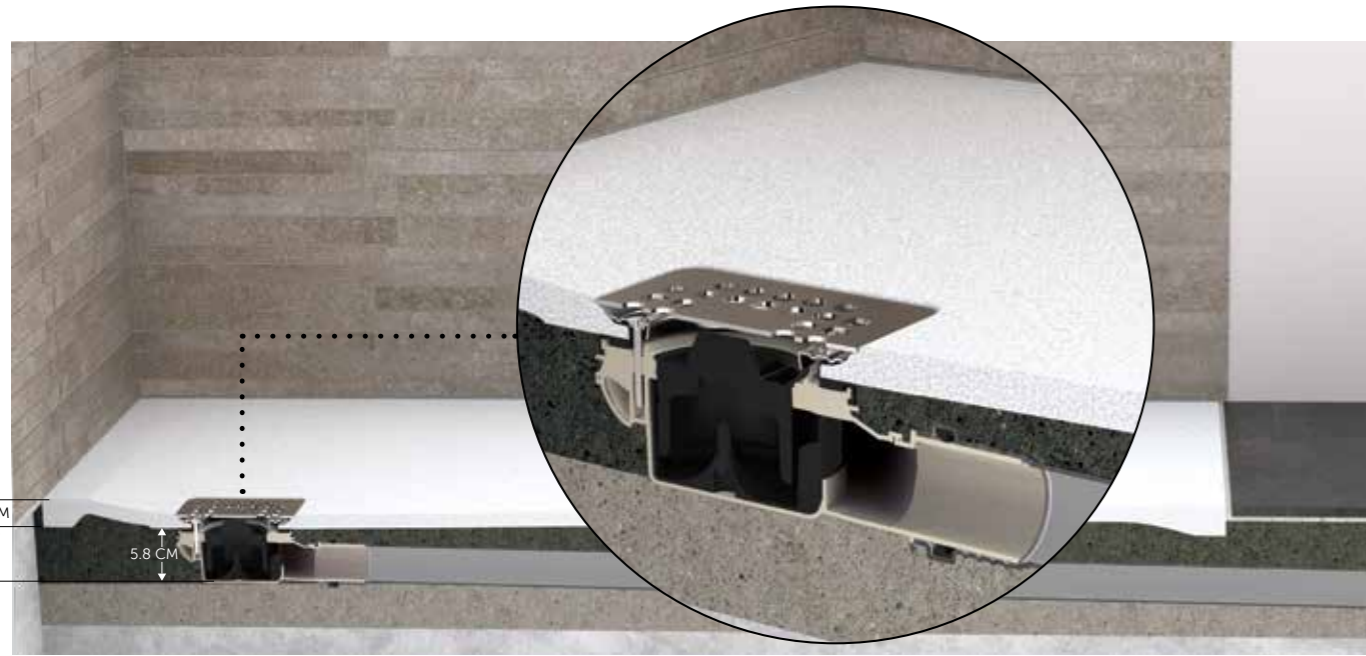

VERSATILE INSTALLATION

RAK-Feeling shower trays can be installed flush to floor, semi-recessed or directly onto the floor.. RAK-Feeling products are ideal for both new buildings and renovations, thanks to the minimum dimensions of 5.8 cm required under the shower tray for the waste.