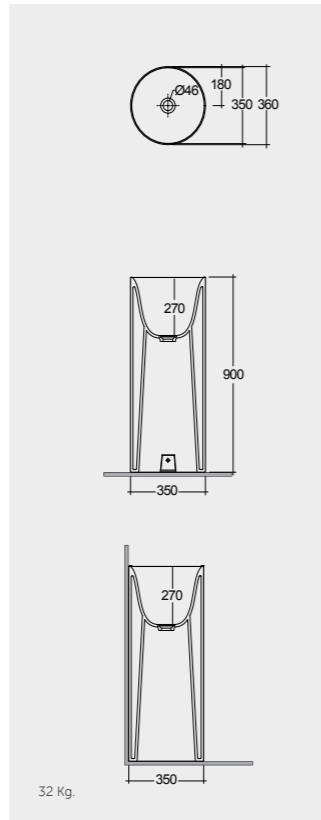

Measurements