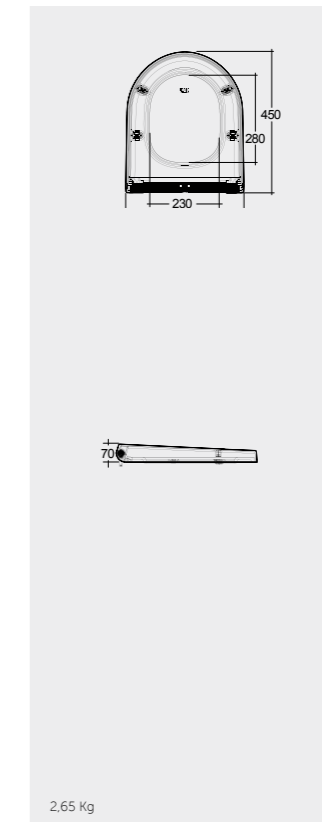

Measurements

Compatible with 6/3L dual flushing, 4,5/3L dual flushing, in accordance with en997 - type 1.

Note

All dimensions in mm tolerance $\pm 5\%$ for below 200mm and $\pm 3\%$ for above 200mm