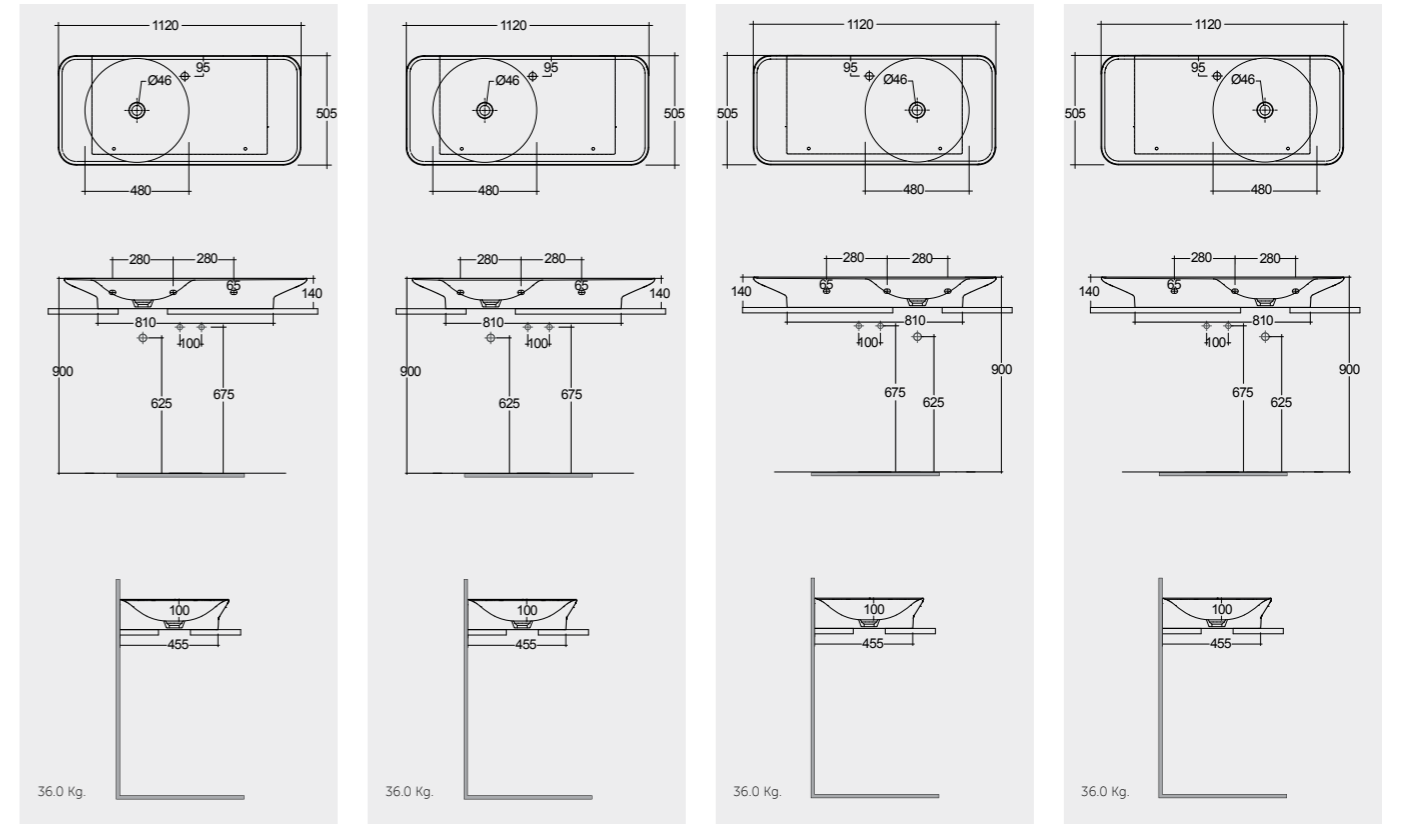

Measurements

Notes

All dimensions in mm tolerance $\pm 5\%$ for below 200mm and $\pm 3\%$ for above 200mm