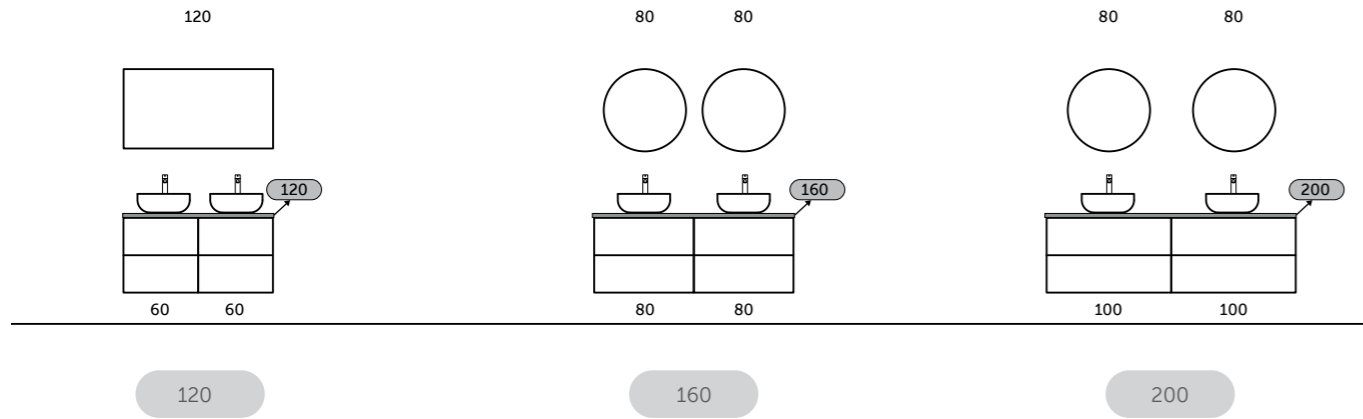

RAK-PLANO WITH RAK-JOY

RAK-PLANO & COUNTERTOP WB