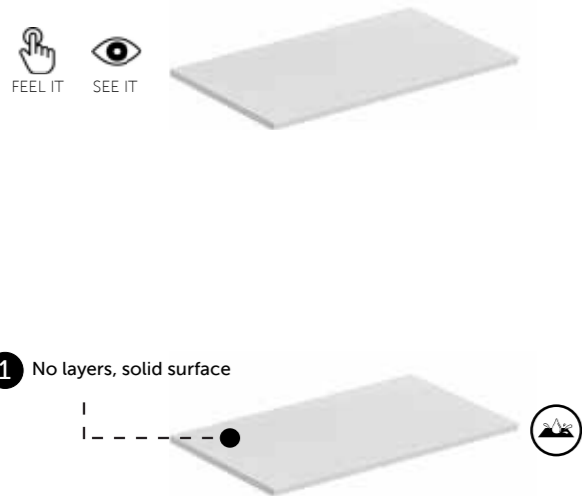

MICA COOL GREY
(626)
RAKSOLID

RAK-PLANO
COUNTER TOP SURFACES

FURNITURE

RAK-PLANO MATERIALS

RAKSOLID

RAKSOLID is the new durable solid surface material, composed of a mixture of natural minerals and resins. It exudes consistent quality and performance. The elegant matte white finish gives a distinctive feel to the vanity surface and it is pleasant to the touch.