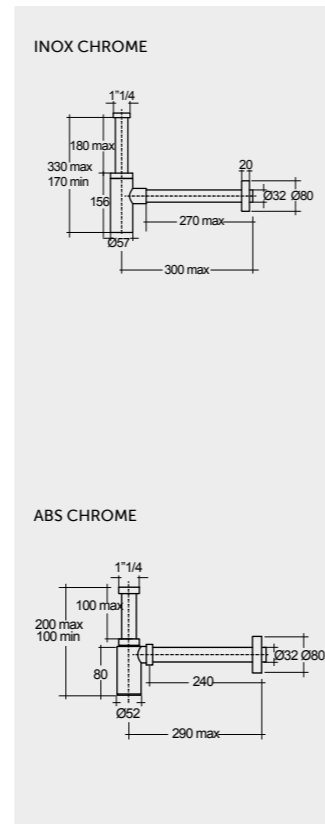

Matt Finish
Drain Not Included

65 CM
CLOWB6501504A
504
Drain Cover: CLOAC4400504A

Matt Finish
Drain Not Included

FOR WASH BASIN
INOX CHROME : BTRWBSST001
ABS CHROME : BTRWBABS002

Inspectionable

Measurements