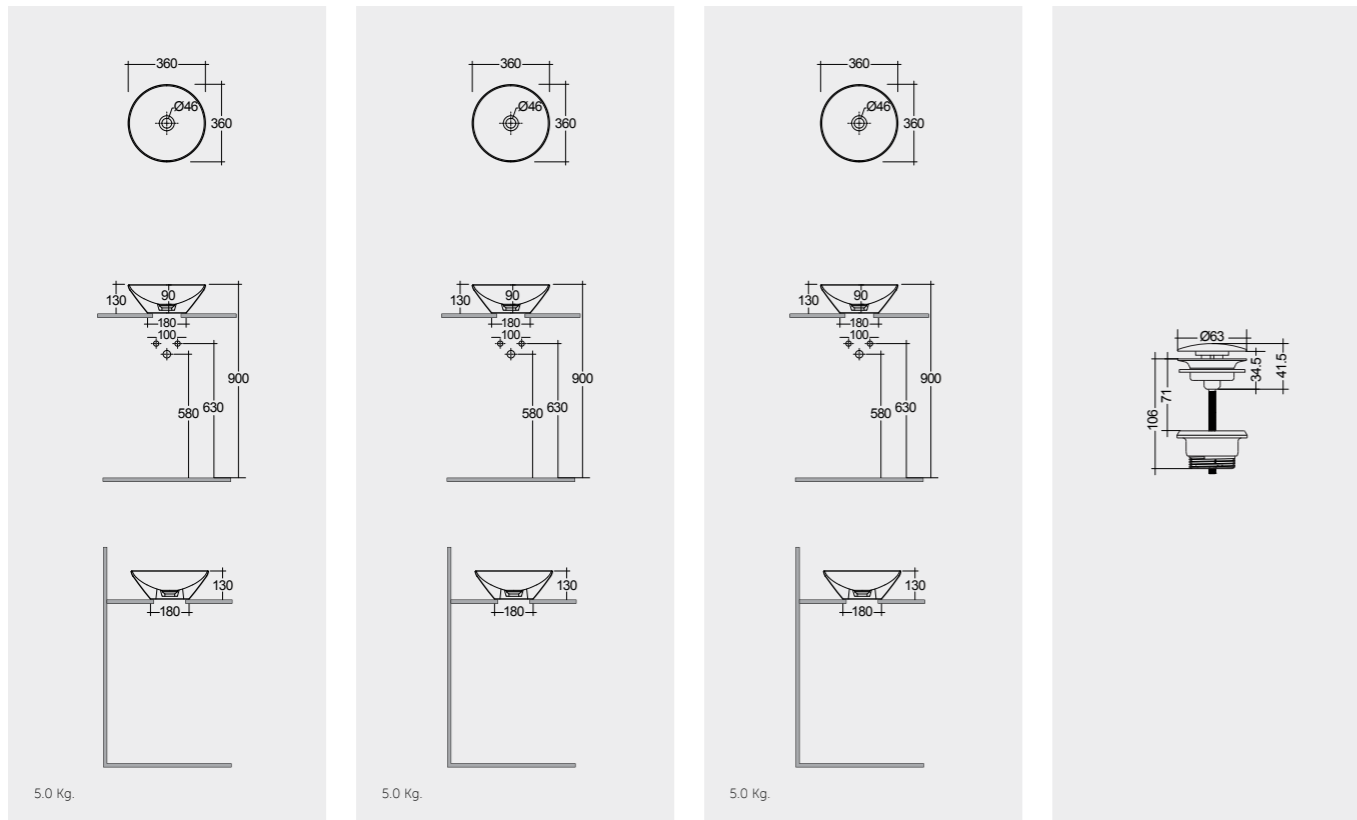

36X36 CM
VARCT13600504A

CLICK-CLACK
CHROME : DUO000444

36X36 CM
VARDI13600AWHA

36X36 CM
VARUC13600AWHA

42X42 CM
VARCT14201AWHA

42X42 CM
VARDI14201AWHA

With Overflow

Measurements