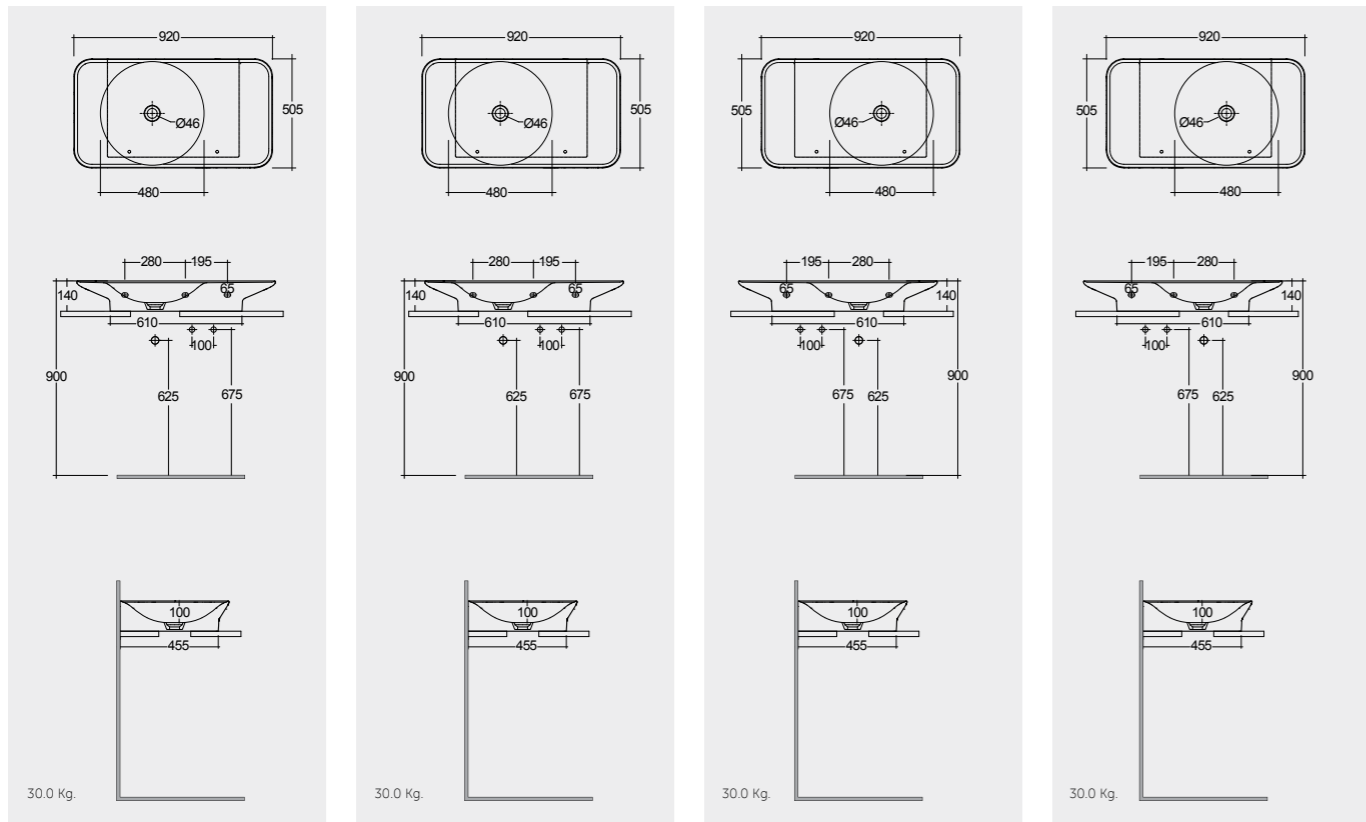

Measurements

Notes

All dimensions in mm tolerance $\pm 5\%$ for below 200mm and $\pm 3\%$ for above 200mm