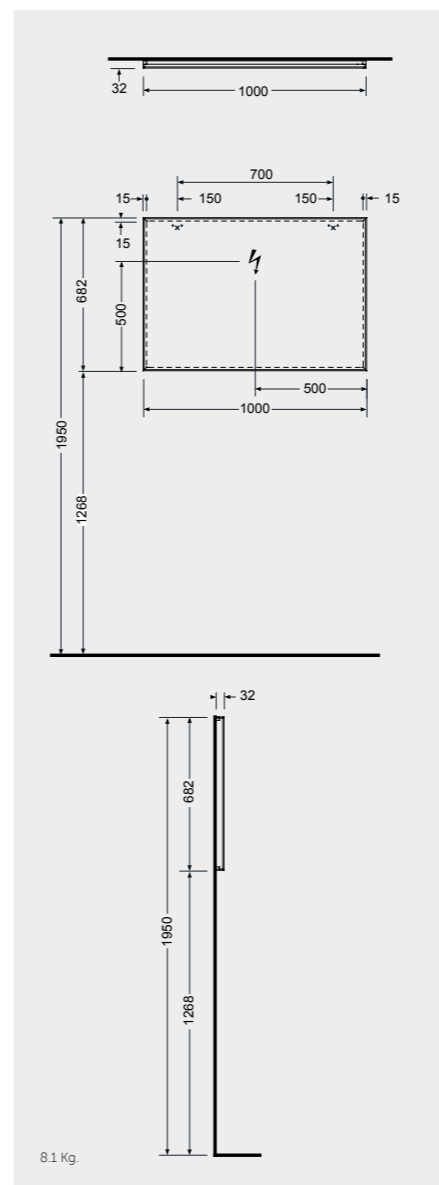

Measurements