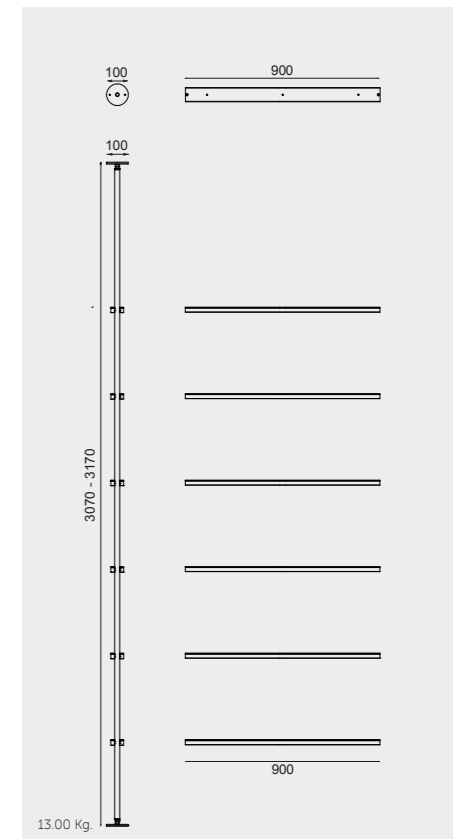

Measurements