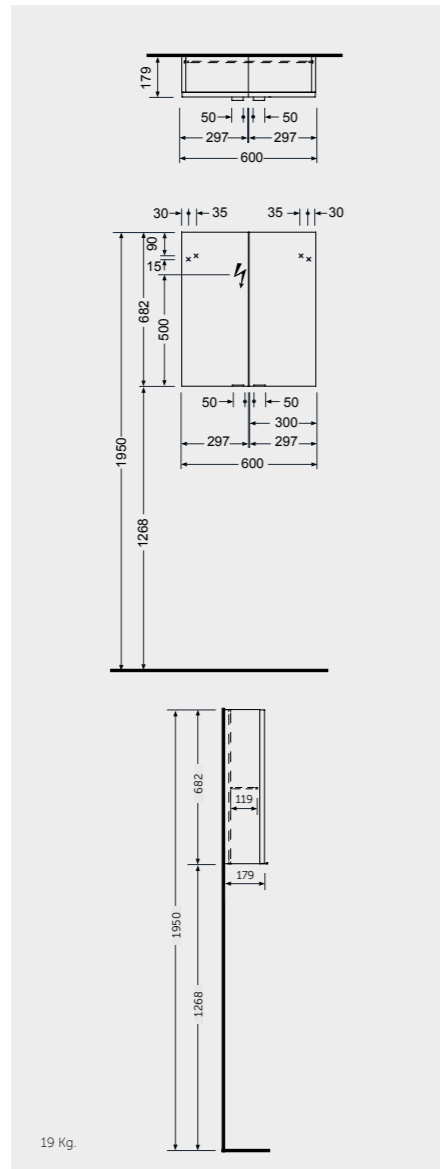

Measurements