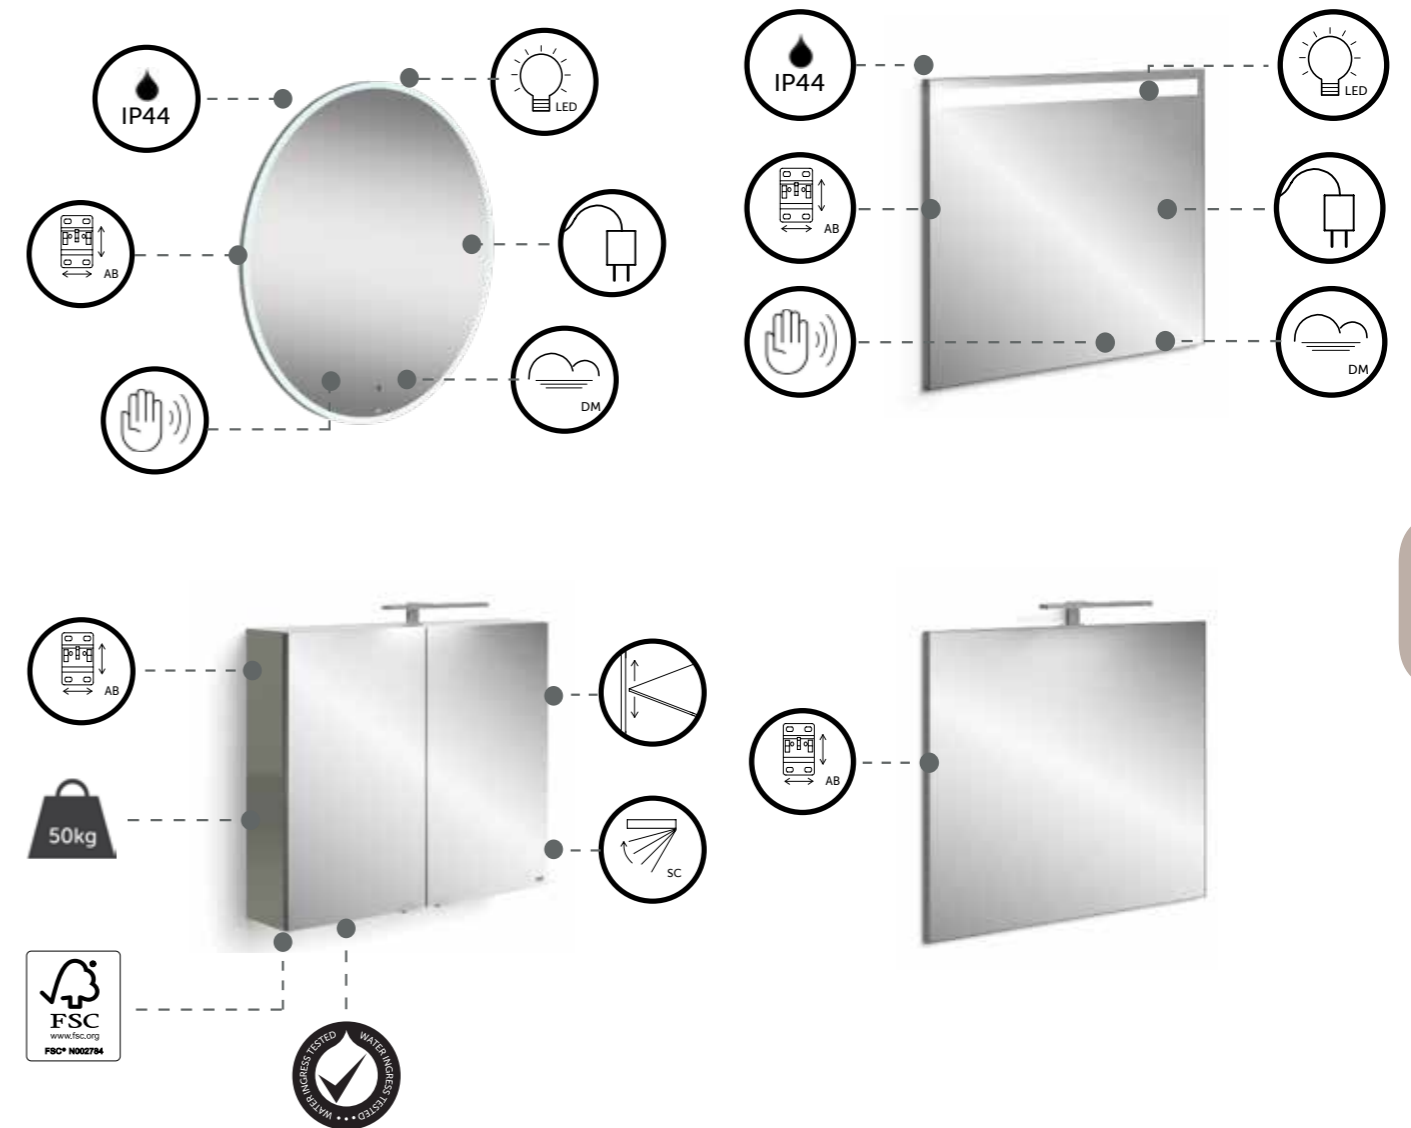

 SOFT CLOSE DRAWER RUNNERS

 SOFT CLOSE HINGES

 ADJUSTABLE GLASS SHELVING

 ADJUSTABLE BRACKETS

PRODUCT BENEFITS

MIRRORS

 MAINS POWERED

 DE-MISTER