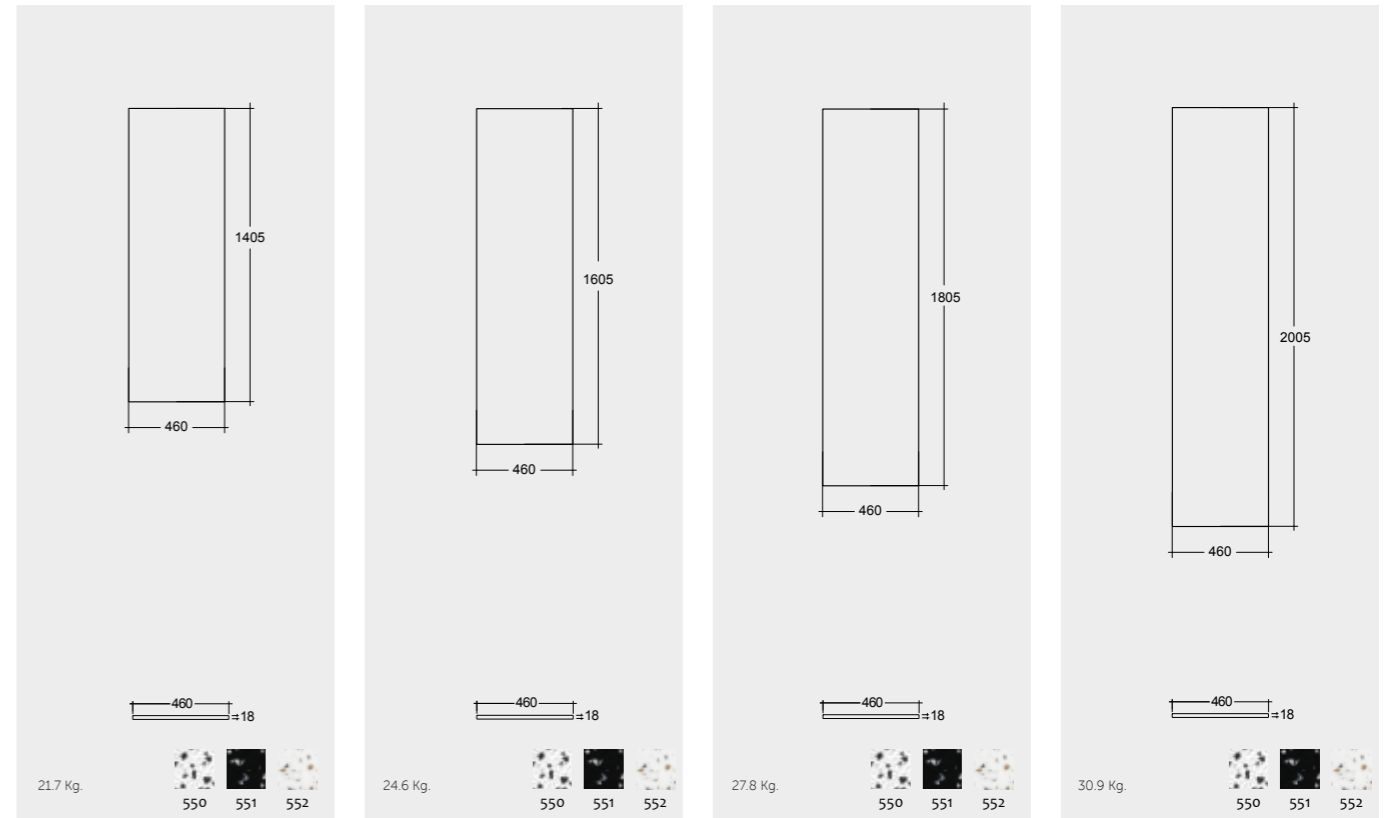

Measurements

Notes

All dimensions in mm tolerance $\pm 5\%$ for below 200mm and $\pm 3\%$ for above 200mm