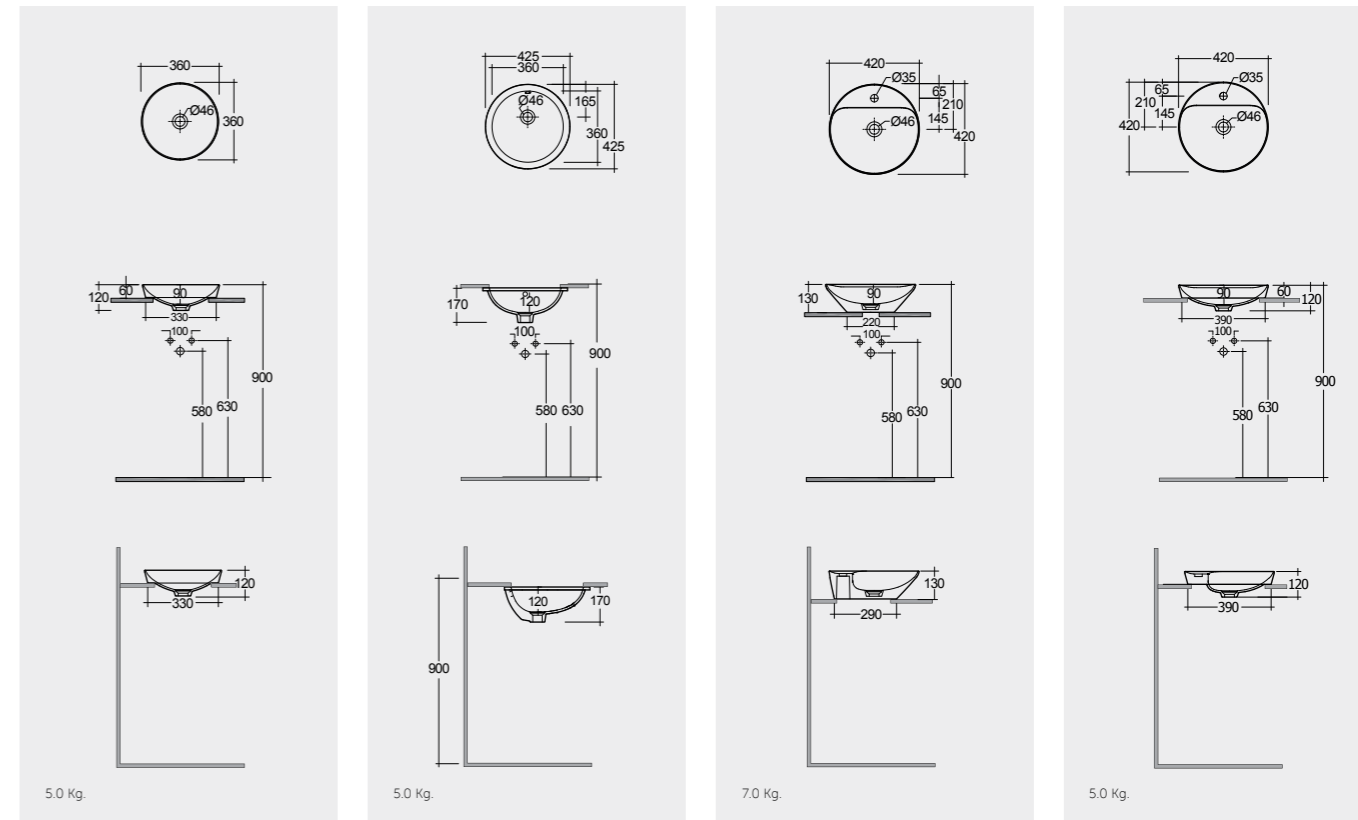

Measurements

Notes

All dimensions in mm tolerance $\pm 5\%$ for below 200mm and $\pm 3\%$ for above 200mm