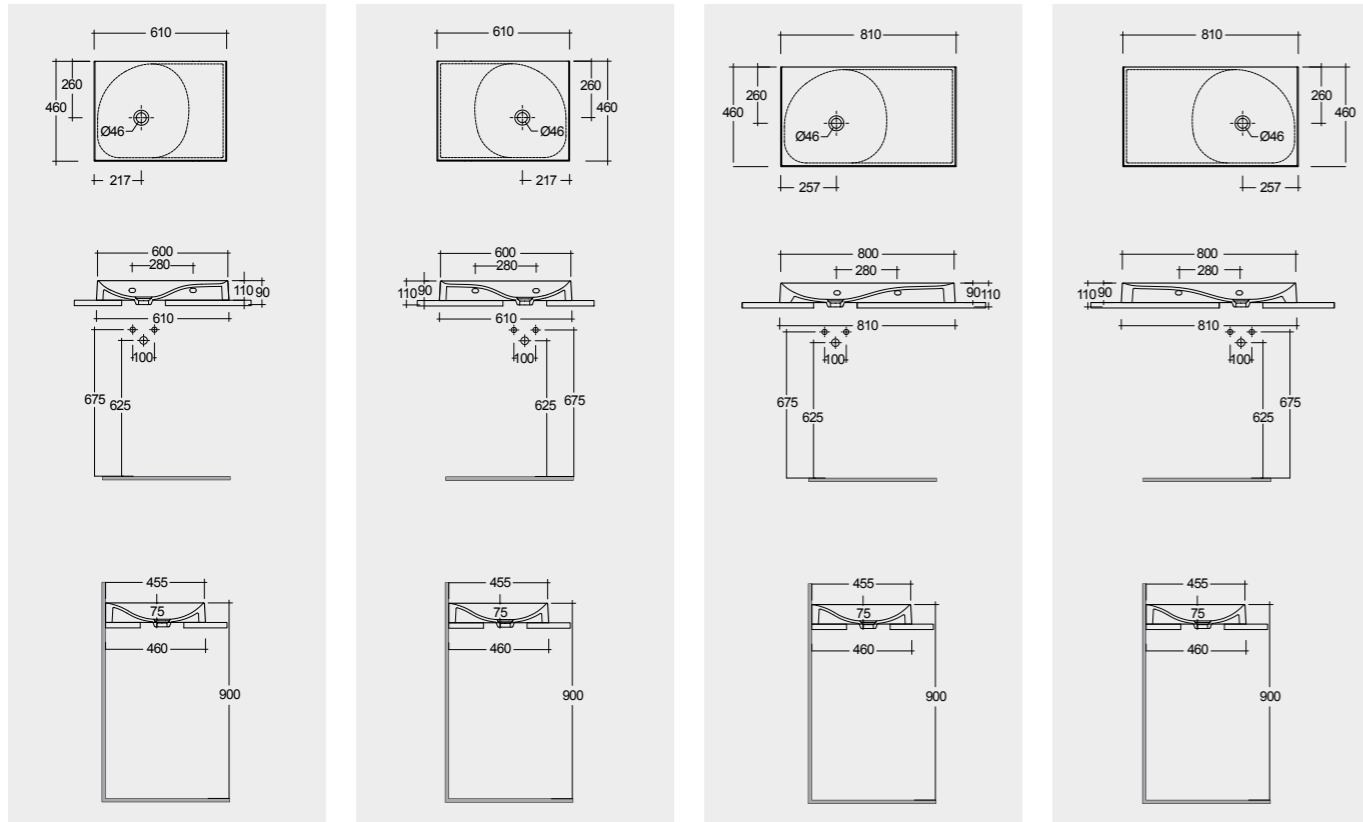

100 CM Right Ledge REMWB110101AWHA
 100 CM Left Ledge REMWB210101AWHA
 120 CM Right Ledge REMWB112101AWHA
 120 CM Left Ledge REMWB212101AWHA

Drain Not Included

Drain Not Included

Drain Not Included

Drain Not Included

Measurements

Notes

All dimensions in mm tolerance $\pm 5\%$ for below 200mm and $\pm 3\%$ for above 200mm

Models

60 CM Right Ledge REMWB106100AWHA
60 CM Left Ledge REMWB206100AWHA
80 CM Right Ledge REMWB108100AWHA
80 CM Left Ledge REMWB208100AWHA

Drain Not Included
No Faucet Hole

Measurements

Notes

All dimensions in mm tolerance $\pm 5\%$ for below 200mm and $\pm 3\%$ for above 200mm

Models

100 CM Right Ledge REMWB110100AWHA
100 CM Left Ledge REMWB210100AWHA
120 CM Right Ledge REMWB112100AWHA
120 CM Left Ledge REMWB212100AWHA