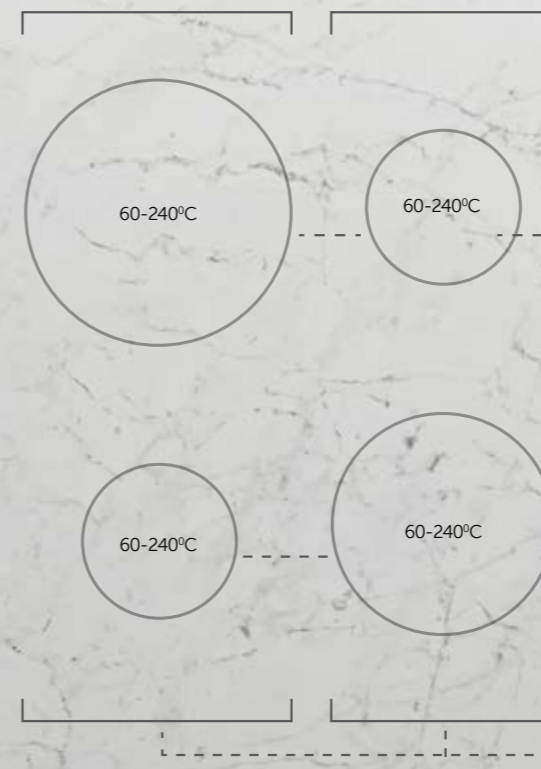

CONTROLS

- Zone Control
- Timer
- Power Control
- Temperature Control
- Security Shutdown

4 hobs each with different power levels

CUSTOMISATION

To conveniently locate the cooking zones on the countertop, the RAK Ceramics slabs can be customised to add special markings in six modifications that will suit any kitchen style. This process does not affect the quality or absorbency of the slab.