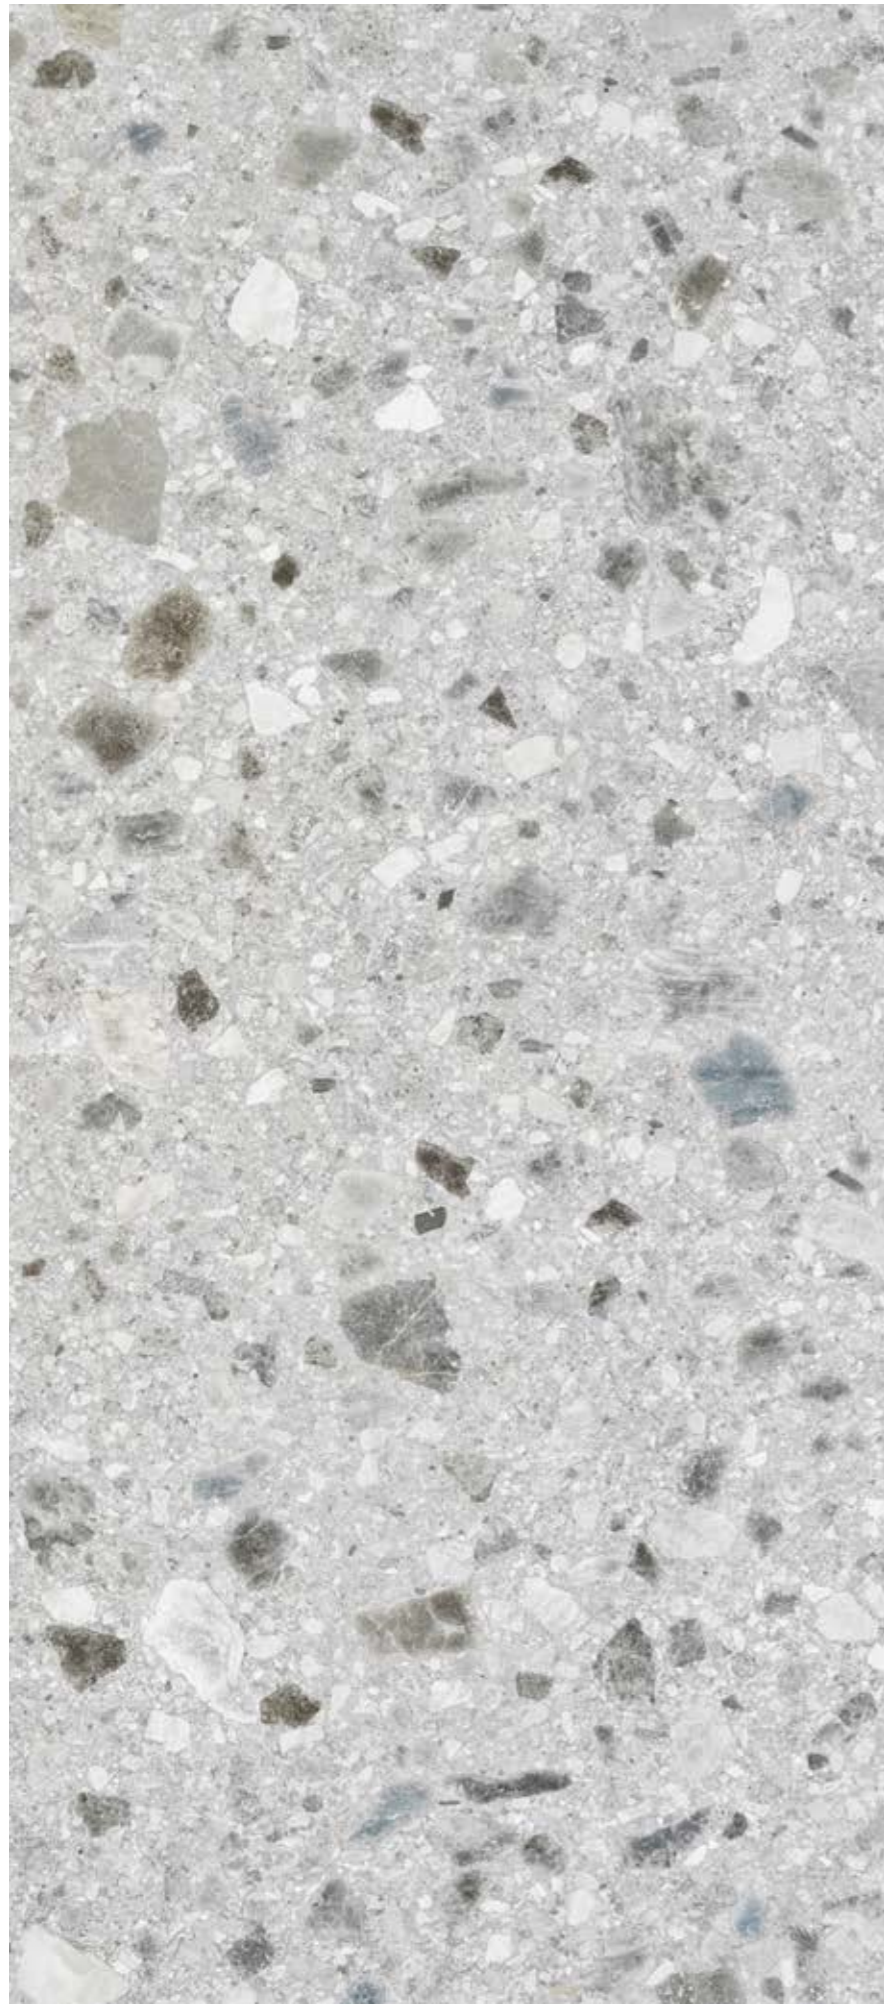

ceppo d'iseo light grey

STONE

SIGNATURE
COLLECTION

CEPPO D'ISEO LIGHT GREY

Porcelain Tiles • Matt

	14 mm		Rectified	
	144x305 cm 56.69"x120.07"		6 mm	120x280 cm 47.24"x110.23"

ceppo d'iseo light grey design variations
120x280 cm