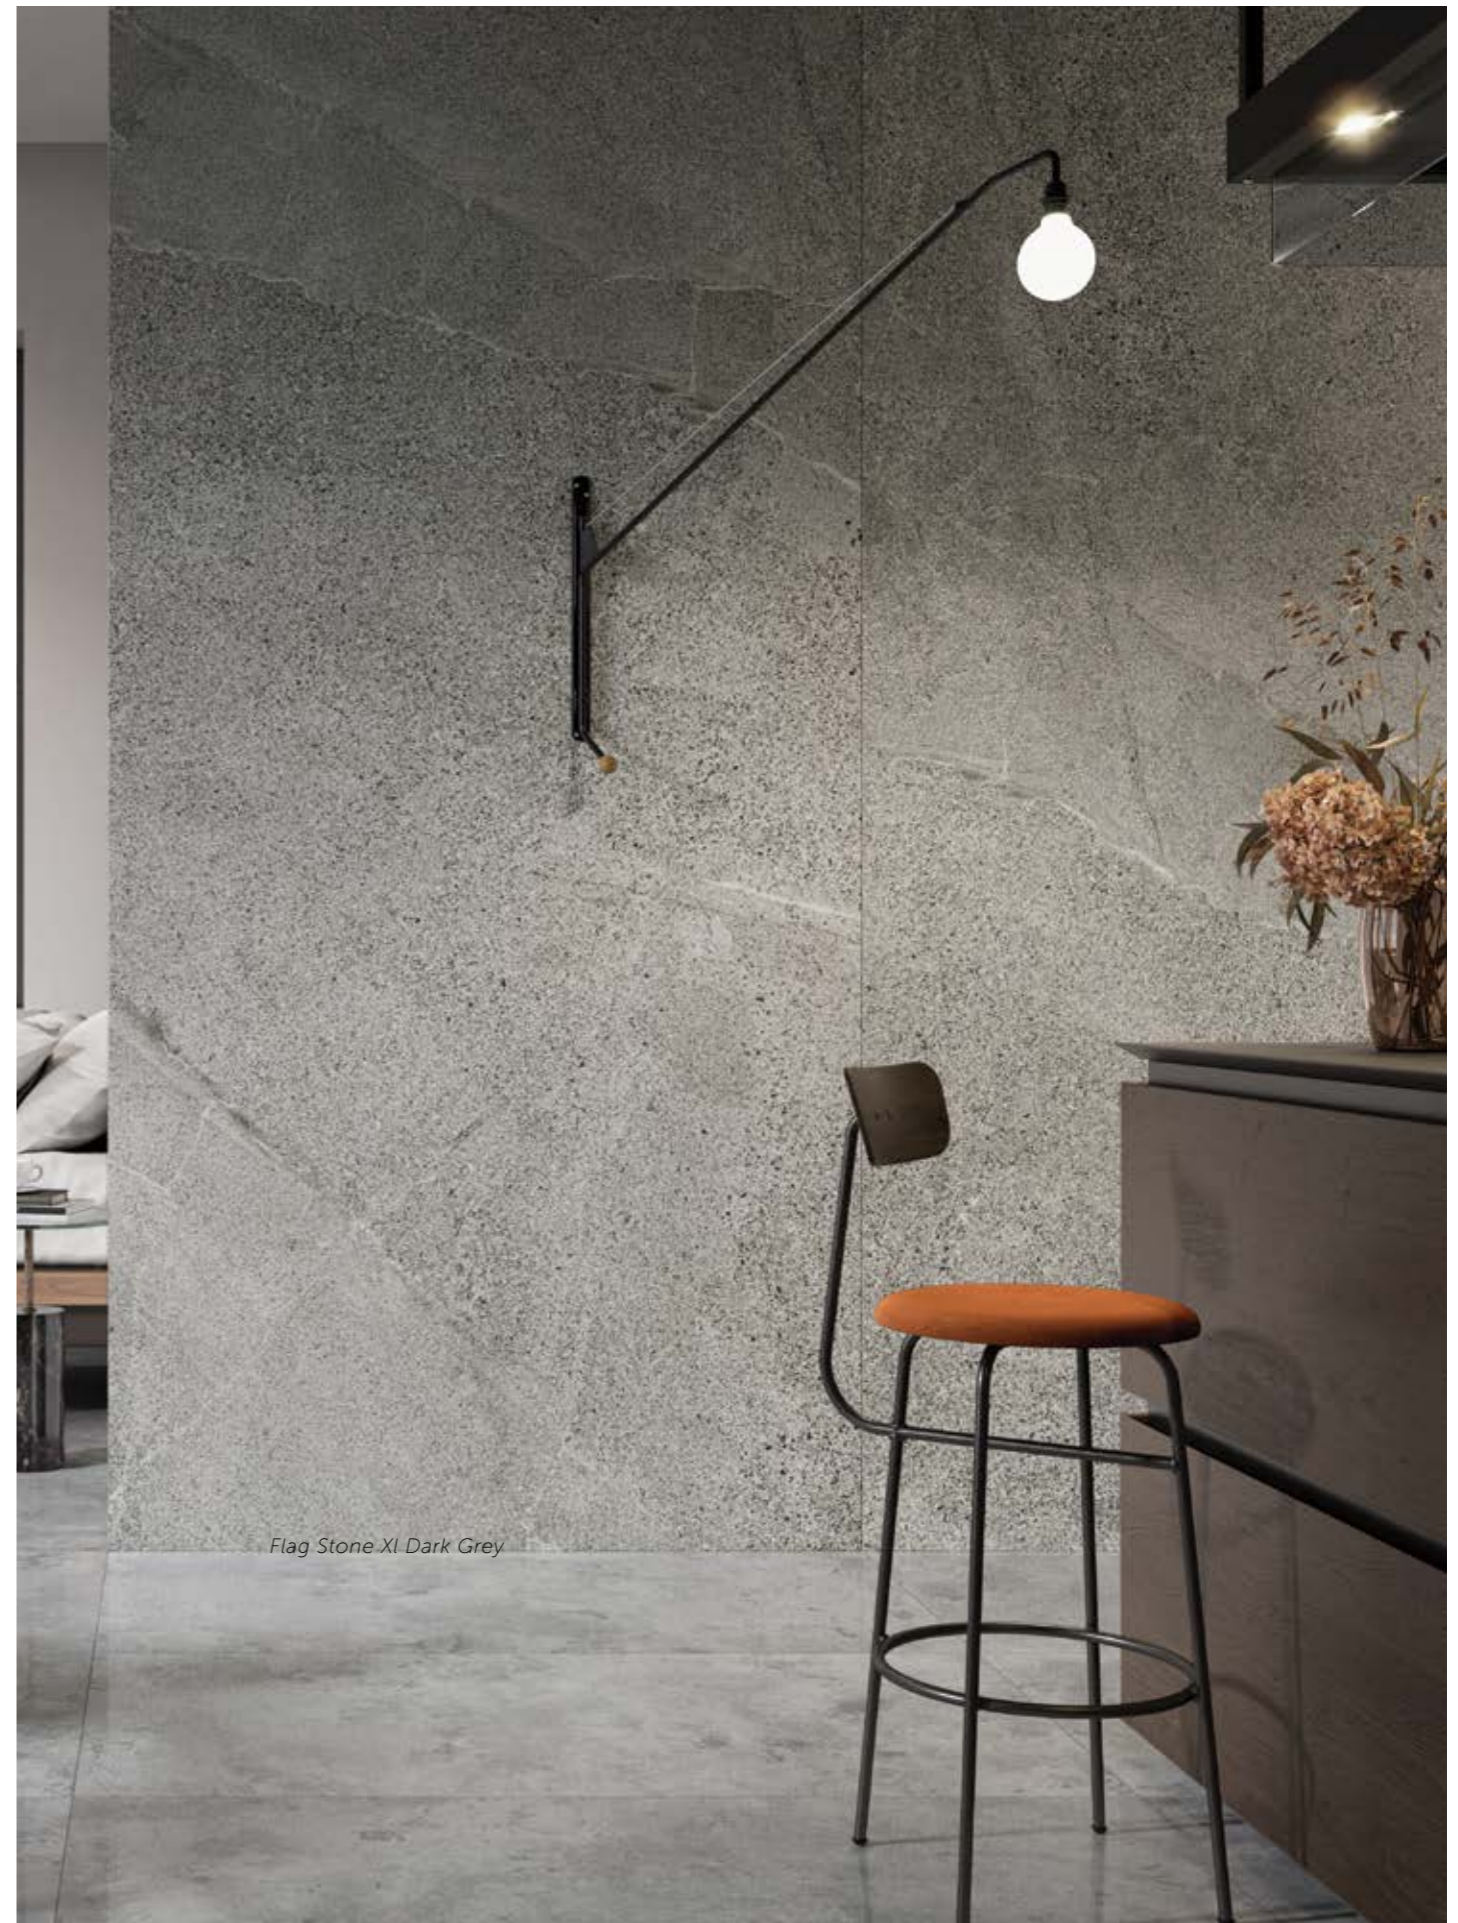

Counter: Flake Stone Beige

Wall and Floor: Ceppo D'iseo Light Grey

Wall: Ceppo Di Gre' Mid Grey
Floor and Counter: Ceppo Di Gre' Light Grey

Counter and Floor: Pontivo Ivory

Wall: Flag Stone XI Dark Grey

Wall: Flag Stone XI Dark Grey