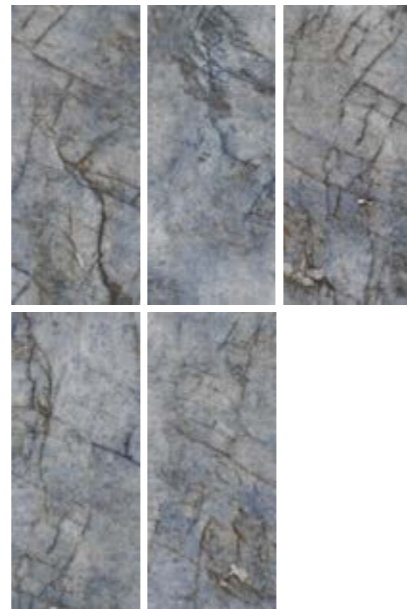

fantastic green

GRANITO BLU ANDE

Porcelain Tiles • Polished

>k 12 mm
162X324 cm*
63.77"x 127.55"

>k 14 mm
144x305 cm
56.69"x120.07"

Rectified
>k 6 mm
120x280 cm
47.24"x110.23"

granito blu ande design variations
120x280 cm