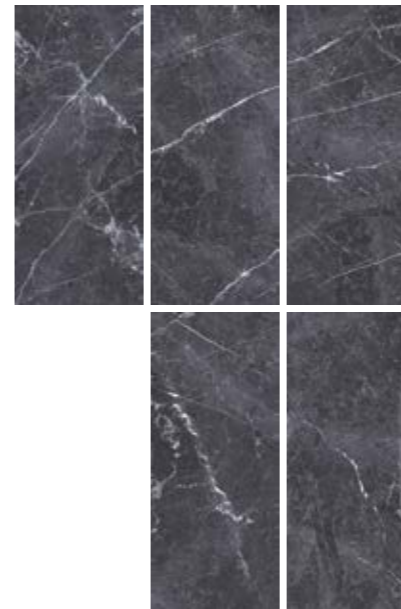

BLU DEL BELGIO BLUE

Porcelain Tiles • Polished

>k 14 mm
144x305 cm
56.69"x120.07"

Rectified
>k 6 mm
120x280 cm
47.24"x110.23"

blu del belgio blue variations
120x280 cm