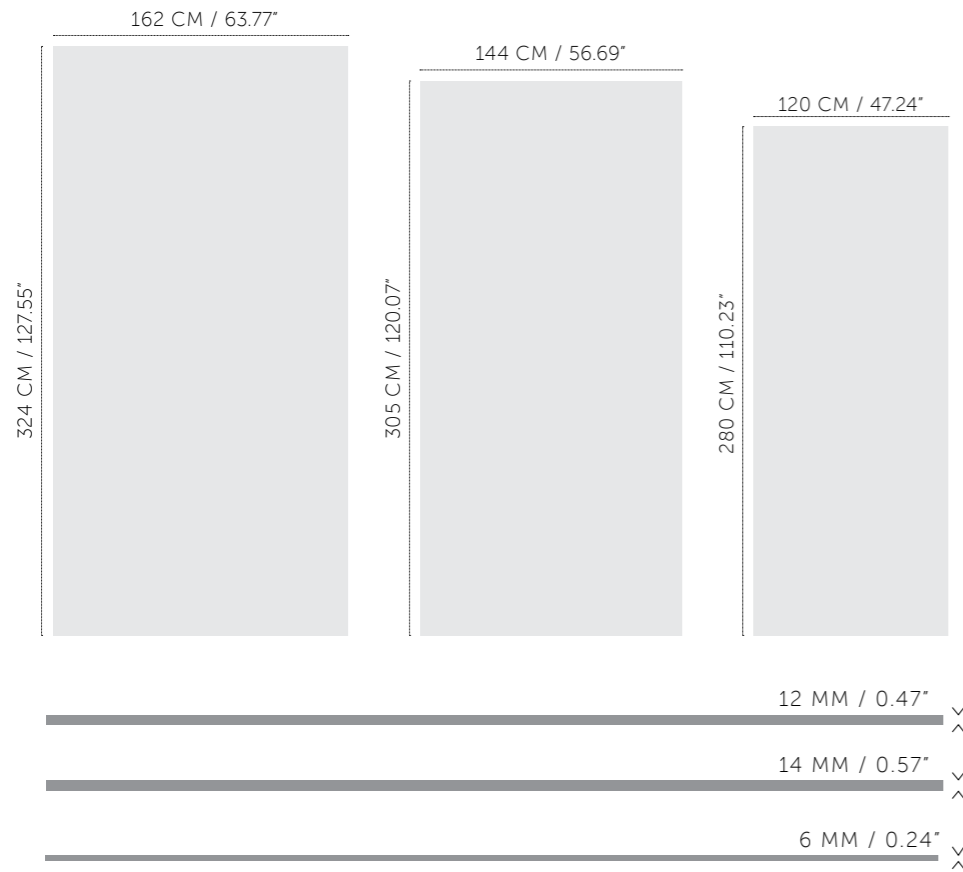

Product sizes

Packaging details

PALLET DIMENSIONS (Horizontal)

SIZE (cm)	THICKNESS (mm)	FINISH	LENGTH (cm)	HEIGHT (cm)	WIDTH (cm)
162x324	12	Matt / Polished	331	35	175
144x305	14	Matt / Polished	314	36	156
120x280	6	Matt / Polished	287	37	133

PACKING

SIZE (cm)	THICKNESS (mm)	FINISH	TILE AREA (sqm)	KG per pc	PCS per pallet	TILE AREA per pallet (sqm)	WEIGHT per pallet (kg) Horizontal Pallet
162x324	12	Matt / Polished	5.25	147	10	52.5	1610
144x305	14	Matt / Polished	4.39	142	10	43.9	1535
120x280	6	Matt / Polished	3.36	50	20	67.2	1100

Note: All weights and thickness mentioned in the above table are approximate average.

Technical specifications 162x324 cm

TEST DESCRIPTION	STANDARD TEST METHOD	STANDARD REQUIREMENTS	RAK CERAMICS SPECIFICATION	
			Porcelain Tiles 12 MM THICKNESS 162x324 CM	Full Body Porcelain Tiles 12 MM THICKNESS 162x324 CM
Surface Quality	BS EN ISO 10545-2	A minimum of 95% of the tiles are to be free from visible defects	Minimum of 95% of the tiles are free from visible defects	
Length & Width	BS EN ISO 10545-2	± 1.0mm	± 1.0mm	± 1.0mm
Thickness	BS EN ISO 10545-2	± 0.5mm	± 0.5mm	± 0.5mm
Straightness Of Sides	BS EN ISO 10545-2	± 0.8mm	± 0.8mm	± 0.8mm
Rectangularity	BS EN ISO 10545-2	± 1.5mm	± 1.2mm	± 1.2mm
Surface Flatness: Centre Curvature	BS EN ISO 10545-2	± 1.8mm	± 1.8mm	± 1.8mm
Surface Flatness: Edge Curvature	BS EN ISO 10545-2	± 1.8mm	± 1.5mm	± 1.5mm
Surface Flatness: Warpage	BS EN ISO 10545-2	± 1.8mm	± 1.5mm	± 1.5mm
Water Absorption	BS EN ISO 10545-3	≤ 0.5%	≤ 0.4%	≤ 0.1%
Breaking Strength*	BS EN ISO 10545-4	≥ 1300 N	≥ 2000 N	≥ 2000 N
Modulus Of Rupture*	BS EN ISO 10545-4	≥ 35 N/mm²	≥ 40 N/mm²	≥ 40 N/mm²
Resistance To Deep Abrasion	BS EN ISO 10545-6	≤ 175 mm³	-	≤ 140 mm³
Resistance To Surface Abrasion	BS EN ISO 10545-7	Report abrasion class	PEI CLASS 2-5	-
Coefficient Of Linear Thermal Expansion	BS EN ISO 10545-8	Test method available	≤ 7 X 10⁻⁶/°C	≤ 7 X 10⁻⁶/°C
Resistance To Thermal Shock	BS EN ISO 10545-9	Test method available	No visible defect	No visible defect
Crazing Resistance	BS EN ISO 10545-11	Required	No crazing	-
Frost Resistance	BS EN ISO 10545-12	Required	No visible damage	No visible damage
Resistance To Household Chemicals & Swimming Pool Salts	BS EN ISO 10545-13	Minimum Class B	Class A No visible effect	Class A No visible effect
Resistance To Low Concentrations Acids & Alkalis	BE EN ISO 10545-13	Manufacturer to state classification	Min. Class LB (Matt) Class A (Polishes) No visible effect	Class LA (Matt) No visible effect Min. Class LB (Polished)
Resistance To High Concentrations Acids & Alkalis	BS EN ISO 10545-13	Test method available	-	Class HA (Matt) No visible effect Min. Class HB (Polished)
Resistance To Staining (Natural)	BS EN ISO 10545-14	Minimum Class 3 (glazed) Test method available (Unglazed)	Min. Class 4 Stains removed	Min. Class 3 Stains removed
Resistance To Staining (Polished)	BS EN ISO 10545-14	Minimum Class 3 (glazed) Test method available (Unglazed)	Min. Class 3 Stains removed	Min. Class 2 Stains removed