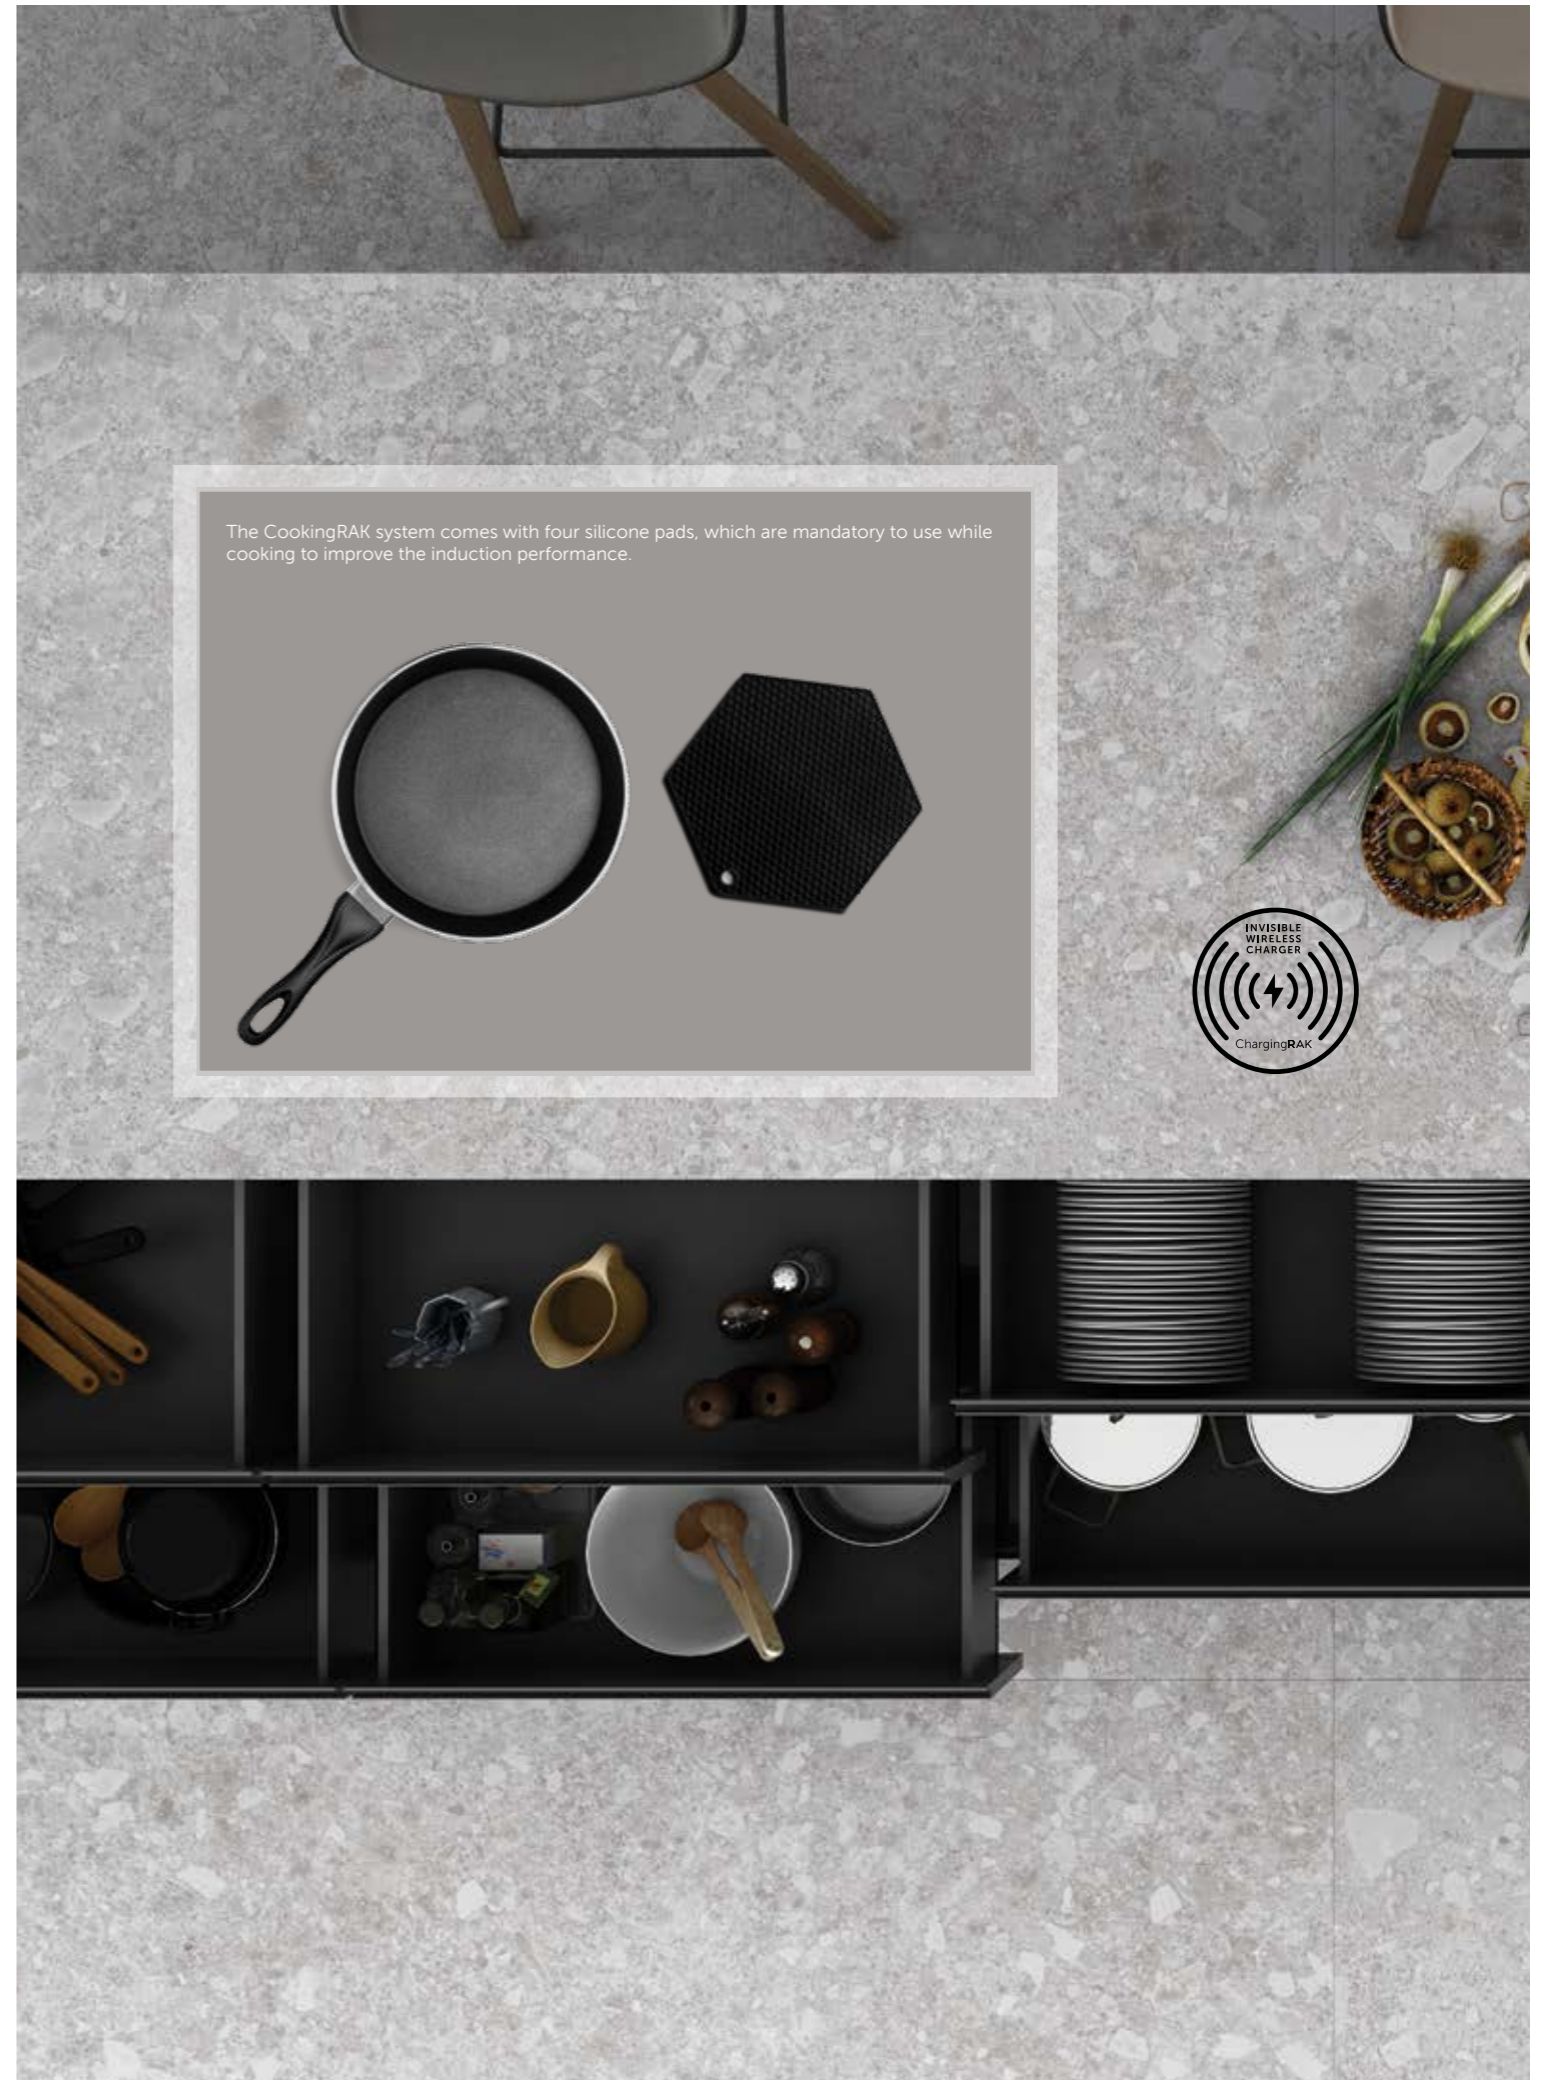

Output
10W Max

30mm(1.18")
Max Charging Distance

Under Table
Installation

Supports all wireless
charging phones

The CookingRAK system comes with four silicone pads, which are mandatory to use while cooking to improve the induction performance.