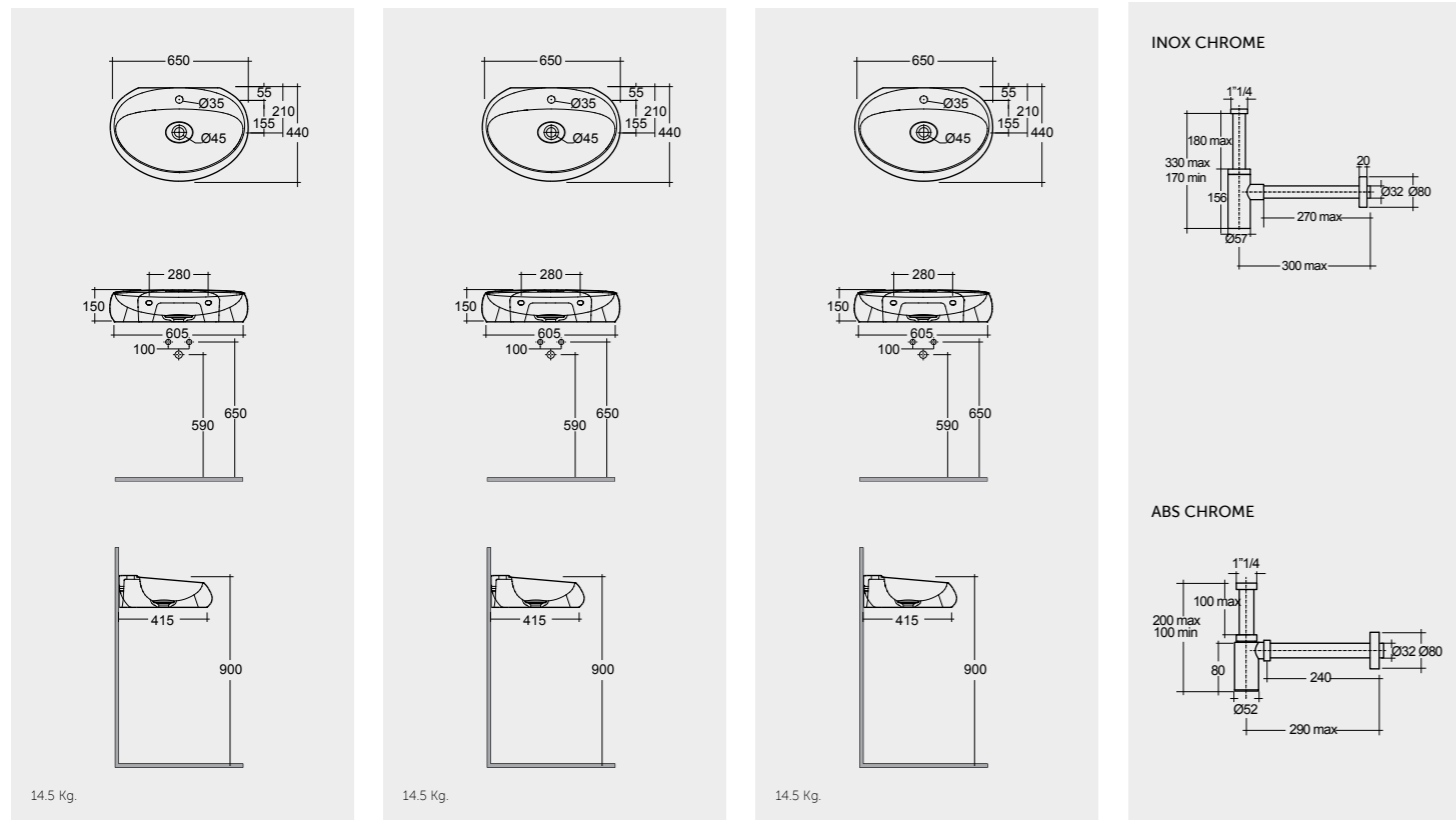

Matt Finish

Inspectionable

Ceramic Waste Cover Included

Ceramic Waste Cover Included

Ceramic Waste Cover Included

Measurements | Misure | Dimensions | Medidas | Abmessungen | Размеры

Models | Modelli | Modèles | Modelos | Modelle | Модели