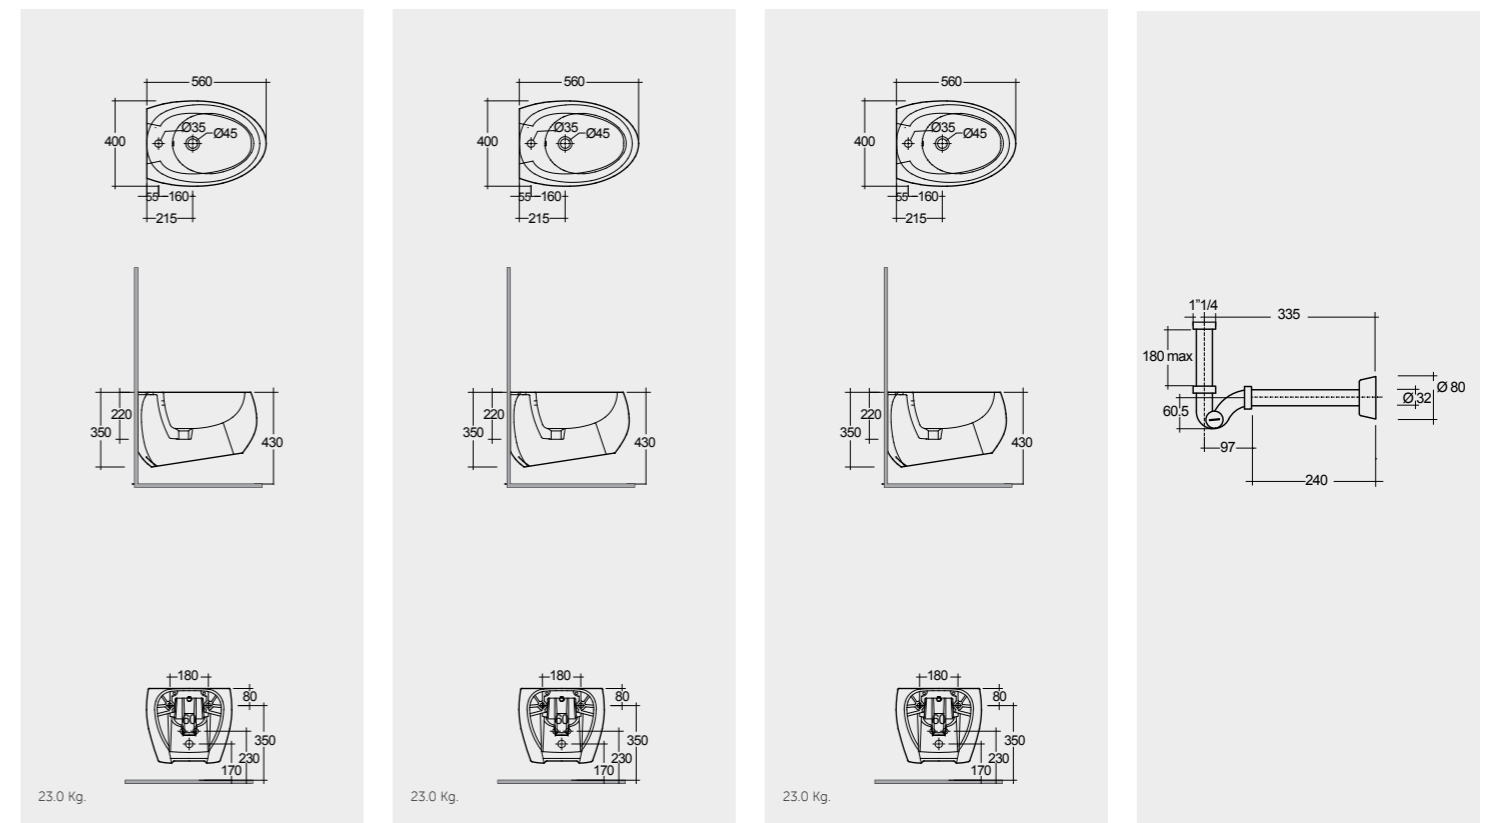

Hidden Fixations
Matt Finish Hidden Fixations
Matt Finish Hidden Fixations
Inspectionable

Measurements | Misure | Dimensions | Medidas | Abmessungen | Размеры