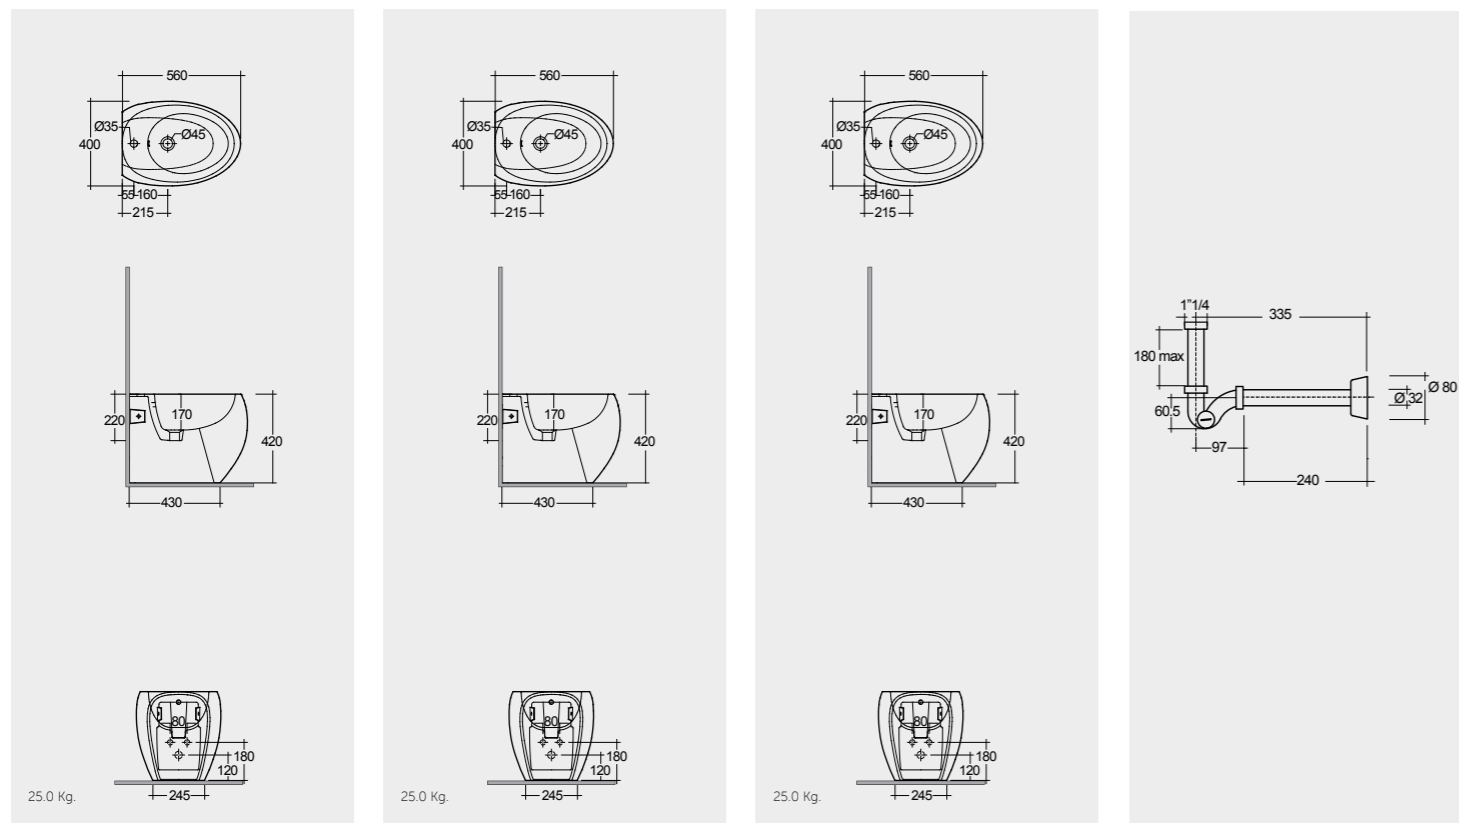

Hidden Fixations Comfort Height 42 CM
Matt Finish Hidden Fixations Comfort Height 42 CM
Matt Finish Hidden Fixations Comfort Height 42 CM
Inspectionable

Measurements | Misure | Dimensions | Medidas | Abmessungen | Размеры