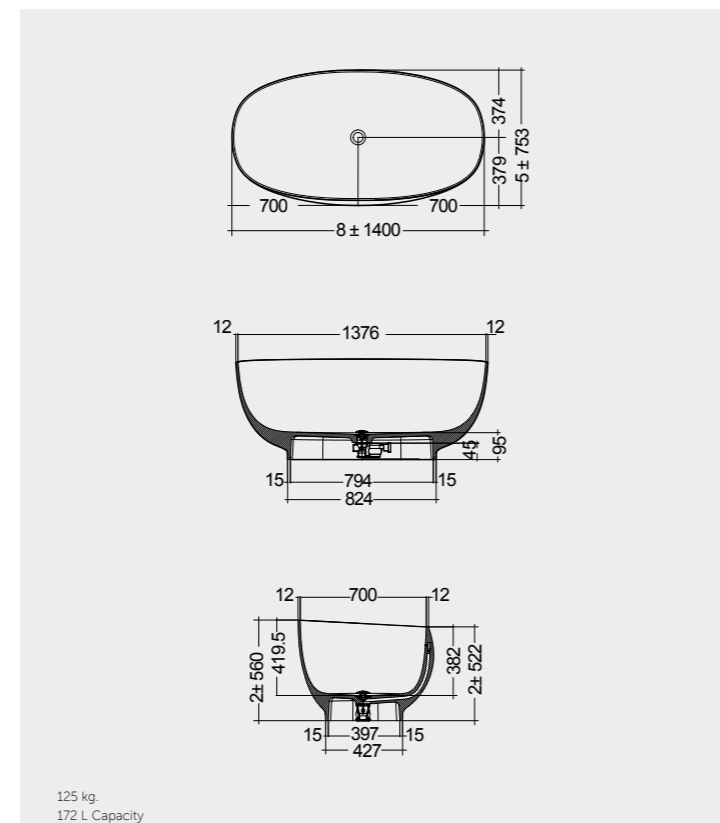

Drain Included

Measurements | Misure | Dimensions | Medidas | Abmessungen | Размеры