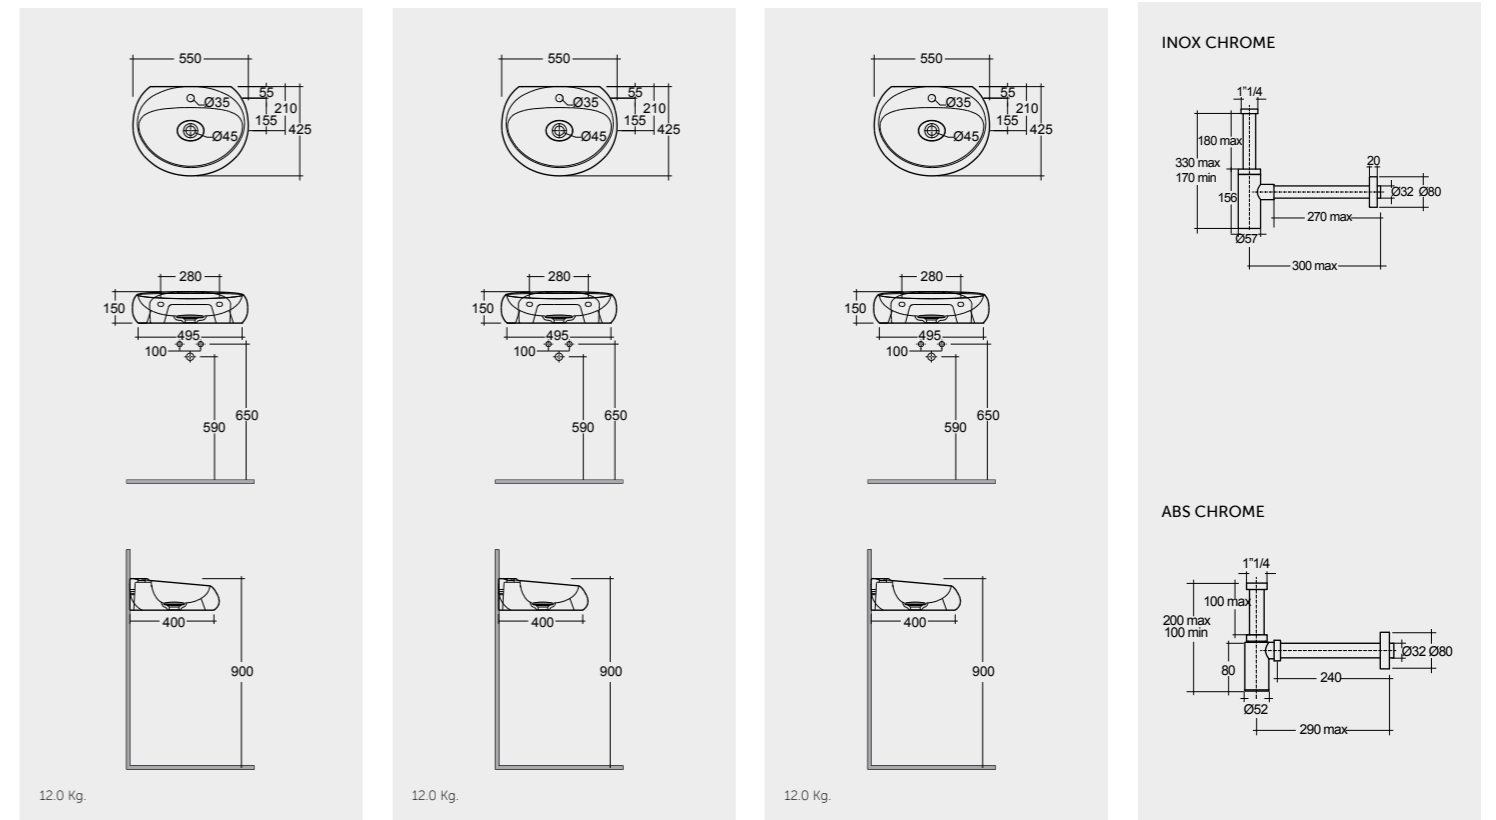

Note | Nota | Remarque | Notas | Hinweis | Примечание

All dimensions in mm tolerance $\pm 5\%$ for below 200mm and $\pm 3\%$ for above 200mm | Tutte le dimensioni hanno una tolleranza di $\pm 5\%$ mm al di sotto dei 200mm e di $\pm 3\%$ mm al di sopra dei 200mm | Toutes les dimensions en mm tolérance $\pm 5\%$ pour moins de 200mm et $\pm 3\%$ pour plus de 200mm | Todas las medidas en mm con tolerancia de 5% para menos de 200mm y 3% para más de 200mm | Alle Abmessungen in mm, Toleranz $\pm 5\%$ für unter 200mm, und $\pm 3\%$ für über 200mm | Все размеры указаны в мм, погрешность $\pm 5\%$ ниже 200 мм и $\pm 3\%$ выше 200 мм