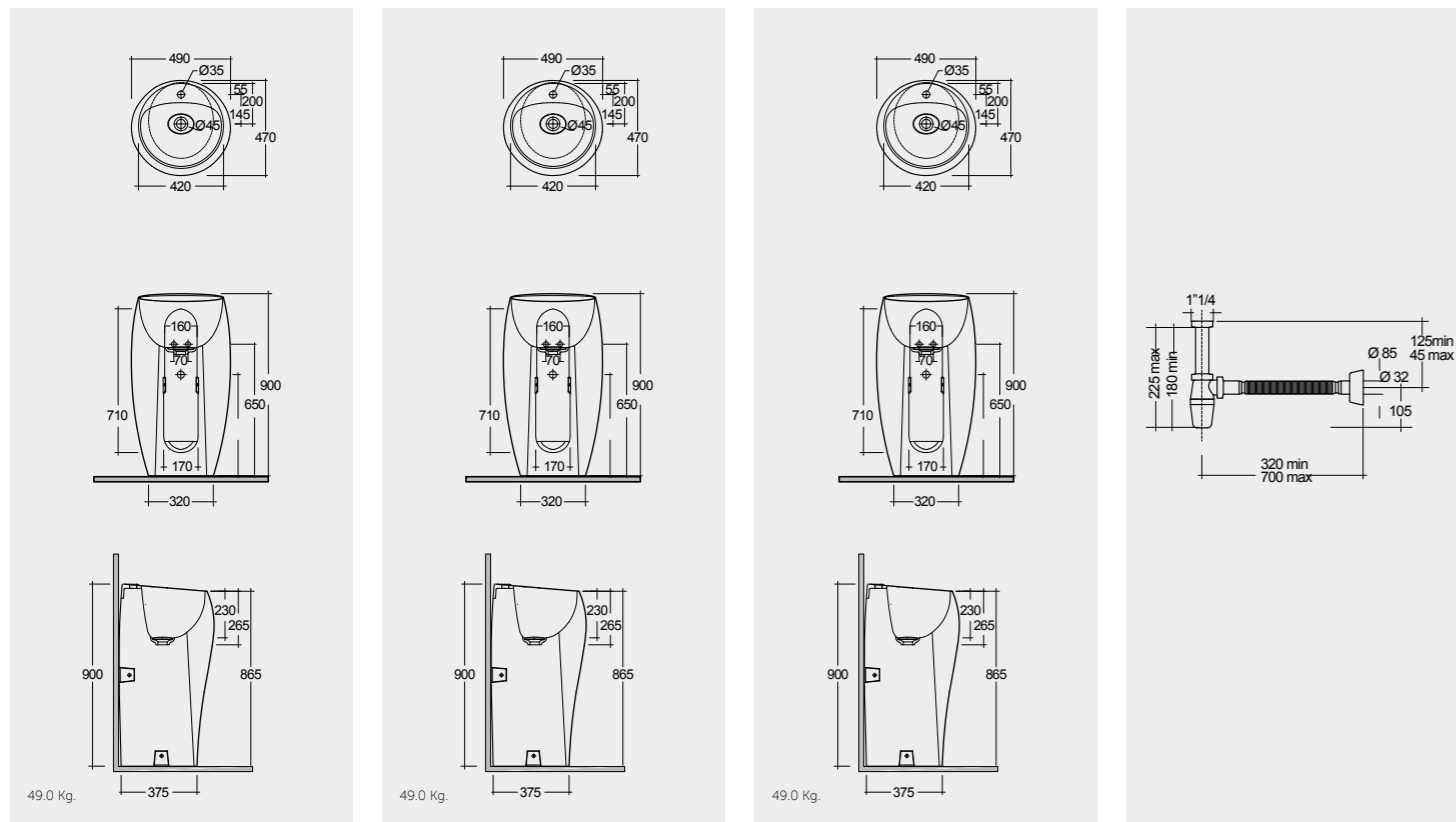

Hidden Fixations
Ceramic Waste Cover Included

Matt Finish
Hidden Fixations
Ceramic Waste Cover Included

Matt Finish
Hidden Fixations
Ceramic Waste Cover Included

With Flexible Hose
Inspectionable

Measurements | Misure | Dimensions | Medidas | Abmessungen | Размеры