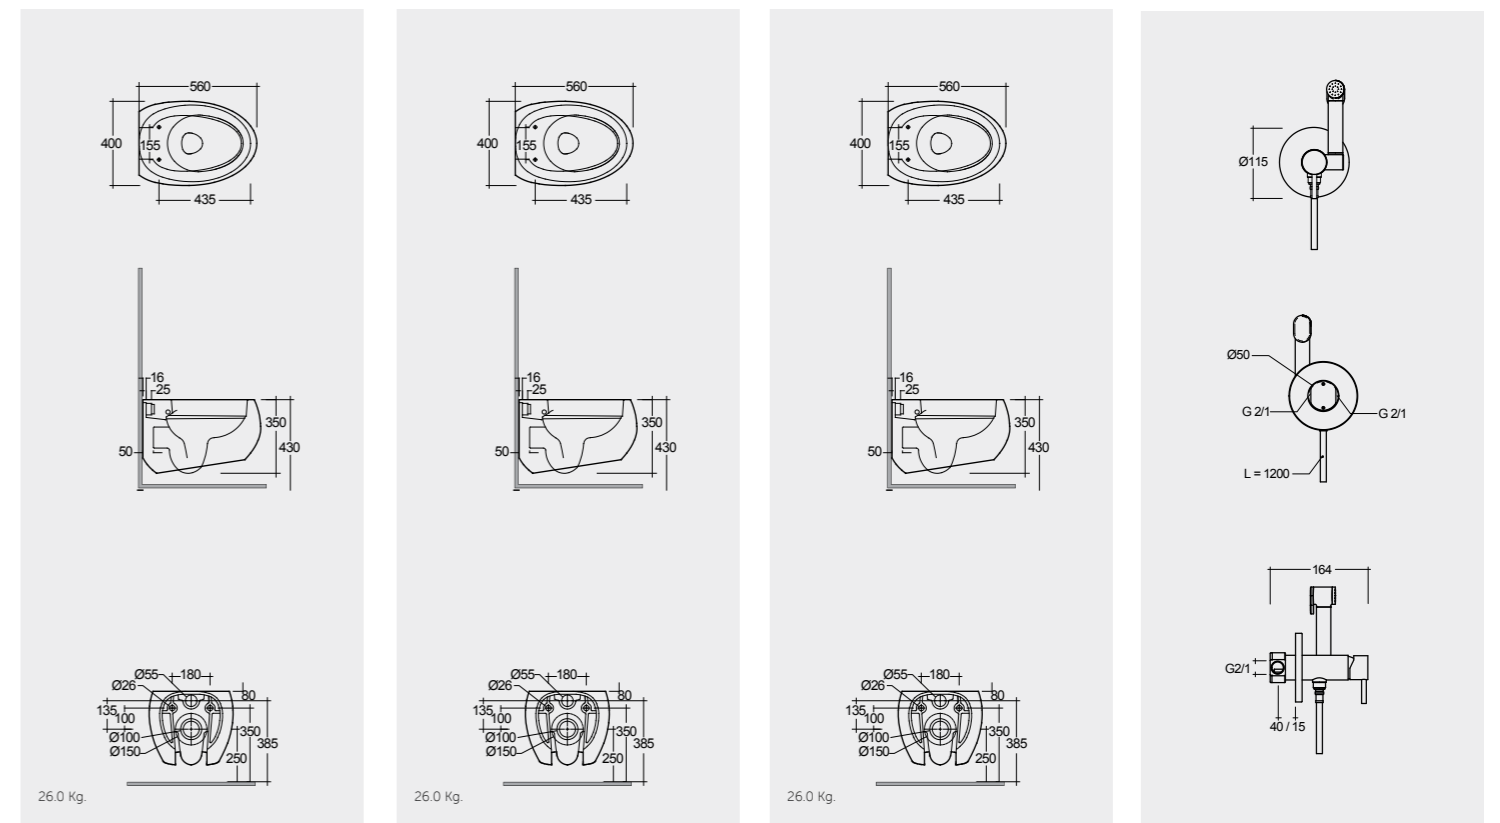

Urea RAK-Cloud
CLOSC3901WH

Urea RAK-Cloud
CLOSC3901500

Urea RAK-Cloud
CLOSC3901504