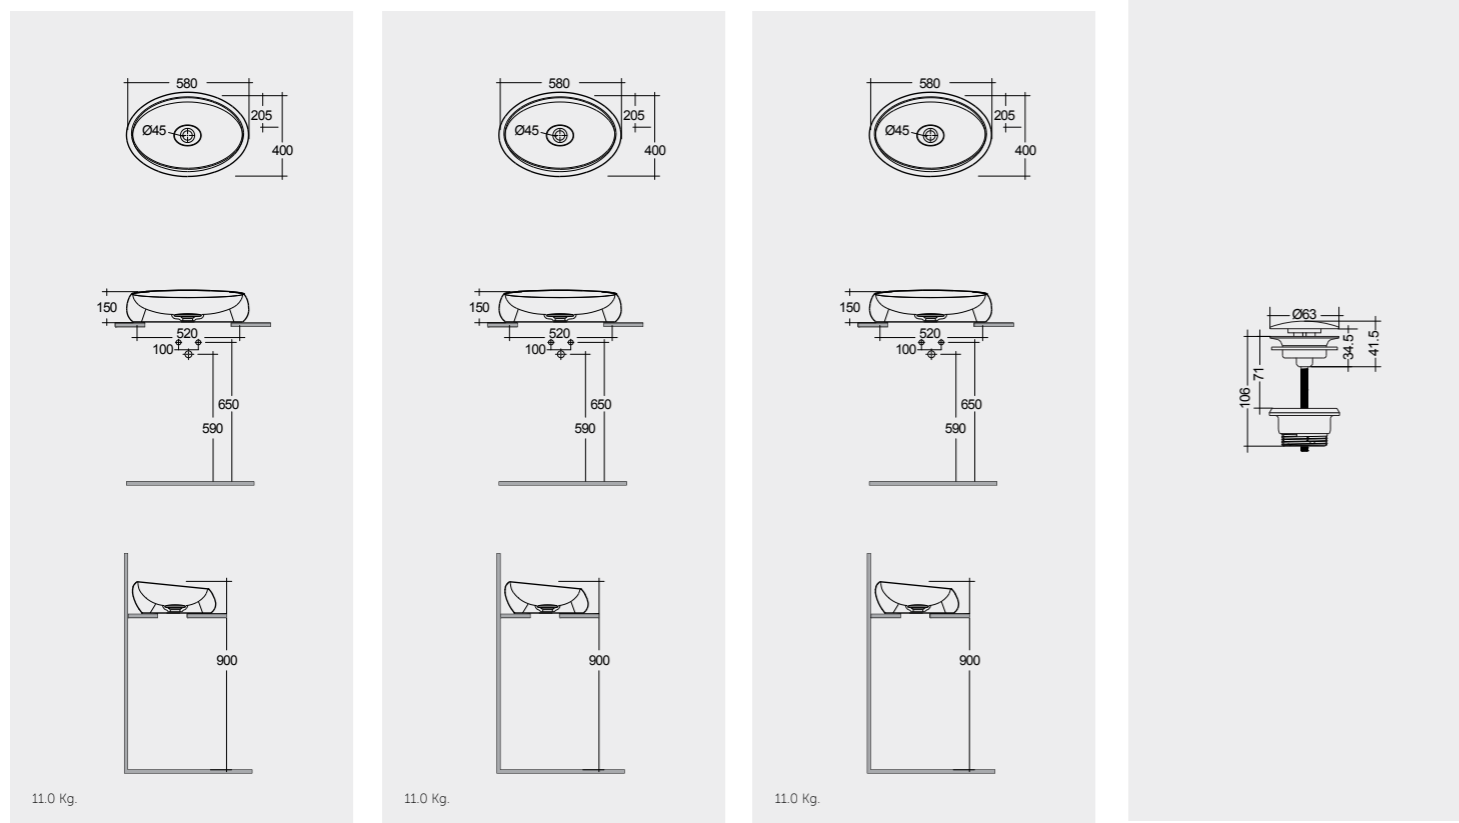

Ceramic Waste Cover Included
Matt Finish
Ceramic Waste Cover Included
Matt Finish
Ceramic Waste Cover Included

Measurements | Misure | Dimensions | Medidas | Abmessungen | Размеры