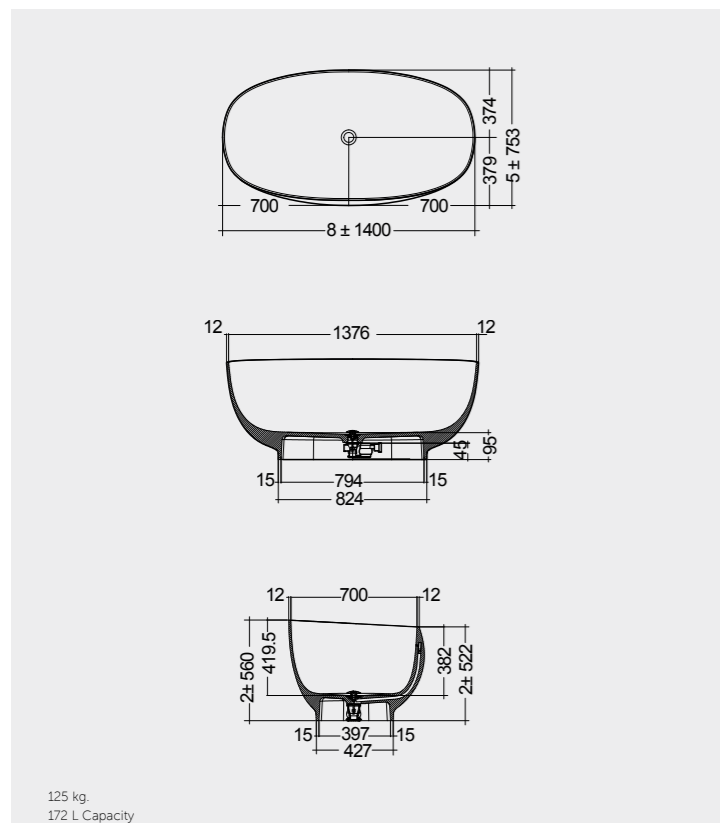

Drain Included

Measurements | Misure | Dimensions | Medidas | Abmessungen | Размеры