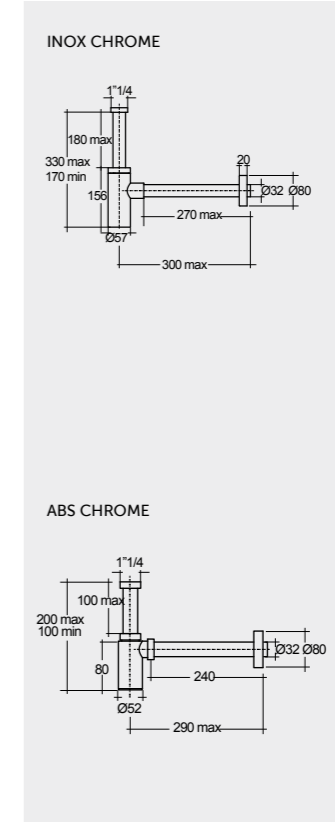

42 CM  
MP0701AWHA  
MP0103AWHA

52 CM  
MP0901AWHA

FOR WASH BASIN  
INOX CHROME : BTRWBSST001  
ABS CHROME : BTRWBABS002

Inspectionable

النماذج

Measurements

القياسات

Measurements