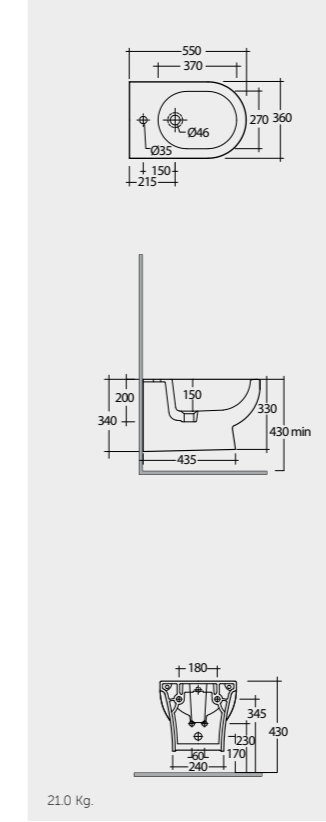

Models

55 CM  
TQ14AWHA

55 CM  
TQ09AWHA

FOR BIDET  
ABS CHROME: BTRBDABS010  
PP WHITE: BTRBDPPR011  
Inspectionable

FOR BIDET  
PP WHITE: BTRBDPPR012  
Space Saving

النماذج

Measurements

21.0 Kg.