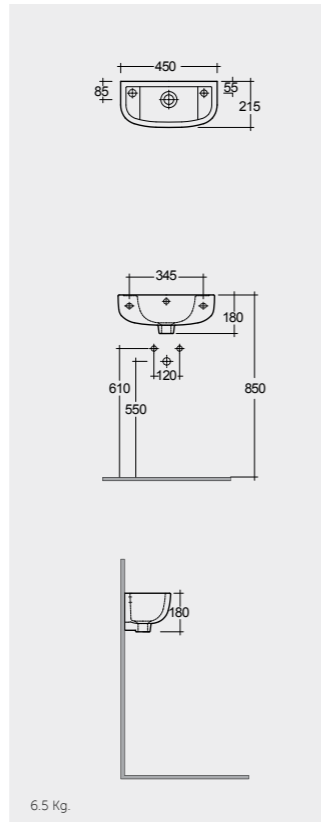

45 CM  
CO2601AWHA

Measurements

القياسات

No Overflow

No Overflow

No Overflow

No Overflow

Colours available