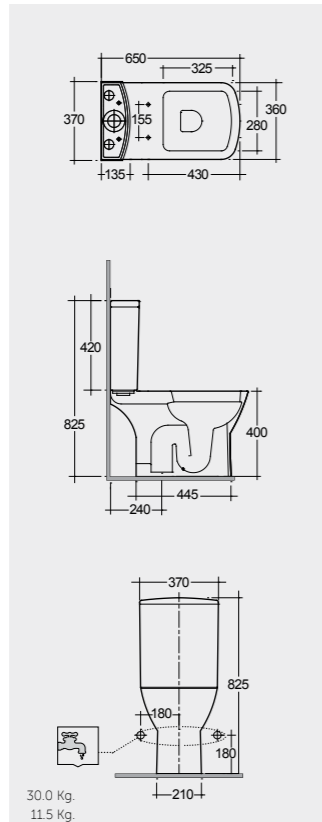

65 CM  
SM11AWHA  
SM10AWHA  
Back Open

65 CM  
SM03AWHA  
SM10AWHA  
Back Open

54 CM  
SM16AWHA

Measurements

القياسات

Urea RAK-Summit  
YFG088C

Urea RAK-Summit  
YFG088C

Urea RAK-Summit  
YFG088C