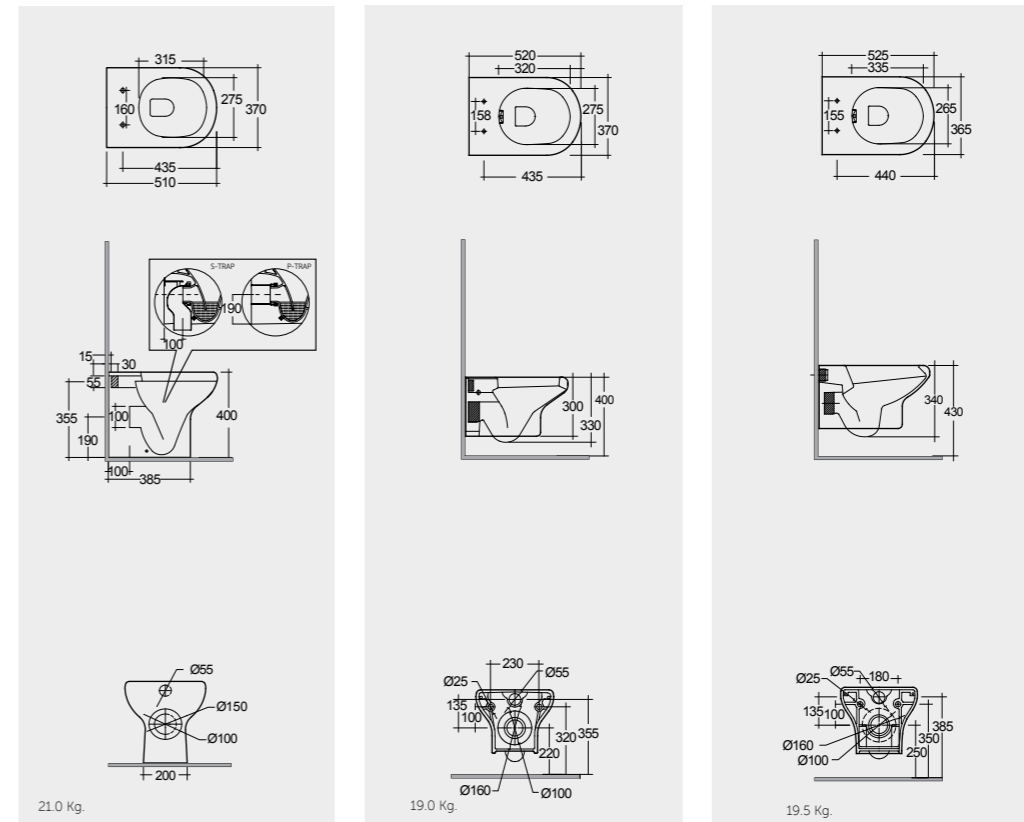

Models

51 CM  
CO17AWHA

52 CM  
CO13AWHA

52 CM  
CO27AWHA

52 CM  
CO34AWHA  
With integrated bidet spray nozzle

Hidden Fixations

Measurements

ABS RAK-Jumeirah  
JM05DNCQRAWHA  
ABS RAK-Jumeirah  
JM05DSCQRAWHA  
Urea RAK-Compact  
YFG173  
Urea RAK-Compact  
YFG173A