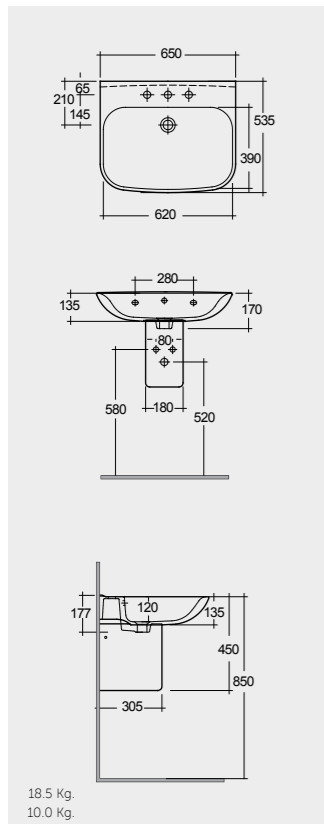

# SQUARED WASHBASINS ESSENTIAL

Models

65 CM  
ORG0101AWHA  
CY02AWHA

52 CM  
ORG0801AWHA  
CY02AWHA

45 CM  
ORG0701AWHA  
CY02AWHA

65 CM  
ORG0101AWHA  
CY0103AWHA

النماذج

Measurements