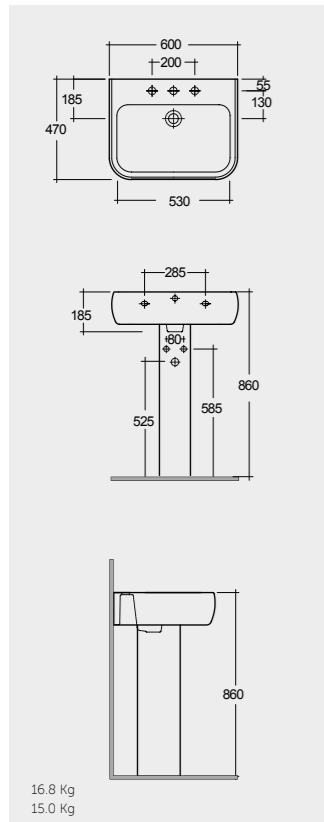

42 CM  
MP0701AWHA  
MP0103AWHA

52 CM  
MP0901AWHA

FOR WASH BASIN  
INOX CHROME : BTRWBSST001  
ABS CHROME : BTRWBABS002

Inspectionable

النماذج

Measurements

القياسات

Measurements