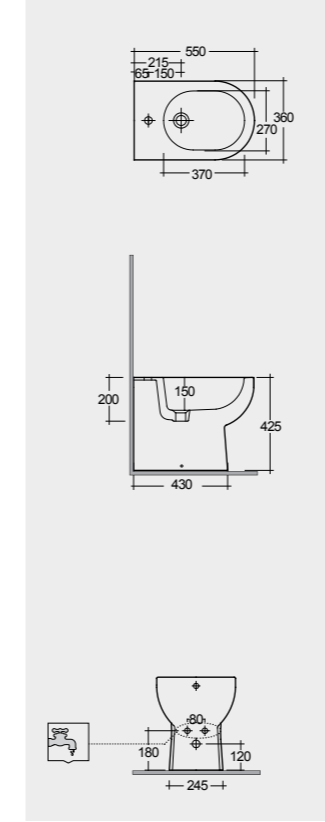

Models

55 CM  
TQ14AWHA

55 CM  
TQ09AWHA

FOR BIDET  
ABS CHROME: BTRBDABS010  
PP WHITE: BTRBDPPR011  
Inspectionable

FOR BIDET  
PP WHITE: BTRBDPPR012  
Space Saving

النماذج

Measurements

21.0 Kg.