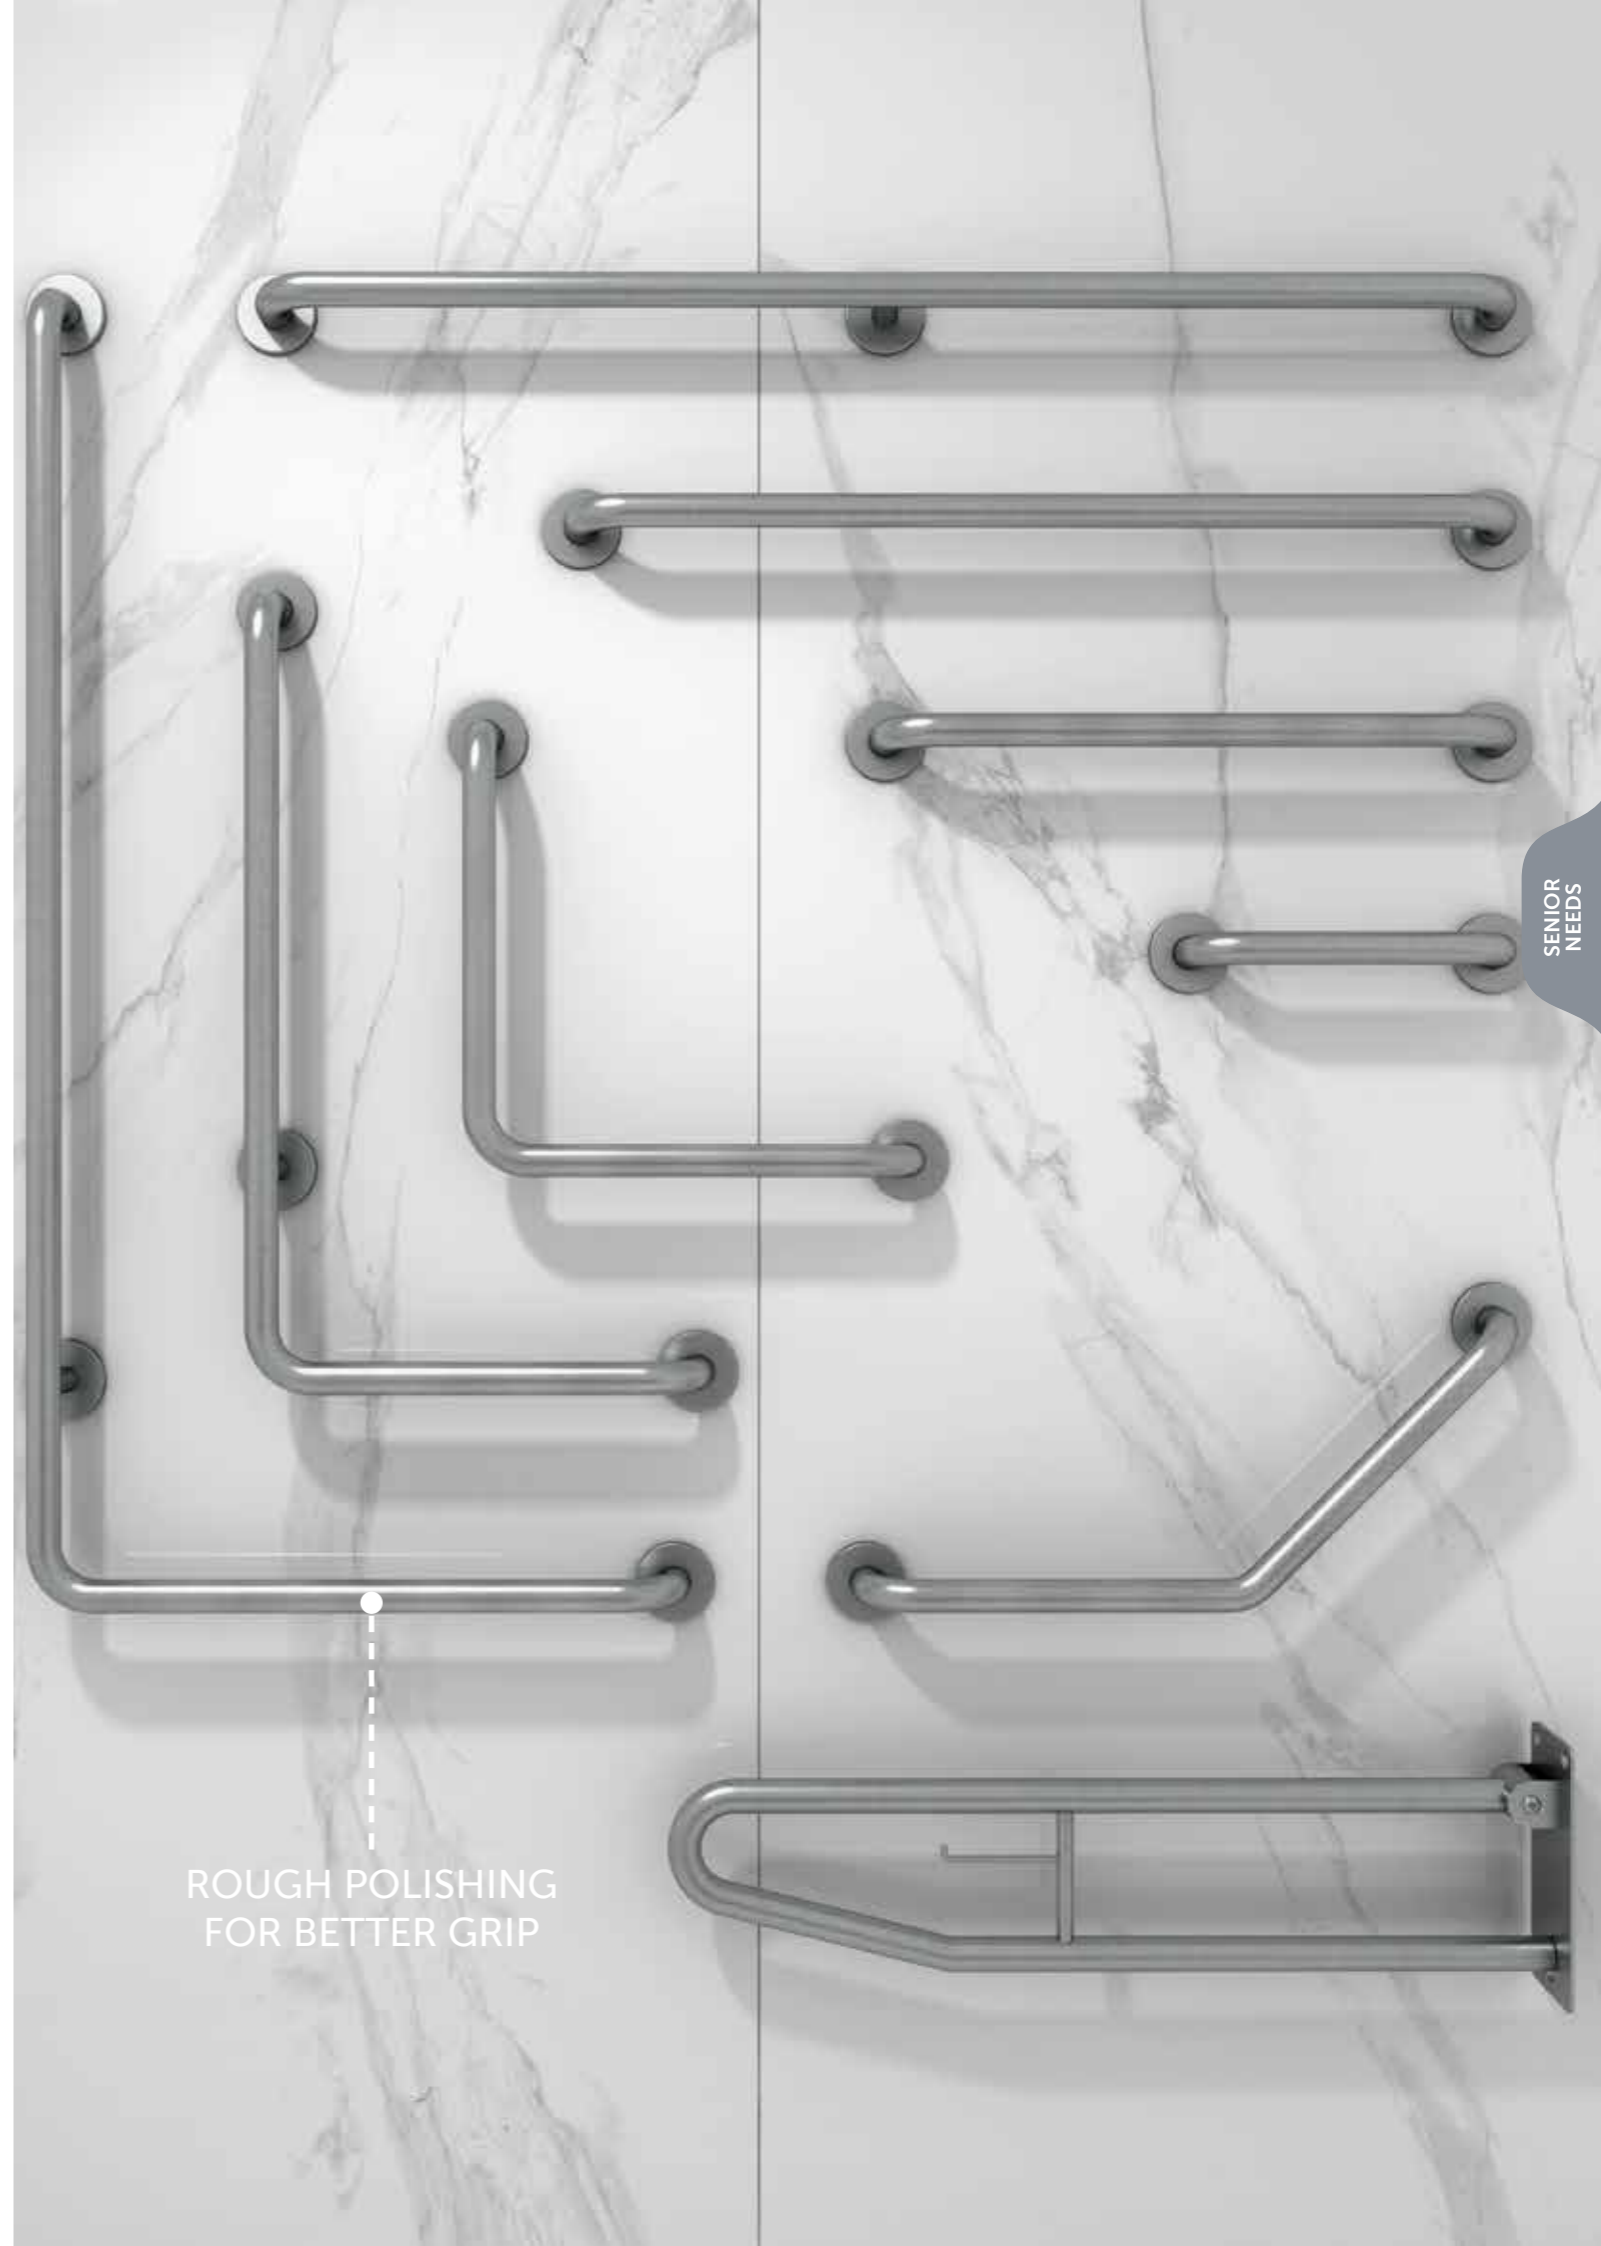

RAK-SILVER / GRAB BARS

Models

النماذج

Measurements

القياسات

Notes

All dimensions in mm tolerance $\pm 5\%$ for below 200mm and $\pm 3\%$ for above 200mm

ملحوظة

جميع القياسات تكون بالمليمتر $\pm 5\%$ للقياسات التي تقل عن ٢٠٠ مليمتر و $\pm 3\%$ للقياسات التي تتجاوز ٢٠٠ مليمتر