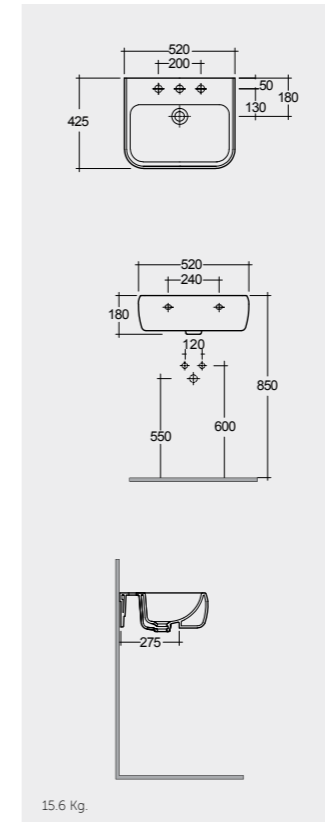

42 CM  
MP0701AWHA  
MP0103AWHA

52 CM  
MP0901AWHA

FOR WASH BASIN  
INOX CHROME : BTRWBSST001  
ABS CHROME : BTRWBABS002

Inspectionable

النماذج

Measurements

القياسات

Measurements