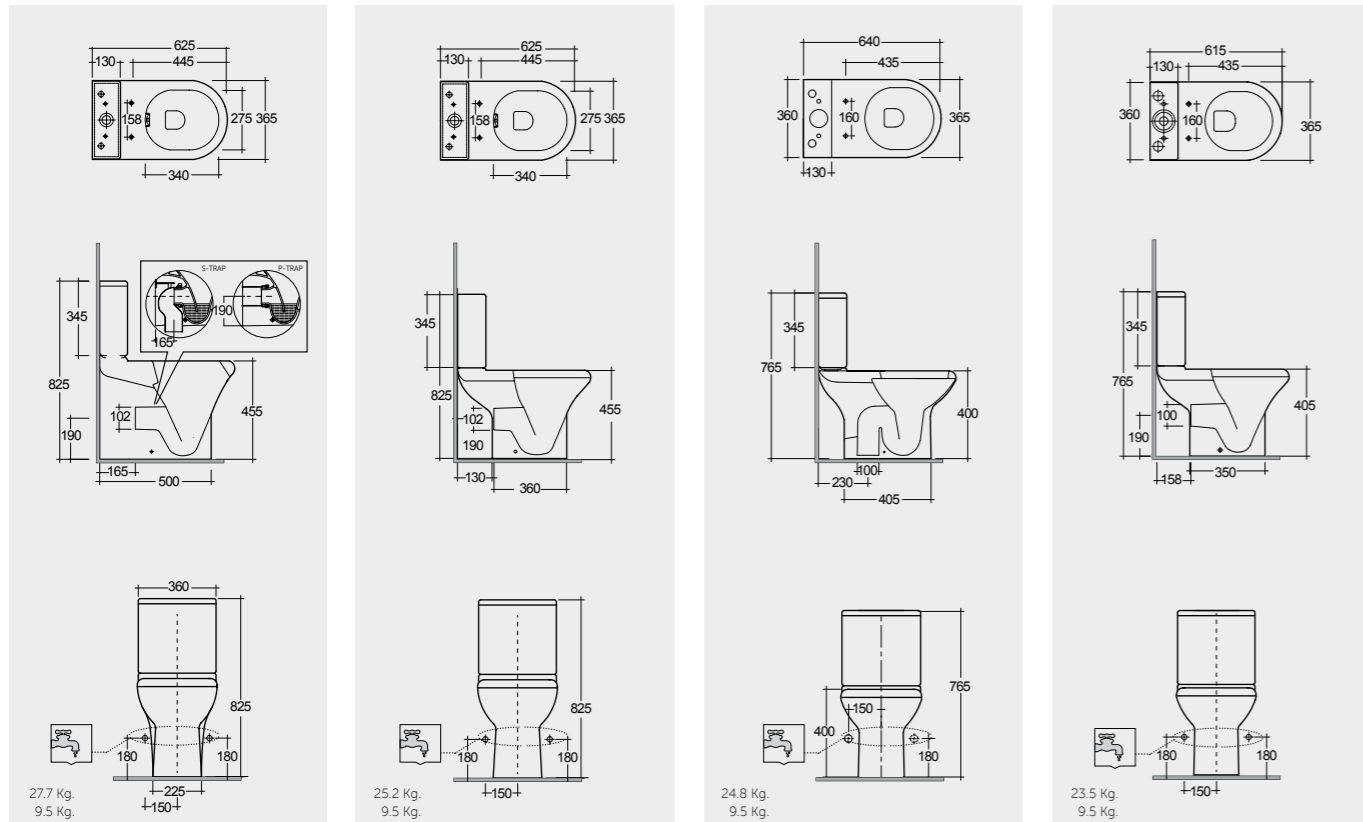

ABS RAK-Jumeirah
JM05DNCQRAWHA
ABS RAK-Jumeirah
JM05DSCQRAWHA
Urea RAK-Compact
YFG185W

ABS RAK-Jumeirah
JM05DNCQRAWHA
ABS RAK-Jumeirah
JM05DSCQRAWHA
Urea RAK-Compact
YFG185W

ABS RAK-Jumeirah
JM05DNCQRAWHA
ABS RAK-Jumeirah
JM05DSCQRAWHA
Urea RAK-Compact
YFG173
Urea RAK-Compact
YFG173A

ABS RAK-Jumeirah
JM05DNCQRAWHA
ABS RAK-Jumeirah
JM05DSCQRAWHA
Urea RAK-Compact
YFG173
Urea RAK-Compact
YFG173A