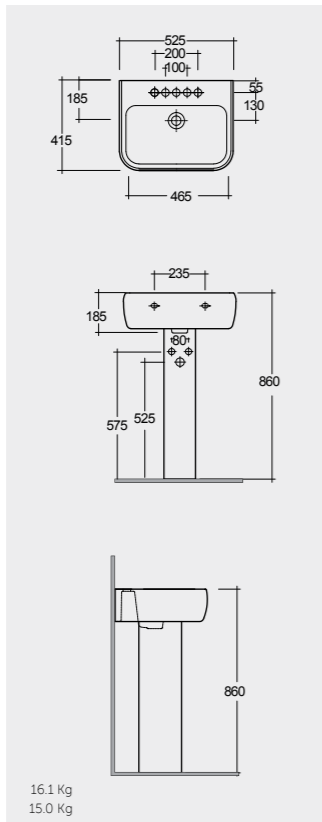

42 CM  
MP0701AWHA  
MP0103AWHA

52 CM  
MP0901AWHA

FOR WASH BASIN  
INOX CHROME : BTRWBSST001  
ABS CHROME : BTRWBABS002

Inspectionable

النماذج

Measurements

القياسات

Measurements