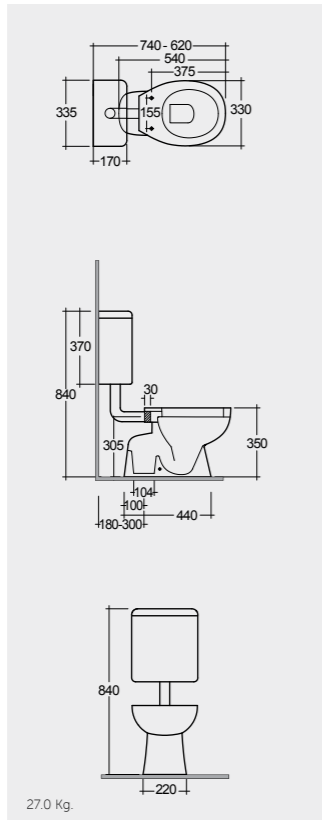

Measurements

القياسات

Urea Bambi Plus
YFG076

Colours available

الألوان المتاحة

Colours shown here are as close to actual sanitaryware as printing process will allow
الألوان المبينة هنا قريبة إلى ألوان الأدوات الصحية الفعلية حسبما تسمح به عملية الطباعة