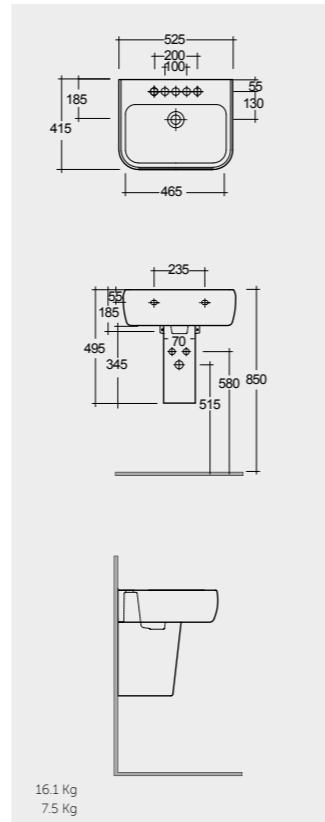

42 CM  
MP0701AWHA  
MP0103AWHA

52 CM  
MP0901AWHA

FOR WASH BASIN  
INOX CHROME : BTRWBSST001  
ABS CHROME : BTRWBABS002

Inspectionable

النماذج

Measurements

القياسات

Measurements