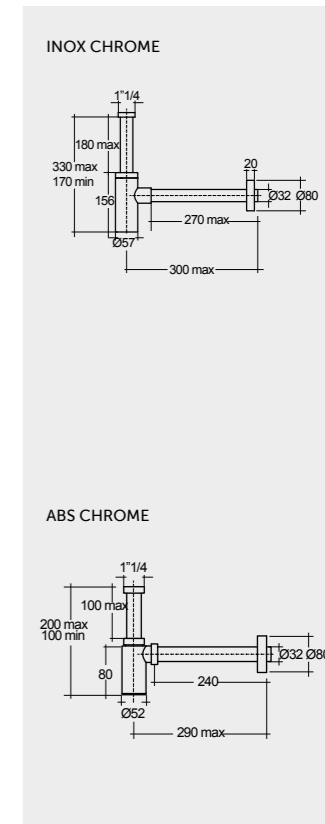

Models

52 CM  
ORG0801AWHA  
CY0103AWHA

52 CM  
ORG0901AWHA

45 CM  
ORG0701AWHA

FOR WASH BASIN  
INOX CHROME : BTRWBSST001  
ABS CHROME : BTRWBABS002

النماذج

Measurements

القياسات