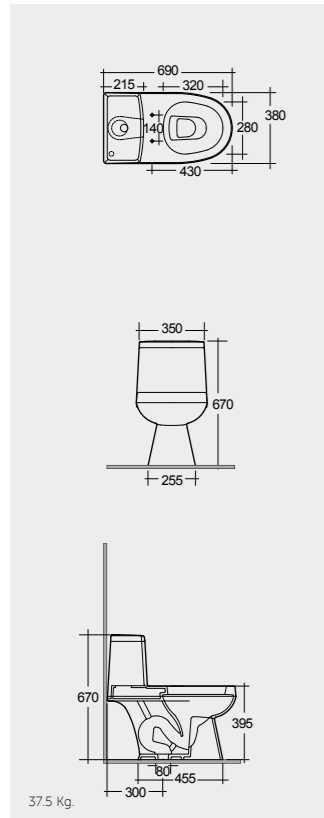

Measurements

القياسات

37.5 Kg.
ABS RAK-Flora Dlx
FLO5NCQRAWHA
ABS RAK-Flora Dlx
FLO5SCQRAWHA