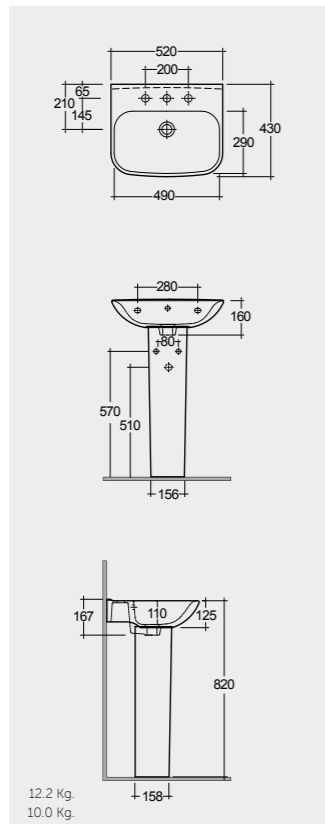

# SQUARED WASHBASINS ESSENTIAL

Models

65 CM  
ORG0101AWHA  
CY02AWHA

52 CM  
ORG0801AWHA  
CY02AWHA

45 CM  
ORG0701AWHA  
CY02AWHA

65 CM  
ORG0101AWHA  
CY0103AWHA

النماذج

Measurements