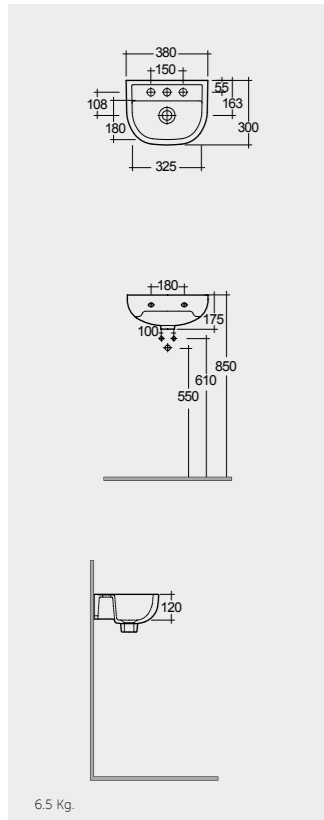

Measurements

القياسات

Urea Bambi Plus
YFG076

Urea Bambi Plus
YFG076

Colours available

الألوان المتاحة

Colours shown here are as close to actual sanitaryware as printing process will allow
الألوان المبينة هنا قريبة إلى ألوان الأدوات الصحية الفعلية حسبما تسمح به عملية الطباعة