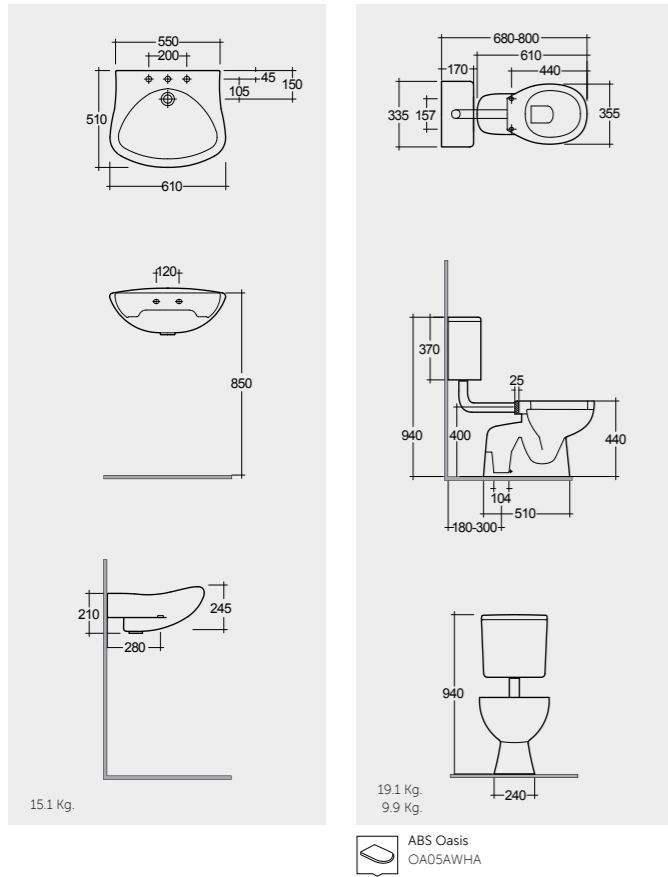

# RAK-BELLA DISABLED

Models

النماذج

61 CM  
BL0101AWHA

52 CM  
BL13AWHA  
BL16AWHA

Comfort Height 45 CM

Measurements

القياسات