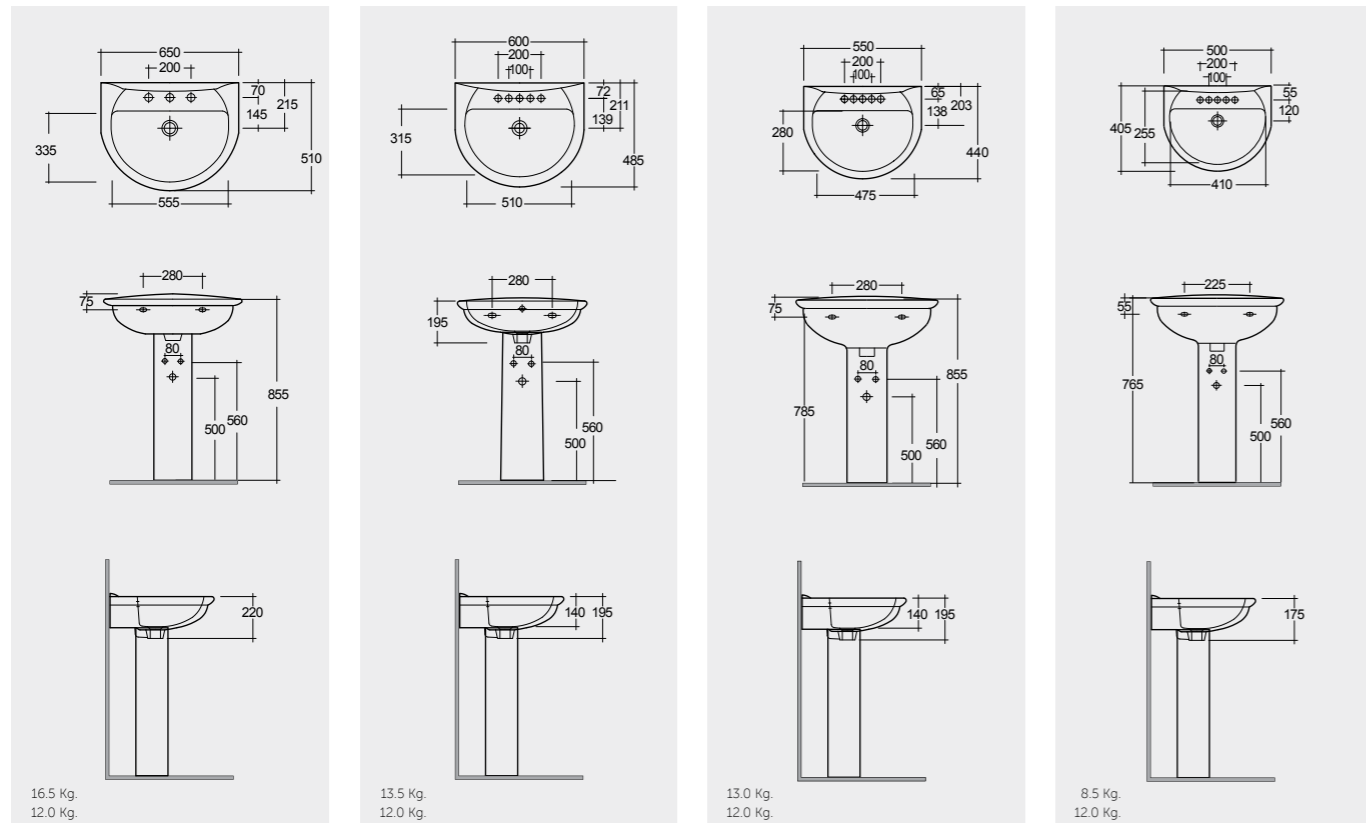

OVAL WASHBASINS ESSENTIAL

Models

65 CM KR2001AWHA	60 CM KR0101AWHA	55 CM KR0701AWHA	50 CM KR0501AWHA
KR0102AWHA	KR0102AWHA	KR0102AWHA	KR0102AWHA
KR0105AWHA	KR0105AWHA	KR0105AWHA	KR0103AWHA

النماذج

Measurements

Colours available

Colours shown here are as close to actual sanitaryware as printing process will allow
الألوان المبينة هنا قريبة إلى ألوان الأدوات الصحية الفعلية حسبما تسمح به عملية الطباعة

الألوان المتاحة

Models

H 85 CM KR0102AWHA	60 CM KR0105AWHA	60 CM KR1001AWHA	45 CM KR2002AWHA
Suitable for Wash Basin : 65, 60, 55, 50 CM	Suitable for Wash Basin : 65, 60, 55 CM		
	KR0103AWHA		
	Suitable for Wash Basin : 50 CM		

النماذج

Measurements

القياسات

Notes

All dimensions in mm tolerance $\pm 5\%$ for below 200mm
and $\pm 3\%$ for above 200mm

ملحوظة

جميع القياسات تكون بالمليمتر $\pm 5\%$ للقياسات التي تقل عن 200 مليمتر و $\pm 3\%$ للقياسات التي تتجاوز 200 مليمتر