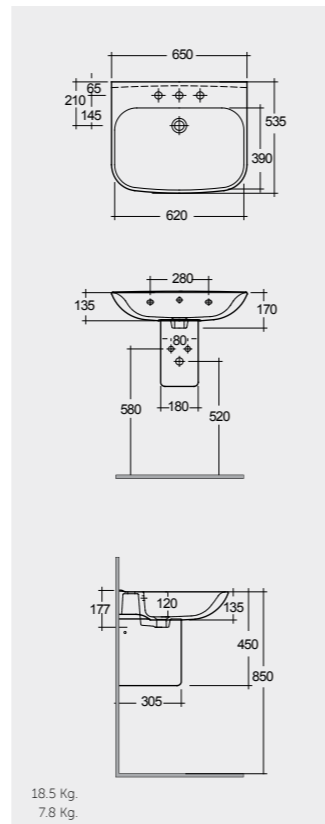

# SQUARED WASHBASINS ESSENTIAL

Models

65 CM  
ORG0101AWHA  
CY02AWHA

52 CM  
ORG0801AWHA  
CY02AWHA

45 CM  
ORG0701AWHA  
CY02AWHA

65 CM  
ORG0101AWHA  
CY0103AWHA

النماذج

Measurements