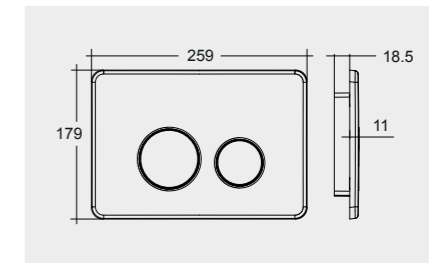

RAK-NEOFIX / PUSH PLATES

RAK-Neofix not only offers limitless installation possibilities, but a flat designed range of push plates in 3 elegant finishes and 2 different designs. The push plate is the only visible part of the concealed cistern and is built for the water saving dual system flush in volumes 6-3 liters or 4.5-3 liters. Another possibility to move functionality and style into your bathroom.

راك-نيوفيكس ليس فقط يوفر إمكانيات التركيب الا محدودة، وإنما أيضا يوفر مجموعة تصاميم مسطحة للوحات دفع في ٣ تشطيبات أنيقة وتصميمين مختلفين. لوحة الدفع هي الجزء المرئي الوحيد من الخزان المخفي، وهي مصممة لتوفير المياه المزدوج لنظام دافق في أحجام ٦-٣ لتر أو ٤.٥-٣ لتر. راک-نيوفيكس إمكانية أخرى للانتقال بوظائف وأسلوب الحمام الخاص بك.

All dimensions in mm
جميع الأبعاد بالمليمتر