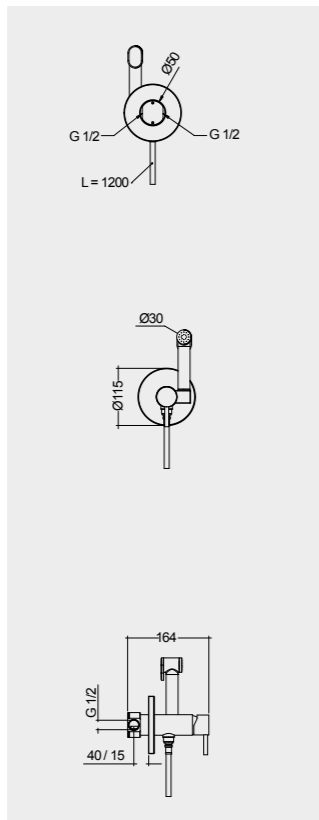

Models

Rimless

70 CM  
CO23AWHA

SET WITH MIXER (SHATAFF)  
BRASS CHROME : SPRDOMX0001

Measurements

29.7 Kg.

Urea Care  
YFG085A

Colours available