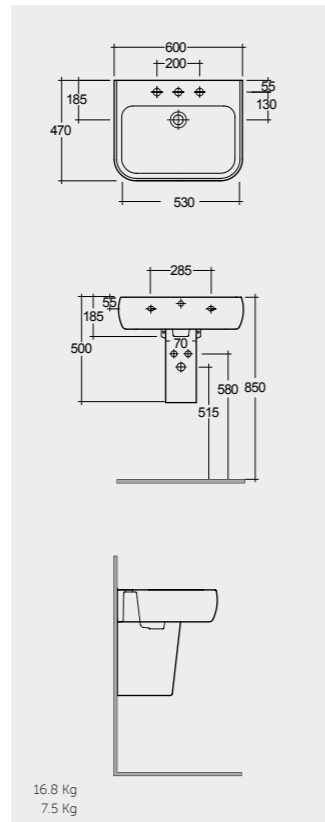

42 CM  
MP0701AWHA  
MP0103AWHA

52 CM  
MP0901AWHA

FOR WASH BASIN  
INOX CHROME : BTRWBSST001  
ABS CHROME : BTRWBABS002

Inspectionable

النماذج

Measurements

القياسات

Measurements