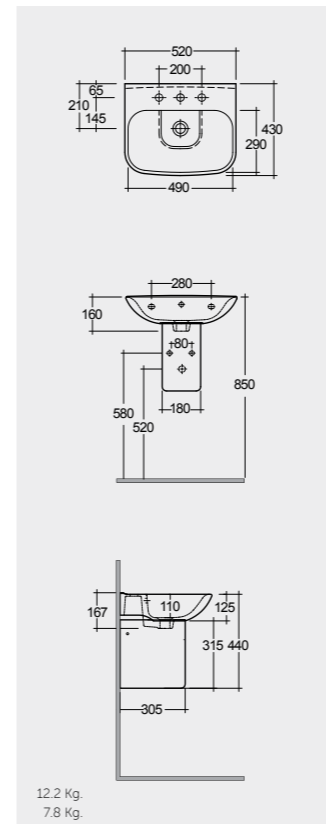

Models

52 CM  
ORG0801AWHA  
CY0103AWHA

52 CM  
ORG0901AWHA

45 CM  
ORG0701AWHA

FOR WASH BASIN  
INOX CHROME : BTRWBSST001  
ABS CHROME : BTRWBABS002

النماذج

Measurements

القياسات