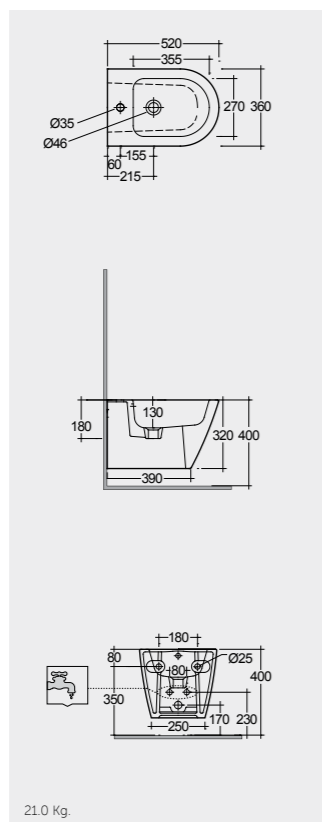

Measurements

القياسات