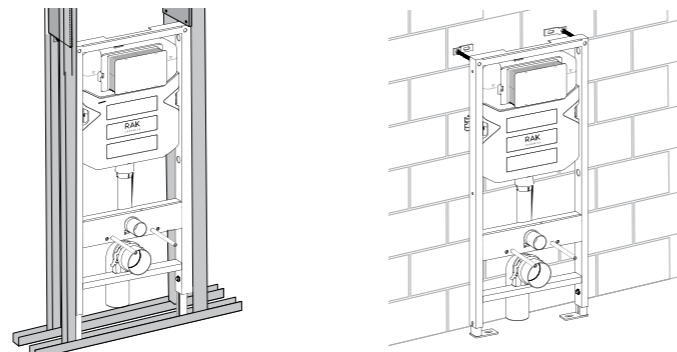

DRYWALL INSTALLATION