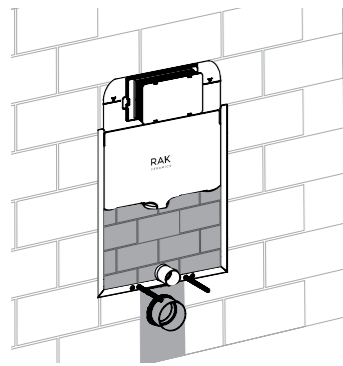

SOLID WALL INSTALLATION