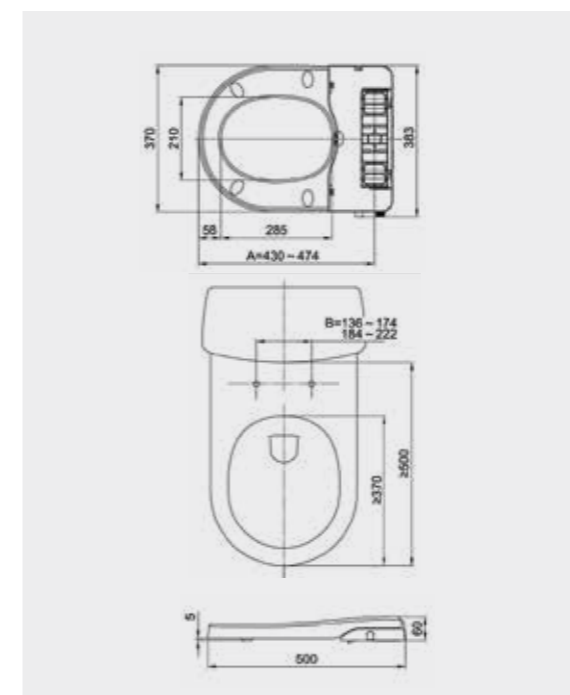

غطاء مقعد بنشاط

المواد
والمعلومات
التقنية

Both functions of bidet wash enabled
Replace traditional toilet paper to offer healthier washing.

جميع خصائص الغسيل بالشطافة ممكنة استبدال ورق التواليت التقليدي لتوفير غسيل أكثر صحة

Unplugged, Secure and Pro-Eco Secure wash without plugging in and power limits.

منزوع القابس وآمن وصديق للبيئة غسيل آمن دون التوصيل بالكهرباء وقيود الطاقة

Quick installation/disassembly for convenient cleaning

Quick installation/disassembly design for effortless cleaning & maintenance

التركيب/ الفك السريع من أجل عملية تنظيف مريحة

تم تصميم التركيب/ الفك السريع من أجل التنظيف والصيانة دون بذل مجهود

One-button switch on/off (easy to use),

One-button

switch makes it easy to use.

زر واحد للتشغيل/ الإيقاف (سهل الاستخدام)، زر واحد

للتشغيل يجعل الاستخدام سهلا

Suitable Models:

- CO17AWHA
- RST21AWHA
- RST19AWHA
- RST20AWHA
- RST18AWHA
- JM13AWHA
- JM15AWHA
- TQ18AWHA
- CO11AWHA
- CO30AWHA