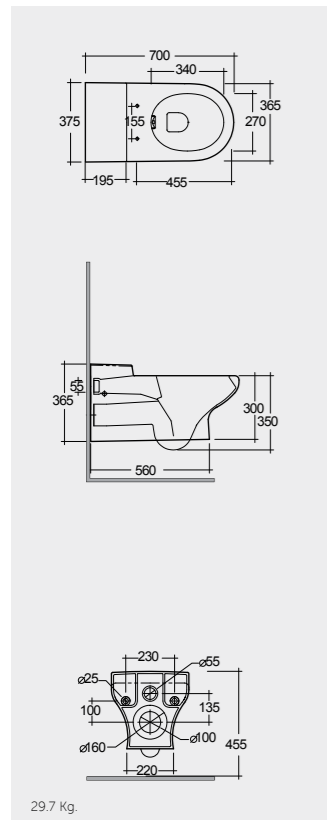

Models

Rimless

70 CM  
CO23AWHA

SET WITH MIXER (SHATAFF)  
BRASS CHROME : SPRDOMX0001

Measurements

29.7 Kg.

Urea Care  
YFG085A

Colours available