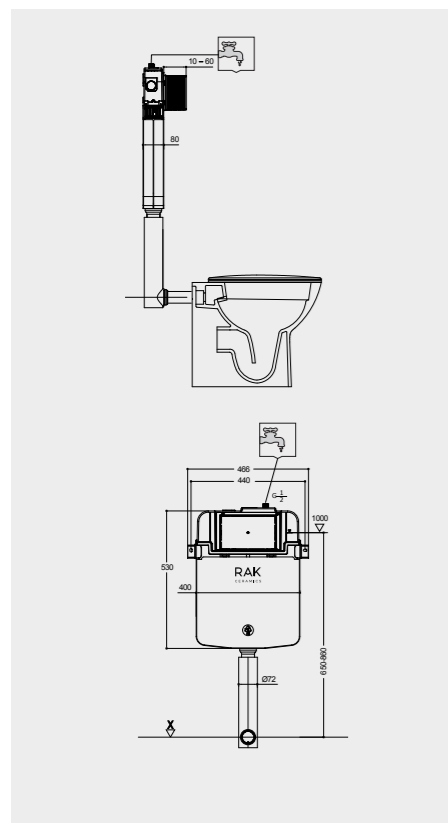

# RAK-NEOFIX / 8 CM THICKNESS

8 CM NEOF12RAK8C  
NEOF12RAK8C.A (4,5L setting)

8 CM NEOF05RAK8C  
NEOF05RAK8C.A (4,5L setting)

8 CM NEOF04RAK8C  
NEOF04RAK8C.A (4,5L setting)

Measurements

القياسات

The new RAK-Neofix bottom inlet plastic cisterns have been designed for quick and simple installations. Easy to handle and fix, they are an ideal solution for renovations.