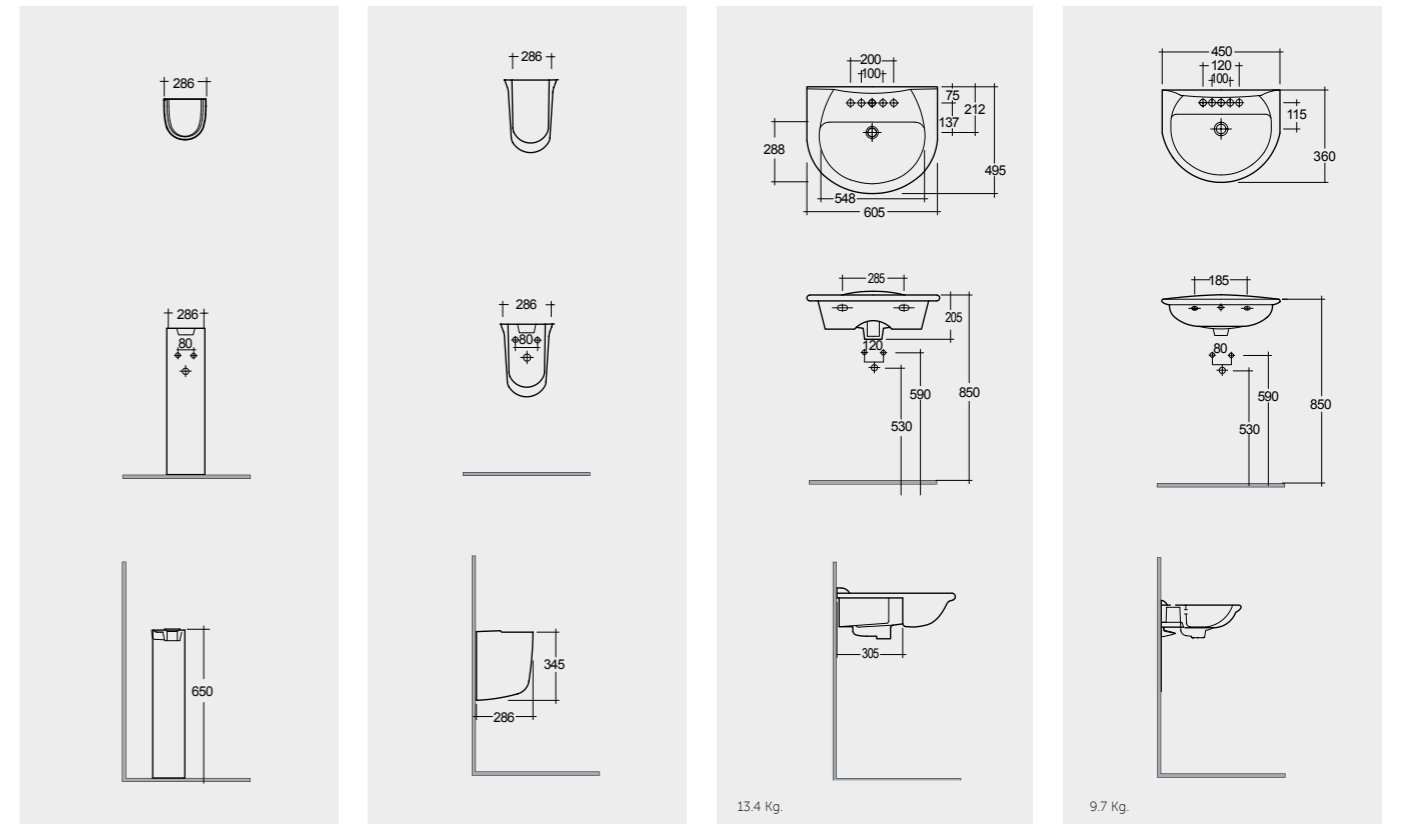

القياسات

Notes

All dimensions in mm tolerance $\pm 5\%$ for below 200mm
and $\pm 3\%$ for above 200mm

ملحوظة

جميع القياسات تكون بالمليمتر $\pm 5\%$ للقياسات التي تقل عن 200 مليمتر و $\pm 3\%$ للقياسات التي تتجاوز 200 مليمتر