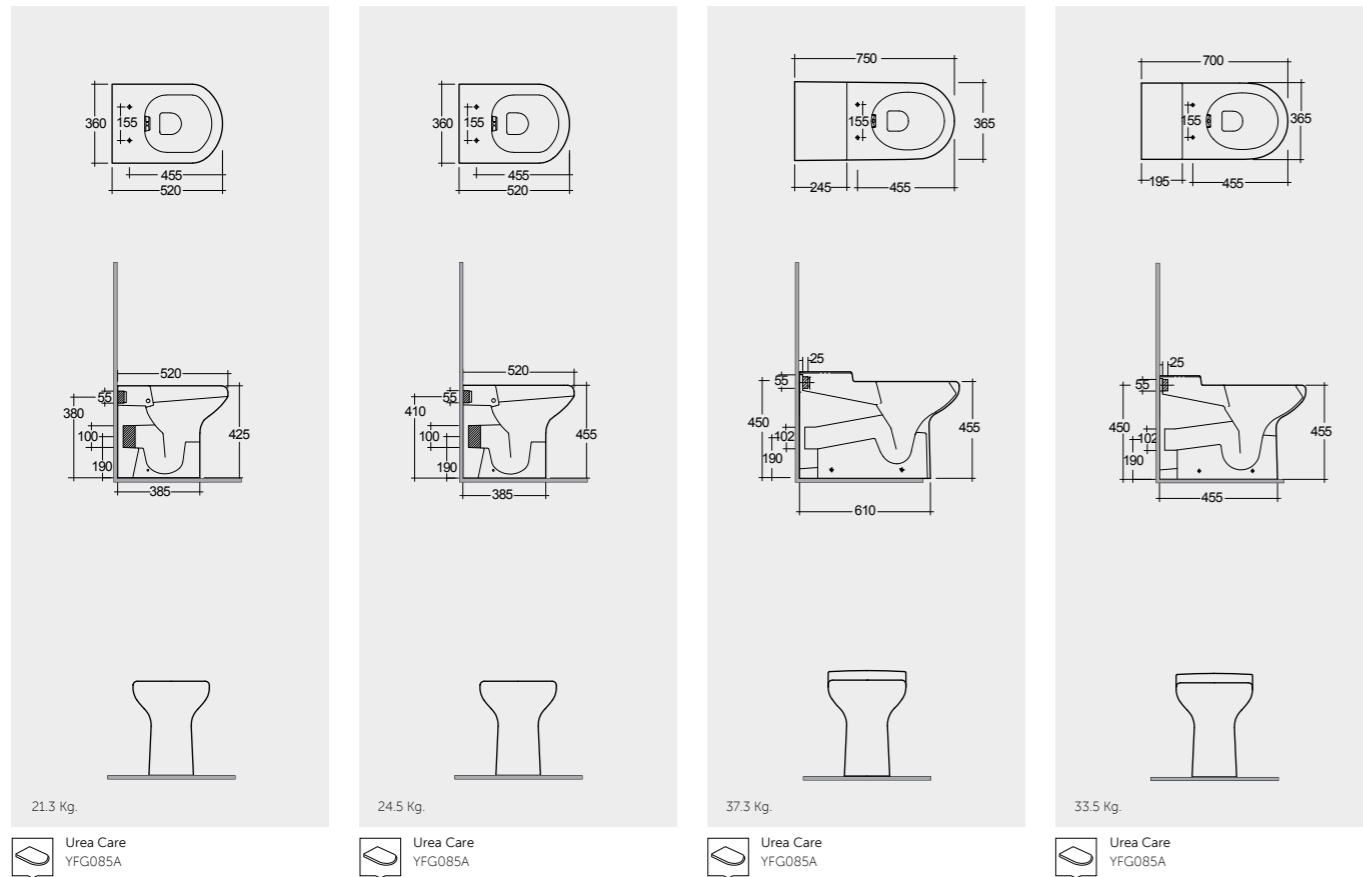

Comfort Height 48 CM

70 CM  
CO20AWHA

Measurements

القياسات

Urea Care  
YFG085A

Urea Care  
YFG085A

Urea Care  
YFG085A

Urea Care  
YFG085A