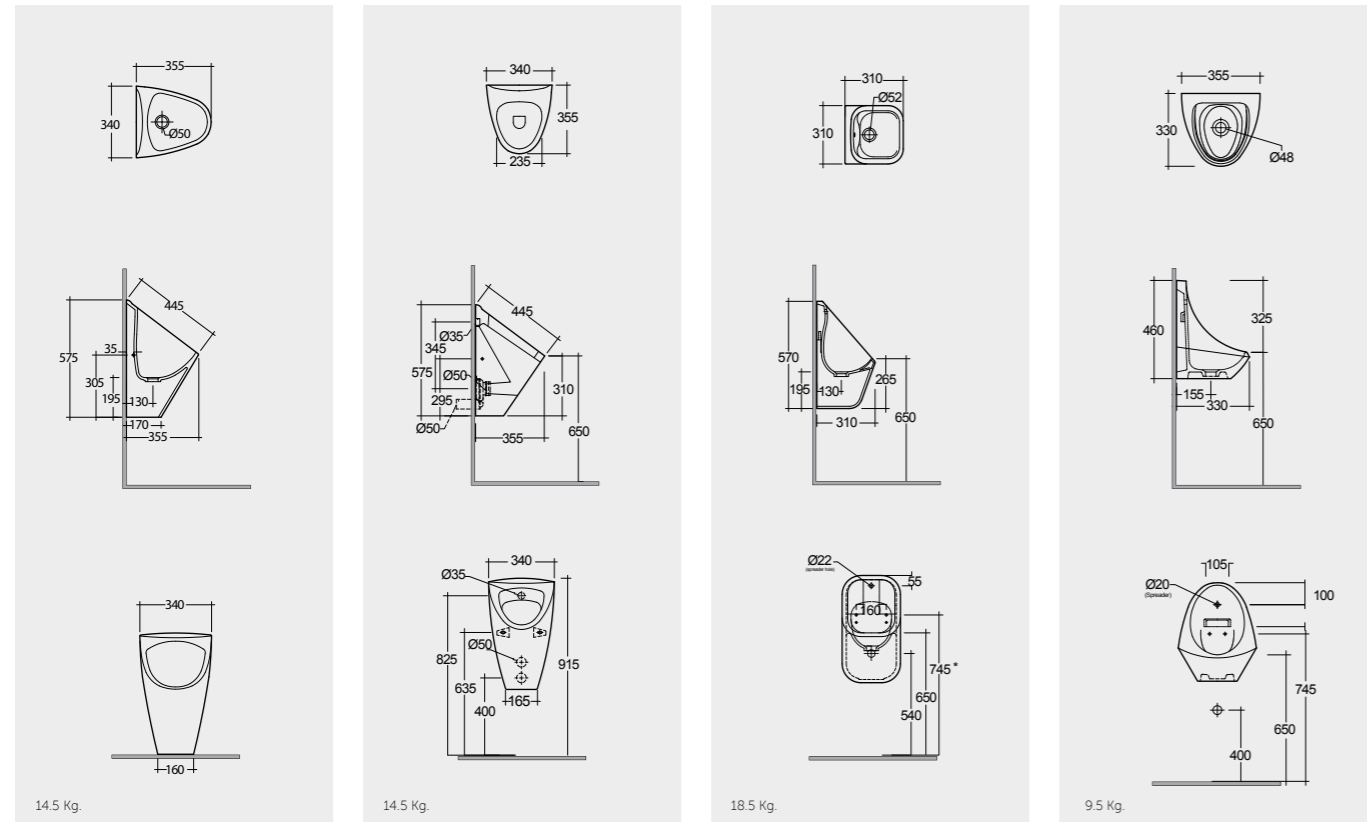

-    FS10RAK
-    FS10RAK10

Measurements

Electronic sensor urinal flush available

Measurements

القياسات

Model ID: VN20  
Suitable WASTE TRAP: FS10 CONDC  
Fixing Kit: FS37UK

Model ID: SE19  
Suitable bracket: OC36-TBKT  
Suitable waste outlet kit: MX08ME  
\* OC36-TBKT Bracket screw hole location