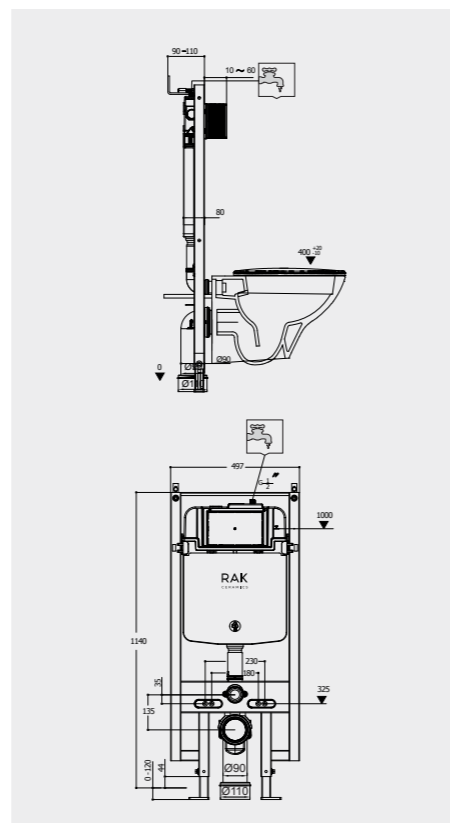

Measurements

القياسات