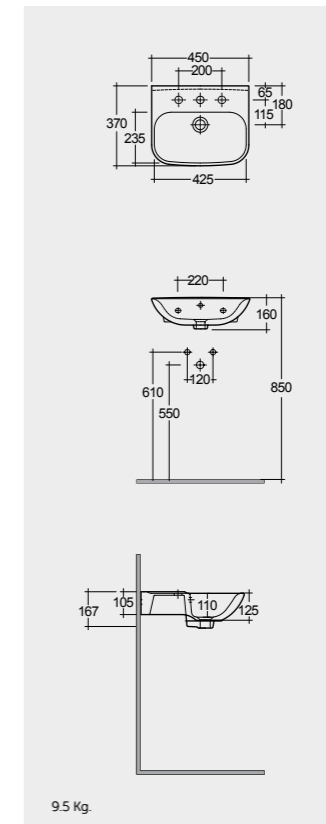

Models

52 CM  
ORG0801AWHA  
CY0103AWHA

52 CM  
ORG0901AWHA

45 CM  
ORG0701AWHA

FOR WASH BASIN  
INOX CHROME : BTRWBSST001  
ABS CHROME : BTRWBABS002

النماذج

Measurements

القياسات