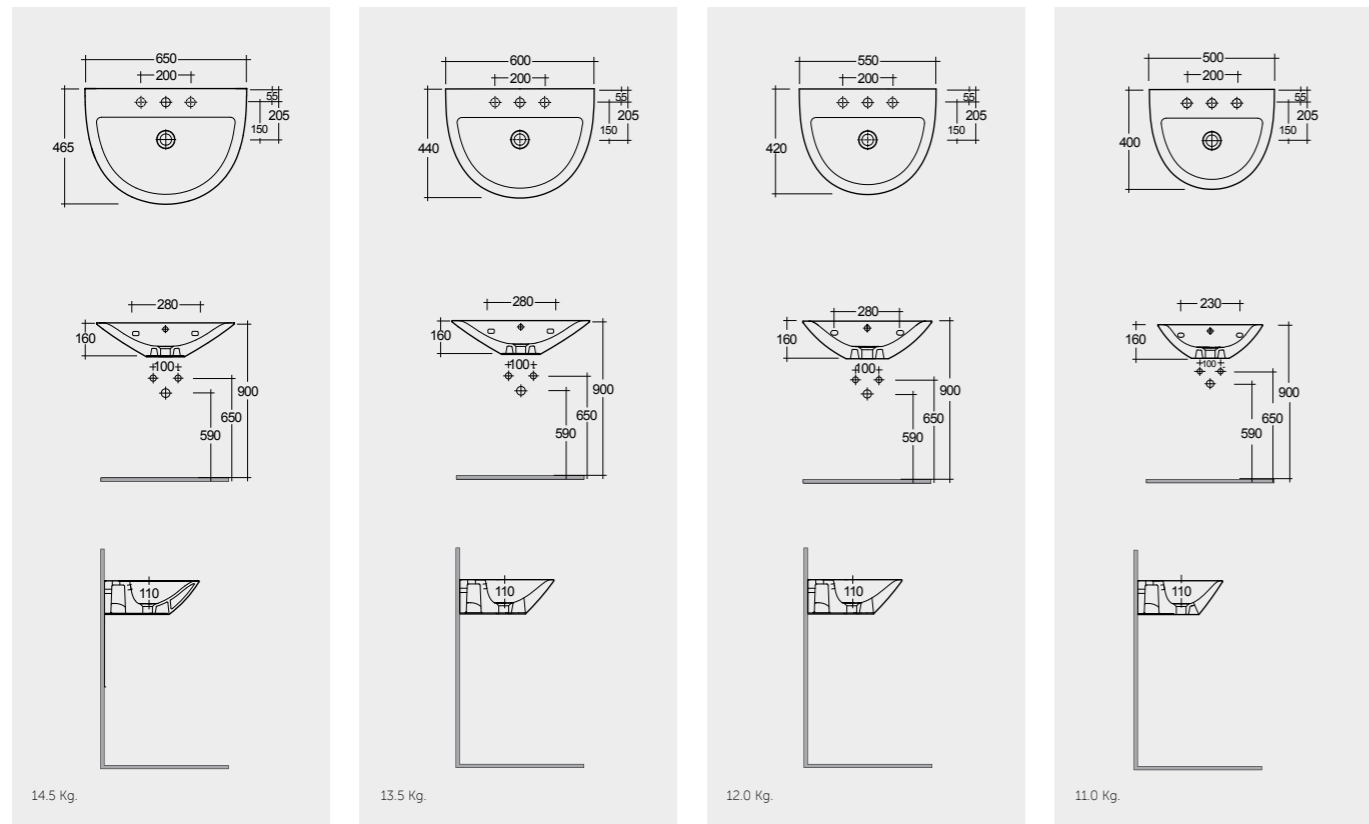

OVAL WASHBASINS

Models

65 CM MORWB6501AWHA	60 CM MORWB6001AWHA	55 CM MORWB5501AWHA	50 CM MORWB5001AWHA
MORFP2400AWHA	MORFP2400AWHA	MORFP2400AWHA	MORFP2400AWHA
MORHP2500AWHA	MORHP2500AWHA	MORHP2500AWHA	MORHP2500AWHA

النماذج

Measurements

Colours available

Colours shown here are as close to actual sanitaryware as printing process will allow
الألوان الميينة هنا قريبة إلى ألوان الأدوات الصحية الفعلية حسبما تسمح به عملية الطباعة

الألوان المتاحة

Models

H 90 CM MORFP2400AWHA	MORHP2500AWHA	54 CM MORCT5400AWHA	55 CM MORSR5501AWHA
OC4S			

Suitable for Wash Basin : 65, 60, 55 CM   Suitable for Wash Basin : 65, 60, 55 CM   FIXATIONS KIT NOT INCLUDED

Measurements

Notes

All dimensions in mm tolerance $\pm 5\%$ for below 200mm
and $\pm 3\%$ for above 200mm

النماذج

القياسات

ملحوظة

جميع القياسات تكون بالمليمتر $\pm 5\%$ للقياسات التي تقل عن 200 مليمتر و $\pm 3\%$ للقياسات التي تتجاوز 200 مليمتر