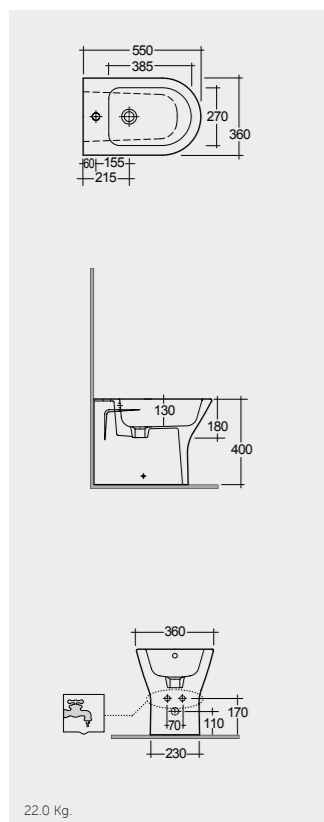

Measurements

القياسات