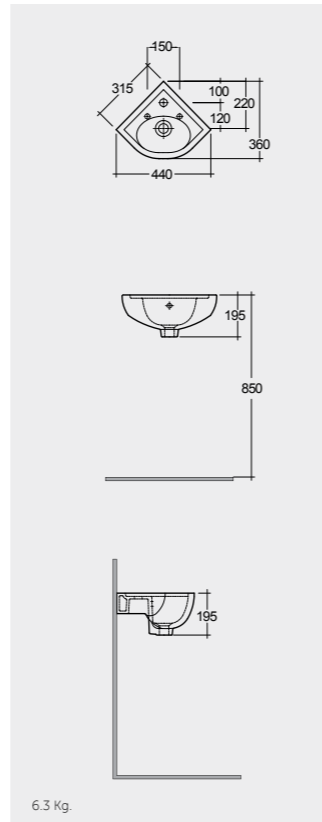

45 CM  
CO2601AWHA

Measurements

القياسات

No Overflow

No Overflow

No Overflow

No Overflow

Colours available