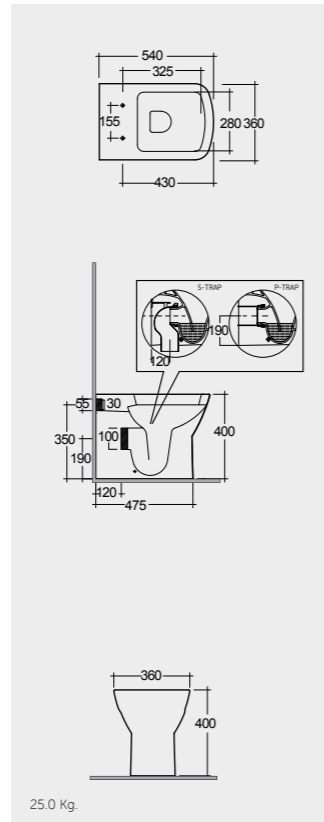

65 CM  
SM11AWHA  
SM10AWHA  
Back Open

65 CM  
SM03AWHA  
SM10AWHA  
Back Open

54 CM  
SM16AWHA

Measurements

القياسات

Urea RAK-Summit  
YFG088C

Urea RAK-Summit  
YFG088C

Urea RAK-Summit  
YFG088C