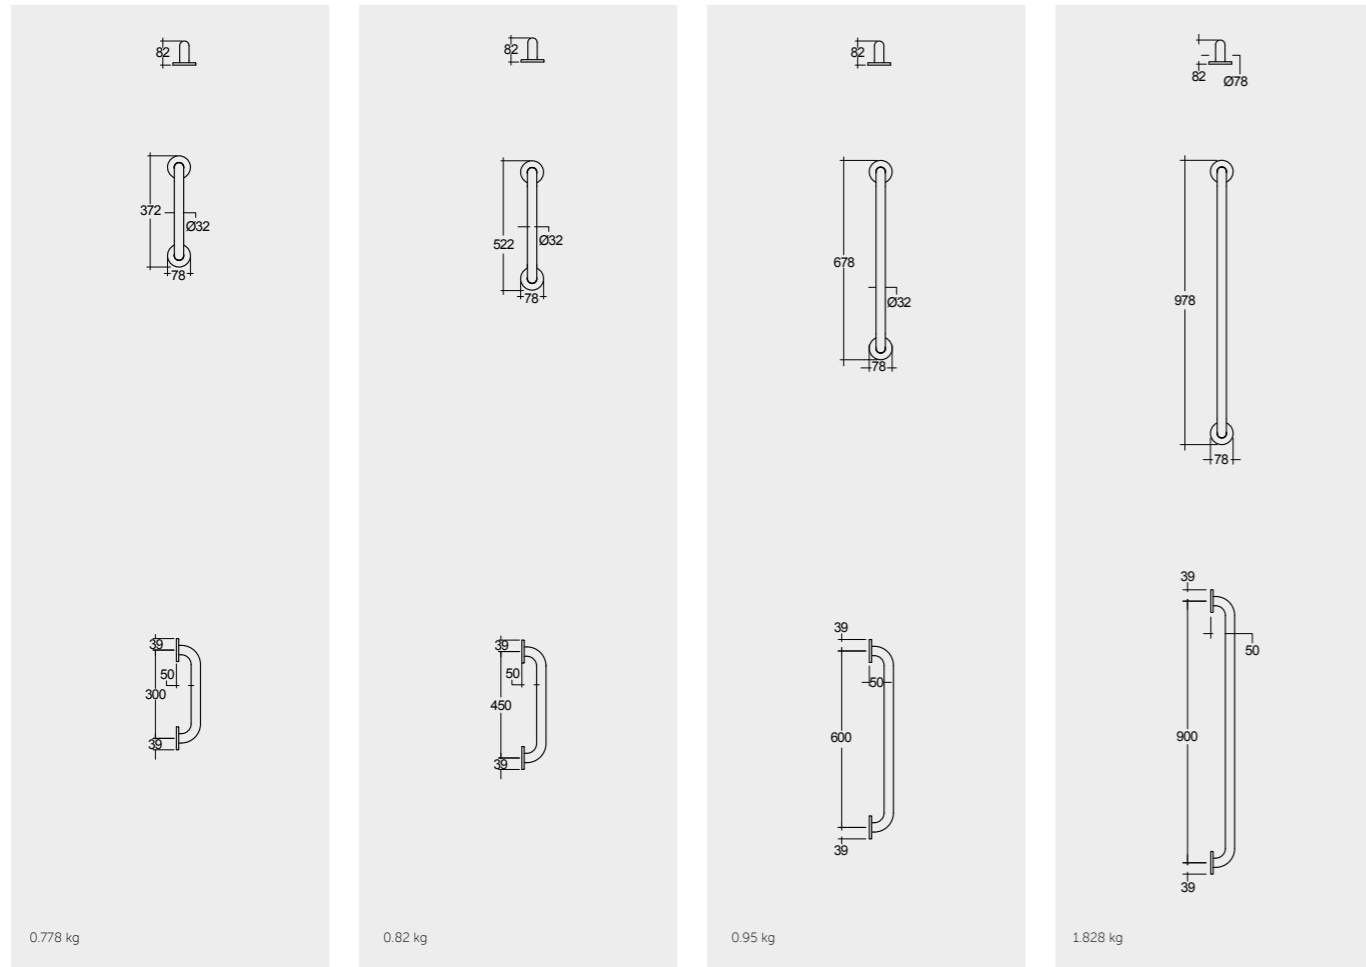

# RAK-SILVER / GRAB BARS

Models

300mm (32mm DIA.) SILGBR00300    450mm (32mm DIA.) SILGBR00450    600mm (32mm DIA.) SILGBR00600    900mm (32mm DIA.) SILGBR00900

النماذج

Measurements

القياسات

Notes

All dimensions in mm tolerance  $\pm 5\%$  for below 200mm and  $\pm 3\%$  for above 200mm