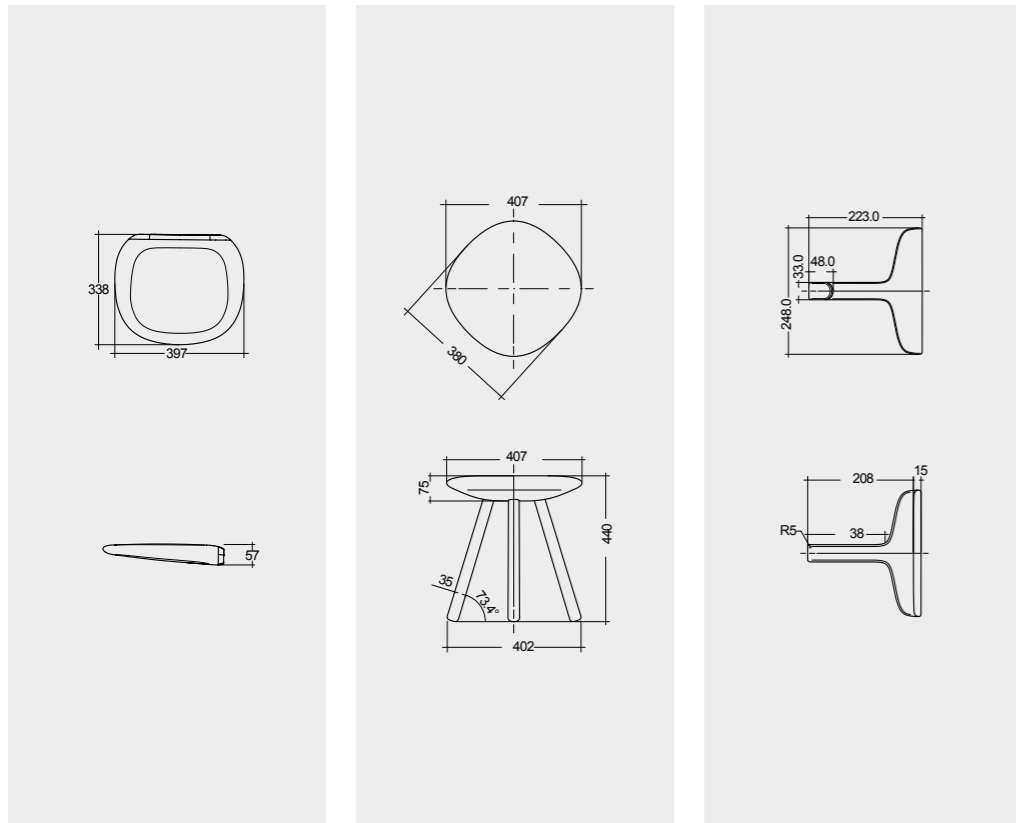

Models

النماذج

SHOWER SEAT (Matt White)  
SILFST00031

SHOWER STOOL (Matt White)  
SILSST00041

ROBE HANGER & GLASS WIPE (Matt White)  
SILRHR00051

Foldable

Measurements

القياسات