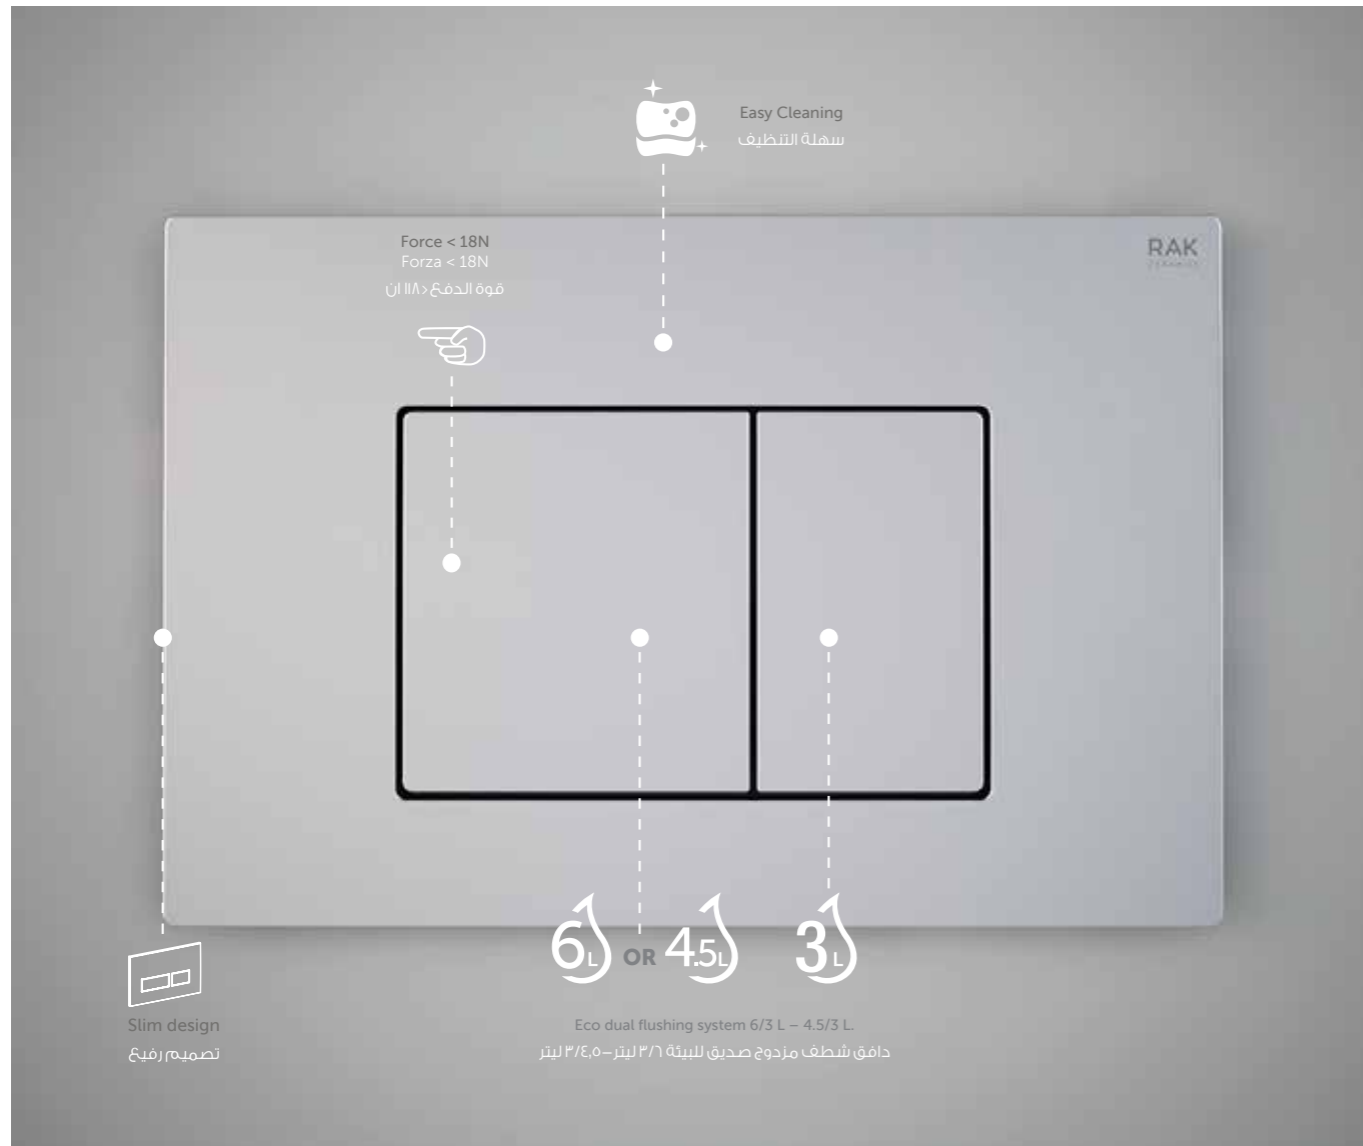

# RAK-NEOFIX / PUSH PLATES

RAK-Neofix not only offers limitless installation possibilities, but a flat designed range of push plates in 3 elegant finishes and 2 different designs. The push plate is the only visible part of the concealed cistern and is built for the water saving dual system flush in volumes 6-3 liters or 4.5-3 liters. Another possibility to move functionality and style into your bathroom.