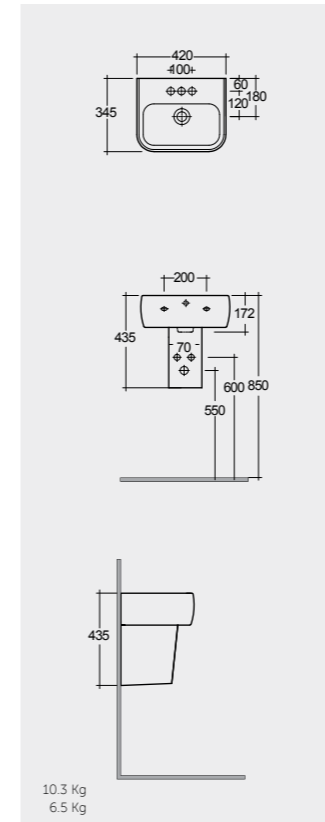

42 CM  
MP0701AWHA  
MP0103AWHA

52 CM  
MP0901AWHA

FOR WASH BASIN  
INOX CHROME : BTRWBSST001  
ABS CHROME : BTRWBABS002

Inspectionable

النماذج

Measurements

القياسات

Measurements