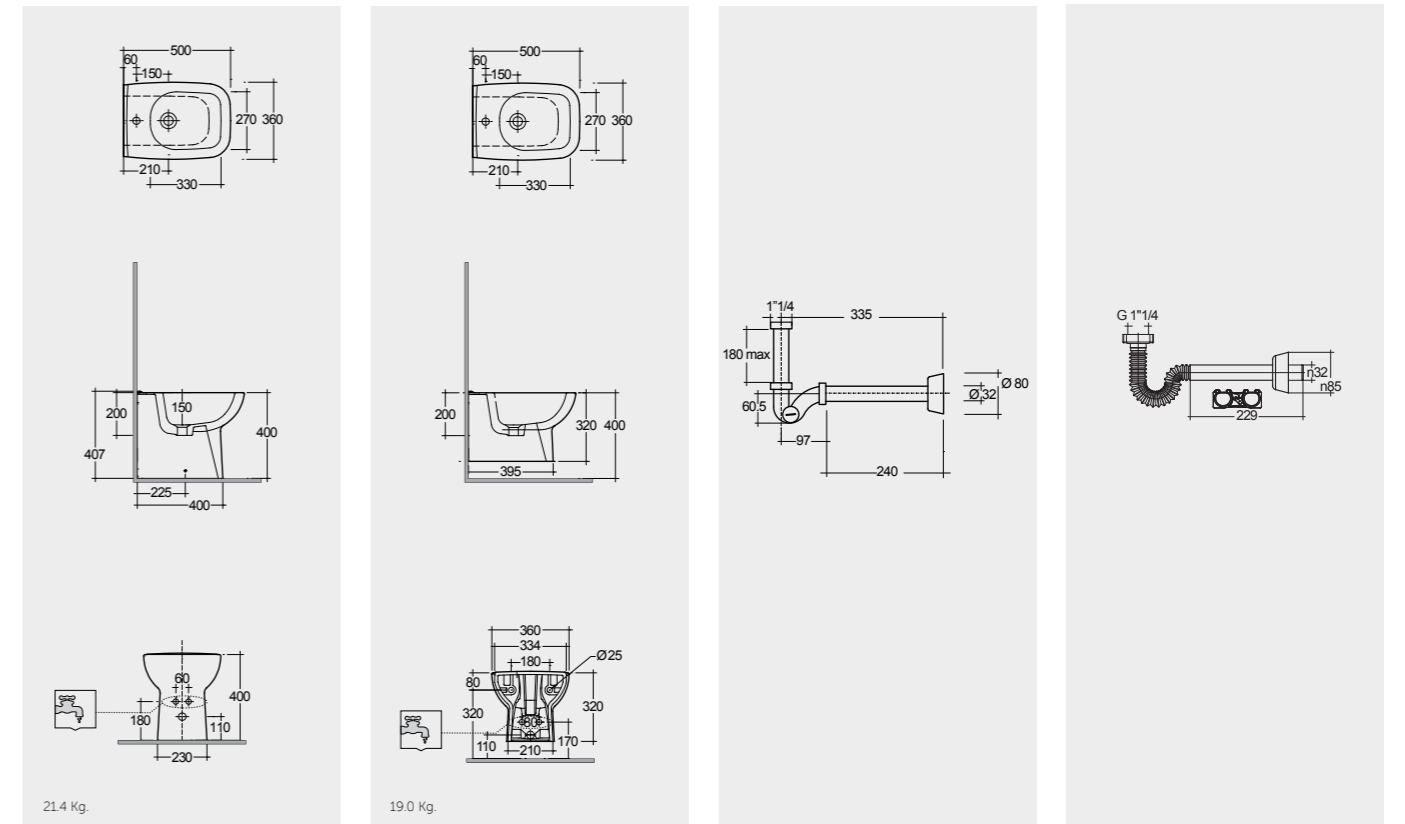

Models

50 CM  
ORG14AWHA

50 CM  
ORG08AWHA

FOR BIDET  
PP WHITE : BTRBDPPR011  
ABS CHROME : BTRBDABS010

FOR BIDET  
PP WHITE :  
BTRBDPPR012  
Space Saving

النماذج

Measurements

P.P. RAK-Origin  
YFG105C  
Urea RAK-Origin  
YFG109C