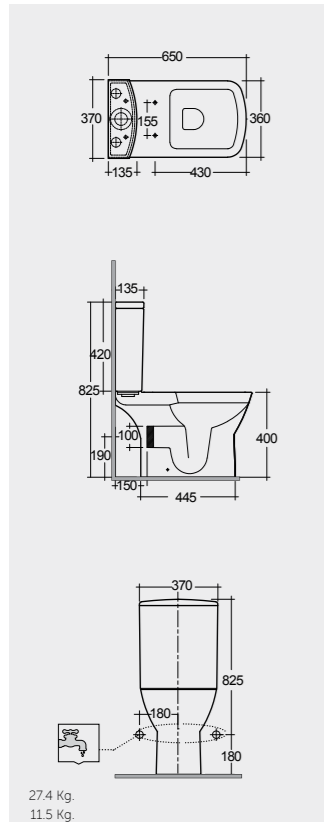

65 CM  
SM11AWHA  
SM10AWHA  
Back Open

65 CM  
SM03AWHA  
SM10AWHA  
Back Open

54 CM  
SM16AWHA

Measurements

القياسات

Urea RAK-Summit  
YFG088C

Urea RAK-Summit  
YFG088C

Urea RAK-Summit  
YFG088C