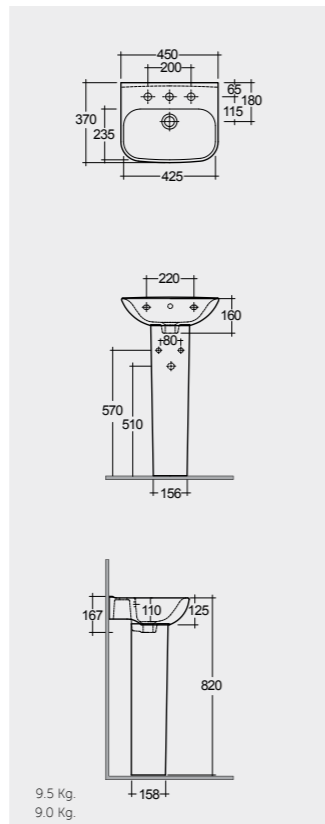

# SQUARED WASHBASINS ESSENTIAL

Models

65 CM  
ORG0101AWHA  
CY02AWHA

52 CM  
ORG0801AWHA  
CY02AWHA

45 CM  
ORG0701AWHA  
CY02AWHA

65 CM  
ORG0101AWHA  
CY0103AWHA

النماذج

Measurements