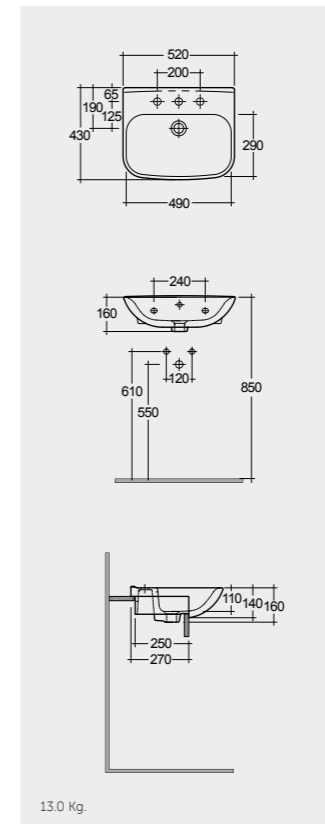

Models

52 CM  
ORG0801AWHA  
CY0103AWHA

52 CM  
ORG0901AWHA

45 CM  
ORG0701AWHA

FOR WASH BASIN  
INOX CHROME : BTRWBSST001  
ABS CHROME : BTRWBABS002

النماذج

Measurements

القياسات