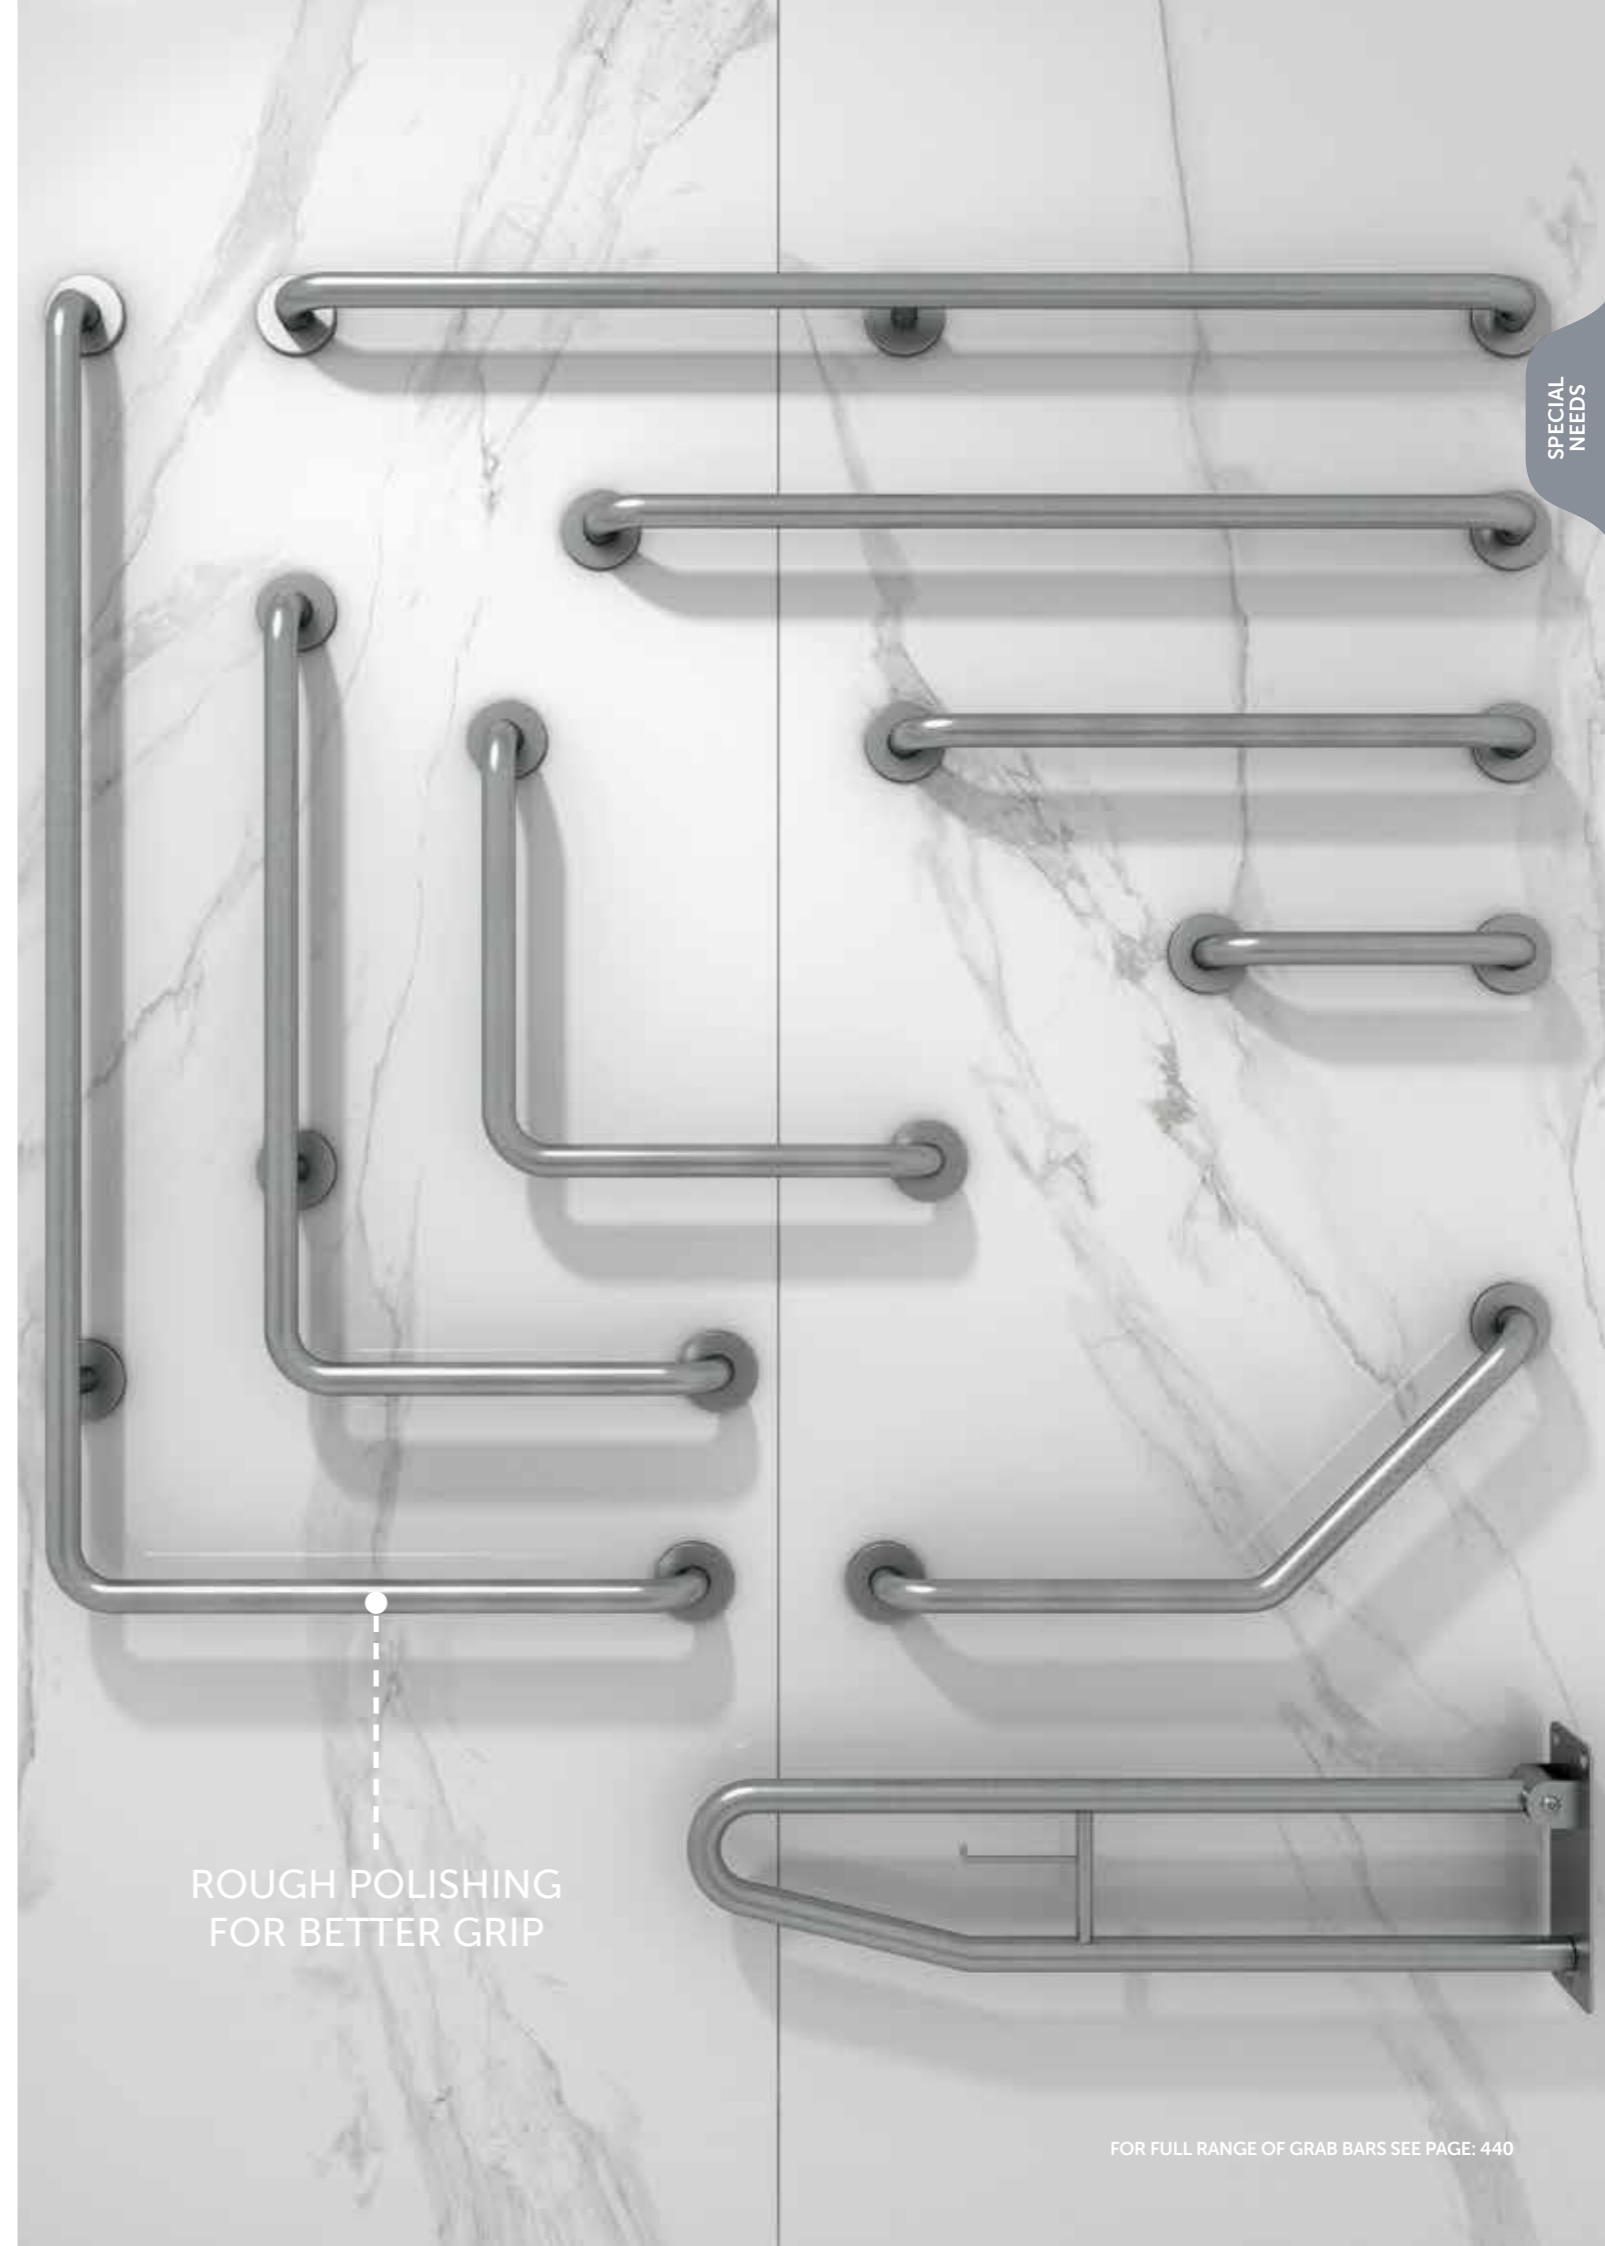

ROUGH POLISHING
FOR BETTER GRIP