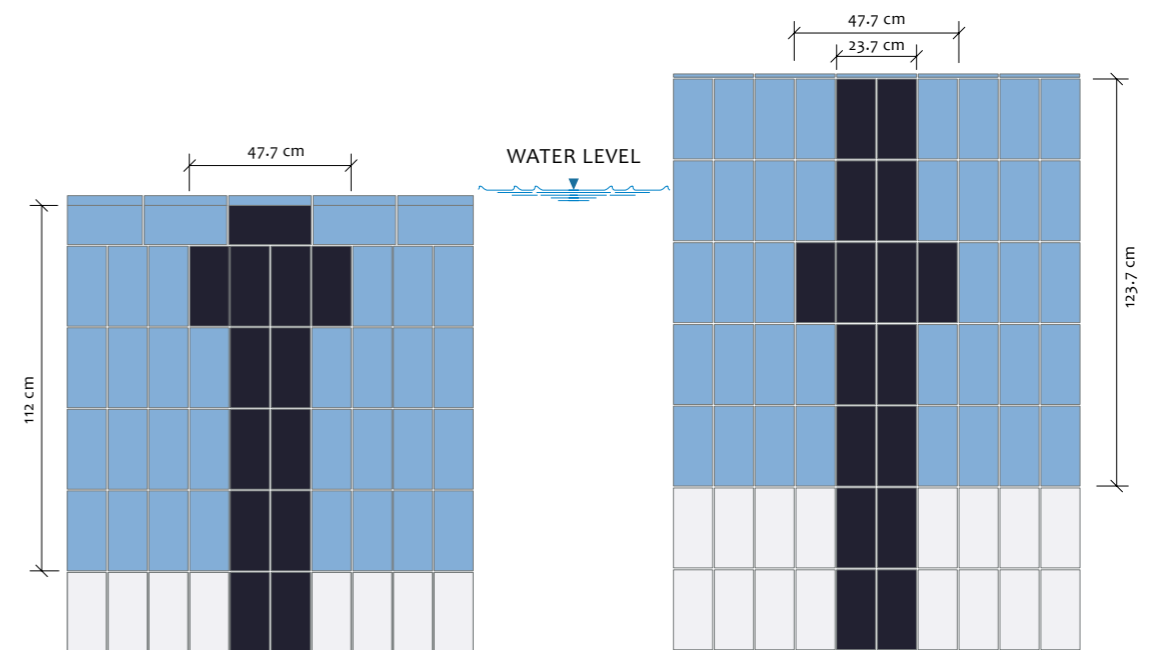

Hydo

GRESS WHITE BODY TILES

Matt / Glossy • Straight • Smooth / Light Structure

Name	Code matt	Size(CM)	Name	Code glossy	Size(CM)
sky blue	A21SHYDO-SKB.MoXoU	11.7x24.5	sky blue	A21SHYDO-SKB.GoXoU	11.7x24.5
navy blue	A21SHYDO-NAY.MoXoU	11.7x24.5	navy blue	A21SHYDO-NAY.GoXoU	11.7x24.5
beige	A21SHYDO-BEE.MoXoU	11.7x24.5	beige	A21SHYDO-BEE.GoXoU	11.7x24.5
white	A21SHYDO-WHE.MoXoU	11.7x24.5	white	A21SHYDO-WHE.GoXoU	11.7x24.5
grey	A21SHYDO-GRY.MoXoU	11.7x24.5	grey	A21SHYDO-GRY.GoXoU	11.7x24.5
Name	Code matt	Size(CM)			
sky blue dotted	A21SHYDO-SKB.MTXoU	11.7x24.5			
navy blue dotted	A21SHYDO-NAY.MTXoU	11.7x24.5			
beige dotted	A21SHYDO-BEE.MTXoU	11.7x24.5			
white dotted	A21SHYDO-WHE.MTXoU	11.7x24.5			
grey dotted	A21SHYDO-GRY.MTXoU	11.7x24.5			

SIZES