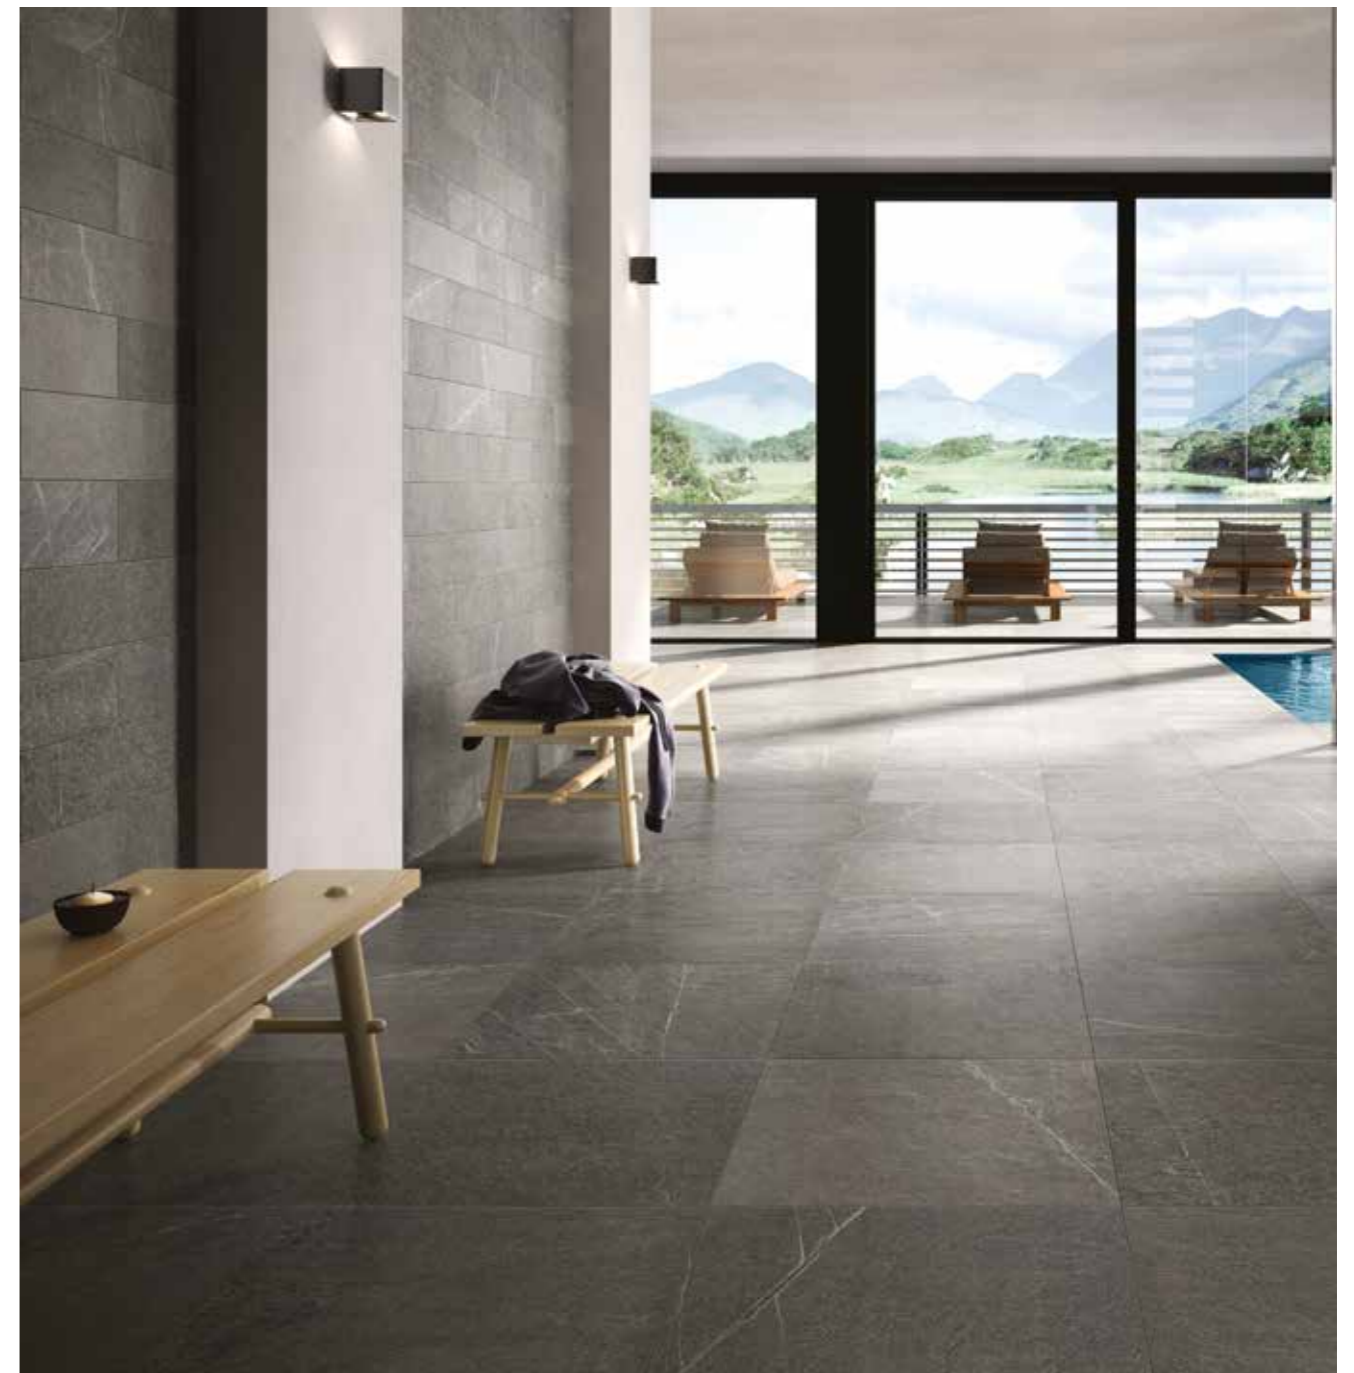

Shine Stone

PORCELAIN TILES

Matt • Rectified • Light Structure

SIGNATURE
COLLECTION

*only available in shine stone grey and shine stone white.
**not available in shine stone dark grey and shine stone grey.

Name	Code	Size(CM)
shine stone ivory	AGB09ZSHSIVOZMLNLR	30X60
shine stone white	AGB09ZSHSWHEZMLNLR	30X60

Name	Code	Size(CM)	Code	Size(CM)	Code	Size(CM)
shine stone beige	A06GZSHS-BE0.M2R	60X60	-	-	A09GZSHS#BE0.M2R	30X60
shine stone dark grey	A06GZSHS-DGY.M2R	60X60	-	-	-	-
shine stone grey	A06GZSHS-GY0.M2R	60X60	A12GZSHS-GRY.M6X5R	60X120	-	-
shine stone ivory	A06GZSHS-IV0.M2R	60X60	-	-	A09GZSHS#IV0.M2R	30X60
shine stone white	A06GZSHS-WH0.M2R	60X60	AGB12ZSHSWHEZMLS5R	60X120	A09GZSHS#WH0.M2R	30X60

SIZES

STONE