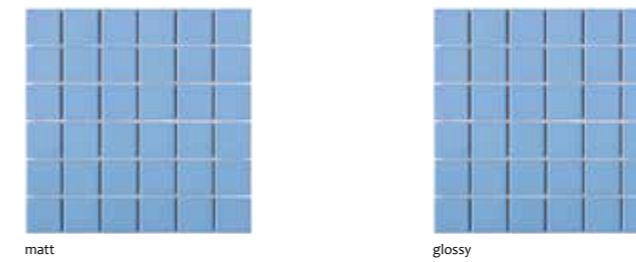

FINISHES

Name	Code	Glazey	Size(CM)
hydo mosaic beige 5x5	AM2SHYDO-BEE.MoXoU	AM2SHYDO-BEE.HoXoU	31x31
hydo mosaic black 5x5	AM2SHYDO-BLK.MoXoU	AM2SHYDO-BLK.HoXoU	31x31
hydo mosaic blue 5x5	AM2SHYDO-BLE.MoXoU	AM2SHYDO-BLE.HoXoU	31x31
hydo mosaic dark beige 5x5	AM2SHYDO-DBE.MoXoU	AM2SHYDO-DBE.HoXoU	31x31
hydo dark blue 5x5	AM2SHYDO-DAB.MoXoU	AM2SHYDO-DAB.HoXoU	31x31
hydo mosaic dark grey 5x5	AM2SHYDO-DKG.MoXoU	AM2SHYDO-DKG.HoXoU	31x31
hydo mosaic grey 5x5	AM2SHYDO-GRY.MoXoU	AM2SHYDO-GRY.HoXoU	31x31
hydo mosaic medium blue 5x5	AM2SHYDO-MEB.MoXoU	AM2SHYDO-MEB.HoXoU	31x31
hydo mosaic navy blue 5x5	AM2SHYDO-NAY.MoXoU	AM2SHYDO-NAY.HoXoU	31x31
hydo mosaic sky blue 5x5	AM2SHYDO-SKB.MoXoU	AM2SHYDO-SKB.HoXoU	31x31
hydo mosaic white 5x5	AM2SHYDO-WHE.MoXoU	AM2SHYDO-WHE.HoXoU	31x31
hydo mosaic beige 2.5x2.5	AM1SHYDO-BEE.MoXoU	AM1SHYDO-BEE.HoXoU	29.7X29.7
hydo mosaic black 2.5x2.5	AM1SHYDO-BLK.MoXoU	AM1SHYDO-BLK.HoXoU	29.7X29.7
hydo mosaic blue 2.5x2.5	AM1SHYDO-BLE.MoXoU	AM1SHYDO-BLE.HoXoU	29.7X29.7
hydo mosaic dark beige 2.5x2.5	AM1SHYDO-DBE.MoXoU	AM1SHYDO-DBE.HoXoU	29.7X29.7
hydo mosaic dark blue 2.5x2.5	AM1SHYDO-DAB.MoXoU	AM1SHYDO-DAB.HoXoU	29.7X29.7
hydo mosaic dark grey 2.5x2.5	AM1SHYDO-DKG.MoXoU	AM1SHYDO-DKG.HoXoU	29.7X29.7
hydo mosaic grey 2.5x2.5	AM1SHYDO-GRY.MoXoU	AM1SHYDO-GRY.HoXoU	29.7X29.7
hydo mosaic medium blue 2.5x2.5	AM1SHYDO-MEB.MoXoU	AM1SHYDO-MEB.HoXoU	29.7X29.7
hydo mosaic navy blue 2.5x2.5	AM1SHYDO-NAY.MoXoU	AM1SHYDO-NAY.HoXoU	29.7X29.7
hydo mosaic sky blue 2.5x2.5	AM1SHYDO-SKB.MoXoU	AM1SHYDO-SKB.HoXoU	29.7X29.7
hydo mosaic white 2.5x2.5	AM1SHYDO-WHE.MoXoU	AM1SHYDO-WHE.HoXoU	29.7X29.7