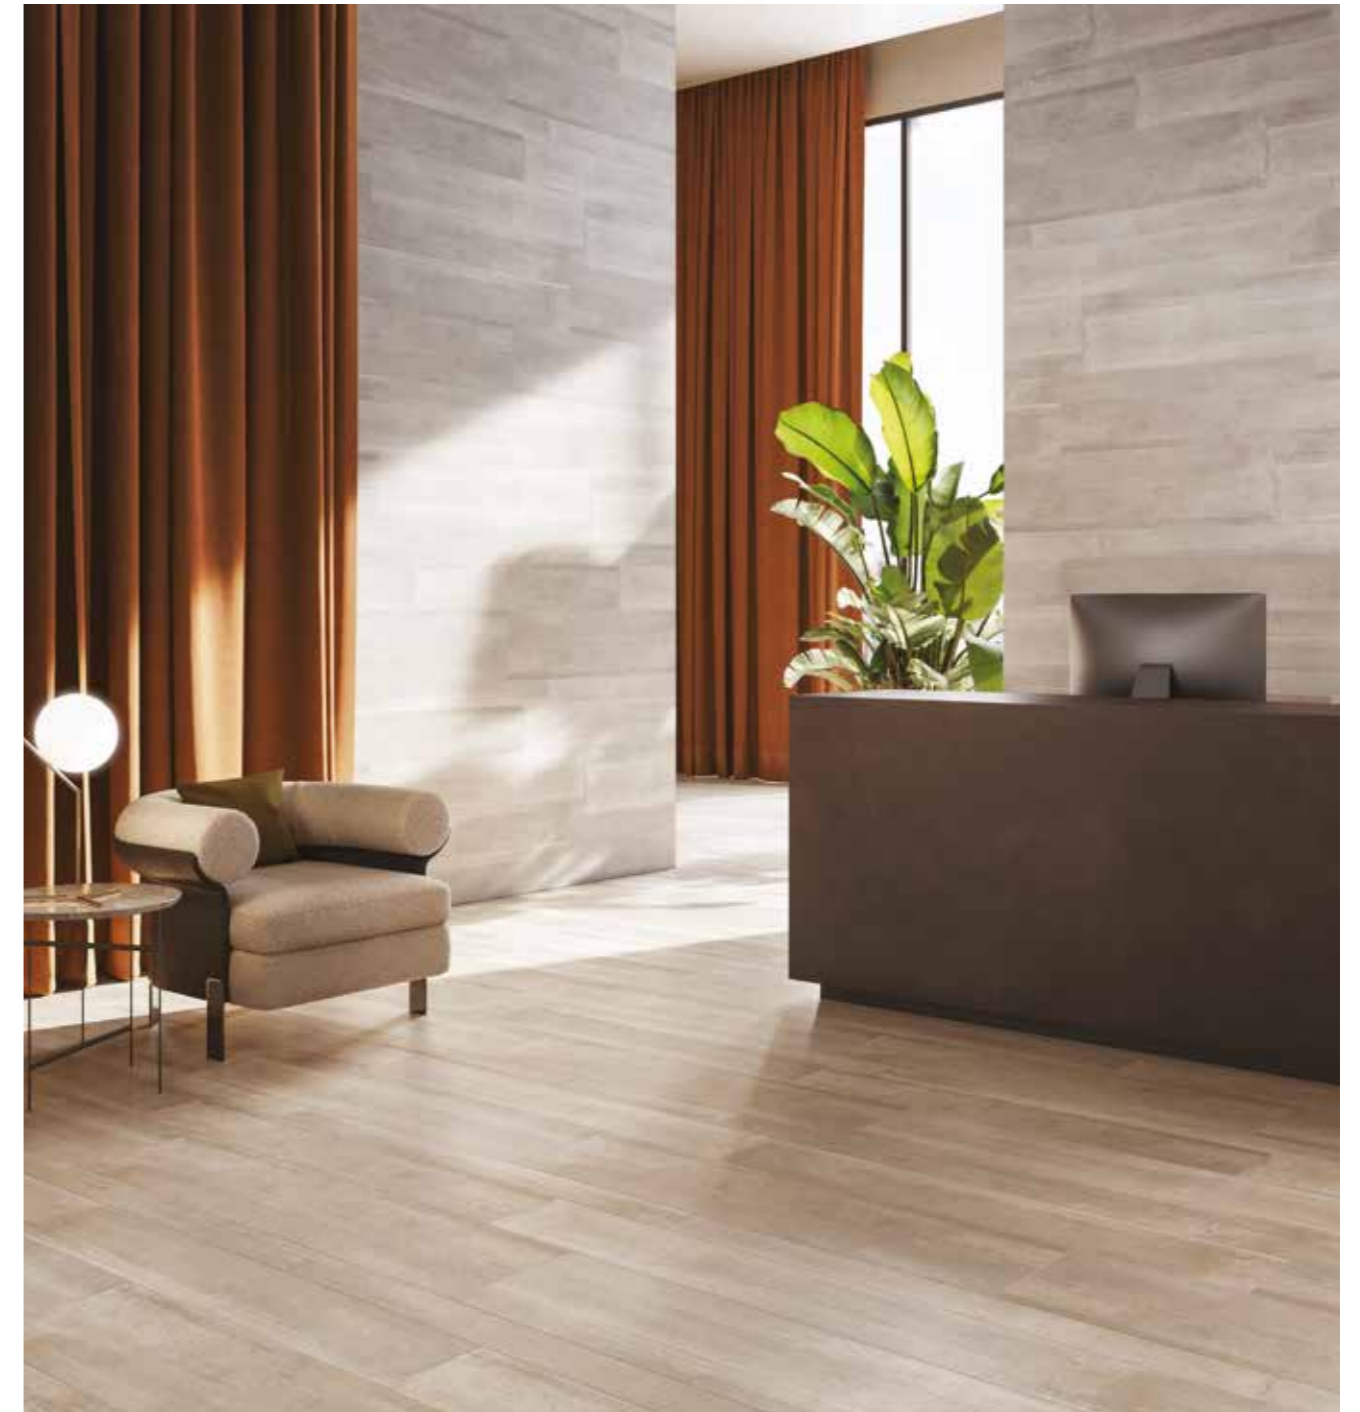

SIZES

120X19.5 cm
47.24"x7.67"