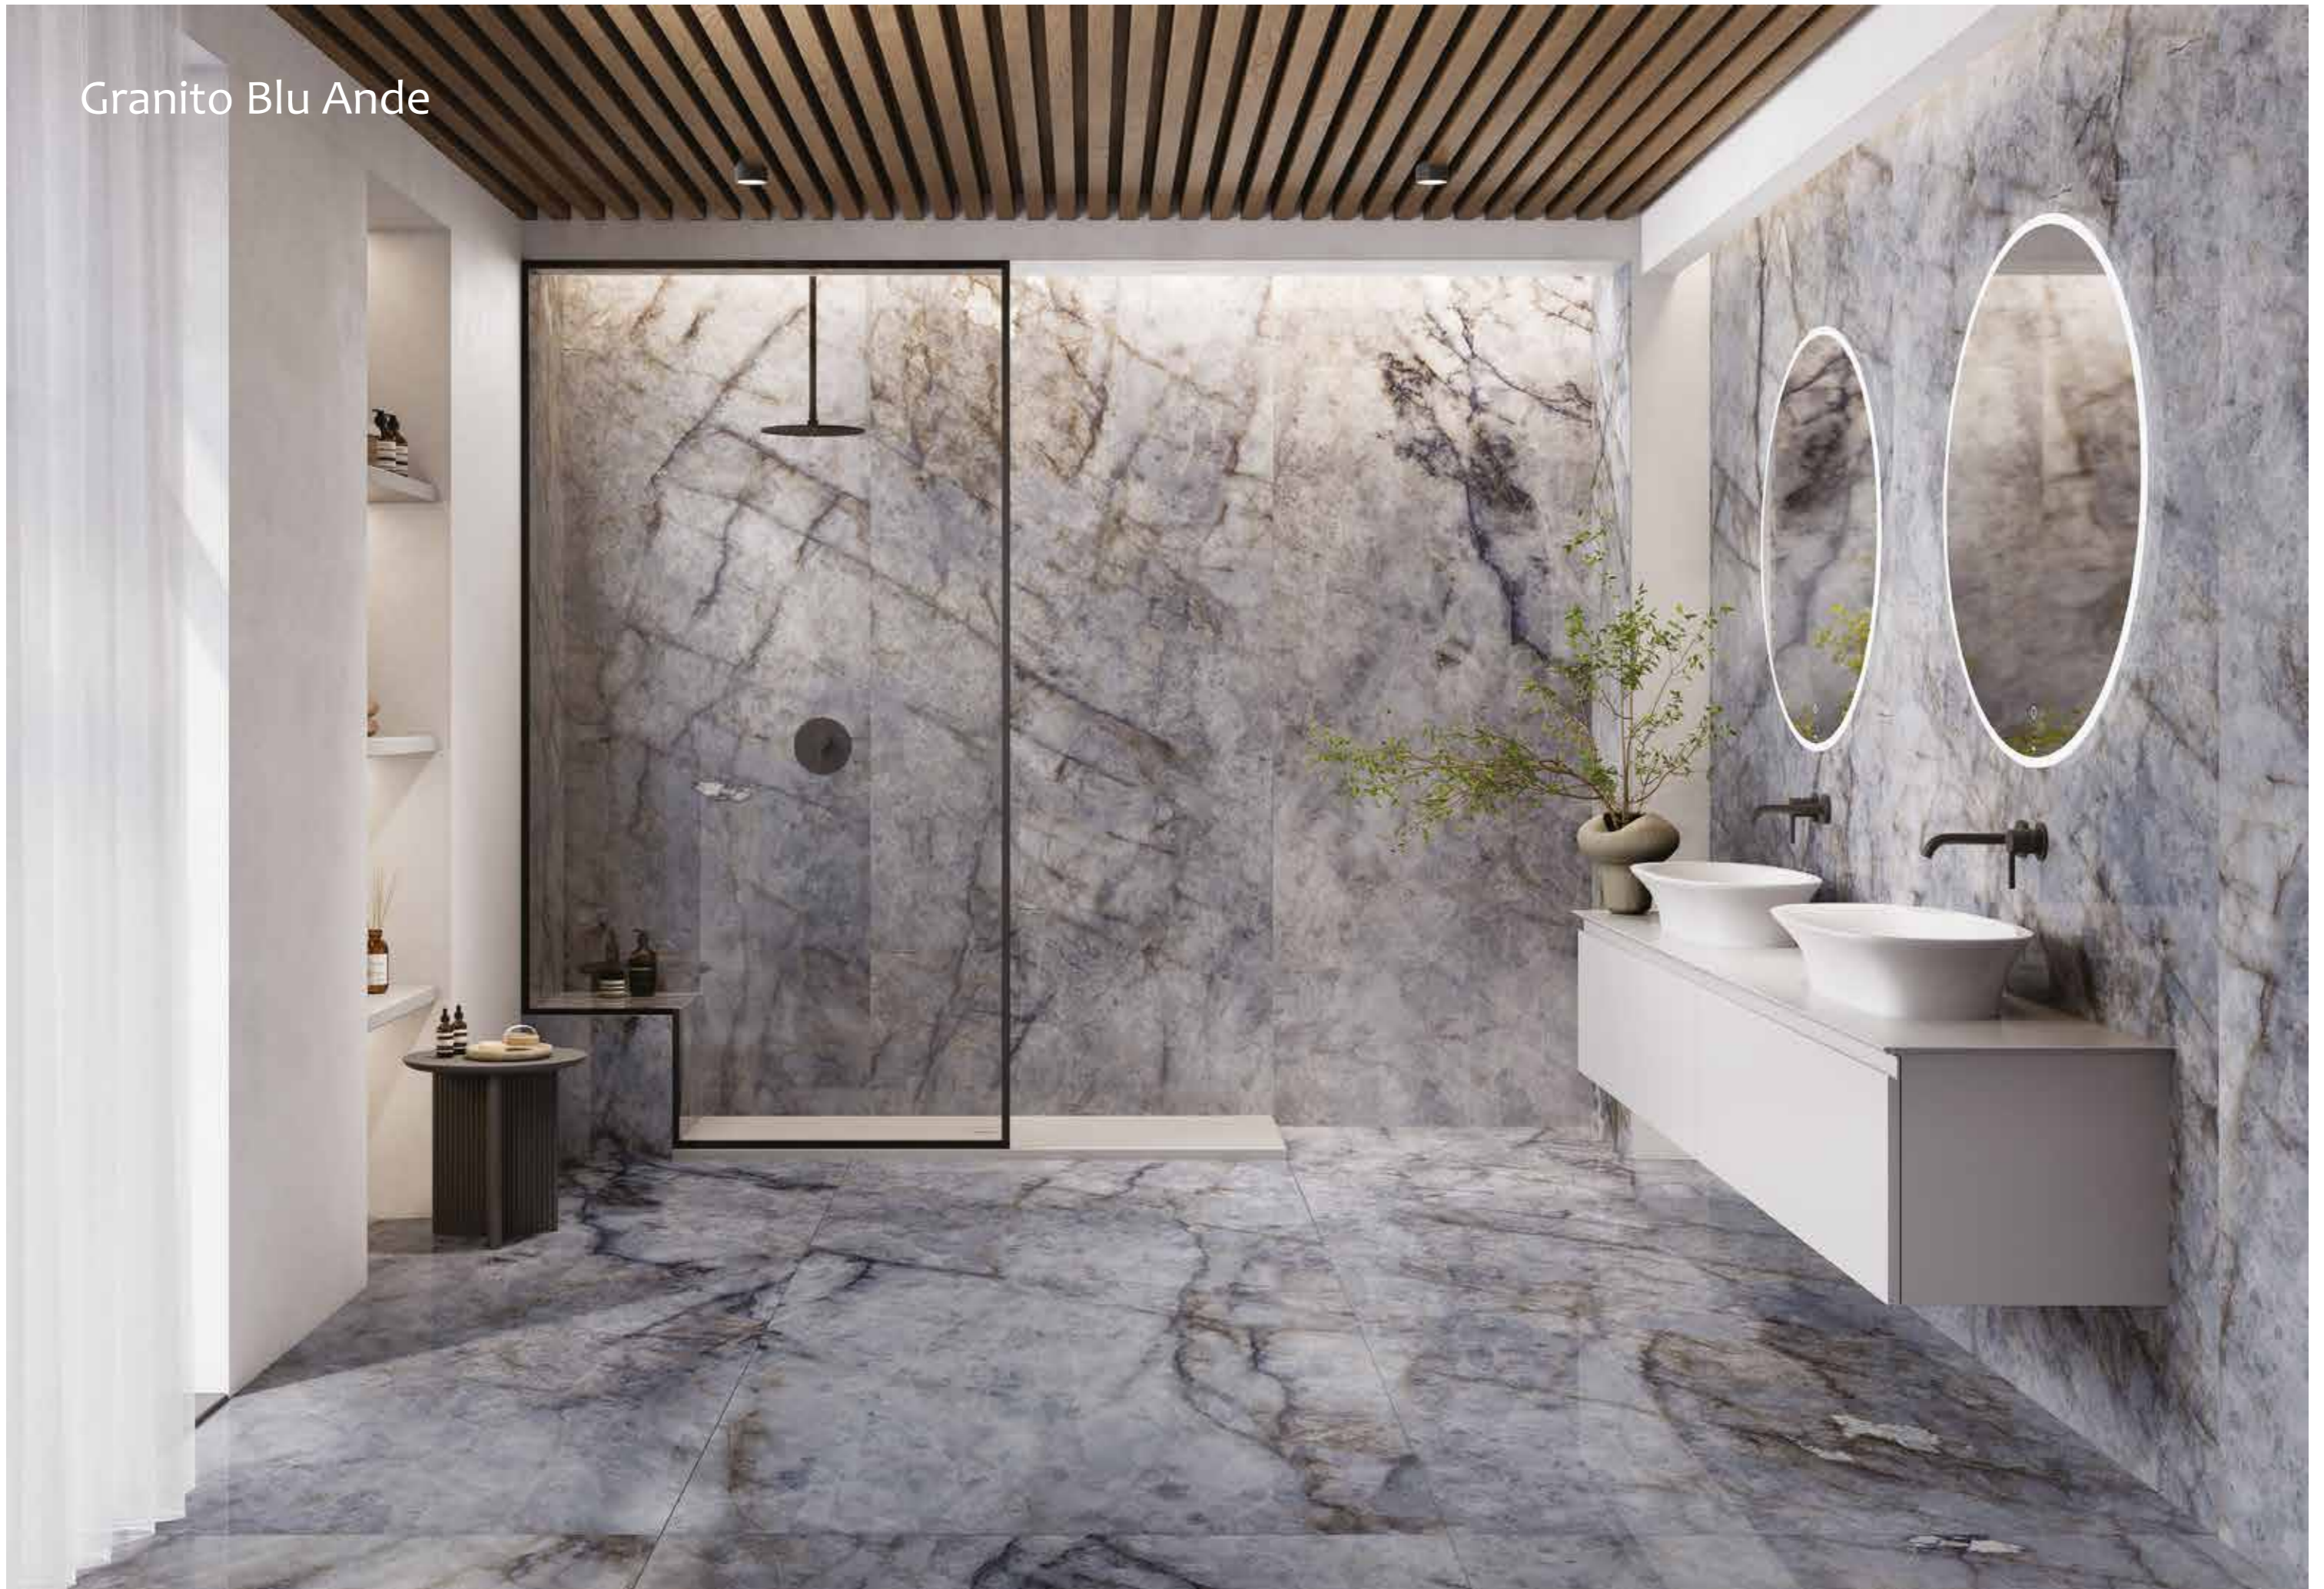

Granito Blu Ande

MARBLE