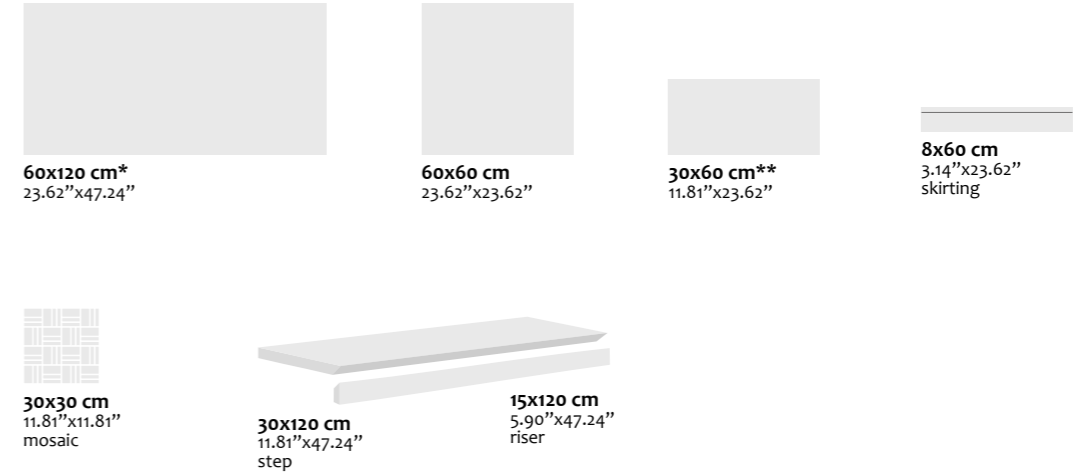

City Stone

PORCELAIN TILES

Matt • Rectified • Light Structure

*not available in city stone grey.
**only available in city stone bone.

Name	Code	Size(CM)	Code	Size(CM)	Code	Size(CM)
city stone beige	AGB12CTSEBEEZML5R	60x120	AGB06CTSEBEEZMLNLR	60x60	-	-
city stone bone	AGB12CTSEBNEZML5R	60x120	AGB06CTSEBNEZMLNLR	60x60	AGB09CTSEBNEZMLNLR	30x60
city stone grey	-	-	AGB06CTSEGRYMLNLR	60x60	-	-

Name	Code	Size(CM)	Name	Code	Size(CM)
city stone bone mosaic 30x30	AGMZZCTSEBNE005615	30x30	city stone bone skirting	AGSZZCTSEBNE005508	8x60
city stone grey mosaic 30x30	AGMZZCTSEGRY005617	30x30	city stone grey skirting	AGSZZCTSEGRY005510	8x60
city stone beige mosaic 30x30	AGMZZCTSEBEE005614	30x30	city stone beige skirting	AGSZZCTSEBEE005507	8x60
city stone bone step	AGTZZCTSEBNE005945	30x120	city stone bone riser	AGRZZCTSEBNE074712	15x120
city stone grey step	AGTZZCTSEGRY005947	30x120	city stone grey riser	AGRZZCTSEGRY074714	15x120
city stone beige step	AGTZZCTSEBEE005944	30x120	city stone beige riser	AGRZZCTSEBEE074711	15x120

SIZES