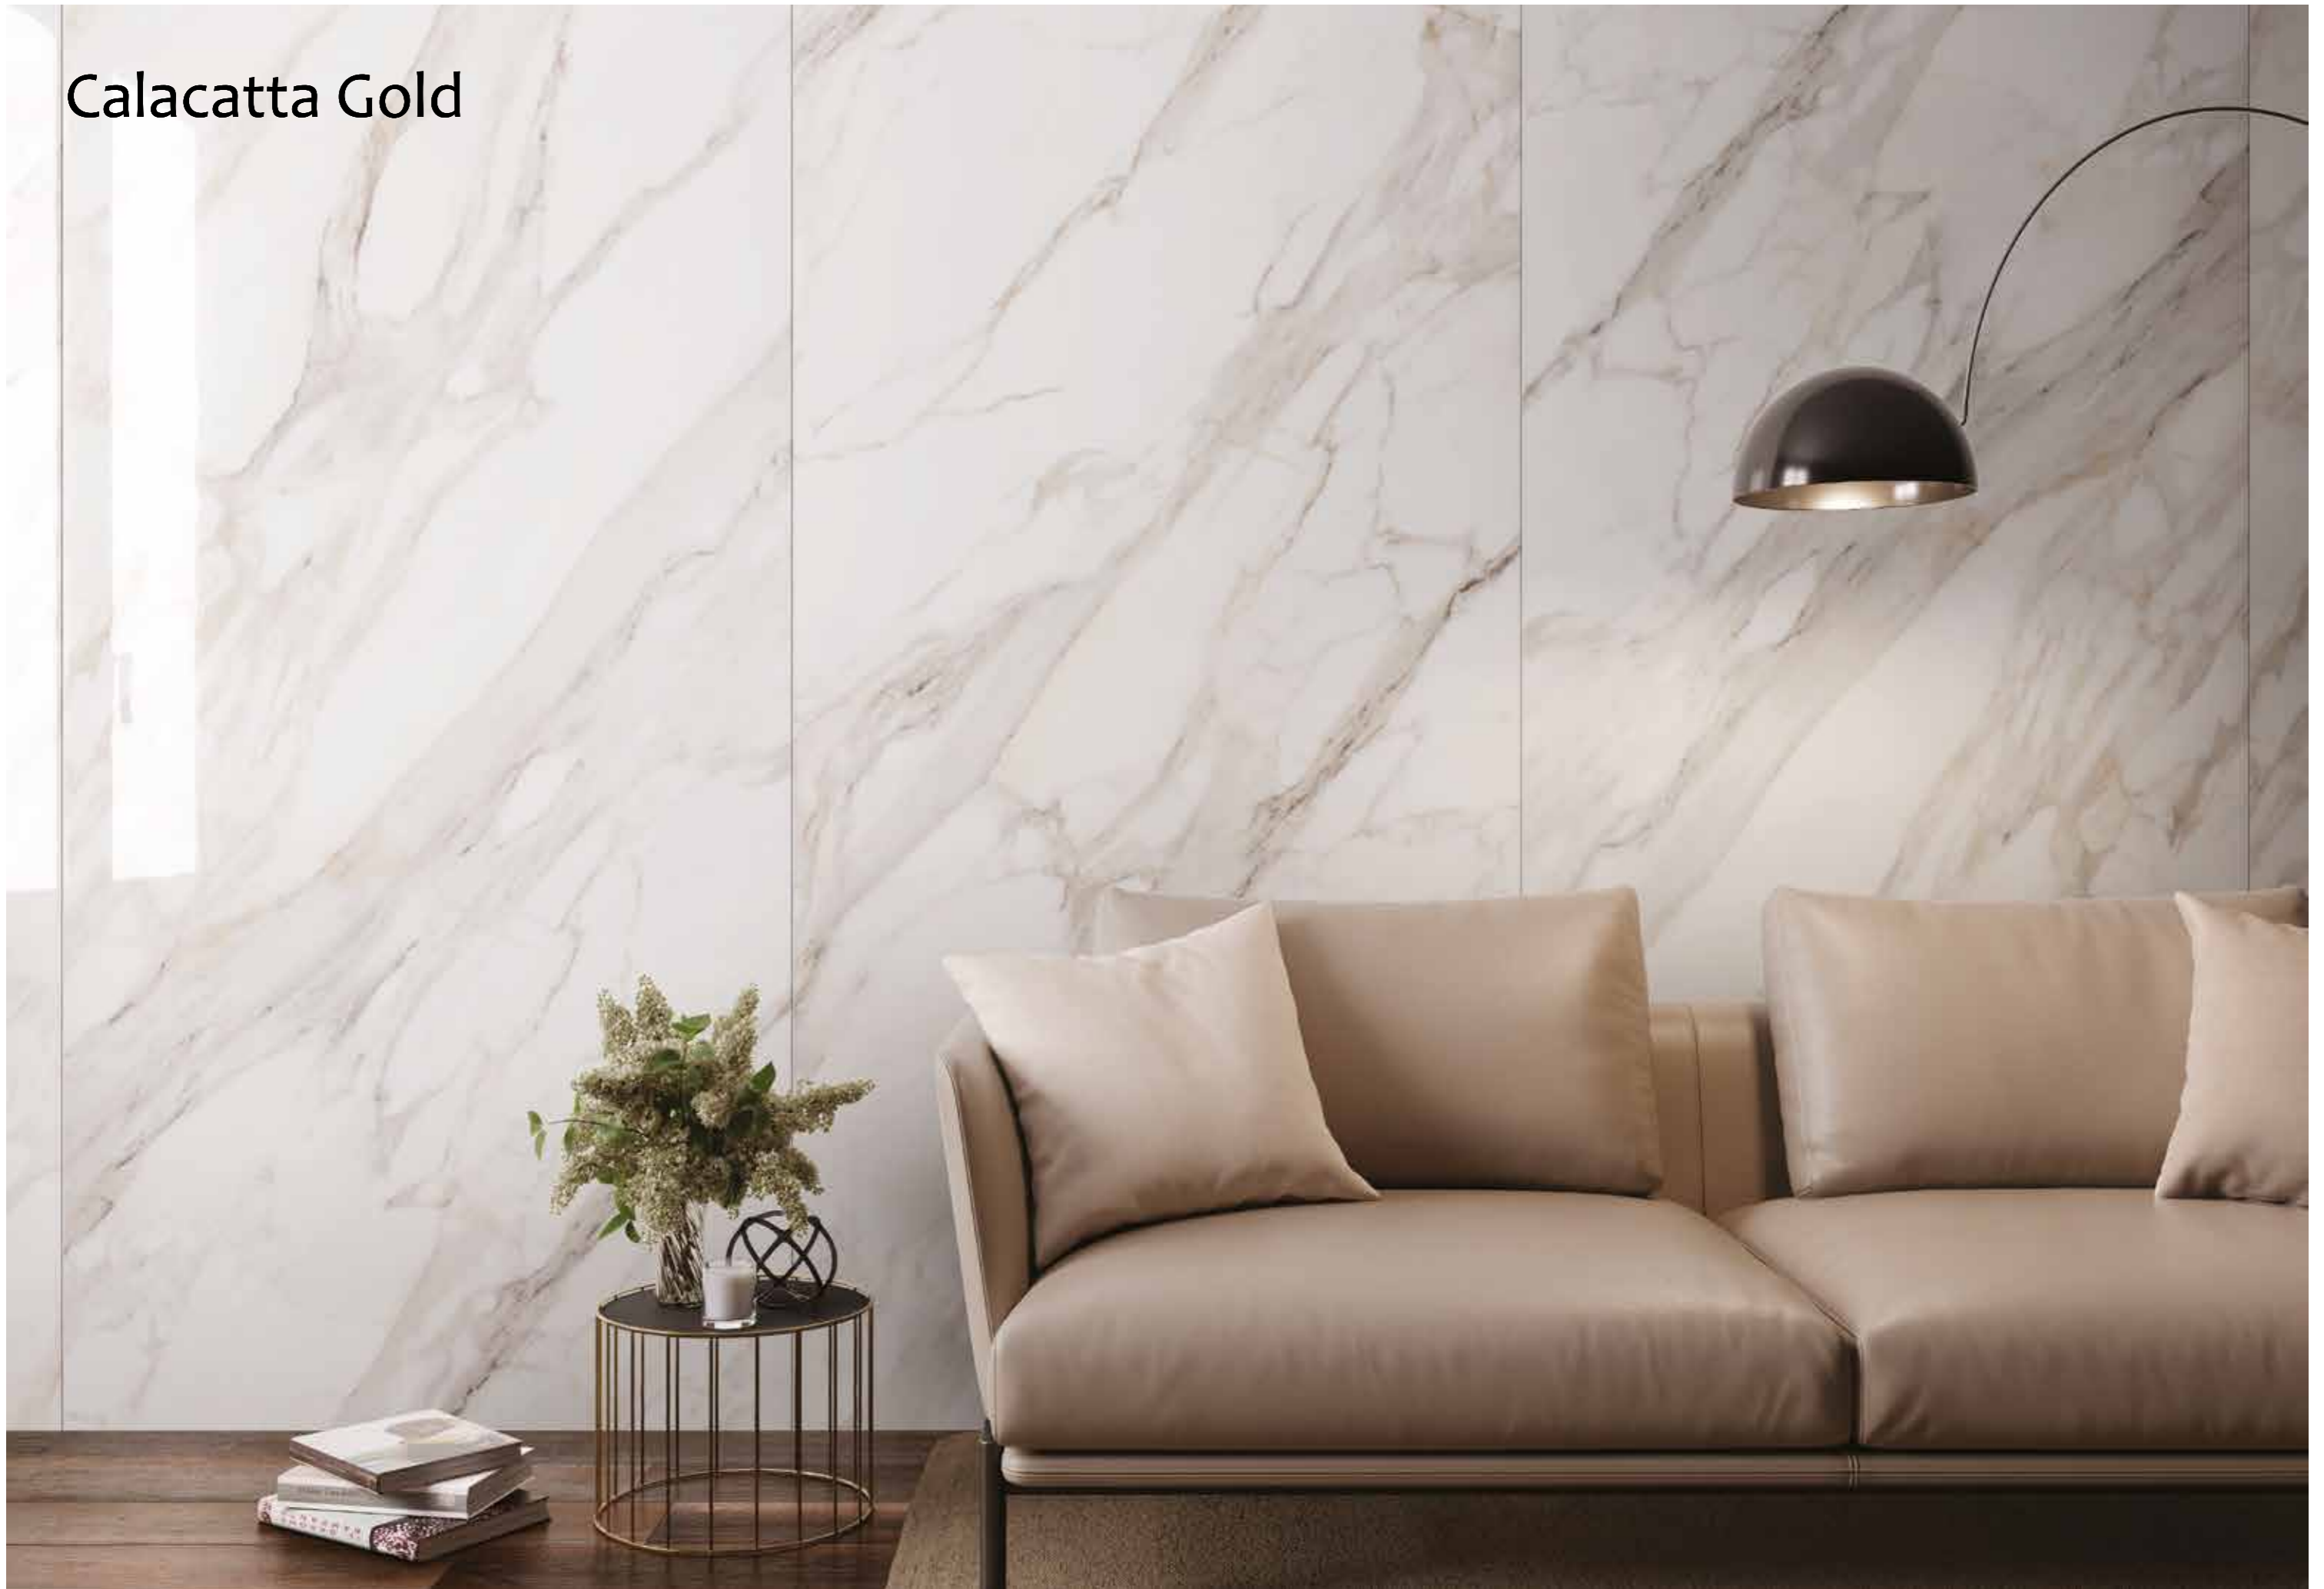

SIZES

120x280 cm
47.24"x110.23"

60x120 cm
23.62"x47.24"

Calacatta Gold

Calacatta Gold

PORCELAIN TILES

Matt / Polished • Rectified • Smooth

calacatta gold white variations
120x280 and 120x260