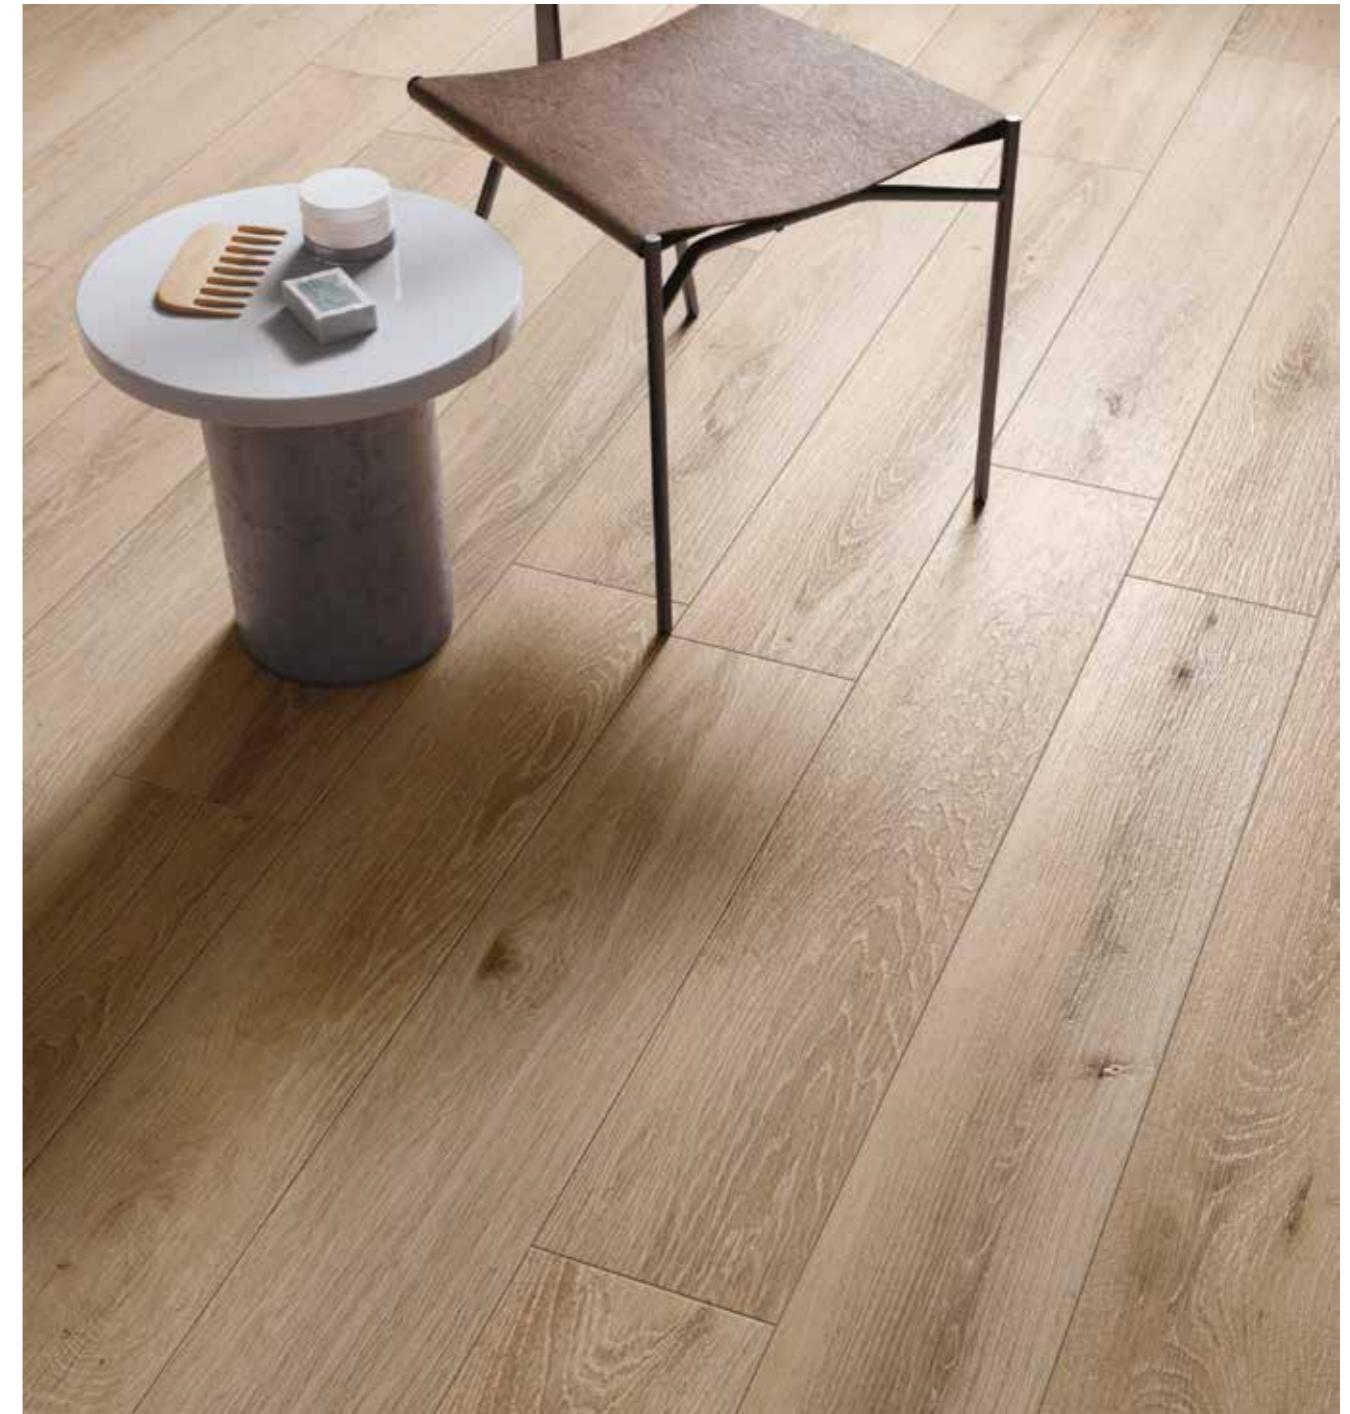

SIZES

120X19.5 cm
47.24"x7.67"