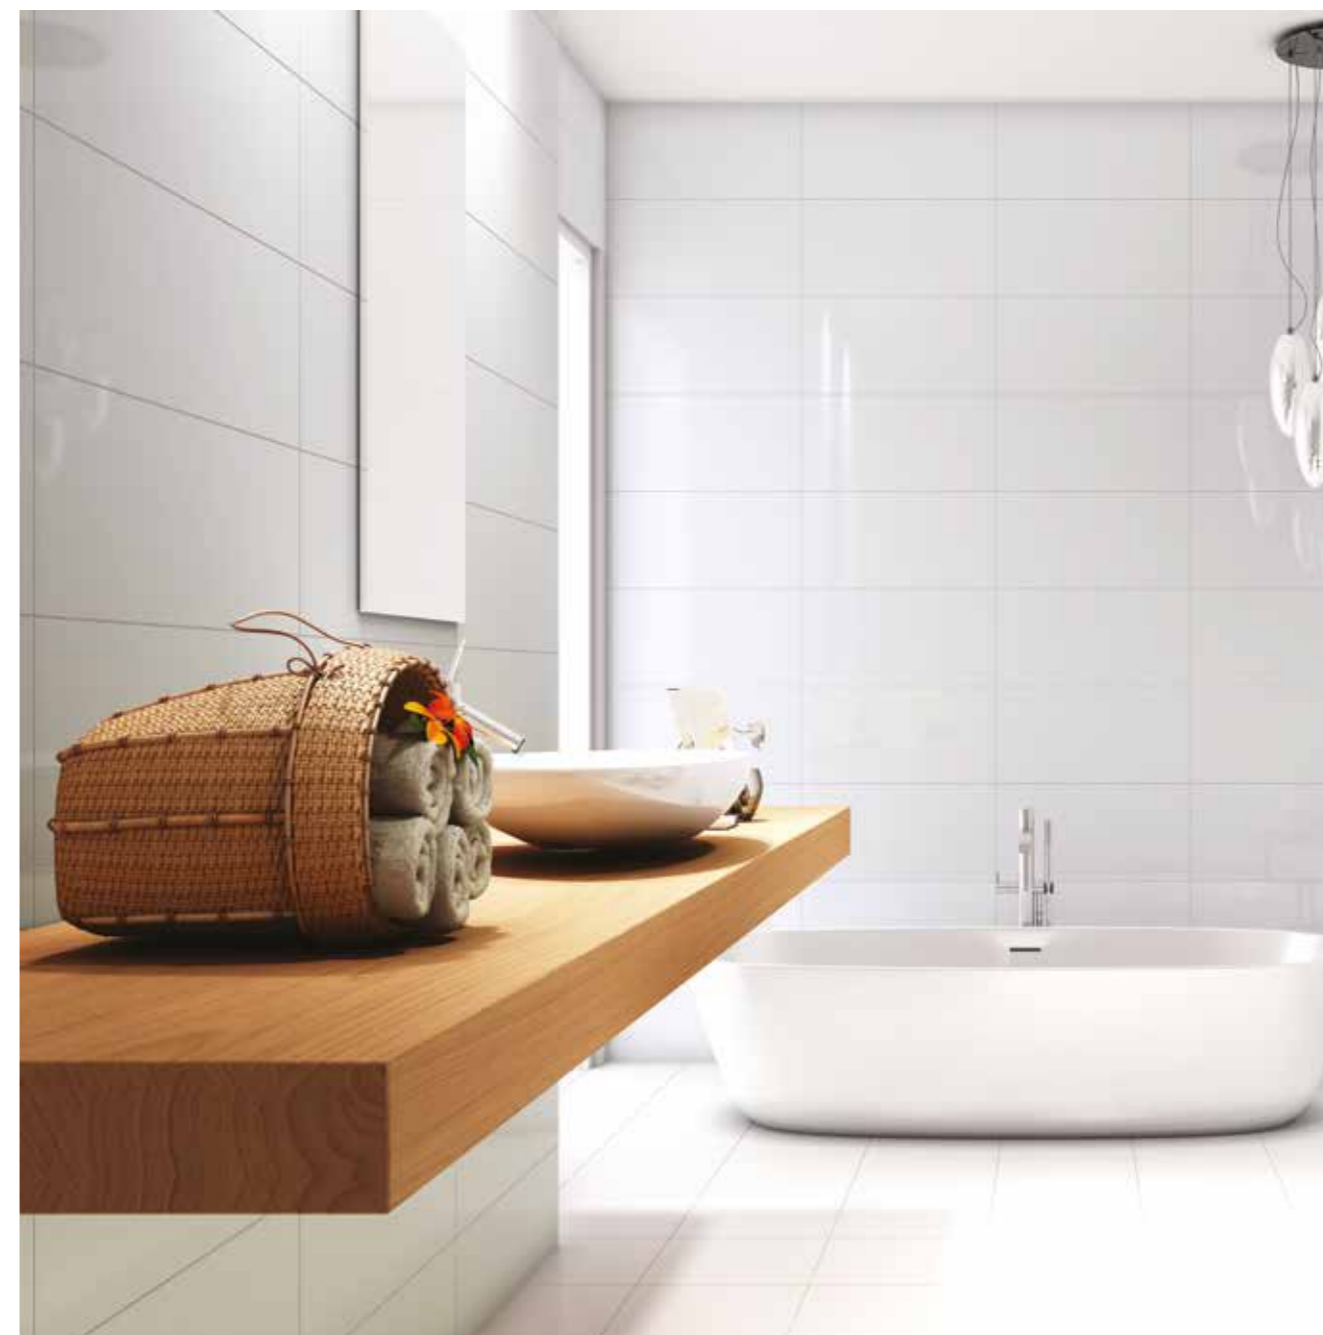

CERAMIC WALL