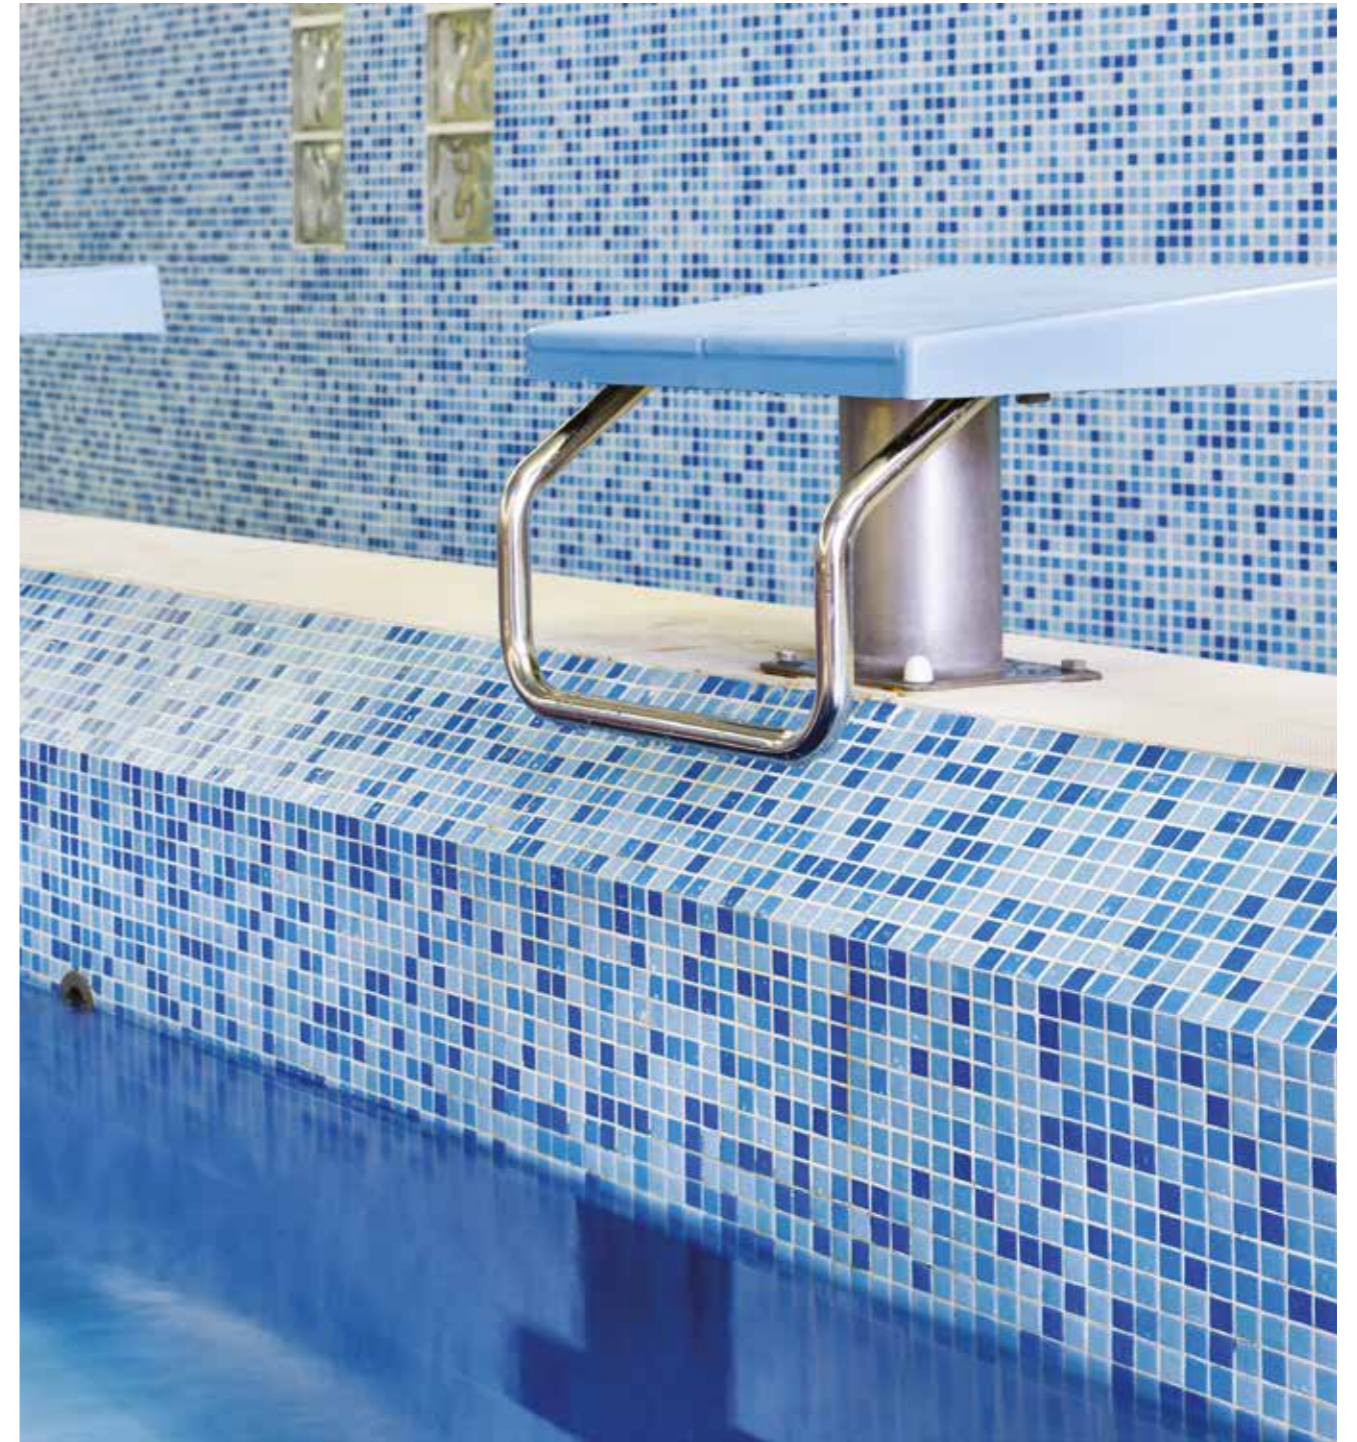

Name	Code	Size(CM)	Name	Code	Size(CM)
chequered cut sky blue	AGWZZHYDOSKB064563	11.7X11.7	sp-wave	AST-21WAVE	11.7x24.5
chequered cut navy blue	AGWZZHYDONAY064564	11.7X11.7	sp-sky a	AST-21SKY-A	11.7x24.5
chequered cut beige	AGWZZHYDOBEE064565	11.7X11.7	sp-sky b	AST-21SKY-B	11.7x24.5
chequered cut white	AGWZZHYDOWHE064566	11.7X11.7			
chequered cut grey	AGWZZHYDOGRY064567	11.7X11.7			
channel sky blue	SPTP2412SWPSBMA	11.7x24.5	channel hole sky blue	SPTH2512SWPSBMA	11.7x24.5
channel navy blue	SPTP2412SWPNBMA	11.7x24.5	channel hole navy blue	SPTH2512SWPNBMA	11.7x24.5
channel beige	SPTP2412SWPBMA	11.7x24.5	channel hole beige	SPTH2512SWPBMA	11.7x24.5
channel white	SPTP2412SWPWMA	11.7x24.5	channel hole white	SPTH2512SWPWMA	11.7x24.5
channel grey	SPTP2412SWPGMA	11.7x24.5	channel hole grey	SPTH2512SWPGMA	11.7x24.5
channel edge sky blue	SPTP2412SWPSBMA	11.7x24.5			
channel edge navy blue	SPTP2412SWPNBMA	11.7x24.5			
channel edge beige	SPTP2412SWPBMA	11.7x24.5			
channel edge white	SPTP2412SWPWMA	11.7x24.5			
channel edge grey	SPTP2412SWPGMA	11.7x24.5			