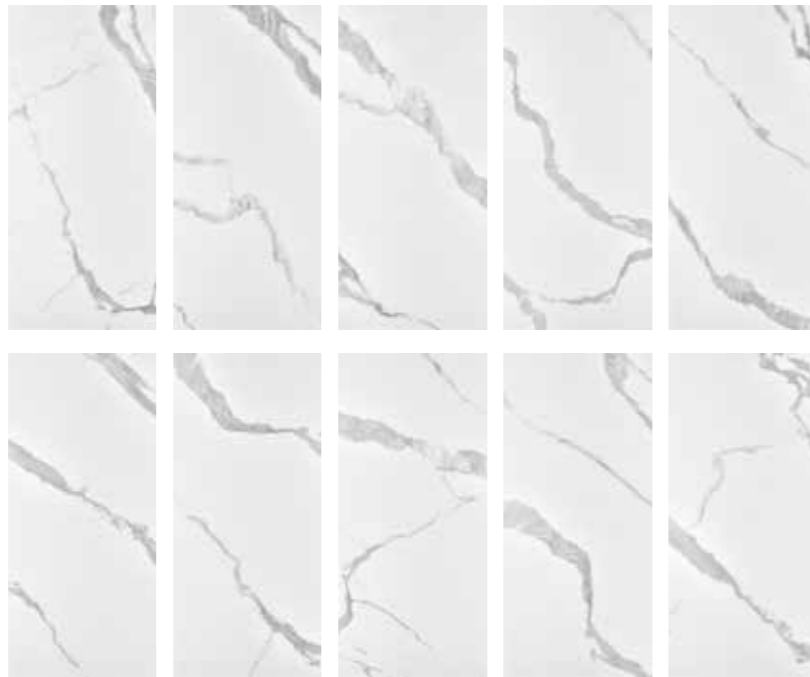

120x120 cm
47.24"x47.24"

60x120 cm
23.62"x47.24"

60x60 cm
23.62"x23.62"

MARBLE

Impact Statuario

PORCELAIN TILES

Polished • Rectified • Smooth

impact statuario white variations
90x180 cm