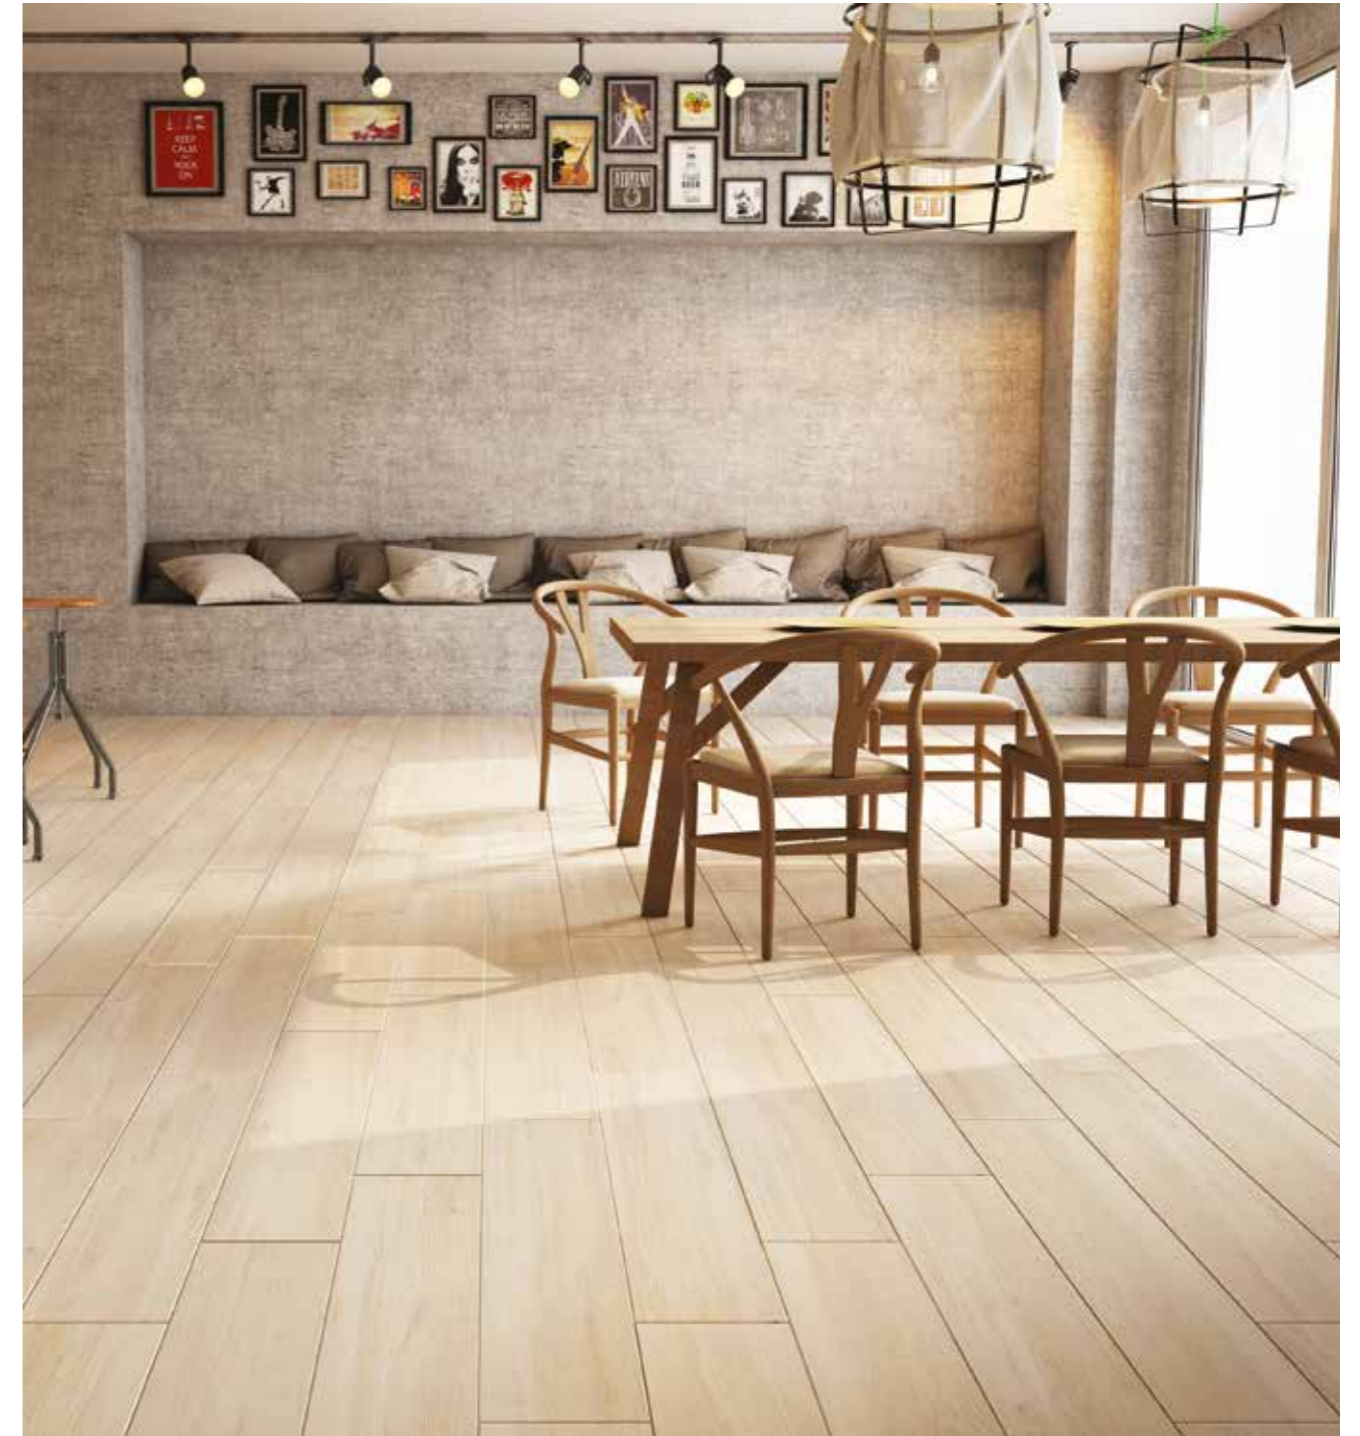

SIZES

120X19.5 cm
47.24"x7.67"