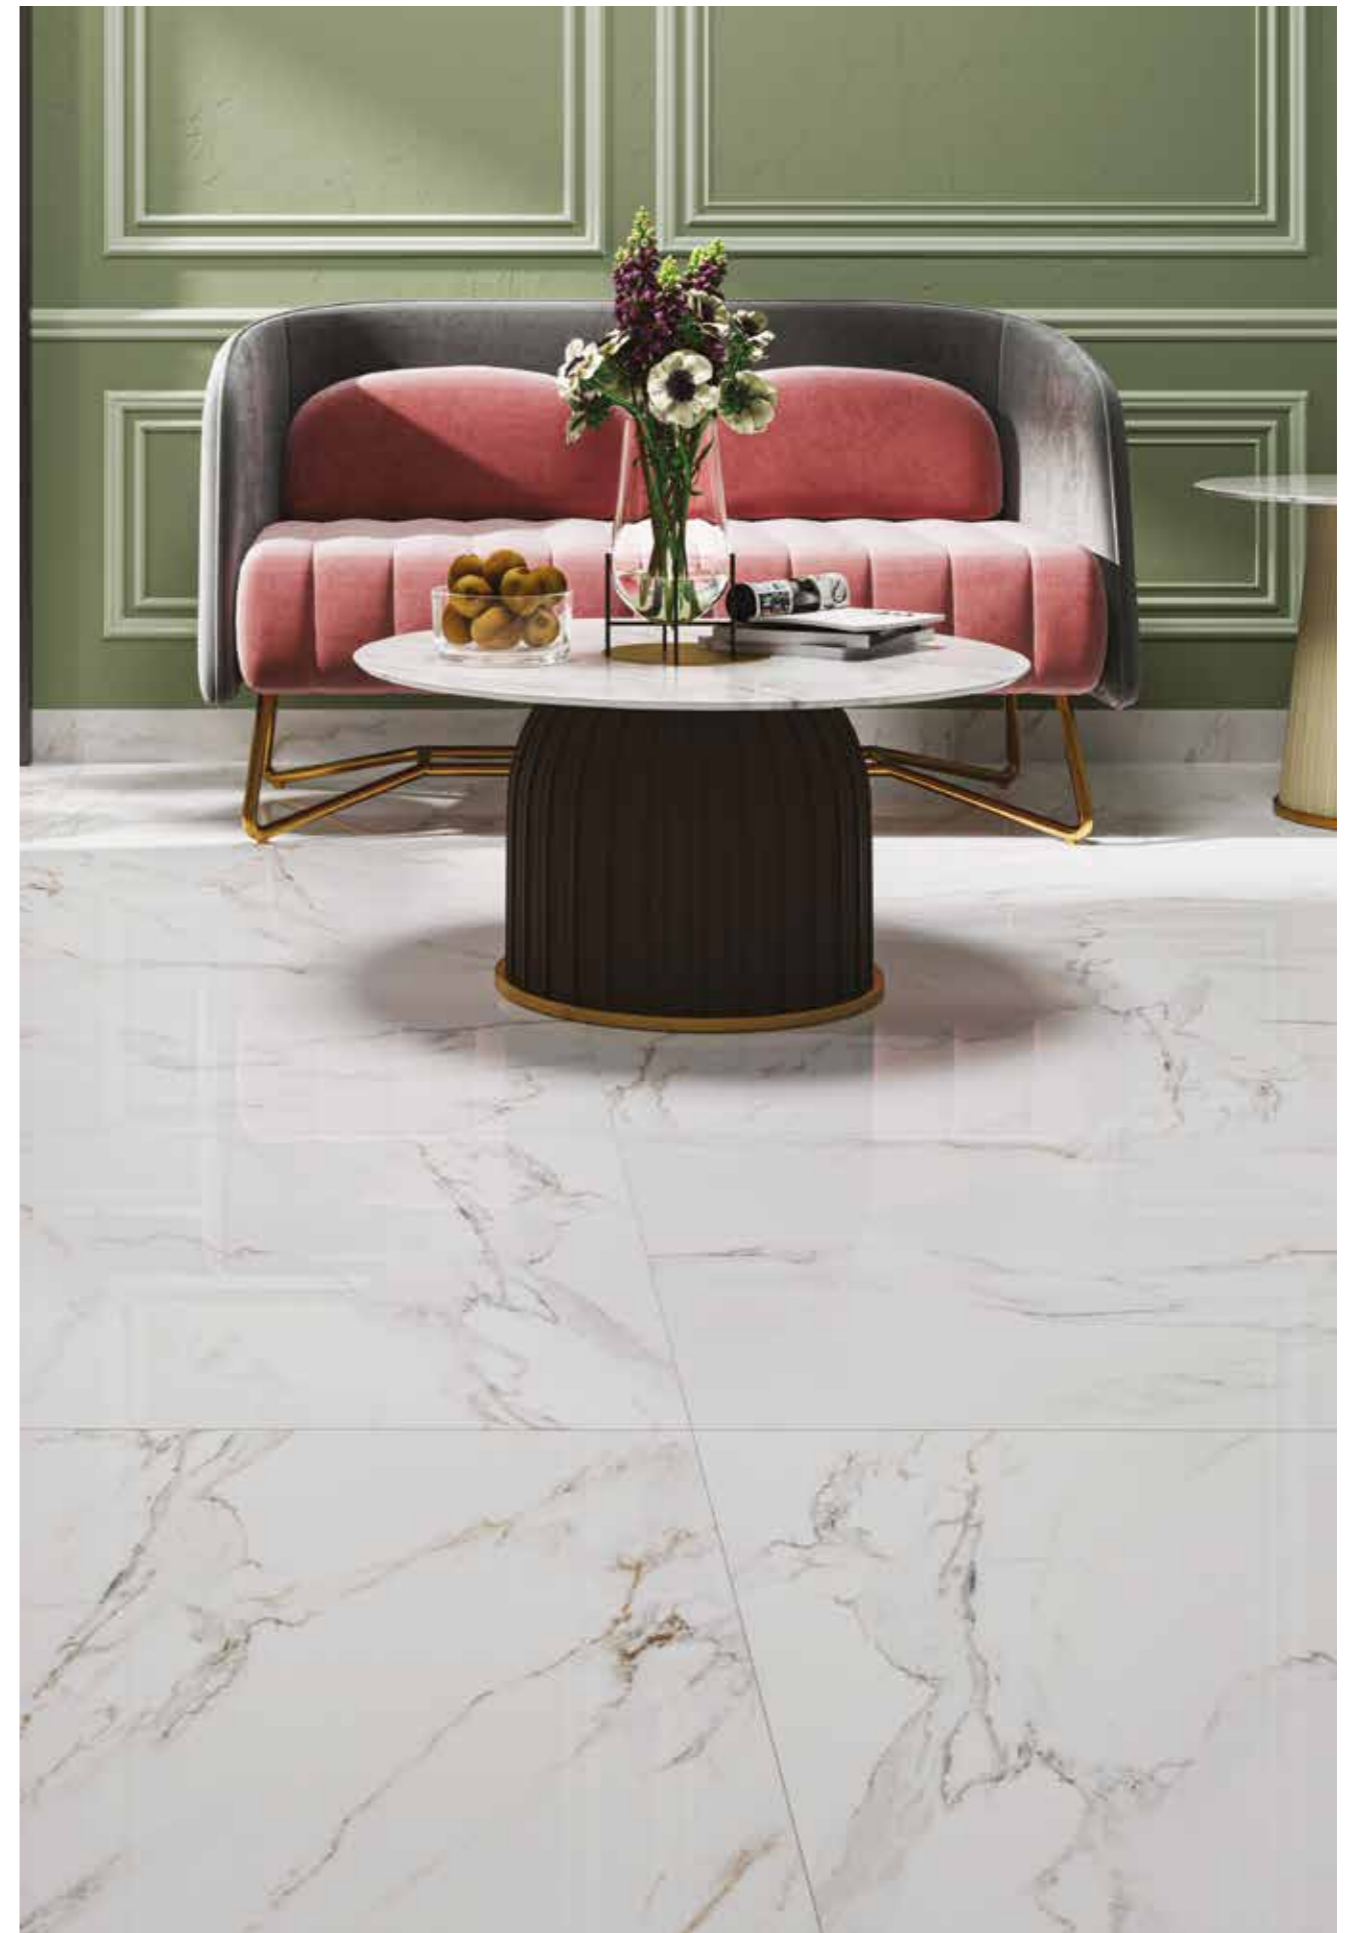

60x60 cm

RED BODY CERAMIC TILES

Matt / Glossy • Rectified • Smooth

Name	Code	Name	Code	Size(CM)
addis white	A06RZADD-WHo.GoR	smoke white (glossy)	A06RZSMK-WHo.GoR	60X60
alicante light grey	A06RZALN-LGY.MoR	smoke white (matt)	A06RZSMK-WHo.MoR	60X60
bianco vena white	A06RZBVA-WHo.GoR	spridon light grey	A06RSPRD-LIG.GoXoR	60X60
caneas white	A06RZCNS-WHo.GoR	tiberin dark grey	A06RZTBE-DGY.MoR	60X60
crema royale beige	A06RZCRL-BEo.GoR	tiberin light grey	A06RZTBE-LGY.MoR	60X60
ice himalaya white	A06RZIHM-WHo.GoR	tisse ivory (glossy)	A06RZTIS-IVo.GoR	60X60
isochrome white	A06RZISO-WHo.GoR	tisse ivory (matt)	A06RZTIS-IVo.MoR	60X60
rola white	A06RZRLA-WHo.GoR	-	-	60X60