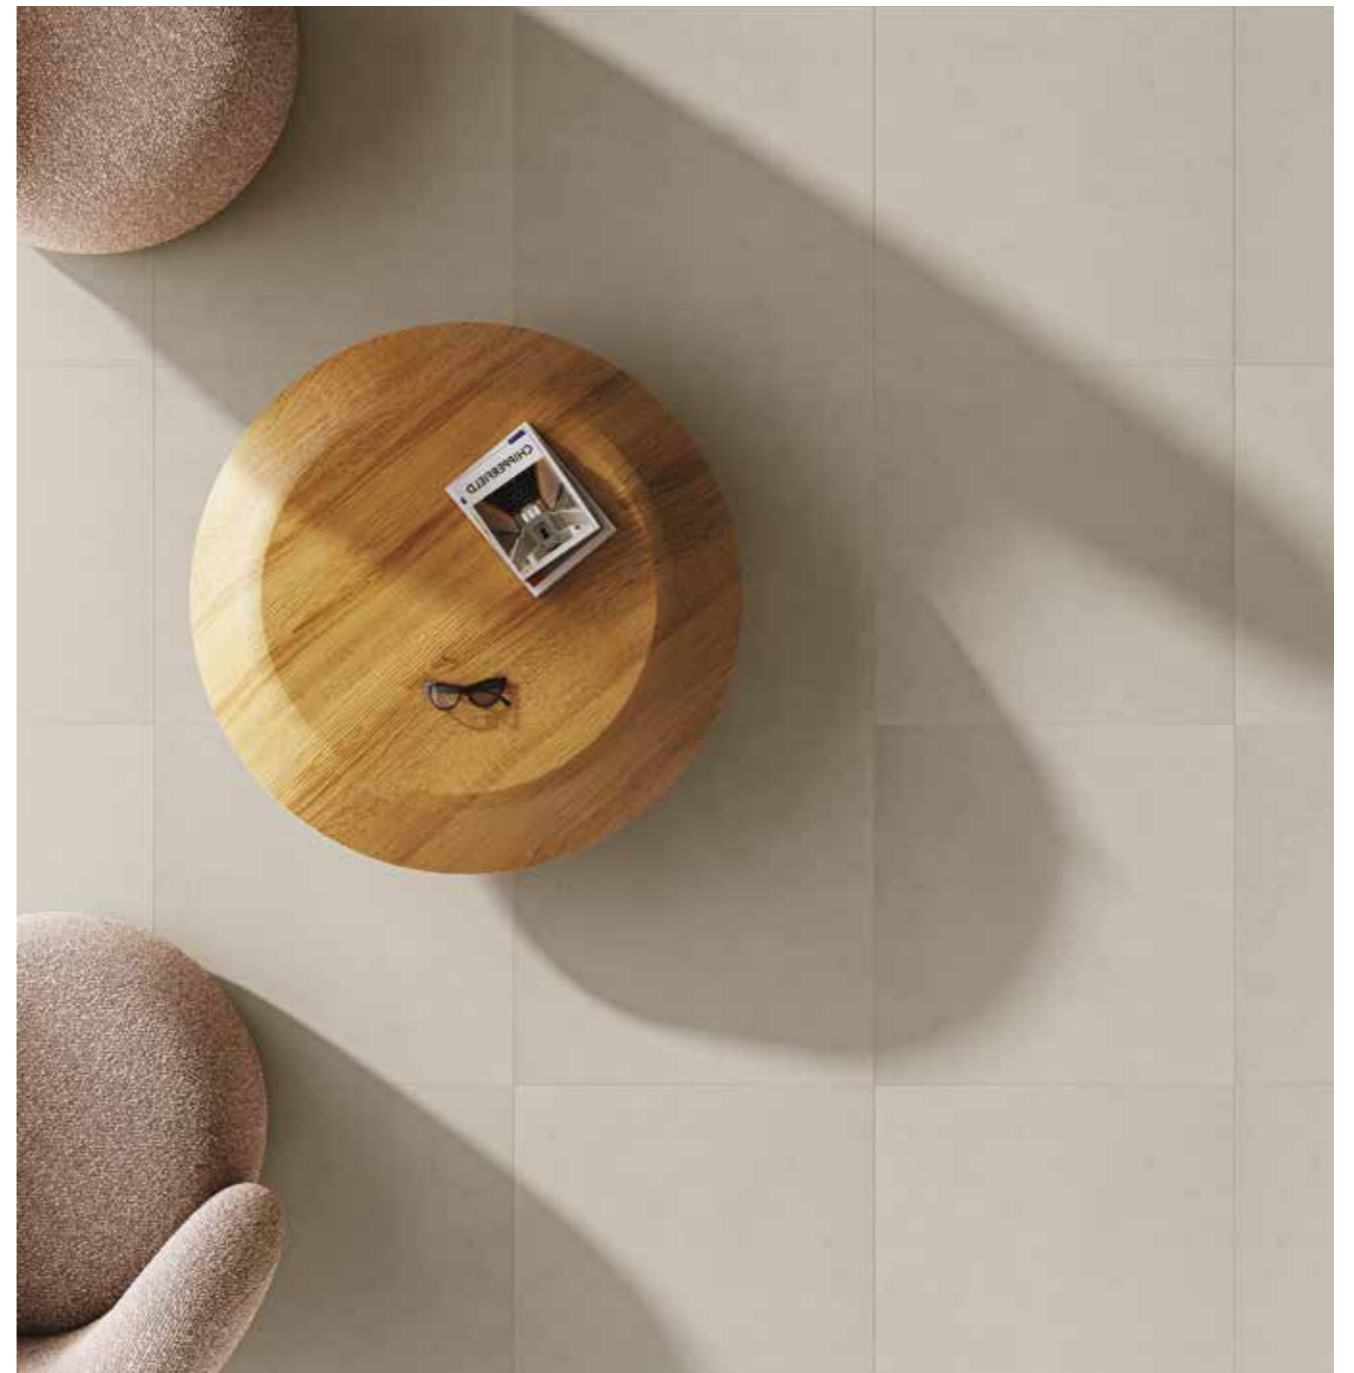

SIZES

CONCRETE

Name	Code	Size(CM)
cord concrete ivory	Ao6GCRDC-IVO.AoXoR	60x60

Sizes (cm)	Thickness (mm)	Pieces X	M² X	Kg X	X Eu. Pallet	M² X Eu. Pallet	kg X Eu. Pallet
60x60	9	4	1.44	28.00	36	51.84	1029.00