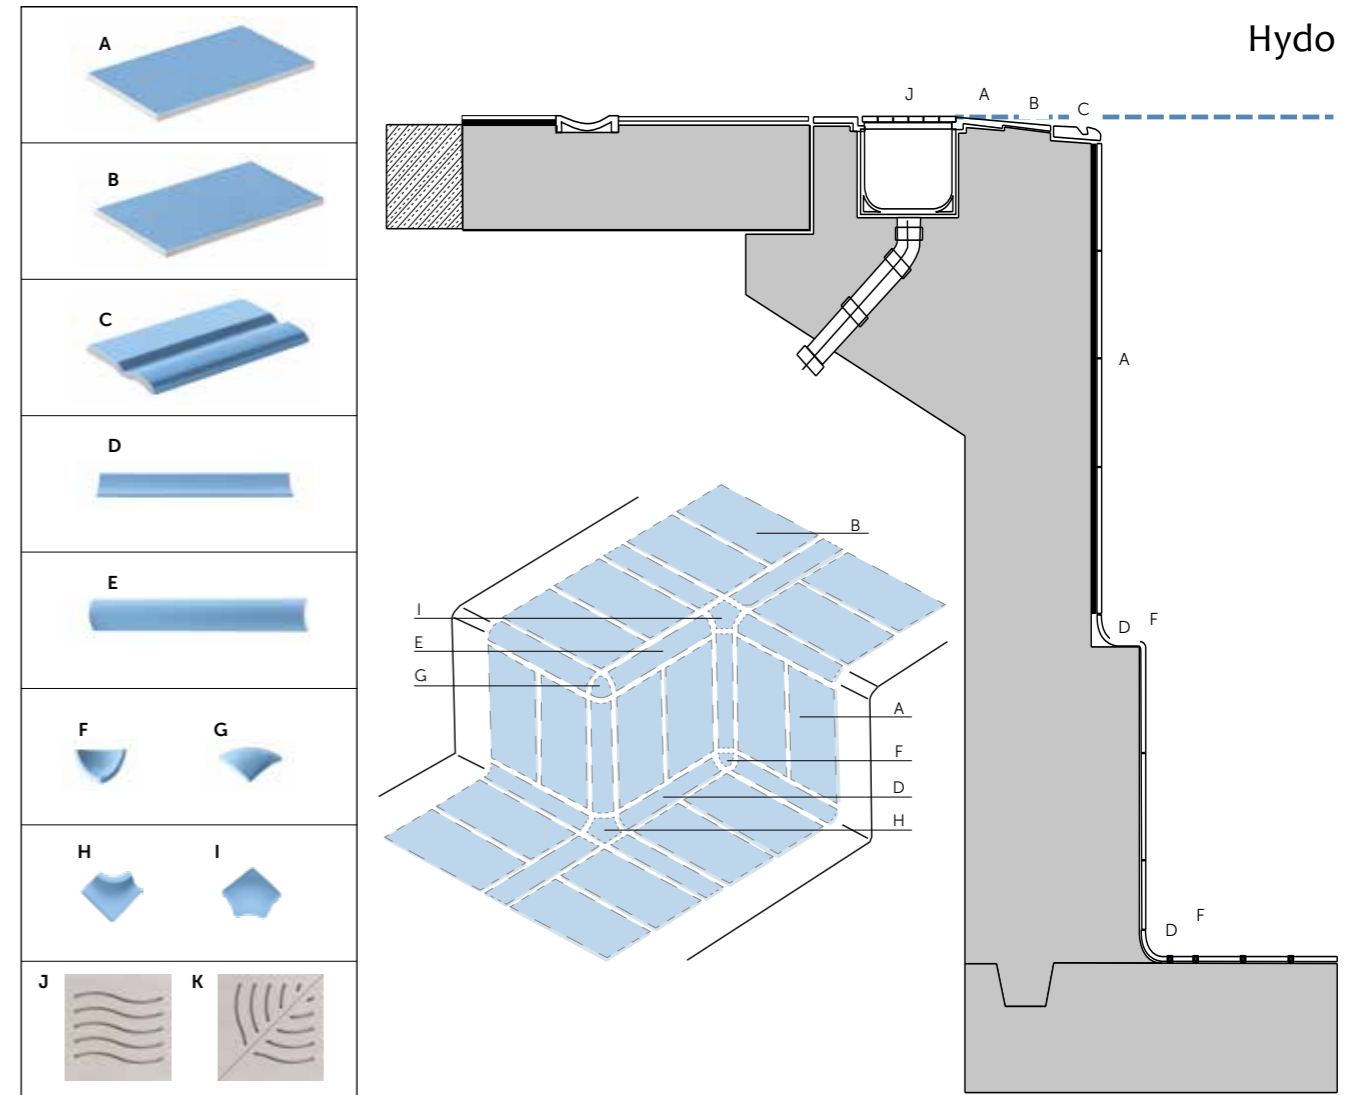

Hydo

Decor

 sky blue step matt / glossy	 navy blue step matt / glossy	 white step matt / glossy			
 navy blue / sky blue step matt	 grey step matt / glossy	 beige step matt / glossy			
 sp-sky a 11.7x24.5 cm / 4.60"x9.64"	 sp-sky b 11.7x24.5 cm / 4.60"x9.64"	 sp-wave 11.7x24.5 cm / 4.60"x9.64"	 chequered cut sky blue* 11.7x11.7 cm / 4.60"x4.60"		
 angle bead external * 2.7x24.5 cm / 1.06"x9.64"	 angle bead internal * 2.7x24.5 cm / 1.06"x9.64"	 corner external * 2.7x2.7 cm / 1.06"x1.06"	 corner internal * 2.7x2.7 cm / 1.06"x1.06"	 Elephant Foot external * 2.7x2.7 cm / 1.06"x1.06"	 Elephant Foot internal * 2.7x2.7 cm / 1.06"x1.06"

*Available colours
matt

Mosaic

 beige mix-2 mosaic 5x5	 beige mix-3 mosaic 5x5	 blue mix-2 mosaic 5x5	 blue mix-3 mosaic 5x5	mosaic 5x5 31x31 cm 12.2"x12.2" matt / glossy mosaic 2.5x2.5 29.7x29.7 cm 11.69"x11.69" matt / glossy
 beige mix-2 mosaic 2.5x2.5	 beige mix-3 mosaic 2.5x2.5	 blue mix-2 mosaic 2.5x2.5	 blue mix-3 mosaic 2.5x2.5