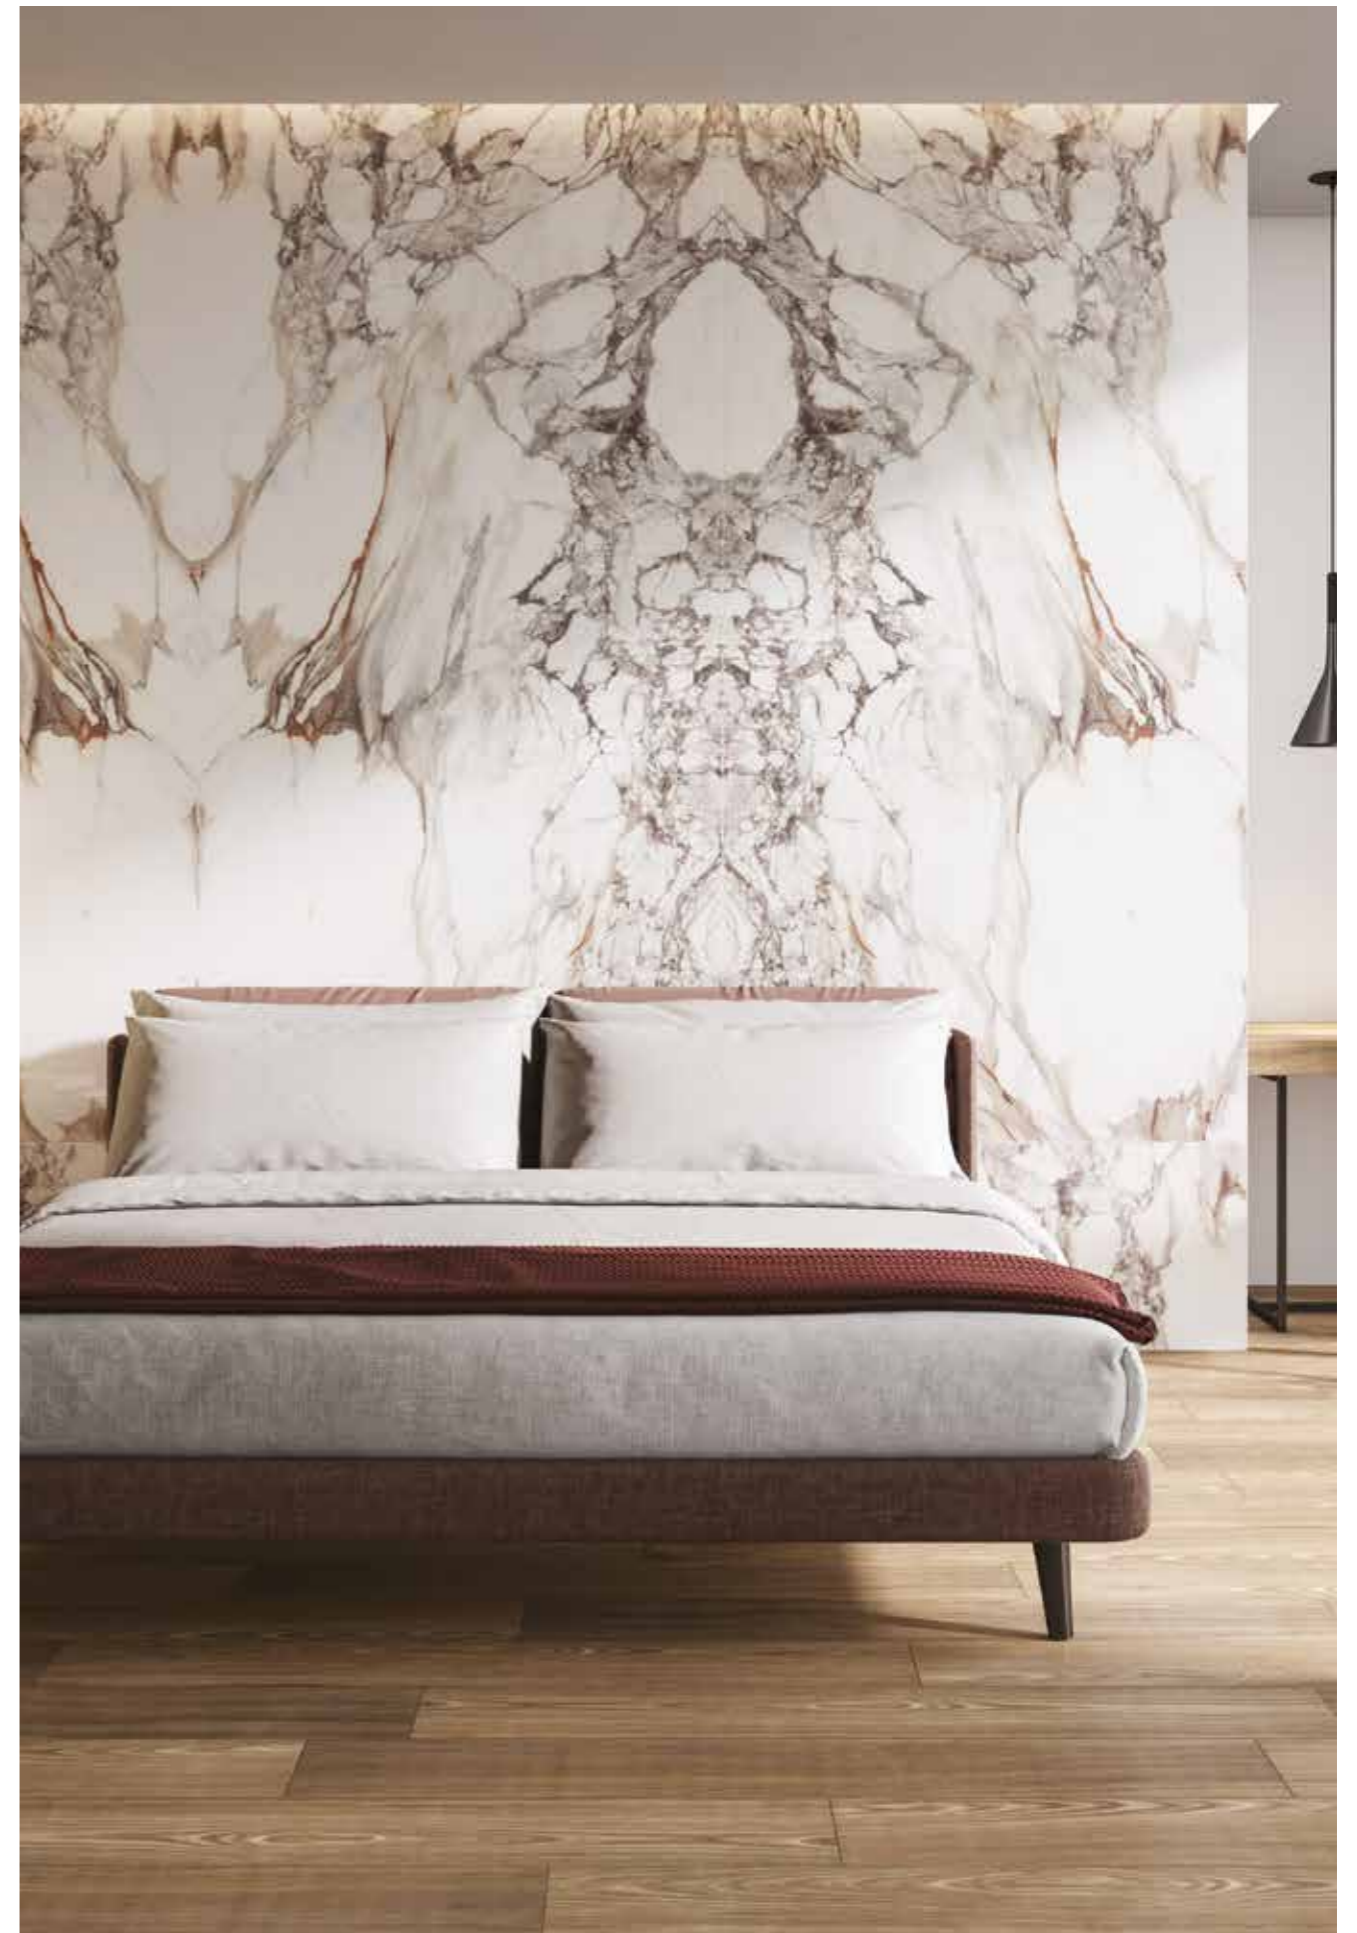

Rain Marble

PORCELAIN TILES

Polished • Rectified • Smooth

Name	Code	Matt	Code	Lappato	Size(CM)	Code	Matt 6mm	Code	Lappato 6mm	Size(CM)
rain marble hyper white	A4MGRANM-HWH.MoXCU		A4MGRANM-HWH.NoXCD		144X305	A82GRANM-HWH.MoX6R		A82GRANM-HWH.NoX6P		120X280
Name	Code	Size(CM)	Code	Size(CM)						
rain marble white	A12GRANM-WHE.NoX5P	60X120	A06GRANM-WHE.NoX0P	60X60						
Name	Code	Size(CM)	Code	Polished 9mm	Size(CM)	Code	Size(CM)			
rain marble white	AGB46RANMWHEZHSa1P	120X240	A82GRANM-WHE.NoA5P		120X280	AGD62RANMWHEZHSa1P	120X260			
rain marble white	AGB46RANMWHEZHSa2P	120X240	A82GRANM-WHE.NoX5P		120X280	AGD62RANMWHEZHSa2P	120X260			
rain marble white	AGB46RANMWHEZHS3P	120X240	-		-	AGB62RANMWHEZHS3P	120X260