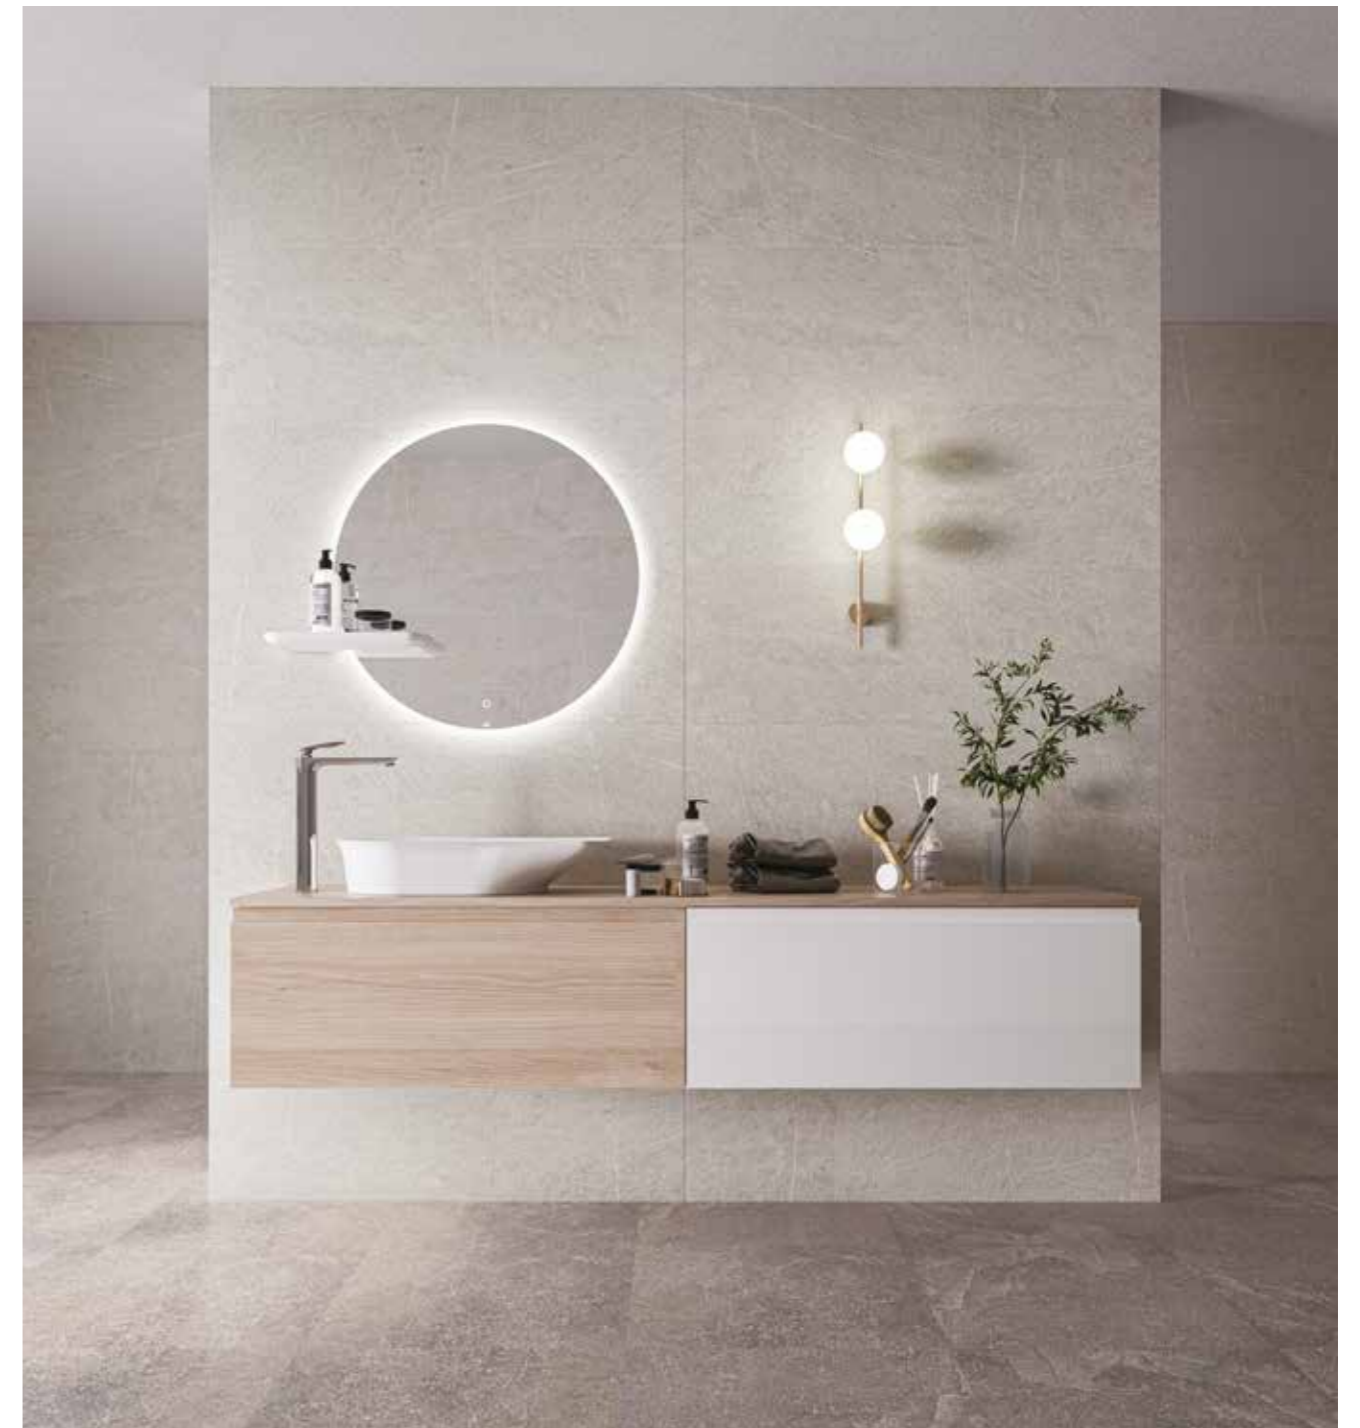

40x120 cm

Honor

RED BODY CERAMIC TILES
Matt • Rectified • Light Structure

Iron

RED BODY CERAMIC TILES
Matt • Rectified • Light Structure / Heavy Structure

*only available in iron grey.

Name	Code	Size(CM)
honor bisque	ARB45HONRBIEZMLNLR	40x120

Name	Code	Size(CM)	Name	Code	Size(CM)
Iron grey	A45RBLLB-GRY.M6XoR	40x120	Iron grey line decor	A45RBLLB-GRY.MLXoR	40x120

SIZES

CERAMIC WALL