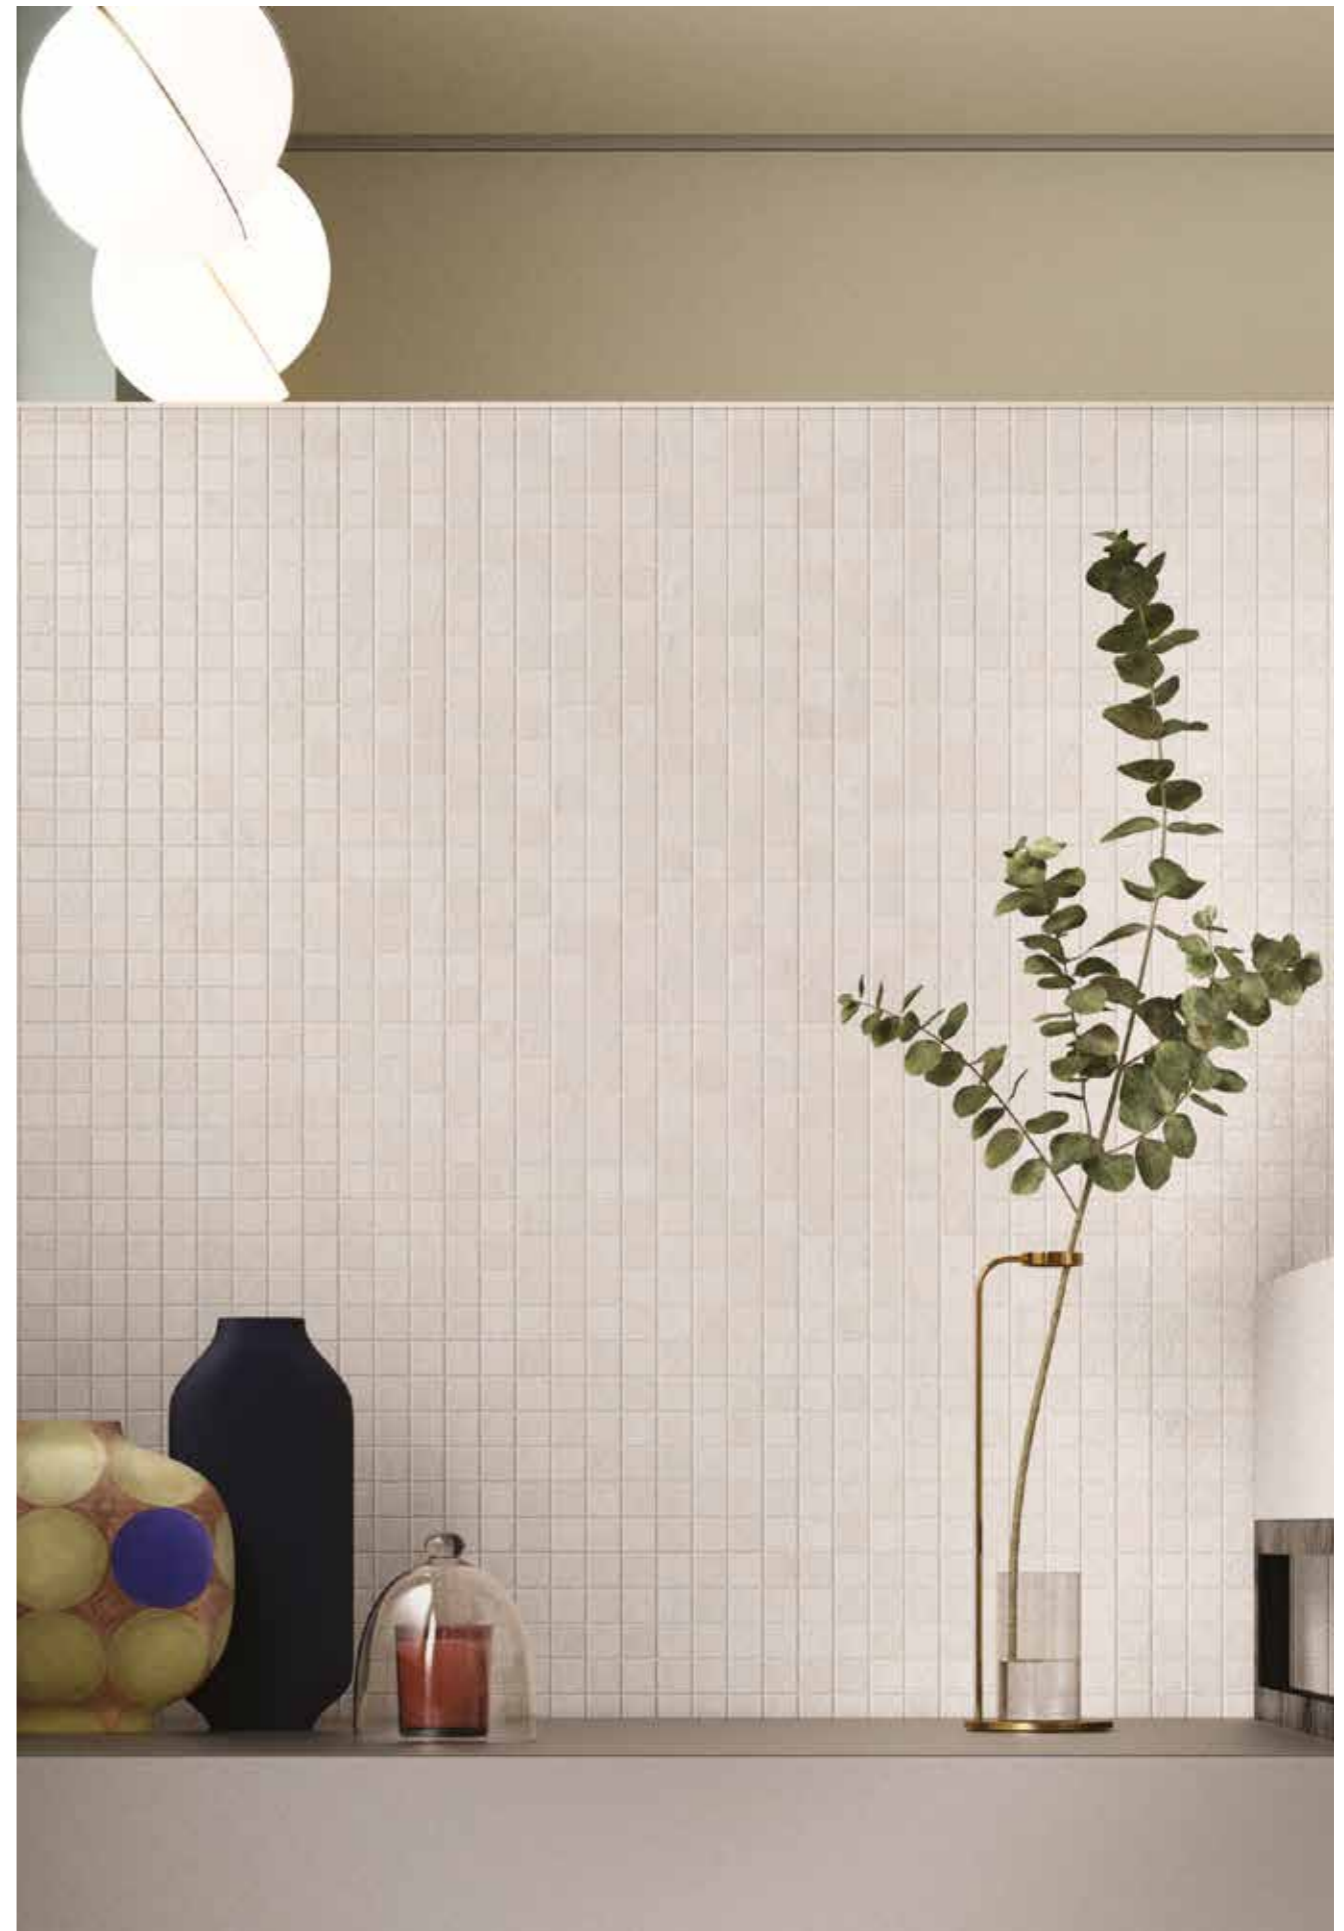

*not available in design concrete grey.

Name	Code	Size(CM)	Name	Size(CM)	Name	Size(CM)
design concrete dark grey	A12GZDCC-DGY.M2S5R	60X120	A06GZDCC-DGY.M2R	60X60	A09GZDCC-DGY.M2R	30X60
design concrete grey	-	-	A06GZDCC-GY0.M2R	60X60	A09GZDCC-GY0.M2R	30X60
design concrete ivory	A12GZDCC-IV0.M2S5R	60X120	A06GZDCC-IV0.M2R	60X60	A09GZDCC-IV0.M2R	30X60
design concrete light grey	A12GZDCC-LGY.M2S5R	60X120	A06GZDCC-LGY.M2R	60X60	A09GZDCC-LGY.M2R	30X60
design concrete sand	A12GZDCC-SN0.M2S5R	60X120	A06GZDCC-SN0.M2R	60X60	A09GZDCC-SN0.M2R	30X60
design concrete white	A12GZDCC-WH0.M2S5R	60X120	A06GZDCC-WH0.M2R	60X60	A09GZDCC-WH0.M2R	30X60

Name	Code	Size(CM)	Name	Code	Size(CM)
design concrete grey mosaic 2.5X2.5	AM-GZDCC-GY.2R2/10	30X30	design concrete grey mosaic 2.5X 10	AM-GZDCC-GY.2R/2H	30X30
design concrete white mosaic 2.5X2.5	AM-GZDCC-WH.2R2/10	30X30	design concrete white mosaic 2.5X 10	AM-GZDCC-WH.2R/2H	30X30
design concrete grey skirting	ASK06GZDCC-GY0.2AN	9.5X60	design concrete white skirting	ASK06GZDCC-WH0.2AN	9.5X60

CONCRETE