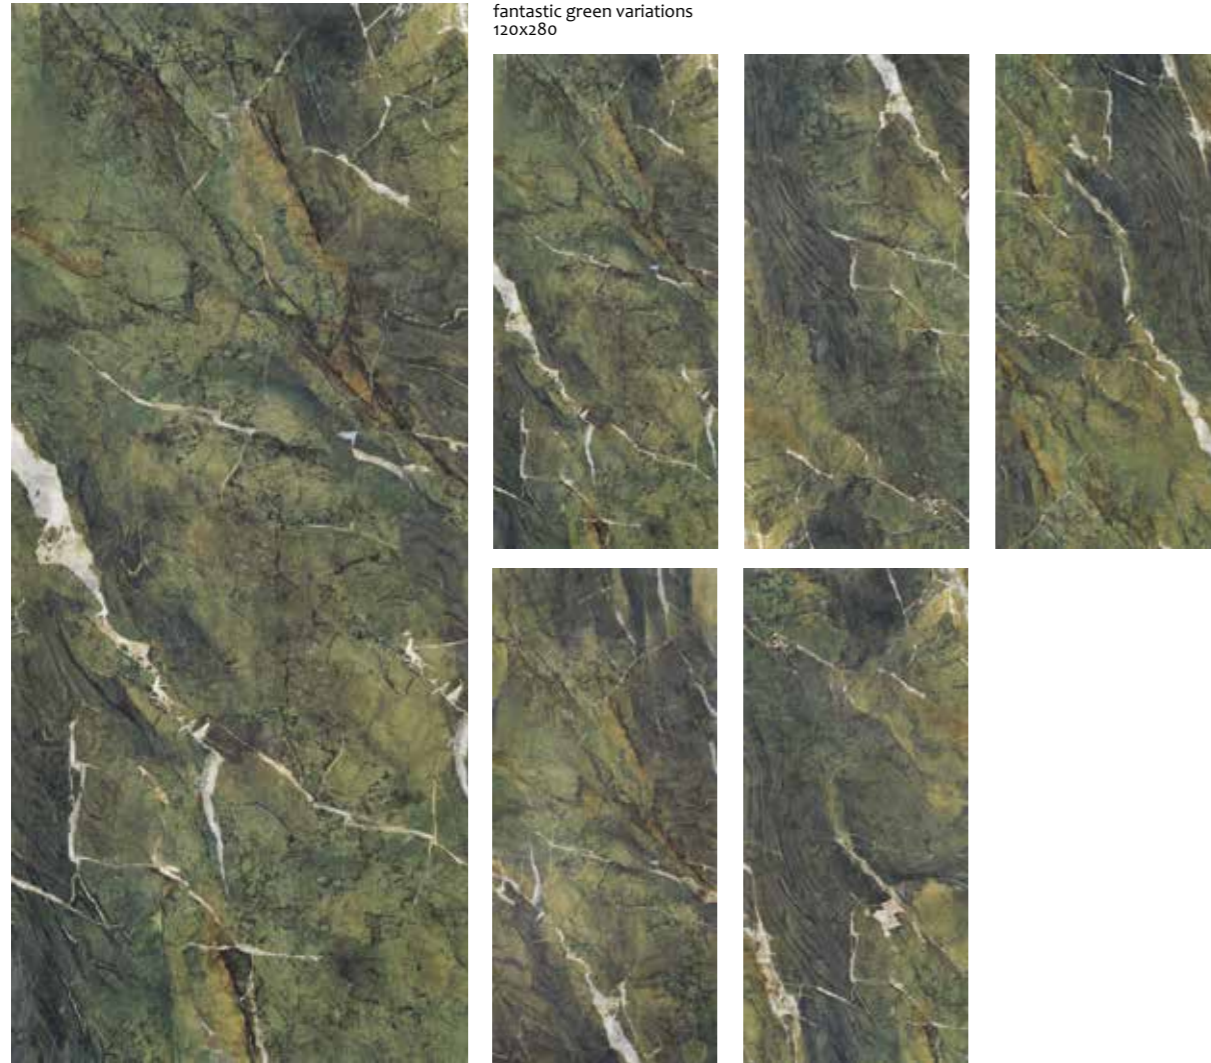

Fantastic Green

PORCELAIN TILES

Polished • Rectified • Smooth

SIZES

fantastic green variations
120x280

fantastic green