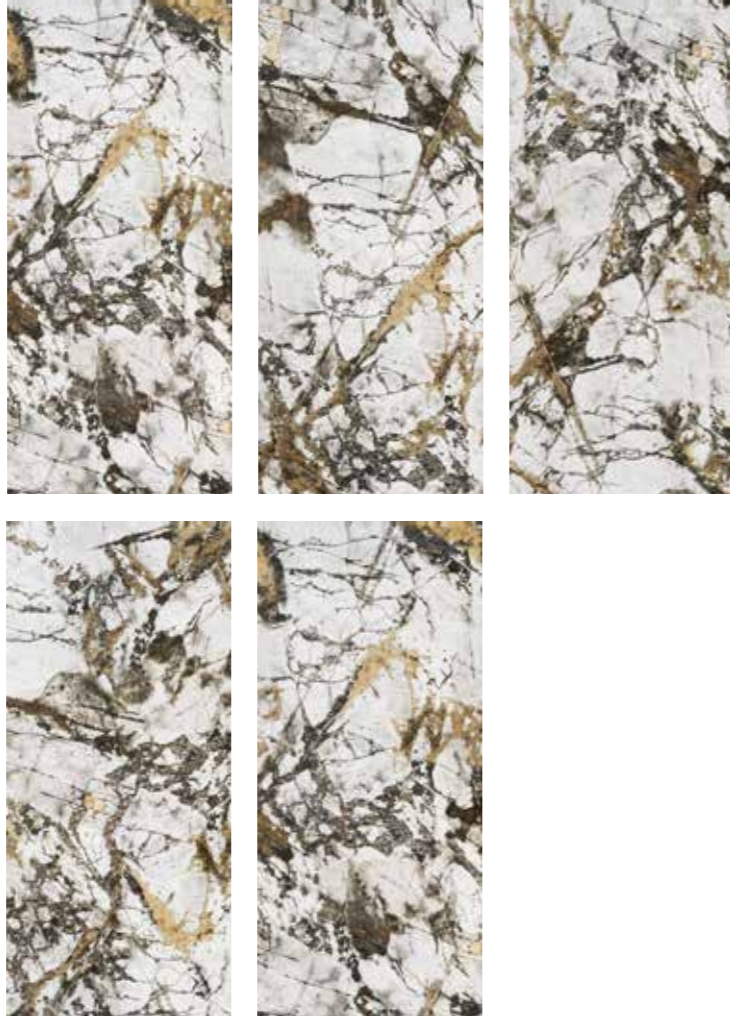

>|< 6 mm

MARBLE

Name	Code	Lappato	Size(CM)	Code	polished	Size(CM)
thassos hyper white	A82GTHSS-HWH.NoX6P		120X280	A4MGTHSS-HWH.NoXCD		144X305

Urban Marble

PORCELAIN TILES

Polished • Rectified • Smooth

urban marble olive variations
120x280