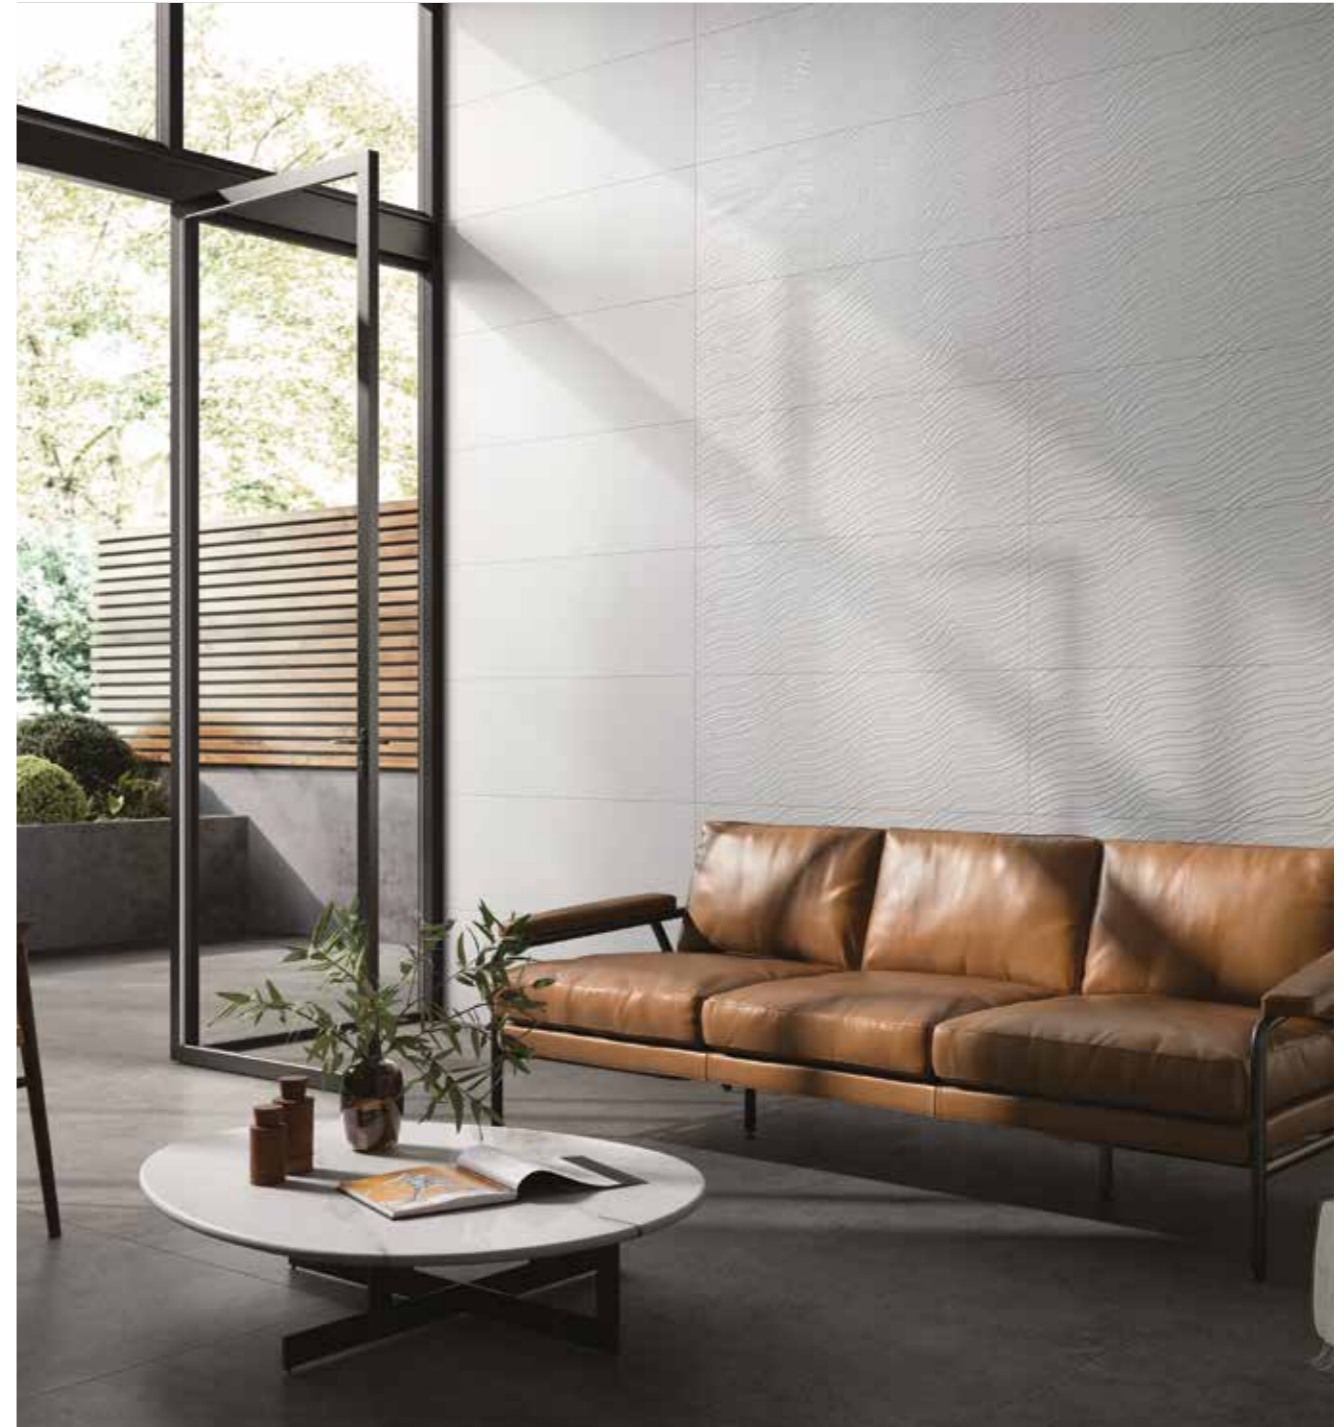

40x120 cm

Ripple

RED BODY CERAMIC TILES

Matt • Rectified • Smooth / Heavy Structure

light structure

*only available in ripple snow and ripple slate grey.

Name	Code	Size(CM)	Name	Code	Size(CM)
ripple snow	ARB45ZRPLSNWZMSNLR	40x120	ripple snow decor	ARD45ZRPLSNWZMHW3R	40x120
ripple slate grey	ARB45ZRPLSLAZMSNLR	40x120	ripple slate grey decor	ARD45ZRPLSLAZMHW3R	40x120
ripple ivory	ARB45ZRPLIVOZMSNLR	40x120	-	-	-

SIZES

CERAMIC WALL