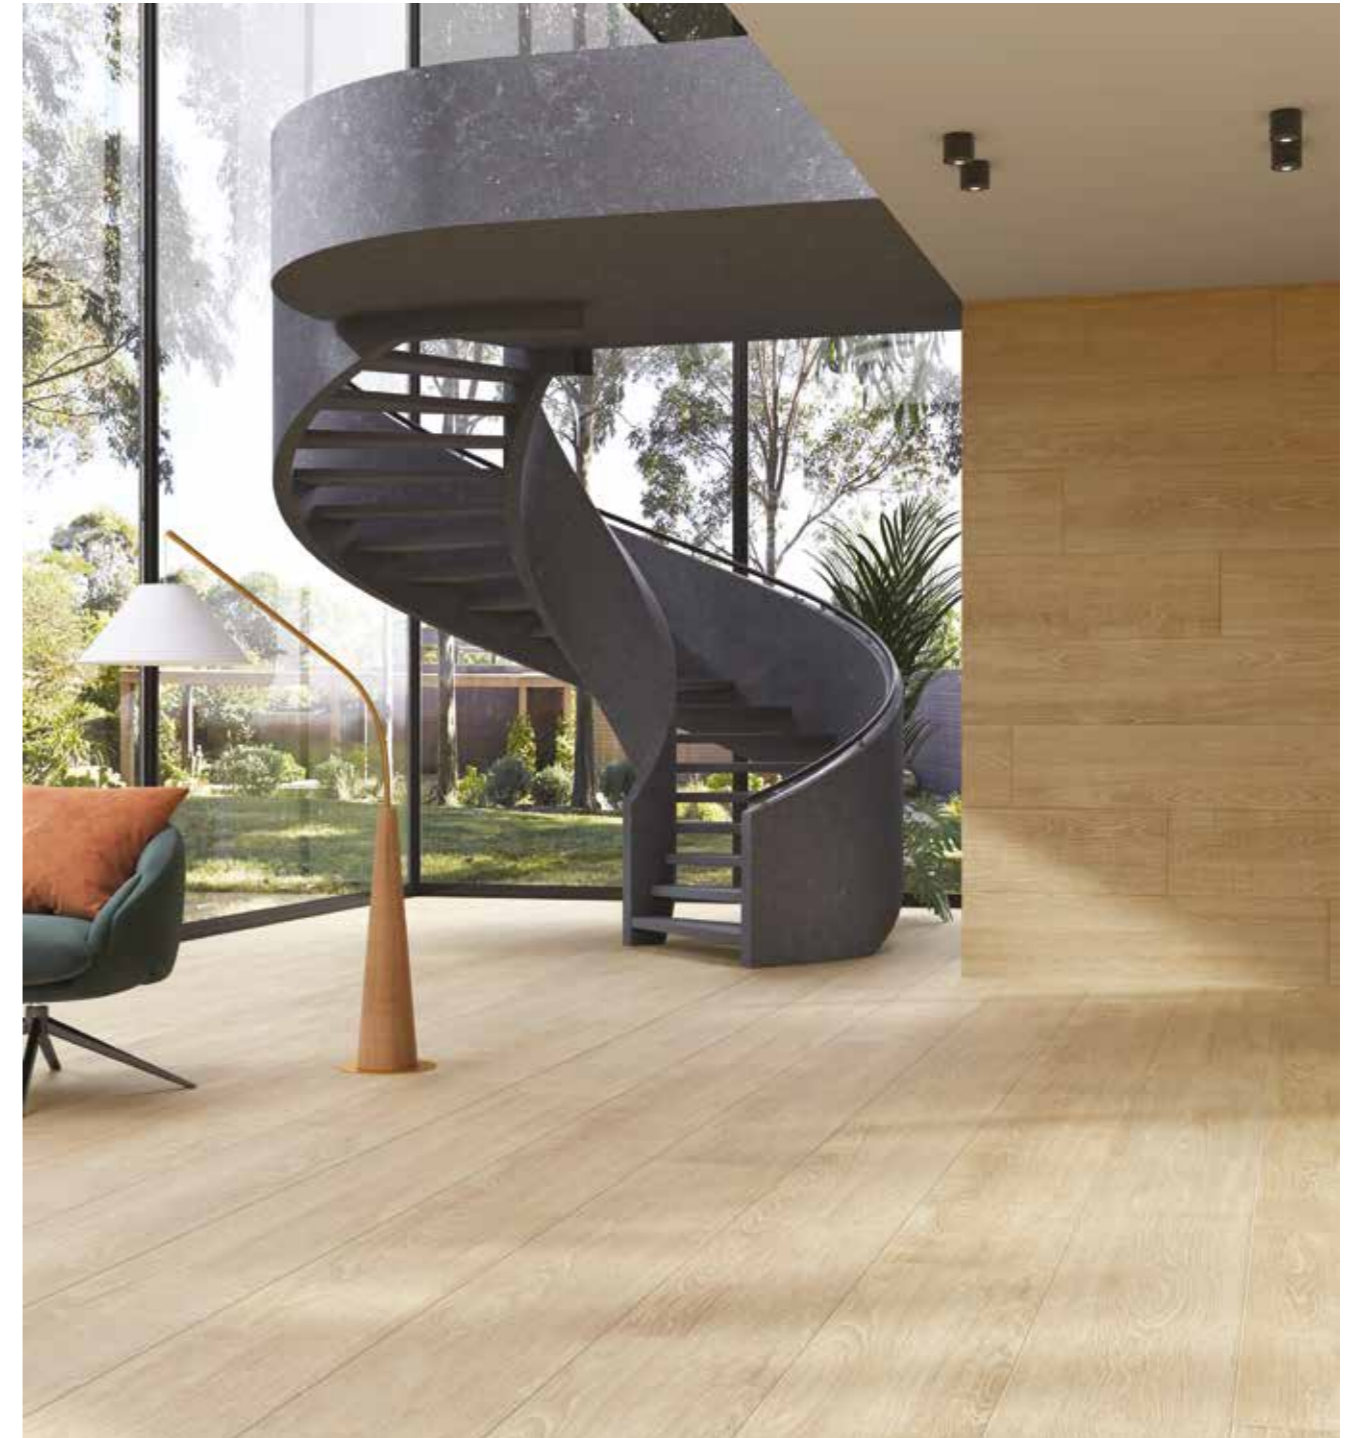

SIZES

120X19.5 cm
47.24"x7.67"