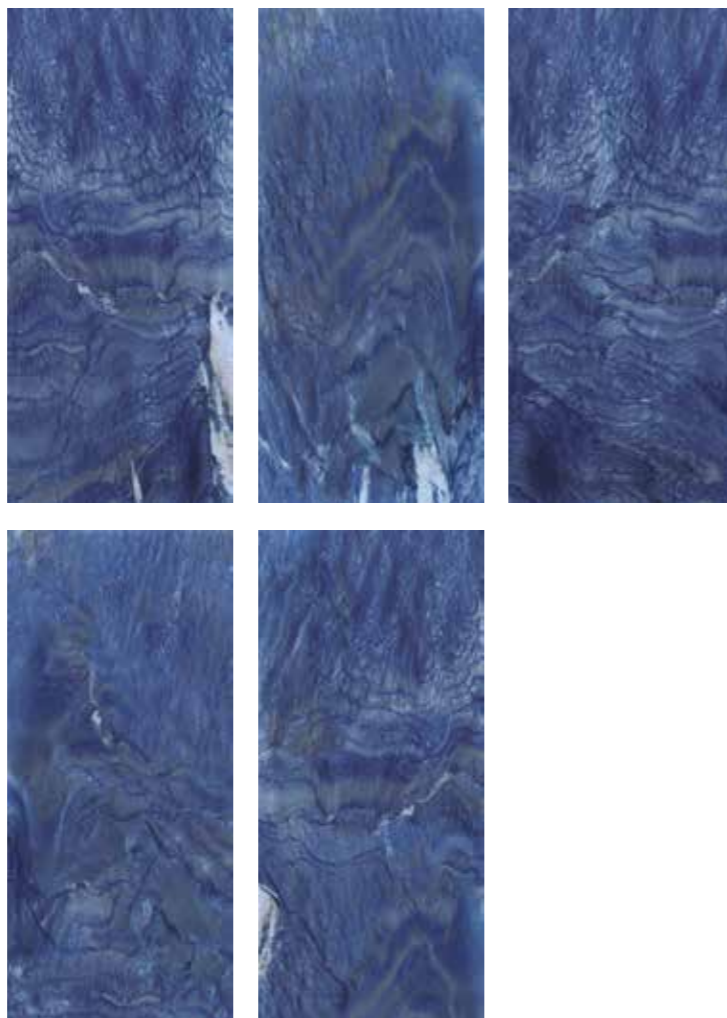

bahia wave blue variations
120x280 and 120x240