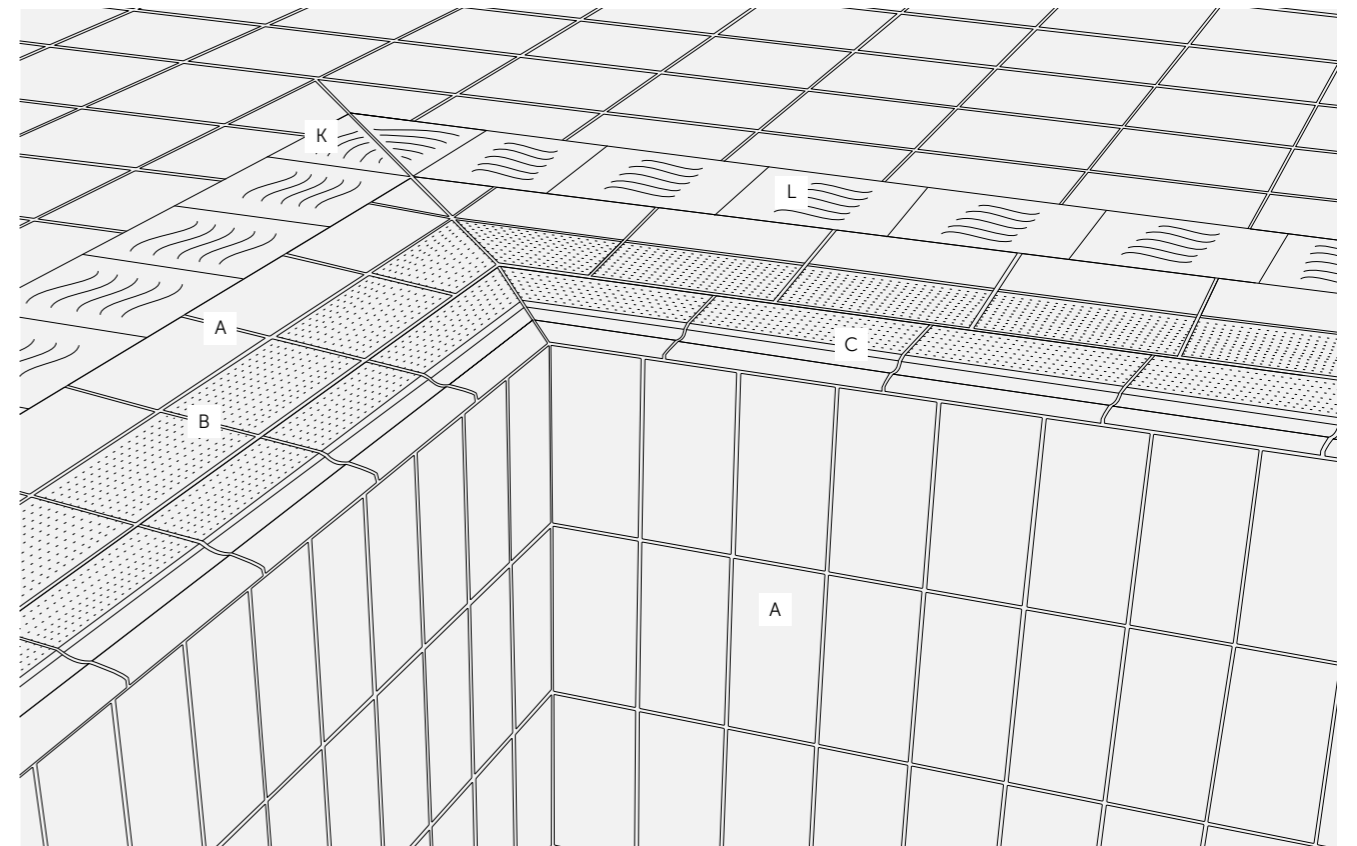

Hydo

Decor

 sky blue step matt / glossy	 navy blue step matt / glossy	 white step matt / glossy			
 navy blue / sky blue step matt	 grey step matt / glossy	 beige step matt / glossy			
 sp-sky a 11.7x24.5 cm / 4.60"x9.64"	 sp-sky b 11.7x24.5 cm / 4.60"x9.64"	 sp-wave 11.7x24.5 cm / 4.60"x9.64"	 chequered cut sky blue* 11.7x11.7 cm / 4.60"x4.60"		
 angle bead external * 2.7x24.5 cm / 1.06"x9.64"	 angle bead internal * 2.7x24.5 cm / 1.06"x9.64"	 corner external * 2.7x2.7 cm / 1.06"x1.06"	 corner internal * 2.7x2.7 cm / 1.06"x1.06"	 Elephant Foot external * 2.7x2.7 cm / 1.06"x1.06"	 Elephant Foot internal * 2.7x2.7 cm / 1.06"x1.06"

*Available colours
matt

Mosaic

 beige mix-2 mosaic 5x5	 beige mix-3 mosaic 5x5	 blue mix-2 mosaic 5x5	 blue mix-3 mosaic 5x5	mosaic 5x5 31x31 cm 12.2"x12.2" matt / glossy mosaic 2.5x2.5 29.7x29.7 cm 11.69"x11.69" matt / glossy
 beige mix-2 mosaic 2.5x2.5	 beige mix-3 mosaic 2.5x2.5	 blue mix-2 mosaic 2.5x2.5	 blue mix-3 mosaic 2.5x2.5