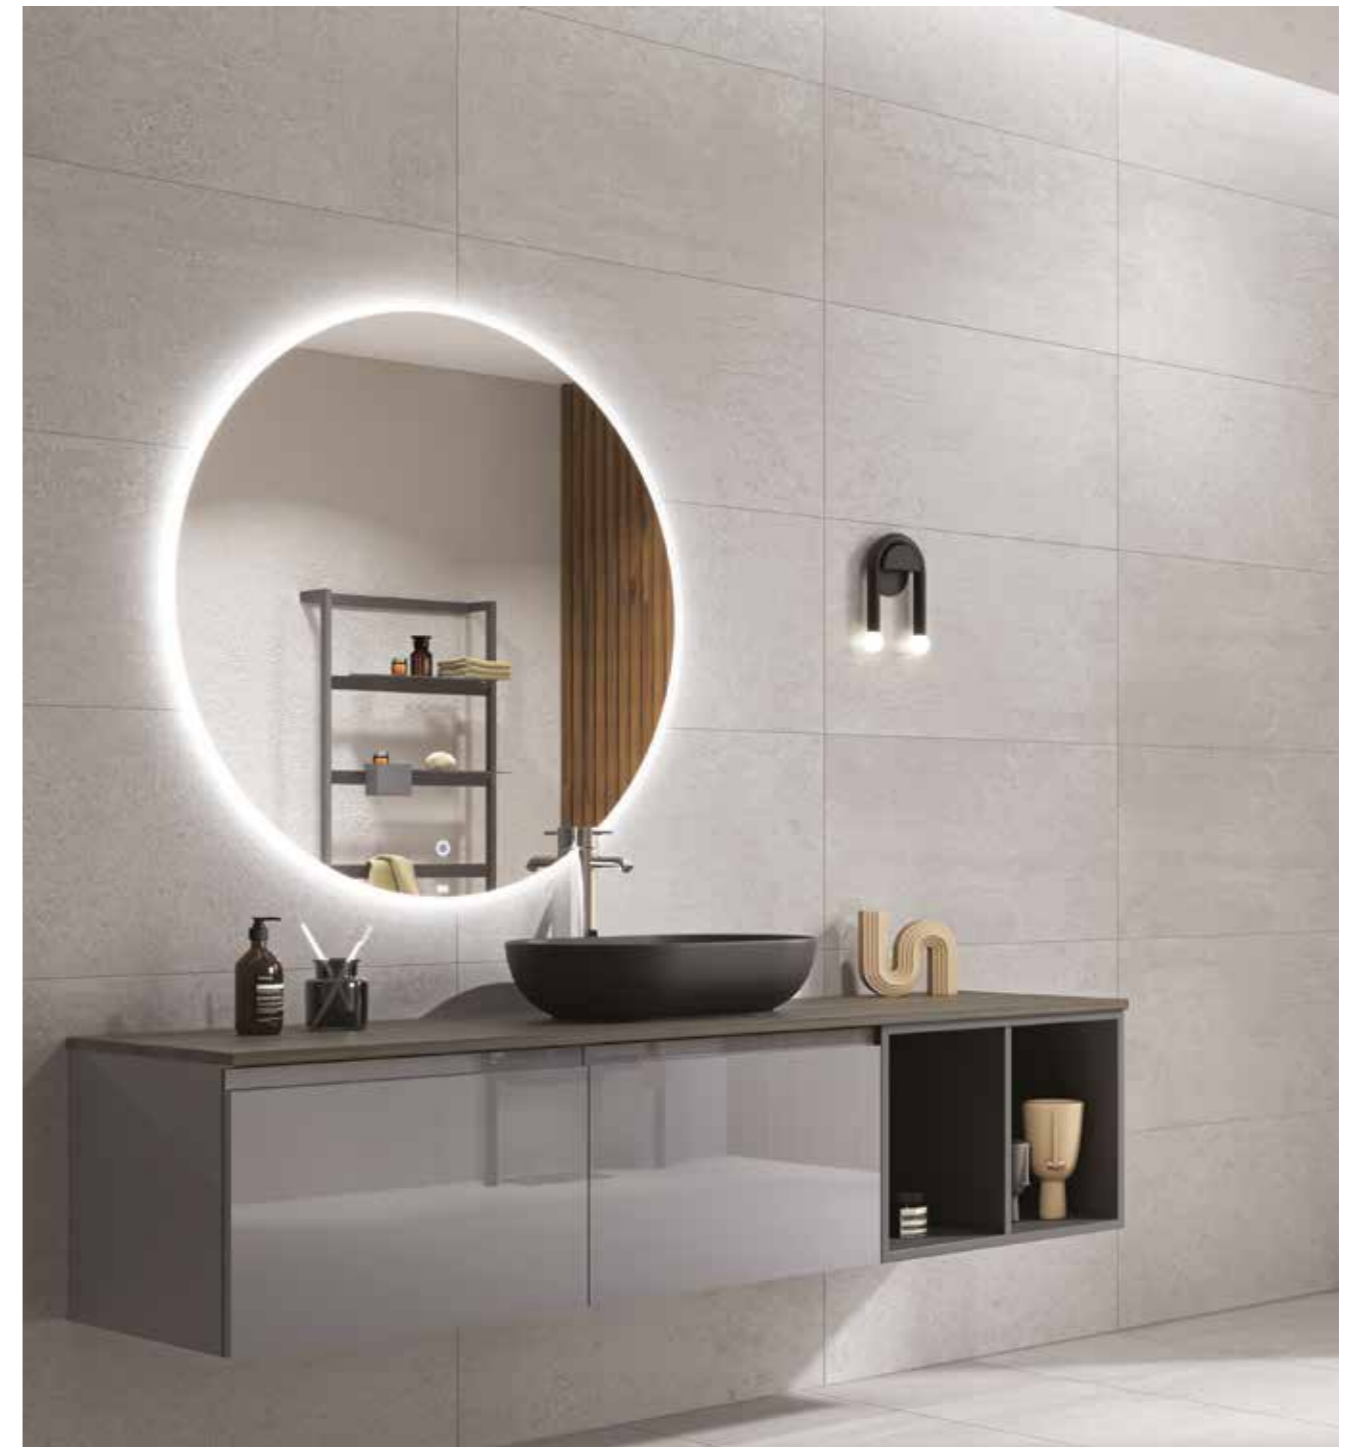

Name	Code	Size(CM)
twix bianco white	A48RTXBN-WHE.GoXoR	40x80

SIZES

40x80 cm
15.74"x31.49"

30x60 cm*
11.81"x23.62"

CERAMIC WALL

30X90

30x90 cm

Classic Vein