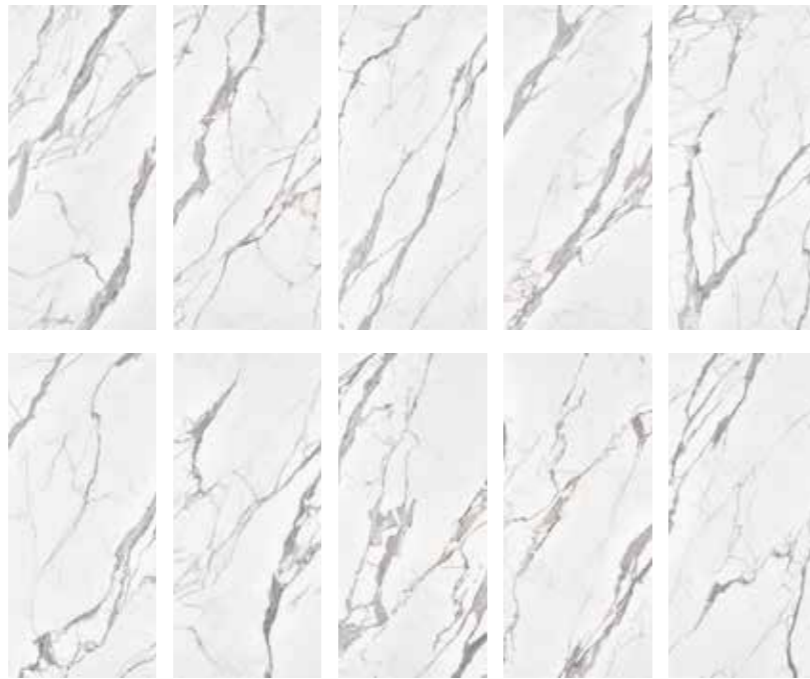

Iceland White

Iceland White

PORCELAIN TILES

Matt/ Polished/ Lappato/ Honed • Rectified • Smooth

iceland white variations
120x280

iceland white

Name	Code	Matt	Code	Lappato	Size(CM)	Code	Matt 6mm	Code	Lappato 6mm	Size(CM)
iceland white hyper white	A4MGICMR-HWH.MoXCU		A4MGICMR-HWH.NoXCD		144X305	A82GICMR-HWH.MoX6R		A82GICMR-HWH.NoX6P		120X280
Name	Code	Polished	Code	Honed	Size(CM)	Code	Polished 9mm	Code	Honed 9mm	Size(CM)
iceland white white	A93GICMR-WHE.NoX5P		A93GICMR-WHE.OoX5P		90X180	A82GICMR-WHE.NoX5P		A82GICMR-WHE.OoX5P		120X280
Name	Code	Polished	Code	Honed	Size(CM)	Code	Polished	Code	Honed	Size(CM)
iceland white white	A22GICMR-WHE.NoX5P		A22GICMR-WHE.OoX5P		120X120	A12GICMR-WHE.NoX5P		A12GICMR-WHE.OoX5P		60X120
Name	Code	Polished	Code	Honed	Size(CM)					
iceland white white	A06GICMR-WHE.NoXoP		A06GICMR-WHE.OoXoP		60X60					