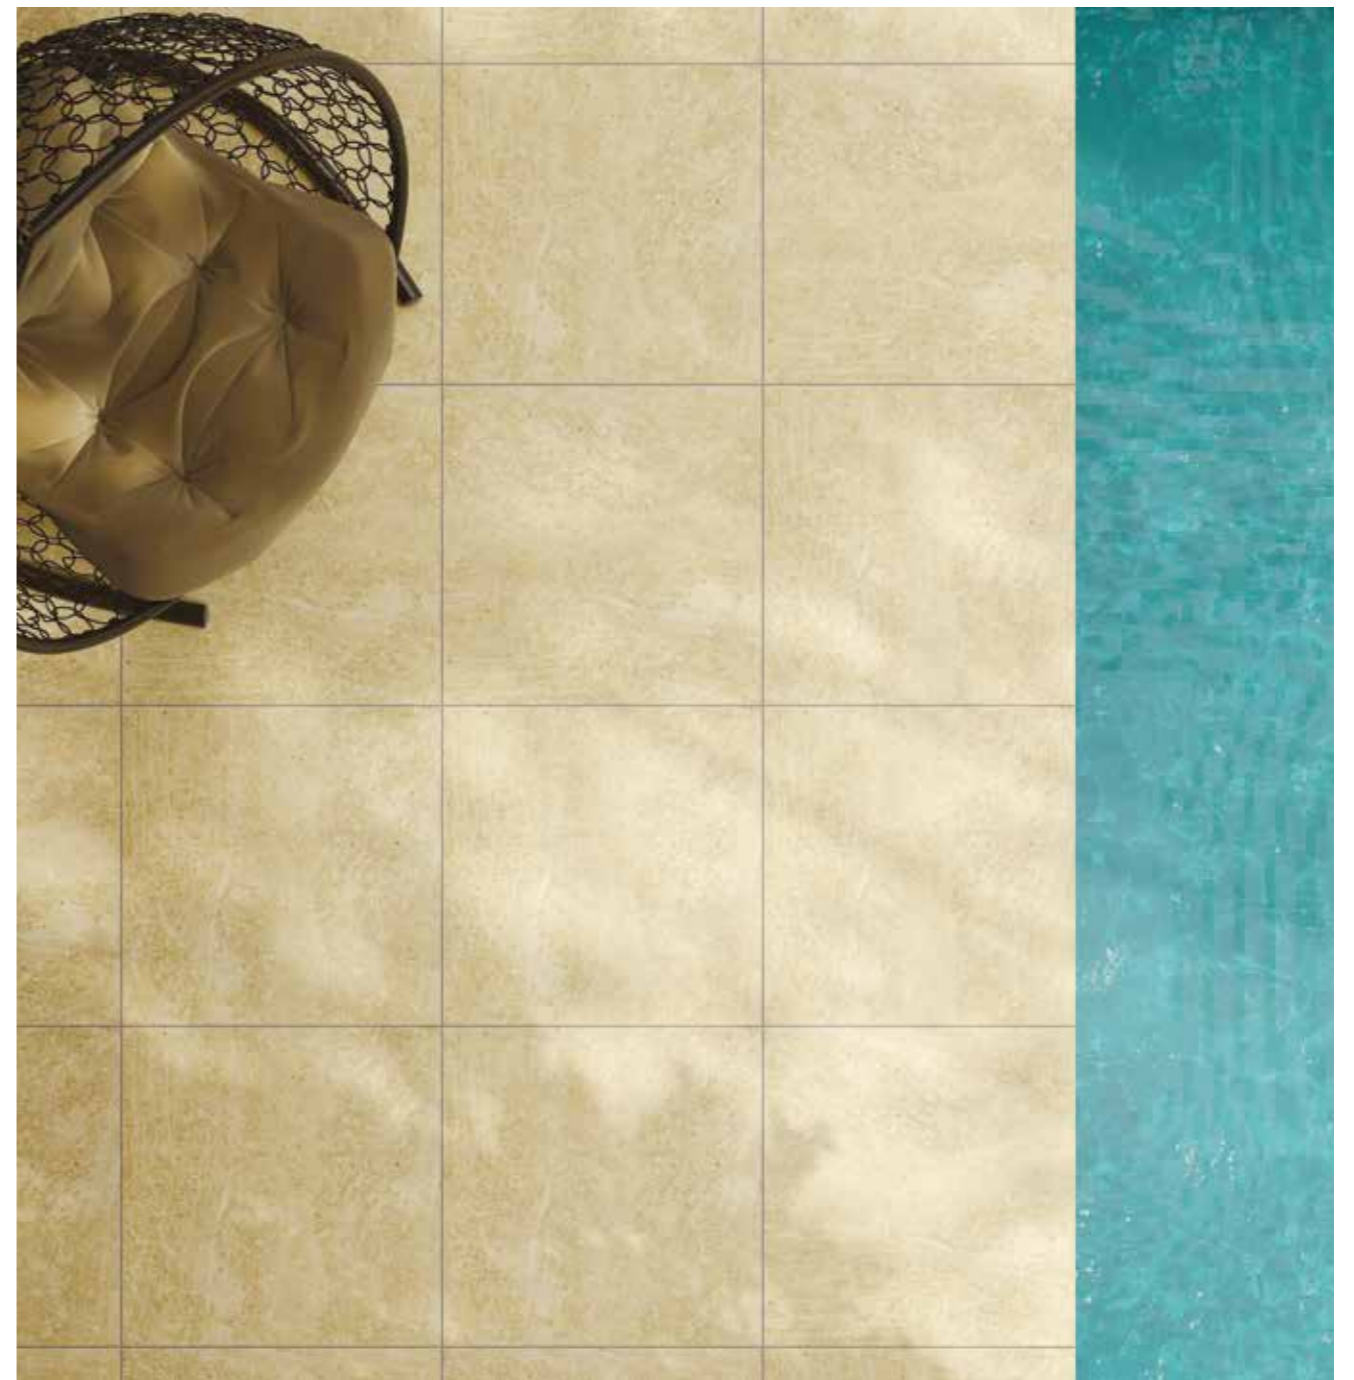

SIZES

60x60 cm
23.62"x23.62"