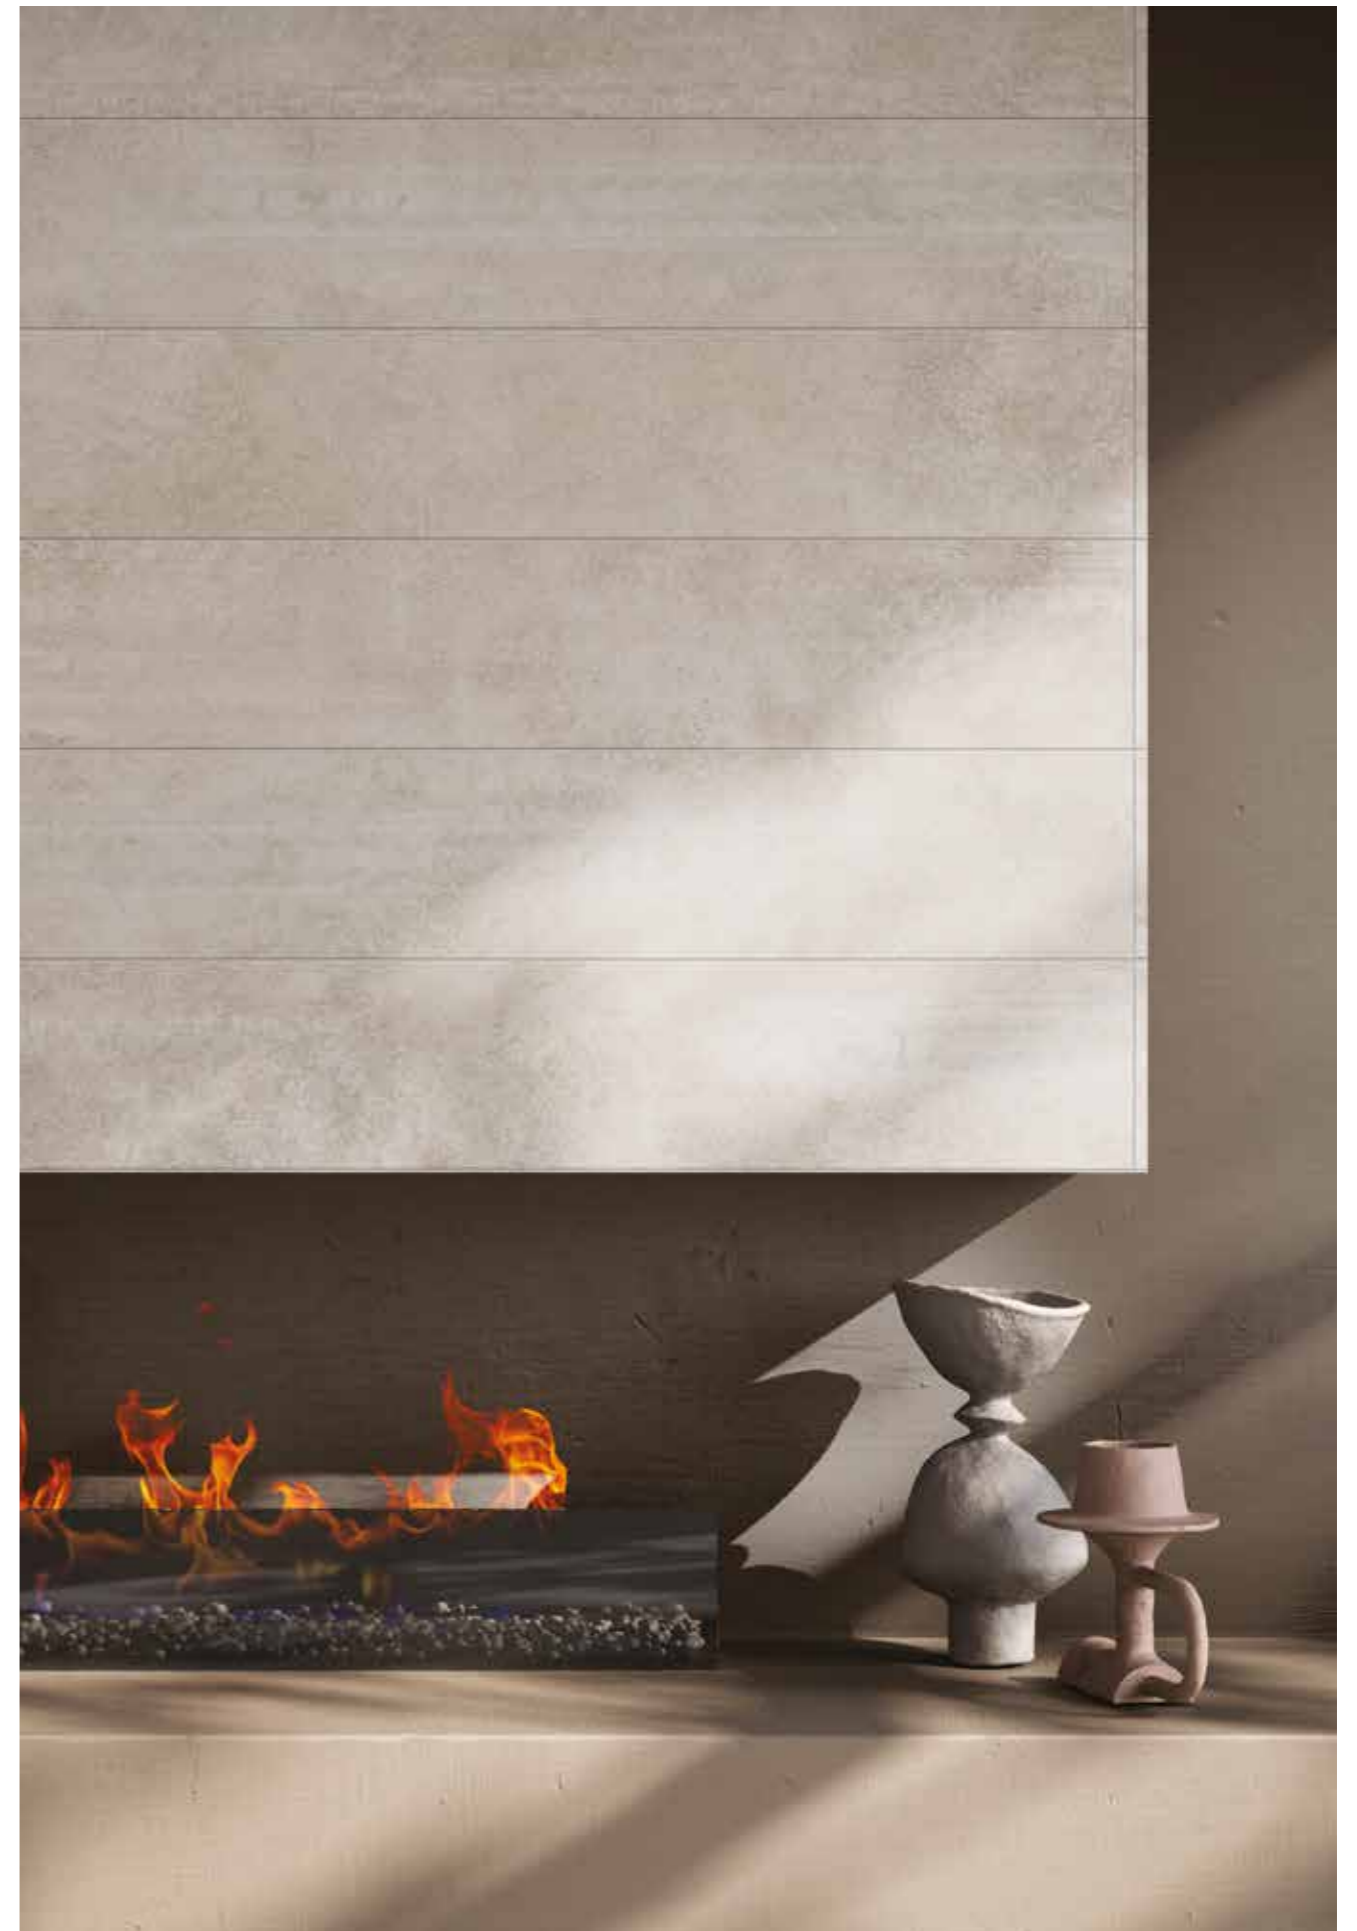

Creative Concrete P

PORCELAIN TILES

Matt • Rectified • Light Structure

Name	Code	Size(CM)	Name	Code	Size(CM)
creative concrete p race beige decor	A99GCTVR#BEE.AVX5R	120X19.5	creative concrete p race grey decor	A99GCTVR#GRY.AVX5R	120X19.5
creative concrete p race dark grey decor	A99GCTVR#DKG.AVX5R	120X19.5	creative concrete p race white decor	A99GCTVR#WHE.AVX5R	120X19.5

CONCRETE