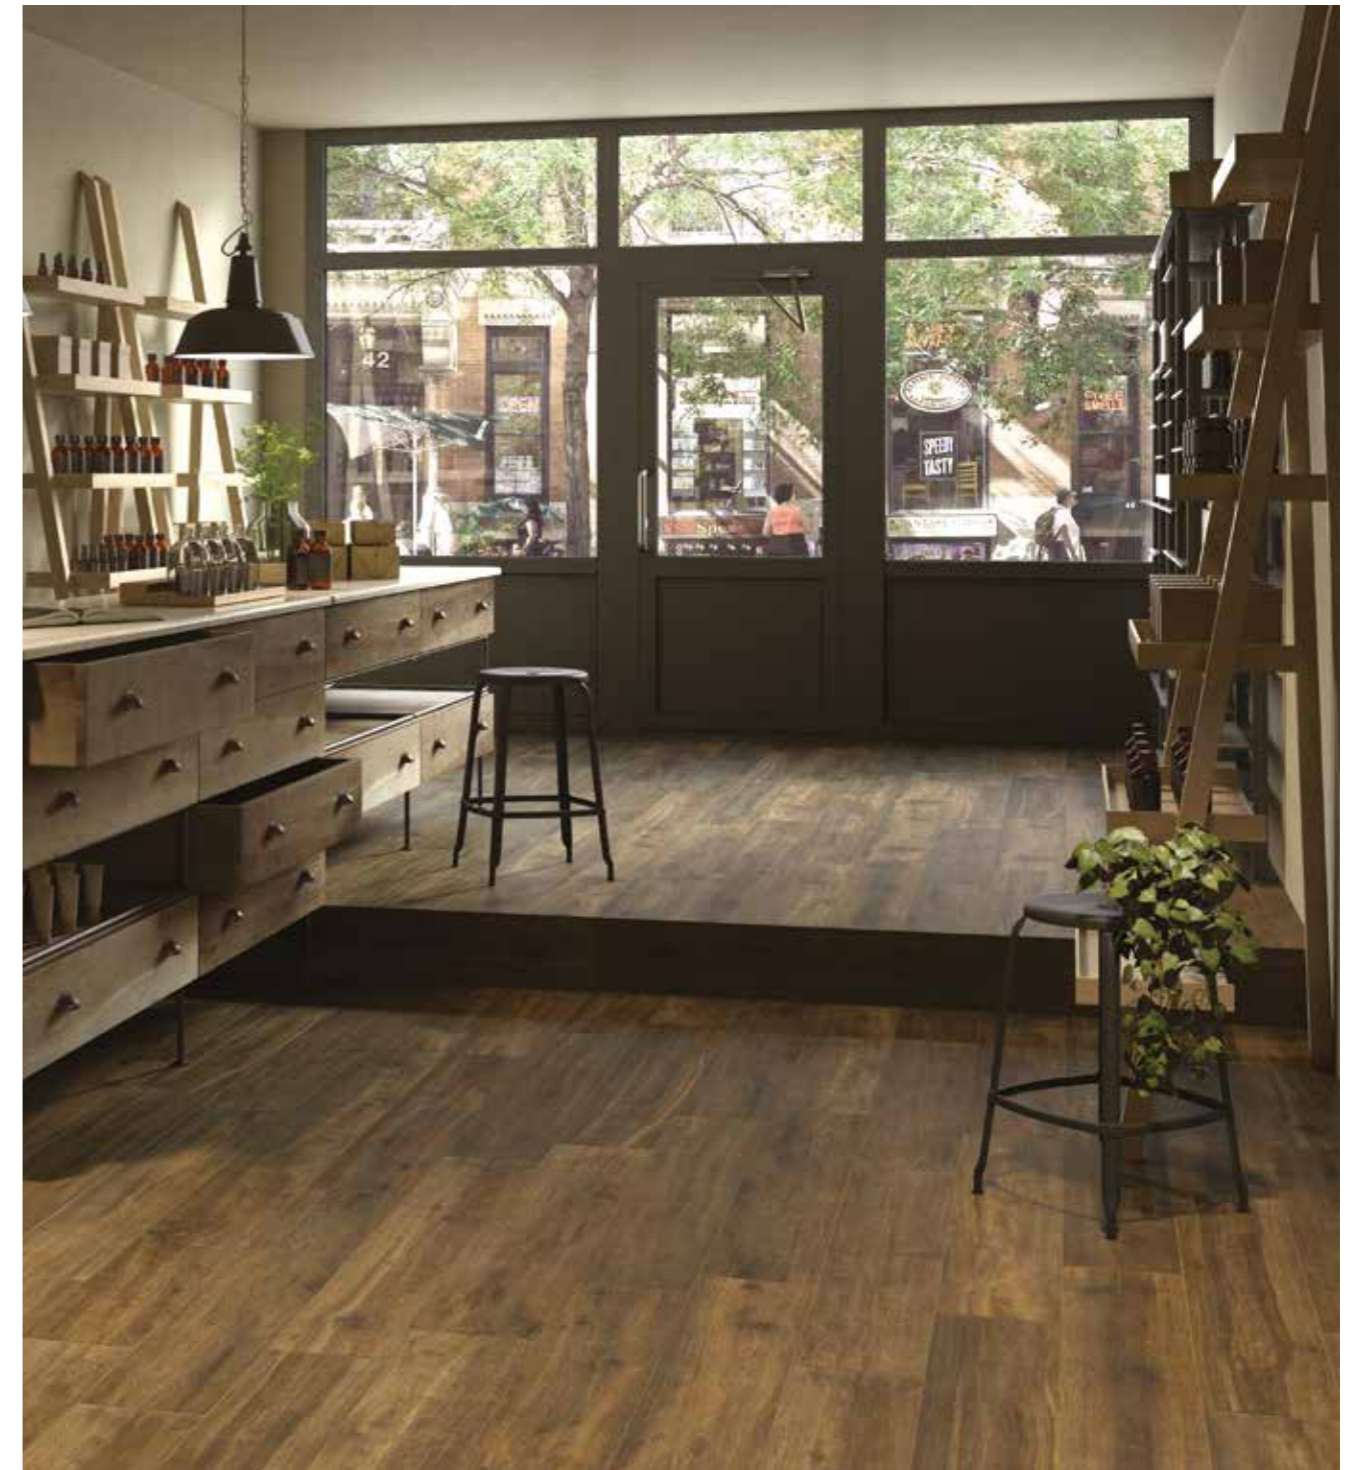

Hard Wood

SIGNATURE
COLLECTION

PORCELAIN TILES

Matt • Rectified • Light Structure

Name	Code	Size(CM)
hard wood ivory	A99GZHRD#Ivo.W2S5R	19.5X120
hard wood beige	A99GZHRD#BEo.W2S5R	19.5X120
hard wood red	A99GZHRD#RD0.W2S5R	19.5X120
hard wood mud	A99GZHRD#MUD.W2S5R	19.5X120

SIZES

120X19.5 cm
47.24"x7.67"