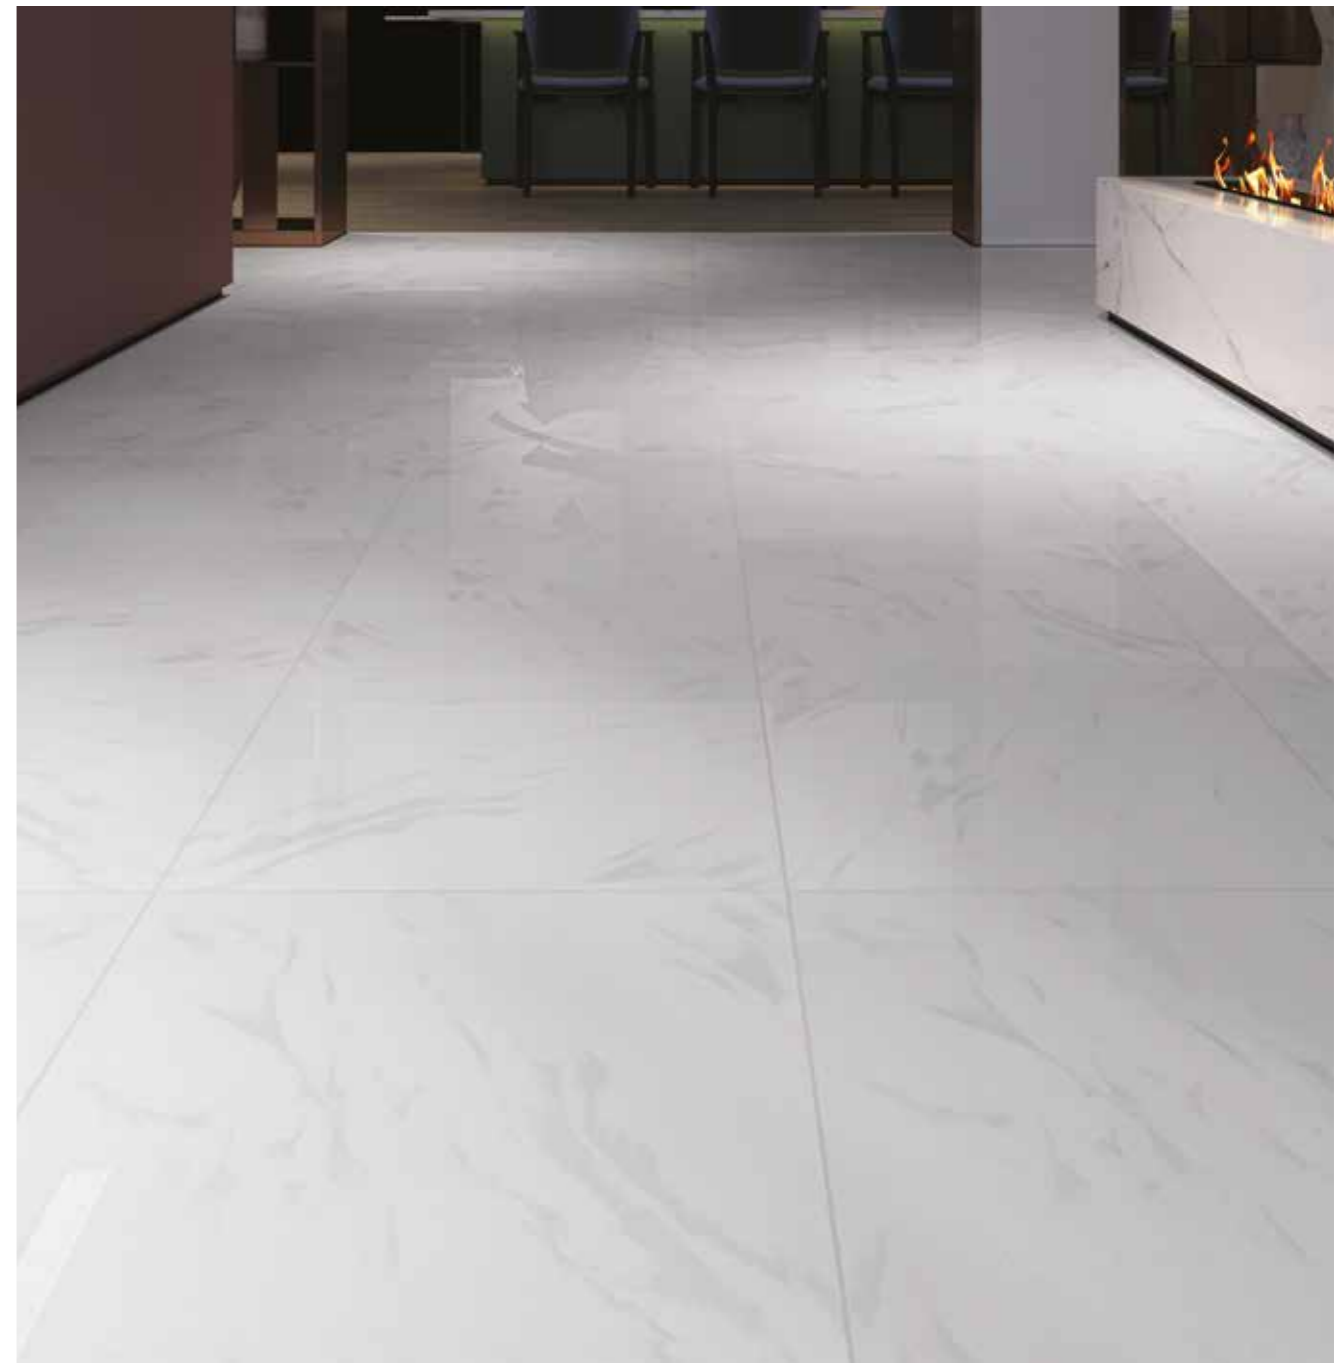

CERAMIC FLOOR

Name	Code	Size(CM)
730 grey (glossy)	A07R730-GYo.MoU	41.6X41.6
730 grey (matt)	A07R730-GYo.GoU	41.6X41.6
smoke white	A07RZSMK-WHo.MoU	41.6X41.6