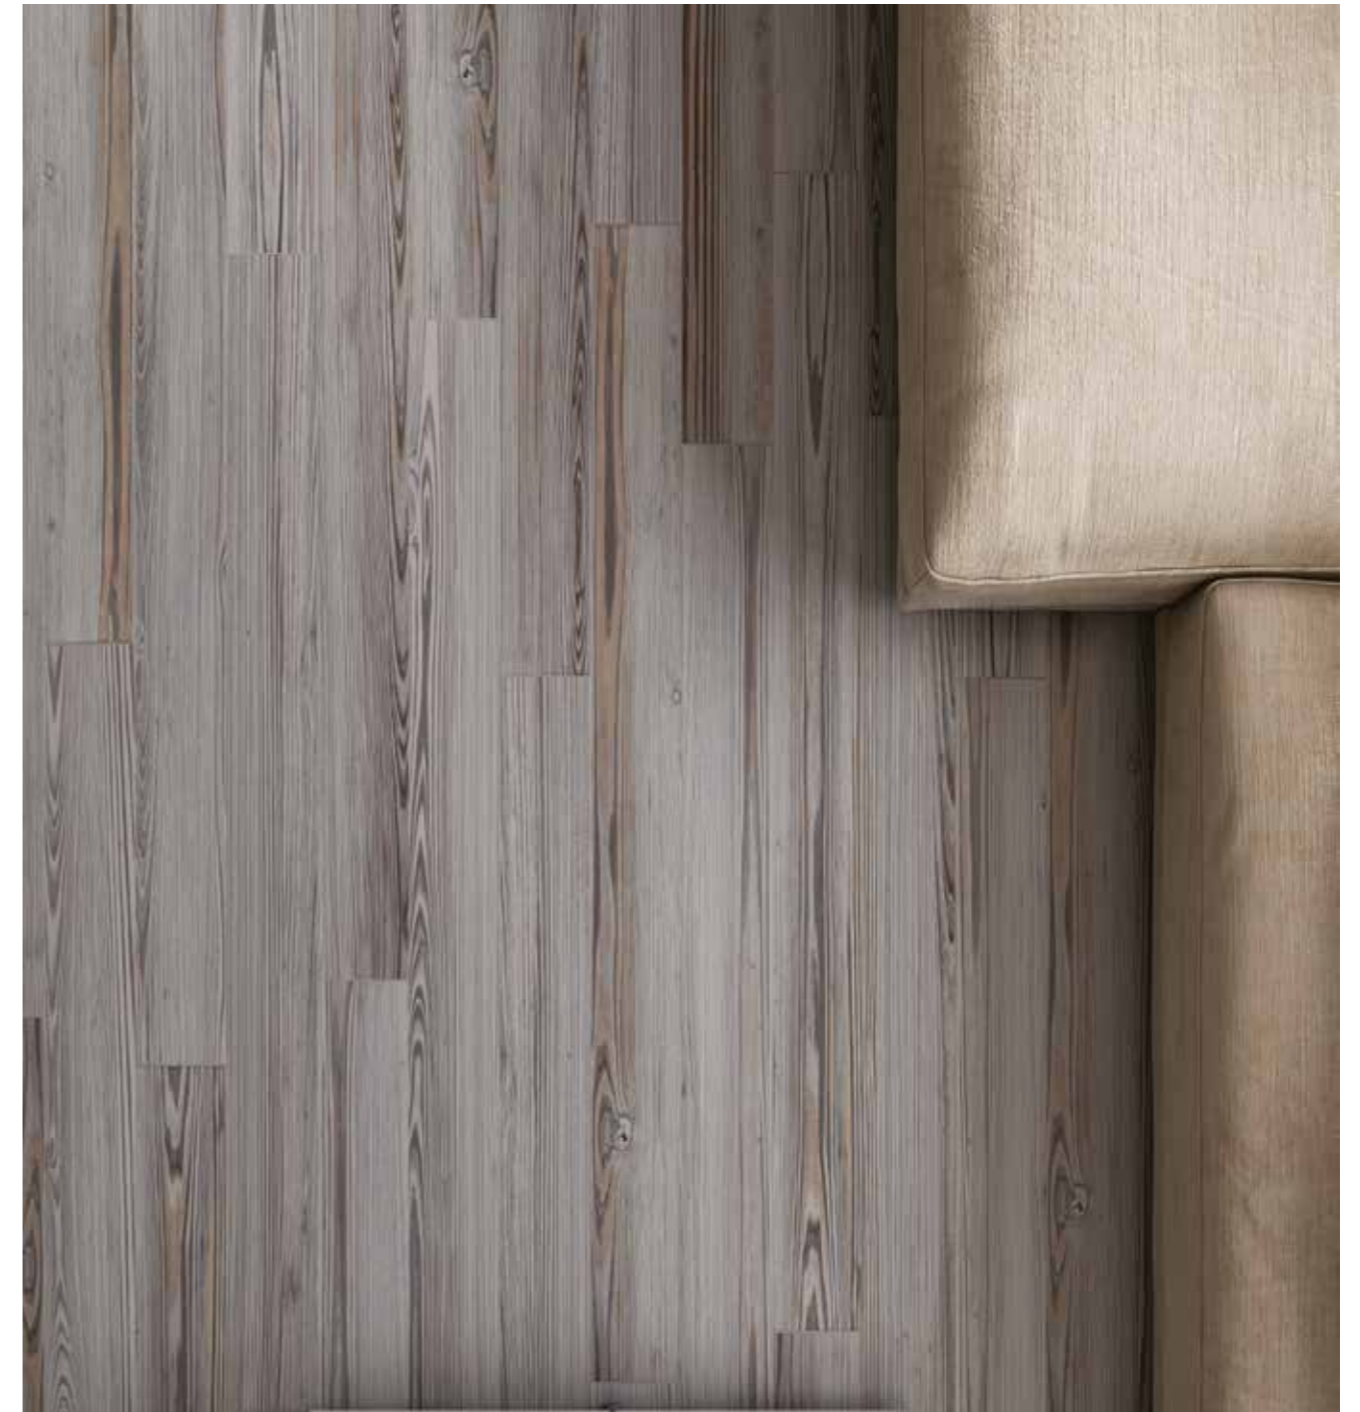

SIZES

120X19,5 cm
47.24"x7.67"

Name	Code	Size(CM)
sugi ban gure grey	AGX2HSGBNGUGZMHS5R	19,5X120