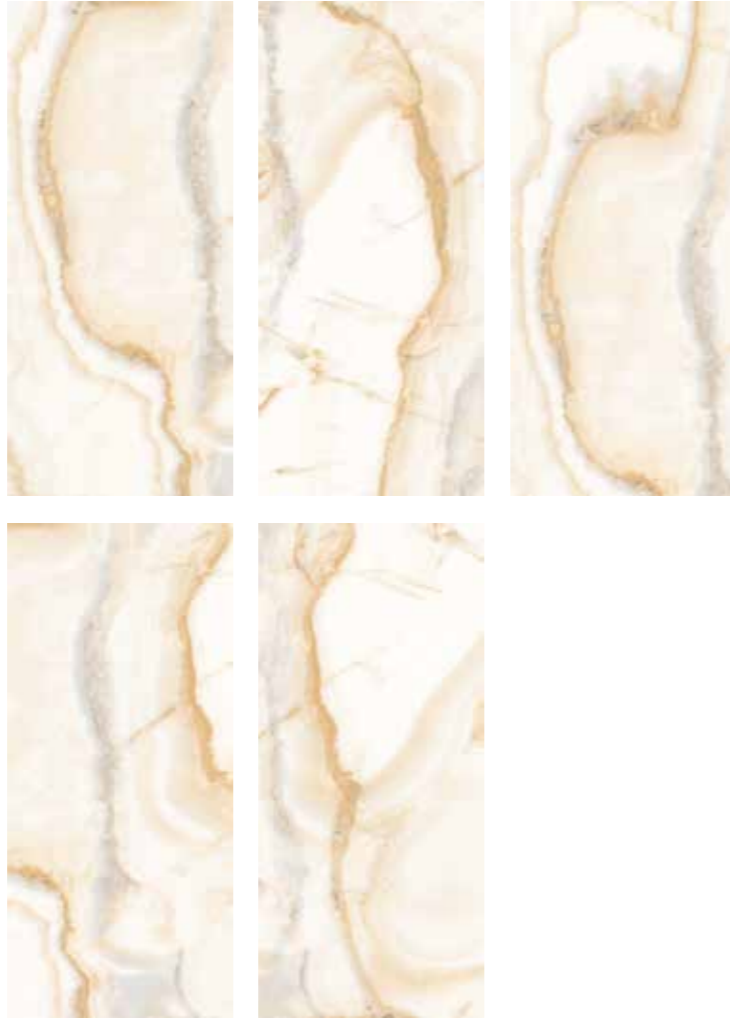

orion onyx white variations
120x280