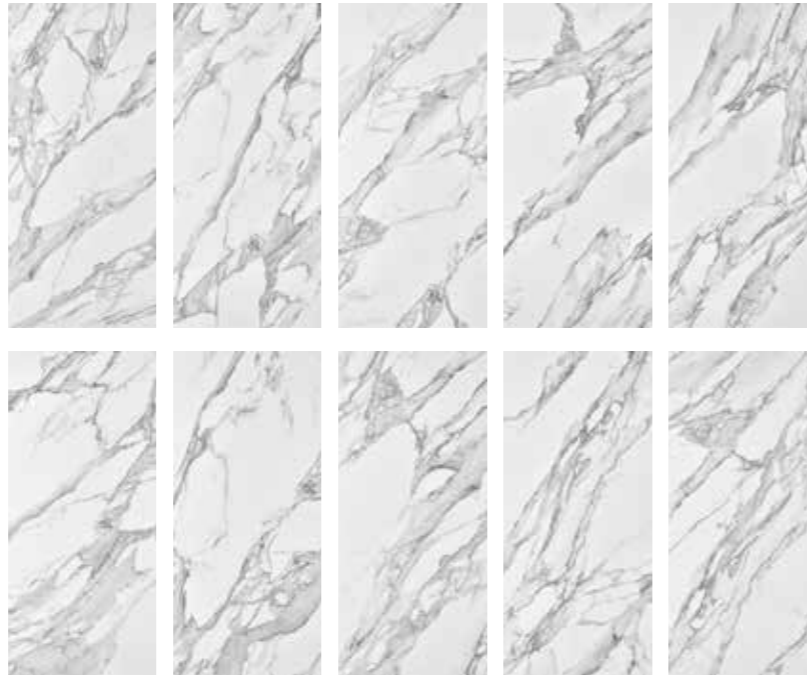

Name	Code	Size(CM)	Code	Size(CM)
statuario continuo white	A82GSTCO-WHE.NoX5P	120X280	AGB46STCOWHEZHSC3P	120X240

Statuario Palladio

PORCELAIN TILES

Polished • Rectified • Smooth

SIZES

statuario palladio white variations
90x180 cm