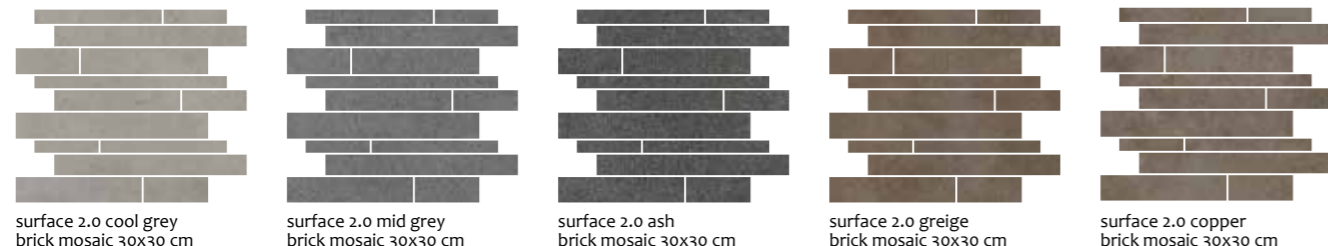

surface 2.0 cool grey brick mosaic 30x30 cm
surface 2.0 mid grey brick mosaic 30x30 cm
surface 2.0 ash brick mosaic 30x30 cm
surface 2.0 greige brick mosaic 30x30 cm
surface 2.0 copper brick mosaic 30x30 cm