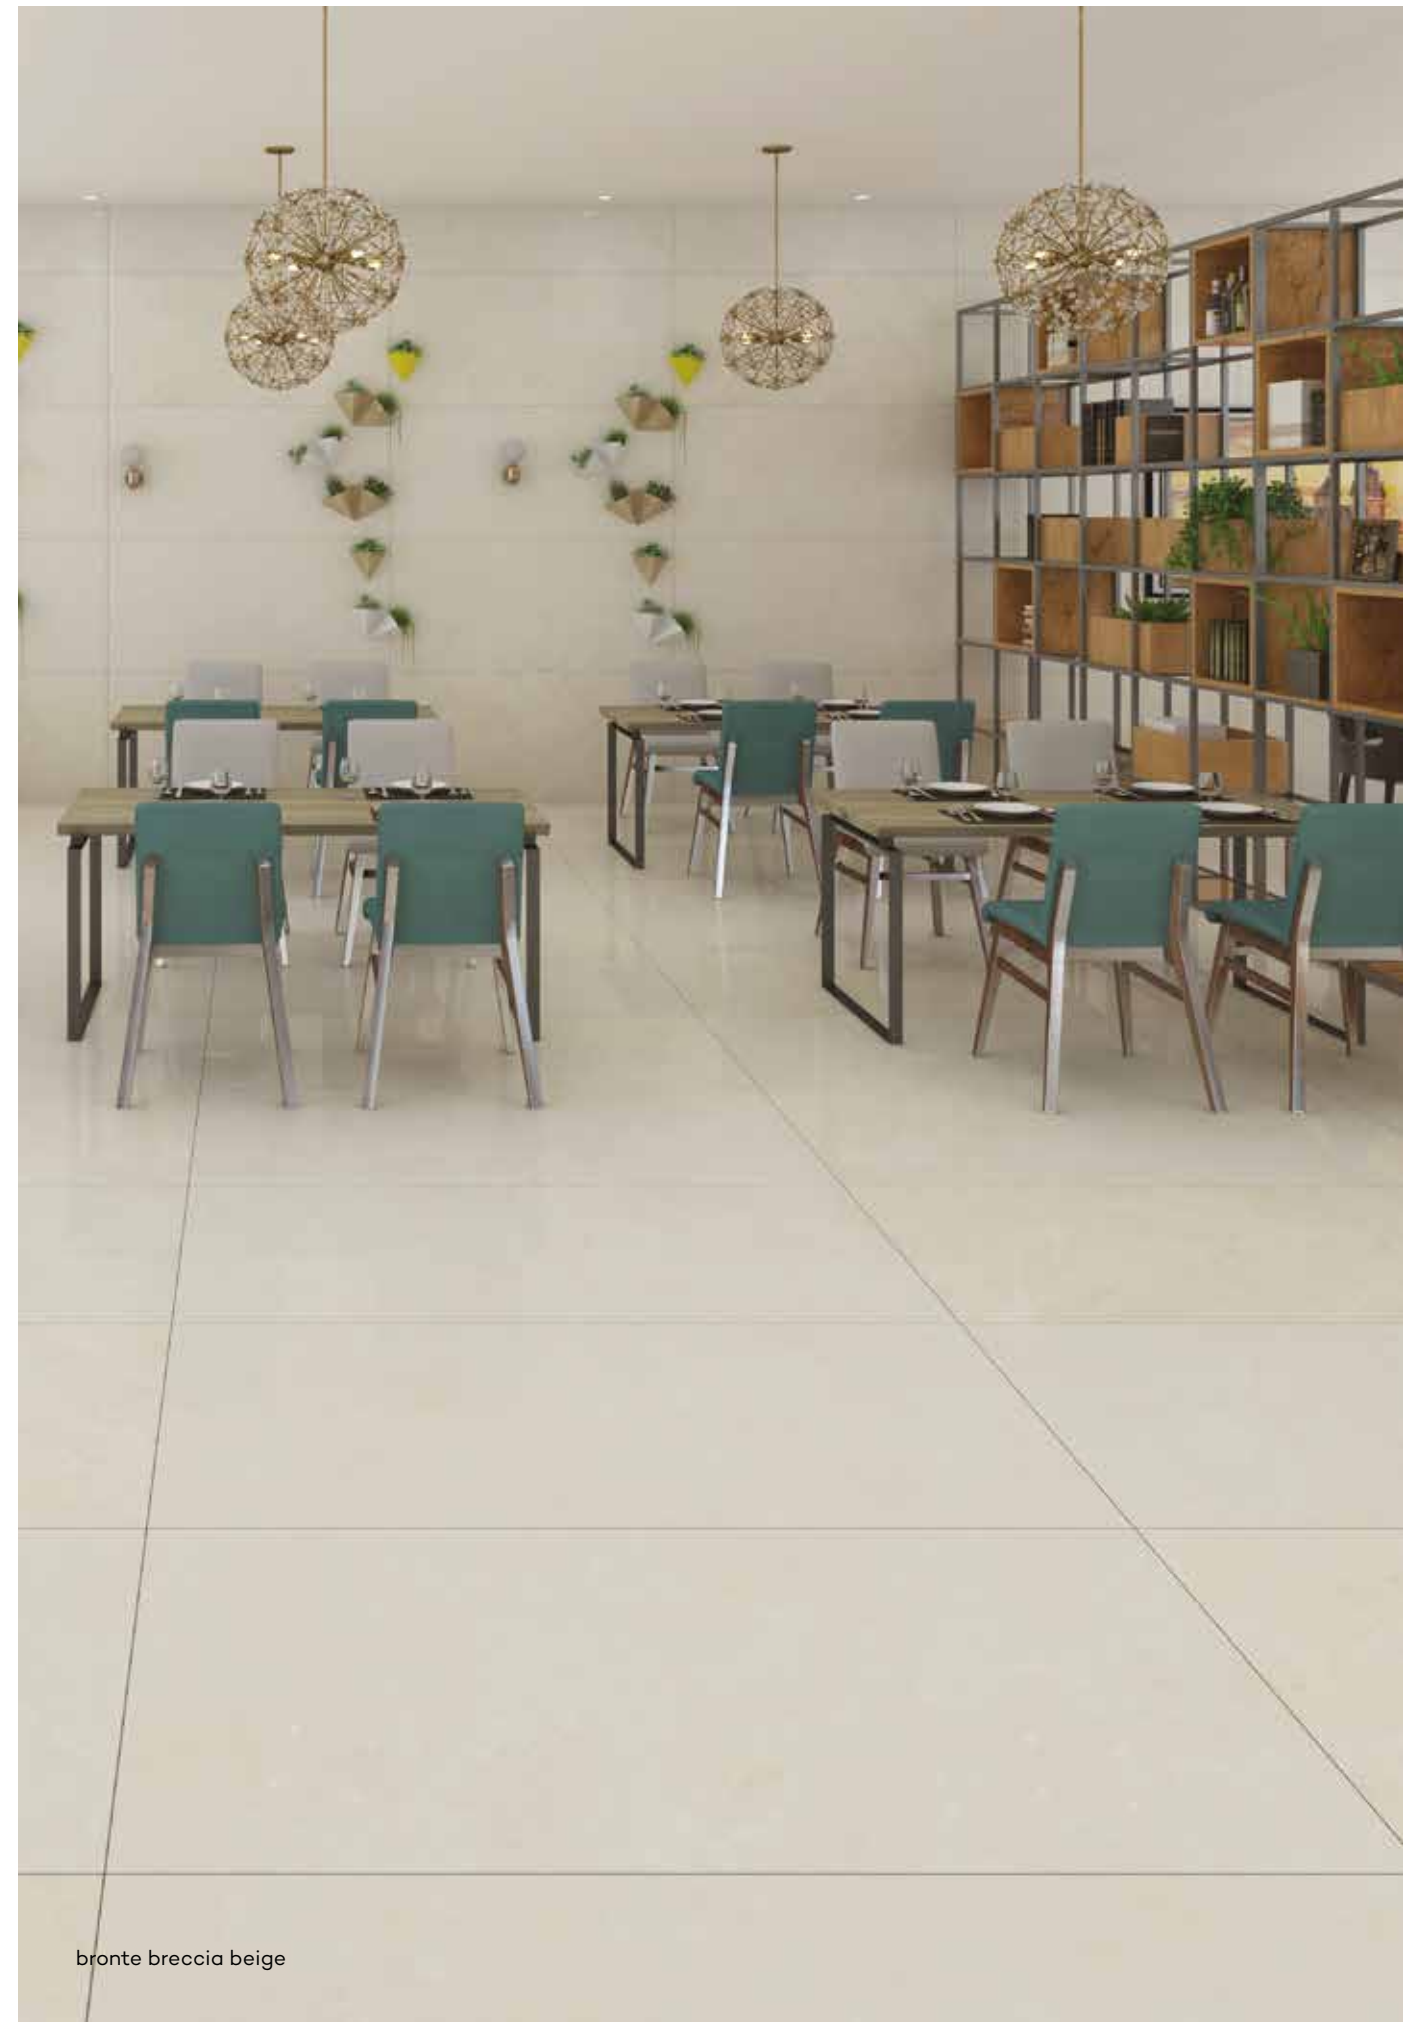

-  Wall
-  Floor
-  Domestic
-  Light Commercial

breccia aurora

MARBLE

Marble

BRONTE BRECCIA BEIGE

VITRIFIED TILES | Baby Skin/Polished • Rectified

-  Wall
-  Floor
-  Domestic
-  Light Commercial

bronte breccia beige variations
80x160 cm