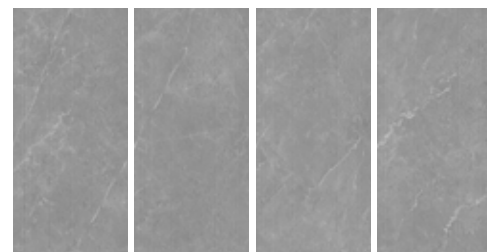

- Wall
- Floor
- Domestic
- Light Commercial

berlioz grey decor variations
80x160 cm