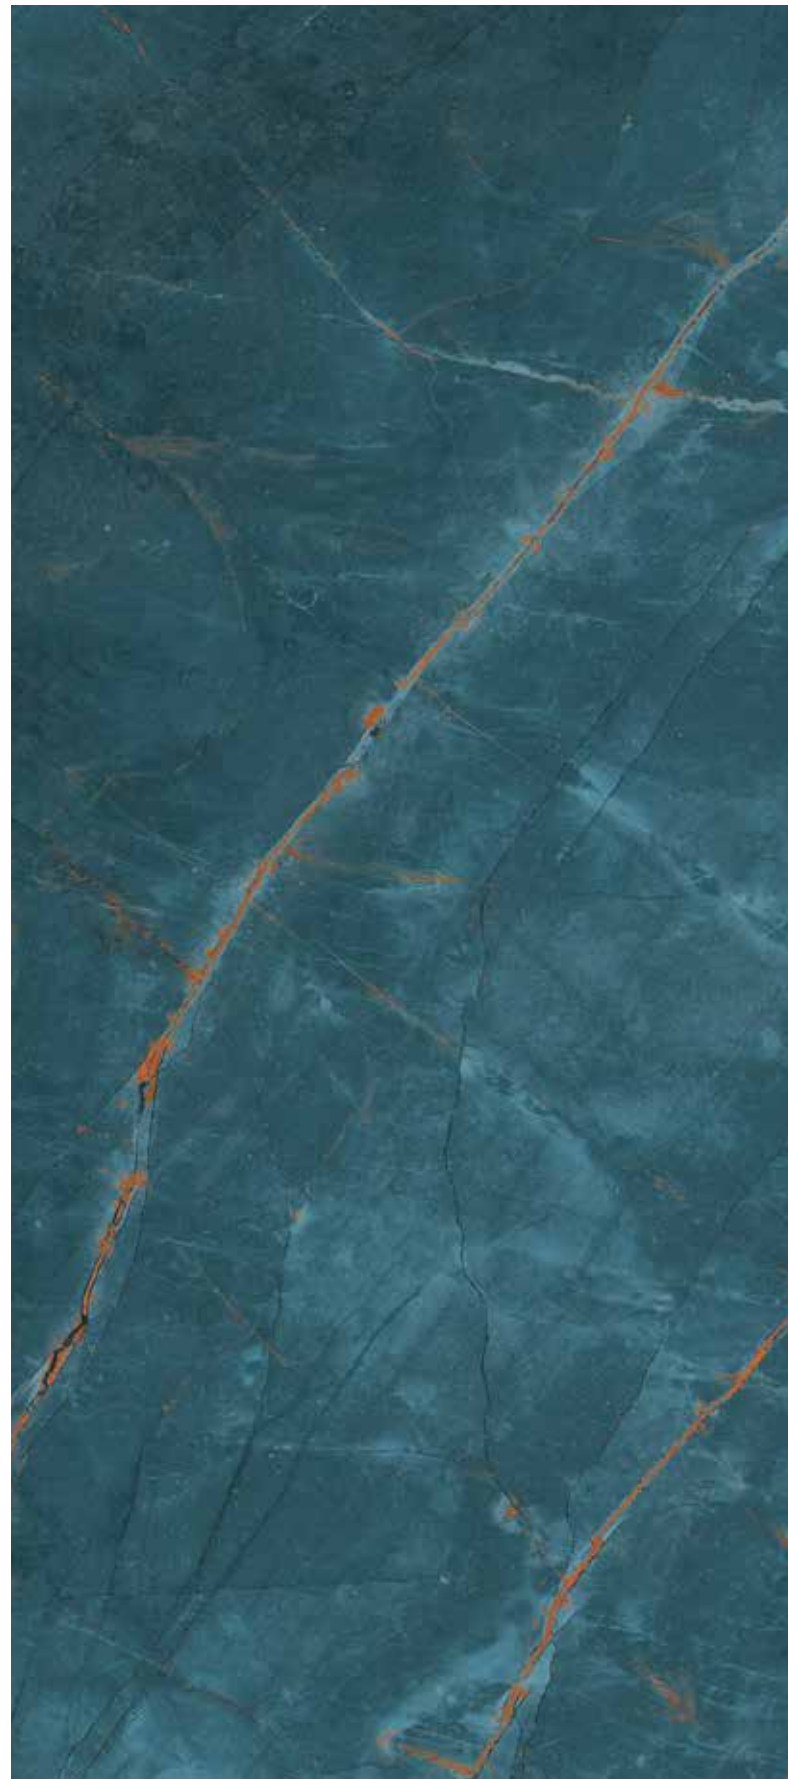

Marble

MACAW BLUE

VITRIFIED TILES | High Gloss • Rectified