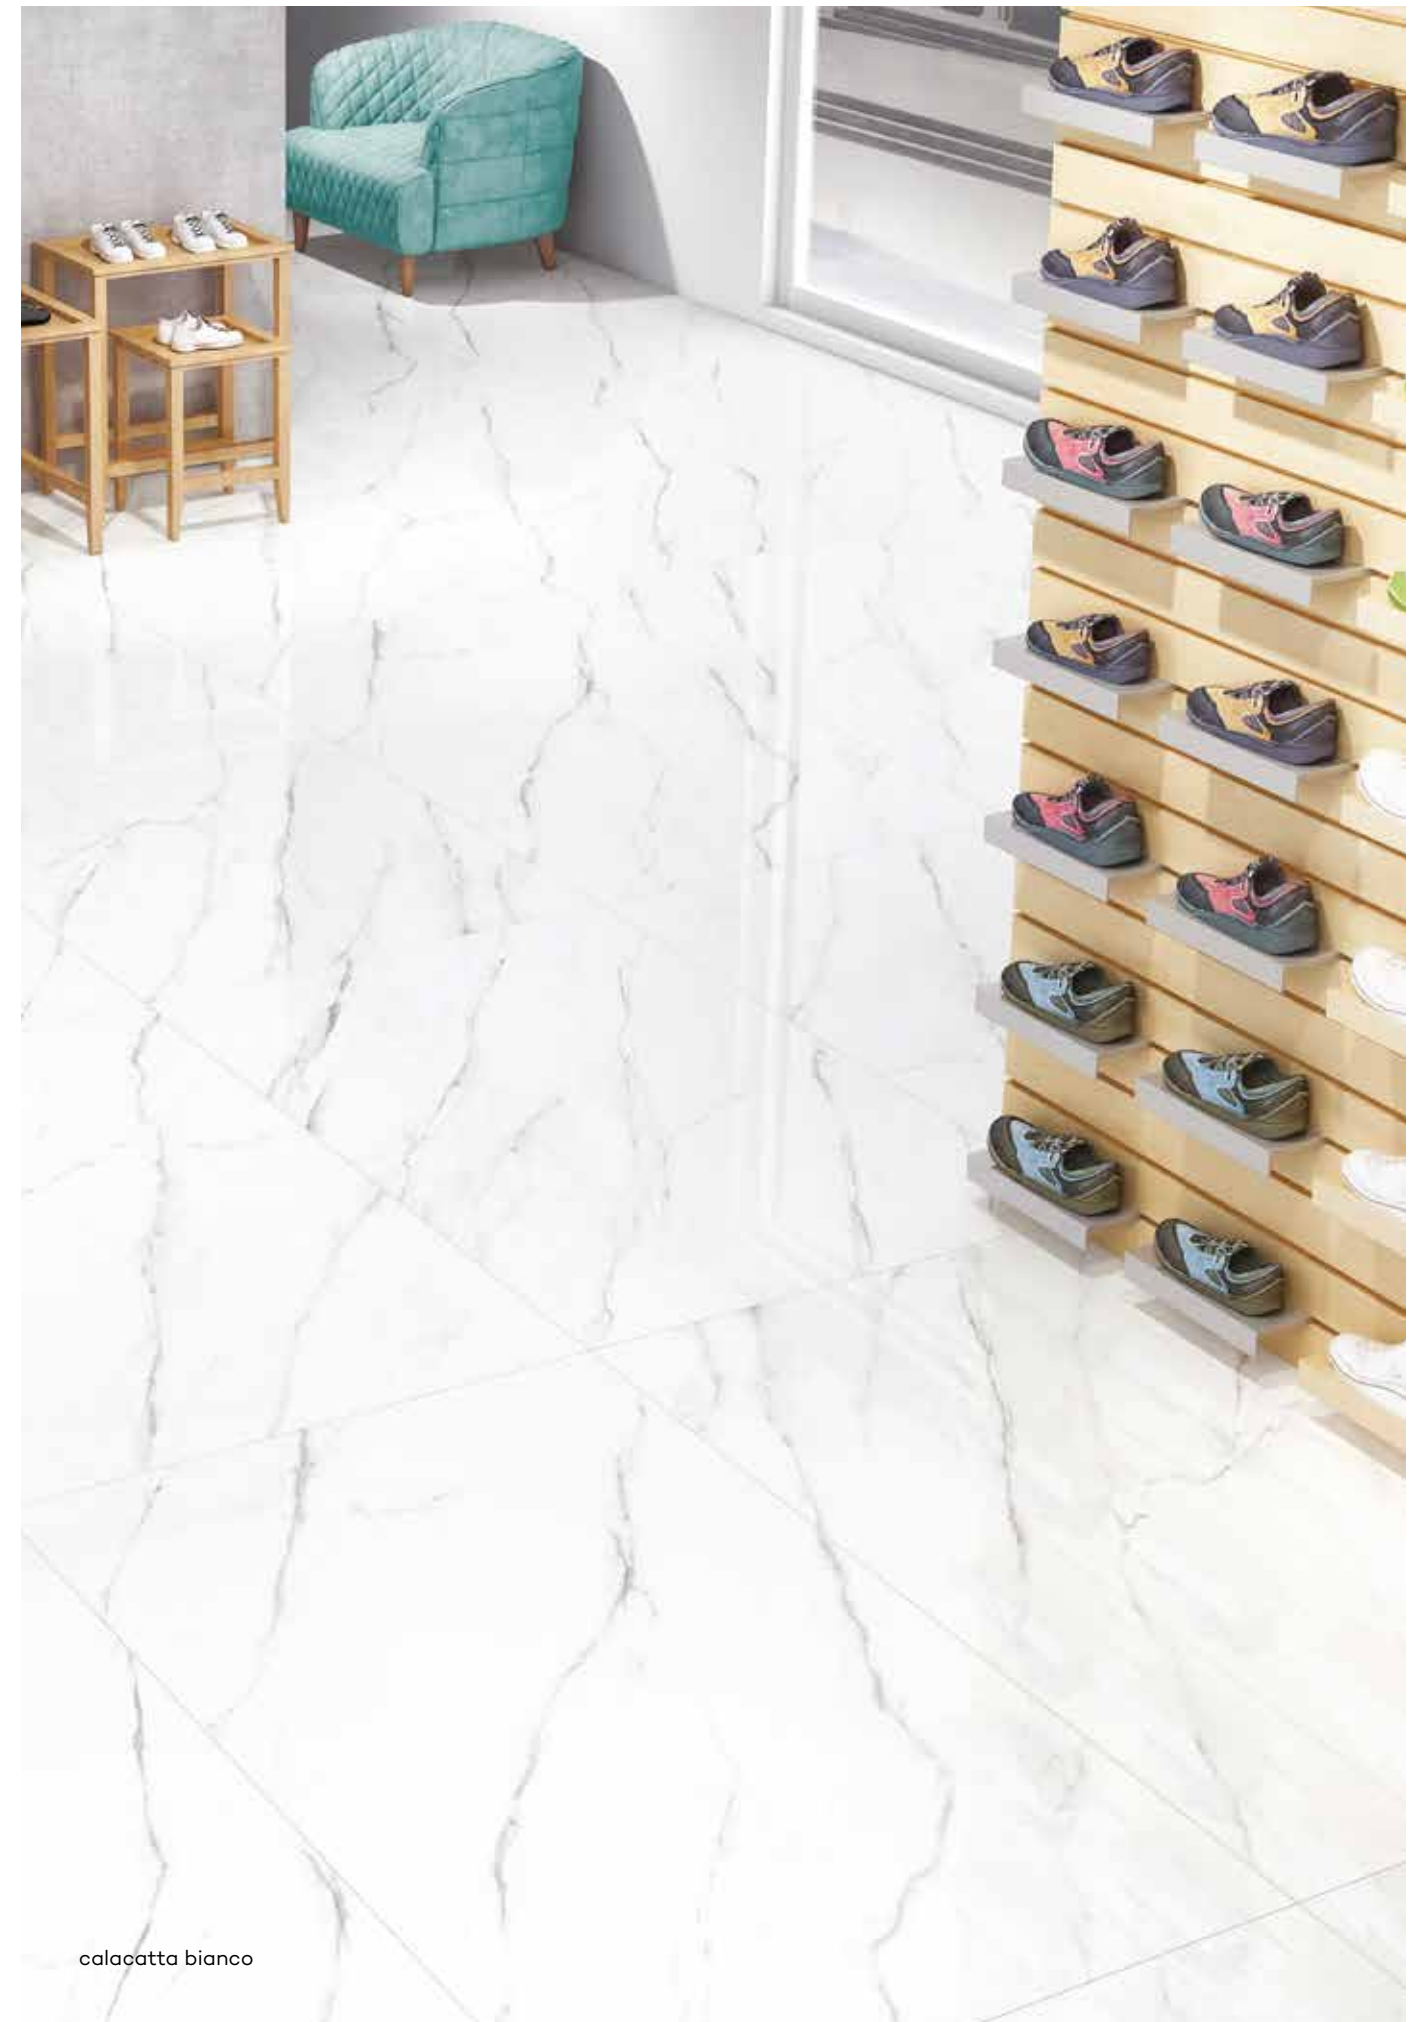

wall: berlioz grey decor
floor: berlioz grey

Marble

CALACATTA BIANCO

VITRIFIED TILES | Endless/Polished • Rectified

-  Wall
-  Floor
-  Domestic
-  Light Commercial

calacatta bianco variations
80x160 cm

calacatta bianco