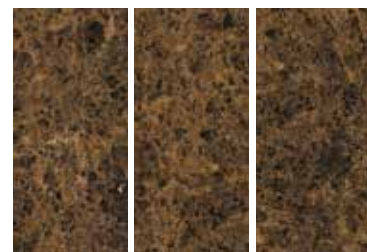

VITRIFIED TILES | Endless/Polished • Rectified

-  Wall
-  Floor
-  Domestic
-  Light Commercial

caramel grey variations
80x160 cm

caramel grey

MARBLE

DARK EMPERADOR

VITRIFIED TILES | High Gloss • Rectified

caramel grey variations
80x160 cm