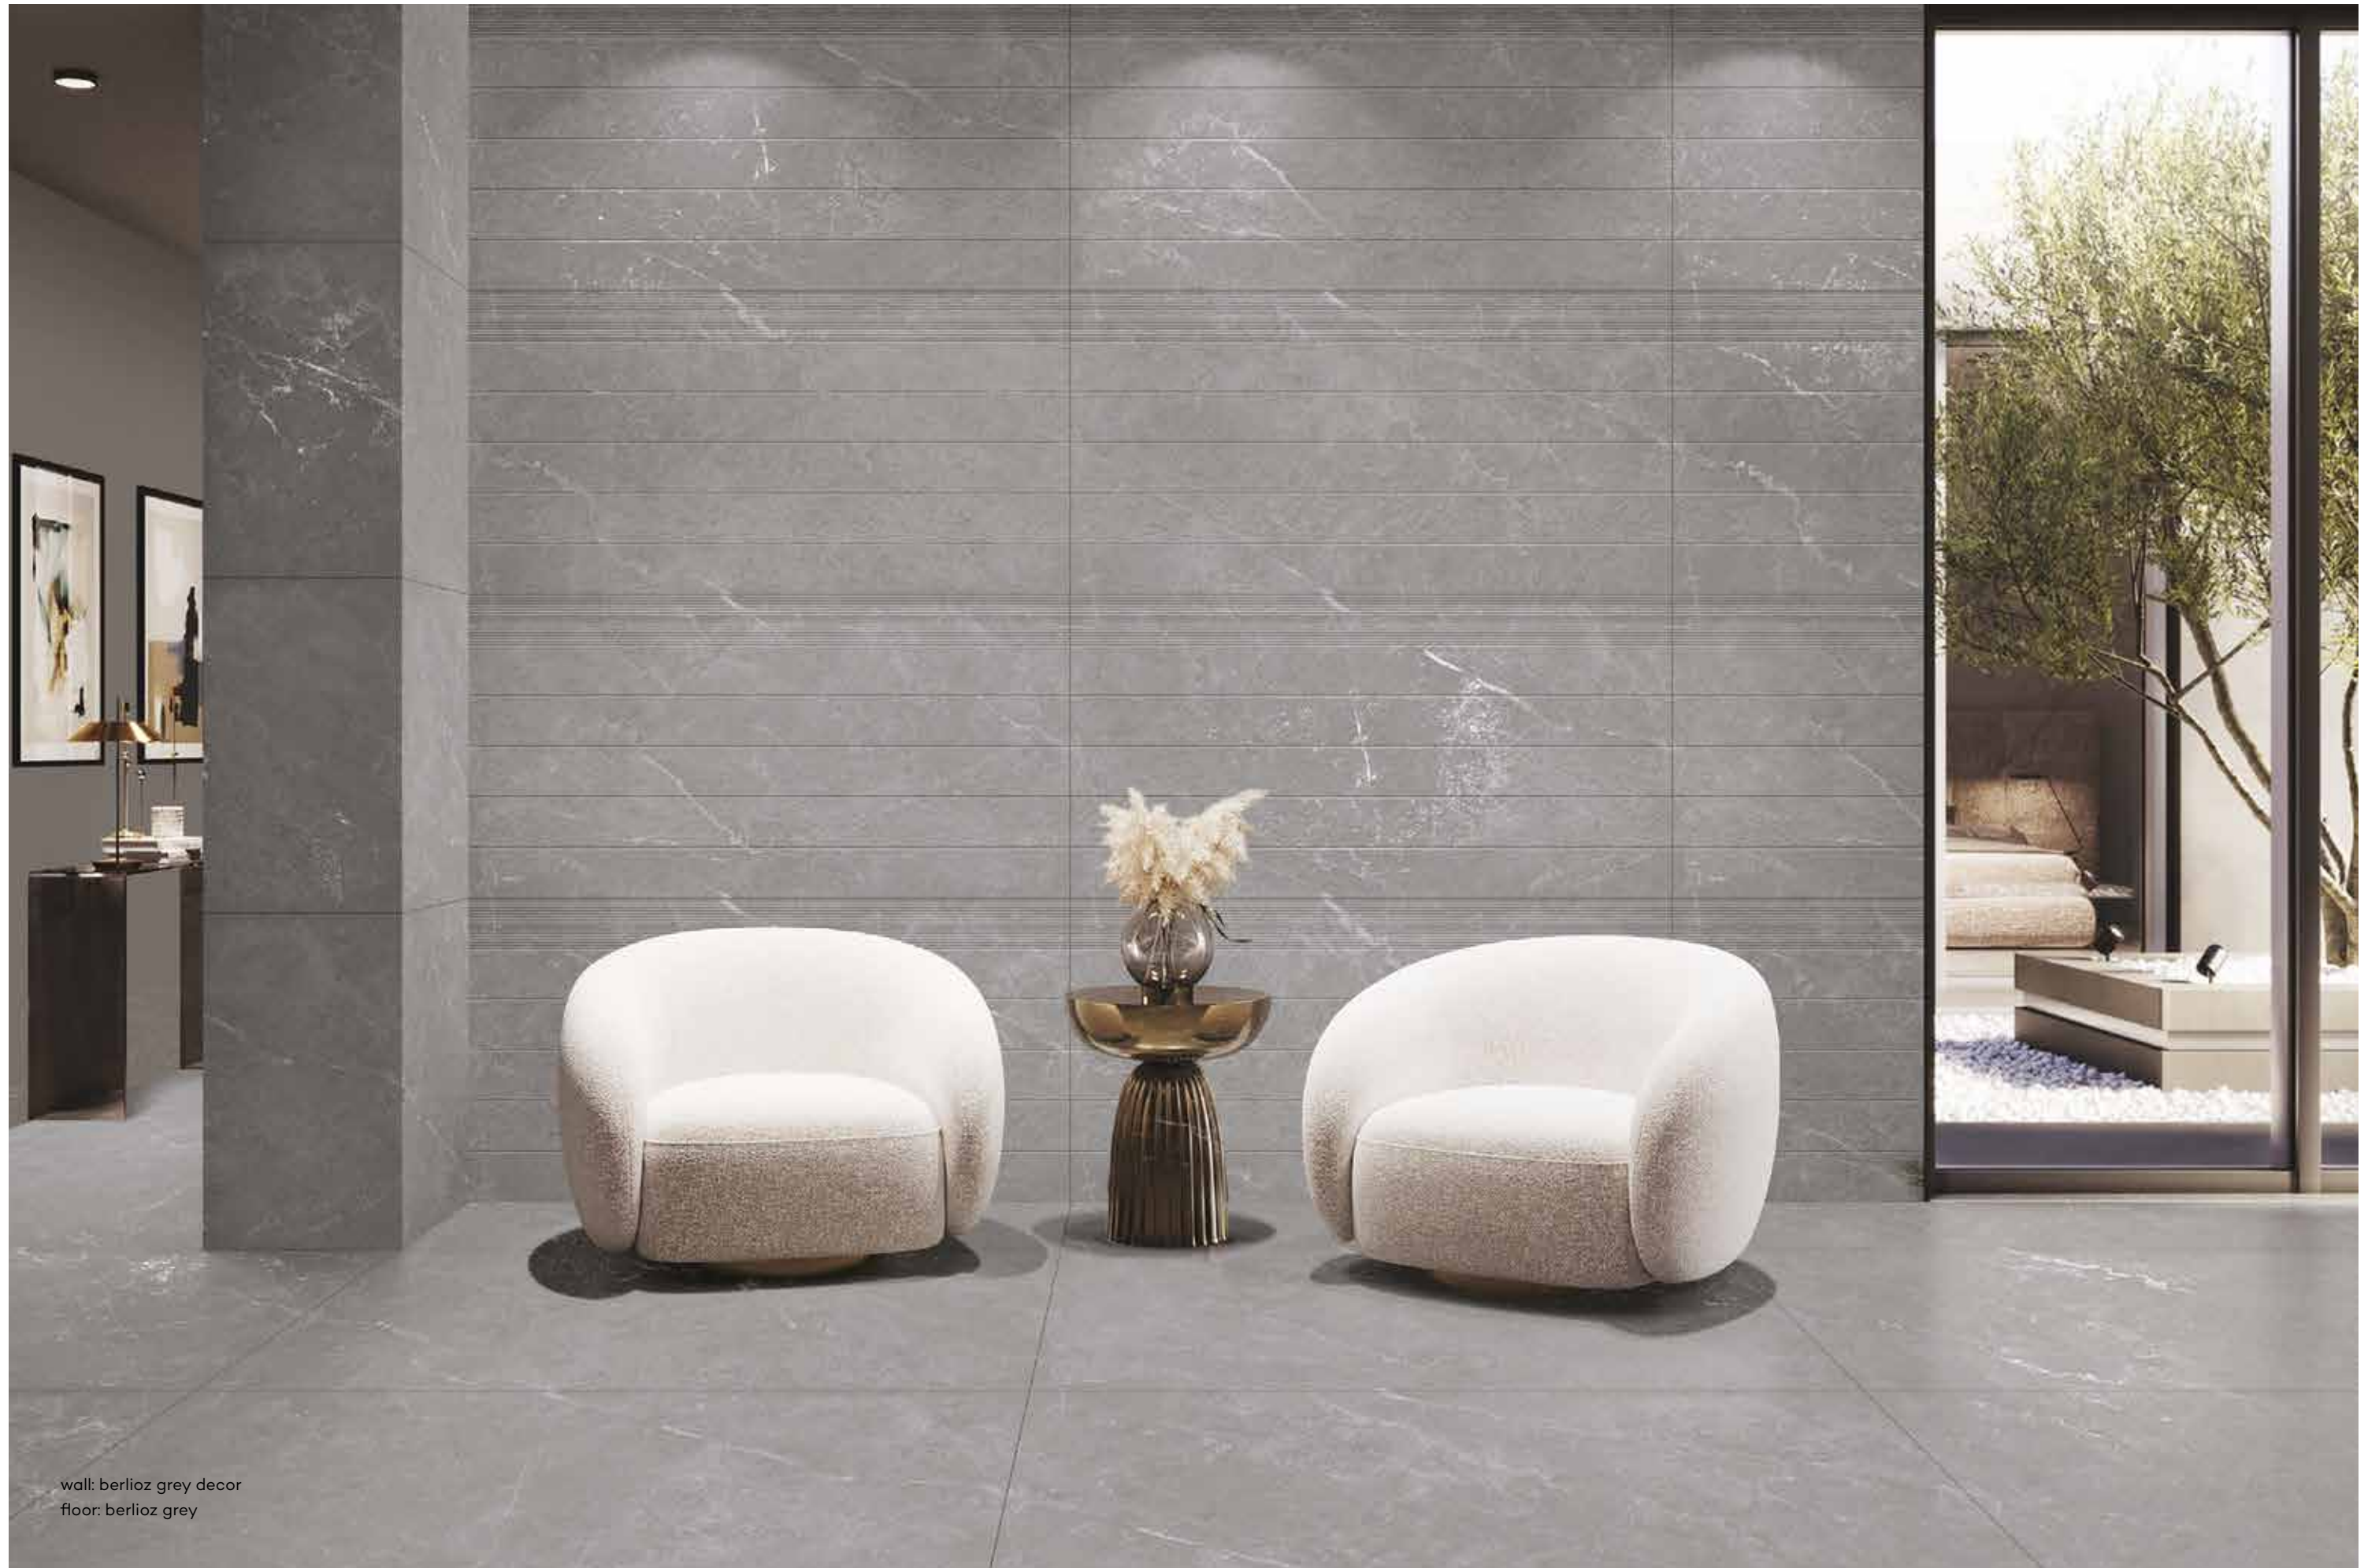

wall: berlioz grey decor
floor: berlioz grey