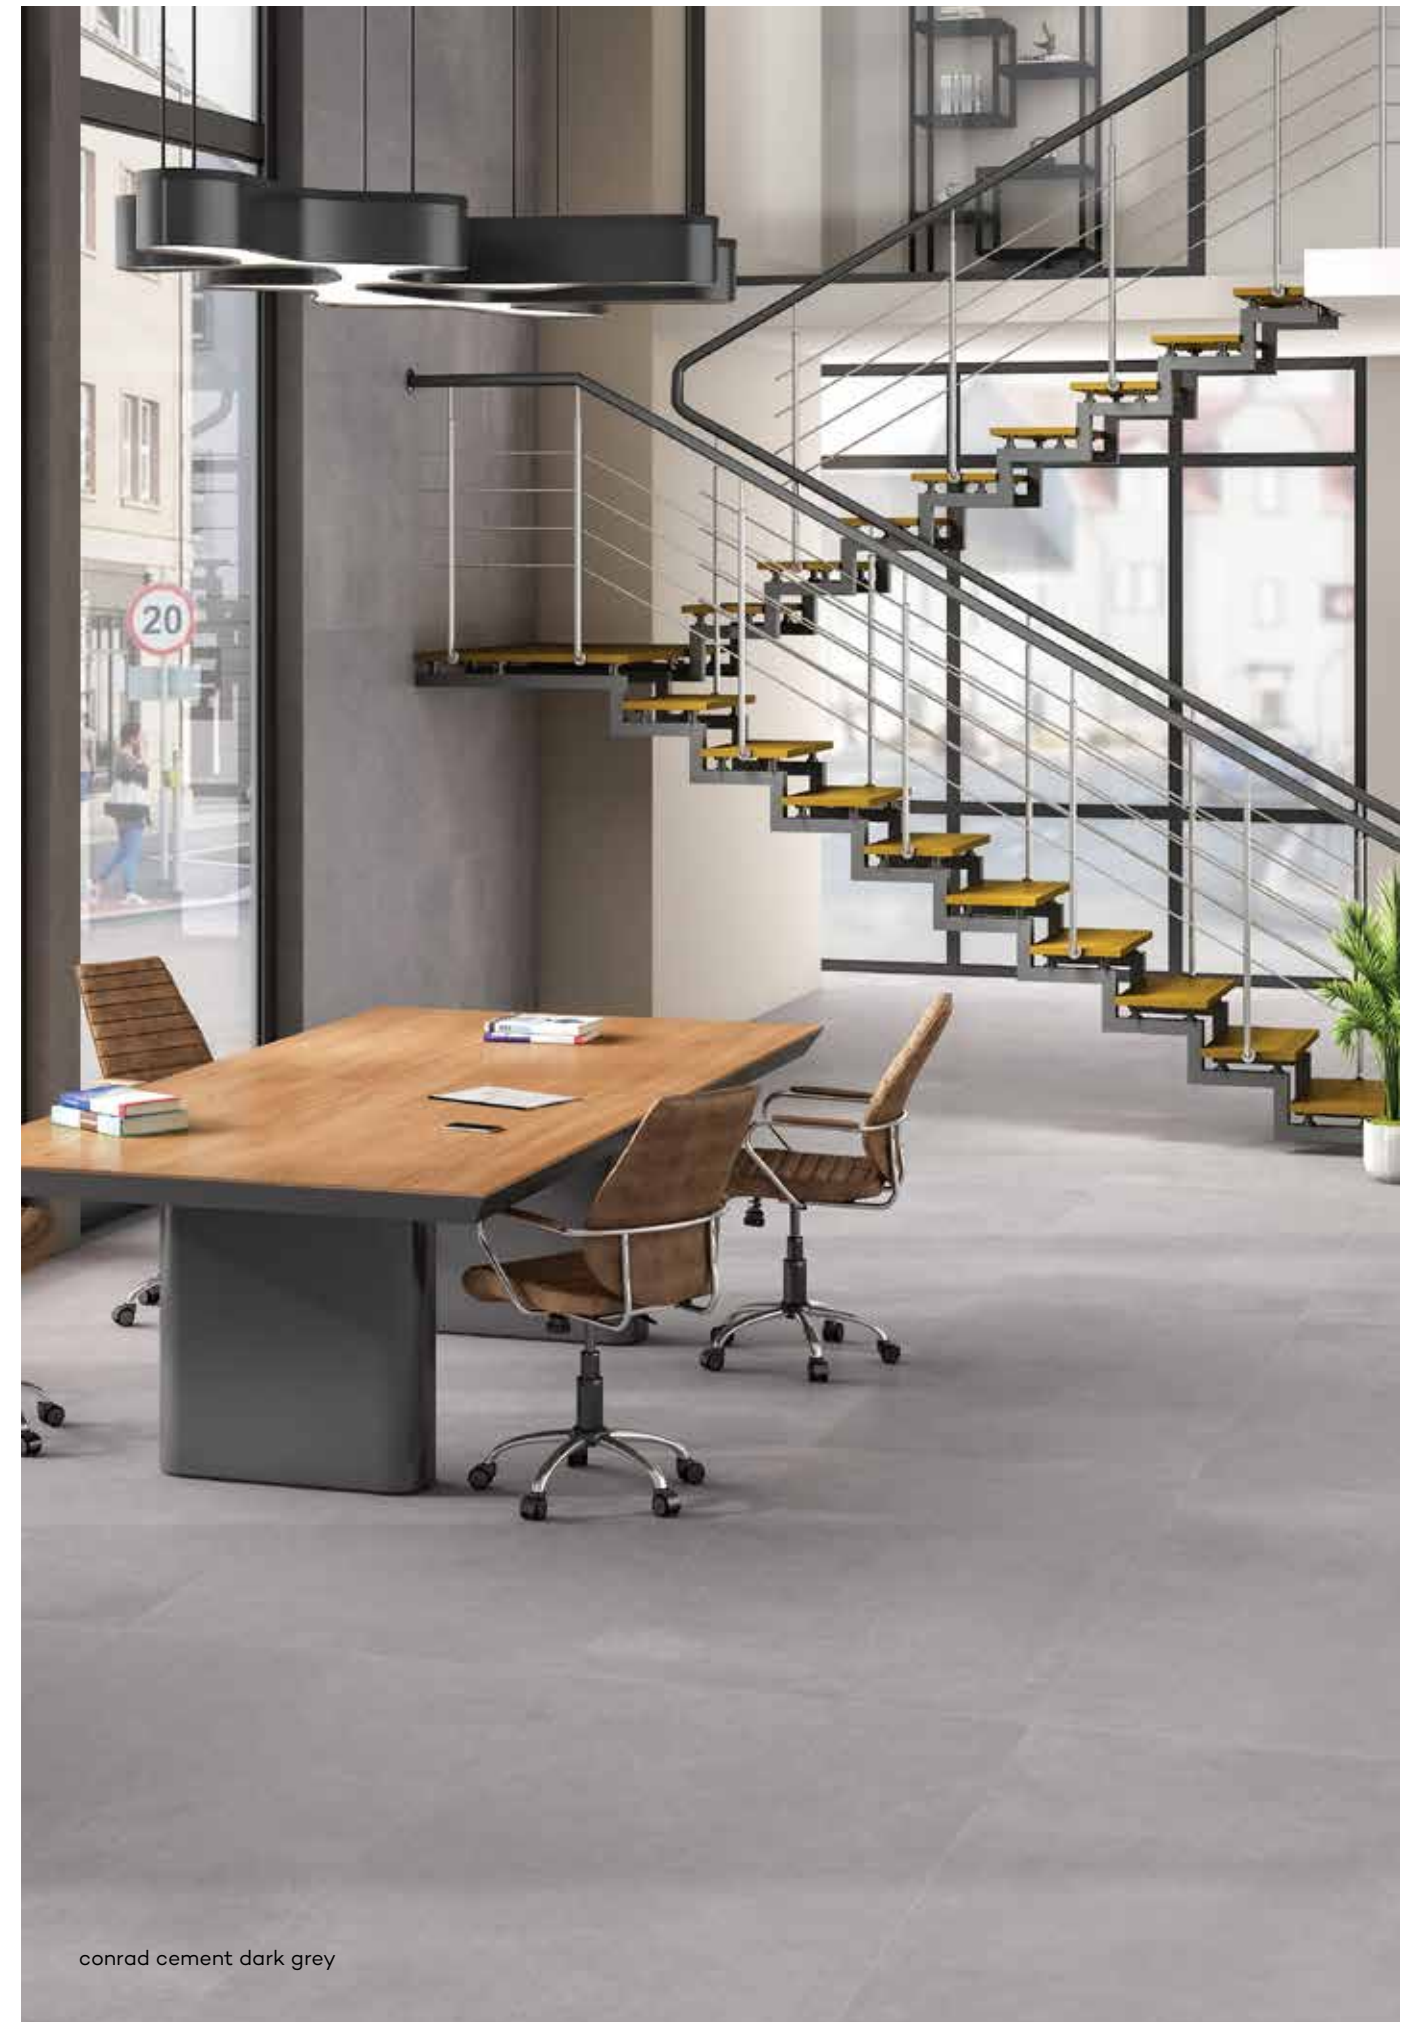

- Wall
- Floor
- Domestic
- Light Commercial

conrad cement dark grey