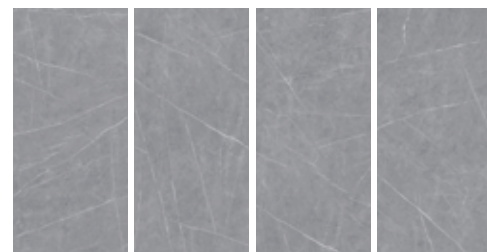

vineta light grey variations
80x160 cm

floor & wall: vineta light grey

AUSTEN GREY

VITRIFIED TILES | Polished • Rectified

austen grey variations
80x160 cm

-  Wall
-  Floor
-  Domestic
-  Light Commercial

CRYSTAL GREY