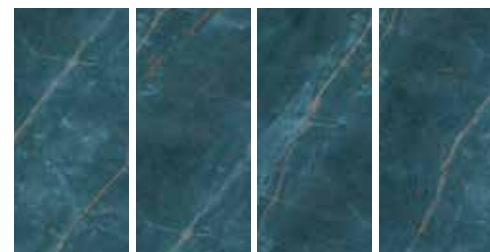

wall: flamingo blue

MARBLE

Marble

MACAW BLUE

VITRIFIED TILES | High Gloss • Rectified

-  Wall
-  Floor
-  Domestic
-  Light Commercial

macaw blue variations
80x160 cm

wall: macaw blue