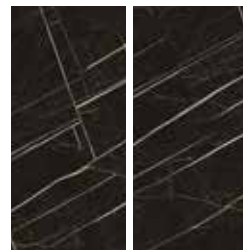

noir st laurent variations
80x160 cm