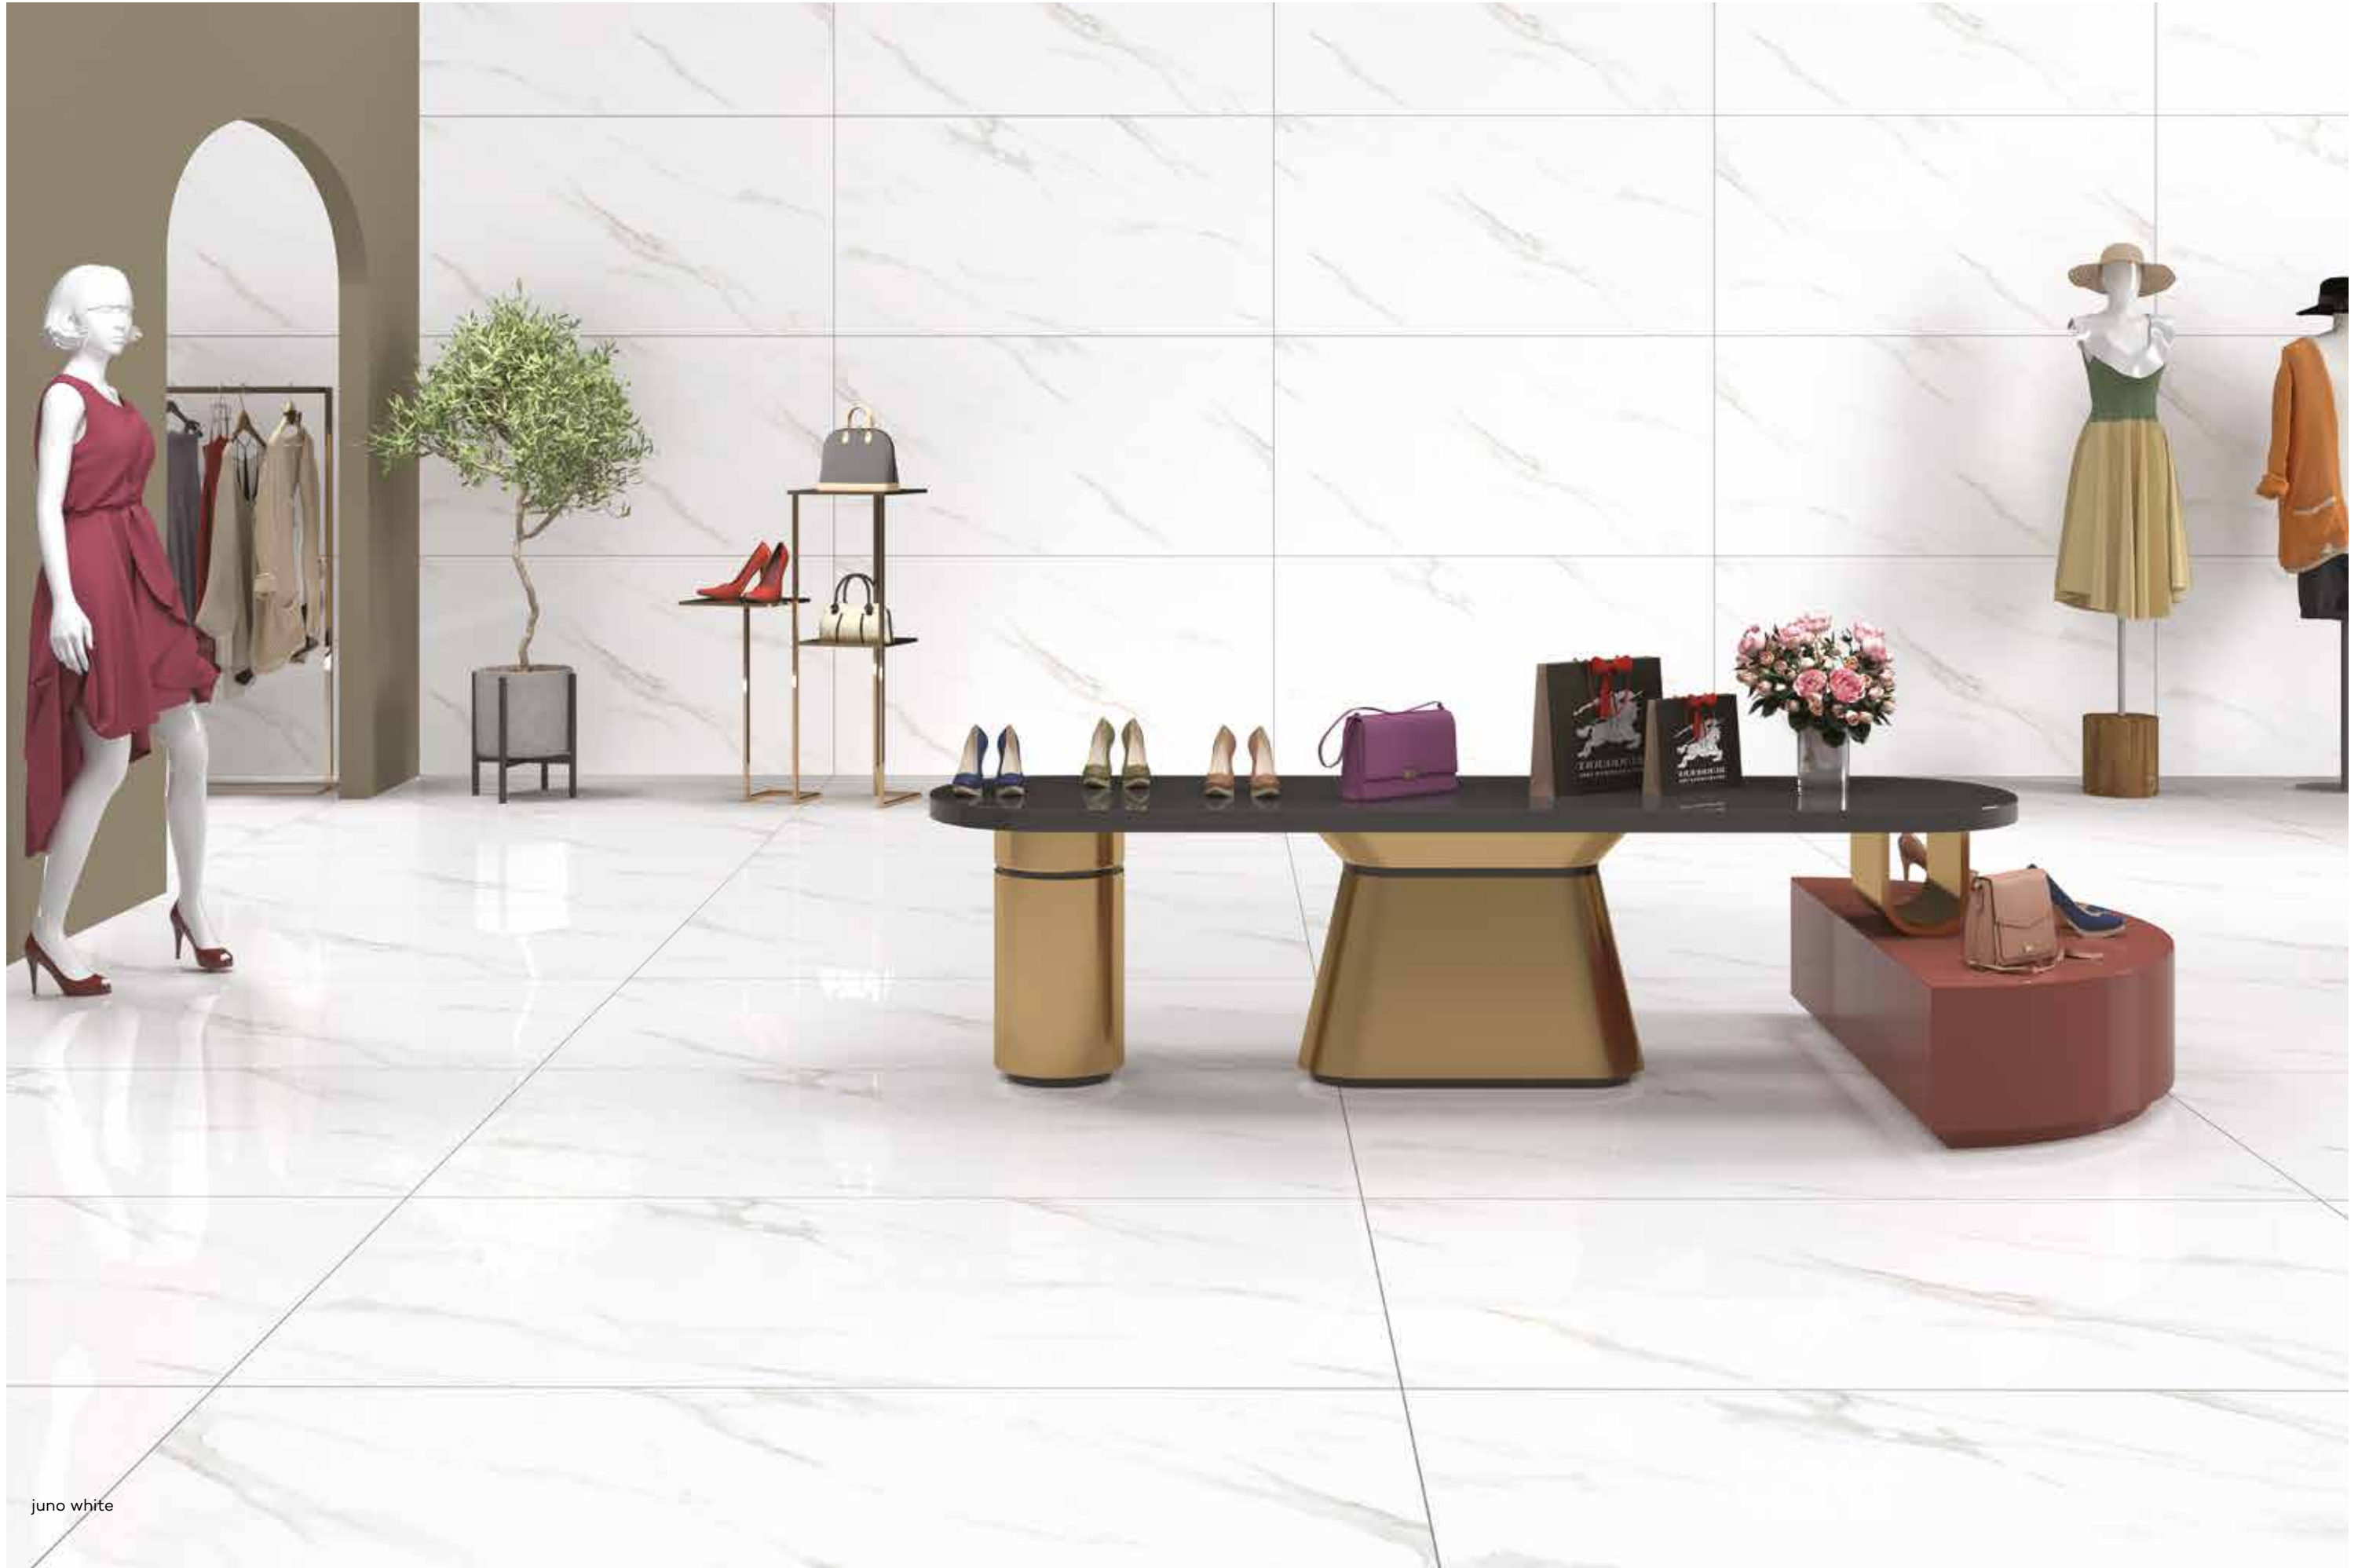

-  Wall
-  Floor
-  Domestic
-  Light Commercial

juno white variations
80x160 cm

juno white

Marble

SANDRO WHITE

VITRIFIED TILES | Carving • Rectified

-  Wall
-  Floor
-  Domestic
-  Light Commercial

sandro white variations
80x160 cm