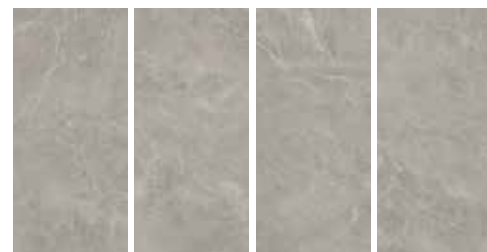

berlioz grey variations
80x160 cm

MARBLE

wall: berlioz grey decor
floor: berlioz grey

VINETA GREY

VITRIFIED TILES | Carving/Polished • Rectified

-  Wall
-  Floor
-  Domestic
-  Light Commercial

vineta grey variations
80x160 cm