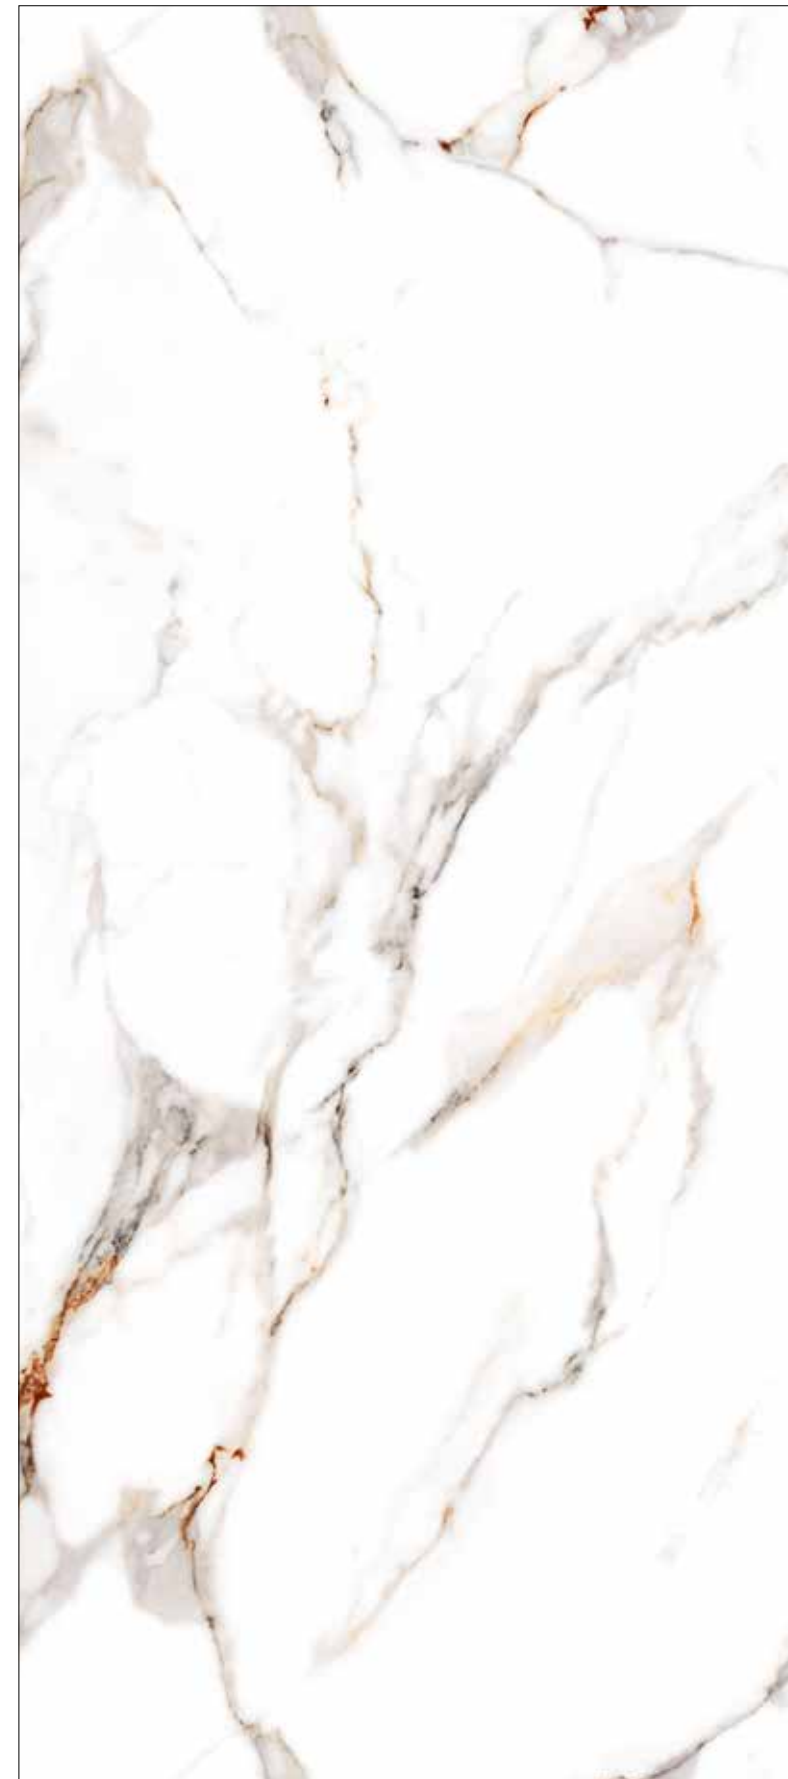

STATUARIO REGALE WHITE

VITRIFIED TILES | Carving • Rectified

- Wall
- Floor
- Domestic
- Light Commercial

MARBLE