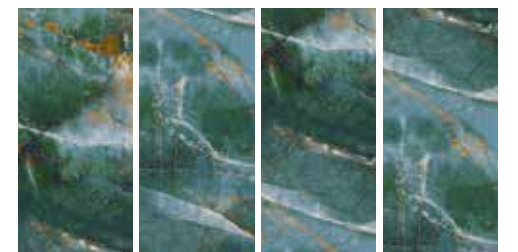

-  Wall
-  Floor
-  Domestic
-  Light Commercial

pulpis light brown variations
80x160 cm

FLAMINGO BLUE

VITRIFIED TILES | High Gloss • Rectified

-  Wall
-  Floor
-  Domestic
-  Light Commercial

flamingo blue variations
80x160 cm