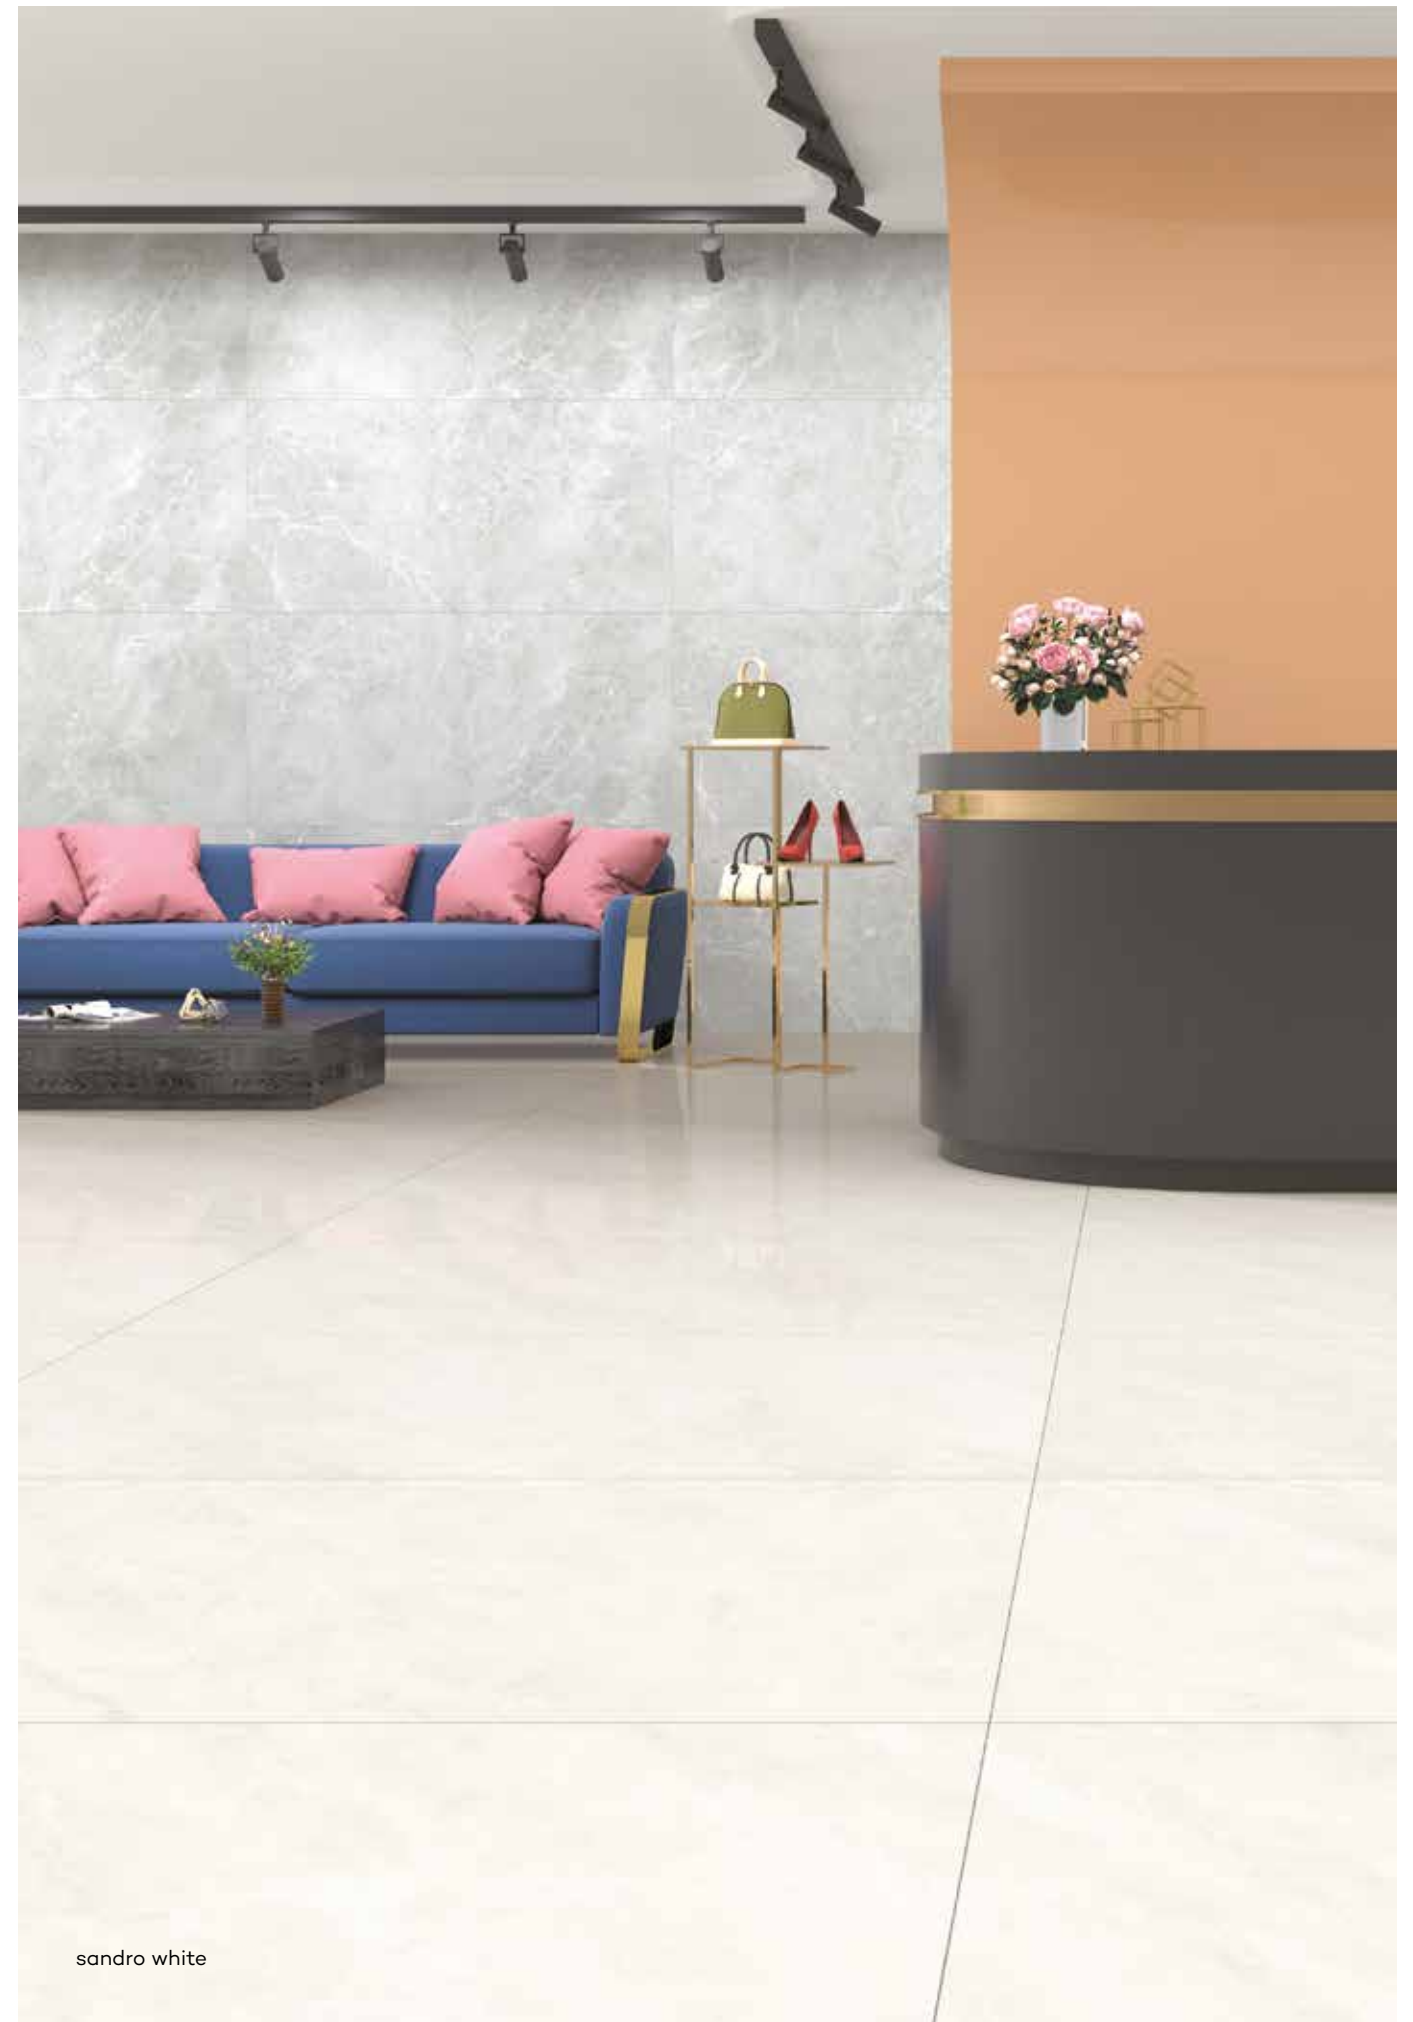

-  Wall
-  Floor
-  Domestic
-  Light Commercial

juno white variations
80x160 cm

juno white

Marble

SANDRO WHITE

VITRIFIED TILES | Carving • Rectified

-  Wall
-  Floor
-  Domestic
-  Light Commercial

sandro white variations
80x160 cm