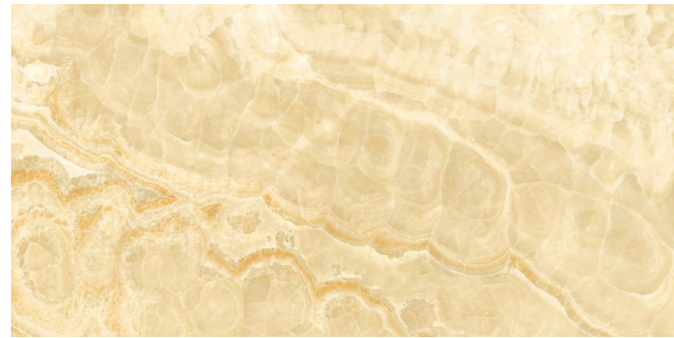

SIZES

60x120cm
23.62"x47.24"

Murella

VITRIFIED TILES

Polished • Rectified • Smooth

murella gold

murella grey

murella green