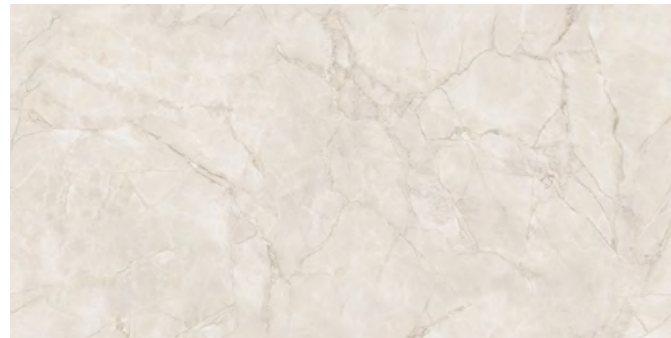

Name	Thickenss(mm)	Size(CM)
murella gold	9	60x120
murella grey	9	60x120
murella green	9	60x120

SIZES

60x120cm
23.62"x47.24"

Murray

VITRIFIED TILES
Polished • Rectified • Smooth

murray beige

murray grey

Narvi