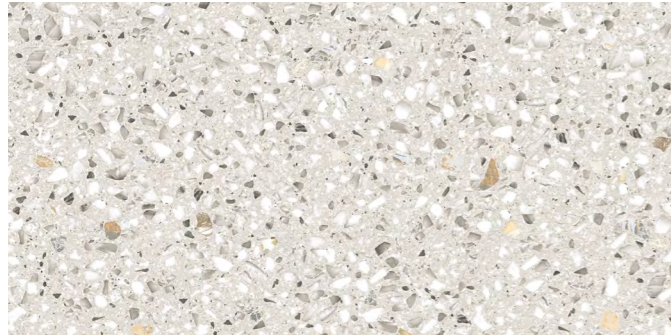

SIZES

60x120cm
23.62"x47.24"

Whispering

VITRIFIED TILES

Carving • Rectified • Light structure • Natural

whispering black

whispering white

Name	Thickenss(mm)	Size(CM)
whispering black	9	60x120
whispering white	9	60x120