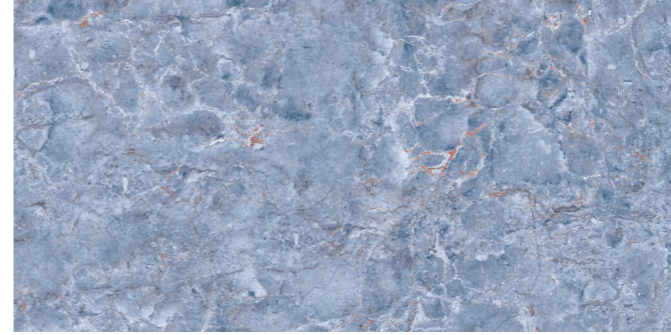

Omenta

VITRIFIED TILES

High Gloss • Rectified • Smooth • Polished

omenta blue

Name	Thickenss(mm)	Size(CM)
emporio green	9	60x120
omenta blue	9	60x120