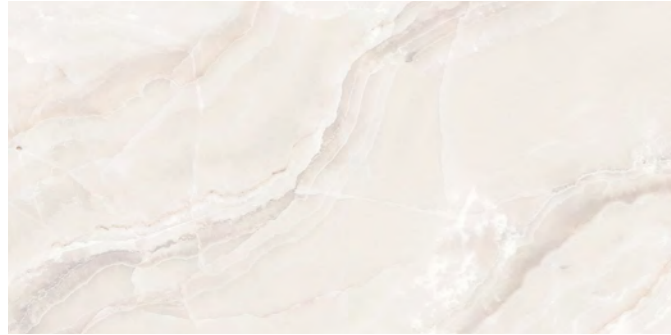

daphnis grey

Name	Thickenss(mm)	Size(CM)
daphnis grey decor	9	60x120
daphnis grey	9	60x120
denali beige	9	60x120
denali brown	9	60x120
denali dark grey	9	60x120
denali light grey	9	60x120