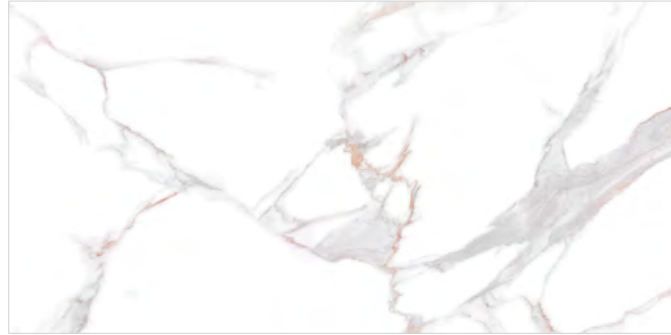

lazio grey decor

lazio grey

Name	Thickenss(mm)	Size(CM)
larissa blue	9	60x120
lazio grey decor	9	60x120
lazio grey	9	60x120

SIZES

60x120cm
23.62"x47.24"

Leopold

VITRIFIED TILES

Polished • Rectified • Smooth