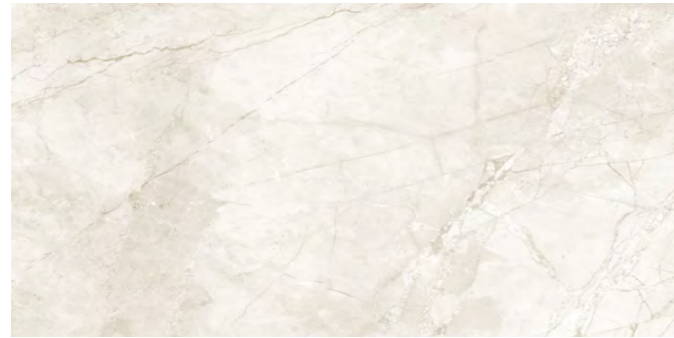

Castell

VITRIFIED TILES

Polished • Rectified • Smooth

castell grey