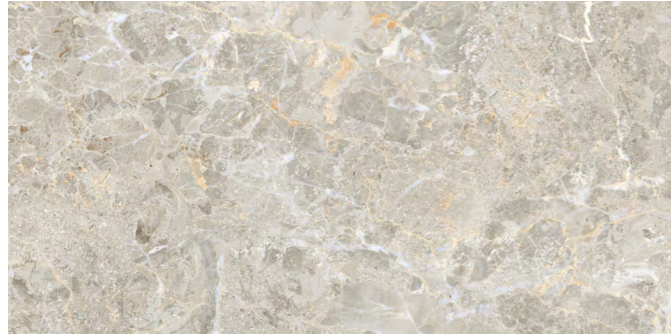

scott light grey

Name	Thickenss(mm)	Size(CM)
sanibel white	9	60x120
scott dark grey	9	60x120
scott light grey	9	60x120

SIZES

60x120cm
23.62"x47.24"

Seguro

VITRIFIED TILES

Polished • Rectified • Smooth

seguro grey