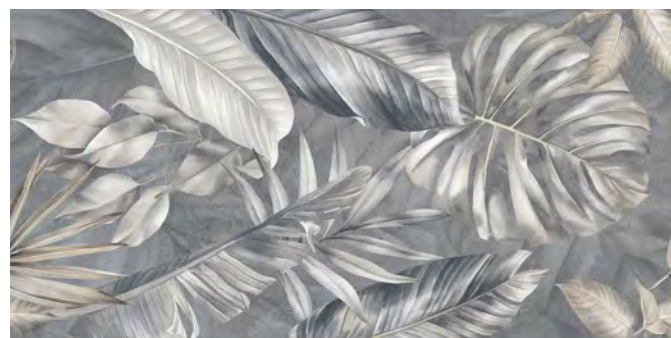

SIZES

60x120cm
23.62"x47.24"

Hasper

VITRIFIED TILES

Carving • Rectified • Light Structure • Natural

hasper dark grey decor

hasper dark grey

matt