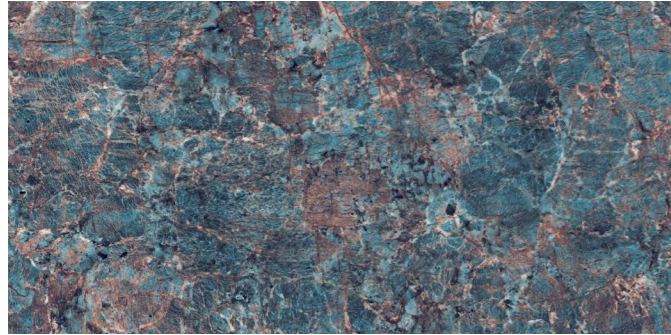

Carving • Rectified • Light Structure • Natural

elio travertine beige

SIZES

60x120cm
23.62"x47.24"

Name	Thickenss(mm)	Size(CM)
elio travertine beige	9	60x120

Amazonite

VITRIFIED TILES

High Gloss • Rectified • Smooth • Polished