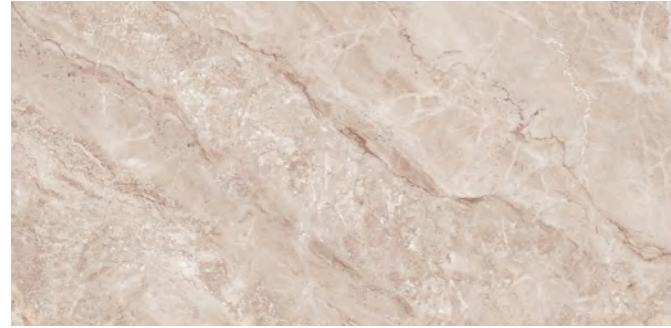

baltia ivory

Name	Thickenss(mm)	Size(CM)
baltia grey	9	60x120
baltia ivory	9	60x120

SIZES

60x120cm
23.62"x47.24"

Belfast

VITRIFIED TILES
Polished • Rectified • Smooth

belfast grey

Carova