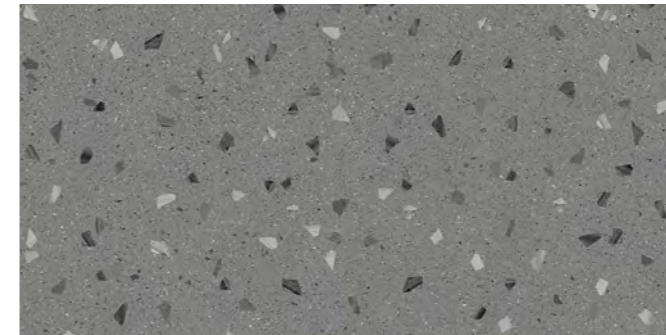

Jardin

VITRIFIED TILES
Polished • Rectified • Smooth

jardin white

jardin light grey

jardin dark grey

SIZES

60x120cm
23.62"x47.24"

Jovia