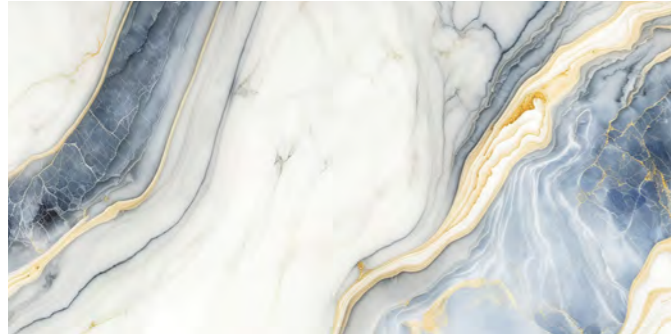

MARBLE

Gibbon

VITRIFIED TILES

Polished • Rectified • Smooth

gibbon blue

Name	Thickenss(mm)	Size(CM)
gibbon blue	9	60x120

SIZES