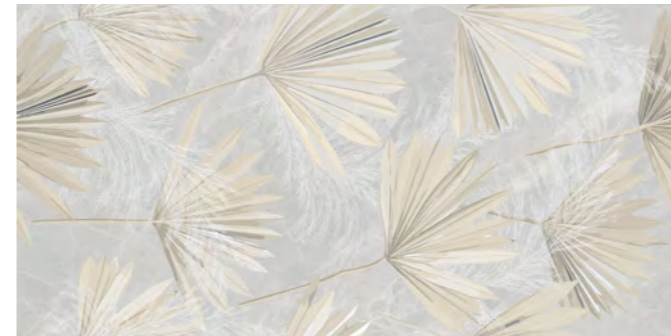

Narvi

VITRIFIED TILES
Polished • Rectified • Smooth

narvi grey decor