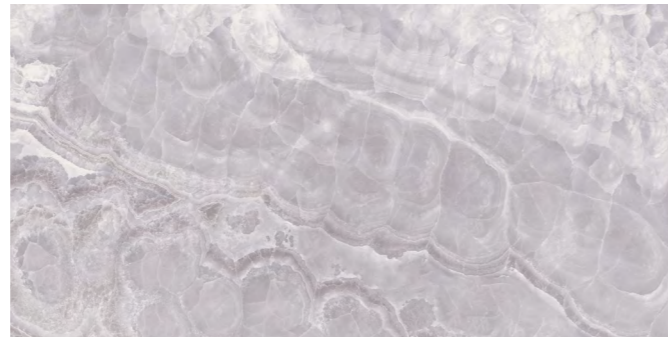

SIZES

60x120cm
23.62"x47.24"

Murella

VITRIFIED TILES

Polished • Rectified • Smooth

murella gold

murella grey

murella green