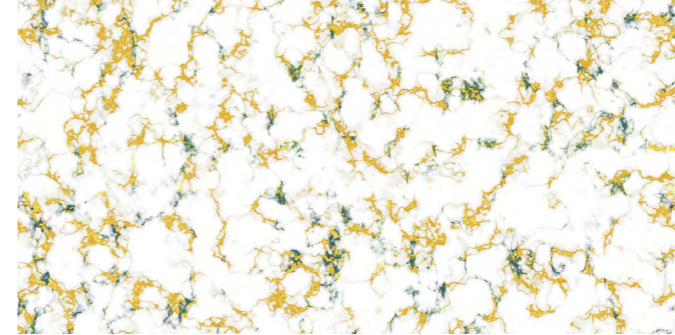

Piazza

VITRIFIED TILES

High Gloss • Rectified • Smooth • Polished

piazza gold

Name	Thickenss(mm)	Size(CM)
papier gold	9	60x120
piazza gold	9	60x120