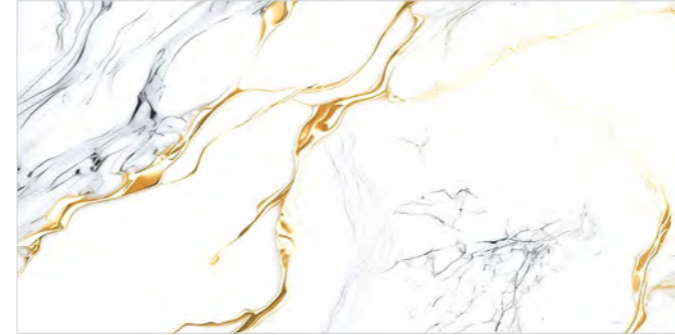

Pelopon

VITRIFIED TILES
Polished • Rectified • Smooth

pelopon white

Proteus

VITRIFIED TILES
Polished • Rectified • Smooth

proteus white

Name	Thickenss(mm)	Size(CM)
pelopon white	9	60x120
proteus white	9	60x120