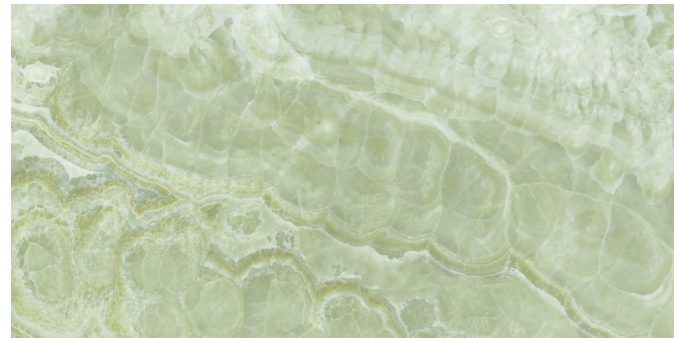

SIZES

60x120cm
23.62"x47.24"

Murella

VITRIFIED TILES

Polished • Rectified • Smooth

murella gold

murella grey

murella green