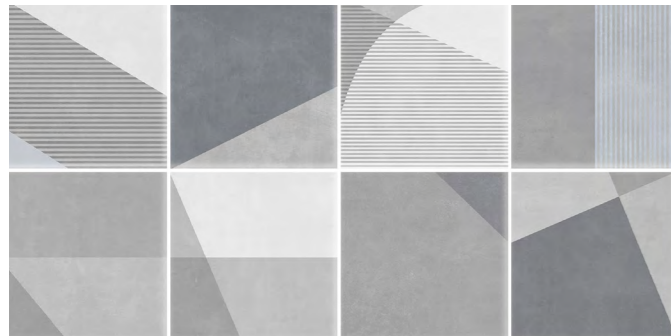

Gladstone

VITRIFIED TILES

Matt • Rectified • Smooth • Natural

gladstone beige decor

gladstone beige

gladstone green decor

gladstone green

gladstone grey decor