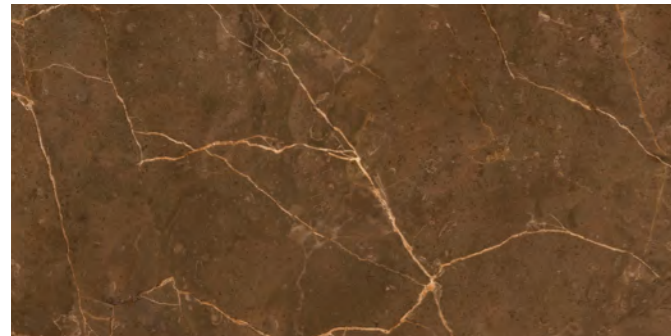

High Gloss • Rectified • Smooth • Polished

piazza gold

Name	Thickenss(mm)	Size(CM)
papier gold	9	60x120
piazza gold	9	60x120

SIZES

60x120cm
23.62"x47.24"

Armani

VITRIFIED TILES

High Gloss • Rectified • Smooth • Polished