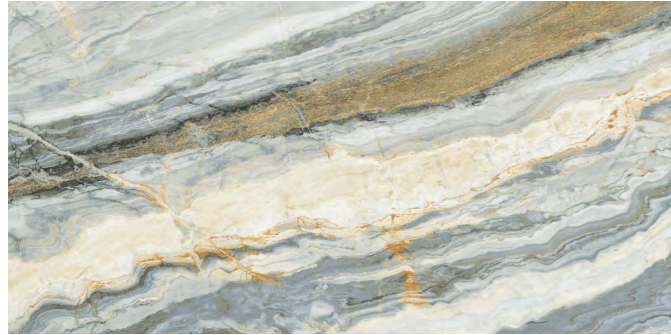

atlas azul bm a

SIZES

60x120cm
23.62"x47.24"

Cadmen Sky

VITRIFIED TILES

High Gloss • Rectified • Smooth • Polished

cadmen sky

Crion