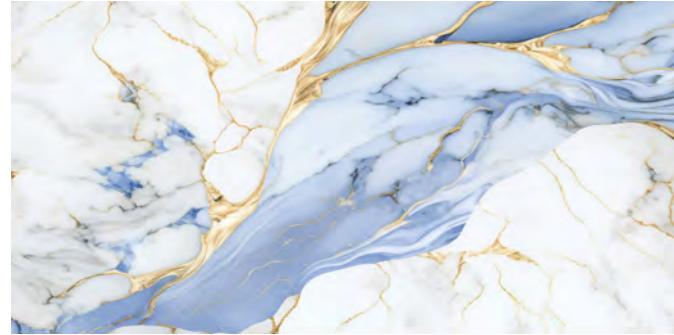

Metis

VITRIFIED TILES

Polished • Rectified • Smooth

metis blue