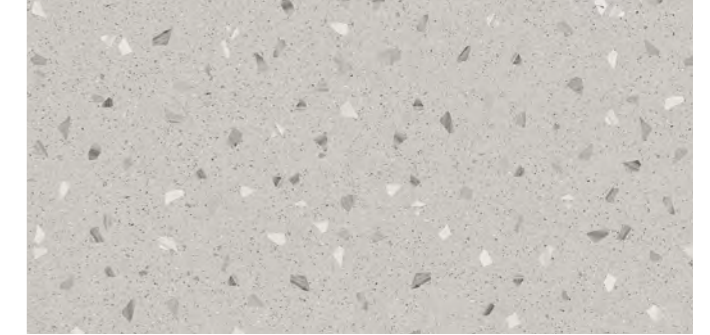

jardin light grey