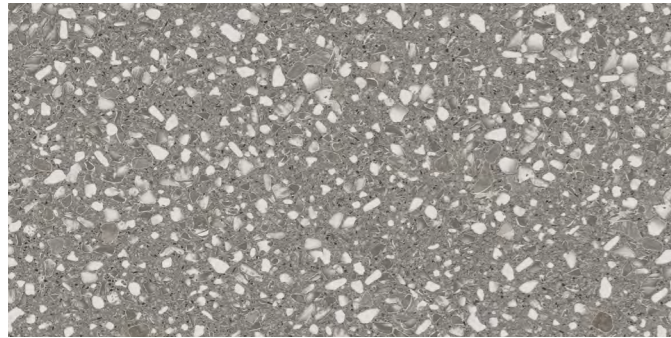

SIZES

60x120cm
23.62"x47.24"

Whispering

VITRIFIED TILES

Carving • Rectified • Light structure • Natural

whispering black

whispering white

Name	Thickenss(mm)	Size(CM)
whispering black	9	60x120
whispering white	9	60x120