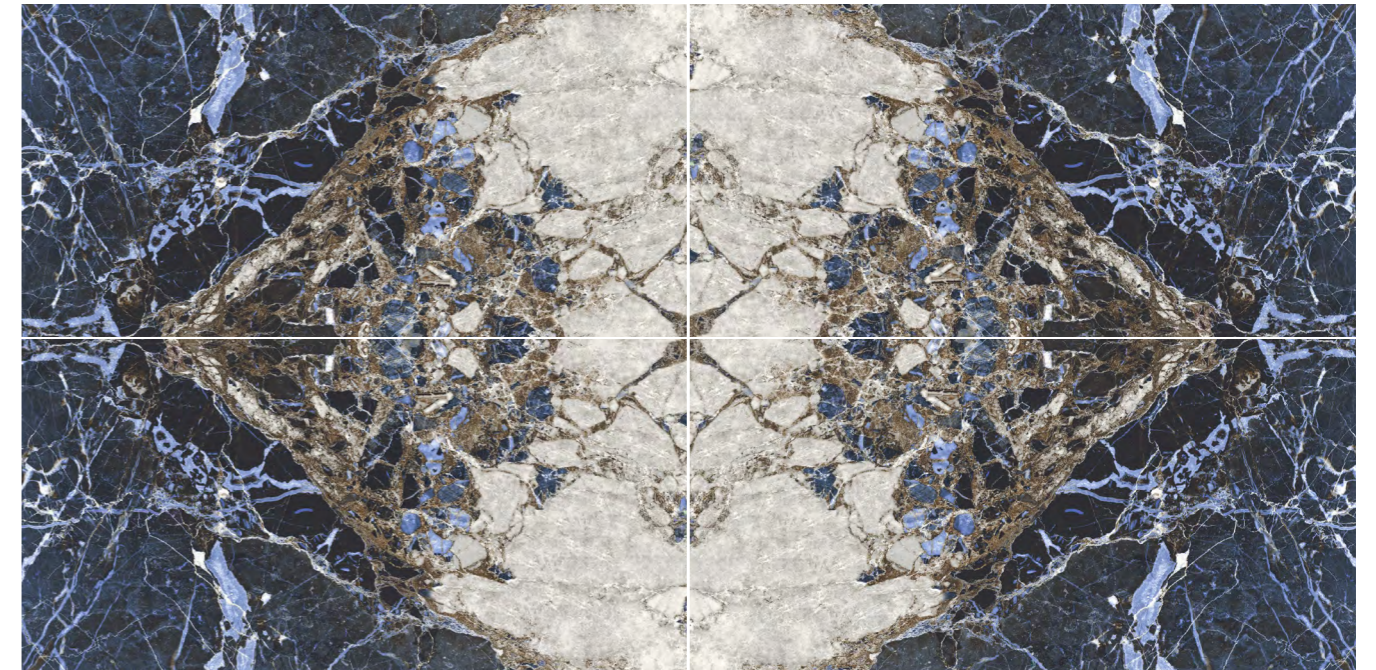

atlas azul bm a

SIZES

60x120cm
23.62"x47.24"

Cadmen Sky

VITRIFIED TILES

High Gloss • Rectified • Smooth • Polished

cadmen sky

Crion