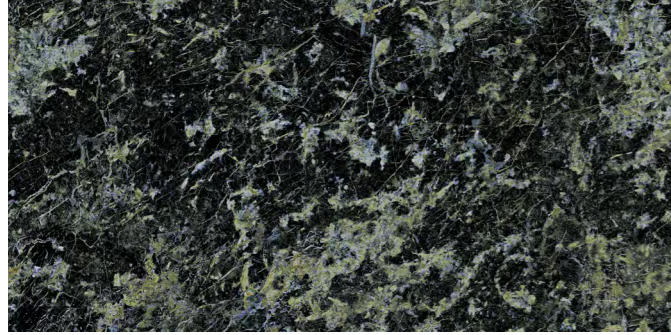

Emporio

VITRIFIED TILES

High Gloss • Rectified • Smooth • Polished

emporio green