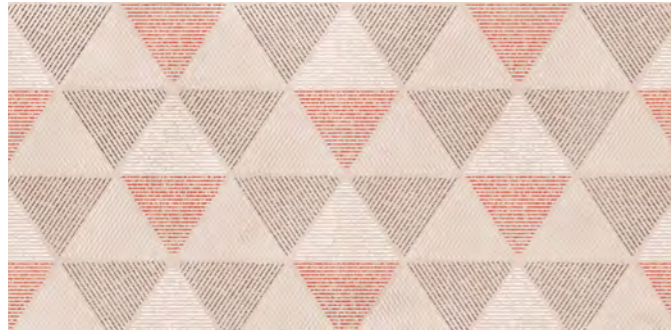

Cosma

VITRIFIED TILES

Carving • Rectified • Light Structure • Natural

cosma beige decor