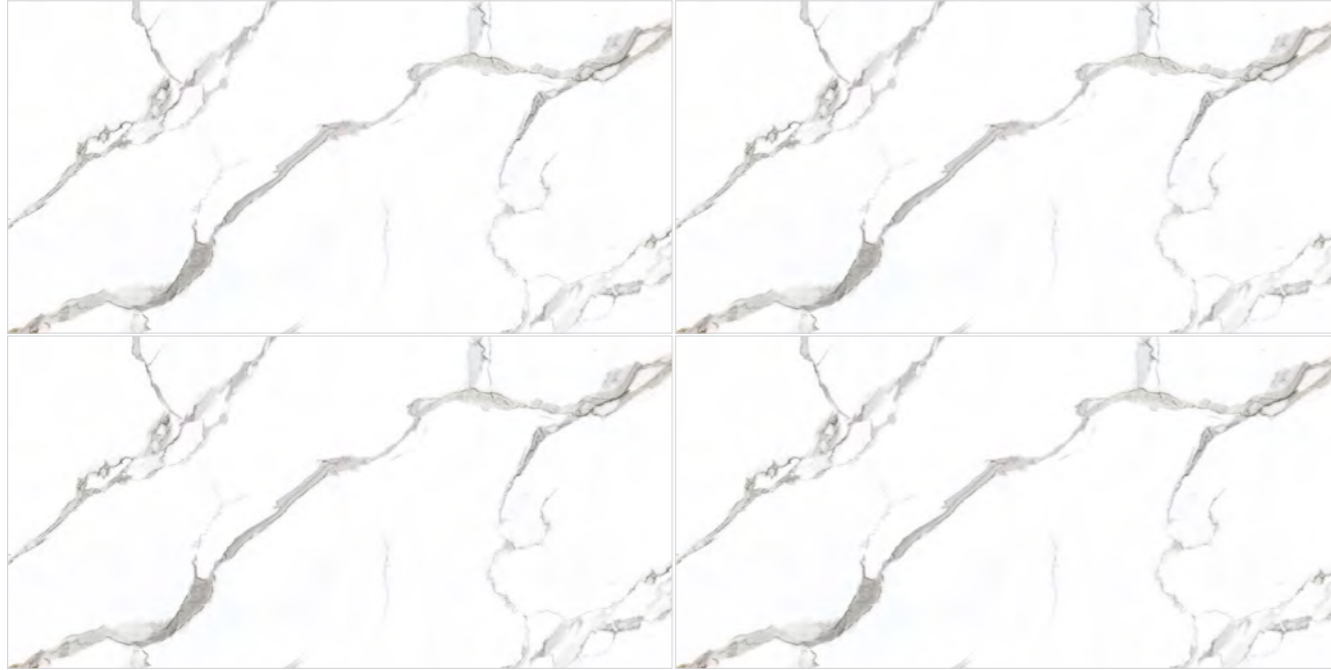

Anapai

VITRIFIED TILES
Polished • Rectified • Smooth

anapai grey

Name	Thickenss(mm)	Size(CM)
akmens white	9	60x120
anapai grey	9	60x120

SIZES

60x120cm
23.62"x47.24"

Cielo

VITRIFIED TILES
Polished • Rectified • Smooth