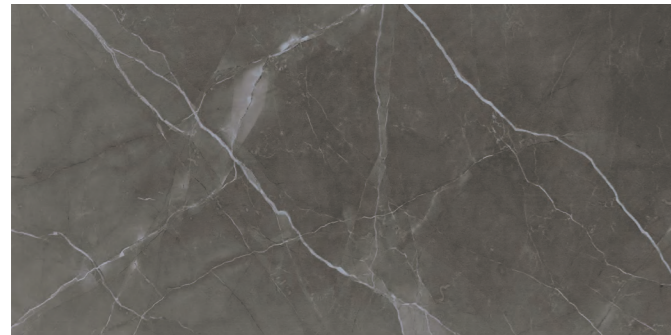

armani dark grey