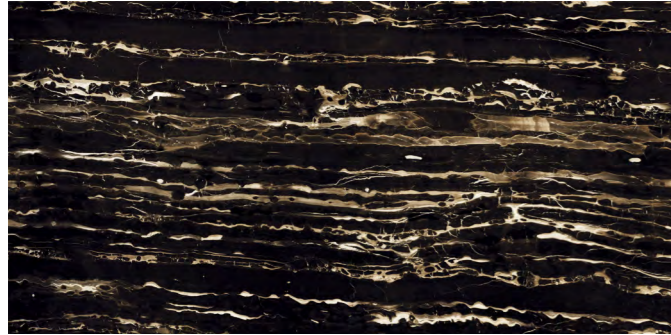

SIZES

60x120cm
23.62"x47.24"

Papier

VITRIFIED TILES

High Gloss • Rectified • Smooth • Polished

papier gold

Piazza

VITRIFIED TILES