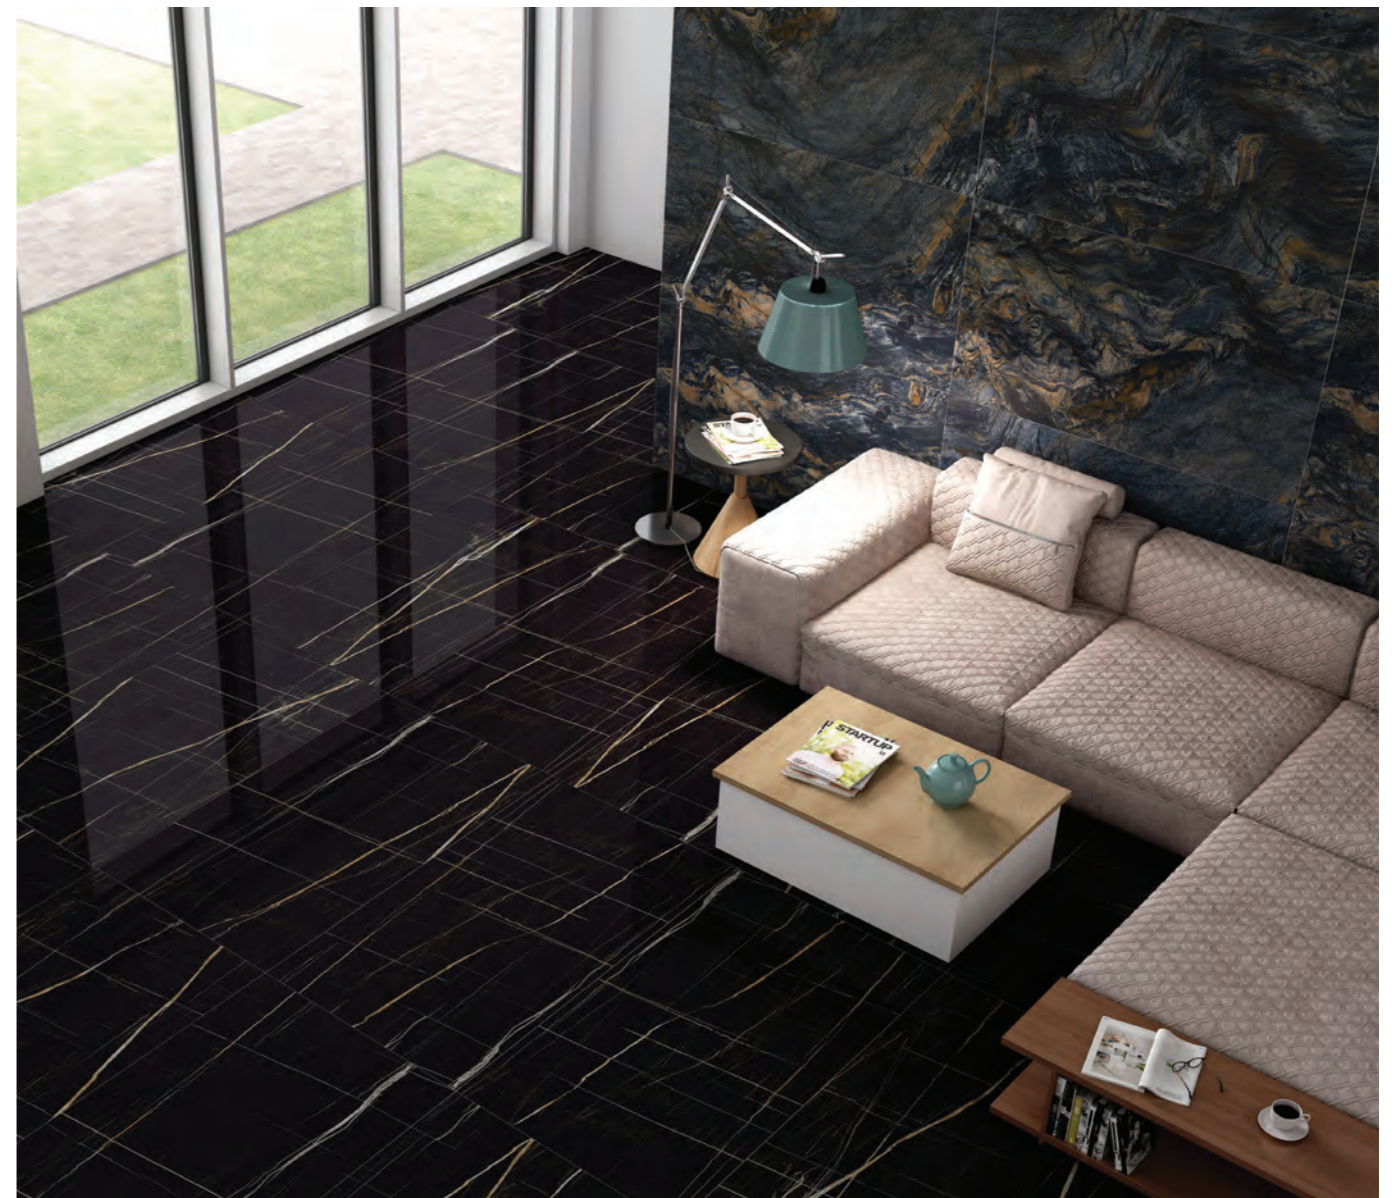

Concept Marble

VITRIFIED TILES

High Gloss • Rectified • Smooth • Natural

black gold

black beauty

Name	Thickenss(mm)	Size(CM)
black gold	9	60x120
black beauty	9	60x120

SIZES

60x120cm
23.62"x47.24"