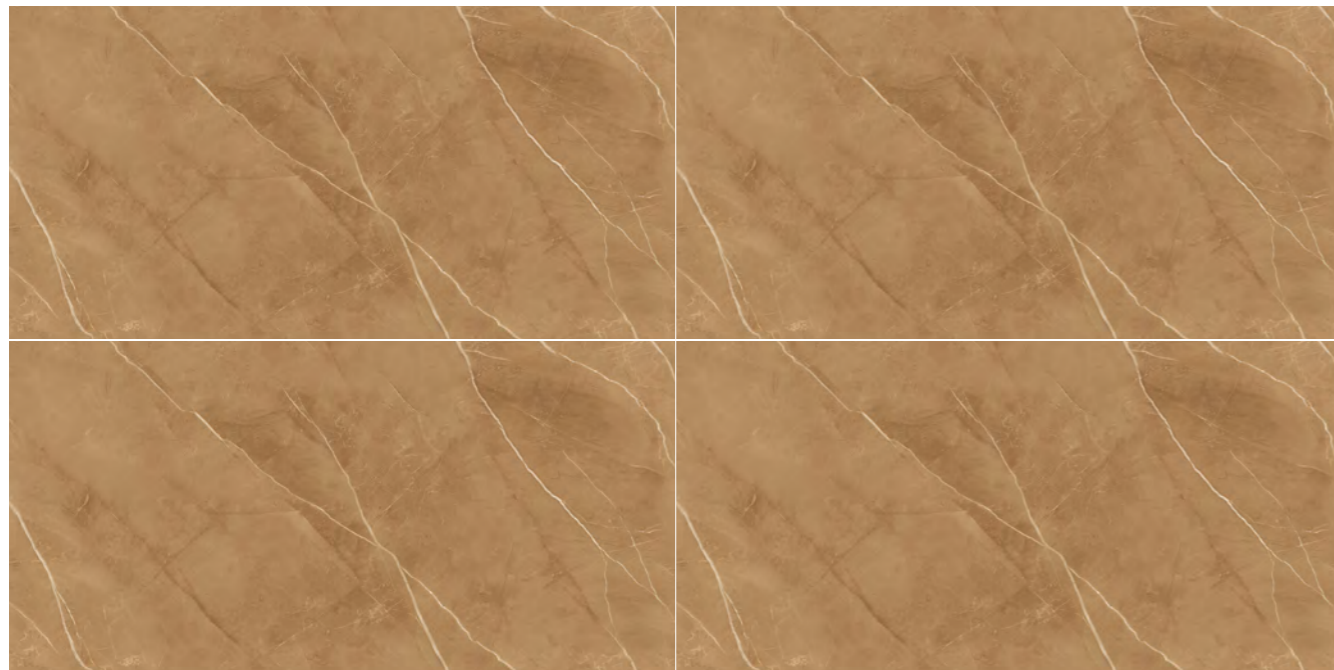

Polished • Rectified • Smooth

socho beige

Name	Thickenss(mm)	Size(CM)
skoll white	9	60x120
socho beige	9	60x120

SIZES

60x120cm
23.62"x47.24"

Wagner

VITRIFIED TILES
Polished • Rectified • Smooth

wagner beige