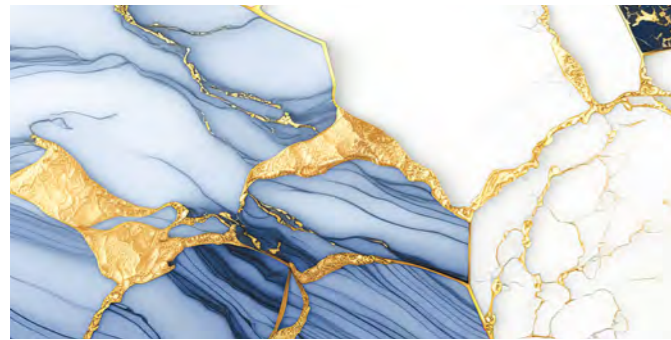

Herodotus

VITRIFIED TILES

Polished • Rectified • Smooth

herodotus blue

SIZES

60x120cm
23.62"x47.24"

Name	Thickenss(mm)	Size(CM)
herodotus blue	9	60x120

MARBLE