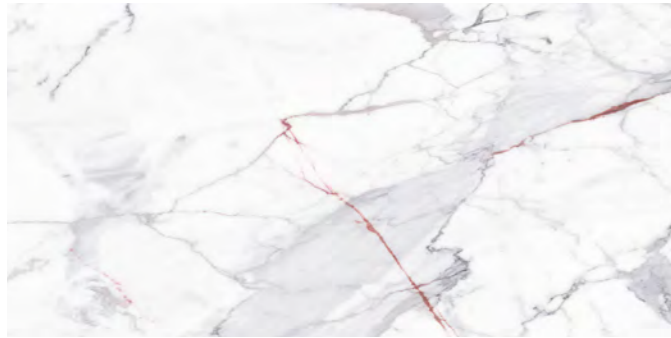

Aquino

VITRIFIED TILES

Polished • Rectified • Smooth

aquino white