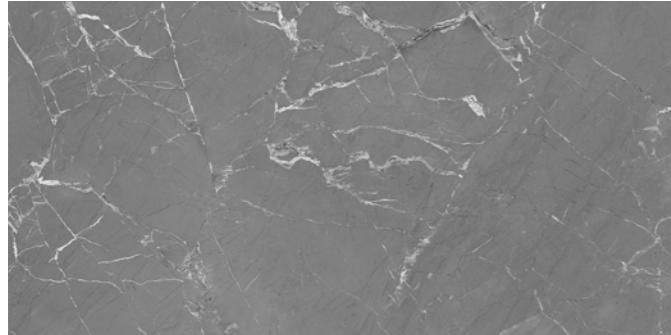

MARBLE

Westbrook

VITRIFIED TILES

Carving • Rectified • Light Structure • Natural

westbrook light grey

westbrook dark grey

Name	Thickenss(mm)	Size(CM)
westbrook dark grey	9	60x120
westbrook light grey	9	60x120
misty dream crema	9	60x120
misty dream light grey	9	60x120
misty dream dark grey	9	60x120