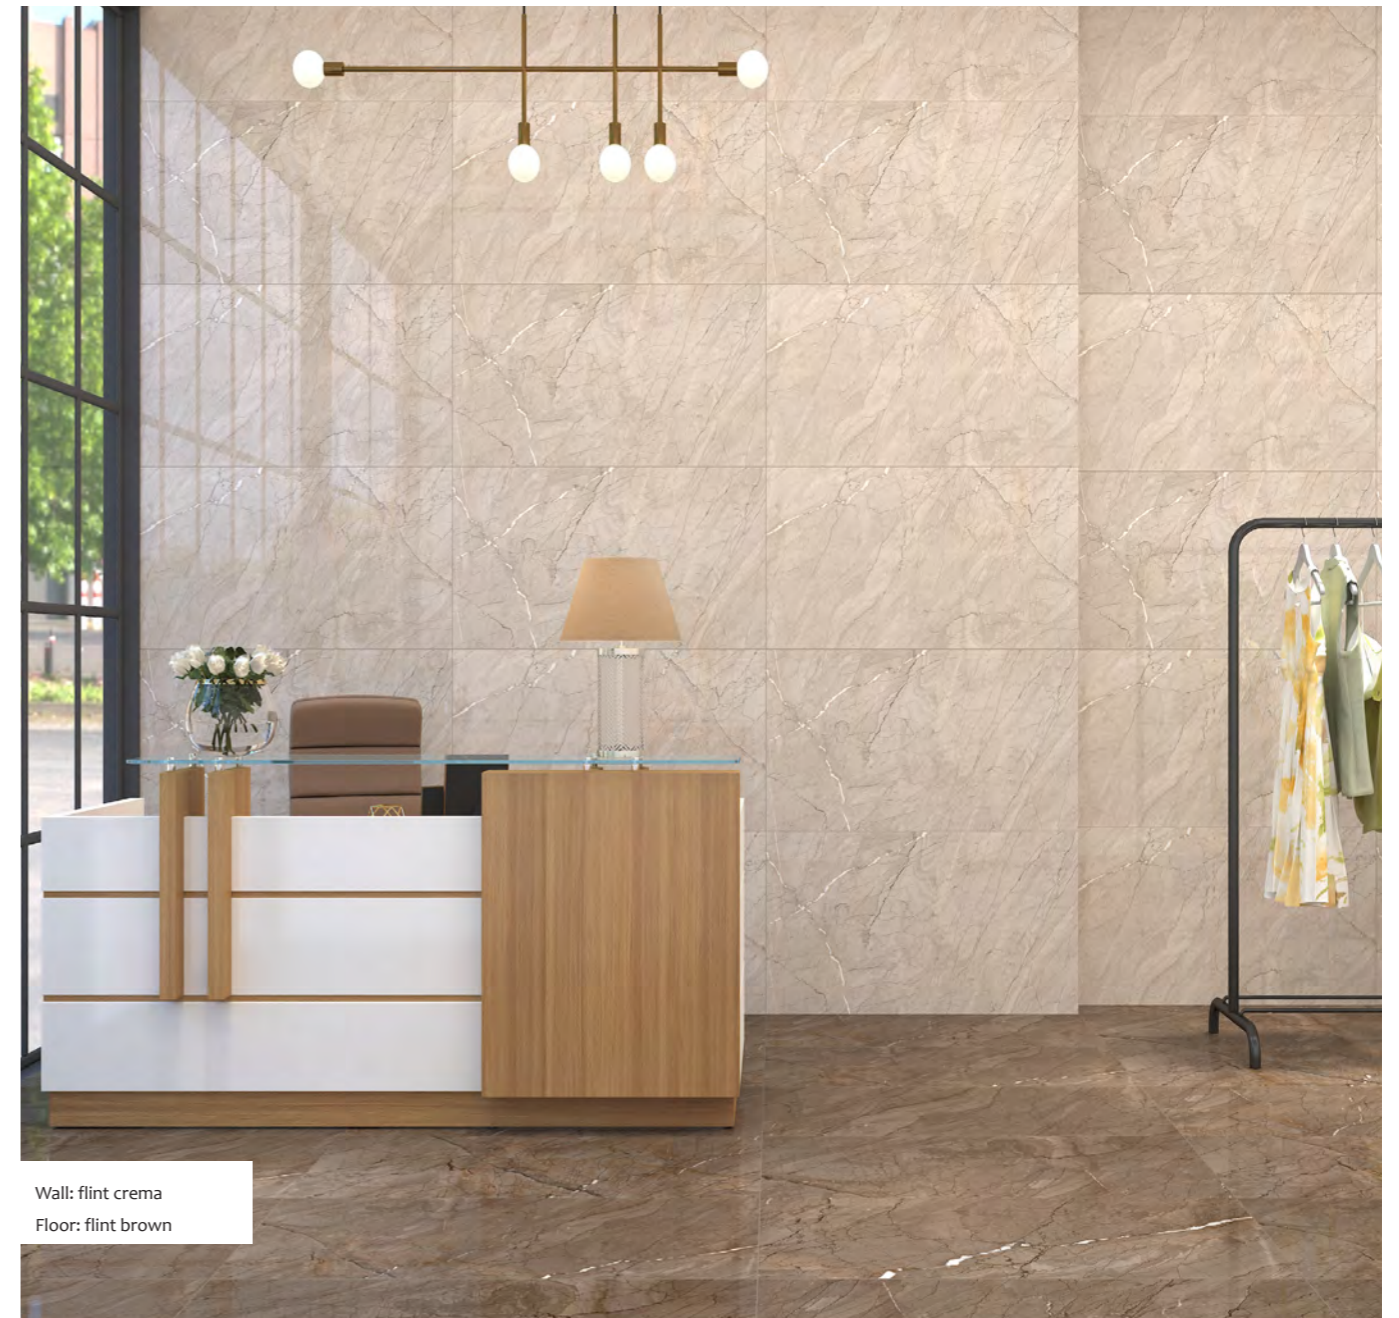

SIZES

60x120cm
23.62"x47.24"

Wall: flint crema

Floor: flint brown