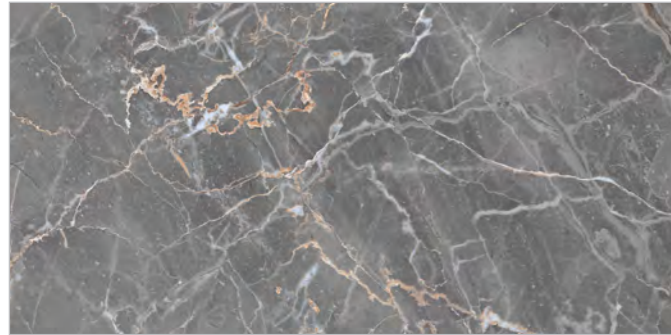

torre grey

Name	Thickenss(mm)	Size(CM)
torre beige	9	60x120
torre grey	9	60x120
vero light grey	9	60x120