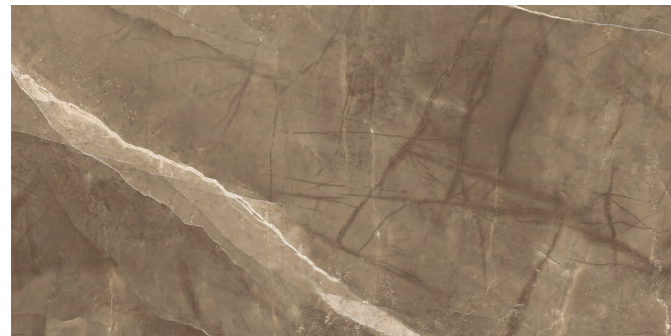

SIZES

60x120cm
23.62"x47.24"

Floor: armani classic beige

Avante

VITRIFIED TILES

High Gloss • Rectified • Smooth • Polished

avante mist

avante noce