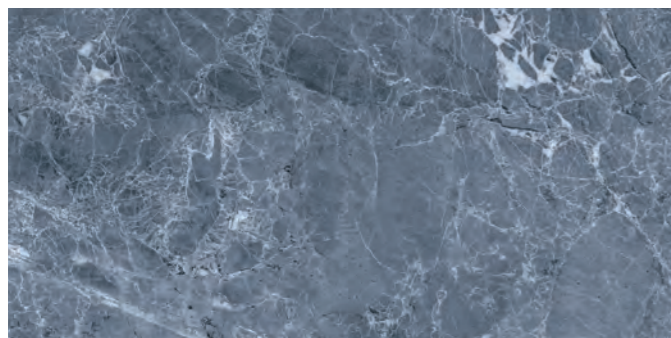

black beauty

black gold

black portoro

cosmos black

celeste blue

60x120cm
23.62"x47.24"

Floor: black beauty

Name	Thickenss(mm)	Size(CM)
black beauty	9	60x120
black gold	9	60x120
black portoro	9	60x120
cosmos black	9	60x120
celeste blue	9	60x120