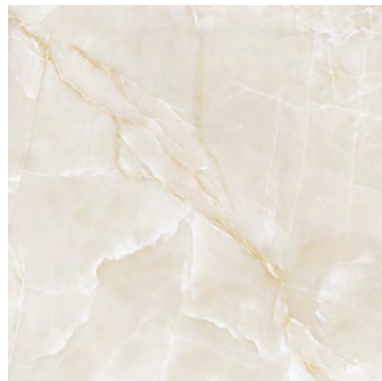

SIZES

aurum white

bottochino large matt

cardona grey

chroma grey

dela beige

dublin beige matt

eximious grey