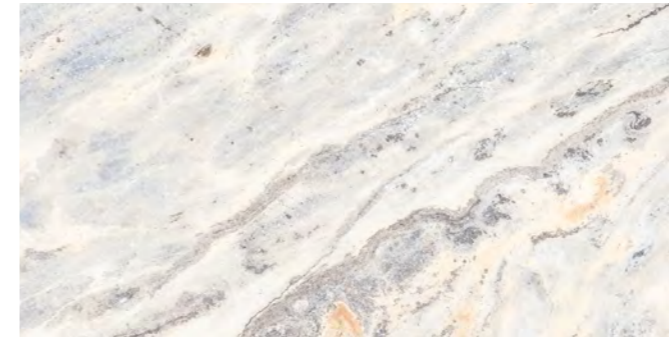

Novascotia

VITRIFIED TILES

Polished • Rectified • Smooth

novascotia grey

Name	Thickenss(mm)	Size(CM)
nordic white	9	60x120
novascotia grey	9	60x120