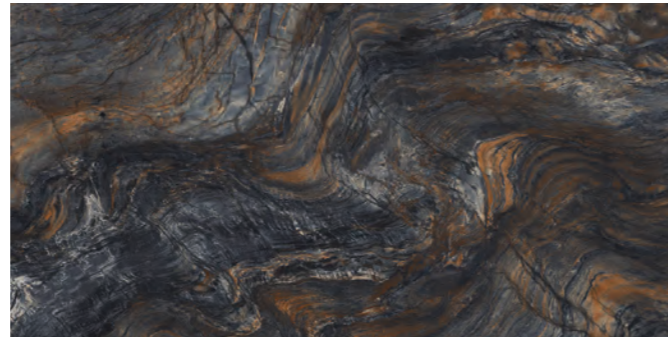

Concept Marble

VITRIFIED TILES

High Gloss • Rectified • Smooth • Polished

SIZES

black gold

Name	Thickenss(mm)	Size(CM)
black beauty	9	60x120
black gold	9	60x120
black portoro	9	60x120
cosmos black	9	60x120
celeste blue	9	60x120