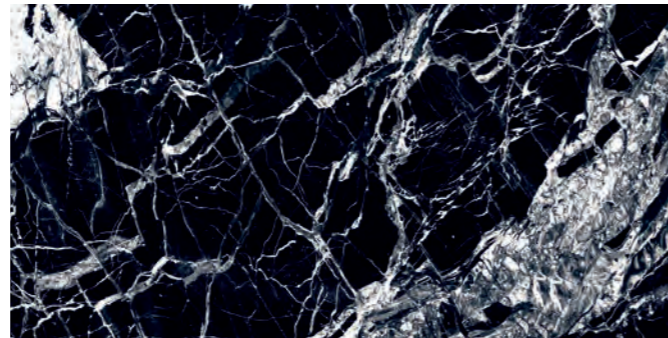

cosmos black