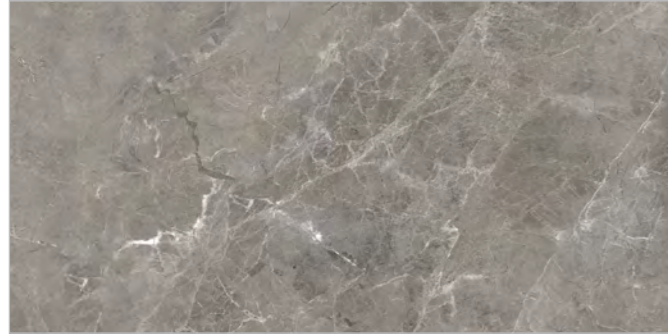

Vineta

VITRIFIED TILES

Matt Carving • Rectified • Smooth • Natural

vineta grey