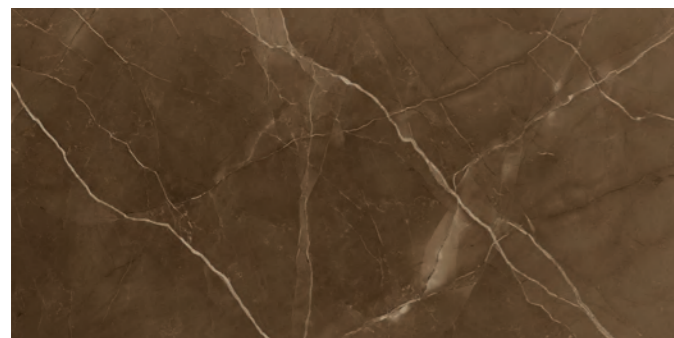

Armani

VITRIFIED TILES

High Gloss • Rectified • Smooth • Polished

armani classic light grey decor

polished decor

armani classic beige

armani classic bronze

Name	Thickenss(mm)	Size(CM)
armani classic light grey decore	9	60x120
armani classic beige	9	60x120
armani classic bronze	9	60x120