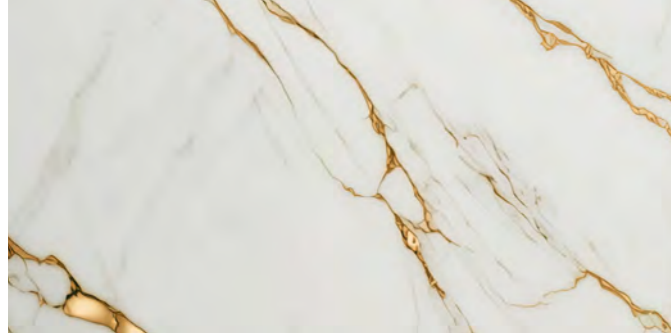

Preston

VITRIFIED TILES
Polished • Rectified • Smooth

preston white