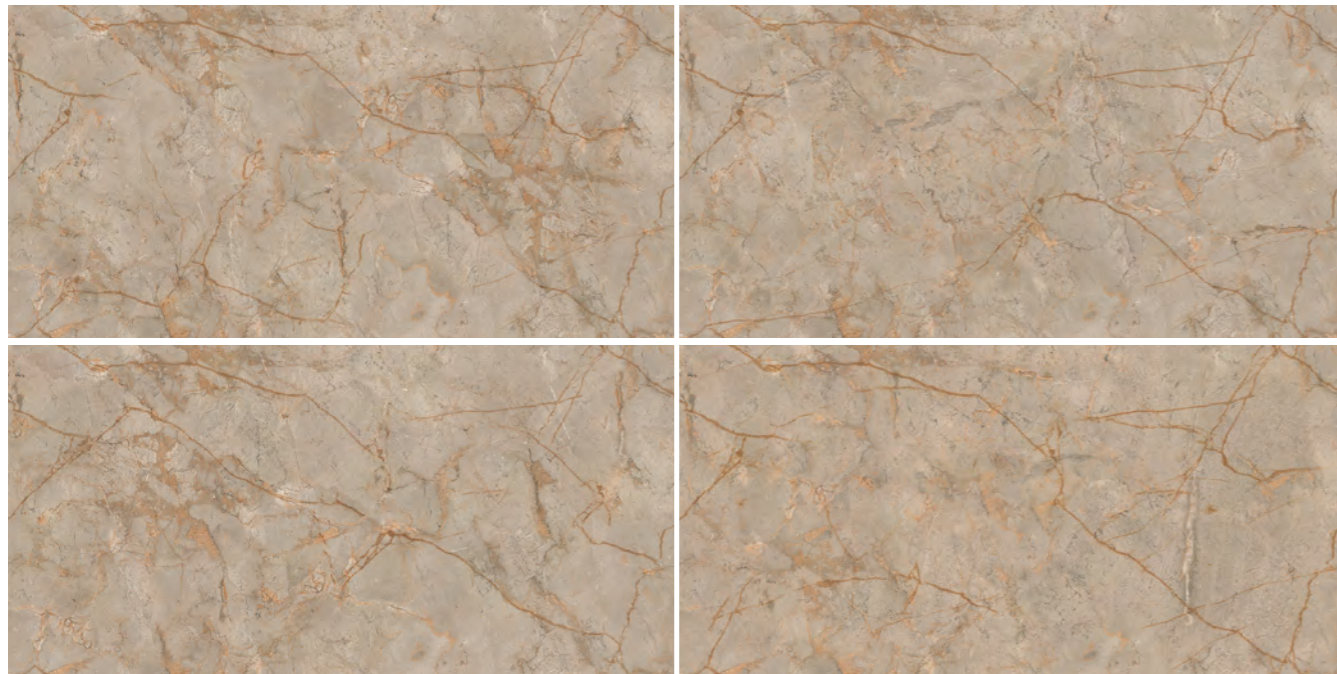

Ether

VITRIFIED TILES

Endless Polished • Rectified • Smooth • Polished

ether california beige

ether rhodes grey

ether claude river brown

Name	Thickenss(mm)	Size(CM)
ether california beige	9	60x120
ether claude river brown	9	60x120
ether rhodes grey	9	60x120