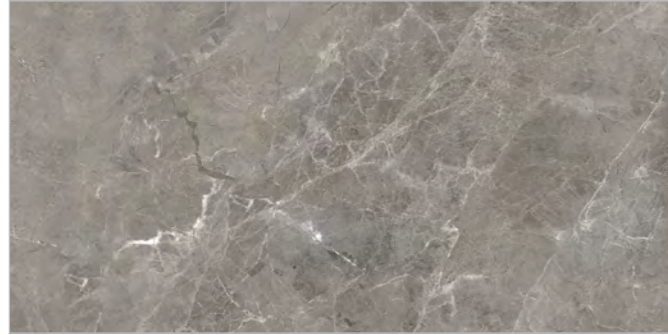

Vero

VITRIFIED TILES

Polished • Rectified • Smooth

vero light grey

SIZES

60x120cm
23.62"x47.24"

Vineta

VITRIFIED TILES
Polished • Rectified • Smooth