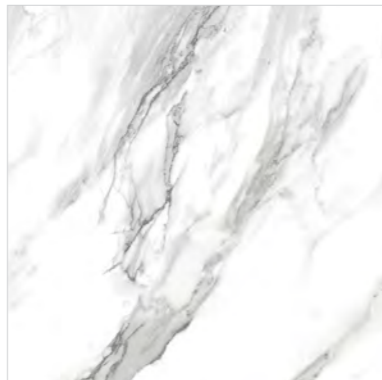

kepler white