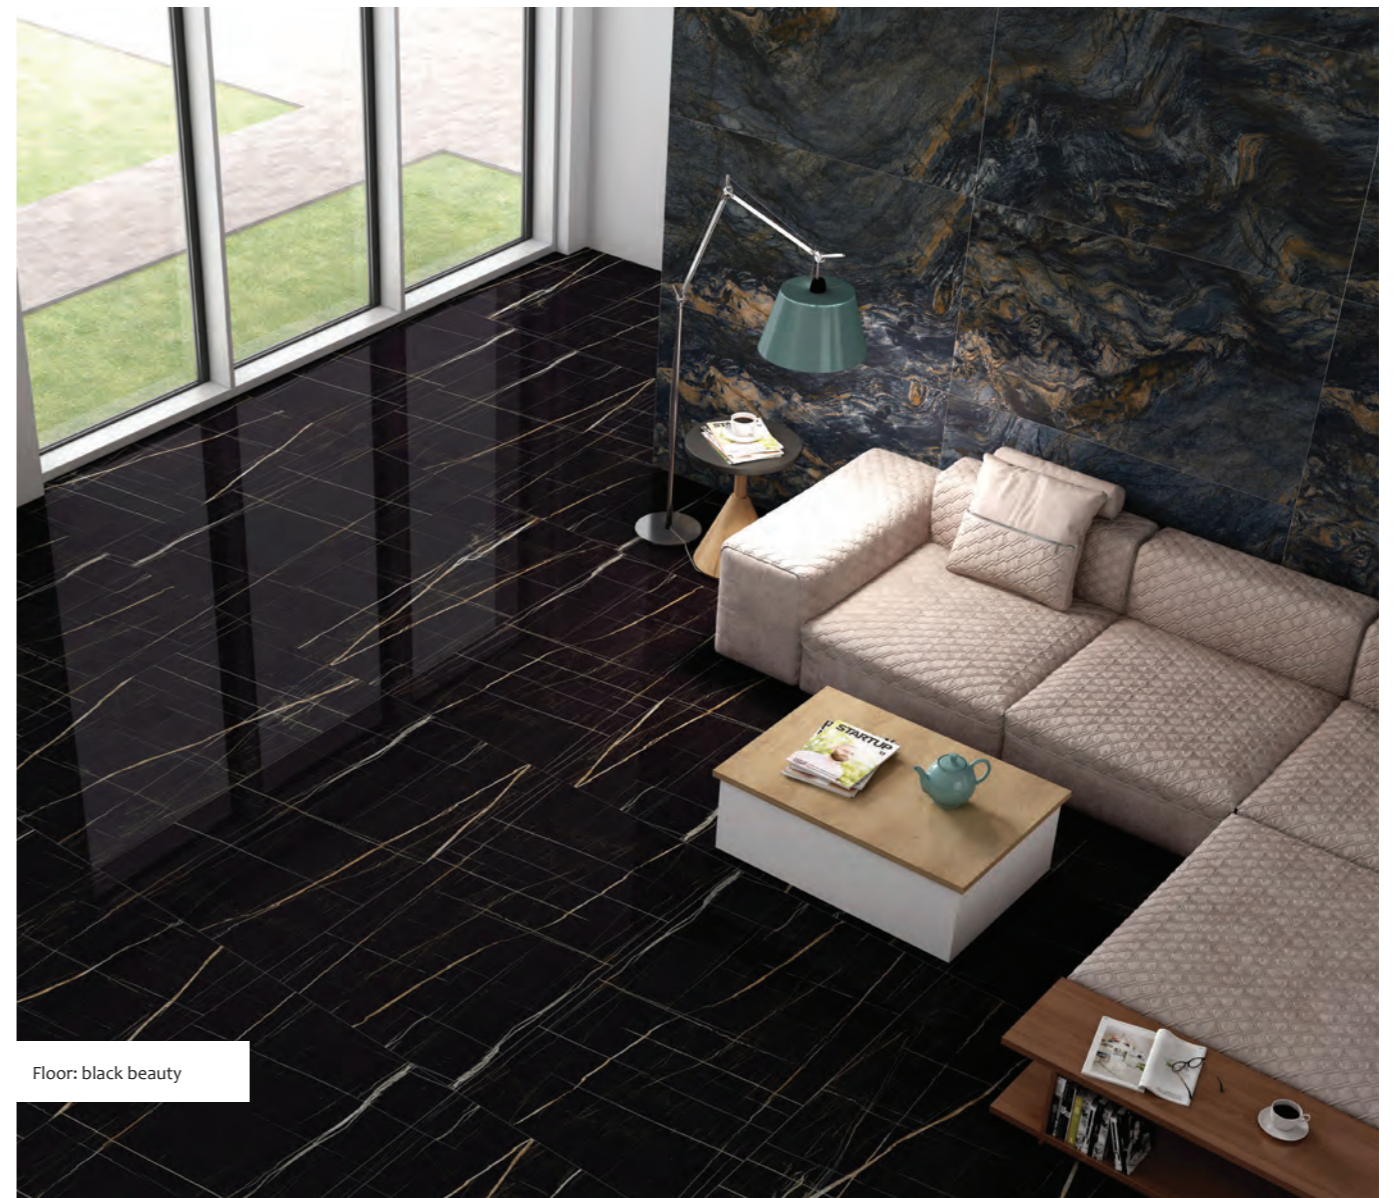

black beauty

black gold

black portoro

cosmos black

celeste blue

60x120cm
23.62"x47.24"

Floor: black beauty

Name	Thickenss(mm)	Size(CM)
black beauty	9	60x120
black gold	9	60x120
black portoro	9	60x120
cosmos black	9	60x120
celeste blue	9	60x120