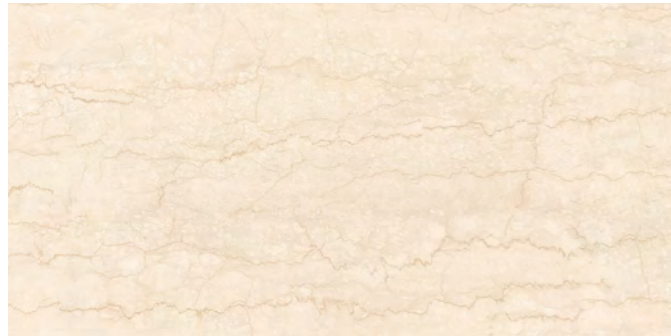

baltimore beige