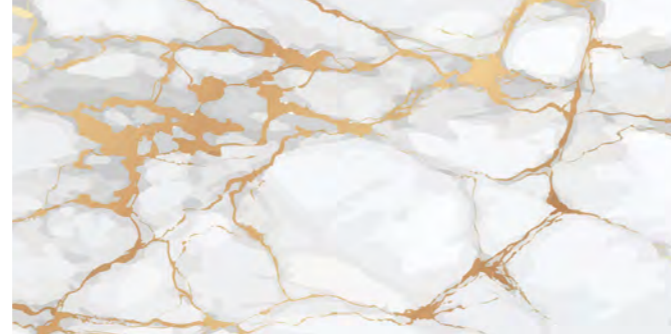

SIZES

60x120cm
23.62"x47.24"

Wonder Collection

VITRIFIED TILES

Polished • Rectified • Smooth

sunderban blue

sunderban gold

star onyx blue