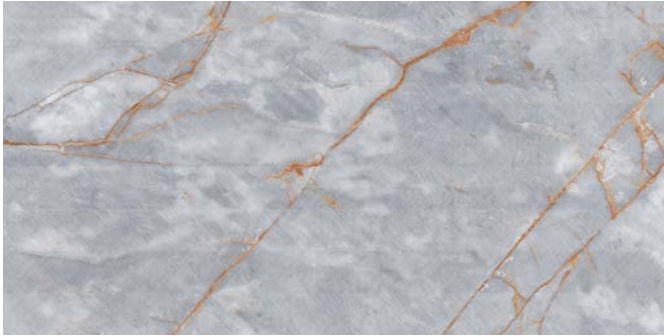

Wall: pietrasanta marble 600x1200mm

SURFACE FINISH : TWILL

Spider Marble

VITRIFIED TILES

Twill • Rectified • Light Structure • Natural

spider marble blue

SIZES

60x120 cm
23.62x47.24 inches