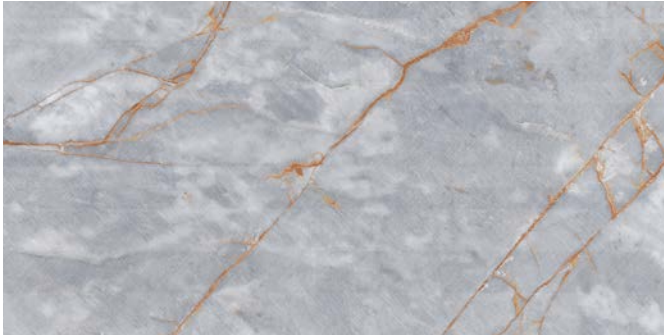

Wall: pietrasanta marble 600x1200mm

SURFACE FINISH : POLISHED

Spider Marble

VITRIFIED TILES

Glossy • Rectified • Smooth • Polished

spider marble blue

SIZES

60x120 cm
23.62x47.24 inches