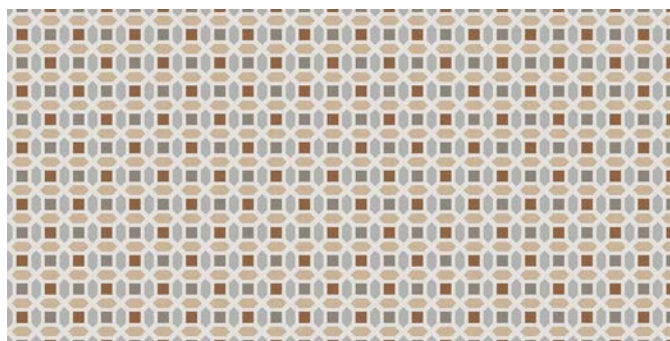

Rectified • Heavy Structure • Lucent Glossy • Polished

lepton beige decor

SIZES

60x120 cm
23.62x47.24 inches

Thickenss(mm)	Size(cm)
9	60x120

Wall: lepton beige decor 600x1200mm
Floor: lepton beige 600x1200mm