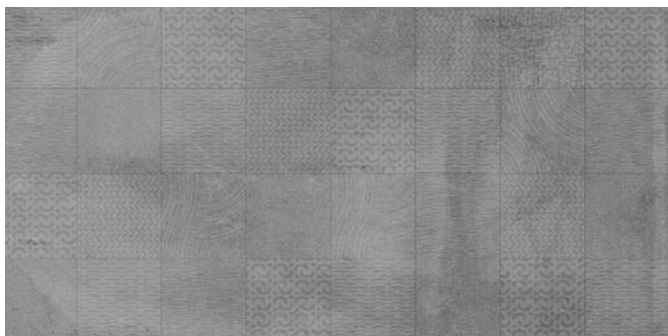

Thickenss(mm)	Size(cm)
9	60x120

Wall: quebec beige decor 600x1200mm
Floor: quebec beige 600x1200mm

SURFACE FINISH : LUCENT GLOSSY

Rene

VITRIFIED TILES

Rectified • Heavy Structure • Lucent Glossy • Polished