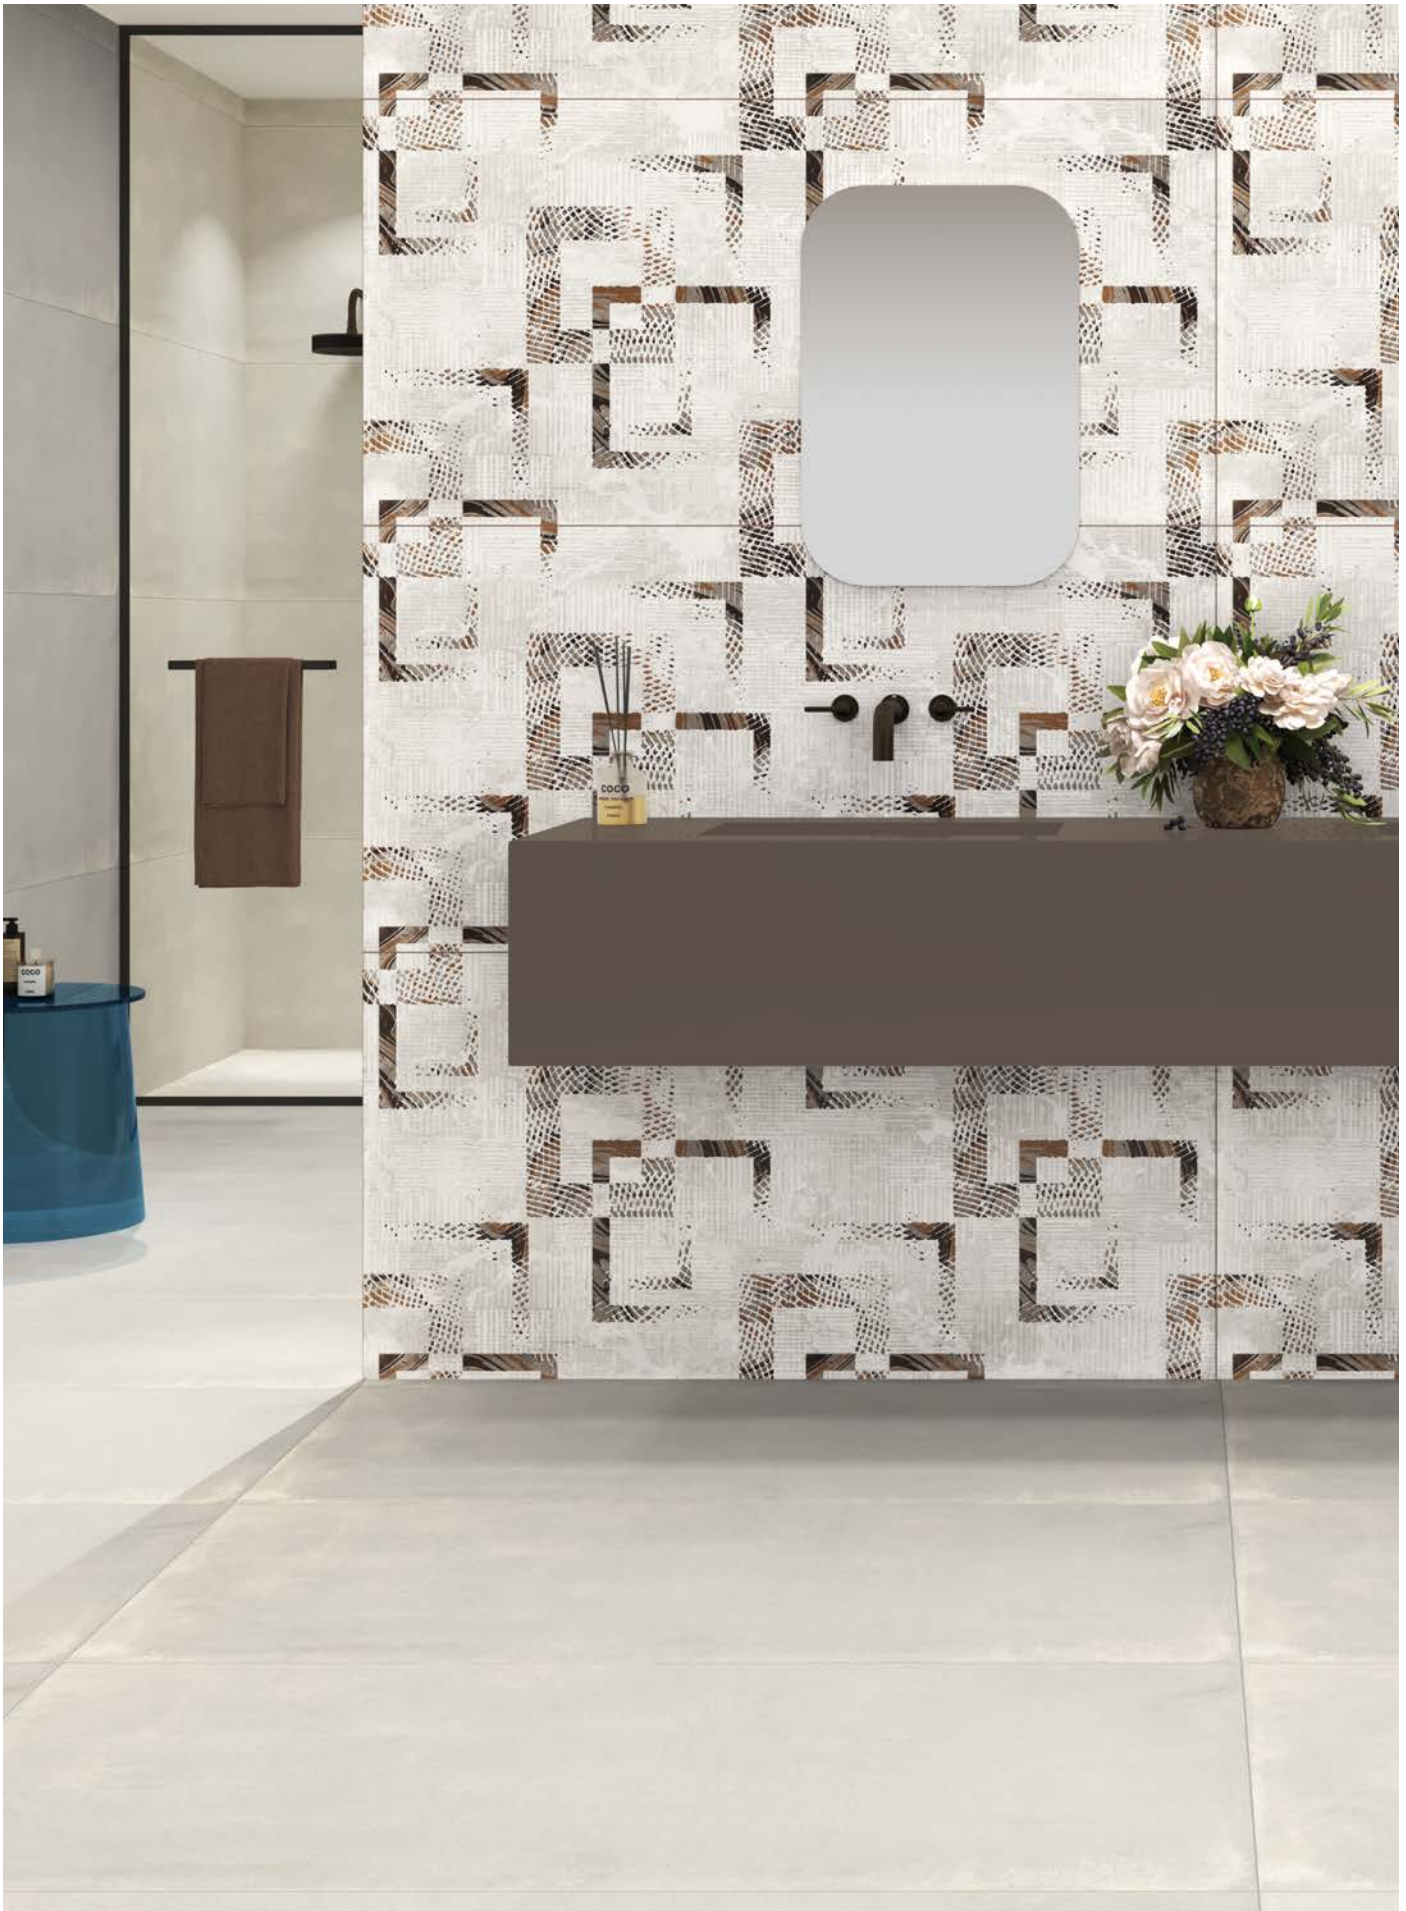

Wall: helmi grey decor 600x1200mm
Floor: helmi grey 600x1200mm