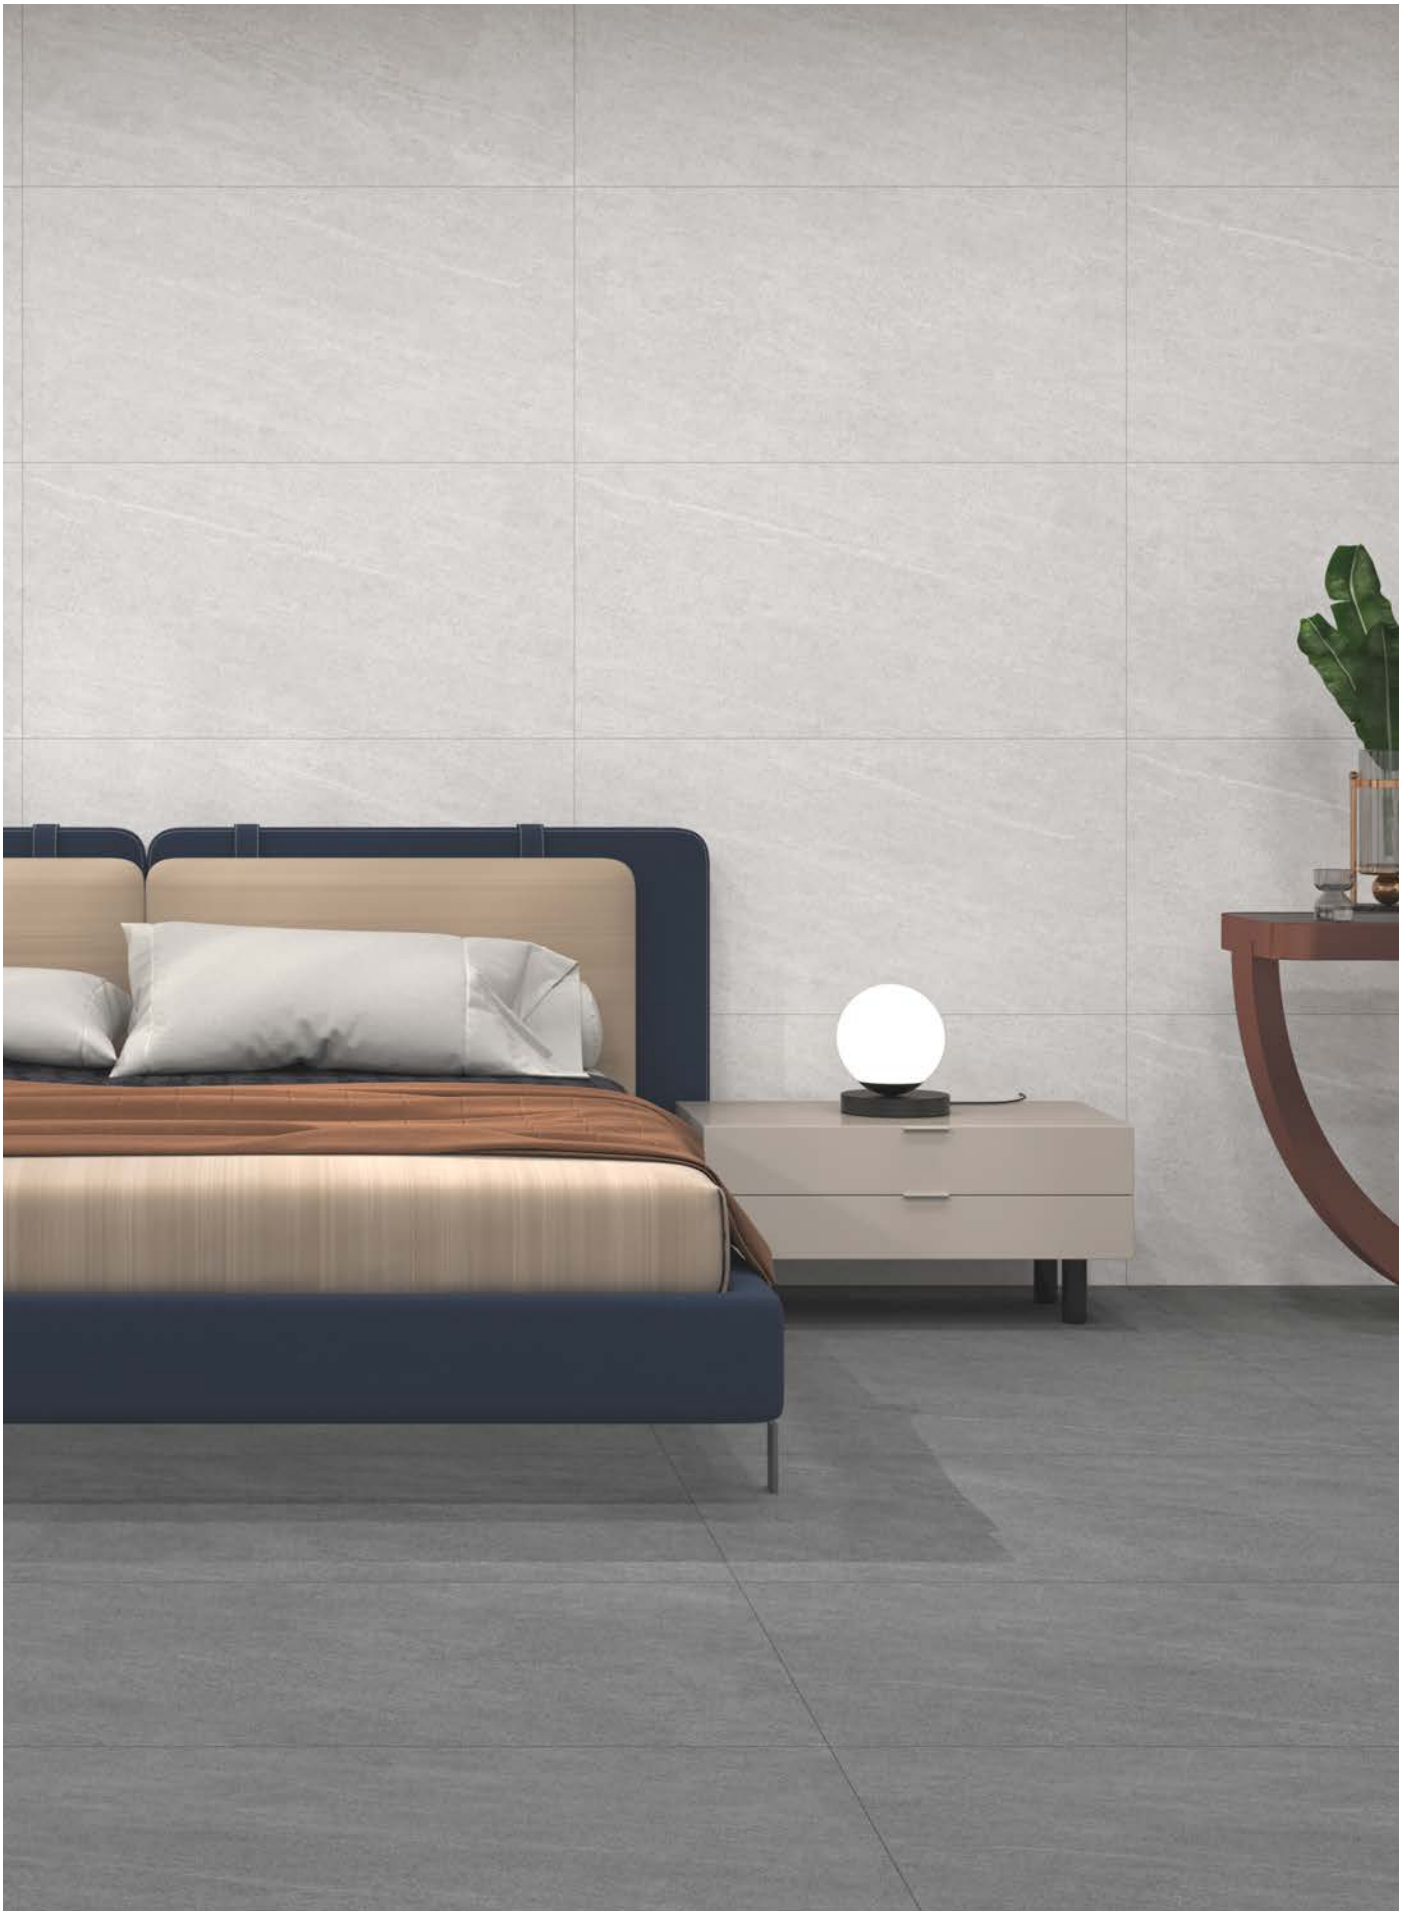

Wall: serpens light grey 600x1200mm
Floor: serpens grey 600x1200mm