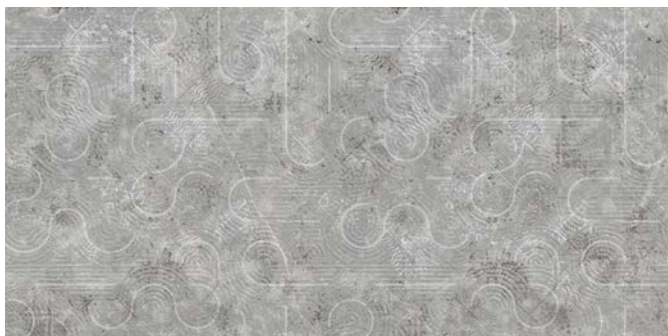

SURFACE FINISH : LUCENT GLOSSY

Phoenix

VITRIFIED TILES

Rectified • Heavy Structure • Lucent Glossy • Polished

phoenix grey decor