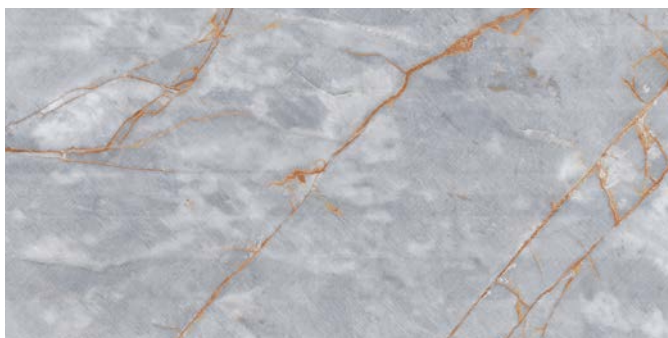

SURFACE FINISH : DAMASK

Spider Marble

VITRIFIED TILES

Rectified • Light Structure • Damask • Natural

spider marble blue