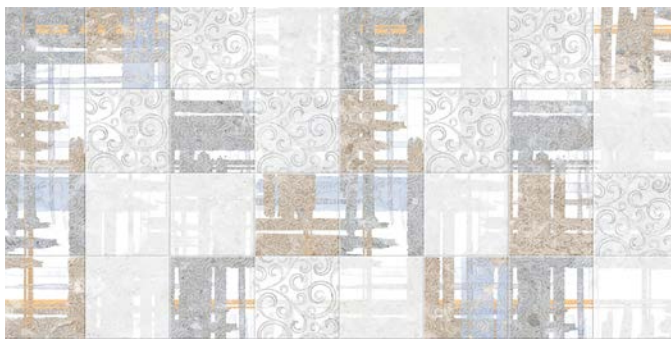

SURFACE FINISH : LUCENT GLOSSY

Aquica

VITRIFIED TILES

Rectified • Heavy Structure • Lucent Glossy • Polished

aquica grey decor