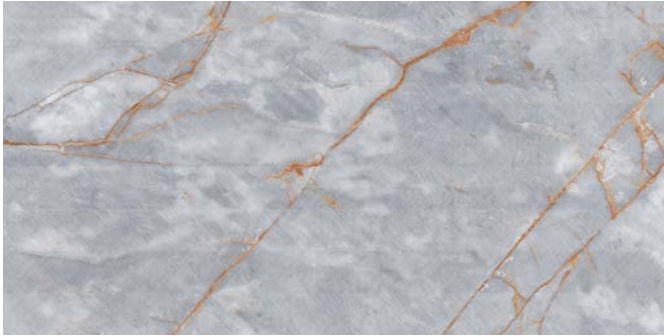

SIZES

60x120 cm
23.62x47.24 inches

Thickenss(mm)	Size(cm)
9	60x120

Wall: pietrasanta marble 600x1200mm

SURFACE FINISH : SILKEN

Spider Marble

VITRIFIED TILES

Silken • Rectified • Light Structure • Natural