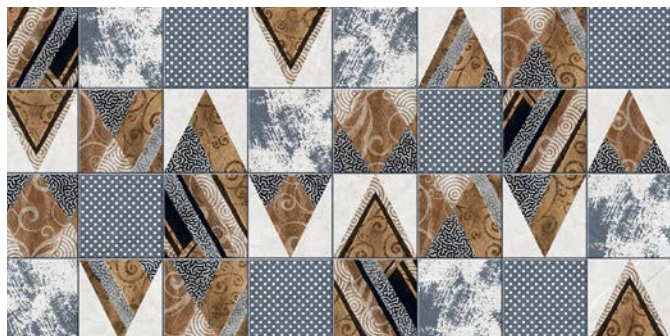

Thickenss(mm)	Size(cm)
9	60x120

Wall: cenaurus grey decor & cenaurus light grey 600x1200mm
Floor: cenaurus light grey 600x1200mm

SURFACE FINISH : LUCENT GLOSSY

Fermion

VITRIFIED TILES

Rectified • Heavy Structure • Lucent Glossy • Polished