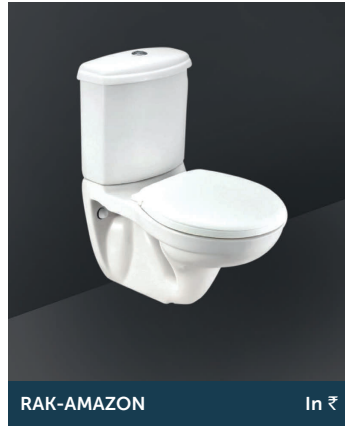

## EXTENDED WALL HUNG

Models

RAK-COMPACT

In ₹

Water Closet  
Cistern with flush  
Universal PP Seat Cover  
655X360X365  
PP Soft Close SC

WHITE  
5,846  
7,525  
2,052  
15,423  
1,368

RAK-AMAZON

In ₹