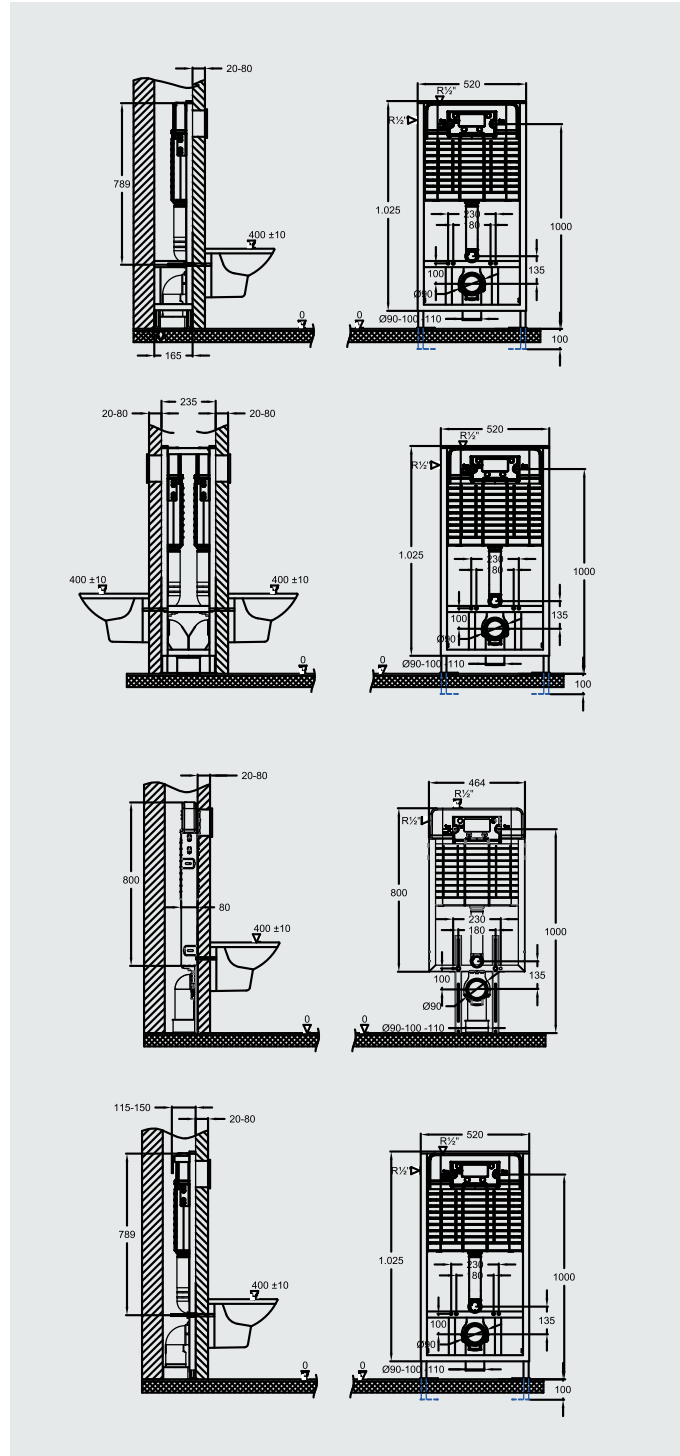

Models

Notes

Colours shown here are as close to actual sanitaryware as printing process will allow