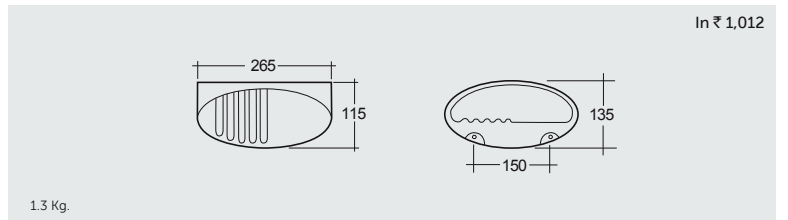

## Notes

Colours shown here are as close to actual sanitaryware as printing process will allow

**Models**

**RAK-Towel Rail Holder**

**RAK- Shelf**

**RAK- Big Soap Holder**

**RAK- Soap Holder Medium**

**RAK- Soap Holder Small**