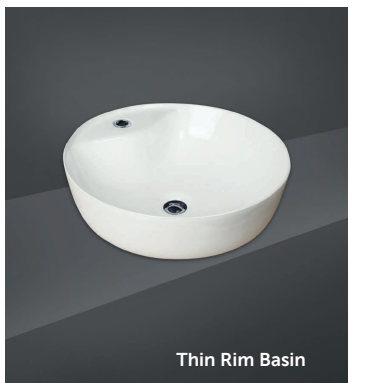

RAK-LIYA In ₹

Thin Rim Basin WHITE
420X420X140 10,350

Colours available

Colours shown here are as close to actual sanitaryware as printing process will allow