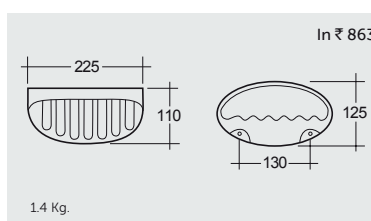

## Notes

Colours shown here are as close to actual sanitaryware as printing process will allow

**Models**

**RAK-Towel Rail Holder**

**RAK- Shelf**

**RAK- Big Soap Holder**

**RAK- Soap Holder Medium**

**RAK- Soap Holder Small**