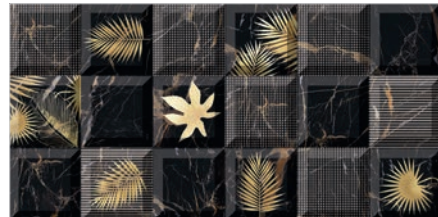

miscela dark brown fl

Nero Portoro

CERAMIC TILES

Glossy • Rectified • Smooth

nero portoro lt

nero portoro hl

nero portoro dk

Coordinated Floor