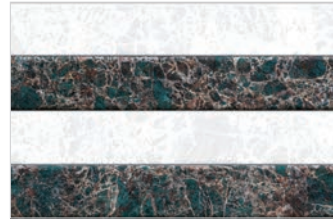

acity decor 1 light structure