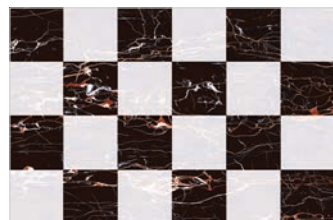

belgium black hl light structure