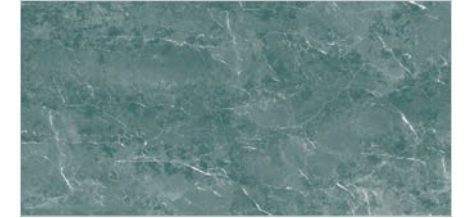

mary decor

light structure

mary sea marble

Coordinated Floor

CERAMIC TILES

SATIN • RECTIFIED • LIGHT STRUCTURE

mary sea marble fl

300x600mm