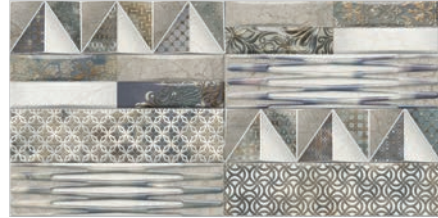

miscela brown hl

light structure