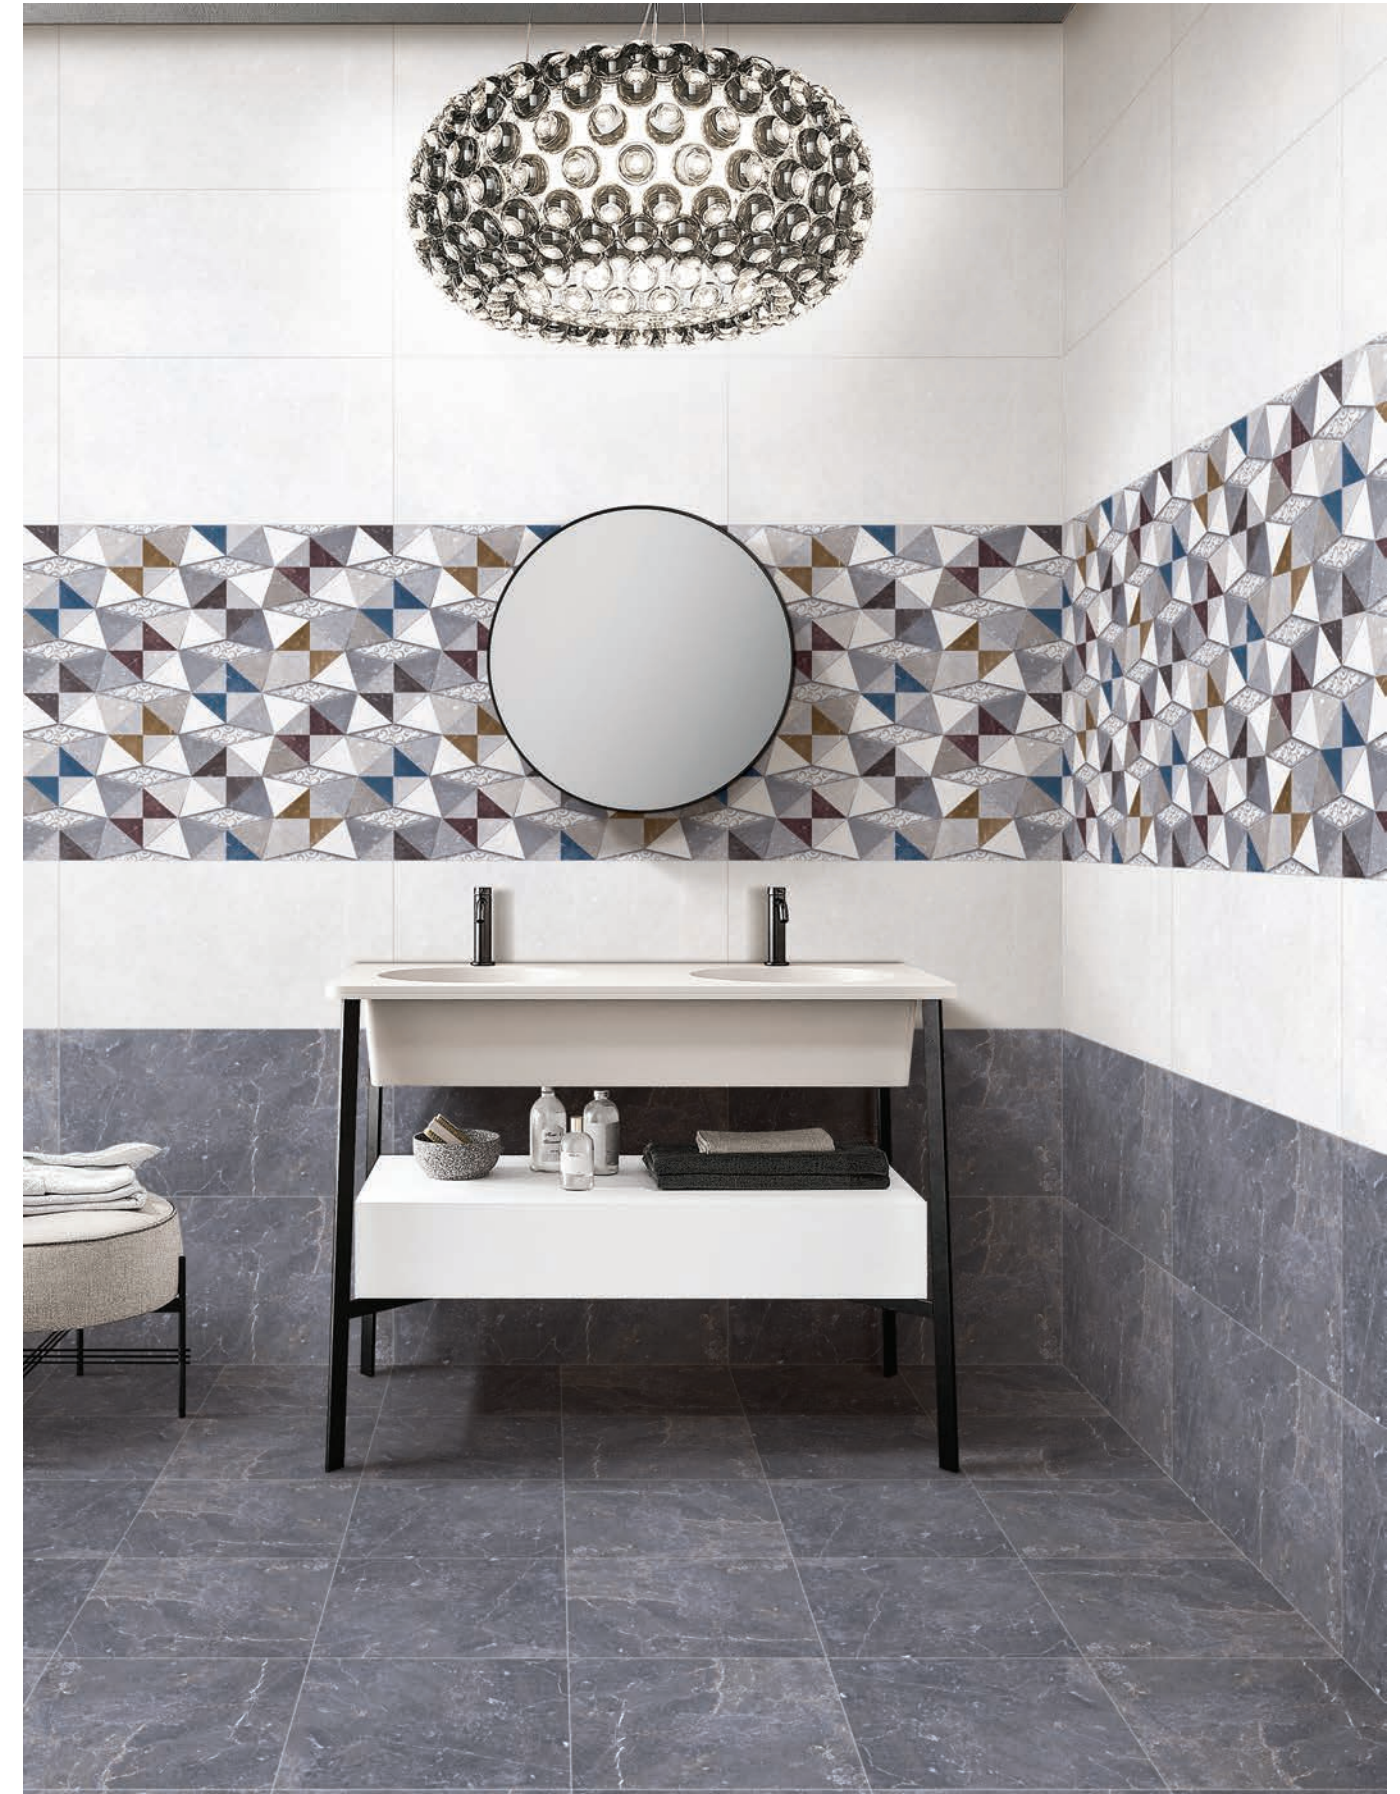

zeus dk fl

Sizes

300x600mm
30x60cm
Base Tile

300x600mm
30x60cm
Decor

300x300mm
30x30cm
Floor Tile

Zeus

300x600mm

300x600mm