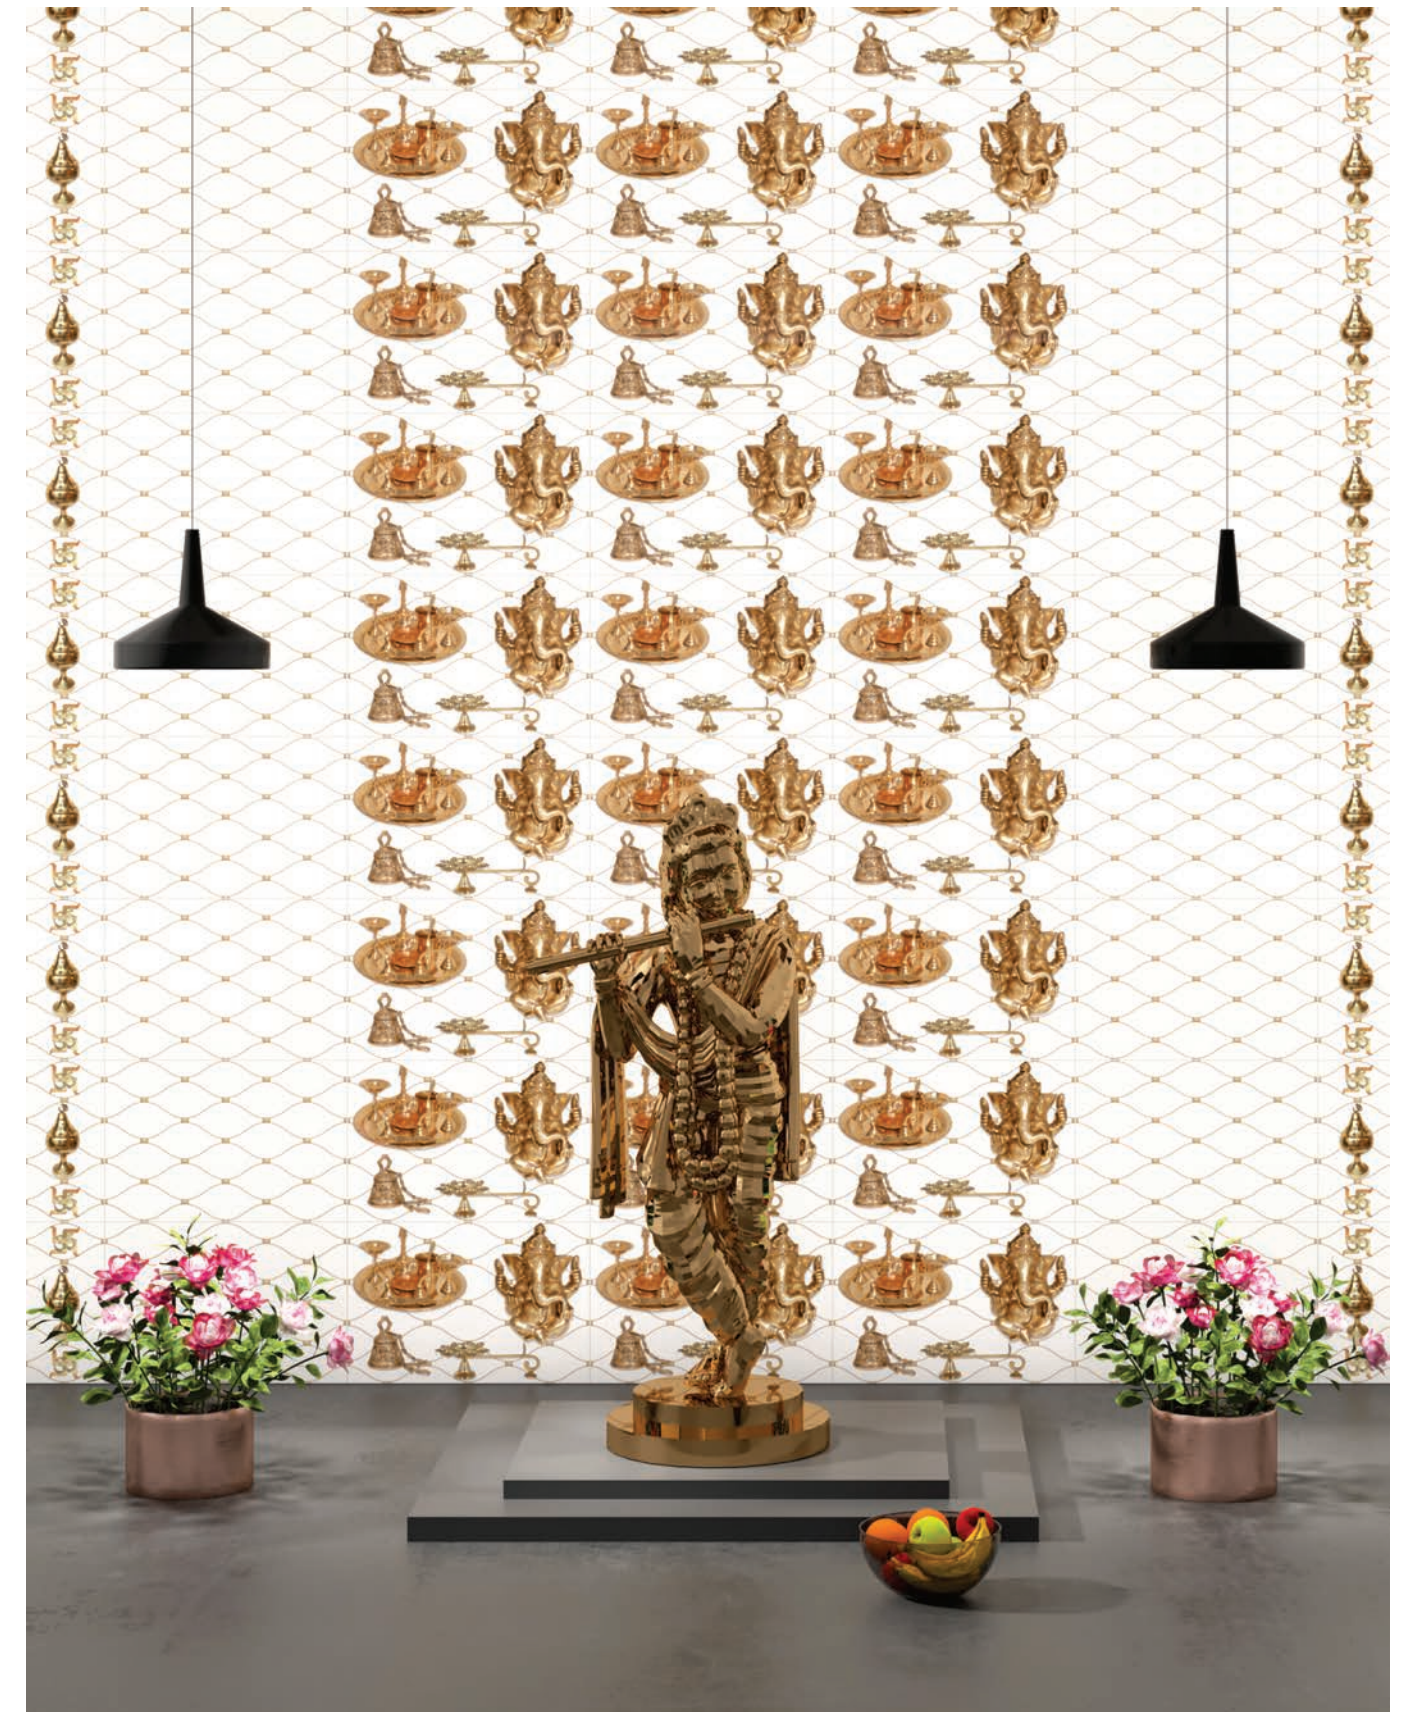

300x450mm

Dios | Pious

Dios

CERAMIC TILES

Glossy • Rectified • Smooth

Pious

CERAMIC TILES

Glossy • Rectified • Smooth

Sizes

300x450mm