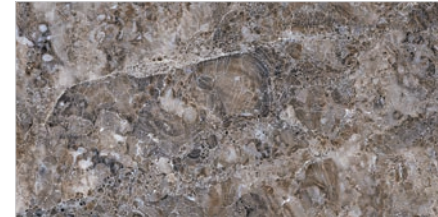

blossom dk

Coordinated Floor

CERAMIC TILES

Satin • Rectified • Light Structure