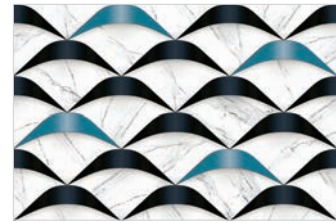

300x450mm

Kiev

CERAMIC TILES

Glossy • Rectified • Smooth

Kiev Statuario

kiev statuario decor light structure

Coordinated Floor

CERAMIC TILES