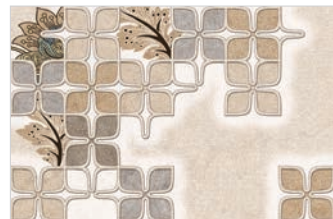

light structure

minot hl