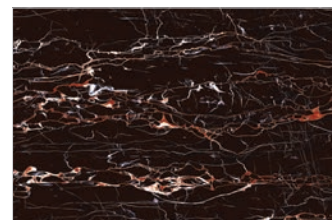

belgium black

Coordinated Floor

CERAMIC TILES

Satin • Rectified • Light Structure