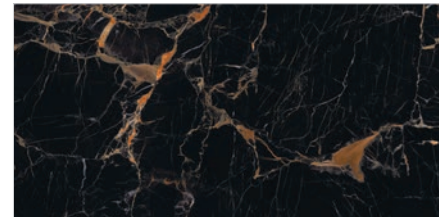

miscela dark brown fl

Nero Portoro

CERAMIC TILES

Glossy • Rectified • Smooth

nero portoro lt

nero portoro hl

nero portoro dk

Coordinated Floor