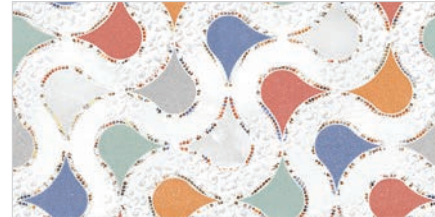

light structure

onyx bianco hl