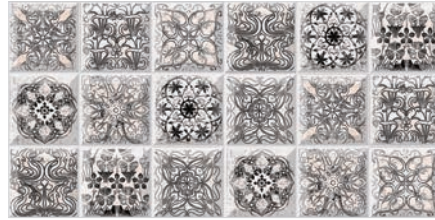

Lushy

300x600mm

300x600mm

Mimosa

CERAMIC TILES

Glossy • Rectified • Heavy Structure

mimosa light

mimosa hl