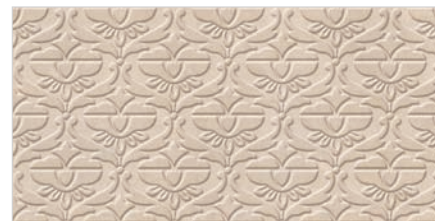

garnet hl 2

heavy structure

Coordinated Floor

CERAMIC TILES

Satin • Rectified • Light Structure