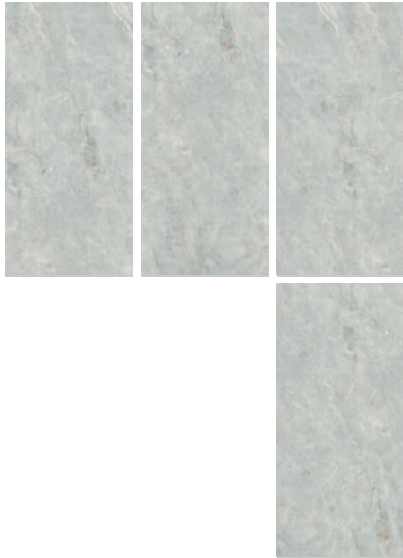

adria laurent black

MARBLE

BENAKI SILVER WHITE

Vitrified Tile • Specchio

>9 mm
120x240 cm
47.24"x94.48"
Rectified

benaki silver white variations
120x240

benaki silver white

NAME	
BENAKI SILVER WHITE	
Specchio	
SIZES (cm / inches)	THICKNESS (mm)
120x240 / 47.24"x94.48"	9