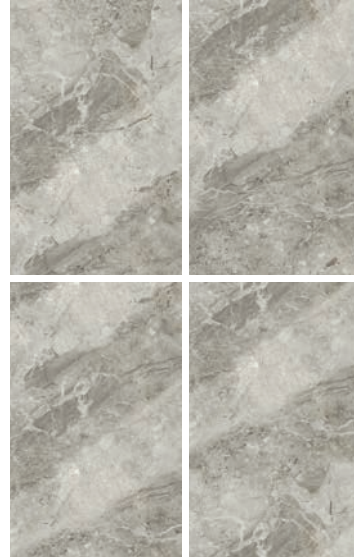

great emperador

MARBLE

MACEDONIA GREY

Vitrified Tile • High Gloss | Honed

15 mm
120x180 cm
47.24"x70.86"
Rectified

macedonia grey variations
120x180

NAME	
MACEDONIA GREY	
High Gloss Honed	
SIZES (cm / inches)	THICKNESS (mm)
120x180 / 47.24"x70.86"	15