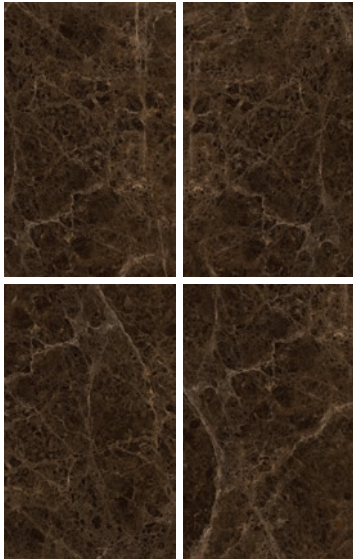

etna white

MARBLE

GREAT EMPERADOR

Vitrified Tile • High Gloss

>15 mm
120x180 cm
 47.24"x70.86"
 Rectified

great emperador variations
120x180

NAME	
GREAT EMPERADOR	
High Gloss	
SIZES (cm / inches)	THICKNESS (mm)
120x180 / 47.24"x70.86"	15