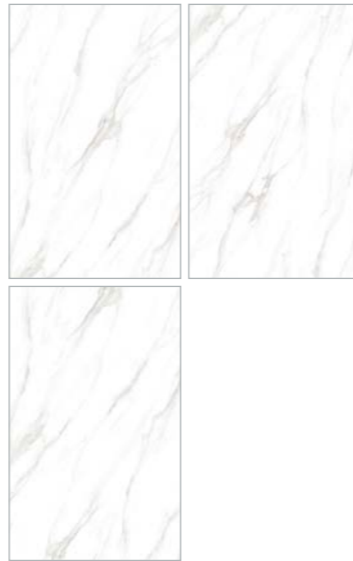

JUNO WHITE

Vitrified Tile • Polished | Cashmere | Honed

> 9 mm
120x180 cm
47.24"x70.86"
Rectified

juno white variations
120x180