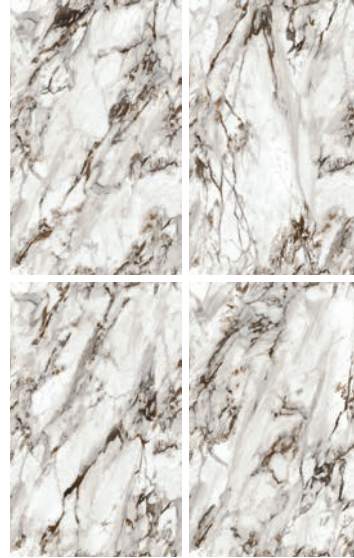

atlantic white

MARBLE

BRECCIA WALTER WHITE

Vitrified Tile • High Gloss

15 mm
120x180 cm
47.24"x70.86"
Rectified

breccia walter white variations
120x180

NAME	
BRECCIA WALTER WHITE	
High Gloss	
SIZES (cm / inches)	THICKNESS (mm)
120x180 / 47.24"x70.86"	15