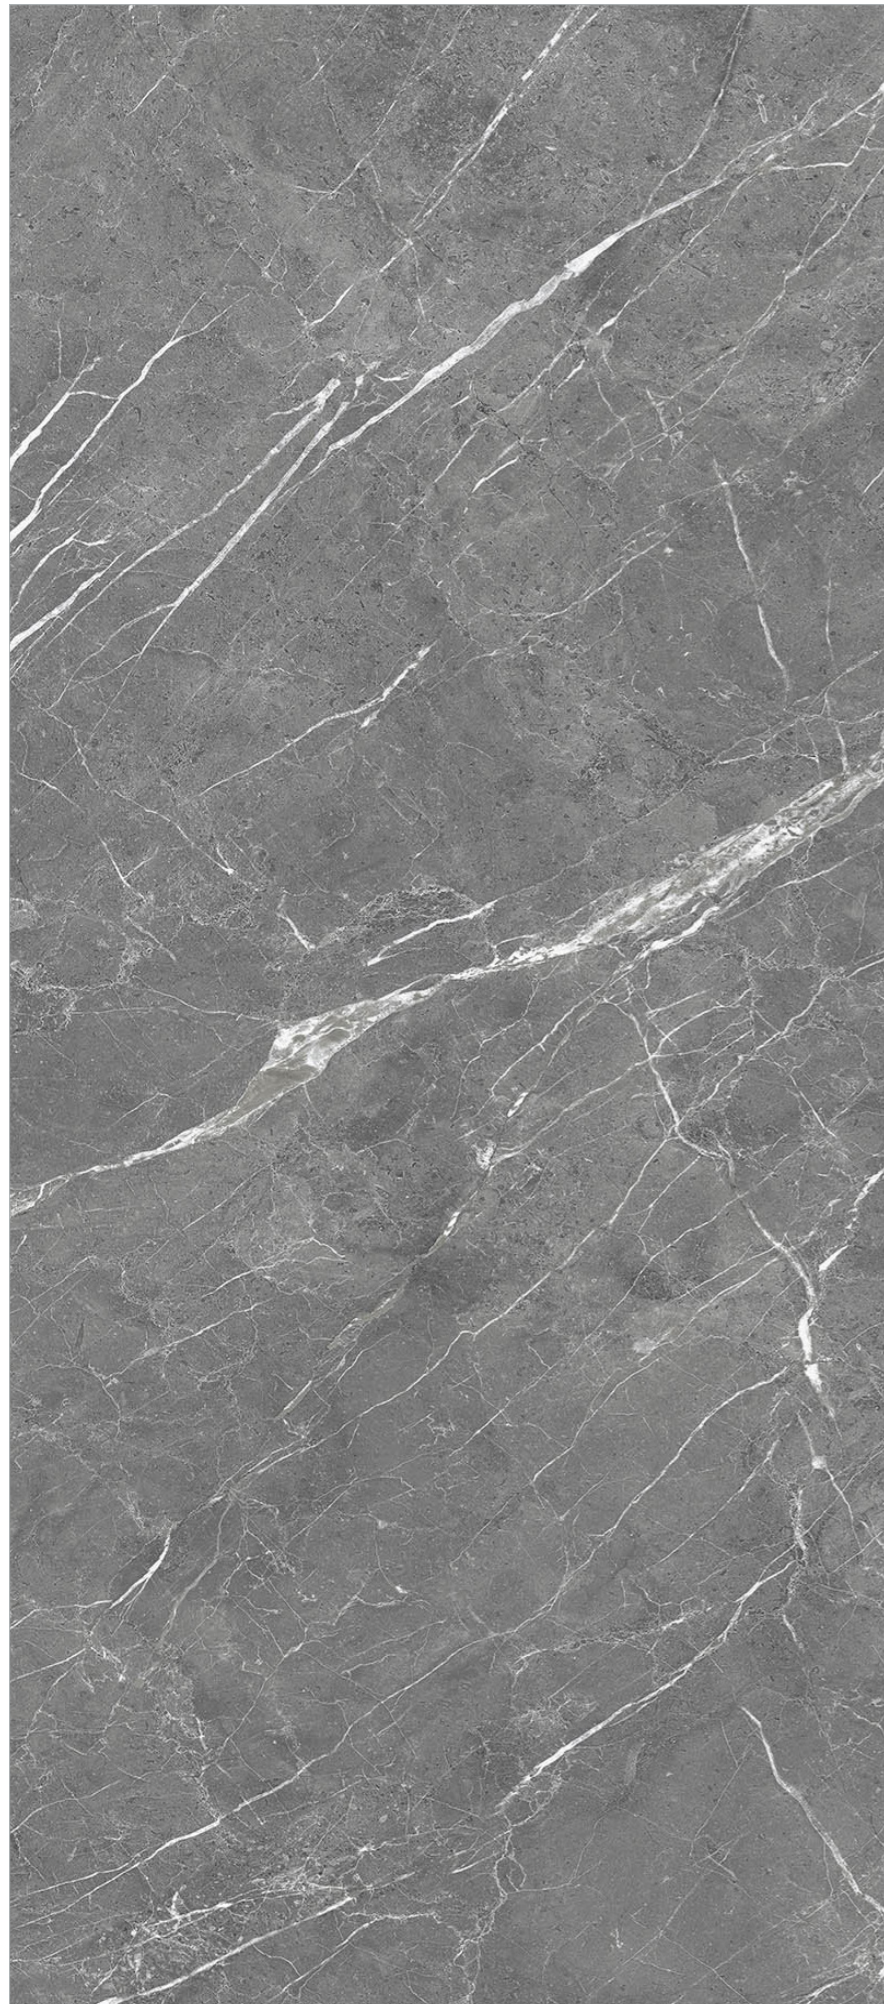

william grey legend

MARBLE