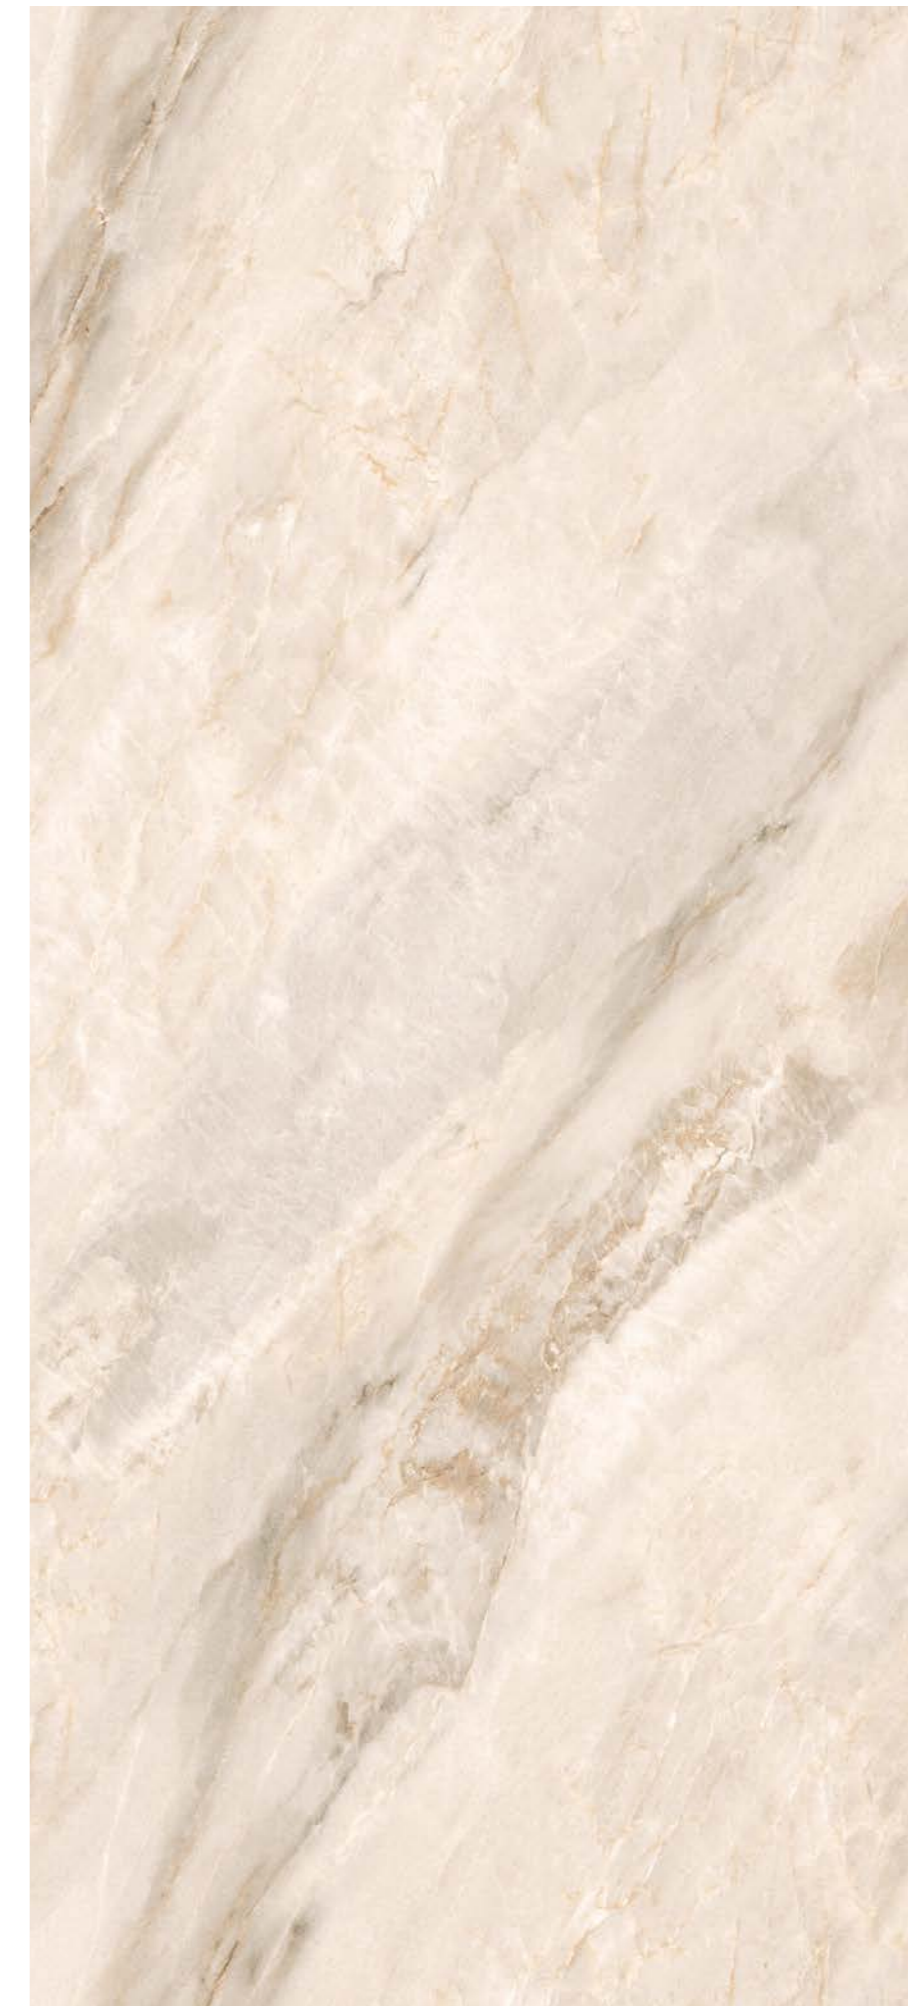

## BOSNIA BEIGE

Vitrified Tile • Cashmere With Carving

**> 9 mm**  
**120x180 cm**  
 47.24"x70.86"  
 Rectified

bosnia beige variations  
 120x180

NAME	
BOSNIA BEIGE	
Cashmere  Carving	
SIZES (cm / inches)	THICKNESS (mm)
120x180 / 47.24"x70.86"	9