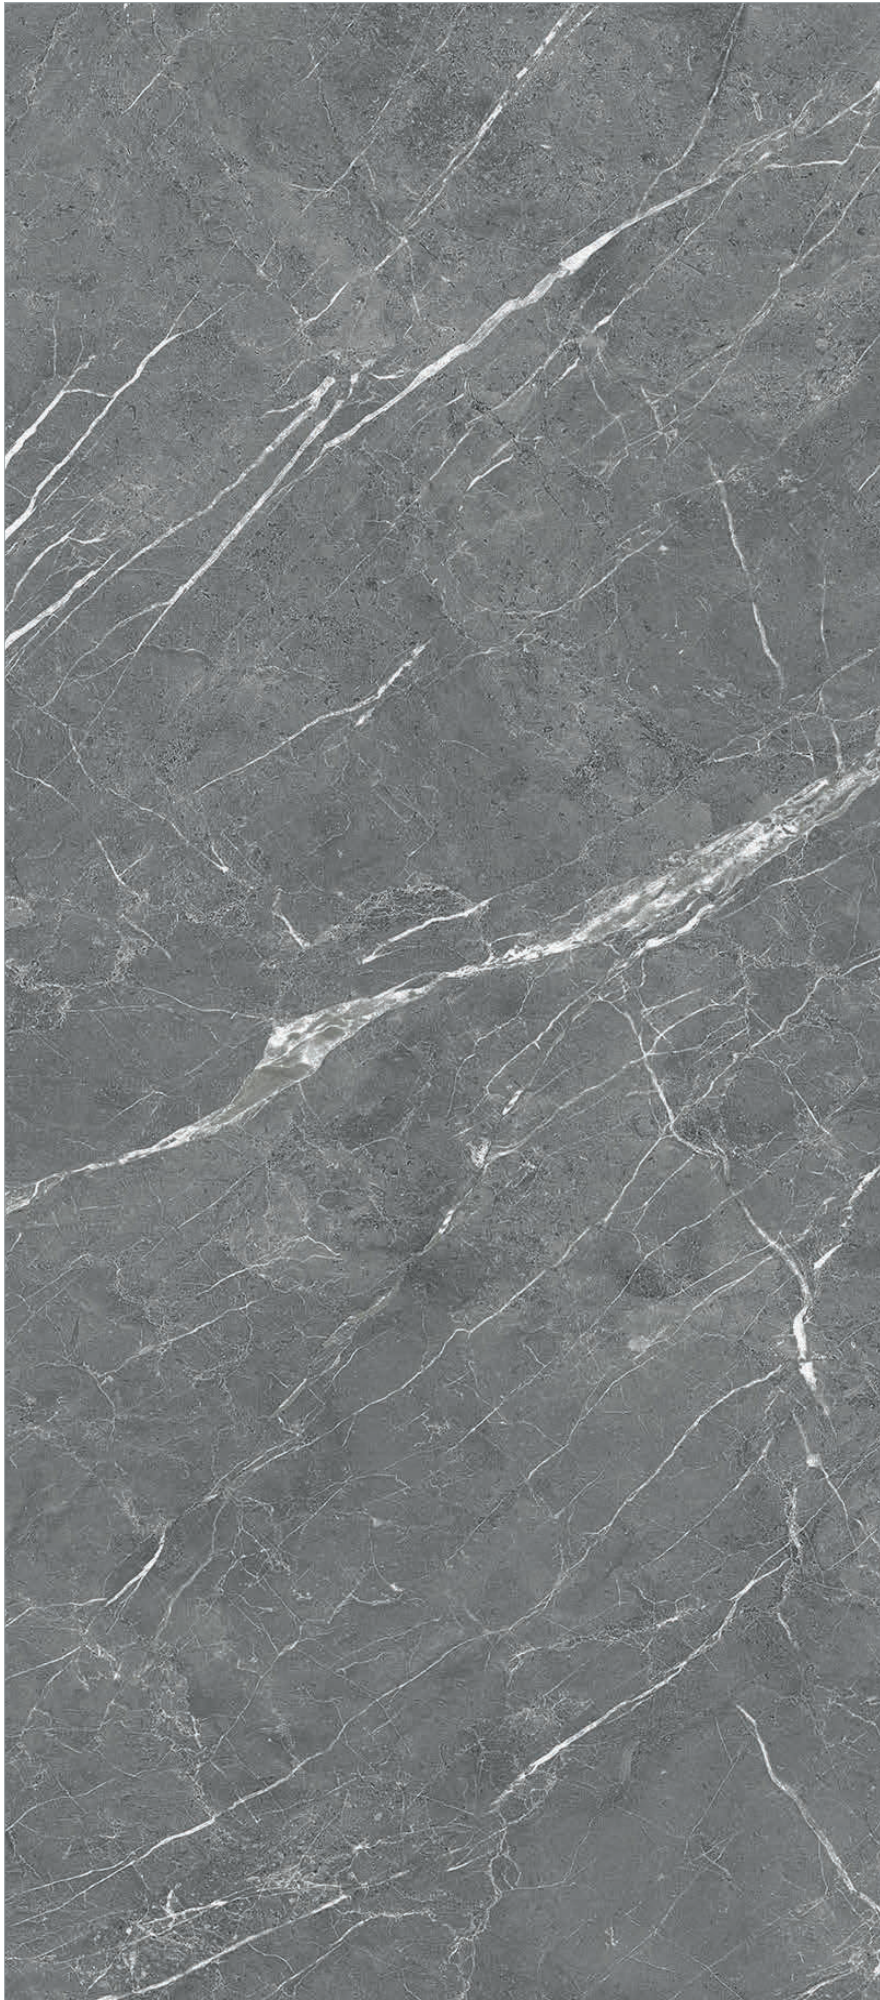

william grey legend