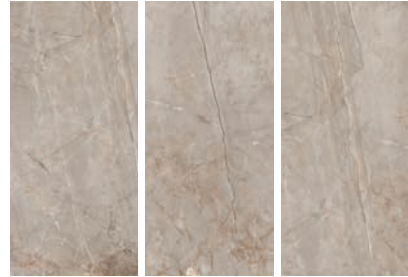

black beauty

MARBLE

SILVER RIVER

Vitrified Tile • High Gloss

> 9 mm
120x240 cm
 47.24"x94.48"
 Rectified

silver river variations
120x240

NAME	
SILVER RIVER	
High Gloss	
SIZES (cm / inches)	THICKNESS (mm)
120x240 / 47.24"x94.48"	9