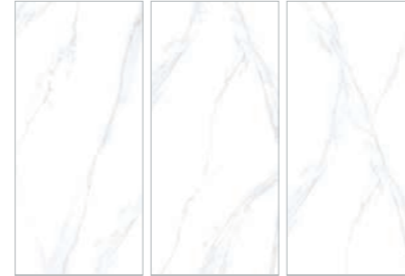

CARARA GREY

Vitrified Tile • Polished

> 9 mm
120x240 cm
47.24"x94.48"
Rectified

carara grey variations
120x240