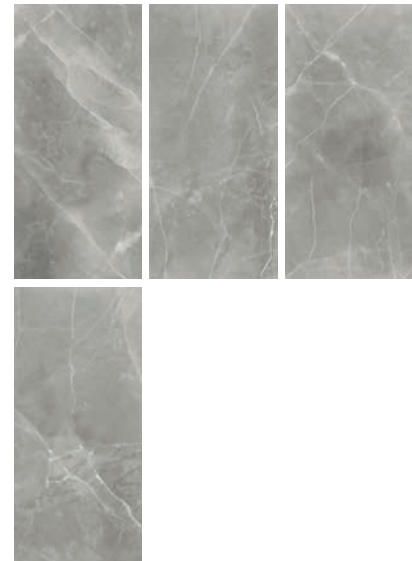

AMANI MARBLE LIGHT GREY

Vitrified Tile • High Gloss

	>|< 9 mm 120x240 cm 47.24"x94.48" Rectified		>|< 9 mm 120x180 cm 47.24"x70.86" Rectified

amani marble light grey variations
120x240