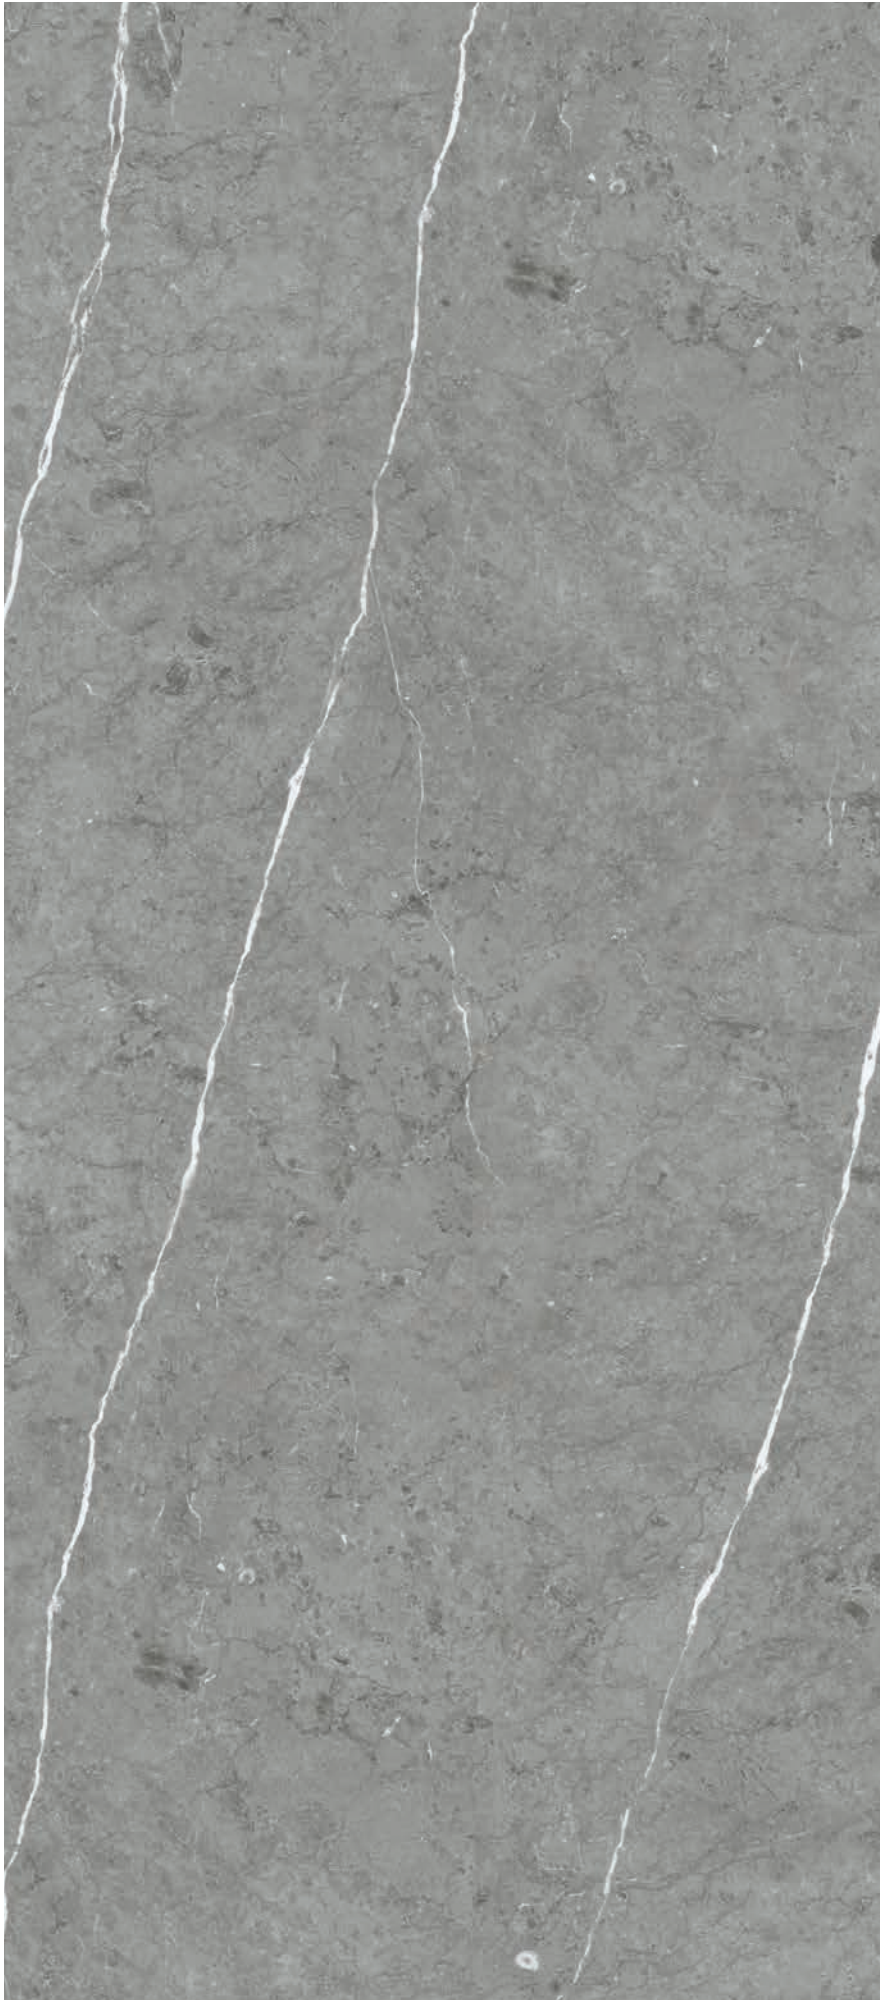

carara grey