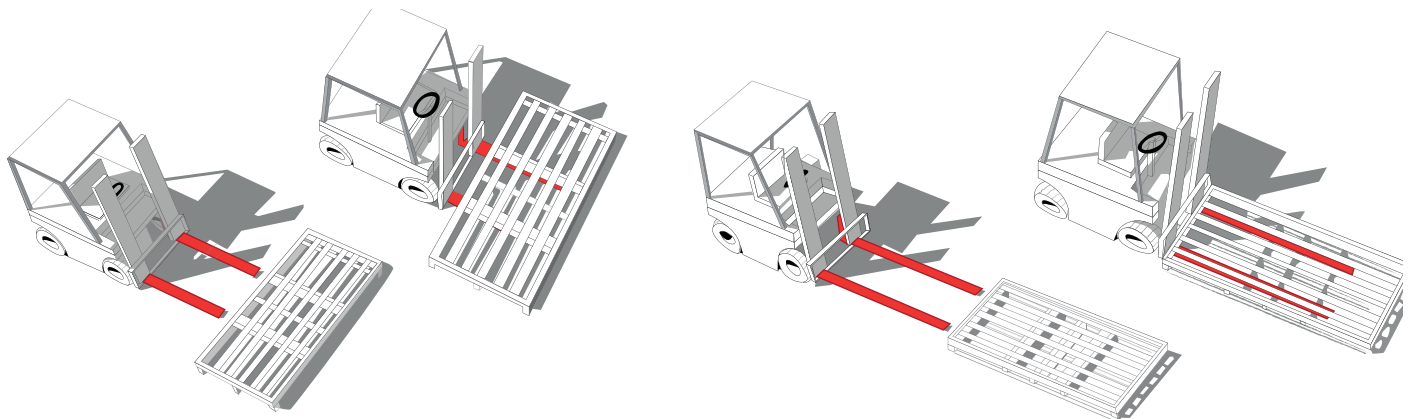

- Maximus extra-large format slabs arrive in oversized crates, which require specific Handling equipment to prevent from damage occurring during forklift operation, specific fork sizes must be used. For example, to handle a crate of 135cm x 305cm tiles from the side, 112cm/ 44" long forks are recommended.
- To handle the same crate from the narrow end requires forks that are at least 213cm/ 84" long. Lifting multiple crates with longer forks may require forklifts with a greater lift capacity.
- Specialized tools and equipment are currently available for the handling, installation and cutting of large porcelain surfaces. Innovative trowels with unique notch configurations can help increase the consistency of the mortar coverage on the back of the tile.
- To increase rigidity and limit twisting, use a system composed of parallel and transverse guides.
- For a perfect adhesion clean the slab and the suckers with a damp sponge.
- The suckers run along the guides and adhere to the slab. Make sure that a vacuum is created between the device and the surface.
- A single guide device can be used for sizes of maximum length.
- Use four operators at a time to carry out handling operations of large size slabs.
- Lift the slab along the long side and hang it vertically to the handles of the frame.
- For the large size slab a suitably reinforced trolley is recommended. Set the guides to the trolley for carrying the slab.
- Follow the same procedure for handling the 120x240cm and all other sub-sizes, where only two operators are sufficient.