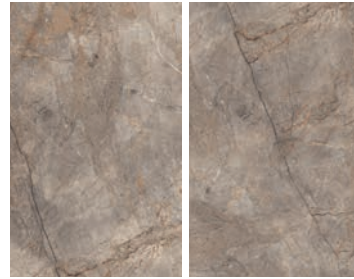

rhapsody avorio

MARBLE

RHAPSODY BROWN

Vitrified Tile • Carving

> 9 mm
120x180 cm
47.24"x70.86"
Rectified

rhapsody brown variations
120x180

NAME	
RHAPSODY BROWN	
Carving	
SIZES (cm / inches)	THICKNESS (mm)
120x180 / 47.24"x70.86"	9