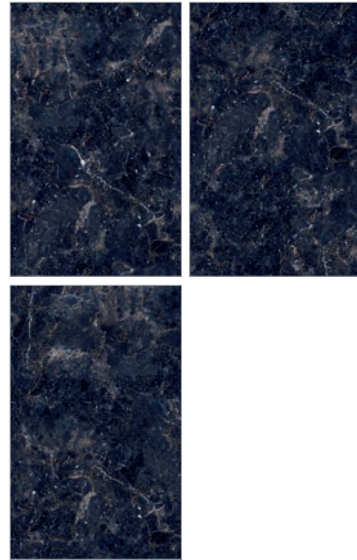

wonder grey

MARBLE

FENICE BLUE

Vitrified Tile • High Gloss

> 9 mm
120x180 cm
 47.24"x70.86"
 Rectified

fenice blue variations
120x180

NAME	
FENICE BLUE	
High Gloss	
SIZES (cm / inches)	THICKNESS (mm)
120x180 / 47.24"x70.86"	9