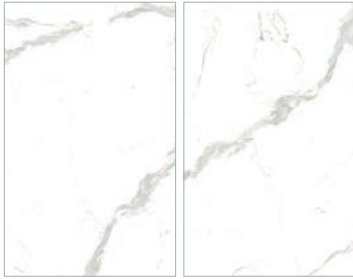

MARBLE

ARIA BIANCO

Vitrified Tile • Polished

>9 mm
120x180 cm
47.24"x70.86"
Rectified

aria bianco variations
120x180

NAME	
ARIA BIANCO	
Polished	
SIZES (cm / inches)	THICKNESS (mm)
120x180 / 47.24"x70.86"	9