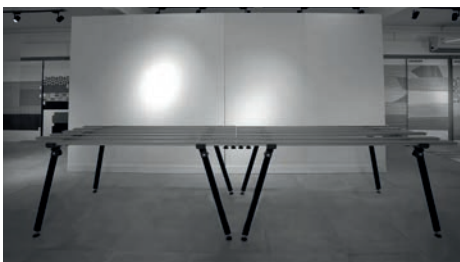

- RAK Ceramics recommends the use of special designed devices for handling as well as cutting and laying of big slabs.
- Handle slab with a proper and professional trolley of aluminum parallel profile with crossbars and vacuum suction cups along with a vacuum gauge. Please use double suction cups for slabs above 300cm. This could make sure that appropriate vacuum is created between the device and the slab. Lift the slab and keep it vertically to the trolley frame.
- Keep the slab on a stable, flat and intractable surface. For successful cutting and drilling, RAK Ceramic recommend using a professional modular workbench with aluminum profiles and proper cutting tools for each type of cut.
- Set the cutting unit on the tile so that the references coincide with the marked lines and lock it with the appropriate suckers. Score the slab from one edge to the other, being carefully maintaining the same pressure while moving.
- When the cut has been made, move the slab until the slit line sticks out a 10 to 15 cm from the workbench. Start hew from both sides using appropriate cutting-off pliers and follow the scoring line to complete the hew.
- Smooth rough edges and sides with an appropriate diamond polishing pad.
- To drill internal cutouts from the slab, first you need to draw the guide lines. For circular cuts, use the compass device with suction cups. For rectangular cut, drill first a 5 – 7 mm hole at the corners of the rectangle shape, using a non-percussion drill. For a better drilling always, keep the surface and drill a little bit wet. Then Follow the drilled lines using a diamond-blade angle grinder and then finish off the edges with a diamond-polishing pad. Round holes (4) must be made in wet drilling, using diamond-blades. Start engraving the surface with a 75 degrees point angle, then straighten out the drill avoiding excessive pressure on the slab. Also, in this case finish with a diamond-polishing pad.
- Manual traction devices are available, in order to make a finishing cut at 45° and thus enable special applications of the material.