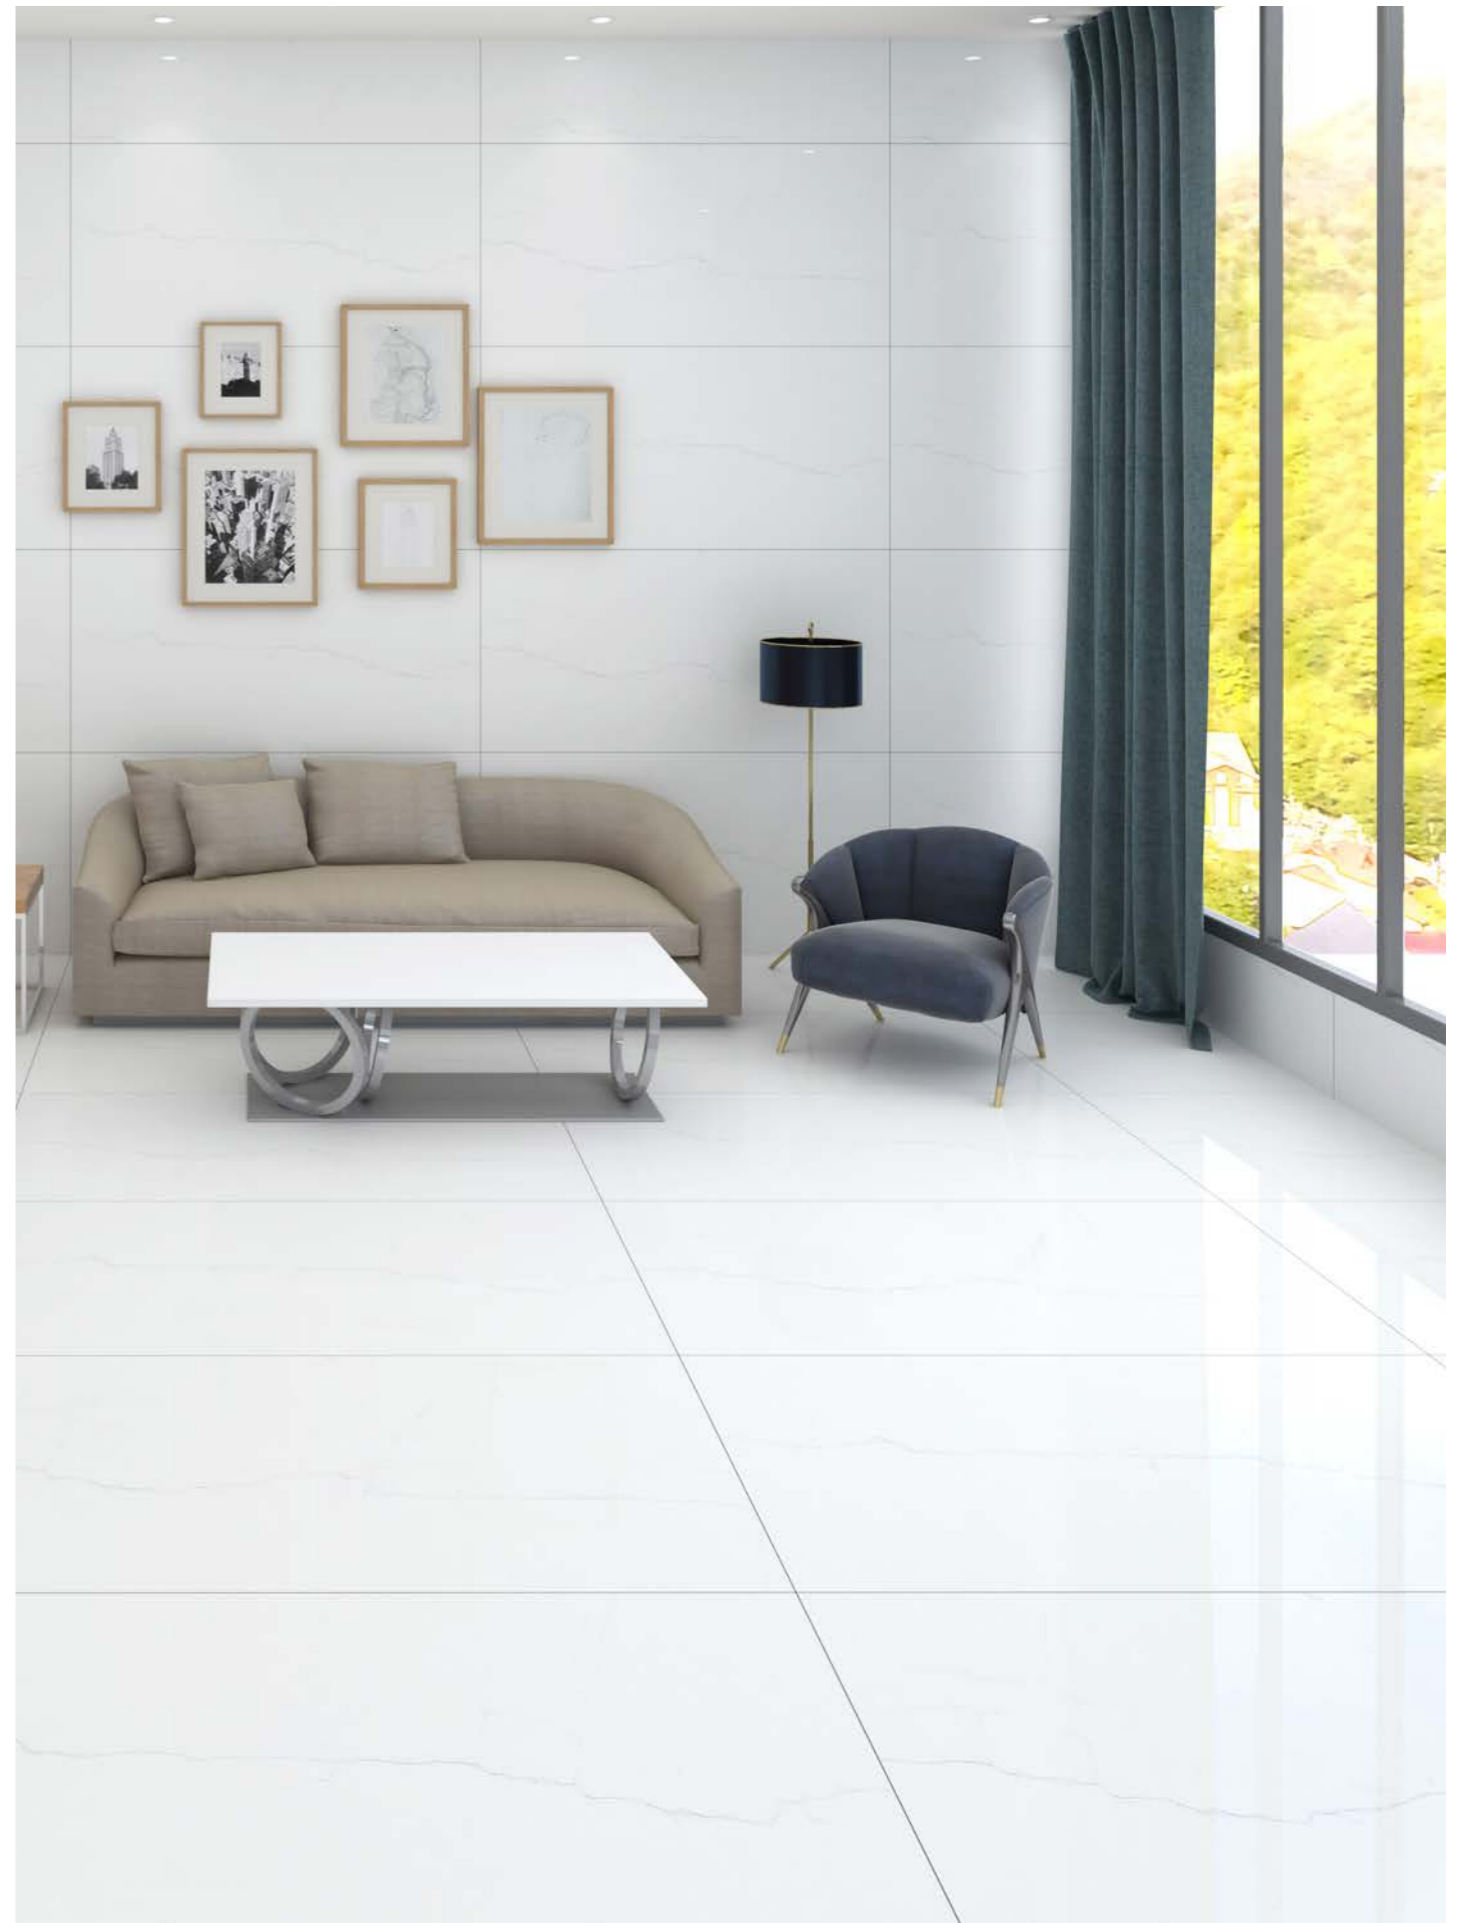

# SCANDINAVIAN GREY

Vitrified Tile • Carving

**> 9 mm**  
**120x180 cm**  
47.24"x70.86"  
Rectified

scandinavian grey variations  
120x180

NAME	
SCANDINAVIAN GREY	
Carving	
SIZES (cm / inches)	THICKNESS (mm)
120x180 / 47.24"x70.86"	9