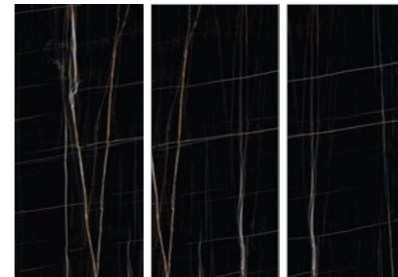

BLACK BEAUTY

Vitrified Tile • High Gloss

>|<9 mm 120x240 cm 47.24"x94.48" Rectified	>|<9 mm 120x180 cm 47.24"x70.86" Rectified

black beauty variations
120x240