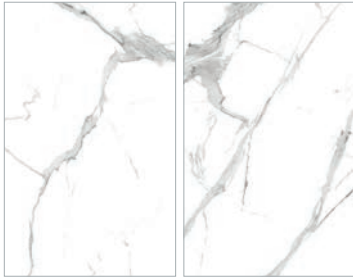

procida beige

MARBLE

STATUARIO LARGE

Vitrified Tile • Polished

> 9 mm
120x180 cm
 47.24"x70.86"
 Rectified

statuario large variations
120x180

NAME	
STATUARIO LARGE	
Polished	
SIZES (cm / inches)	THICKNESS (mm)
120x180 / 47.24"x70.86"	9