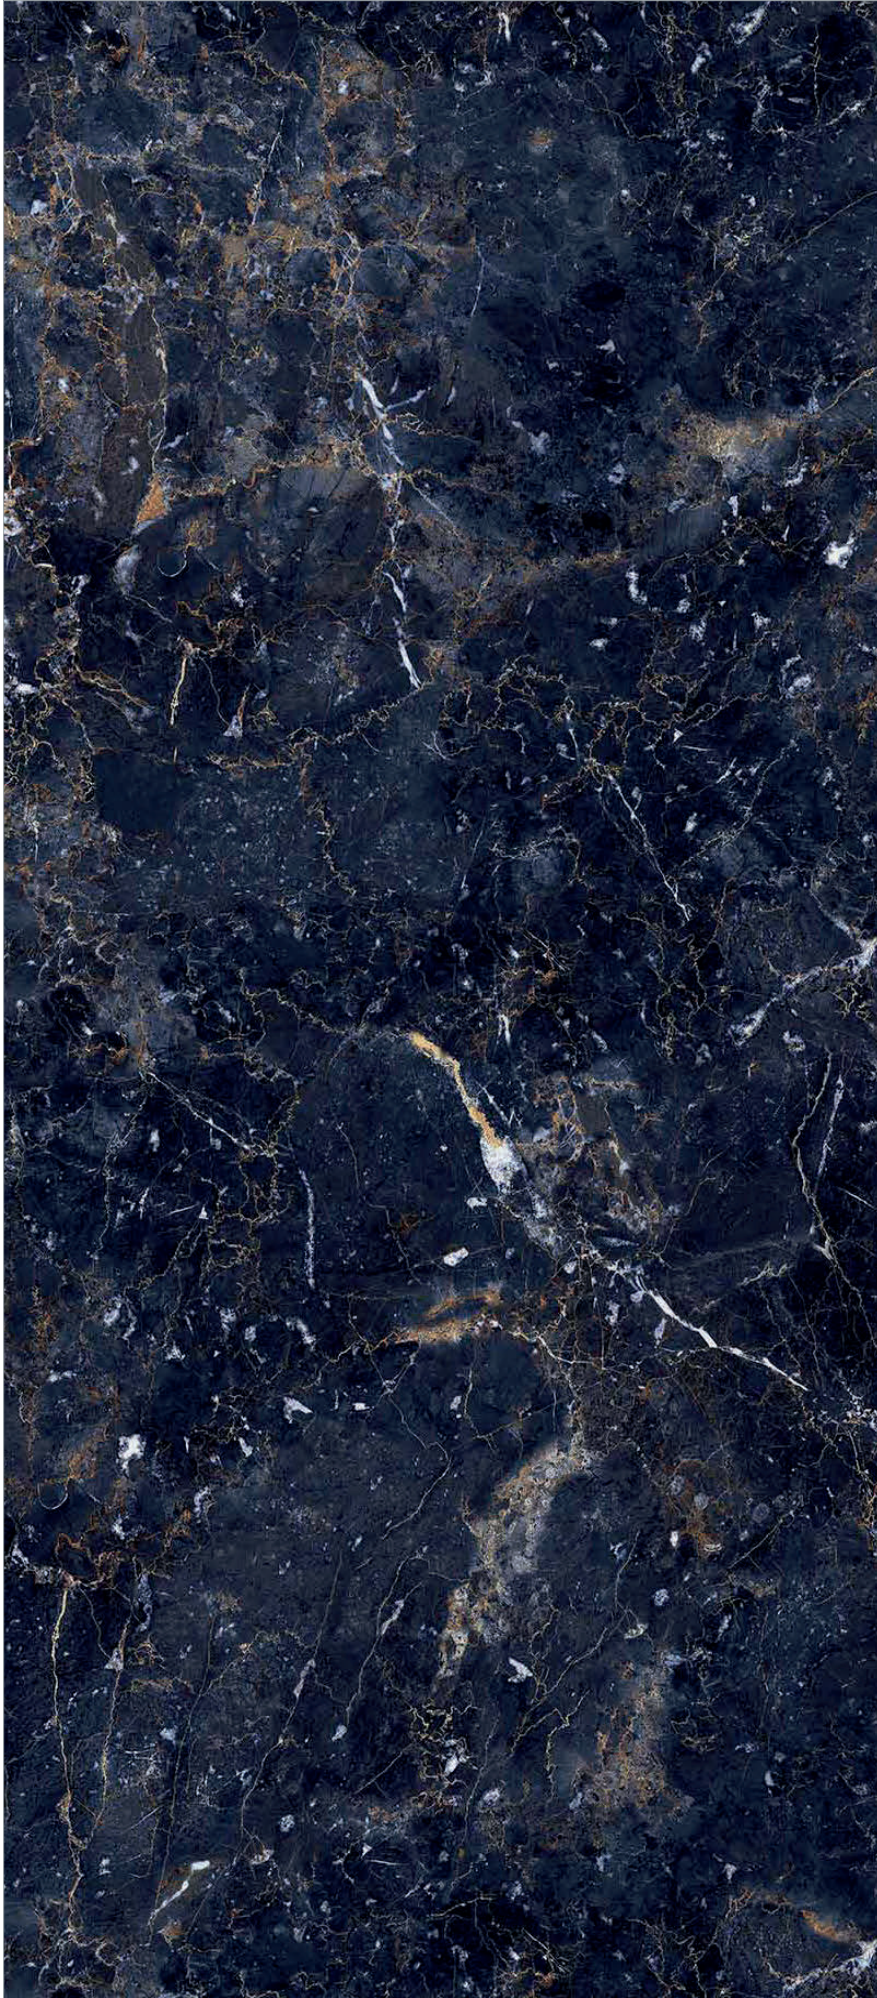

wonder grey

fenice blue