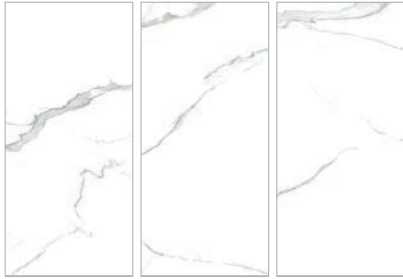

metro mist

MARBLE

MILKYWAY

Vitrified Tile • Polished

>19 mm
120x240 cm
 47.24"x94.48"
 Rectified

milky way variations
120x240

NAME	
MILKY WAY	
Polished	
SIZES (cm / inches)	THICKNESS (mm)
120x240 / 47.24"x94.48"	9