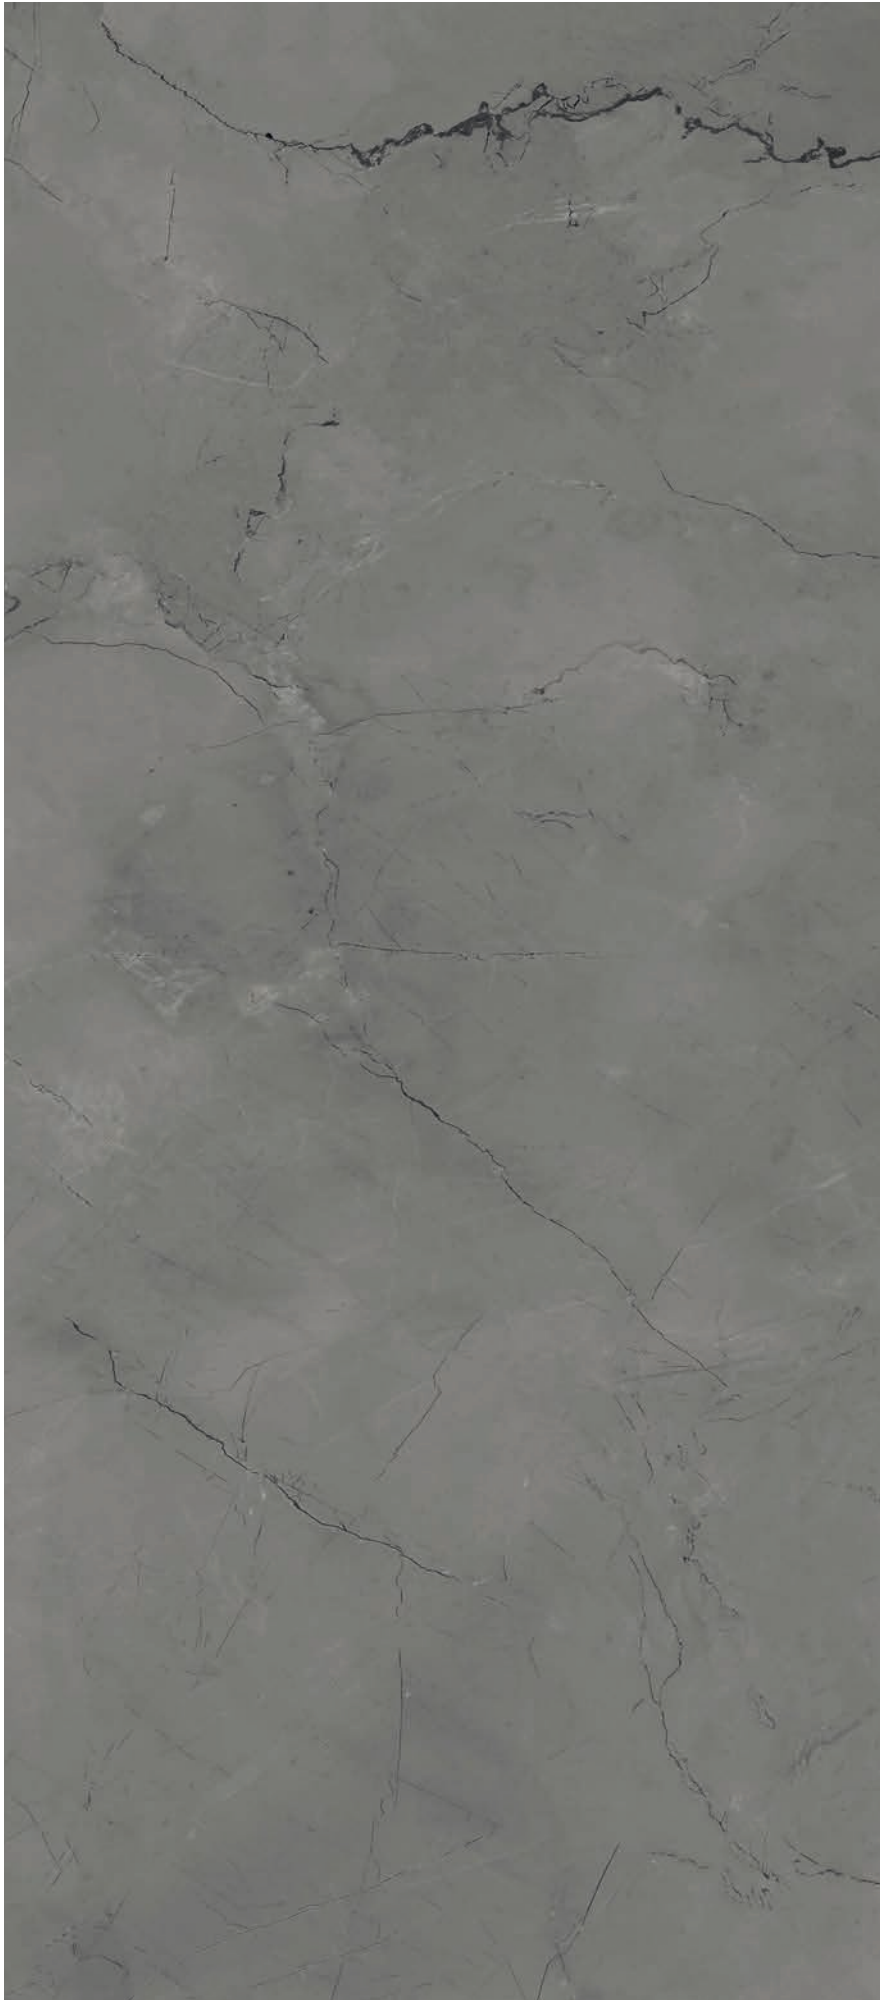

Floor: Hemrock Grey

MARBLE

GEORGIA GREY

Vitrified Tile • Silkmeister

> 9 mm
120x180 cm
47.24"x94.48"
Rectified

georgia grey variations
120x180

NAME	
GEORGIA GREY	
Silkmeister	
SIZES (cm / inches)	THICKNESS (mm)
120x180 / 47.24"x94.48"	9

georgia grey