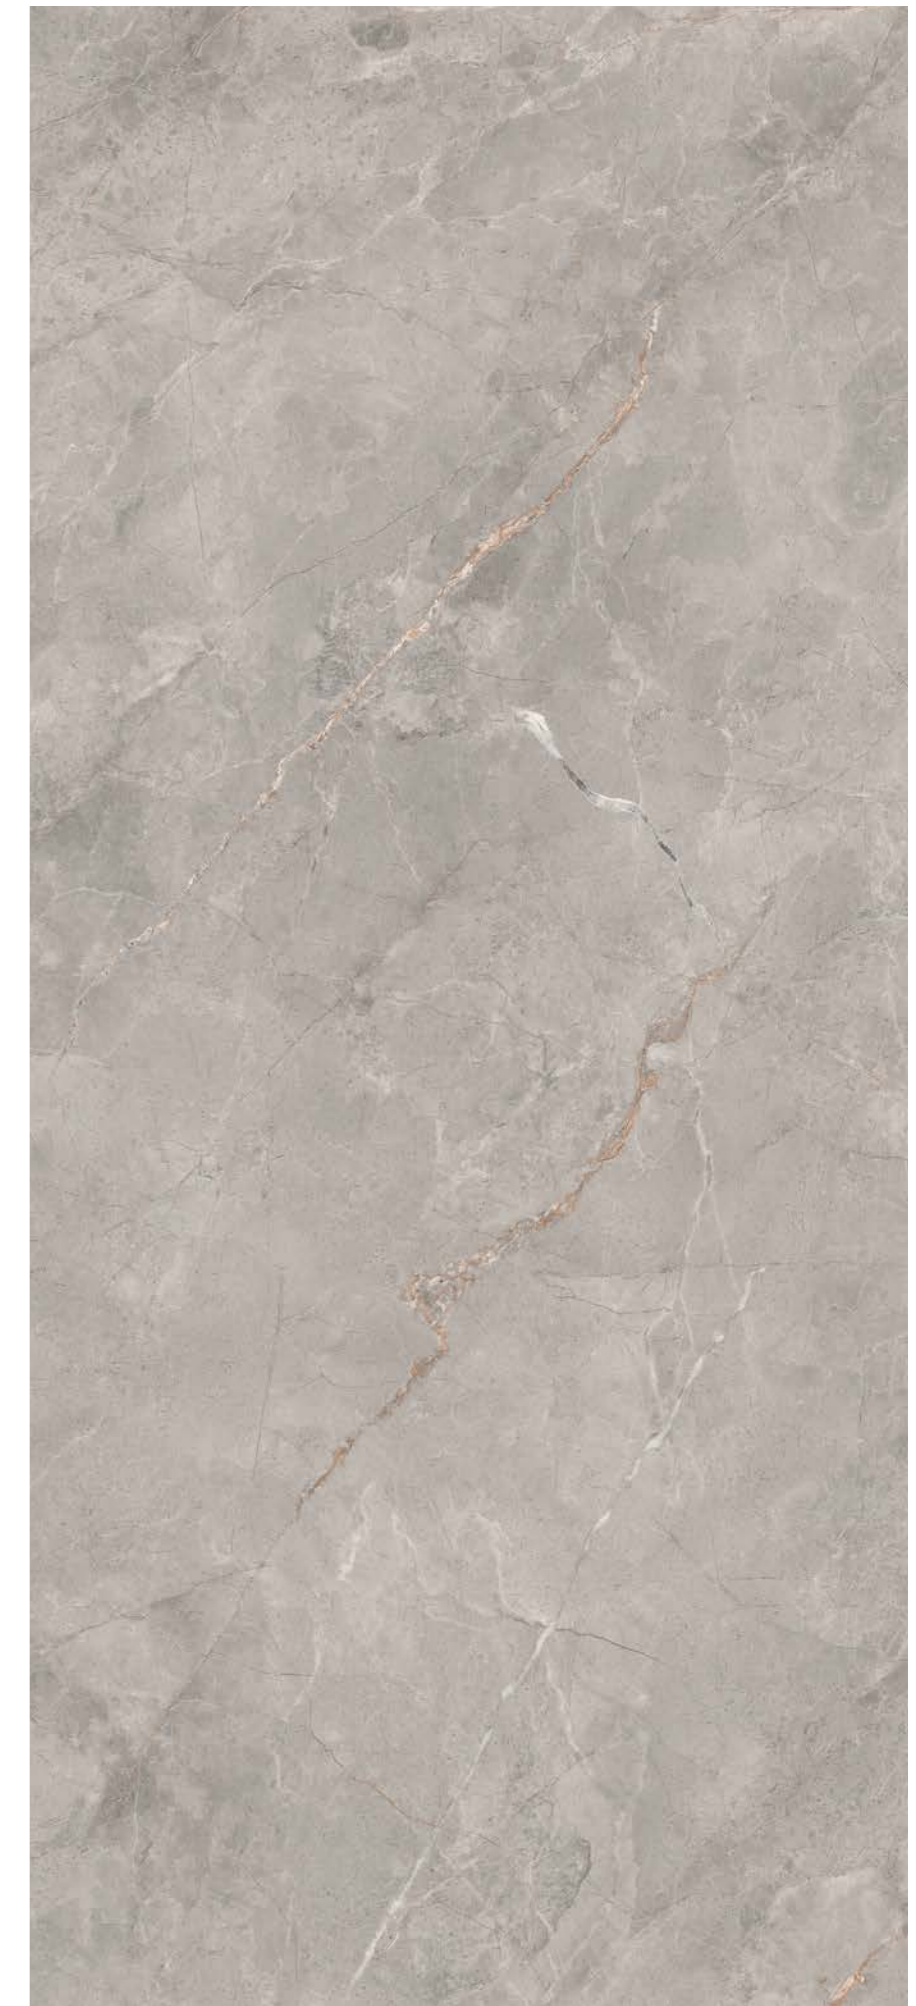

arbutus dark grey

MARBLE