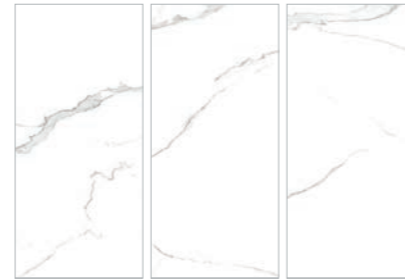

## MILKY WAY

Vitrified Tile • Polished

**>|<**9 mm  
**120x240 cm**  
 47.24"x94.48"  
 Rectified

milky way variations  
 120x240

NAME	
MILKY WAY	
Polished	
SIZES (cm / inches)	THICKNESS (mm)
120x240 / 47.24"x94.48"	9