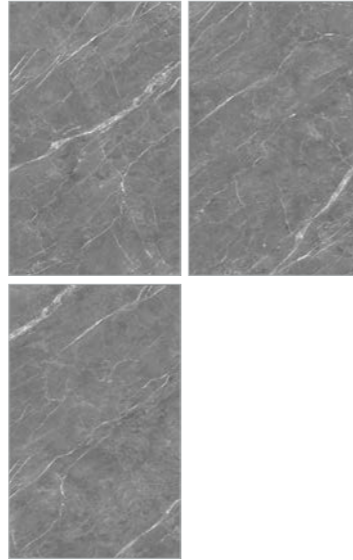

ARTSENSE GREY

Vitrified Tile • High Gloss

> 9 mm
120x180 cm
47.24"x70.86"
Rectified

artsense grey variations
120x180