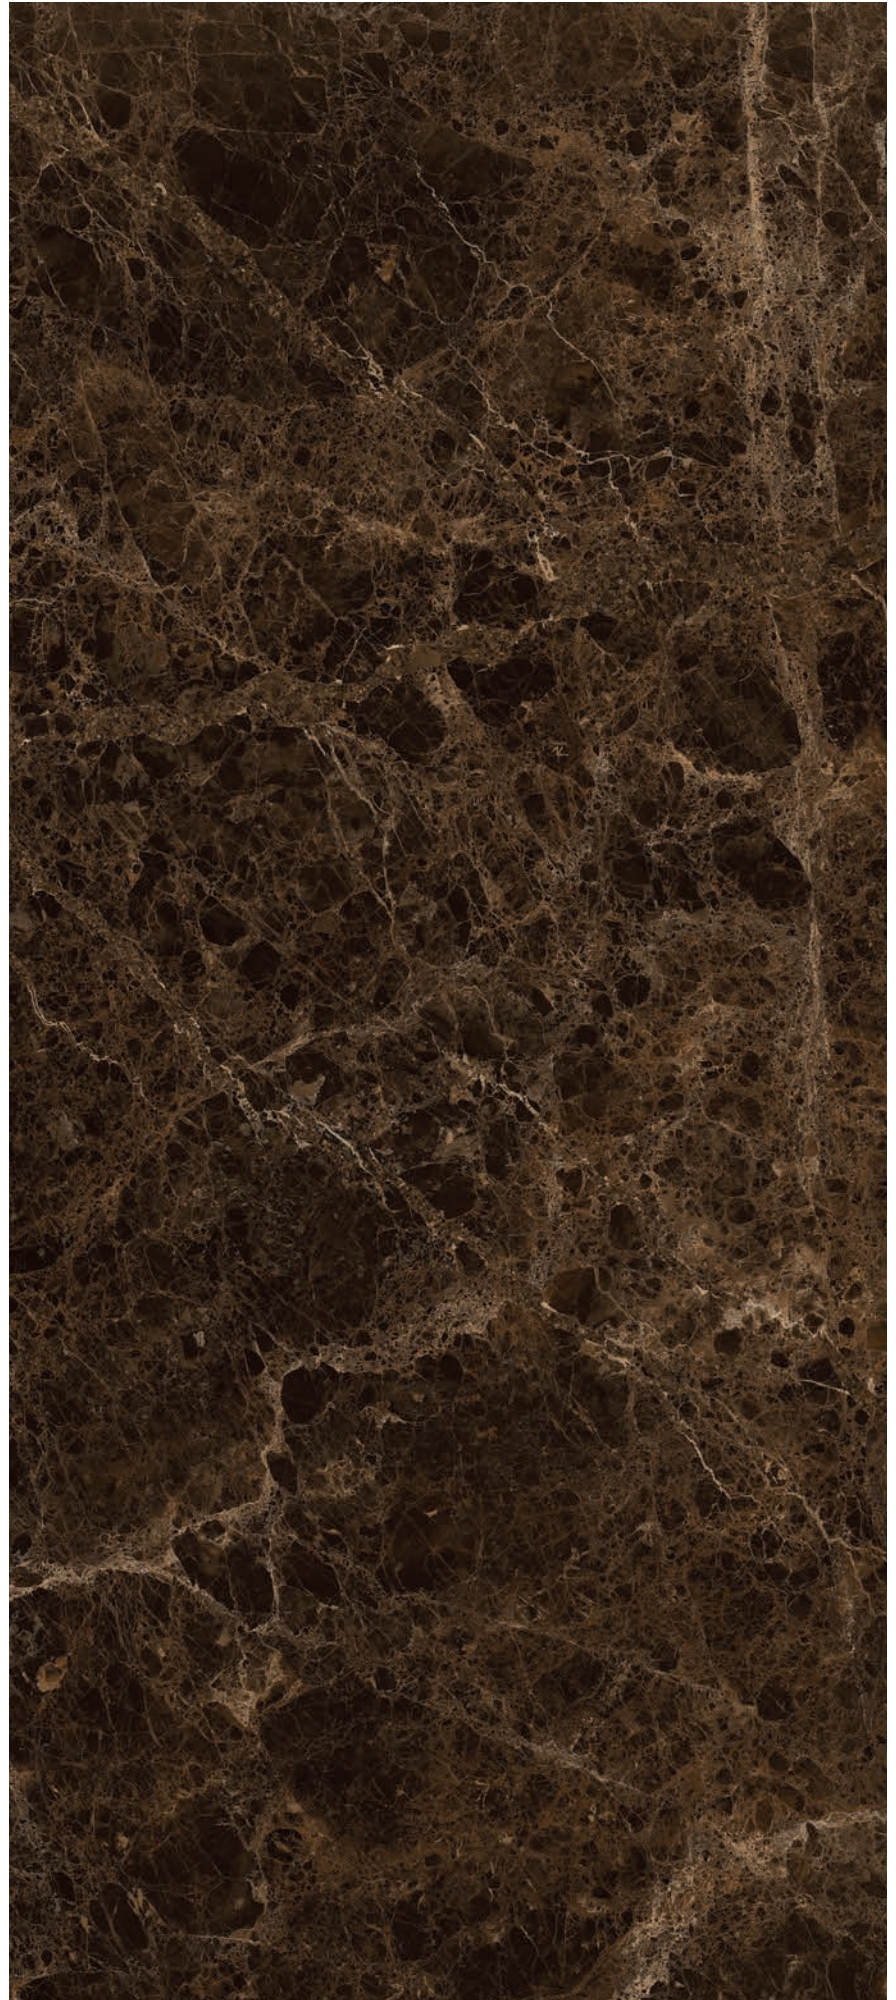

etna white

MARBLE

GREAT EMPERADOR

Vitrified Tile • High Gloss

>15 mm
120x180 cm
 47.24"x70.86"
 Rectified

great emperador variations
120x180

NAME	
GREAT EMPERADOR	
High Gloss	
SIZES (cm / inches)	THICKNESS (mm)
120x180 / 47.24"x70.86"	15