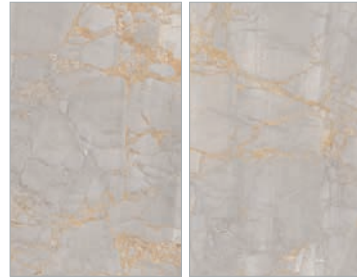

statuario large

MARBLE

VERASACE ORO

Vitrified Tile • Polished

> 9 mm
120x180 cm
47.24"x70.86"
Rectified

verasace oro variations
120x180

NAME	
VERASACE ORO	
Polished	
SIZES (cm / inches)	THICKNESS (mm)
120x180 / 47.24"x70.86"	9