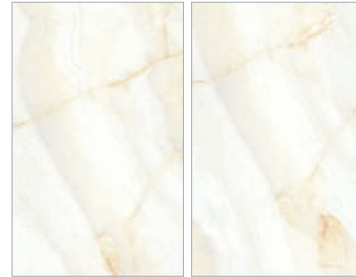

new screplato night

MARBLE

ONYX URBAN

Vitrified Tile • Polished

> 9 mm
120x180 cm
 47.24"x70.86"
 Rectified

onyx urban variations
120x180

NAME	
ONYX URBAN	
Polished	
SIZES (cm / inches)	THICKNESS (mm)
120x180 / 47.24"x70.86"	9