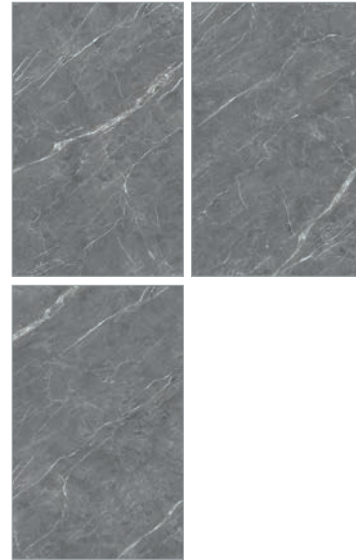

william grey legend

MARBLE

ARTSENSE GREY

Vitrified Tile • High Gloss

> 9 mm
120x180 cm
47.24"x70.86"
Rectified

artsense grey variations
120x180

NAME	
ARTSENSE GREY	
High Gloss	
SIZES (cm / inches)	THICKNESS (mm)
120x180 / 47.24"x70.86"	9