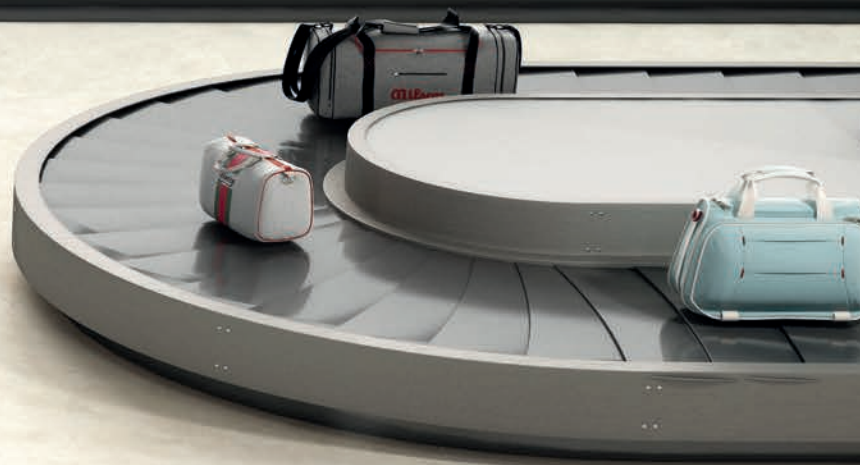

vineta light grey

Floor: Wales Gold

Floor: Armani Grey

Floor: atlantic white

Floor: Bottochino Large

Floor: Breccia Aurora

ARRIVALS

Floor: Breccia Crema