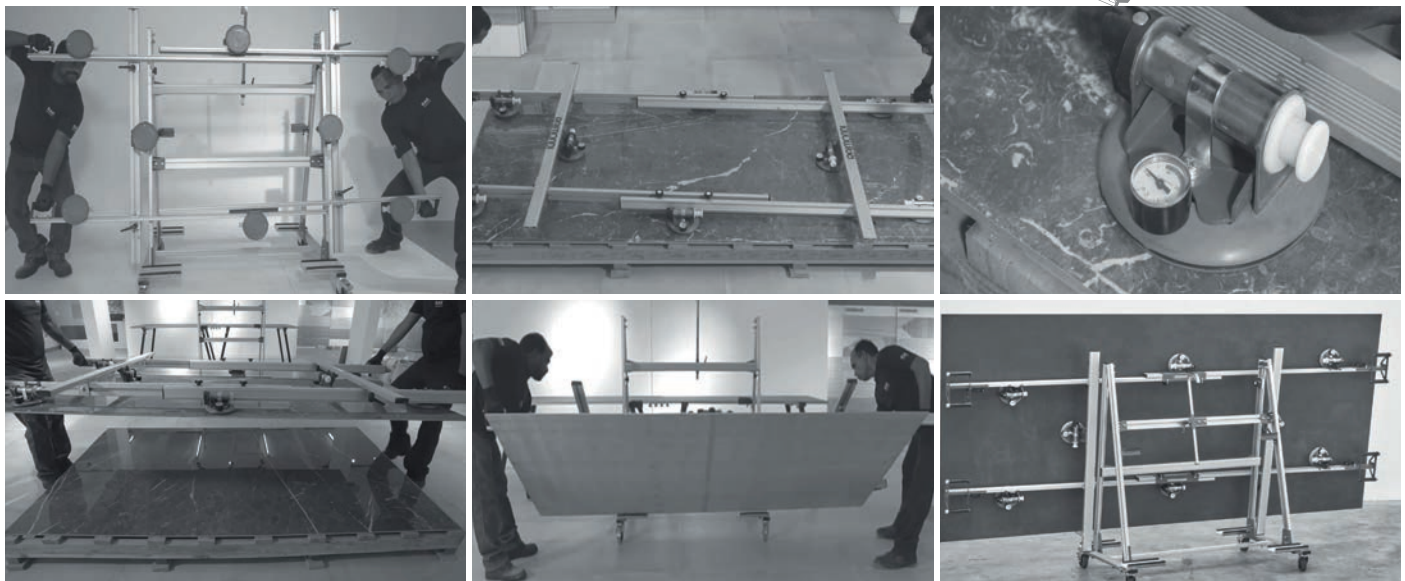

- Maximus extra-large format slabs arrive in oversized crates, which require specific Handling equipment to prevent from damage occurring during forklift operation, specific fork sizes must be used. For example, to handle a crate of 135cm x 305cm tiles from the side, 112cm/ 44" long forks are recommended.
- To handle the same crate from the narrow end requires forks that are at least 213cm/ 84" long. Lifting multiple crates with longer forks may require forklifts with a greater lift capacity.
- Specialized tools and equipment are currently available for the handling, installation and cutting of large porcelain surfaces. Innovative trowels with unique notch configurations can help increase the consistency of the mortar coverage on the back of the tile.
- To increase rigidity and limit twisting, use a system composed of parallel and transverse guides.
- For a perfect adhesion clean the slab and the suckers with a damp sponge.
- The suckers run along the guides and adhere to the slab. Make sure that a vacuum is created between the device and the surface.
- A single guide device can be used for sizes of maximum length.
- Use four operators at a time to carry out handling operations of large size slabs.
- Lift the slab along the long side and hang it vertically to the handles of the frame.
- For the large size slab a suitably reinforced trolley is recommended. Set the guides to the trolley for carrying the slab.
- Follow the same procedure for handling the 120x240cm and all other sub-sizes, where only two operators are sufficient.