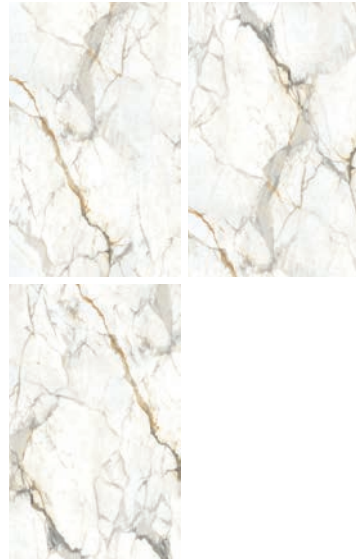

canapus white

MARBLE

ETNA WHITE

Vitrified Tile • High Gloss

15 mm
120x180 cm
47.24"x70.86"
Rectified

etna white variations
120x180

NAME	
ETNA WHITE	
High Gloss	
SIZES (cm / inches)	THICKNESS (mm)
120x180 / 47.24"x70.86"	15