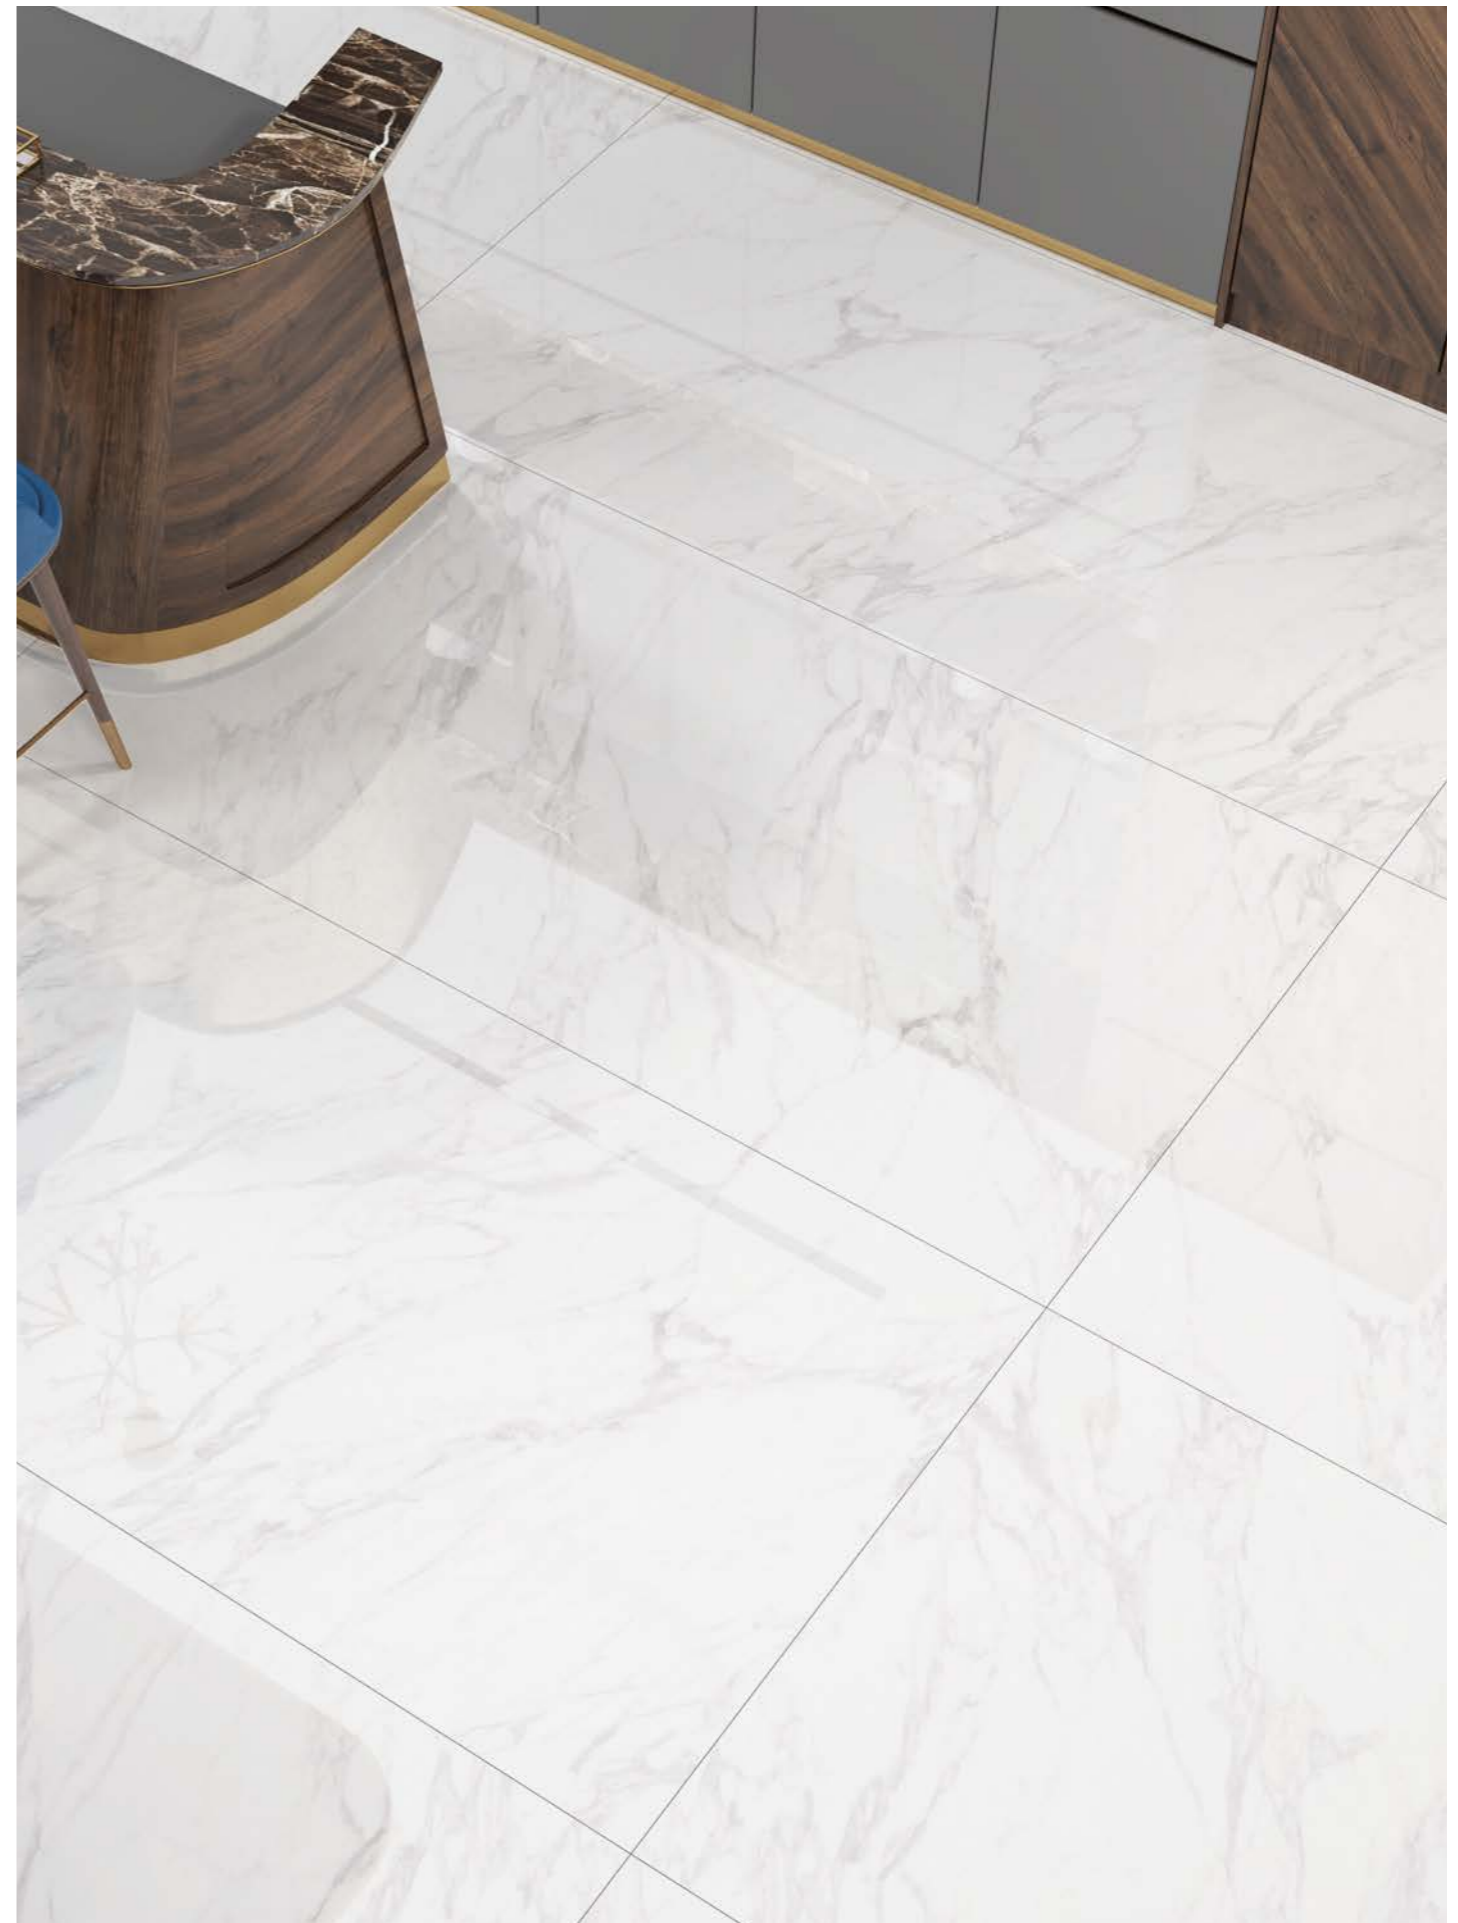

Floor: Statuario Arno White

Floor: Damascus Grey

Floor: Hemrock Grey

MARBLE