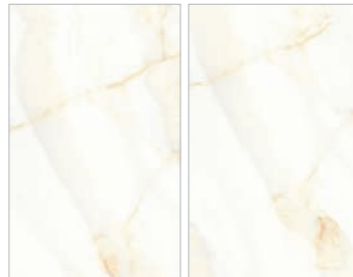

ONYX URBAN

Vitrified Tile • Polished

> 9 mm
120x180 cm
47.24"x70.86"
Rectified

onyx urban variations
120x180