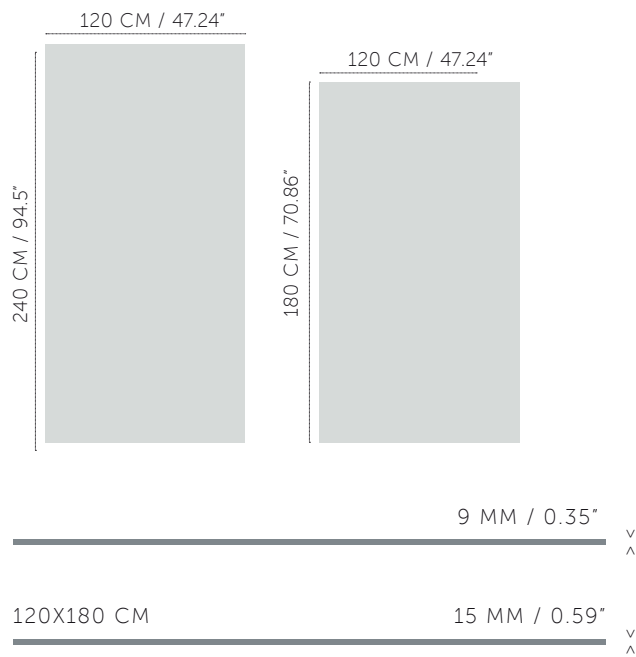

Product sizes

PRODUCT TYPOLOGY

BODY TYPE	SIZE (CM)	POLISHED & HIGH GLOSSY	SILKMEISTER	MATT	CARVING	HONED	CASHMERE	9MM THICK	15MM THICK
Vitrified Tiles	120X240	✓	✓	✓	✗	✗	✓	✓	✗
Vitrified Tiles	120X180	✓	✓	✗	✓	✓	✓	✓	✓