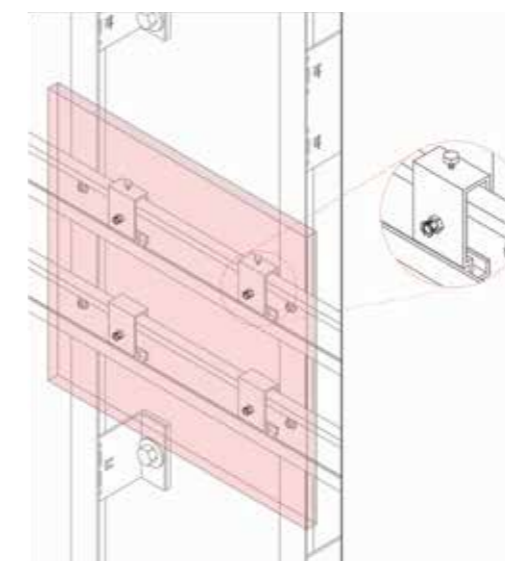

## Invisible Fastening with Under-cut Anchors

Corner Details

Typical Fixing Detail of Ceramic Panels with GIP-VECO-A-2000 System using Under-cut Anchors

Exploded Axonometric

- 1 Thermo-stop
- 2 Fixed/Sliding Point Brackets
- 3 Wedge Anchor BZ 10/30 M10 A4
- 4 Spring Clip For Bracket
- 5 Veco L-Profile
- 6 Self-Drilling Screw
- 7 GIP Profile Agraffe
- 8 GIP Profile Agraffe with Fixing Screw
- 9 GIP Profile Agraffe with Adjust ment Screw
- 10 KEIL Under-cut Anchor Type KHAA
- 11 Ceramic Cladding