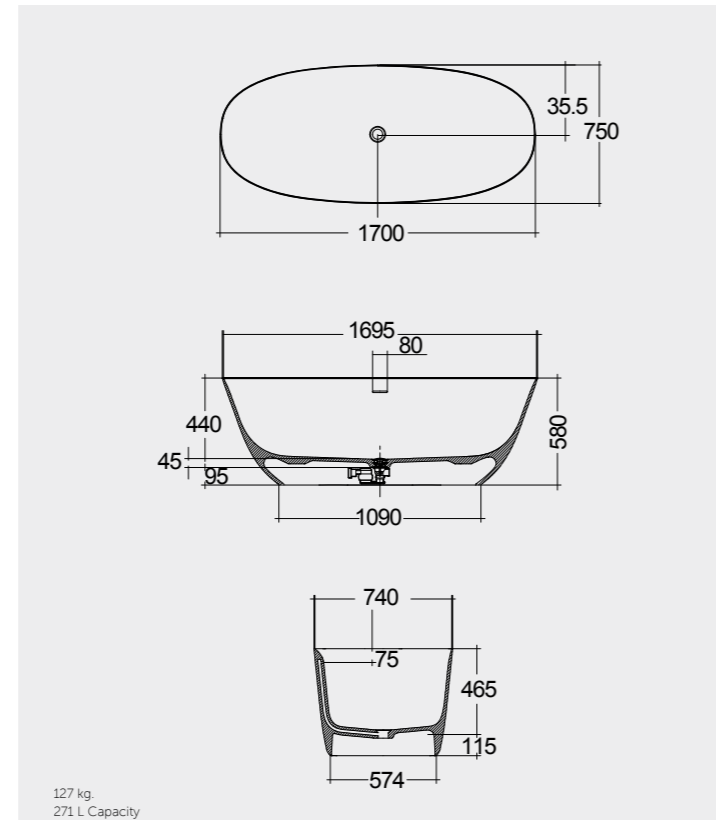

Measurements