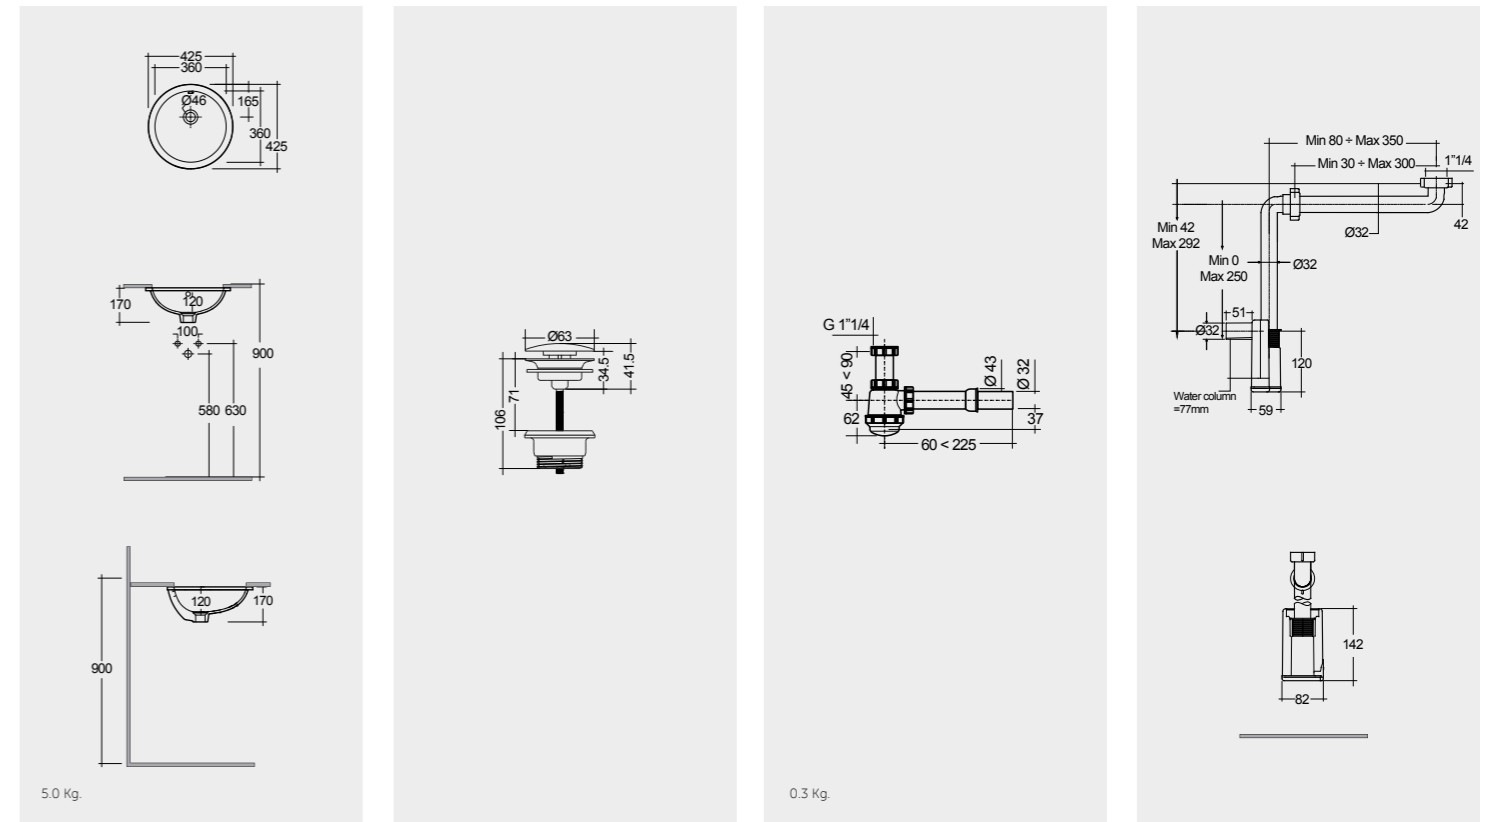

With Overflow

Measurements

Notes

All dimensions in mm tolerance $\pm 5\%$ for below 200mm and $\pm 3\%$ for above 200mm