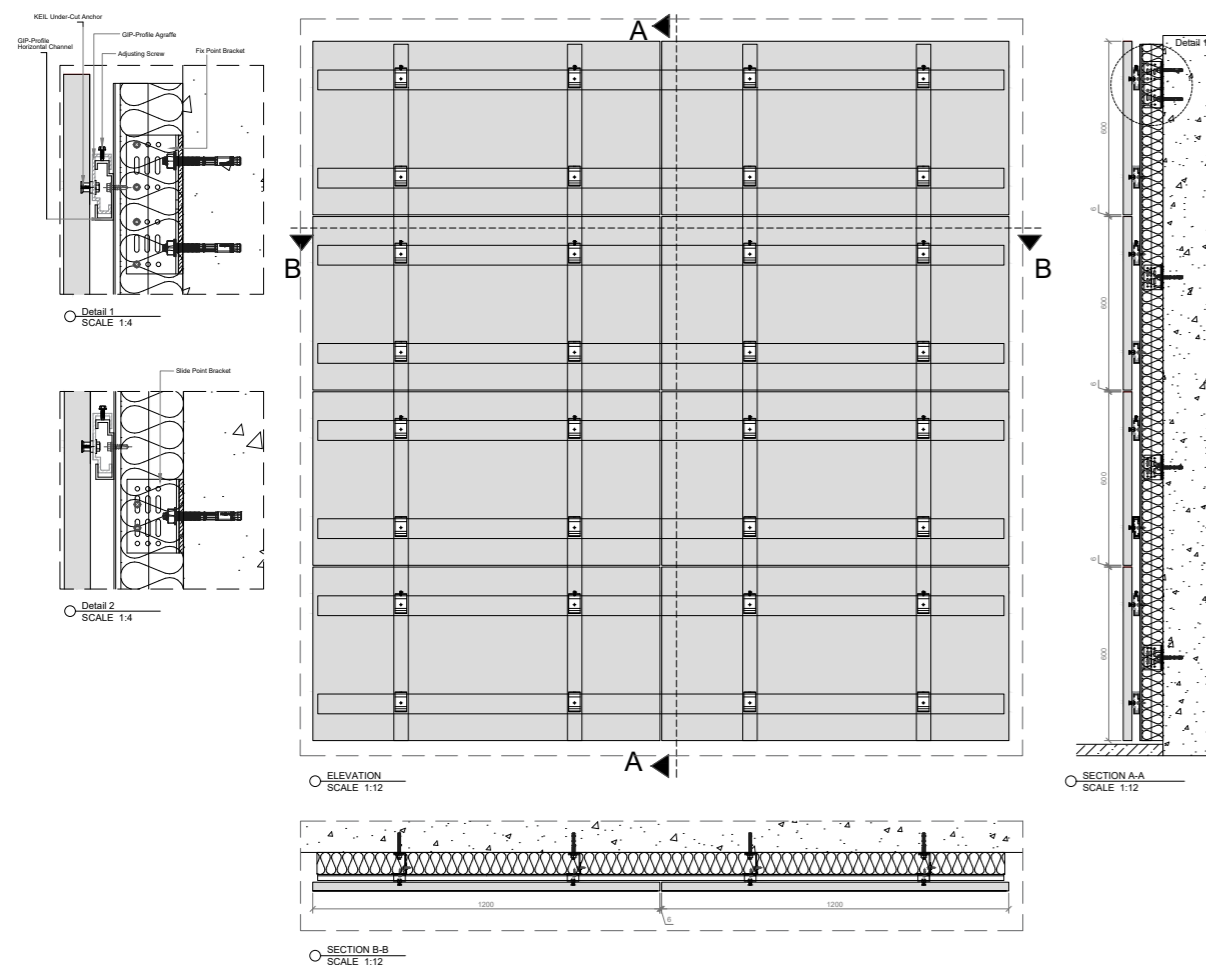

Typical Fixing Detail of Ceramic Panels with GIP-VECO-A-2000 System using Under-cut Anchors