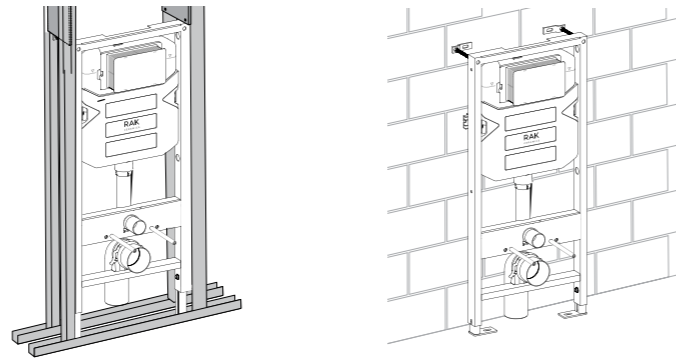

DRYWALL INSTALLATION