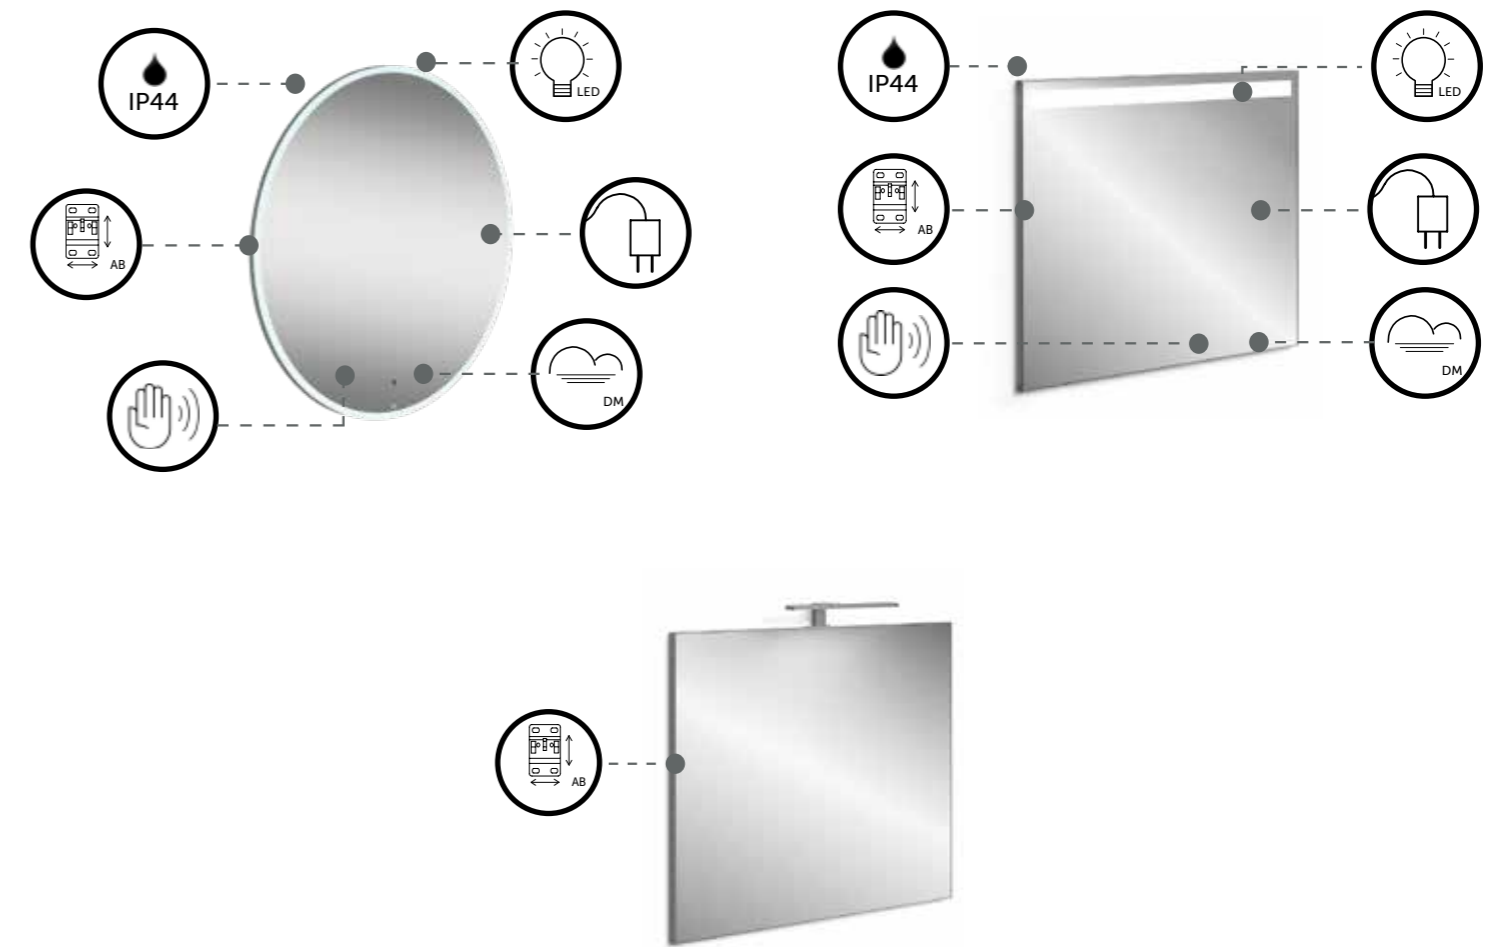

PRODUCT BENEFITS

MIRRORS

- MAINS POWERED
- DE-MISTER
- TOUCHLESS ACTIVATION
- MOTION SENSOR
- USB RECHARGEABLE

- REVERSIBLE
- LED LIGHT
- IP44