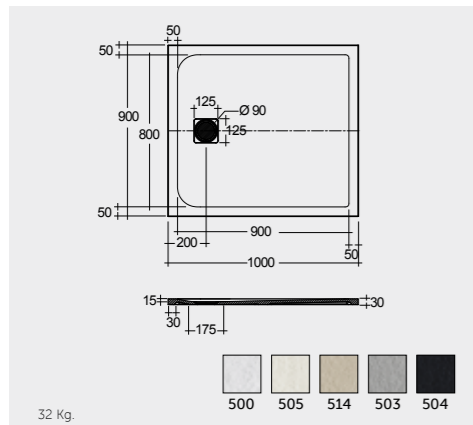

90 X 90 CM
RFST009090S500