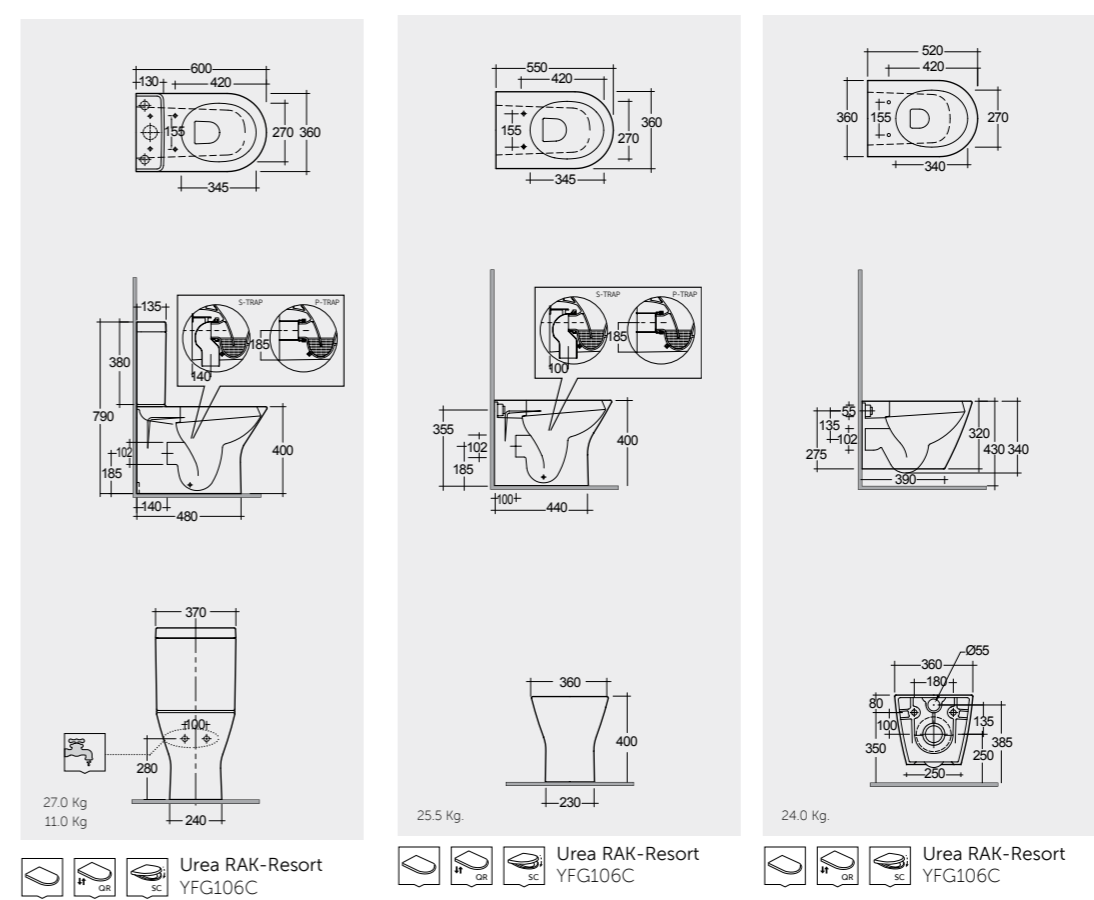

Measurements

Urea RAK-Resort
YFG106C

Urea RAK-Resort
YFG106C

Urea RAK-Resort
YFG106C

Notes

All dimensions in mm tolerance $\pm 5\%$ for below 200mm and $\pm 3\%$ for above 200mm