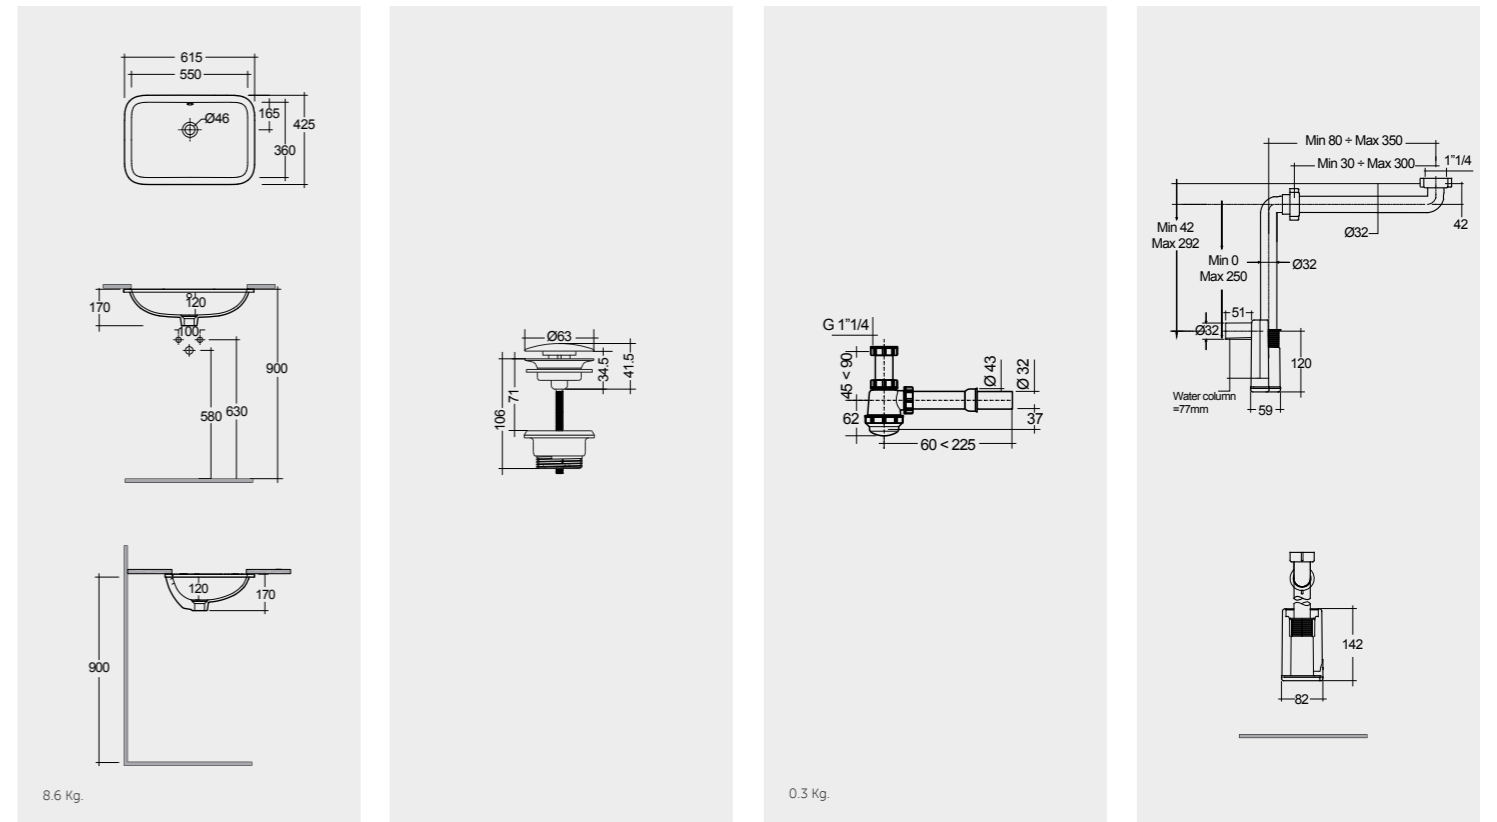

0.3 Kg.

142

With Overflow

Measurements

8.6 Kg.