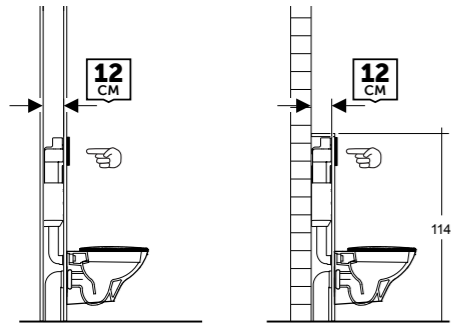

12 cm wall-thickness

In the wall or in front of it, with flushing actuation from the front