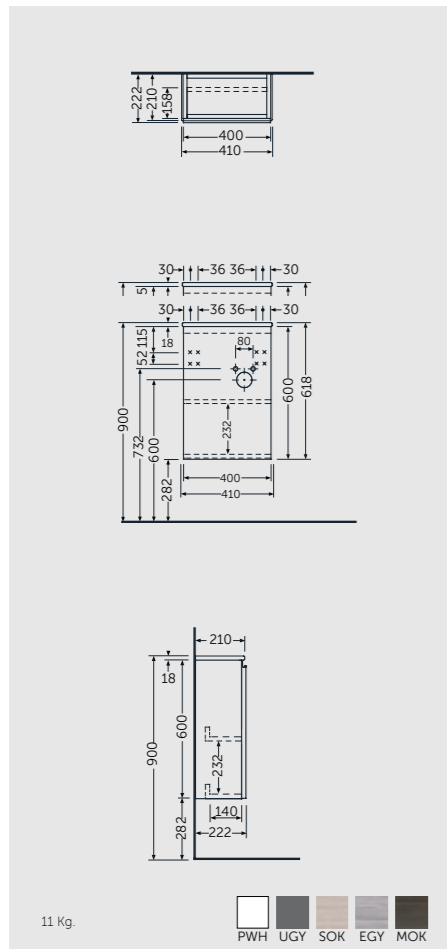

Measurements