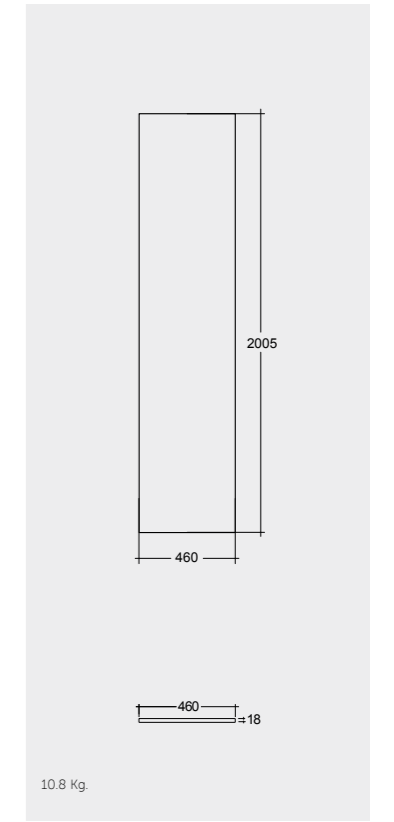

- SCANDINAVIAN OAK (TECHWOOD)
- GREY ELM (TECHWOOD)
- MOKA WALNUT (TECHWOOD)