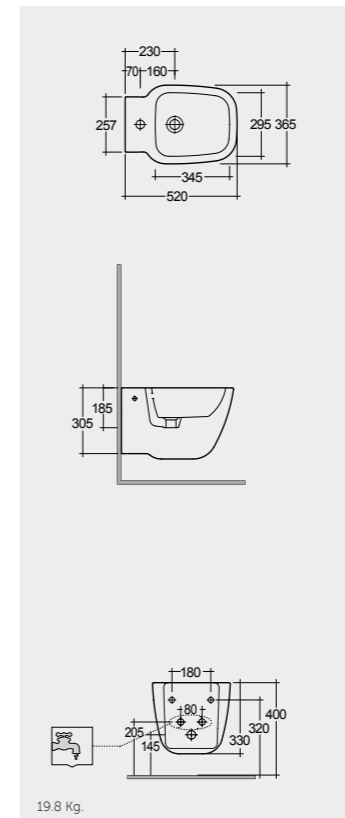

Models

52 CM  
EL18AWHA

52 CM  
EL08AWHA

Hidden Fixations

FOR BIDET  
ABS CHROME : BTRBDABS010  
PP WHITE : BTRBDPPR011

Inspectionable

Measurements

21.5 Kg.