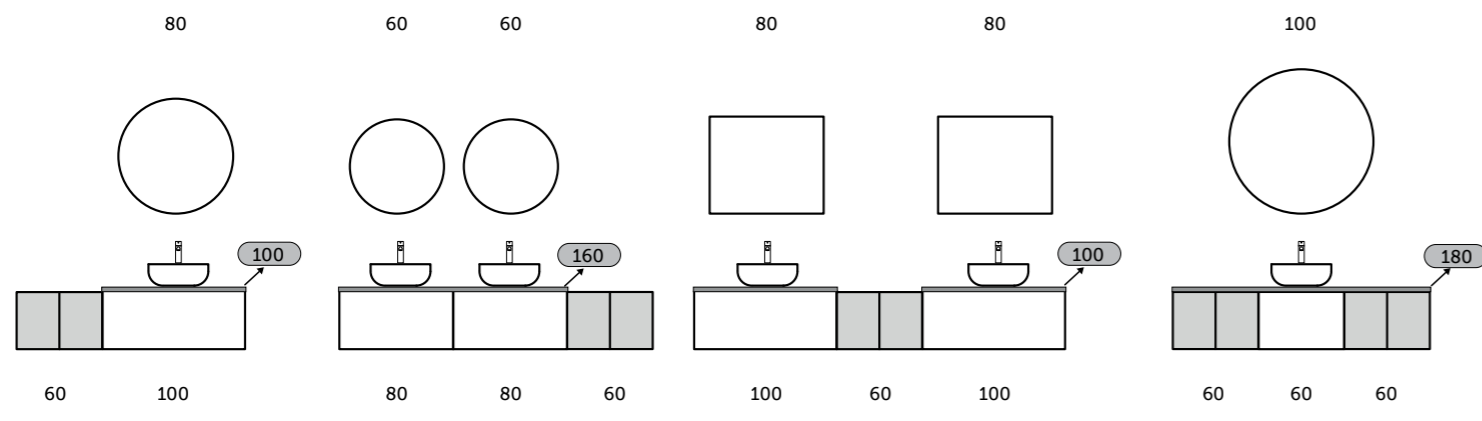

WITH RAK-PLANO SURFACE AND COUNTERTOP WASHBASINS

LEFT   RIGHT   MIDDLE   BOTH ENDS

RAK-JOY UNO + OPEN STORAGE UNIT

Elevate your bathroom's style and functionality with the combination of RAK Precious drop in washbasin or countertop, RAK-Joy Uno Vanity Unit and a modular Open Storage system. Designed to be mixed and matched according to your style, this combination offers the best space-saving solution, essential in keeping your bathroom organized.