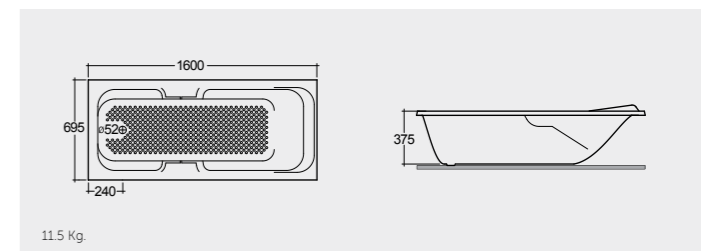

RAK-Rams 168X70 CM

BT10AWHA

RAK-Rams 160X75 CM

BT66AWHA

RAK-Rams 160X70 CM

BT67AWHA

Colours available

Colours shown here are as close to actual sanitaryware as printing process will allow