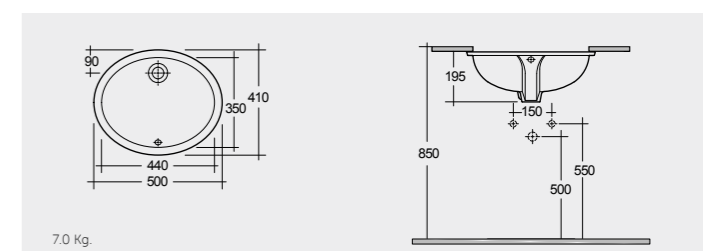

SEMI RECESSED WASH BASINS

UNDER COUNTER WASH BASINS

OC69AWHA