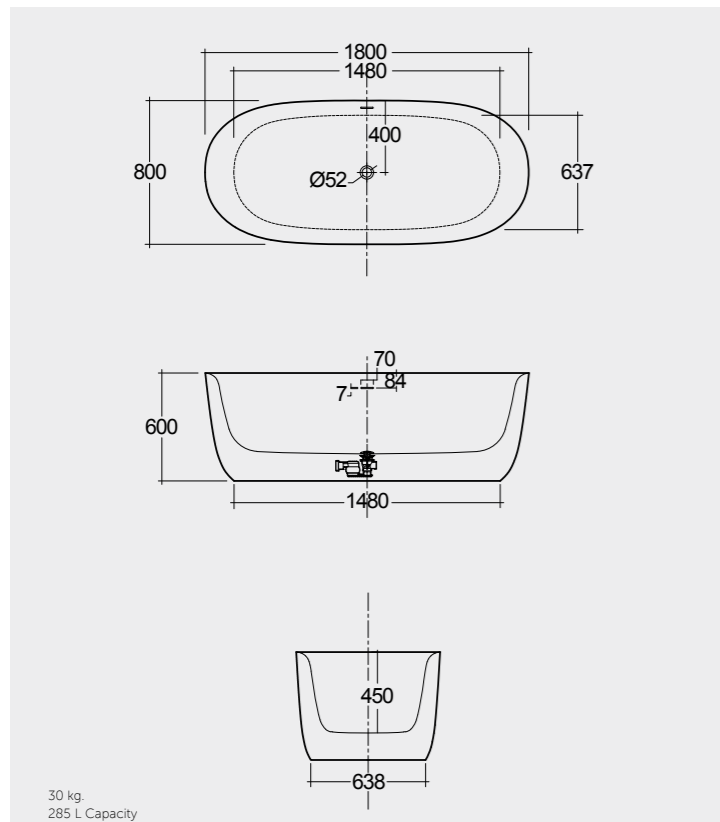

Measurements