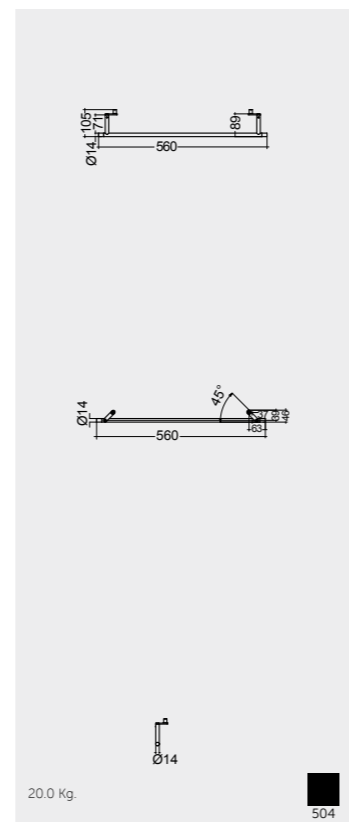

## Colours available

Colours shown here are as close to actual sanitaryware as printing process will allow

Alpine White

Models

**66 CM**  
DESWC1045AWHA  
Bottom Inlet: SENWT1800AWHA  
Side Inlet: SENWT1801AWHA