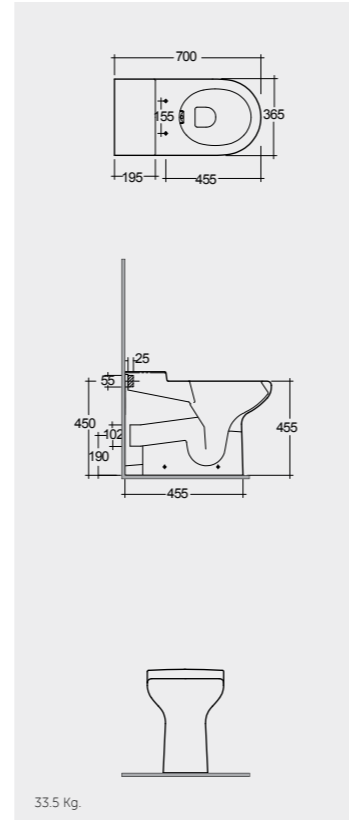

33.5 Kg.

Urea care
YFG085A

Colours available

Colours shown here are as close to actual sanitaryware as printing process will allow

Alpine White