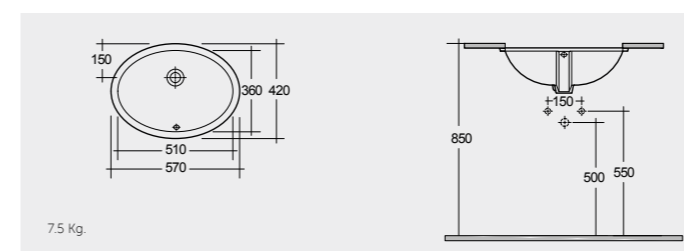

SEMI RECESSED WASH BASINS

UNDER COUNTER WASH BASINS

OC04AWHA