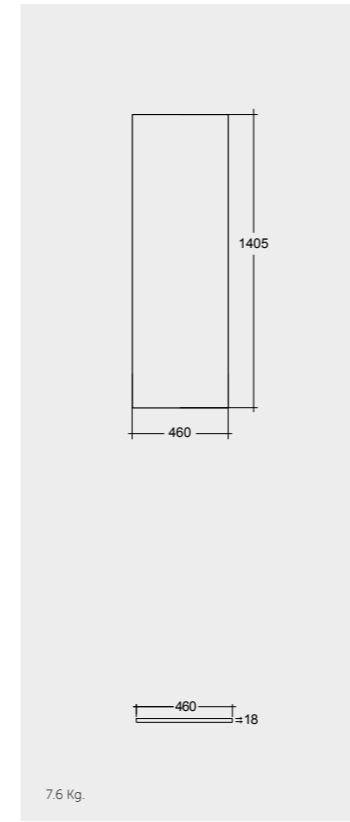

Measurements

- SCANDINAVIAN OAK (TECHWOOD)
- GREY ELM (TECHWOOD)
- MOKA WALNUT (TECHWOOD)