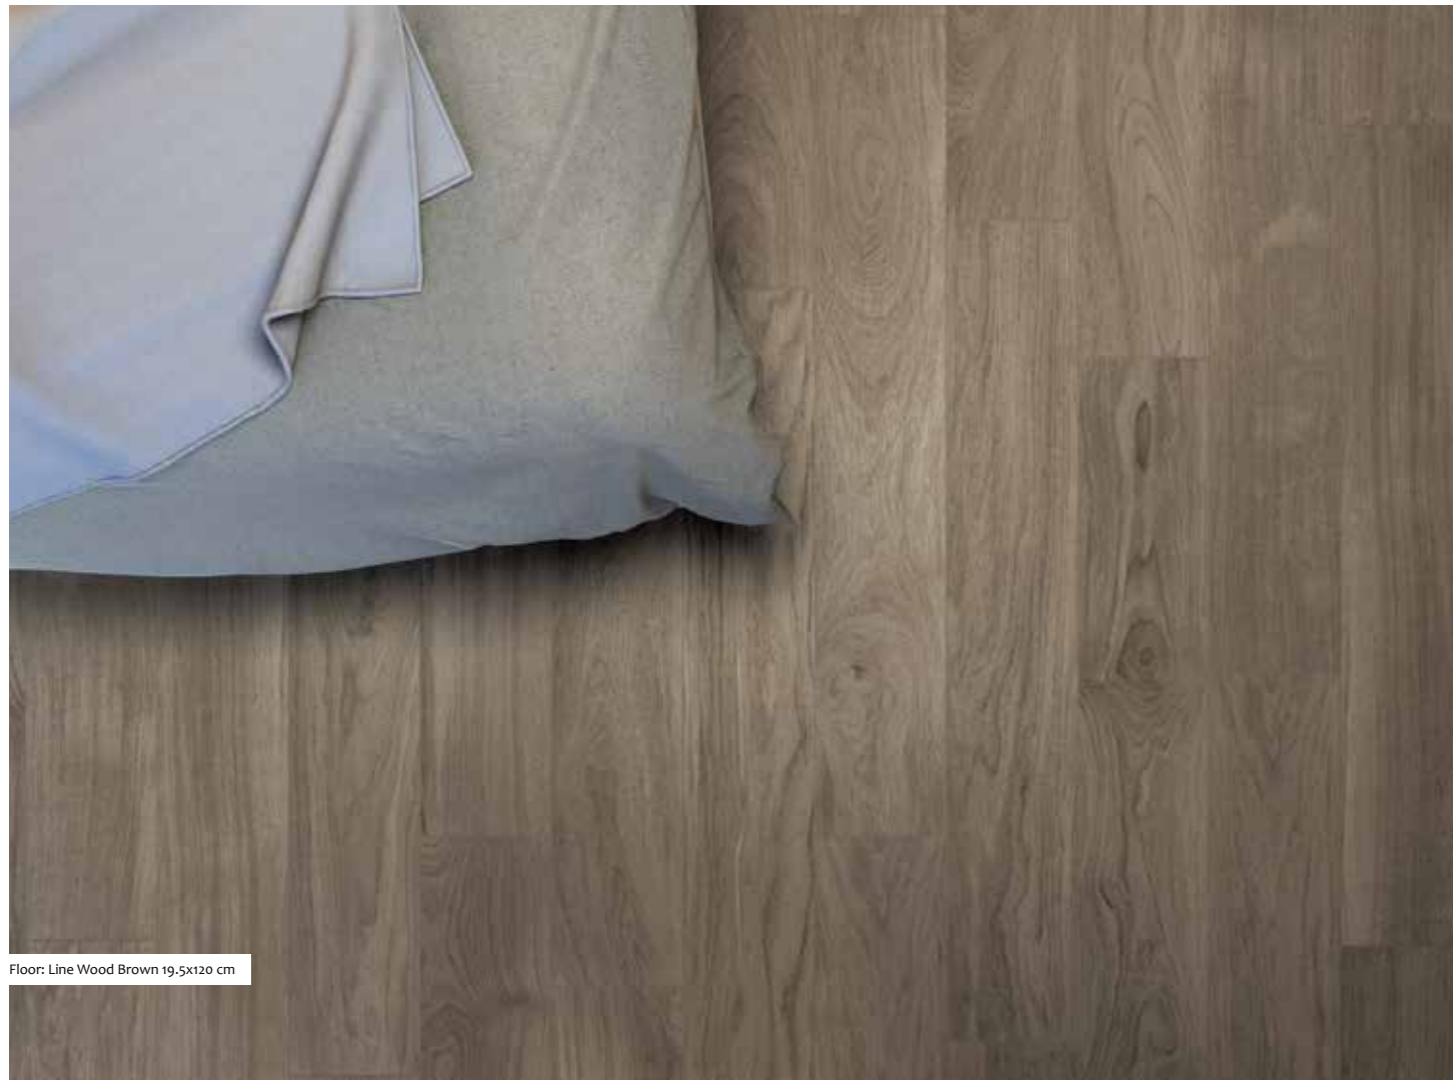

Line Wood

Floor: Line Wood Brown 19,5x120 cm