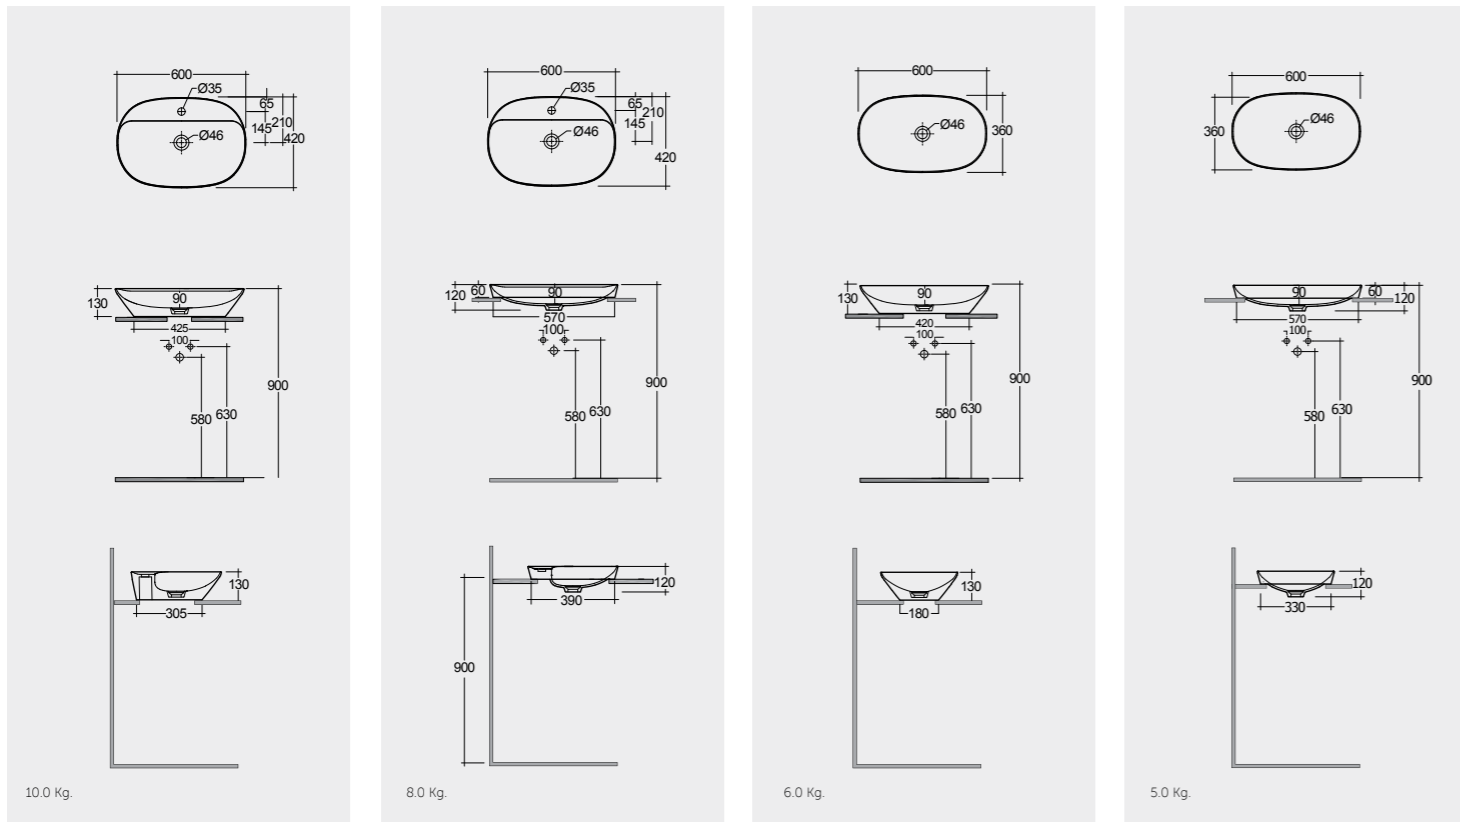

# RAK-VARIANT / OVAL ELONGATED

Models

60X42 CM  
VART36001AWHA

60X42 CM  
VARDI36001AWHA

60X36 CM  
VART36000AWHA

60X36 CM  
VARDI36000AWHA

Measurements

Notes