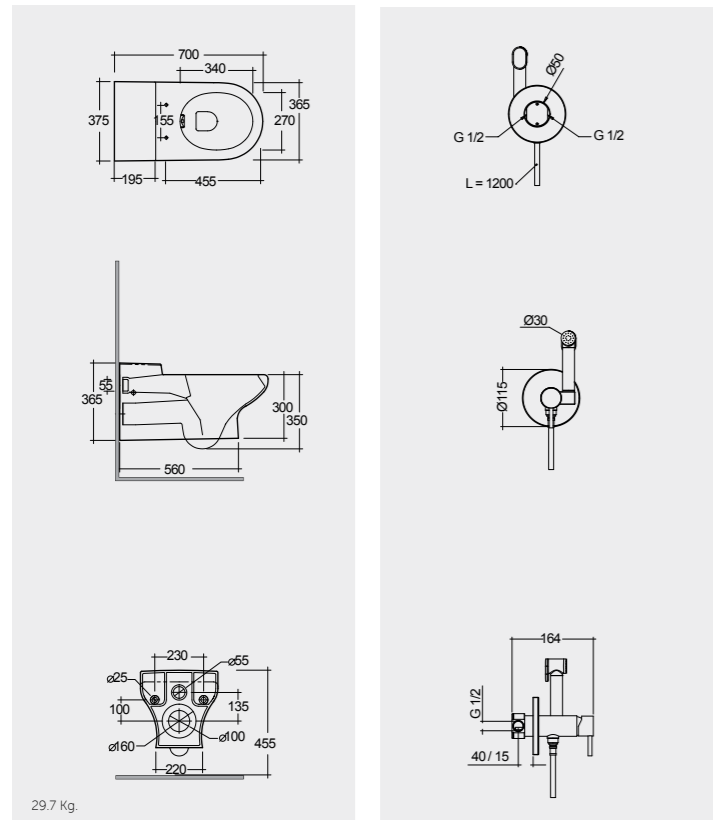

Measurements

Urea
YFG085A

Colours available

Colours shown here are as close to actual sanitaryware as printing process will allow