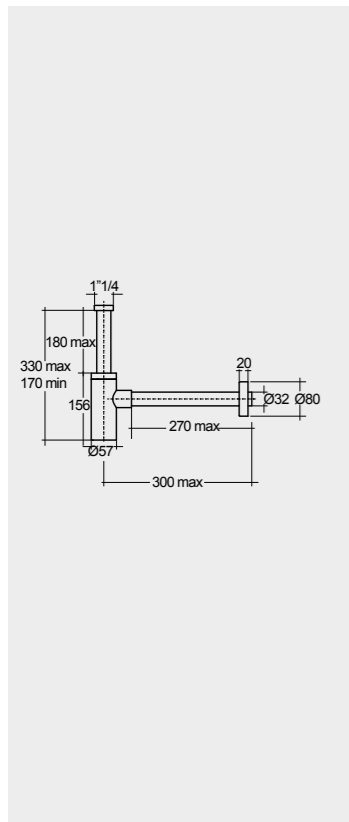

Measurements

Notes

All dimensions in mm tolerance $\pm 5\%$ for below 200mm and $\pm 3\%$ for above 200mm