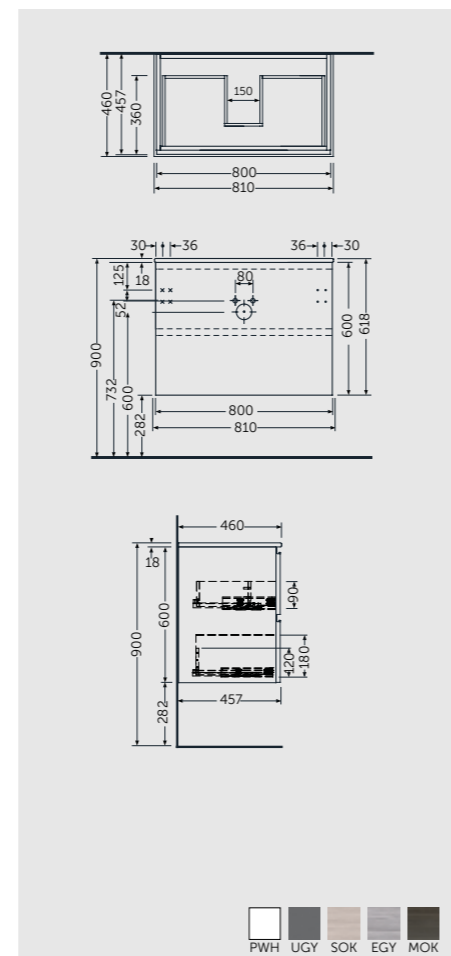

Measurements

160cm = 2x W 80CM Units
JOYWH080UGY x2