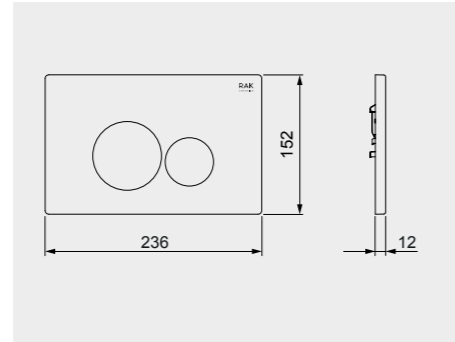

White

FSRAKPPL003

Chrome

FSRAKPPL004

Matt Chrome

FSRAKPPL005