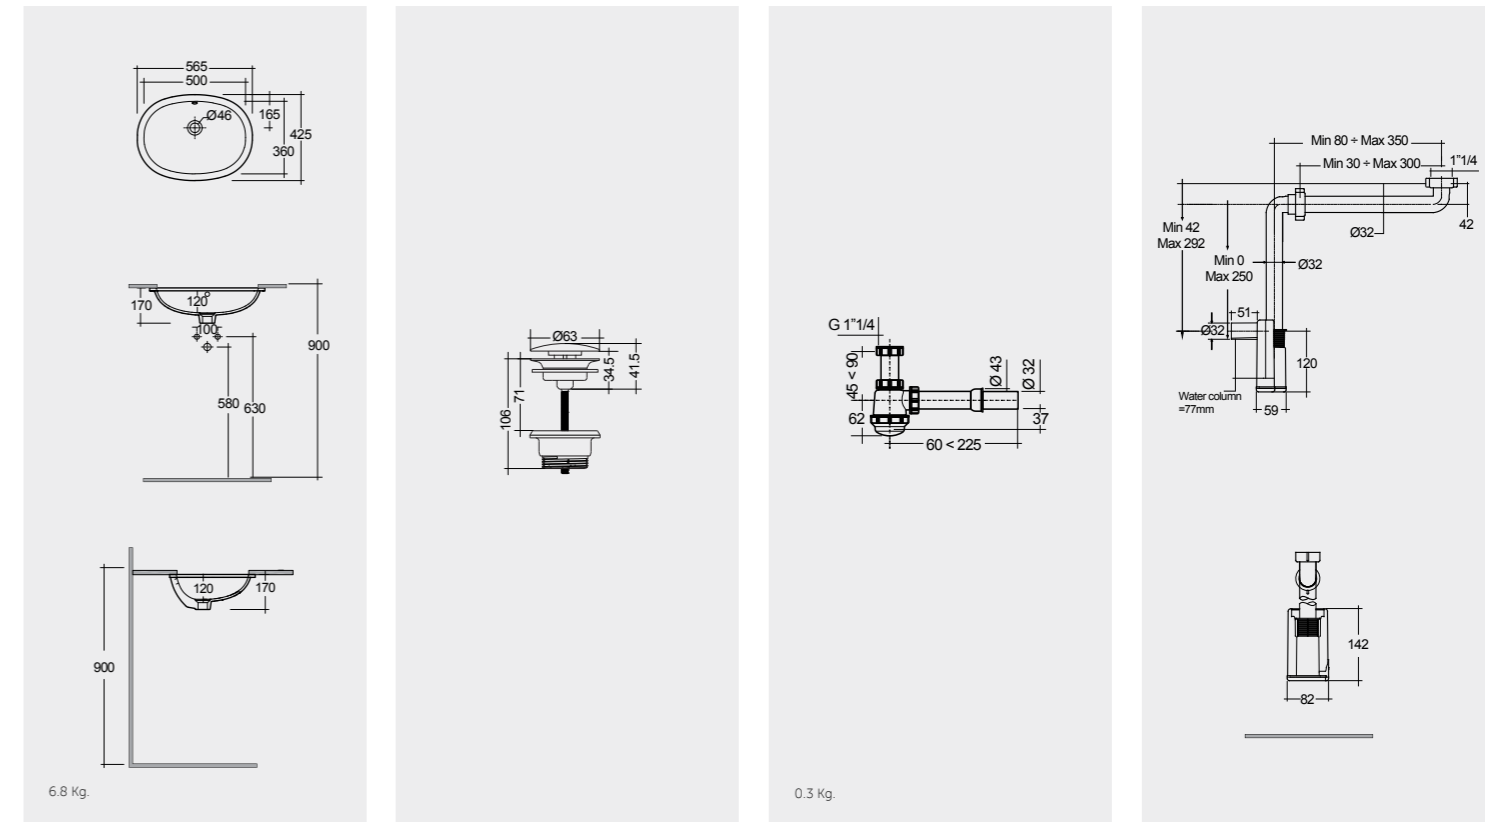

With Overflow

Measurements

Notes

All dimensions in mm tolerance $\pm 5\%$ for below 200mm and $\pm 3\%$ for above 200mm