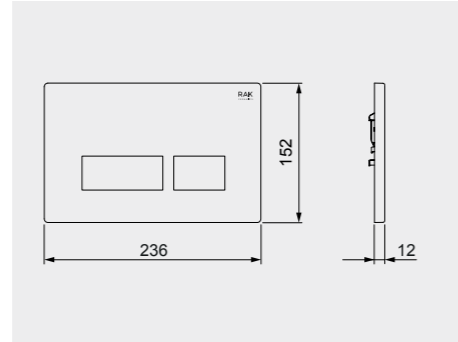

- 500 FSRAKPPL003500
- 505 FSRAKPPL003505
- 514 FSRAKPPL003514
- 503 FSRAKPPL003503
- 504 FSRAKPPL003504

ROUND

- 500 FSRAKPPL006500
- 505 FSRAKPPL006505
- 514 FSRAKPPL006514
- 503 FSRAKPPL006503
- 504 FSRAKPPL006504

RECTANGULAR