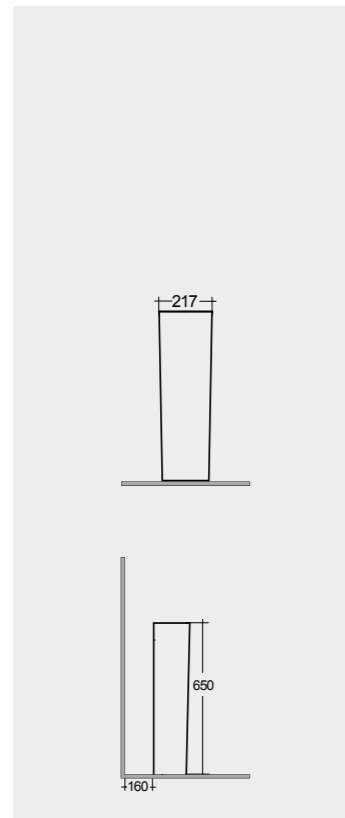

Measurements