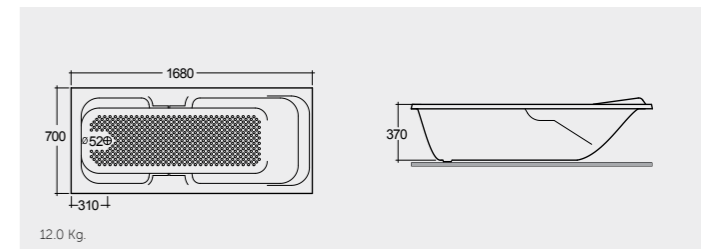

RAK-Rams 168X70 CM

BT10AWHA

RAK-Rams 160X75 CM

BT66AWHA

RAK-Rams 160X70 CM

BT67AWHA

Colours available

Colours shown here are as close to actual sanitaryware as printing process will allow