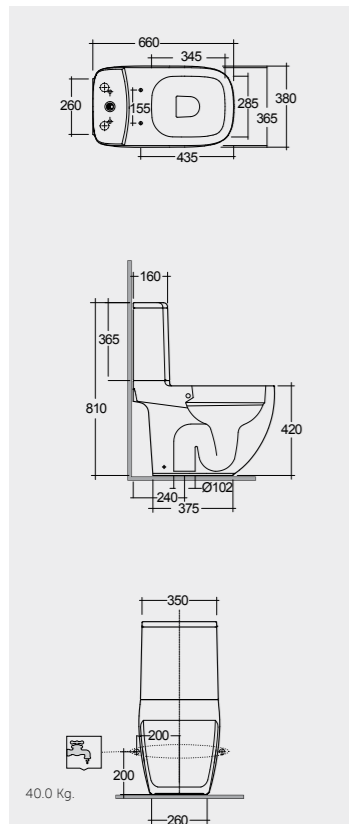

Measurements

Urea RAK-Illusion
ILLSC3901WH

Urea RAK-Illusion
ILLSC3900WH