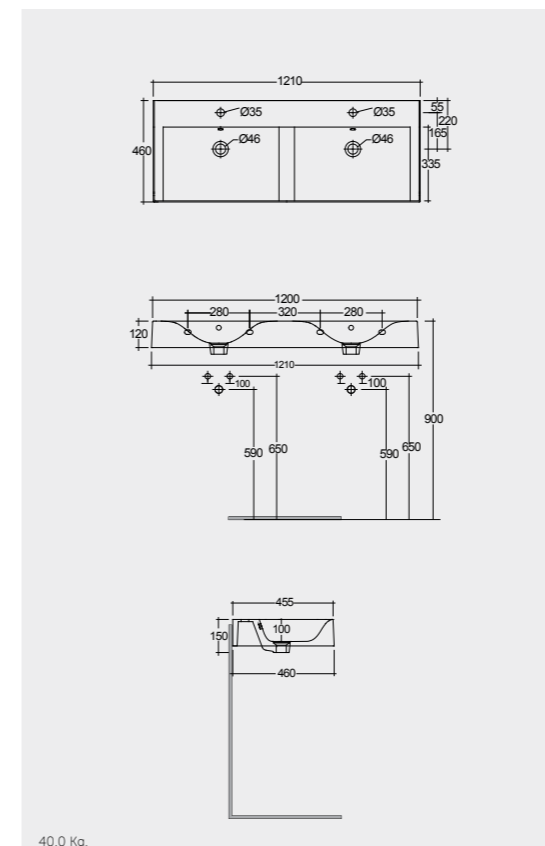

Measurements