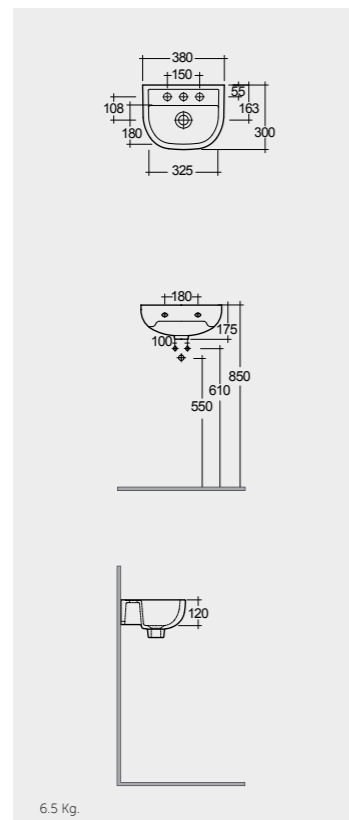

Without Over Flow Hole