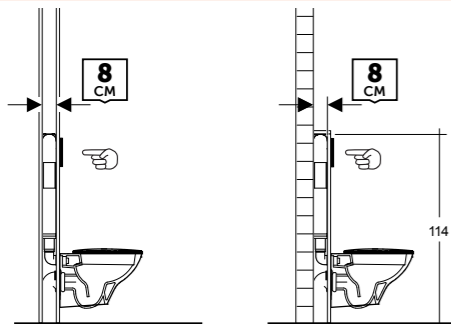

8 cm wall-thickness

For thin walls or for space-saving installations, with flushing actuation from the front.