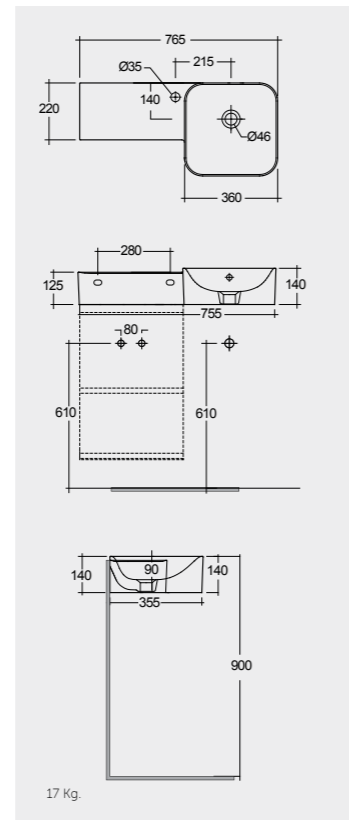

Models

77 CM Right Ledge  
PETWB47701AWHA

77 CM Right Ledge  
PETWB47700AWHA

77 CM Left Ledge  
PETWB37701AWHA

77 CM Left Ledge  
PETWB37700AWHA

No Faucet Hole

No Faucet Hole

Measurements