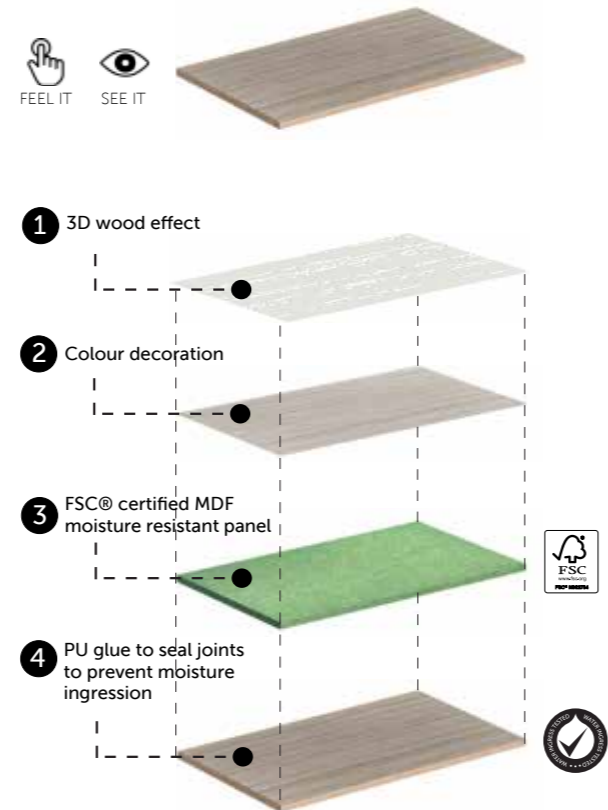

TECHWOOD

TECHWOOD is the new wood effect material that gives the tactile impression of real wood. Revel in the touch and feel of its vibrant texture. To protect the environment, TECHWOOD is produced from polypropylene recyclable material.

RAKSOLID DESIGN AND TECHWOOD FUNCTIONALITY

TECHWOOD