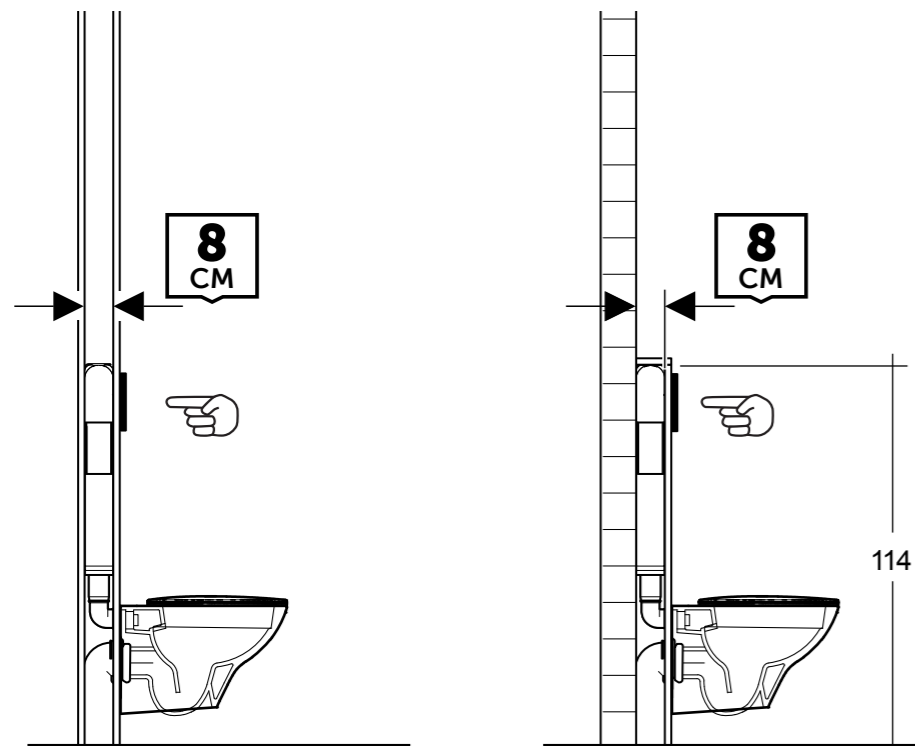

8 cm wall-thickness

For thin walls or for space-saving installations, with flushing actuation from the front.