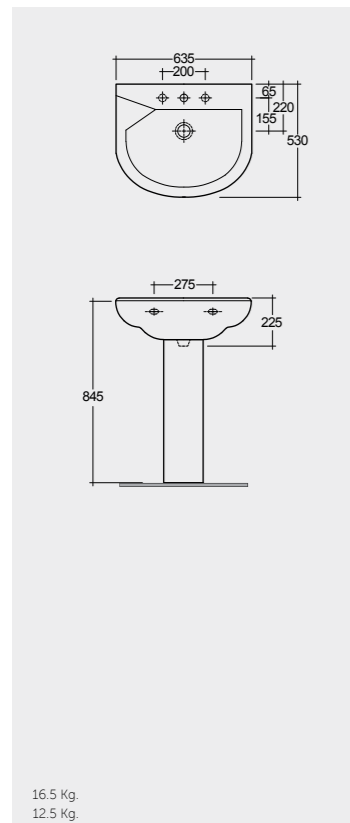

Measurements

- ABS RAK-Jumeirah JM05DAWHA
- ABS RAK-Jumeirah JM05DSCQRAWHA
- Urea RAK-Compact YFG173
- Urea RAK-Compact YFG173A

Note

All dimensions in mm tolerance $\pm 5\%$ for below 200mm and $\pm 3\%$ for above 200mm