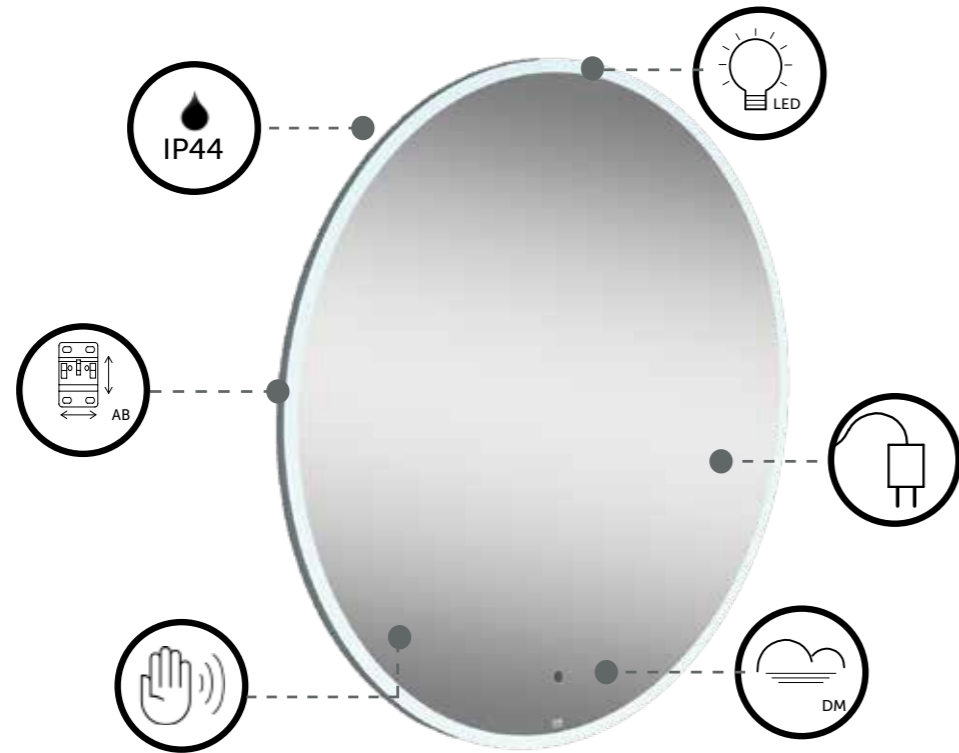

PRODUCT BENEFITS

MIRRORS

	MAINS POWERED		REVERSIBLE
	DE-MISTER		LED LIGHT
	TOUCHLESS ACTIVATION		IP44
	MOTION SENSOR		
	USB RECHARGEABLE		

	MAINS POWERED		REVERSIBLE
	DE-MISTER		LED LIGHT
	TOUCHLESS ACTIVATION		IP44
	MOTION SENSOR		
	USB RECHARGEABLE