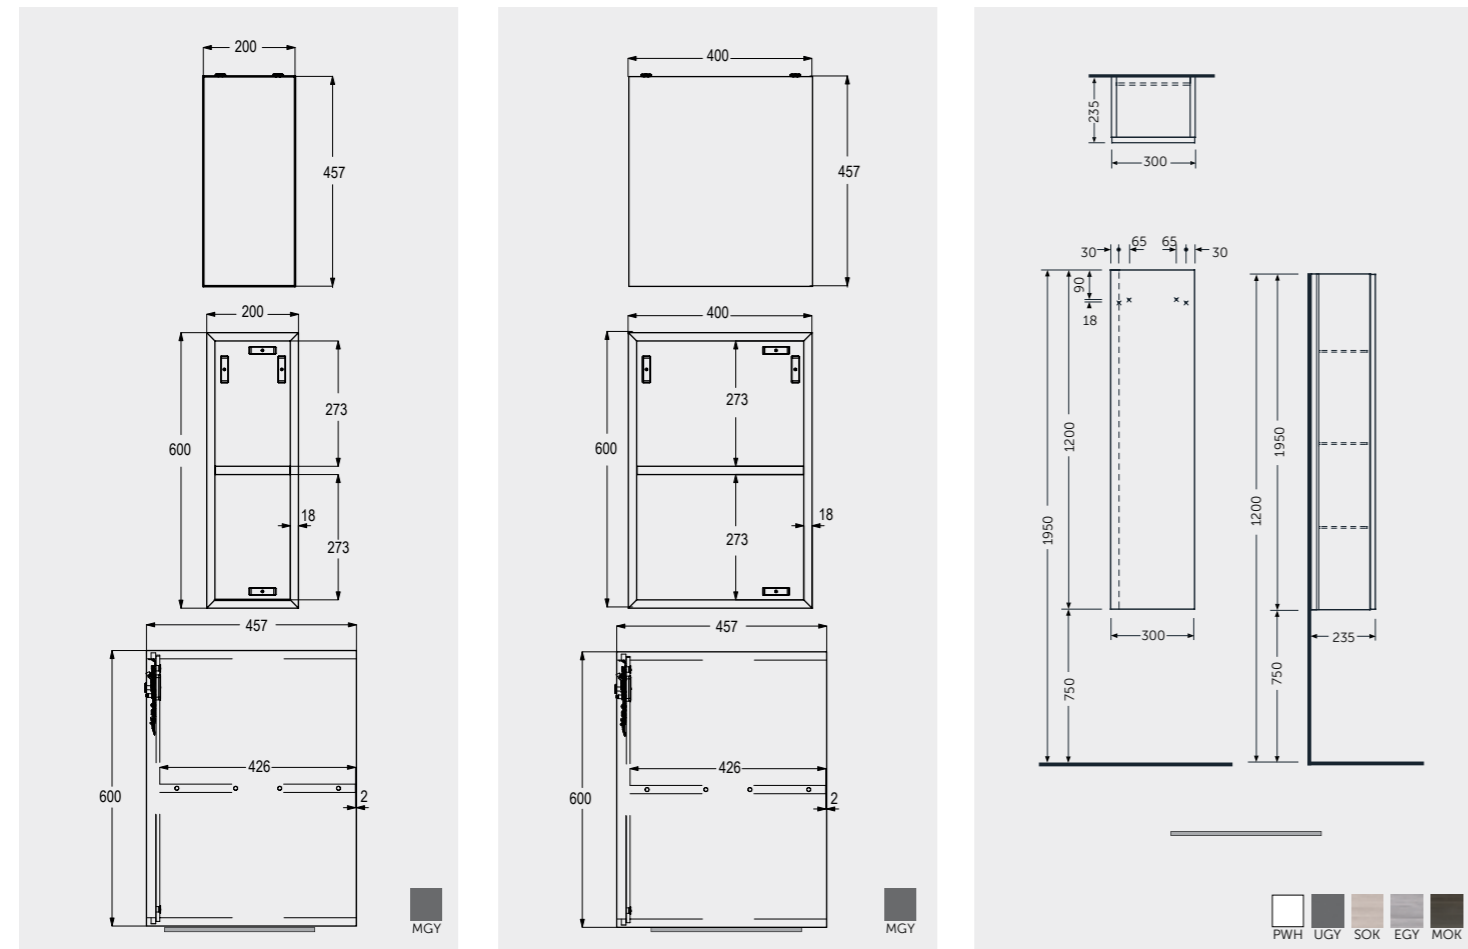

Measurements