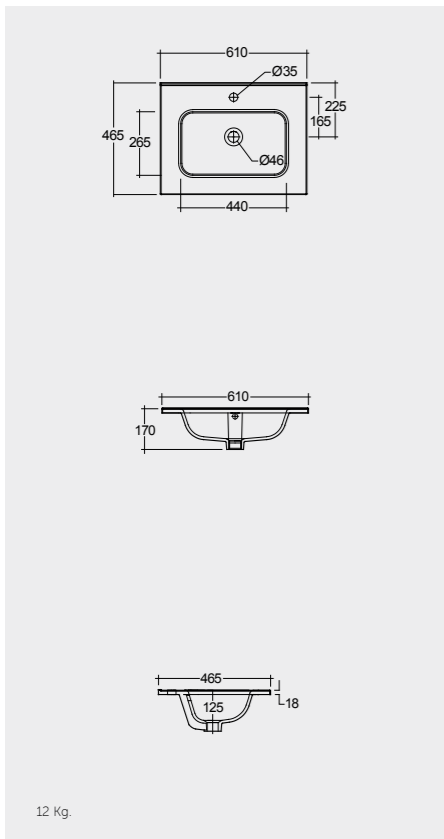

### Measurements

**WASH BASIN  
FOR FURNITURE**

DROP IN WASH BASINS

61 x 46CM  
JOYDI06101WH

81 x 46CM  
JOYDI08101WH

101 x 46CM  
JOYDI10101WH

Measurements

Note