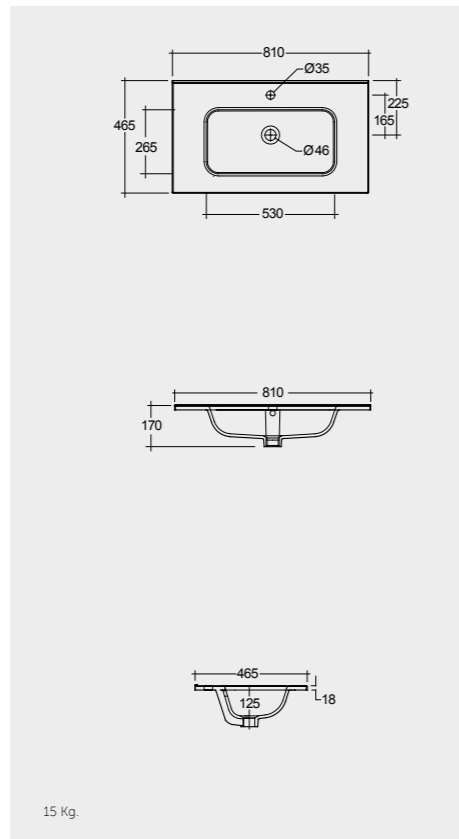

### Measurements

**WASH BASIN  
FOR FURNITURE**

DROP IN WASH BASINS

61 x 46CM  
JOYDI06101WH

81 x 46CM  
JOYDI08101WH

101 x 46CM  
JOYDI10101WH

Measurements

Note