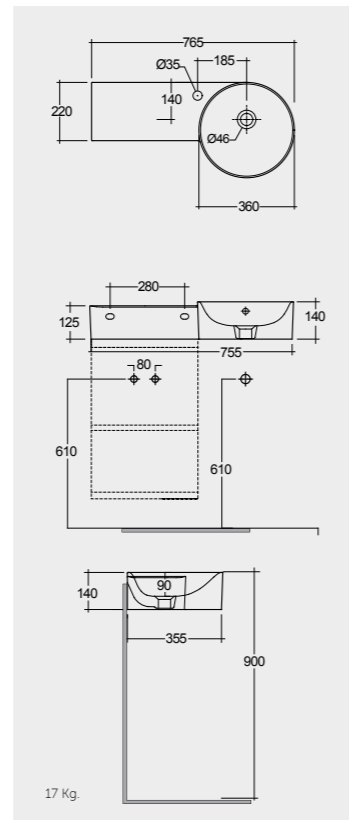

77 CM Right Ledge  
PETWB27700AWHA

77 CM Left Ledge  
PETWB17701AWHA

77 CM Left Ledge  
PETWB17700AWHA

No Faucet Hole

No Faucet Hole

Measurements

Notes

All dimensions in mm tolerance  $\pm 5\%$  for below 200mm and  $\pm 3\%$  for above 200mm