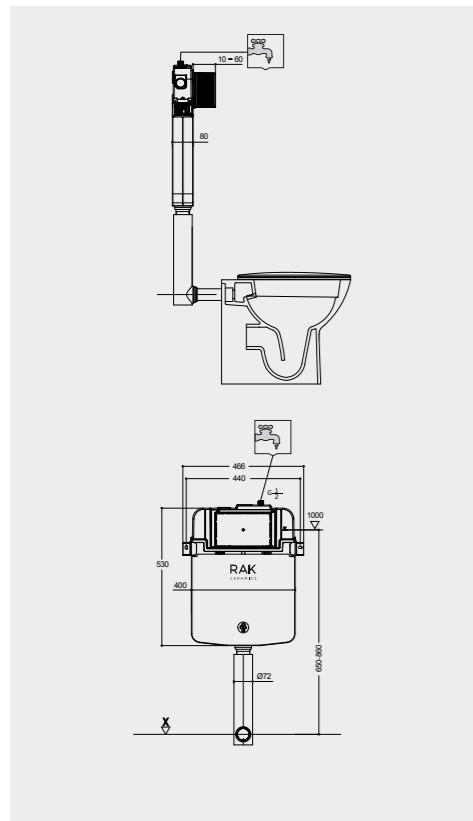

RAK-NEOFIX / 8 CM THICKNESS