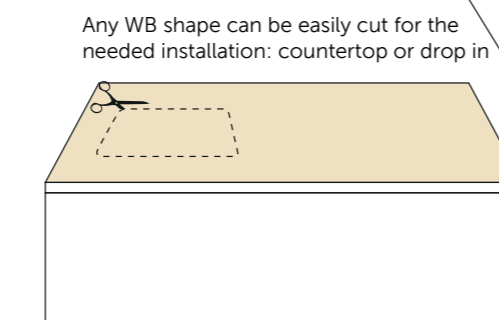

RAK-PLANO CUSTOMIZATION

RAK-Plano surfaces made of RAKSOLID, are easy to cut and drill during the installation. The cut can easily be carried out on site by the installer, with common wood tools. RAK-Plano gives you the possibility to install the washbasin and the faucets in your favorite position and offers you the chance to change your mind onsite (before drilling) and to revise your project if needed.

Some examples of customization