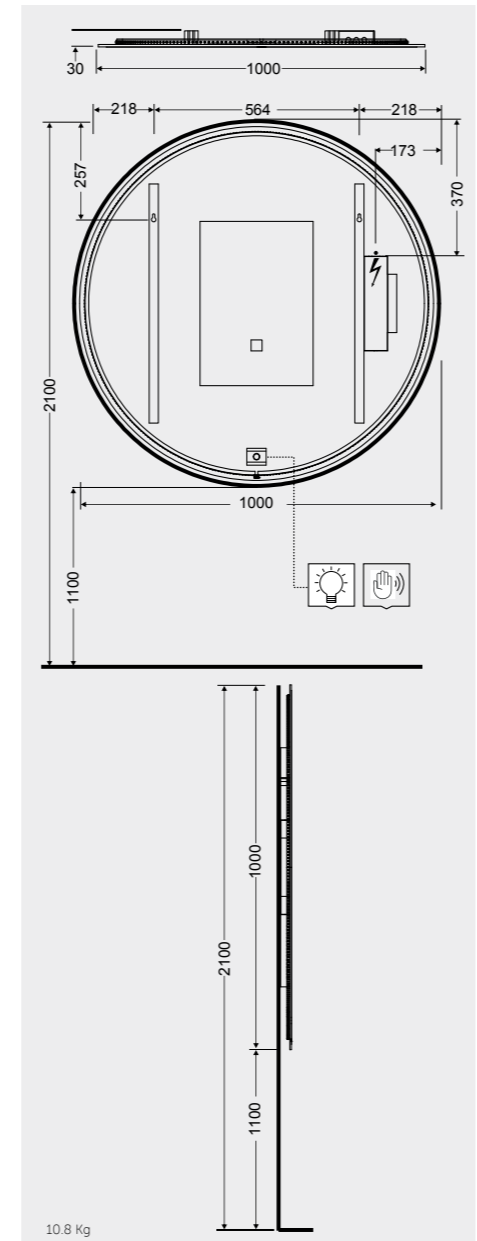

Models

Measurements

MIRRORS

W 40 x D 3 x H 68CM

JOYMR04068LED

Cool White 6000K  
400 Lumens

W 60 x D 3 x H 68CM

JOYMR06068LED