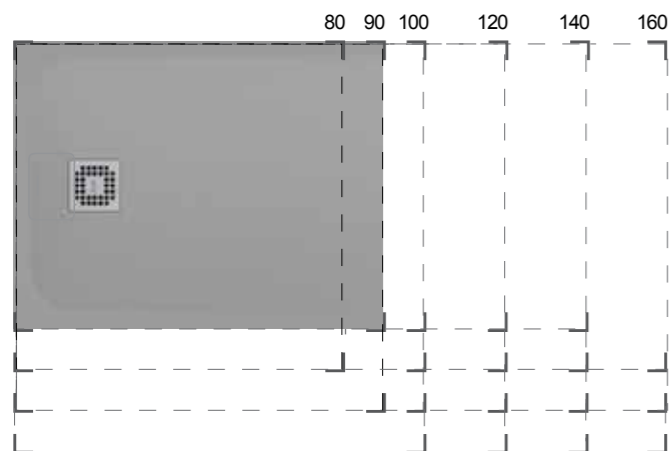

BATHTUB REPLACEMENT

RECTANGULAR

QUADRANT

50 CM (Rectangular)  
FEECT5000504A

70 x 140 CM (Rectangular)  
RFST070140S504