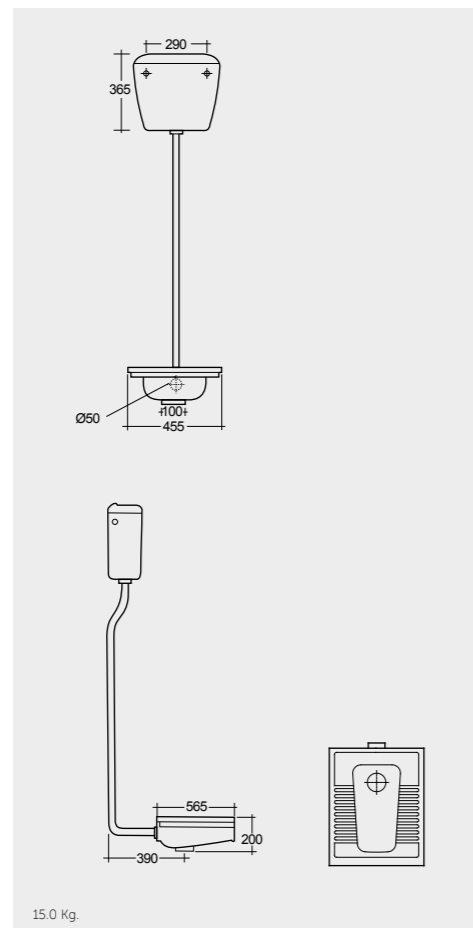

Measurements

Colours available

Colours shown here are as close to actual sanitaryware as printing process will allow