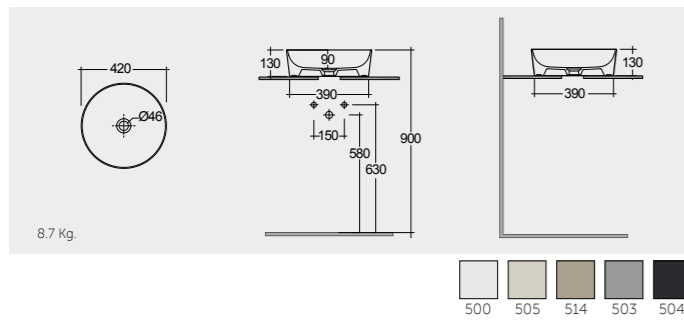

# RAK-FEELING WASH BASINS

RAK-Feeling Rectangular 50 CM

FEECT5000514A Rectangular

RAK-Feeling Oval 55 CM

FEECT5500514A Oval

RAK-Feeling Round 42 CM

FEECT4200514A Round

Colours available