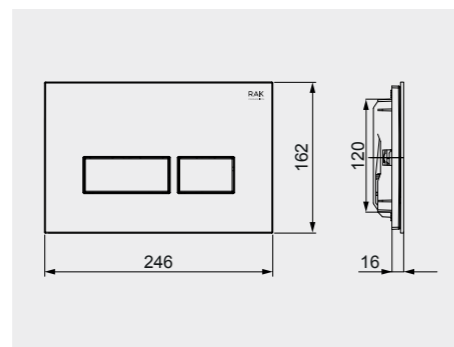

RAK-ECOFIX / GLASS PUSH PLATES

White

FSRAKPPL009

Black

FSRAKPPL010

White

FSRAKPPL011

Black

FSRAKPPL012