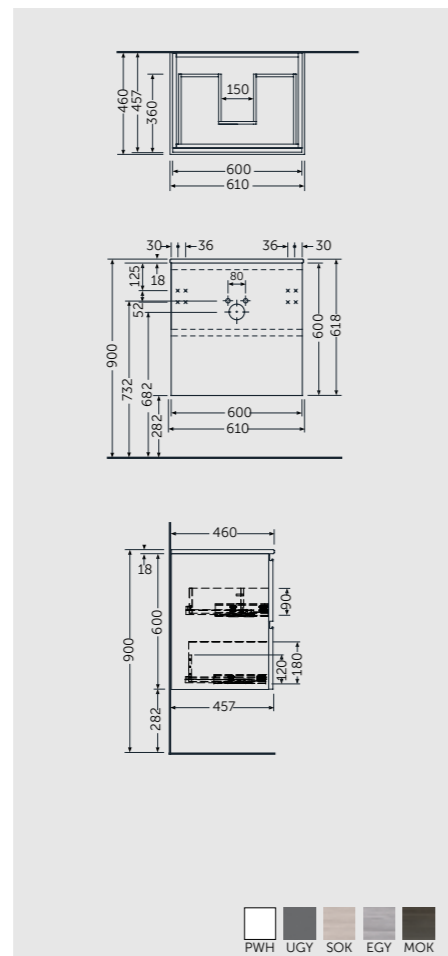

Measurements

160cm = 2x W 80CM Units
JOYWH080UGY x2