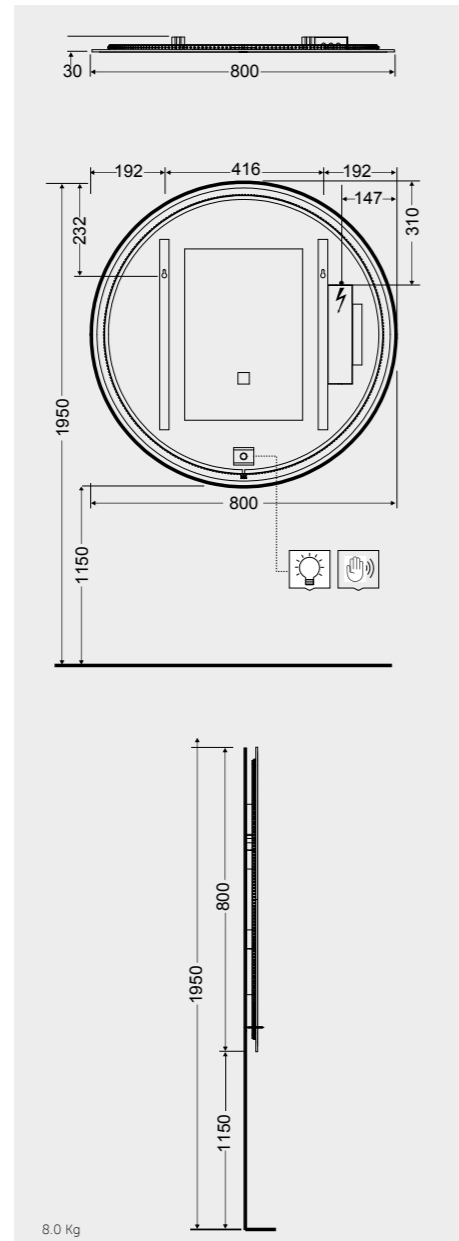

Models

Measurements

MIRRORS

W 40 x D 3 x H 68CM

JOYMR04068LED

Cool White 6000K  
400 Lumens

W 60 x D 3 x H 68CM

JOYMR06068LED