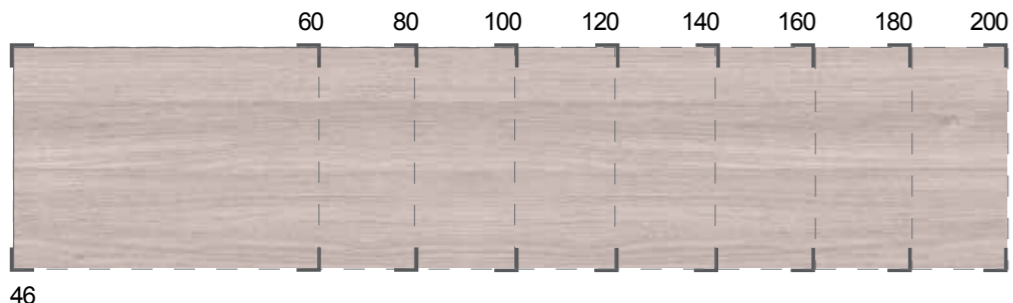

# RAK-PLANO PRODUCT RANGE

RAKSOLID

TECHWOOD - SCANDINAVIAN OAK (SOK)

TECHWOOD - GREY ELM (EGY)

TECHWOOD - MOKA WALNUT (MOK)

WASH BASIN FOR FURNITURE