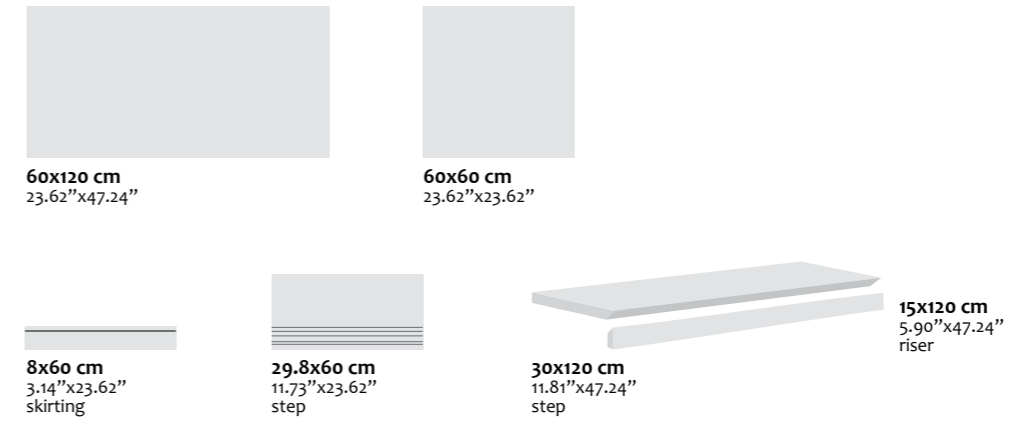

## Sizes

Name	Code honed	Size(CM)	Code polished	Size(CM)	Code honed	Size(CM)	Code polished	Size(CM)
palissandro	A12GTCMB-PSB.OoX5P	60x120	A12GTCMB-PSB.XoX5P	60x120	Ao6GTCMB-PSB.OoXoP	60x60	Ao6GTCMB-PSB.XoXoP	60x60
silver travertino	A12GTCMB-SRT.OoX5P	60x120	A12GTCMB-SRT.XoX5P	60x120	Ao6GTCMB-SRT.OoXoP	60x60	Ao6GTCMB-SRT.XoXoP	60x60