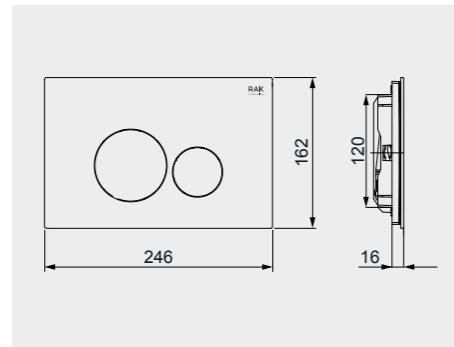

Black

FSRAKPPL010