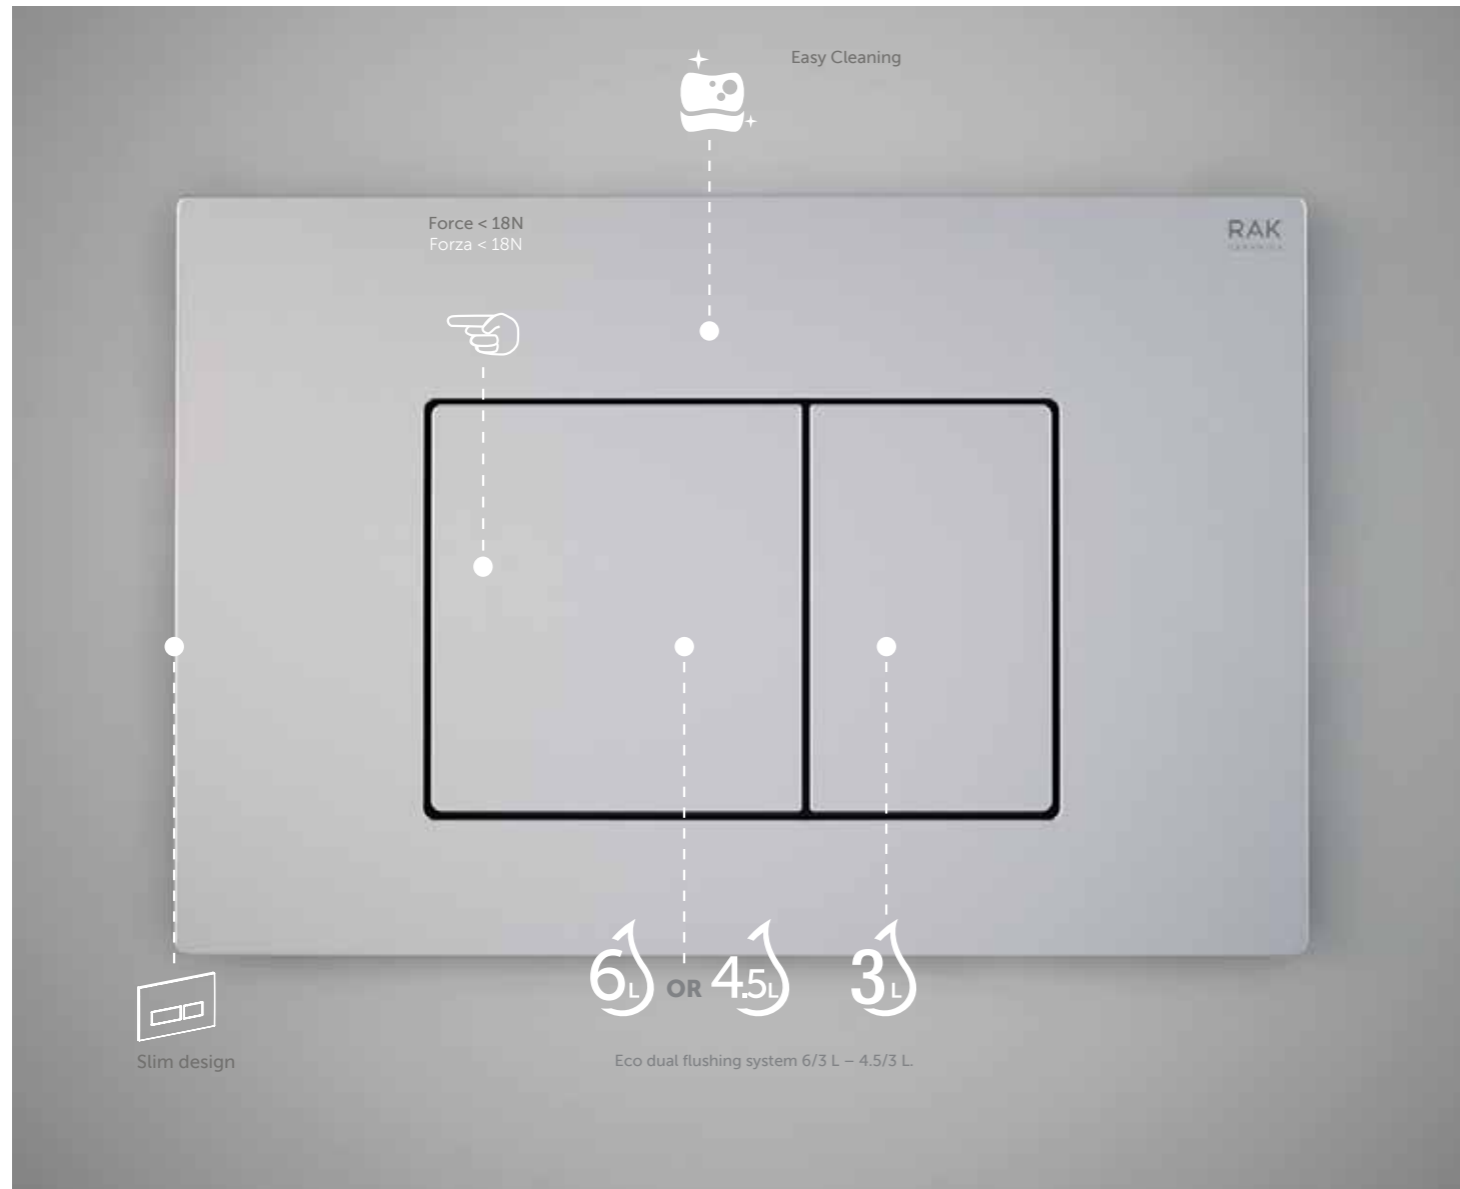

RAK-NEOFIX / PUSH PLATES

RAK-Neofix not only offers limitless installation possibilities, but a flat designed range of push plates in 3 elegant finishes and 2 different designs. The push plate is the only visible part of the concealed cistern and is built for the water saving dual system flush in volumes 6-3 liters or 4.5-3 liters. Another possibility to move functionality and style into your bathroom.

All dimensions in mm