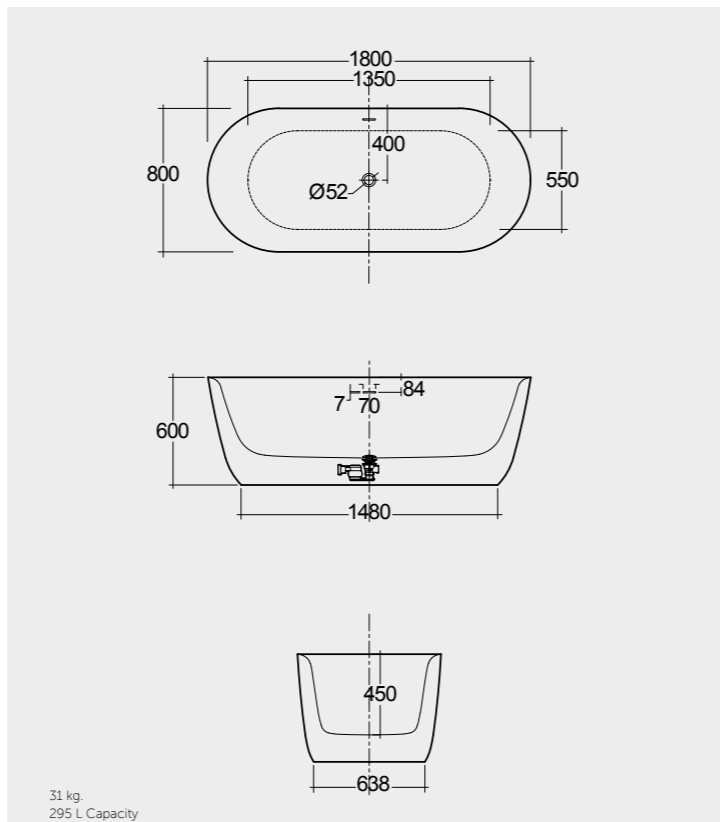

Measurements