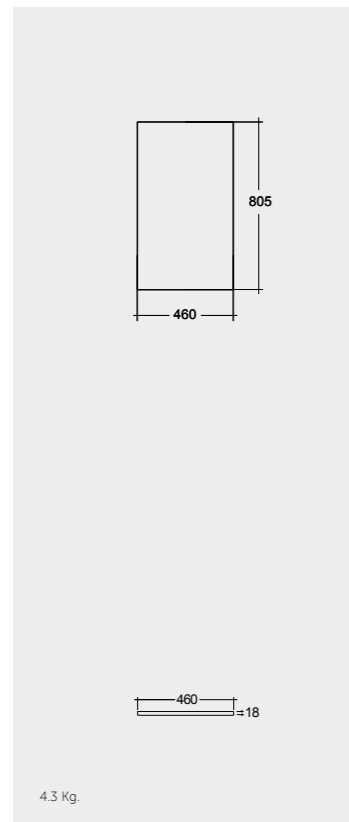

- SCANDINAVIAN OAK (TECHWOOD)
- GREY ELM (TECHWOOD)
- MOKA WALNUT (TECHWOOD)