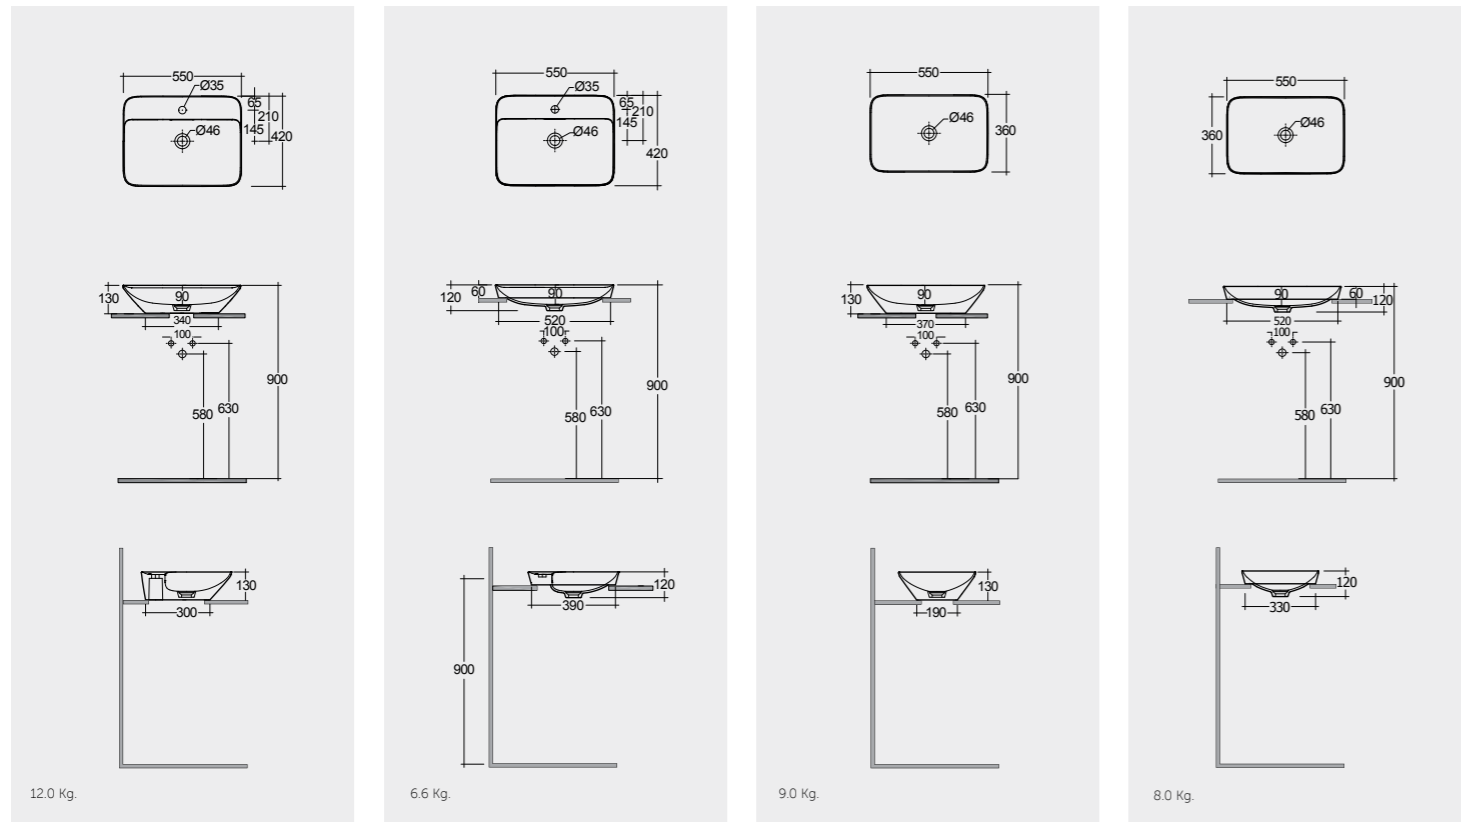

# RAK-VARIANT / RECTANGULAR

Models

55X42 CM  
VART55501AWHA

55X42 CM  
VARDI55501AWHA

55X36 CM  
VART55500AWHA

55X36 CM  
VARDI55500AWHA

Measurements

Notes