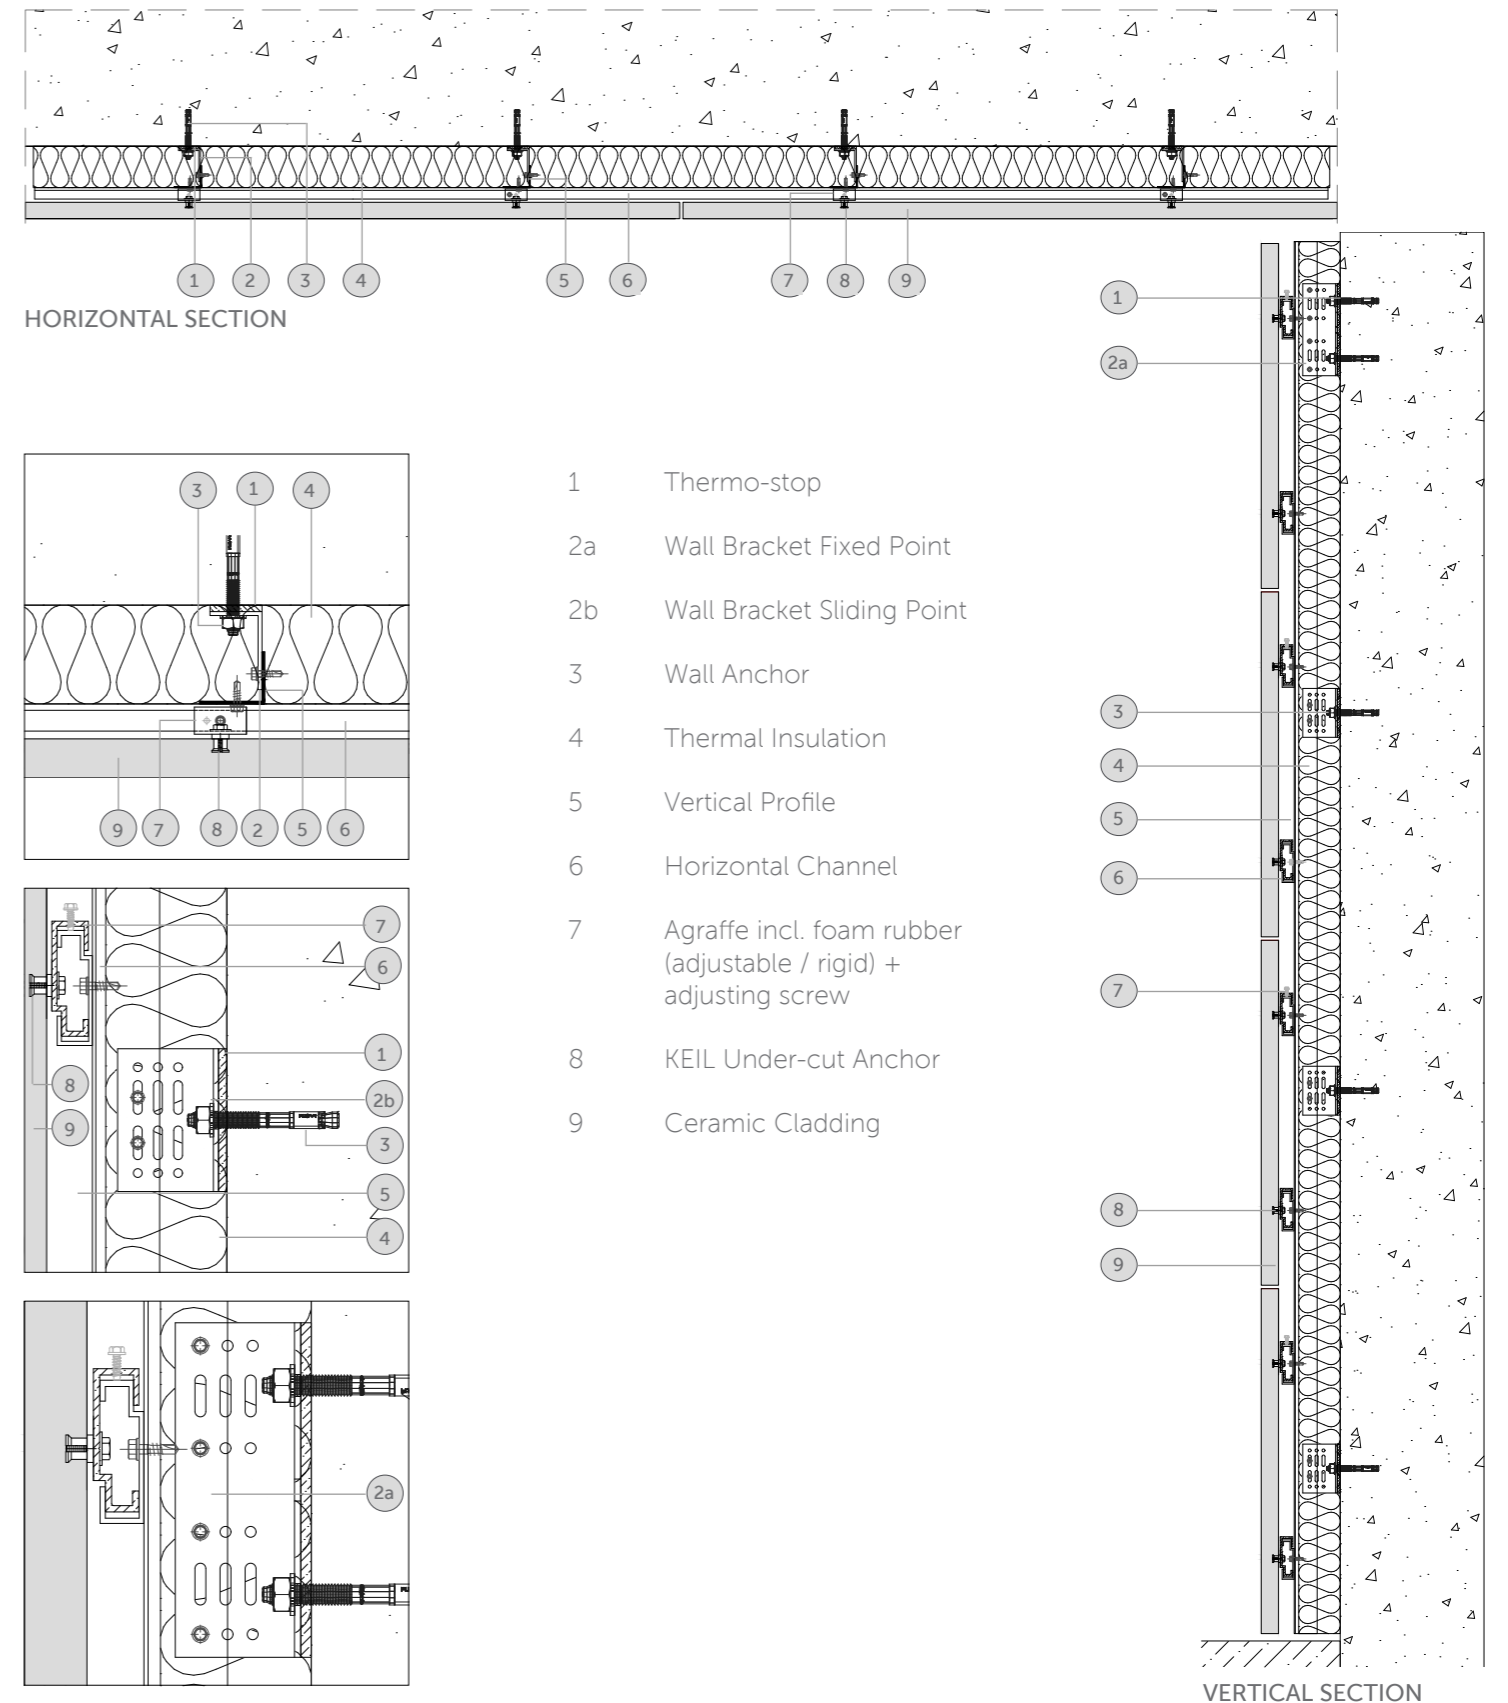

Aluminium Substructure with Vertical Profiles and Horizontal Agraffe Profile