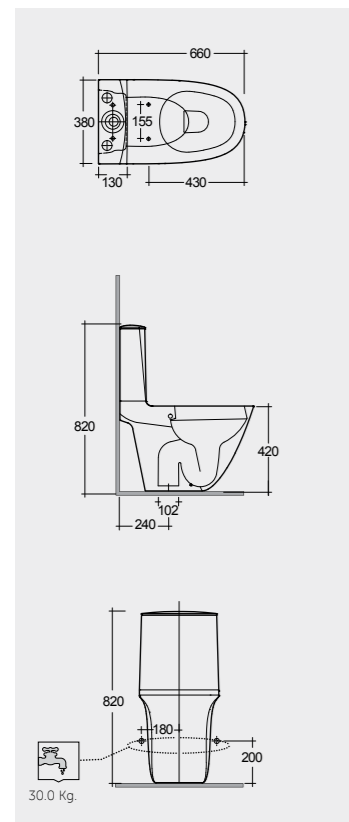

Comfort Height 42 CM

Rimless

52 CM  
SENWC1446AWHA

Hidden Fixations

52 CM  
SENBD2015AWHA

Hidden Fixations

Comfort Height 42 CM

Measurements