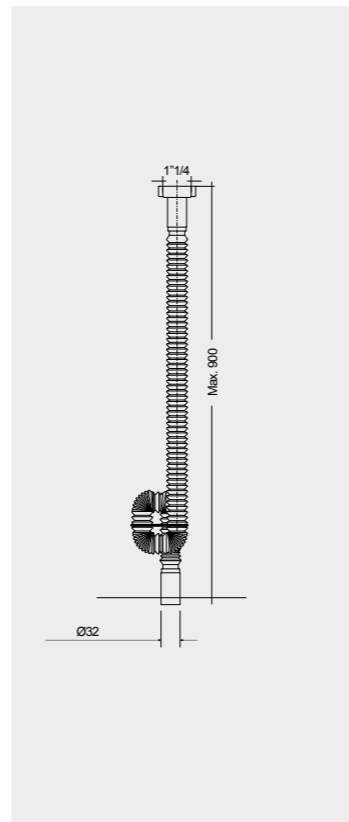

Measurements