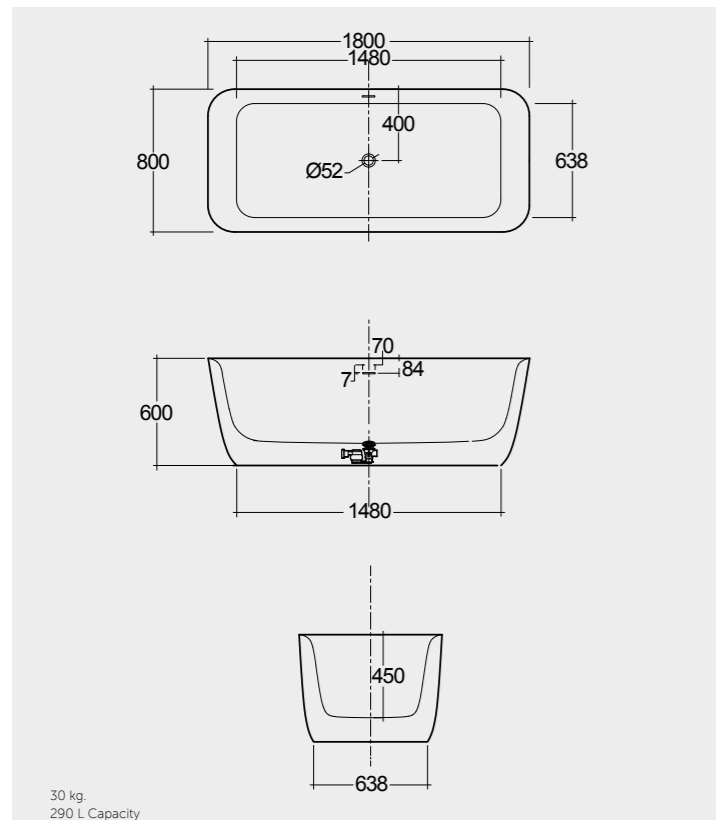

RAK-Metropolitan 180X80 CM

Measurements

Notes

All dimensions in mm tolerance $\pm 5\%$ for below 200mm and $\pm 3\%$ for above 200mm