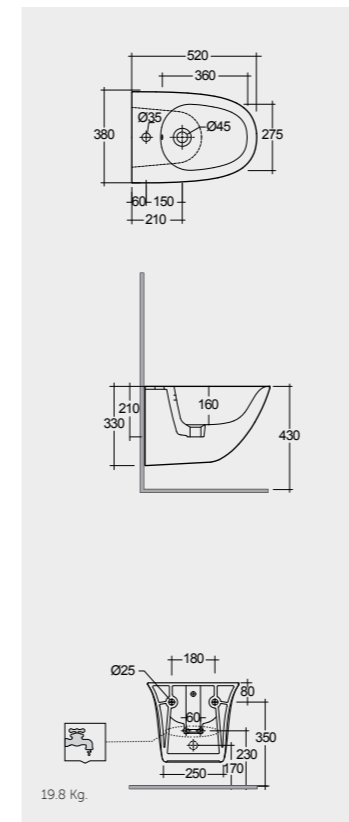

Measurements

Urea RAK-Sensation
SENSC3901WH
Urea RAK-Sensation
SENSC3900WH