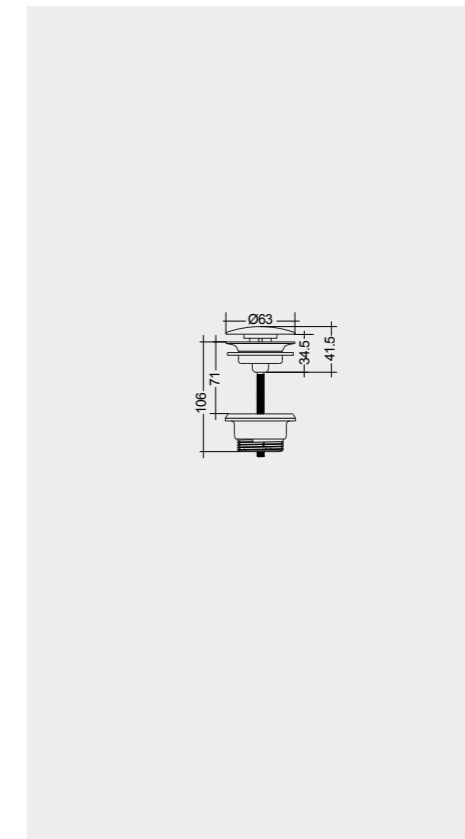

Measurements