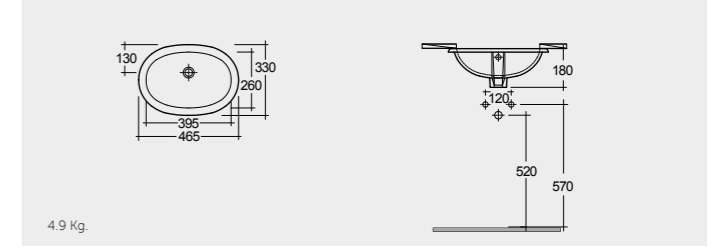

SEMI RECESSED WASH BASINS

UNDER COUNTER WASH BASINS

OC71AWHA