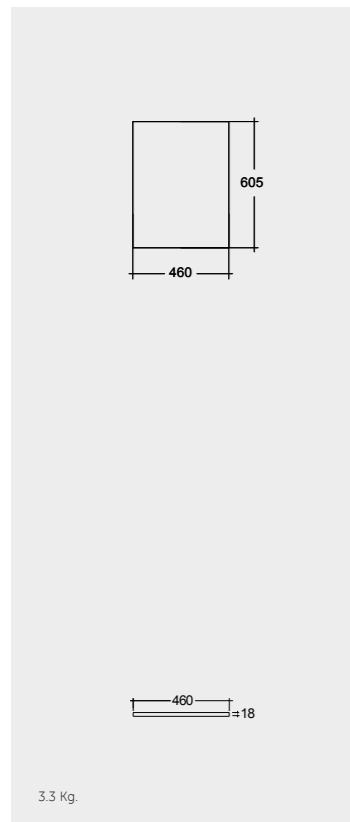

- SCANDINAVIAN OAK (TECHWOOD)
- GREY ELM (TECHWOOD)
- MOKA WALNUT (TECHWOOD)