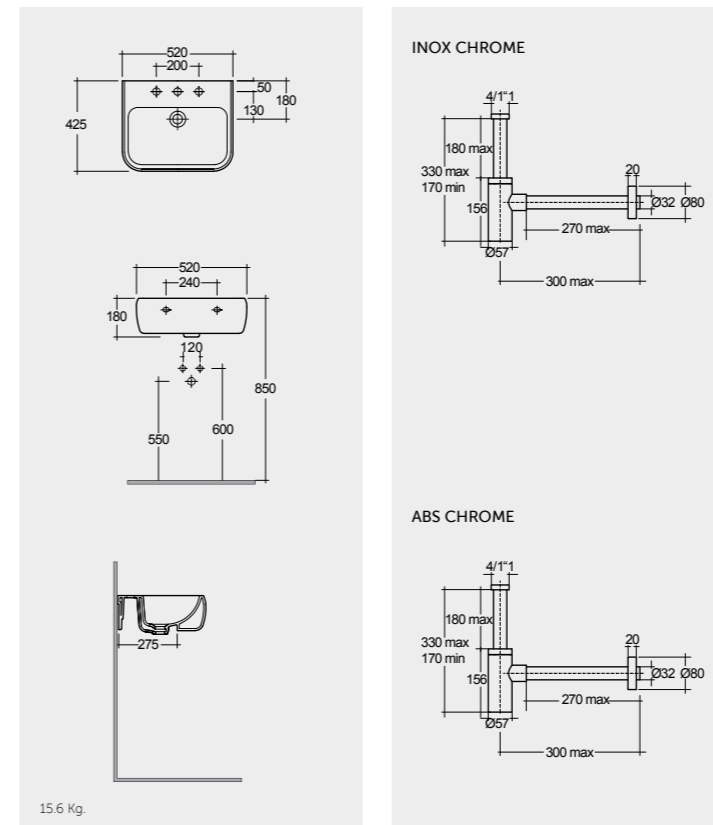

Models

65 CM  
MP23AWHA  
MP20AWHA

Back Open

Rimless  
62 CM  
MP29AWHA  
MP20AWHA

Rimless  
52 CM  
MP34AWHA

Rimless  
52 CM  
MP13AWHA

Hidden Fixations

Measurements