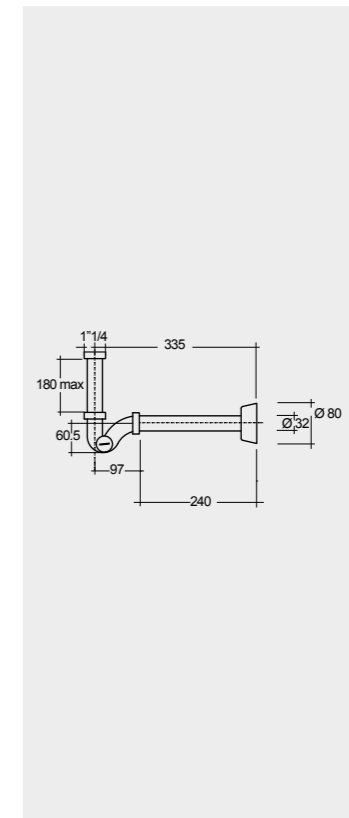

19.8 Kg.

Notes

All dimensions in mm tolerance  $\pm 5\%$  for below 200mm and  $\pm 3\%$  for above 200mm