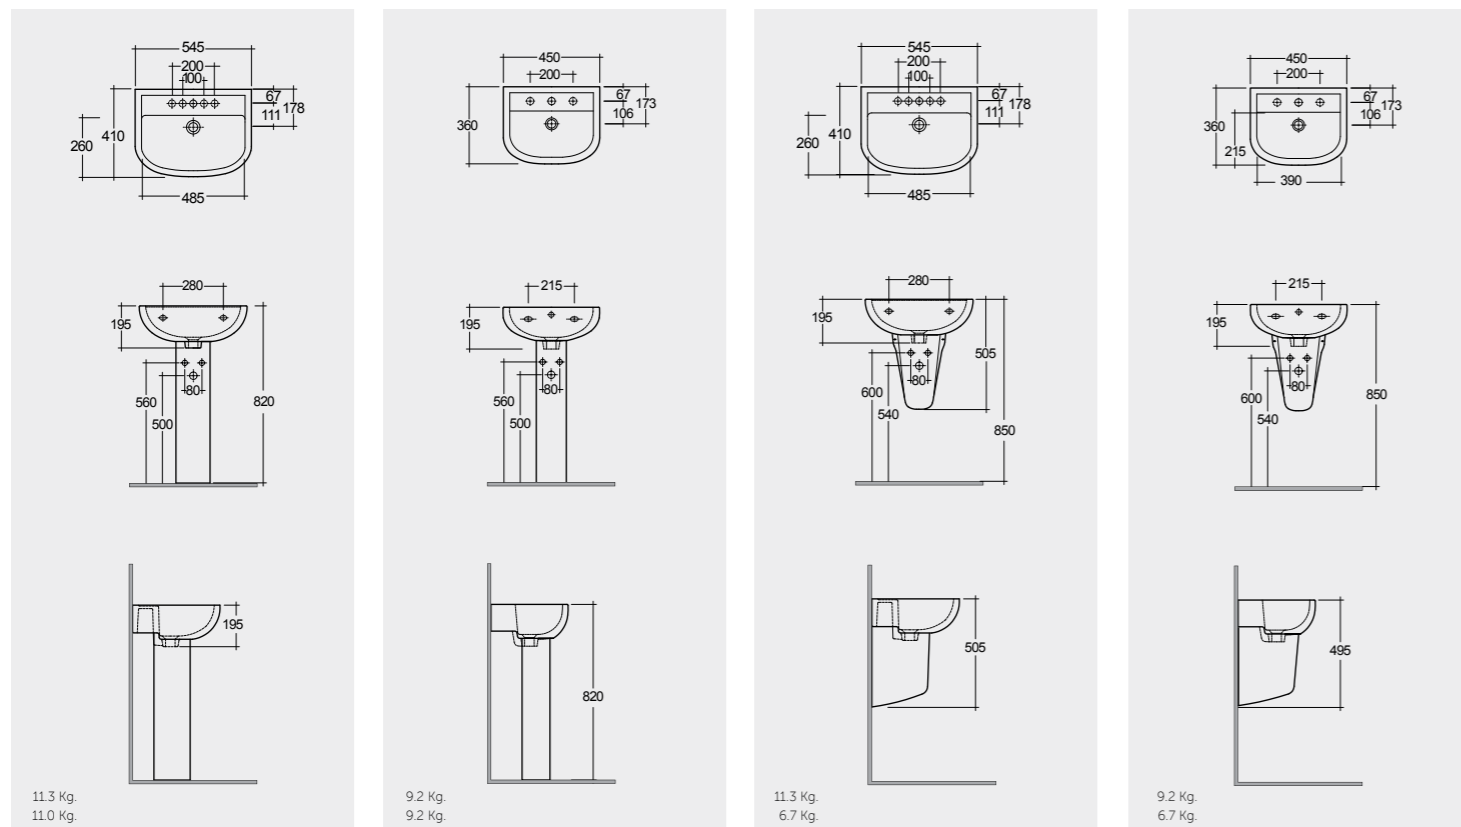

Measurements

Colours available

Colours shown here are as close to actual sanitaryware as printing process will allow