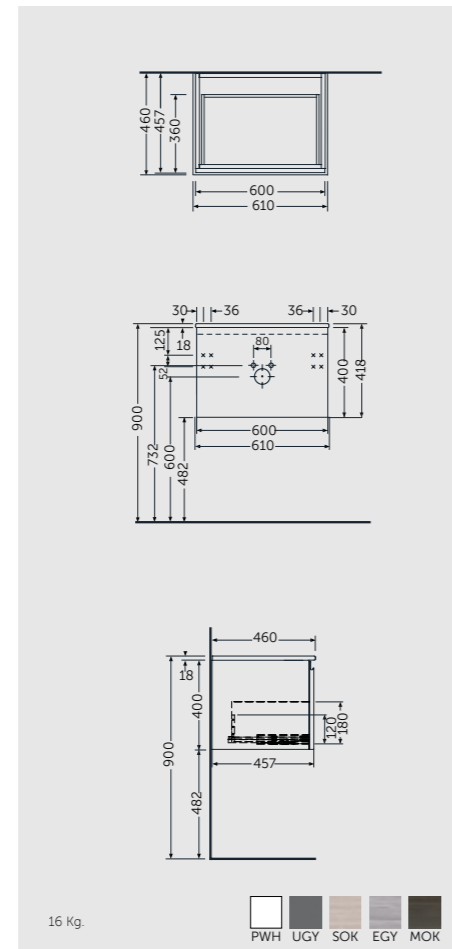

Measurements