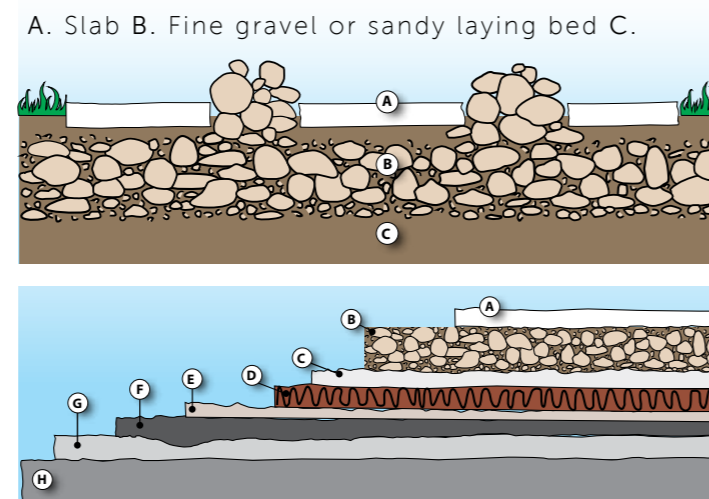

### LAYING DIRECTLY ON GRASS

laying with closed joints (A)

laying with open joints (B)

The top of the tile should not project above the level of the grass

# Installation on gravel and sand

Easy to install and can be freely repositioned.

Ideal for: gardens, patios, courtyards, pedestrian walkways, beach resorts, perimeter areas in pools.

## Installation tips

- 1- Compact the level of the resting layer (sand or gravel)
  - 2- Lay the sheet on the bed of gravel or sand, maintaining a minimum gap of 1 cm or wider
  - 3- Use a rubber hammer to eliminate any unevenness
  - 4- Fill in the joints between the sheets with gravel or sand to provide greater stability to the surface
- Warning: The system cannot be installed in the case of vehicle traffic and/or high dynamic loads.

LAYING ON GRAVEL ON TOP OF SOIL BASE