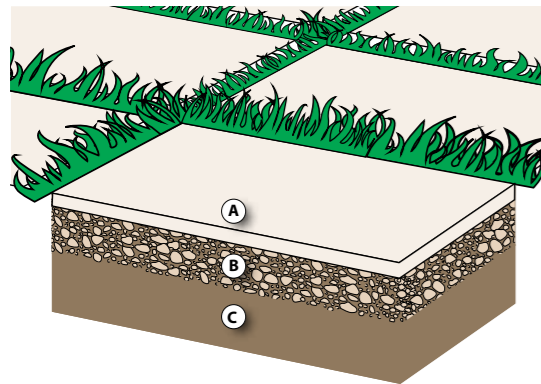

Dry laying on grass

Easy to install and can be freely repositioned.
Ideal for: Gardens, gazebos, walkways.

Installation tips

- 1- Remove the soil below the area where the sheet will be laid to a thickness of about 5-6 cm
  - 2- apply gravel to a thickness of about 3-4 cm and compact the foundation
  - 3- Rest the sheets - with at least 1 cm of gap - on the gravel bed and use a rubber hammer to eliminate any unevenness.
2. Warning: This system cannot be installed in the case of vehicle traffic and/or high dynamic loads.