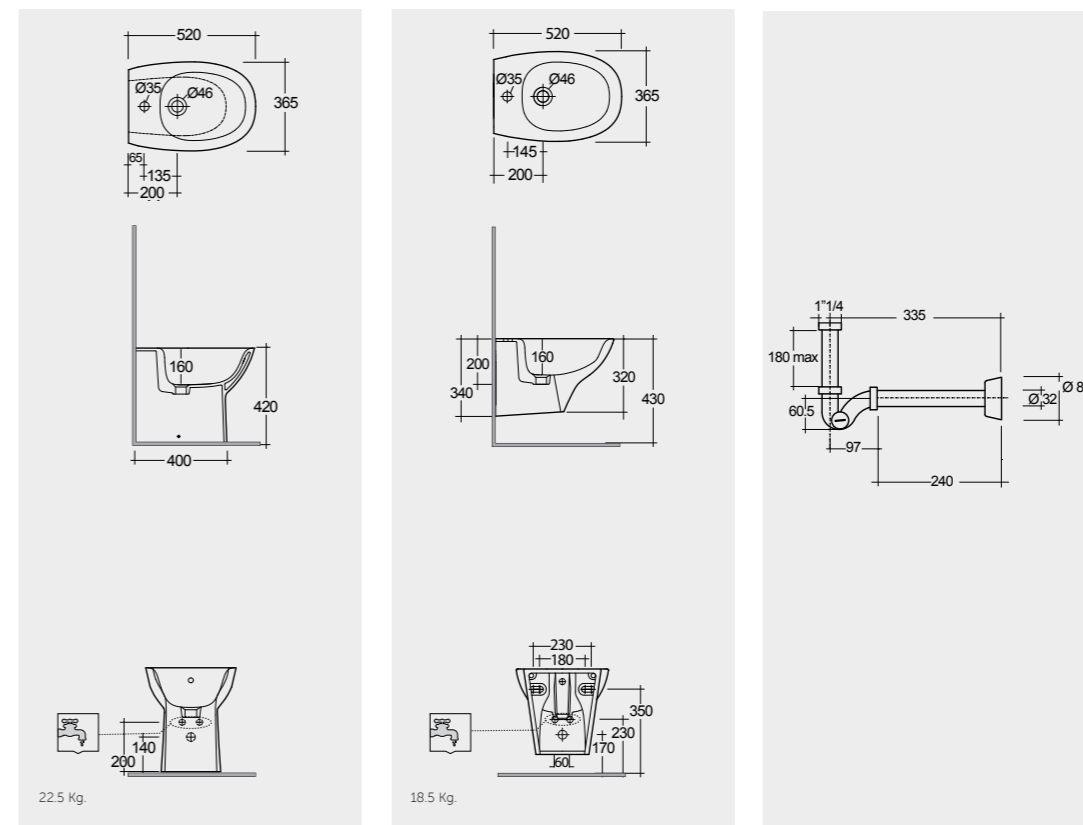

Alpine White

Models

52 CM MORBD2015AWHA
52 CM MORBD2100AWHA
FOR BIDET PP WHITE : BTRBDPPR011 ABS CHROME : BTRBDABS010

Comfort Height 42 CM

Measurements

Colours available

Colours shown here are as close to actual sanitaryware as printing process will allow