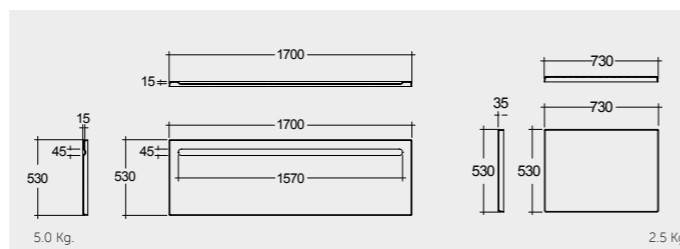

Long Side: BTSP01LAWHA
Short Side: BTSP01SAWHA

5.0 Kg.

2.5 Kg.

Colours available

Colours shown here are as close to actual sanitaryware as printing process will allow