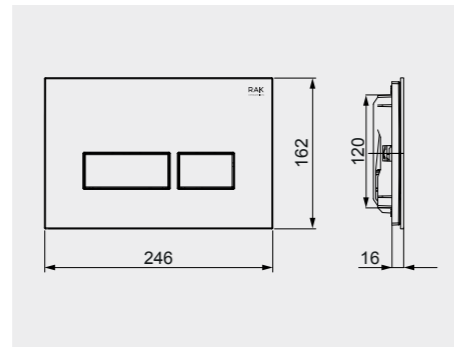

White

FSRAKPPL011