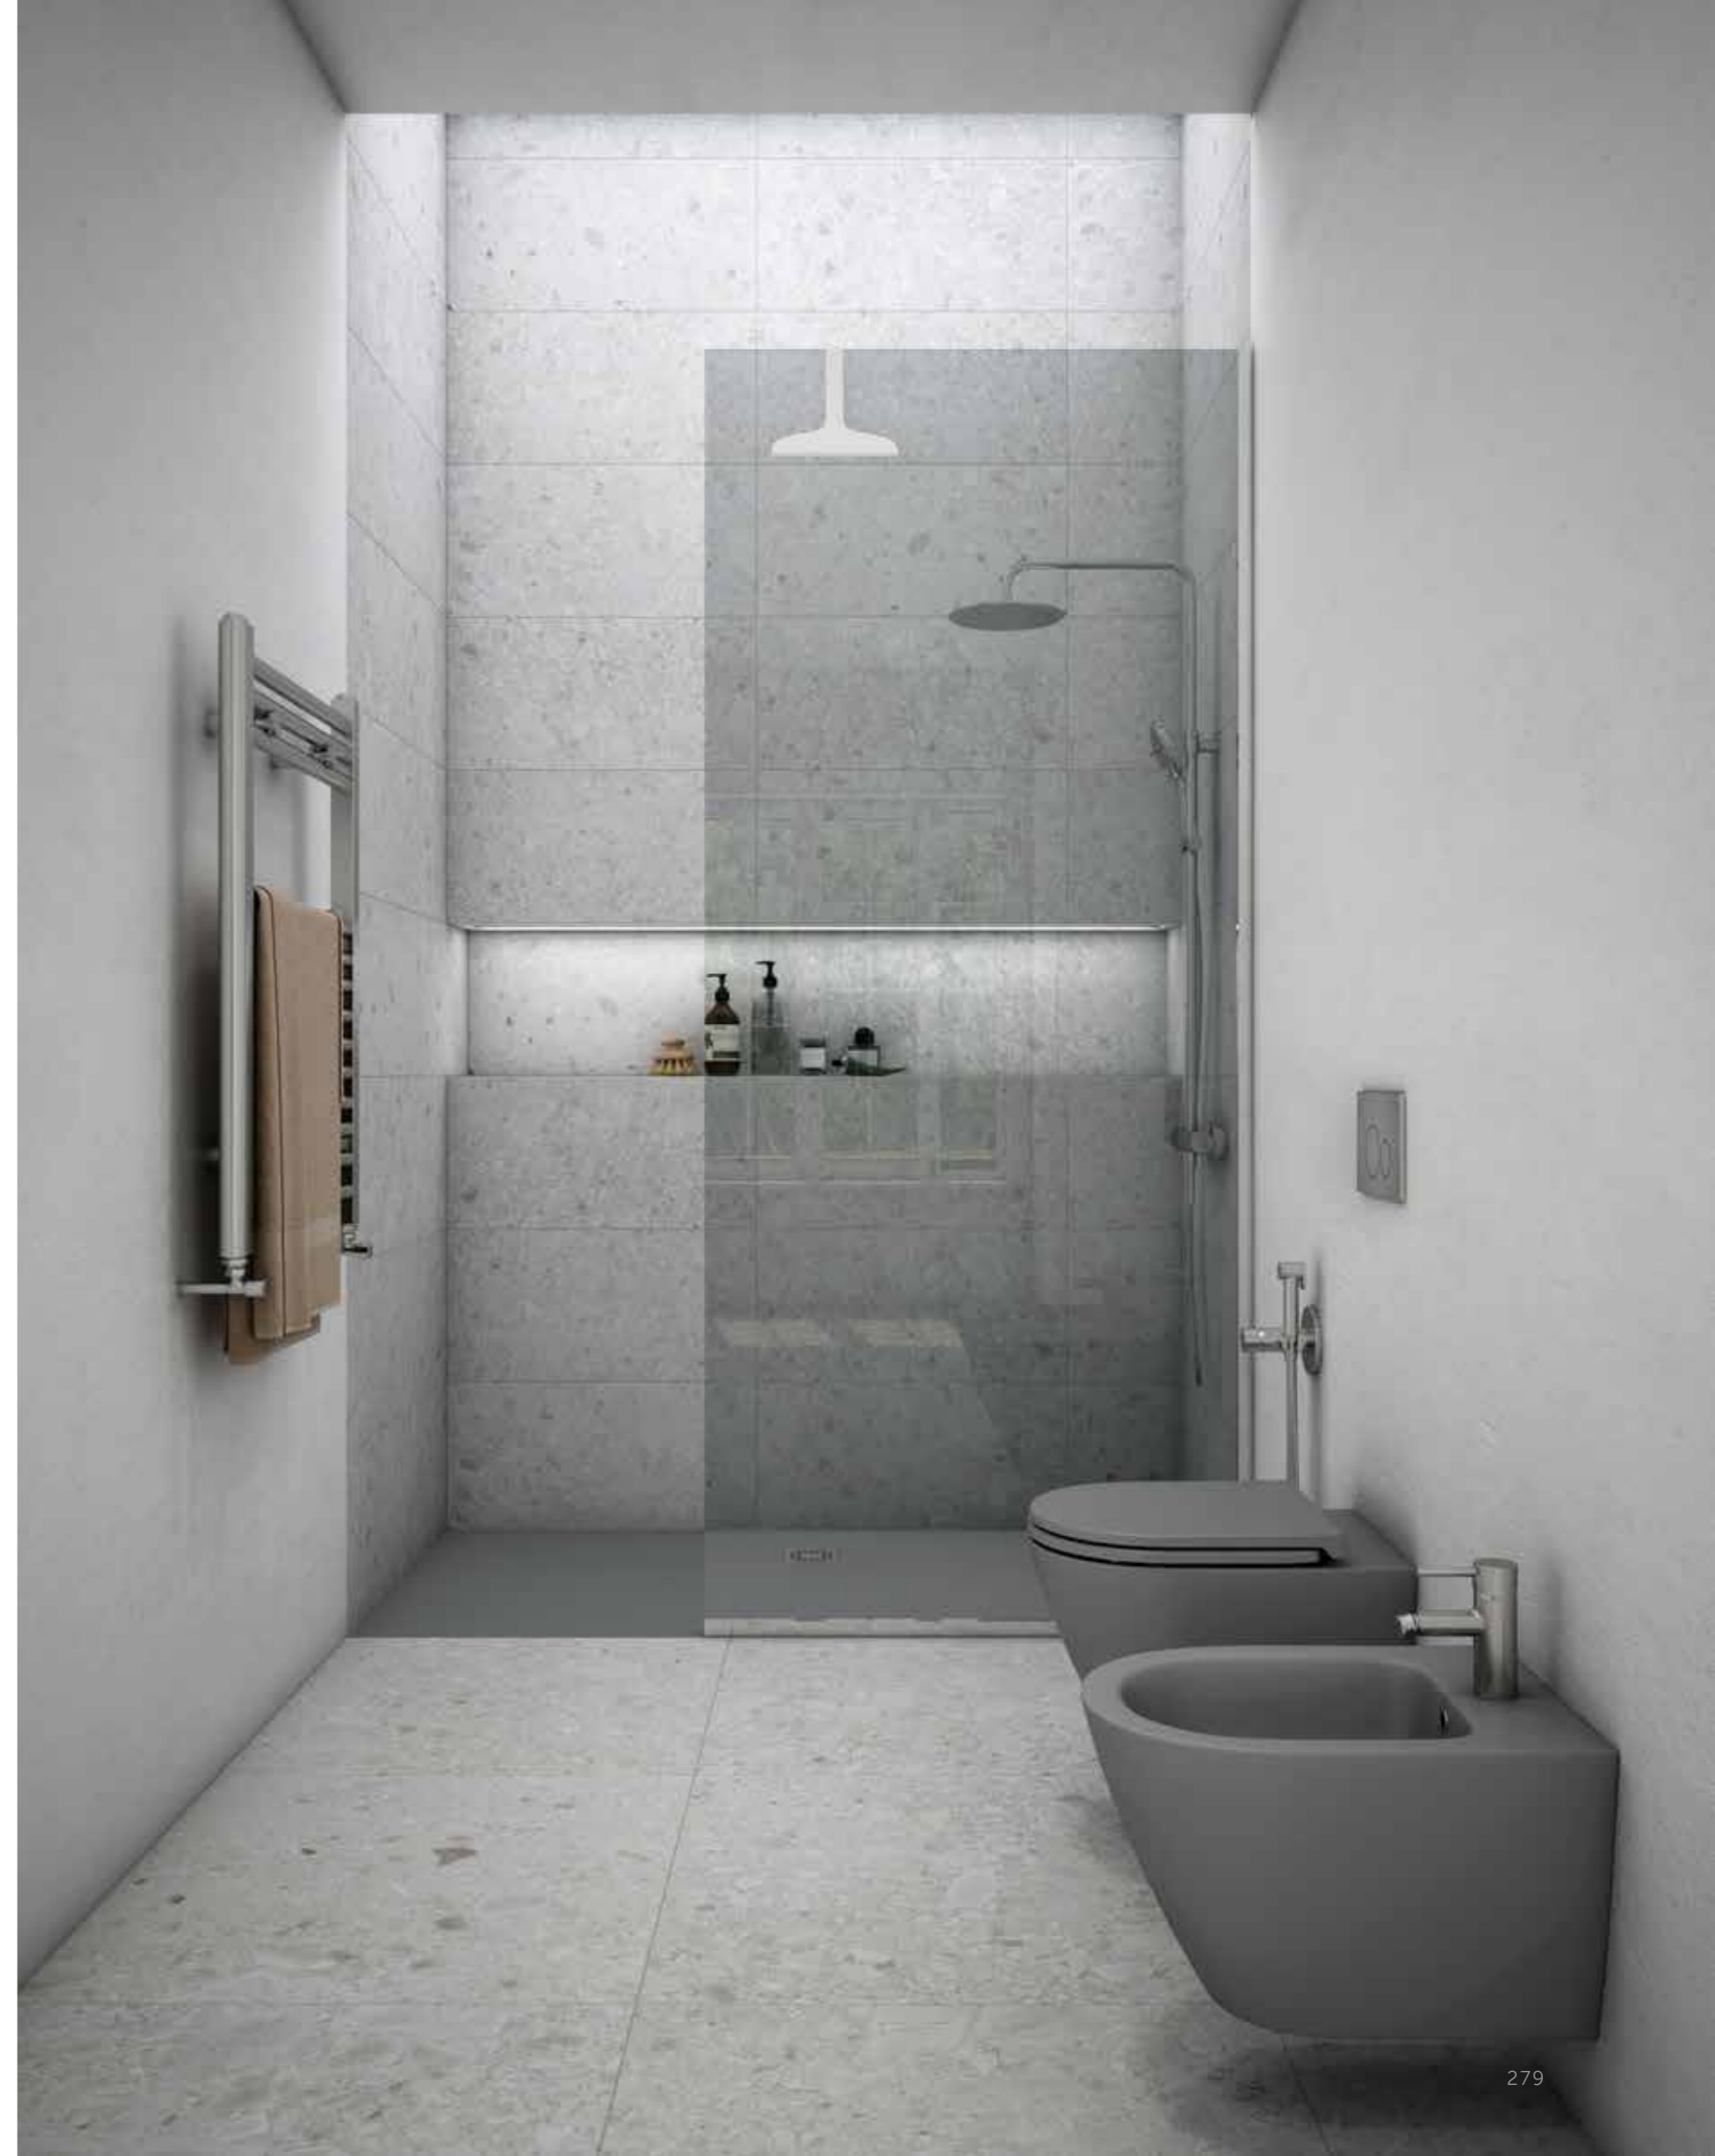

Models

Hidden Fixations

Hidden Fixations

Measurements

Notes

All dimensions in mm tolerance $\pm 5\%$ for below 200mm and $\pm 3\%$ for above 200mm