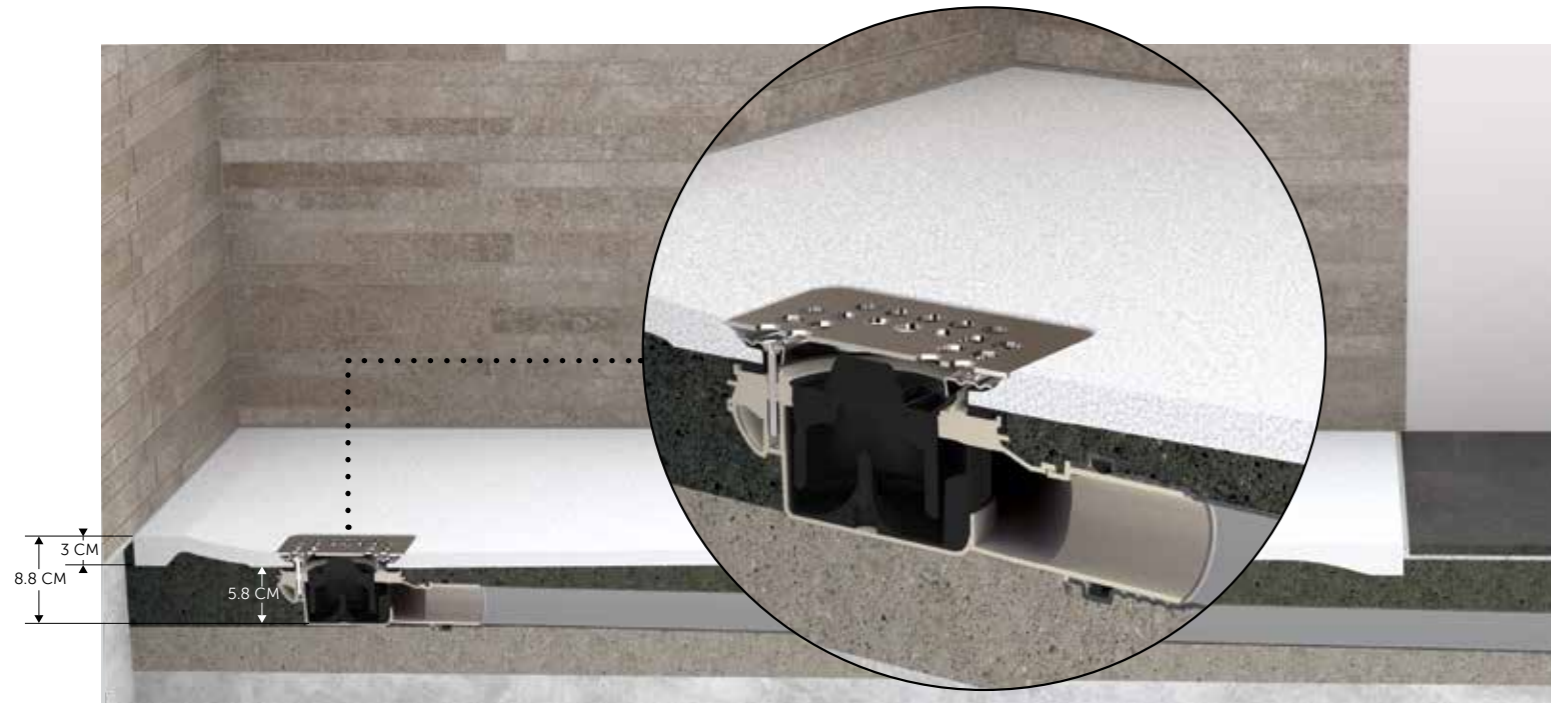

# VERSATILE INSTALLATION

RAK-Feeling shower trays can be installed flush to floor, semi-recessed or directly onto the floor.. RAK-Feeling products are ideal for both new buildings and renovations, thanks to the minimum dimensions of 5.8 cm required under the shower tray for the waste.