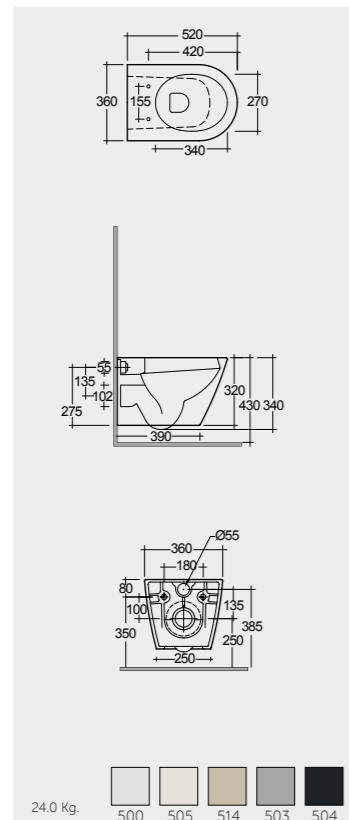

Urea RAK-Feeling
RST3901514