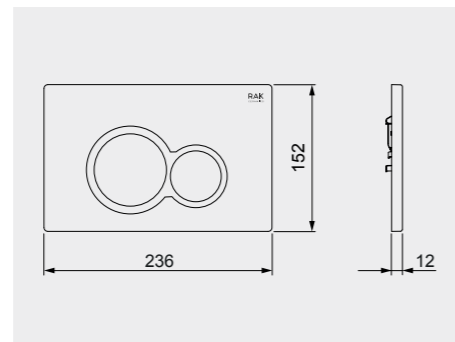

White

FS04RAKWHRO8C

Chrome

FS04RAKCPB8C

Matt Chrome

FSRAKPPL001