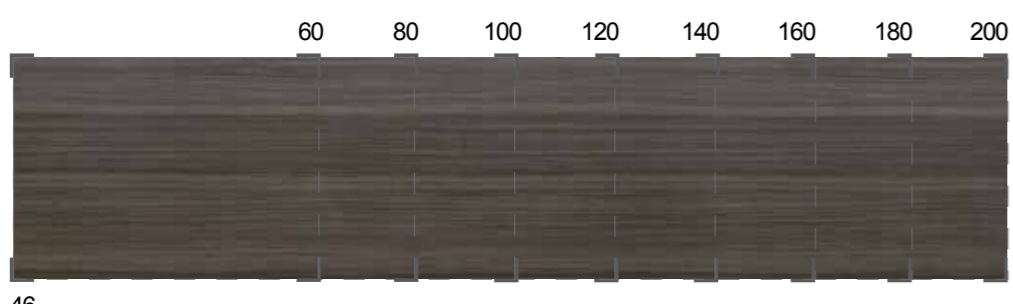

# RAK-PLANO PRODUCT RANGE

RAKSOLID

TECHWOOD - SCANDINAVIAN OAK (SOK)

TECHWOOD - GREY ELM (EGY)

TECHWOOD - MOKA WALNUT (MOK)

WASH BASIN FOR FURNITURE