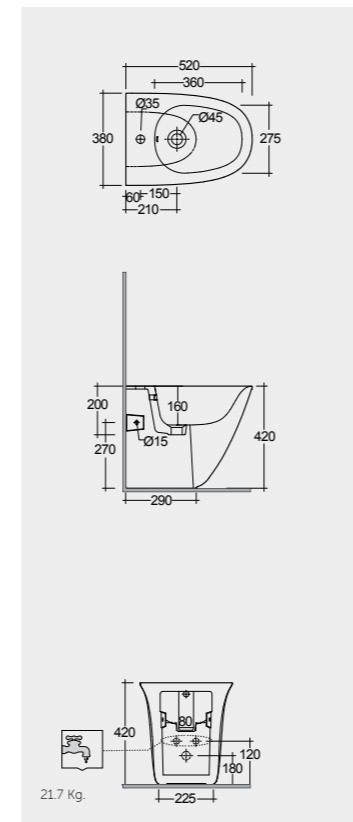

Urea RAK-Sensation
SENSC3901WH
Urea RAK-Sensation
SENSC3900WH