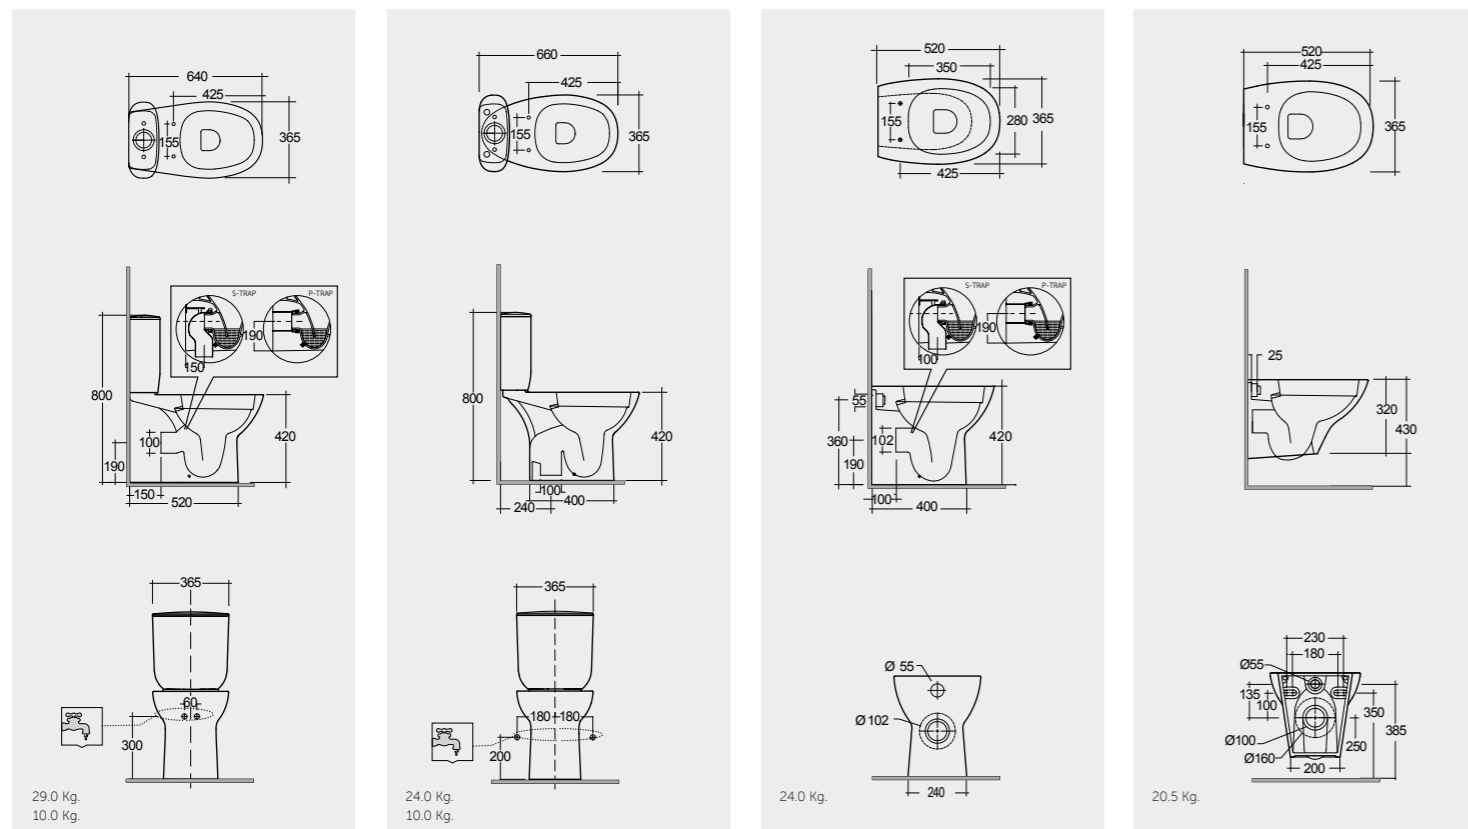

Measurements

Urea RAK-Morning MORSC3900WH
Urea RAK-Morning MORSC3900WH
Urea RAK-Morning MORSC3901WH
Urea RAK-Morning MORSC3901WH

Colours available

Colours shown here are as close to actual sanitaryware as printing process will allow