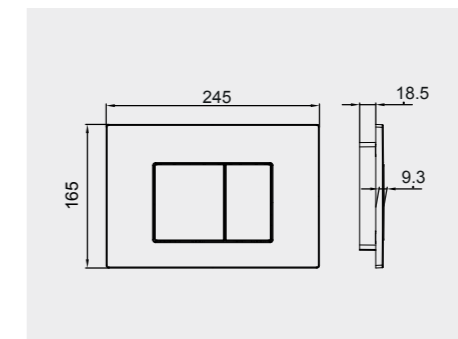

NEOFSRAKPPL03 Matt Chrome

RECTANGULAR