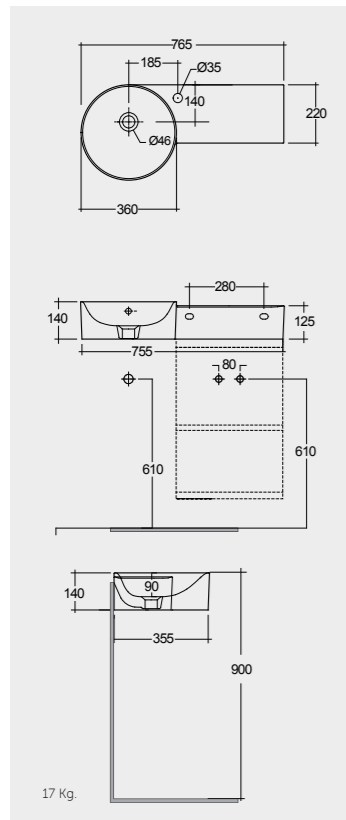

77 CM Right Ledge  
PETWB27700AWHA

77 CM Left Ledge  
PETWB17701AWHA

77 CM Left Ledge  
PETWB17700AWHA

No Faucet Hole

No Faucet Hole

Measurements

Notes

All dimensions in mm tolerance  $\pm 5\%$  for below 200mm and  $\pm 3\%$  for above 200mm