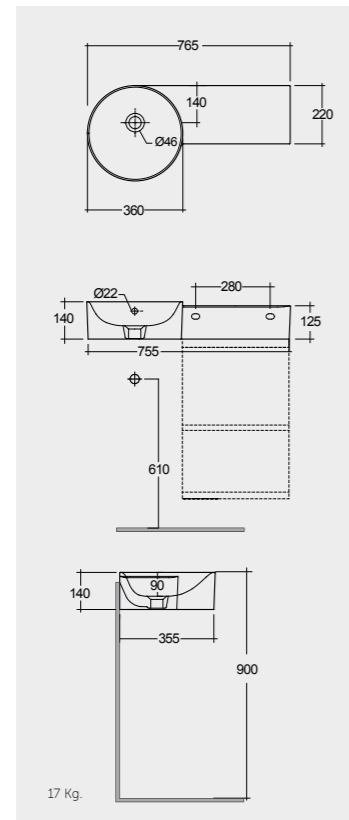

77 CM Right Ledge  
PETWB27700AWHA

77 CM Left Ledge  
PETWB17701AWHA

77 CM Left Ledge  
PETWB17700AWHA

No Faucet Hole

No Faucet Hole

Measurements

Notes

All dimensions in mm tolerance  $\pm 5\%$  for below 200mm and  $\pm 3\%$  for above 200mm