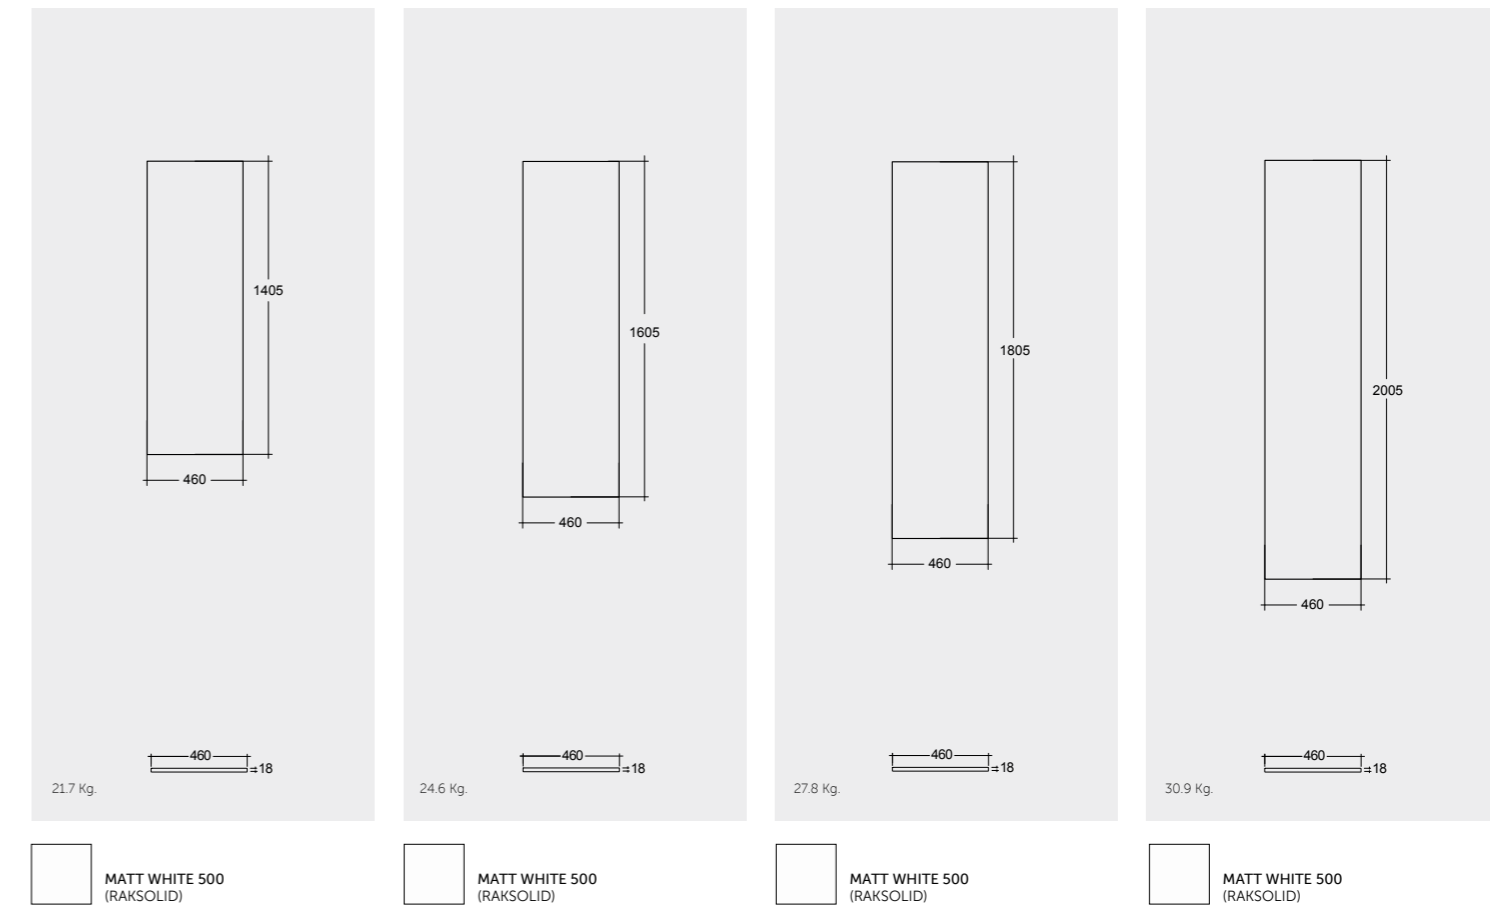

Measurements

Notes

All dimensions in mm tolerance $\pm 5\%$ for below 200mm and $\pm 3\%$ for above 200mm