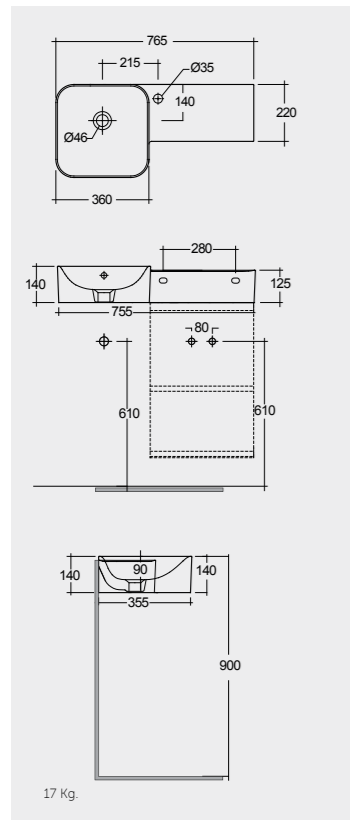

Models

77 CM Right Ledge  
PETWB47701AWHA

77 CM Right Ledge  
PETWB47700AWHA

77 CM Left Ledge  
PETWB37701AWHA

77 CM Left Ledge  
PETWB37700AWHA

No Faucet Hole

No Faucet Hole

Measurements