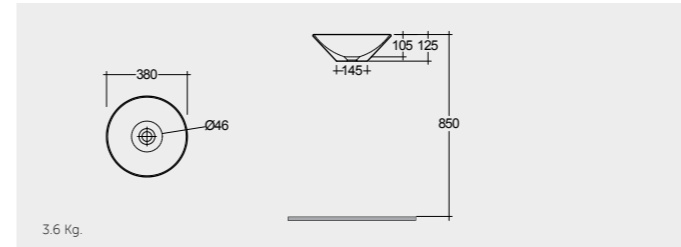

# COUNTER TOP WASH BASINS

RAK-Diana 45 CM

OC137AWHA Bowl

RAK-Diana 42 CM

OC72AWHA Bowl

RAK-Daisy 38 CM

OC160AWHA

RAK-Diana W/OF 42 CM