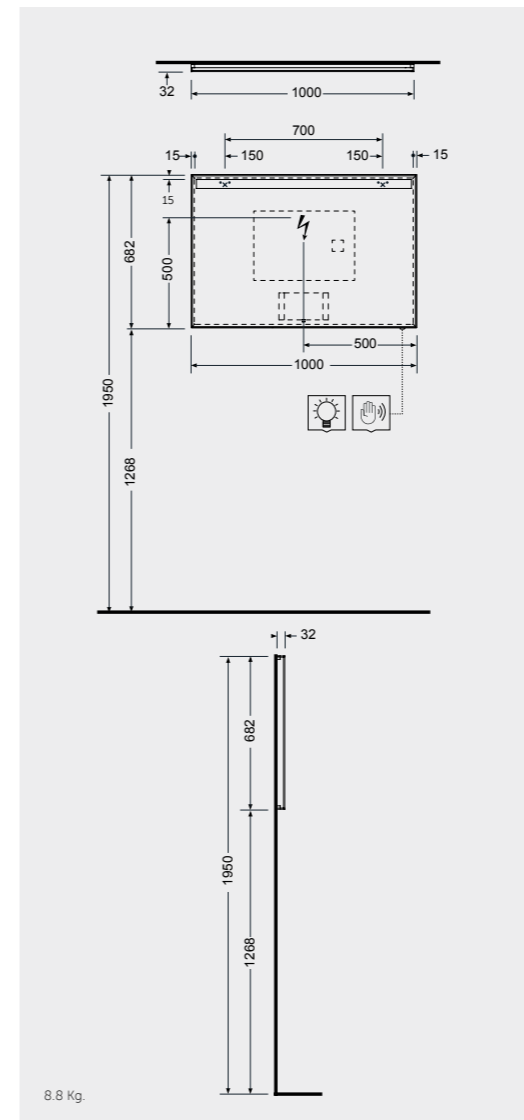

Measurements