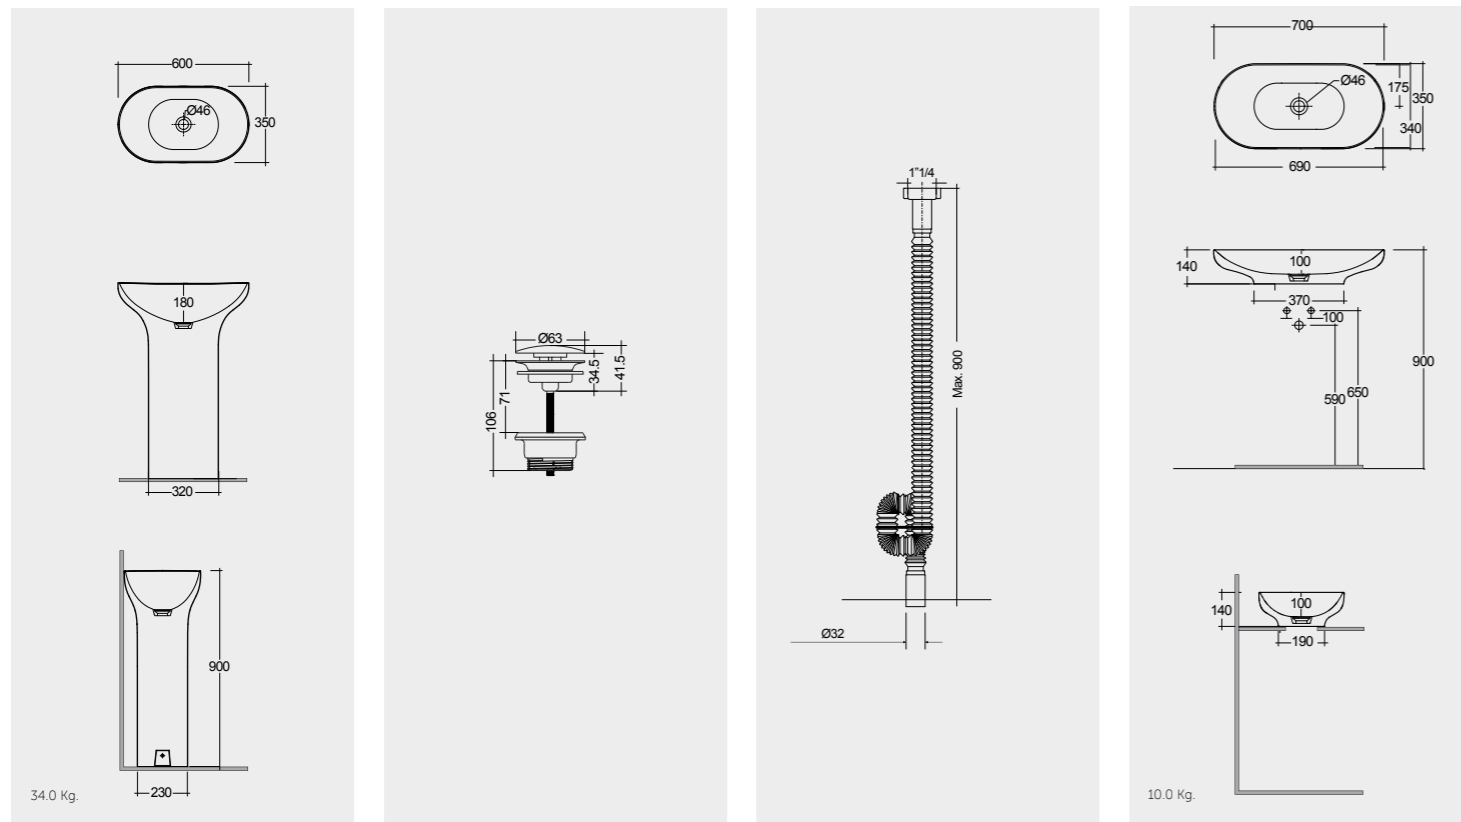

With Siphon Clip Holder

Measurements