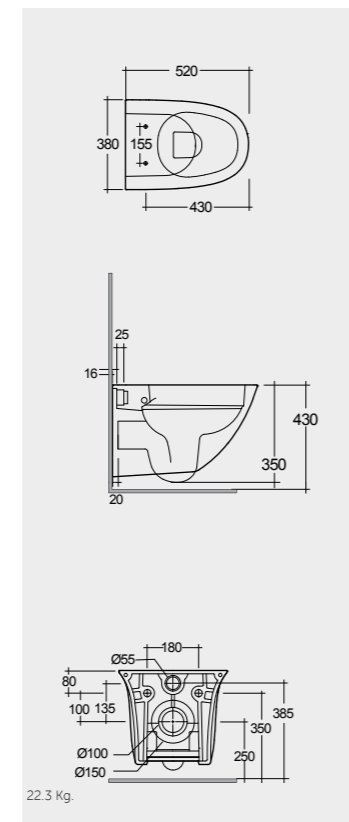

Urea RAK-Sensation
SENSC3901WH
Urea RAK-Sensation
SENSC3900WH