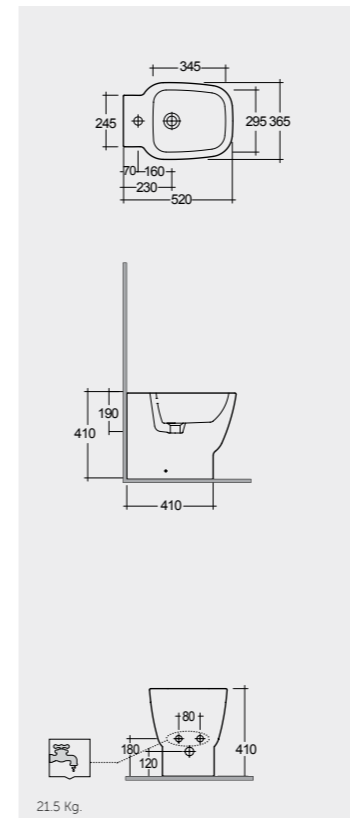

Models

52 CM  
EL18AWHA

52 CM  
EL08AWHA

Hidden Fixations

FOR BIDET  
ABS CHROME : BTRBDABS010  
PP WHITE : BTRBDPPR011

Inspectionable

Measurements

21.5 Kg.