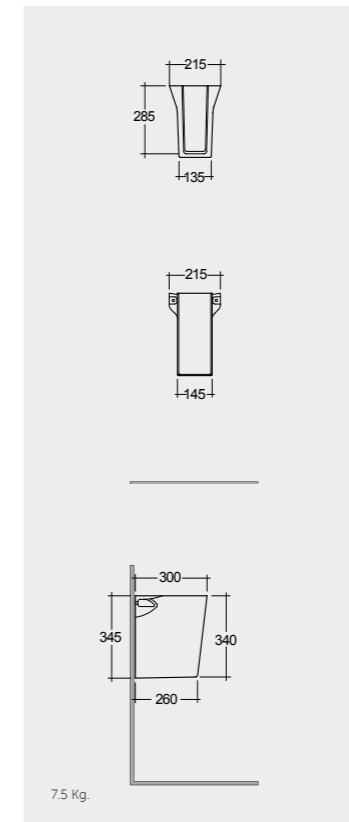

Measurements

Notes

All dimensions in mm tolerance $\pm 5\%$ for below 200mm and $\pm 3\%$ for above 200mm