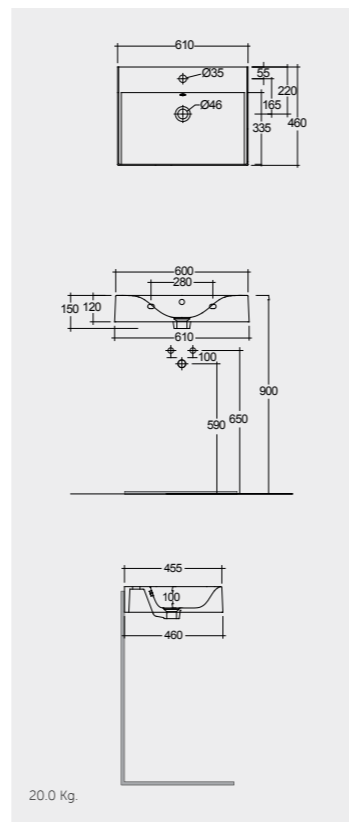

**81 CM**  
DESWB08101AWHA  
No tap holes DESWB08100AWHA

**61 CM**  
DESWB06101AWHA  
No tap holes DESWB06100AWHA

Measurements

Colours available

Colours shown here are as close to actual sanitaryware as printing process will allow