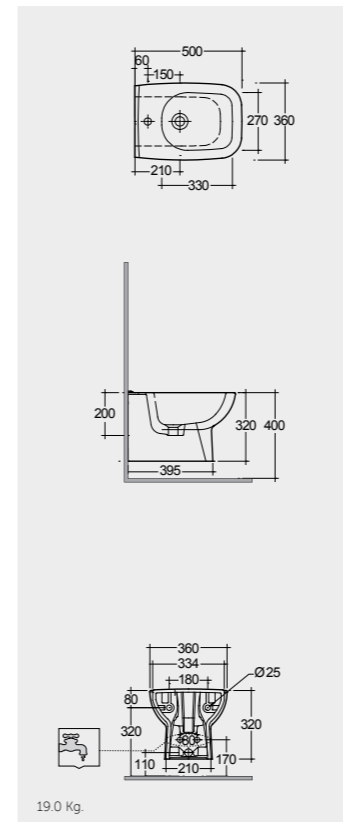

Measurements

19.0 Kg
P.P. RAK-Origin
YFG105C
Urea RAK-Origin
YFG109C