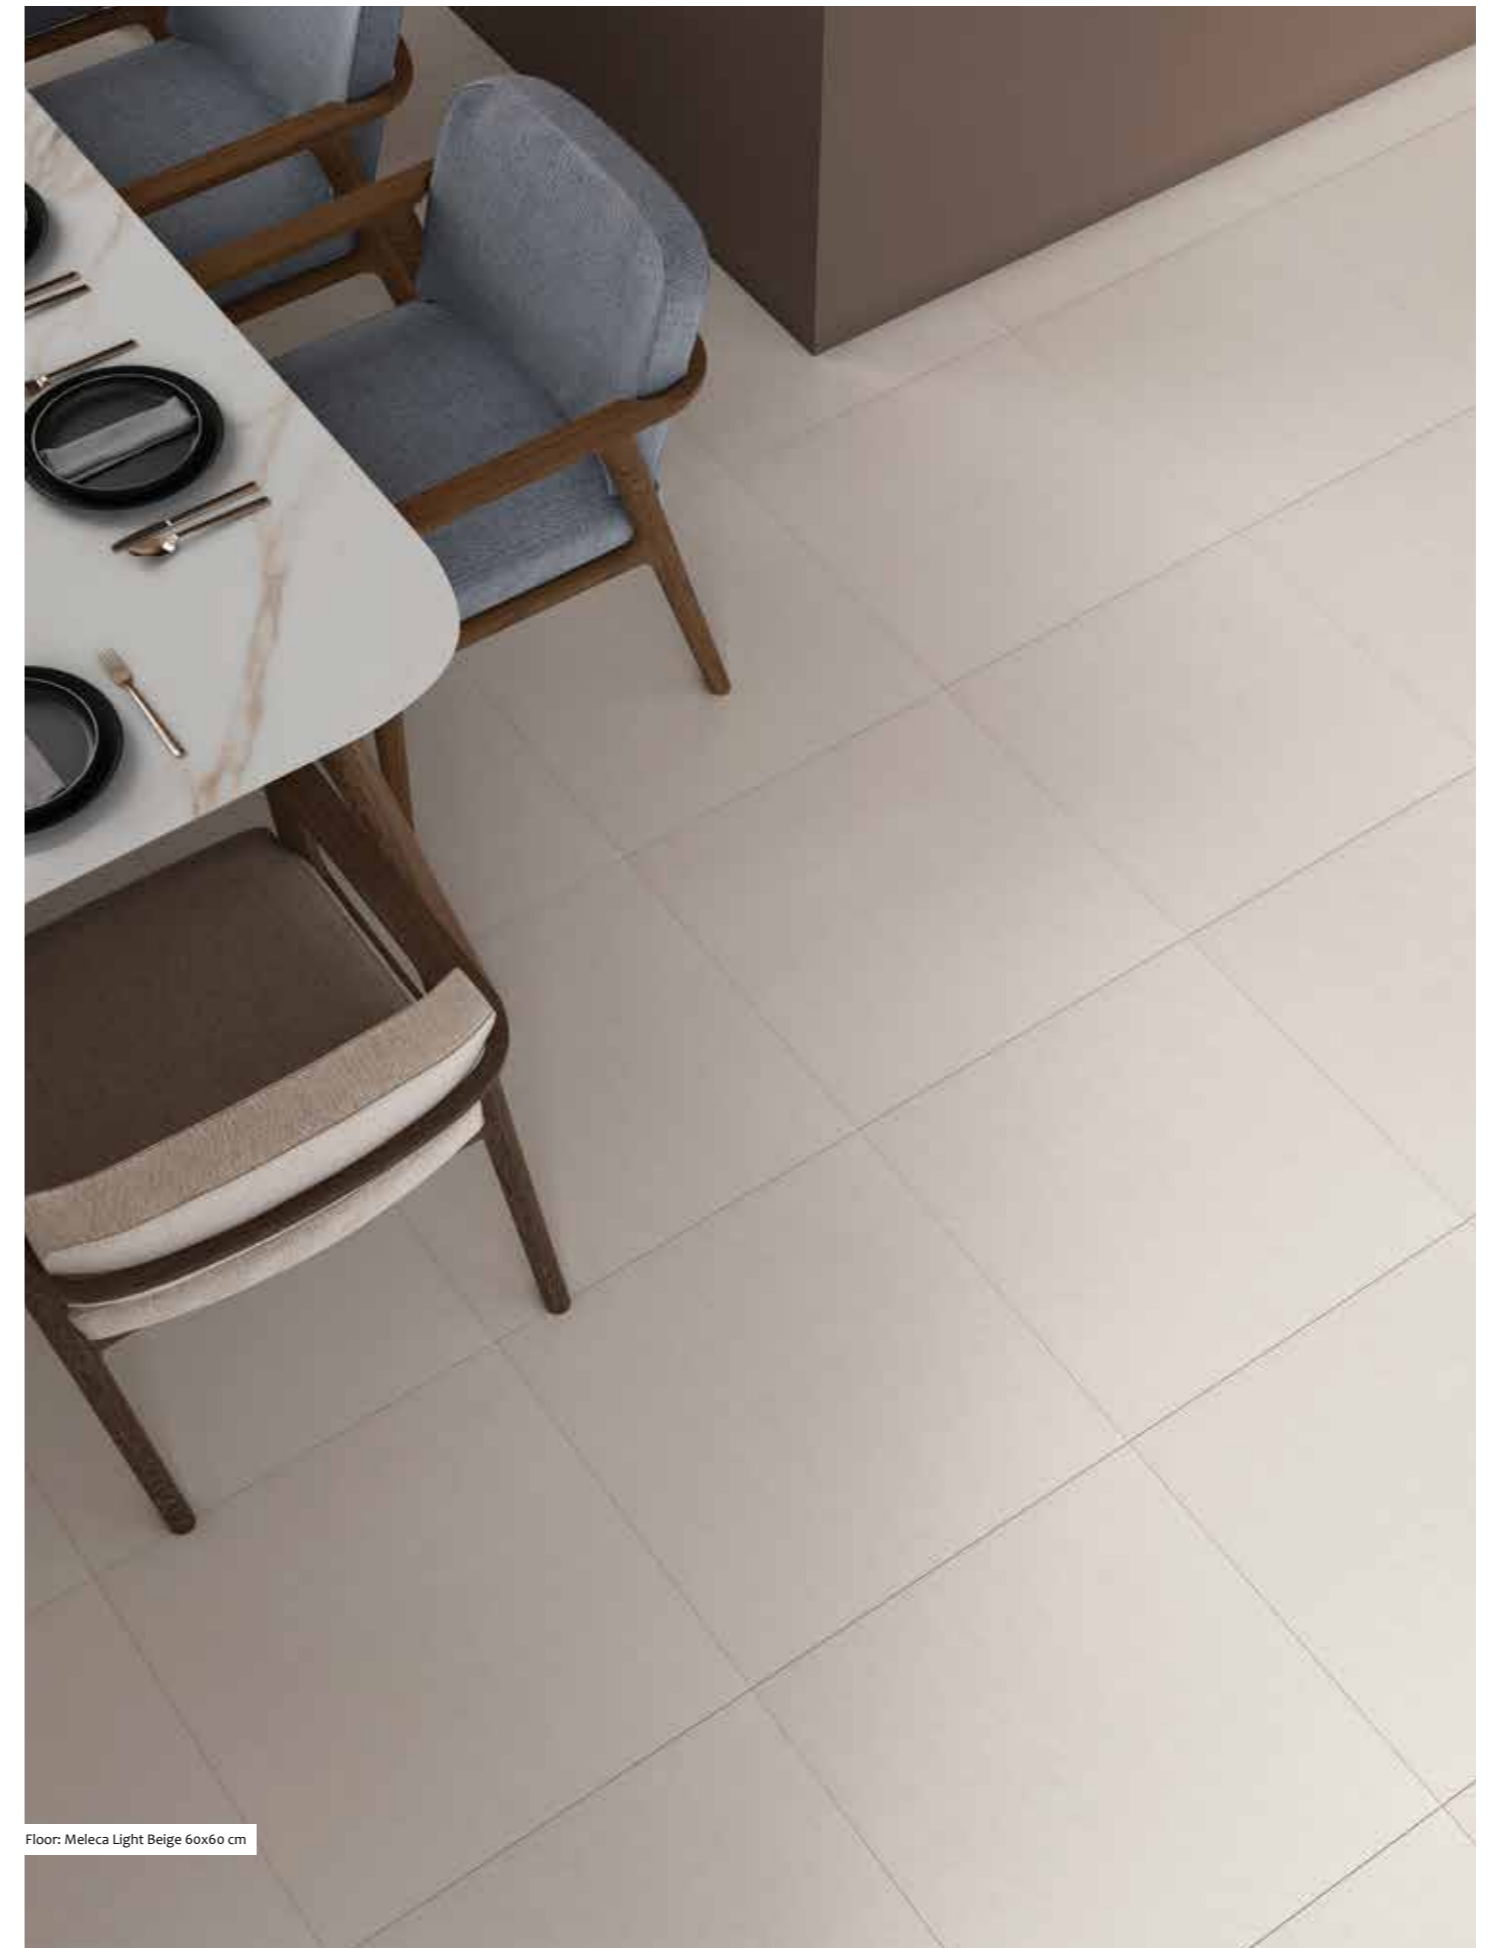

Floor: Meleca Light Beige 60x60 cm