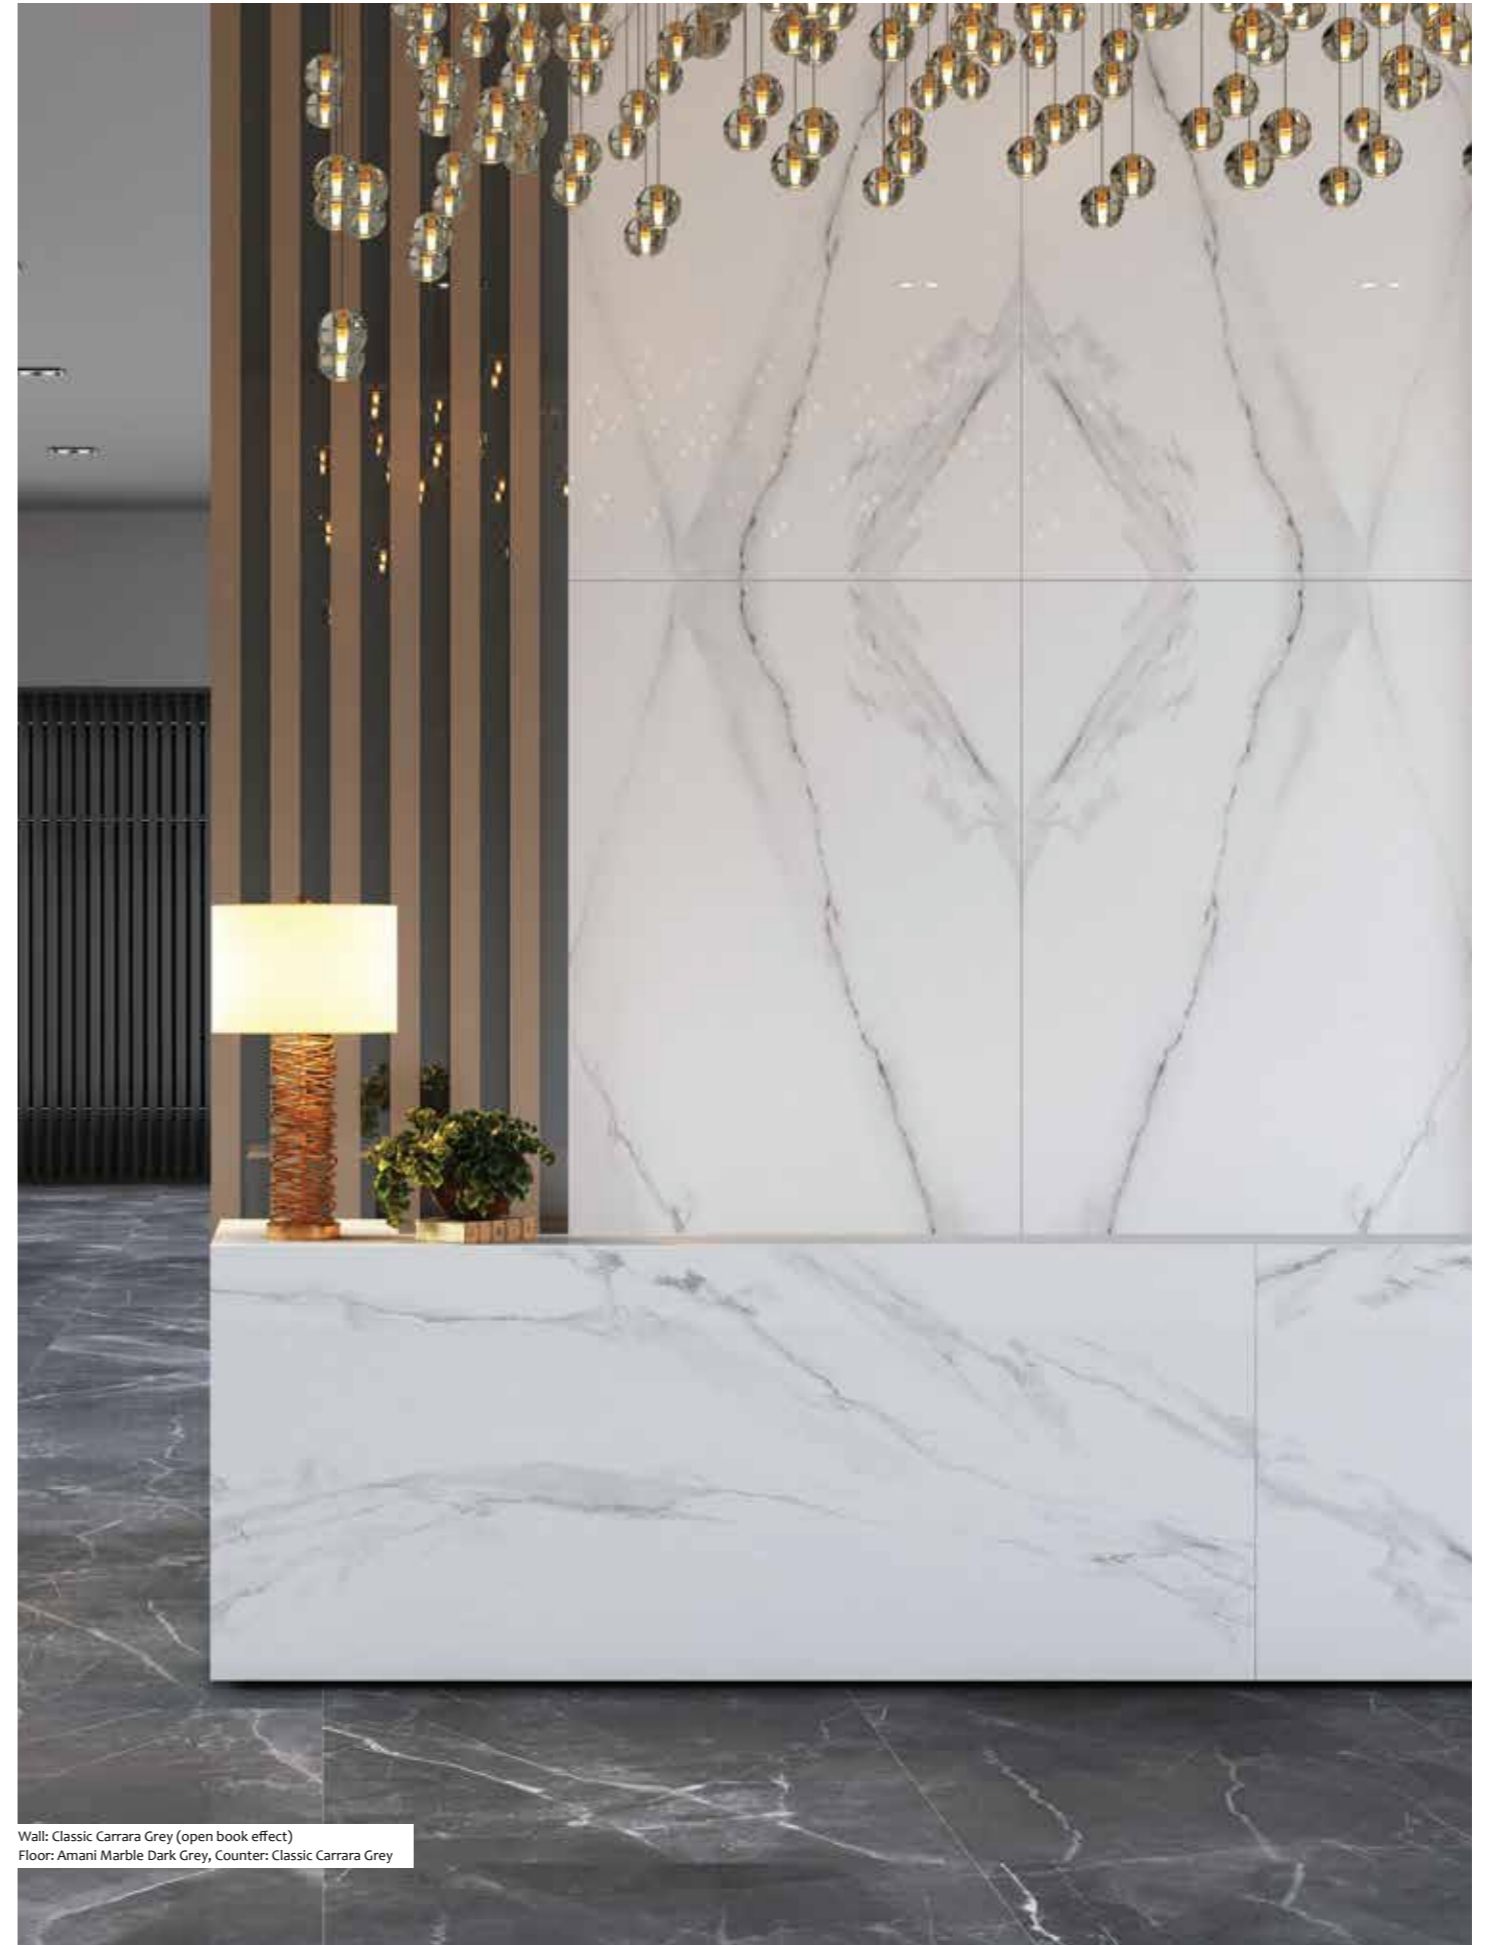

# Classic Carrara Grey

Porcelain Tiles

Full Lappato • Rectified • Natural • Honed

Open Book Effects

classic carrara grey  
open book effect (face A)

classic carrara grey  
open book effect (face B)

Name	Thicckness	Size(CM)	Code (full lappato)	Code (honed)	Code (natural)
classic carrara grey open book effect (face a)	14.5	135x305	AGD83ZCRRGRYZHSA1P	A83GZCRR-GRY.OoA2P	A83GZCRR-GRY.MoA2R
classic carrara grey open book effect (face b)	14.5	135x305	AGD83ZCRRGRYZHSA2P	A83GZCRR-GRY.OoB2P	A83GZCRR-GRY.MoB2R