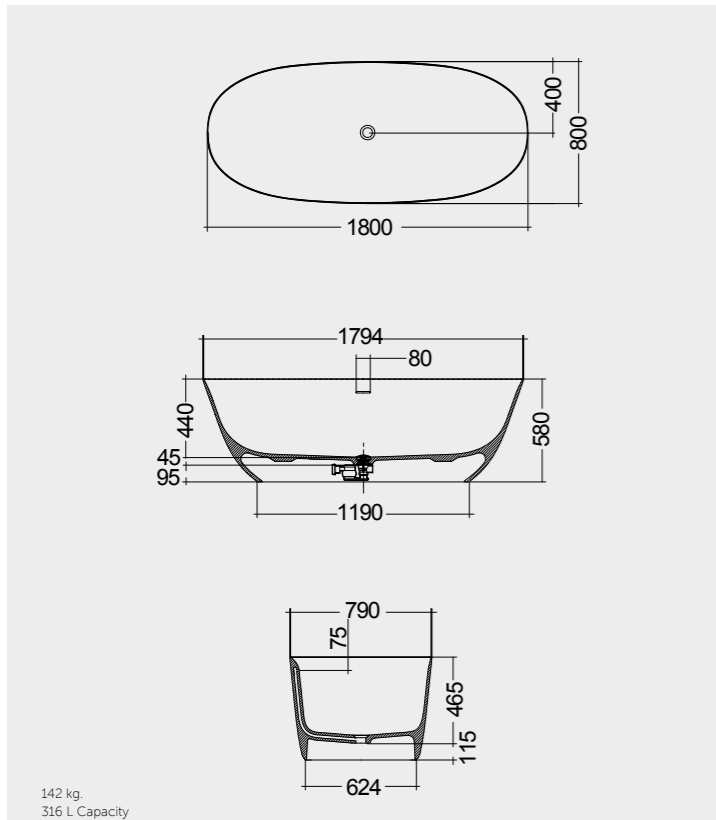

Measurements