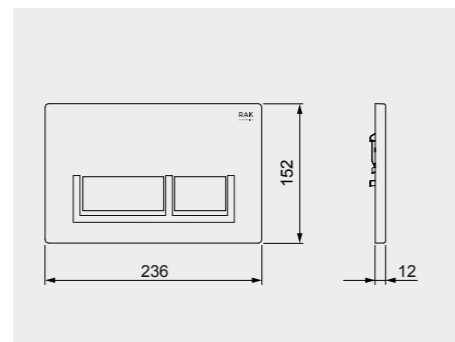

RAK-ECOFIX / ABS PUSH PLATES

White

FSRAKPPL003

Chrome

FSRAKPPL004

Matt Chrome

FSRAKPPL005

White

FSRAKPPL006

Chrome

FSRAKPPL007

Matt Chrome

FSRAKPPL008

White

FS04RAKWHRO8C

Chrome

FS04RAKCPB8C

Matt Chrome

FSRAKPPL001

White

FS04RAKWHRE8C

Chrome

FSRAKPPL002

Matt Chrome

FS04RAKCPM8C