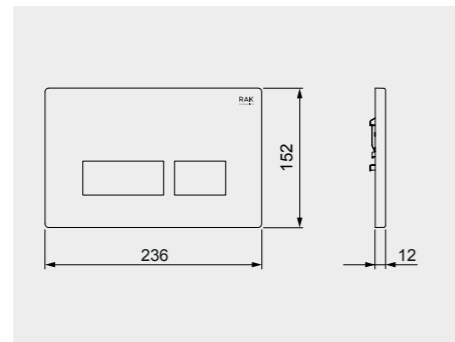

White

FSRAKPPL006

Chrome

FSRAKPPL007

Matt Chrome

FSRAKPPL008