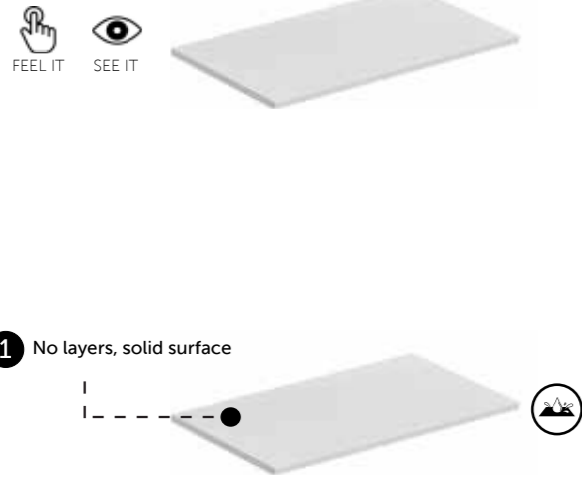

RAK-PLANO MATERIALS

RAKSOLID

RAKSOLID is the new durable solid surface material, composed of a mixture of natural minerals and resins. It exudes consistent quality and performance. The elegant matte white finish gives a distinctive feel to the vanity surface and it is pleasant to the touch.