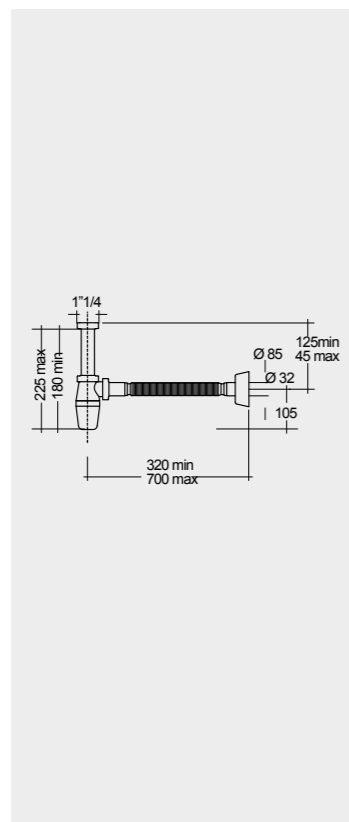

Measurements