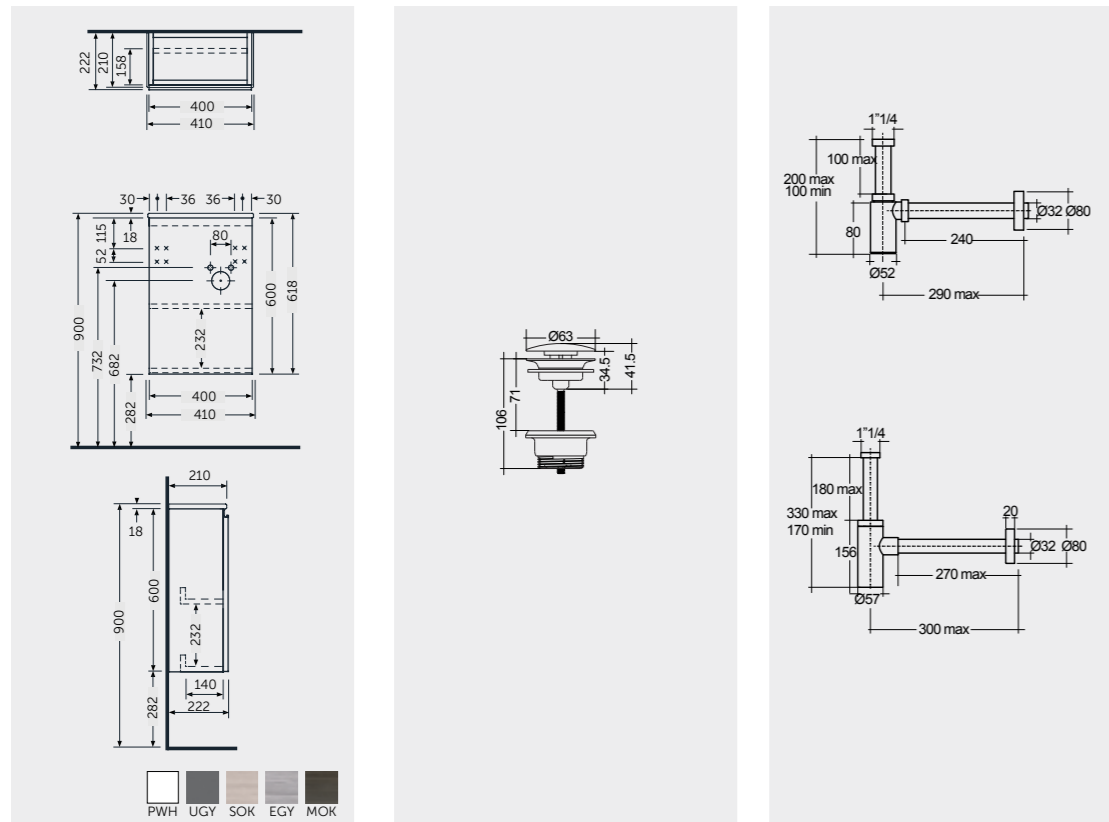

Measurements

Notes

All dimensions in mm tolerance $\pm 5\%$ for below 200mm and $\pm 3\%$ for above 200mm