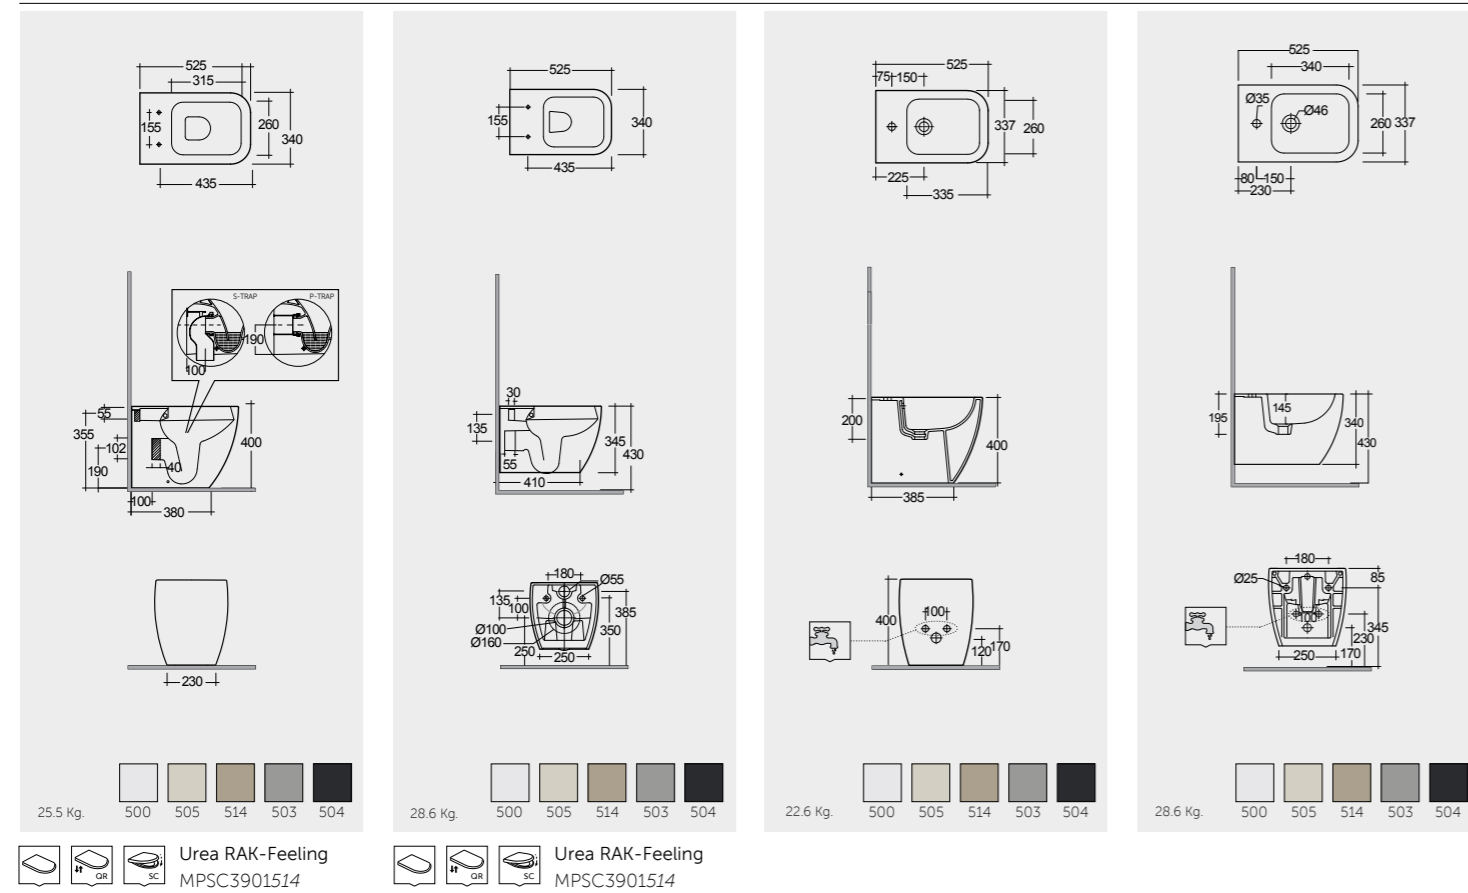

Measurements

Notes

All dimensions in mm tolerance $\pm 5\%$ for below 200mm and $\pm 3\%$ for above 200mm