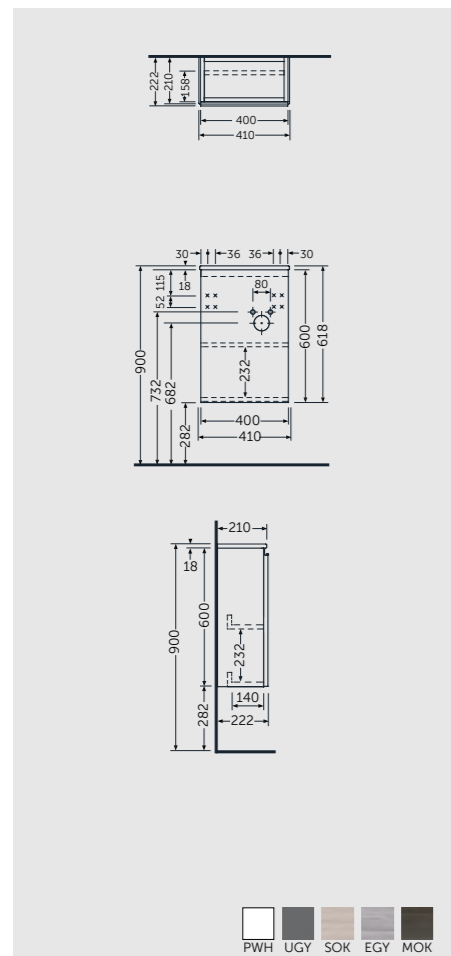

Measurements

160cm = 2x W 80CM Units
JOYWH080UGY x2