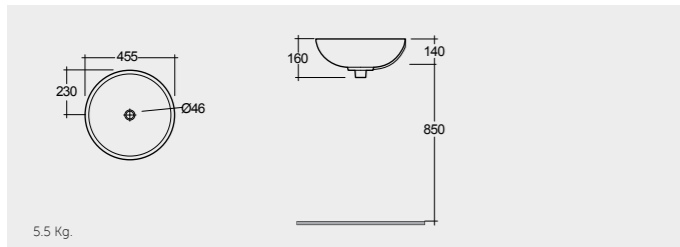

OC137AWHA Bowl