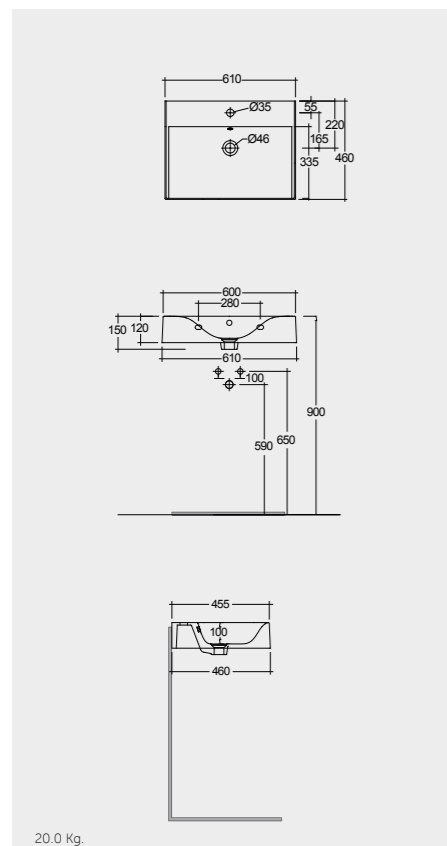

101 x 46 CM  
DESWB10101AWHA

No tap holes DESWB10100AWHA

Measurements

DROP IN WASH BASINS

121 x 46 CM  
DESWB12101AWHA

No tap holes DESWB12100AWHA

FREE-FLOW  
CHROME : DUO002444

CLICK-CLACK  
CHROME : DUO000444