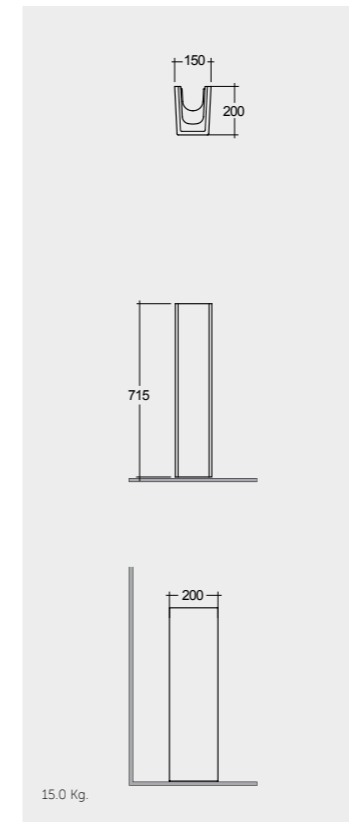

Measurements

Notes

All dimensions in mm tolerance $\pm 5\%$ for below 200mm and $\pm 3\%$ for above 200mm