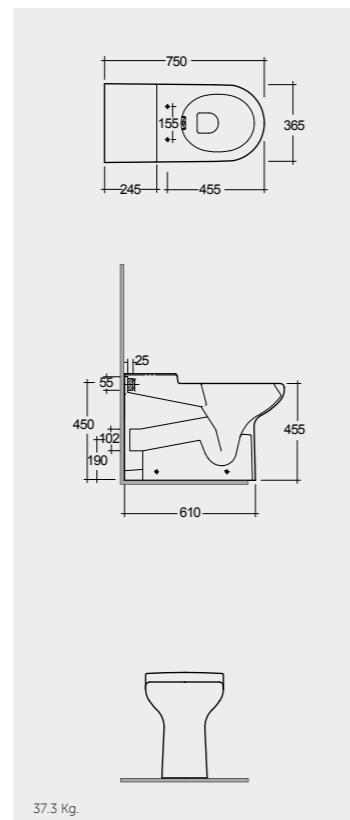

37.3 Kg.

Urea care
YFG085A