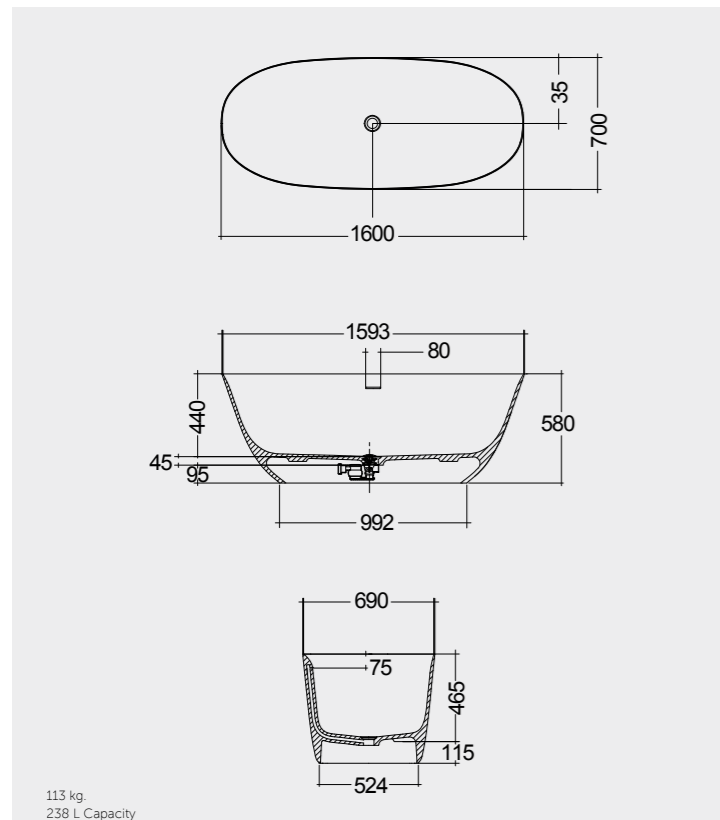

Measurements

Notes

All dimensions in mm tolerance $\pm 5\%$ for below 200mm and $\pm 3\%$ for above 200mm