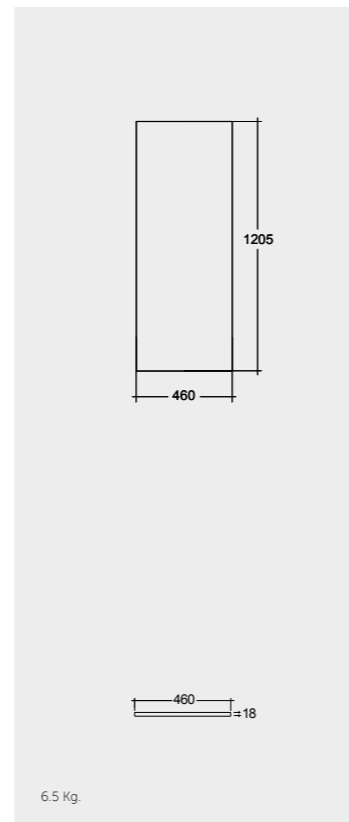

- SCANDINAVIAN OAK (TECHWOOD)
- GREY ELM (TECHWOOD)
- MOKA WALNUT (TECHWOOD)