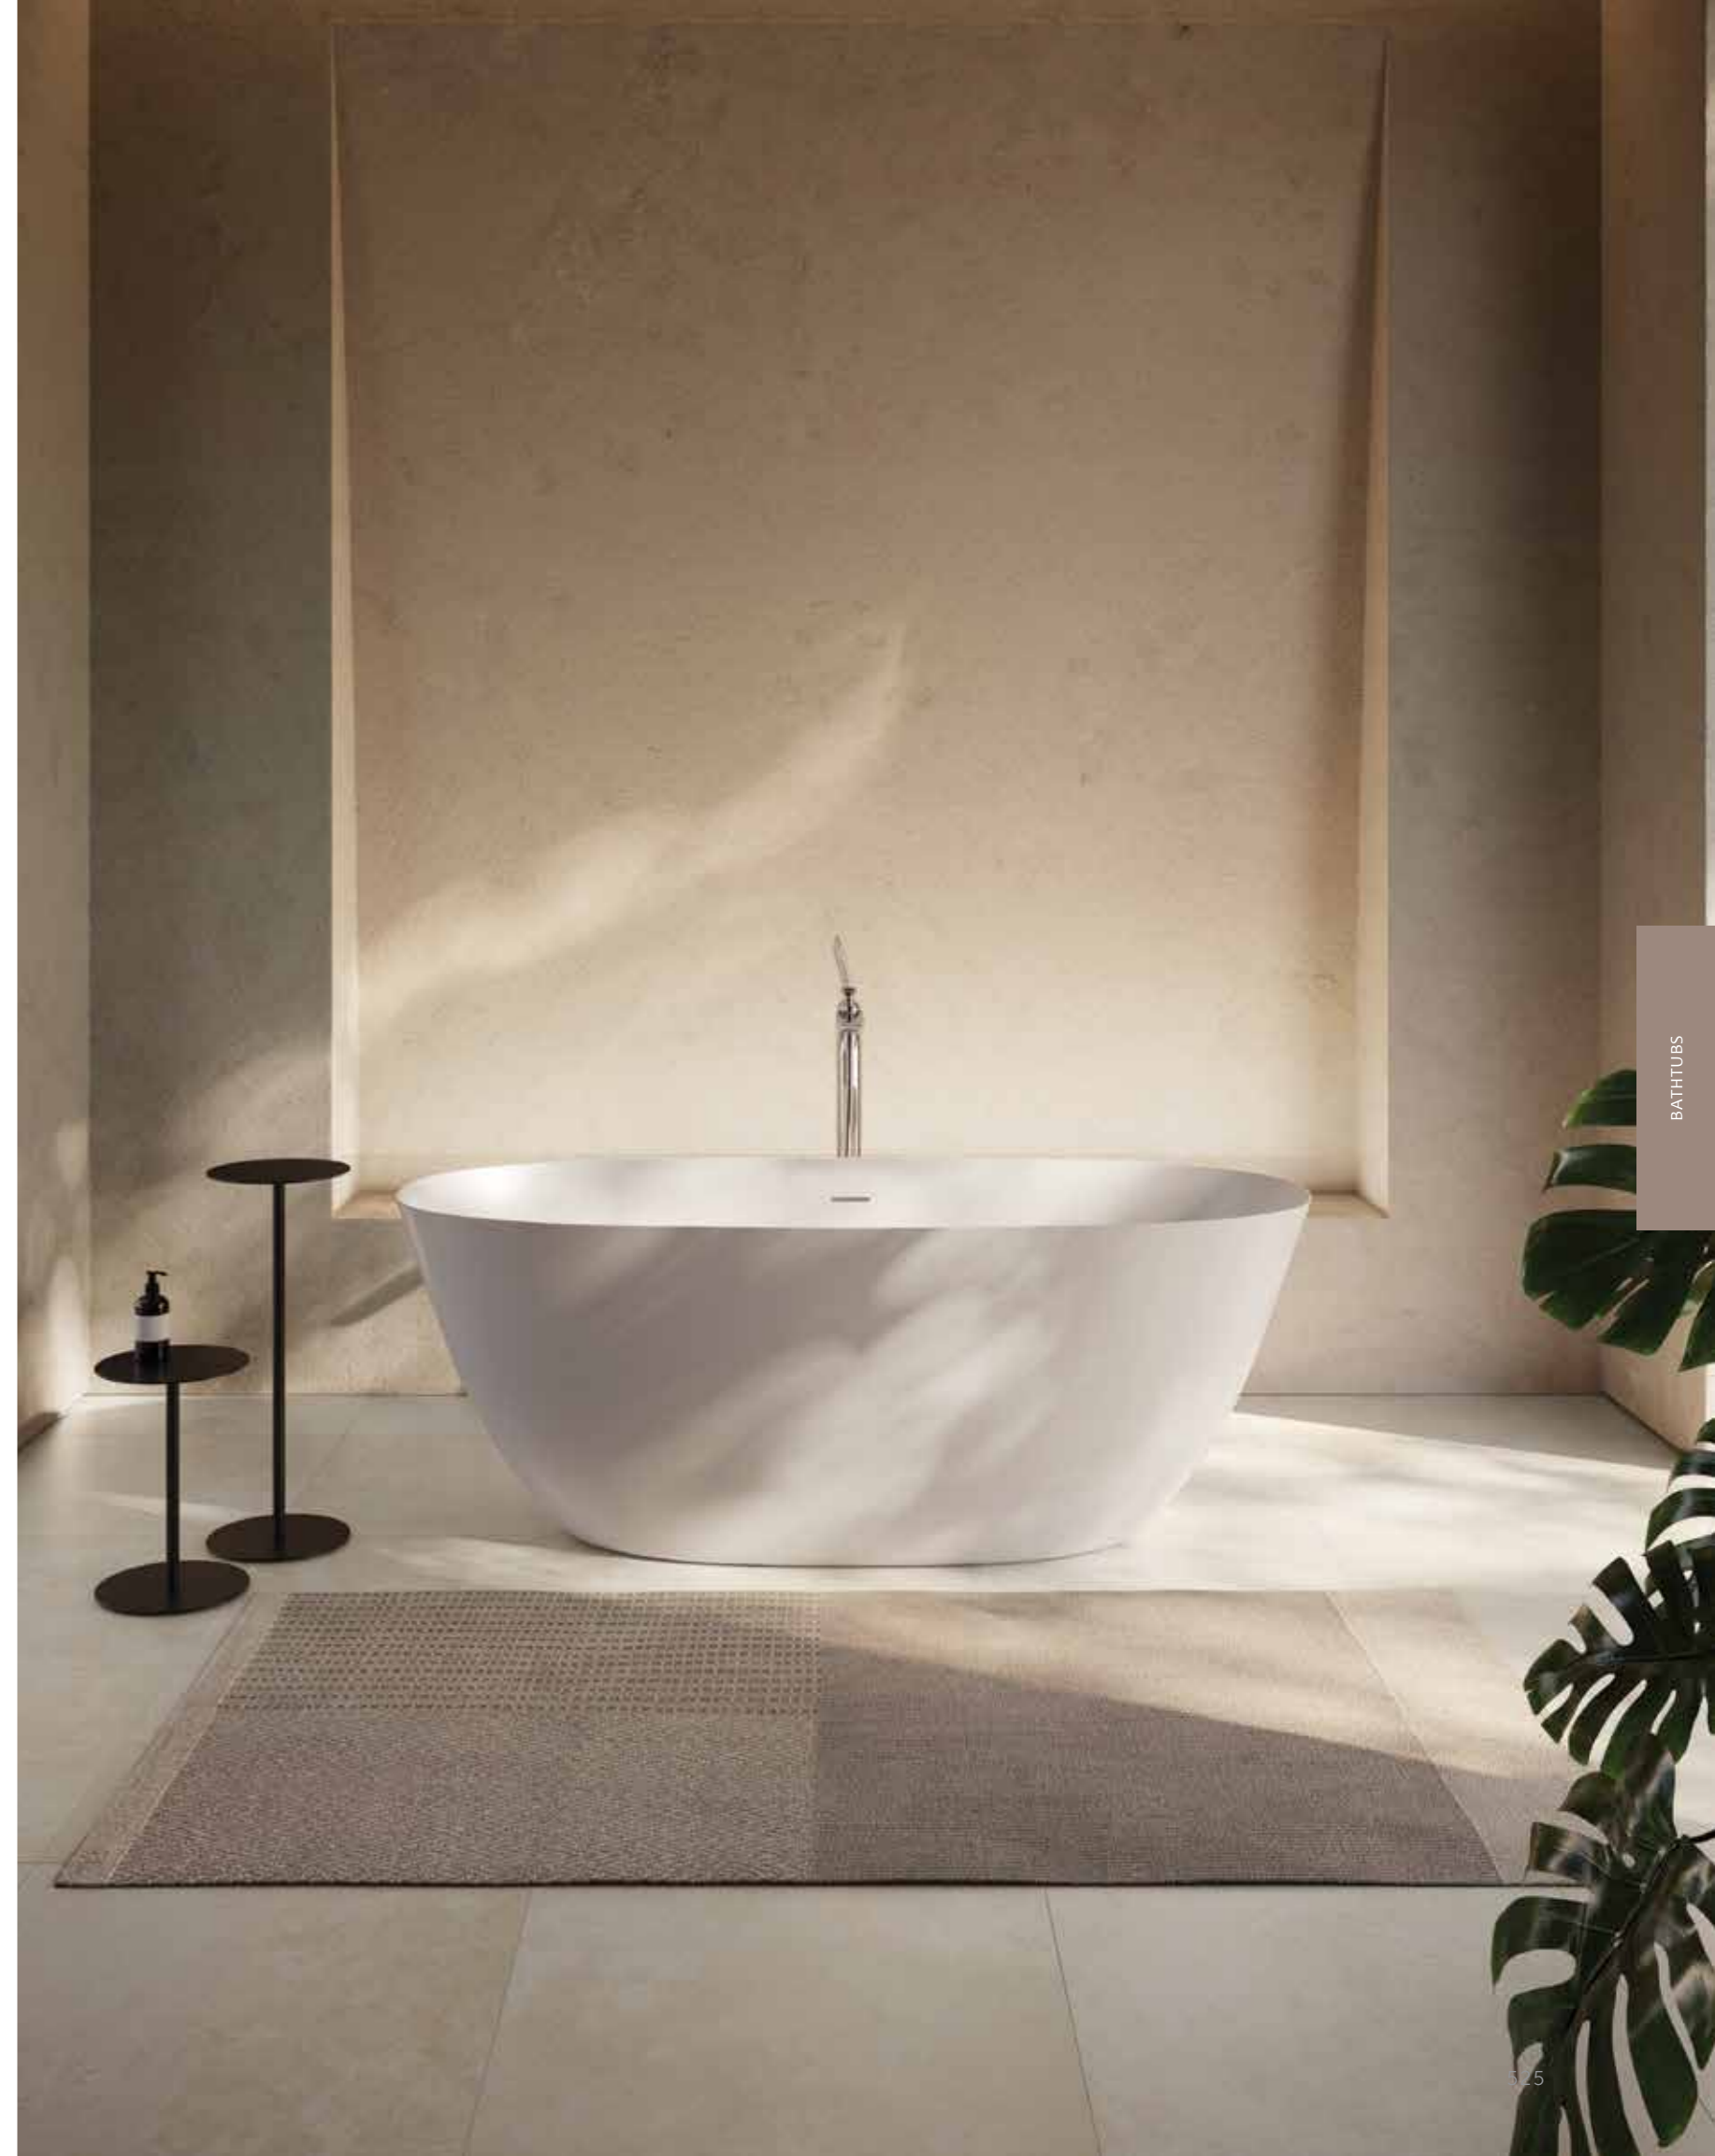

## ACRYLIC: DESIGN AND FUNCTIONALITY

RAK-Contour bathtubs are made of high quality acrylic, a durable material with a timeless glossy white finish that perfectly complements all other ceramic bathroom products.