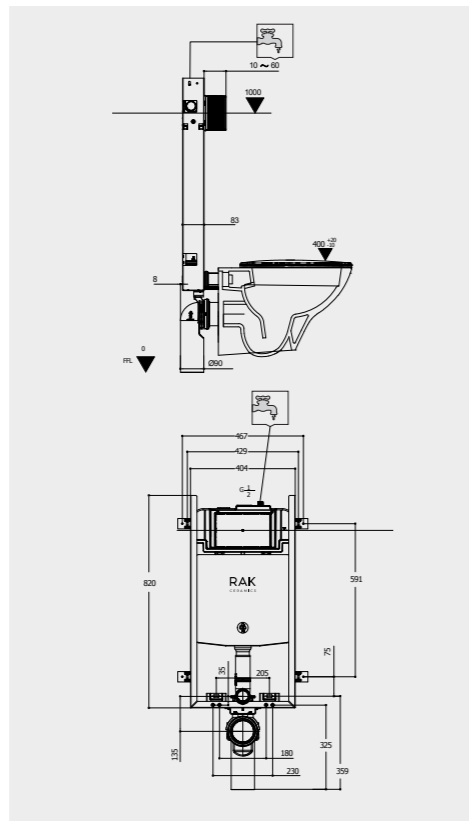

RAK-NEOFIX / 8 CM THICKNESS