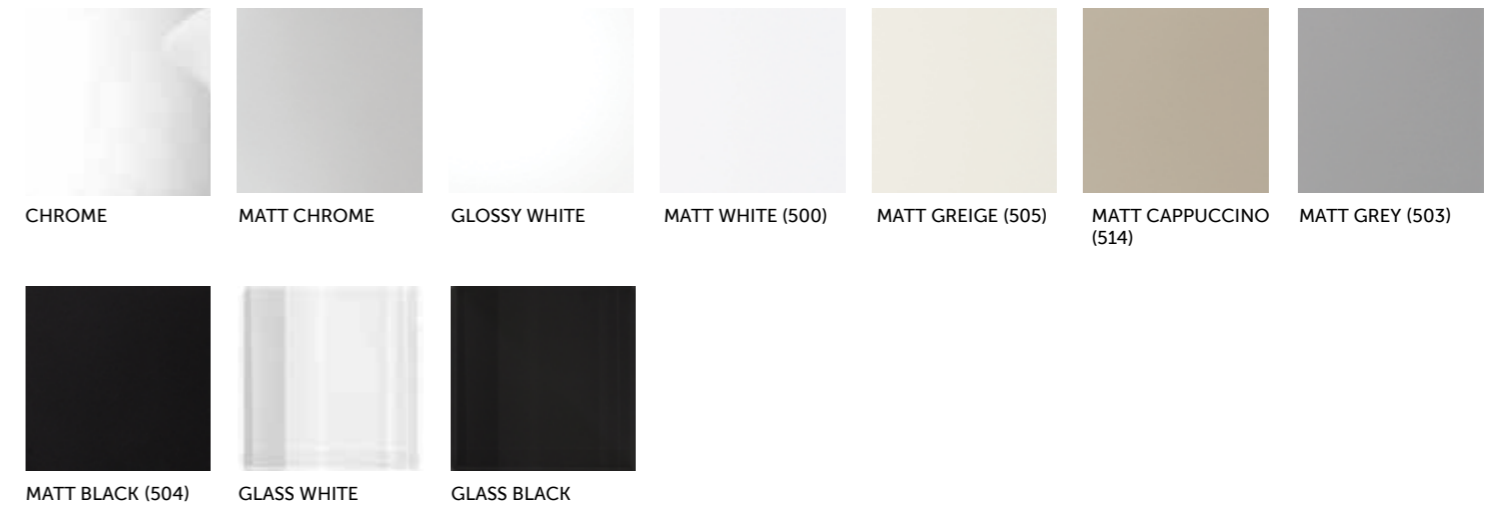

RAK-SILVER GRAB BARS PAGE 623

RAK-ECOFIX & RAK-NEOFIX PUSH PLATES PAGE 624-625