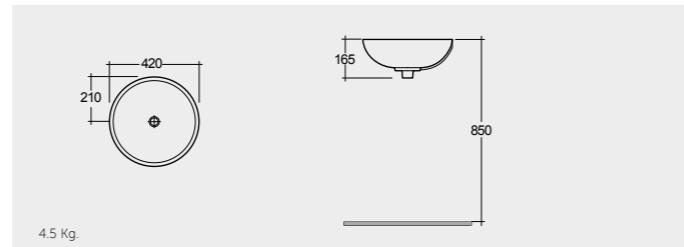

# COUNTER TOP WASH BASINS

RAK-Diana 45 CM

OC137AWHA Bowl

RAK-Diana 42 CM

OC72AWHA Bowl

RAK-Daisy 38 CM

OC160AWHA

RAK-Diana W/OF 42 CM