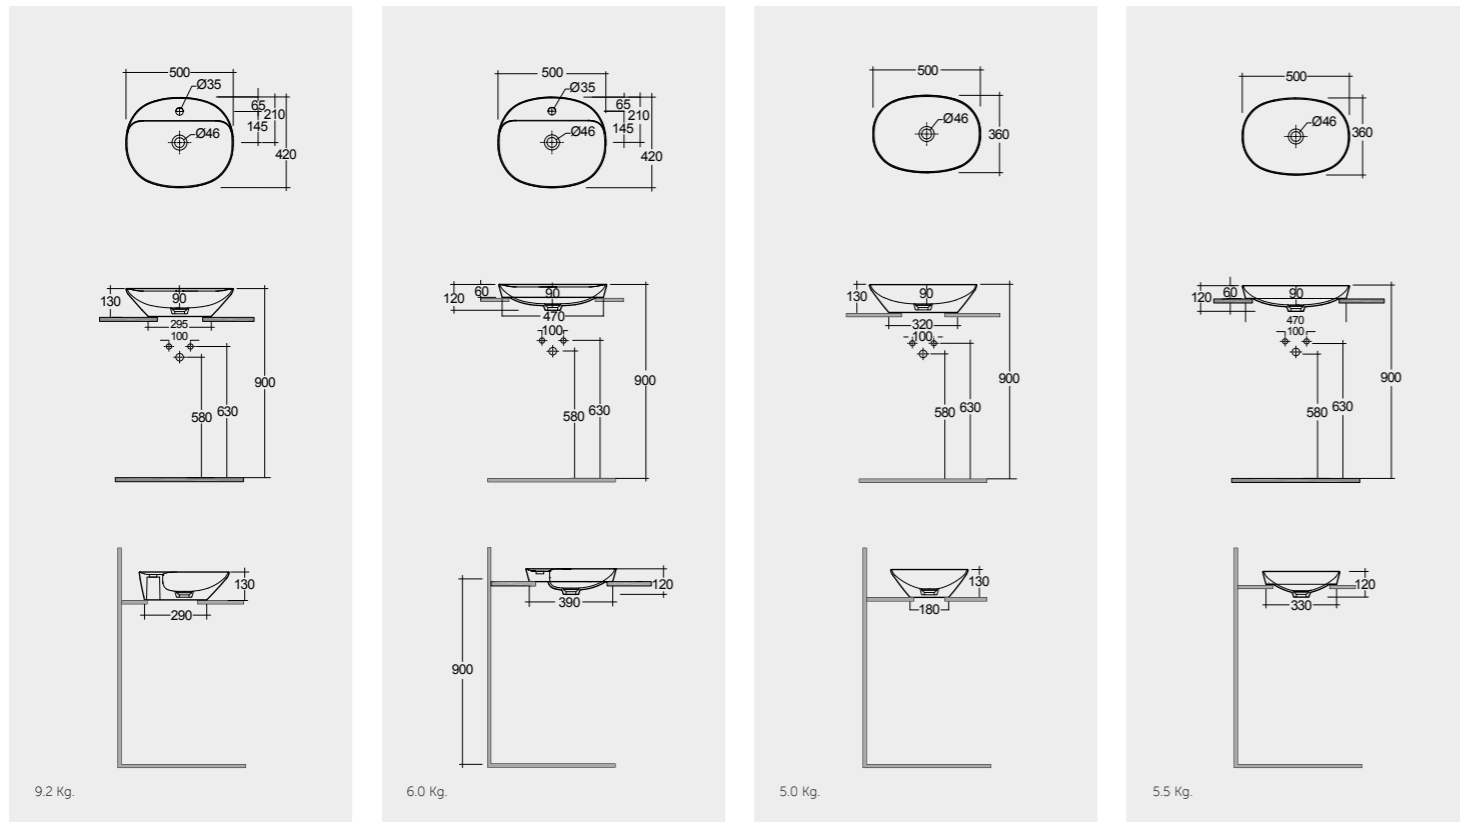

# RAK-VARIANT / OVAL

Models

50X42 CM  
VART25001AWHA

50X42 CM  
VARDI25001AWHA

50X36 CM  
VART25000AWHA

50X36 CM  
VARDI25000AWHA

Measurements

Notes