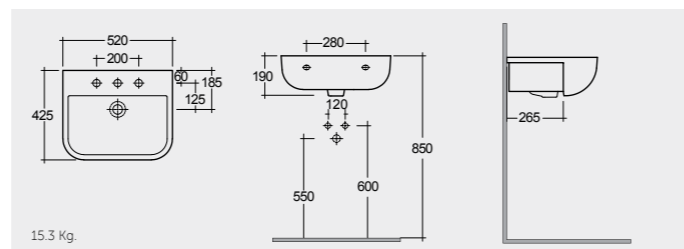

SE0904AWHA