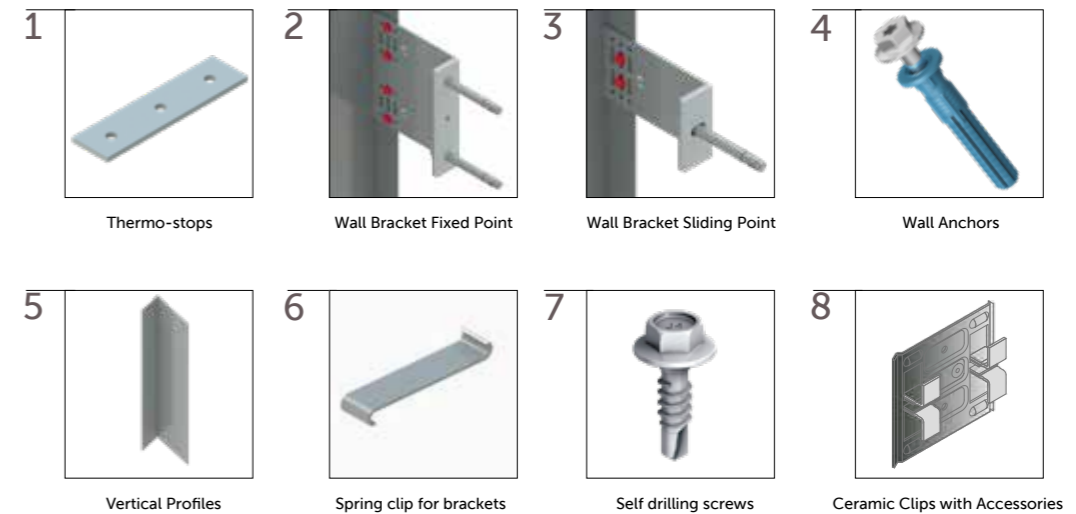

1 - Thermo-Stop plates are placed to prevent contact between the brackets and the wall of the building.

2 & 3 - VECO-A system brackets are made from an aluminium alloy of type EN-AW-6063T66 and are supplied in a variety of sizes to meet the specific static and structural requirements of the project. The brackets can be used universally as fixed point or sliding point fastenings. Using the corresponding components, the length of the bracket is also infinitely adjustable and can therefore be adapted to the tolerances of the external wall of the building.

4 - Wall Anchors: Mechanical Anchor to fix the brackets to the wall substrate.

5 - Vertical Profiles :

L-Profile from Extruded Aluminium Alloy EN AW-6063T66 (used in central supports & connection applications)

T-Profile from extruded Aluminium Alloy EN AW-6063T66 (used in area of joints)

6 - Spring clip made from spring steel 1.4310 used to aid installation.

7 - Self Drilling Screws: Self drilling screws made from stainless steel A2 and A4 for fastening of horizontal profiles to brackets and vertical profiles.

8 - Stainless Steel Coated Ceramic Clips / Ceramic Clips Accessories including ceramic clips plate, rivets and rubber.