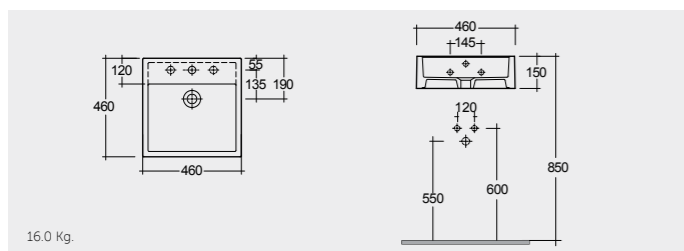

SEMI RECESSED WASH BASINS

OC123AWHA

UNDER COUNTER WASH BASINS