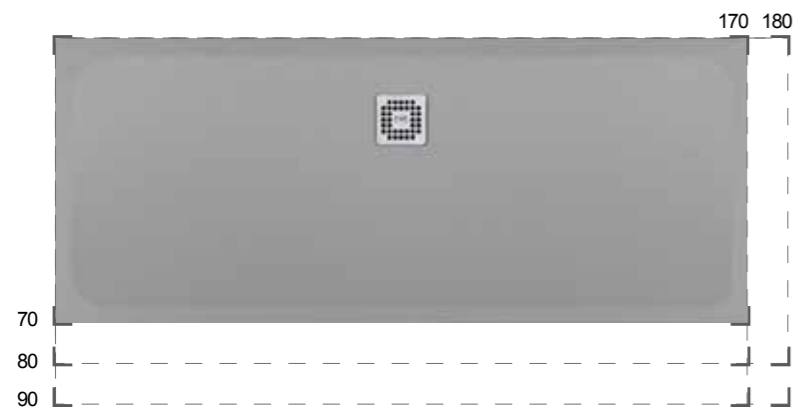

BATHTUB REPLACEMENT

RECTANGULAR

QUADRANT

50 CM (Rectangular)  
FEECT5000504A

70 x 140 CM (Rectangular)  
RFST070140S504