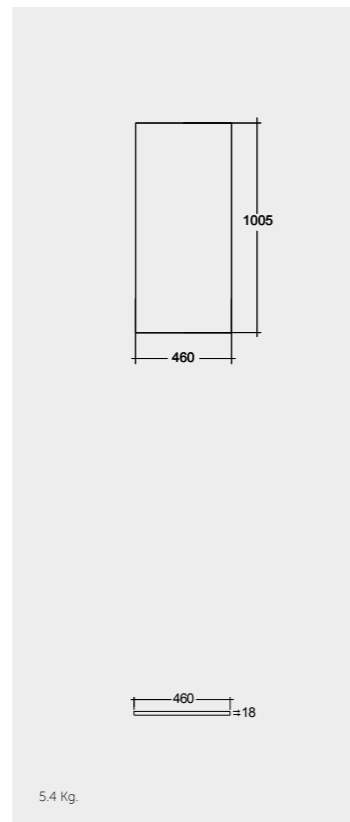

- SCANDINAVIAN OAK (TECHWOOD)
- GREY ELM (TECHWOOD)
- MOKA WALNUT (TECHWOOD)