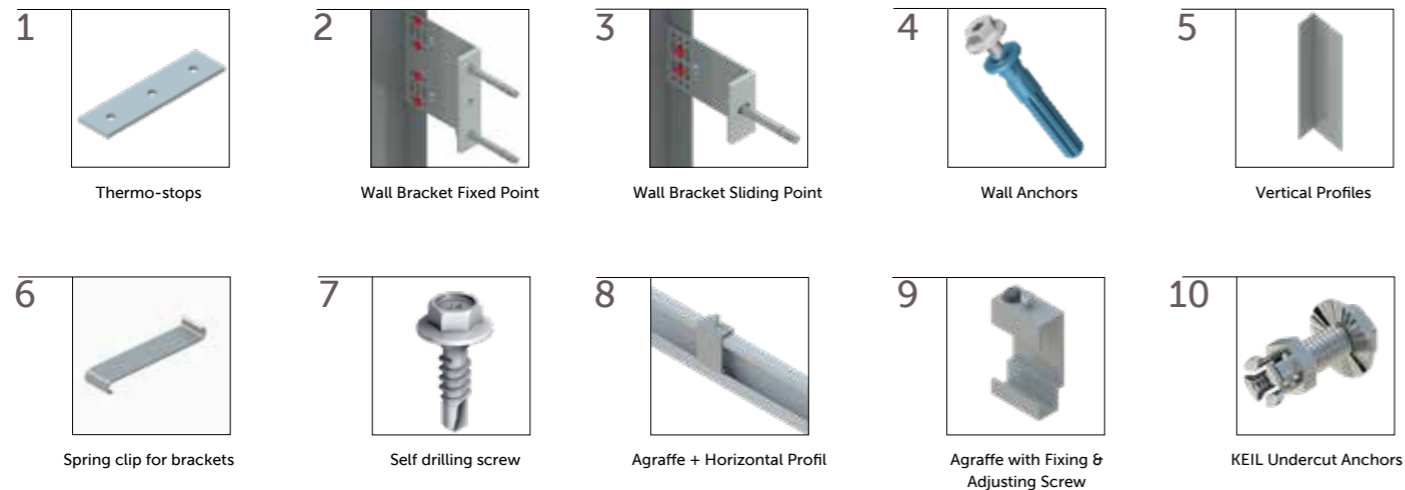

### Substructure Components

1 - Thermo-Stop plates are placed to prevent contact between the brackets and the wall of the building.

2 & 3 - VECO-A system brackets are made from an aluminium alloy of type EN-AW-6063T66 and are supplied in a variety of sizes to meet the specific static and structural requirements of the project. The brackets can be used universally as fixed point or sliding point fastenings. Using the corresponding components, the length of the bracket is also infinitely adjustable and can therefore be adapted to the tolerances of the external wall of the building.

4 - Wall Anchors: Mechanical Anchor to fix the brackets to the wall substrate.

5 - Vertical Profiles :

L-Profile from Extruded Aluminium Alloy EN AW-6063T66 (used in central supports & connection applications)

T-Profile from extruded Aluminium Alloy EN AW-6063T66 (used in area of joints)

6 - Spring clip made from spring steel 1.4310 used to aid installation

7 - Self Drilling Screws: Self drilling screws made from stainless steel A2 and A4 for fastening of horizontal profiles to brackets and vertical profiles

8 & 9 - There are 3 types of Agraffes: (Rigid)/(Adjustable)/(Adjusting +Fixed). The components used with them are adjusting screws, self drilling screws and self-adhesive foam rubber.

10 - The KEIL undercut anchor for the hidden attachment of thin panels is made from stainless steel. Its geometry which matches the KEIL undercut drill hole, guarantees a positive locking attachment free from expansion pressure in all panel materials from a panel thickness of 6mm onwards. Different insertion depths are possible depending on the thickness of the panel.