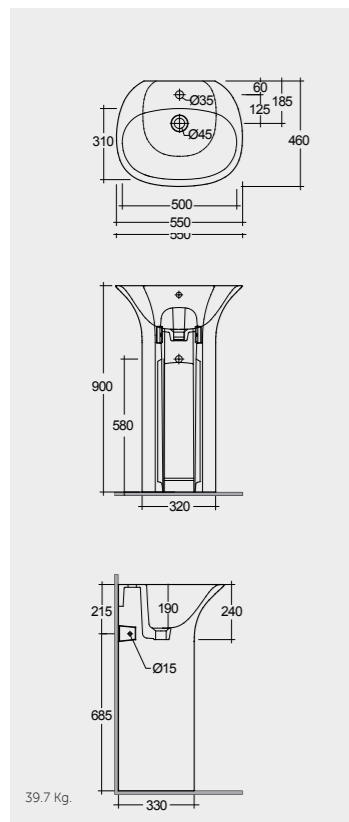

Measurements