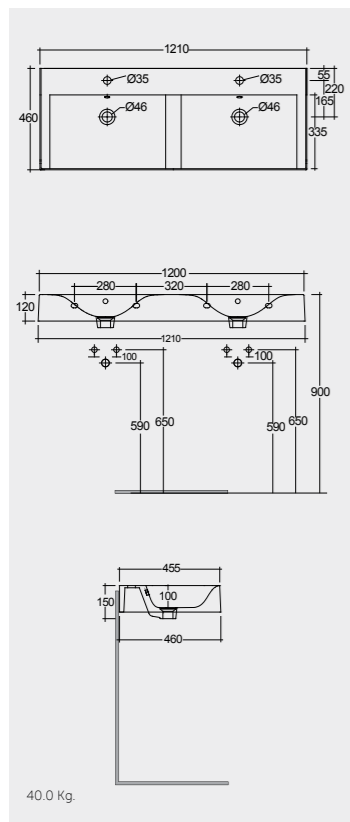

**81 CM**  
DESWB08101AWHA  
No tap holes DESWB08100AWHA

**61 CM**  
DESWB06101AWHA  
No tap holes DESWB06100AWHA

Measurements

Colours available

Colours shown here are as close to actual sanitaryware as printing process will allow