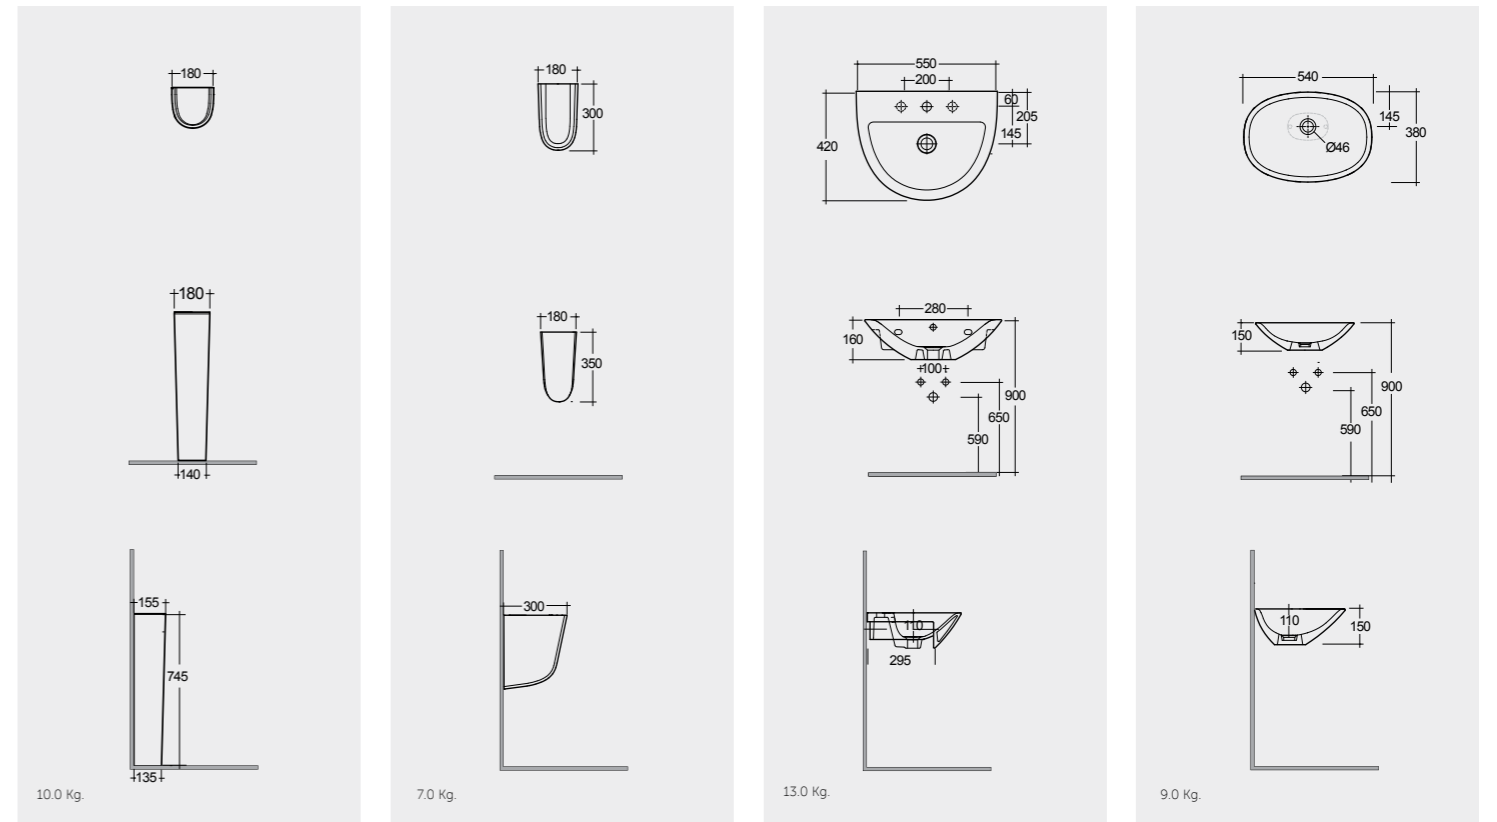

Measurements

Notes

All dimensions in mm tolerance $\pm 5\%$ for below 200mm and $\pm 3\%$ for above 200mm