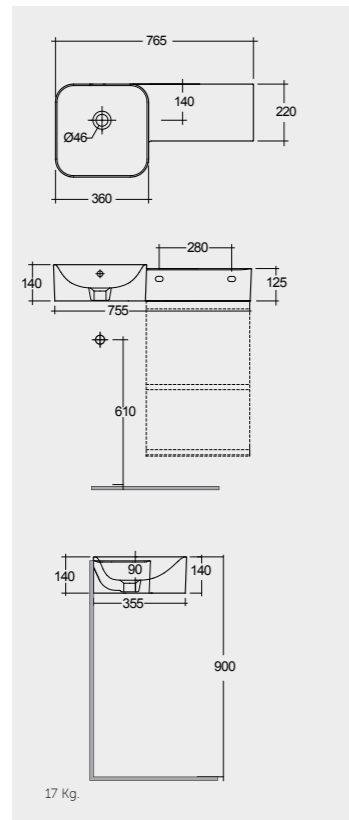

Models

77 CM Right Ledge  
PETWB47701AWHA

77 CM Right Ledge  
PETWB47700AWHA

77 CM Left Ledge  
PETWB37701AWHA

77 CM Left Ledge  
PETWB37700AWHA

No Faucet Hole

No Faucet Hole

Measurements