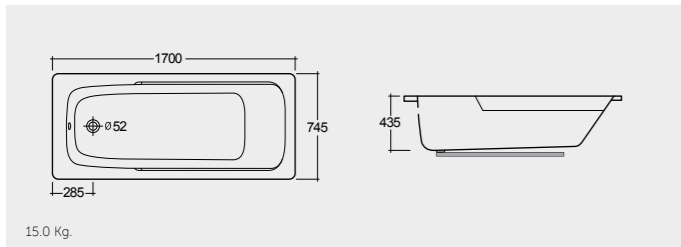

BT01AWHA

15.0 Kg.

15.0 Kg.

5.0 Kg.

2.5 Kg.

Colours available

Colours shown here are as close to actual sanitaryware as printing process will allow