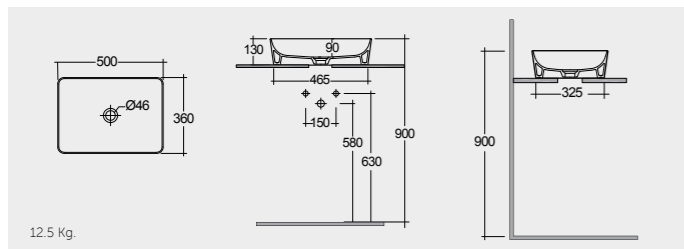

FEECT5000AWHA Rectangular