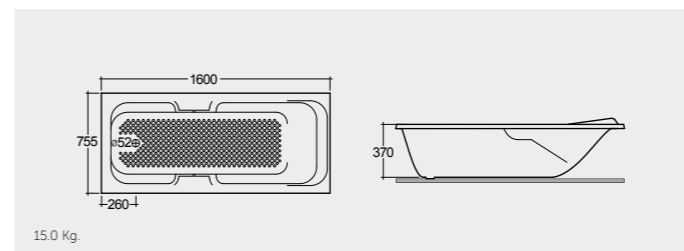

RAK-Rams 168X70 CM

BT10AWHA

RAK-Rams 160X75 CM

BT66AWHA

RAK-Rams 160X70 CM

BT67AWHA

Colours available

Colours shown here are as close to actual sanitaryware as printing process will allow