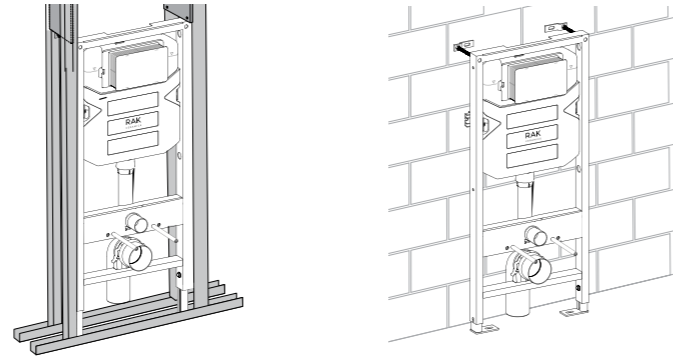

DRYWALL INSTALLATION

With a drywall system it is possible to create complete room-height prewalls or partitions.

RAK-Ecofix installation elements are suitable for solid constructions and for all drywall construction situations.
تركيبات راك-إكوفيكس مناسبة للإنشاءات الصلبة وجميع حالات جدران الجبس.