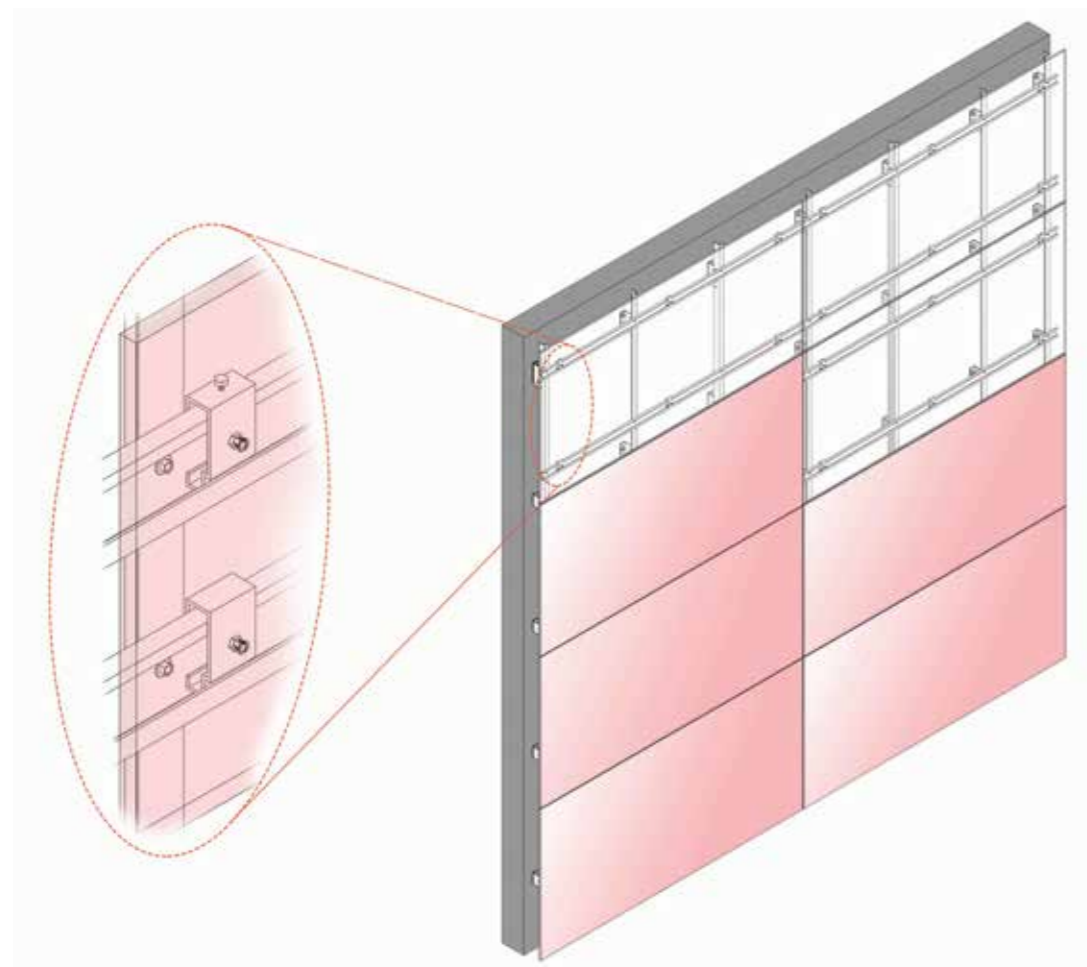

VECO-A-2000

Invisible Fastening with Under-cut Anchors

System: This system is used as a horizontal mounting system for invisible facade fastenings in combination with under-cut anchors.

Type of cladding: Large and small format Ceramic panels

Type of fastening: Invisible fixation with under-cut anchor

Vertical Aluminium Substructure with L-Profiles and Horizontal Agraffe Profile

This system is used as a horizontal mounting system for invisible facade fastenings in combination with under-cut anchors.

VECO-A-2000 system components are made from an aluminium alloy of the type EN-AW-6063T66 and are supplied in a variety of sizes to meet the specific static and structural requirements of the project.