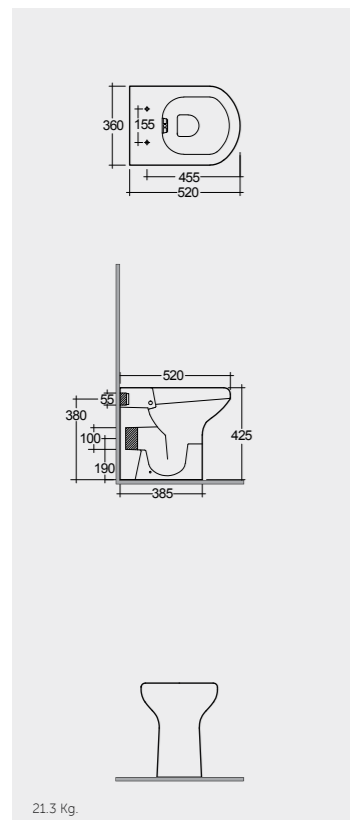

Rimless

75 CM  
CO21AWHA

Comfort Height 48 CM

Rimless

70 CM  
CO20AWHA

Measurements

21.3 Kg.

Urea care  
YFG085A