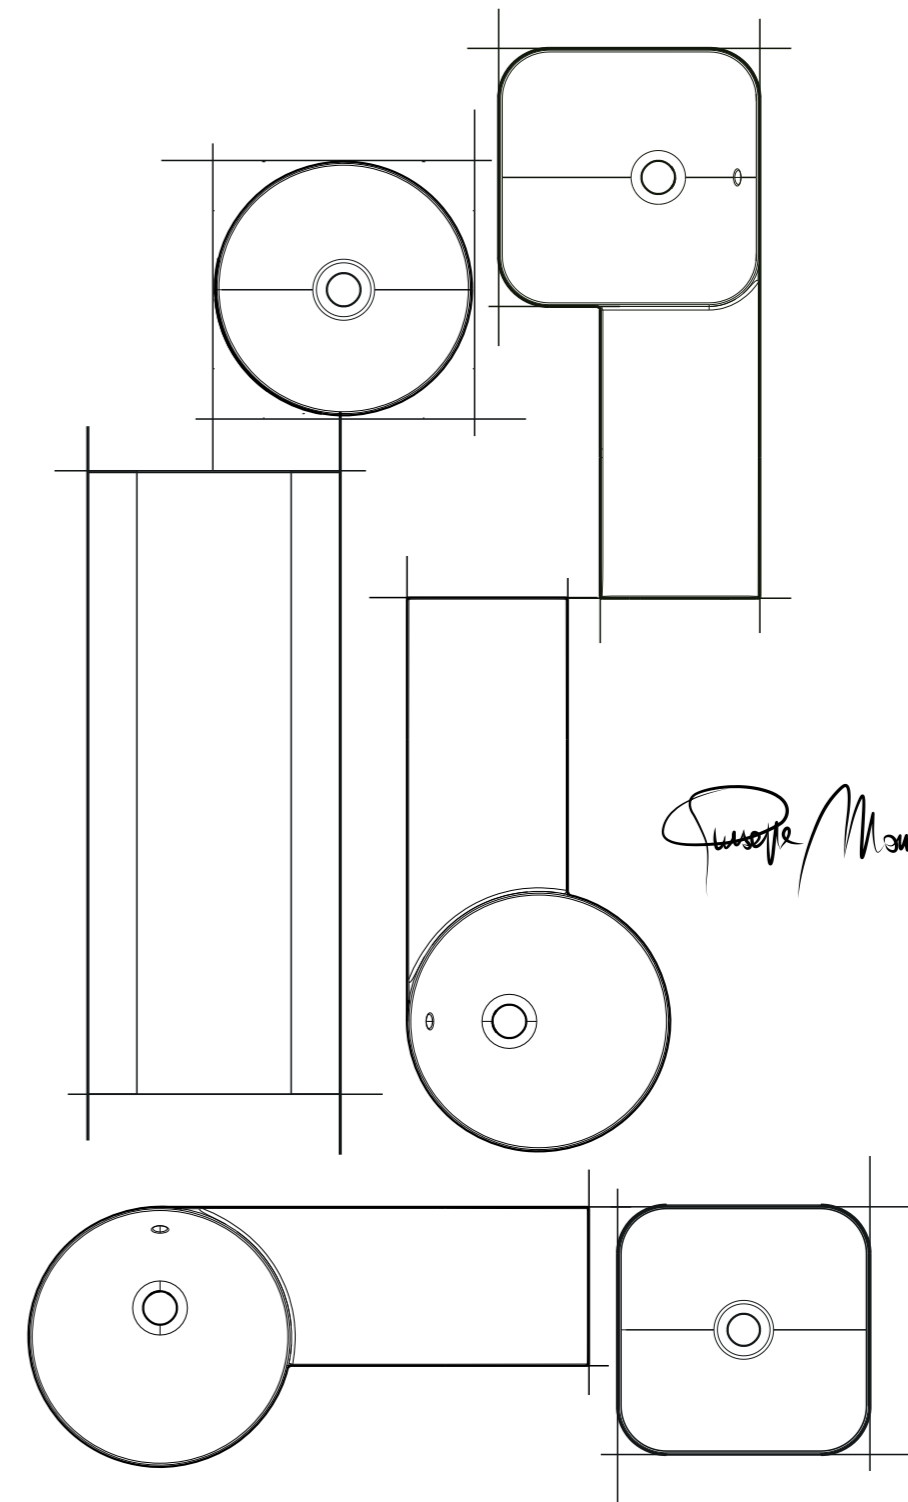

Design by Giuseppe Maurizio Scutellà

Giuseppe Maurizio Scutellà was born in Alcamo, Sicily. His collaboration with RAK Ceramics begins with RAK-Cloud (2018), a project that continues the creative thinking of the Italian designer and that integrates perfectly with his other projects such as the collection of lamps "Pirce" by Artemide (Good_Design 2008, Red Dot Award 2009, IF Design Award 2010) and the "Metropolis" collection of crystal and ceramic tables by Tonelli Design. RAK-Petit is the second concept developed together with RAK Ceramics (2019).

"I like to talk with the soul of all my projects, discover its history and capturing the most hidden hues of its character, respecting its nature and embracing its languages. It is my way of approaching its magical essence and becoming its interpreter".