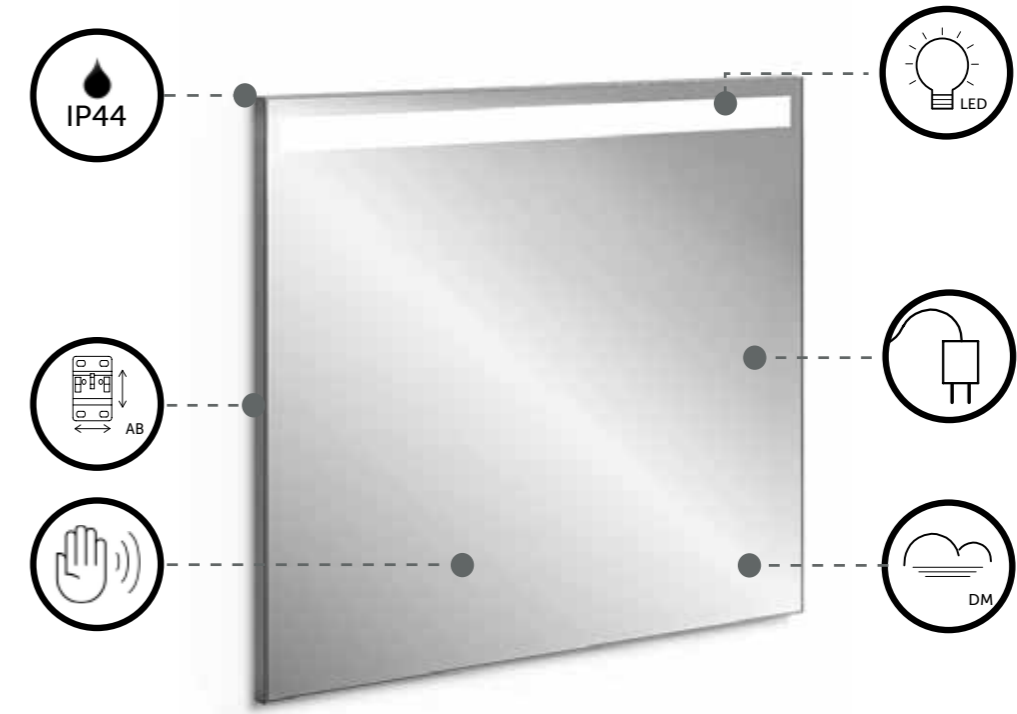

PRODUCT BENEFITS

MIRRORS

	MAINS POWERED		REVERSIBLE
	DE-MISTER		LED LIGHT
	TOUCHLESS ACTIVATION		IP44
	MOTION SENSOR		
	USB RECHARGEABLE		

	MAINS POWERED		REVERSIBLE
	DE-MISTER		LED LIGHT
	TOUCHLESS ACTIVATION		IP44
	MOTION SENSOR		
	USB RECHARGEABLE