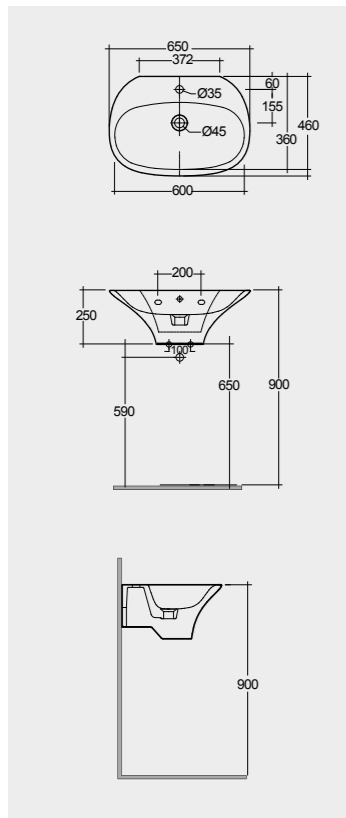

Measurements