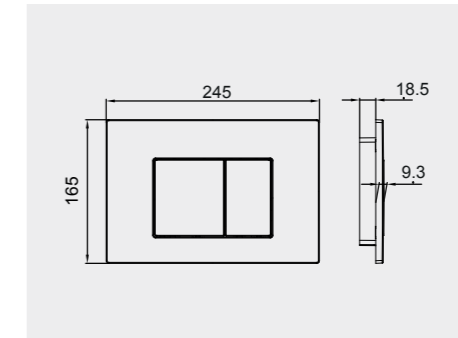

NEOFSRAKPPL02 Chrome

RECTANGULAR