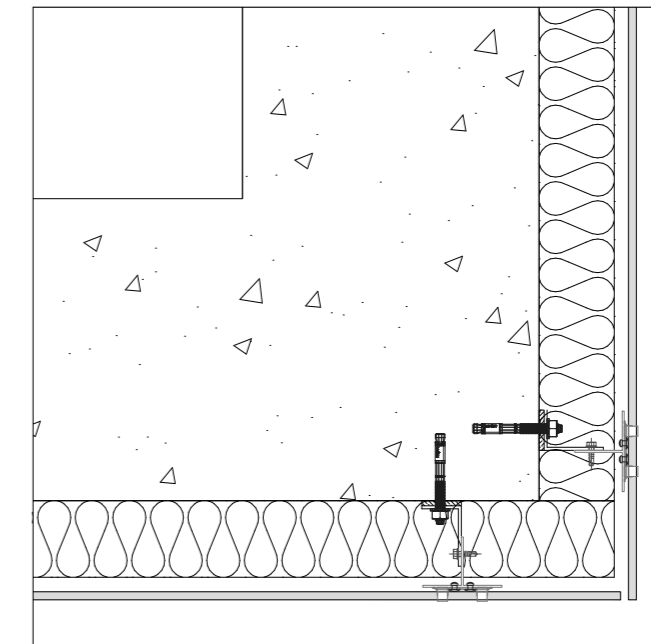

Corner Details

OUTER CORNER