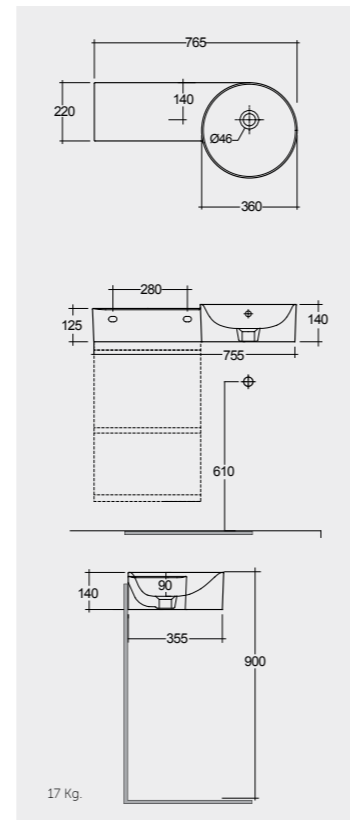

77 CM Right Ledge  
PETWB27700AWHA

77 CM Left Ledge  
PETWB17701AWHA

77 CM Left Ledge  
PETWB17700AWHA

No Faucet Hole

No Faucet Hole

Measurements

Notes

All dimensions in mm tolerance  $\pm 5\%$  for below 200mm and  $\pm 3\%$  for above 200mm