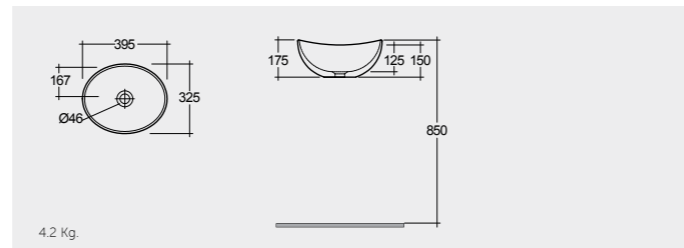

COUNTER TOP WASH BASINS

OC161AWHA