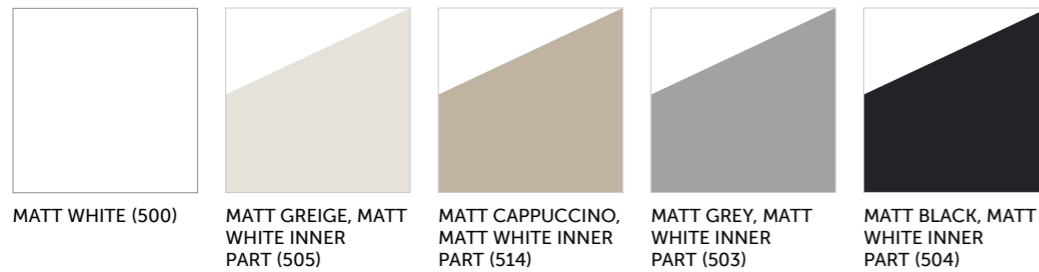

RAKSOLID FOR BATHTUBS PAGE 620