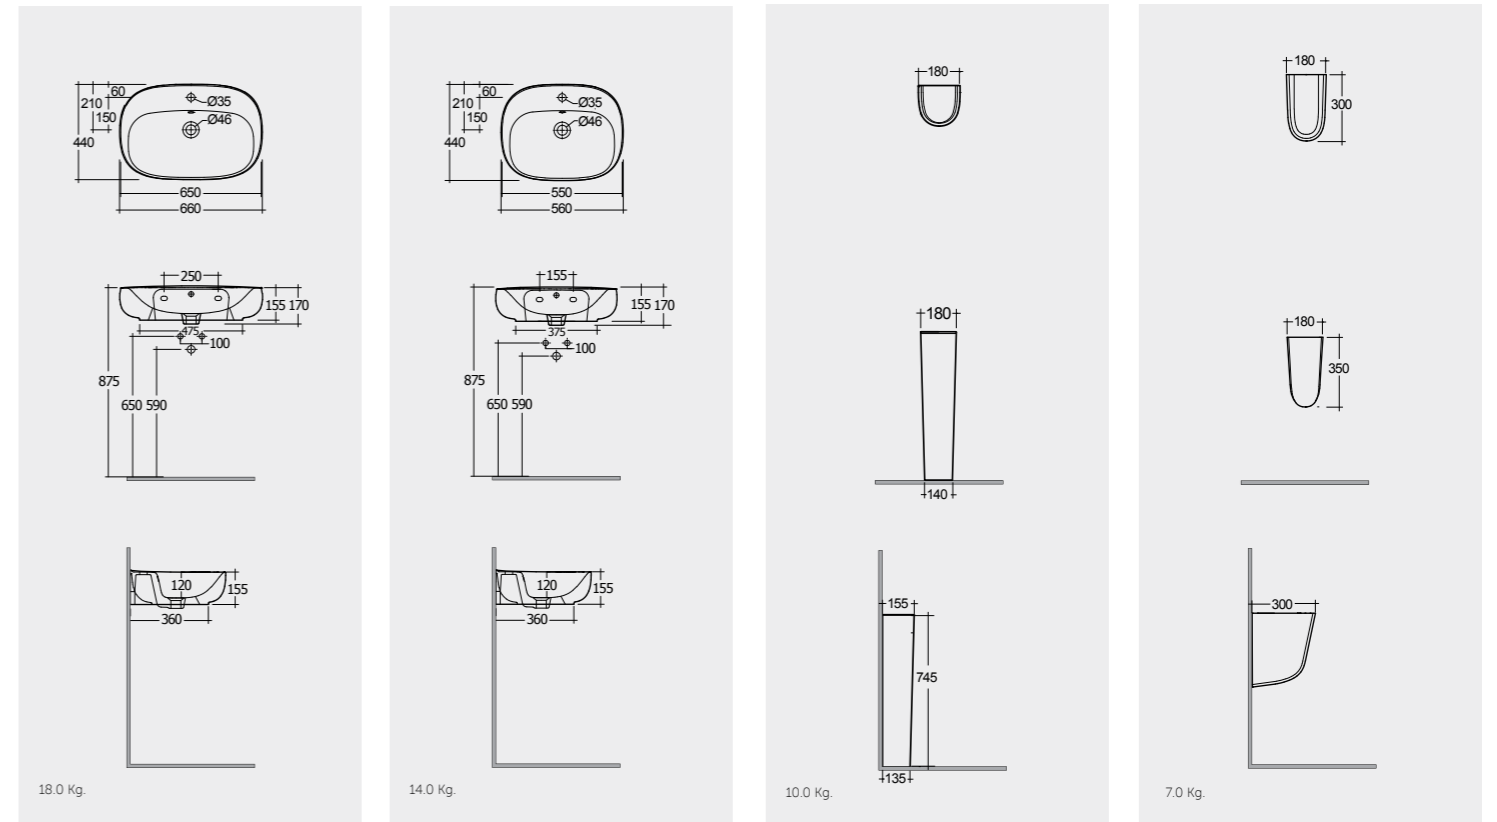

Measurements

Colours available

Colours shown here are as close to actual sanitaryware as printing process will allow