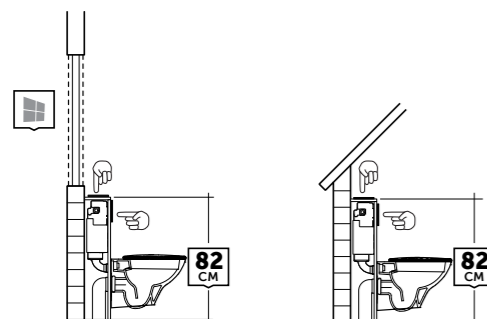

Low-height situations

Special element height 82 cm, with top or front flushing actuation.

TECHNICAL INFORMATION

APPLICATION

FOR BACK TO WALL WC

FOR WALL HUNG WC

FOR BACK TO WALL BIDET

FOR WALL HUNG BIDET

FOR URINAL

12 CM THICKNESS

8 CM THICKNESS

82 CM HEIGHT

DETAILS

WATER SUPPLY

FIXATIONS INCLUDED

WALL ANCHORING INCLUDED

6L DUAL FLUSHING

COMPATIBLE WITH 4.5L DUAL FLUSHING

3L DUAL FLUSHING

MOTION SENSOR

4x AA Battery