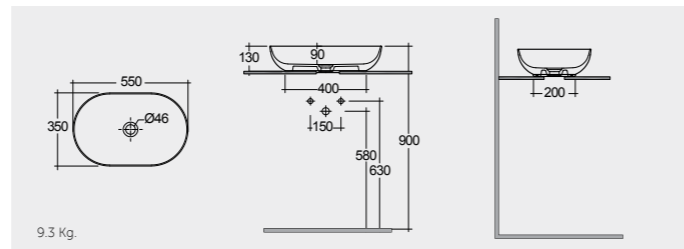

# RAK-FEELING WASH BASINS

RAK-Feeling Rectangular 50 CM

FEECT5000AWHA Rectangular

RAK-Feeling Oval 55 CM

FEECT5500AWHA Oval

RAK-Feeling Round 42 CM

FEECT4200AWHA Round

Ceramic Click-Clack Pop-Up Waste DUO000AWHA Ceramic Free-Flow Waste DUO002AWHA