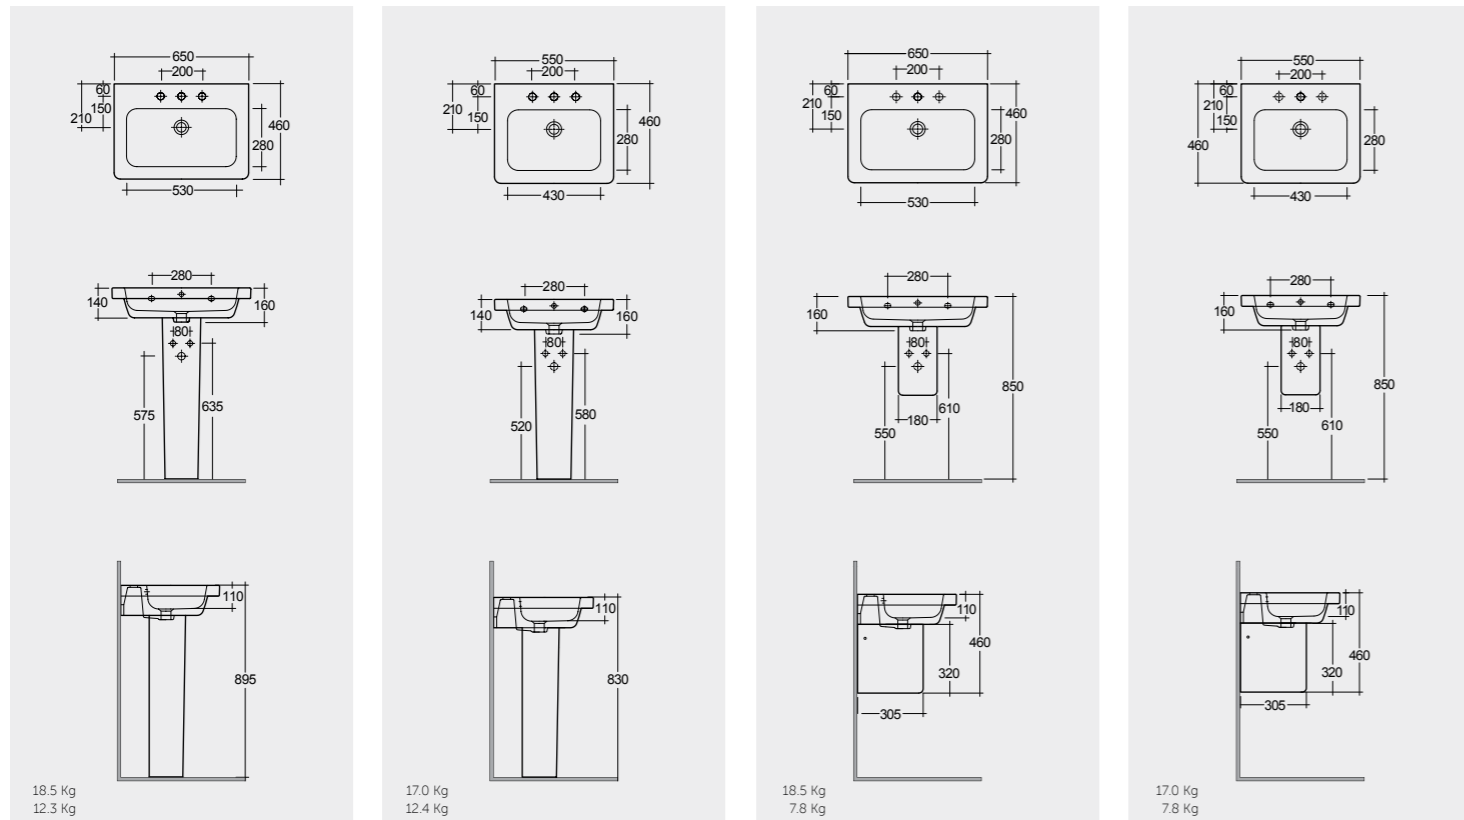

Models

65 CM  
RST0101AWHA  
RST0102AWHA

55 CM  
RST0801AWHA  
CY0102AWHA

65 CM  
RST0101AWHA  
CY0103AWHA

55 CM  
RST0801AWHA  
CY0103AWHA

Measurements

Colours available

Colours shown here are as close to actual sanitaryware as printing process will allow