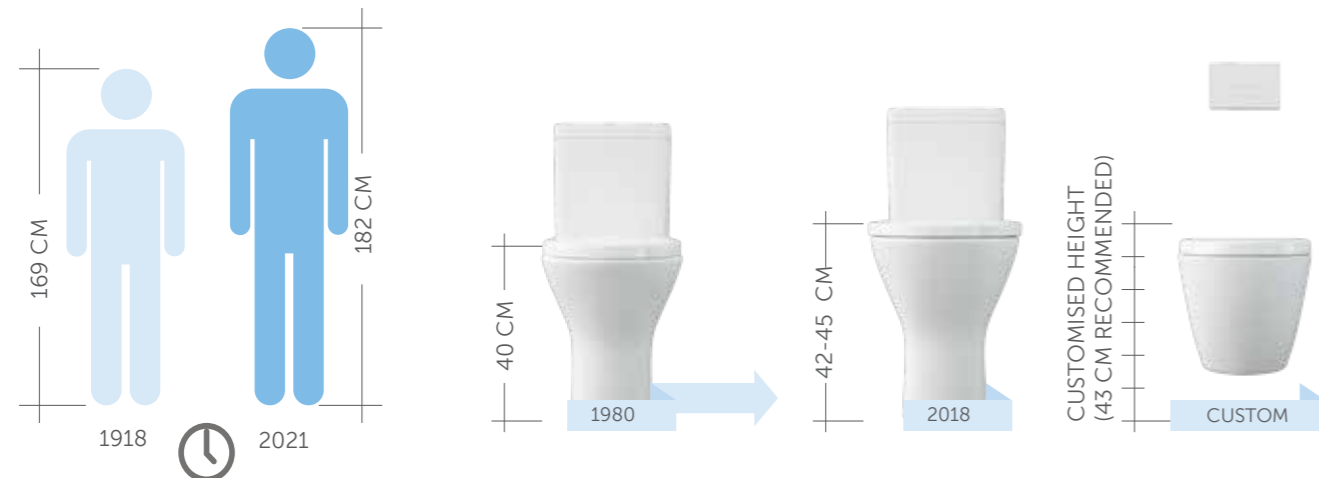

## Updated ergonomics

Over the last 100 years, the average height of people in industrialized nations has increased approximately by 10 cm. To be innovative in design also means meeting the changes in population and their new needs in terms of ergonomics and comfort. RAK Ceramics design evolves together with human evolution.