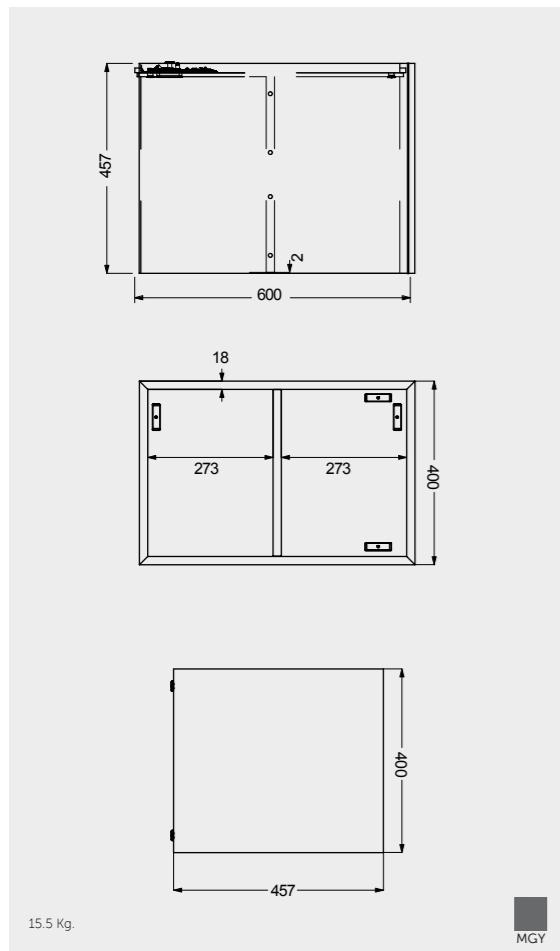

# OPEN STORAGE AND TALL CABINET UNITS

Models

60 CM  
JOYOS040MGY

W 30 x D 23 x H 120CM  
JOYTS120UGY

Measurements