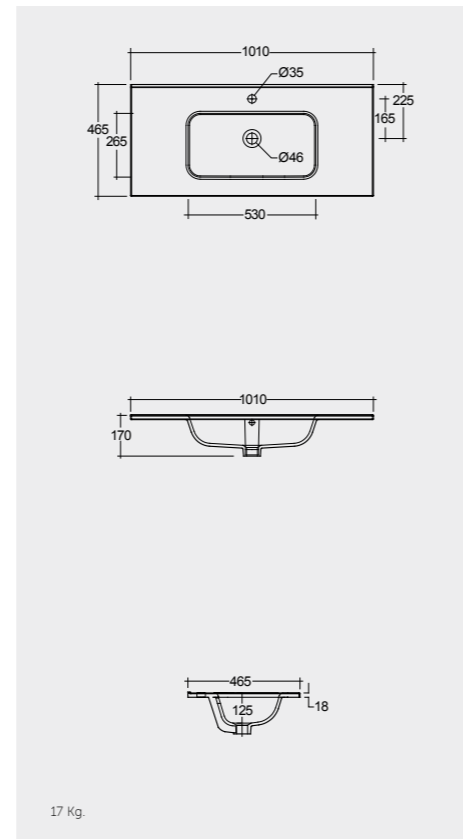

Measurements

Note

All dimensions in mm tolerance 5% for below 200mm and 3% for above 200mm