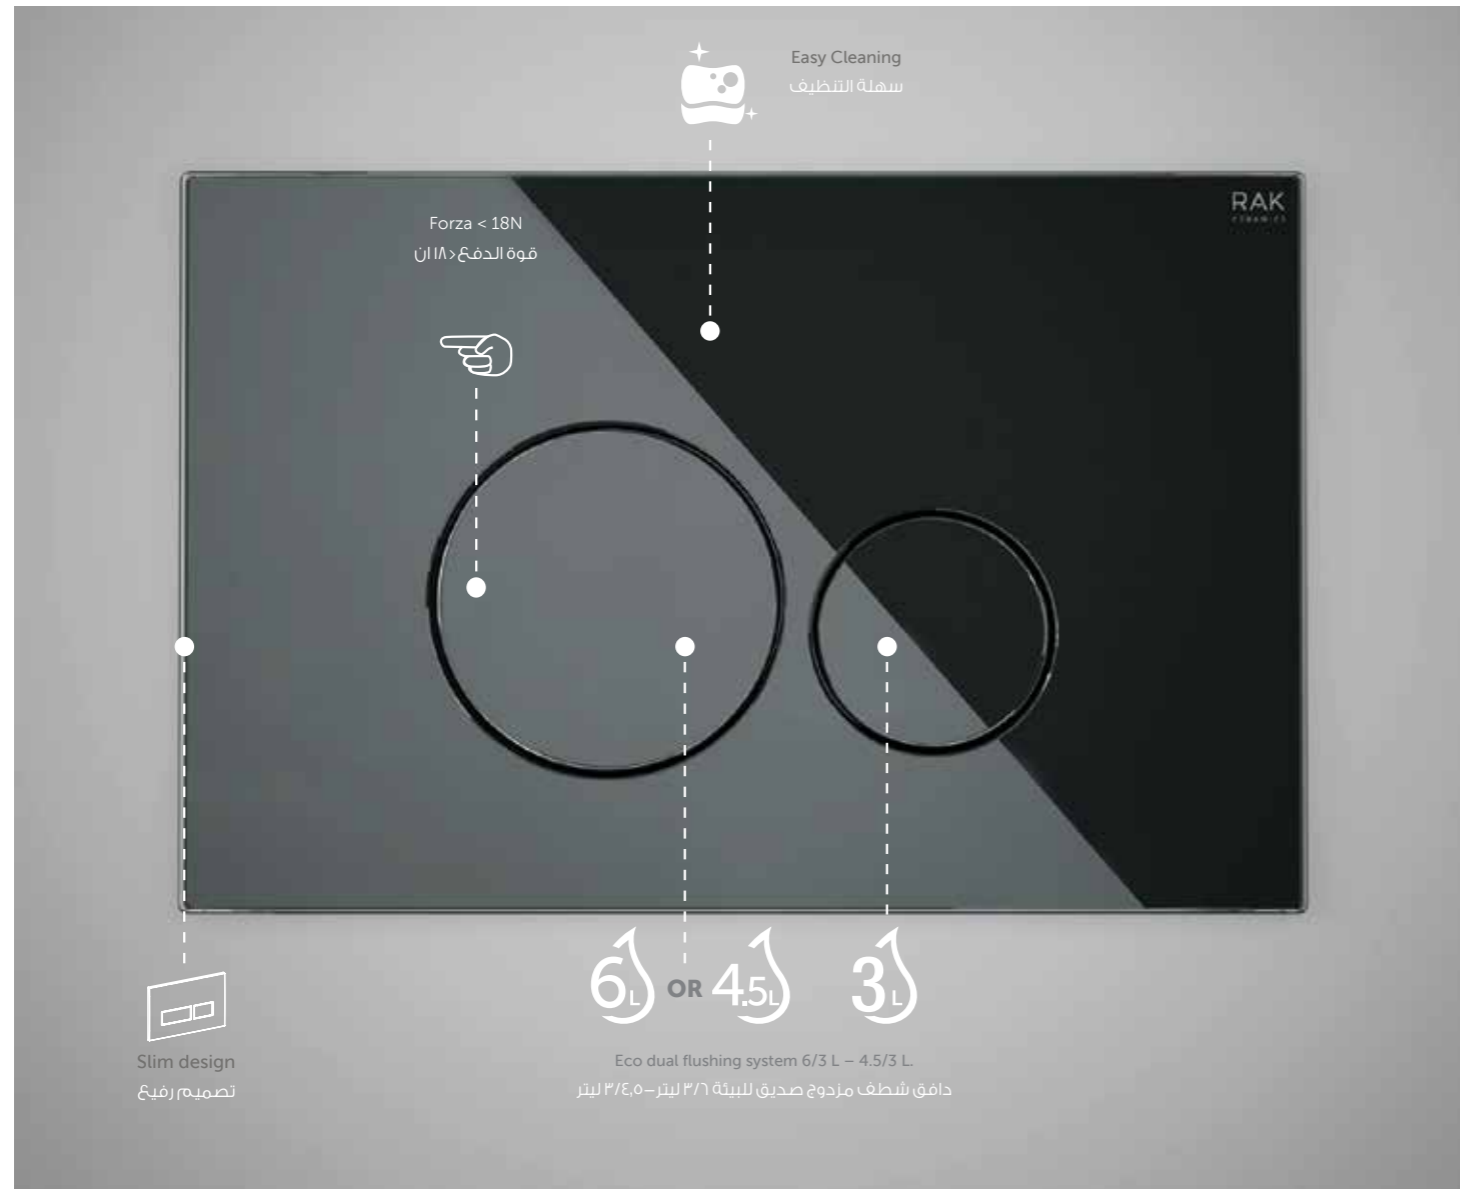

RAK-Ecofix not only offers limitless installation possibilities, but a flat designed range of push plates in 3 elegant finishes and 2 different designs. The push plate is the only visible part of the concealed cistern and is built for the water saving dual system flush in volumes 6-3 liters or 4.5-3 liters. Another possibility to move functionality and style into your bathroom.