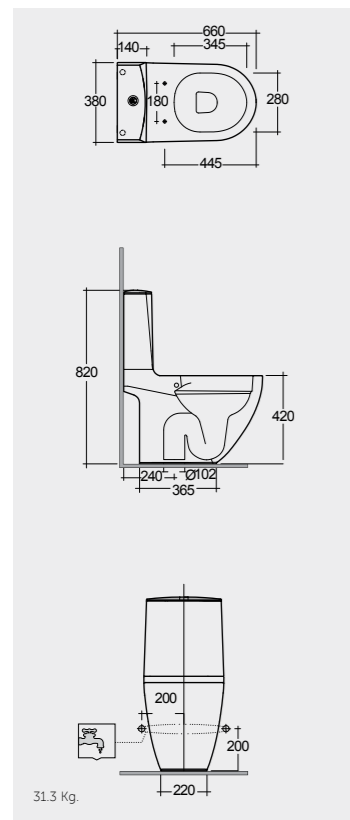

Measurements

Urea RAK-Des
DESSC3900WH

Urea RAK-Des
DESSC3901WH