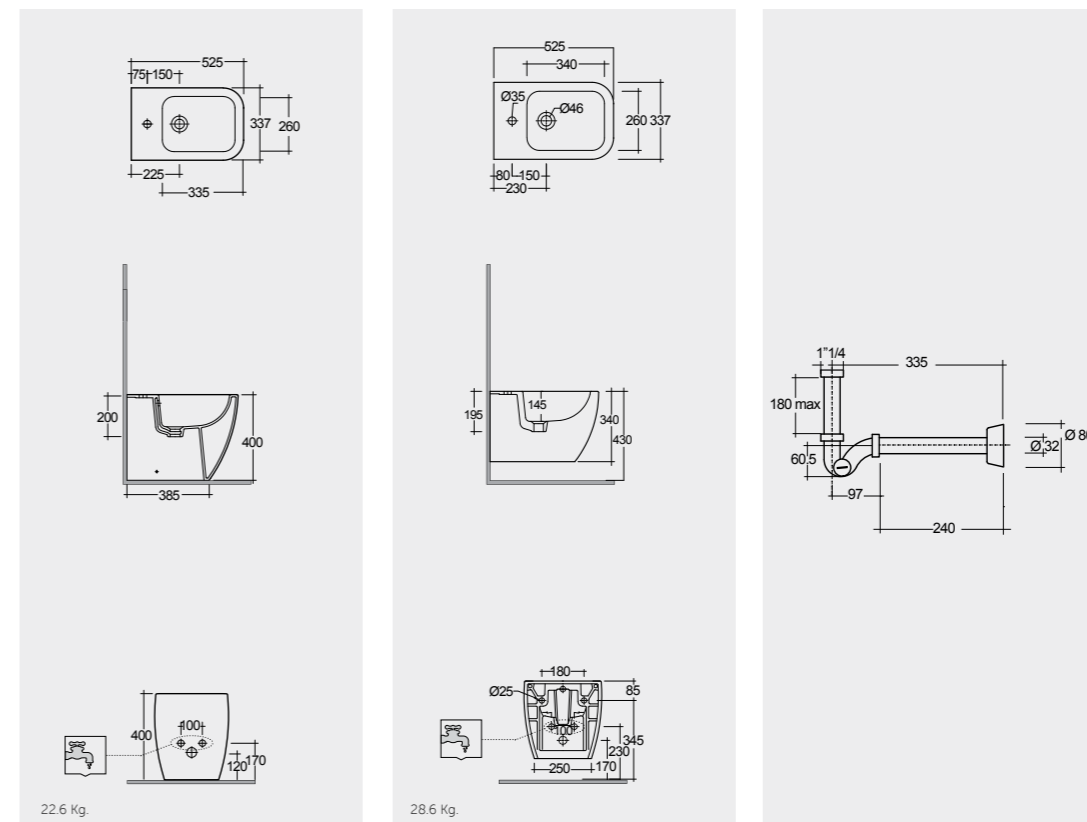

Measurements

Colours available

Colours shown here are as close to actual sanitaryware as printing process will allow