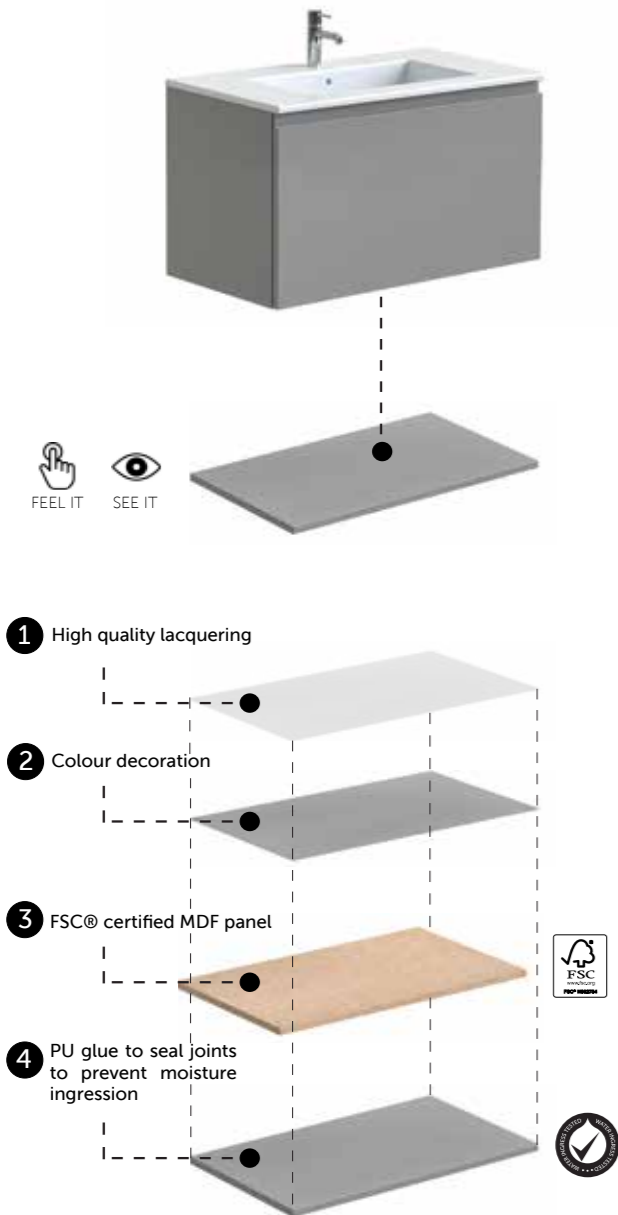

MATERIALS

LAMILAK

LAMILAK is the new gloss material that exudes consistent quality and performance. The brilliant high gloss shine gives a striking smooth surface final appearance. To protect the environment, LAMILAK is produced from PET recyclable material.