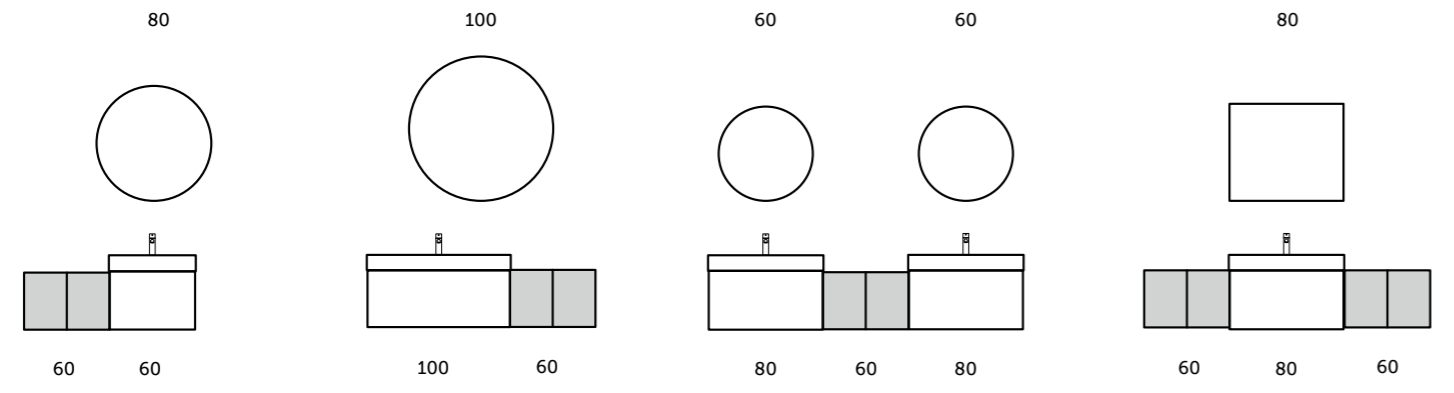

WITH RAK-DES WASHBASINS

LEFT   RIGHT   MIDDLE   BOTH ENDS