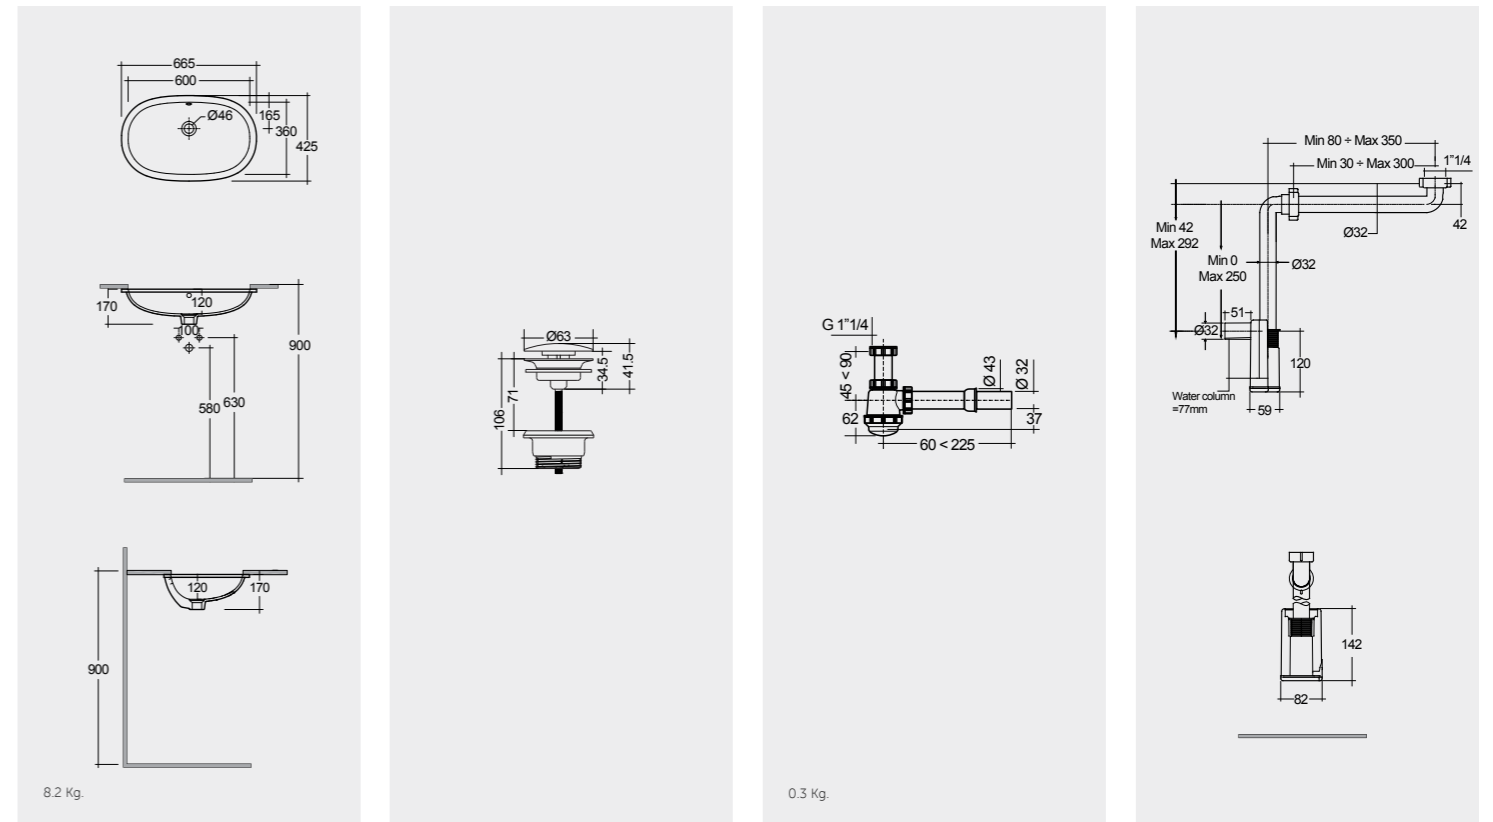

# RAK-VARIANT / SQUARED

Models

42X42 CM  
VARCT44201AWHA

42X42 CM  
VARDI44201AWHA

36X36 CM  
VARCT43600AWHA

36X36 CM  
VARDI43600AWHA

Measurements

Notes