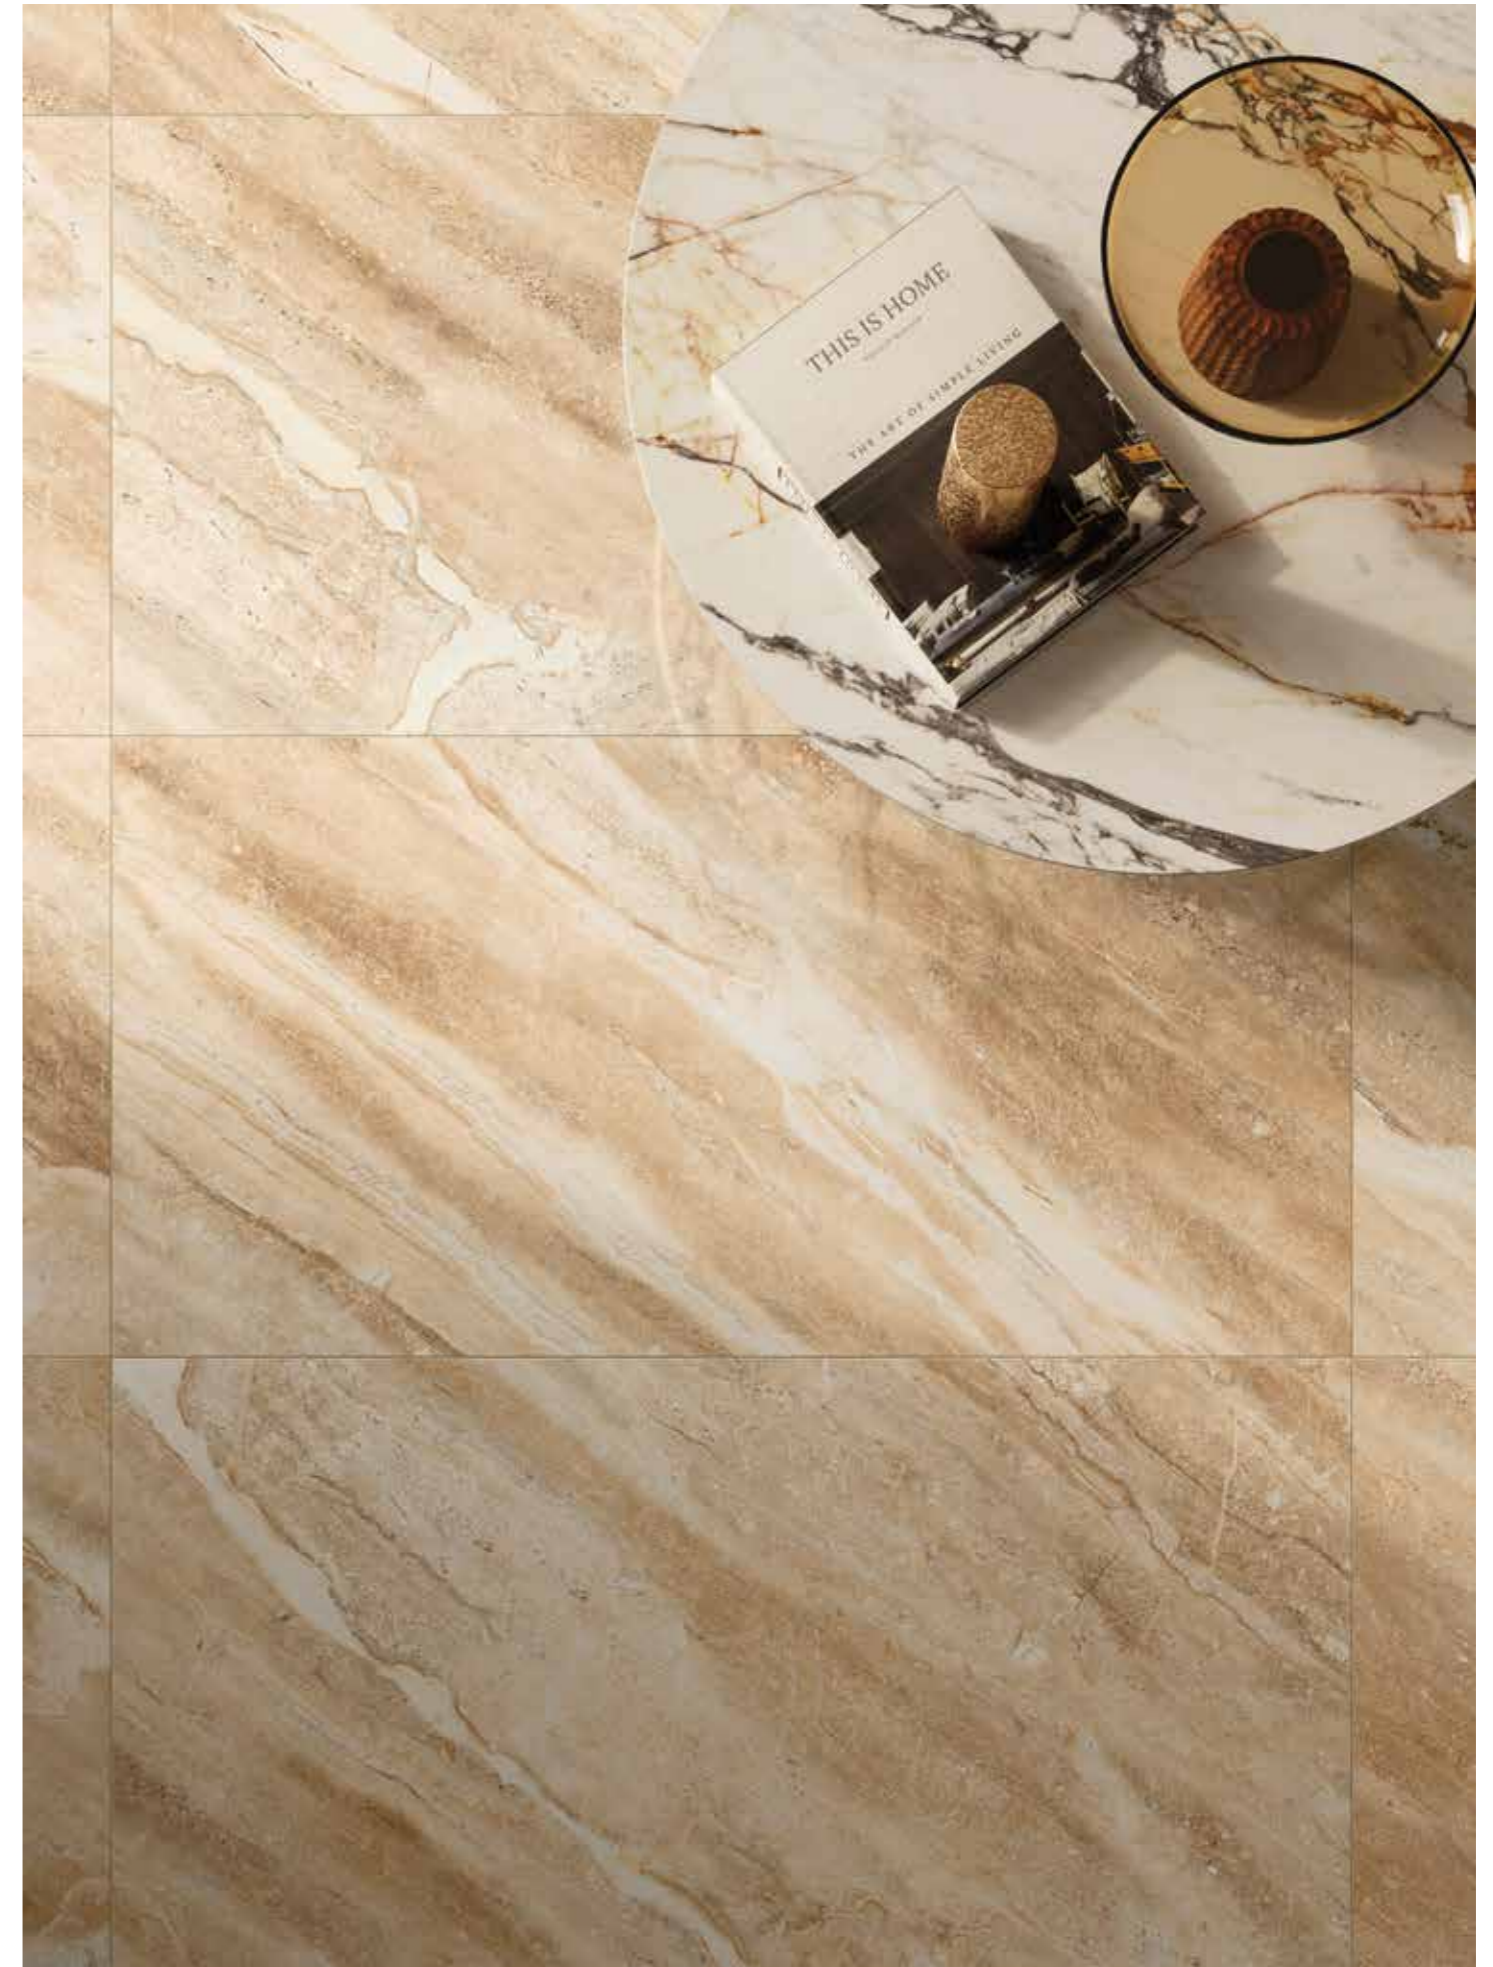

Concept Marble