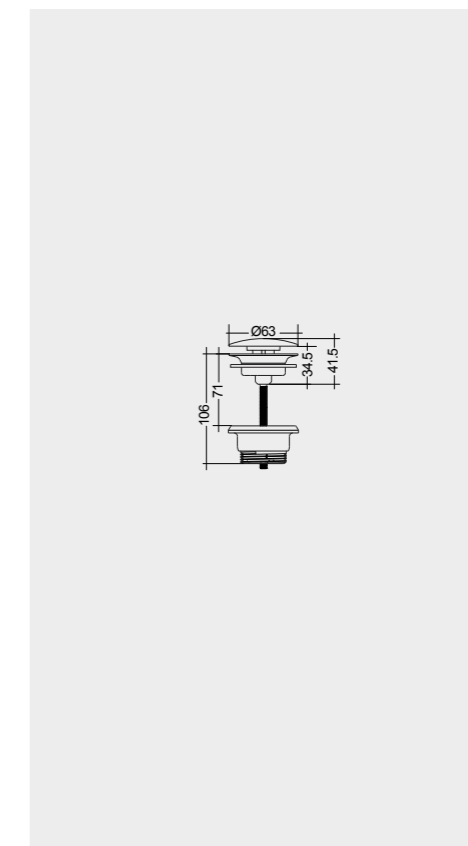

Measurements