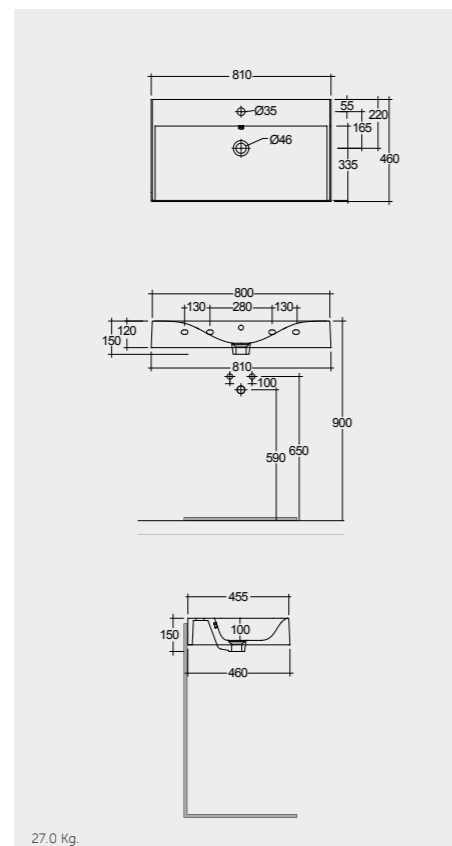

101 x 46 CM  
DESWB10101AWHA

No tap holes DESWB10100AWHA

Measurements

DROP IN WASH BASINS

121 x 46 CM  
DESWB12101AWHA

No tap holes DESWB12100AWHA

FREE-FLOW  
CHROME : DUO002444

CLICK-CLACK  
CHROME : DUO000444