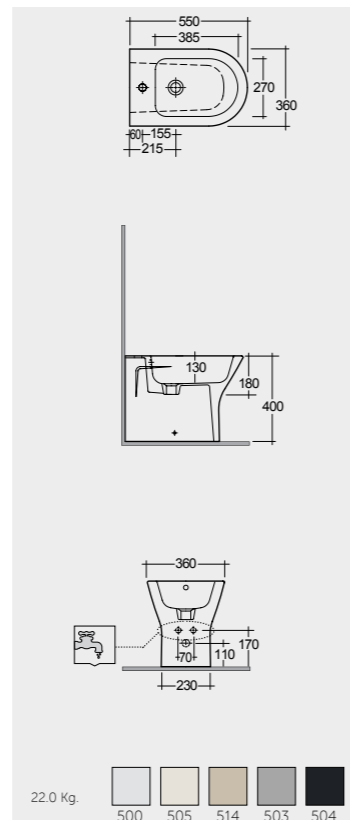

Urea RAK-Feeling
RST3901514