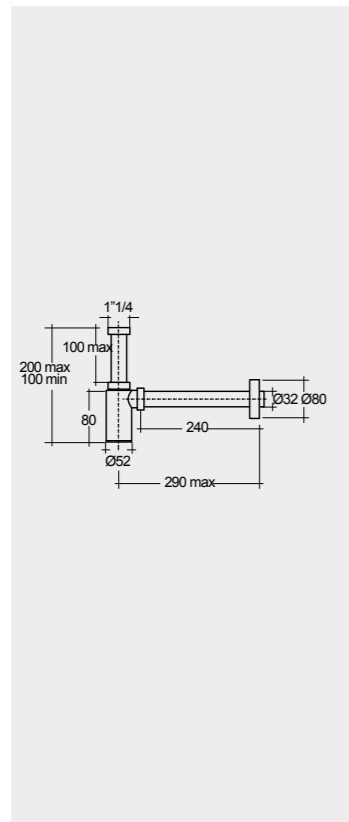

Measurements

Notes

All dimensions in mm tolerance $\pm 5\%$ for below 200mm and $\pm 3\%$ for above 200mm