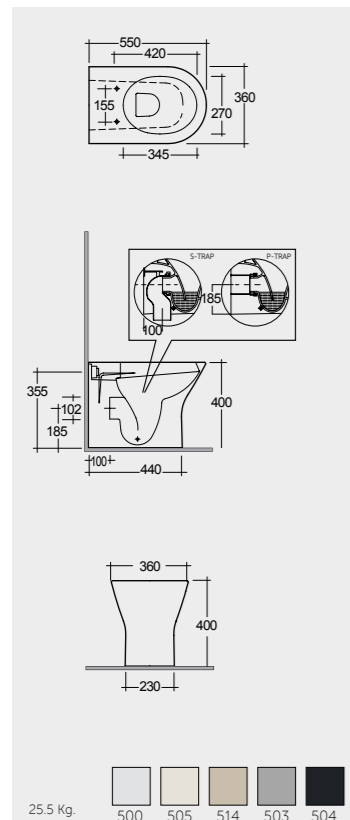

Measurements

Urea RAK-Feeling
RST3901514