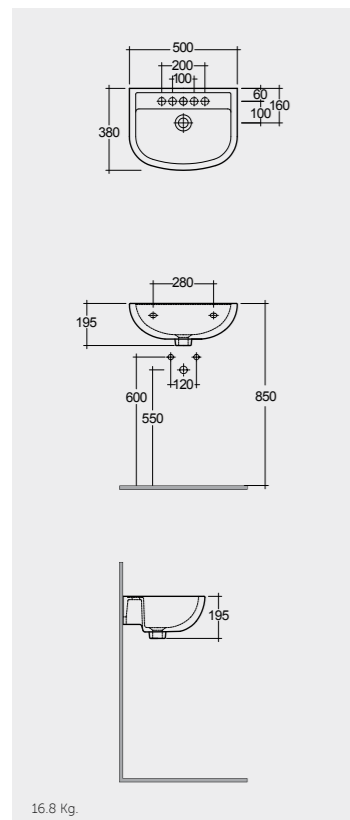

Measurements

Without Over Flow Hole