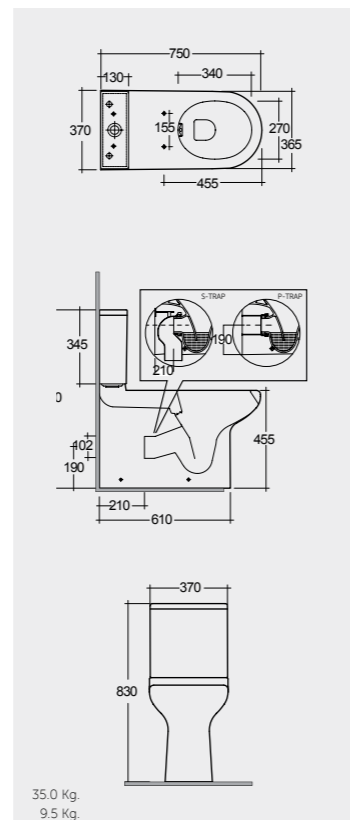

Urea care
YFG085A