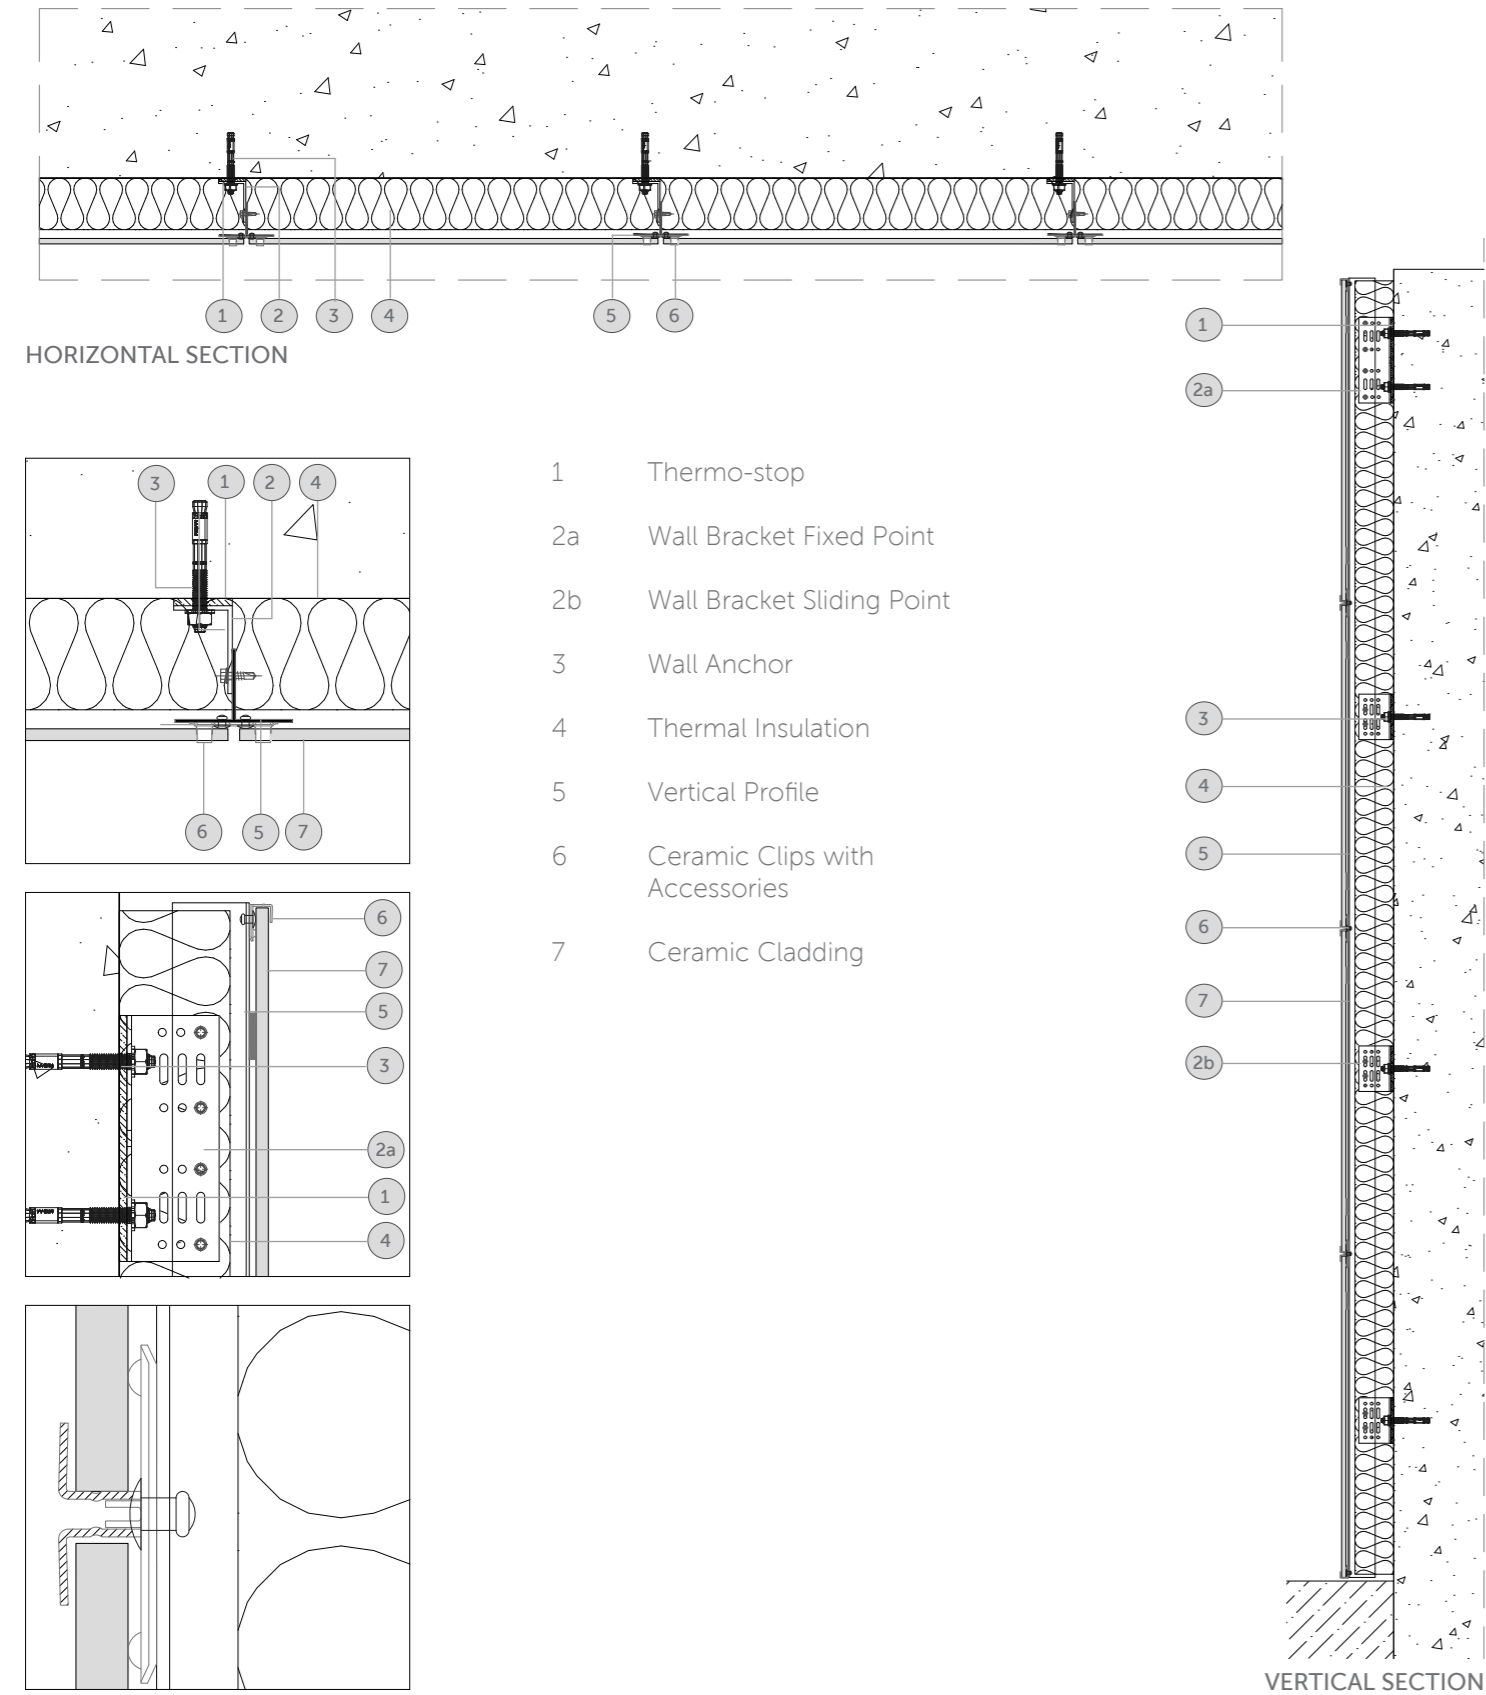

GIP Veco-A-1020

Visible Fastening with Stainless Steel Clips

Vertical Aluminium Substructure with L- and T-profiles and ceramic clips