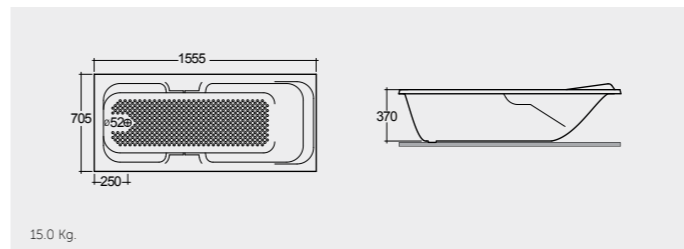

RAK-Rams 168X70 CM

BT10AWHA

RAK-Rams 160X75 CM

BT66AWHA

RAK-Rams 160X70 CM

BT67AWHA

Colours available

Colours shown here are as close to actual sanitaryware as printing process will allow