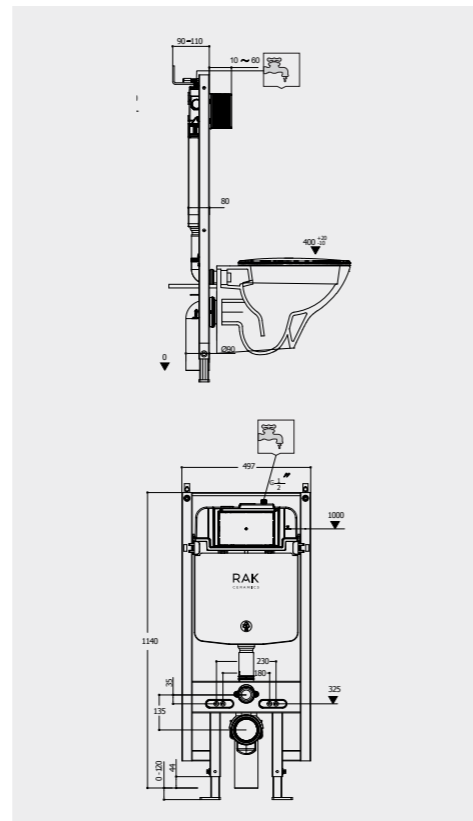

RAK-NEOFIX / 8 CM THICKNESS