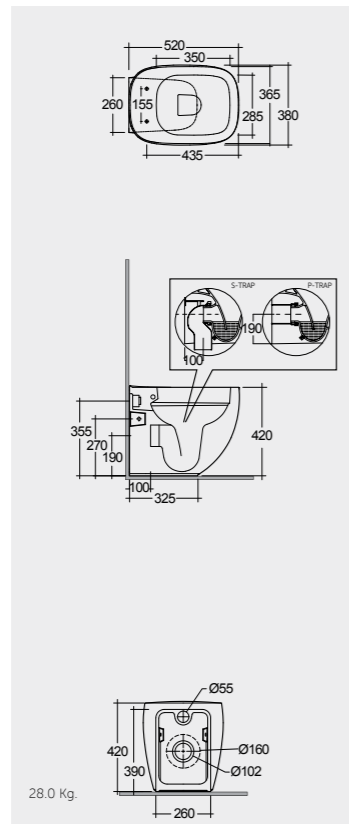

Urea RAK-Illusion
ILLSC3901WH

Urea RAK-Illusion
ILLSC3900WH