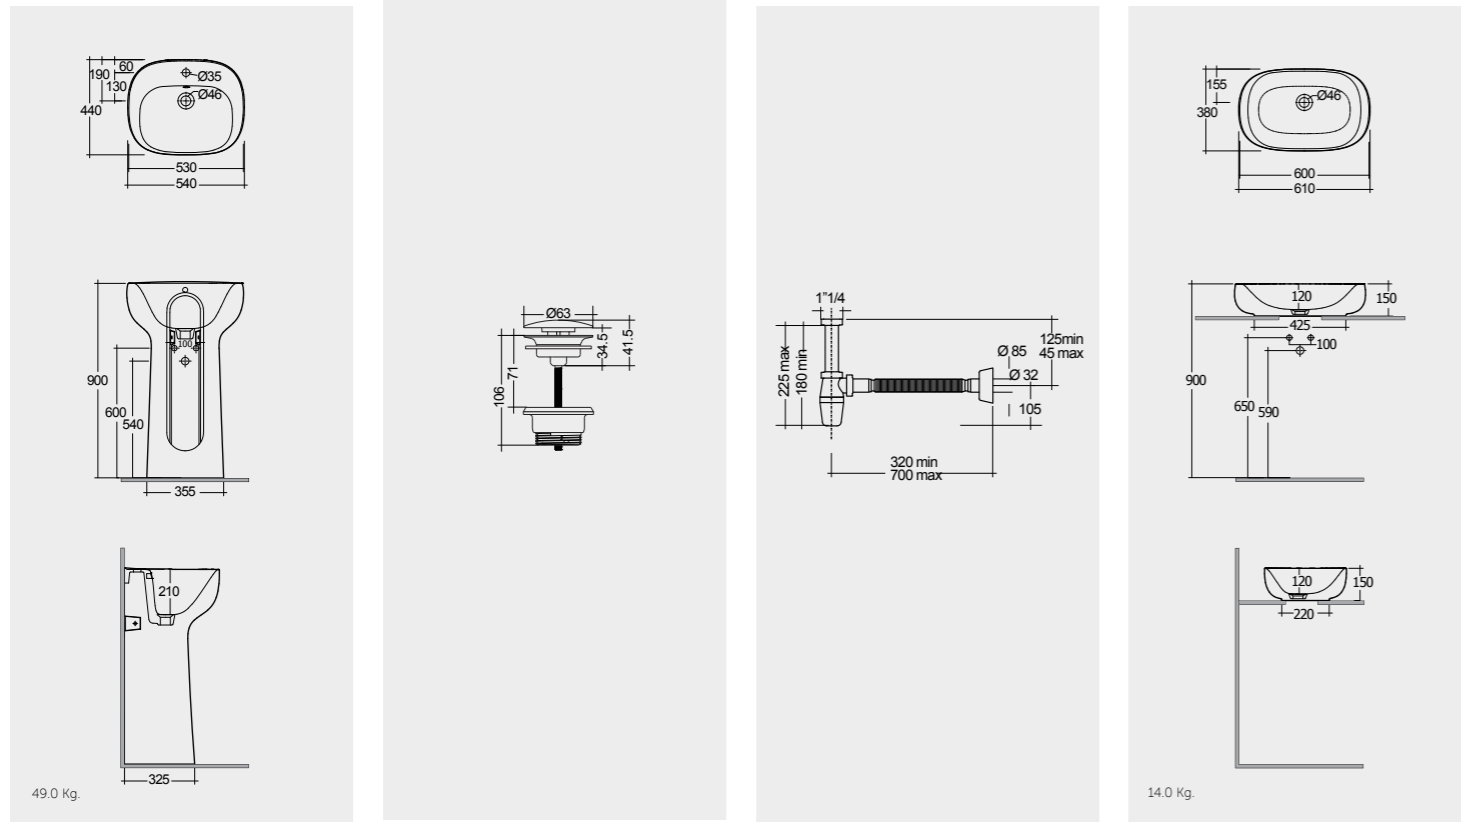

Measurements

Colours available

Colours shown here are as close to actual sanitaryware as printing process will allow

Alpine White

Models

65 CM  
ILLWB6501AWHA

55 CM  
ILLWB5501AWHA

MORFP2400AWHA