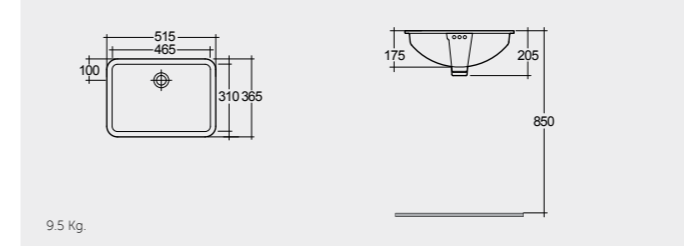

SEMI RECESSED WASH BASINS

UNDER COUNTER WASH BASINS

OC143AWHA