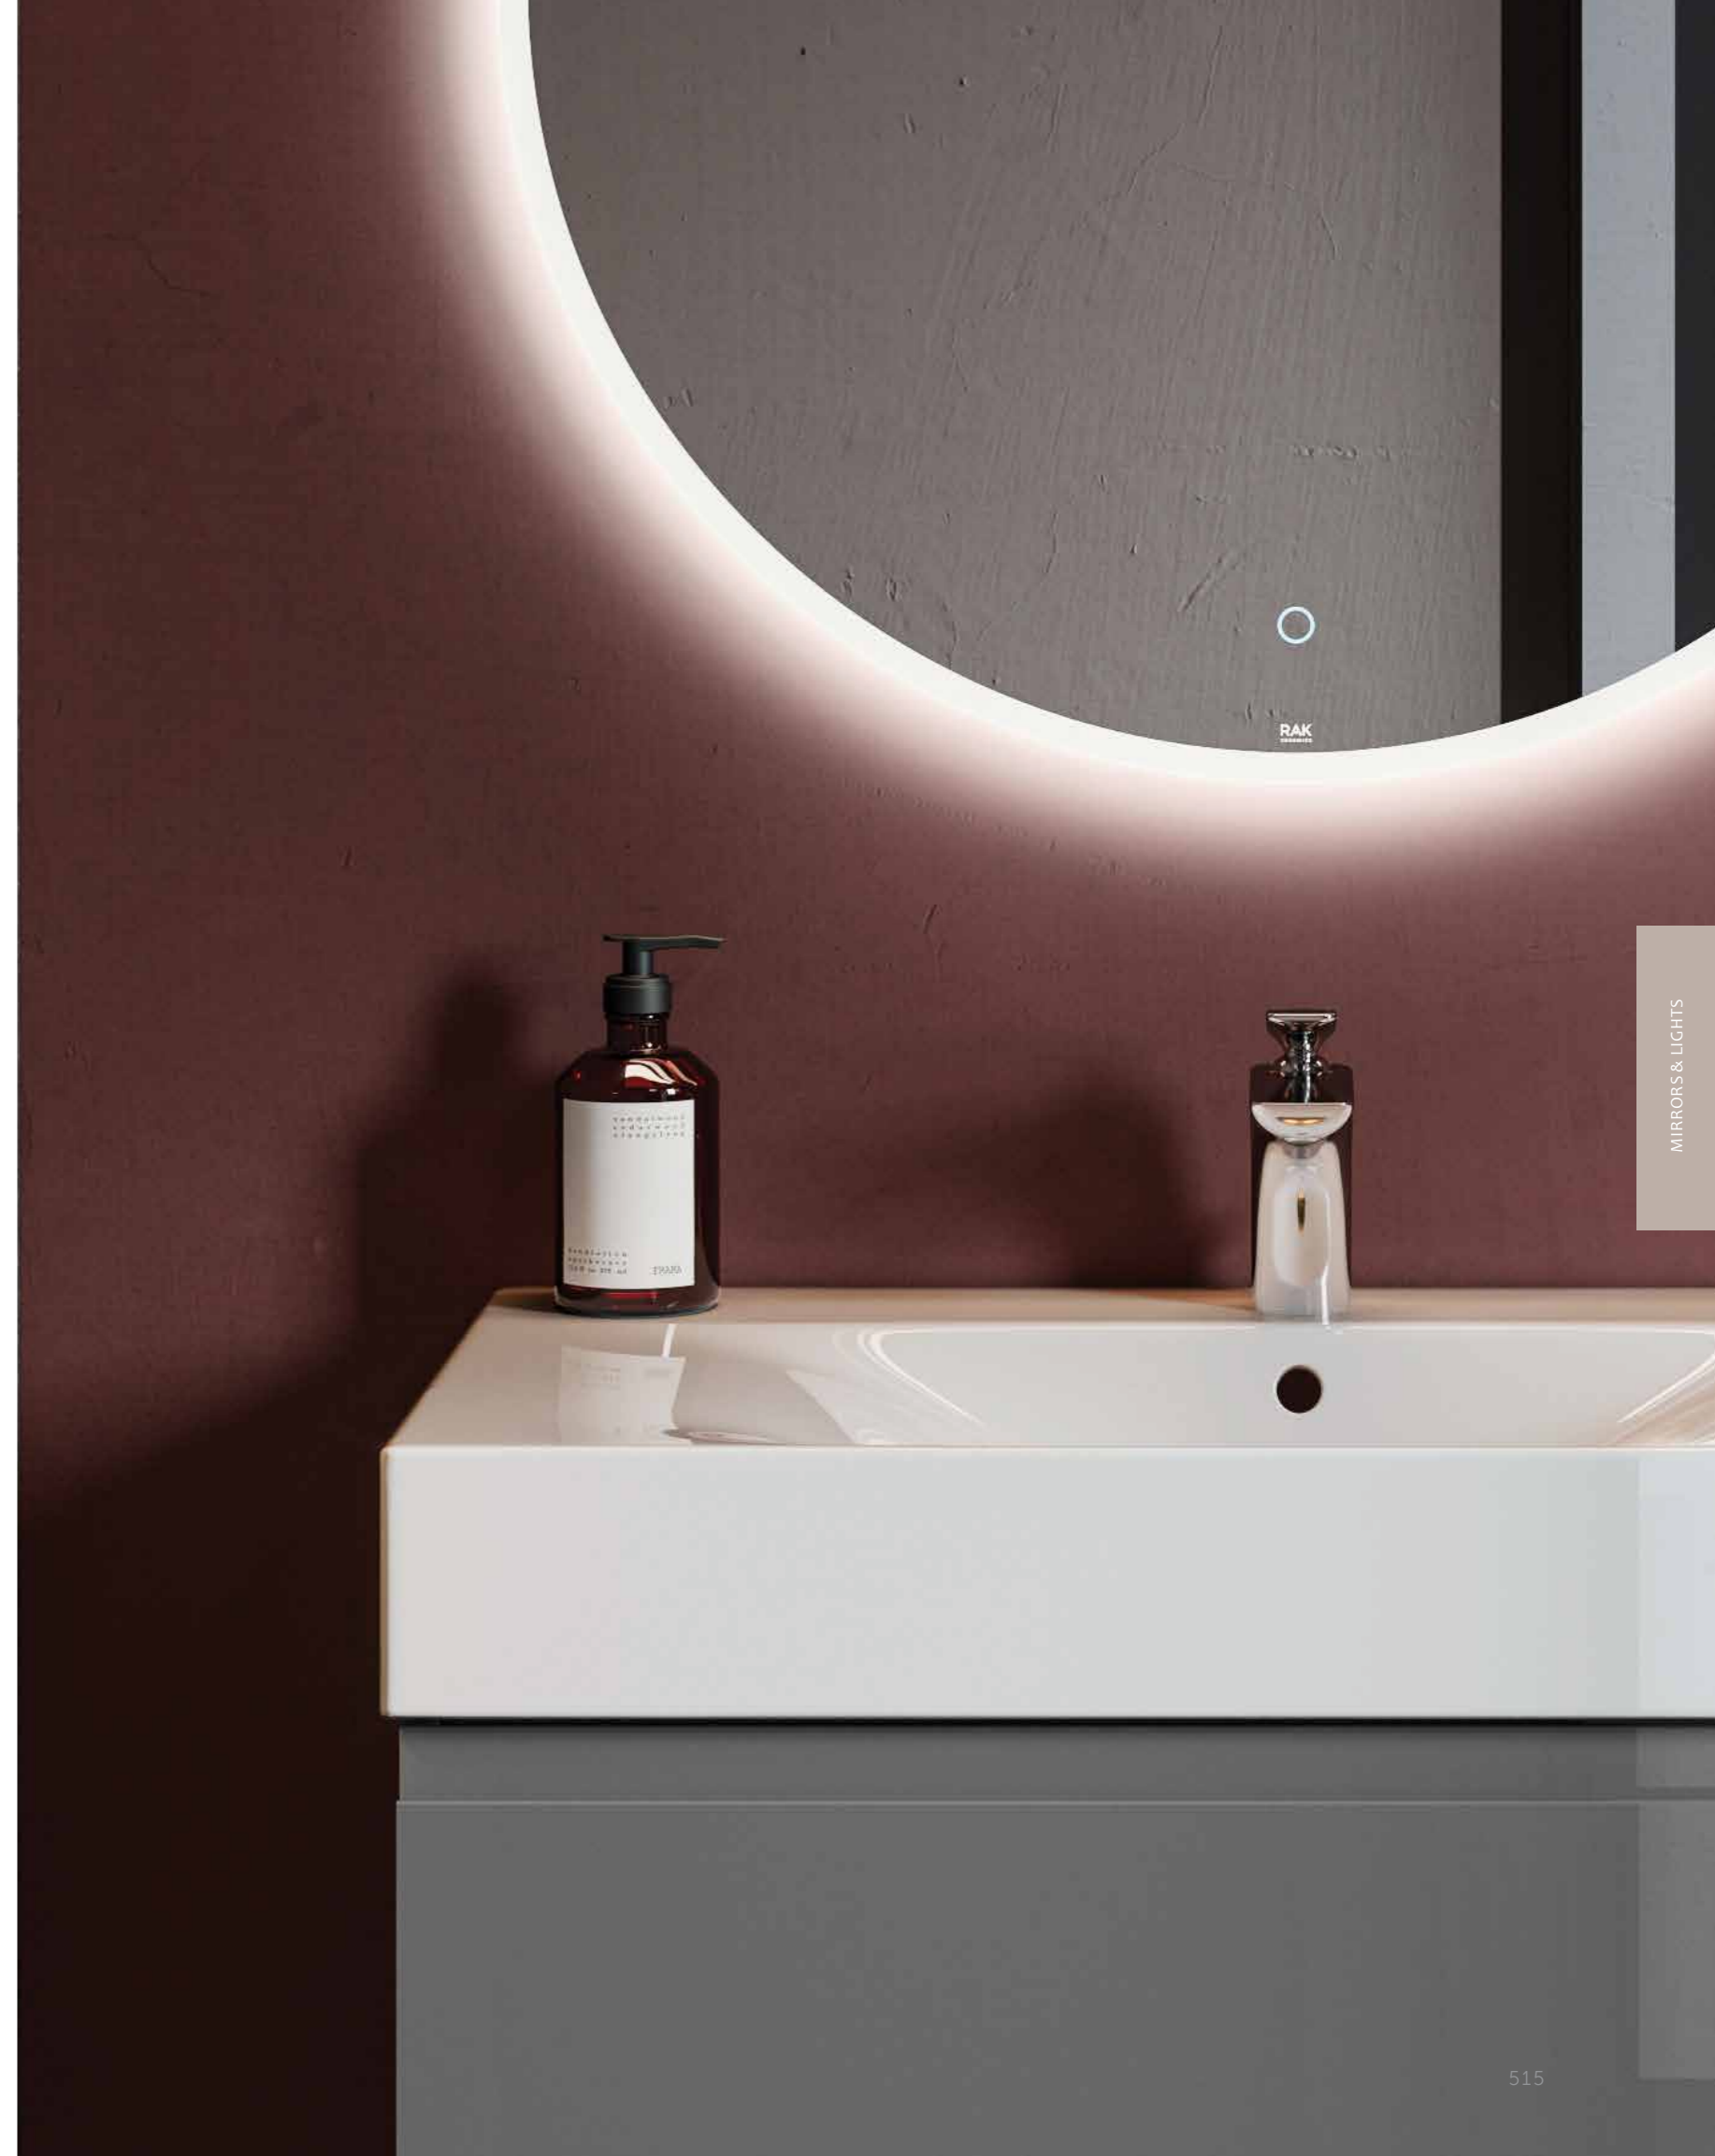

Models

Measurements

MIRRORS

W 40 x D 3 x H 68CM

JOYMR04068LED

Cool White 6000K  
400 Lumens

W 60 x D 3 x H 68CM

JOYMR06068LED