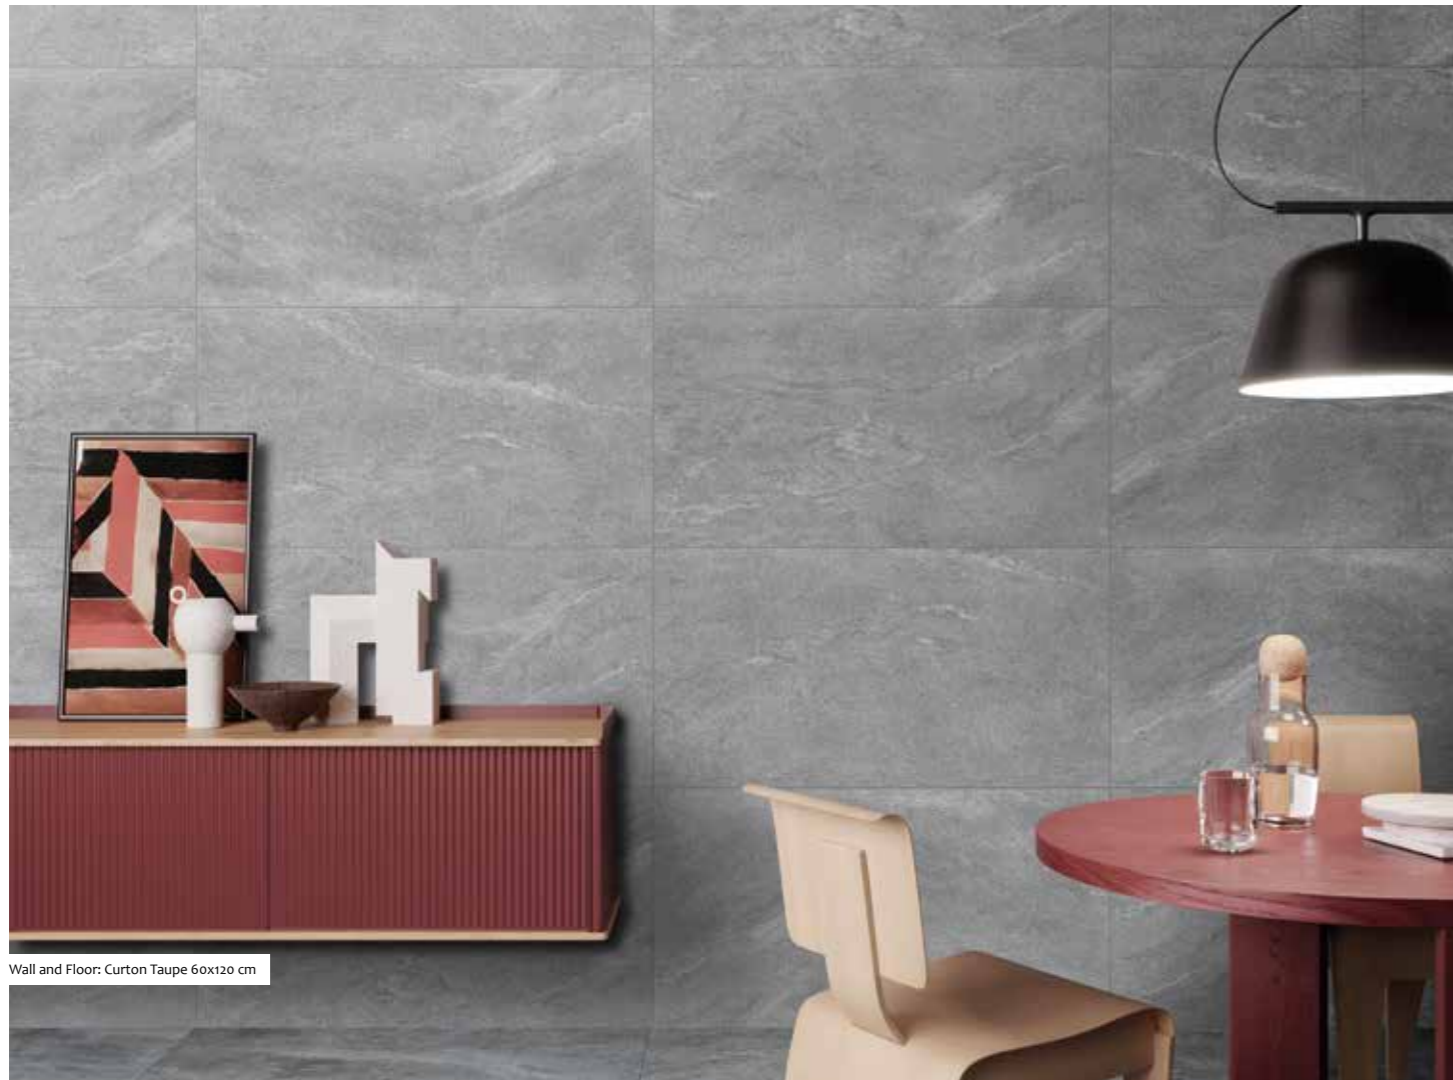

STONE

Curton

Wall and Floor: Curton Taupe 60x120 cm

Curton