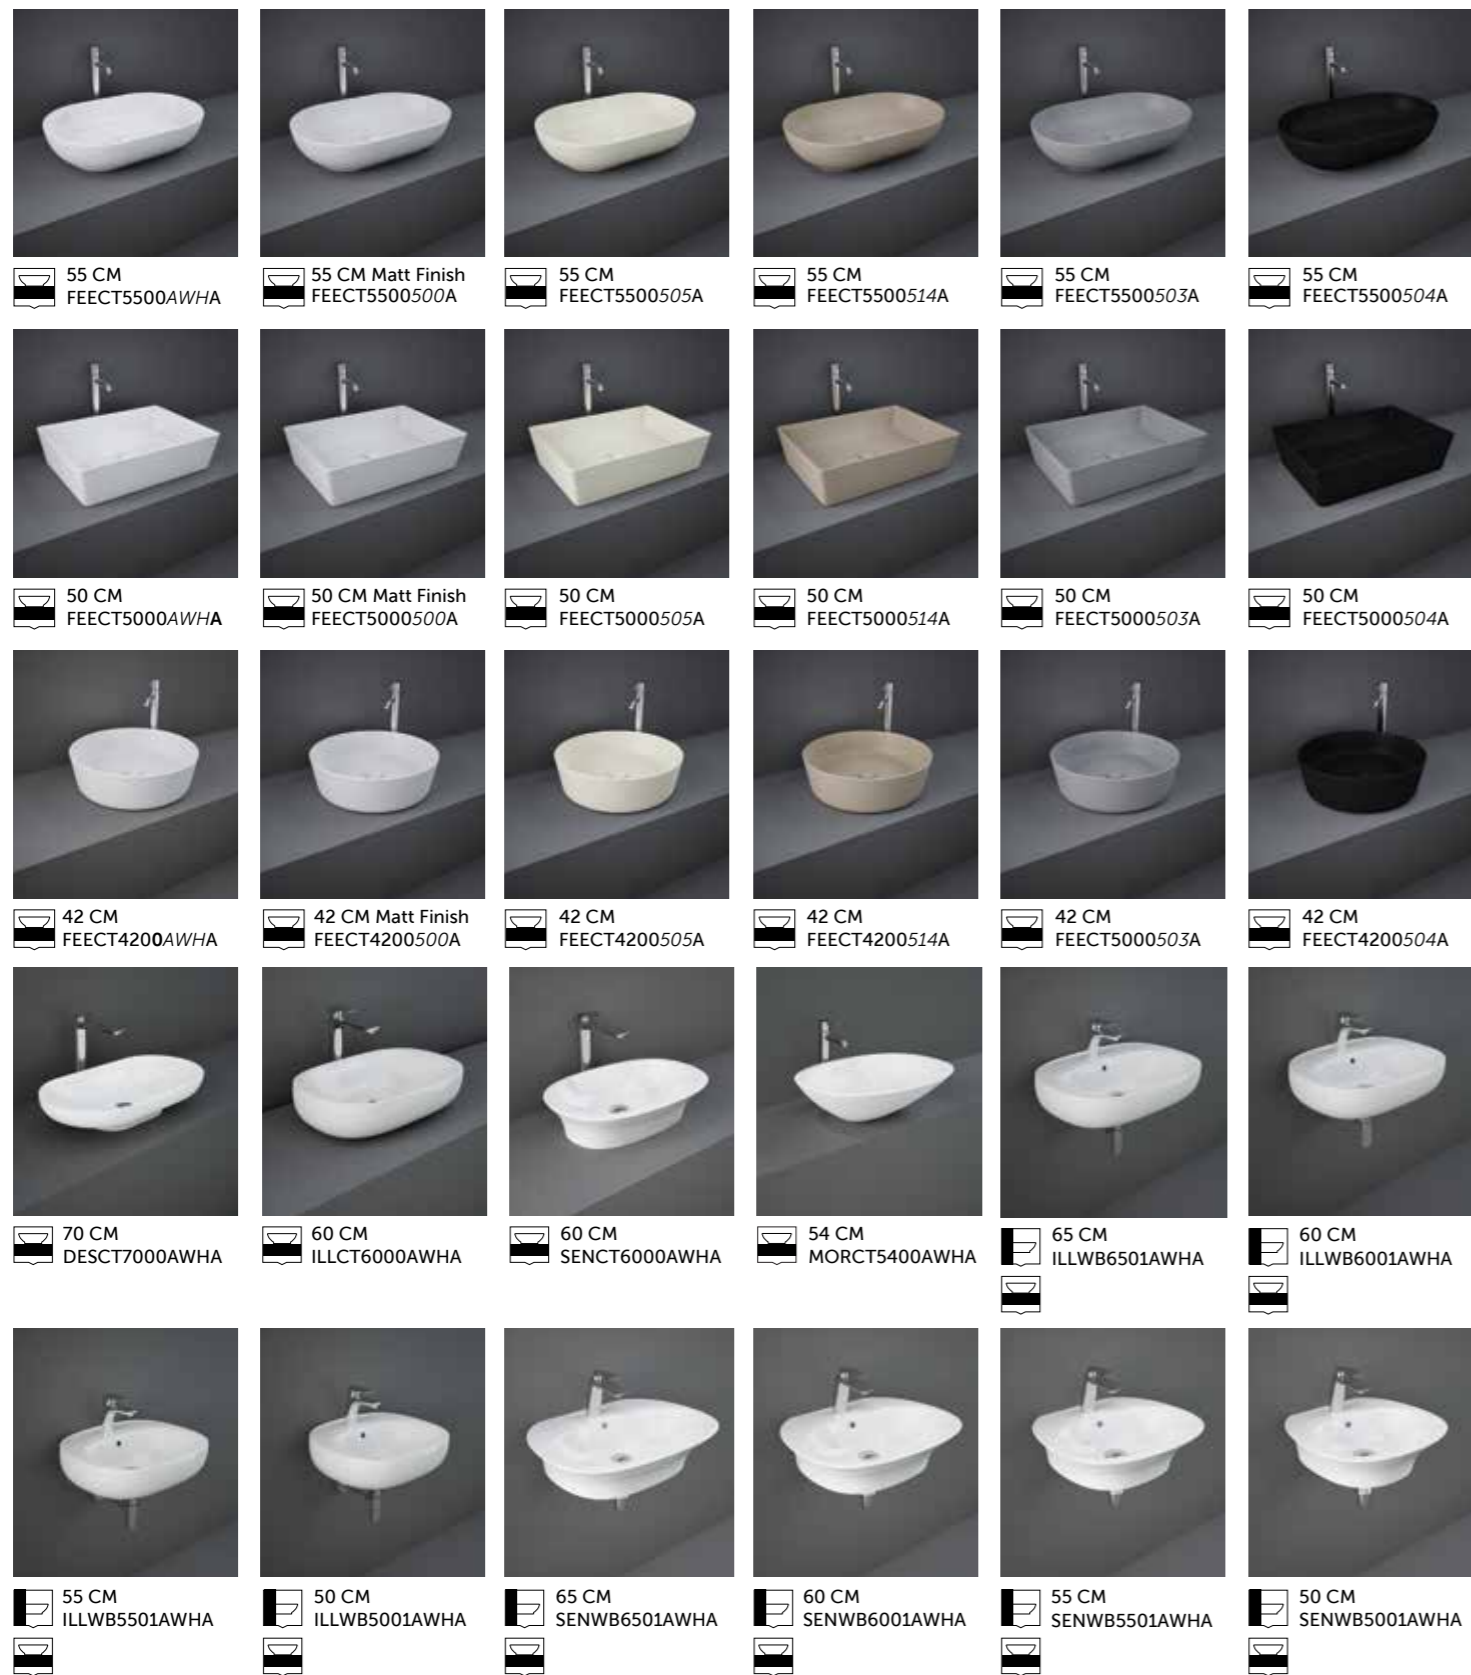

WASHBASINS SUITABLE FOR RAK-PLANO