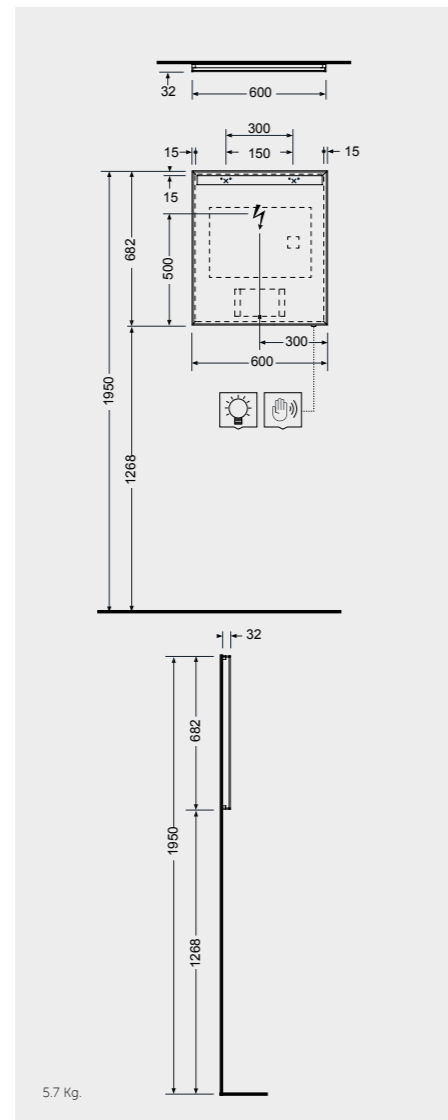

MIRRORS

W 40 x D 3 x H 68CM

JOYMR04068LED

Cool White 6000K
400 Lumens

W 60 x D 3 x H 68CM

JOYMR06068LED

Cool White 6000K
400 Lumens

W 80 x D 3 x H 68CM

JOYMR08068LED

Cool White 6000K
500 Lumens

Measurements