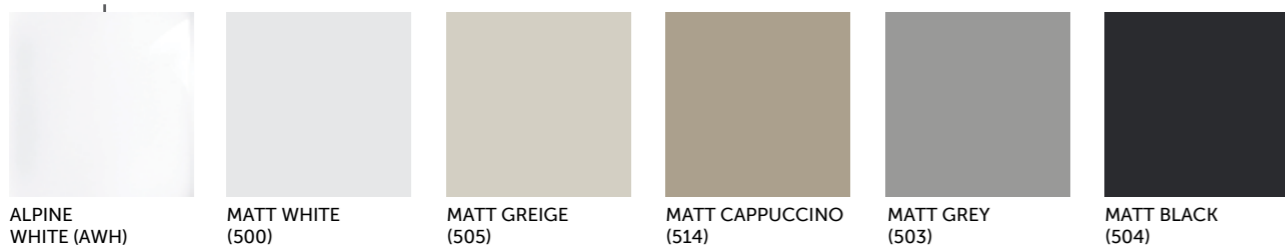

COLOURS AND FINISHES

MATT WHITE (500)
(RAKSOLID)

SCANDINAVIAN OAK (SOK)
(TECHWOOD)

GREY ELM (EGY)
(TECHWOOD)

MOKA WALNUT (MOK)
(TECHWOOD)