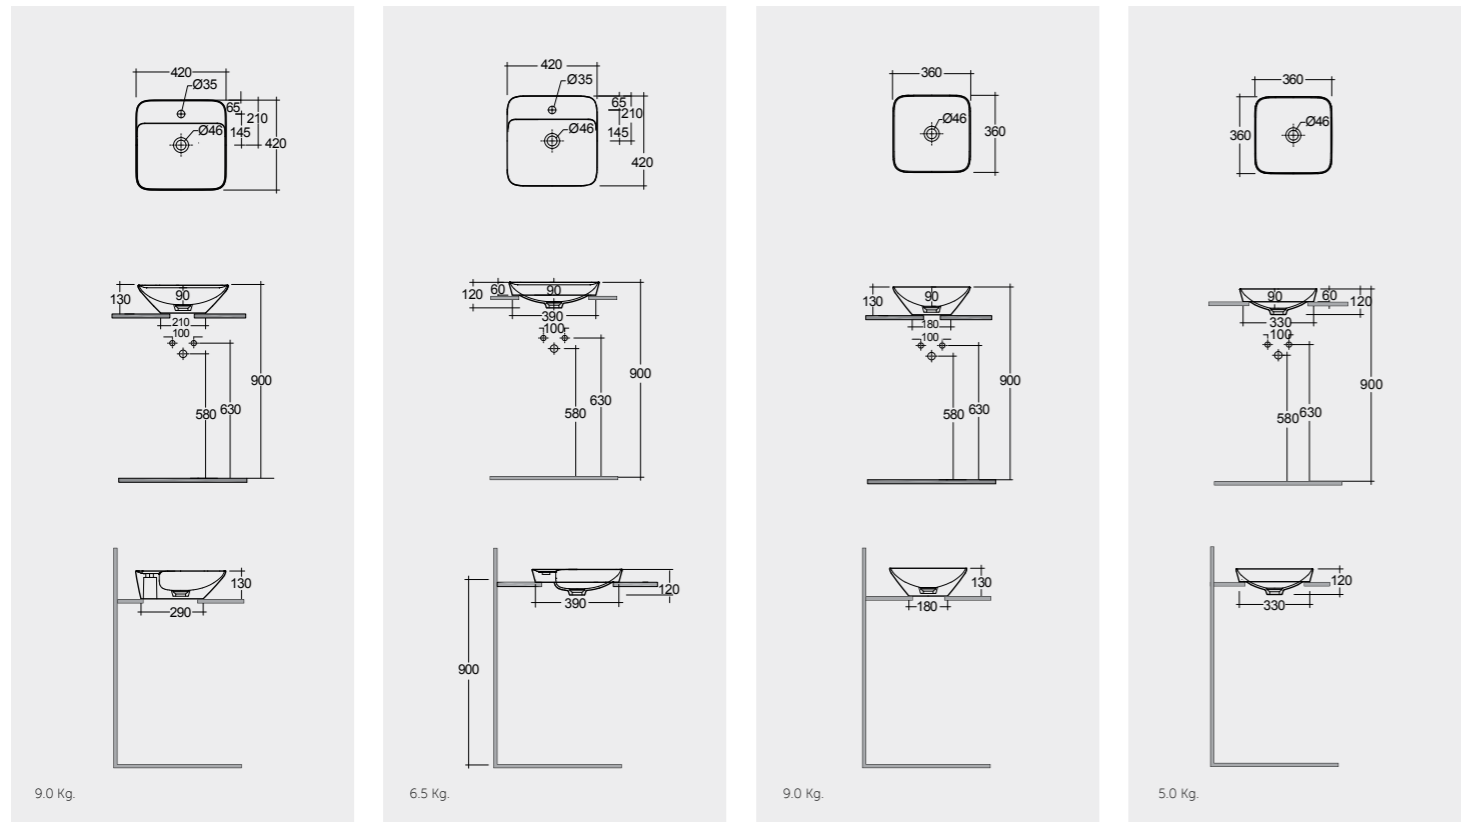

# RAK-VARIANT / SQUARED

Models

42X42 CM  
VARCT44201AWHA

42X42 CM  
VARDI44201AWHA

36X36 CM  
VARCT43600AWHA

36X36 CM  
VARDI43600AWHA

Measurements

Notes