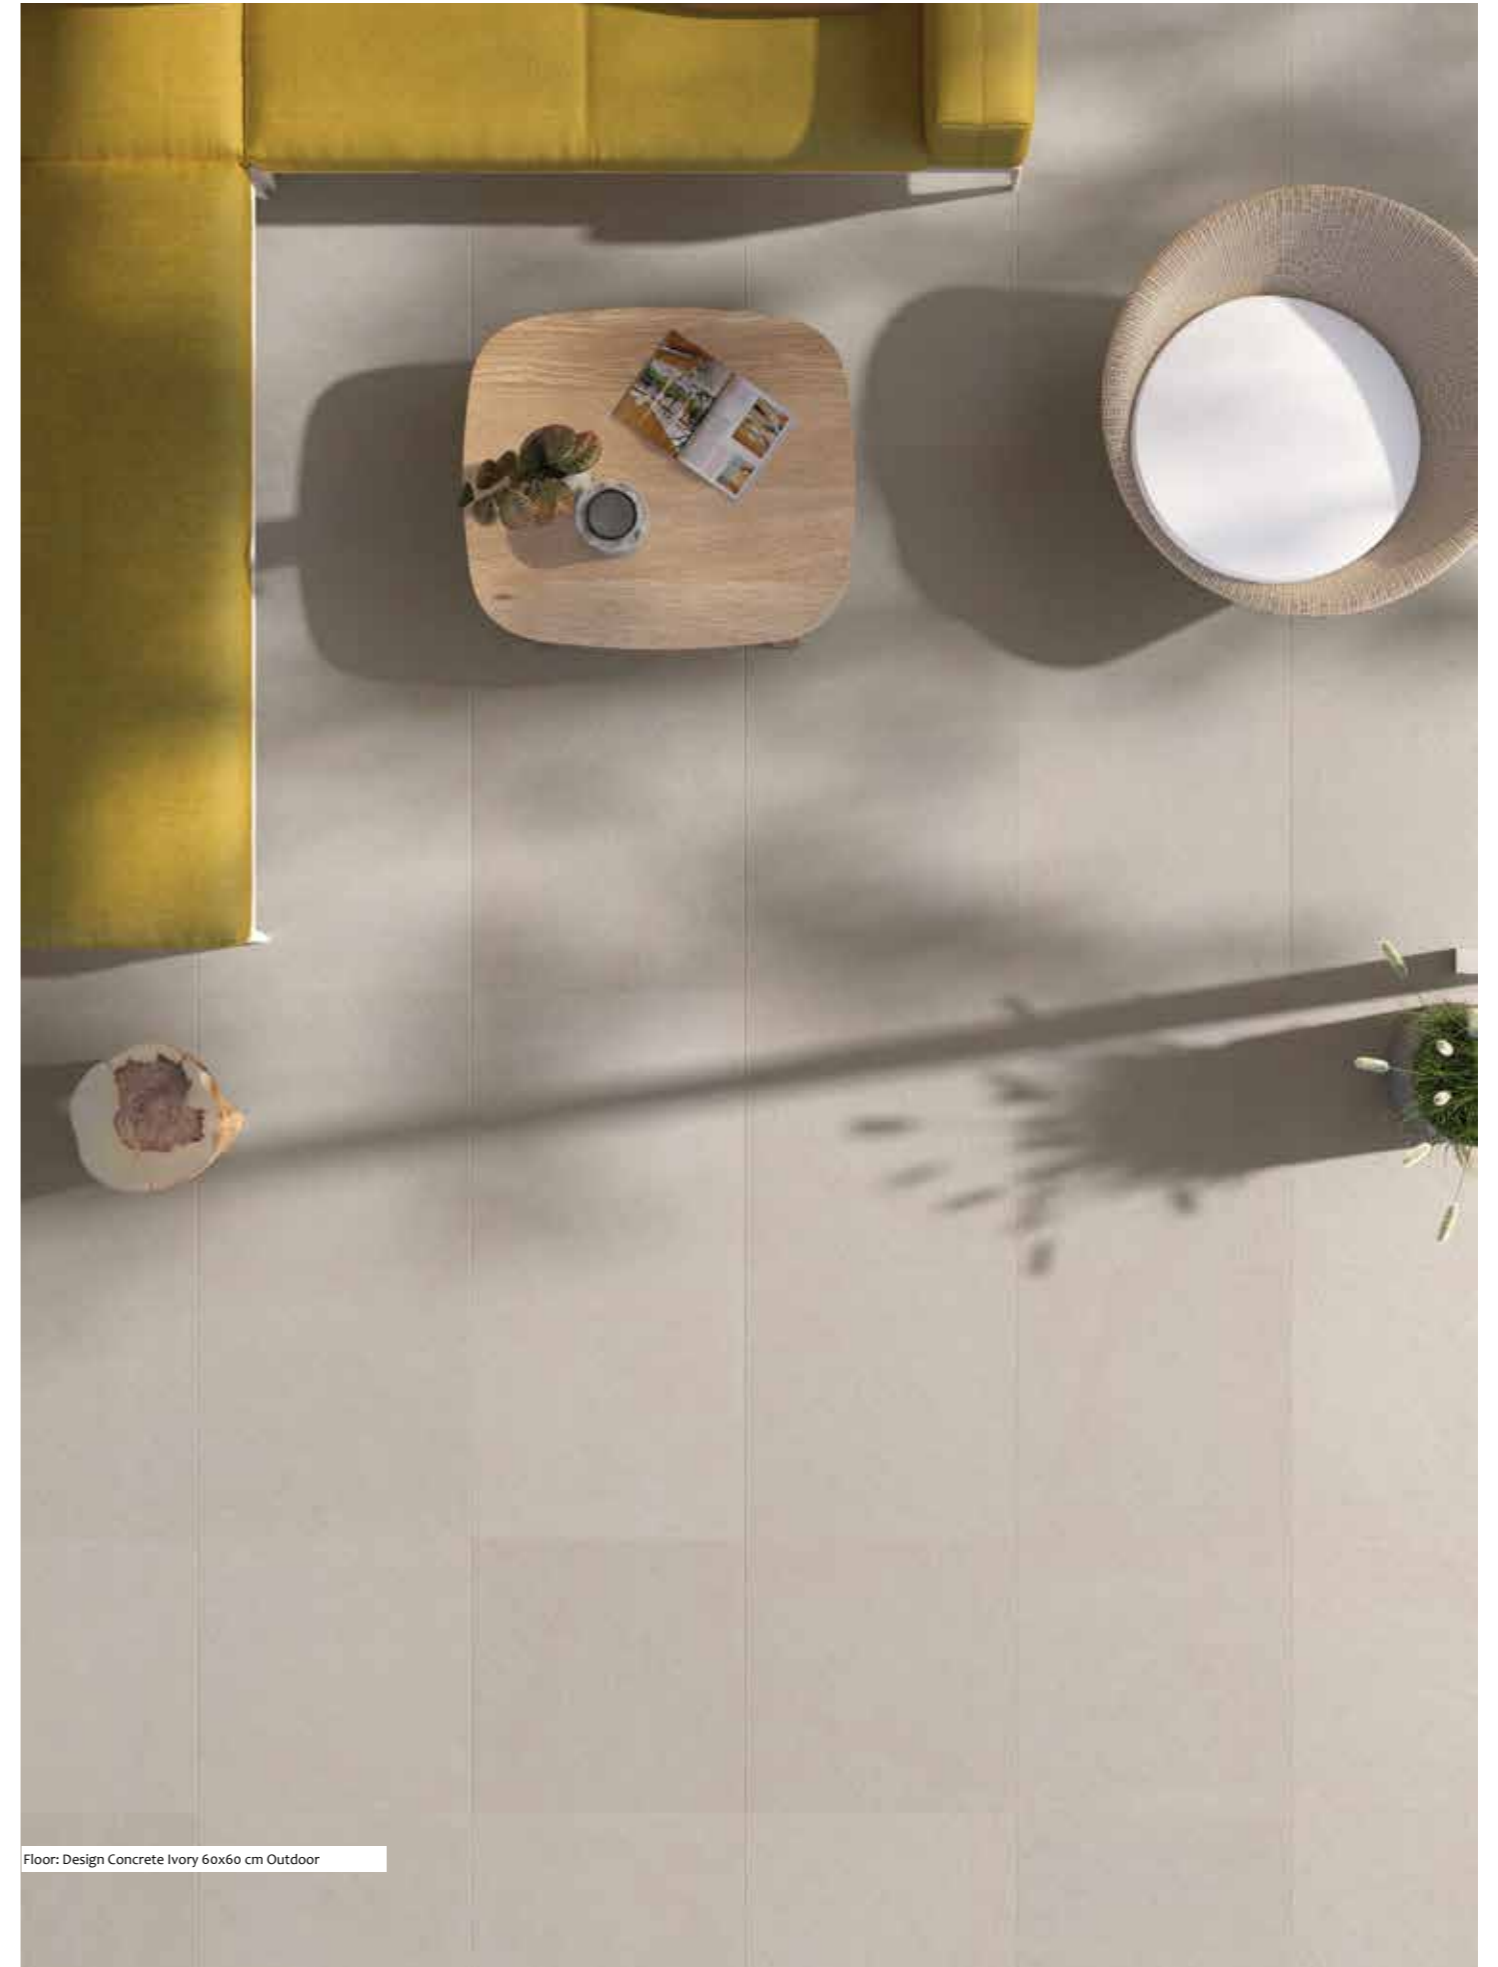

Floor: Design Concrete Ivory 60x60 cm Outdoor