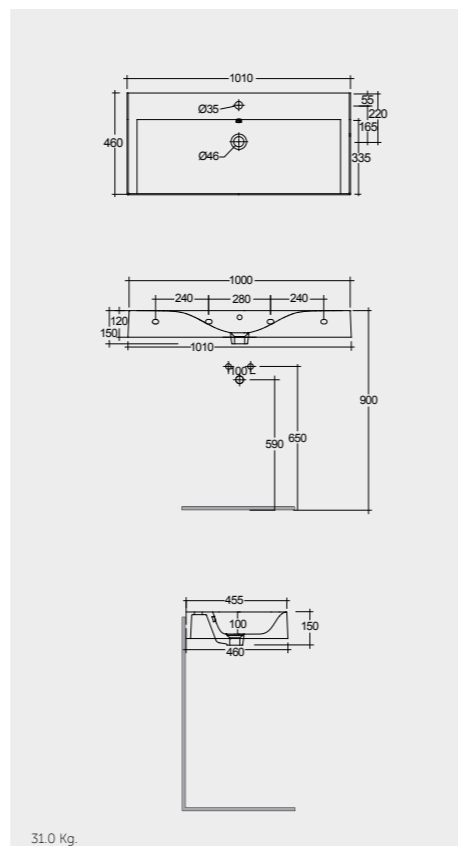

101 x 46 CM  
DESWB10101AWHA

No tap holes DESWB10100AWHA

Measurements

DROP IN WASH BASINS

121 x 46 CM  
DESWB12101AWHA

No tap holes DESWB12100AWHA

FREE-FLOW  
CHROME : DUO002444

CLICK-CLACK  
CHROME : DUO000444