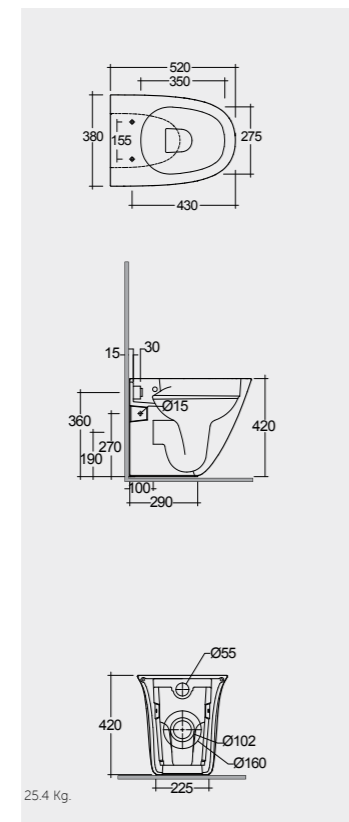

Urea RAK-Sensation
SENSC3901WH
Urea RAK-Sensation
SENSC3900WH