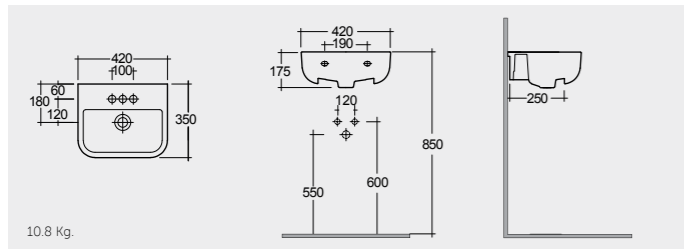

SE0901AWHA