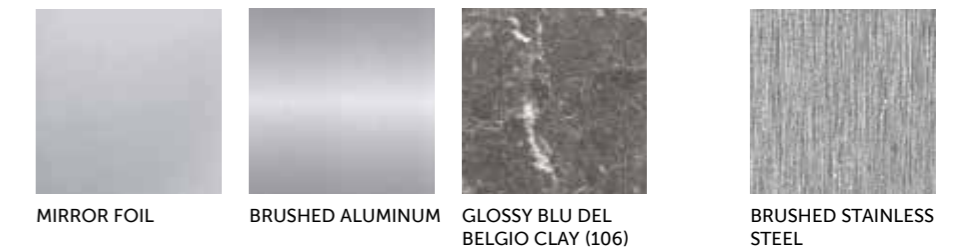

MIRROR FRAMES PAGE 623