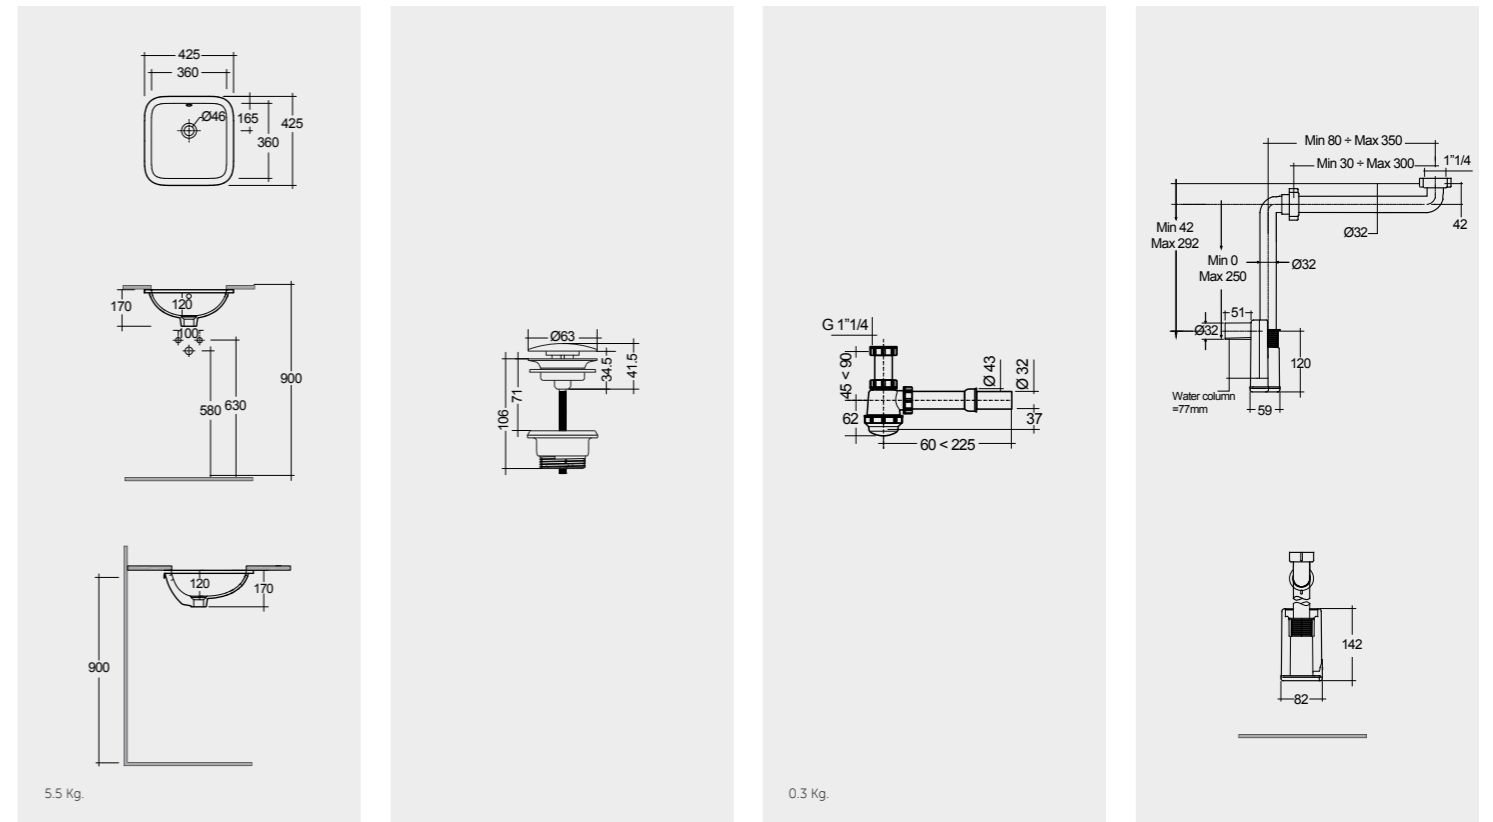

0.3 Kg.

With Overflow

Measurements

5.5 Kg.