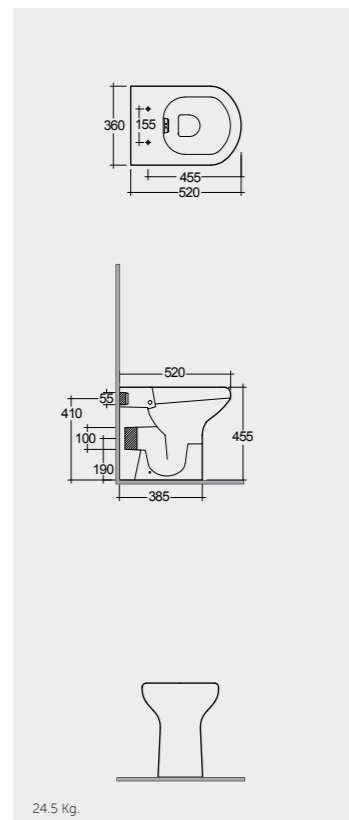

Rimless

75 CM  
CO21AWHA

Comfort Height 48 CM

Rimless

70 CM  
CO20AWHA

Measurements

21.3 Kg.

Urea care  
YFG085A