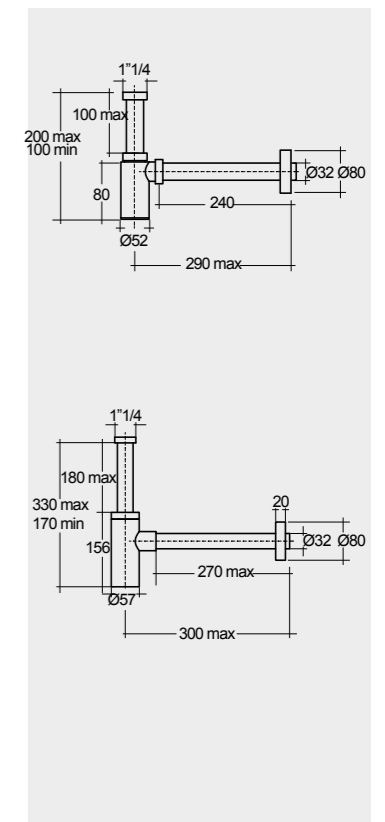

Measurements

Notes

All dimensions in mm tolerance $\pm 5\%$ for below 200mm and $\pm 3\%$ for above 200mm