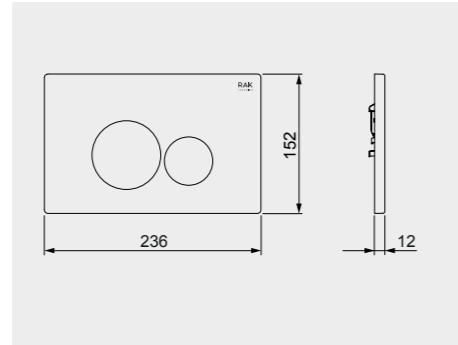

RAK-ECOFIX / ABS MATT PUSH PLATES