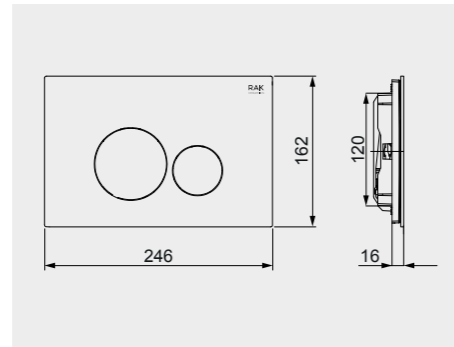

White

FSRAKPPL009