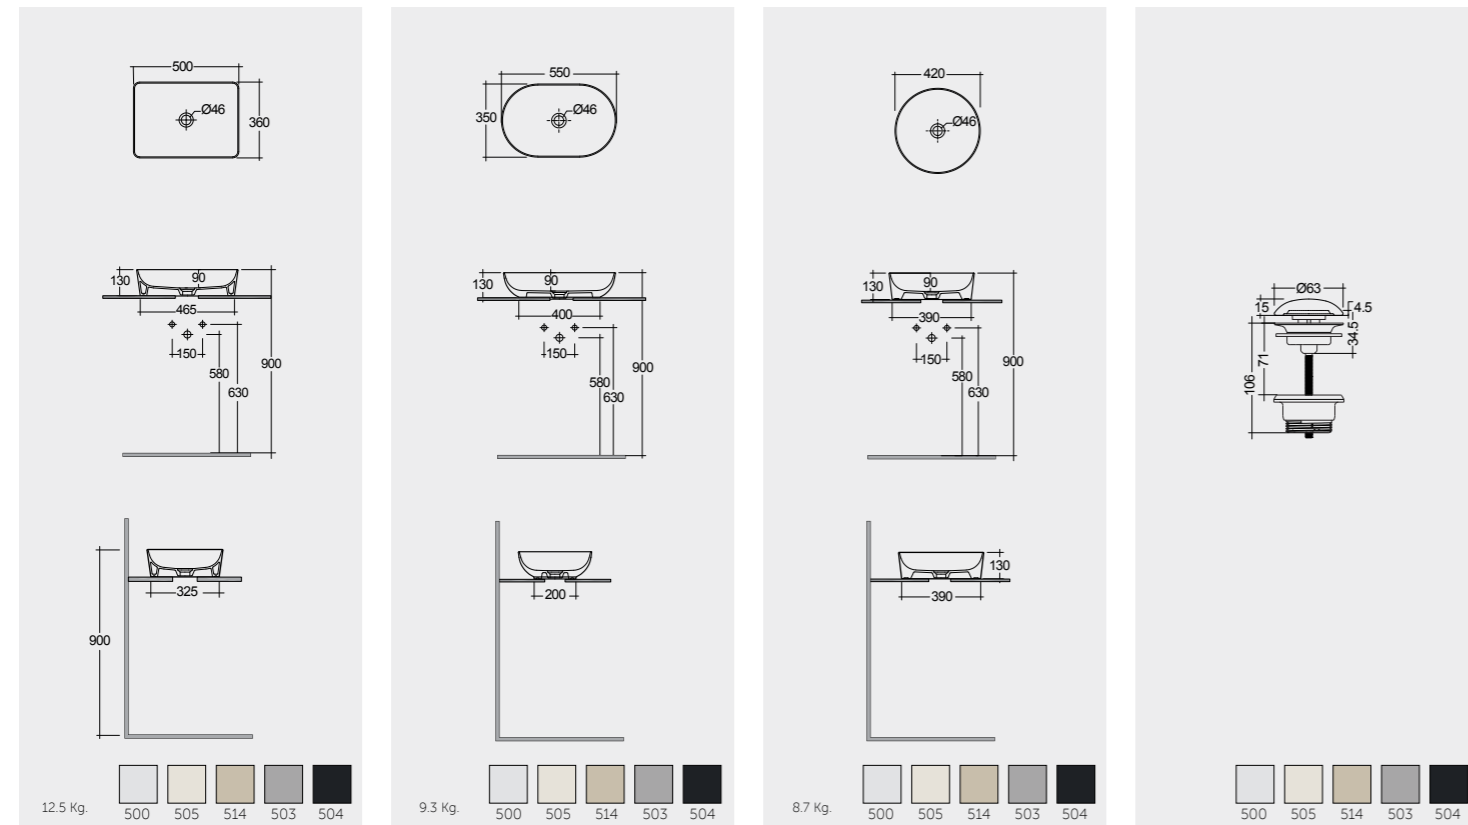

Ceramic Click-Clack Pop-Up Waste  
DUO000514A

Ceramic Free-Flow Waste  
DUO002514A

Measurements

Notes

All dimensions in mm tolerance  $\pm 5\%$  for below 200mm and  $\pm 3\%$  for above 200mm

Models

55 CM  
RST19514A