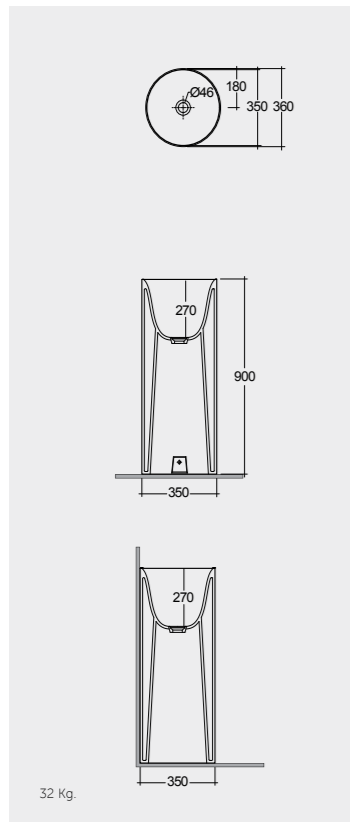

Measurements