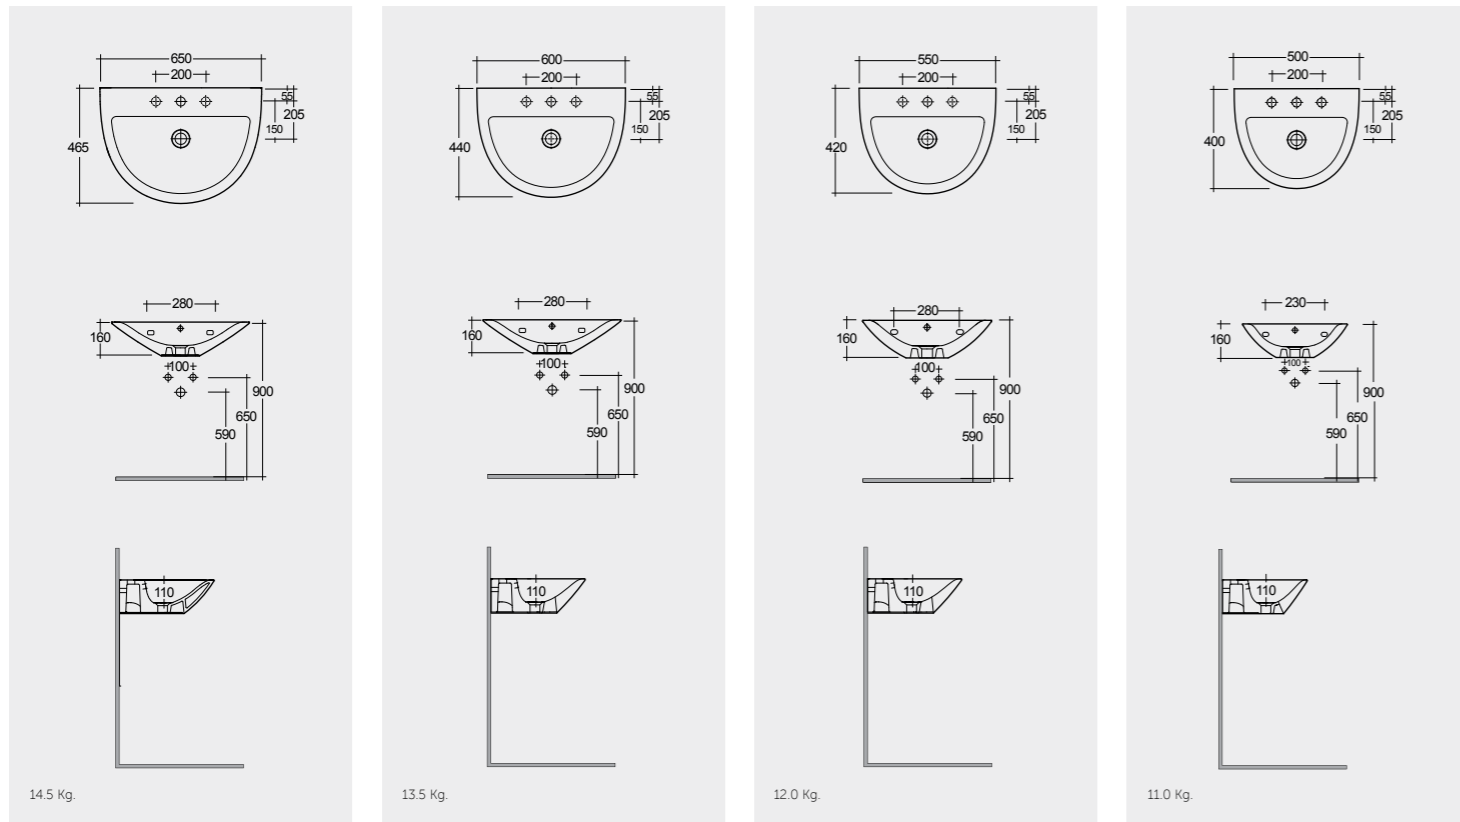

Models

65 CM  
MORWB6501AWHA

60 CM  
MORWB6001AWHA

55 CM  
MORWB5501AWHA

50 CM  
MORWB5001AWHA

Measurements

Colours available

Colours shown here are as close to actual sanitaryware as printing process will allow