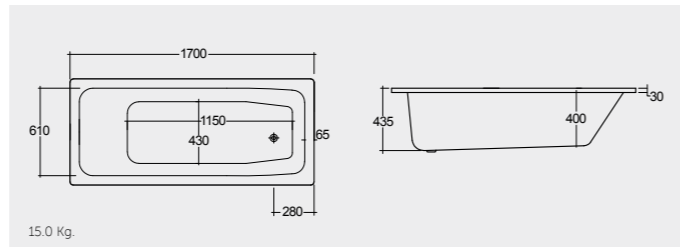

15.0 Kg.

BT01AAWHA

15.0 Kg.

5.0 Kg.

2.5 Kg.

Colours available

Colours shown here are as close to actual sanitaryware as printing process will allow