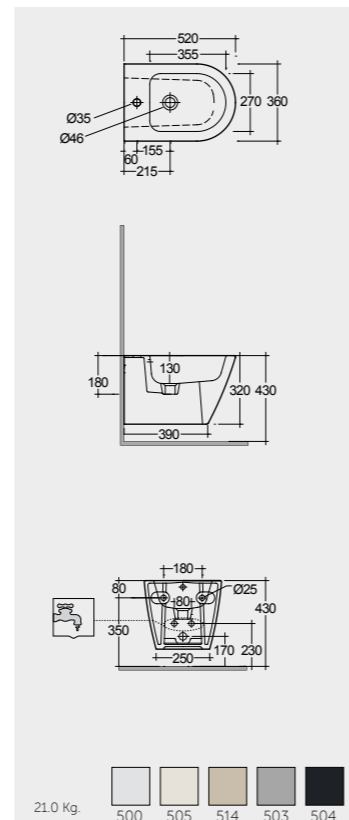

Urea RAK-Feeling
RST3901514

Notes

All dimensions in mm tolerance $\pm 5\%$ for below 200mm and $\pm 3\%$ for above 200mm