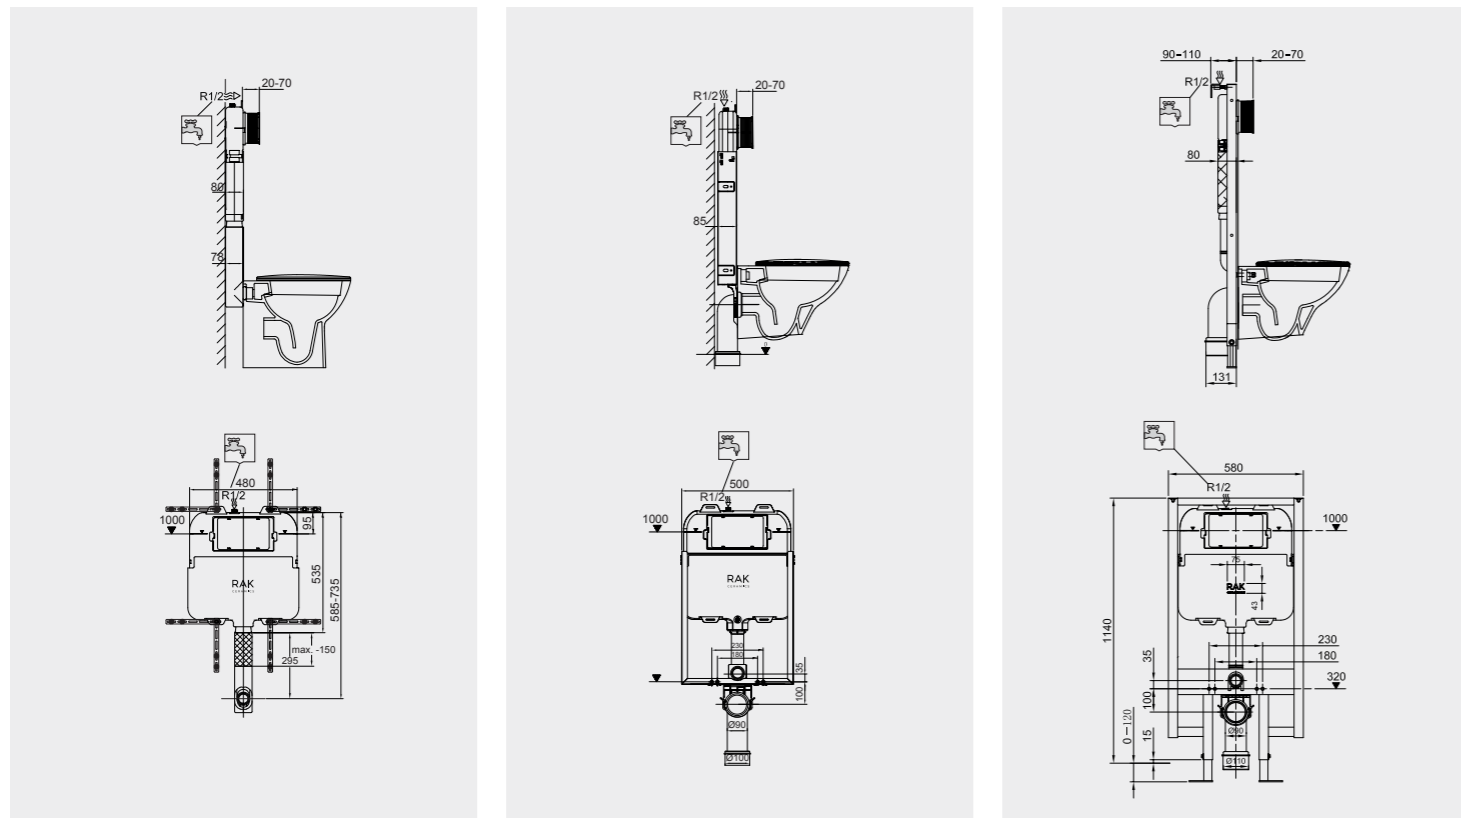

Measurements