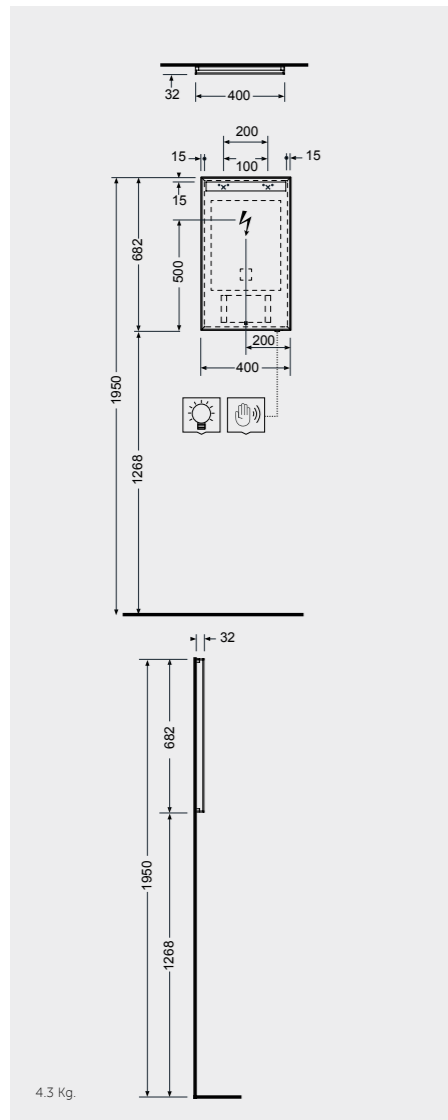

MIRRORS

W 40 x D 3 x H 68CM

JOYMR04068LED

Cool White 6000K
400 Lumens

W 60 x D 3 x H 68CM

JOYMR06068LED

Cool White 6000K
400 Lumens

W 80 x D 3 x H 68CM

JOYMR08068LED

Cool White 6000K
500 Lumens

Measurements