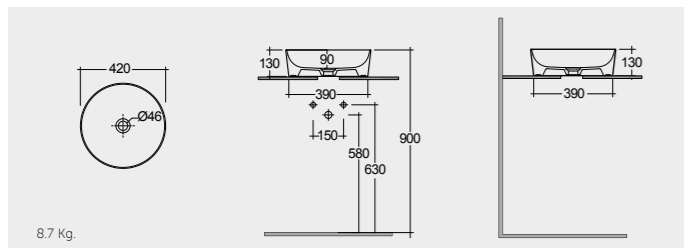

FEECT4200AWHA Round