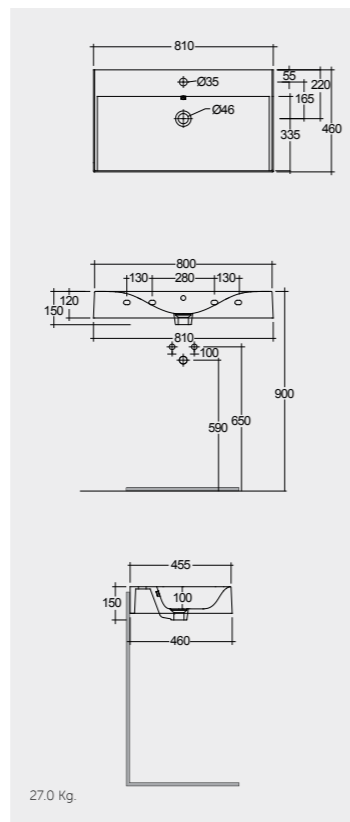

**81 CM**  
DESWB08101AWHA  
No tap holes DESWB08100AWHA

**61 CM**  
DESWB06101AWHA  
No tap holes DESWB06100AWHA

Measurements

Colours available

Colours shown here are as close to actual sanitaryware as printing process will allow