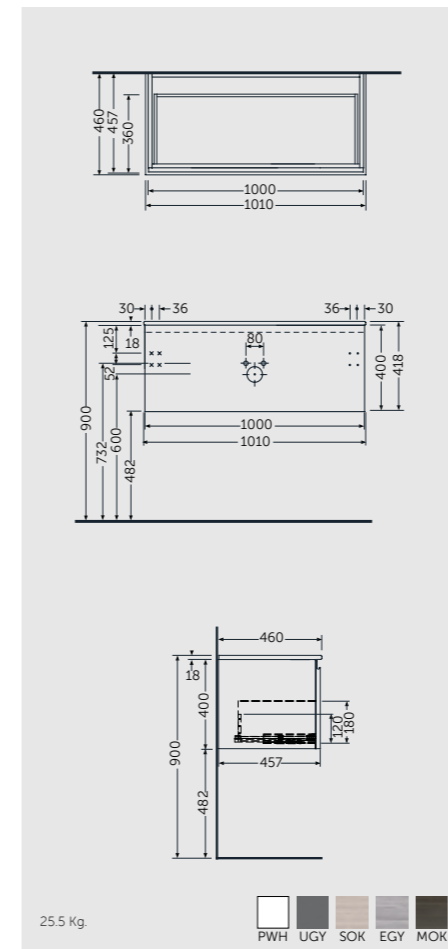

Measurements

WALL HUNG VANITY UNITS

W 100 x D 46 x H 40CM  
UNOWH100UGY  
Space saving bottle trap required BTRWBPPR022

120cm = 2x W 60CM Units  
UNOWH060UGY x2  
Space saving bottle trap required BTRWBPPR022 ( x2 )