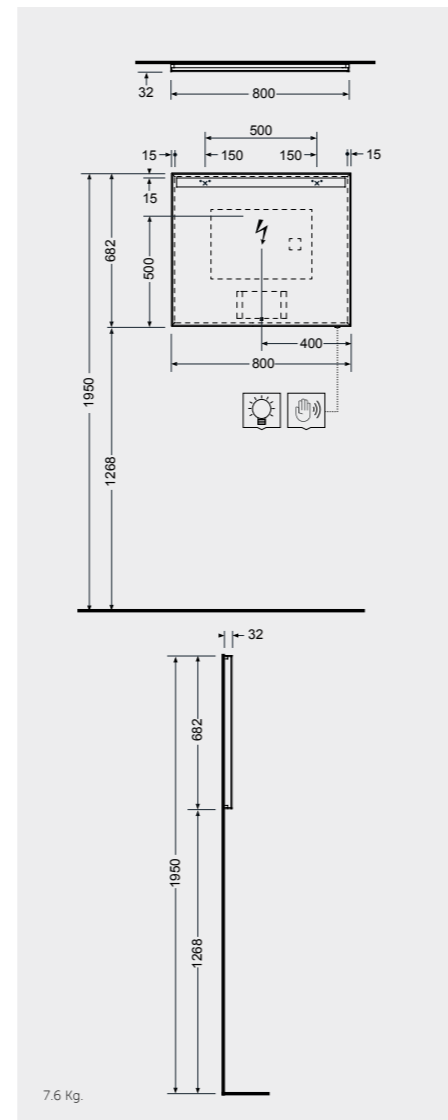

MIRRORS

W 40 x D 3 x H 68CM

JOYMR04068LED

Cool White 6000K
400 Lumens

W 60 x D 3 x H 68CM

JOYMR06068LED

Cool White 6000K
400 Lumens

W 80 x D 3 x H 68CM

JOYMR08068LED

Cool White 6000K
500 Lumens

Measurements