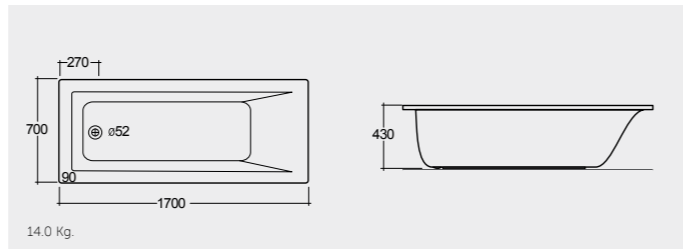

Colours available

Colours shown here are as close to actual sanitaryware as printing process will allow