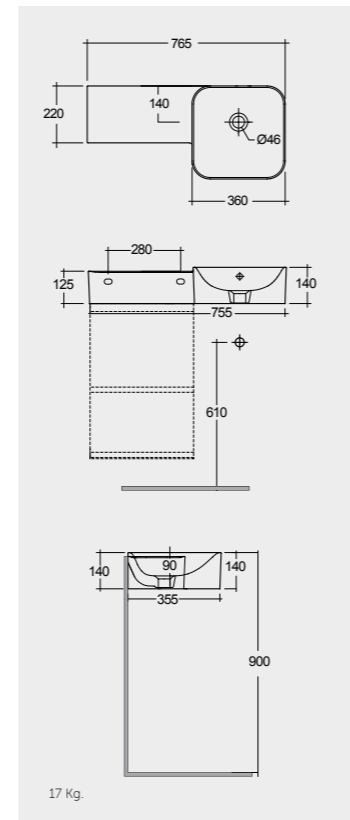

Models

77 CM Right Ledge  
PETWB47701AWHA

77 CM Right Ledge  
PETWB47700AWHA

77 CM Left Ledge  
PETWB37701AWHA

77 CM Left Ledge  
PETWB37700AWHA

No Faucet Hole

No Faucet Hole

Measurements