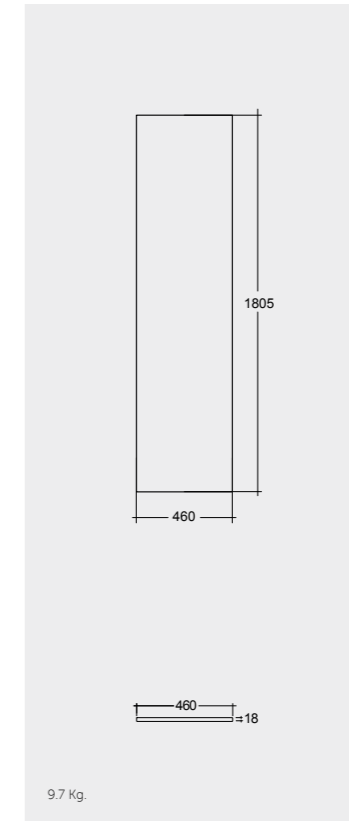

- SCANDINAVIAN OAK (TECHWOOD)
- GREY ELM (TECHWOOD)
- MOKA WALNUT (TECHWOOD)