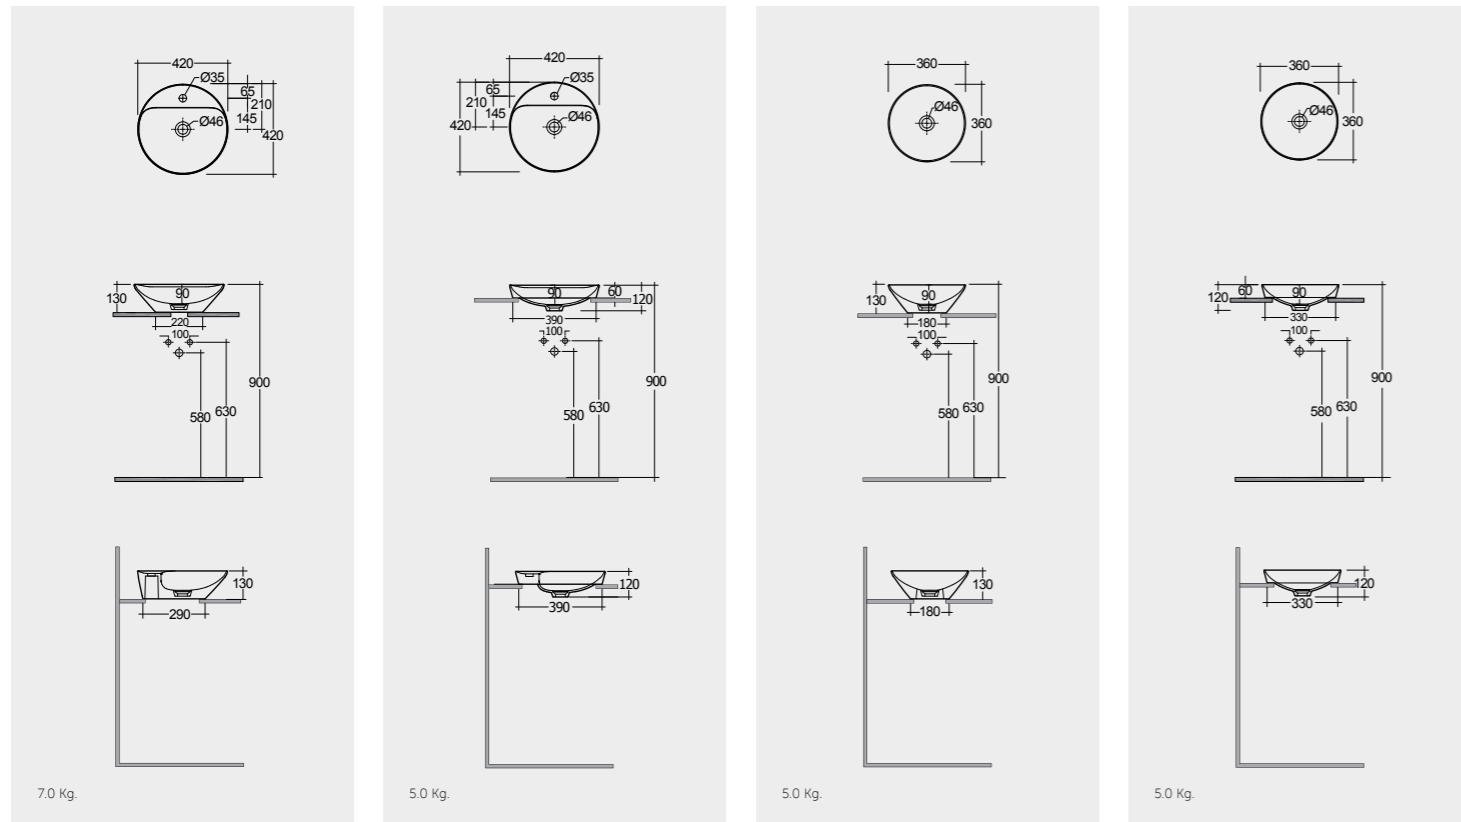

Measurements

Notes

All dimensions in mm tolerance $\pm 5\%$ for below 200mm and $\pm 3\%$ for above 200mm