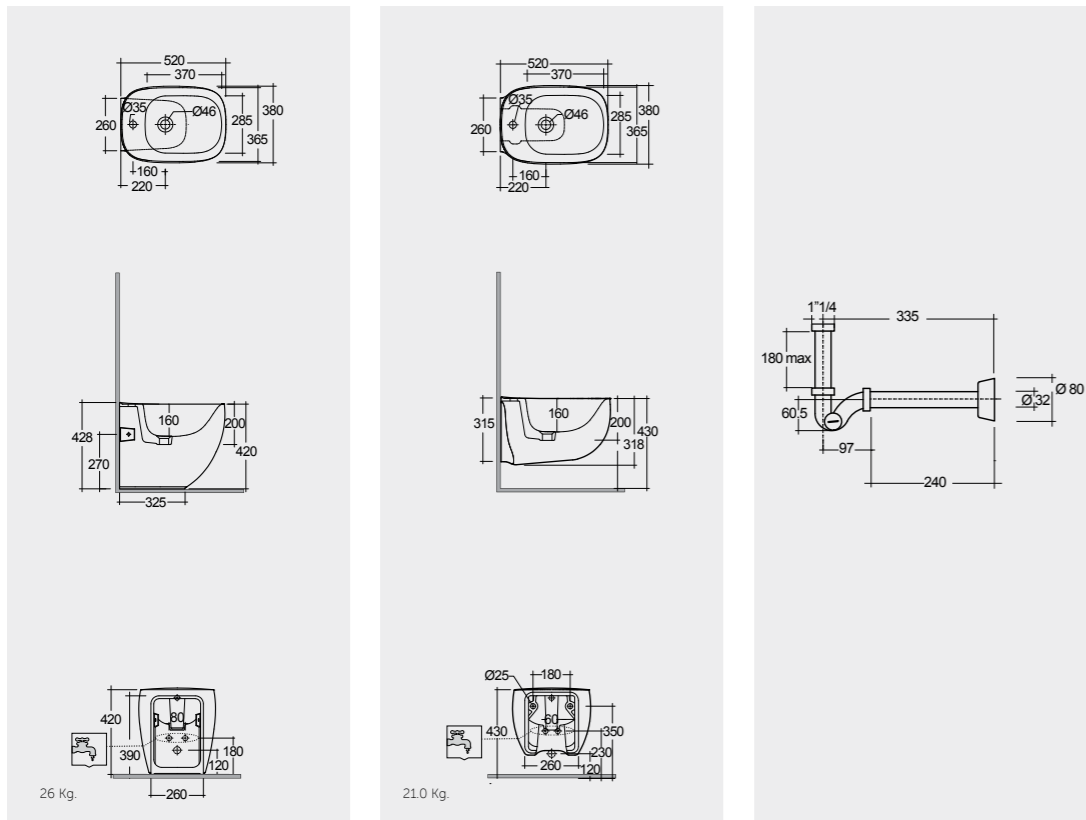

Hidden Fixations  
Comfort Height 42 CM

Hidden Fixations

Inspectionable

Measurements

Colours available

Colours shown here are as close to actual sanitaryware as printing process will allow

Alpine White