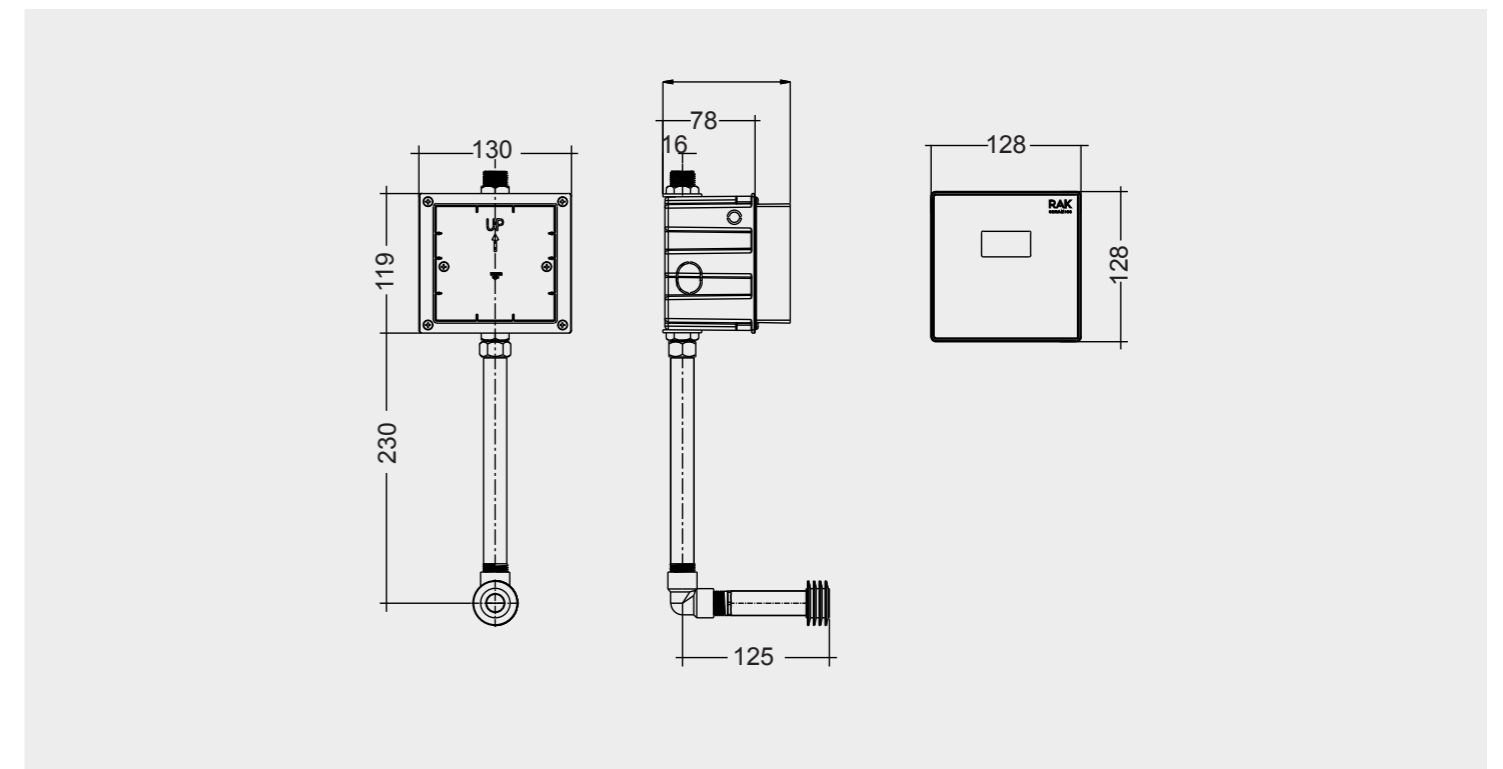

Measurements