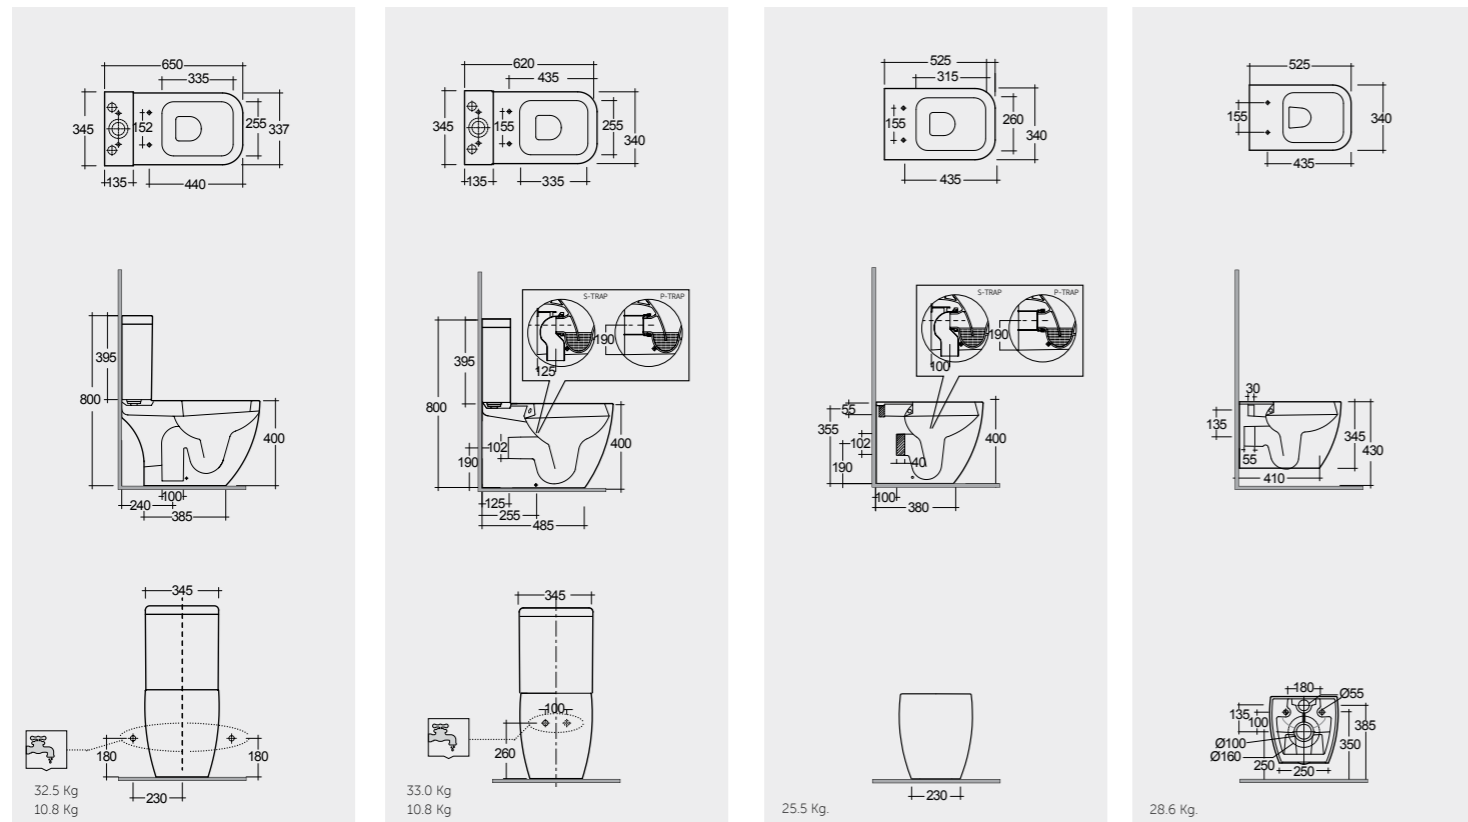

Models

65 CM  
MP23AWHA  
MP20AWHA

Back Open

Rimless  
62 CM  
MP29AWHA  
MP20AWHA

Rimless  
52 CM  
MP34AWHA

Rimless  
52 CM  
MP13AWHA

Hidden Fixations

Measurements