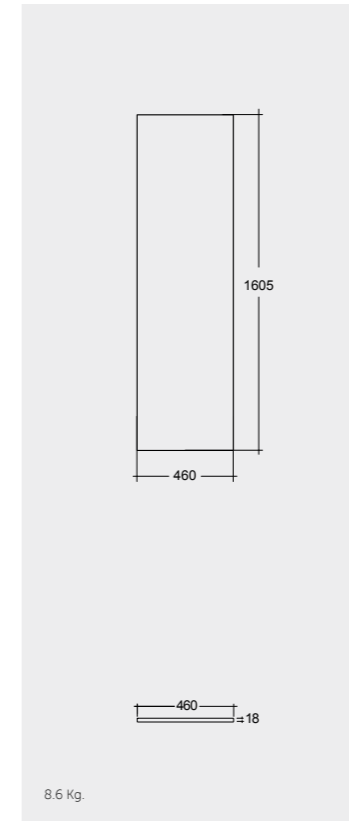

- SCANDINAVIAN OAK (TECHWOOD)
- GREY ELM (TECHWOOD)
- MOKA WALNUT (TECHWOOD)