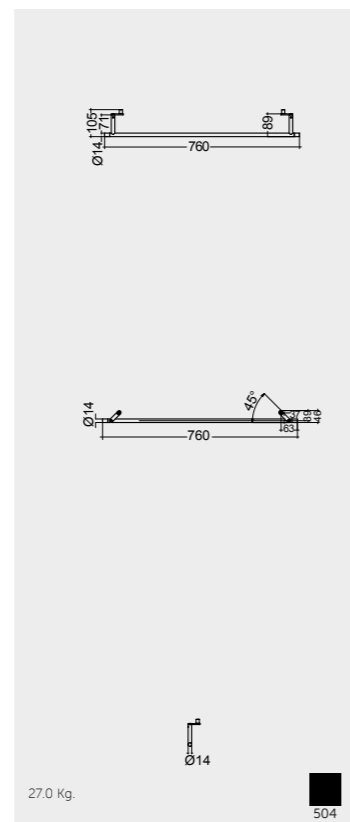

## Colours available

Colours shown here are as close to actual sanitaryware as printing process will allow

Alpine White

Models

**66 CM**  
DESWC1045AWHA  
Bottom Inlet: SENWT1800AWHA  
Side Inlet: SENWT1801AWHA