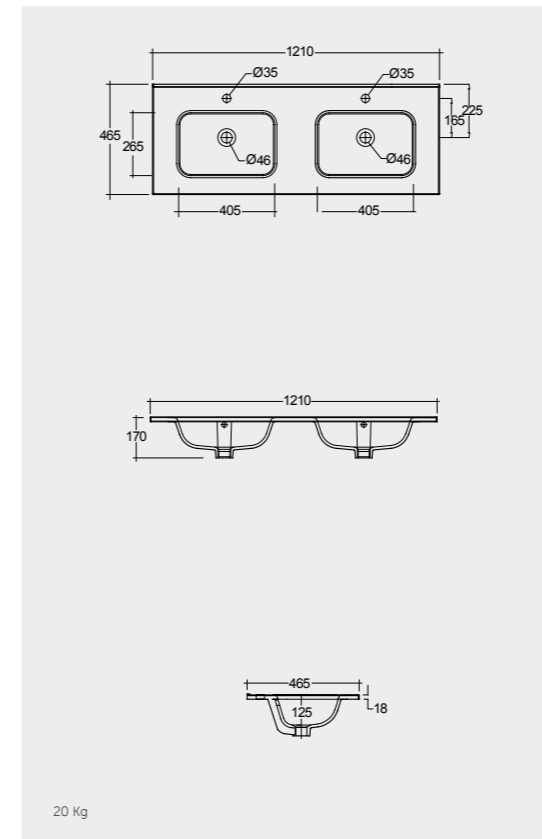

Measurements