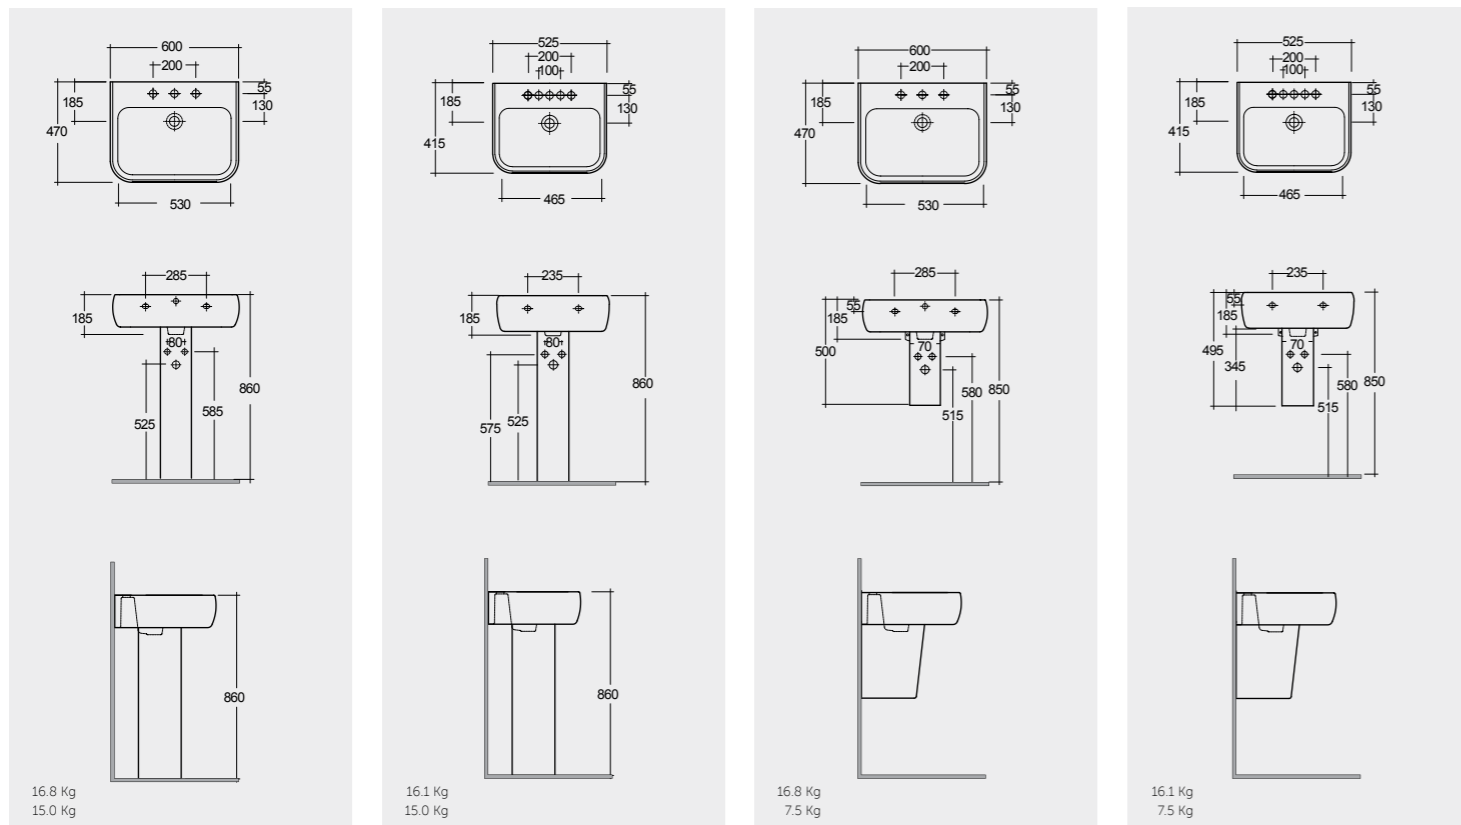

Measurements