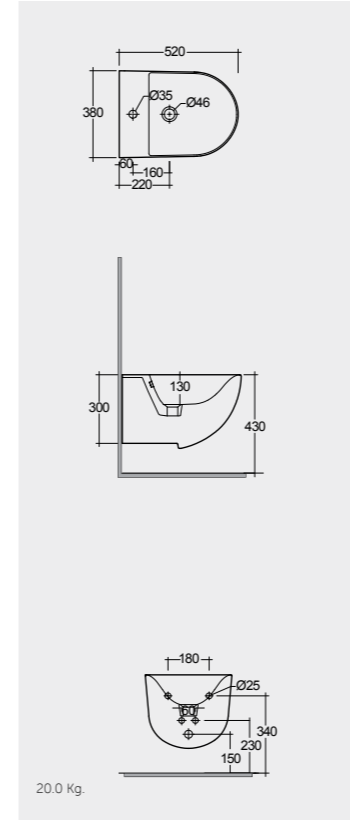

Urea RAK-Des  
DESSC3901WH

Colours available

Colours shown here are as close to actual sanitaryware as printing process will allow

Models

**52 CM**  
DESB2015AWHA

Hidden Fixations

Measurements

Urea RAK-Des  
DESSC3900WH