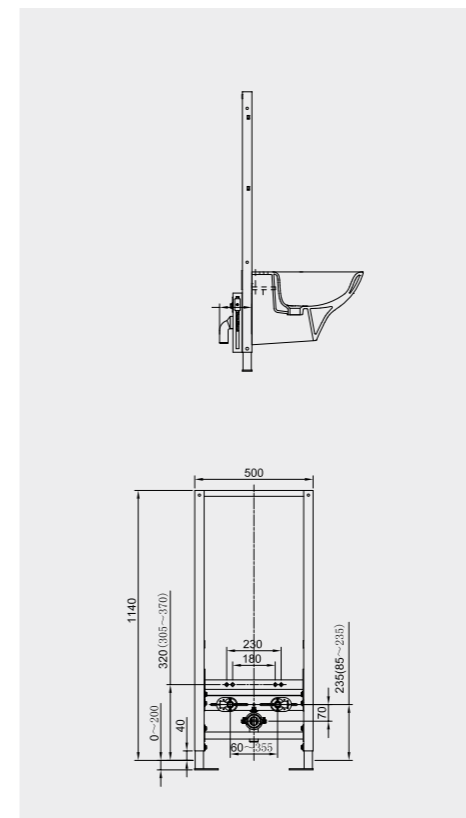

Measurements