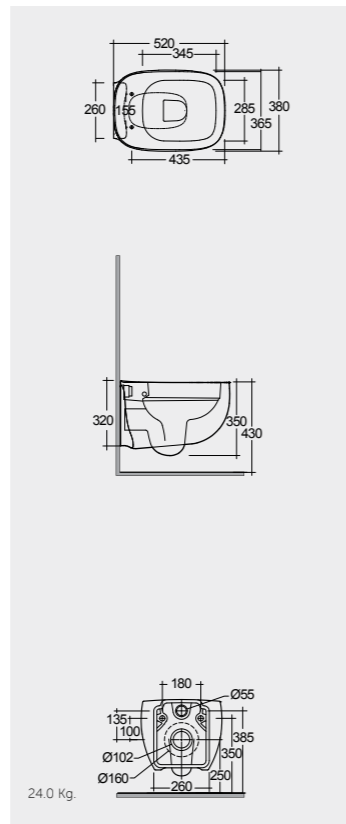

Urea RAK-Illusion
ILLSC3901WH

Urea RAK-Illusion
ILLSC3900WH

Colours available

Colours shown here are as close to actual sanitaryware as printing process will allow