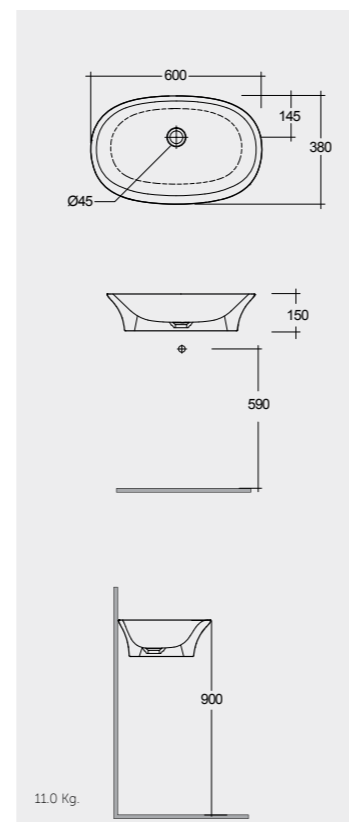

Measurements