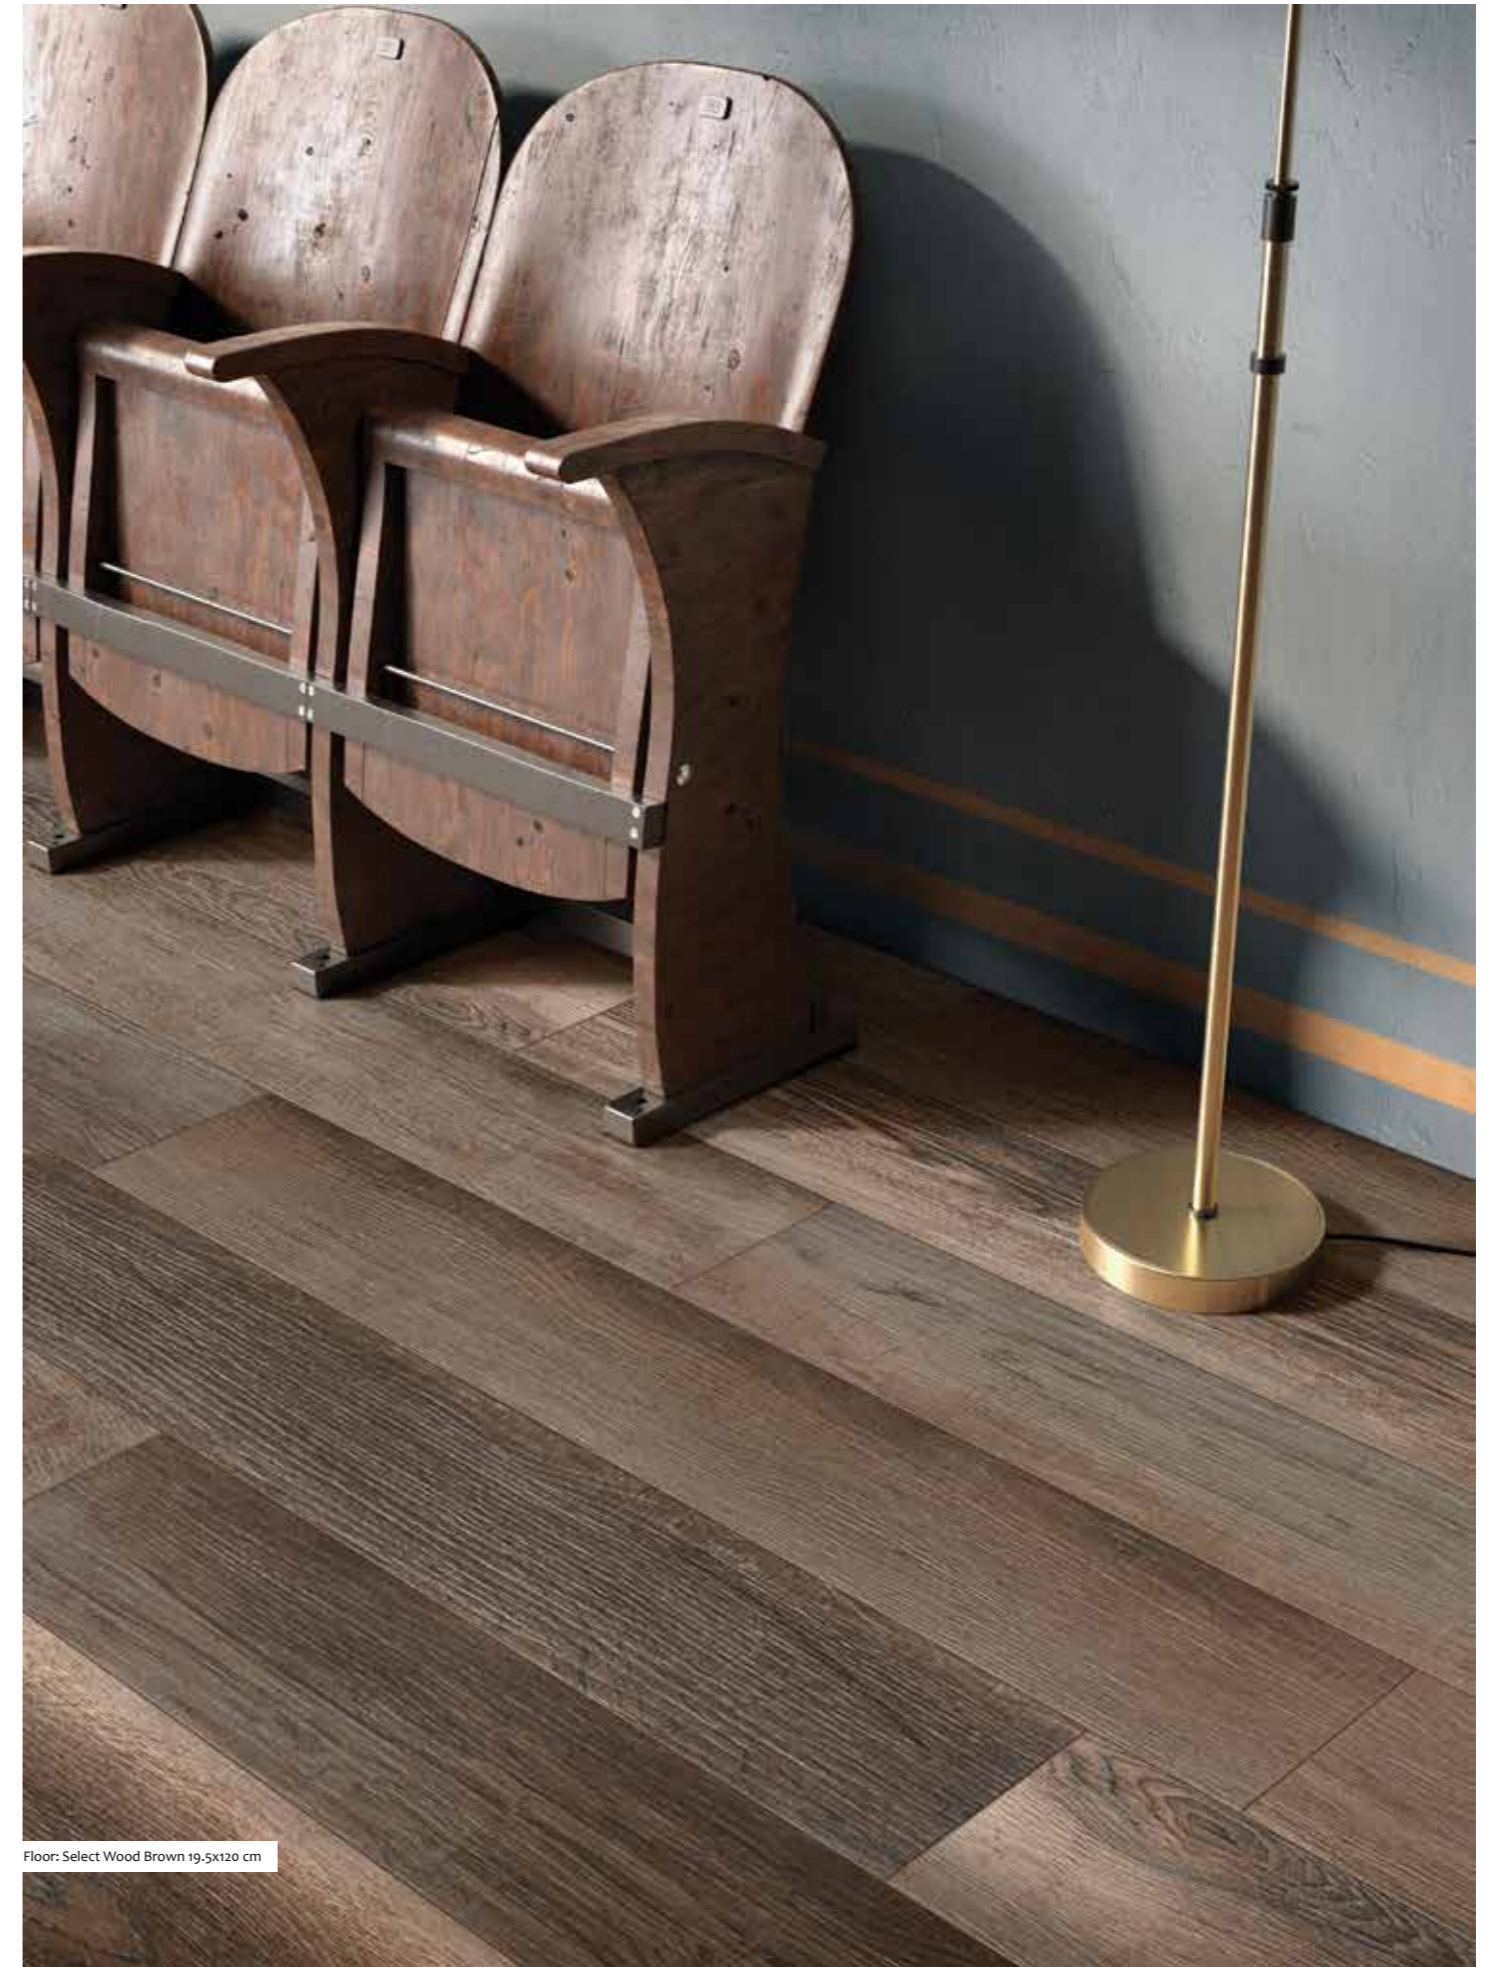

Floor: Select Wood Brown 19.5x120 cm