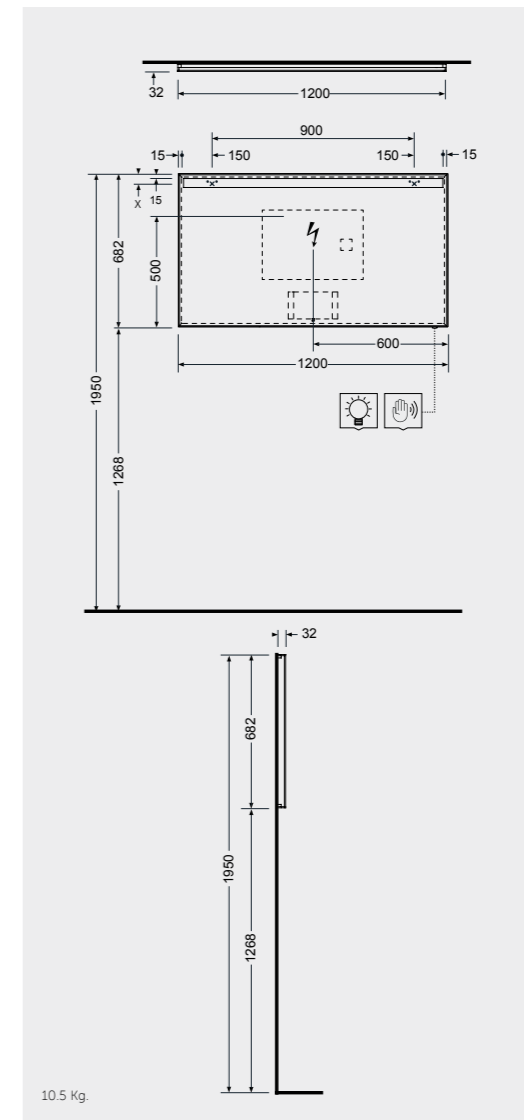

Measurements