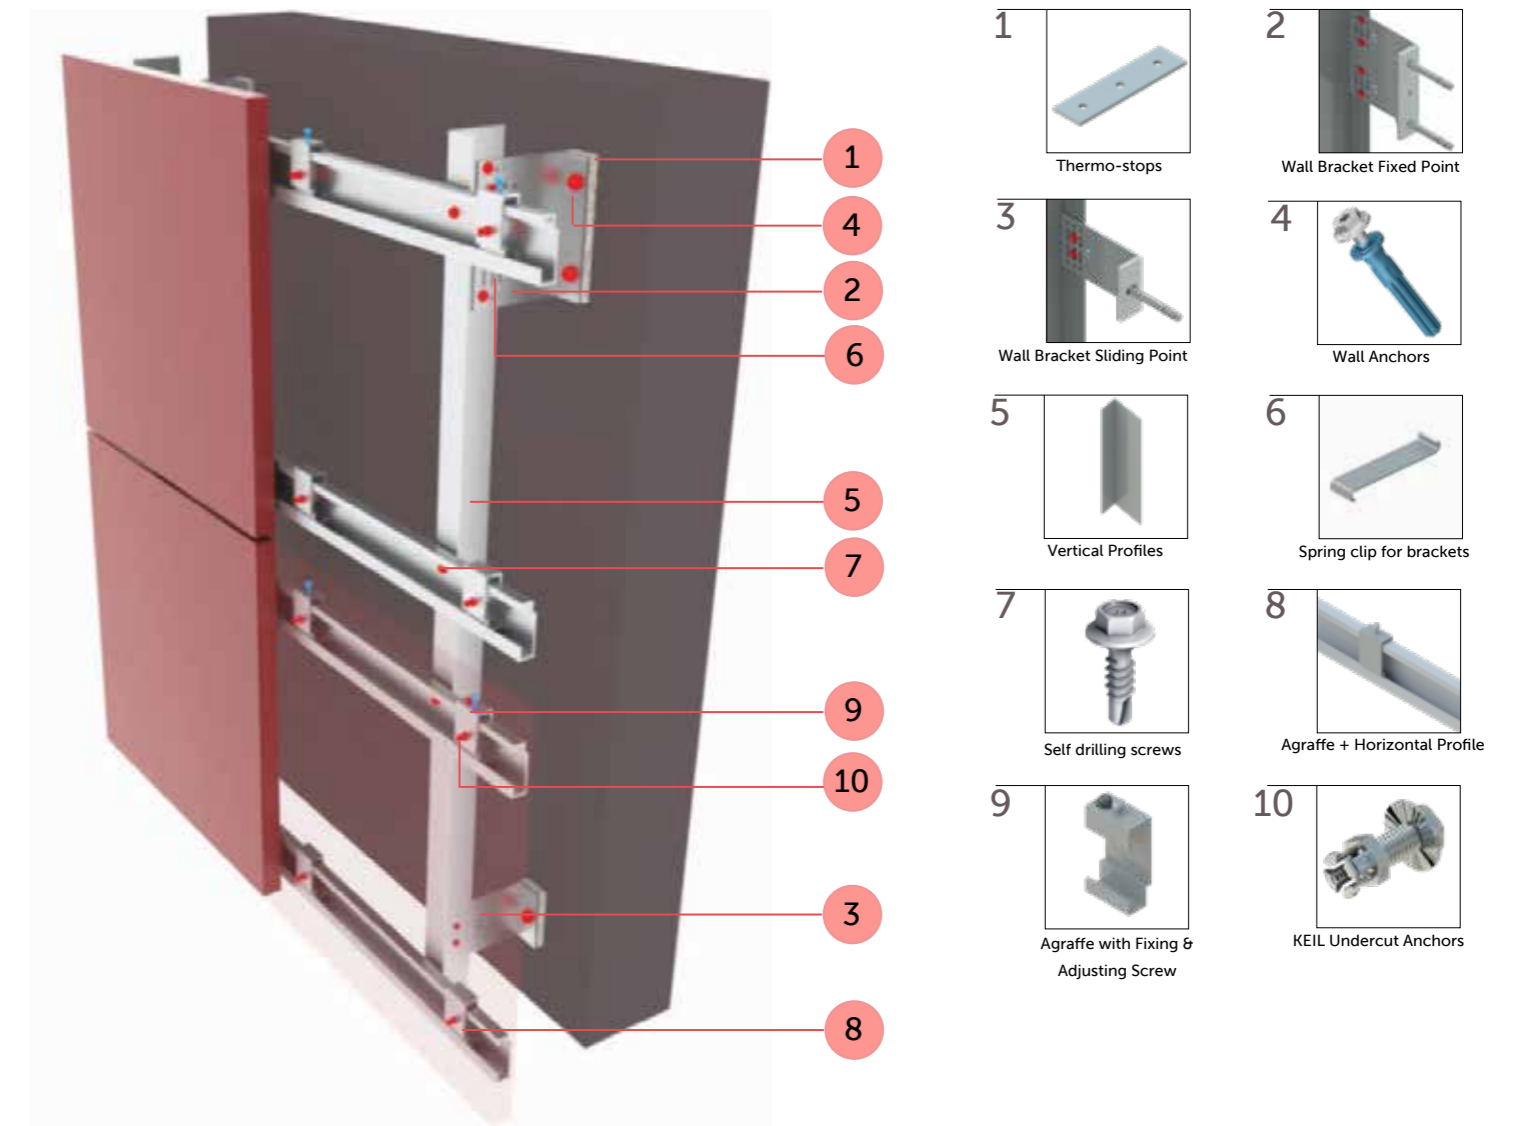

## Invisible Fastening with Under-cut Anchors

System: This system is used as a horizontal mounting system for invisible facade fastenings in combination with under-cut anchors.

Type of cladding: Large and small format Ceramic panels

Type of fastening: Invisible fixation with under-cut anchor

Mockup of Ceramic Panels installed using GIP VECO-A-2000 Substructure System

Vertical Aluminium Substructure with L-Profiles and Horizontal Agraffe Profile

This system is used as a horizontal mounting system for invisible facade fastenings in combination with under-cut anchors.

VECO-A-2000 system components are made from an aluminium alloy of the type EN-AW-6063T66 and are supplied in a variety of sizes to meet the specific static and structural requirements of the project.