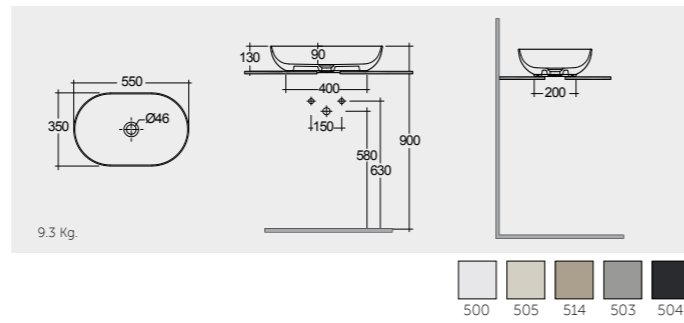

# RAK-FEELING WASH BASINS

RAK-Feeling Rectangular 50 CM

FEECT5000514A Rectangular

RAK-Feeling Oval 55 CM

FEECT5500514A Oval

RAK-Feeling Round 42 CM

FEECT4200514A Round

Colours available