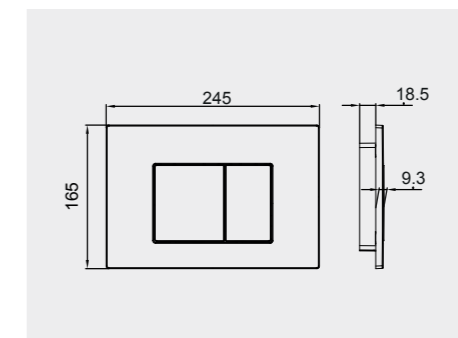

RAK-NEOFIX / PUSH PLATES

RAK-Neofix not only offers limitless installation possibilities, but a flat designed range of push plates in 3 elegant finishes and 2 different designs. The push plate is the only visible part of the concealed cistern and is built for the water saving dual system flush in volumes 6-3 liters or 4.5-3 liters. Another possibility to move functionality and style into your bathroom.

All dimensions in mm

RECTANGULAR

RECTANGULAR

RECTANGULAR