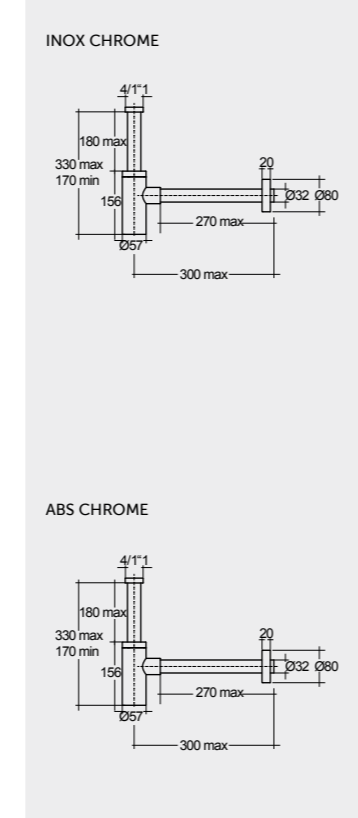

Measurements