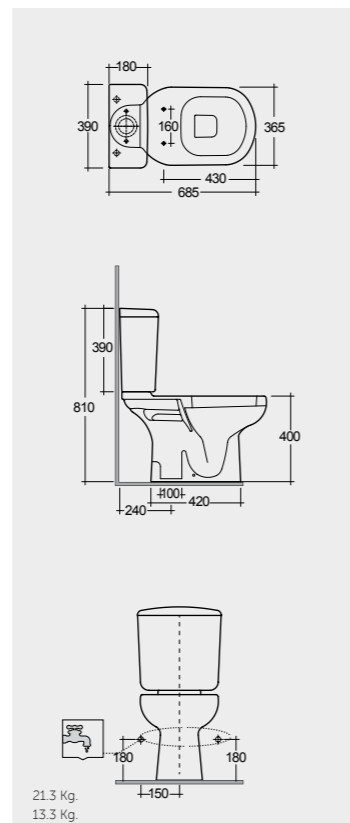

Measurements

- ABS RAK-Jumeirah JM05DAWHA
- ABS RAK-Jumeirah JM05DSCQRAWHA
- Urea RAK-Compact YFG173
- Urea RAK-Compact YFG173A

Note

All dimensions in mm tolerance $\pm 5\%$ for below 200mm and $\pm 3\%$ for above 200mm