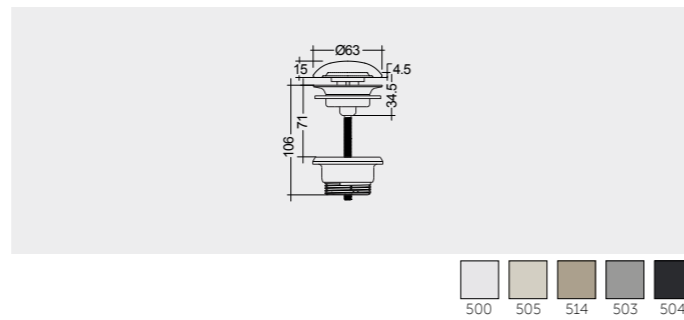

RAK-FEELING WASH BASINS

Colours available