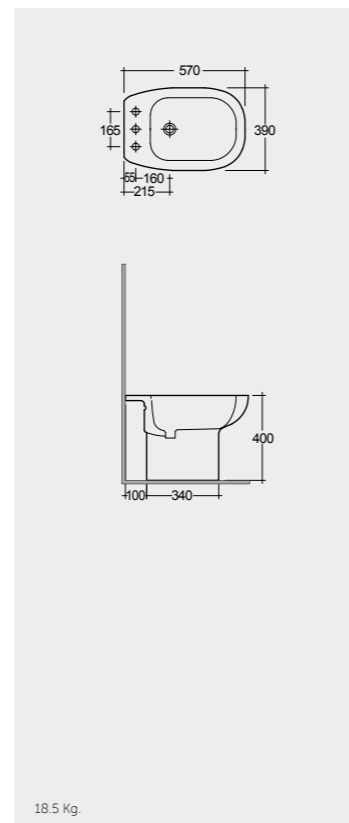

Measurements

- ABS RAK-Jumeirah JM05DAWHA
- ABS RAK-Jumeirah JM05DSCQRAWHA
- Urea RAK-Compact YFG173
- Urea RAK-Compact YFG173A

Note

All dimensions in mm tolerance $\pm 5\%$ for below 200mm and $\pm 3\%$ for above 200mm