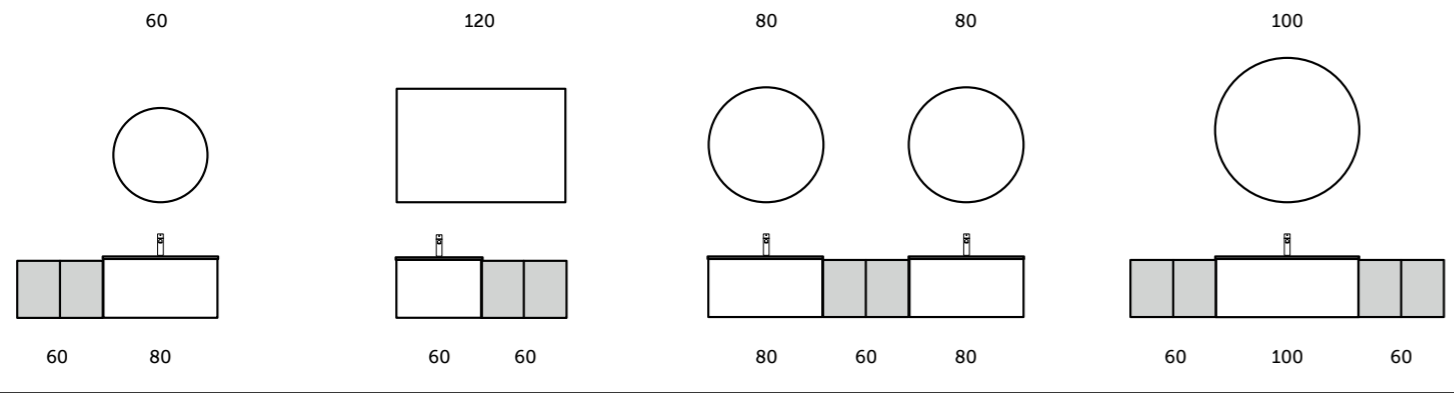

WITH RAK-JOY DROP-IN WASHBASINS

LEFT   RIGHT   MIDDLE   BOTH ENDS