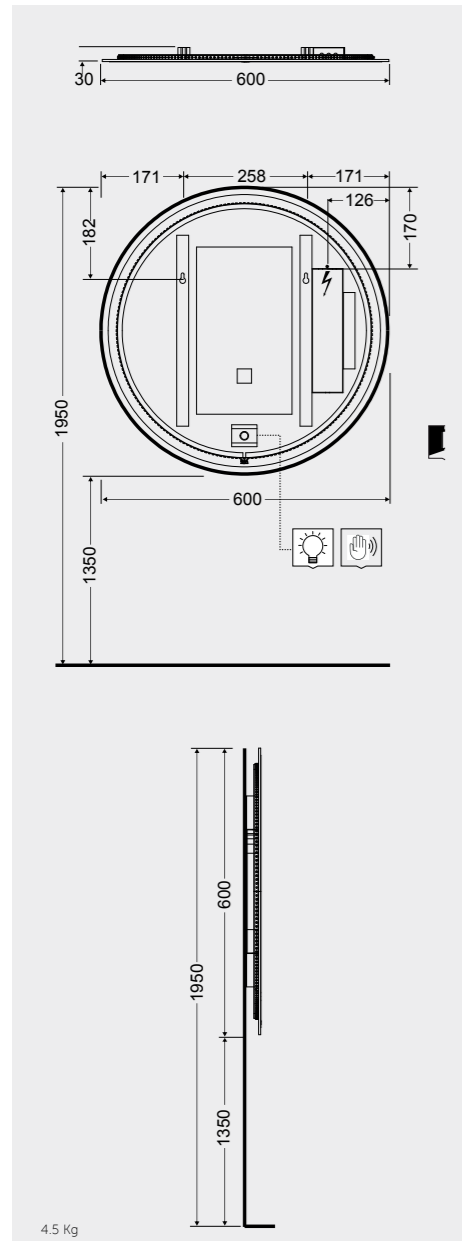

Models

Measurements

MIRRORS

W 40 x D 3 x H 68CM

JOYMR04068LED

Cool White 6000K  
400 Lumens

W 60 x D 3 x H 68CM

JOYMR06068LED