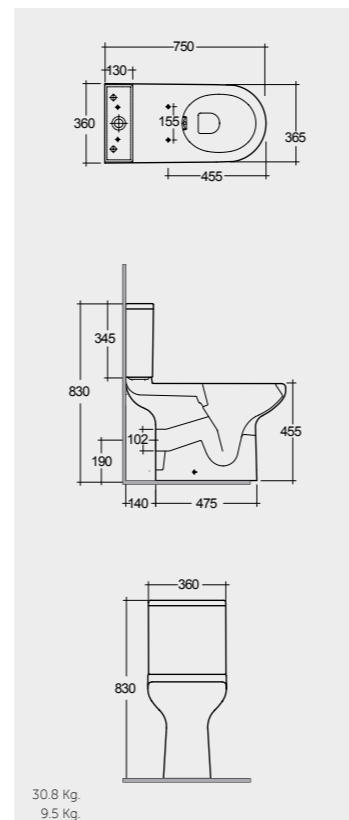

Urea care
YFG085A

Colours available

Colours shown here are as close to actual sanitaryware as printing process will allow