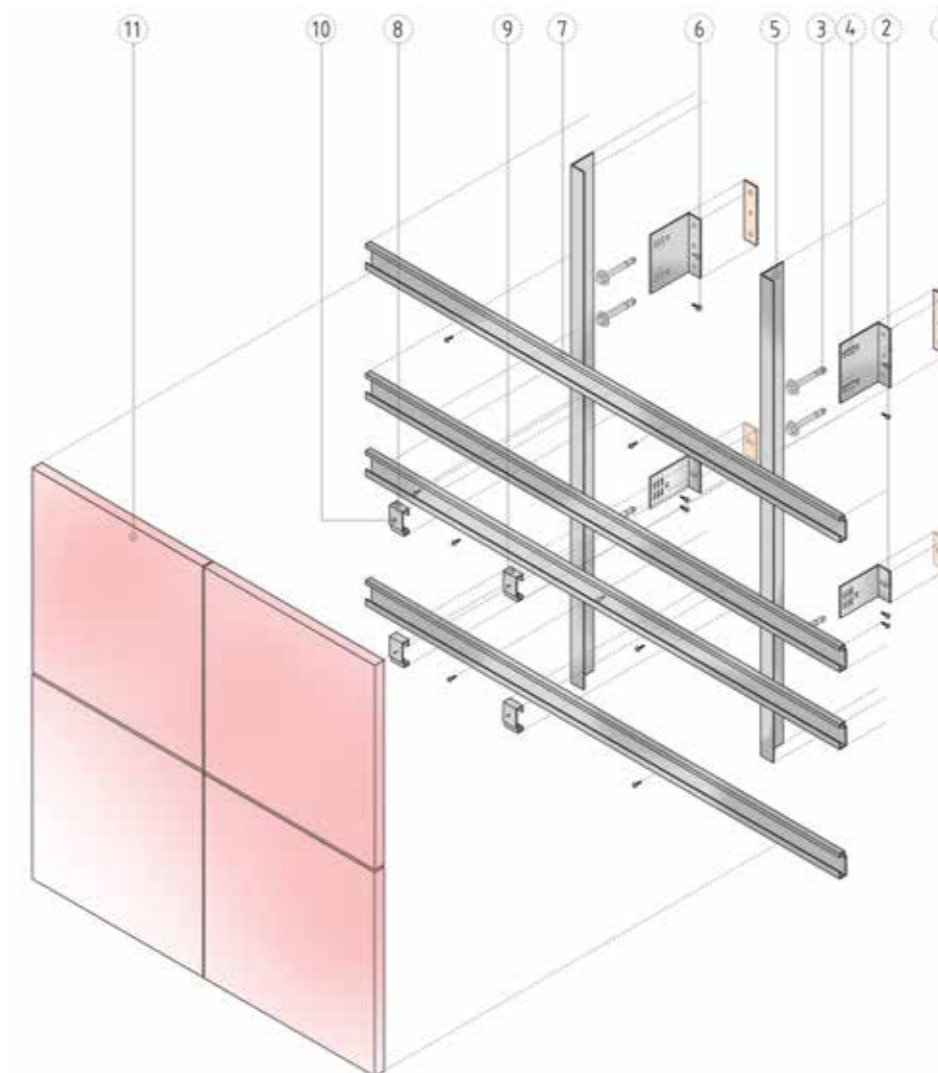

## Invisible Fastening with Under-cut Anchors

Corner Details

Typical Fixing Detail of Ceramic Panels with GIP-VECO-A-2000 System using Under-cut Anchors

Exploded Axonometric

- 1 Thermo-stop
- 2 Fixed/Sliding Point Brackets
- 3 Wedge Anchor BZ 10/30 M10 A4
- 4 Spring Clip For Bracket
- 5 Veco L-Profile
- 6 Self-Drilling Screw
- 7 GIP Profile Agraffe
- 8 GIP Profile Agraffe with Fixing Screw
- 9 GIP Profile Agraffe with Adjust ment Screw
- 10 KEIL Under-cut Anchor Type KHAA
- 11 Ceramic Cladding