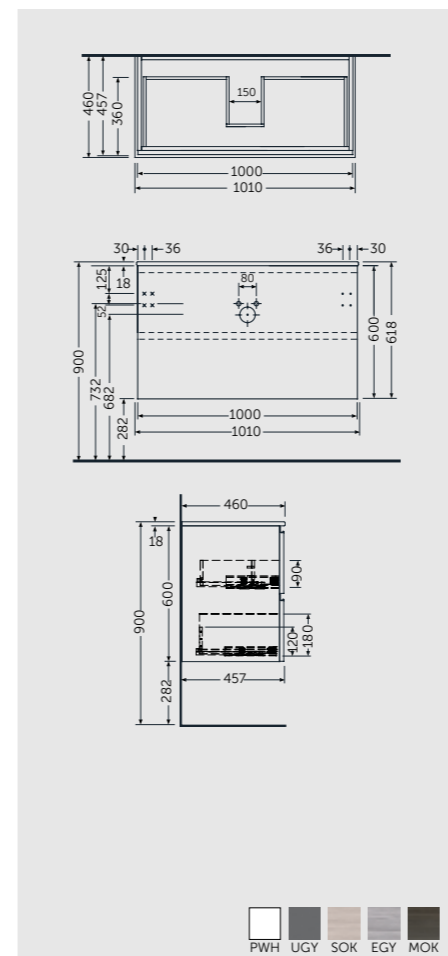

Measurements

160cm = 2x W 80CM Units
JOYWH080UGY x2