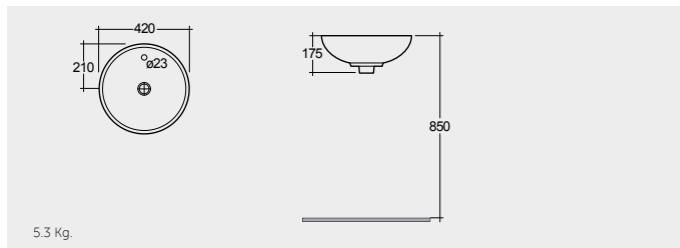

COUNTER TOP WASH BASINS

OC159AWHA