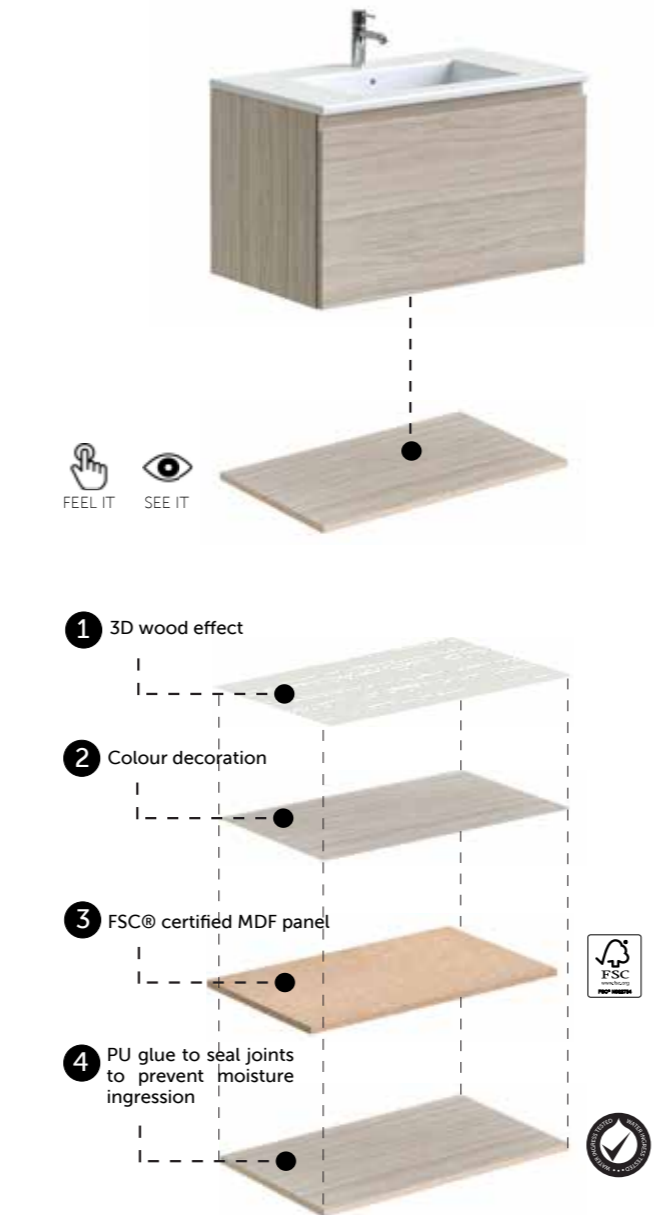

TECHWOOD

TECHWOOD is the new wood effect material that gives the tactile impression of real wood. Revel in the touch and feel of its vibrant texture. To protect the environment, TECHWOOD is produced from polypropylene recyclable material.