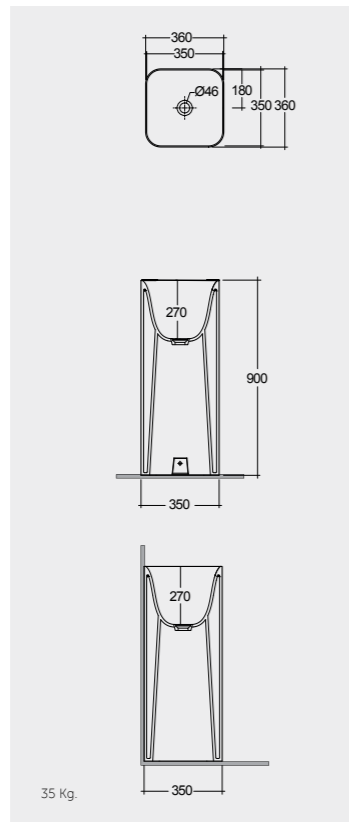

Measurements