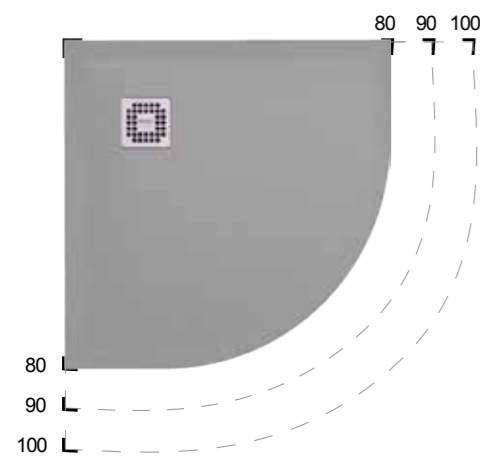

BATHTUB REPLACEMENT

RECTANGULAR

QUADRANT

50 CM (Rectangular)  
FEECT5000504A

70 x 140 CM (Rectangular)  
RFST070140S504