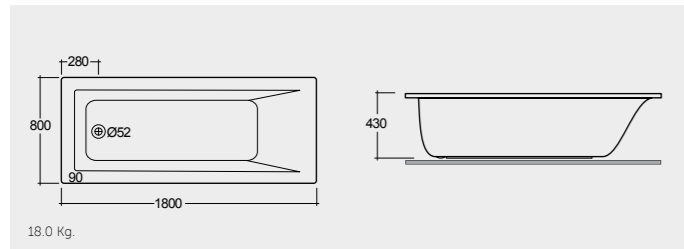

Colours available

Colours shown here are as close to actual sanitaryware as printing process will allow