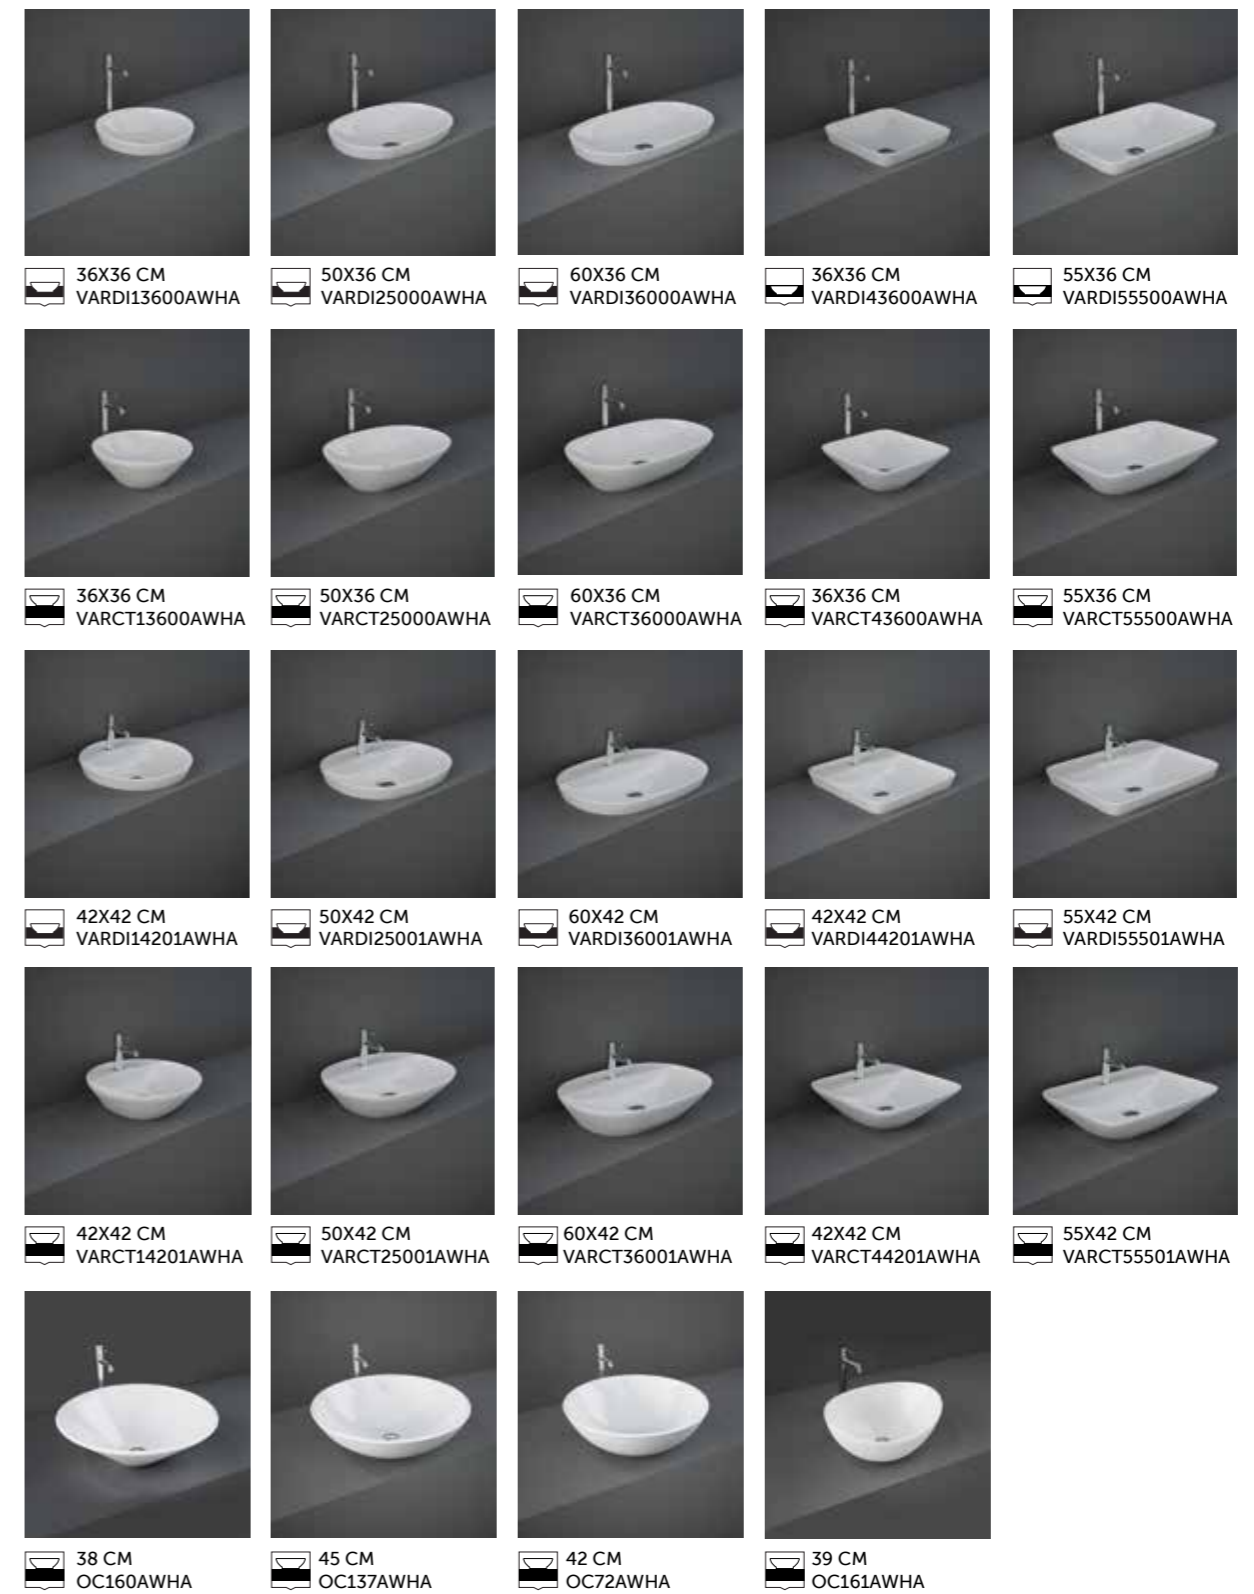

WASHBASINS SUITABLE FOR RAK-PLANO