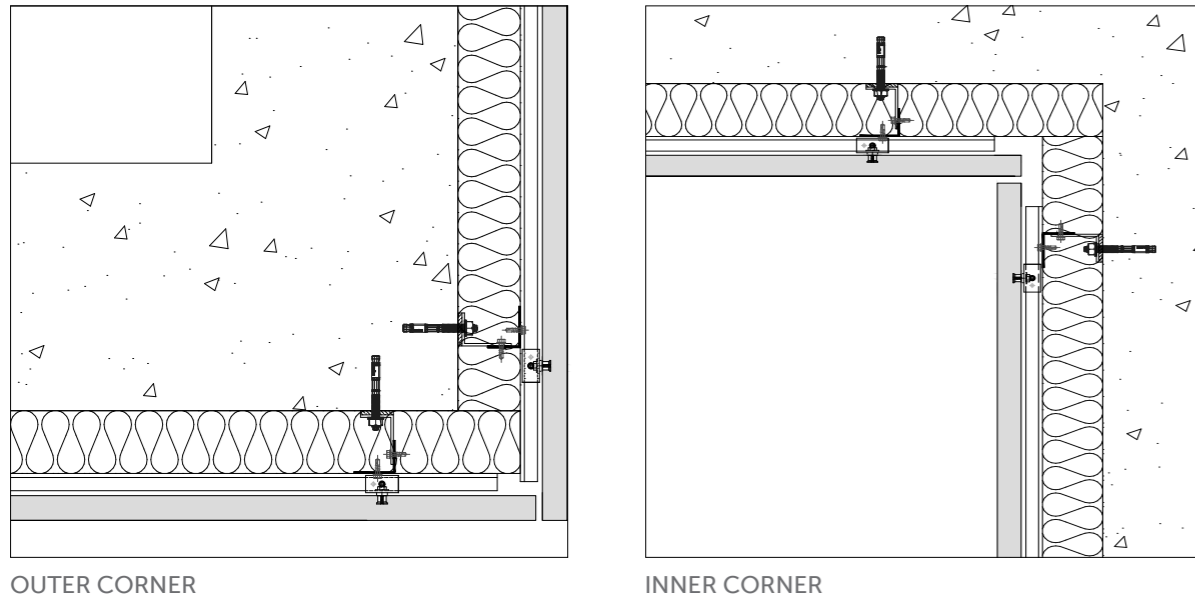

VECO-A-2000

Invisible Fastening with Under-cut Anchors

Corner Details