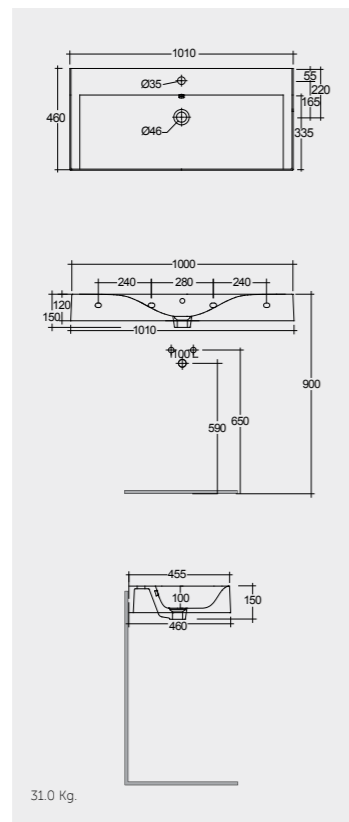

**81 CM**  
DESWB08101AWHA  
No tap holes DESWB08100AWHA

**61 CM**  
DESWB06101AWHA  
No tap holes DESWB06100AWHA

Measurements

Colours available

Colours shown here are as close to actual sanitaryware as printing process will allow