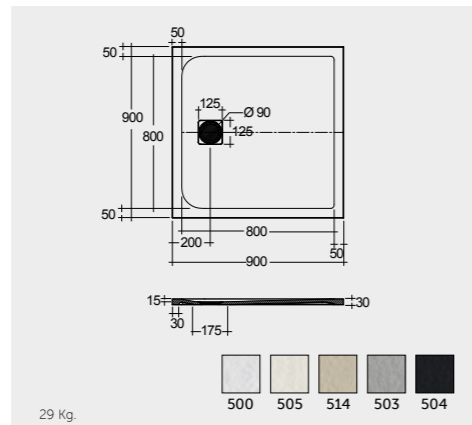

RAK-FEELING

RECTANGULAR 90 CM WIDE

RECTANGULAR 100 CM WIDE