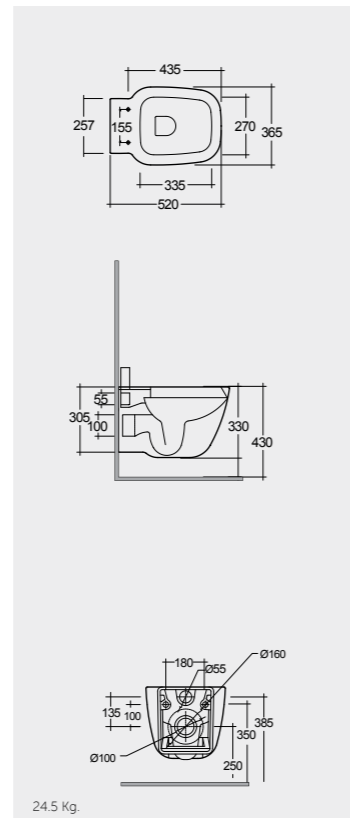

Urea RAK-One
YFG103C

Colours available

Colours shown here are as close to actual sanitaryware as printing process will allow