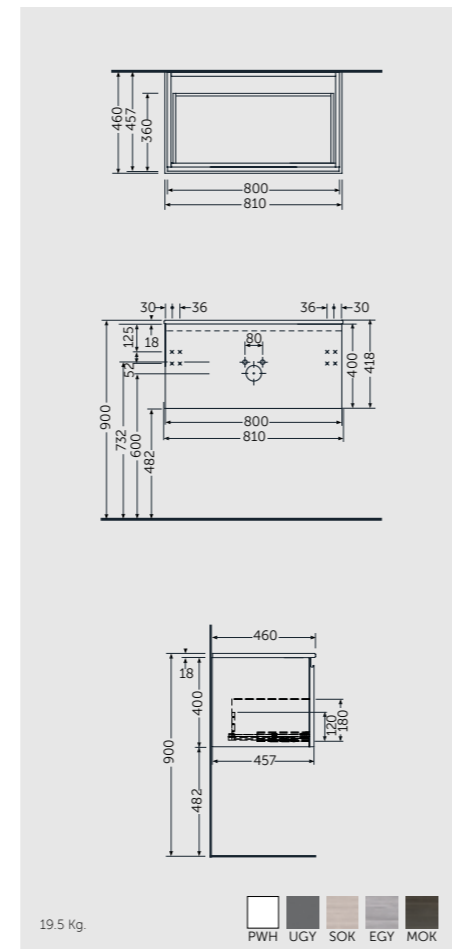

Measurements