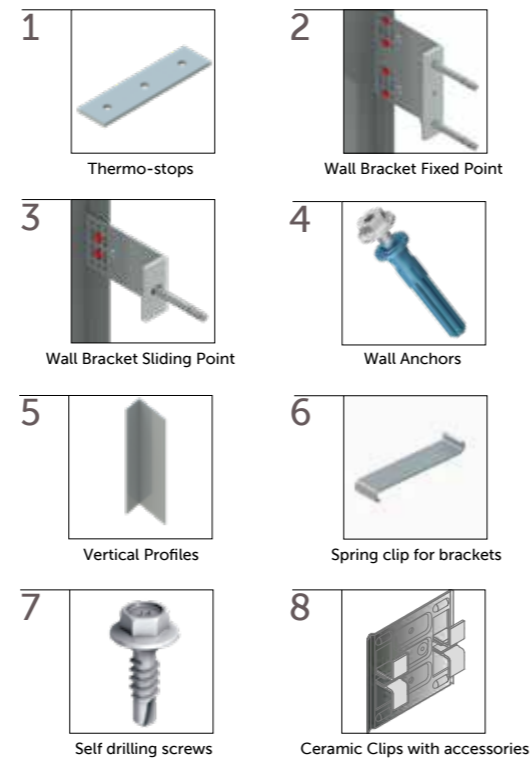

## Visible Fastening with Stainless Steel Clips

System: Vertical Aluminium substructure with L-and T-profiles and ceramic clips

Type of cladding: Large and small format Ceramic panels

Type of fastening: Visible fixation with clips

Mockup of Ceramic Panels installed using GIP VECO-A-1020 substructure system

Vertical Aluminium Substructure with L and T-Profiles and ceramic clips

This system is used as a vertical mounting system for visible facade fastenings with ceramic clips.

VECO-A-1020 system components are made from an aluminium alloy of the type EN-AW-6063T66 and are supplied in a variety of sizes to meet the specific static and structural requirements of the project.

1 - Thermo-Stop plates are placed to prevent contact between the brackets and the wall of the building.