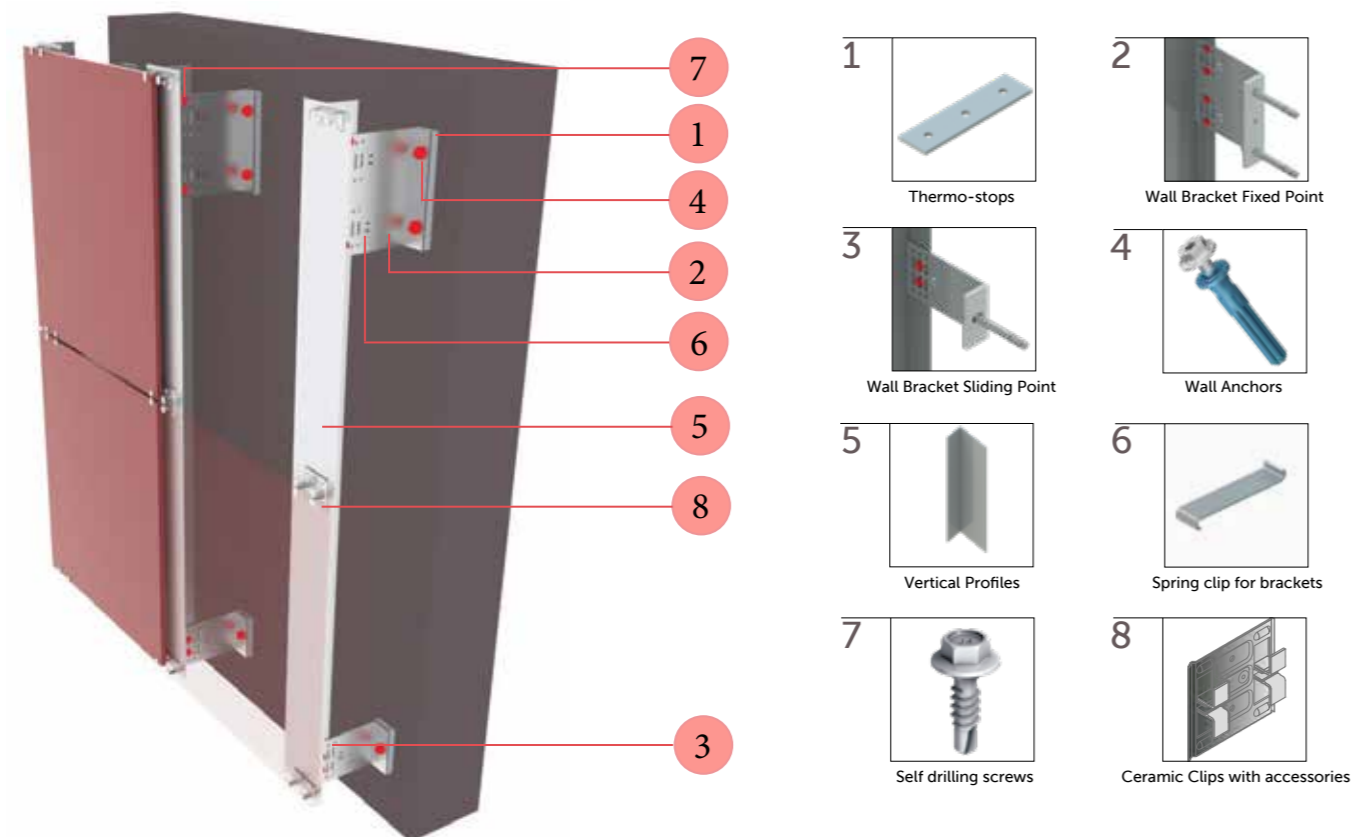

## Visible Fastening with Stainless Steel Clips

System: Vertical Aluminium substructure with L-and T-profiles and ceramic clips

Type of cladding: Large and small format Ceramic panels

Type of fastening: Visible fixation with clips

Mockup of Ceramic Panels installed using GIP VECO-A-1020 substructure system

Vertical Aluminium Substructure with L and T-Profiles and ceramic clips

This system is used as a vertical mounting system for visible facade fastenings with ceramic clips.

VECO-A-1020 system components are made from an aluminium alloy of the type EN-AW-6063T66 and are supplied in a variety of sizes to meet the specific static and structural requirements of the project.

1 - Thermo-Stop plates are placed to prevent contact between the brackets and the wall of the building.