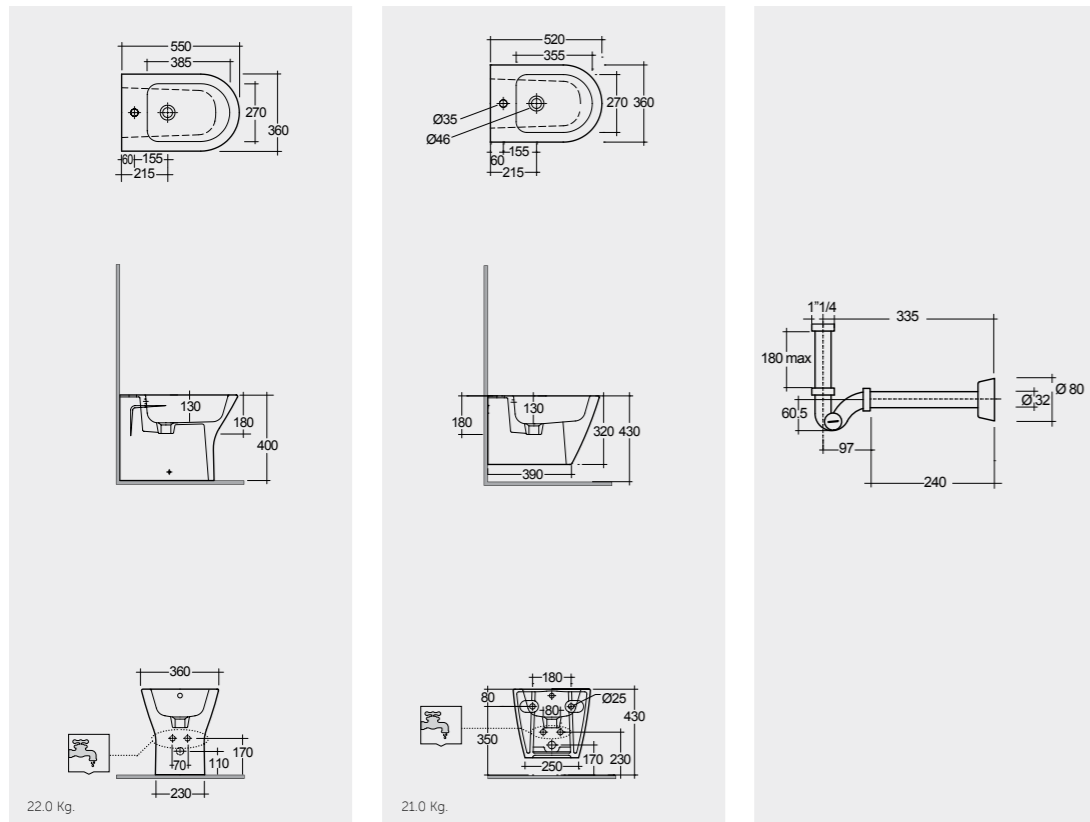

Measurements

Notes

All dimensions in mm tolerance $\pm 5\%$ for below 200mm and $\pm 3\%$ for above 200mm