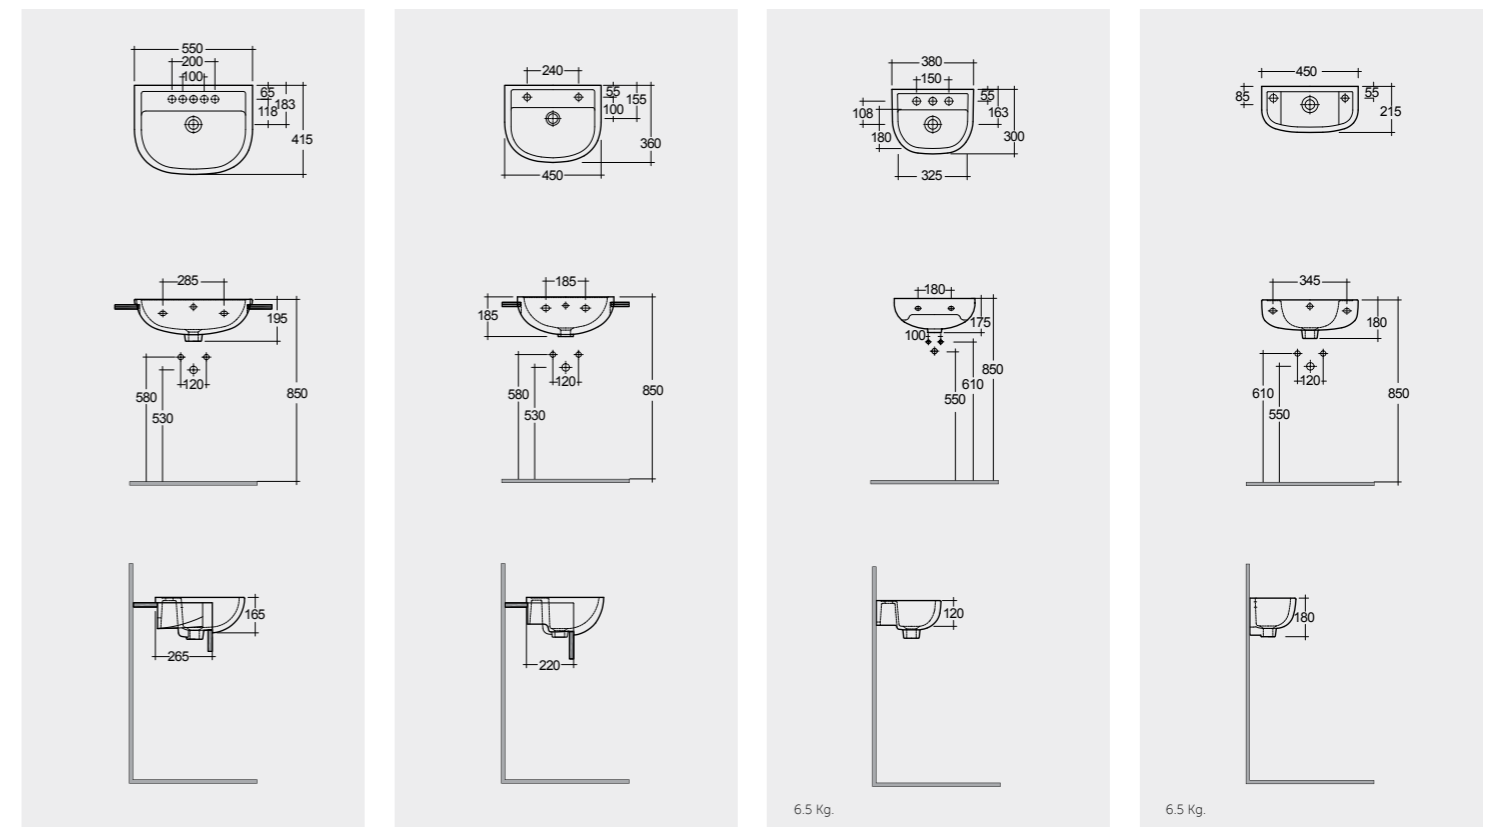

Colours shown here are as close to actual sanitaryware as printing process will allow

Models

55 CM  
CO0901AWHA

45 CM  
CO2801AWHA

38 CM  
CO1001AWHA

45 CM  
CO2401AWHA

Measurements

No Overflow