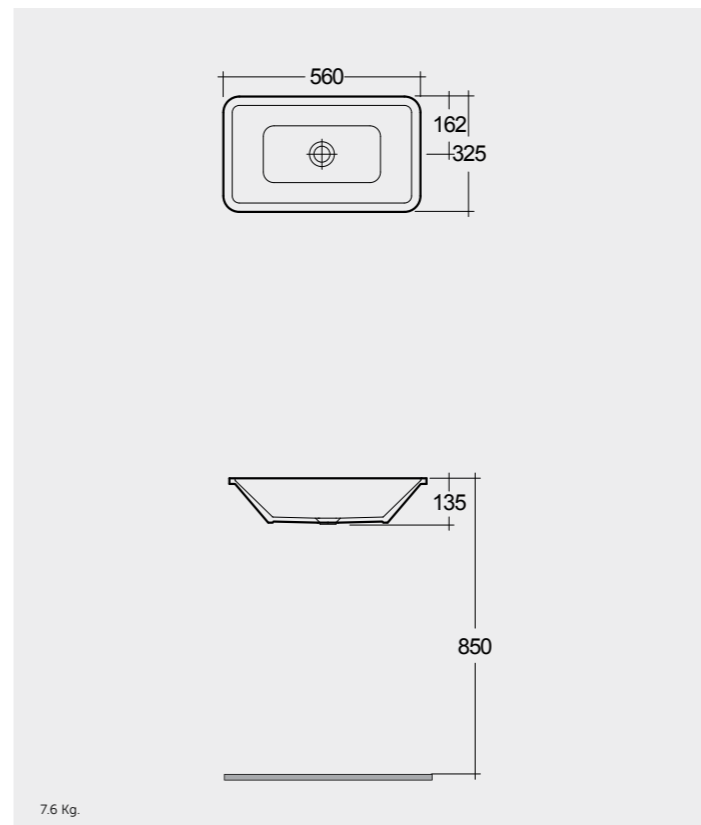

Model	Color	Price (In ₹)
108 cm Legs (2 pcs) 1082X605X870	WHITE	25,286 10,648 35,934

Measurements

Models

Model	Color	Price (In ₹)
84 cm Legs (2 pcs) 845X575X870	WHITE	19,963 10,648 30,611

Measurements

ALEXANDRA 84 CM

RAK-Infinity 55 CM

RAK-INFINITY 55 CM

In ₹

 Over Counter W. B.
550X330X130

WHITE
9,980

Also can be used as Under Counter or Table Top External overflow optional

Measurements

Measurements

Notes

All dimensions in mm tolerance +5% for below 200mm and +3% for above 200mm | Colours shown here are as close to actual sanitaryware as printing process will allow

Models

RAK-NOVA 46 CM In ₹

Semi Recessed W.B. WHITE
460X460X150 11,978