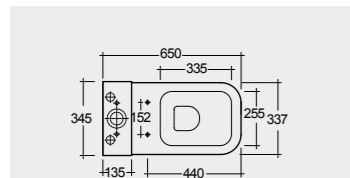

Measurements

32.5 Kg
10.8 Kg

ABS Metro
Metro Urea