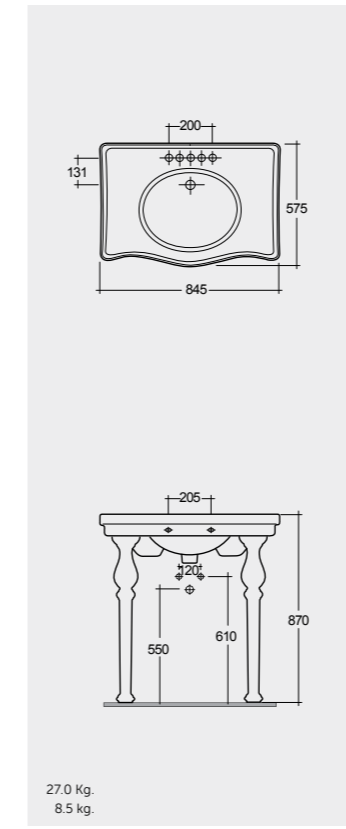

Measurements

 OPULENCE (HIS) 80 CM

Notes

All dimensions in mm tolerance +5% for below 200mm and +3% for above 200mm | Colours shown here are as close to actual sanitaryware as printing process will allow

CONSOLE WASH BASIN

108 CM Deluxe

Notes

All dimensions in mm tolerance +5% for below 200mm and +3% for above 200mm | Colours shown here are as close to actual sanitaryware as printing process will allow

Models

Model	Color	Price (In ₹)
108 cm Legs (2 pcs) 1082X605X870	WHITE	25,286 10,648 35,934

Measurements

Models

Model	Color	Price (In ₹)
84 cm Legs (2 pcs) 845X575X870	WHITE	19,963 10,648 30,611

Measurements

ALEXANDRA 84 CM

Measurements

Notes

All dimensions in mm tolerance +5% for below 200mm and +3% for above 200mm | Colours shown here are as close to actual sanitaryware as printing process will allow

Moon
 550X350X145

Models