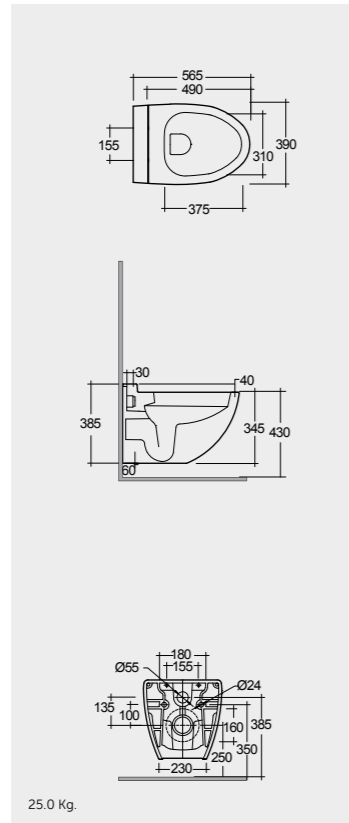

Hidden Fixations

Measurements

Notes

All dimensions in mm tolerance +5% for below 200mm and +3% for above 200mm | Colours shown here are as close to actual sanitaryware as printing process will allow

Models