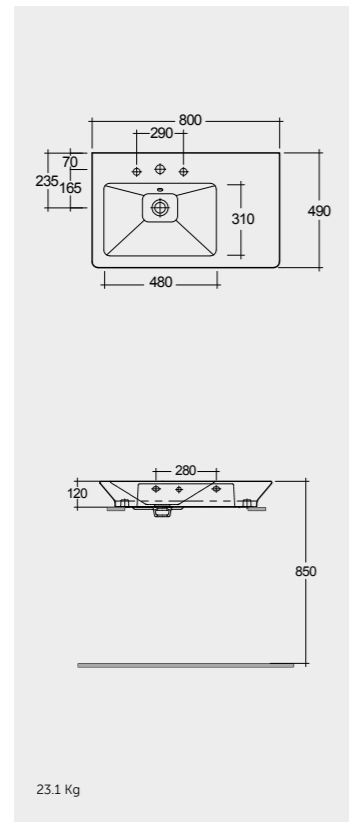

Measurements

Notes

All dimensions in mm tolerance +5% for below 200mm and +3% for above 200mm | Colours shown here are as close to actual sanitaryware as printing process will allow

Moon
 550X350X145

Models