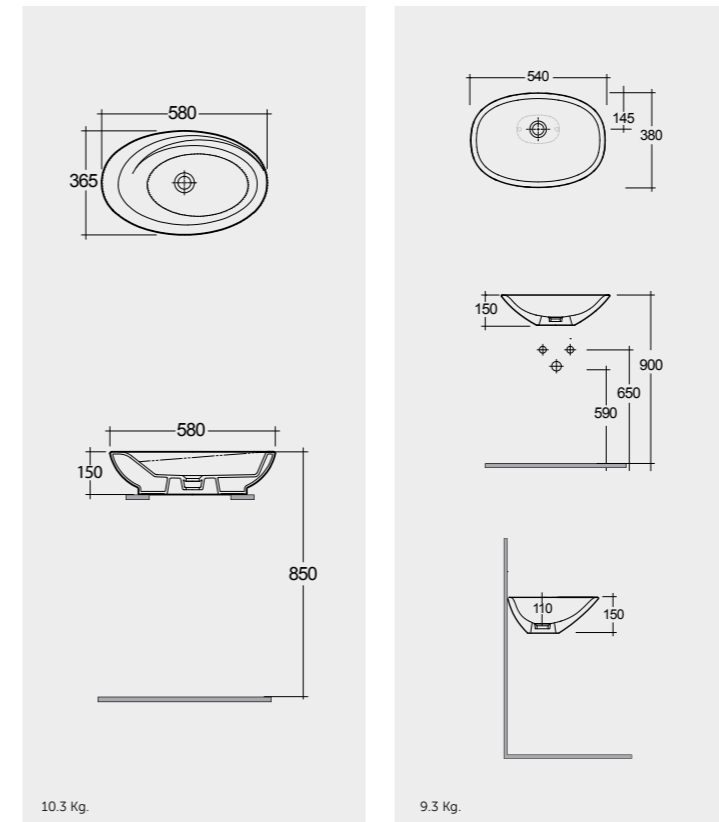

Measurements

Notes

All dimensions in mm tolerance +5% for below 200mm and +3% for above 200mm | Colours shown here are as close to actual sanitaryware as printing process will allow

Moon
 550X350X145

Models

Measurements

Notes

All dimensions in mm tolerance +5% for below 200mm and +3% for above 200mm | Colours shown here are as close to actual sanitaryware as printing process will allow

Models

RAK-INFINITY In ₹
Table Top W. B. WHITE
580X365X150 10,285

Round

RAK-MORNING In ₹
Table Top W. B. WHITE
540X380X150 7,986

Measurements

 **Moon - 120 CM**
Over Counter
1200X480

Notes

All dimensions in mm tolerance +5% for below 200mm and +3% for above 200mm | Colours shown here are as close to actual sanitaryware as printing process will allow