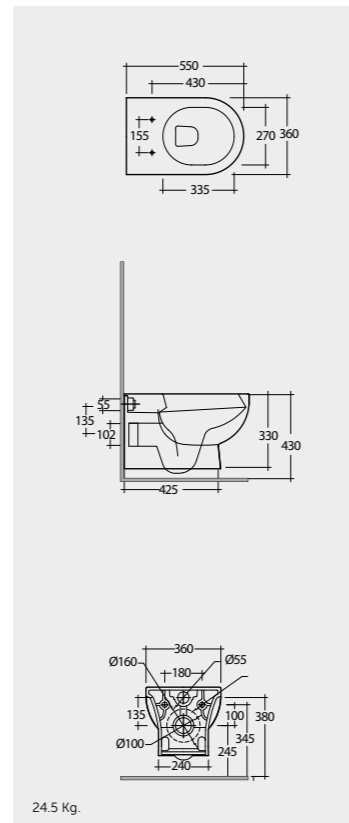

Hidden Fixations

Measurements

Notes

All dimensions in mm tolerance +5% for below 200mm and +3% for above 200mm | Colours shown here are as close to actual sanitaryware as printing process will allow

Models