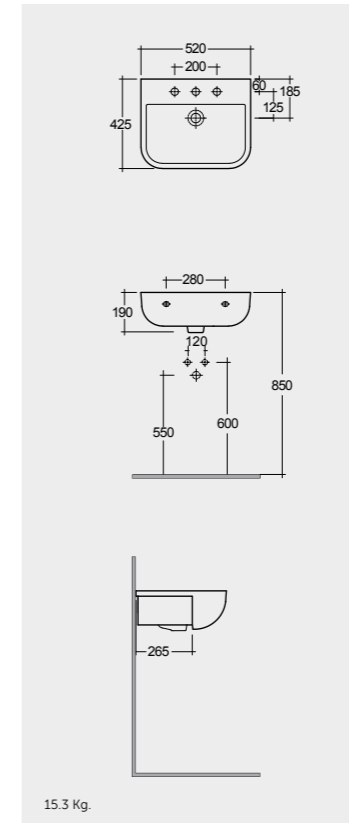

Measurements

Notes

All dimensions in mm tolerance +5% for below 200mm and +3% for above 200mm | Colours shown here are as close to actual sanitaryware as printing process will allow

Moon
 550X350X145

Models

Round

RAK-MORNING In ₹
Table Top W. B. WHITE
540X380X150 7,986

Measurements

 **Moon - 120 CM**
Over Counter
1200X480

Notes

All dimensions in mm tolerance +5% for below 200mm and +3% for above 200mm | Colours shown here are as close to actual sanitaryware as printing process will allow

Notes

All dimensions in mm tolerance +5% for below 200mm and +3% for above 200mm | Colours shown here are as close to actual sanitaryware as printing process will allow

Models

RAK-COMPACT 40 CM In ₹

Semi Recessed W.B. WHITE
400X325X175 7,259

RAK-SERIES 52 CM In ₹

Semi Recessed W.B. WHITE
520X425X190 6,653

RAK-SERIES 42 CM In ₹

Semi Recessed W.B. WHITE
420X350X175 6,653

Measurements

Notes

All dimensions in mm tolerance +5% for below 200mm and +3% for above 200mm | Colours shown here are as close to actual sanitaryware as printing process will allow