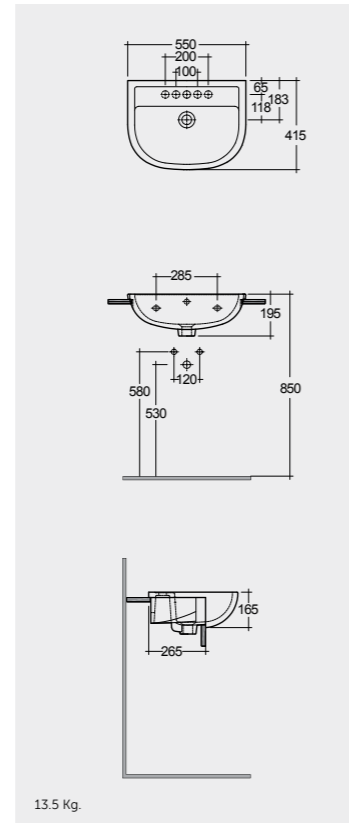

Measurements

Notes

All dimensions in mm tolerance +5% for below 200mm and +3% for above 200mm | Colours shown here are as close to actual sanitaryware as printing process will allow

Moon
 550X350X145

Models

Notes

All dimensions in mm tolerance +5% for below 200mm and +3% for above 200mm | Colours shown here are as close to actual sanitaryware as printing process will allow

Models

RAK-NOVA 46 CM In ₹

Semi Recessed W.B. WHITE
460X460X150 11,978

RAK-SUMMIT 50 CM In ₹

Semi Recessed W.B. WHITE
500X380X170 7,318

RAK-COMPACT 55 CM In ₹

Semi Recessed W.B. WHITE
550X415X195 7,757

RAK-COMPACT 45 CM In ₹

Semi Recessed W.B. WHITE
450X360X185 7,259

Measurements

Notes

All dimensions in mm tolerance +5% for below 200mm and +3% for above 200mm | Colours shown here are as close to actual sanitaryware as printing process will allow

Models

RAK-COMPACT 40 CM In ₹

Semi Recessed W.B. WHITE
400X325X175 7,259