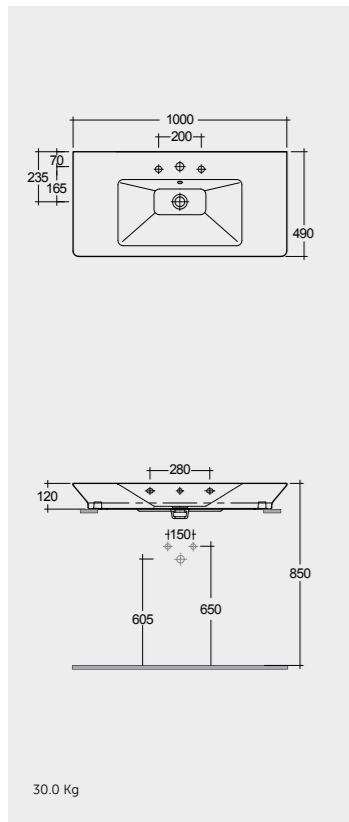

Model	Color	Price (In ₹)
108 cm Legs (2 pcs) 1082X605X870	WHITE	25,286 10,648 35,934

Measurements

Models

Model	Color	Price (In ₹)
84 cm Legs (2 pcs) 845X575X870	WHITE	19,963 10,648 30,611

Measurements

ALEXANDRA 84 CM

Measurements

Notes

All dimensions in mm tolerance +5% for below 200mm and +3% for above 200mm | Colours shown here are as close to actual sanitaryware as printing process will allow

Moon
 550X350X145

Models