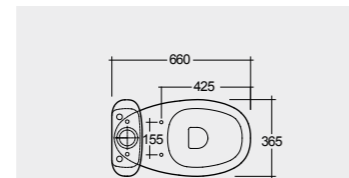

24.0 Kg
10.0 Kg

Urea RAK-Morning