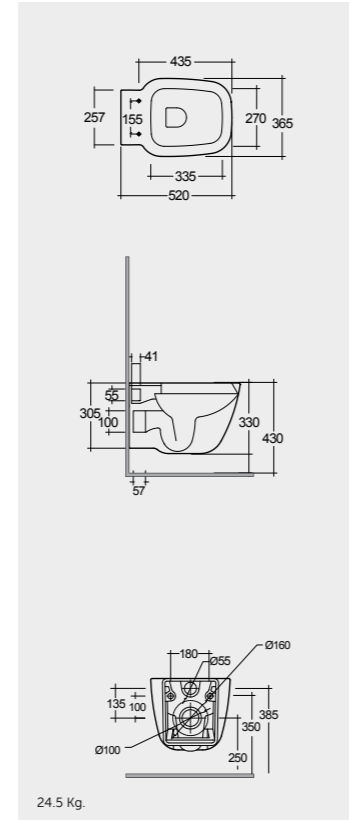

Hidden Fixations

Measurements

Notes

All dimensions in mm tolerance +5% for below 200mm and +3% for above 200mm | Colours shown here are as close to actual sanitaryware as printing process will allow

Models