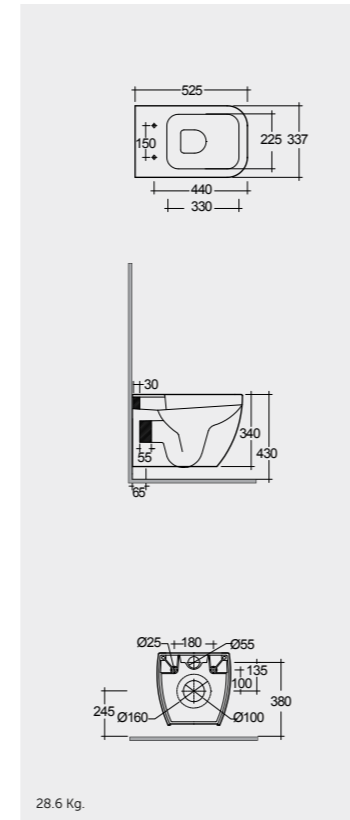

Hidden Fixations

Measurements

Notes

All dimensions in mm tolerance +5% for below 200mm and +3% for above 200mm | Colours shown here are as close to actual sanitaryware as printing process will allow

Models