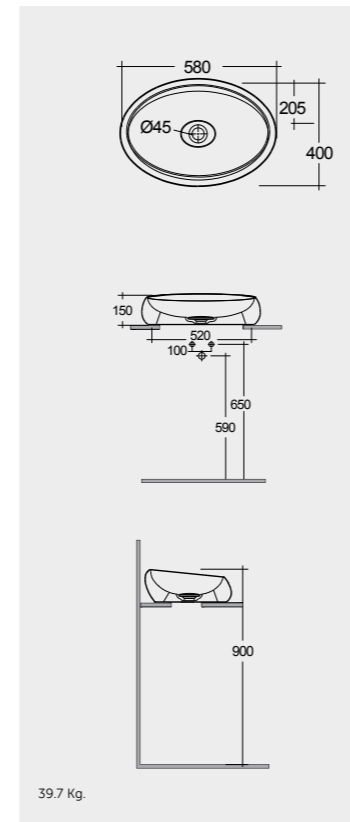

Measurements

Notes

All dimensions in mm tolerance +5% for below 200mm and +3% for above 200mm | Colours shown here are as close to actual sanitaryware as printing process will allow

Moon
 550X350X145

Models