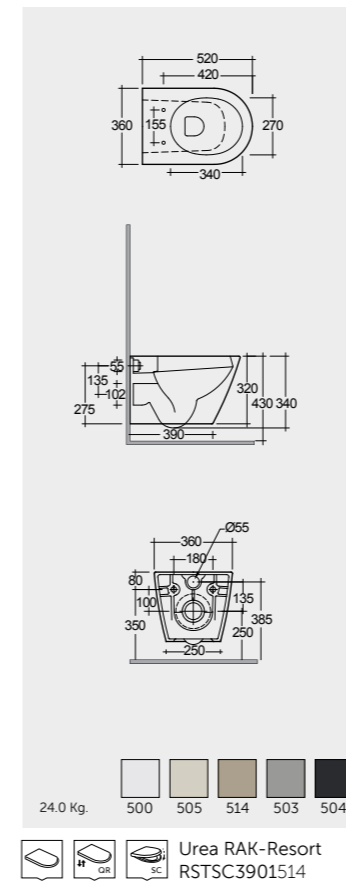

Models

Rimless

RAK-RESORT In ₹

Rimless Wall Hung
 Resort Thin Seat Cover
 520X360X340 WHITE 34,550
 7,920

Hidden Fixations

Measurements

RAK-SENSATION

Models