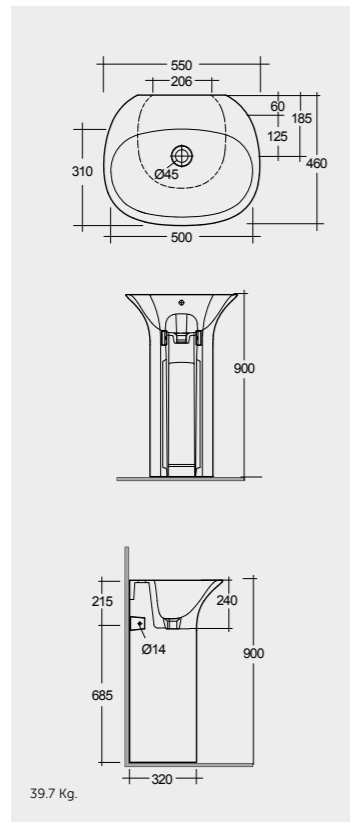

Measurements