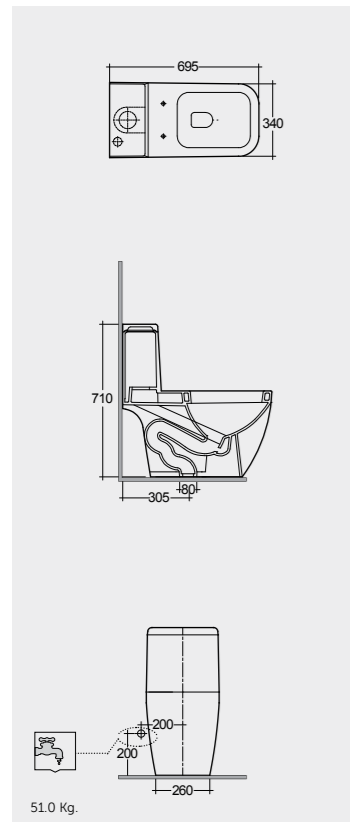

Measurements