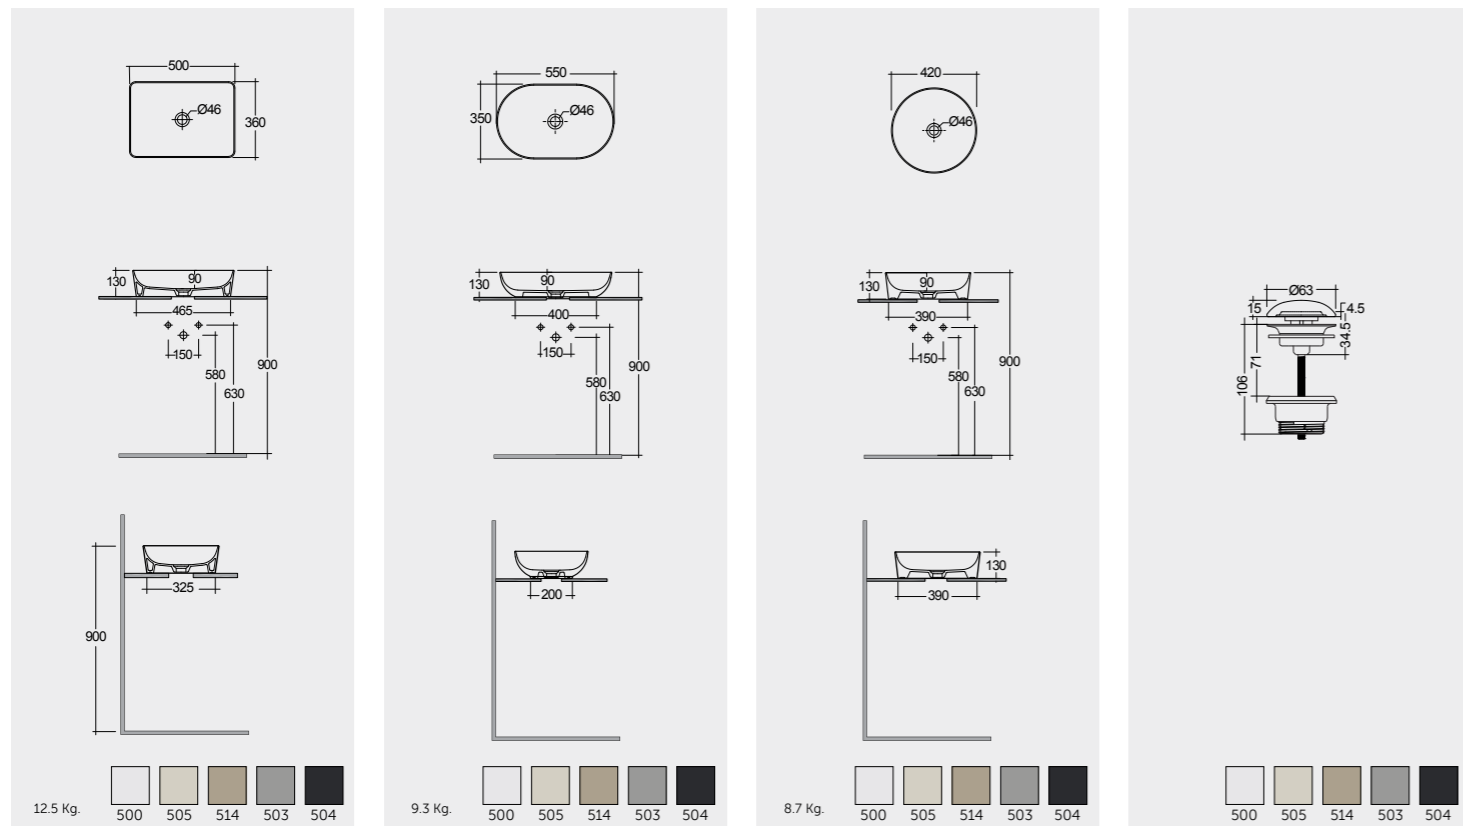

Models

Rectangular

RAK-FEELING 50 CM In ₹
 Table Top W. B. 21,399
 500X360X130 (All Variants)

Oval

RAK-FEELING 55 CM In ₹
 Table Top W. B. 18,631
 500X350X130 (All Variants)

Round

RAK-FEELING 42 CM In ₹
 Table Top W. B. 15,971
 420X420X130 (All Variants)

Ceramic Click-Clack Pop-Up Waste
 IDUO000514A

Ceramic Free-Flow Waste
 IDUO002514A

₹. 2,949 /- (All Variants)

Measurements

Note:

All dimensions in mm tolerance +5% for below 200mm and +3% for above 200mm | Colours shown here are as close to actual sanitaryware as printing process will allow