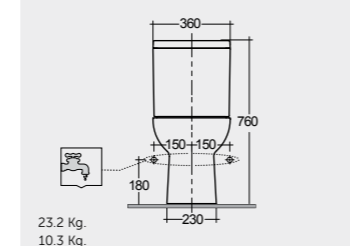

Back open

Measurements

32.5 Kg
10.8 Kg

ABS Metro
Metro Urea

30.0 Kg
11.5 Kg

Urea

24.0 Kg
10.0 Kg

Urea RAK-Morning