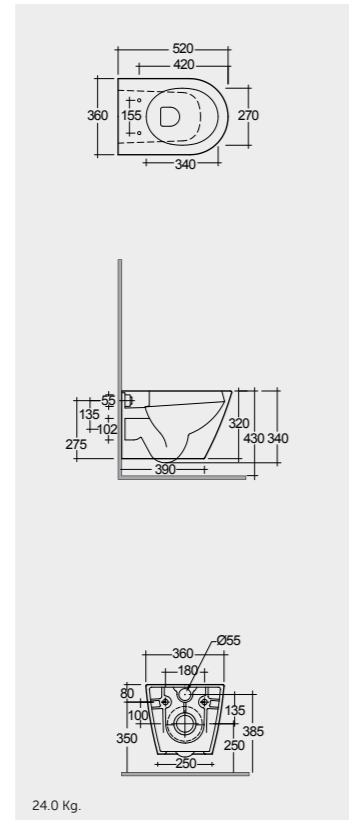

Hidden Fixations

Measurements

Notes

All dimensions in mm tolerance +5% for below 200mm and +3% for above 200mm | Colours shown here are as close to actual sanitaryware as printing process will allow

Models