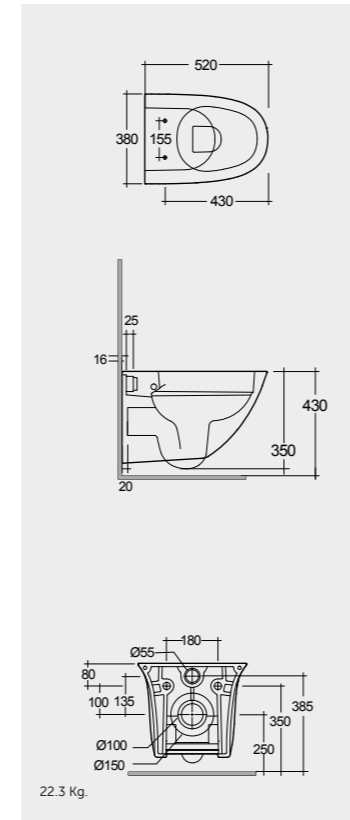

Hidden Fixations

Measurements

Notes

All dimensions in mm tolerance +5% for below 200mm and +3% for above 200mm | Colours shown here are as close to actual sanitaryware as printing process will allow

Models