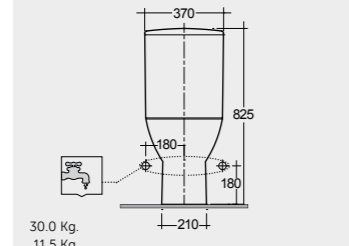

30.0 Kg
11.5 Kg

Urea