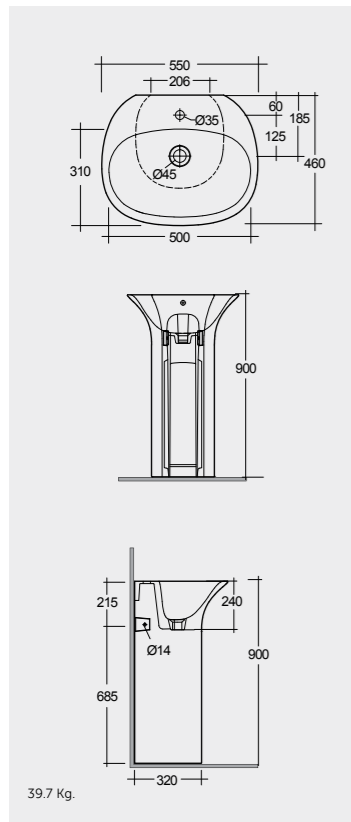

Measurements