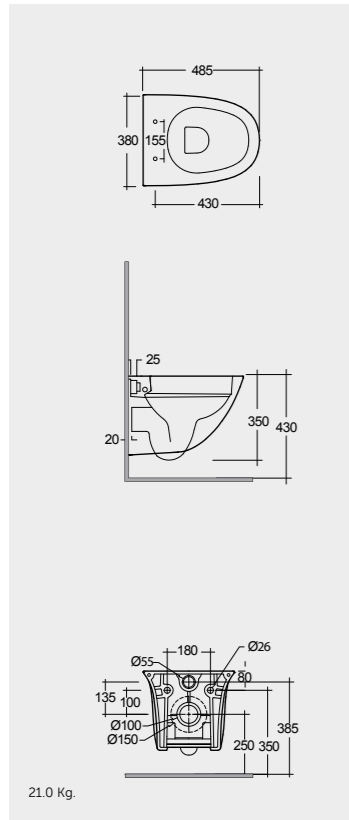

Hidden Fixations

Measurements

Notes

All dimensions in mm tolerance +5% for below 200mm and +3% for above 200mm | Colours shown here are as close to actual sanitaryware as printing process will allow

Models