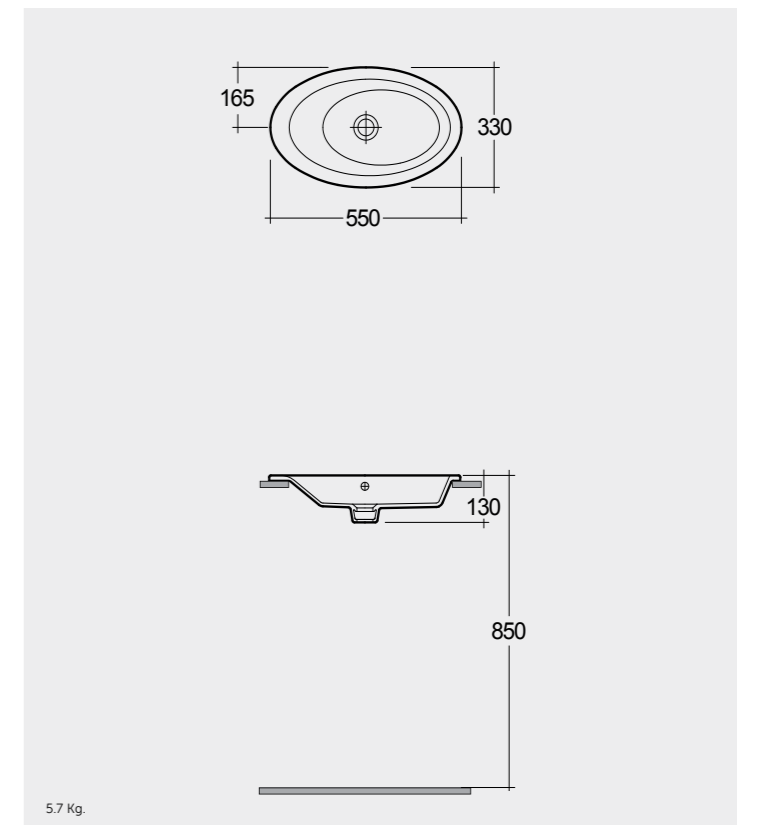

RAK-Infinity 55 CM

RAK-INFINITY 55 CM

In ₹

 Over Counter W. B.
550X330X130

WHITE
9,980

Also can be used as Under Counter or Table Top External overflow optional

Measurements

Measurements