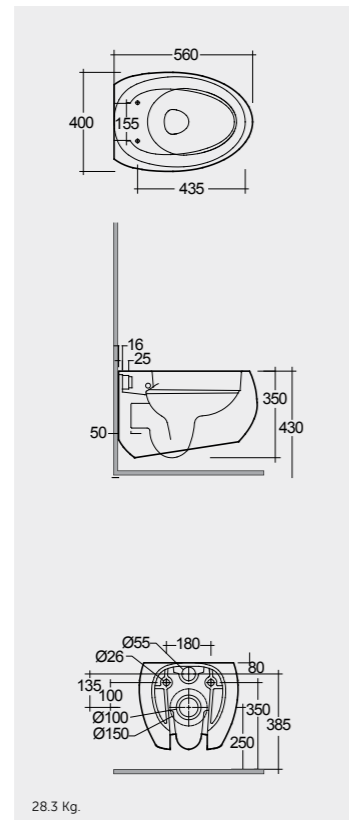

Hidden Fixations

Measurements

Notes

All dimensions in mm tolerance +5% for below 200mm and +3% for above 200mm | Colours shown here are as close to actual sanitaryware as printing process will allow

Models