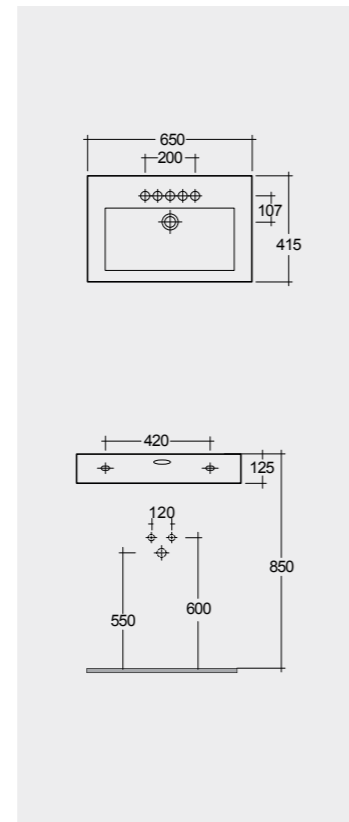

Measurements

Notes

All dimensions in mm tolerance +5% for below 200mm and +3% for above 200mm | Colours shown here are as close to actual sanitaryware as printing process will allow

Moon
 550X350X145

Models