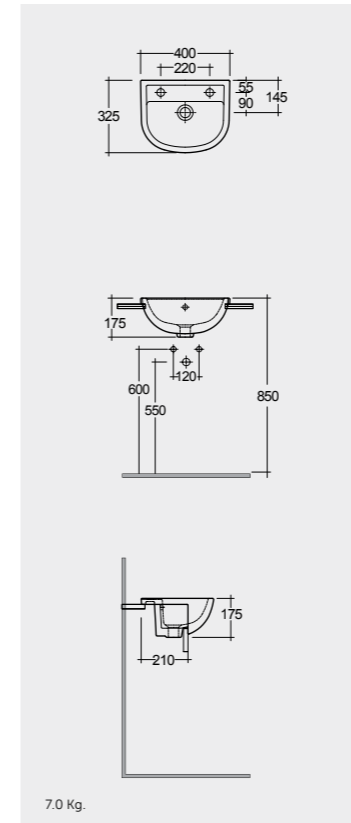

RAK-SERIES 52 CM In ₹

Semi Recessed W.B. WHITE
520X425X190 6,653

RAK-SERIES 42 CM In ₹

Semi Recessed W.B. WHITE
420X350X175 6,653

Measurements

Notes

All dimensions in mm tolerance +5% for below 200mm and +3% for above 200mm | Colours shown here are as close to actual sanitaryware as printing process will allow