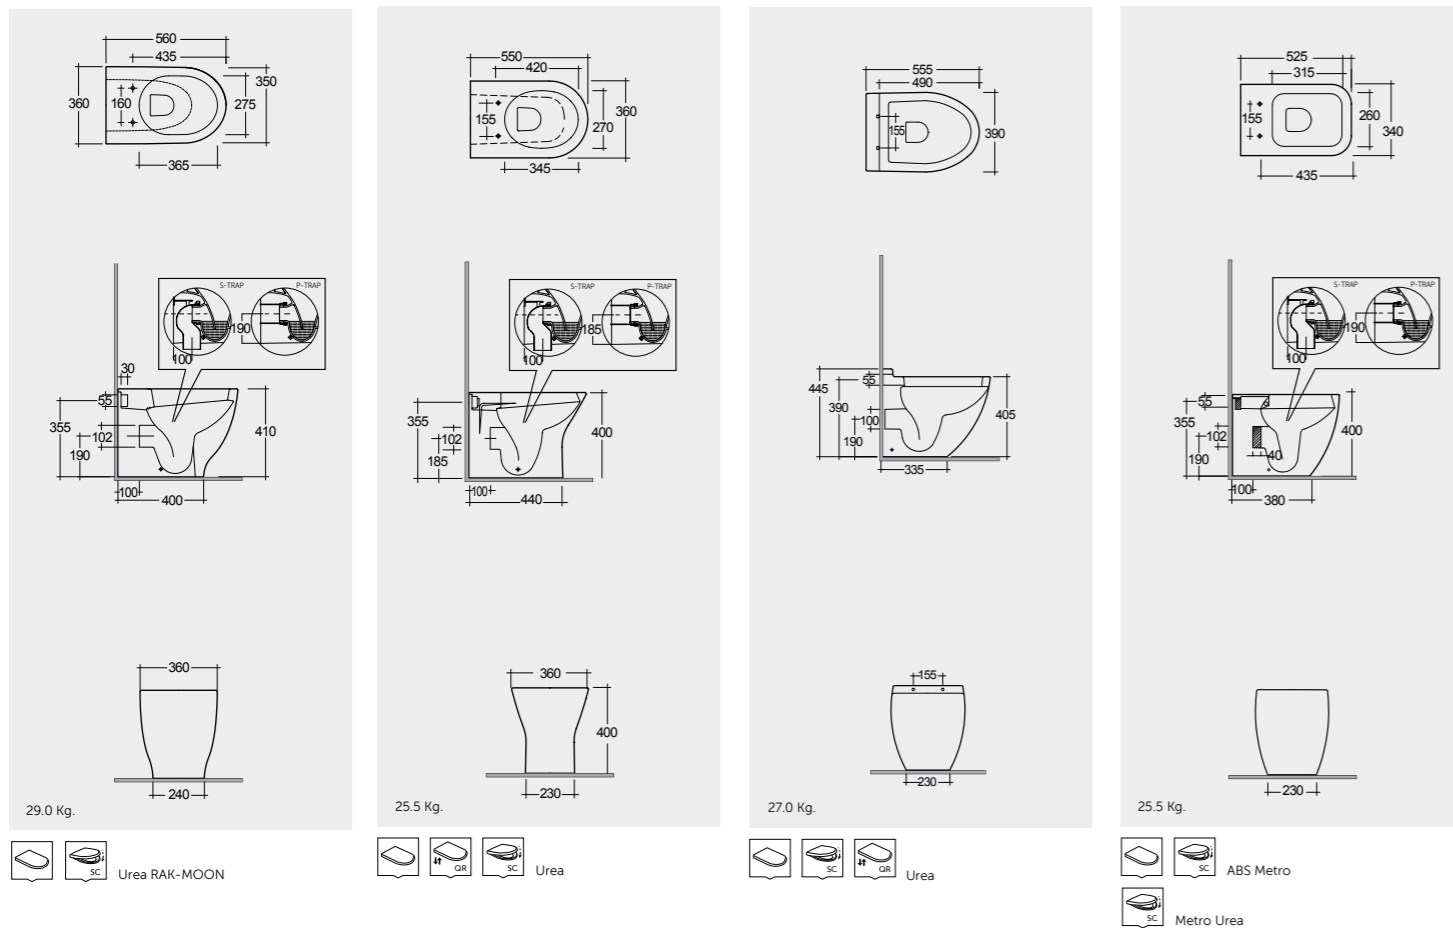

Measurements

Notes

All dimensions in mm tolerance +5% for below 200mm and +3% for above 200mm | Colours shown here are as close to actual sanitaryware as printing process will allow

METROPOLITAN

RAK-Ecofix cabinet cistern are the sanitary modules for WCs with integrated cistern and refined additional functions. The perfect and stylish alternative to the front wall ceramic cistern. Suitable for Floor Standing or Wall Hung cabinet cisterns sanitaryware, RAK-Ecofix provides invisible technology but visible beauty.