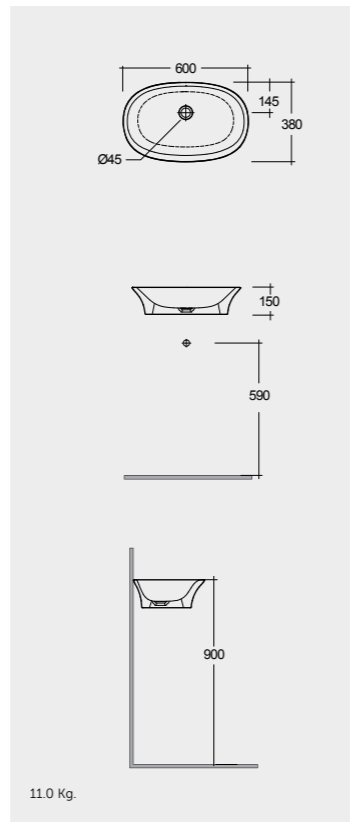

Measurements