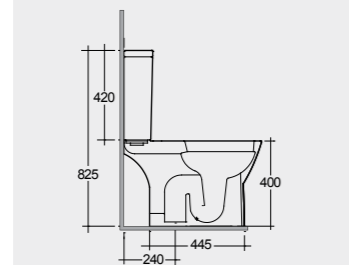

30.0 Kg
11.5 Kg

Urea