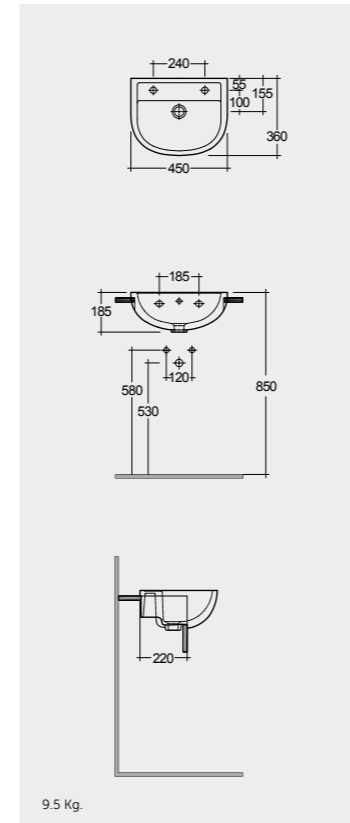

Notes

All dimensions in mm tolerance +5% for below 200mm and +3% for above 200mm | Colours shown here are as close to actual sanitaryware as printing process will allow

Models

RAK-NOVA 46 CM In ₹

Semi Recessed W.B. WHITE
460X460X150 11,978

RAK-SUMMIT 50 CM In ₹

Semi Recessed W.B. WHITE
500X380X170 7,318

RAK-COMPACT 55 CM In ₹

Semi Recessed W.B. WHITE
550X415X195 7,757

RAK-COMPACT 45 CM In ₹

Semi Recessed W.B. WHITE
450X360X185 7,259

Measurements