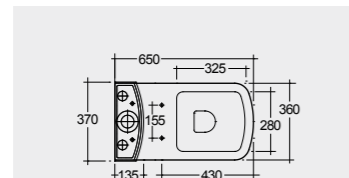

30.0 Kg
11.5 Kg

Urea