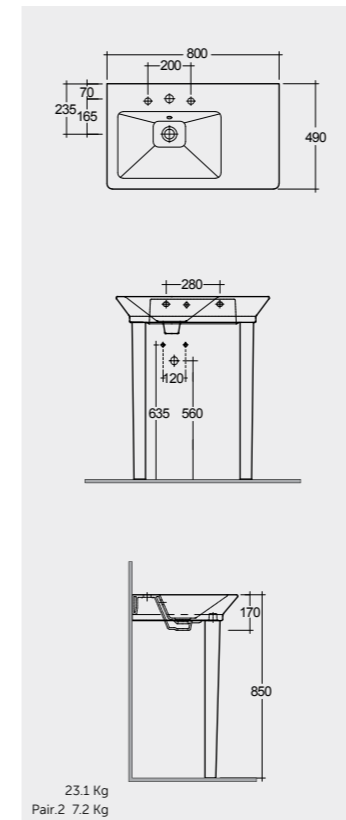

WASH BASIN

CONSOLE WASH BASIN

 OPULENCE (HIS) 100 CM

Notes

All dimensions in mm tolerance +5% for below 200mm and +3% for above 200mm | Colours shown here are as close to actual sanitaryware as printing process will allow

Models

RAK-OPULENCE 100 CM		In ₹
	(His) 100 cm Legs (2 pcs) 1000X490X850	WHITE 31,939 15,972 47,911

Measurements

Models

RAK-OPULENCE 80 CM		In ₹
	(His) 80 cm Legs (2 pcs) 800X490X850	WHITE 25,286 15,972 41,258

Measurements

 OPULENCE (HIS) 80 CM

Notes

All dimensions in mm tolerance +5% for below 200mm and +3% for above 200mm | Colours shown here are as close to actual sanitaryware as printing process will allow