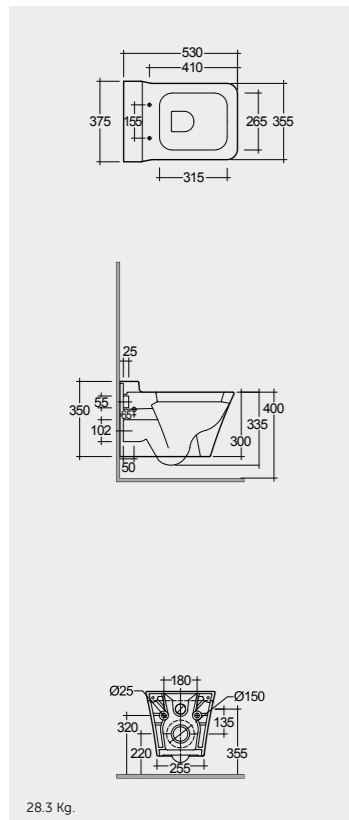

Hidden Fixations

Measurements

Notes

All dimensions in mm tolerance +5% for below 200mm and +3% for above 200mm | Colours shown here are as close to actual sanitaryware as printing process will allow

Models