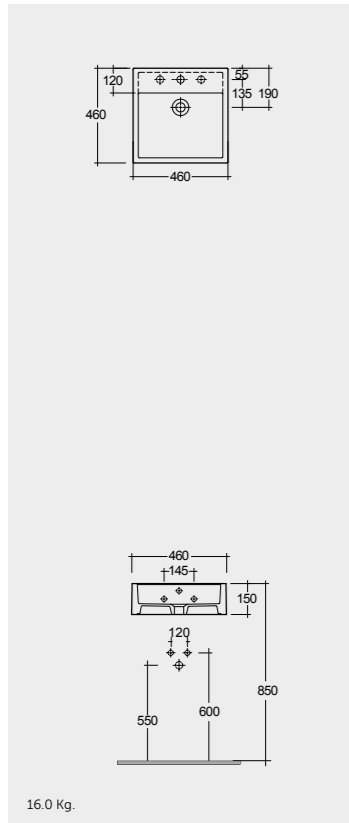

Notes

All dimensions in mm tolerance +5% for below 200mm and +3% for above 200mm | Colours shown here are as close to actual sanitaryware as printing process will allow

Models

RAK-NOVA 46 CM In ₹

Semi Recessed W.B. WHITE
460X460X150 11,978

RAK-SUMMIT 50 CM In ₹

Semi Recessed W.B. WHITE
500X380X170 7,318

RAK-COMPACT 55 CM In ₹

Semi Recessed W.B. WHITE
550X415X195 7,757

RAK-COMPACT 45 CM In ₹

Semi Recessed W.B. WHITE
450X360X185 7,259

Measurements