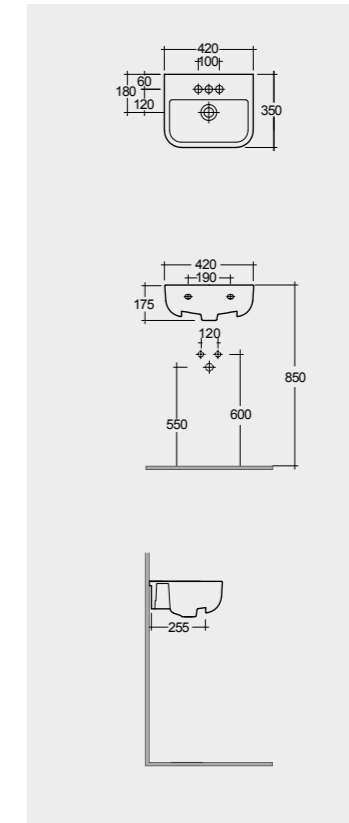

RAK-SERIES 52 CM In ₹

Semi Recessed W.B. WHITE
520X425X190 6,653

RAK-SERIES 42 CM In ₹

Semi Recessed W.B. WHITE
420X350X175 6,653

Measurements

Notes

All dimensions in mm tolerance +5% for below 200mm and +3% for above 200mm | Colours shown here are as close to actual sanitaryware as printing process will allow