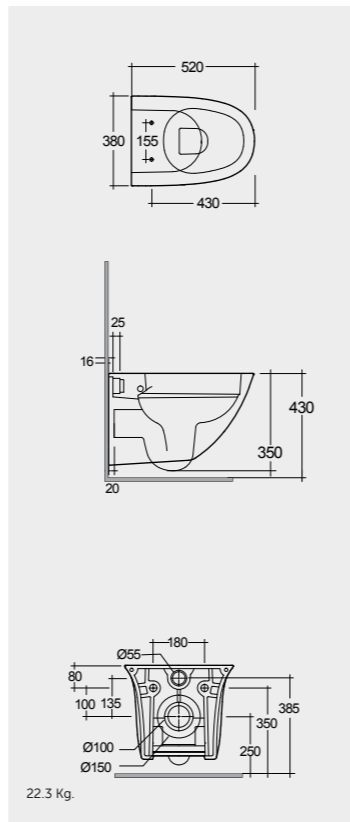

Measurements