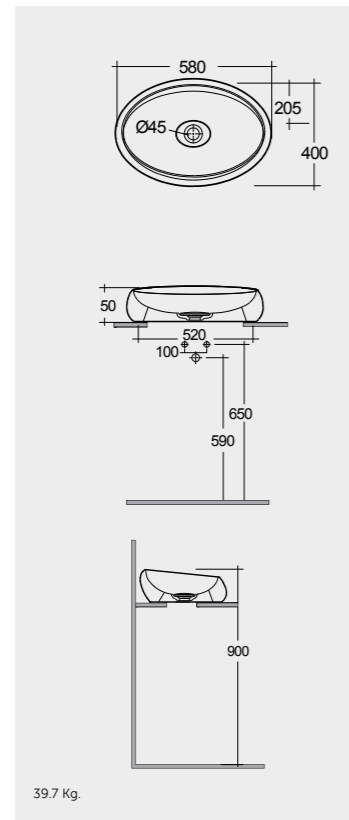

Counter Top Basin
Ceramic Lid for wash Basin Outlet

WHITE
12101
1,400

Glossy White

56 CM In ₹

Wall hung
Quick Release Soft Close SC

WHITE
22,901
6899

Hidden Fixations

Measurements