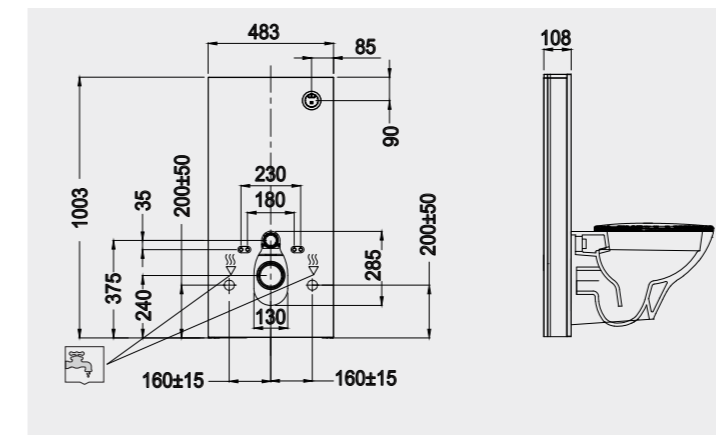

₹. 48,393

Code: FS12RAKABWHT
Flush technology: Dual flush
Dimensions: 100x48x11 cm

₹. 48,393

Models

- FS04RAKABBLK
FS04RAKABBLK.A (4,5L setting)
- FS04RAKABWHT
FS04RAKABWHT.A (4,5L setting)

- FS04RAKAB02
- FS04RAKAB01