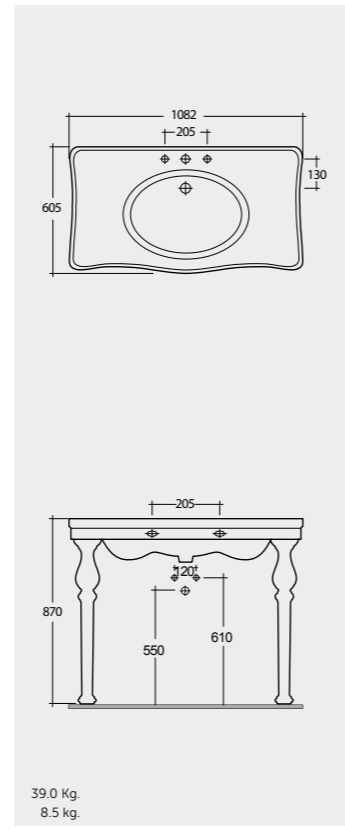

Measurements

 OPULENCE (HIS) 80 CM

Notes

All dimensions in mm tolerance +5% for below 200mm and +3% for above 200mm | Colours shown here are as close to actual sanitaryware as printing process will allow

CONSOLE WASH BASIN

108 CM Deluxe

Notes

All dimensions in mm tolerance +5% for below 200mm and +3% for above 200mm | Colours shown here are as close to actual sanitaryware as printing process will allow

Models

Model	Color	Price (In ₹)
108 cm Legs (2 pcs) 1082X605X870	WHITE	25,286 10,648 35,934

Measurements

Models

Model	Color	Price (In ₹)
84 cm Legs (2 pcs) 845X575X870	WHITE	19,963 10,648 30,611

Measurements

ALEXANDRA 84 CM