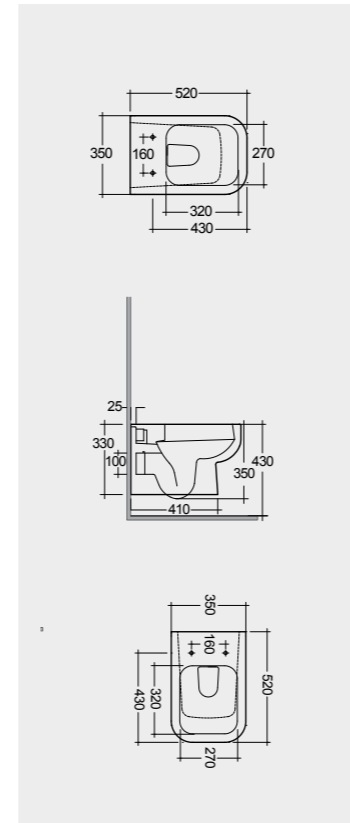

Hidden Fixations

Measurements

Notes

All dimensions in mm tolerance +5% for below 200mm and +3% for above 200mm | Colours shown here are as close to actual sanitaryware as printing process will allow

Models