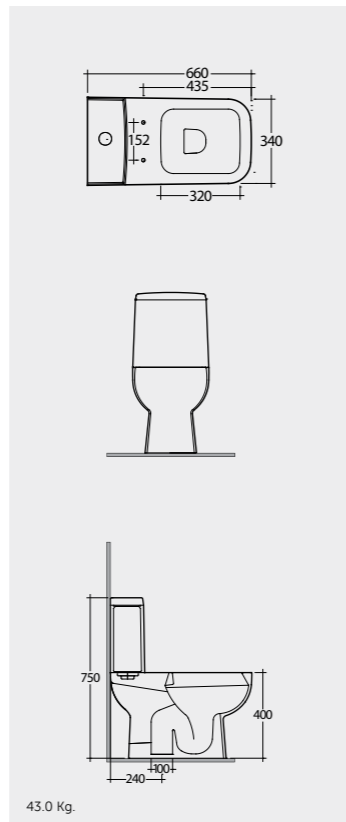

Measurements