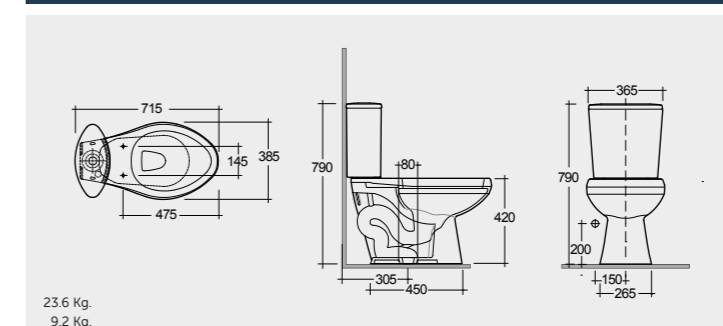

RAK-COMPAQ 72 CM

23.6 Kg.
9.2 Kg.

72 CM
CO16AWHA
CO06AWHA
715x365x790

RAK PP Elongated

Siphonic

Colours available

All dimensions in mm tolerance +5% for below 200mm and +3% for above 200mm | Colours shown here are as close to actual sanitaryware as printing process will allow

ONE-PIECE