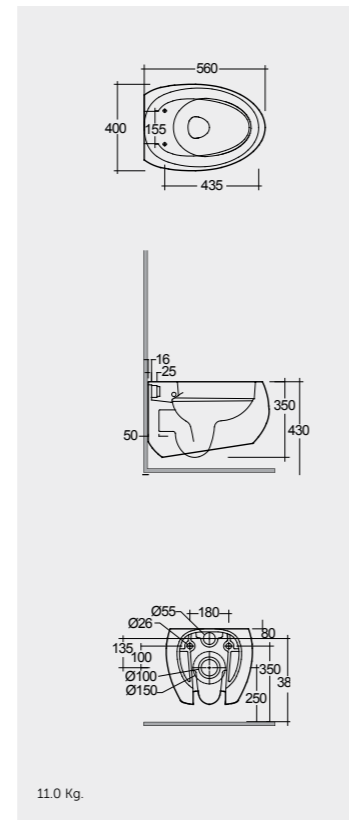

Counter Top Basin
Ceramic Lid for wash Basin Outlet

WHITE
12101
1,400

Glossy White

56 CM In ₹

Wall hung
Quick Release Soft Close SC

WHITE
22,901
6899

Hidden Fixations

Measurements