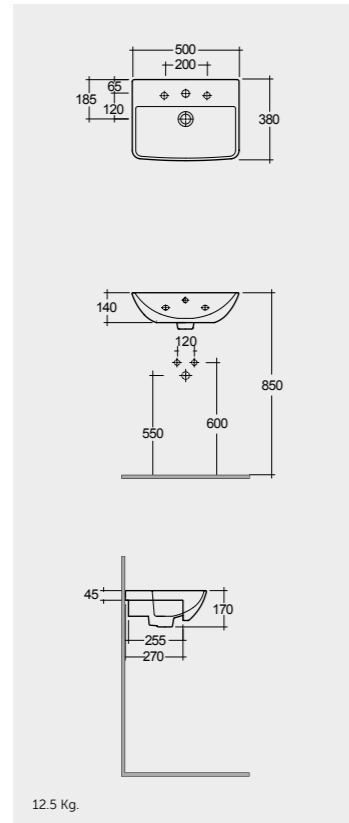

Measurements

Notes

All dimensions in mm tolerance +5% for below 200mm and +3% for above 200mm | Colours shown here are as close to actual sanitaryware as printing process will allow

Moon
 550X350X145

Models

RAK-Infinity 55 CM

RAK-INFINITY 55 CM

In ₹

 Over Counter W. B.
550X330X130

WHITE
9,980

Also can be used as Under Counter or Table Top External overflow optional

Measurements

Measurements

Notes

All dimensions in mm tolerance +5% for below 200mm and +3% for above 200mm | Colours shown here are as close to actual sanitaryware as printing process will allow

Models

RAK-NOVA 46 CM In ₹

Semi Recessed W.B. WHITE
460X460X150 11,978

RAK-SUMMIT 50 CM In ₹

Semi Recessed W.B. WHITE
500X380X170 7,318

RAK-COMPACT 55 CM In ₹

Semi Recessed W.B. WHITE
550X415X195 7,757

RAK-COMPACT 45 CM In ₹

Semi Recessed W.B. WHITE
450X360X185 7,259

Measurements