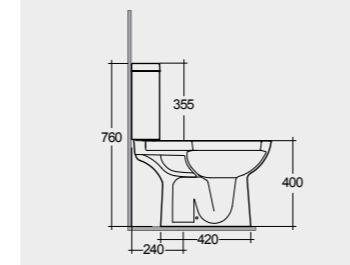

23.2 Kg
10.3 Kg

RAK-Origin P.P.
RAK-Origin Urea

Notes

All dimensions in mm tolerance +5% for below 200mm and +3% for above 200mm | Colours shown here are as close to actual sanitaryware as printing process will allow