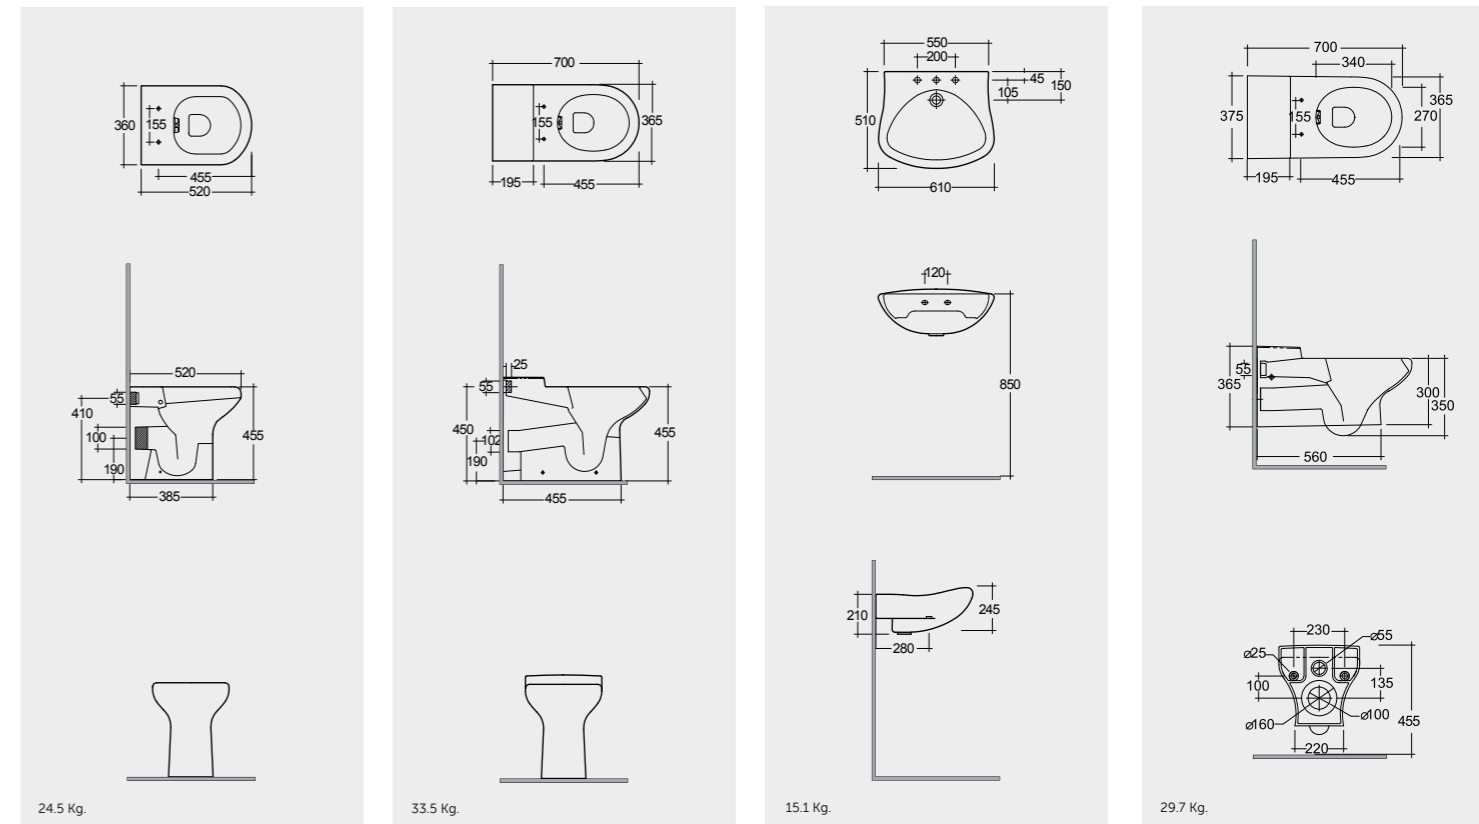

	70 CM CO20AWHA	WHITE	19,630
	Back To Wall Water Closet 70 cm		4,435
	Disable Ring Seat		4,435
	Comfort Height 48 CM		24,065

BELLA 61 CM In ₹

	Bella Wash Basin 1 Tap Hole (Disabled)	WHITE	11,845
	Wash Basin 1TH (Disabled)		

WALL HUNG 70 CM In ₹

	70 CM	WHITE	19,830
	Wall Hung Water Closet 70 cm		4,435
	Disable Ring Seat		4,435
	Comfort Height 48 CM		24,265

Measurements

24.5 Kg.

33.5 Kg.

15.1 Kg.

29.7 Kg.

Urea care