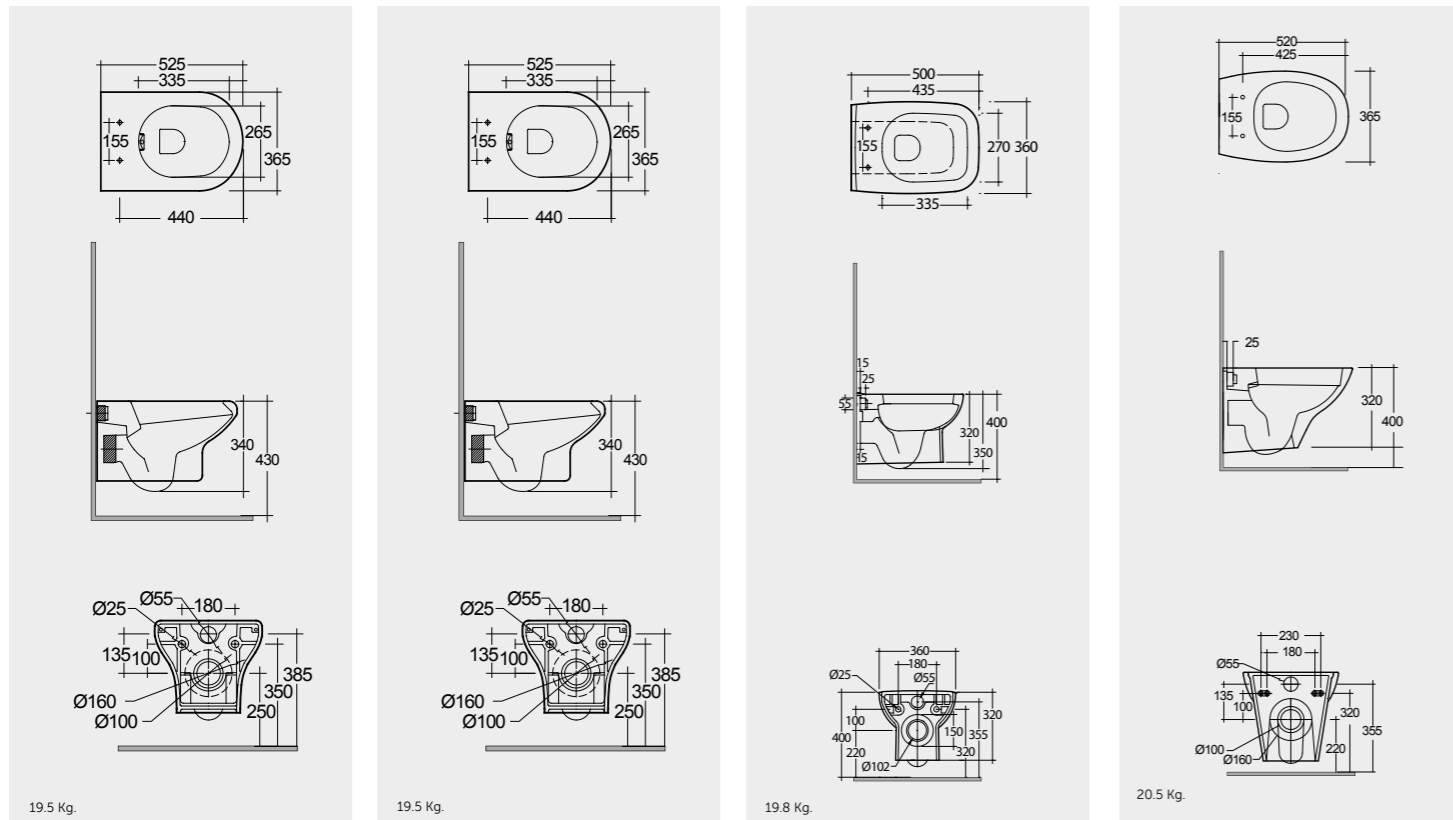

Measurements

Notes

All dimensions in mm tolerance +5% for below 200mm and +3% for above 200mm | Colours shown here are as close to actual sanitaryware as printing process will allow