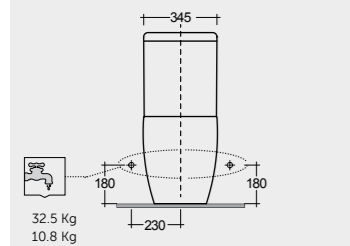

Measurements

32.5 Kg
10.8 Kg

ABS Metro
Metro Urea