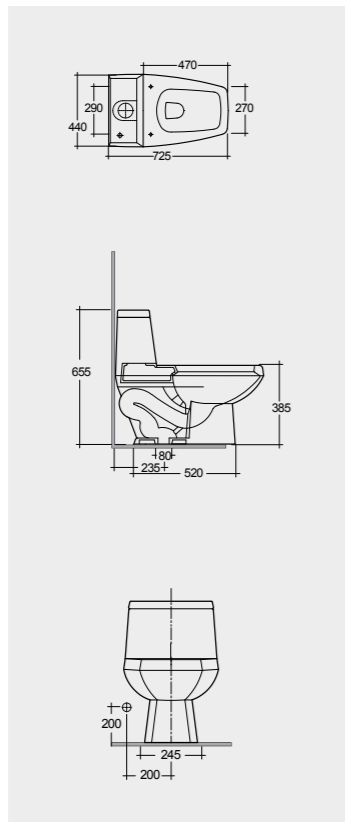

Measurements