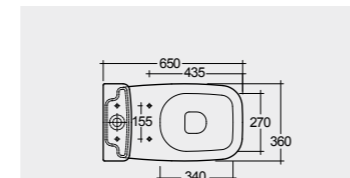

Back open

Measurements

32.5 Kg
10.8 Kg

ABS Metro
Metro Urea

30.0 Kg
11.5 Kg

Urea

24.0 Kg
10.0 Kg

Urea RAK-Morning