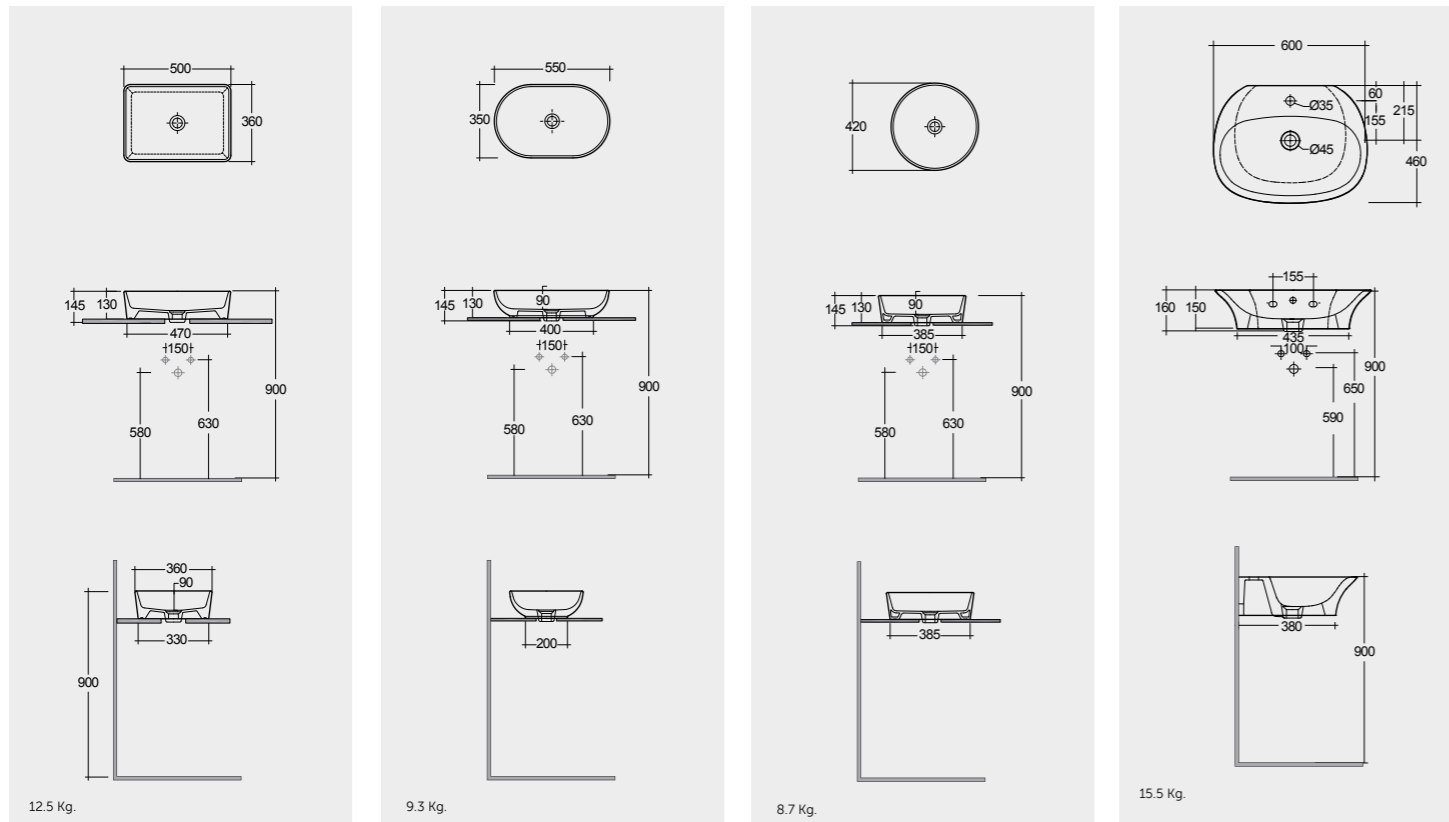

Measurements

Notes

All dimensions in mm tolerance +5% for below 200mm and +3% for above 200mm | Colours shown here are as close to actual sanitaryware as printing process will allow

Moon
 550X350X145

Models

Measurements

Notes

All dimensions in mm tolerance +5% for below 200mm and +3% for above 200mm | Colours shown here are as close to actual sanitaryware as printing process will allow

Models

RAK-INFINITY In ₹
Table Top W. B. WHITE
580X365X150 10,285