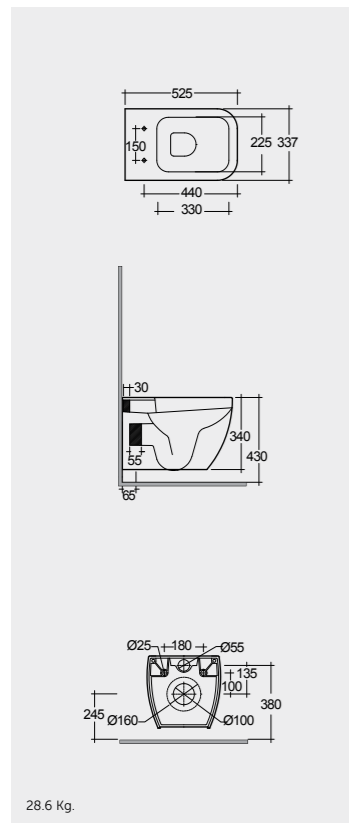

Hidden Fixations

Measurements

Notes

All dimensions in mm tolerance +5% for below 200mm and +3% for above 200mm | Colours shown here are as close to actual sanitaryware as printing process will allow

Models