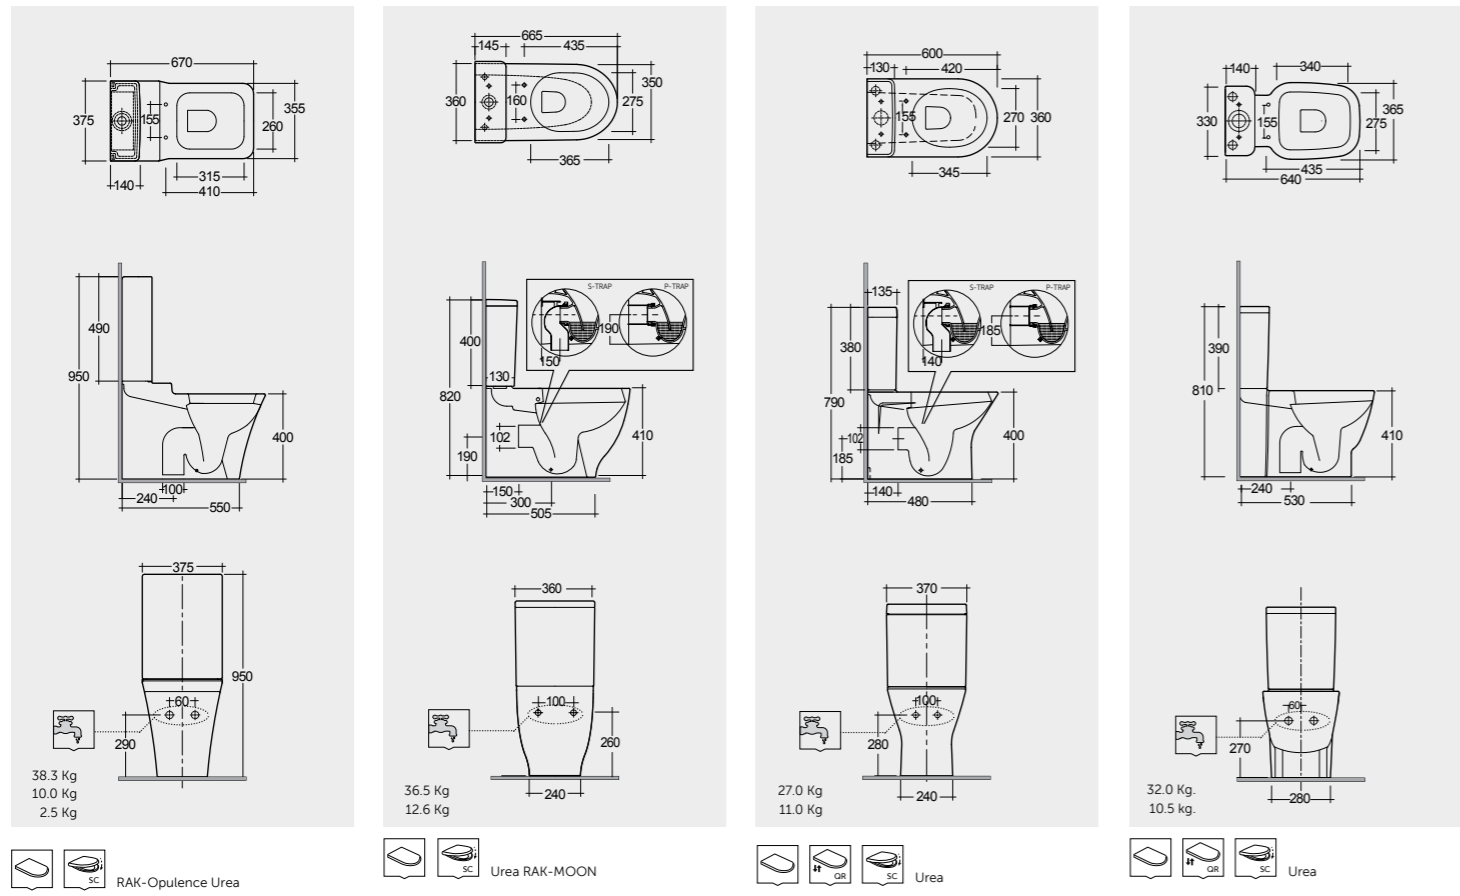

Measurements

Notes

All dimensions in mm tolerance +5% for below 200mm and +3% for above 200mm | Colours shown here are as close to actual sanitaryware as printing process will allow