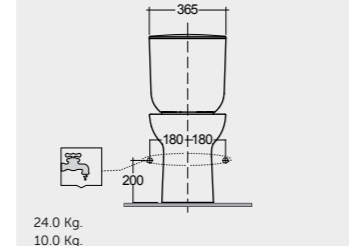

Back open

Measurements

32.5 Kg
10.8 Kg

ABS Metro
Metro Urea

30.0 Kg
11.5 Kg

Urea

24.0 Kg
10.0 Kg

Urea RAK-Morning