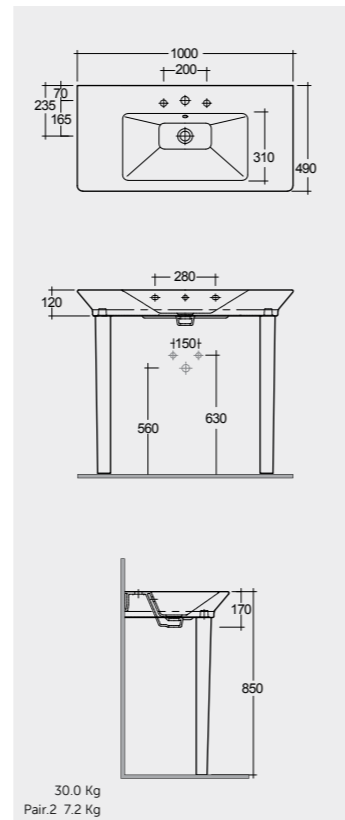

Measurements