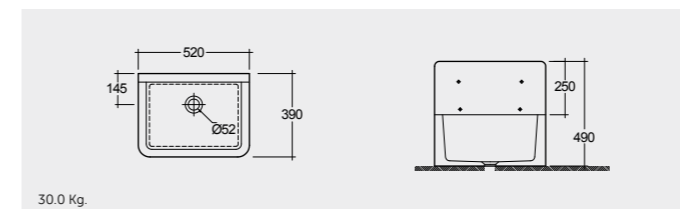

RAK-Dream1 101 CM
101 CM
OC171AWHA

Notes

All dimensions in mm tolerance +5% for below 200mm and +3% for above 200mm | Colours shown here are as close to actual sanitaryware as printing process will allow