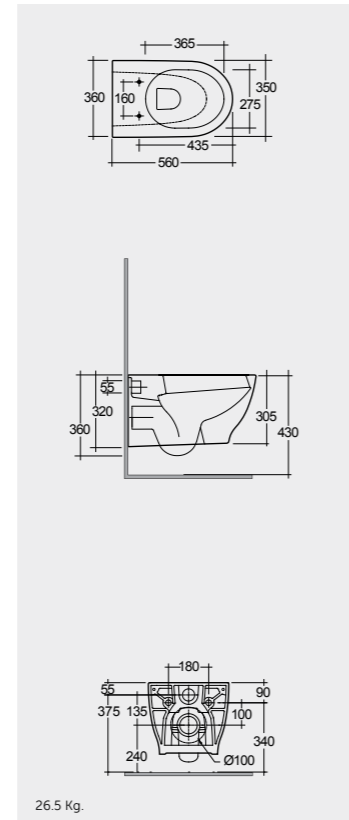

Hidden Fixations

Measurements

Notes

All dimensions in mm tolerance +5% for below 200mm and +3% for above 200mm | Colours shown here are as close to actual sanitaryware as printing process will allow

Models