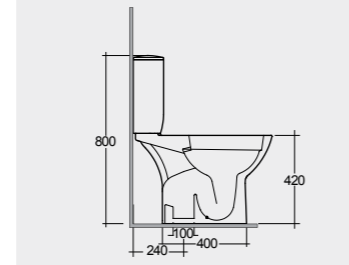

Back open

Measurements

32.5 Kg
10.8 Kg

ABS Metro
Metro Urea

30.0 Kg
11.5 Kg

Urea

24.0 Kg
10.0 Kg

Urea RAK-Morning