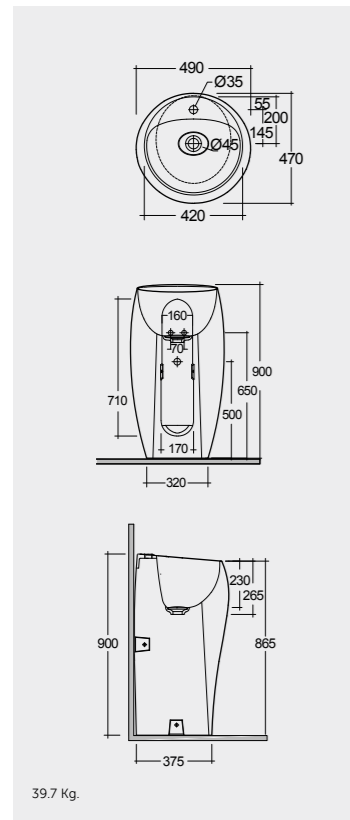

Counter Top Basin
Ceramic Lid for wash Basin Outlet

WHITE
12101
1,400

Glossy White

56 CM In ₹

Wall hung
Quick Release Soft Close SC

WHITE
22,901
6899

Hidden Fixations

Measurements