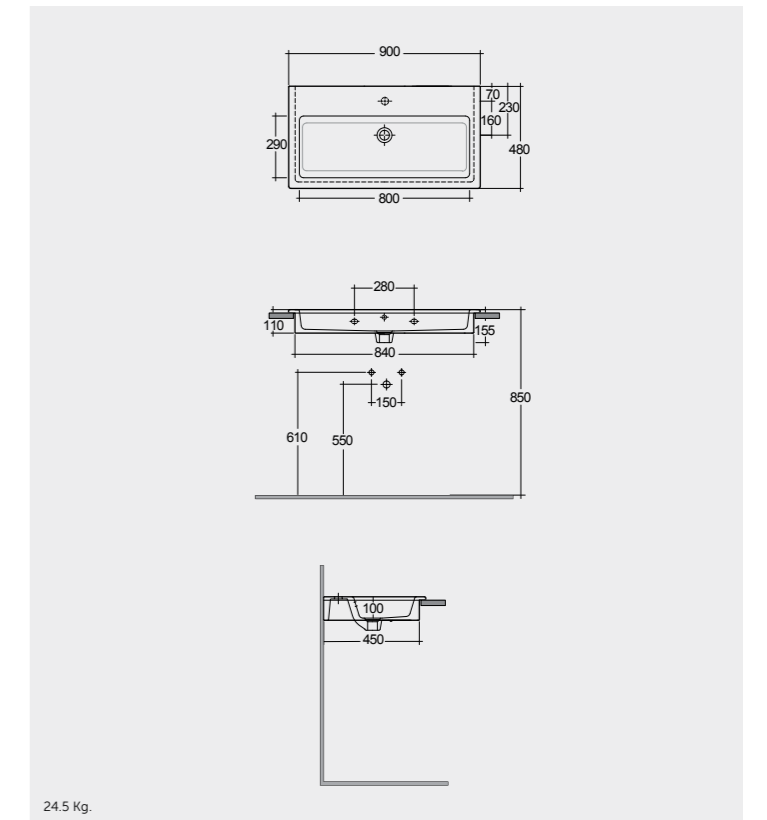

Models

RAK-MOON - 120 CM In ₹
 Over Counter W. B. 1200X480 WHITE 33,269

RAK-MOON - 90 CM In ₹
 Over Counter W. B. 900x480 WHITE 22,625

Measurements

Notes

All dimensions in mm tolerance +5% for below 200mm and +3% for above 200mm | Colours shown here are as close to actual sanitaryware as printing process will allow