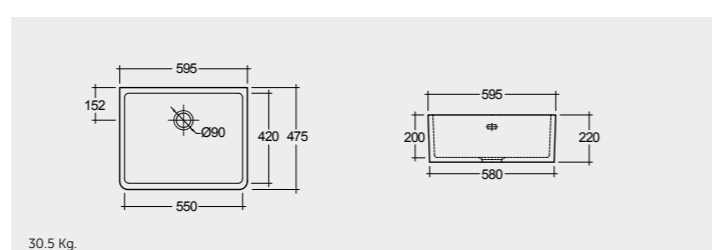

External overflow optional

External overflow optional

Colours available

Colours shown here are as close to actual sanitaryware as printing process will allow

Notes

All dimensions in mm tolerance +5% for below 200mm and +3% for above 200mm | Colours shown here are as close to actual sanitaryware as printing process will allow