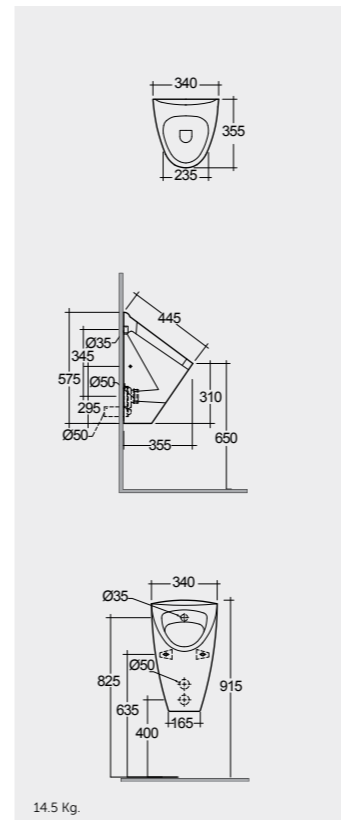

Measurements

Model ID: VN20
Suitable WASTE TRAP: FS10 CONDC
Fixing Kit: FS37UK

Notes

All dimensions in mm tolerance +5% for below 200mm and +3% for above 200mm | Colours shown here are as close to actual sanitaryware as printing process will allow