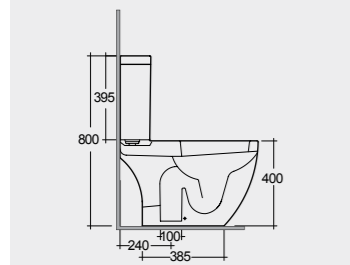

Measurements

32.5 Kg
10.8 Kg

ABS Metro
Metro Urea