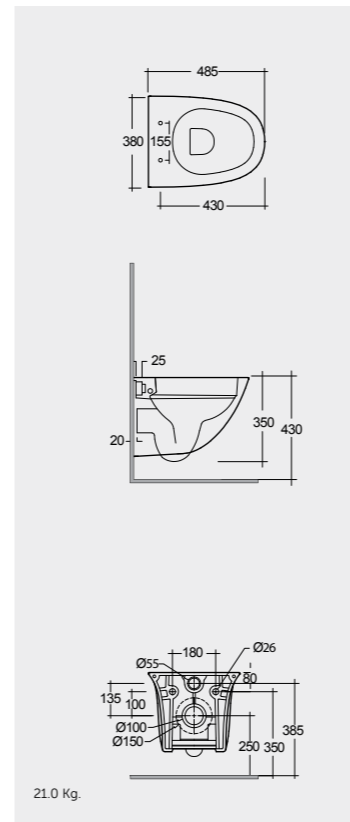

Measurements