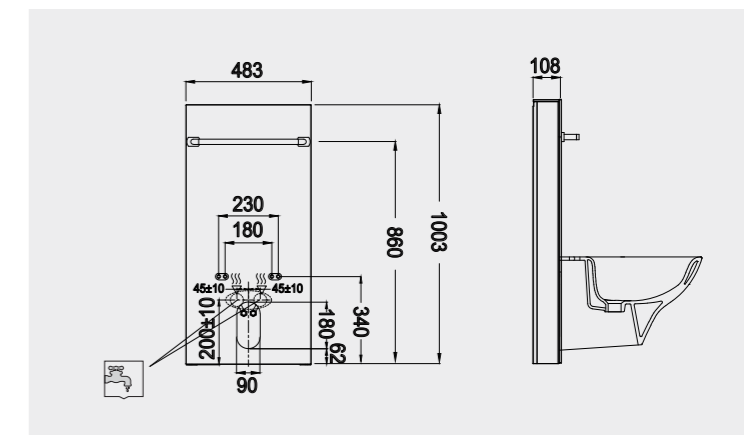

₹. 48,393

Code: FS12RAKABWHT
Flush technology: Dual flush
Dimensions: 100x48x11 cm

₹. 48,393

Models

- FS04RAKABBLK
FS04RAKABBLK.A (4,5L setting)
- FS04RAKABWHT
FS04RAKABWHT.A (4,5L setting)

- FS04RAKAB02
- FS04RAKAB01