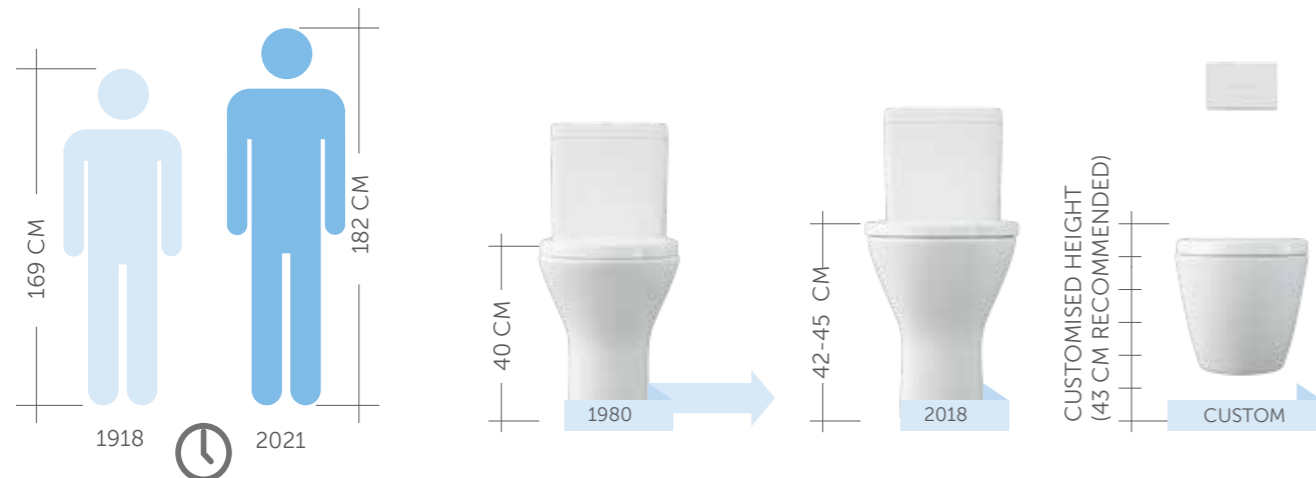

SILENT FLUSH

Rimless technology allows a faster and more silent flush.

EFFICIENT DESIGN

Design and efficiency can be successfully combined. Water flows vertically and horizontally, before flushing the entire inner surface of the bowl, without splashing.

Water Saving

Easy Cleaning

Silent

Hygienic

No ledges or rim

Rimless

Updated ergonomics

Over the last 100 years, the average height of people in industrialized nations has increased approximately by 10 cm. To be innovative in design also means meeting the changes in population and their new needs in terms of ergonomics and comfort. RAK Ceramics design evolves together with human evolution.