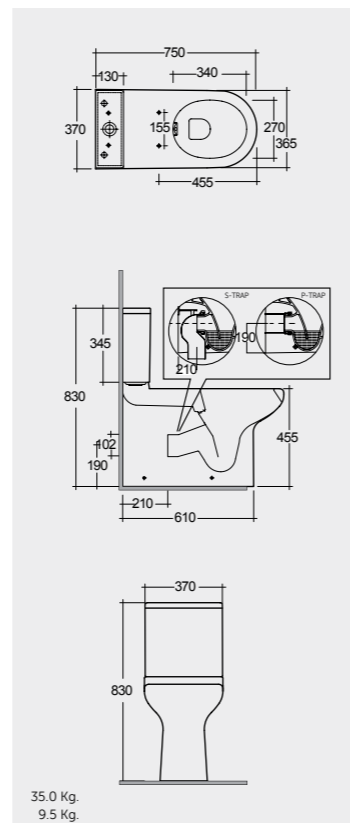

Measurements

35.0 Kg.
9.5 Kg.

Urea care

Alpine White