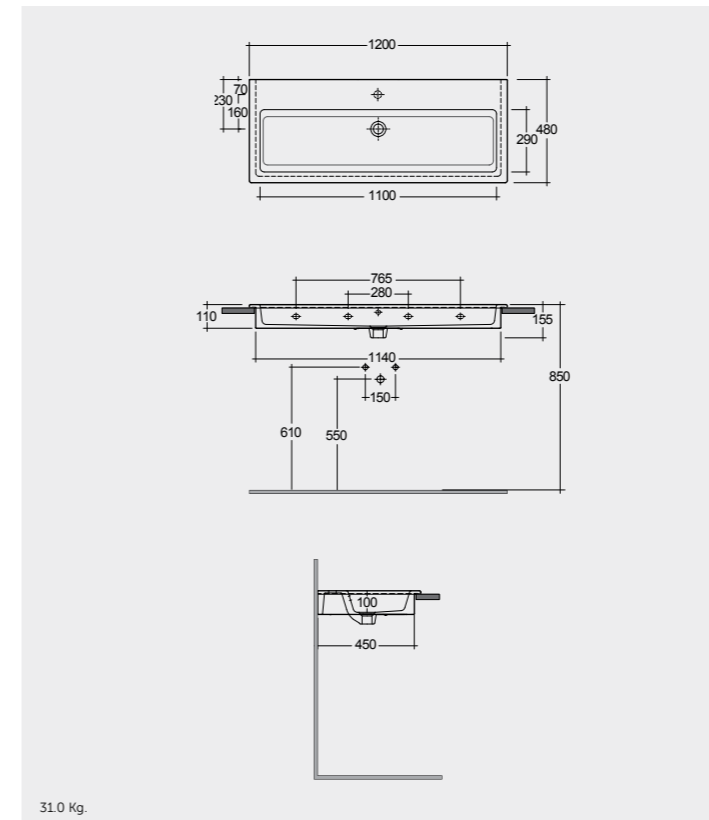

Models

RAK-MOON - 120 CM In ₹
 Over Counter W. B. 1200X480 WHITE 33,269

RAK-MOON - 90 CM In ₹
 Over Counter W. B. 900x480 WHITE 22,625

Measurements

Notes

All dimensions in mm tolerance +5% for below 200mm and +3% for above 200mm | Colours shown here are as close to actual sanitaryware as printing process will allow