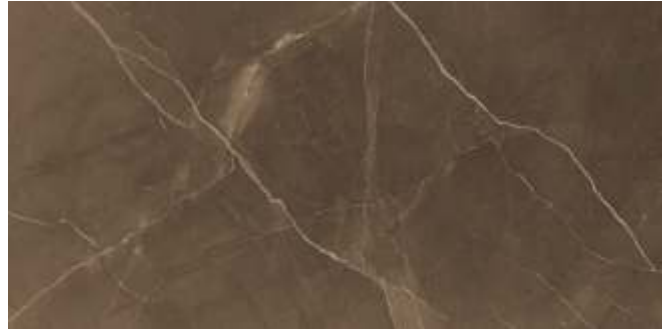

Armani

Wall: Armani Classic Light Grey, 600x1200mm
Floor: Armani Classic Bronze, 600x1200mm

Floor: Armani Classic Light Grey , 60x120cm

MARBLE

Armani

armani black

armani classic bronze

armani classic beige