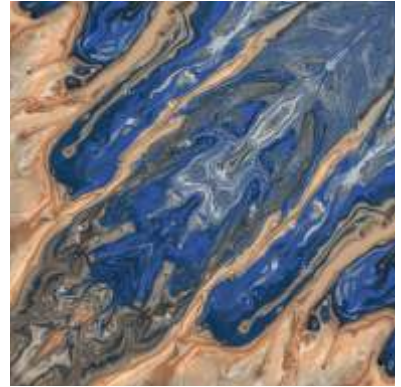

pearl grey

Sizes

600x600mm
23.62"x23.62"

Floor: Platina Grey & Platina Brown, 600x600mm

MARBLE

Concept Marble

argos beige

arocas gris