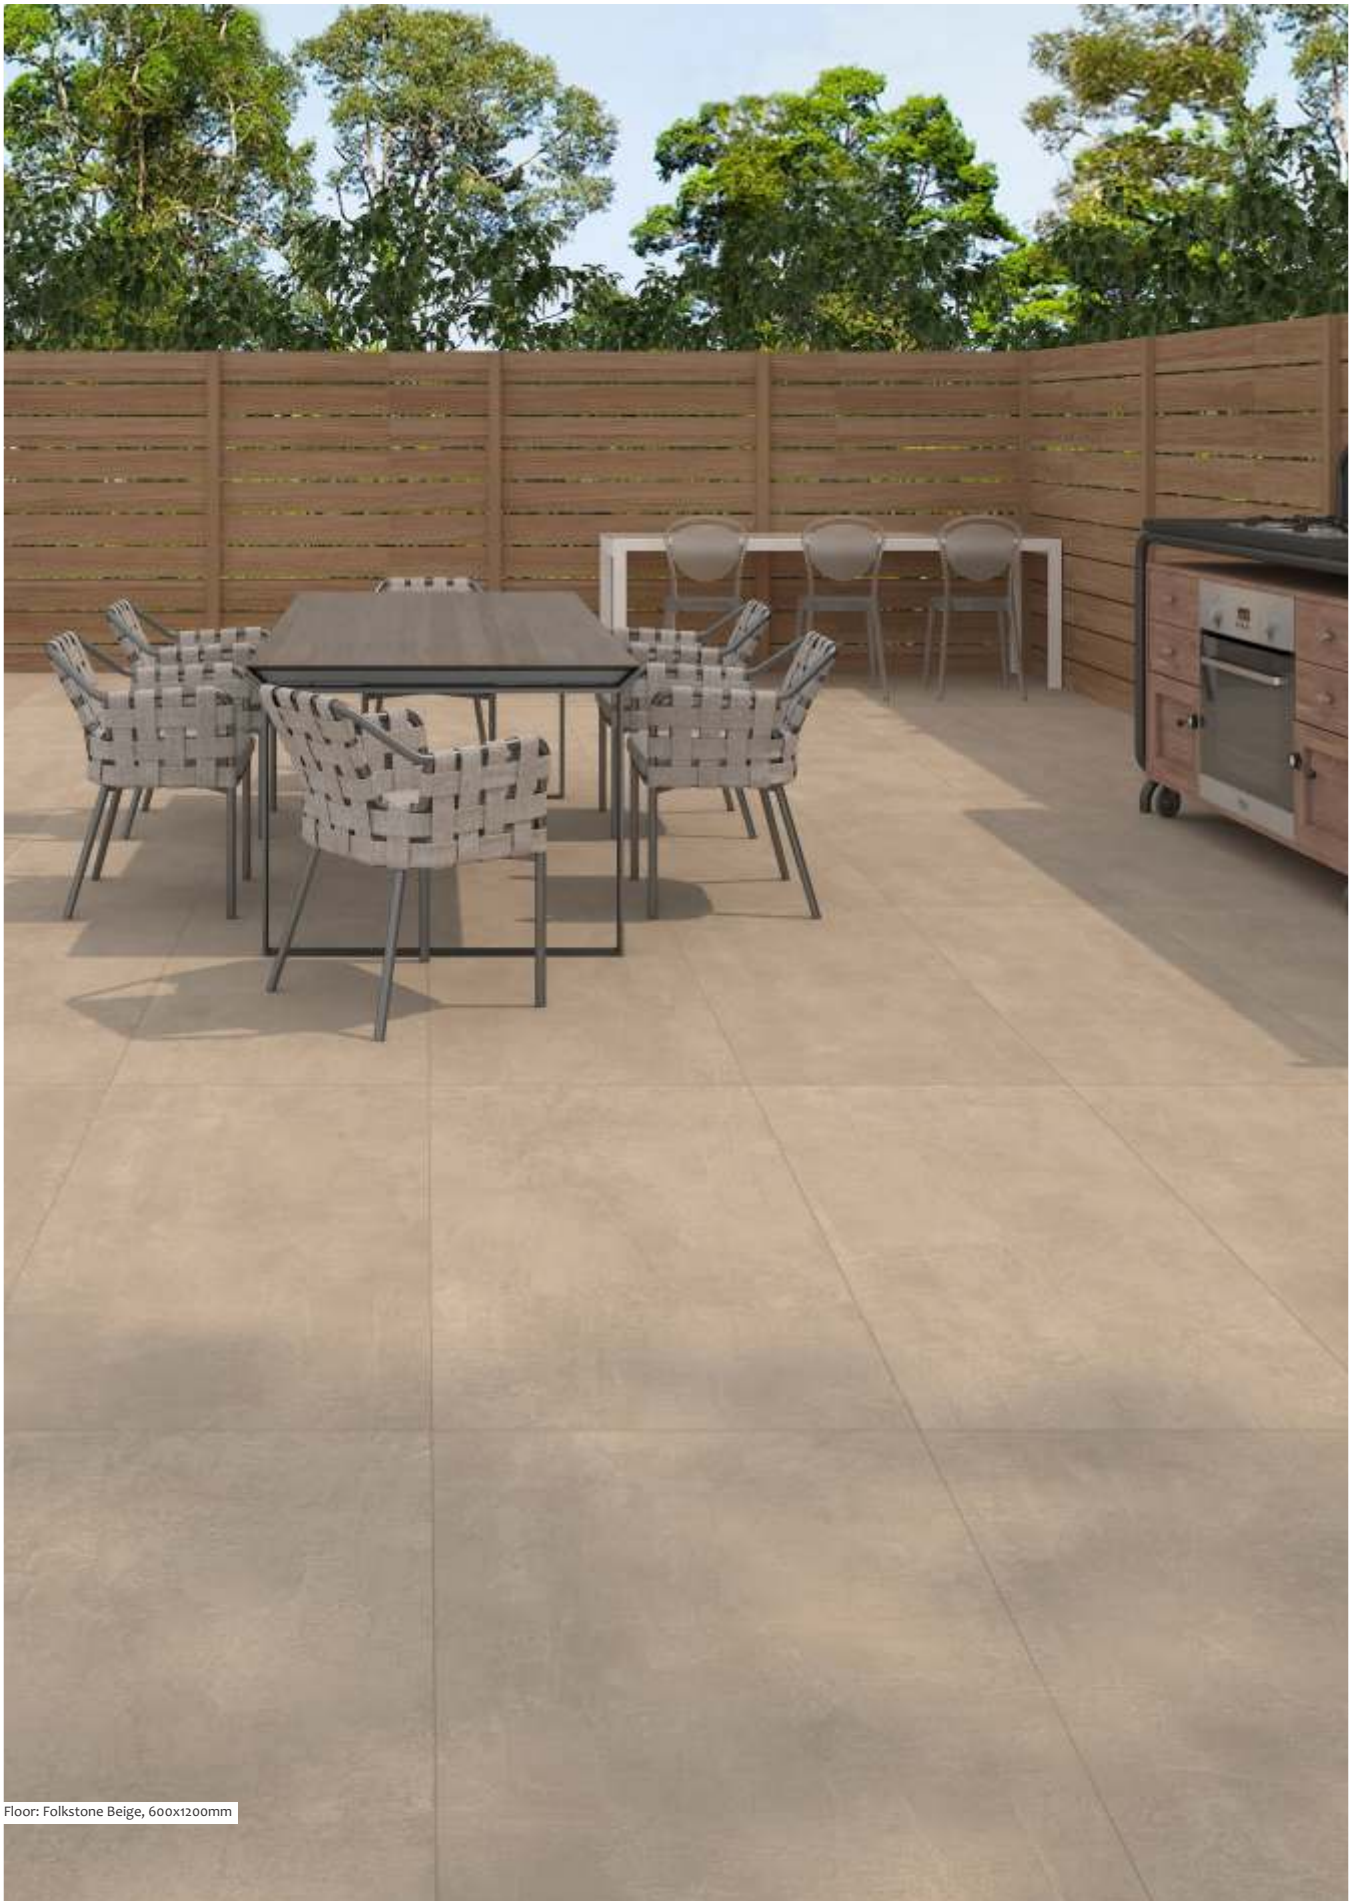

Folkstone

folkstone light grey

folkstone beige

folkstone dark grey

Sizes

600x1200mm
23.62"x47.24"

Floor: Folkstone Beige, 600x1200mm

CONCRETE