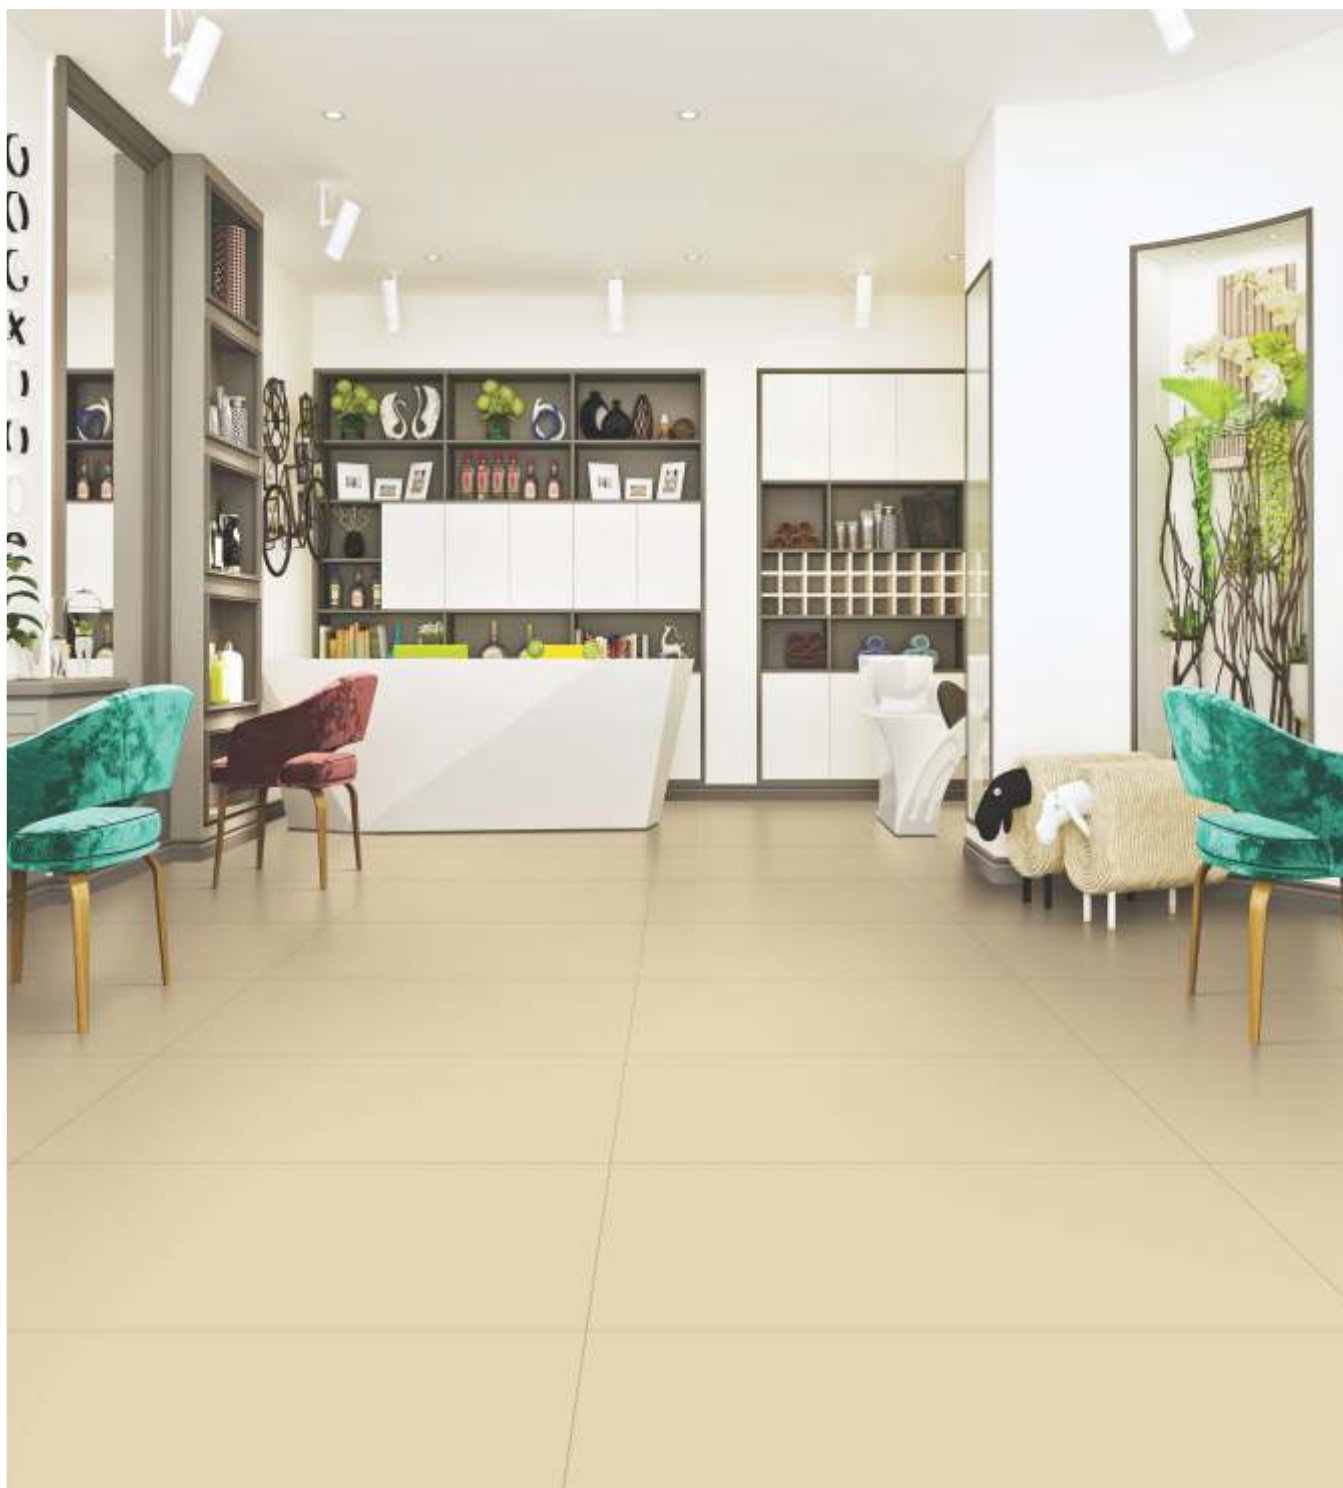

retro light brown

retro brown