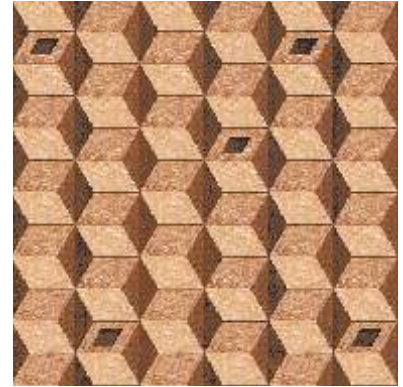

Sizes

600x600mm
23.62"x23.62"

Wall: Blyde Gold, 600x600mm
Floor: Marquina Nero, 600x600mm

PATTERN

Concept Pattern

douro grey

damask blue

fontana brown