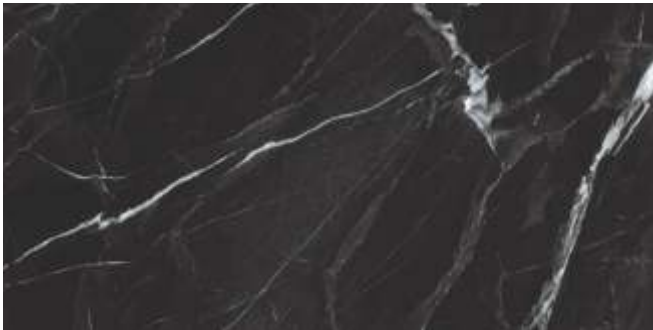

paradise nero

Sizes

600x1200mm
23.62"x47.24"