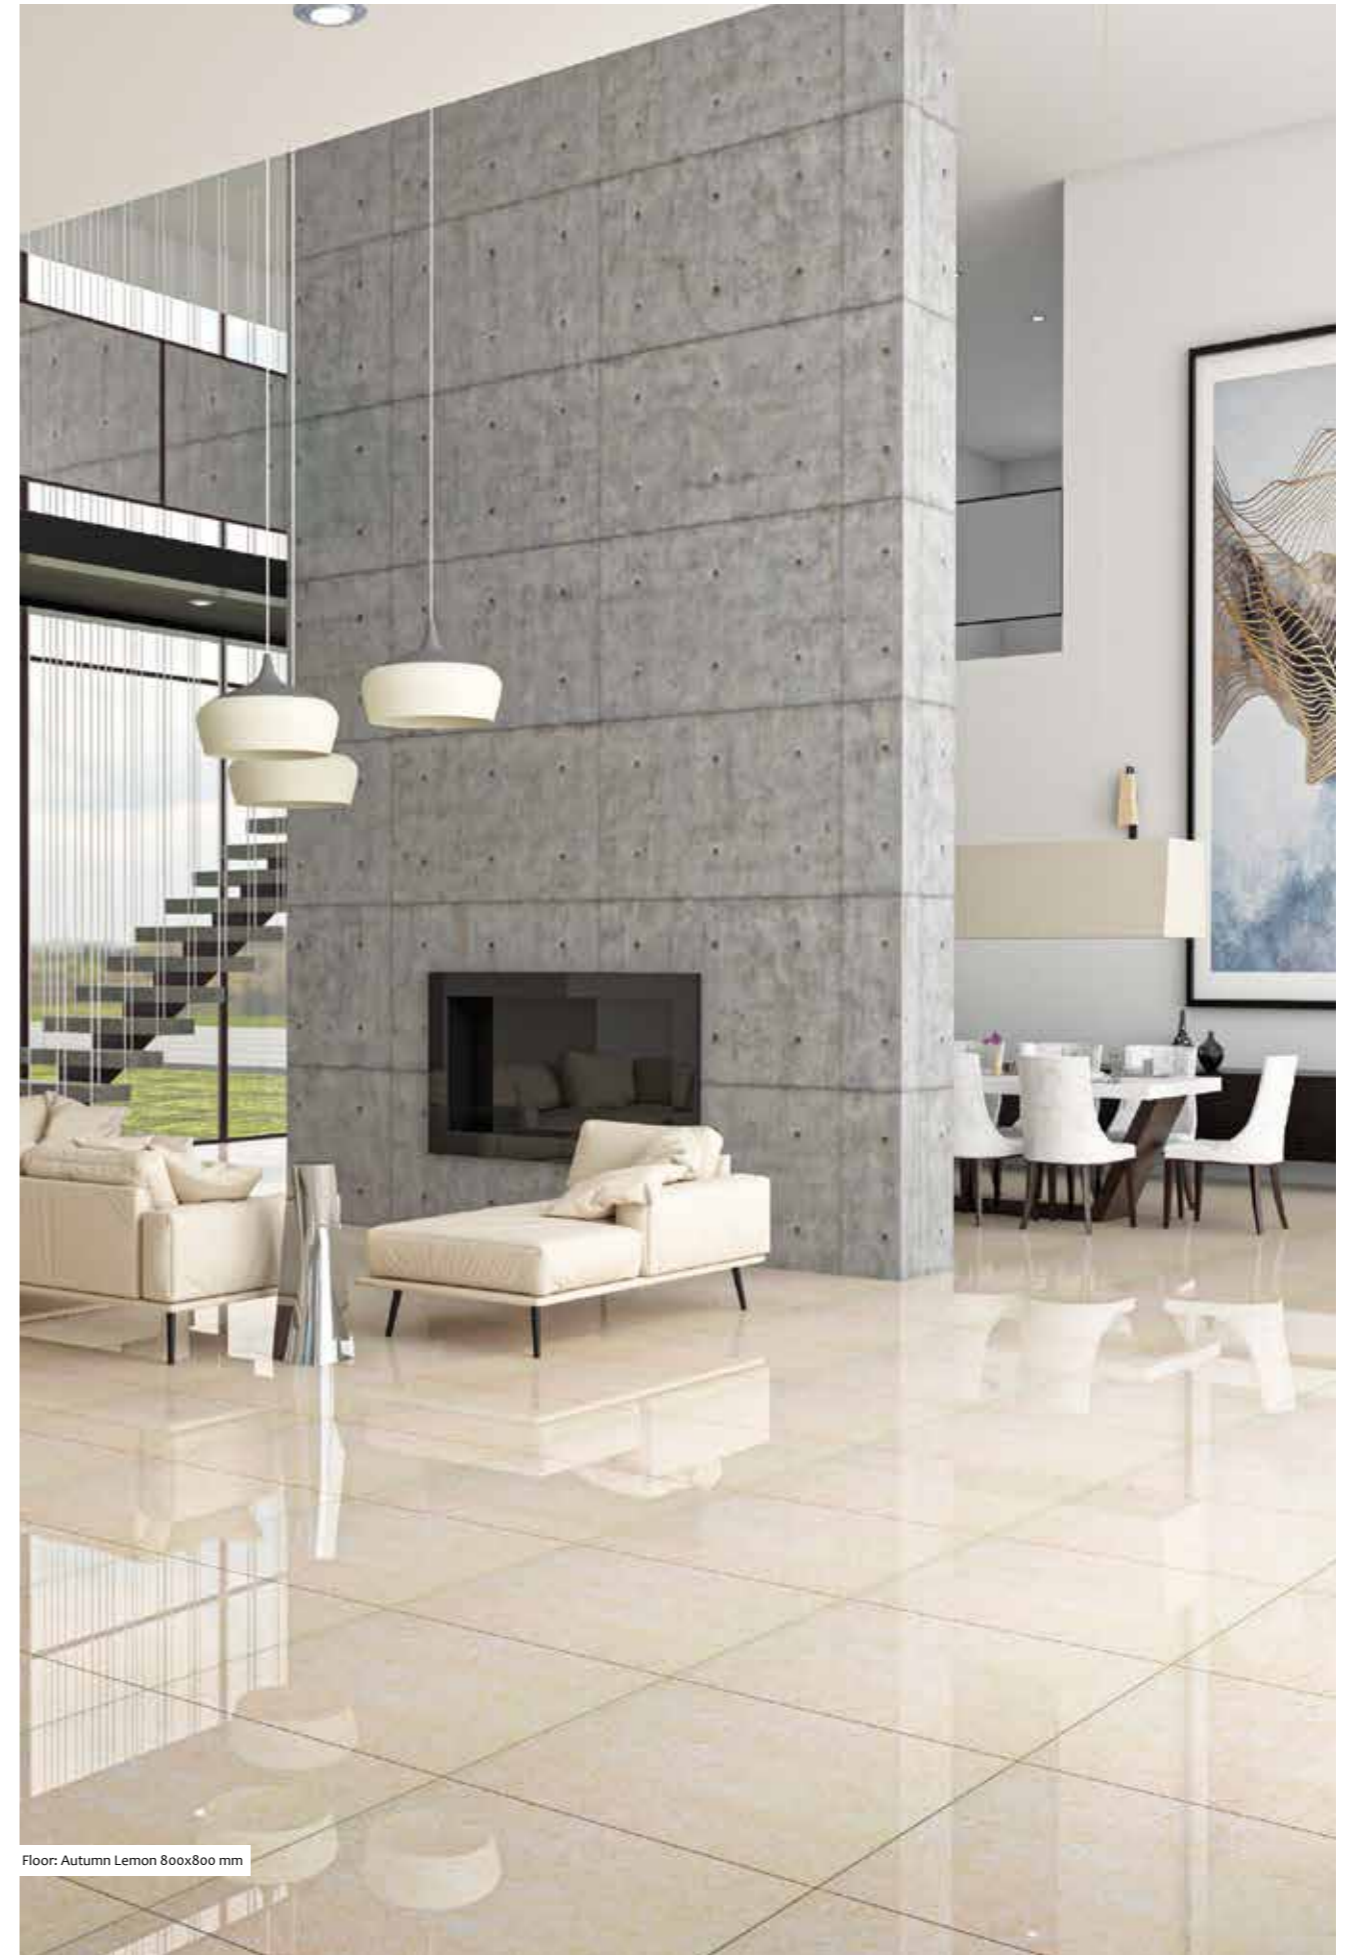

# Double Charge

Size

800 x 800 mm | 32 x 32 in | 80 x 80 cms

Floor: Autumn Ultra White 800x800 mm

Floor: Autumn Lemon 800x800 mm