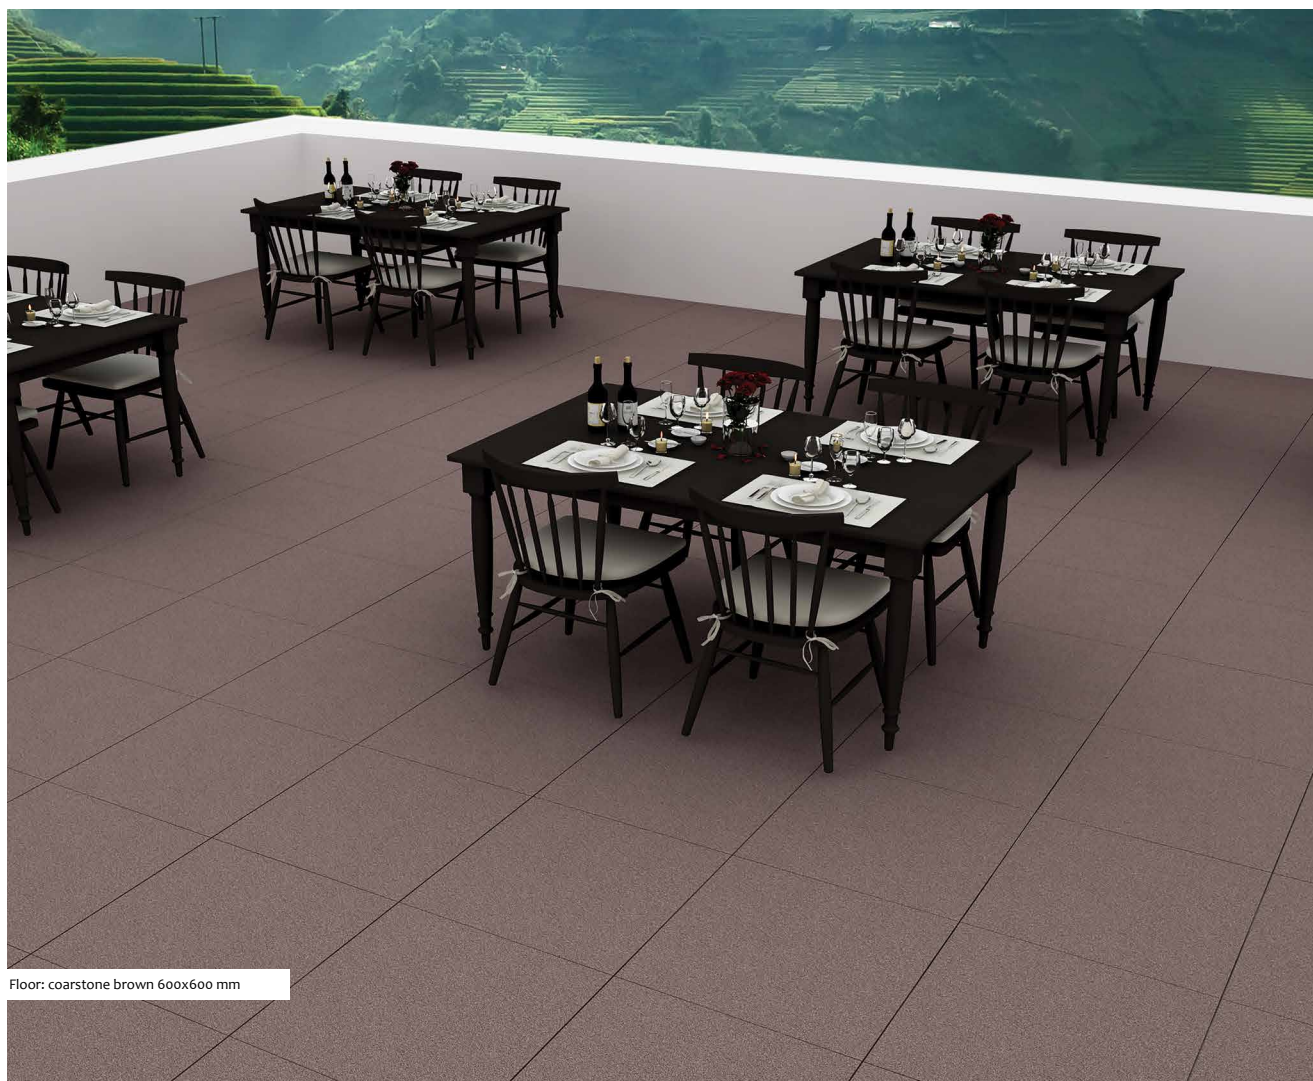

Floor: coarstone brown 600x600 mm

Floor: coarstone nero 600x1200 mm

FULL BODY VITRIFIED

Coarstone

coarstone bianco

coarstone gris

coarstone brown

coarstone nero