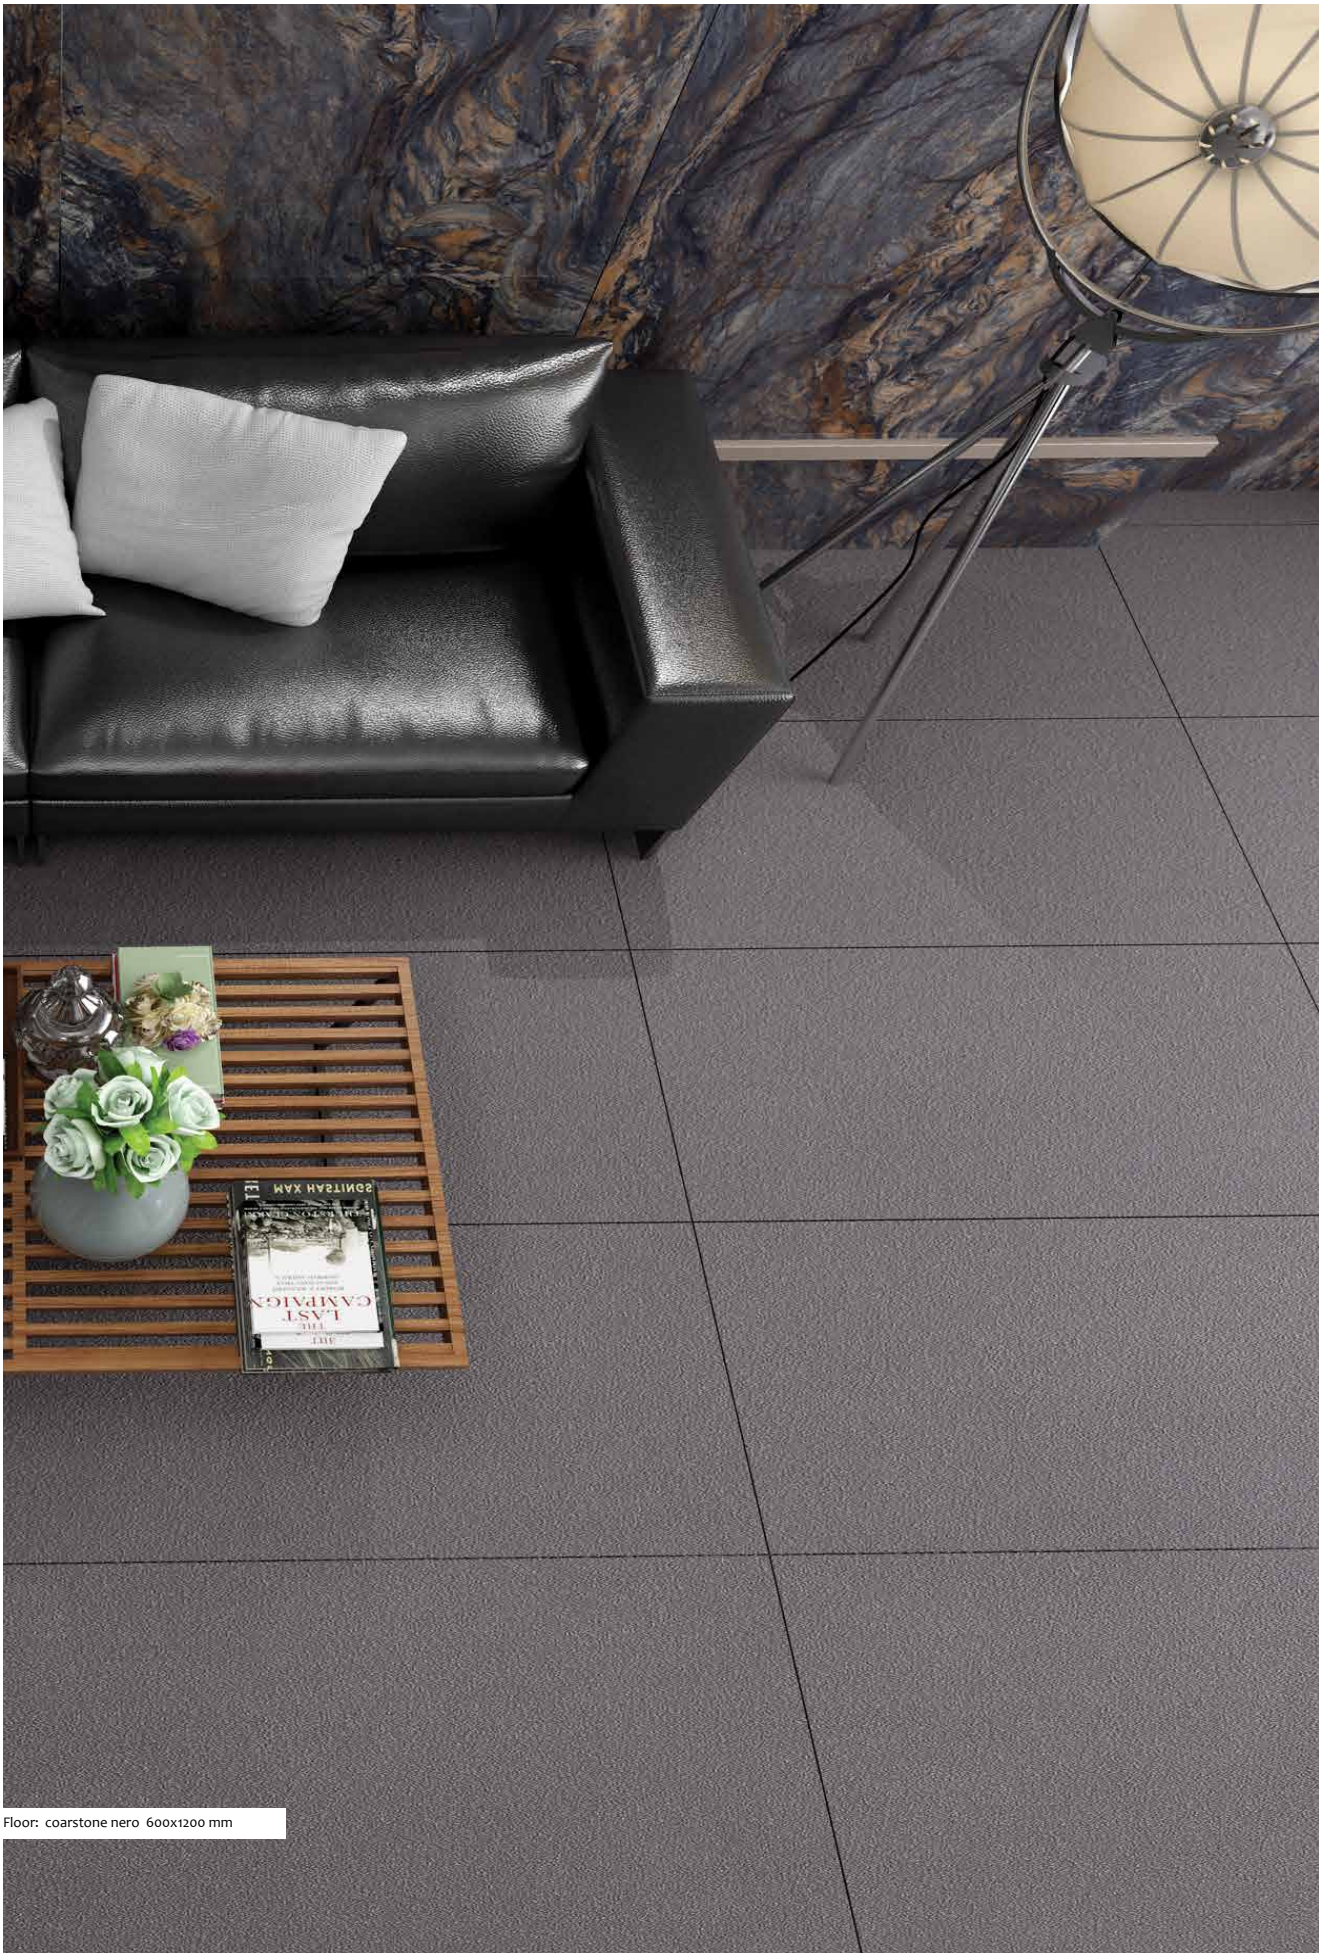

Floor: coarstone brown 600x600 mm

Floor: coarstone nero 600x1200 mm

FULL BODY VITRIFIED

Coarstone

coarstone bianco

coarstone gris

coarstone brown

coarstone nero