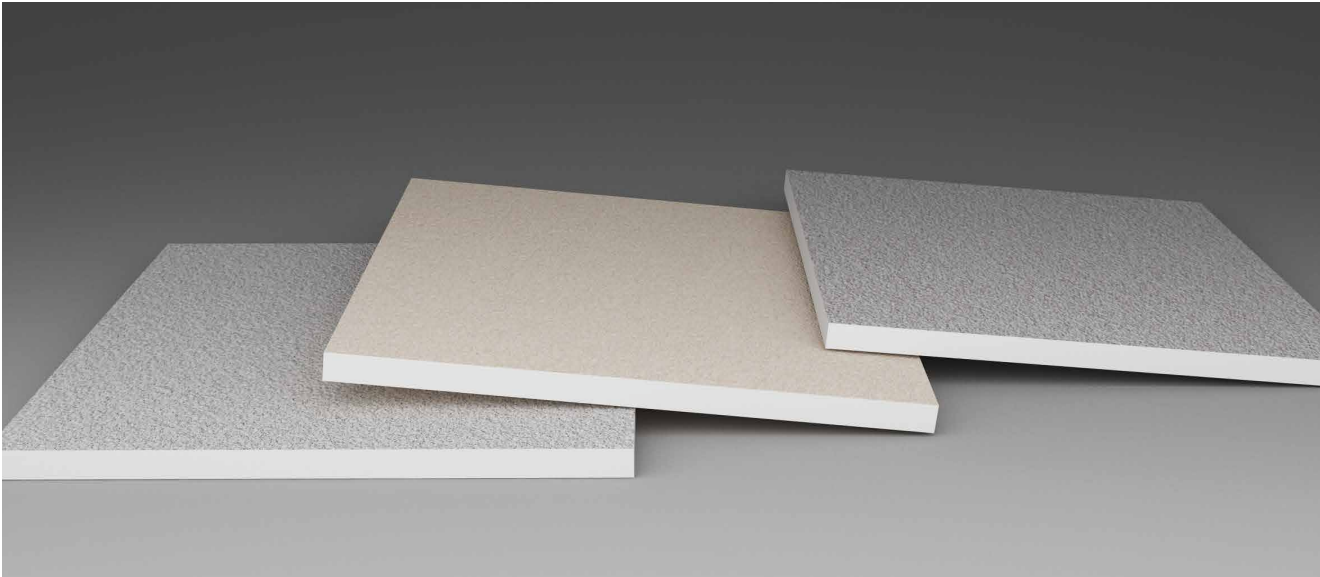

Rustic

> | < 16 mm thickness