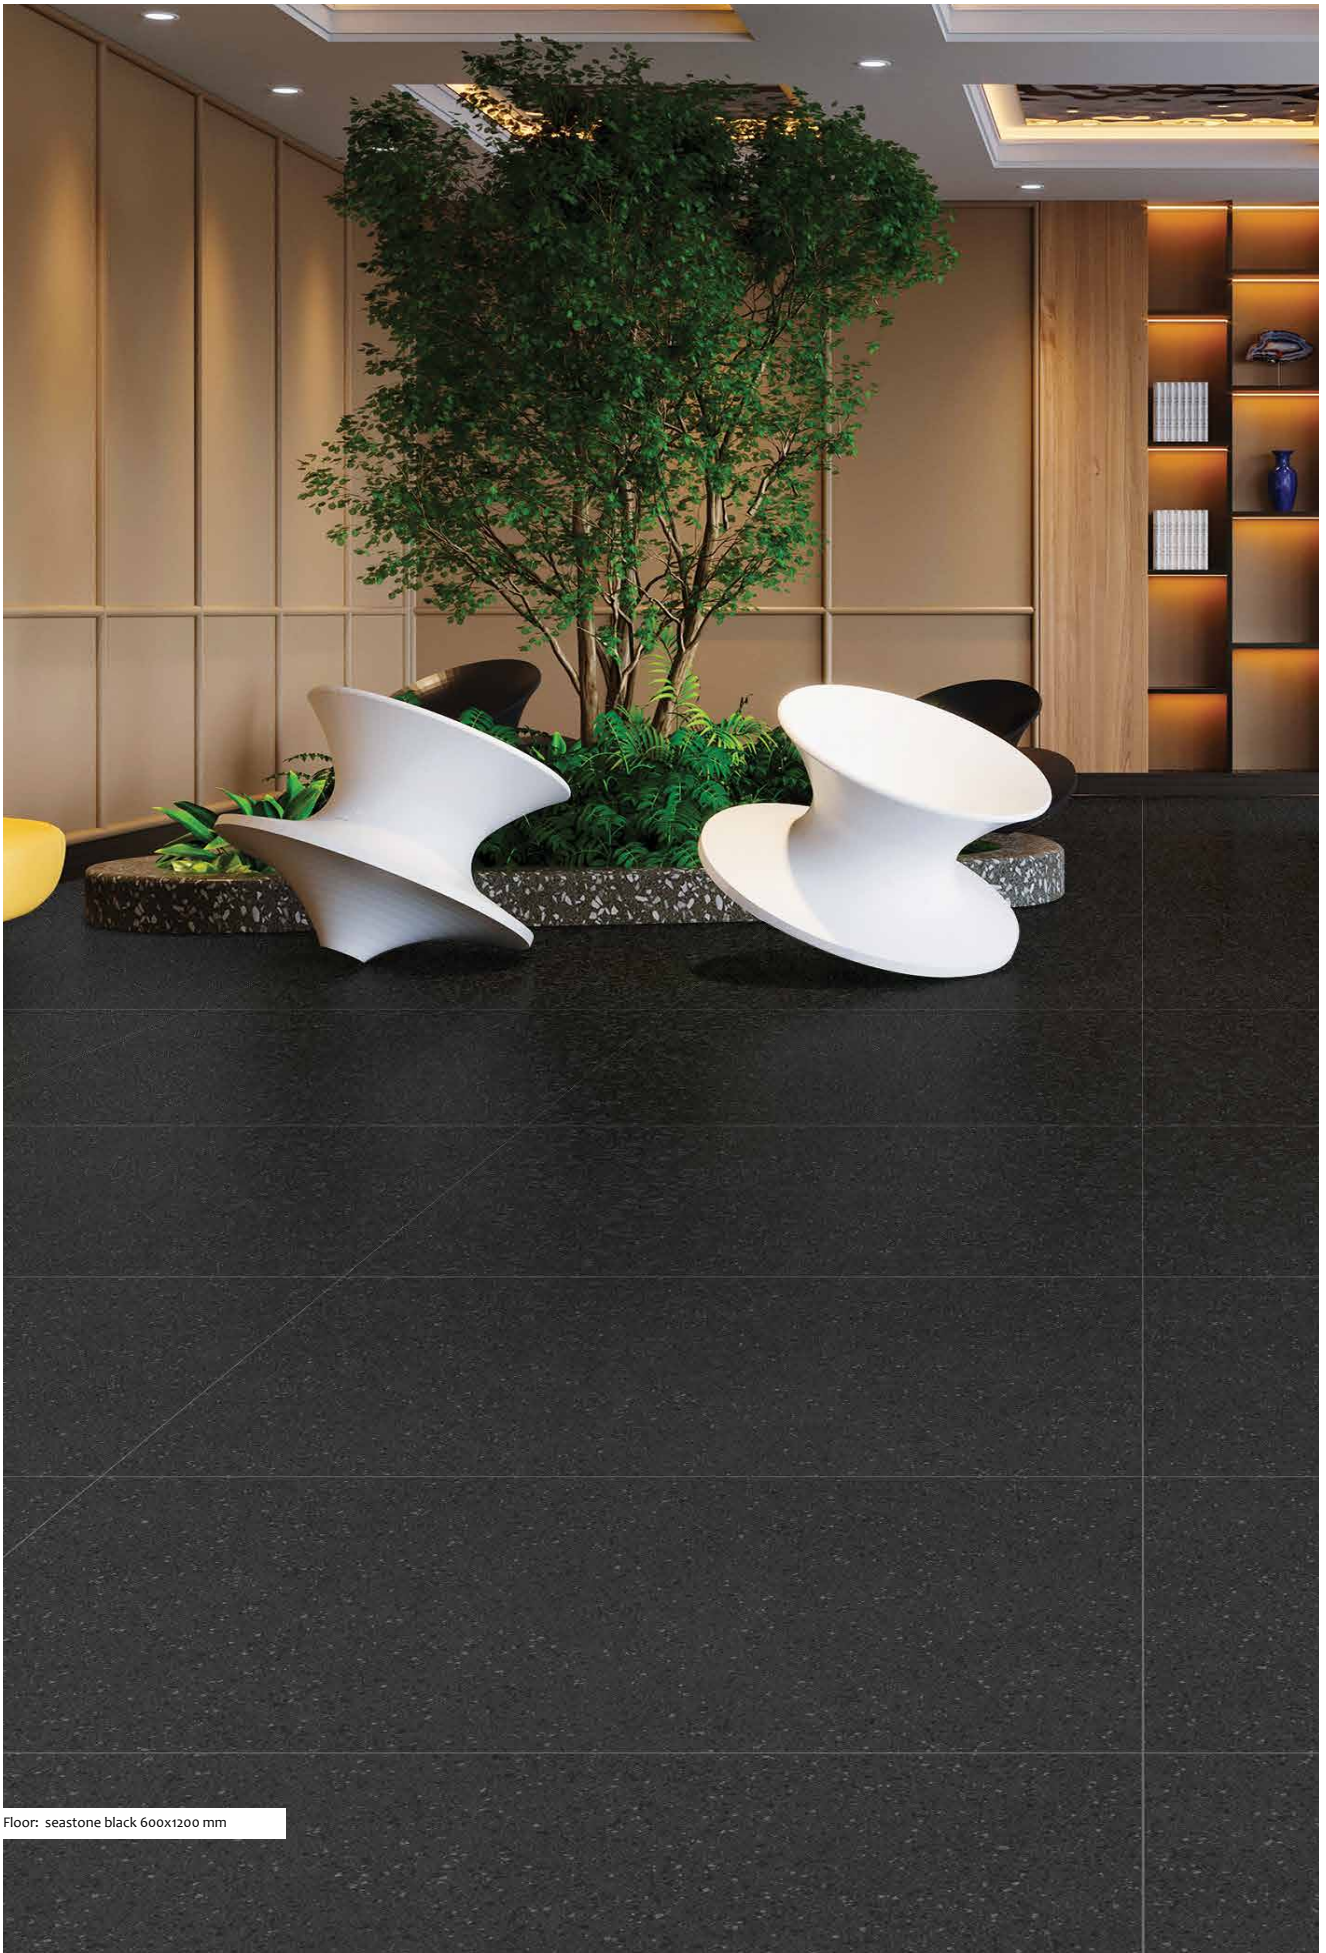

Floor: seastone black 600x1200 mm

FULL BODY VITRIFIED

Seastone

seastone white

seastone light grey

seastone ash

seastone brown

seastone black