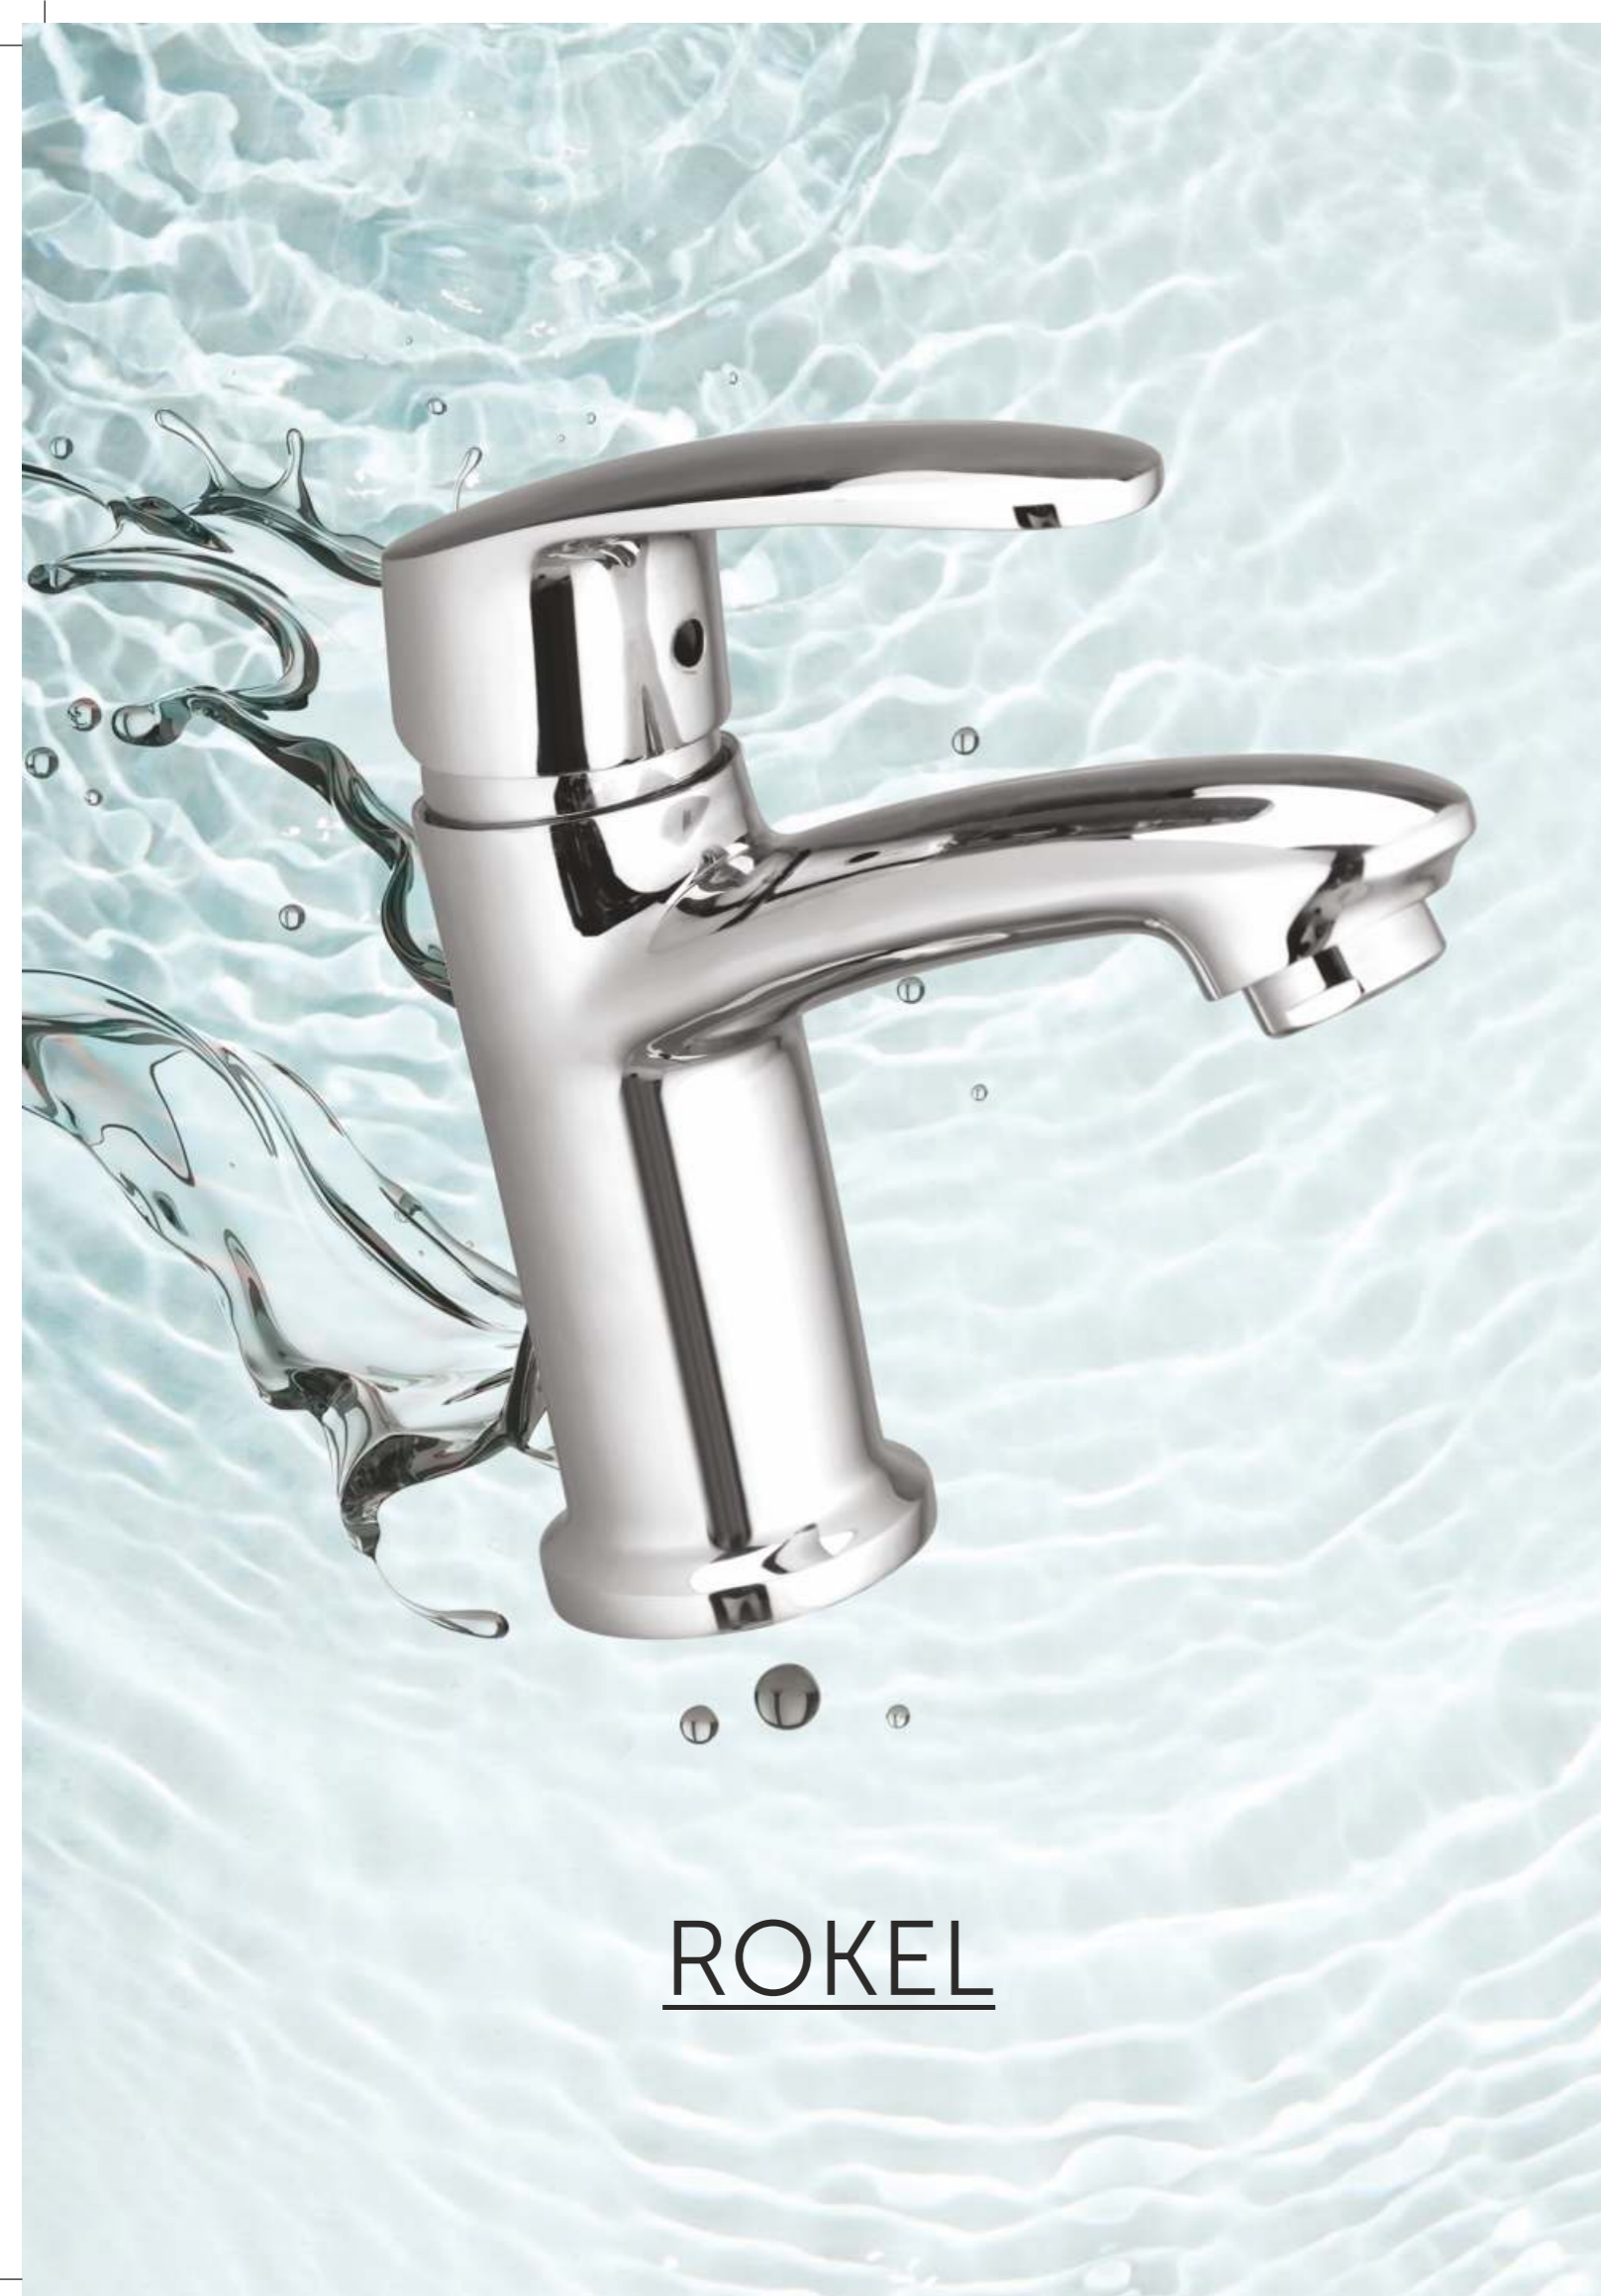

F-NIRAK24113NA
NOZZLE BIB COCK
MRP ₹ 1,300

F-NIRAK240040A
TWO WAY BIB TAP
MRP ₹ 1,800

F-NIRAK33504A
SINGLE LEVER CONCEALED
DIVERTER 40MM (BODY)
MRP ₹ 4,450

F-NIRAK33514A
SINGLE LEVER CONCEALED DIVERTER
HIGH FLOW 45MM (BODY)
MRP ₹ 5,250

F-NIRAK33524A
SINGLE LEVER CONCEALED DIVERTER
WITH EXTRA INLET (BODY)
MRP ₹ 5,350

ROKEL

ROKEL

F-NIRAK250020A
PILLAR TAP
MRP ₹ 1,450

F-NIRAK25000A
SINGLE LEVER BASIN MIXER
MRP ₹ 4,150

F-NIRAK25100A
TALL BODY SINGLE LEVER
BASIN MIXER
MRP ₹ 5,900