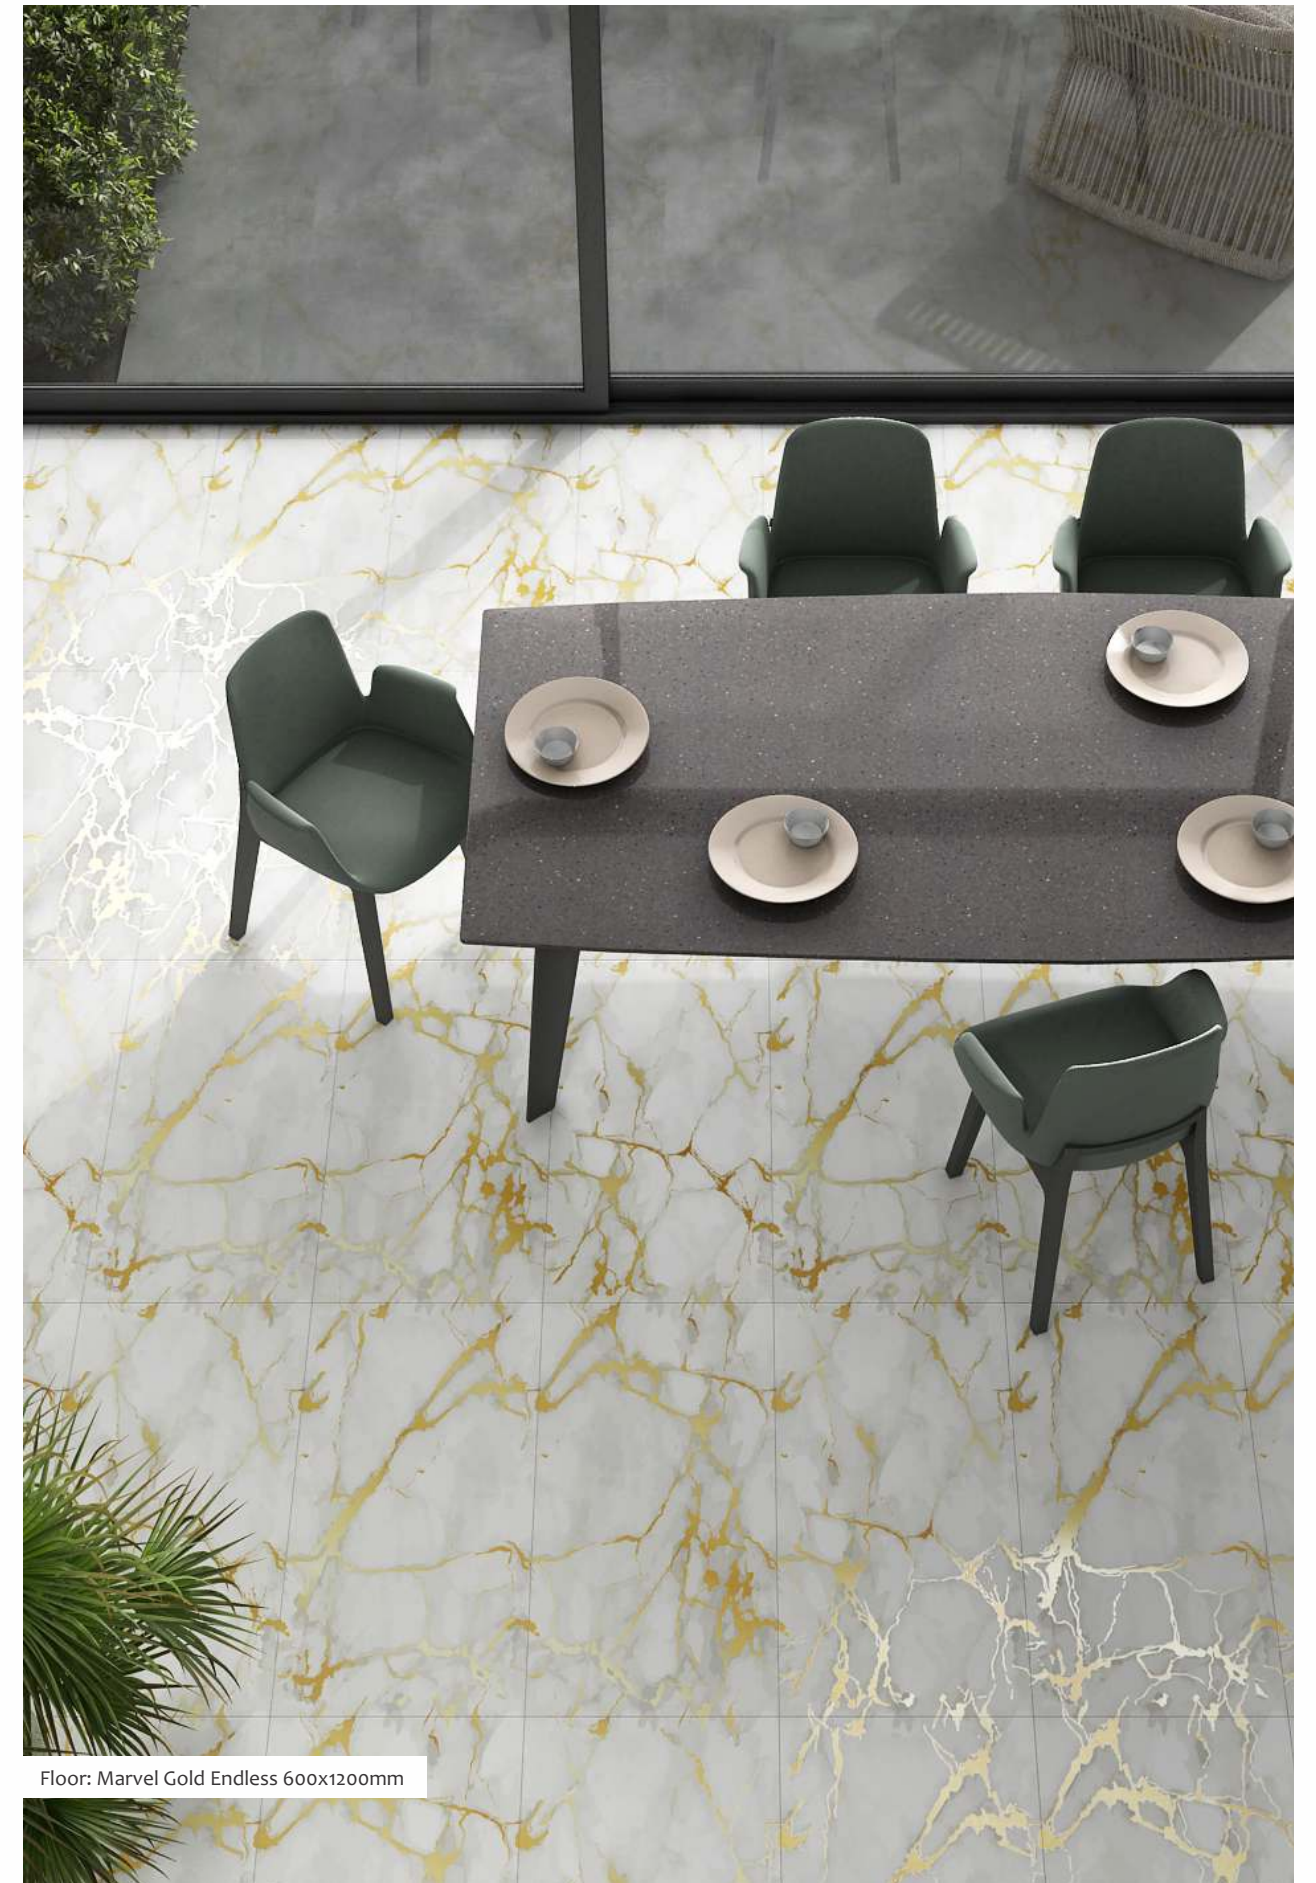

Flurry

Flurry Grey Endless

Endless Carving

Floor: Marvel Gold Endless 600x1200mm

Marble Collection

Wall: Flurry Grey Endless 600x1200mm
Floor: Flurry Grey Endless 600x1200mm

Emprador

Available In Random Faces