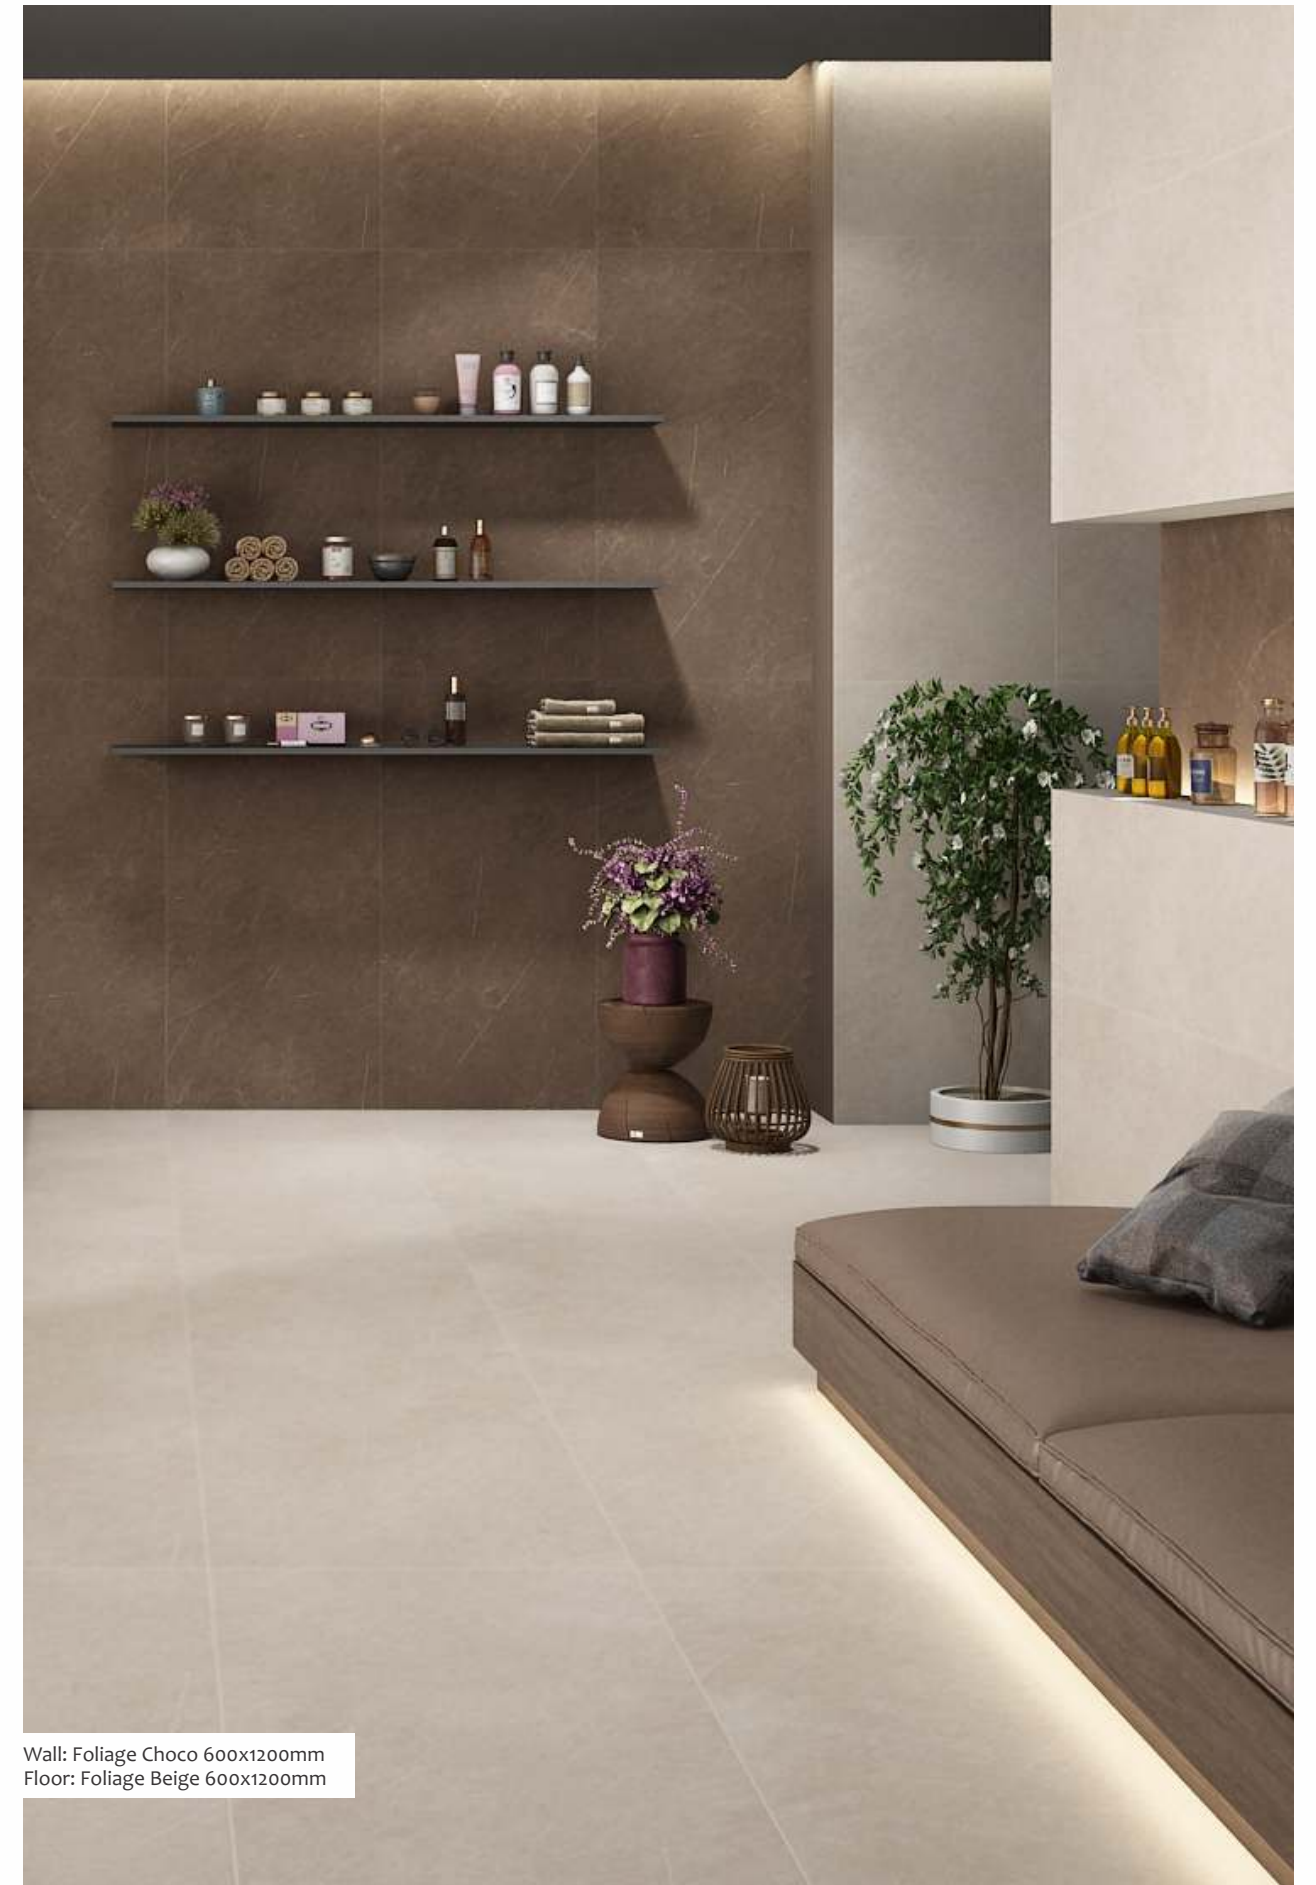

Foliage Choco

Matt

Vanity

Available In Random Faces

Vanity White

Matt

Size

600x1200mm