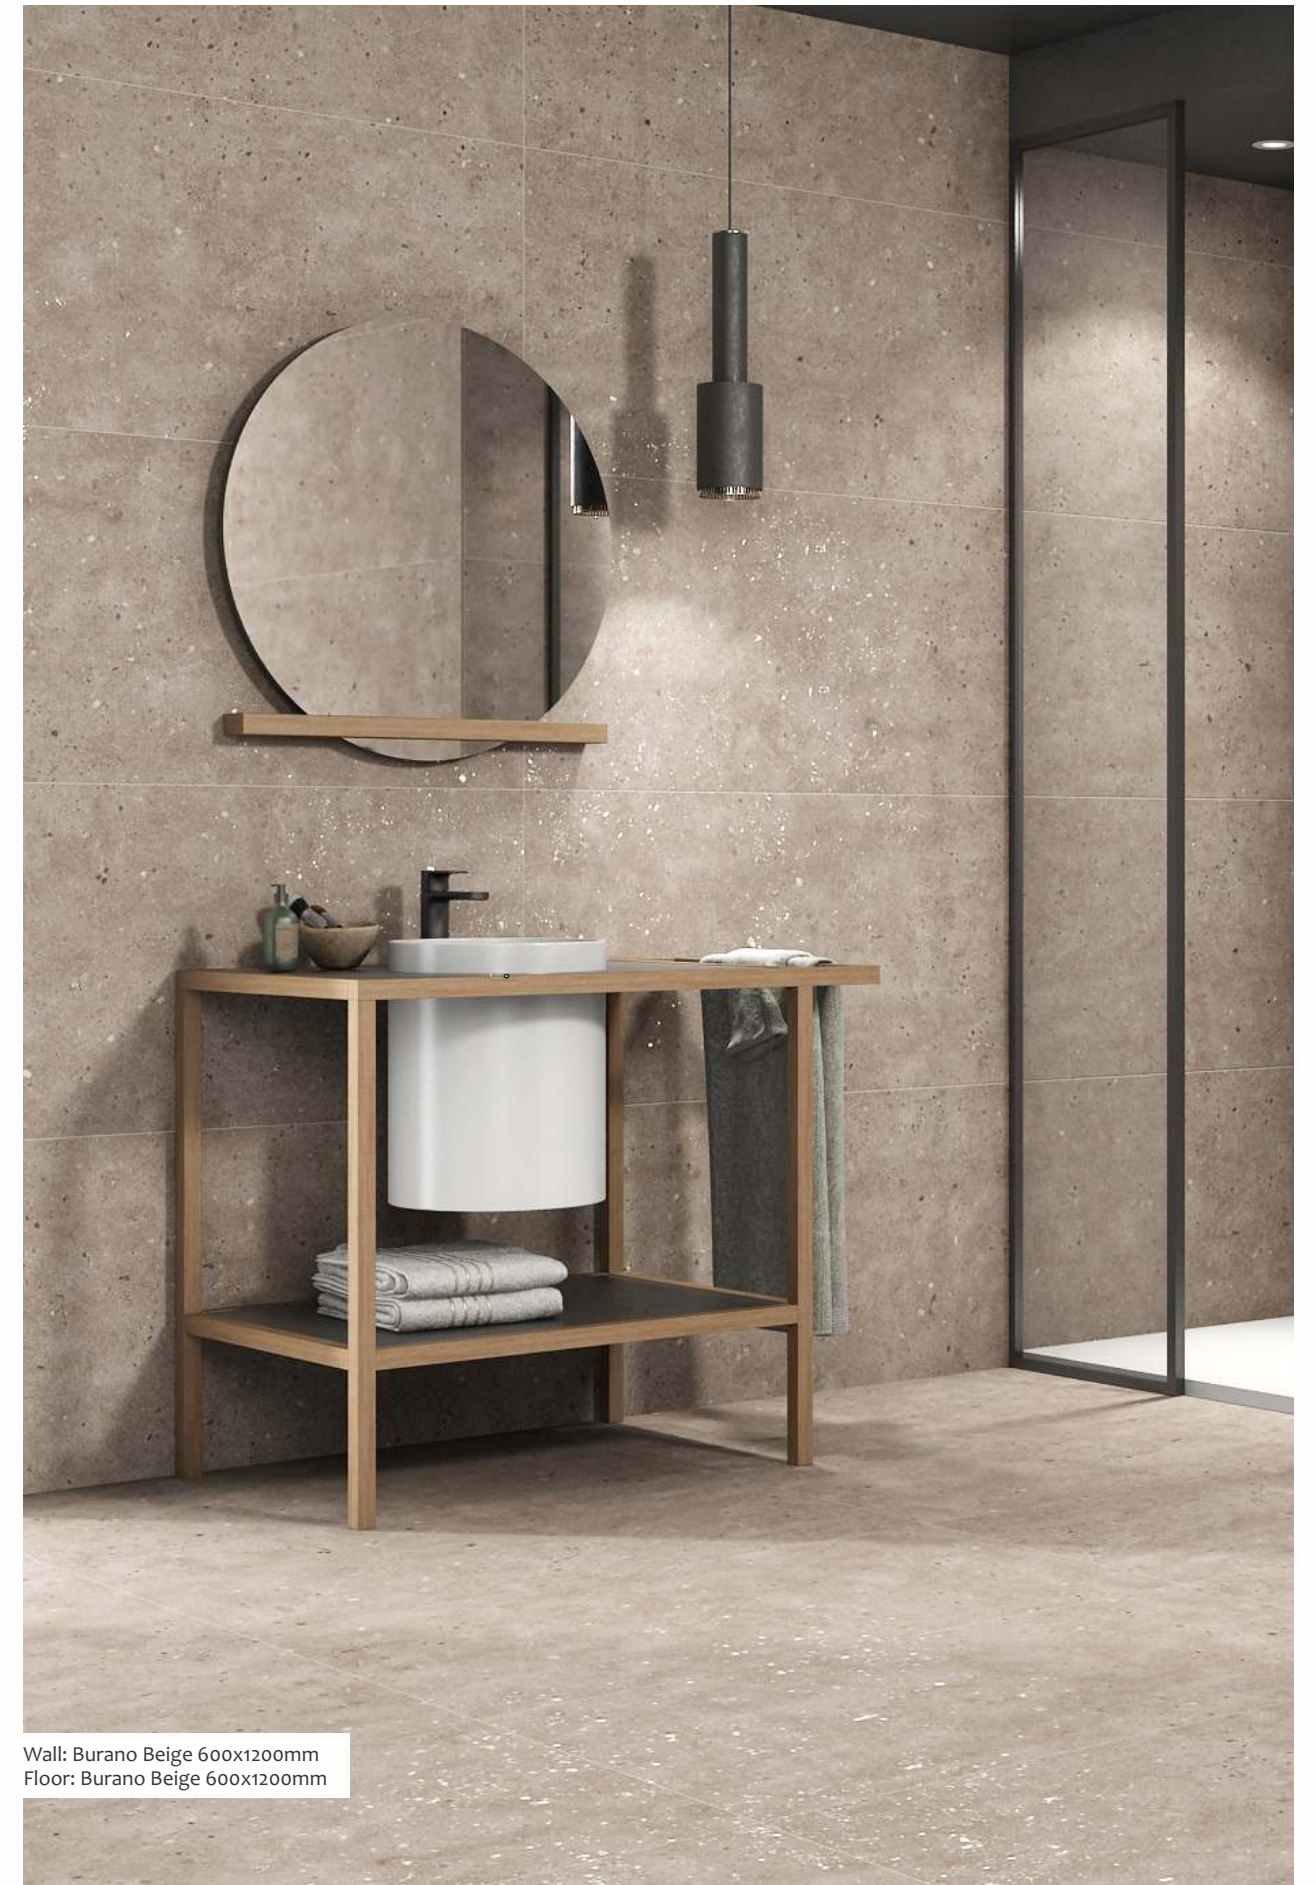

Burano Beige

Carving

Burano Grey

Carving

Size

600x1200mm

Wall: Burano Beige 600x1200mm
Floor: Burano Beige 600x1200mm

Stone Collection