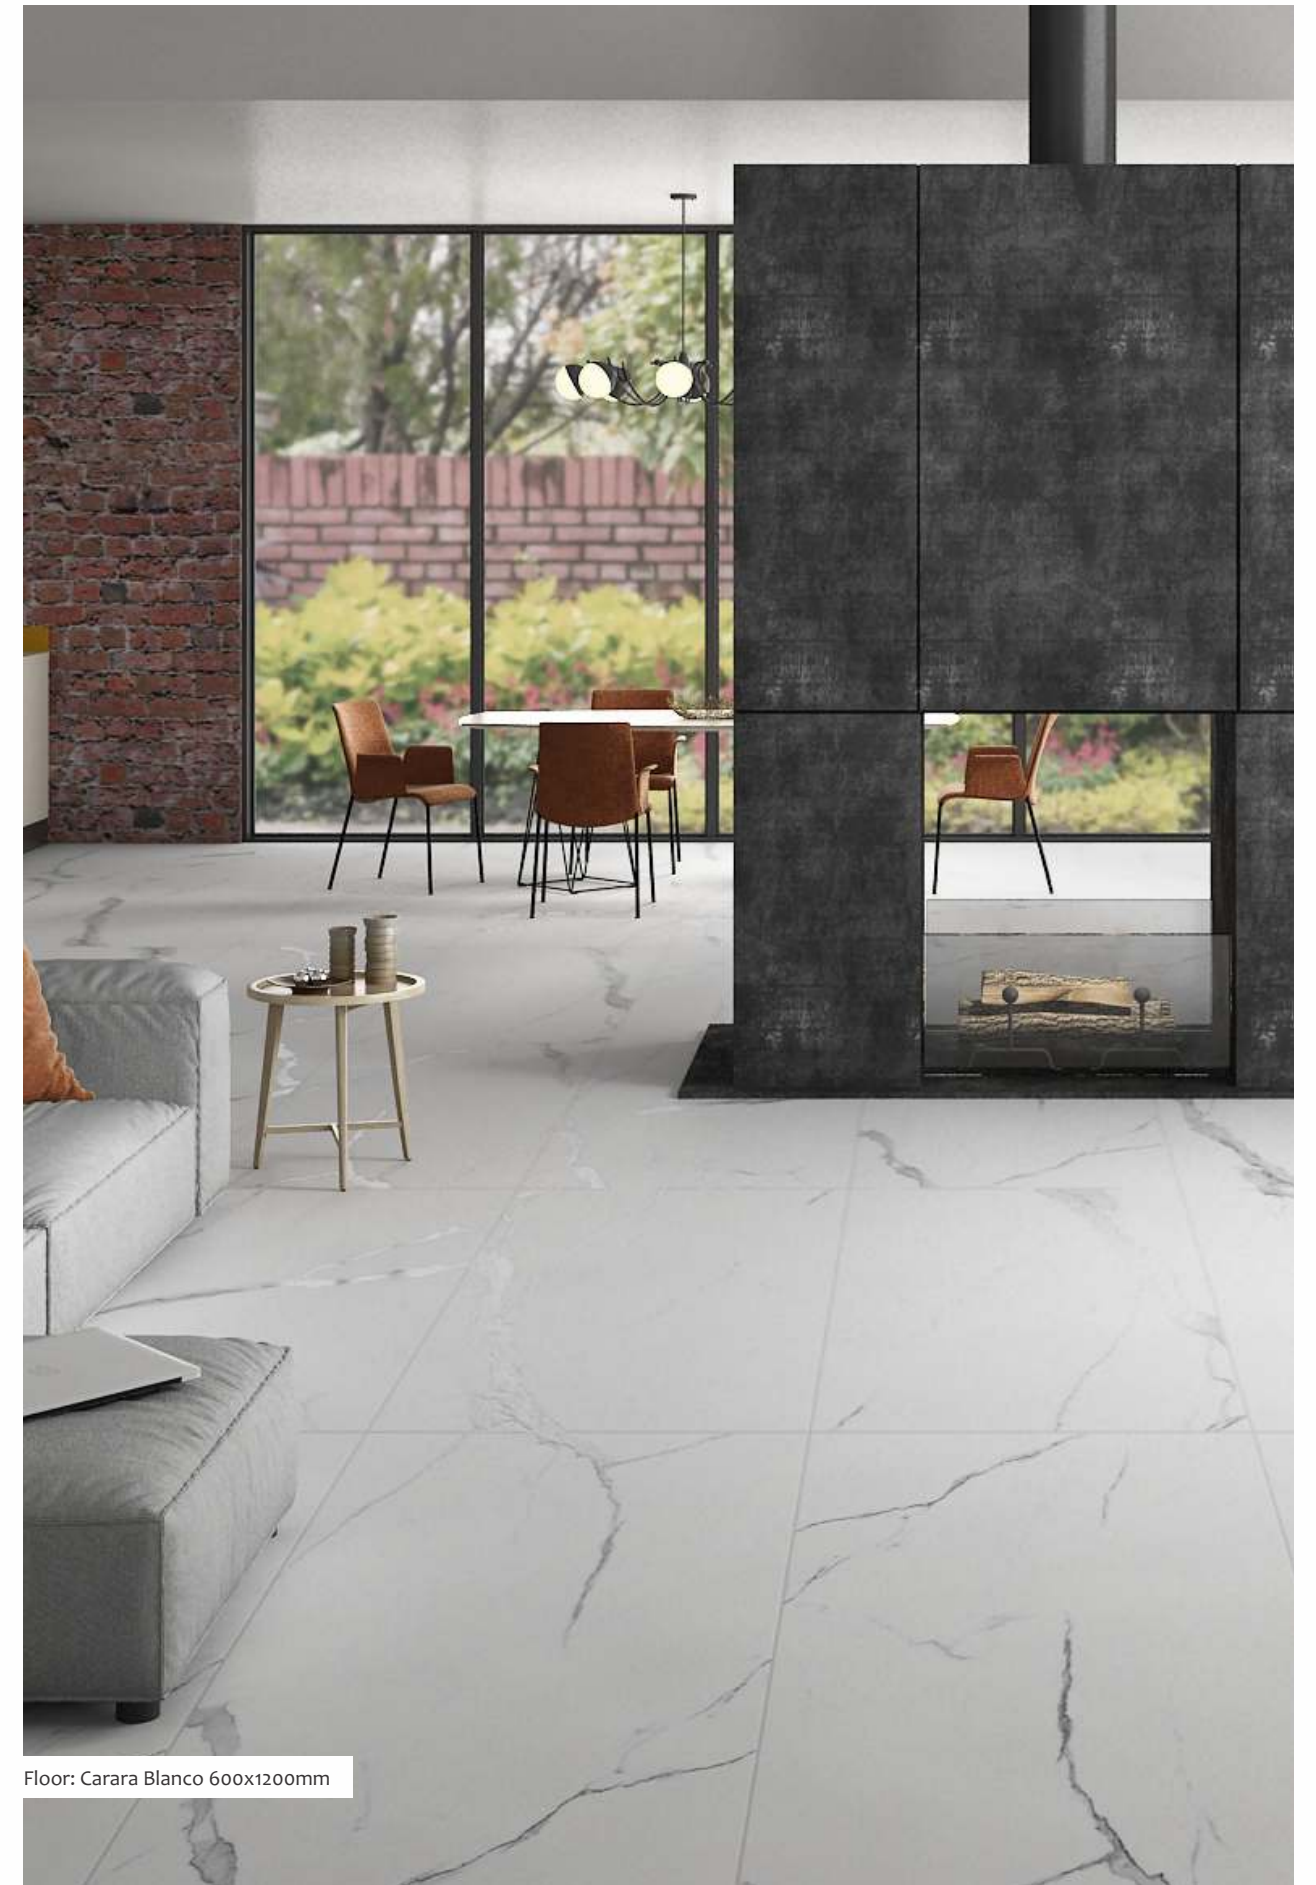

Available In Random Faces

Venatino Blanco

Carving

Roma Ivory

Carving

Size

600x1200mm

Floor: Carara Blanco 600x1200mm