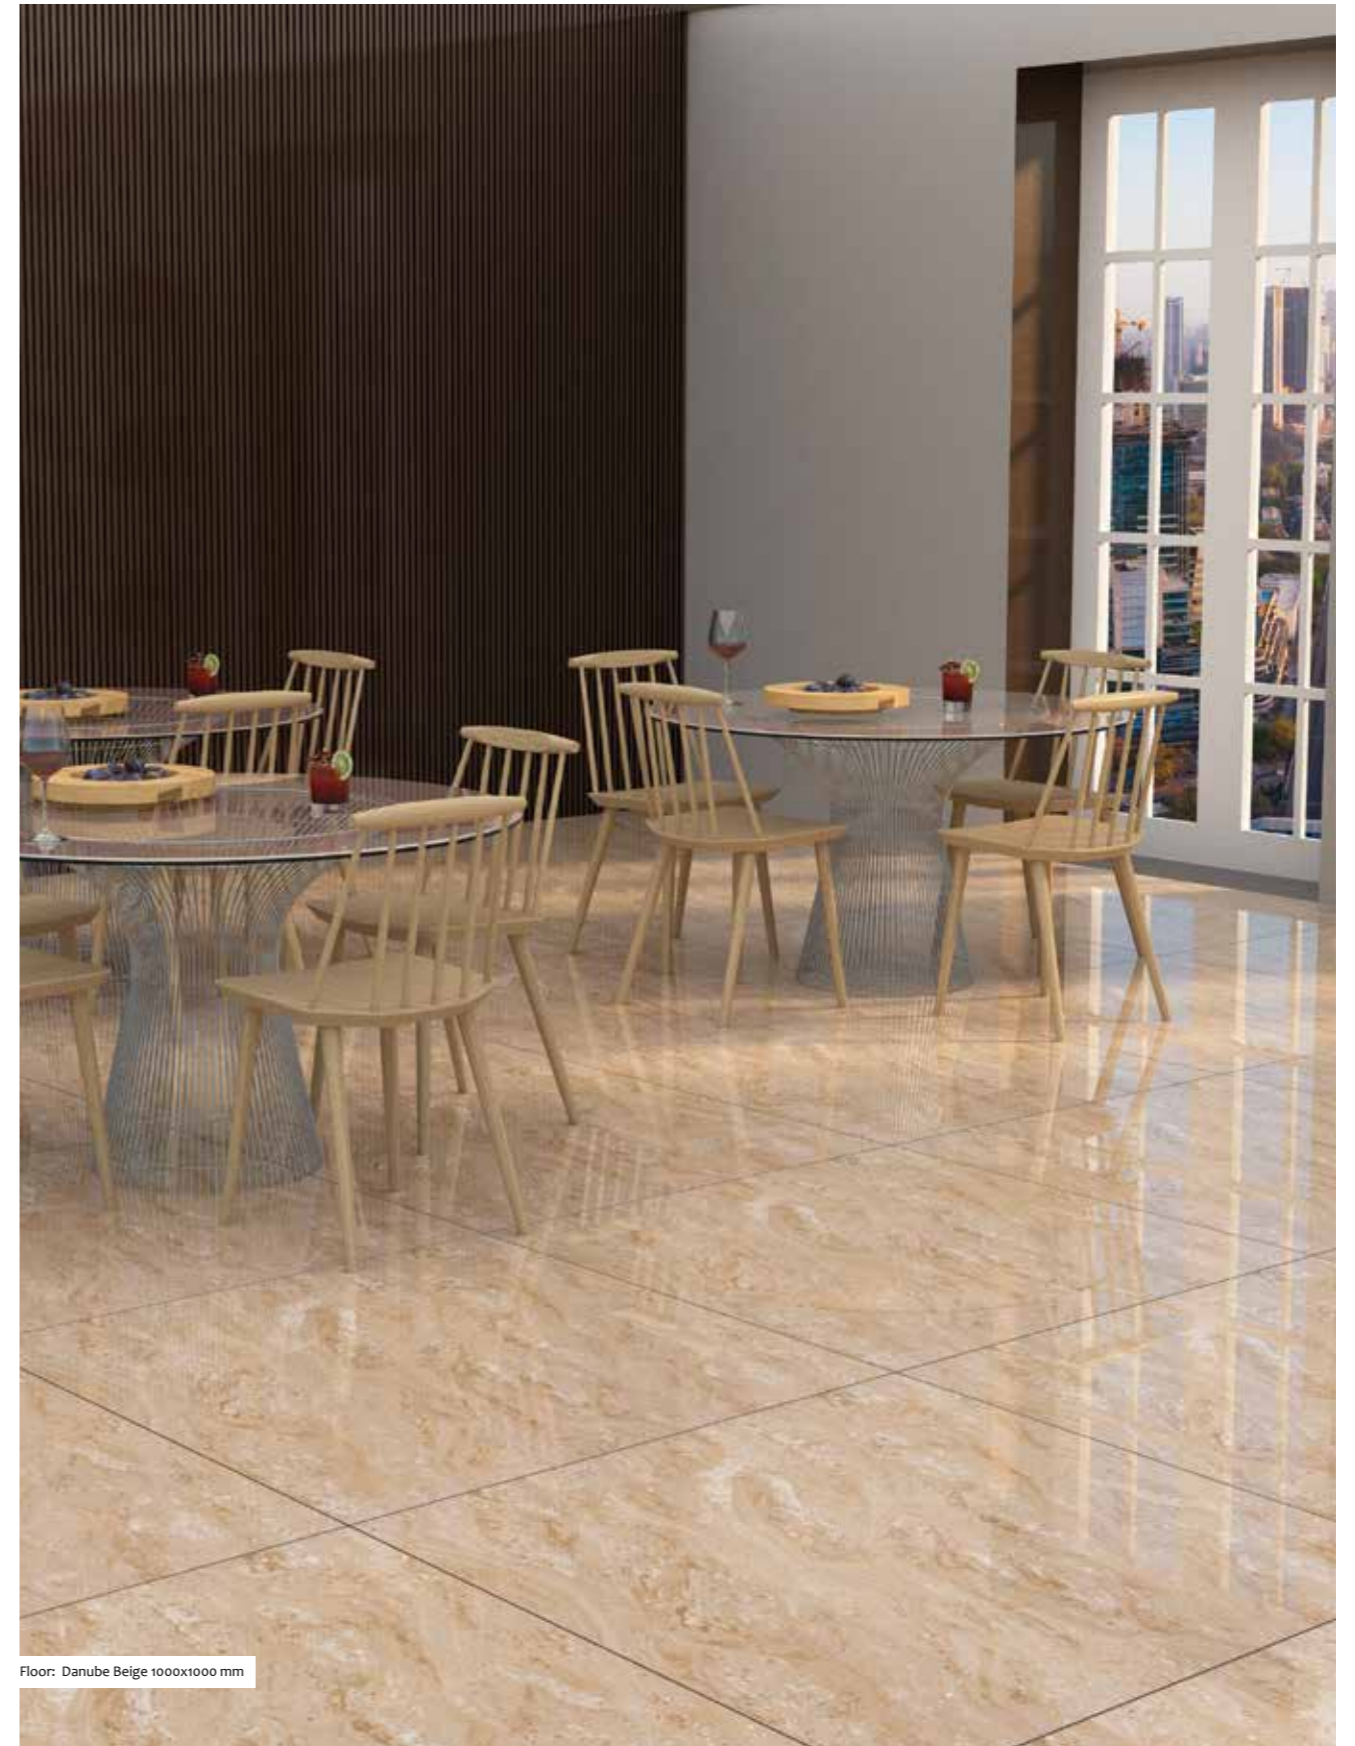

Danube White

Danube Crema

Danube Beige

Sizes

1000x1000 mm

Floor: Danube Beige 1000x1000 mm

Name	Size
Danube White	1000x1000 mm
Danube Crema	1000x1000 mm
Danube Beige	1000x1000 mm

White