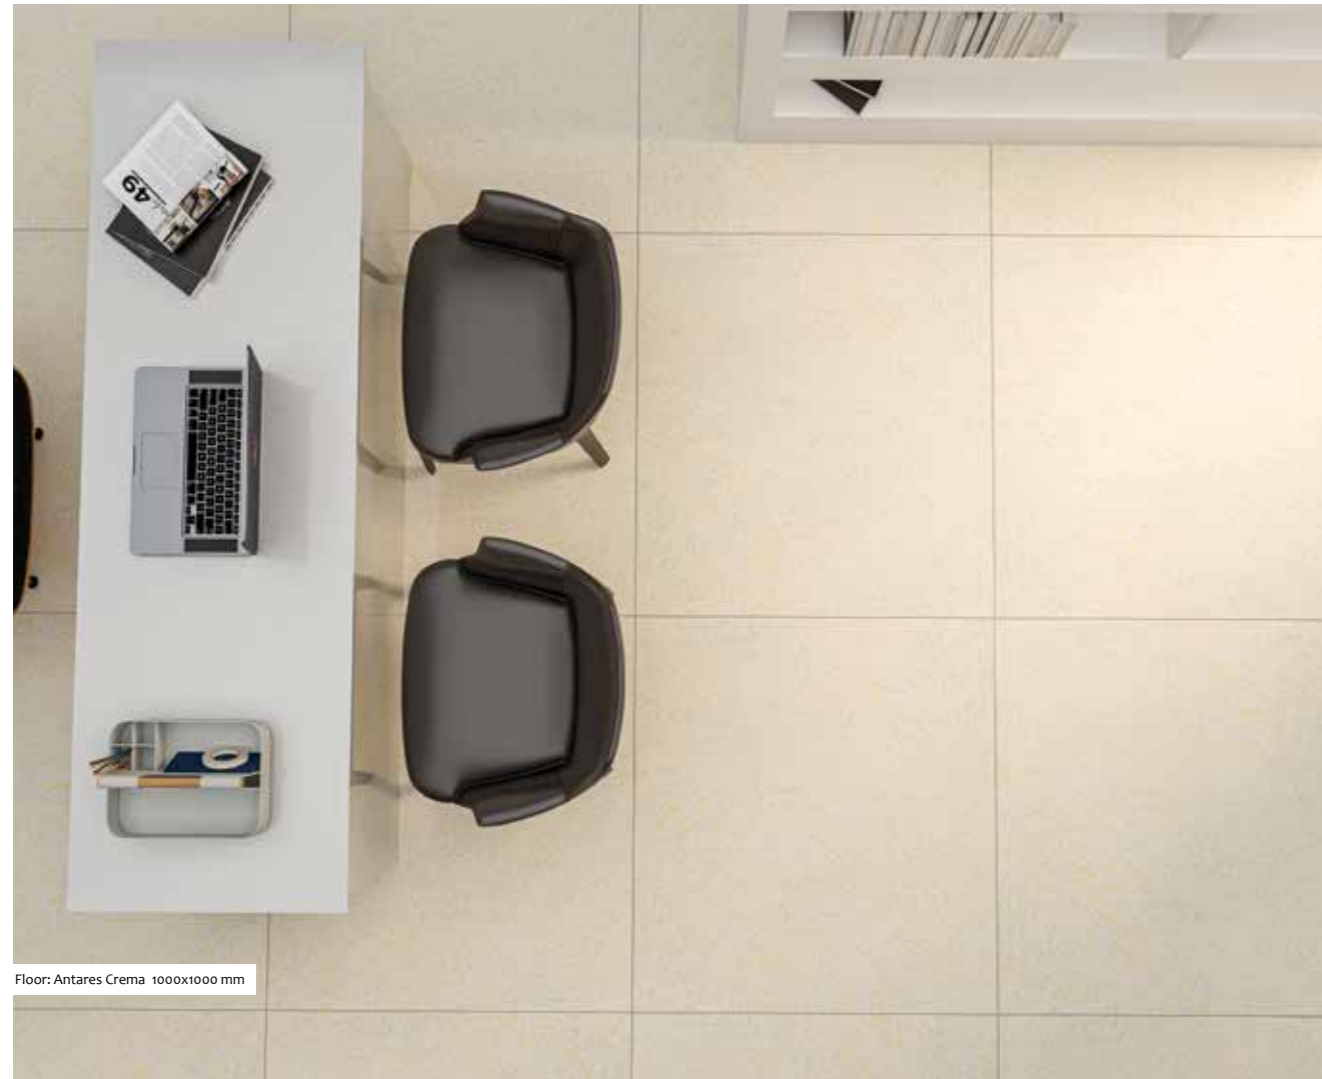

Floor: Antares Crema 1000x1000 mm

Double Charge