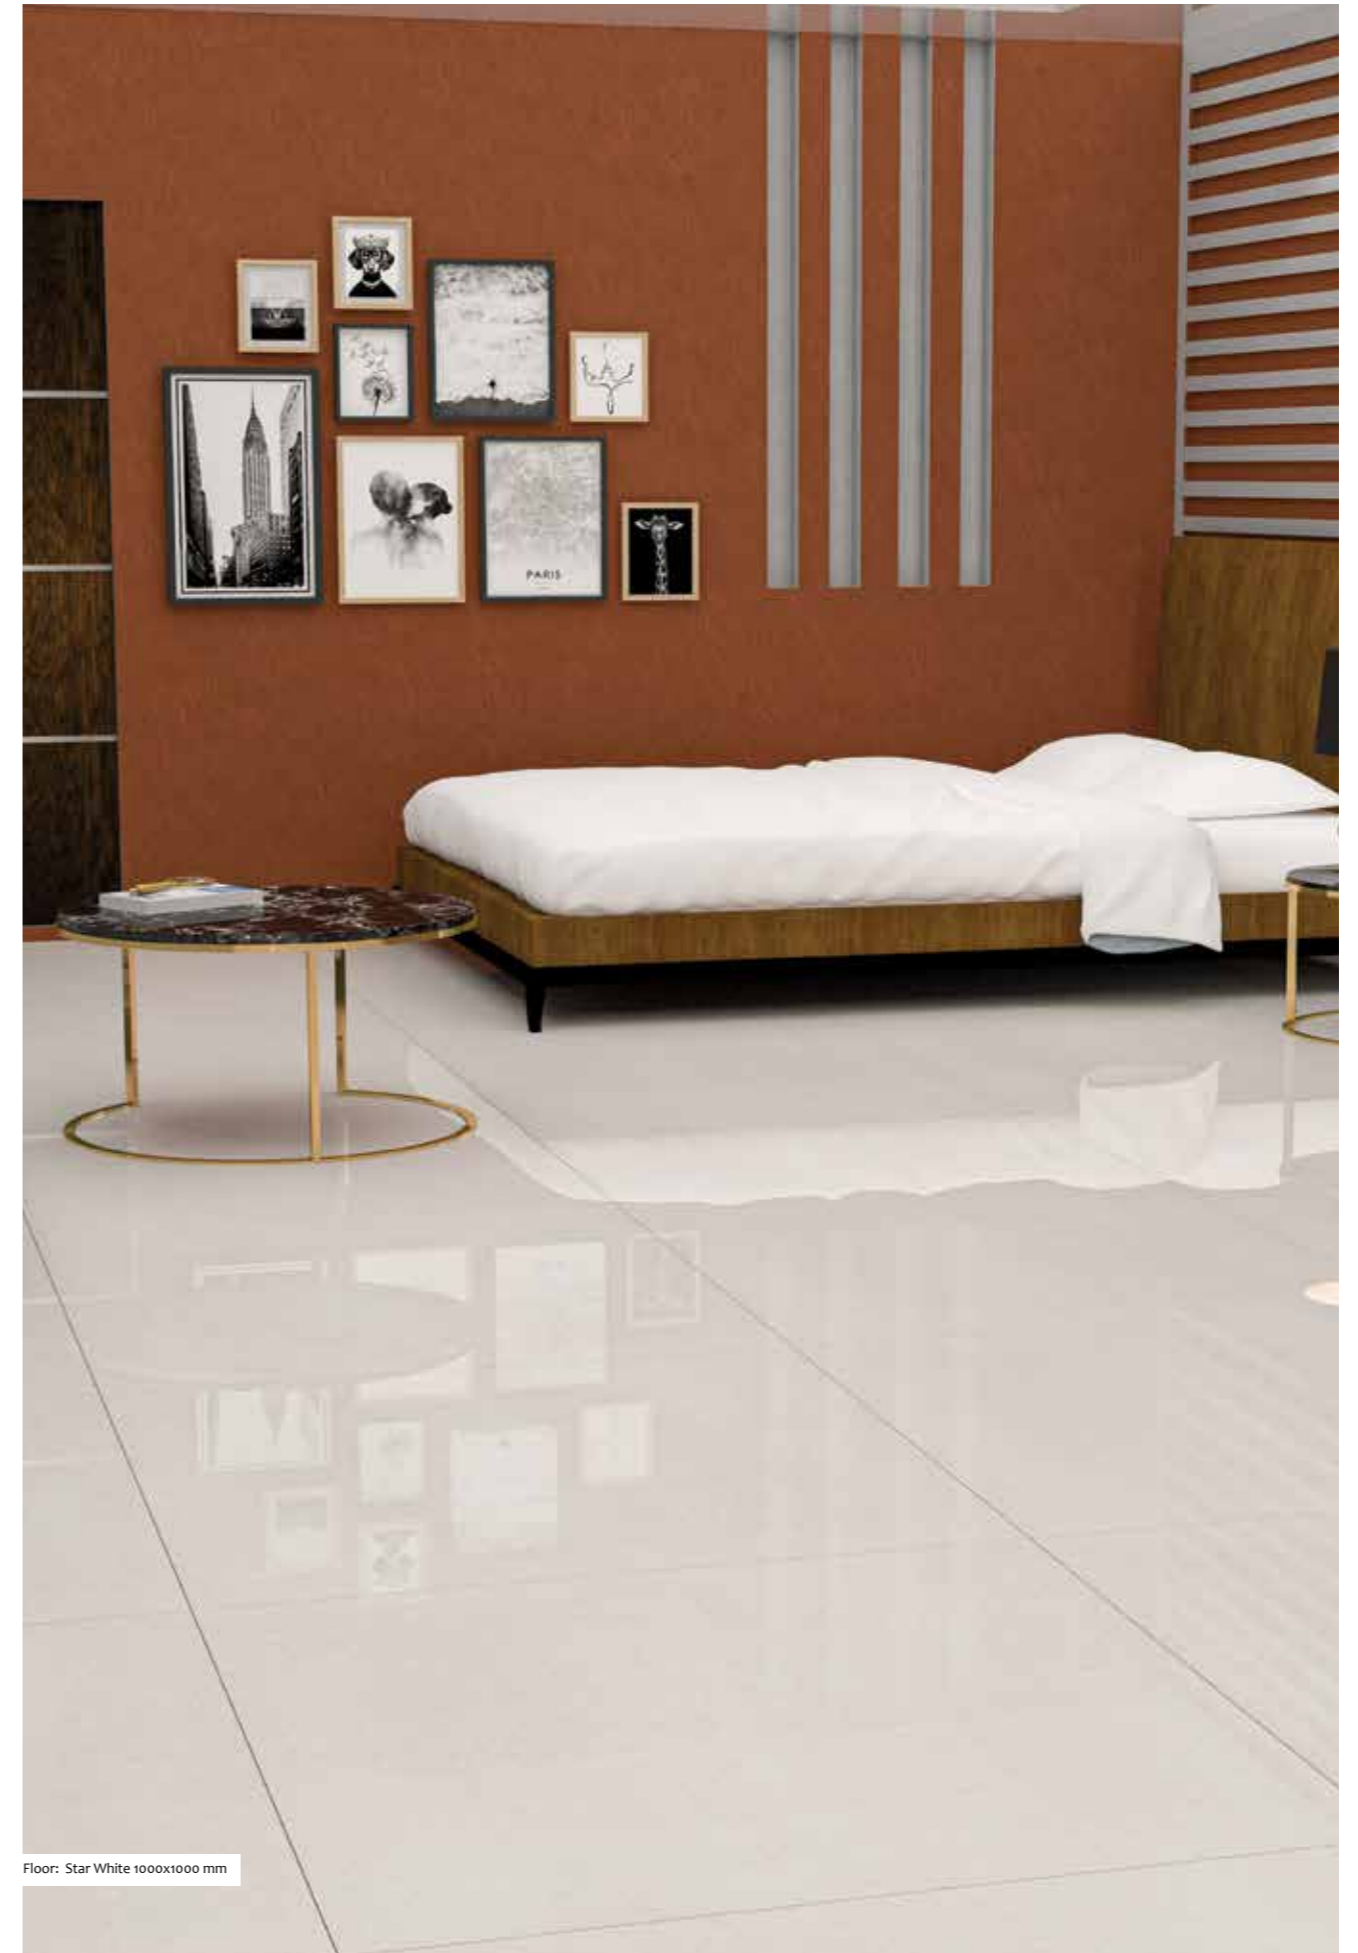

Star white

Constellation White

Sizes

1000x1000 mm

Name	Size
Star white	1000x1000 mm
Constellation White	1000x1000 mm

Floor: Star White 1000x1000 mm

ICONS

TYPOLOGY