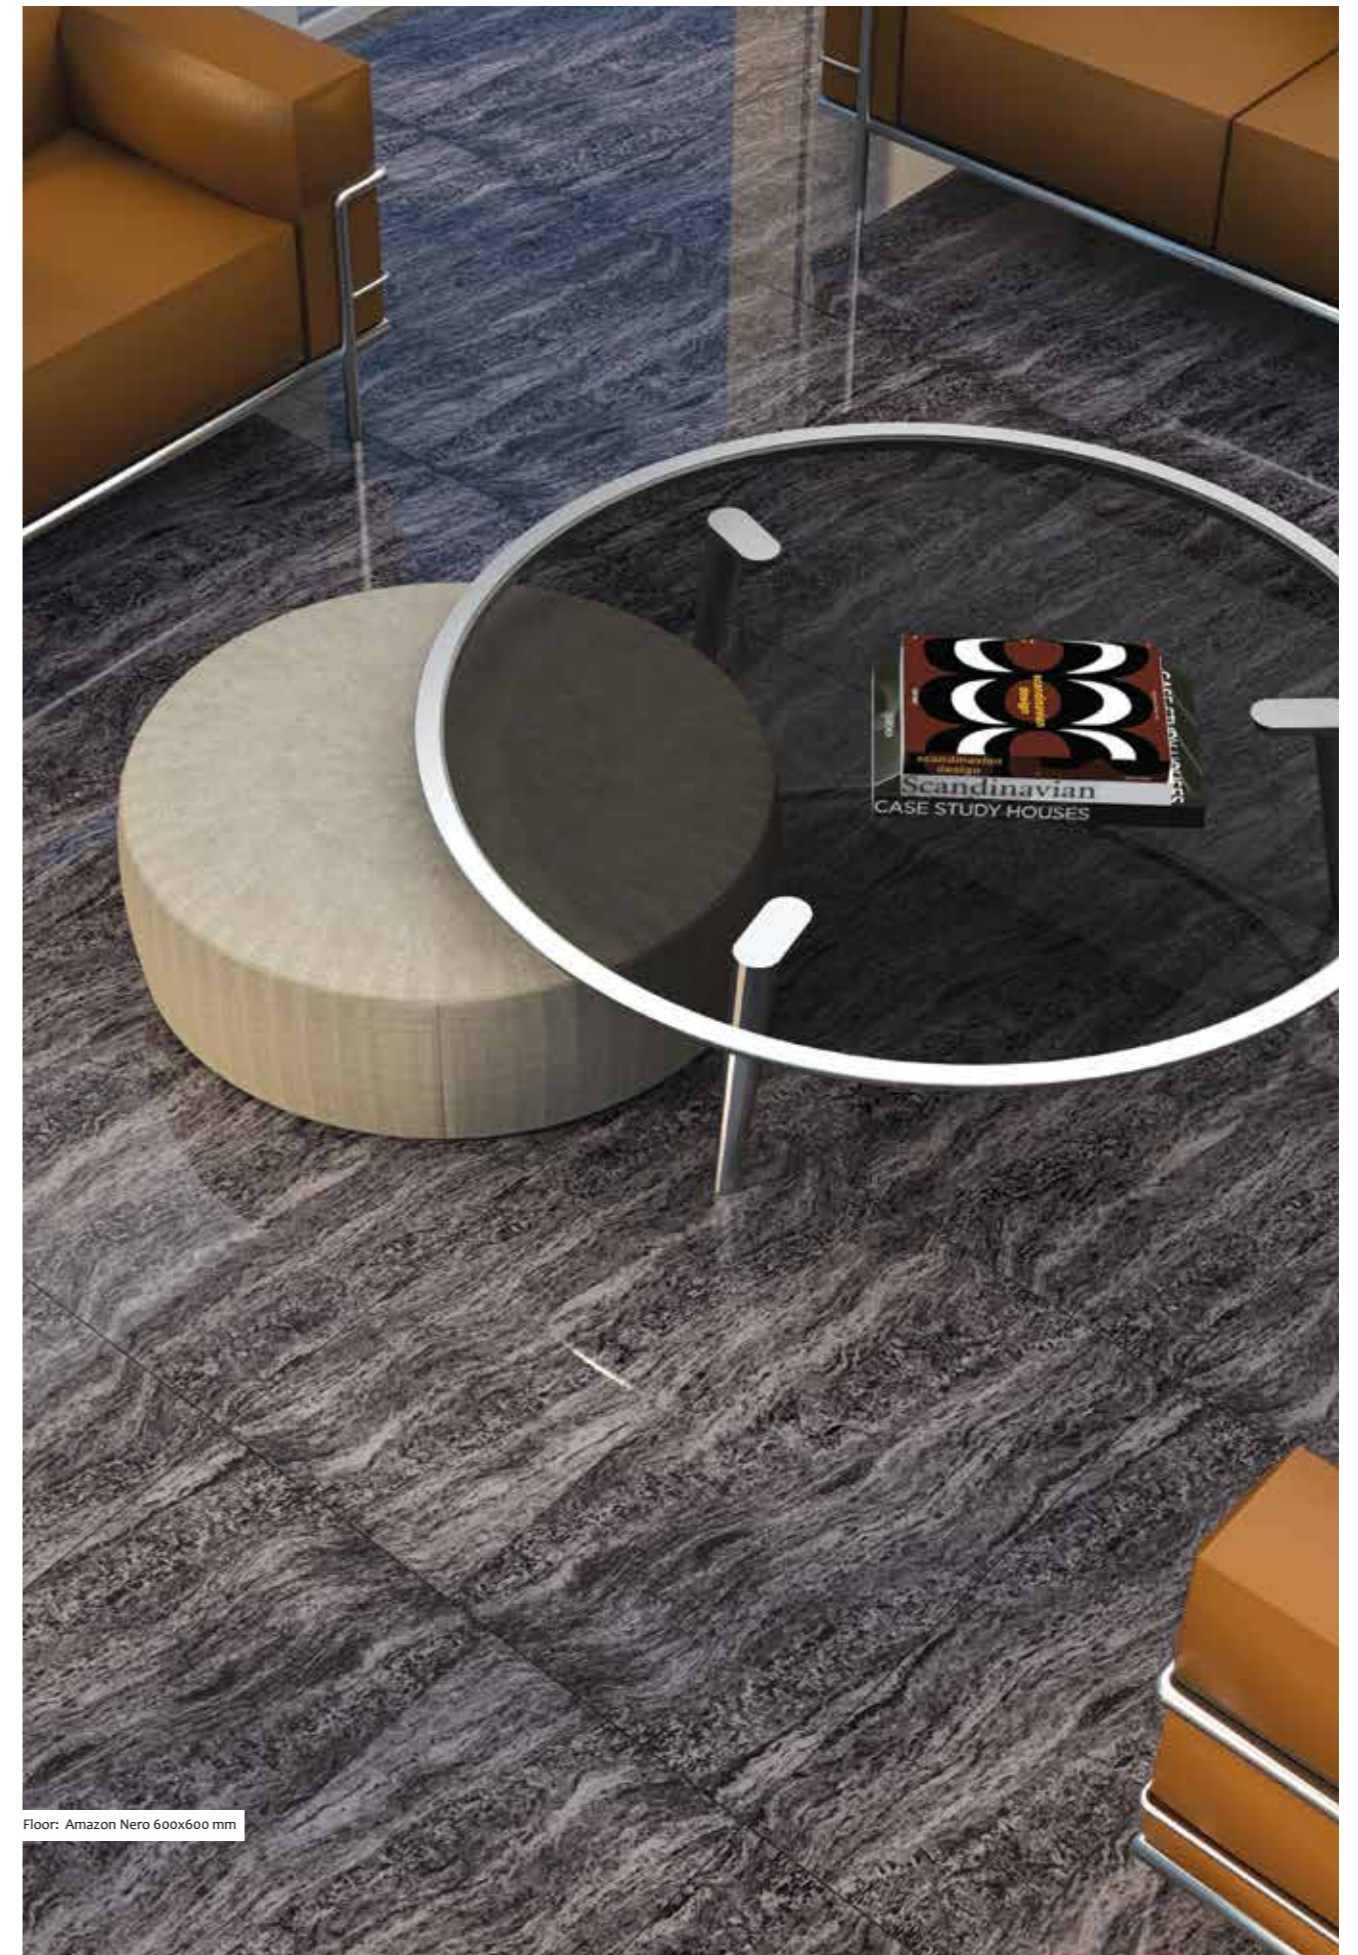

Amazon White

Diana White

Sizes

800x800 mm

Name	Size
Amazon Crema	800x800 mm
Amazon Nero	800x800 mm
Amazon White	800x800 mm
Diana White	800x800 mm

Floor: Amazon Nero 600x600 mm

600x1200 mm

Double Charge