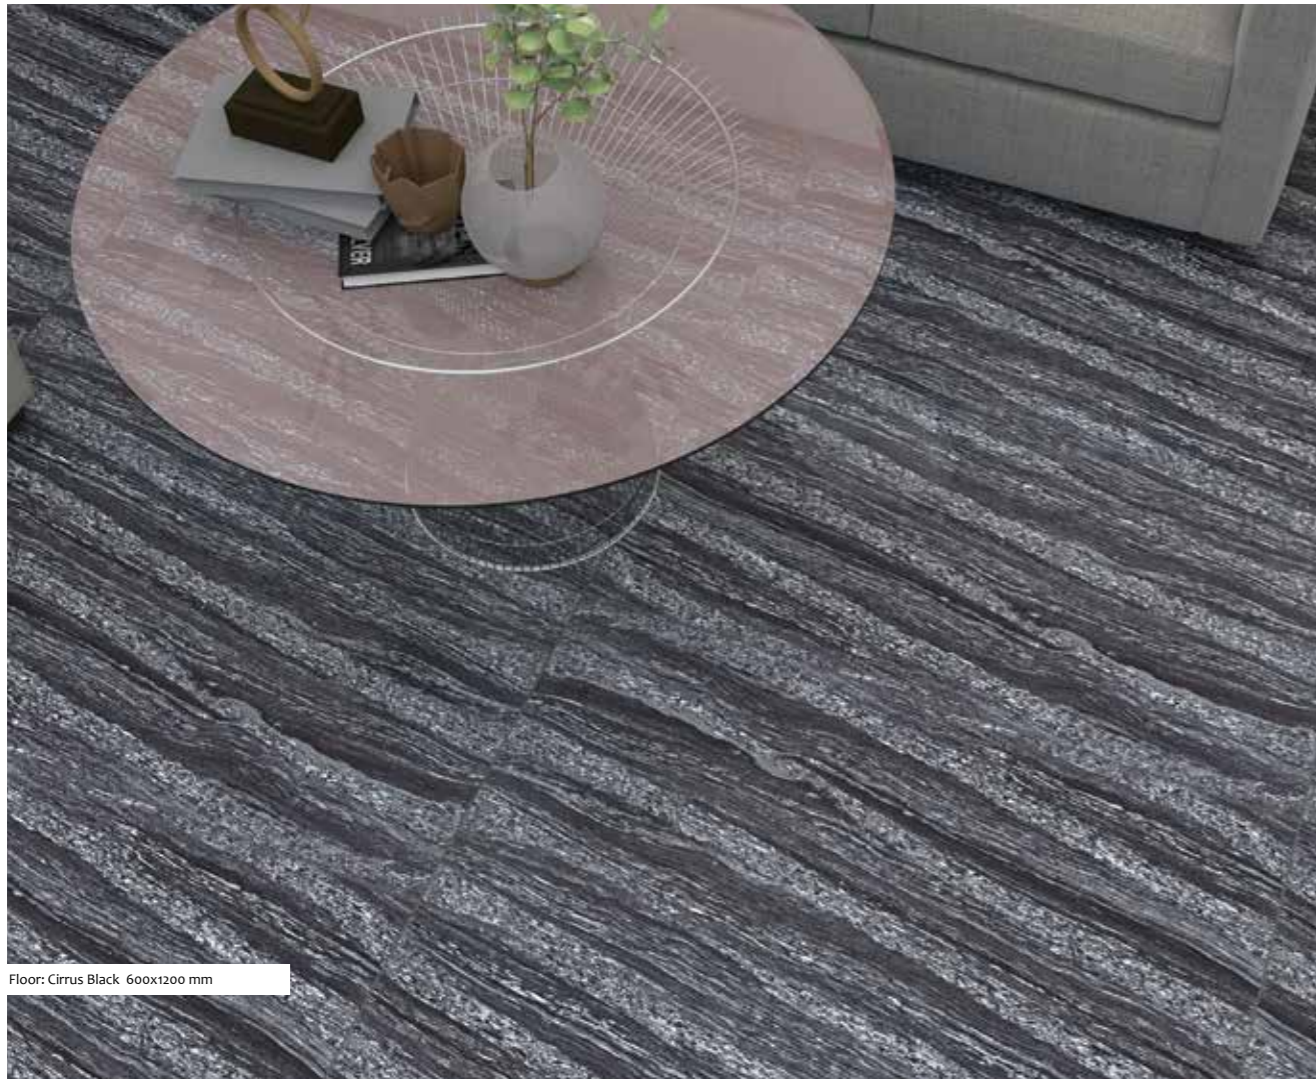

Floor: Cirrus Black 600x1200 mm