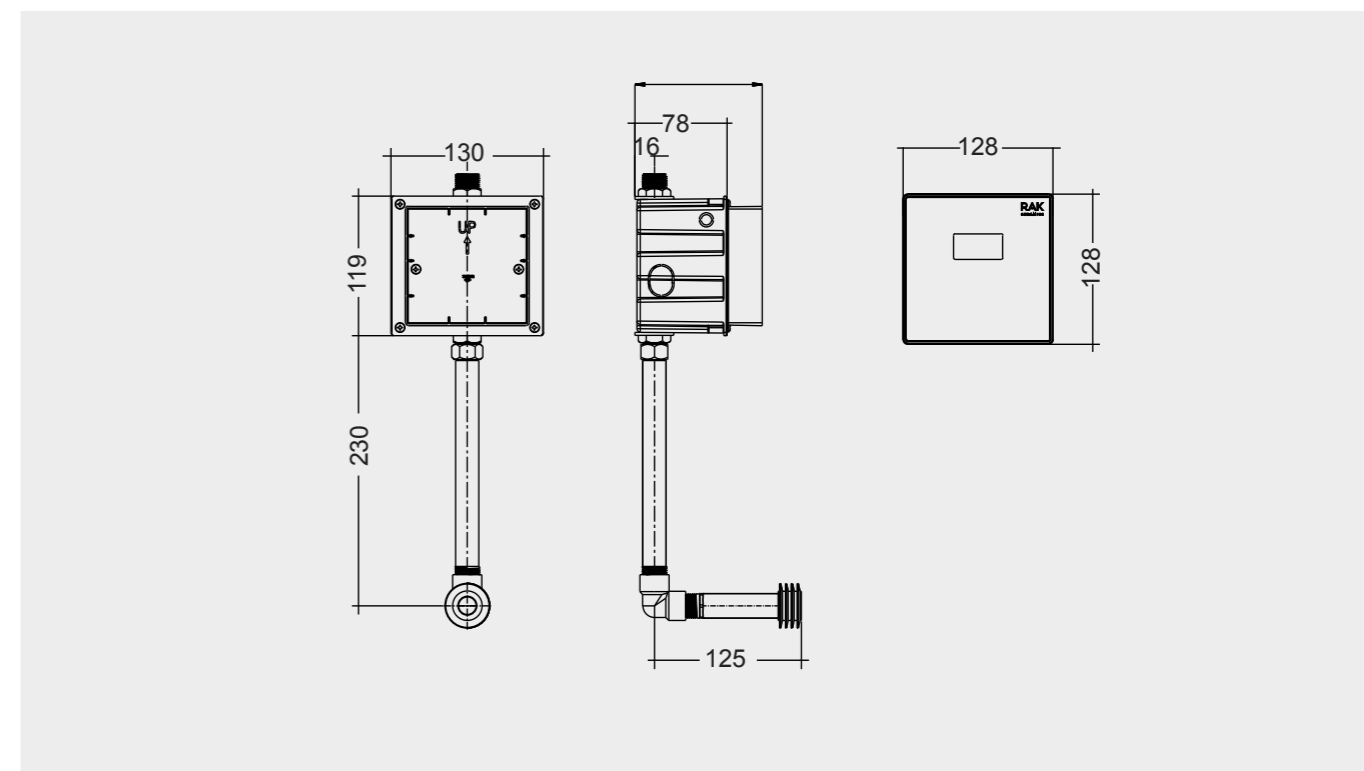

Measurements