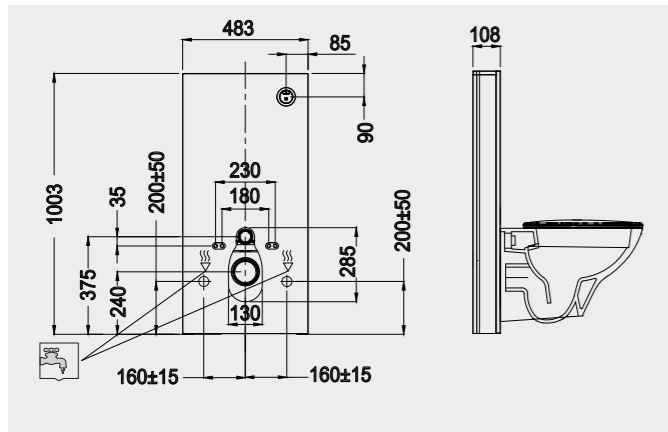

Measurements

Not Suitable Models for Wall Hung

Cabinet Cistern:
CO23AWHA - RAK-Special Needs Rimless Wall Hung WC 70 cm