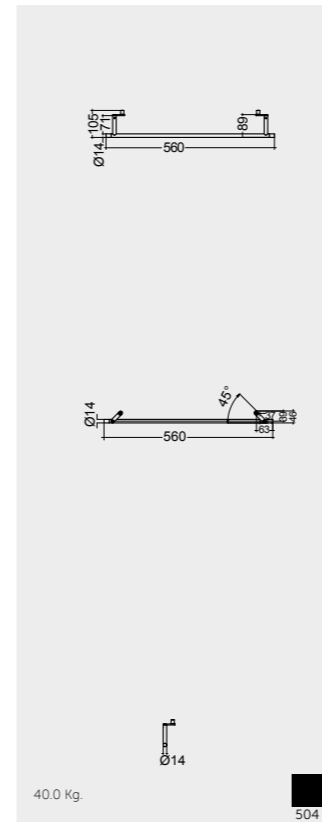

Measurements

Colours available

Colours shown here are as close to actual sanitaryware as printing process will allow