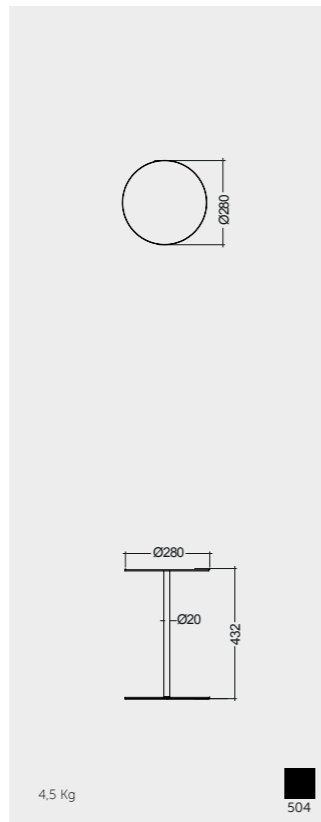

Measurements

Colours available

Colours shown here are as close to actual sanitaryware as printing process will allow