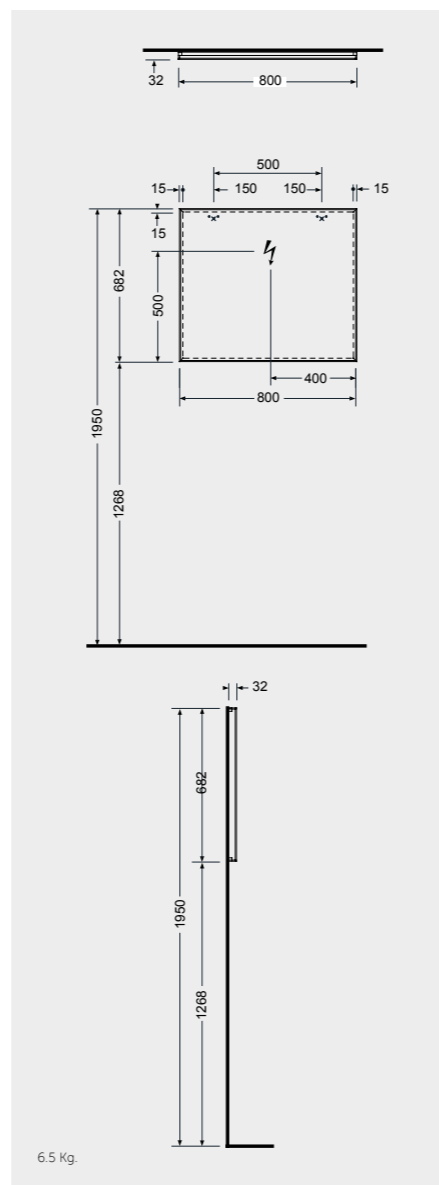

Cool Light 6000K
450 Lumens

MIRRORS

W 40 x D 2 x H 68CM
JOYMR04068STD

W 60 x D 2 x H 68CM
JOYMR06068STD

W 80 x D 2 x H 68CM
JOYMR08068STD

Measurements

MIRRORS

W 100 x D 2 x H 68CM
JOYMR10068STD