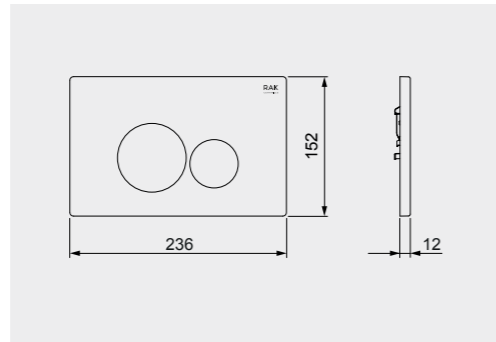

RAK-ECOFIX / ABS PUSH PLATES

- White FSRAKPPL003
- Chrome FSRAKPPL004
- Matt Chrome FSRAKPPL005