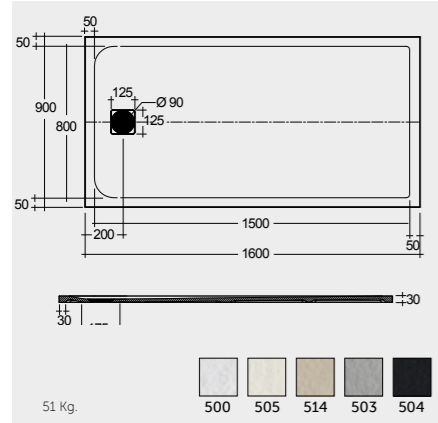

90 X 140 CM
RFST090140S500