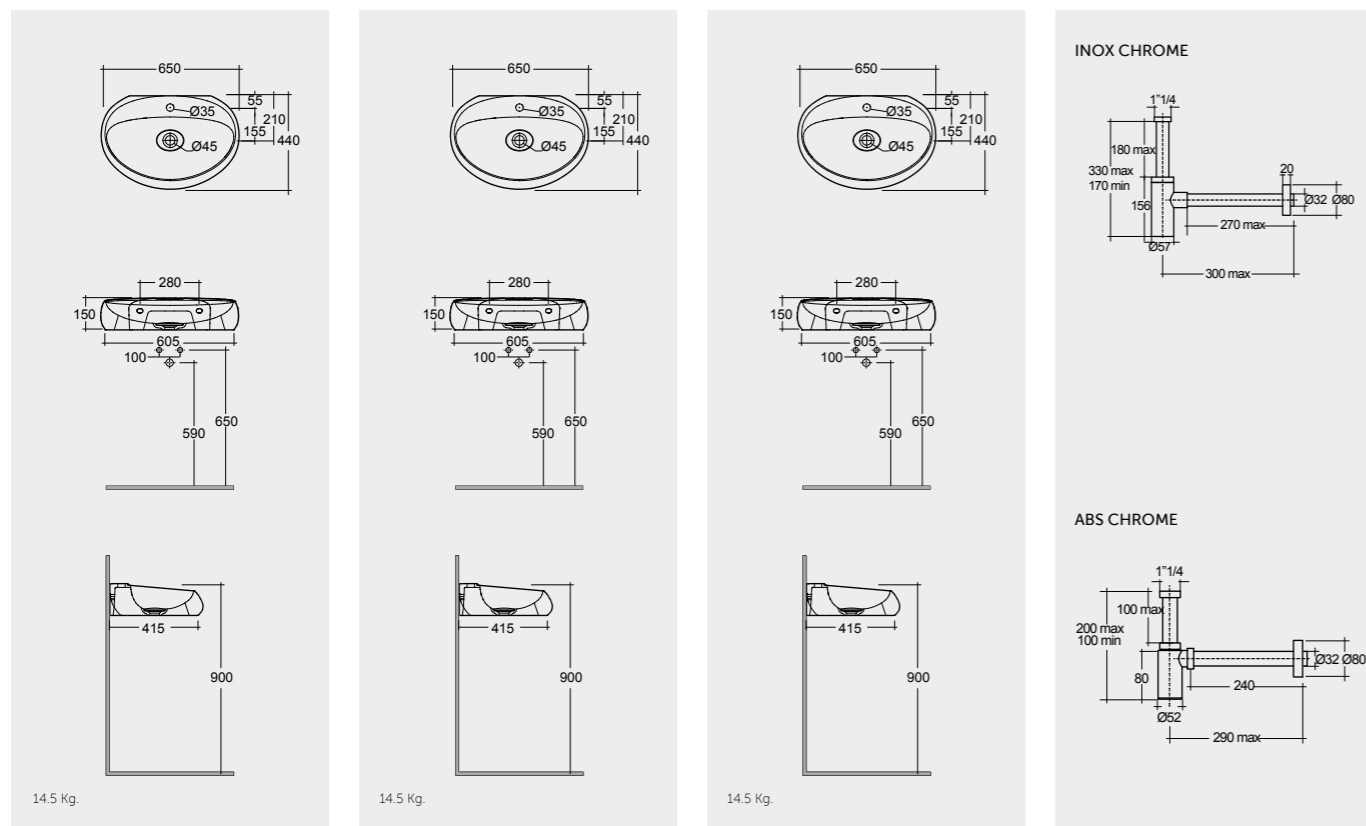

Measurements

14.5 Kg.   14.5 Kg.   14.5 Kg.   INOX CHROME   ABS CHROME