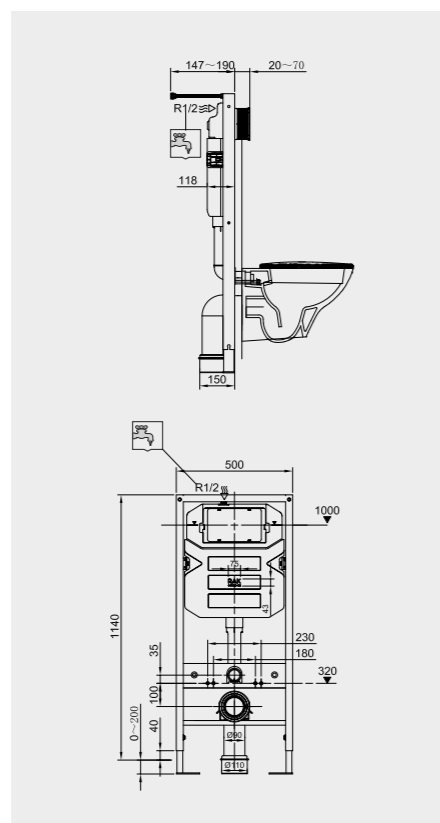

Measurements