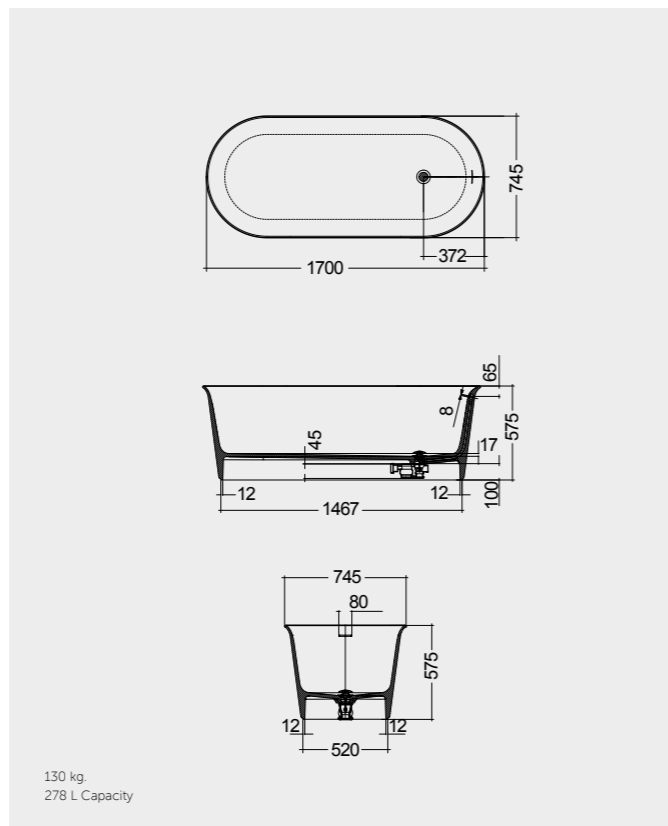

500

505 514 503 504

Notes

All dimensions in mm tolerance $\pm 5\%$ for below 200mm and $\pm 3\%$ for above 200mm