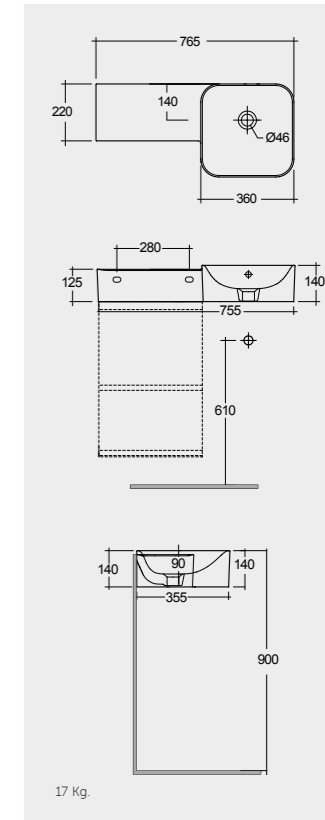

 77 CM Right Ledge
PETWB27700AWHA

 77 CM Left Ledge
PETWB17701AWHA

 77 CM Left Ledge
PETWB17700AWHA

No Faucet Hole

No Faucet Hole

Measurements

Notes

All dimensions in mm tolerance $\pm 5\%$ for below 200mm
and $\pm 3\%$ for above 200mm

Models

 77 CM Right Ledge
PETWB47701AWHA

 77 CM Right Ledge
PETWB47700AWHA

 77 CM Left Ledge
PETWB37701AWHA

 77 CM Left Ledge
PETWB37700AWHA

No Faucet Hole

No Faucet Hole

Measurements