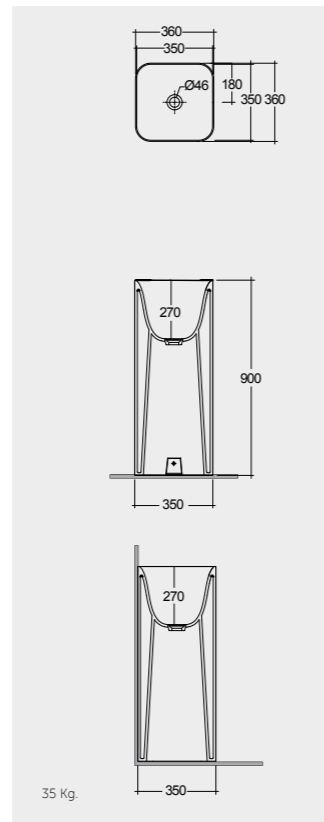

Measurements