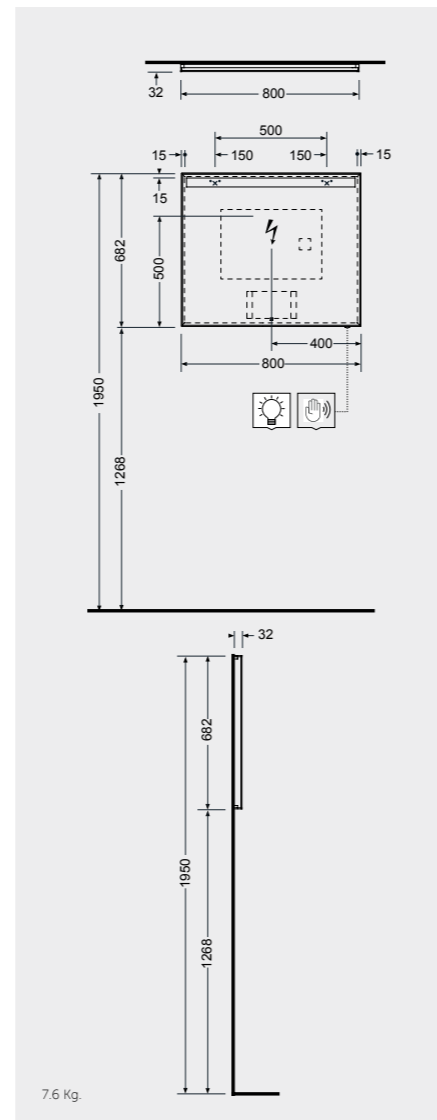

W 60 x D 3 x H 68CM
JOYMR06068LED
Cool Light 6000K
400 Lumens

W 80 x D 3 x H 68CM
JOYMR08068LED
Cool Light 6000K
500 Lumens

Measurements

MIRRORS

W 100 x D 3 x H 68CM
JOYMR10068LED
Cool Light 6000K
700 Lumens