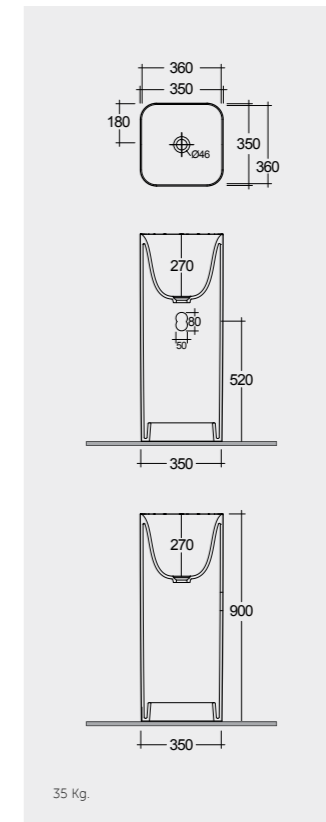

Measurements