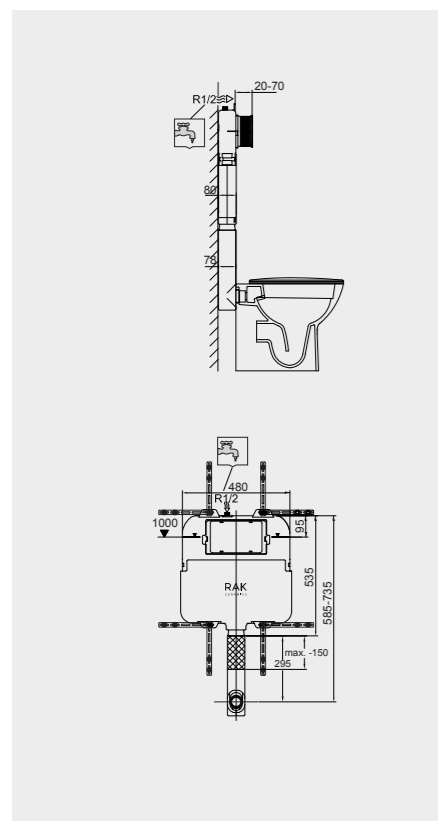

Measurements