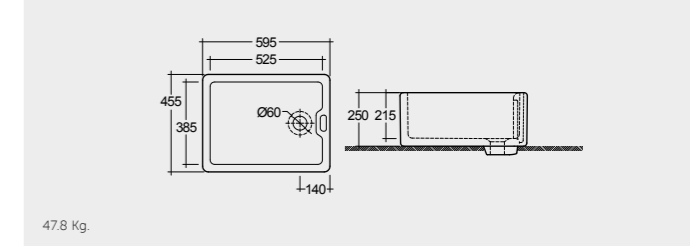

OC117AWHA

47.8 Kg.

Notes

All dimensions in mm tolerance $\pm 5\%$ for below 200mm and $\pm 3\%$ for above 200mm