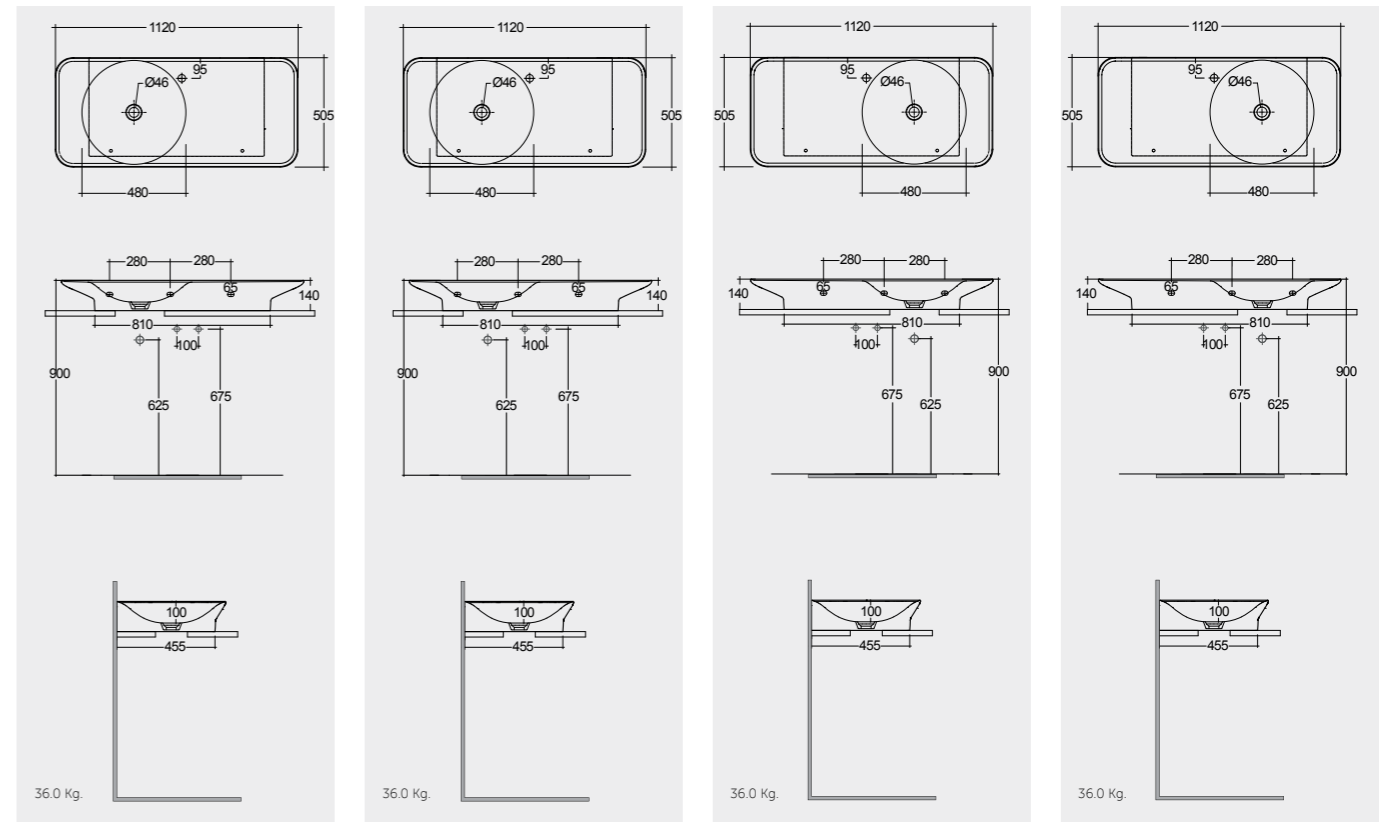

Measurements

36.0 Kg

36.0 Kg

36.0 Kg

36.0 Kg