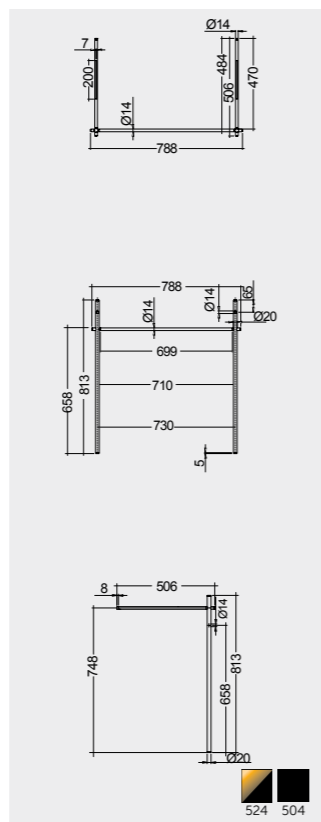

Horizontal bar included for size 81 & 61 cm

Horizontal bar included for size 81 & 61 cm

Measurements

Colours available

Colours shown here are as close to actual sanitaryware as printing process will allow