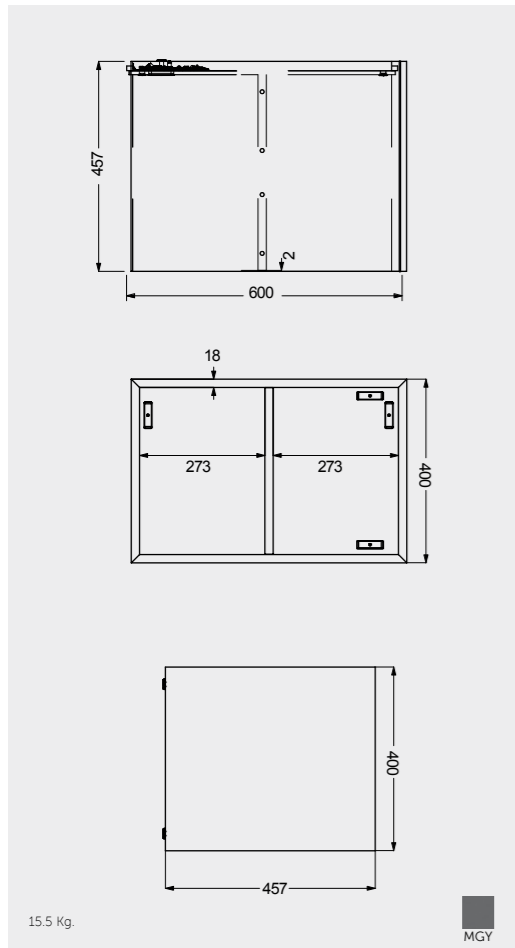

Measurements