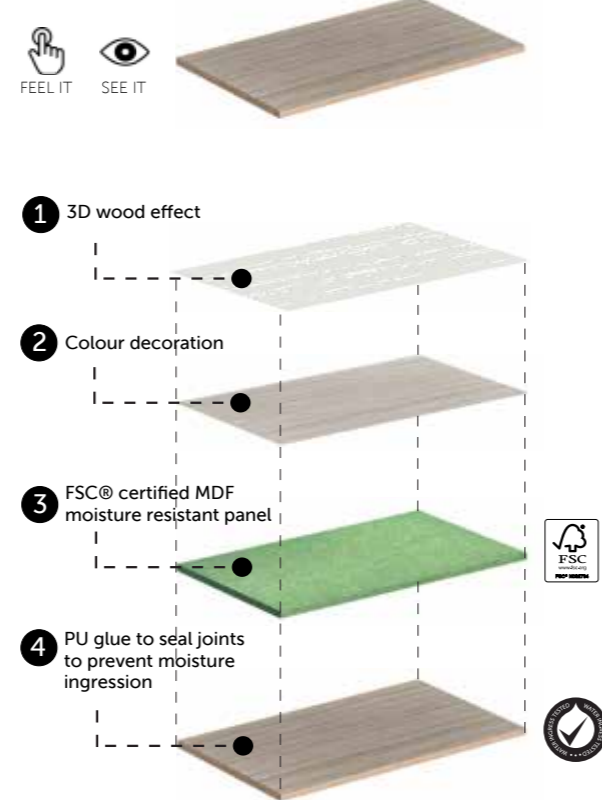

TECHWOOD

TECHWOOD is the new wood effect material that gives the tactile impression of real wood. Revel in the touch and feel of its vibrant texture. To protect the environment, TECHWOOD is produced from polypropylene recyclable material.

RAKSOLID DESIGN AND TECHWOOD FUNCTIONALITY

TECHWOOD