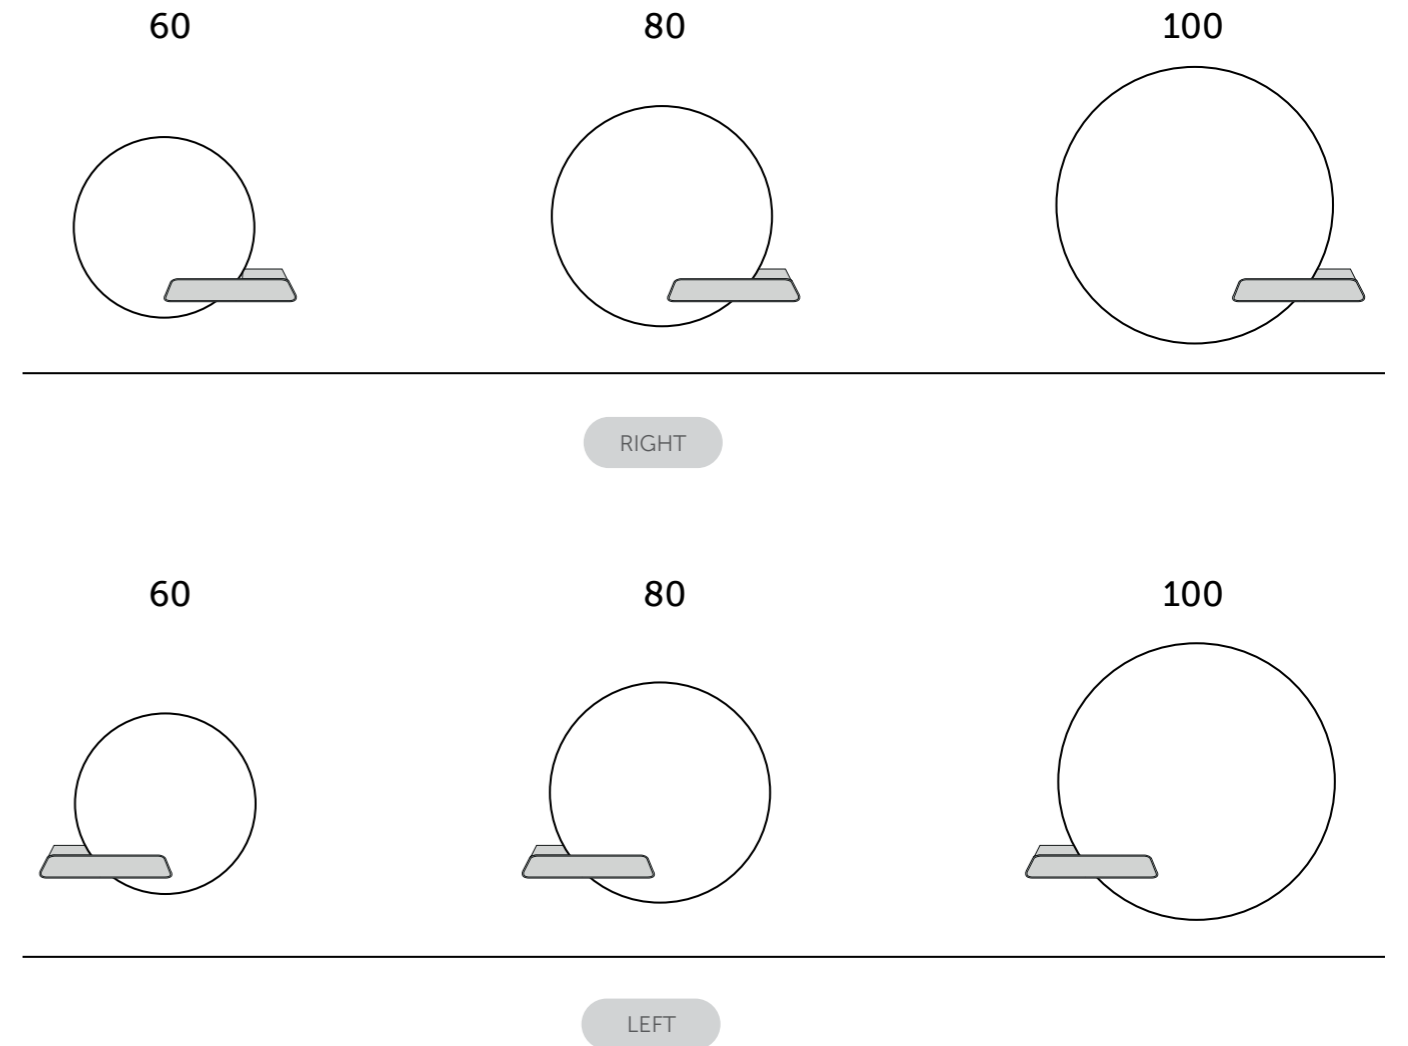

POSSIBLE INSTALLATIONS