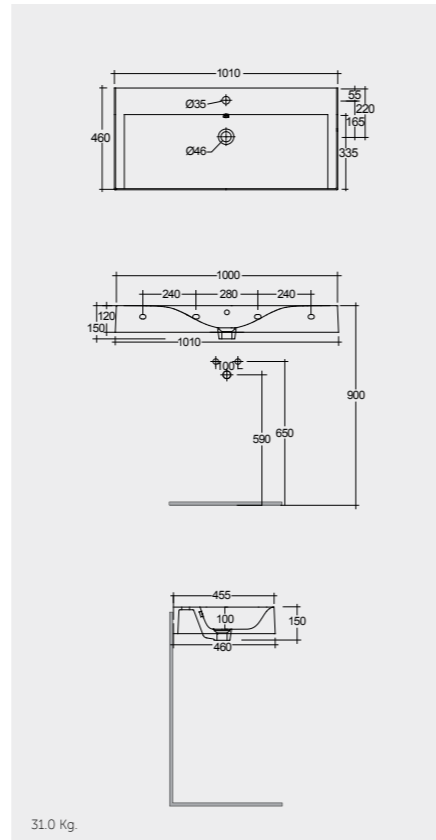

81 x 46 CM
DESWB08101AWHA
No tap holes DESWB08100AWHA

101 x 46 CM
DESWB10101AWHA
No tap holes DESWB10100AWHA

Measurements

Notes

All dimensions in mm tolerance $\pm 5\%$ for below 200mm
and $\pm 3\%$ for above 200mm