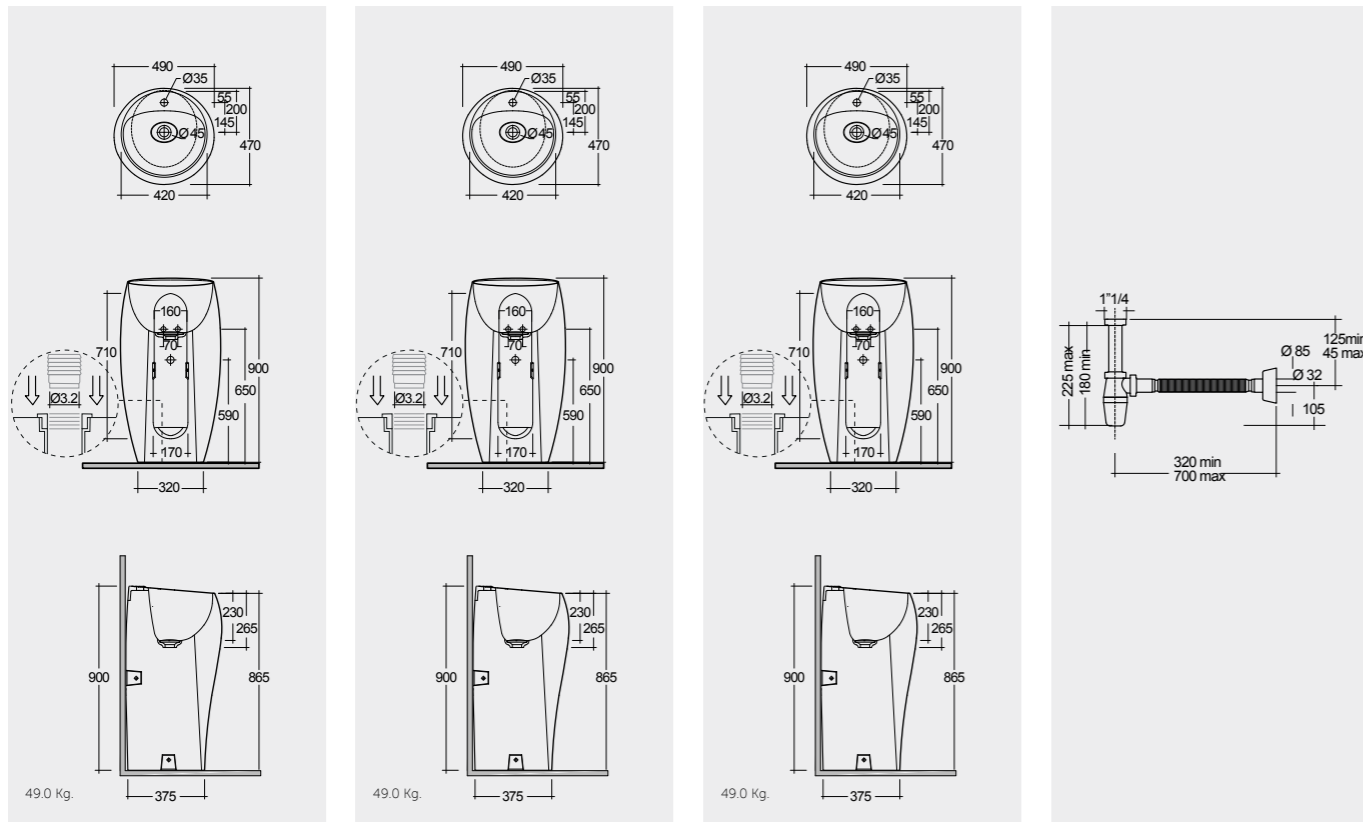

Measurements

Notes

All dimensions in mm tolerance $\pm 5\%$ for below 200mm and $\pm 3\%$ for above 200mm