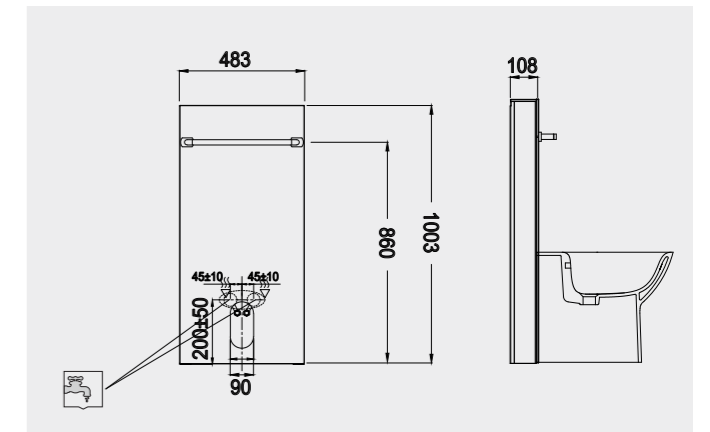

Measurements

Suitable (BTW) Models for Floor Standing Cabinet Cistern :

- RAK-Caroline - P trap
- RAK-Compact - P trap
- RAK-Florence - P trap
- RAK-Karla - P trap
- RAK-Metropolitan Deluxe - P trap
- RAK-Moon - P trap
- RAK-Morning - P trap
- RAK-Opulence - P trap
- RAK-One - P trap
- RAK-Orient - P trap
- RAK-Orient - P trap
- RAK-Resort - P trap
- RAK-Series 600 - P trap
- RAK-Summit - P trap
- RAK-Venice - P trap
- RAK-Venice - P trap