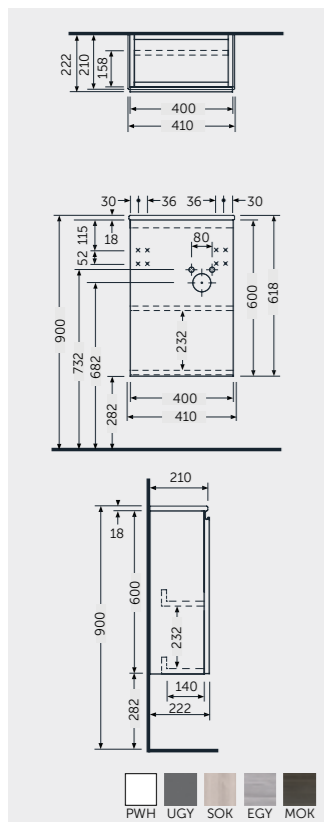

Measurements