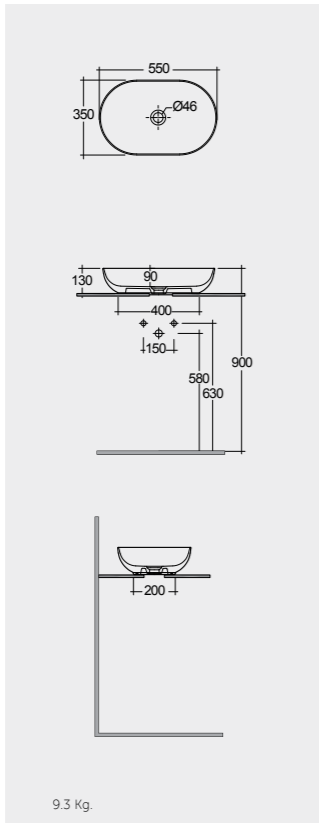

42 CM
BATCT4200626A

Round

Ceramic Click-Clack Pop-Up Waste
DUO000626A

Ceramic Free-Flow Waste
DUO002626A

Measurements

Notes

All dimensions in mm tolerance $\pm 5\%$ for below 200mm
and $\pm 3\%$ for above 200mm