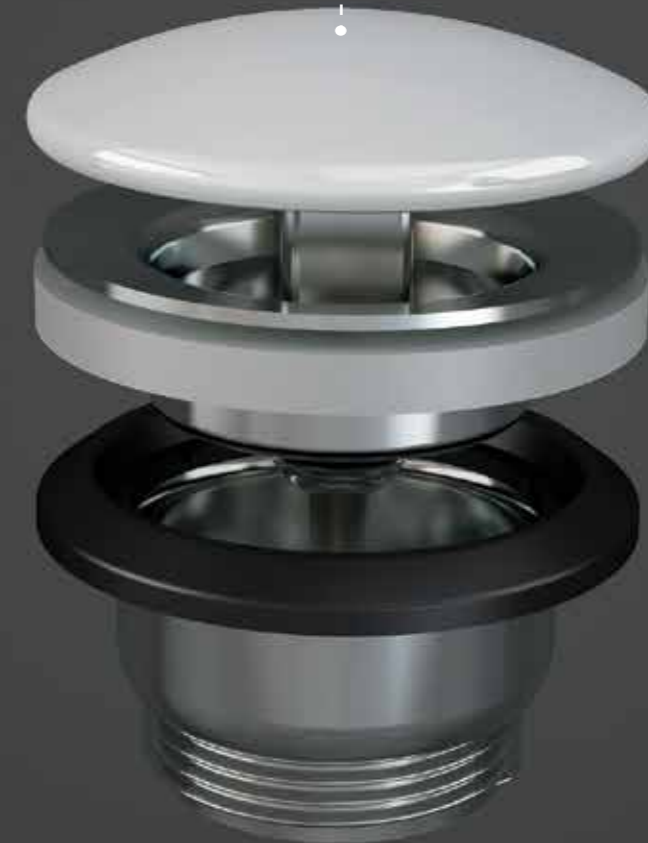

FINISH OPTIONS

Notes

All dimensions in mm tolerance $\pm 5\%$ for below 200mm and $\pm 3\%$ for above 200mm

PUSH TO
OPEN / CLOSE