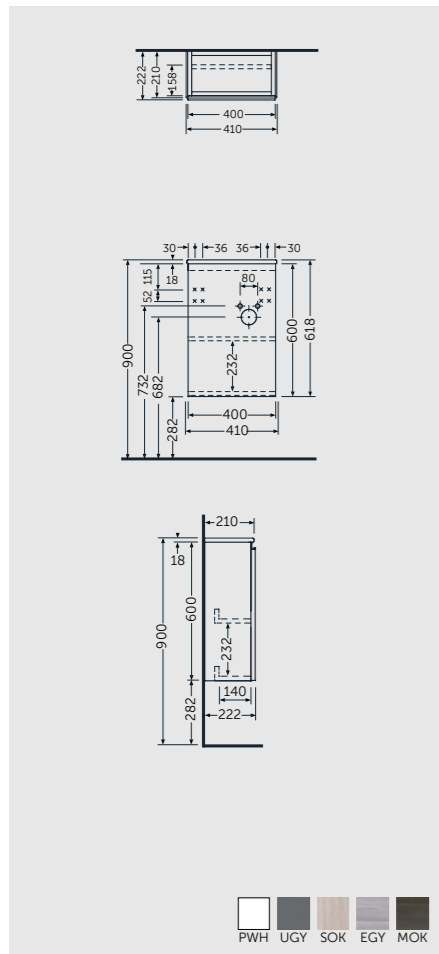

Measurements

160cm = 2x W 80CM Units
JOYWH080UGY x2