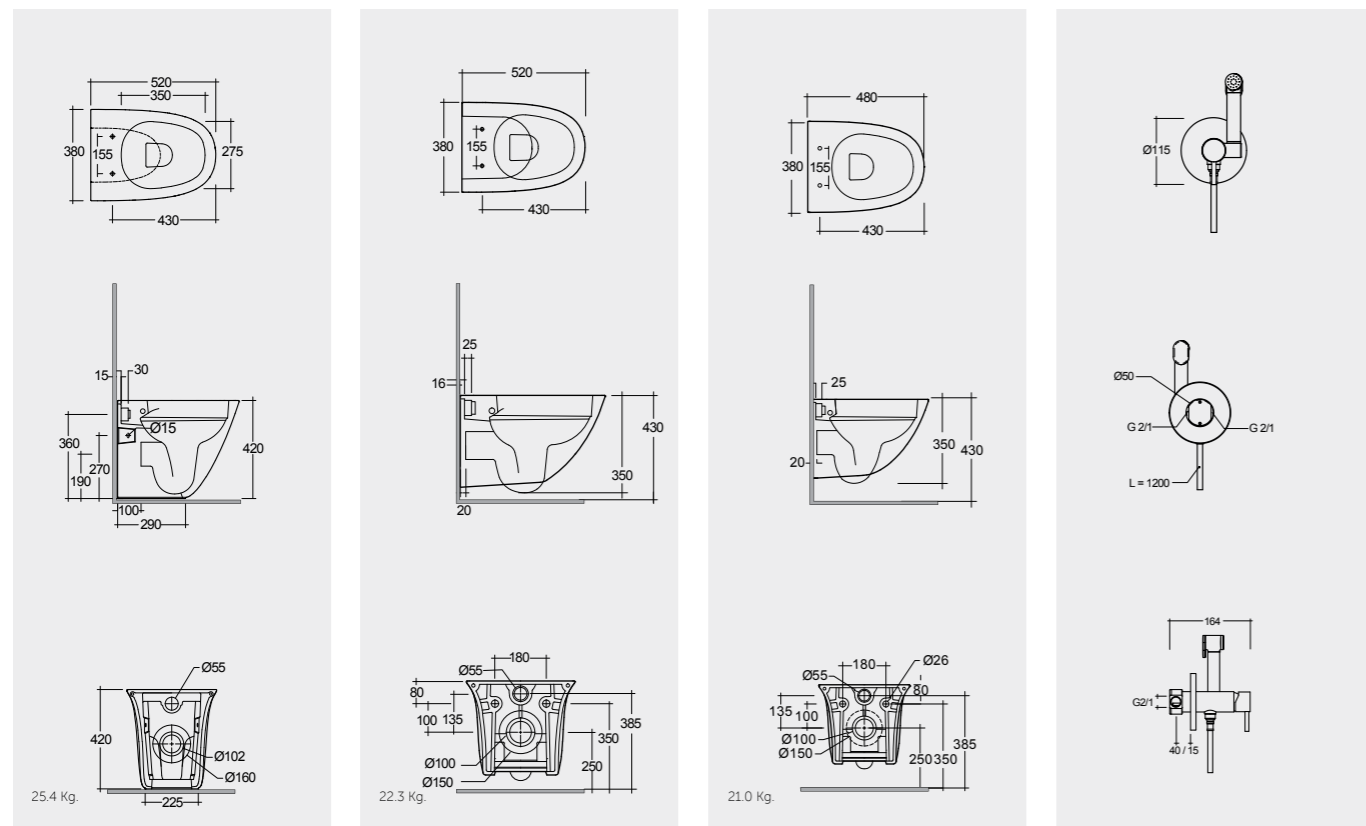

Measurements

Notes

All dimensions in mm tolerance $\pm 5\%$ for below 200mm and $\pm 3\%$ for above 200mm