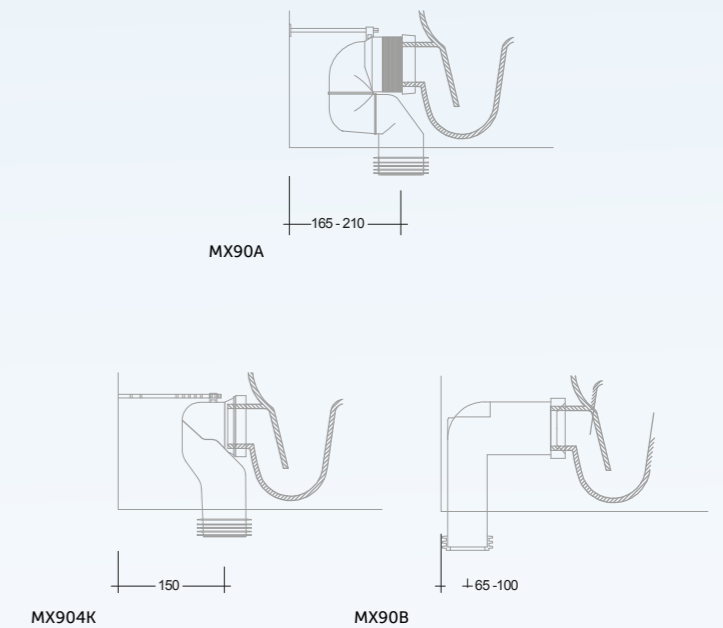

Models

Rimless 52 CM DESWC1346AWHA	Rimless 52 CM DESWC1361AWHA	Rimless 52 CM DESWC1446AWHA	Rimless 58 CM DESWC1347AWHA
500 505 514 503 504 Hidden Fixations Comfort Height 42 CM		500 505 514 503 504 Hidden Fixations Comfort Height 45 CM	
500 505 514 503 504 Hidden Fixations Comfort Height 42 CM		500 505 514 503 504 Hidden Fixations Comfort Height 42 CM Shifted Outlet (Traslato)	

Measurements

27.0 Kg.		24.0 Kg.	29.5 Kg.
500 505 514 503 504 Urea RAK-Des DESSC3901WH			

Compatible with 6/3L dual flushing, 4,5/3L dual flushing, in accordance with en997 - type 1.

SHIFTED OUTLET RANGE FOR DESWC1347AWHA