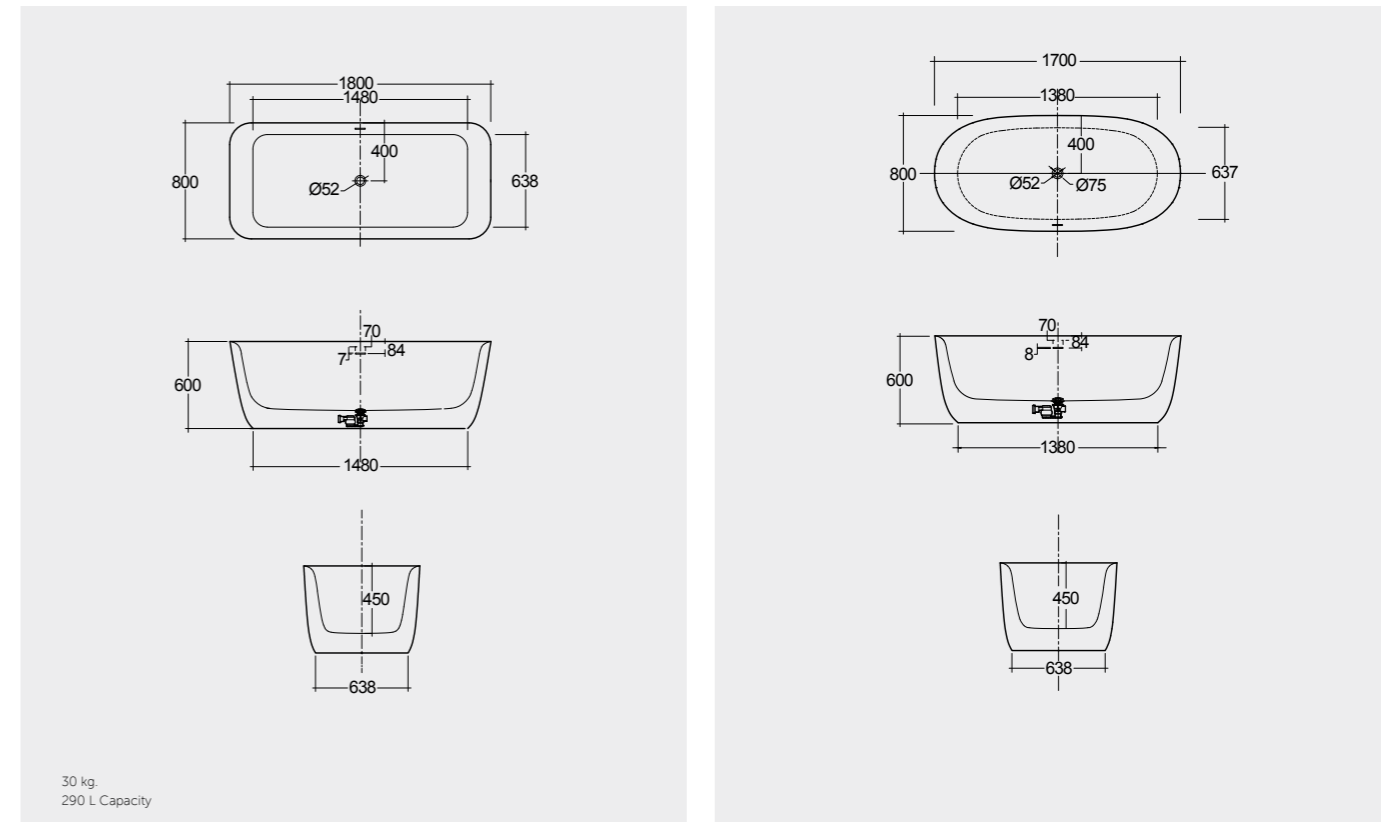

Measurements

Notes

All dimensions in mm tolerance $\pm 5\%$ for below 200mm and $\pm 3\%$ for above 200mm