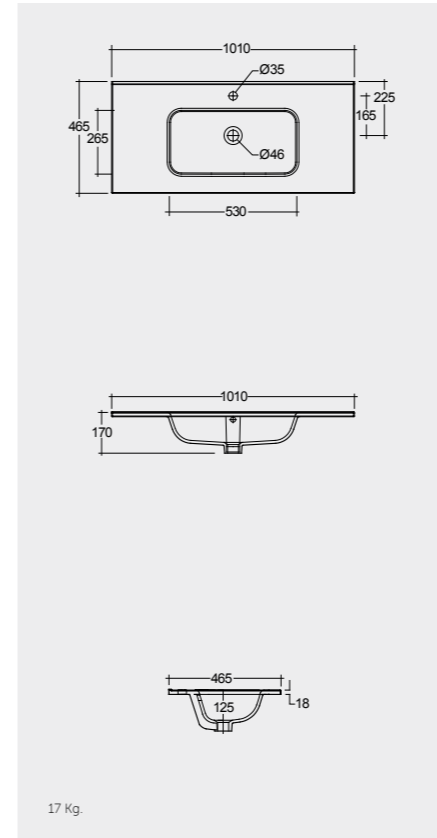

Measurements