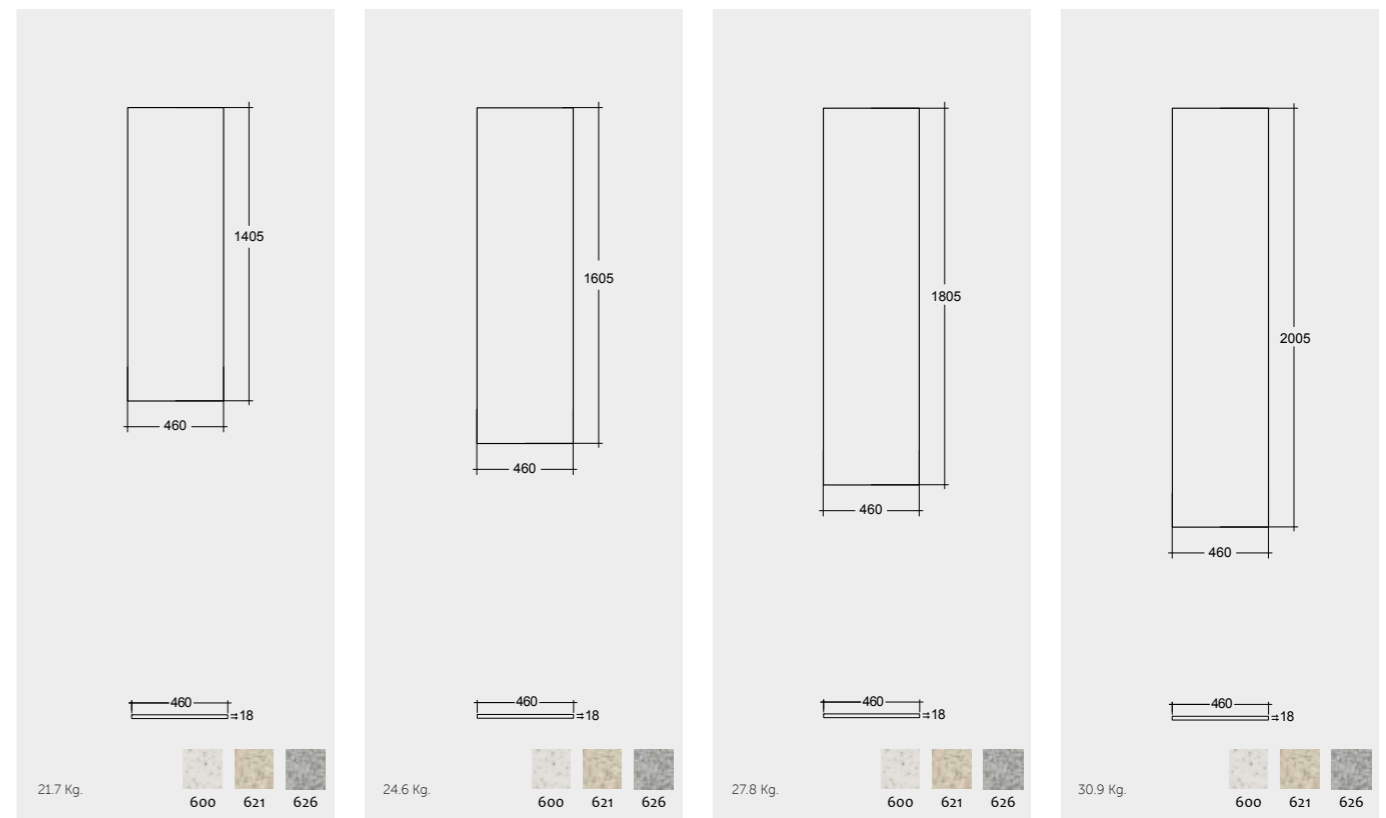

Counter Top Slab 161 CM + Bowl

161 CM
PLASL16146600

Counter Top Slab 181 CM + Bowl

181 CM
PLASL18146600

Counter Top Slab 201 CM + Bowl

201 CM
PLASL20146600

Measurements

Measurements