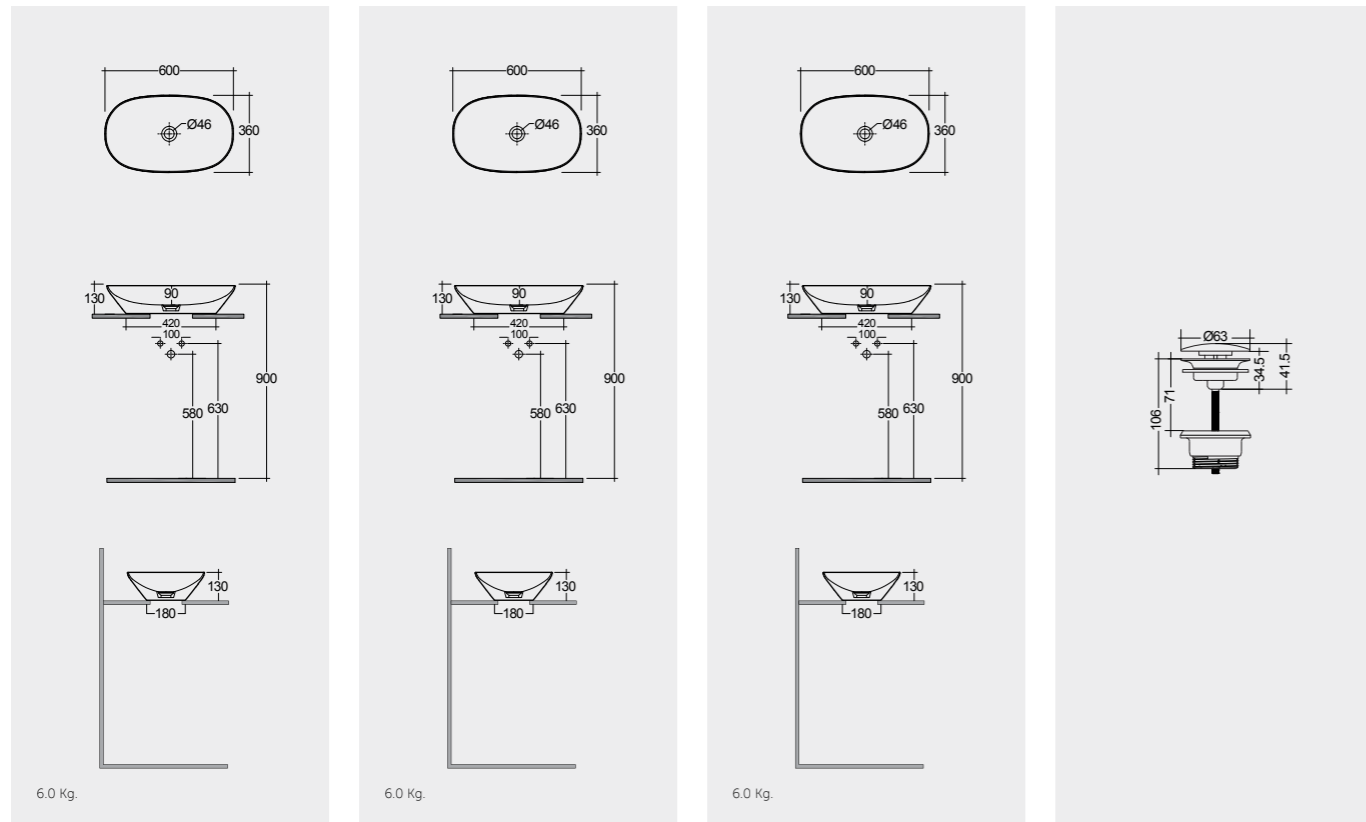

Measurements

6.0 Kg.

6.0 Kg.

6.0 Kg.

Notes

All dimensions in mm tolerance $\pm 5\%$ for below 200mm
and $\pm 3\%$ for above 200mm