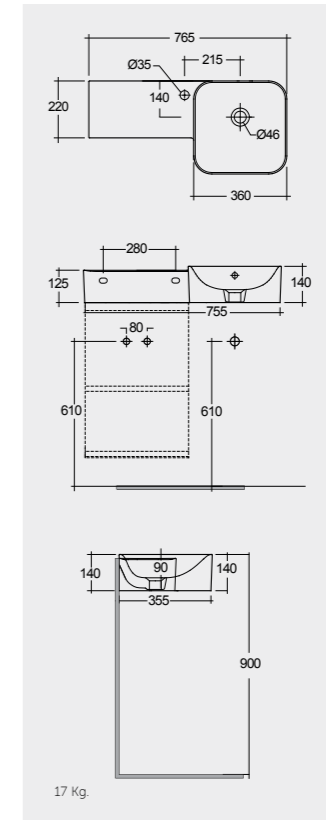

 77 CM Right Ledge
PETWB27700AWHA

 77 CM Left Ledge
PETWB17701AWHA

 77 CM Left Ledge
PETWB17700AWHA

No Faucet Hole

No Faucet Hole

Measurements

Notes

All dimensions in mm tolerance $\pm 5\%$ for below 200mm
and $\pm 3\%$ for above 200mm

Models

 77 CM Right Ledge
PETWB47701AWHA

 77 CM Right Ledge
PETWB47700AWHA

 77 CM Left Ledge
PETWB37701AWHA

 77 CM Left Ledge
PETWB37700AWHA

No Faucet Hole

No Faucet Hole

Measurements