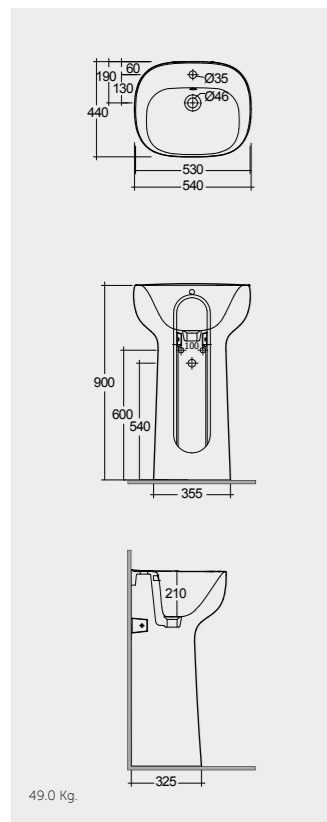

Measurements