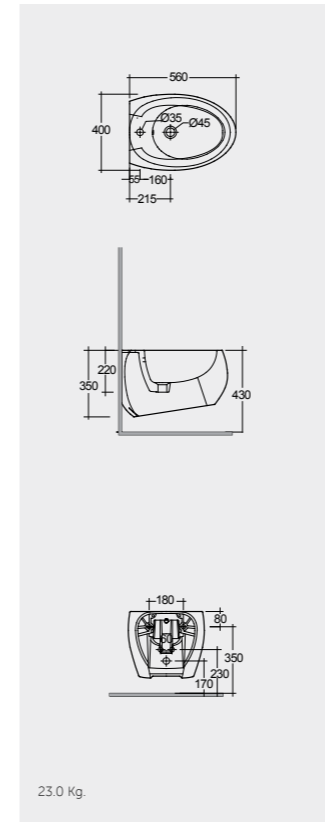

Measurements

Notes

All dimensions in mm tolerance $\pm 5\%$ for below 200mm
and $\pm 3\%$ for above 200mm