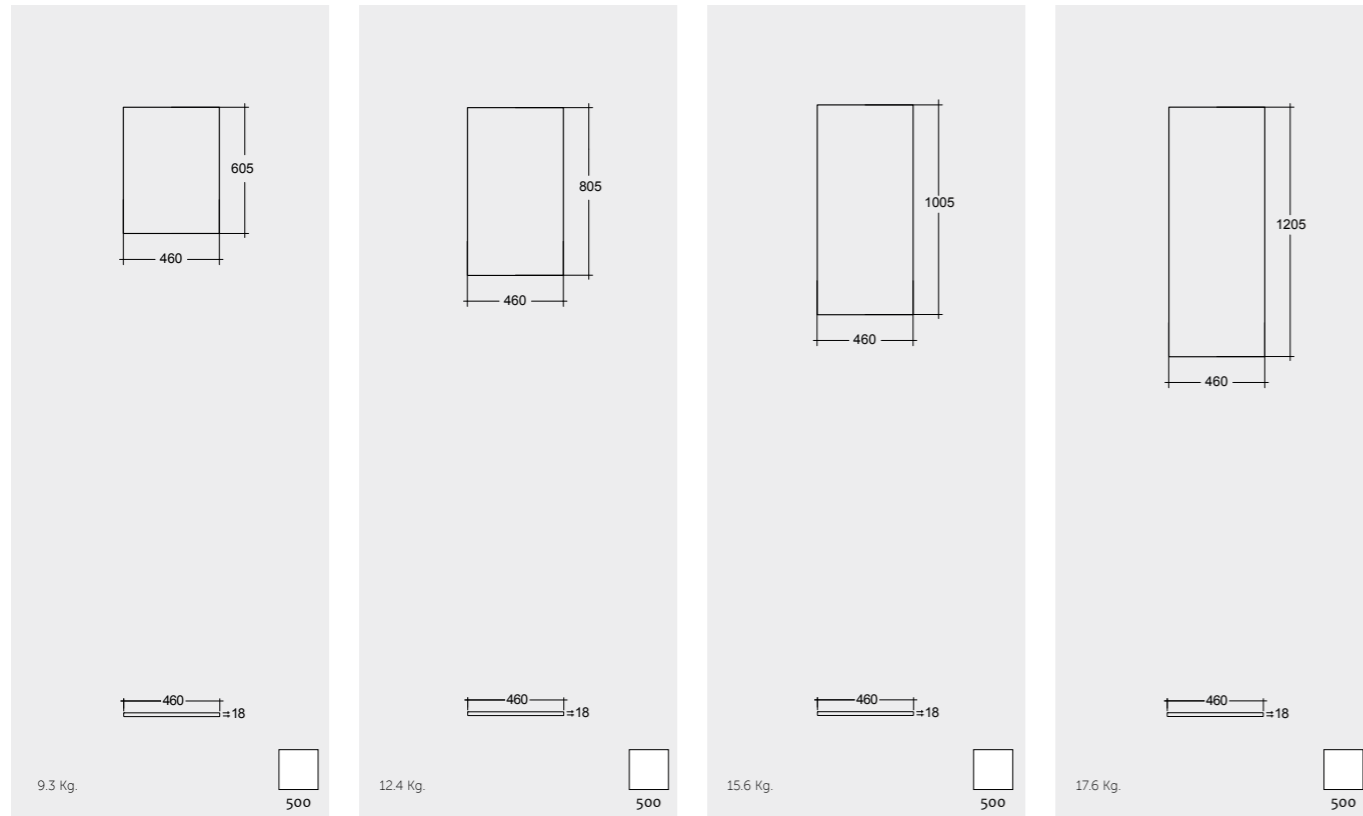

RAK-PLANO SURFACES IN RAKSOLID (MATT WHITE)

Measurements

Measurements

Notes

All dimensions in mm tolerance $\pm 5\%$ for below 200mm and $\pm 3\%$ for above 200mm