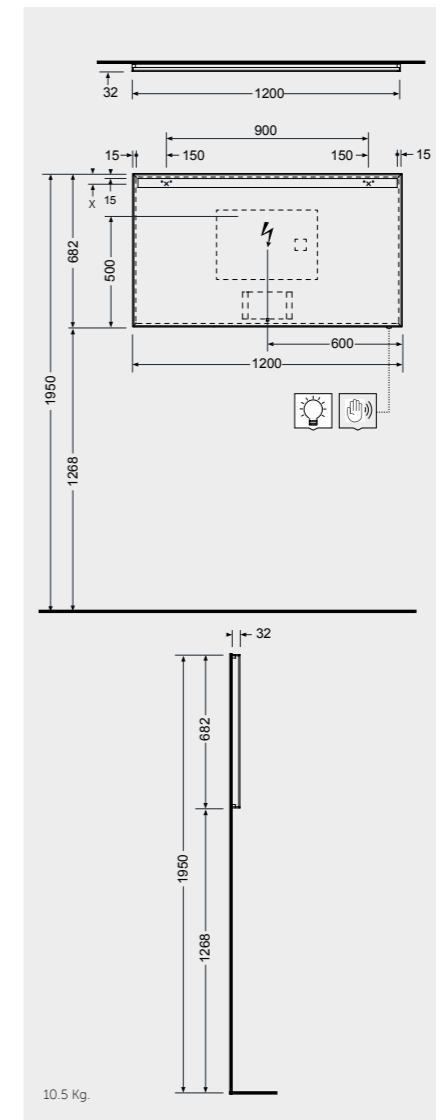

Measurements