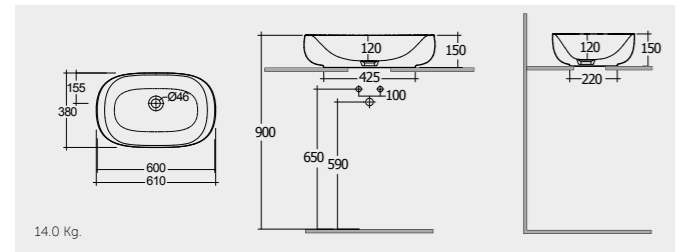

RAK-Des 70 CM

DESCT7000AWHA

COUNTER TOP WASH BASINS

RAK- Illusion 60 CM

ILLCT6000AWHA

RAK- Sensation 60 CM

SENCT6000AWHA

CLOAKROOM WASH BASINS