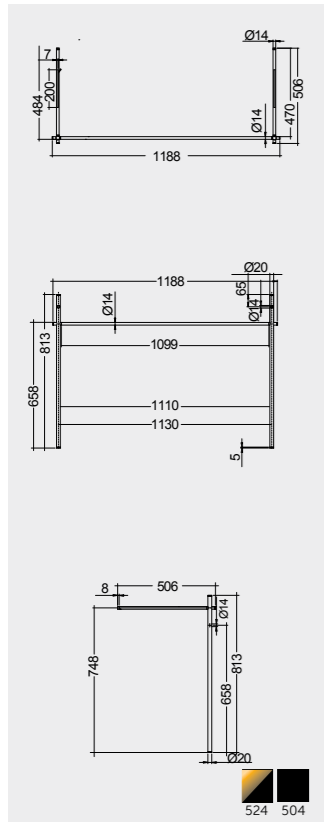

Horizontal bar included for size 81 & 61 cm

Horizontal bar included for size 81 & 61 cm

Measurements

Colours available

Colours shown here are as close to actual sanitaryware as printing process will allow