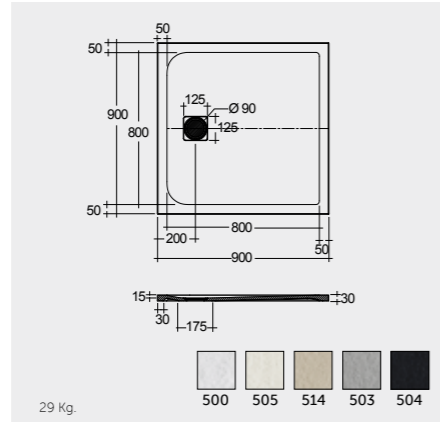

All dimensions in mm tolerance $\pm 5\%$ for below 200mm and $\pm 3\%$ for above 200mm

RECTANGULAR 90 CM WIDE

RECTANGULAR 100 CM WIDE

SHOWER DRAIN DEPTH OF WATER SEAL 30MM

SHOWER DRAIN MEMBRANE WATER SEAL