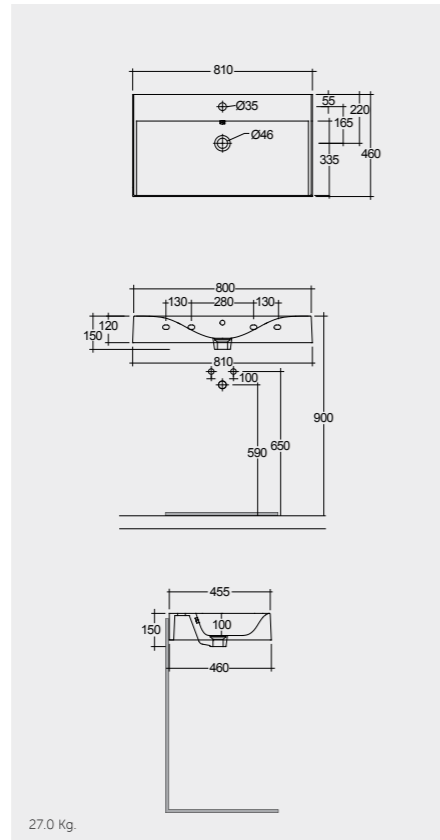

81 x 46 CM
DESWB08101AWHA
No tap holes DESWB08100AWHA

101 x 46 CM
DESWB10101AWHA
No tap holes DESWB10100AWHA

Measurements

Notes

All dimensions in mm tolerance $\pm 5\%$ for below 200mm
and $\pm 3\%$ for above 200mm