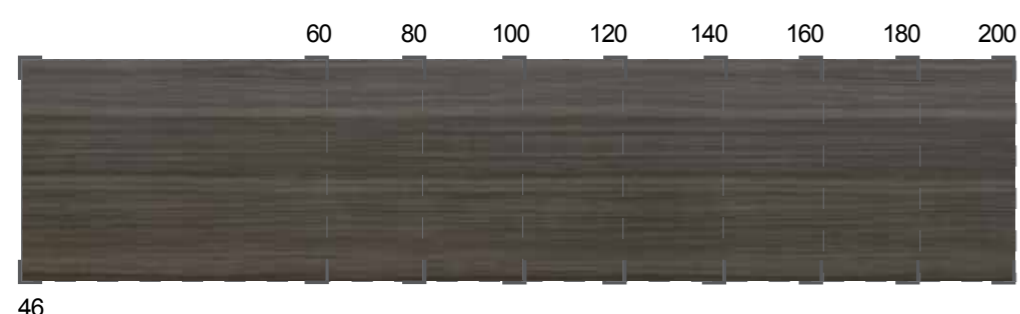

TECHWOOD - GREY ELM (EGY)

TECHWOOD - MOKA WALNUT (MOK)

RAK-PLANO PRODUCT RANGE

FURNITURE

TERRAZZO WHITE (550) - RAKSOLID

46

TERRAZZO BLACK (551) - RAKSOLID

46