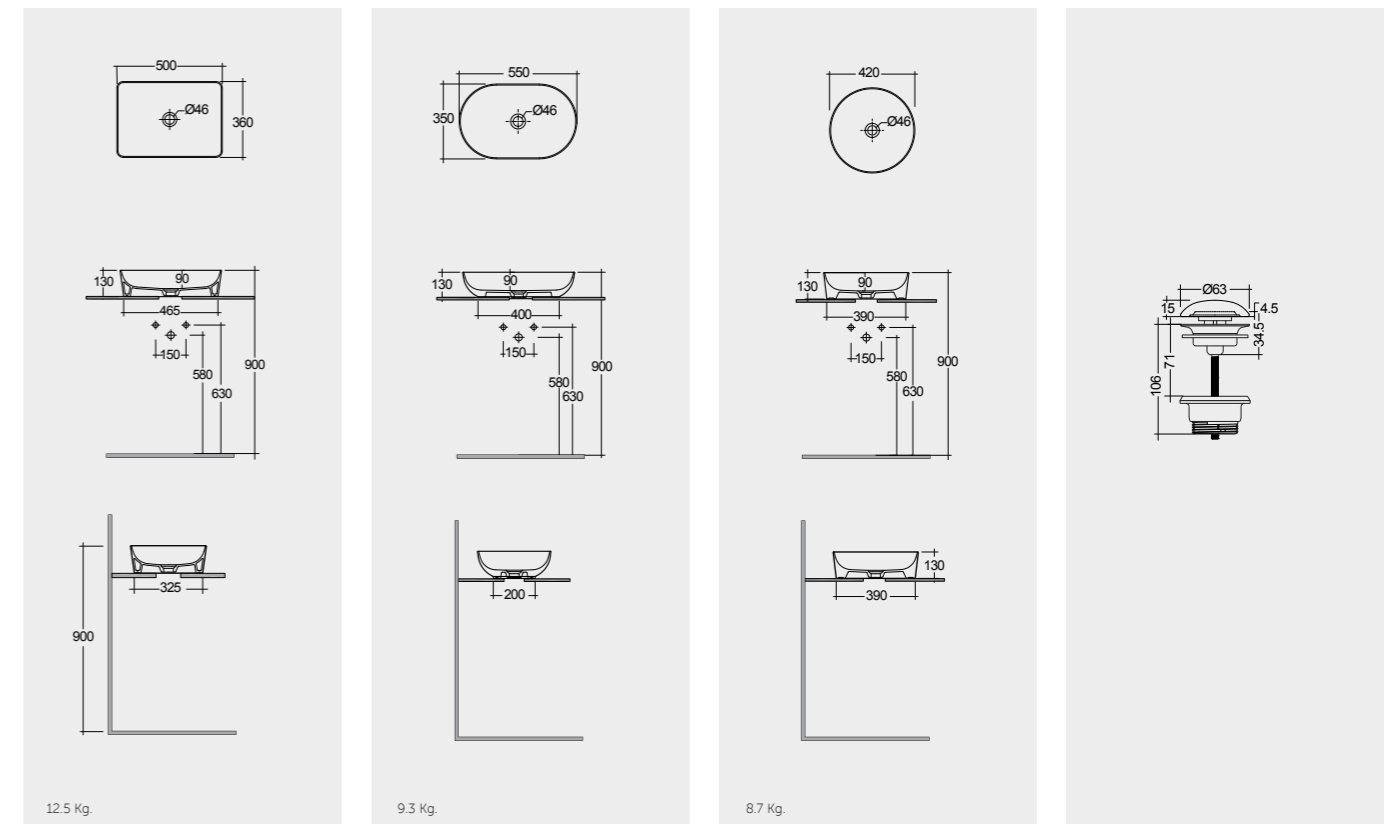

Rectangular

55 CM
SKICT5500628A

Oval

42 CM
SKICT4200628A

Round

Ceramic Click-Clack Pop-Up Waste
DUO000628A

Ceramic Free-Flow Waste
DUO002628A

Measurements