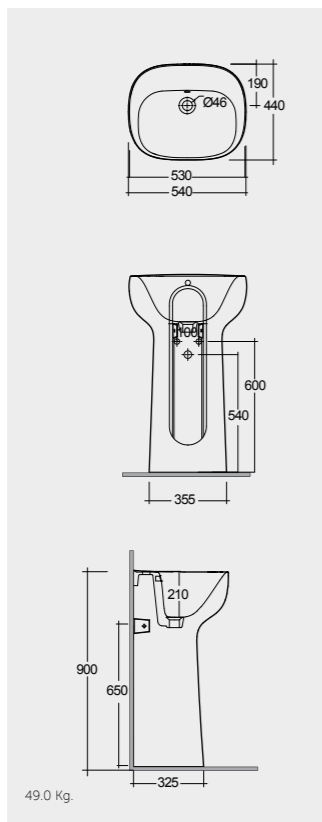

Measurements