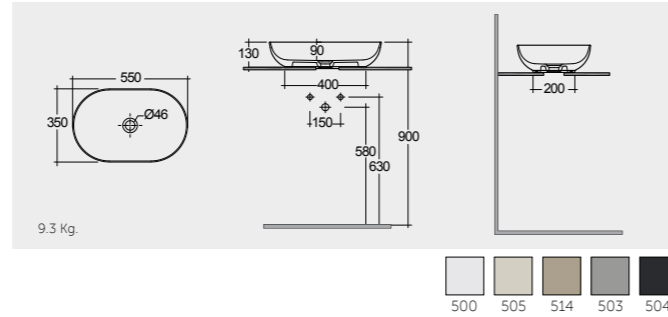

RAK-FEELING WASH BASINS

RAK-Feeling Rectangular 50 CM

FEECT5000AWHA Rectangular

RAK-Feeling Oval 55 CM

FEECT5500AWHA Oval

RAK-Feeling Round 42 CM

FEECT4200AWHA Round

DUO000AWHA Ceramic Click-Clack Pop-Up Waste