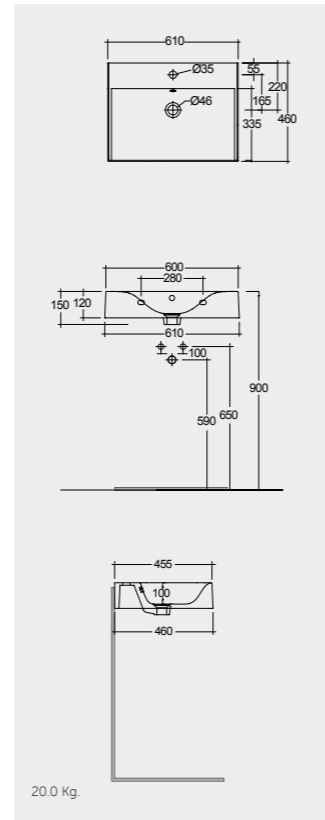

Measurements

Colours available

Colours shown here are as close to actual sanitaryware as printing process will allow