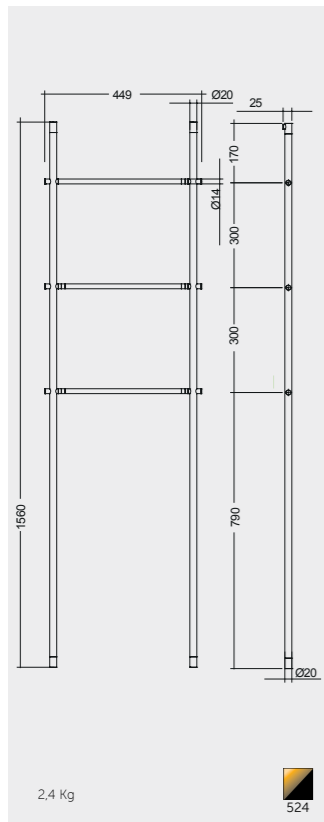

Measurements

Colours available

Colours shown here are as close to actual sanitaryware as printing process will allow