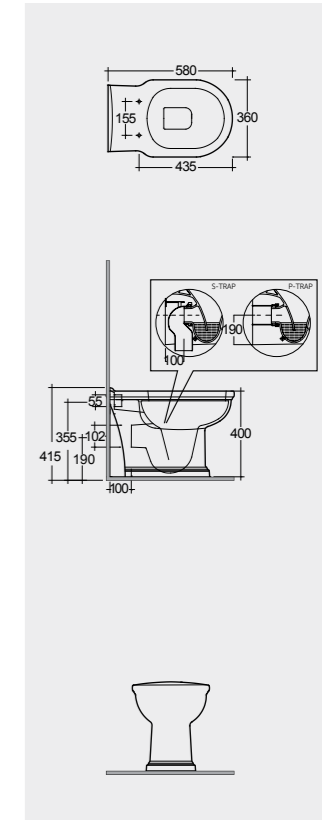

Measurements

Compatible with 6/3L dual flushing, 4,5/3L dual flushing, in accordance with en997 - type 1.

Compatible with 6/3L dual flushing, 4,5/3L dual flushing, in accordance with en997 - type 1.