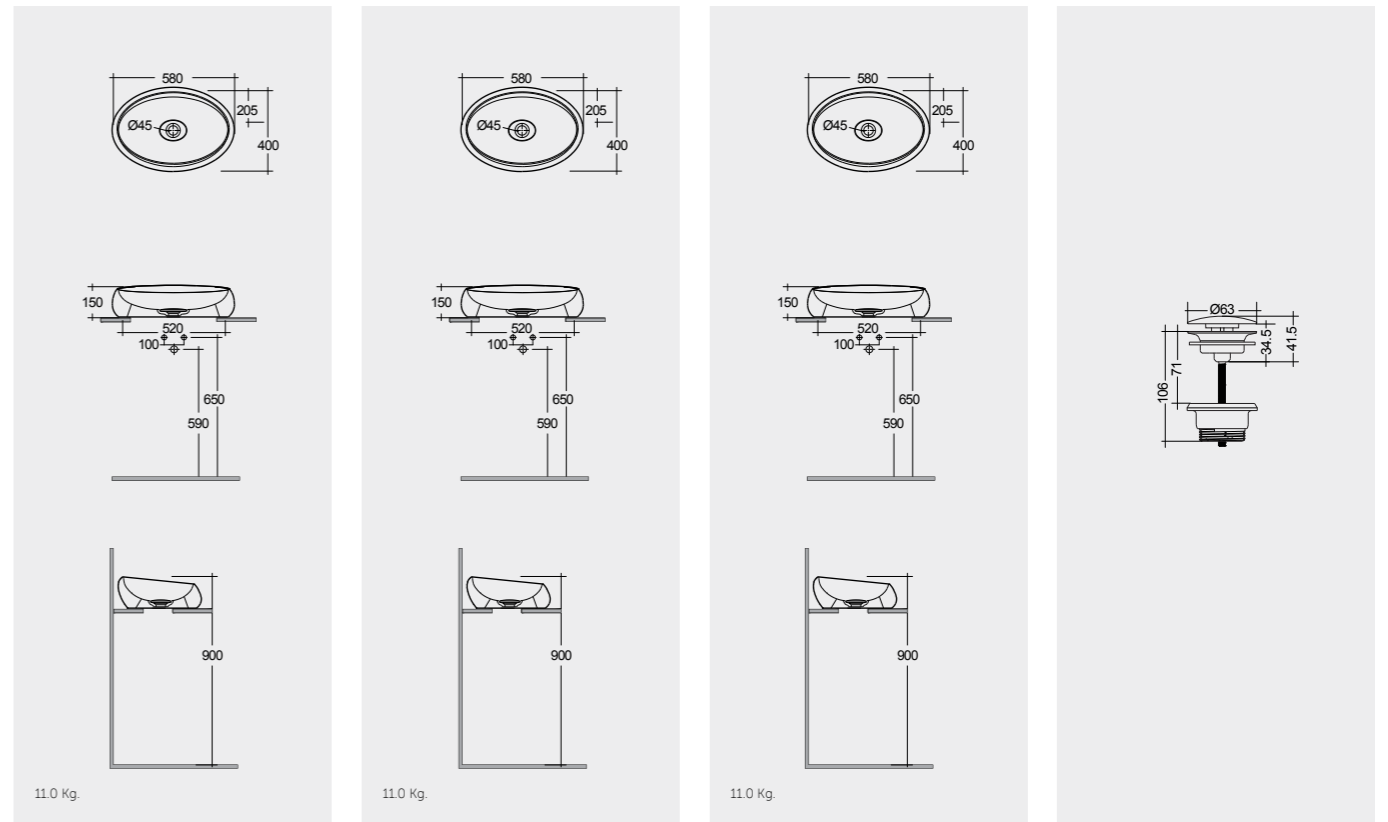

Measurements

Notes

All dimensions in mm tolerance $\pm 5\%$ for below 200mm and $\pm 3\%$ for above 200mm