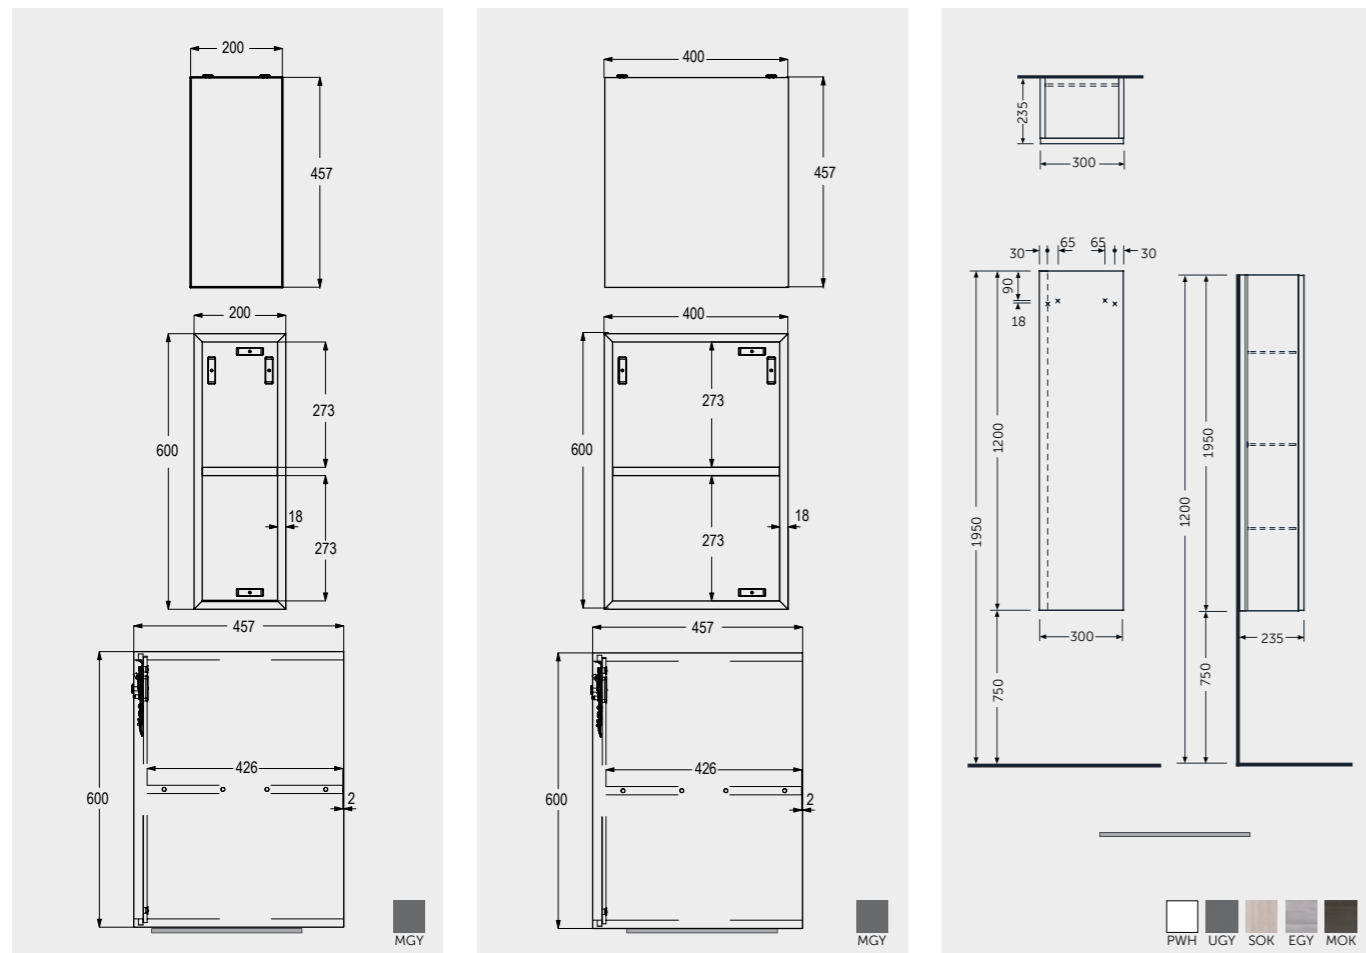

OPEN STORAGE AND TALL CABINET UNITS

OPEN STORAGE UNIT

20 CM
JOYOS020MGY

40 CM
JOYOS040MGY

TALL CABINET UNIT

W 30 x D 23 x H 120CM
JOYTS120UGY

Measurements

Notes