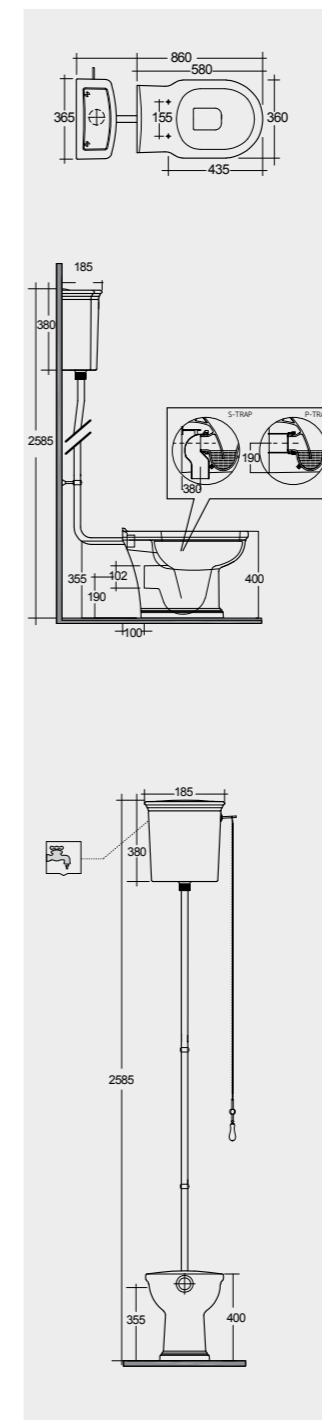

70 CM
WT03AWHA
WT22AWHA

Back Open
With Front Lever

70 CM
WT11AWHA
WT22AWHA

Back Open
With Front Lever

Measurements

Models

58 CM
WT21AWHA
CISTERN : WT24AWHA
FITTINGS : FTWTHICIST

58 CM
WT21AWHA
CISTERN : WT23AWHA
FITTINGS : FTWTLOCIST