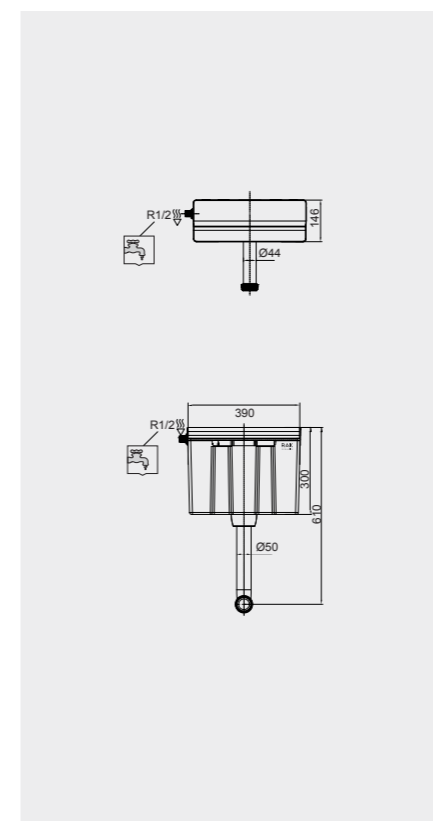

Measurements