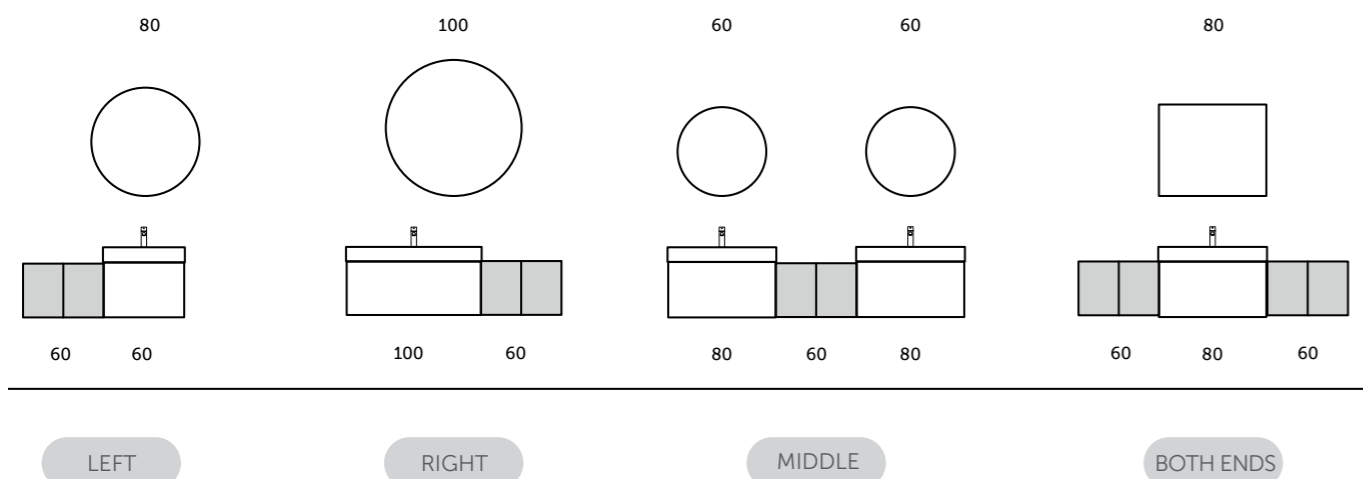

WITH RAK-DES AND RAK-VALET WASHBASINS