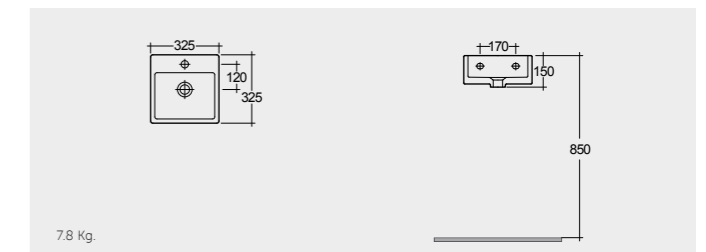

RAK-Nova Sink 46 CM

OC116AWHA

RAK-Tasha 32 CM

OC146AWHA

WASH BASINS FOR FURNITURE

DROP IN WASH BASINS

41 x 22CM
JOYWB4106AWHA

61 x 46CM
JOYDI06101WH