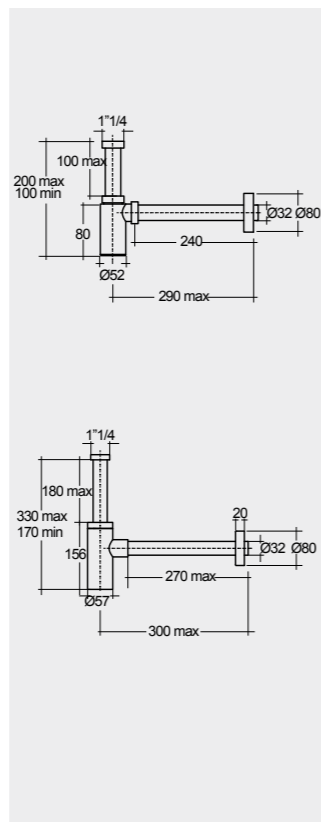

Measurements

Notes

All dimensions in mm tolerance $\pm 5\%$ for below 200mm
and $\pm 3\%$ for above 200mm