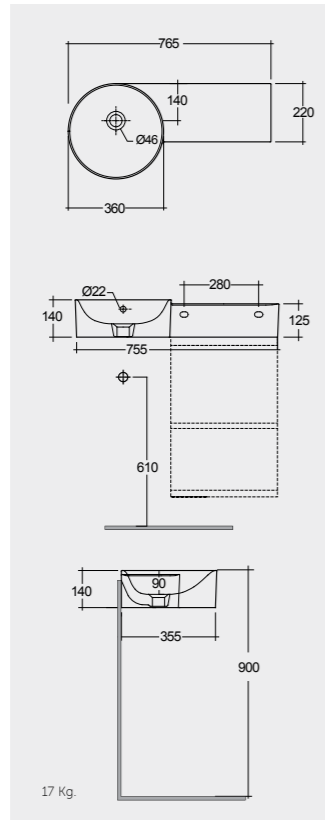

 77 CM Right Ledge
PETWB27700AWHA

 77 CM Left Ledge
PETWB17701AWHA

 77 CM Left Ledge
PETWB17700AWHA

No Faucet Hole

No Faucet Hole

Measurements

Notes

All dimensions in mm tolerance $\pm 5\%$ for below 200mm
and $\pm 3\%$ for above 200mm

Models

 77 CM Right Ledge
PETWB47701AWHA

 77 CM Right Ledge
PETWB47700AWHA

 77 CM Left Ledge
PETWB37701AWHA

 77 CM Left Ledge
PETWB37700AWHA

No Faucet Hole

No Faucet Hole

Measurements