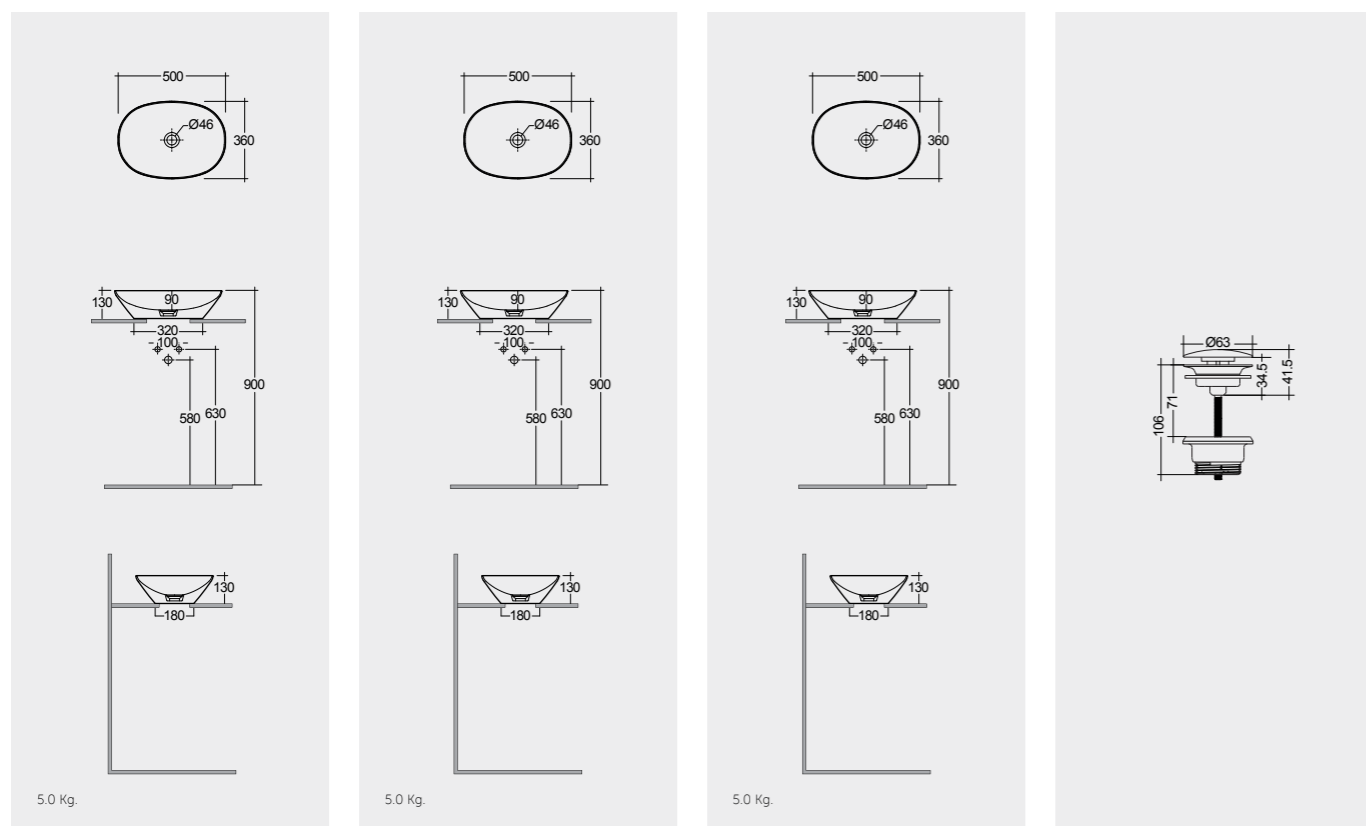

Measurements

5.0 Kg.

5.0 Kg.

5.0 Kg.

Notes

All dimensions in mm tolerance $\pm 5\%$ for below 200mm
and $\pm 3\%$ for above 200mm