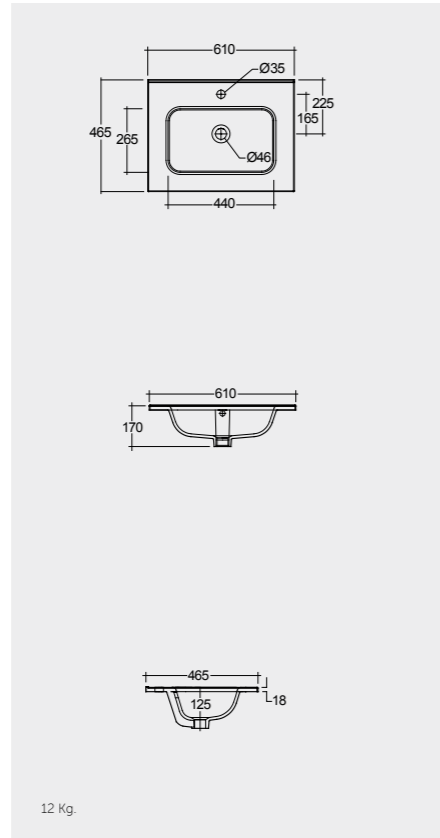

Measurements

Notes

All dimensions in mm tolerance $\pm 5\%$ for below 200mm
and $\pm 3\%$ for above 200mm