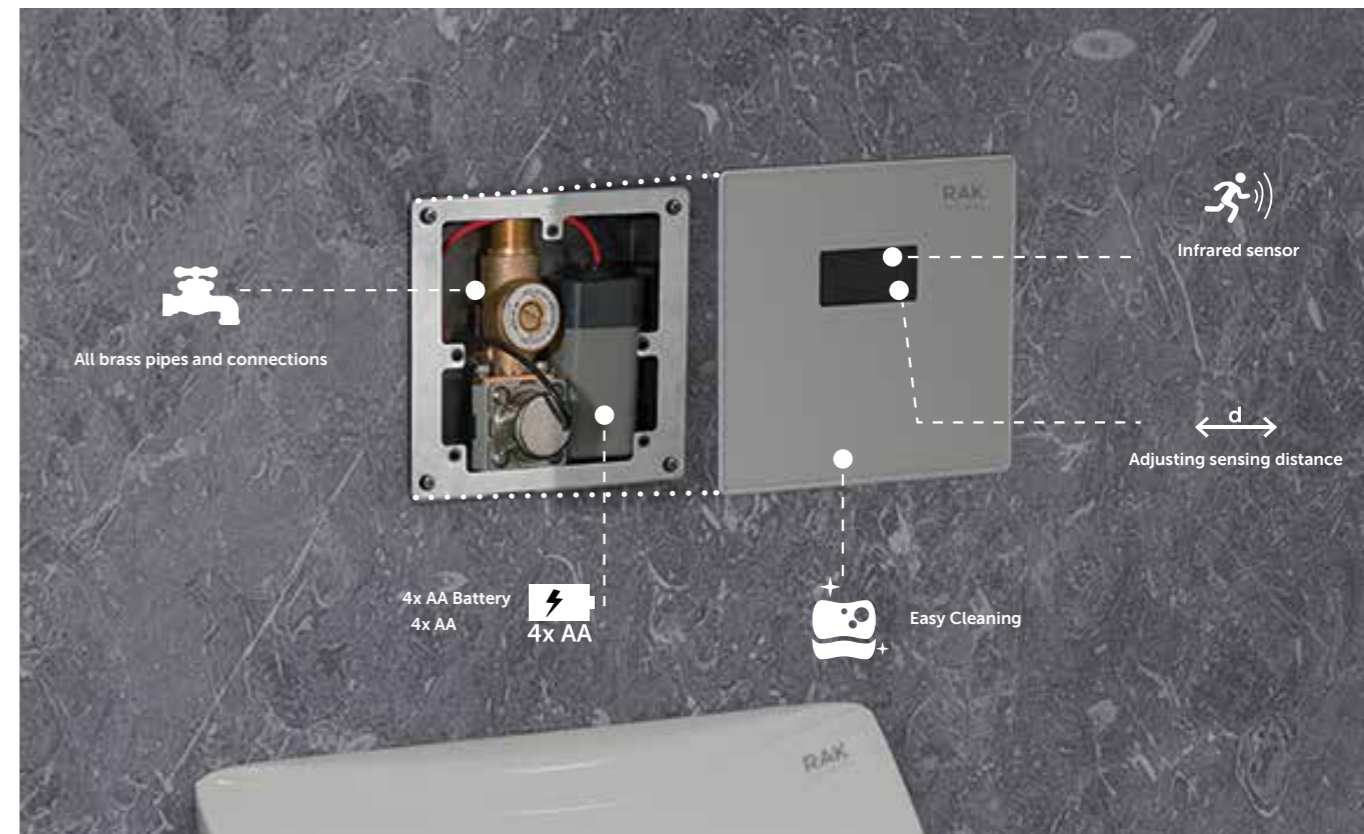

RAK-ECOFIX / URINAL FLUSH SENSORS

FS10RAK

FS10RAK10

Measurements