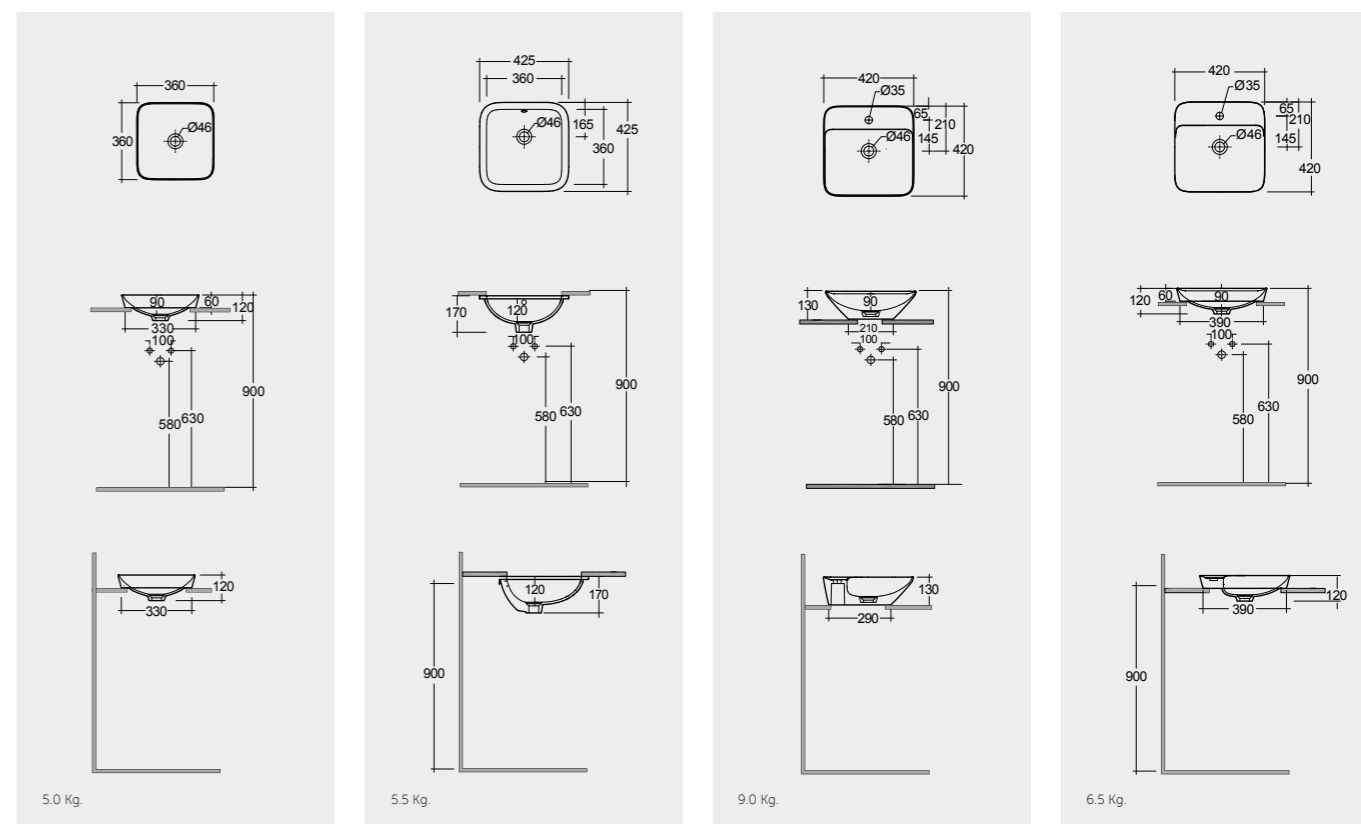

With Overflow

Measurements

5.0 Kg.

5.5 Kg.

9.0 Kg.

6.5 Kg.