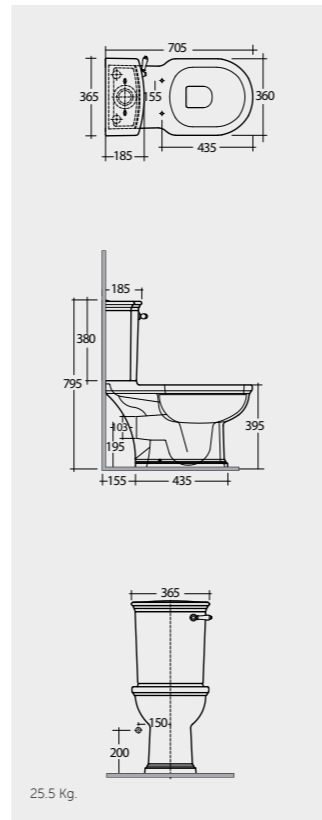

70 CM
WT03AWHA
WT22AWHA

Back Open
With Front Lever

70 CM
WT11AWHA
WT22AWHA

Back Open
With Front Lever

Measurements

Models

58 CM
WT21AWHA
CISTERN : WT24AWHA
FITTINGS : FTWTHICIST

58 CM
WT21AWHA
CISTERN : WT23AWHA
FITTINGS : FTWTLOCIST