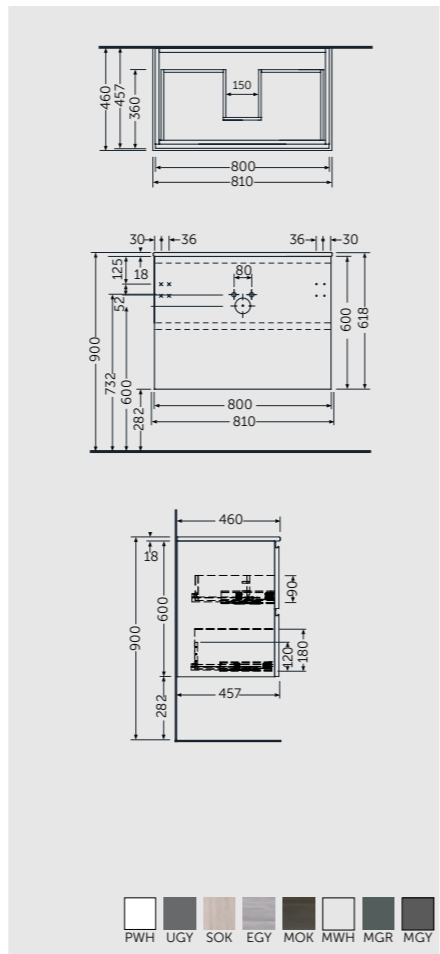

Measurements

160cm = 2x W 80CM Units
JOYWH080UGY x2