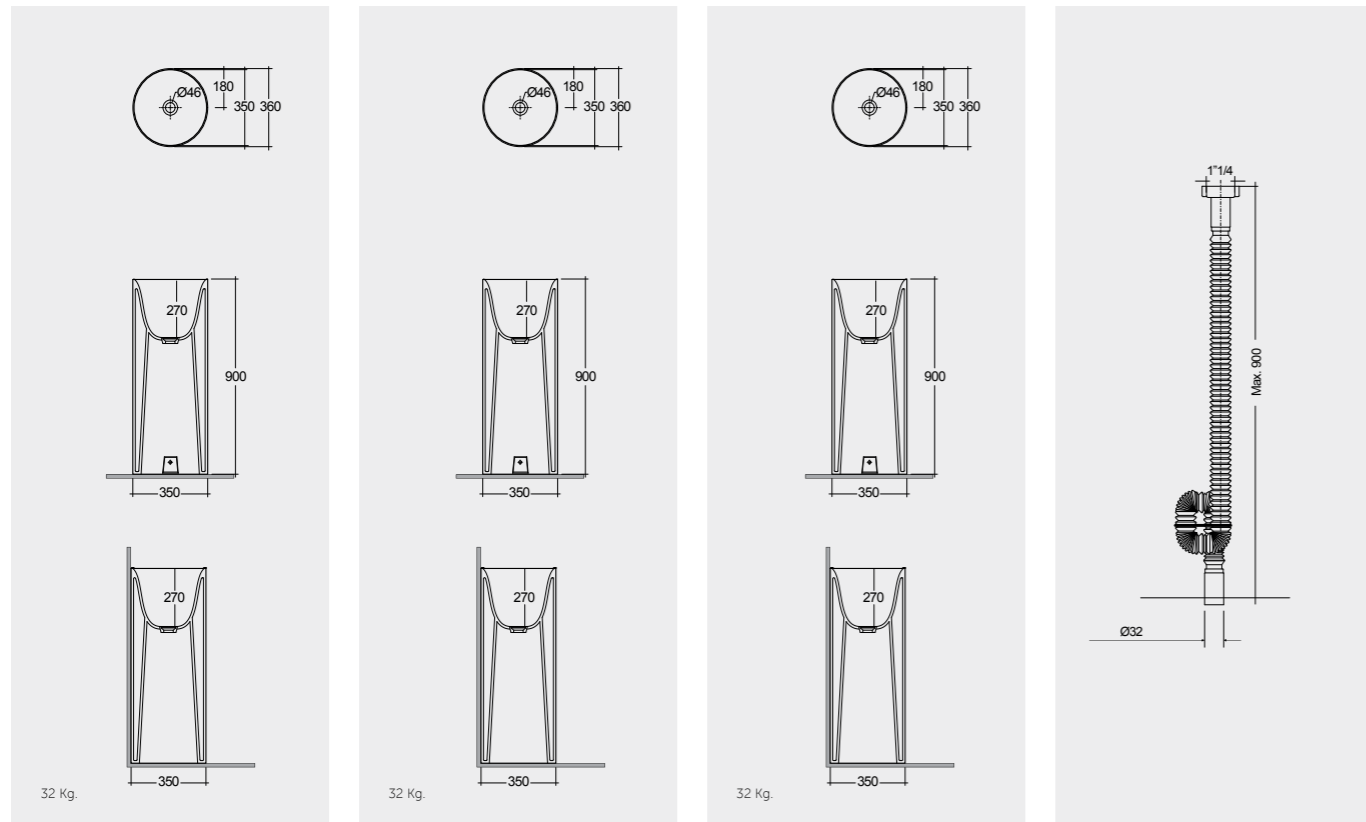

Measurements

Notes

All dimensions in mm tolerance $\pm 5\%$ for below 200mm and $\pm 3\%$ for above 200mm