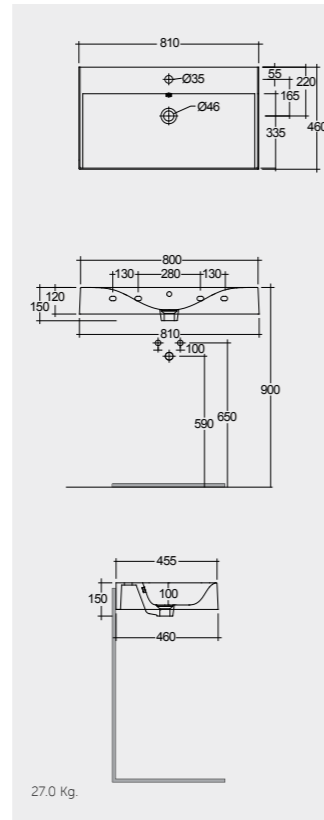

Measurements

Colours available

Colours shown here are as close to actual sanitaryware as printing process will allow