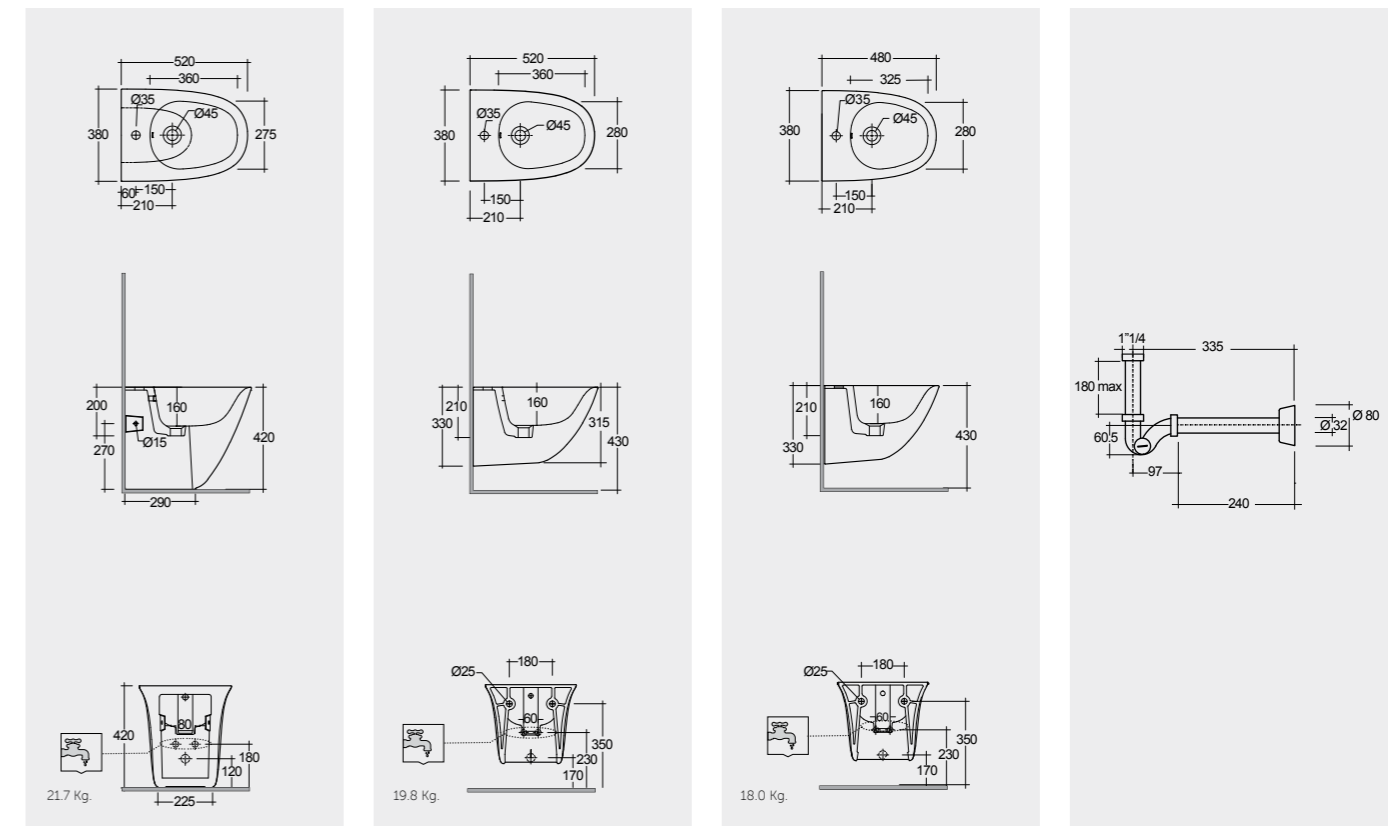

Measurements

Colours available

Colours shown here are as close to actual sanitaryware as printing process will allow