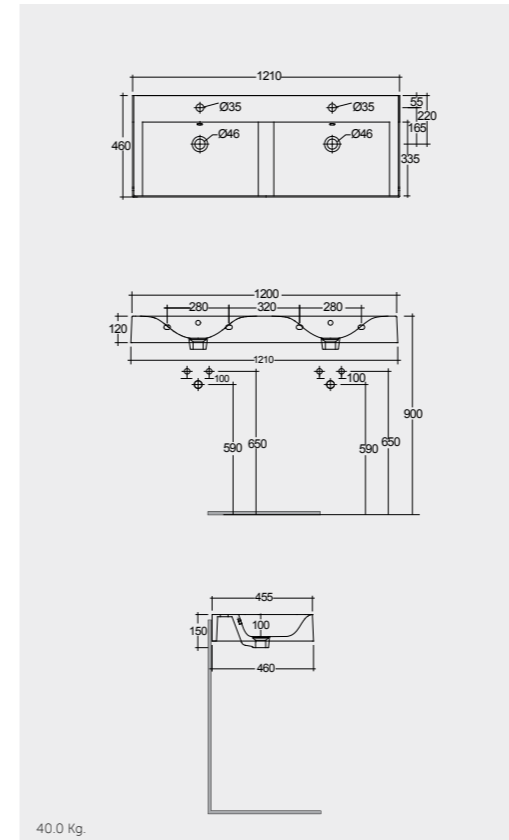

Measurements