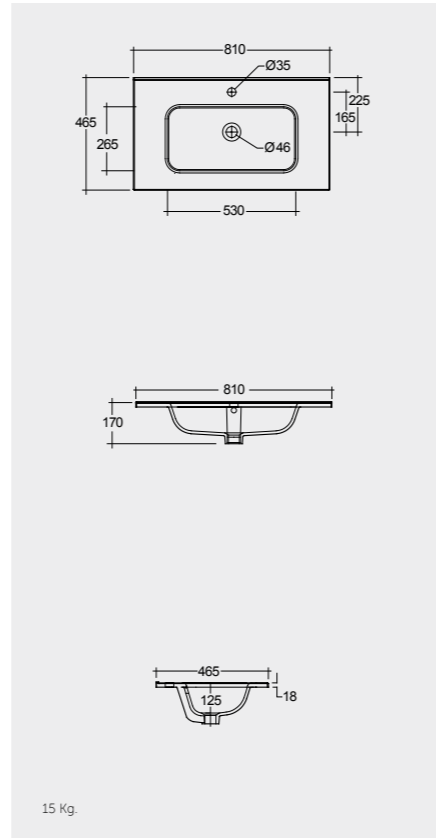

Measurements

Notes

All dimensions in mm tolerance $\pm 5\%$ for below 200mm
and $\pm 3\%$ for above 200mm