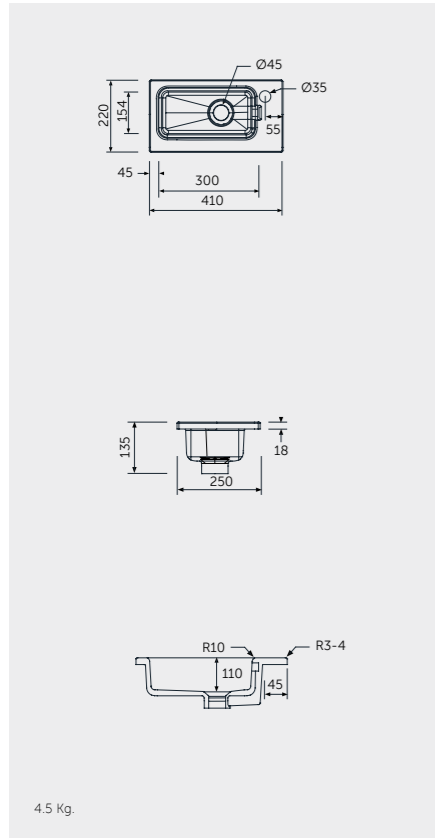

Measurements

Notes

All dimensions in mm tolerance $\pm 5\%$ for below 200mm
and $\pm 3\%$ for above 200mm