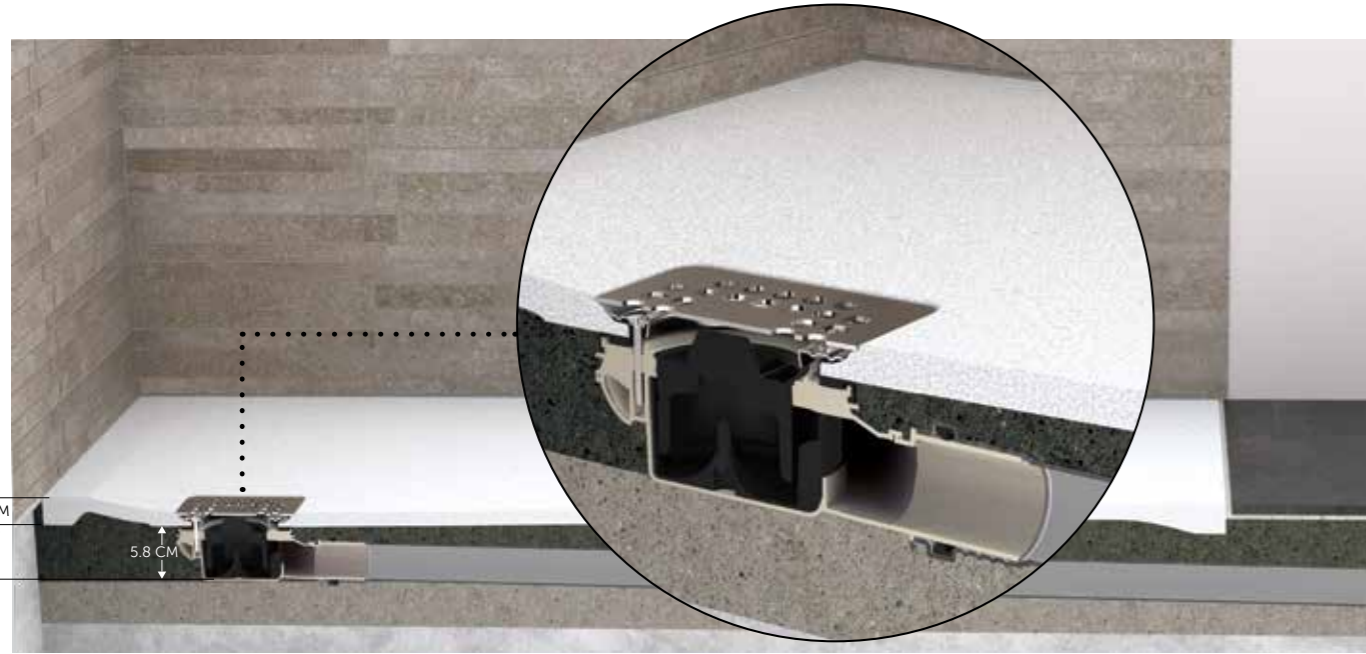

VERSATILE INSTALLATION

RAK-Feeling shower trays can be installed flush to floor, semi-recessed or directly onto the floor.. RAK-Feeling products are ideal for both new buildings and renovations, thanks to the minimum dimensions of 5.8 cm required under the shower tray for the waste.