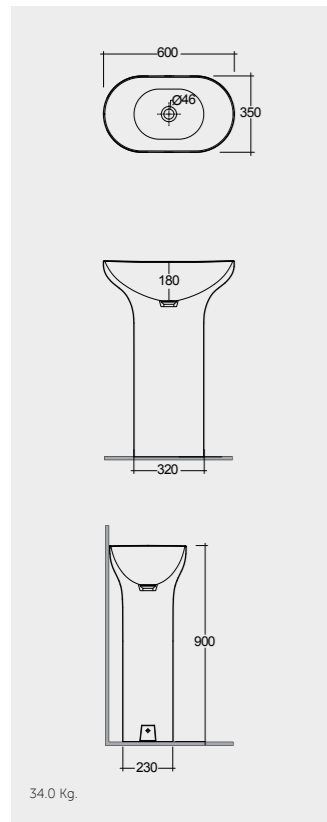

Measurements

Colours available

Colours shown here are as close to actual sanitaryware as printing process will allow