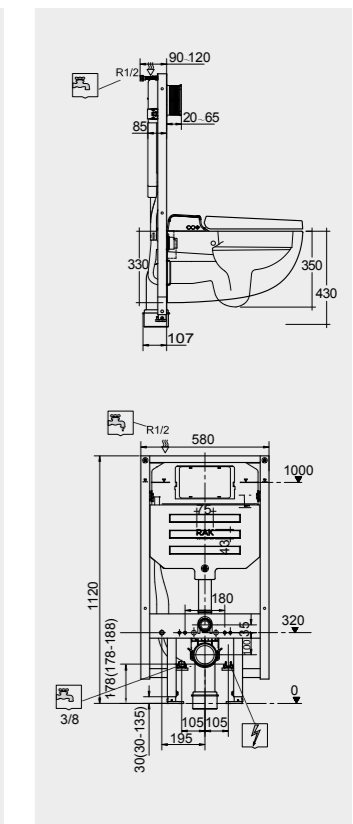

Measurements

Compatible with 6/3L dual flushing, 4,5/3L dual flushing, in accordance with en997 - type 1.

Note

All dimensions in mm tolerance $\pm 5\%$ for below 200mm and $\pm 3\%$ for above 200mm