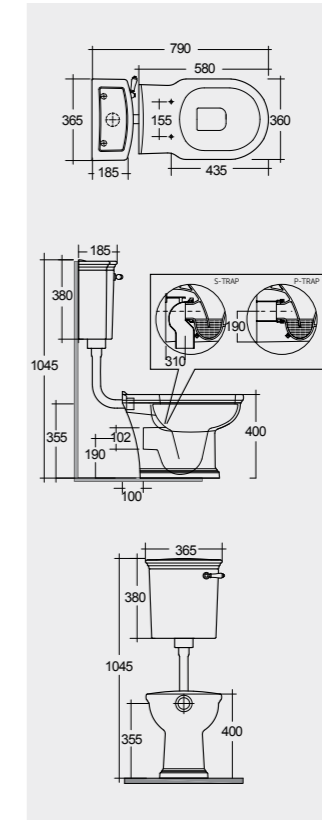

Measurements

Compatible with 6/3L dual flushing, 4,5/3L dual flushing, in accordance with en997 - type 1.

Compatible with 6/3L dual flushing, 4,5/3L dual flushing, in accordance with en997 - type 1.