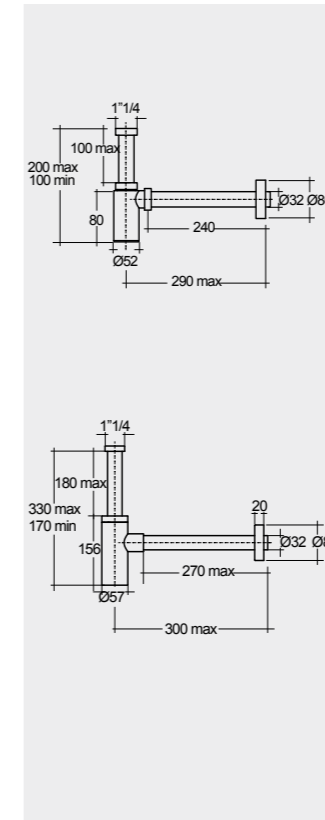

Measurements

Notes

All dimensions in mm tolerance $\pm 5\%$ for below 200mm and $\pm 3\%$ for above 200mm