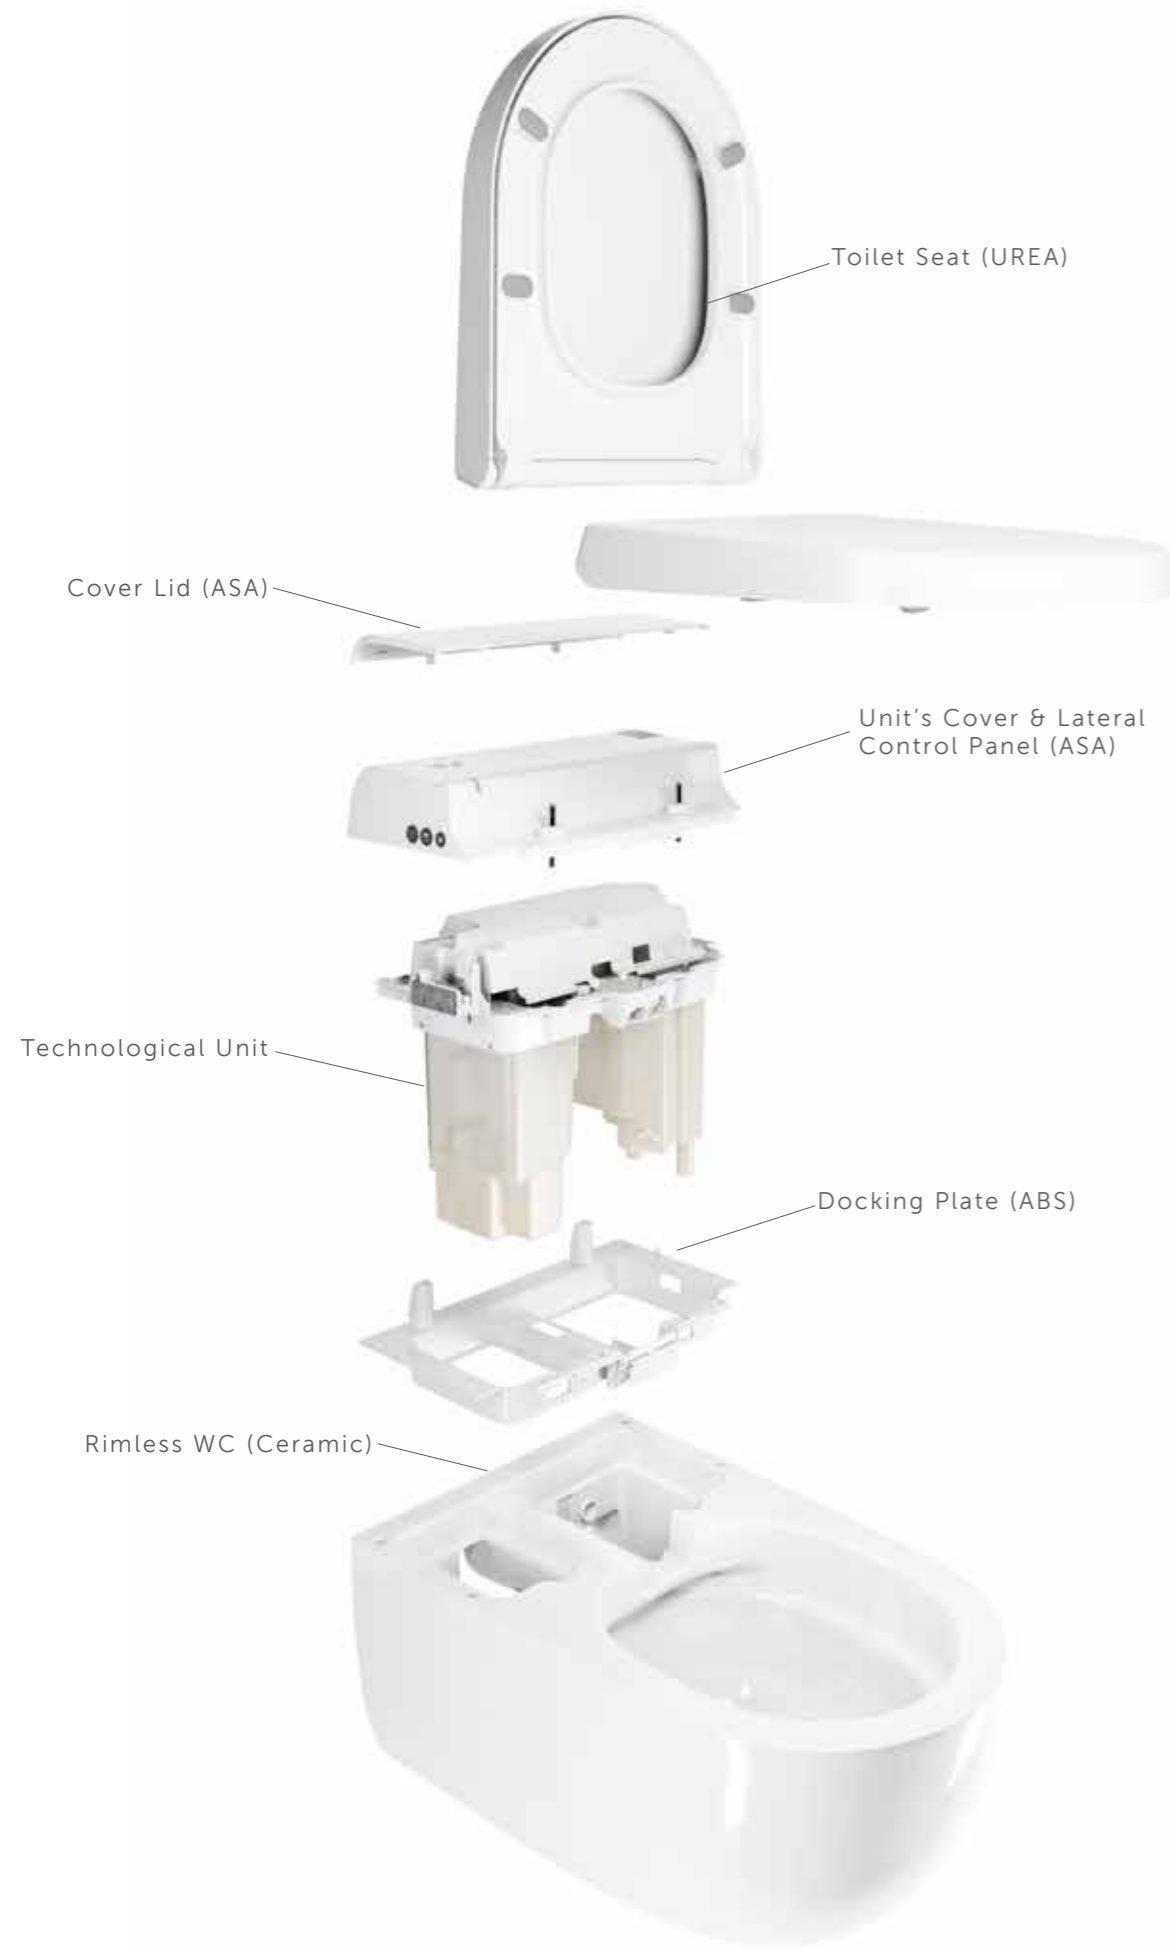

Measurements

Colours available

Colours shown here are as close to actual sanitaryware as printing process will allow

Alpine White

SMART TOILETS

RAK-CLEON

RAK Ceramics presents RAK-Cleon, the new toilet with integrated bidet functionality that brings you the finest in personal comfort and cleansing. An all-in-one solution that combines design and technology, to mark a superior hygiene standard in your bathroom.

Stainless Steel Hygienic Wand

Two Separate Water Nozzles

Powerful Jet

Extra Gentle

KEY FEATURES:

- Minimalist design, hidden technology, easy to install
- Flat, hygienic and practical remote control
- Efficient and user friendly: rear wash, feminine wash and warm air dryer
- Pleasant and safe cleansing: water temperature, spray intensity and nozzle position can be individually adjusted and saved
- Night light in 5 colors
- Energy saving mode
- Wide and comfortable seating area
- Urea soft closing seat with quick release