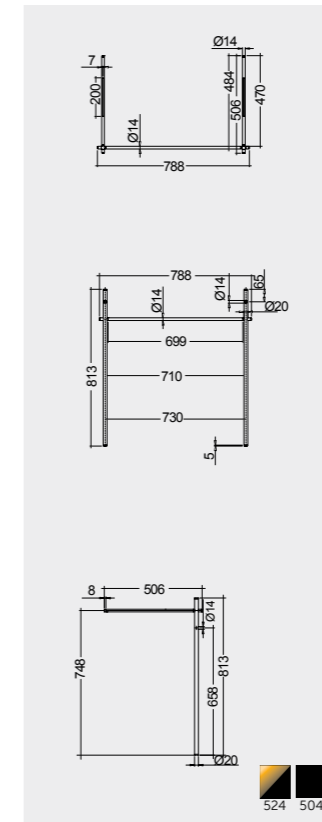

Washbasin installation height at 89,5cm

Horizontal bar included for size
92 & 112 cm

Washbasin installation height at 89,5cm

Horizontal bar included for size
92 & 112 cm

Measurements

RAK-VALET

Models

 <p>Rimless</p>	 <p>Rimless</p>	 <p>Rimless</p>	 <p>Rimless</p>
 <p>56 CM VALWC1347AWHA</p>	 <p>56 CM VALWC1347500A</p>	 <p>56 CM VALWC1446AWHA</p>	 <p>56 CM VALWC1446500A</p>
<p>Hidden Fixations Comfort Height 42 CM</p>	<p>Hidden Fixations Comfort Height 42 CM</p>	<p>Hidden Fixations</p>	<p>Hidden Fixations</p>