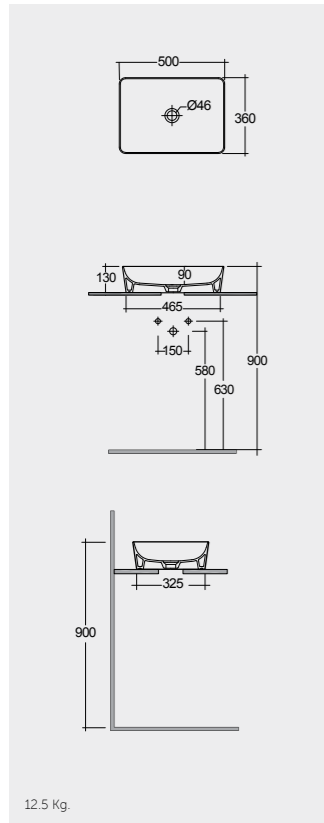

42 CM
BATCT4200626A

Round

Ceramic Click-Clack Pop-Up Waste
DUO000626A

Ceramic Free-Flow Waste
DUO002626A

Measurements

Notes

All dimensions in mm tolerance $\pm 5\%$ for below 200mm
and $\pm 3\%$ for above 200mm