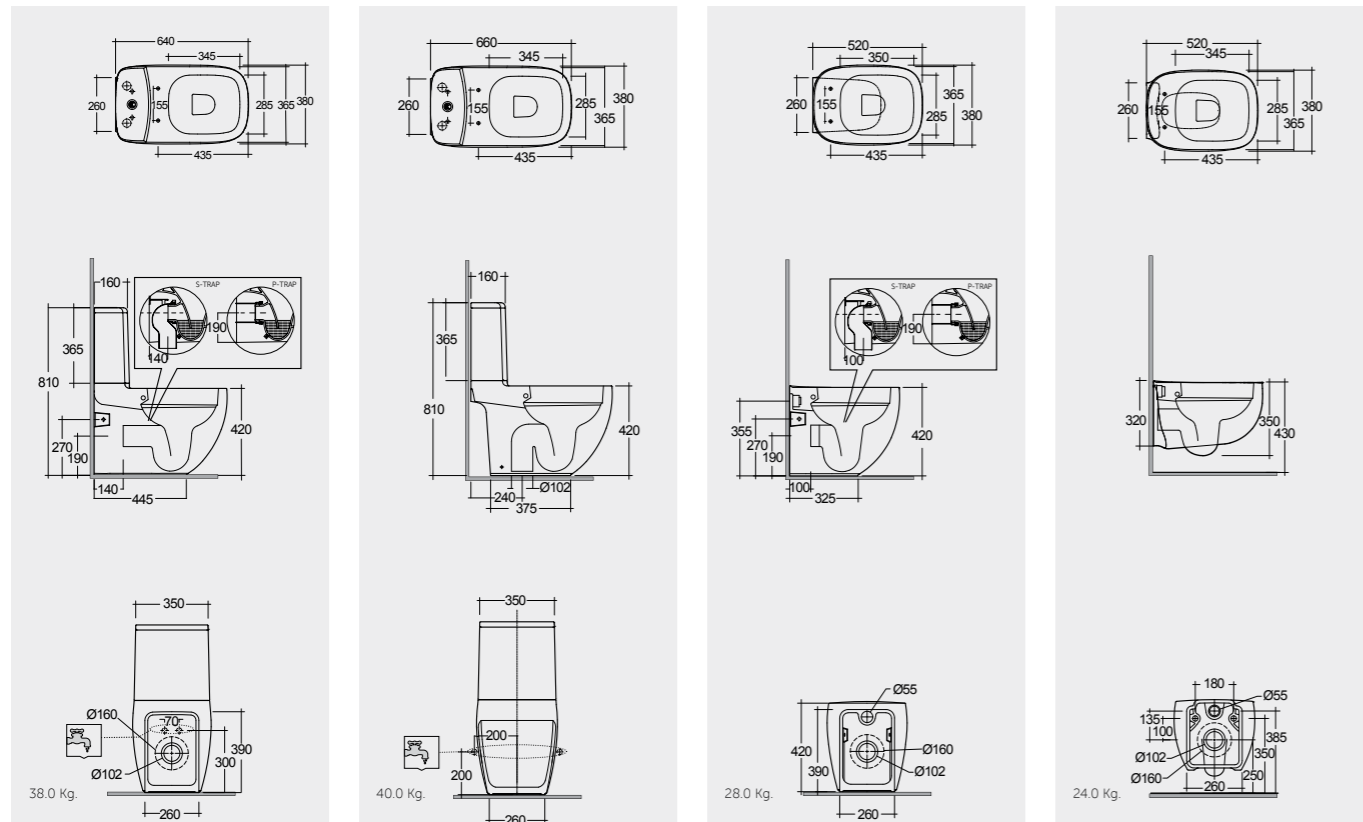

Measurements