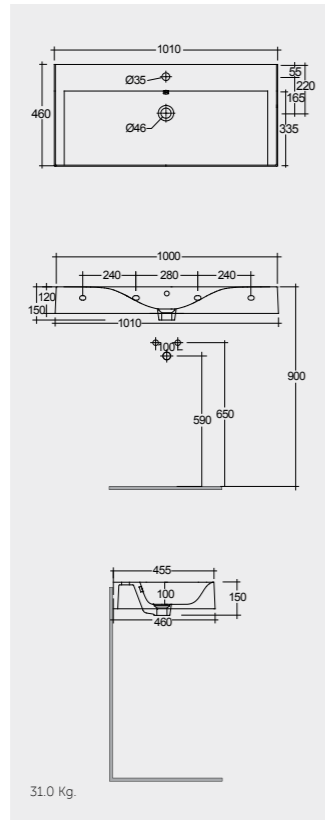

Measurements

Colours available

Colours shown here are as close to actual sanitaryware as printing process will allow