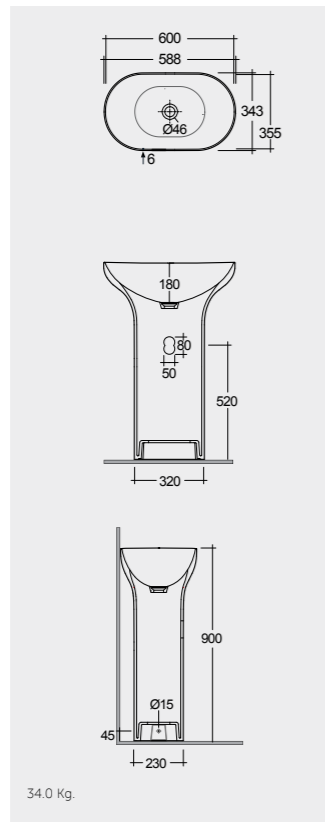

Measurements

Colours available

Colours shown here are as close to actual sanitaryware as printing process will allow