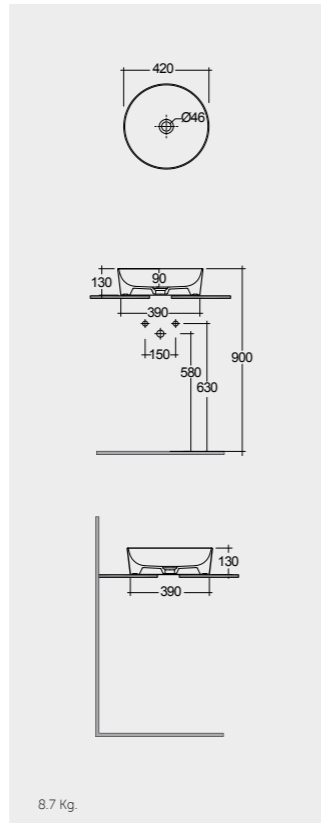

42 CM
BATCT4200626A

Round

Ceramic Click-Clack Pop-Up Waste
DUO000626A

Ceramic Free-Flow Waste
DUO002626A

Measurements

Notes

All dimensions in mm tolerance $\pm 5\%$ for below 200mm
and $\pm 3\%$ for above 200mm