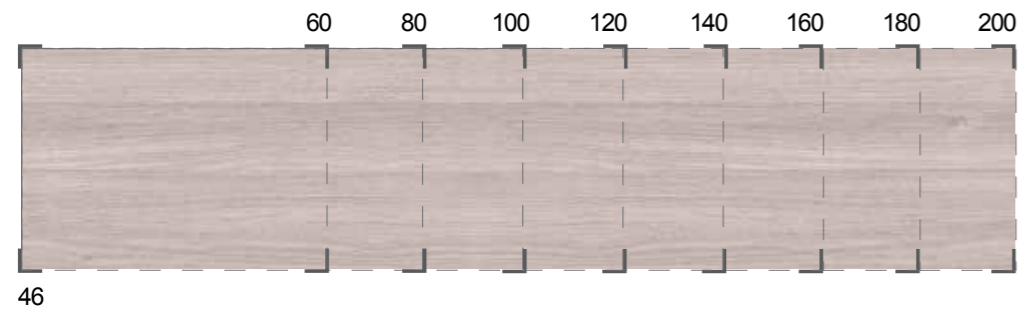

TECHWOOD - GREY ELM (EGY)

TECHWOOD - MOKA WALNUT (MOK)

RAK-PLANO PRODUCT RANGE

FURNITURE

TERRAZZO WHITE (550) - RAKSOLID

46

TERRAZZO BLACK (551) - RAKSOLID

46