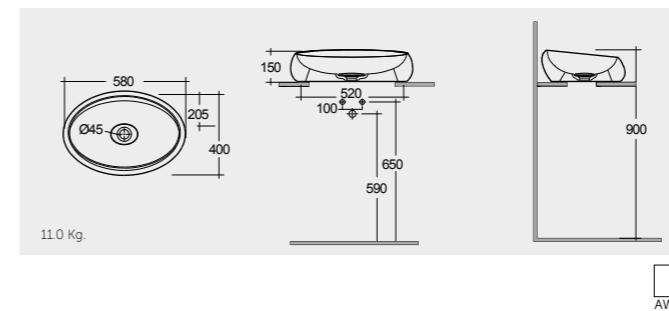

CLOCT6000AWHA Drain Not Included
Drain Cover: CLOAC4400AWHA