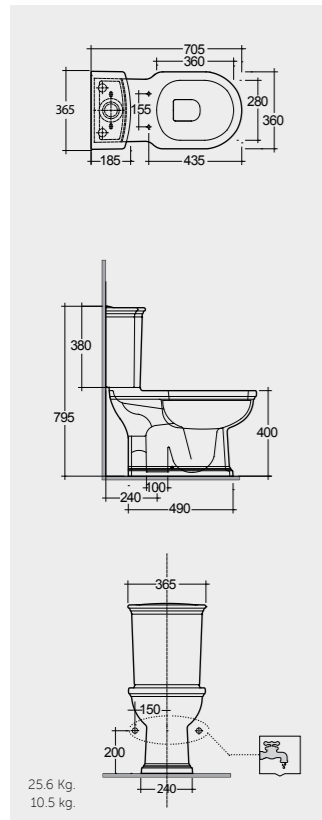

70 CM
WT03AWHA
WT22AWHA

Back Open
With Front Lever

70 CM
WT11AWHA
WT22AWHA

Back Open
With Front Lever

Measurements

Models

58 CM
WT21AWHA
CISTERN : WT24AWHA
FITTINGS : FTWTHICIST

58 CM
WT21AWHA
CISTERN : WT23AWHA
FITTINGS : FTWTLOCIST