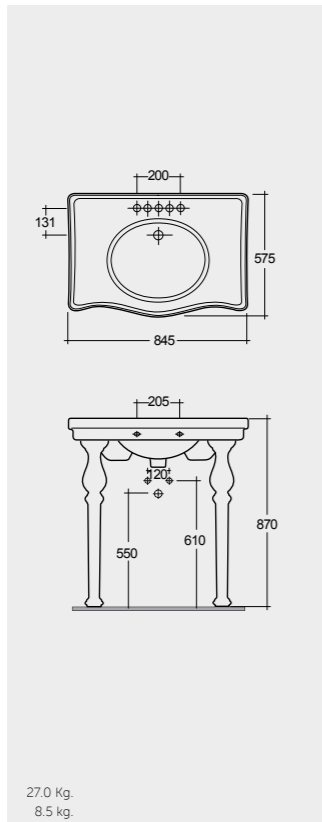

Inspectionable

Measurements

Colours available

Colours shown here are as close to actual sanitaryware as printing process will allow

Models

76 CM
WT0401AWHA
WT0102AWHA

65 CM
WT0101AWHA
WT0102AWHA

Measurements