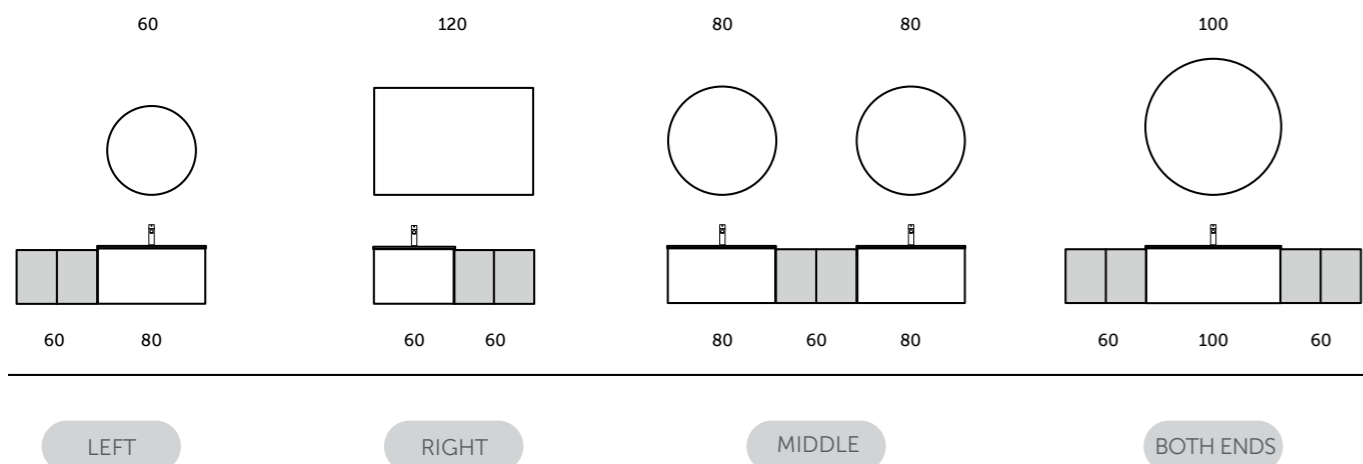

Colours available

Colours shown here are as close to actual sanitaryware as printing process will allow

Models

60 CM
JOYOS040MGY

W 30 x D 23 x H 120CM
JOYTS120UGY

Measurements

WITH RAK-JOY DROP-IN WASHBASINS