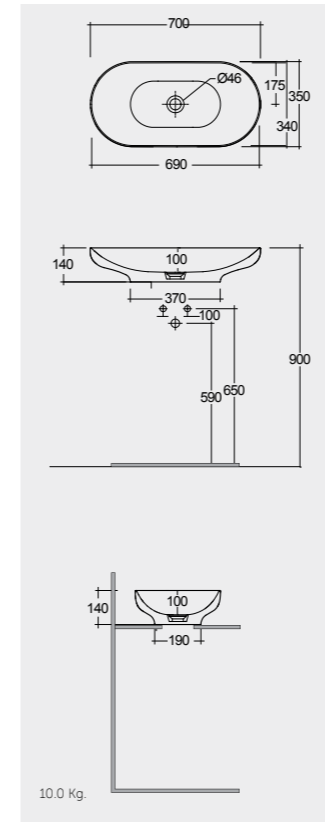

Measurements

Colours available

Colours shown here are as close to actual sanitaryware as printing process will allow