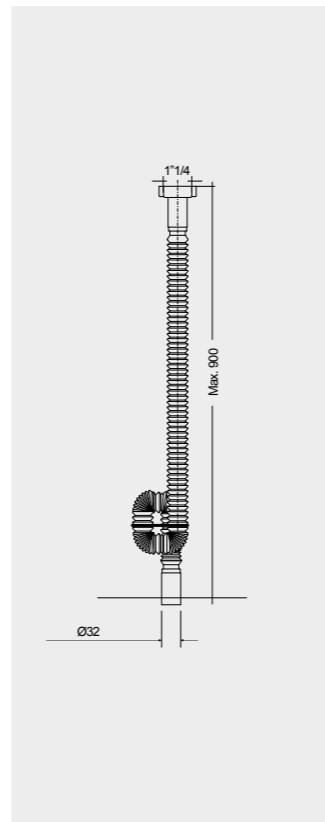

Measurements

Colours available

Colours shown here are as close to actual sanitaryware as printing process will allow