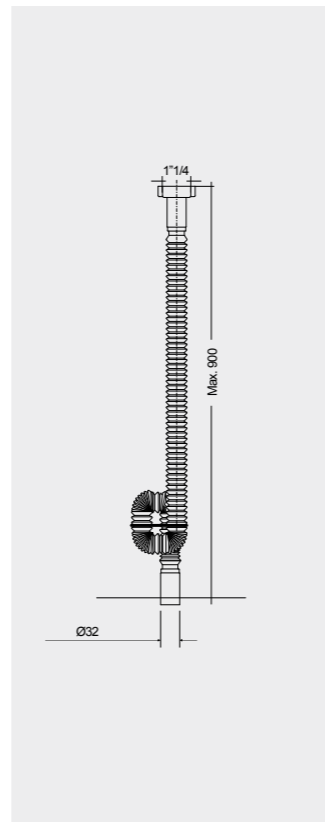

Measurements