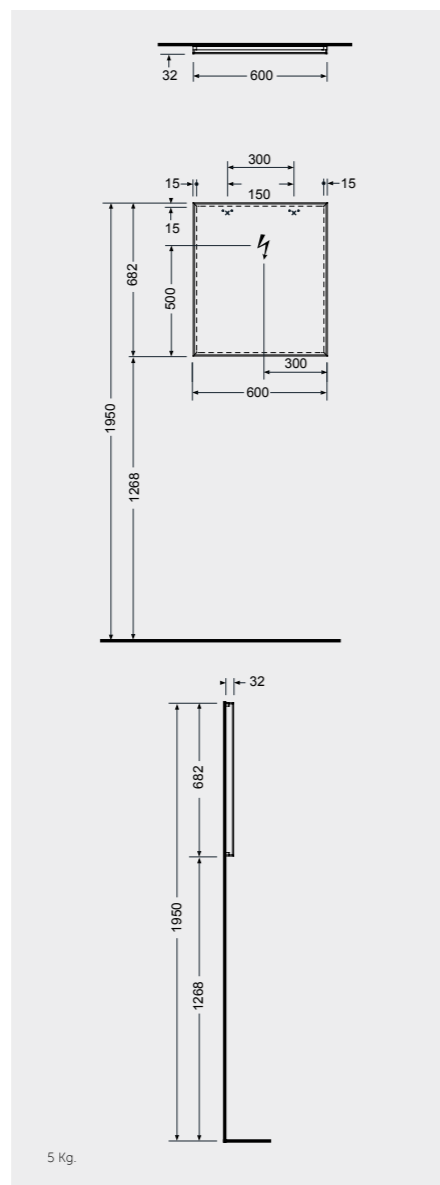

Cool Light 6000K
450 Lumens

MIRRORS

W 40 x D 2 x H 68CM
JOYMR04068STD

W 60 x D 2 x H 68CM
JOYMR06068STD

W 80 x D 2 x H 68CM
JOYMR08068STD

Measurements

MIRRORS

W 100 x D 2 x H 68CM
JOYMR10068STD