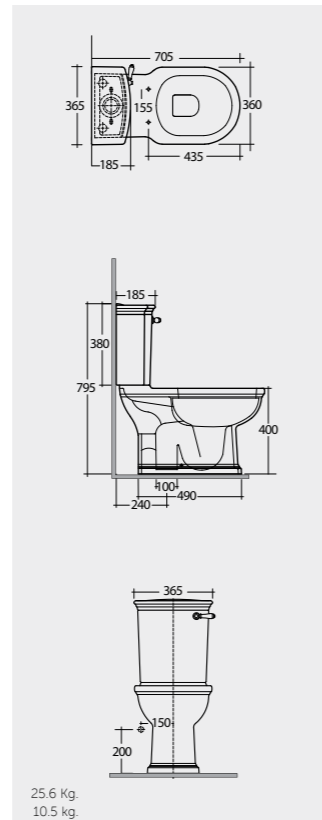

70 CM
WT03AWHA
WT22AWHA

Back Open
With Front Lever

70 CM
WT11AWHA
WT22AWHA

Back Open
With Front Lever

Measurements

Models

58 CM
WT21AWHA
CISTERN : WT24AWHA
FITTINGS : FTWTHICIST

58 CM
WT21AWHA
CISTERN : WT23AWHA
FITTINGS : FTWTLOCIST