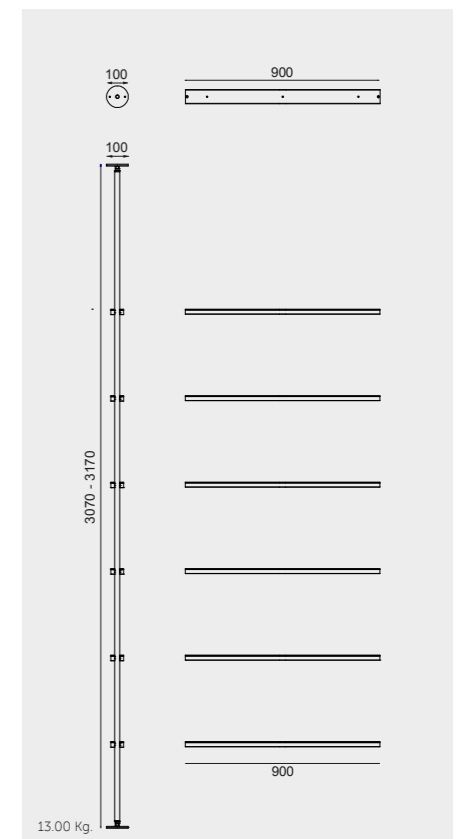

Measurements