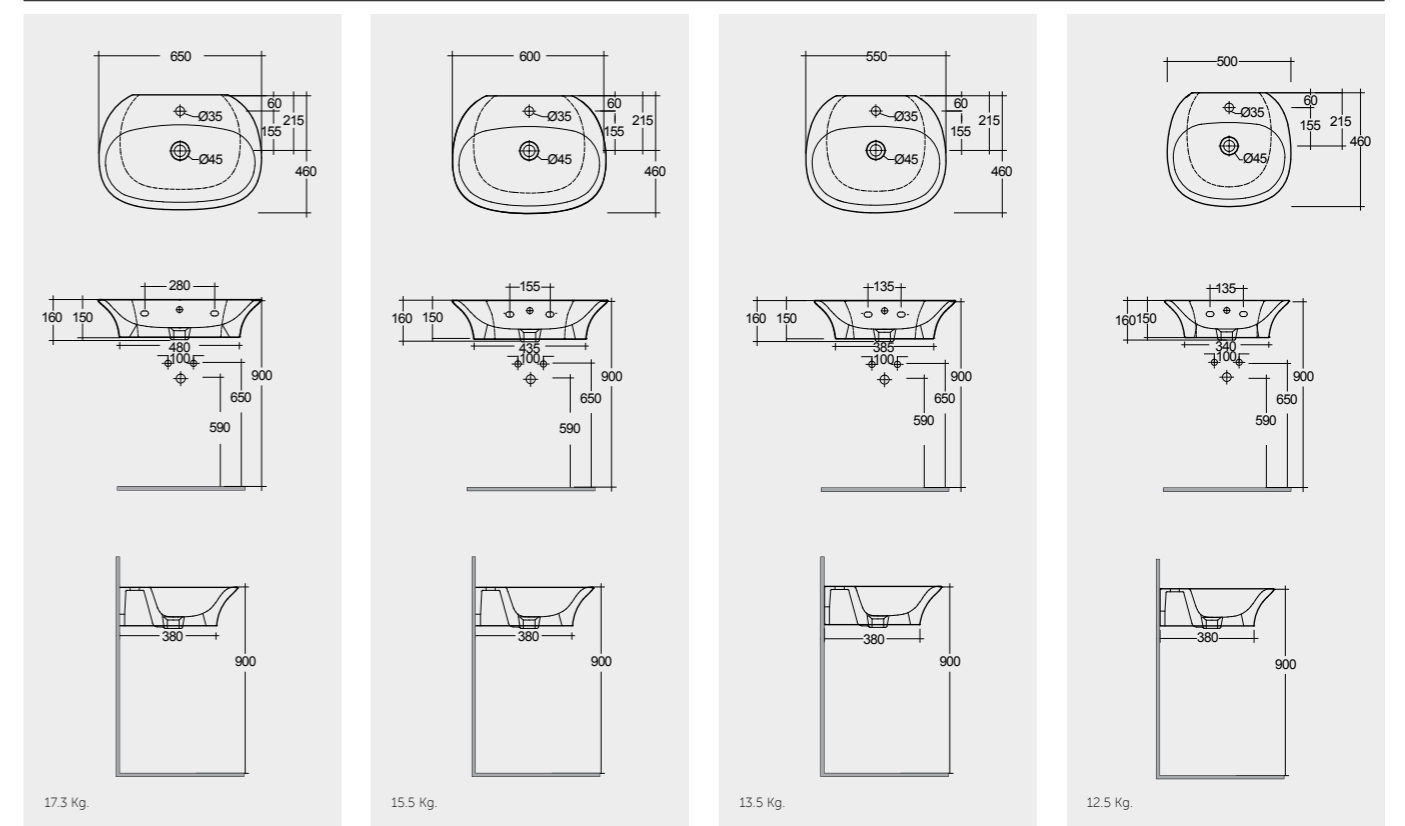

55 CM
SENWB5501AWHA

50 CM
SENWB5001AWHA

Measurements

17.3 Kg.

15.5 Kg.

13.5 Kg.

12.5 Kg.

Models