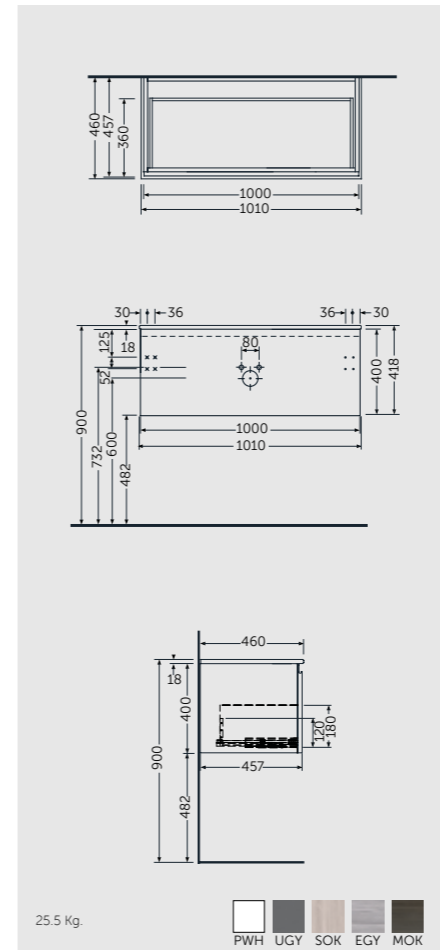

160cm = 2x W 80CM Units
UNOWH080UGY x2
Space saving bottle trap required BTRWBPPR022 (x2)