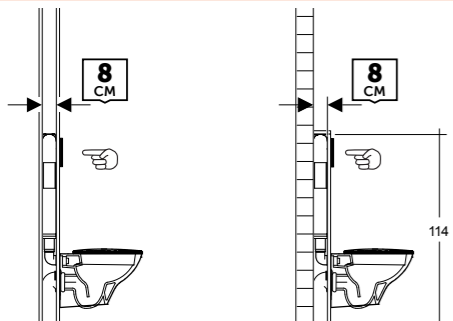

8 cm wall-thickness

For thin walls or for space-saving installations, with flushing actuation from the front.