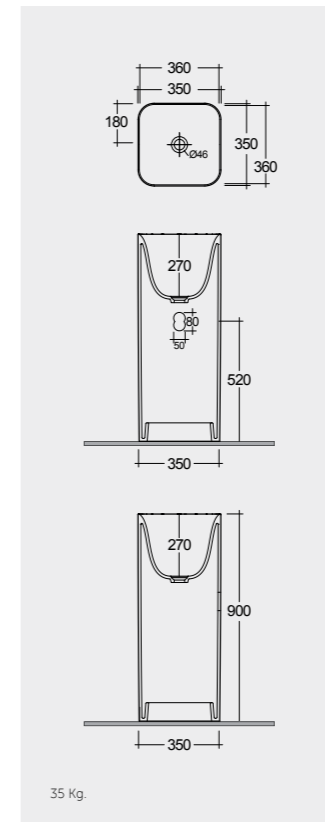

Measurements