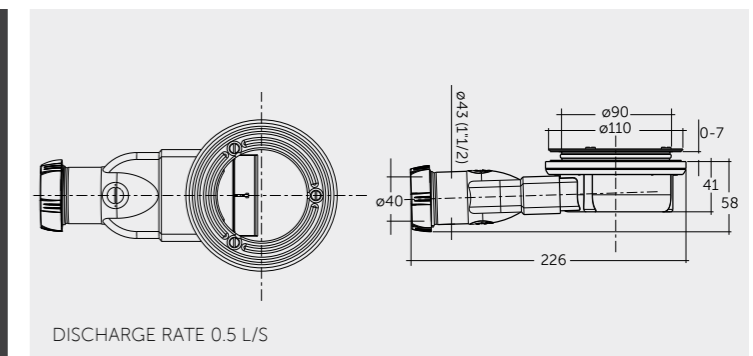

SHOWER DRAIN DEPTH OF WATER SEAL 30MM

RFXXGW00001

SHOWER DRAIN MEMBRANE WATER SEAL

RFXXGW00002

FLUSHING SYSTEMS

Can we save water in our bathrooms?

One of the easiest ways to save water is to install a toilet with a dual-flush cistern. Dual-flush cisterns let the user choose how much water to use when flushing the toilet and they are designed for wall-hung, back-to-wall and close coupled water closets.