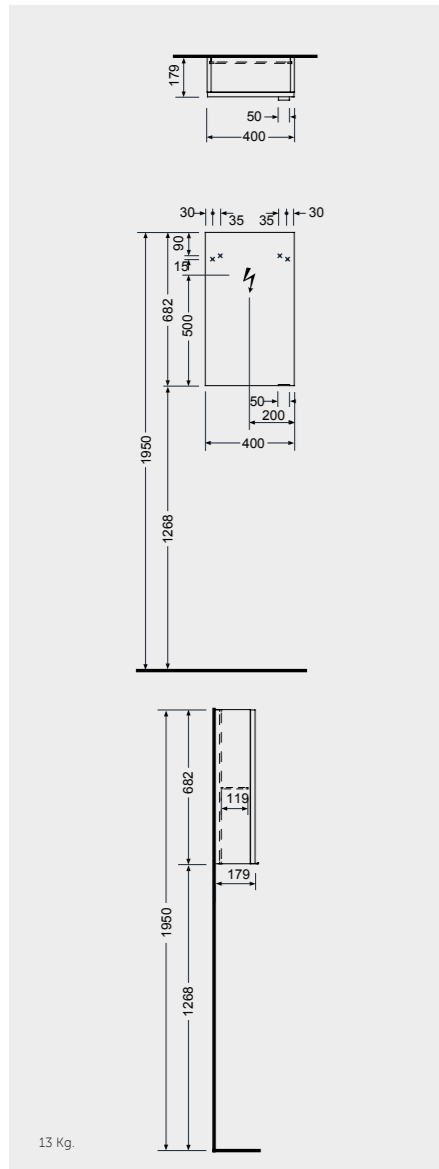

W 120 x D 3 x H 68CM
JOYMR12068LED
Cool Light 6000K
900 Lumens

Measurements

MIRROR CABINETS

W 40 x D 18 x H 68CM
JOYMC04001

W 60 x D 18 x H 68CM
JOYMC06002

W 80 x D 18 x H 68CM
JOYMC08002

Measurements

MIRROR CABINETS