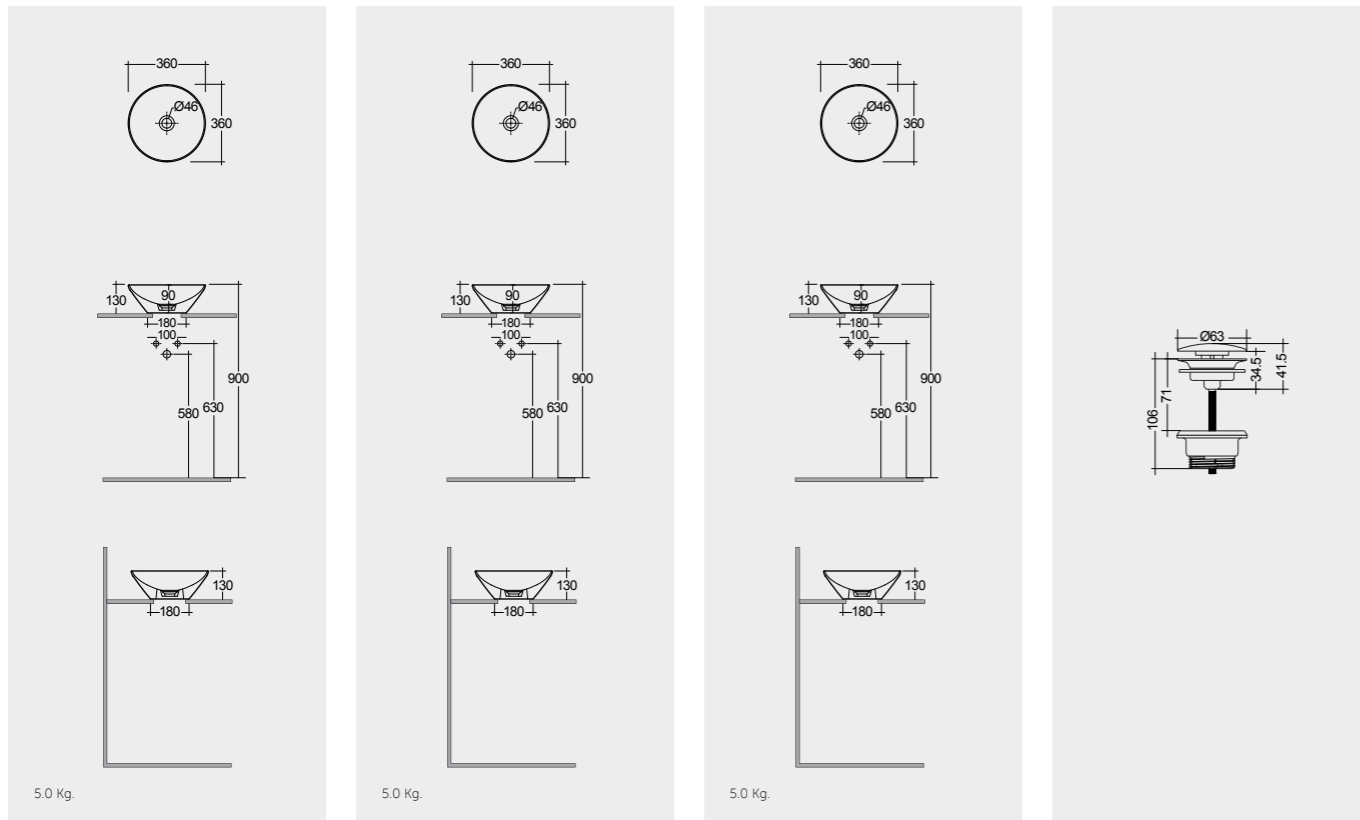

36X36 CM
VARCT13600504A

CLICK-CLACK
CHROME : DUO000444

36X36 CM
VARDI13600AWHA

36X36 CM
VARUC13600AWHA

42X42 CM
VARCT14201AWHA

42X42 CM
VARDI14201AWHA

With Overflow

Measurements