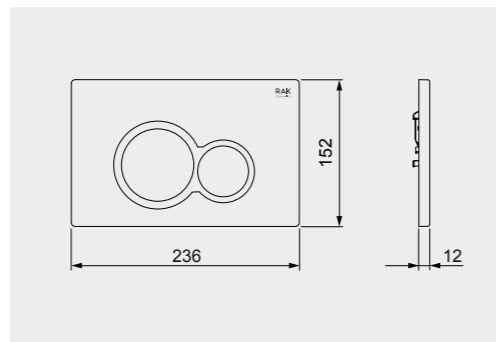

- White FS04RAKWHRO8C
- Chrome FS04RAKCPB8C
- Matt Chrome FSRAKPPL001