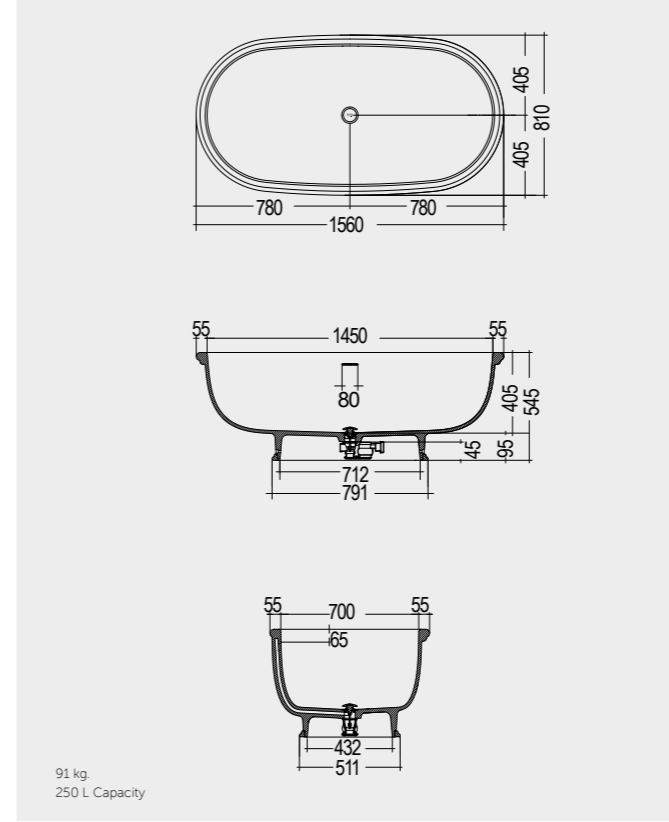

Measurements

Notes

All dimensions in mm tolerance $\pm 5\%$ for below 200mm and $\pm 3\%$ for above 200mm