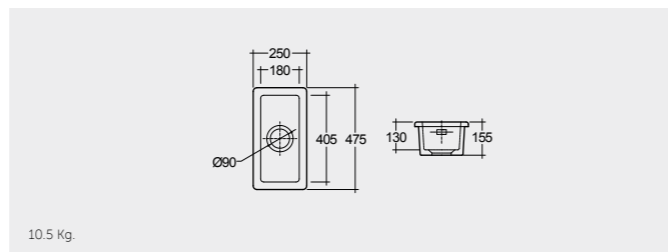

46.0 Kg.

52.2 Kg.

46.0 Kg.

46.0 Kg.

30.5 Kg.

External overflow optional

10.5 Kg.

46.0 Kg.

47.8 Kg.

Notes

All dimensions in mm tolerance $\pm 5\%$ for below 200mm and $\pm 3\%$ for above 200mm