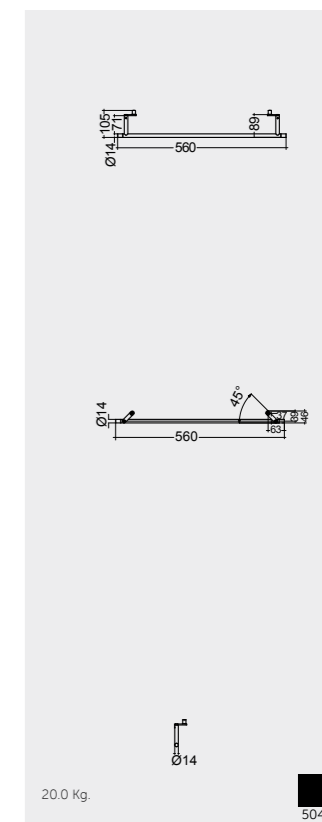

Measurements

Colours available

Colours shown here are as close to actual sanitaryware as printing process will allow