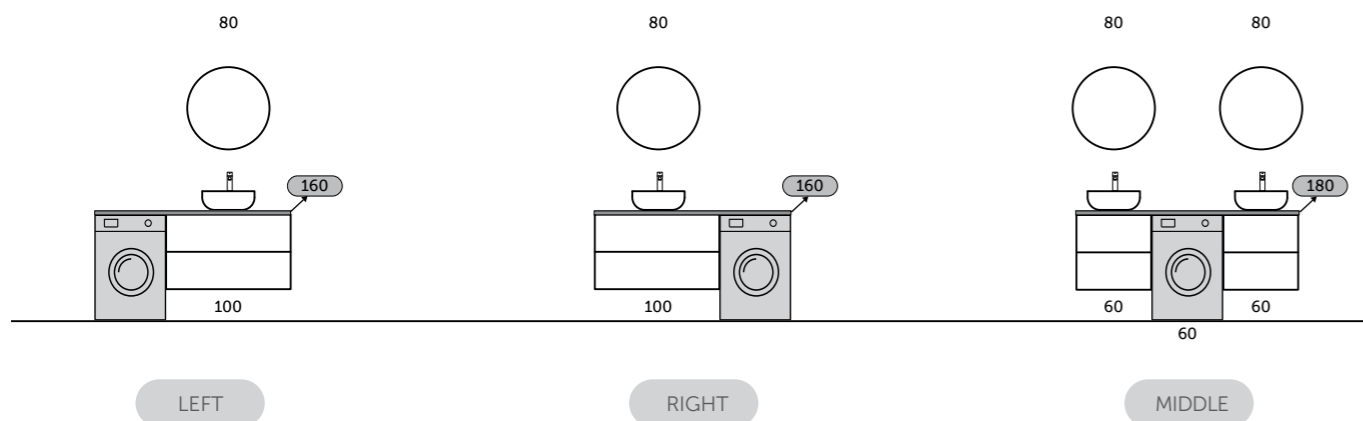

RAK-PLANO & DROP IN WB

RAK-PLANO WITH RAK-JOY

RAK-PLANO & COUNTERTOP WB

RAK-PLANO & OPEN STORAGE + COUNTERTOP WB

RAK-PLANO FOR SPECIAL INSTALLATIONS

RAK-PLANO PRODUCT RANGE

RAKSOLID

TECHWOOD - SCANDINAVIAN OAK (SOK)