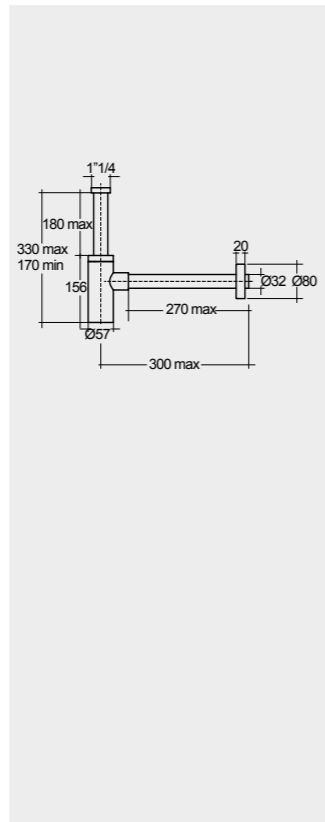

Measurements

Colours available

Colours shown here are as close to actual sanitaryware as printing process will allow