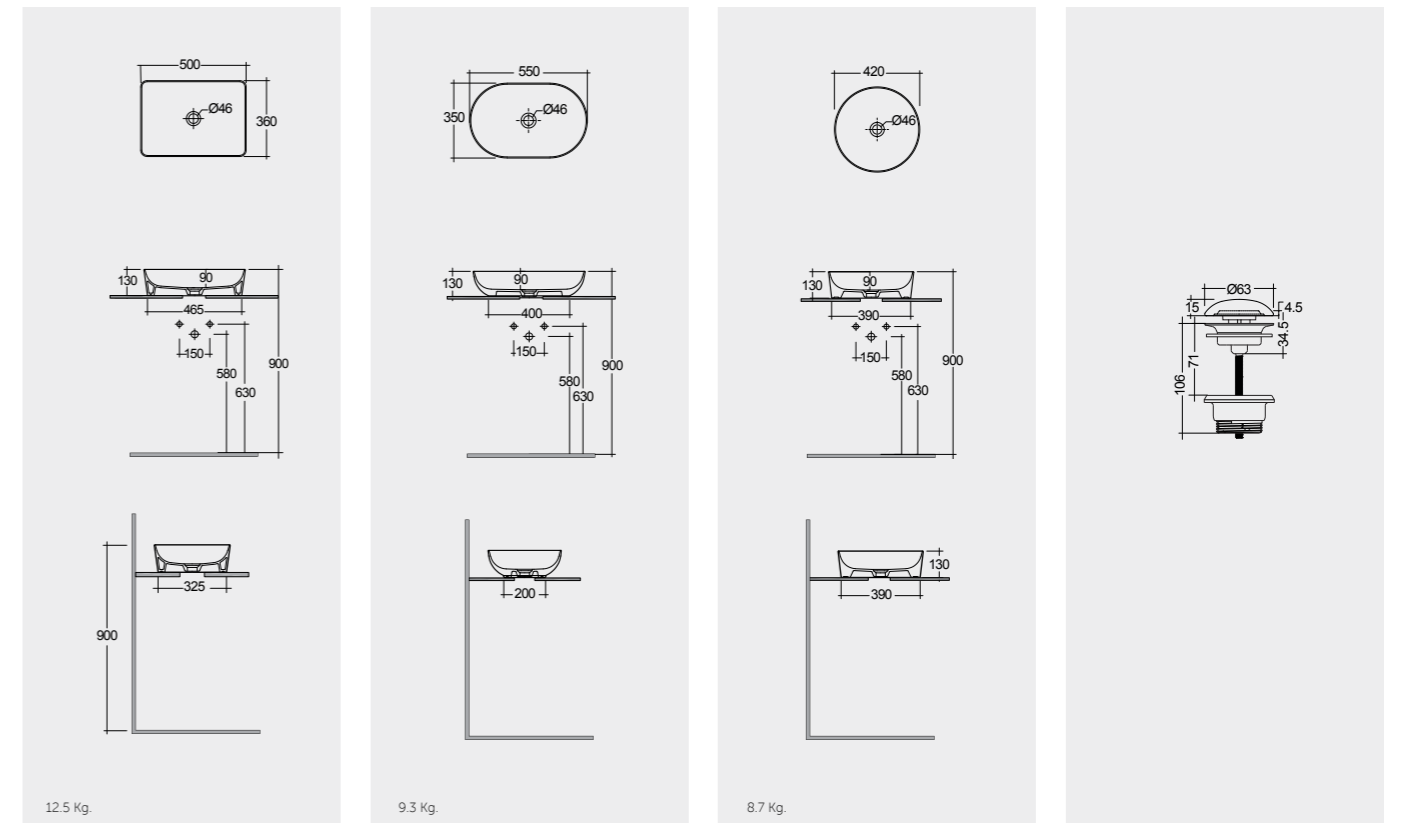

Rectangular

55 CM
BATCT5500621A

Oval

42 CM
BATCT4200621A

Round

Ceramic Click-Clack Pop-Up Waste
DUO000621A

Ceramic Free-Flow Waste
DUO002621A

Measurements