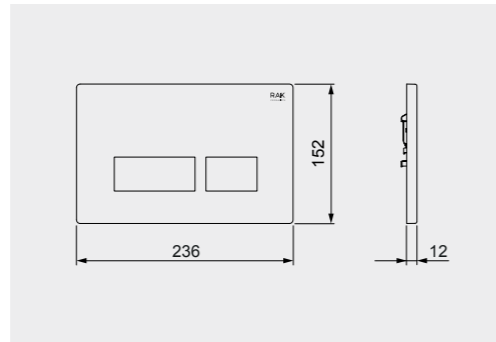

- White FSRAKPPL006
- Chrome FSRAKPPL007
- Matt Chrome FSRAKPPL008