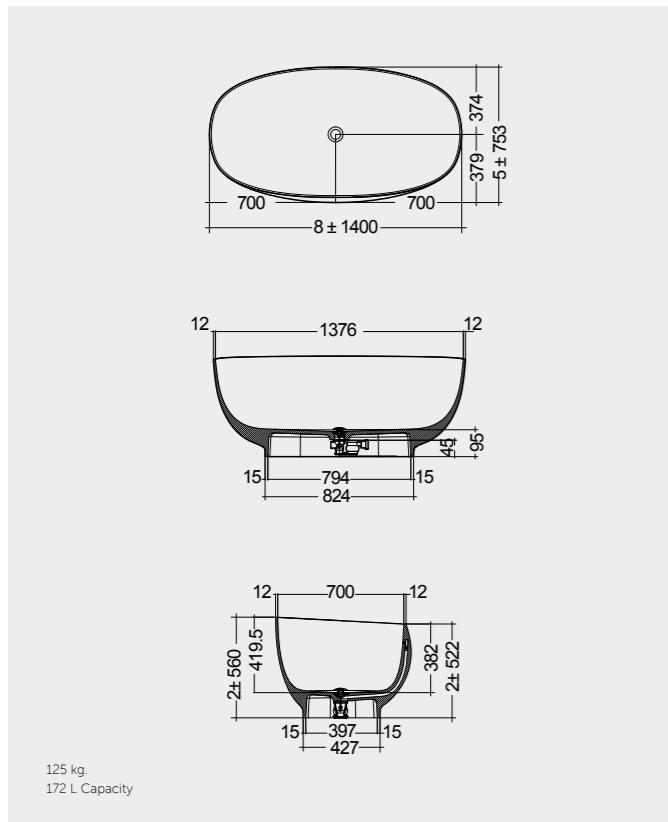

Measurements

Notes

All dimensions in mm tolerance $\pm 5\%$ for below 200mm and $\pm 3\%$ for above 200mm