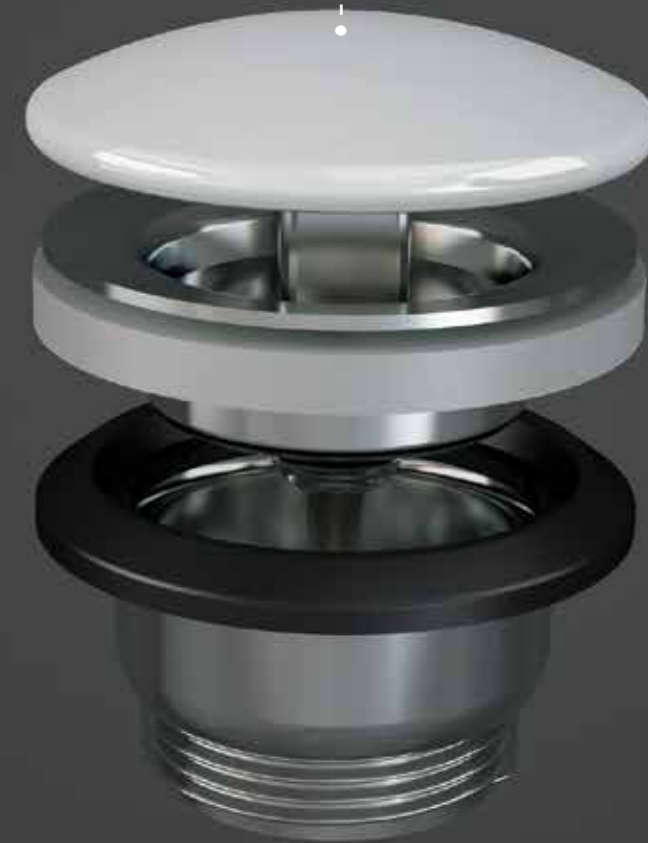

FINISH OPTIONS