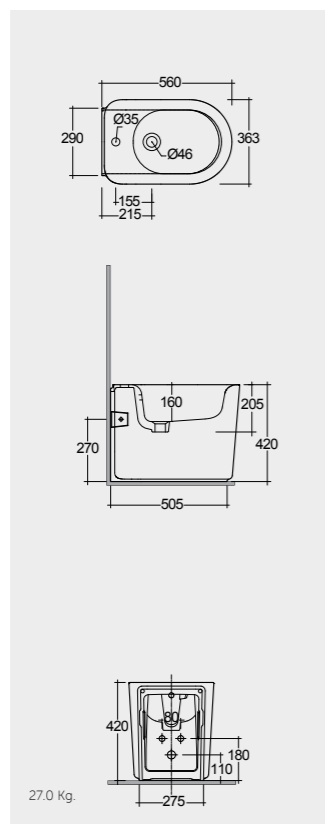

Measurements