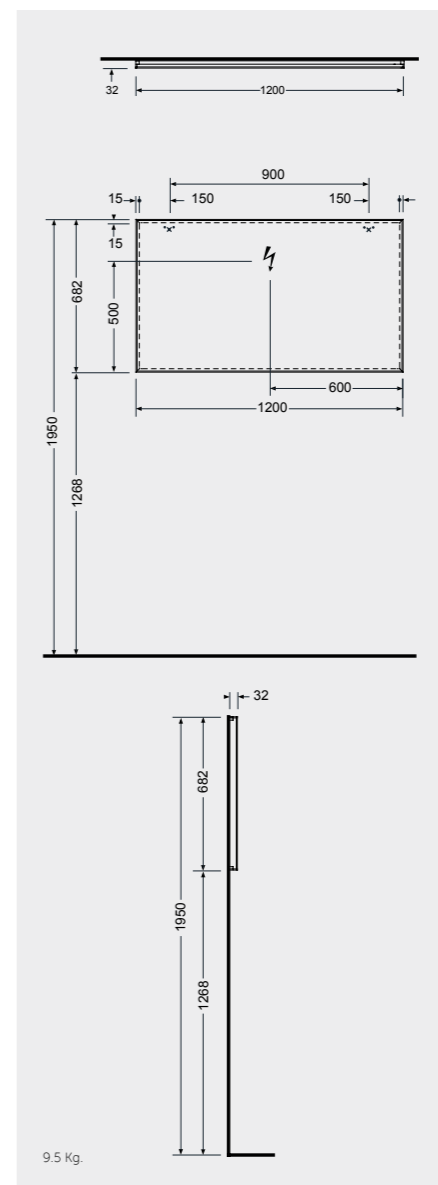

Measurements