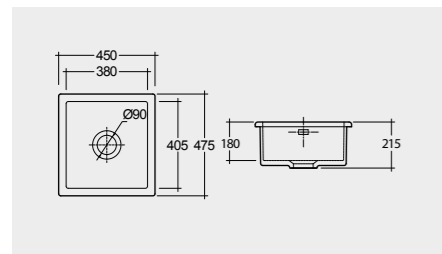

RAK-Silvia 45 CM

RAK-Silvia 45 CM