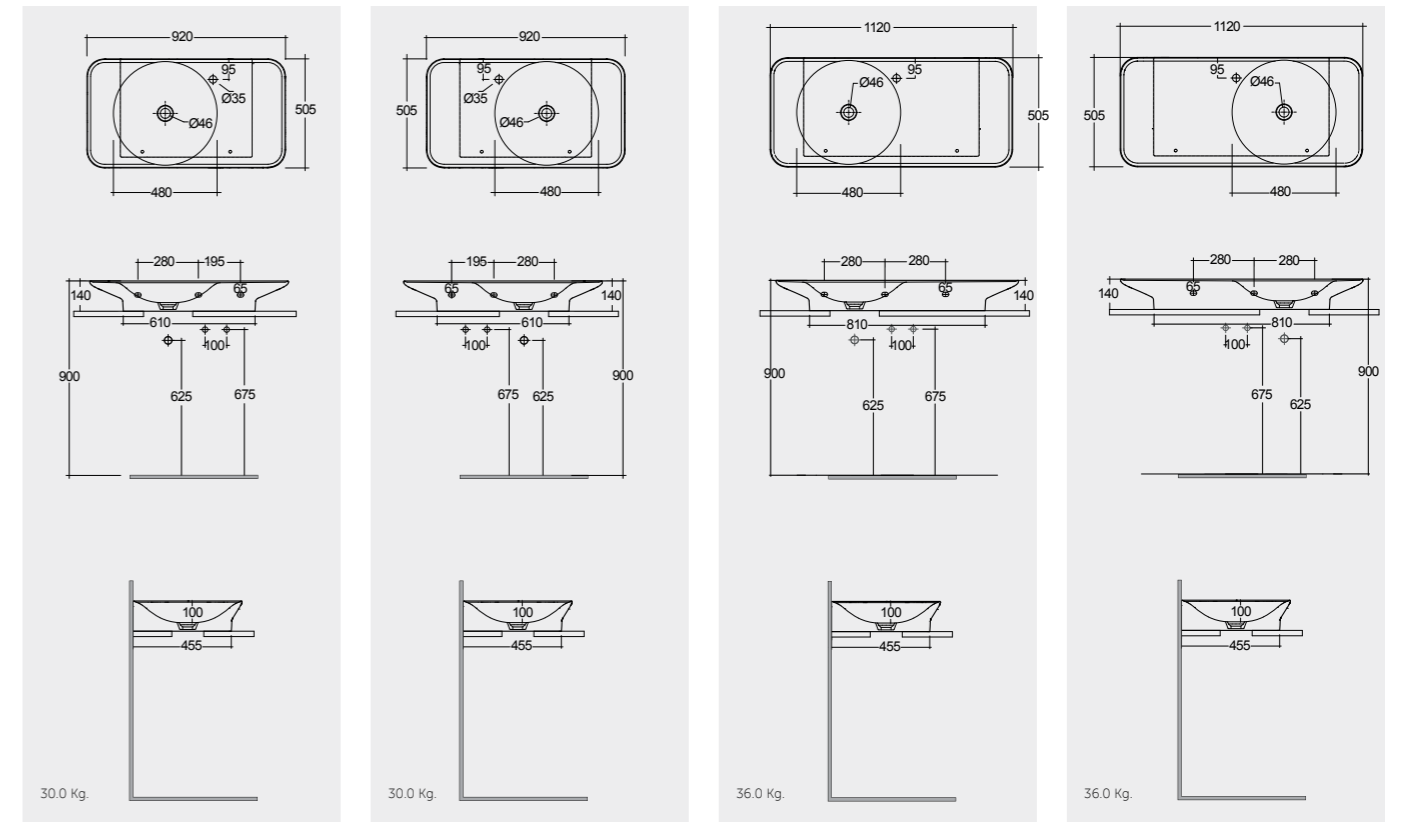

Measurements