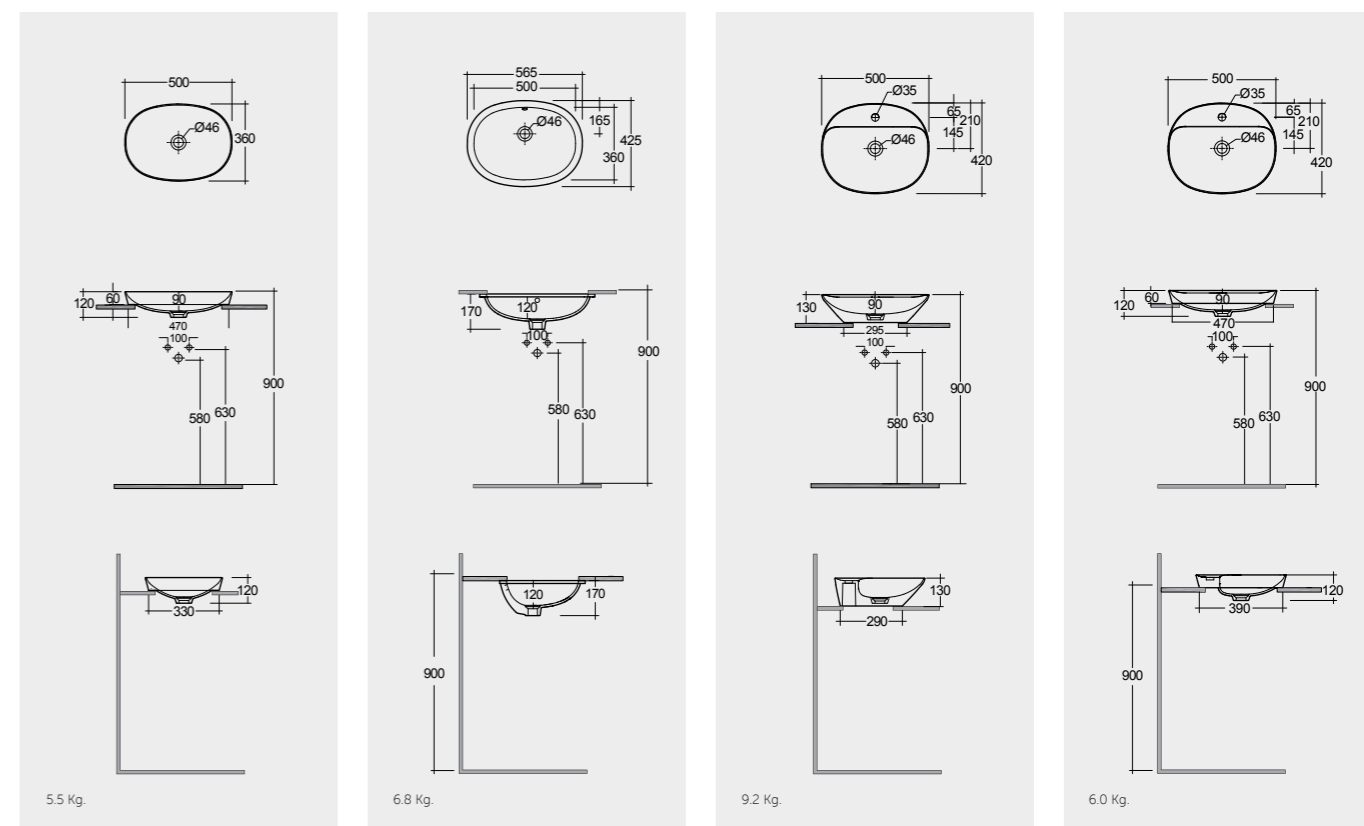

50X36 CM
VARDI25000AWHA

50X36 CM
VARUC25000AWHA

50X42 CM
VARCT25001AWHA

50X42 CM
VARDI25001AWHA

With Overflow

Measurements

5.5 Kg.

6.8 Kg.