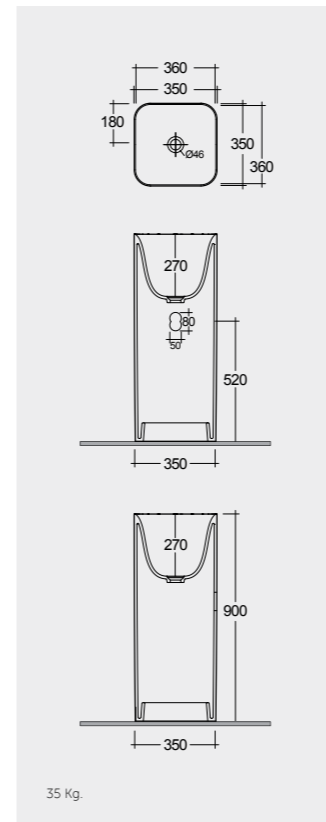

Measurements