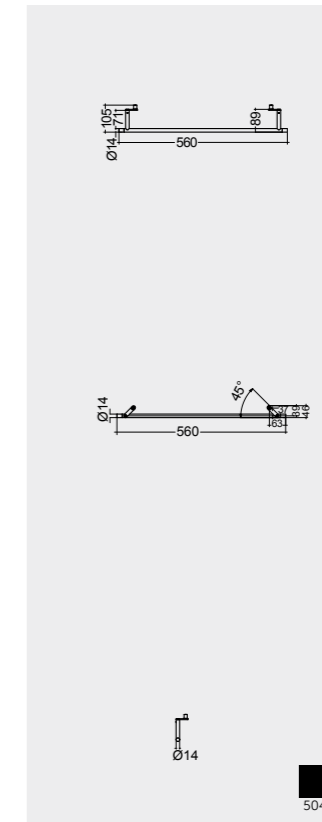

Washbasin installation height at 89,5cm

Horizontal bar included for size
92 & 112 cm

Washbasin installation height at 89,5cm

Horizontal bar included for size
92 & 112 cm

Measurements

RAK-VALET

Models

 <p>Rimless</p>	 <p>Rimless</p>	 <p>Rimless</p>	 <p>Rimless</p>
 <p>56 CM VALWC1347AWHA</p>	 <p>56 CM VALWC1347500A</p>	 <p>56 CM VALWC1446AWHA</p>	 <p>56 CM VALWC1446500A</p>
<p>Hidden Fixations Comfort Height 42 CM</p>	<p>Hidden Fixations Comfort Height 42 CM</p>	<p>Hidden Fixations</p>	<p>Hidden Fixations</p>