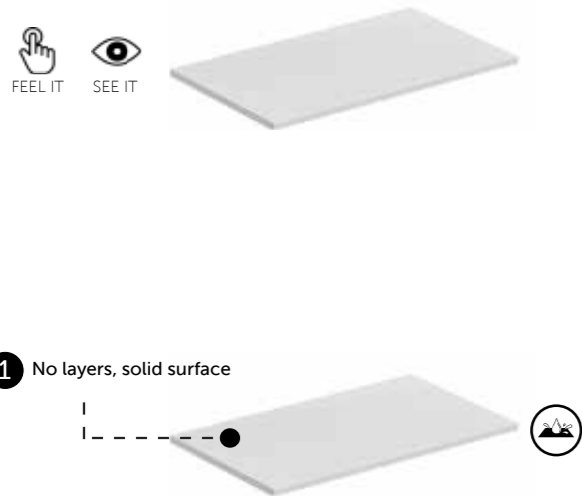

RAK-PLANO MATERIALS

RAKSOLID

RAKSOLID is the new durable solid surface material, composed of a mixture of natural minerals and resins. It exudes consistent quality and performance. The elegant matte white finish gives a distinctive feel to the vanity surface and it is pleasant to the touch.