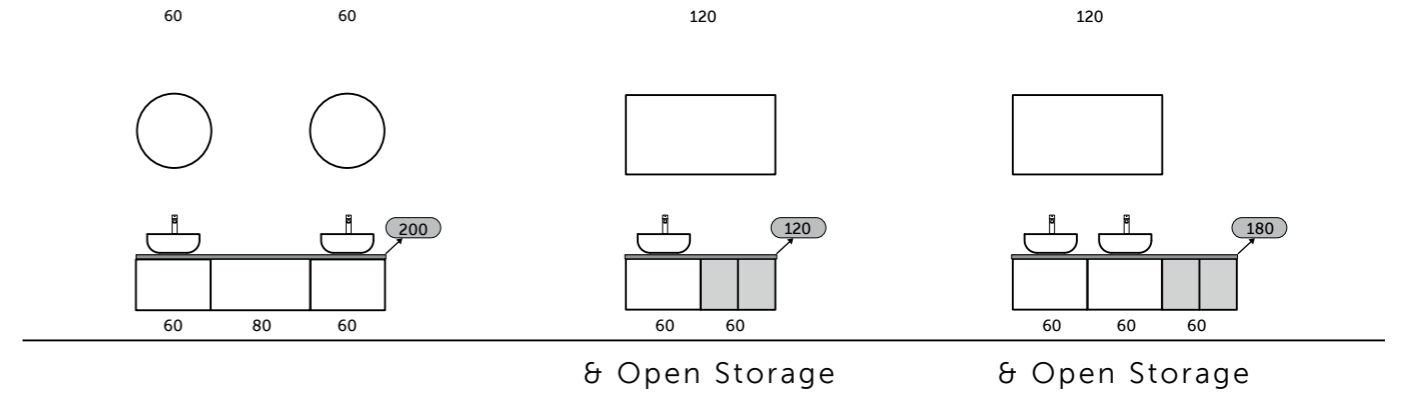

RAK-PLANO WITH RAK-JOY UNO

RAK-PLANO & COUNTERTOP WB