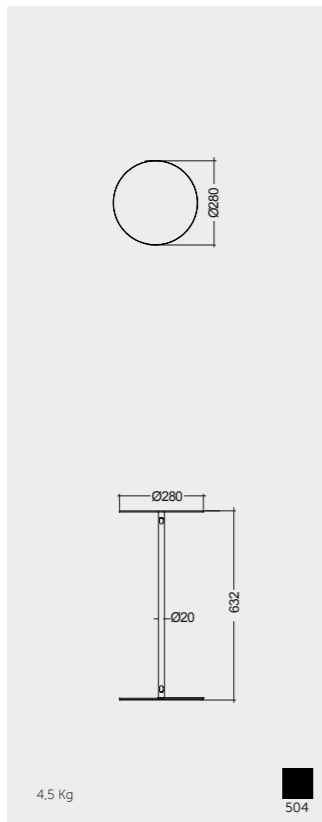

Measurements

Colours available

Colours shown here are as close to actual sanitaryware as printing process will allow