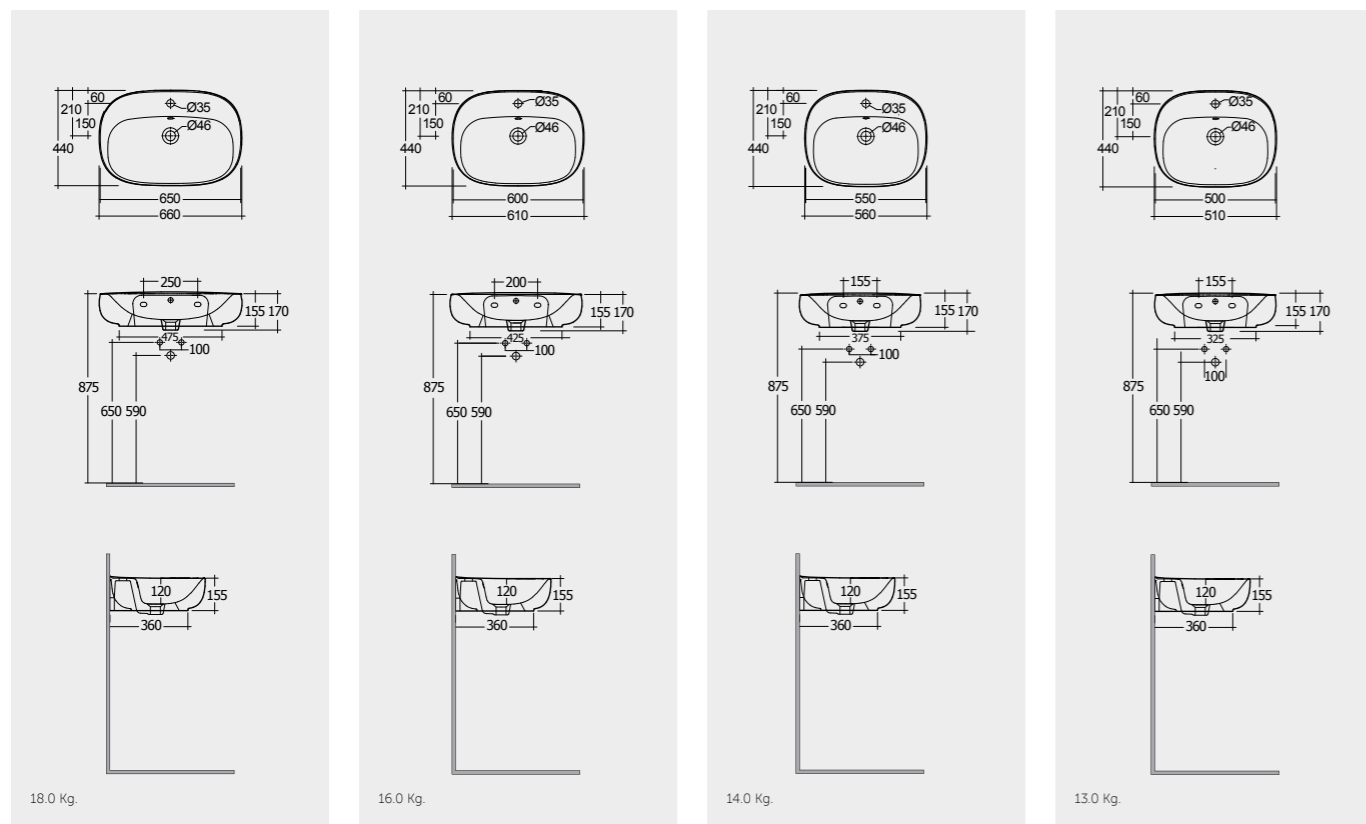

Measurements

Colours available

Colours shown here are as close to actual sanitaryware as printing process will allow