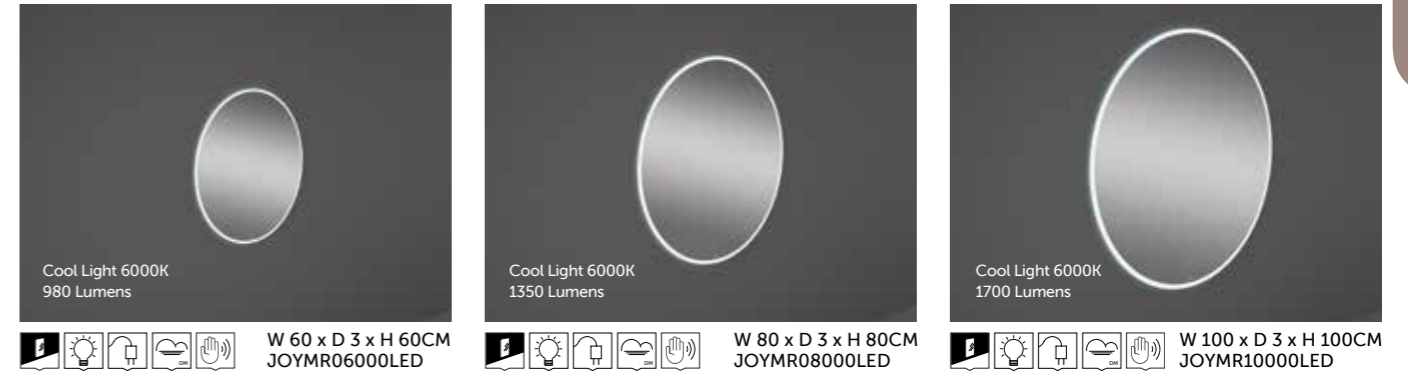

RAK-JOY UNO

Models