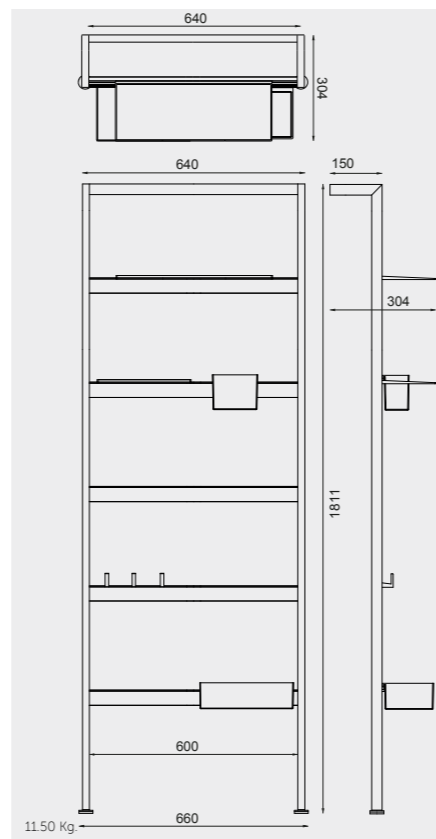

UNIVERSAL SHELVING SYSTEM

Models

Accessories included: Small Shelf & Double Tumbler

Accessories included: 2 Small Shelves & Double Tumbler

Accessories included: Small & Large Shelves, Small & Large Double Tumblers and 3 Hooks

Measurements

2.10 Kg.

504

5.50 Kg.

504

11.50 Kg.

504

Models

Structure can be easily cut on site at any lower height; adjustable feet.

Shelves not included, order separately:
USSSH9031MGY

Measurements

18.00 Kg.

504

6 PCS

Measurements

23.00 Kg.

MGY

504

Structure can be easily cut on site at any lower height; adjustable feet.

Shelves not included, order separately:
USSSH9031MGY

Measurements

13.00 Kg.

504