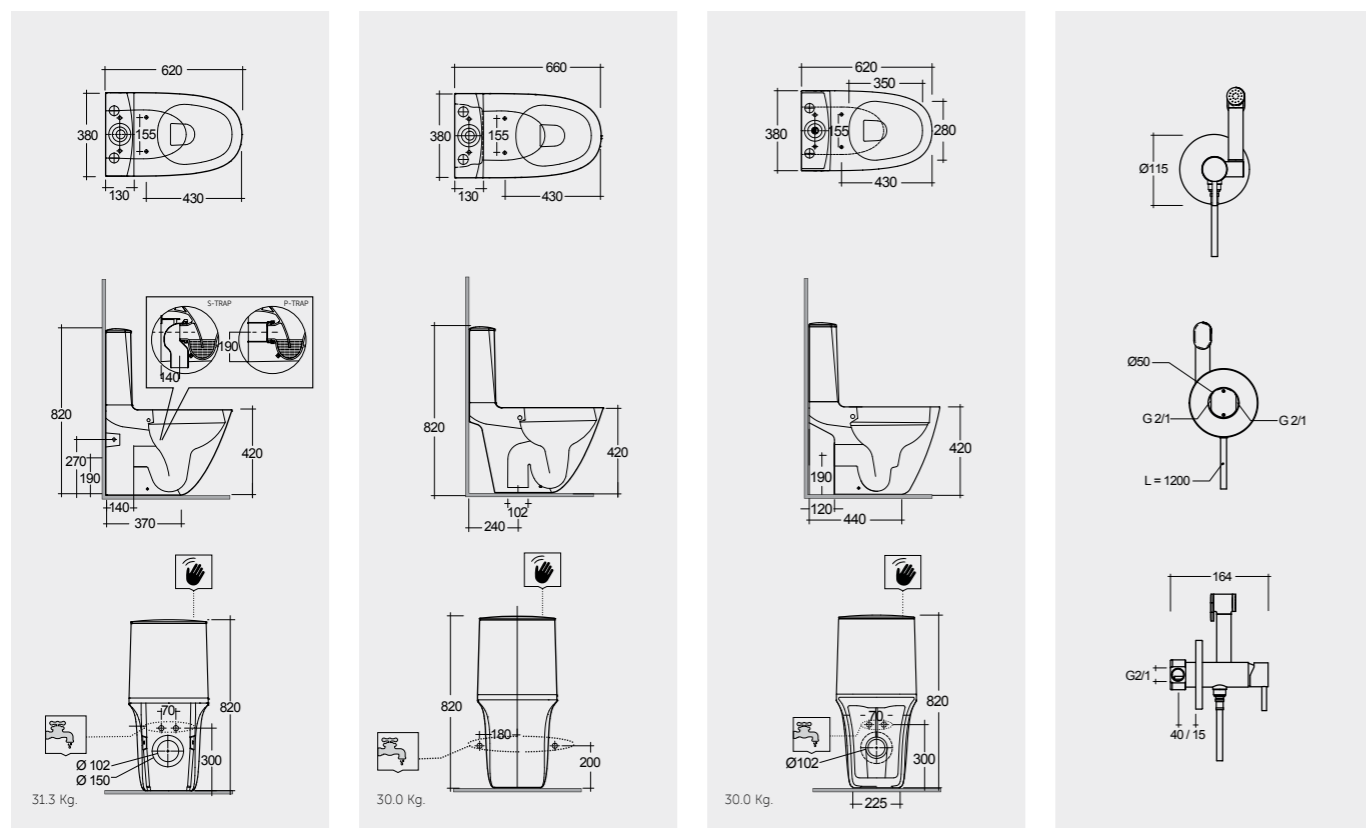

Models

Rimless	Rimless	Rimless	
62 CM SENWC1146AWHA SENWT1805AWHA Hidden Fixations Comfort Height 42 CM	66 CM SENWC1045AWHA SENWT1805AWHA Back Open Comfort Height 42 CM	62 CM SENWC1145AWHA SENWT1805AWHA Back Open Comfort Height 42 CM	SET WITH MIXER (SHATAFF) BRASS CHROME: SPRDOMX0001

Measurements

Compatible with 6/3L dual flushing, 4,5/3L dual flushing, in accordance with en997 - type 1.

Models

Rimless	Rimless	Rimless	
62 CM SENWC1146AWHA SENWT1800AWHA Hidden Fixations Comfort Height 42 CM	66 CM SENWC1045AWHA SENWT1800AWHA Back Open Comfort Height 42 CM	62 CM SENWC1145AWHA SENWT1800AWHA Back Open Comfort Height 42 CM	Urea RAK-Sensation SENSC3901WH AWH