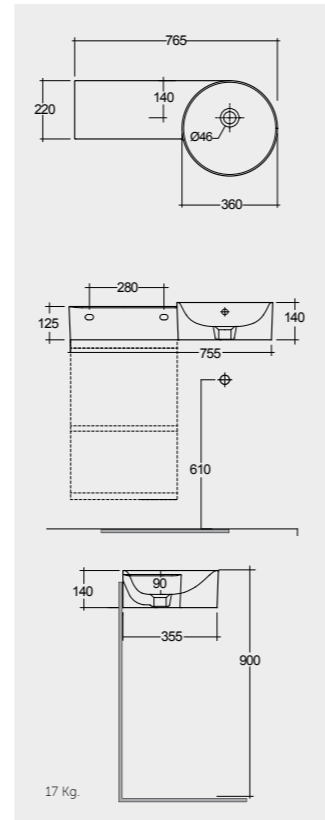

 77 CM Right Ledge
PETWB27700AWHA

 77 CM Left Ledge
PETWB17701AWHA

 77 CM Left Ledge
PETWB17700AWHA

No Faucet Hole

No Faucet Hole

Measurements

Notes

All dimensions in mm tolerance $\pm 5\%$ for below 200mm
and $\pm 3\%$ for above 200mm

Models

 77 CM Right Ledge
PETWB47701AWHA

 77 CM Right Ledge
PETWB47700AWHA

 77 CM Left Ledge
PETWB37701AWHA

 77 CM Left Ledge
PETWB37700AWHA

No Faucet Hole

No Faucet Hole

Measurements