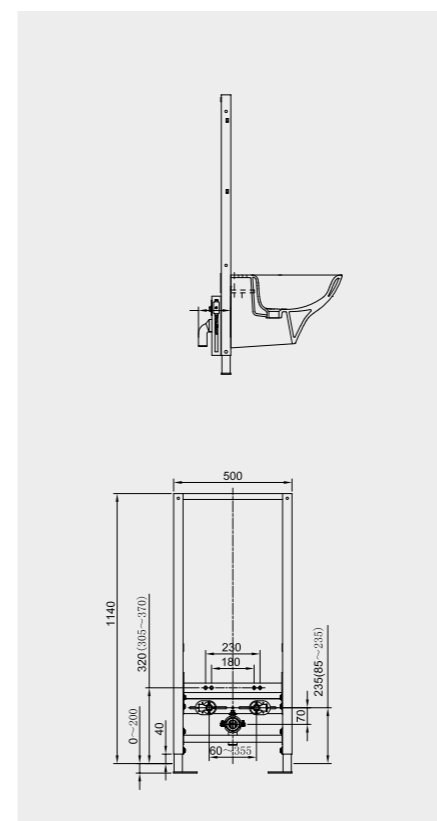

Measurements