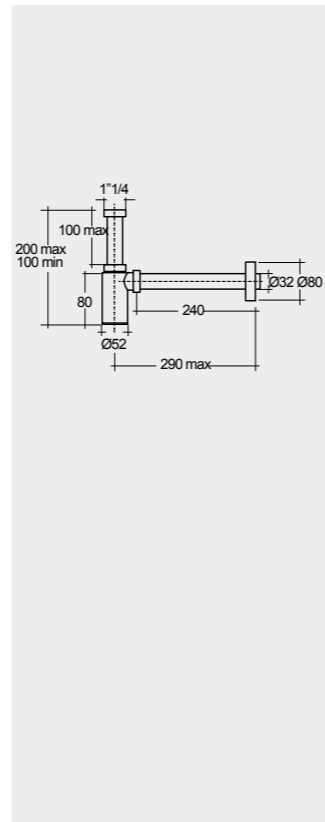

Measurements

Colours available

Colours shown here are as close to actual sanitaryware as printing process will allow