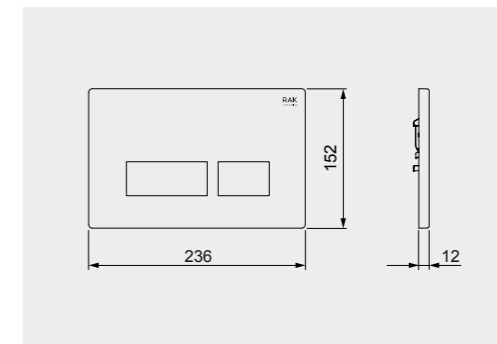

- 500 FSRAPPL006500
- 505 FSRAPPL006505
- 514 FSRAPPL006514
- 503 FSRAPPL006503
- 504 FSRAPPL006504

RECTANGULAR