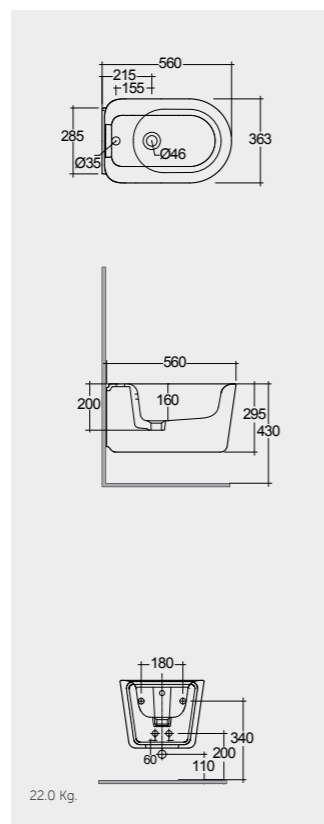

Measurements