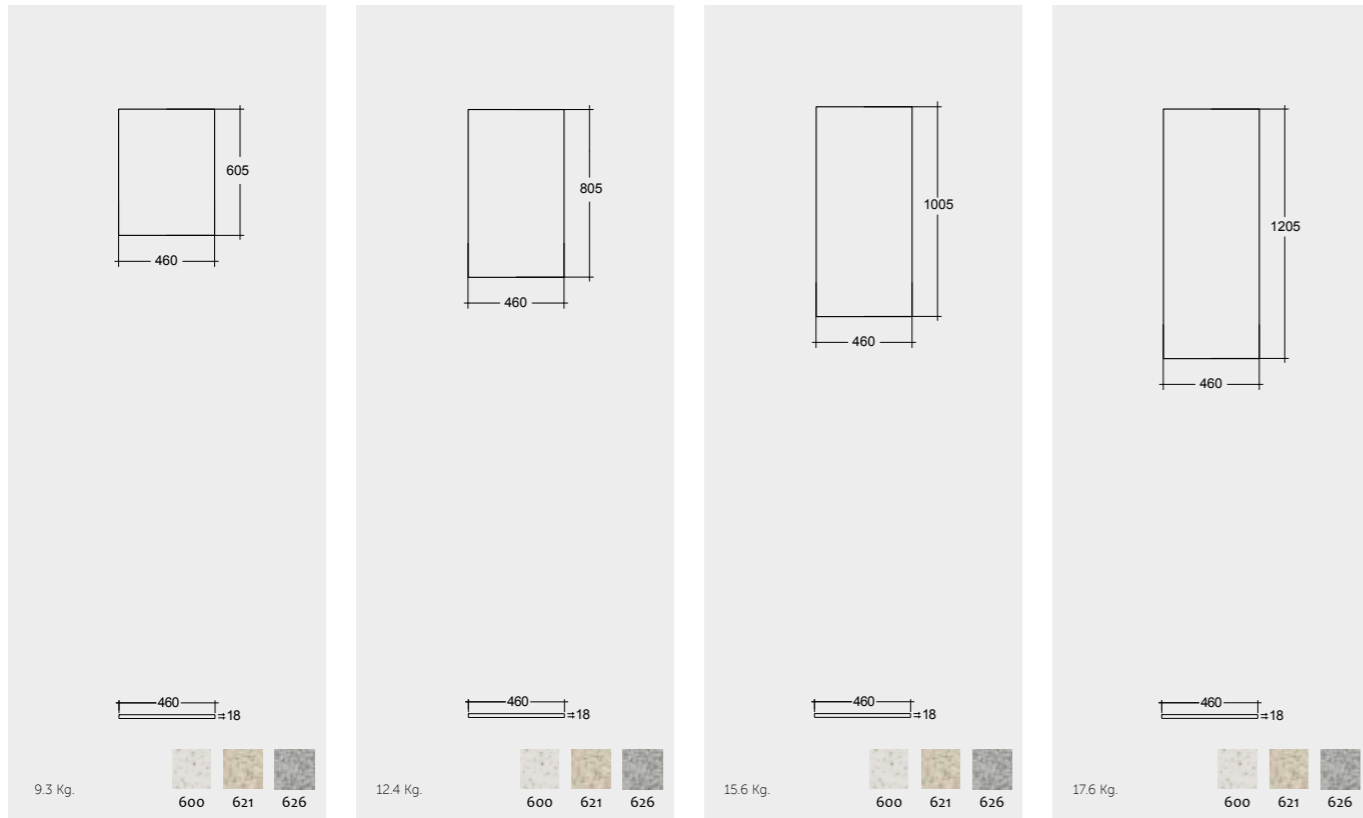

Counter Top Slab 161 CM + Bowl

161 CM
PLASL16146600

Counter Top Slab 181 CM + Bowl

181 CM
PLASL18146600

Counter Top Slab 201 CM + Bowl

201 CM
PLASL20146600

Measurements

Measurements