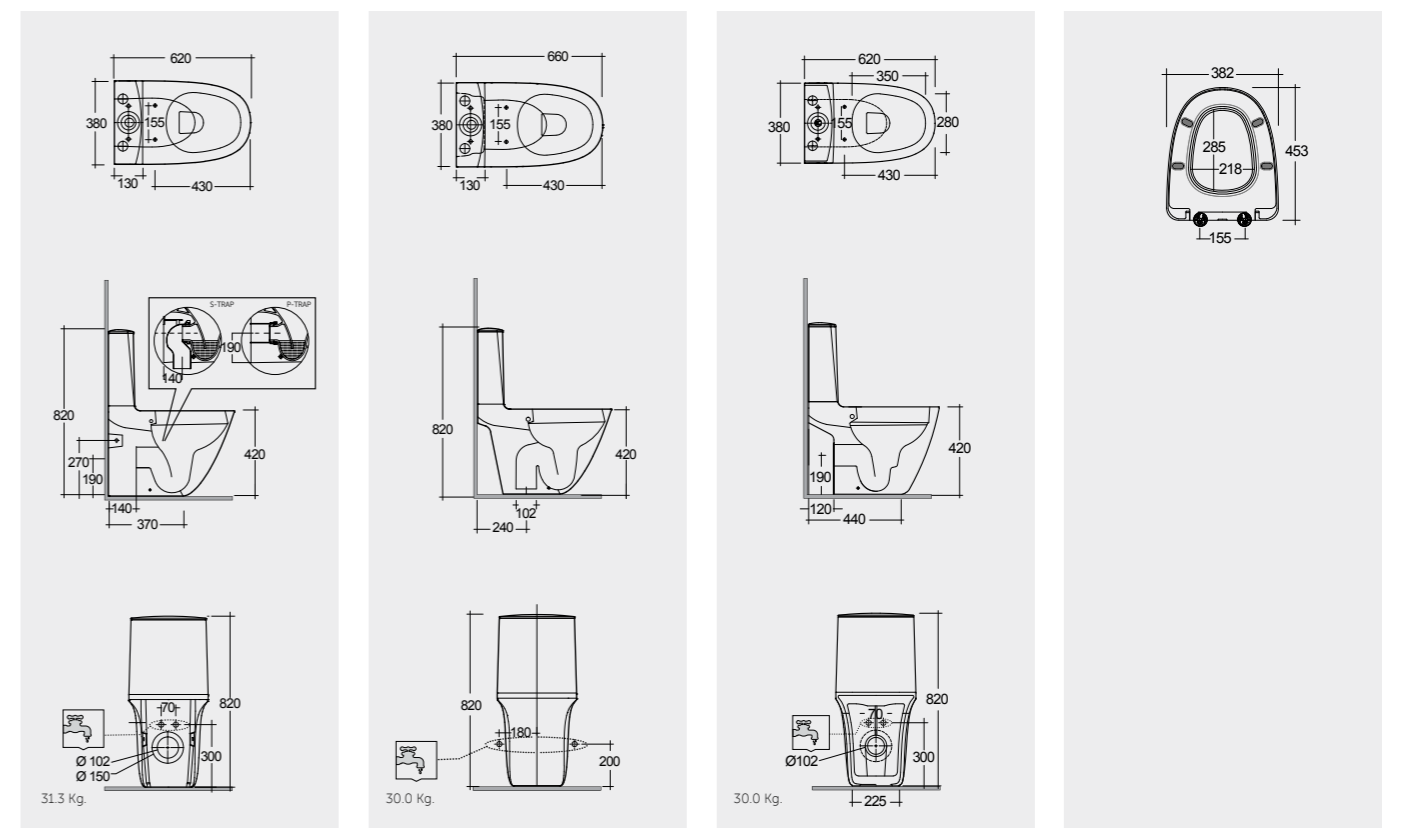

Measurements

Compatible with 6/3L dual flushing, 4,5/3L dual flushing, in accordance with en997 - type 1.