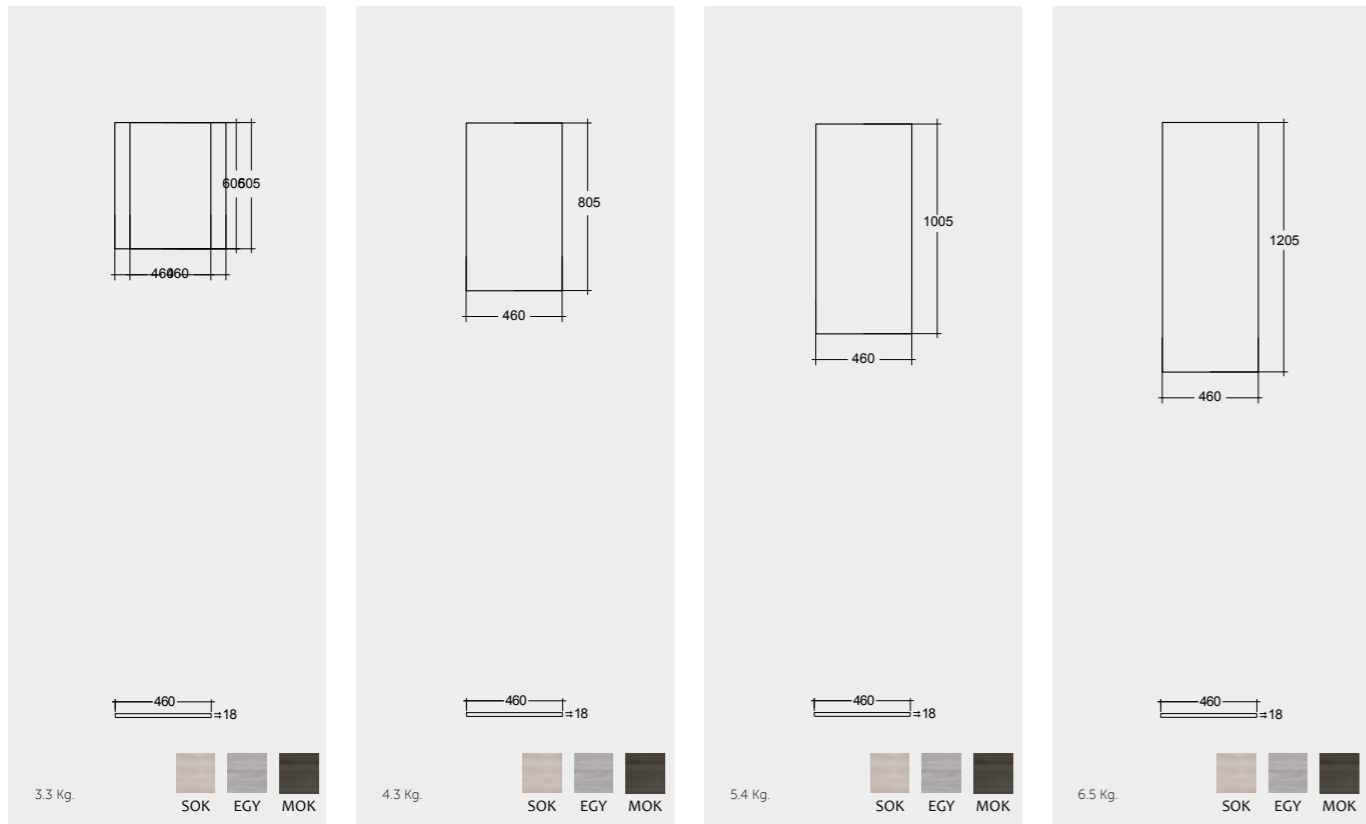

RAK-PLANO SURFACES IN TECHWOOD

Measurements

Measurements

Notes

All dimensions in mm tolerance $\pm 5\%$ for below 200mm and $\pm 3\%$ for above 200mm