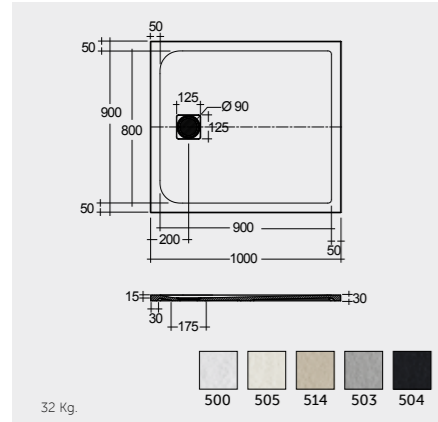

90 X 90 CM
RFST09090S500