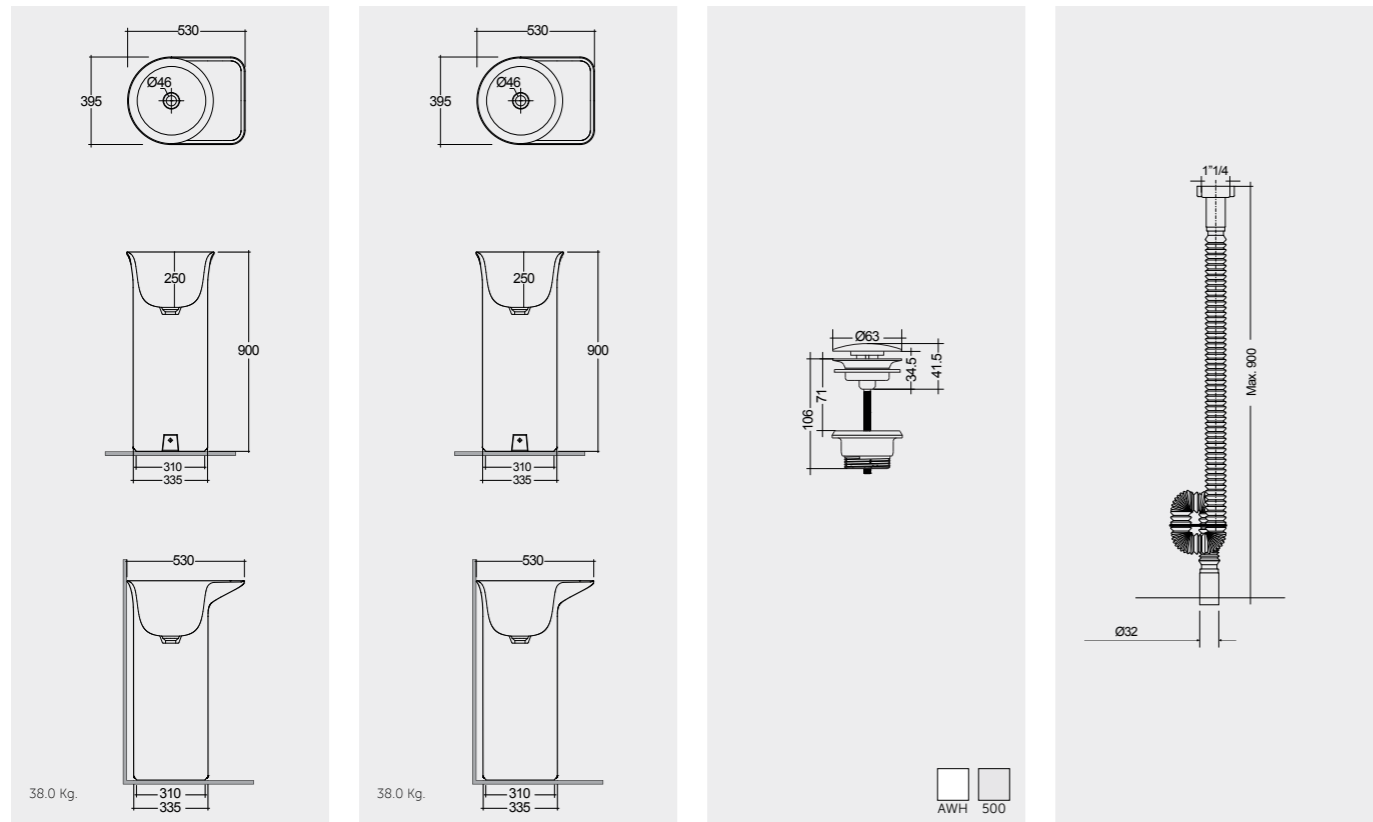

Matt Finish
Hidden Fixations
Drain Not Included

Hidden Fixations
Drain Not Included

Measurements

Notes

All dimensions in mm tolerance $\pm 5\%$ for below 200mm and $\pm 3\%$ for above 200mm

Models

48 CM VALCT4800AWHA
 48 CM VALCT4800500A
 64 CM VALCT6400AWHA
 64 CM VALCT6400500A
Matt Finish
Matt Finish