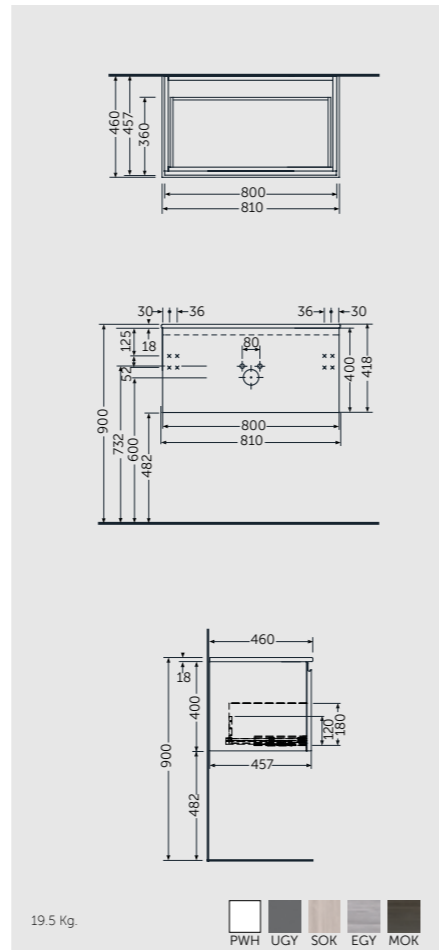

Measurements

WALL HUNG VANITY UNITS

W 100 x D 46 x H 40CM
UNOWH100UGY
Space saving bottle trap required BTRWBPPR022

120cm = 2x W 60CM Units
UNOWH060UGY x2
Space saving bottle trap required BTRWBPPR022 (x2)