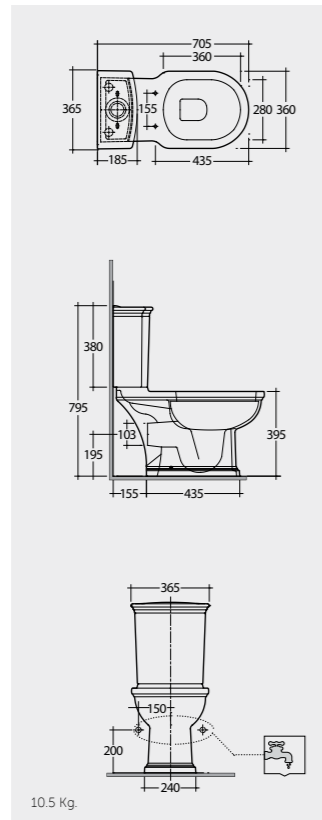

70 CM
WT03AWHA
WT22AWHA

Back Open
With Front Lever

70 CM
WT11AWHA
WT22AWHA

Back Open
With Front Lever

Measurements

Models

58 CM
WT21AWHA
CISTERN : WT24AWHA
FITTINGS : FTWTHICIST

58 CM
WT21AWHA
CISTERN : WT23AWHA
FITTINGS : FTWTLOCIST