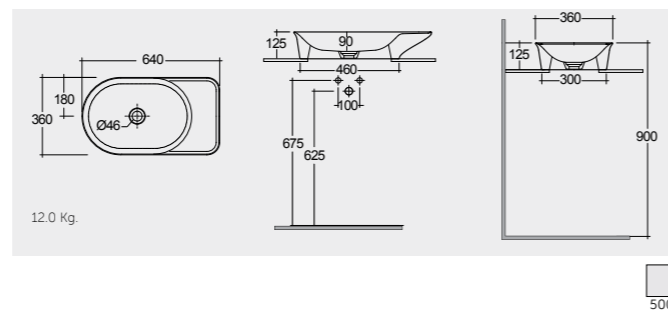

RAK-Cloud 58 CM

CLOCT6000500A Drain Not Included
Drain Cover: CLOAC4400500A

RAK- Valet 64 CM

VALCT6400AWHA Drain not included

RAK- Valet 64 CM

VALCT6400500A Matt Finish Drain not included

RAK-Cloud 58 CM

CLOCT6000504A Drain Not Included
Drain Cover: CLOAC4400504A