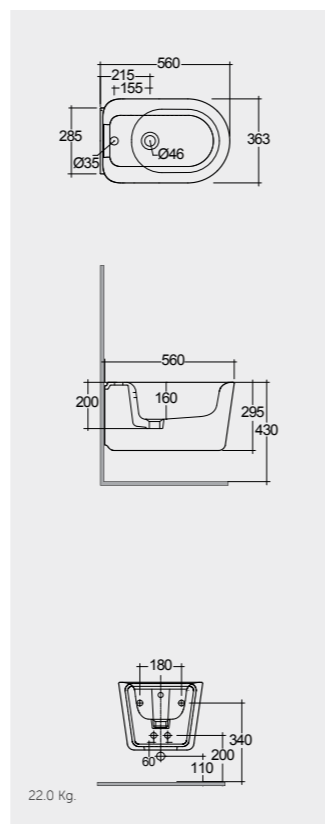

Measurements