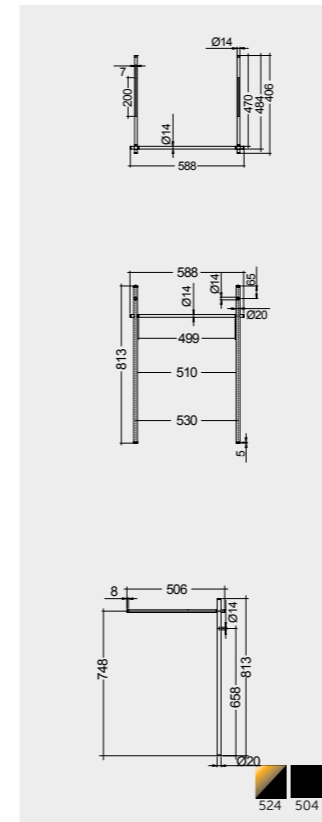

Washbasin installation height at 89,5cm

Horizontal bar included for size
92 & 112 cm

Washbasin installation height at 89,5cm

Horizontal bar included for size
92 & 112 cm

Measurements

RAK-VALET

Models

 <p>Rimless</p>	 <p>Rimless</p>	 <p>Rimless</p>	 <p>Rimless</p>
 <p>56 CM VALWC1347AWHA</p>	 <p>56 CM VALWC1347500A</p>	 <p>56 CM VALWC1446AWHA</p>	 <p>56 CM VALWC1446500A</p>
<p>Hidden Fixations Comfort Height 42 CM</p>	<p>Hidden Fixations Comfort Height 42 CM</p>	<p>Hidden Fixations</p>	<p>Hidden Fixations</p>