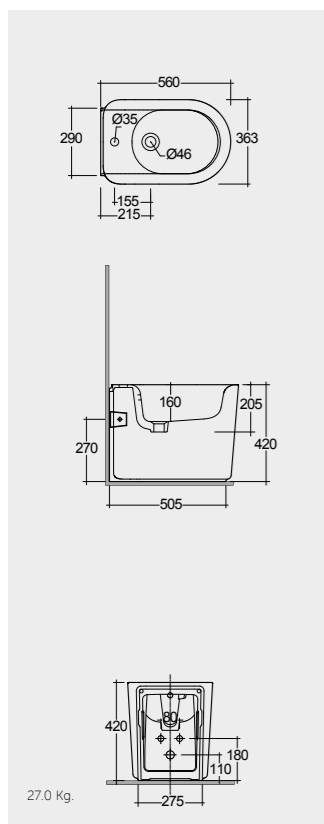

Measurements