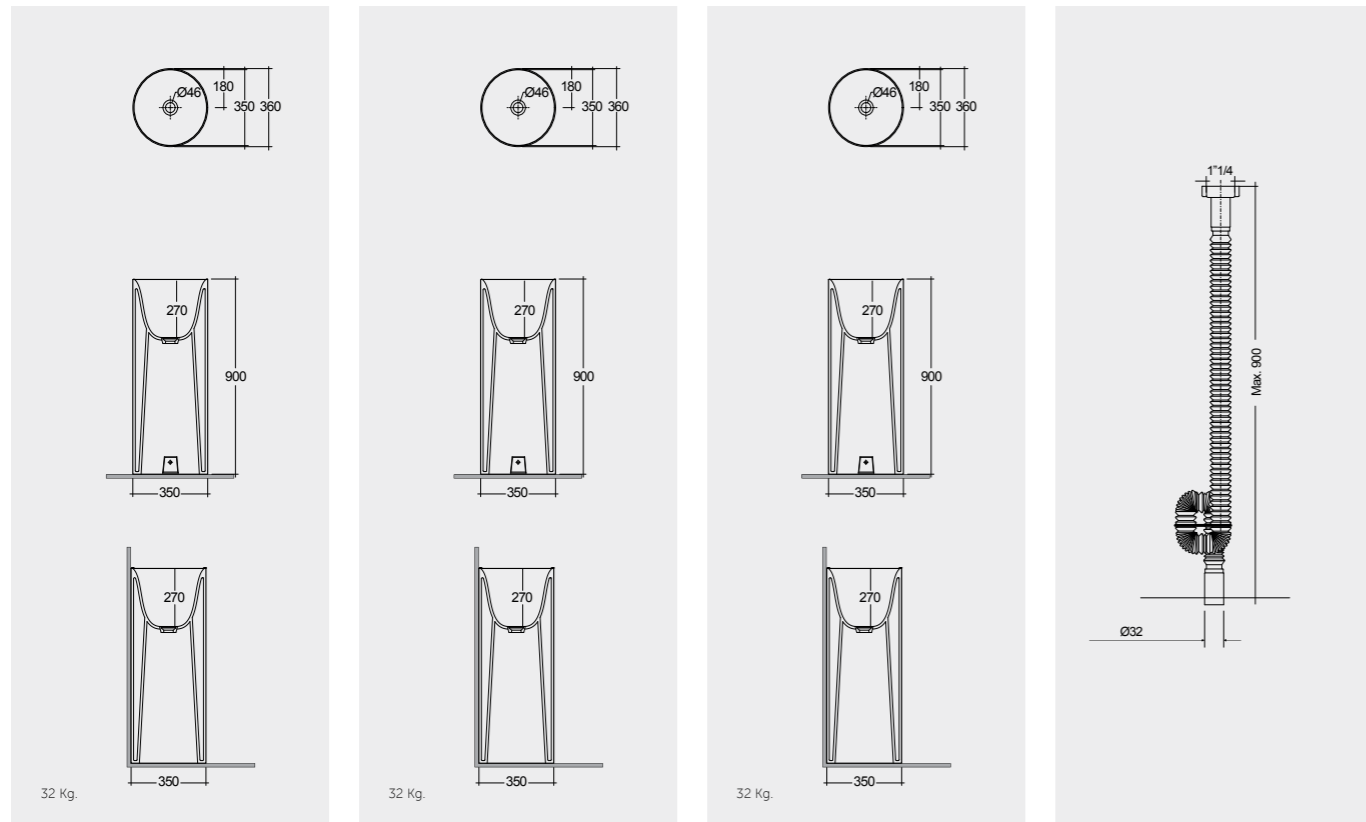

Measurements

Notes

All dimensions in mm tolerance $\pm 5\%$ for below 200mm
and $\pm 3\%$ for above 200mm