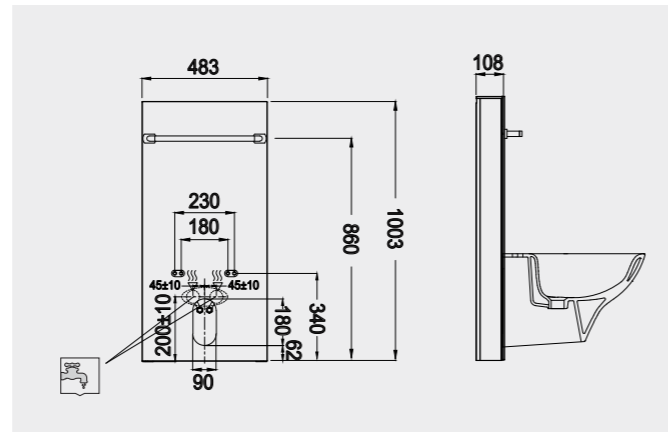

Measurements

Not Suitable Models for Wall Hung

Cabinet Cistern:
CO23AWHA - RAK-Special Needs Rimless Wall Hung WC 70 cm