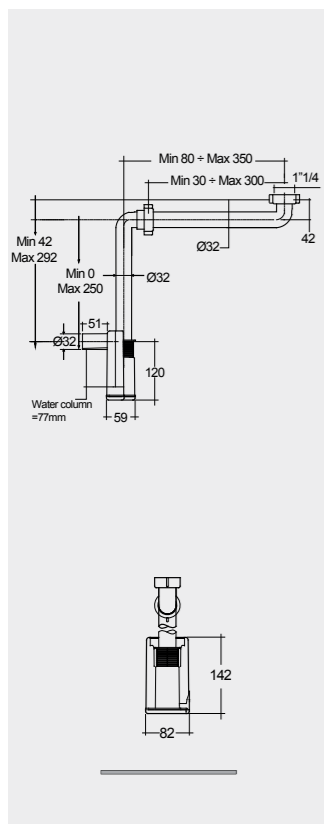

Measurements

Notes

All dimensions in mm tolerance $\pm 5\%$ for below 200mm
and $\pm 3\%$ for above 200mm