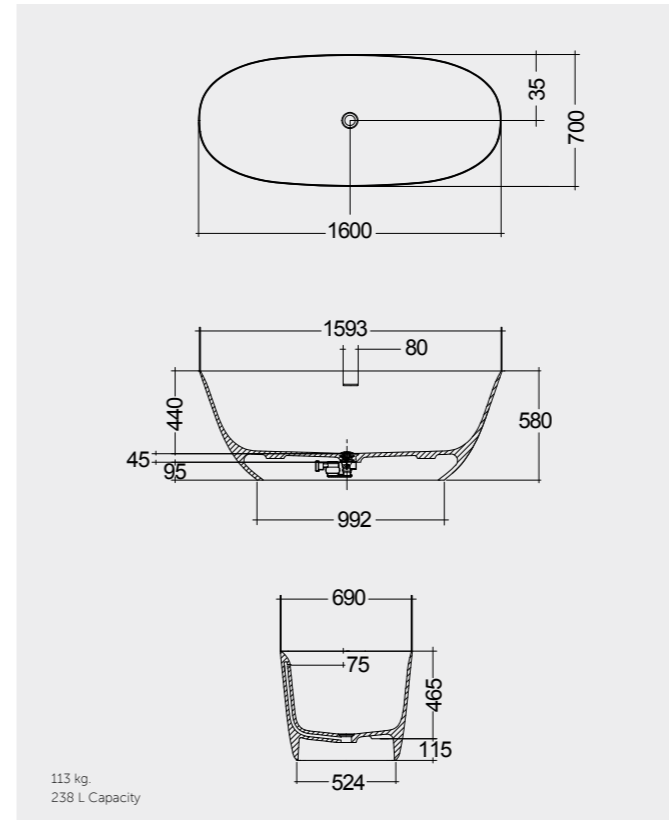

Measurements

Notes

All dimensions in mm tolerance $\pm 5\%$ for below 200mm and $\pm 3\%$ for above 200mm