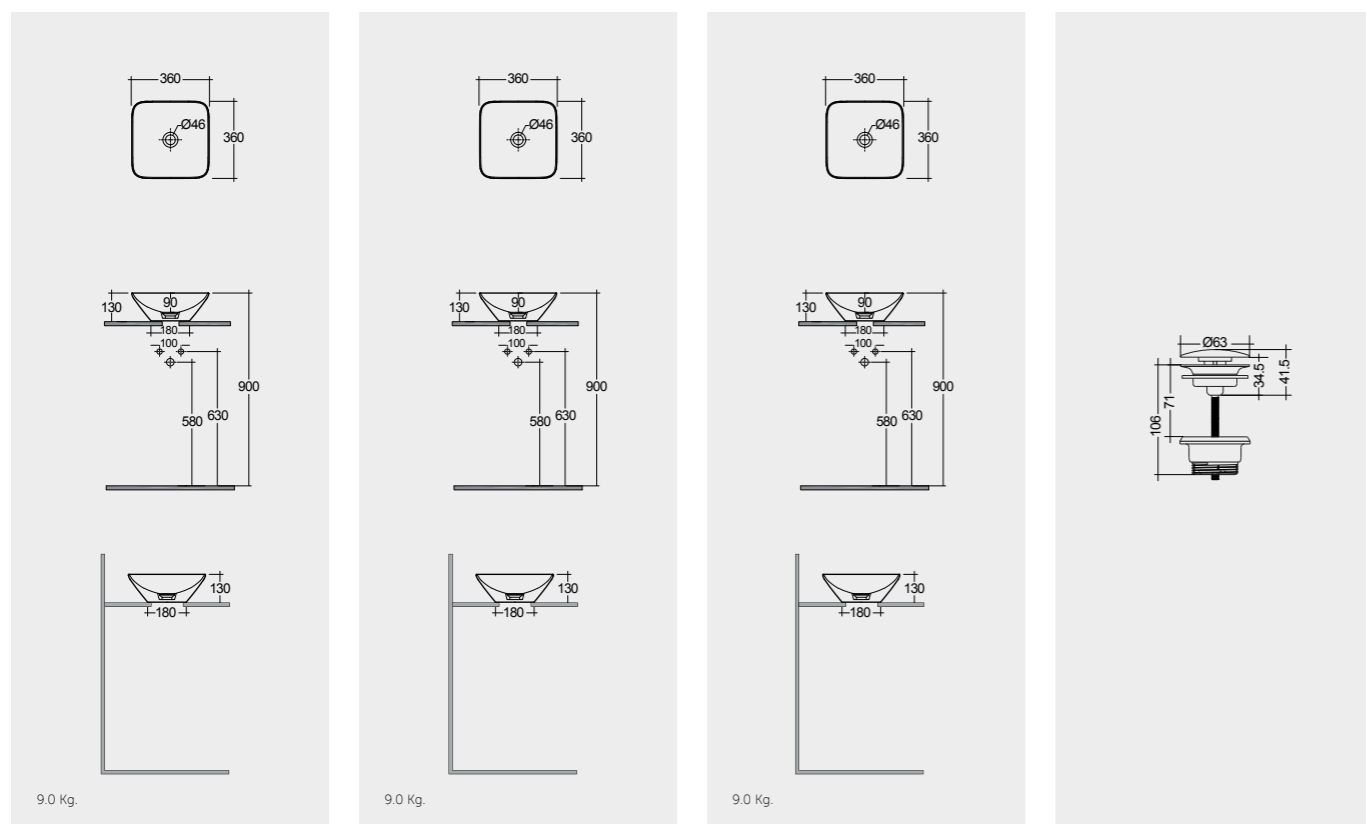

8.0 Kg.

Models

36X36 CM
VARCT43600AWHA

36X36 CM
VARCT43600500A

36X36 CM
VARCT43600504A

CLICK-CLACK
CHROME : DUO000444

Measurements

9.0 Kg.