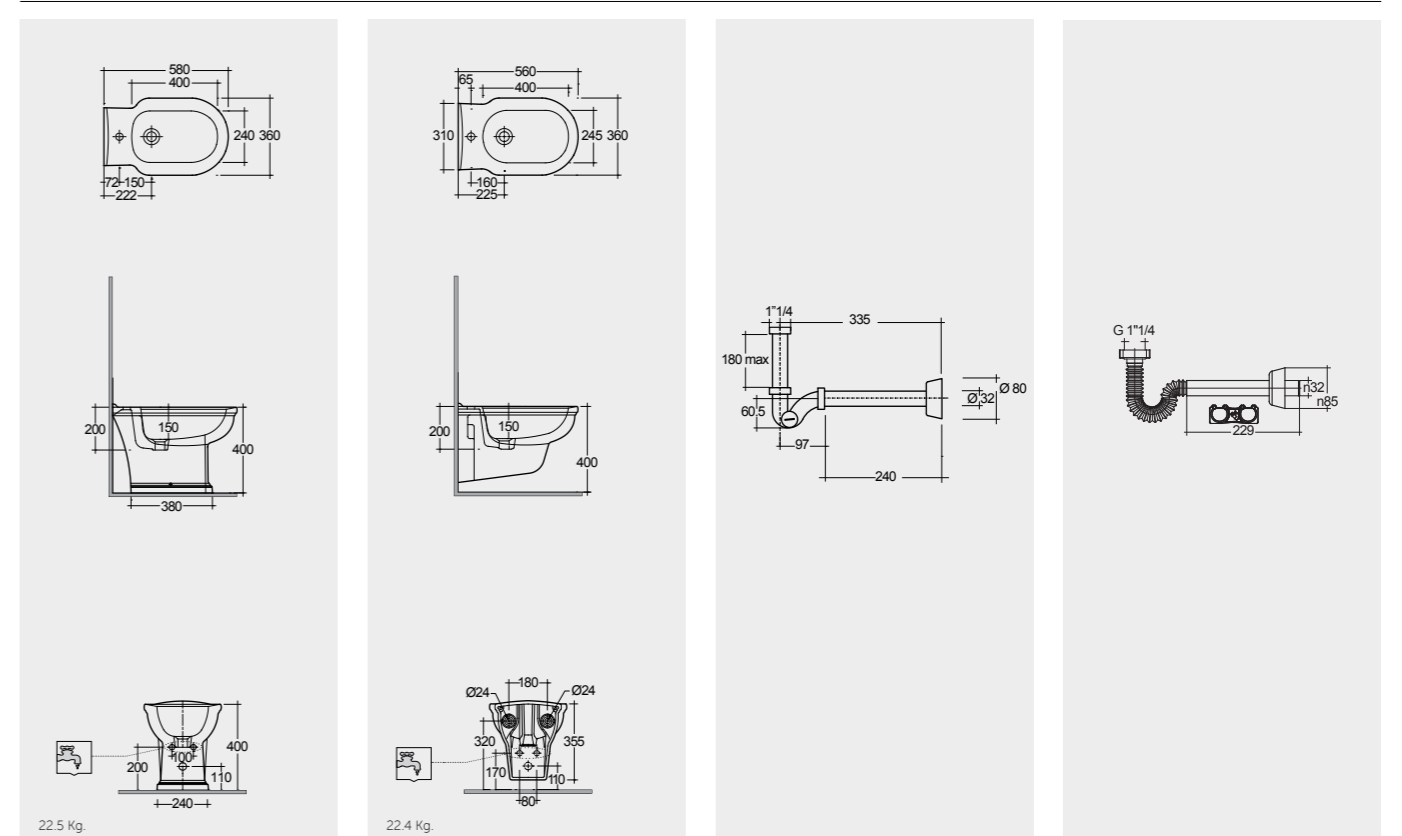

Measurements

Colours available

Colours shown here are as close to actual sanitaryware as printing process will allow

Alpine White

SMART TOILETS

RAK-CLEON

RAK Ceramics presents RAK-Cleon, the new toilet with integrated bidet functionality that brings you the finest in personal comfort and cleansing. An all-in-one solution that combines design and technology, to mark a superior hygiene standard in your bathroom.