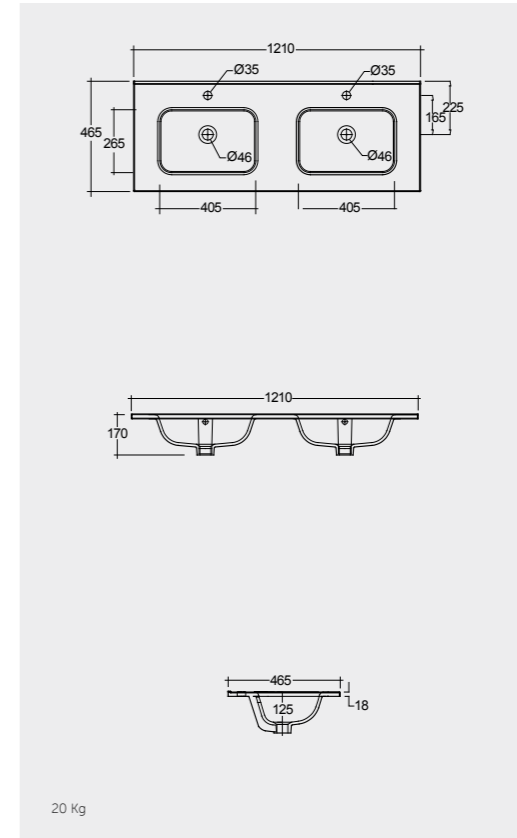

Measurements