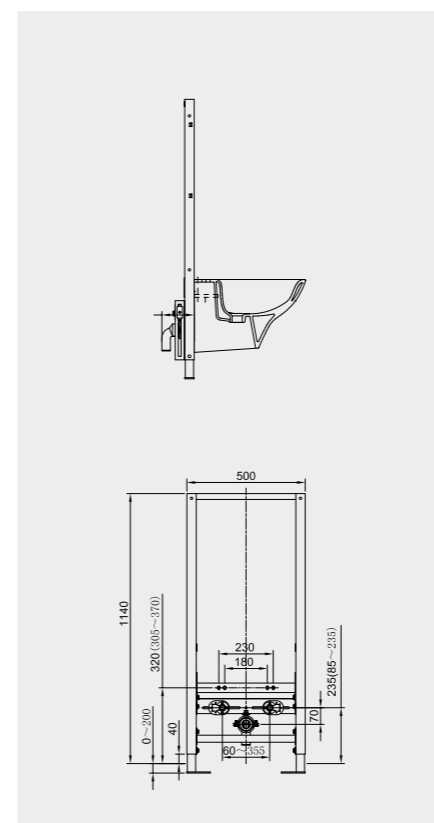

Measurements