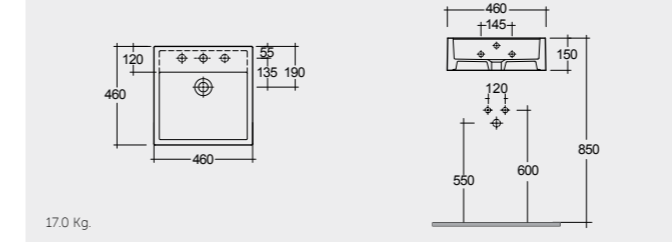

COUNTER TOP WASH BASINS

CLOAKROOM WASH BASINS

OC116AWHA