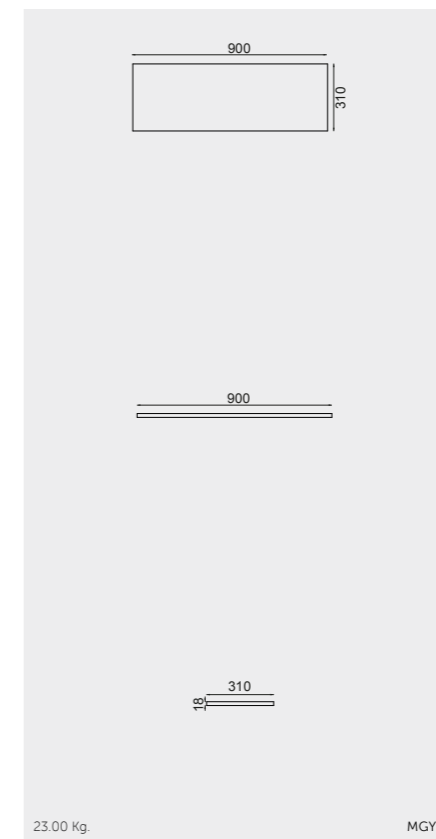

Structure can be easily cut on site at any lower height; adjustable feet.

Shelves not included, order separately:
USSSH9031MGY

Measurements

18.00 Kg.

504

W 90 x D 31 x H 1,8CM
USSSH9031MGY

6 PCS

Measurements