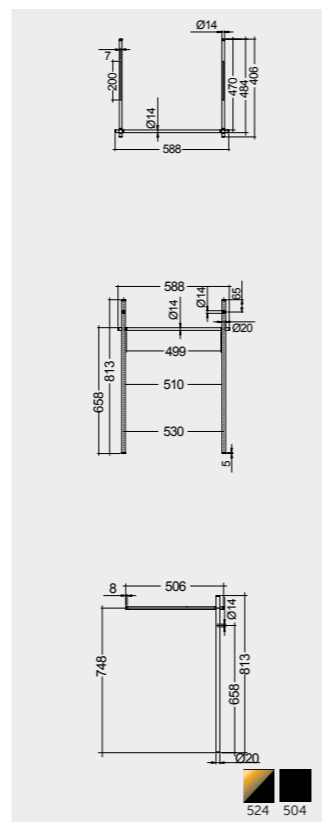

Horizontal bar included for size 81 & 61 cm

Horizontal bar included for size 81 & 61 cm

Measurements

Colours available

Colours shown here are as close to actual sanitaryware as printing process will allow