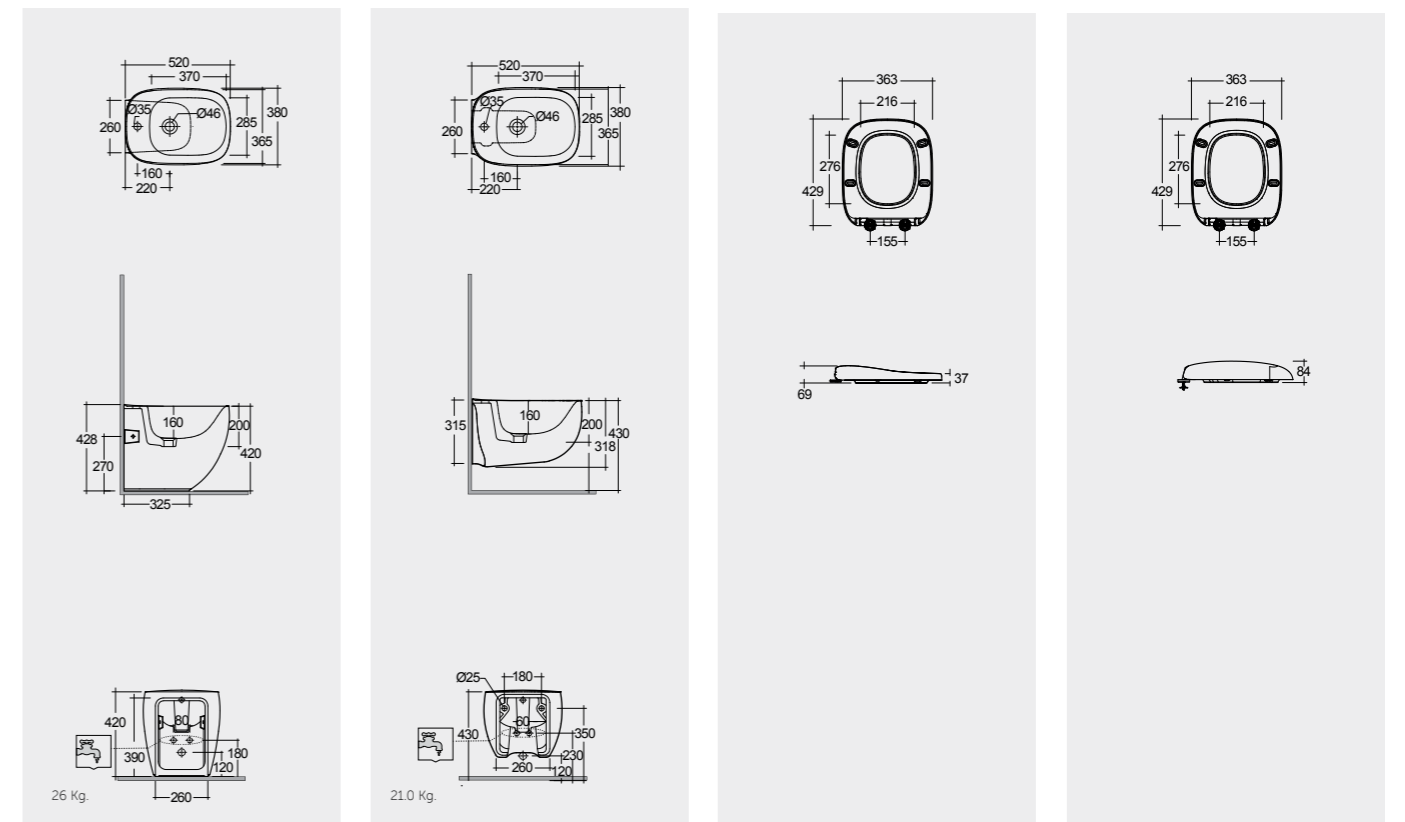

AWH

AWH

Hidden Fixations
Comfort Height 42 CM

Hidden Fixations

Concave Design

Convex Design

Measurements

Colours available