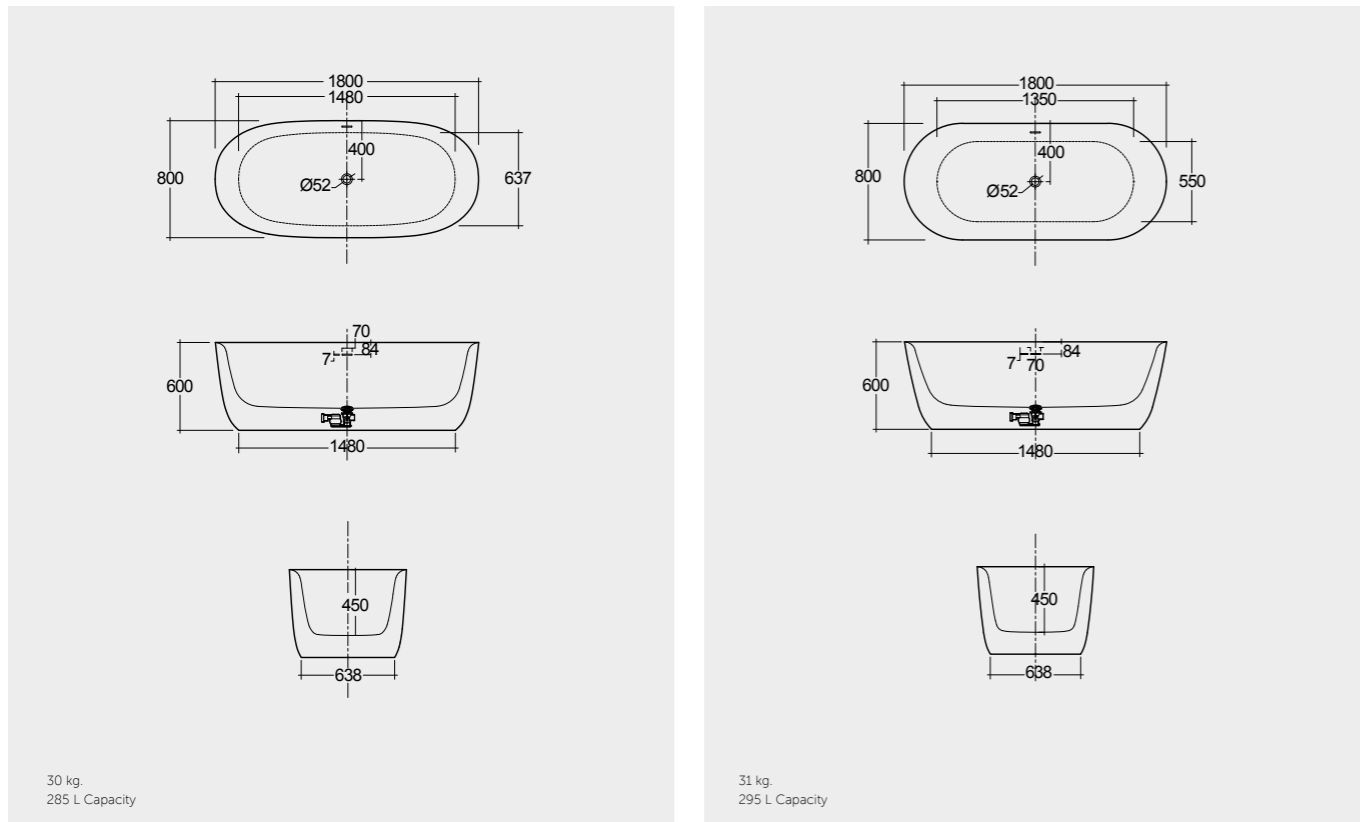

RAK-CONTOUR

Models

180x80 CM (oval)
CONBT118080AWHA

Drain & Metal Feet Included

180x80 CM (round)
CONBT218080AWHA

Drain & Metal Feet Included

Measurements

Notes