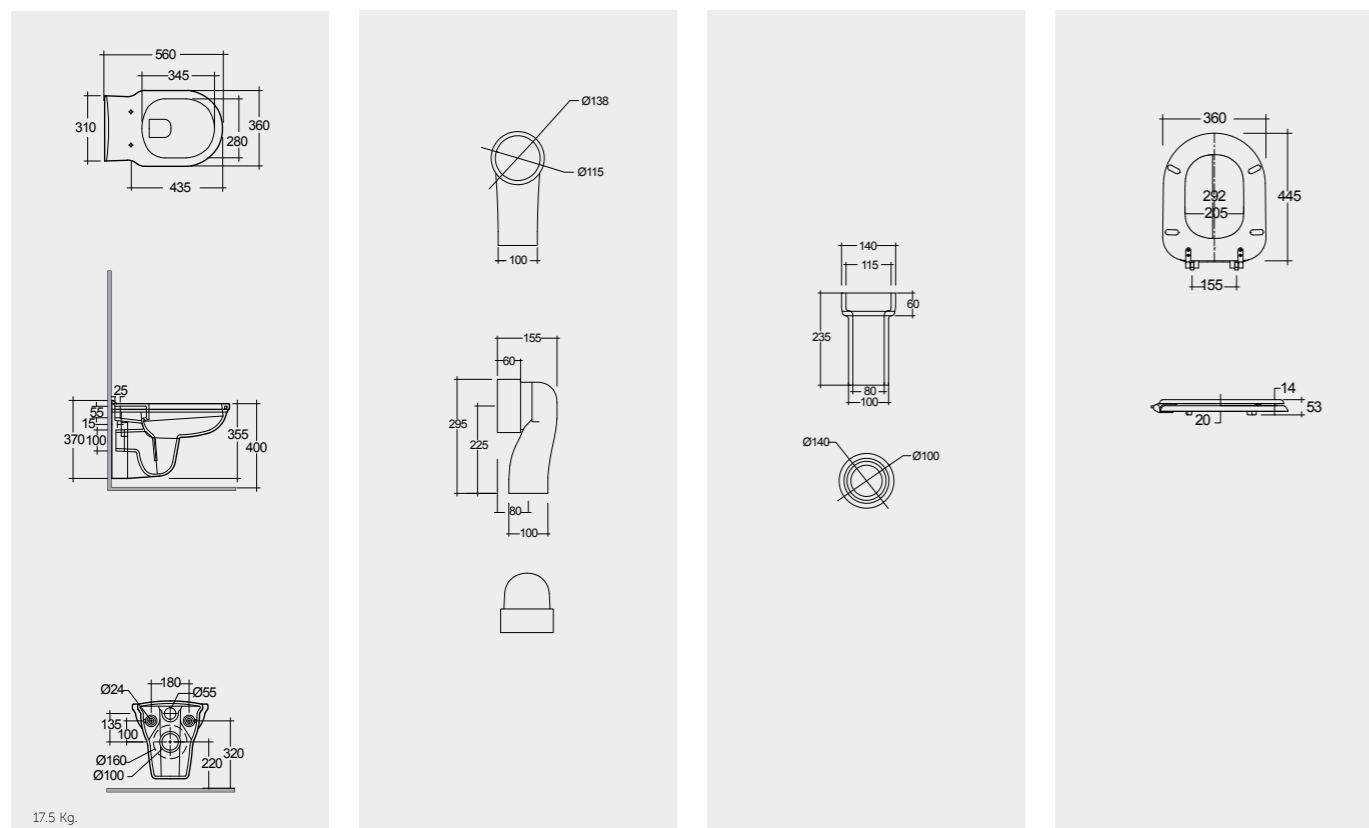

Measurements

Notes

All dimensions in mm tolerance $\pm 5\%$ for below 200mm and $\pm 3\%$ for above 200mm