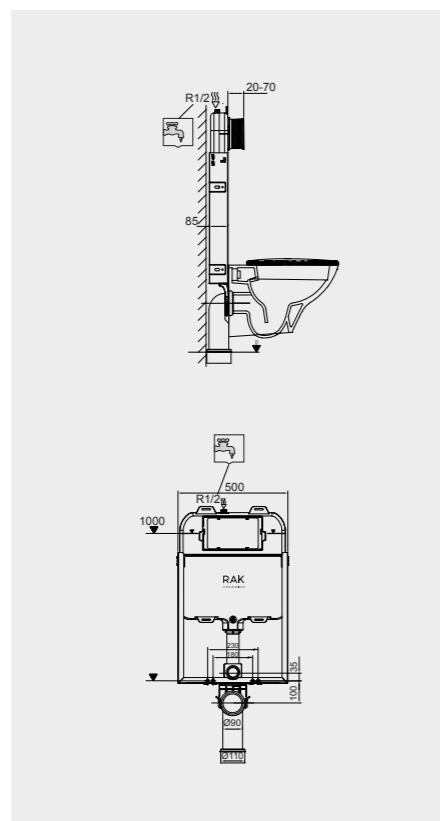

Measurements