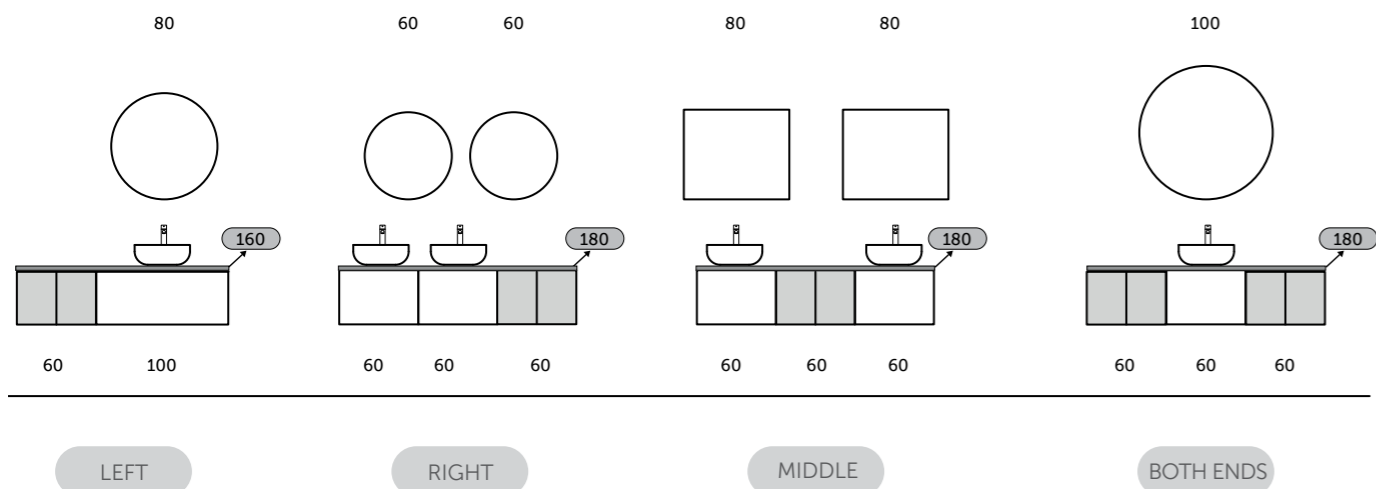

WITH RAK-PLANO SURFACE AND COUNTERTOP WASHBASINS