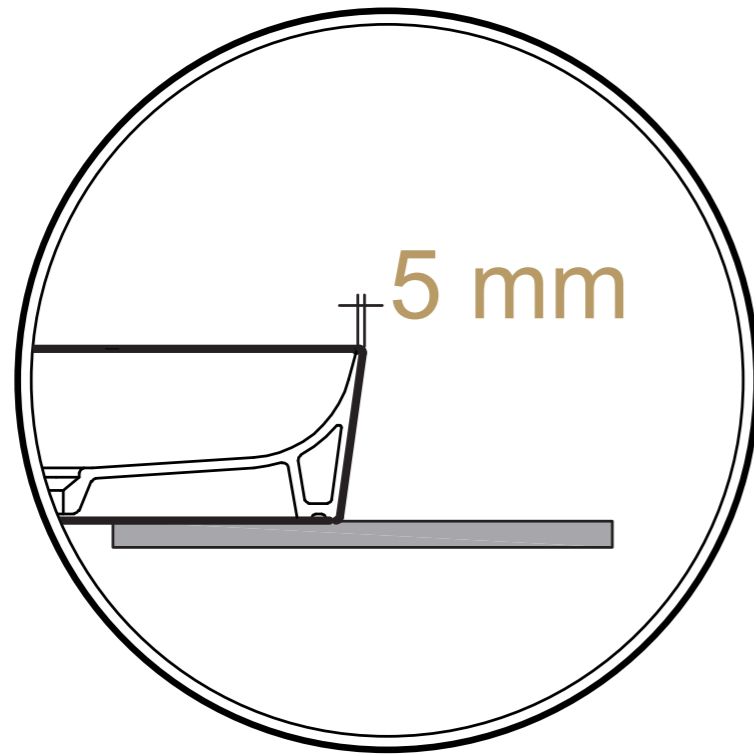

RAK
CERAMICS

SLIM EDGES, HIGH RESISTANCE

RAK-Skin washbasins are characterized by simple lines and by the new 5mm slim edges that give the whole range a minimal look and at the same time a very high resistance. A perfect synthesis of design and functionality.