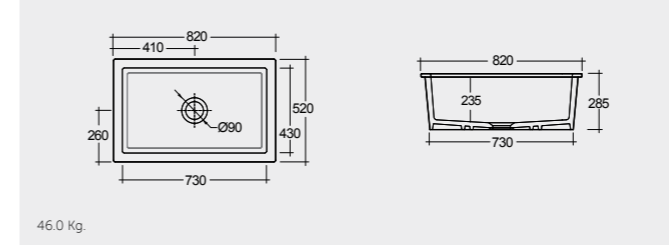

OC187AWHA

46.0 Kg.