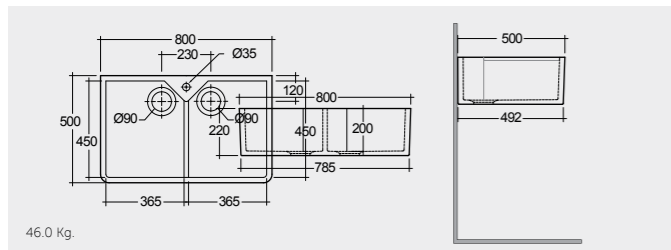

46.0 Kg.

52.2 Kg.

46.0 Kg.

46.0 Kg.

30.5 Kg.

External overflow optional

10.5 Kg.

46.0 Kg.

47.8 Kg.

Notes

All dimensions in mm tolerance $\pm 5\%$ for below 200mm and $\pm 3\%$ for above 200mm