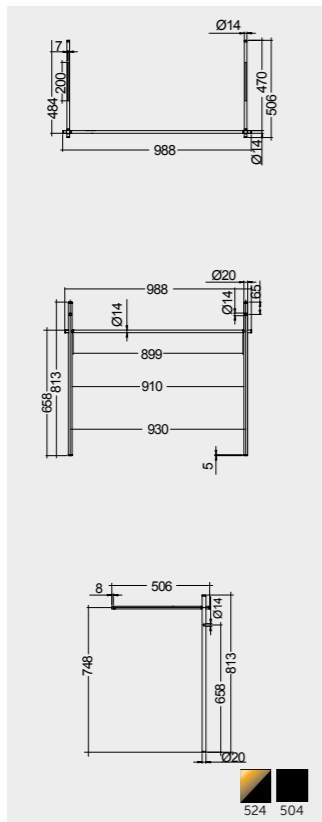

Horizontal bar included for size 81 & 61 cm

Horizontal bar included for size 81 & 61 cm

Measurements

Colours available

Colours shown here are as close to actual sanitaryware as printing process will allow