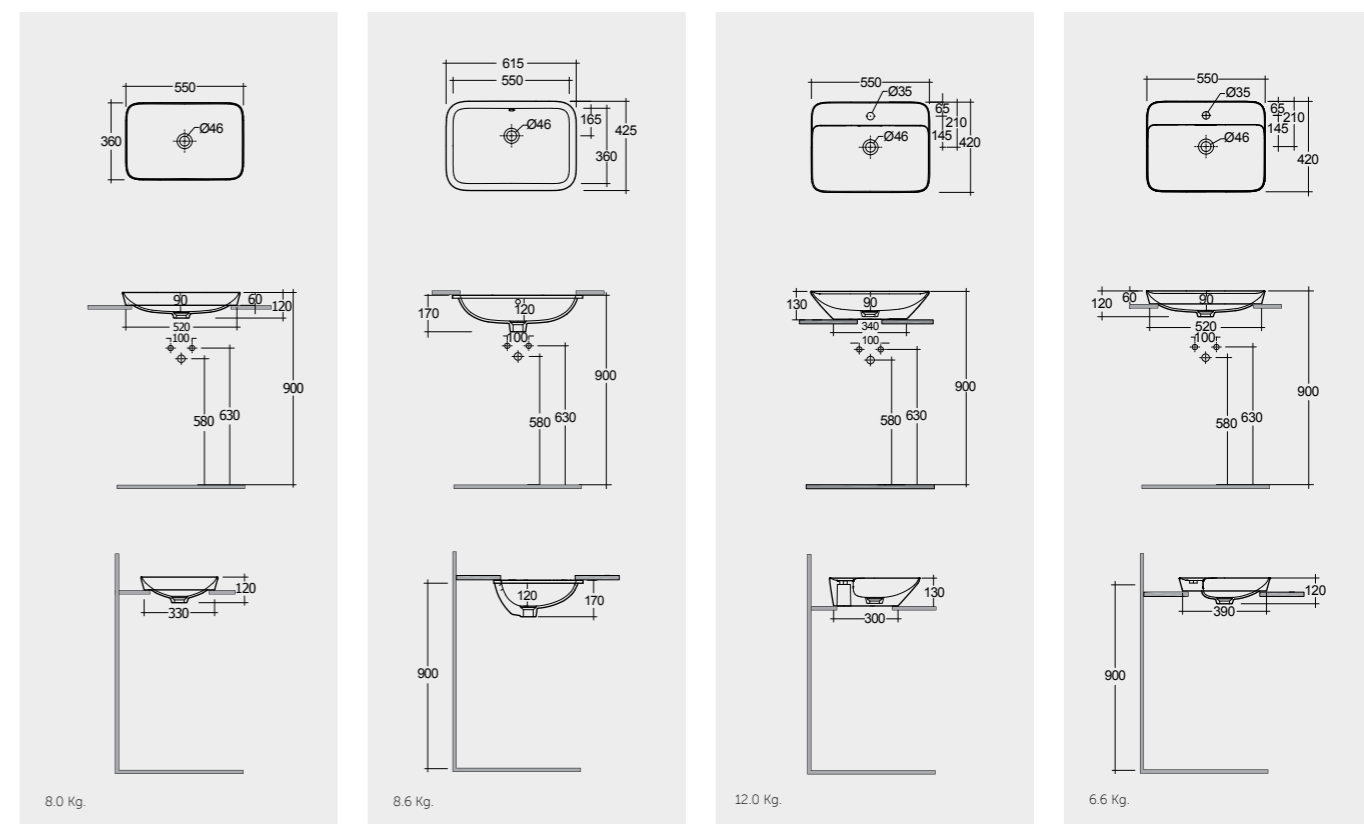

With Overflow

With Overflow

Measurements

8.0 Kg.

8.6 Kg.

12.0 Kg.

6.6 Kg.