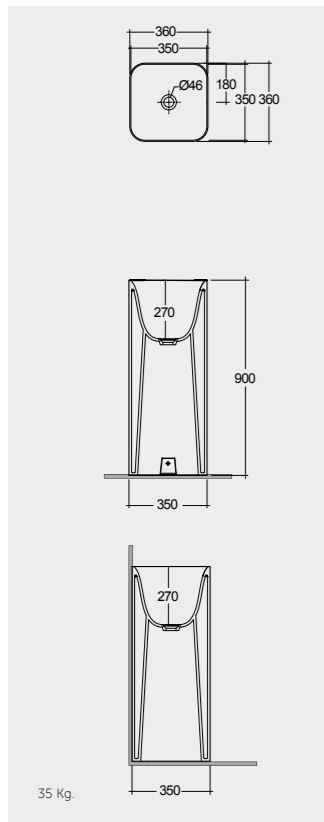

Measurements