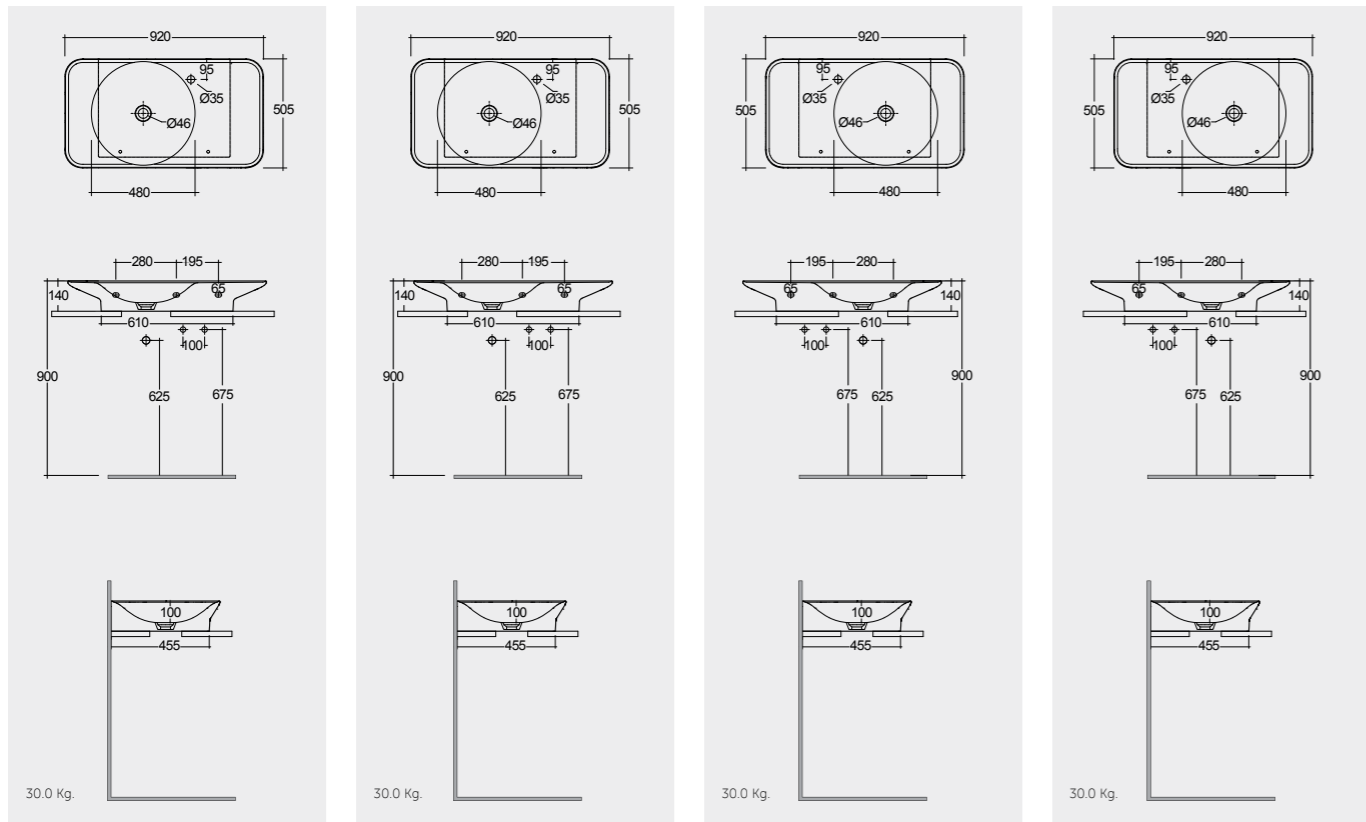

Measurements

Notes

All dimensions in mm tolerance $\pm 5\%$ for below 200mm and $\pm 3\%$ for above 200mm