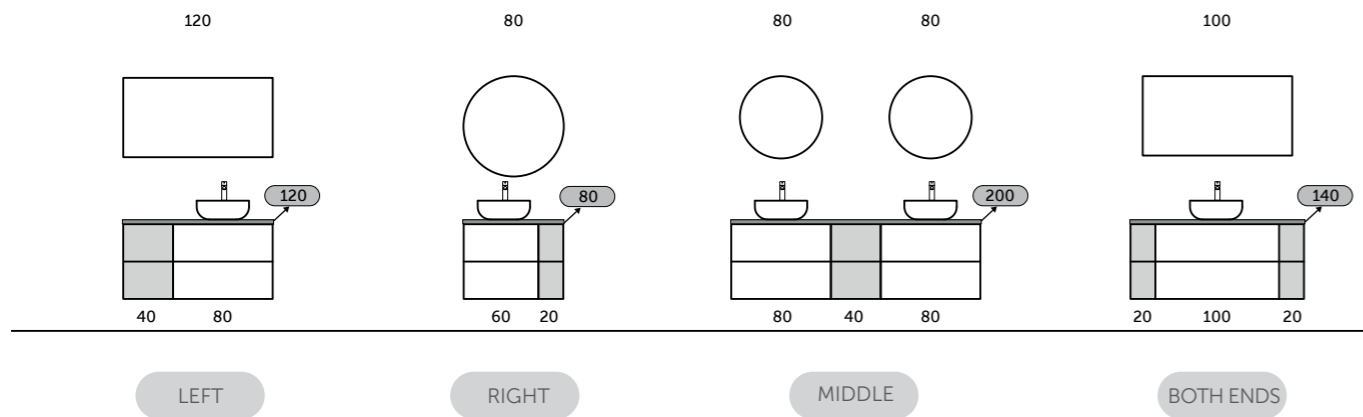

RAK-PLANO & DROP IN WB

RAK-PLANO WITH RAK-JOY

RAK-PLANO & COUNTERTOP WB

RAK-PLANO & OPEN STORAGE + COUNTERTOP WB

RAK-PLANO FOR SPECIAL INSTALLATIONS

RAK-PLANO PRODUCT RANGE

RAKSOLID

TECHWOOD - SCANDINAVIAN OAK (SOK)