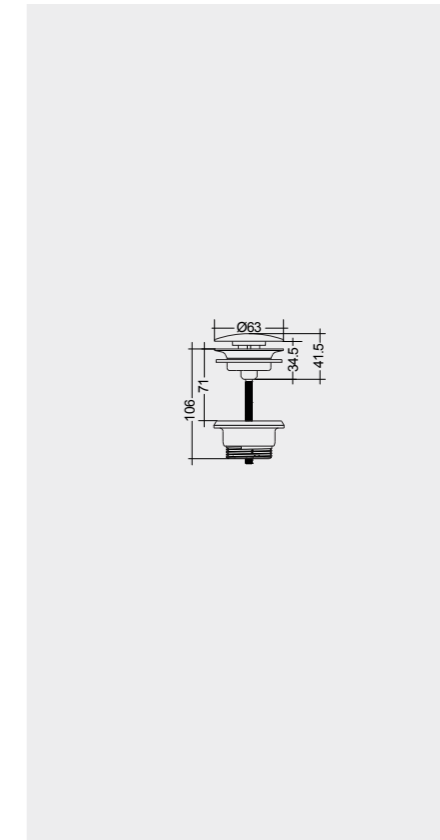

Measurements