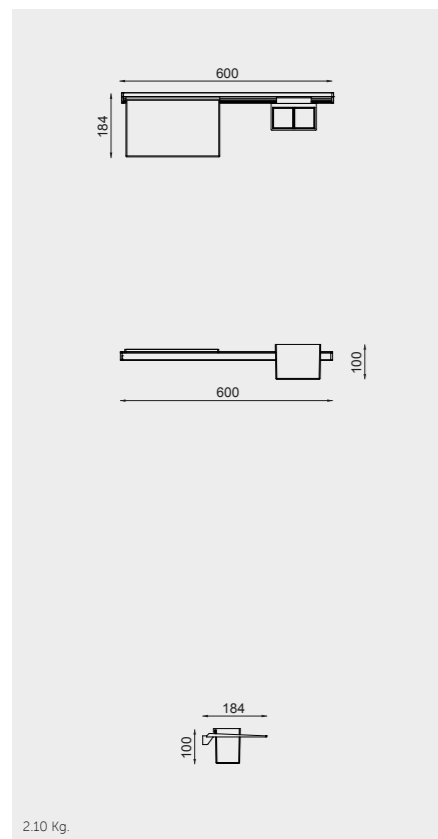

W 60 x H 60CM
USSAS0002504

Accessories included: 2 Small Shelves & Double Tumbler

W 60 x H 180CM
USSAS0003504

Accessories included: Small & Large Shelves, Small & Large Double Tumblers and 3 Hooks

Measurements