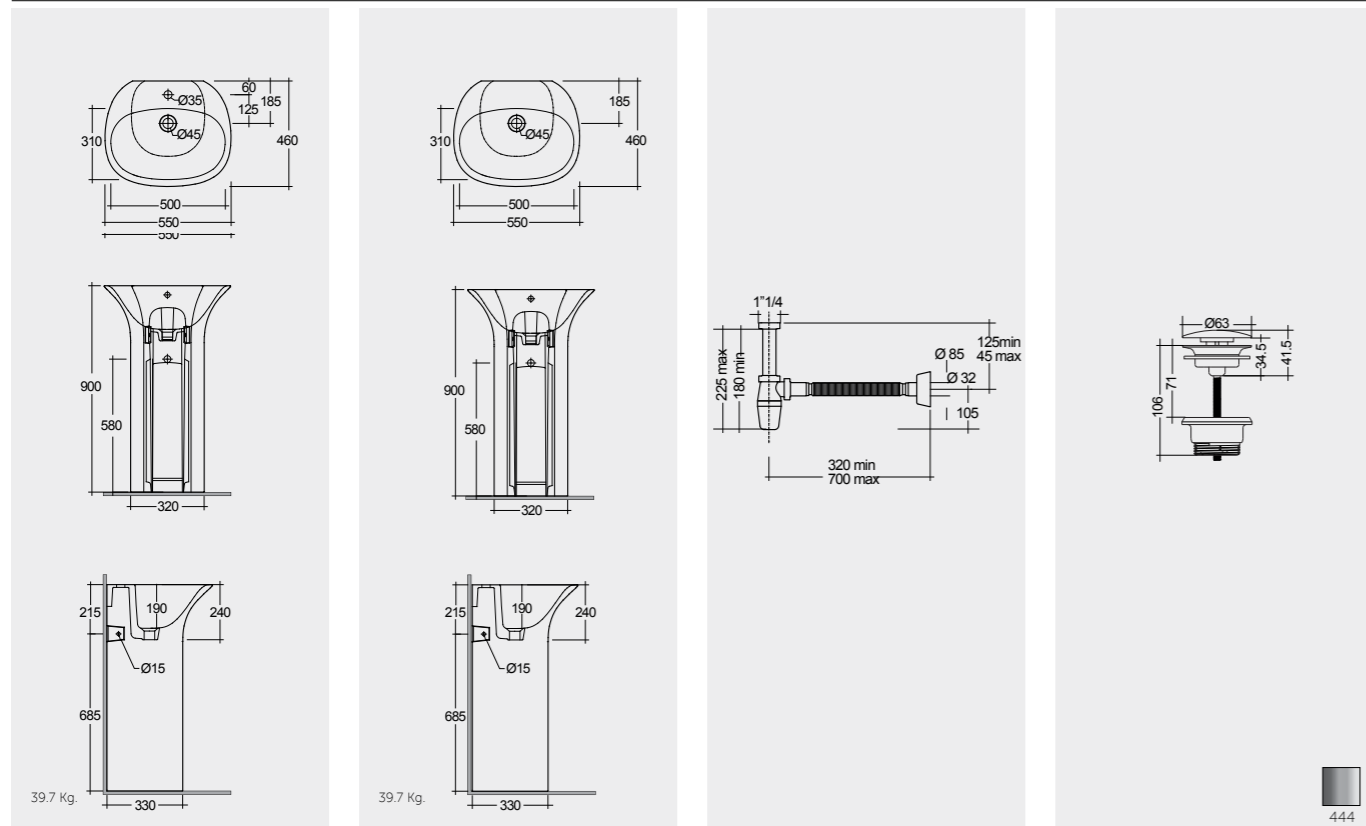

Measurements

Colours available

Colours shown here are as close to actual sanitaryware as printing process will allow