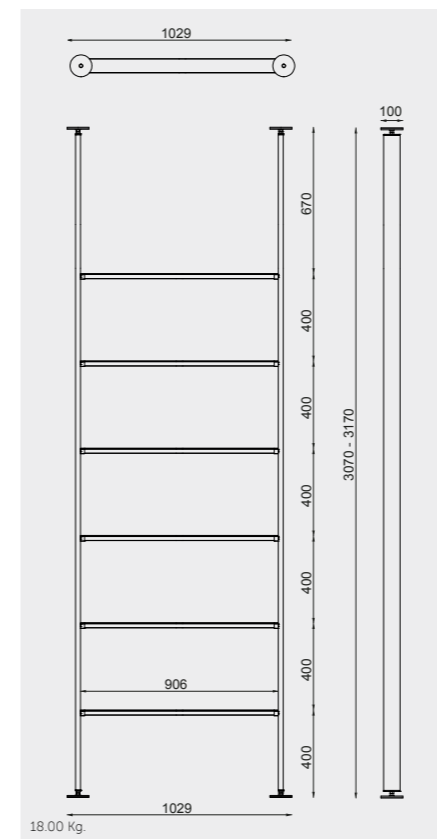

Measurements

18.00 Kg.

504