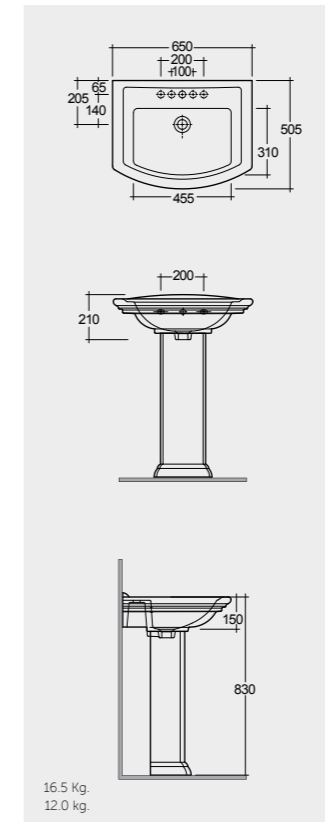

Inspectionable

Measurements

Colours available

Colours shown here are as close to actual sanitaryware as printing process will allow

Models

76 CM
WT0401AWHA
WT0102AWHA

65 CM
WT0101AWHA
WT0102AWHA

Measurements