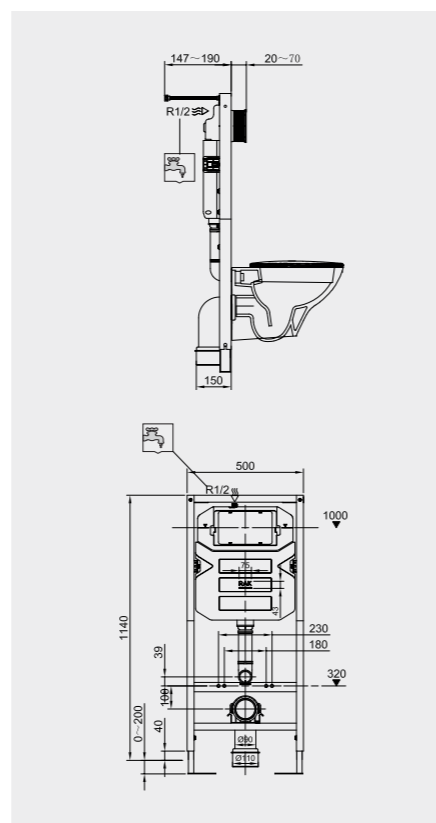

Measurements