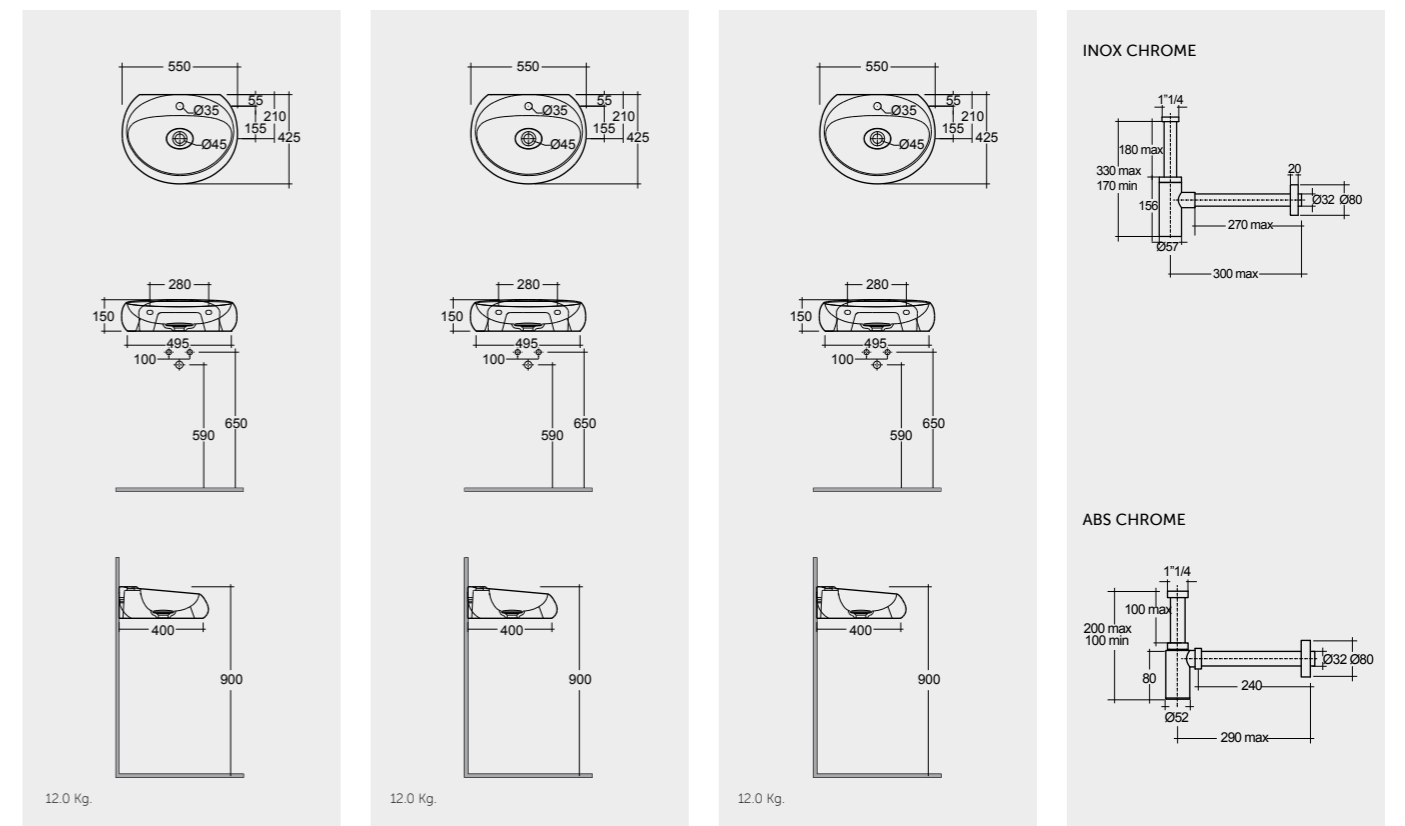

Measurements

12.0 Kg.   12.0 Kg.   12.0 Kg.   INOX CHROME   ABS CHROME

Notes

All dimensions in mm tolerance $\pm 5\%$ for below 200mm and $\pm 3\%$ for above 200mm