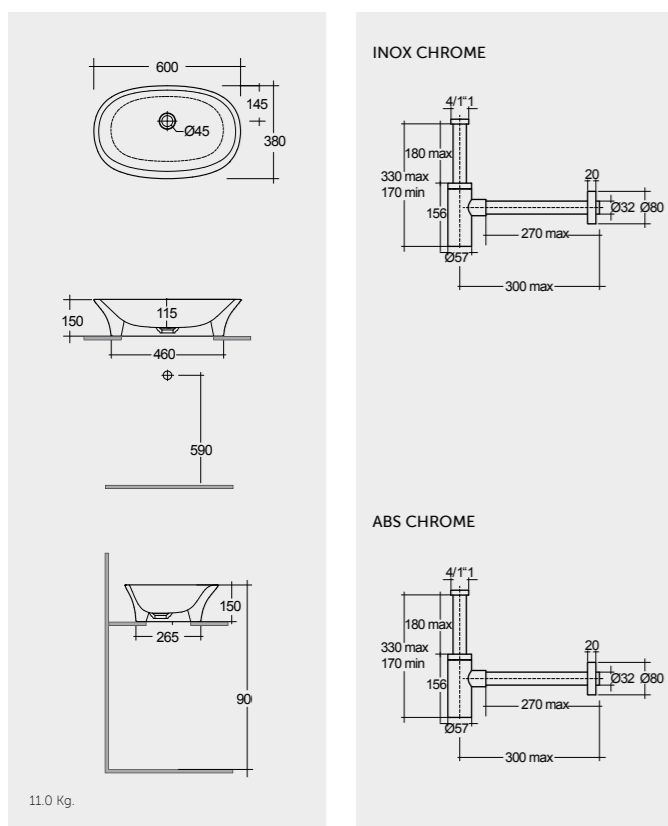

Measurements

Notes

All dimensions in mm tolerance $\pm 5\%$ for below 200mm and $\pm 3\%$ for above 200mm