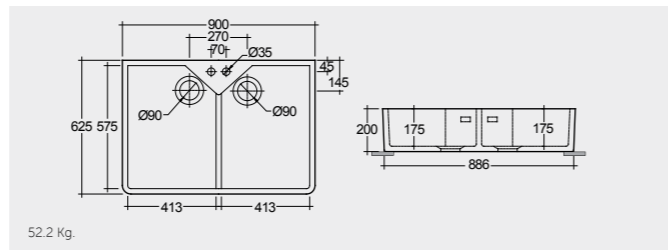

OC104504A With external overflow 504

RAK-Jacklyn 80 CM

 OC124AWHA

46.0 Kg.

RAK-Roma 90 CM

 OC166AWHA

52.2 Kg.

RAK-Sheila 82 CM