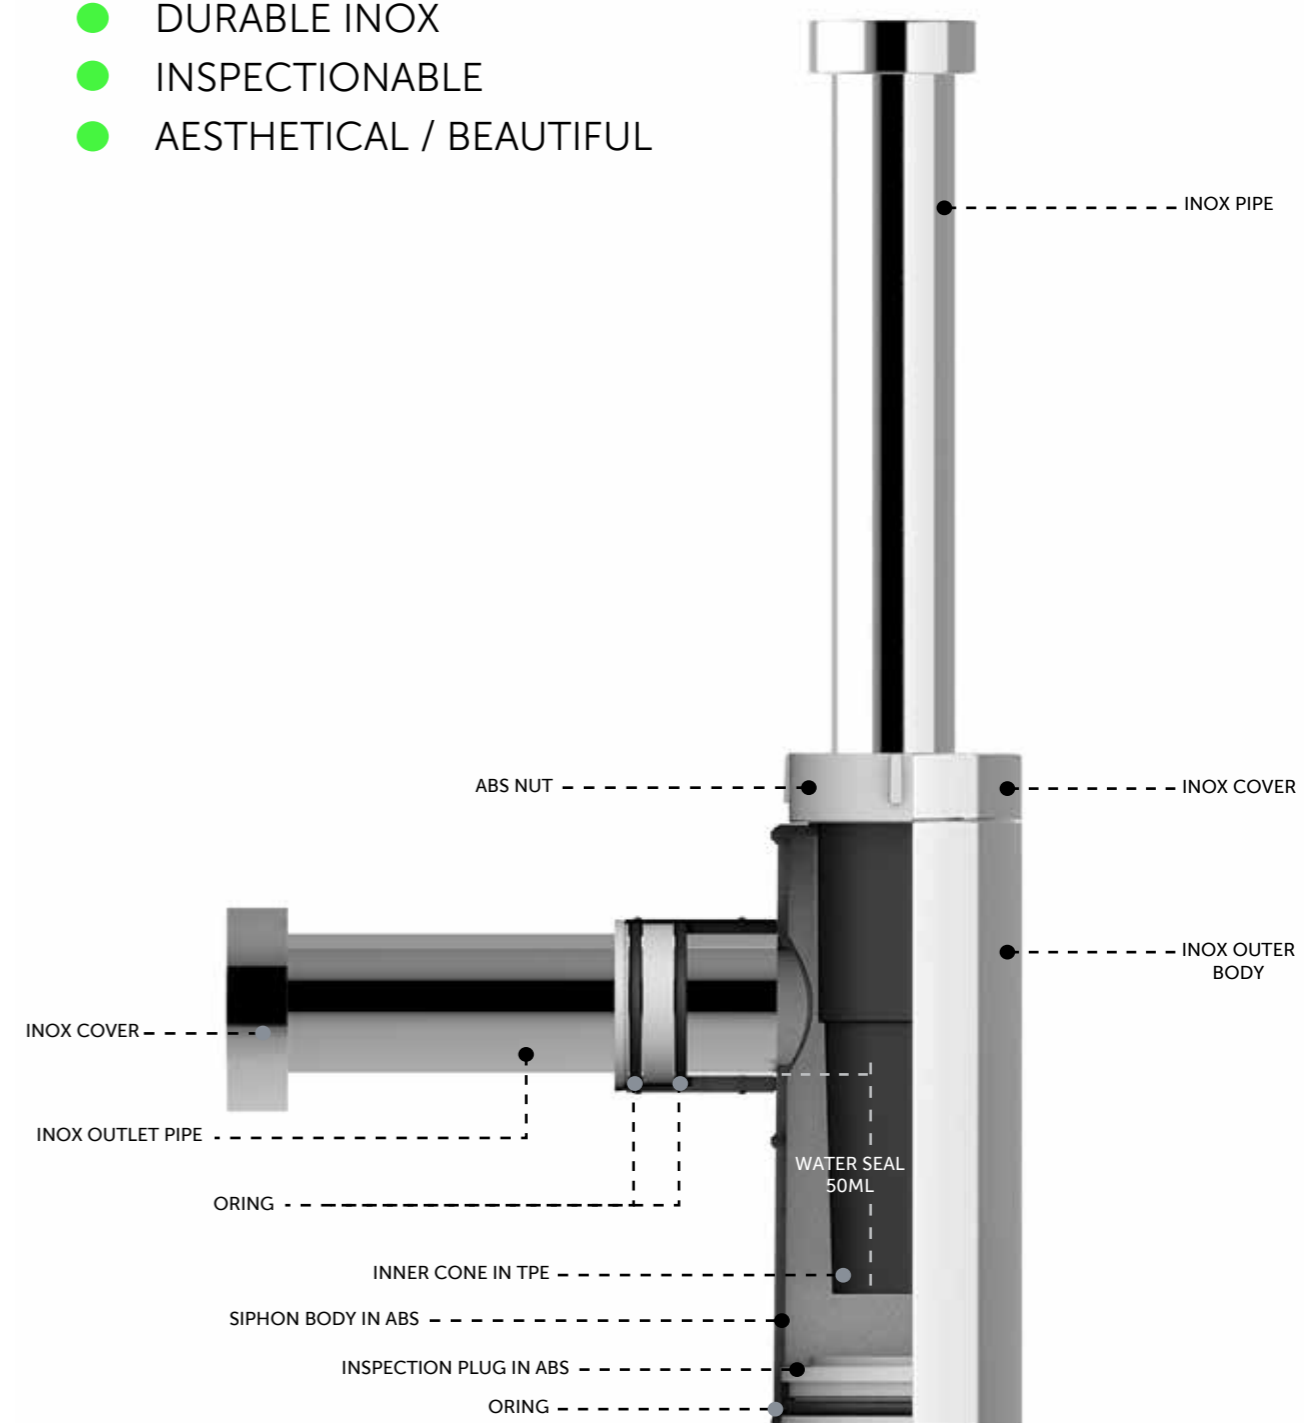

INOX VERSION BENEFITS

- RELIABLE
- DURABLE INOX
- INSPECTIONABLE
- AESTHETICAL / BEAUTIFUL