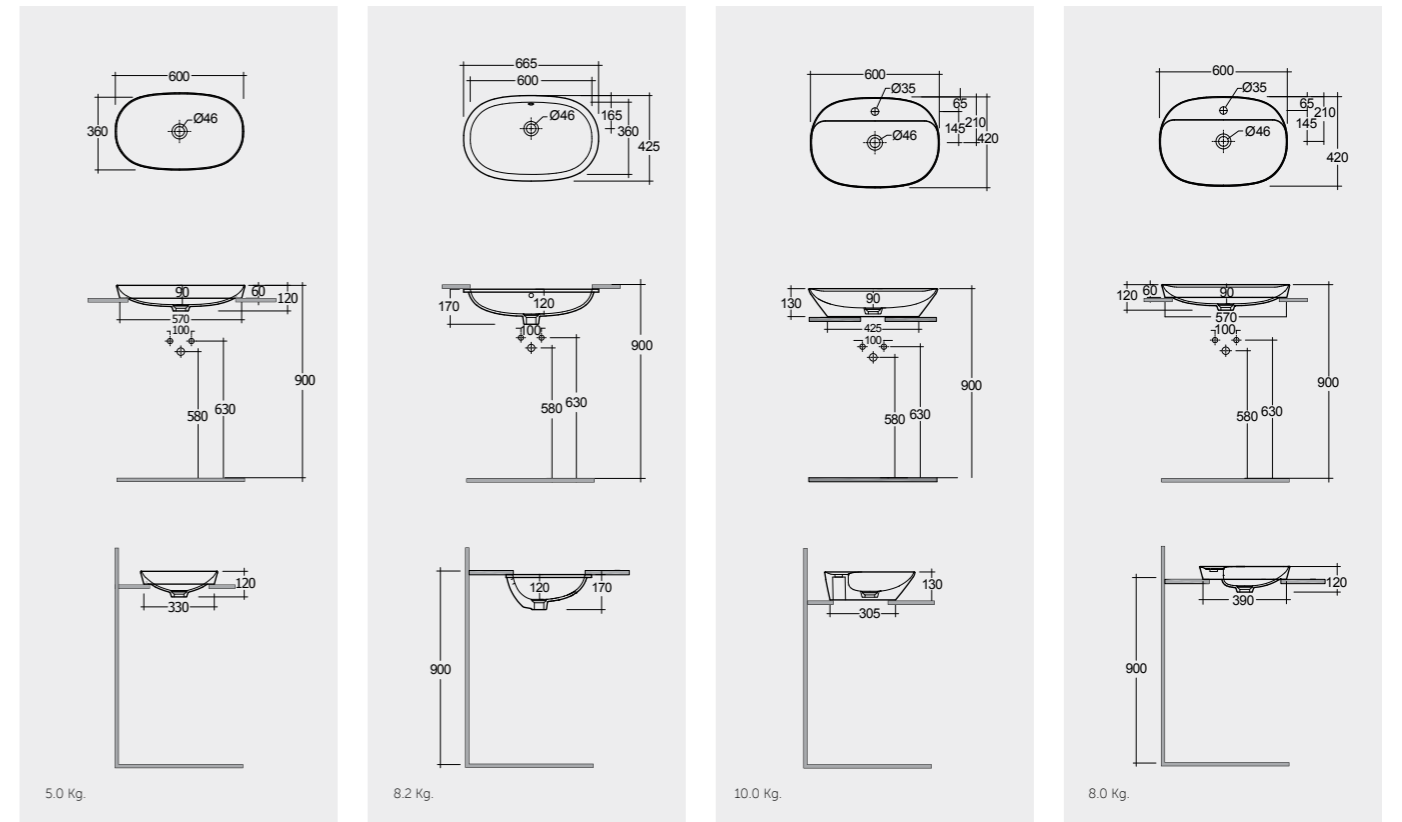

With Overflow

Measurements

5.0 Kg.

8.2 Kg.

10.0 Kg.

8.0 Kg.