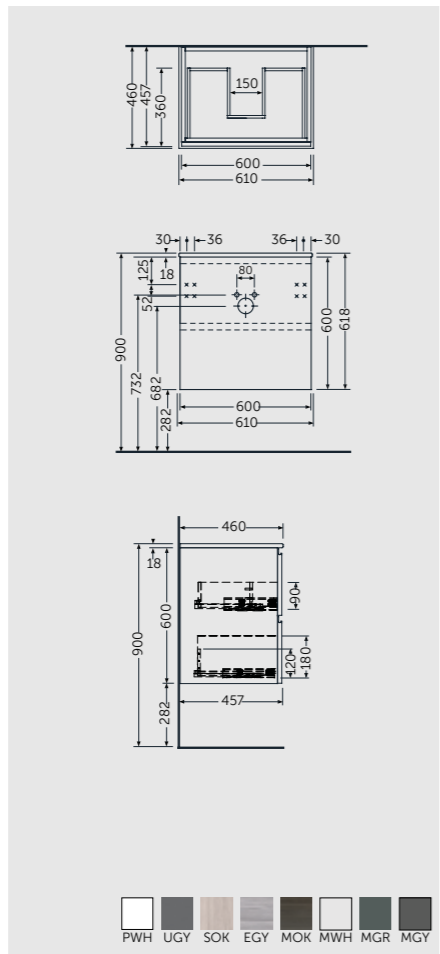

Measurements

160cm = 2x W 80CM Units
JOYWH080UGY x2