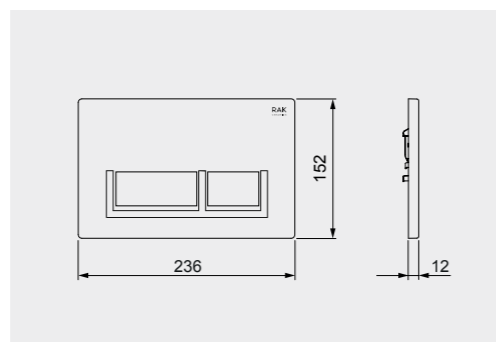

- White FS04RAKWHRE8C
- Chrome FSRAKPPL002
- Matt Chrome FS04RAKCPM8C

RECTANGULAR