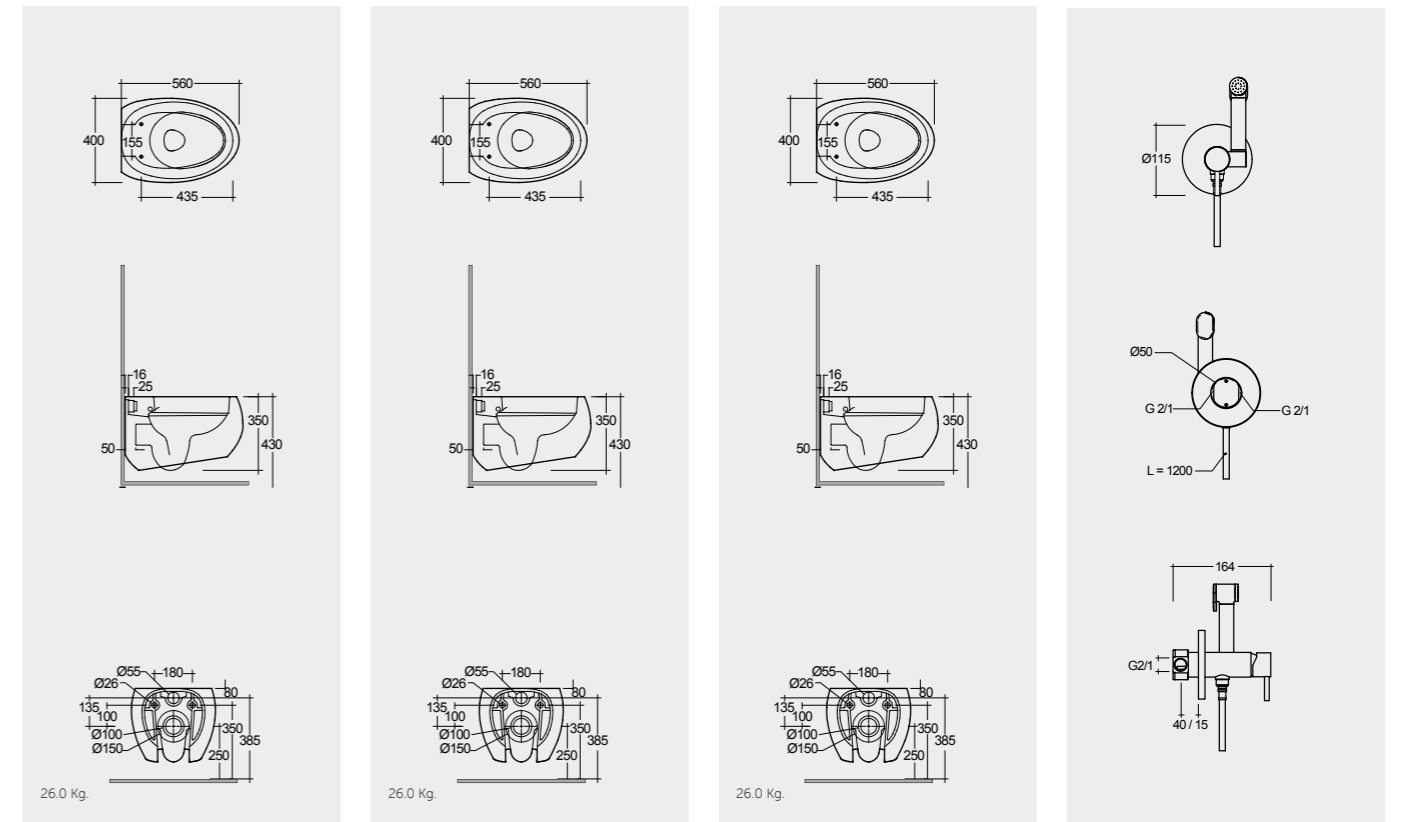

Measurements

Compatible with 6/3L dual flushing, 4,5/3L dual flushing, in accordance with en997 - type 1.

Notes

All dimensions in mm tolerance $\pm 5\%$ for below 200mm and $\pm 3\%$ for above 200mm