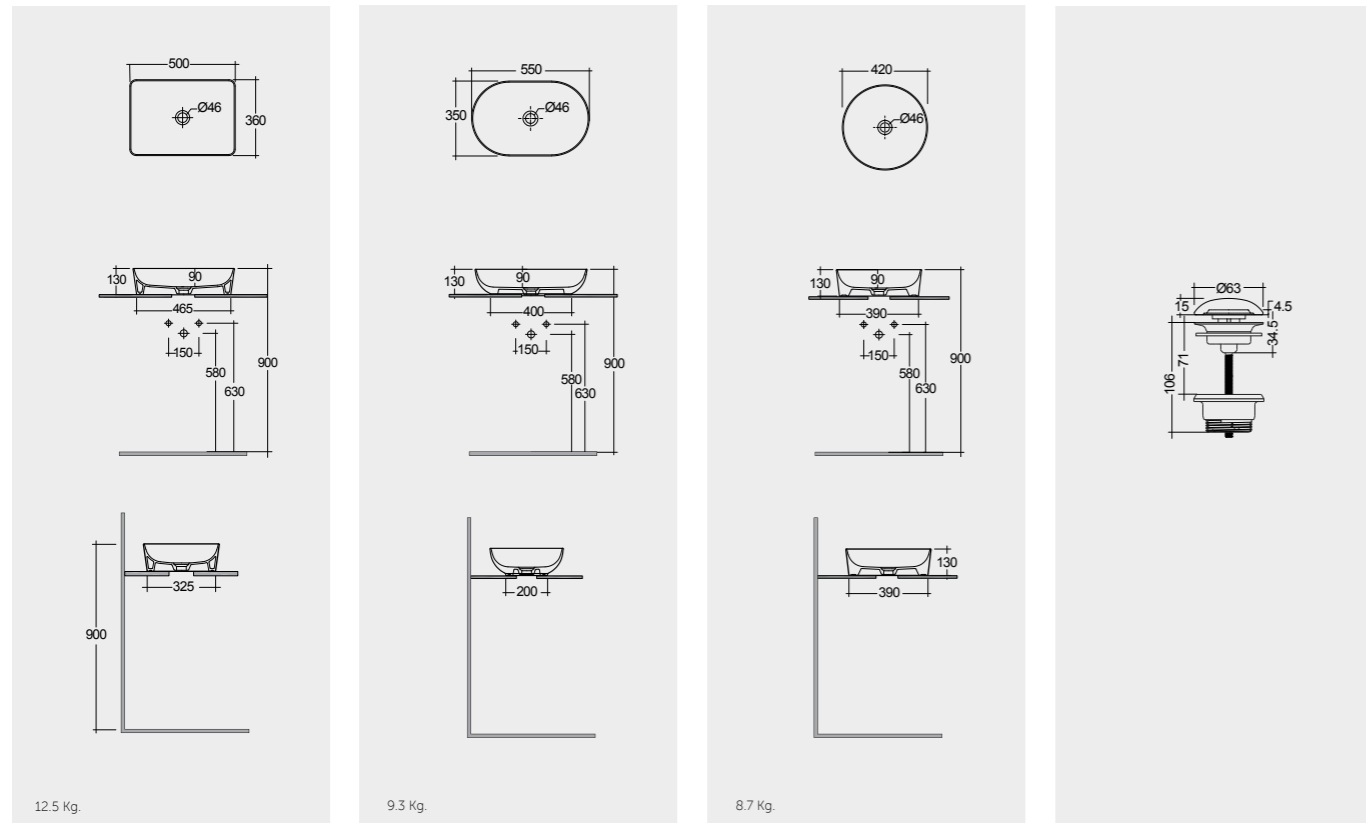

Measurements

Notes

All dimensions in mm tolerance $\pm 5\%$ for below 200mm and $\pm 3\%$ for above 200mm