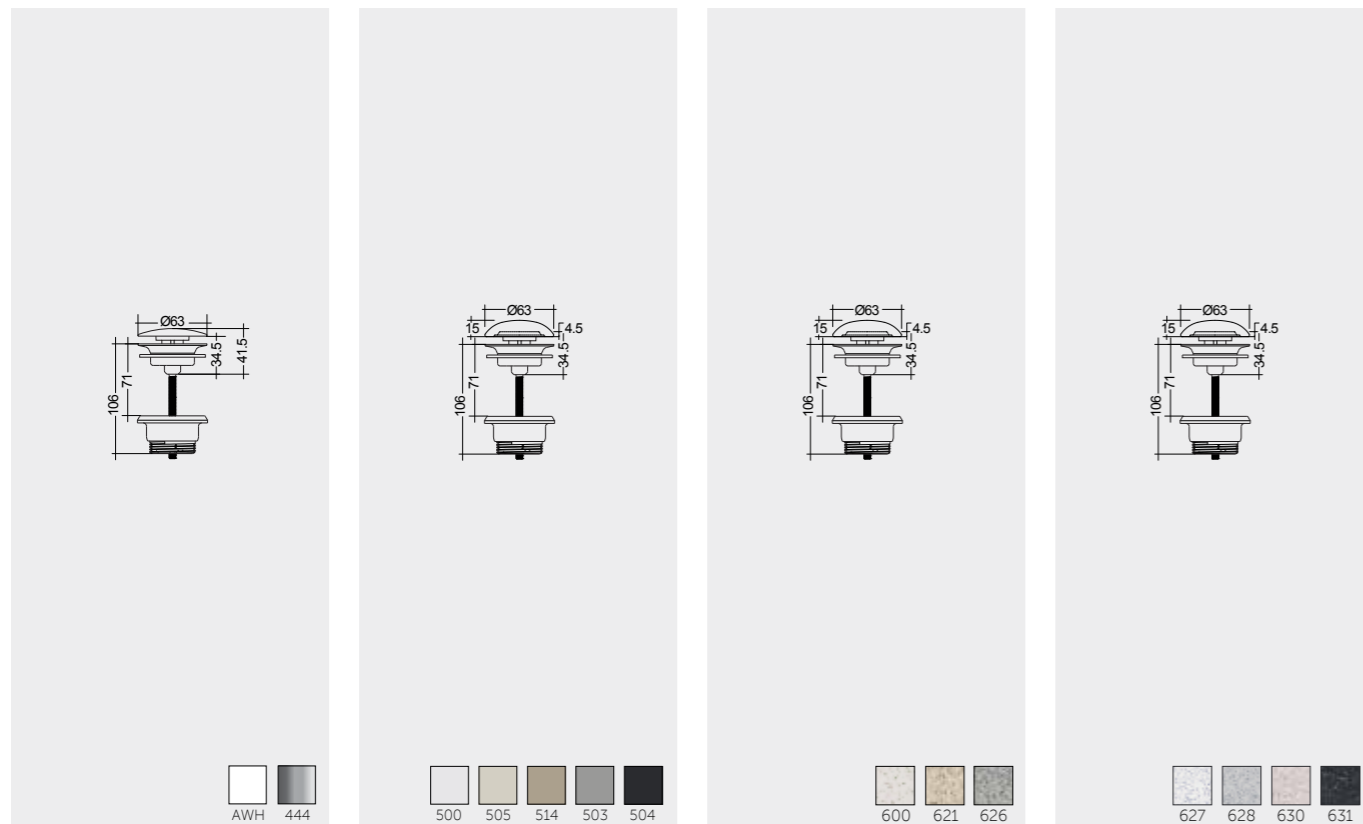

Measurements