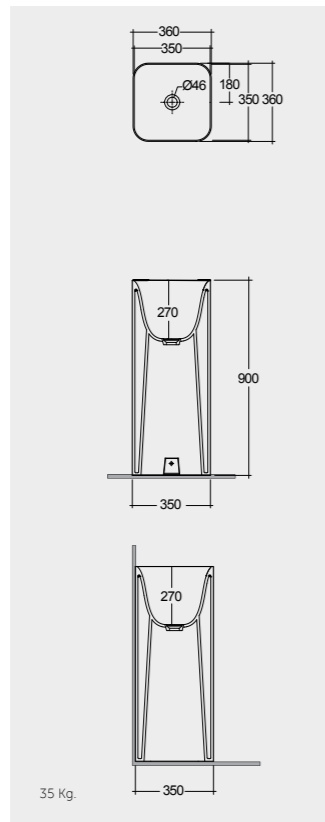

Measurements