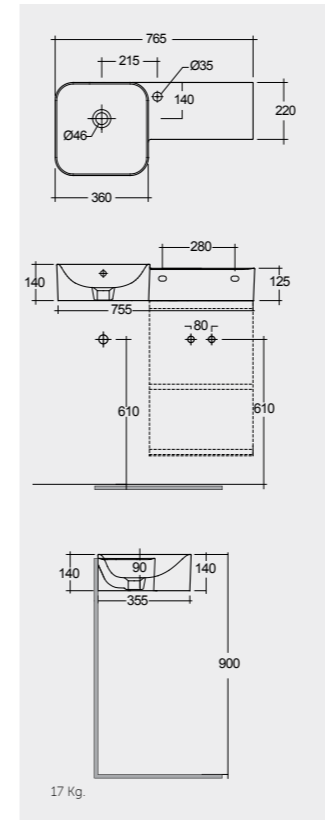

 77 CM Right Ledge
PETWB27700AWHA

 77 CM Left Ledge
PETWB17701AWHA

 77 CM Left Ledge
PETWB17700AWHA

No Faucet Hole

No Faucet Hole

Measurements

Notes

All dimensions in mm tolerance $\pm 5\%$ for below 200mm
and $\pm 3\%$ for above 200mm

Models

 77 CM Right Ledge
PETWB47701AWHA

 77 CM Right Ledge
PETWB47700AWHA

 77 CM Left Ledge
PETWB37701AWHA

 77 CM Left Ledge
PETWB37700AWHA

No Faucet Hole

No Faucet Hole

Measurements