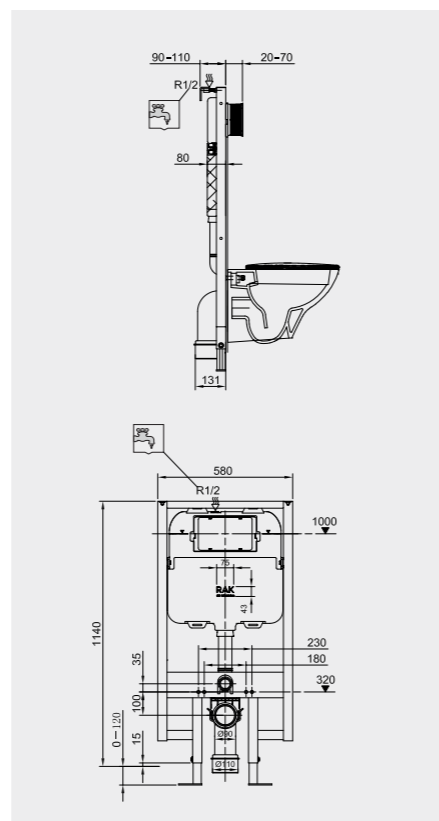

Measurements