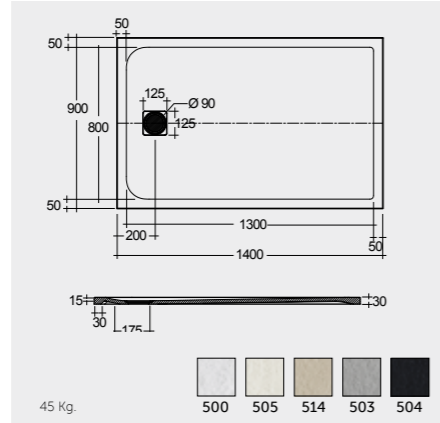

90 X 120 CM
RFST090120S500