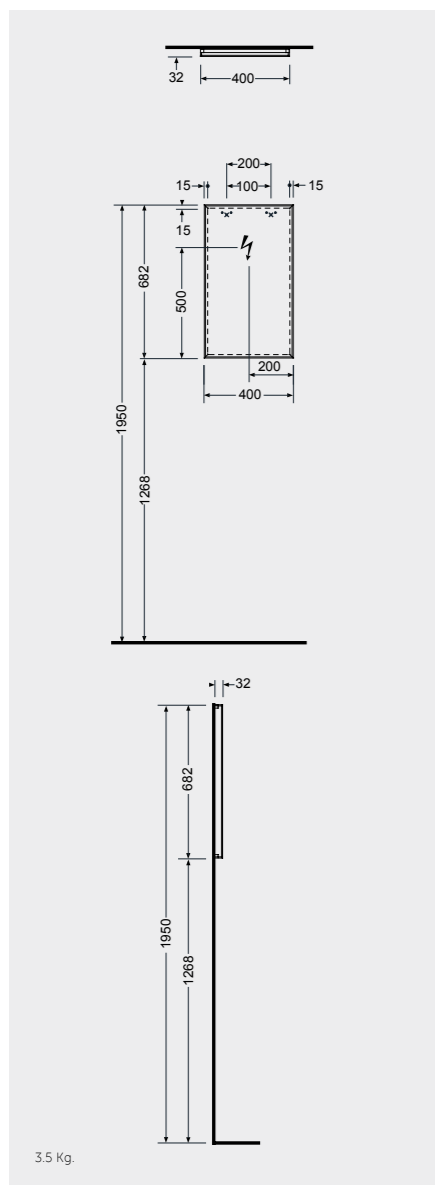

Cool Light 6000K
450 Lumens

MIRRORS

W 40 x D 2 x H 68CM
JOYMR04068STD

W 60 x D 2 x H 68CM
JOYMR06068STD

W 80 x D 2 x H 68CM
JOYMR08068STD

Measurements

MIRRORS

W 100 x D 2 x H 68CM
JOYMR10068STD