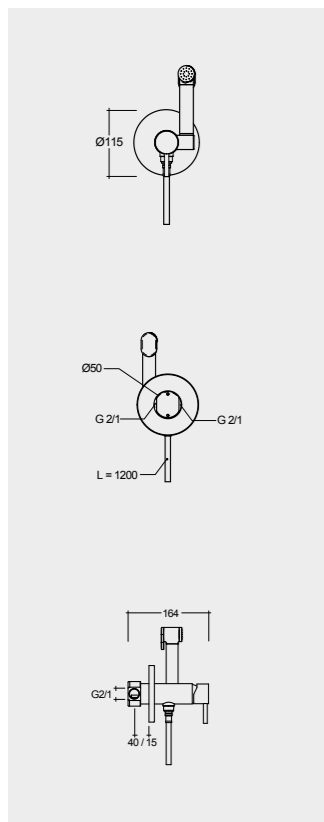

TECHNICAL ACCESSORIES

RAK-DUO / SPRAY DOUCHE SETS (SHATAFF)

Models

SET WITH MIXER (SHATAFF)
BRASS CHROME :
SPRDOMX0001

Measurements

SET WITH MIXER (SHATAFF)
BRASS CHROME : SPRDOMX0001

Notes

All dimensions in mm tolerance $\pm 5\%$ for below 200mm
and $\pm 3\%$ for above 200mm