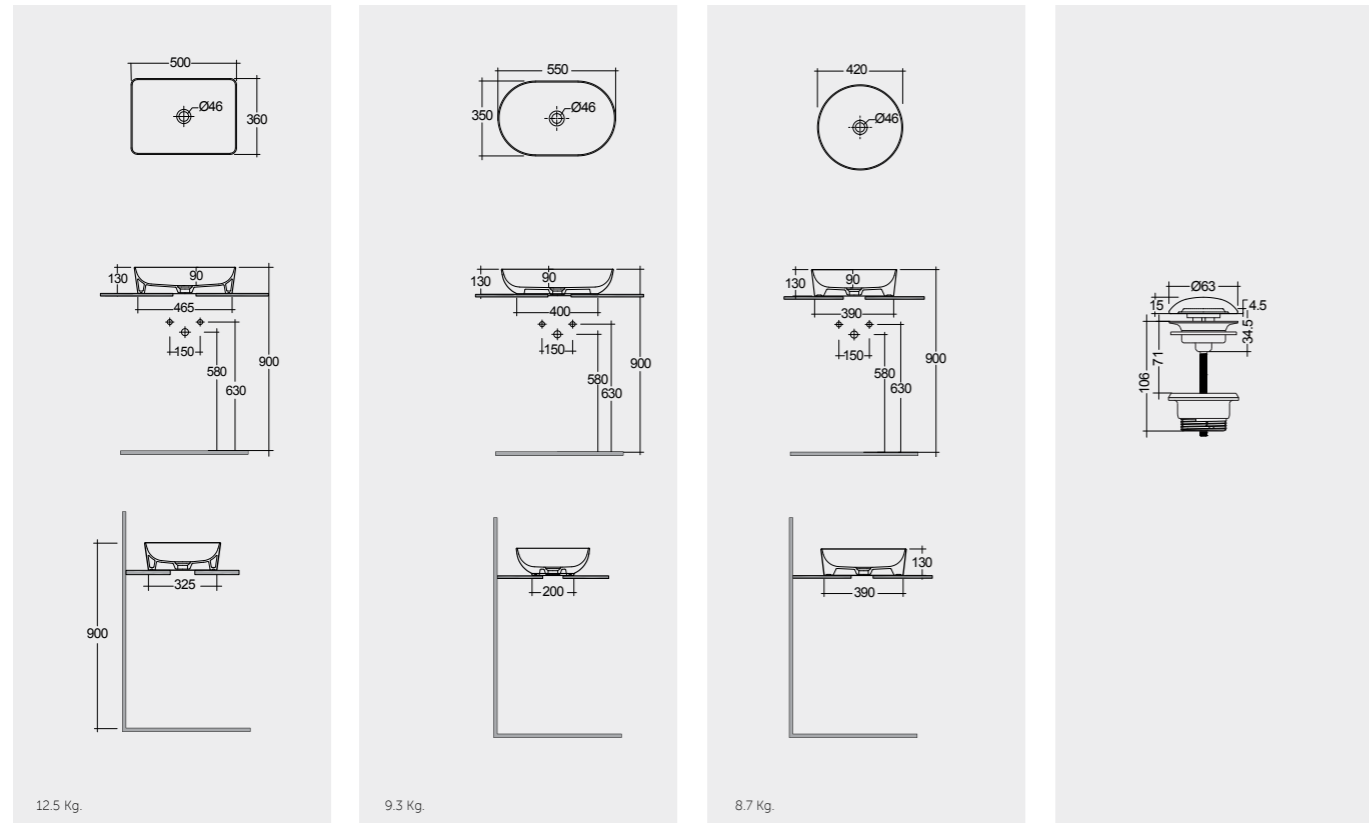

Measurements

Notes

All dimensions in mm tolerance $\pm 5\%$ for below 200mm and $\pm 3\%$ for above 200mm