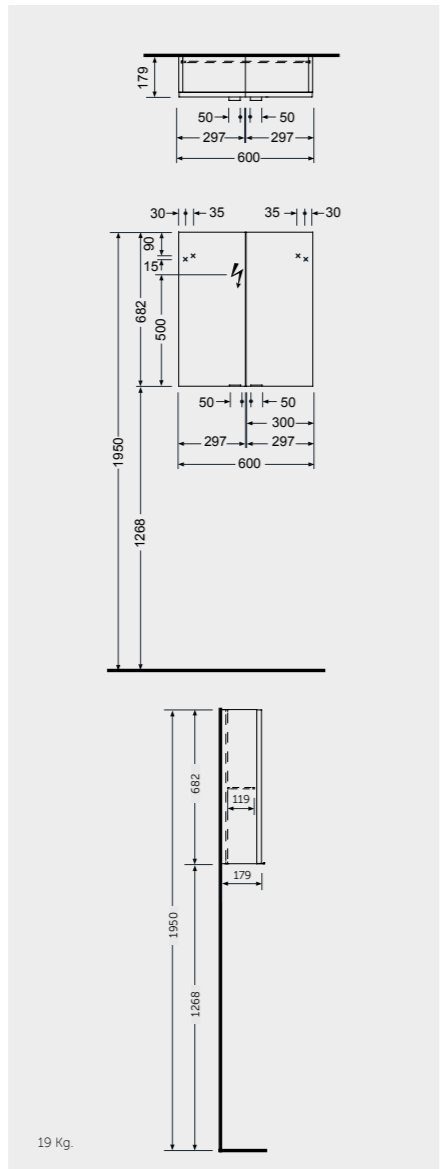

W 120 x D 3 x H 68CM
JOYMR12068LED
Cool Light 6000K
900 Lumens

Measurements

MIRROR CABINETS

W 40 x D 18 x H 68CM
JOYMC04001

W 60 x D 18 x H 68CM
JOYMC06002

W 80 x D 18 x H 68CM
JOYMC08002

Measurements

MIRROR CABINETS