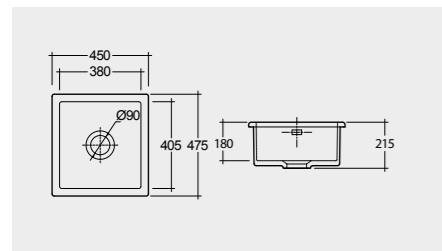

OC104504A With external overflow 504

RAK-Jacklyn 80 CM

 OC124AWHA

46.0 Kg.

RAK-Roma 90 CM

 OC166AWHA

52.2 Kg.

RAK-Sheila 82 CM