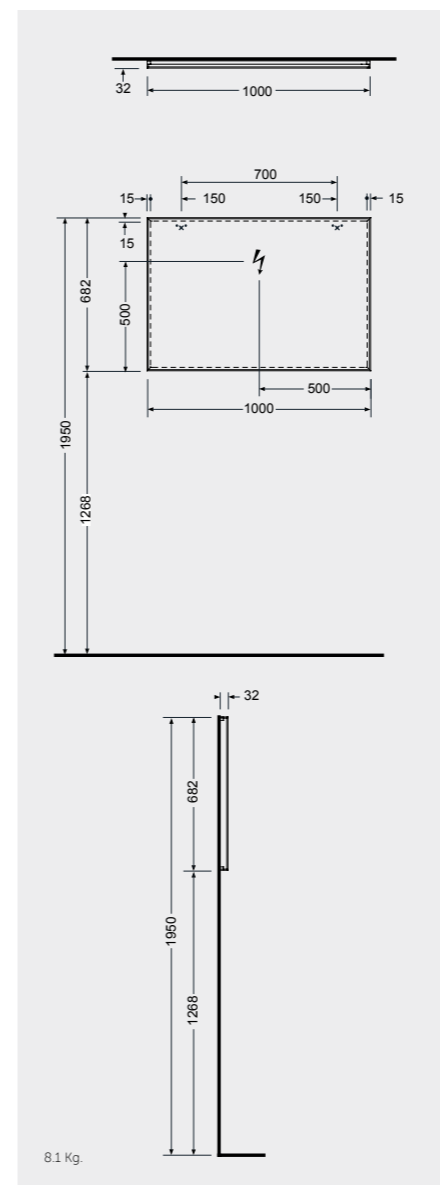

Measurements