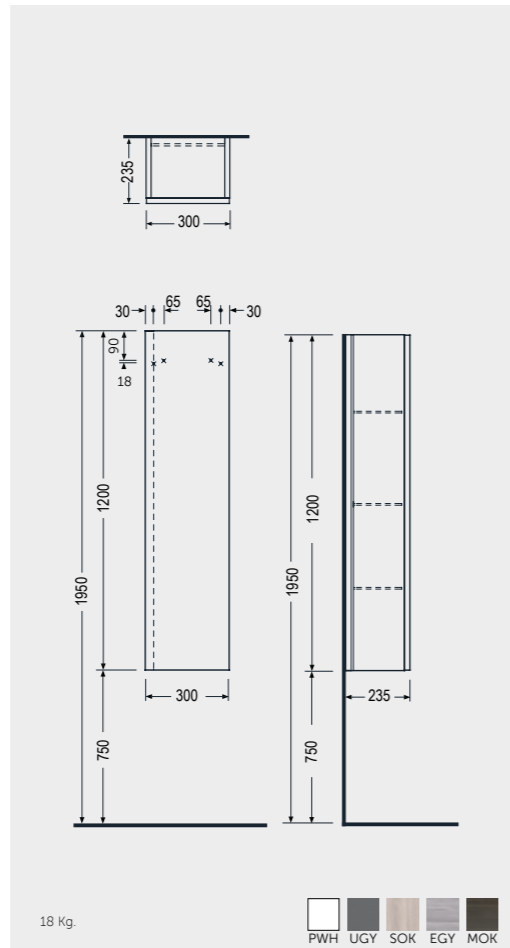

Colours available

Colours shown here are as close to actual sanitaryware as printing process will allow

Models

60 CM
JOYOS040MGY

W 30 x D 23 x H 120CM
JOYTS120UGY

Measurements

WITH RAK-JOY DROP-IN WASHBASINS