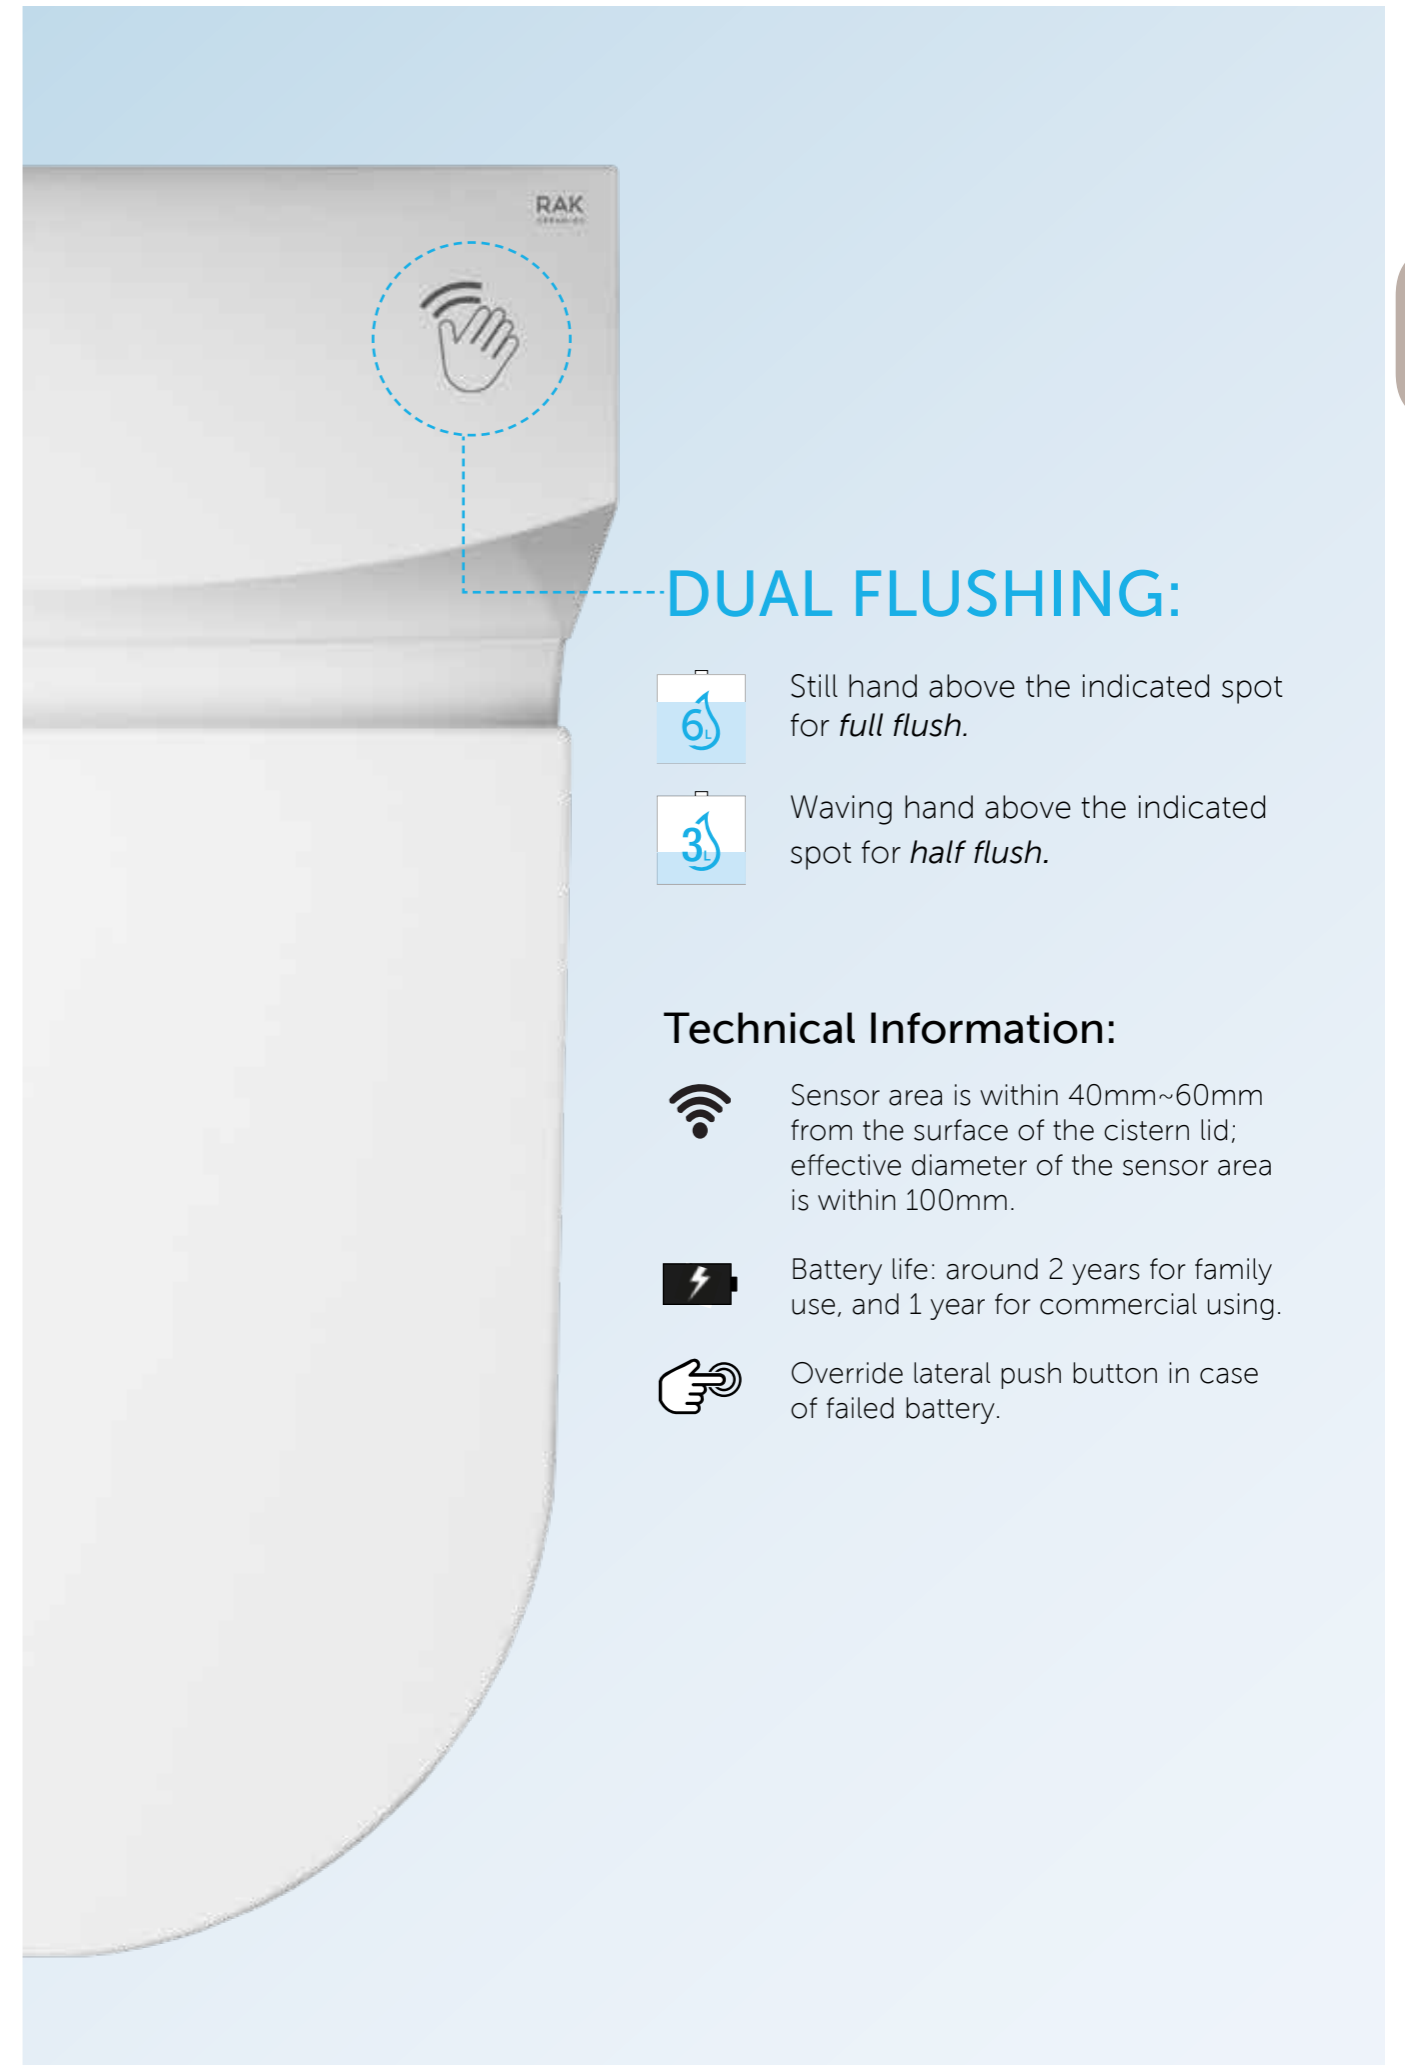

This type of sensor detects the user in the projected field and initiates the dual flush: 6 liters keeping the hand above the spot, or 3 liters waving the hand.

DUAL FLUSHING:

Still hand above the indicated spot for *full flush*.