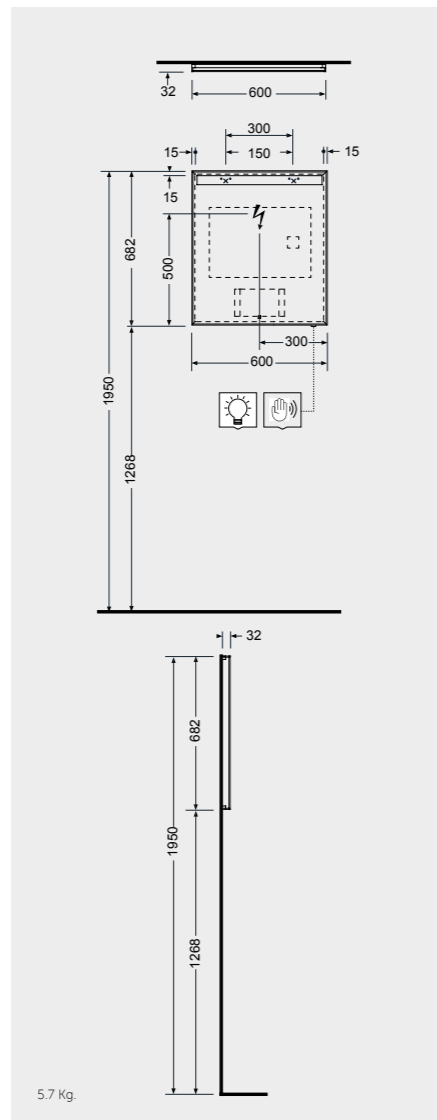

W 60 x D 3 x H 68CM
JOYMR06068LED
Cool Light 6000K
400 Lumens

W 80 x D 3 x H 68CM
JOYMR08068LED
Cool Light 6000K
500 Lumens

Measurements

MIRRORS

W 100 x D 3 x H 68CM
JOYMR10068LED
Cool Light 6000K
700 Lumens