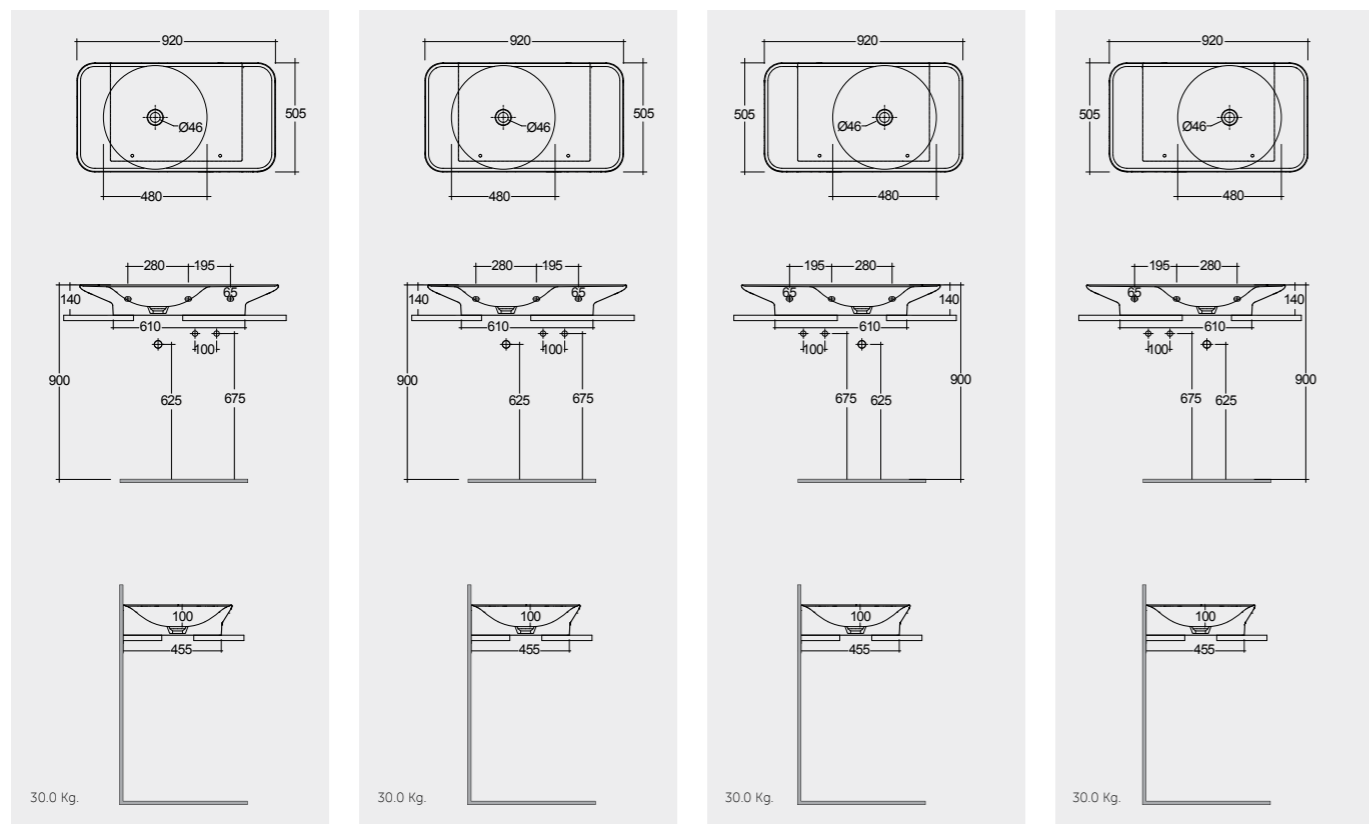

Measurements