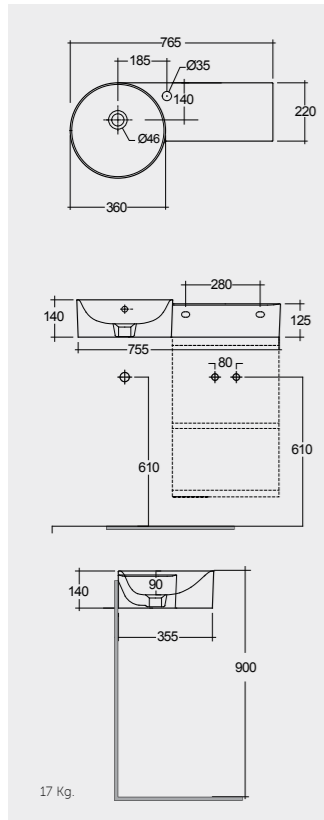

 77 CM Right Ledge
PETWB27700AWHA

 77 CM Left Ledge
PETWB17701AWHA

 77 CM Left Ledge
PETWB17700AWHA

No Faucet Hole

No Faucet Hole

Measurements

Notes

All dimensions in mm tolerance $\pm 5\%$ for below 200mm
and $\pm 3\%$ for above 200mm

Models

 77 CM Right Ledge
PETWB47701AWHA

 77 CM Right Ledge
PETWB47700AWHA

 77 CM Left Ledge
PETWB37701AWHA

 77 CM Left Ledge
PETWB37700AWHA

No Faucet Hole

No Faucet Hole

Measurements