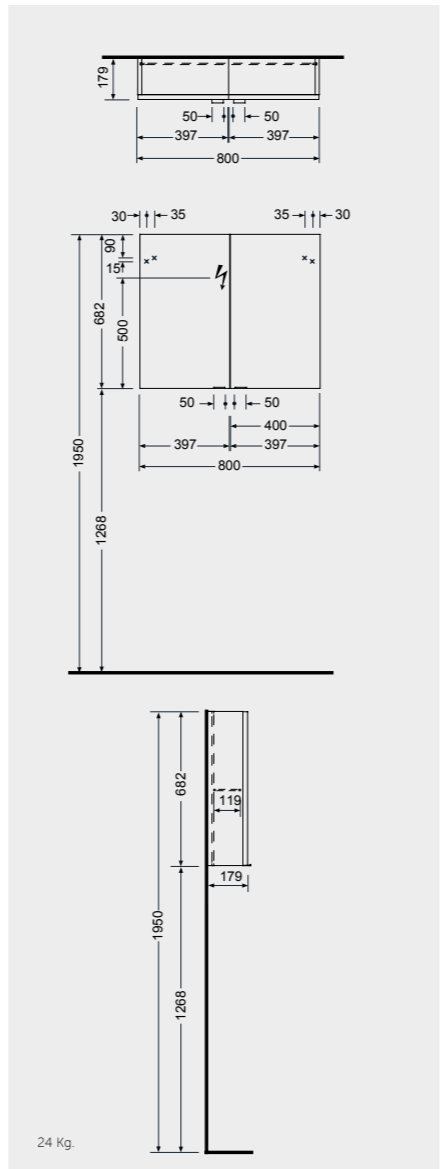

W 120 x D 3 x H 68CM
JOYMR12068LED
Cool Light 6000K
900 Lumens

Measurements

MIRROR CABINETS

W 40 x D 18 x H 68CM
JOYMC04001

W 60 x D 18 x H 68CM
JOYMC06002

W 80 x D 18 x H 68CM
JOYMC08002

Measurements

MIRROR CABINETS