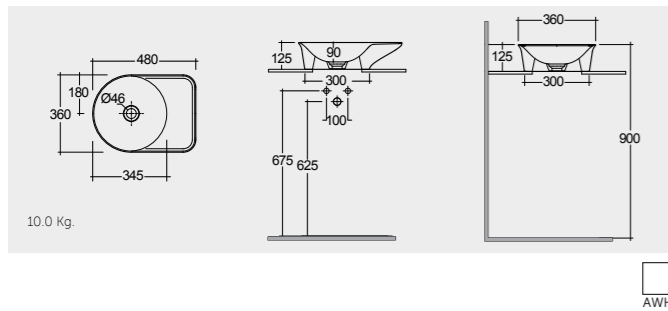

VALCT4800AWHA Drain not included