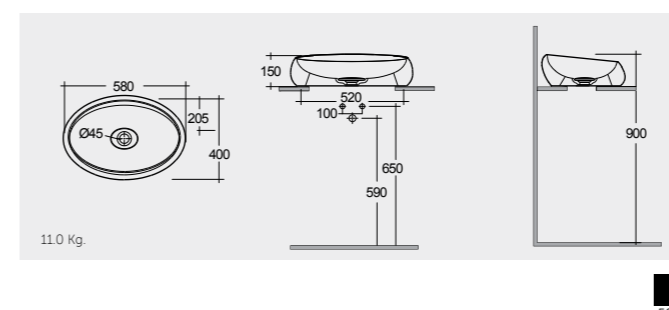

RAK-Cloud 58 CM

CLOCT6000500A Drain Not Included
Drain Cover: CLOAC4400500A

RAK- Valet 64 CM

VALCT6400AWHA Drain not included

RAK- Valet 64 CM

VALCT6400500A Matt Finish Drain not included

RAK-Cloud 58 CM

CLOCT6000504A Drain Not Included
Drain Cover: CLOAC4400504A