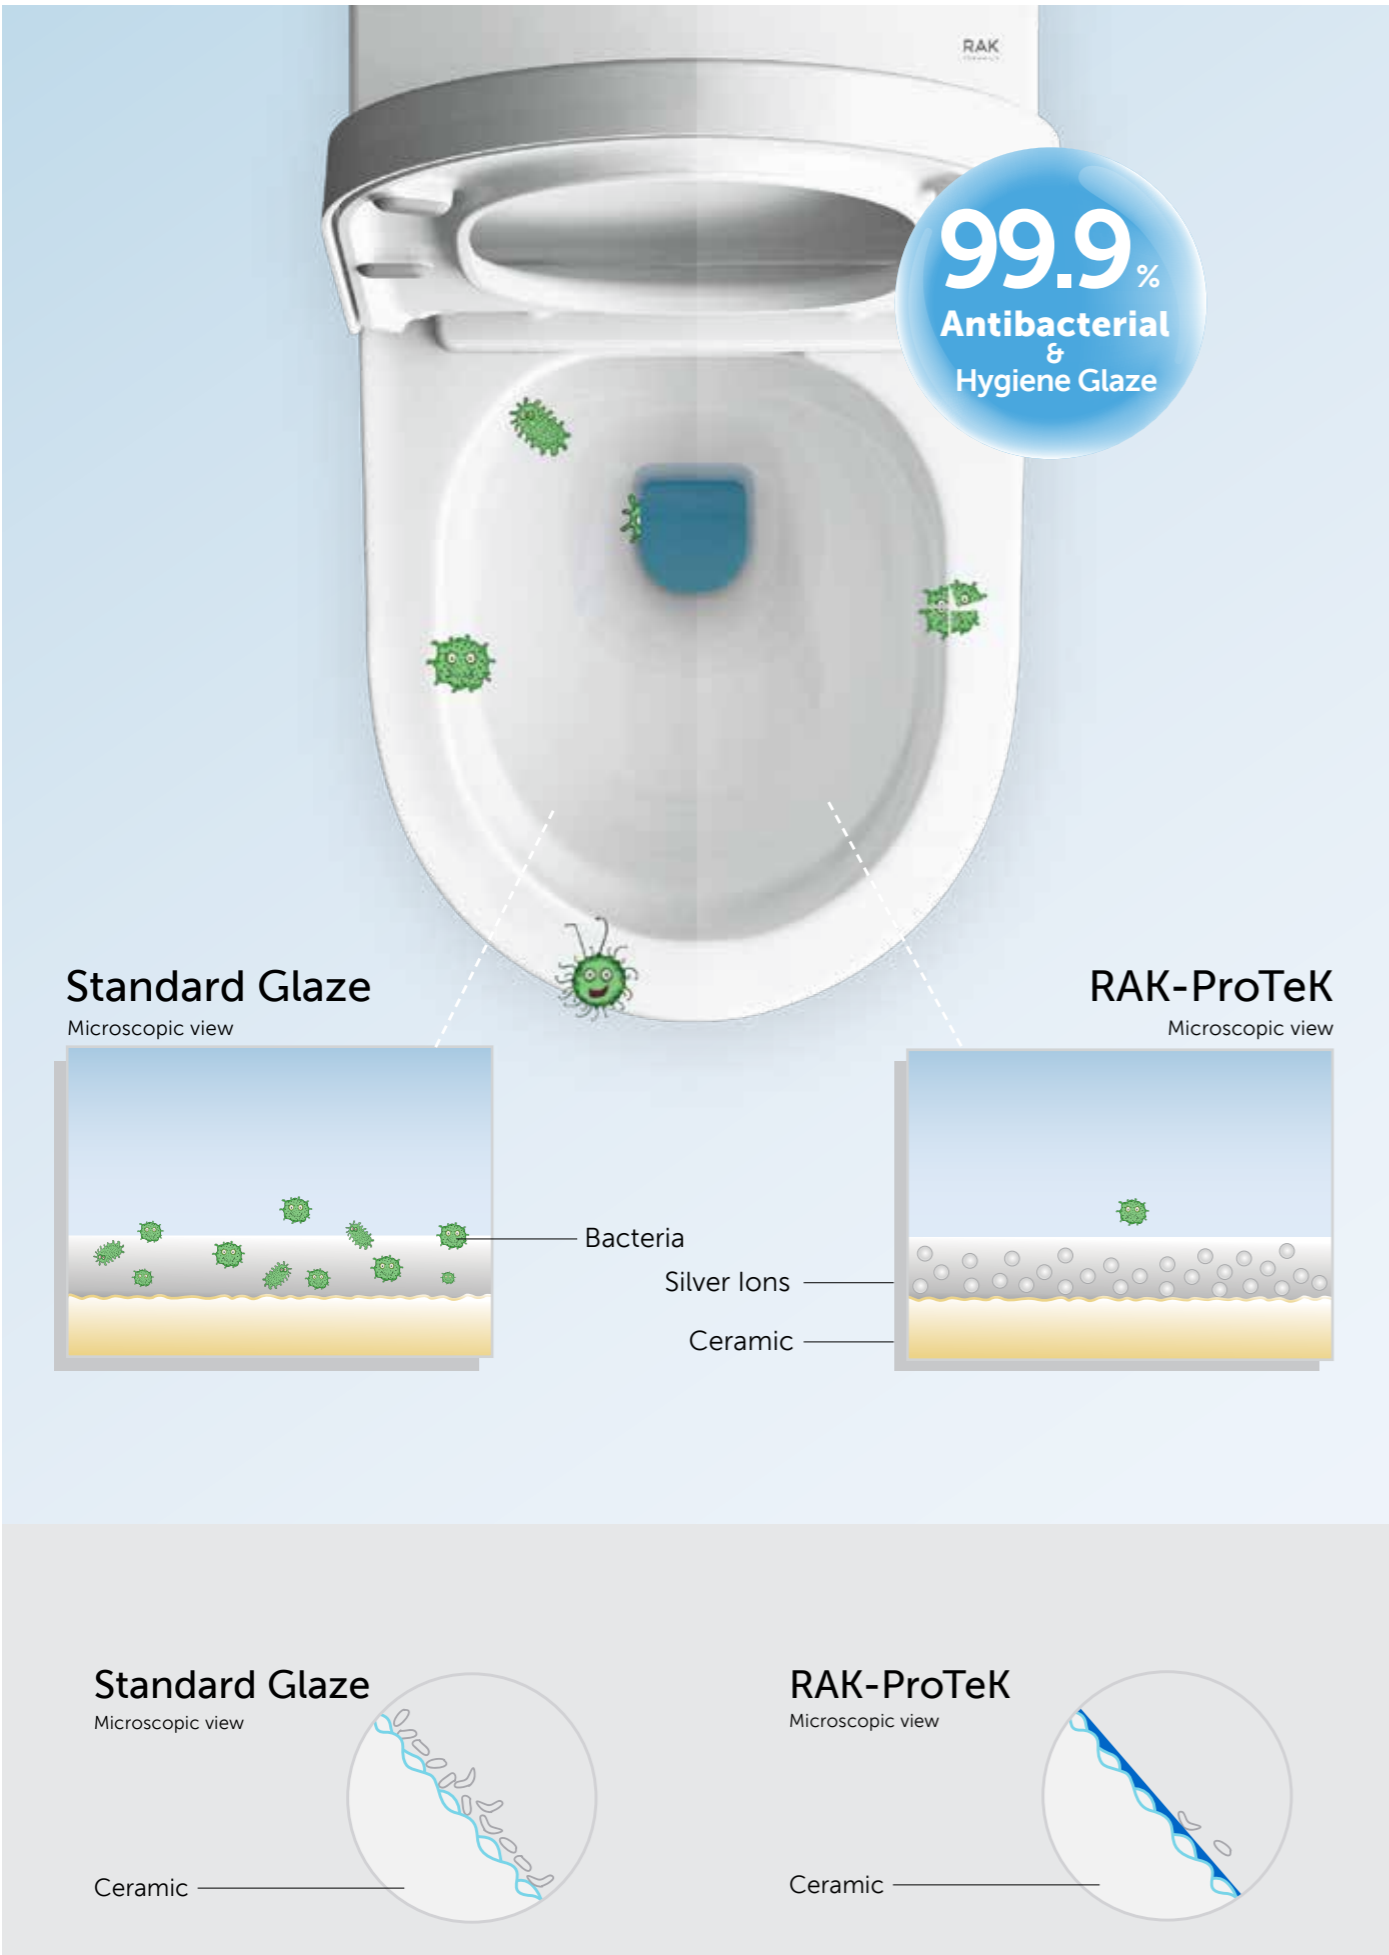

LED Night Light in 5 colors

REELFLUSH WC with RAK-ProTek ceramic glaze

SMART TOILETS

Radar User Detection

Large Comfortable Seating Area

A new standard for hygiene

RAK-ProTeK is the innovative ceramic glaze developed to protect wash basins, toilets and urinals, to make them more hygienic and easier to clean. RAK-ProTeK, which is baked into the ceramic during firing, results to a smoother surface, unlike standard ceramic with irregular surface.

This feature allows the particles accumulating on the ceramic to easily slip away making cleaning more efficient and convenient.

This glaze is an innovative protection against bacteria, the silver ions contained in this revolutionary glaze, kill 99.9% of bacteria in 24 hours and prevent the bacterial growth, in comparison to conventional ceramic glazing. RAK-ProTeK has been tested by Artest laboratory from the Italian Ceramic district in Modena.