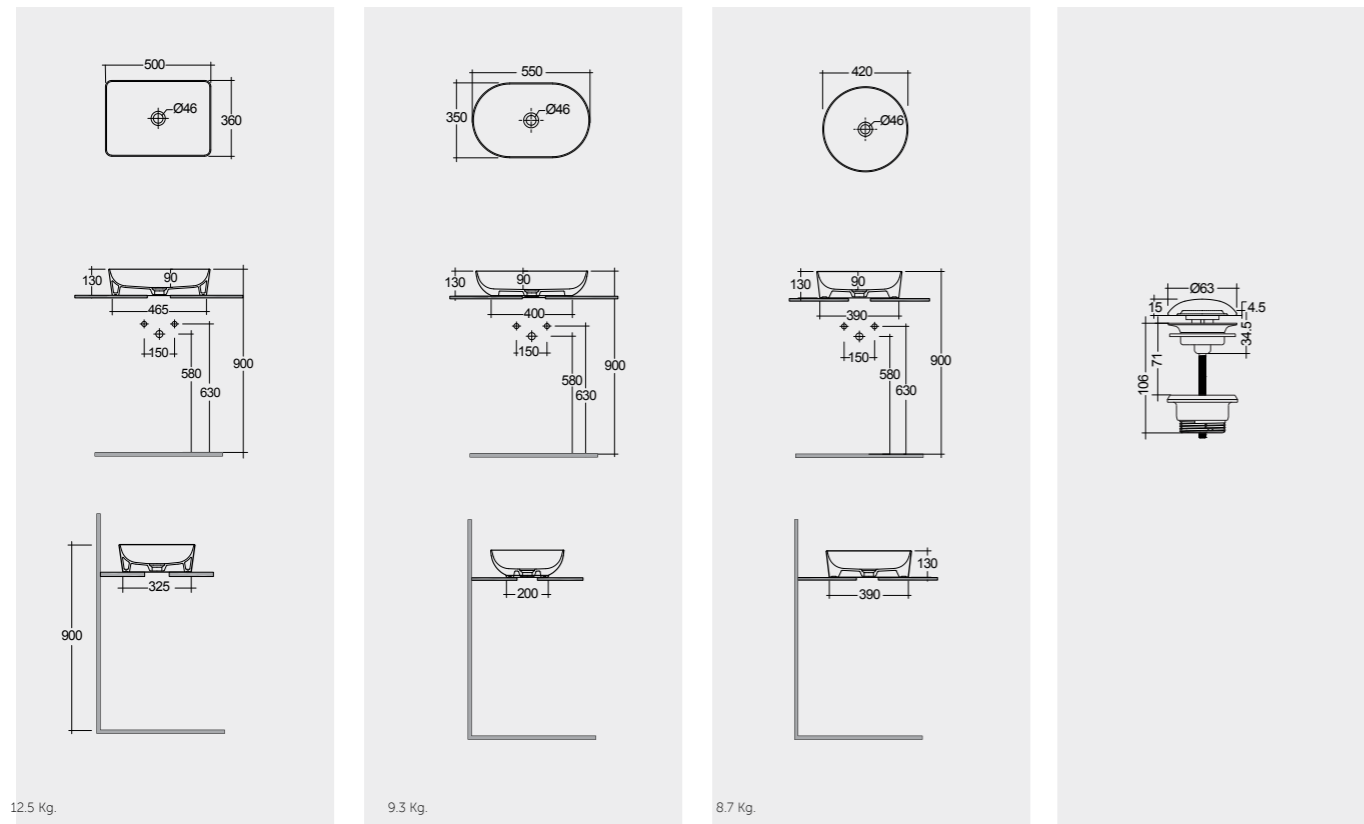

Measurements