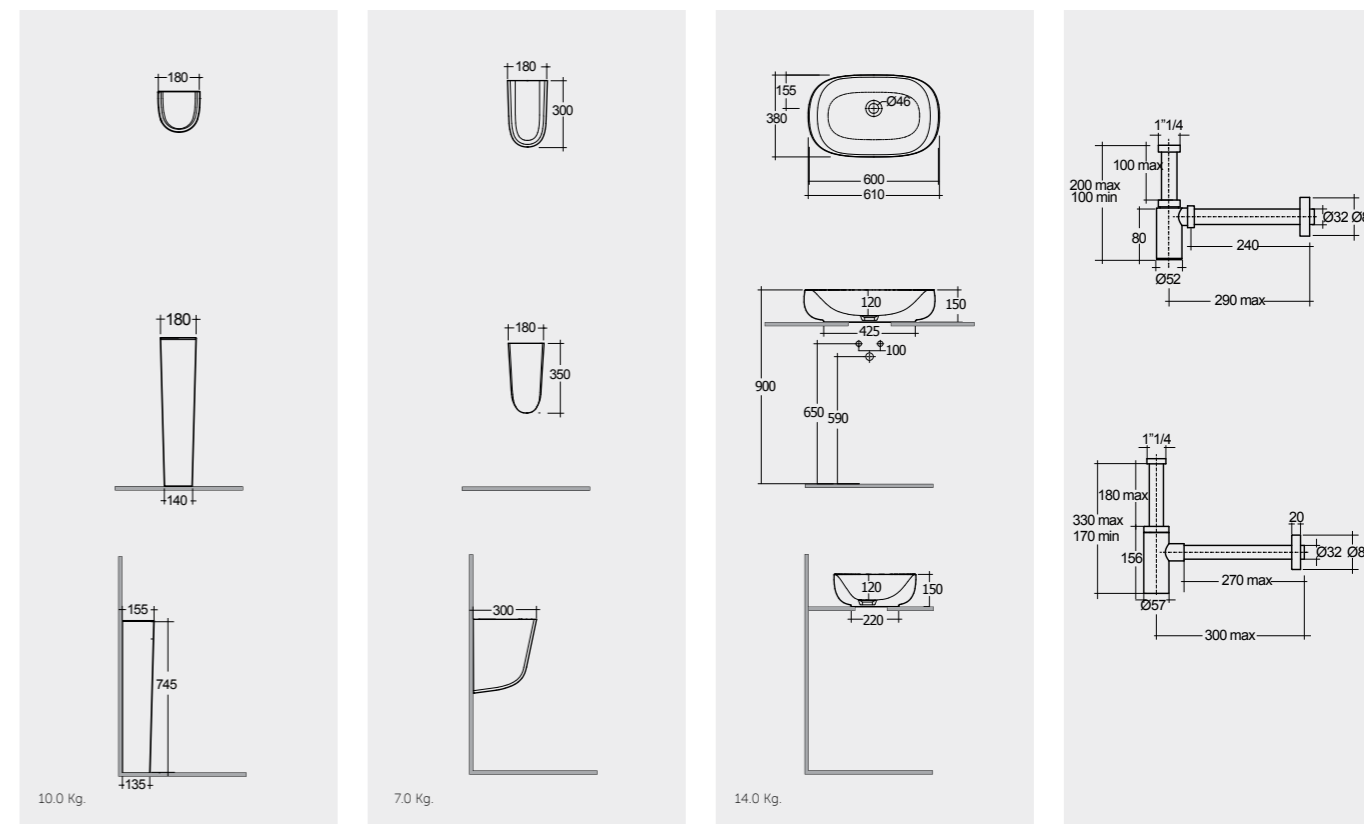

Measurements

Notes

All dimensions in mm tolerance $\pm 5\%$ for below 200mm and $\pm 3\%$ for above 200mm