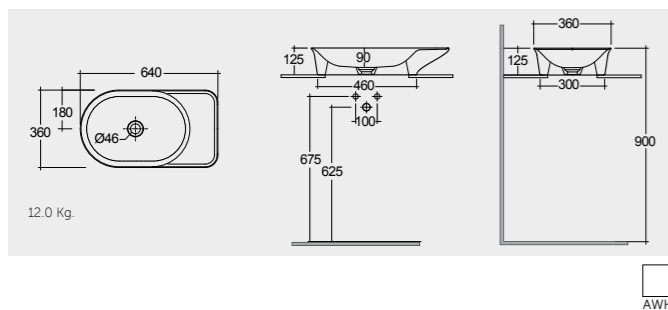

RAK-Cloud 58 CM

CLOCT6000500A Drain Not Included
Drain Cover: CLOAC4400500A

RAK- Valet 64 CM

VALCT6400AWHA Drain not included

RAK- Valet 64 CM

VALCT6400500A Matt Finish Drain not included

RAK-Cloud 58 CM

CLOCT6000504A Drain Not Included
Drain Cover: CLOAC4400504A