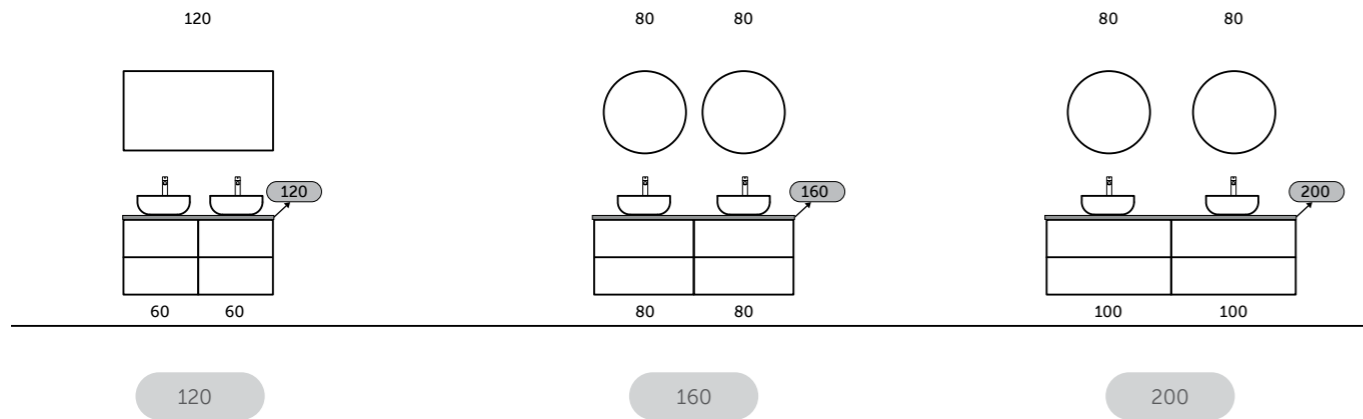

RAK-PLANO WITH RAK-JOY

RAK-PLANO & COUNTERTOP WB