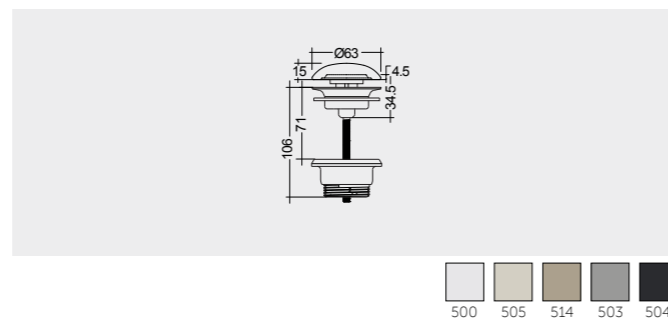

DUO000AWHA Ceramic Click-Clack Pop-Up Waste

DUO002AWHA Ceramic Free-Flow Waste