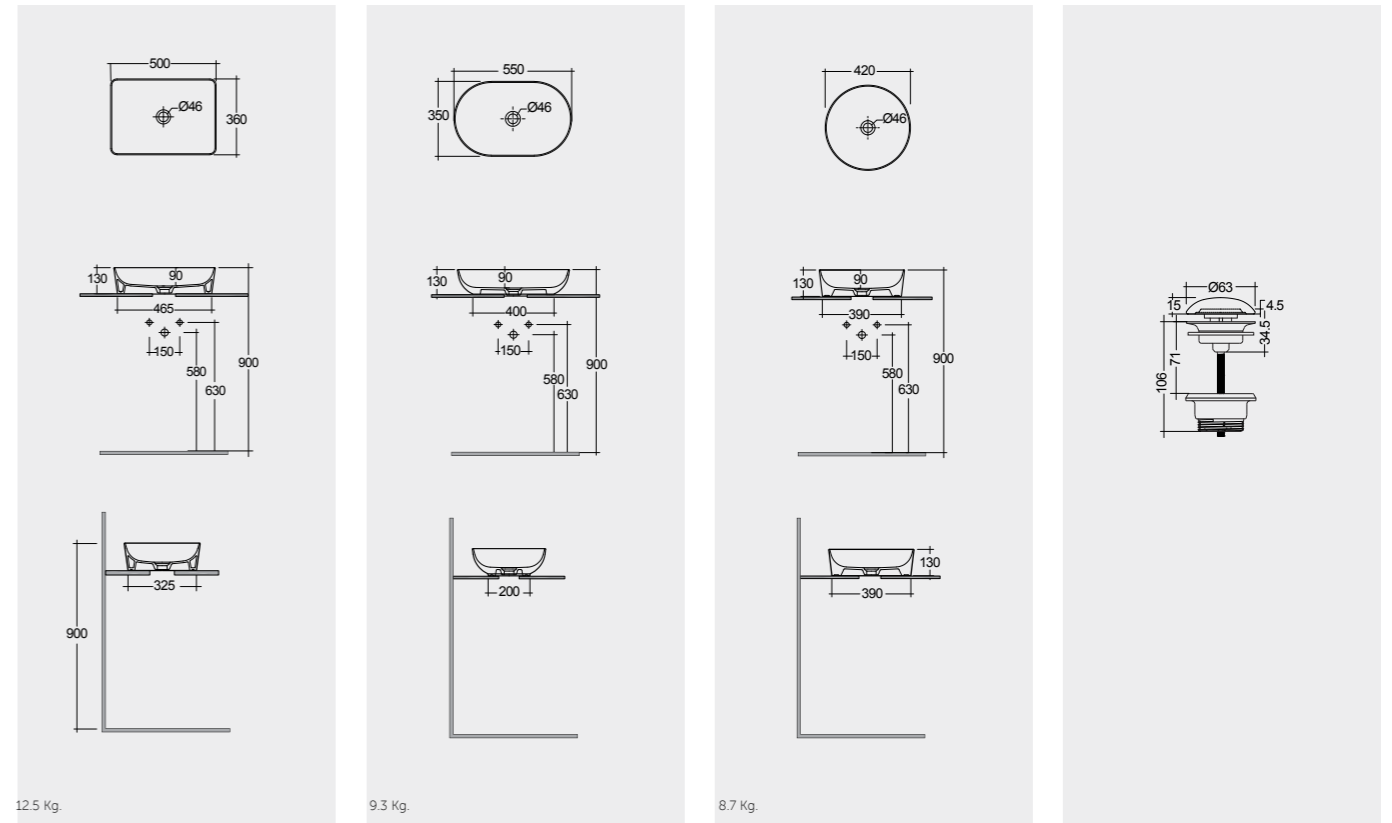

Models

50 CM
SKICT5000631A

55 CM
SKICT5500631A

42 CM
SKICT4200631A

Ceramic Click-Clack Pop-Up Waste
DUO000631A

Ceramic Free-Flow Waste
DUO002631A

Measurements

Notes