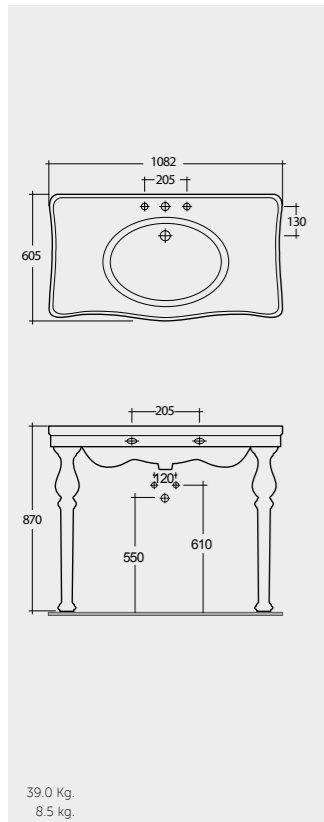

Inspectionable

Measurements

Colours available

Colours shown here are as close to actual sanitaryware as printing process will allow

Models

76 CM
WT0401AWHA
WT0102AWHA

65 CM
WT0101AWHA
WT0102AWHA

Measurements