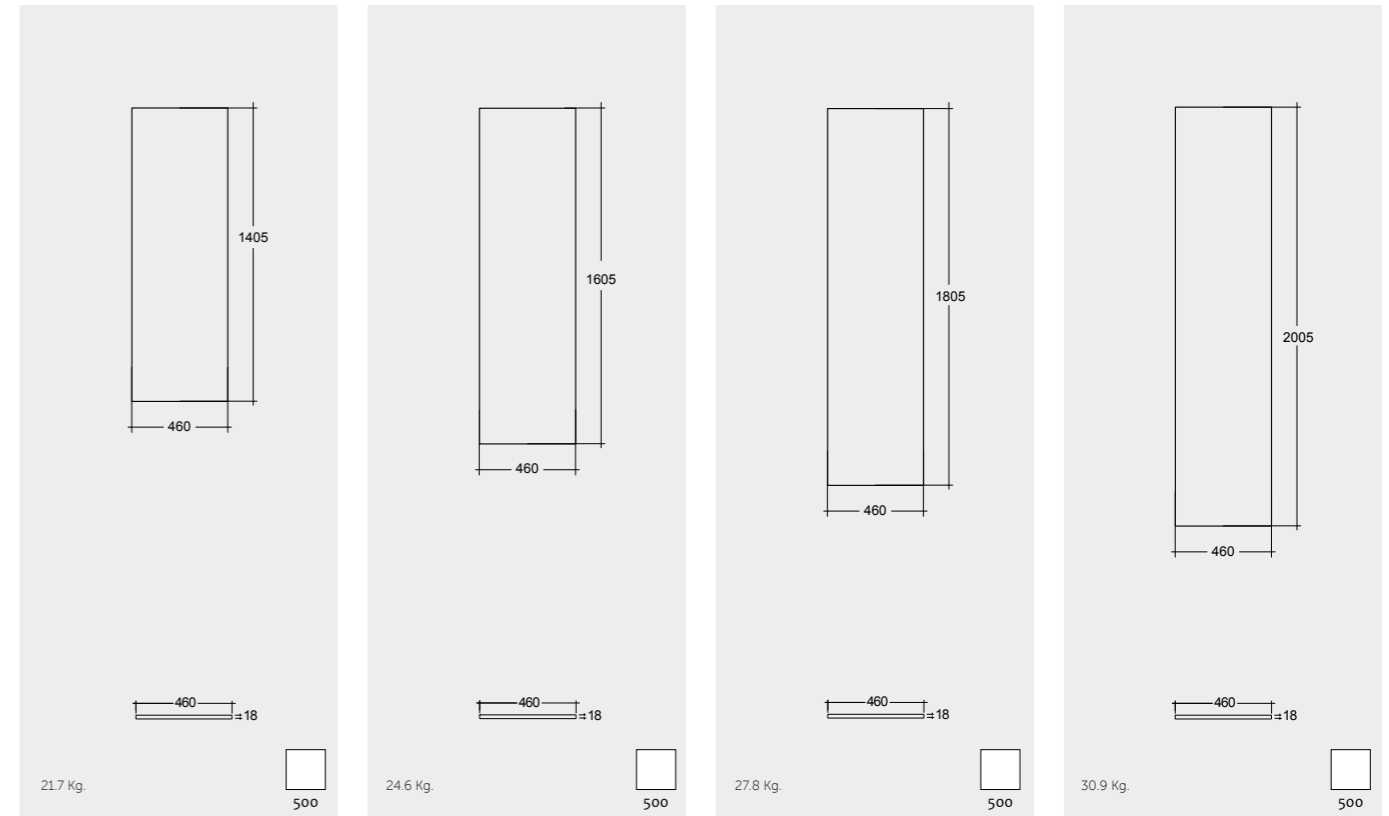

Measurements

Notes

All dimensions in mm tolerance $\pm 5\%$ for below 200mm and $\pm 3\%$ for above 200mm