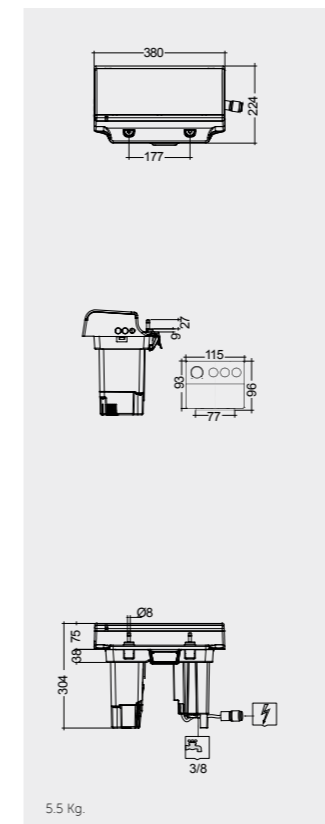

Measurements

Compatible with 6/3L dual flushing, 4,5/3L dual flushing, in accordance with en997 - type 1.

Note

All dimensions in mm tolerance $\pm 5\%$ for below 200mm and $\pm 3\%$ for above 200mm