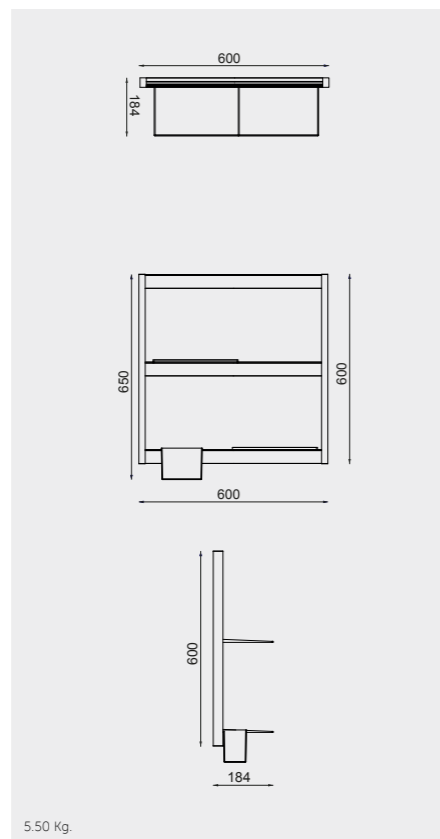

5.50 Kg.

504