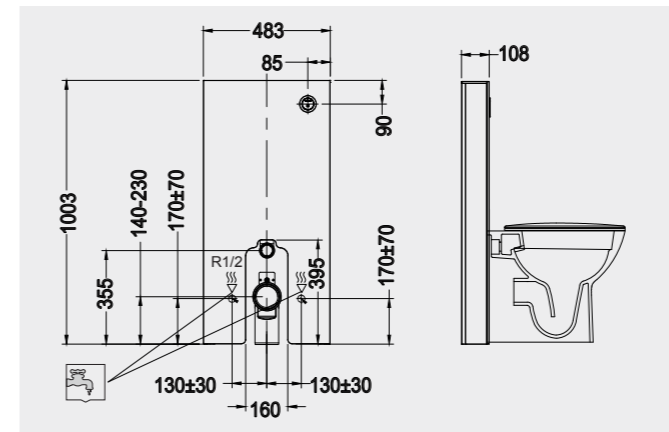

Measurements

Suitable (BTW) Models for Floor Standing Cabinet Cistern :

- RAK-Caroline - P trap
- RAK-Compact - P trap
- RAK-Florence - P trap
- RAK-Karla - P trap
- RAK-Metropolitan Deluxe - P trap
- RAK-Moon - P trap
- RAK-Morning - P trap
- RAK-Opulence - P trap
- RAK-One - P trap
- RAK-Orient - P trap
- RAK-Orient - P trap
- RAK-Resort - P trap
- RAK-Series 600 - P trap
- RAK-Summit - P trap
- RAK-Venice - P trap
- RAK-Venice - P trap