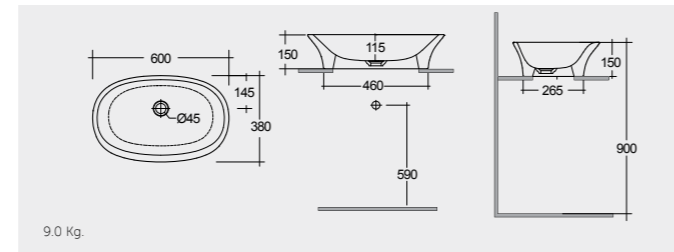

RAK-Des 70 CM

DESCT7000AWHA

COUNTER TOP WASH BASINS

RAK- Illusion 60 CM

ILLCT6000AWHA

RAK- Sensation 60 CM

SENCT6000AWHA

CLOAKROOM WASH BASINS