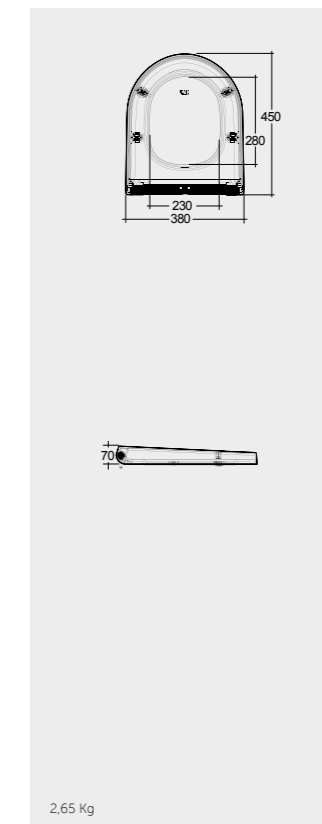

Measurements

Compatible with 6/3L dual flushing, 4,5/3L dual flushing, in accordance with en997 - type 1.

Note

All dimensions in mm tolerance $\pm 5\%$ for below 200mm and $\pm 3\%$ for above 200mm