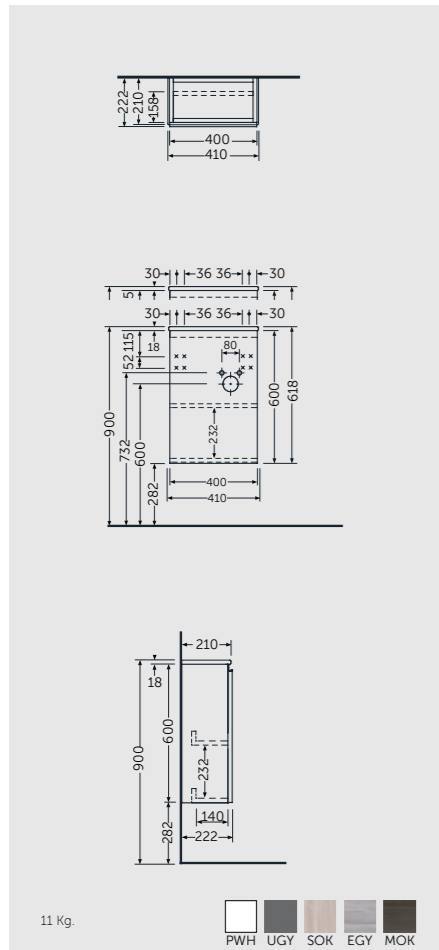

Measurements

WALL HUNG VANITY UNITS

W 100 x D 46 x H 40CM
UNOWH100UGY
Space saving bottle trap required BTRWBPPR022

120cm = 2x W 60CM Units
UNOWH060UGY x2
Space saving bottle trap required BTRWBPPR022 (x2)