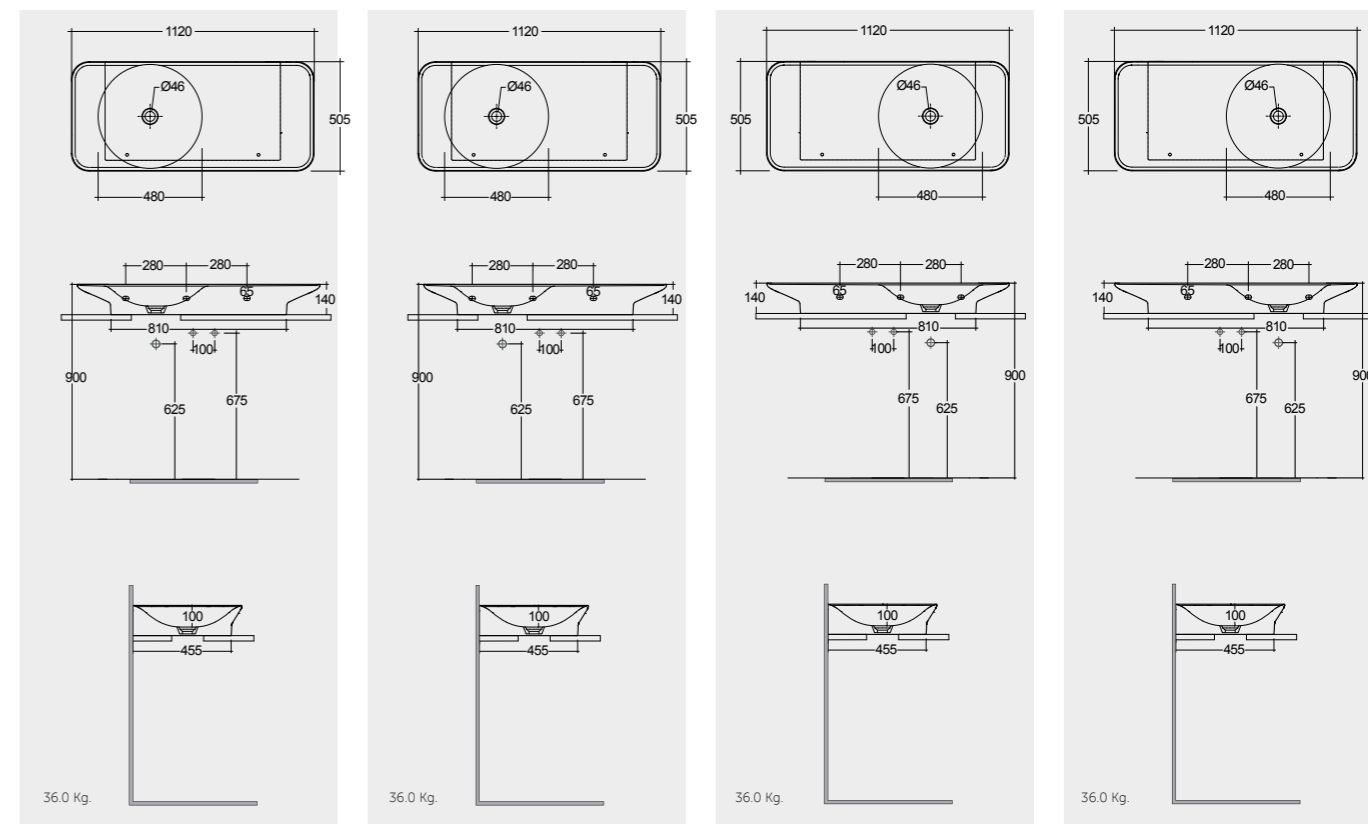

Measurements