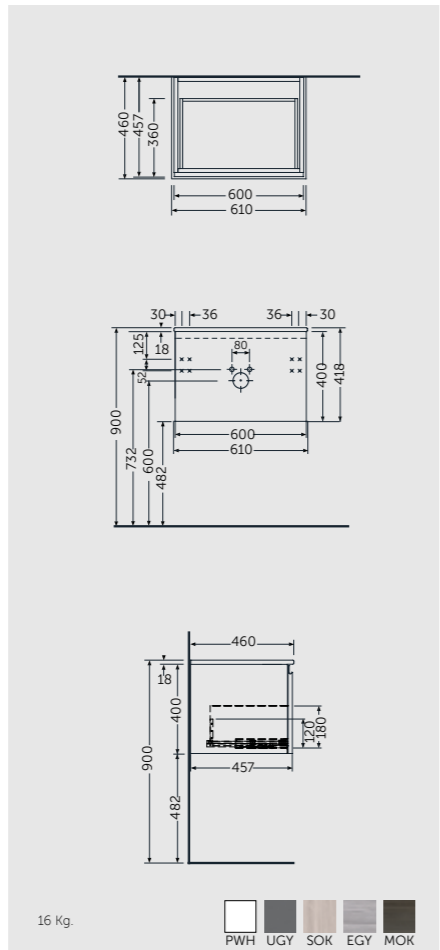

Measurements

WALL HUNG VANITY UNITS

W 100 x D 46 x H 40CM
UNOWH100UGY
Space saving bottle trap required BTRWBPPR022

120cm = 2x W 60CM Units
UNOWH060UGY x2
Space saving bottle trap required BTRWBPPR022 (x2)