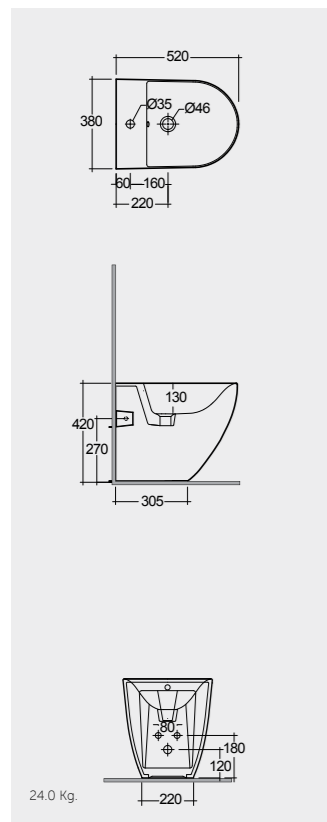

52 CM
DESBD2101AWHA

Hidden Fixations

58 CM
DESBD2017AWHA

Hidden Fixations
Comfort Height 42 CM

Measurements

Colours available

Colours shown here are as close to actual sanitaryware as printing process will allow