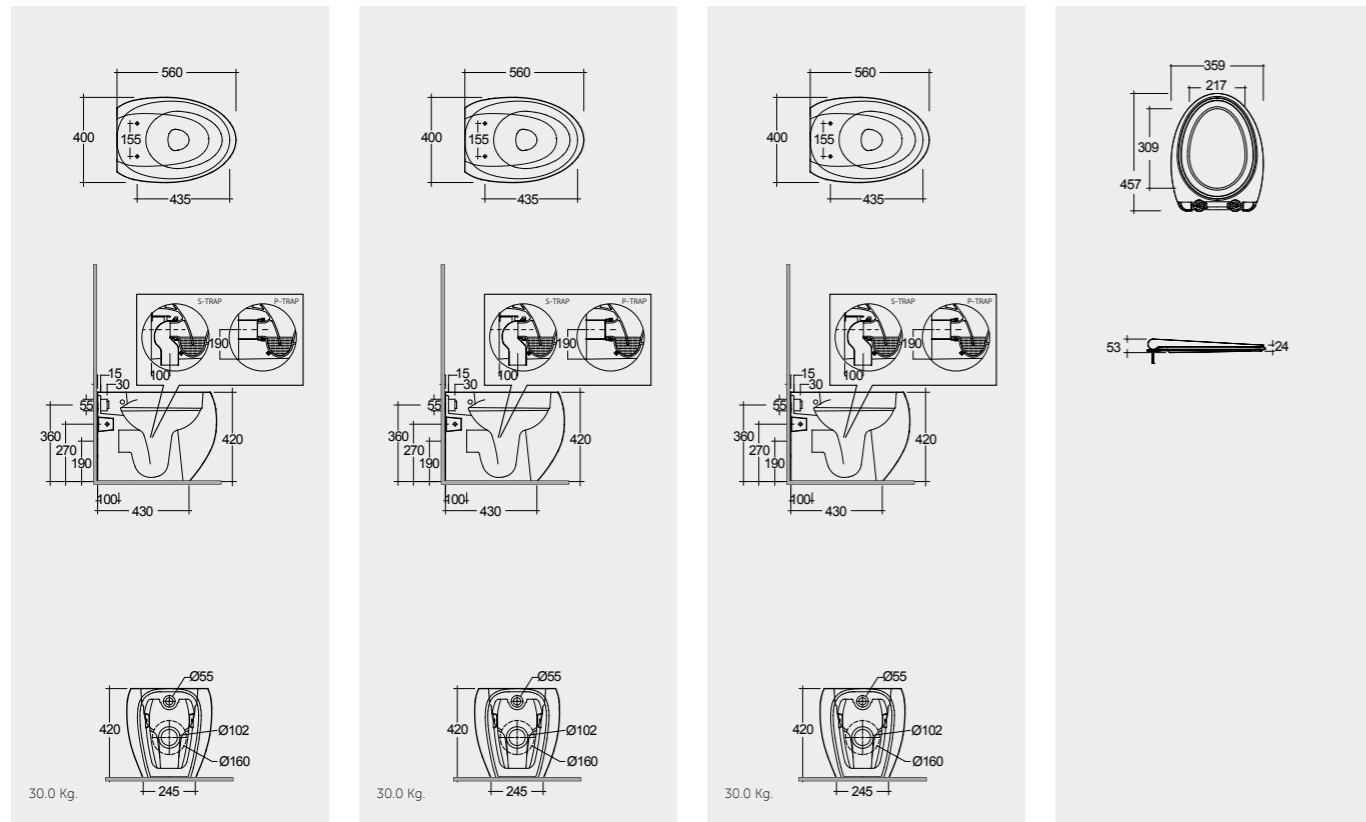

Measurements

Models

56 CM CLOWC1446AWHA AWH
56 CM CLOWC1446500A 500
56 CM CLOWC1446504A 504
SET WITH MIXER (SHATAFF) BRASS CHROME : SPRDOMX0001
Hidden Fixations
Comfort Height 42 CM
Matt Finish
Hidden Fixations
Comfort Height 42 CM
Matt Finish
Hidden Fixations
Comfort Height 42 CM