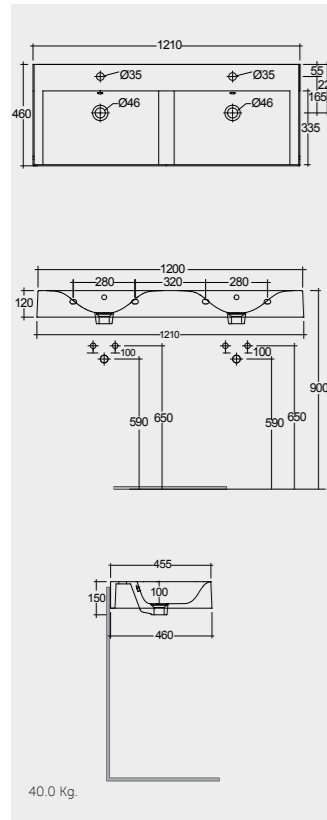

Measurements

Colours available

Colours shown here are as close to actual sanitaryware as printing process will allow