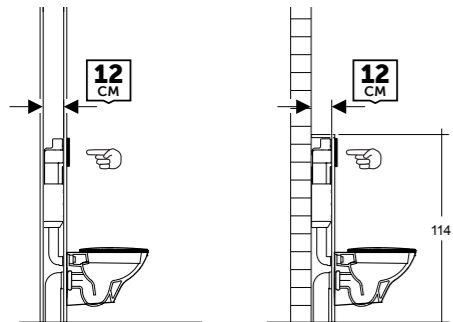

12 cm wall-thickness

In the wall or in front of it, with flushing actuation from the front