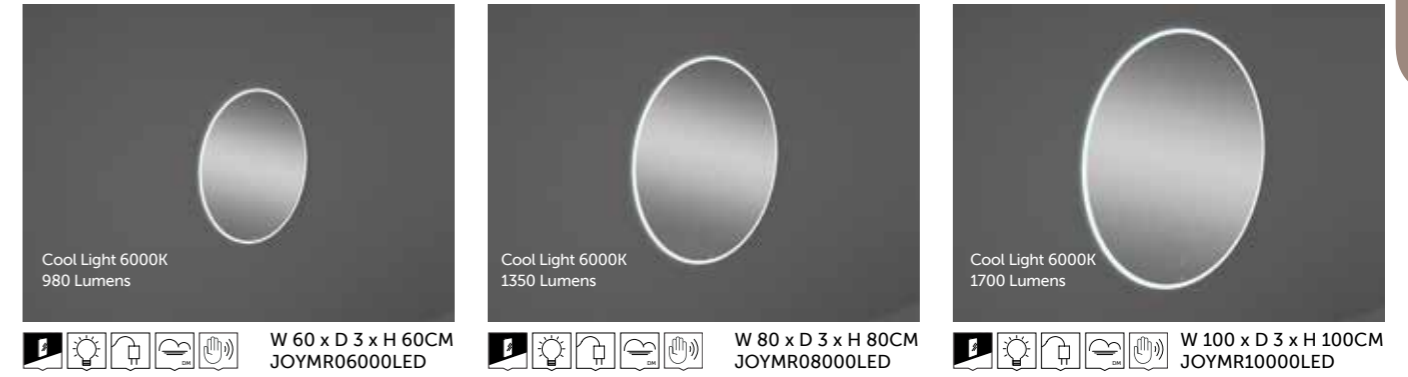

RAK-VALET WITH RAK-JOY MIRRORS

MIRRORS