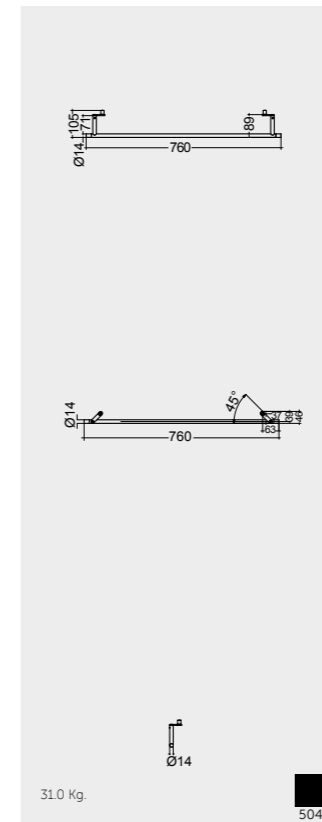

Measurements

Colours available

Colours shown here are as close to actual sanitaryware as printing process will allow