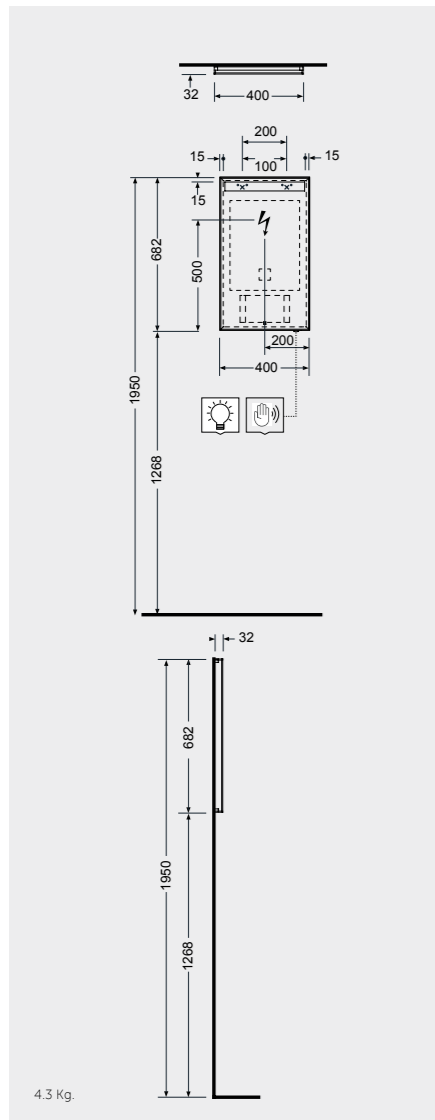

W 60 x D 3 x H 68CM
JOYMR06068LED
Cool Light 6000K
400 Lumens

W 80 x D 3 x H 68CM
JOYMR08068LED
Cool Light 6000K
500 Lumens

Measurements

MIRRORS

W 100 x D 3 x H 68CM
JOYMR10068LED
Cool Light 6000K
700 Lumens