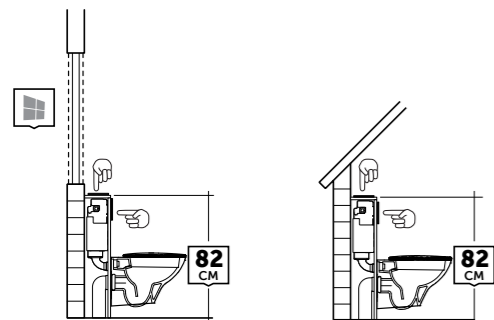

Low-height situations

Special element height 82 cm, with top or front flushing actuation.

TECHNICAL INFORMATION

APPLICATION

DETAILS

	FOR BACK TO WALL WC		WATER SUPPLY
	FOR WALL HUNG WC		FIXATIONS INCLUDED
	FOR BACK TO WALL BIDET		WALL ANCHORING INCLUDED
	FOR WALL HUNG BIDET		6L DUAL FLUSHING
	FOR URINAL		COMPATIBLE WITH 4.5L DUAL FLUSHING
	12 CM THICKNESS		3L DUAL FLUSHING
	8 CM THICKNESS		MOTION SENSOR
	82 CM HEIGHT		4x AA Battery