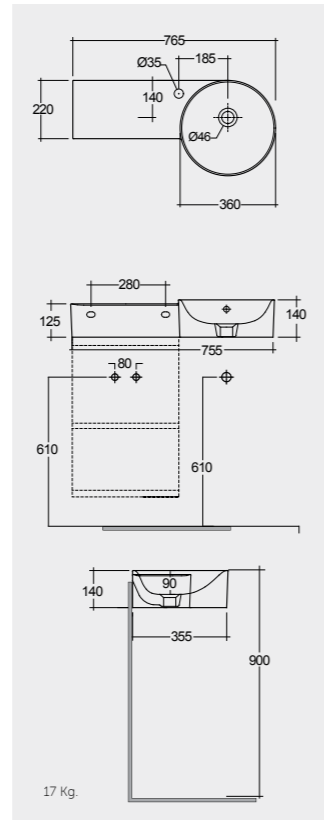

 77 CM Right Ledge
PETWB27700AWHA

 77 CM Left Ledge
PETWB17701AWHA

 77 CM Left Ledge
PETWB17700AWHA

No Faucet Hole

No Faucet Hole

Measurements

Notes

All dimensions in mm tolerance $\pm 5\%$ for below 200mm
and $\pm 3\%$ for above 200mm

Models

 77 CM Right Ledge
PETWB47701AWHA

 77 CM Right Ledge
PETWB47700AWHA

 77 CM Left Ledge
PETWB37701AWHA

 77 CM Left Ledge
PETWB37700AWHA

No Faucet Hole

No Faucet Hole

Measurements