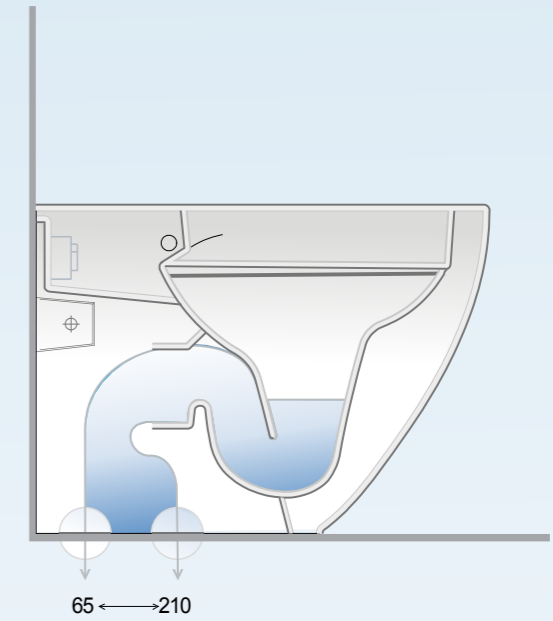

Models

Rimless 52 CM DESWC1346AWHA	Rimless 52 CM DESWC1361AWHA	Rimless 52 CM DESWC1446AWHA	Rimless 58 CM DESWC1347AWHA
500 505 514 503 504 Hidden Fixations Comfort Height 42 CM		500 505 514 503 504 Hidden Fixations Comfort Height 45 CM	
500 505 514 503 504 Hidden Fixations Comfort Height 42 CM		500 505 514 503 504 Hidden Fixations Comfort Height 42 CM Shifted Outlet (Traslato)	

Measurements

27.0 Kg.		24.0 Kg.	29.5 Kg.
500 505 514 503 504 Urea RAK-Des DESSC3901WH			

Compatible with 6/3L dual flushing, 4,5/3L dual flushing, in accordance with en997 - type 1.

SHIFTED OUTLET RANGE FOR DESWC1347AWHA