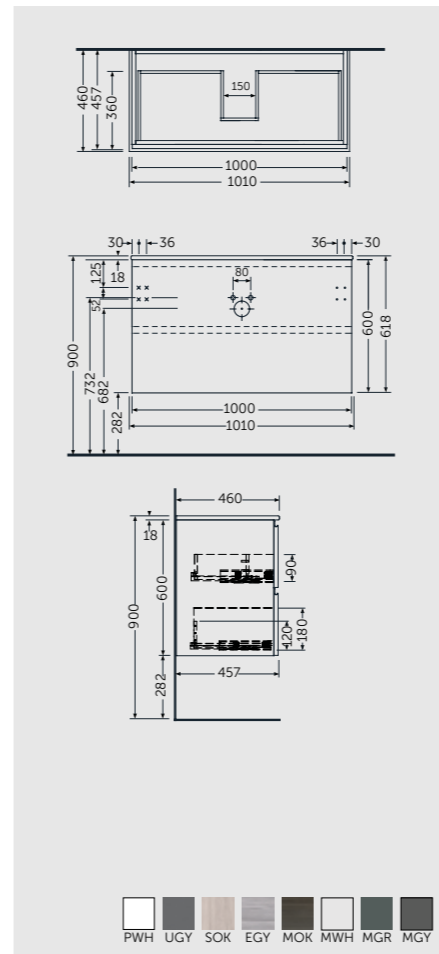

Measurements

160cm = 2x W 80CM Units
JOYWH080UGY x2