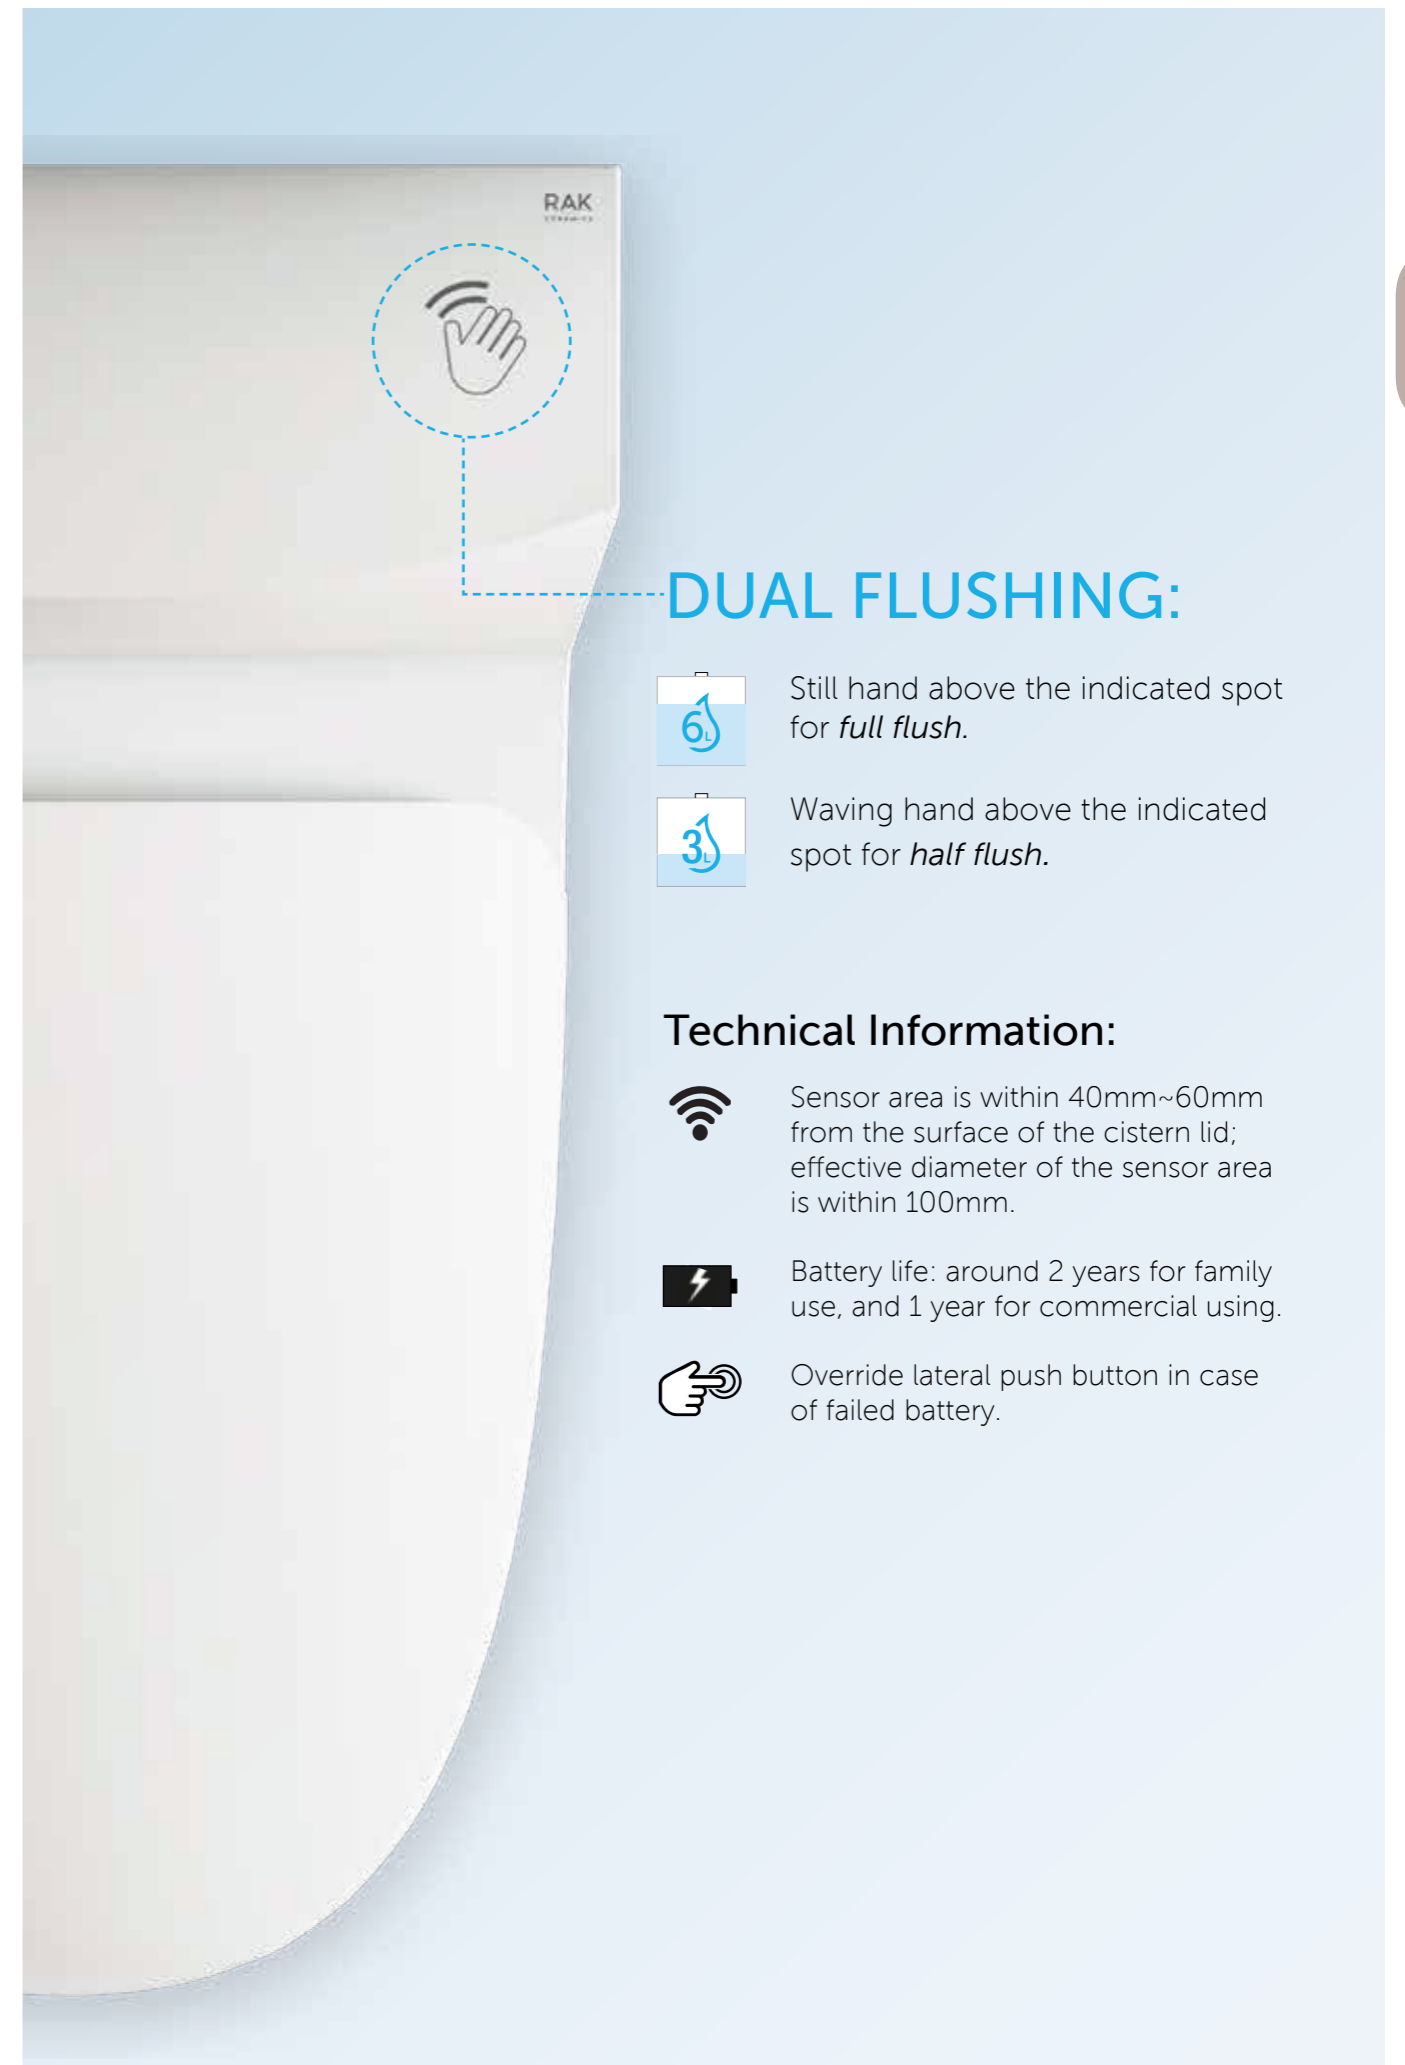

Touchless flushing

Enjoy the same hands-free, germ-free experience of commercial restrooms. With the new RAK Ceramics Touchless Flushing System, this same ease of use and minimal spreading of germs has finally expanded to home use toilets. A sensor module placed underneath the toilet's cistern lid runs on four AA batteries. It utilizes emerging sensing technology, which projects an electromagnetic field that is both extremely accurate and reliable.

This type of sensor detects the user in the projected field and initiates the dual flush: 6 liters keeping the hand above the spot, or 3 liters waving the hand.

DUAL FLUSHING:

Still hand above the indicated spot for *full flush*.

Waving hand above the indicated spot for *half flush*.

Technical Information:

Sensor area is within 40mm~60mm from the surface of the cistern lid; effective diameter of the sensor area is within 100mm.

Battery life: around 2 years for family use, and 1 year for commercial using.

Override lateral push button in case of failed battery.