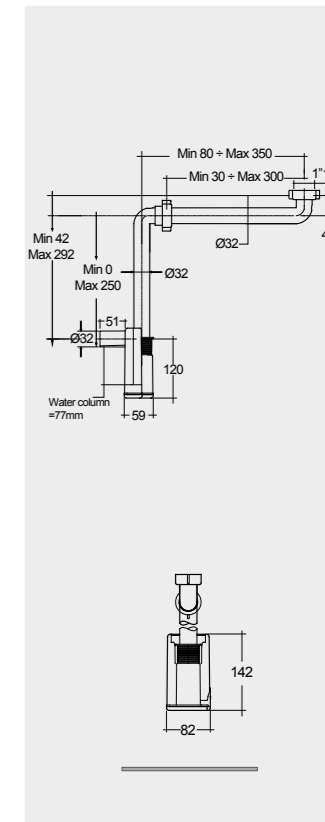

Measurements

Colours available

Colours shown here are as close to actual sanitaryware as printing process will allow