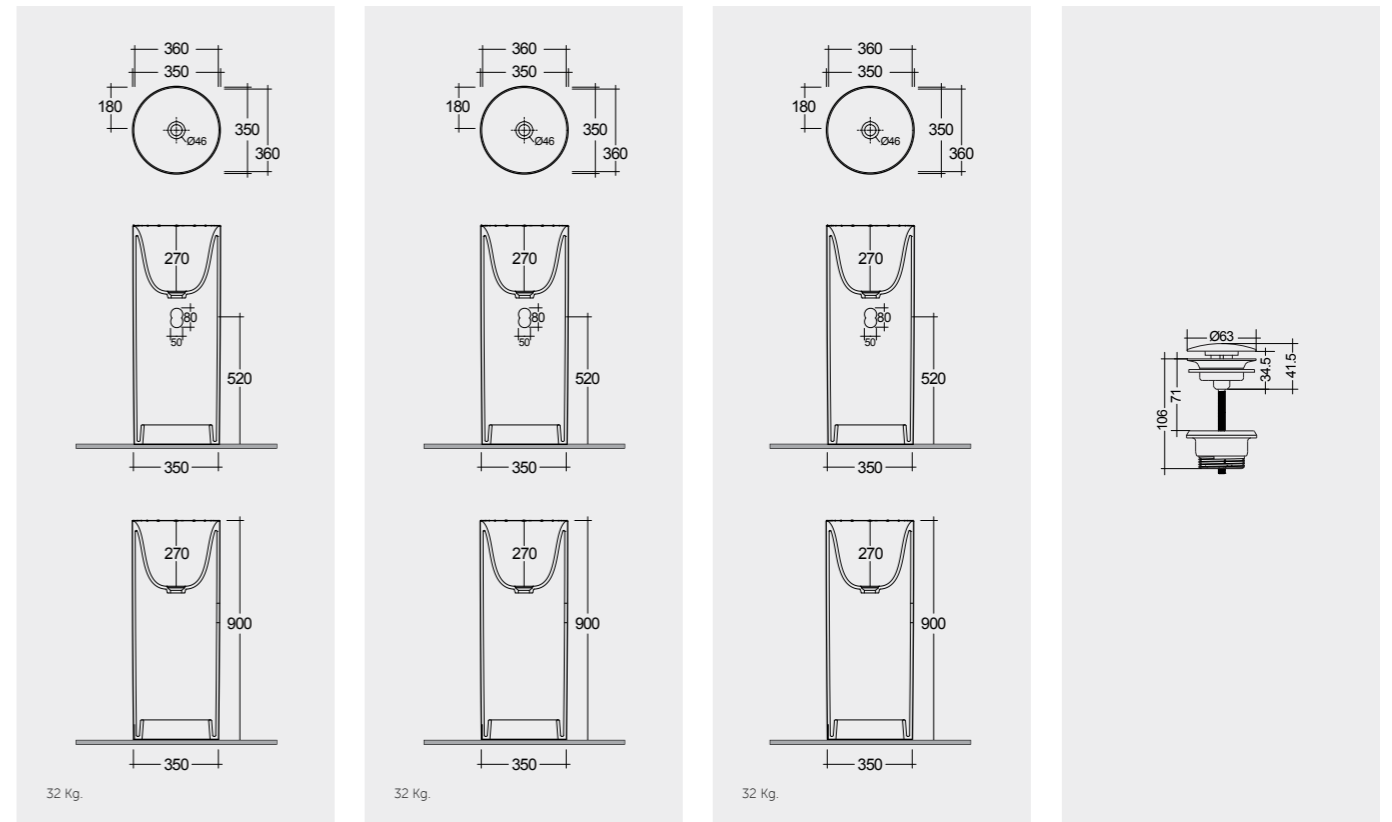

FREE-FLOW
CHROME : DUO002444

Wall Outlet

Wall Outlet

Wall Outlet

Measurements

Notes

All dimensions in mm tolerance $\pm 5\%$ for below 200mm and $\pm 3\%$ for above 200mm

Models