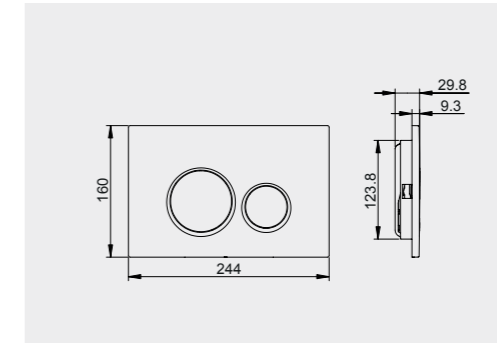

RAK-ECOFIX / GEBERIT COMPATIBLE PUSH PLATES

ROUND