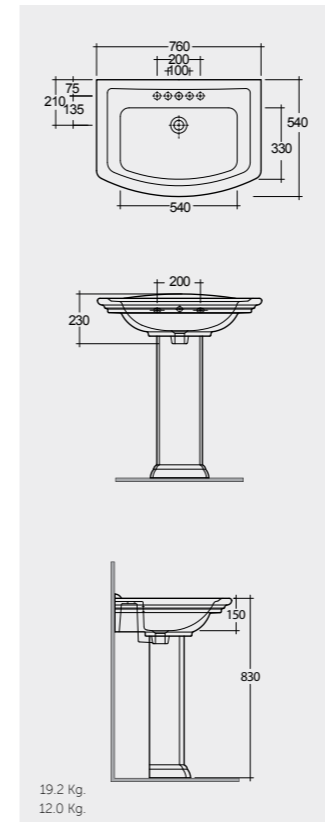

Inspectionable

Measurements

Colours available

Colours shown here are as close to actual sanitaryware as printing process will allow

Models

76 CM
WT0401AWHA
WT0102AWHA

65 CM
WT0101AWHA
WT0102AWHA

Measurements