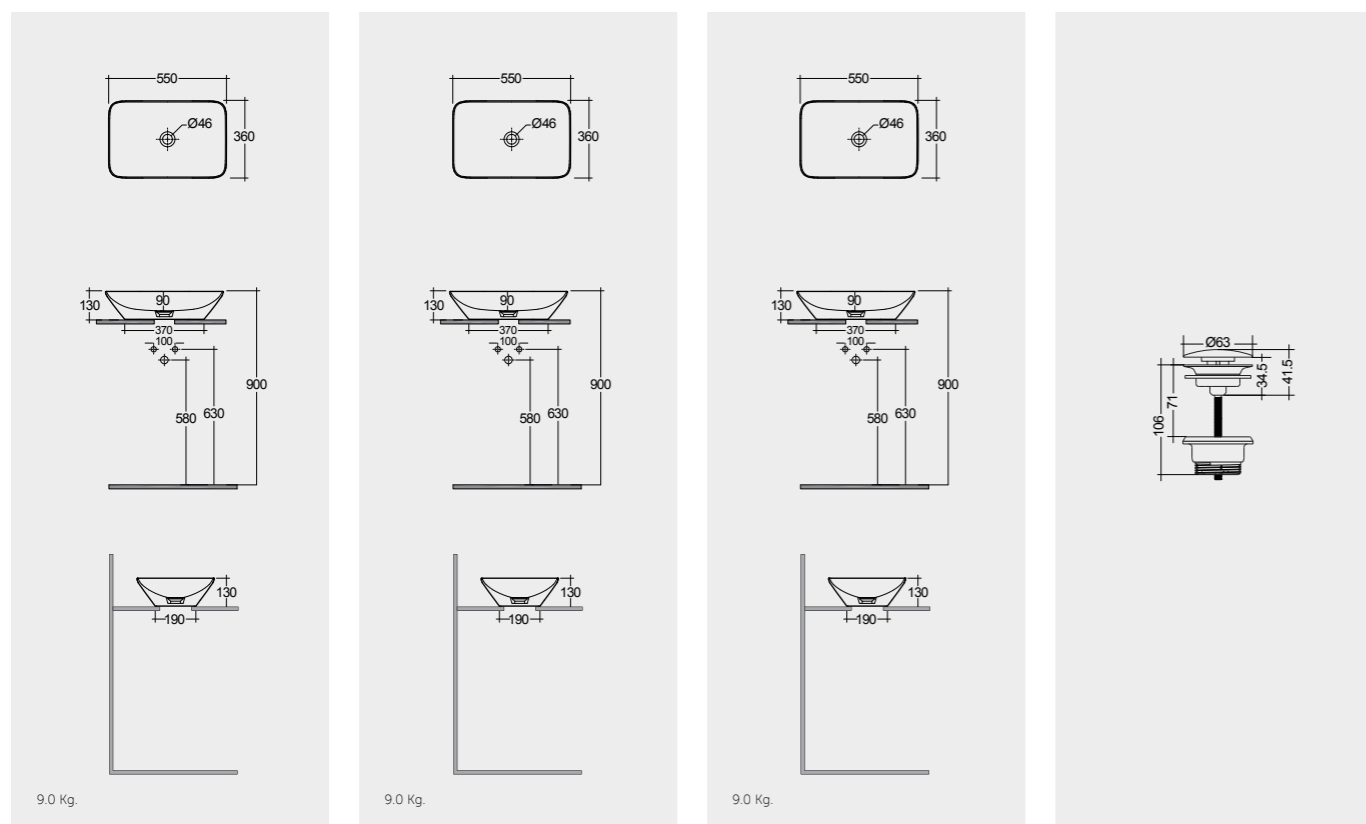

Models

55X36 CM
VARCT55500AWHA

55X36 CM
VARCT55500500A

55X36 CM
VARCT55500504A

CLICK-CLACK
CHROME : DUO000444

Measurements

9.0 Kg.

9.0 Kg.