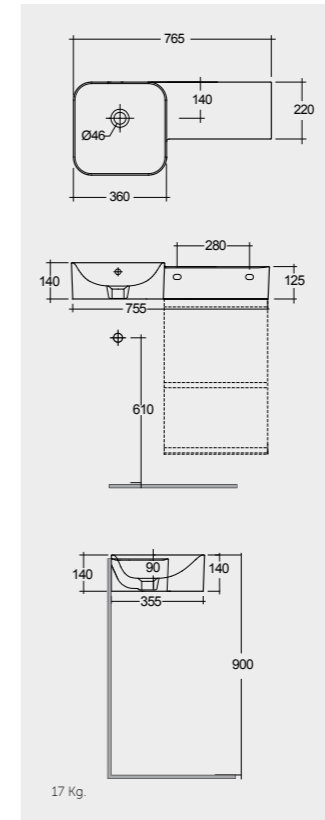

 77 CM Right Ledge
PETWB27700AWHA

 77 CM Left Ledge
PETWB17701AWHA

 77 CM Left Ledge
PETWB17700AWHA

No Faucet Hole

No Faucet Hole

Measurements

Notes

All dimensions in mm tolerance $\pm 5\%$ for below 200mm
and $\pm 3\%$ for above 200mm

Models

 77 CM Right Ledge
PETWB47701AWHA

 77 CM Right Ledge
PETWB47700AWHA

 77 CM Left Ledge
PETWB37701AWHA

 77 CM Left Ledge
PETWB37700AWHA

No Faucet Hole

No Faucet Hole

Measurements