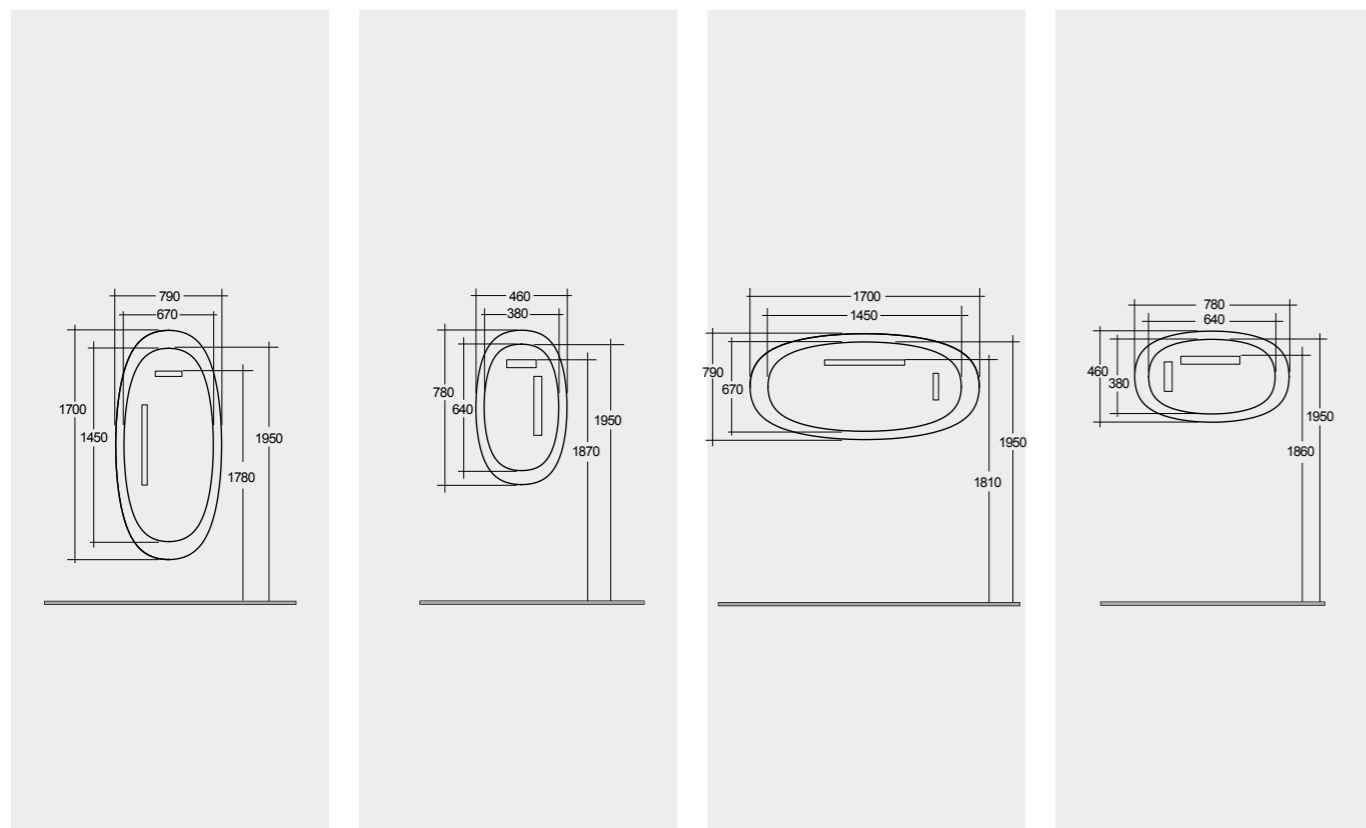

Measurements