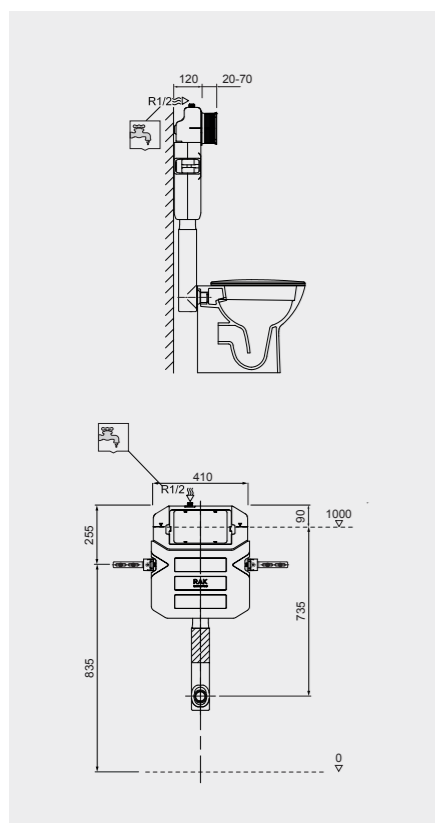

Measurements