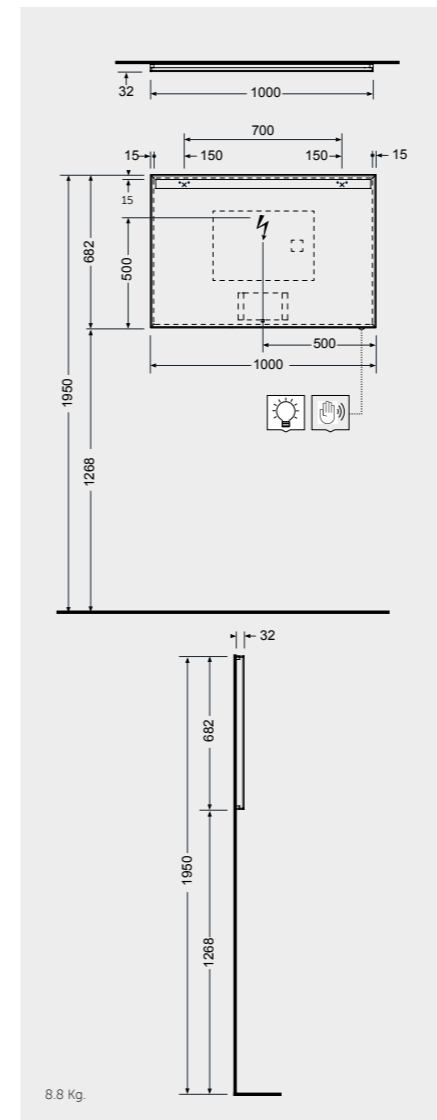

Measurements