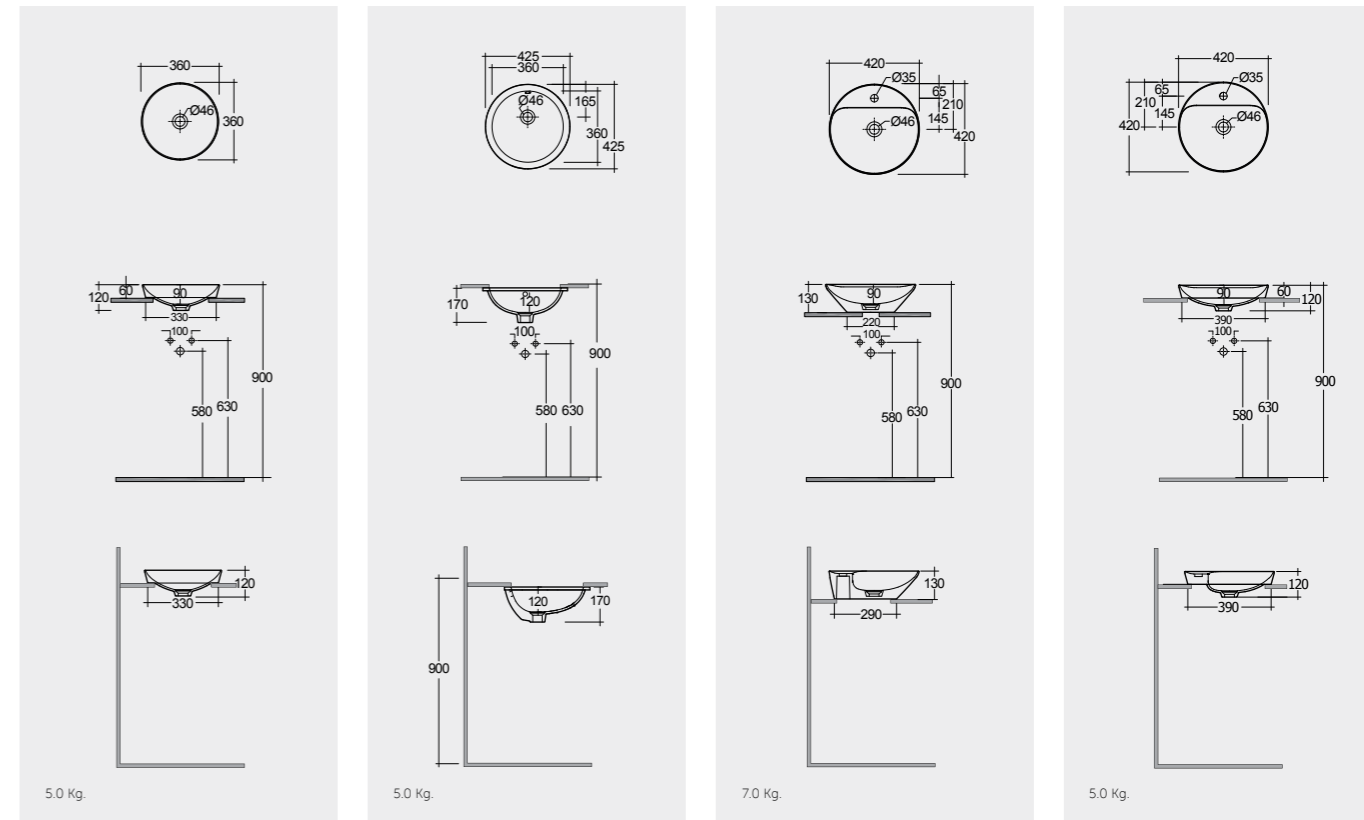

Measurements

Notes

All dimensions in mm tolerance $\pm 5\%$ for below 200mm and $\pm 3\%$ for above 200mm