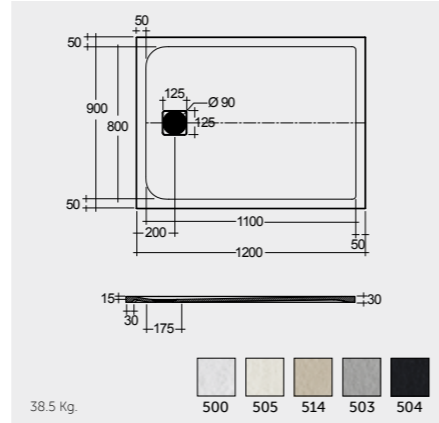

90 X 100 CM
RFST090100S500