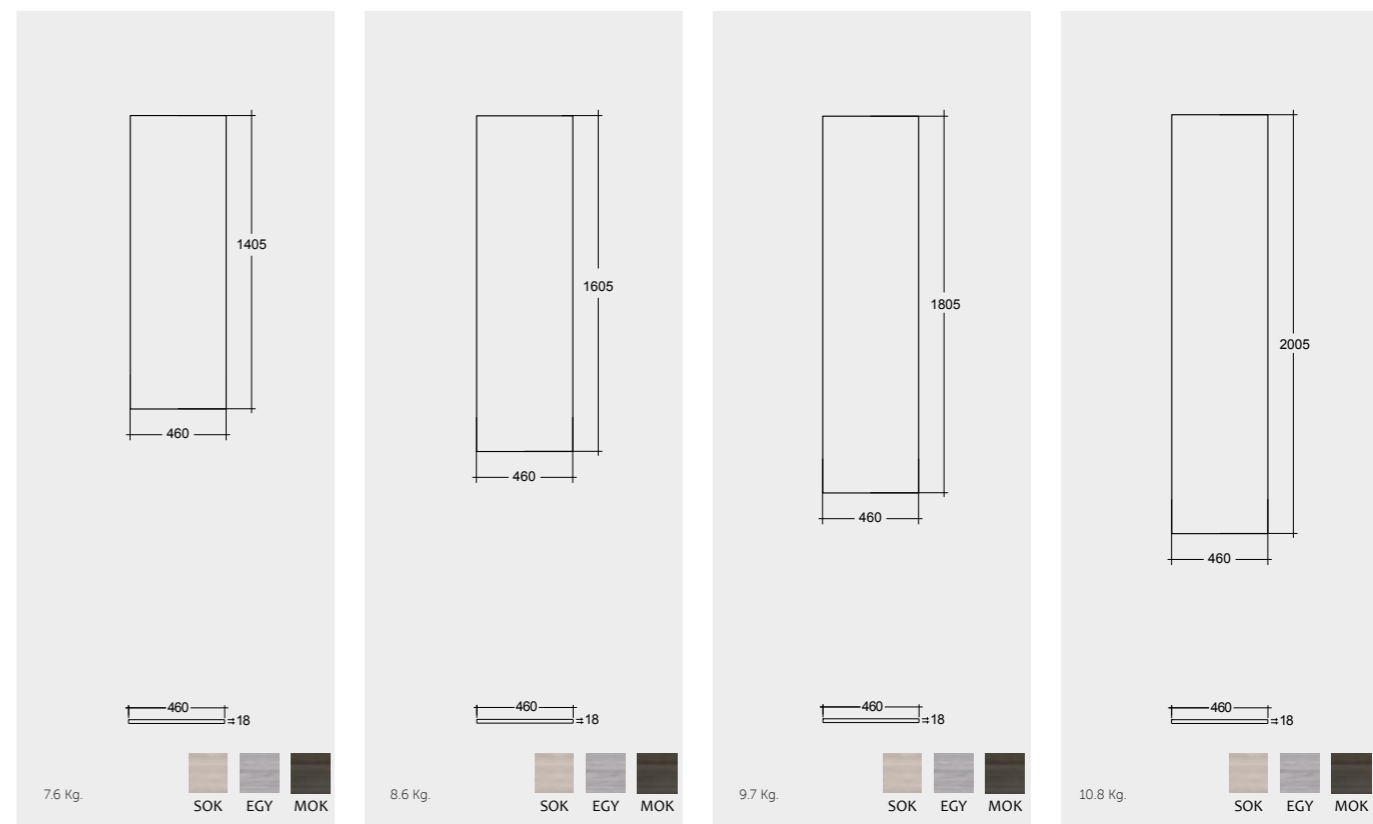

Measurements

Notes

All dimensions in mm tolerance $\pm 5\%$ for below 200mm and $\pm 3\%$ for above 200mm