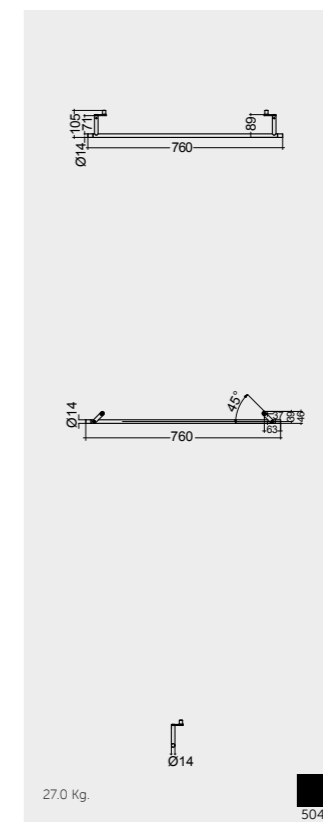

Measurements

Colours available

Colours shown here are as close to actual sanitaryware as printing process will allow