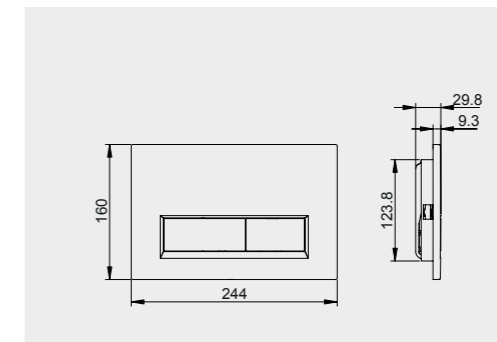

RECTANGULAR