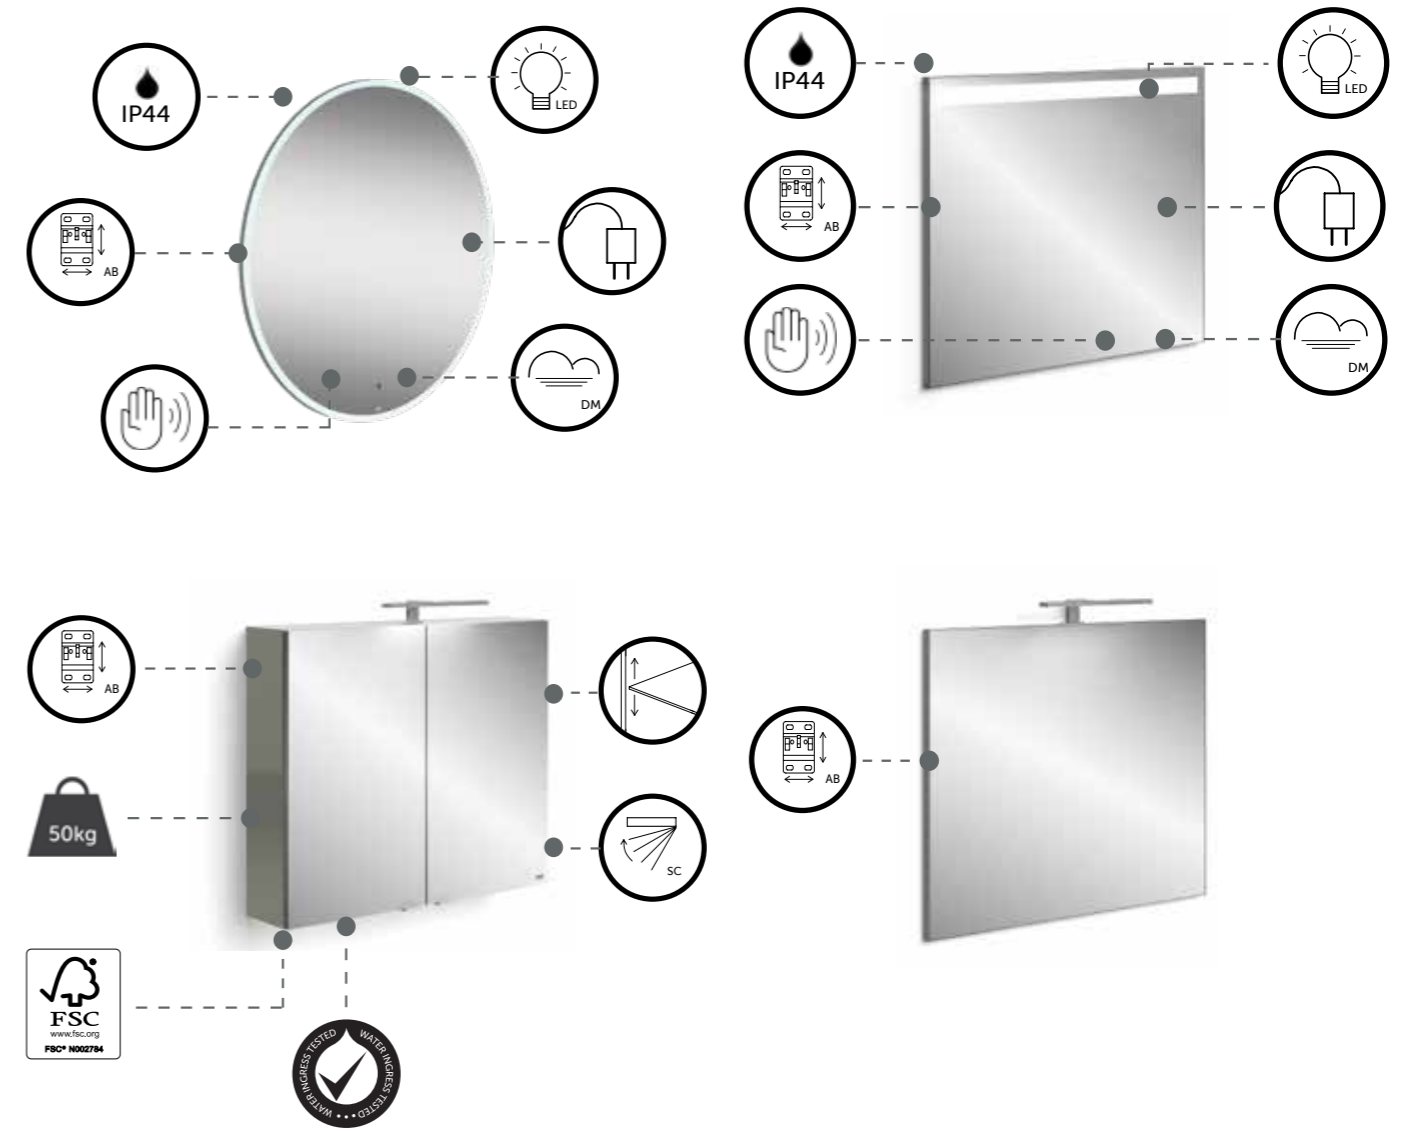

PRODUCT BENEFITS

MIRRORS

- FSC® CERTIFICATION
  WOODEN MATERIALS ARE FSC CERTIFIED.
- WATER RESISTANT
- WITHSTANDING HEAVY LOADS 50KG
- WITHSTANDING HEAVY LOADS 150KG
- J-PULL FRONTALS

- FULL EXTRACTION DRAWERS
- SOFT CLOSE DRAWER RUNNERS
- SOFT CLOSE HINGES
- ADJUSTABLE GLASS SHELIVING
- ADJUSTABLE BRACKETS

- MAINS POWERED
- DE-MISTER
- TOUCHLESS ACTIVATION
- MOTION SENSOR
- USB RECHARGEABLE

- REVERSIBLE
- LED LIGHT
- IP44