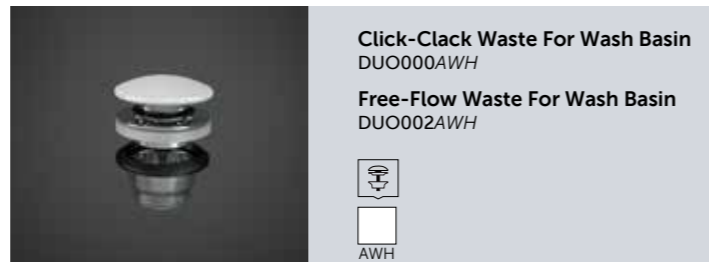

Wall Hung Wash Basin
77 CM Left Ledge
PETWB27700AWHA

No Faucet Hole

Wall Hung Wash Basin
77 CM Left Ledge
PETWB17700AWHA

No Faucet Hole

Ceramic Click-Clack Pop-Up Waste
DUO000444

Ceramic Free-Flow Waste
DUO002444