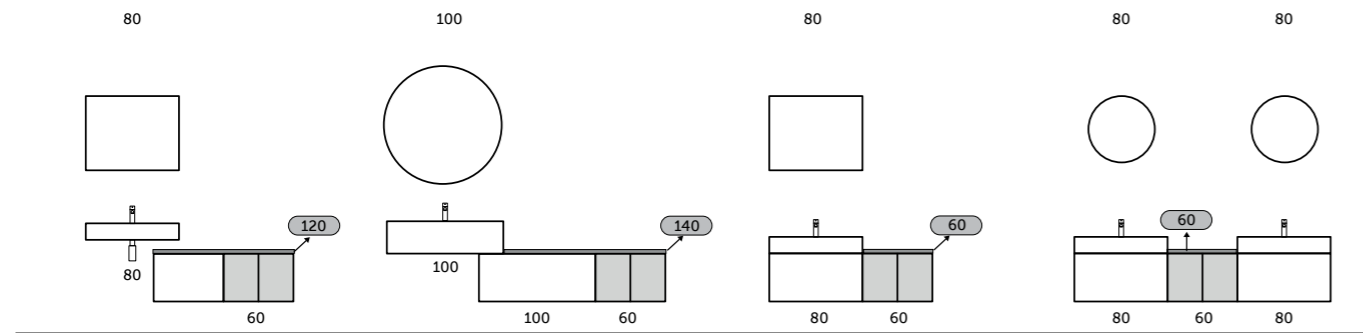

RAK-PLANO & RAK-DES / RAK-PRECIOUS WB