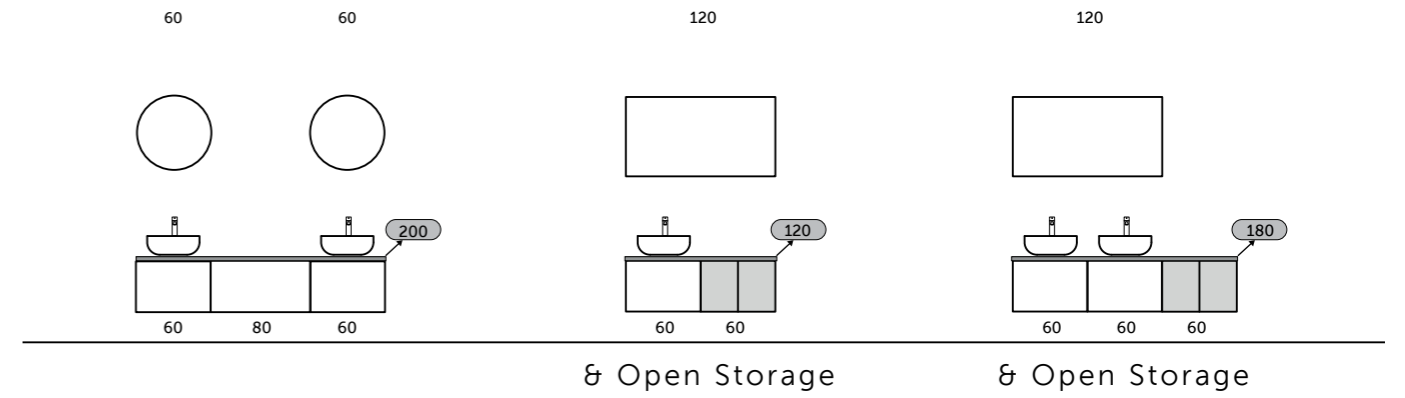

RAK-PLANO & COUNTERTOP WB