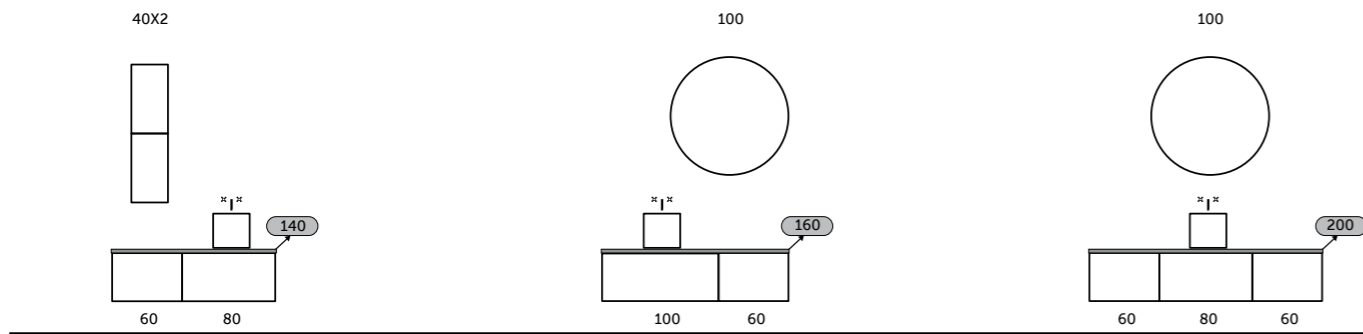

RAK-PLANO & TALL COUNTERTOP WB