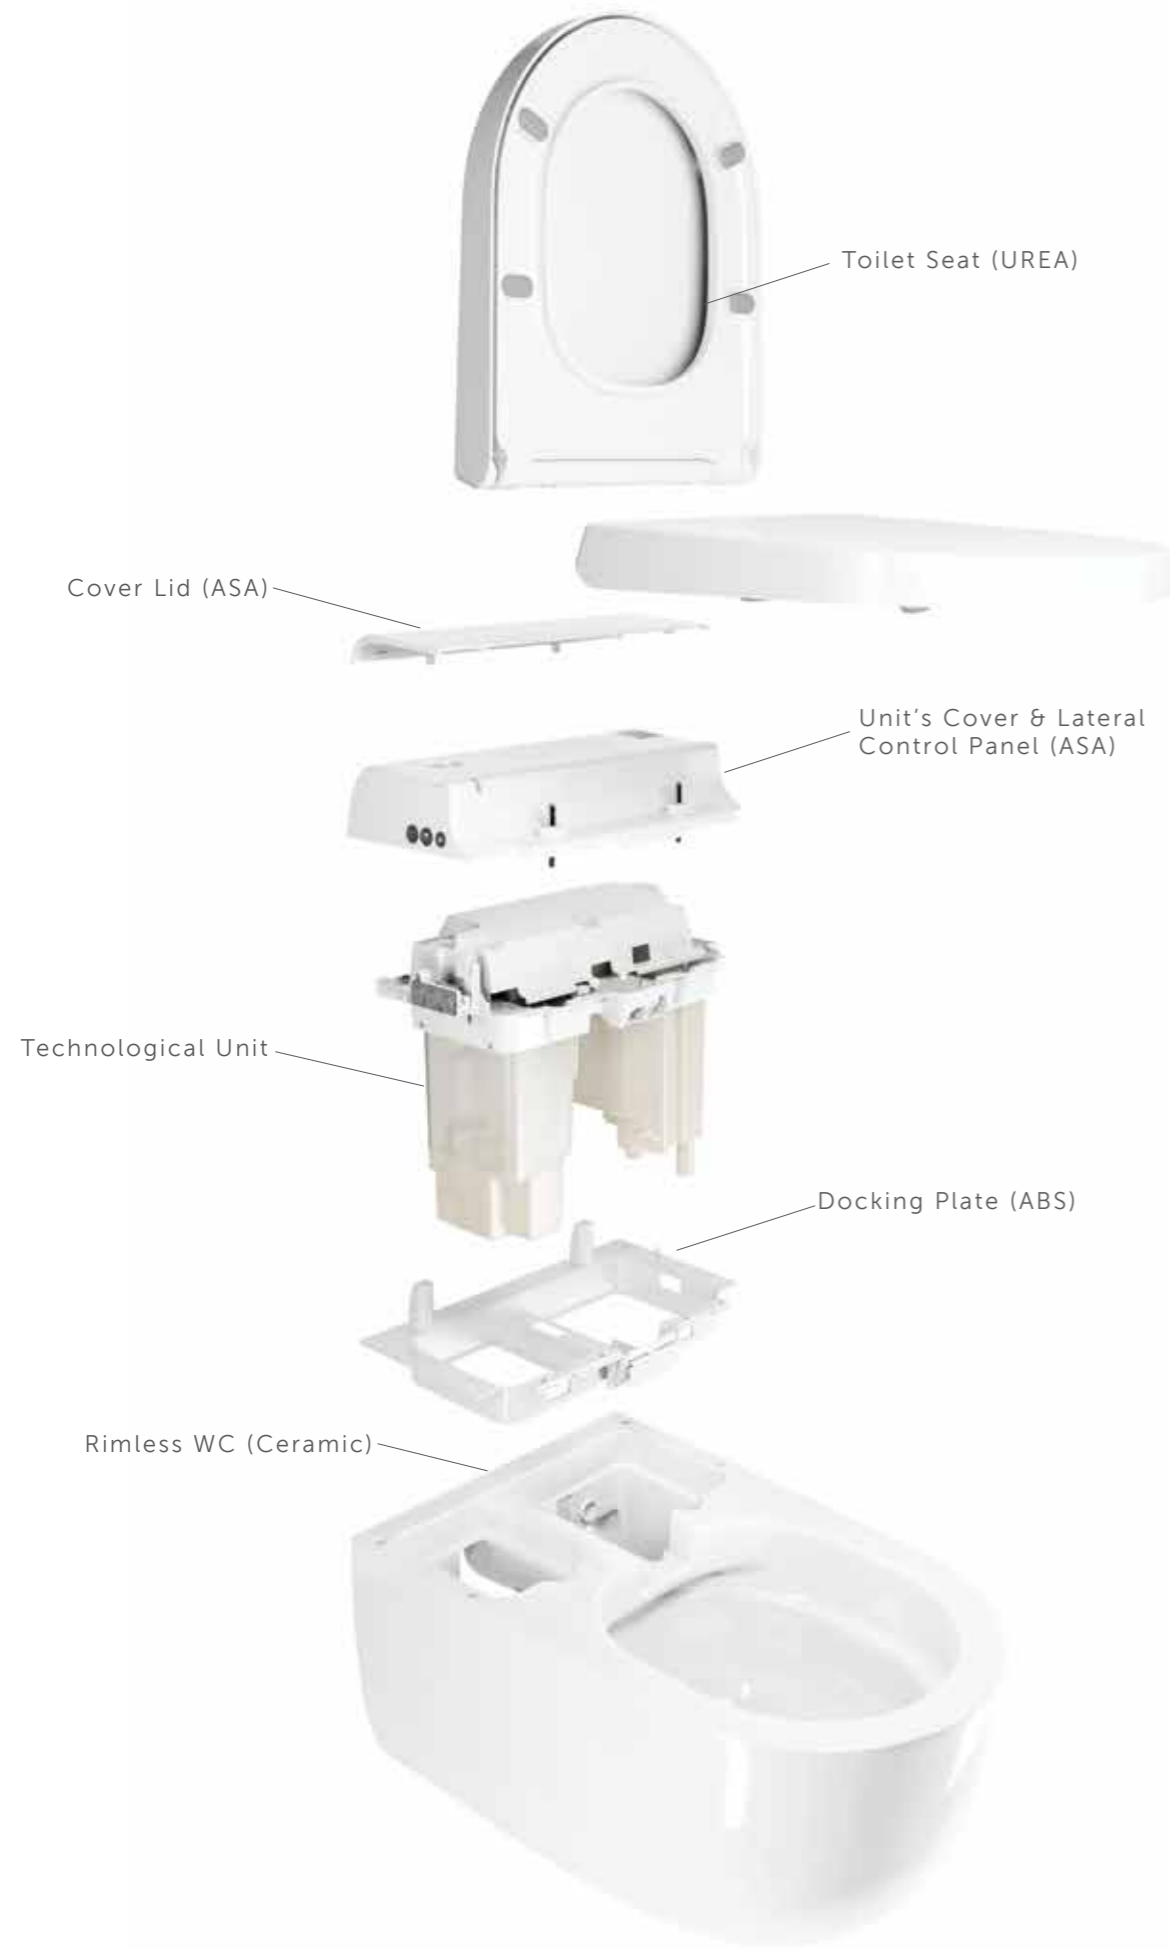

CERAMIC TRAP
WTCERS201AWHA
WTD4500AWHA

CERAMIC TRAP
WTCERP202AWHA
WTD4500AWHA

SMART TOILET

RAK-CLEON

KEY FEATURES:

- Minimalist design, hidden technology, easy to install
- Flat, hygienic and practical remote control
- Efficient and user friendly: rear wash, feminine wash and warm air dryer
- Pleasant and safe cleansing: water temperature, spray intensity and nozzle position can be individually adjusted and saved
- Night light in 5 colors
- Energy saving mode
- Wide and comfortable seating area
- Urea soft closing seat with quick release