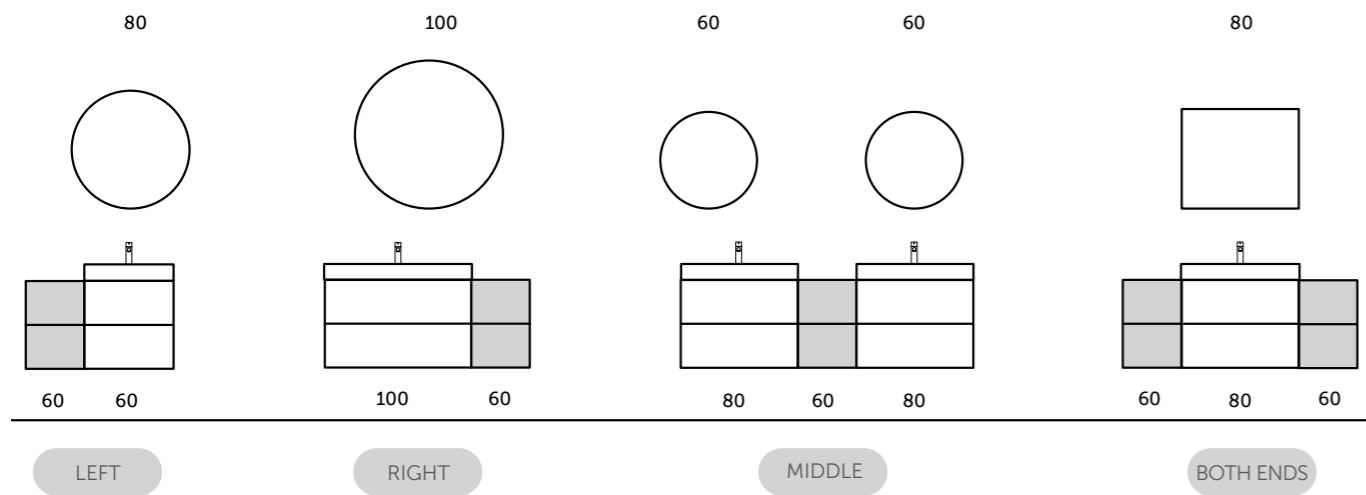

 MGY

→
 W 120 x D 2 x H 68 CM
 JOYMR12068STD

 120cm = 2x W 60 CM Unit
 JOYWH060SOK x2

 SOK

WITH RAK-JOY DROP-IN WASHBASINS

WITH RAK-DES WASHBASINS

WITH RAK-PLANO SURFACE AND COUNTERTOP WASHBASINS

RAK-JOY + OPEN STORAGE UNIT