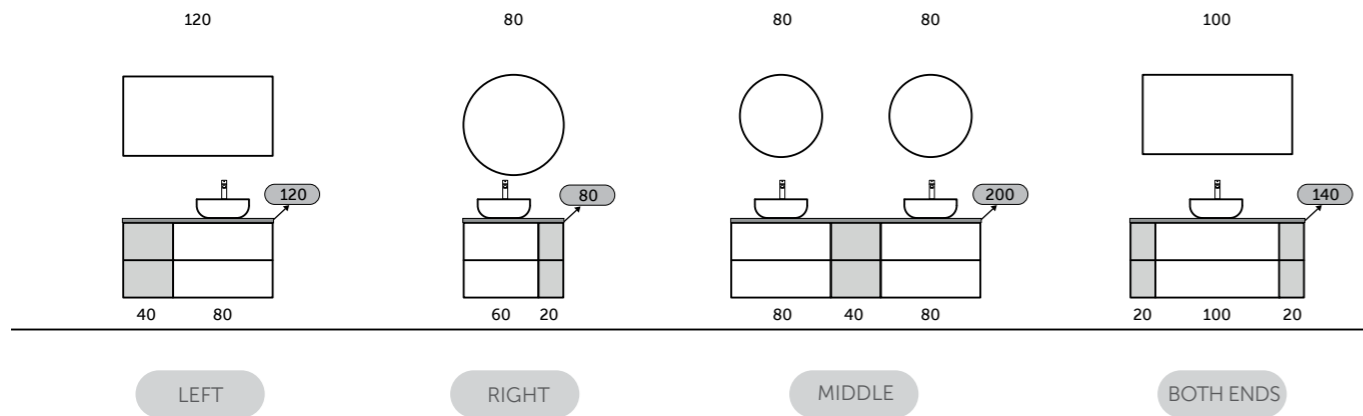

RAK-PLANO & COUNTERTOP WB

RAK-PLANO & OPEN STORAGE + COUNTERTOP WB

RAK-PLANO FOR SPECIAL INSTALLATIONS

RAK-PLANO WITH RAK-JOY

306

307

 W 80 x D 3 x H 80 CM
JOYMR08000LED

 36 CM
PETFS13600AWHA