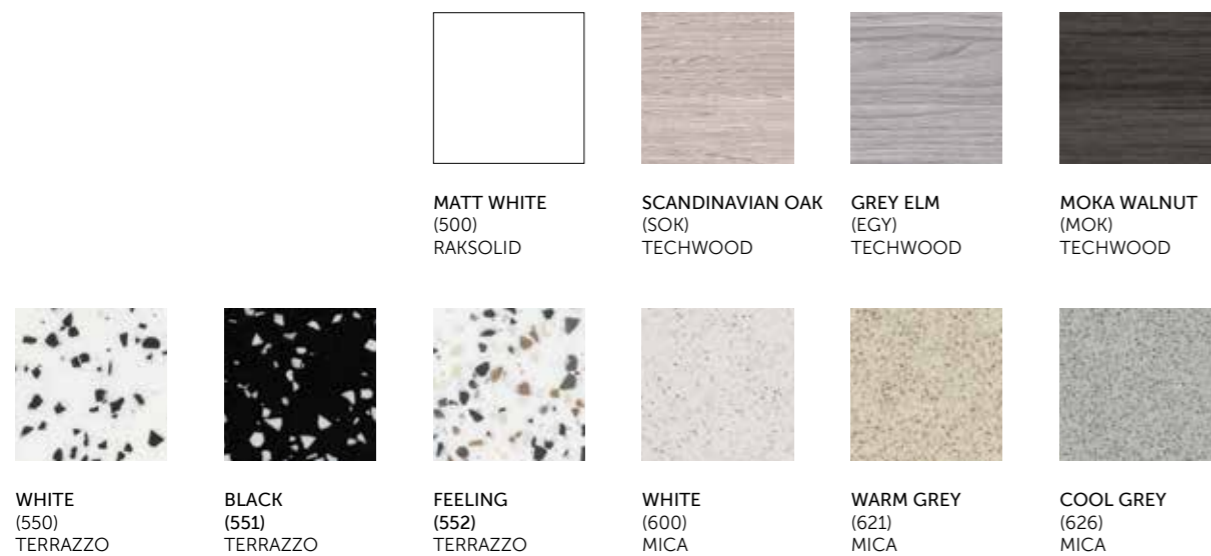

RAK-PLANO

MATT WHITE (500) RAKSOLID

SCANDINAVIAN OAK (SOK) TECHWOOD

GREY ELM (EGY) TECHWOOD

MOKA WALNUT (MOK) TECHWOOD