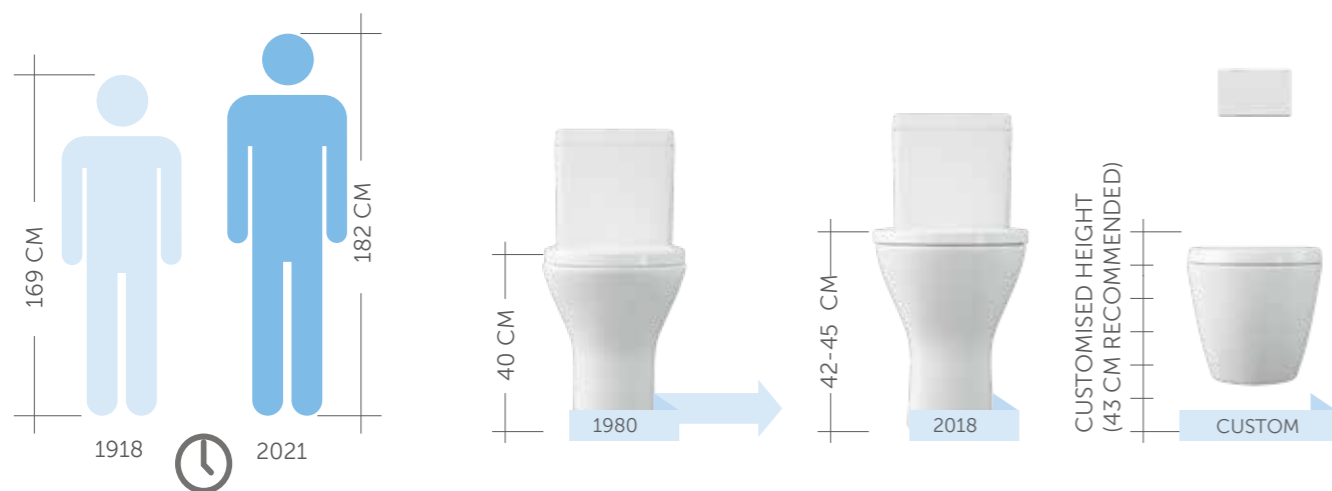

Updated ergonomics

Over the last 100 years, the average height of people in industrialized nations has increased approximately by 10 cm. To be innovative in design also means meeting the changes in population and their new needs in terms of ergonomics and comfort. RAK Ceramics design evolves together with human evolution.

432

433