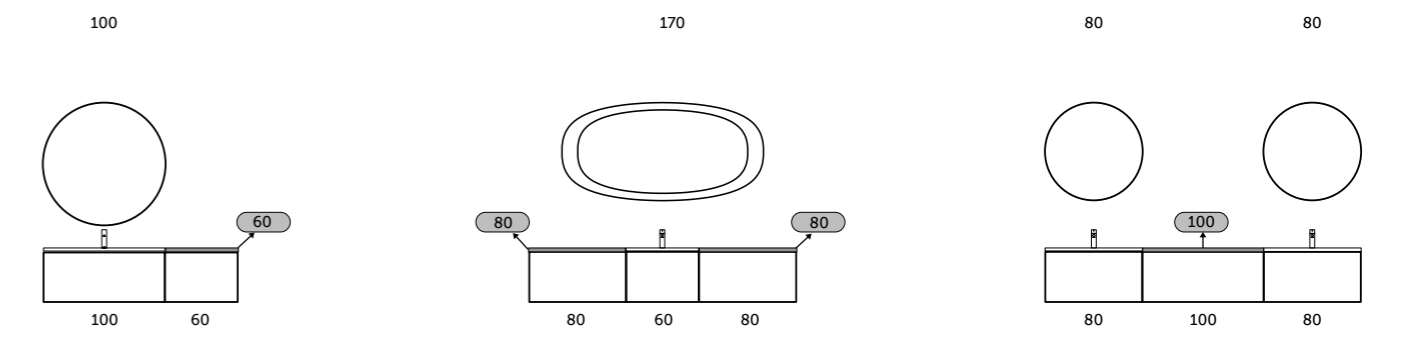

RAK-PLANO & DROP IN WB

RAK-PLANO WITH RAK-JOY UNO