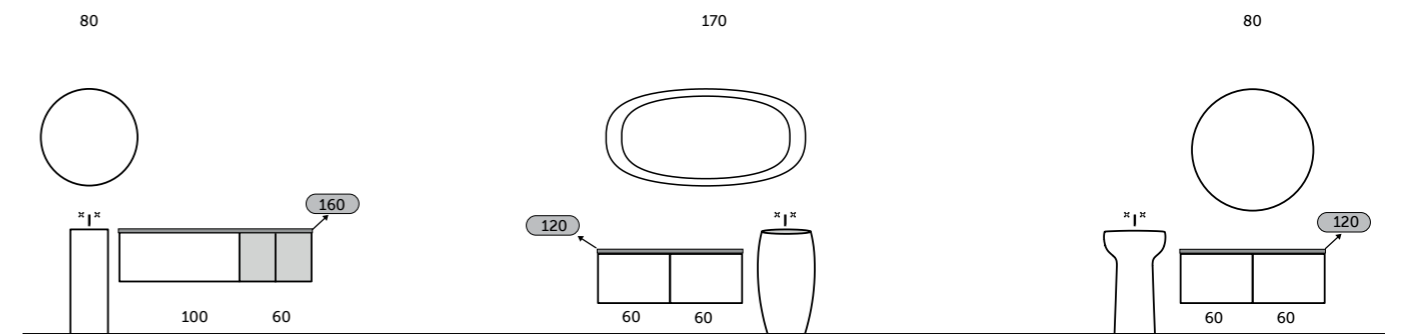

RAK-PLANO & FREESTANDING WB