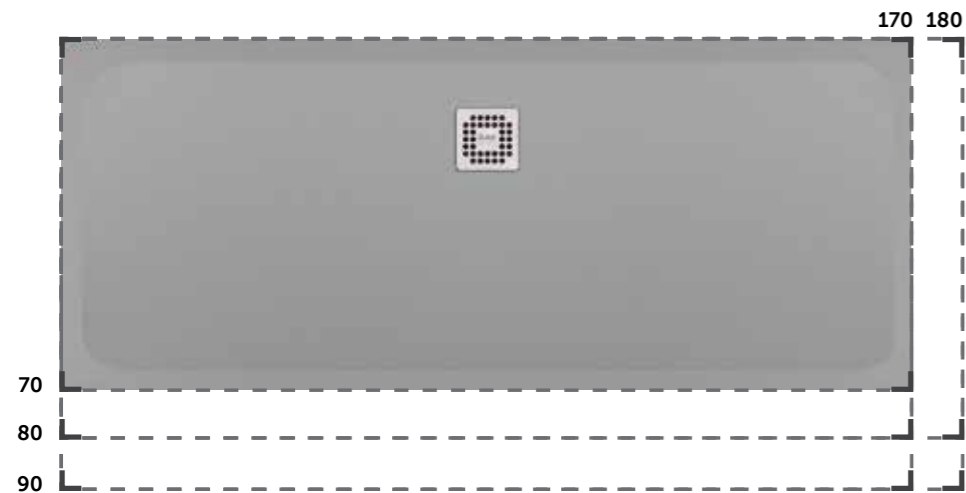

RAK-FEELING SHOWER TRAYS

BATHTUB REPLACEMENT