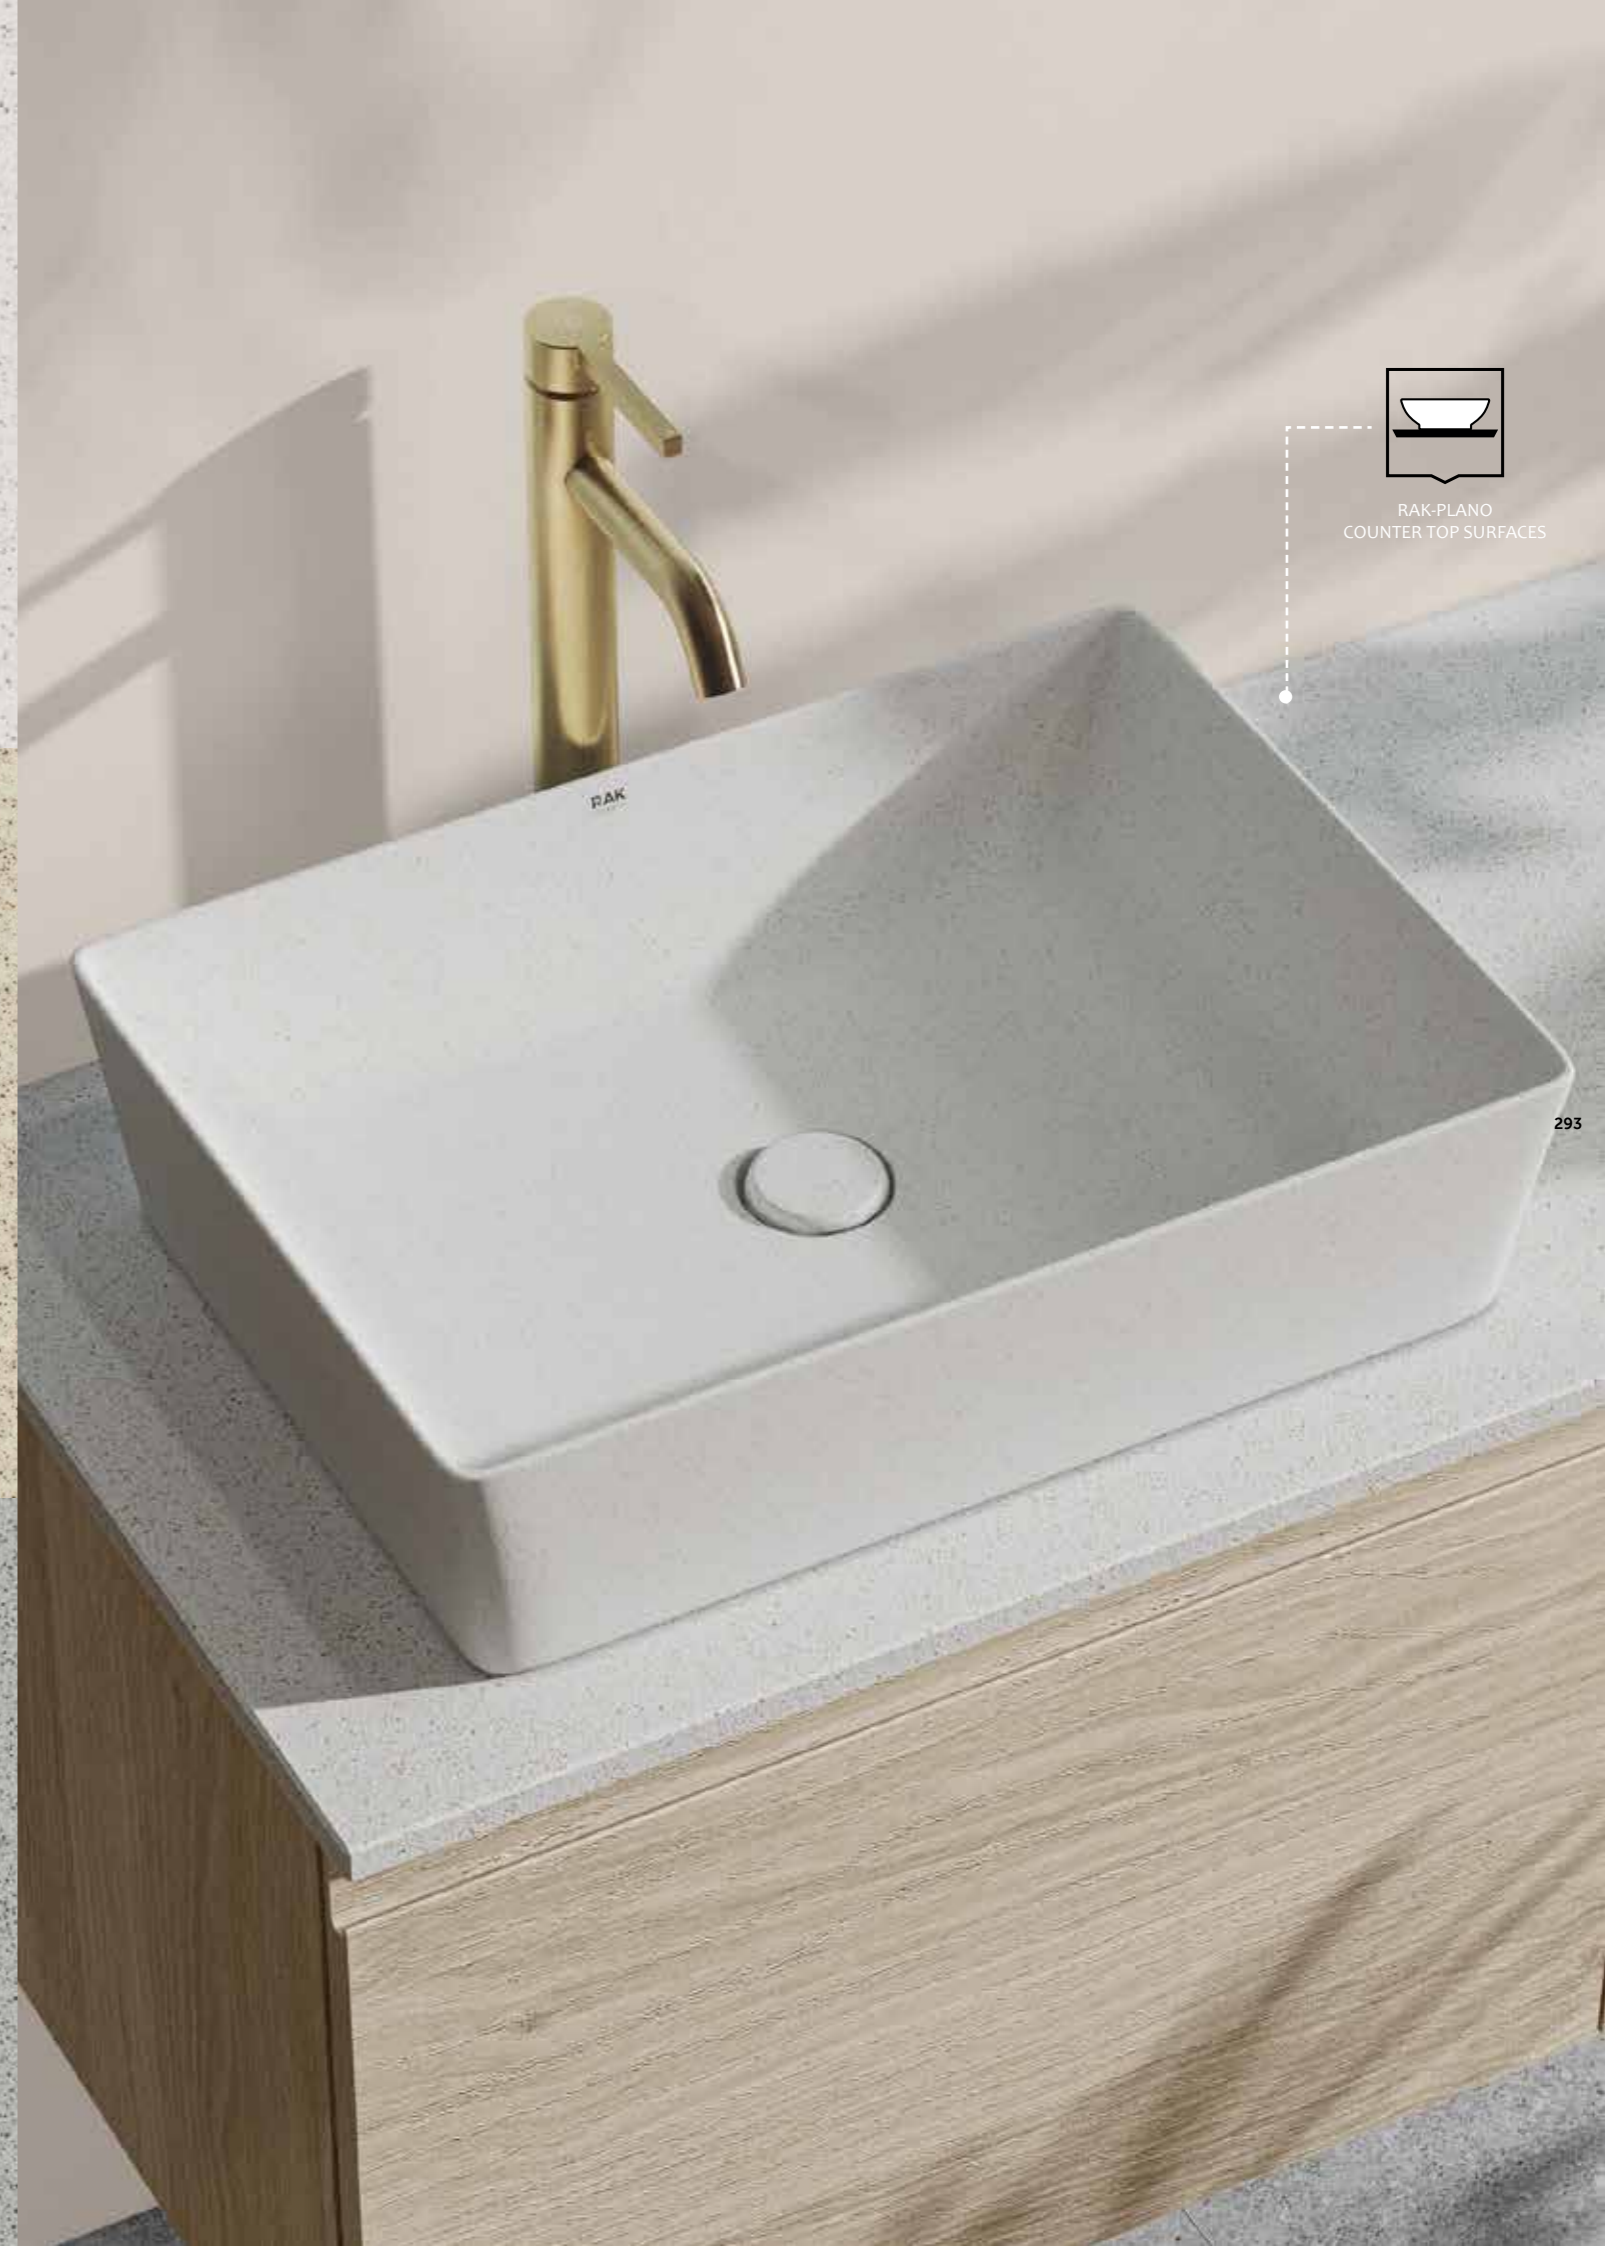

RAK
CERAMICS

TERRAZZO WHITE
(550)
RAKSOLID

RAK
CERAMICS

MICA WHITE
(600)
RAKSOLID

RAK
CERAMICS

TERRAZZO BLACK
(551)
RAKSOLID

RAK
CERAMICS

MICA WARM GREY
(621)
RAKSOLID

RAK
CERAMICS

TERRAZZO FEELING
(552)
RAKSOLID

RAK
CERAMICS

MICA COOL GREY
(626)
RAKSOLID

RAK-PLANO
COUNTER TOP SURFACES