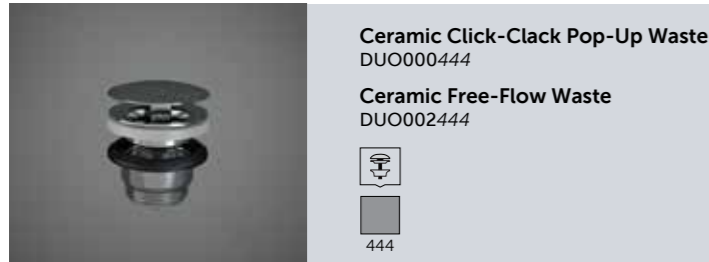

For Wash Basin
ABS CHROME : BTRWBABS002
INOX CHROME : BTRWBSST001