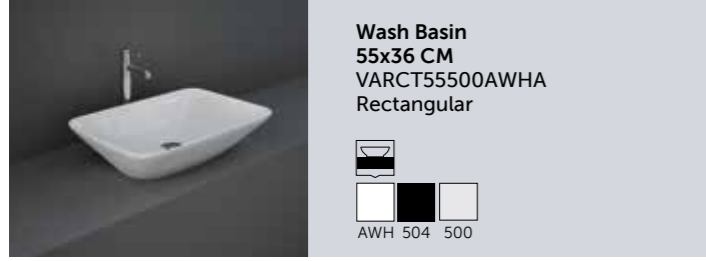

COUNTER TOP WASH BASINS