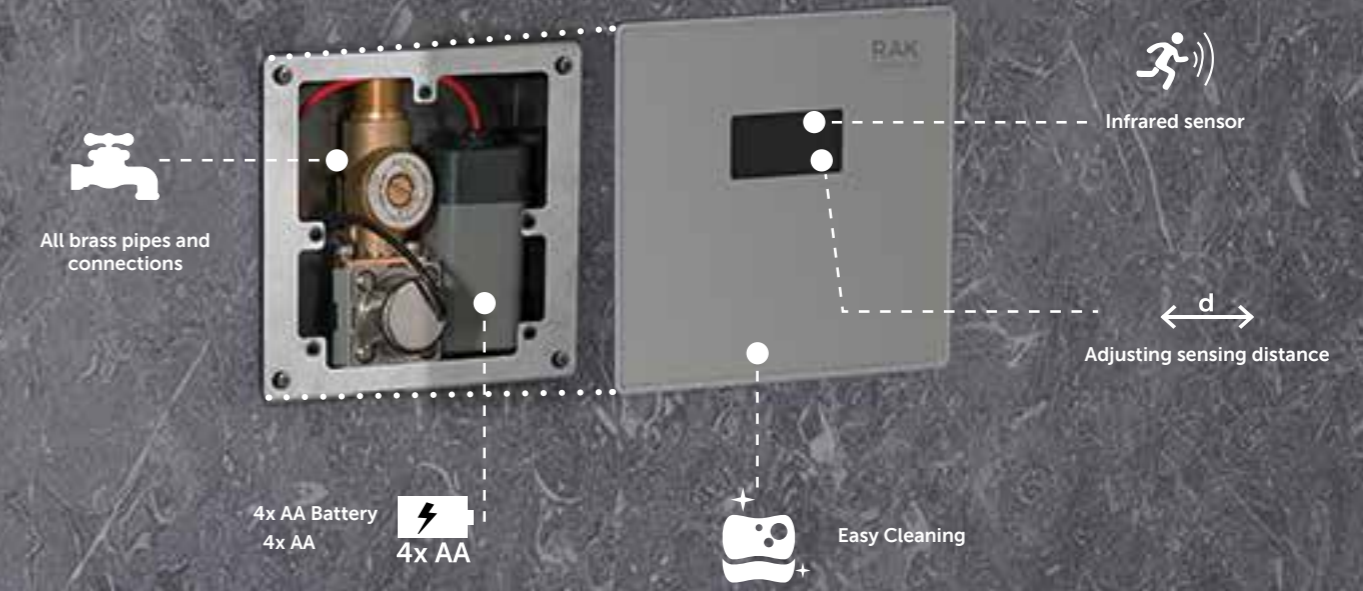

Furniture Cistern
Bottom Inlet
FS12SRAKBI

4.5

Urinal Sensor
FS10RAK

Mains Power Adapter
FS10RAK10

RAK-ECOFIX CABINET CISTERNS

**TECHNICAL
ACCESSORIES**

RAK-DUO

BRASS HAND SHOWER