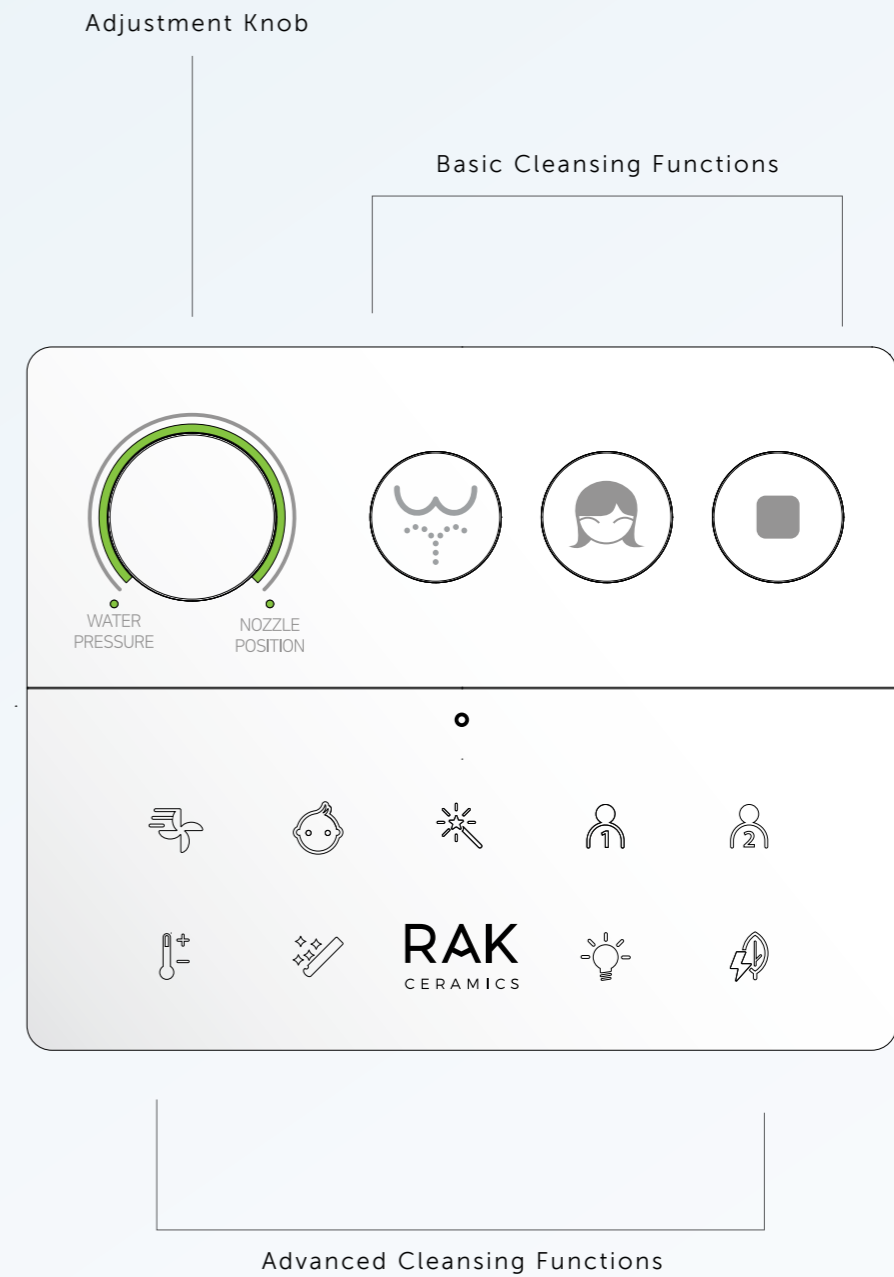

Automatic Descaling Program

User Detection Radar

Urea Seat Cover with Quick Release and Soft Close

Powerful Warm Air Dryer

Basic Control Panel:

- Rear Wash
- Feminine Wash
- Stop

Hidden Fixations

Hidden Water and Electric Supply

LED Night Light in 5 colors

REELFLUSH WC with RAK-ProTek ceramic glaze

Radar User Detection

Large Comfortable Seating Area

Advanced functionalities made easy

RAK-Cleon's remote provides full control at your fingertips, easily and intuitively. While the three main buttons activate the main cleansing functions, the intuitive adjustment knob allows the user to select the preferred water pressure and nozzle position. All other cleansing functions appear to the user only if the RAK Ceramics logo is tapped, allowing a more advanced experience.

RAK-CLEON / BASIC CLEANSING FUNCTIONS

REAR WASH

Pleasant and reliable cleansing. Water temperature, water spray intensity and the spray wand position can be individually adjusted. The spray wand and nozzle are cleaned automatically before and after each use.