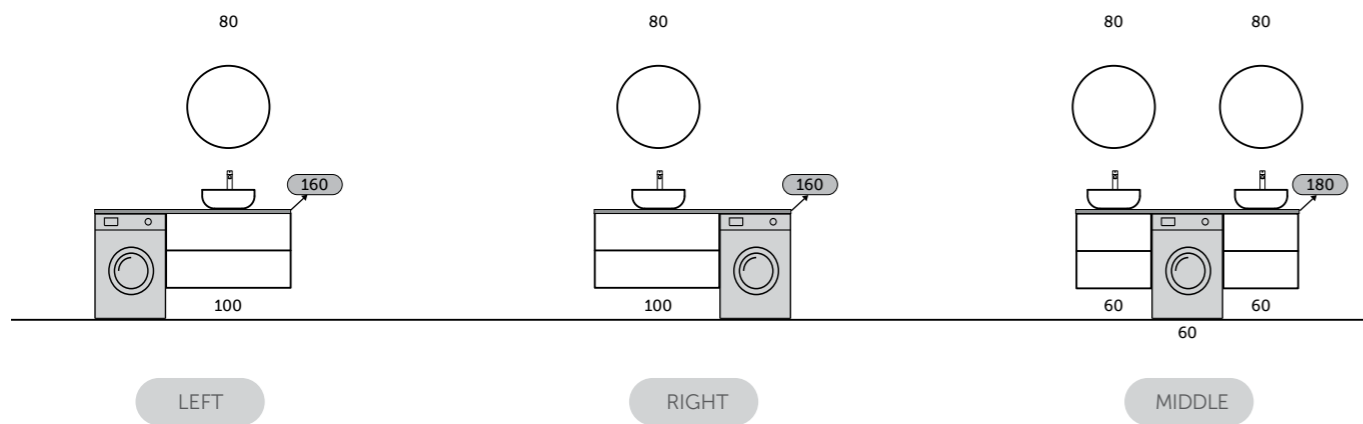

RAK-PLANO & COUNTERTOP WB

RAK-PLANO & OPEN STORAGE + COUNTERTOP WB

RAK-PLANO FOR SPECIAL INSTALLATIONS

RAK-PLANO WITH RAK-JOY

306

307

 W 80 x D 3 x H 80 CM
JOYMR08000LED

 36 CM
PETFS13600AWHA