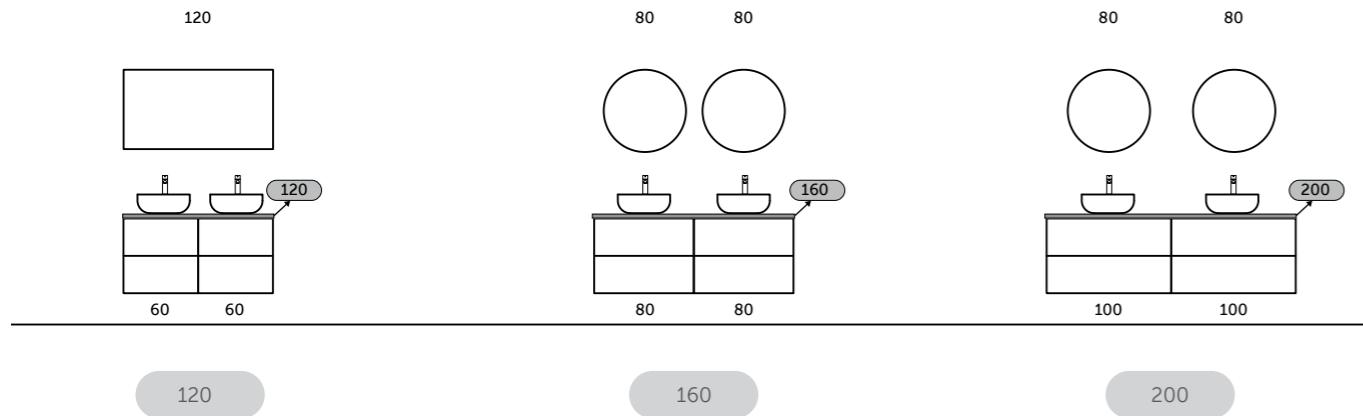

RAK-PLANO & COUNTERTOP WB

RAK-PLANO & OPEN STORAGE + COUNTERTOP WB

RAK-PLANO FOR SPECIAL INSTALLATIONS

RAK-PLANO WITH RAK-JOY

306

307

 W 80 x D 3 x H 80 CM
JOYMR08000LED

 36 CM
PETFS13600AWHA