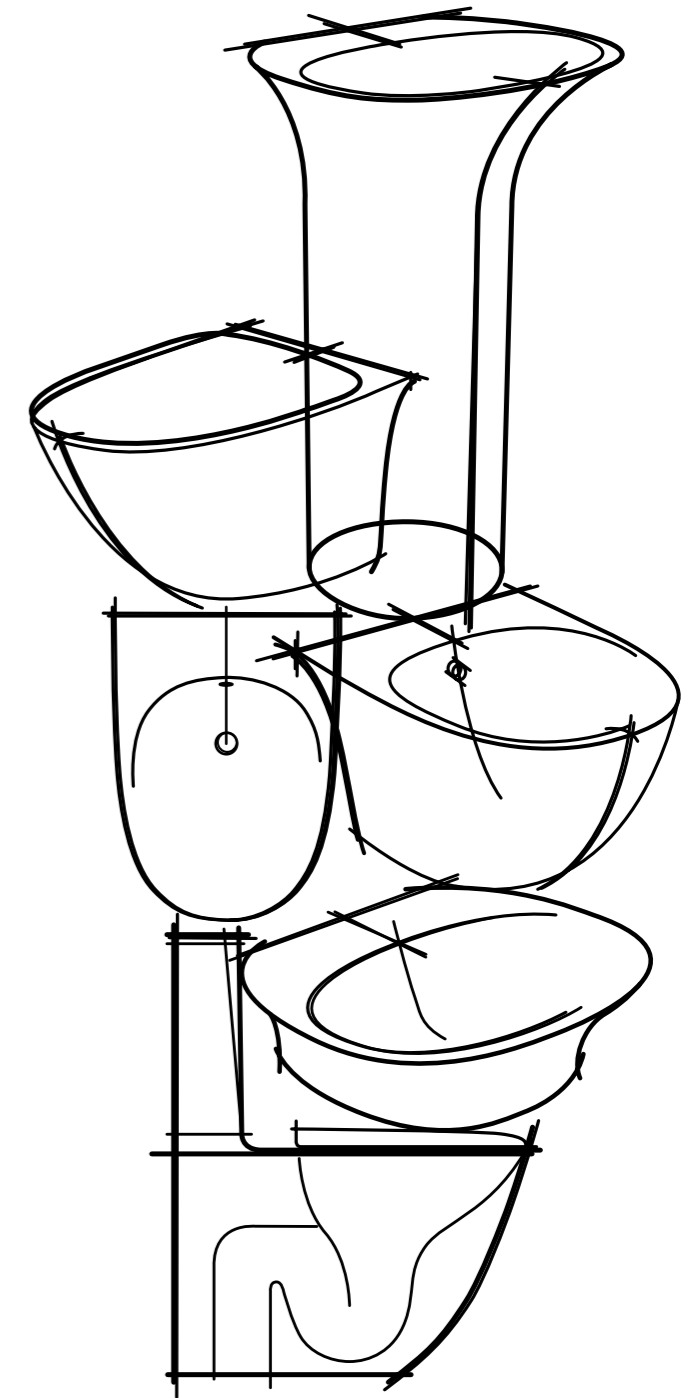

Quality design for international tastes

430 RAK Ceramics product development has created a very wide range of products with carefully finished details and quality design to suit international tastes, incorporating the latest rimless technology.

Carefully designed and engineered with the aid of the latest 3D CAD softwares and prototyped with 5 axis CNC machines, RAK Ceramics Sanitaryware range has the perfect solution for your bathroom, whatever you have imagined.

design