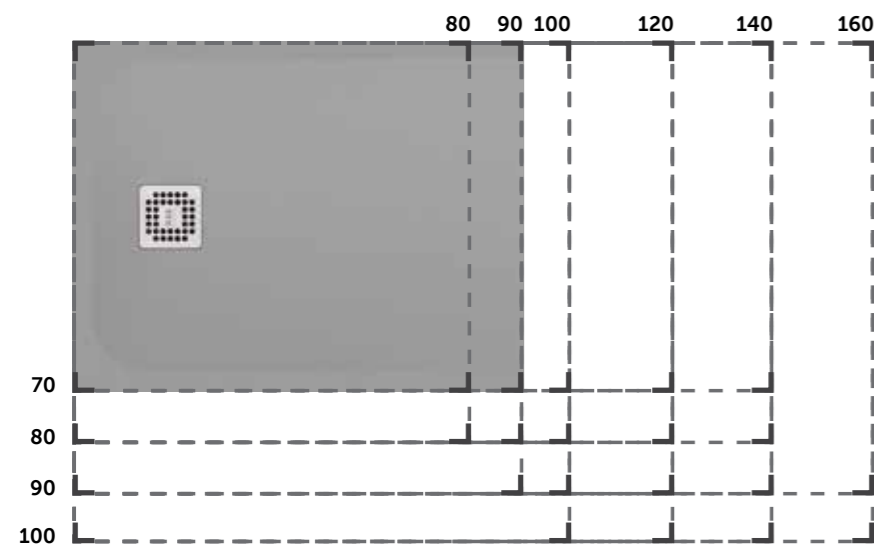

RECTANGULAR