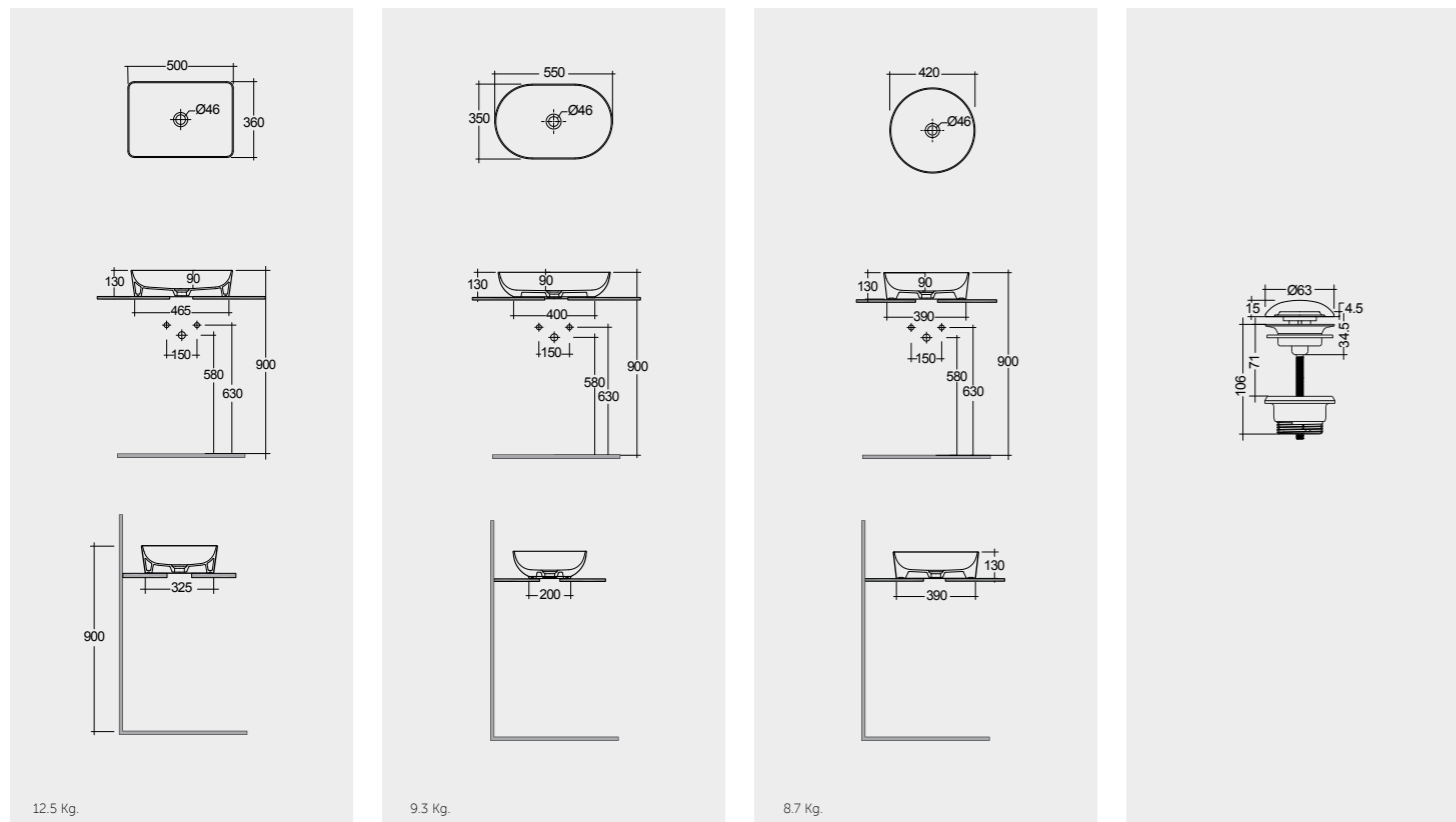

Oval
Ovale | Oval | Ovalado | Oval | Овальная

42 CM
SKICT4200630A

Round
Rotondo | Rond | Redondo | Rund |
Круглая

Ceramic Click-Clack Pop-Up Waste
DUO000630A

Ceramic Free-Flow Waste
DUO002630A

Measurements | Misure | Dimensions | Medidas | Abmessungen | Размеры