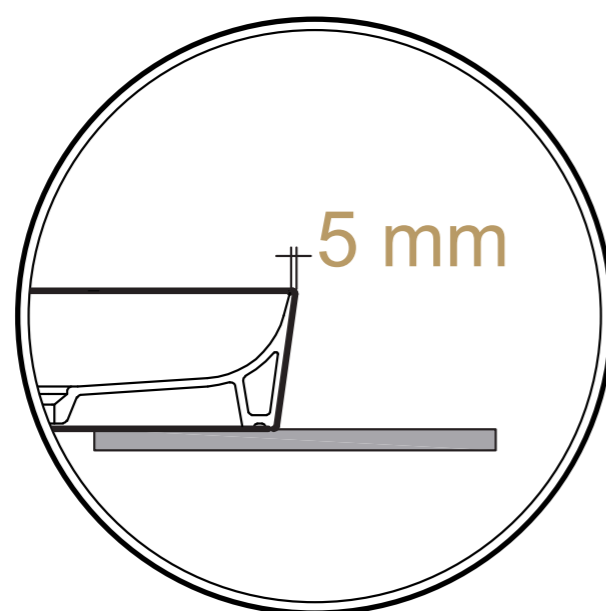

RAK-Skin washbasins are characterized by simple lines and by the new 5mm slim edges that give the whole range a minimal look and at the same time a very high resistance. A perfect synthesis of design and functionality.