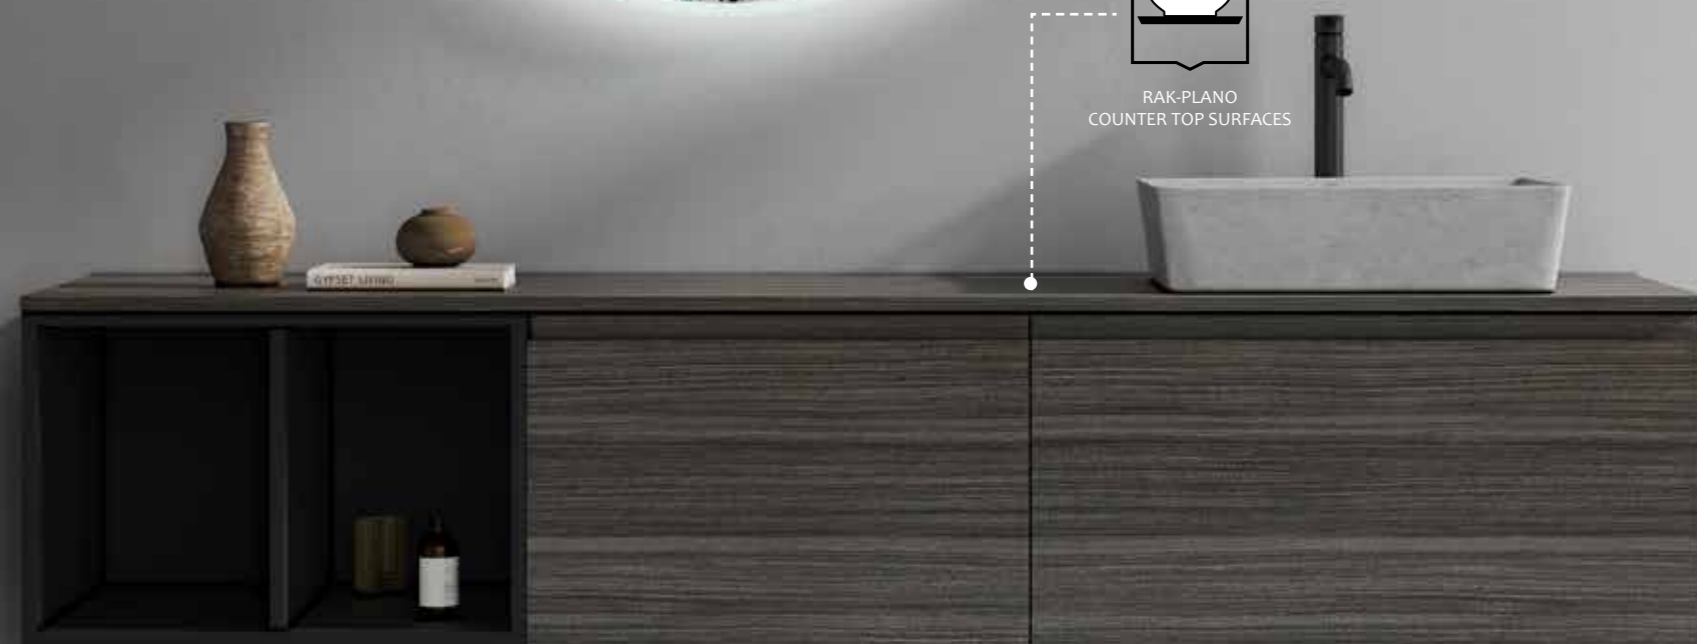

RAK-SKIN WITH RAK-PLANO SURFACES

Suitable for RAK-Skin WB :
Rectangular, Oval, Round

Suitable for RAK-Skin WB :
Rectangular, Oval, Round

Suitable for RAK-Skin WB :
Rectangular, Oval, Round

Suitable for RAK-Skin WB :
Rectangular, Oval, Round

Suitable for RAK-Skin WB :
Rectangular, Oval, Round

Suitable for RAK-Skin WB :
Rectangular, Oval, Round

Suitable for RAK-Skin WB :
Rectangular, Oval, Round

Suitable for RAK-Skin WB :
Rectangular, Oval, Round

RAK-PLANO - COLORS AND FINISHES

RAK-PLANO - FINITURE E COLORI |
RAK-PLANO - FINITURES ET COULEURS |
RAK-PLANO - COLORES Y ACABADOS |
RAK-PLANO - OBERFLÄCHEN UND FARBEN |
RAK-PLANO - ЦВЕТА И ОТДЕЛКА