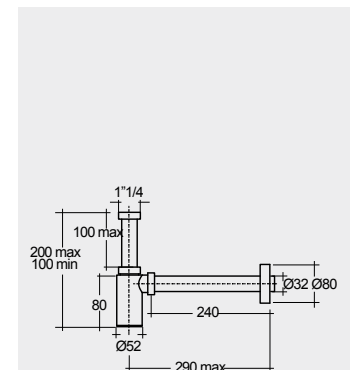

108 CM
DC0101AWHA
AL0102AWHA

Note | Nota | Remarque | Hinweis | Примечание

All dimensions in mm tolerance $\pm 5\%$ for below 200mm and $\pm 3\%$ for above 200mm | Tutte le dimensioni hanno una tolleranza di $\pm 5\%$ mm al di sotto dei 200mm e di $\pm 3\%$ mm al di sopra dei 200mm | Toutes les dimensions en mm tolérance $\pm 5\%$ pour moins de 200mm et $\pm 3\%$ pour plus de 200mm/ Alle Abmessungen in mm, Toleranz $\pm 5\%$ für unter 200mm, und $\pm 3\%$ für über 200mm | Все размеры указаны в мм, погрешность $\pm 5\%$ ниже 200 мм и $\pm 3\%$ выше 200 мм