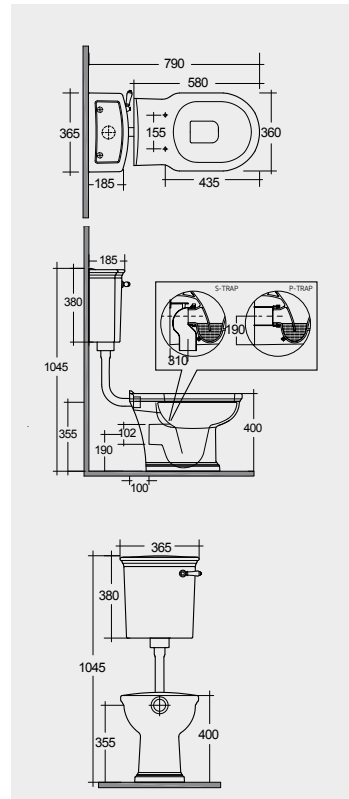

65 CM
WT0101AWHA
WT0102AWHA

56 CM
WT0801AWHA
WT02AWHA

46 CM
WT0701AWHA
WT02AWHA

Measurements | Misure | Dimensions | Abmessungen | Размеры

19.2 Kg.
12.0 kg.

16.5 Kg.
12.0 kg.

12.0 Kg.
11.0 kg.

9.5 Kg.
11.0 kg.

Back Open
With Front Lever

Measurements | Misure | Dimensions | Abmessungen | Размеры

25.6 Kg.
10.5 kg.

25.5 Kg.

25.6 Kg.
10.5 kg.

25.5 Kg.

Lacquered Polyester RAK-Washington
WTSC3901503
ABS RAK-Washington
JM05DSCQRAWHA
Urea RAK-Compact
YFG173A

With Front Lever

58 CM
WT21AWHA

Back Open

22.0 Kg.

58 CM
WT21AWHA
CISTERN : WT24AWHA
FITTINGS : FTWTHICIST

Lacquered Polyester RAK-Washington
WTSC3901503
ABS RAK-Washington
JM05DSCORAWHA
Urea RAK-Compact
YFG173A

Models | Modelli | Modèles | Modelle | Модели

56 CM
WT20AWHA

56 CM
WT18AWHA

CERAMIC TRAP
WTCERS201AWHA

CERAMIC TRAP
WTCERP202AWHA

Measurements | Misure | Dimensions | Abmessungen | Размеры

17.5 Kg.

17.5 Kg.