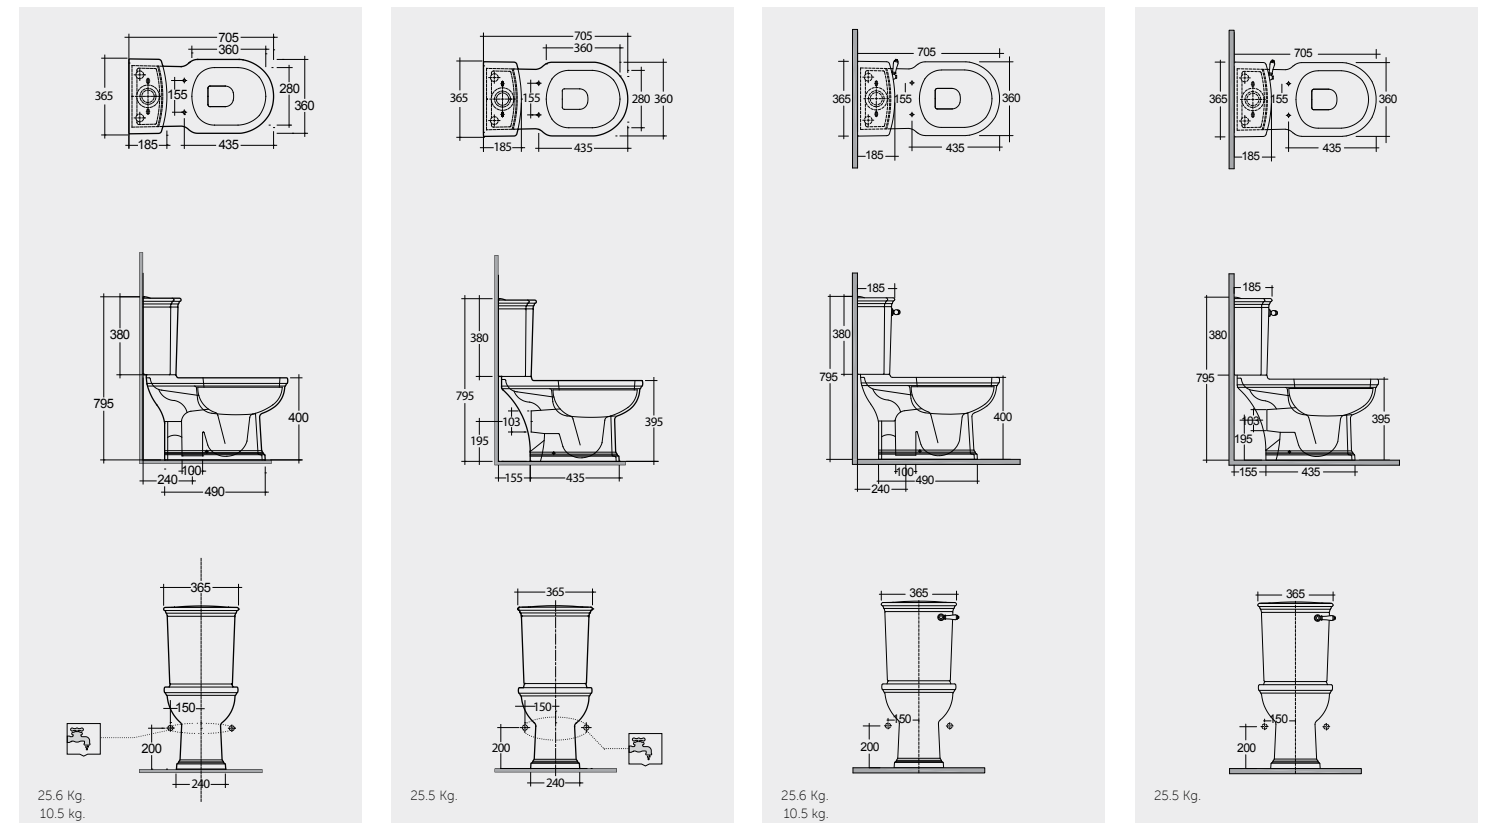

25.6 Kg.
10.5 kg.

25.5 Kg.

25.6 Kg.
10.5 kg.

25.5 Kg.

Lacquered Polyester RAK-Washington
WTSC3901503
ABS RAK-Washington
JM05DSCQRAWHA
Urea RAK-Compact
YFG173A

Lacquered Polyester RAK-Washington
WTSC3901503
ABS RAK-Washington
JM05DSCQRAWHA
Urea RAK-Compact
YFG173A

Lacquered Polyester RAK-Washington
WTSC3901503
ABS RAK-Washington
JM05DSCQRAWHA
Urea RAK-Compact
YFG173A

Lacquered Polyester RAK-Washington
WTSC3901503
ABS RAK-Washington
JM05DSCQRAWHA
Urea RAK-Compact
YFG173A