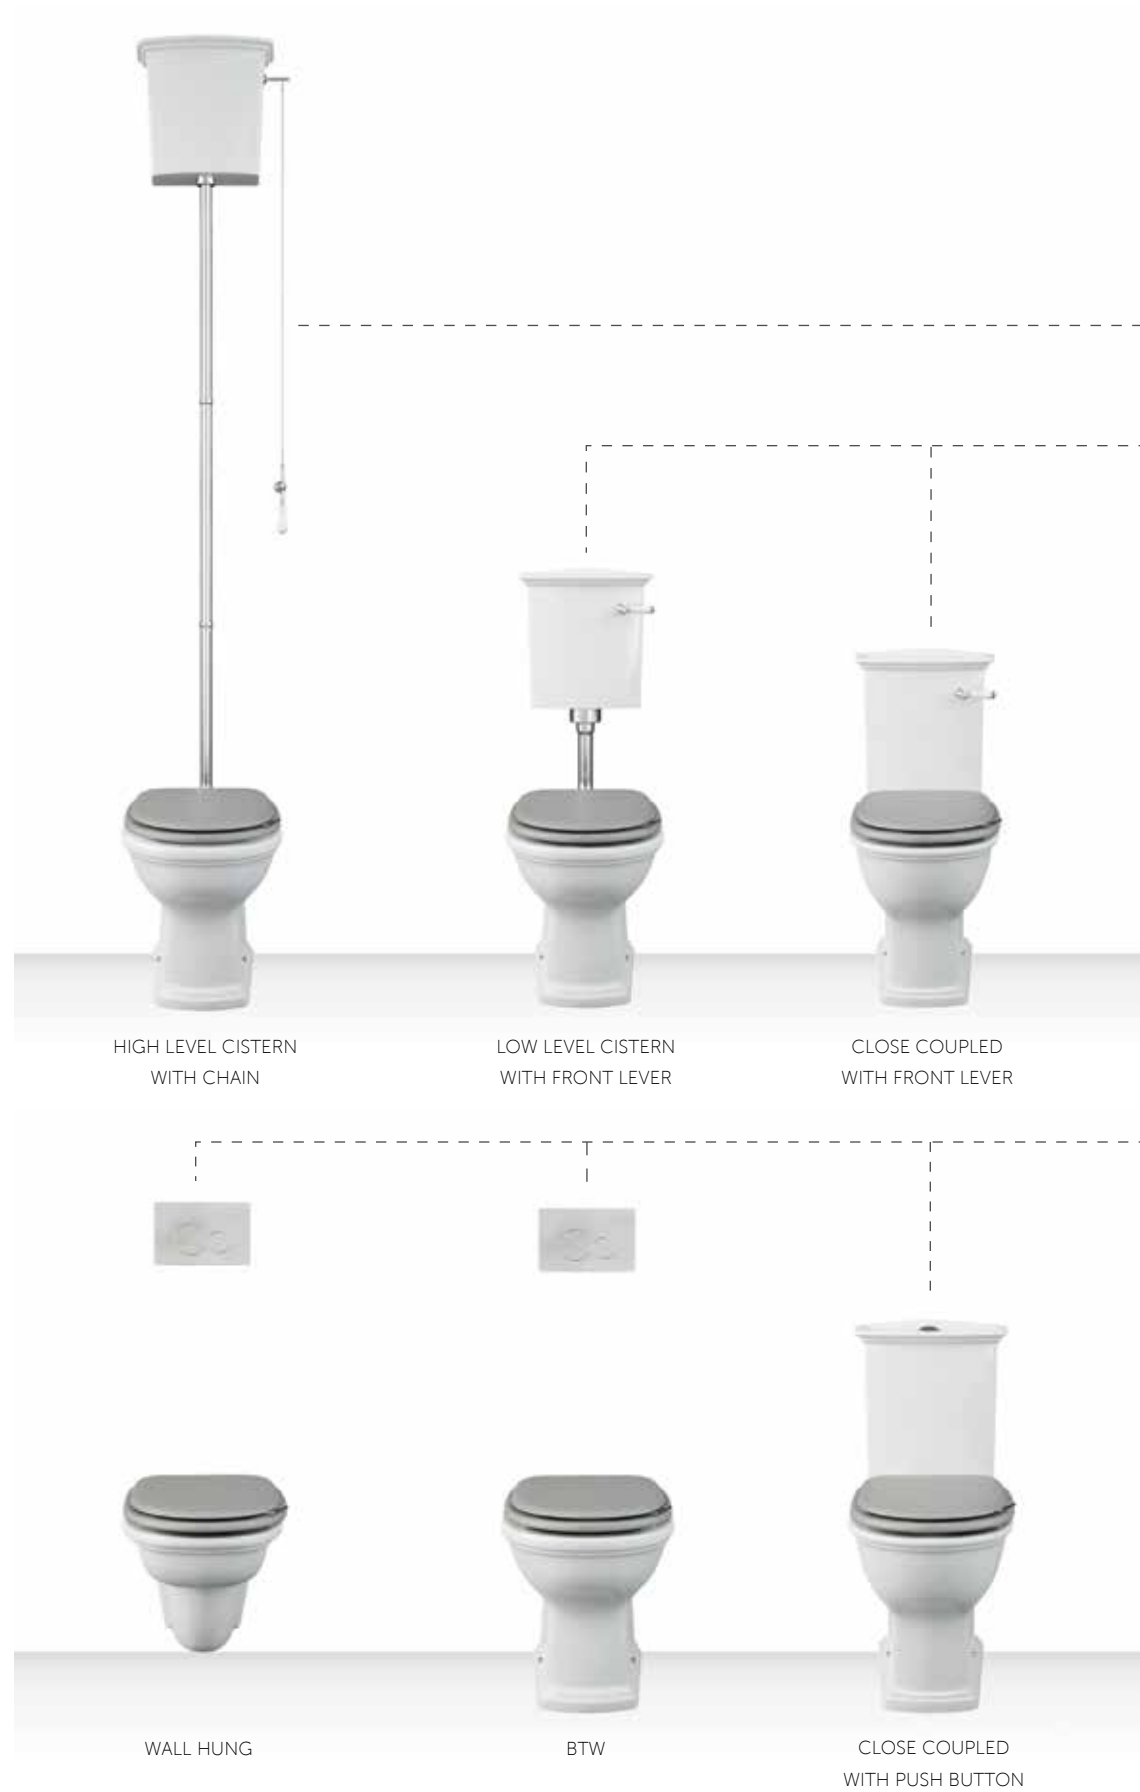

RAK-WASHINGTON