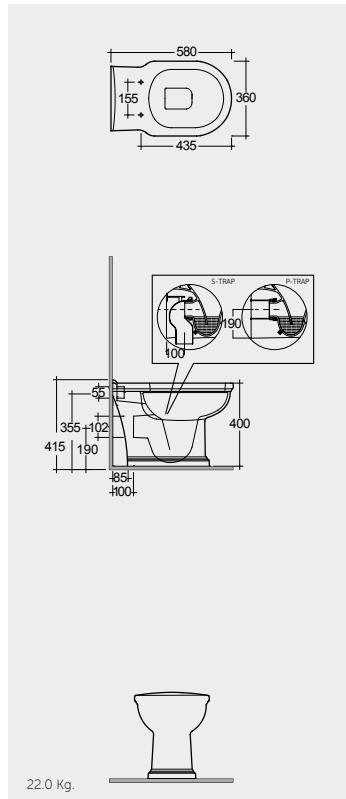

65 CM
WT0101AWHA
WT0102AWHA

56 CM
WT0801AWHA
WT02AWHA

46 CM
WT0701AWHA
WT02AWHA

Measurements | Misure | Dimensions | Abmessungen | Размеры

19.2 Kg.
12.0 kg.

16.5 Kg.
12.0 kg.

12.0 Kg.
11.0 kg.

9.5 Kg.
11.0 kg.

Back Open
With Front Lever

Measurements | Misure | Dimensions | Abmessungen | Размеры

25.6 Kg.
10.5 kg.

25.5 Kg.

25.6 Kg.
10.5 kg.

25.5 Kg.

Lacquered Polyester RAK-Washington
WTSC3901503
ABS RAK-Washington
JM05DSCQRAWHA
Urea RAK-Compact
YFG173A

With Front Lever

58 CM
WT21AWHA

Back Open

22.0 Kg.

58 CM
WT21AWHA
CISTERN : WT24AWHA
FITTINGS : FTWTHICIST

Lacquered Polyester RAK-Washington
WTSC3901503
ABS RAK-Washington
JM05DSCORAWHA
Urea RAK-Compact
YFG173A

Models | Modelli | Modèles | Modelle | Модели

56 CM
WT20AWHA

56 CM
WT18AWHA

CERAMIC TRAP
WTCERS201AWHA

CERAMIC TRAP
WTCERP202AWHA

Measurements | Misure | Dimensions | Abmessungen | Размеры

17.5 Kg.

17.5 Kg.