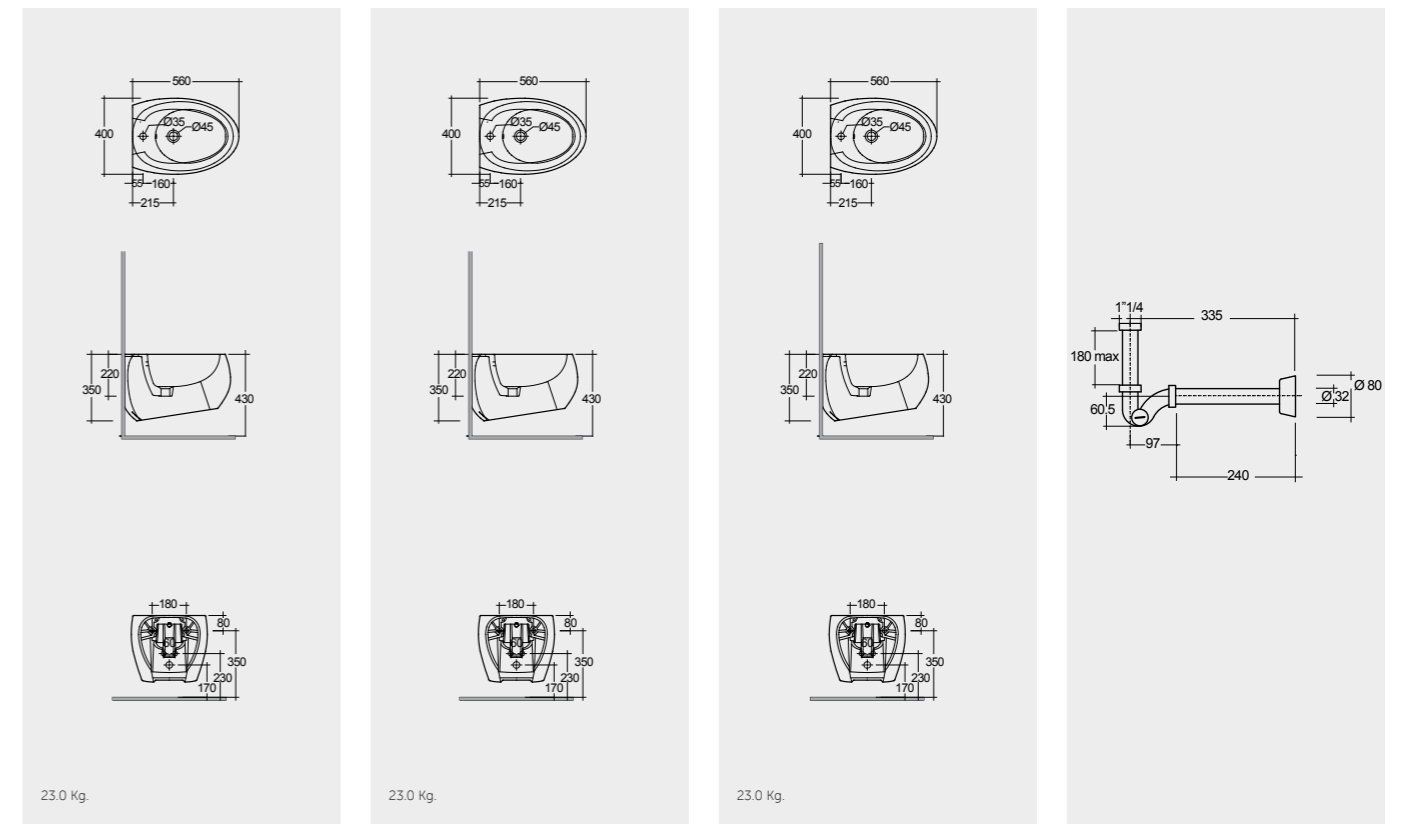

Measurements

القياسات

Notes

All dimensions in mm tolerance $\pm 5\%$ for below 200mm and $\pm 3\%$ for above 200mm

ملحوظة

جميع القياسات تكون بالمليمتر $\pm 5\%$ للقياسات التي تقل عن 200 مليمتر و $\pm 3\%$ للقياسات التي تتجاوز 200 مليمتر