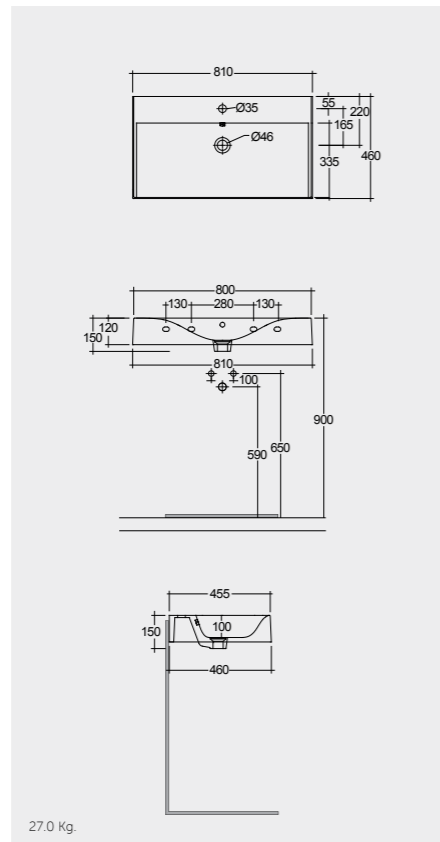

61 x 46 CM  
DESWB06101AWHA  
No tap holes DESWB06100AWHA

81 x 46 CM  
DESWB08101AWHA  
No tap holes DESWB08100AWHA

101 x 46 CM  
DESWB10101AWHA  
No tap holes DESWB10100AWHA

Measurements

القياسات

Notes

All dimensions in mm tolerance  $\pm 5\%$  for below 200mm  
and  $\pm 3\%$  for above 200mm