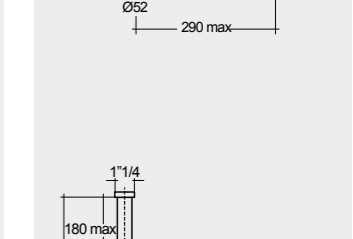

Notes

All dimensions in mm tolerance $\pm 5\%$ for below 200mm
and $\pm 3\%$ for above 200mm

جميع القياسات تكون بالمليمتر $\pm 5\%$ للقياسات التي تقل عن ٢٠٠ مليمتر و $\pm 3\%$ للقياسات التي تتجاوز ٢٠٠ مليمتر

ملحوظة