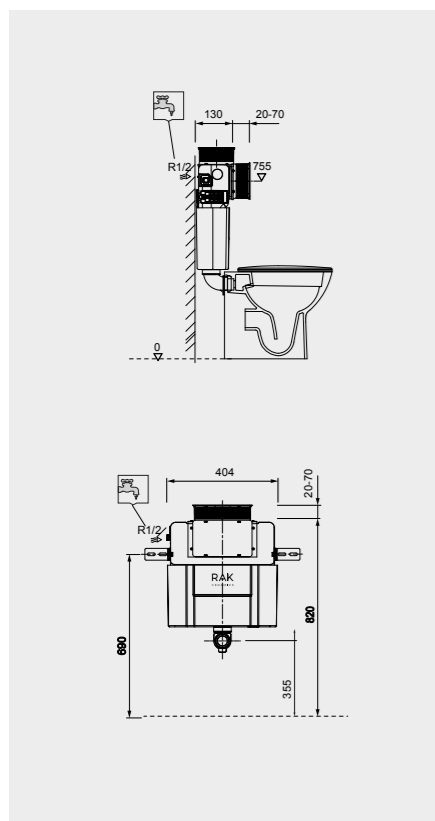

Measurements

القياسات