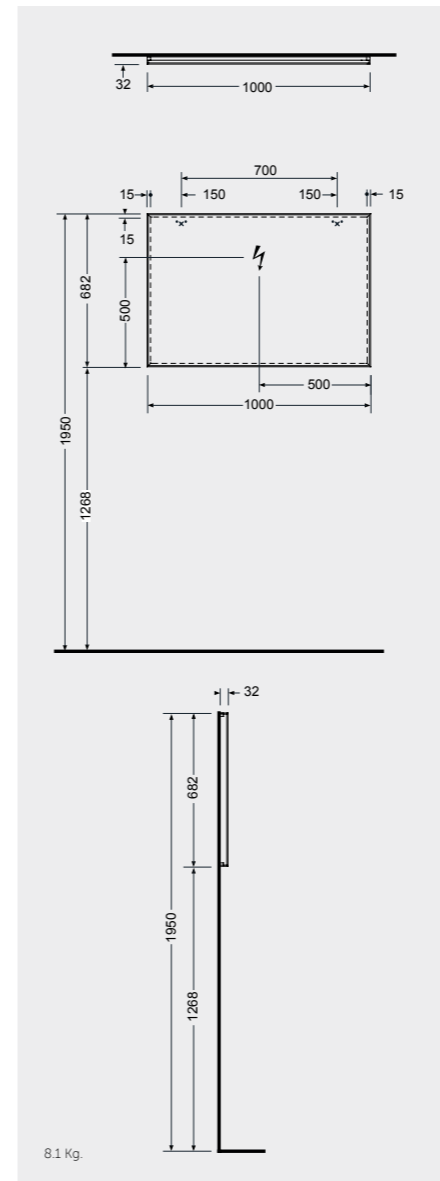

Measurements

القياسات