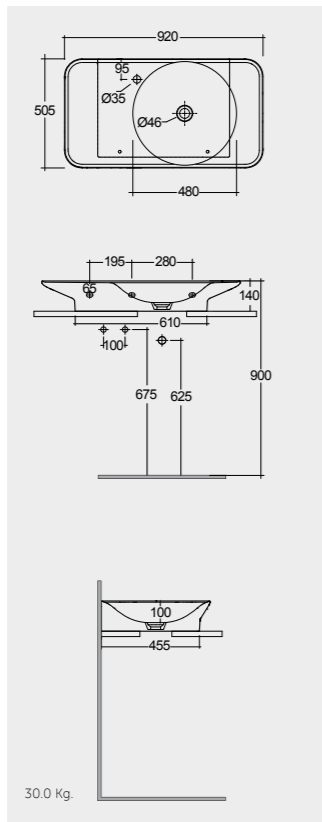

النماذج

Measurements