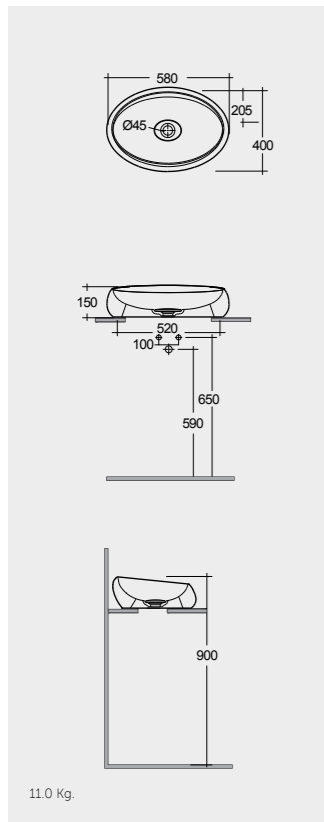

Measurements

القياسات