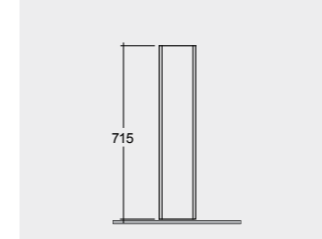

Measurements

15.0 Kg.