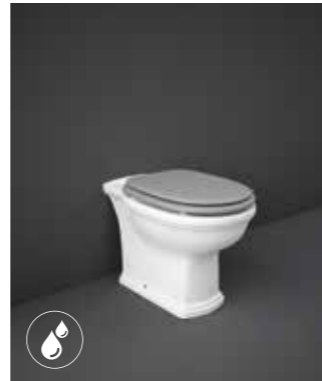

58 CM
WT21AWHA

Back Open