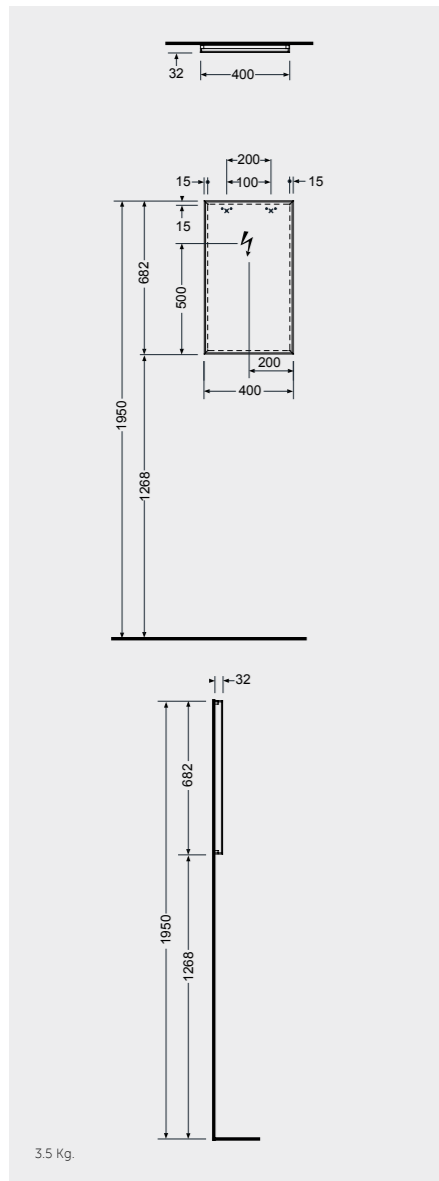

Measurements

القياسات

MIRRORS

مرايا

W 100 x D 2 x H 68CM  
JOYMR10068STD

W 120 x D 2 x H 68CM  
JOYMR12068STD

ABS: JOYTB6000CR1  
Cool Light 6000K  
450 Lumens

Measurements