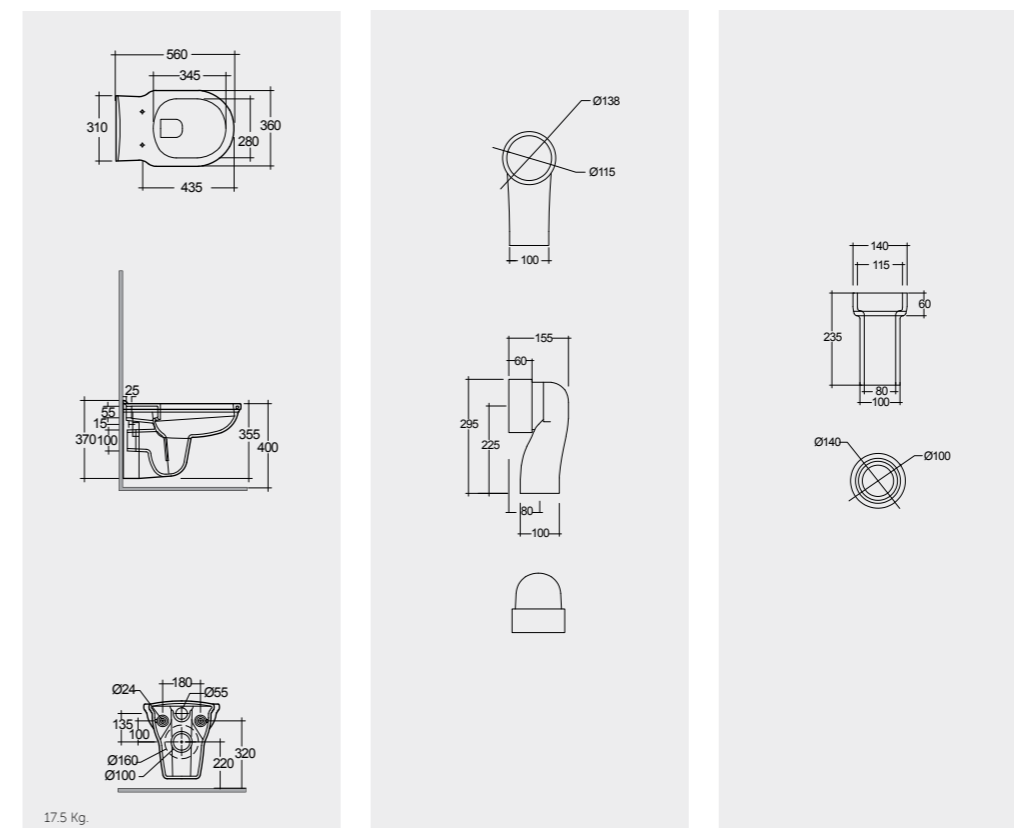

Models

56 CM  
WT20AWHA

CERAMIC TRAP  
WTCERS201AWHA  
WTDR4500AWHA

CERAMIC TRAP  
WTCERP202AWHA  
WTDR4500AWHA

Measurements

Lacquered Polyester RAK-Washington  
WTSC3901503  
ABS RAK-Washington  
JM05DSCQRAWHA  
Urea RAK-Compact  
YFG173A