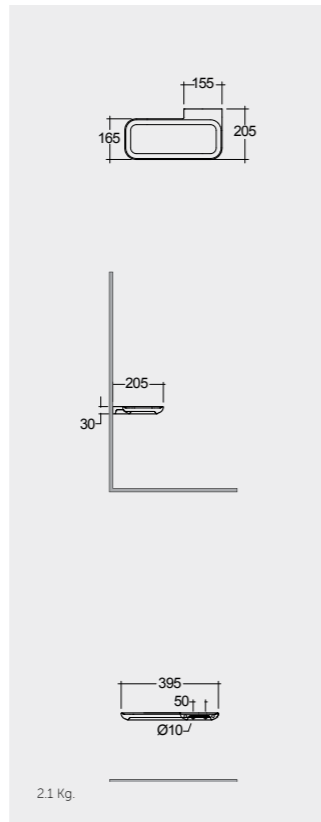

Measurements

القياسات