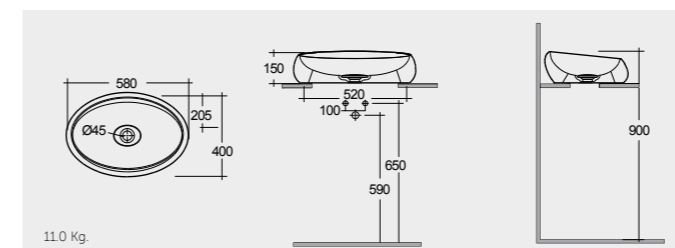

RAK-Cloud 58 CM

راك-كلاود ٥٨ سم

CLOCT6000500A Drain Not Included Drain Cover: CLOAC4400500A

500

RAK-Cloud 58 CM

راك-كلاود ٥٨ سم

CLOCT6000504A Drain Not Included Drain Cover: CLOAC4400504A

504