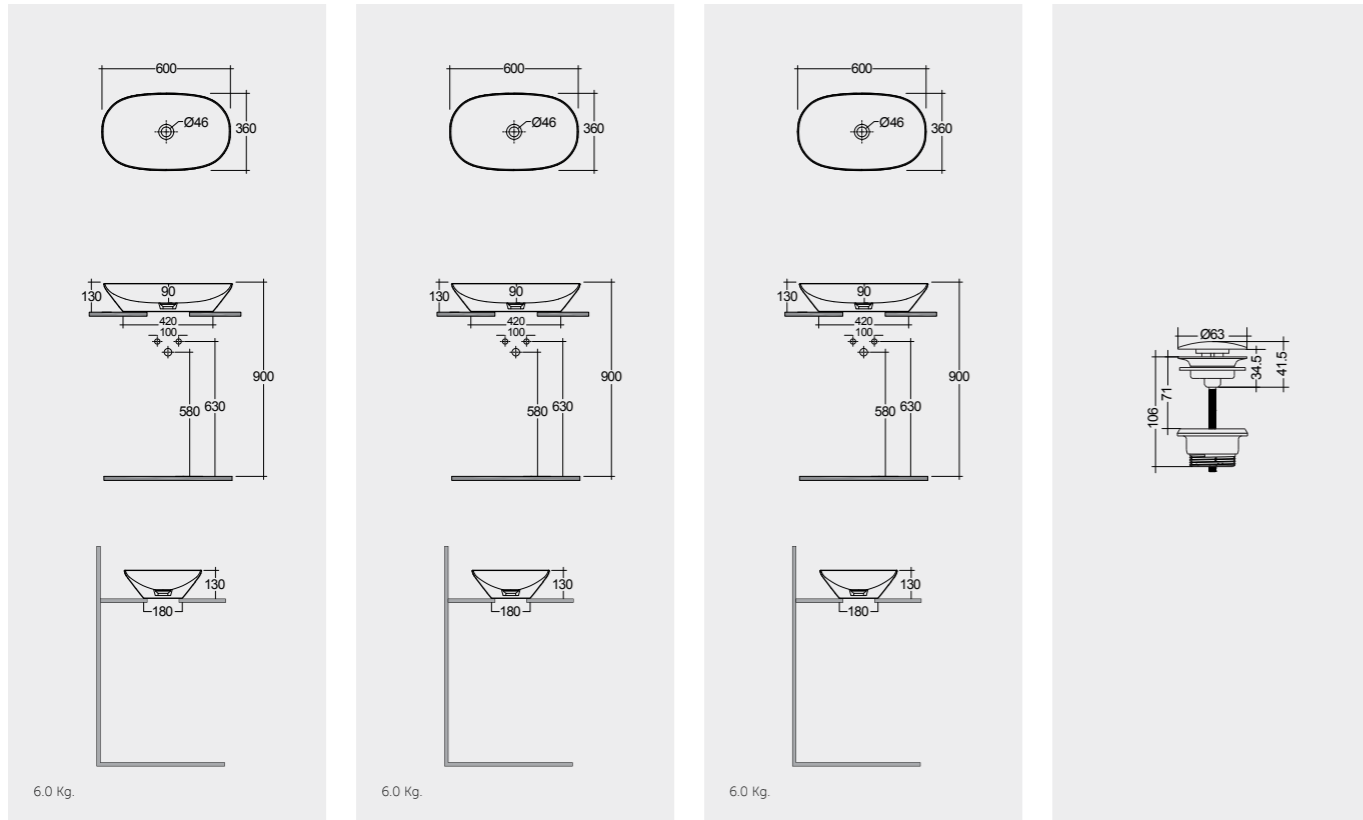

Measurements

القياسات