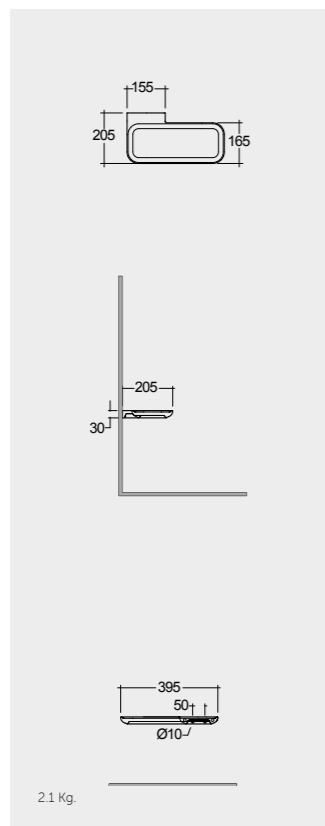

Measurements

القياسات