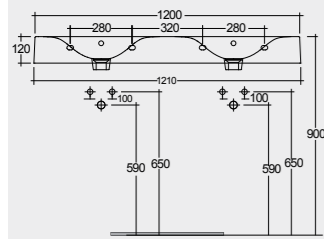

**81 CM**  
DESWB08101AWHA  
No tap holes DESWB08100AWHA

**61 CM**  
DESWB06101AWHA  
No tap holes DESWB06100AWHA

Measurements

40.0 Kg.

31.0 Kg.

27.0 Kg.

20.0 Kg.

القياسات