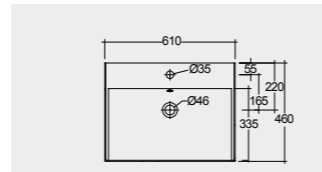

**81 CM**  
DESWB08101AWHA  
No tap holes DESWB08100AWHA

**61 CM**  
DESWB06101AWHA  
No tap holes DESWB06100AWHA

Measurements

40.0 Kg.

31.0 Kg.

27.0 Kg.

20.0 Kg.

القياسات