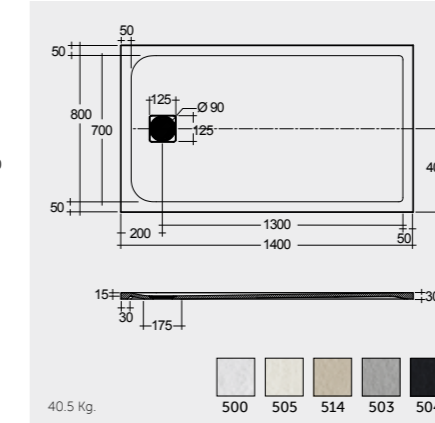

80 X 140 CM
RFST080140S500