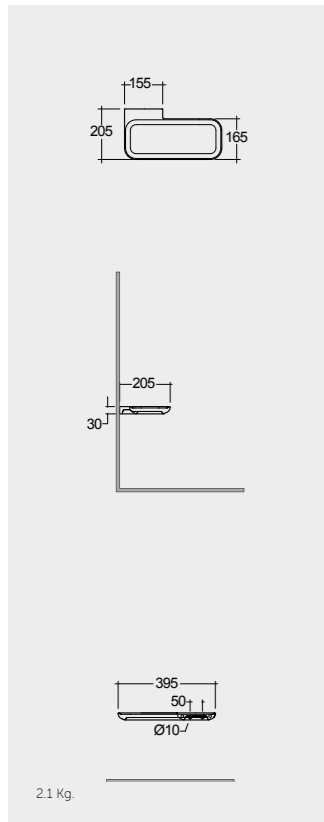

Measurements

القياسات