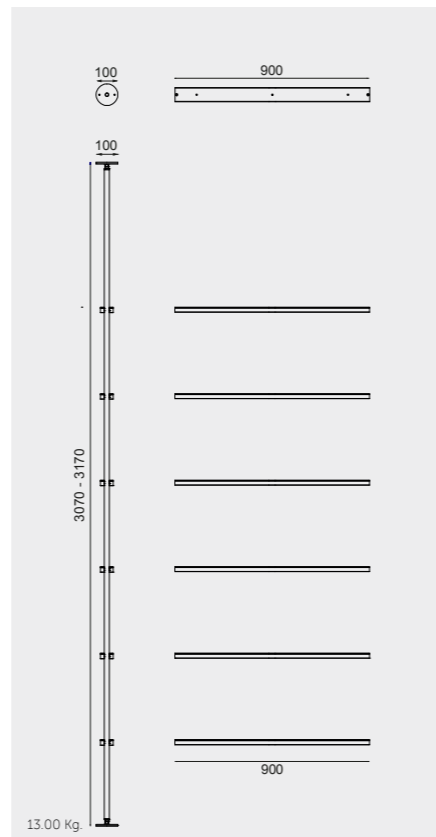

UNIVERSAL SHELVING SYSTEM

Models

النماذج

Structure can be easily cut on site at any lower height; adjustable feet.

Shelves not included, order separately:
USSSH9031MGY

6 PCS

Structure can be easily cut on site at any lower height; adjustable feet.

Shelves not included, order separately:
USSSH9031MGY

Measurements

القياسات

504

MGY

504

504