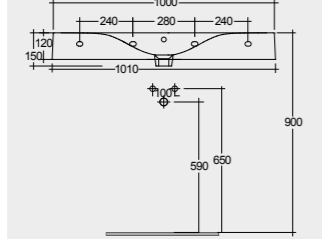

**81 CM**  
DESWB08101AWHA  
No tap holes DESWB08100AWHA

**61 CM**  
DESWB06101AWHA  
No tap holes DESWB06100AWHA

Measurements

40.0 Kg.

31.0 Kg.

27.0 Kg.

20.0 Kg.

القياسات