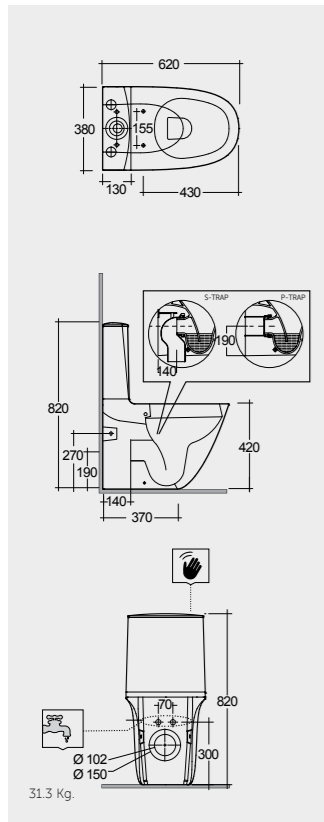

Measurements

القياسات

Urea RAK-Sensation
SENS3901WH