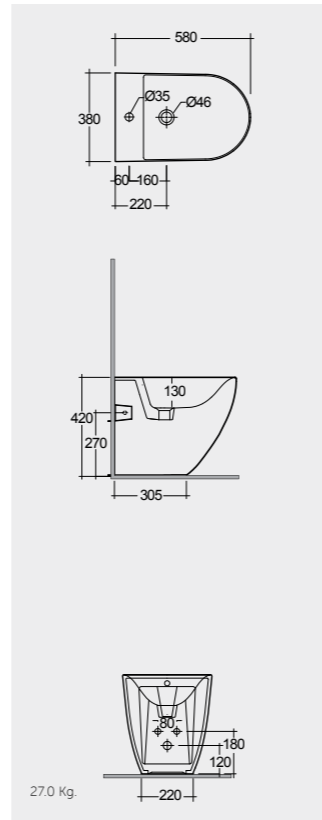

52 CM  
DESBD2101AWHA

58 CM  
DESBD2017AWHA

Hidden Fixations  
Comfort Height 42 CM

Hidden Fixations  
Comfort Height 45 CM

Hidden Fixations

Hidden Fixations  
Comfort Height 42 CM

Measurements

القياسات