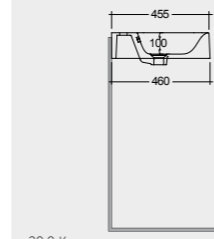

**81 CM**  
DESWB08101AWHA  
No tap holes DESWB08100AWHA

**61 CM**  
DESWB06101AWHA  
No tap holes DESWB06100AWHA

Measurements

40.0 Kg.

31.0 Kg.

27.0 Kg.

20.0 Kg.

القياسات