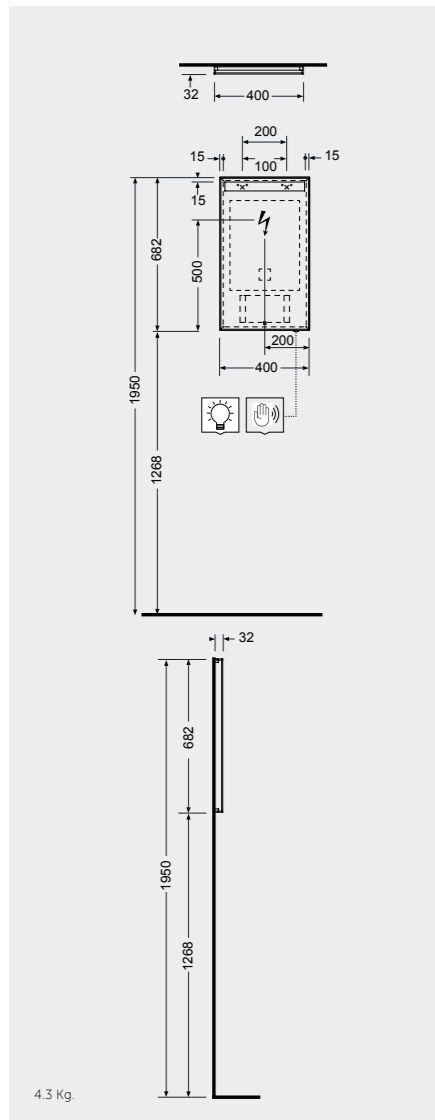

Measurements

القياسات