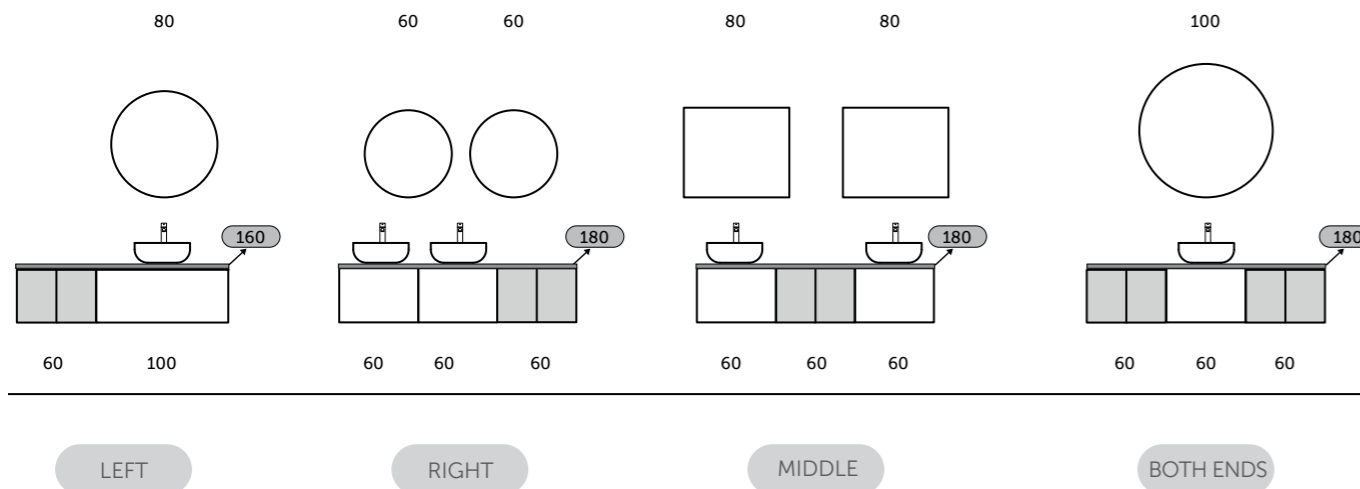

WITH RAK-PLANO SURFACE AND COUNTERTOP WASHBASINS