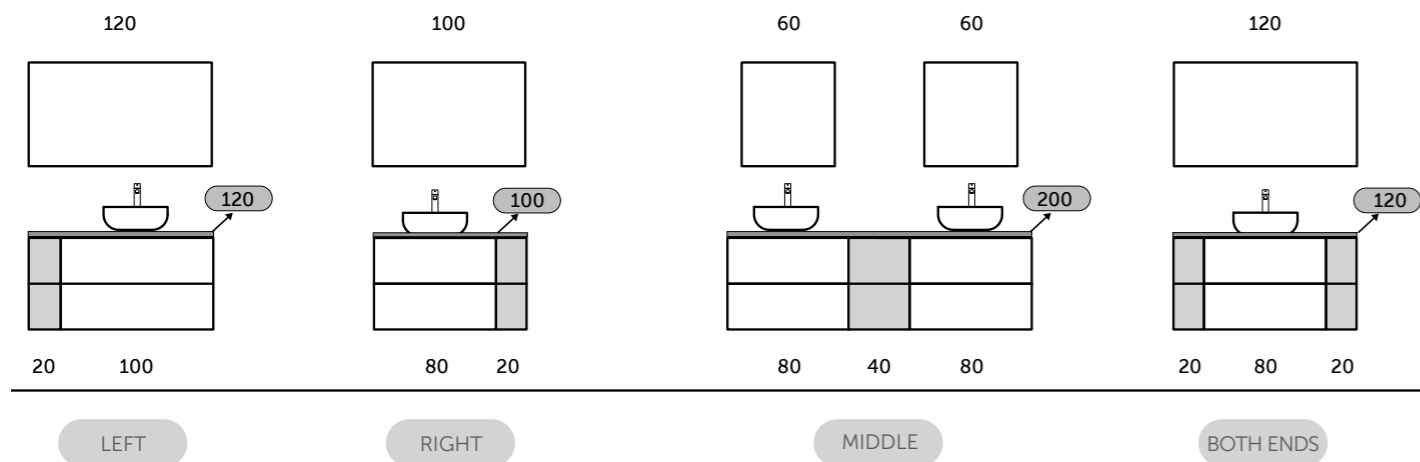

WITH RAK-PLANO SURFACE AND COUNTERTOP WASHBASINS