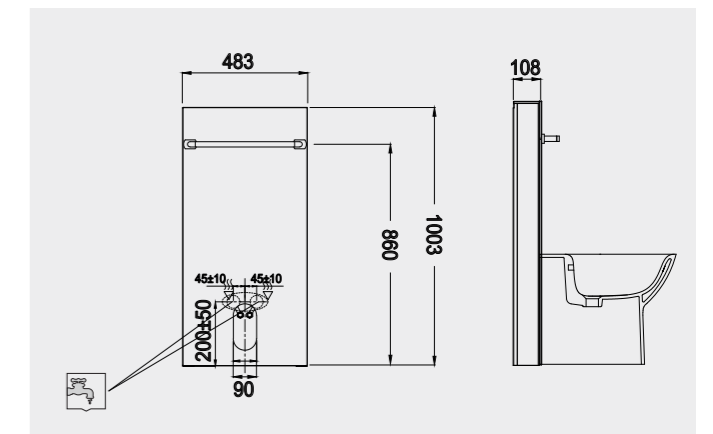

Suitable (BTW) Models for Floor Standing Cabinet Cistern :

- RAK-Caroline - P trap
- RAK-Compact - P trap
- RAK-Florence - P trap
- RAK-Karla - P trap
- RAK-Metropolitan Deluxe - P trap
- RAK-Moon - P trap
- RAK-Morning - P trap
- RAK-Opulence - P trap
- RAK-One - P trap
- RAK-Orient - P trap
- RAK-Orient - P trap
- RAK-Resort - P trap
- RAK-Series 600 - P trap
- RAK-Summit - P trap
- RAK-Venice - P trap
- RAK-Venice - P trap

أشكال ملائمة من حمامات مستندة إلى الجدار للخزانات الأرضية:

- راك-كارولين بمحس غلق مزدوج (بي)
- راك-كومباكت بمحس غلق مزدوج (بي)
- راك-ريزورت بمحس غلق مزدوج (بي)
- راك-كارلا بمحس غلق مزدوج (بي)
- راك-متروبوليتن فاخر بمحس غلق مزدوج (بي)
- راك-مون بمحس غلق مزدوج (بي)
- راك-مورننغ بمحس غلق مزدوج (بي)
- راك-أوبيلنس بمحس غلق مزدوج (بي)
- راك-وان بمحس غلق مزدوج (بي)
- راك-أورينت بمحس غلق مزدوج (بي)
- راك-أورينت بمحس غلق مزدوج (بي)
- راك-ريزورت بمحس غلق مزدوج (بي)
- راك-سيريز ٦٠٠ بمحس غلق مزدوج (بي)
- راك-ساميت بمحس غلق مزدوج (بي)
- راك-فينيس بمحس غلق مزدوج (بي)
- راك-فينيس بمحس غلق مزدوج (بي)