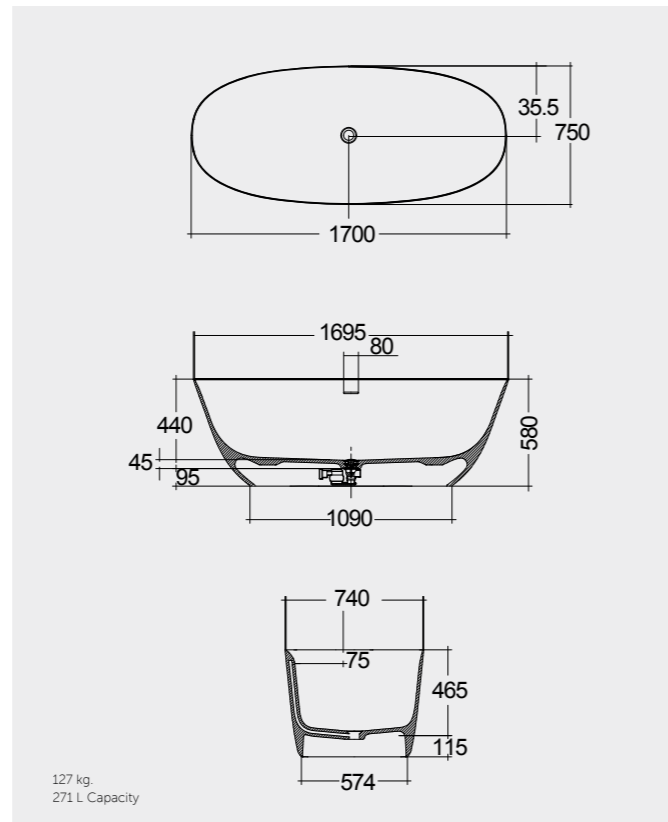

Models

النماذج

180X80 CM  
COVBT018080500  
Drain Included

170X75 CM  
COVBT017075500  
Drain Included

Measurements

القياسات

Notes

ملحوظة