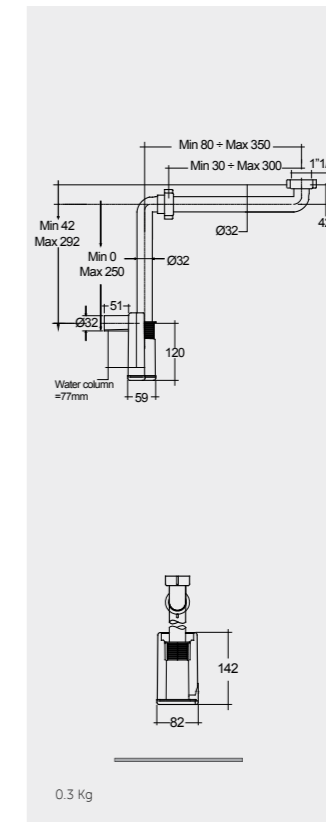

# RAK-VALET WITH RAK-PLANO SURFACES

61 CM  
PLASL06146EGY

Suitable for RAK-Valet WB :  
48 CM

81 CM  
PLASL08146EGY

Suitable for RAK-Valet WB :  
48, 64 CM

101 CM  
PLASL10146EGY

Suitable for RAK-Valet WB :  
48, 64 CM