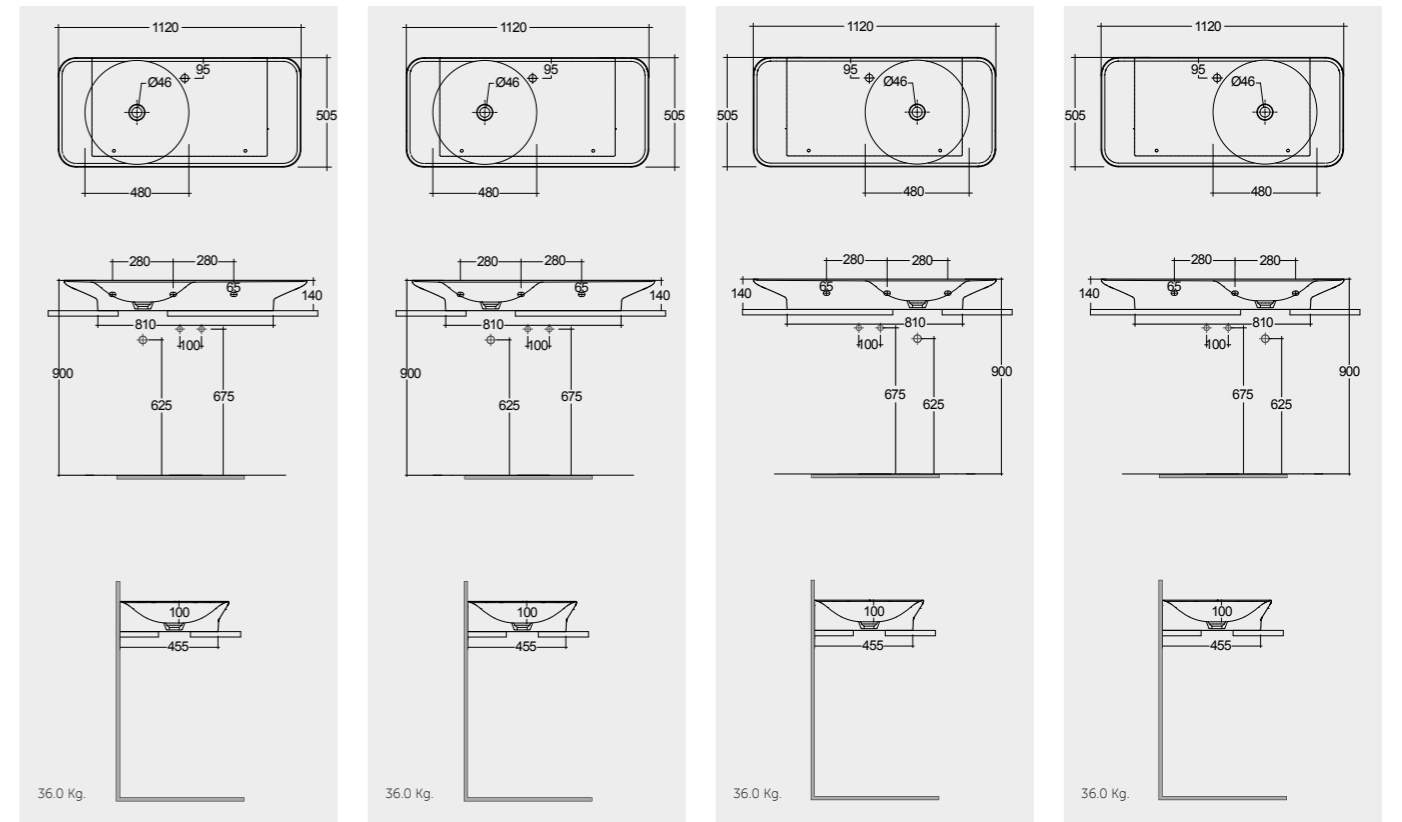

القياسات

Notes

All dimensions in mm tolerance $\pm 5\%$ for below 200mm and $\pm 3\%$ for above 200mm

جميع القياسات تكون بالمليمتر $\pm 5\%$ للقياسات التي تقل عن 200 مليمتر و $\pm 3\%$ للقياسات التي تتجاوز 200 مليمتر

ملحوظة