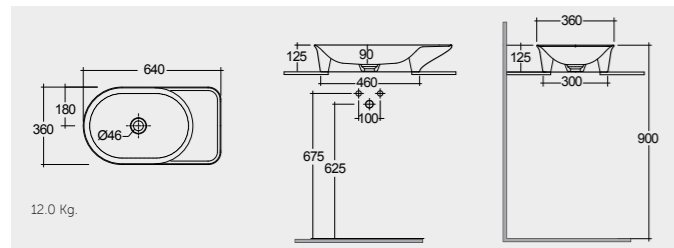

RAK-Valet 48 CM

راك-فاليه ٤٨ سم

VALCT4800500A Matt Finish Drain not included

500

RAK- Valet 64 CM

راك-فاليه ٦٤ سم

VALCT6400AWHA Drain not included

AWH