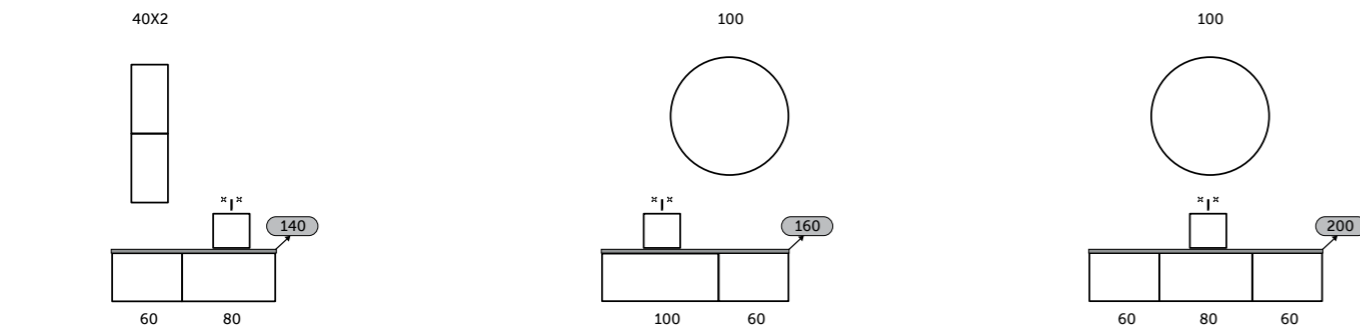

RAK-PLANO & TALL COUNTERTOP WB