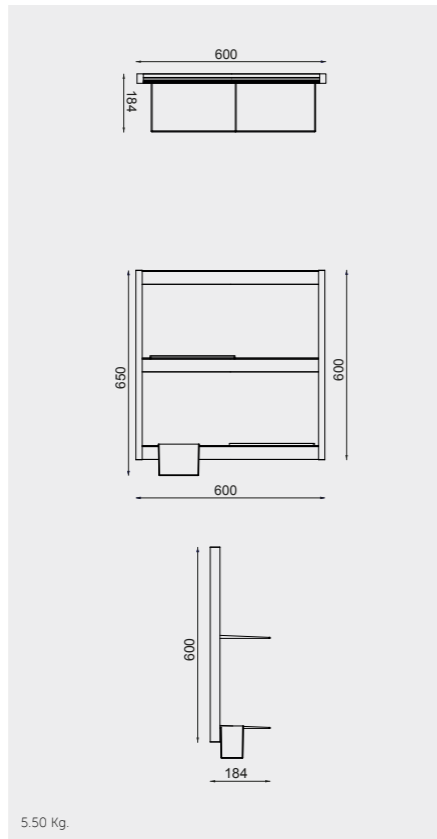

Accessories included: Small & Large Shelves, Small & Large Double Tumblers and 3 Hooks

Measurements

القياسات

2.10 Kg.

504

5.50 Kg.

504

11.50 Kg.