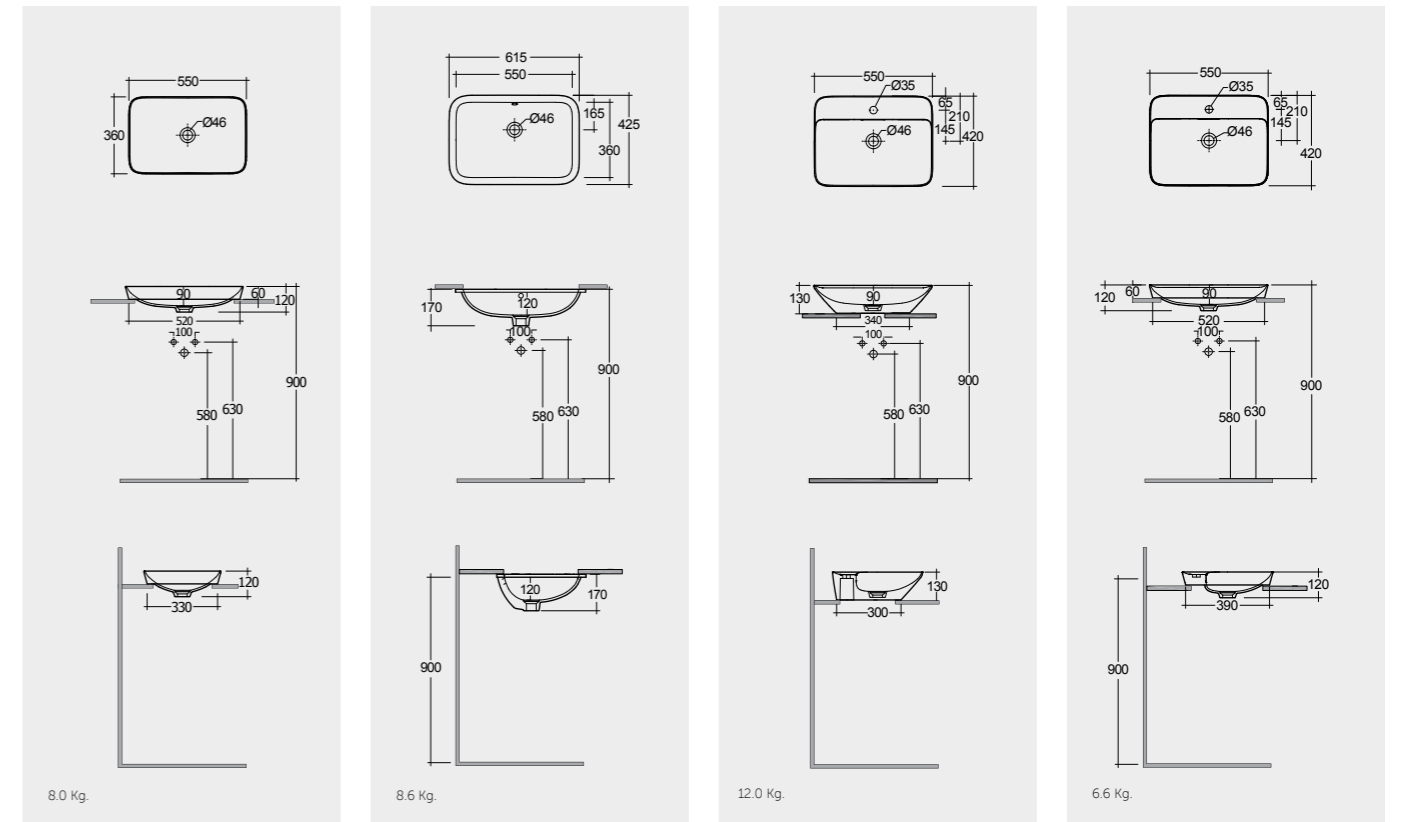

With Overflow

With Overflow

Measurements

القياسات