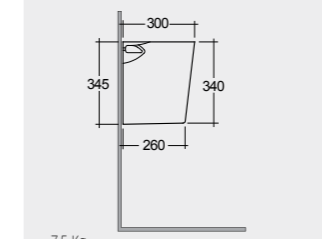

Models

Measurements

40.0 Kg.

31.0 Kg.

27.0 Kg.

20.0 Kg.

القياسات

Colours available

Colours shown here are as close to actual sanitaryware as printing process will allow
الألوان المبينة هنا قريبة إلى ألوان الأدوات الصحية الفعلية حسبما تسمح به عملية الطباعة

الألوان المتاحة

Alpine White
أبيض

Models

Suitable for Wash Basin :
101, 81, 61 CM

Suitable for Wash Basin :
101, 81, 61 CM

Inspectionable

Measurements

15.0 Kg.

7.5 Kg.

Notes

All dimensions in mm tolerance $\pm 5\%$ for below 200mm
and $\pm 3\%$ for above 200mm

جميع القياسات تكون بالمليمتر $\pm 5\%$ للقياسات التي تقل عن ٢٠٠ مليمتر و $\pm 3\%$ للقياسات التي تتجاوز ٢٠٠ مليمتر

ملحوظة