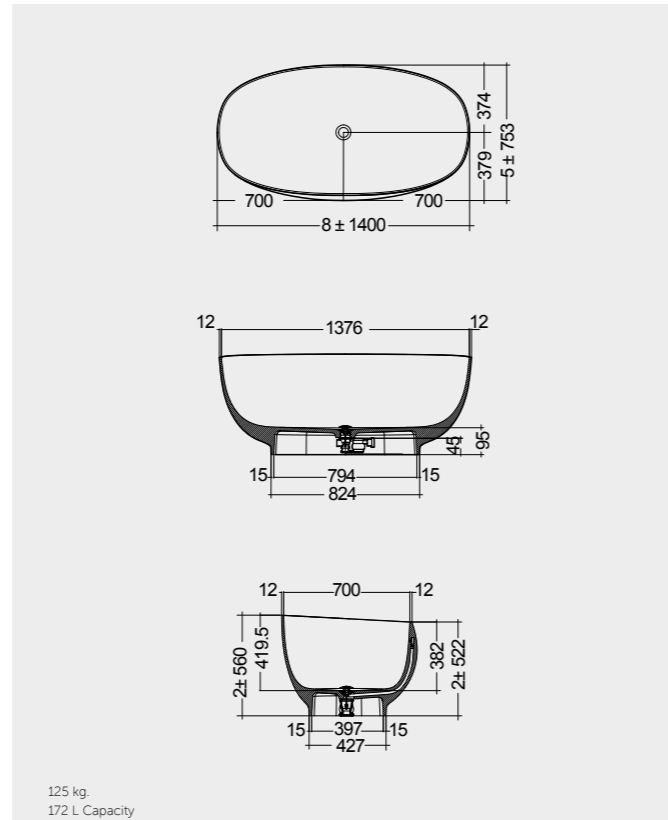

Models

النماذج

140X75 CM  
CLOBT14075500

140X75 CM  
CLOBT14075505

Drain Included

Drain Included

Measurements

القياسات