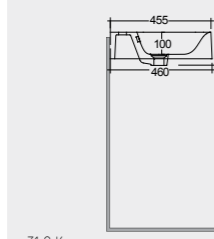

**81 CM**  
DESWB08101AWHA  
No tap holes DESWB08100AWHA

**61 CM**  
DESWB06101AWHA  
No tap holes DESWB06100AWHA

Measurements

40.0 Kg.

31.0 Kg.

27.0 Kg.

20.0 Kg.

القياسات