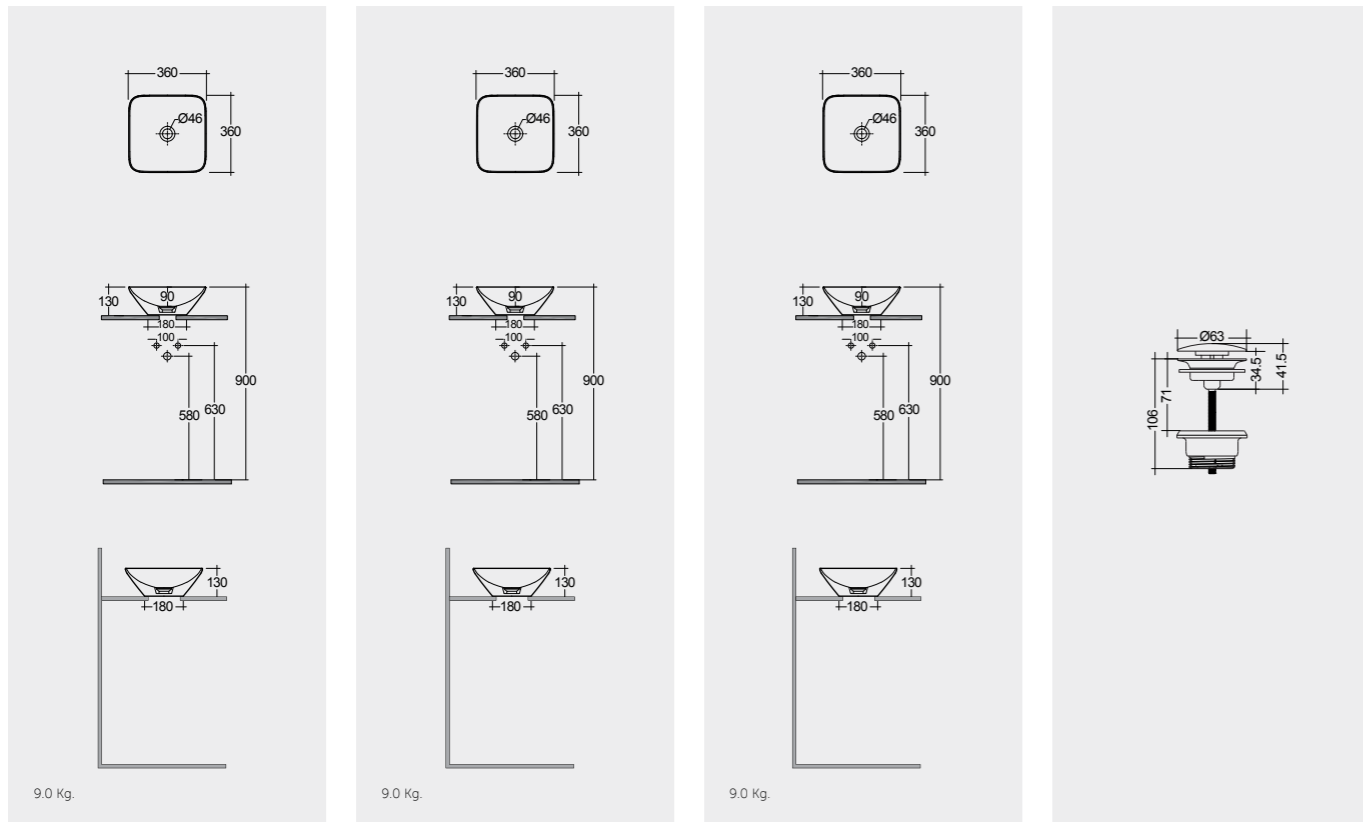

Measurements

القياسات