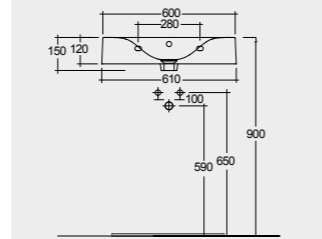

**81 CM**  
DESWB08101AWHA  
No tap holes DESWB08100AWHA

**61 CM**  
DESWB06101AWHA  
No tap holes DESWB06100AWHA

Measurements

40.0 Kg.

31.0 Kg.

27.0 Kg.

20.0 Kg.

القياسات