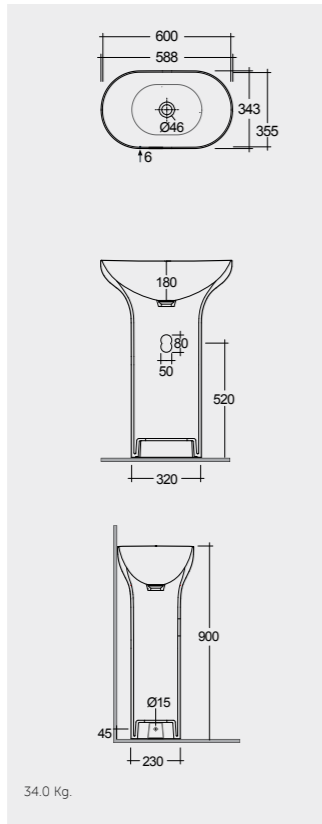

النماذج

Measurements

القياسات

Colours available

Colours shown here are as close to actual sanitaryware as printing process will allow
الألوان المبينة هنا قريبة إلى ألوان الأدوات الصحية الفعلية حسبما تسمح به عملية الطباعة

الألوان المتاحة