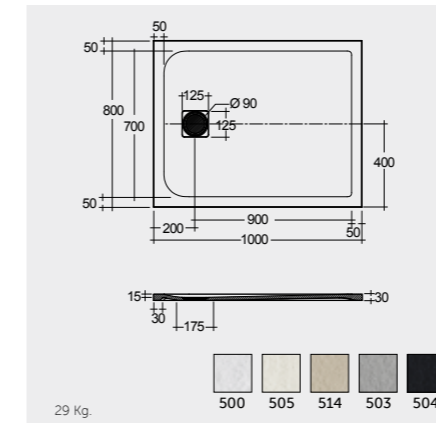

80 X 100 CM
RFST080100S500