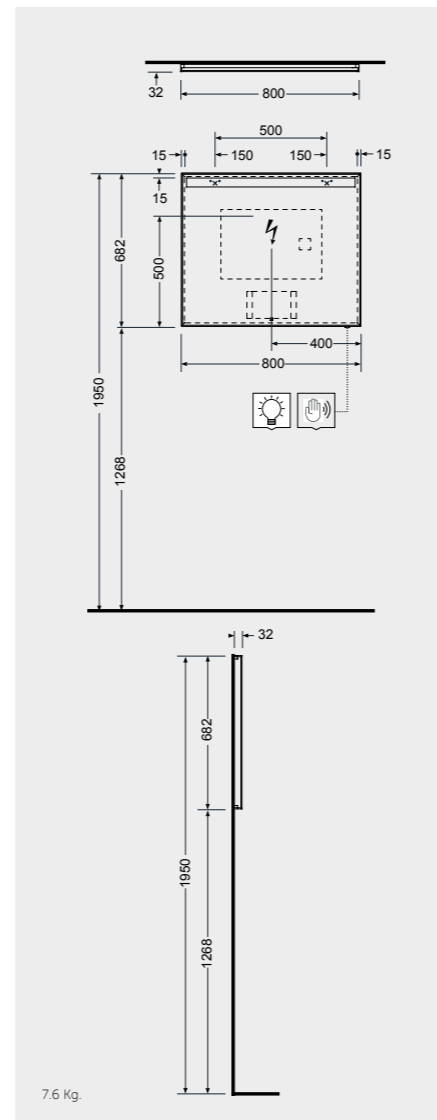

Measurements

القياسات