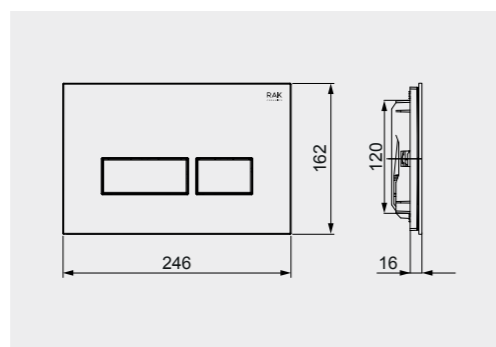

RAK-ECOFIX / GLASS PUSH PLATES

White

FSRAKPPL009

Black

FSRAKPPL010

White

FSRAKPPL011

Black

FSRAKPPL012