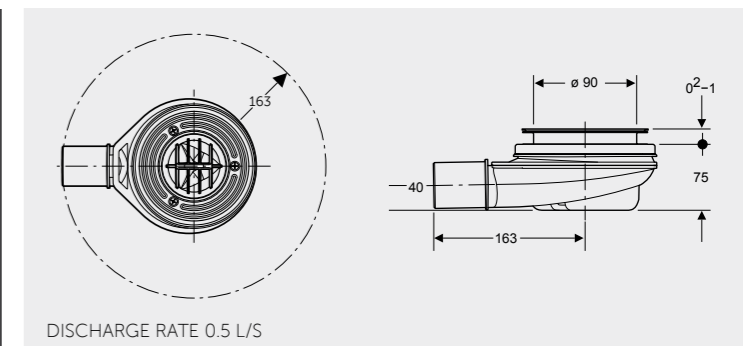

QUADRANT

الربعية

100 X 100 CM  
RFQU100100S500

90 X 90 CM  
RFQU009090S500

80 X 80 CM  
RFQU008080S500

SHOWER DRAIN DEPTH OF WATER SEAL 30MM

RFXXGW00001

SHOWER DRAIN MEMBRANE WATER SEAL