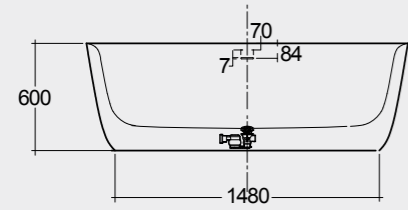

Measurements

القياسات

30 kg.
290 L Capacity

Notes

All dimensions in mm tolerance $\pm 5\%$ for below 200mm
and $\pm 3\%$ for above 200mm

ملحوظة

جميع القياسات تكون بالمليمتر $\pm 5\%$ للقياسات التي تقل عن ٢٠٠ مليمتر و $\pm 3\%$ للقياسات التي تتجاوز ٢٠٠ مليمتر