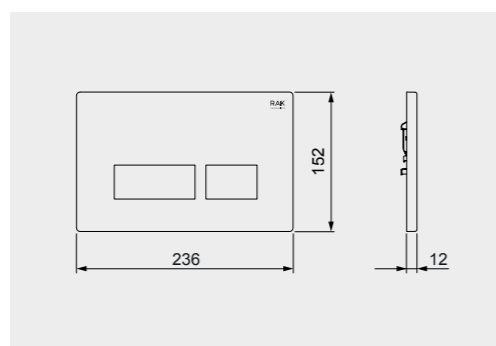

White FSRAPPL003

Chrome FSRAPPL004

Matt Chrome FSRAPPL005

ROUND