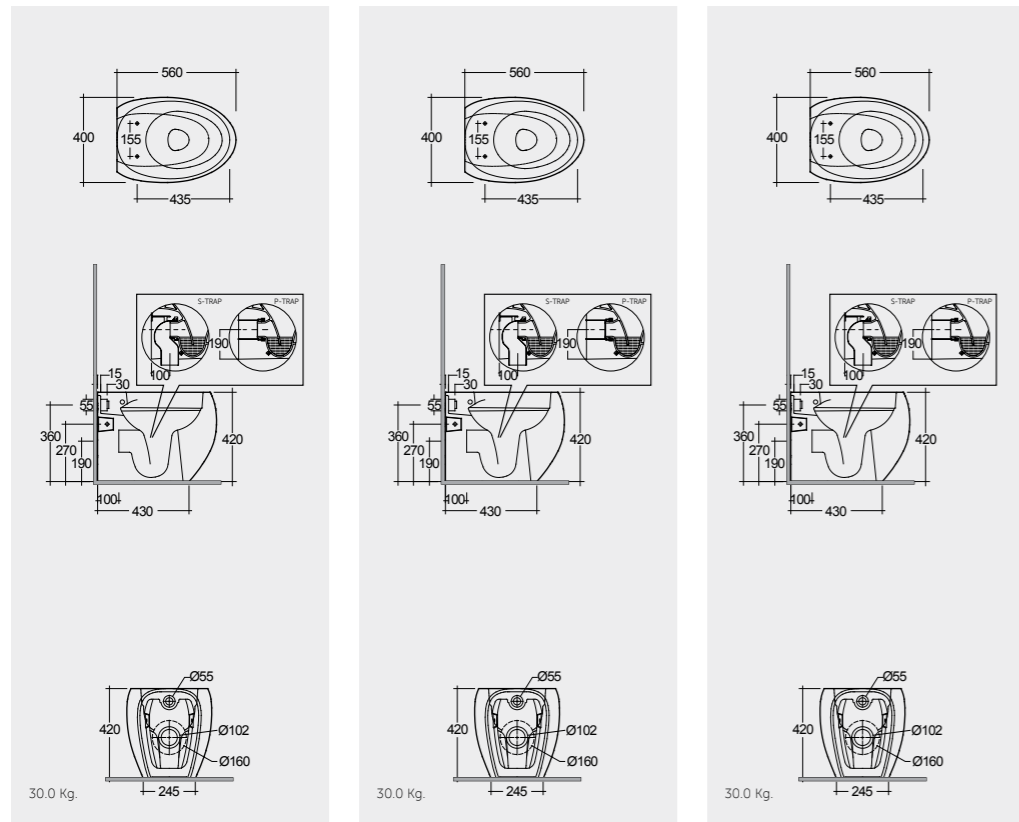

Measurements

القياسات

Urea RAK-Cloud CLOSC3901WH
Urea RAK-Cloud CLOSC3901500
Urea RAK-Cloud CLOSC3901504

Compatible with 6/3L dual flushing, 4,5/3L dual flushing, in accordance with en997 - type 1.