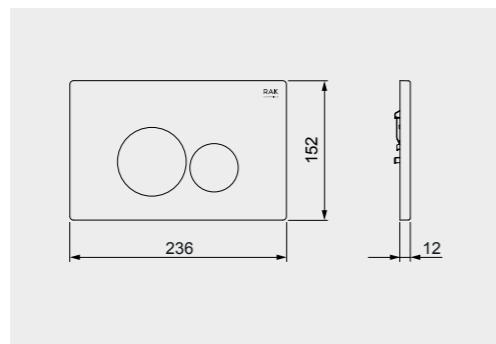

RAK-ECOFIX / ABS PUSH PLATES