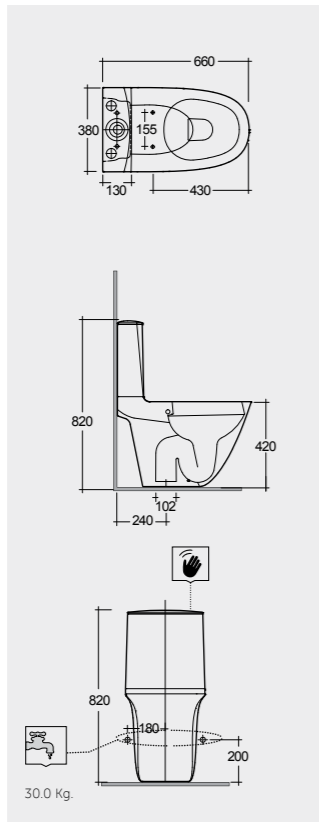

Urea RAK-Sensation
SENS3901WH