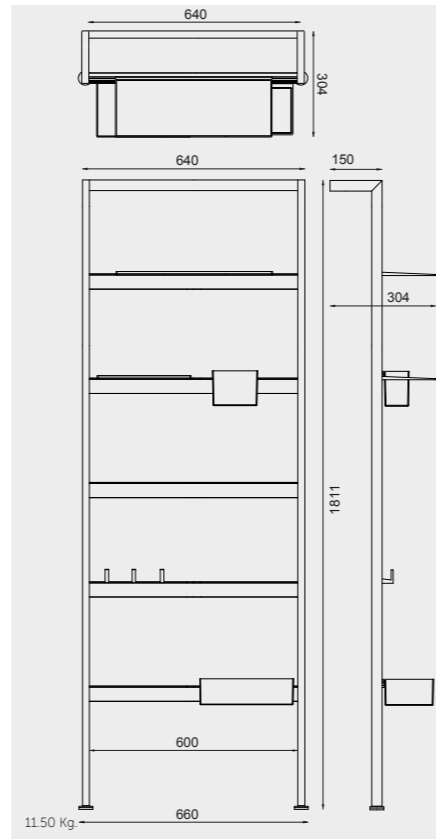

Accessories included: Small & Large Shelves, Small & Large Double Tumblers and 3 Hooks

Measurements

القياسات

2.10 Kg.

504

5.50 Kg.

504

11.50 Kg.