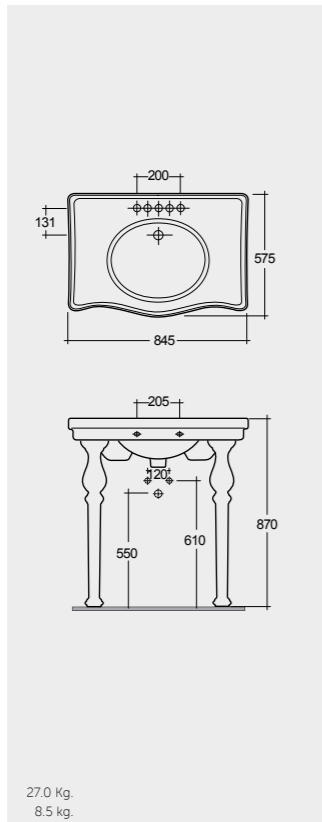

Measurements

القياسات