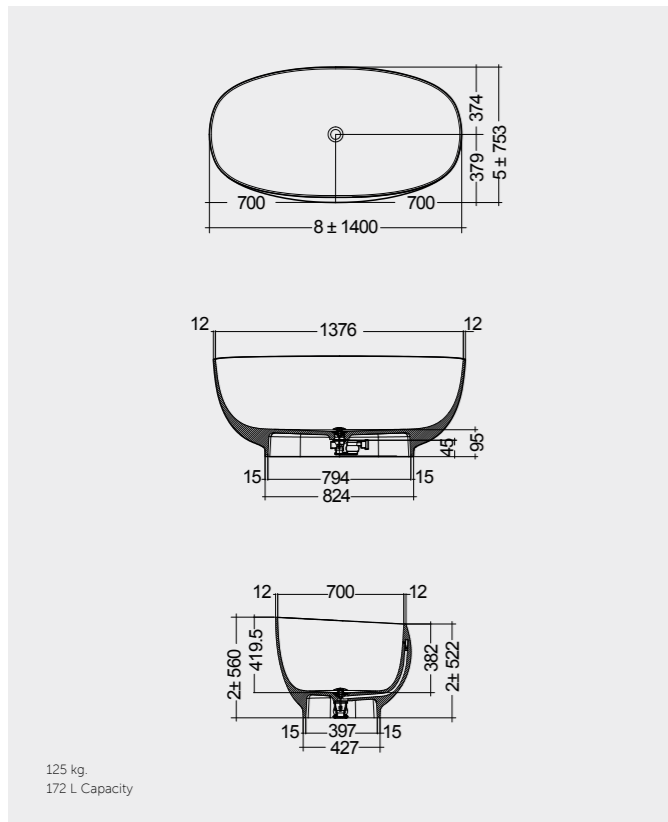

Models

النماذج

140X75 CM  
CLOBT14075500

Drain Included

140X75 CM  
CLOBT14075505

Drain Included

Measurements

القياسات