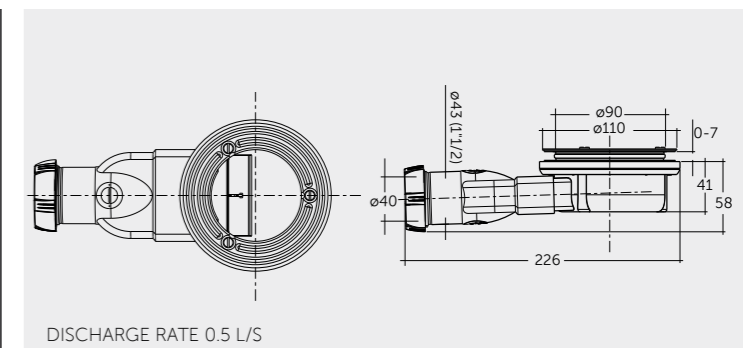

BATHTUB REPLACEMENT

بديل حوض الإستحمام

All dimensions in mm tolerance $\pm 5\%$ for below 200mm and $\pm 3\%$ for above 200mm

جميع القياسات تكون بالمليمتر + 5% للقياسات التي تقل عن 200 مليمتر و + 3% للقياسات التي تتجاوز 200 مليمتر

QUADRANT

الربعية

SHOWER DRAIN DEPTH OF WATER SEAL 30MM

SHOWER DRAIN MEMBRANE WATER SEAL