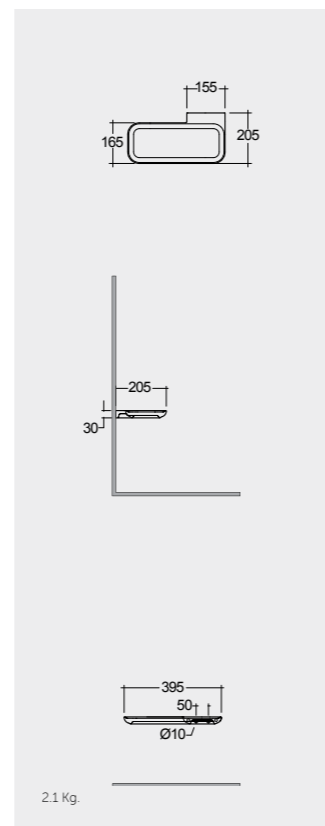

Measurements

القياسات