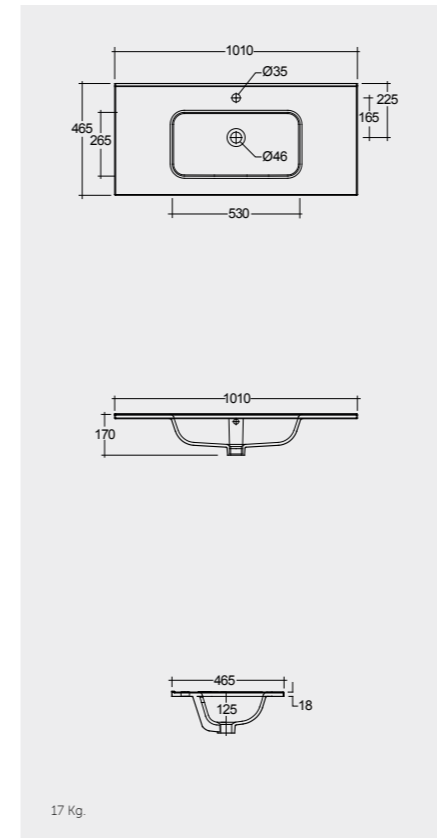

Measurements

القياسات

FOR VANITY (RAK-JOY UNO)
PP WHITE : BTRWBPPR022
Inspectionable
Space Saving