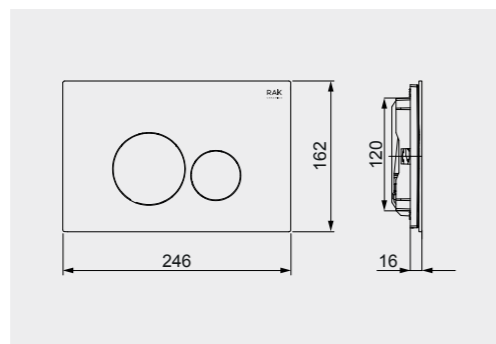

White

FSRAKPPL009