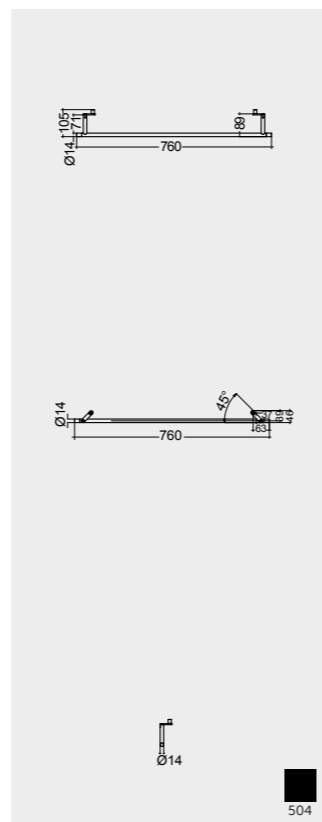

Measurements

القياسات