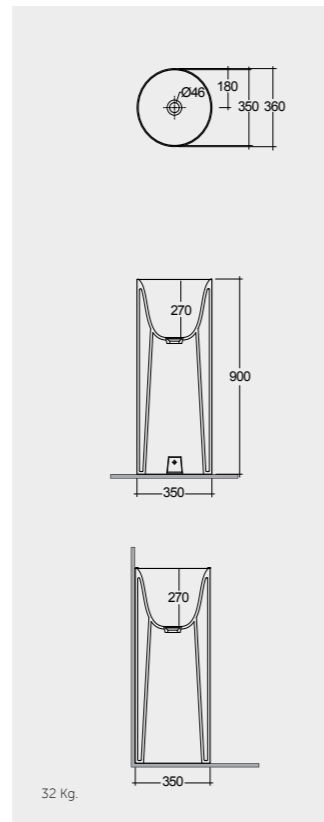

Measurements