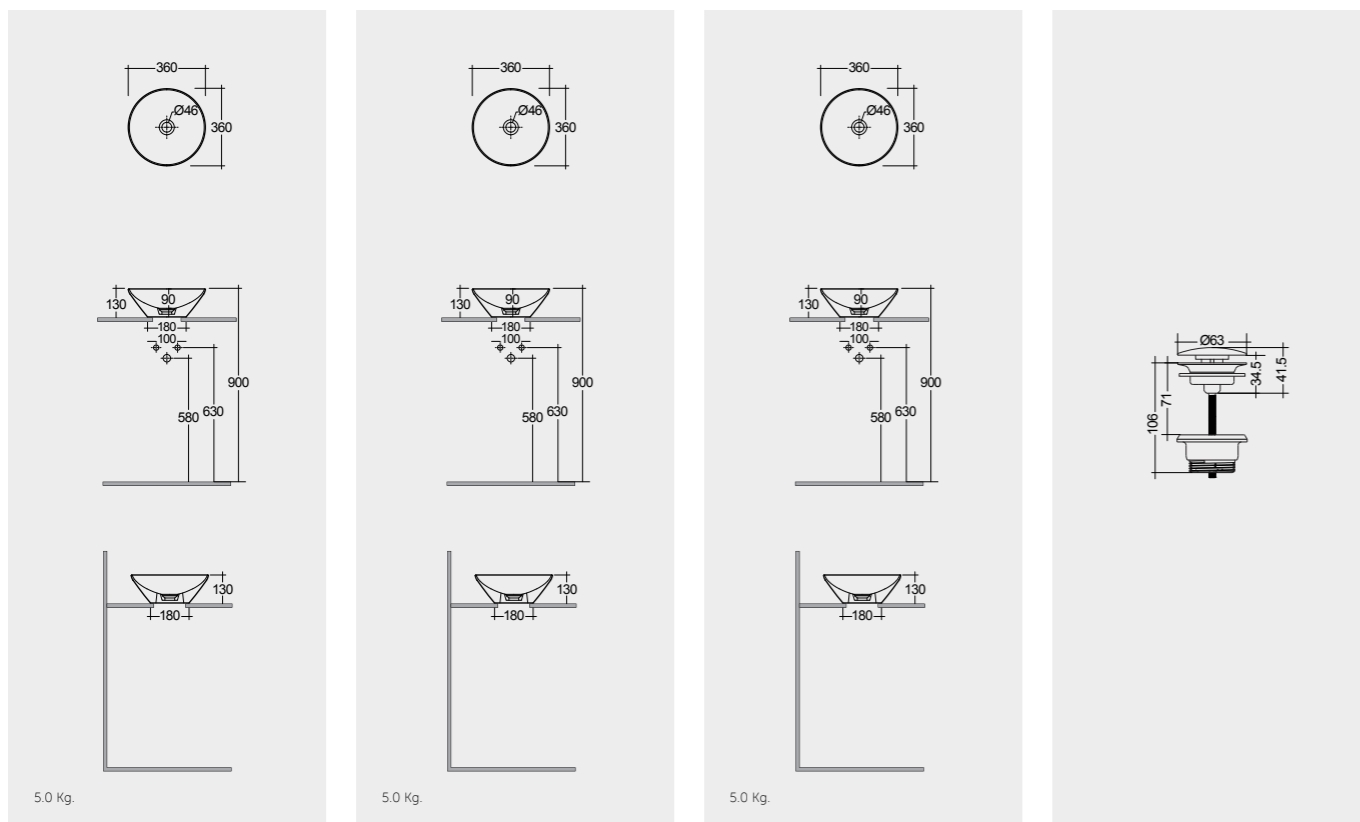

With Overflow

Measurements

القياسات