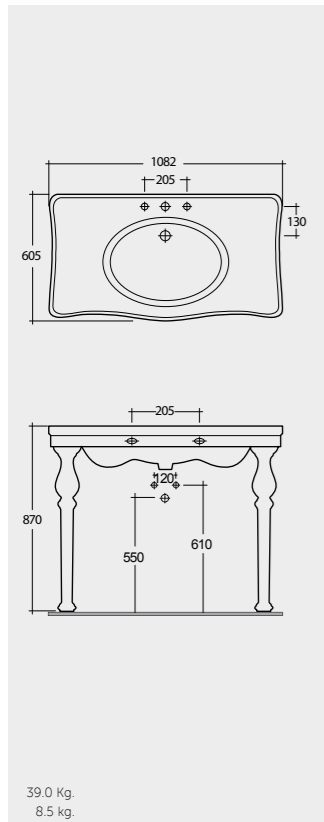

Measurements

القياسات