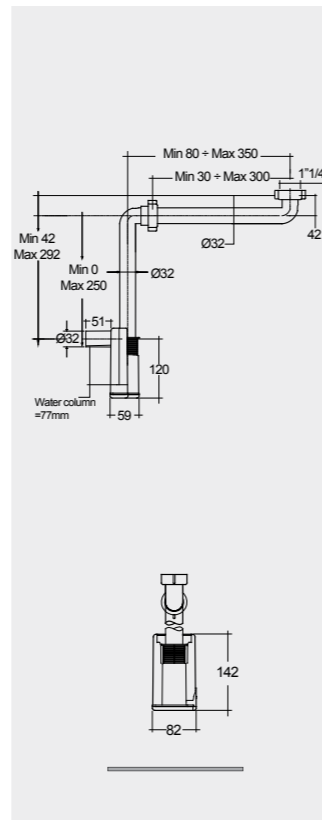

Measurements