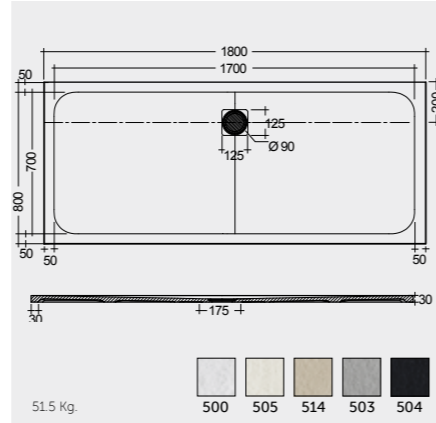

80 X 170 CM
RFBR080170S500