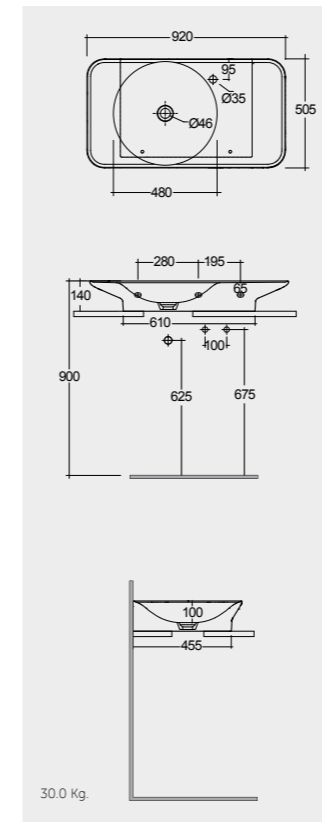

النماذج

Measurements