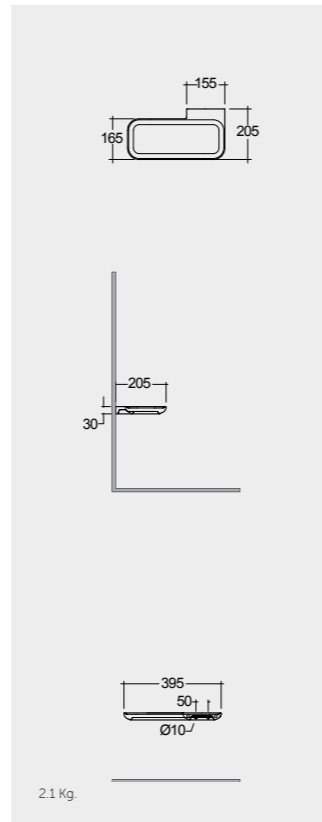

Measurements

القياسات