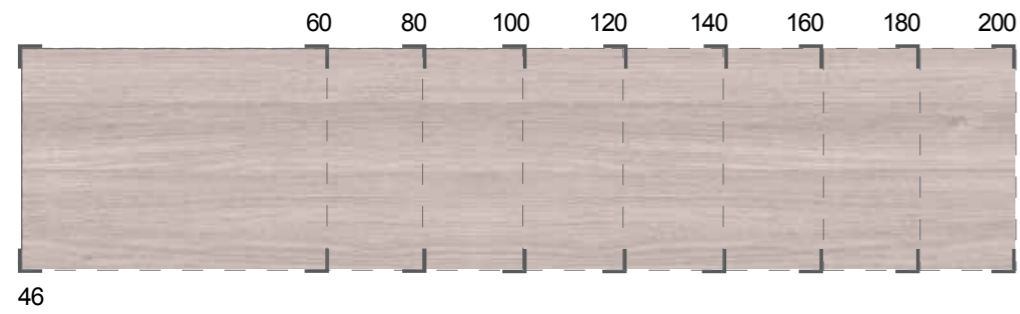

# RAK-PLANO PRODUCT RANGE

RAKSOLID

TECHWOOD - SCANDINAVIAN OAK (SOK)

TECHWOOD - GREY ELM (EGY)

TECHWOOD - MOKA WALNUT (MOK)