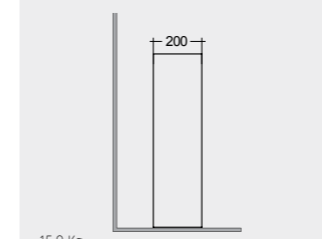

Measurements

15.0 Kg.