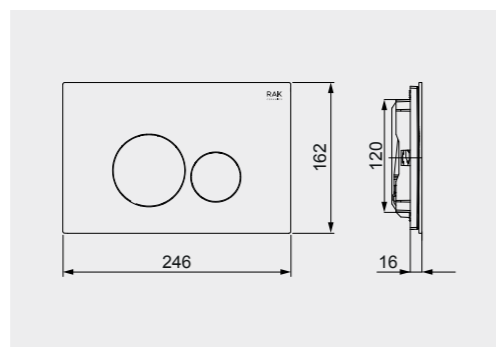

Black

FSRAKPPL010