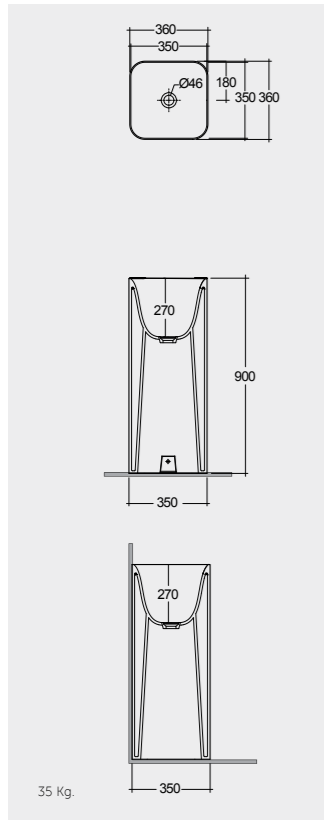

Measurements