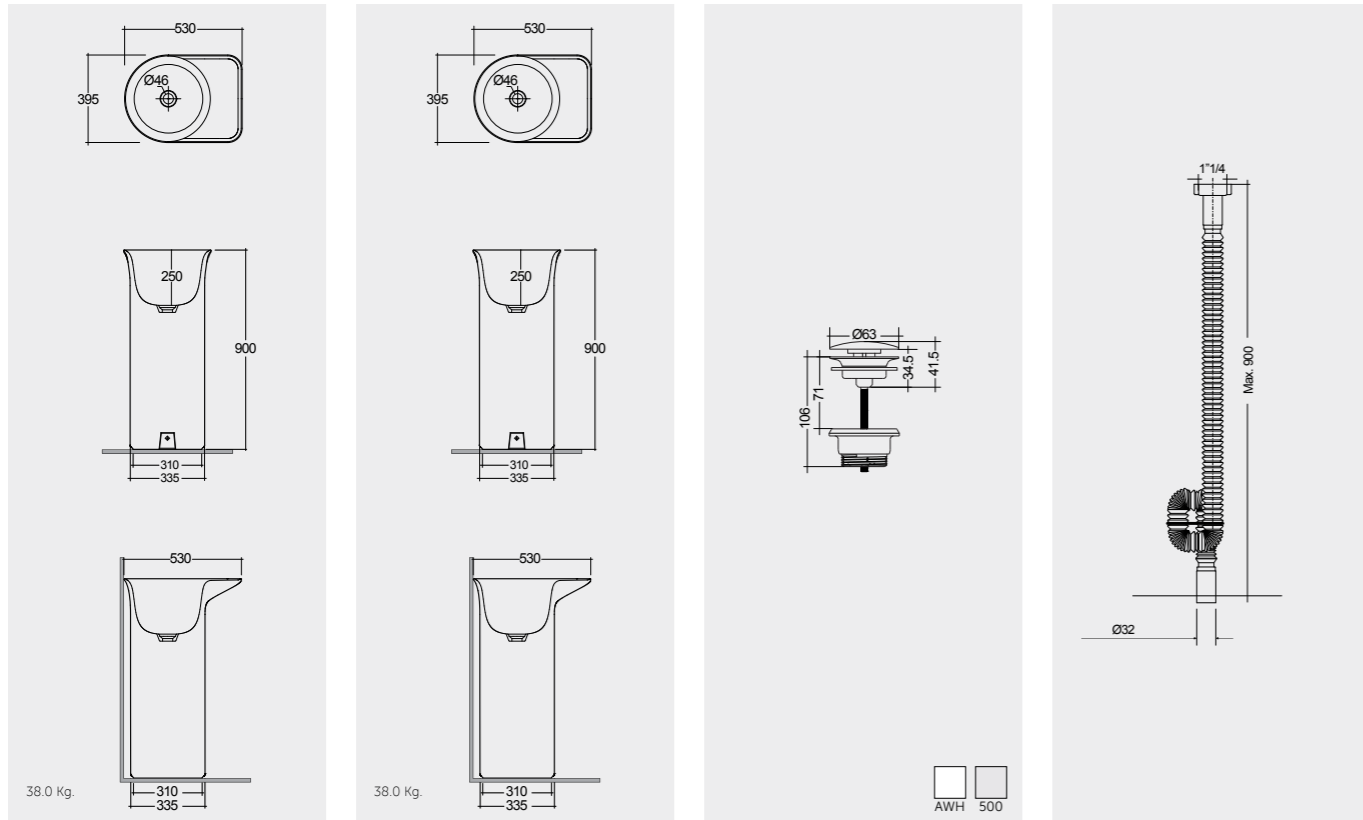

Measurements

القياسات

Notes

All dimensions in mm tolerance $\pm 5\%$ for below 200mm and $\pm 3\%$ for above 200mm

ملحوظة
جميع القياسات تكون بالمليمتر $\pm 5\%$ للقياسات التي تقل عن 200 مليمتر و $\pm 3\%$ للقياسات التي تتجاوز 200 مليمتر