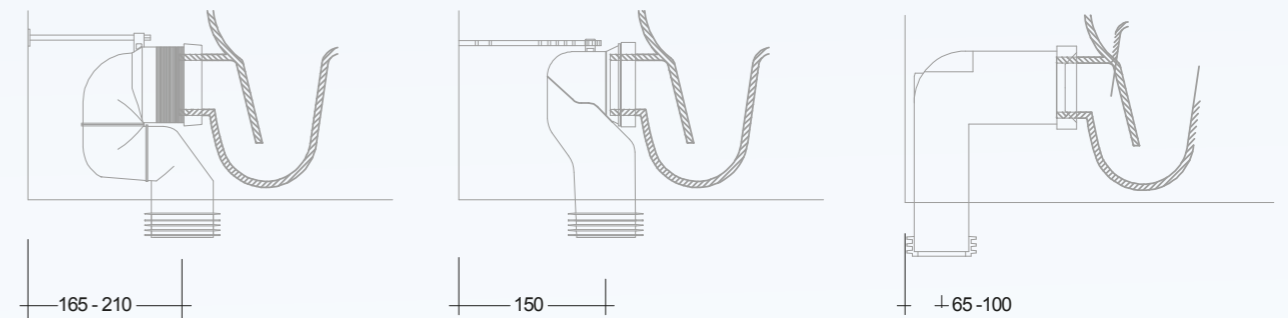

MX90A

MX904K

MX90B