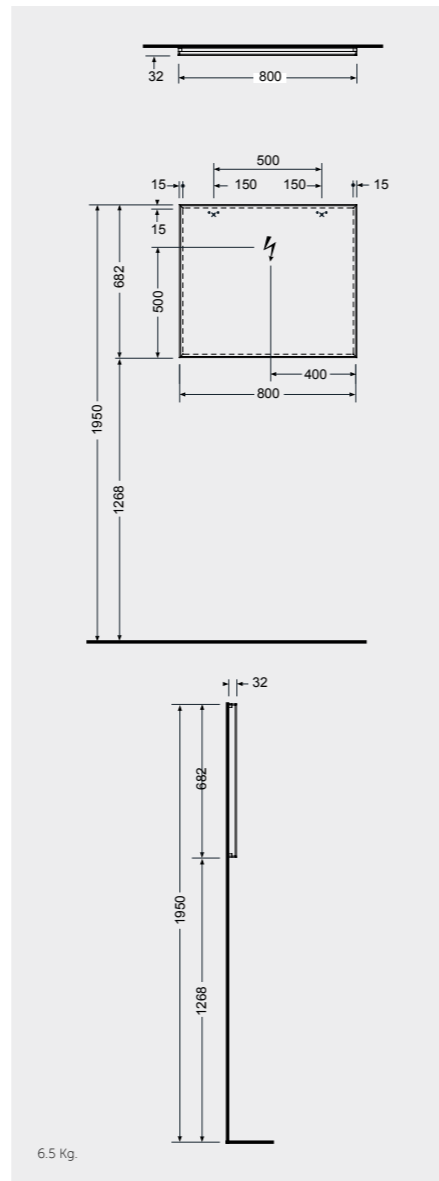

Measurements

القياسات

MIRRORS

مرايا

W 100 x D 2 x H 68CM  
JOYMR10068STD

W 120 x D 2 x H 68CM  
JOYMR12068STD

ABS: JOYTB6000CR1  
Cool Light 6000K  
450 Lumens

Measurements