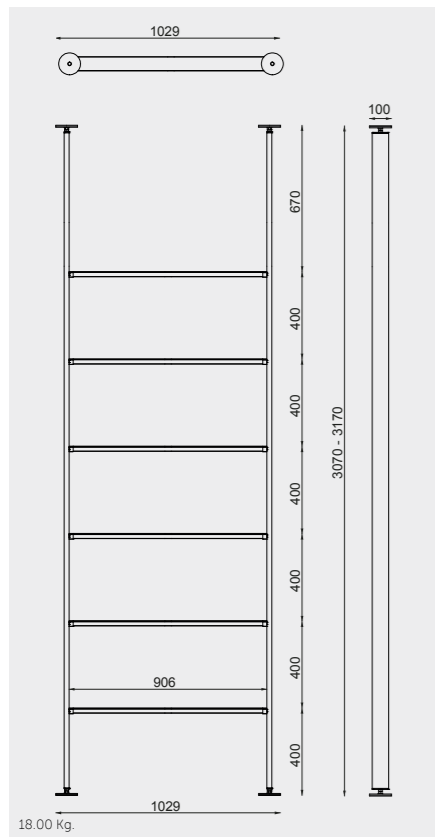

UNIVERSAL SHELVING SYSTEM

Models

النماذج

Structure can be easily cut on site at any lower height; adjustable feet.

Shelves not included, order separately:
USSSH9031MGY

6 PCS

Structure can be easily cut on site at any lower height; adjustable feet.

Shelves not included, order separately:
USSSH9031MGY

Measurements

القياسات

504

MGY

504

504