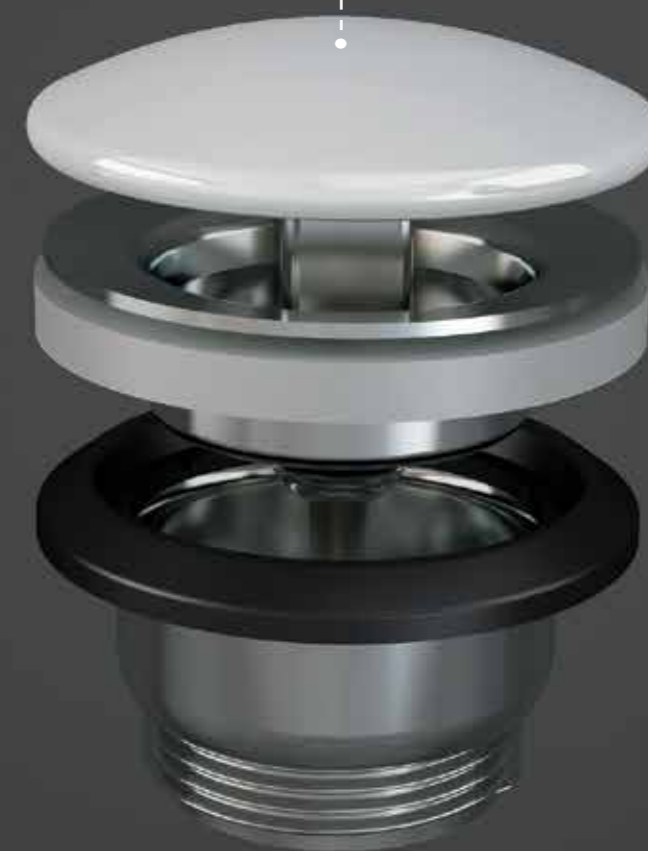

ملحوظة

جميع القياسات تكون بالمليمتر $\pm 5\%$ للقياسات التي تقل عن 200 مليمتر و $\pm 3\%$ للقياسات التي تتجاوز 200 مليمتر