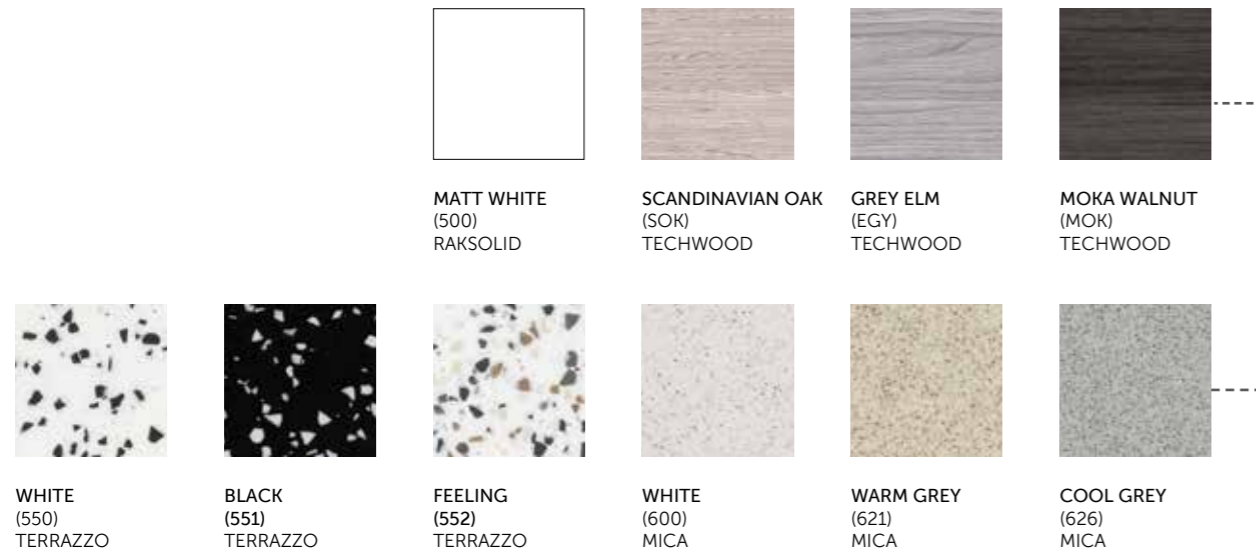

RAK-PLANO COLOURS AND FINISHES

RAK
CERAMICS

RAK
CERAMICS

MATT WHITE
(500)
(RAKSOLID)

SCANDINAVIAN OAK
(SOK)
(TECHWOOD)

RAK
CERAMICS

RAK
CERAMICS

GREY ELM
(EGY)
(TECHWOOD)

MOKA WALNUT
(MOK)
(TECHWOOD)