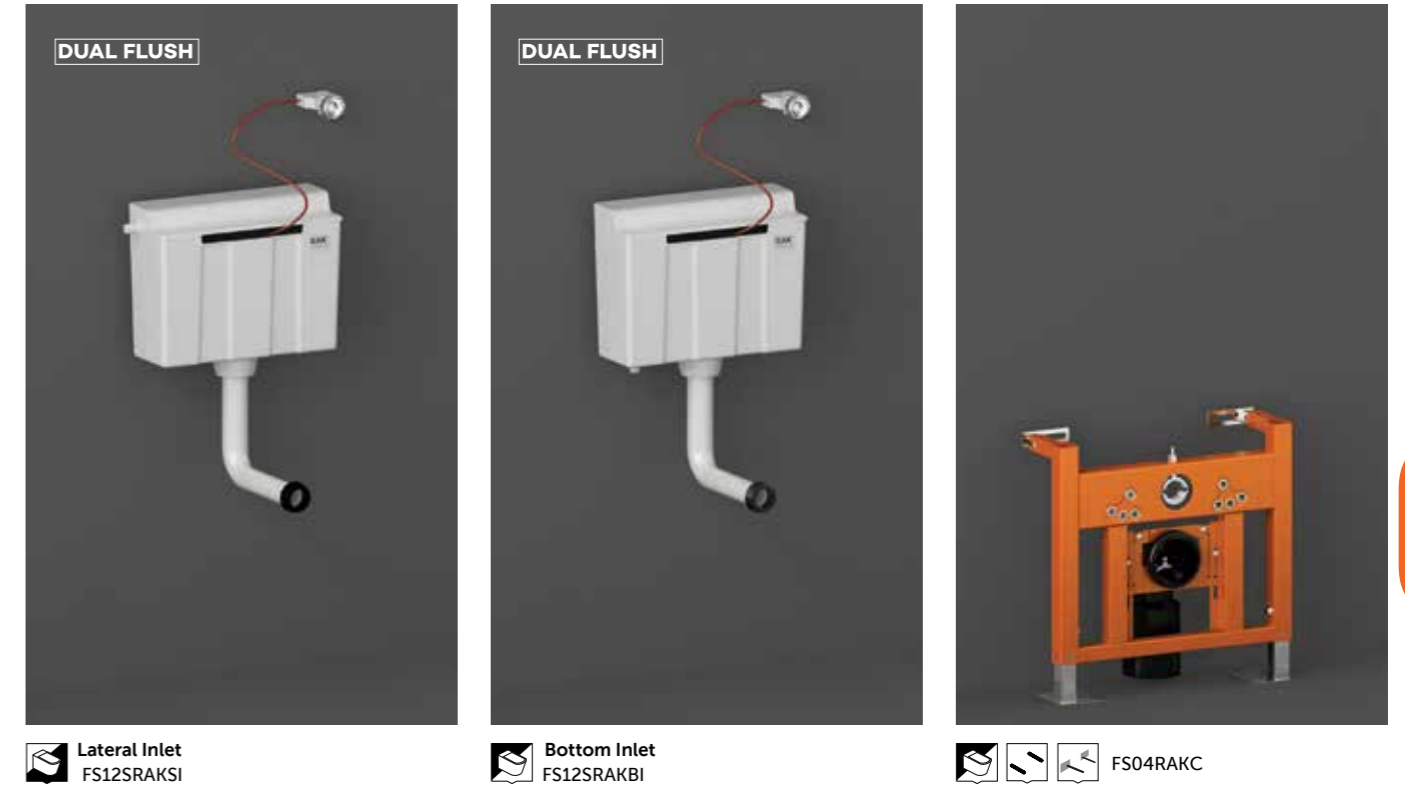

راك-ايكو فيكس / مفروشات صهاريج وإطار مشترك

Models

النماذج