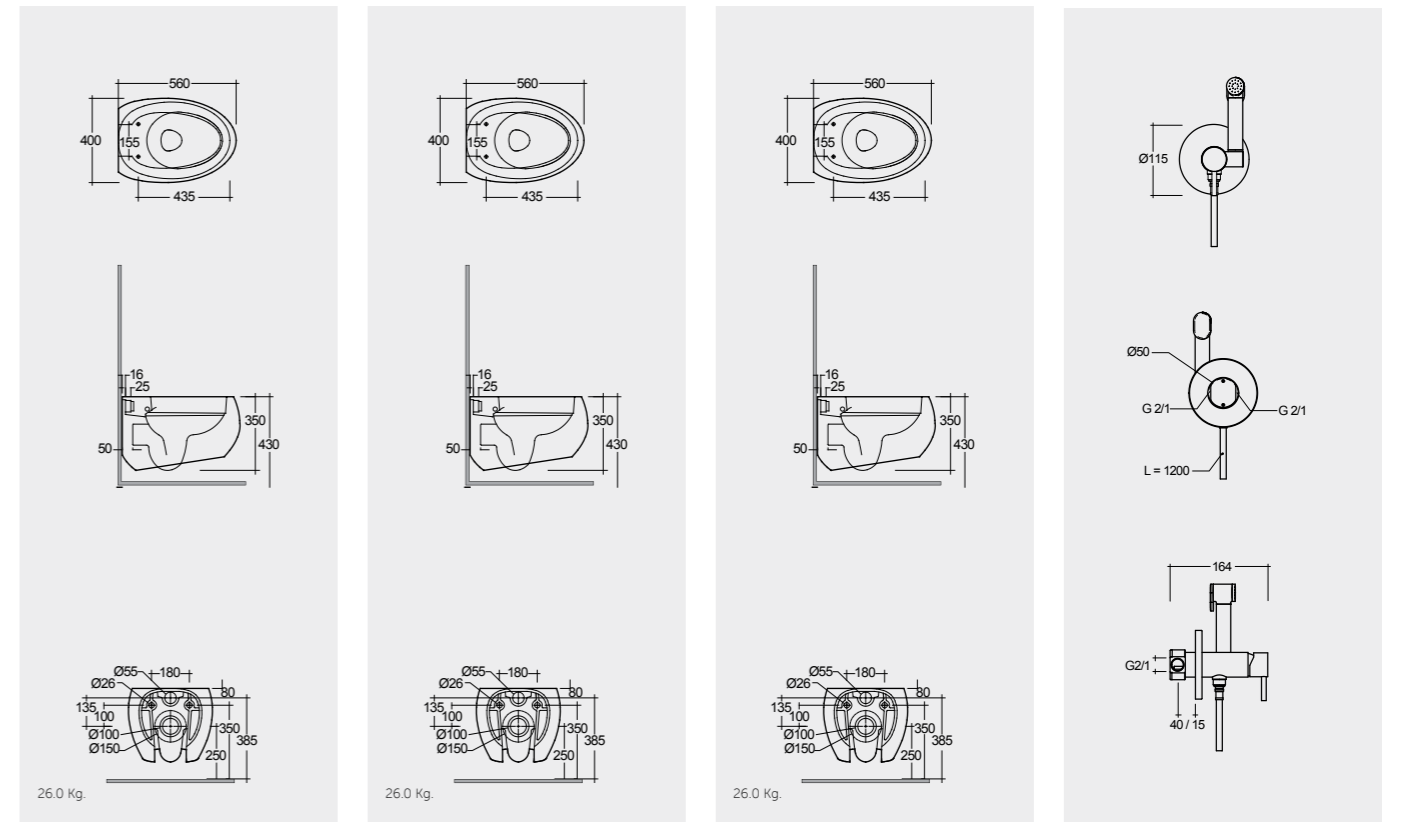

Measurements

القياسات

Urea RAK-Cloud CLOSC3901WH
Urea RAK-Cloud CLOSC3901500
Urea RAK-Cloud CLOSC3901504

Notes

ملحوظة

All dimensions in mm tolerance $\pm 5\%$ for below 200mm and $\pm 3\%$ for above 200mm

جميع القياسات تكون بالمليمتر $\pm 5\%$ للقياسات التي تقل عن 200 مليمتر و $\pm 3\%$ للقياسات التي تتجاوز 200 مليمتر