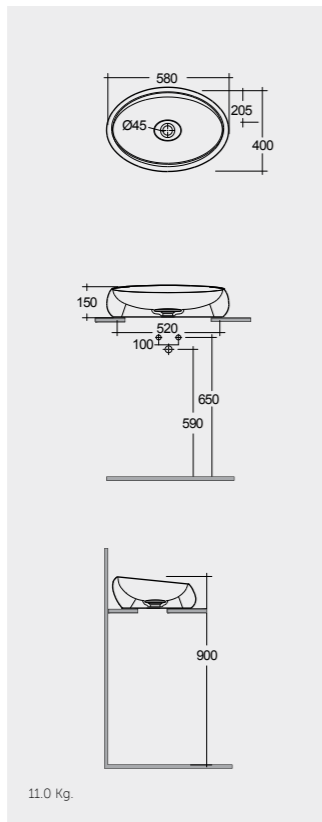

Measurements

القياسات