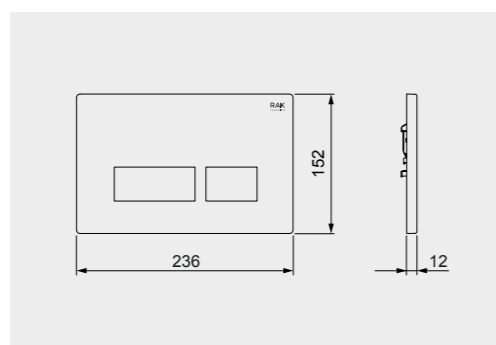

- 500 FSRAPPL003500
- 505 FSRAPPL003505
- 514 FSRAPPL003514
- 503 FSRAPPL003503
- 504 FSRAPPL003504

ROUND

- 500 FSRAPPL006500
- 505 FSRAPPL006505
- 514 FSRAPPL006514
- 503 FSRAPPL006503
- 504 FSRAPPL006504

RECTANGULAR