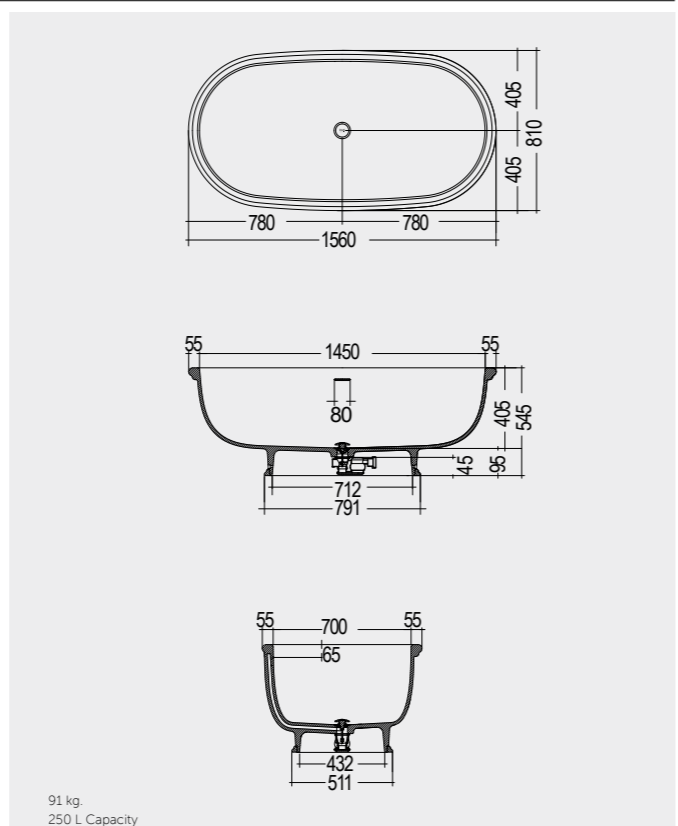

Models

النماذج

156X81 CM  
WTBT15681500

156X81 CM  
WTBT15681505

Drain Included

Drain Included

Measurements

القياسات