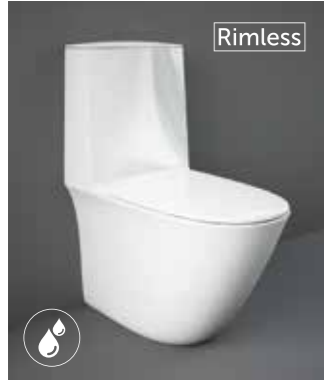

Override lateral push button in case of failed battery.

Models

النماذج

**62 CM**  
SENWC1146AWHA  
SENWT1805AWHA

Hidden Fixations

Comfort Height 42 CM

**66 CM**  
SENWC1045AWHA  
SENWT1805AWHA

Back Open