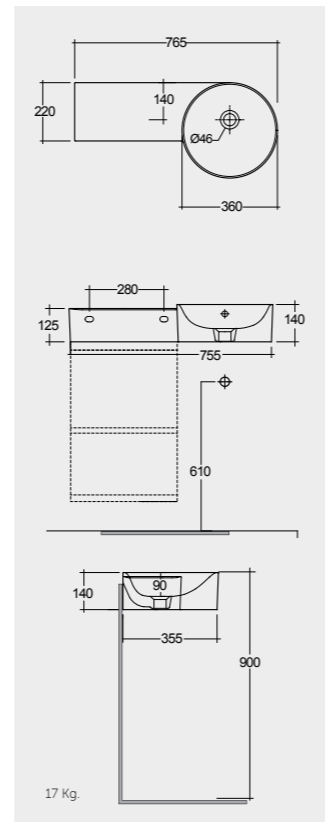

Measurements

القياسات