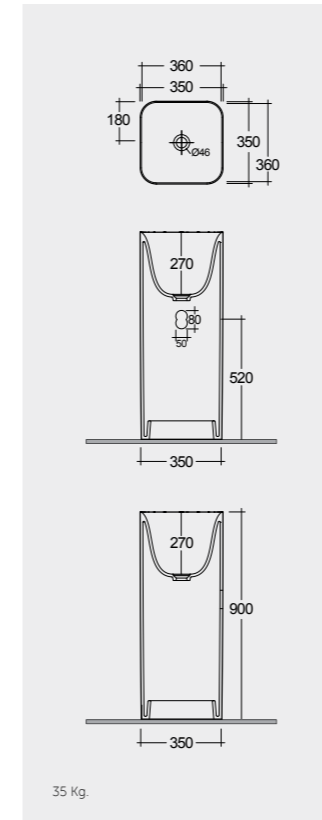

Measurements

النماذج

القياسات

Models

36 CM  
PETCT13400AWHA

36 CM  
PETCT13400500A

36 CM  
PETCT13400504A

FREE-FLOW  
CHROME : DUO002444