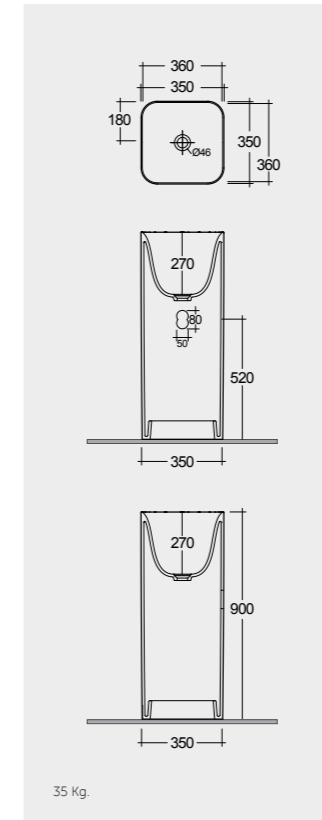

Measurements

النماذج

القياسات

Models

36 CM  
PETCT13400AWHA

36 CM  
PETCT13400500A

36 CM  
PETCT13400504A

FREE-FLOW  
CHROME : DUO002444