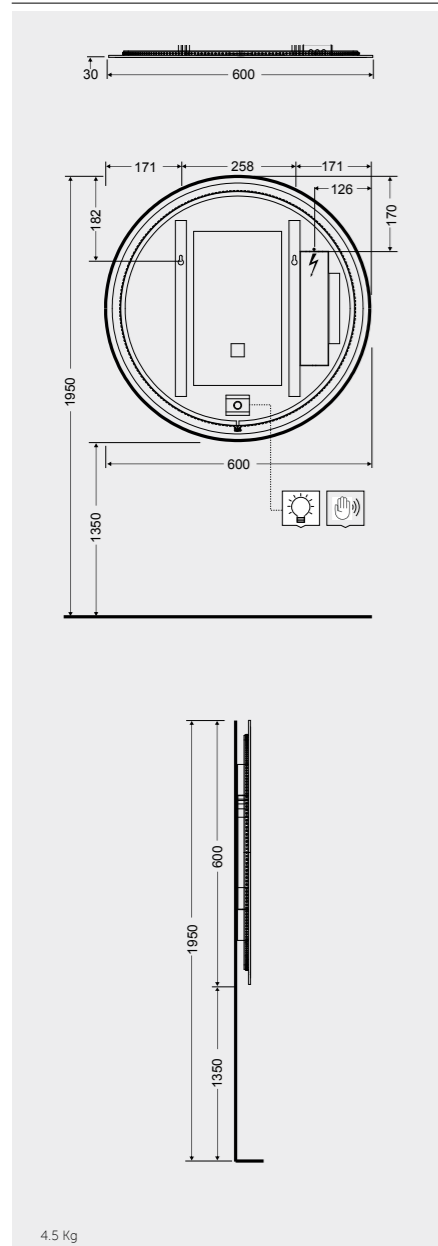

Measurements

القياسات