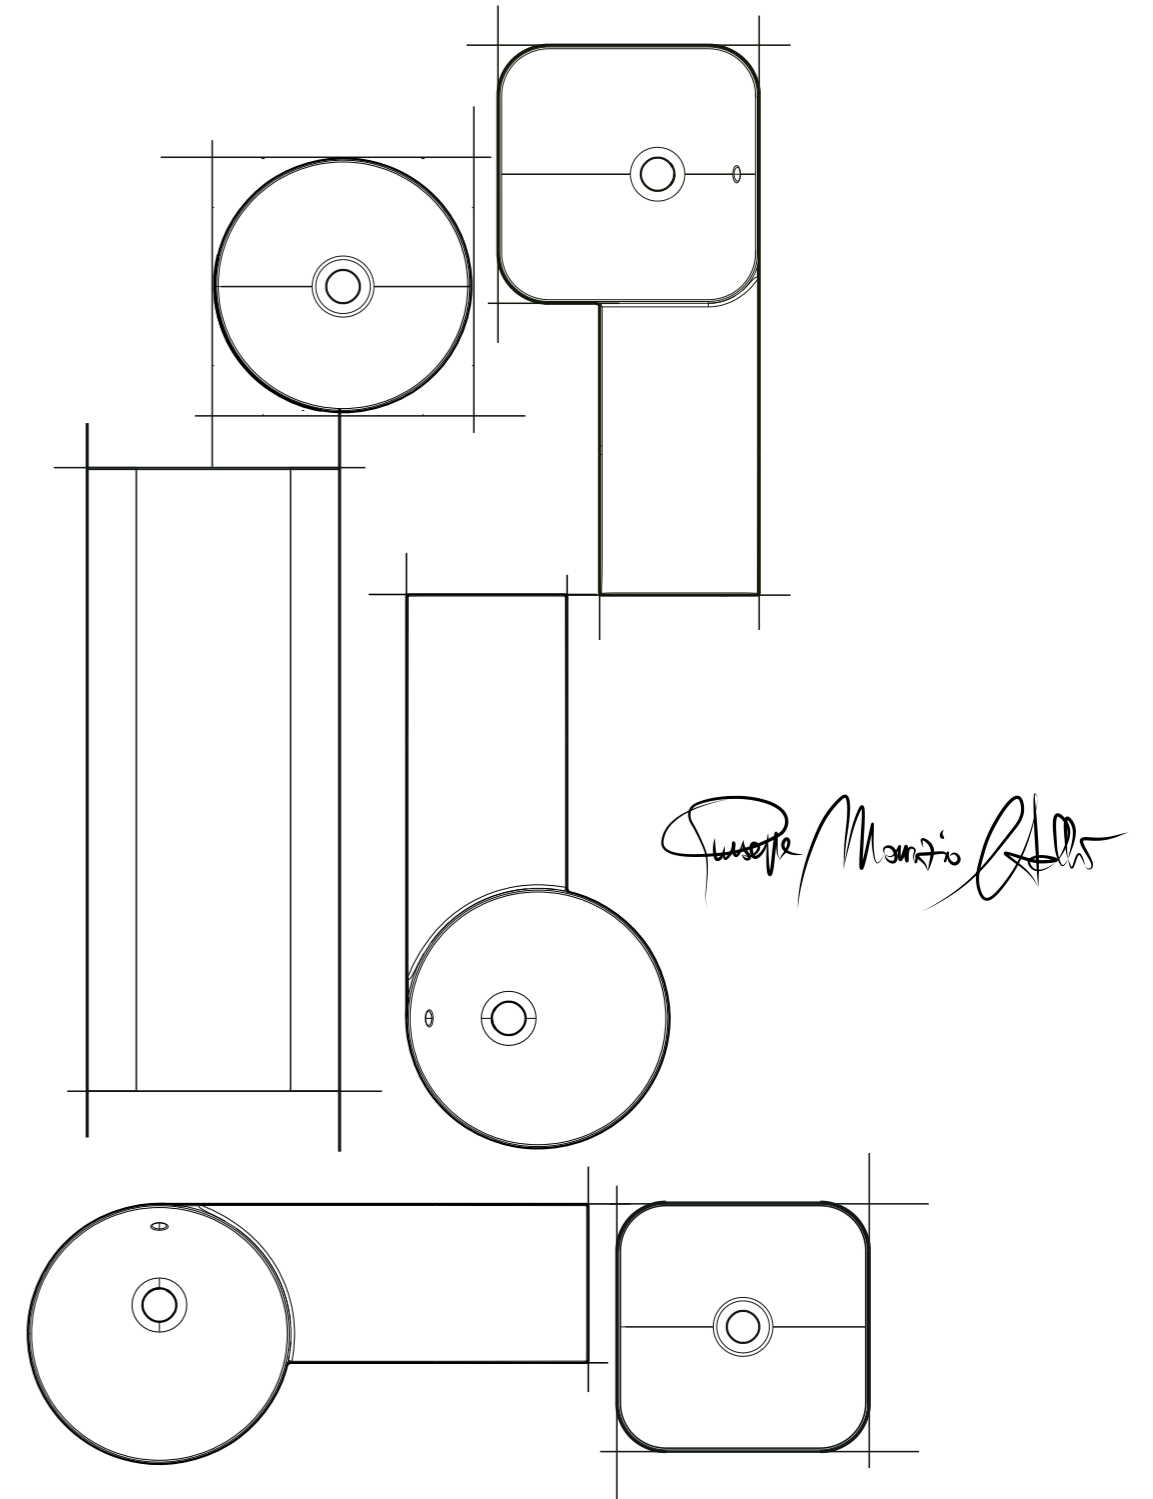

Design by Giuseppe Maurizio Scutellà

Giuseppe Maurizio Scutellà was born in Alcamo, Sicily. His collaboration with RAK Ceramics begins with RAK-Cloud (2018), a project that continues the creative thinking of the Italian designer and that integrates perfectly with his other projects such as the collection of lamps “Pirce” by Artemide (Good_Design 2008, Red Dot Award 2009, IF Design Award 2010) and the “Metropolis” collection of crystal and ceramic tables by Tonelli Design. RAK-Petit is the second concept developed together with RAK Ceramics (2019).

“I like to talk with the soul of all my projects, discover its history and capturing the most hidden hues of its character, respecting its nature and embracing its languages. It is my way of approaching its magical essence and becoming its interpreter”.