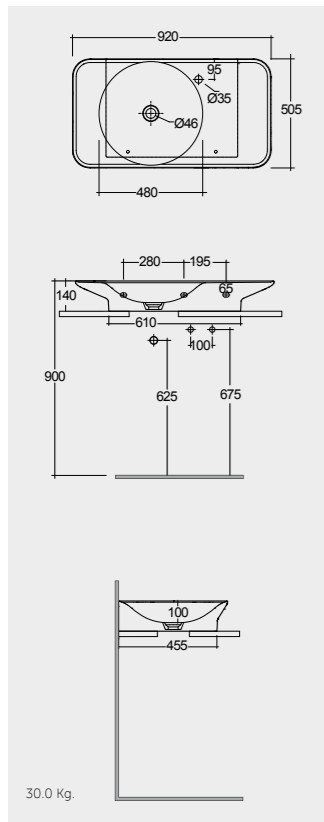

112 CM Right Ledge  
VALWB11201AWHA AWH

No Faucet Hole: VALWB11200AWHA

Drain not included

112 CM Left Ledge  
VALWB11301AWHA AWH

No Faucet Hole: VALWB11300AWHA

Drain not included

النماذج

Measurements