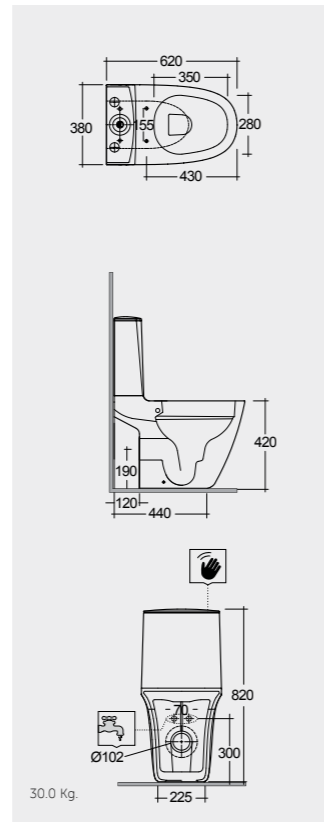

Urea RAK-Sensation
SENS3901WH