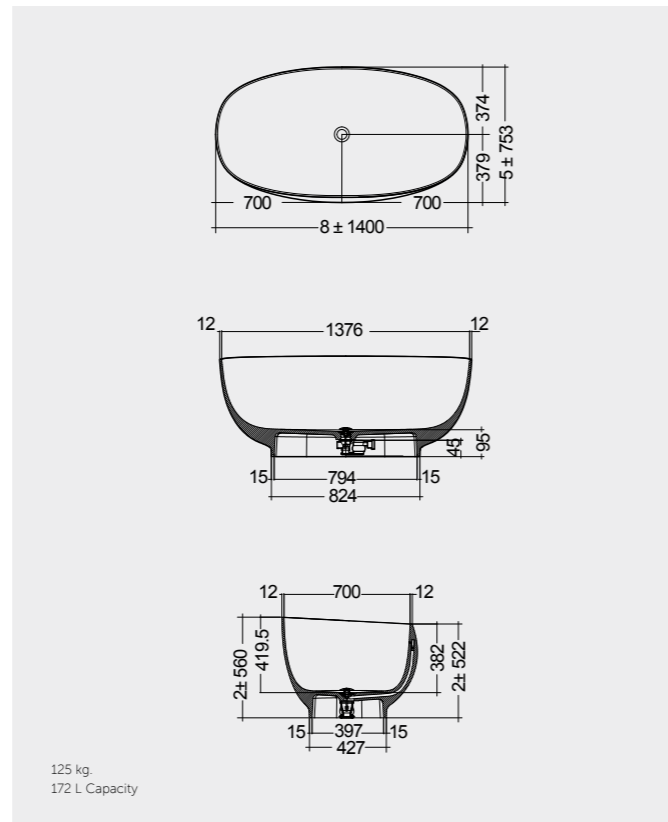

Models

النماذج

140X75 CM  
CLOBT14075500

Drain Included

140X75 CM  
CLOBT14075505

Drain Included

Measurements

القياسات