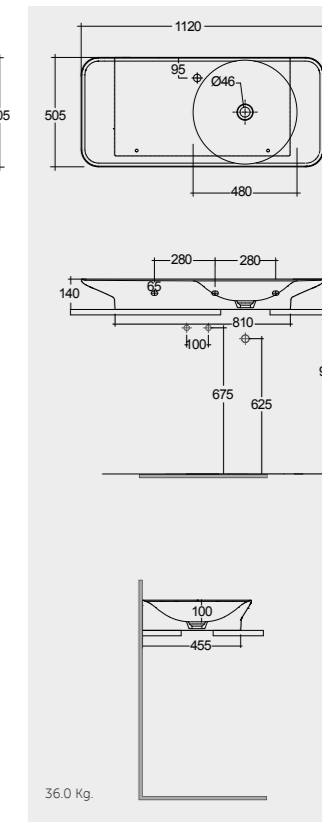

النماذج

Measurements