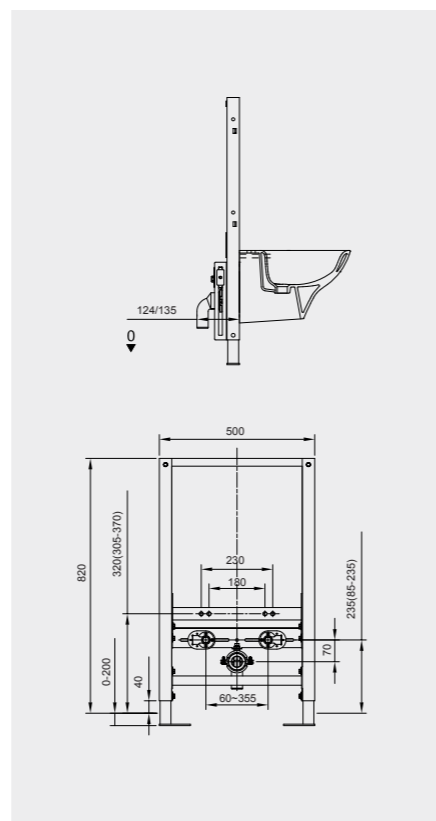

Measurements

القياسات