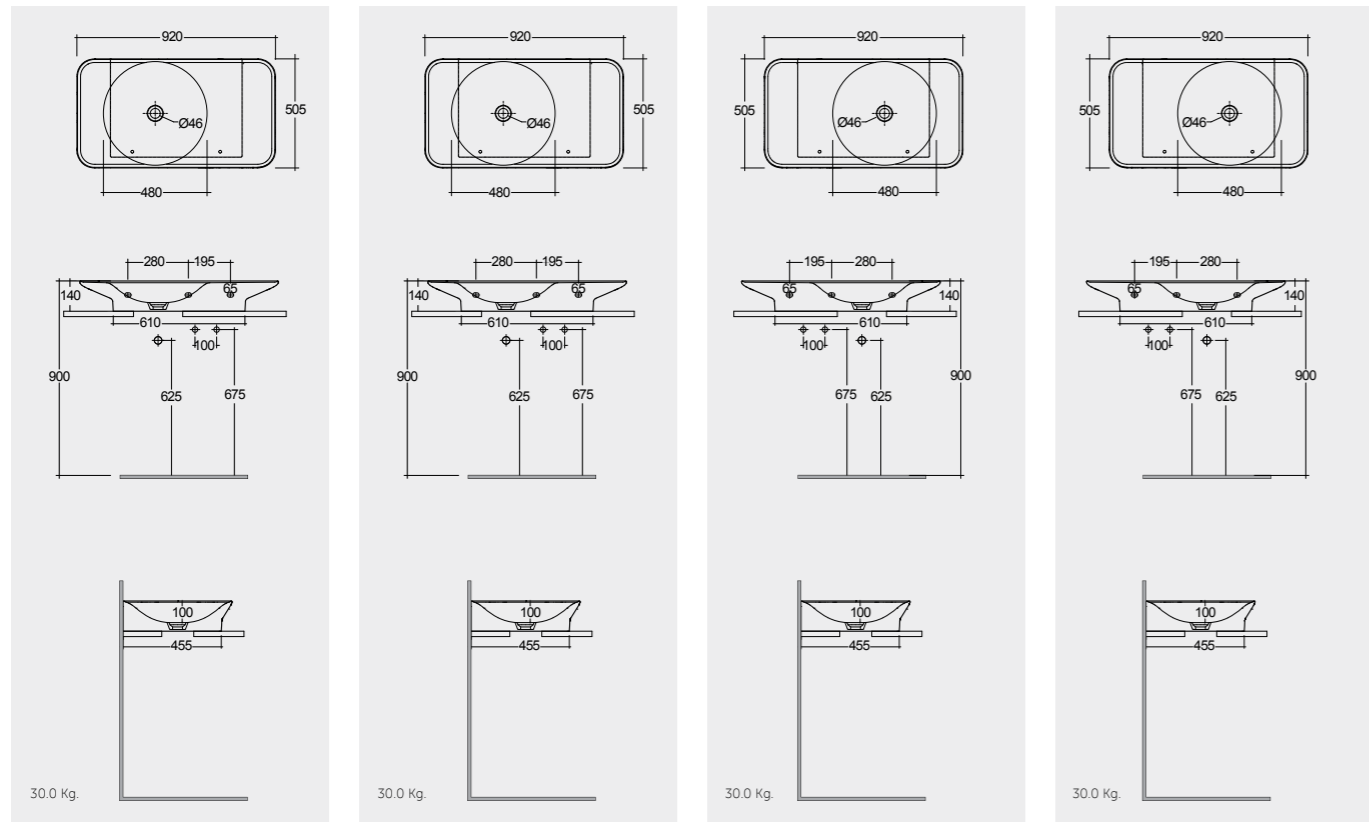

القياسات

Measurements