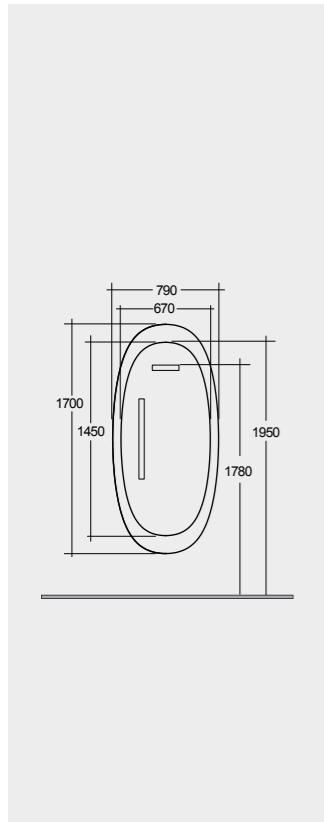

Measurements

القياسات