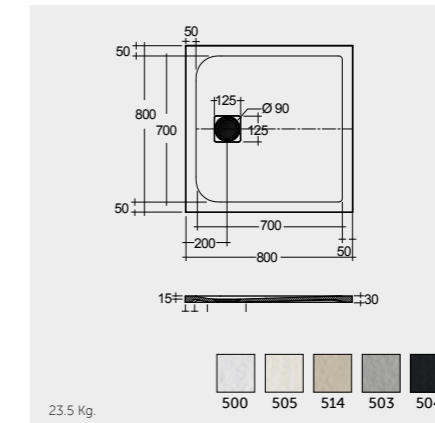

80 X 80 CM
RFST008080S500

SHOWER DRAIN DEPTH OF WATER SEAL 30MM

SHOWER DRAIN MEMBRANE WATER SEAL