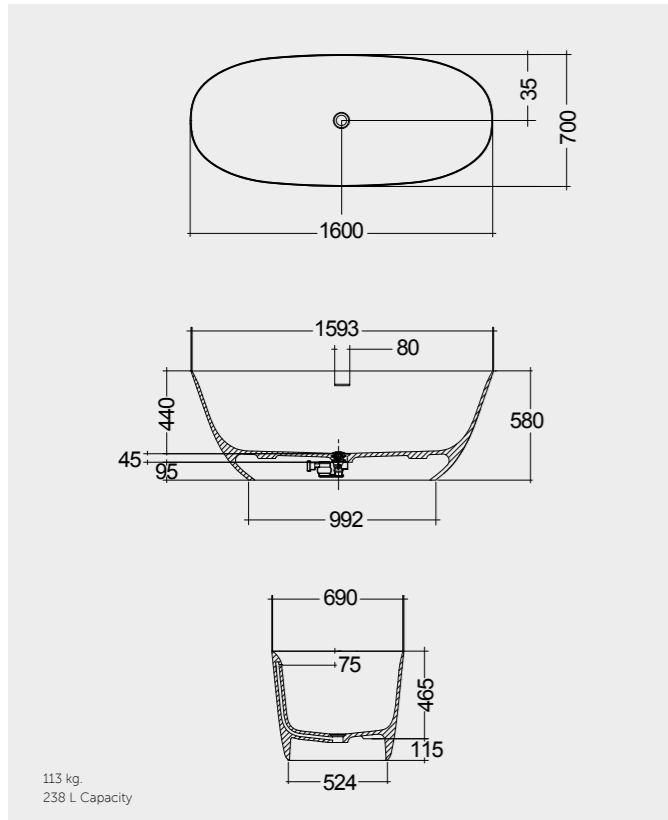

Measurements

القياسات