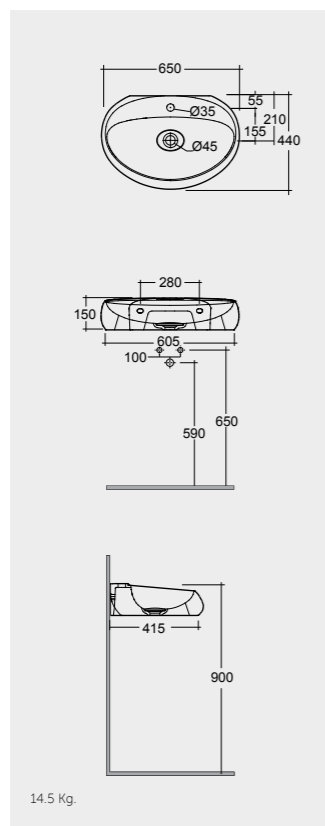

Models

Drain Not Included

Matt Finish
Drain Not Included

Matt Finish
Drain Not Included

Inspectionable

النماذج

Measurements

14.5 Kg.

14.5 Kg.

14.5 Kg.

القياسات

Models

Drain Not Included

Matt Finish
Drain Not Included

Matt Finish
Drain Not Included

Inspectionable

النماذج

Measurements

12.0 Kg.

12.0 Kg.

12.0 Kg.

القياسات

Notes

All dimensions in mm tolerance $\pm 5\%$ for below 200mm and $\pm 3\%$ for above 200mm

جميع القياسات تكون بالمليمتر $\pm 5\%$ للقياسات التي تقل عن 200 مليمتر و $\pm 3\%$ للقياسات التي تتجاوز 200 مليمتر

ملحوظة