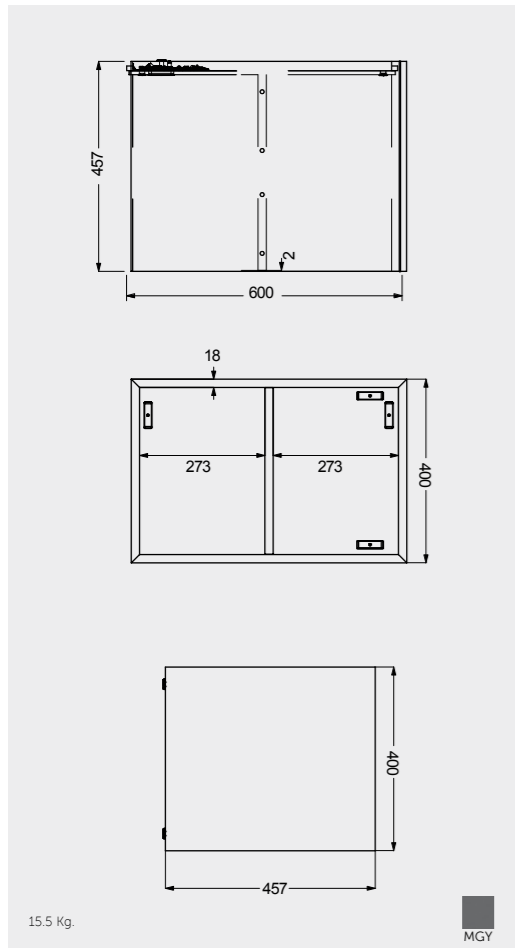

# OPEN STORAGE AND TALL CABINET UNITS

Models

النماذج

60 CM  
JOYOS040MGY

W 30 x D 23 x H 120CM  
JOYTS120UGY

Measurements

القياسات