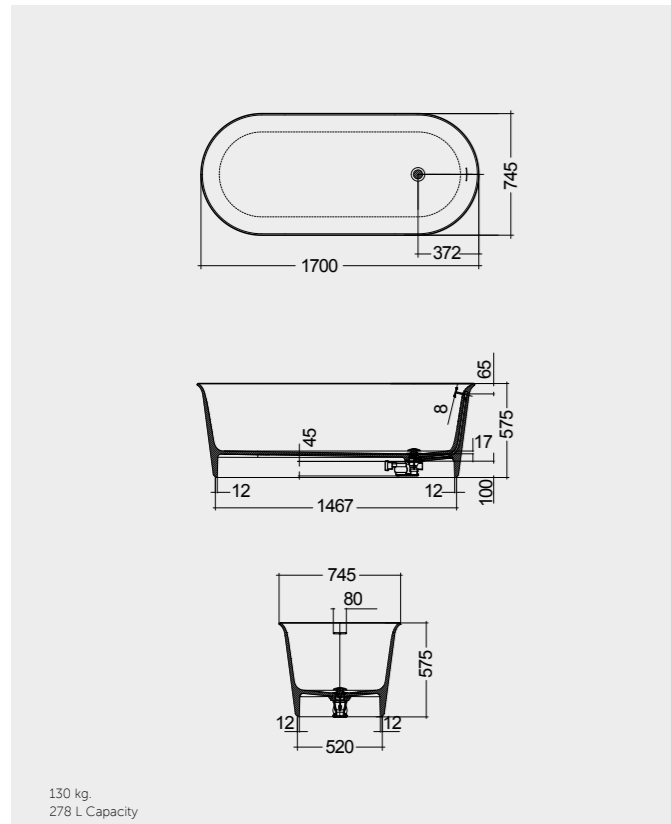

Measurements