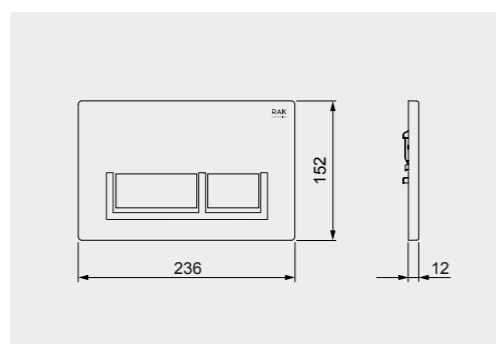

White FS04RAKWHRO8C

Chrome FS04RAKCPB8C

Matt Chrome FSRAPPL001

ROUND

White FS04RAKWHRE8C

Chrome FSRAPPL002

Matt Chrome FS04RAKCPM8C

RECTANGULAR