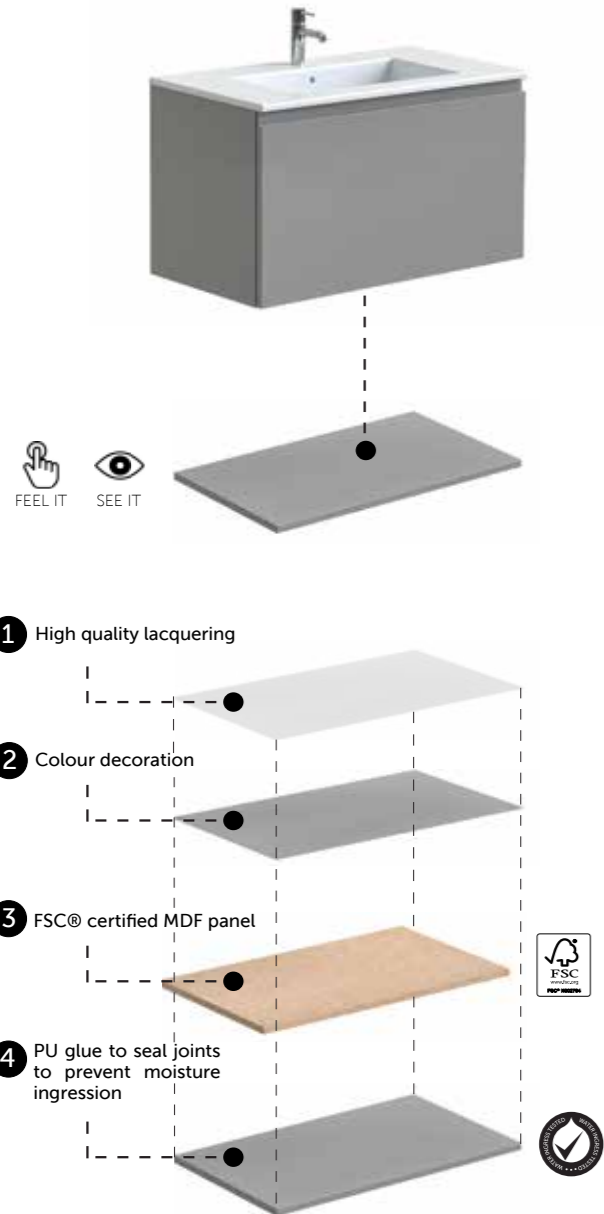

LAMILAK

TECHWOOD

LAMILAK is the new gloss material that exudes consistent quality and performance. The brilliant high gloss shine gives a striking smooth surface final appearance. To protect the environment, LAMILAK is produced from PET recyclable material.

لاميلاك هي مادة اللامعان الجديدة التي تتضح بجودة وأداء متسقين. يعطي اللامعان الشاهق ومظهرًا نهائيًا ناعمًا للسطح لحماية البيئة، يتم إنتاج لاميلاك من مادة PET القابلة لإعادة التدوير.