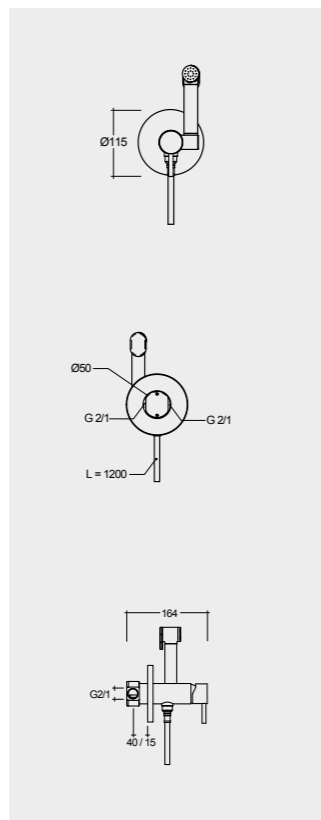

SET WITH MIXER (SHATAFF)  
BRASS CHROME :  
SPRDOMX0001

FOR BIDET  
ABS CHROME: BTRBDABS010  
PP WHITE: BTRBDPPR011

Hidden Fixations  
Comfort Height 42 CM

Hidden Fixations

Inspectionable

Measurements

القياسات