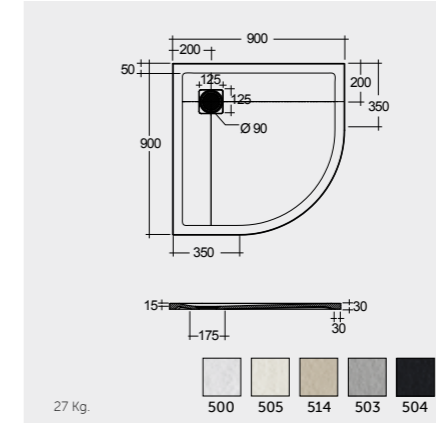

80 X 80 CM
RFQU008080S500