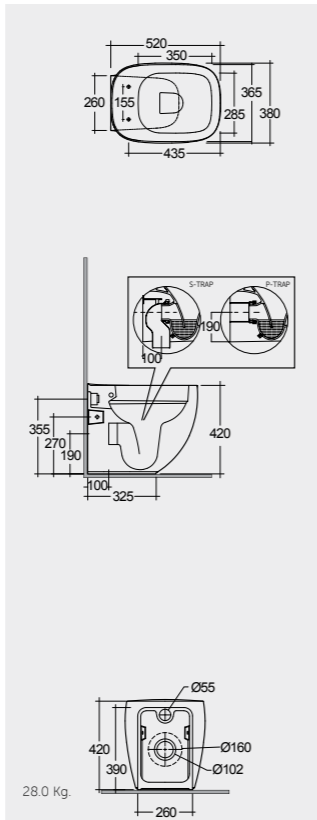

Measurements

القياسات

Urea RAK-Illusion
ILLSC3901WH
Urea RAK-Illusion
ILLSC3903WH

Urea RAK-Illusion
ILLSC3901WH
Urea RAK-Illusion
ILLSC3903WH

Urea RAK-Illusion
ILLSC3901WH
Urea RAK-Illusion
ILLSC3903WH

Urea RAK-Illusion
ILLSC3901WH
Urea RAK-Illusion
ILLSC3903WH

Compatible with 6/3L dual flushing, 4,5/3L dual flushing, in accordance with en997 - type 1.