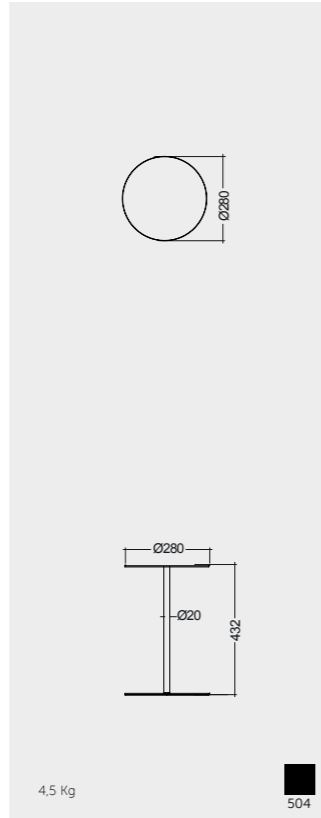

# RAK-DES VERTICAL TOWEL HOLDER & SIDE TABLES

Models

النماذج

Vertical towel holder 156 x45  
METTH001524

Ø 28 H63CM  
METST001504

Ø 28 H43CM  
METST002504

Measurements

القياسات