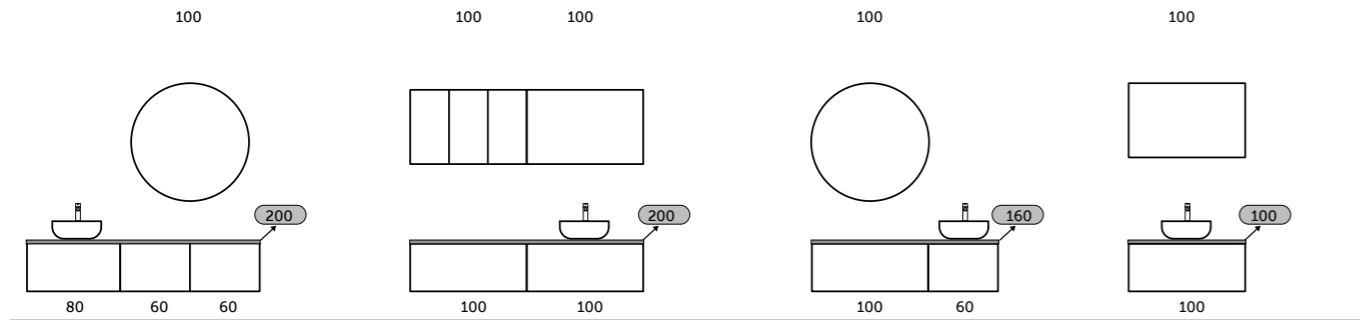

RAK-PLANO & COUNTERTOP WB