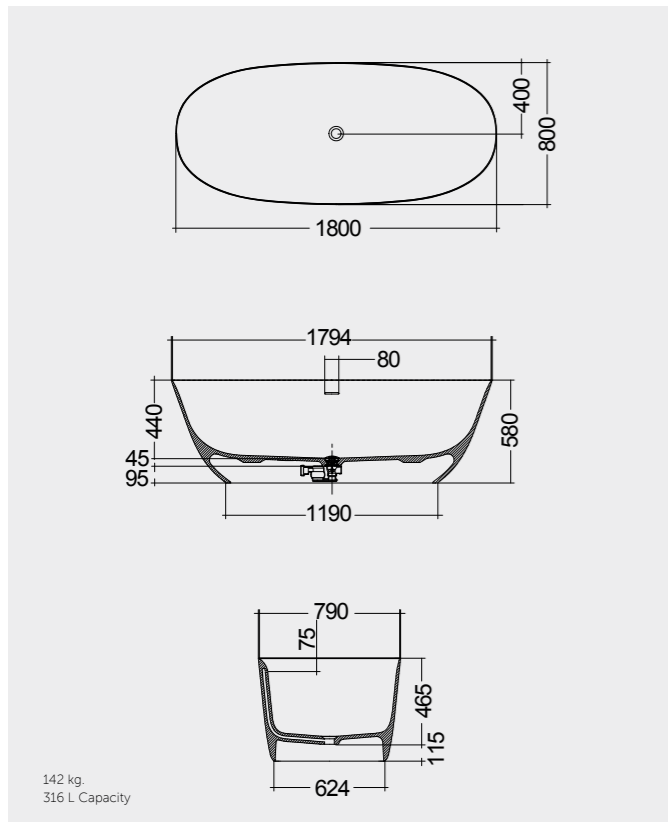

Models

النماذج

180X80 CM  
COVBT018080500  
Drain Included

170X75 CM  
COVBT017075500  
Drain Included

Measurements

القياسات

Notes

ملحوظة