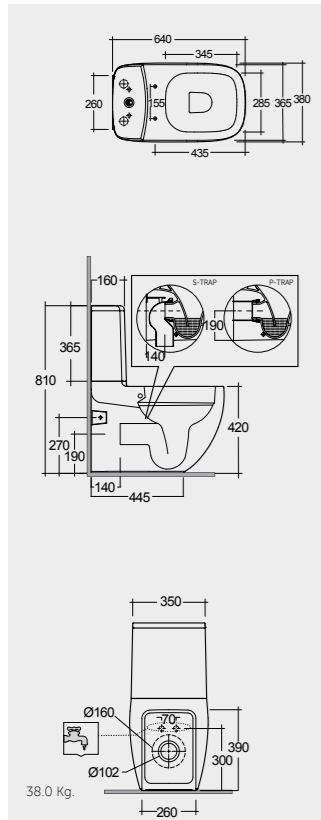

Measurements

القياسات

Urea RAK-Illusion
ILLSC3901WH
Urea RAK-Illusion
ILLSC3903WH

Urea RAK-Illusion
ILLSC3901WH
Urea RAK-Illusion
ILLSC3903WH

Urea RAK-Illusion
ILLSC3901WH
Urea RAK-Illusion
ILLSC3903WH

Urea RAK-Illusion
ILLSC3901WH
Urea RAK-Illusion
ILLSC3903WH

Compatible with 6/3L dual flushing, 4,5/3L dual flushing, in accordance with en997 - type 1.