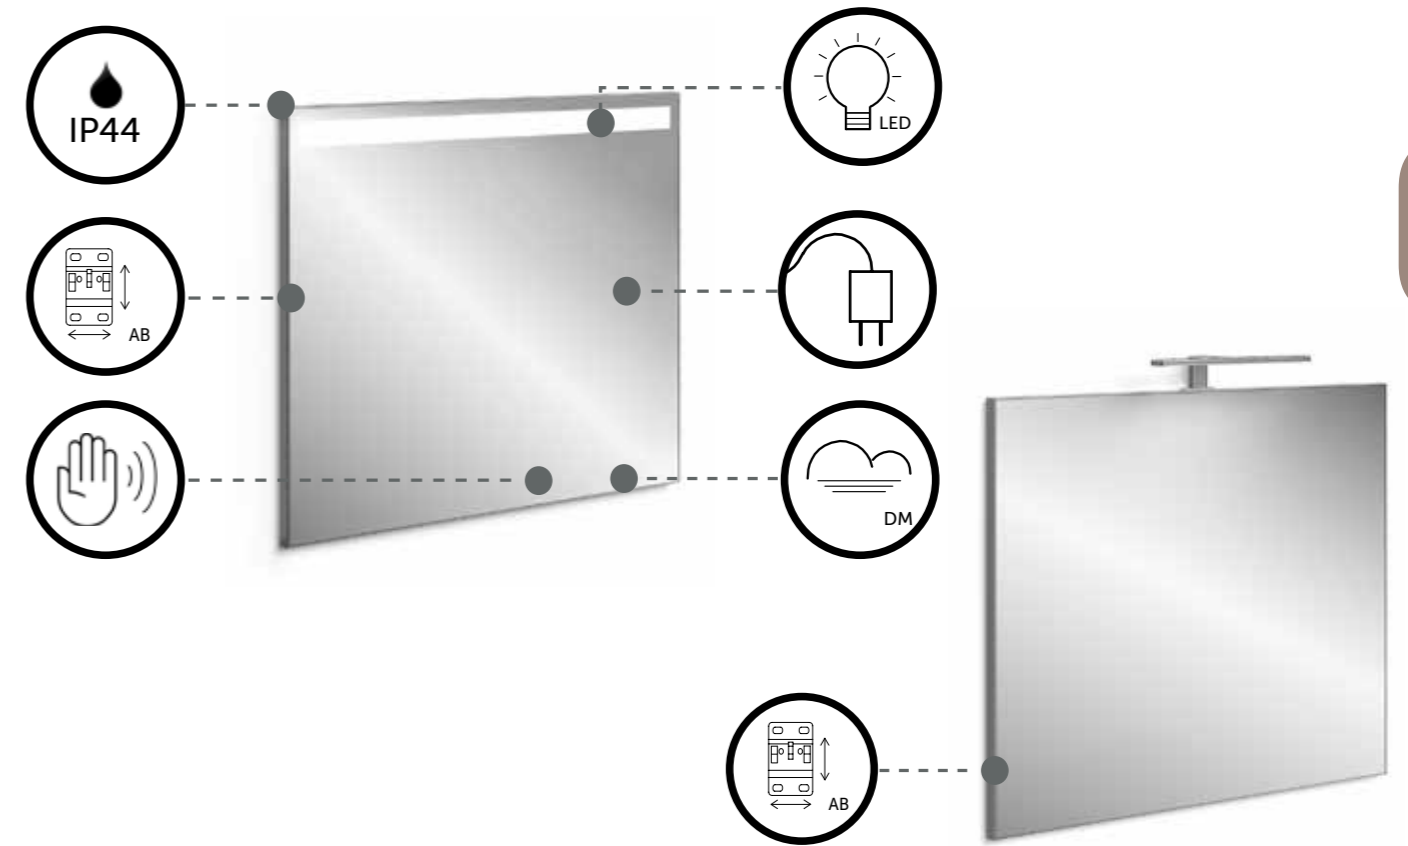

FSC® CERTIFICATION
WOODEN MATERIALS ARE FSC CERTIFIED.

WATER RESISTANT

WITHSTANDING HEAVY LOADS 50KG

WITHSTANDING HEAVY LOADS 150KG

J-PULL FRONTALS

MAINS POWERED

DE-MISTER

TOUCHLESS ACTIVATION

FULL EXTRACTION DRAWERS

SOFT CLOSE DRAWER RUNNERS

SOFT CLOSE HINGES

ADJUSTABLE GLASS SHELVING

ADJUSTABLE BRACKETS

LED LIGHT

USB RECHARGEABLE

IP44