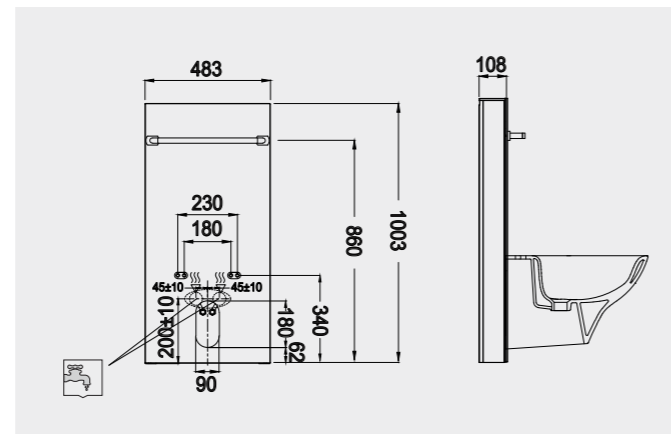

Not Suitable Models for Wall Hung Cabinet Cistern:

CO23AWHA - RAK-Special Needs Rimless Wall Hung WC 70 cm

أشكال غير ملائمة من الخزانات معدة للتعليق على الحائط:

حمامات راك ريمليس للاحتياجات الخاصة معلقة على الجدار ٧٠ سم

Models

النماذج