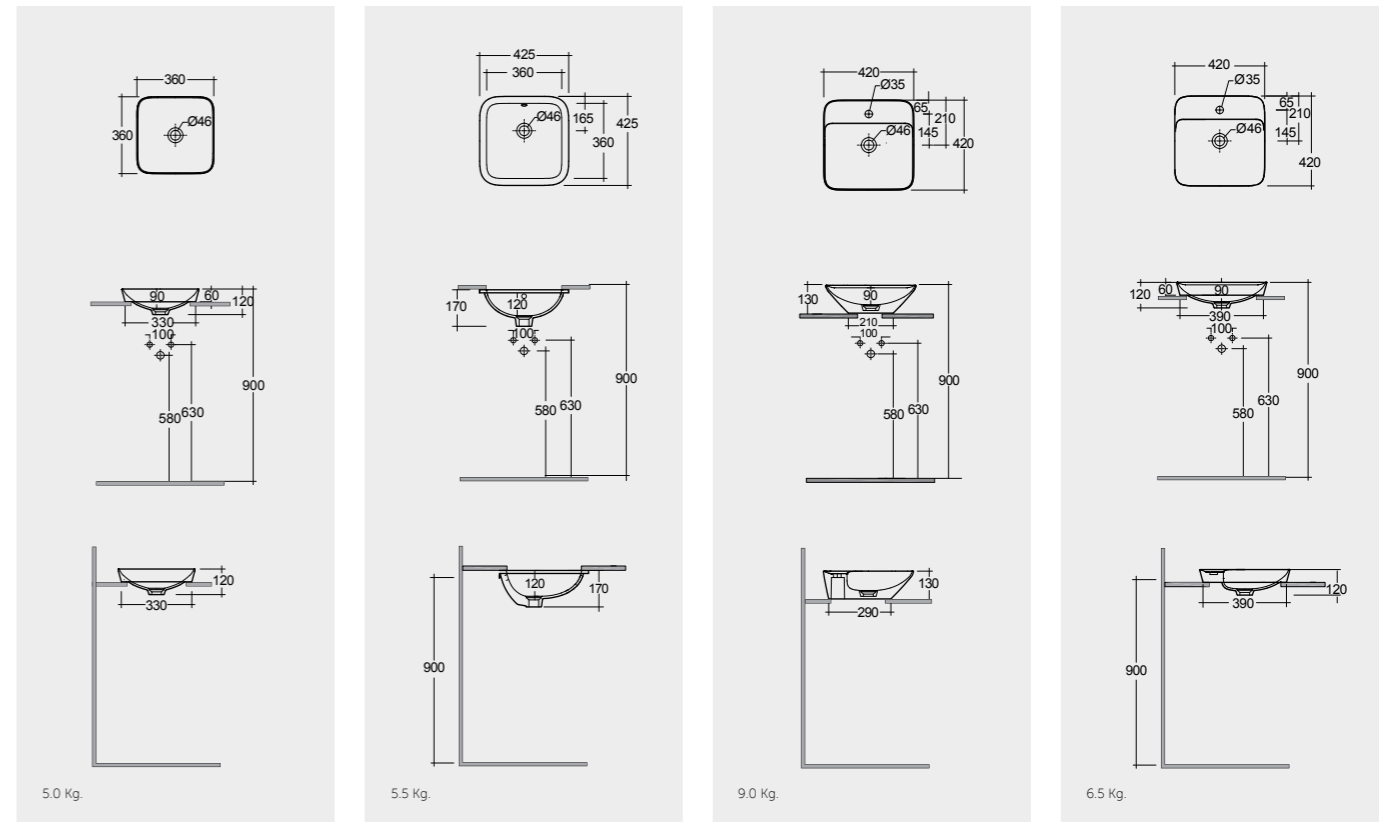

With Overflow

Measurements

القياسات

Notes

ملحوظة

All dimensions in mm tolerance $\pm 5\%$ for below 200mm and $\pm 3\%$ for above 200mm

جميع القياسات تكون بالمليمتر $\pm 5\%$ للقياسات التي تقل عن 200 مليمتر و $\pm 3\%$ للقياسات التي تتجاوز 200 مليمتر