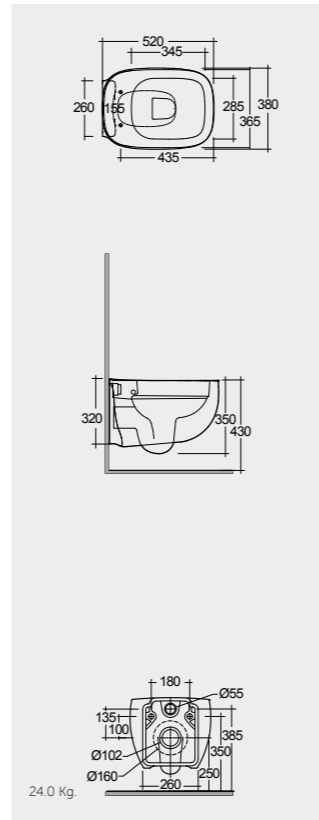

Measurements

القياسات

Urea RAK-Illusion
ILLSC3901WH
Urea RAK-Illusion
ILLSC3903WH

Urea RAK-Illusion
ILLSC3901WH
Urea RAK-Illusion
ILLSC3903WH

Urea RAK-Illusion
ILLSC3901WH
Urea RAK-Illusion
ILLSC3903WH

Urea RAK-Illusion
ILLSC3901WH
Urea RAK-Illusion
ILLSC3903WH

Compatible with 6/3L dual flushing, 4,5/3L dual flushing, in accordance with en997 - type 1.