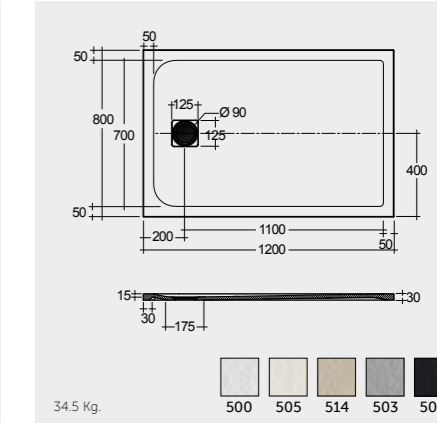

80 X 120 CM
RFST080120S500