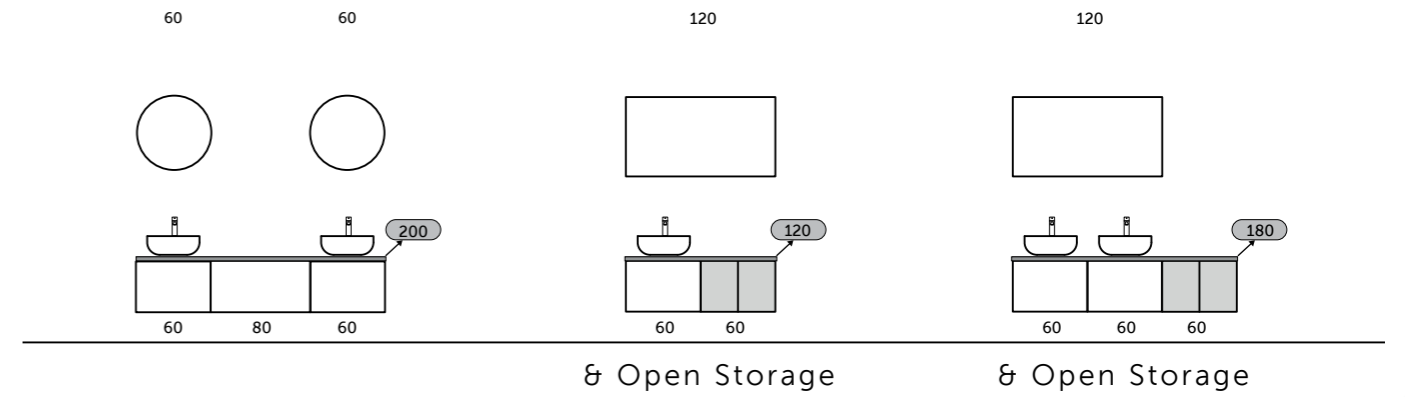

RAK-PLANO & COUNTERTOP WB