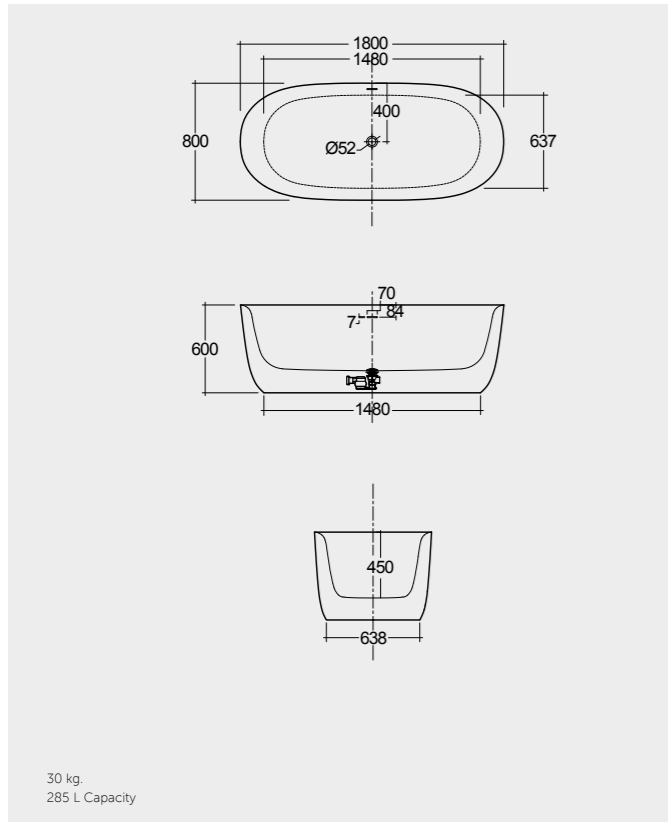

Measurements

القياسات