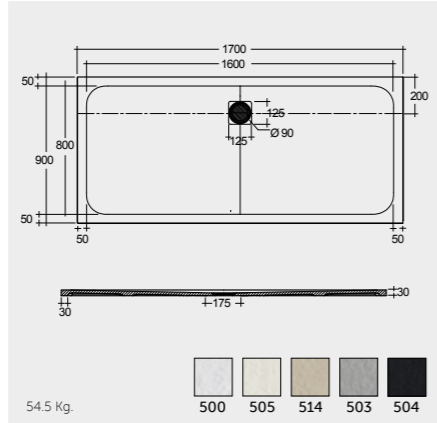

80 X 180 CM
RFBR080180S500