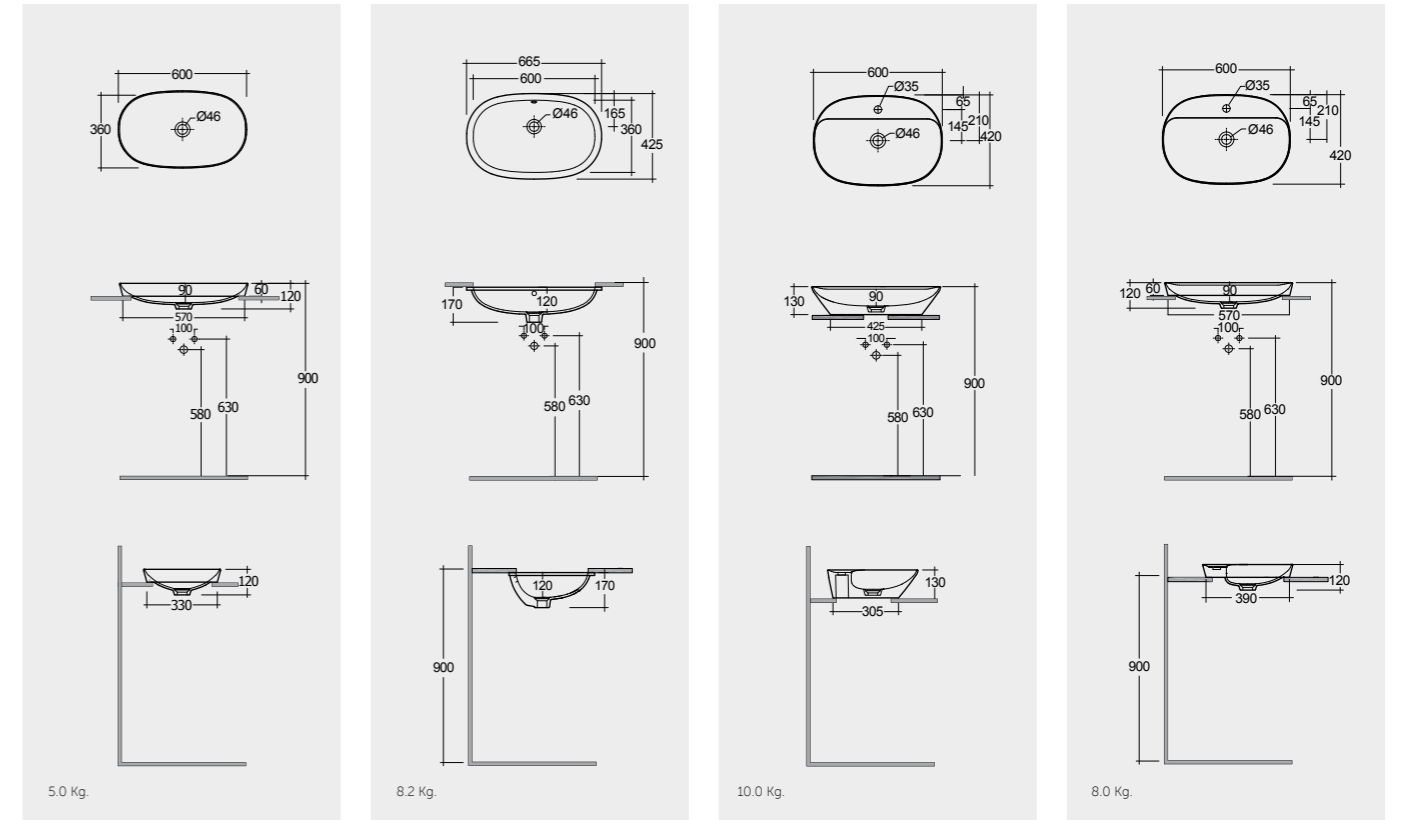

With Overflow

Measurements

القياسات