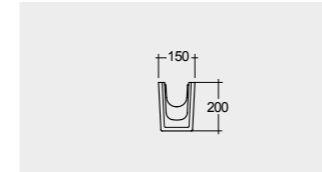

Measurements

15.0 Kg.