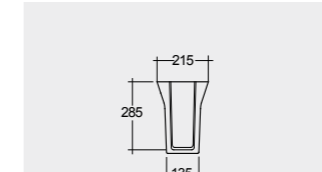

Models

Measurements

40.0 Kg.

31.0 Kg.

27.0 Kg.

20.0 Kg.

القياسات

Colours available

Colours shown here are as close to actual sanitaryware as printing process will allow
الألوان المبينة هنا قريبة إلى ألوان الأدوات الصحية الفعلية حسبما تسمح به عملية الطباعة

الألوان المتاحة

Alpine White
أبيض

Models

Suitable for Wash Basin :
101, 81, 61 CM

Suitable for Wash Basin :
101, 81, 61 CM

Inspectionable

Measurements

15.0 Kg.

7.5 Kg.

Notes

All dimensions in mm tolerance $\pm 5\%$ for below 200mm
and $\pm 3\%$ for above 200mm

جميع القياسات تكون بالمليمتر $\pm 5\%$ للقياسات التي تقل عن ٢٠٠ مليمتر و $\pm 3\%$ للقياسات التي تتجاوز ٢٠٠ مليمتر

ملحوظة