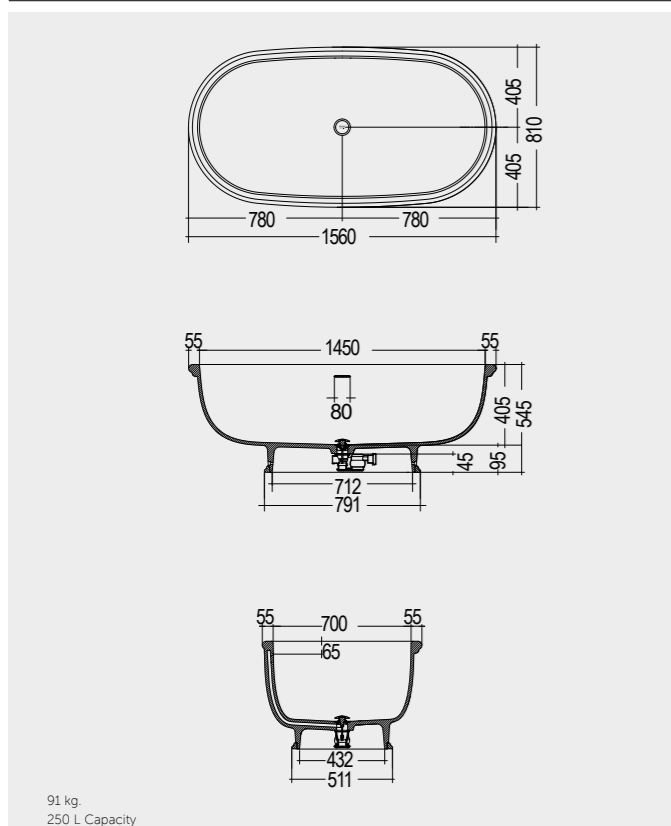

Models

النماذج

156X81 CM  
WTBT15681500

156X81 CM  
WTBT15681505

Drain Included

Drain Included

Measurements

القياسات