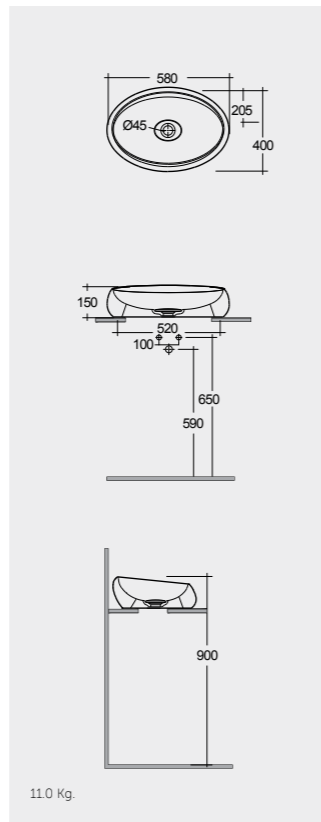

Measurements

القياسات