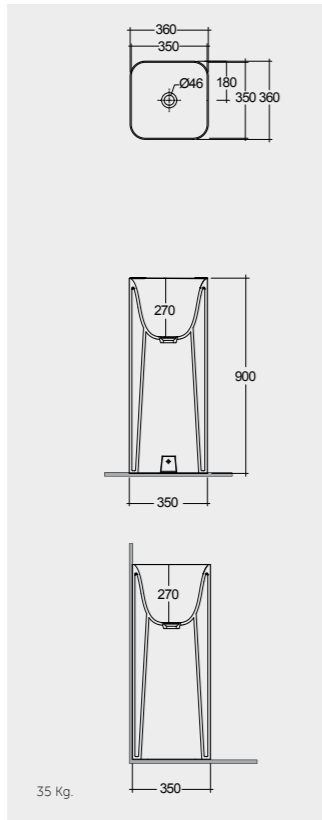

Measurements