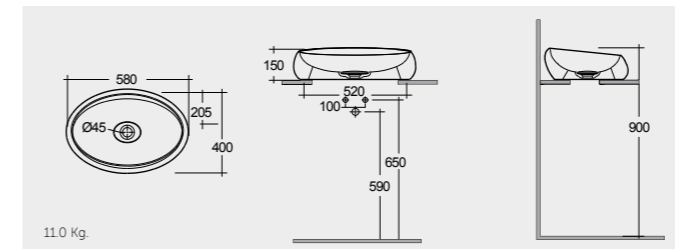

RAK- Valet 64 CM

راك-فاليه ٦٤ سم

VALCT6400500A Matt Finish Drain not included

500

RAK-Cloud 58 CM

راك-كلاود ٥٨ سم

CLOCT6000AWHA Drain Not Included Drain Cover: CLOAC4400AWHA

AWH