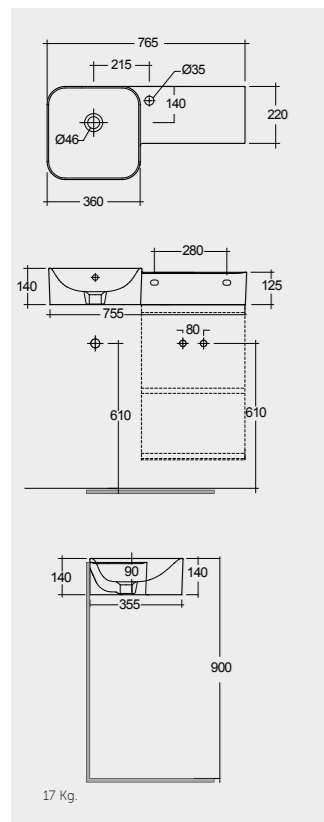

77 CM Left Ledge  
PETWB37701AWHA

77 CM Left Ledge  
PETWB37700AWHA

No Faucet Hole

No Faucet Hole

النماذج

Measurements

القياسات

Notes