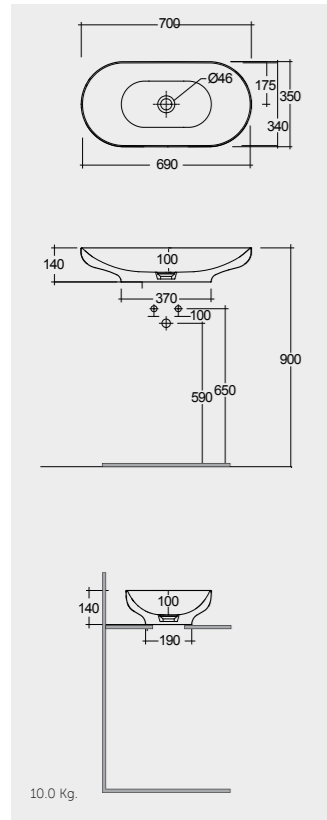

Measurements