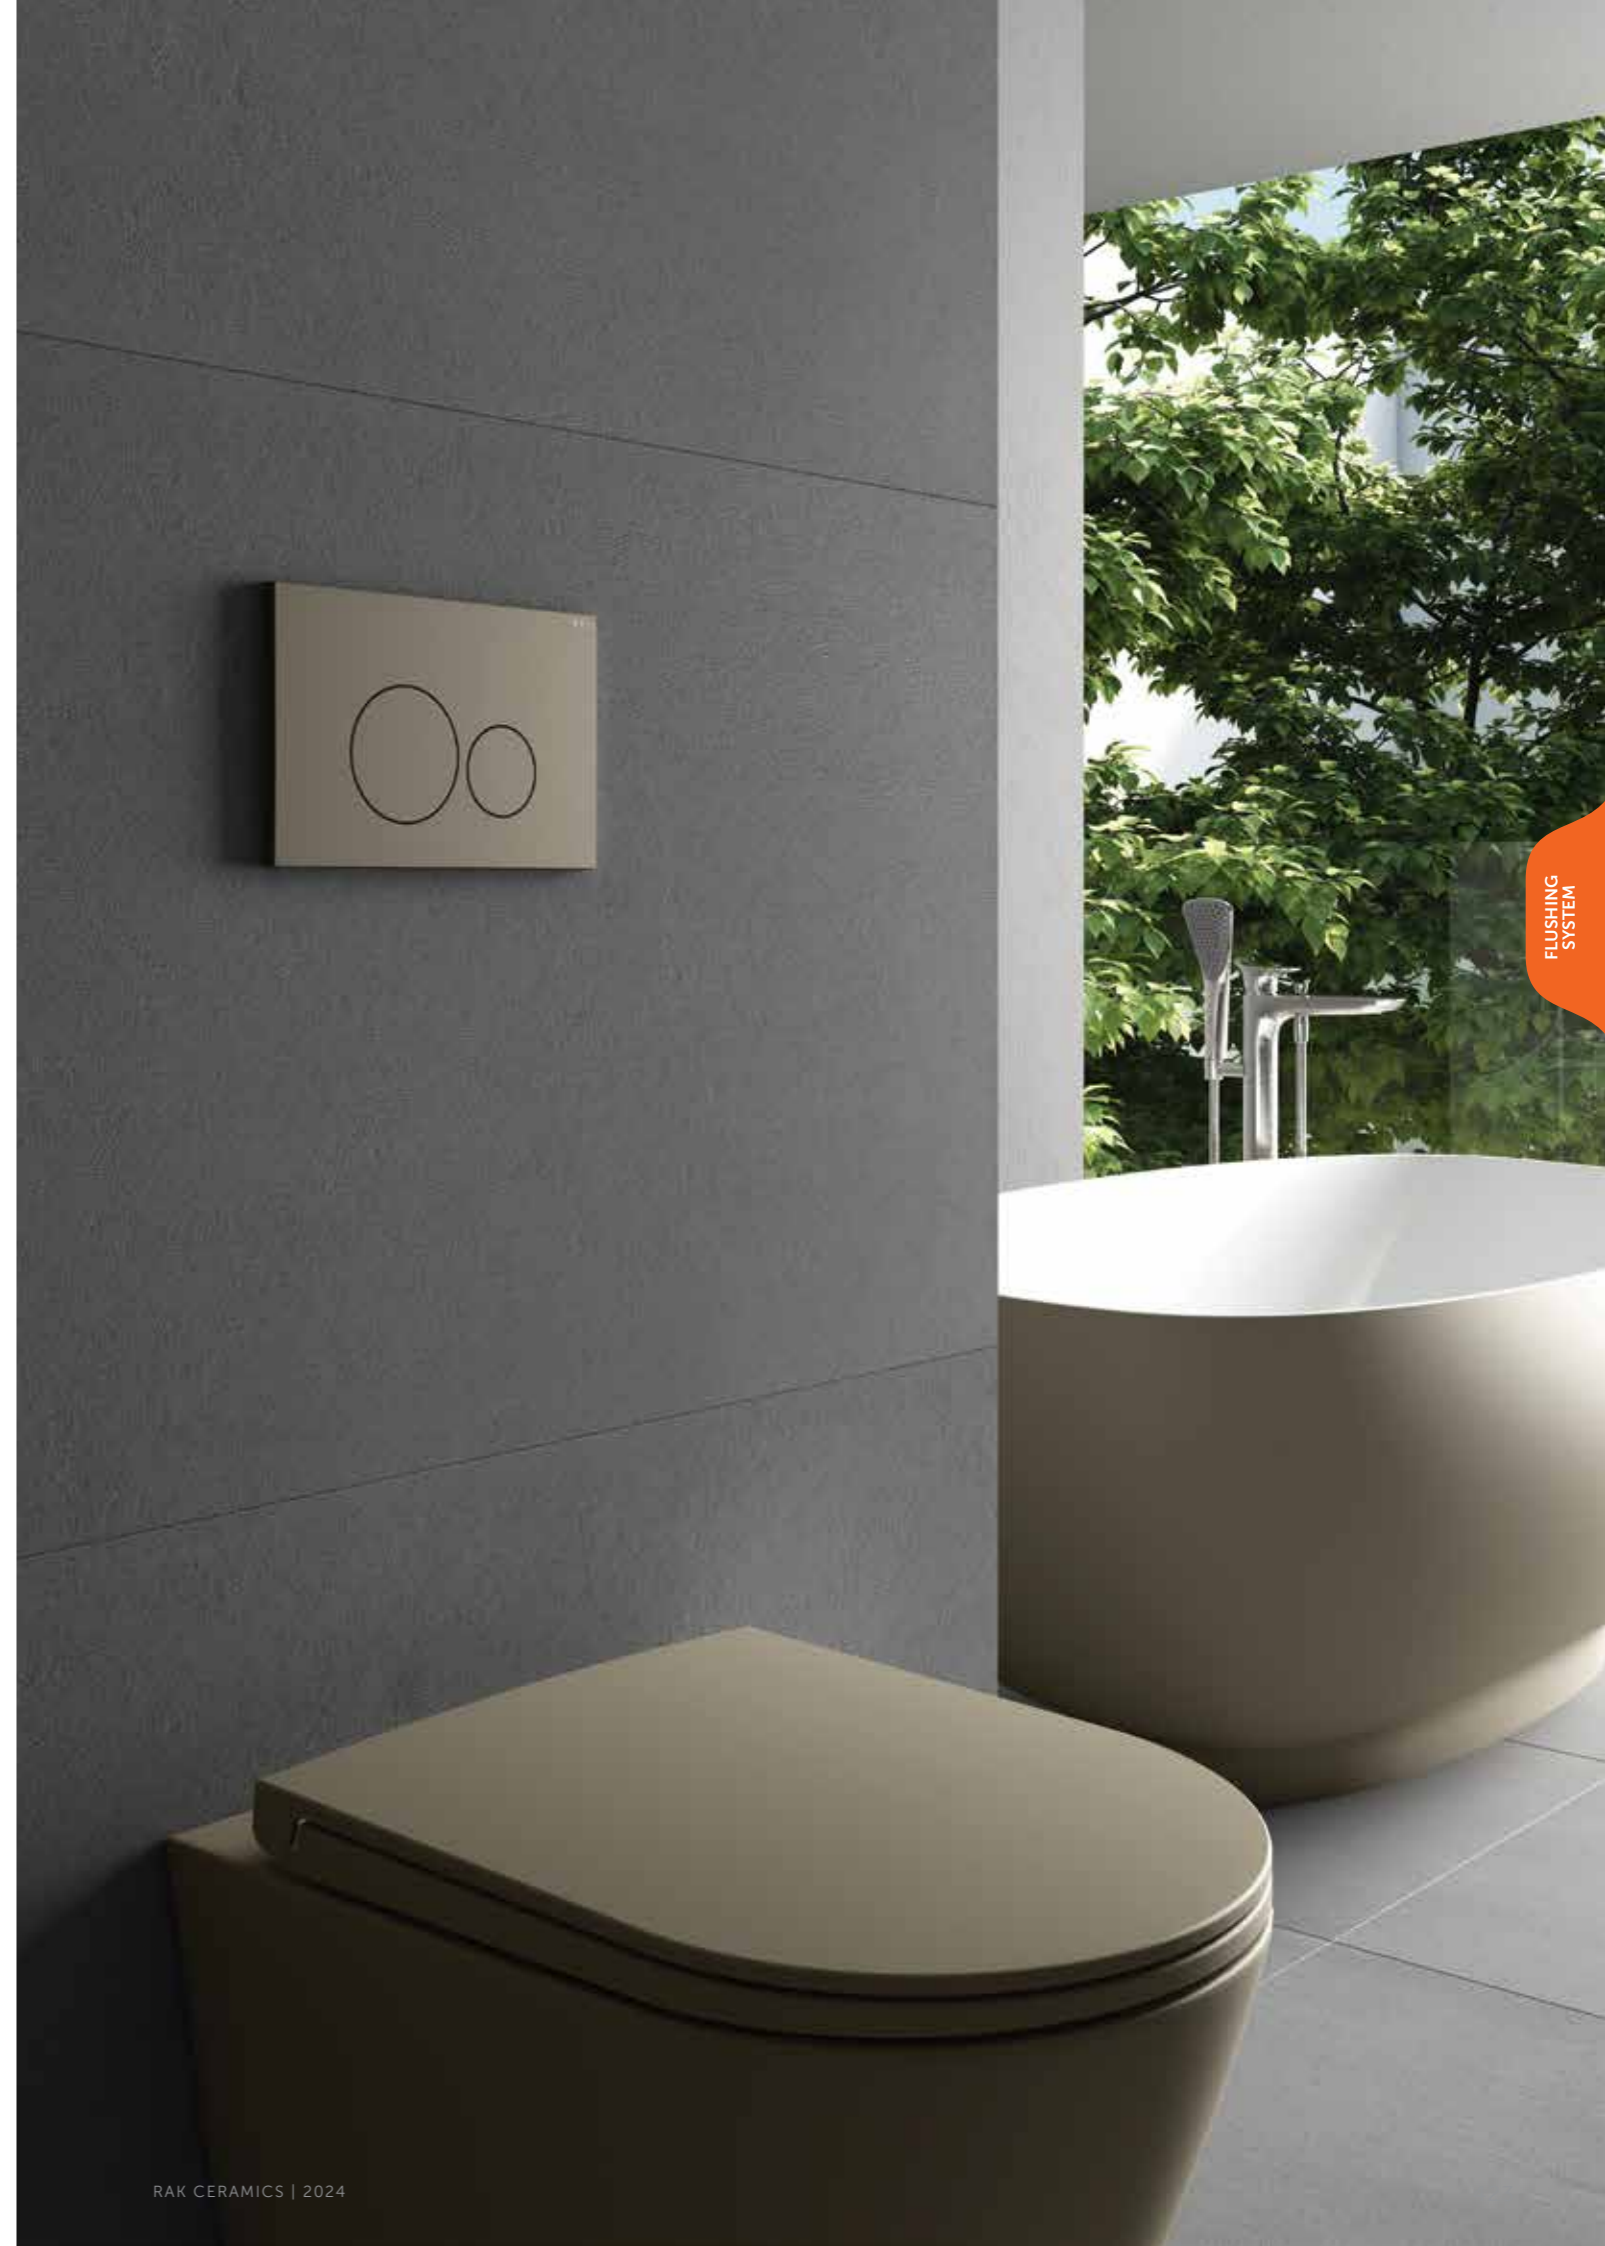

RAK-Ecofix not only offers limitless installation possibilities, but a flat designed range of push plates in 3 elegant finishes and 2 different designs. The push plate is the only visible part of the concealed cistern and is built for the water saving dual system flush in volumes 6-3 liters or 4.5-3 liters. Another possibility to move functionality and style into your bathroom.

راك-إكوفيكس ليس فقط يوفر إمكانيات التركيب الا محدودة، وإنما أيضا يوفر مجموعة تصاميم مسطحة للوحات دفع في 3 تشطيبات أنيقة وتصميمين مختلفين. لوحة الدفع هي الجزء المرئي الوحيد من الخزان المخفي، وهي مصممة لتوفير المياه المزدوج لنظام دافق في أحجام 6-3 لتر أو 4.5-3 لتر. راک-إكوفيكس إمكانية أخرى للانتقال بوظائف وأسلوب الحمام الخاص بك.