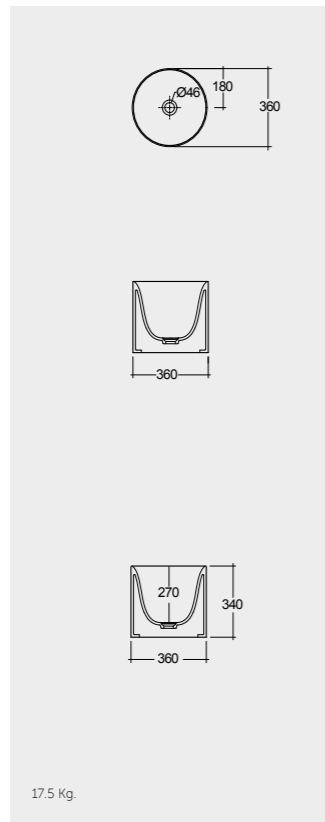

النماذج

Measurements

القياسات

Notes

All dimensions in mm tolerance $\pm 5\%$ for below 200mm and $\pm 3\%$ for above 200mm

ملحوظة

جميع القياسات تكون بالمليمتر $\pm 5\%$ للقياسات التي تقل عن 200 مليمتر و $\pm 3\%$ للقياسات التي تتجاوز 200 مليمتر