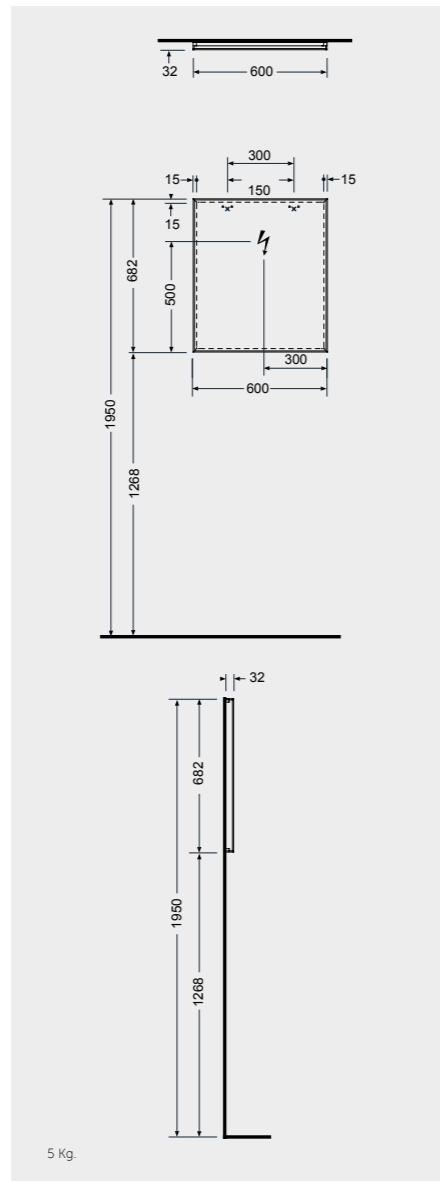

Measurements

القياسات

MIRRORS

مرايا

W 100 x D 2 x H 68CM  
JOYMR10068STD

W 120 x D 2 x H 68CM  
JOYMR12068STD

ABS: JOYTB6000CR1  
Cool Light 6000K  
450 Lumens

Measurements