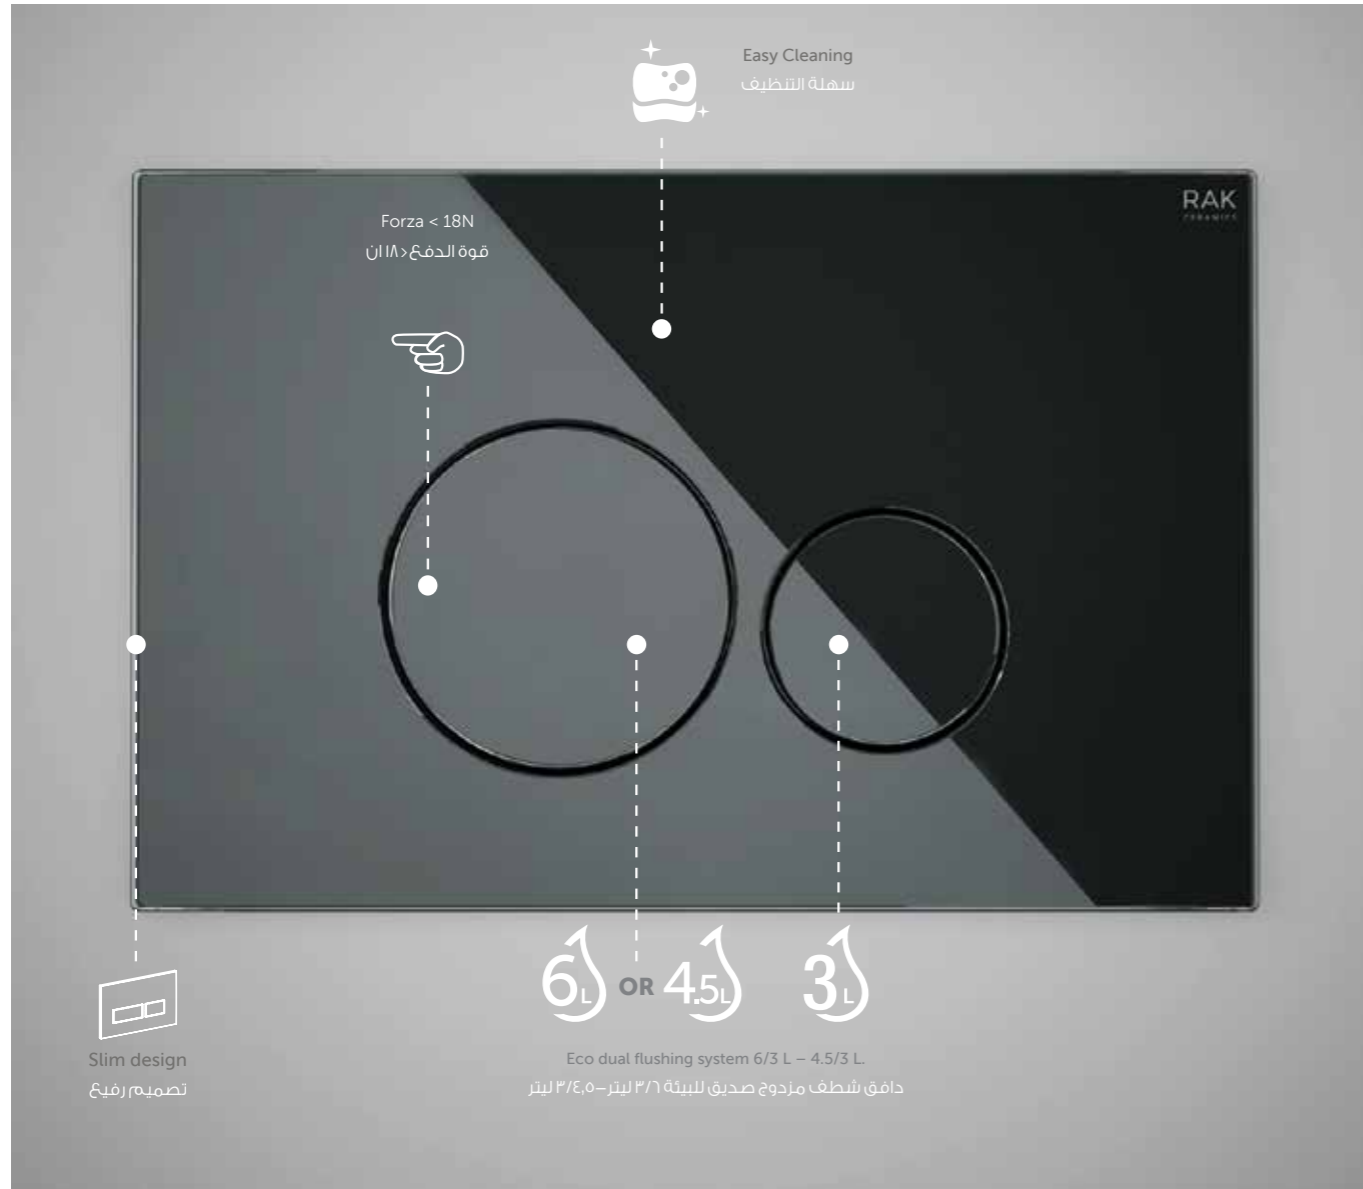

**FS04RAKWHRO8C**  
ABS White-Chrome-White

**FS04RAKWHRE8C**  
ABS White-Chrome-White

RAK-Ecofix not only offers limitless installation possibilities, but a flat designed range of push plates in 3 elegant finishes and 2 different designs. The push plate is the only visible part of the concealed cistern and is built for the water saving dual system flush in volumes 6-3 liters or 4.5-3 liters. Another possibility to move functionality and style into your bathroom.