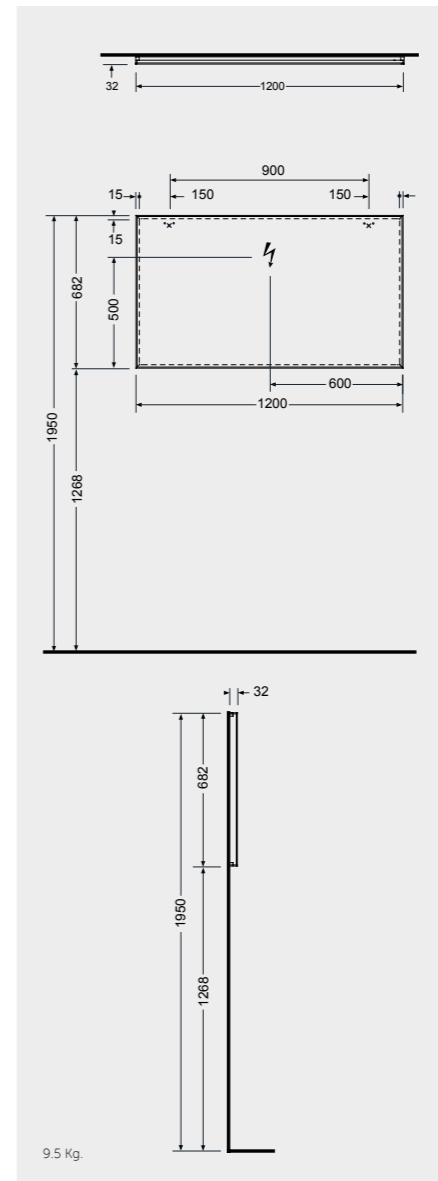

Measurements

القياسات