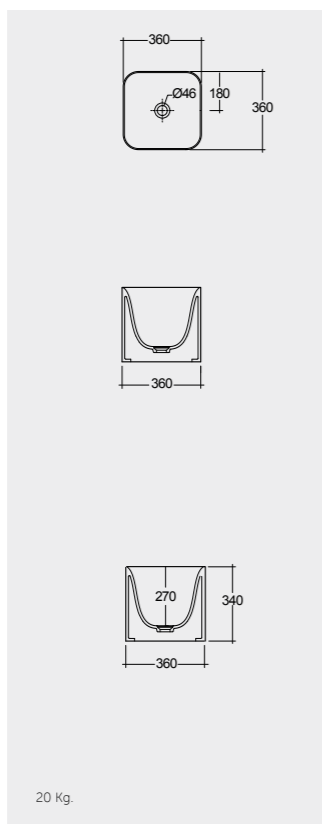

Models

36 CM  
PETCT23400AWHA

36 CM  
PETCT23400500A

36 CM  
PETCT23400504A

FREE-FLOW  
CHROME : DUO002444

النماذج

Measurements

القياسات