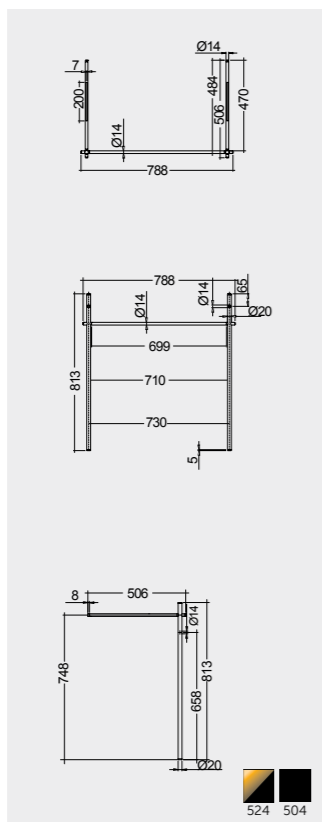

Measurements

القياسات