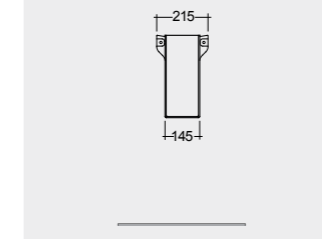

Models

Measurements

40.0 Kg.

31.0 Kg.

27.0 Kg.

20.0 Kg.

القياسات

Colours available

Colours shown here are as close to actual sanitaryware as printing process will allow
الألوان المبينة هنا قريبة إلى ألوان الأدوات الصحية الفعلية حسبما تسمح به عملية الطباعة

الألوان المتاحة

Alpine White
أبيض

Models

Suitable for Wash Basin :
101, 81, 61 CM

Suitable for Wash Basin :
101, 81, 61 CM

Inspectionable

Measurements

15.0 Kg.

7.5 Kg.

Notes

All dimensions in mm tolerance $\pm 5\%$ for below 200mm
and $\pm 3\%$ for above 200mm

جميع القياسات تكون بالمليمتر $\pm 5\%$ للقياسات التي تقل عن ٢٠٠ مليمتر و $\pm 3\%$ للقياسات التي تتجاوز ٢٠٠ مليمتر

ملحوظة