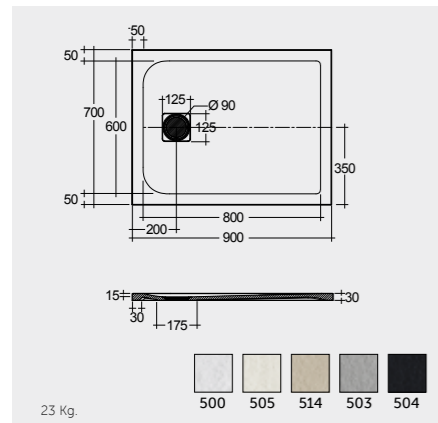

70 X 90 CM
RFST070090S500