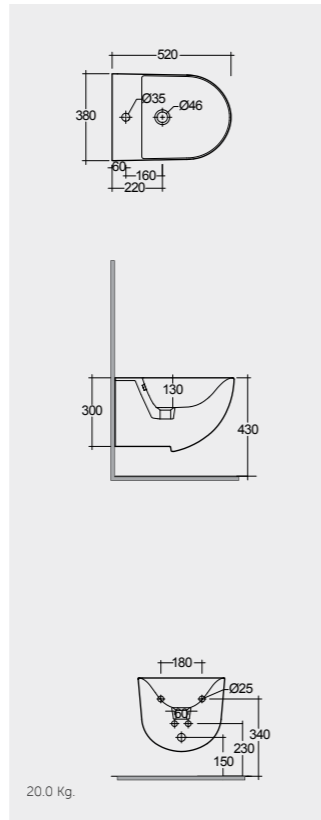

52 CM  
DESBD2101AWHA

58 CM  
DESBD2017AWHA

Hidden Fixations  
Comfort Height 42 CM

Hidden Fixations  
Comfort Height 45 CM

Hidden Fixations

Hidden Fixations  
Comfort Height 42 CM

Measurements

القياسات