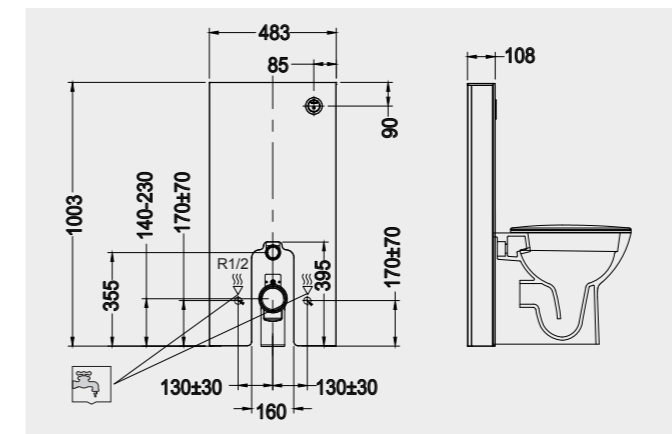

Suitable (BTW) Models for Floor Standing Cabinet Cistern :

- RAK-Caroline - P trap
- RAK-Compact - P trap
- RAK-Florence - P trap
- RAK-Karla - P trap
- RAK-Metropolitan Deluxe - P trap
- RAK-Moon - P trap
- RAK-Morning - P trap
- RAK-Opulence - P trap
- RAK-One - P trap
- RAK-Orient - P trap
- RAK-Orient - P trap
- RAK-Resort - P trap
- RAK-Series 600 - P trap
- RAK-Summit - P trap
- RAK-Venice - P trap
- RAK-Venice - P trap

أشكال ملائمة من حمامات مستندة إلى الجدار للخزانات الأرضية:

- راك-كارولين بمحس غلق مزدوج (بي)
- راك-كومباكت بمحس غلق مزدوج (بي)
- راك-ريزورت بمحس غلق مزدوج (بي)
- راك-كارلا بمحس غلق مزدوج (بي)
- راك-متروبوليتن فاخر بمحس غلق مزدوج (بي)
- راك-مون بمحس غلق مزدوج (بي)
- راك-مورننغ بمحس غلق مزدوج (بي)
- راك-أوبيلنس بمحس غلق مزدوج (بي)
- راك-وان بمحس غلق مزدوج (بي)
- راك-أورينت بمحس غلق مزدوج (بي)
- راك-أورينت بمحس غلق مزدوج (بي)
- راك-ريزورت بمحس غلق مزدوج (بي)
- راك-سيريز ٦٠٠ بمحس غلق مزدوج (بي)
- راك-ساميت بمحس غلق مزدوج (بي)
- راك-فينيس بمحس غلق مزدوج (بي)
- راك-فينيس بمحس غلق مزدوج (بي)