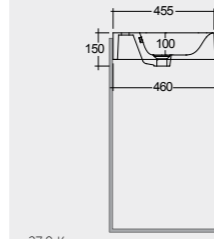

**81 CM**  
DESWB08101AWHA  
No tap holes DESWB08100AWHA

**61 CM**  
DESWB06101AWHA  
No tap holes DESWB06100AWHA

Measurements

40.0 Kg.

31.0 Kg.

27.0 Kg.

20.0 Kg.

القياسات