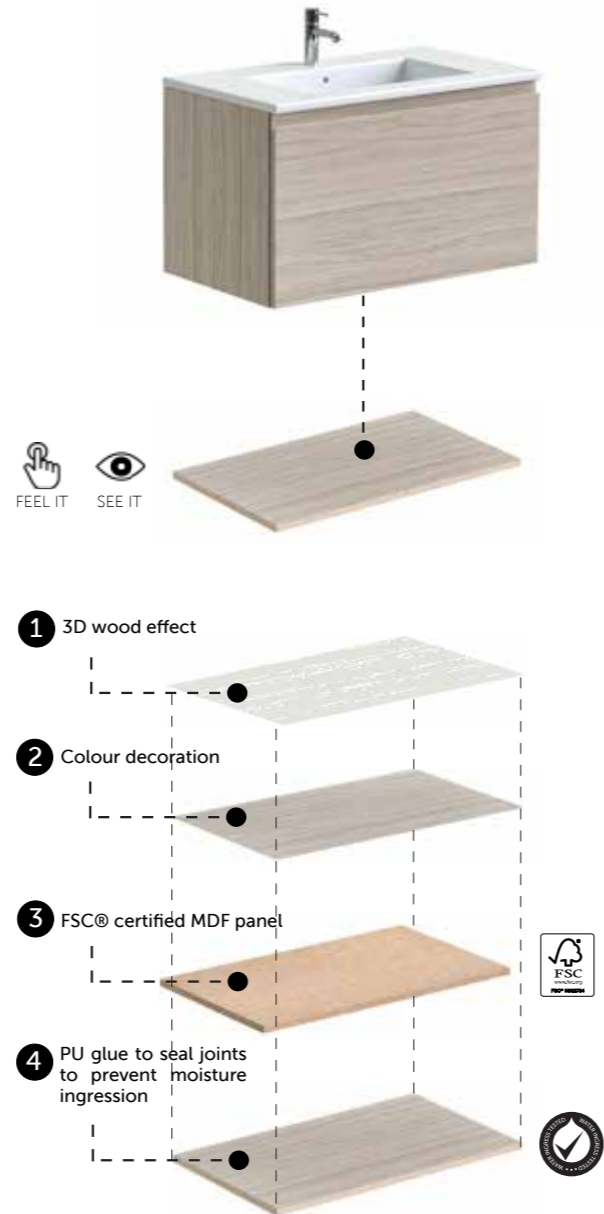

TECHWOOD is the new wood effect material that gives the tactile impression of real wood. Revel in the touch and feel of its vibrant texture. To protect the environment, TECHWOOD is produced from polypropylene recyclable material.

تكنو وود هي مادة جديدة ذات تأثير خشبي تعطي الطابعًا ملموسًا بالخشب الحقيقي. استمتع بلمسة وإحساس قوامه النابض بالحياة. لحماية البيئة، يتم إنتاج تكنو وود من مادة البولي بروبيلين القابلة لإعادة التدوير.

PURE WHITE
(LAMILAK)

URBAN GREY
(LAMILAK)

SCANDINAVIAN OAK
(TECHWOOD)

GREY ELM
(TECHWOOD)

MOKA WALNUT
(TECHWOOD)
RAK CERAMICS | 2024

MATT GREY (only for Open Storage Units)
(LAMILAK)