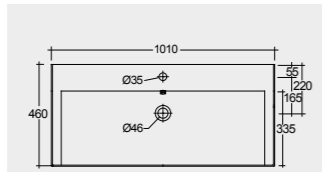

**81 CM**  
DESWB08101AWHA  
No tap holes DESWB08100AWHA

**61 CM**  
DESWB06101AWHA  
No tap holes DESWB06100AWHA

Measurements

40.0 Kg.

31.0 Kg.

27.0 Kg.

20.0 Kg.

القياسات