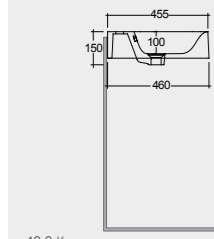

**81 CM**  
DESWB08101AWHA  
No tap holes DESWB08100AWHA

**61 CM**  
DESWB06101AWHA  
No tap holes DESWB06100AWHA

Measurements

40.0 Kg.

31.0 Kg.

27.0 Kg.

20.0 Kg.

القياسات