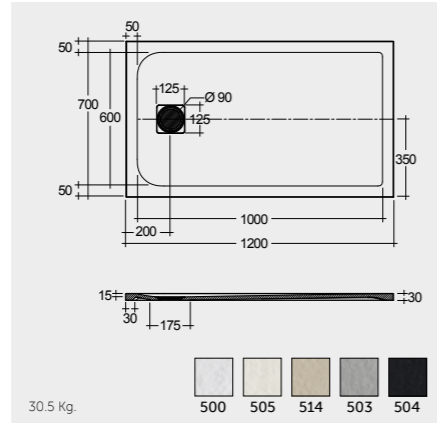

70 X 120 CM
RFST070120S500