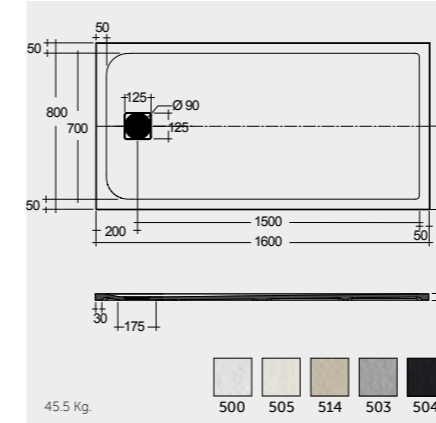

80 X 160 CM
RFST080160S500