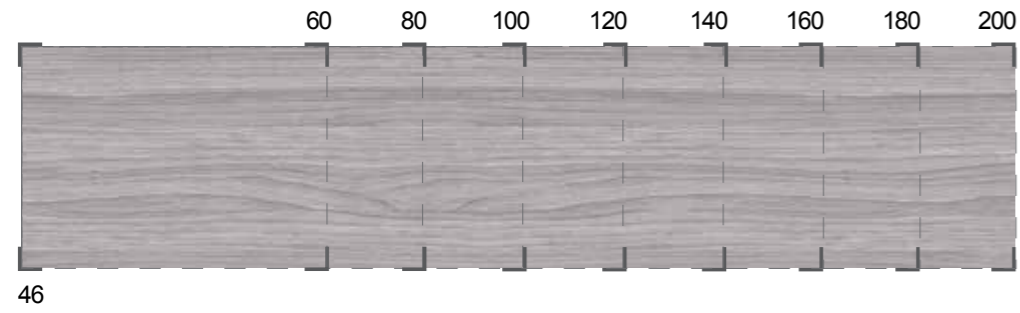

TECHWOOD - SCANDINAVIAN OAK (SOK)