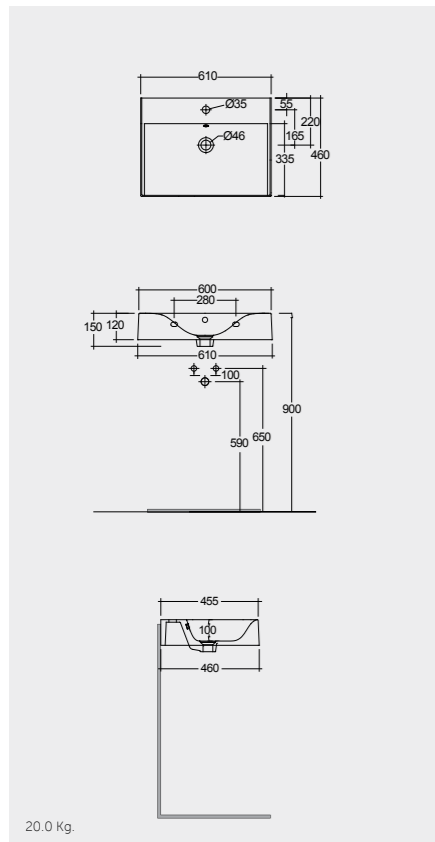

61 x 46 CM  
DESWB06101AWHA  
No tap holes DESWB06100AWHA

81 x 46 CM  
DESWB08101AWHA  
No tap holes DESWB08100AWHA

101 x 46 CM  
DESWB10101AWHA  
No tap holes DESWB10100AWHA

Measurements

القياسات

Notes

All dimensions in mm tolerance  $\pm 5\%$  for below 200mm  
and  $\pm 3\%$  for above 200mm