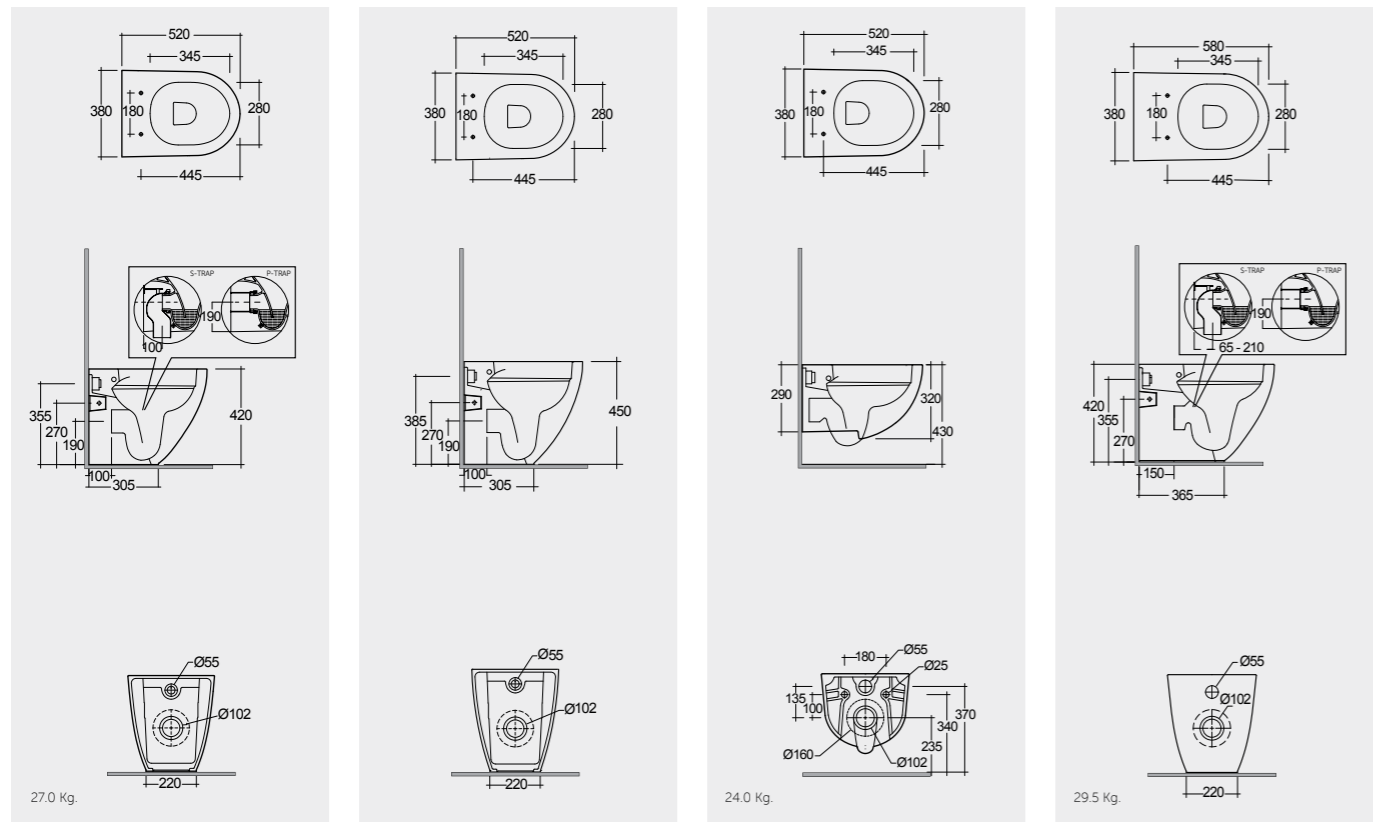

Hidden Fixations
Comfort Height 42 CM

Hidden Fixations
Comfort Height 45 CM

Hidden Fixations
Comfort Height 42 CM

Hidden Fixations
Comfort Height 42 CM
Shifted Outlet (Traslato)

Measurements

القياسات

Urea RAK-Des DESSC3901WH
Urea RAK-Des DESSC3901WH
Urea RAK-Des DESSC3901WH
Urea RAK-Des DESSC3901WH