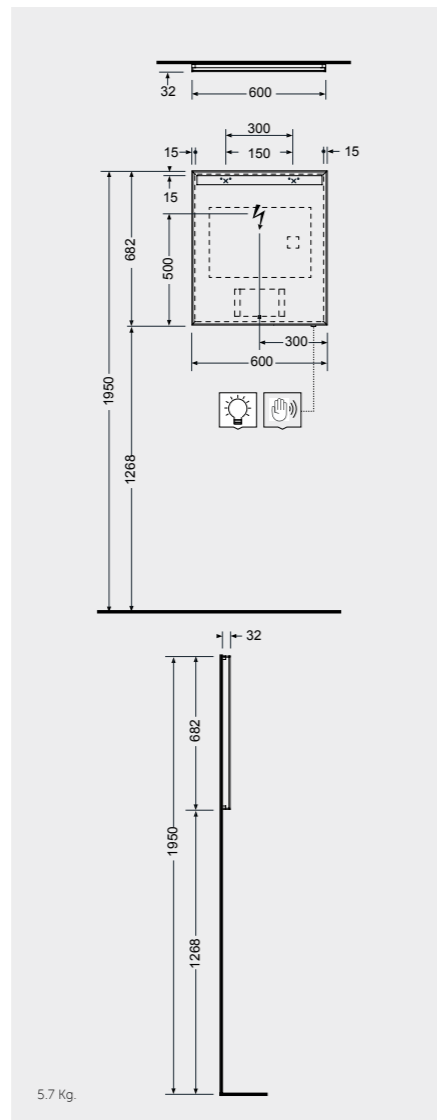

Measurements

القياسات