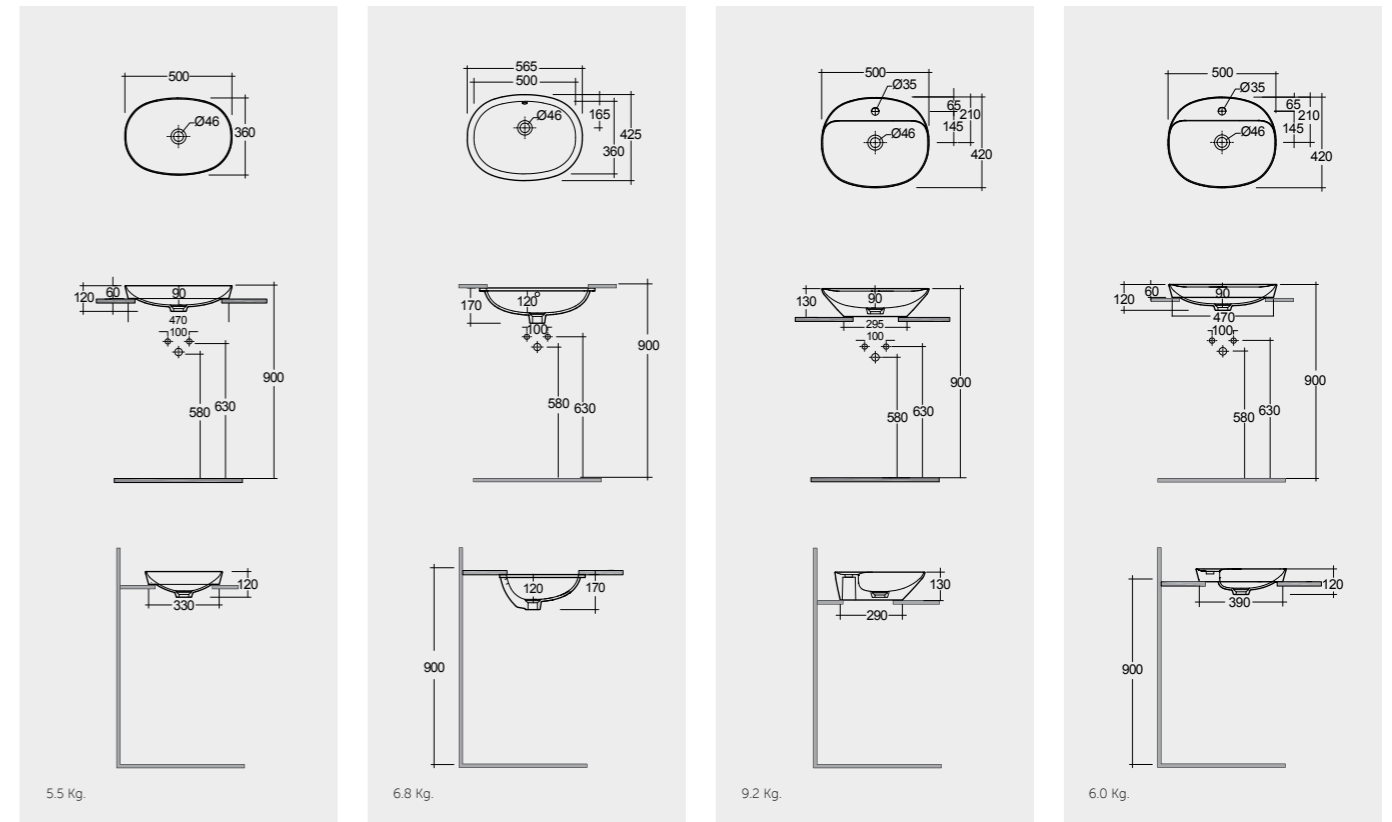

With Overflow

Measurements

القياسات

5.5 Kg.

6.8 Kg.

9.2 Kg.

6.0 Kg.