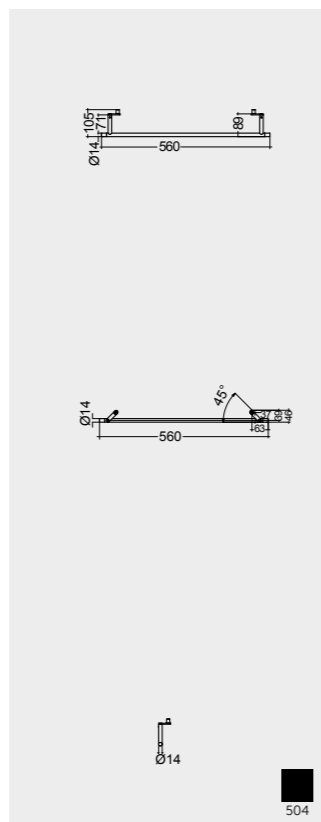

Measurements

القياسات