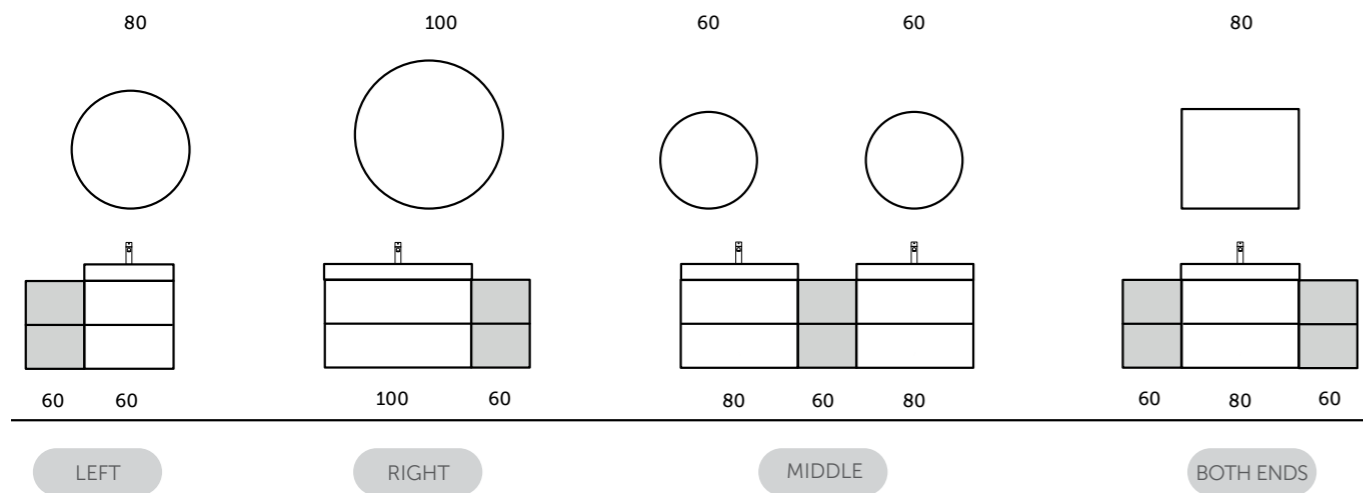

WITH RAK-JOY DROP-IN WASHBASINS

WITH RAK-DES WASHBASINS

WITH RAK-PLANO SURFACE AND COUNTERTOP WASHBASINS

RAK-JOY + OPEN STORAGE UNIT

Elevate your bathroom's style and functionality with the combination RAK-Joy Vanity Unit and a modular Open Storage system. Designed to be mixed and matched according to your style, this combination offers the best space-saving solution, essential in keeping your bathroom organized.

إرتقي من أسلوب حمامك ووظيفته من خلال دمج نظام التخزين المفتوح ووحدات الخزائن من راك-جوي. يوفر هذا المزيج المختلط والمطابق وفقاً لطريقتك، أفضل حل لتوفير المساحة، ضروري للحفاظ على حمامك منظماً.