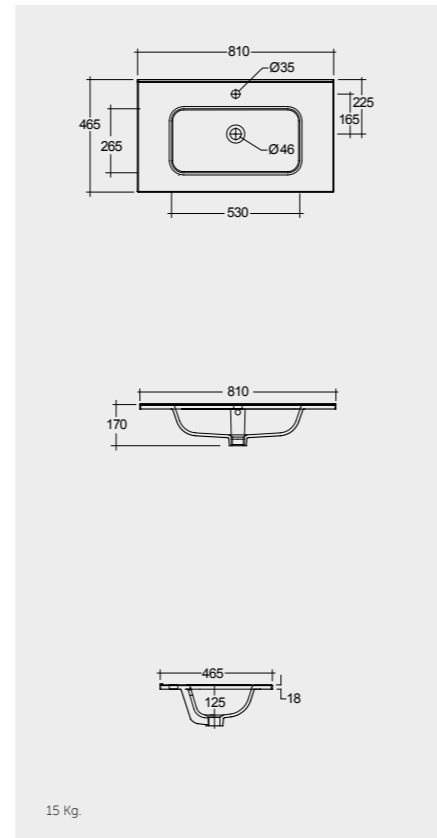

Measurements

القياسات

Notes

All dimensions in mm tolerance $\pm 5\%$ for below 200mm and $\pm 3\%$ for above 200mm

ملحوظة
جميع القياسات تكون بالمليمتر $\pm 5\%$ للقياسات التي تقل عن 200 مليمتر و $\pm 3\%$ للقياسات التي تتجاوز 200 مليمتر