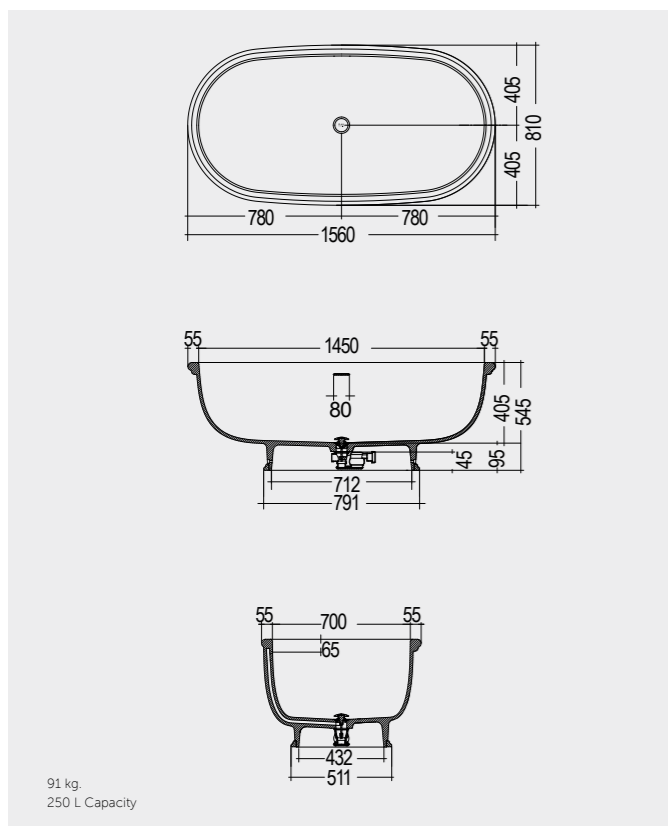

Models

النماذج

156X81 CM  
WTBT15681500

Drain Included

156X81 CM  
WTBT15681505

Drain Included

Measurements

القياسات