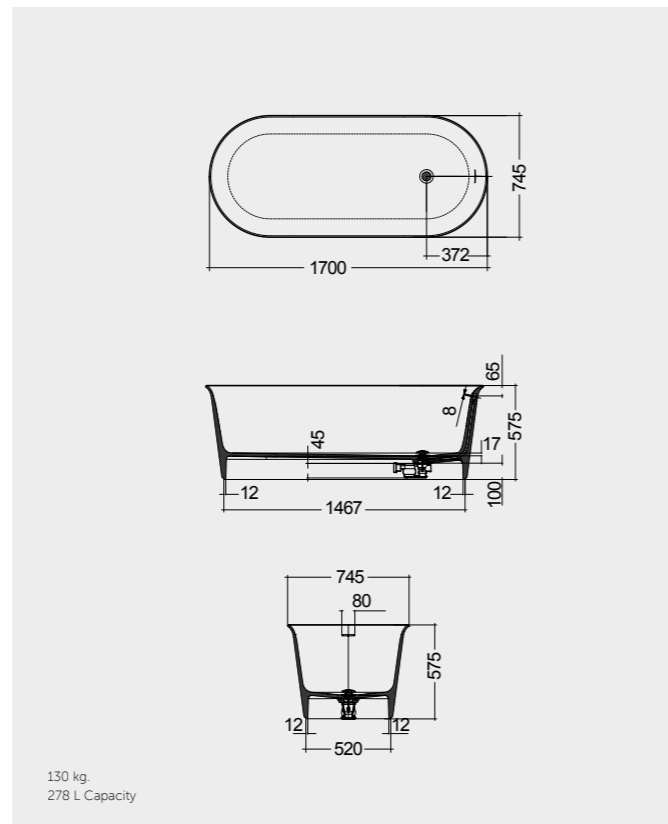

القياسات

130 kg
278 L Capacity

505 514 503 504

Notes

All dimensions in mm tolerance $\pm 5\%$ for below 200mm and $\pm 3\%$ for above 200mm

ملحوظة

جميع القياسات تكون بالمليمتر $\pm 5\%$ للقياسات التي تقل عن 200 مليمتر و $\pm 3\%$ للقياسات التي تتجاوز 200 مليمتر