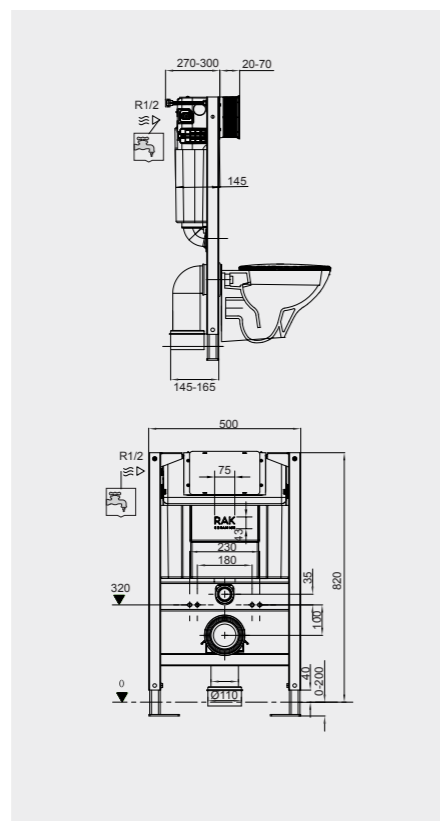

Measurements

القياسات