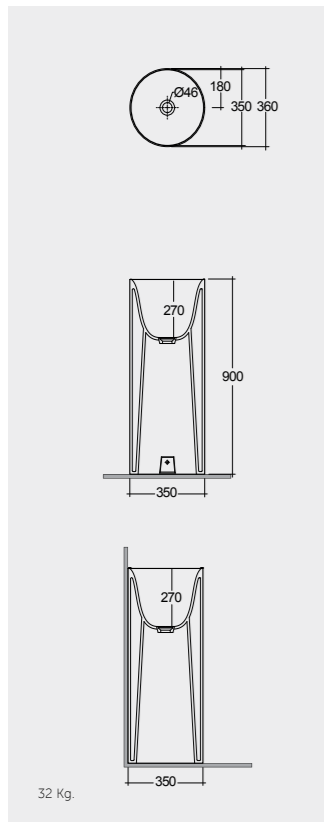

Measurements