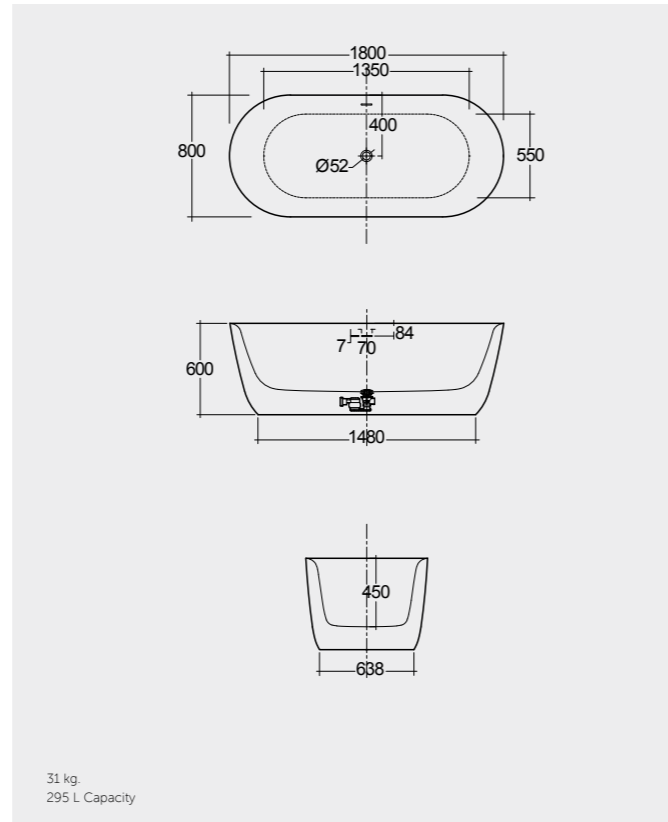

Measurements

القياسات