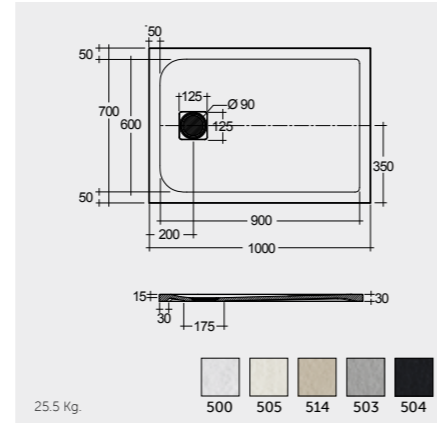

70 X 100 CM
RFST070100S500