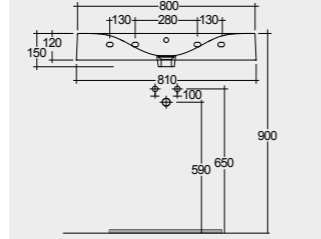

**81 CM**  
DESWB08101AWHA  
No tap holes DESWB08100AWHA

**61 CM**  
DESWB06101AWHA  
No tap holes DESWB06100AWHA

Measurements

40.0 Kg.

31.0 Kg.

27.0 Kg.

20.0 Kg.

القياسات