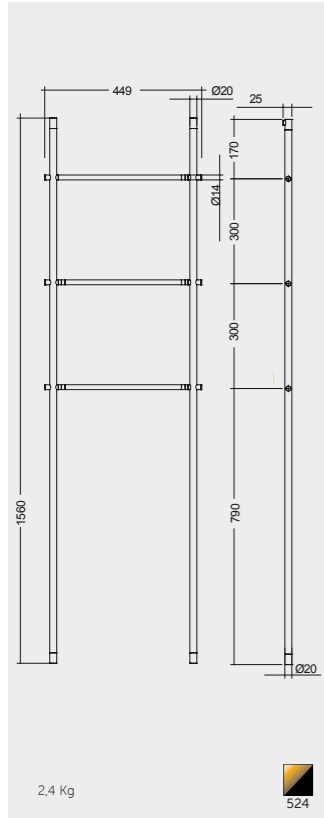

# RAK-DES VERTICAL TOWEL HOLDER & SIDE TABLES

Models

النماذج

Vertical towel holder 156 x45  
METTH001524

Ø 28 H63CM  
METST001504

Ø 28 H43CM  
METST002504

Measurements

القياسات