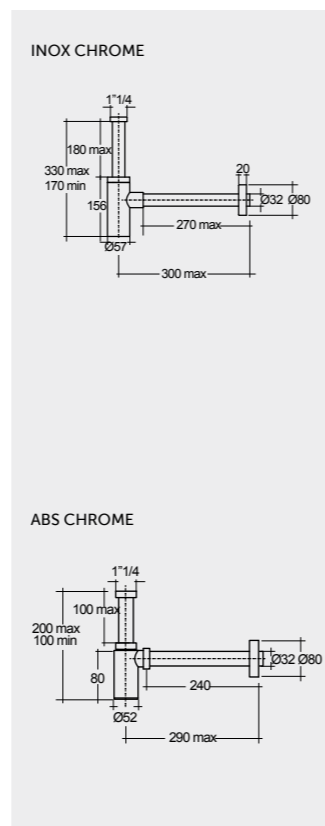

القياسات

Models

55 CM  
CLOWB5501AWHA  
Drain Cover: CLOAC4400AWHA

Drain Not Included

55 CM  
CLOWB5501500A  
Drain Cover: CLOAC4400500A

Matt Finish  
Drain Not Included

55 CM  
CLOWB5501504A  
Drain Cover: CLOAC4400504A