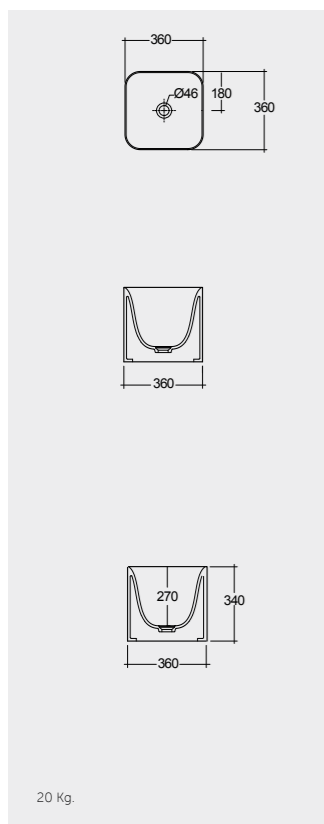

Models

36 CM  
PETCT23400AWHA

36 CM  
PETCT23400500A

36 CM  
PETCT23400504A

FREE-FLOW  
CHROME : DUO002444

النماذج

Measurements

القياسات