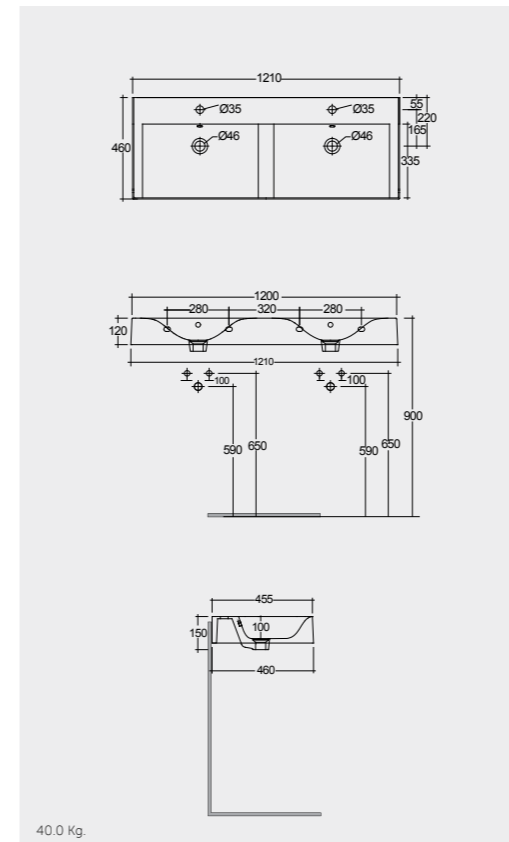

Measurements

القياسات

FOR VANITY (RAK-JOY UNO)
PP WHITE : BTRWBPPR022