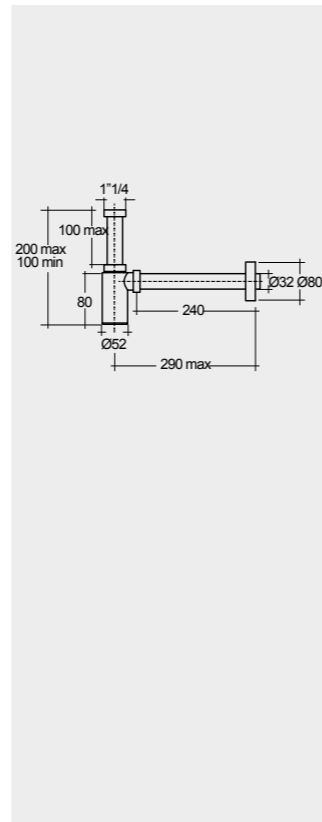

Measurements

القياسات