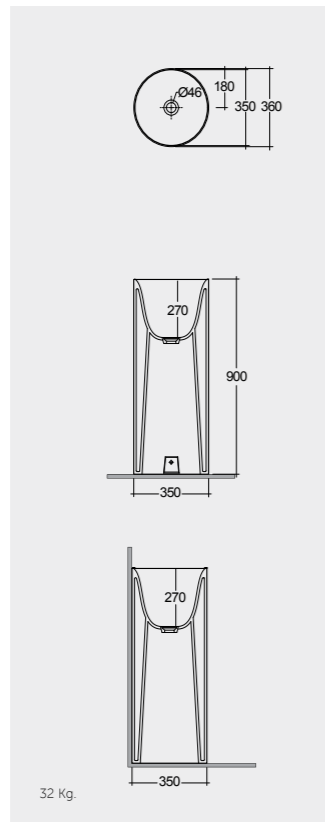

Measurements