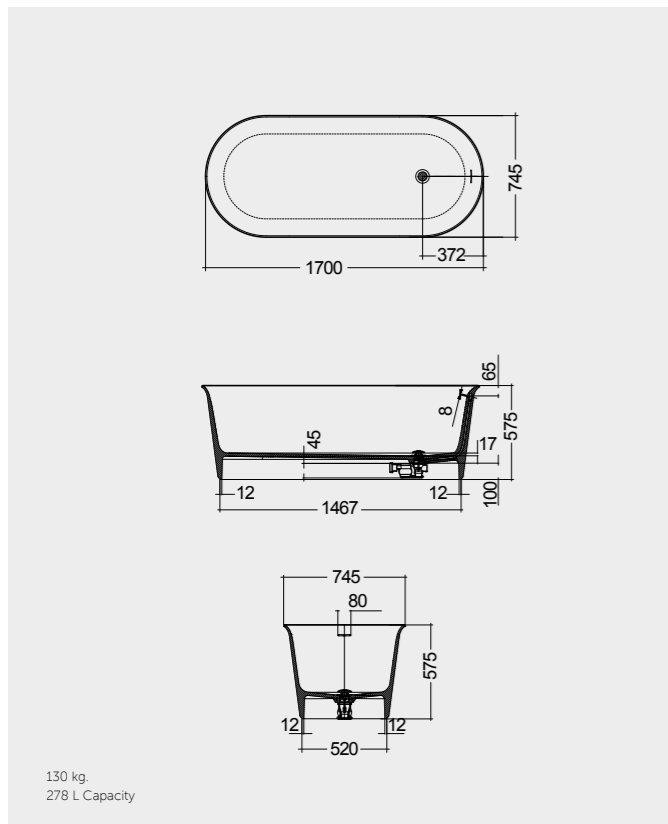

Measurements