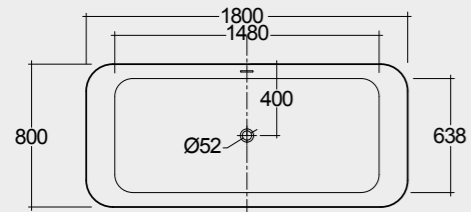

Measurements

القياسات

30 kg.
290 L Capacity

Notes

All dimensions in mm tolerance $\pm 5\%$ for below 200mm
and $\pm 3\%$ for above 200mm

ملحوظة

جميع القياسات تكون بالمليمتر $\pm 5\%$ للقياسات التي تقل عن ٢٠٠ مليمتر و $\pm 3\%$ للقياسات التي تتجاوز ٢٠٠ مليمتر