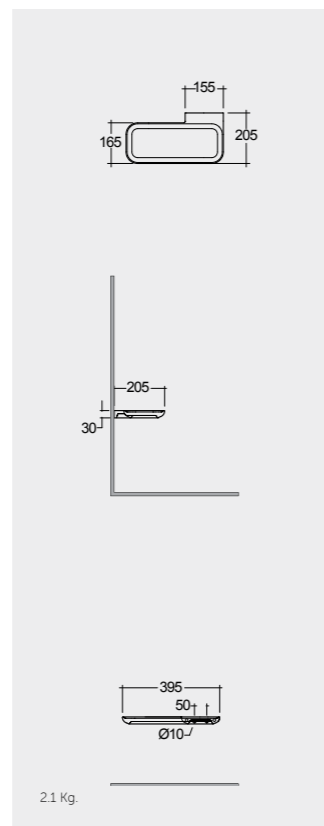

Measurements

القياسات