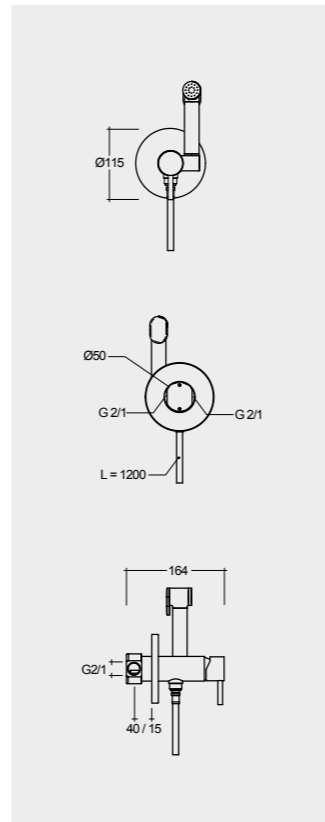

Models

النماذج

Hidden Fixations

Comfort Height 42 CM

Back Open

Comfort Height 42 CM

Back Open

Comfort Height 42 CM

Measurements

القياسات

Compatible with 6/3L dual flushing, 4,5/3L dual flushing, in accordance with en997 - type 1.