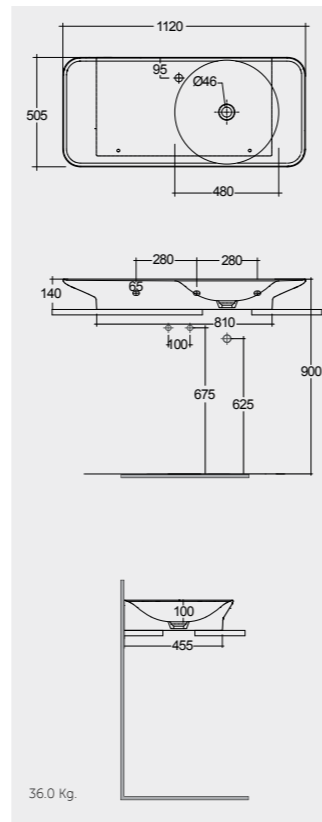

النماذج

Measurements