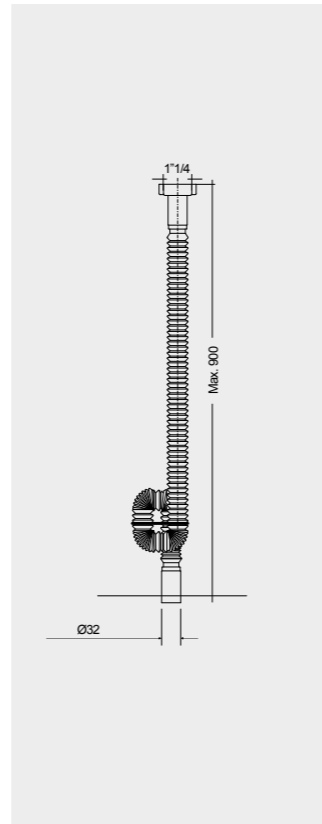

النماذج

Measurements

القياسات

Colours available

Colours shown here are as close to actual sanitaryware as printing process will allow
الألوان المبينة هنا قريبة إلى ألوان الأدوات الصحية الفعلية حسبما تسمح به عملية الطباعة

الألوان المتاحة