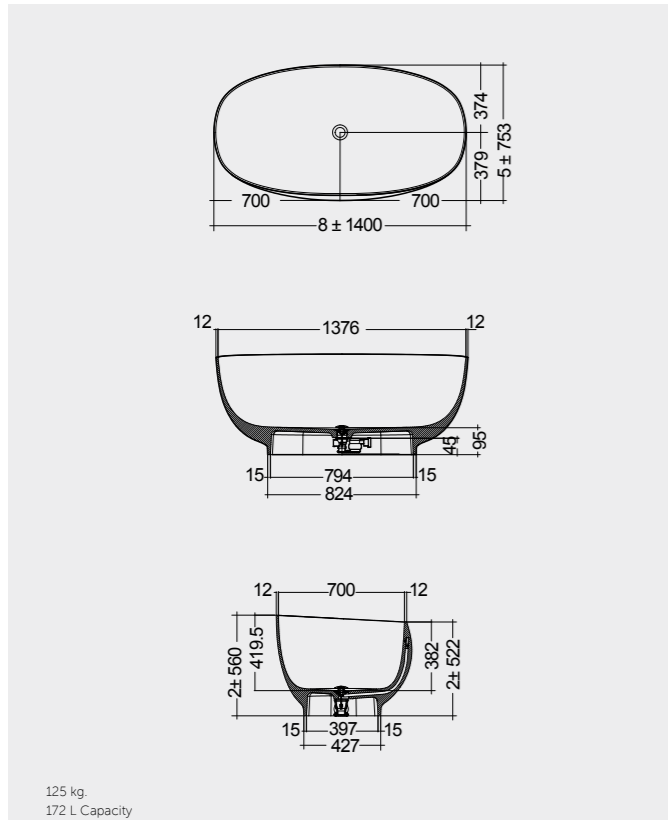

Models

النماذج

140X75 CM  
CLOBT14075500

140X75 CM  
CLOBT14075505

Drain Included

Drain Included

Measurements

القياسات