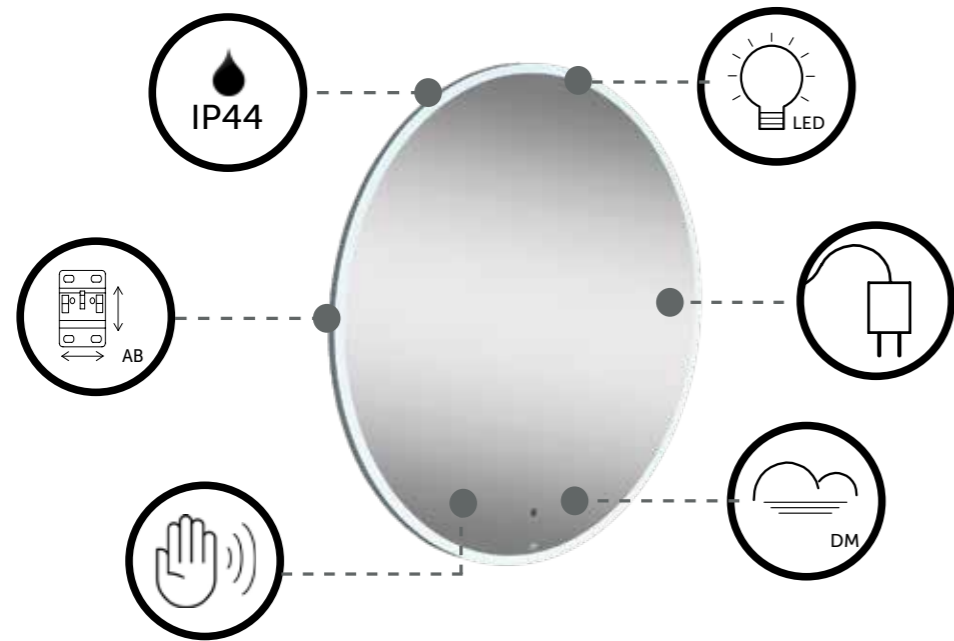

FSC® CERTIFICATION
WOODEN MATERIALS ARE FSC CERTIFIED.

WATER RESISTANT

WITHSTANDING HEAVY LOADS 50KG

WITHSTANDING HEAVY LOADS 150KG

J-PULL FRONTALS

MAINS POWERED

DE-MISTER

TOUCHLESS ACTIVATION

FULL EXTRACTION DRAWERS

SOFT CLOSE DRAWER RUNNERS

SOFT CLOSE HINGES

ADJUSTABLE GLASS SHELVING

ADJUSTABLE BRACKETS

LED LIGHT

USB RECHARGEABLE

IP44