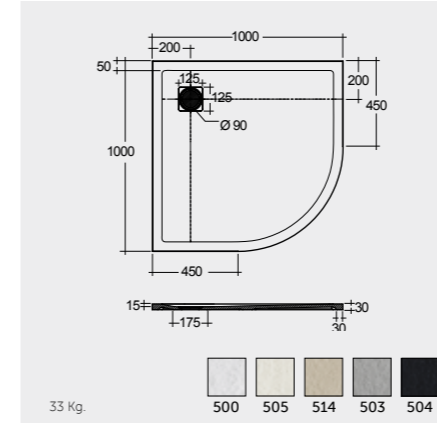

90 X 90 CM
RFQU009090S500