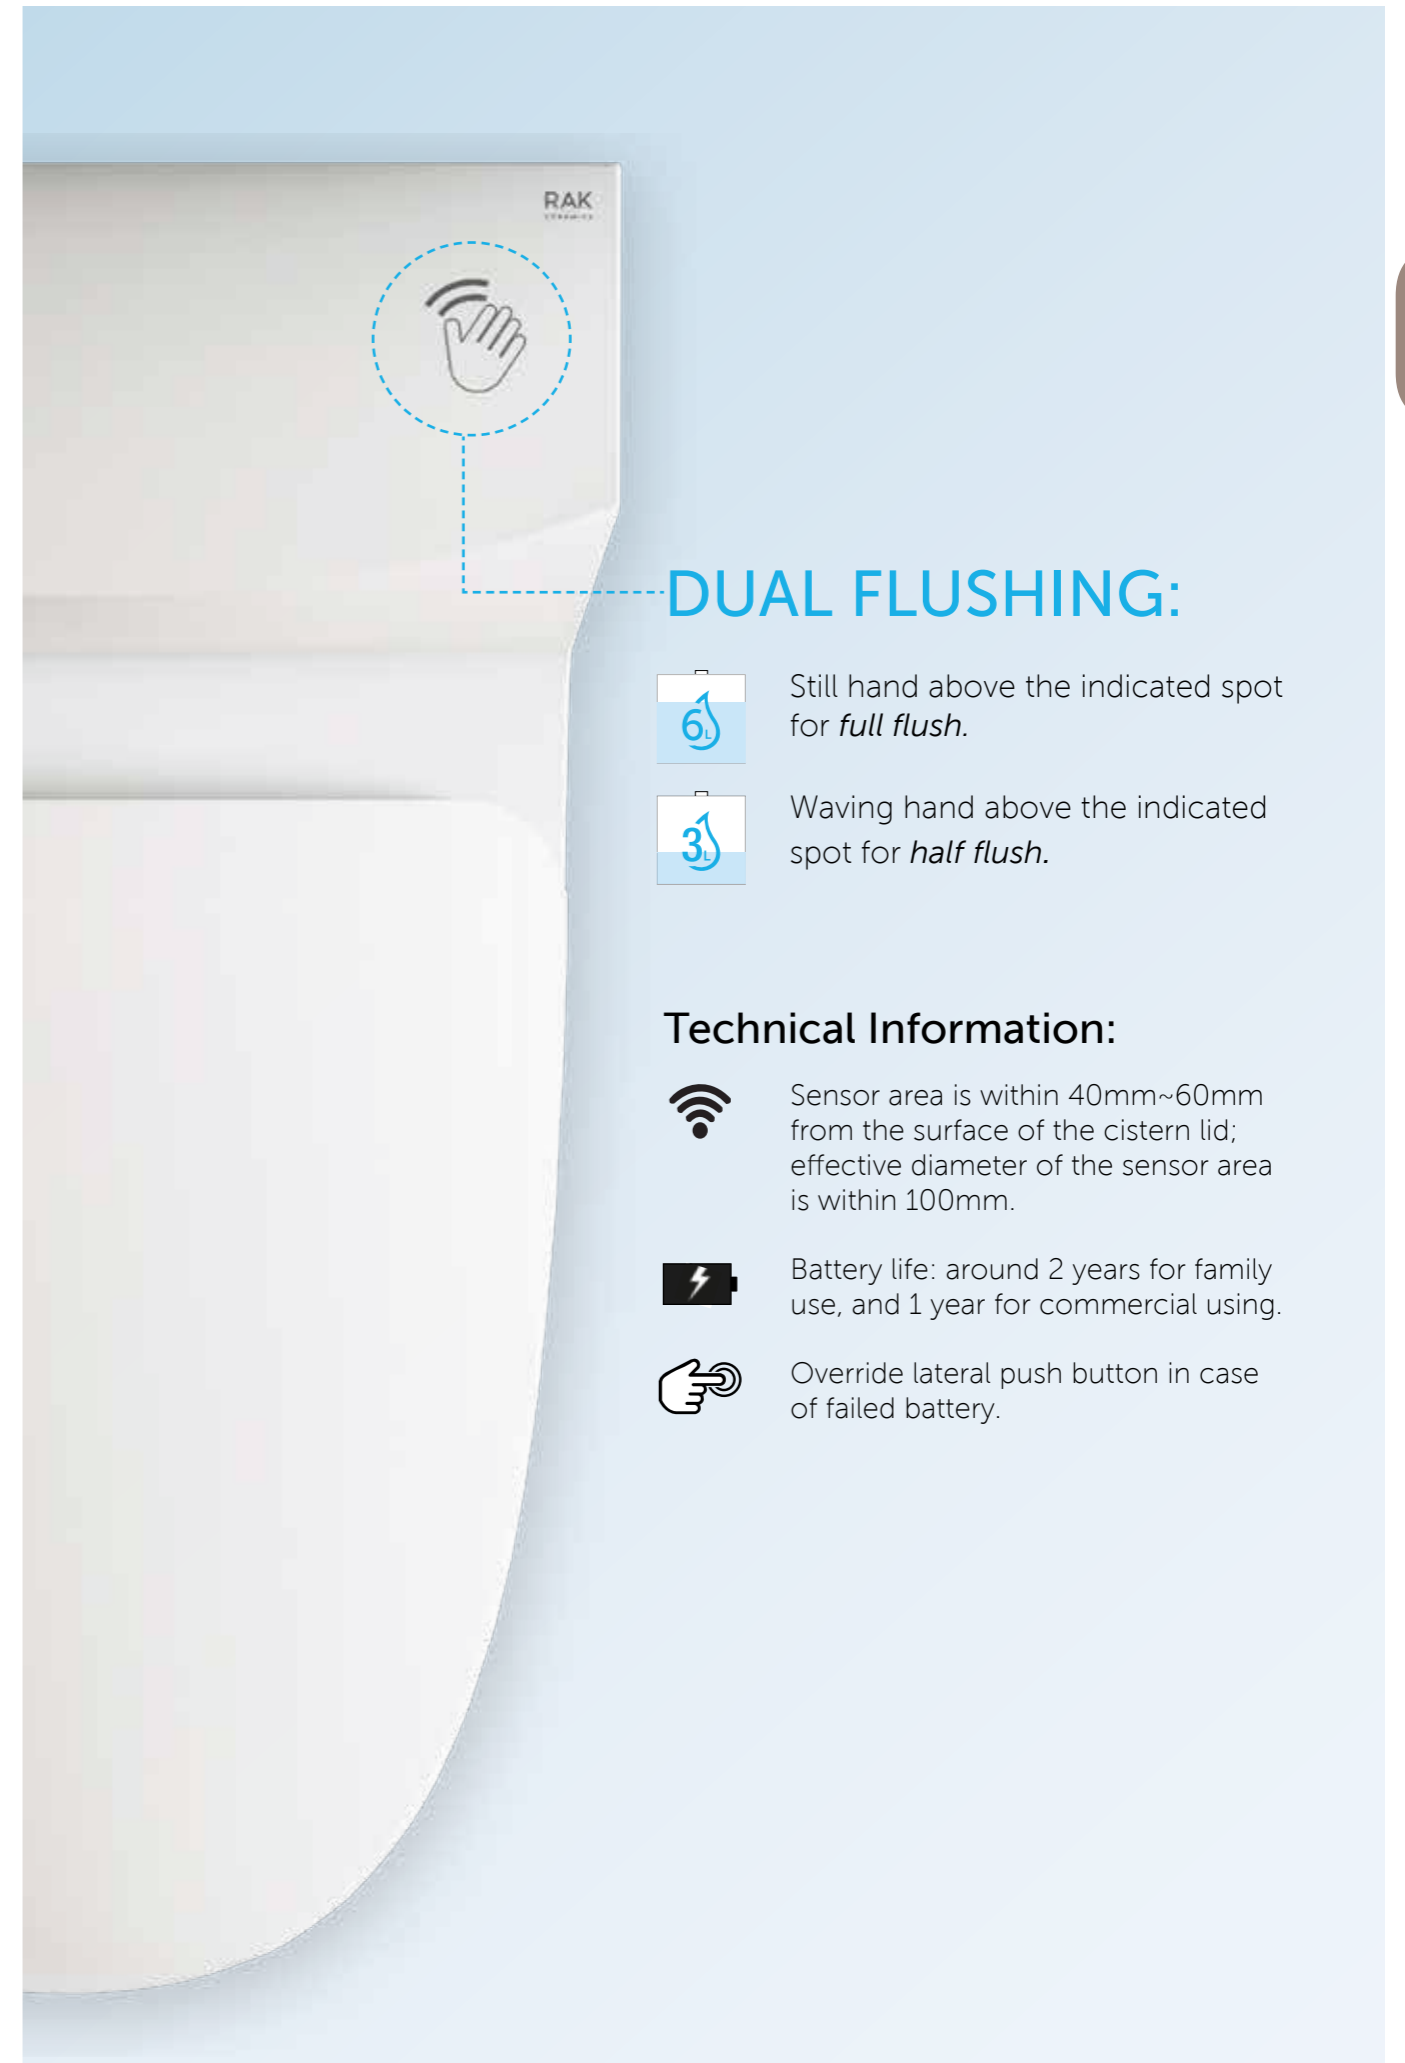

Touchless flushing

Enjoy the same hands-free, germ-free experience of commercial restrooms. With the new RAK Ceramics Touchless Flushing System, this same ease of use and minimal spreading of germs has finally expanded to home use toilets. A sensor module placed underneath the toilet's cistern lid runs on four AA batteries. It utilizes emerging sensing technology, which projects an electromagnetic field that is both extremely accurate and reliable.

This type of sensor detects the user in the projected field and initiates the dual flush: 6 liters keeping the hand above the spot, or 3 liters waving the hand.

DUAL FLUSHING:

Still hand above the indicated spot for *full flush*.

Waving hand above the indicated spot for *half flush*.

Technical Information:

Sensor area is within 40mm~60mm from the surface of the cistern lid; effective diameter of the sensor area is within 100mm.

Battery life: around 2 years for family use, and 1 year for commercial using.

Override lateral push button in case of failed battery.