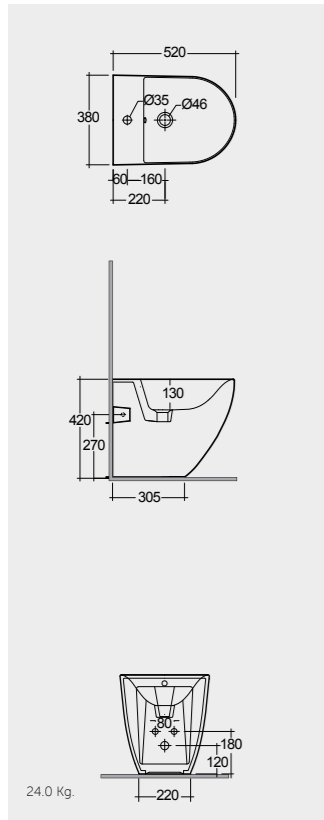

52 CM  
DESBD2101AWHA

58 CM  
DESBD2017AWHA

Hidden Fixations  
Comfort Height 42 CM

Hidden Fixations  
Comfort Height 45 CM

Hidden Fixations

Hidden Fixations  
Comfort Height 42 CM

Measurements

القياسات