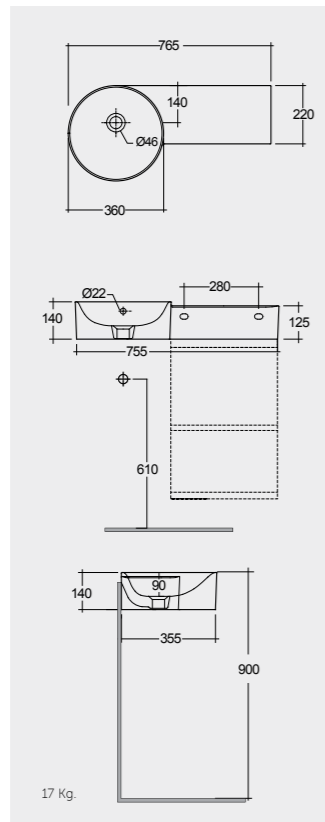

Measurements

القياسات