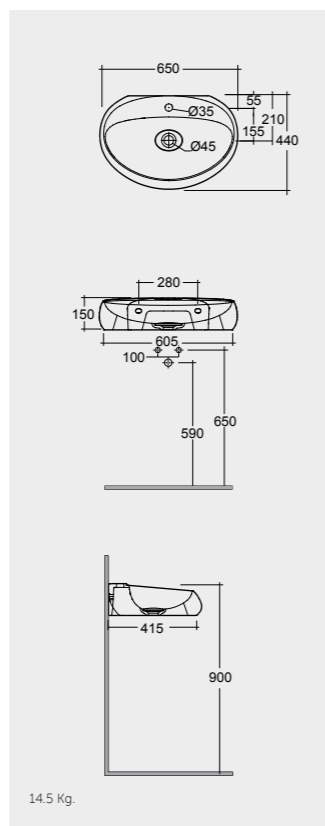

Models

Drain Not Included

Matt Finish
Drain Not Included

Matt Finish
Drain Not Included

Inspectionable

النماذج

Measurements

14.5 Kg.

14.5 Kg.

14.5 Kg.

القياسات

Models

Drain Not Included

Matt Finish
Drain Not Included

Matt Finish
Drain Not Included

Inspectionable

النماذج

Measurements

12.0 Kg.

12.0 Kg.

12.0 Kg.

القياسات

Notes

All dimensions in mm tolerance $\pm 5\%$ for below 200mm and $\pm 3\%$ for above 200mm

جميع القياسات تكون بالمليمتر $\pm 5\%$ للقياسات التي تقل عن 200 مليمتر و $\pm 3\%$ للقياسات التي تتجاوز 200 مليمتر

ملحوظة