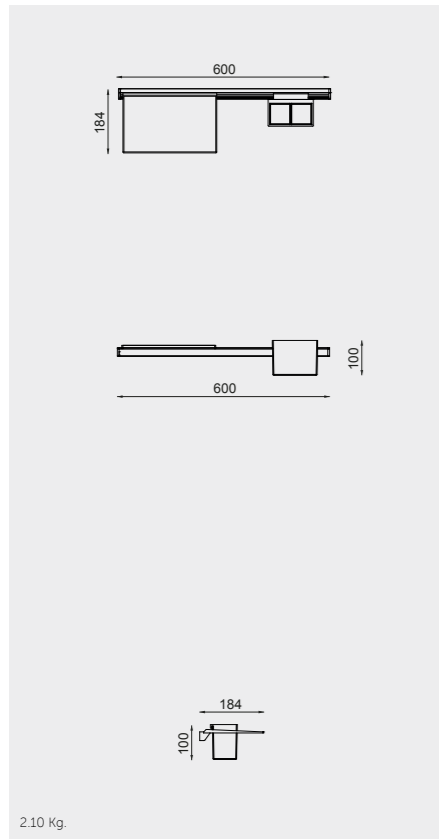

Accessories included: Small & Large Shelves, Small & Large Double Tumblers and 3 Hooks

Measurements

القياسات

2.10 Kg.

504

5.50 Kg.

504

11.50 Kg.