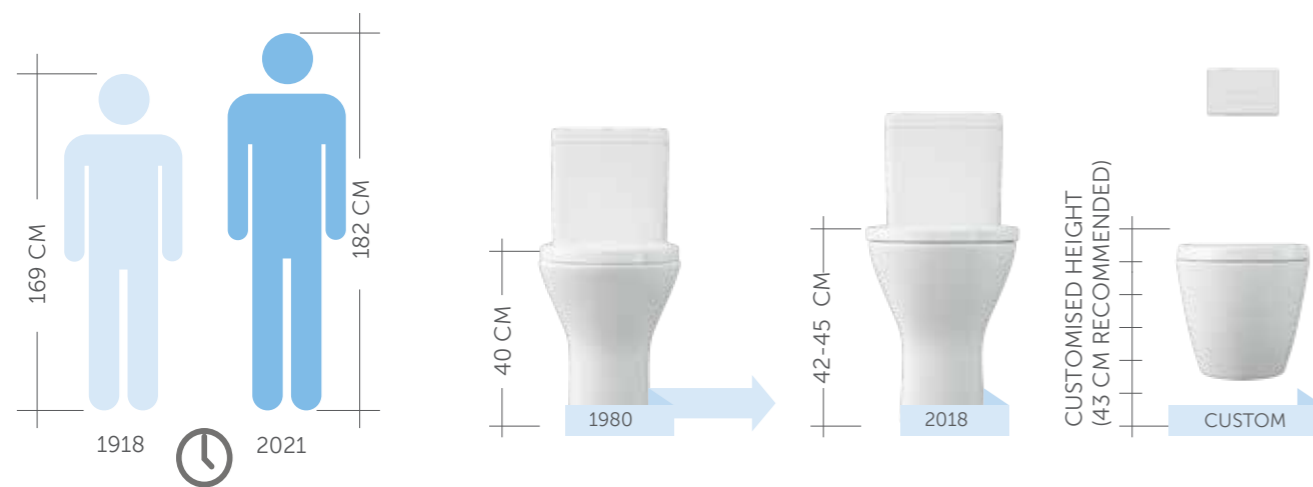

### EFFICIENT DESIGN

Design and efficiency can be successfully combined. Water flows vertically and horizontally, before flushing the entire inner surface of the bowl, without splashing.

Water Saving

Easy Cleaning

Silent

Hygienic

No ledges or rim

Rimless

## Updated ergonomics

Over the last 100 years, the average height of people in industrialized nations has increased approximately by 10 cm. To be innovative in design also means meeting the changes in population and their new needs in terms of ergonomics and comfort. RAK Ceramics design evolves together with human evolution.