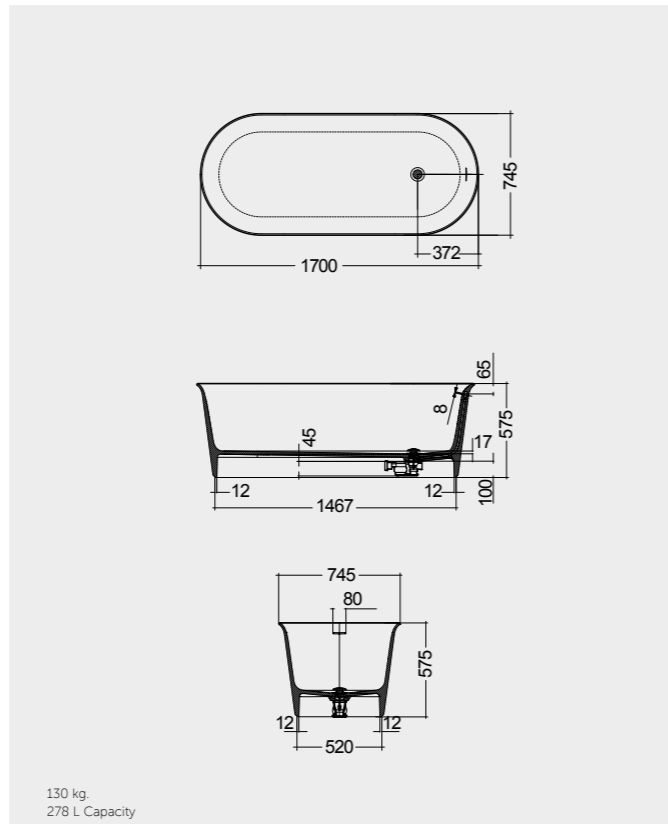

Models

500

Drain Included

النماذج

500

Drain Included

Measurements

القياسات

Notes

All dimensions in mm tolerance $\pm 5\%$ for below 200mm and $\pm 3\%$ for above 200mm

ملحوظة

جميع القياسات تكون بالمليمتر $\pm 5\%$ للقياسات التي تقل عن 200 مليمتر و $\pm 3\%$ للقياسات التي تتجاوز 200 مليمتر