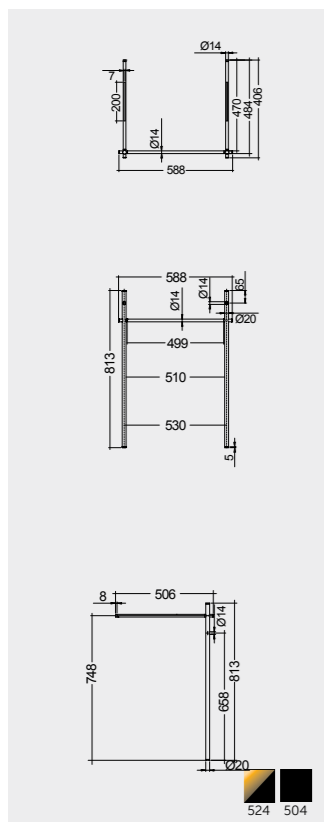

Measurements

القياسات