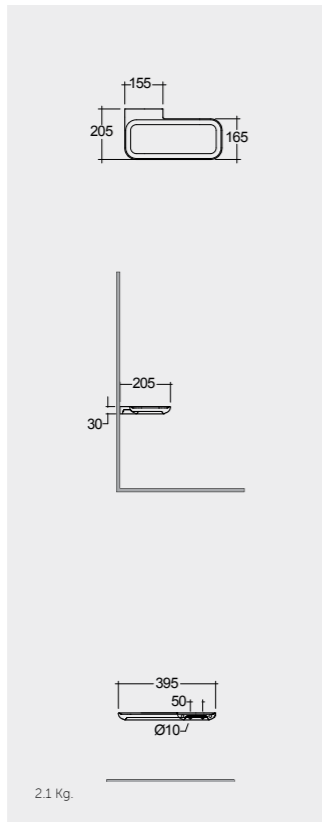

Measurements

القياسات