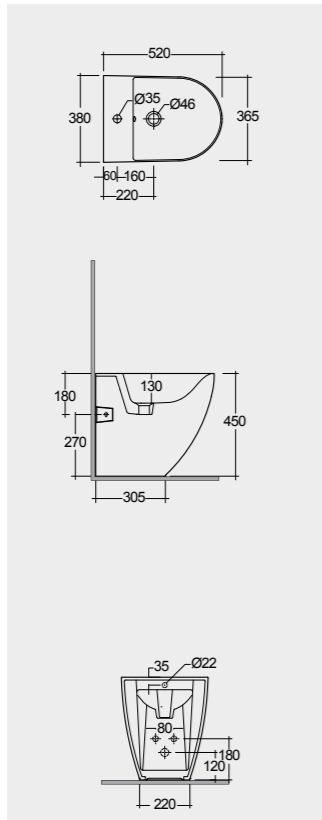

52 CM  
DESBD2101AWHA

58 CM  
DESBD2017AWHA

Hidden Fixations  
Comfort Height 42 CM

Hidden Fixations  
Comfort Height 45 CM

Hidden Fixations

Hidden Fixations  
Comfort Height 42 CM

Measurements

القياسات