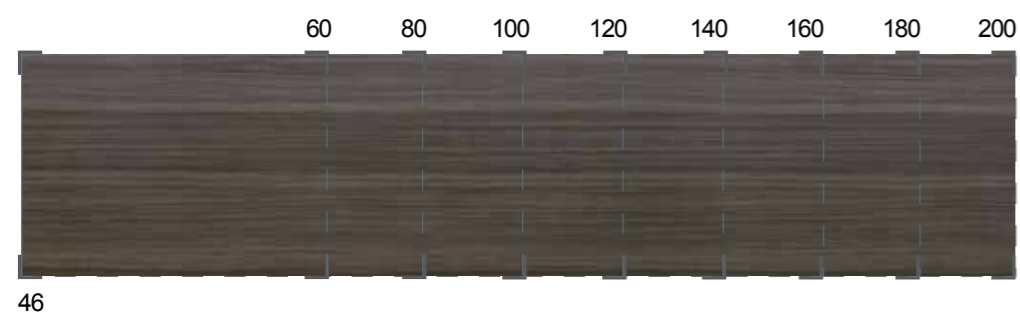

# RAK-PLANO PRODUCT RANGE

RAKSOLID

TECHWOOD - SCANDINAVIAN OAK (SOK)

TECHWOOD - GREY ELM (EGY)

TECHWOOD - MOKA WALNUT (MOK)