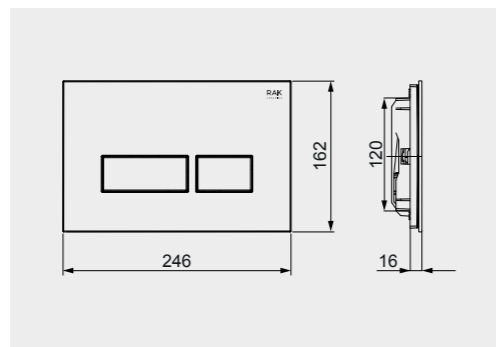

White

FSRAKPPL011