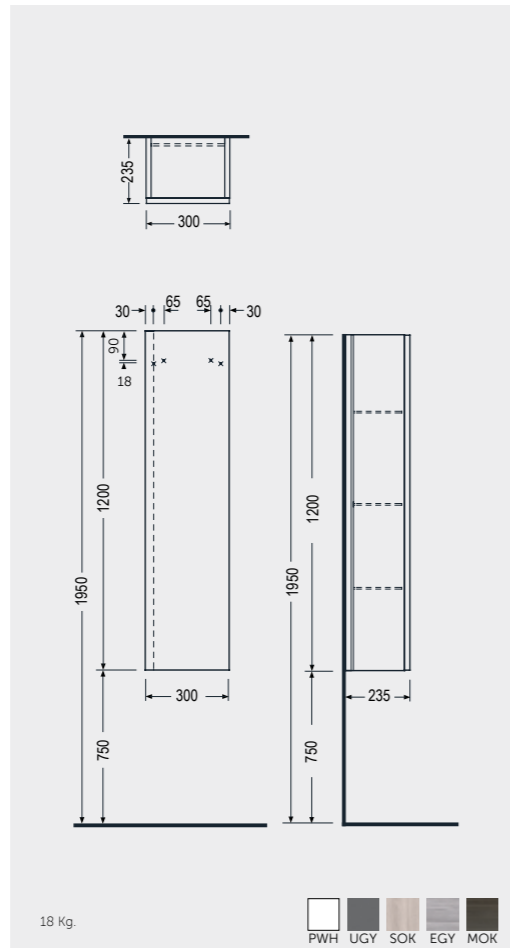

# OPEN STORAGE AND TALL CABINET UNITS

Models

النماذج

60 CM  
JOYOS040MGY

W 30 x D 23 x H 120CM  
JOYTS120UGY

Measurements

القياسات