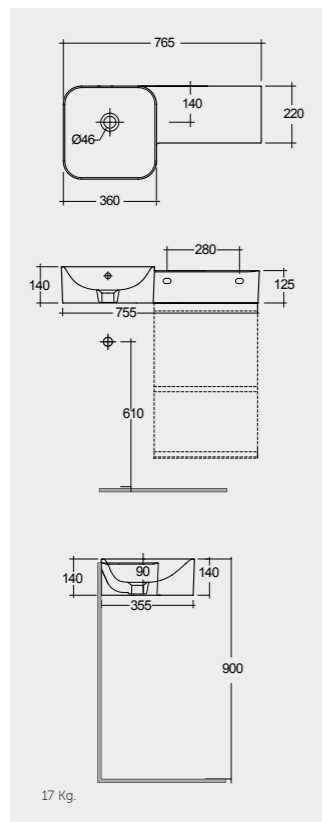

77 CM Left Ledge  
PETWB37701AWHA

77 CM Left Ledge  
PETWB37700AWHA

No Faucet Hole

No Faucet Hole

النماذج

Measurements

القياسات

Notes