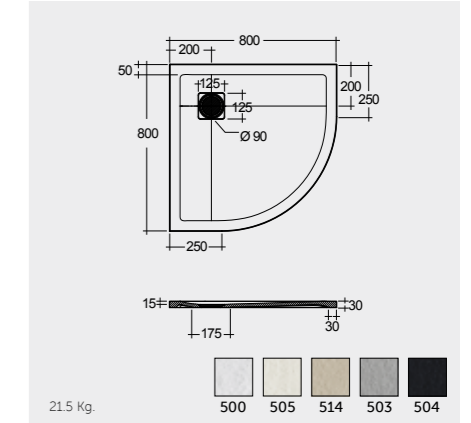

BATHTUB REPLACEMENT

بديل حوض الإستحمام

All dimensions in mm tolerance $\pm 5\%$ for below 200mm and $\pm 3\%$ for above 200mm

جميع القياسات تكون بالمليمتر + 5% للقياسات التي تقل عن 200 مليمتر و + 3% للقياسات التي تتجاوز 200 مليمتر

QUADRANT

الربعية

SHOWER DRAIN DEPTH OF WATER SEAL 30MM

SHOWER DRAIN MEMBRANE WATER SEAL