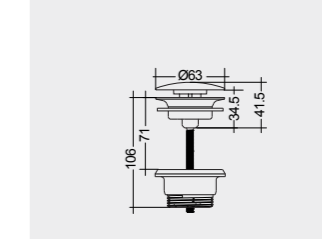

Notes

All dimensions in mm tolerance $\pm 5\%$ for below 200mm
and $\pm 3\%$ for above 200mm

جميع القياسات تكون بالمليمتر $\pm 5\%$ للقياسات التي تقل عن ٢٠٠ مليمتر و $\pm 3\%$ للقياسات التي تتجاوز ٢٠٠ مليمتر

ملحوظة