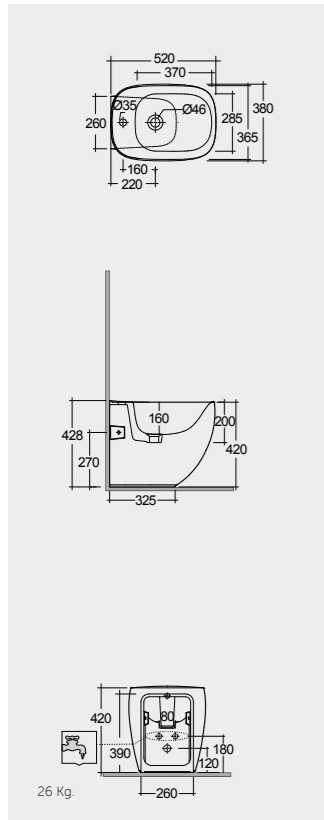

SET WITH MIXER (SHATAFF)  
BRASS CHROME :  
SPRDOMX0001

FOR BIDET  
ABS CHROME: BTRBDABS010  
PP WHITE: BTRBDPPR011

Hidden Fixations  
Comfort Height 42 CM

Hidden Fixations

Inspectionable

Measurements

القياسات