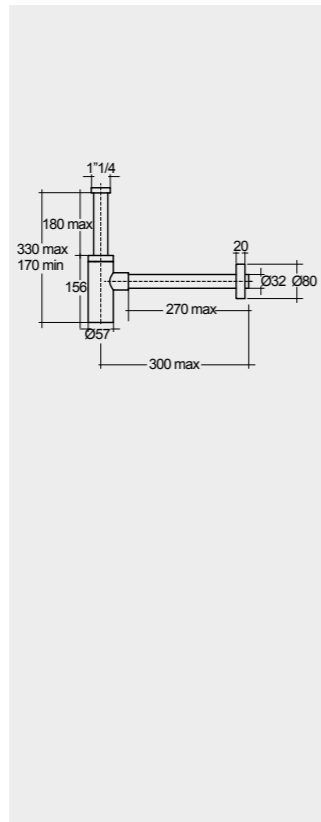

Measurements

القياسات