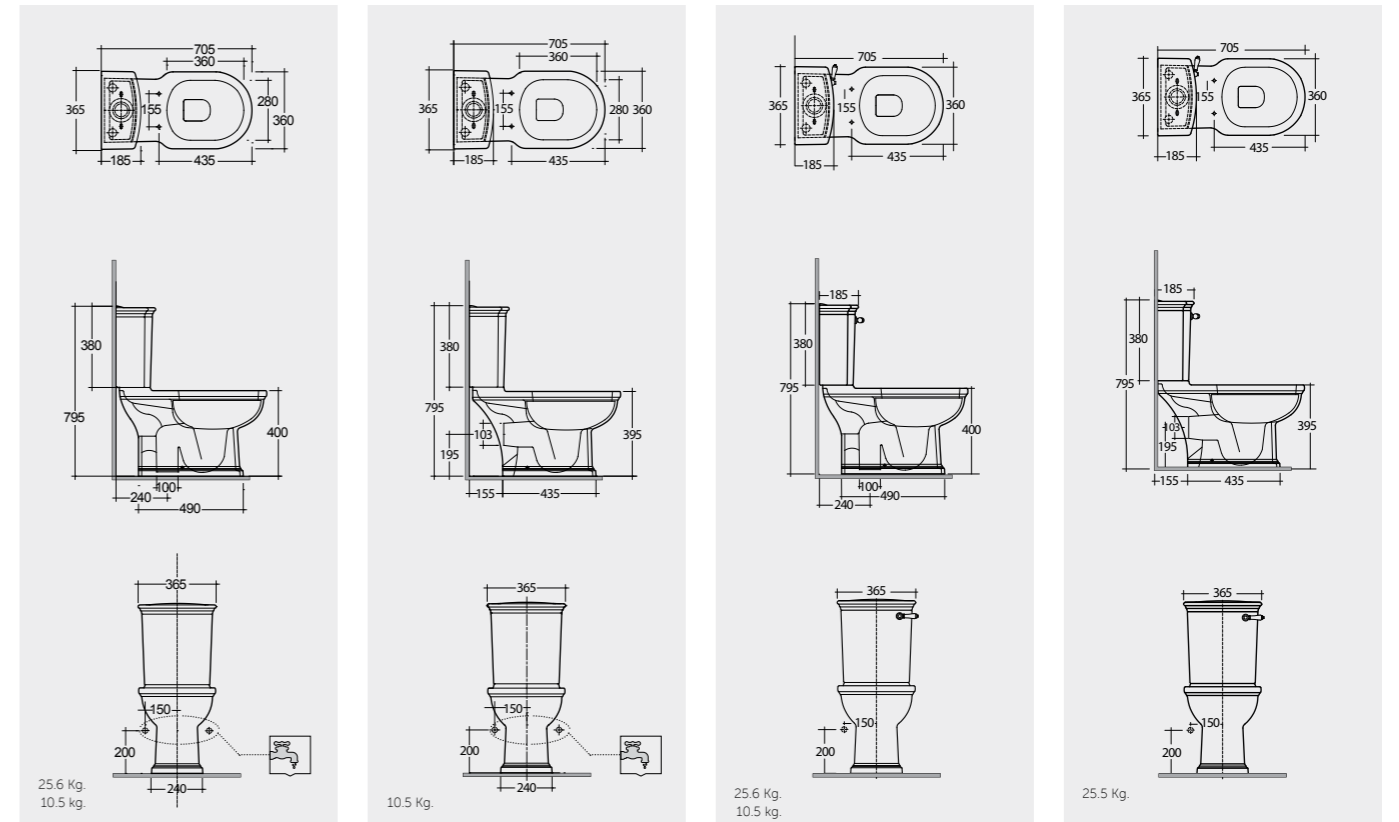

Measurements

القياسات

Lacquered Polyester RAK-Washington
WTSC3901503
ABS RAK-Washington
JM05DSCQRAWHA
Urea RAK-Compact
YFG173A

Lacquered Polyester RAK-Washington
WTSC3901503
ABS RAK-Washington
JM05DSCQRAWHA
Urea RAK-Compact
YFG173A

Lacquered Polyester RAK-Washington
WTSC3901503
ABS RAK-Washington
JM05DSCQRAWHA
Urea RAK-Compact
YFG173A

Lacquered Polyester RAK-Washington
WTSC3901503
ABS RAK-Washington
JM05DSCQRAWHA
Urea RAK-Compact
YFG173A

Compatible with 6/3L dual flushing, 4,5/3L dual flushing, in accordance with en997 - type 1.