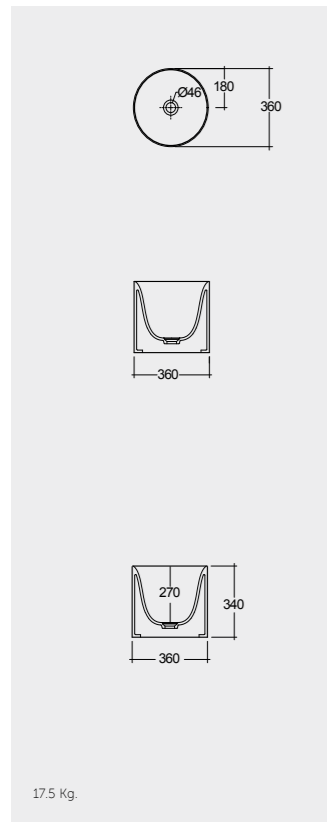

النماذج

Measurements

القياسات

Notes

All dimensions in mm tolerance $\pm 5\%$ for below 200mm and $\pm 3\%$ for above 200mm

ملحوظة

جميع القياسات تكون بالمليمتر $\pm 5\%$ للقياسات التي تقل عن 200 مليمتر و $\pm 3\%$ للقياسات التي تتجاوز 200 مليمتر