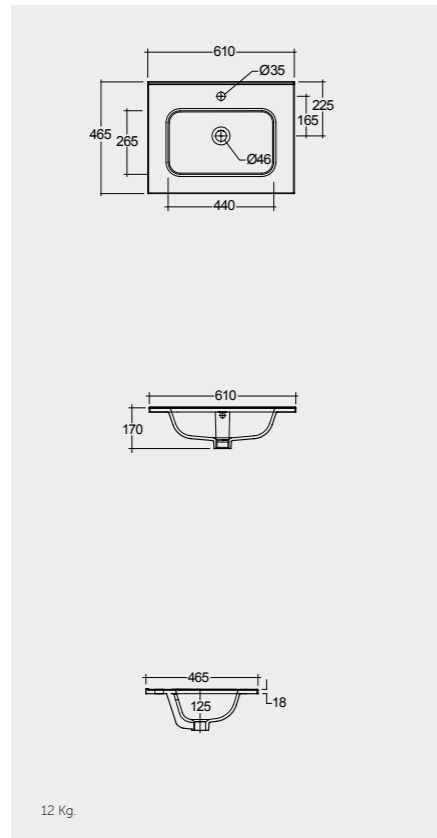

Measurements

القياسات

Notes

All dimensions in mm tolerance $\pm 5\%$ for below 200mm and $\pm 3\%$ for above 200mm

ملحوظة
جميع القياسات تكون بالمليمتر $\pm 5\%$ للقياسات التي تقل عن 200 مليمتر و $\pm 3\%$ للقياسات التي تتجاوز 200 مليمتر