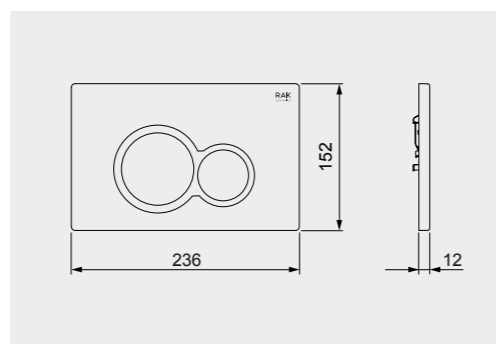

White FSRAPPL006

Chrome FSRAPPL007

Matt Chrome FSRAPPL008

RECTANGULAR