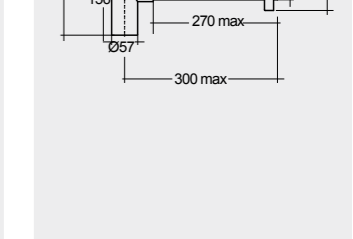

Notes

All dimensions in mm tolerance $\pm 5\%$ for below 200mm
and $\pm 3\%$ for above 200mm

جميع القياسات تكون بالمليمتر $\pm 5\%$ للقياسات التي تقل عن ٢٠٠ مليمتر و $\pm 3\%$ للقياسات التي تتجاوز ٢٠٠ مليمتر

ملحوظة