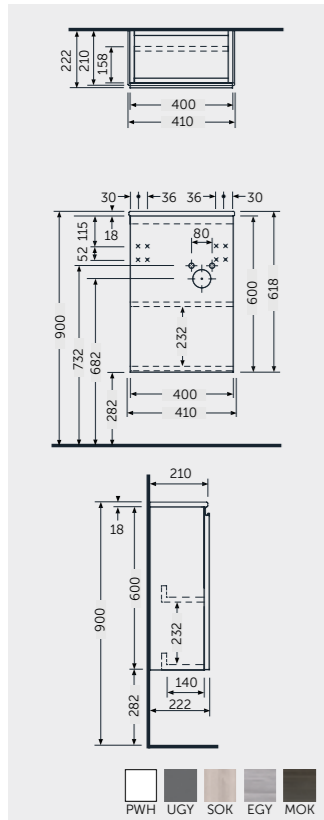

Measurements

القياسات