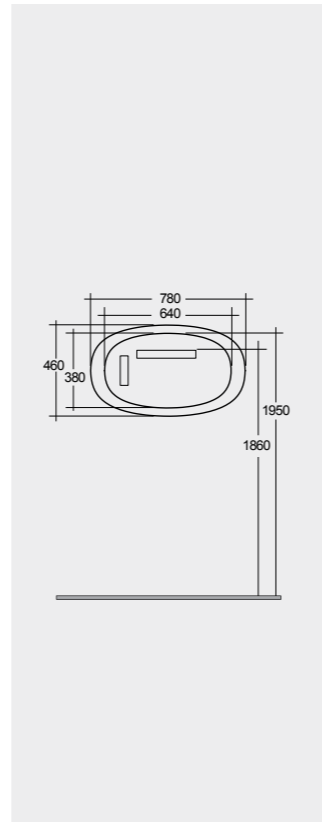

Measurements

القياسات