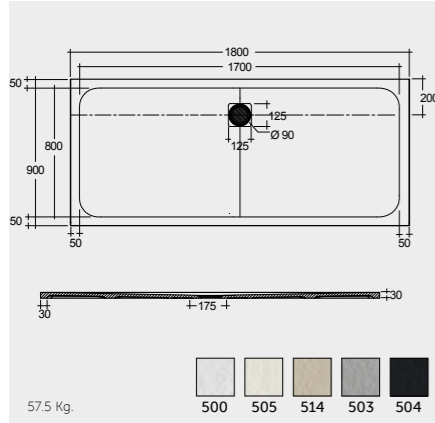

90 X 170 CM
RFBR090170S500