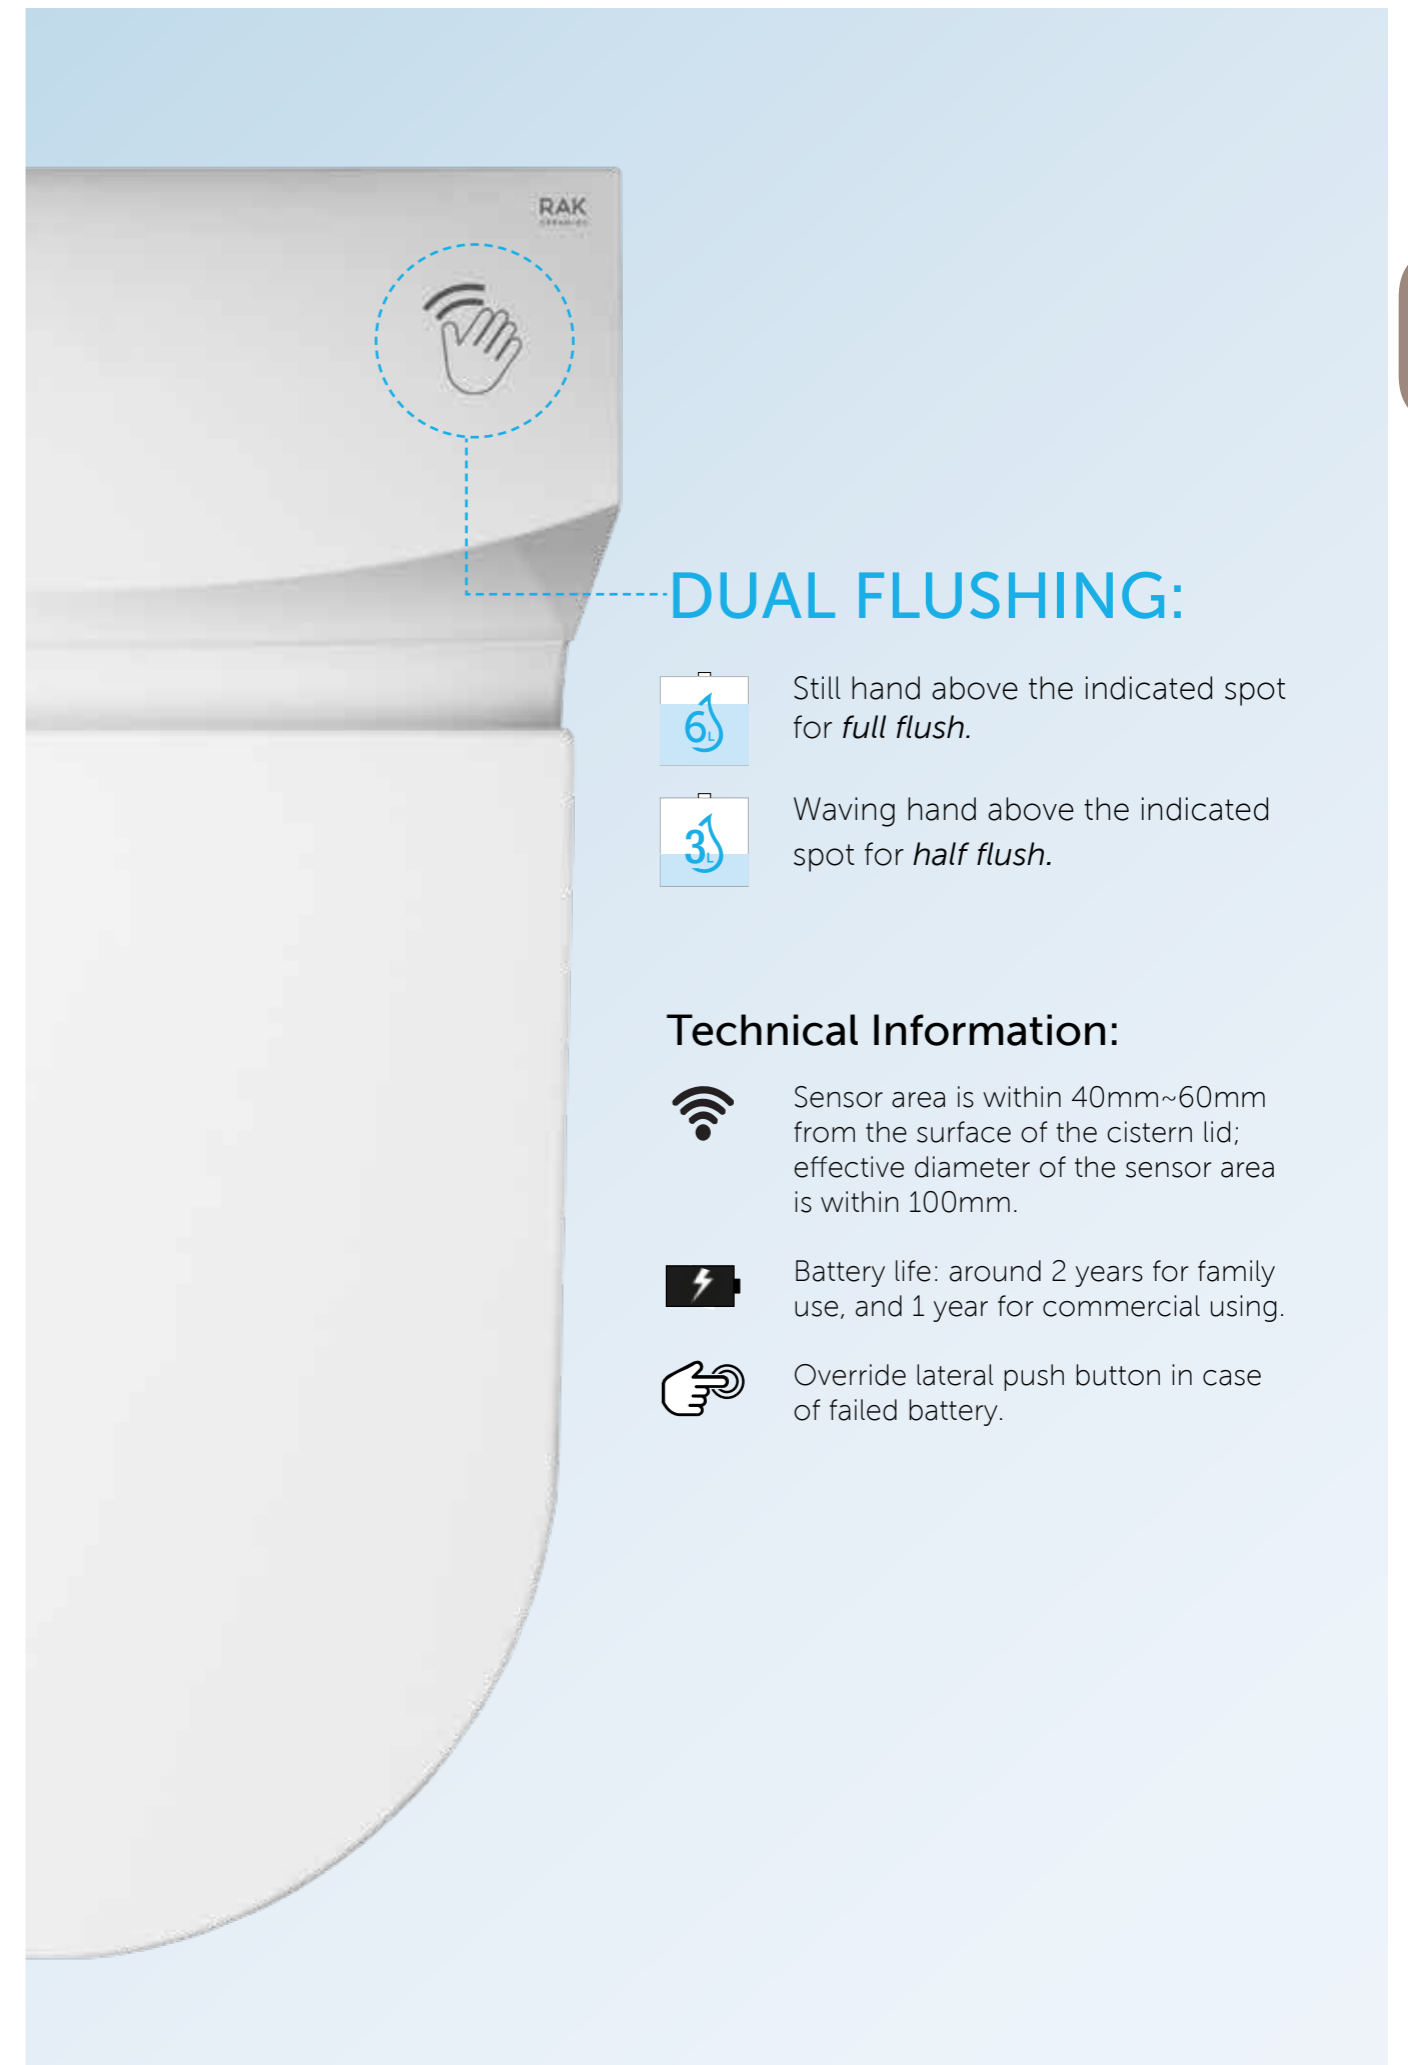

Touchless flushing

Enjoy the same hands-free, germ-free experience of commercial restrooms. With the new RAK Ceramics Touchless Flushing System, this same ease of use and minimal spreading of germs has finally expanded to home use toilets. A sensor module placed underneath the toilet's cistern lid runs on four AA batteries. It utilizes emerging sensing technology, which projects an electromagnetic field that is both extremely accurate and reliable.

This type of sensor detects the user in the projected field and initiates the dual flush: 6 liters keeping the hand above the spot, or 3 liters waving the hand.

DUAL FLUSHING:

Still hand above the indicated spot for *full flush*.

Waving hand above the indicated spot for *half flush*.

Technical Information:

Sensor area is within 40mm~60mm from the surface of the cistern lid; effective diameter of the sensor area is within 100mm.

Battery life: around 2 years for family use, and 1 year for commercial using.

Override lateral push button in case of failed battery.