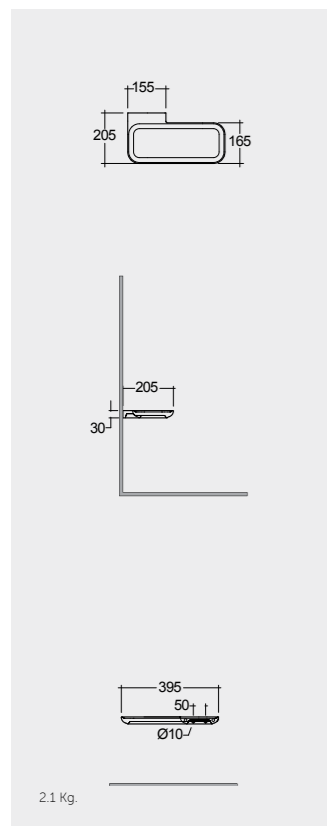

Measurements

القياسات