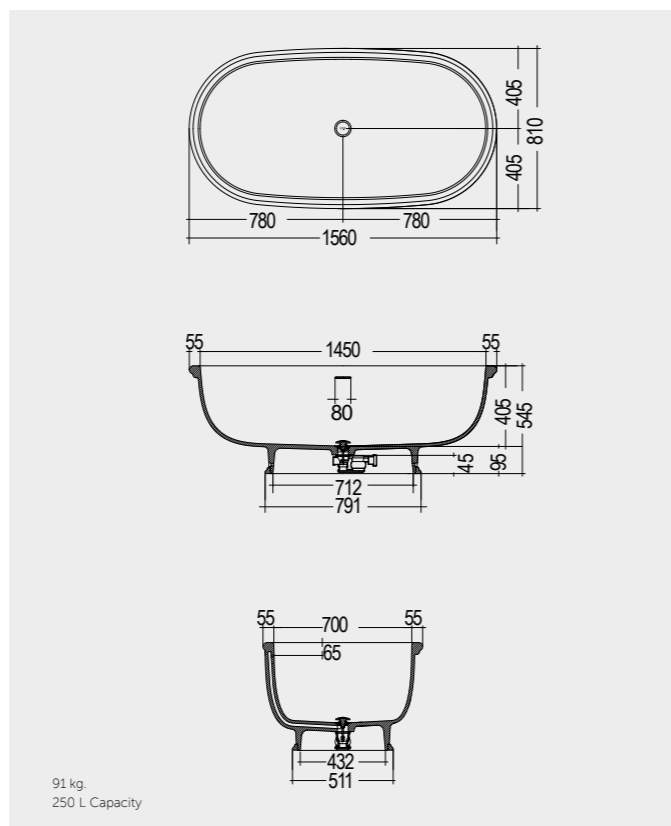

Models

النماذج

156X81 CM  
WTBT15681500

Drain Included

156X81 CM  
WTBT15681505

Drain Included

Measurements

القياسات