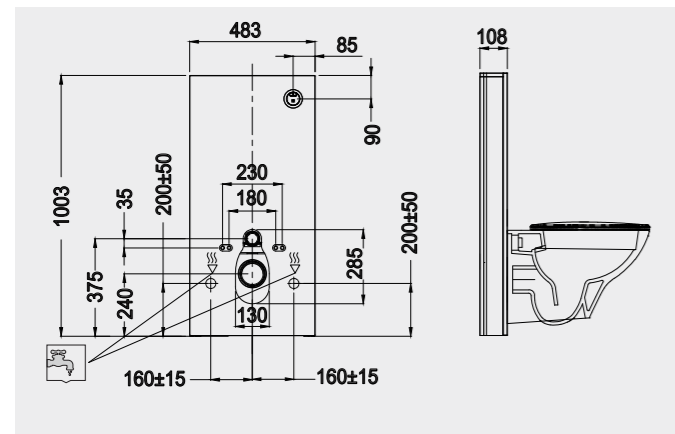

Not Suitable Models for Wall Hung Cabinet Cistern:

CO23AWHA - RAK-Special Needs Rimless Wall Hung WC 70 cm

أشكال غير ملائمة من الخزانات معدة للتعليق على الحائط:

حمامات راك ريمليس للاحتياجات الخاصة معلقة على الجدار ٧٠ سم

Models

النماذج