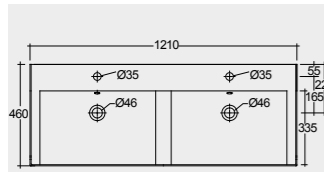

**81 CM**  
DESWB08101AWHA  
No tap holes DESWB08100AWHA

**61 CM**  
DESWB06101AWHA  
No tap holes DESWB06100AWHA

Measurements

40.0 Kg.

31.0 Kg.

27.0 Kg.

20.0 Kg.

القياسات