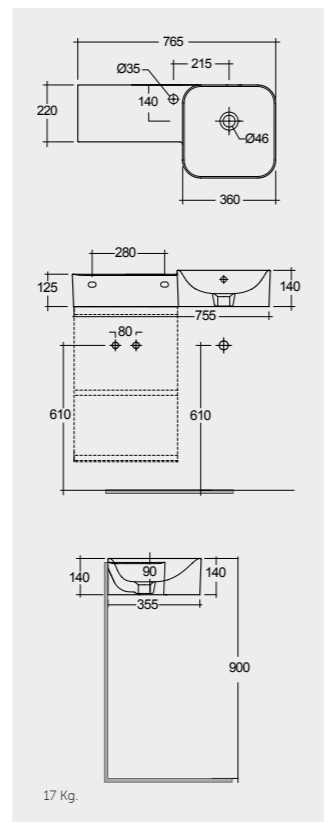

77 CM Left Ledge  
PETWB37701AWHA

77 CM Left Ledge  
PETWB37700AWHA

No Faucet Hole

No Faucet Hole

النماذج

Measurements

القياسات

Notes