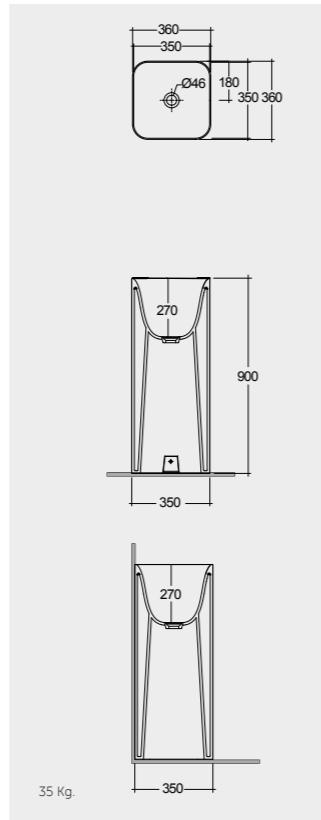

Measurements