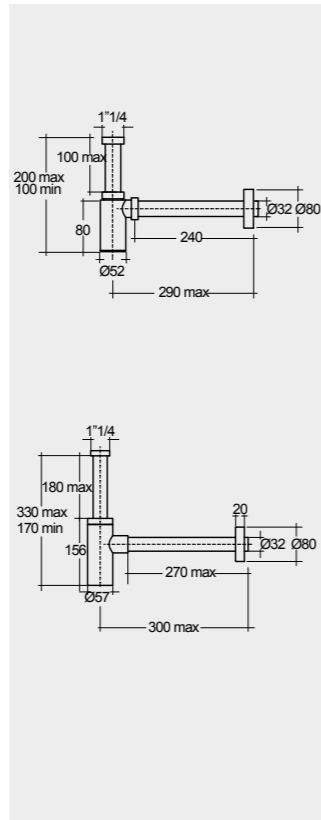

Measurements

القياسات