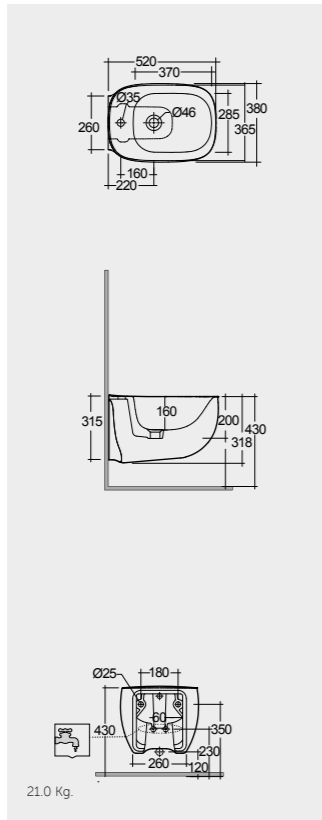

SET WITH MIXER (SHATAFF)  
BRASS CHROME :  
SPRDOMX0001

FOR BIDET  
ABS CHROME: BTRBDABS010  
PP WHITE: BTRBDPPR011

Hidden Fixations  
Comfort Height 42 CM

Hidden Fixations

Inspectionable

Measurements

القياسات