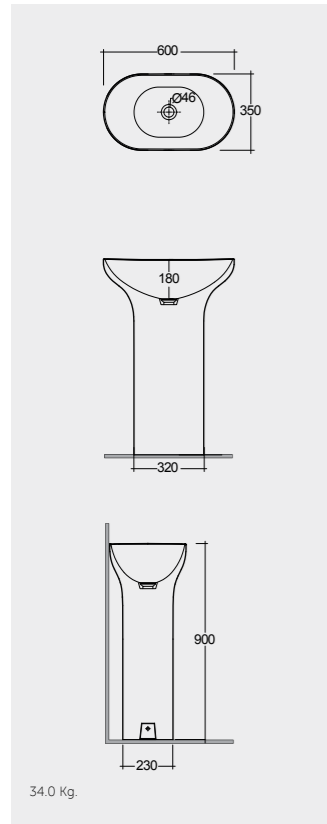

النماذج

Measurements

القياسات

Colours available

Colours shown here are as close to actual sanitaryware as printing process will allow
الألوان المبينة هنا قريبة إلى ألوان الأدوات الصحية الفعلية حسبما تسمح به عملية الطباعة

الألوان المتاحة