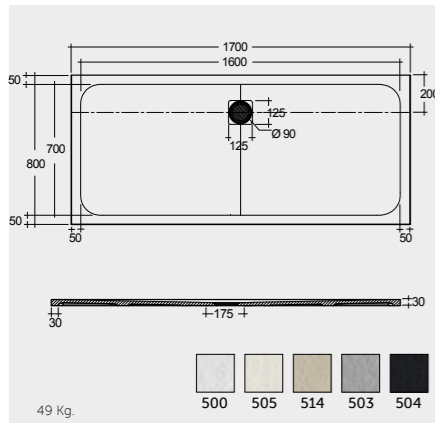

70 X 170 CM
RFBR070170S500