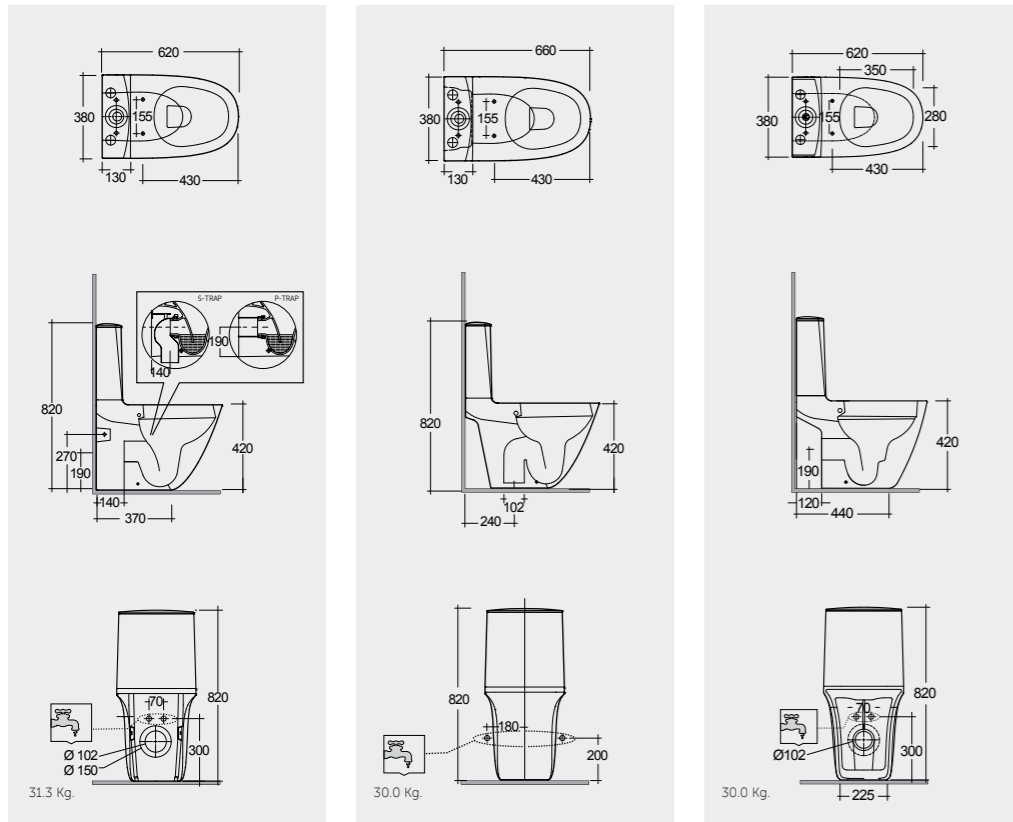

Measurements

Urea RAK-Sensation
SENSC3901WH

Urea RAK-Sensation
SENSC3901WH

Urea RAK-Sensation
SENSC3901WH

Compatible with 6/3L dual flushing, 4,5/3L dual flushing, in accordance with en997 - type 1.