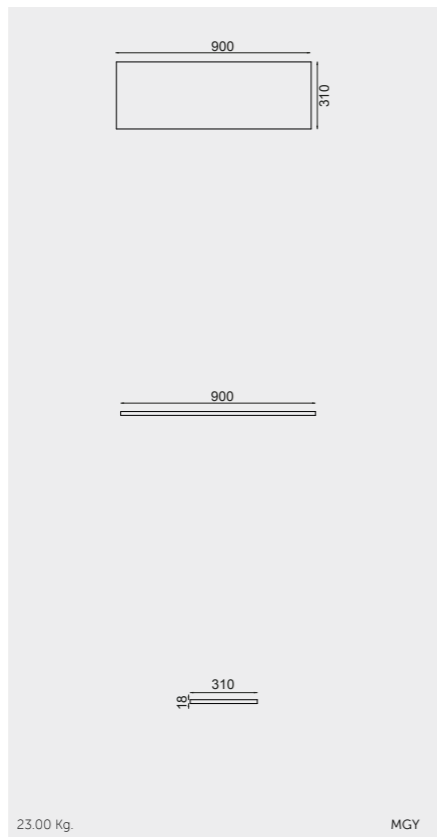

UNIVERSAL SHELVING SYSTEM

Models

النماذج

Structure can be easily cut on site at any lower height; adjustable feet.

Shelves not included, order separately:
USSSH9031MGY

6 PCS

Structure can be easily cut on site at any lower height; adjustable feet.

Shelves not included, order separately:
USSSH9031MGY

Measurements

القياسات

504

MGY

504

504