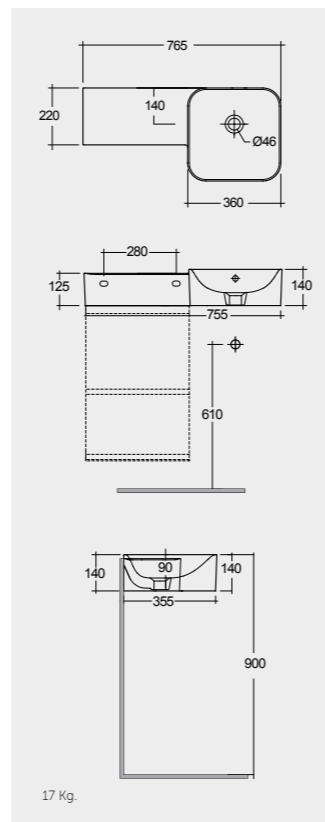

77 CM Left Ledge  
PETWB37701AWHA

77 CM Left Ledge  
PETWB37700AWHA

No Faucet Hole

No Faucet Hole

النماذج

Measurements

القياسات

Notes