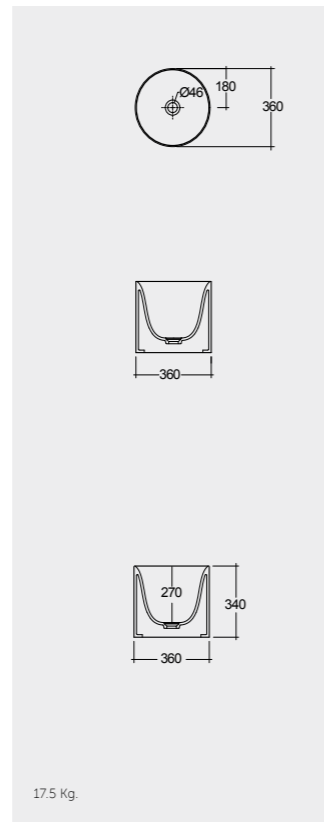

النماذج

Measurements

القياسات

Notes

All dimensions in mm tolerance $\pm 5\%$ for below 200mm and $\pm 3\%$ for above 200mm

ملحوظة

جميع القياسات تكون بالمليمتر $\pm 5\%$ للقياسات التي تقل عن 200 مليمتر و $\pm 3\%$ للقياسات التي تتجاوز 200 مليمتر