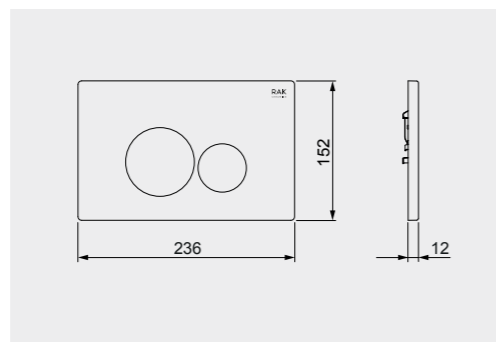

RAK-ECOFIX / ABS MATT PUSH PLATES