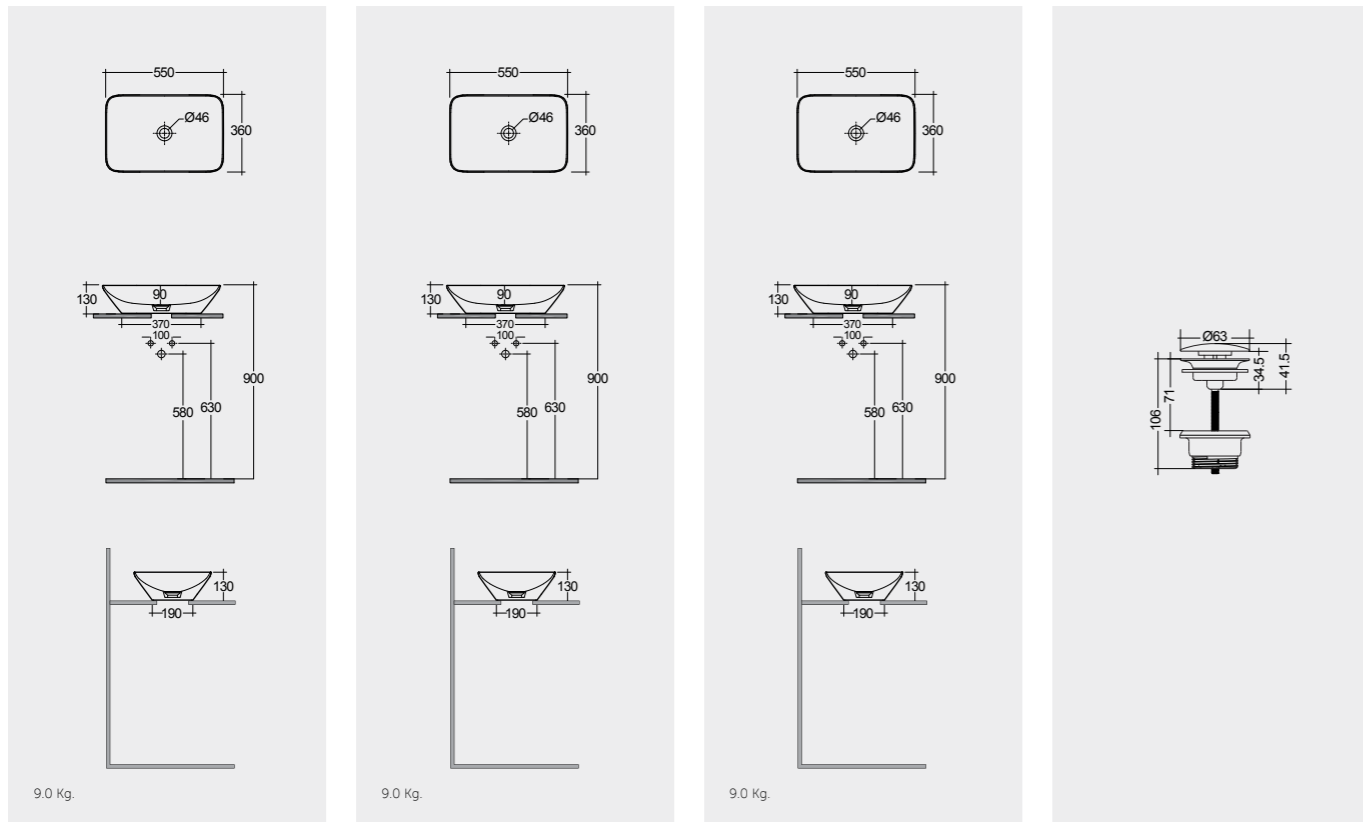

Measurements

القياسات