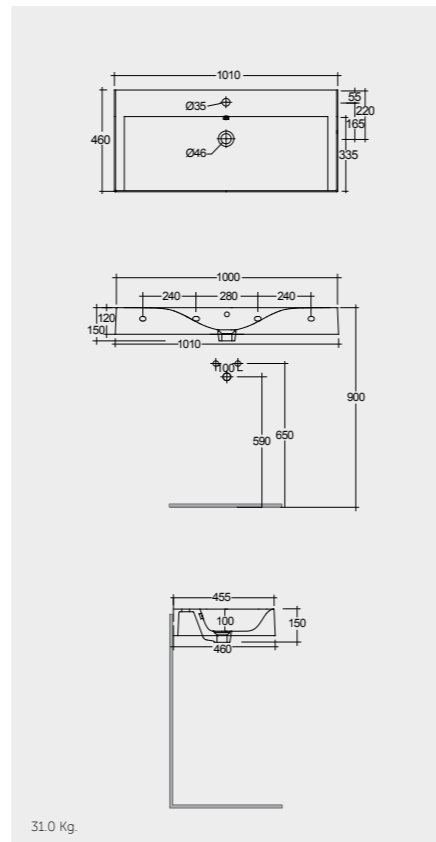

61 x 46 CM  
DESWB06101AWHA  
No tap holes DESWB06100AWHA

81 x 46 CM  
DESWB08101AWHA  
No tap holes DESWB08100AWHA

101 x 46 CM  
DESWB10101AWHA  
No tap holes DESWB10100AWHA

Measurements

القياسات

Notes

All dimensions in mm tolerance  $\pm 5\%$  for below 200mm  
and  $\pm 3\%$  for above 200mm