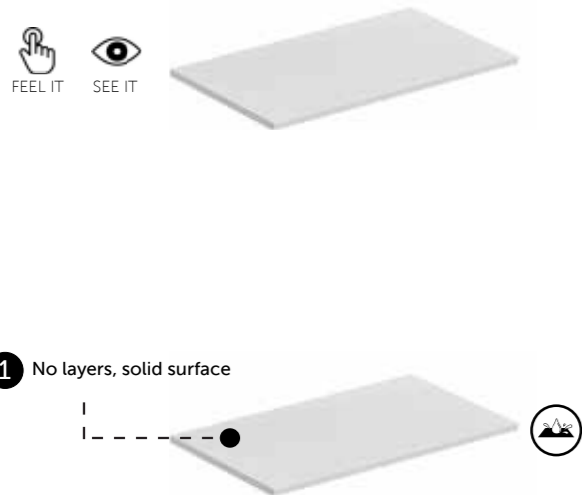

RAK-PLANO MATERIALS

RAKSOLID

RAKSOLID is the new durable solid surface material, composed of a mixture of natural minerals and resins. It exudes consistent quality and performance. The elegant matte white finish gives a distinctive feel to the vanity surface and it is pleasant to the touch.

راك صوليد هي مادة صلبة متينة جديدة للسطح، تتكون من مزيج من المعادن والراتنجات الطبيعية. إنها تتضح بجودة أداء متسق. يعطي اللون الأبيض الأنيق غير اللامع إحساساً مميزاً لسطح الخزن وهو ممتع اللمس.