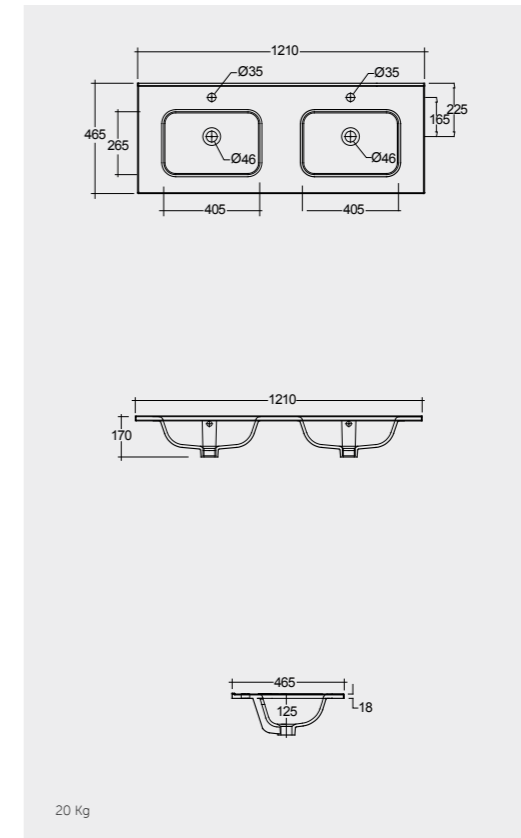

Measurements

القياسات

FOR VANITY (RAK-JOY UNO)
PP WHITE : BTRWBPPR022
Inspectionable
Space Saving