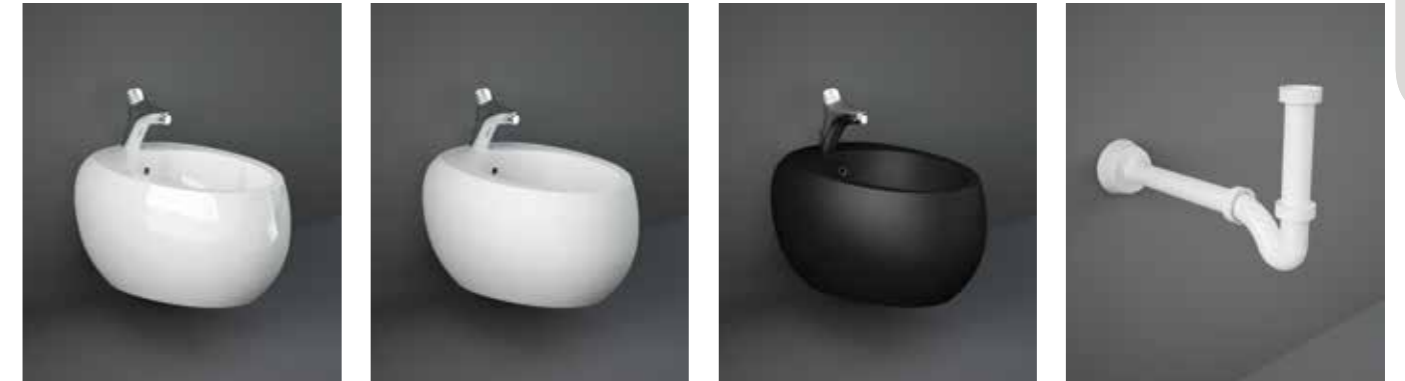

Hidden Fixations Comfort Height 42 CM Matt Finish Hidden Fixations Comfort Height 42 CM Matt Finish Hidden Fixations Comfort Height 42 CM Inspectionable

Measurements

القياسات

Models

56 CM CLOBD2101AWHA AWH 56 CM CLOBD2101500A 500 56 CM CLOBD2101504A 504 FOR BIDET PP WHITE : BTRBDPPR011