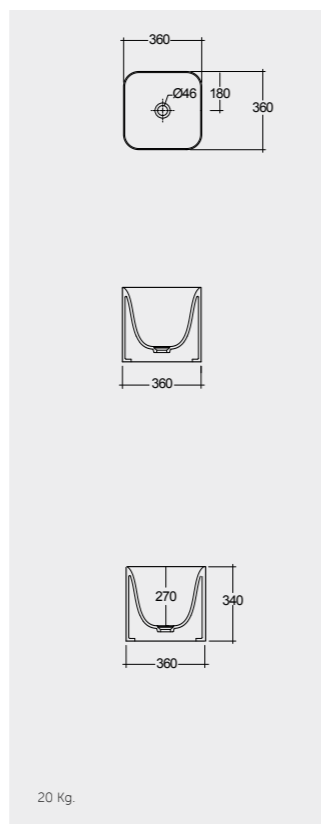

Models

36 CM  
PETCT23400AWHA

36 CM  
PETCT23400500A

36 CM  
PETCT23400504A

FREE-FLOW  
CHROME : DUO002444

النماذج

Measurements

القياسات