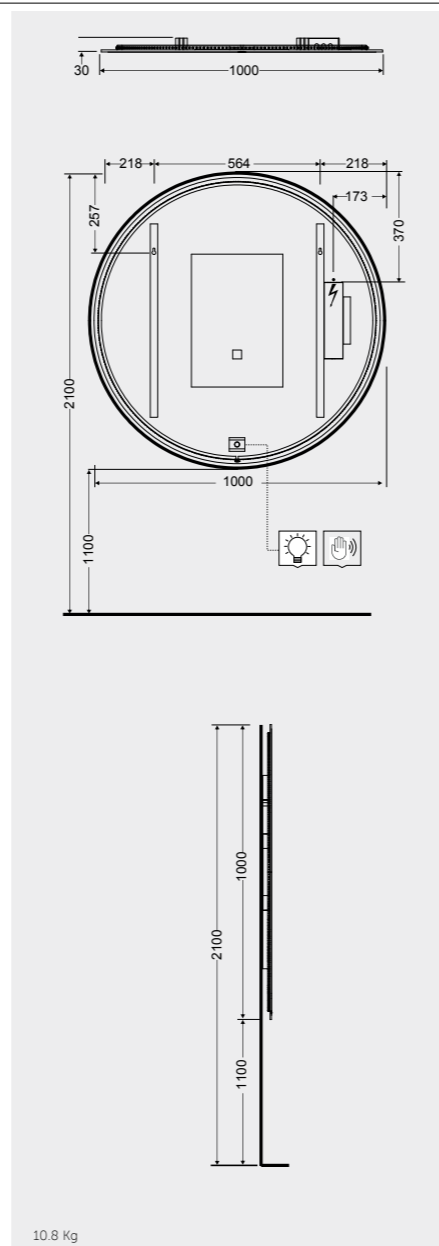

Measurements

القياسات