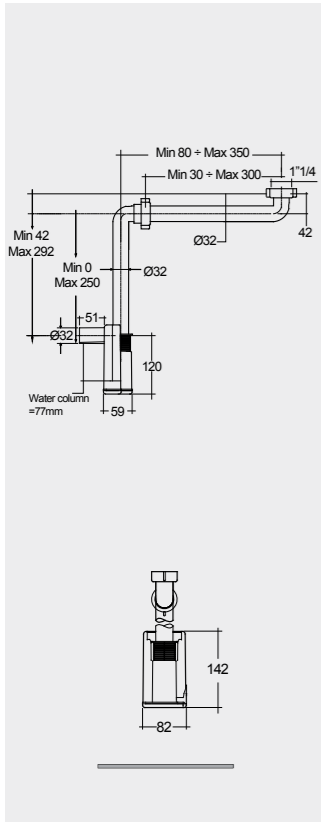

Models

النماذج

FOR VANITY (RAK-JOY UNO)  
PP WHITE : BTRWBPPR022

Inspectionable  
Space Saving

Measurements

القياسات

Notes

All dimensions in mm tolerance  $\pm 5\%$  for below 200mm and  $\pm 3\%$  for above 200mm