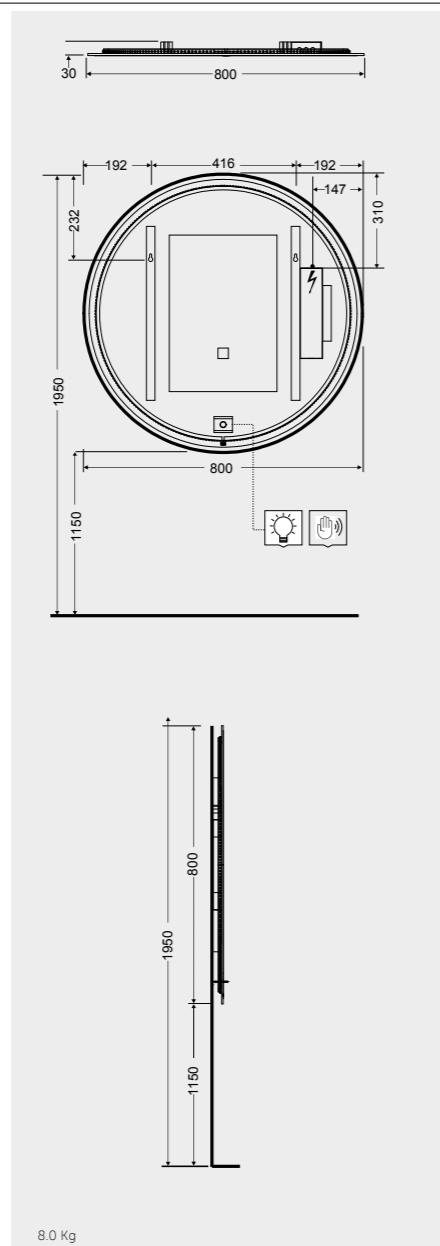

Measurements

القياسات