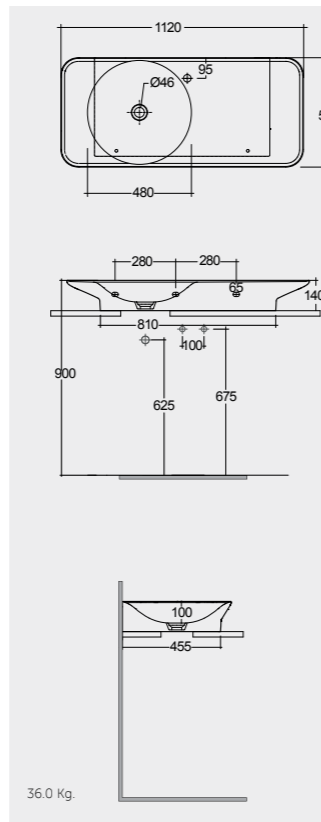

النماذج

Measurements