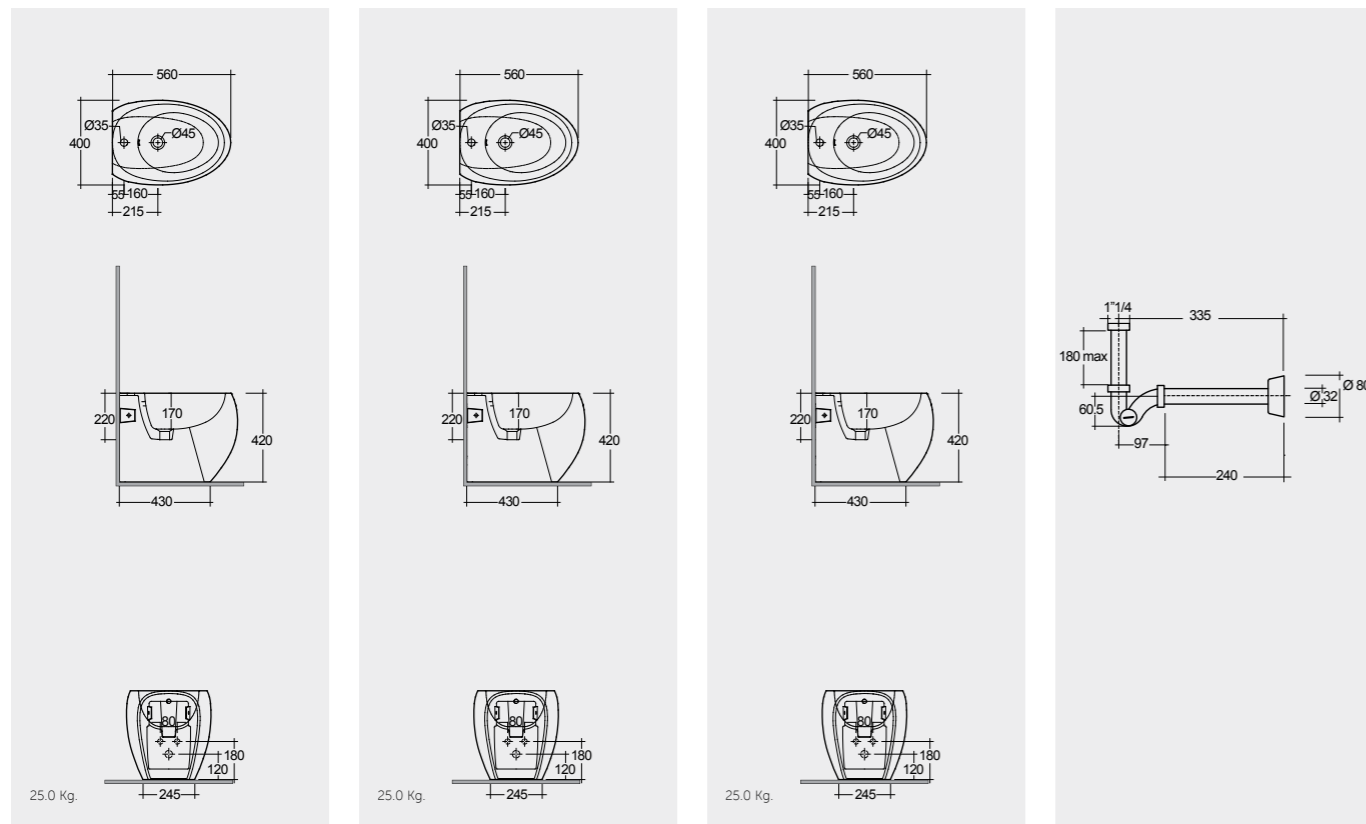

Hidden Fixations Comfort Height 42 CM Matt Finish Hidden Fixations Comfort Height 42 CM Matt Finish Hidden Fixations Comfort Height 42 CM Inspectionable

Measurements

القياسات

Models

56 CM CLOBD2101AWHA AWH 56 CM CLOBD2101500A 500 56 CM CLOBD2101504A 504 FOR BIDET PP WHITE : BTRBDPPR011