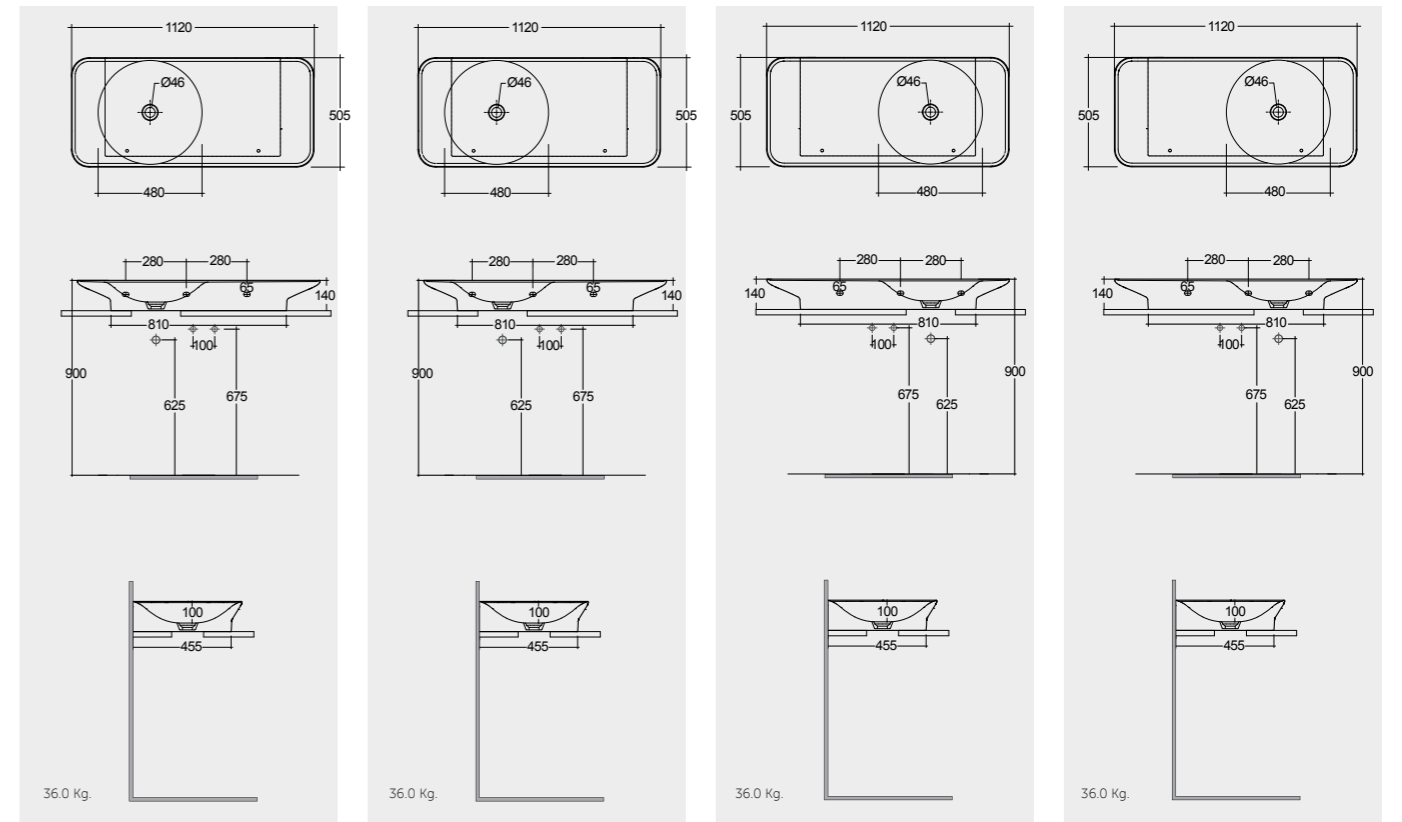

القياسات

Notes

All dimensions in mm tolerance $\pm 5\%$ for below 200mm and $\pm 3\%$ for above 200mm

ملحوظة

جميع القياسات تكون بالمليمتر $\pm 5\%$ للقياسات التي تقل عن 200 مليمتر و $\pm 3\%$ للقياسات التي تتجاوز 200 مليمتر