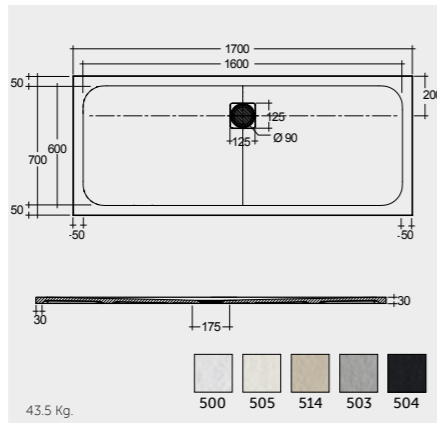

BATHTUB REPLACEMENT

بديل حوض الإستحمام

All dimensions in mm tolerance $\pm 5\%$ for below 200mm and $\pm 3\%$ for above 200mm

جميع القياسات تكون بالمليمتر + 5% للقياسات التي تقل عن 200 مليمتر و + 3% للقياسات التي تتجاوز 200 مليمتر

QUADRANT

الربعية

SHOWER DRAIN DEPTH OF WATER SEAL 30MM

SHOWER DRAIN MEMBRANE WATER SEAL