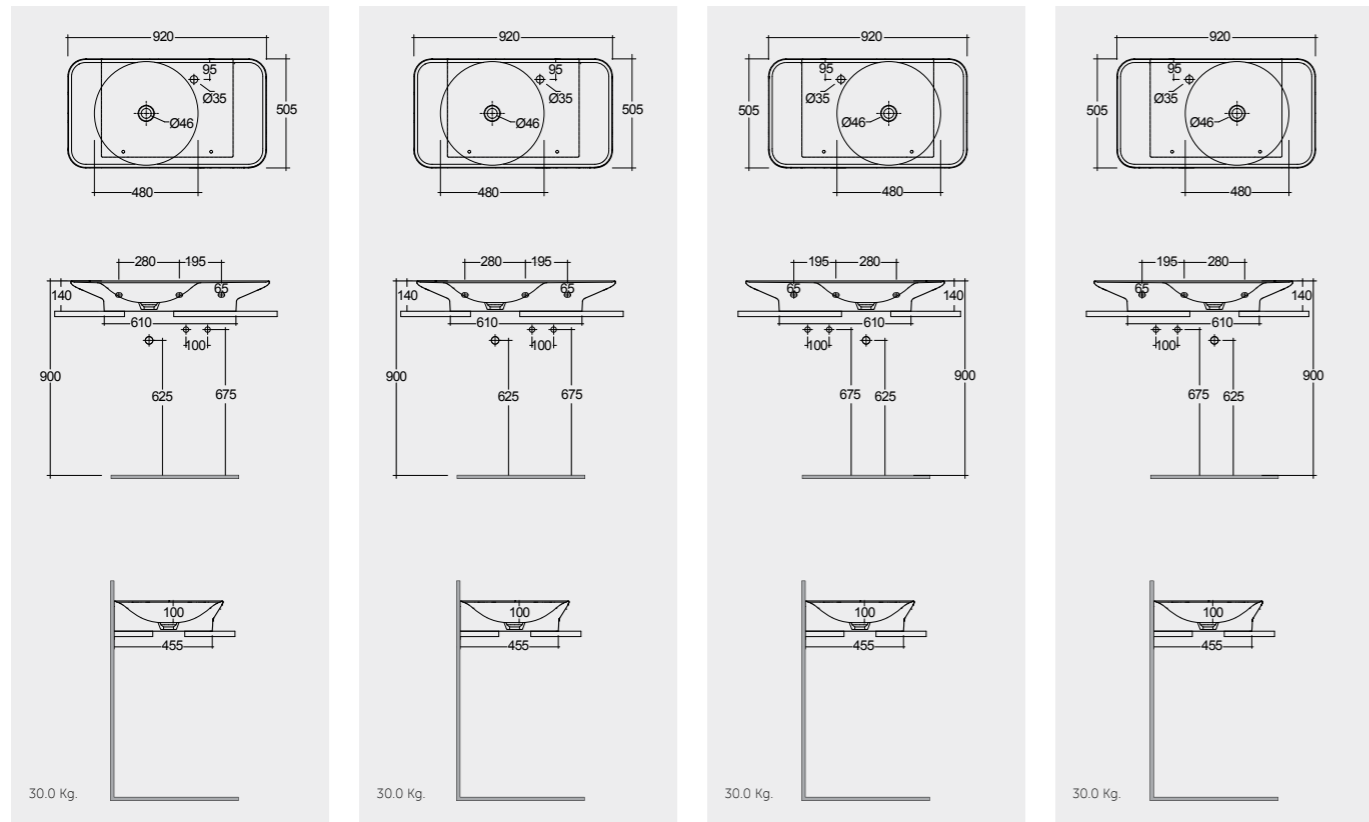

القياسات

Measurements