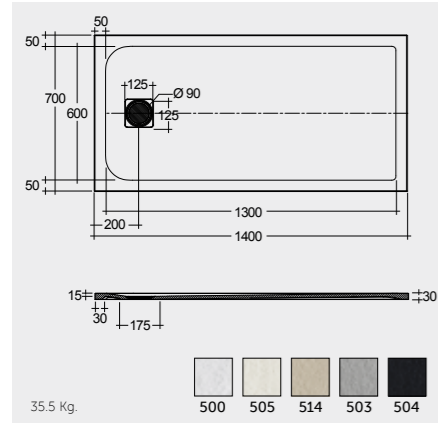

70 X 140 CM
RFST070140S500