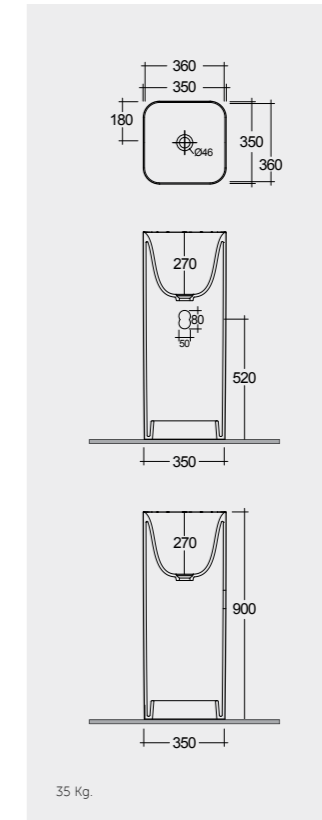

Measurements

النماذج

القياسات

Models

36 CM  
PETCT13400AWHA

36 CM  
PETCT13400500A

36 CM  
PETCT13400504A

FREE-FLOW  
CHROME : DUO002444