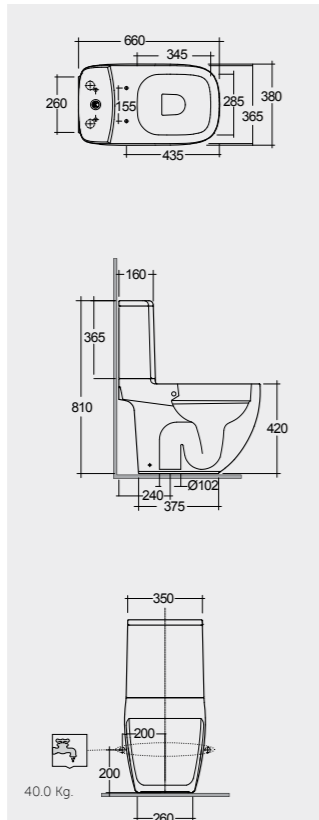

Measurements

القياسات

Urea RAK-Illusion
ILLSC3901WH
Urea RAK-Illusion
ILLSC3903WH

Urea RAK-Illusion
ILLSC3901WH
Urea RAK-Illusion
ILLSC3903WH

Urea RAK-Illusion
ILLSC3901WH
Urea RAK-Illusion
ILLSC3903WH

Urea RAK-Illusion
ILLSC3901WH
Urea RAK-Illusion
ILLSC3903WH

Compatible with 6/3L dual flushing, 4,5/3L dual flushing, in accordance with en997 - type 1.