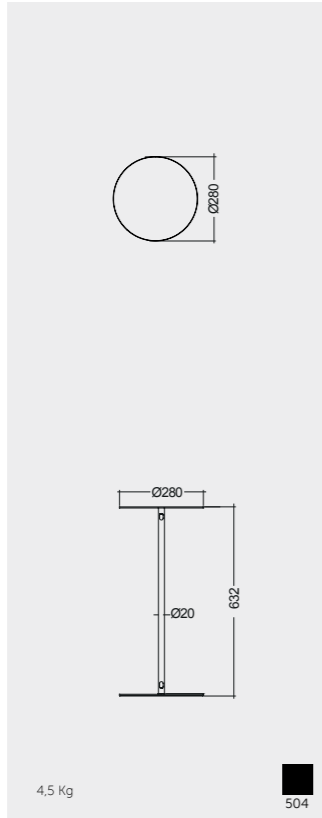

# RAK-DES VERTICAL TOWEL HOLDER & SIDE TABLES

Models

النماذج

Vertical towel holder 156 x45  
METTH001524

Ø 28 H63CM  
METST001504

Ø 28 H43CM  
METST002504

Measurements

القياسات