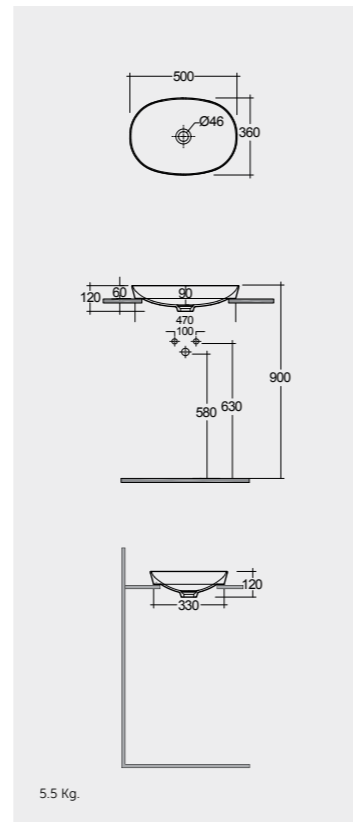

Measurements | Misure | Dimensions | Abmessungen | Размеры