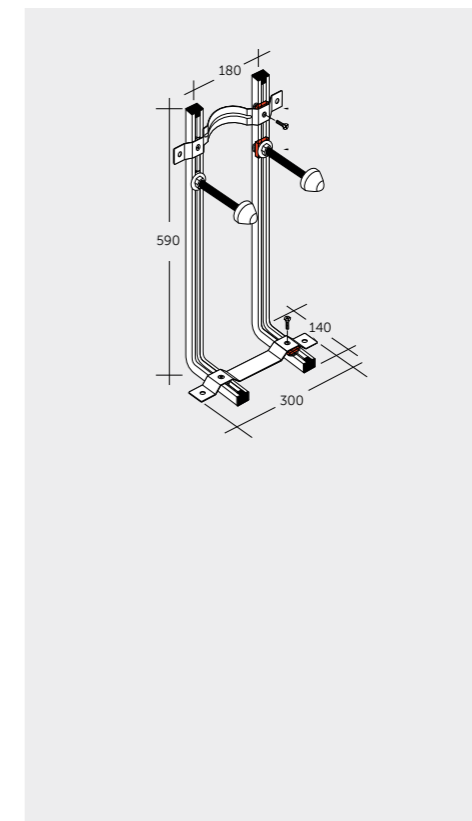

Measurements | Misure | Dimensions | Abmessungen | Размеры