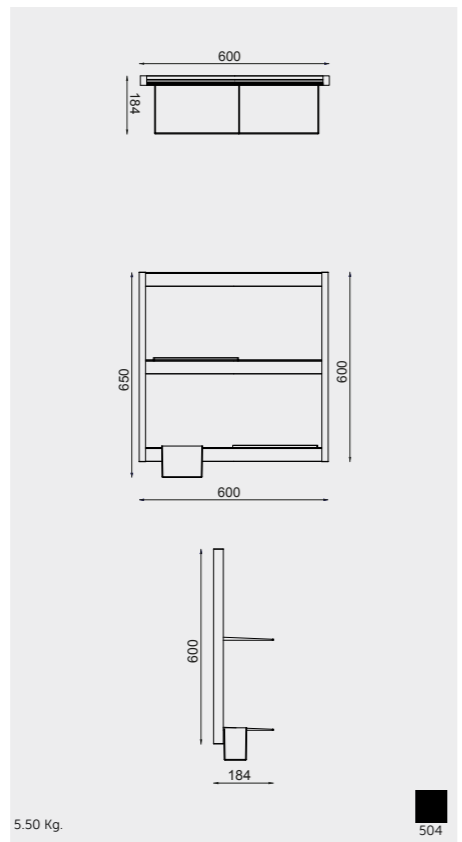

W 60 x H 60CM
USSAS0002504

Accessories included: 2 Small Shelves & Double Tumbler

W 60 x H 180CM
USSAS0003504

Accessories included: Small & Large Shelves, Small & Large Double Tumblers and 3 Hooks

Measurements | Misure | Dimensions | Abmessungen | Размеры