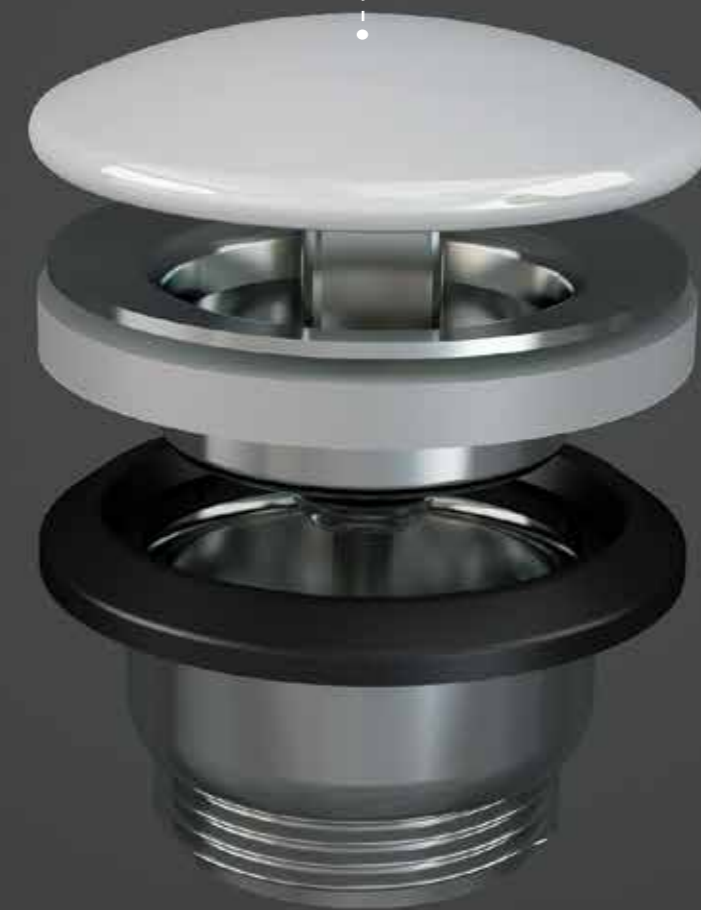

444

AWH

500 505 514 503 504

FINISH OPTIONS

CHROME PLATED
444

GLOSSY ALPINE WHITE
AWH

MATT COLOURS
500 505 514 503 504

ALWAYS OPEN