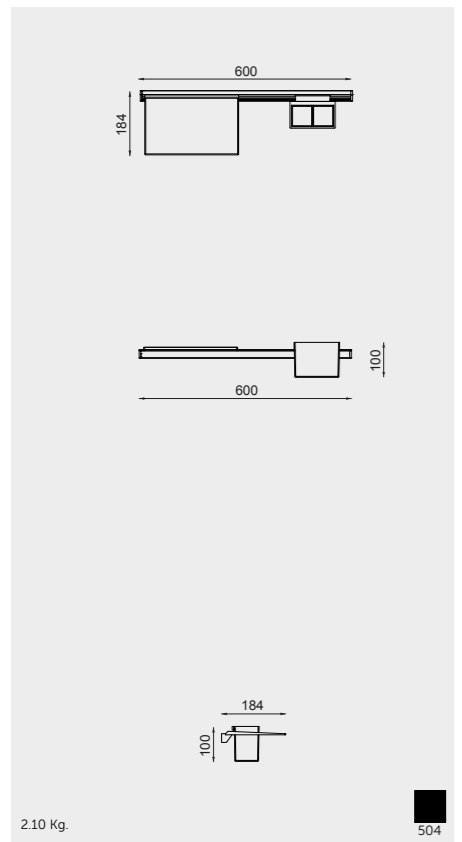

W 60 x H 60CM
USSAS0002504

Accessories included: 2 Small Shelves & Double Tumbler

W 60 x H 180CM
USSAS0003504

Accessories included: Small & Large Shelves, Small & Large Double Tumblers and 3 Hooks

Measurements | Misure | Dimensions | Abmessungen | Размеры