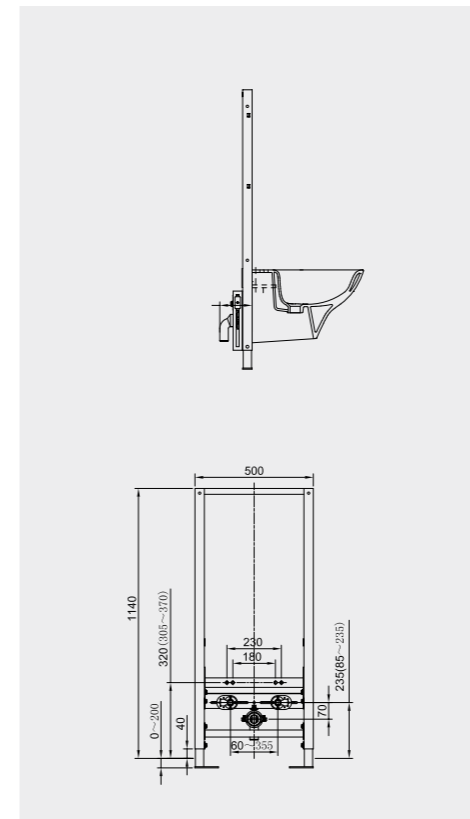

Measurements | Misure | Dimensions | Abmessungen | Размеры