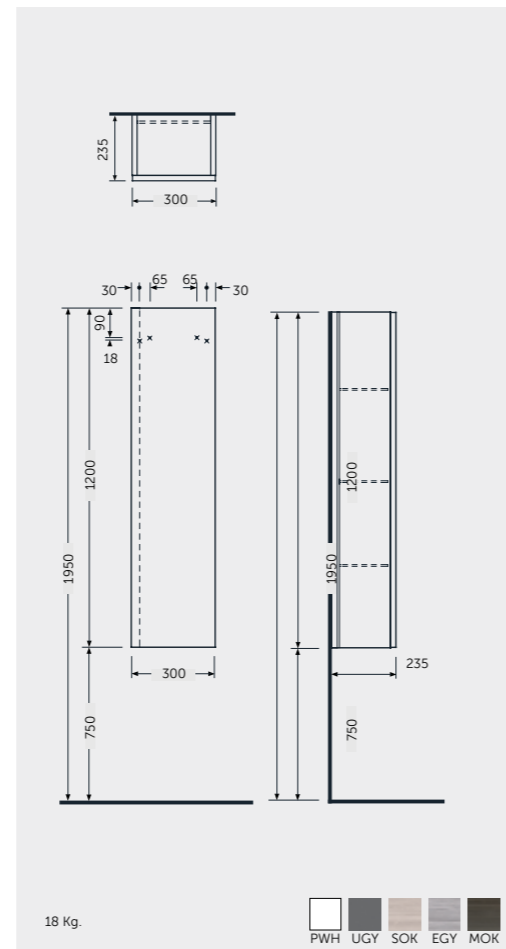

20 CM
JOYOS020MGY

40 CM
JOYOS040MGY

W 30 x D 23 x H 120CM
JOYTS120UGY

Measurements | Misure | Dimensions | Abmessungen | Размеры

WITH RAK-JOY OR RAK-PRECIOUS DROP-IN WASHBASINS

WITH RAK-PRECIOUS SURFACE AND COUNTERTOP WASHBASINS