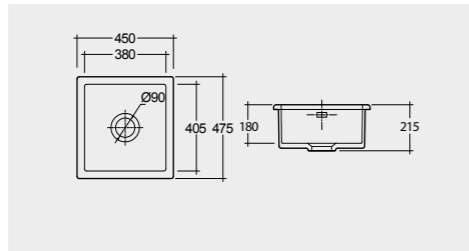

KITCHEN SINKS

RAK-Silvia 45 CM

RAK-Silvia 45 CM

KITCHEN SINKS