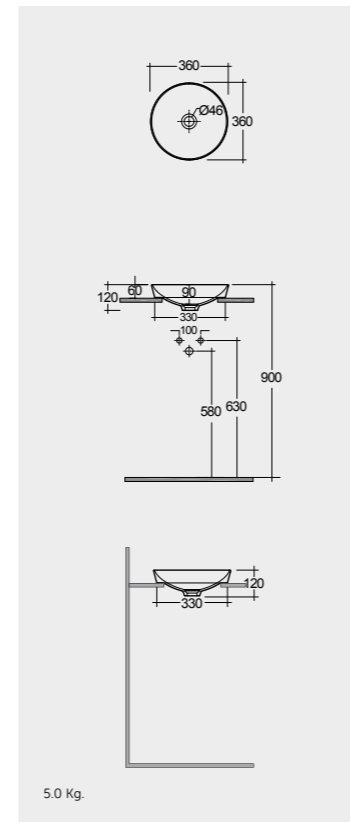

Measurements | Misure | Dimensions | Abmessungen | Размеры