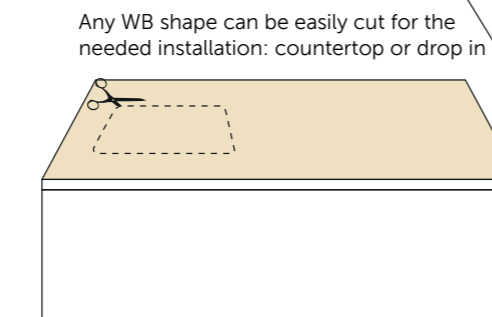

RAK-Plano-Oberflächen aus RAKSOLID lassen sich während der Installation leicht schneiden und bohren. Der Schnitt kann vom Installateur problemlos vor Ort mit herkömmlichen Holzwerkzeugen durchgeführt werden. RAK-Plano bietet Ihnen die Möglichkeit, das Waschbecken und die Wasserhähne an Ihrer bevorzugten Position zu installieren, und Ihre Meinung vor Ort (vor dem Bohren) zu ändern und Ihr Projekt bei Bedarf zu überarbeiten.

Поверхности RAK-Plano, изготовленные из RAKSOLID, легко режутся и сверлятся во время установки. Распил может быть легко выполнен установщиком на месте с помощью обычных деревянных инструментов. RAK-Plano дает вам возможность установить умывальник и смесители в удобном для вас месте и позволяет вам передумать на месте (перед сверлением) и при необходимости изменить проект.

Some examples of customization

Alcuni esempi di personalizzazione
Quelques exemples de personnalisation
algunos ejemplos de personalización
Einige Beispiele für Personalisierungen
ПРИМЕРЫ ПЕРСОНАЛИЗАЦИИ