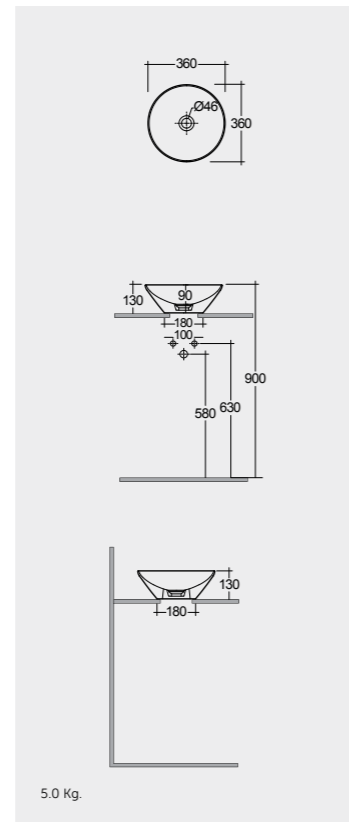

Measurements | Misure | Dimensions | Abmessungen | Размеры