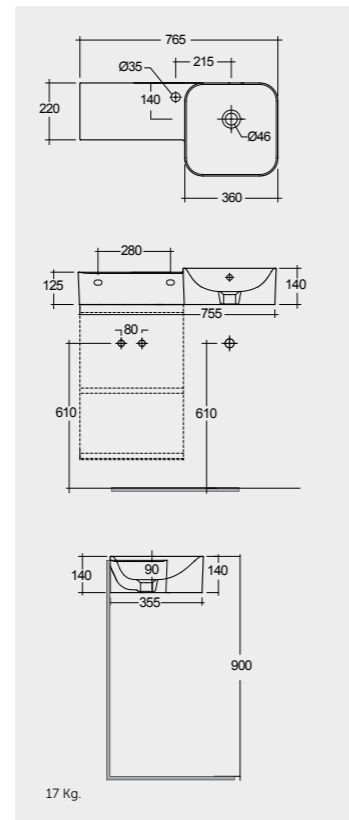

 **77 CM Right Ledge**
PETWB47700AWHA

 **77 CM Left Ledge**
PETWB37701AWHA

 **77 CM Left Ledge**
PETWB37700AWHA

No Faucet Hole

No Faucet Hole

Measurements | Misure | Dimensions | Abmessungen | Размеры

Note | Nota | Remarque | Hinweis | Примечание