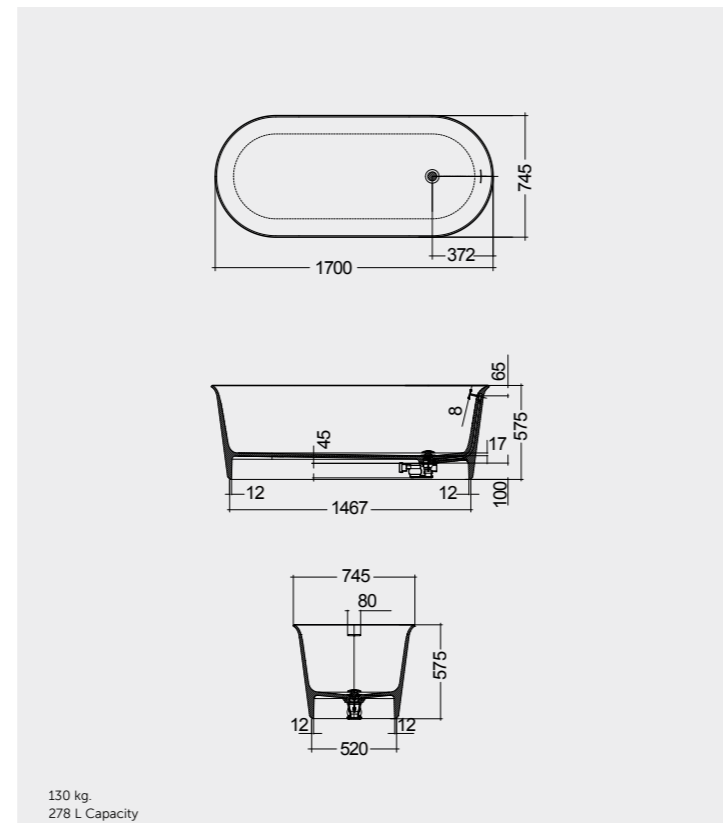

Drain Included

Measurements | Misure | Dimensions | Abmessungen | Размеры