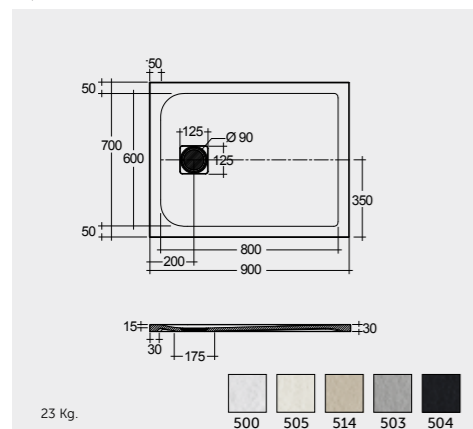

RECTANGULAR 70 CM WIDE

RECTANGULAR 80 CM WIDE

SHOWER DRAIN DEPTH OF WATER SEAL 30MM

SHOWER DRAIN MEMBRANE WATER SEAL

Note | Nota | Remarque | Hinweis | Примечание

All dimensions in mm tolerance $\pm 5\%$ for below 200mm and $\pm 3\%$ for above 200mm | Tutte le dimensioni hanno una tolleranza di $\pm 5\%$ mm al di sotto dei 200mm e di $\pm 3\%$ mm al di sopra dei 200mm | Toutes les dimensions en mm tolérance $\pm 5\%$ pour moins de 200mm et $\pm 3\%$ pour plus de 200mm/ Alle Abmessungen in mm, Toleranz $\pm 5\%$ für unter 200mm, und $\pm 3\%$ für über 200mm | Все размеры указаны в мм, погрешность $\pm 5\%$ ниже 200 мм и $\pm 3\%$ выше 200 мм