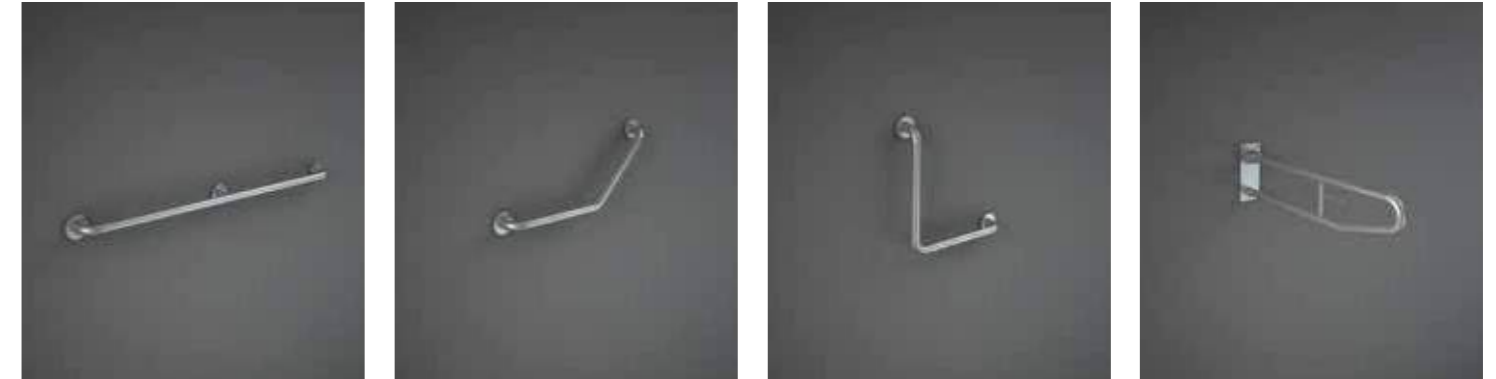

SENIOR
NEEDS

RAK-SILVER / GRAB BARS

Models | Modelli | Modèles | Modelle | Модели

300mm (32mm DIA.)
SILGBR00300

450mm (32mm DIA.)
SILGBR00450

600mm (32mm DIA.)
SILGBR00600

900mm (32mm DIA.)
SILGBR00900

Models | Modelli | Modèles | Modelle | Модели