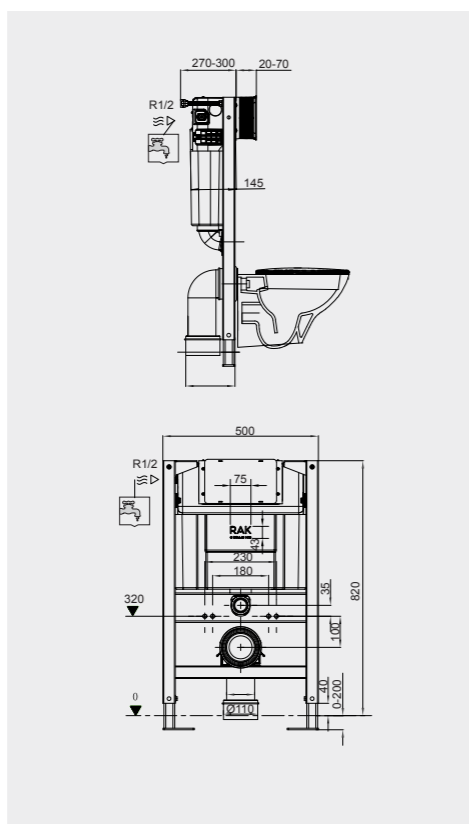

Measurements | Misure | Dimensions | Abmessungen | Размеры