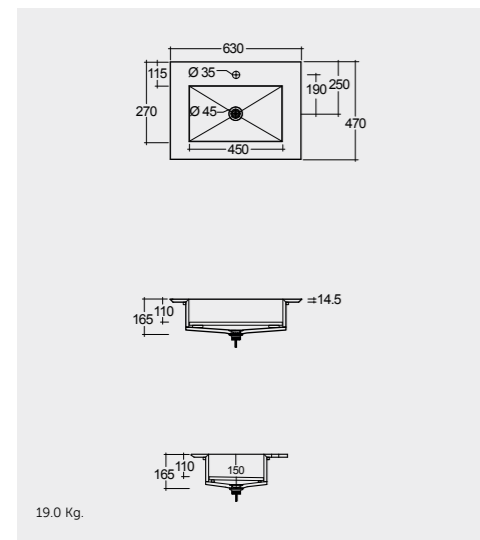

63 CM
PREOC06347102A
Drain Included