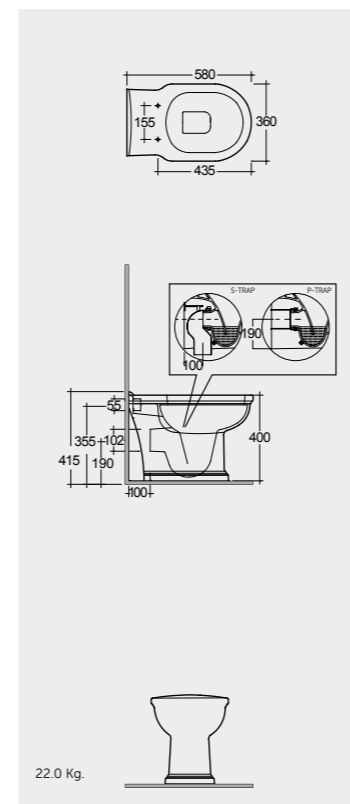

LACQUERED POLYESTER

RAK-WASHINGTON

Models | Modelli | Modèles | Modelle | Модели

58 CM
WAWC00001
CISTERN : WT23AWHA
FITTINGS : FTWTLOCIST

With Front Lever

58 CM
WAWC00001

Back Open

Measurements | Misure | Dimensions | Abmessungen | Размеры