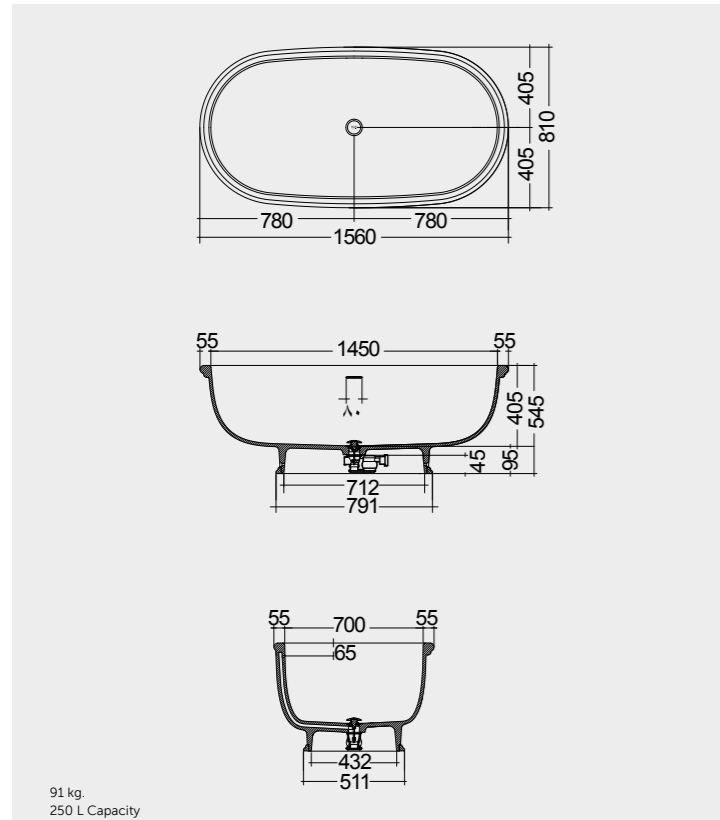

Models | Modelli | Modèles | Modelle | Модели

156X81 CM
WTBT15681500

Drain Included

156X81 CM
WTBT15681505

Drain Included

Measurements | Misure | Dimensions | Abmessungen | Размеры

Note | Nota | Remarque | Hinweis | Примечание