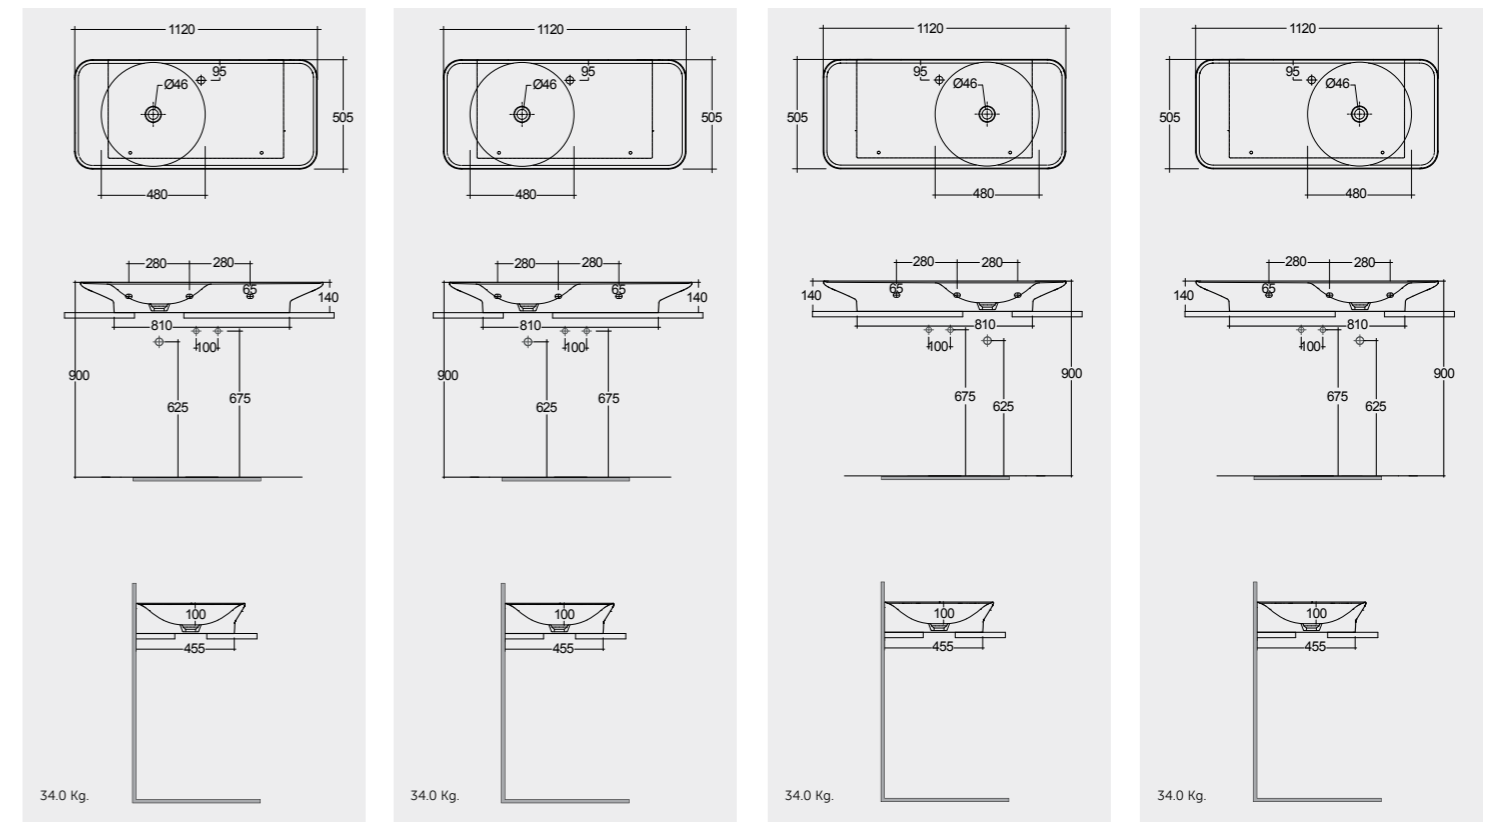

Measurements | Misure | Dimensions | Abmessungen | Размеры