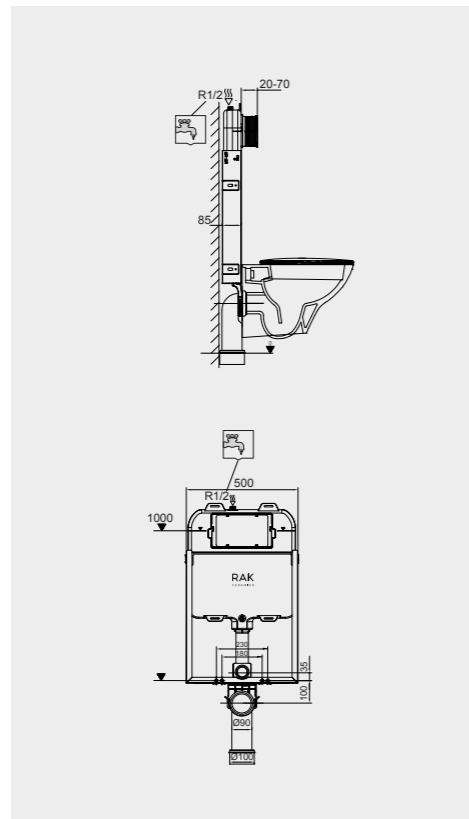

Measurements | Misure | Dimensions | Abmessungen | Размеры