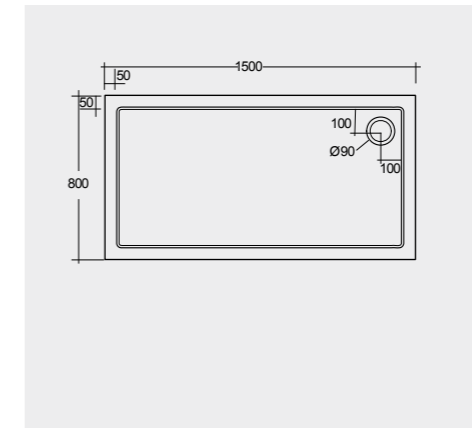

80X140 CM Shower drain XXST00001
OCST000010