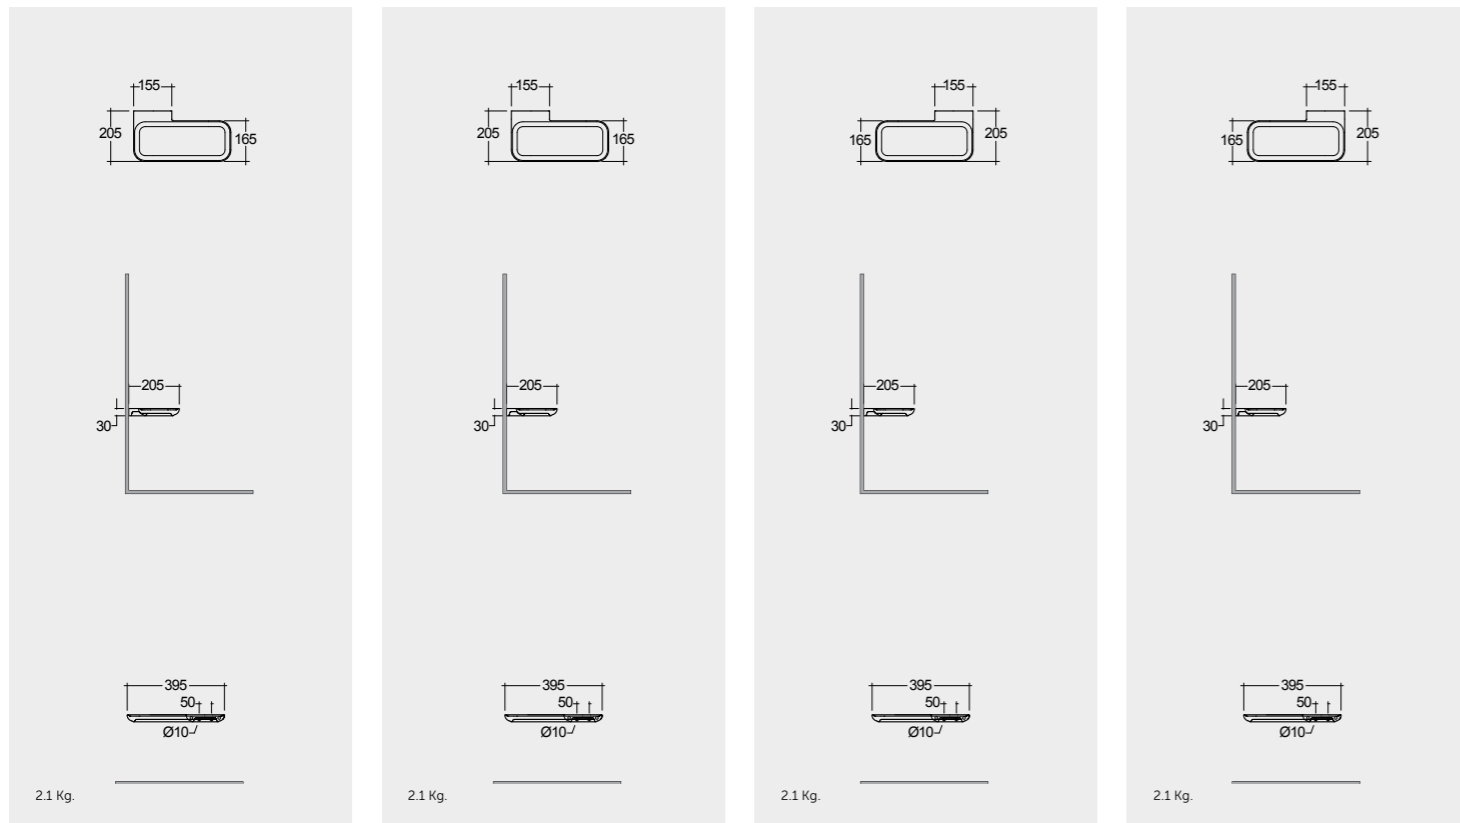

Suitable for RAK-Joy Uno round mirrors 60, 80 & 100 cm

Suitable for RAK-Joy Uno round mirrors 60, 80 & 100 cm

Suitable for RAK-Joy Uno round mirrors 60, 80 & 100 cm

Suitable for RAK-Joy Uno round mirrors 60, 80 & 100 cm

Measurements | Misure | Dimensions | Abmessungen | Размеры