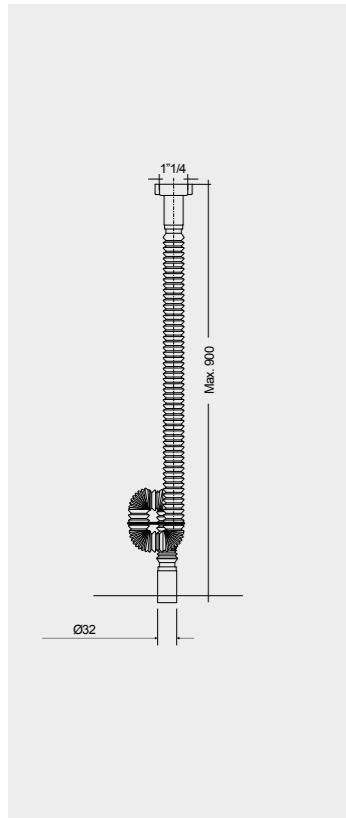

FOR FLOOR OUTLET WASH BASIN
PP WHITE : BTRFSPPR001

With Siphon Clip Holder

Measurements | Misure | Dimensions | Abmessungen | Размеры