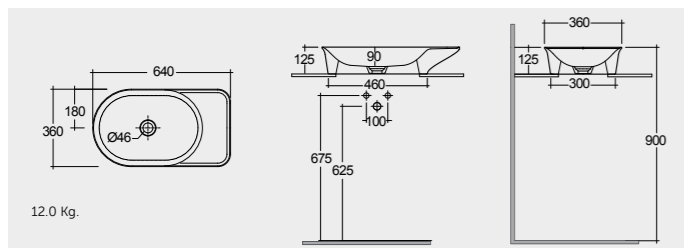

CLOCT6000AWHA Drain Not Included AWH

11.0 Kg.

RAK-Cloud 58 CM

CLOCT6000500A Drain Not Included 500

11.0 Kg.

RAK-Valet 64 CM

VALCT6400AWHA Drain not included AWH

12.0 Kg.