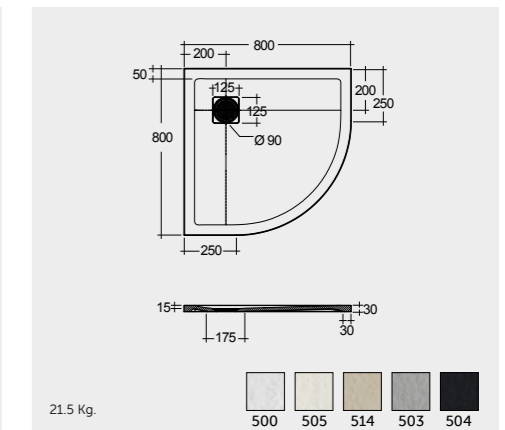

QUADRANT

100 X 100 CM
RFQUT100100S500

90 X 90 CM
RFQU009090S500

80 X 80 CM
RFQU008080S500

SHOWER DRAIN DEPTH OF WATER SEAL 30MM

RFXXGW00001

SHOWER DRAIN MEMBRANE WATER SEAL

RFXXGW00002