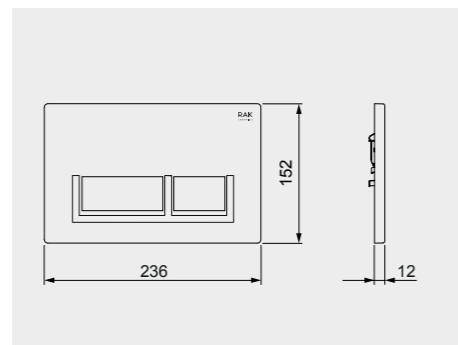

RAK-ECOFIX / ABS PUSH PLATES

White

FSRAKPPL003

Chrome

FSRAKPPL004

Matt Chrome

FSRAKPPL005

White

FSRAKPPL006

Chrome

FSRAKPPL007

Matt Chrome

FSRAKPPL008

White

FS04RAKWHRO8C

Chrome

FS04RAKCPB8C

Matt Chrome

FSRAKPPL001

White

FS04RAKWHRE8C

Chrome

FSRAKPPL002

Matt Chrome

FS04RAKCPM8C