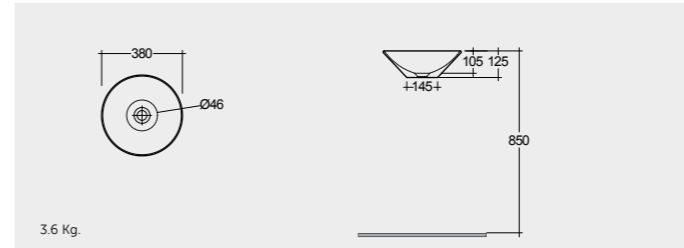

MORCT5400AWHA Oval

RAK-Daisy 38 CM

OC160AWHA

RAK-Daisy 38 CM

LADA00001

RAK-Lea 47 CM

LALE00001

DROP IN WASH BASINS