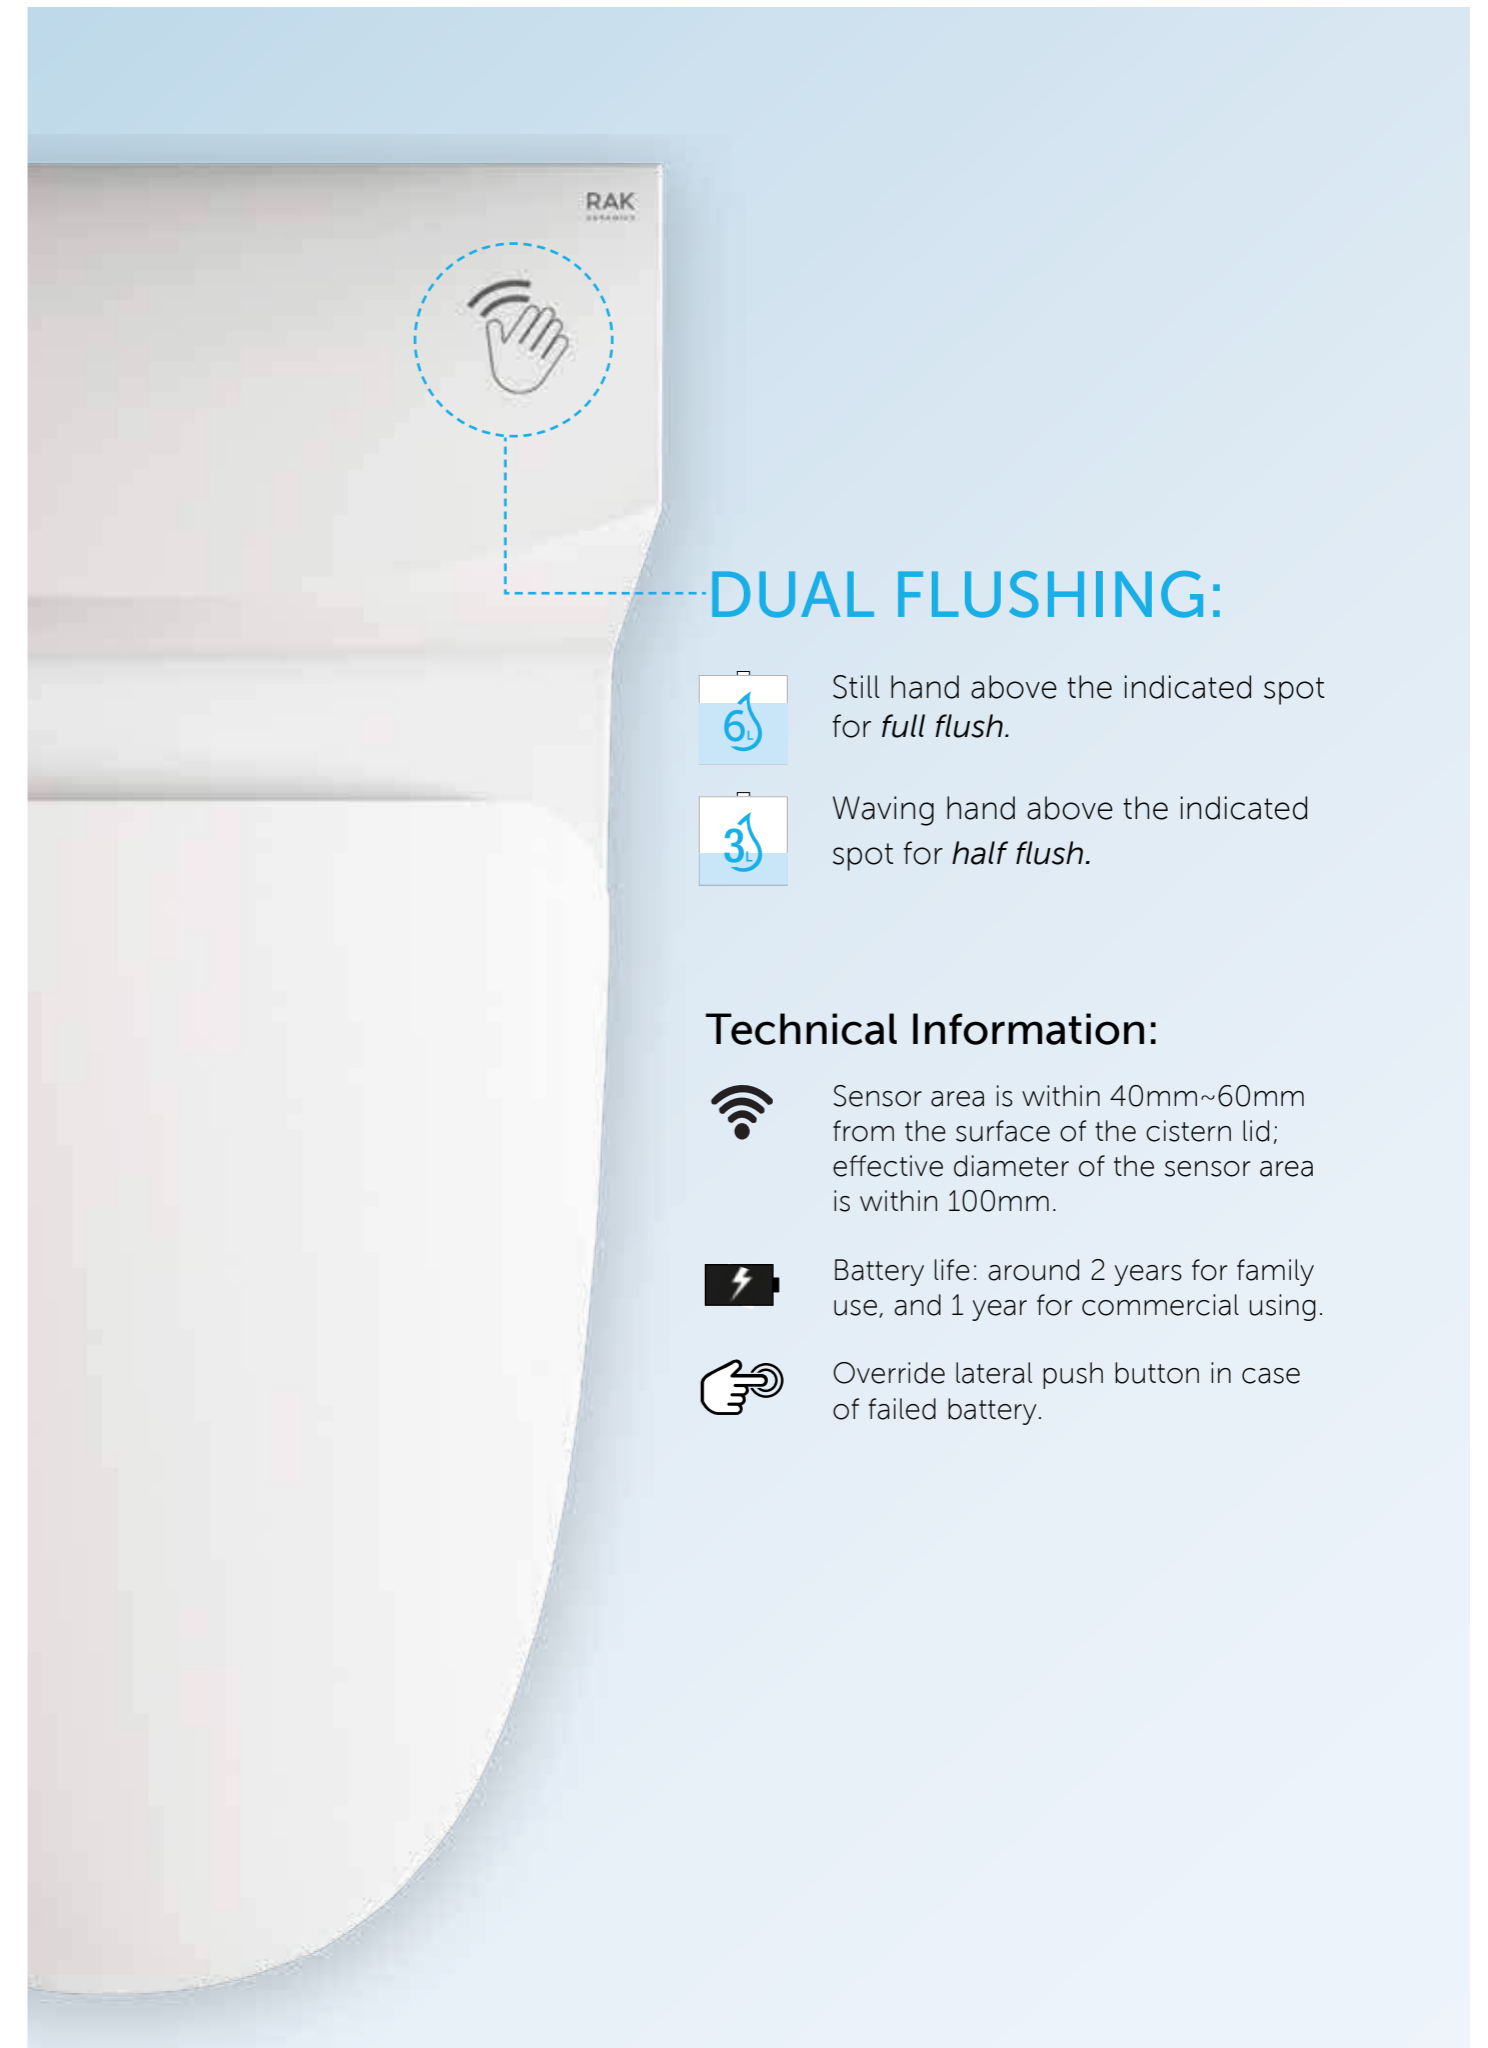

This type of sensor detects the user in the projected field and initiates the dual flush: 6 Liters keeping the hand above the spot, or 3 Liters waving the hand.

DUAL FLUSHING:

Still hand above the indicated spot for *full flush*.