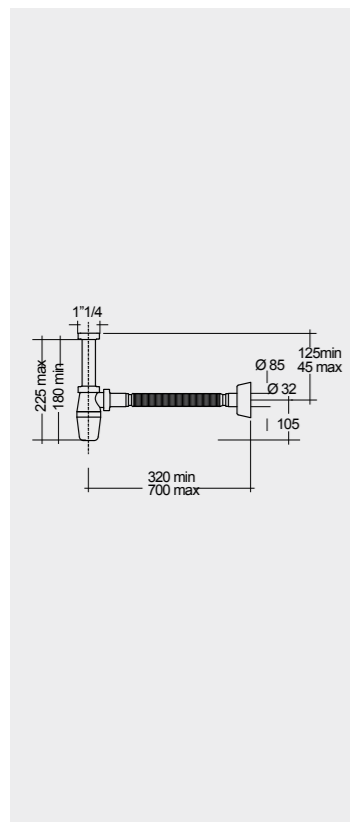

FOR FREESTANDING WASHBASINS
PP WHITE : BTRWBPPR020

With Flexible Hose

Inspectionable

Measurements | Misure | Dimensions | Abmessungen | Размеры