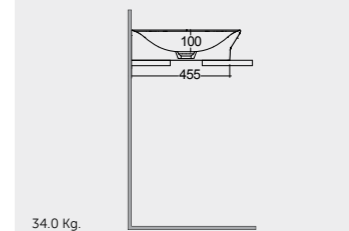

34.0 Kg.

34.0 Kg.

34.0 Kg.

34.0 Kg.

Note | Nota | Remarque | Hinweis | Примечание

All dimensions in mm tolerance $\pm 5\%$ for below 200mm and $\pm 3\%$ for above 200mm | Tutte le dimensioni hanno una tolleranza di $\pm 5\%$ mm al di sotto dei 200mm e di $\pm 3\%$ mm al di sopra dei 200mm | Toutes les dimensions en mm tolérance $\pm 5\%$ pour moins de 200mm et $\pm 3\%$ pour plus de 200mm/ Alle Abmessungen in mm, Toleranz $\pm 5\%$ für unter 200mm, und $\pm 3\%$ für über 200mm | Все размеры указаны в мм, погрешность $\pm 5\%$ ниже 200 мм и $\pm 3\%$ выше 200 мм