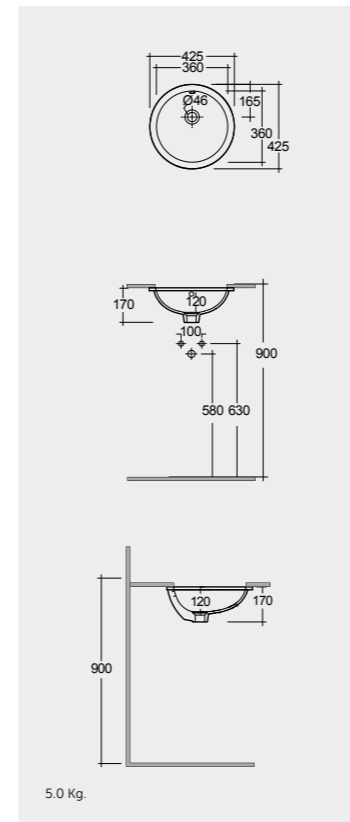

Inspectionable
Space Saving

With Overflow

Measurements | Misure | Dimensions | Abmessungen | Размеры