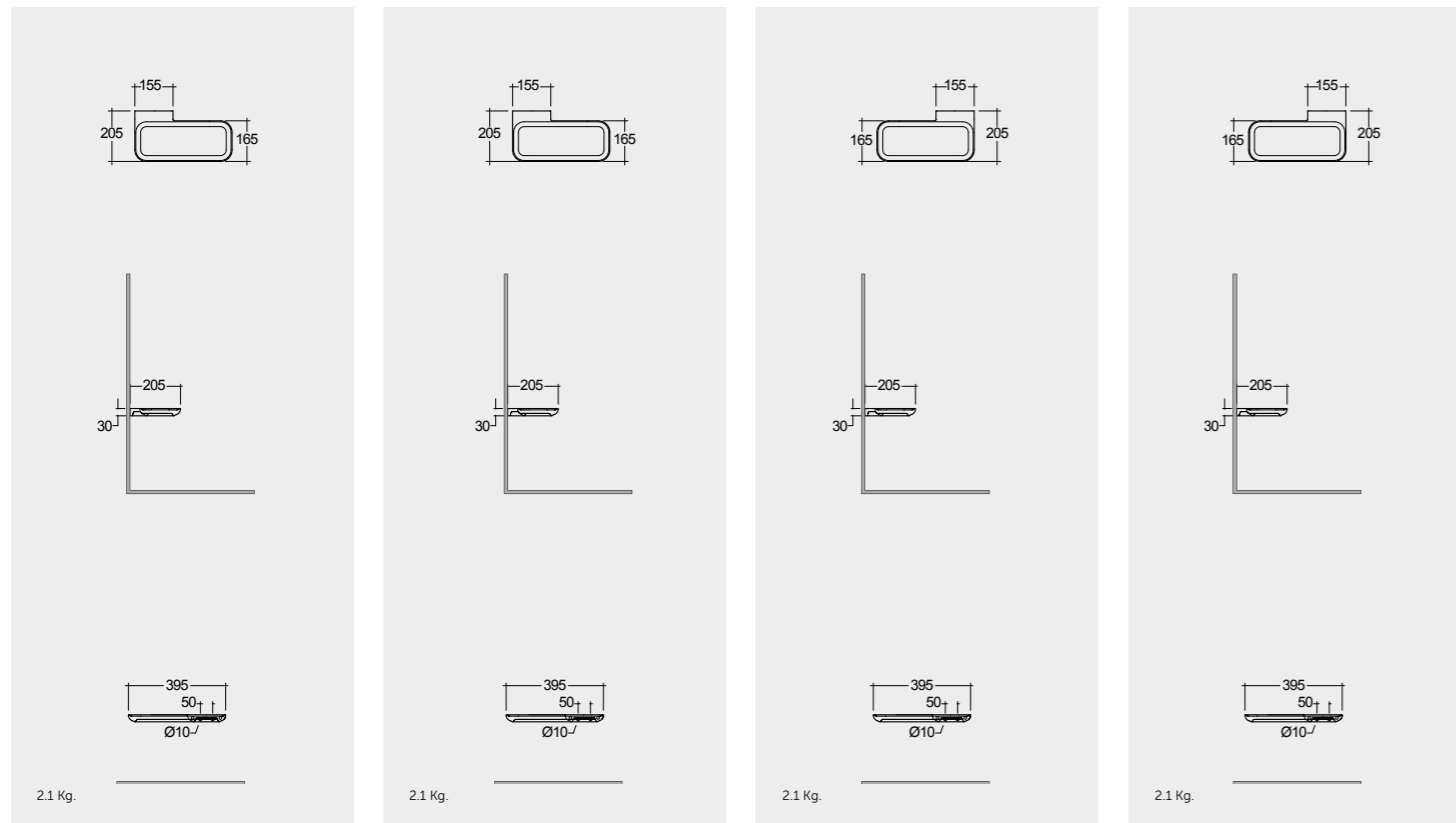

Suitable for RAK-Joy Uno round mirrors 60, 80 & 100 cm

Suitable for RAK-Joy Uno round mirrors 60, 80 & 100 cm

Suitable for RAK-Joy Uno round mirrors 60, 80 & 100 cm

Suitable for RAK-Joy Uno round mirrors 60, 80 & 100 cm

Measurements | Misure | Dimensions | Medidas | Abmessungen | Размеры