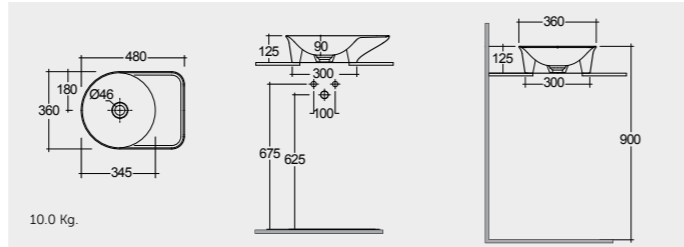

VALCT4800500A Matt Finish Drain not included 500