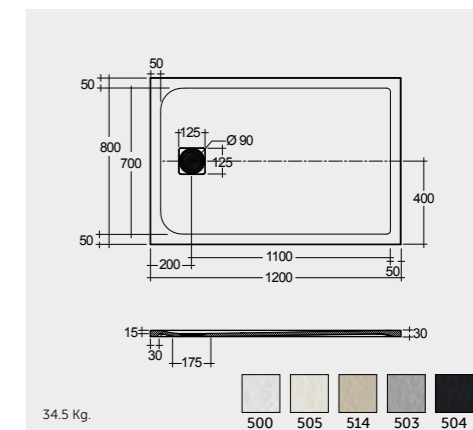

80 X 100 CM
RFST080100S500