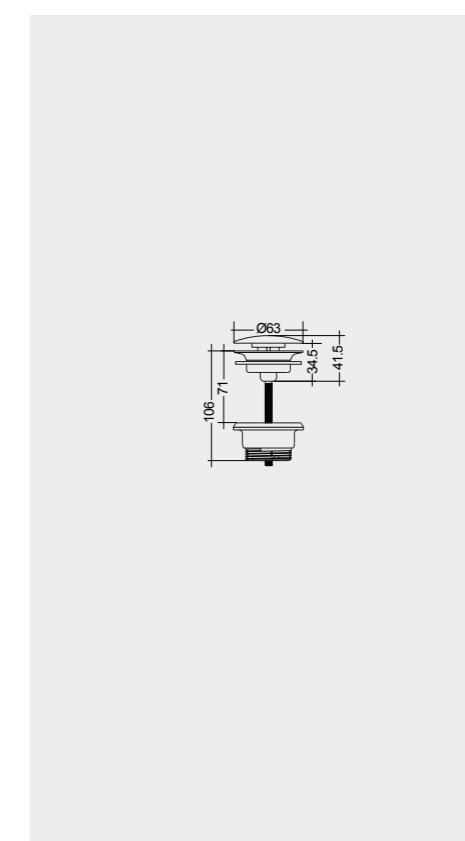

FOR VANITY (RAK-JOY)
PP WHITE : BTRWBPPR021
Inspectionable

Measurements | Misure | Dimensions | Abmessungen | Размеры