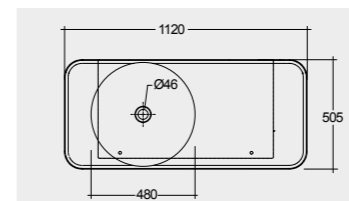

34.0 Kg.

34.0 Kg.

34.0 Kg.

34.0 Kg.

Note | Nota | Remarque | Hinweis | Примечание

All dimensions in mm tolerance $\pm 5\%$ for below 200mm and $\pm 3\%$ for above 200mm | Tutte le dimensioni hanno una tolleranza di $\pm 5\%$ mm al di sotto dei 200mm e di $\pm 3\%$ mm al di sopra dei 200mm | Toutes les dimensions en mm tolérance $\pm 5\%$ pour moins de 200mm et $\pm 3\%$ pour plus de 200mm/ Alle Abmessungen in mm, Toleranz $\pm 5\%$ für unter 200mm, und $\pm 3\%$ für über 200mm | Все размеры указаны в мм, погрешность $\pm 5\%$ ниже 200 мм и $\pm 3\%$ выше 200 мм