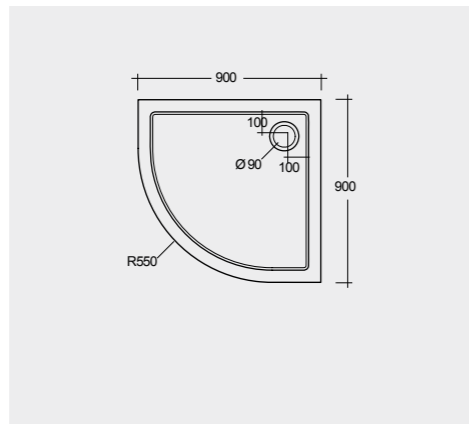

RECTANGULAR 90 CM WIDE IN ACRYLIC

QUADRANT IN ACRYLIC