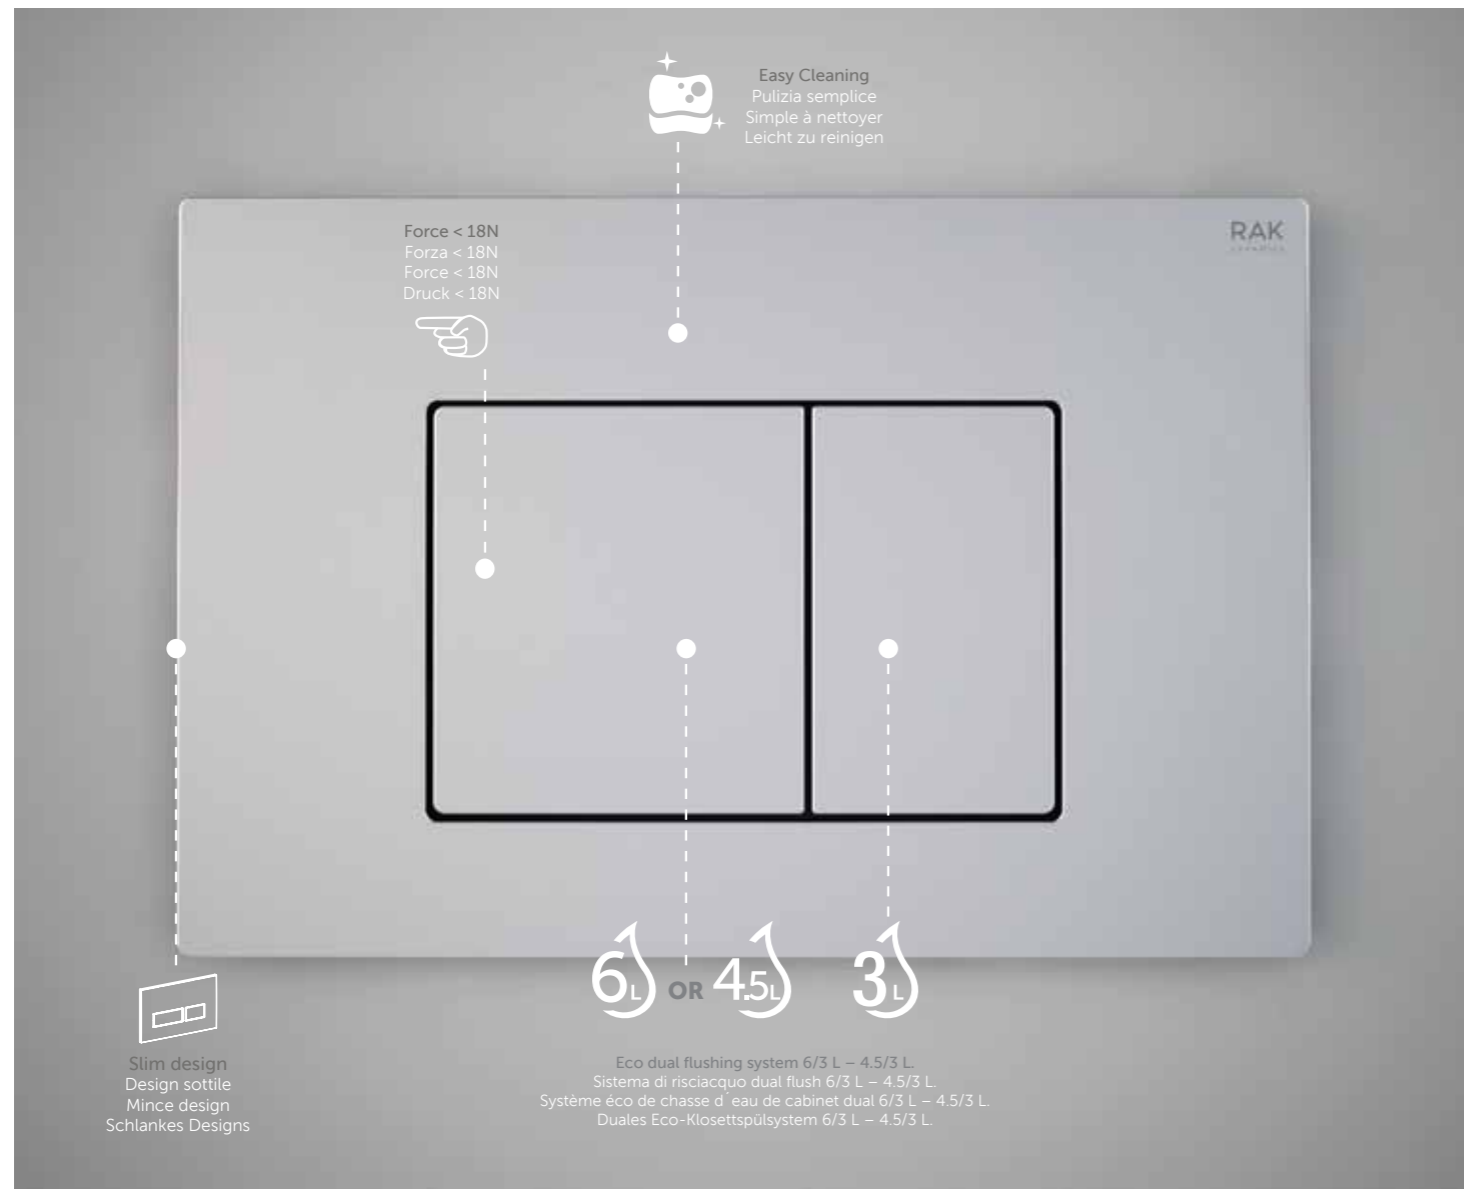

RAK-Neofix not only offers limitless installation possibilities, but a flat designed range of push plates in 3 elegant finishes and 2 different designs. The push plate is the only visible part of the concealed cistern and is built for the water saving dual system flush in volumes 6-3 liters or 4.5-3 liters. Another possibility to move functionality and style into your bathroom.

RAK-Neofix non offre solamente infinite possibilità di installazione, ma una gamma di placche di comando in 3 eleganti finiture e 2 differenti design. La placca di comando è l'unica parte visibile del sistema di risciacquo da incasso ed è progettata per attivare il risciacquo a risparmio idrico Dual System da 6/3 litri, o 4.5/3 litri. Stile e funzionalità convivono perfettamente per dare il meglio al tuo bagno.

Au-delà d'une infinité de possibilités d'installation, RAK-Neofix offre également un grand choix de plaques-poussoirs en 3 finitures élégantes et 2 différents designs. La plaque-poussoir est la seule partie visible du réservoir de chasse d'eau encastré, et est construite pour les systèmes de chasse d'eau de cabinet duals, à l'économie d'eau, pour 6-3 litres ou 4.5-3 litres. Une autre possibilité de conférer à votre salle de bains de la fonctionnalité et du style.

RAK-Neofix bietet nicht nur unendlich viele Installationsmöglichkeiten, sondern auch eine große Auswahl an Spültasten in 3 eleganten Ausarbeitungen und 2 verschiedenen Designs. Die Spültaste ist der einzige sichtbare Teil des eingebauten Spülkastens, und ist für wassersparende duale Klosettspülsysteme für 6-3 Liter oder 4.5-3 Liter konstruiert. Eine weitere Möglichkeit, Funktionalität und Stil in Ihr Badezimmer zu bringen.

RAK-Neofix предлагает не только безграничные возможности установки, но и дизайнерский ассортимент клавишей смыва в 3 элегантных отделках и 2 вариантах дизайна. Клавиши смыва - это единственная видимая часть скрытого бачка, встроенная для реализации системы экономии воды с использованием двойного смыва объемом 6-3 литра или 4,5-3 литра. Еще одна возможность привнести функциональность и стиль в вашу ванную комнату.