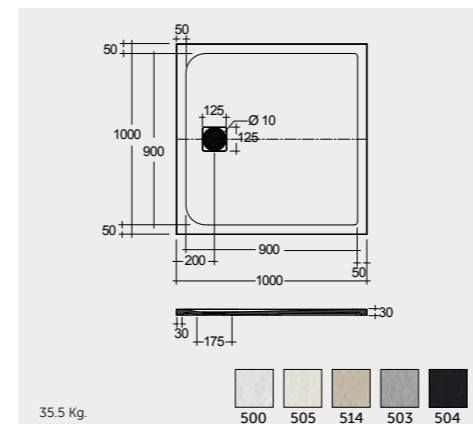

SHOWER DRAIN DEPTH OF WATER SEAL 30MM

SHOWER DRAIN MEMBRANE WATER SEAL