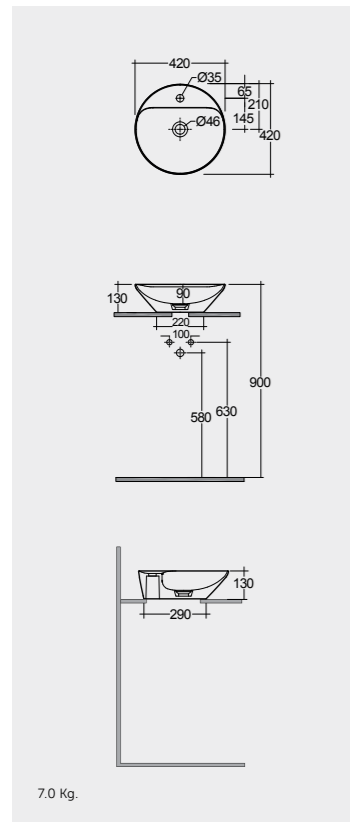

Measurements | Misure | Dimensions | Abmessungen | Размеры