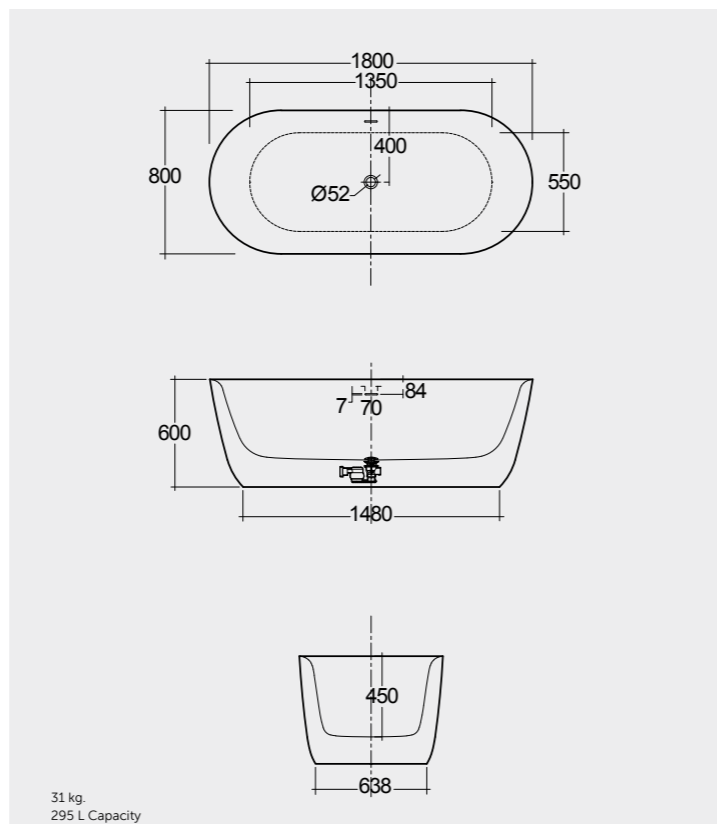

180X80 CM (oval)
CONBT118080AWHA

Drain & Metal Feet Included

180x80 CM (round)
CONBT218080AWHA

Drain & Metal Feet Included

Measurements | Misure | Dimensions | Abmessungen | Размеры

Note | Nota | Remarque | Hinweis | Примечание