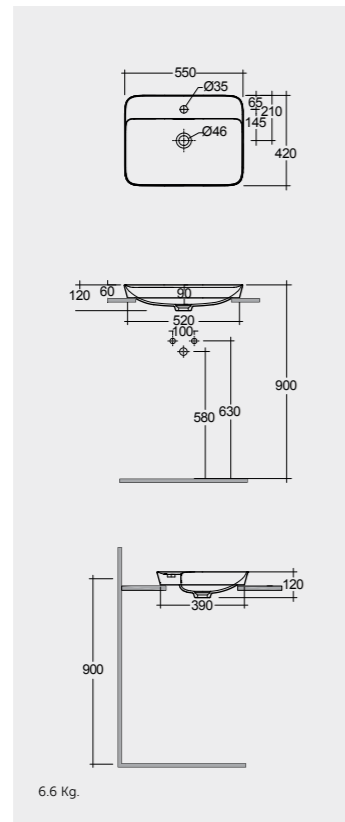

Measurements | Misure | Dimensions | Abmessungen | Размеры