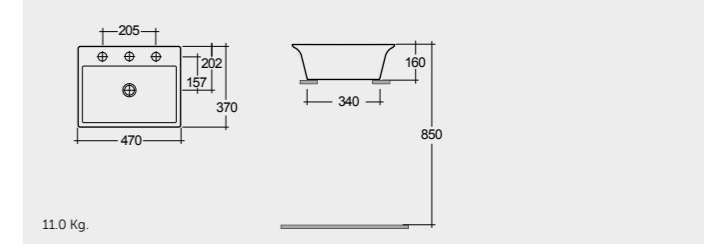

MORCT5400AWHA Oval

RAK-Daisy 38 CM

OC160AWHA

RAK-Daisy 38 CM

LADA00001

RAK-Lea 47 CM

LALE00001

DROP IN WASH BASINS