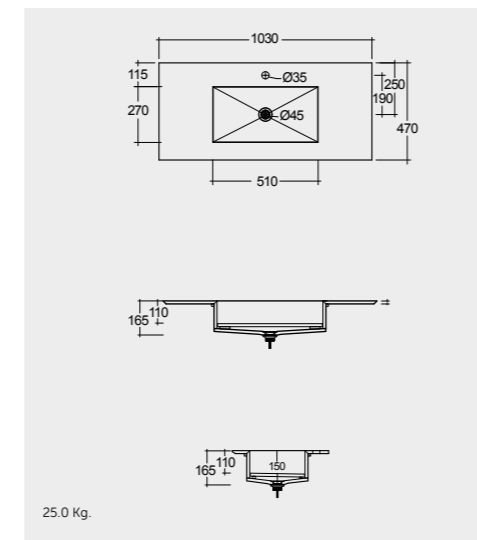

103 CM
PREOC10347102A
Drain Included