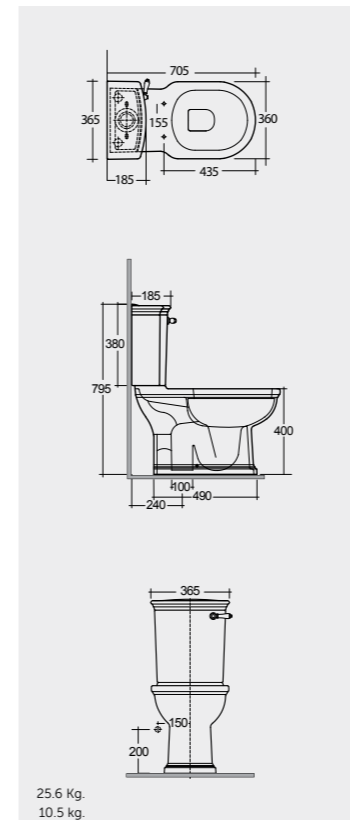

Lacquered Polyester RAK-Washington
WTSC3901503
Polyester RAK-Washington
WASC00001