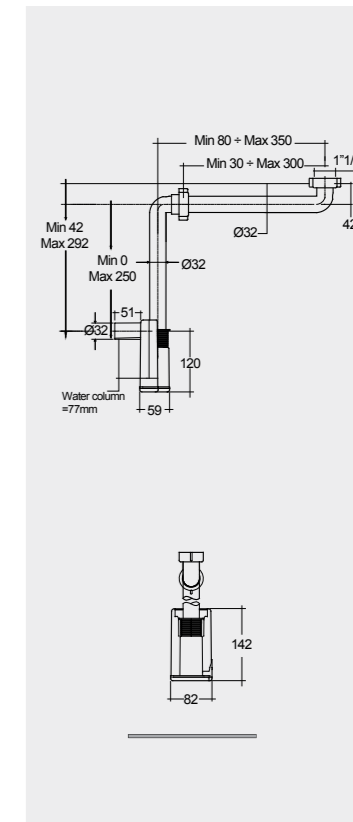

With Overflow

Measurements | Misure | Dimensions | Abmessungen | Размеры