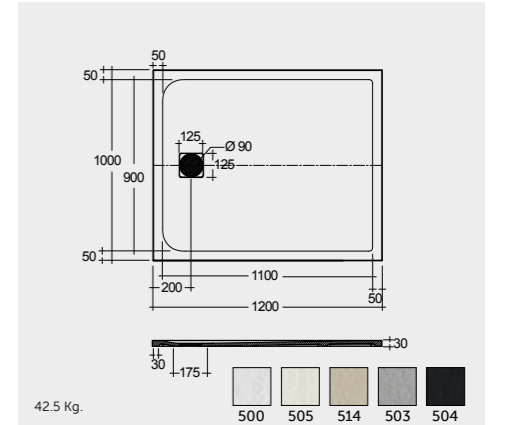

100 X 100 CM
RFST100100S500