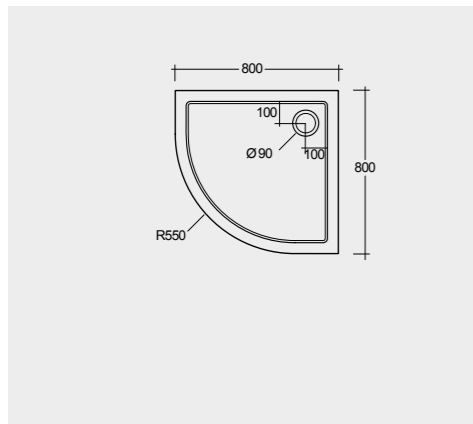

80X100 CM Shower drain XXST00001
OCST00007

80X80 CM Shower drain XXST00001
OCST00001

RECTANGULAR 90 CM WIDE IN ACRYLIC

90X90 CM Shower drain XXST00001
OCST00004

QUADRANT IN ACRYLIC

80X80 CM Shower drain XXST00001
OCST00002