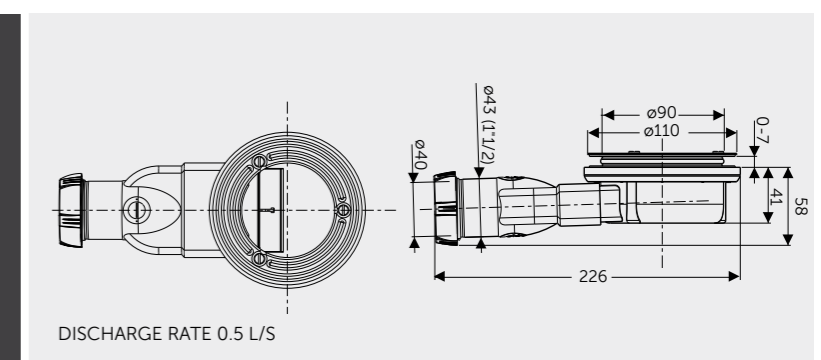

QUADRANT

100 X 100 CM
RFQUT100100S500

90 X 90 CM
RFQU009090S500

80 X 80 CM
RFQU008080S500

SHOWER DRAIN DEPTH OF WATER SEAL 30MM

RFXXGW00001

SHOWER DRAIN MEMBRANE WATER SEAL

RFXXGW00002