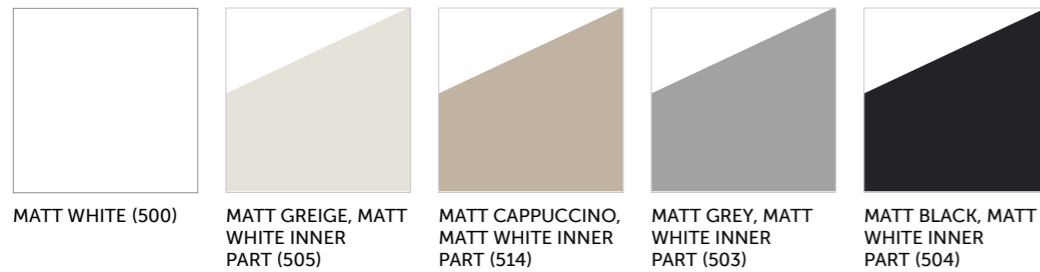

RAK-SILVER GRAB BARS PAGE 623

RAKSOLID FOR BATHTUBS PAGE 620