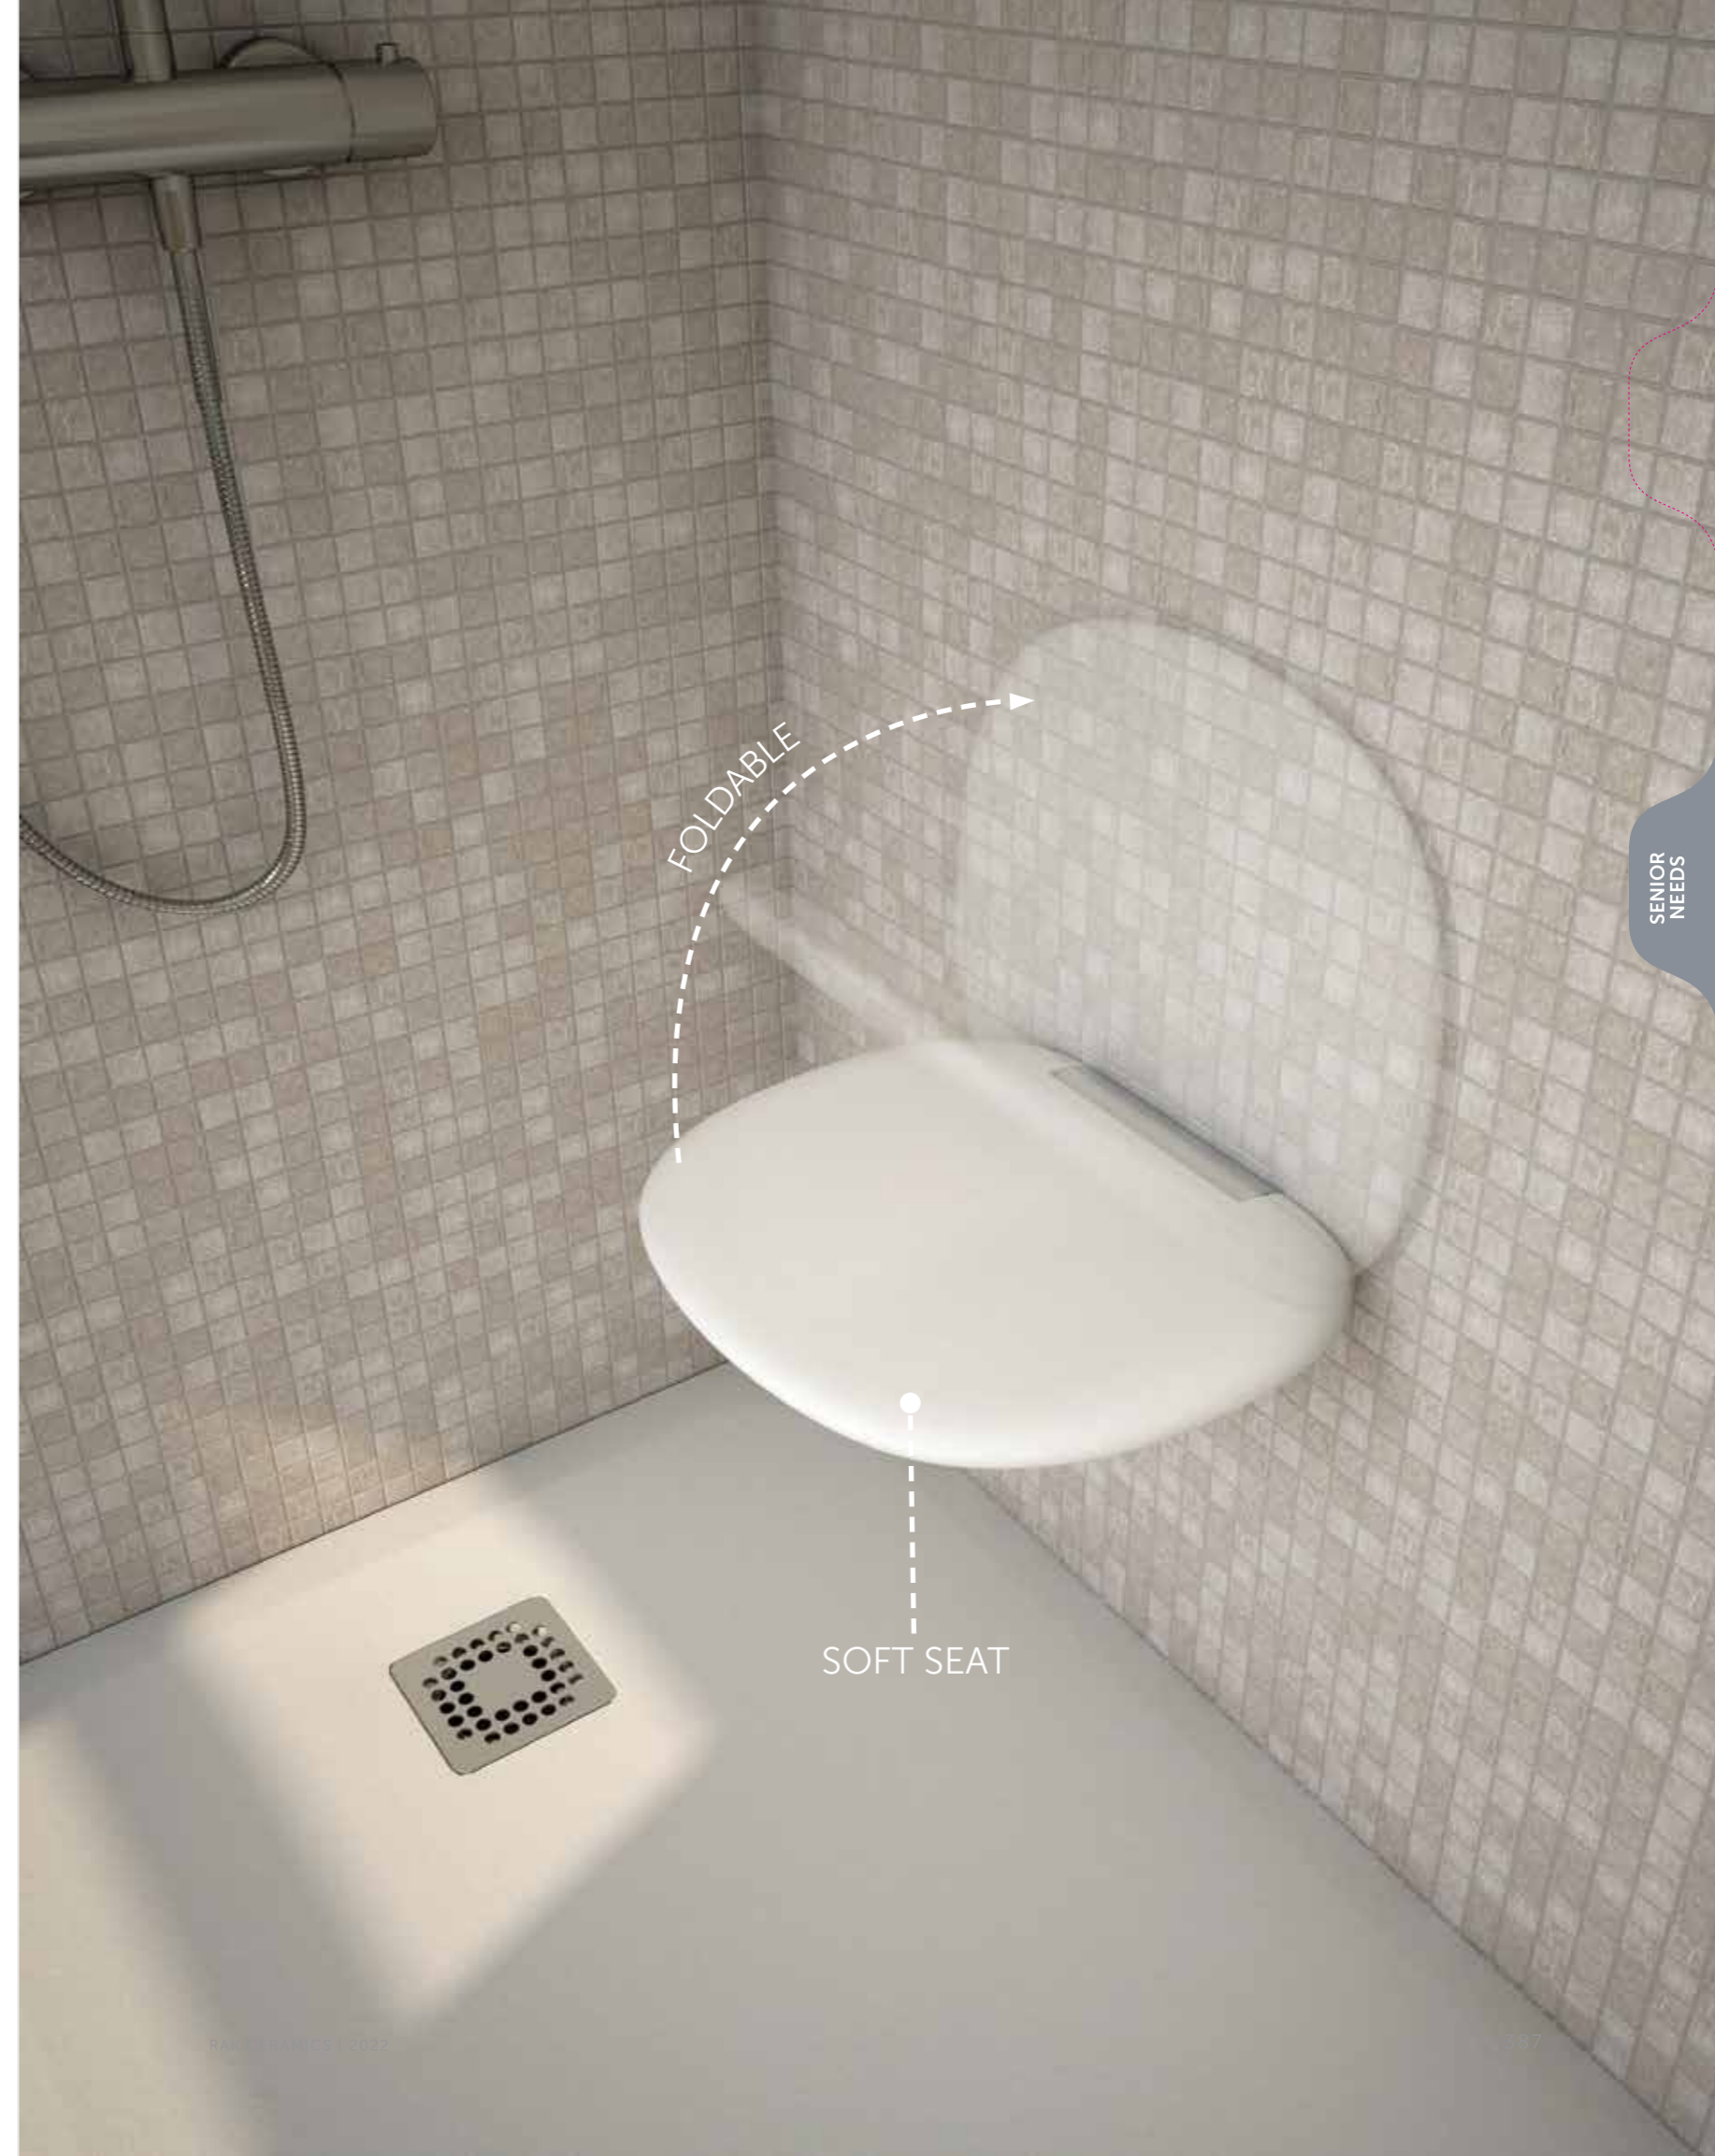

RAK SILVER / SHOWER SEATS & ACCESSORIES

SPECIAL NEEDS
ESIGENZE SPECIALI
BESOINS SPÉCIAUX
BARRIEREFREIE PRODUKTE
СПЕЦИАЛЬНЫЕ НУЖДЫ

RAK-SPECIAL NEEDS

RAK-Special Needs bathroom suite has been created to provide comfortable convenience to customers with additional needs. Apart from its broad dimensions for comfortable use, the suite is also provided with support handles. Special Needs is available in close coupled, back to wall and wall hung formats and alpine white colour.