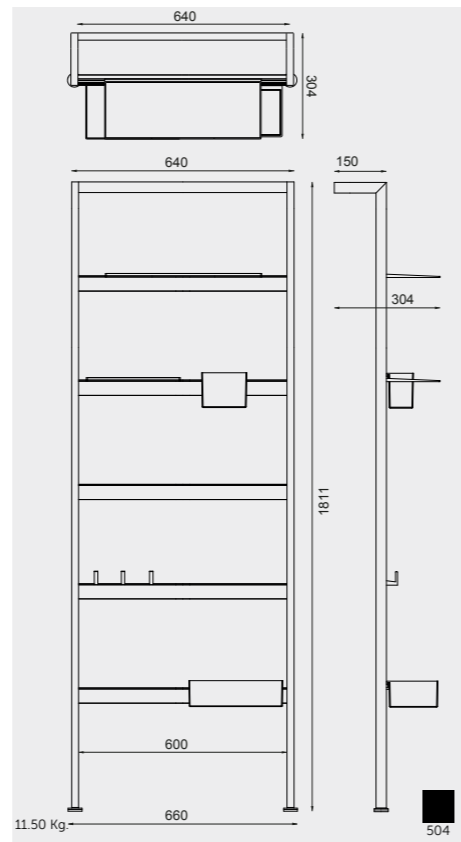

W 60 x H 60CM
USSAS0002504

Accessories included: 2 Small Shelves & Double Tumbler

W 60 x H 180CM
USSAS0003504

Accessories included: Small & Large Shelves, Small & Large Double Tumblers and 3 Hooks

Measurements | Misure | Dimensions | Abmessungen | Размеры