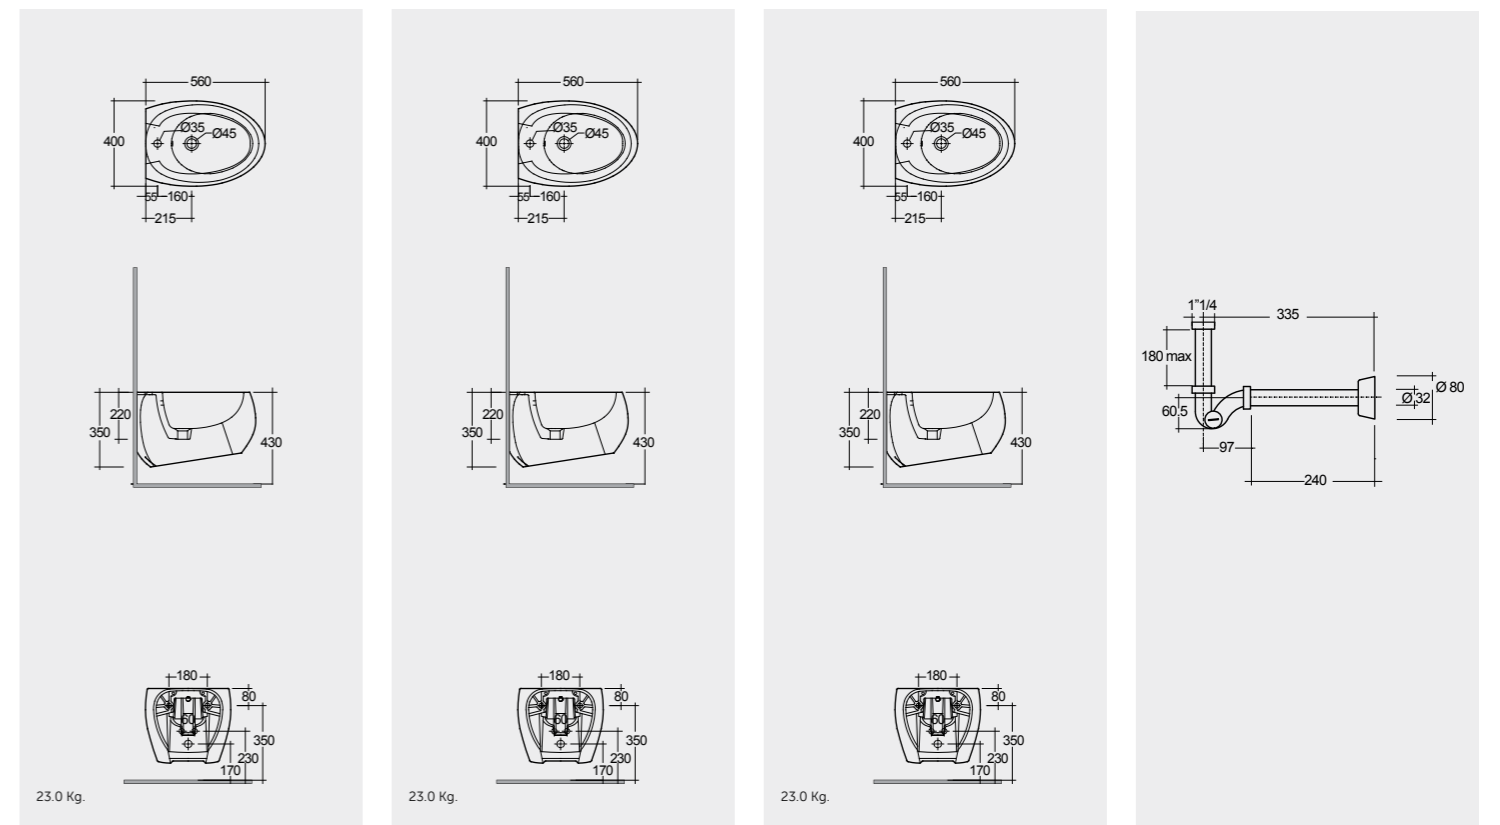

Hidden Fixations

Matt Finish
Hidden Fixations

Matt Finish
Hidden Fixations

Inspectionable

Measurements | Misure | Dimensions | Abmessungen | Размеры