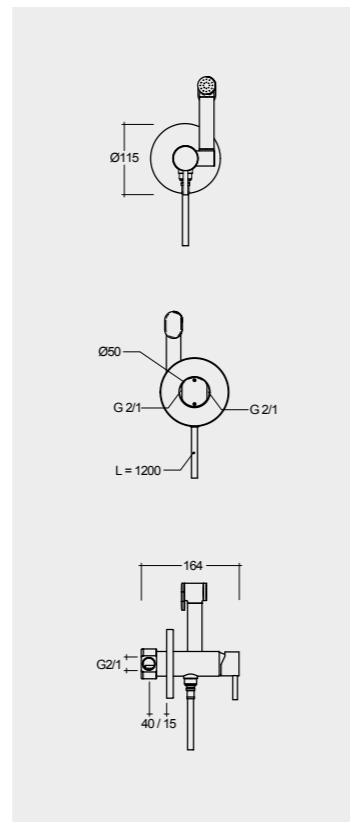

Urea RAK-Des
DESSC3900WH

Urea RAK-Des
DESSC3901WH

Urea RAK-Des
DESSC3900WH

Urea RAK-Des
DESSC3901WH

Note | Nota | Remarque | Hinweis | Примечание

All dimensions in mm tolerance $\pm 5\%$ for below 200mm and $\pm 3\%$ for above 200mm | Tutte le dimensioni hanno una tolleranza di $\pm 5\%$ mm al di sotto dei 200mm e di $\pm 3\%$ mm al di sopra dei 200mm | Toutes les dimensions en mm tolérance $\pm 5\%$ pour moins de 200mm et $\pm 3\%$ pour plus de 200mm/ Alle Abmessungen in mm, Toleranz $\pm 5\%$ für unter 200mm, und $\pm 3\%$ für über 200mm | Все размеры указаны в мм, погрешность $\pm 5\%$ ниже 200 мм и $\pm 3\%$ выше 200 мм