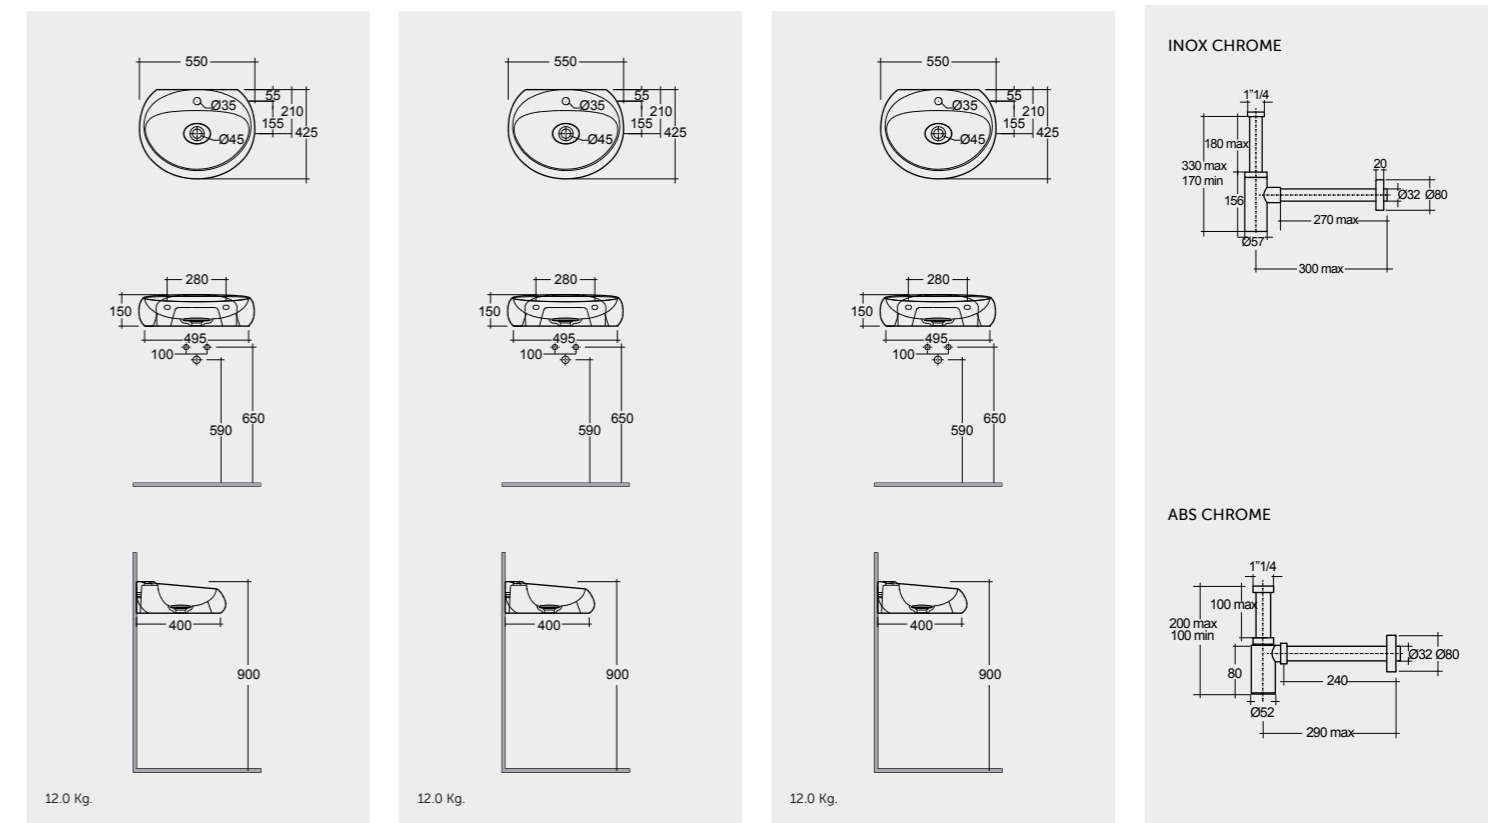

Drain Not Included

Matt Finish

Drain Not Included

Matt Finish

Drain Not Included

Inspectionable

Measurements | Misure | Dimensions | Abmessungen | Размеры

12.0 Kg.