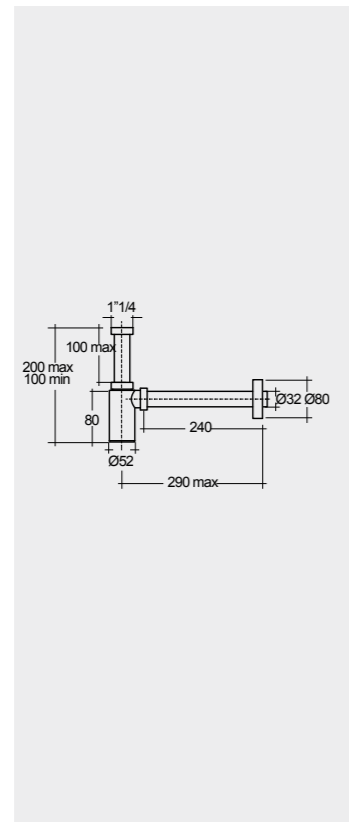

FOR WASH BASIN
INOX CHROME : BTRWBSST001

FOR WASH BASIN
ABS CHROME: BTRWBABS002

Inspectionable

Inspectionable

Measurements | Misure | Dimensions | Abmessungen | Размеры