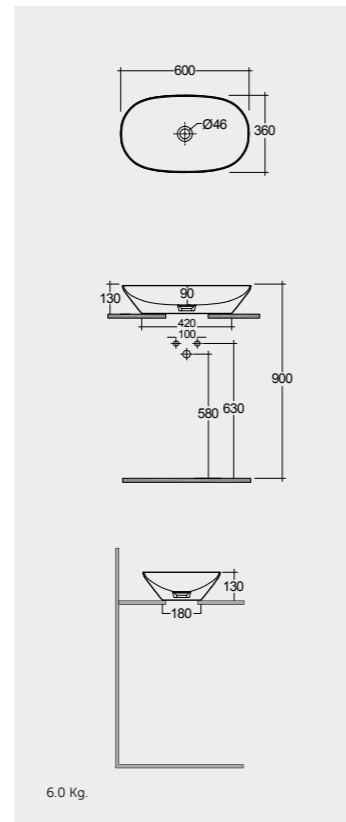

Measurements | Misure | Dimensions | Abmessungen | Размеры