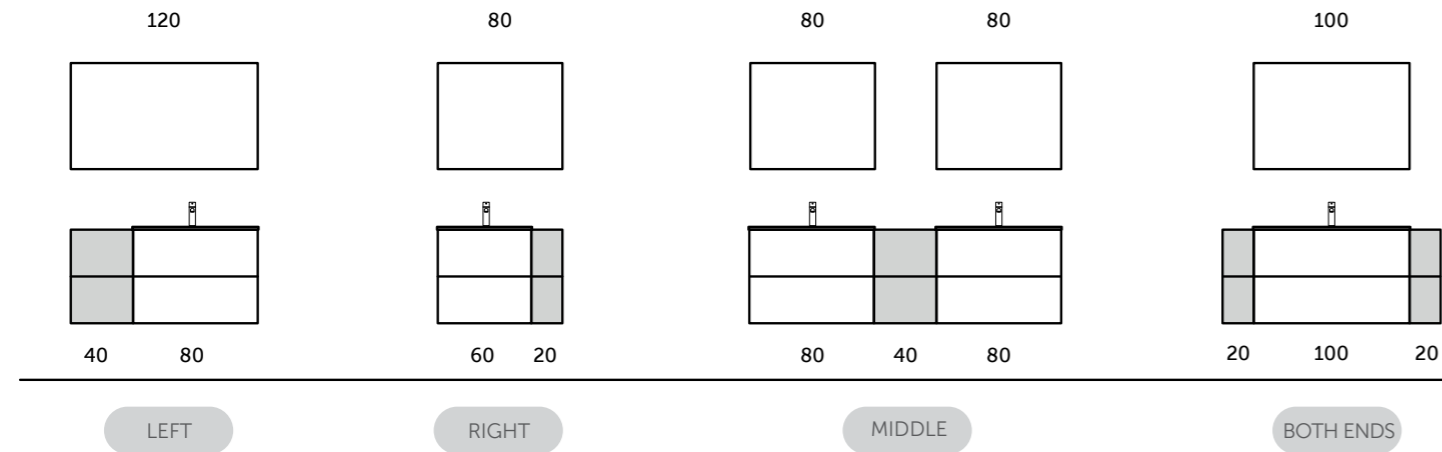

20 CM
JOYOS020MGY

40 CM
JOYOS040MGY

W 30 x D 23 x H 120CM
JOYTS120UGY

Measurements | Misure | Dimensions | Abmessungen | Размеры

WITH RAK-JOY OR RAK-PRECIOUS DROP-IN WASHBASINS

WITH RAK-PRECIOUS SURFACE AND COUNTERTOP WASHBASINS