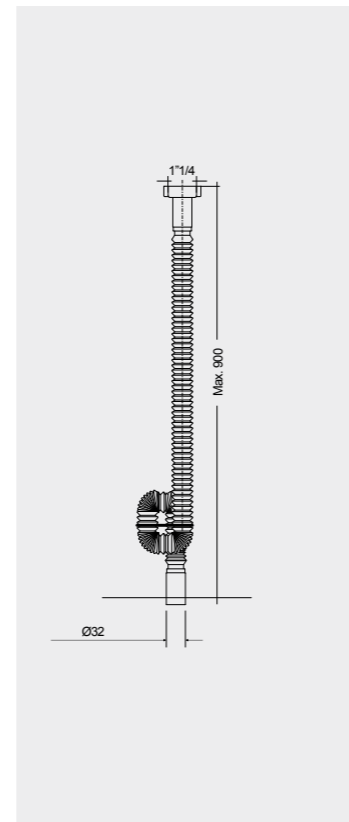

With Siphon Clip Holder

Measurements | Misure | Dimensions | Abmessungen | Размеры