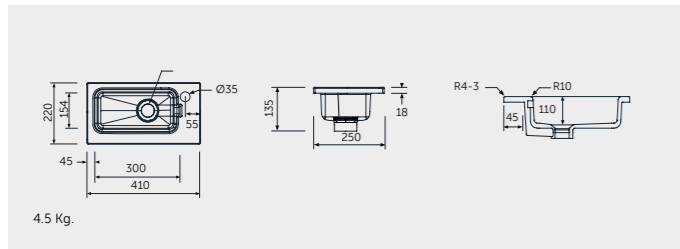

41 x 22 CM
JOYWB4106AWHA

4.5 Kg.