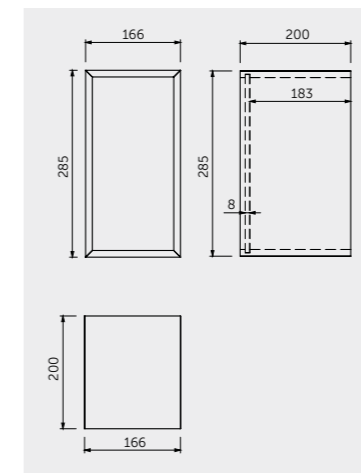

BOTTOM DRAWER INSERT
Organizzatori per cassetto
Organiseur pour tiroirs
Schubladeneinsätze Einteiler
Вкладыш в нижний ящик

H 20 x W 16 x D 29CM
ANTHRACITE
JOYDILB