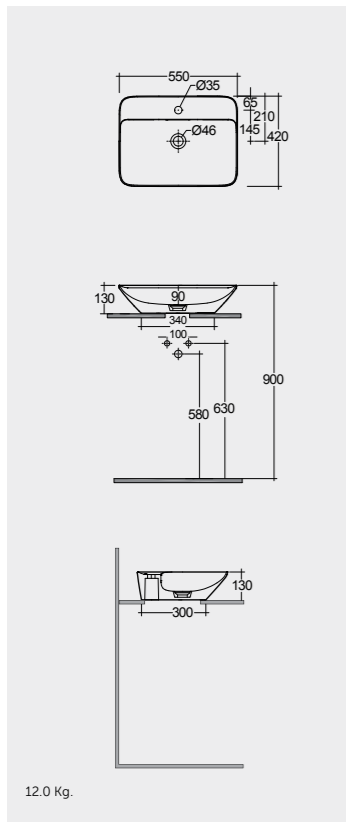

Measurements | Misure | Dimensions | Abmessungen | Размеры