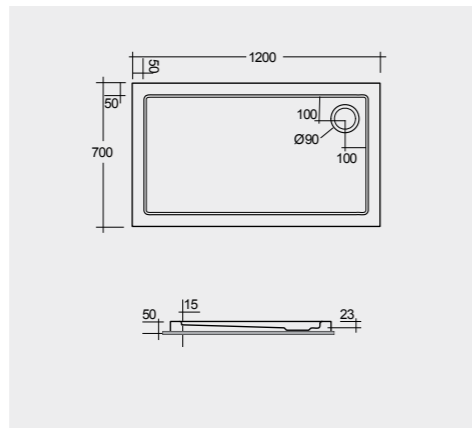

70X100 CM Shower drain XXST00001
OCST00006