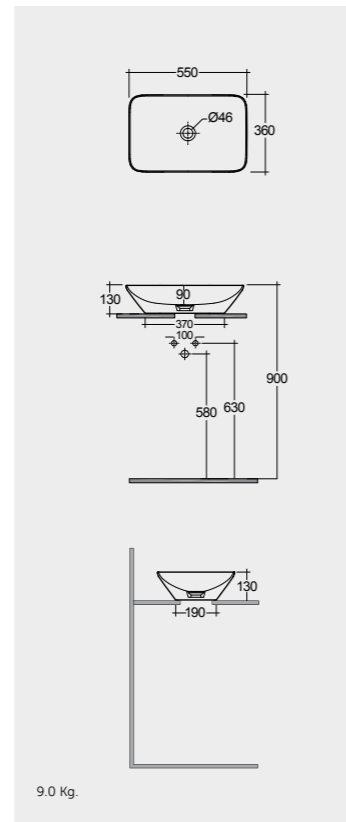

Measurements | Misure | Dimensions | Abmessungen | Размеры