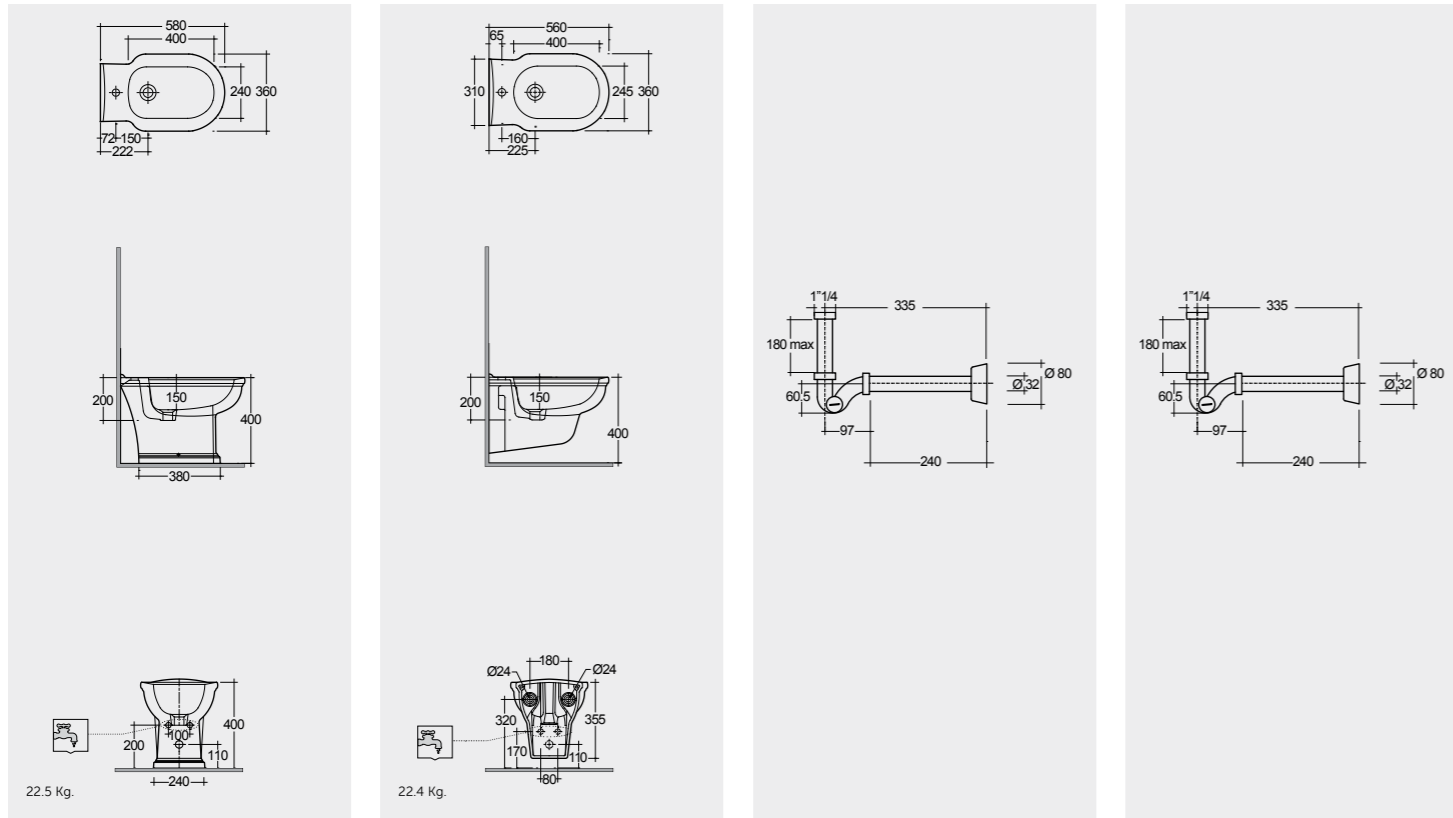

Inspectionable

Measurements | Misure | Dimensions | Abmessungen | Размеры