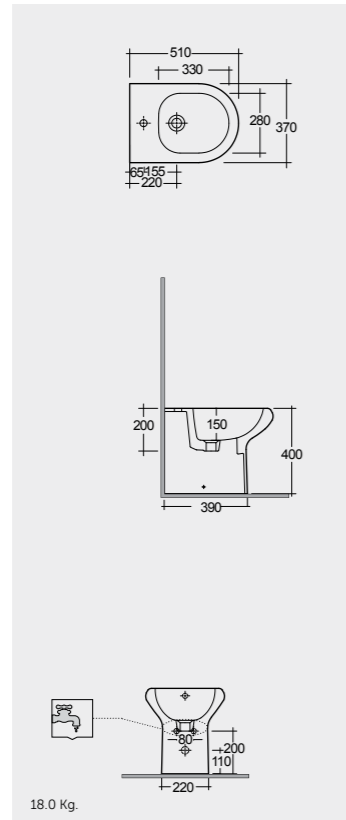

Inspectionable

Measurements | Misure | Dimensions | Abmessungen | Размеры