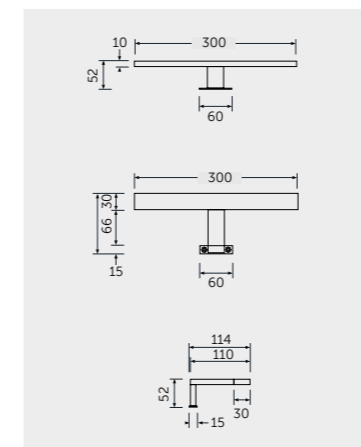

LIGHTS | Luci | Lumières | Beleuchtung | wandhängend | Подсветка

TOP MOUNTED T-BAR LIGHT
Luce "a T" montabile in alto
Spot en t-bar montée sur le dessus
T-bar Aufsatzlicht
T-образная подсветка с верхним креплением

ABS: JOYTB6000CR1
Cool White 6000K
450 Lumens