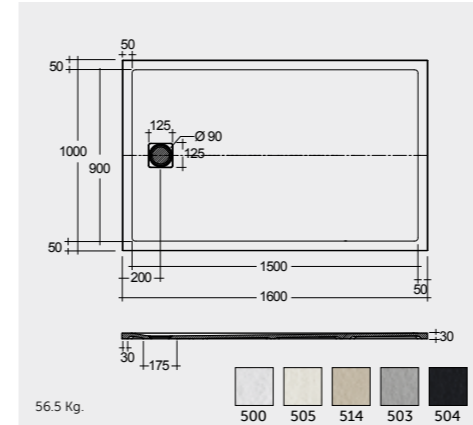

100 X 140 CM
RFST100140S500