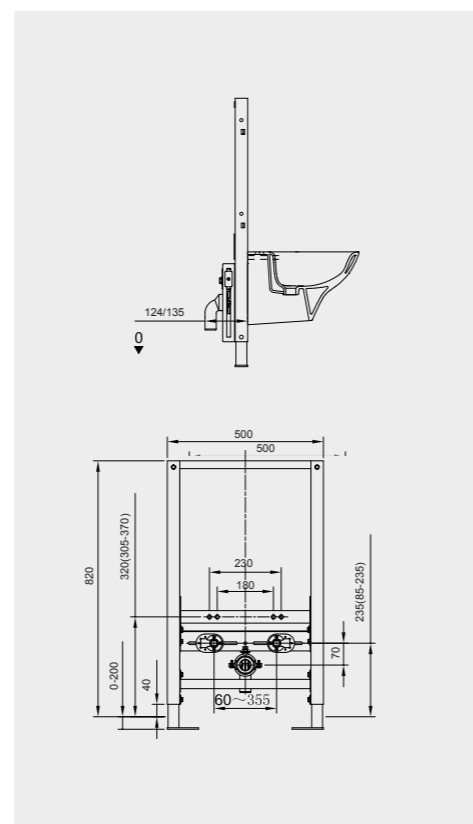

Measurements | Misure | Dimensions | Abmessungen | Размеры