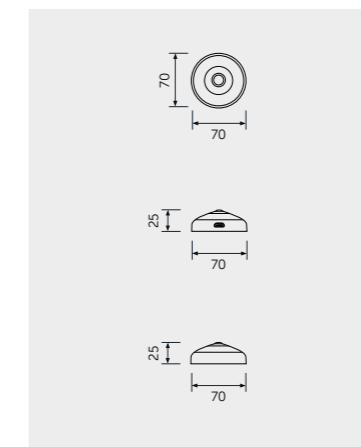

USB RECHARGABLE LIGHT
Luce ricaricabile del USB
Lumière USB rechargeable
USB rechargeable Licht
Заряжаемая от USB подсветка

JOYUSBRCCR
Natural White 4000K
150 Lumens