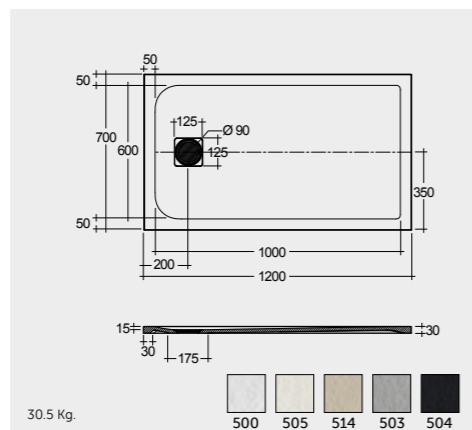

70 X 100 CM
RFST070100S500