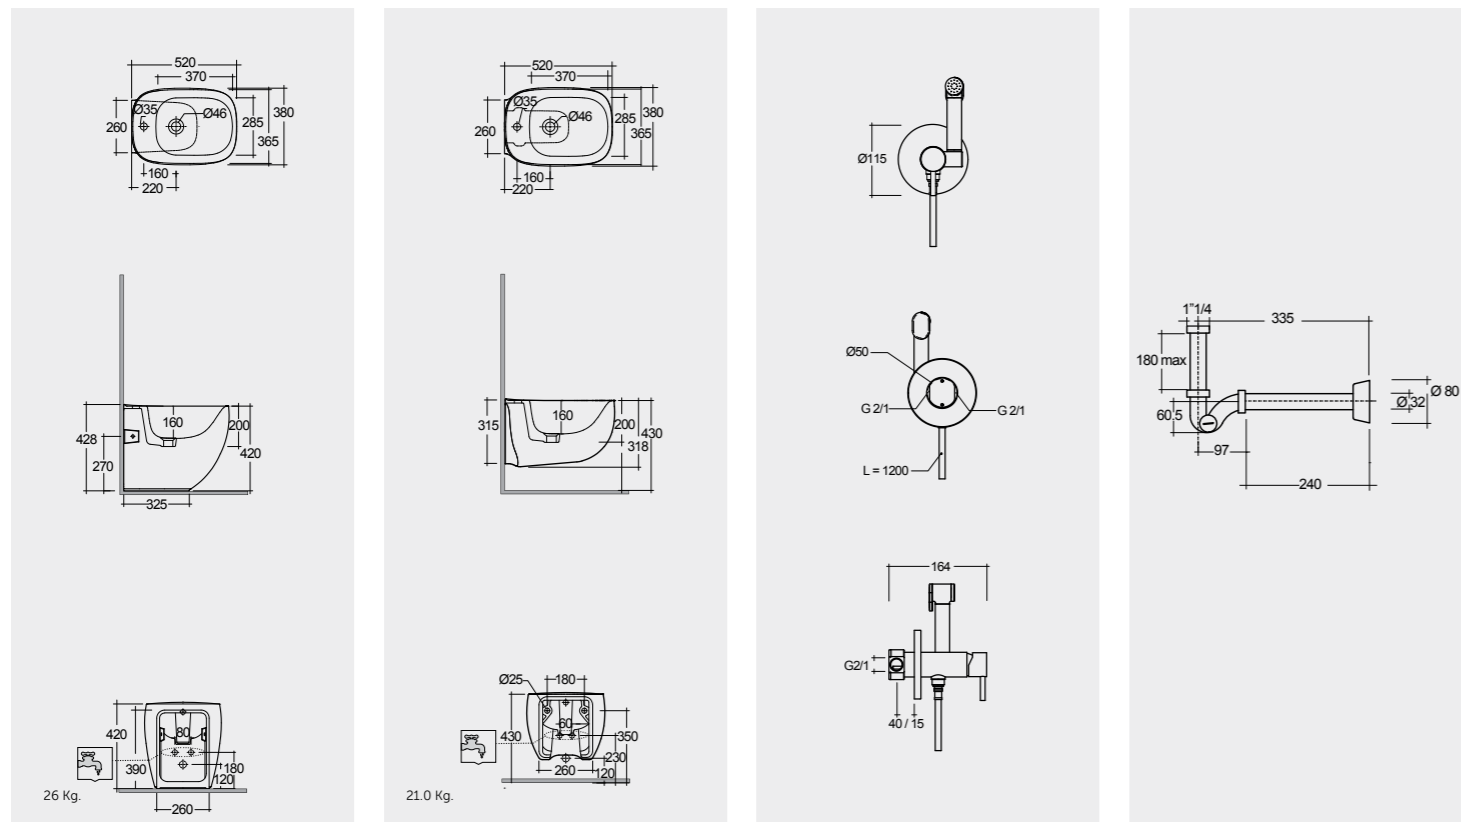

Inspectionable

Measurements | Mesure | Dimensions | Abmessungen | Размеры