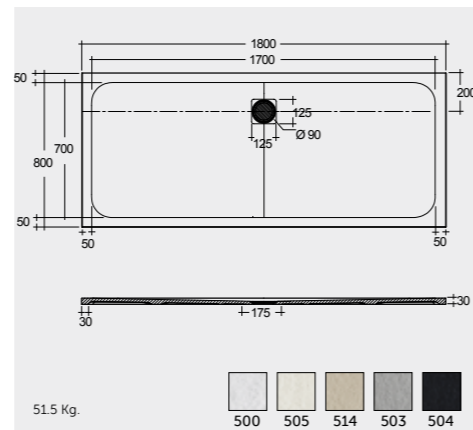

80 X 170 CM
RFBR080170S500