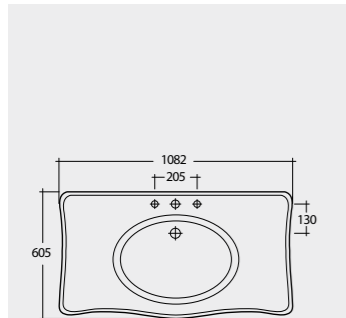

Inspectionable

Measurements | Mesure | Dimensions | Abmessungen | Размеры

39.0 Kg.
8.5 kg.