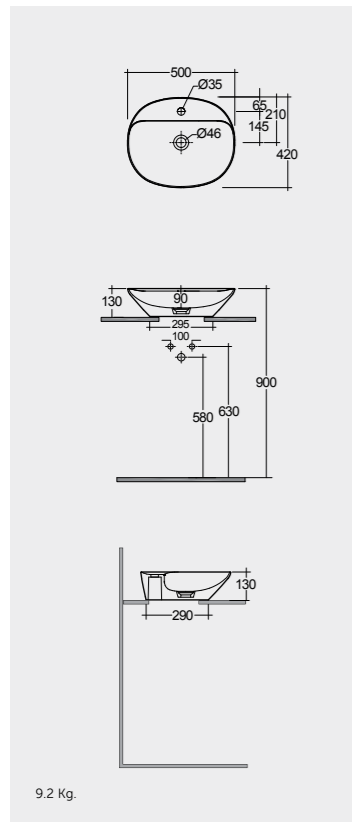

Measurements | Misure | Dimensions | Abmessungen | Размеры