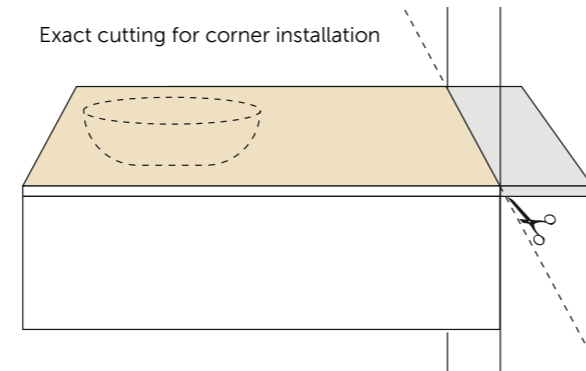

RAK-Plano-Oberflächen aus RAKSOLID lassen sich während der Installation leicht schneiden und bohren. Der Schnitt kann vom Installateur problemlos vor Ort mit herkömmlichen Holzwerkzeugen durchgeführt werden. RAK-Plano bietet Ihnen die Möglichkeit, das Waschbecken und die Wasserhähne an Ihrer bevorzugten Position zu installieren, und Ihre Meinung vor Ort (vor dem Bohren) zu ändern und Ihr Projekt bei Bedarf zu überarbeiten.

Поверхности RAK-Plano, изготовленные из RAKSOLID, легко режутся и сверлятся во время установки. Распил может быть легко выполнен установщиком на месте с помощью обычных деревянных инструментов. RAK-Plano дает вам возможность установить умывальник и смесители в удобном для вас месте и позволяет вам передумать на месте (перед сверлением) и при необходимости изменить проект.

Some examples of customization

Alcuni esempi di personalizzazione
Quelques exemples de personnalisation
algunos ejemplos de personalización
Einige Beispiele für Personalisierungen
ПРИМЕРЫ ПЕРСОНАЛИЗАЦИИ