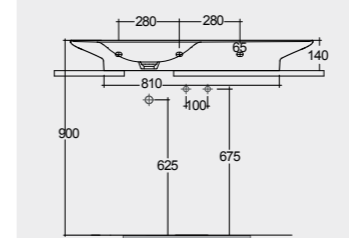

34.0 Kg.

34.0 Kg.

34.0 Kg.

34.0 Kg.

Note | Nota | Remarque | Hinweis | Примечание

All dimensions in mm tolerance $\pm 5\%$ for below 200mm and $\pm 3\%$ for above 200mm | Tutte le dimensioni hanno una tolleranza di $\pm 5\%$ mm al di sotto dei 200mm e di $\pm 3\%$ mm al di sopra dei 200mm | Toutes les dimensions en mm tolérance $\pm 5\%$ pour moins de 200mm et $\pm 3\%$ pour plus de 200mm/ Alle Abmessungen in mm, Toleranz $\pm 5\%$ für unter 200mm, und $\pm 3\%$ für über 200mm | Все размеры указаны в мм, погрешность $\pm 5\%$ ниже 200 мм и $\pm 3\%$ выше 200 мм