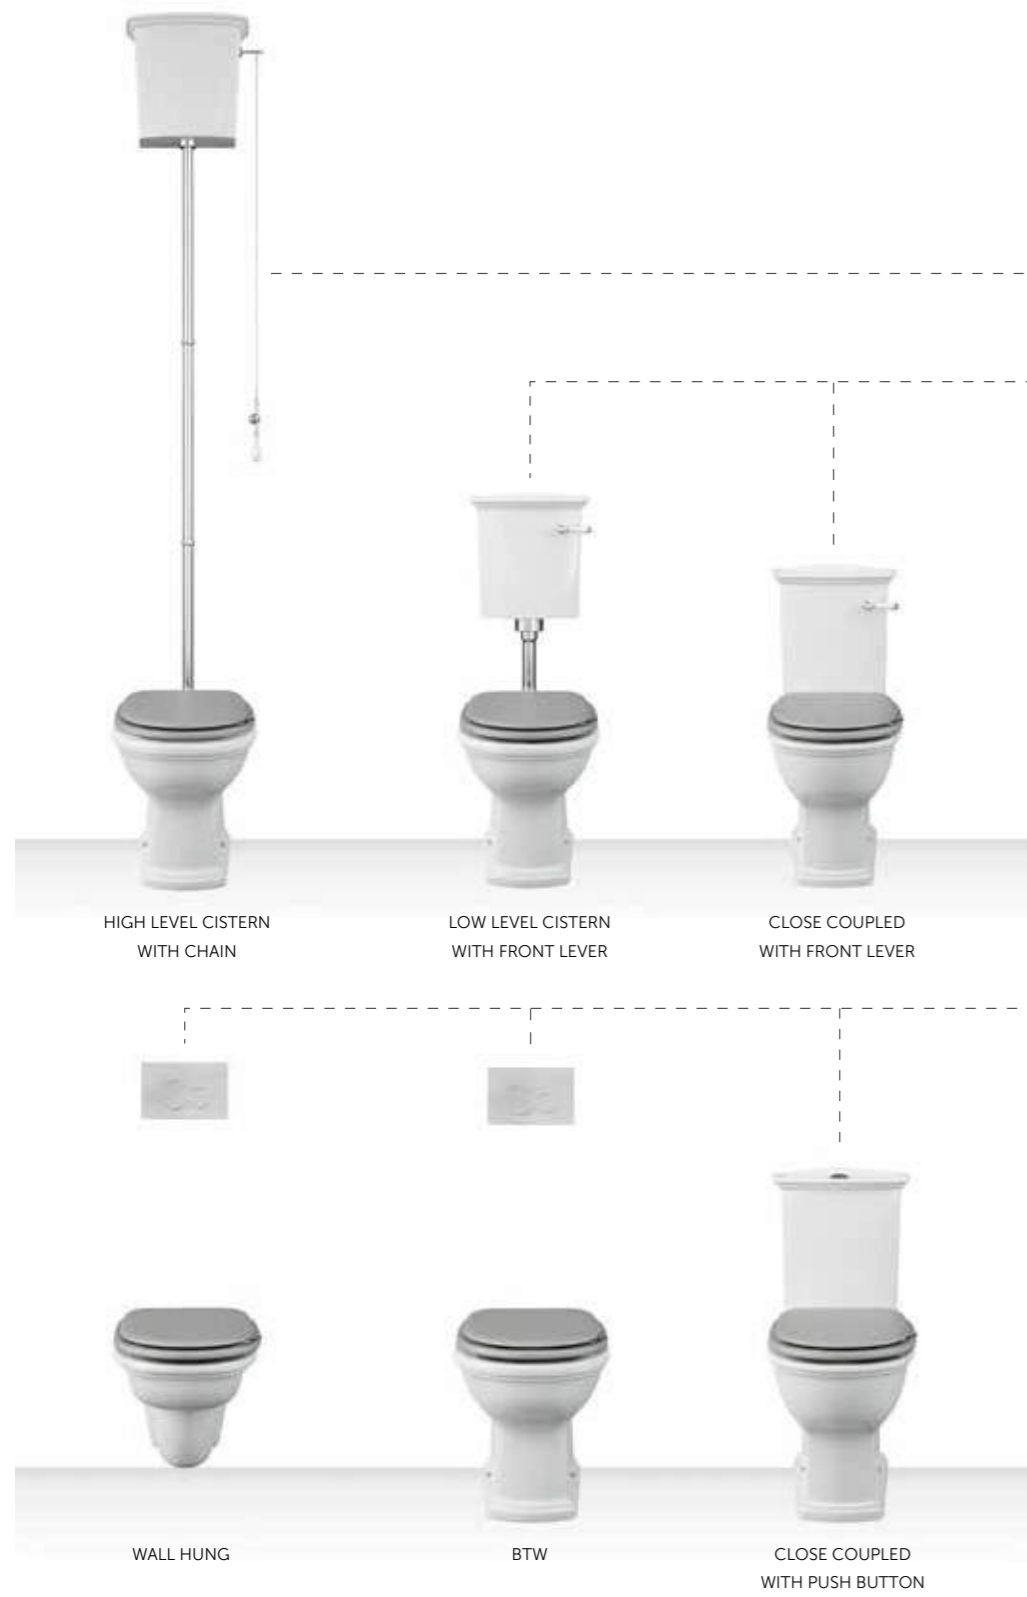

RAK-WASHINGTON

FLUSHING OPTIONS

- SINGLE FLUSH
- DUAL FLUSH

DUAL FLUSH LEVER FUNCTIONING

- DUAL FLUSH