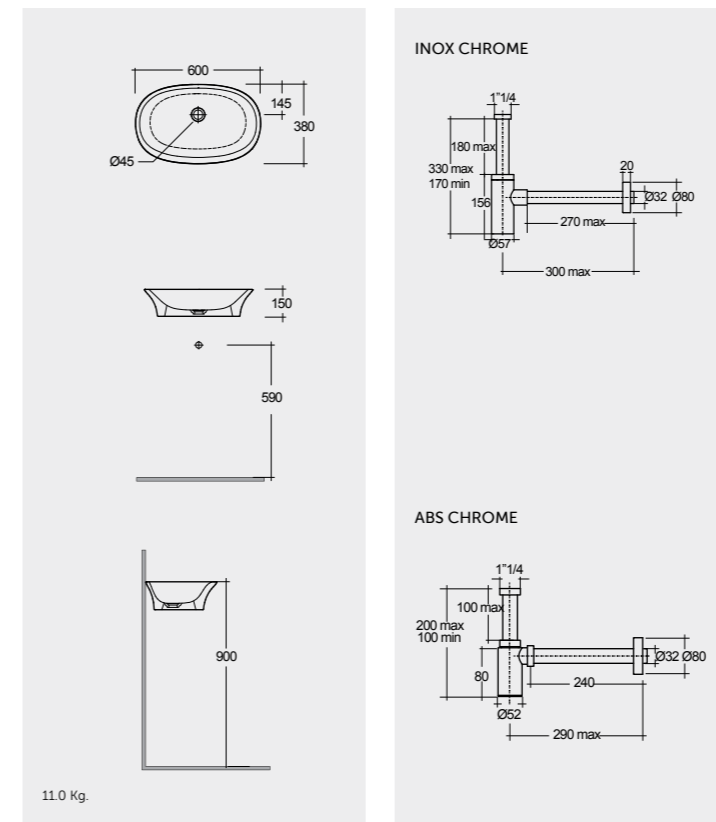

Models | Modelli | Modèles | Modelle | Модели

60 CM
SENCT6000AWHA

FOR WASH BASIN
INOX CHROME : BTRWBSST001

FOR WASH BASIN
ABS CHROME : BTRWBABS002

Inspectionable

Measurements | Misure | Dimensions | Abmessungen | Размеры