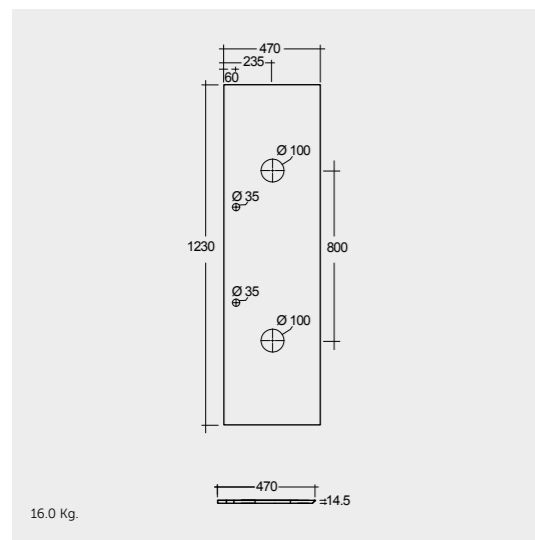

163 CM
PRESL16347102C

Measurements | Misure | Dimensions | Abmessungen | Размеры