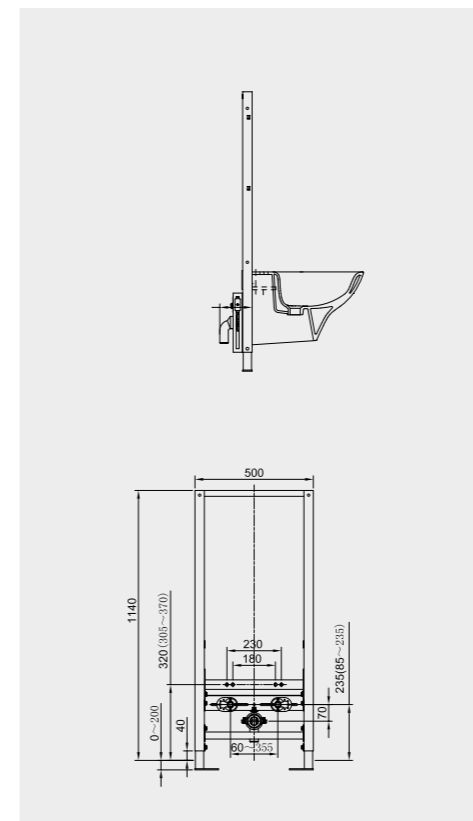

Measurements | Misure | Dimensions | Abmessungen | Размеры