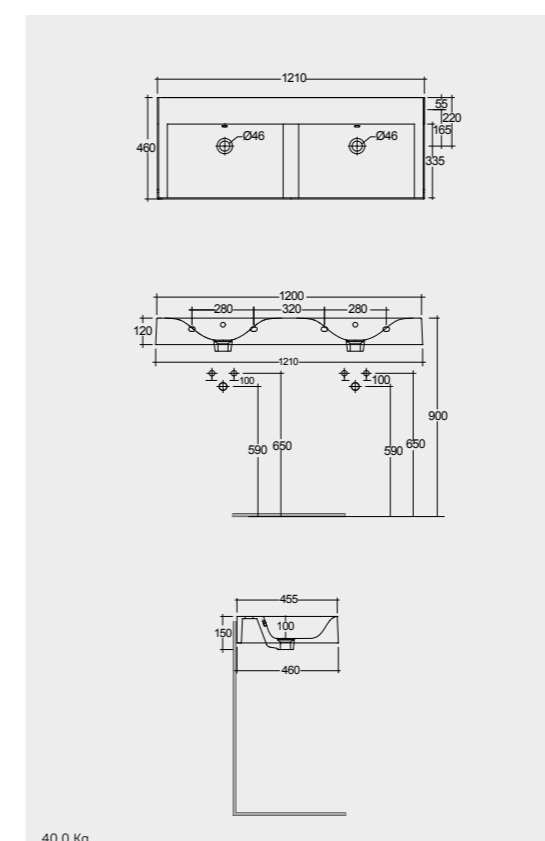

FOR VANITY (RAK-JOY)
PP WHITE : BTRWBPPR021
Inspectionable

Measurements | Misure | Dimensions | Abmessungen | Размеры