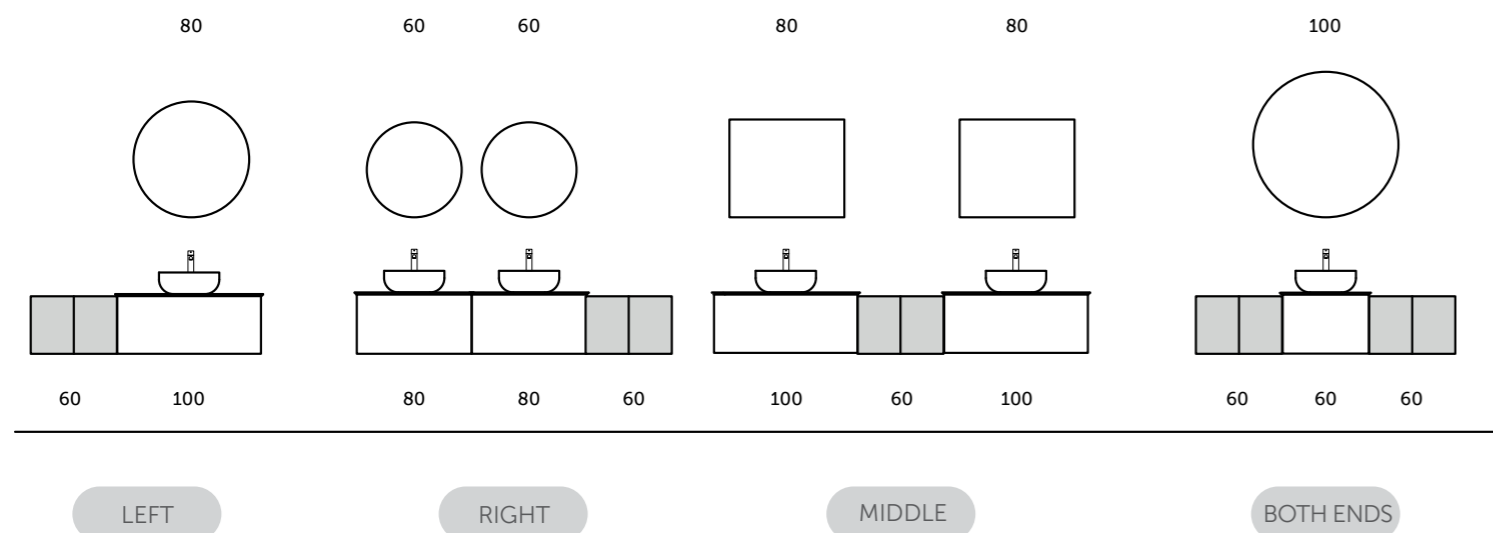

WITH RAK-PRECIOUS SURFACE AND COUNTERTOP WASHBASINS