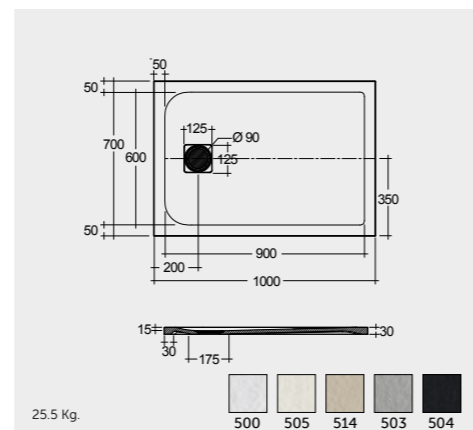

70 X 90 CM
RFST007090S500