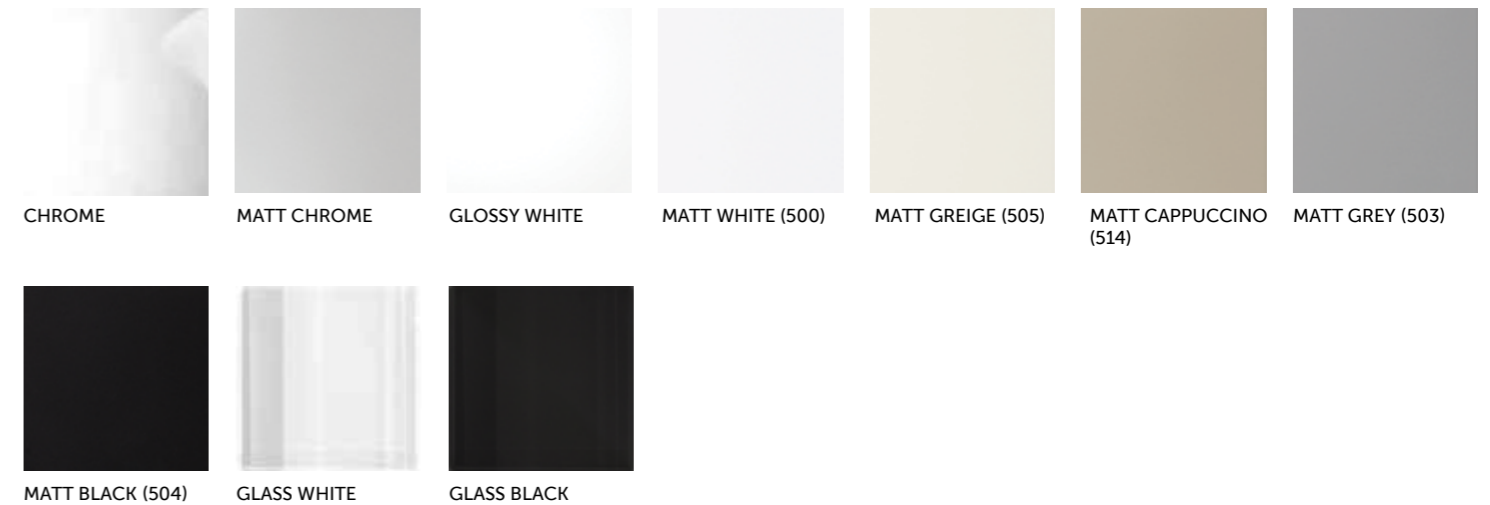

RAK-JOY & RAK-JOY UNO FURNITURE PAGE 620-621

RAK
CERAMICS

VITREOUS CHINA & FIRECLAY
GLOSSY ALPINE WHITE (AWH)

RAK
CERAMICS

VITREOUS CHINA & FIRECLAY
GLOSSY ALPINE WHITE WITH RAK-PROTEK (9WH)

RAK
CERAMICS

VITREOUS CHINA & FIRECLAY
MATT BLACK (504)