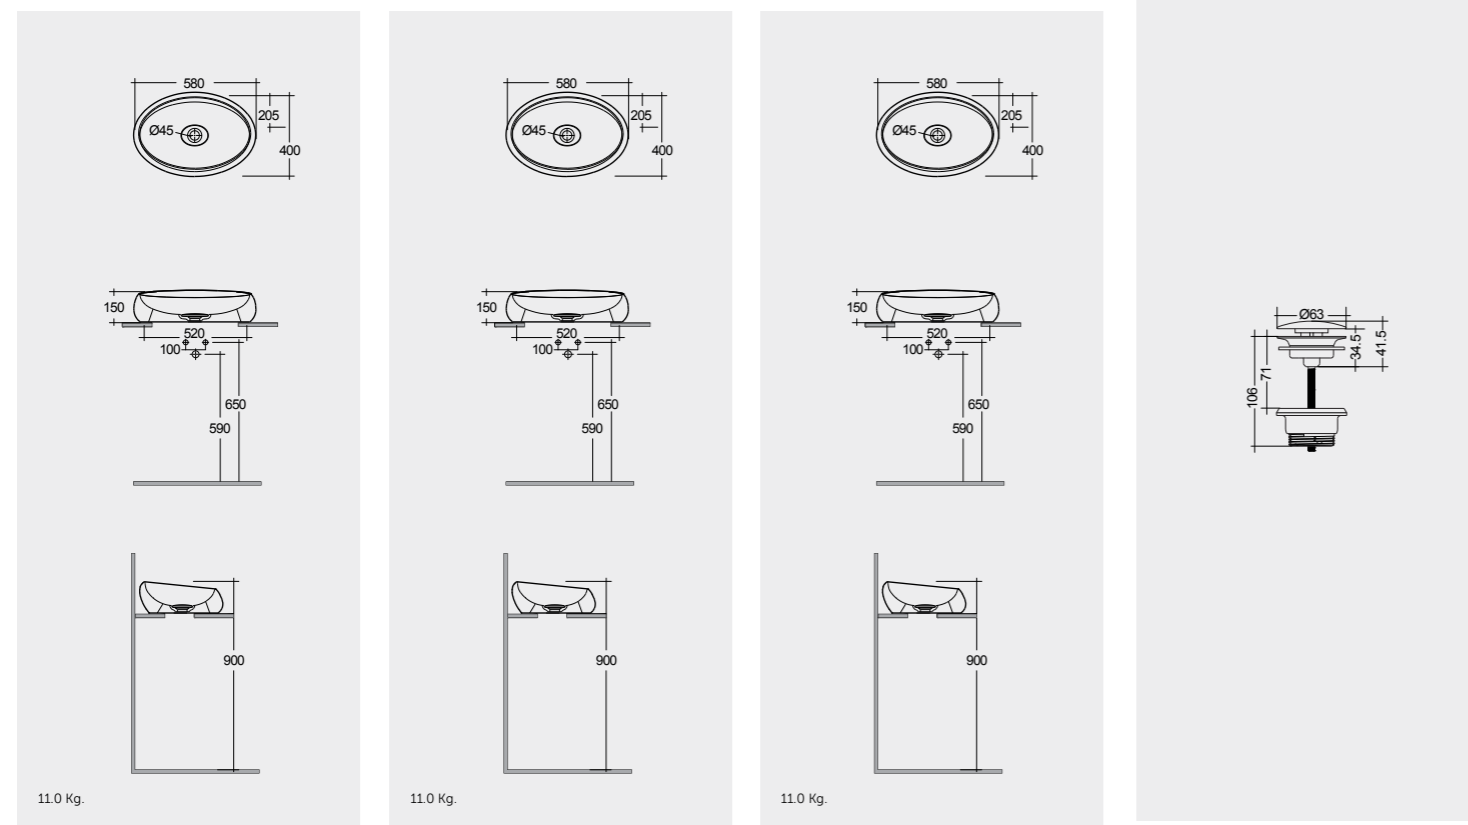

Drain Not Included

Matt Finish

Drain Not Included

Matt Finish

Drain Not Included

Measurements | Misure | Dimensions | Abmessungen | Размеры

11.0 Kg.

11.0 Kg.