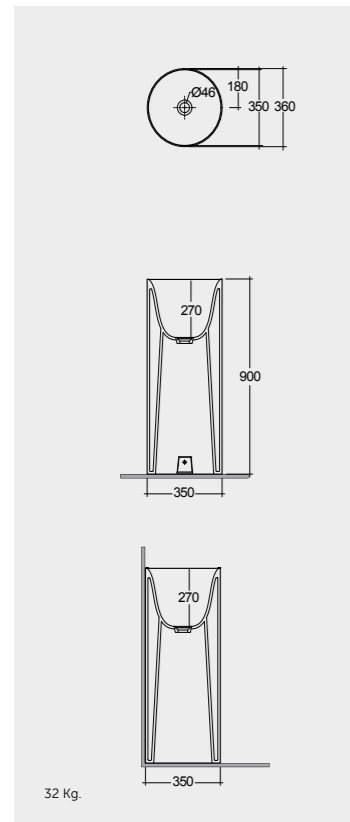

With Siphon Clip Holder

Measurements | Misure | Dimensions | Abmessungen | Размеры