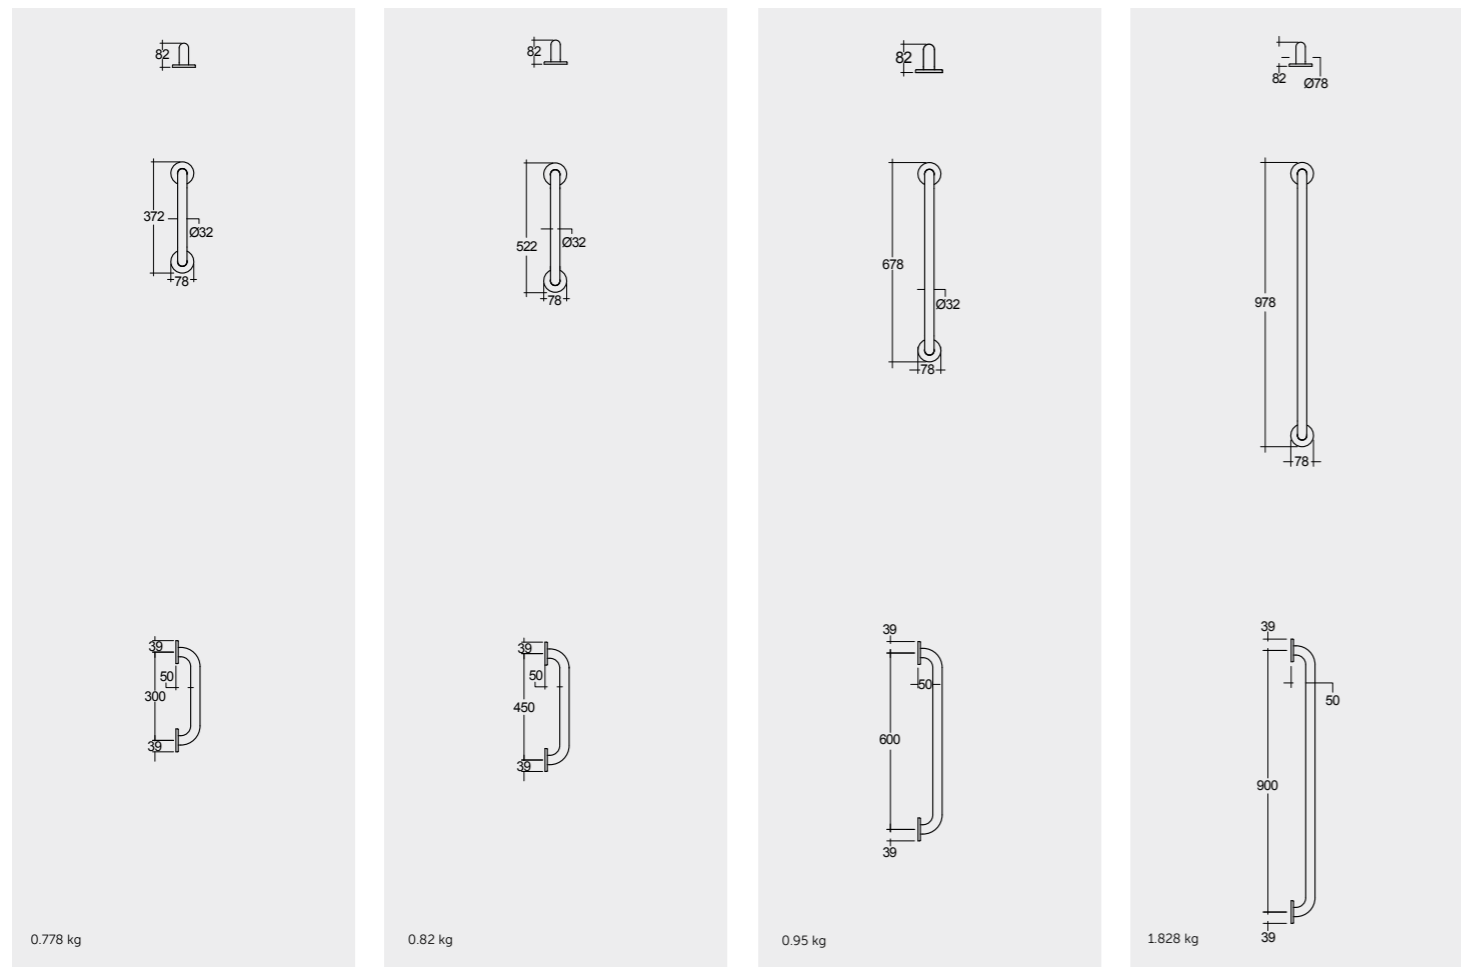

Foldable, with paper roll holder

Measurements | Misure | Dimensions | Abmessungen | Размеры