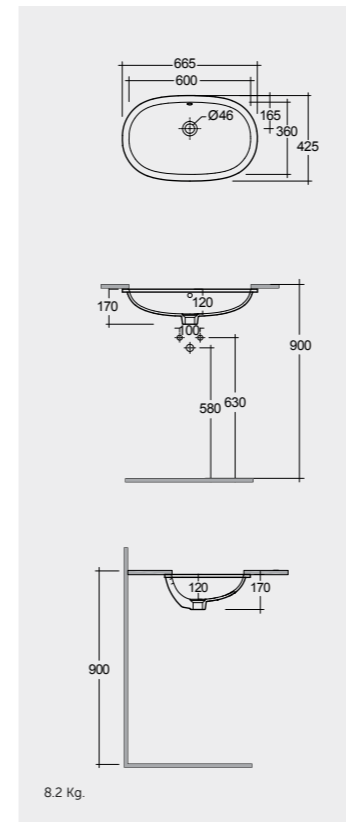

With Overflow

Measurements | Misure | Dimensions | Abmessungen | Размеры