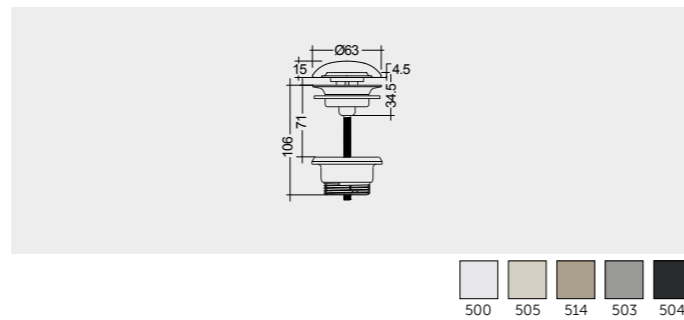

RAK-Feeling Oval 55 CM

FEECT5500514A Oval

RAK-Feeling Round 42 CM

FEECT4200514A Round

Colours available

CERAMIC CLICK-CLACK POP-UP WASTE DUO000514A CERAMIC FREE-FLOW WASTE DUO002514A

RAK-FEELING WASH BASINS