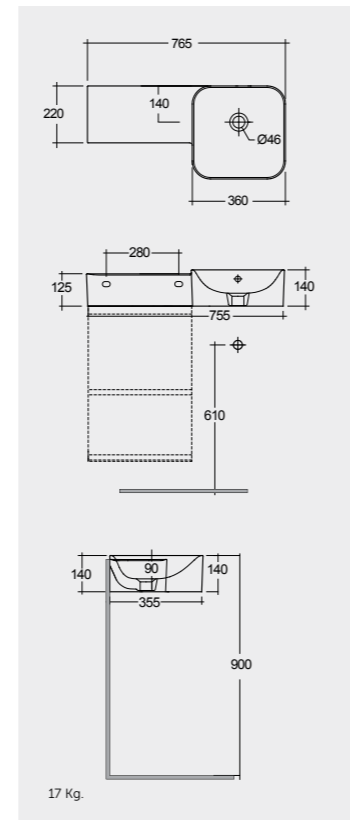

 **77 CM Right Ledge**
PETWB47700AWHA

 **77 CM Left Ledge**
PETWB37701AWHA

 **77 CM Left Ledge**
PETWB37700AWHA

No Faucet Hole

No Faucet Hole

Measurements | Misure | Dimensions | Abmessungen | Размеры

Note | Nota | Remarque | Hinweis | Примечание