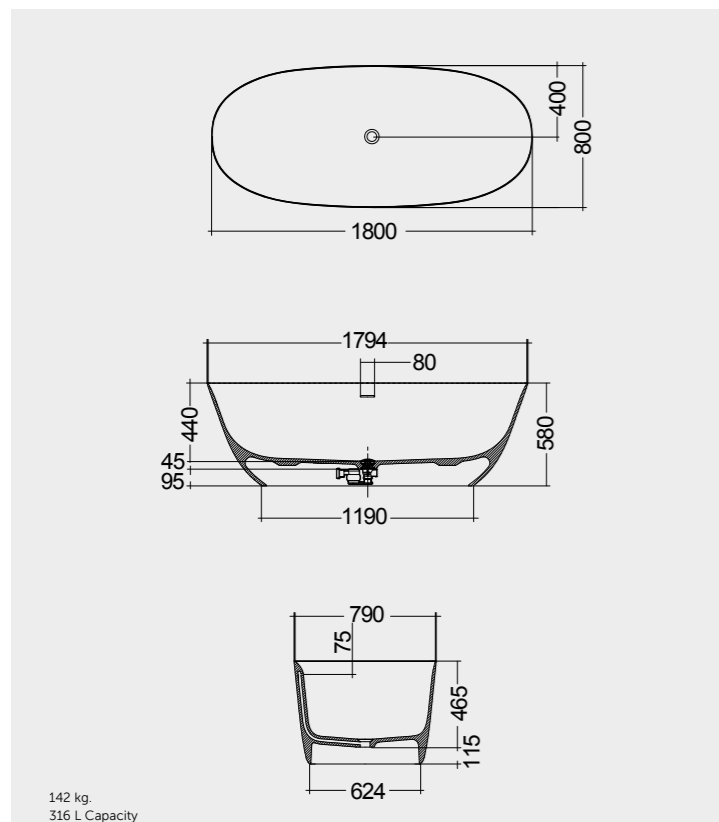

Drain Included

Measurements | Misure | Dimensions | Abmessungen | Размеры