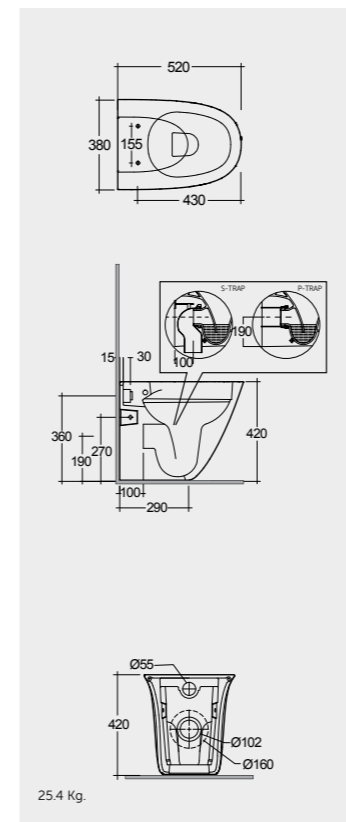

Urea RAK-Sensation
SENSC3901WH

Hidden Fixations

Comfort Height 42 CM

Hidden Fixations

Hidden Fixations

Measurements | Misure | Dimensions | Abmessungen | Размеры

25.4 Kg.