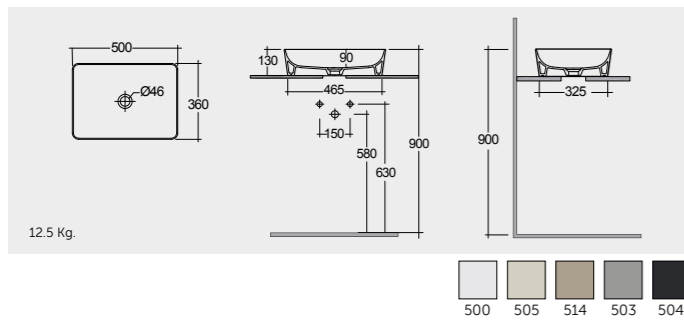

Inspectionable
Space Saving

With Overflow

Measurements | Misure | Dimensions | Abmessungen | Размеры

55X36 CM
VARUC55500AWHA

RAK-FEELING WASH BASINS

RAK-FEELING WASH BASINS

RAK-Feeling Rectangular 50 CM

FEECT5000514A Rectangular