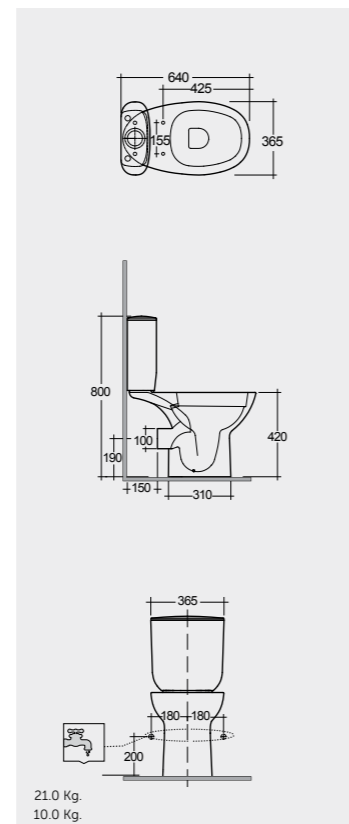

21.0 Kg
10.0 Kg
Urea RAK-Morning
MORSC00001
Urea RAK-Morning
MORSC3901WH

Comfort Height 42 CM

Comfort Height 42 CM
Back Open

Comfort Height 42 CM

Measurements | Misure | Dimensions | Abmessungen | Размеры