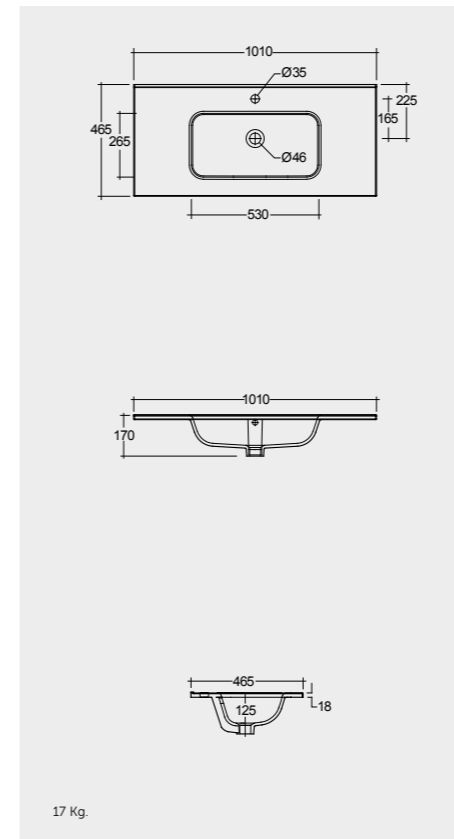

FOR VANITY (RAK-JOY)
PP WHITE : BTRWBPPR021
Inspectionable

FOR VANITY (RAK-JOY UNO)
PP WHITE : BTRWBPPR022
Inspectionable
Space Saving