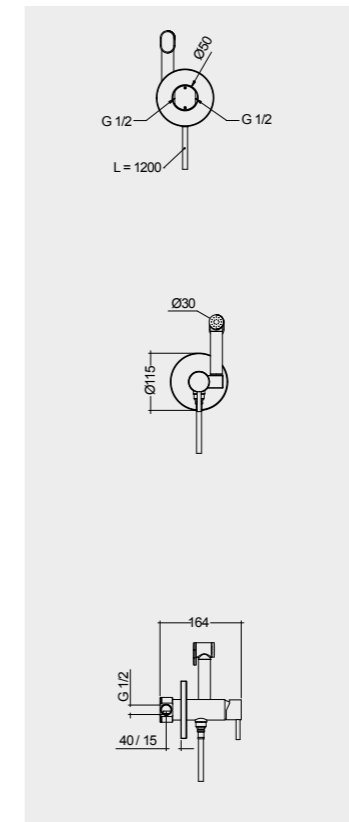

Urea RAK-Orient
ORSC00003