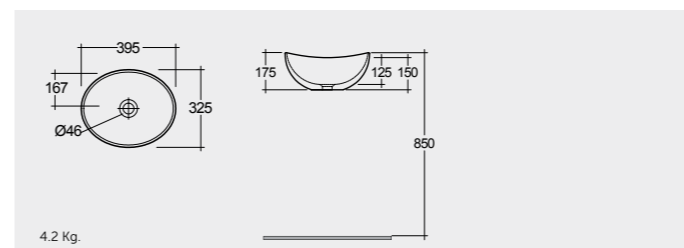

RAK- Illusion 60 CM

ILLCT6000AWHA

RAK- Sensation 60 CM

SENCT6000AWHA

RAK-Reema 39 CM

LARE00001

CERAMIC CLICK-CLACK POP-UP WASTE DUO000AWHA CERAMIC FREE-FLOW WASTE DUO002AWHA

RAK- Morning 54 CM