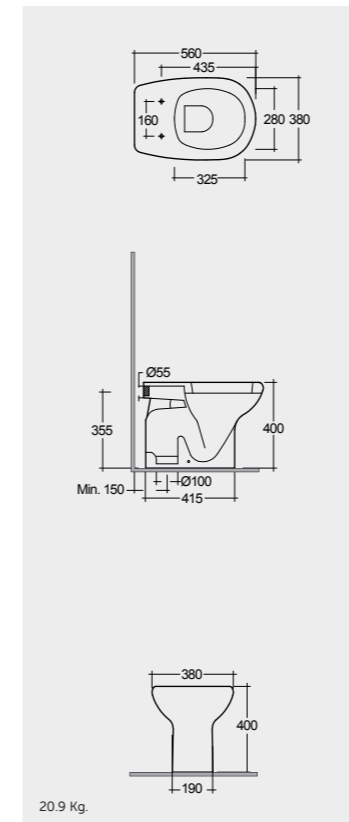

Models | Modelli | Modèles | Modelle | Модели

56 CM
ORWC00002

SET WITH MIXER (SHATAFF)
BRASS CHROME : SPRDOMX0001

56 CM
ORBI00001

FOR BIDET
ABS CHROME : BTRBDABS010

Inspectionable

Measurements | Misure | Dimensions | Abmessungen | Размеры