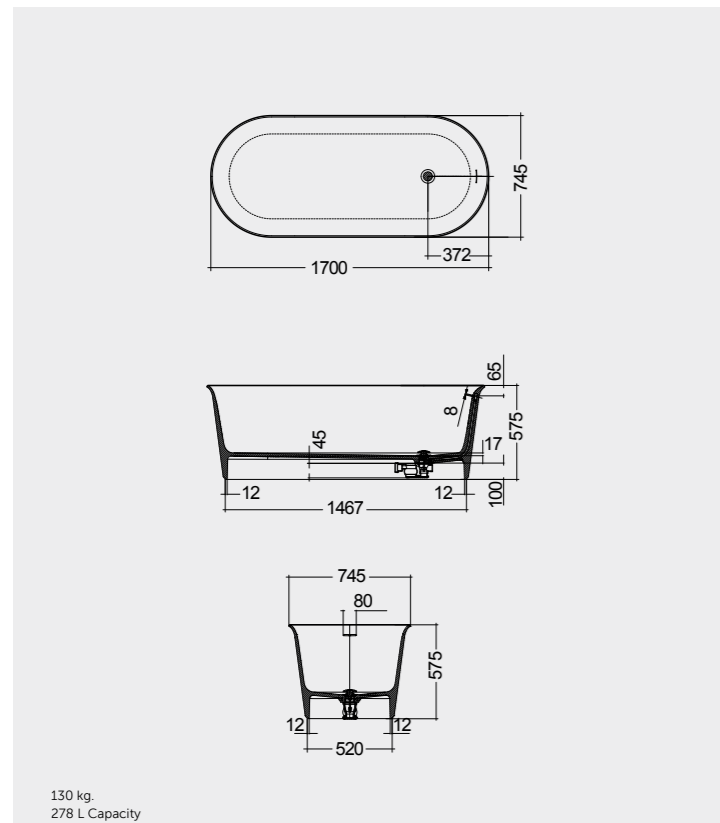

Drain Included

Measurements | Misure | Dimensions | Abmessungen | Размеры