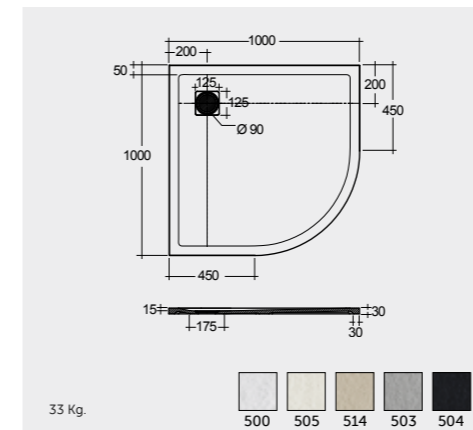

QUADRANT

100 X 100 CM
RFQUT100100S500

90 X 90 CM
RFQU009090S500

80 X 80 CM
RFQU008080S500

SHOWER DRAIN DEPTH OF WATER SEAL 30MM

RFXXGW00001

SHOWER DRAIN MEMBRANE WATER SEAL

RFXXGW00002