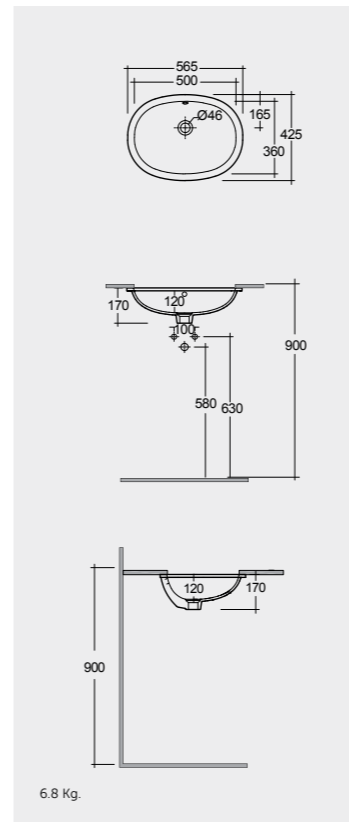

With Overflow

Measurements | Misure | Dimensions | Abmessungen | Размеры