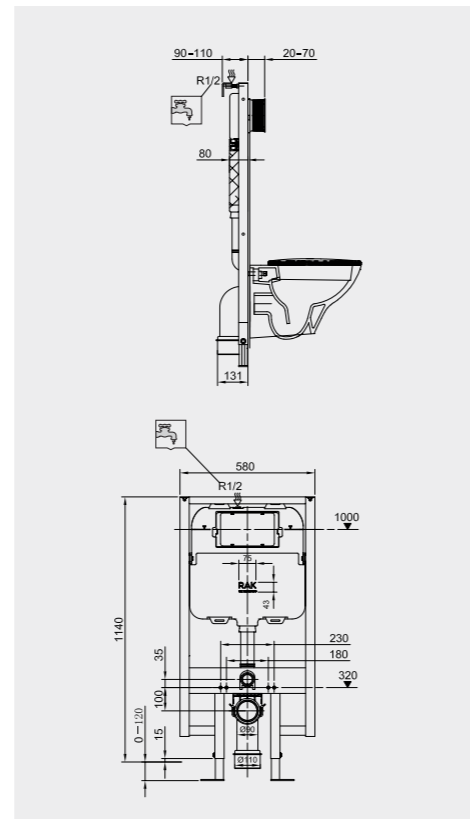

Measurements | Misure | Dimensions | Abmessungen | Размеры