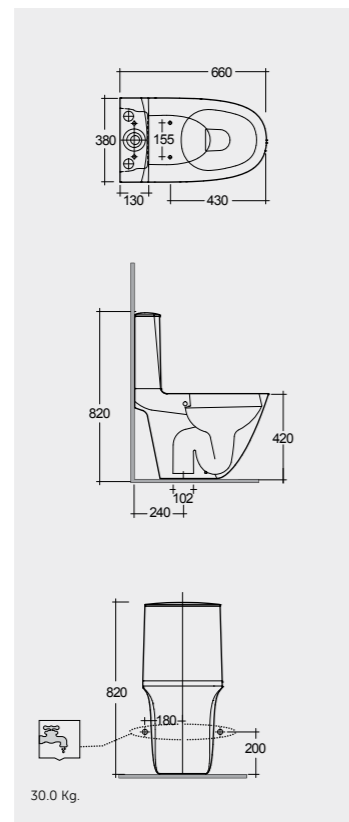

Comfort Height 42 CM

Back Open

Comfort Height 42 CM

Measurements | Misure | Dimensions | Abmessungen | Размеры

31.3 Kg.

30.0 Kg.

Urea RAK-Sensation
SENSC3900WH

Urea RAK-Sensation
SENSC3900WH