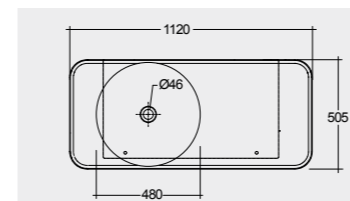

34.0 Kg.

34.0 Kg.

34.0 Kg.

34.0 Kg.

Note | Nota | Remarque | Hinweis | Примечание

All dimensions in mm tolerance $\pm 5\%$ for below 200mm and $\pm 3\%$ for above 200mm | Tutte le dimensioni hanno una tolleranza di $\pm 5\%$ mm al di sotto dei 200mm e di $\pm 3\%$ mm al di sopra dei 200mm | Toutes les dimensions en mm tolérance $\pm 5\%$ pour moins de 200mm et $\pm 3\%$ pour plus de 200mm/ Alle Abmessungen in mm, Toleranz $\pm 5\%$ für unter 200mm, und $\pm 3\%$ für über 200mm | Все размеры указаны в мм, погрешность $\pm 5\%$ ниже 200 мм и $\pm 3\%$ выше 200 мм