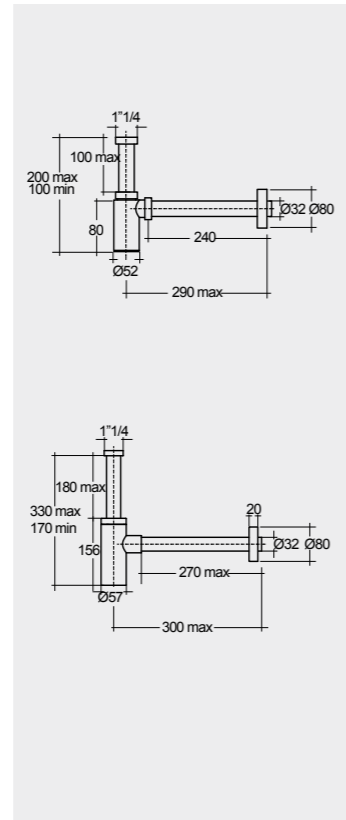

FOR WASH BASIN
ABS CHROME : BTRWBABS002

FOR WASH BASIN
INOX CHROME : BTRWBSST001

Inspectionable

Measurements | Misure | Dimensions | Abmessungen | Размеры