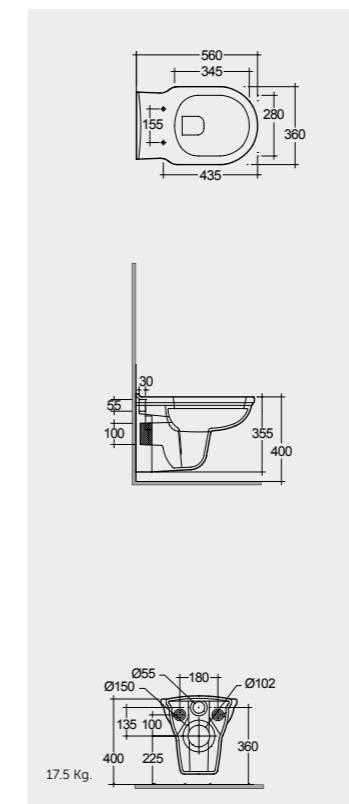

Lacquered Polyester RAK-Washington
WTSC3901503
Polyester RAK-Washington
WASC00001

17.5 Kg.