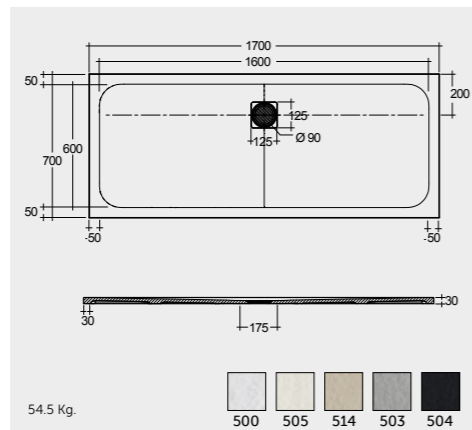

80 X 180 CM
RFBR080180S500