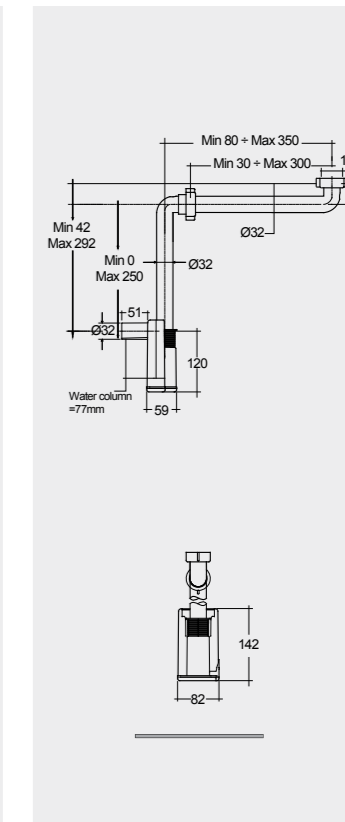

With Overflow

Measurements | Misure | Dimensions | Abmessungen | Размеры