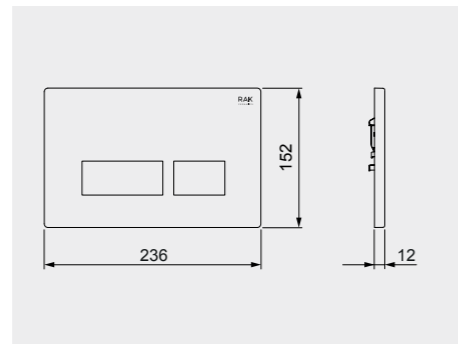

White

FSRAKPPL006

Chrome

FSRAKPPL007

Matt Chrome

FSRAKPPL008