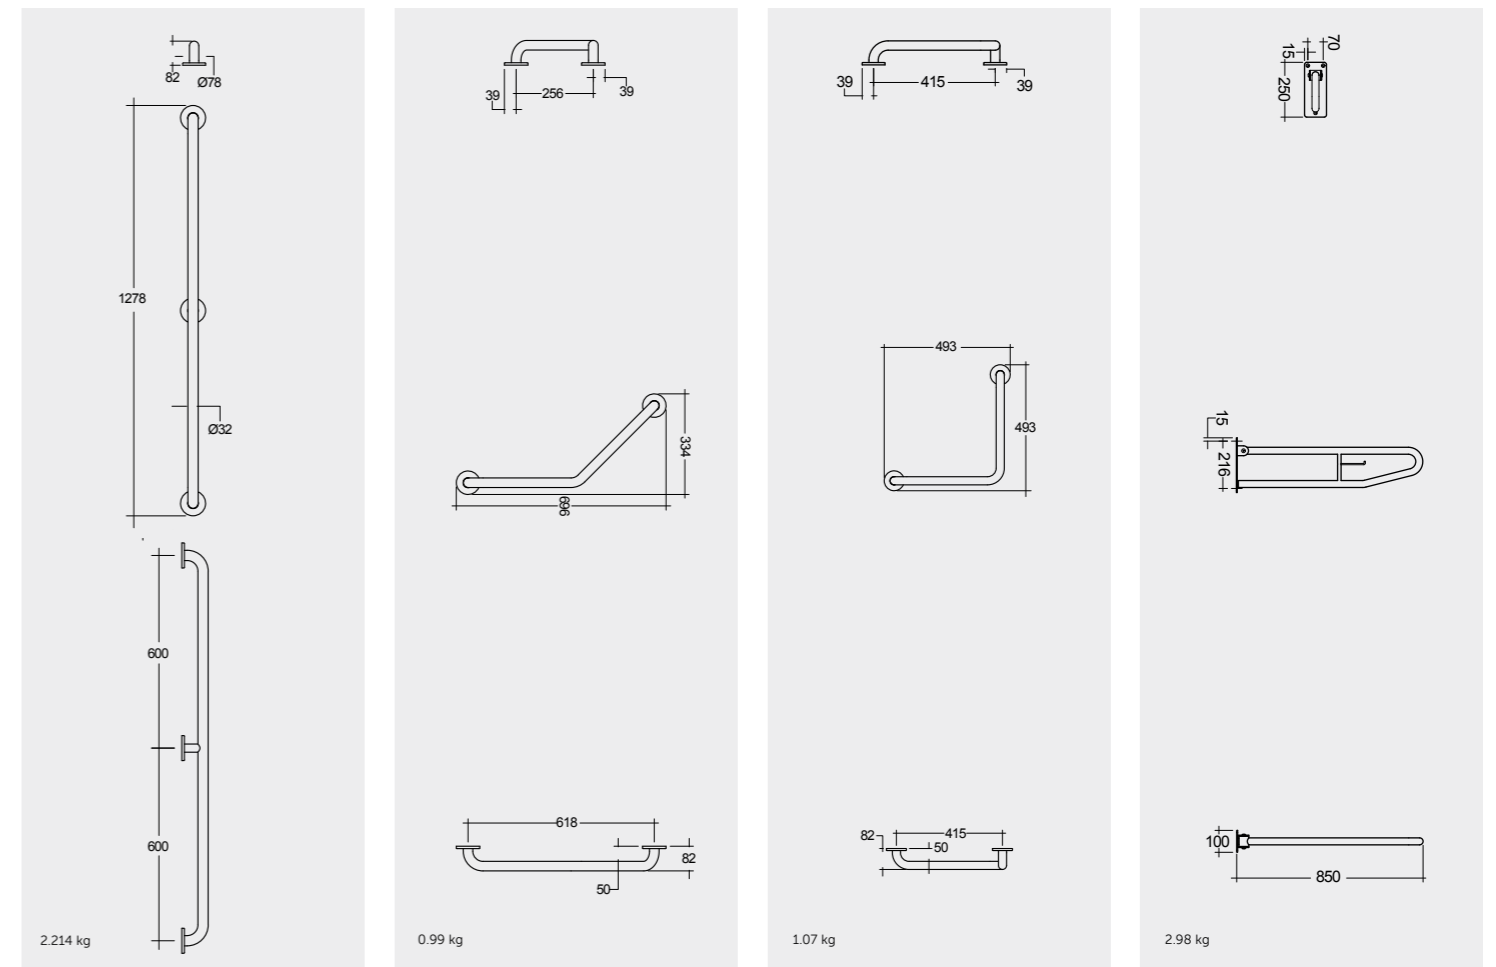

Note | Nota | Remarque | Hinweis | Примечание

All dimensions in mm tolerance $\pm 5\%$ for below 200mm and $\pm 3\%$ for above 200mm | Tutte le dimensioni hanno una tolleranza di $\pm 5\%$ mm al di sotto dei 200mm e di $\pm 3\%$ mm al di sopra dei 200mm | Toutes les dimensions en mm tolérance $\pm 5\%$ pour moins de 200mm et $\pm 3\%$ pour plus de 200mm/ Alle Abmessungen in mm, Toleranz $\pm 5\%$ für unter 200mm, und $\pm 3\%$ für über 200mm | Все размеры указаны в мм, погрешность $\pm 5\%$ ниже 200 мм и $\pm 3\%$ выше 200 мм

Measurements | Misure | Dimensions | Abmessungen | Размеры