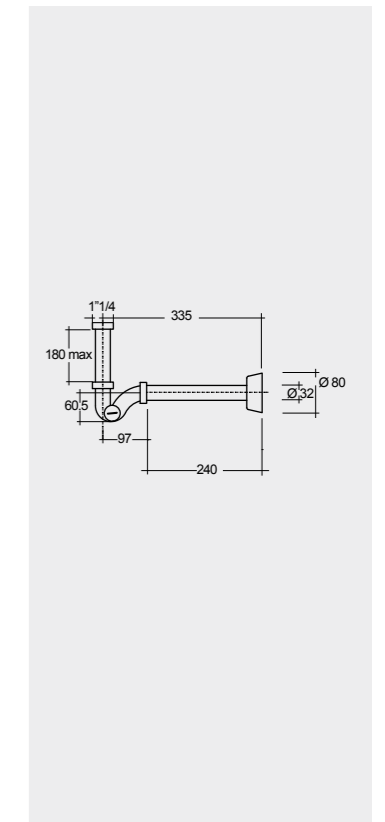

Models | Modelli | Modèles | Modelle | Модели

Measurements | Misure | Dimensions | Abmessungen | Размеры

Note | Nota | Remarque | Hinweis | Примечание

All dimensions in mm tolerance $\pm 5\%$ for below 200mm and $\pm 3\%$ for above 200mm | Tutte le dimensioni hanno una tolleranza di $\pm 5\%$ mm al di sotto dei 200mm e di $\pm 3\%$ mm al di sopra dei 200mm | Toutes les dimensions en mm tolérance $\pm 5\%$ pour moins de 200mm et $\pm 3\%$ pour plus de 200mm/ Alle Abmessungen in mm, Toleranz $\pm 5\%$ für unter 200mm, und $\pm 3\%$ für über 200mm | Все размеры указаны в мм, погрешность $\pm 5\%$ ниже 200 мм и $\pm 3\%$ выше 200 мм

Models | Modelli | Modèles | Modelle | Модели

Inspectionable

Measurements | Misure | Dimensions | Abmessungen | Размеры