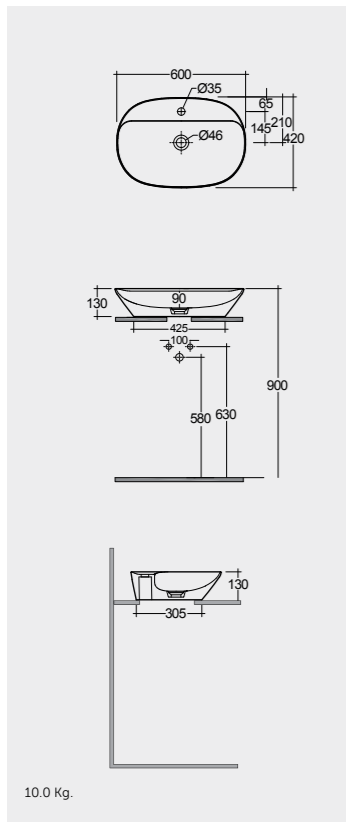

Measurements | Misure | Dimensions | Abmessungen | Размеры