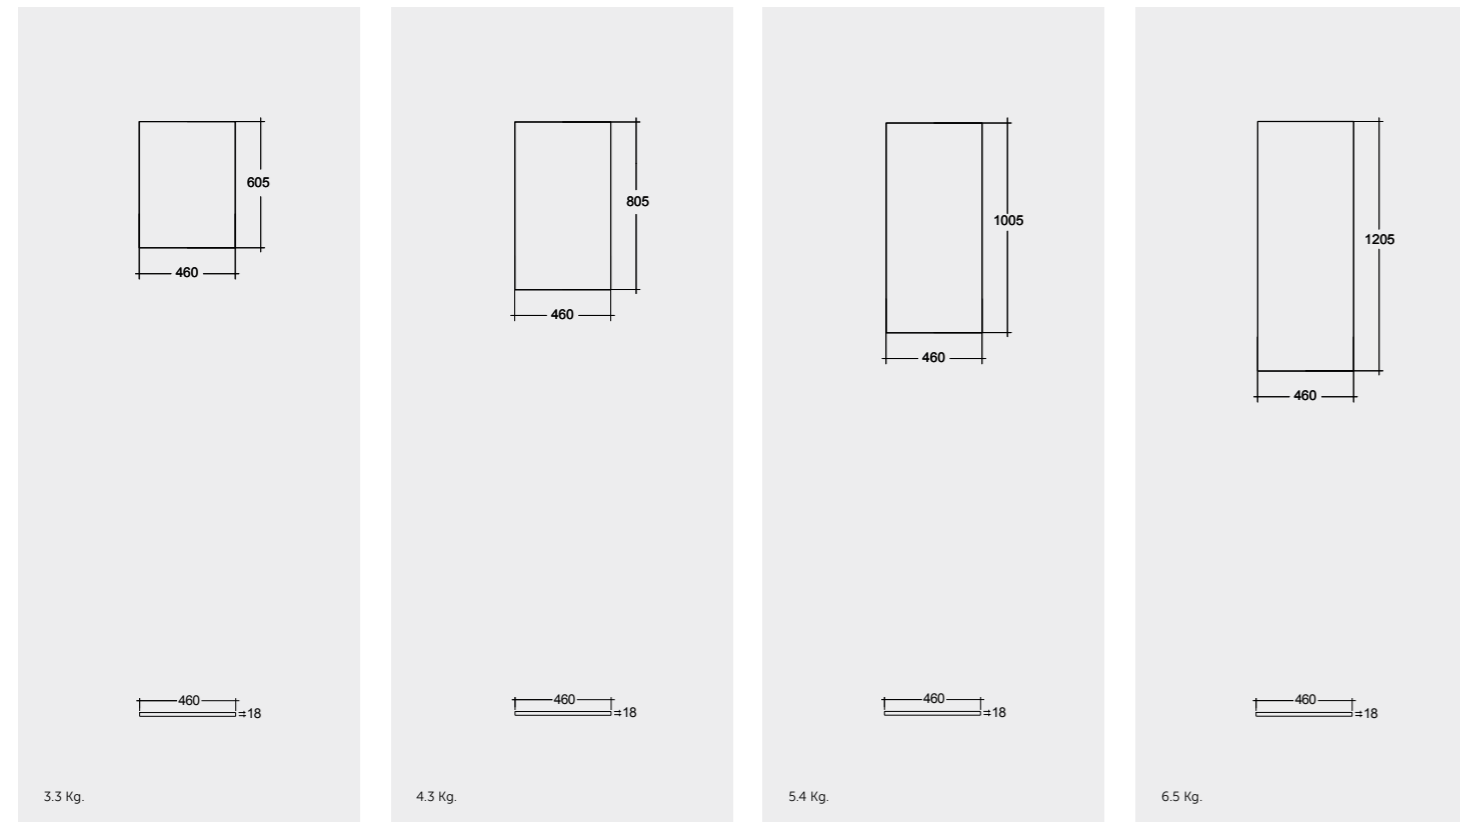

- SCANDINAVIAN OAK (TECHWOOD)
- GREY ELM (TECHWOOD)
- MOKA WALNUT (TECHWOOD)
- SCANDINAVIAN OAK (TECHWOOD)
- GREY ELM (TECHWOOD)
- MOKA WALNUT (TECHWOOD)
- SCANDINAVIAN OAK (TECHWOOD)
- GREY ELM (TECHWOOD)
- MOKA WALNUT (TECHWOOD)
- SCANDINAVIAN OAK (TECHWOOD)
- GREY ELM (TECHWOOD)
- MOKA WALNUT (TECHWOOD)