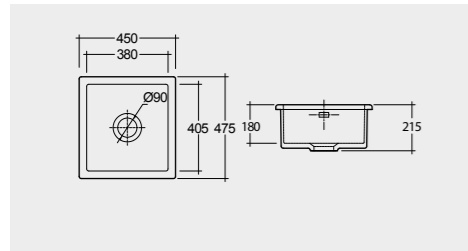

KITCHEN SINKS

RAK-Silvia 45 CM

RAK-Silvia 45 CM

KITCHEN SINKS