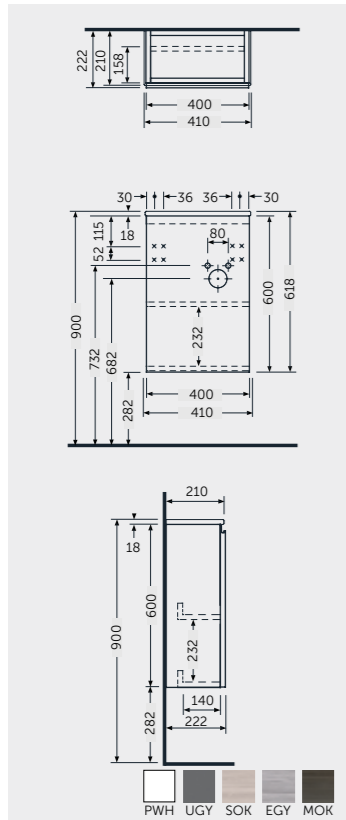

FOR WASH BASIN
ABS CHROME : BTRWBABS002

FOR WASH BASIN
INOX CHROME : BTRWBSST001

Inspectionable

Measurements | Misure | Dimensions | Abmessungen | Размеры