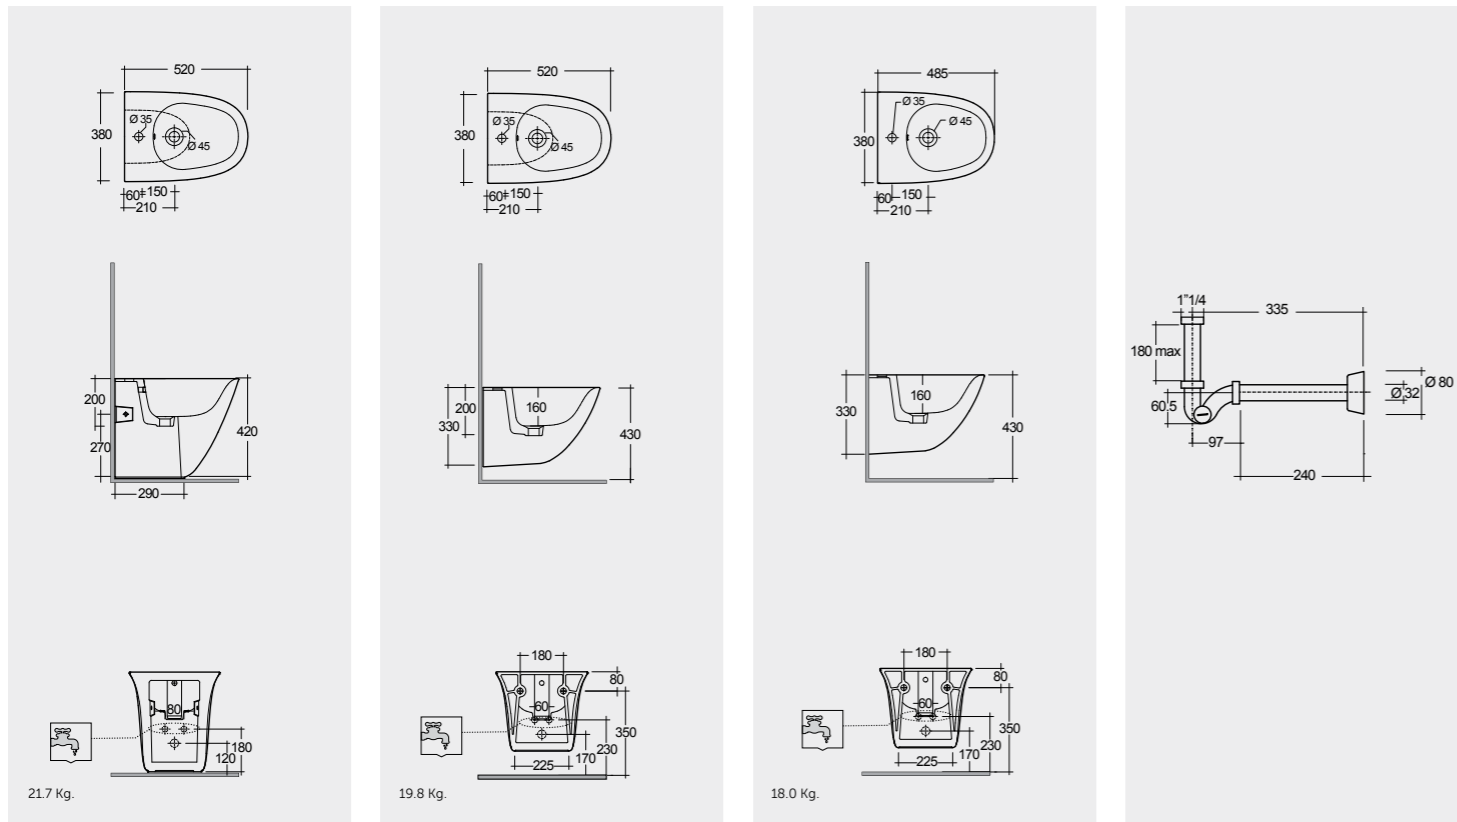

Measurements | Misure | Dimensions | Abmessungen | Размеры