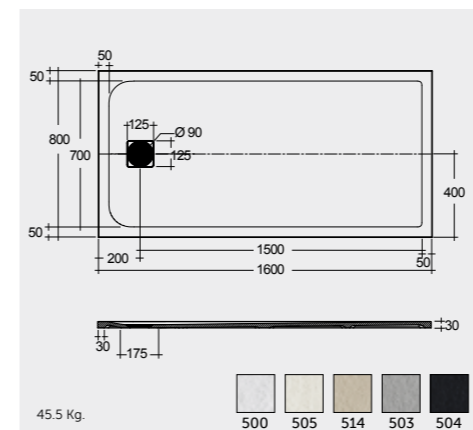

80 X 140 CM
RFST080140S500