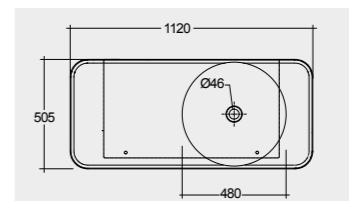

34.0 Kg.

34.0 Kg.

34.0 Kg.

34.0 Kg.

Note | Nota | Remarque | Hinweis | Примечание

All dimensions in mm tolerance $\pm 5\%$ for below 200mm and $\pm 3\%$ for above 200mm | Tutte le dimensioni hanno una tolleranza di $\pm 5\%$ mm al di sotto dei 200mm e di $\pm 3\%$ mm al di sopra dei 200mm | Toutes les dimensions en mm tolérance $\pm 5\%$ pour moins de 200mm et $\pm 3\%$ pour plus de 200mm/ Alle Abmessungen in mm, Toleranz $\pm 5\%$ für unter 200mm, und $\pm 3\%$ für über 200mm | Все размеры указаны в мм, погрешность $\pm 5\%$ ниже 200 мм и $\pm 3\%$ выше 200 мм