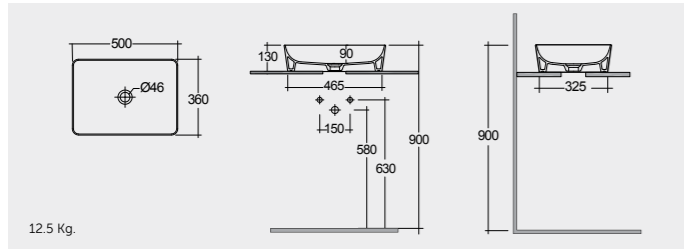

FEECT5000AWHA Rectangular