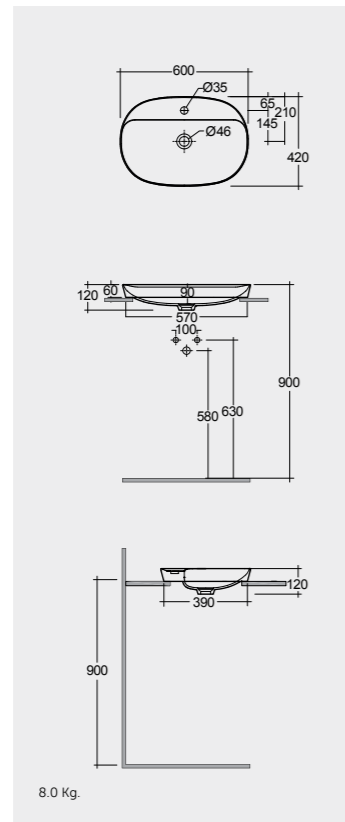

Measurements | Misure | Dimensions | Abmessungen | Размеры