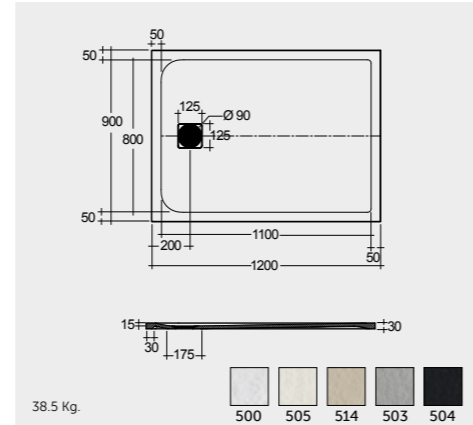

90 X 100 CM
RFST090100S500