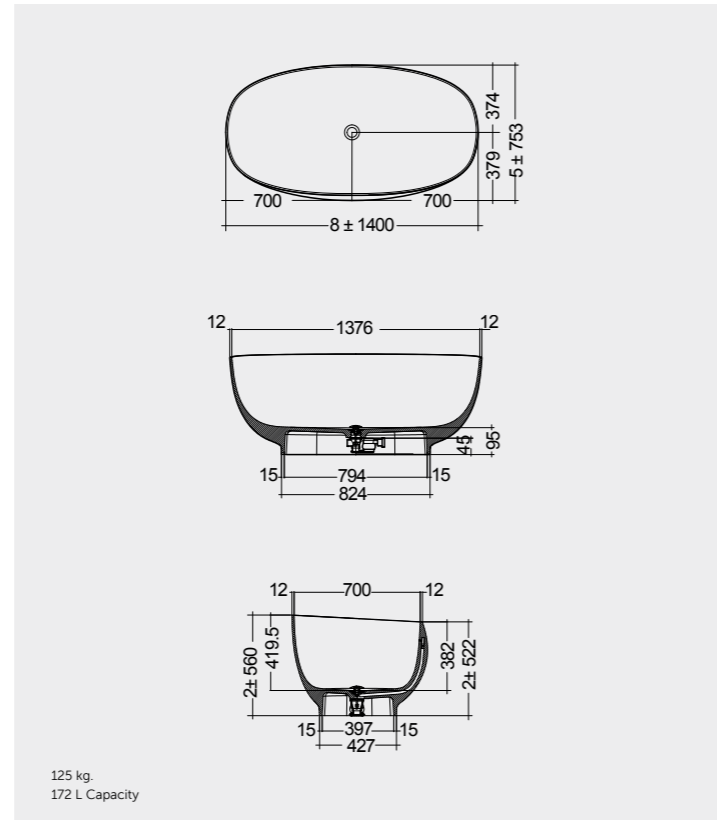

Giuseppe Maurizio Scutellà

Models | Modelli | Modèles | Modelle | Модели

140X75 CM
CLOBT14075500

Drain Included

140X75 CM
CLOBT14075505

Drain Included

Measurements | Misure | Dimensions | Abmessungen | Размеры