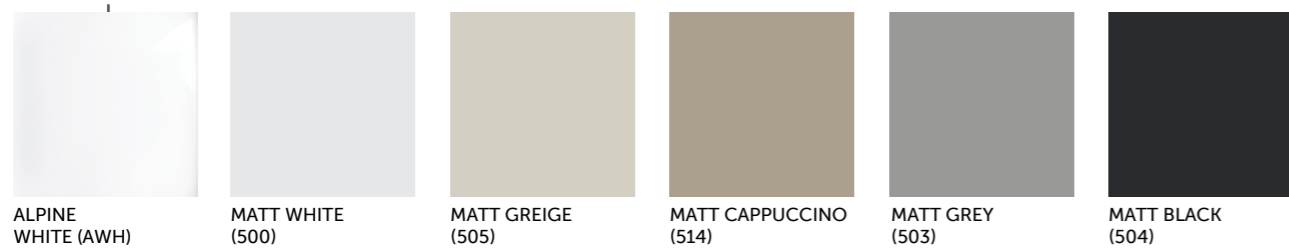

RAK-PLANO COLOURS AND FINISHES

MATT WHITE (500)
(RAKSOLID)

SCANDINAVIAN OAK (SOK)
(TECHWOOD)

GREY ELM (EGY)
(TECHWOOD)

MOKA WALNUT (MOK)
(TECHWOOD)