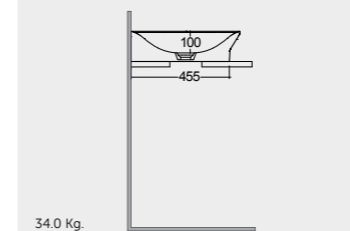

34.0 Kg.

34.0 Kg.

34.0 Kg.

34.0 Kg.

Note | Nota | Remarque | Hinweis | Примечание

All dimensions in mm tolerance $\pm 5\%$ for below 200mm and $\pm 3\%$ for above 200mm | Tutte le dimensioni hanno una tolleranza di $\pm 5\%$ mm al di sotto dei 200mm e di $\pm 3\%$ mm al di sopra dei 200mm | Toutes les dimensions en mm tolérance $\pm 5\%$ pour moins de 200mm et $\pm 3\%$ pour plus de 200mm/ Alle Abmessungen in mm, Toleranz $\pm 5\%$ für unter 200mm, und $\pm 3\%$ für über 200mm | Все размеры указаны в мм, погрешность $\pm 5\%$ ниже 200 мм и $\pm 3\%$ выше 200 мм