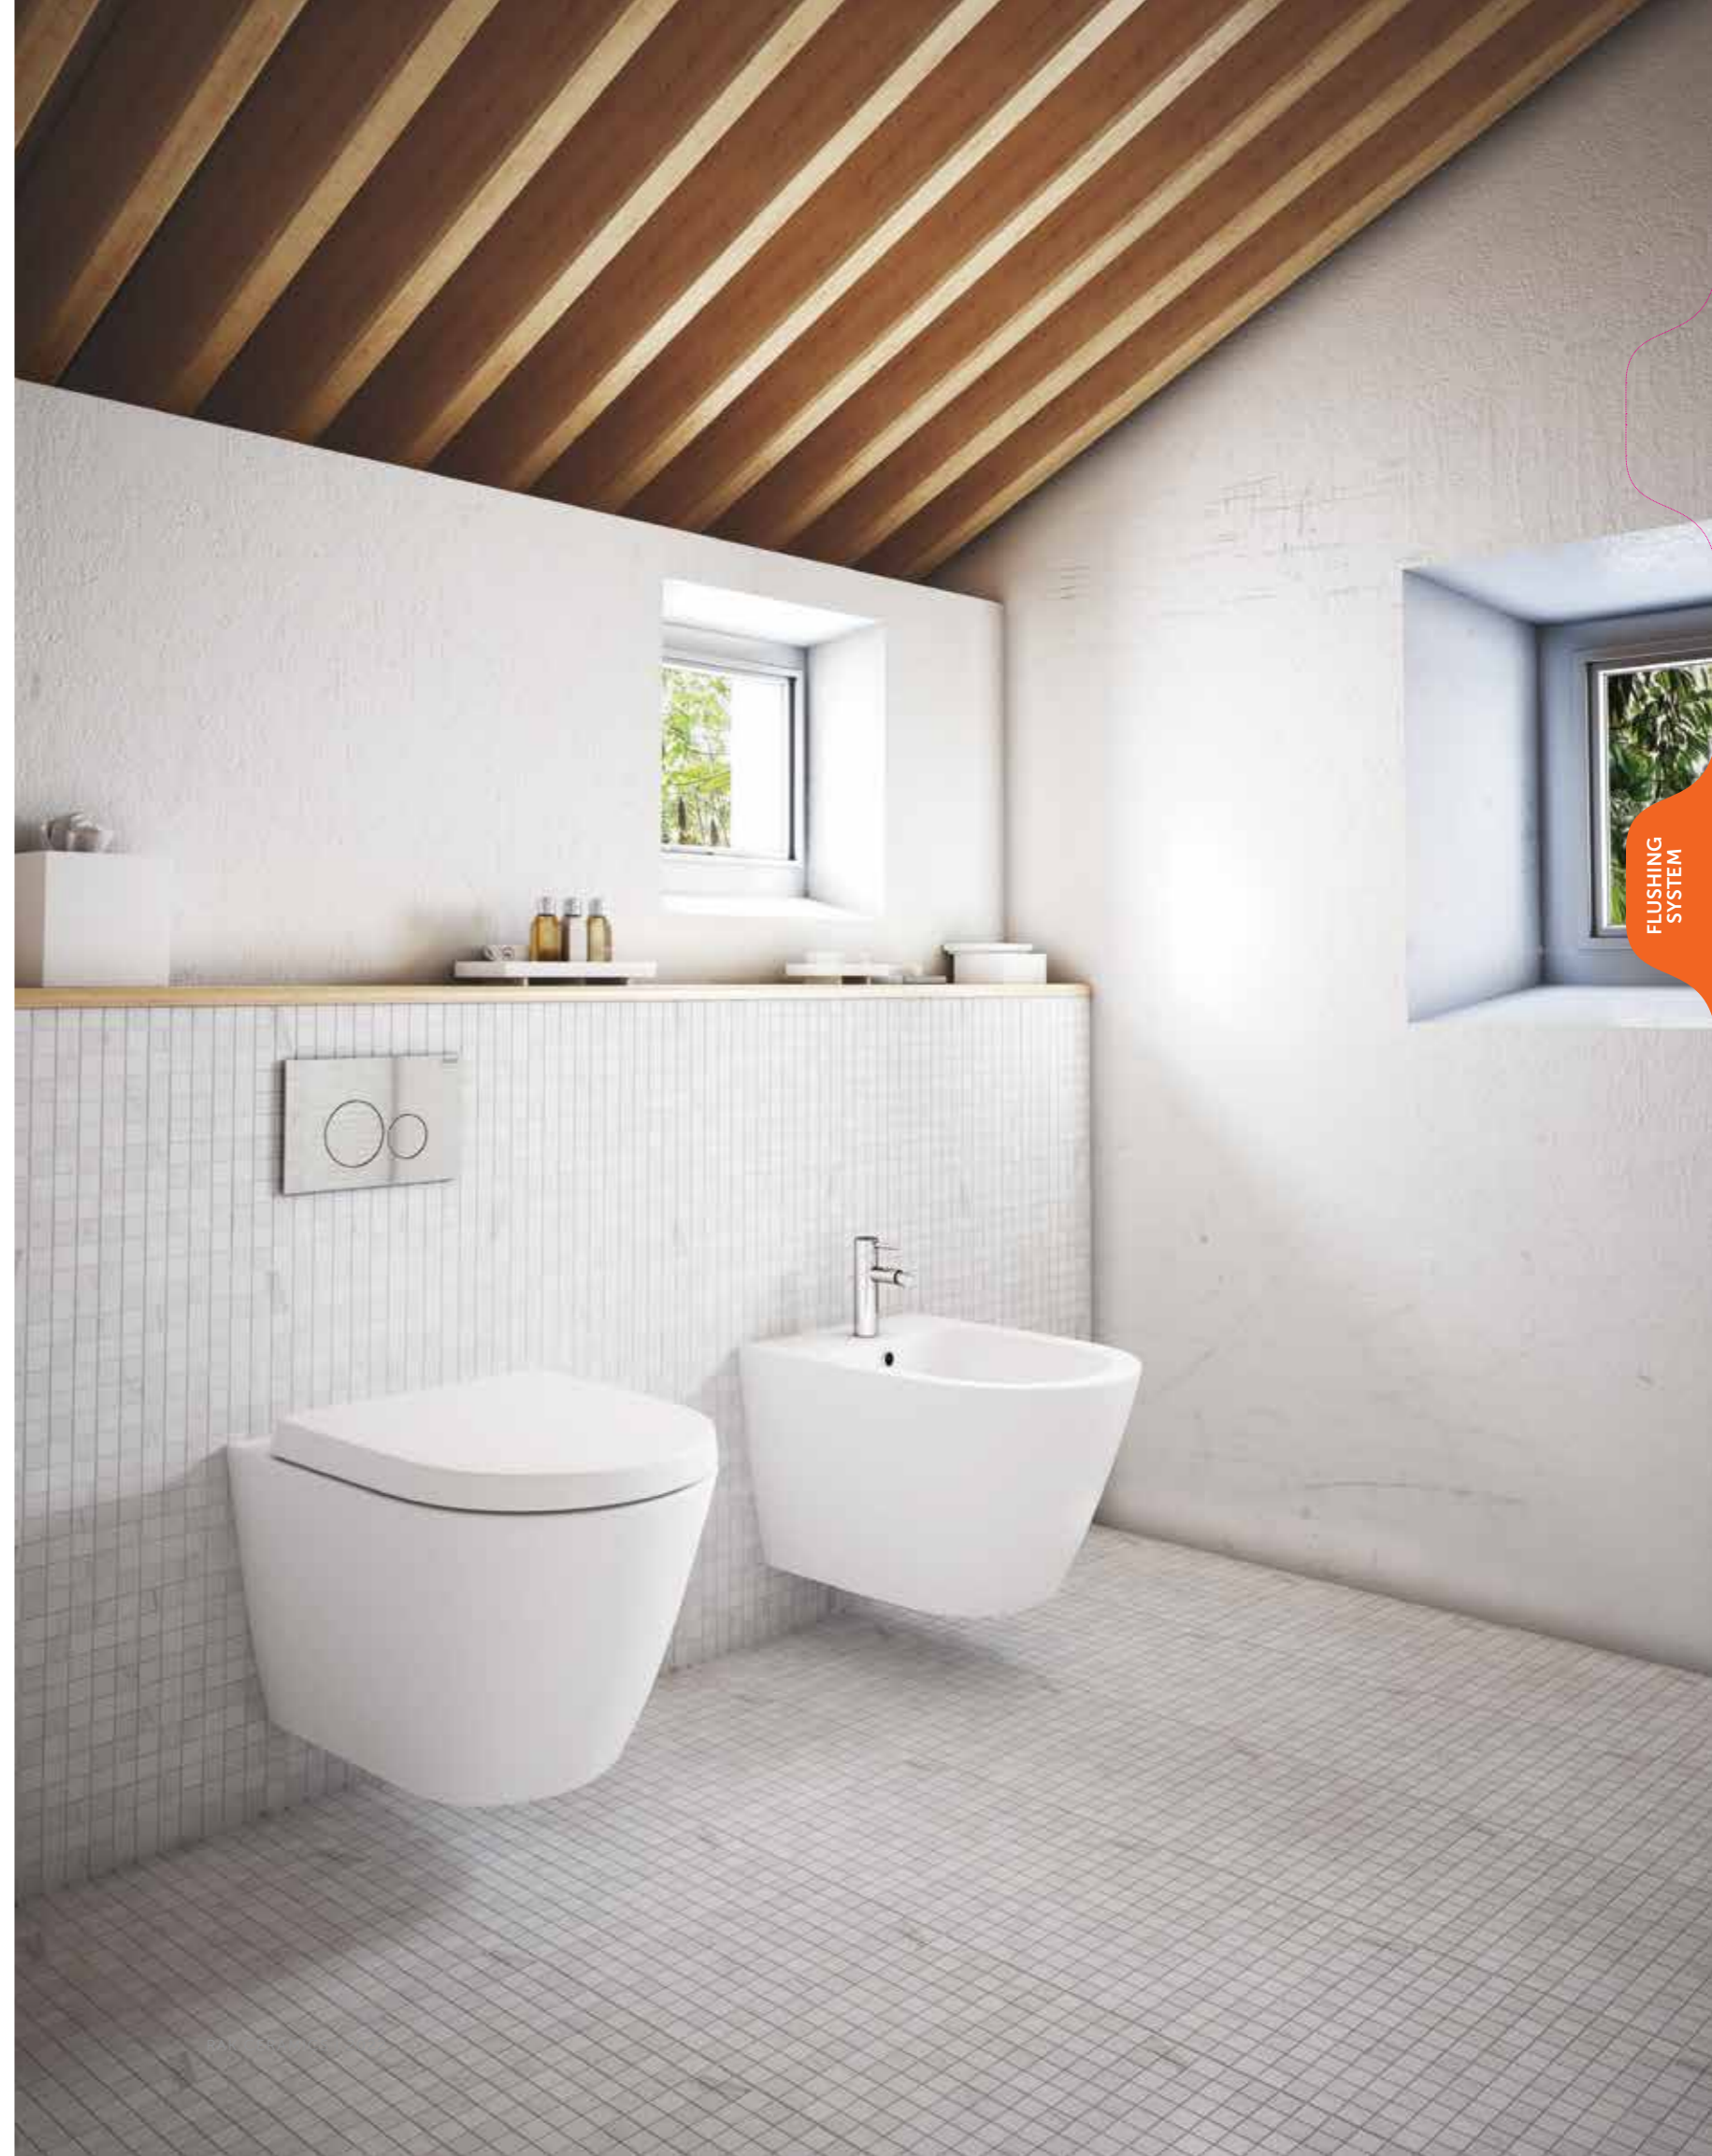

82 CM Front & Top Actuation FS12RAK82TF

82 CM Front & Top Actuation FS04RAK82TF

82 CM FS09RAKC

Measurements | Misure | Dimensions | Abmessungen | Размеры

RAK-ECOFIX / CABINET CISTERNS

RAK-Ecofix cabinet cisterns are the sanitary modules for WCs with integrated cistern and refined additional functions. The perfect and stylish alternative to the front wall ceramic cistern. Suitable for Floor Standing or Wall Hung cabinet cisterns sanitaryware, RAK-Ecofix provides invisible technology but visible beauty.