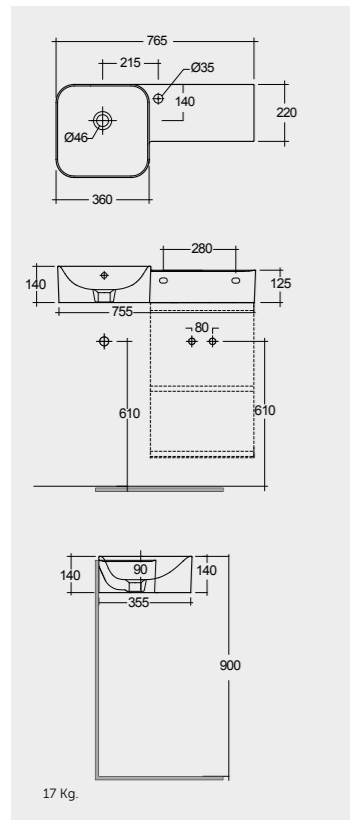

 **77 CM Right Ledge**
PETWB47700AWHA

 **77 CM Left Ledge**
PETWB37701AWHA

 **77 CM Left Ledge**
PETWB37700AWHA

No Faucet Hole

No Faucet Hole

Measurements | Misure | Dimensions | Abmessungen | Размеры

Note | Nota | Remarque | Hinweis | Примечание