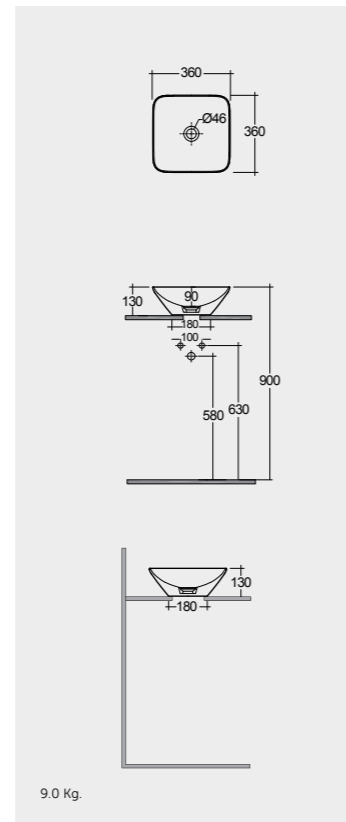

Measurements | Misure | Dimensions | Abmessungen | Размеры