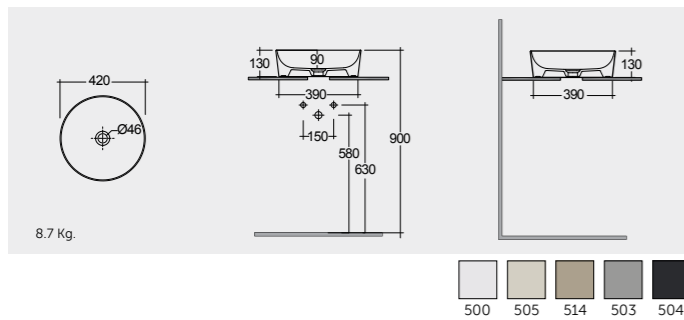

RAK-Feeling Oval 55 CM

FEECT5500514A Oval

RAK-Feeling Round 42 CM

FEECT4200514A Round

Colours available

CERAMIC CLICK-CLACK POP-UP WASTE DUO000514A CERAMIC FREE-FLOW WASTE DUO002514A

RAK-FEELING WASH BASINS