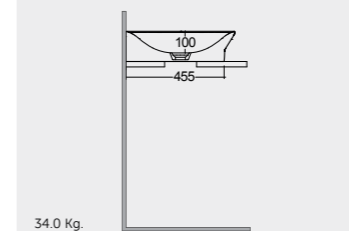

34.0 Kg.

34.0 Kg.

34.0 Kg.

34.0 Kg.

Note | Nota | Remarque | Hinweis | Примечание

All dimensions in mm tolerance $\pm 5\%$ for below 200mm and $\pm 3\%$ for above 200mm | Tutte le dimensioni hanno una tolleranza di $\pm 5\%$ mm al di sotto dei 200mm e di $\pm 3\%$ mm al di sopra dei 200mm | Toutes les dimensions en mm tolérance $\pm 5\%$ pour moins de 200mm et $\pm 3\%$ pour plus de 200mm/ Alle Abmessungen in mm, Toleranz $\pm 5\%$ für unter 200mm, und $\pm 3\%$ für über 200mm | Все размеры указаны в мм, погрешность $\pm 5\%$ ниже 200 мм и $\pm 3\%$ выше 200 мм