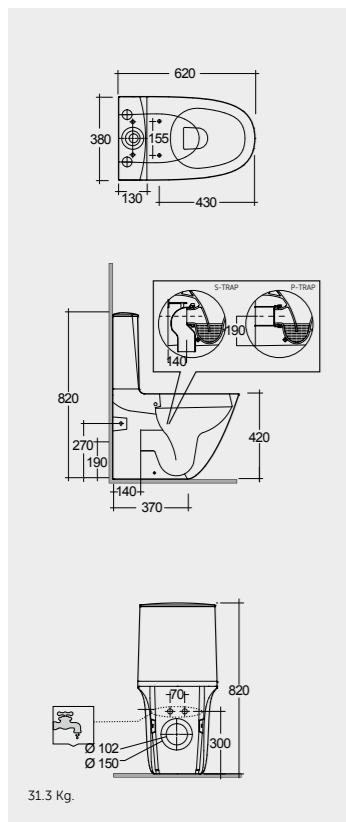

Urea RAK-Sensation
SENSC3900WH

Hidden Fixations

Comfort Height 42 CM

Back Open

Comfort Height 42 CM

Measurements | Misure | Dimensions | Abmessungen | Размеры

31.3 Kg.