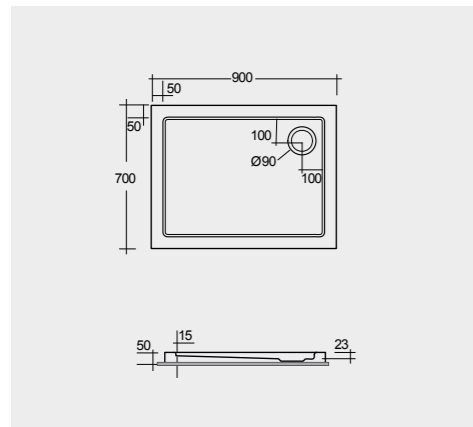

RECTANGULAR 70 CM WIDE IN ACRYLIC

70X170 CM Shower drain XXST00001
OCST000012

70X120 CM Shower drain XXST00001
OCST00008

70X100 CM Shower drain XXST00001
OCST00006

70X90 CM Shower drain XXST00001
OCST000014