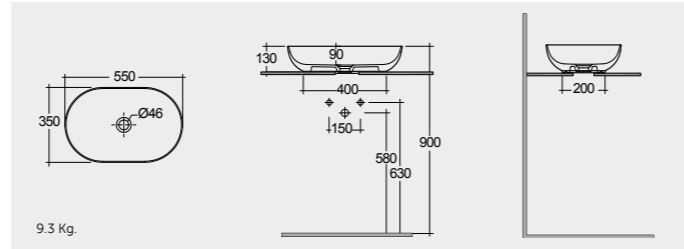

RAK-Feeling Rectangular 50 CM

FEECT5000AWHA Rectangular

RAK-Feeling Oval 55 CM

FEECT5500AWHA Oval

RAK-Feeling Round 42 CM

FEECT4200AWHA Round

CERAMIC CLICK-CLACK POP-UP WASTE DUO000AWHA CERAMIC FREE-FLOW WASTE DUO002AWHA