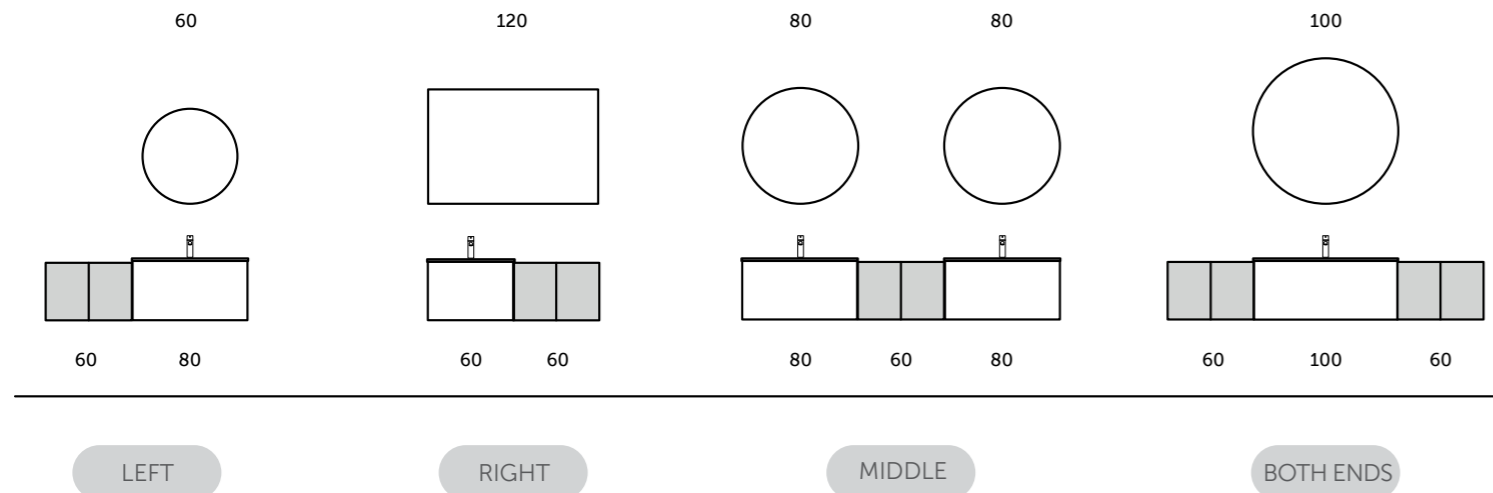

WITH RAK-JOY OR RAK-PRECIOUS DROP-IN WASHBASINS