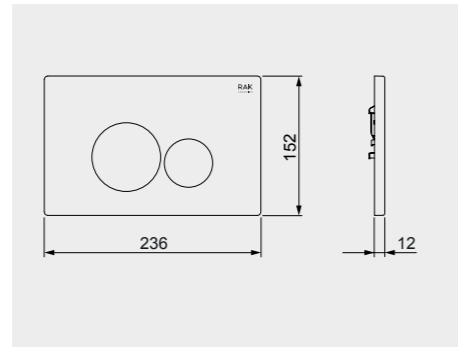

RAK-ECOFIX / ABS MATT PUSH PLATES