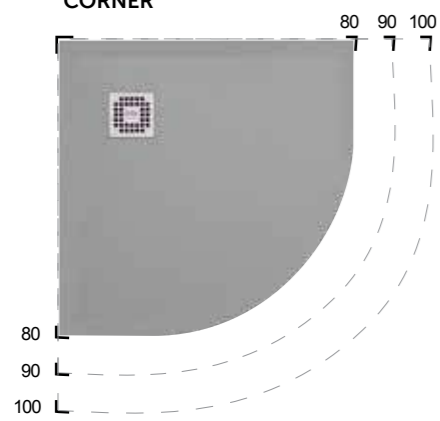

RAKSOLID DESIGN AND FUNCTIONALITY

Product range

La Gamma | La Gamme | Produktpalette | Ассортимент

BATHTUB REPLACEMENT

RECTANGULAR

CORNER

Customization

Personalizzazione | Personnalisation | Personalisierung | Кастомизация

WHITE (500)

GREIGE (505)

CAPPUCCINO (514)

GREY (503)

BLACK (504)