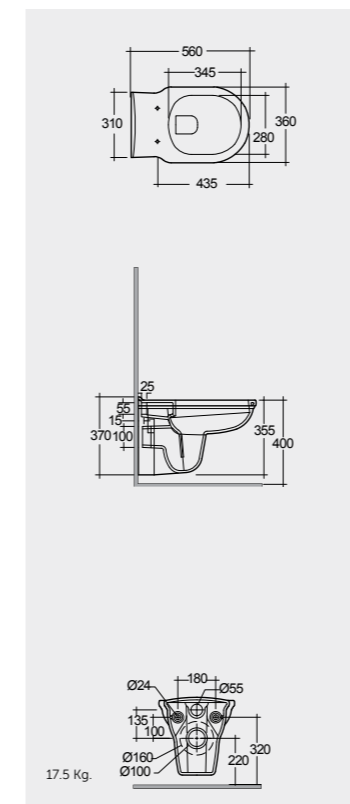

Models | Modelli | Modèles | Modelle | Модели

56 CM
WT20AWHA

56 CM
WAWC00004

CERAMIC TRAP
WTCERS201AWHA
WTDR4500AWHA

CERAMIC TRAP
WTCERP202AWHA
WTDR4500AWHA

Measurements | Misure | Dimensions | Abmessungen | Размеры