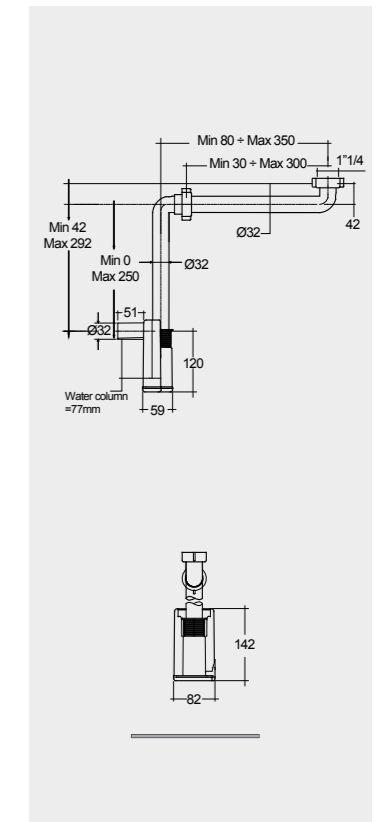

Inspectionable
Space Saving

With Overflow

Measurements | Misure | Dimensions | Abmessungen | Размеры