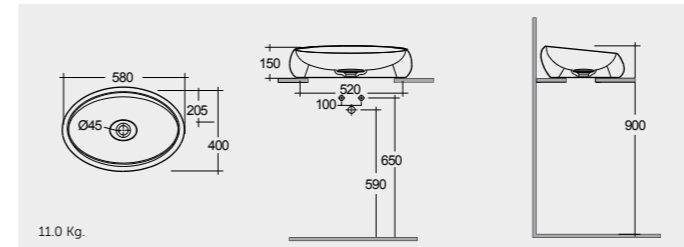

CLOCT6000AWHA Drain Not Included AWH