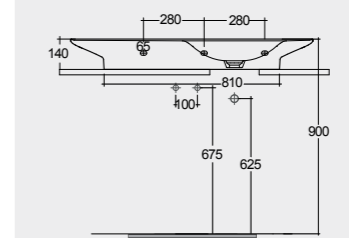

34.0 Kg.

34.0 Kg.

34.0 Kg.

34.0 Kg.

Note | Nota | Remarque | Hinweis | Примечание

All dimensions in mm tolerance $\pm 5\%$ for below 200mm and $\pm 3\%$ for above 200mm | Tutte le dimensioni hanno una tolleranza di $\pm 5\%$ mm al di sotto dei 200mm e di $\pm 3\%$ mm al di sopra dei 200mm | Toutes les dimensions en mm tolérance $\pm 5\%$ pour moins de 200mm et $\pm 3\%$ pour plus de 200mm/ Alle Abmessungen in mm, Toleranz $\pm 5\%$ für unter 200mm, und $\pm 3\%$ für über 200mm | Все размеры указаны в мм, погрешность $\pm 5\%$ ниже 200 мм и $\pm 3\%$ выше 200 мм