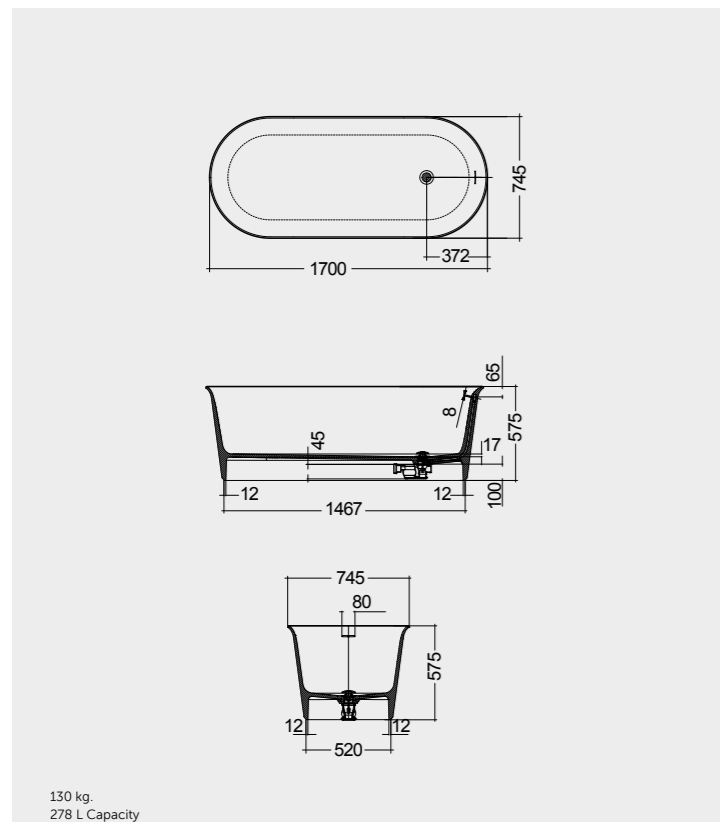

Drain Included

Measurements | Misure | Dimensions | Medidas | Abmessungen | Размеры