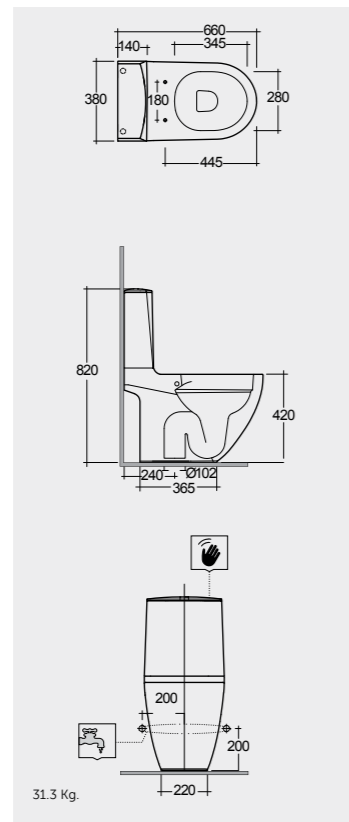

Urea RAK-Des
DESSC3900WH

Urea RAK-Des
DESSC3901WH

Urea RAK-Des
DESSC3900WH

Urea RAK-Des
DESSC3901WH

Note | Nota | Remarque | Hinweis | Примечание

All dimensions in mm tolerance $\pm 5\%$ for below 200mm and $\pm 3\%$ for above 200mm | Tutte le dimensioni hanno una tolleranza di $\pm 5\%$ mm al di sotto dei 200mm e di $\pm 3\%$ mm al di sopra dei 200mm | Toutes les dimensions en mm tolérance $\pm 5\%$ pour moins de 200mm et $\pm 3\%$ pour plus de 200mm/ Alle Abmessungen in mm, Toleranz $\pm 5\%$ für unter 200mm, und $\pm 3\%$ für über 200mm | Все размеры указаны в мм, погрешность $\pm 5\%$ ниже 200 мм и $\pm 3\%$ выше 200 мм