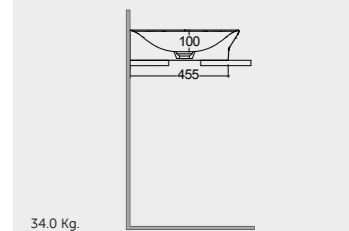

34.0 Kg.

34.0 Kg.

34.0 Kg.

34.0 Kg.

Note | Nota | Remarque | Hinweis | Примечание

All dimensions in mm tolerance $\pm 5\%$ for below 200mm and $\pm 3\%$ for above 200mm | Tutte le dimensioni hanno una tolleranza di $\pm 5\%$ mm al di sotto dei 200mm e di $\pm 3\%$ mm al di sopra dei 200mm | Toutes les dimensions en mm tolérance $\pm 5\%$ pour moins de 200mm et $\pm 3\%$ pour plus de 200mm/ Alle Abmessungen in mm, Toleranz $\pm 5\%$ für unter 200mm, und $\pm 3\%$ für über 200mm | Все размеры указаны в мм, погрешность $\pm 5\%$ ниже 200 мм и $\pm 3\%$ выше 200 мм