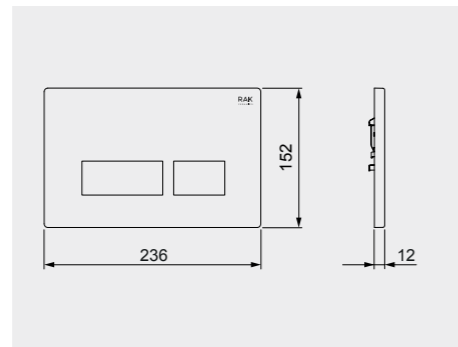

- FSRAKPPL003500
- FSRAKPPL003505
- FSRAKPPL003514
- FSRAKPPL003503
- FSRAKPPL003504

ROUND

- FSRAKPPL006500
- FSRAKPPL006505
- FSRAKPPL006514
- FSRAKPPL006503
- FSRAKPPL006504

RECTANGULAR