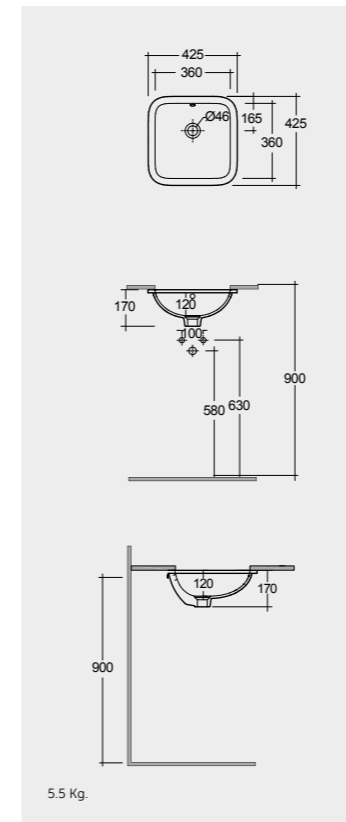

With Overflow

Measurements | Misure | Dimensions | Abmessungen | Размеры