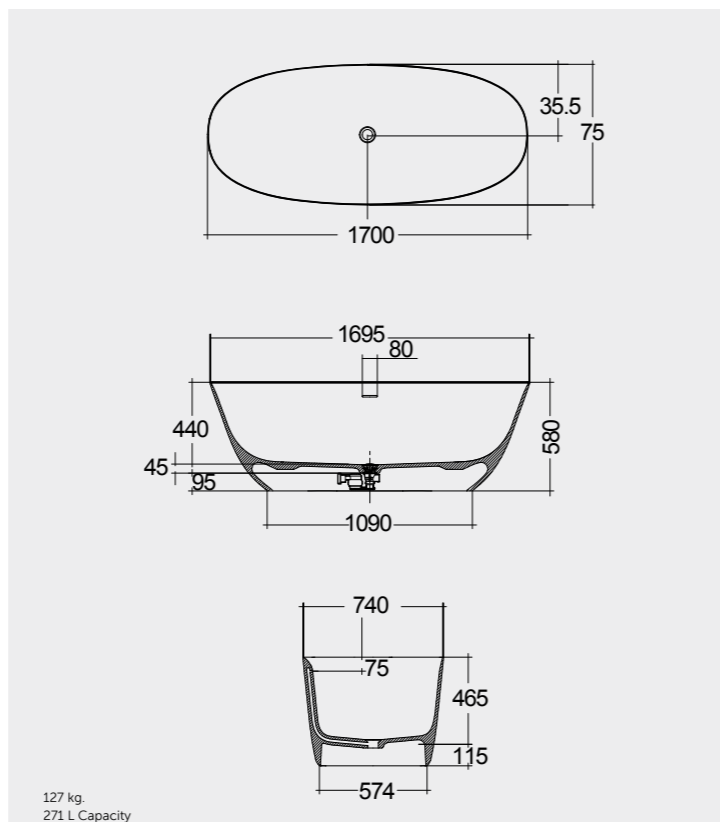

Drain Included

Measurements | Misure | Dimensions | Abmessungen | Размеры