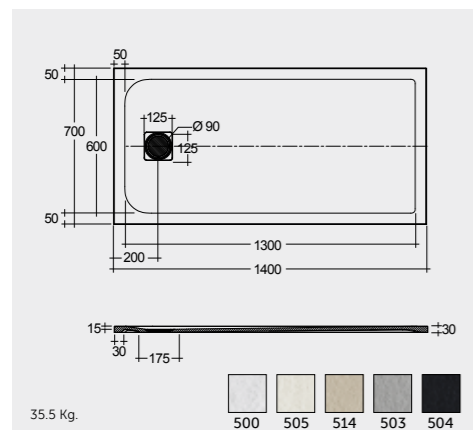

Some examples of customization

WHITE (500)

GREIGE (505)

CAPPUCCINO (514)

GREY (503)

BLACK (504)

RECTANGULAR 70 CM WIDE

70 X 140 CM
RFST070140S500