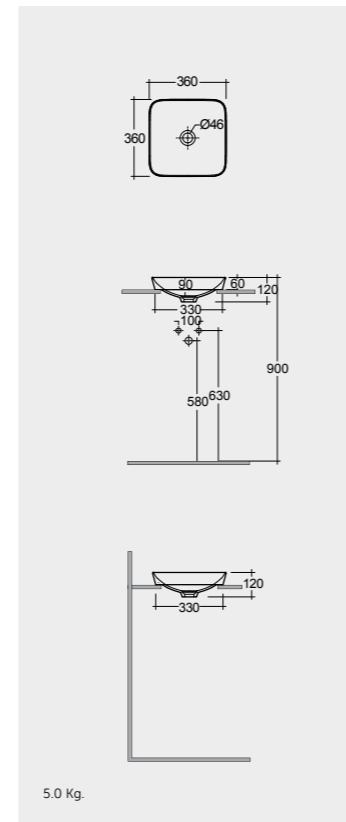

Measurements | Misure | Dimensions | Abmessungen | Размеры