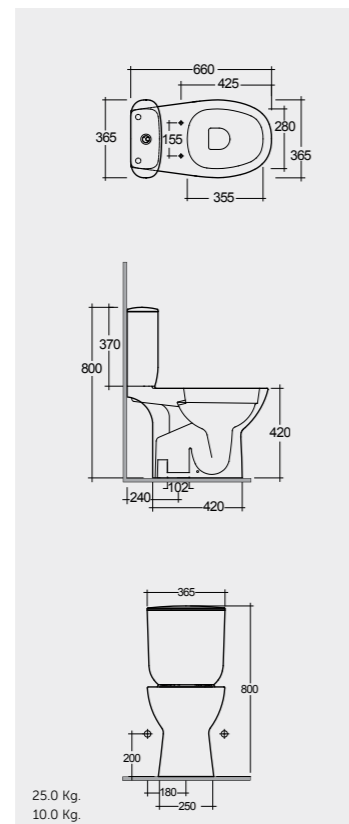

25.0 Kg
10.0 Kg
Urea RAK-Morning
MORSC00001
Urea RAK-Morning
MORSC3901WH

Comfort Height 42 CM

Comfort Height 42 CM
Back Open

Comfort Height 42 CM

Measurements | Misure | Dimensions | Abmessungen | Размеры