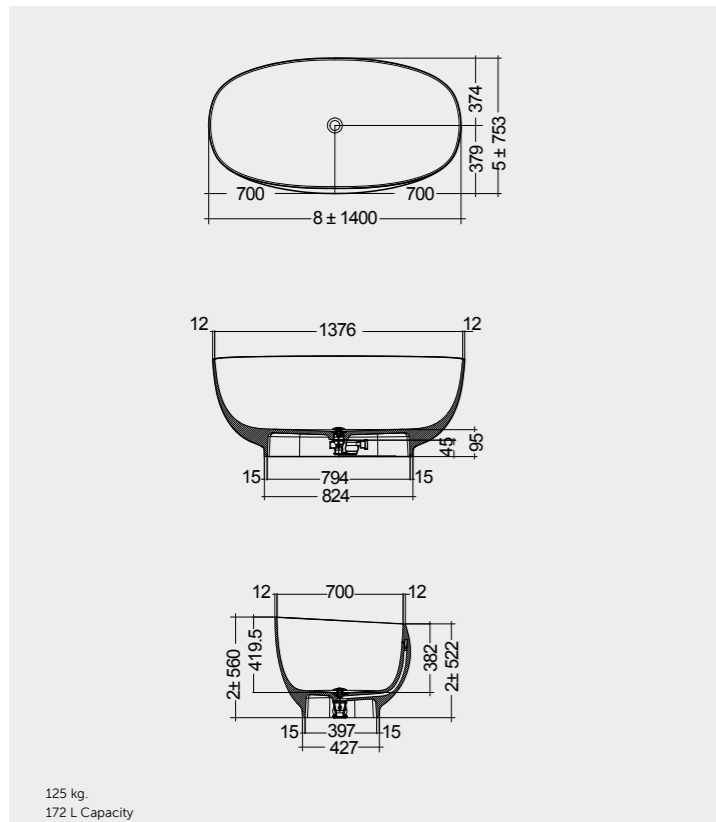

Drain Included

Measurements | Misure | Dimensions | Abmessungen | Размеры