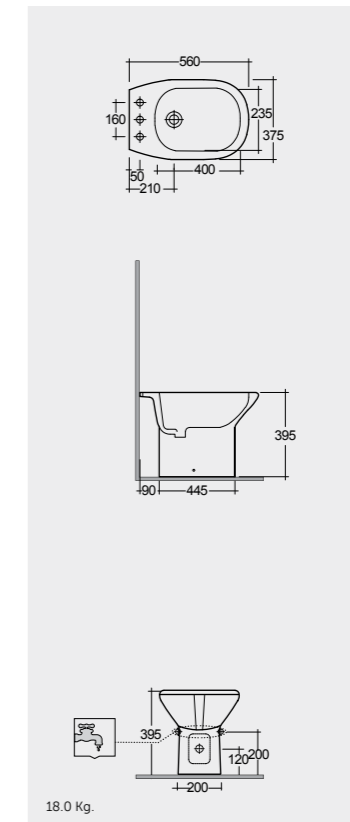

Urea RAK-Orient
ORSC00003