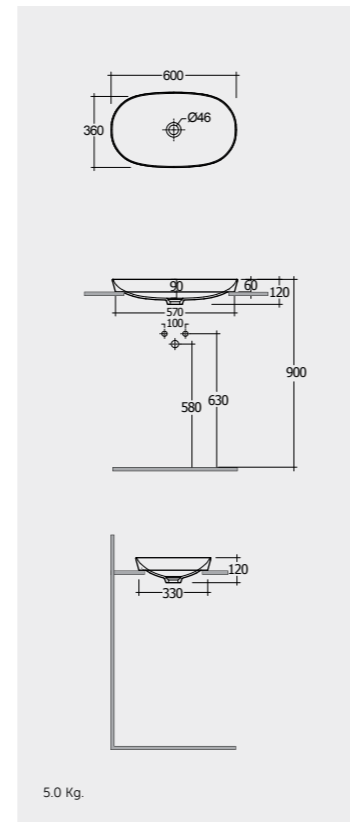

Measurements | Misure | Dimensions | Abmessungen | Размеры