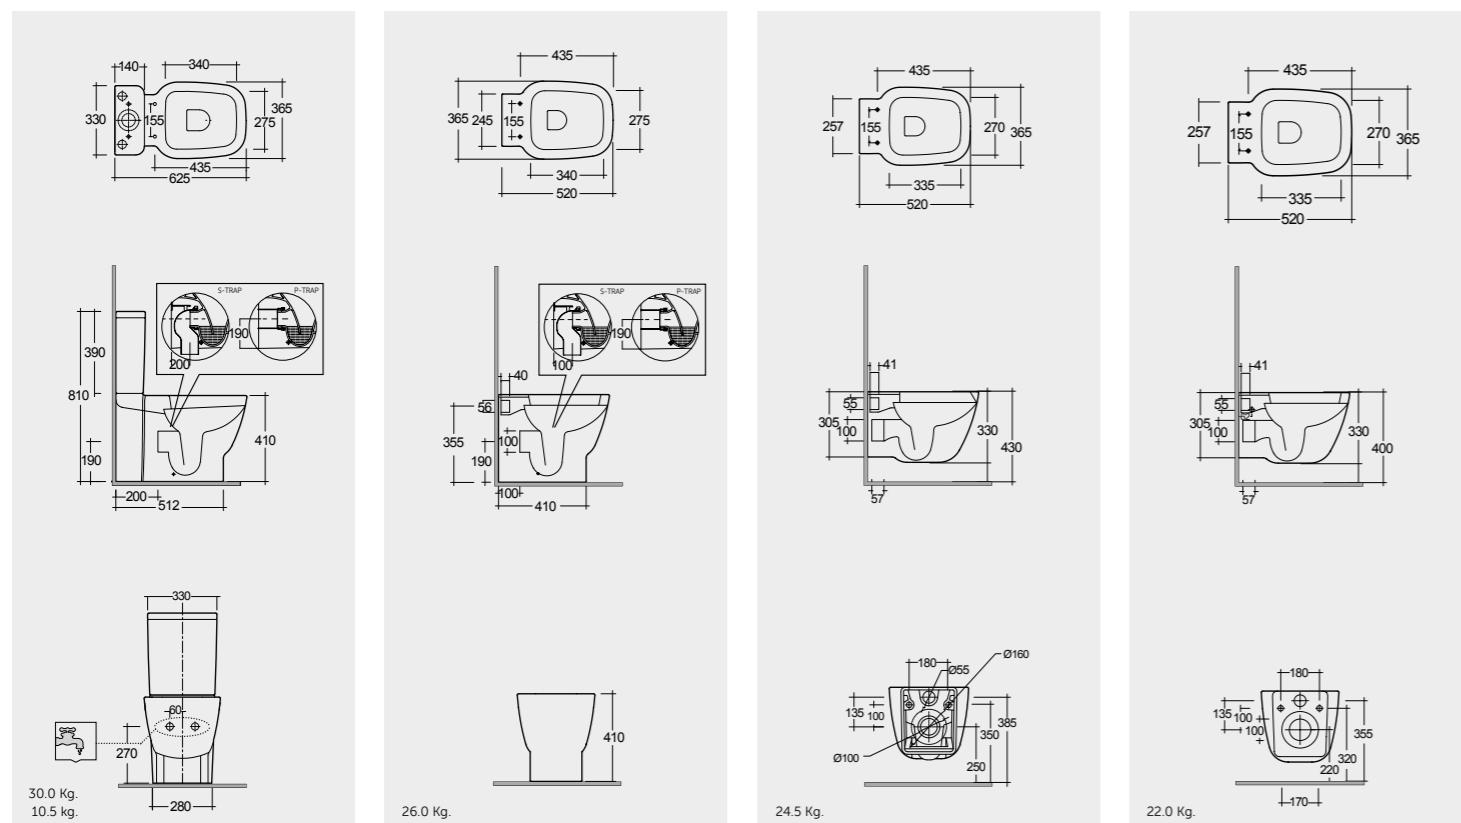

52 CM
ONBI00001

52 CM
EL08AWHA

52 CM
ONBI00002

FOR BIDET
ABS CHROME : BTRBDABS010

FOR BIDET
PP WHITE : BTRBDPPR011

Hidden Fixations

Inspectionable

Measurements | Misure | Dimensions | Abmessungen | Размеры