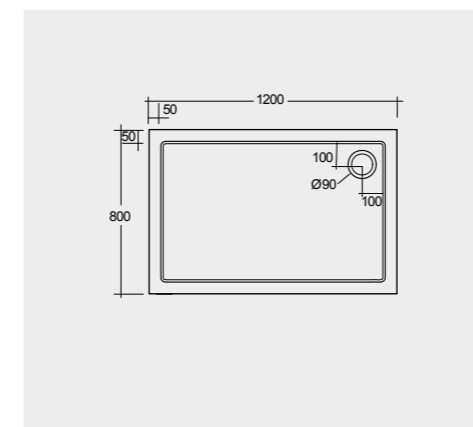

80X100 CM Shower drain XXST00001
OCST00007

80X80 CM Shower drain XXST00001
OCST00001

RECTANGULAR 90 CM WIDE IN ACRYLIC

90X90 CM Shower drain XXST00001
OCST00004

QUADRANT IN ACRYLIC

80X80 CM Shower drain XXST00001
OCST00002