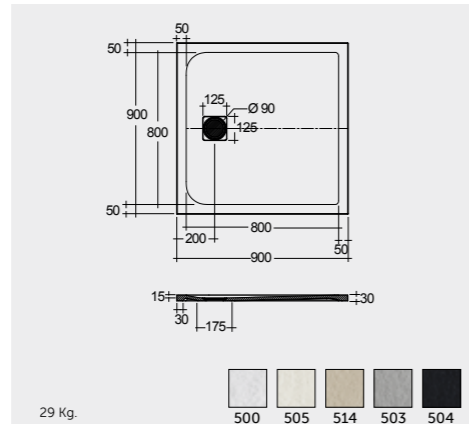

Note | Nota | Remarque | Hinweis | Примечание

All dimensions in mm tolerance $\pm 5\%$ for below 200mm and $\pm 3\%$ for above 200mm | Tutte le dimensioni hanno una tolleranza di $\pm 5\%$ mm al di sotto dei 200mm e di $\pm 3\%$ mm al di sopra dei 200mm | Toutes les dimensions en mm tolérance $\pm 5\%$ pour moins de 200mm et $\pm 3\%$ pour plus de 200mm/ Alle Abmessungen in mm, Toleranz $\pm 5\%$ für unter 200mm, und $\pm 3\%$ für über 200mm | Все размеры указаны в мм, погрешность $\pm 5\%$ ниже 200 мм и $\pm 3\%$ выше 200 мм