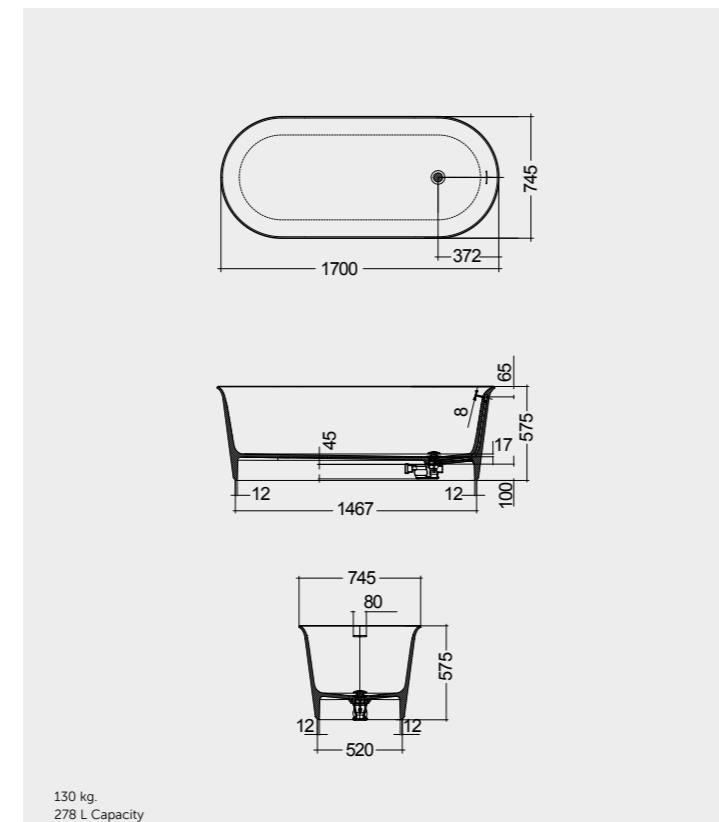

Drain Included

Measurements | Misure | Dimensions | Medidas | Abmessungen | Размеры