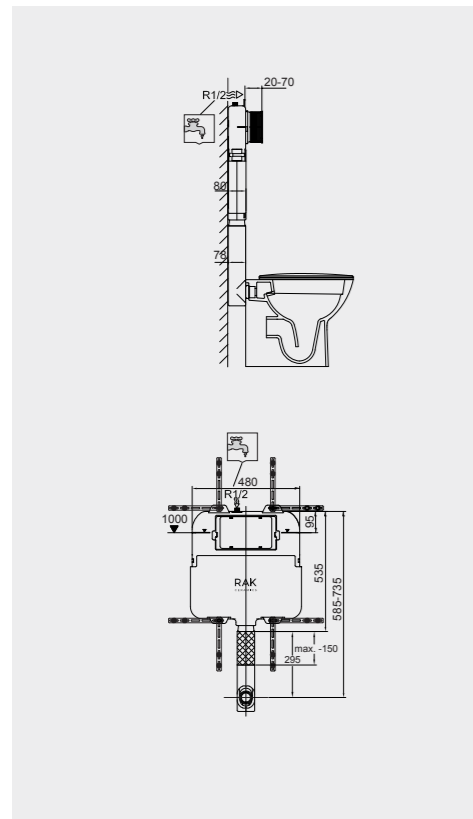

Measurements | Misure | Dimensions | Abmessungen | Размеры