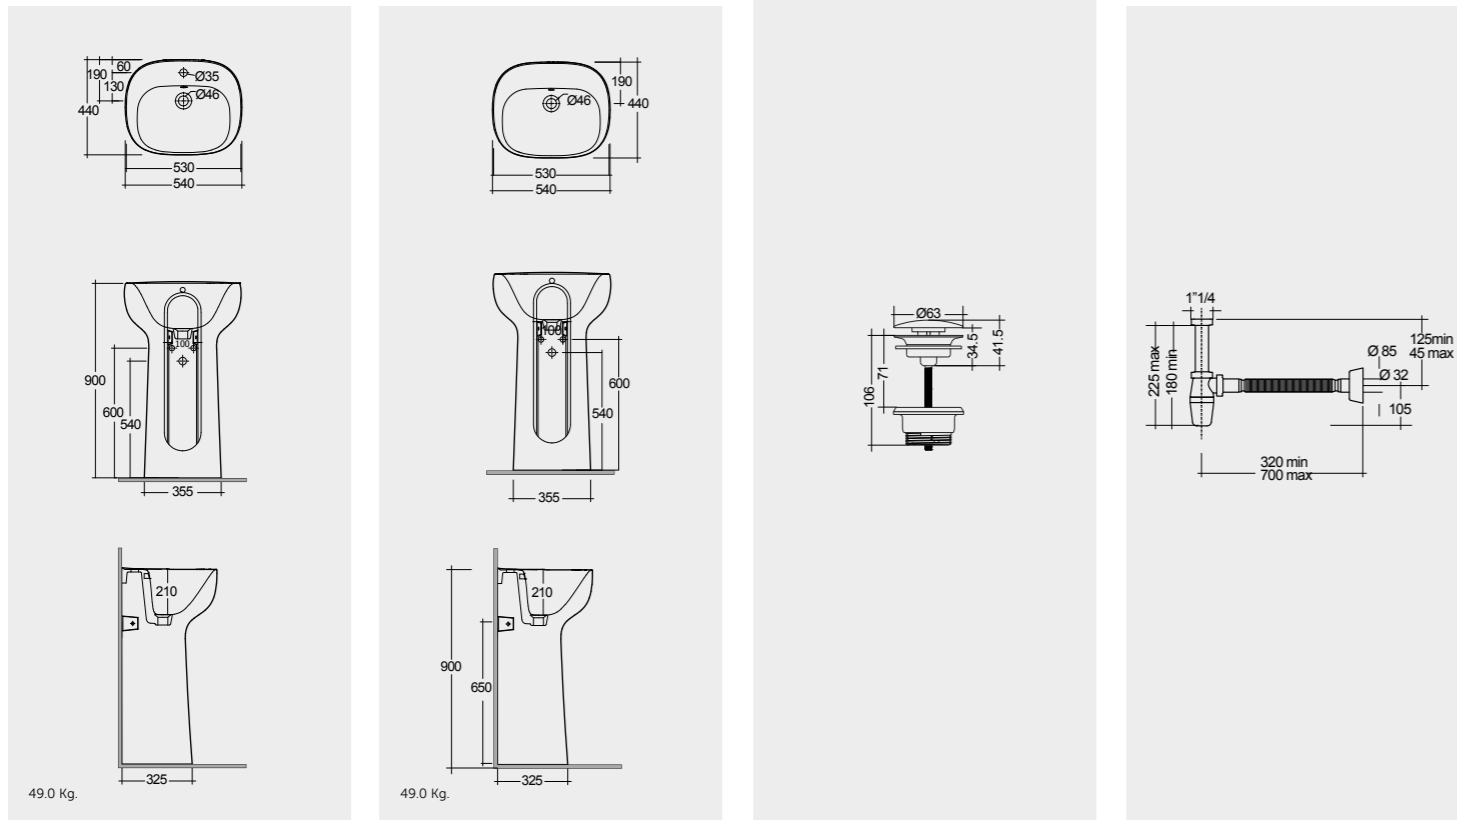

With Flexible Hose
Inspectionable

Measurements | Misure | Dimensions | Abmessungen | Размеры