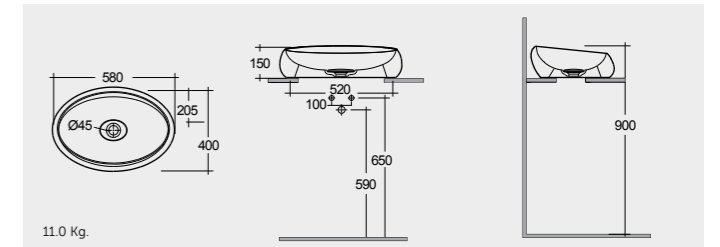

CLOCT6000AWHA Drain Not Included AWH

11.0 Kg.

RAK-Cloud 58 CM

CLOCT6000500A Drain Not Included 500

11.0 Kg.

RAK-Valet 64 CM

VALCT6400AWHA Drain not included AWH

12.0 Kg.