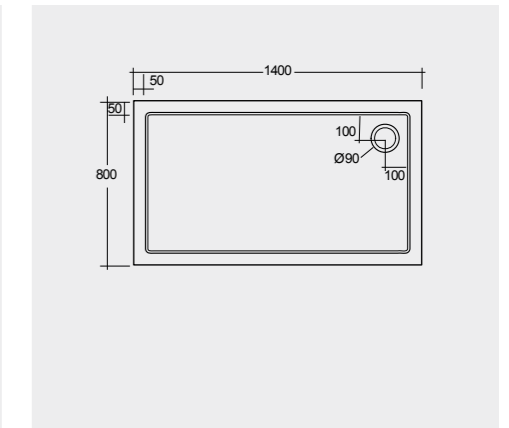

80X120 CM Shower drain XXST00001
OCST00009