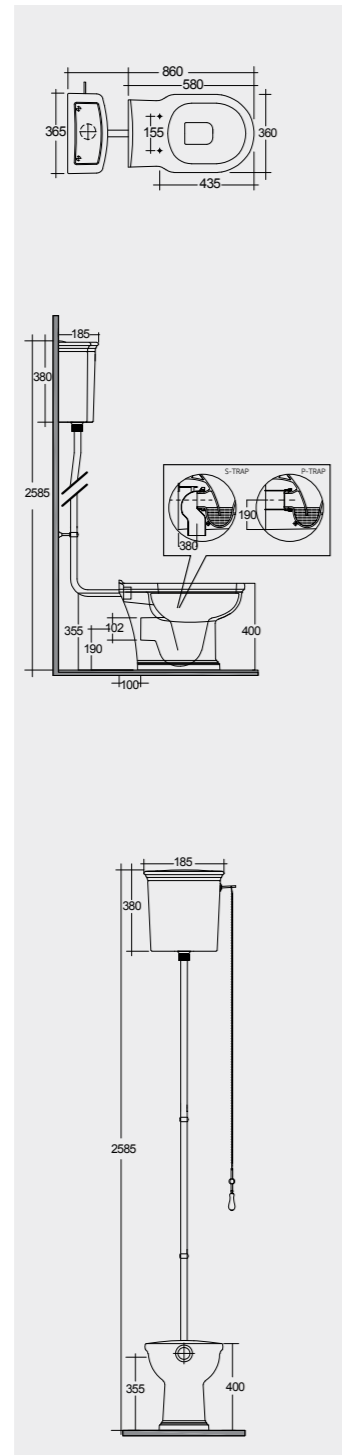

Lacquered Polyester RAK-Washington
WTSC3901503
Polyester RAK-Washington
WASC00001

RAK-WASHINGTON

Models | Modelli | Modèles | Modelle | Модели

With Front Lever