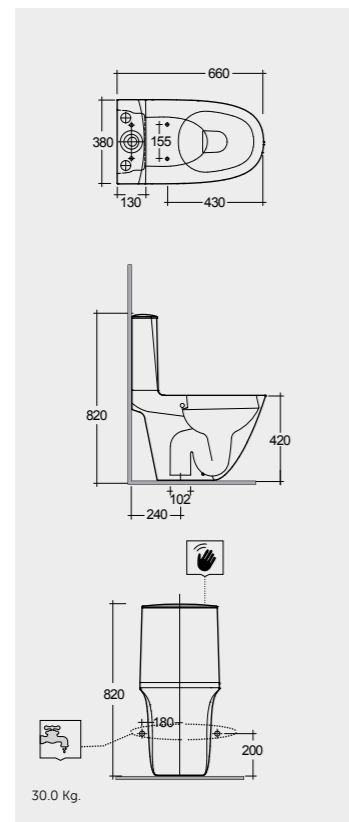

Urea RAK-Sensation
SENSC3900WH

Urea RAK-Sensation
SENSC3901WH