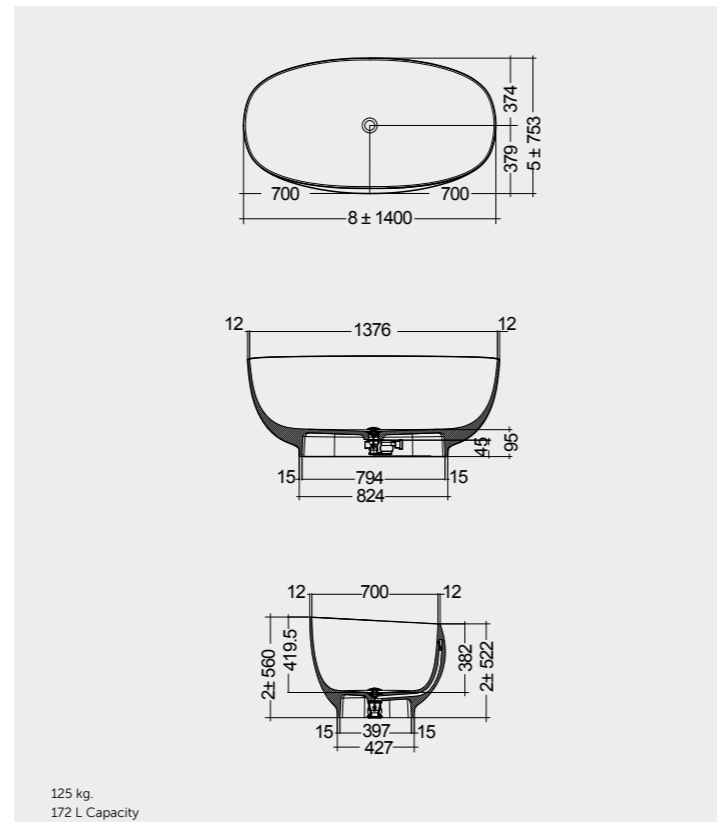

Drain Included

Measurements | Misure | Dimensions | Abmessungen | Размеры