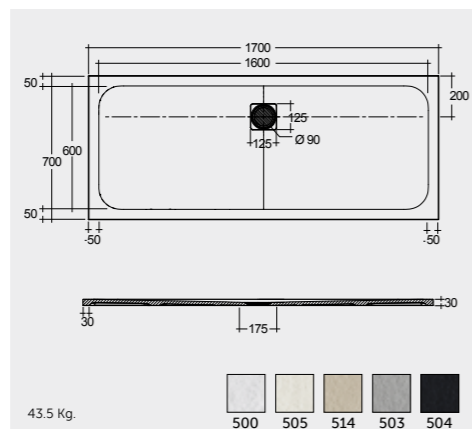

BATHTUB REPLACEMENT

Note | Nota | Remarque | Hinweis | Примечание

All dimensions in mm tolerance $\pm 5\%$ for below 200mm and $\pm 3\%$ for above 200mm | Tutte le dimensioni hanno una tolleranza di $\pm 5\%$ mm al di sotto dei 200mm e di $\pm 3\%$ mm al di sopra dei 200mm | Toutes les dimensions en mm tolérance $\pm 5\%$ pour moins de 200mm et $\pm 3\%$ pour plus de 200mm/ Alle Abmessungen in mm, Toleranz $\pm 5\%$ für unter 200mm, und $\pm 3\%$ für über 200mm | Все размеры указаны в мм, погрешность $\pm 5\%$ ниже 200 мм и $\pm 3\%$ выше 200 мм

QUADRANT

SHOWER DRAIN DEPTH OF WATER SEAL 30MM

SHOWER DRAIN MEMBRANE WATER SEAL