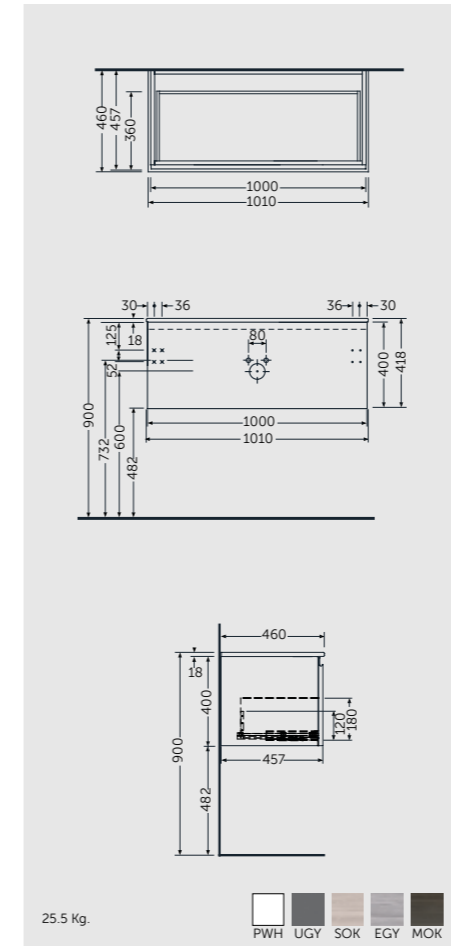

160cm = 2x W 80CM Units
UNOWH080UGY x2
Space saving bottle trap required BTRWBPPR022 (x2)