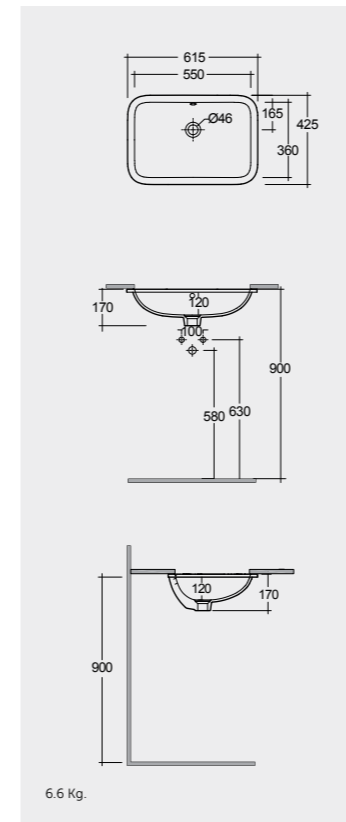

With Overflow

Measurements | Misure | Dimensions | Abmessungen | Размеры