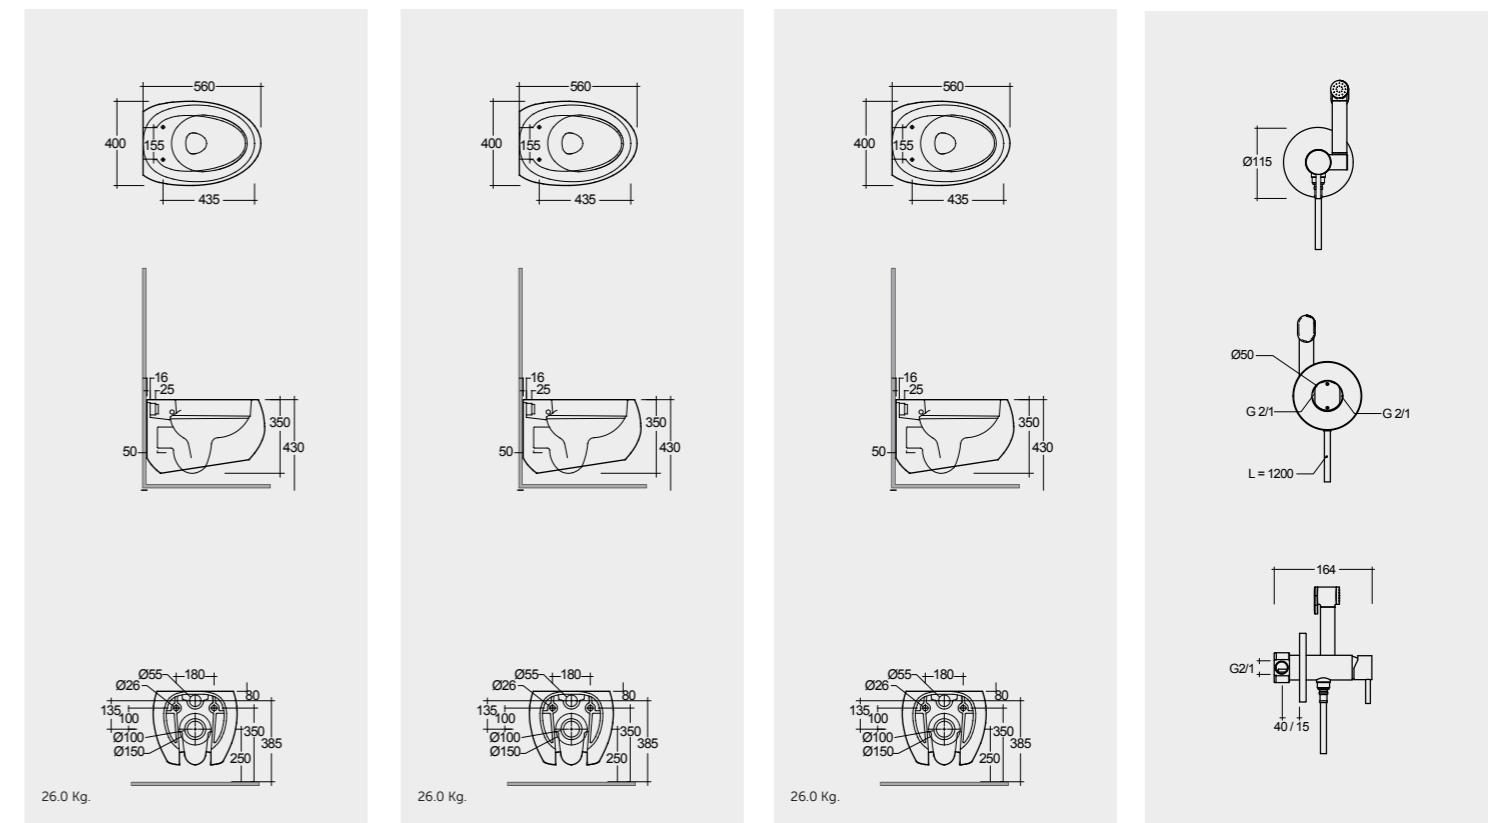

Urea RAK-Cloud CLOSC3901WH
Urea RAK-Cloud CLOSC3901500
Urea RAK-Cloud CLOSC3901504