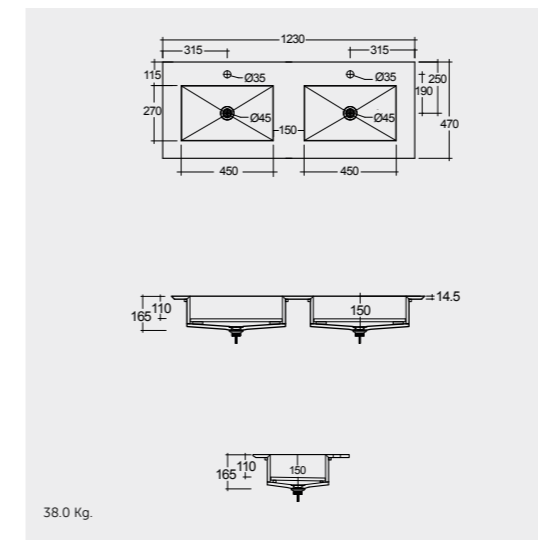

123 CM
PREOC12347102A
Drain Included (2)