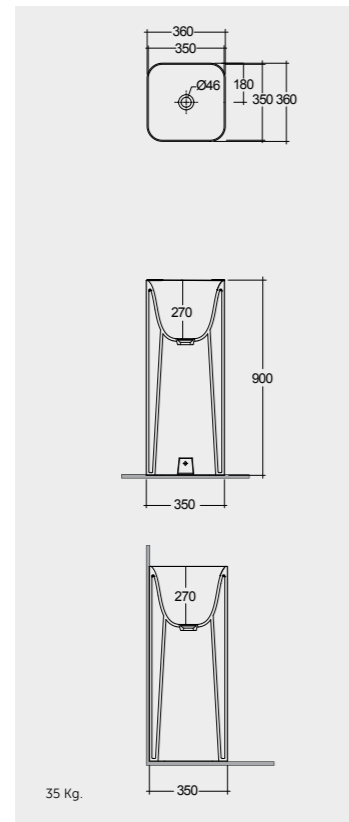

With Siphon Clip Holder

Measurements | Misure | Dimensions | Abmessungen | Размеры