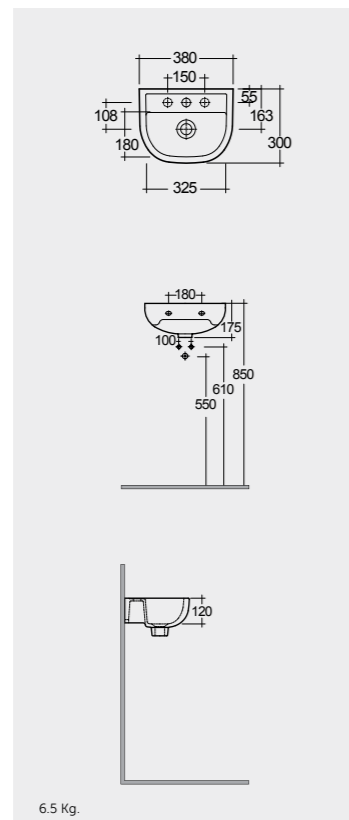

33.5 Kg.

6.5 Kg.

Without Over Flow Hole