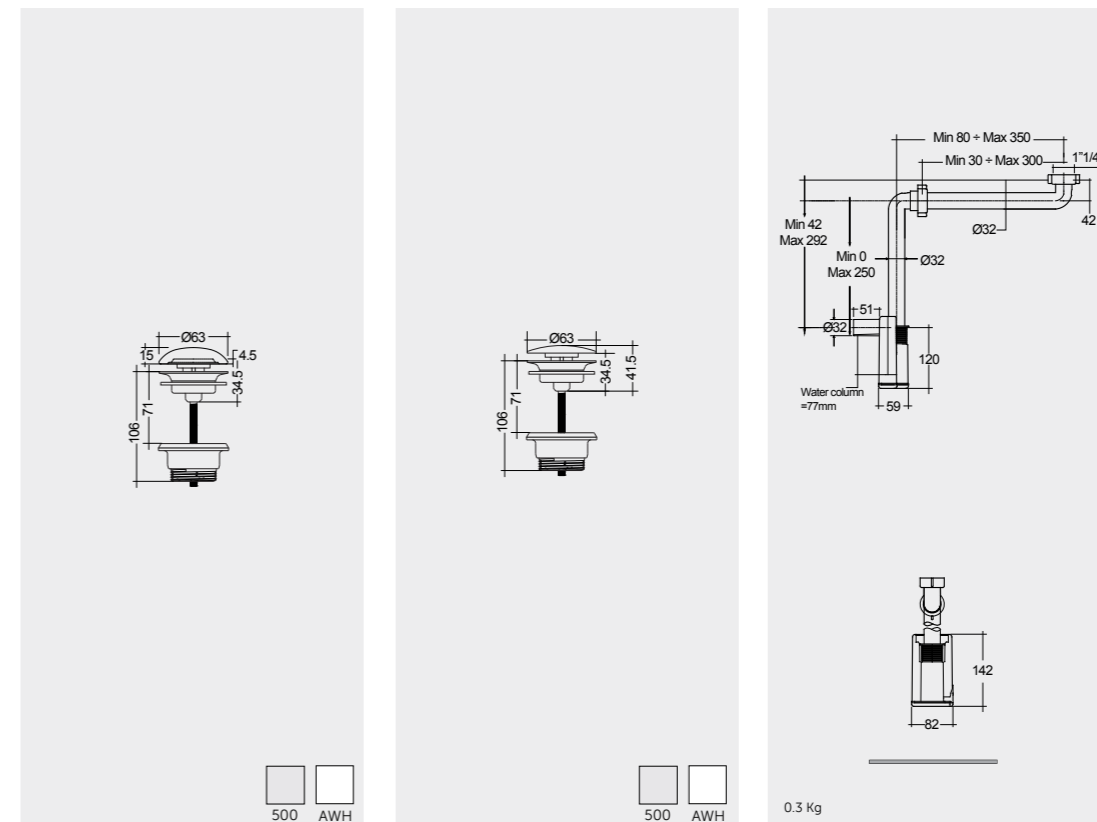

Note | Nota | Remarque | Hinweis | Примечание