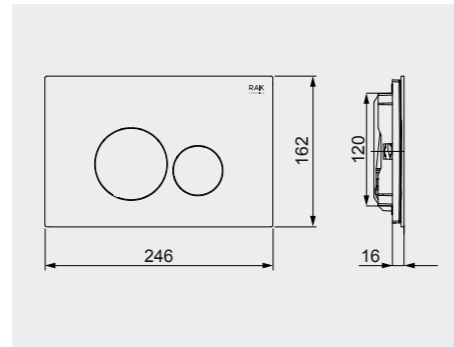

White

FSRAKPPL009