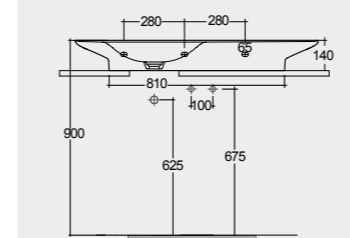

34.0 Kg.

34.0 Kg.

34.0 Kg.

34.0 Kg.

Note | Nota | Remarque | Hinweis | Примечание

All dimensions in mm tolerance $\pm 5\%$ for below 200mm and $\pm 3\%$ for above 200mm | Tutte le dimensioni hanno una tolleranza di $\pm 5\%$ mm al di sotto dei 200mm e di $\pm 3\%$ mm al di sopra dei 200mm | Toutes les dimensions en mm tolérance $\pm 5\%$ pour moins de 200mm et $\pm 3\%$ pour plus de 200mm/ Alle Abmessungen in mm, Toleranz $\pm 5\%$ für unter 200mm, und $\pm 3\%$ für über 200mm | Все размеры указаны в мм, погрешность $\pm 5\%$ ниже 200 мм и $\pm 3\%$ выше 200 мм