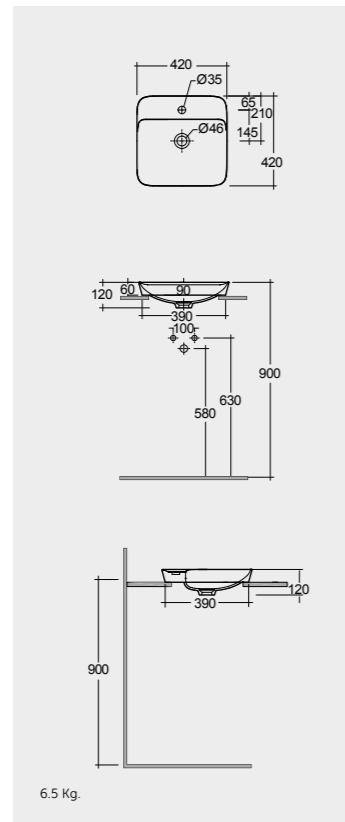

Measurements | Misure | Dimensions | Abmessungen | Размеры