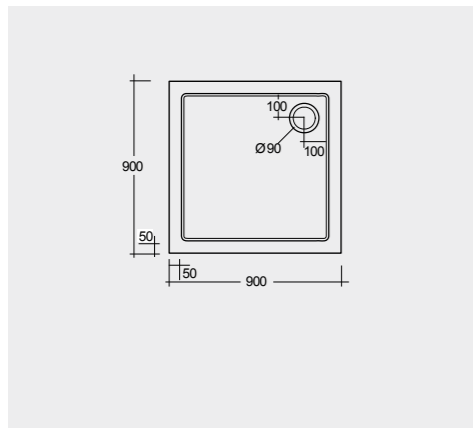

80X100 CM Shower drain XXST00001
OCST00007

80X80 CM Shower drain XXST00001
OCST00001

RECTANGULAR 90 CM WIDE IN ACRYLIC

90X90 CM Shower drain XXST00001
OCST00004

QUADRANT IN ACRYLIC

80X80 CM Shower drain XXST00001
OCST00002