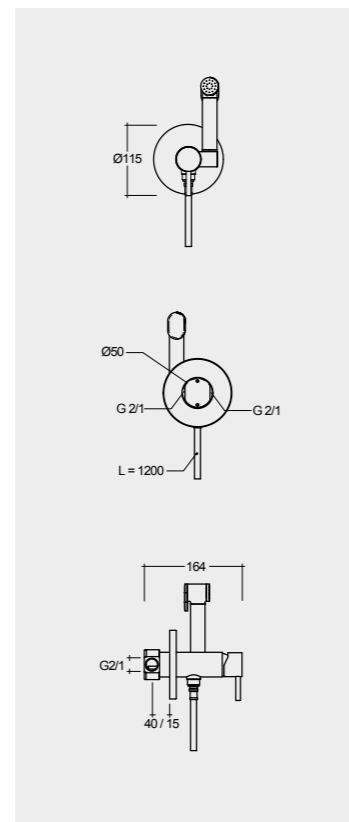

Models | Modelli | Modèles | Modelle | Модели

Hidden Fixations
Comfort Height 42 CM

Back Open
Comfort Height 42 CM

Measurements | Misure | Dimensions | Abmessungen | Размеры

Note | Nota | Remarque | Hinweis | Примечание

All dimensions in mm tolerance $\pm 5\%$ for below 200mm and $\pm 3\%$ for above 200mm | Tutte le dimensioni hanno una tolleranza di $\pm 5\%$ mm al di sotto dei 200mm e di $\pm 3\%$ mm al di sopra dei 200mm | Toutes les dimensions en mm tolérance $\pm 5\%$ pour moins de 200mm et $\pm 3\%$ pour plus de 200mm/ Alle Abmessungen in mm, Toleranz $\pm 5\%$ für unter 200mm, und $\pm 3\%$ für über 200mm | Все размеры указаны в мм, погрешность $\pm 5\%$ ниже 200 мм и $\pm 3\%$ выше 200 мм