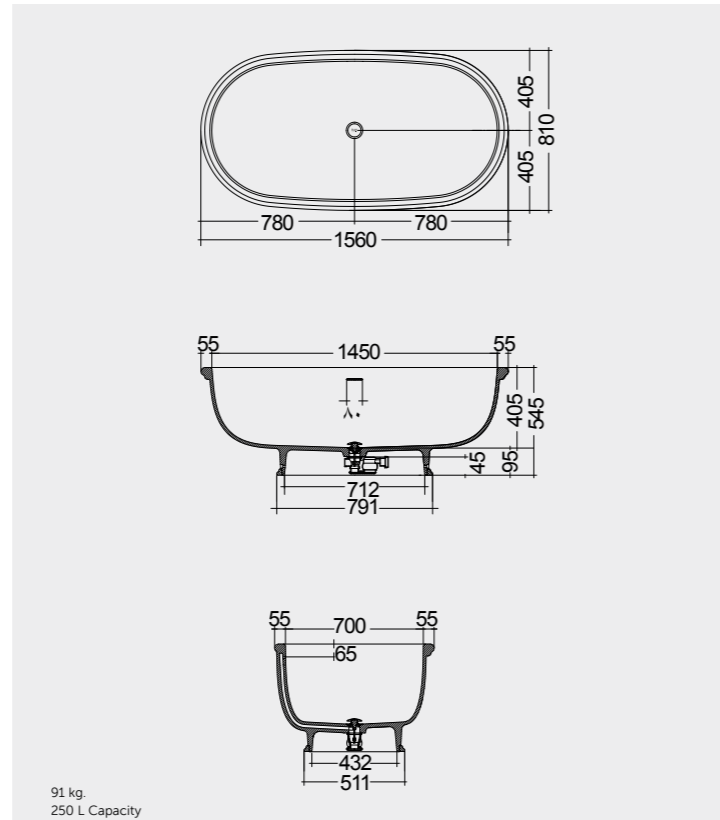

Models | Modelli | Modèles | Modelle | Модели

156X81 CM
WTBT15681500

Drain Included

156X81 CM
WTBT15681505

Drain Included

Measurements | Misure | Dimensions | Abmessungen | Размеры

Note | Nota | Remarque | Hinweis | Примечание