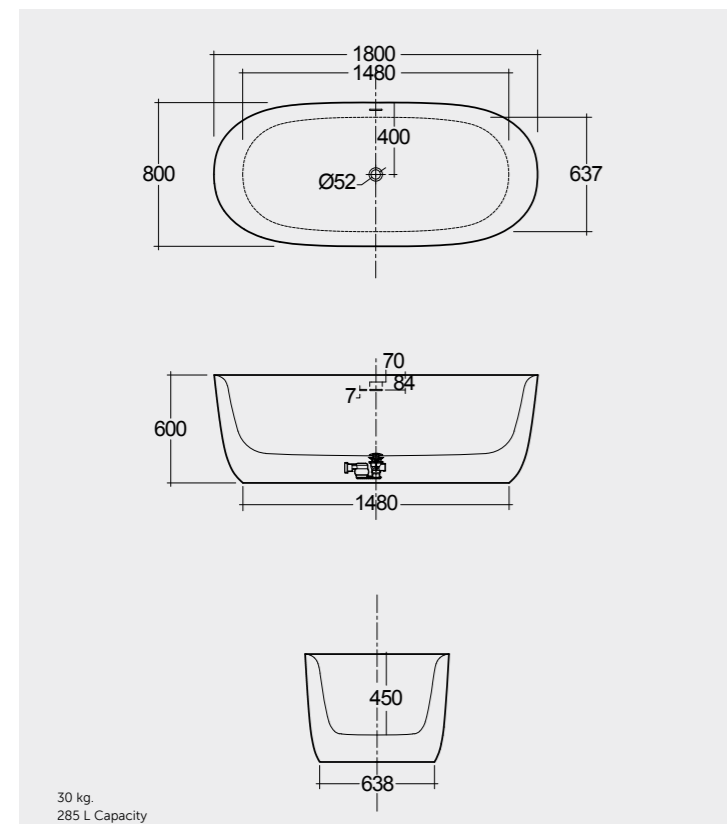

Drain & Metal Feet Included

Measurements | Misure | Dimensions | Abmessungen | Размеры