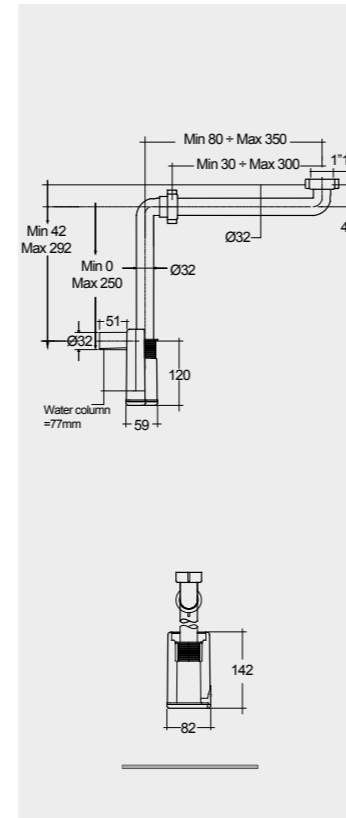

Inspectionable
Space Saving

Measurements | Misure | Dimensions | Abmessungen | Размеры