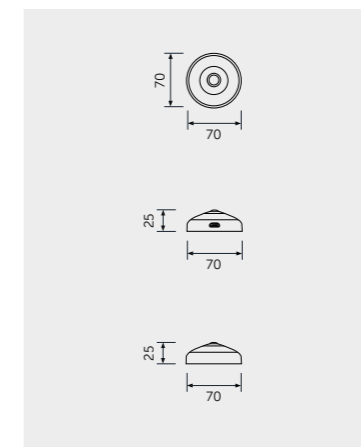

USB RECHARGABLE LIGHT
Luce ricaricabile del USB
Lumière USB rechargeable
USB rechargeable Licht
Заряжаемая от USB подсветка

JOYUSBRCCR
Natural White 4000K
150 Lumens