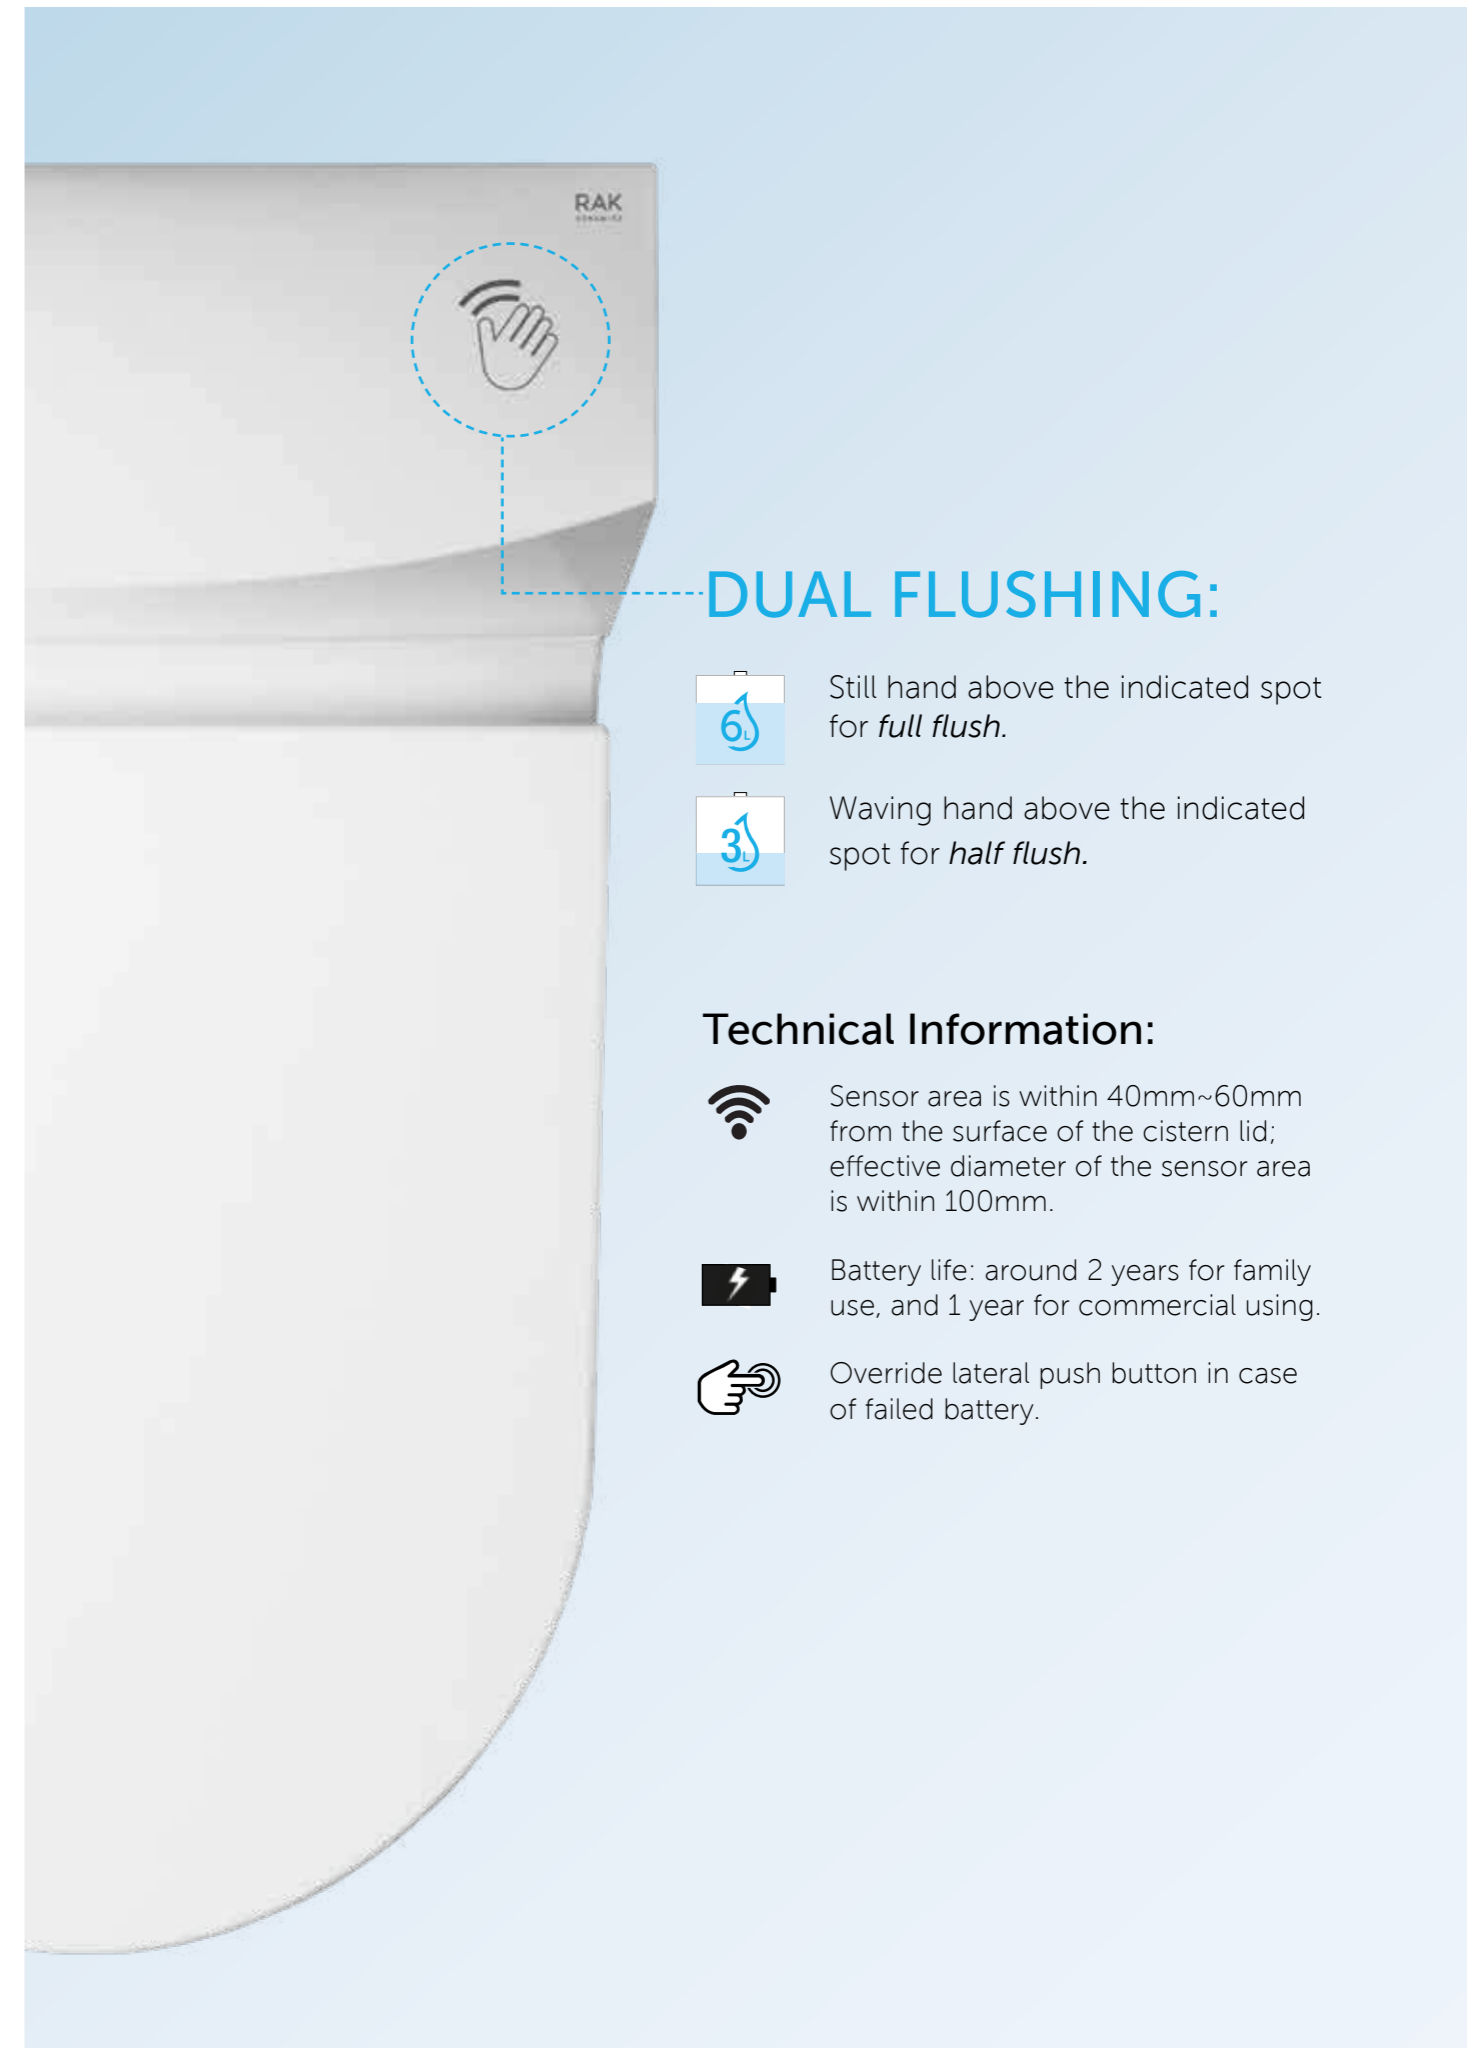

Touchless flushing

Enjoy the same hands-free, germ-free experience of commercial restrooms. With the new RAK Ceramics Touchless Flushing System, this same ease of use and minimal spreading of germs has finally expanded to home use toilets. A sensor module placed underneath the toilet's cistern lid runs on four AA batteries. It utilizes emerging sensing technology, which projects an electromagnetic field that is both extremely accurate and reliable.

This type of sensor detects the user in the projected field and initiates the dual flush: 6 liters keeping the hand above the spot, or 3 liters waving the hand.

DUAL FLUSHING:

Still hand above the indicated spot for *full flush*.

Waving hand above the indicated spot for *half flush*.

Technical Information:

Sensor area is within 40mm~60mm from the surface of the cistern lid; effective diameter of the sensor area is within 100mm.

Battery life: around 2 years for family use, and 1 year for commercial using.

Override lateral push button in case of failed battery.