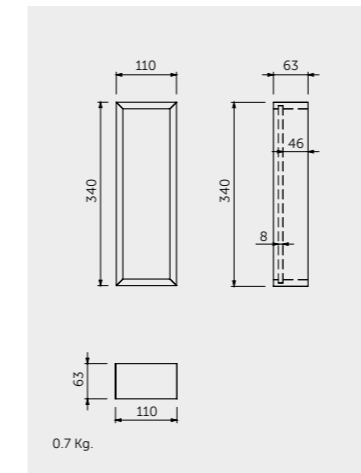

DRAWER INSERT ORGANISERS | Organizzatori per cassetto | Organiseur pour tiroirs | Schubladeneinsätze Einteiler | Органайзеры для выдвижных ящиков

TOP DRAWER INSERT
Organizzatori per cassetto
Organiseur pour tiroirs
Schubladeneinsätze Einteiler
Вкладыш в верхний ящик

H 6 x W 11 x D 34CM
ANTHRACITE
JOYDIST