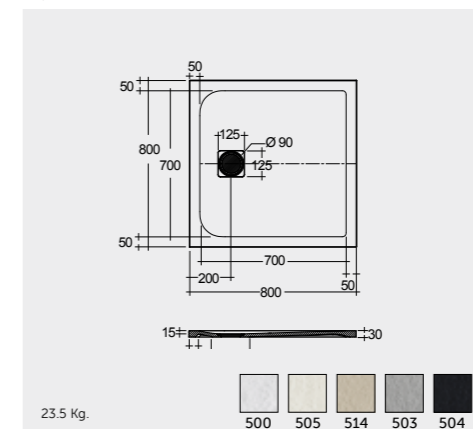

SHOWER DRAIN DEPTH OF WATER SEAL 30MM

SHOWER DRAIN MEMBRANE WATER SEAL

Note | Nota | Remarque | Hinweis | Примечание

All dimensions in mm tolerance $\pm 5\%$ for below 200mm and $\pm 3\%$ for above 200mm | Tutte le dimensioni hanno una tolleranza di $\pm 5\%$ mm al di sotto dei 200mm e di $\pm 3\%$ mm al di sopra dei 200mm | Toutes les dimensions en mm tolérance $\pm 5\%$ pour moins de 200mm et $\pm 3\%$ pour plus de 200mm/ Alle Abmessungen in mm, Toleranz $\pm 5\%$ für unter 200mm, und $\pm 3\%$ für über 200mm | Все размеры указаны в мм, погрешность $\pm 5\%$ ниже 200 мм и $\pm 3\%$ выше 200 мм