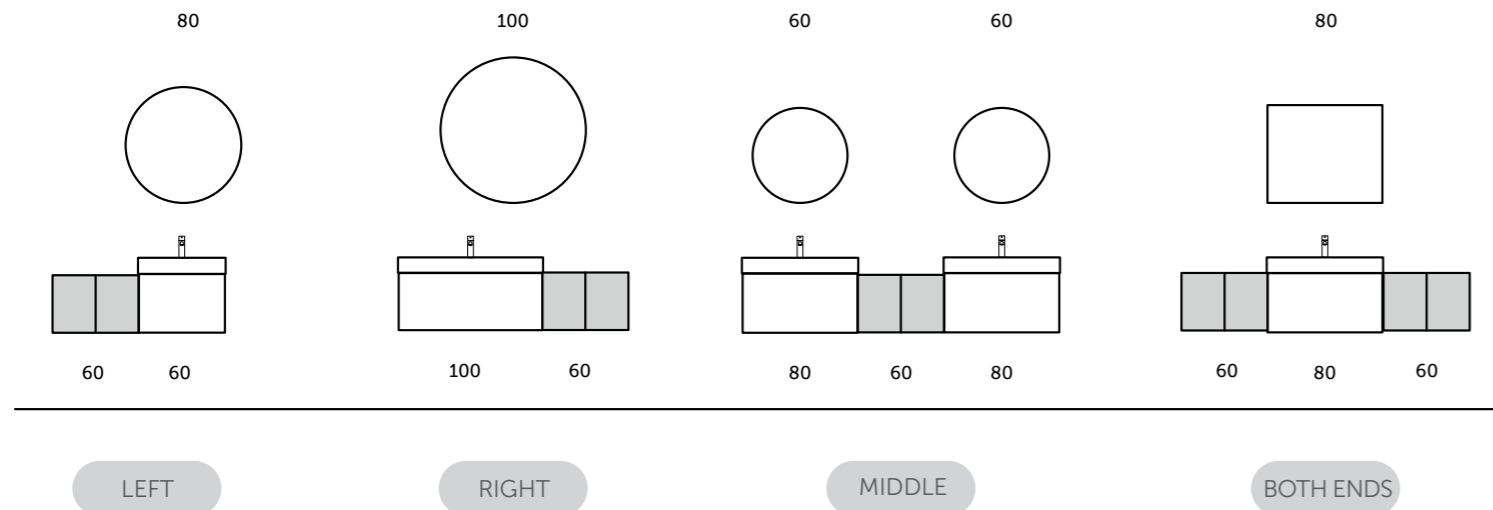

WITH RAK-DES WASHBASINS