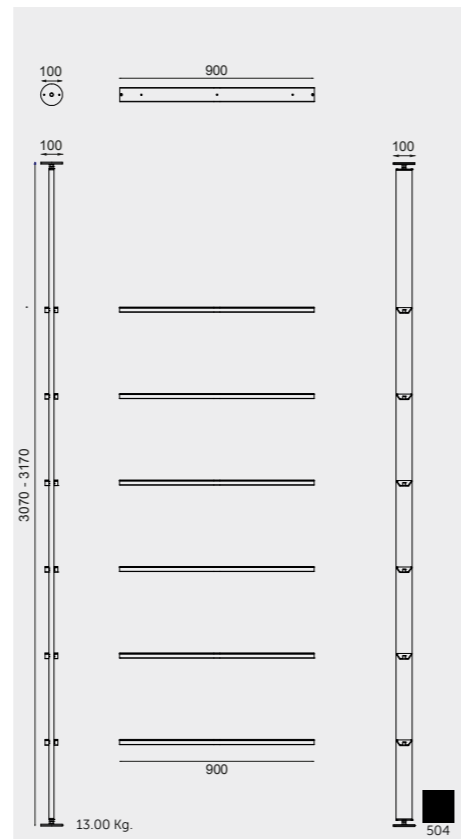

Measurements | Misure | Dimensions | Abmessungen | Размеры