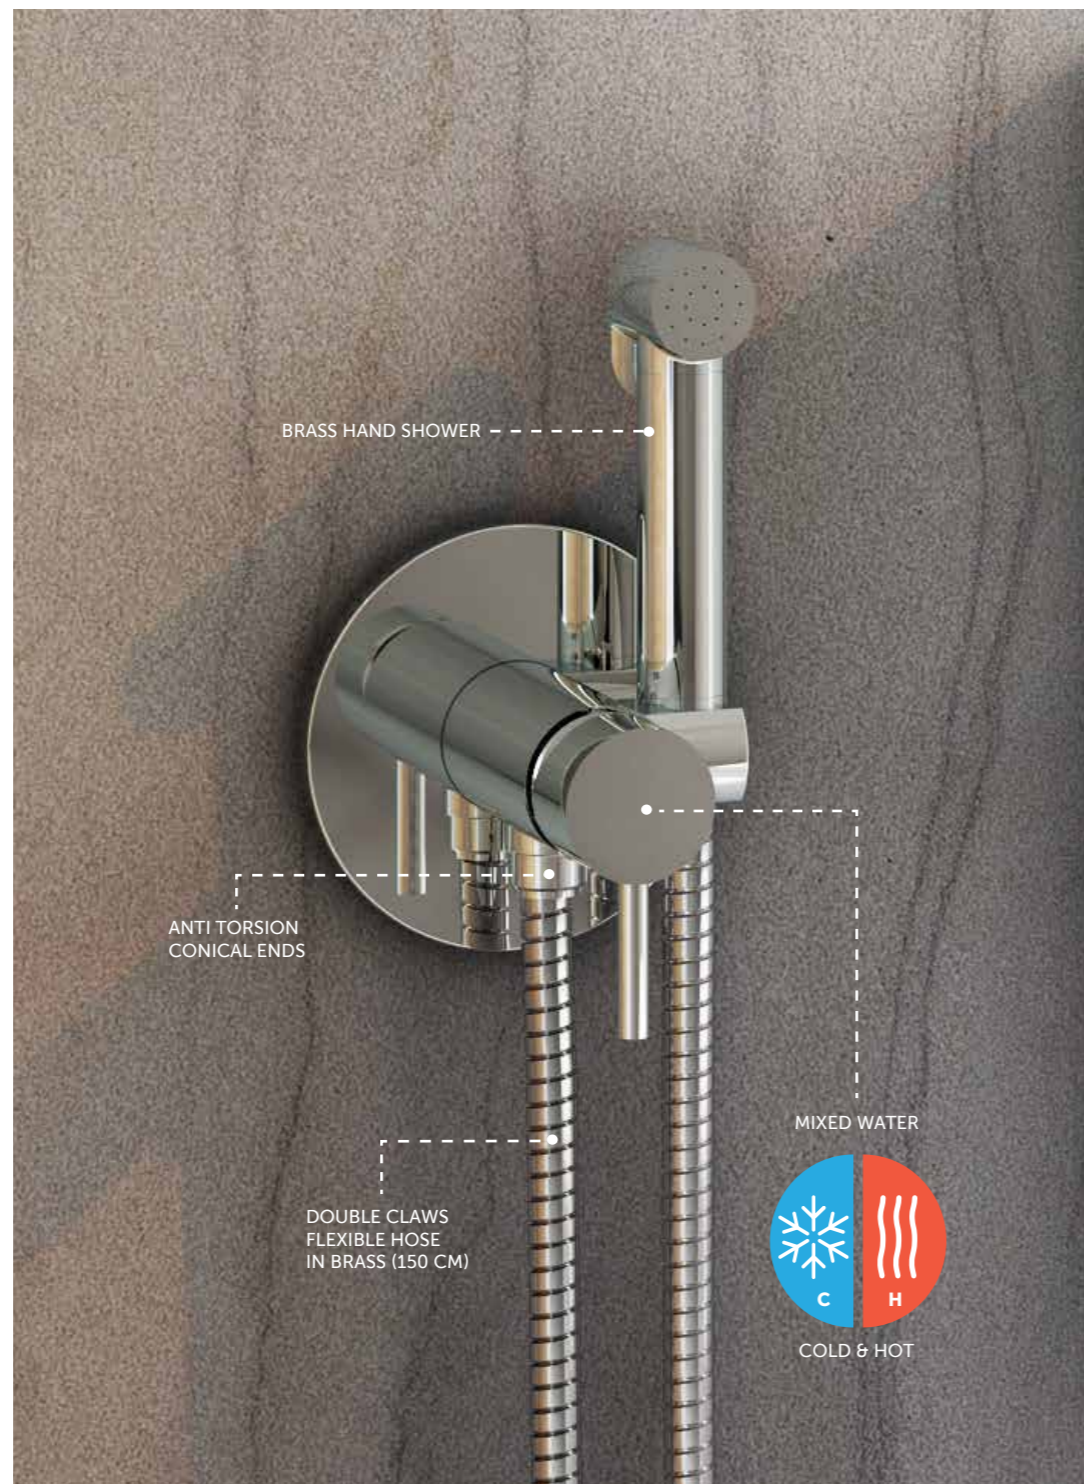

Measurements | Misure | Dimensions |
Abmessungen | Размеры