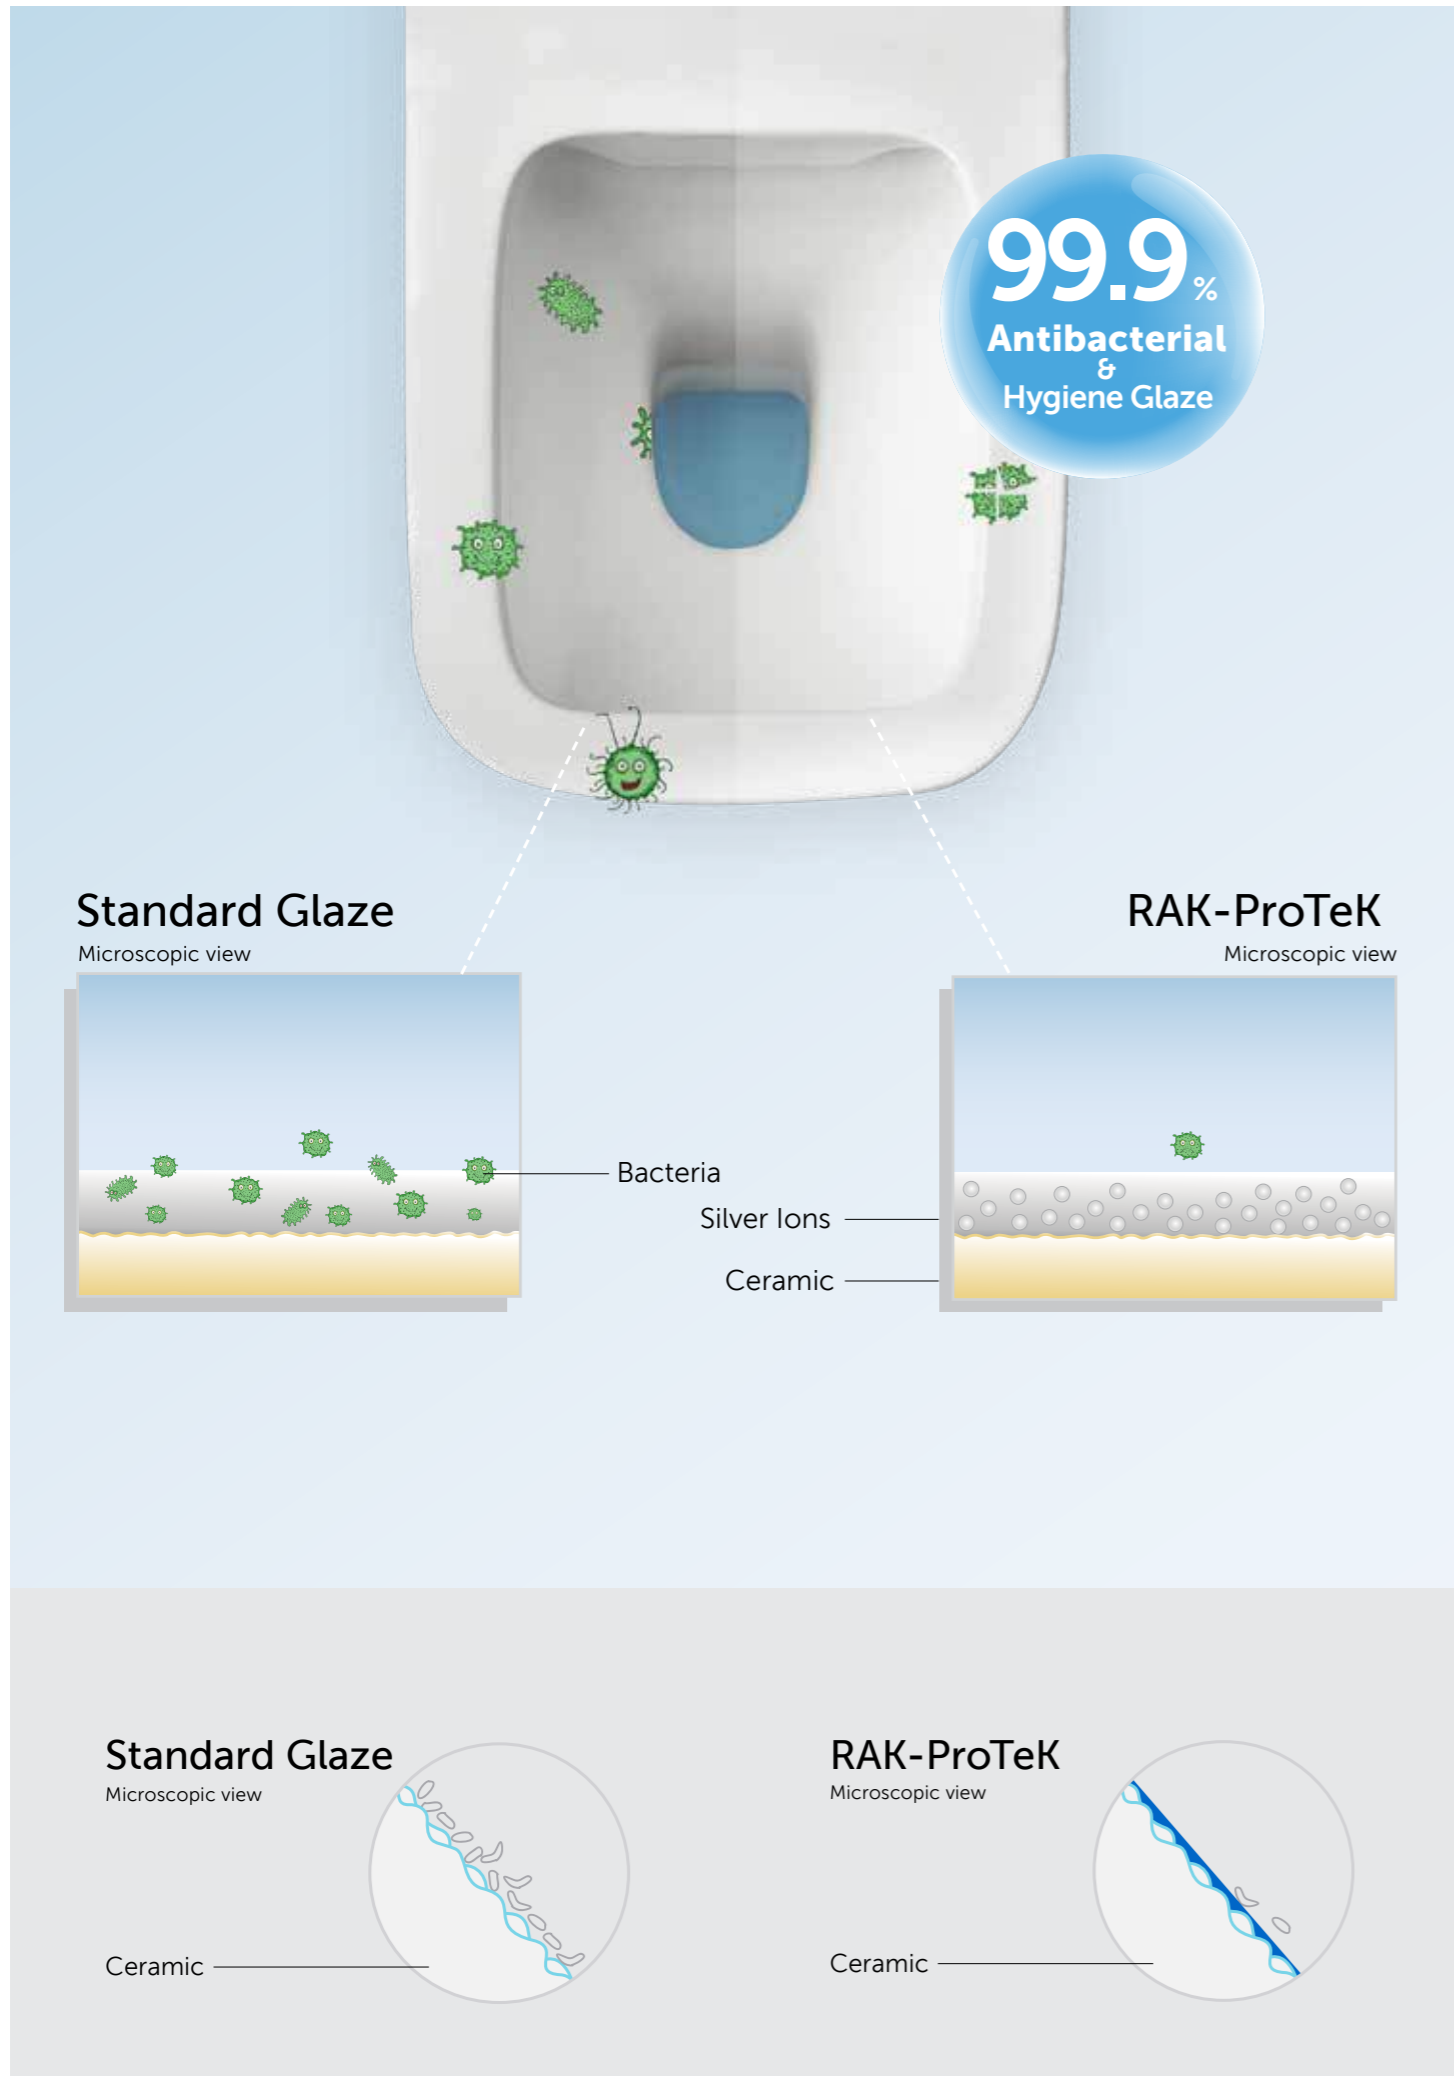

A new standard for hygiene

RAK-Sanit solutions for your bathroom are produced with RAK-ProTeK, the innovative ceramic glaze developed to protect wash basins, toilets and urinals, to make them more hygienic and easier to clean. RAK-ProTeK, which is baked into the ceramic during firing, results to a smoother surface, unlike standard ceramic with irregular surface.

This feature allows the particles accumulating on the ceramic to easily slip away making cleaning more efficient and convenient.

The silver ions contained in this revolutionary glaze, kill 99.9% of bacteria in 24 hours and prevent the bacterial growth, in comparison to conventional ceramic glazing. RAK-ProTeK glaze has been tested by Artest laboratory from the Italian Ceramic district in Modena.