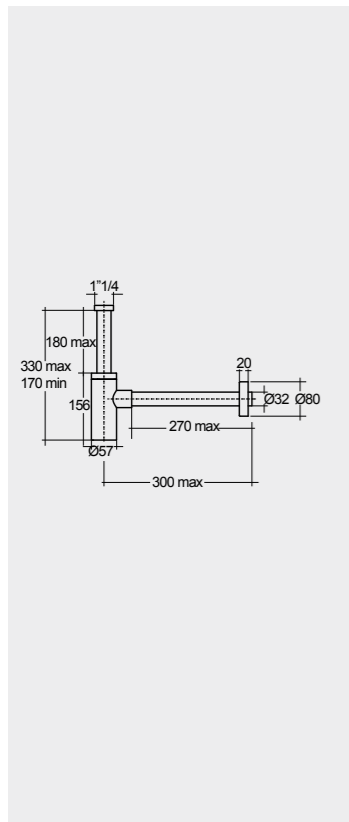

FOR WASH BASIN
INOX CHROME : BTRWBSST001

FOR WASH BASIN
ABS CHROME: BTRWBABS002

Inspectionable

Inspectionable

Measurements | Misure | Dimensions | Abmessungen | Размеры