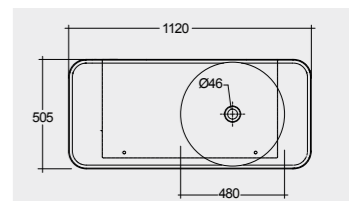

34.0 Kg.

34.0 Kg.

34.0 Kg.

34.0 Kg.

Note | Nota | Remarque | Hinweis | Примечание

All dimensions in mm tolerance $\pm 5\%$ for below 200mm and $\pm 3\%$ for above 200mm | Tutte le dimensioni hanno una tolleranza di $\pm 5\%$ mm al di sotto dei 200mm e di $\pm 3\%$ mm al di sopra dei 200mm | Toutes les dimensions en mm tolérance $\pm 5\%$ pour moins de 200mm et $\pm 3\%$ pour plus de 200mm/ Alle Abmessungen in mm, Toleranz $\pm 5\%$ für unter 200mm, und $\pm 3\%$ für über 200mm | Все размеры указаны в мм, погрешность $\pm 5\%$ ниже 200 мм и $\pm 3\%$ выше 200 мм