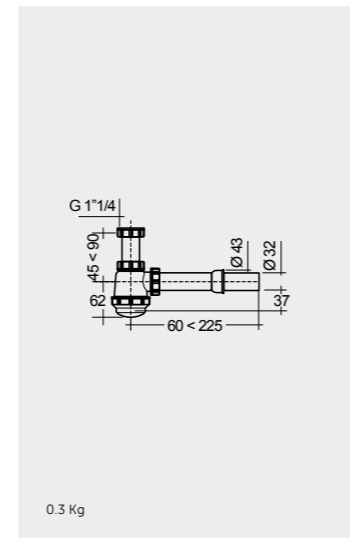

FOR VANITY
PP WHITE : BTRWBPPR021
Inspectionable Compact Height