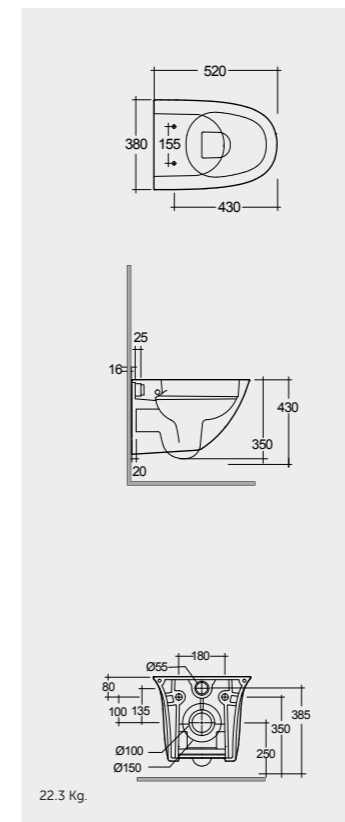

Urea RAK-Sensation
SENSC3901WH

22.3 Kg.