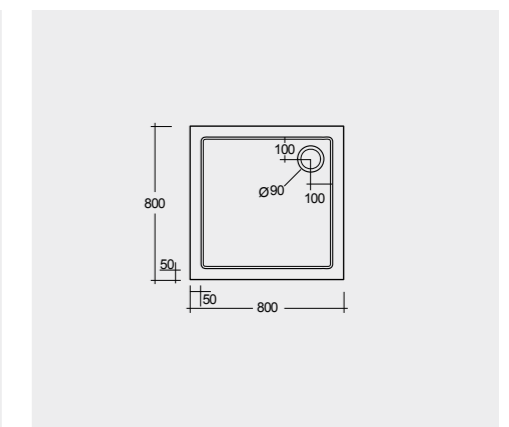

80X100 CM Shower drain XXST00001
OCST00007

80X80 CM Shower drain XXST00001
OCST00001

RECTANGULAR 90 CM WIDE IN ACRYLIC

90X90 CM Shower drain XXST00001
OCST00004

QUADRANT IN ACRYLIC

80X80 CM Shower drain XXST00001
OCST00002