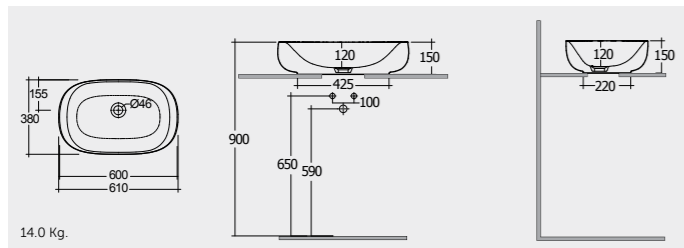

ILLCT6000AWHA