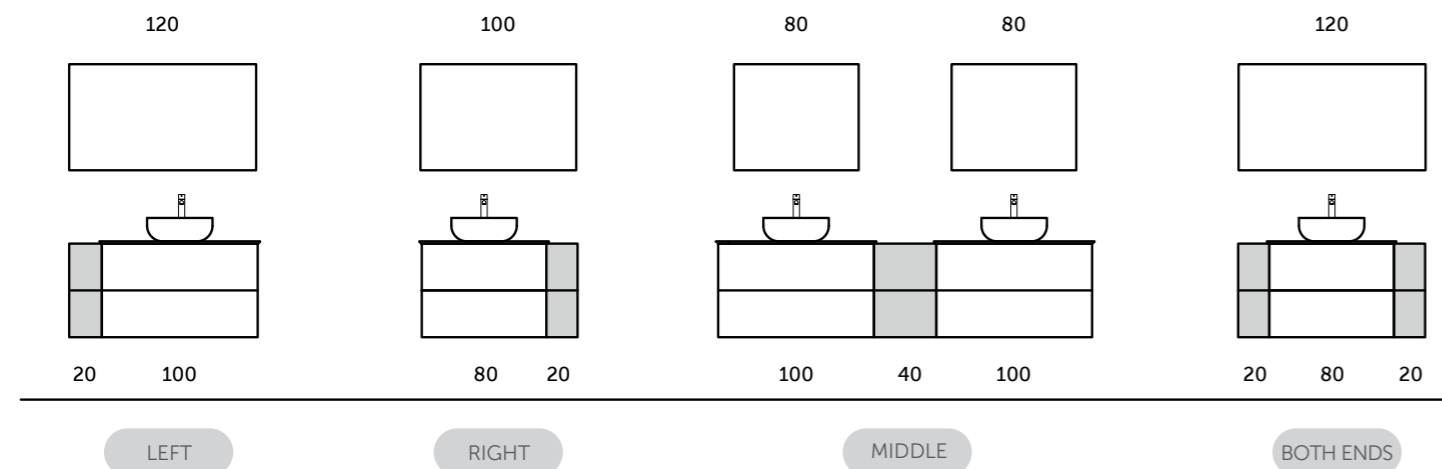

20 CM
JOYOS020MGY

40 CM
JOYOS040MGY

W 30 x D 23 x H 120CM
JOYTS120UGY

Measurements | Misure | Dimensions | Abmessungen | Размеры

WITH RAK-JOY OR RAK-PRECIOUS DROP-IN WASHBASINS

WITH RAK-PRECIOUS SURFACE AND COUNTERTOP WASHBASINS