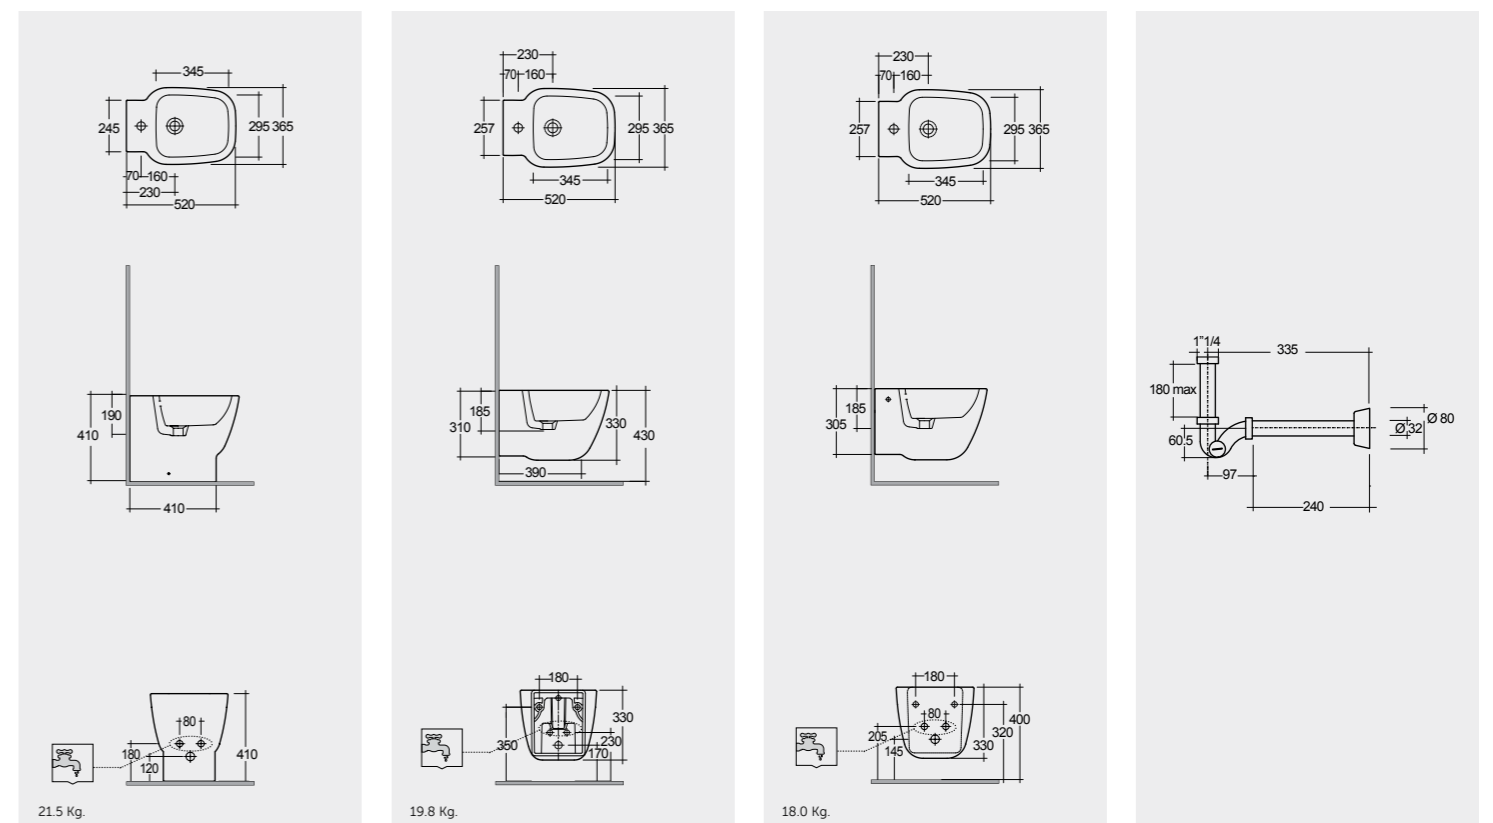

21.5 Kg

19.8 Kg

18.0 Kg

Note | Nota | Remarque | Hinweis | Примечание

All dimensions in mm tolerance $\pm 5\%$ for below 200mm and $\pm 3\%$ for above 200mm | Tutte le dimensioni hanno una tolleranza di $\pm 5\%$ mm al di sotto dei 200mm e di $\pm 3\%$ mm al di sopra dei 200mm | Toutes les dimensions en mm tolérance $\pm 5\%$ pour moins de 200mm et $\pm 3\%$ pour plus de 200mm/ Alle Abmessungen in mm, Toleranz $\pm 5\%$ für unter 200mm, und $\pm 3\%$ für über 200mm | Все размеры указаны в мм, погрешность $\pm 5\%$ ниже 200 мм и $\pm 3\%$ выше 200 мм