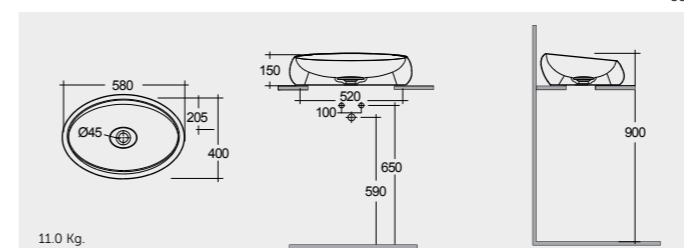

RAK-Valet 64 CM

VALCT6400500A Matt Finish Drain not included 500

12.0 Kg.

RAK-Cloud 58 CM

CLOCT6000504A Drain Not Included 504

11.0 Kg.

RAK-Des 70 CM

DESCT7000AWHA