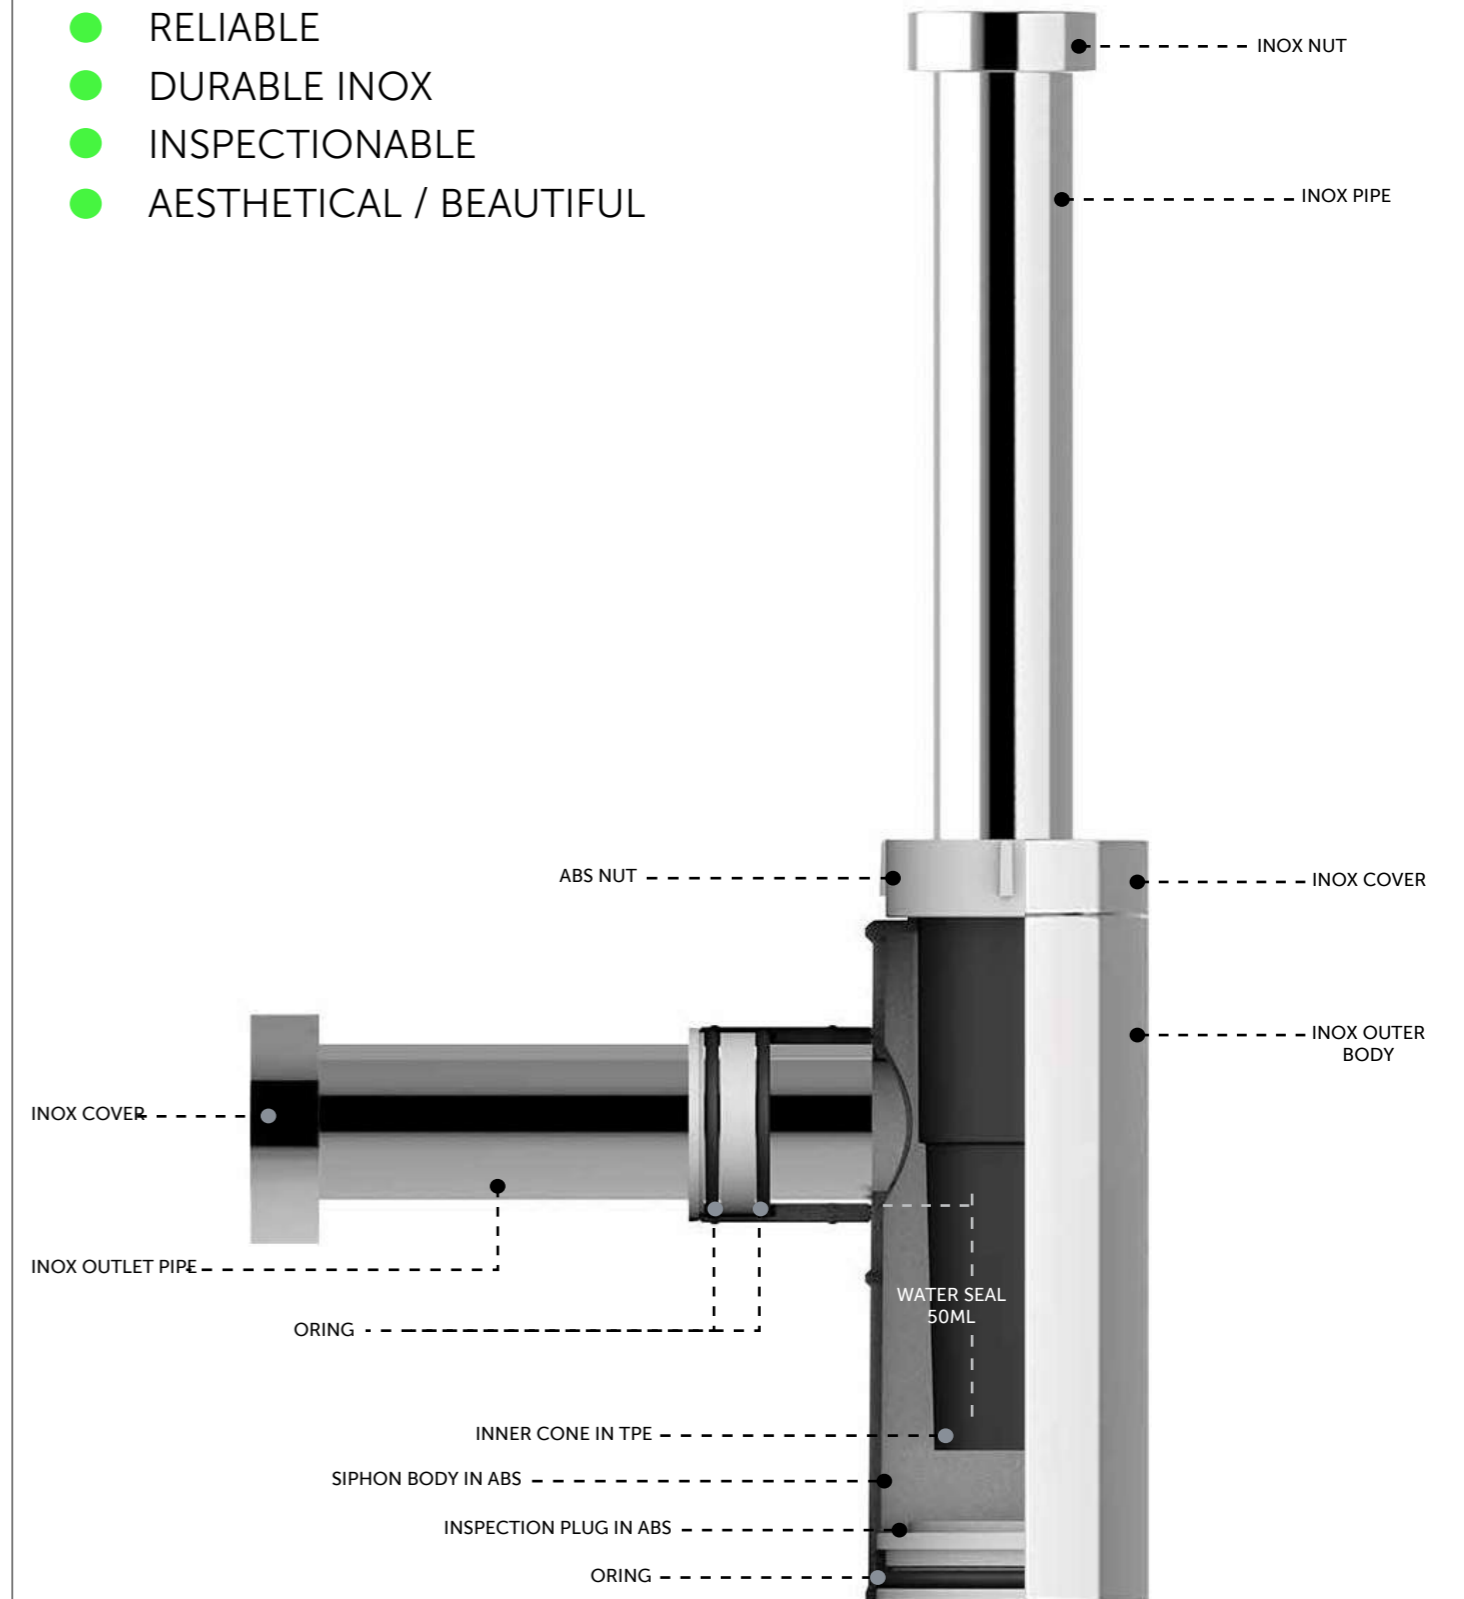

INOX VERSION BENEFITS

- RELIABLE
- DURABLE INOX
- INSPECTIONABLE
- AESTHETICAL / BEAUTIFUL