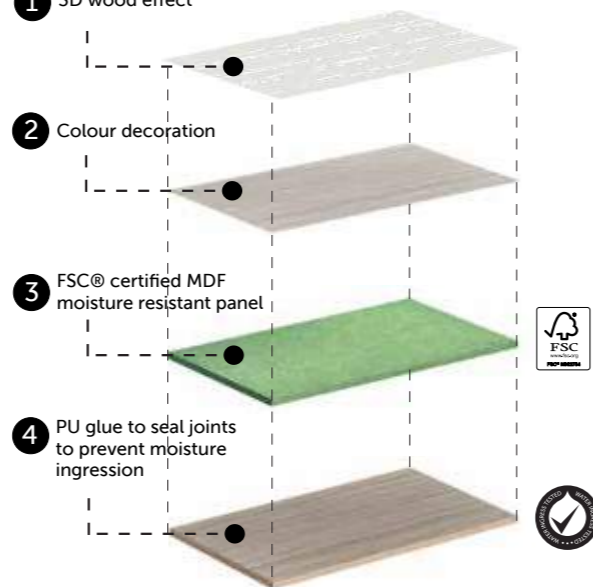

TECHWOOD

1 3D wood effect

2 Colour decoration

3 FSC® certified MDF moisture resistant panel

4 PU glue to seal joints to prevent moisture ingress

TECHWOOD is the new wood effect material that gives the tactile impression of real wood. Revel in the touch and feel of its vibrant texture. To protect the environment, TECHWOOD is produced from polypropylene recyclable material.