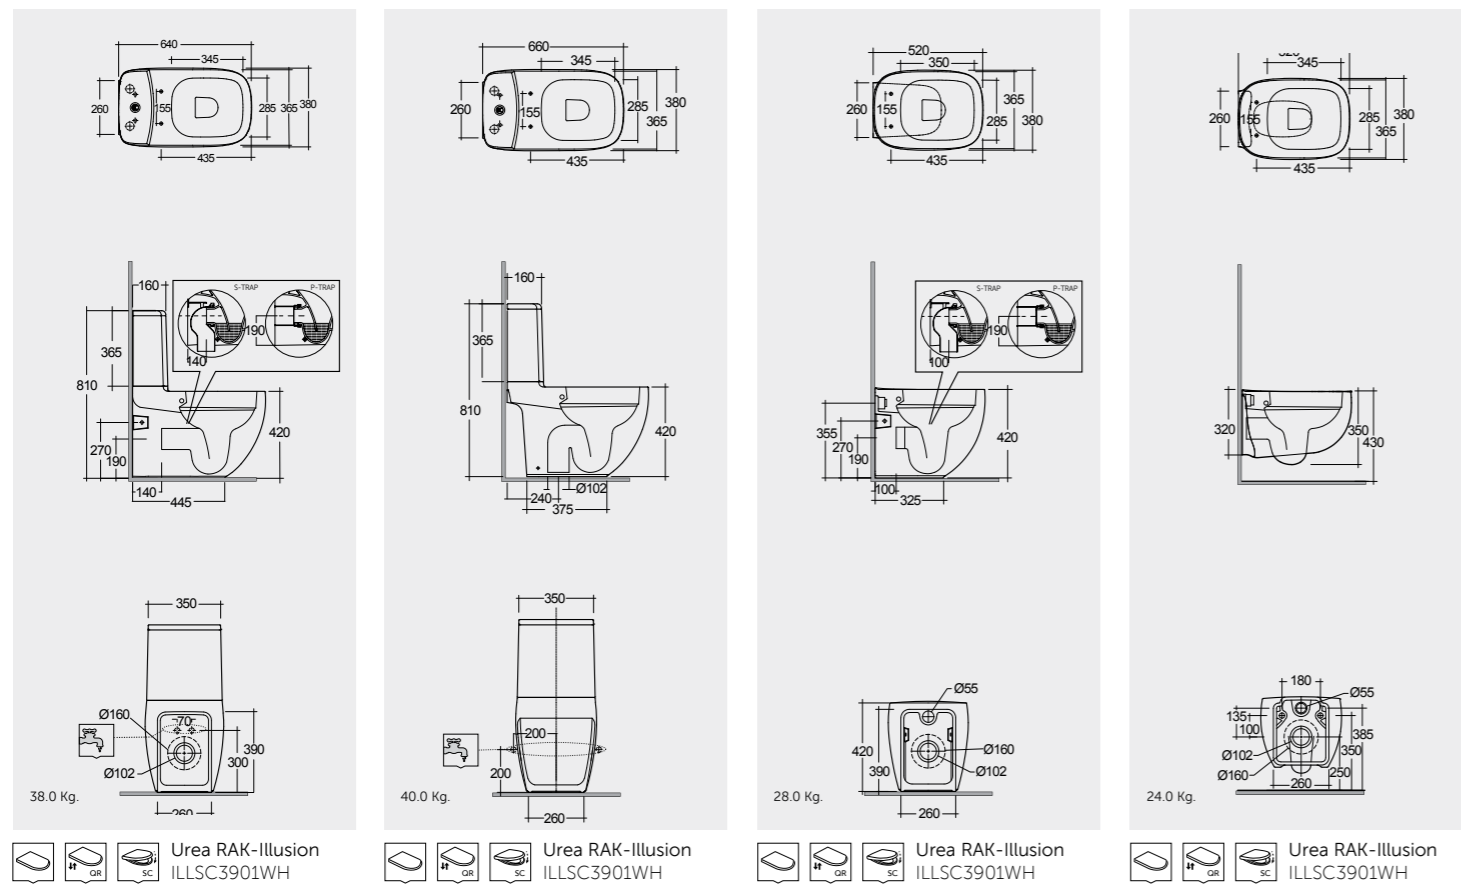

Hidden Fixations

Back Open

Hidden Fixations

Hidden Fixations

Measurements | Misure | Dimensions | Abmessungen | Размеры