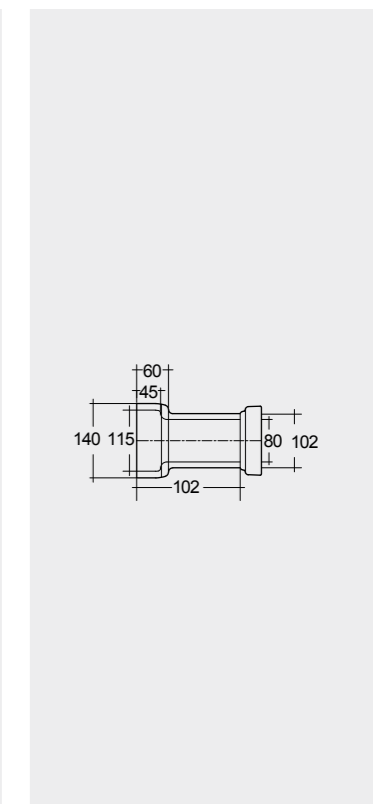

RAK-WASHINGTON

Models | Modelli | Modèles | Modelle | Модели

With Front Lever

Back Open

Measurements | Misure | Dimensions | Abmessungen | Размеры

22.0 Kg.

Note | Nota | Remarque | Hinweis | Примечание

All dimensions in mm tolerance $\pm 5\%$ for below 200mm and $\pm 3\%$ for above 200mm | Tutte le dimensioni hanno una tolleranza di $\pm 5\%$ mm al di sotto dei 200mm e di $\pm 3\%$ mm al di sopra dei 200mm | Toutes les dimensions en mm tolérance $\pm 5\%$ pour moins de 200mm et $\pm 3\%$ pour plus de 200mm/ Alle Abmessungen in mm, Toleranz $\pm 5\%$ für unter 200mm, und $\pm 3\%$ für über 200mm | Все размеры указаны в мм, погрешность $\pm 5\%$ ниже 200 мм и $\pm 3\%$ выше 200 мм

Models | Modelli | Modèles | Modelle | Модели

Measurements | Misure | Dimensions | Abmessungen | Размеры

17.5 Kg.

17.5 Kg.