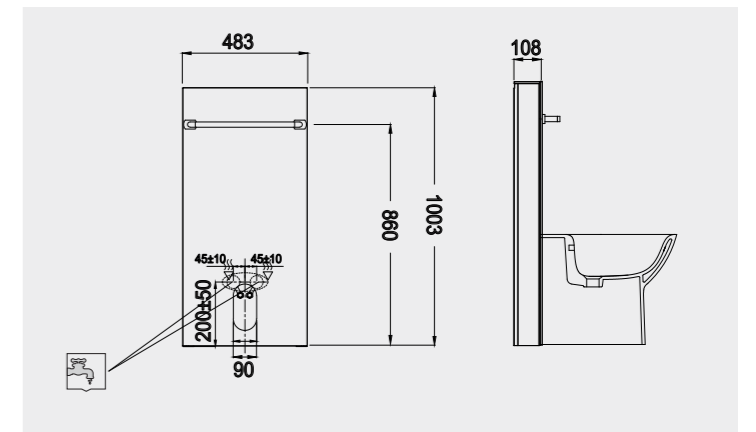

Suitable (BTW) Models for Floor Standing Cabinet Cistern :

RAK-Caroline - P trap	RAK-Orient - P trap
RAK-Compact - P trap	RAK-Orient - P trap
RAK-Florence - P trap	RAK-Resort - P trap
RAK-Karla - P trap	RAK-Series 600 - P trap
RAK-Metropolitan Deluxe - P trap	RAK-Summit - P trap
RAK-Moon - P trap	RAK-Venice - P trap
RAK-Morning - P trap	RAK-Venice - P trap
RAK-Opulence - P trap	
RAK-One - P trap