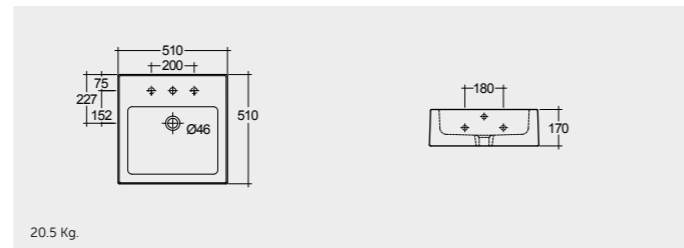

CLOAKROOM WASH BASINS

LAPA00001