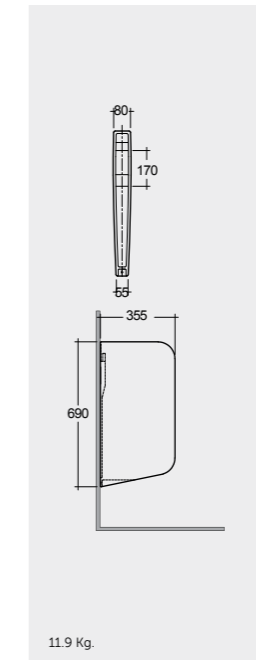

RAK- Urinal Partition

11.9 Kg.

URINAL PARTITION 35 CM SE20AWHA