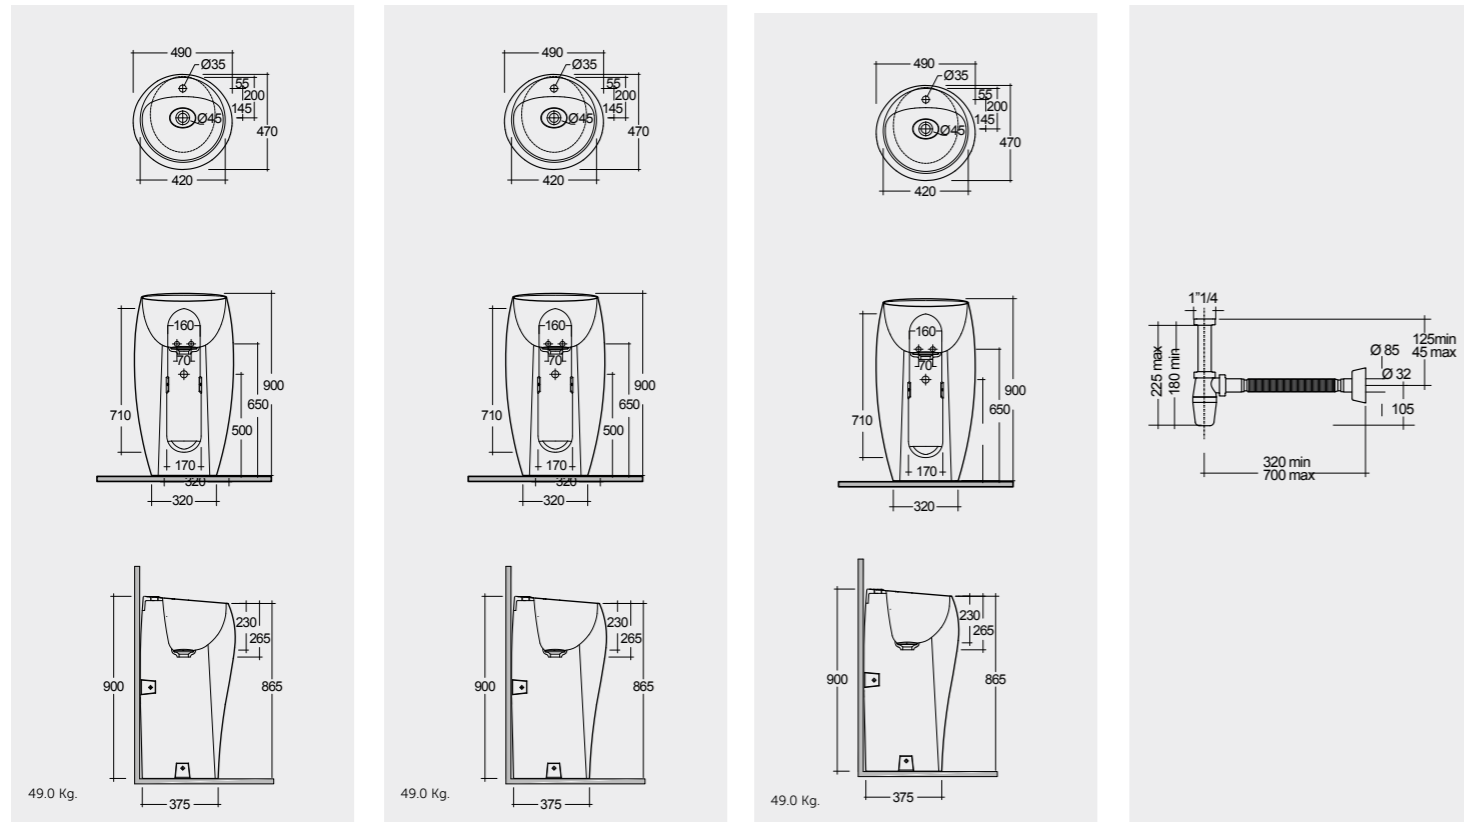

With Flexible Hose

Inspectionable

Measurements | Mesure | Dimensions | Abmessungen | Размеры