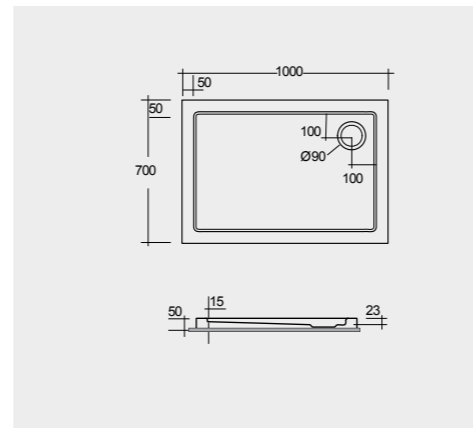

RECTANGULAR 70 CM WIDE IN ACRYLIC

70X170 CM Shower drain XXST00001
OCST000012

70X120 CM Shower drain XXST00001
OCST00008

70X100 CM Shower drain XXST00001
OCST00006

70X90 CM Shower drain XXST00001
OCST000014