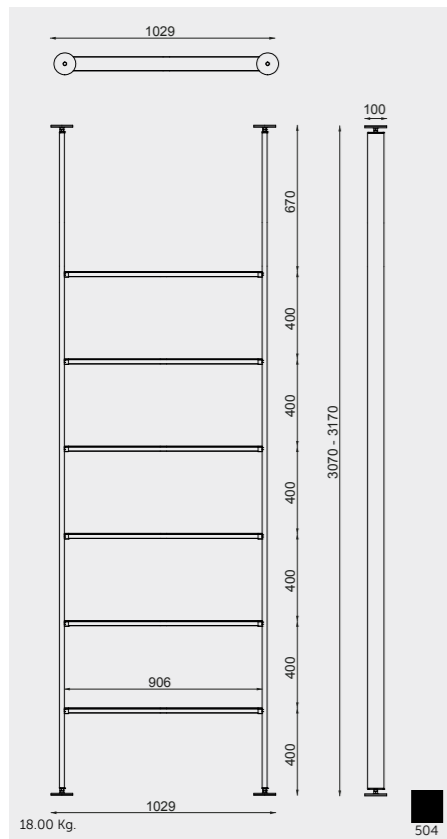

Measurements | Misure | Dimensions | Abmessungen | Размеры