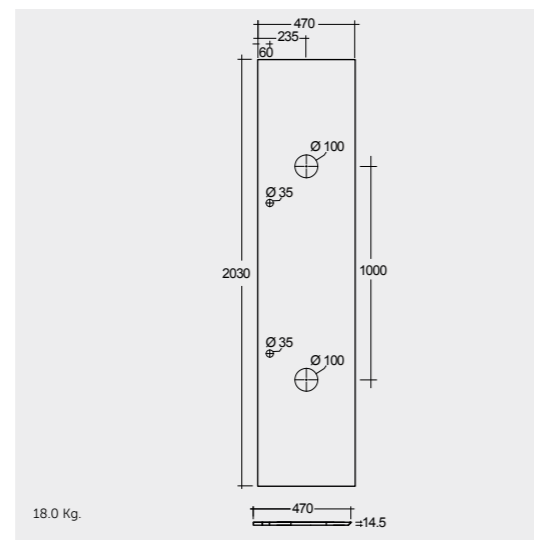

203 CM
PRESL20347102C

Measurements | Misure | Dimensions | Abmessungen | Размеры