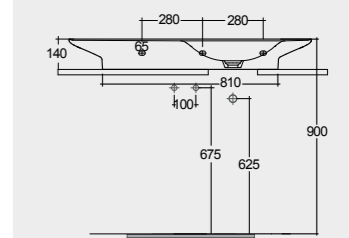

34.0 Kg.

34.0 Kg.

34.0 Kg.

34.0 Kg.

Note | Nota | Remarque | Hinweis | Примечание

All dimensions in mm tolerance $\pm 5\%$ for below 200mm and $\pm 3\%$ for above 200mm | Tutte le dimensioni hanno una tolleranza di $\pm 5\%$ mm al di sotto dei 200mm e di $\pm 3\%$ mm al di sopra dei 200mm | Toutes les dimensions en mm tolérance $\pm 5\%$ pour moins de 200mm et $\pm 3\%$ pour plus de 200mm/ Alle Abmessungen in mm, Toleranz $\pm 5\%$ für unter 200mm, und $\pm 3\%$ für über 200mm | Все размеры указаны в мм, погрешность $\pm 5\%$ ниже 200 мм и $\pm 3\%$ выше 200 мм