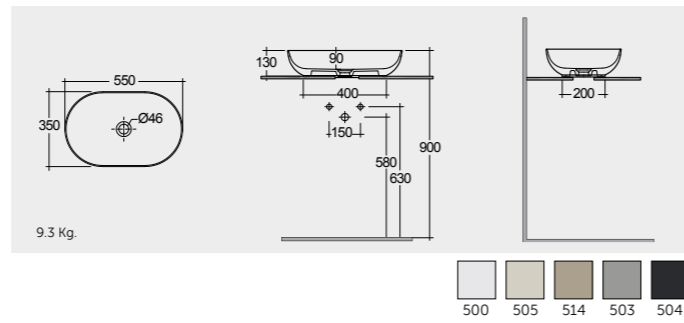

FEECT5500514A Oval