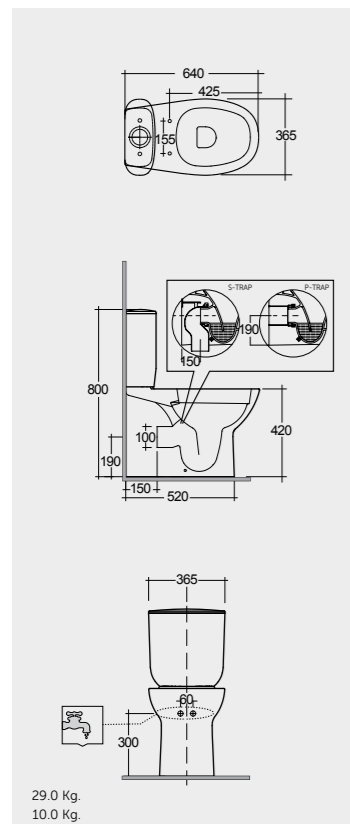

Comfort Height 42 CM

Comfort Height 42 CM
Back Open

Comfort Height 42 CM

Measurements | Misure | Dimensions | Abmessungen | Размеры

29.0 Kg
10.0 Kg
Urea RAK-Morning
MORSC00001
Urea RAK-Morning
MORSC3901WH