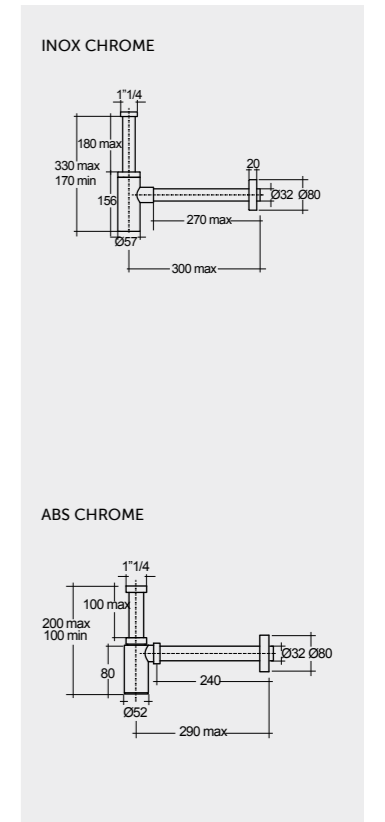

Measurements | Misure | Dimensions | Abmessungen | Размеры