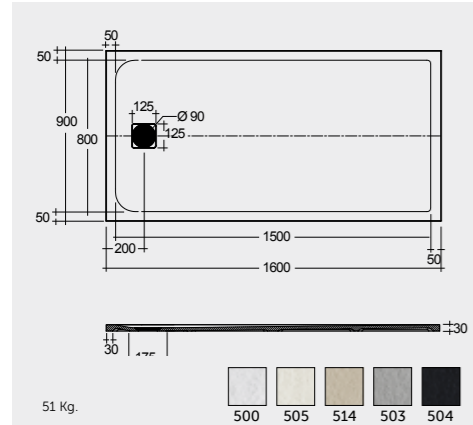

90 X 140 CM
RFST090140S500