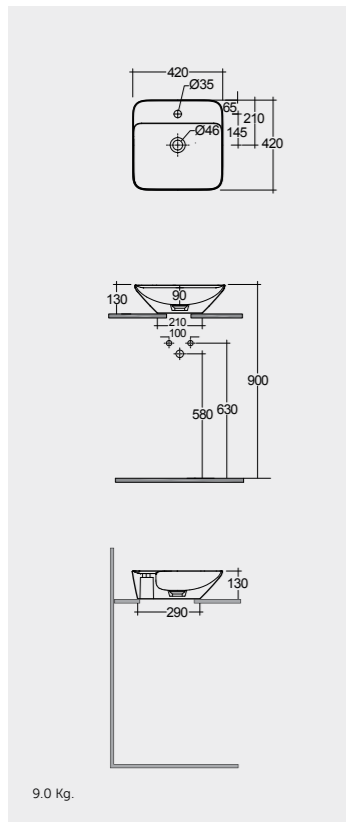

Measurements | Misure | Dimensions | Abmessungen | Размеры