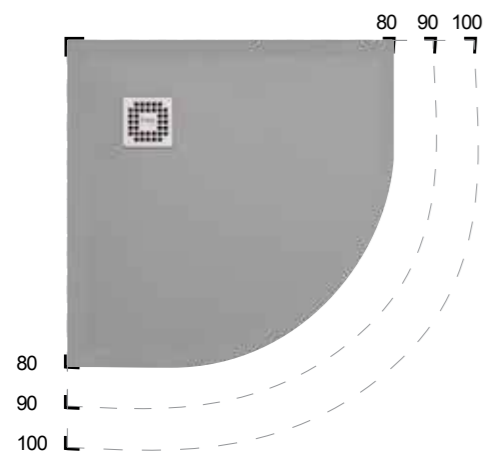

PRODUCT RANGE

BATHTUB REPLACEMENT

RECTANGULAR

QUADRANT

50 CM (Rectangular)
FEECT5000504A

70 x 140 CM (Rectangular)
RFST070140S504