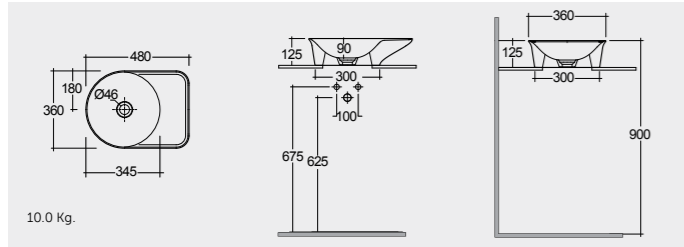

VALCT4800AWHA Drain not included AWH