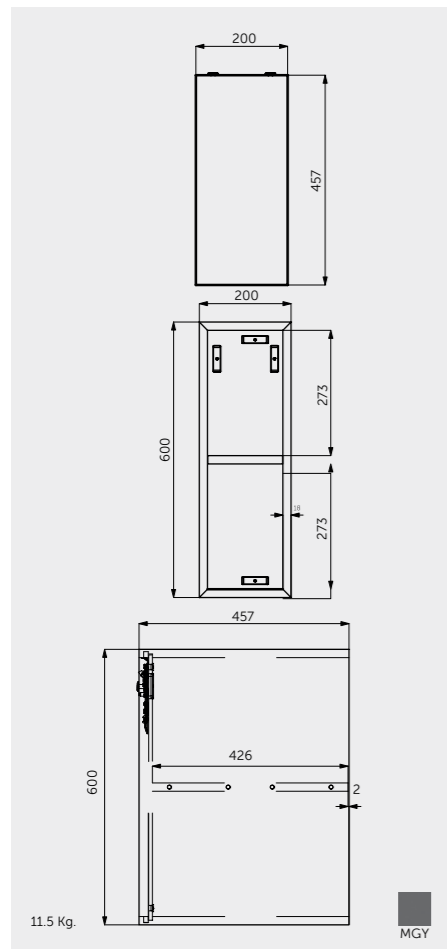

20 CM
JOYOS020MGY

40 CM
JOYOS040MGY

W 30 x D 23 x H 120CM
JOYTS120UGY

Measurements | Misure | Dimensions | Abmessungen | Размеры

WITH RAK-JOY OR RAK-PRECIOUS DROP-IN WASHBASINS

WITH RAK-PRECIOUS SURFACE AND COUNTERTOP WASHBASINS