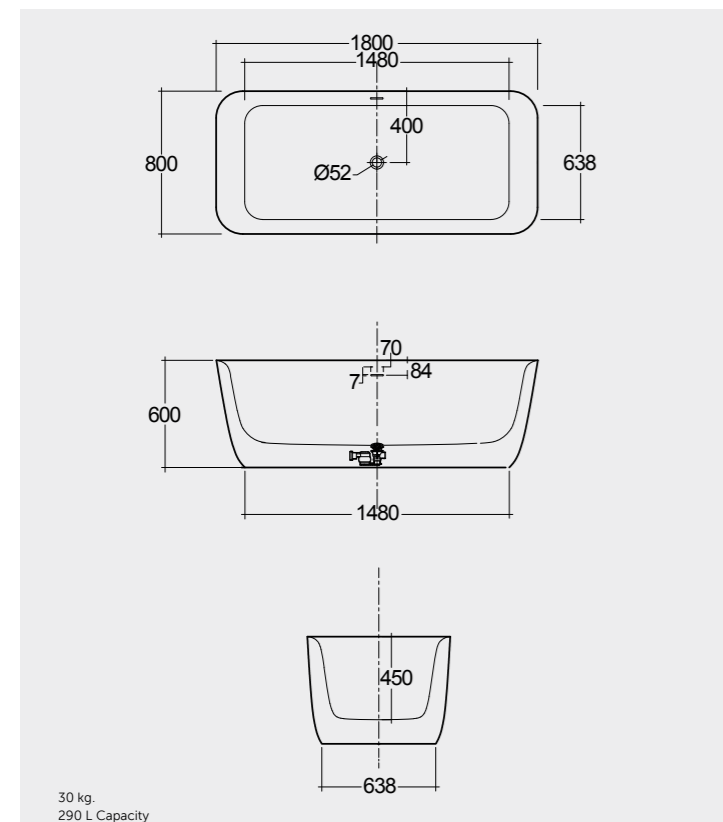

180x80 CM (rectangular)
CONBT318080AWHA

Drain & Metal Feet Included

Measurements | Misure | Dimensions | Abmessungen | Размеры