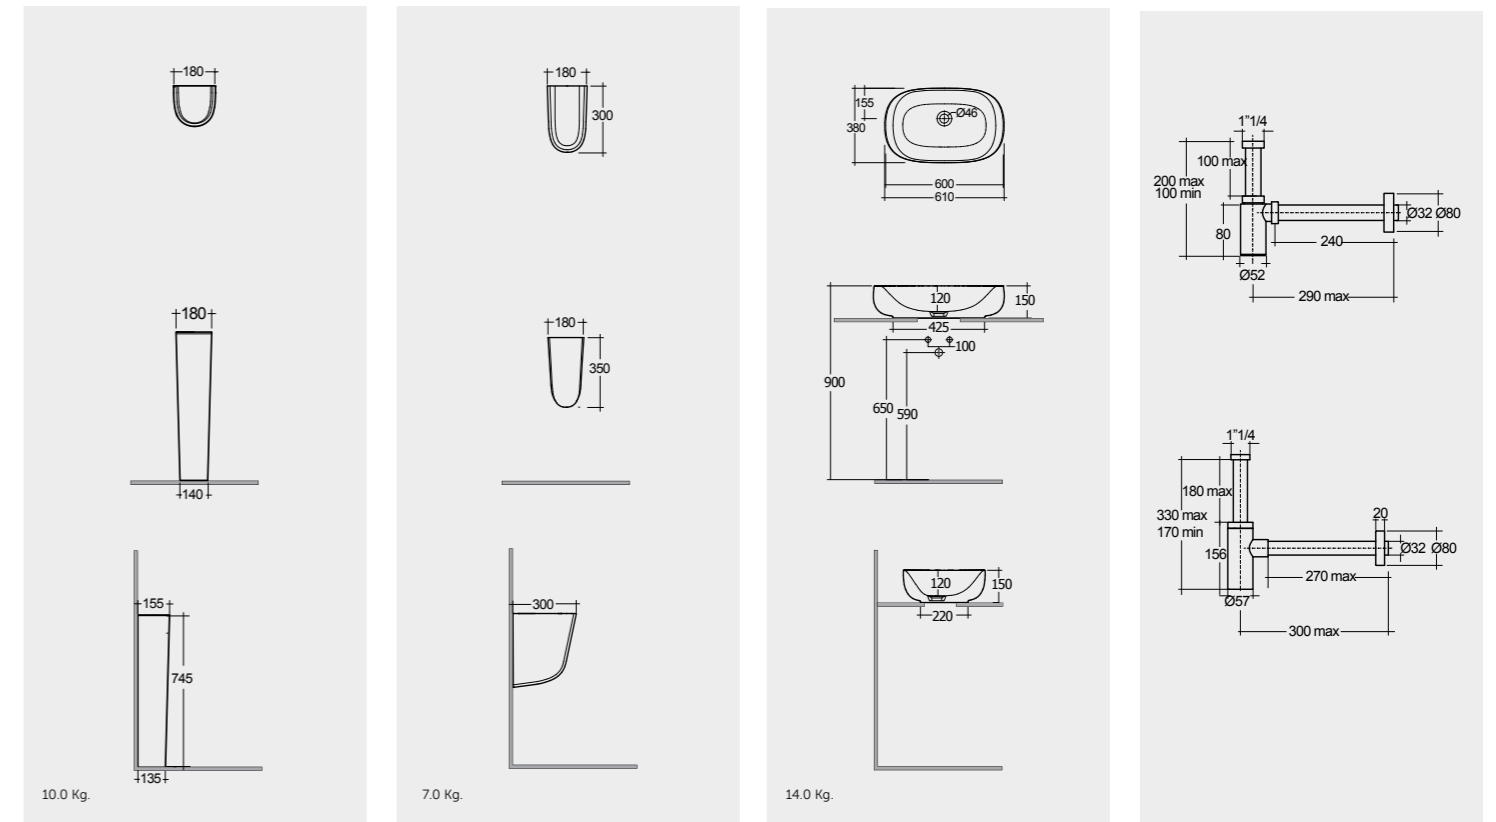

Suitable for Wash Basin : 65, 55 CM

Suitable for Wash Basin : 65, 60, 55 CM

Inspectionable

Measurements | Misure | Dimensions | Abmessungen | Размеры