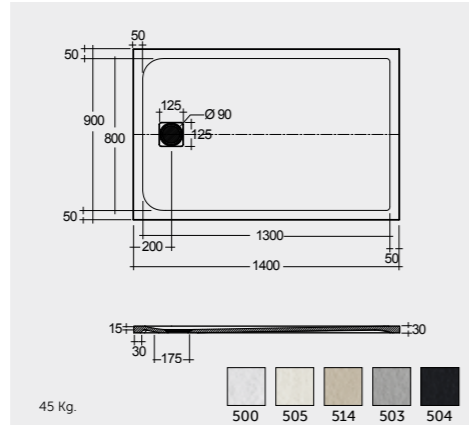

90 X 120 CM
RFST090120S500