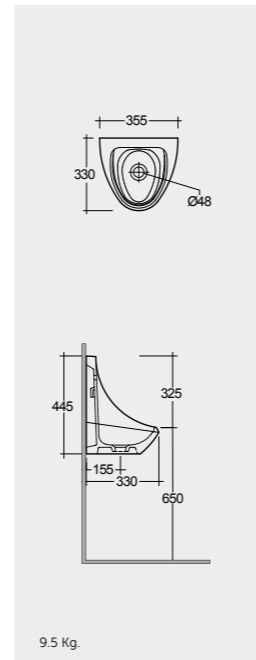

RAK- Jazira

9.5 Kg.

33 CM
JAUB00001
Urinal tap with handle XXUB00003