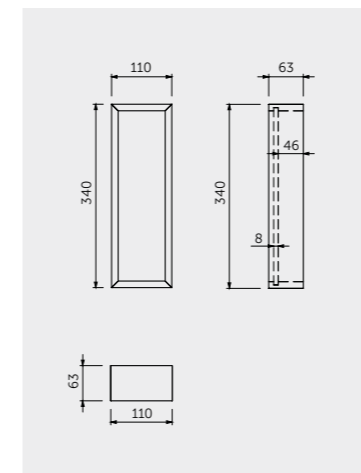

DRAWER INSERTS & LIGHTING

DRAWER INSERT ORGANISERS | Organizzatori per cassetto | Organiseur pour tiroirs | Schubladeneinsätze Einteiler | Органайзеры для выдвижных ящиков

TOP DRAWER INSERT
Organizzatori per cassetto
Organiseur pour tiroirs
Schubladeneinsätze Einteiler
Вкладыш в верхний ящик

H 6 x W 11 x D 34CM
ANTHRACITE
JOYDIST