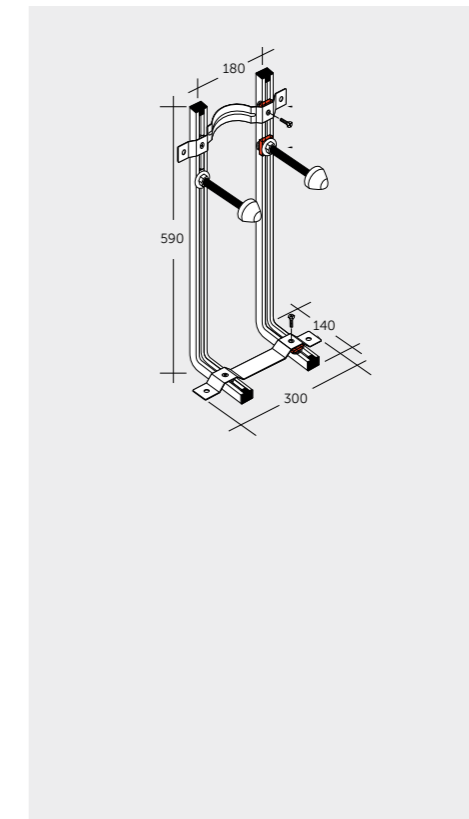

Measurements | Misure | Dimensions | Abmessungen | Размеры