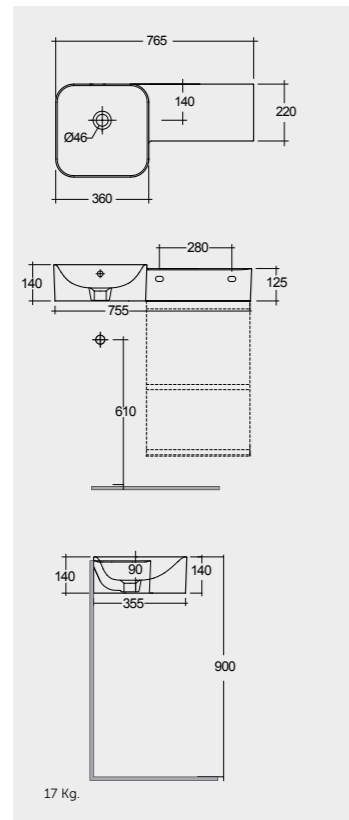

 **77 CM Right Ledge**
PETWB47700AWHA

 **77 CM Left Ledge**
PETWB37701AWHA

 **77 CM Left Ledge**
PETWB37700AWHA

No Faucet Hole

No Faucet Hole

Measurements | Misure | Dimensions | Abmessungen | Размеры

Note | Nota | Remarque | Hinweis | Примечание