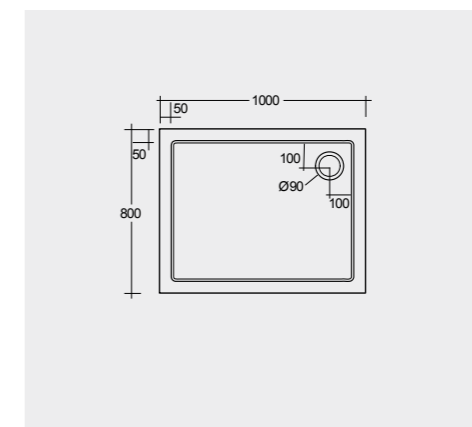

80X100 CM Shower drain XXST00001
OCST00007

80X80 CM Shower drain XXST00001
OCST00001

RECTANGULAR 90 CM WIDE IN ACRYLIC

90X90 CM Shower drain XXST00001
OCST00004

QUADRANT IN ACRYLIC

80X80 CM Shower drain XXST00001
OCST00002