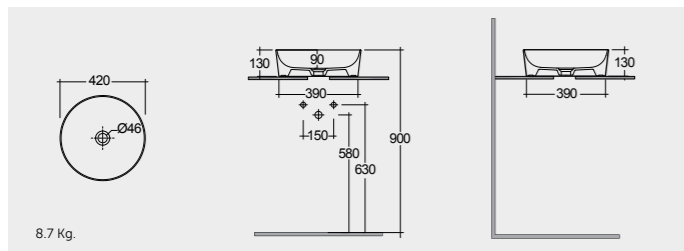

RAK-Feeling Rectangular 50 CM

FEECT5000AWHA Rectangular

RAK-Feeling Oval 55 CM

FEECT5500AWHA Oval

RAK-Feeling Round 42 CM

FEECT4200AWHA Round

CERAMIC CLICK-CLACK POP-UP WASTE DUO000AWHA CERAMIC FREE-FLOW WASTE DUO002AWHA