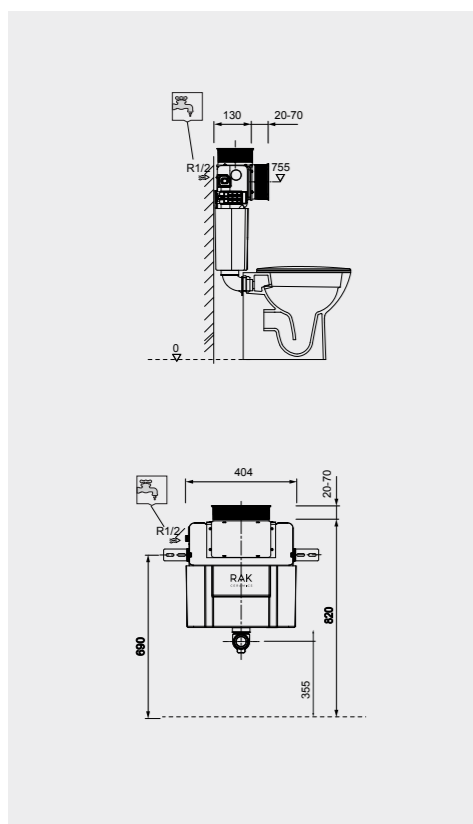

Measurements | Misure | Dimensions | Abmessungen | Размеры