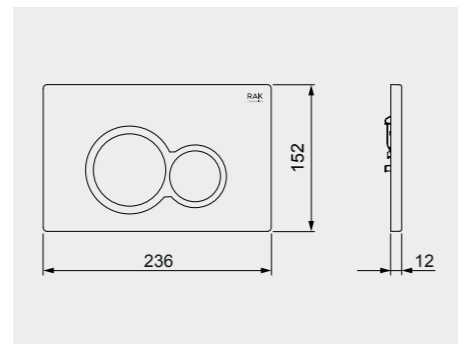

White

FS04RAKWHRO8C

Chrome

FS04RAKCPB8C

Matt Chrome

FSRAKPPL001