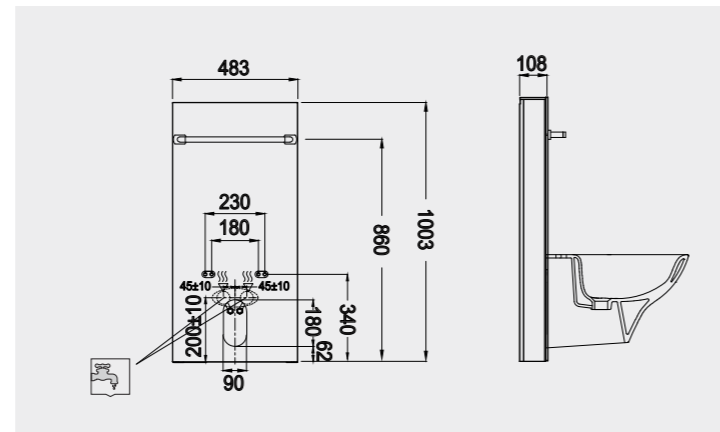

Code: FS12RAKAB02
Dimensions: 100x48x11 cm

Code: FS12RAKAB01
Dimensions: 100x48x11 cm

RAK-ECOFIX / CABINET CISTERNS

Models | Modelli | Modèles | Modelle | Модели

Measurements | Misure | Dimensions | Abmessungen | Размеры