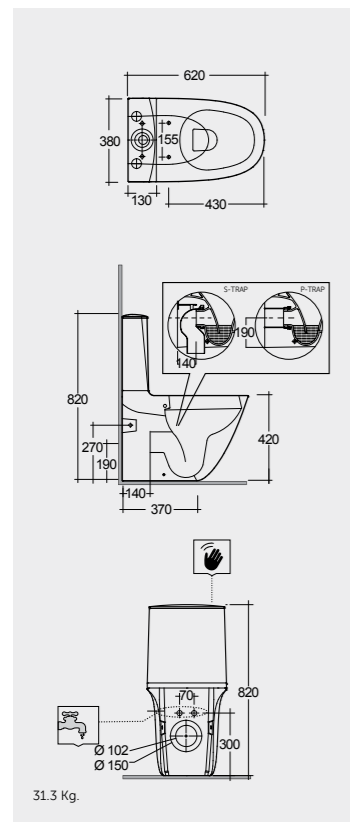

Measurements | Misure | Dimensions | Abmessungen | Размеры

Urea RAK-Sensation
SENSC3900WH

Urea RAK-Sensation
SENSC3901WH