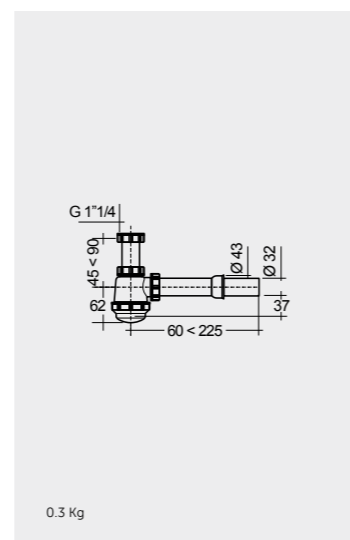

FOR VANITY
PP WHITE : BTRWBPPR021
Inspectionable Compact Height

Measurements | Misure | Dimensions | Abmessungen | Размеры