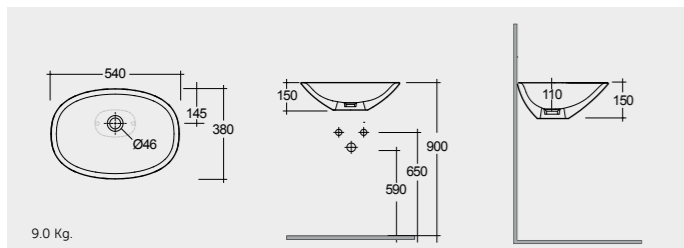

MORCT5400AWHA Oval