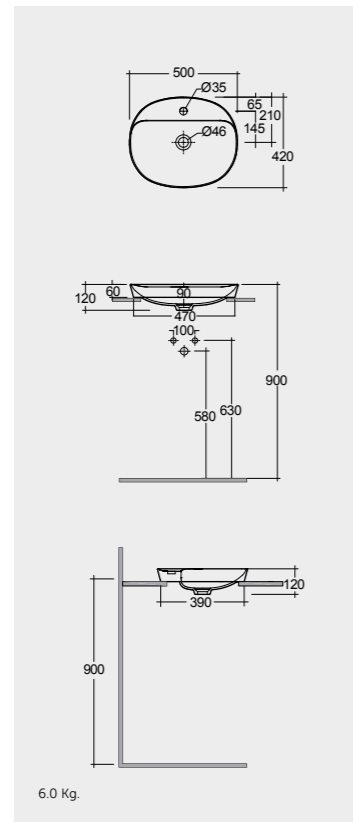

Measurements | Misure | Dimensions | Abmessungen | Размеры