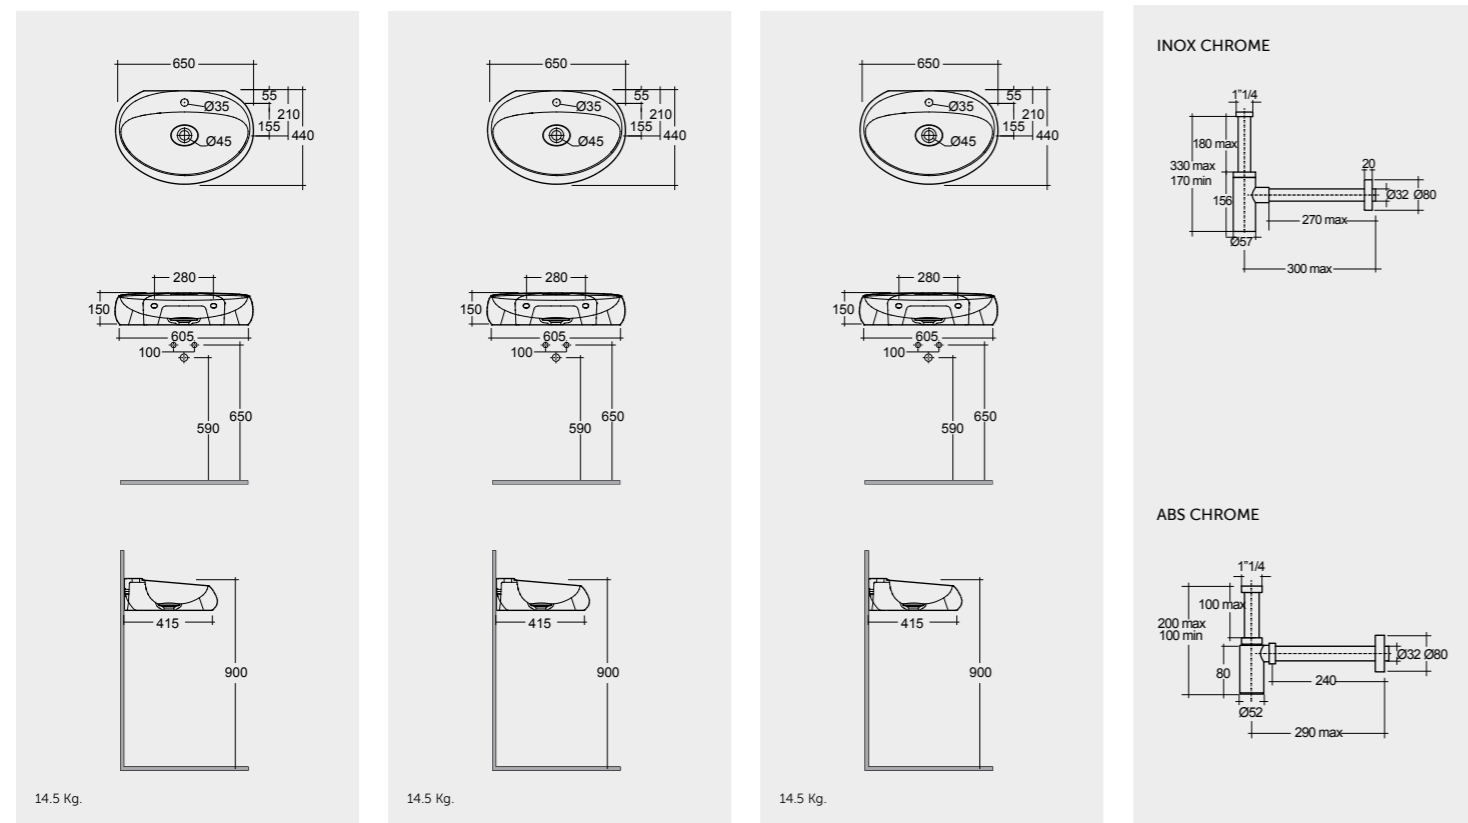

Drain Not Included

Matt Finish

Drain Not Included

Matt Finish

Drain Not Included

Inspectionable

Measurements | Misure | Dimensions | Abmessungen | Размеры

14.5 Kg.