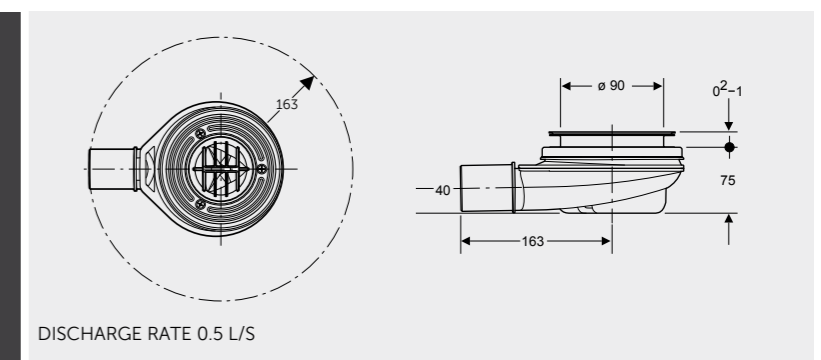

QUADRANT

100 X 100 CM
RFQUT100100S500

90 X 90 CM
RFQU009090S500

80 X 80 CM
RFQU008080S500

SHOWER DRAIN DEPTH OF WATER SEAL 30MM

RFXXGW00001

SHOWER DRAIN MEMBRANE WATER SEAL

RFXXGW00002