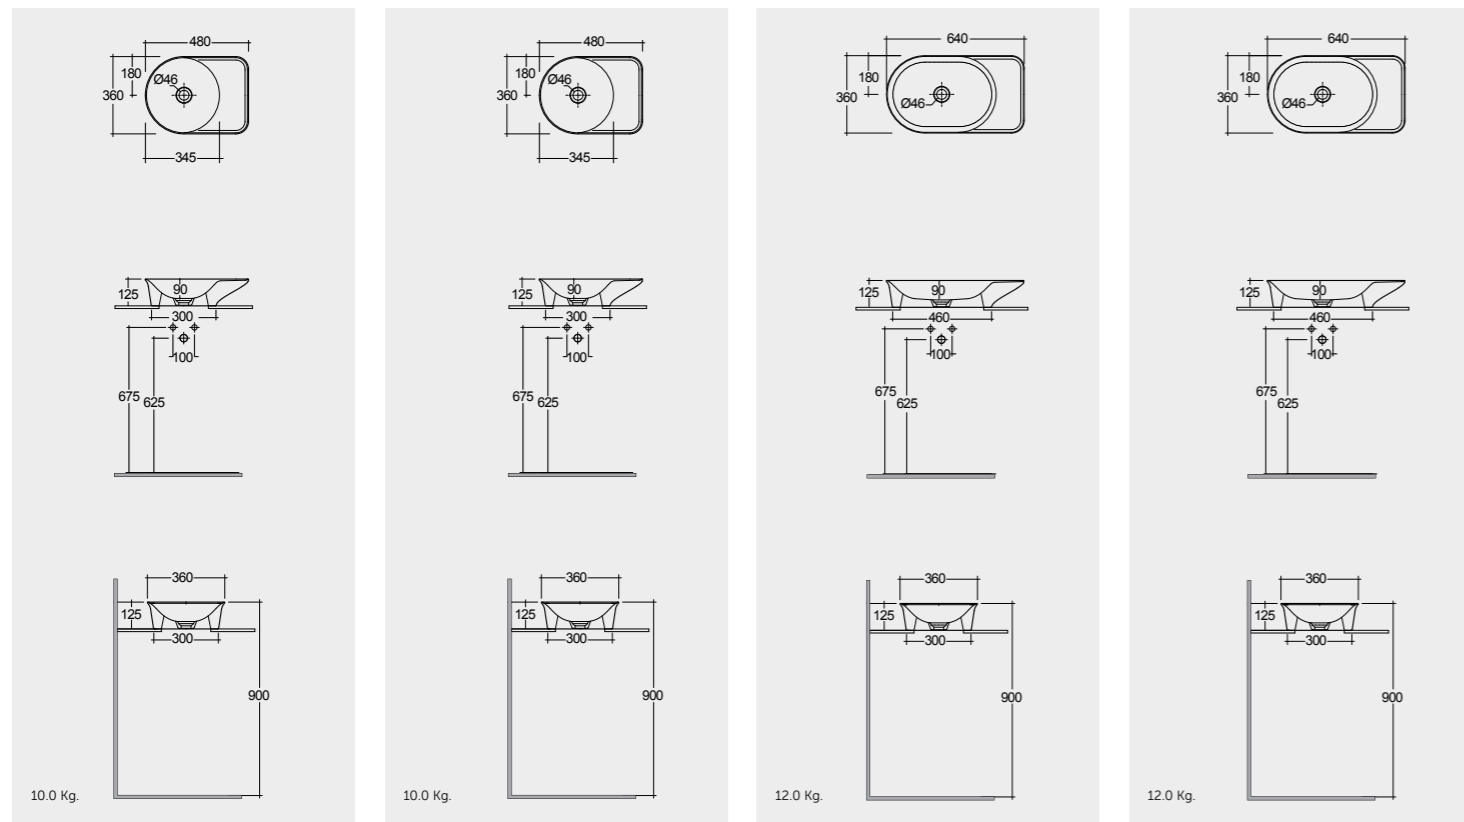

RAK-VALET

Models | Modelli | Modèles | Modelle | Модели

Matt Finish

Matt Finish

Drain not included

Drain not included

Drain not included

Drain not included

Measurements | Misure | Dimensions | Abmessungen | Размеры

Note | Nota | Remarque | Hinweis | Примечание

All dimensions in mm tolerance $\pm 5\%$ for below 200mm and $\pm 3\%$ for above 200mm | Tutte le dimensioni hanno una tolleranza di $\pm 5\%$ mm al di sotto dei 200mm e di $\pm 3\%$ mm al di sopra dei 200mm | Toutes les dimensions en mm tolérance $\pm 5\%$ pour moins de 200mm et $\pm 3\%$ pour plus de 200mm/ Alle Abmessungen in mm, Toleranz $\pm 5\%$ für unter 200mm, und $\pm 3\%$ für über 200mm | Все размеры указаны в мм, погрешность $\pm 5\%$ ниже 200 мм и $\pm 3\%$ выше 200 мм

Models | Modelli | Modèles | Modelle | Модели

CLICK-CLACK MATT WHITE: DUO000500A

FREE-FLOW MATT WHITE: DUO002500A

Inspectionable Space Saving

Measurements | Misure | Dimensions | Abmessungen | Размеры

Note | Nota | Remarque | Hinweis | Примечание