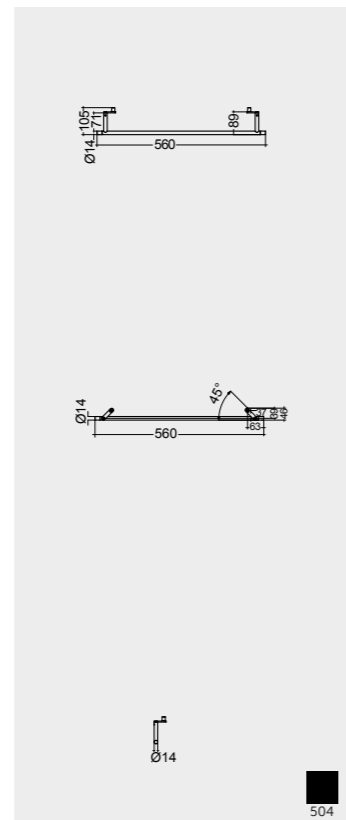

Washbasin installation height at 89,5cm

Horizontal bar included for size 92 & 112 cm

Washbasin installation height at 89,5cm

Horizontal bar included for size 92 & 112 cm

Measurements | Misure | Dimensions | Abmessungen | Размеры