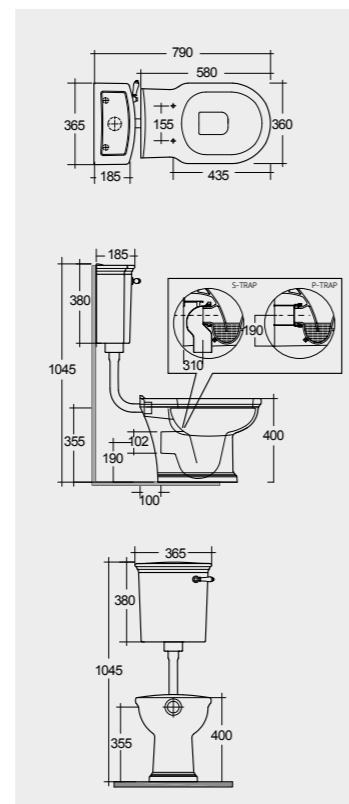

LACQUERED POLYESTER

RAK-WASHINGTON

Models | Modelli | Modèles | Modelle | Модели

58 CM
WAWC00001
CISTERN : WT23AWHA
FITTINGS : FTWTLOCIST

With Front Lever

58 CM
WAWC00001

Back Open

Measurements | Misure | Dimensions | Abmessungen | Размеры