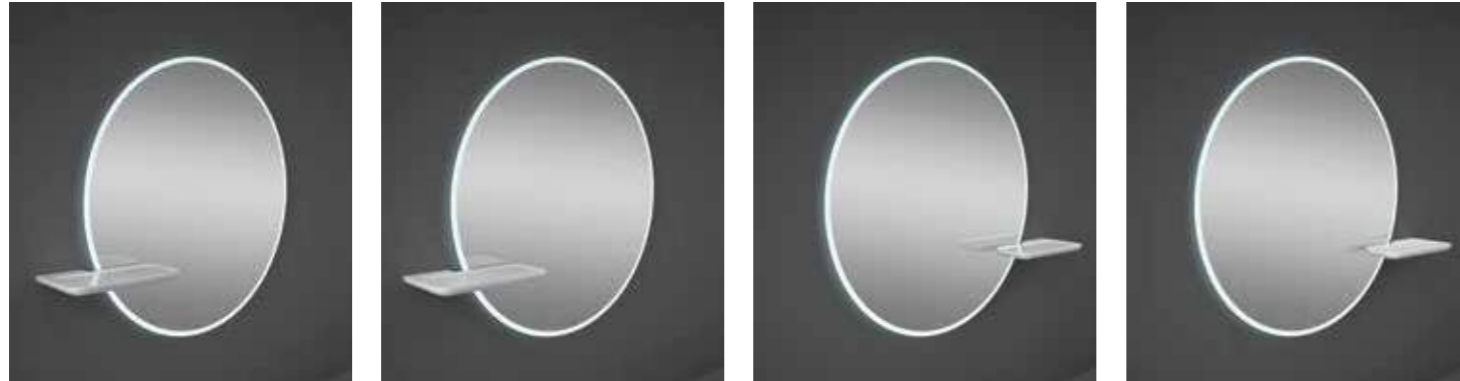

RAK-VALET

Models | Modelli | Modèles | Modelle | Модели

40 CM Left Ledge VALAC3609AWHA AWH
40 CM Left Ledge VALAC3609500A 500
40 CM Right Ledge VALAC3608AWHA AWH
40 CM Right Ledge VALAC3608500A 500