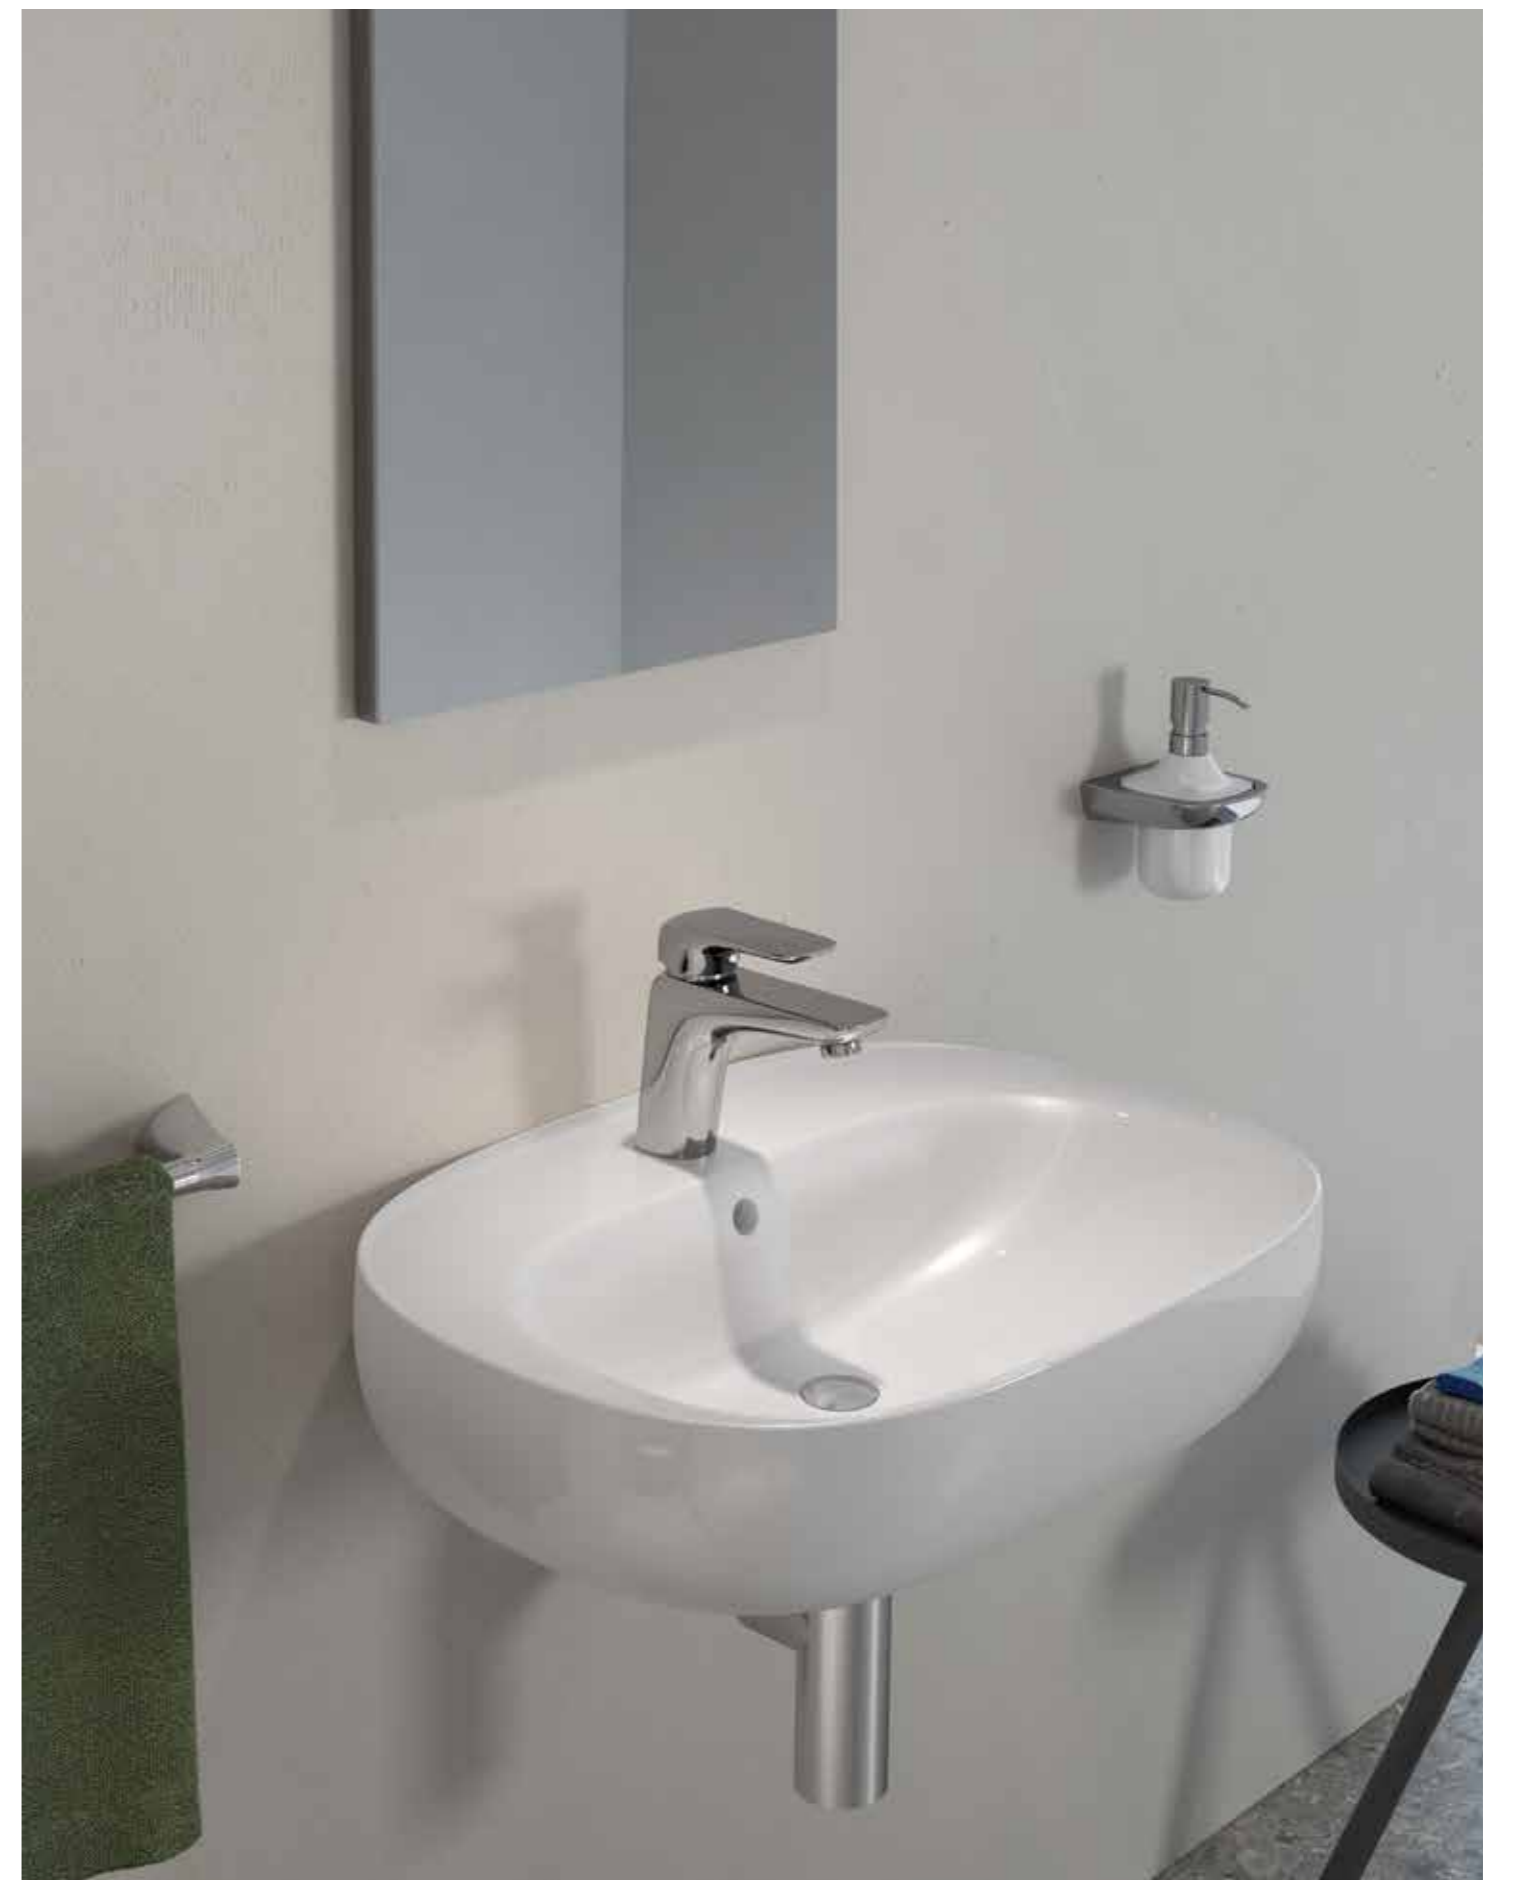

55 CM
ILLWB5501AWHA

RAK-SENSATION

BATHROOM
SUITES

RAK-Sensation An eclectic collection, combining aesthetic functionality and innovation. Rimless technology, hidden fixations and symmetrical shapes underlining the soft turning of the unique and distinctive form. Stylish and captivating RAK-Sensation defines your bathroom with natural harmony.