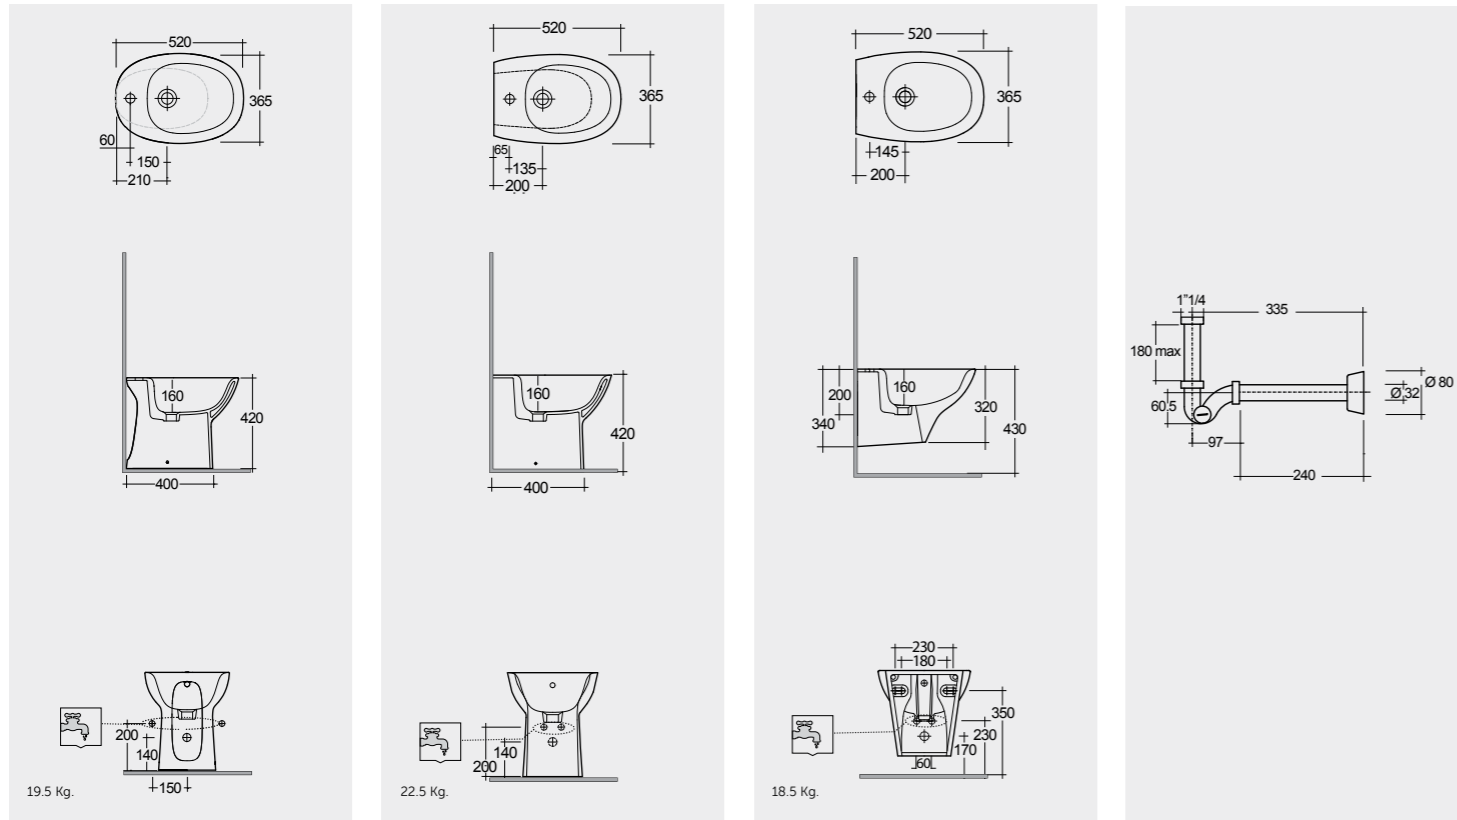

Inspectionable

Measurements | Misure | Dimensions | Abmessungen | Размеры