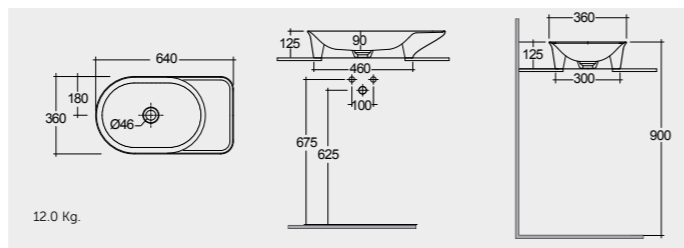

VALCT6400500A Matt Finish Drain not included 500