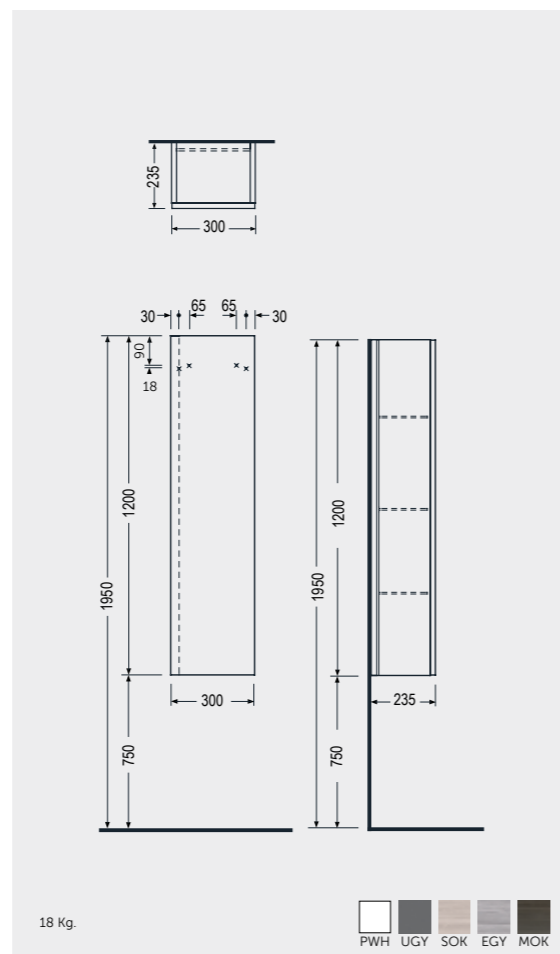

Measurements | Misure | Dimensions | Abmessungen | Размеры