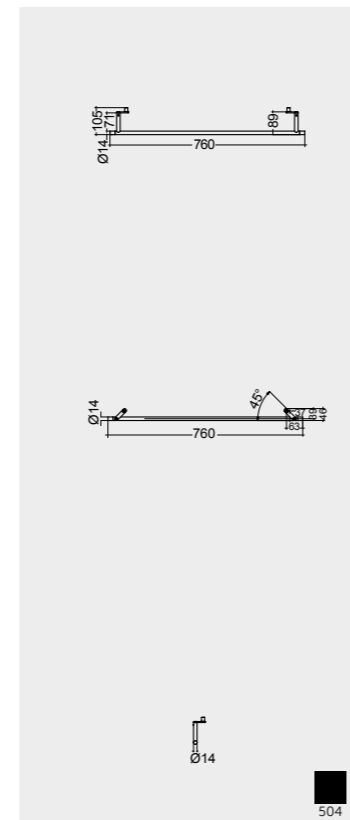

Washbasin installation height at 89,5cm

Horizontal bar included for size 92 & 112 cm

Washbasin installation height at 89,5cm

Horizontal bar included for size 92 & 112 cm

Measurements | Misure | Dimensions | Abmessungen | Размеры