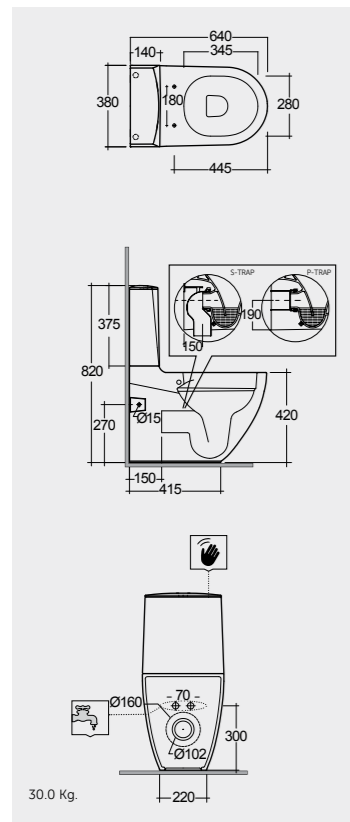

Urea RAK-Des
DESSC3900WH

Urea RAK-Des
DESSC3901WH

Urea RAK-Des
DESSC3900WH

Urea RAK-Des
DESSC3901WH

Note | Nota | Remarque | Hinweis | Примечание

All dimensions in mm tolerance $\pm 5\%$ for below 200mm and $\pm 3\%$ for above 200mm | Tutte le dimensioni hanno una tolleranza di $\pm 5\%$ mm al di sotto dei 200mm e di $\pm 3\%$ mm al di sopra dei 200mm | Toutes les dimensions en mm tolérance $\pm 5\%$ pour moins de 200mm et $\pm 3\%$ pour plus de 200mm/ Alle Abmessungen in mm, Toleranz $\pm 5\%$ für unter 200mm, und $\pm 3\%$ für über 200mm | Все размеры указаны в мм, погрешность $\pm 5\%$ ниже 200 мм и $\pm 3\%$ выше 200 мм