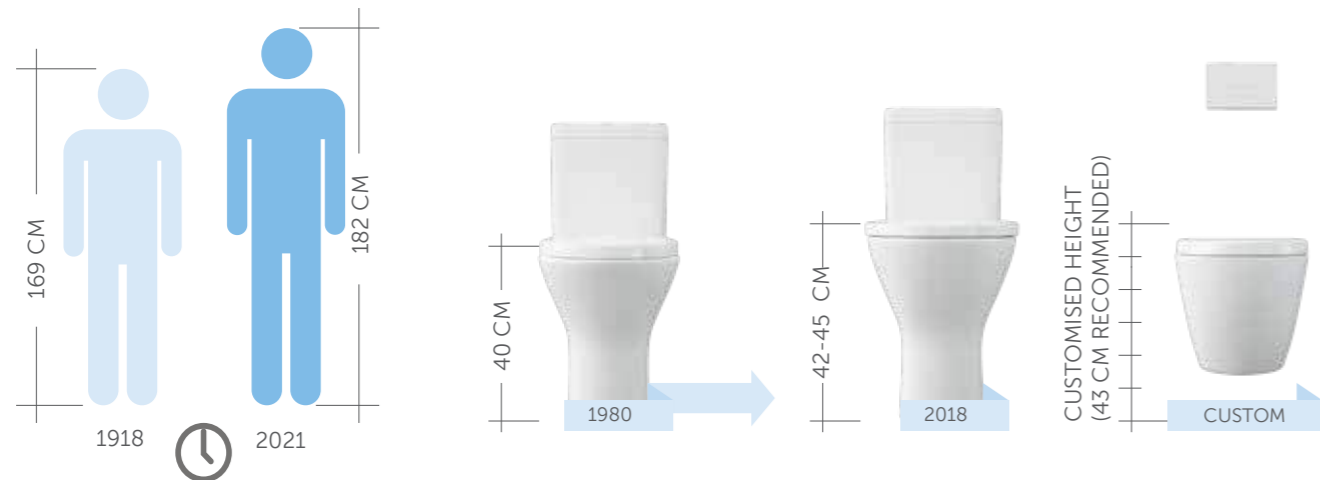

SILENT FLUSH

Rimless technology allows a faster and more silent flush.

EFFICIENT DESIGN

Design and efficiency can be successfully combined. Water flows vertically and horizontally, before flushing the entire inner surface of the bowl, without splashing.

Water Saving

Easy Cleaning

Silent

Hygienic

No ledges or rim

Rimless

Updated ergonomics

Over the last 100 years, the average height of people in industrialized nations has increased approximately by 10 cm. To be innovative in design also means meeting the changes in population and their new needs in terms of ergonomics and comfort. RAK Ceramics design evolves together with human evolution.