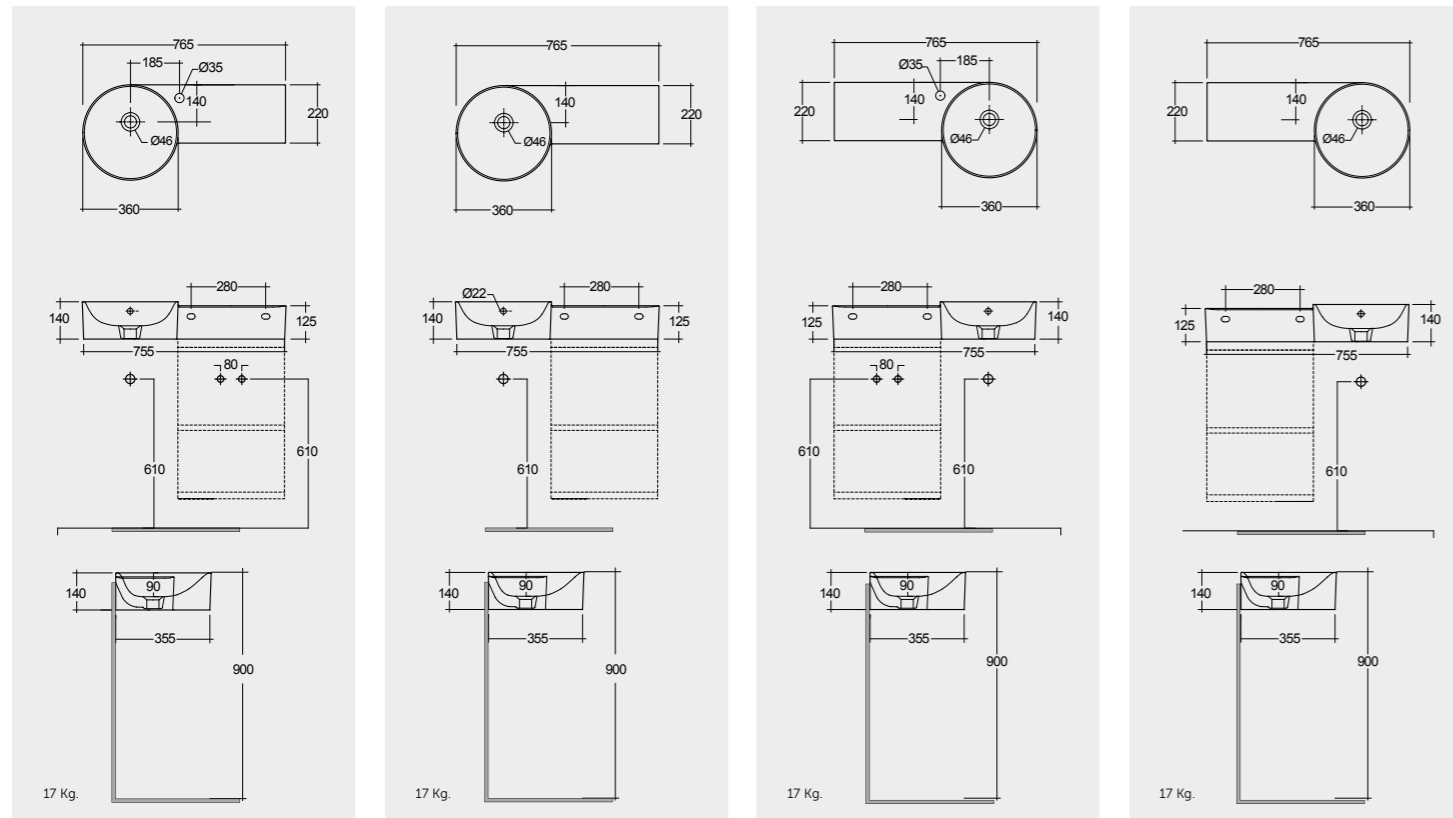

Note | Nota | Remarque | Hinweis | Примечание

All dimensions in mm tolerance $\pm 5\%$ for below 200mm and $\pm 3\%$ for above 200mm | Tutte le dimensioni hanno una tolleranza di $\pm 5\%$ mm al di sotto dei 200mm e di $\pm 3\%$ mm al di sopra dei 200mm | Toutes les dimensions en mm tolérance $\pm 5\%$ pour moins de 200mm et $\pm 3\%$ pour plus de 200mm/ Alle Abmessungen in mm, Toleranz $\pm 5\%$ für unter 200mm, und $\pm 3\%$ für über 200mm | Все размеры указаны в мм, погрешность $\pm 5\%$ ниже 200 мм и $\pm 3\%$ выше 200 мм