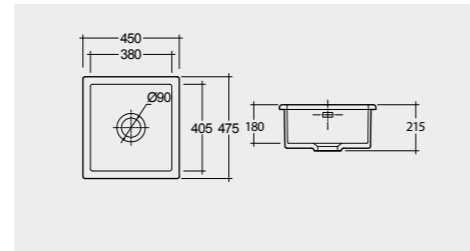

KITCHEN SINKS

RAK-Silvia 45 CM

RAK-Silvia 45 CM

KITCHEN SINKS