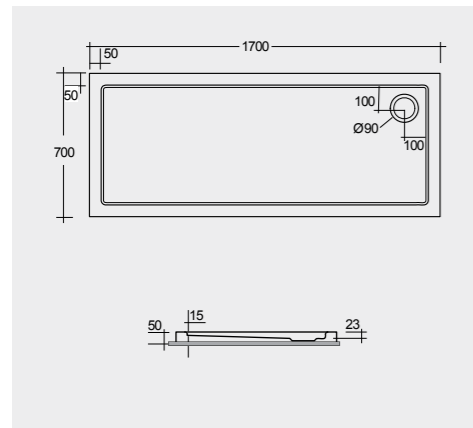

70X120 CM Shower drain XXST00001
OCST00008