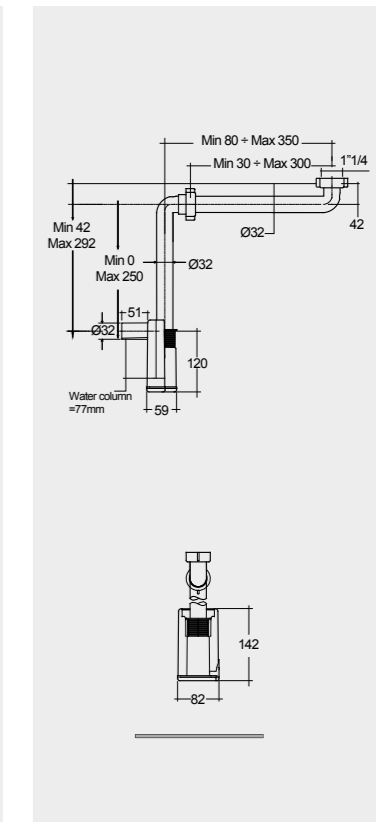

With Overflow

Measurements | Misure | Dimensions | Abmessungen | Размеры