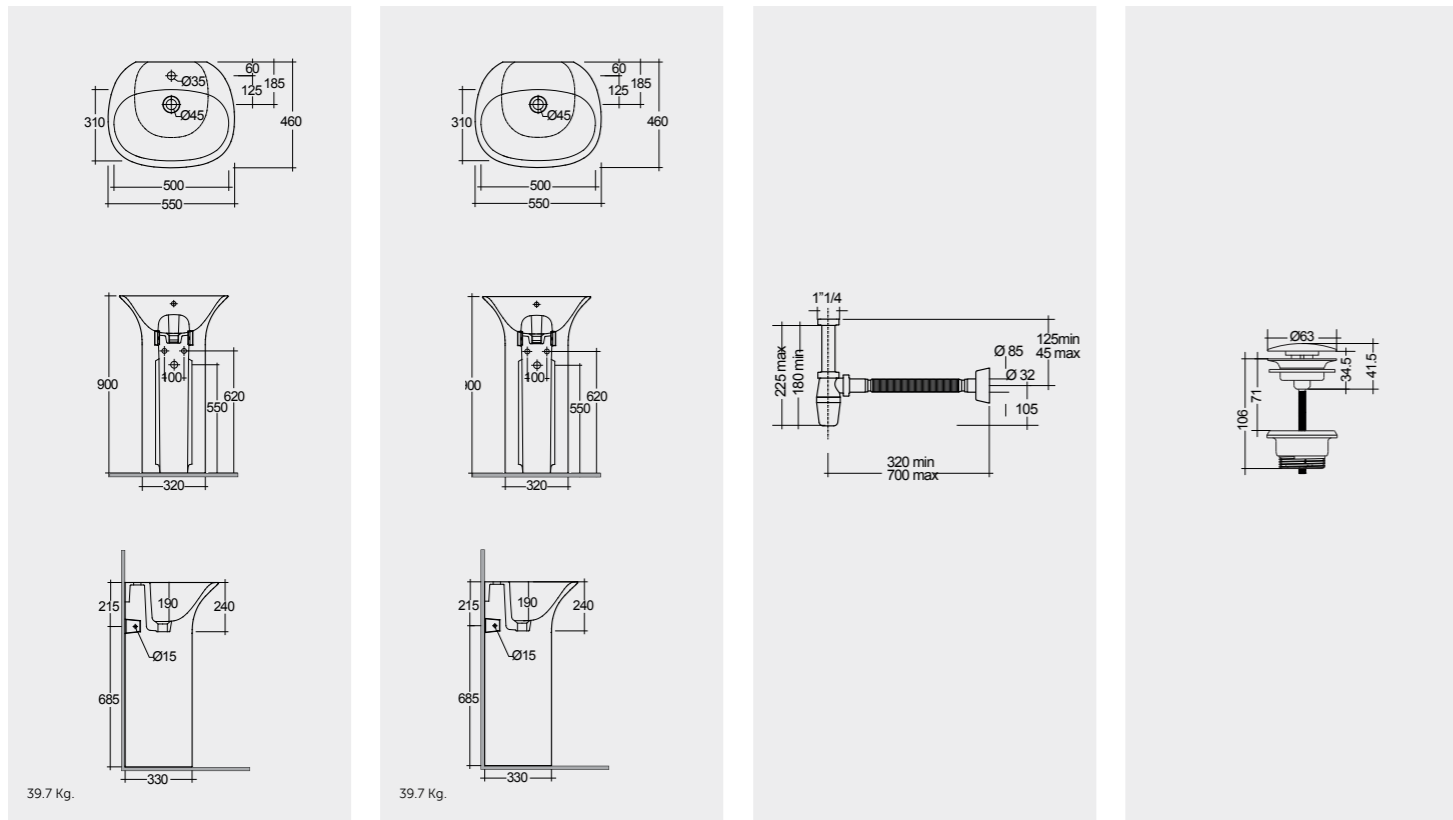

Measurements | Mesure | Dimensions | Abmessungen | Размеры