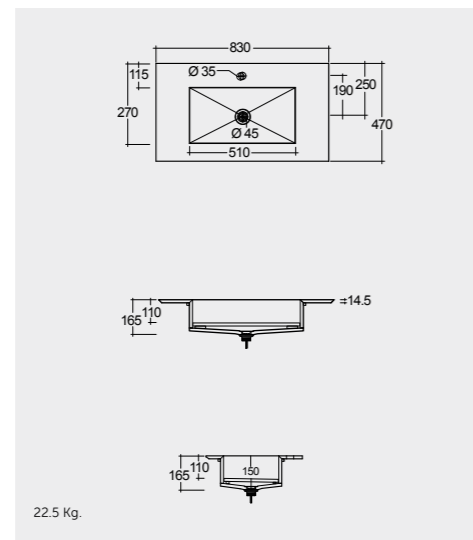

83 CM
PREOC08347102A
Drain Included