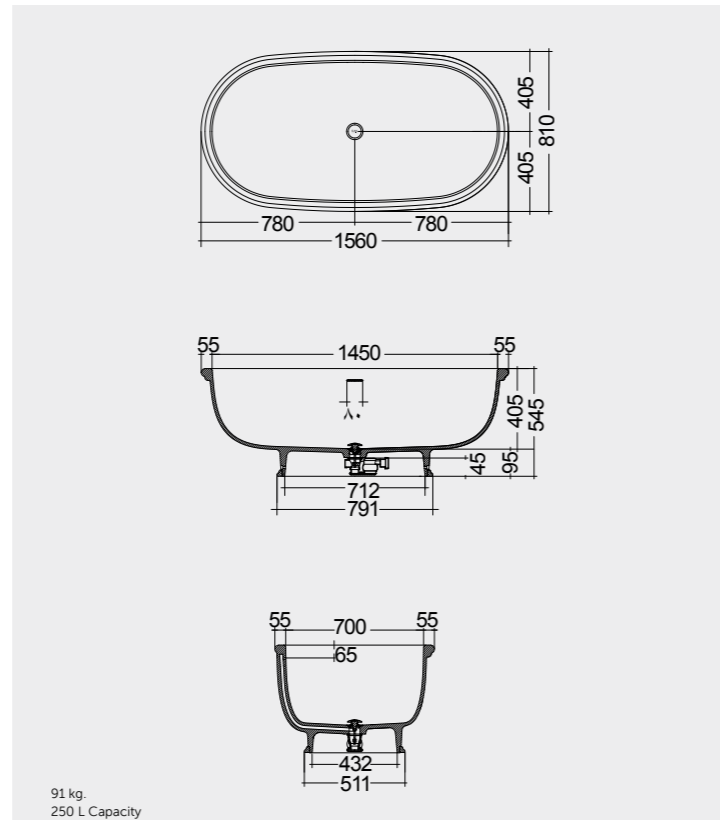

Drain Included

Measurements | Misure | Dimensions | Abmessungen | Размеры