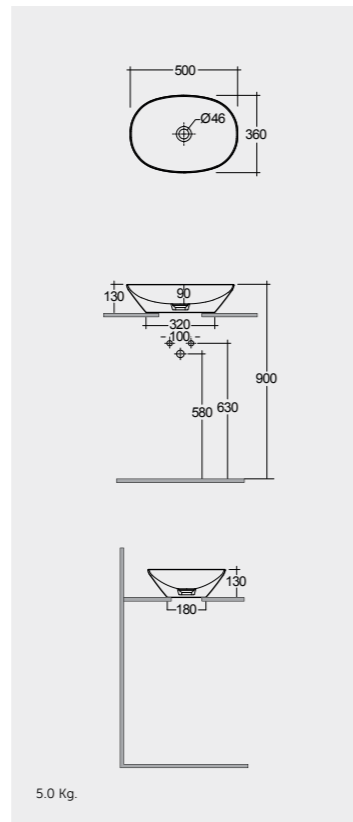

Measurements | Misure | Dimensions | Abmessungen | Размеры