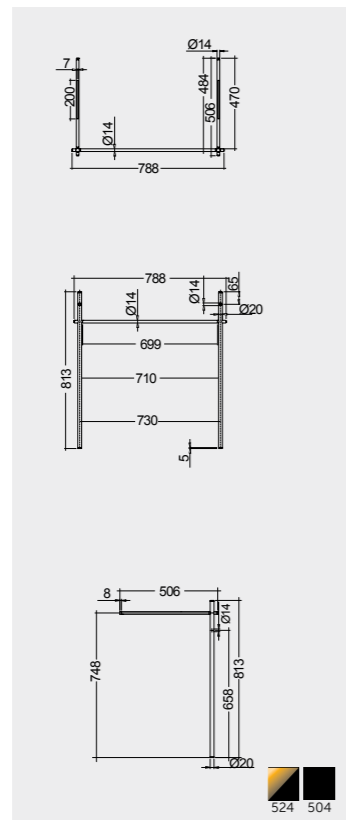

Washbasin installation height at 89,5cm

Horizontal bar included for size 92 & 112 cm

Washbasin installation height at 89,5cm

Horizontal bar included for size 92 & 112 cm

Measurements | Misure | Dimensions | Abmessungen | Размеры