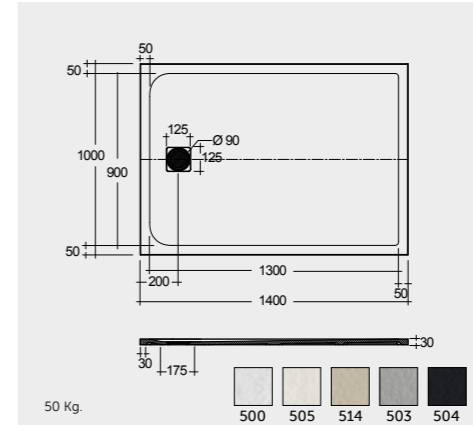

100 X 120 CM
RFST100120S500