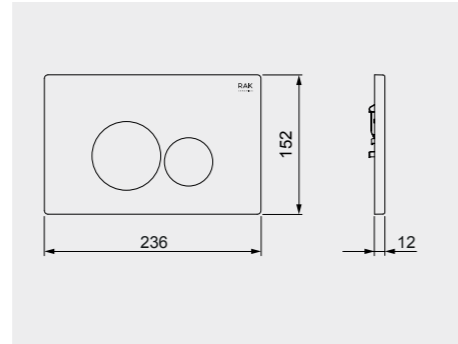

White

FSRAKPPL003

Chrome

FSRAKPPL004

Matt Chrome

FSRAKPPL005