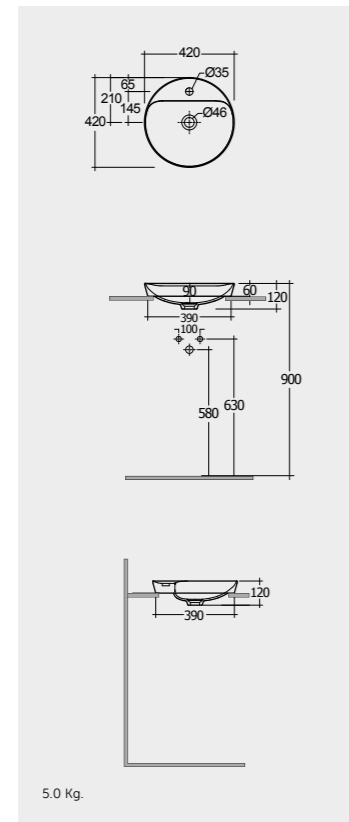

Measurements | Misure | Dimensions | Abmessungen | Размеры