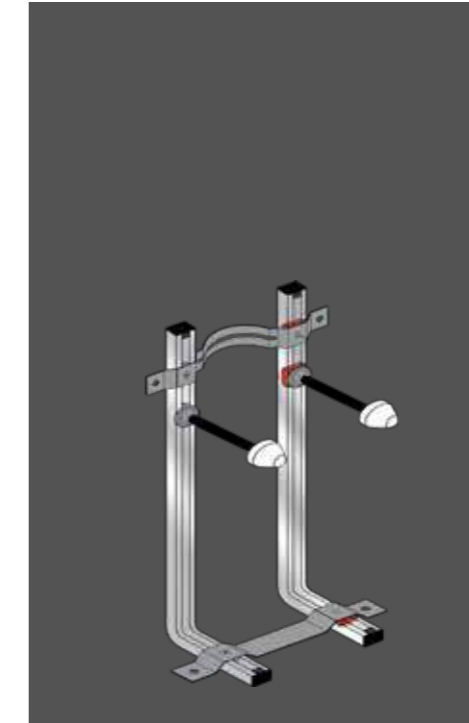

RAK-ECOFIX / 8 CM THICKNESS

Models | Modelli | Modèles | Modelle | Модели

Models | Modelli | Modèles | Modelle | Модели

8 CM SFYS60

Measurements | Misure | Dimensions | Abmessungen | Размеры

Measurements | Misure | Dimensions | Abmessungen | Размеры