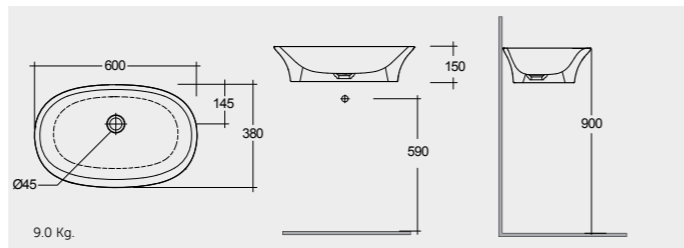

RAK- Illusion 60 CM

ILLCT6000AWHA

RAK- Sensation 60 CM

SENCT6000AWHA

RAK-Reema 39 CM

LARE00001

CERAMIC CLICK-CLACK POP-UP WASTE DUO000AWHA CERAMIC FREE-FLOW WASTE DUO002AWHA

RAK- Morning 54 CM