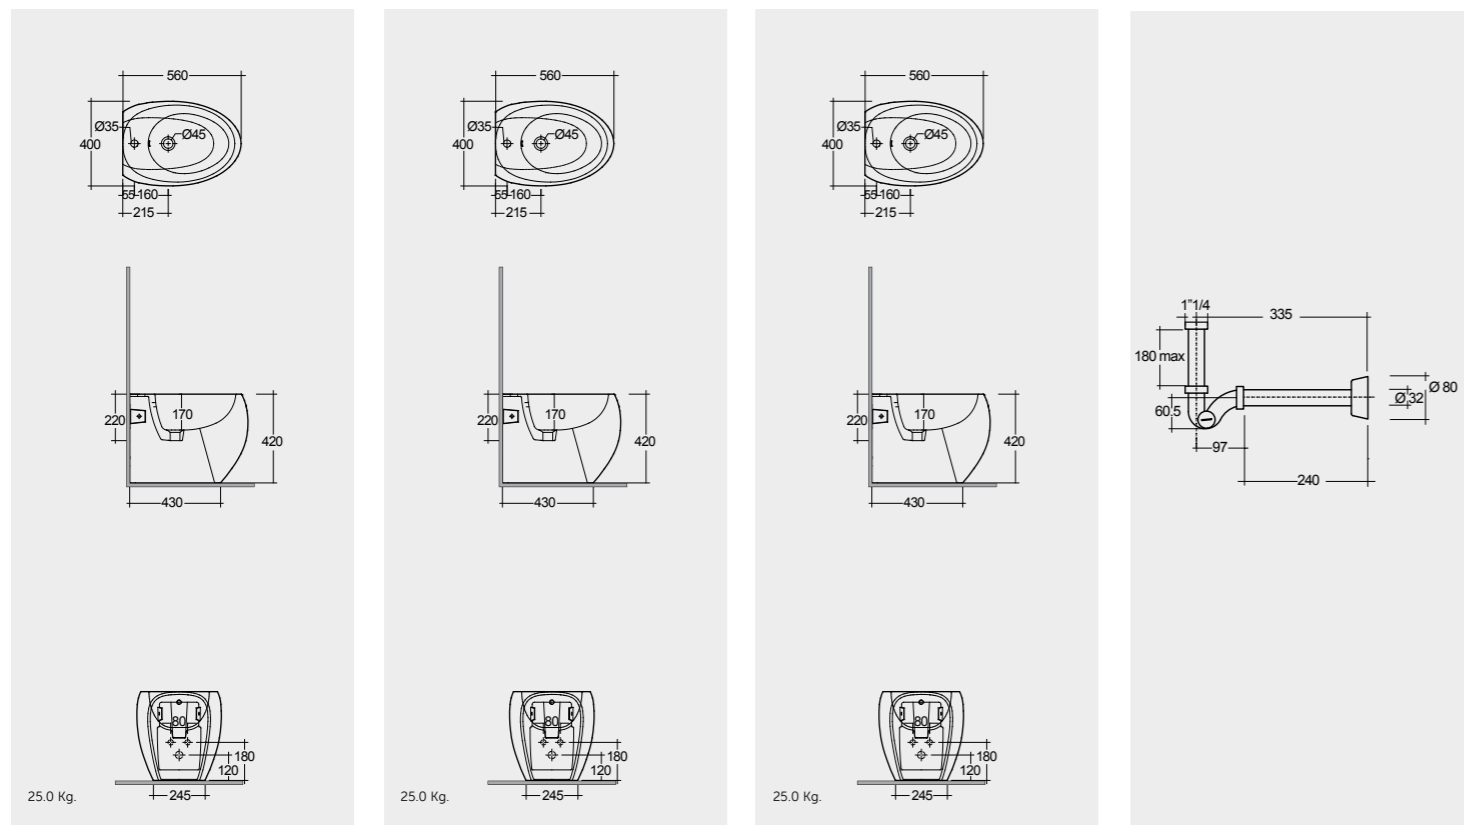

Hidden Fixations
Comfort Height 42 CM

Matt Finish
Hidden Fixations
Comfort Height 42 CM

Matt Finish
Hidden Fixations
Comfort Height 42 CM

Inspectionable

Measurements | Misure | Dimensions | Abmessungen | Размеры