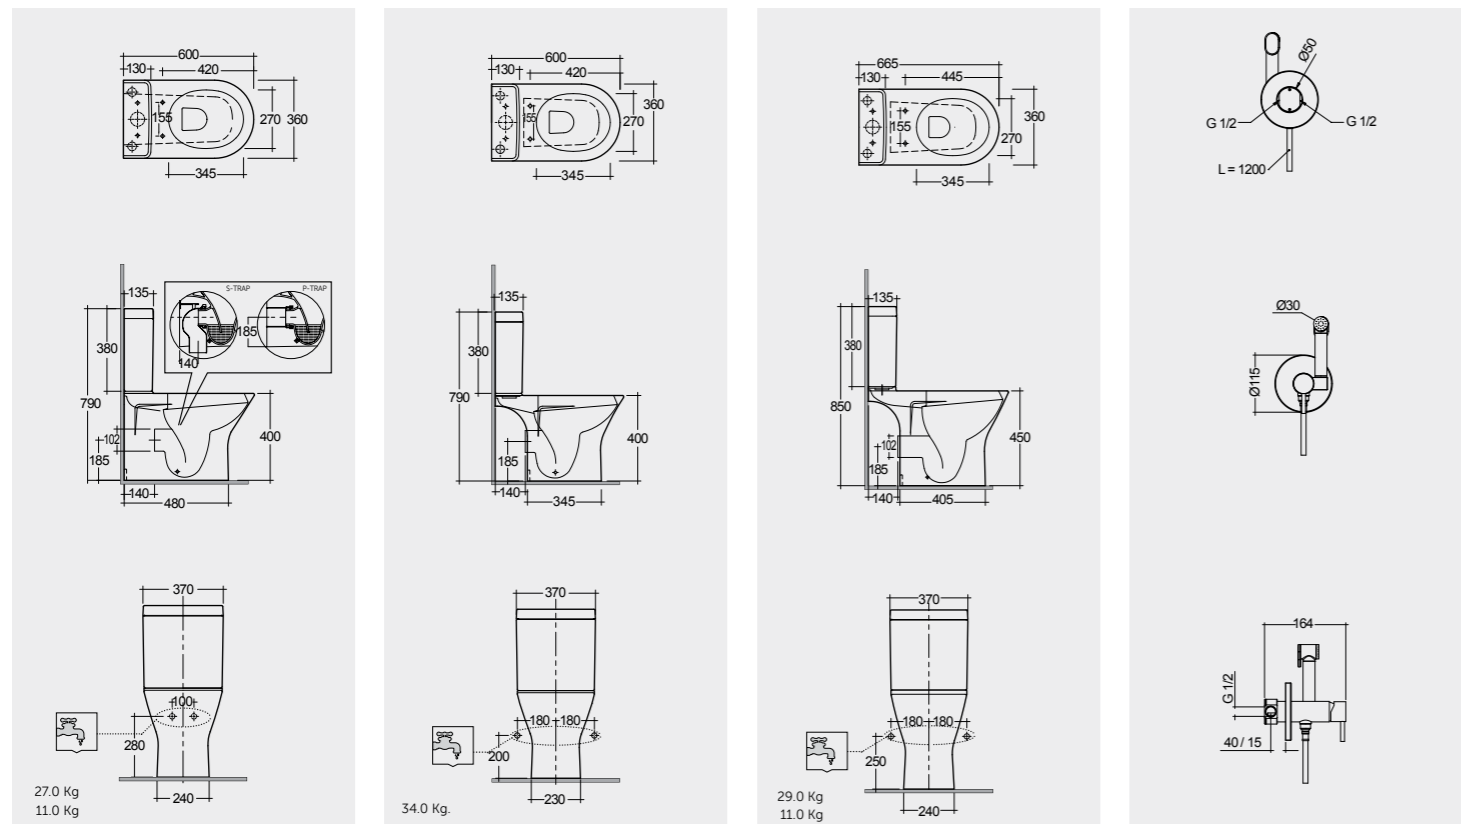

Urea RAK-Resort (Flat)
TQSC00001

Urea RAK-Resort (Flat)
TQSC00001

Urea RAK-Resort (Flat)
TQSC00001

Urea RAK-Resort (Flat)
RESC00004

Urea RAK-Resort (Flat)
RESC00004

Urea RAK-Resort (Flat)
RESC00004

Note | Nota | Remarque | Hinweis | Примечание

All dimensions in mm tolerance $\pm 5\%$ for below 200mm and $\pm 3\%$ for above 200mm | Tutte le dimensioni hanno una tolleranza di $\pm 5\%$ mm al di sotto dei 200mm e di $\pm 3\%$ mm al di sopra dei 200mm | Toutes les dimensions en mm tolérance $\pm 5\%$ pour moins de 200mm et $\pm 3\%$ pour plus de 200mm/ Alle Abmessungen in mm, Toleranz $\pm 5\%$ für unter 200mm, und $\pm 3\%$ für über 200mm | Все размеры указаны в мм, погрешность $\pm 5\%$ ниже 200 мм и $\pm 3\%$ выше 200 мм

Measurements | Misure | Dimensions | Abmessungen | Размеры