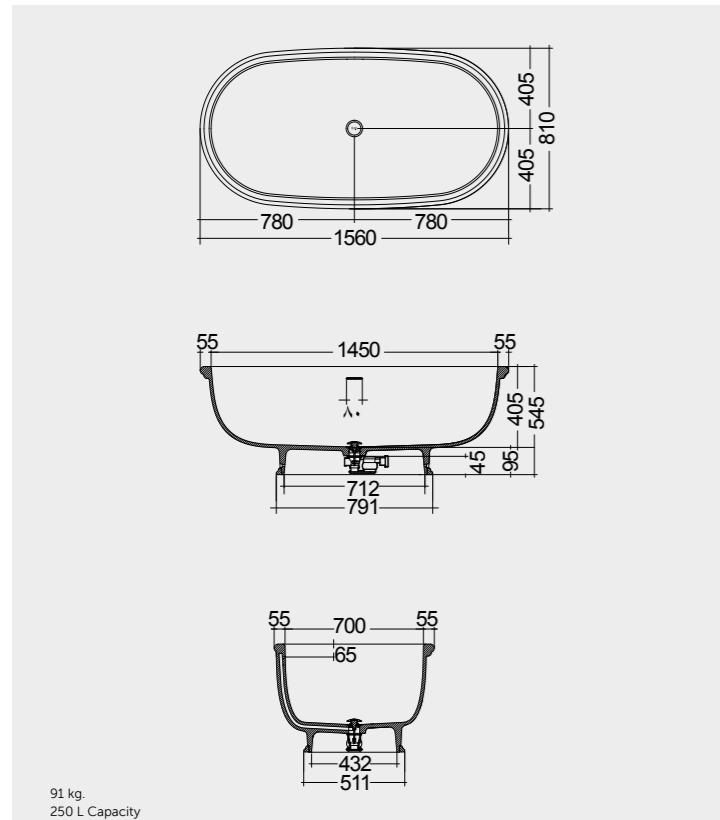

Drain Included

Measurements | Misure | Dimensions | Abmessungen | Размеры