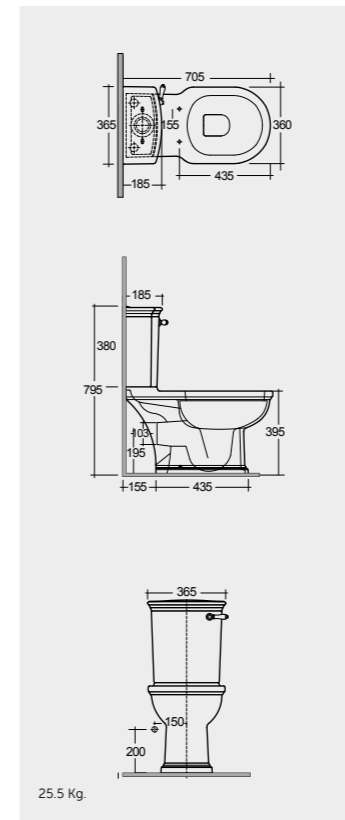

Lacquered Polyester RAK-Washington
WTSC3901503
Polyester RAK-Washington
WASC00001