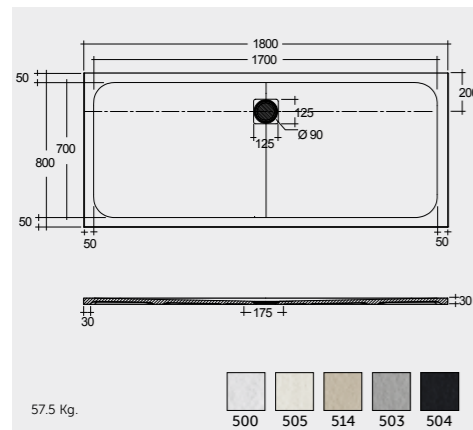

70 X 170 CM
RFBR070170S500