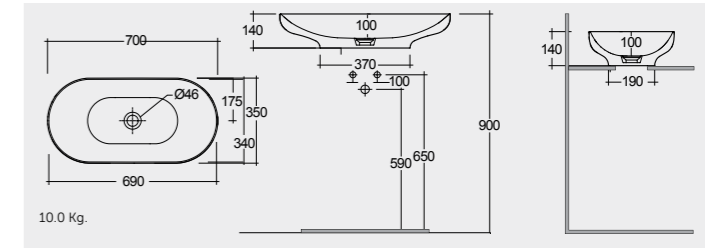

RAK-Valet 64 CM

VALCT6400500A Matt Finish Drain not included 500

12.0 Kg.

RAK-Cloud 58 CM

CLOCT6000504A Drain Not Included 504

11.0 Kg.

RAK-Des 70 CM

DESCT7000AWHA