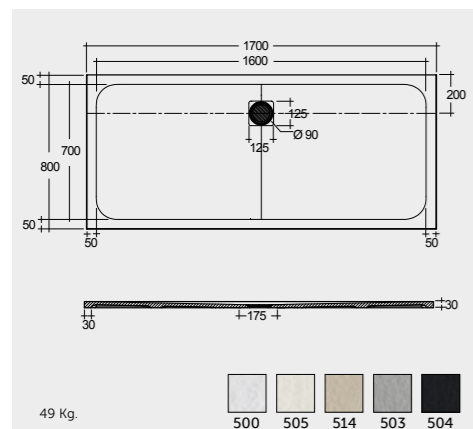

BATHTUB REPLACEMENT

80 X 180 CM
RFBR080180S500

70 X 170 CM
RFBR070170S500

80 X 180 CM
RFBR080180S500

80 X 170 CM
RFBR080170S500

70 X 170 CM
RFBR070170S500

90X170 CM
RFBR090170S505
500 505 514 503 504 (ONLY ON REQUEST)