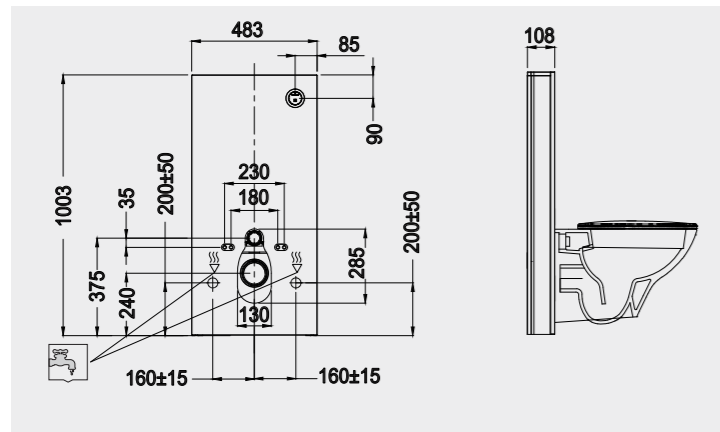

Code: FS12RAKAB02
Dimensions: 100x48x11 cm

Code: FS12RAKAB01
Dimensions: 100x48x11 cm

RAK-ECOFIX / CABINET CISTERNS

Models | Modelli | Modèles | Modelle | Модели

Measurements | Misure | Dimensions | Abmessungen | Размеры