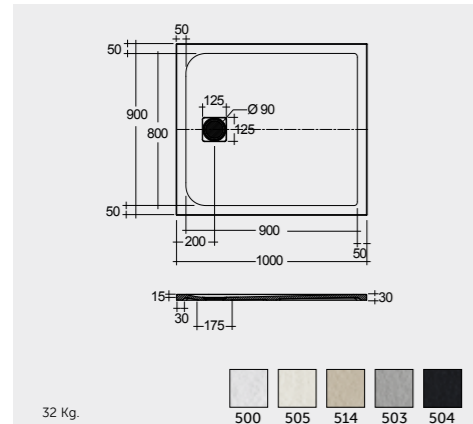

90 X 90 CM
RFST09090S500