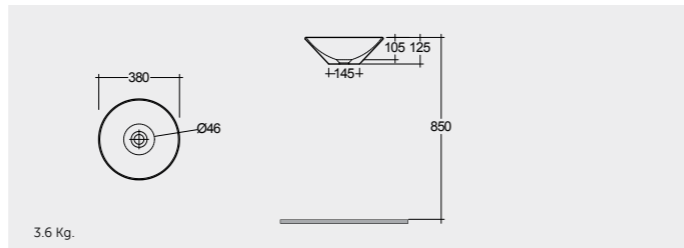

COUNTER TOP WASH BASINS

Note | Nota | Remarque | Hinweis | Примечание

All dimensions in mm tolerance $\pm 5\%$ for below 200mm and $\pm 3\%$ for above 200mm | Tutte le dimensioni hanno una tolleranza di $\pm 5\%$ mm al di sotto dei 200mm e di $\pm 3\%$ mm al di sopra dei 200mm | Toutes les dimensions en mm tolérance $\pm 5\%$ pour moins de 200mm et $\pm 3\%$ pour plus de 200mm/ Alle Abmessungen in mm, Toleranz $\pm 5\%$ für unter 200mm, und $\pm 3\%$ für über 200mm | Все размеры указаны в мм, погрешность $\pm 5\%$ ниже 200 мм и $\pm 3\%$ выше 200 мм

OC160AWHA