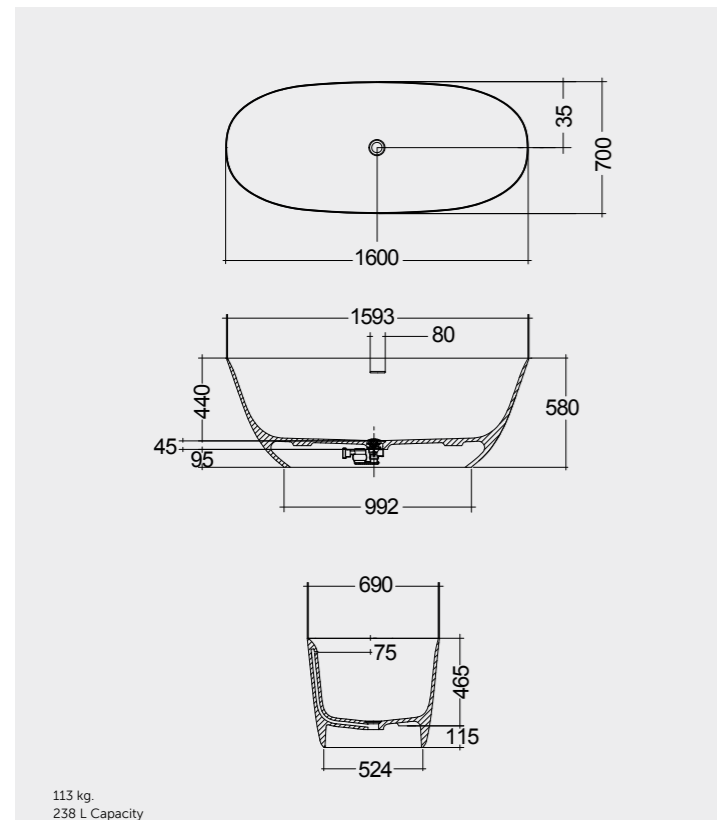

160X70 CM
COVBT016070500

Drain Included

Measurements | Misure | Dimensions | Abmessungen | Размеры