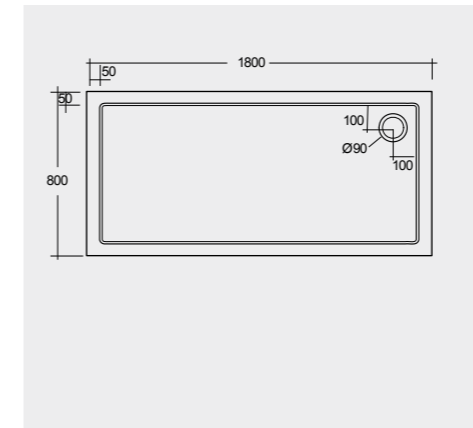

80X150 CM Shower drain XXST00001
OCST000011