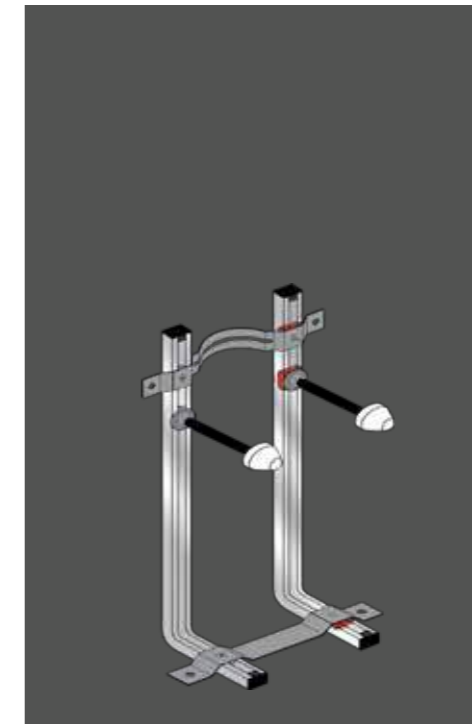

12 CM SFYS60