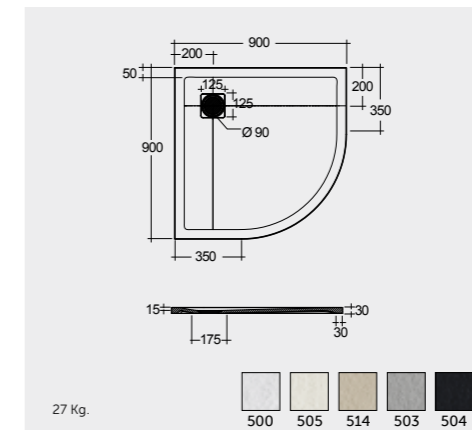

QUADRANT

100 X 100 CM
RFQUT100100S500

90 X 90 CM
RFQU009090S500

80 X 80 CM
RFQU008080S500

SHOWER DRAIN DEPTH OF WATER SEAL 30MM

RFXXGW00001

SHOWER DRAIN MEMBRANE WATER SEAL

RFXXGW00002