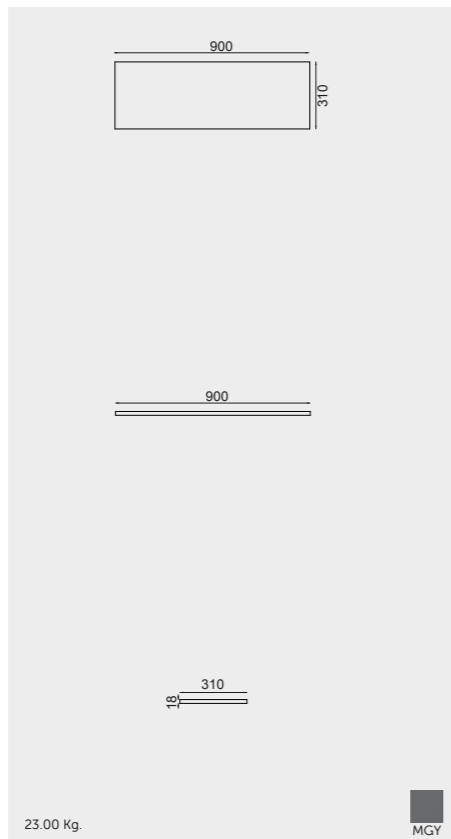

Measurements | Misure | Dimensions | Abmessungen | Размеры