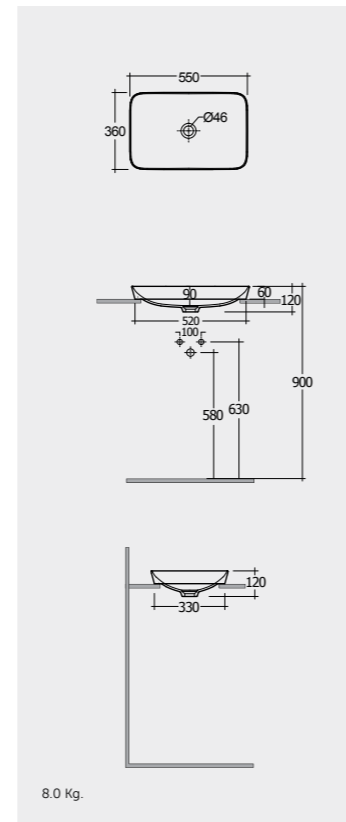

Measurements | Misure | Dimensions | Abmessungen | Размеры