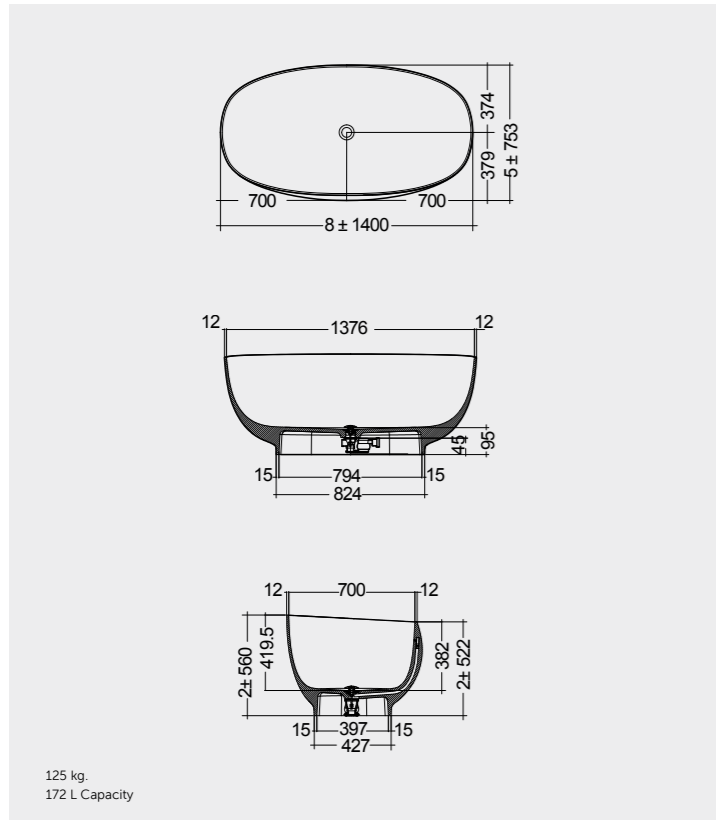

Giuseppe Maurizio Scutellà

Models | Modelli | Modèles | Modelle | Модели

140X75 CM
CLOBT14075500

Drain Included

140X75 CM
CLOBT14075505

Drain Included

Measurements | Misure | Dimensions | Abmessungen | Размеры