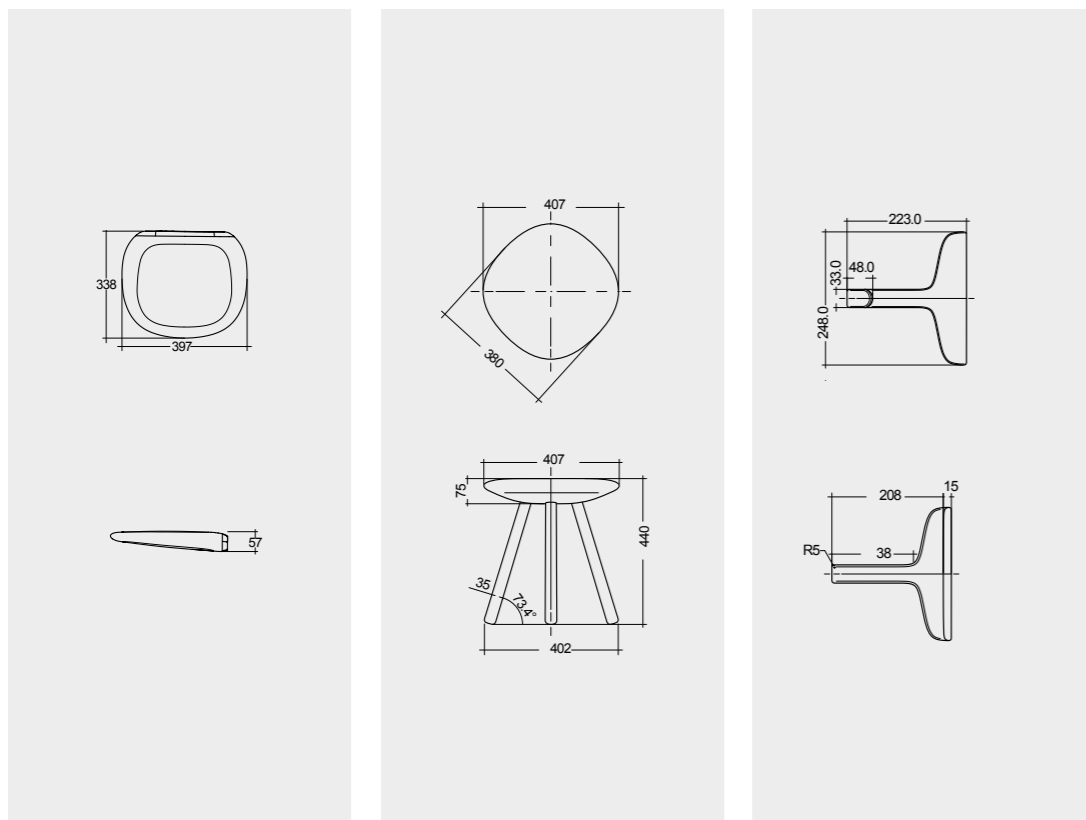

Foldable

Measurements | Misure | Dimensions | Abmessungen | Размеры