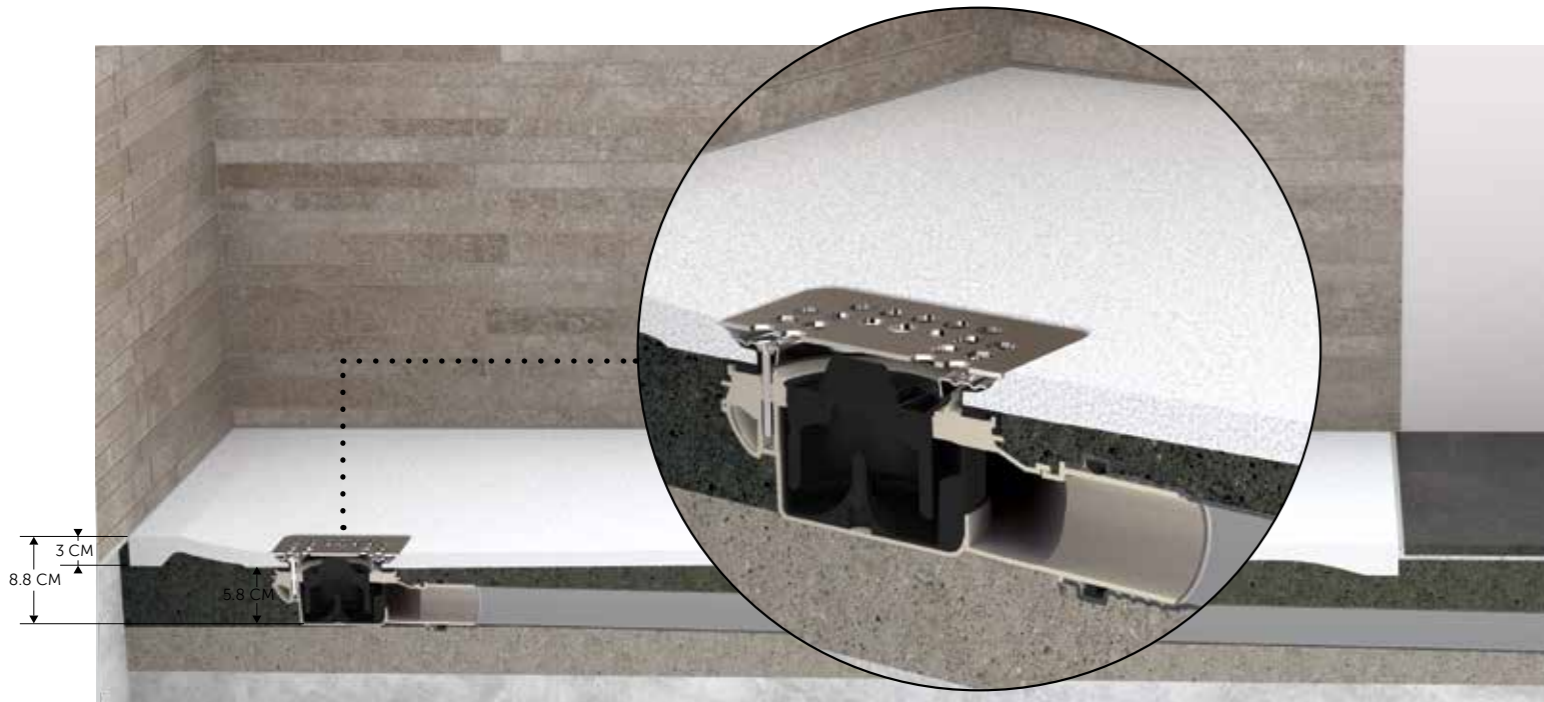

SHOWER TRAYS
PIATTI DOCCIA
RECEVEURS DE DOUCHE
DUSCHWANNEN
ДУШЕВЫЕ ЛОТКИ

RAK-FEELING SHOWER TRAYS

SHOWER TRAYS

RAK-Feeling is made of RAKSOLID, a durable material composed of a mixture of natural minerals and resins. The elegant matte finish with stone effect gives a distinctive feel to the shower area, as well as a pleasant to the touch and more anti-slip safety.