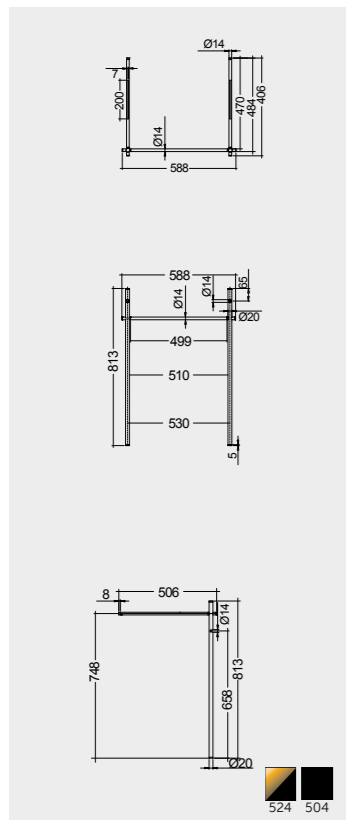

Washbasin installation height at 89,5cm

Horizontal bar included for size 92 & 112 cm

Washbasin installation height at 89,5cm

Horizontal bar included for size 92 & 112 cm

Measurements | Misure | Dimensions | Abmessungen | Размеры