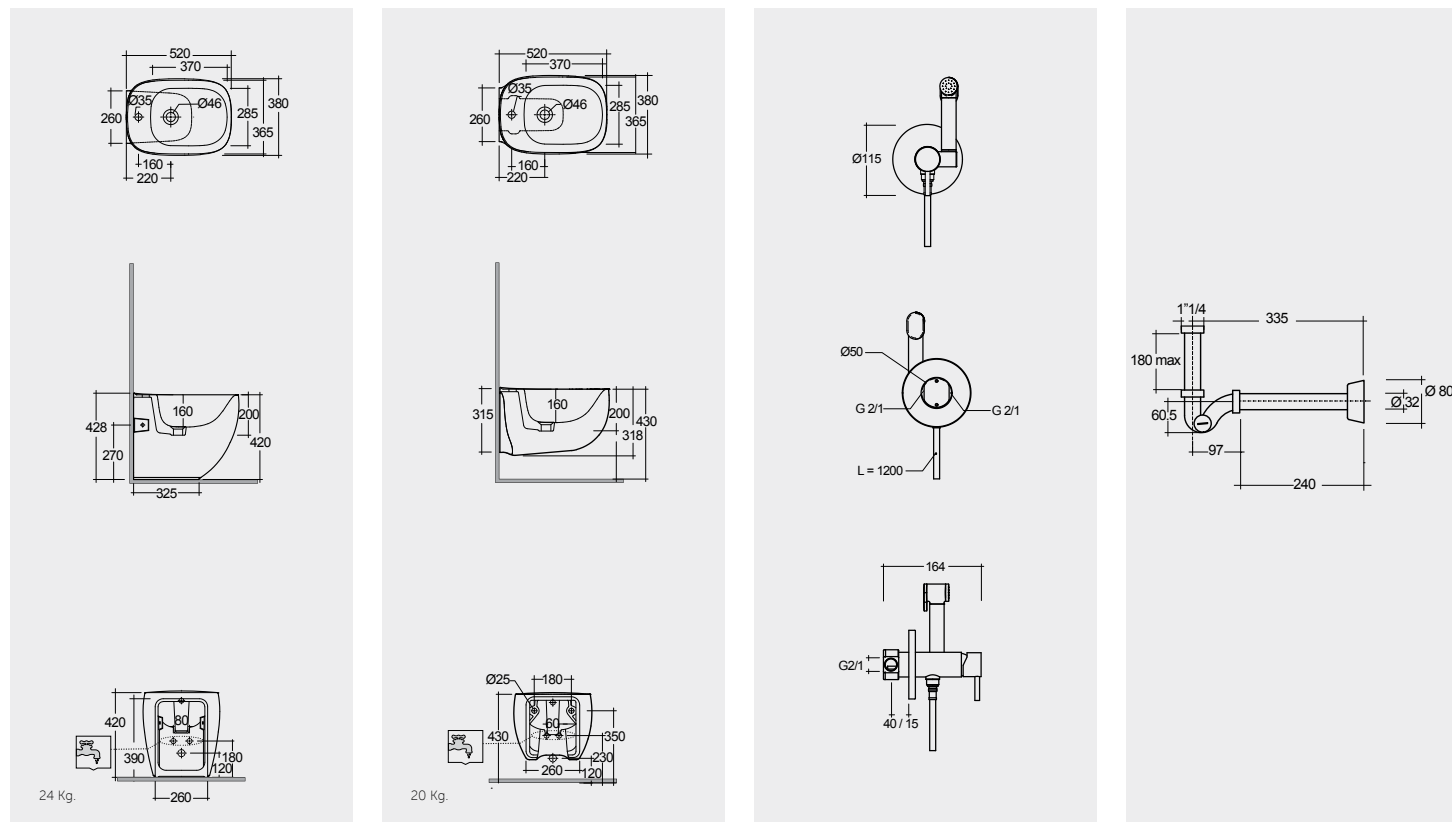

Inspectionable

Measurements | Misure | Dimensions | Medidas | Abmessungen | Размеры

Note | Nota | Remarque | Notas | Hinweis | Примечание

All dimensions in mm tolerance $\pm 5\%$ for below 200mm and $\pm 3\%$ for above 200mm | Tutte le dimensioni hanno una tolleranza di $\pm 5\%$ mm al di sotto dei 200mm e di $\pm 3\%$ mm al di sopra dei 200mm | Toutes les dimensions en mm tolérance $\pm 5\%$ pour moins de 200mm et $\pm 3\%$ pour plus de 200mm | Todas las medidas en mm con tolerancia de 5% para menos de 200mm y 3% para más de 200mm | Alle Abmessungen in mm, Toleranz $\pm 5\%$ für unter 200mm, und $\pm 3\%$ für über 200mm | Все размеры указаны в мм, погрешность $\pm 5\%$ ниже 200 мм и $\pm 3\%$ выше 200 мм