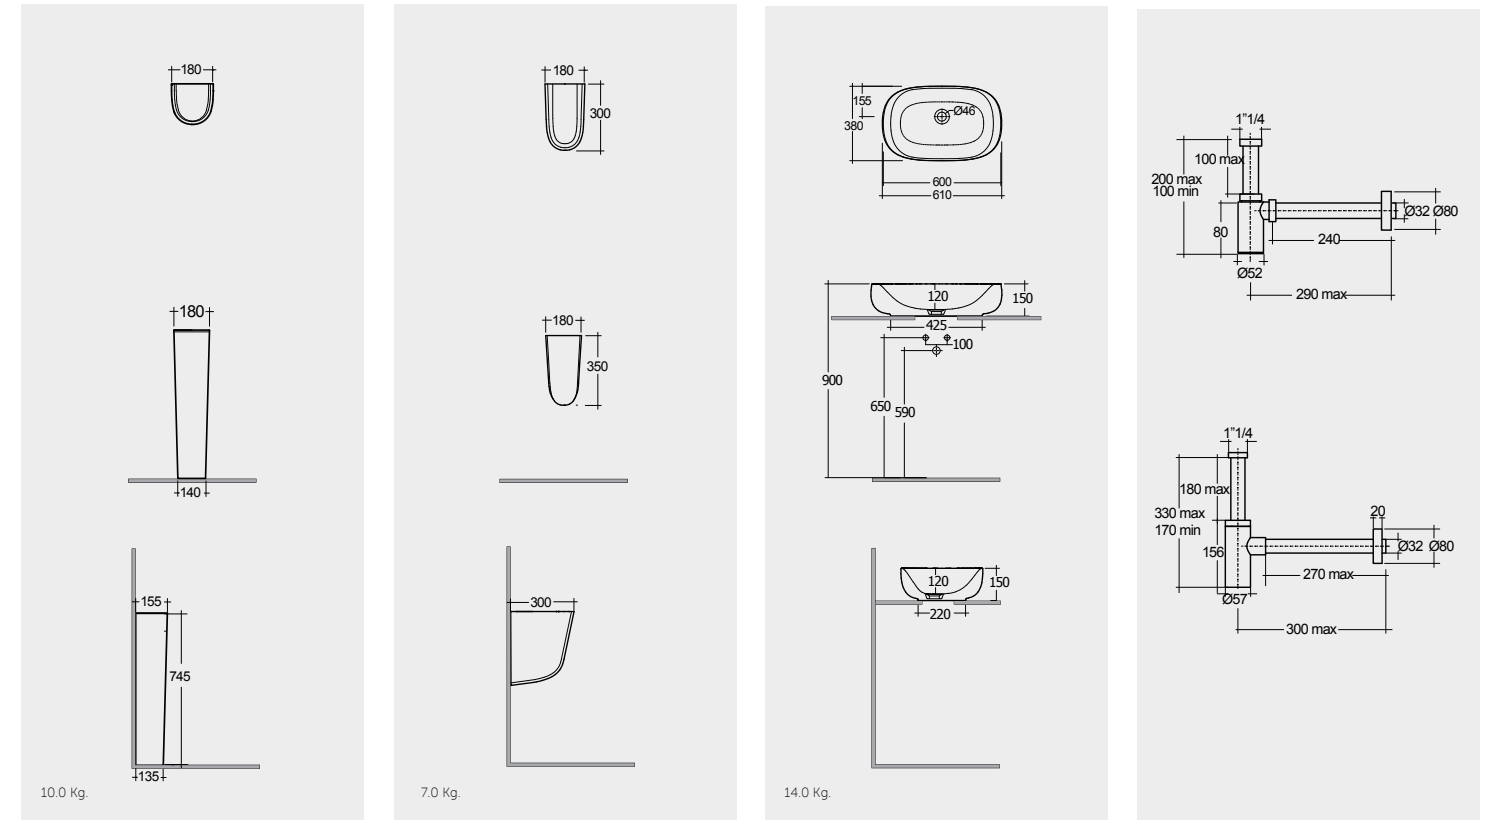

Suitable for Wash Basin : 65, 60, 55 CM

Inspectionable

Measurements | Misure | Dimensions | Medidas | Abmessungen | Размеры

RAK-ILLUSION WITH RAK-JOY & RAK-PRECIOUS SURFACES

63 CM
PRESL06347102A

Suitable for RAK-Illusion Counter Top WB : 60 CM