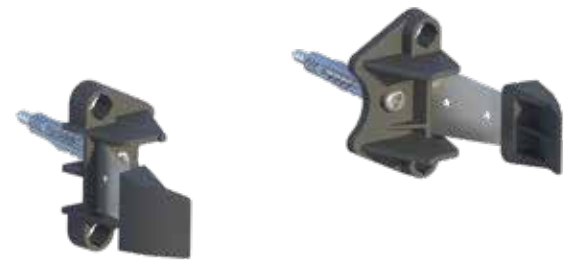

Water Saving

Easy Cleaning

Silent

Hygienic

No ledges or rim

Rimless

No Lateral Holes

FOR BACK TO WALL AND FREE STANDING

The Hidden Fixation System is comfortable and time saving, in fact one-man installation is made possible by the clip system that keeps the ceramic held up during the installation.

W 80 x D 3 x H 68CM
JOYMR08068LED