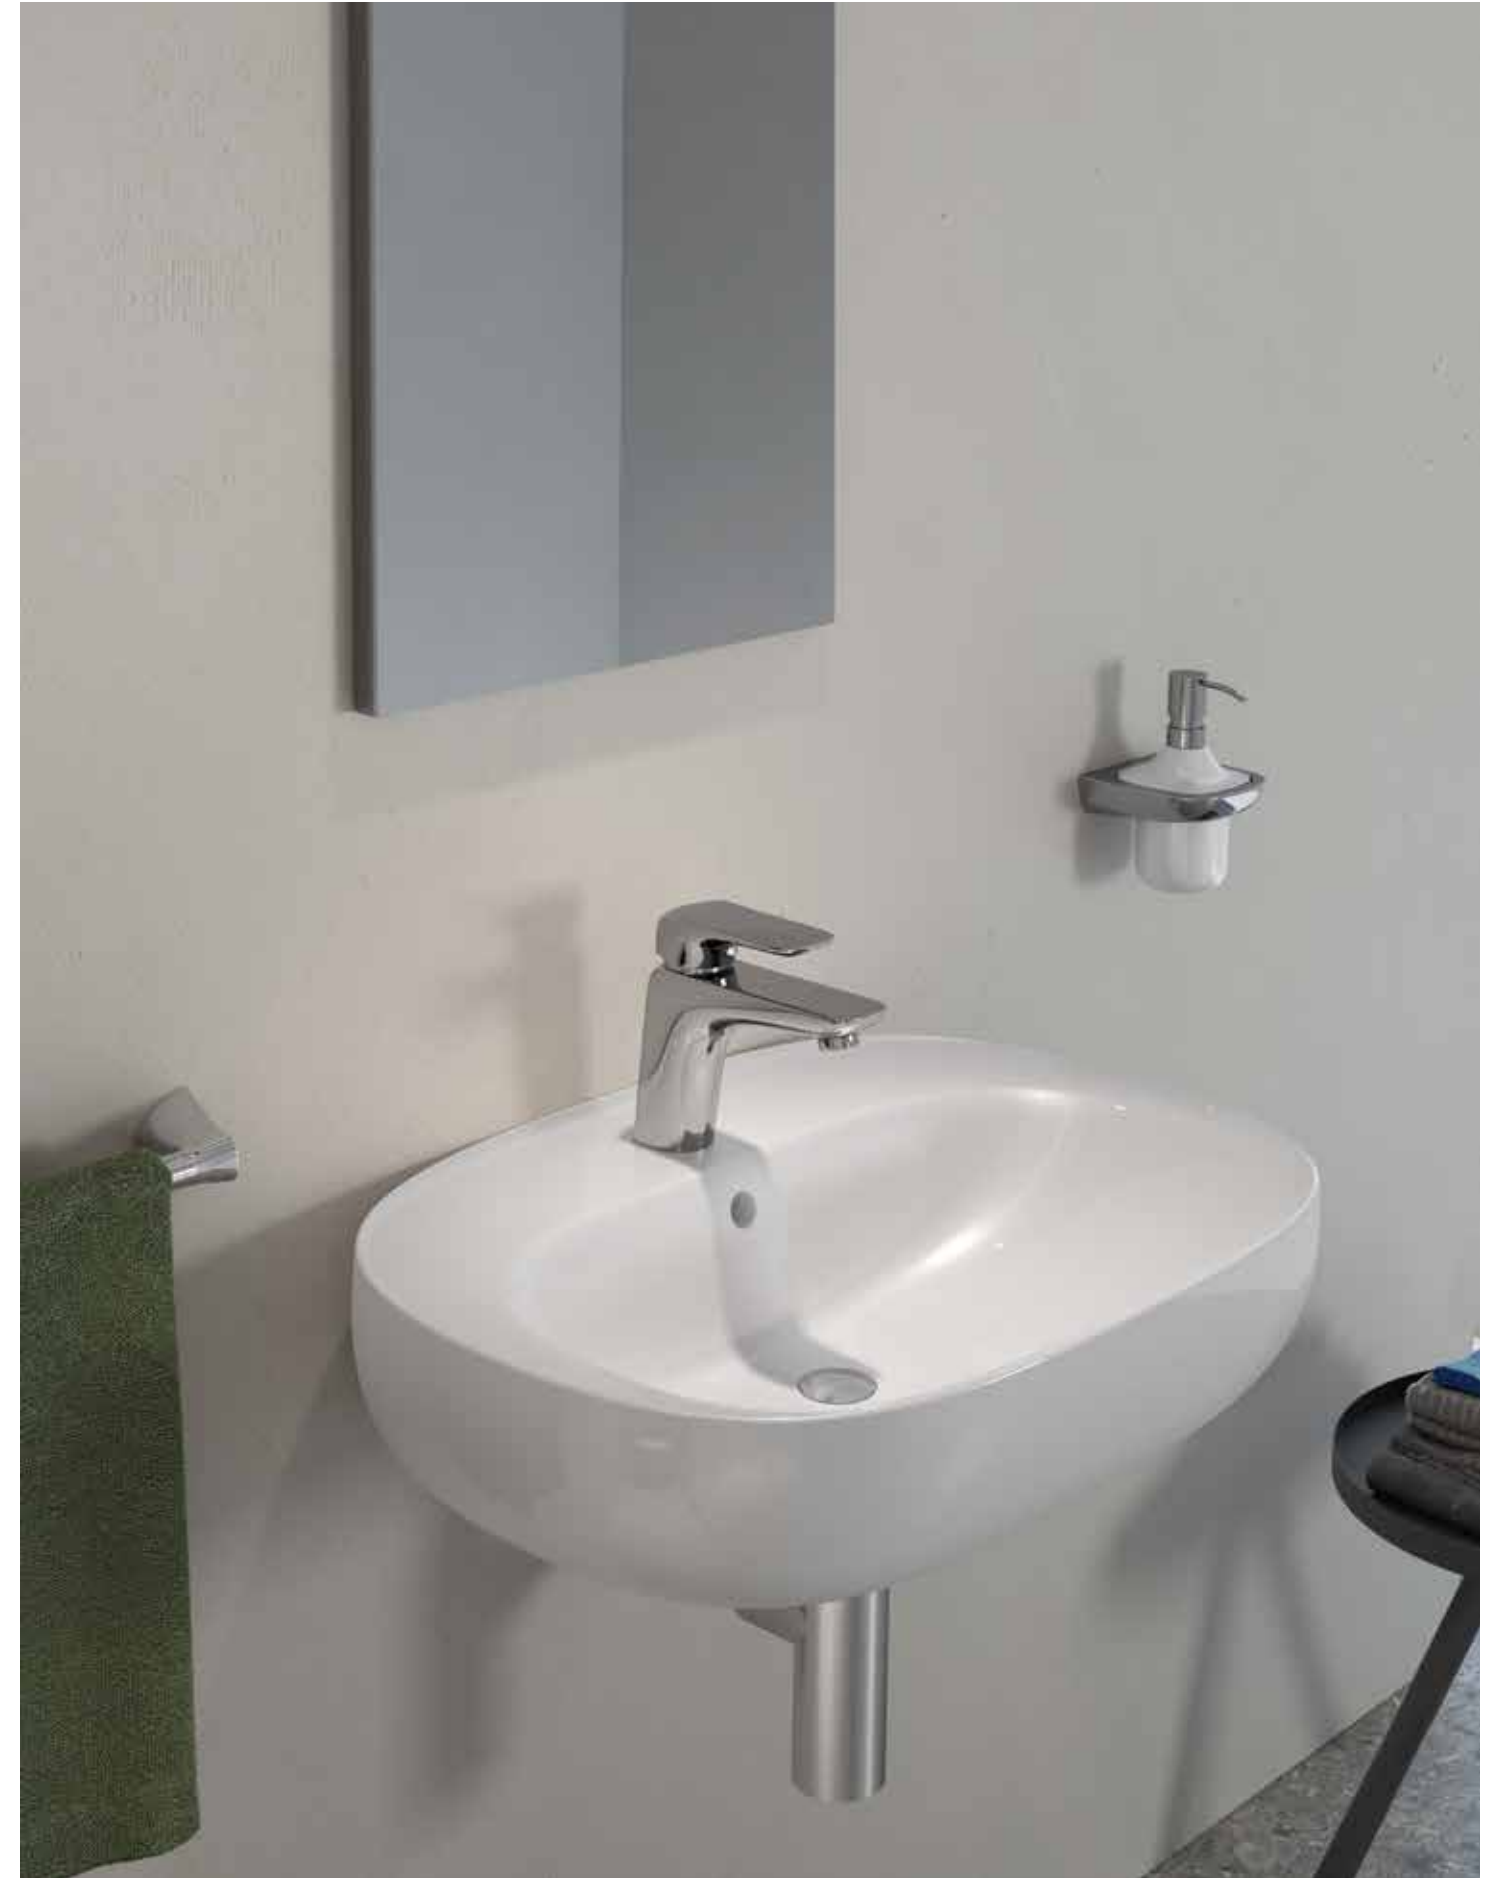

The Hidden Fixation System is comfortable and time saving, in fact one-man installation is made possible by the clip system that keeps the ceramic held up during the installation.

W 80 x D 3 x H 68CM
JOYMR08068LED

80 CM
JOYWH080SOK

SOK

40 CM
JOYOS040MGY

MGY

-   60 CM
-  52 CM
-  52 CM

 64 CM

  55 CM

 52 CM  52 CM