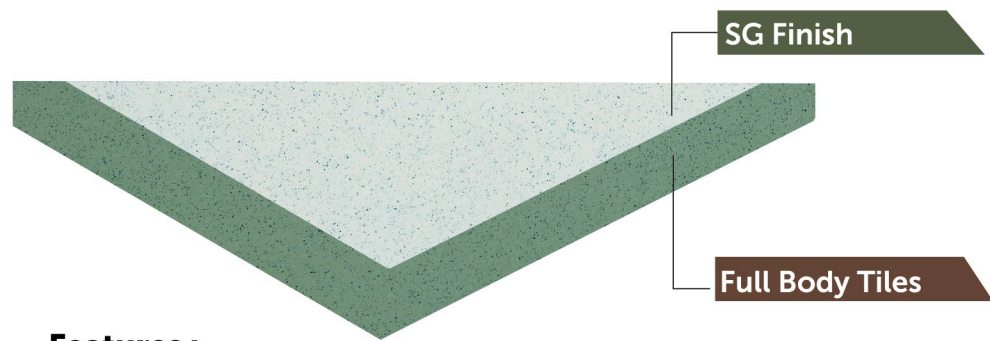

7GP SG 173

FLOOR TILES
SALT & PAPPER

INDUSTRIAL TILES **HEAVY DUTY** **10^{MM} THICKNESS**

SIZE: **30 X 30 CM**
SIZE: **40 X 40 CM**

GP 101 HDTX

GP 128 HDTX

7GP 111 HDTX

Features :