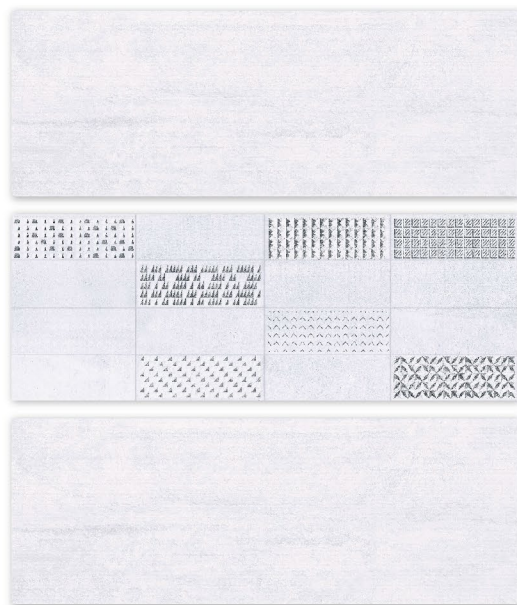

BERLIN WHITE
BERLIN WHITE HL
BERLIN WHITE