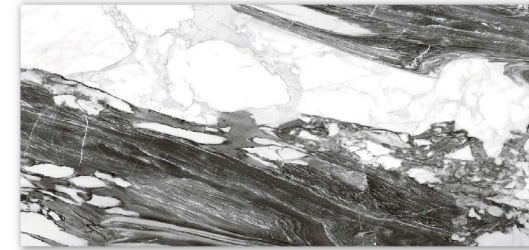

VISTA 30 LG
VISTA 30 HL
VISTA 30 DG

VISTA 29 LG
VISTA 29 HL
VISTA 29 DG

60cm x 120cm

UNMATCHED
GRANDEUR

The perfect foundation for your dream place.

FLOOR TILES
MIRROR POLISH

ELEGANT
SLAB

SIZE: **60 X 120 CM**