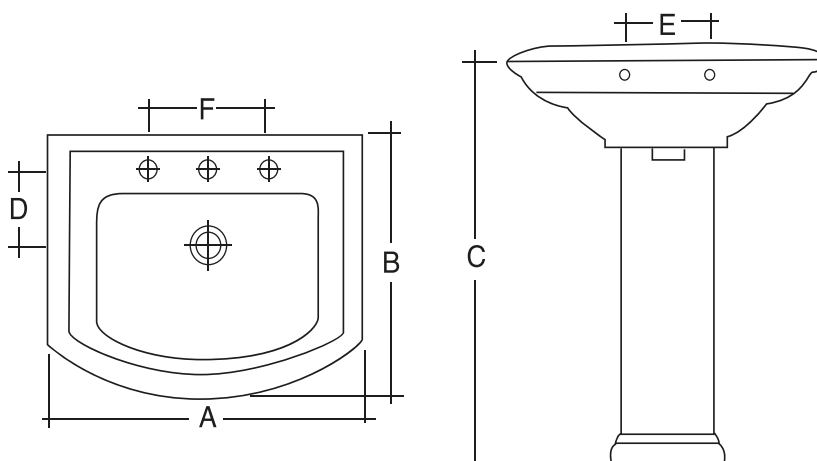

WASH BASIN

FULL PEDESTAL