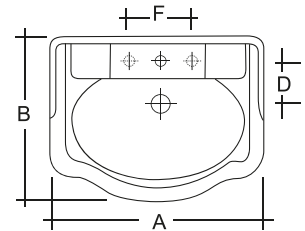

MODERN AND
COMFORTABLE FIT
ANYWHERE

RAK
CERAMICS

ITEM	A	B	C	Wgt. Kg.
Wash Basin & Pedestal	496	410	840	23

WASH BASIN

WASH BASIN
PEDESTAL

ITEM	A	B	C	Wgt. Kg.
Wash Basin & Pedestal	666	512	957	32.6

WASH BASIN

WASH BASIN
PEDESTAL