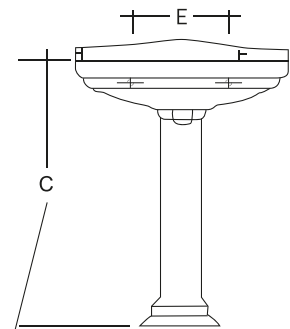

MODERN AND
COMFORTABLE FIT
ANYWHERE

RAK
CERAMICS

ITEM	A	B	C	Wgt. Kg.
Wash Basin & Pedestal	496	410	840	23

WASH BASIN

WASH BASIN
PEDESTAL

ITEM	A	B	C	Wgt. Kg.
Wash Basin & Pedestal	666	512	957	32.6

WASH BASIN

WASH BASIN
PEDESTAL