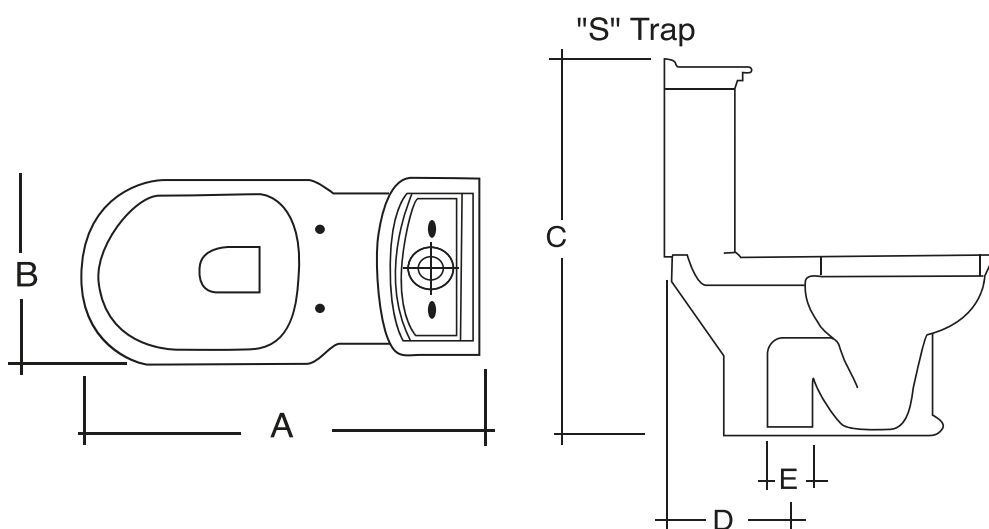

WATER CLOSET

QUICK RELEASE/
WRAP-UP SEAT AND COVER
SOFT HINGES
WATER TANK WITH DUAL FLUSH

WASH BASIN

FULL PEDESTAL

RAK EXCLUSIVE SERIES

RAK-METROPOLITAN

ITEM	A	B	C	D	Wgt. Kg.
W.C "S" Trap & Cistern	642	355	896	240	45,7