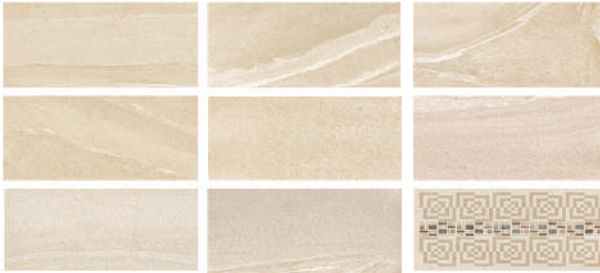

Colors Shown here are as close to actual tiles as printing process will allow

Glaze Rustic
Gres Porcellanato

Wall & Floor Tiles

Size : 30 cm x 60 cm

Hard Rock COLLECTIONS

9GPBG BASIC BLACK (RANDOM 8 FACES)