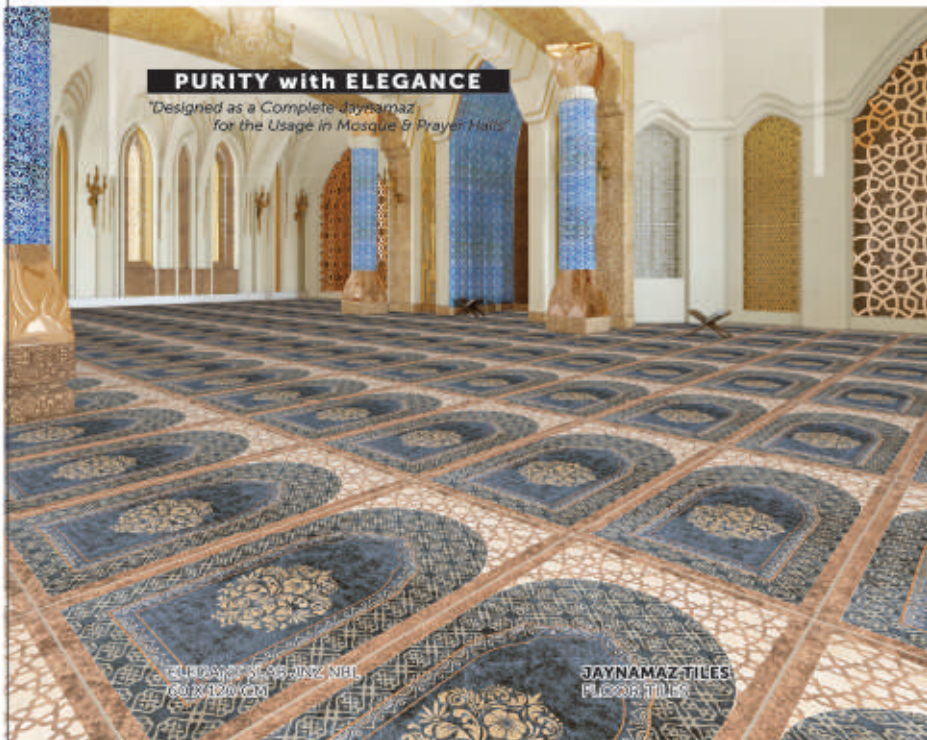

Colors Shown here are as close to actual tiles as printing process will allow