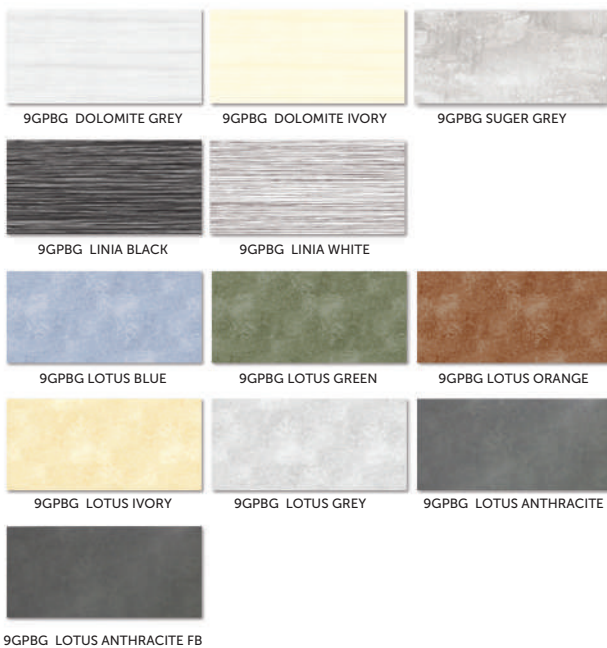

Colors Shown here are as close to actual tiles as printing process will allow