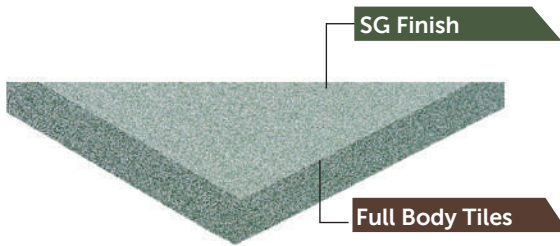

Salt & Pepper
Gres Porcellanato

Floor Tiles

Size : 30 cm x 30 cm
Size : 40 cm x 40 cm

INDUSTRIAL TILES **HEAVY DUTY** 10^{MM} THICKNESS

Features :

- Footmark Resist
- Anti Skid Resistant
- Thermal Shock & Chemical Resistant
- Abrasion & Weather Resistant

Industrial Marking Tiles

Glaze Homogeneous
Gres Porcellanato

Size : 40 cm x 40 cm

Colors Shown here are as close to actual tiles as printing process will allow