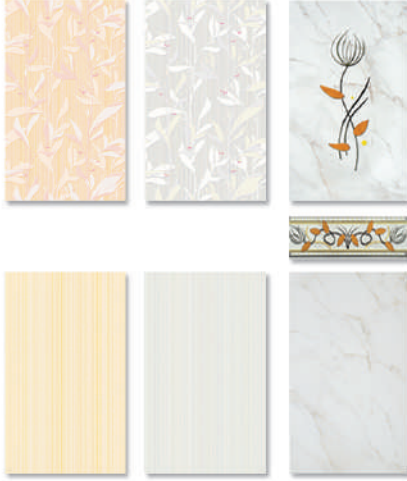

SHARP EDGE

9026 LBE / ED 21 BEI
ED 21 BE
9026 DBE

9029 LGR/ED 24 GRI
ED 24 GR
9029 DGR

9019 LBR/ED 13 BRI
ED 13 BR
9019 DBR

9052 LBE/ED 43 BEI
ED 43 BE
9052 DBE

Colors Shown here are as close to actual tiles as printing process will allow

Ceramics Wall Tiles

Wall Tiles

Size : 30 cm x 50.5 cm

Premium Collection

DRY SQUARING

PERFECT LINING

SHARP EDGE

9063 LBE / ED 55 BEI
9063 DBE