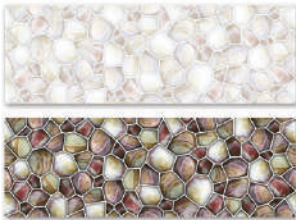

7003 LSHELL
7003 DSHELL

Colors Shown here are as close to actual tiles as printing process will allow