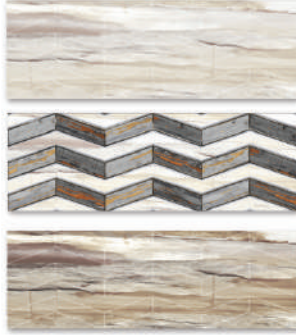

Ceramics Wall Tiles

Wall Tiles

Size : 30 cm x 90 cm

PREMIJA Collection

DRY SQUARING

PERFECT LINING

SHARP EDGE

7001 LBR
7001 HL BR
7001 DBR